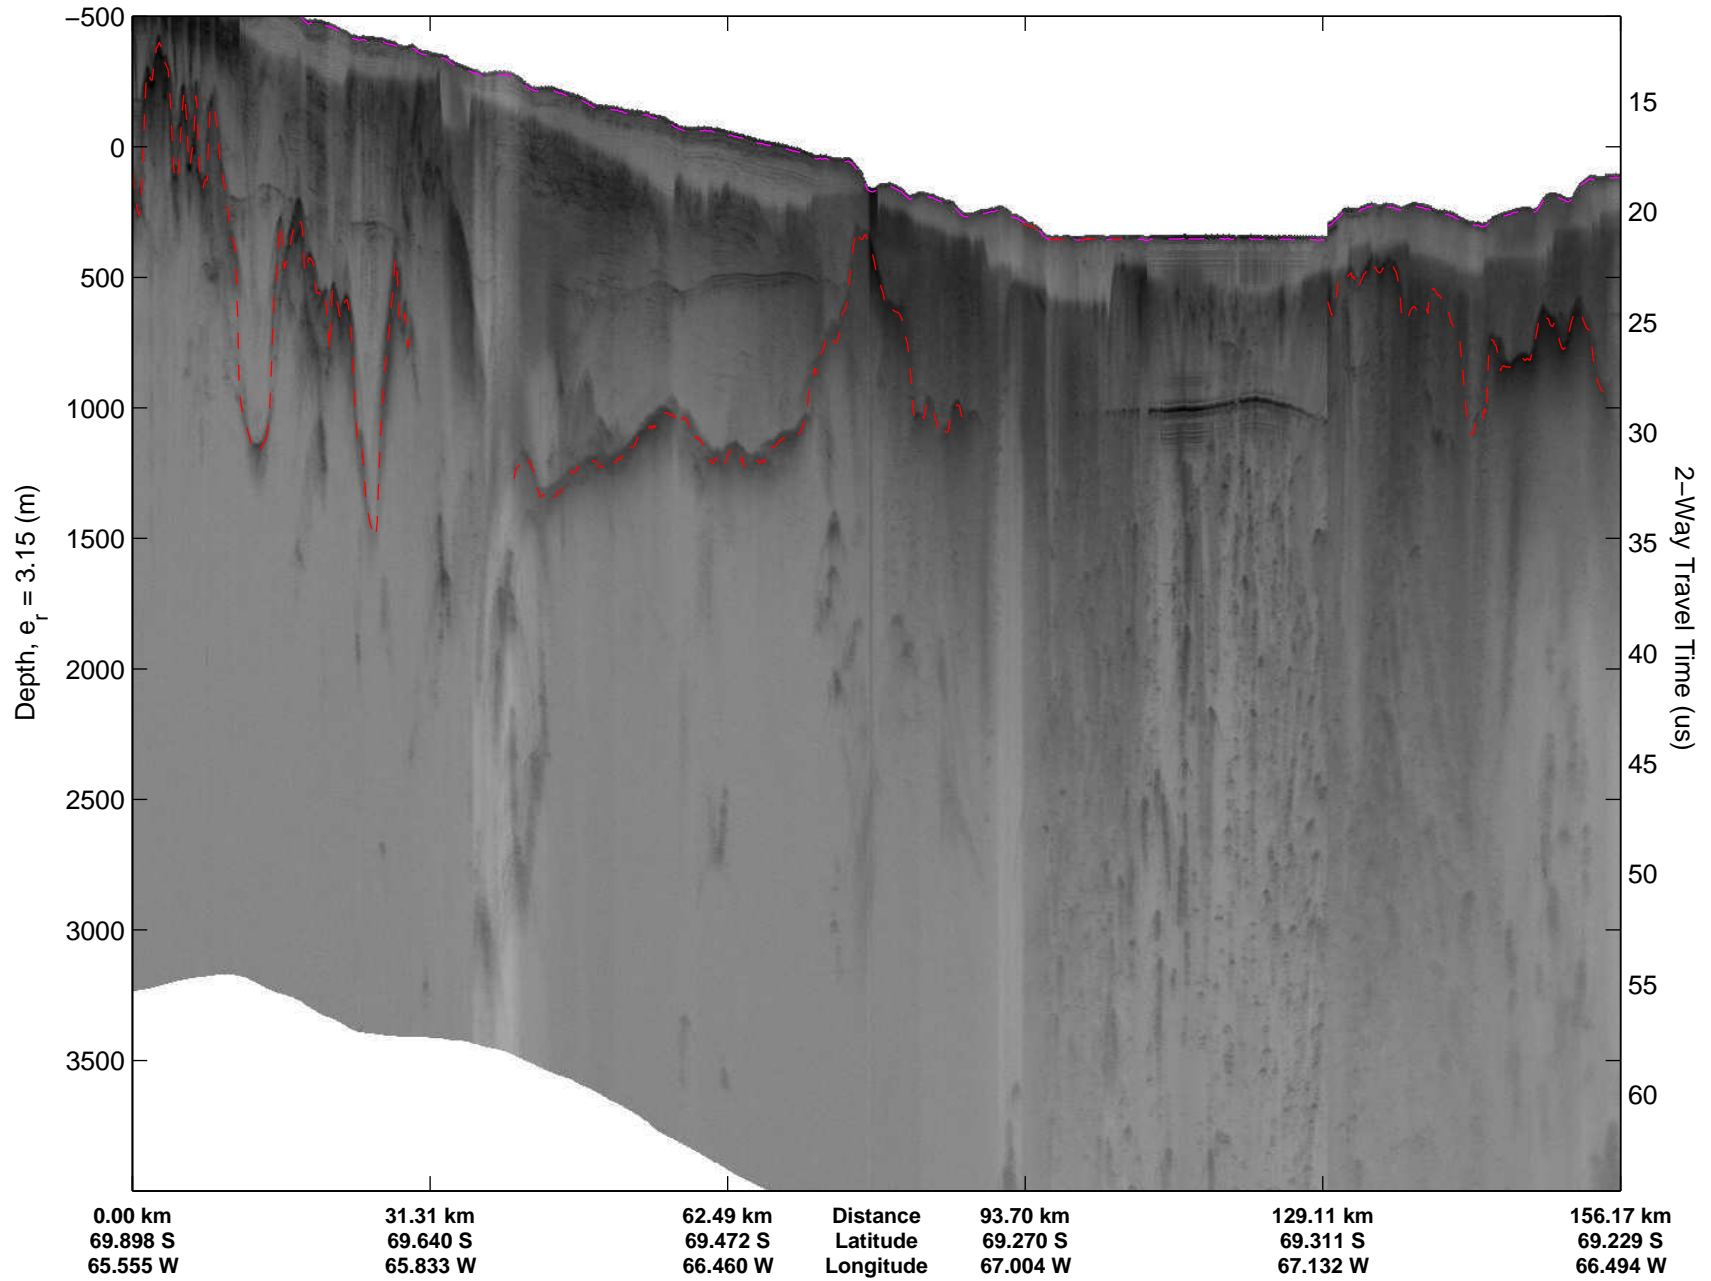

Data Frame ID: 20021126_01_009