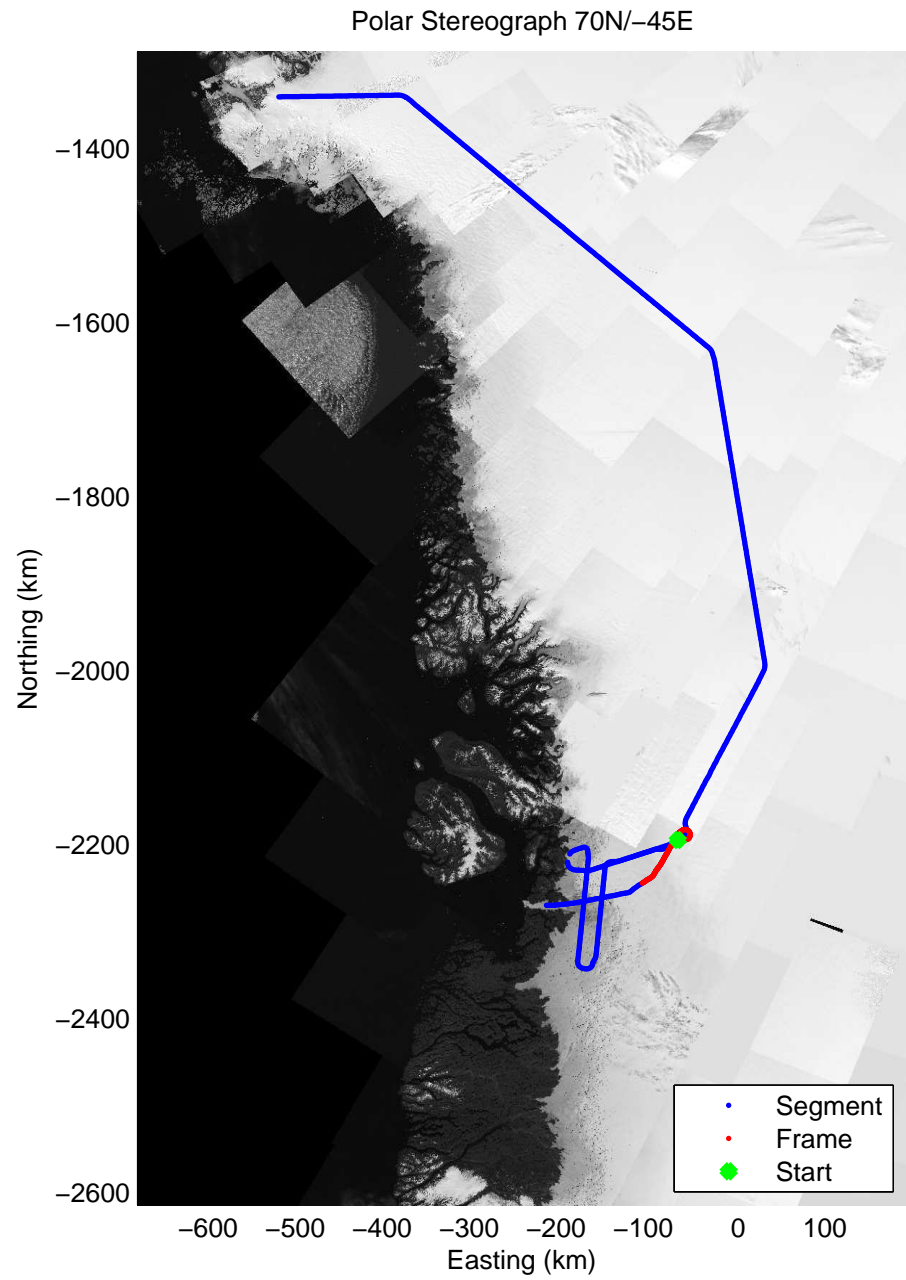

73.35 km
69.757 N
47.948 W

97.78 km
69.824 N
47.350 W

122.14 km
69.924 N
46.806 W

Data Frame ID: 19990521_01_012

0.00 km	24.56 km	48.95 km	Distance	73.35 km	97.78 km	122.14 km
69.335 N	69.555 N	69.679 N	Latitude	69.757 N	69.824 N	69.924 N
48.948 W	48.927 W	48.536 W	Longitude	47.948 W	47.350 W	46.806 W