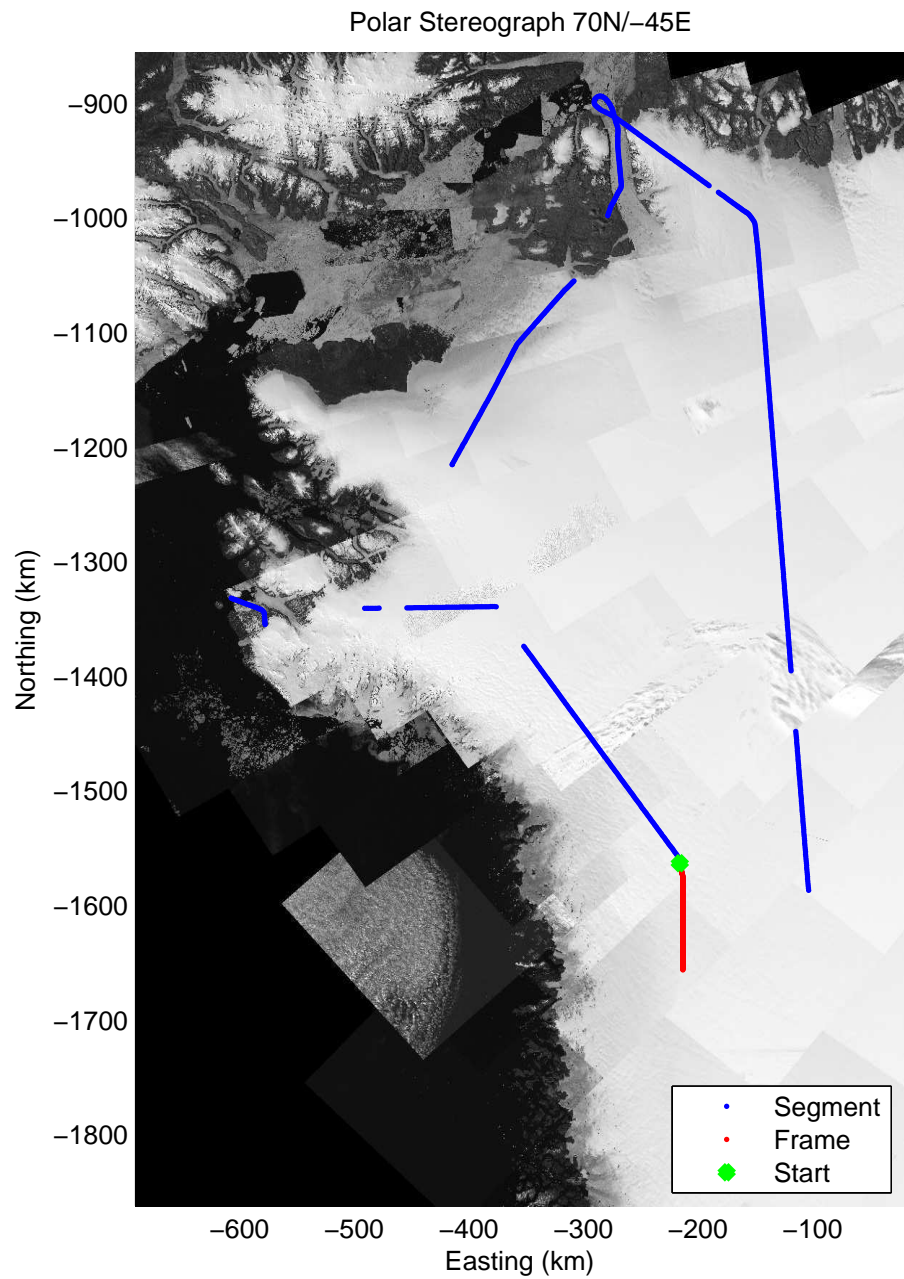

Data Frame ID: 19960515_01_006

Data Frame ID: 19960515_01_006

0.00 km	19.04 km	37.99 km	Distance	56.96 km	75.88 km	94.83 km
75.497 N	75.334 N	75.167 N	Latitude	74.998 N	74.831 N	74.663 N
53.104 W	52.910 W	52.820 W	Longitude	52.732 W	52.647 W	52.563 W