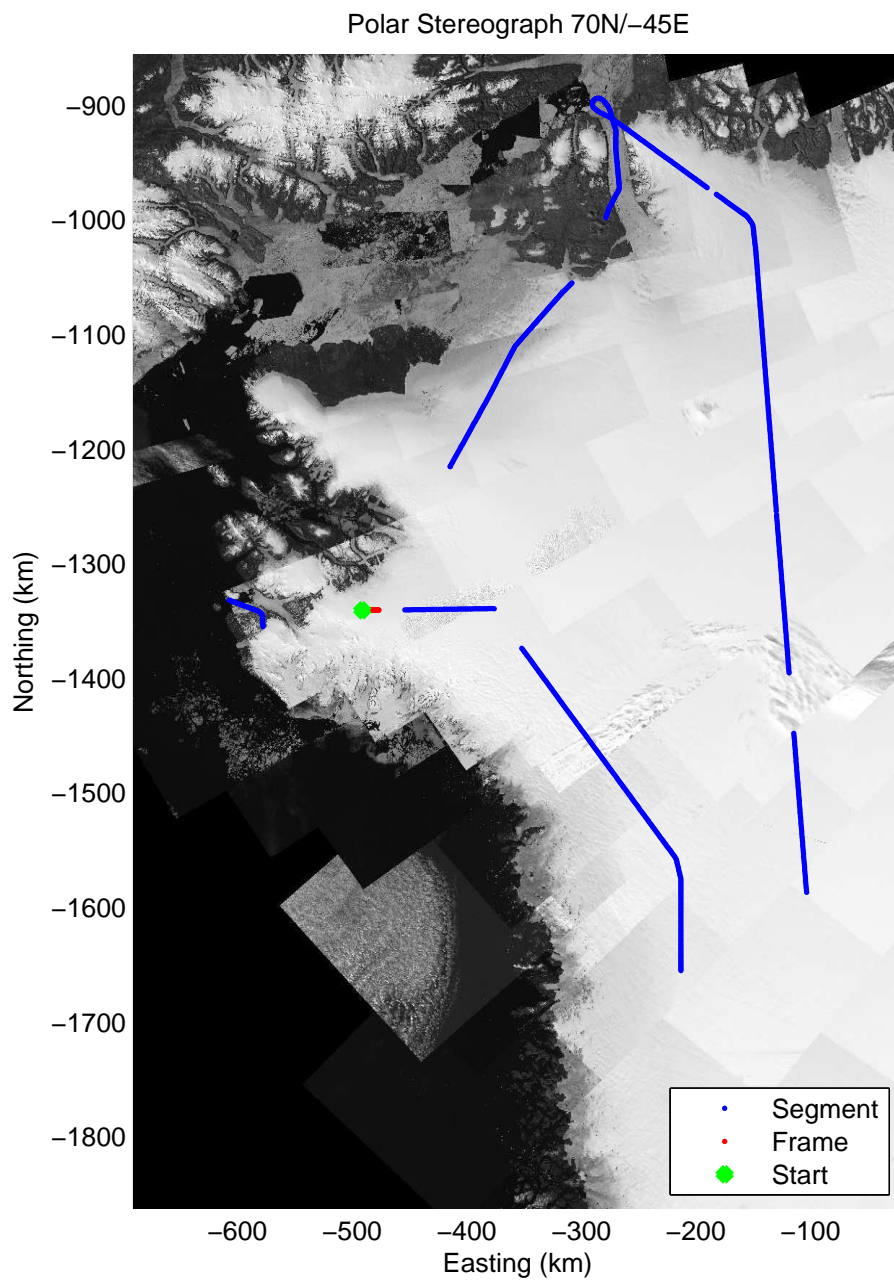

Data Frame ID: 19960515_01_001

Distance	Latitude	Longitude
0.00 km	76.520 N	69.748 W
8.73 km	76.526 N	69.414 W
17.35 km	76.530 N	69.084 W
26.04 km	76.534 N	68.755 W
34.73 km	76.505 N	68.474 W
43.35 km	76.438 N	68.325 W

Data Frame ID: 19960515_01_002

Data Frame ID: 19960515_01_002

Data Frame ID: 19960515_01_003

Data Frame ID: 19960515_01_003

Data Frame ID: 19960515_01_004

0.00 km
76.950 N
59.664 W

24.62 km
76.811 N
58.912 W