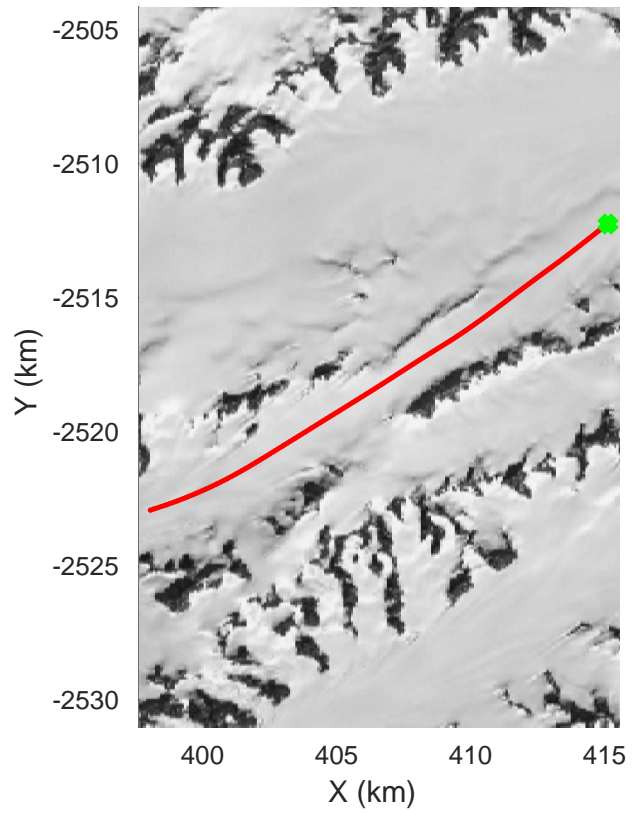

accum 2018_Greenland_P3: "Helheim-Kangerlussuaq" 20180427_01_045: 12:46:54.0 to 12:49:25.9 GPS

Helheim-Kangerlussuaq
20180427_01_046
Polar Stereograph 70N/-45E

accum 2018_Greenland_P3: "Helheim-Kangerlussuaq" 20180427_01_046: 12:49:26.0 to 12:52:12.7 GPS