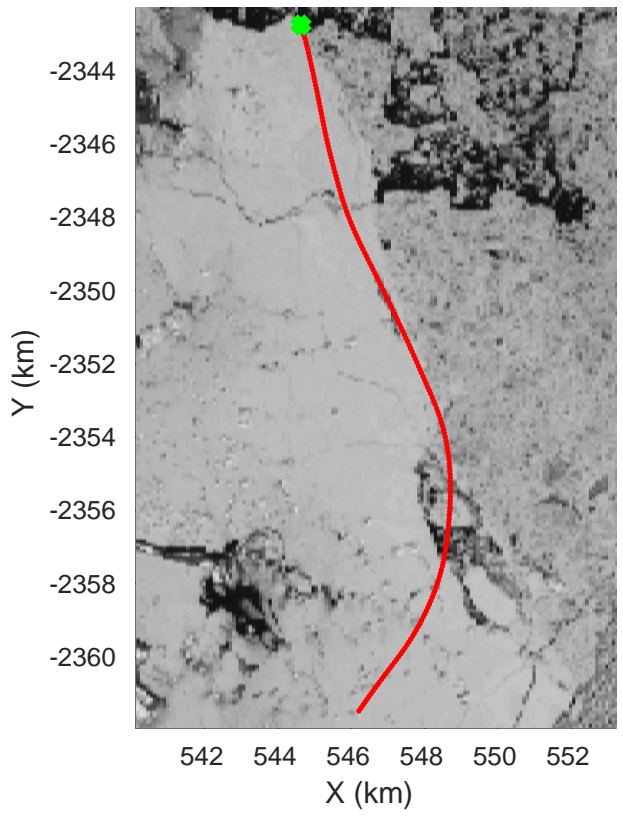

accum 2018_Greenland_P3: "Helheim-Kangerlussuaq" 20180427_01_118: 15:53:09.0 to 15:55:47.2 GPS

Helheim-Kangerlussuaq
20180427_01_119
Polar Stereograph 70N/-45E

accum 2018_Greenland_P3: "Helheim-Kangerlussuaq" 20180427_01_119: 15:55:47.3 to 15:58:32.2 GPS