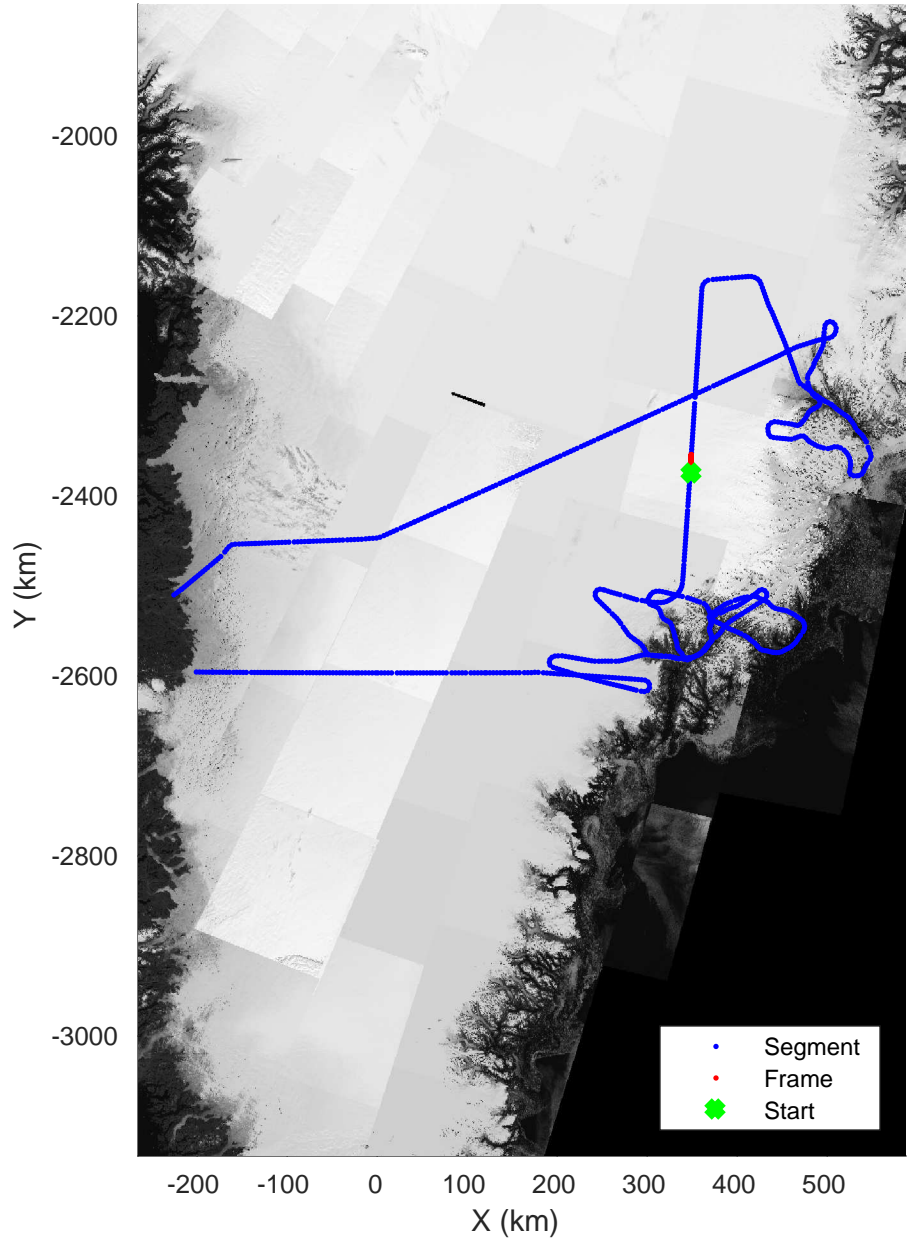

Helheim-Kangerlussuaq
20180427_01_094
Polar Stereograph 70N/-45E

accum 2018_Greenland_P3: "Helheim-Kangerlussuaq" 20180427_01_094: 14:54:27.5 to 14:56:55.3 GPS

Helheim-Kangerlussuaq
20180427_01_095
Polar Stereograph 70N/-45E