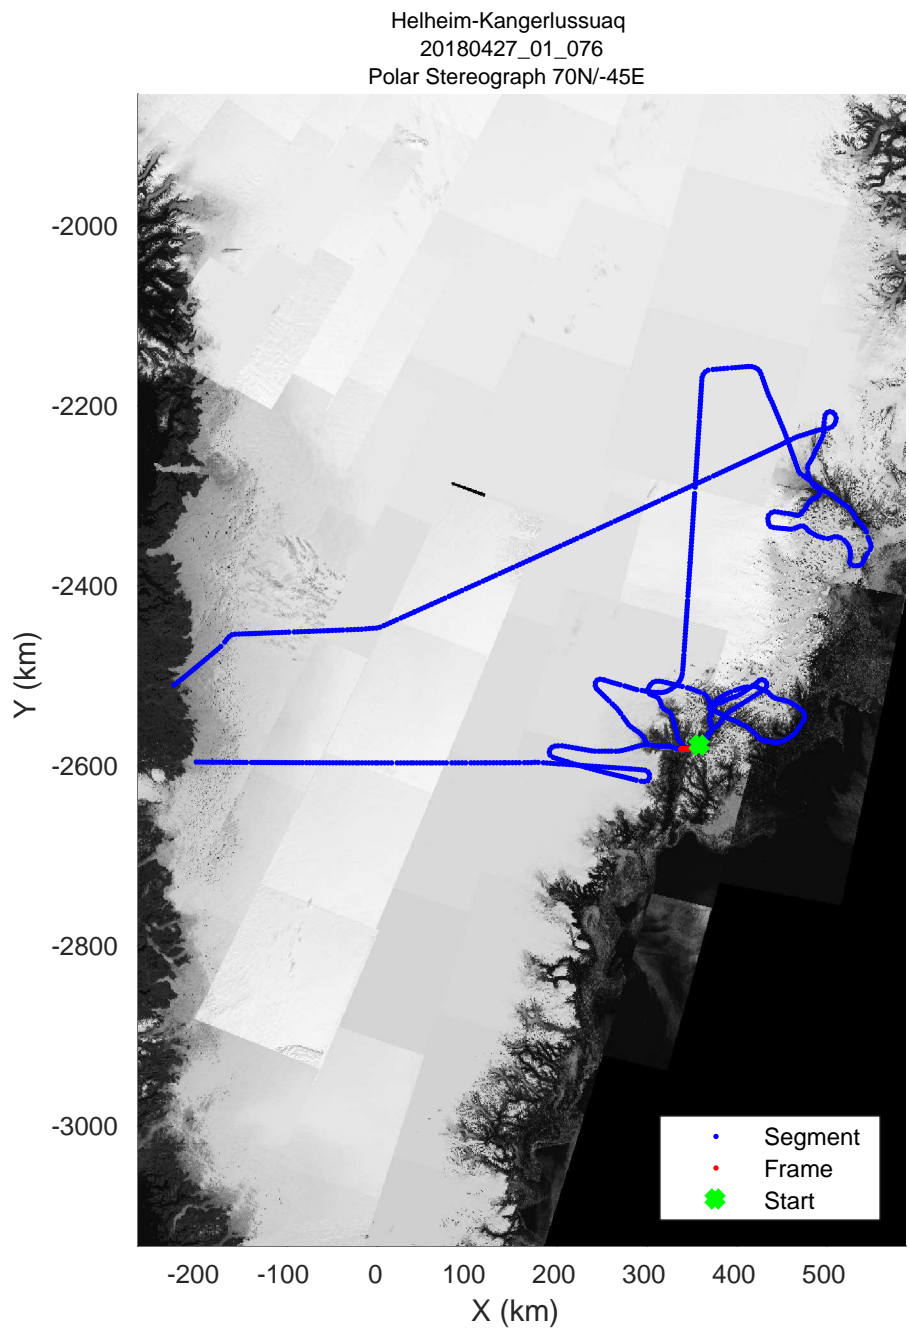

Helheim-Kangerlussuaq
20180427_01_074
Polar Stereograph 70N/-45E

accum 2018_Greenland_P3: "Helheim-Kangerlussuaq" 20180427_01_074: 14:02:47.3 to 14:05:23.7 GPS

accum 2018_Greenland_P3: "Helheim-Kangerlussuaq" 20180427_01_075: 14:05:23.8 to 14:08:16.7 GPS