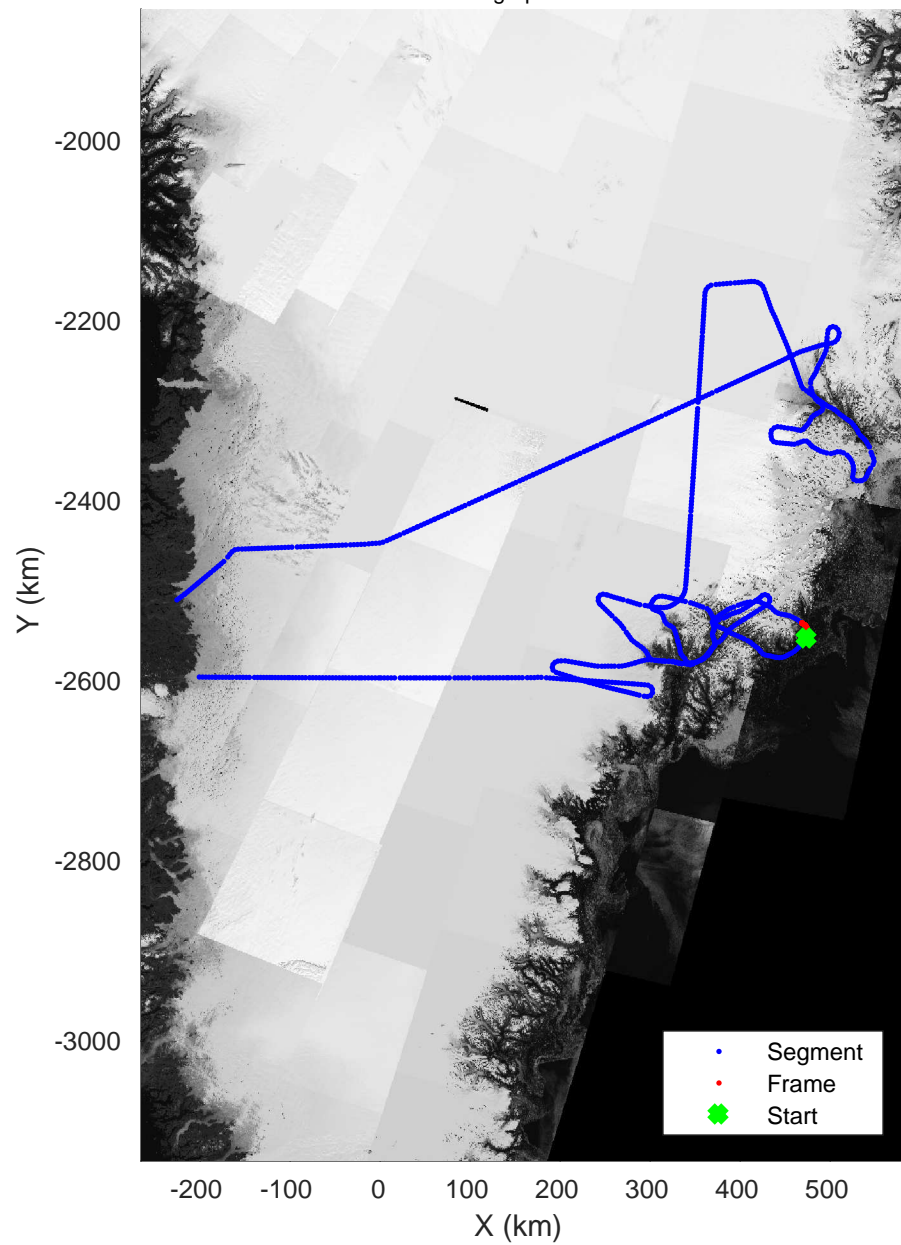

Helheim-Kangerlussuaq
20180427_01_067
Polar Stereograph 70N/-45E