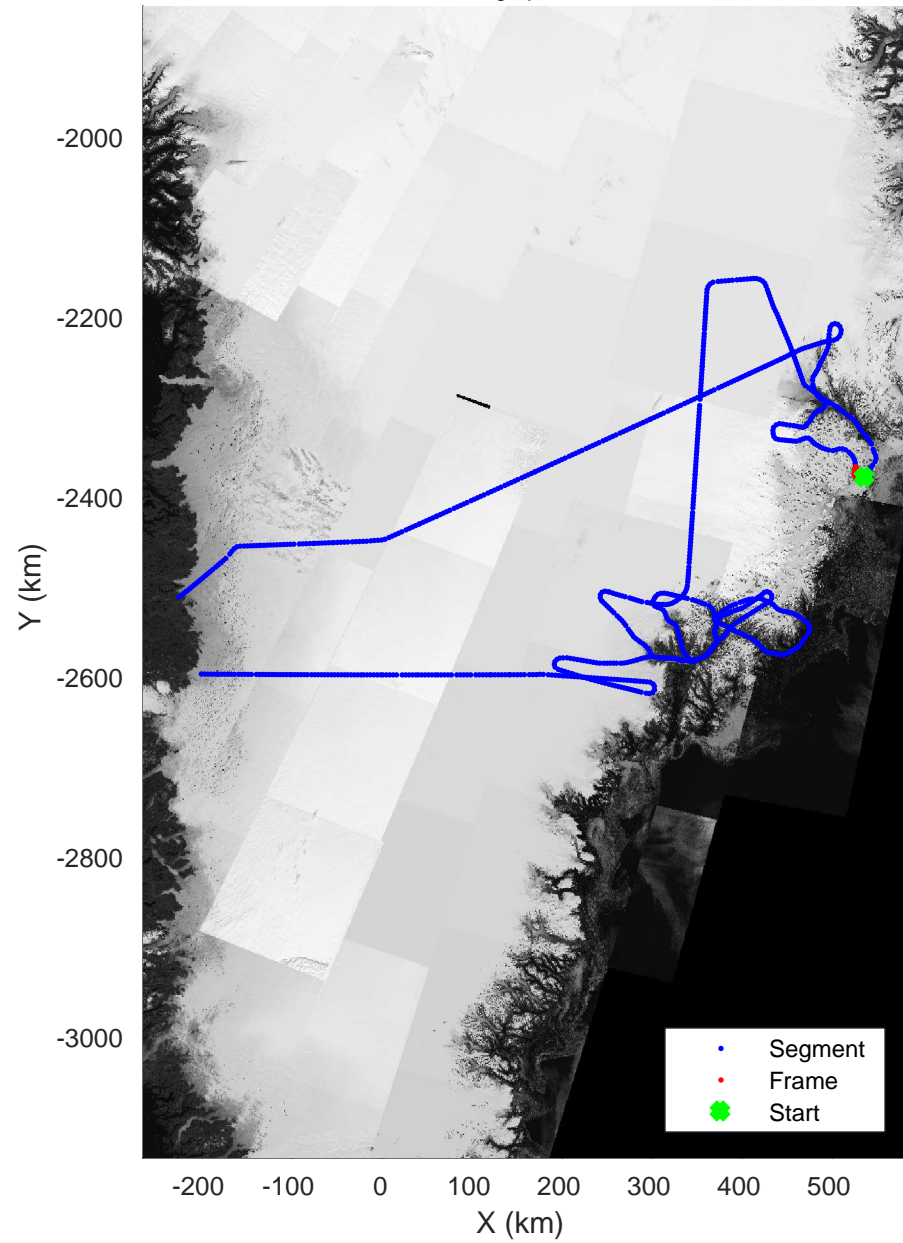

Helheim-Kangerlussuaq
20180427_01_122
Polar Stereograph 70N/-45E