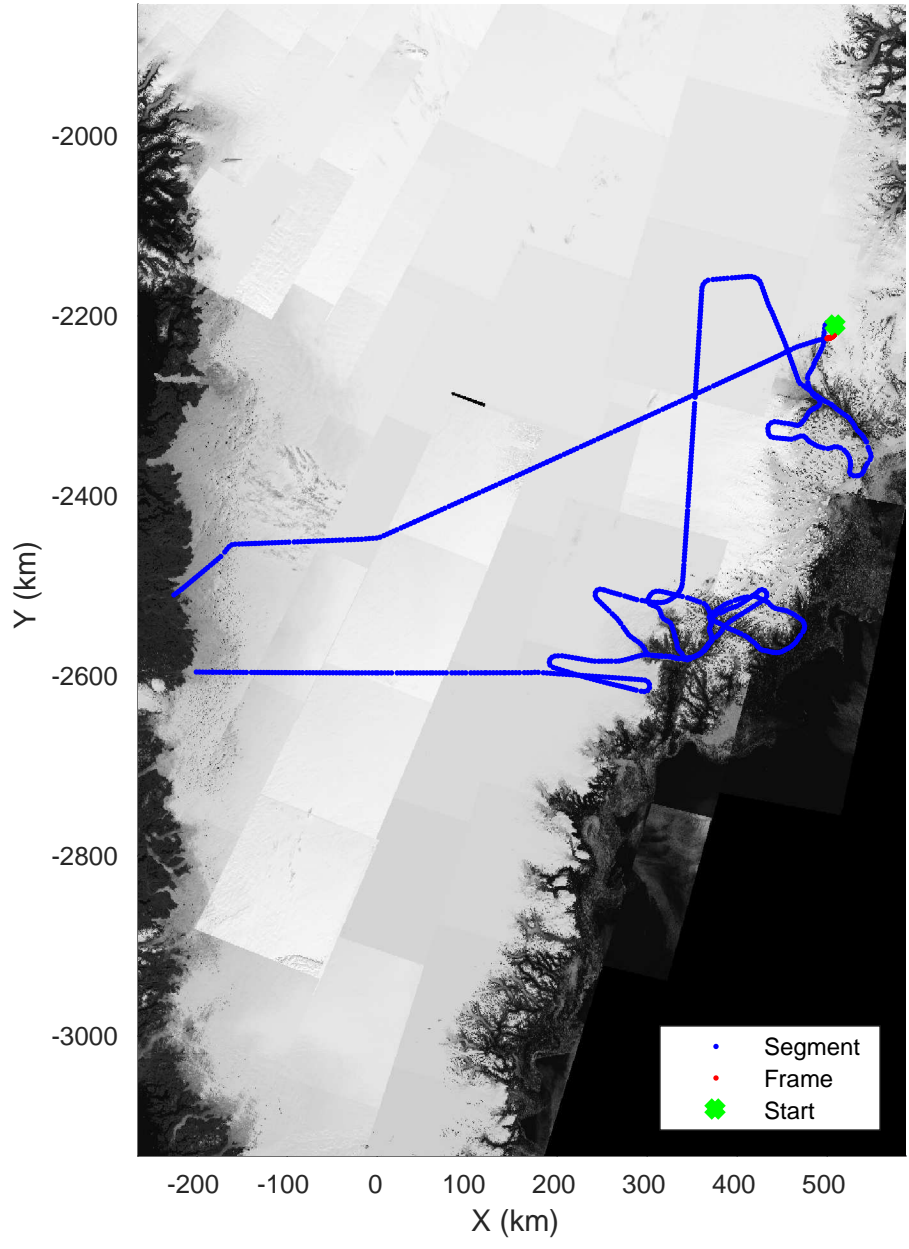

Helheim-Kangerlussuaq
20180427_01_138
Polar Stereograph 70N/-45E