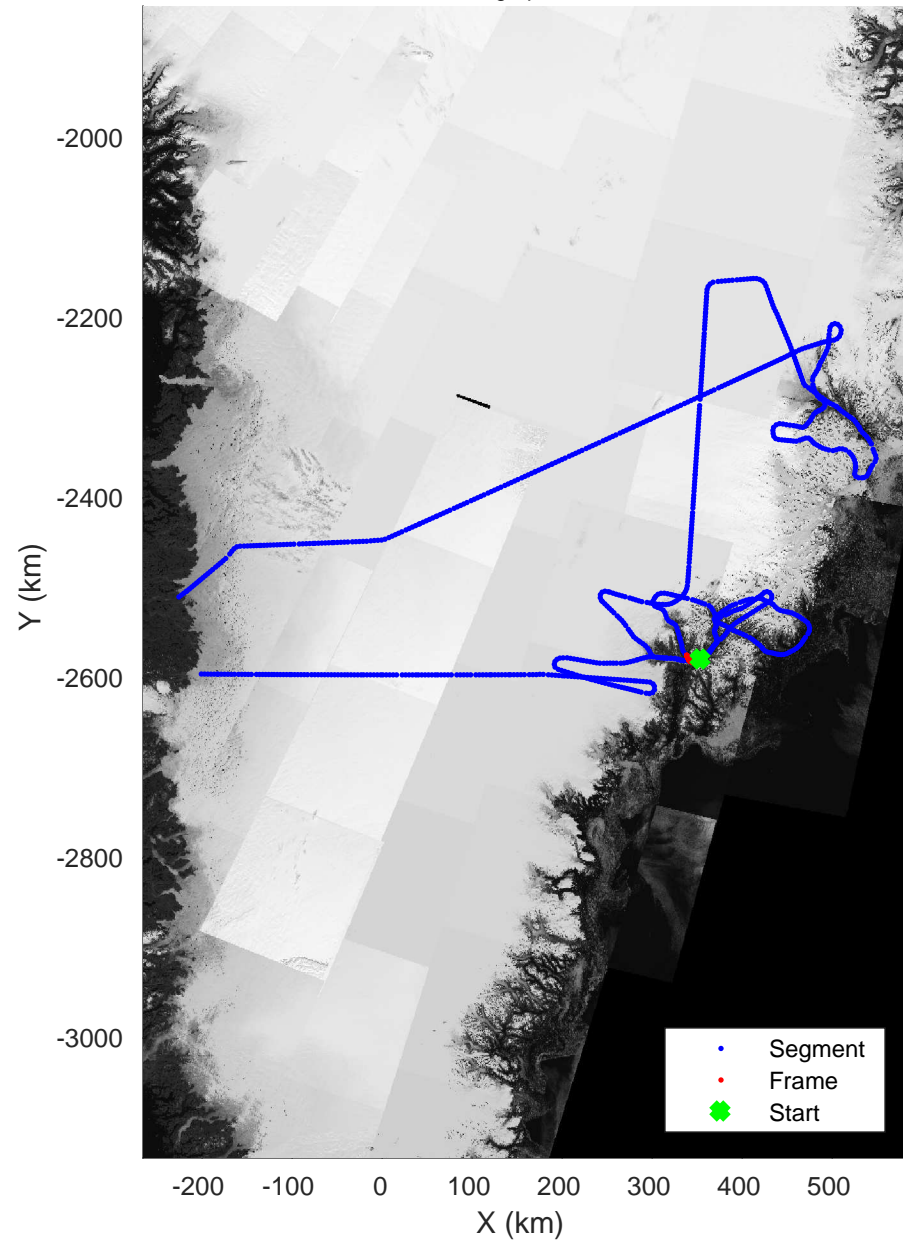

Helheim-Kangerlussuaq
20180427_01_052
Polar Stereograph 70N/-45E

accum 2018_Greenland_P3: "Helheim-Kangerlussuaq" 20180427_01_052: 13:05:10.2 to 13:07:49.9 GPS

Helheim-Kangerlussuaq
20180427_01_053
Polar Stereograph 70N/-45E