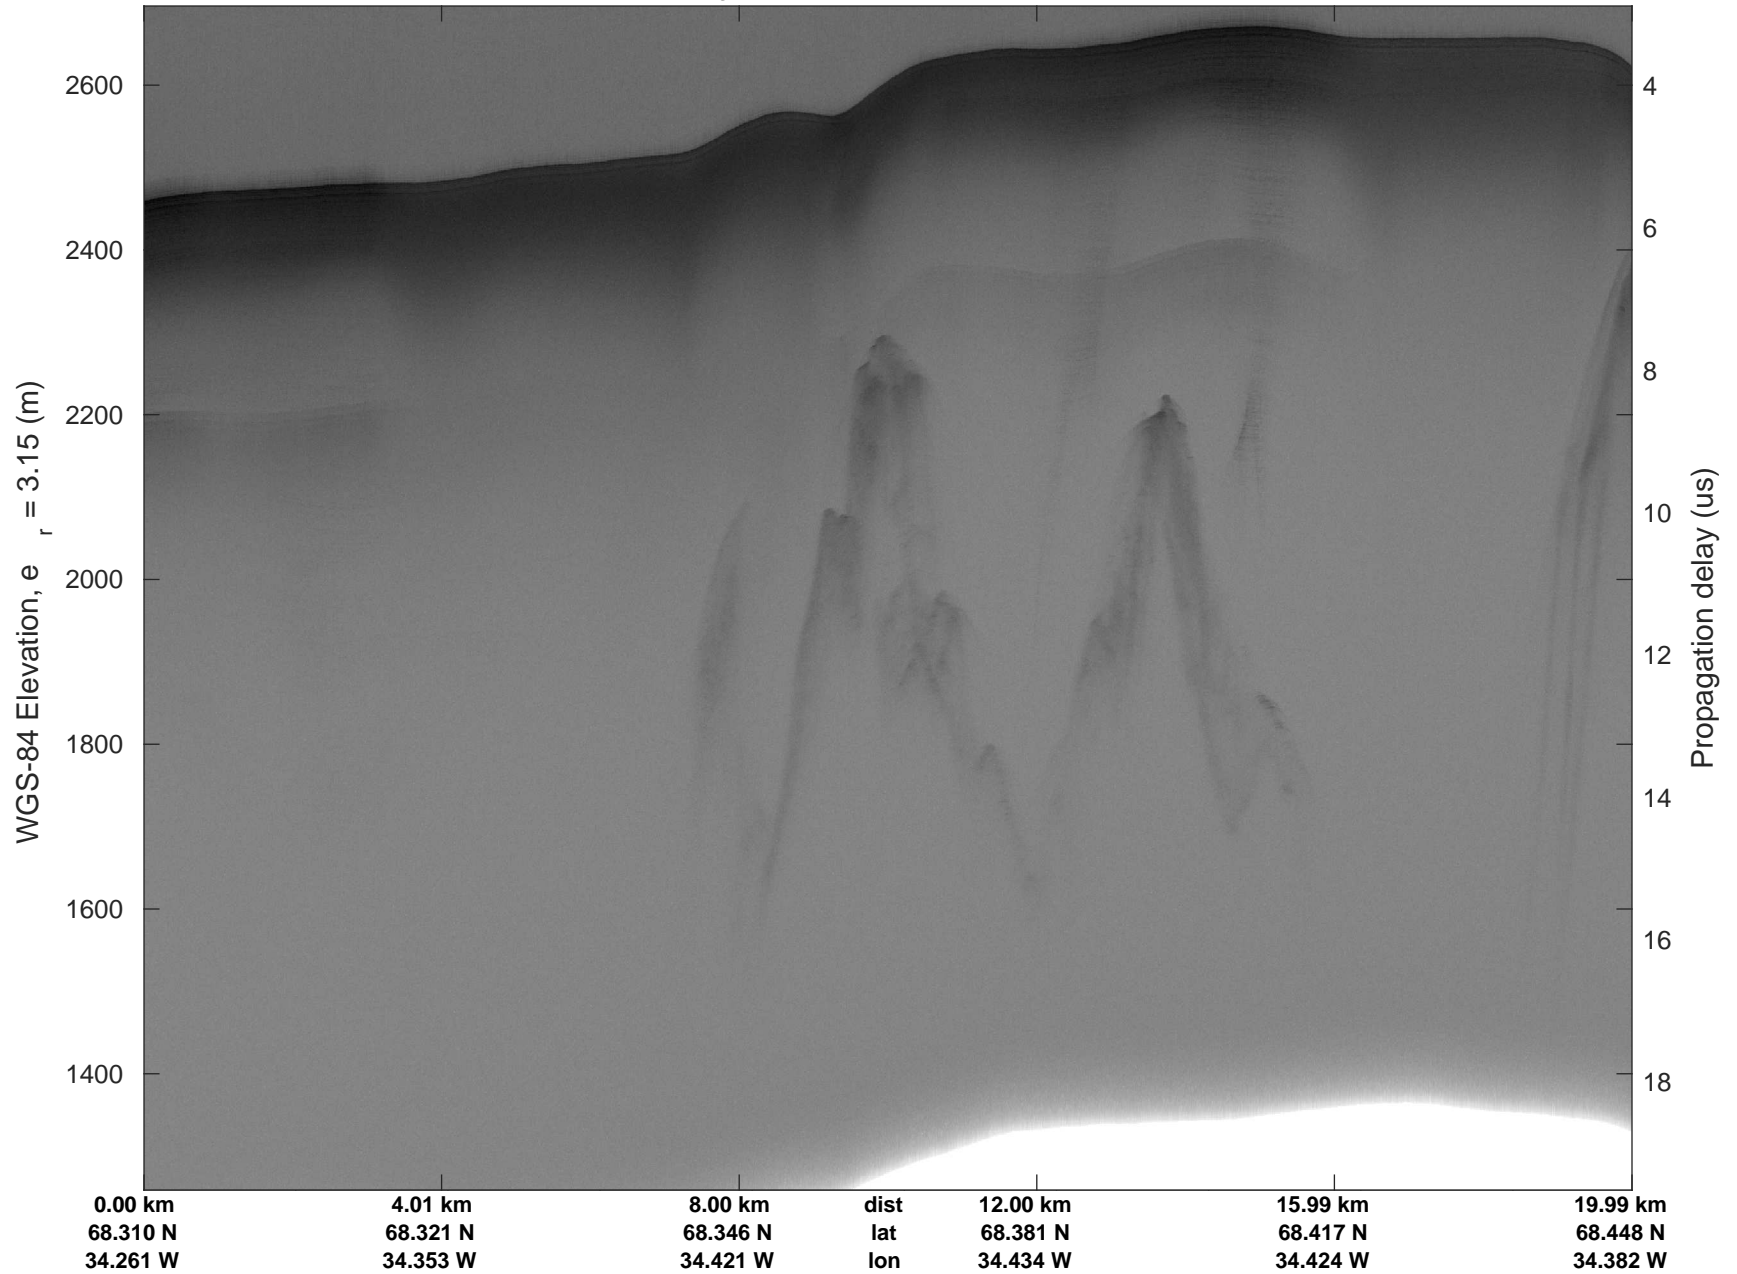

accum 2018_Greenland_P3: "Helheim-Kangerlussuaq" 20180427_01_128: 16:19:02.7 to 16:21:39.1 GPS