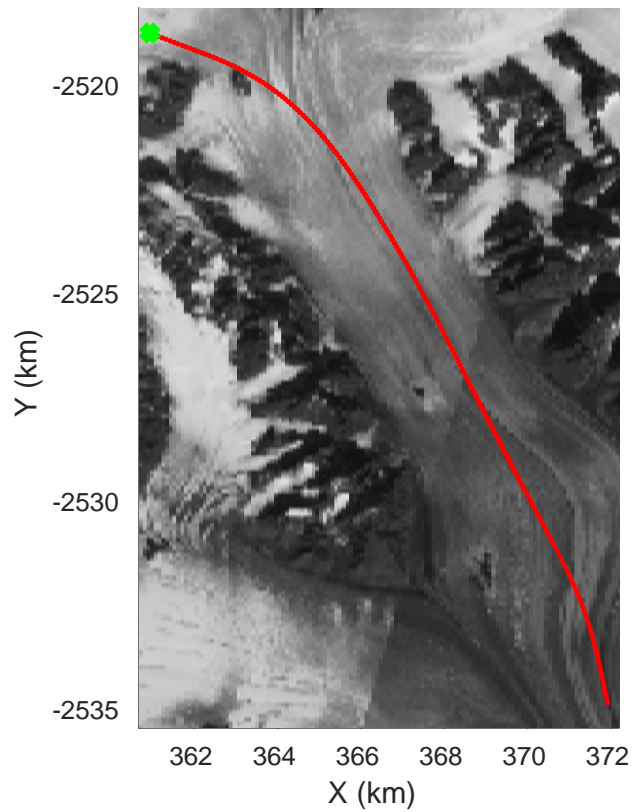

Helheim-Kangerlussuaq
20180427_01_058
Polar Stereograph 70N/-45E

accum 2018_Greenland_P3: "Helheim-Kangerlussuaq" 20180427_01_058: 13:20:43.5 to 13:23:22.8 GPS

accum 2018_Greenland_P3: "Helheim-Kangerlussuaq" 20180427_01_059: 13:23:22.9 to 13:25:53.7 GPS