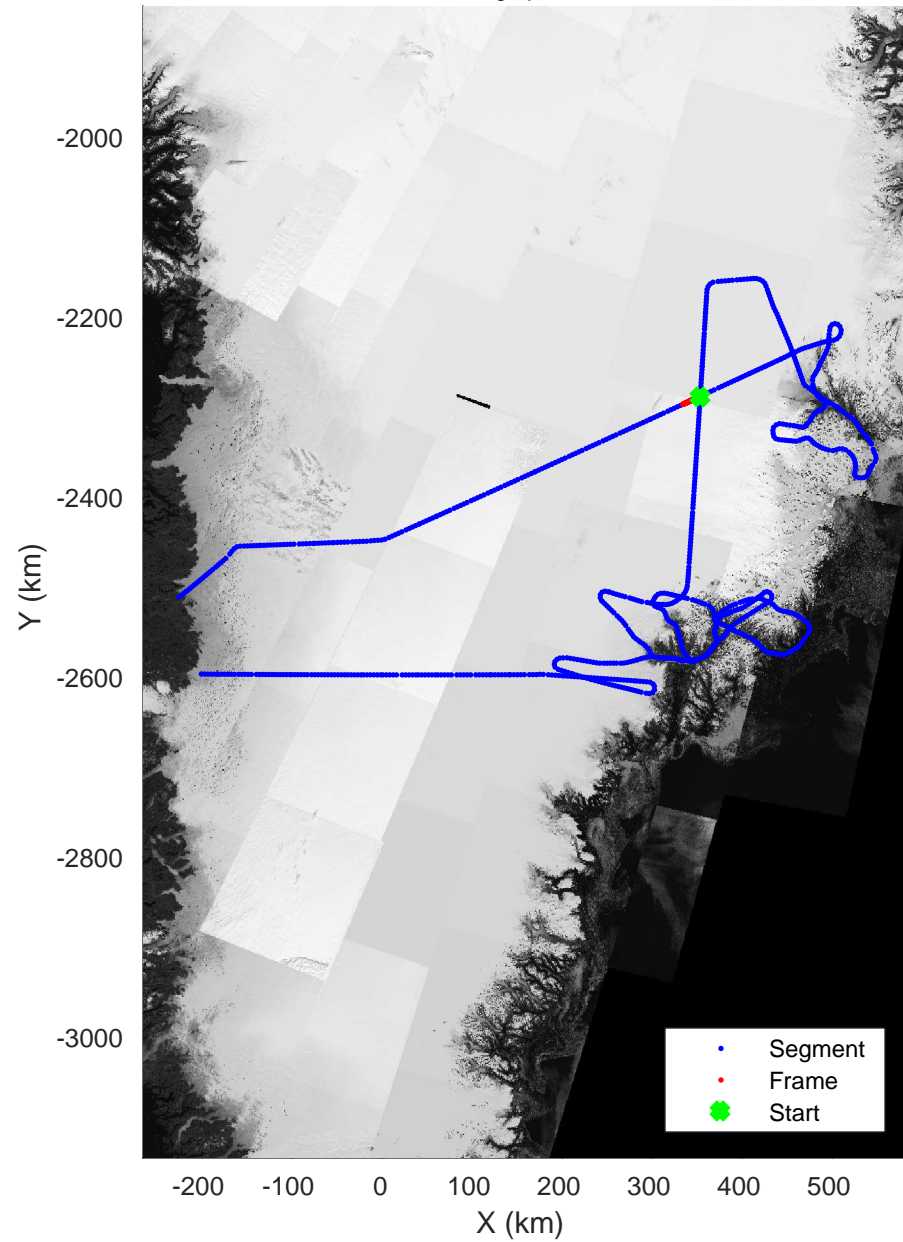

Helheim-Kangerlussuaq
20180427_01_147
Polar Stereograph 70N/-45E