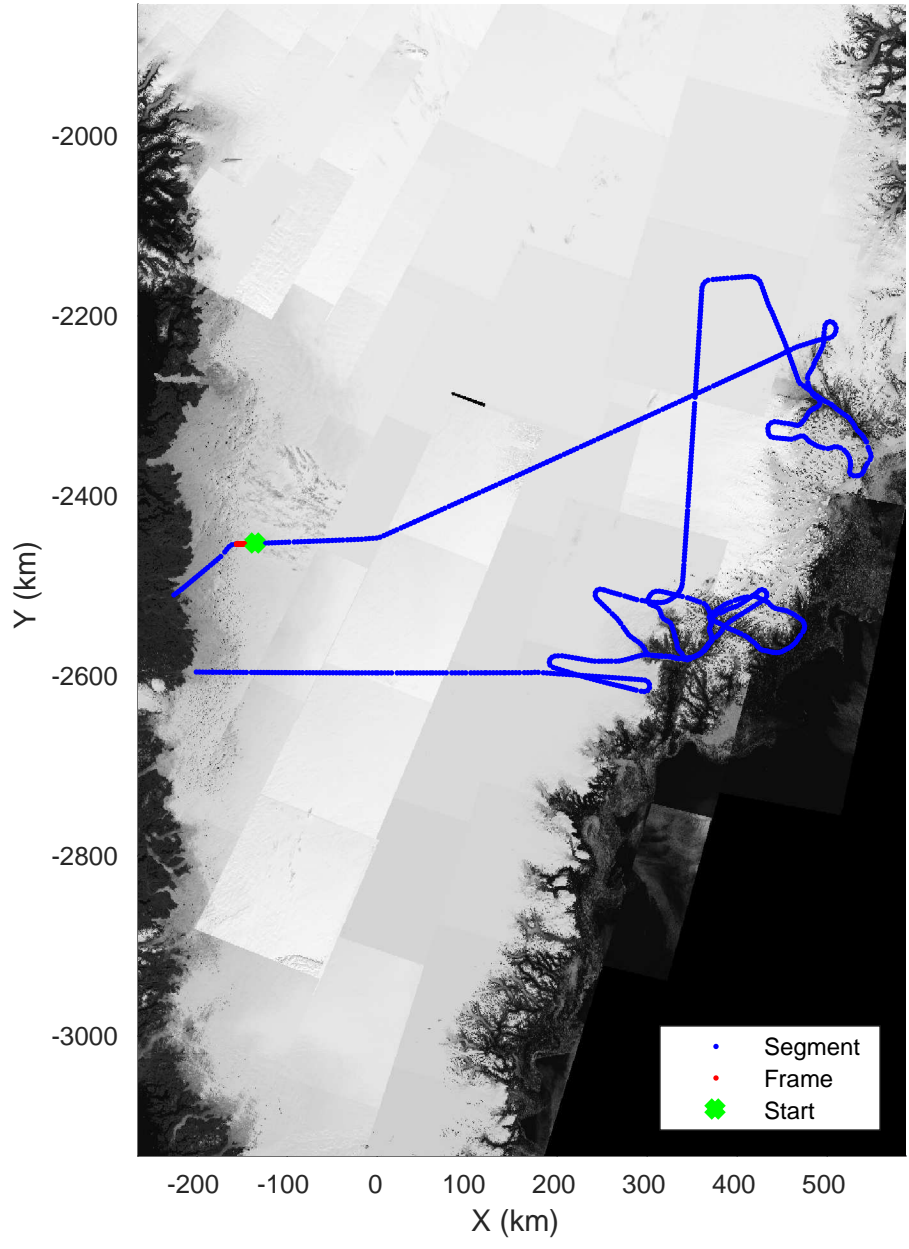

Helheim-Kangerlussuaq
20180427_01_172
Polar Stereograph 70N/-45E

accum 2018_Greenland_P3: "Helheim-Kangerlussuaq" 20180427_01_172: 18:03:23.4 to 18:05:52.3 GPS

Helheim-Kangerlussuaq
20180427_01_173
Polar Stereograph 70N/-45E