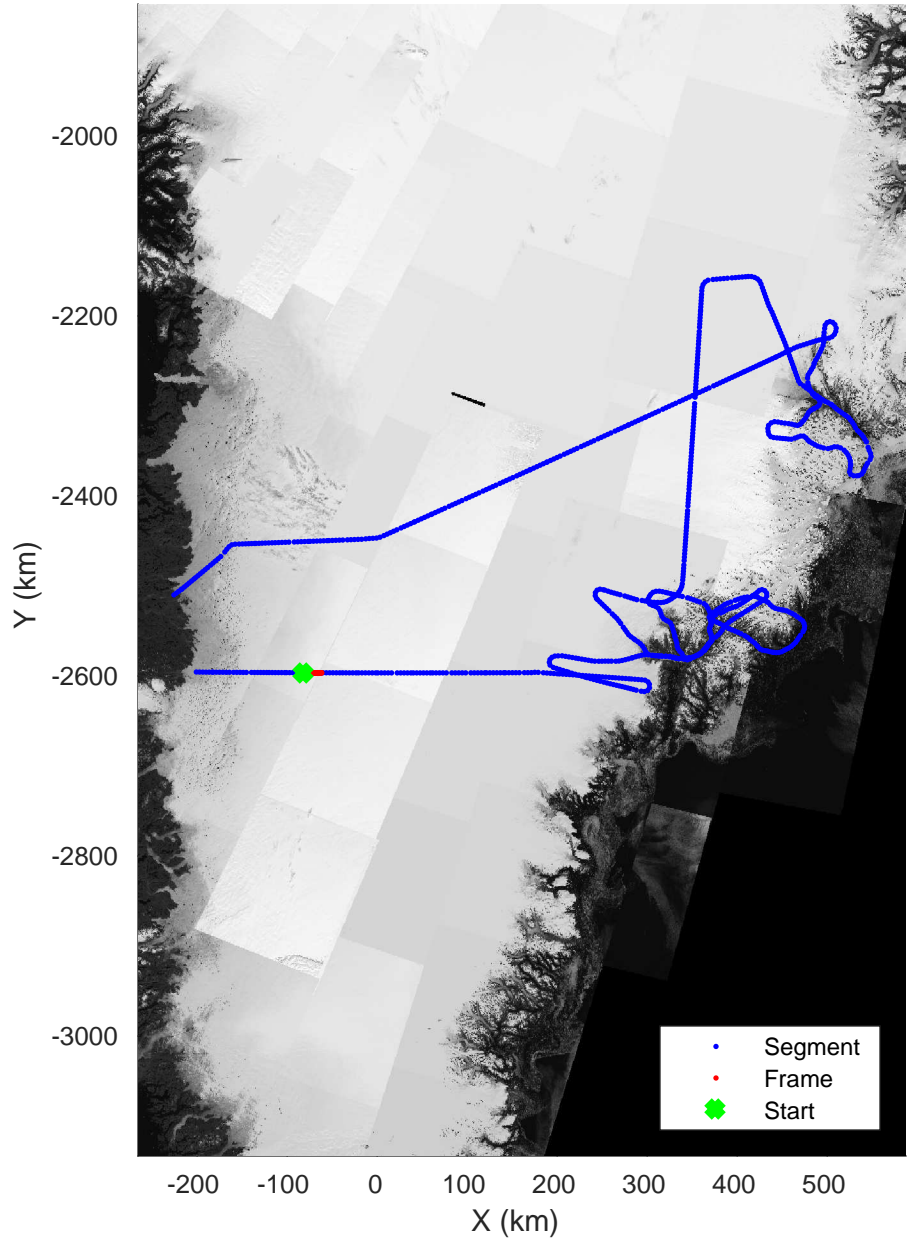

Helheim-Kangerlussuaq
20180427_01_007
Polar Stereograph 70N/-45E