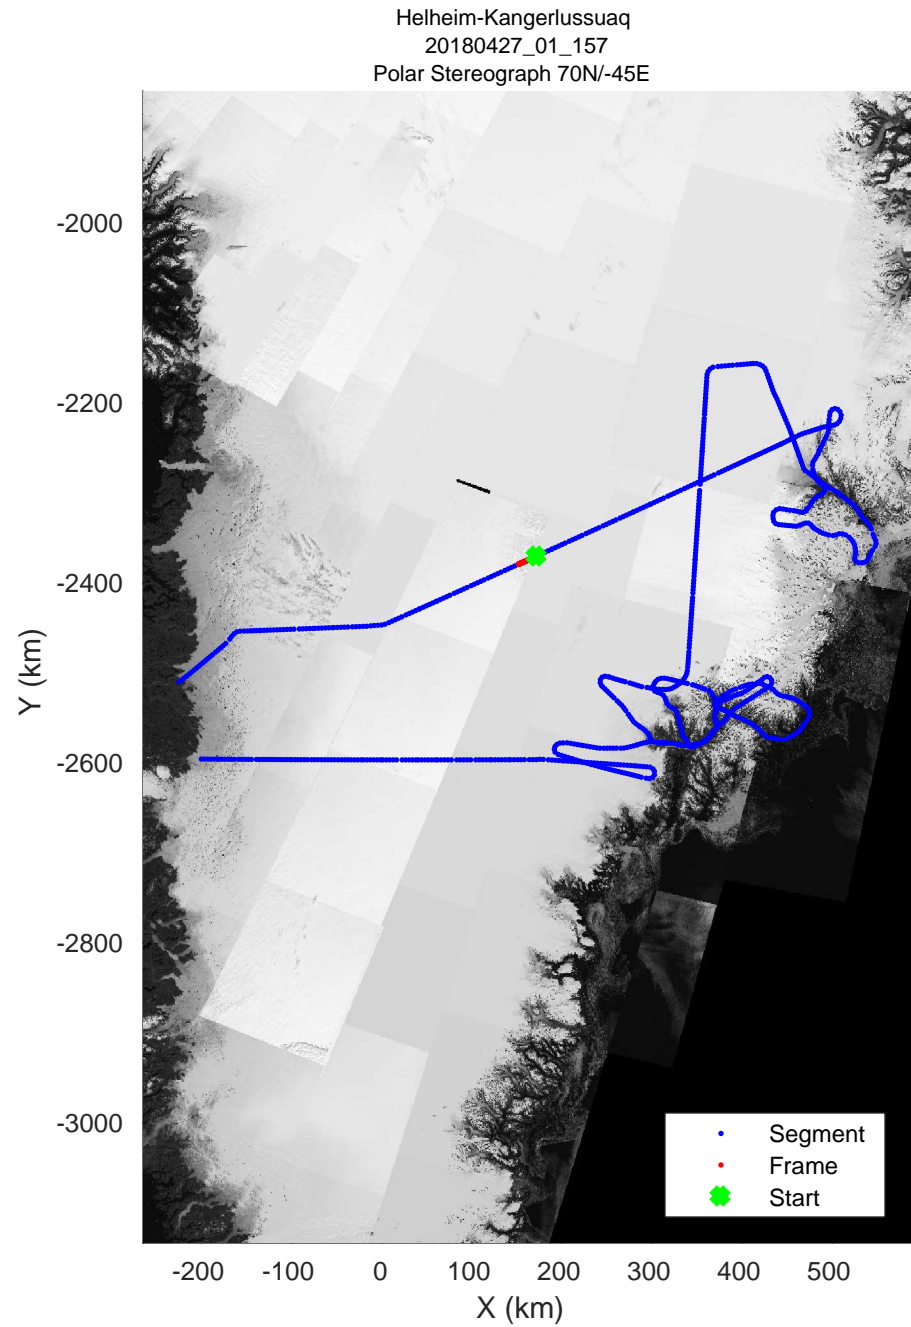

accum 2018_Greenland_P3: "Helheim-Kangerlussuaq" 20180427_01_156: 17:26:56.1 to 17:29:11.3 GPS

accum 2018_Greenland_P3: "Helheim-Kangerlussuaq" 20180427_01_157: 17:29:11.4 to 17:31:26.6 GPS

Helheim-Kangerlussuaq
20180427_01_158
Polar Stereograph 70N/-45E