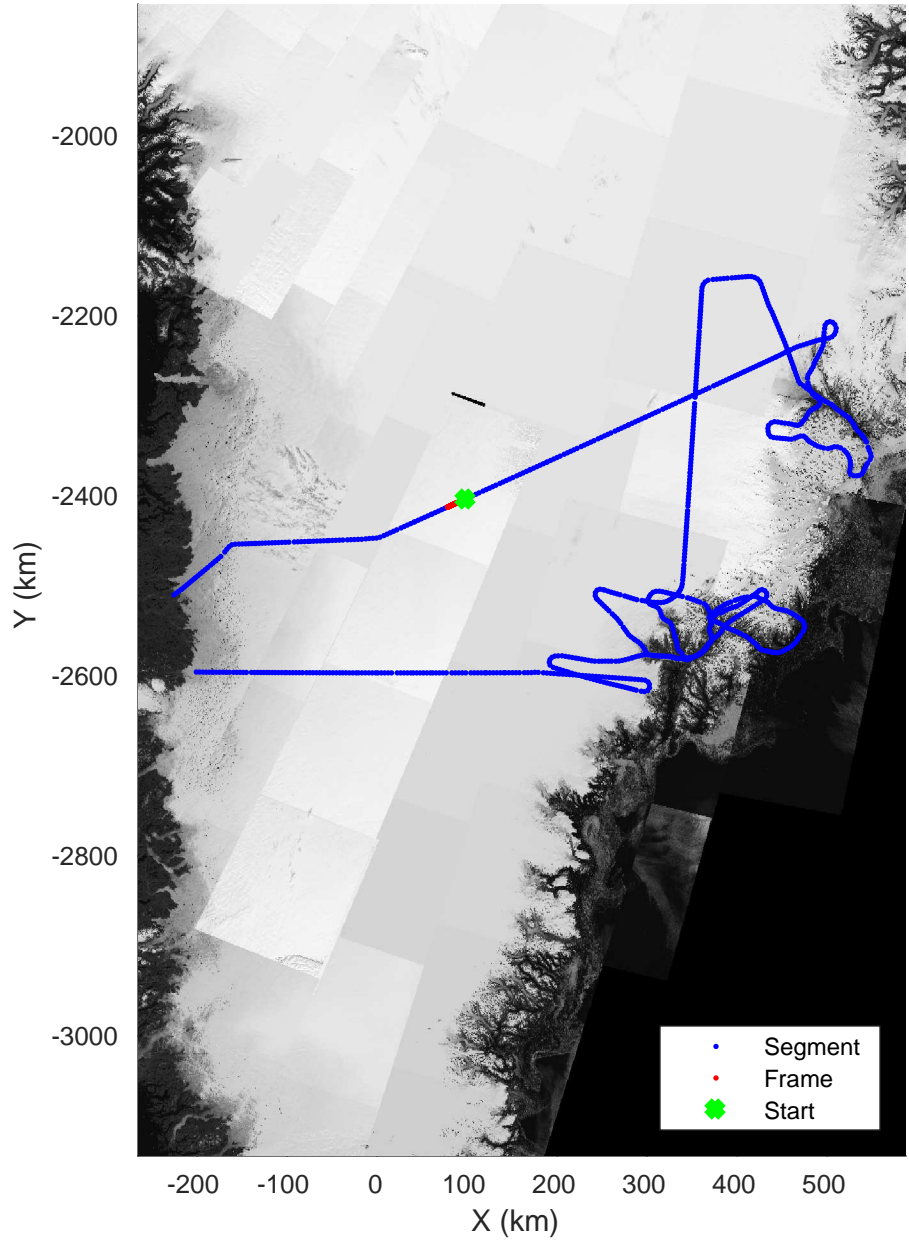

Helheim-Kangerlussuaq
20180427_01_160
Polar Stereograph 70N/-45E

accum 2018_Greenland_P3: "Helheim-Kangerlussuaq" 20180427_01_160: 17:35:57.3 to 17:38:12.9 GPS

Helheim-Kangerlussuaq
20180427_01_161
Polar Stereograph 70N/-45E