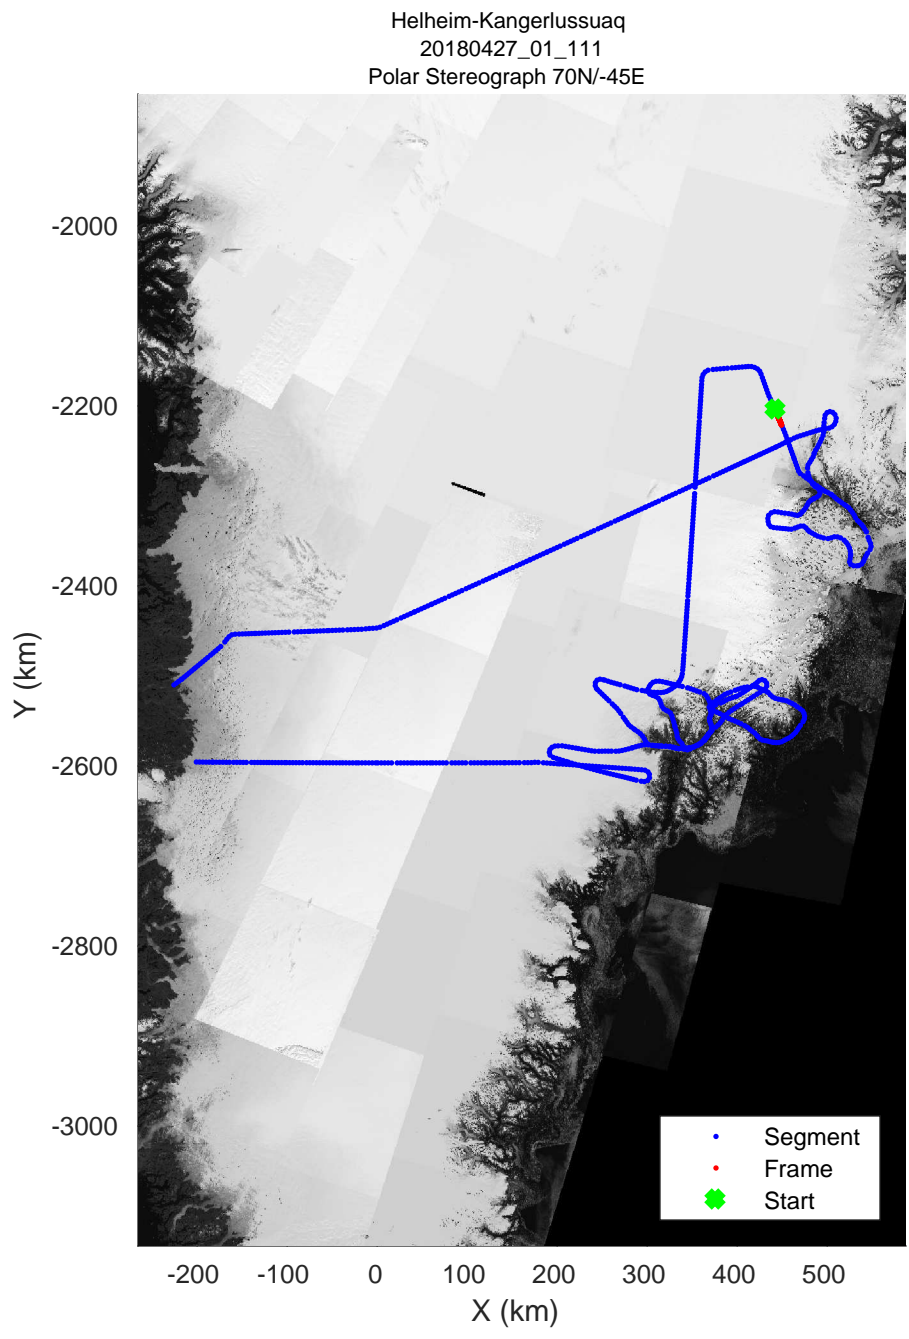

accum 2018_Greenland_P3: "Helheim-Kangerlussuaq" 20180427_01_111: 15:35:40.3 to 15:38:06.2 GPS

Helheim-Kangerlussuaq
20180427_01_112
Polar Stereograph 70N/-45E

accum 2018_Greenland_P3: "Helheim-Kangerlussuaq" 20180427_01_112: 15:38:06.3 to 15:40:33.2 GPS