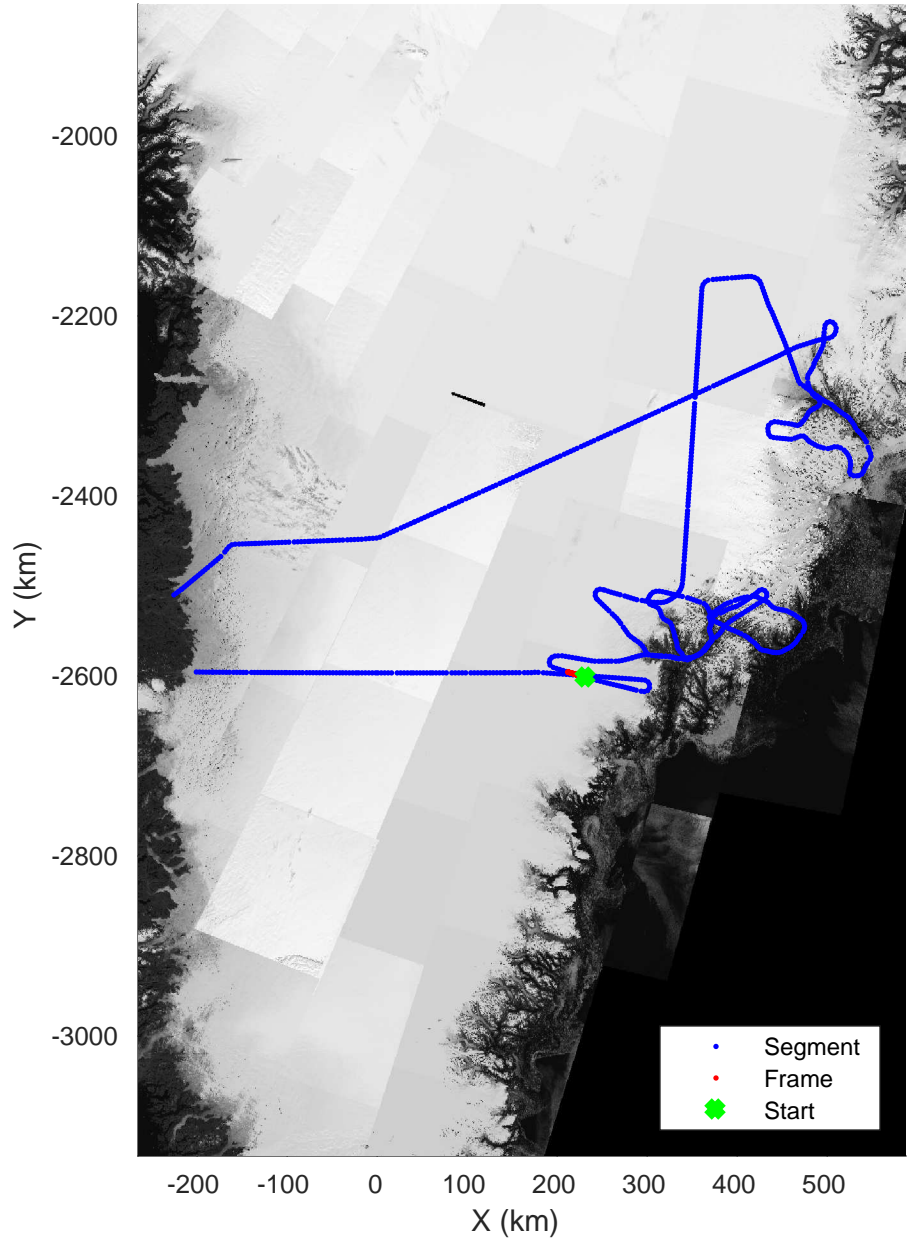

Helheim-Kangerlussuaq
20180427_01_030
Polar Stereograph 70N/-45E