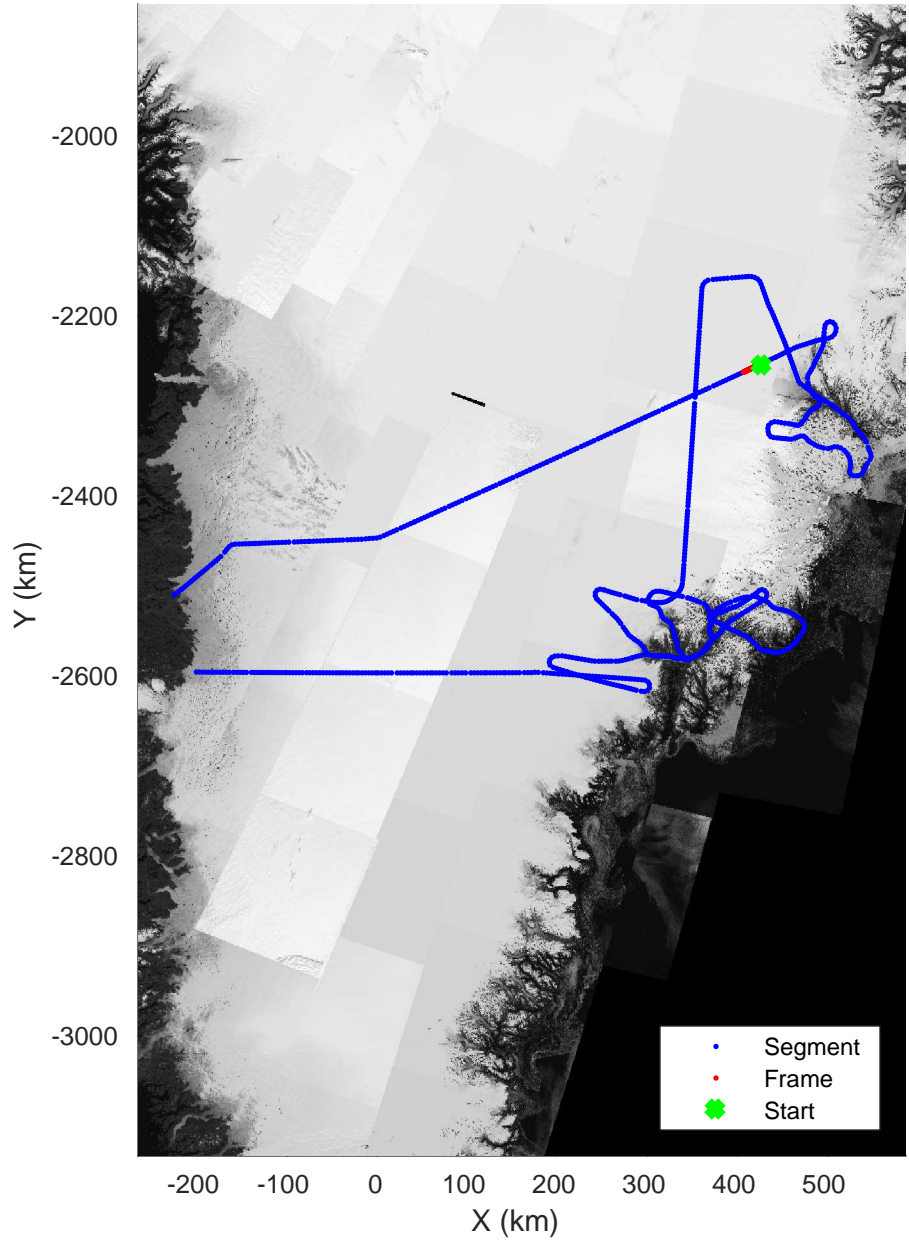

Helheim-Kangerlussuaq
20180427_01_143
Polar Stereograph 70N/-45E