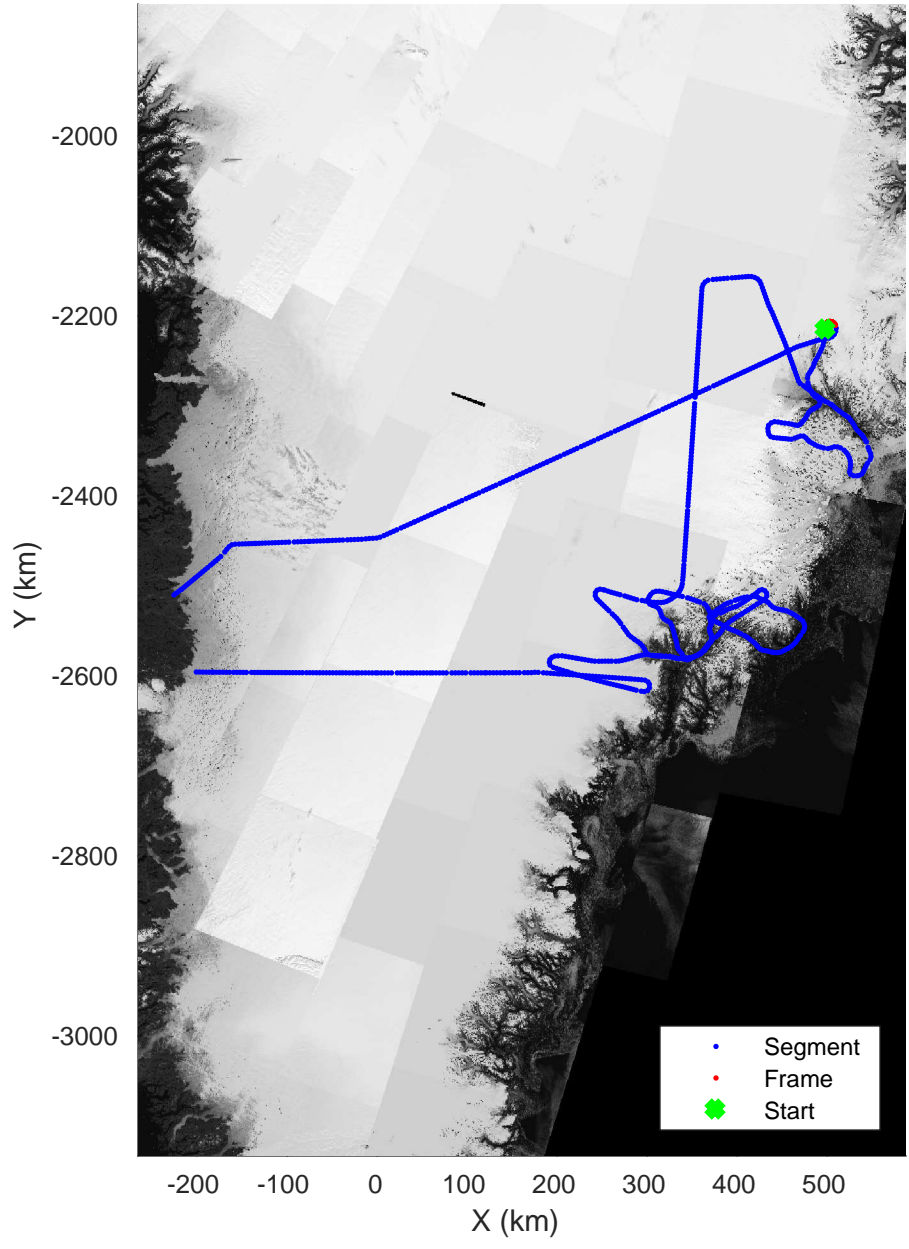

accum 2018_Greenland_P3: "Helheim-Kangerlussuaq" 20180427_01_135: 16:37:00.8 to 16:39:27.8 GPS

accum 2018_Greenland_P3: "Helheim-Kangerlussuaq" 20180427_01_136: 16:39:27.9 to 16:41:53.9 GPS

Helheim-Kangerlussuaq
20180427_01_137
Polar Stereograph 70N/-45E