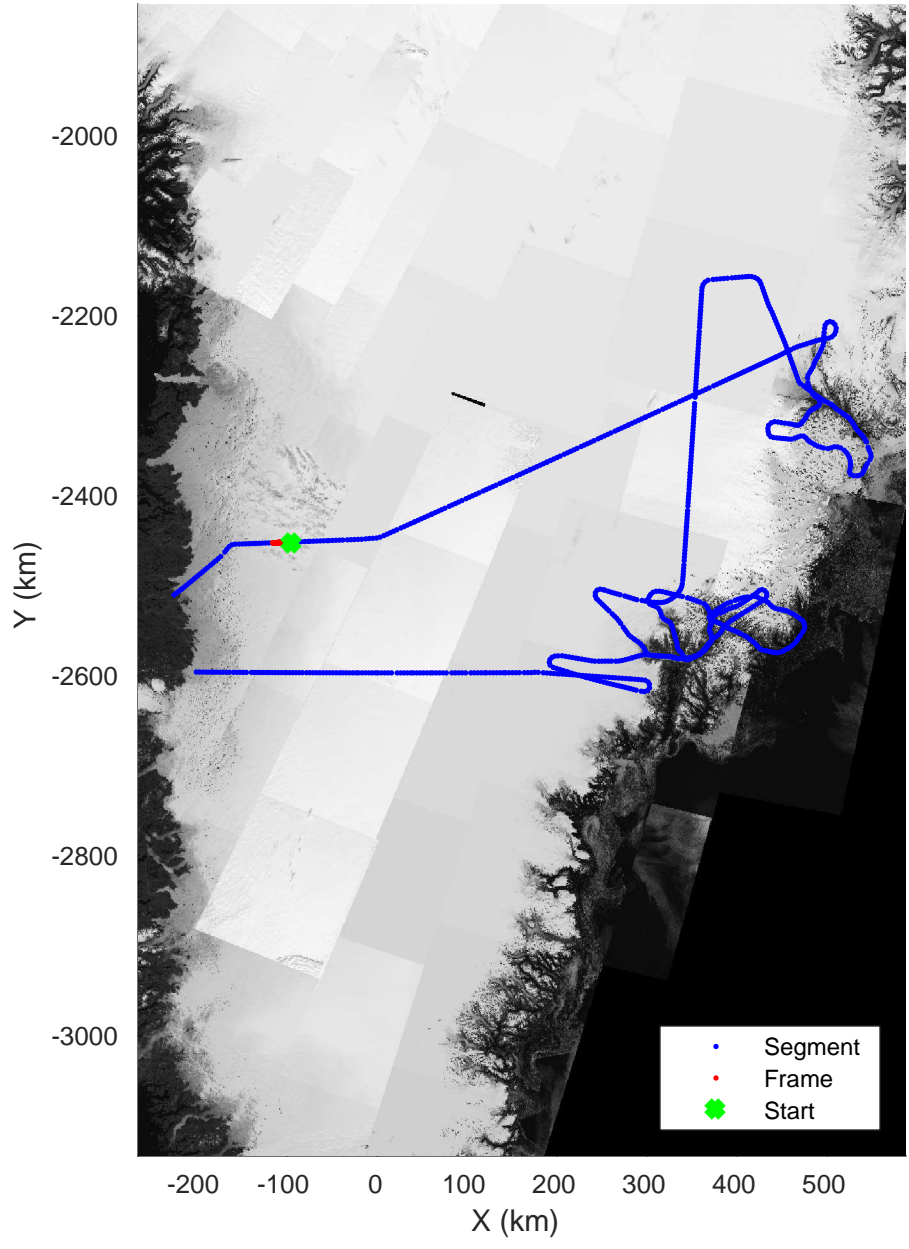

Helheim-Kangerlussuaq
20180427_01_171
Polar Stereograph 70N/-45E