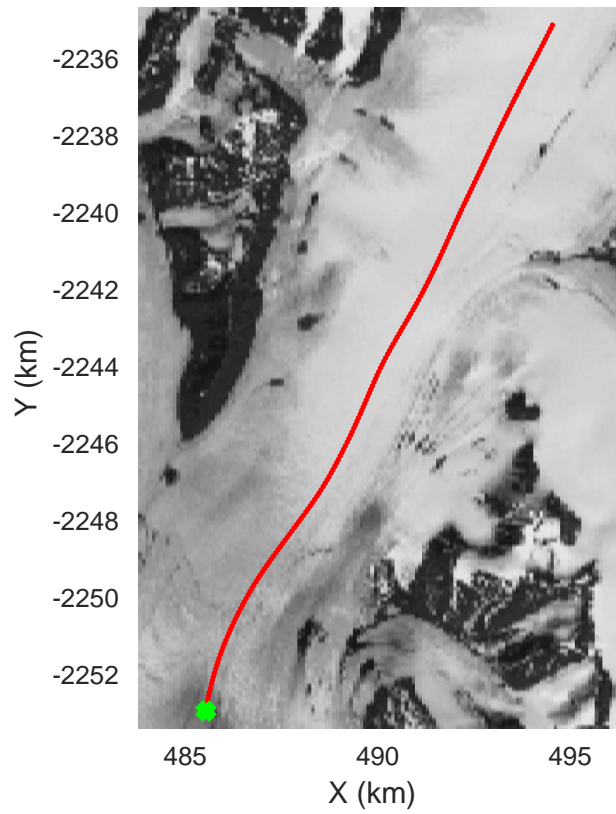

Helheim-Kangerlussuaq
20180427_01_133
Polar Stereograph 70N/-45E

accum 2018_Greenland_P3: "Helheim-Kangerlussuaq" 20180427_01_133: 16:31:57.0 to 16:34:31.0 GPS

accum 2018_Greenland_P3: "Helheim-Kangerlussuaq" 20180427_01_134: 16:34:31.1 to 16:37:00.7 GPS