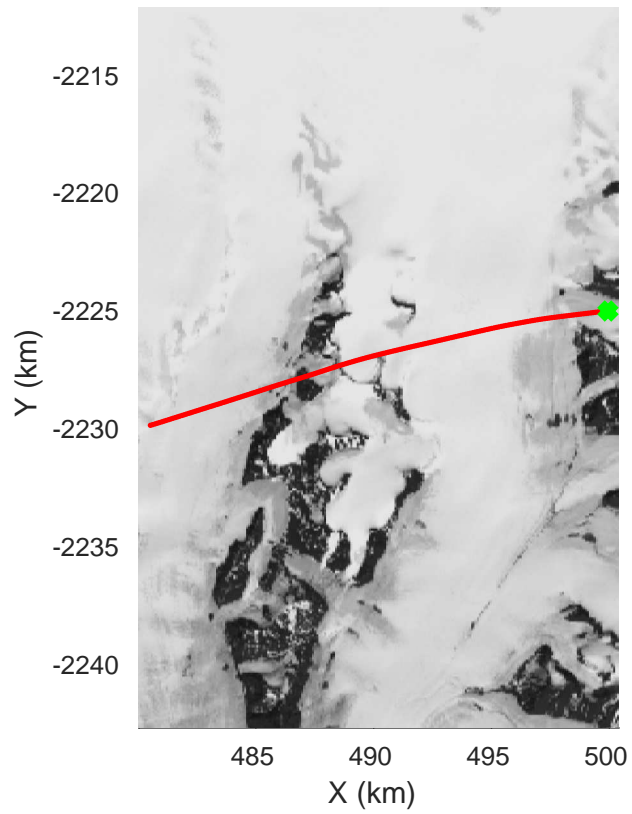

accum 2018_Greenland_P3: "Helheim-Kangerlussuaq" 20180427_01_137: 16:41:54.0 to 16:44:25.4 GPS

Helheim-Kangerlussuaq
20180427_01_138
Polar Stereograph 70N/-45E

accum 2018_Greenland_P3: "Helheim-Kangerlussuaq" 20180427_01_138: 16:44:25.5 to 16:46:50.5 GPS