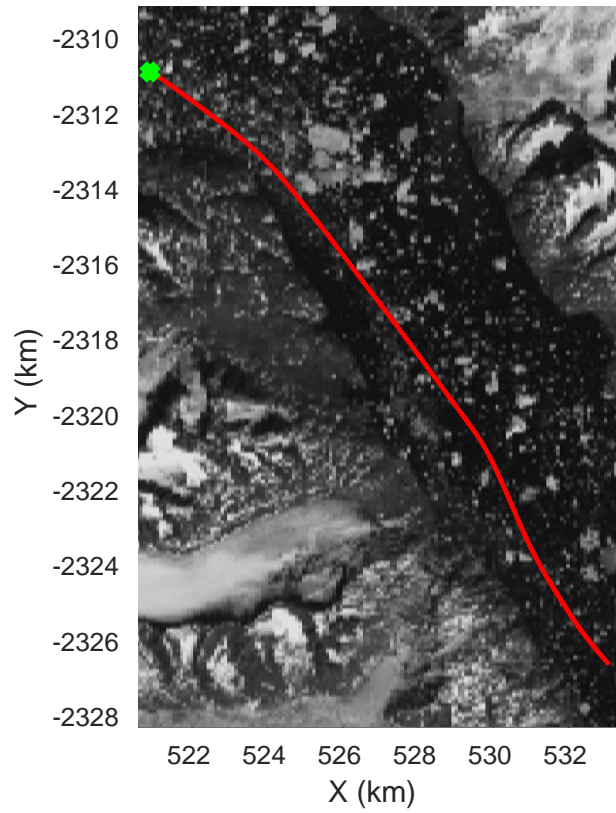

accum 2018_Greenland_P3: "Helheim-Kangerlussuaq" 20180427_01_116: 15:48:08.3 to 15:50:35.5 GPS

Helheim-Kangerlussuaq
20180427_01_117
Polar Stereograph 70N/-45E

accum 2018_Greenland_P3: "Helheim-Kangerlussuaq" 20180427_01_117: 15:50:35.7 to 15:53:08.9 GPS