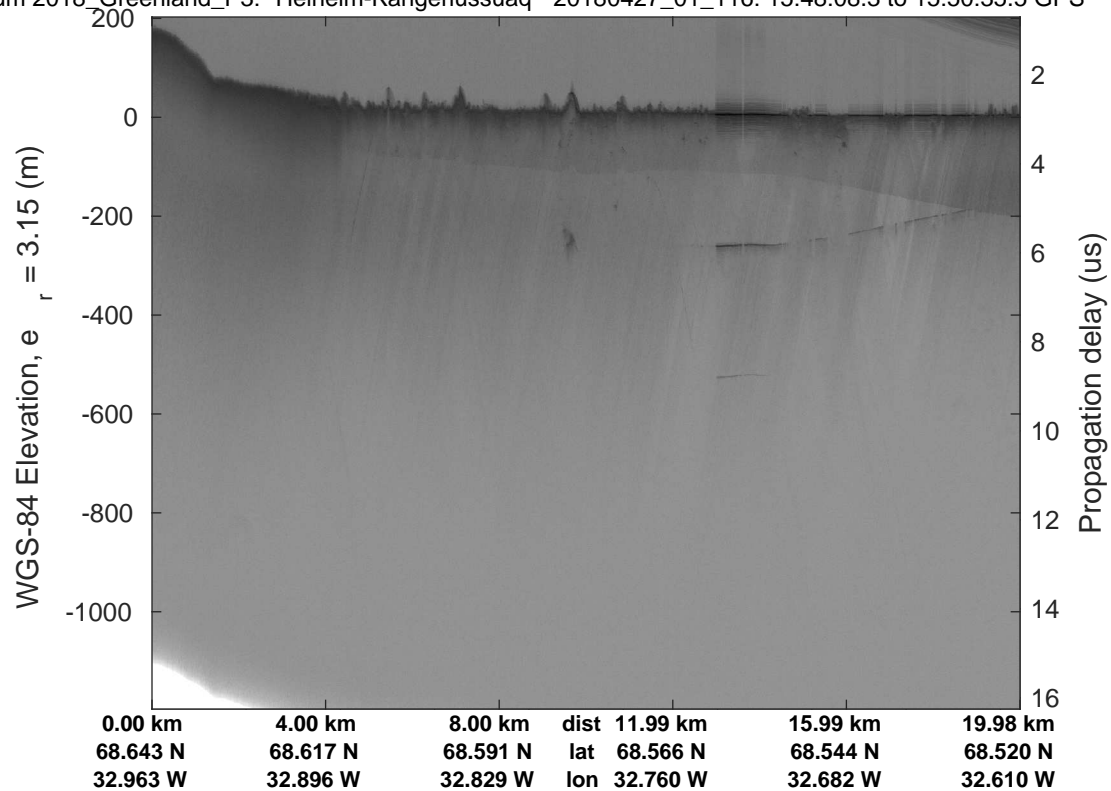

accum 2018_Greenland_P3: "Helheim-Kangerlussuaq" 20180427_01_116: 15:48:08.3 to 15:50:35.5 GPS