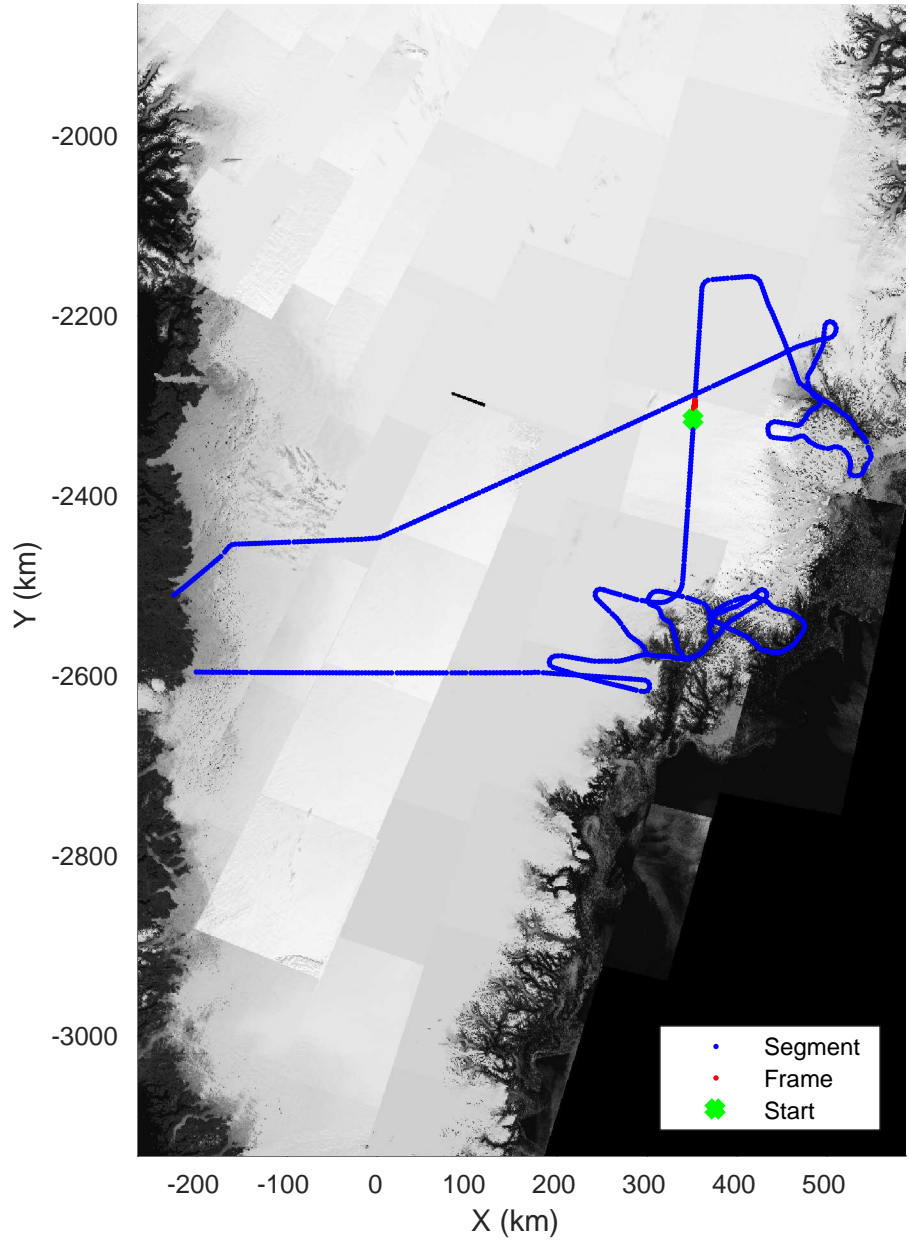

Helheim-Kangerlussuaq
20180427_01_098
Polar Stereograph 70N/-45E