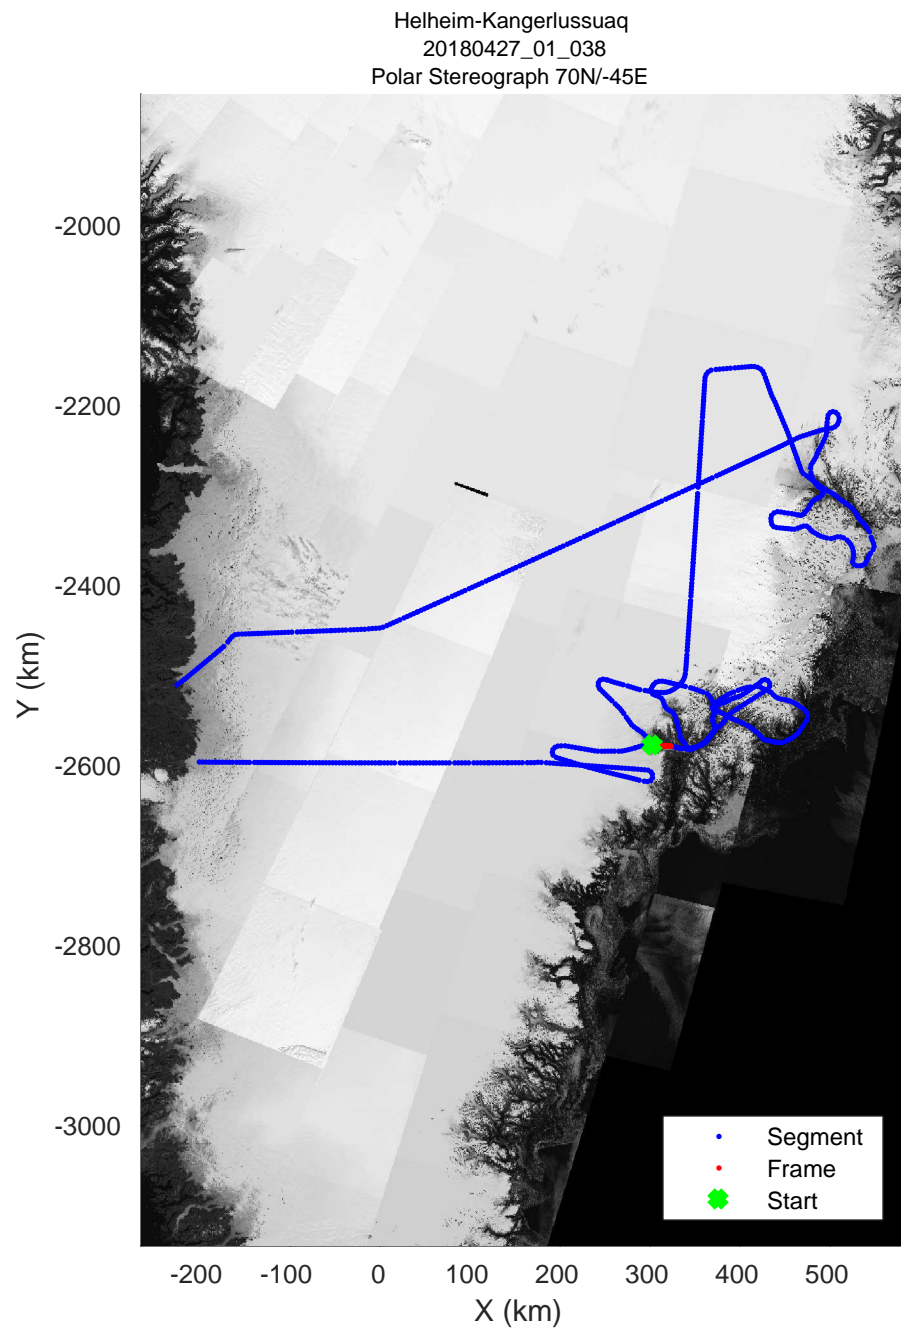

accum 2018_Greenland_P3: "Helheim-Kangerlussuaq" 20180427_01_036: 12:24:12.1 to 12:26:40.3 GPS

Helheim-Kangerlussuaq
20180427_01_037
Polar Stereograph 70N/-45E

accum 2018_Greenland_P3: "Helheim-Kangerlussuaq" 20180427_01_037: 12:26:40.5 to 12:29:10.9 GPS