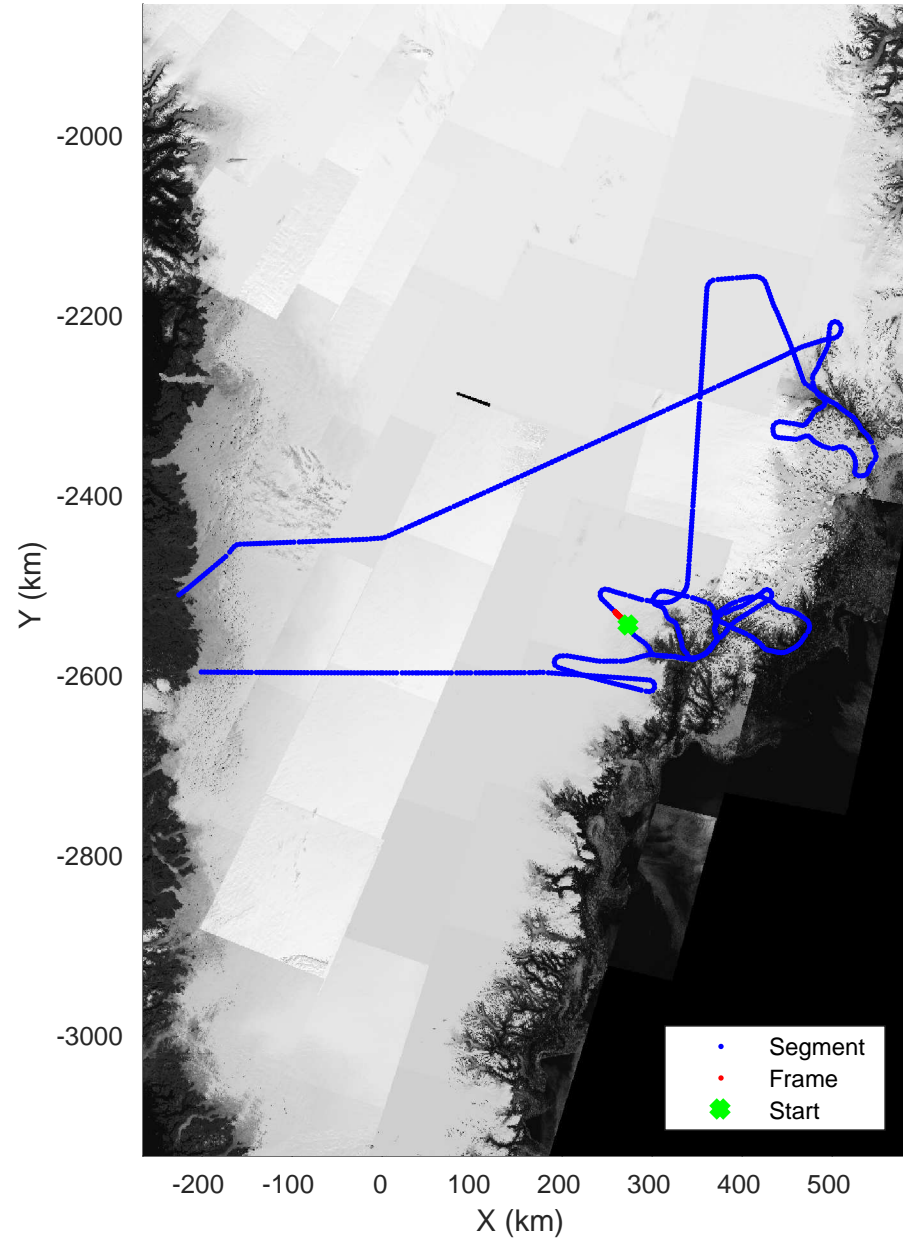

Helheim-Kangerlussuaq
20180427_01_081
Polar Stereograph 70N/-45E