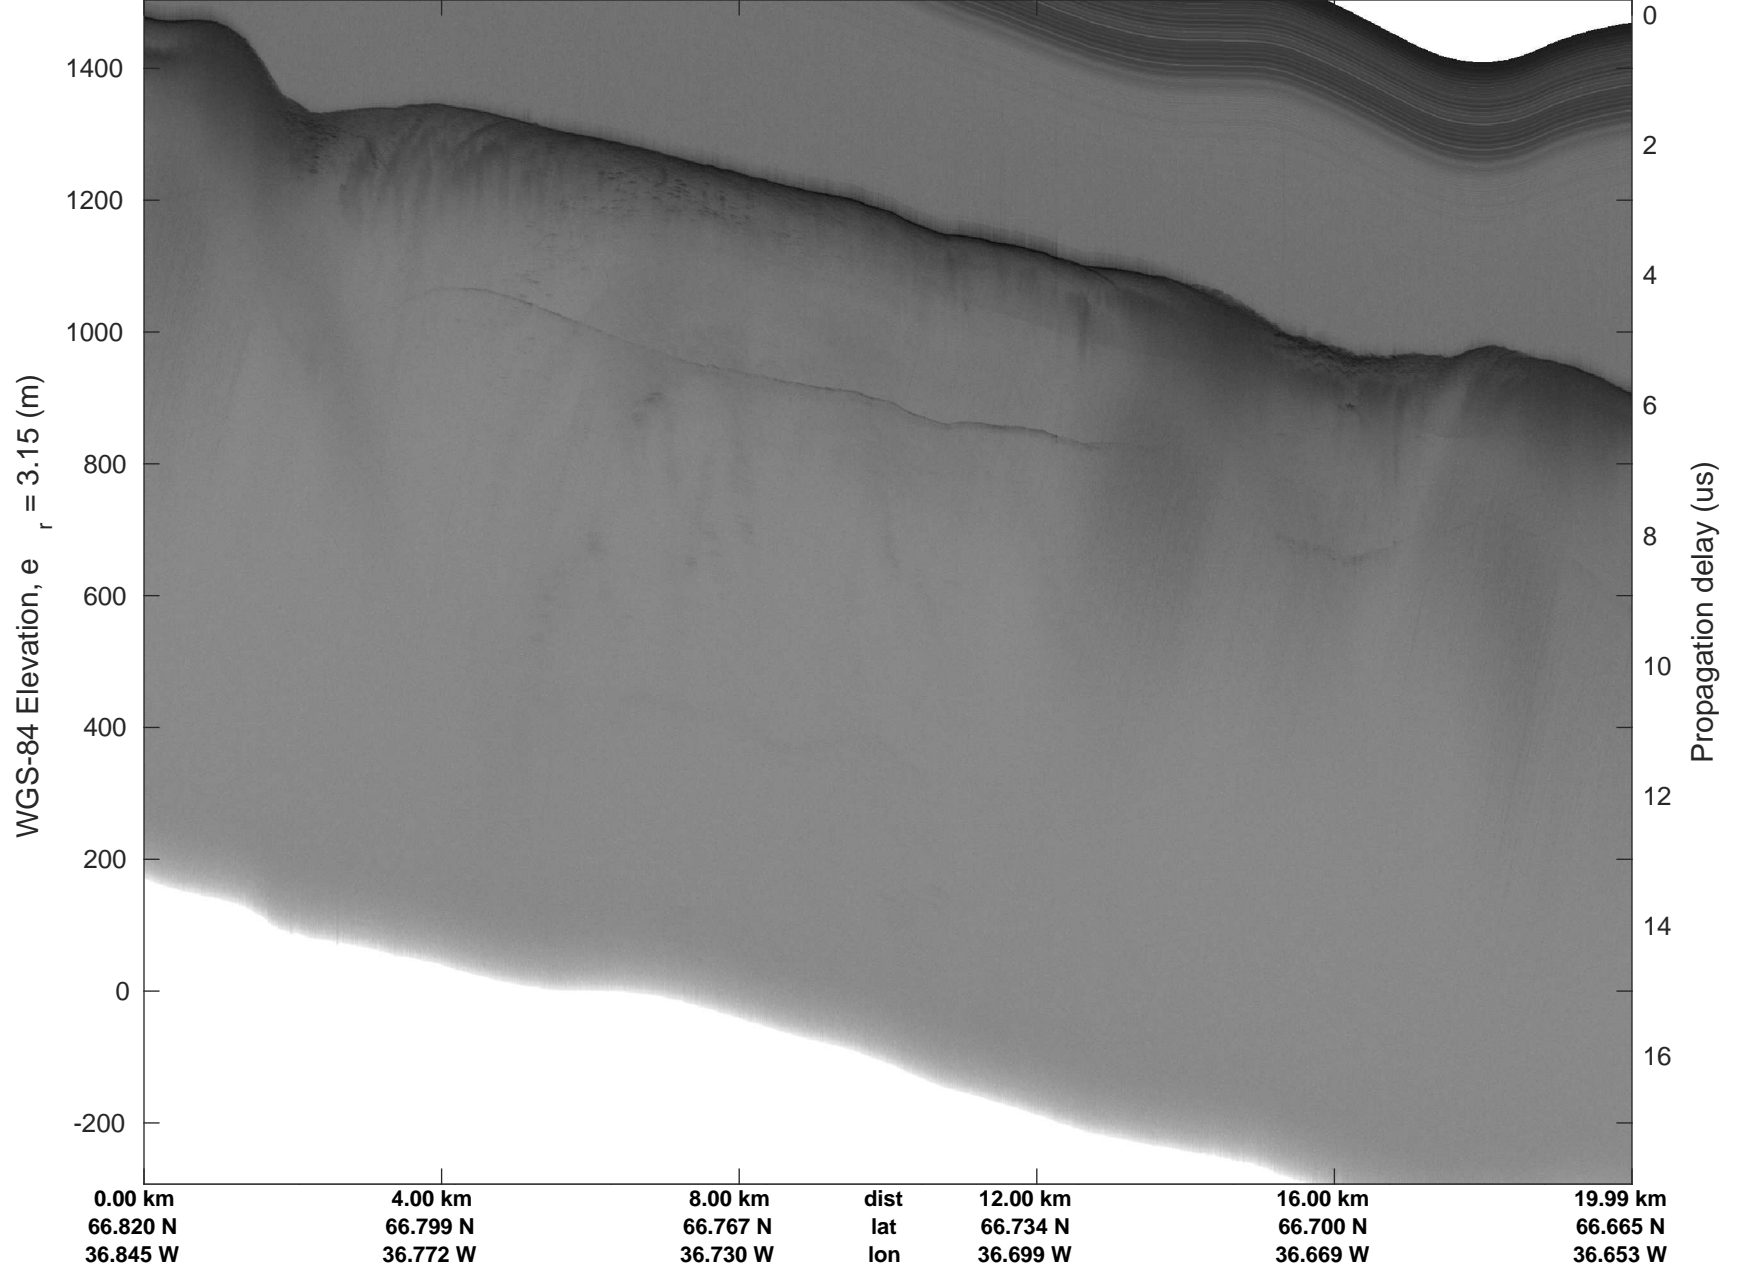

accum 2018_Greenland_P3: "Helheim-Kangerlussuaq" 20180427_01_060: 13:25:53.8 to 13:28:26.6 GPS