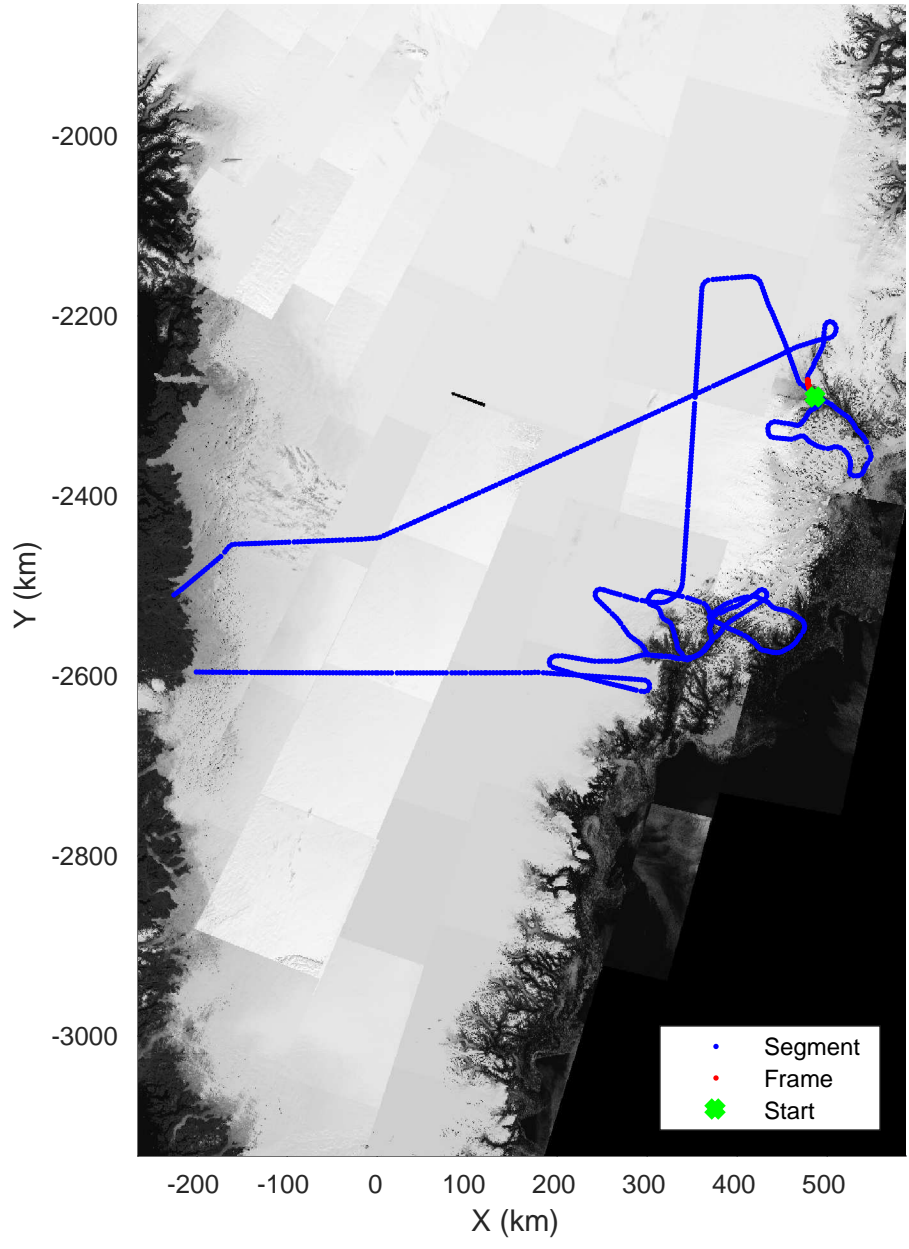

Helheim-Kangerlussuaq
20180427_01_133
Polar Stereograph 70N/-45E