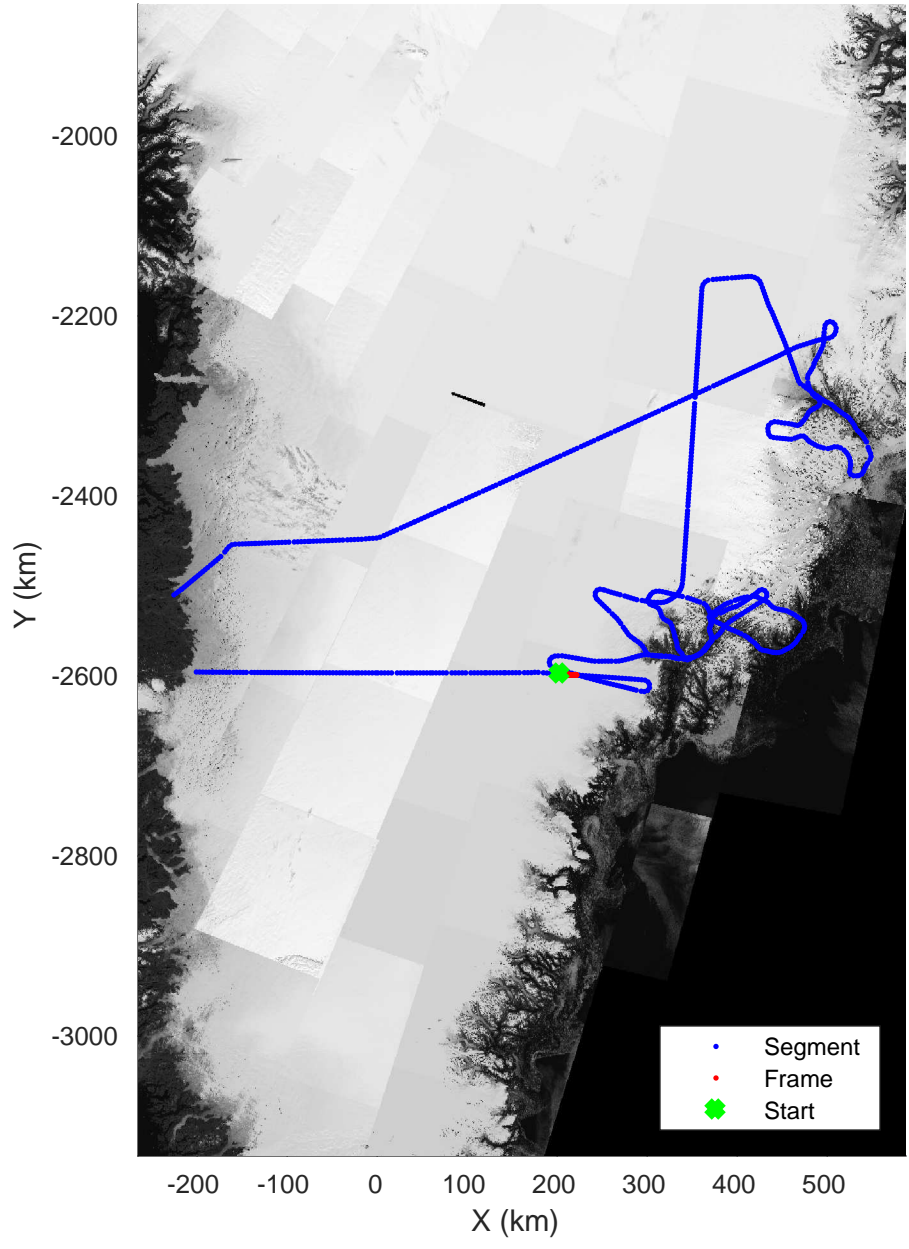

Helheim-Kangerlussuaq
20180427_01_020
Polar Stereograph 70N/-45E

accum 2018_Greenland_P3: "Helheim-Kangerlussuaq" 20180427_01_020: 11:45:17.9 to 11:47:36.2 GPS

Helheim-Kangerlussuaq
20180427_01_021
Polar Stereograph 70N/-45E