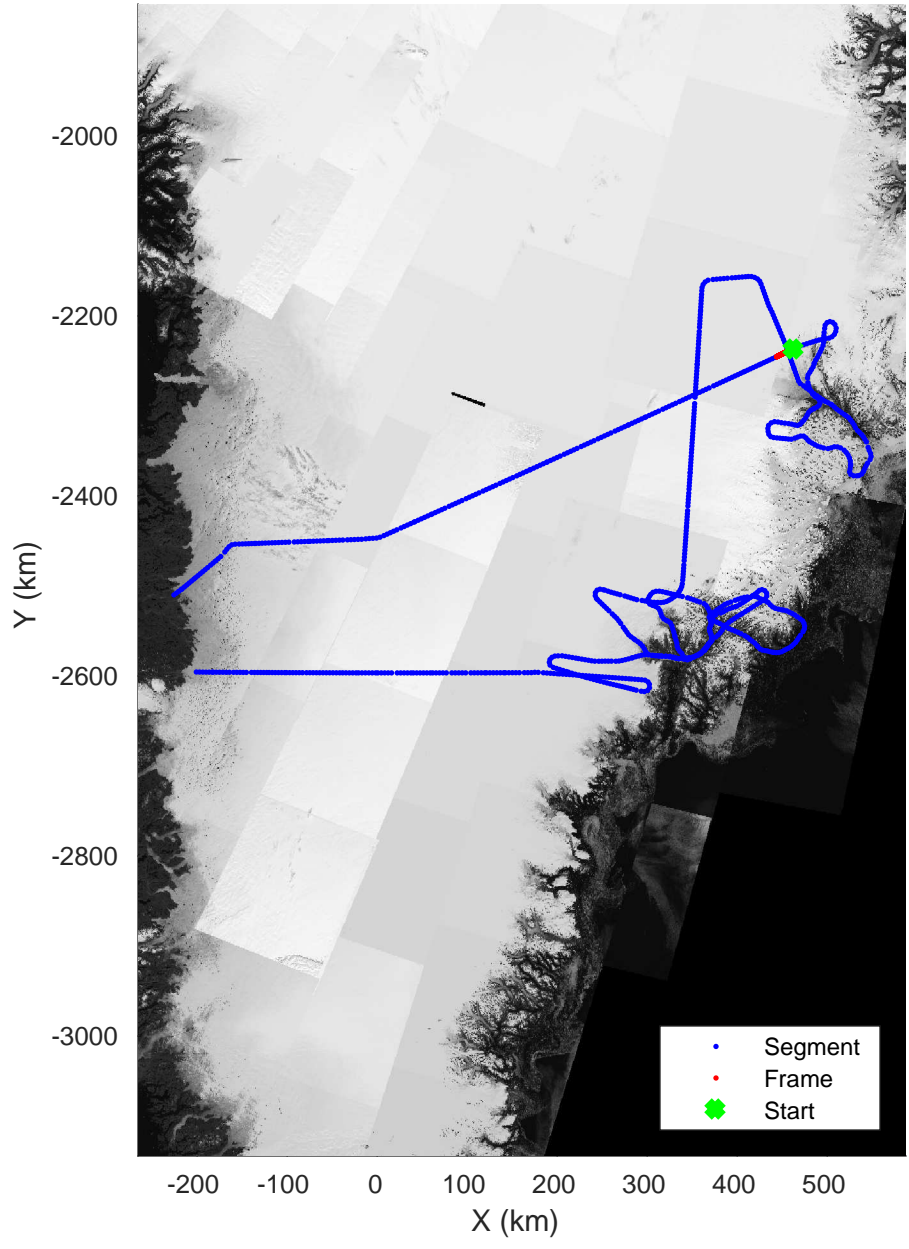

Helheim-Kangerlussuaq
20180427_01_141
Polar Stereograph 70N/-45E