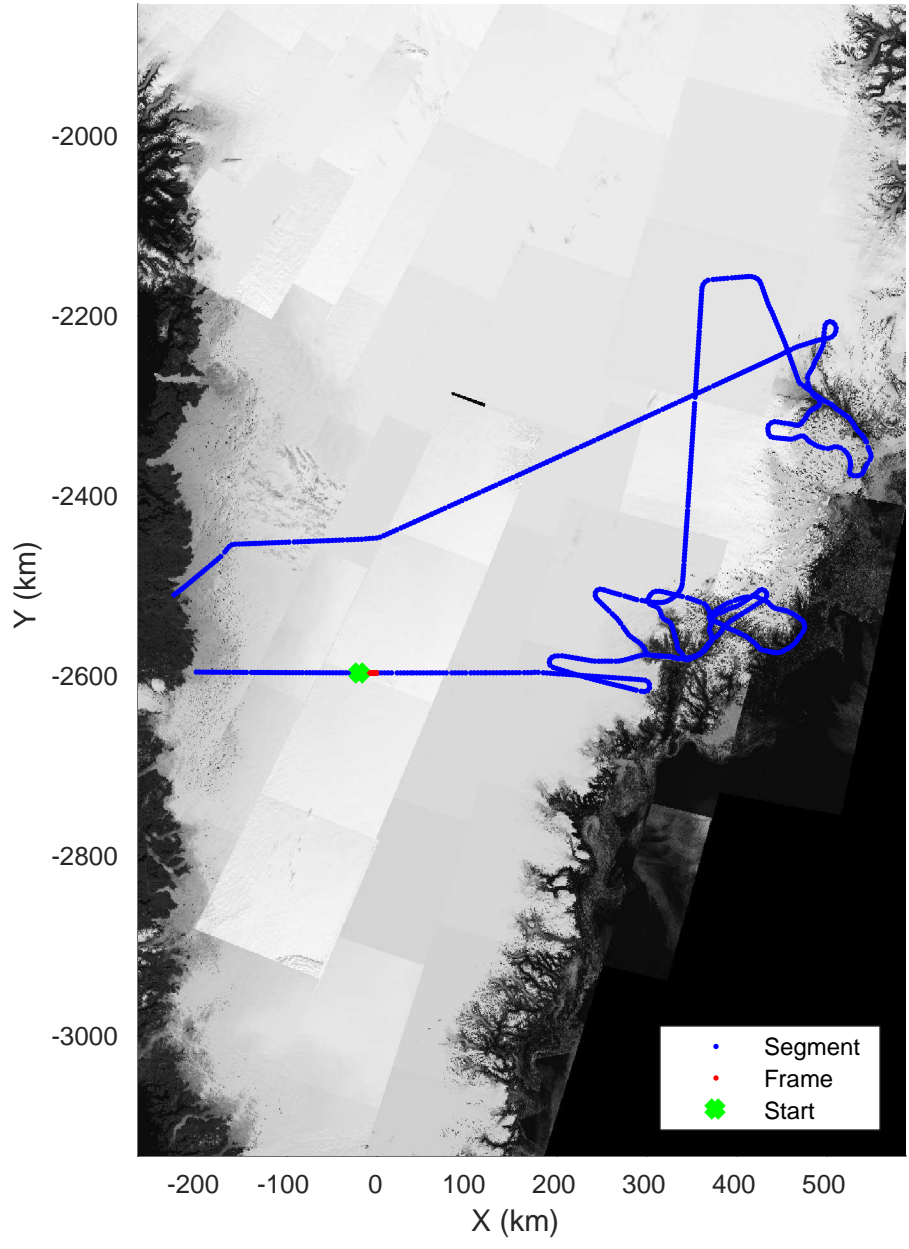

accum 2018_Greenland_P3: "Helheim-Kangerlussuaq" 20180427_01_008: 11:17:13.7 to 11:19:38.0 GPS

accum 2018_Greenland_P3: "Helheim-Kangerlussuaq" 20180427_01_009: 11:19:38.1 to 11:22:01.3 GPS

Helheim-Kangerlussuaq
20180427_01_010
Polar Stereograph 70N/-45E