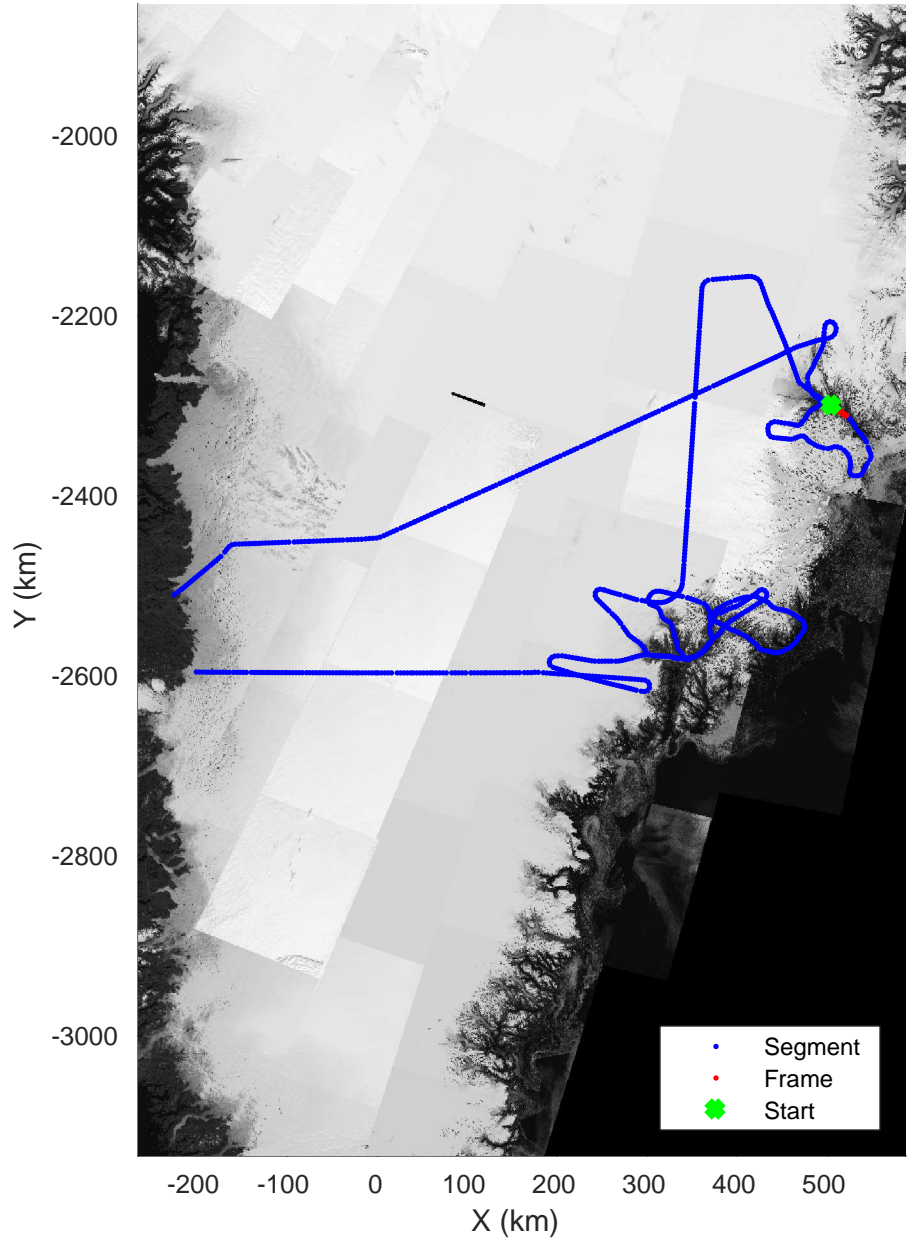

Helheim-Kangerlussuaq
20180427_01_117
Polar Stereograph 70N/-45E