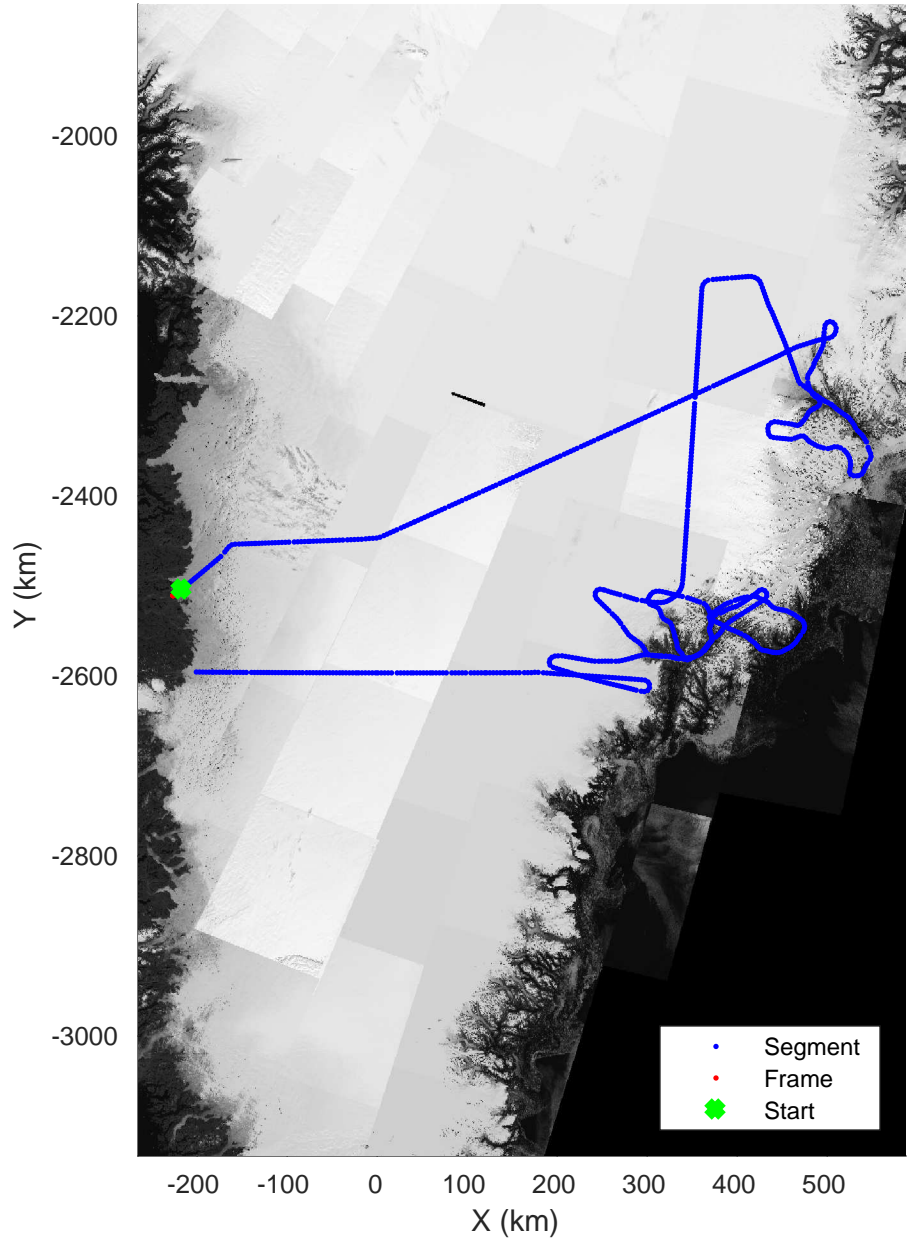

Helheim-Kangerlussuaq
20180427_01_177
Polar Stereograph 70N/-45E

accum 2018_Greenland_P3: "Helheim-Kangerlussuaq" 20180427_01_177: 18:15:44.5 to 18:18:21.8 GPS

Helheim-Kangerlussuaq
20180427_01_178
Polar Stereograph 70N/-45E