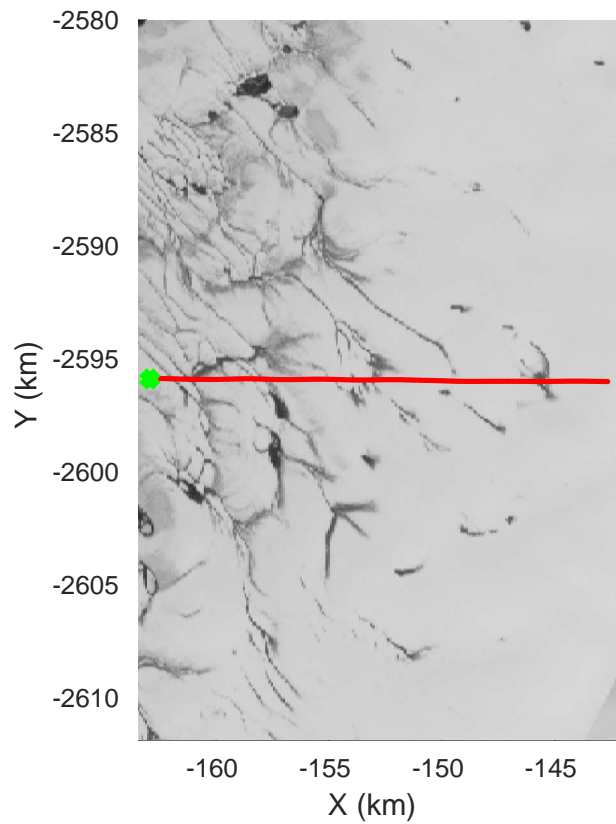

accum 2018_Greenland_P3: "Helheim-Kangerlussuaq" 20180427_01_001: 10:59:37.7 to 11:02:08.0 GPS

Helheim-Kangerlussuaq
20180427_01_002
Polar Stereograph 70N/-45E

accum 2018_Greenland_P3: "Helheim-Kangerlussuaq" 20180427_01_002: 11:02:08.1 to 11:04:35.2 GPS