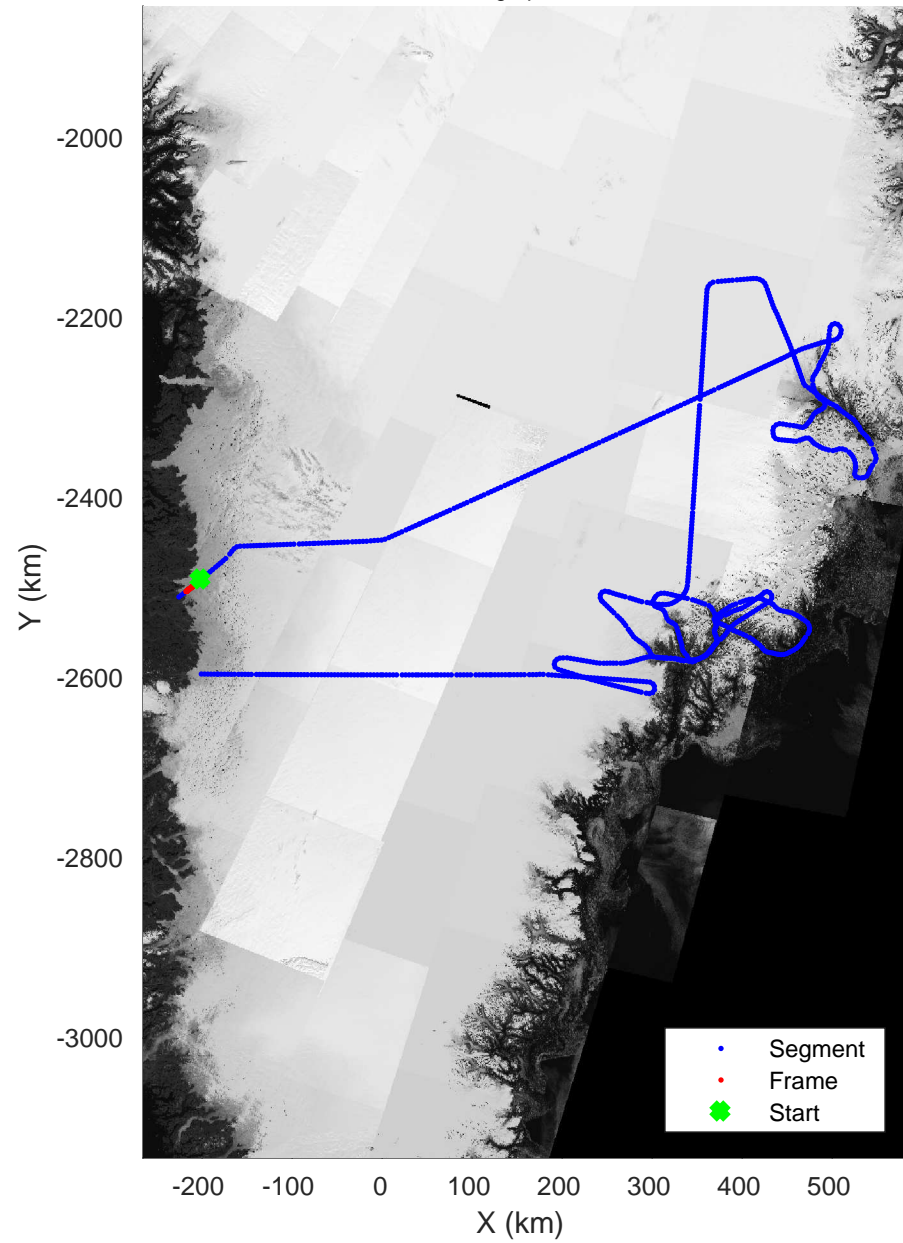

Helheim-Kangerlussuaq
20180427_01_177
Polar Stereograph 70N/-45E