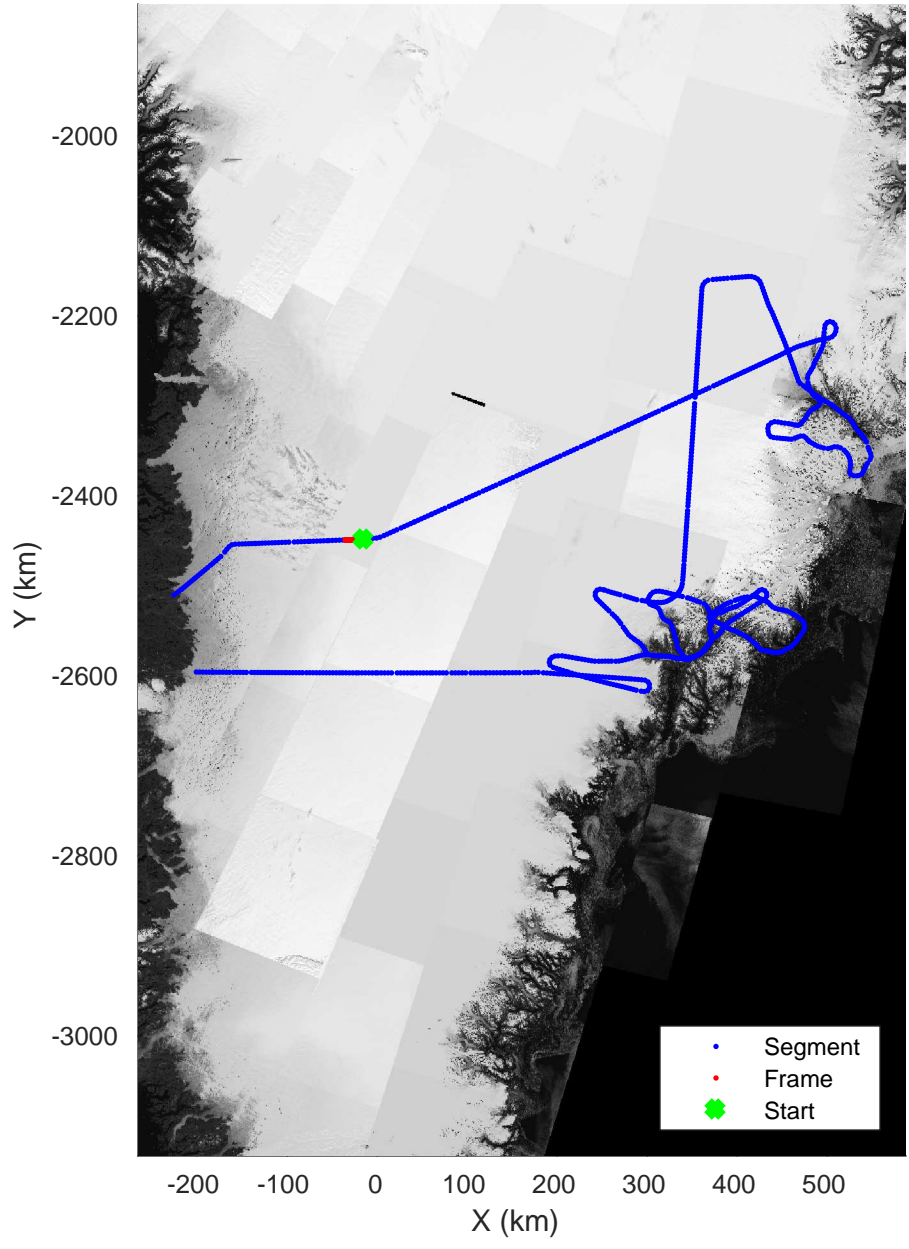

Helheim-Kangerlussuaq
20180427_01_167
Polar Stereograph 70N/-45E