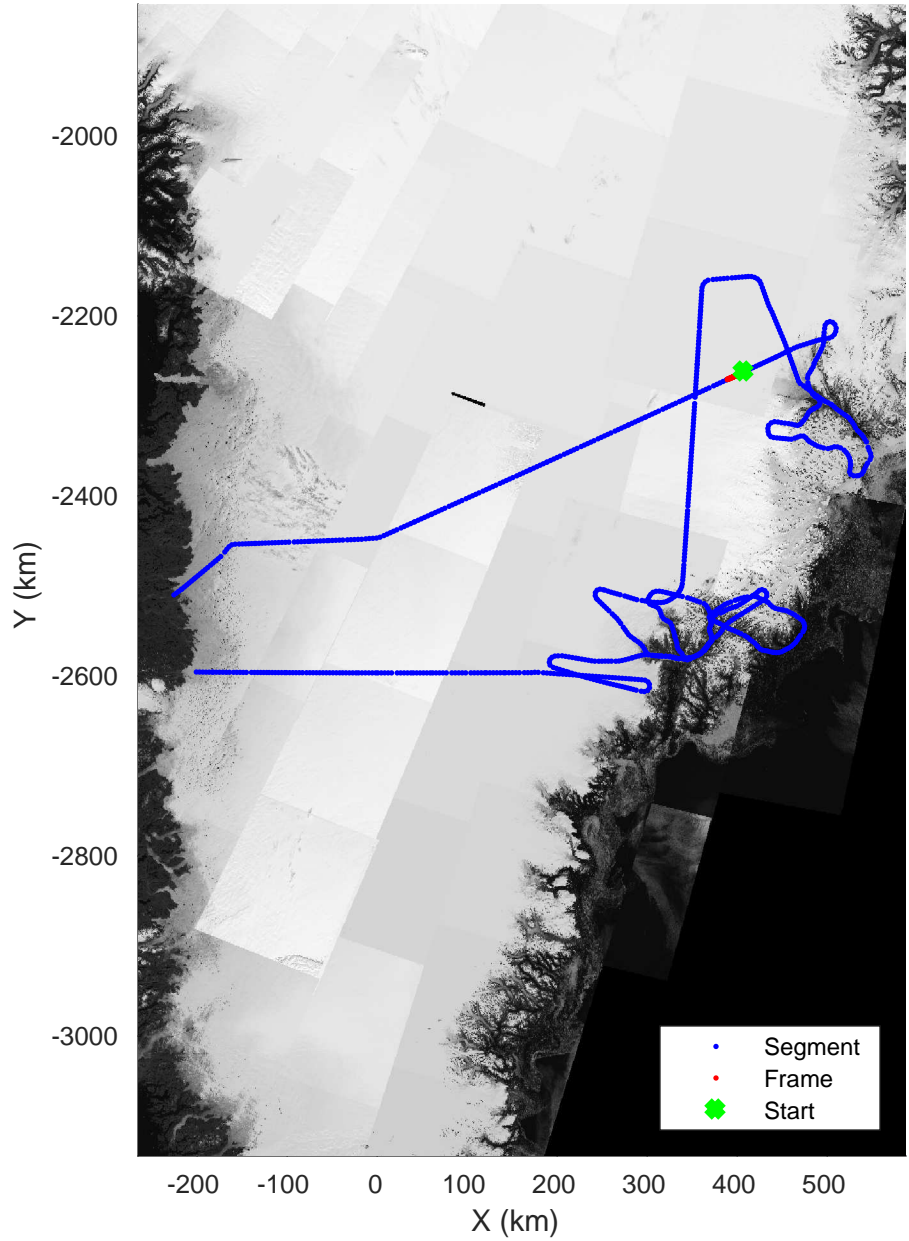

Helheim-Kangerlussuaq
20180427_01_144
Polar Stereograph 70N/-45E