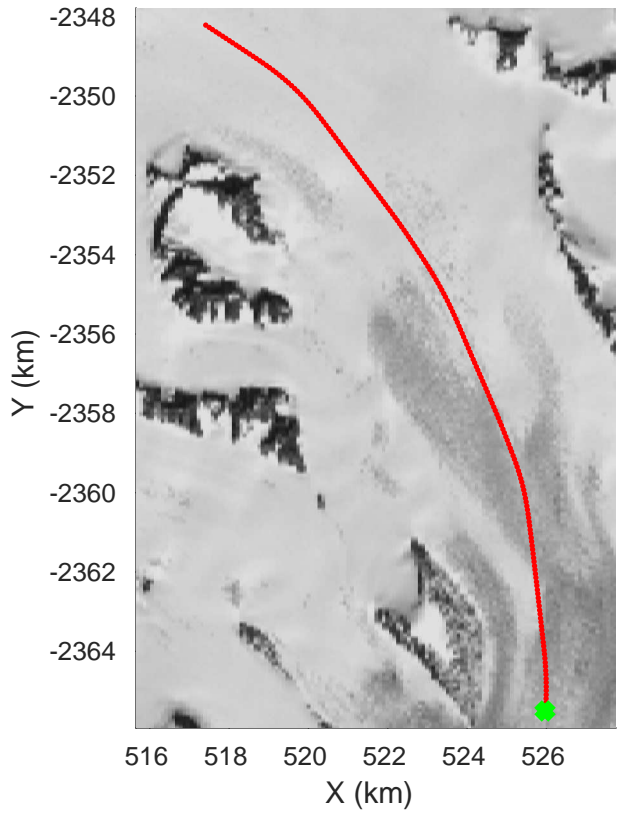

accum 2018_Greenland_P3: "Helheim-Kangerlussuaq" 20180427_01_121: 16:01:01.1 to 16:03:34.6 GPS

Helheim-Kangerlussuaq
20180427_01_122
Polar Stereograph 70N/-45E

accum 2018_Greenland_P3: "Helheim-Kangerlussuaq" 20180427_01_122: 16:03:34.7 to 16:06:08.0 GPS