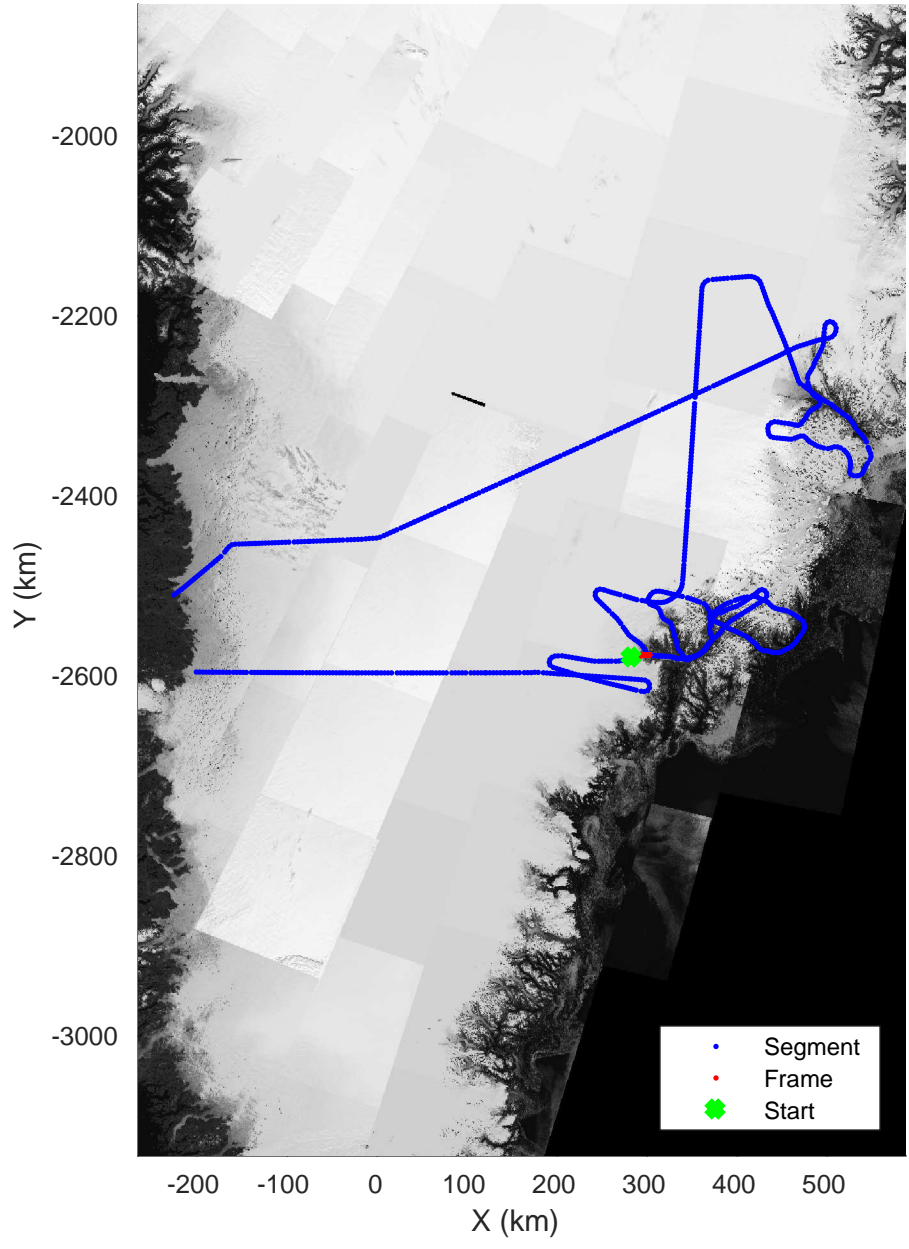

Helheim-Kangerlussuaq
20180427_01_037
Polar Stereograph 70N/-45E