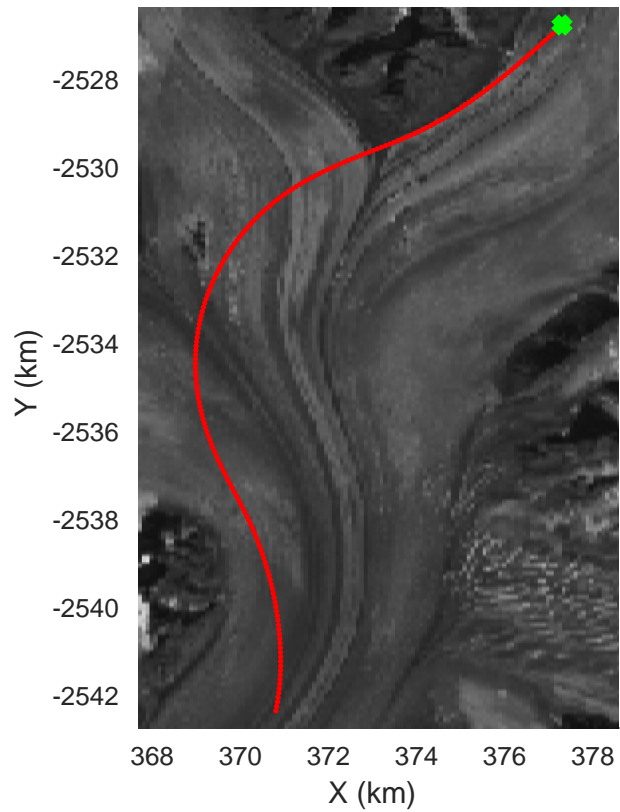

Helheim-Kangerlussuaq
20180427_01_073
Polar Stereograph 70N/-45E