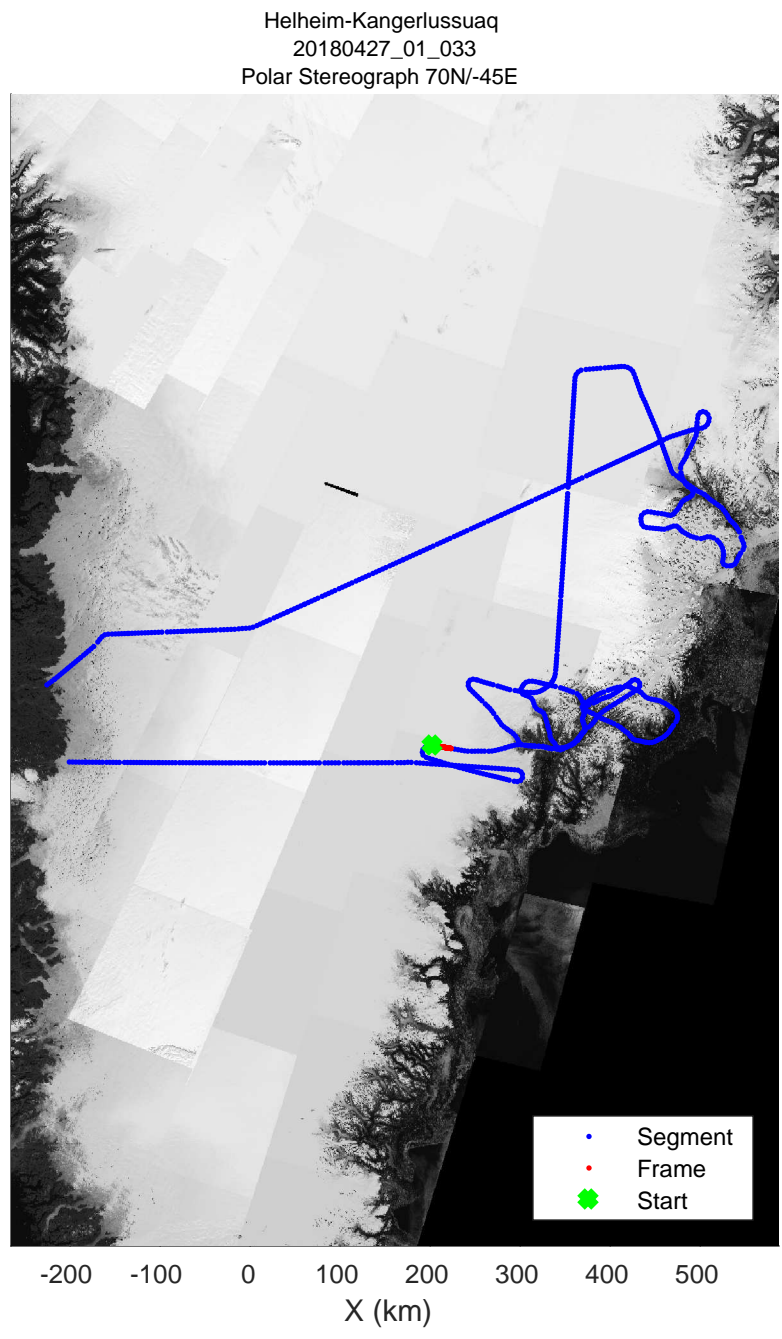

Helheim-Kangerlussuaq
20180427_01_031
Polar Stereograph 70N/-45E

accum 2018_Greenland_P3: "Helheim-Kangerlussuaq" 20180427_01_031: 12:11:55.7 to 12:14:18.2 GPS

accum 2018_Greenland_P3: "Helheim-Kangerlussuaq" 20180427_01_032: 12:14:18.3 to 12:16:54.6 GPS