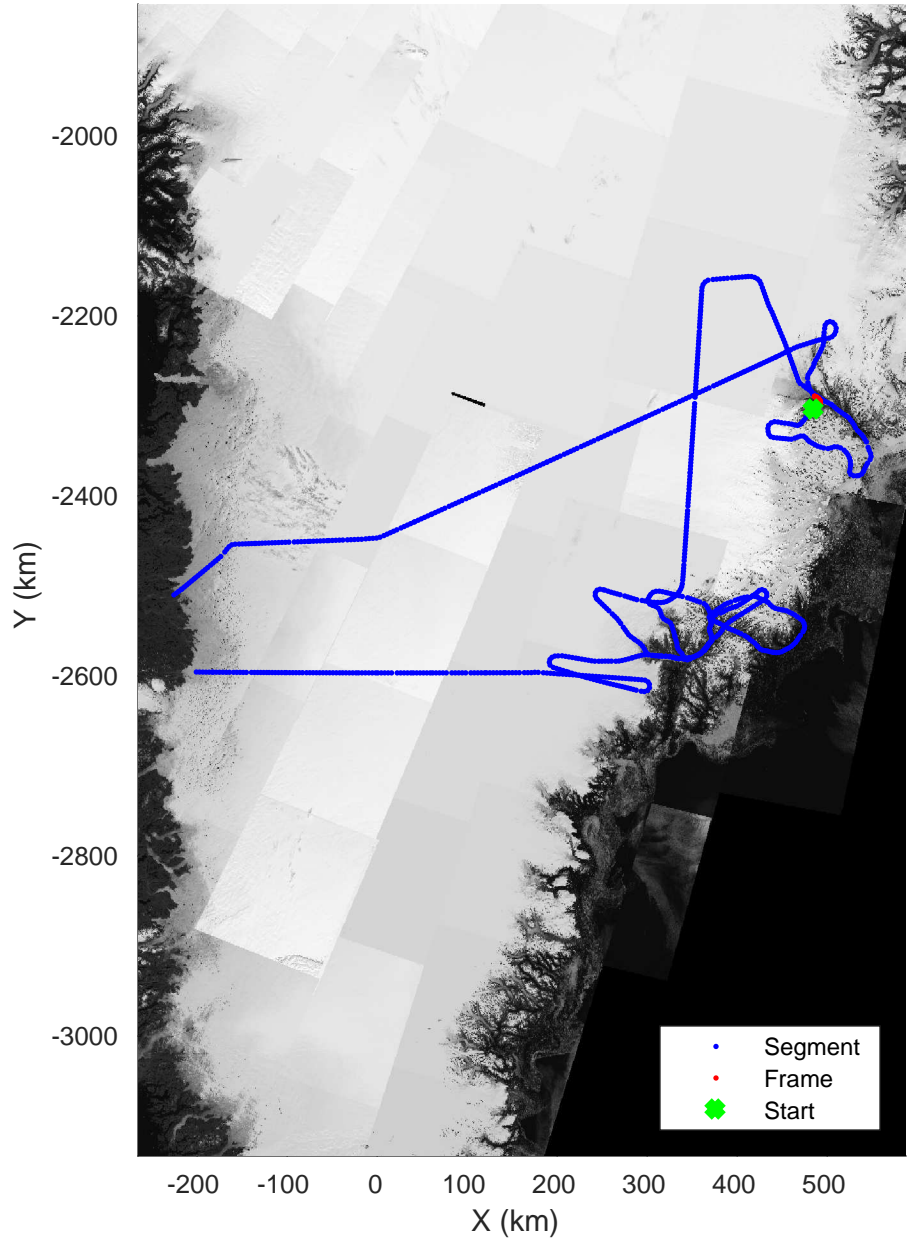

Helheim-Kangerlussuaq
20180427_01_132
Polar Stereograph 70N/-45E