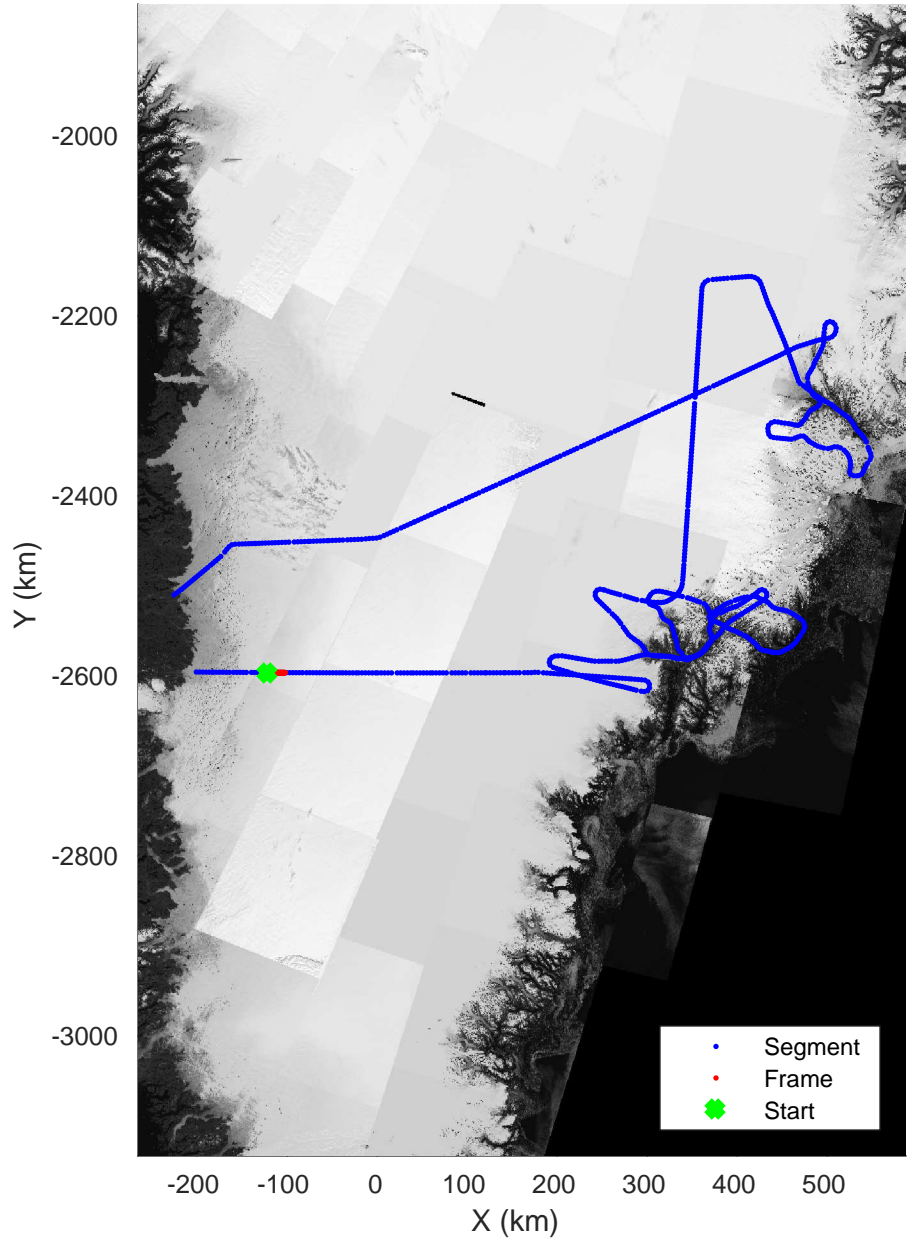

Helheim-Kangerlussuaq
20180427_01_005
Polar Stereograph 70N/-45E