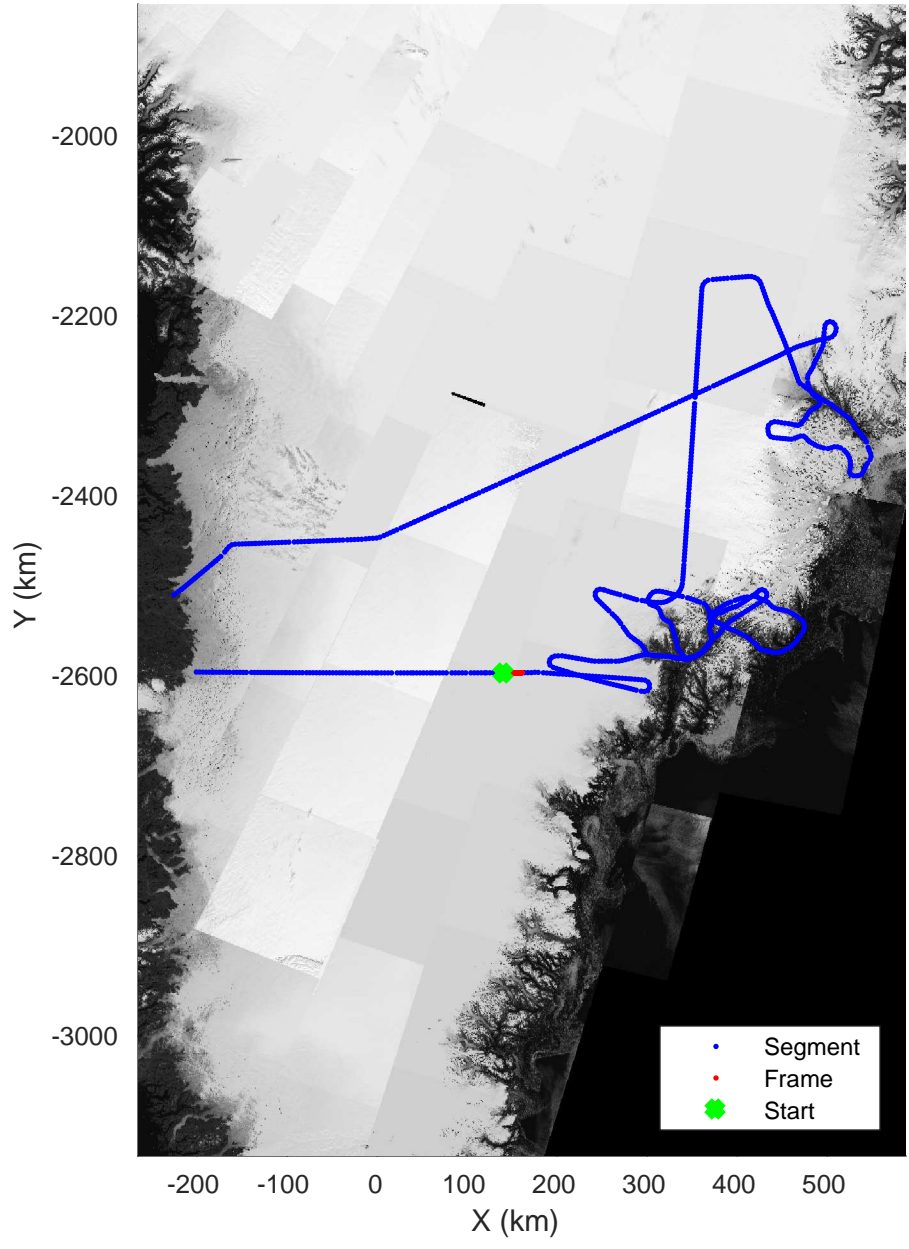

Helheim-Kangerlussuaq
20180427_01_018
Polar Stereograph 70N/-45E