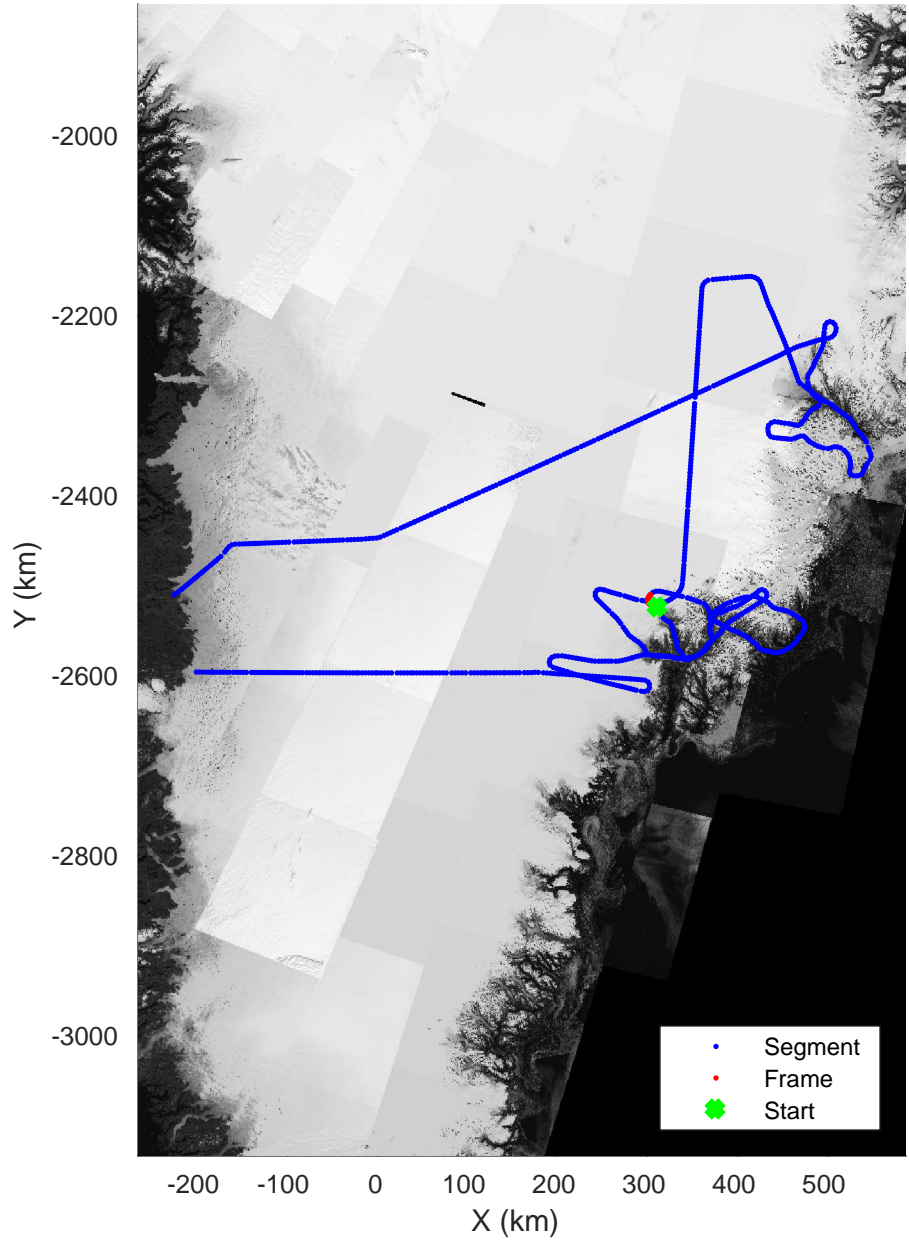

Helheim-Kangerlussuaq
20180427_01_056
Polar Stereograph 70N/-45E

accum 2018_Greenland_P3: "Helheim-Kangerlussuaq" 20180427_01_056: 13:15:32.7 to 13:18:14.2 GPS

accum 2018_Greenland_P3: "Helheim-Kangerlussuaq" 20180427_01_057: 13:18:14.3 to 13:20:43.4 GPS