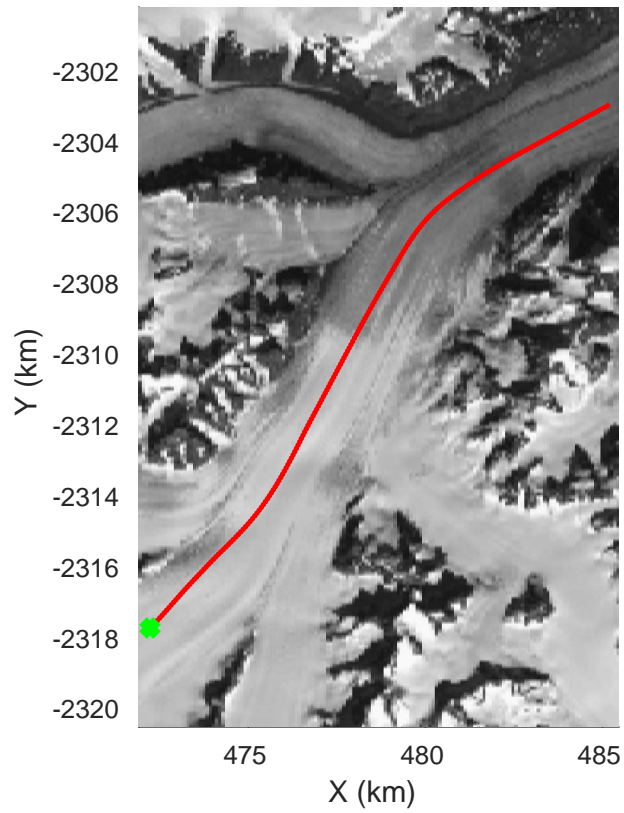

accum 2018_Greenland_P3: "Helheim-Kangerlussuaq" 20180427_01_128: 16:19:02.7 to 16:21:39.1 GPS

accum 2018_Greenland_P3: "Helheim-Kangerlussuaq" 20180427_01_129: 16:21:39.2 to 16:23:56.1 GPS

accum 2018_Greenland_P3: "Helheim-Kangerlussuaq" 20180427_01_130: 16:23:56.2 to 16:26:32.6 GPS