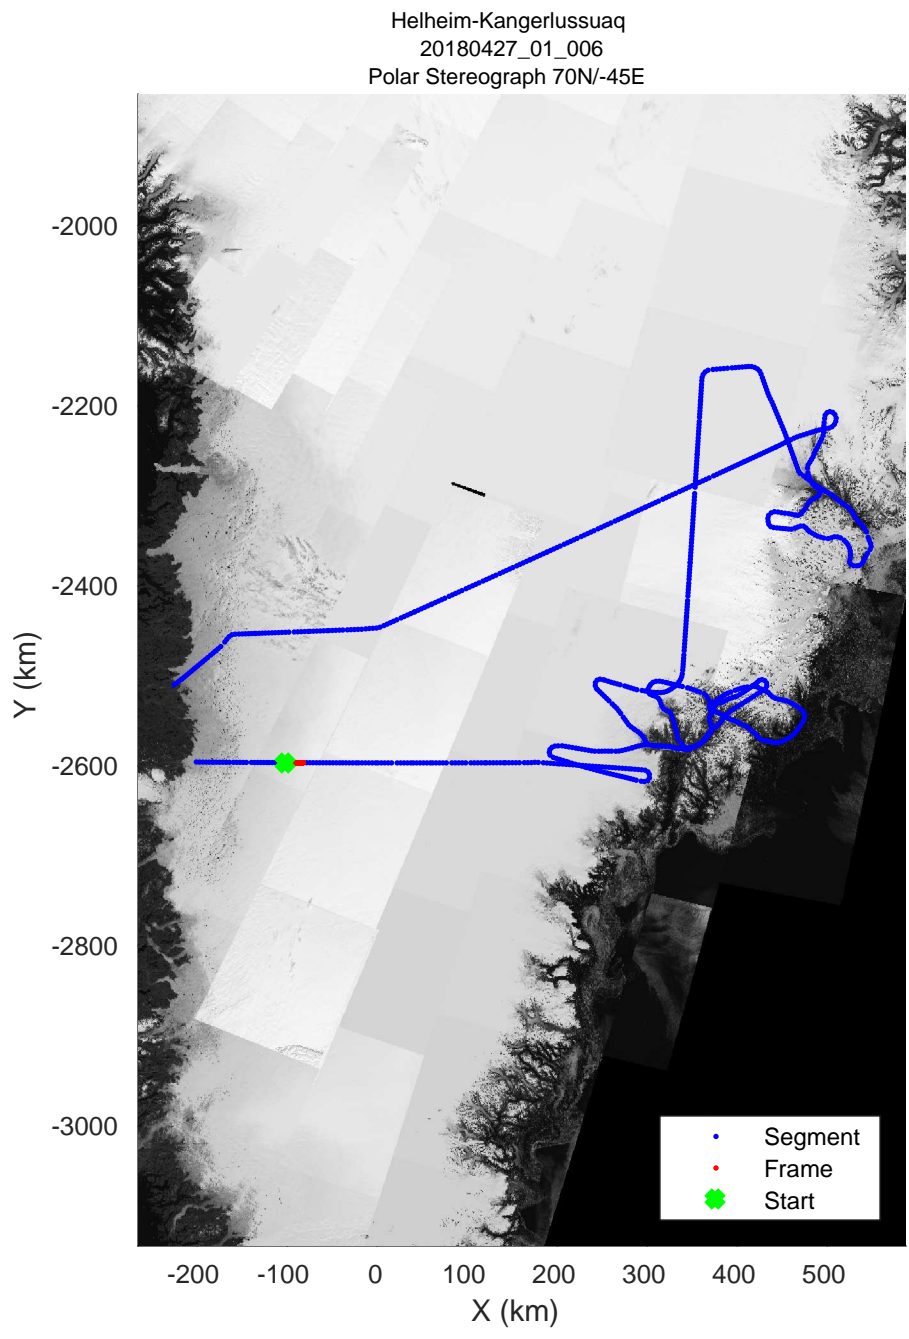

accum 2018_Greenland_P3: "Helheim-Kangerlussuaq" 20180427_01_004: 11:07:04.5 to 11:09:42.1 GPS

Helheim-Kangerlussuaq
20180427_01_005
Polar Stereograph 70N/-45E

accum 2018_Greenland_P3: "Helheim-Kangerlussuaq" 20180427_01_005: 11:09:42.3 to 11:12:16.9 GPS