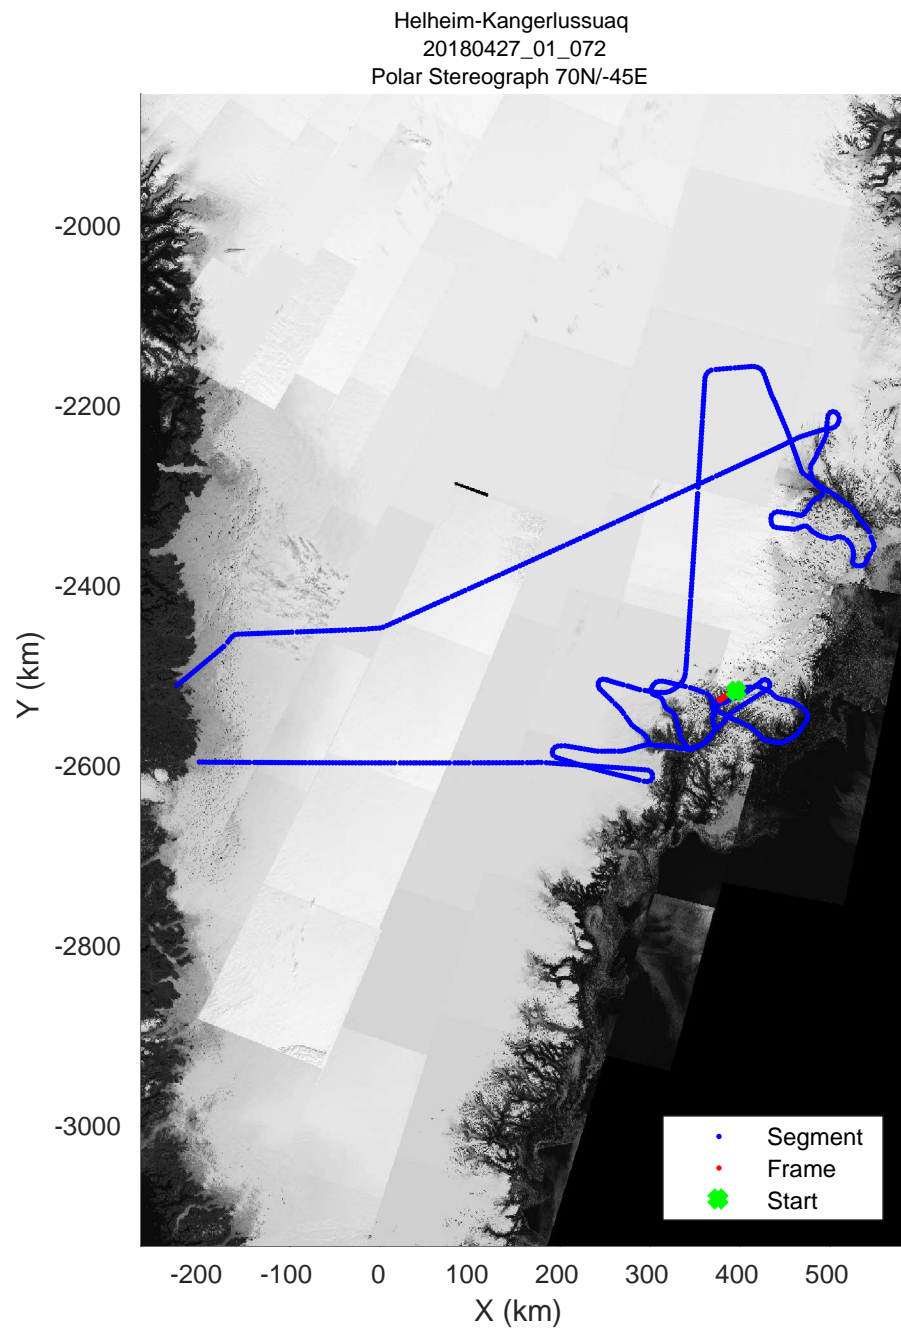

accum 2018_Greenland_P3: "Helheim-Kangerlussuaq" 20180427_01_072: 13:57:36.3 to 14:00:07.4 GPS

Helheim-Kangerlussuaq
20180427_01_073
Polar Stereograph 70N/-45E

accum 2018_Greenland_P3: "Helheim-Kangerlussuaq" 20180427_01_073: 14:00:07.5 to 14:02:47.1 GPS