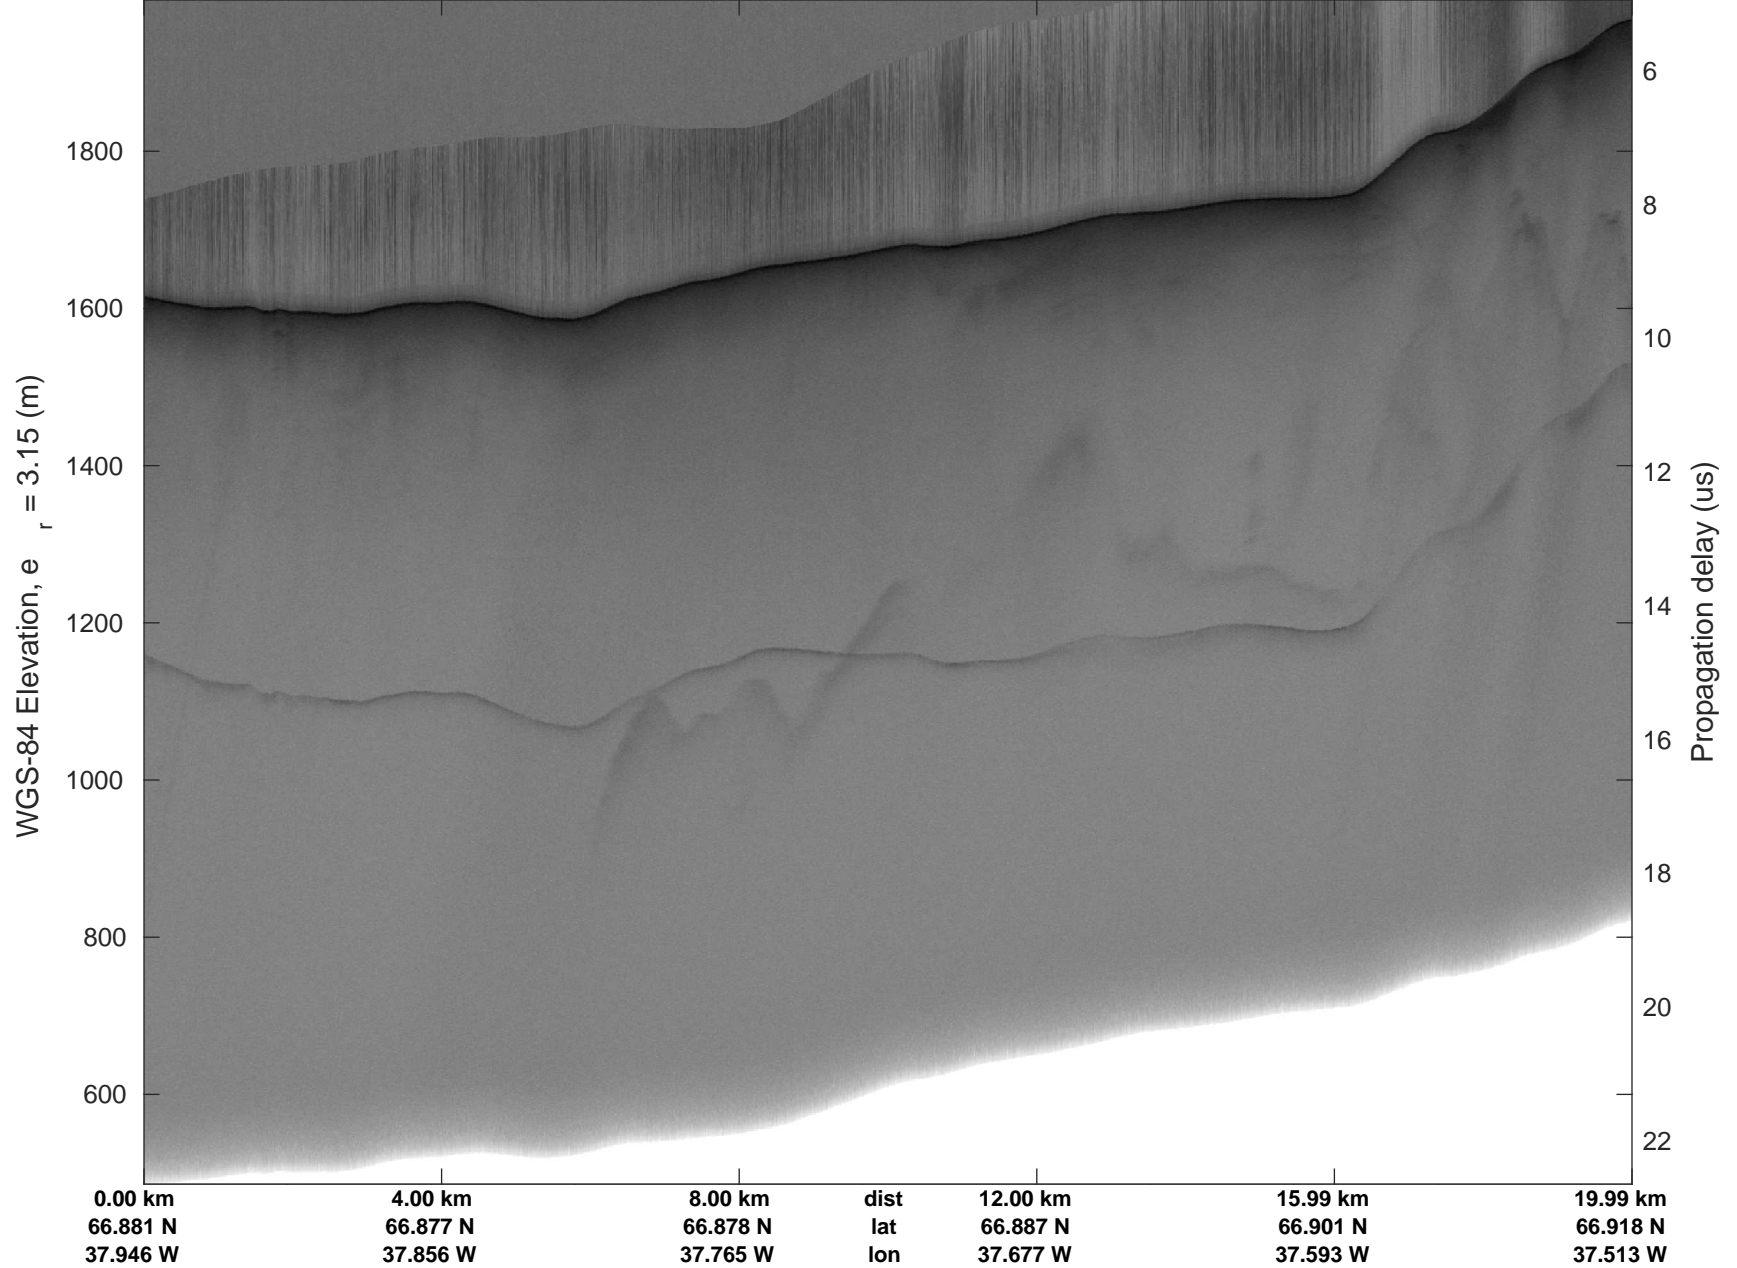

Helheim-Kangerlussuaq
20180427_01_086
Polar Stereograph 70N/-45E

accum 2018_Greenland_P3: "Helheim-Kangerlussuaq" 20180427_01_086: 14:33:44.9 to 14:36:21.1 GPS

accum 2018_Greenland_P3: "Helheim-Kangerlussuaq" 20180427_01_087: 14:36:21.1 to 14:39:06.7 GPS