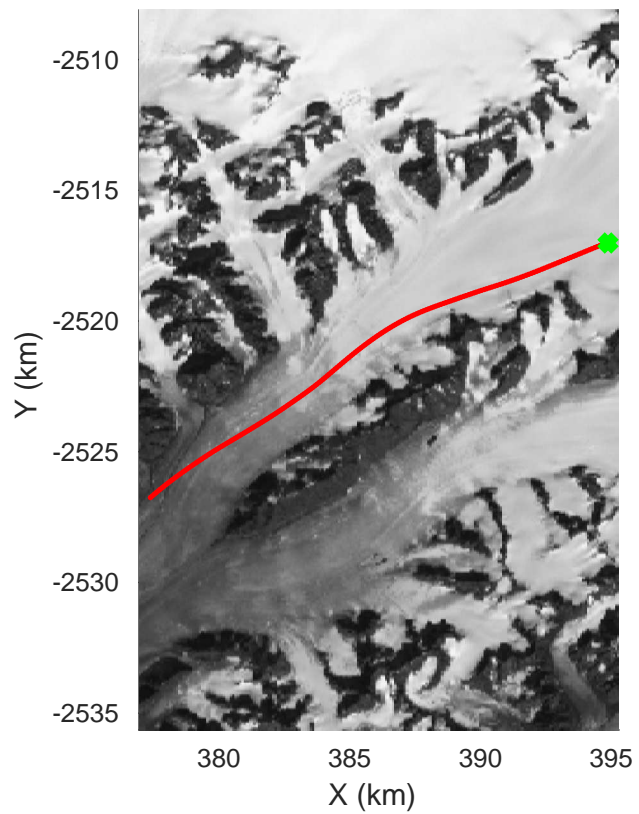

accum 2018_Greenland_P3: "Helheim-Kangerlussuaq" 20180427_01_069: 13:49:58.7 to 13:52:32.4 GPS

accum 2018_Greenland_P3: "Helheim-Kangerlussuaq" 20180427_01_070: 13:52:32.5 to 13:55:04.6 GPS

accum 2018_Greenland_P3: "Helheim-Kangerlussuaq" 20180427_01_071: 13:55:04.8 to 13:57:36.2 GPS