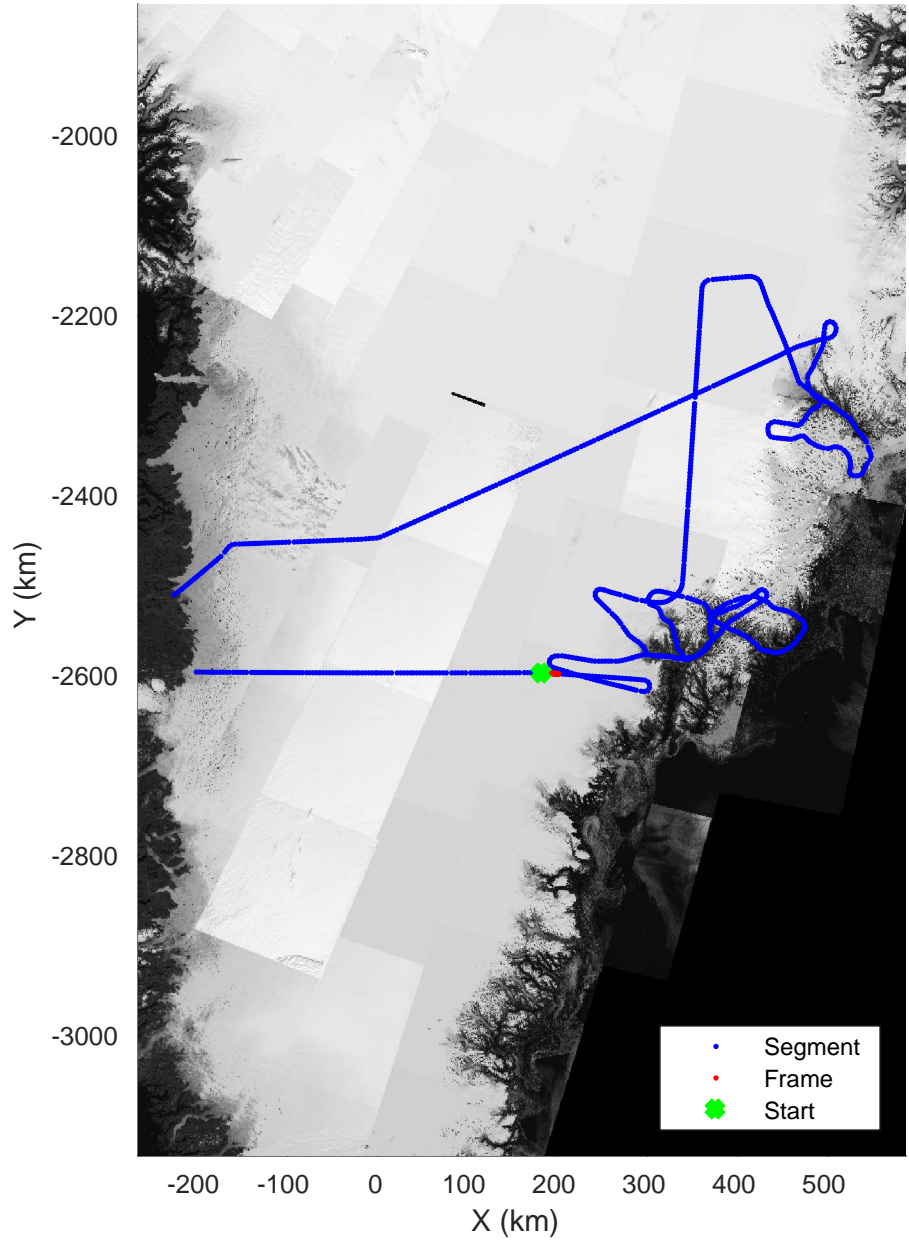

Helheim-Kangerlussuaq
20180427_01_020
Polar Stereograph 70N/-45E