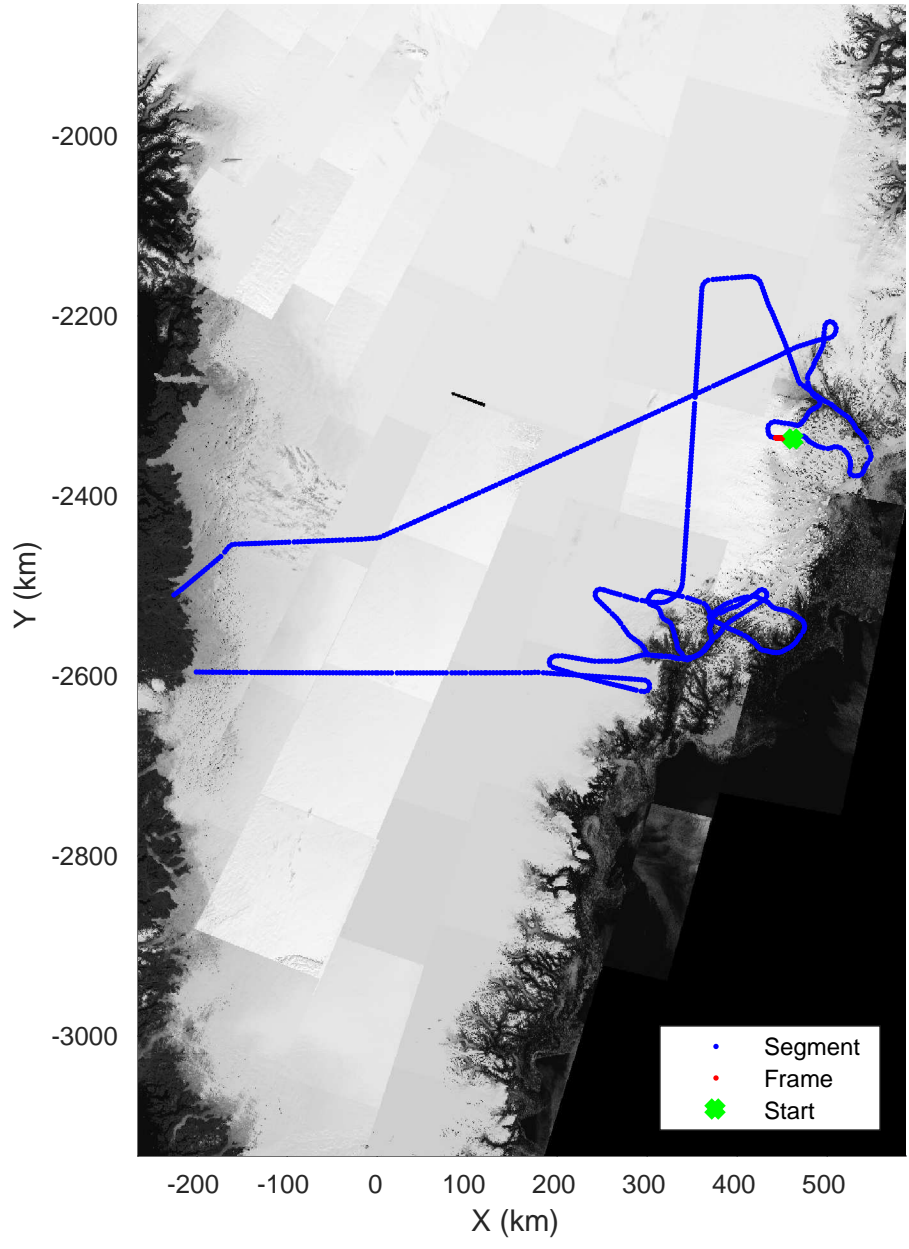

Helheim-Kangerlussuaq
20180427_01_127
Polar Stereograph 70N/-45E