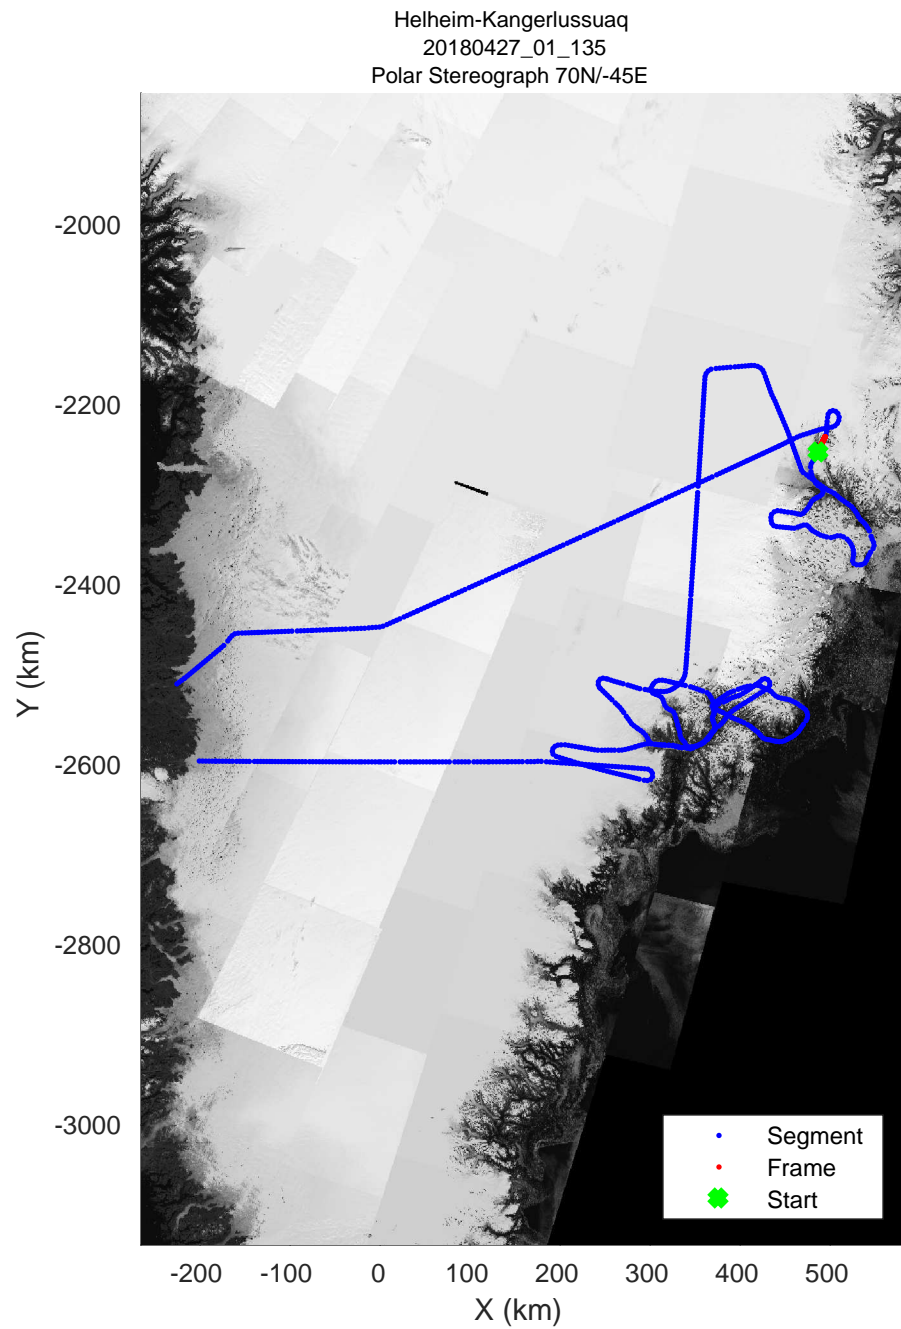

Helheim-Kangerlussuaq
20180427_01_133
Polar Stereograph 70N/-45E

accum 2018_Greenland_P3: "Helheim-Kangerlussuaq" 20180427_01_133: 16:31:57.0 to 16:34:31.0 GPS

accum 2018_Greenland_P3: "Helheim-Kangerlussuaq" 20180427_01_134: 16:34:31.1 to 16:37:00.7 GPS