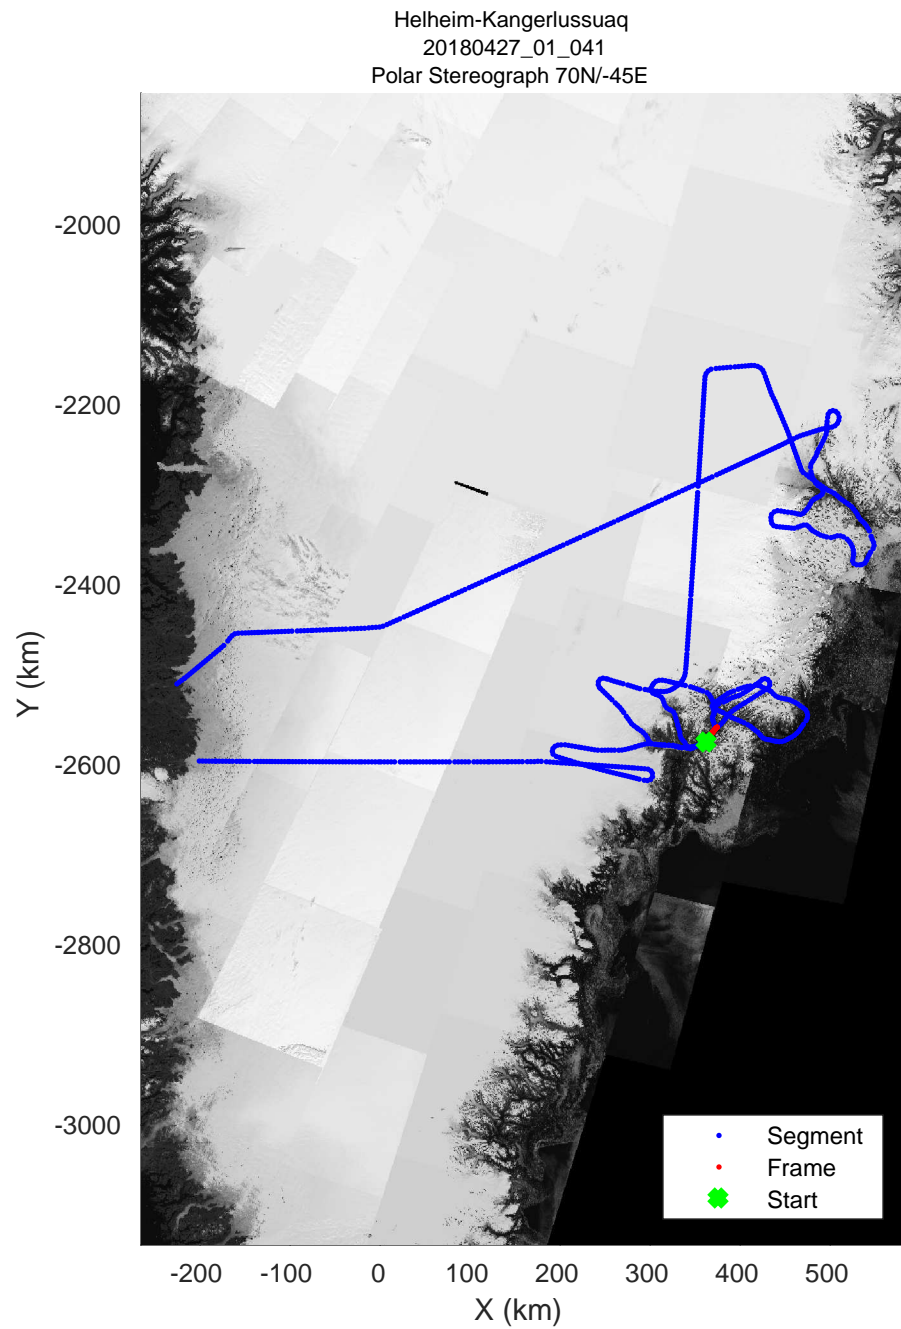

accum 2018_Greenland_P3: "Helheim-Kangerlussuaq" 20180427_01_038: 12:29:11.0 to 12:31:41.8 GPS

accum 2018_Greenland_P3: "Helheim-Kangerlussuaq" 20180427_01_039: 12:31:41.9 to 12:34:13.4 GPS

accum 2018_Greenland_P3: "Helheim-Kangerlussuaq" 20180427_01_040: 12:34:13.5 to 12:37:01.4 GPS