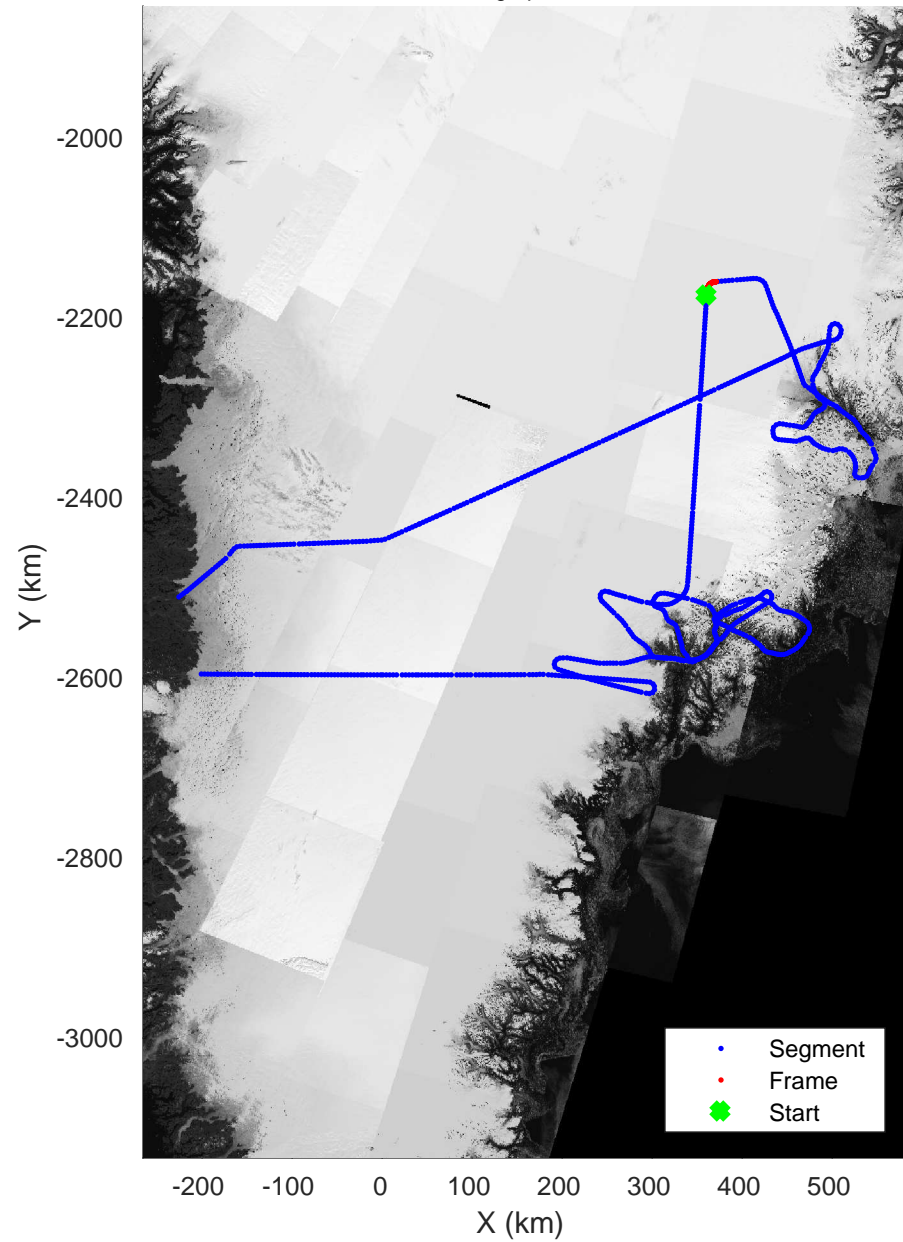

Helheim-Kangerlussuaq
20180427_01_105
Polar Stereograph 70N/-45E

accum 2018_Greenland_P3: "Helheim-Kangerlussuaq" 20180427_01_105: 15:21:25.3 to 15:23:49.0 GPS

Helheim-Kangerlussuaq
20180427_01_106
Polar Stereograph 70N/-45E