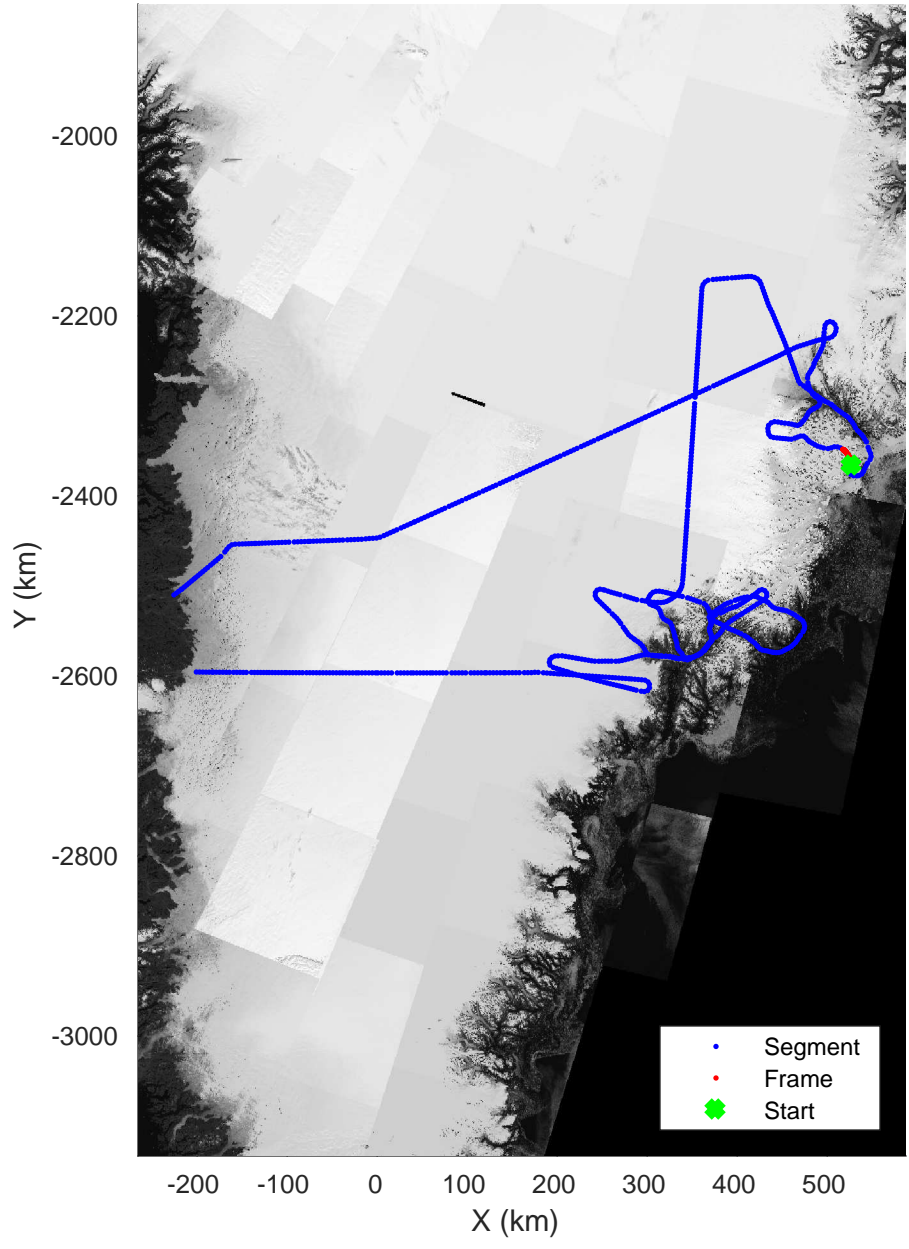

Helheim-Kangerlussuaq
20180427_01_123
Polar Stereograph 70N/-45E