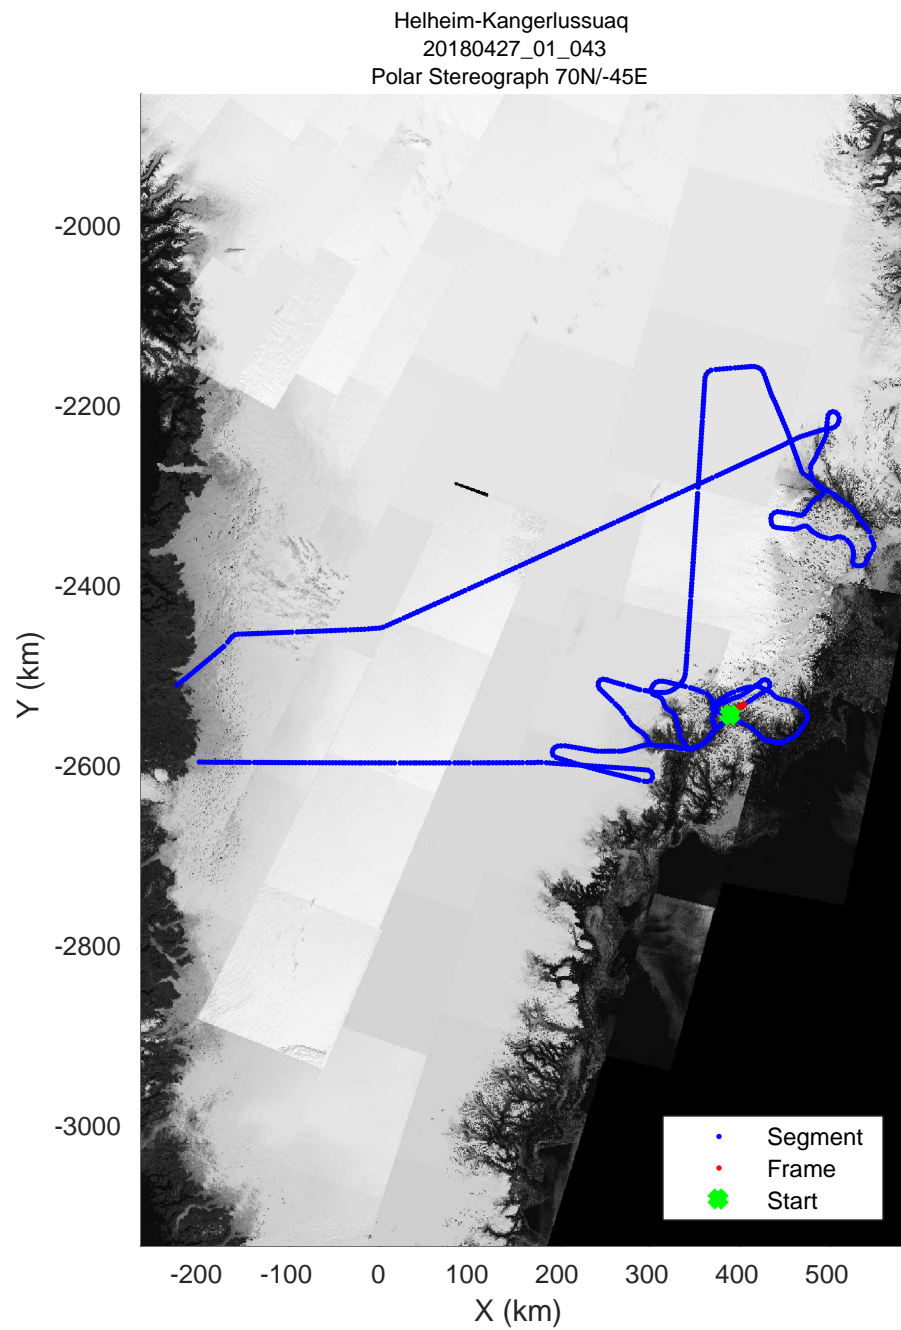

accum 2018_Greenland_P3: "Helheim-Kangerlussuaq" 20180427_01_041: 12:37:01.6 to 12:39:37.0 GPS

Helheim-Kangerlussuaq
20180427_01_042
Polar Stereograph 70N/-45E

accum 2018_Greenland_P3: "Helheim-Kangerlussuaq" 20180427_01_042: 12:39:37.2 to 12:42:08.2 GPS