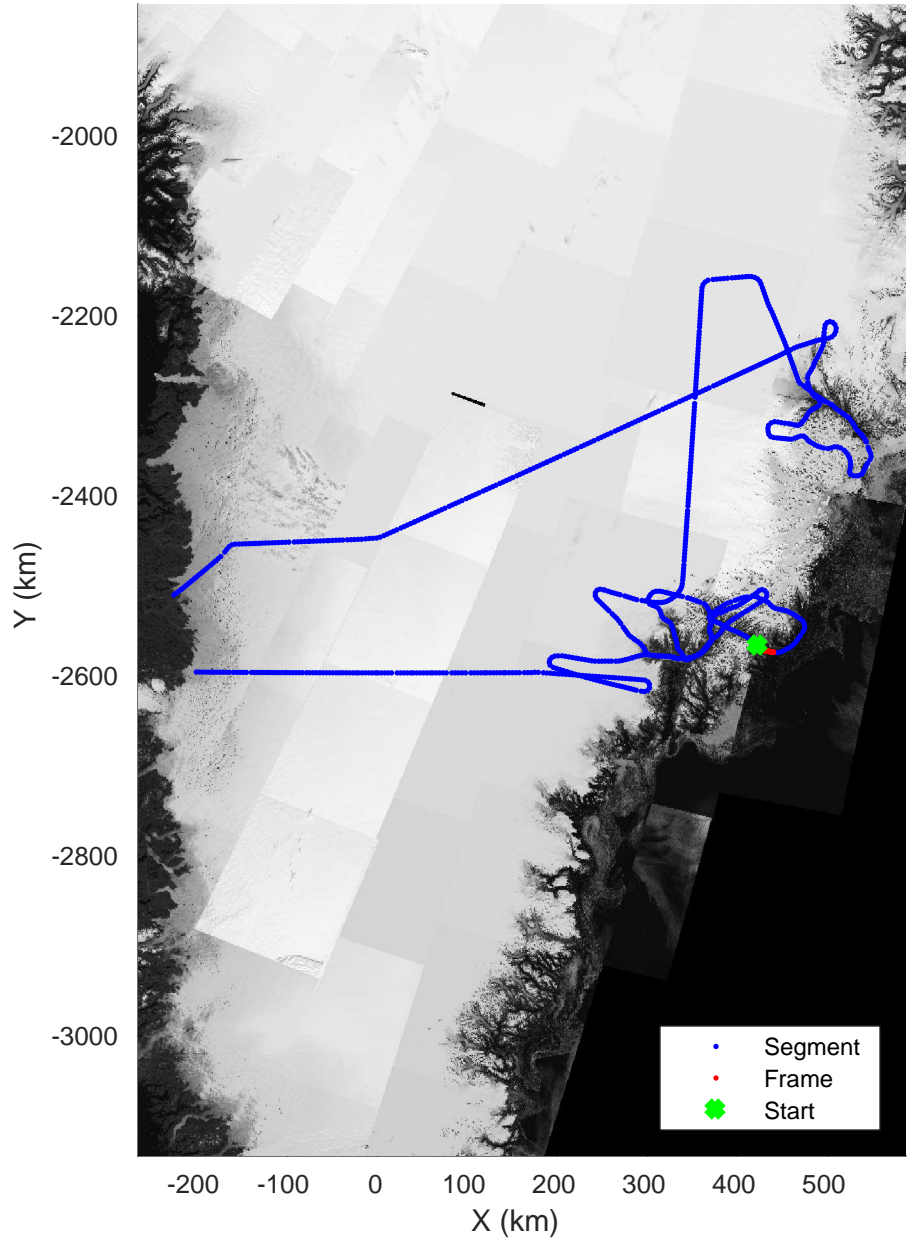

Helheim-Kangerlussuaq
20180427_01_064
Polar Stereograph 70N/-45E