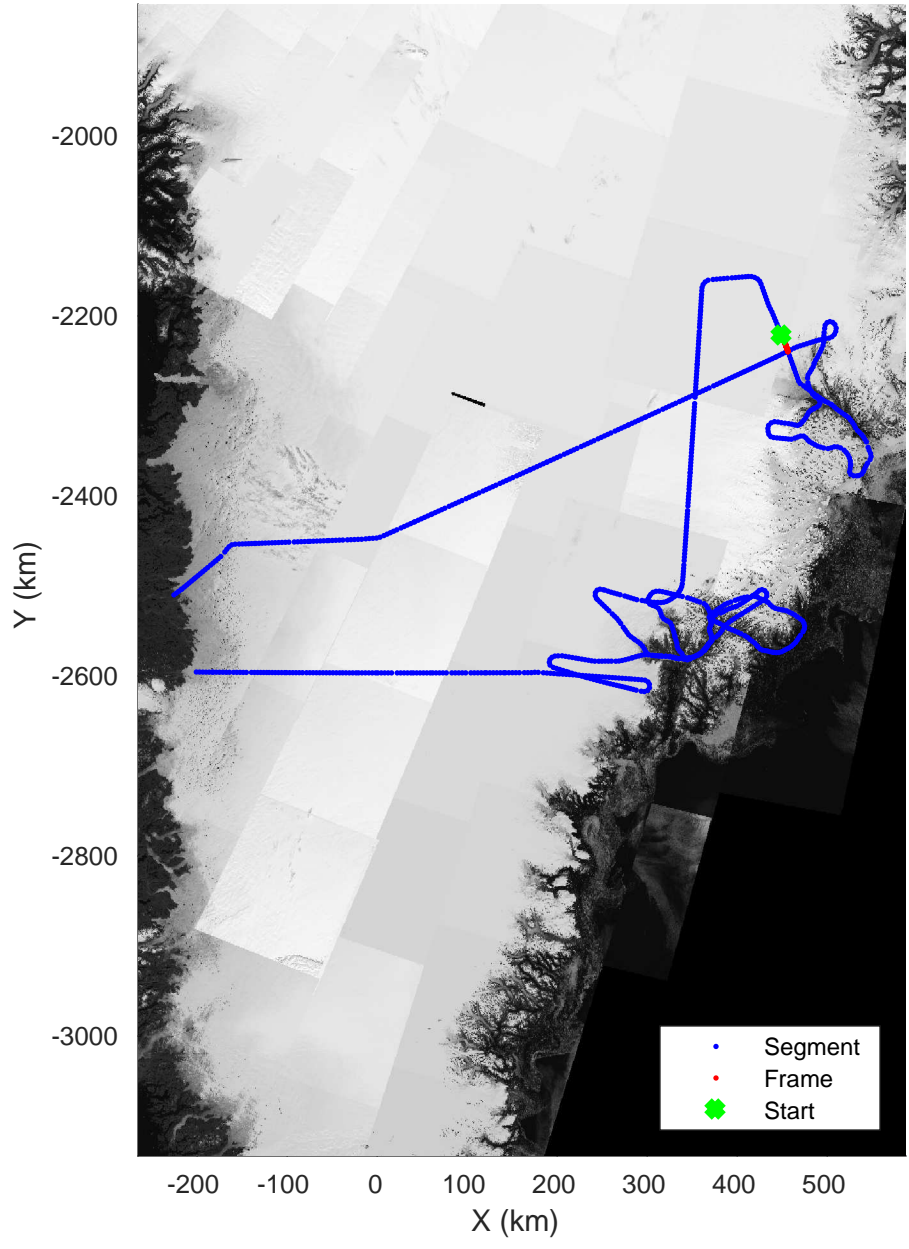

accum 2018_Greenland_P3: "Helheim-Kangerlussuaq" 20180427_01_111: 15:35:40.3 to 15:38:06.2 GPS

Helheim-Kangerlussuaq
20180427_01_112
Polar Stereograph 70N/-45E

accum 2018_Greenland_P3: "Helheim-Kangerlussuaq" 20180427_01_112: 15:38:06.3 to 15:40:33.2 GPS