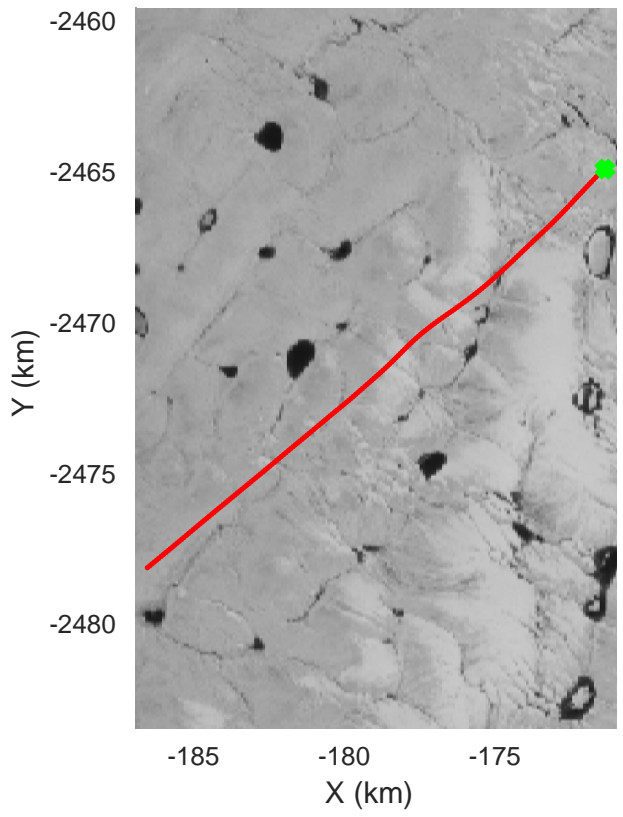

accum 2018_Greenland_P3: "Helheim-Kangerlussuaq" 20180427_01_173: 18:05:52.4 to 18:08:26.0 GPS

Helheim-Kangerlussuaq
20180427_01_174
Polar Stereograph 70N/-45E

accum 2018_Greenland_P3: "Helheim-Kangerlussuaq" 20180427_01_174: 18:08:26.2 to 18:10:47.6 GPS