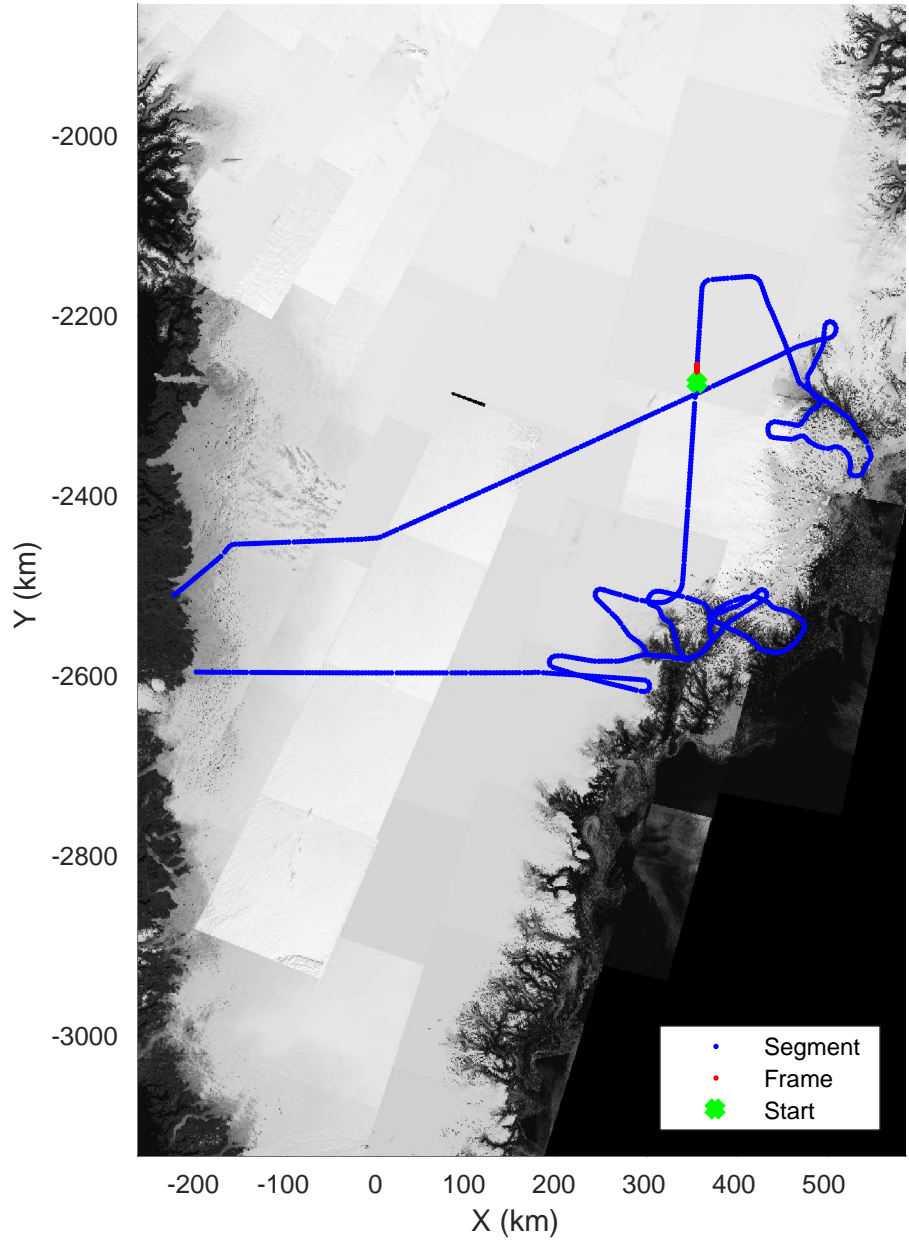

Helheim-Kangerlussuaq
20180427_01_099
Polar Stereograph 70N/-45E

accum 2018_Greenland_P3: "Helheim-Kangerlussuaq" 20180427_01_099: 15:06:37.3 to 15:09:02.6 GPS

Helheim-Kangerlussuaq
20180427_01_100
Polar Stereograph 70N/-45E