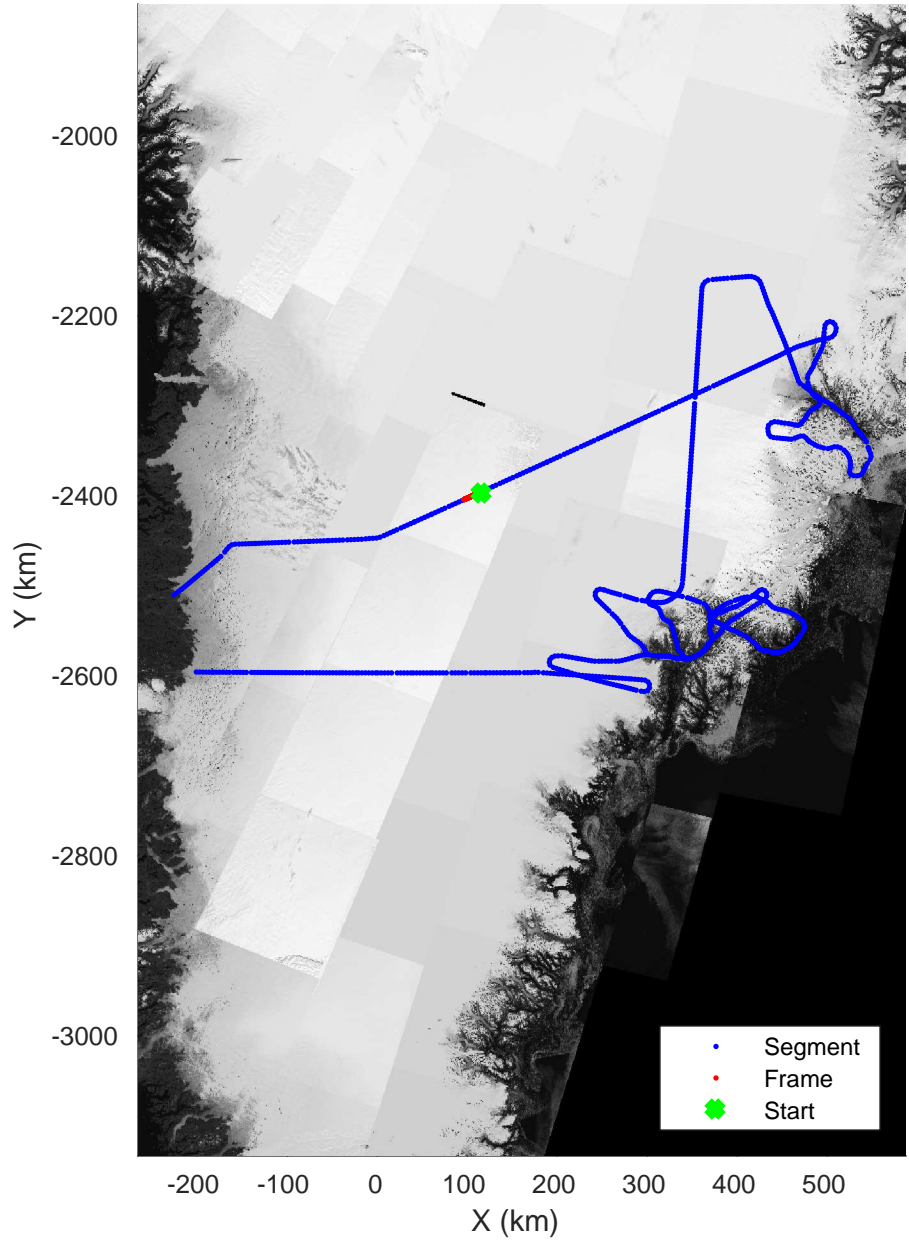

Helheim-Kangerlussuaq
20180427_01_160
Polar Stereograph 70N/-45E