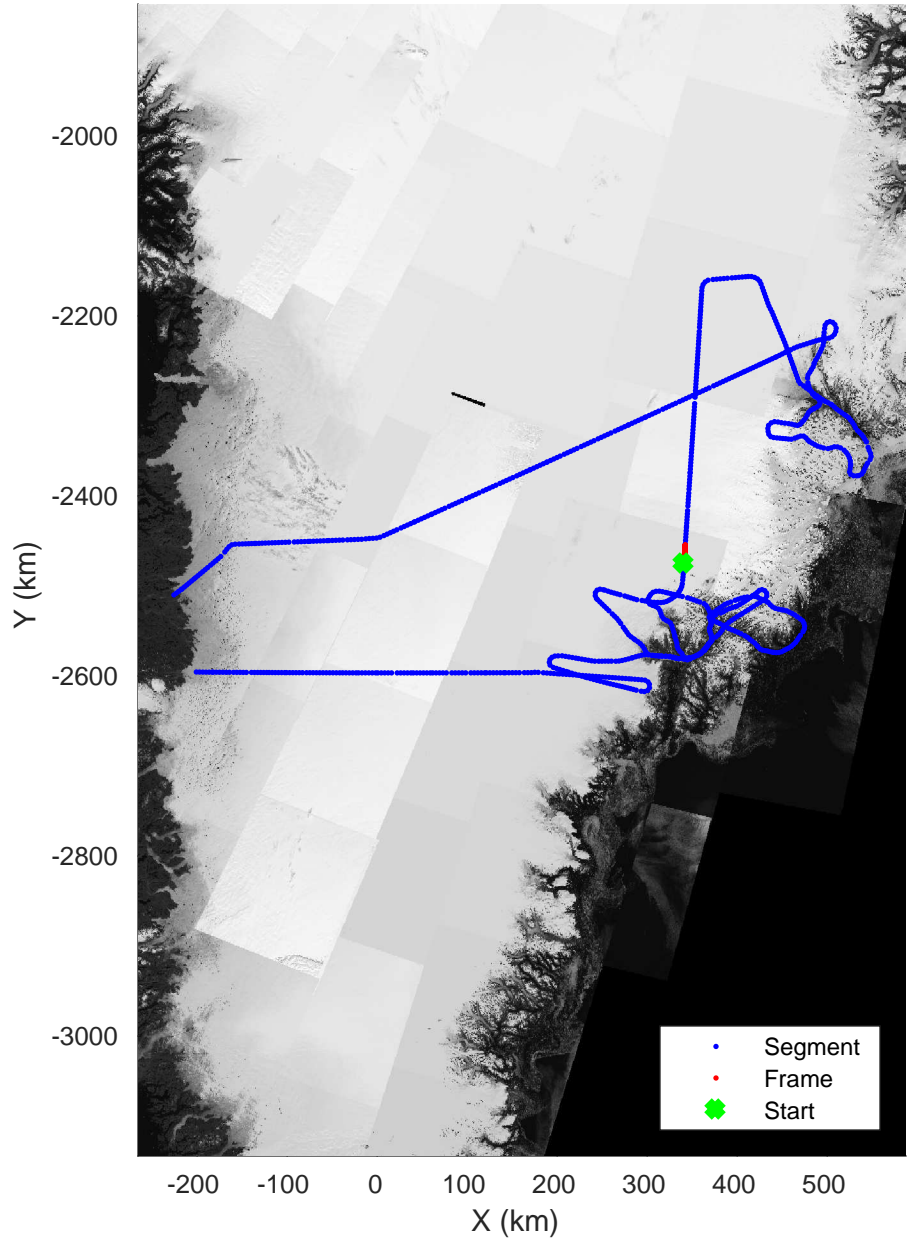

Helheim-Kangerlussuaq
20180427_01_090
Polar Stereograph 70N/-45E