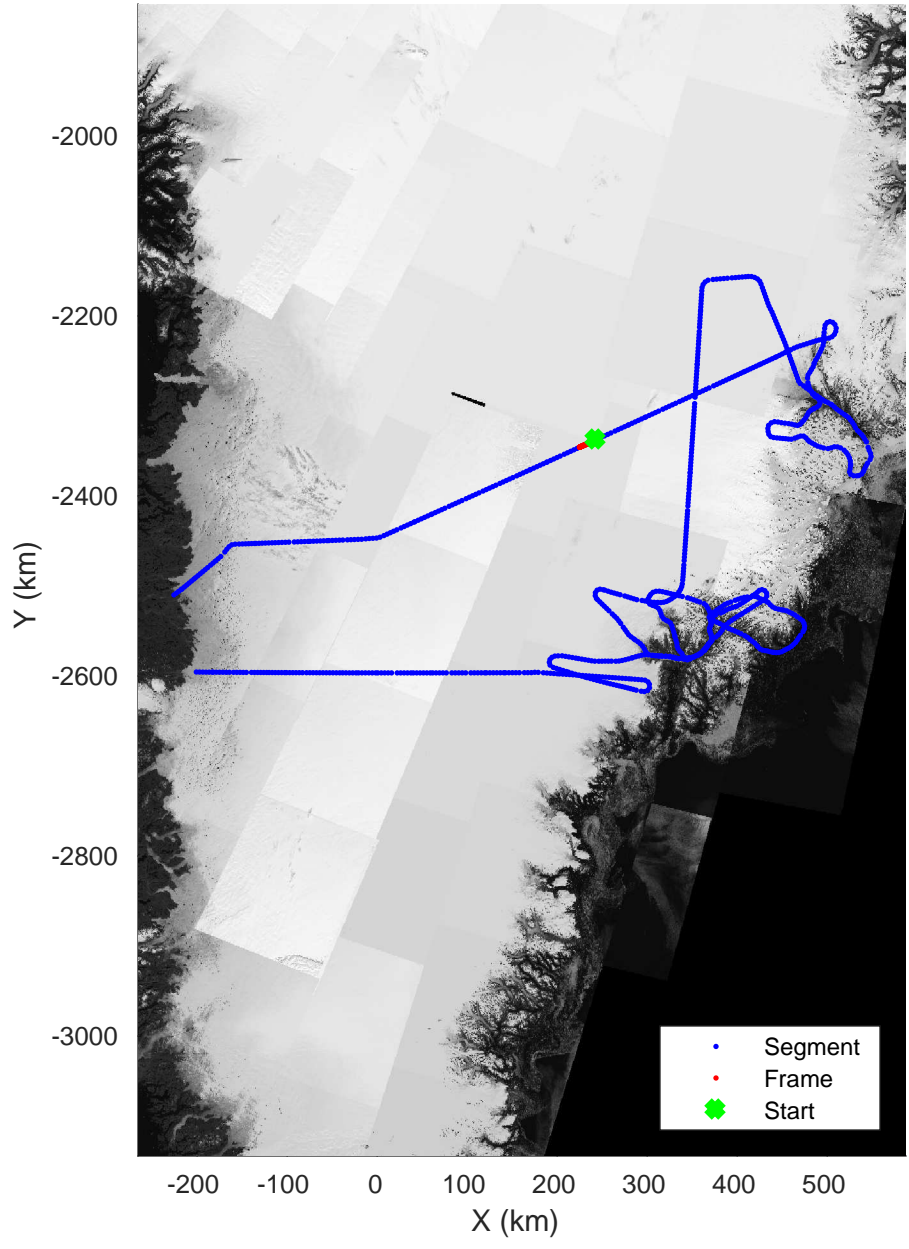

Helheim-Kangerlussuaq
20180427_01_152
Polar Stereograph 70N/-45E

accum 2018_Greenland_P3: "Helheim-Kangerlussuaq" 20180427_01_152: 17:17:52.7 to 17:20:08.2 GPS

Helheim-Kangerlussuaq
20180427_01_153
Polar Stereograph 70N/-45E