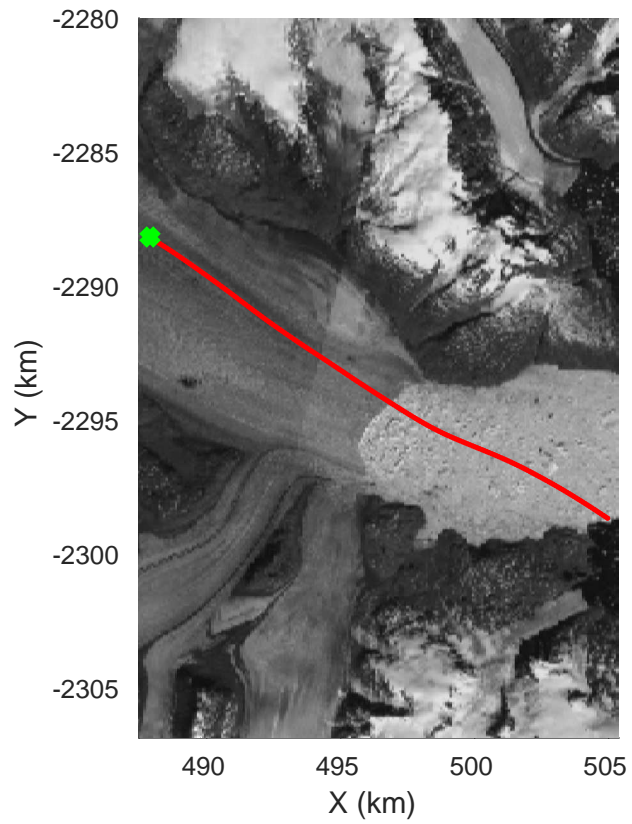

accum 2018_Greenland_P3: "Helheim-Kangerlussuaq" 20180427_01_114: 15:43:09.3 to 15:45:42.8 GPS

Helheim-Kangerlussuaq
20180427_01_115
Polar Stereograph 70N/-45E

accum 2018_Greenland_P3: "Helheim-Kangerlussuaq" 20180427_01_115: 15:45:42.9 to 15:48:08.2 GPS