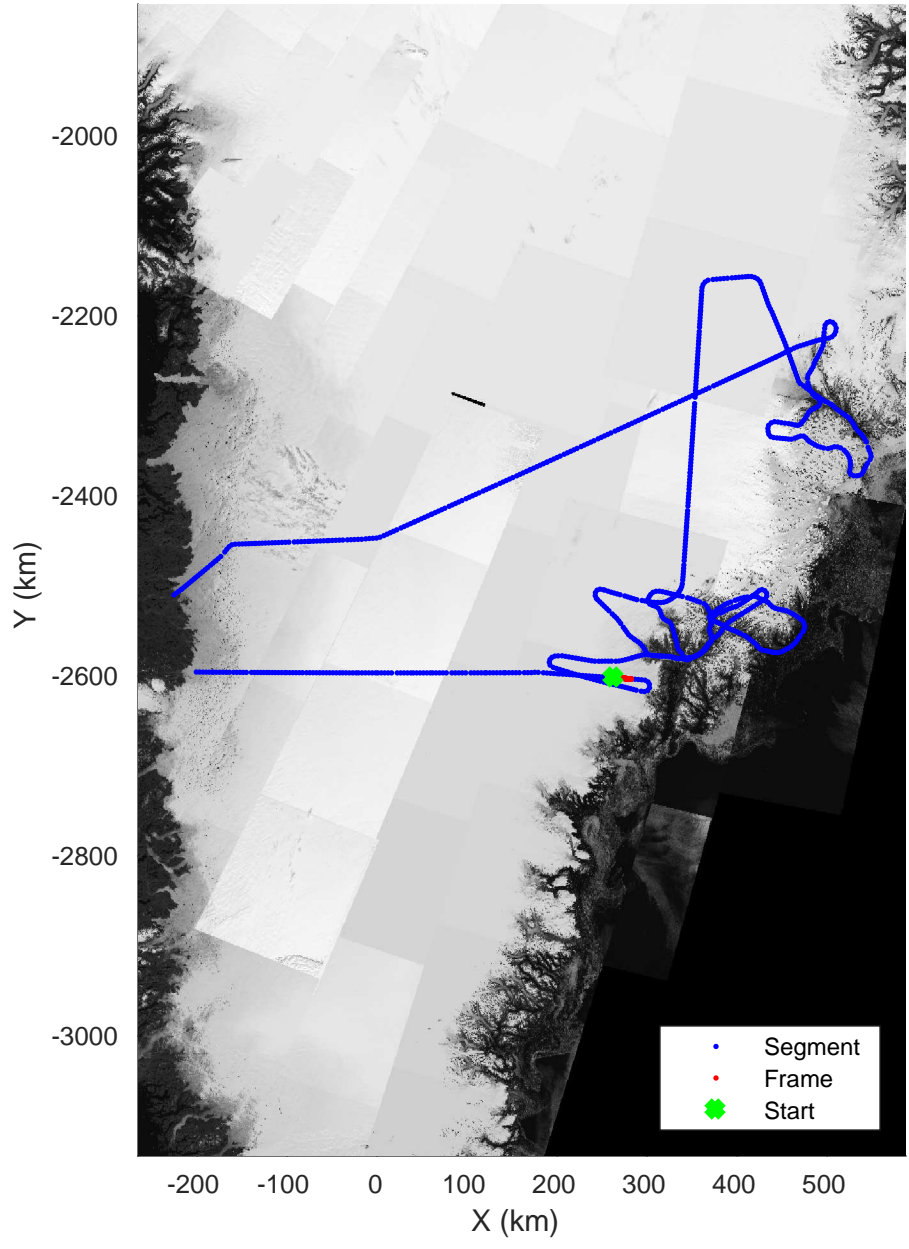

Helheim-Kangerlussuaq
20180427_01_023
Polar Stereograph 70N/-45E

accum 2018_Greenland_P3: "Helheim-Kangerlussuaq" 20180427_01_023: 11:52:25.9 to 11:54:51.5 GPS

Helheim-Kangerlussuaq
20180427_01_024
Polar Stereograph 70N/-45E