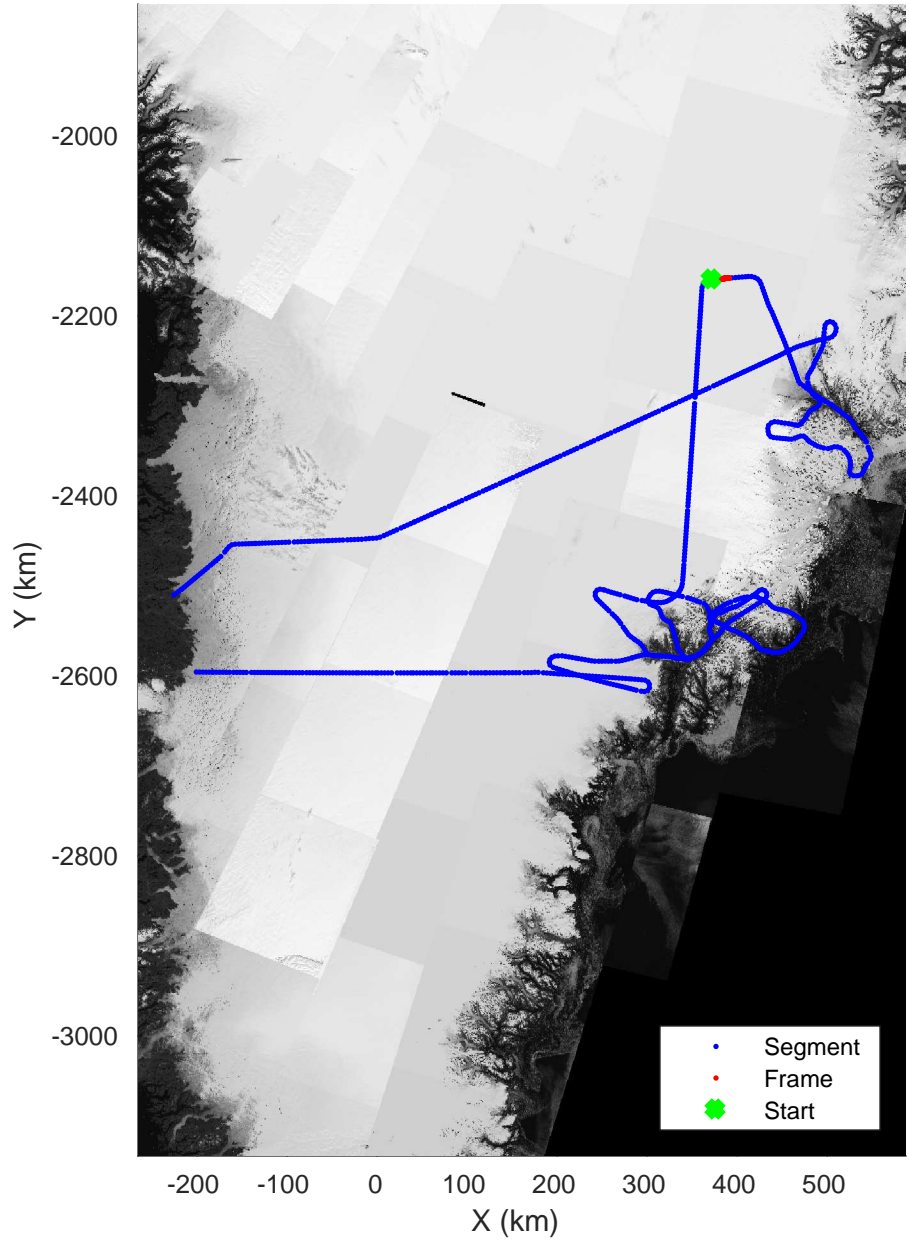

Helheim-Kangerlussuaq
20180427_01_105
Polar Stereograph 70N/-45E

accum 2018_Greenland_P3: "Helheim-Kangerlussuaq" 20180427_01_105: 15:21:25.3 to 15:23:49.0 GPS

Helheim-Kangerlussuaq
20180427_01_106
Polar Stereograph 70N/-45E