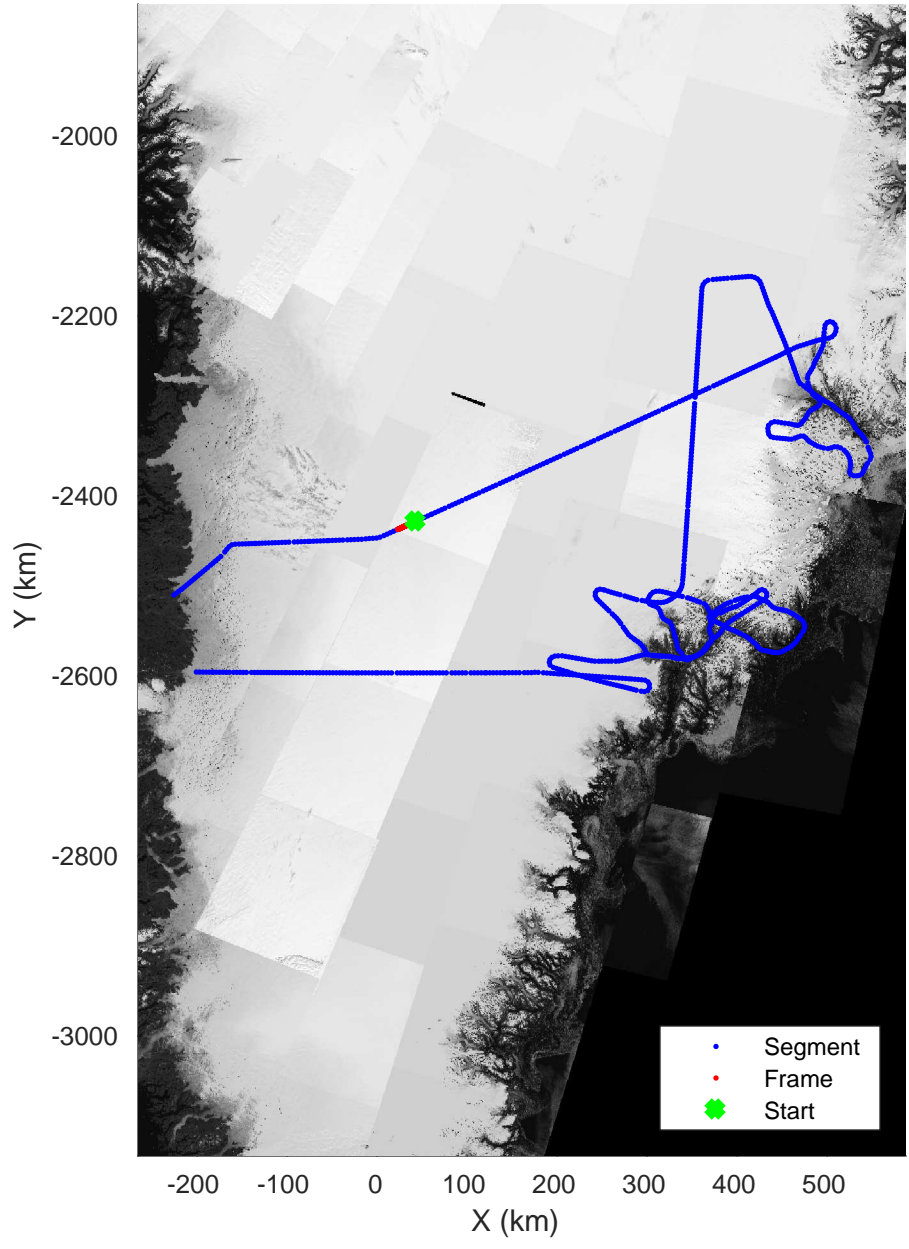

Helheim-Kangerlussuaq
20180427_01_164
Polar Stereograph 70N/-45E