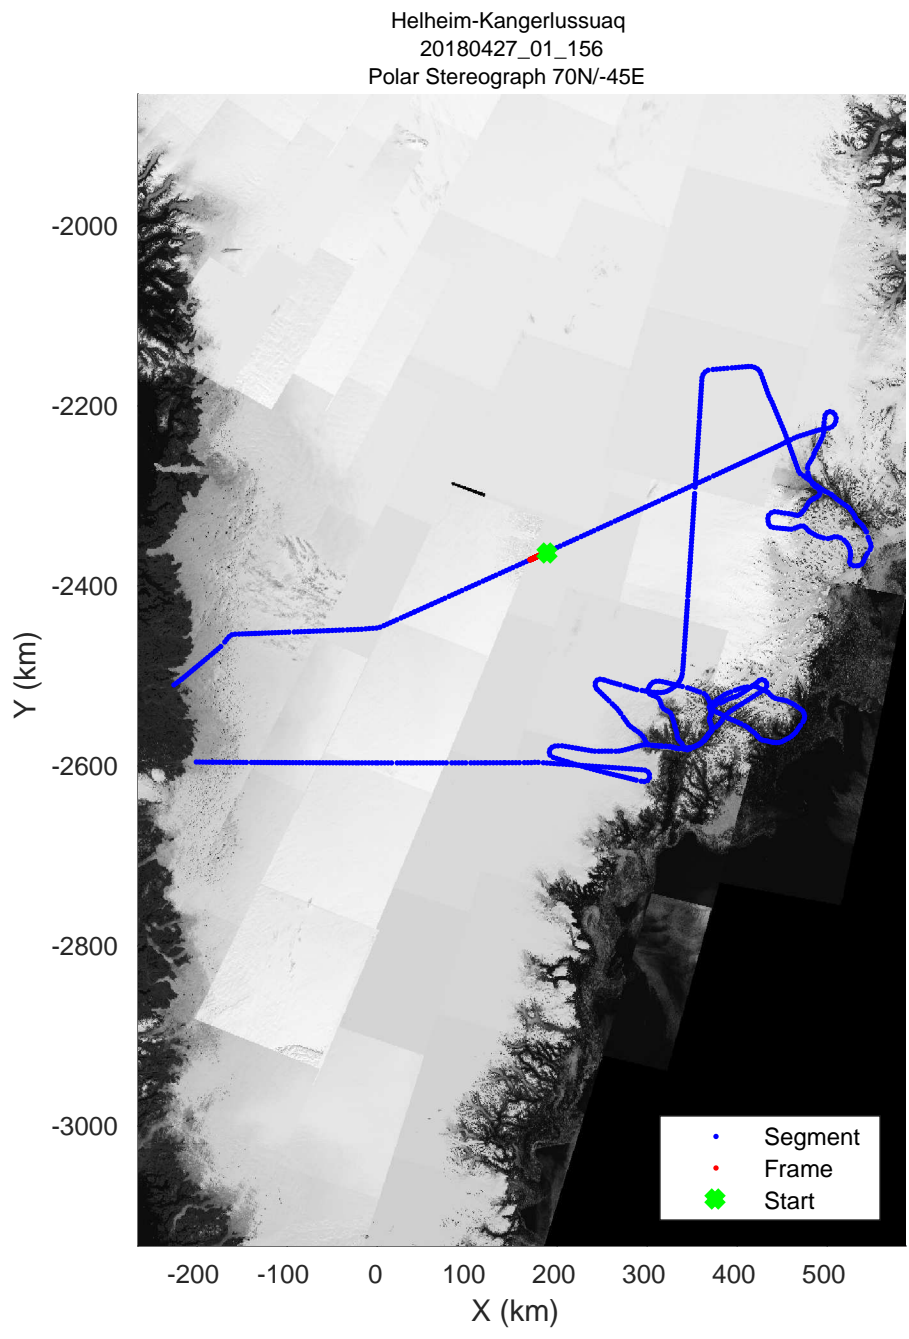

accum 2018_Greenland_P3: "Helheim-Kangerlussuaq" 20180427_01_156: 17:26:56.1 to 17:29:11.3 GPS

accum 2018_Greenland_P3: "Helheim-Kangerlussuaq" 20180427_01_157: 17:29:11.4 to 17:31:26.6 GPS

Helheim-Kangerlussuaq
20180427_01_158
Polar Stereograph 70N/-45E