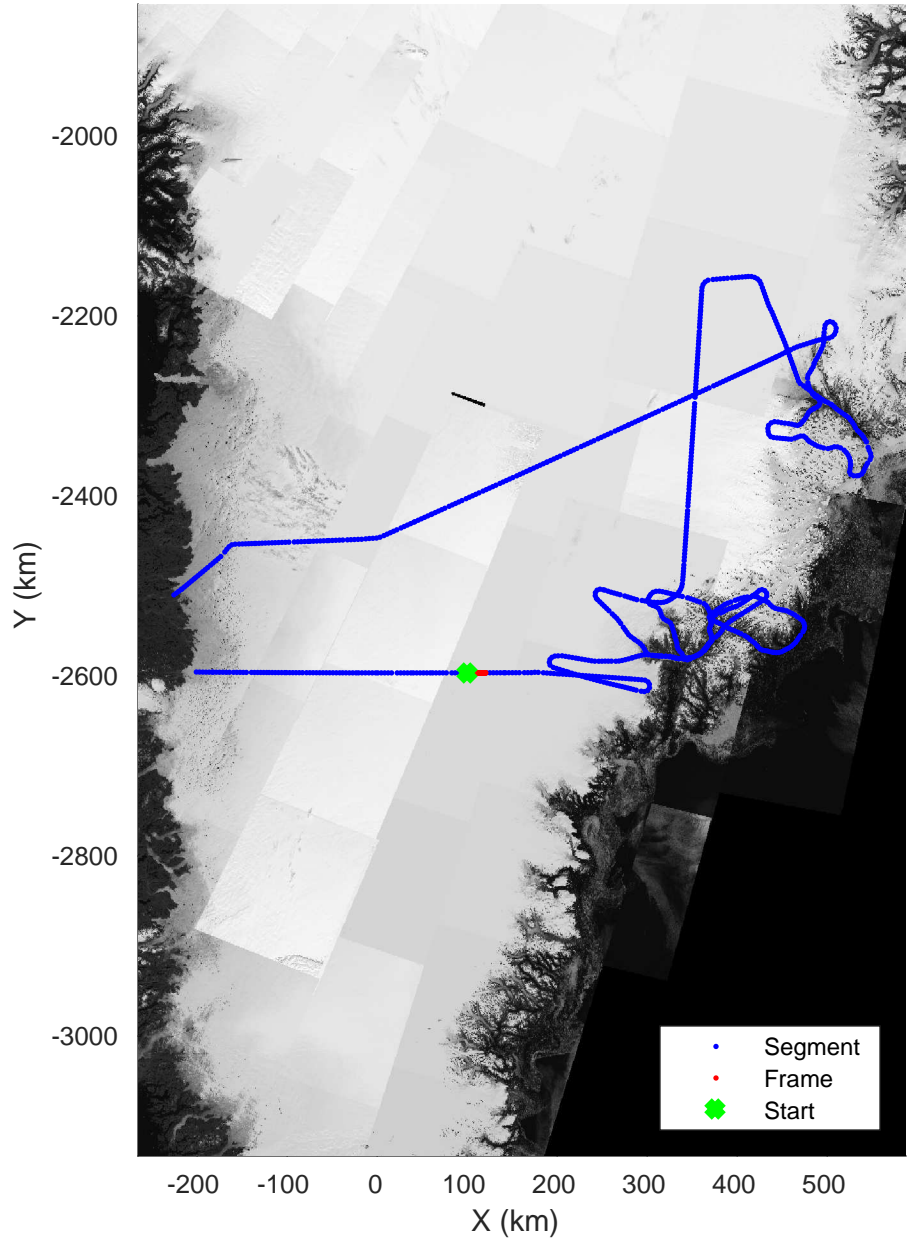

Helheim-Kangerlussuaq
20180427_01_016
Polar Stereograph 70N/-45E