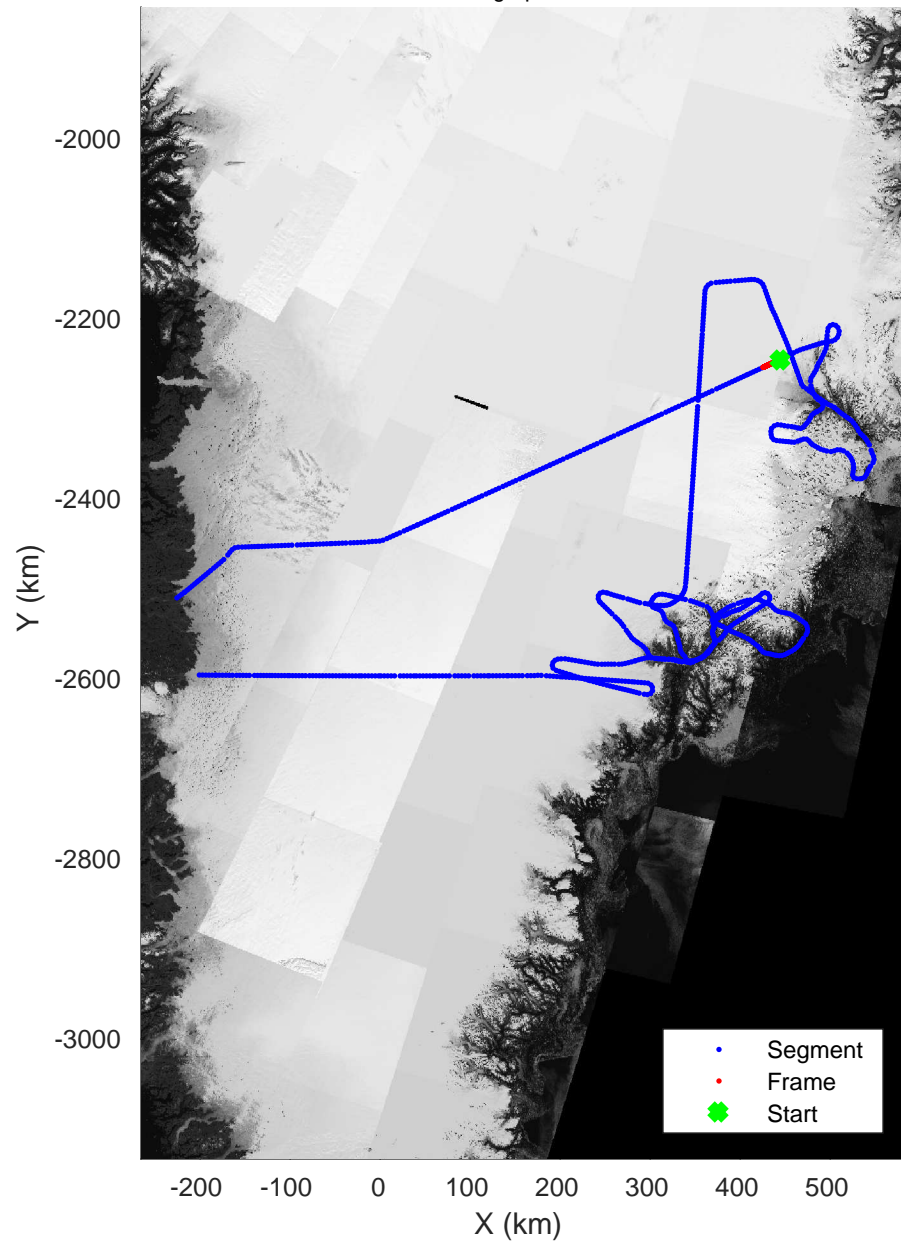

Helheim-Kangerlussuaq
20180427_01_141
Polar Stereograph 70N/-45E

accum 2018_Greenland_P3: "Helheim-Kangerlussuaq" 20180427_01_141: 16:51:42.4 to 16:54:14.1 GPS

Helheim-Kangerlussuaq
20180427_01_142
Polar Stereograph 70N/-45E