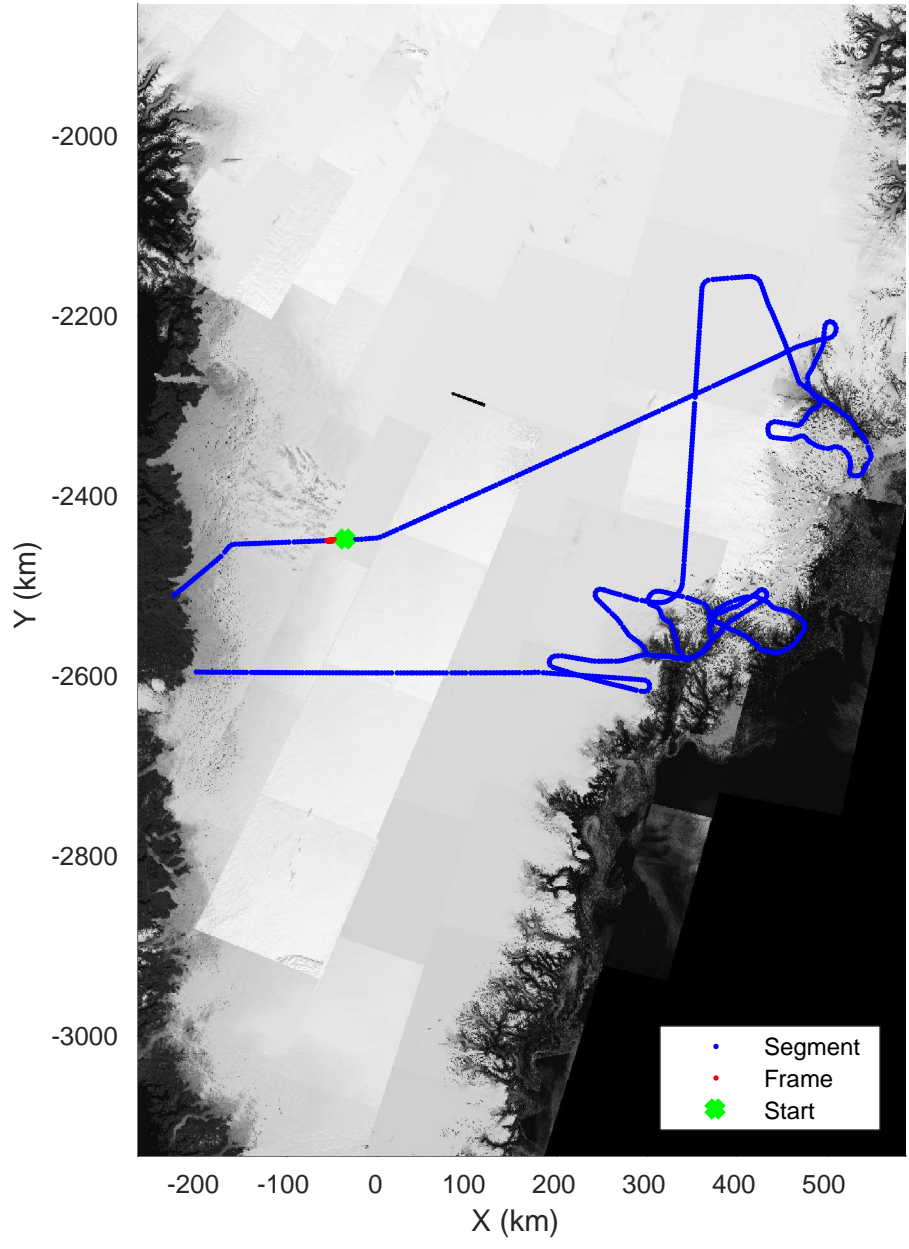

Helheim-Kangerlussuaq
20180427_01_167
Polar Stereograph 70N/-45E

accum 2018_Greenland_P3: "Helheim-Kangerlussuaq" 20180427_01_167: 17:51:50.5 to 17:54:05.3 GPS

Helheim-Kangerlussuaq
20180427_01_168
Polar Stereograph 70N/-45E