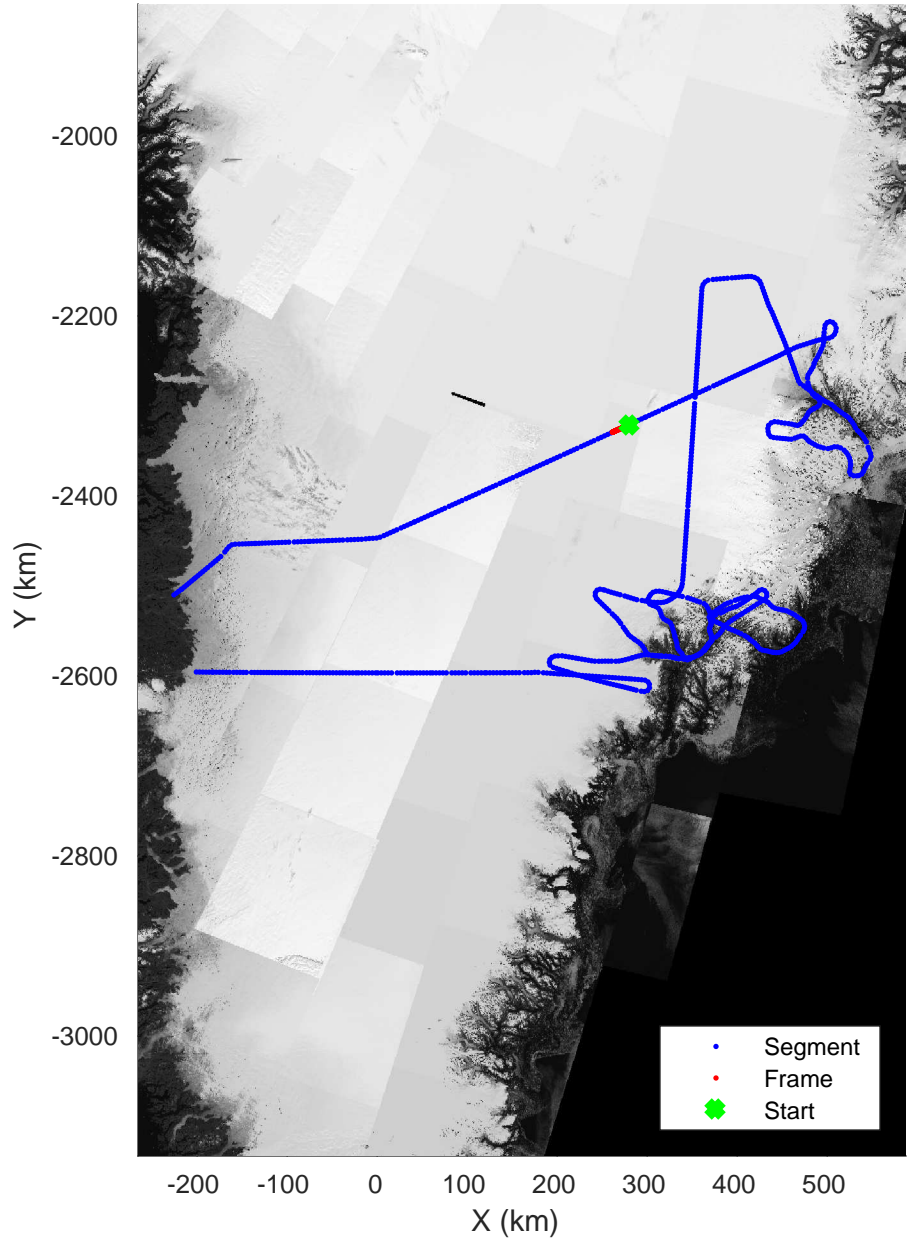

Helheim-Kangerlussuaq
20180427_01_151
Polar Stereograph 70N/-45E