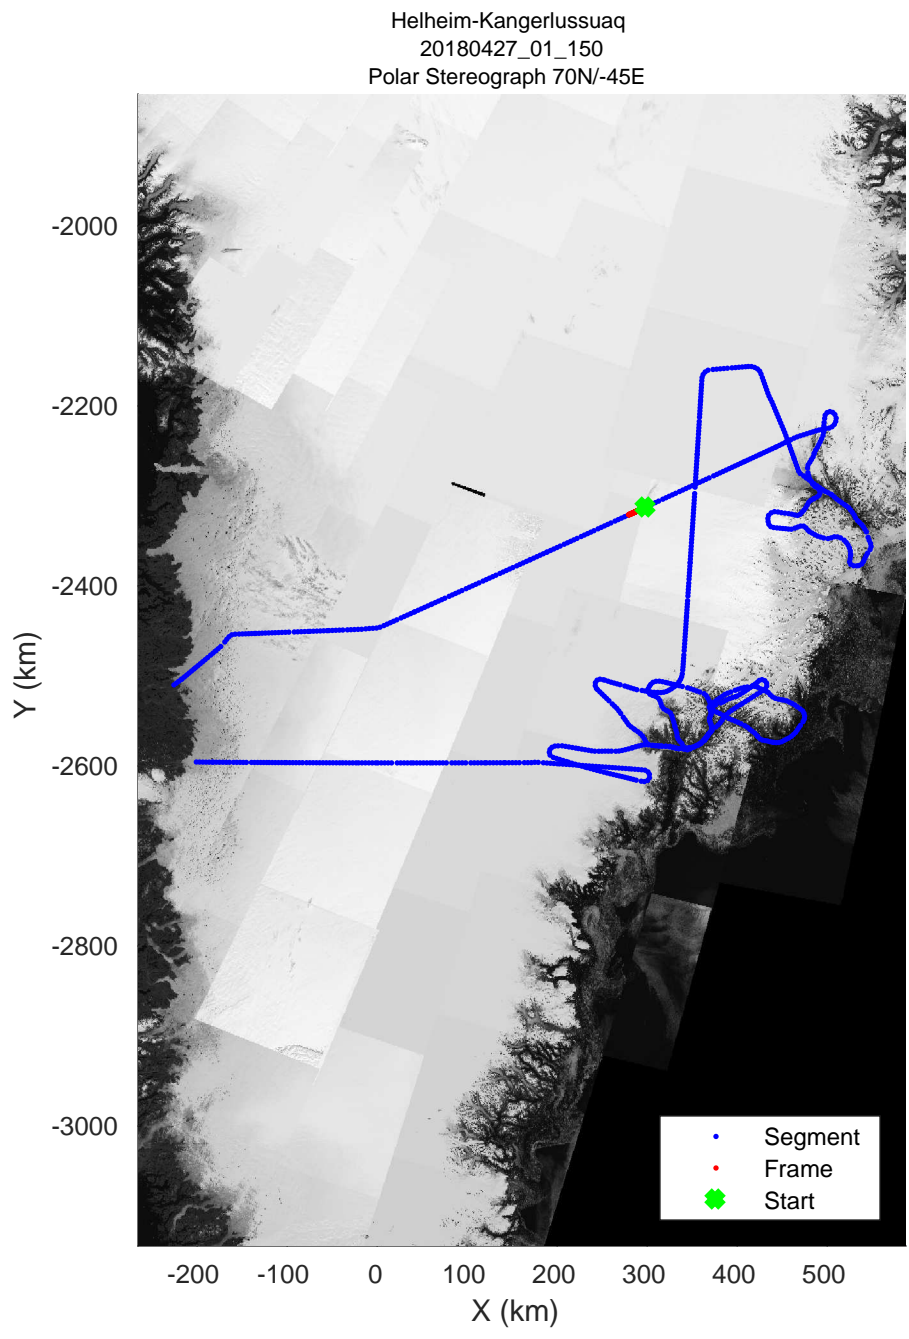

accum 2018_Greenland_P3: "Helheim-Kangerlussuaq" 20180427_01_148: 17:08:45.6 to 17:11:00.3 GPS

Helheim-Kangerlussuaq
20180427_01_149
Polar Stereograph 70N/-45E

accum 2018_Greenland_P3: "Helheim-Kangerlussuaq" 20180427_01_149: 17:11:00.5 to 17:13:18.8 GPS