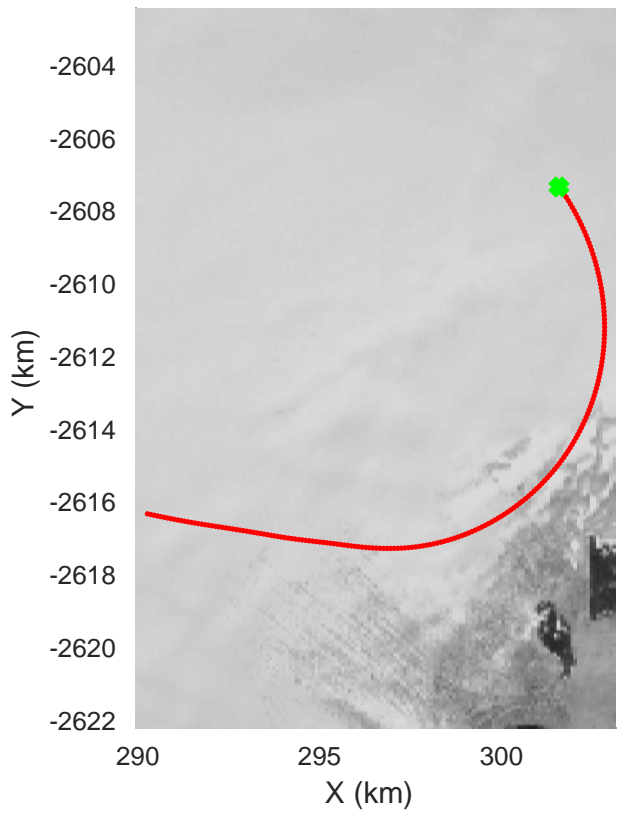

accum 2018_Greenland_P3: "Helheim-Kangerlussuaq" 20180427_01_024: 11:54:51.6 to 11:57:14.4 GPS

Helheim-Kangerlussuaq
20180427_01_025
Polar Stereograph 70N/-45E

accum 2018_Greenland_P3: "Helheim-Kangerlussuaq" 20180427_01_025: 11:57:14.4 to 11:59:35.8 GPS