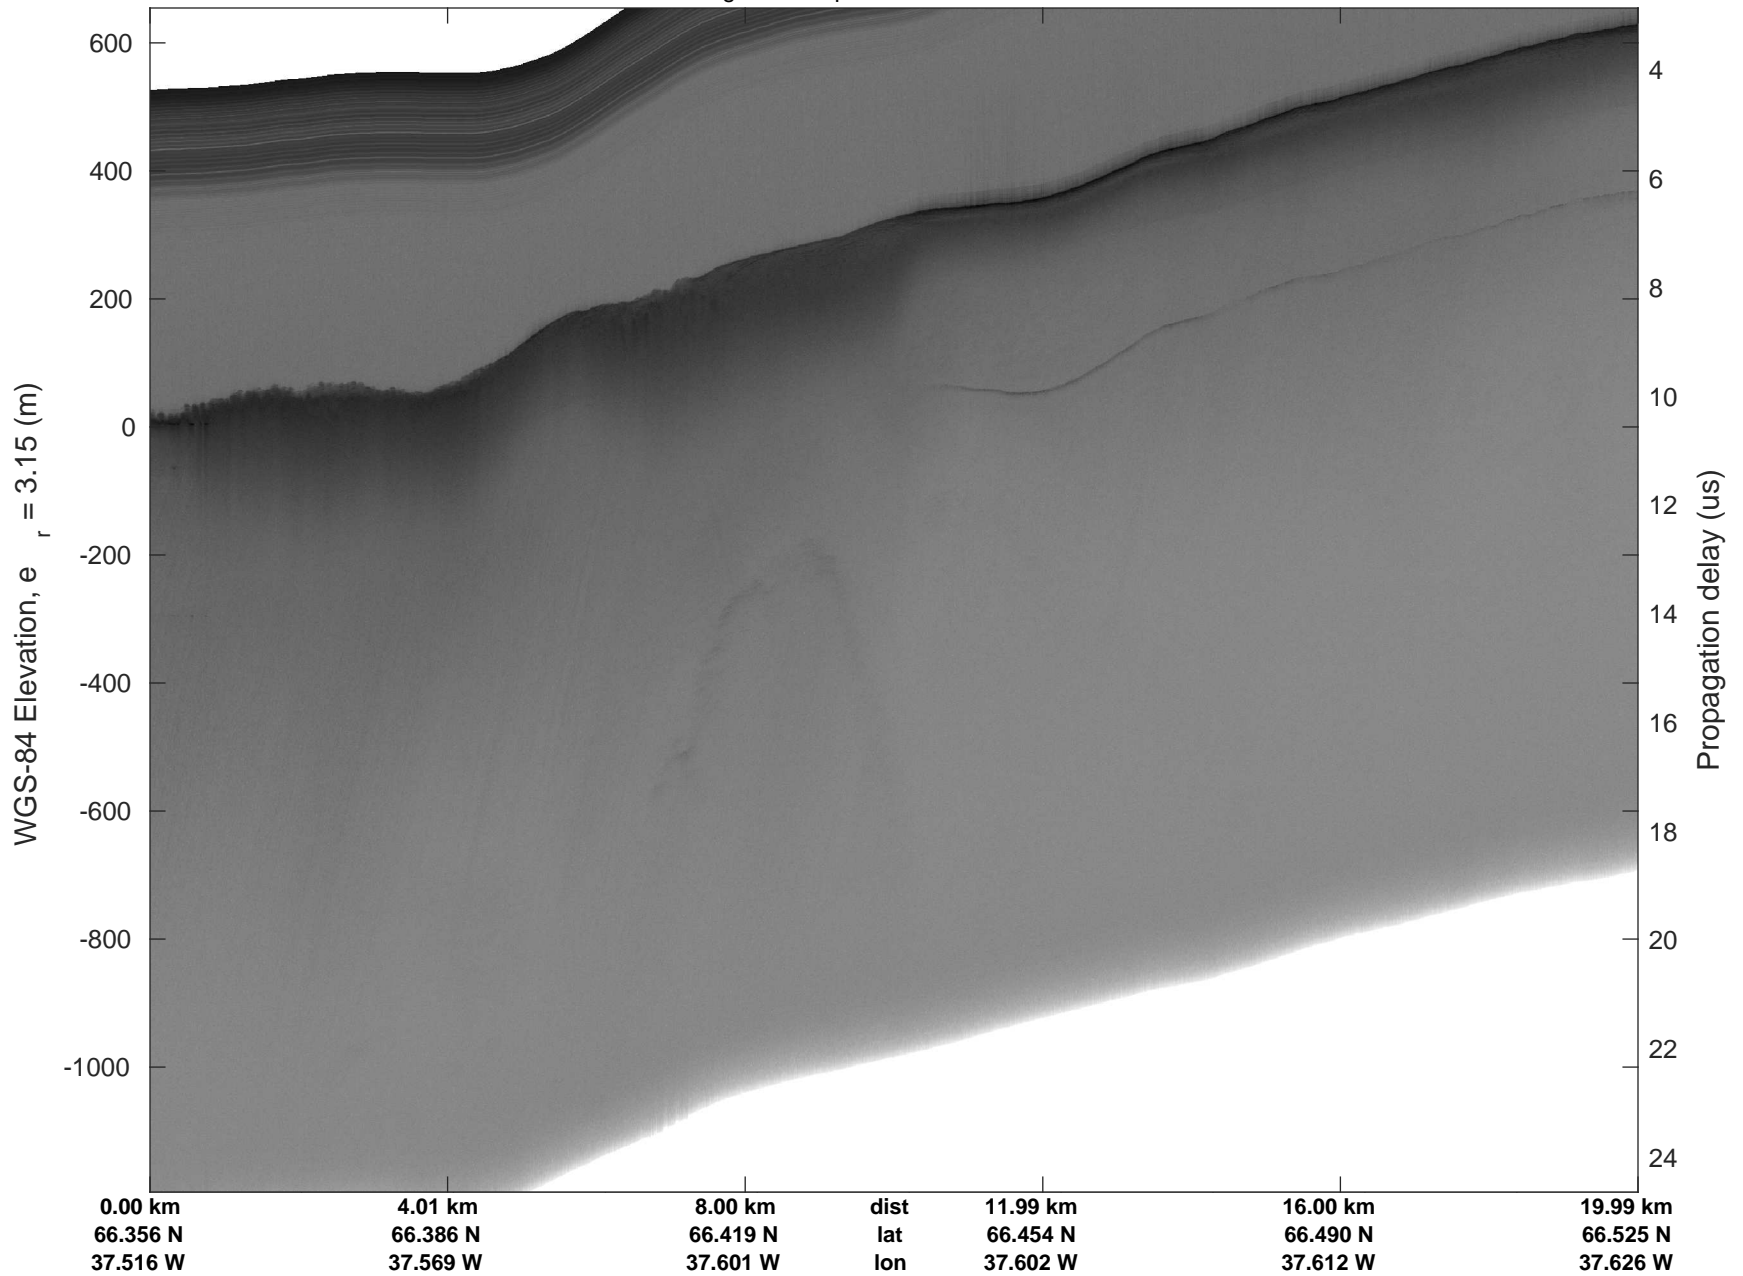

accum 2018_Greenland_P3: "Helheim-Kangerlussuaq" 20180427_01_053: 13:07:50.0 to 13:10:26.6 GPS