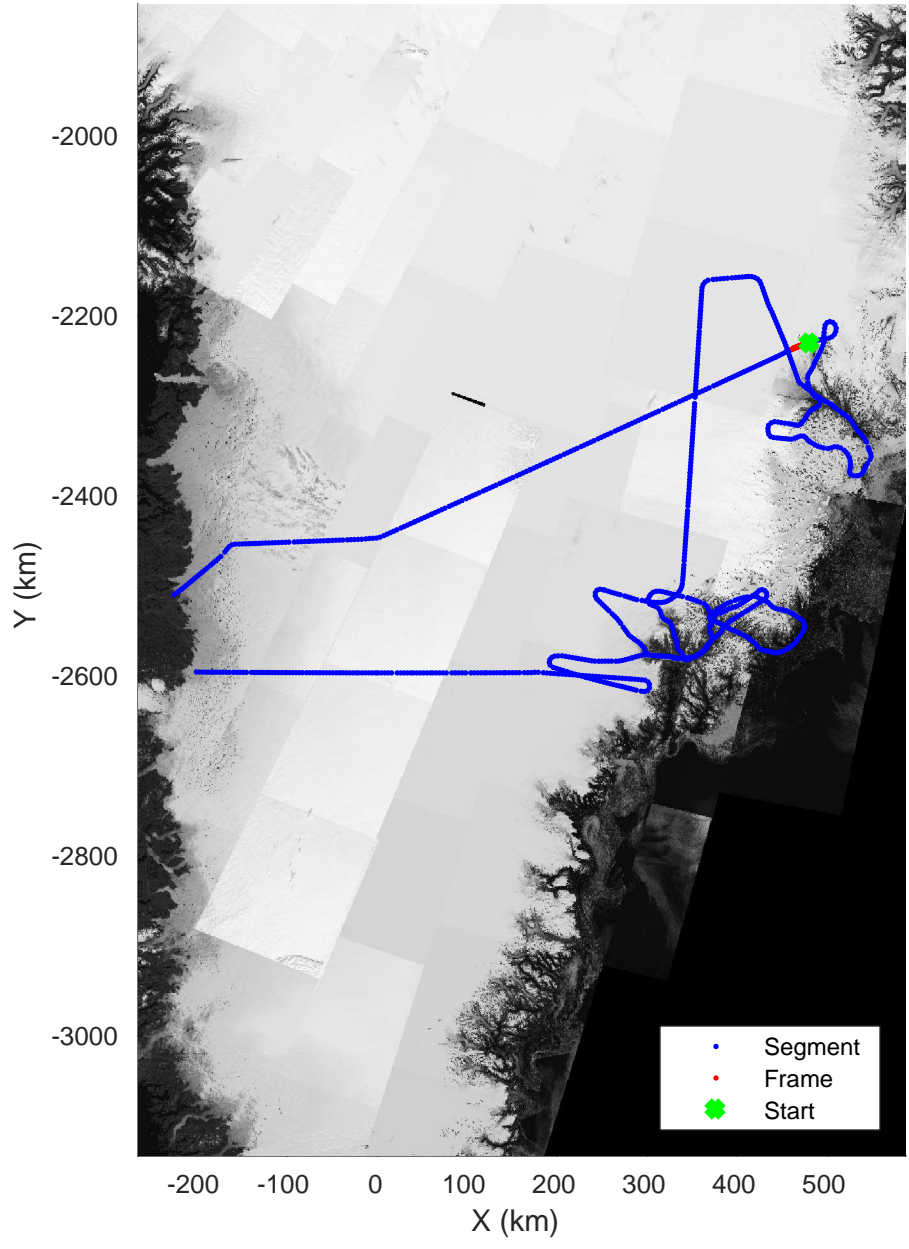

Helheim-Kangerlussuaq
20180427_01_140
Polar Stereograph 70N/-45E