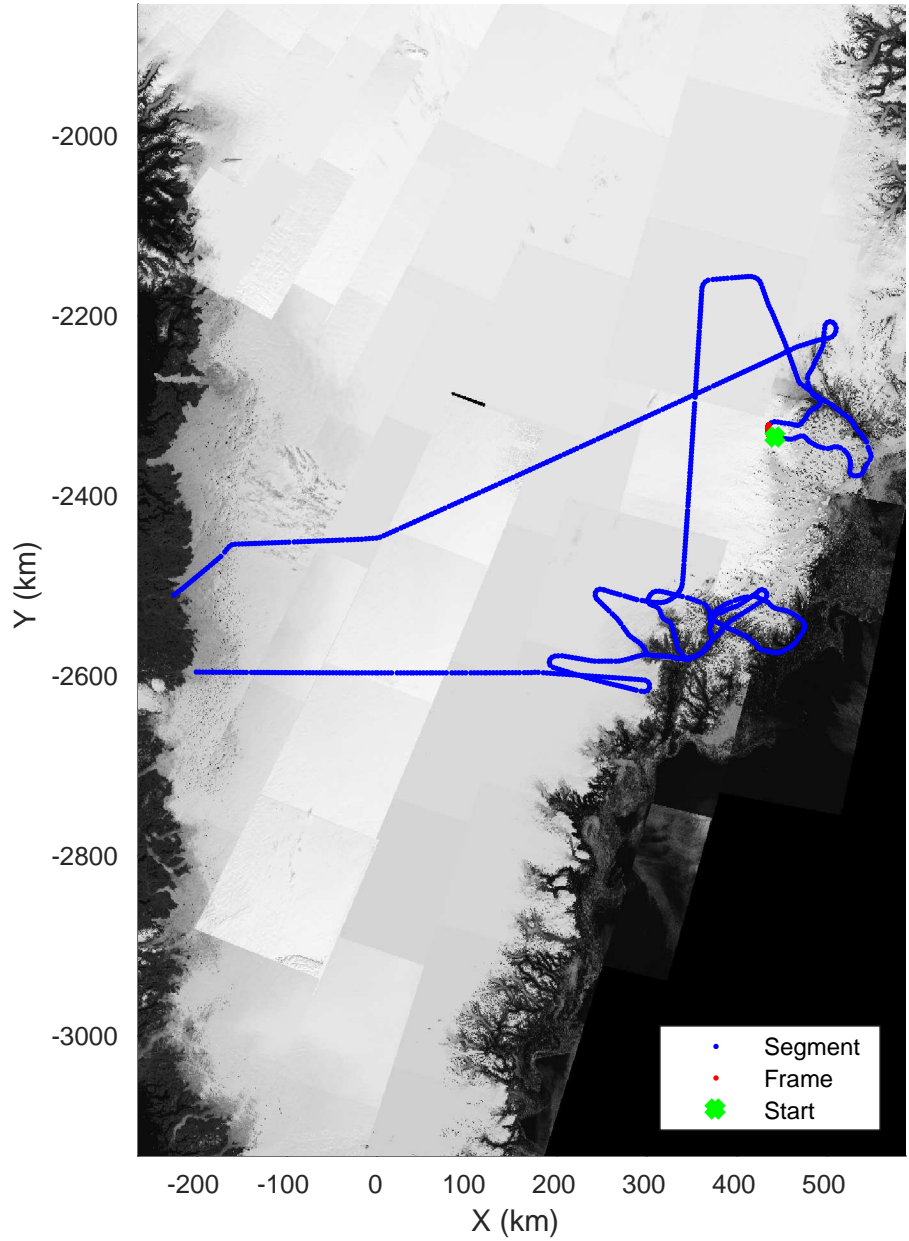

Helheim-Kangerlussuaq
20180427_01_127
Polar Stereograph 70N/-45E

accum 2018_Greenland_P3: "Helheim-Kangerlussuaq" 20180427_01_127: 16:16:19.1 to 16:19:02.6 GPS

Helheim-Kangerlussuaq
20180427_01_128
Polar Stereograph 70N/-45E