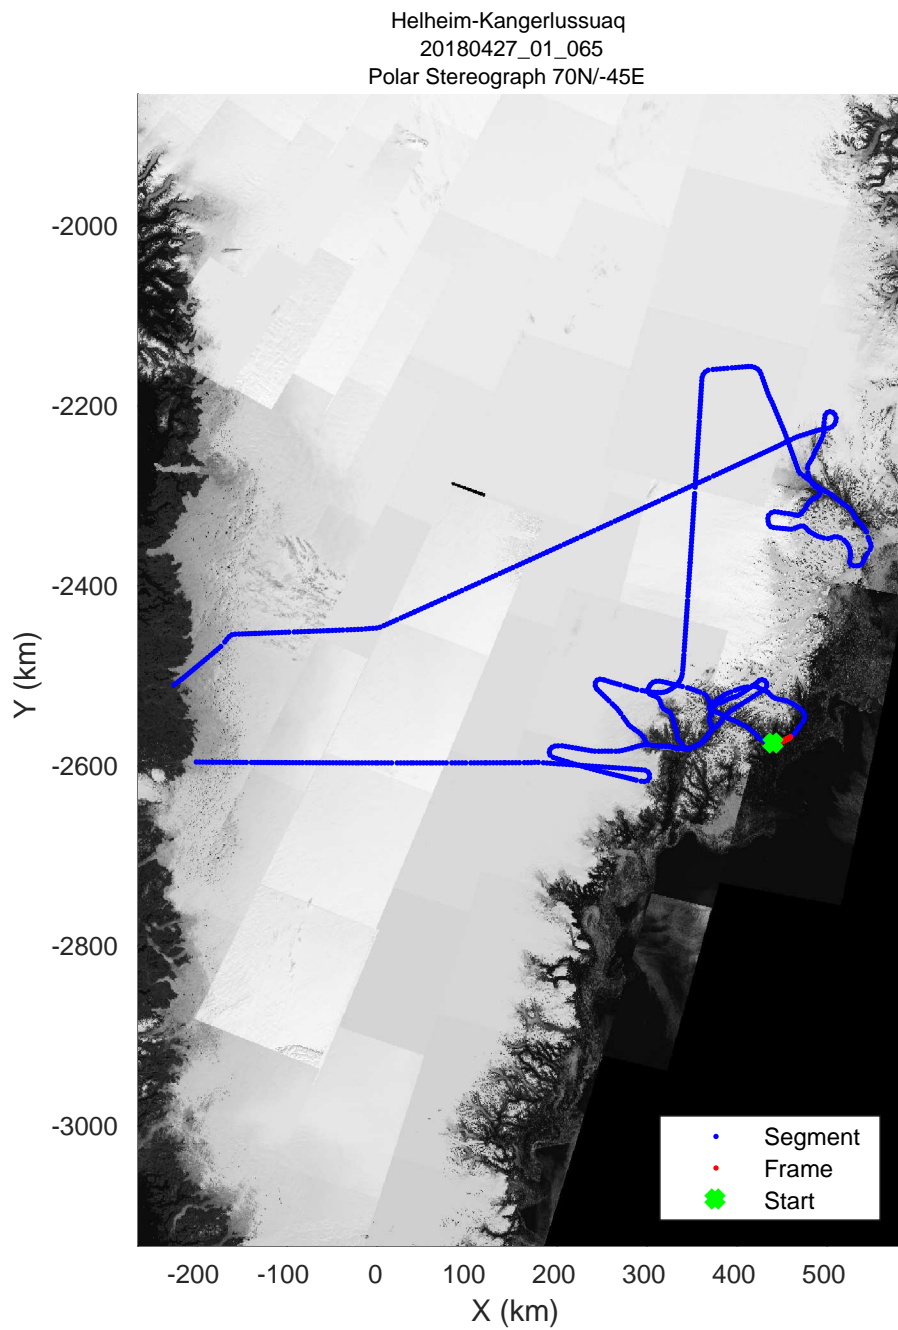

accum 2018_Greenland_P3: "Helheim-Kangerlussuaq" 20180427_01_063: 13:33:21.5 to 13:35:54.8 GPS

Helheim-Kangerlussuaq
20180427_01_064
Polar Stereograph 70N/-45E

accum 2018_Greenland_P3: "Helheim-Kangerlussuaq" 20180427_01_064: 13:35:54.9 to 13:38:51.4 GPS