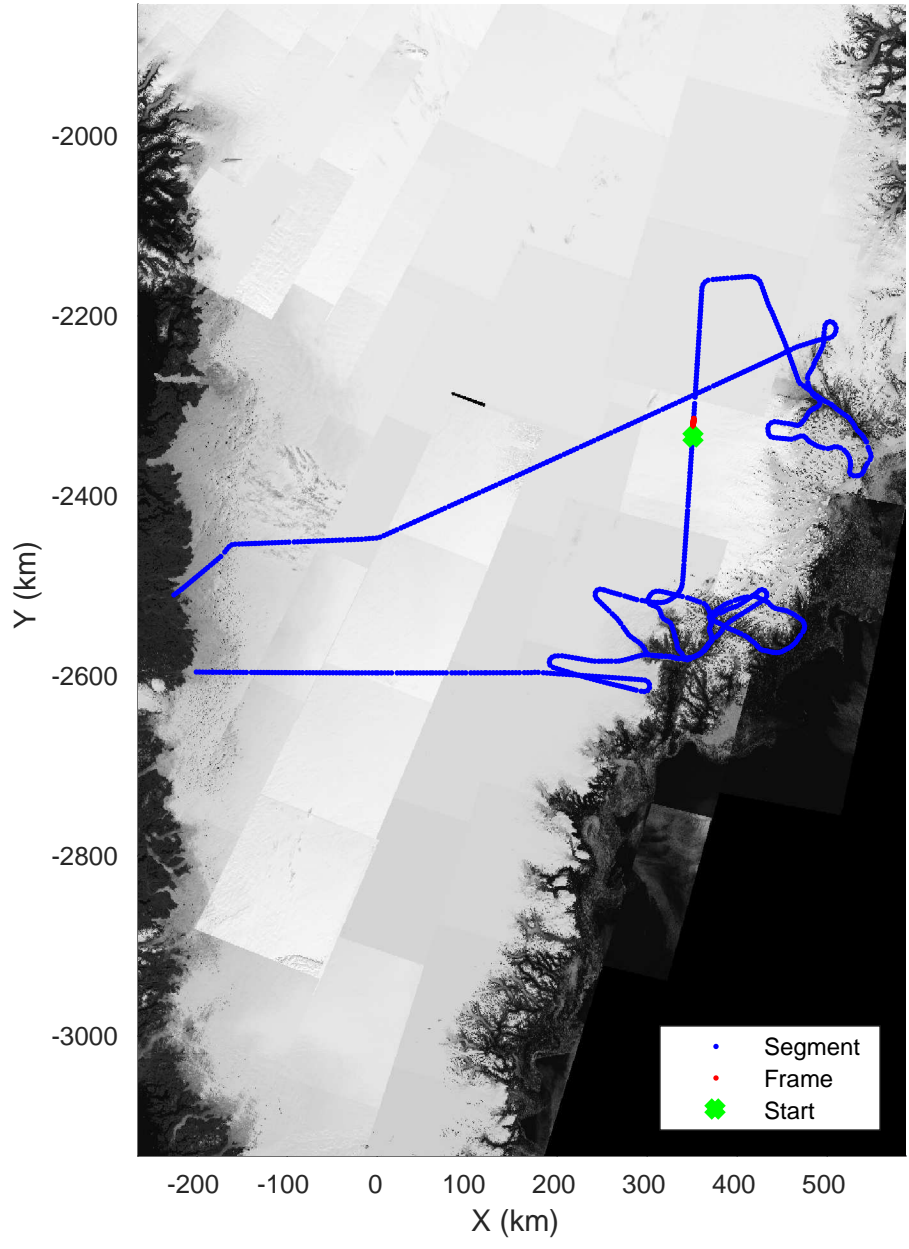

accum 2018_Greenland_P3: "Helheim-Kangerlussuaq" 20180427_01_095: 14:56:55.4 to 14:59:22.8 GPS

accum 2018_Greenland_P3: "Helheim-Kangerlussuaq" 20180427_01_096: 14:59:23.0 to 15:01:48.6 GPS

Helheim-Kangerlussuaq
20180427_01_097
Polar Stereograph 70N/-45E