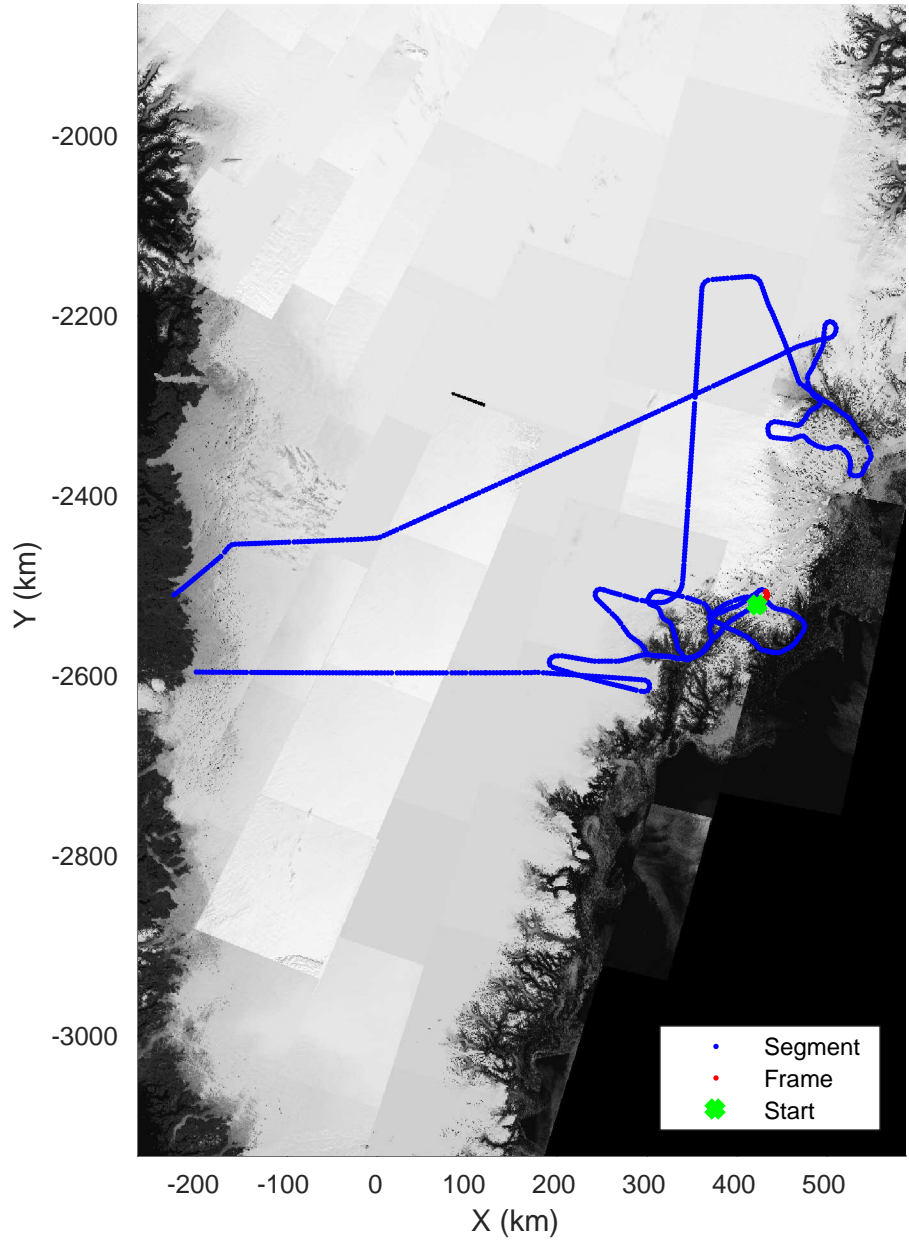

accum 2018_Greenland_P3: "Helheim-Kangerlussuaq" 20180427_01_043: 12:42:08.4 to 12:44:31.3 GPS

accum 2018_Greenland_P3: "Helheim-Kangerlussuaq" 20180427_01_044: 12:44:31.4 to 12:46:53.9 GPS

Helheim-Kangerlussuaq
20180427_01_045
Polar Stereograph 70N/-45E