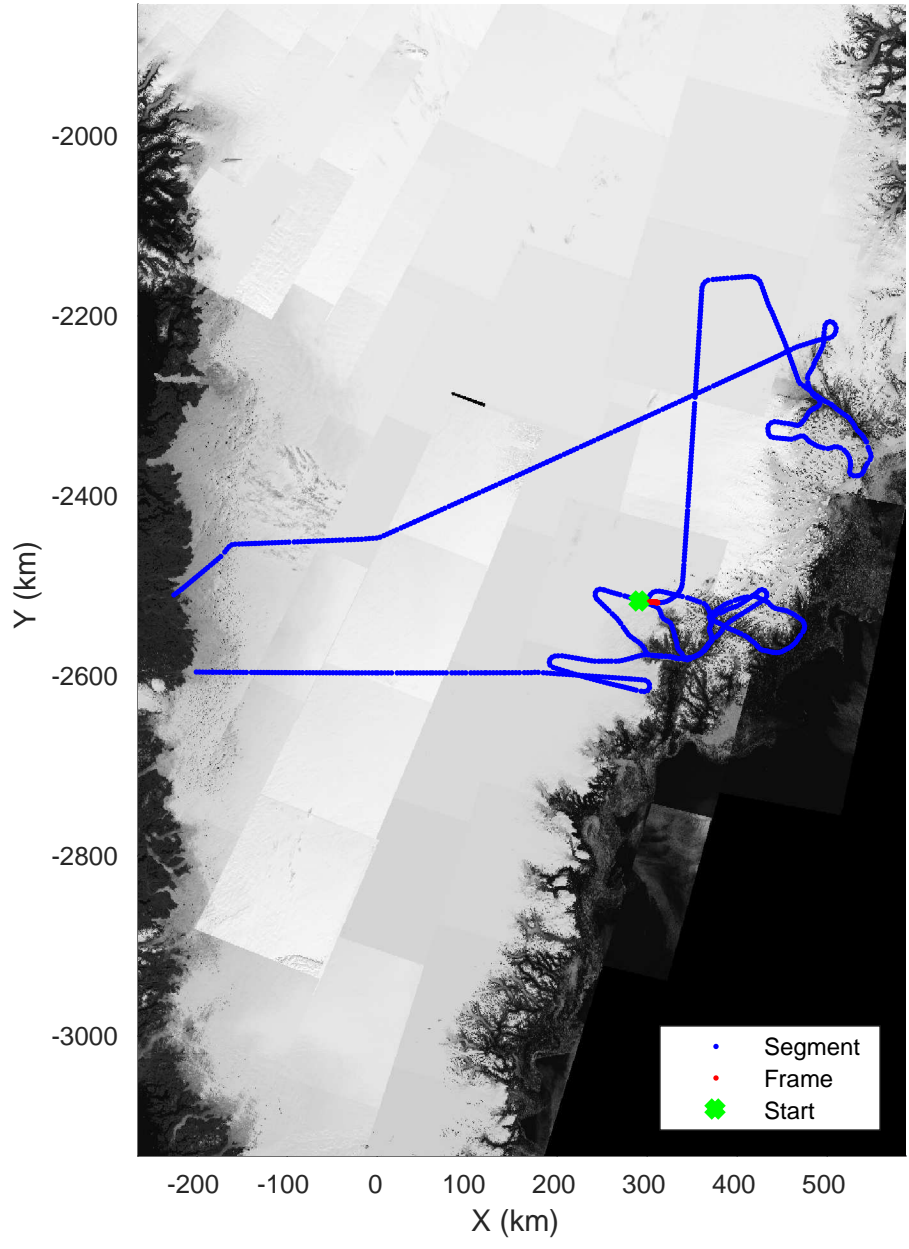

Helheim-Kangerlussuaq
20180427_01_086
Polar Stereograph 70N/-45E

accum 2018_Greenland_P3: "Helheim-Kangerlussuaq" 20180427_01_086: 14:33:44.9 to 14:36:21.1 GPS

accum 2018_Greenland_P3: "Helheim-Kangerlussuaq" 20180427_01_087: 14:36:21.1 to 14:39:06.7 GPS