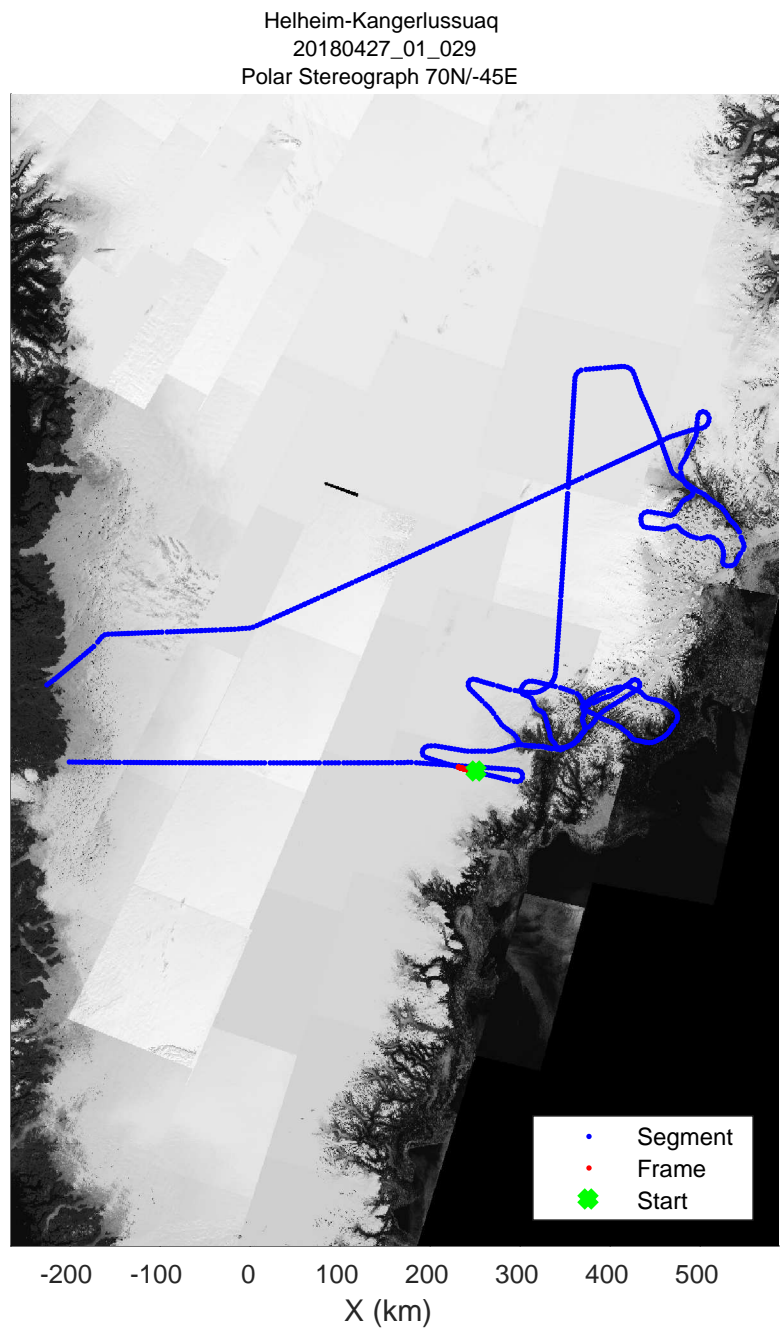

accum 2018_Greenland_P3: "Helheim-Kangerlussuaq" 20180427_01_027: 12:01:59.4 to 12:04:43.8 GPS

Helheim-Kangerlussuaq
20180427_01_028
Polar Stereograph 70N/-45E

accum 2018_Greenland_P3: "Helheim-Kangerlussuaq" 20180427_01_028: 12:04:43.9 to 12:07:15.9 GPS