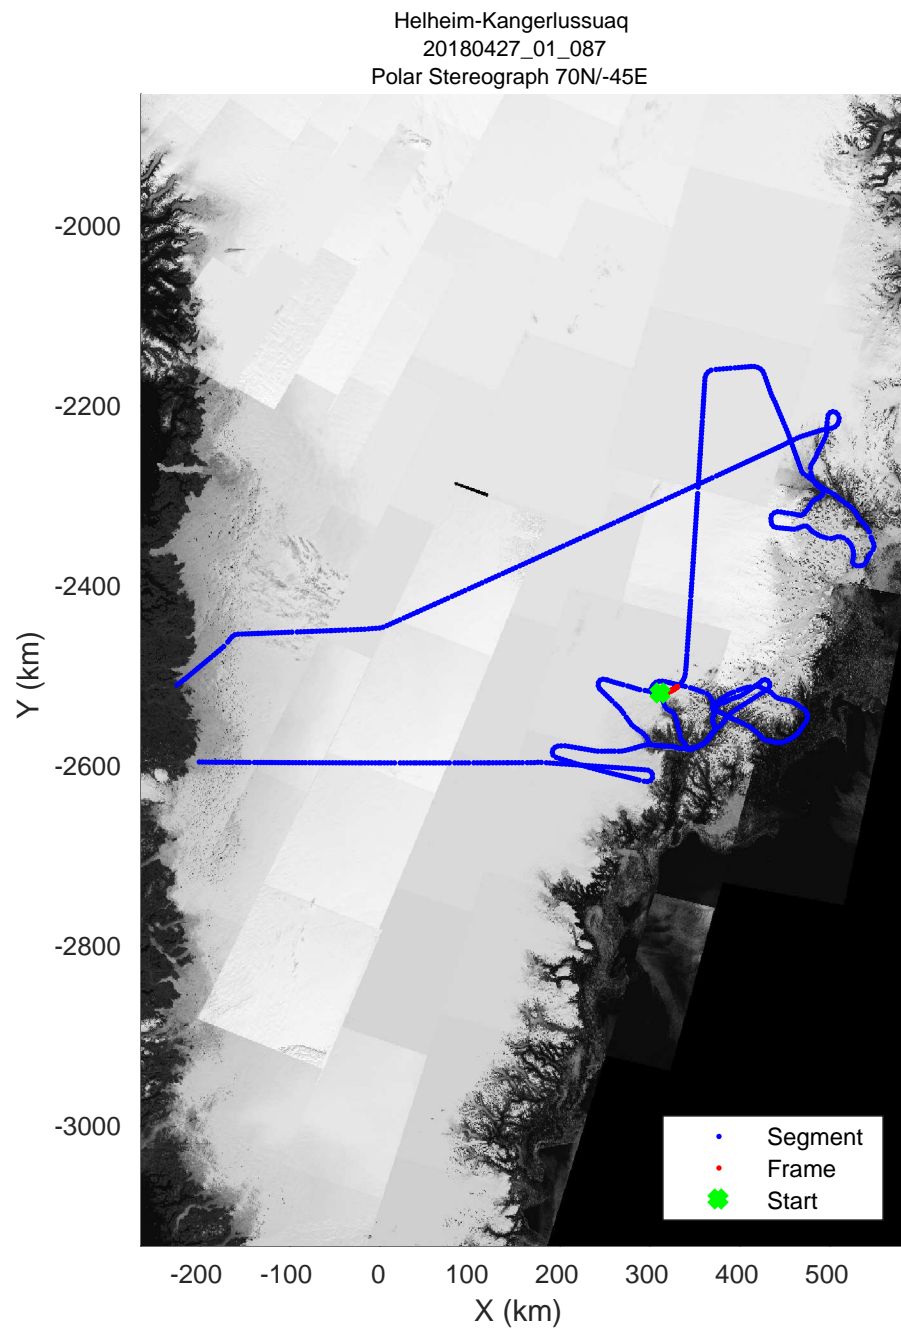

Helheim-Kangerlussuaq
20180427_01_086
Polar Stereograph 70N/-45E

accum 2018_Greenland_P3: "Helheim-Kangerlussuaq" 20180427_01_086: 14:33:44.9 to 14:36:21.1 GPS

accum 2018_Greenland_P3: "Helheim-Kangerlussuaq" 20180427_01_087: 14:36:21.1 to 14:39:06.7 GPS