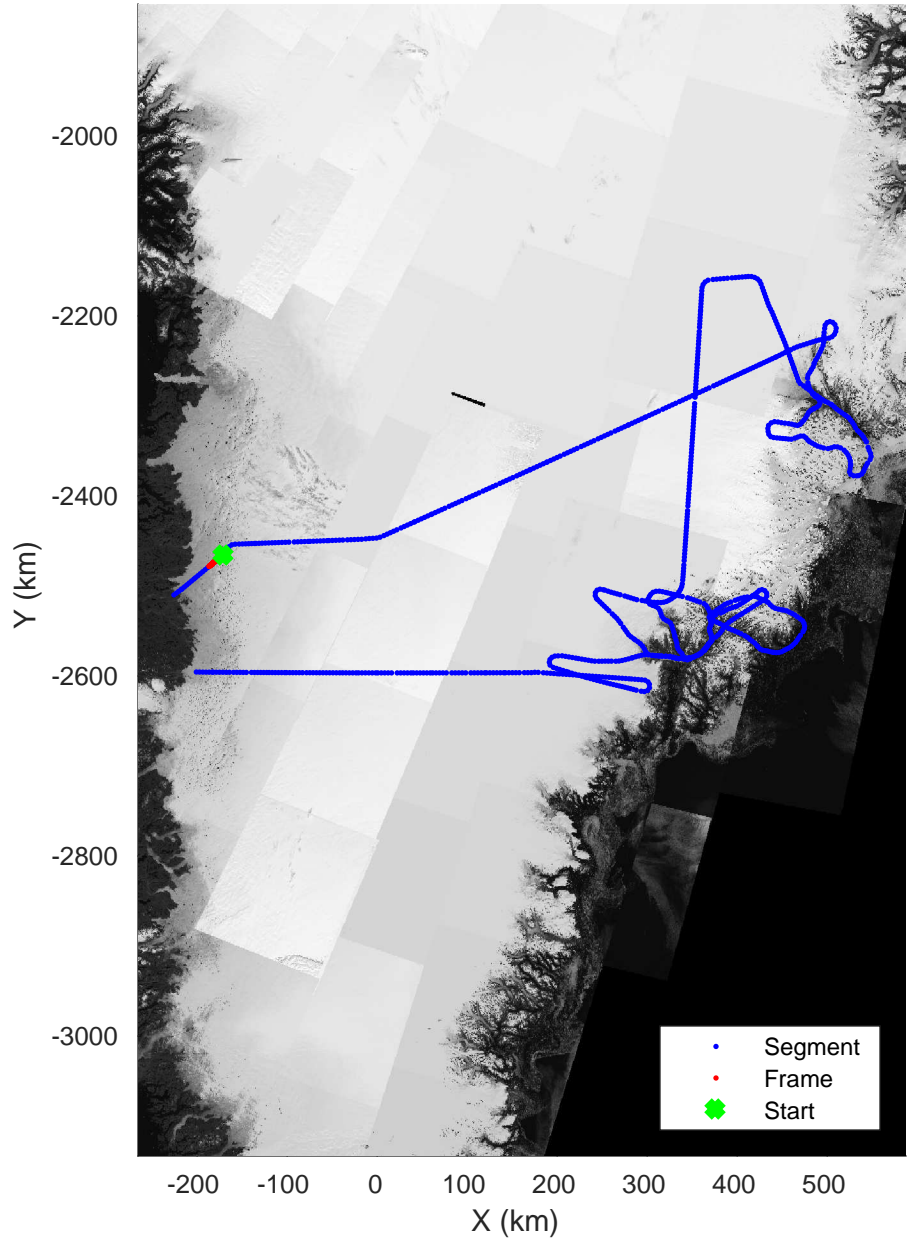

Helheim-Kangerlussuaq
20180427_01_175
Polar Stereograph 70N/-45E