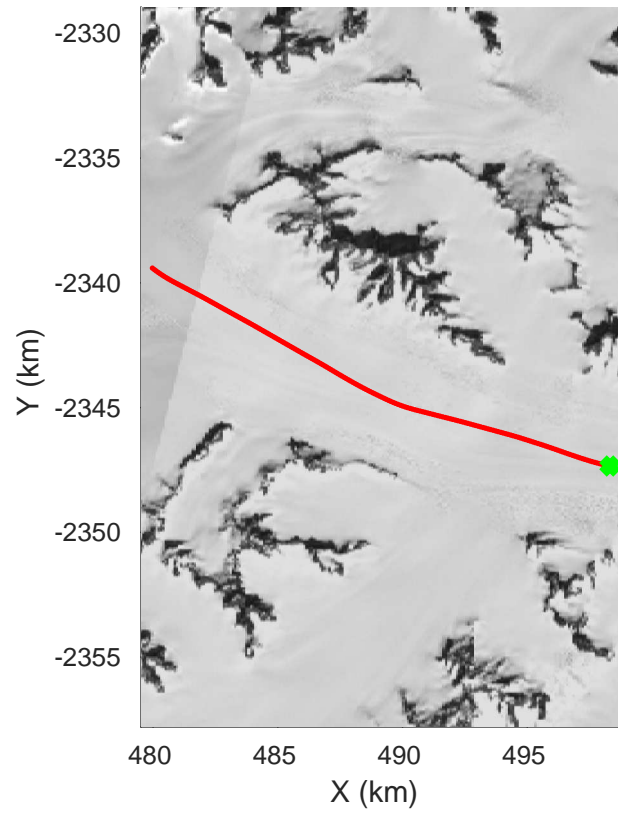

Helheim-Kangerlussuaq
20180427_01_123
Polar Stereograph 70N/-45E

accum 2018_Greenland_P3: "Helheim-Kangerlussuaq" 20180427_01_123: 16:06:08.2 to 16:08:40.0 GPS

accum 2018_Greenland_P3: "Helheim-Kangerlussuaq" 20180427_01_124: 16:08:40.1 to 16:11:08.4 GPS