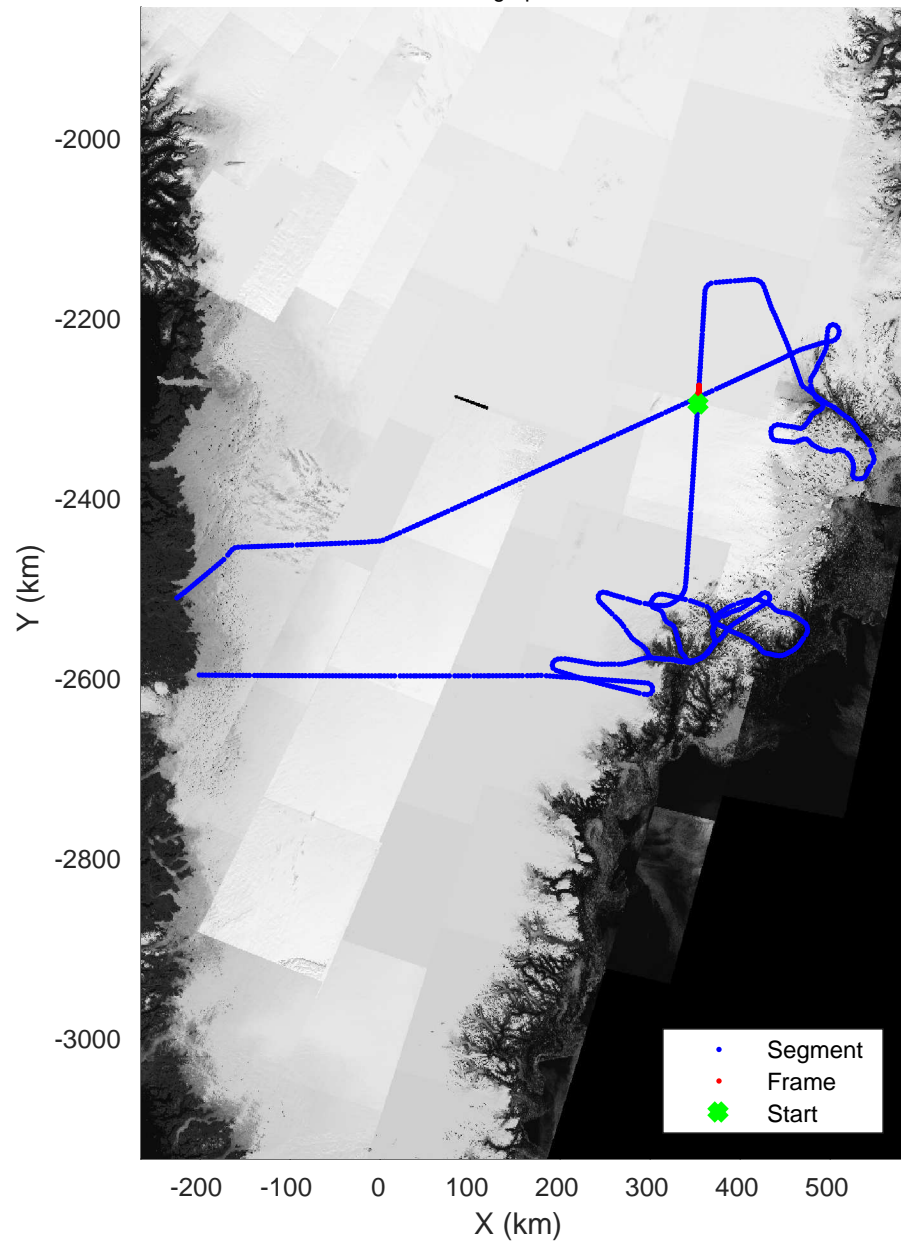

Helheim-Kangerlussuaq
20180427_01_099
Polar Stereograph 70N/-45E