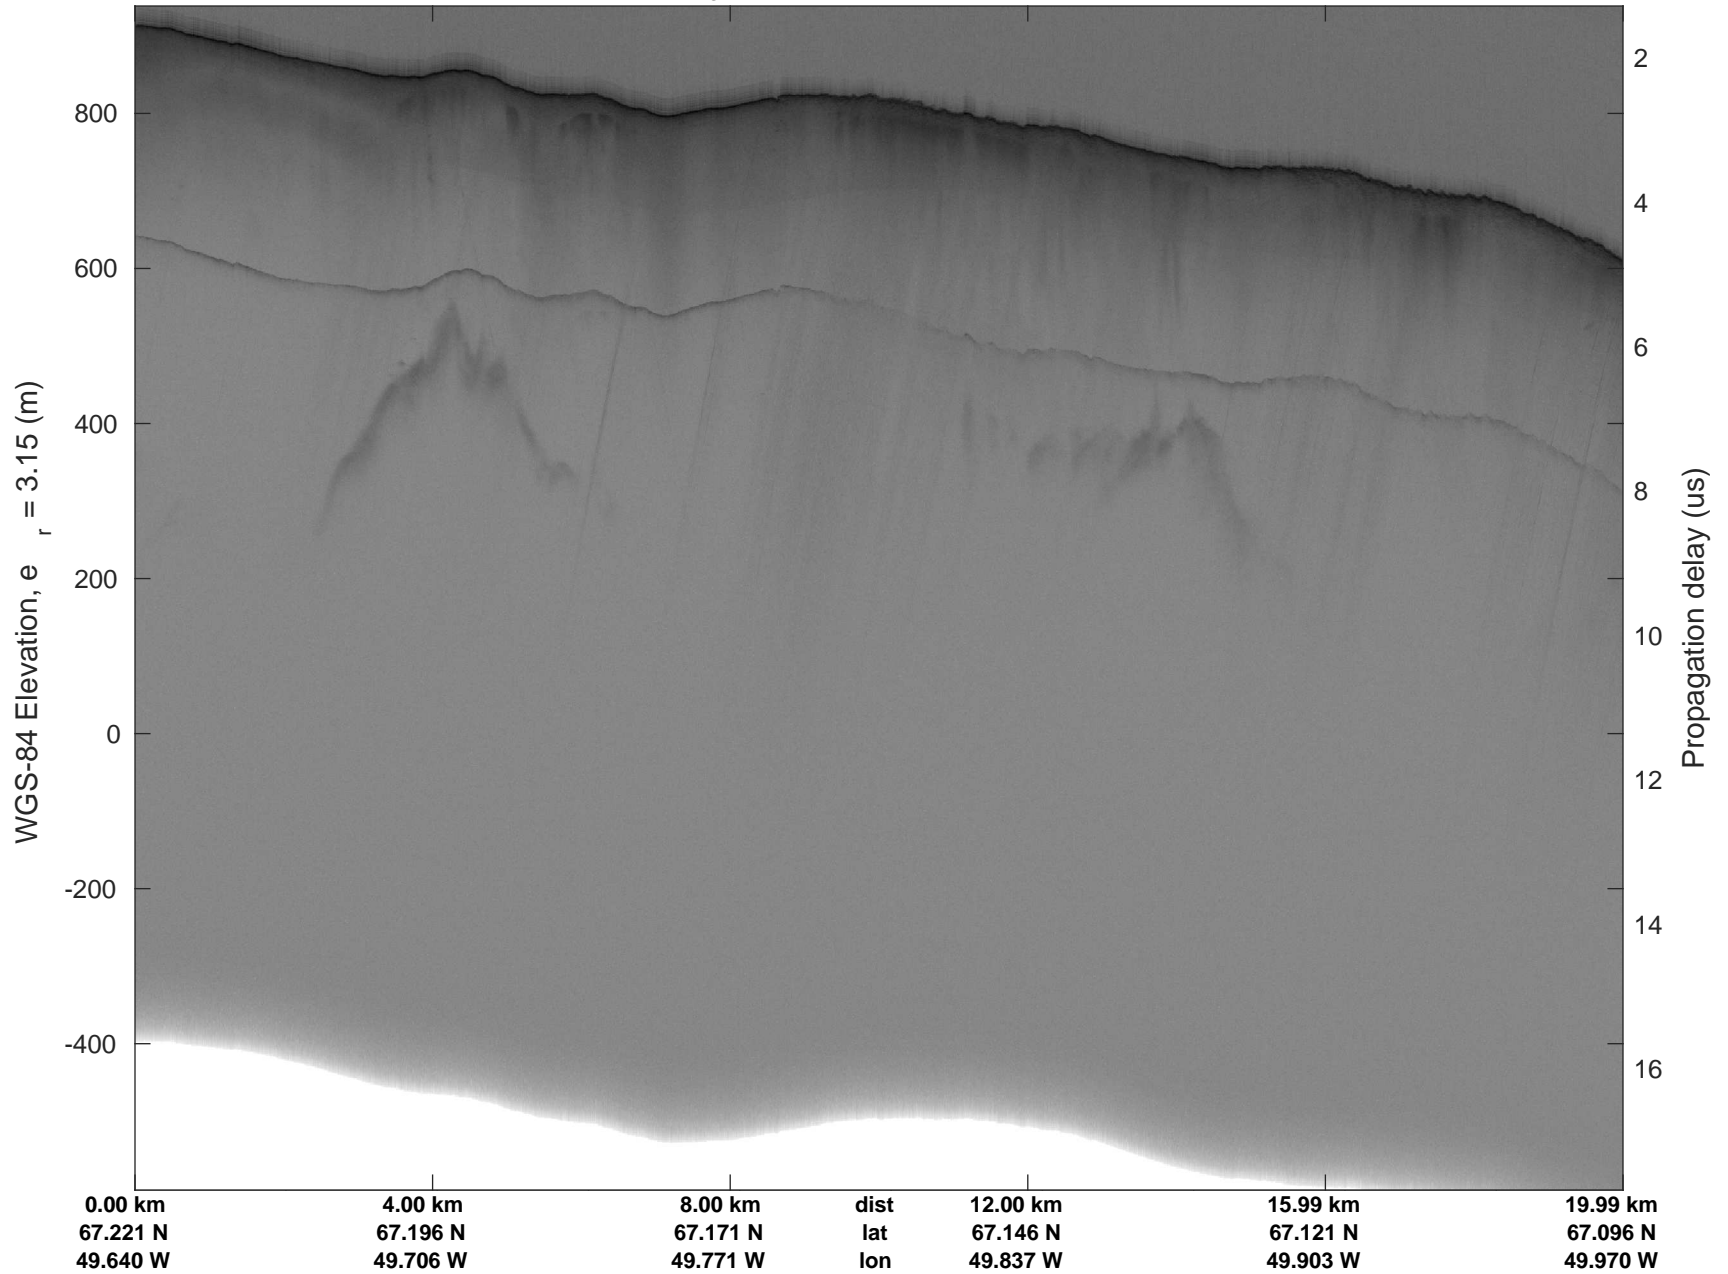

accum 2018_Greenland_P3: "Helheim-Kangerlussuaq" 20180427_01_177: 18:15:44.5 to 18:18:21.8 GPS