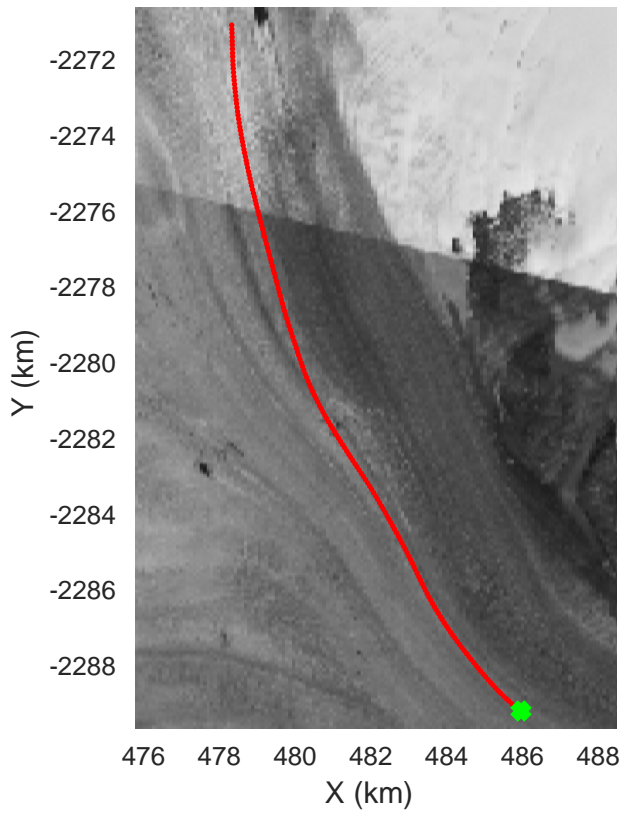

accum 2018_Greenland_P3: "Helheim-Kangerlussuaq" 20180427_01_131: 16:26:32.8 to 16:29:12.1 GPS

Helheim-Kangerlussuaq
20180427_01_132
Polar Stereograph 70N/-45E

accum 2018_Greenland_P3: "Helheim-Kangerlussuaq" 20180427_01_132: 16:29:12.2 to 16:31:56.9 GPS