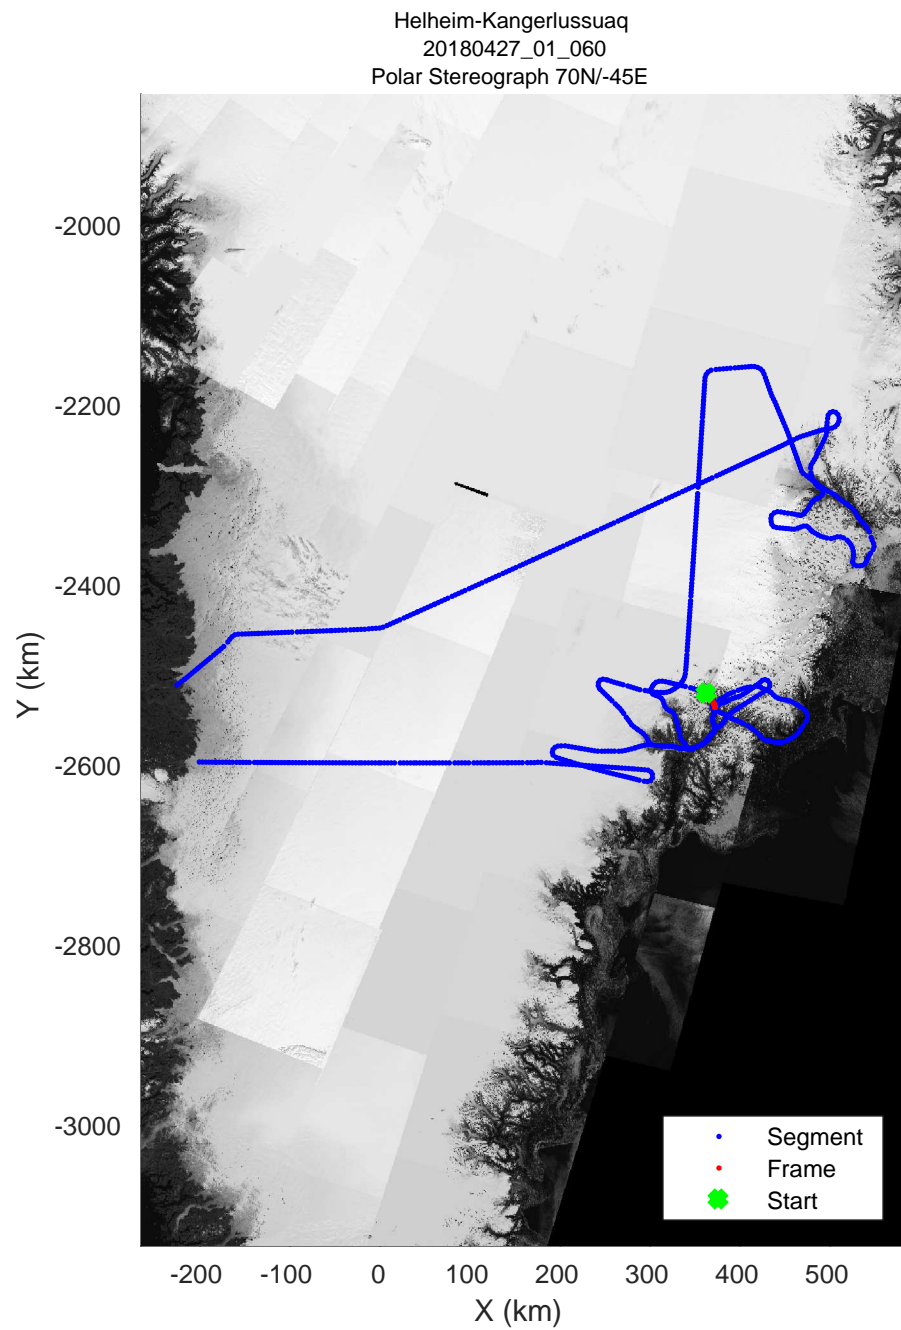

Helheim-Kangerlussuaq
20180427_01_058
Polar Stereograph 70N/-45E

accum 2018_Greenland_P3: "Helheim-Kangerlussuaq" 20180427_01_058: 13:20:43.5 to 13:23:22.8 GPS

accum 2018_Greenland_P3: "Helheim-Kangerlussuaq" 20180427_01_059: 13:23:22.9 to 13:25:53.7 GPS