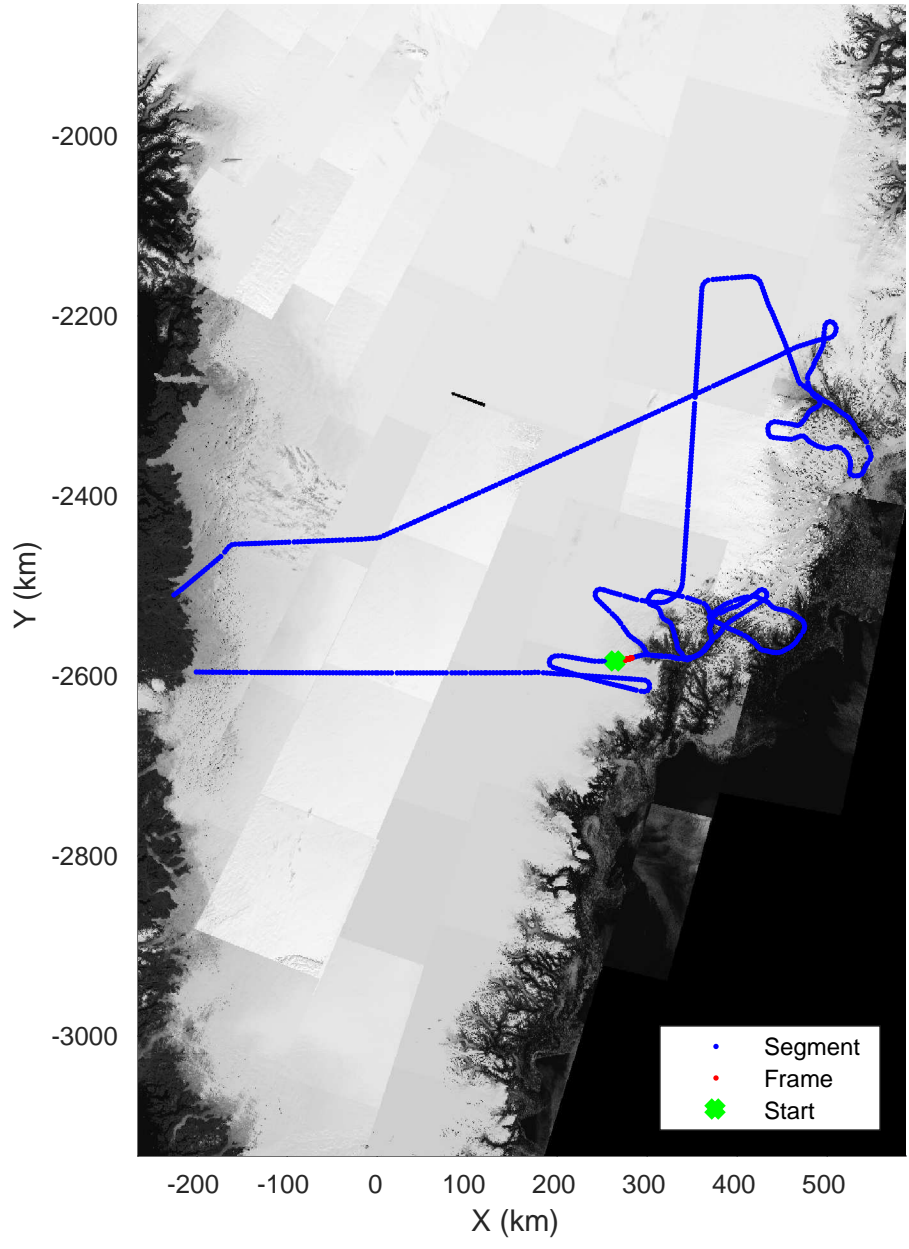

Helheim-Kangerlussuaq
20180427_01_035
Polar Stereograph 70N/-45E

accum 2018_Greenland_P3: "Helheim-Kangerlussuaq" 20180427_01_035: 12:21:40.1 to 12:24:12.0 GPS

Helheim-Kangerlussuaq
20180427_01_036
Polar Stereograph 70N/-45E