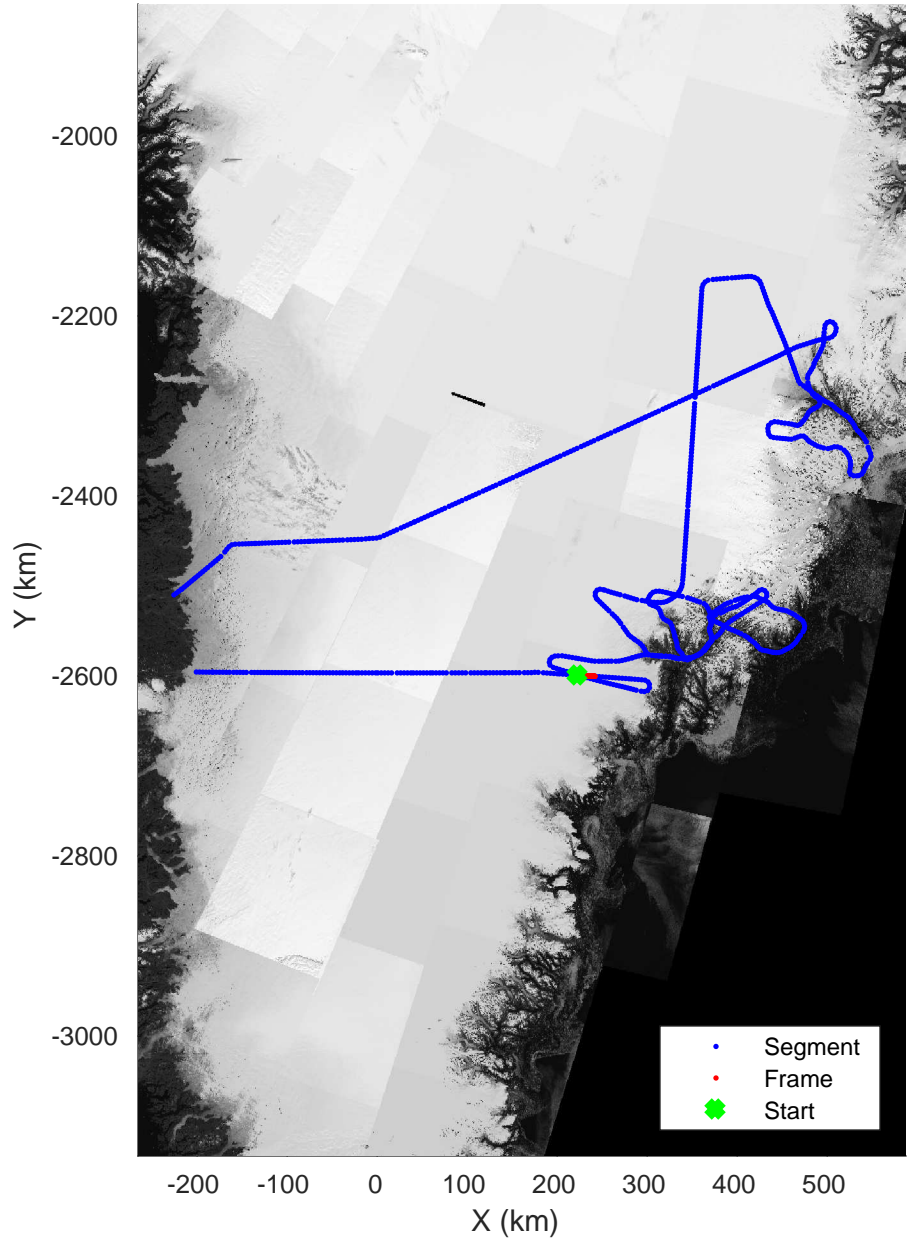

Helheim-Kangerlussuaq
20180427_01_022
Polar Stereograph 70N/-45E