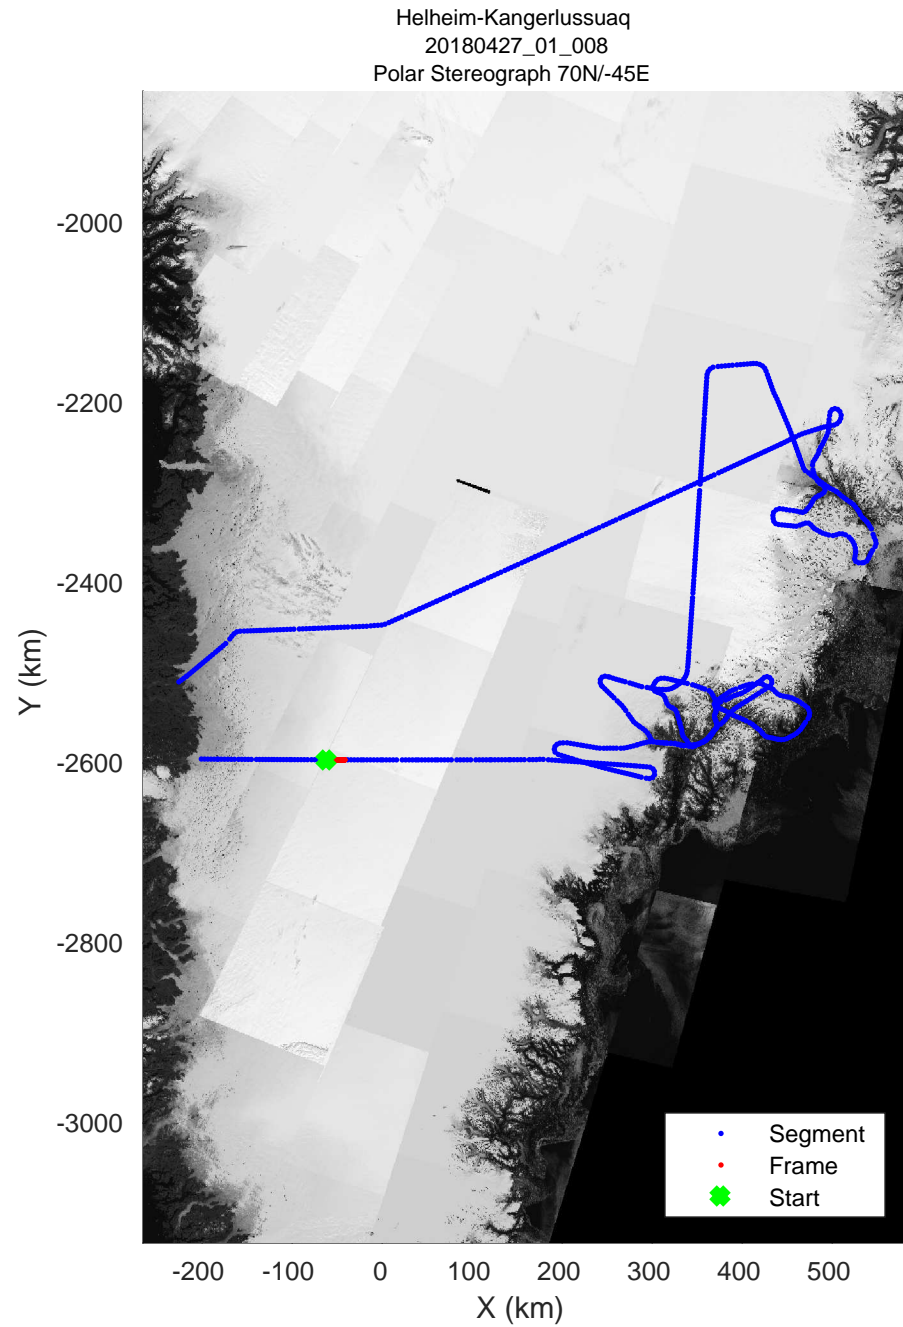

accum 2018_Greenland_P3: "Helheim-Kangerlussuaq" 20180427_01_006: 11:12:17.0 to 11:14:47.0 GPS

Helheim-Kangerlussuaq
20180427_01_007
Polar Stereograph 70N/-45E

accum 2018_Greenland_P3: "Helheim-Kangerlussuaq" 20180427_01_007: 11:14:47.1 to 11:17:13.6 GPS