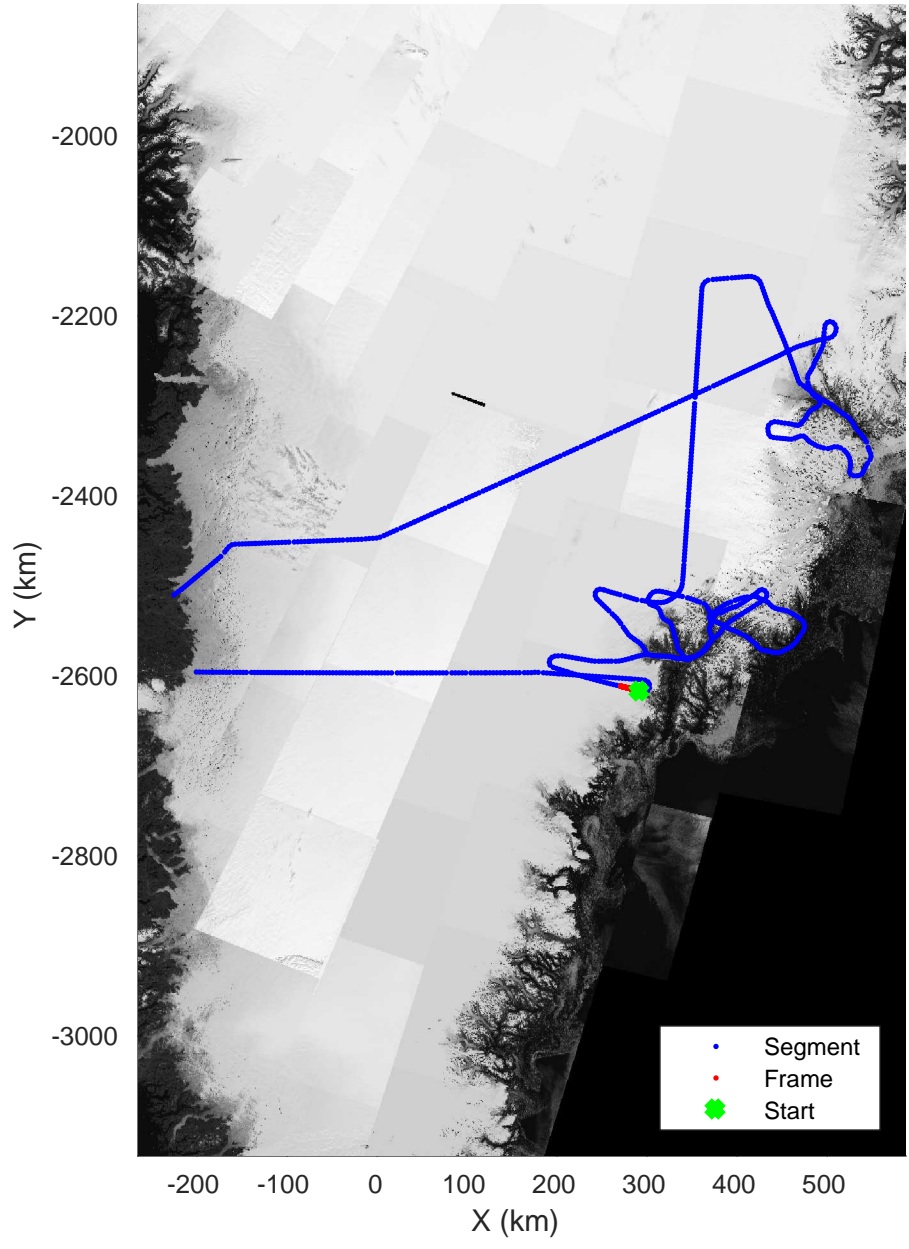

Helheim-Kangerlussuaq
 20180427_01_026
 Polar Stereograph 70N/-45E

accum 2018_Greenland_P3: "Helheim-Kangerlussuaq" 20180427_01_026: 11:59:35.9 to 12:01:59.2 GPS

Helheim-Kangerlussuaq
20180427_01_027
Polar Stereograph 70N/-45E