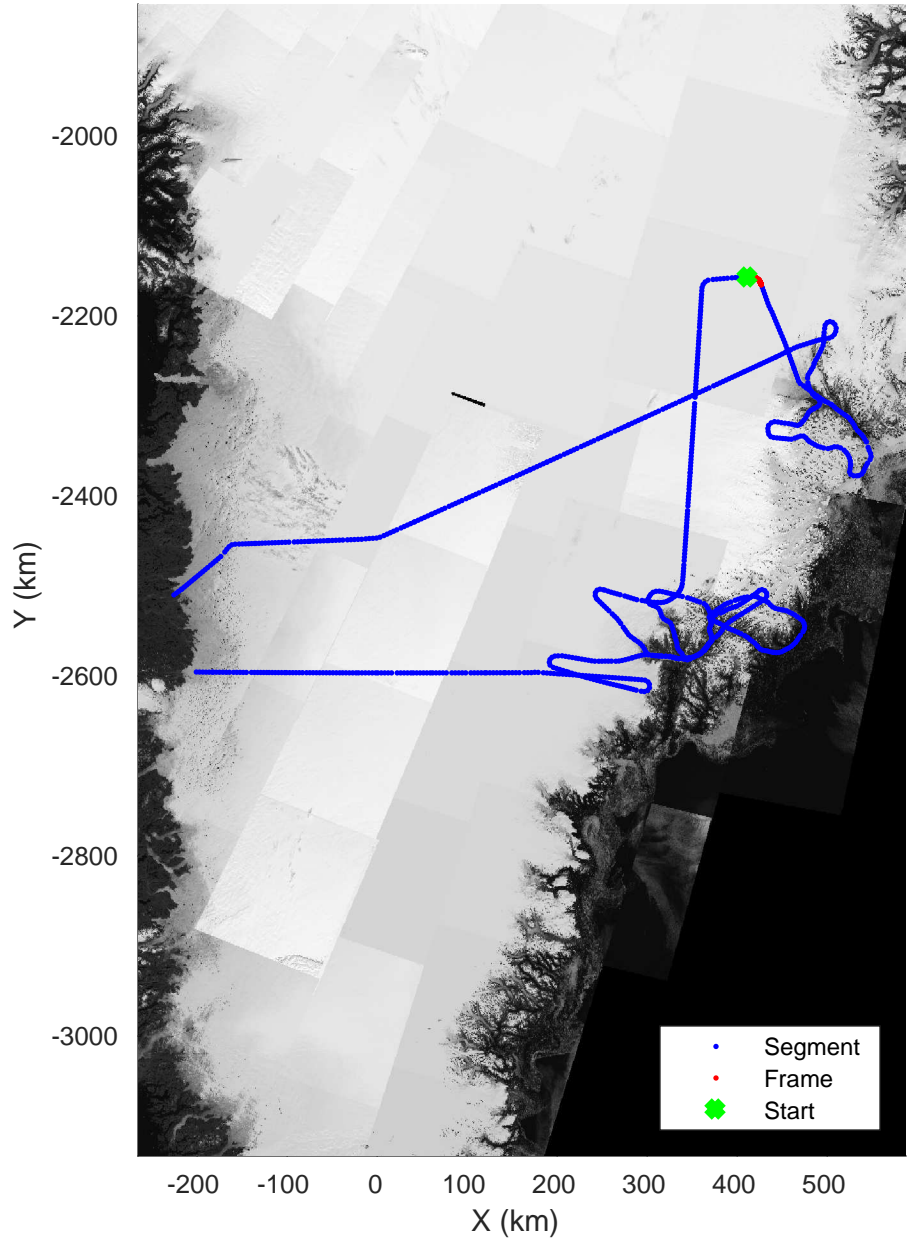

accum 2018_Greenland_P3: "Helheim-Kangerlussuaq" 20180427_01_106: 15:23:49.2 to 15:26:00.9 GPS

accum 2018_Greenland_P3: "Helheim-Kangerlussuaq" 20180427_01_107: 15:26:01.0 to 15:28:20.2 GPS

Helheim-Kangerlussuaq
20180427_01_108
Polar Stereograph 70N/-45E