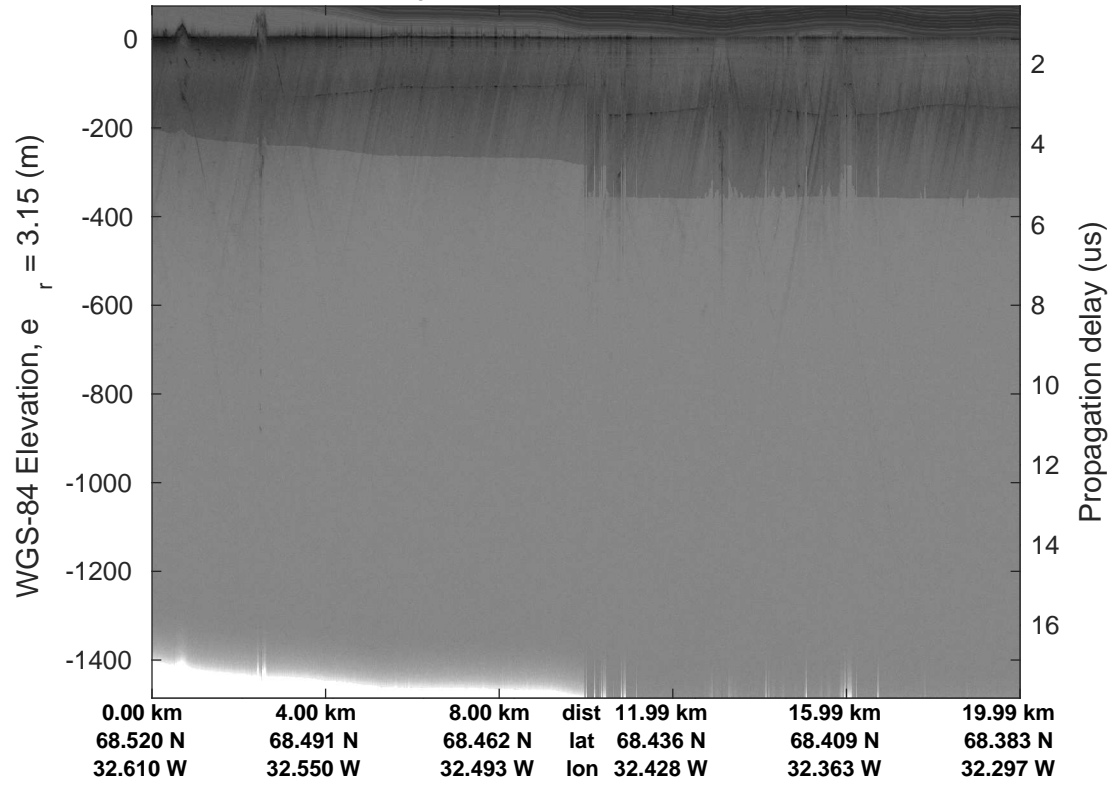

accum 2018_Greenland_P3: "Helheim-Kangerlussuaq" 20180427_01_116: 15:48:08.3 to 15:50:35.5 GPS

Helheim-Kangerlussuaq
20180427_01_117
Polar Stereograph 70N/-45E

accum 2018_Greenland_P3: "Helheim-Kangerlussuaq" 20180427_01_117: 15:50:35.7 to 15:53:08.9 GPS