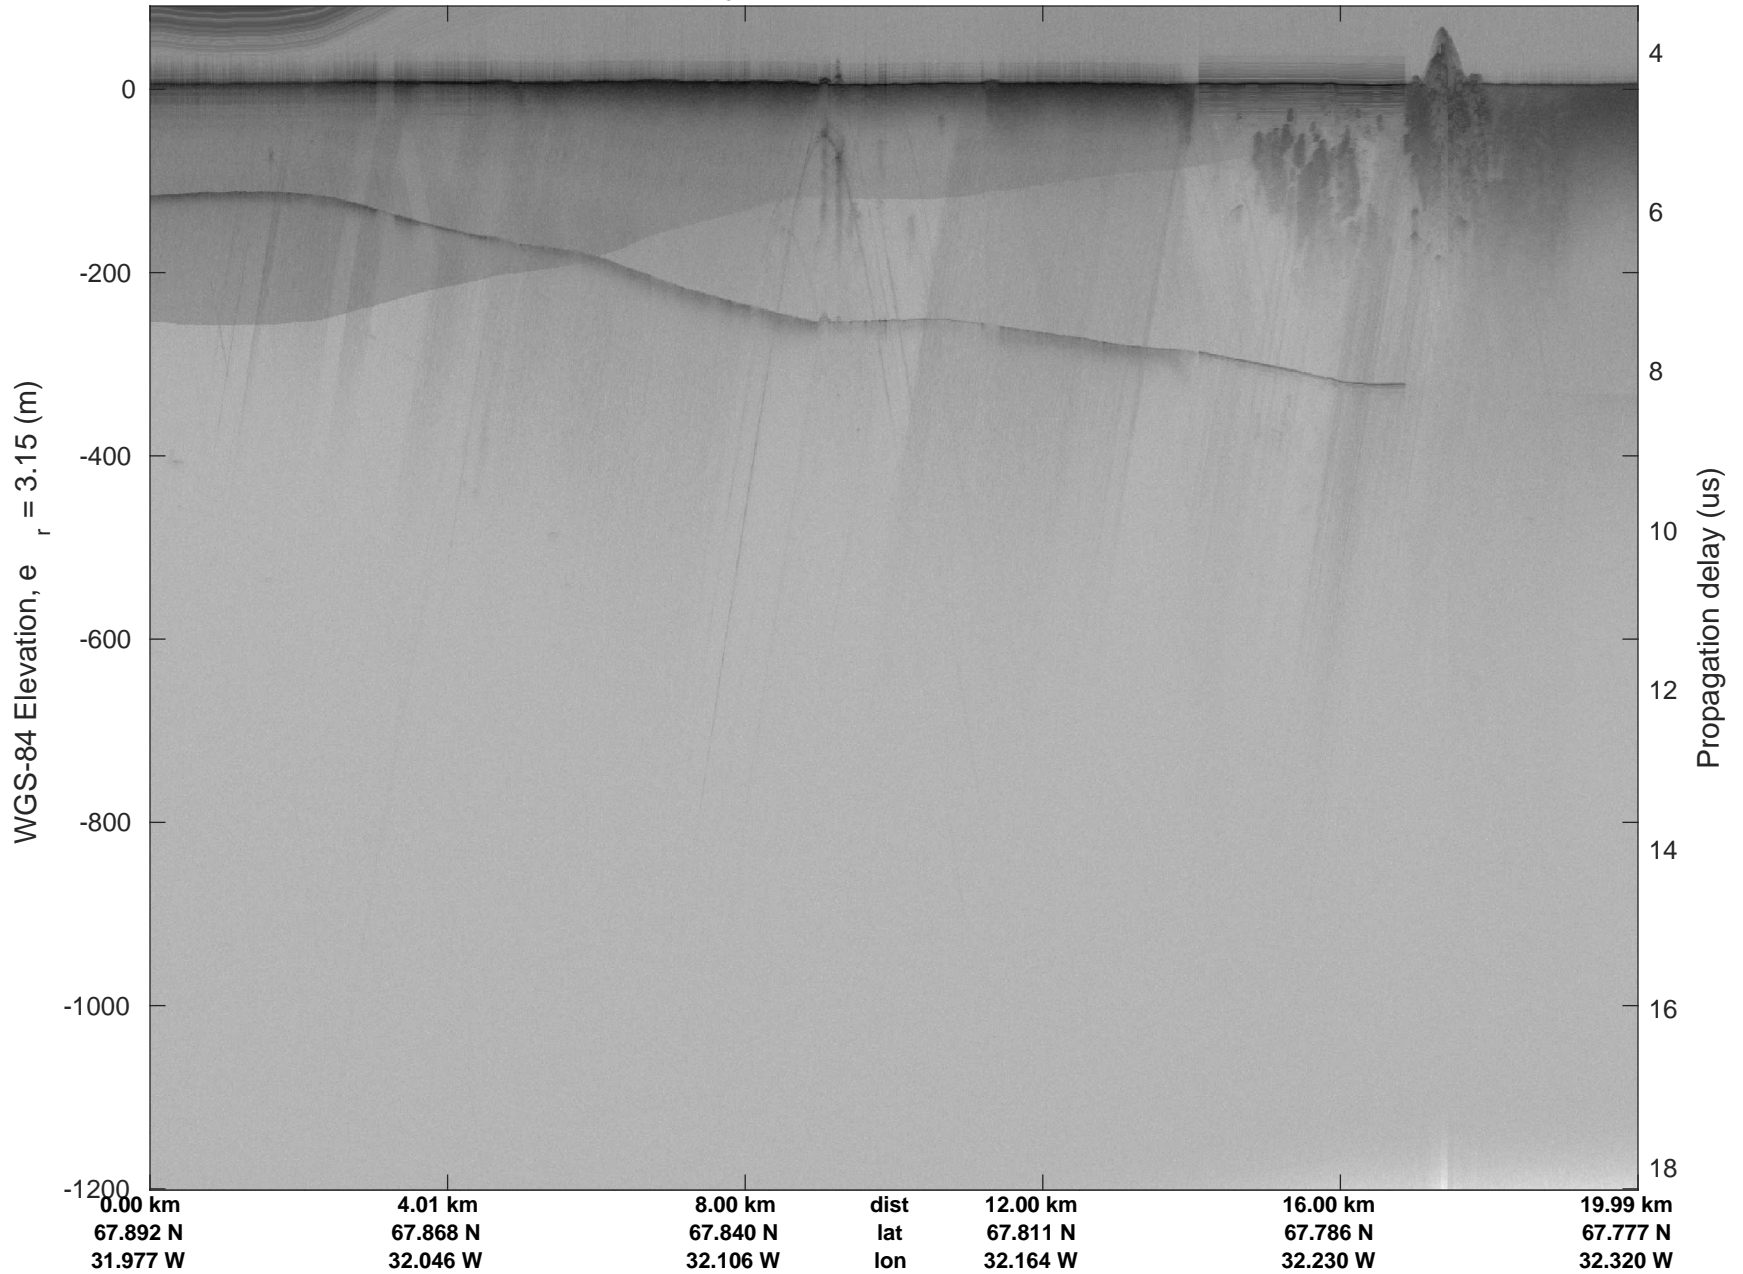

accum 2018_Greenland_P3: "Helheim-Kangerlussuaq" 20180427_01_121: 16:01:01.1 to 16:03:34.6 GPS