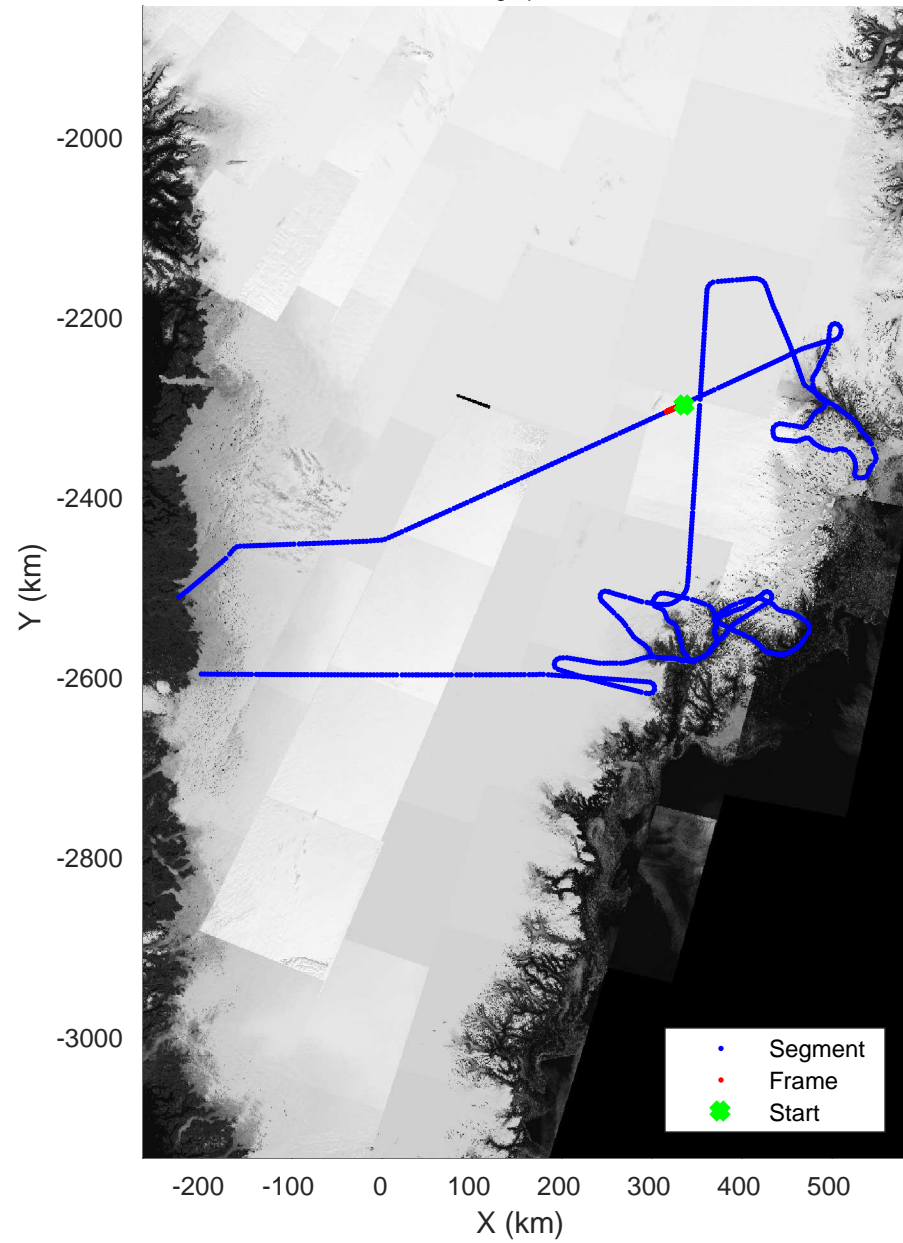

Helheim-Kangerlussuaq
20180427_01_147
Polar Stereograph 70N/-45E

accum 2018_Greenland_P3: "Helheim-Kangerlussuaq" 20180427_01_147: 17:06:31.4 to 17:08:45.5 GPS

Helheim-Kangerlussuaq
20180427_01_148
Polar Stereograph 70N/-45E