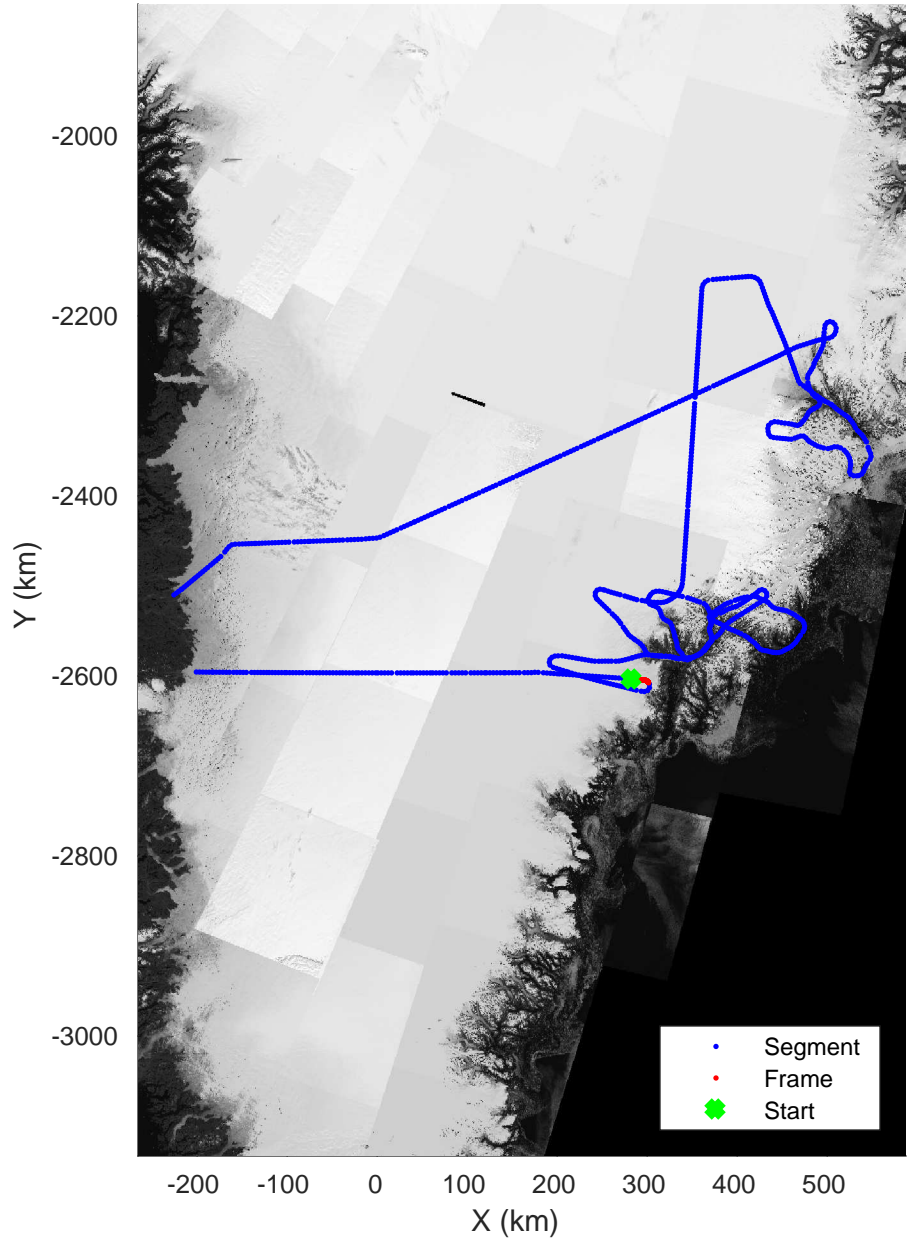

Helheim-Kangerlussuaq
20180427_01_025
Polar Stereograph 70N/-45E