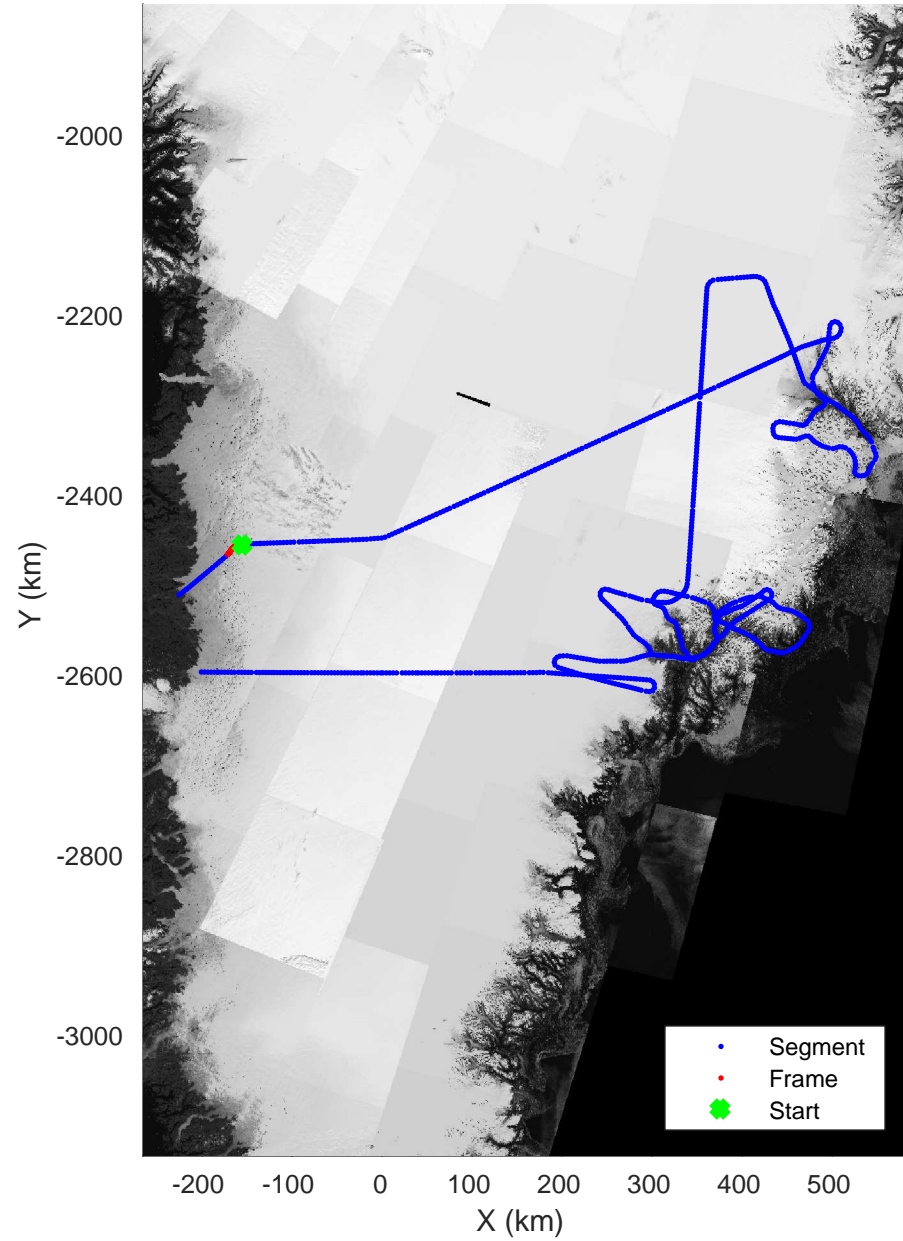

Helheim-Kangerlussuaq
20180427_01_174
Polar Stereograph 70N/-45E