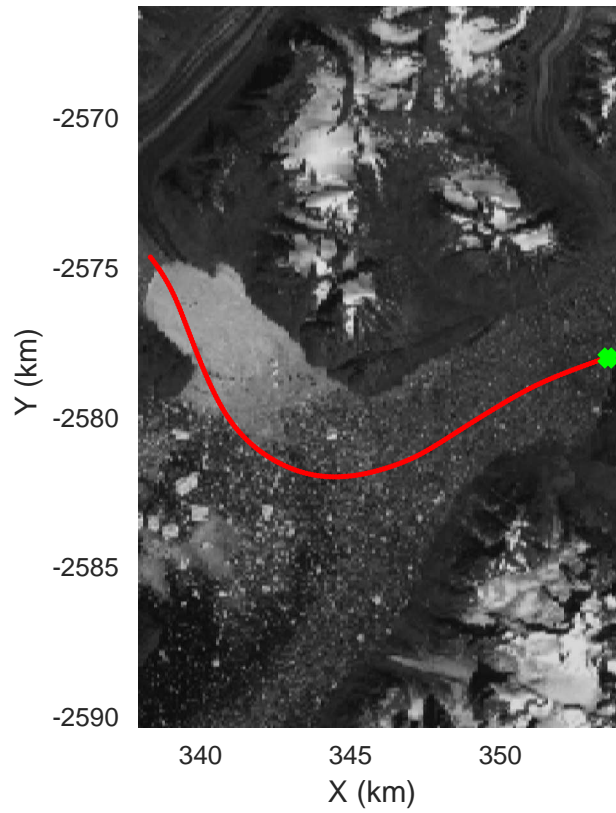

accum 2018_Greenland_P3: "Helheim-Kangerlussuaq" 20180427_01_049: 12:57:18.3 to 12:59:54.6 GPS

accum 2018_Greenland_P3: "Helheim-Kangerlussuaq" 20180427_01_050: 12:59:54.7 to 13:02:36.9 GPS

accum 2018_Greenland_P3: "Helheim-Kangerlussuaq" 20180427_01_051: 13:02:37.0 to 13:05:10.0 GPS