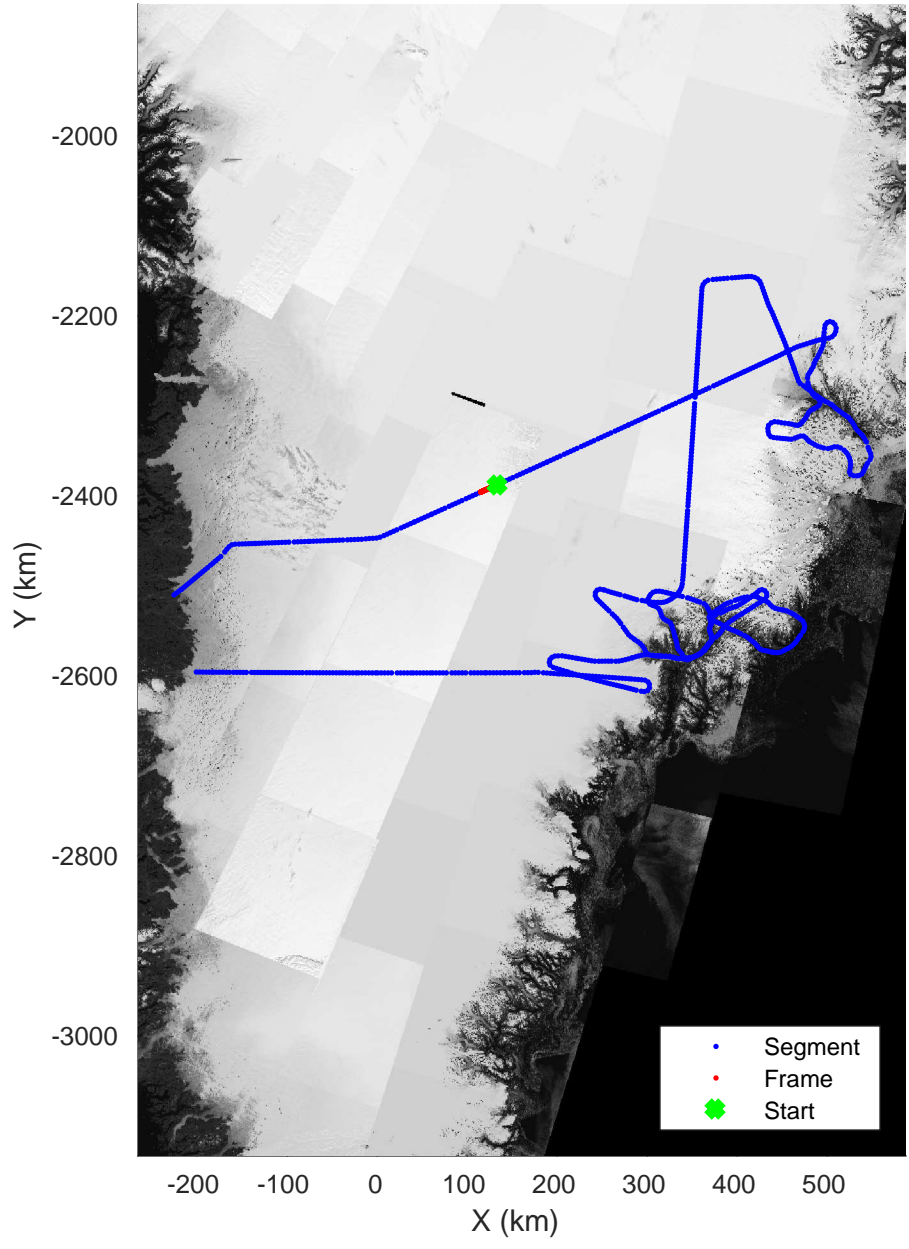

Helheim-Kangerlussuaq
20180427_01_159
Polar Stereograph 70N/-45E