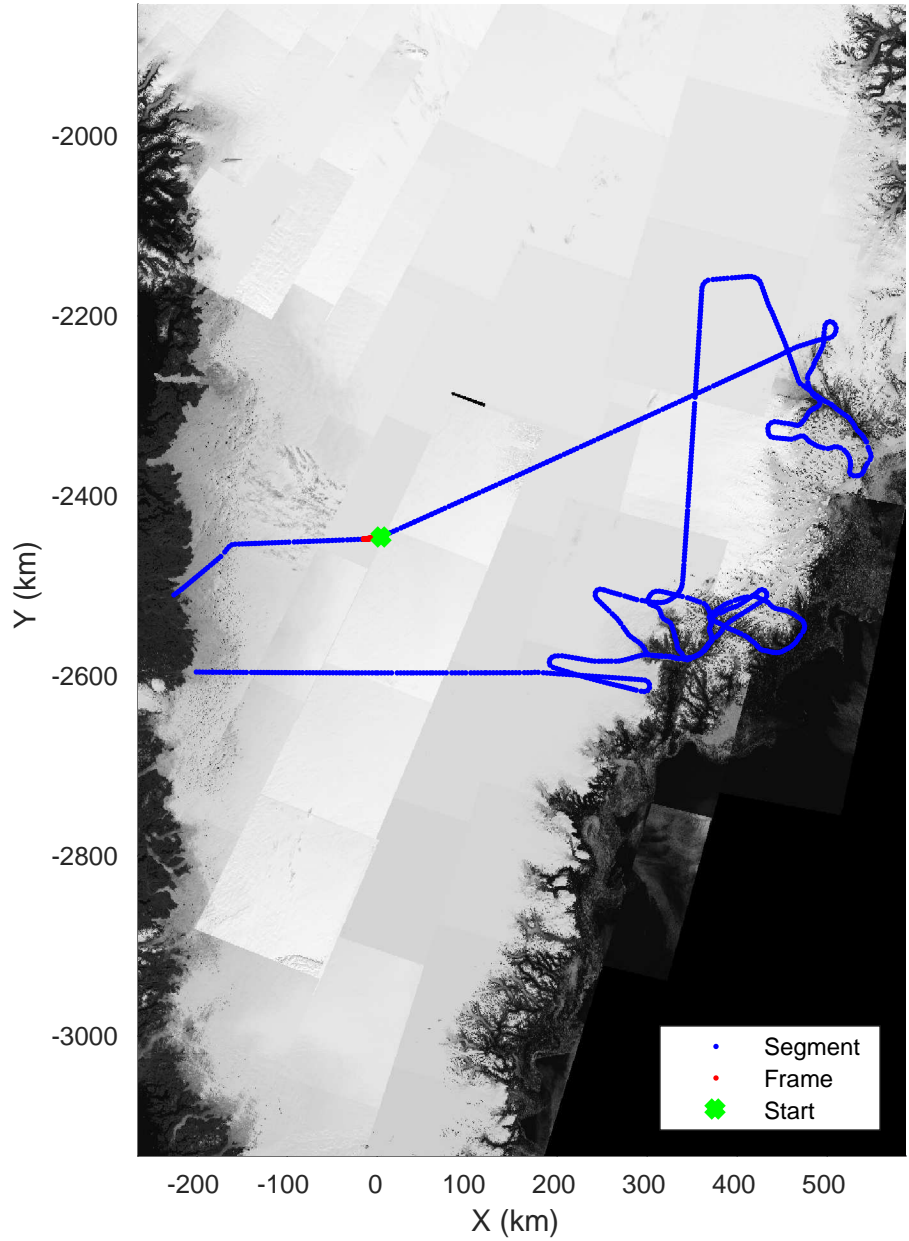

Helheim-Kangerlussuaq
20180427_01_166
Polar Stereograph 70N/-45E