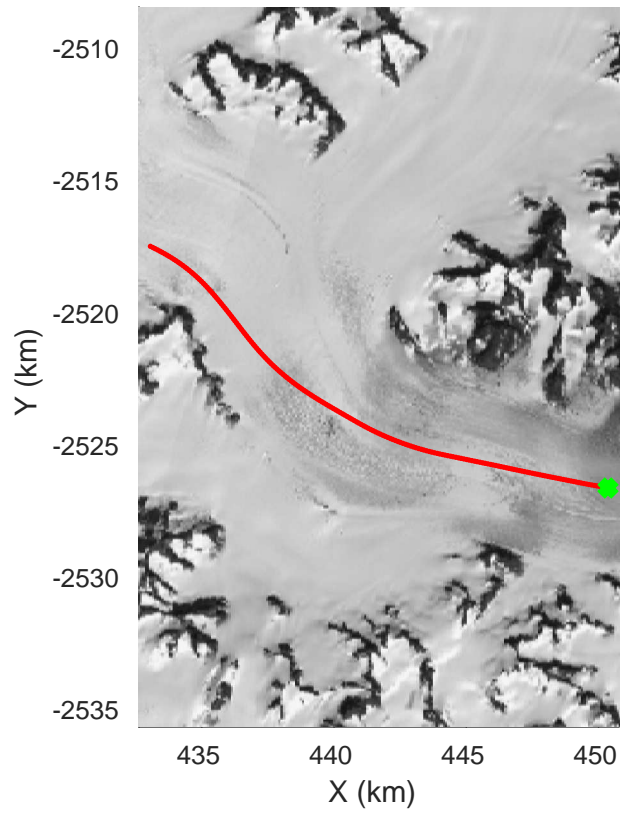

Helheim-Kangerlussuaq
20180427_01_067
Polar Stereograph 70N/-45E

accum 2018_Greenland_P3: "Helheim-Kangerlussuaq" 20180427_01_067: 13:44:37.6 to 13:47:21.9 GPS

accum 2018_Greenland_P3: "Helheim-Kangerlussuaq" 20180427_01_068: 13:47:22.1 to 13:49:58.5 GPS