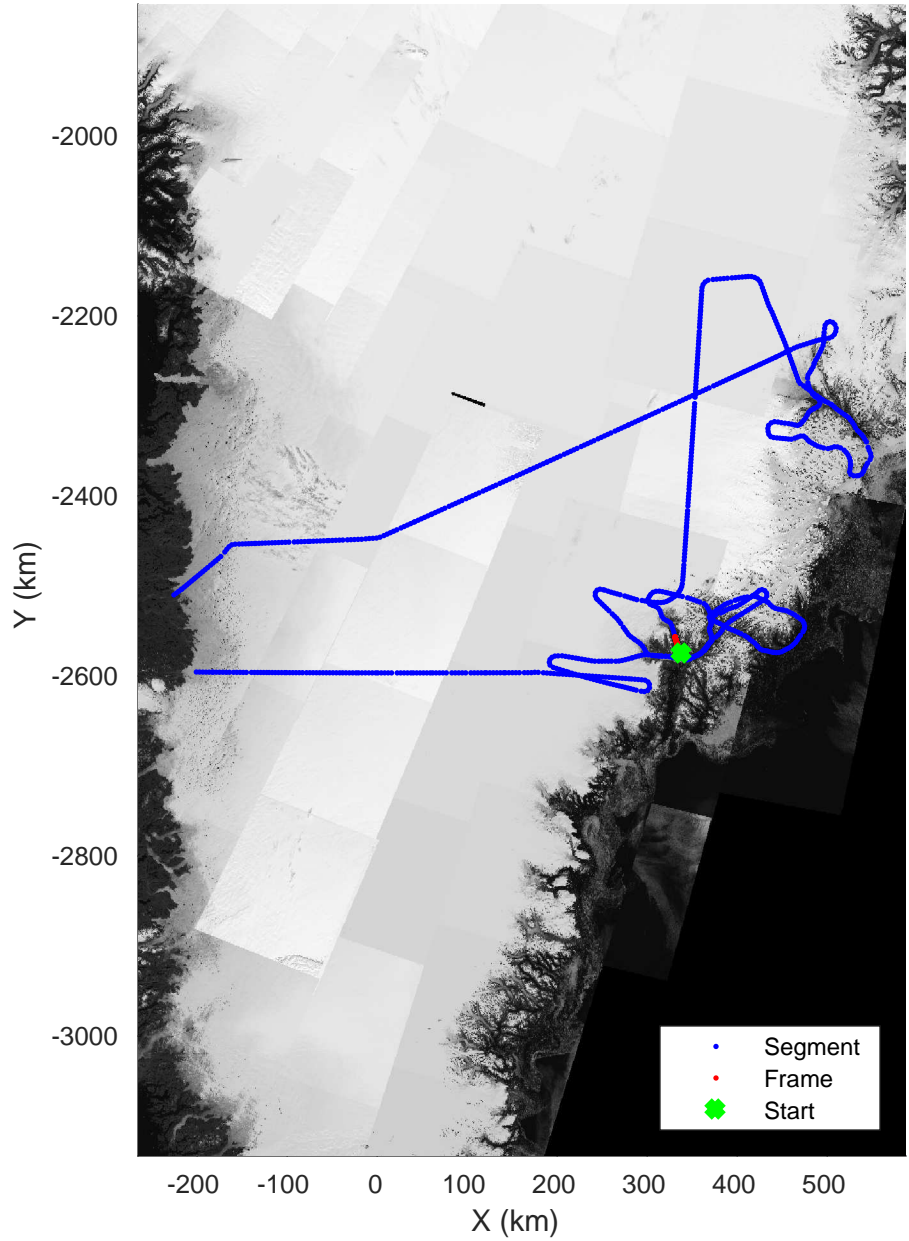

Helheim-Kangerlussuaq
20180427_01_052
Polar Stereograph 70N/-45E

accum 2018_Greenland_P3: "Helheim-Kangerlussuaq" 20180427_01_052: 13:05:10.2 to 13:07:49.9 GPS

Helheim-Kangerlussuaq
20180427_01_053
Polar Stereograph 70N/-45E