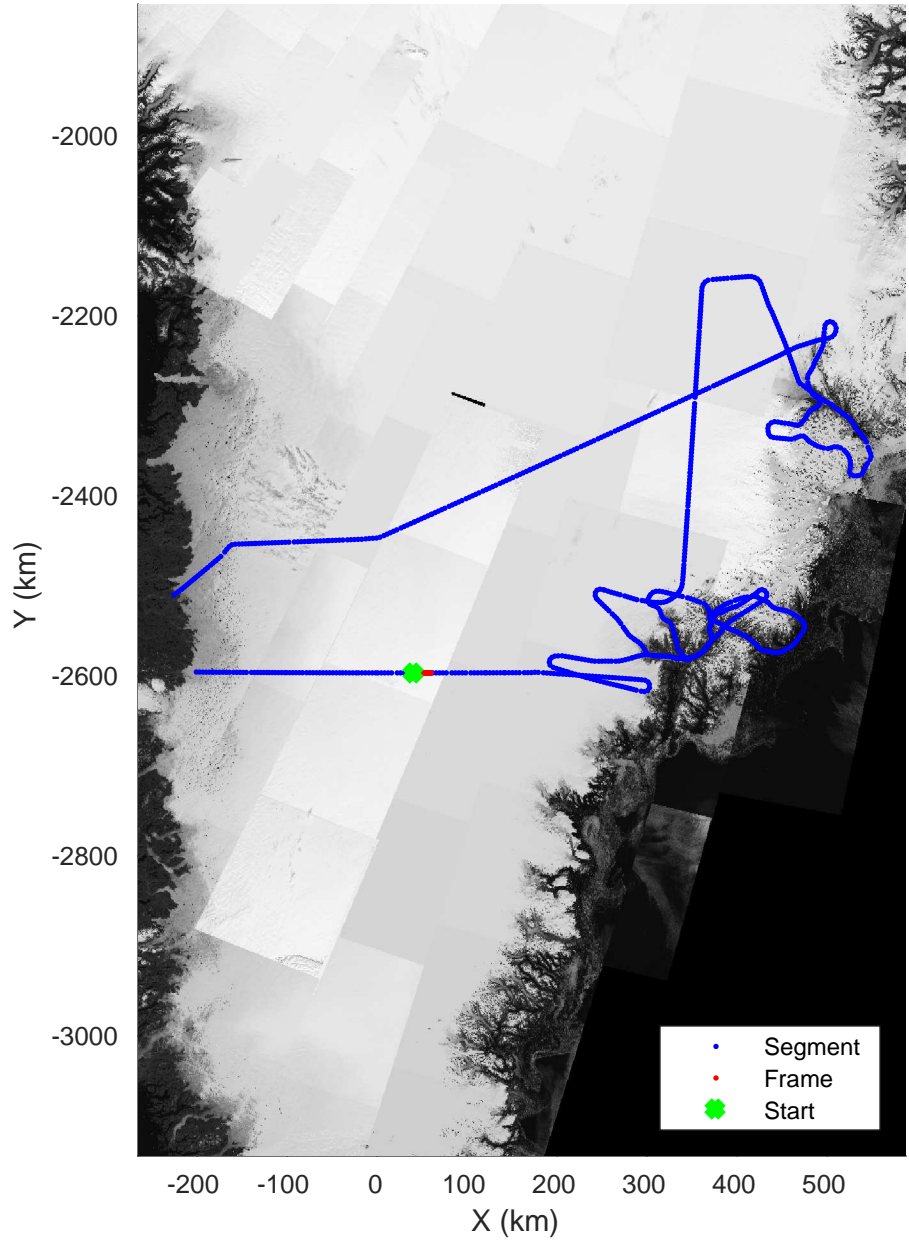

Helheim-Kangerlussuaq
20180427_01_012
Polar Stereograph 70N/-45E

accum 2018_Greenland_P3: "Helheim-Kangerlussuaq" 20180427_01_012: 11:26:42.2 to 11:29:03.0 GPS

Helheim-Kangerlussuaq
20180427_01_013
Polar Stereograph 70N/-45E