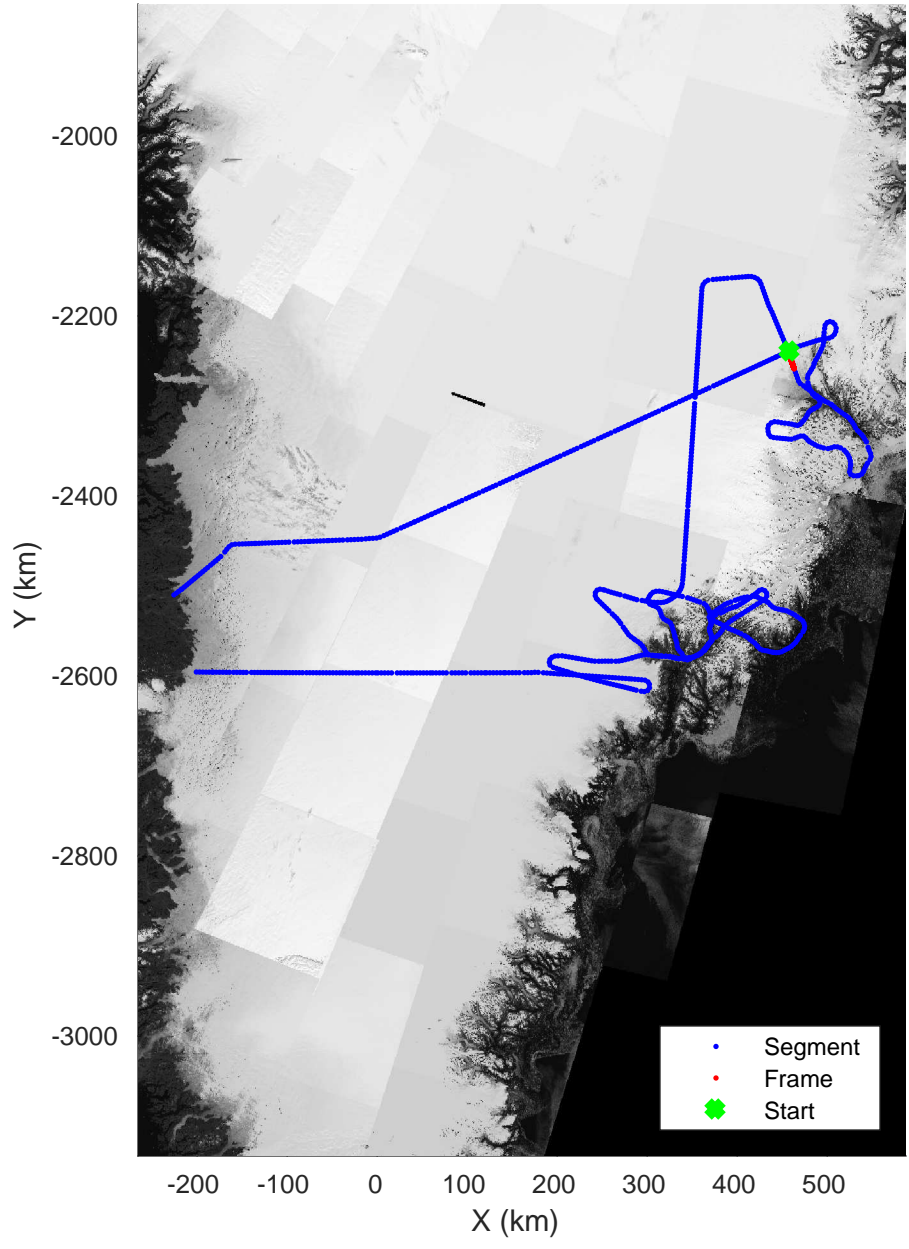

Helheim-Kangerlussuaq
20180427_01_113
Polar Stereograph 70N/-45E