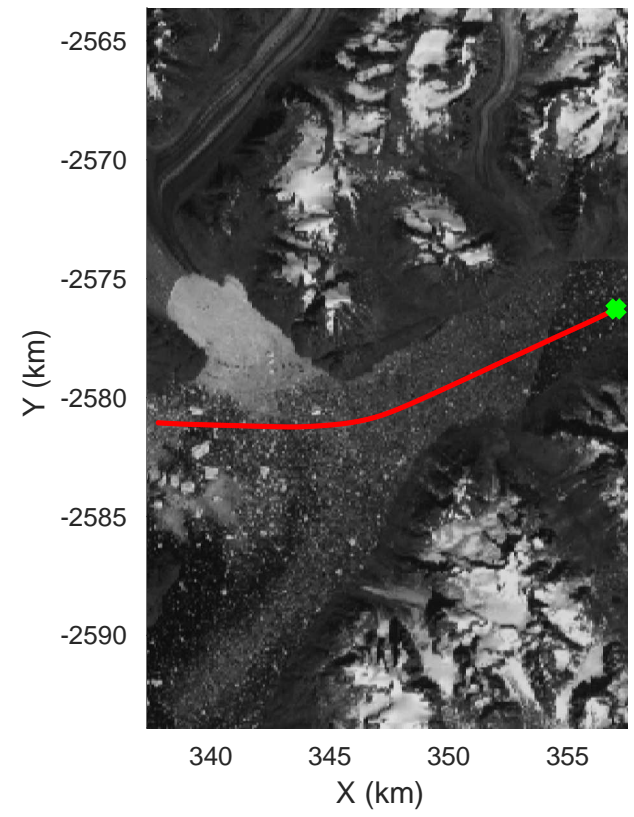

Helheim-Kangerlussuaq
20180427_01_074
Polar Stereograph 70N/-45E

accum 2018_Greenland_P3: "Helheim-Kangerlussuaq" 20180427_01_074: 14:02:47.3 to 14:05:23.7 GPS

accum 2018_Greenland_P3: "Helheim-Kangerlussuaq" 20180427_01_075: 14:05:23.8 to 14:08:16.7 GPS