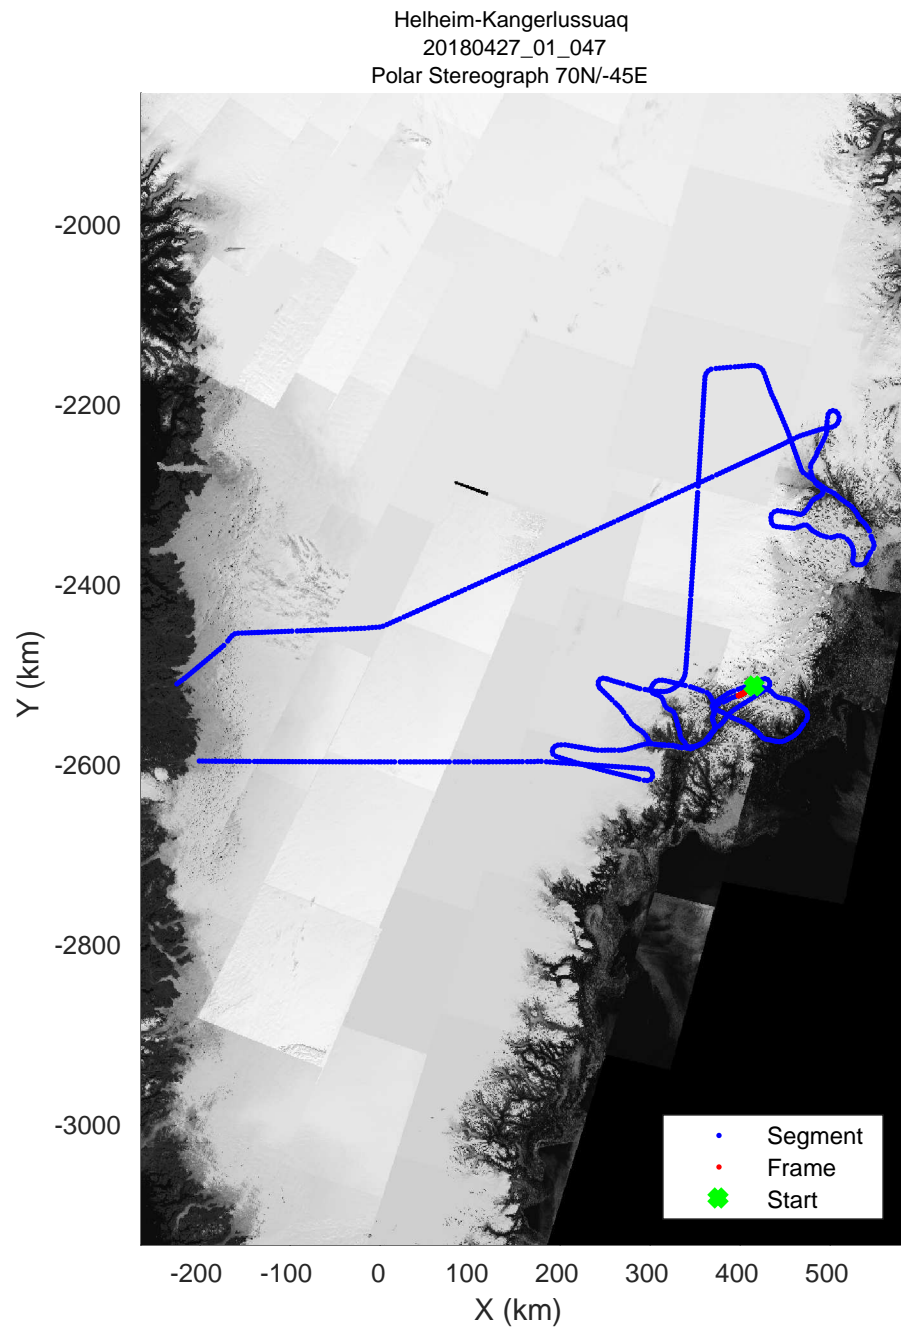

accum 2018_Greenland_P3: "Helheim-Kangerlussuaq" 20180427_01_045: 12:46:54.0 to 12:49:25.9 GPS

Helheim-Kangerlussuaq
20180427_01_046
Polar Stereograph 70N/-45E

accum 2018_Greenland_P3: "Helheim-Kangerlussuaq" 20180427_01_046: 12:49:26.0 to 12:52:12.7 GPS