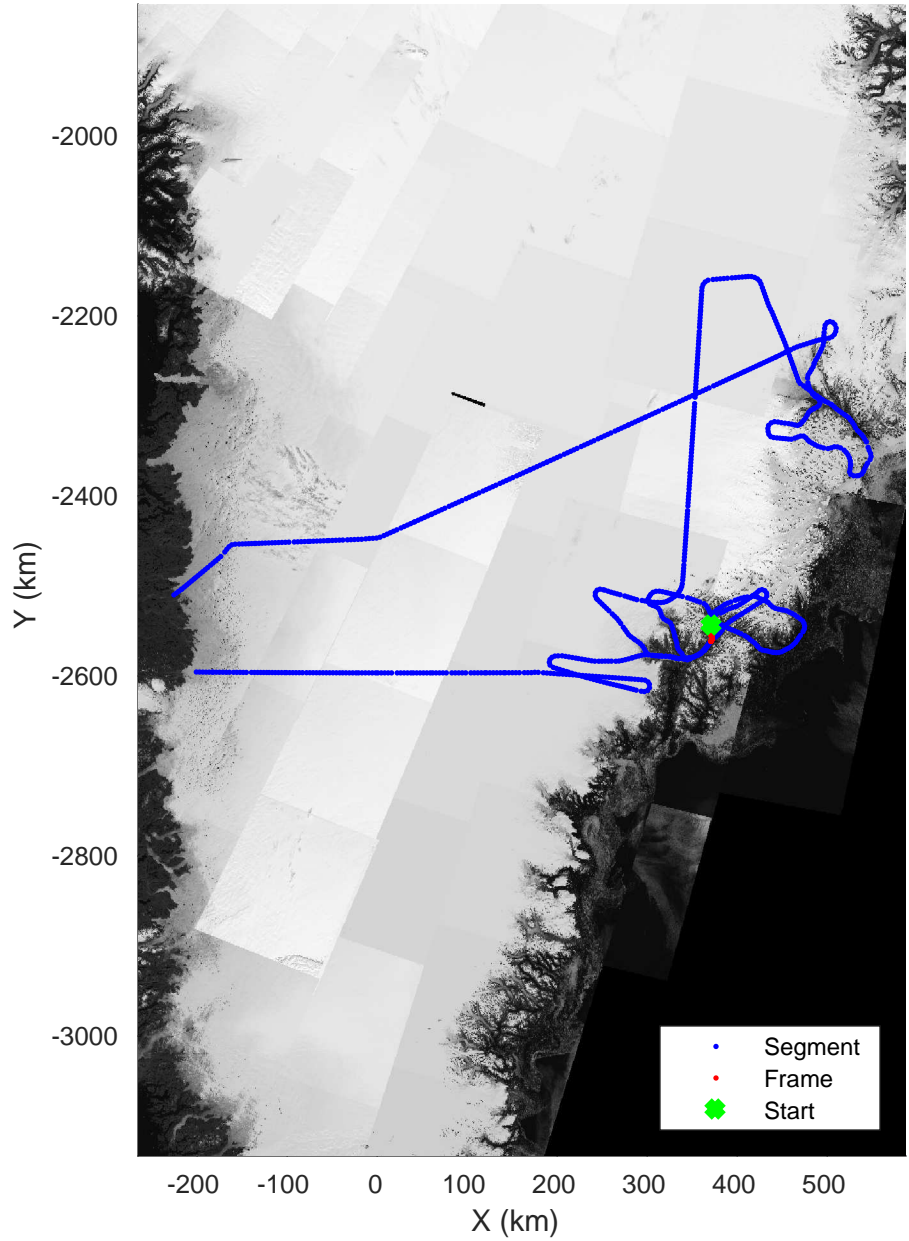

Helheim-Kangerlussuaq
20180427_01_074
Polar Stereograph 70N/-45E