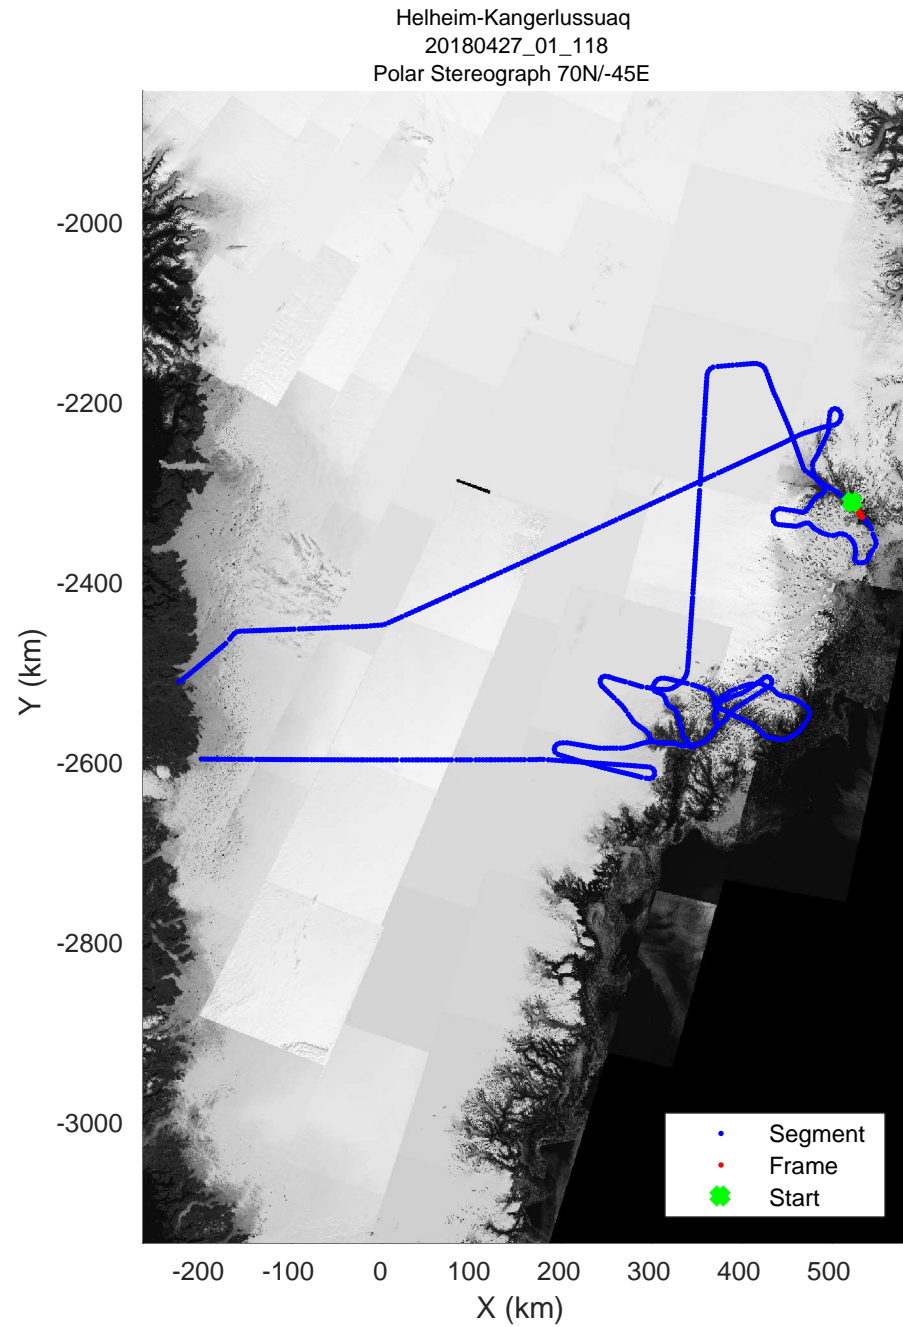

accum 2018_Greenland_P3: "Helheim-Kangerlussuaq" 20180427_01_116: 15:48:08.3 to 15:50:35.5 GPS

Helheim-Kangerlussuaq
20180427_01_117
Polar Stereograph 70N/-45E

accum 2018_Greenland_P3: "Helheim-Kangerlussuaq" 20180427_01_117: 15:50:35.7 to 15:53:08.9 GPS