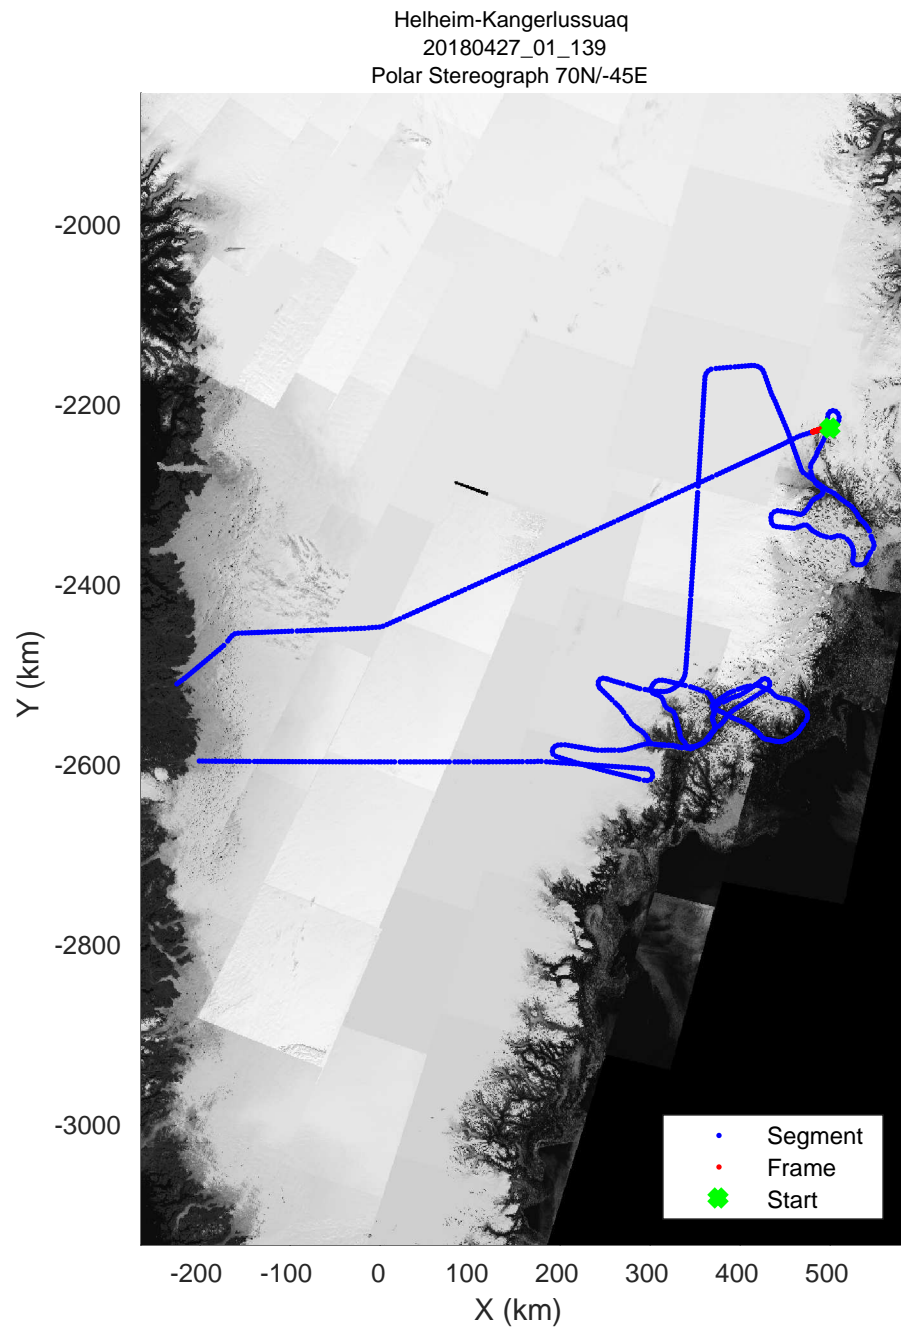

accum 2018_Greenland_P3: "Helheim-Kangerlussuaq" 20180427_01_137: 16:41:54.0 to 16:44:25.4 GPS

Helheim-Kangerlussuaq
20180427_01_138
Polar Stereograph 70N/-45E

accum 2018_Greenland_P3: "Helheim-Kangerlussuaq" 20180427_01_138: 16:44:25.5 to 16:46:50.5 GPS