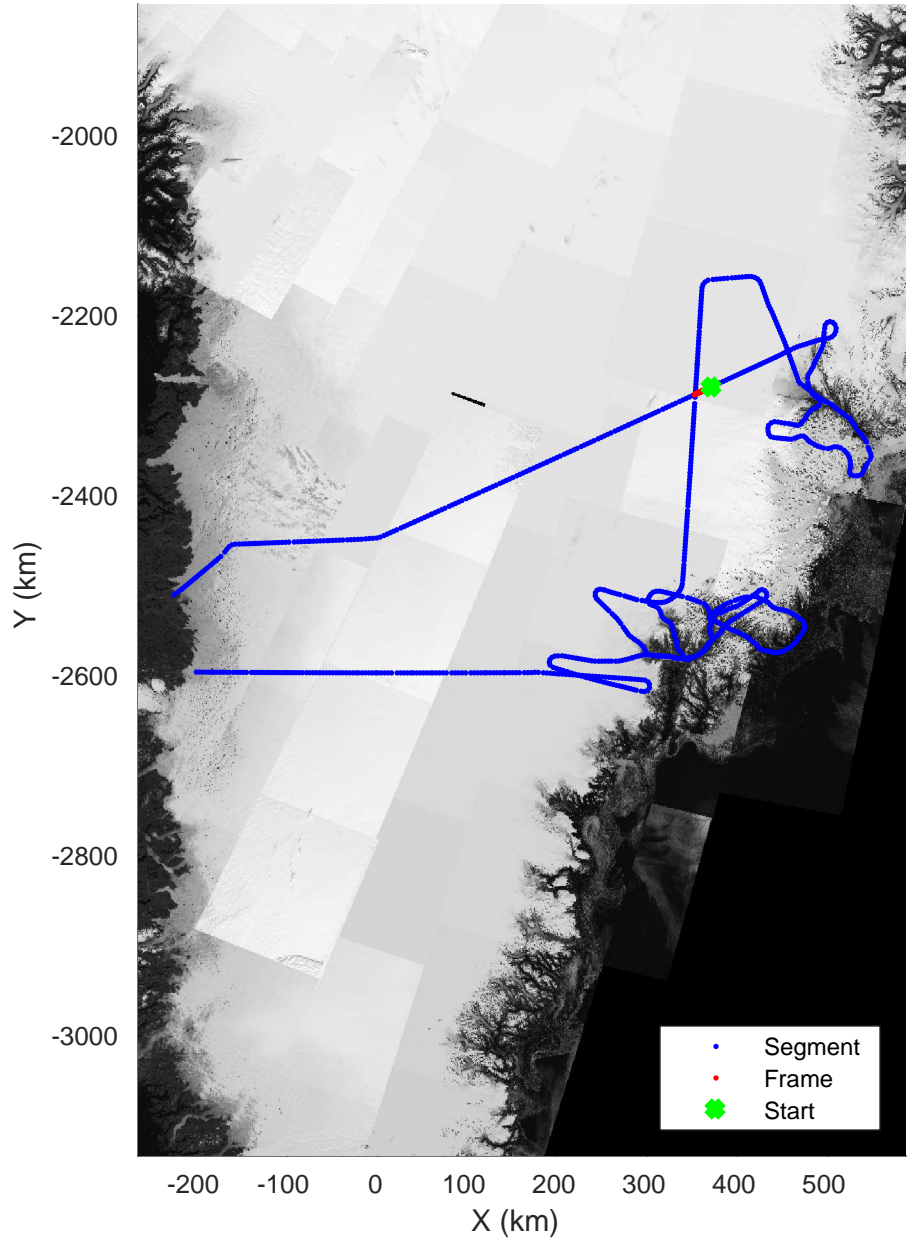

Helheim-Kangerlussuaq
20180427_01_146
Polar Stereograph 70N/-45E