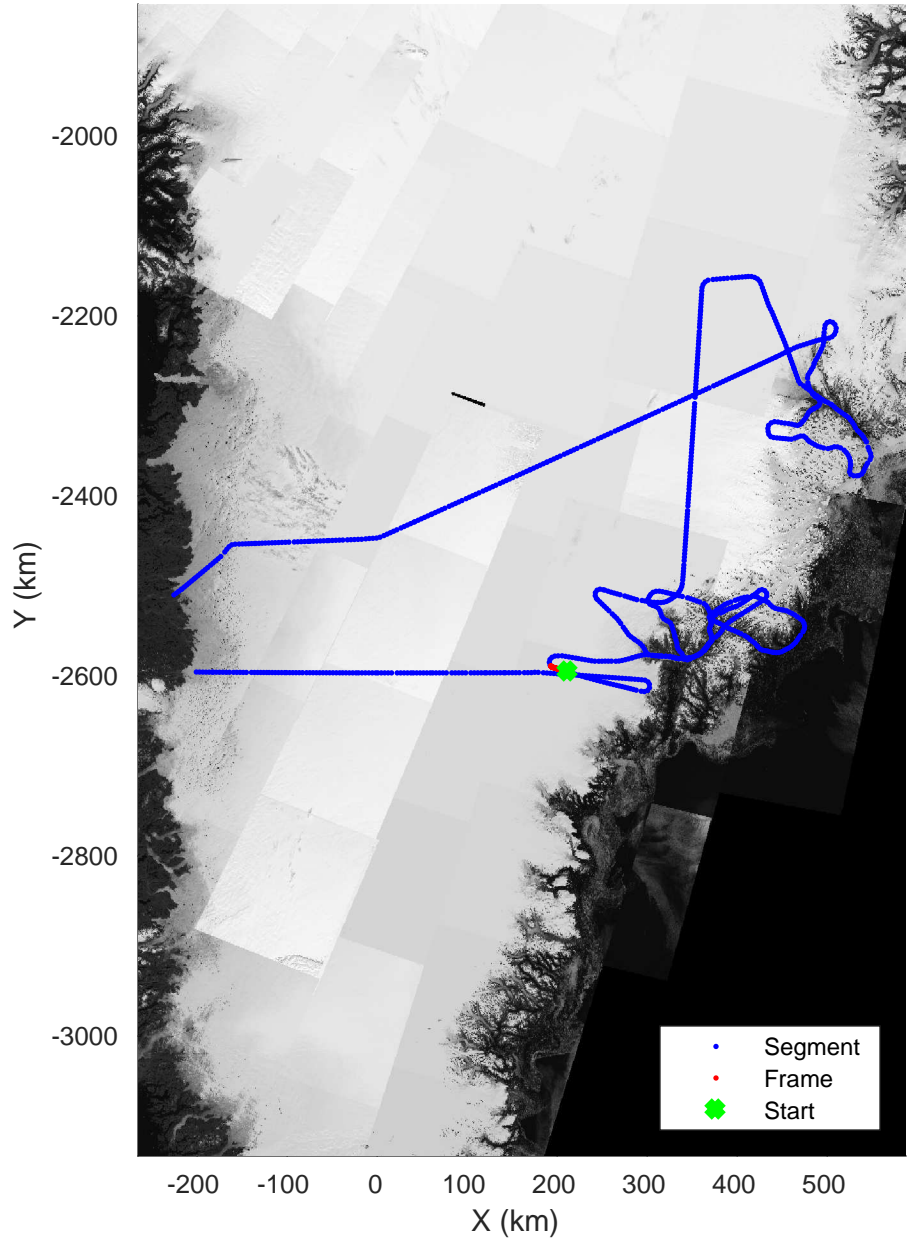

Helheim-Kangerlussuaq
20180427_01_031
Polar Stereograph 70N/-45E