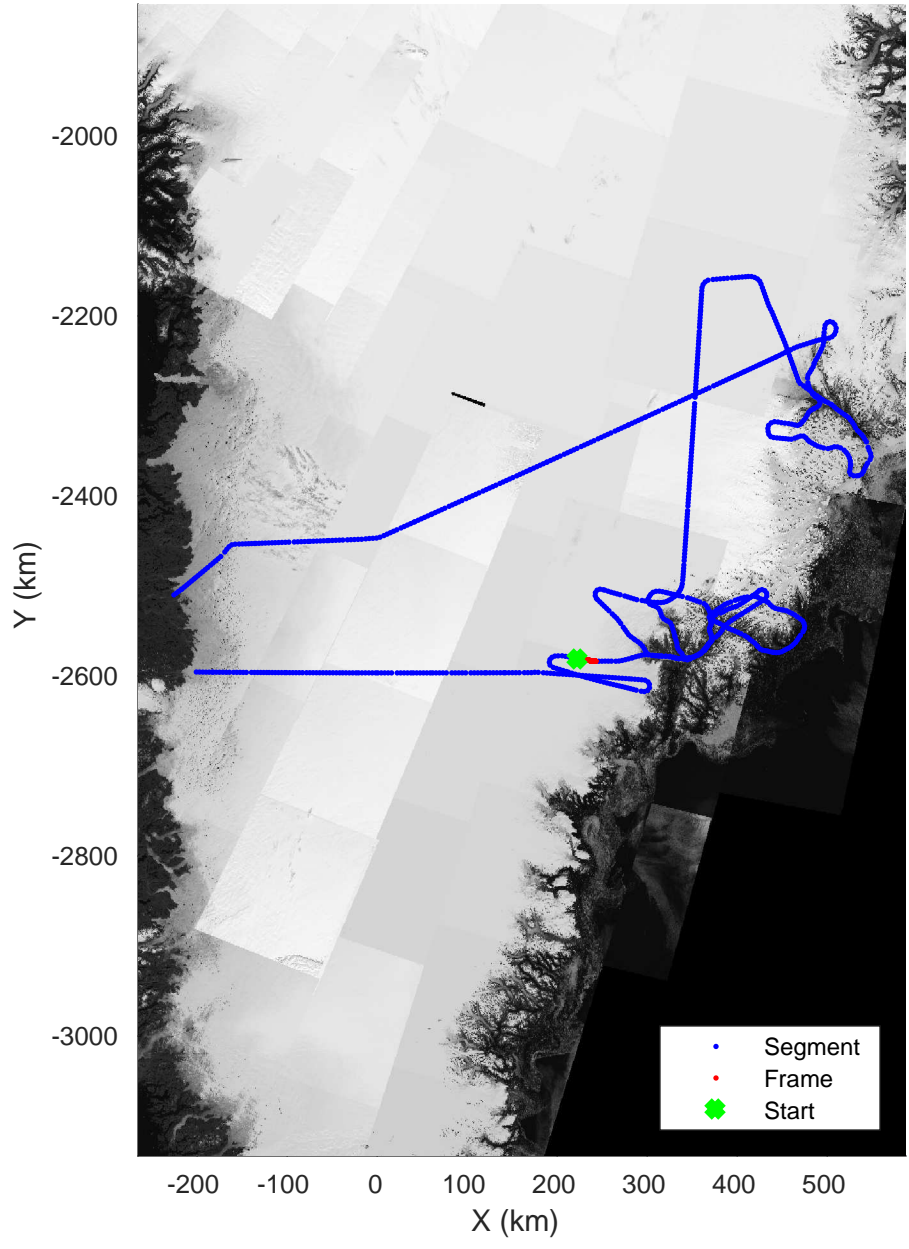

Helheim-Kangerlussuaq
20180427_01_034
Polar Stereograph 70N/-45E