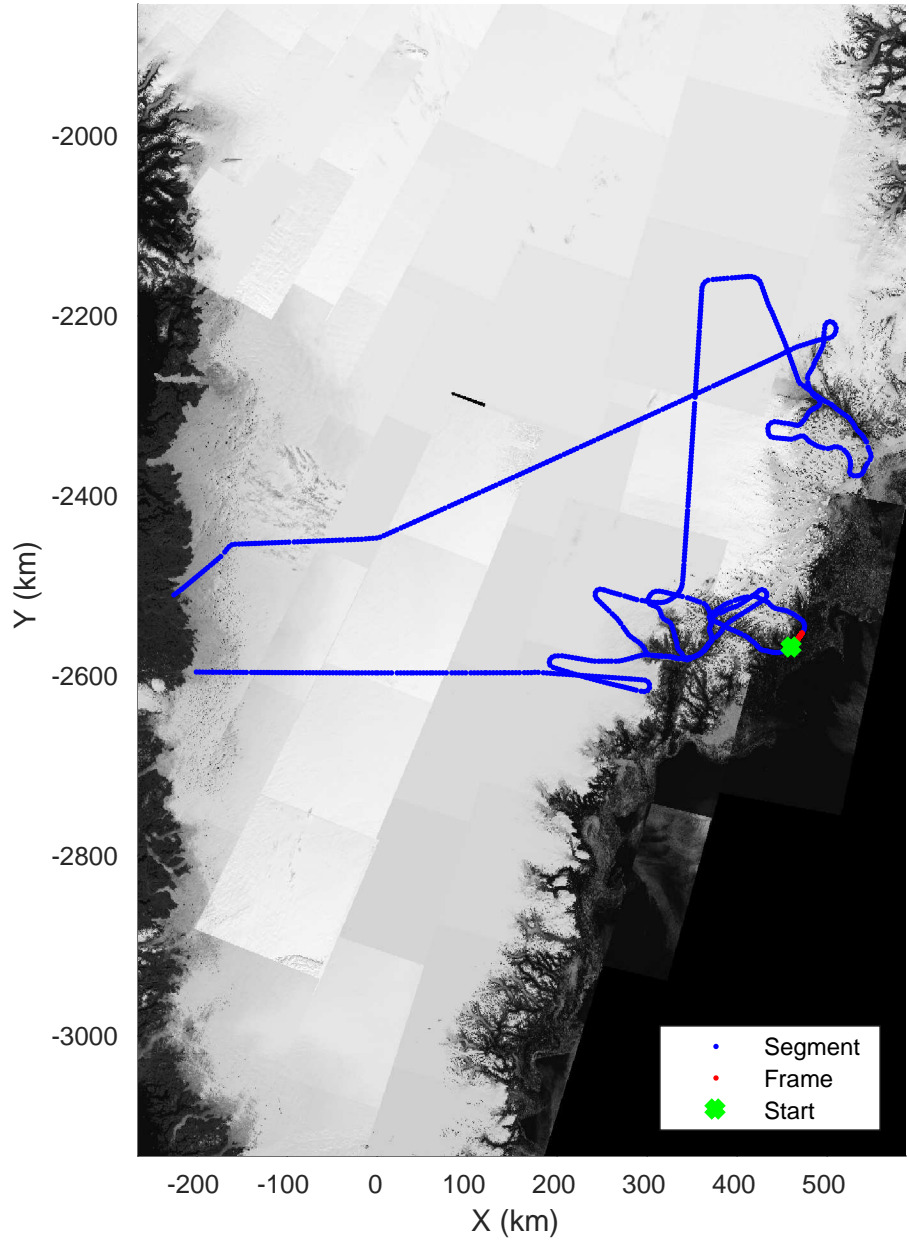

Helheim-Kangerlussuaq
20180427_01_066
Polar Stereograph 70N/-45E