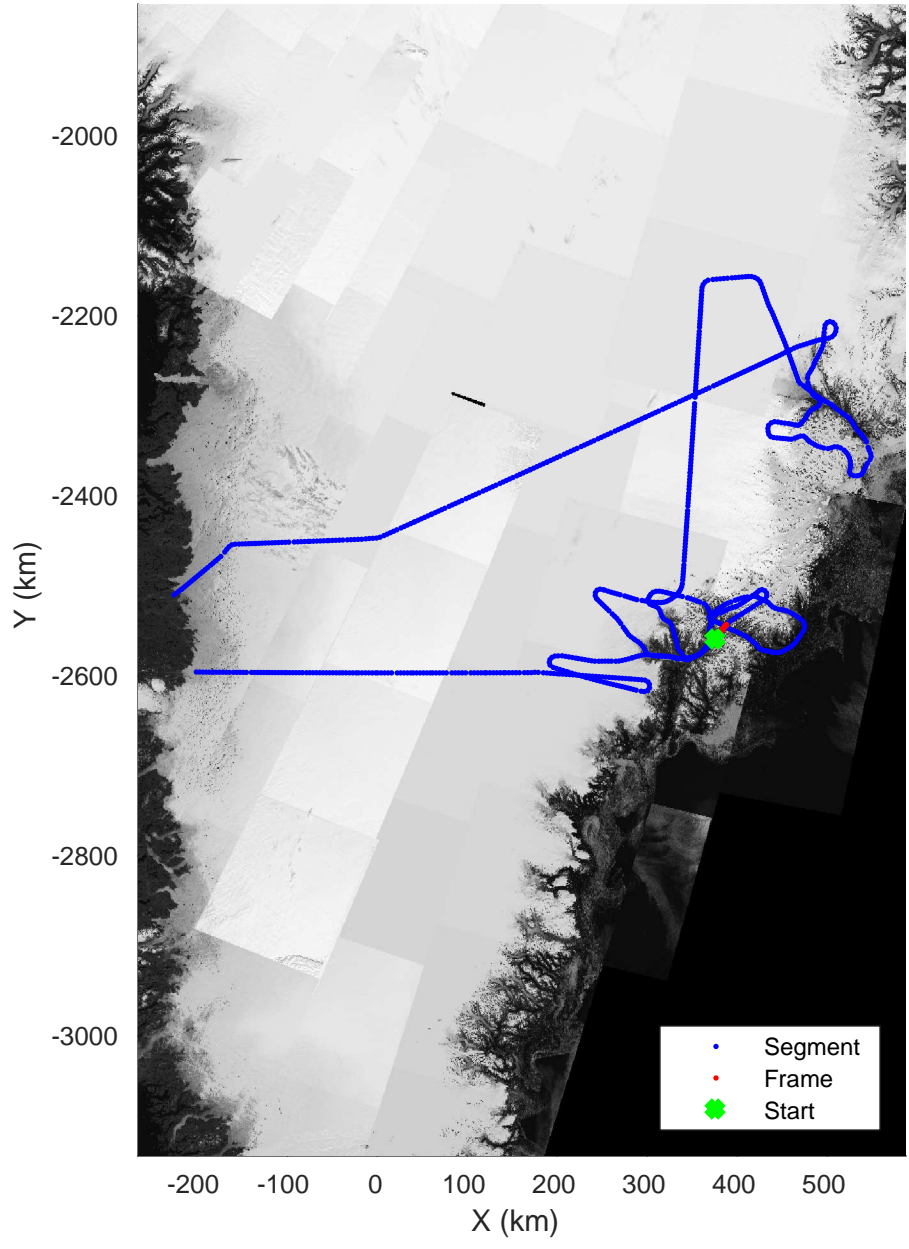

Helheim-Kangerlussuaq
20180427_01_042
Polar Stereograph 70N/-45E