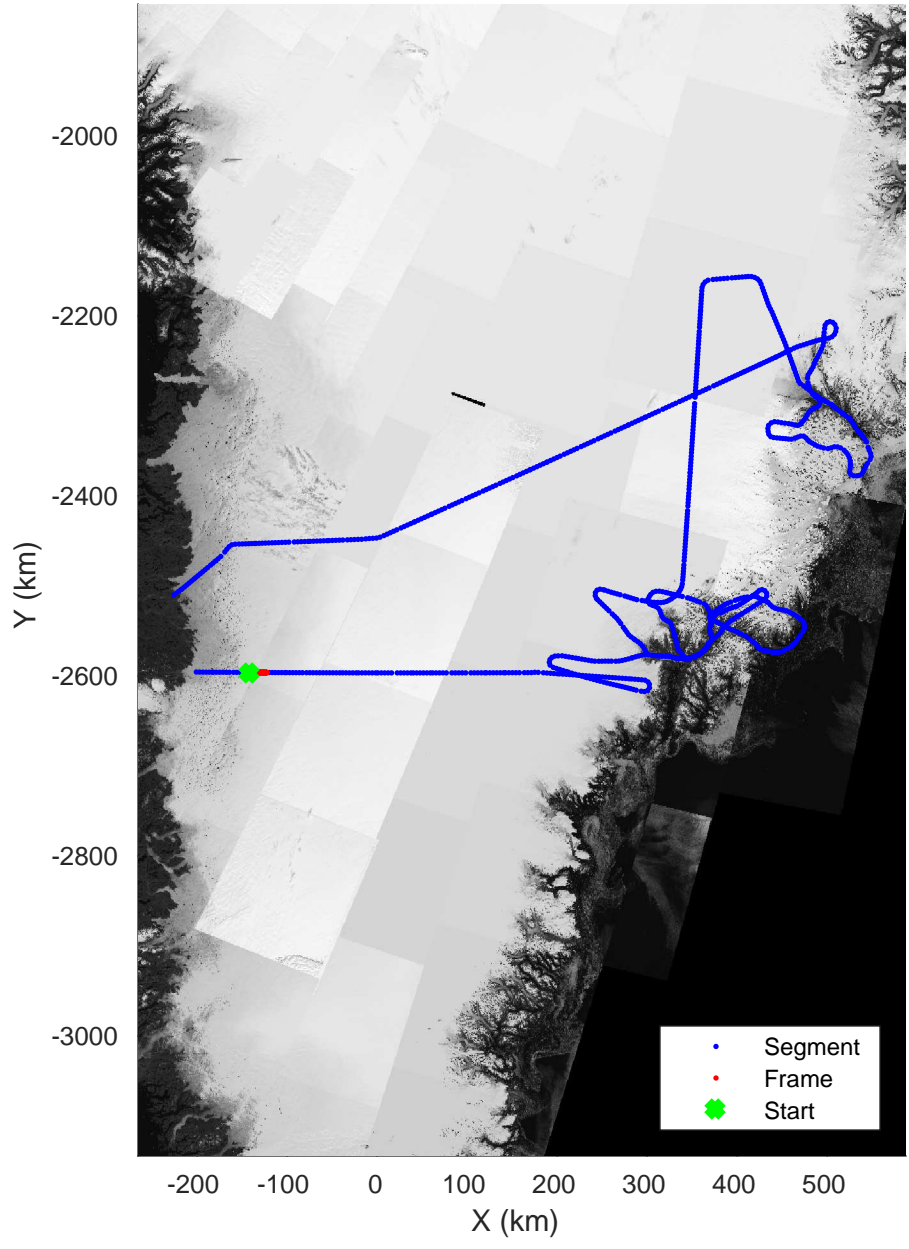

Helheim-Kangerlussuaq
20180427_01_003
Polar Stereograph 70N/-45E

accum 2018_Greenland_P3: "Helheim-Kangerlussuaq" 20180427_01_003: 11:04:35.3 to 11:07:04.4 GPS

Helheim-Kangerlussuaq
20180427_01_004
Polar Stereograph 70N/-45E