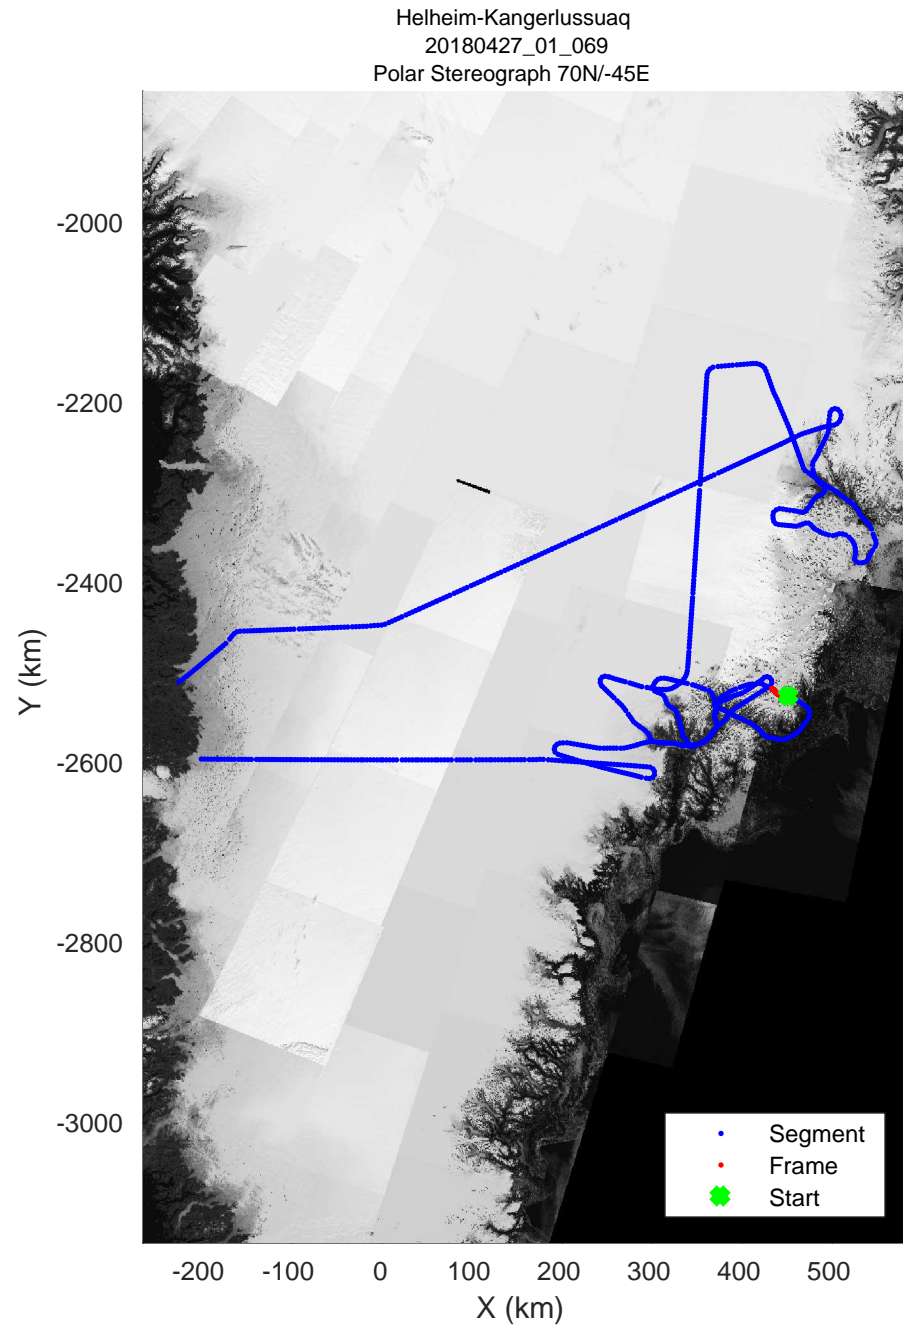

Helheim-Kangerlussuaq
20180427_01_067
Polar Stereograph 70N/-45E

accum 2018_Greenland_P3: "Helheim-Kangerlussuaq" 20180427_01_067: 13:44:37.6 to 13:47:21.9 GPS

accum 2018_Greenland_P3: "Helheim-Kangerlussuaq" 20180427_01_068: 13:47:22.1 to 13:49:58.5 GPS