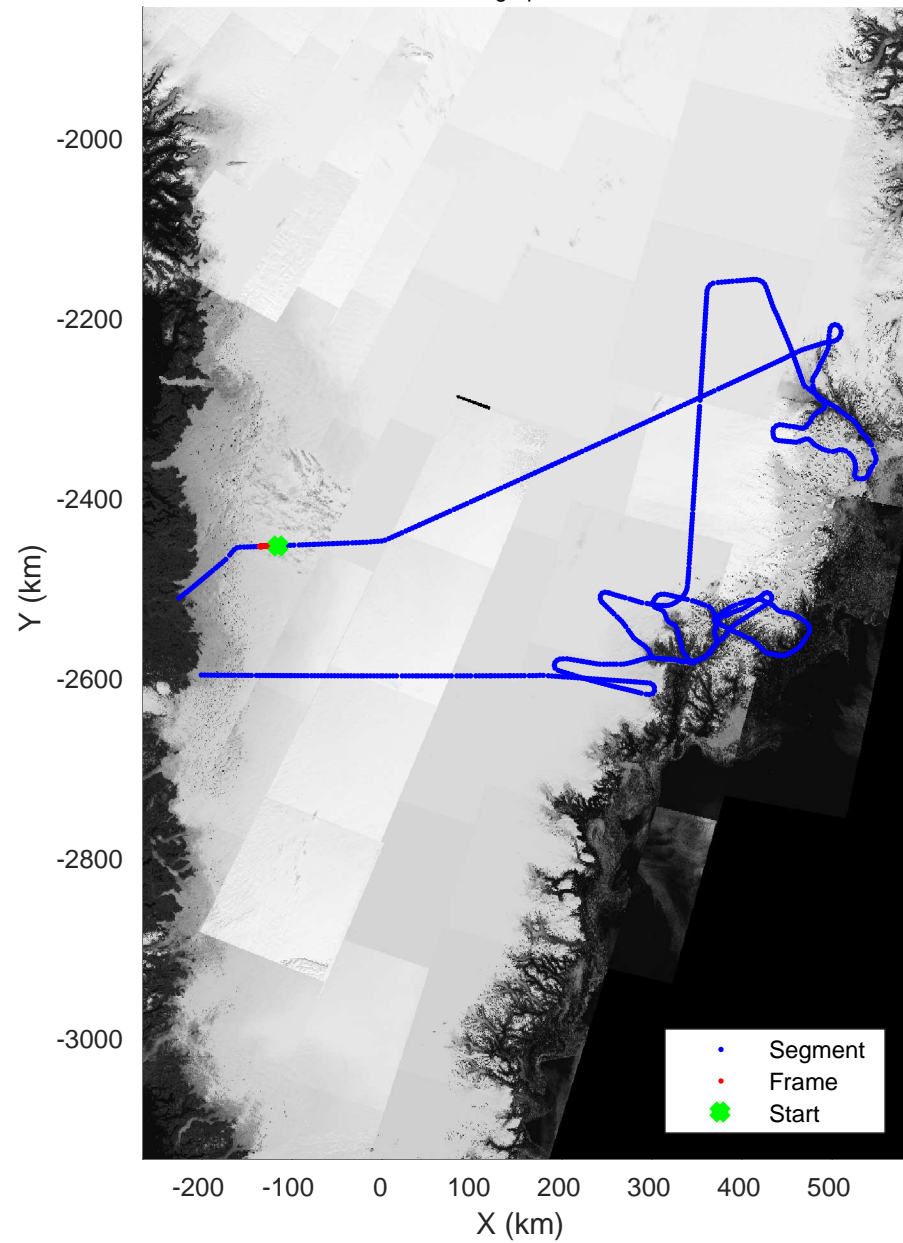

Helheim-Kangerlussuaq
20180427_01_172
Polar Stereograph 70N/-45E