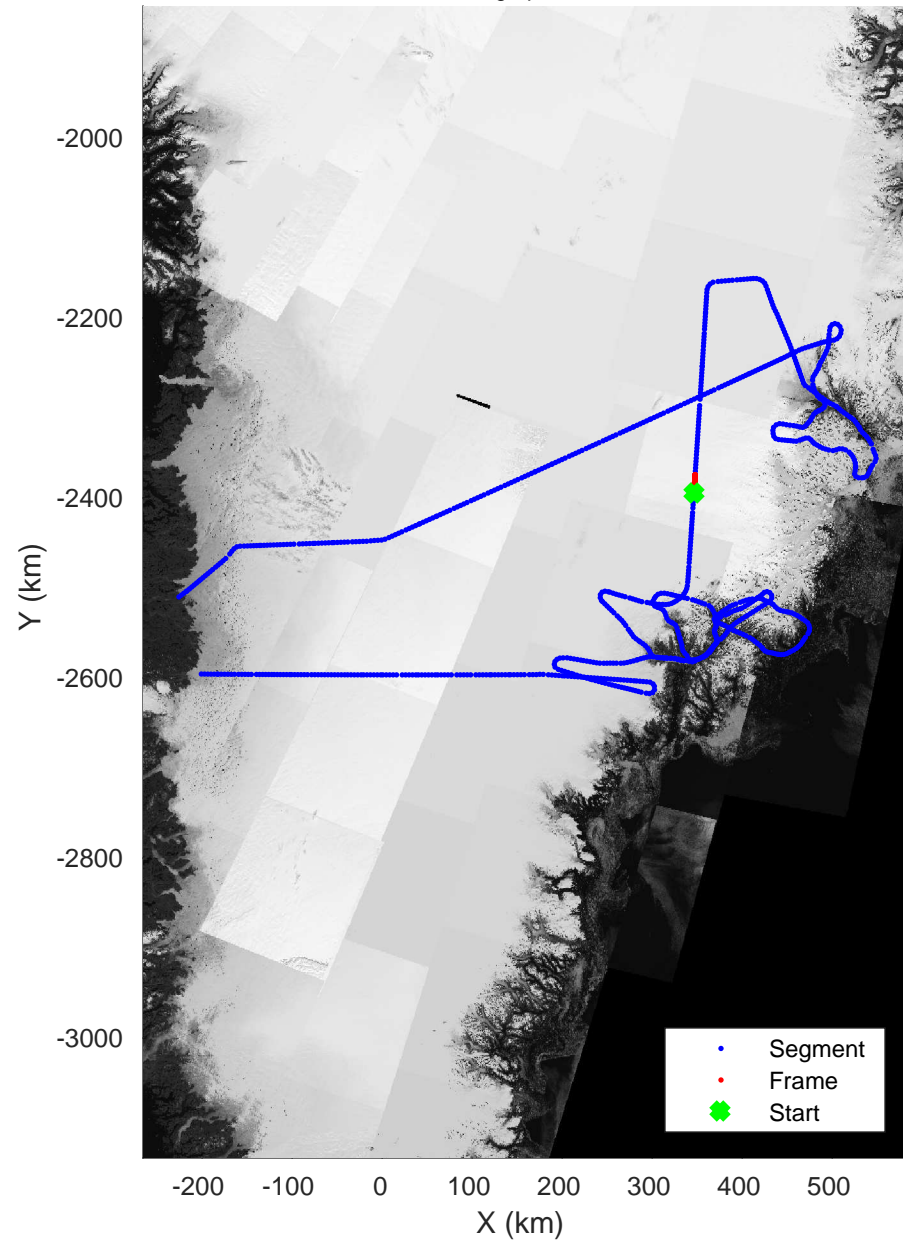

Helheim-Kangerlussuaq
20180427_01_094
Polar Stereograph 70N/-45E

accum 2018_Greenland_P3: "Helheim-Kangerlussuaq" 20180427_01_094: 14:54:27.5 to 14:56:55.3 GPS

Helheim-Kangerlussuaq
20180427_01_095
Polar Stereograph 70N/-45E