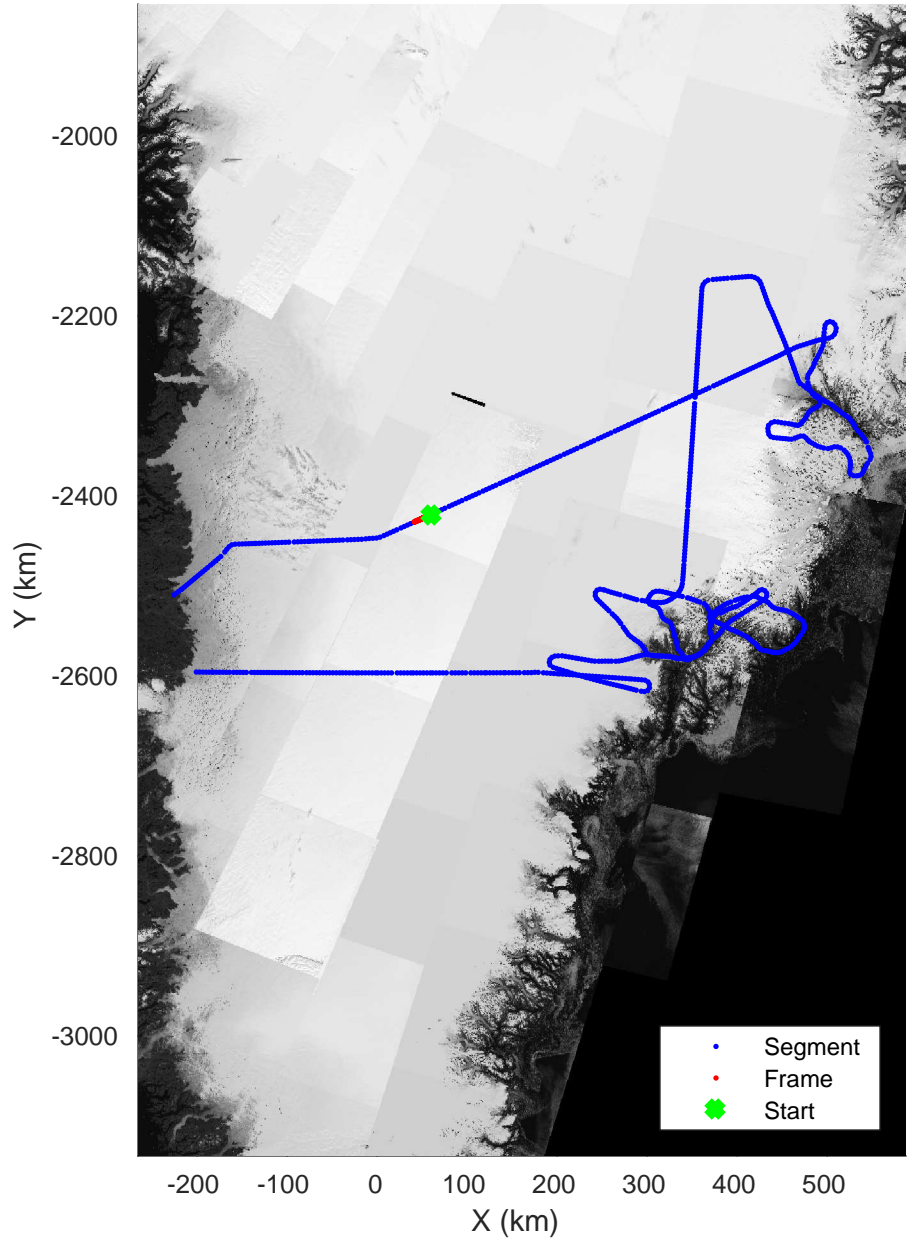

accum 2018_Greenland_P3: "Helheim-Kangerlussuaq" 20180427_01_161: 17:38:13.0 to 17:40:29.2 GPS

accum 2018_Greenland_P3: "Helheim-Kangerlussuaq" 20180427_01_162: 17:40:29.4 to 17:42:46.4 GPS

Helheim-Kangerlussuaq
20180427_01_163
Polar Stereograph 70N/-45E