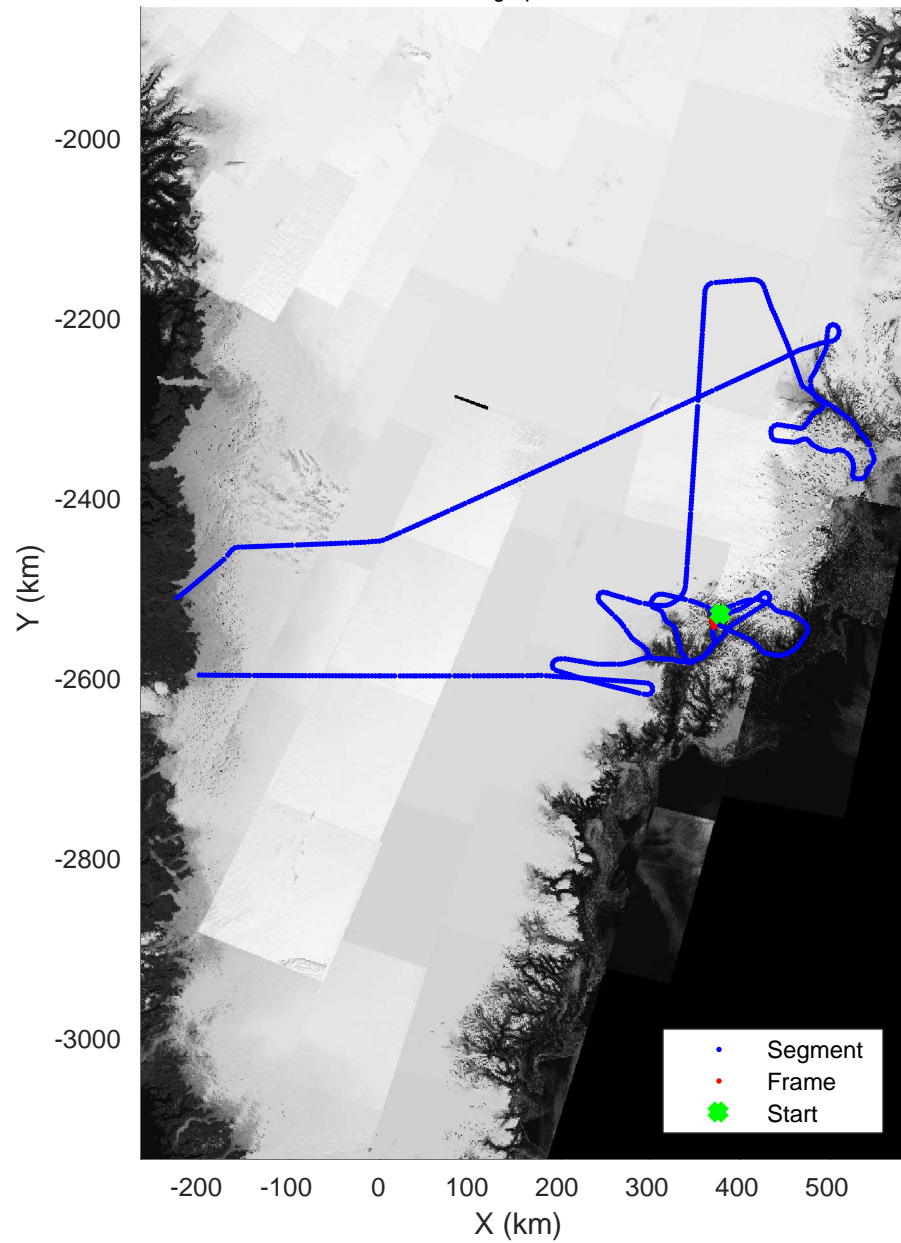

accum 2018_Greenland_P3: "Helheim-Kangerlussuaq" 20180427_01_072: 13:57:36.3 to 14:00:07.4 GPS

Helheim-Kangerlussuaq
20180427_01_073
Polar Stereograph 70N/-45E

accum 2018_Greenland_P3: "Helheim-Kangerlussuaq" 20180427_01_073: 14:00:07.5 to 14:02:47.1 GPS