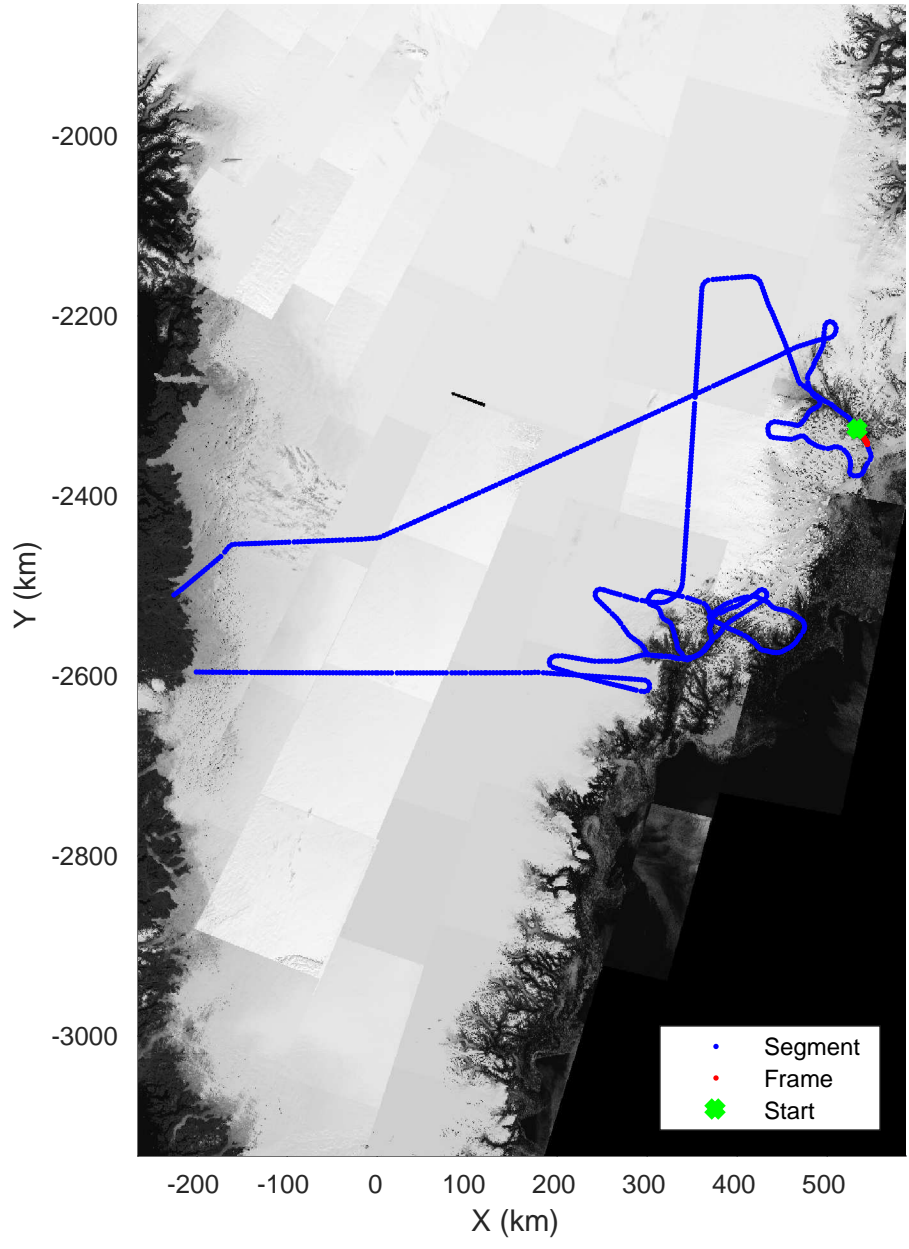

Helheim-Kangerlussuaq
20180427_01_119
Polar Stereograph 70N/-45E