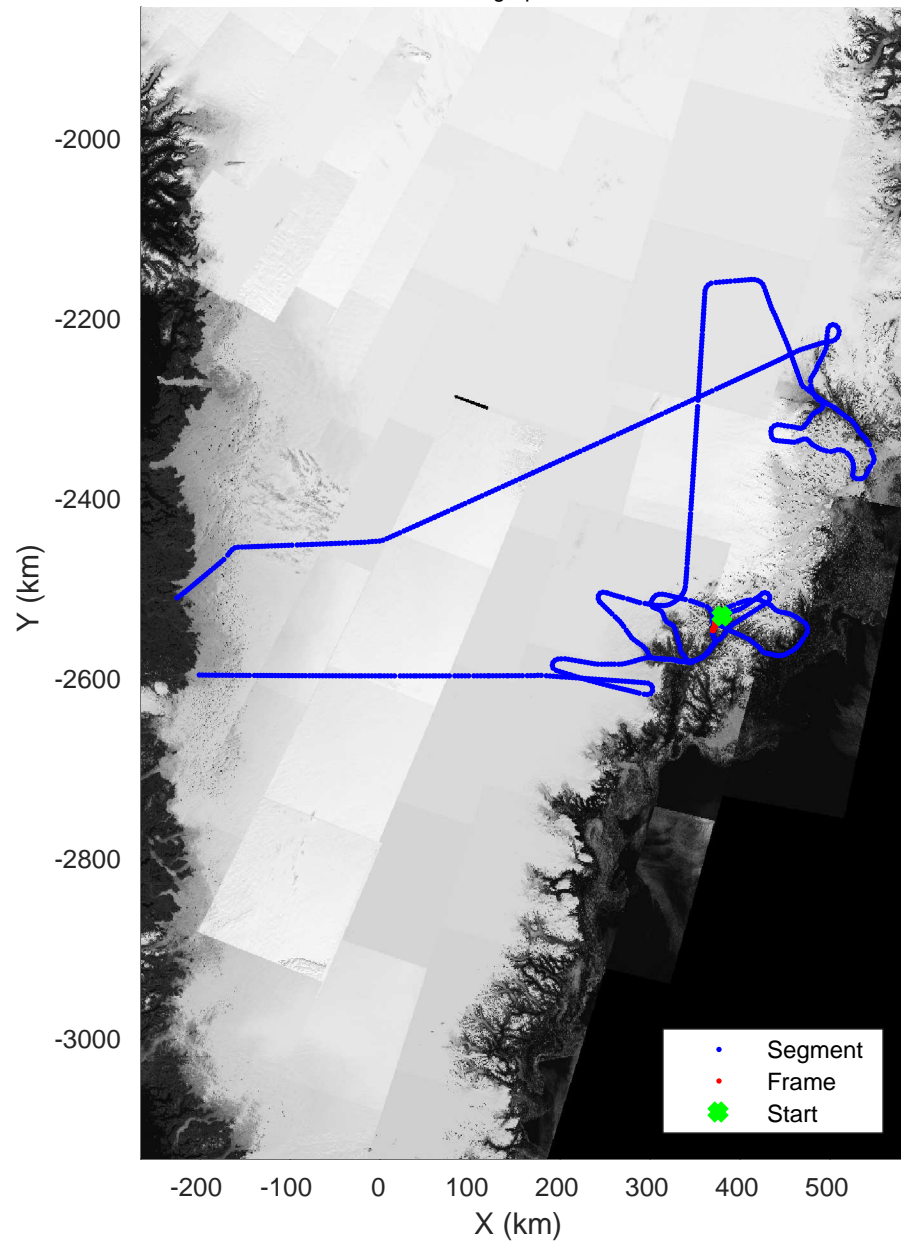

accum 2018_Greenland_P3: "Helheim-Kangerlussuaq" 20180427_01_047: 12:52:12.8 to 12:54:47.8 GPS

accum 2018_Greenland_P3: "Helheim-Kangerlussuaq" 20180427_01_048: 12:54:47.9 to 12:57:18.2 GPS

Helheim-Kangerlussuaq
20180427_01_049
Polar Stereograph 70N/-45E