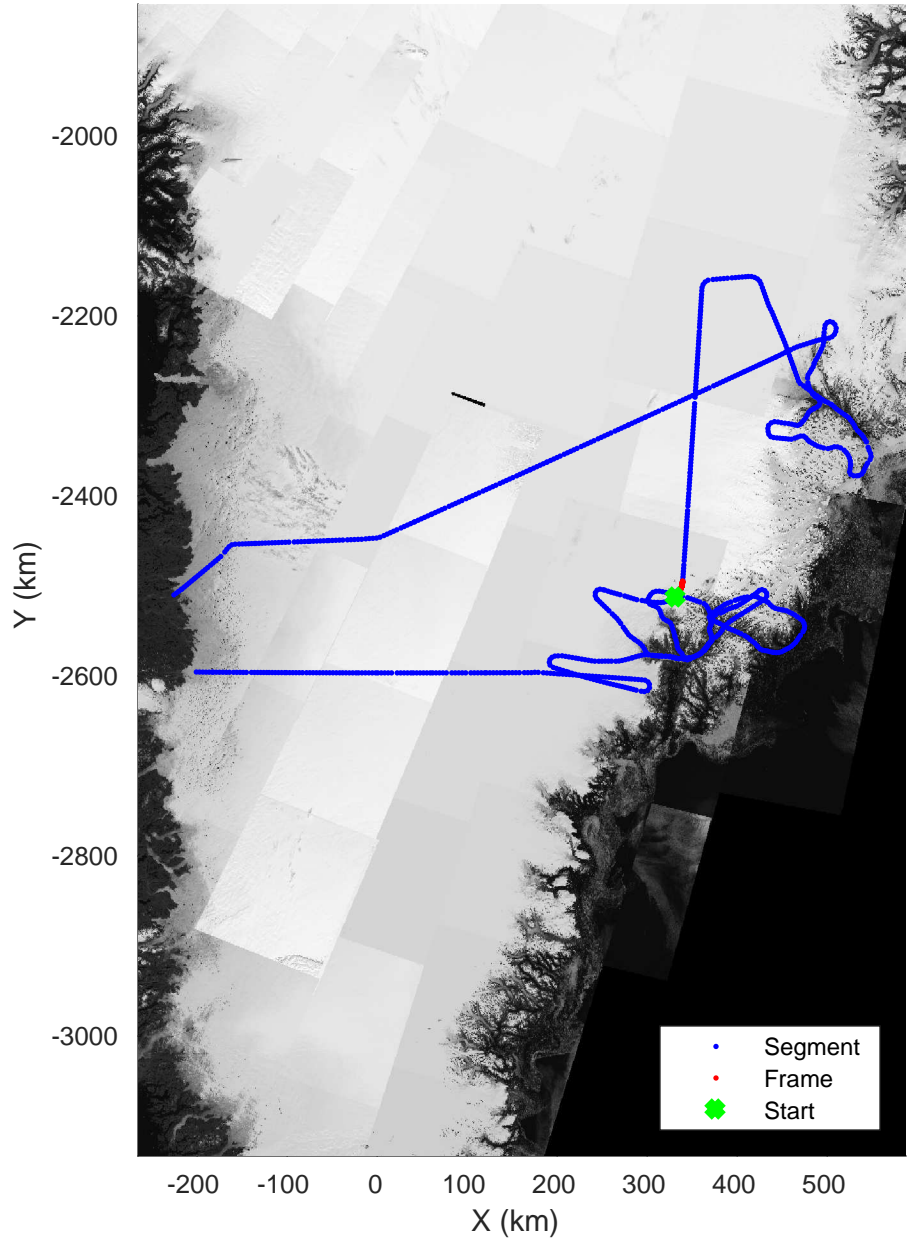

Helheim-Kangerlussuaq
20180427_01_088
Polar Stereograph 70N/-45E