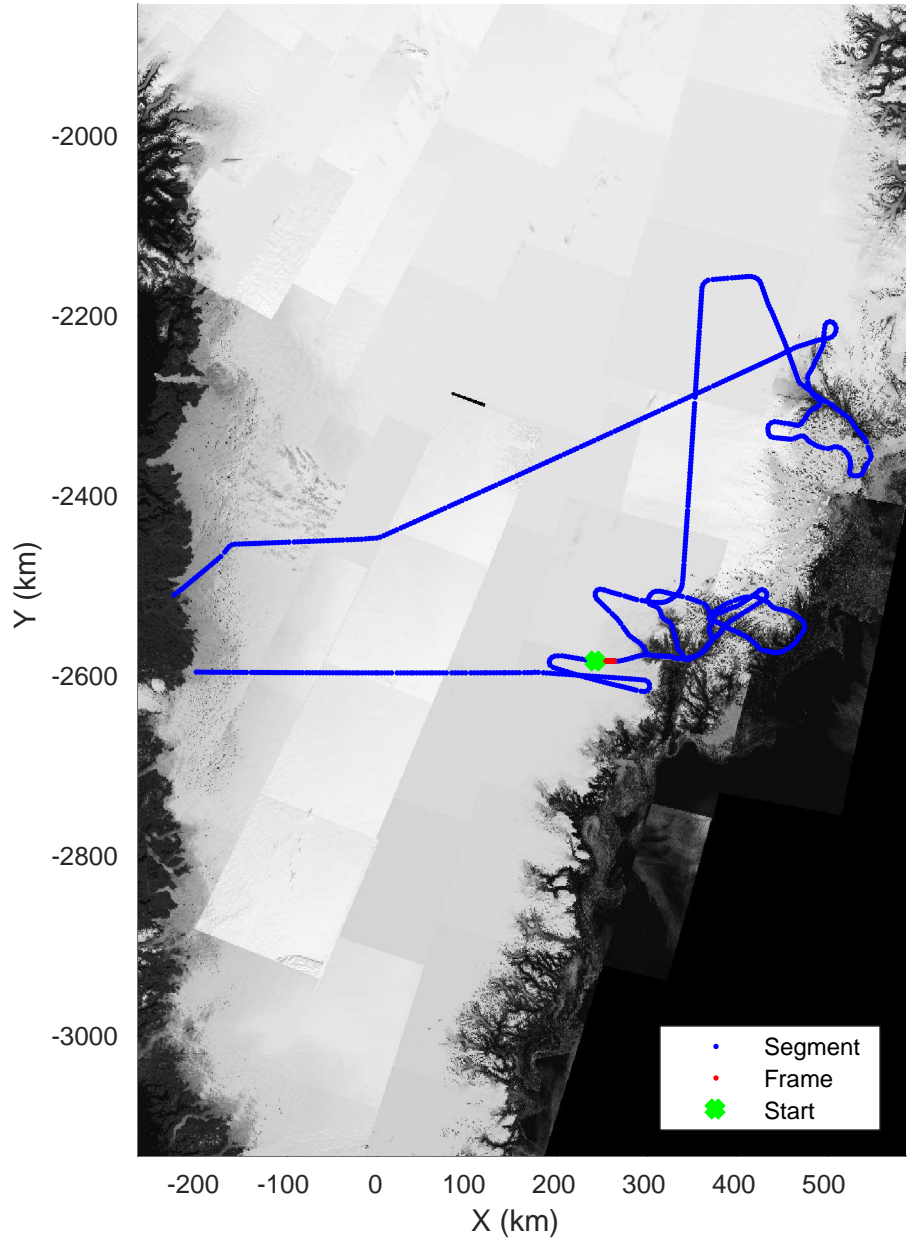

Helheim-Kangerlussuaq
20180427_01_035
Polar Stereograph 70N/-45E