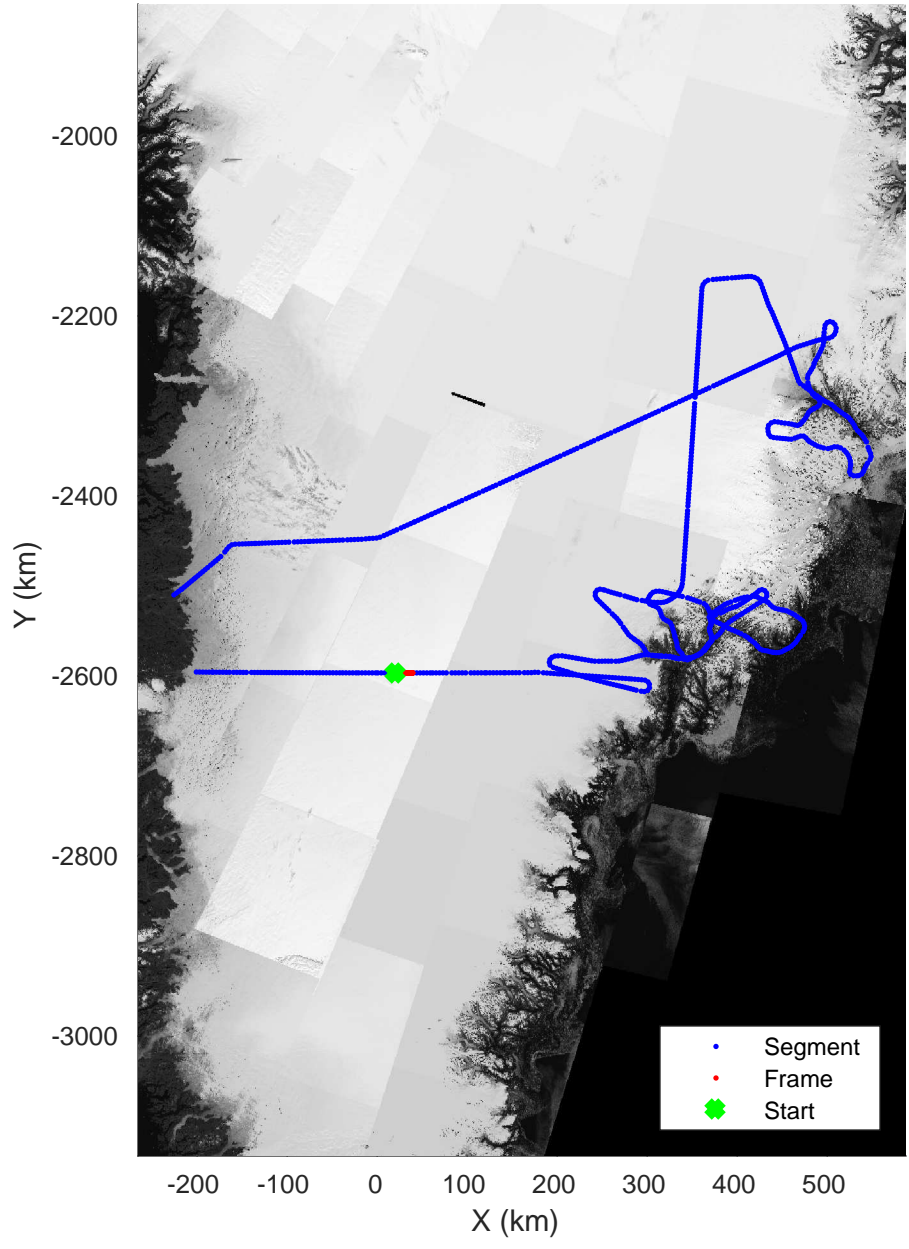

Helheim-Kangerlussuaq
20180427_01_012
Polar Stereograph 70N/-45E