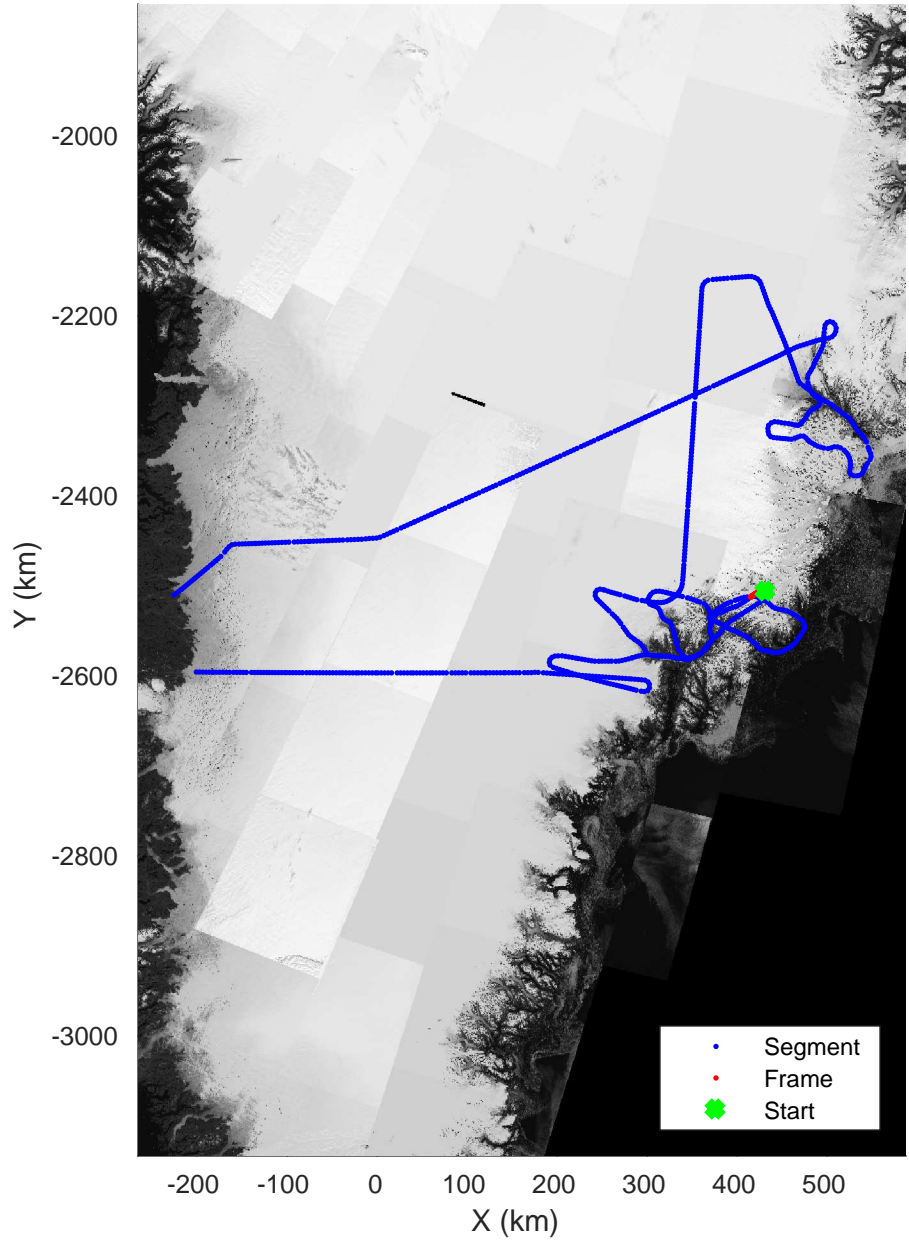

Helheim-Kangerlussuaq
20180427_01_046
Polar Stereograph 70N/-45E