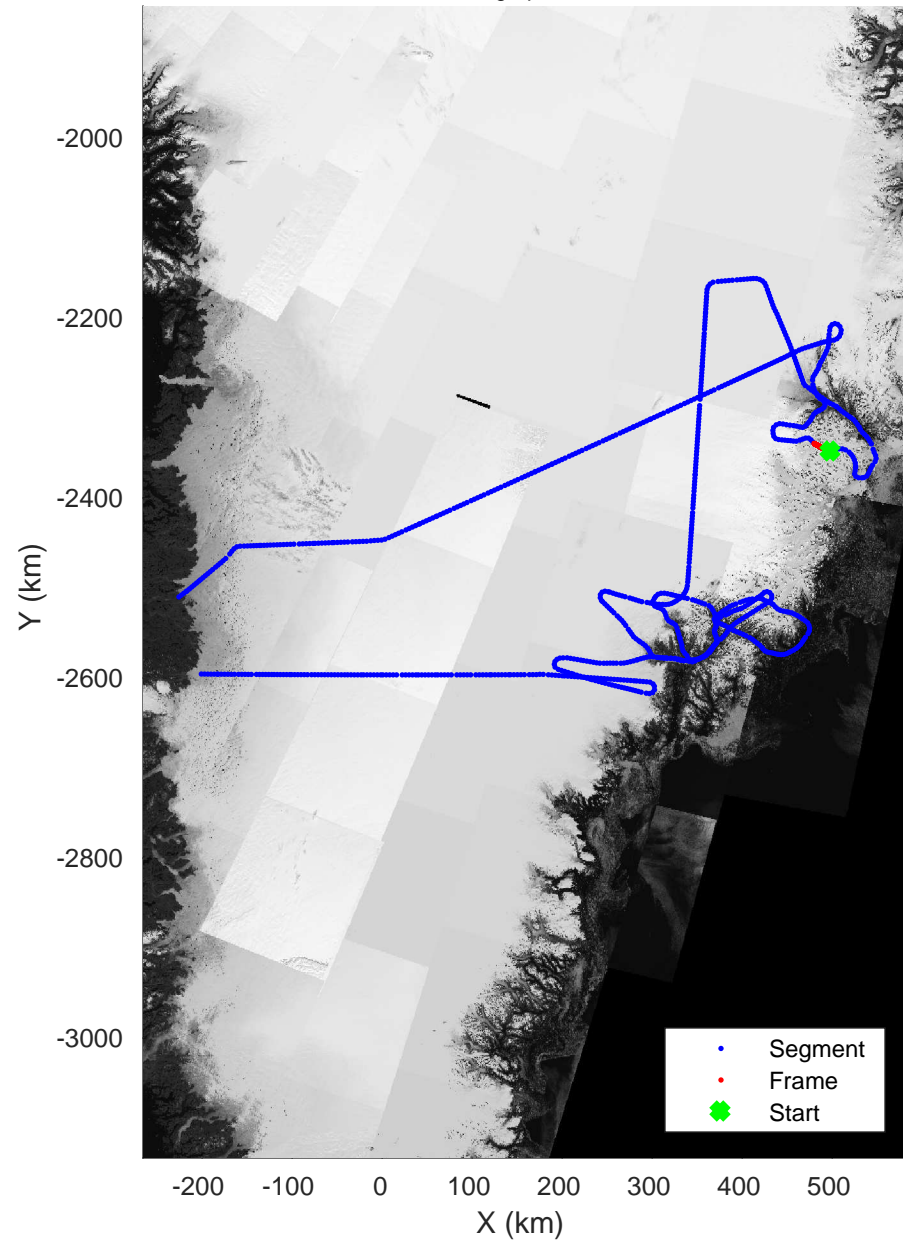

Helheim-Kangerlussuaq
20180427_01_125
Polar Stereograph 70N/-45E