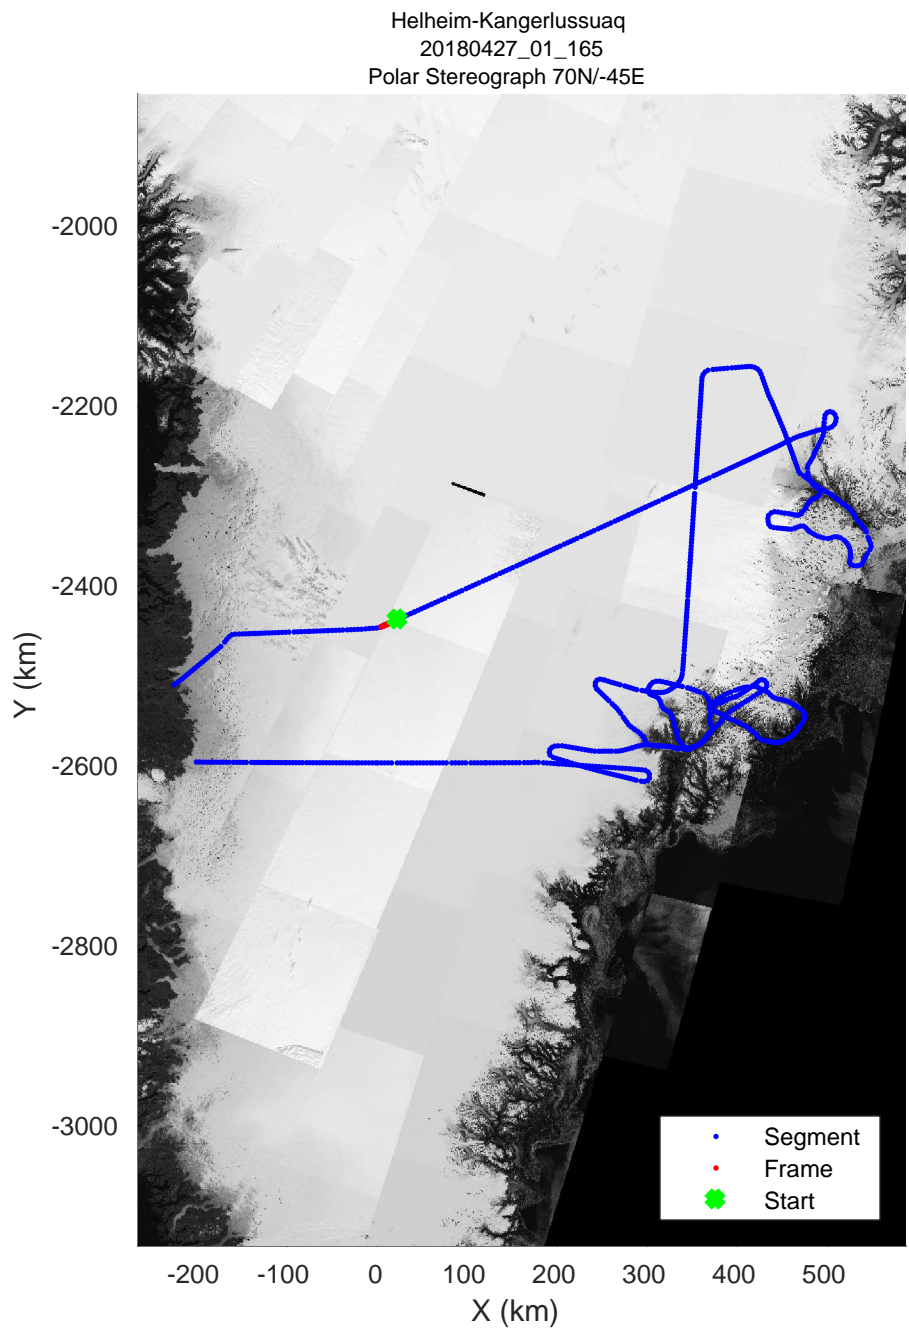

accum 2018_Greenland_P3: "Helheim-Kangerlussuaq" 20180427_01_163: 17:42:46.5 to 17:45:03.9 GPS

Helheim-Kangerlussuaq
20180427_01_164
Polar Stereograph 70N/-45E

accum 2018_Greenland_P3: "Helheim-Kangerlussuaq" 20180427_01_164: 17:45:04.0 to 17:47:20.8 GPS