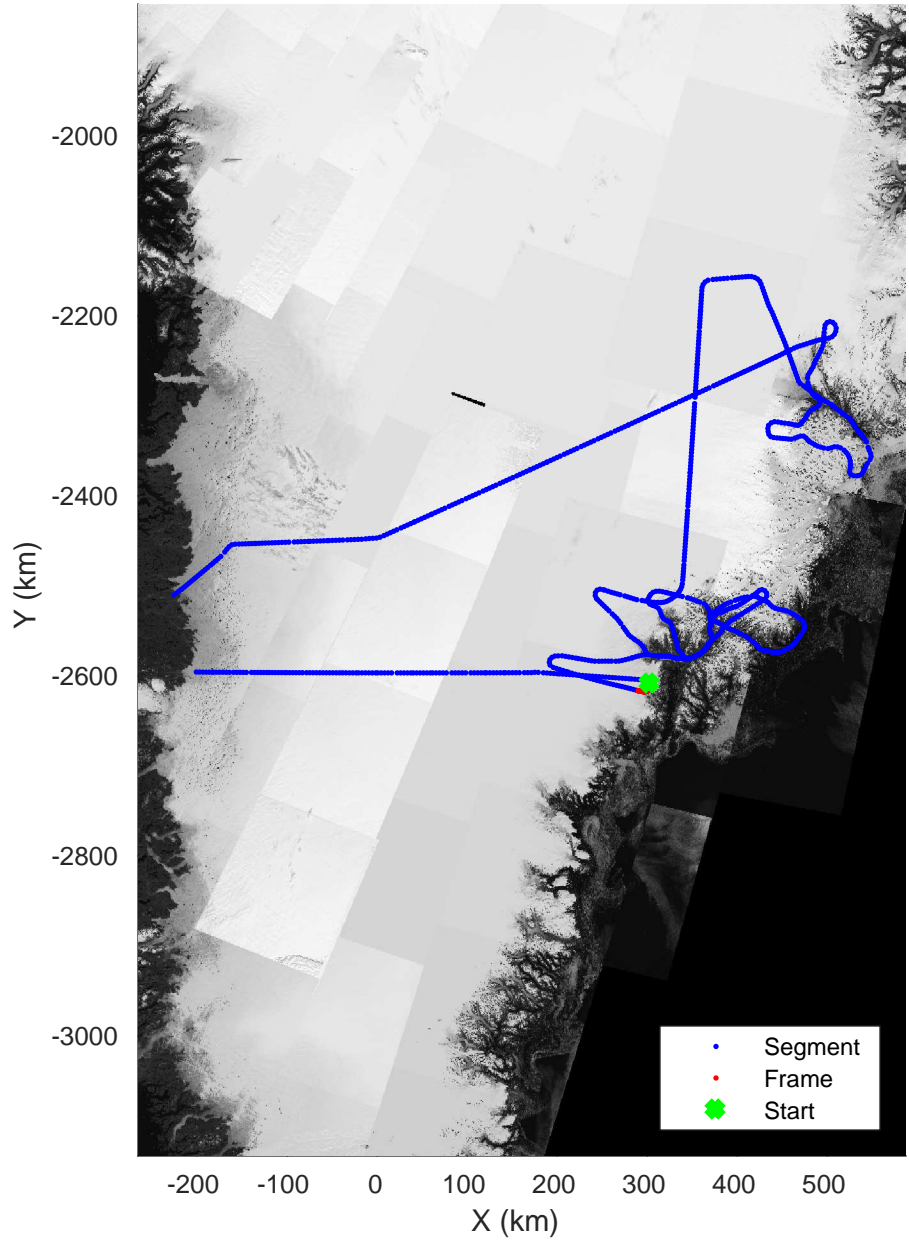

Helheim-Kangerlussuaq
20180427_01_026
Polar Stereograph 70N/-45E