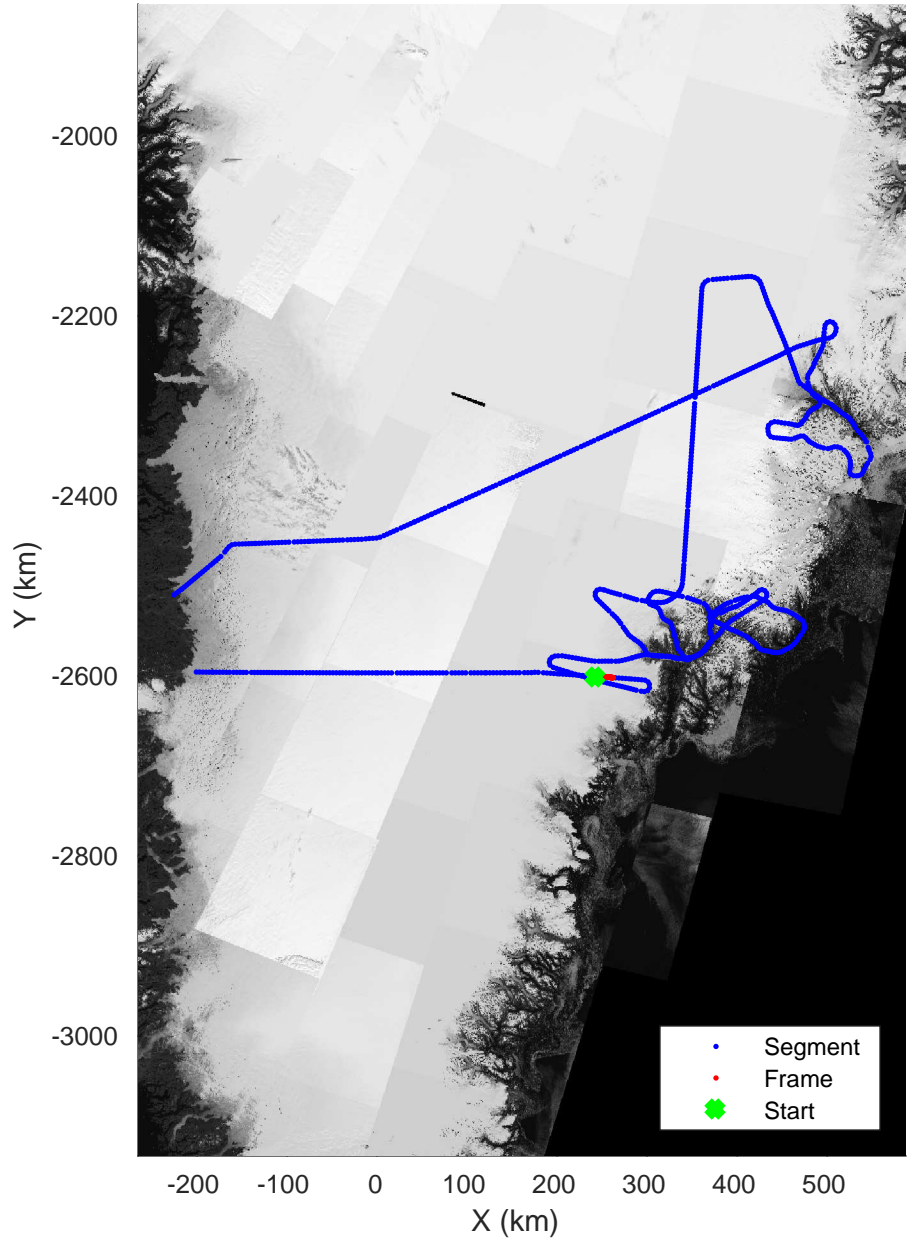

Helheim-Kangerlussuaq
20180427_01_023
Polar Stereograph 70N/-45E