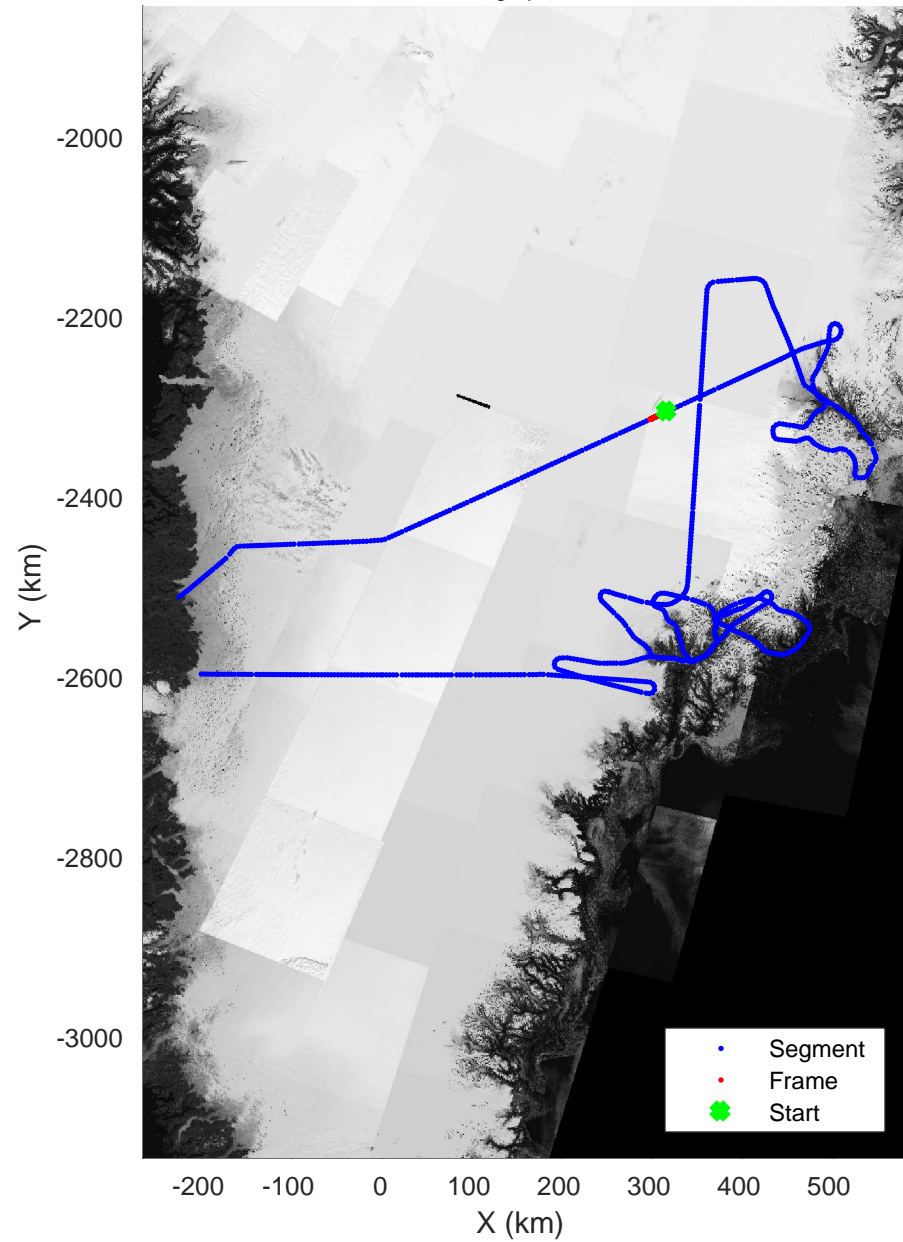

Helheim-Kangerlussuaq
20180427_01_149
Polar Stereograph 70N/-45E