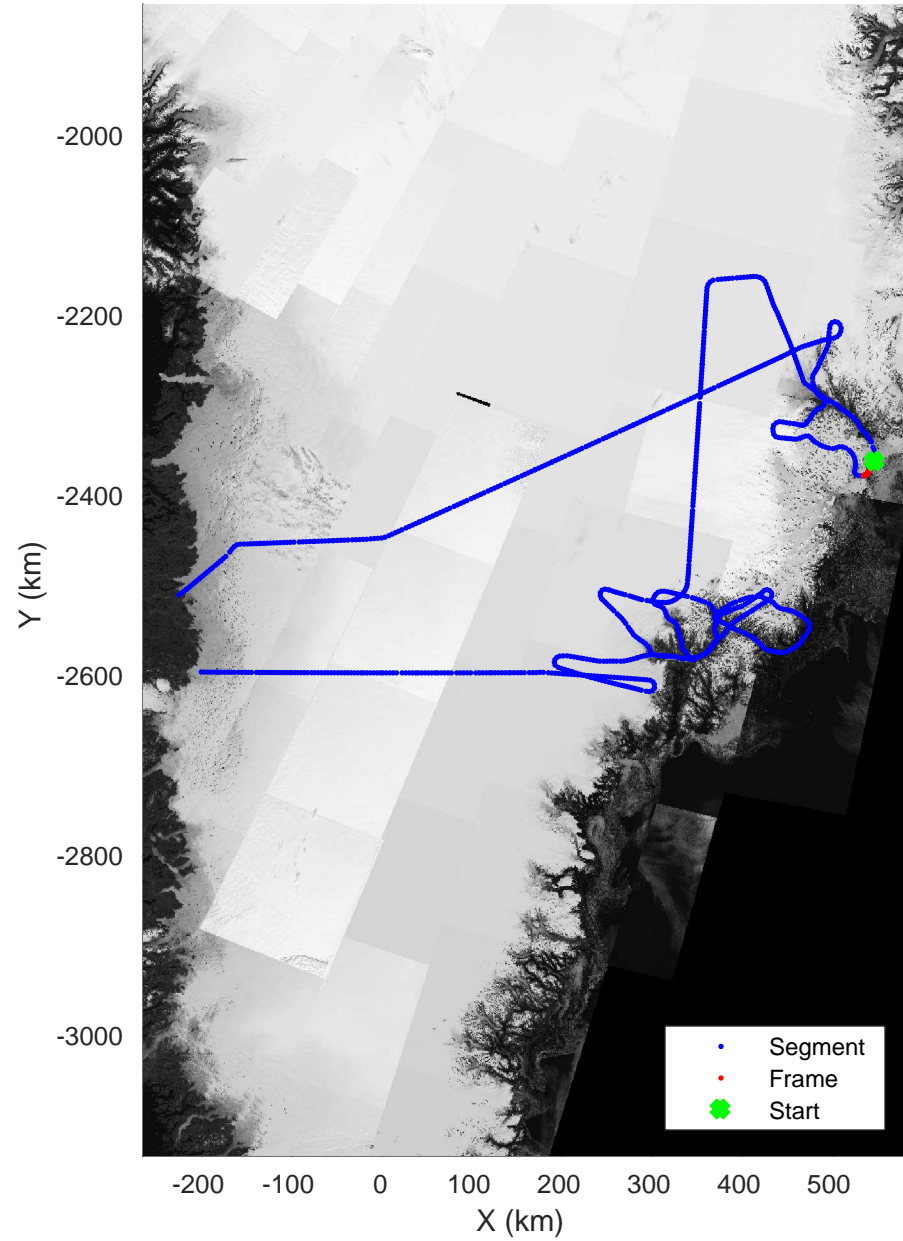

Helheim-Kangerlussuaq
20180427_01_120
Polar Stereograph 70N/-45E

accum 2018_Greenland_P3: "Helheim-Kangerlussuaq" 20180427_01_120: 15:58:32.3 to 16:01:01.0 GPS

Helheim-Kangerlussuaq
20180427_01_121
Polar Stereograph 70N/-45E