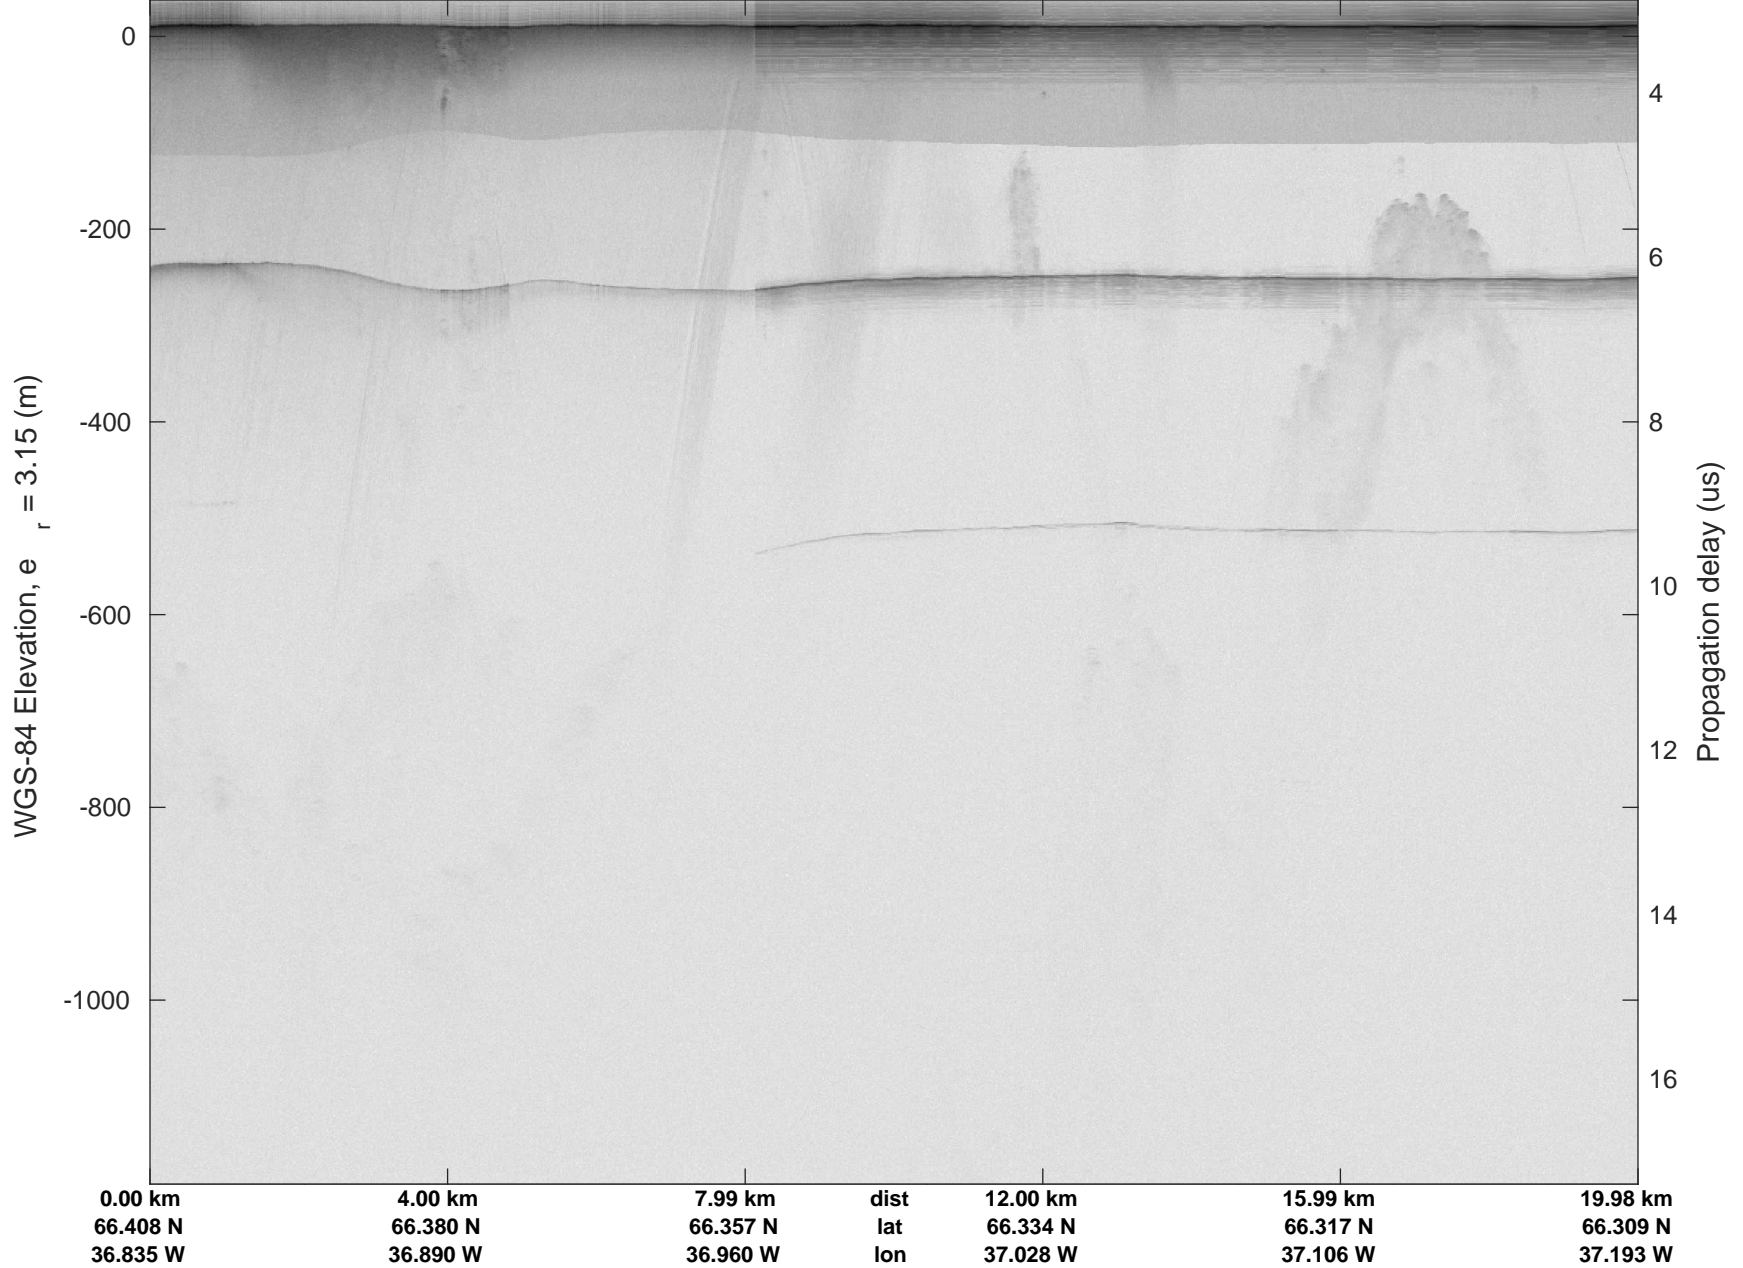

Helheim-Kangerlussuaq
20180427_01_052
Polar Stereograph 70N/-45E

accum 2018_Greenland_P3: "Helheim-Kangerlussuaq" 20180427_01_052: 13:05:10.2 to 13:07:49.9 GPS

Helheim-Kangerlussuaq
20180427_01_053
Polar Stereograph 70N/-45E