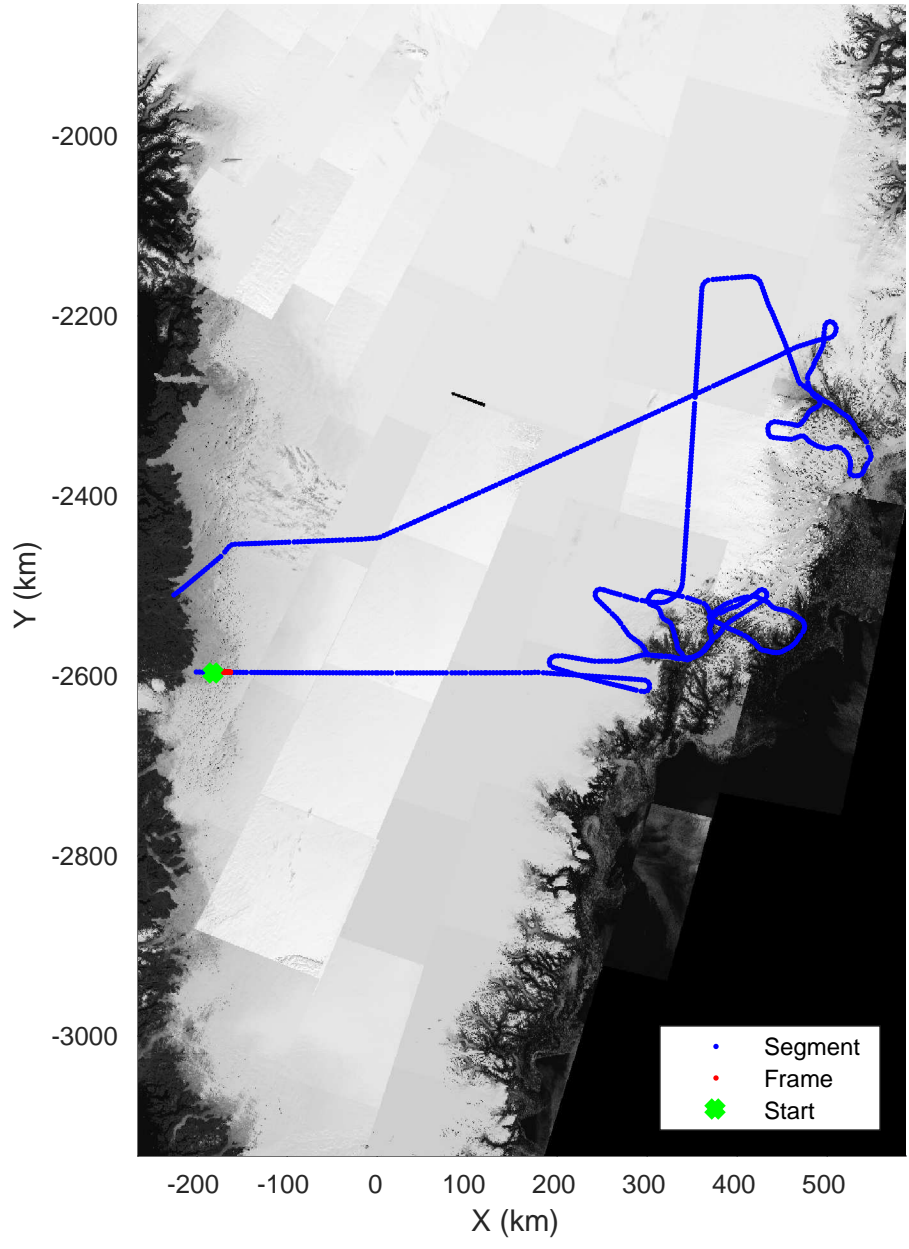

accum 2018_Greenland_P3: "Helheim-Kangerlussuaq" 20180427_01_001: 10:59:37.7 to 11:02:08.0 GPS

Helheim-Kangerlussuaq
20180427_01_002
Polar Stereograph 70N/-45E

accum 2018_Greenland_P3: "Helheim-Kangerlussuaq" 20180427_01_002: 11:02:08.1 to 11:04:35.2 GPS