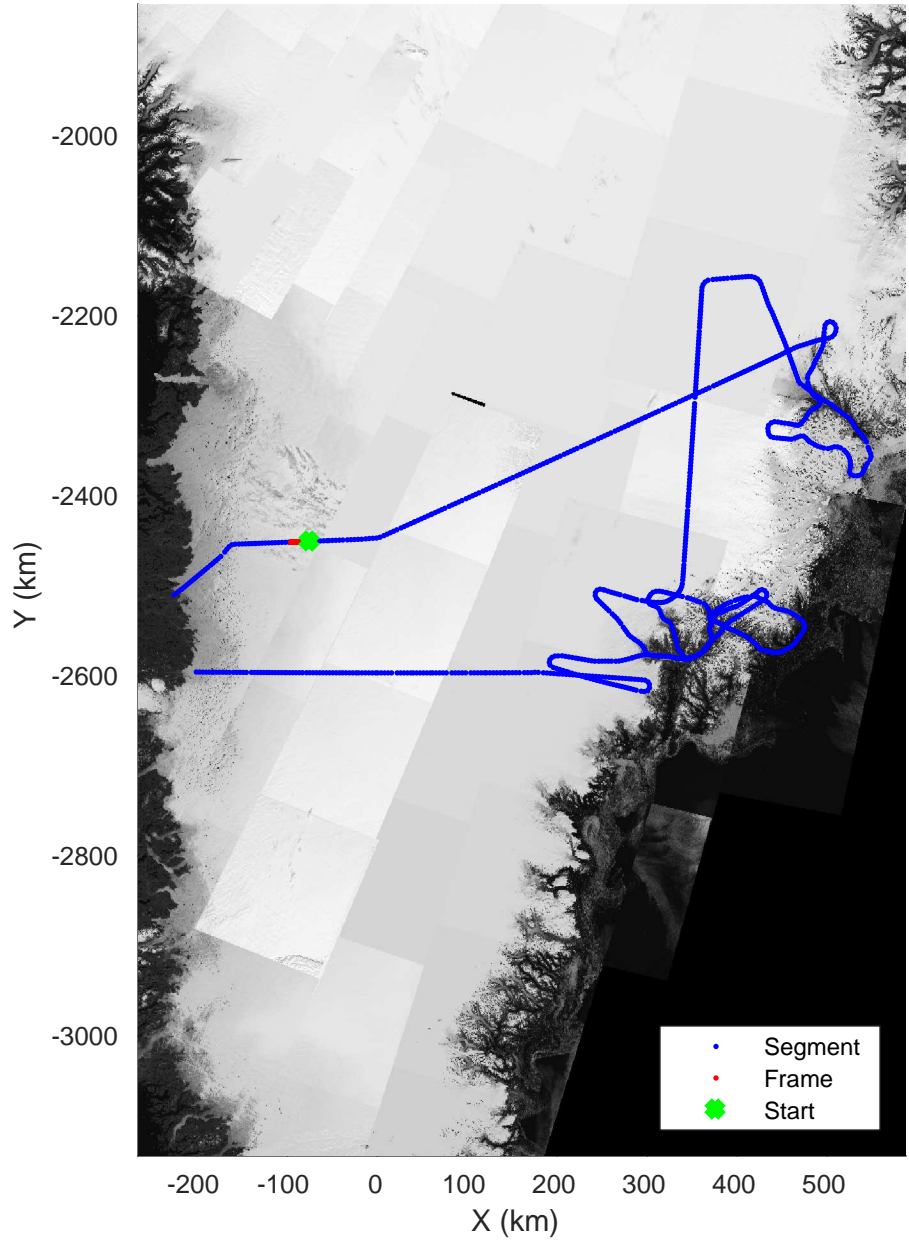

accum 2018_Greenland_P3: "Helheim-Kangerlussuaq" 20180427_01_168: 17:54:05.5 to 17:56:23.5 GPS

accum 2018_Greenland_P3: "Helheim-Kangerlussuaq" 20180427_01_169: 17:56:23.6 to 17:58:43.8 GPS

Helheim-Kangerlussuaq
20180427_01_170
Polar Stereograph 70N/-45E