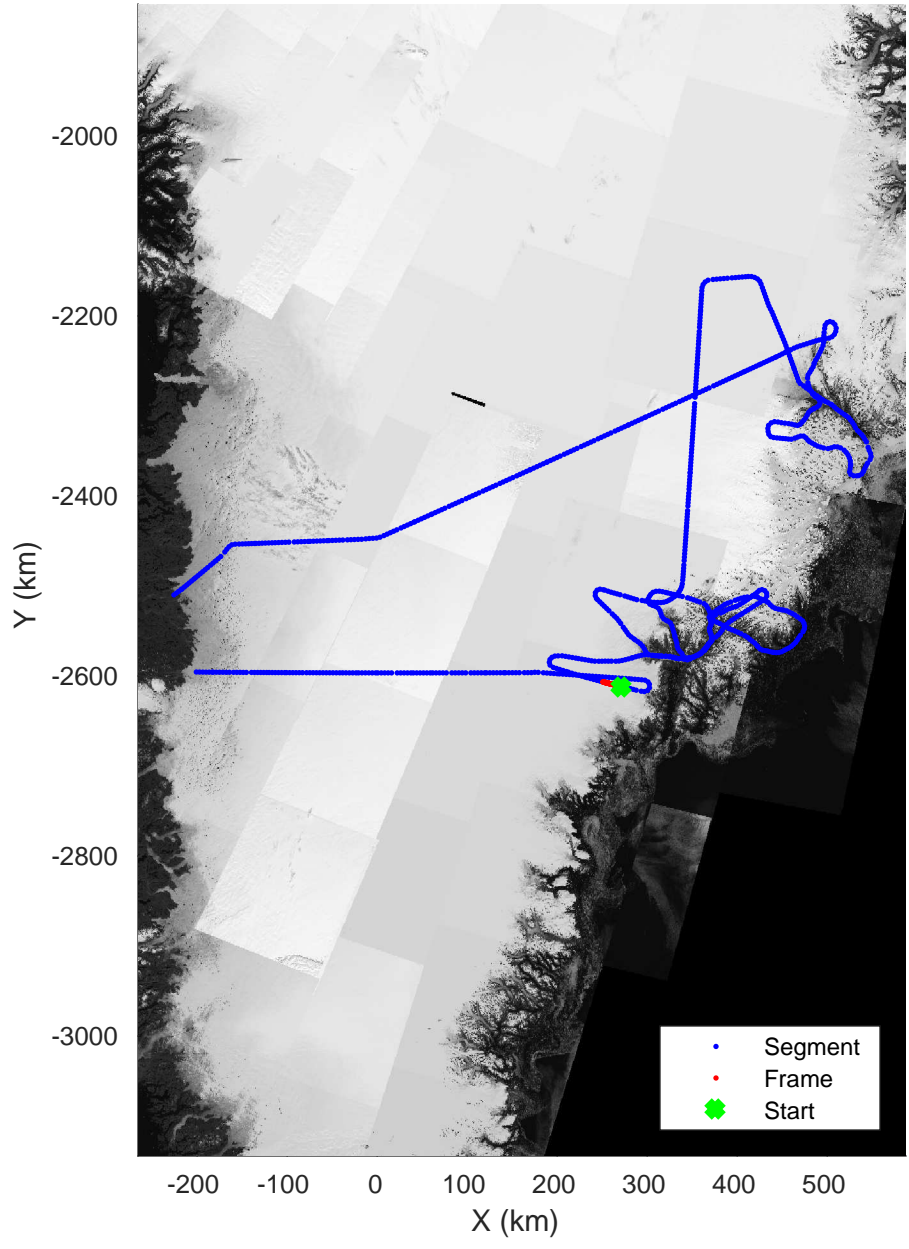

Helheim-Kangerlussuaq
20180427_01_028
Polar Stereograph 70N/-45E