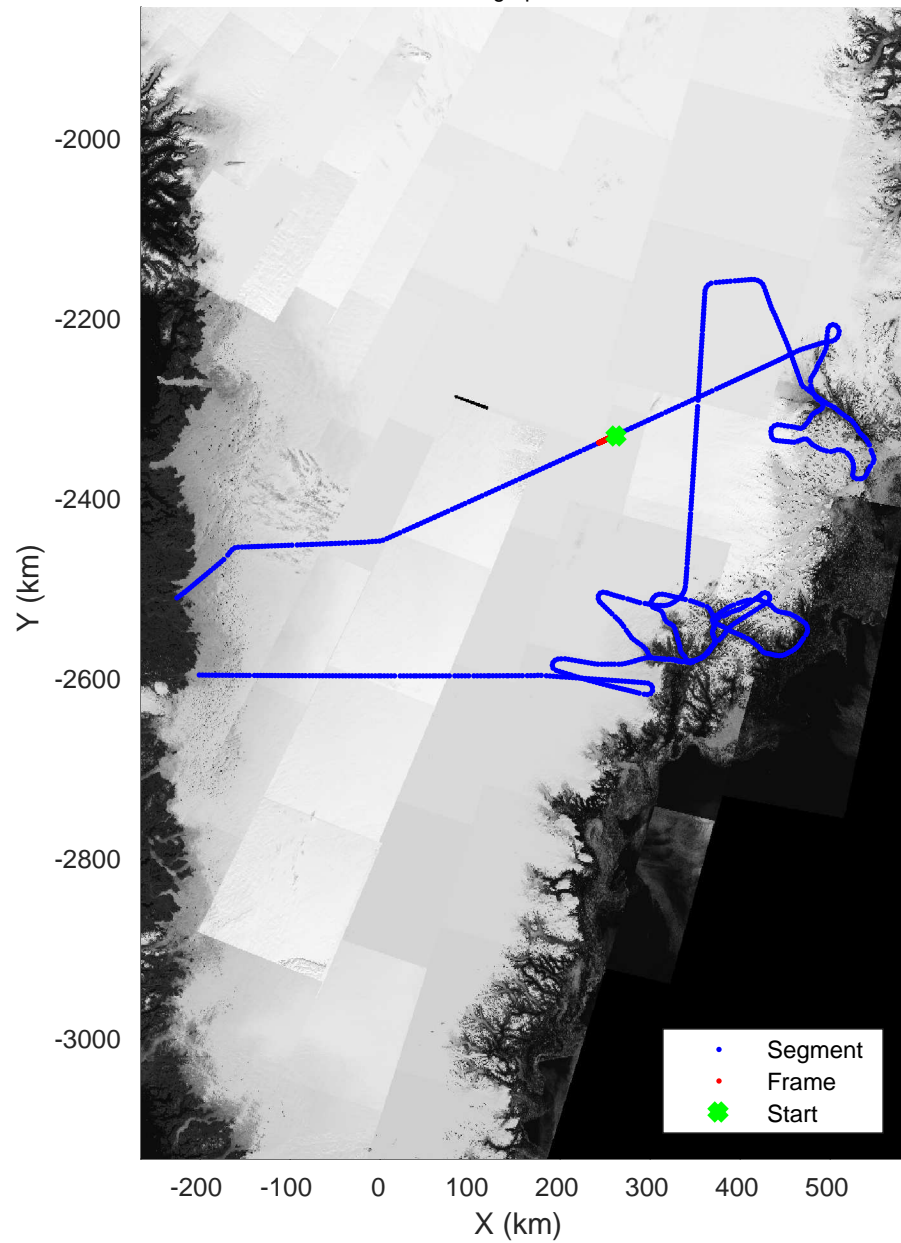

Helheim-Kangerlussuaq
20180427_01_152
Polar Stereograph 70N/-45E