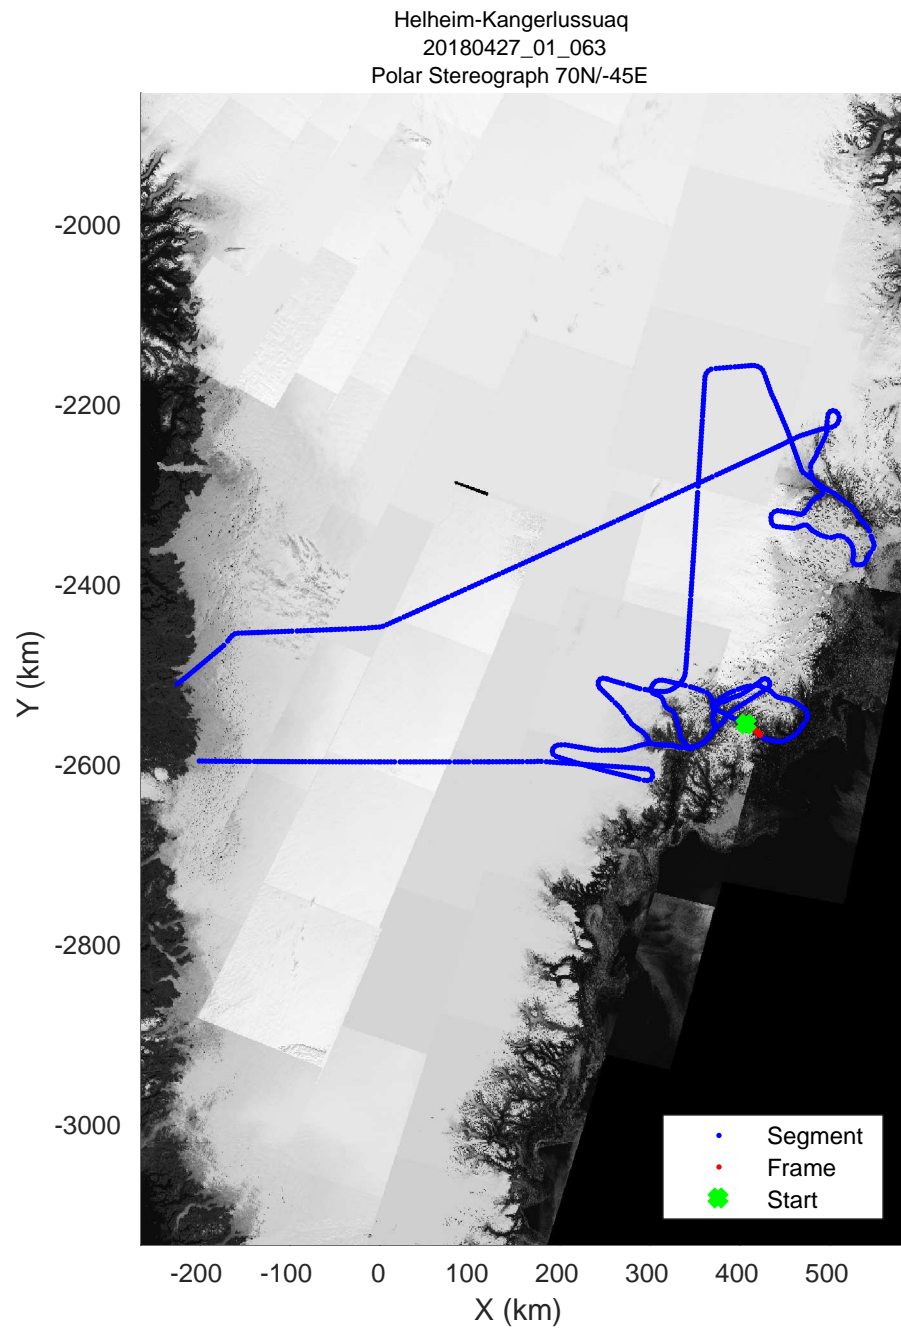

accum 2018_Greenland_P3: "Helheim-Kangerlussuaq" 20180427_01_060: 13:25:53.8 to 13:28:26.6 GPS

accum 2018_Greenland_P3: "Helheim-Kangerlussuaq" 20180427_01_061: 13:28:26.8 to 13:30:55.6 GPS

accum 2018_Greenland_P3: "Helheim-Kangerlussuaq" 20180427_01_062: 13:30:55.7 to 13:33:21.3 GPS