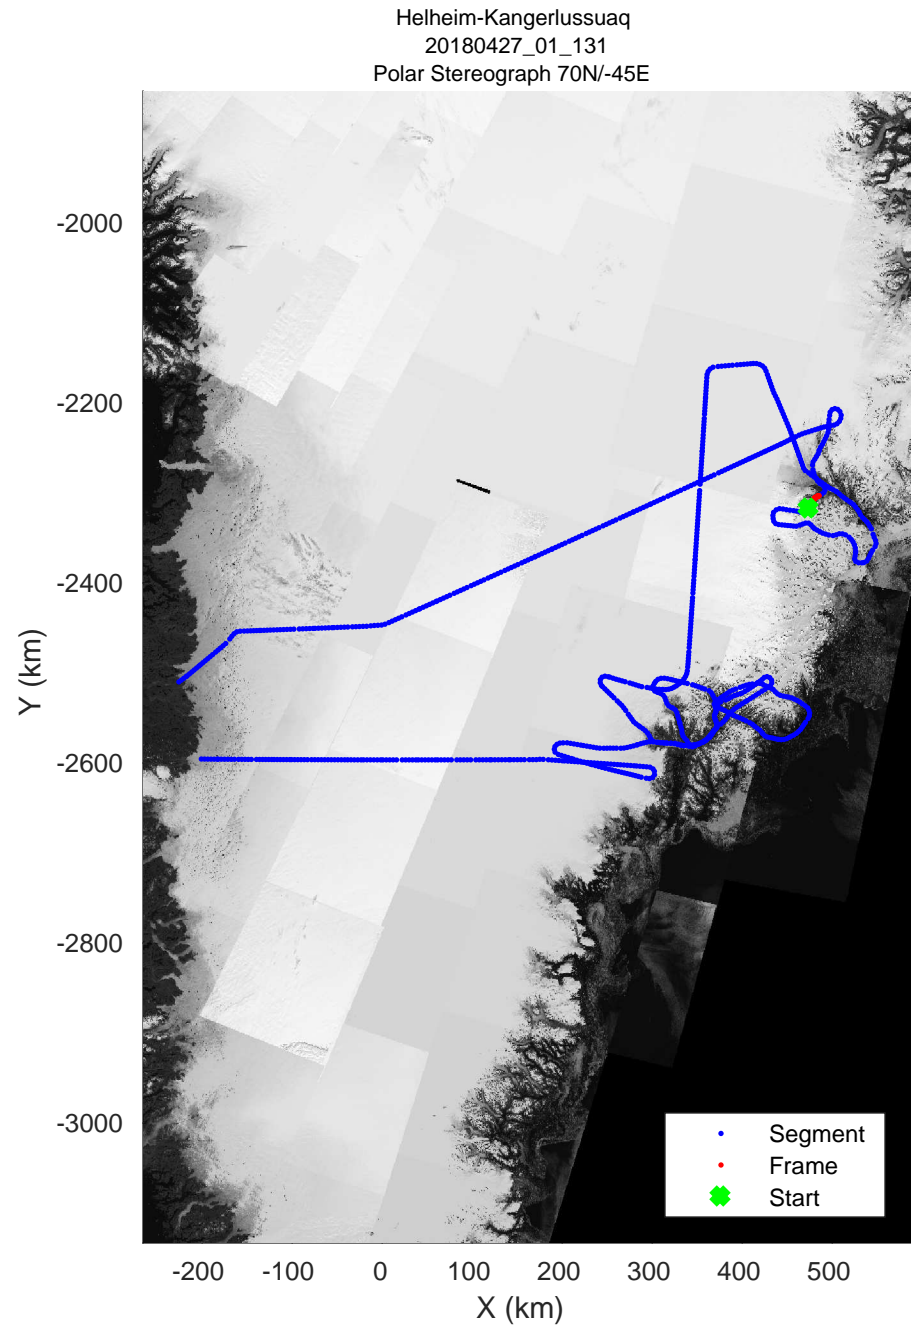

accum 2018_Greenland_P3: "Helheim-Kangerlussuaq" 20180427_01_128: 16:19:02.7 to 16:21:39.1 GPS

accum 2018_Greenland_P3: "Helheim-Kangerlussuaq" 20180427_01_129: 16:21:39.2 to 16:23:56.1 GPS

accum 2018_Greenland_P3: "Helheim-Kangerlussuaq" 20180427_01_130: 16:23:56.2 to 16:26:32.6 GPS