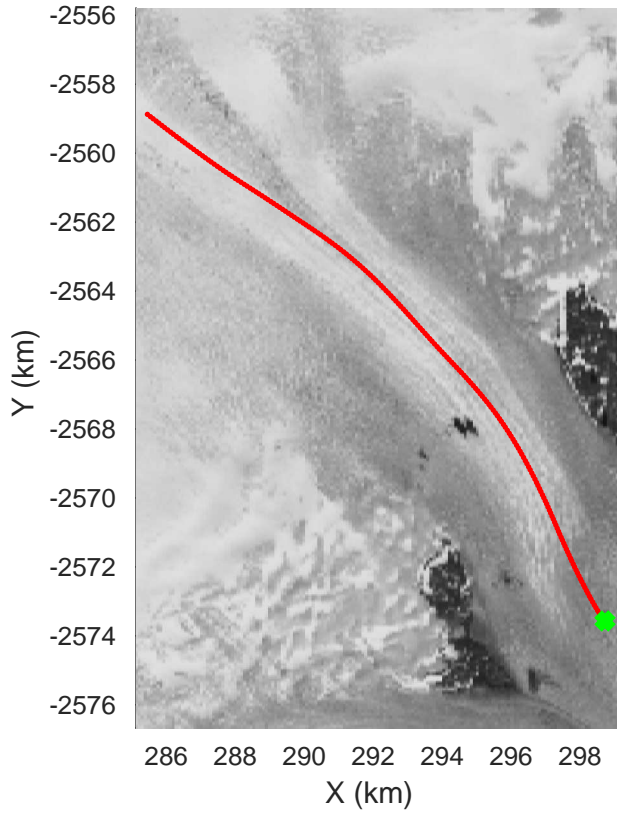

accum 2018_Greenland_P3: "Helheim-Kangerlussuaq" 20180427_01_076: 14:08:16.8 to 14:10:56.0 GPS

accum 2018_Greenland_P3: "Helheim-Kangerlussuaq" 20180427_01_077: 14:10:56.1 to 14:13:27.3 GPS

accum 2018_Greenland_P3: "Helheim-Kangerlussuaq" 20180427_01_078: 14:13:27.4 to 14:15:58.6 GPS