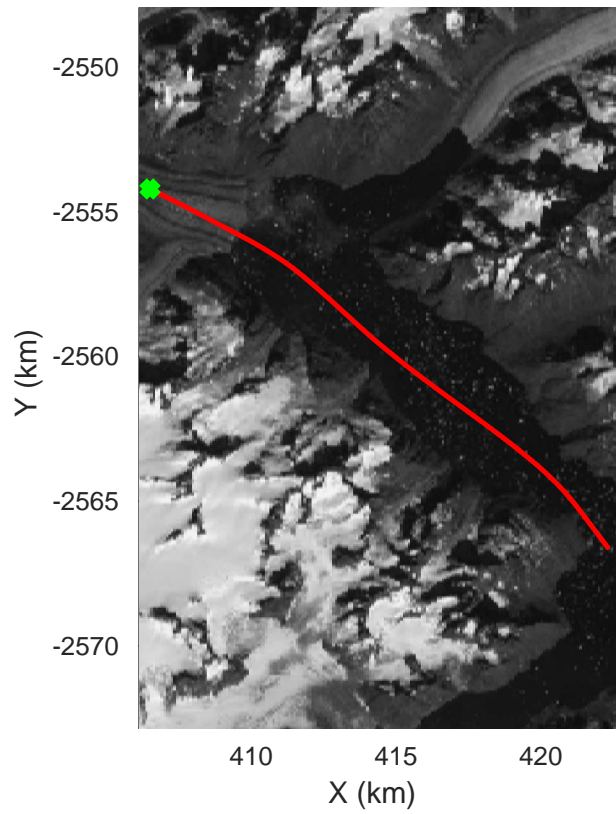

accum 2018_Greenland_P3: "Helheim-Kangerlussuaq" 20180427_01_060: 13:25:53.8 to 13:28:26.6 GPS

accum 2018_Greenland_P3: "Helheim-Kangerlussuaq" 20180427_01_061: 13:28:26.8 to 13:30:55.6 GPS

accum 2018_Greenland_P3: "Helheim-Kangerlussuaq" 20180427_01_062: 13:30:55.7 to 13:33:21.3 GPS