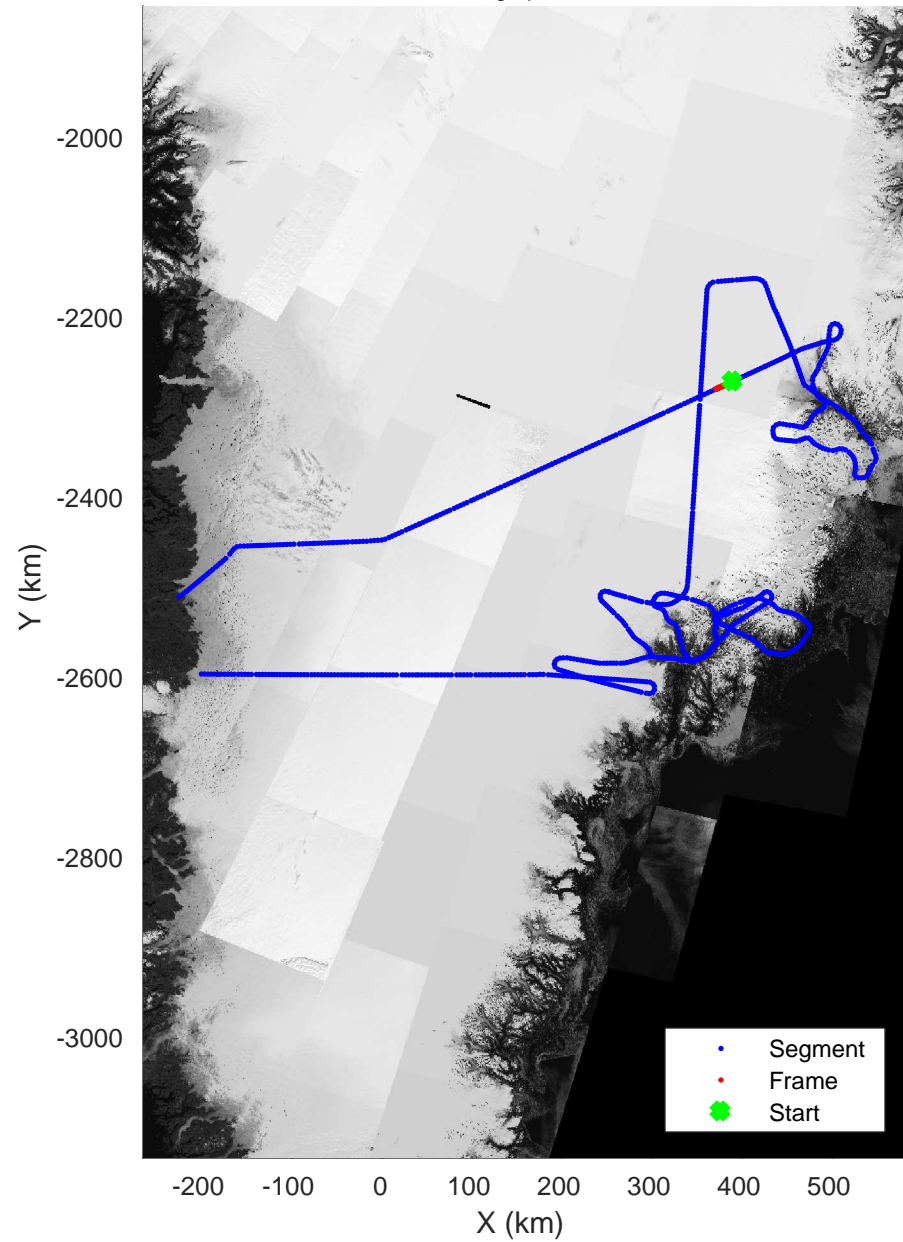

Helheim-Kangerlussuaq
20180427_01_144
Polar Stereograph 70N/-45E

accum 2018_Greenland_P3: "Helheim-Kangerlussuaq" 20180427_01_144: 16:59:24.1 to 17:01:55.4 GPS

Helheim-Kangerlussuaq
20180427_01_145
Polar Stereograph 70N/-45E