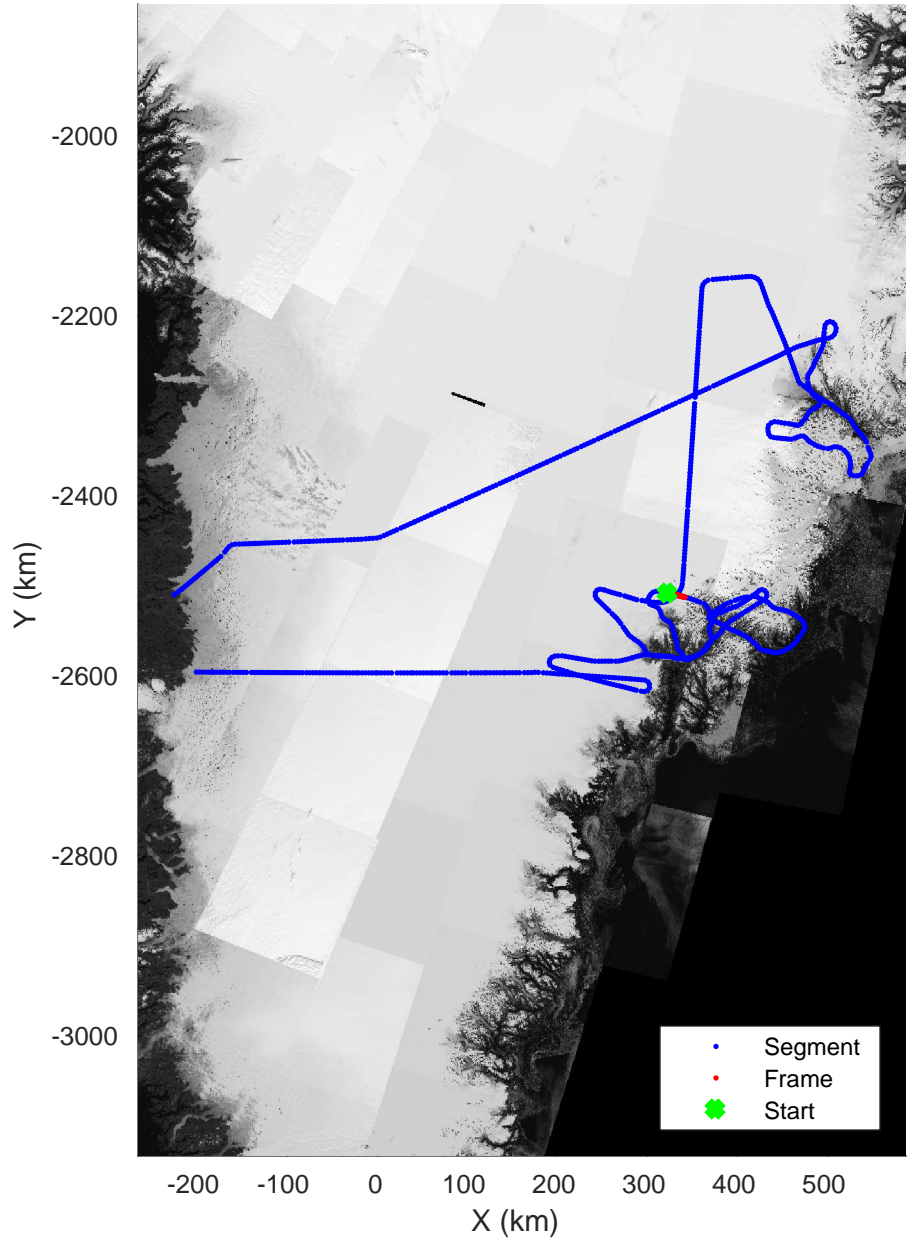

Helheim-Kangerlussuaq
20180427_01_058
Polar Stereograph 70N/-45E