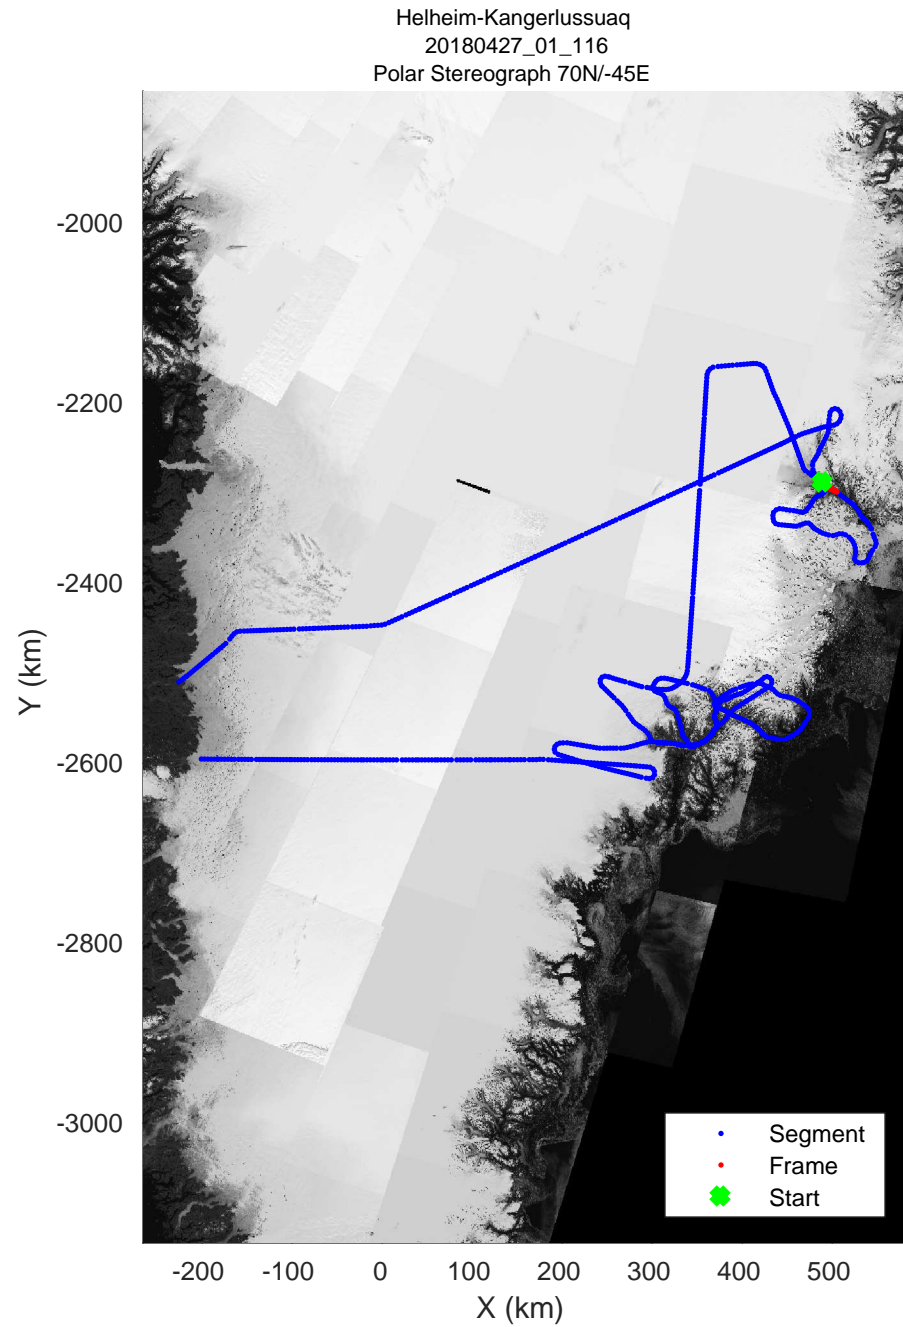

accum 2018_Greenland_P3: "Helheim-Kangerlussuaq" 20180427_01_114: 15:43:09.3 to 15:45:42.8 GPS

Helheim-Kangerlussuaq
20180427_01_115
Polar Stereograph 70N/-45E

accum 2018_Greenland_P3: "Helheim-Kangerlussuaq" 20180427_01_115: 15:45:42.9 to 15:48:08.2 GPS