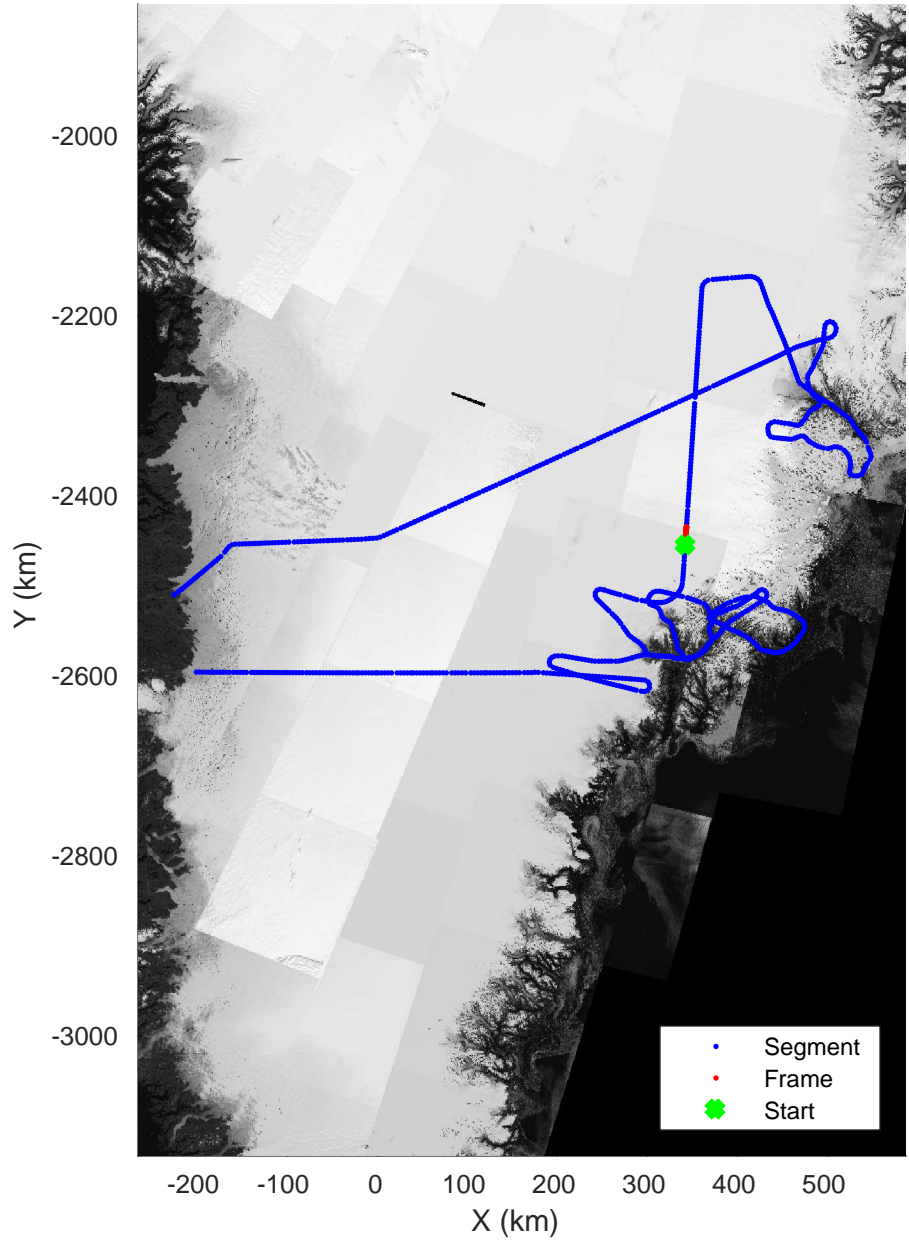

Helheim-Kangerlussuaq
20180427_01_090
Polar Stereograph 70N/-45E

accum 2018_Greenland_P3: "Helheim-Kangerlussuaq" 20180427_01_090: 14:44:33.4 to 14:46:54.5 GPS

Helheim-Kangerlussuaq
20180427_01_091
Polar Stereograph 70N/-45E