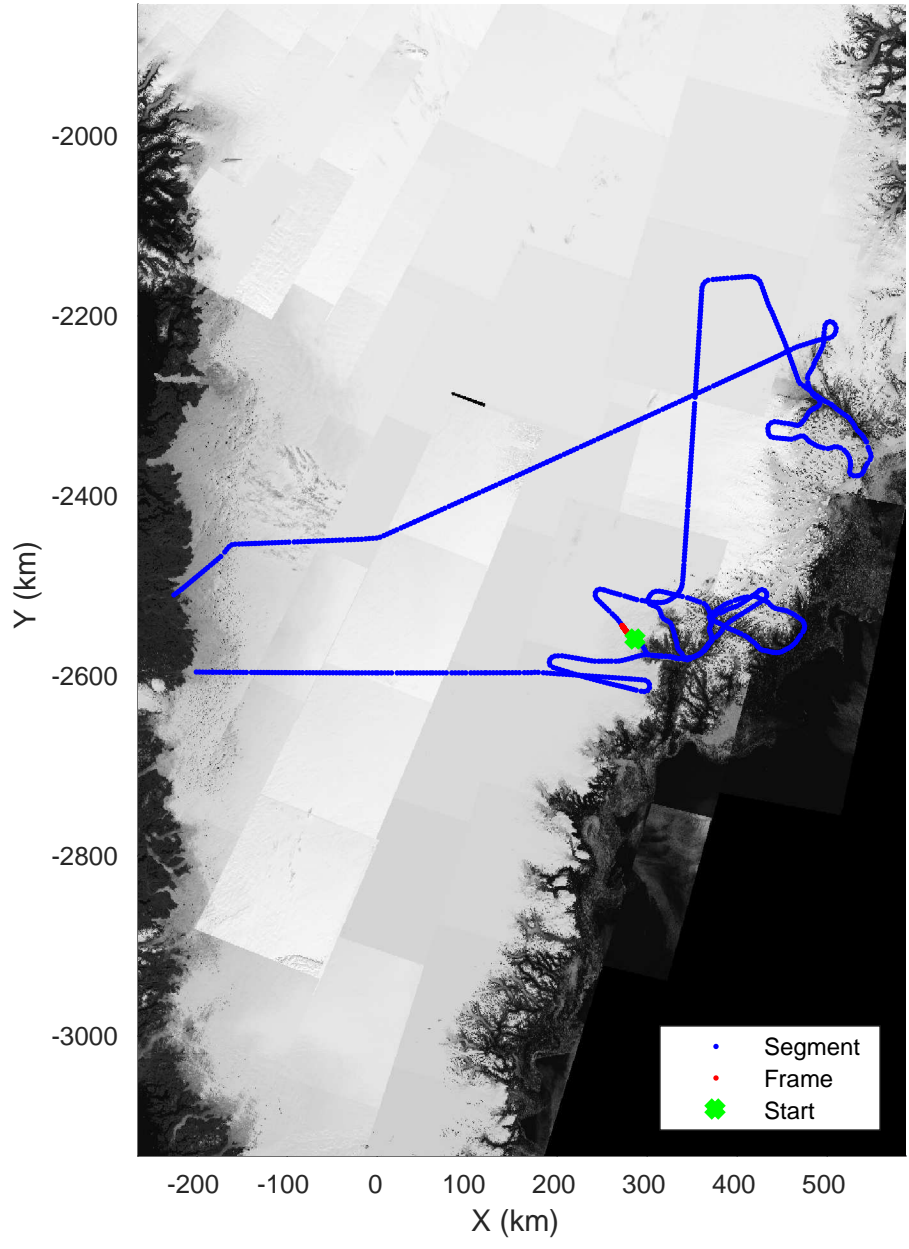

Helheim-Kangerlussuaq
20180427_01_080
Polar Stereograph 70N/-45E