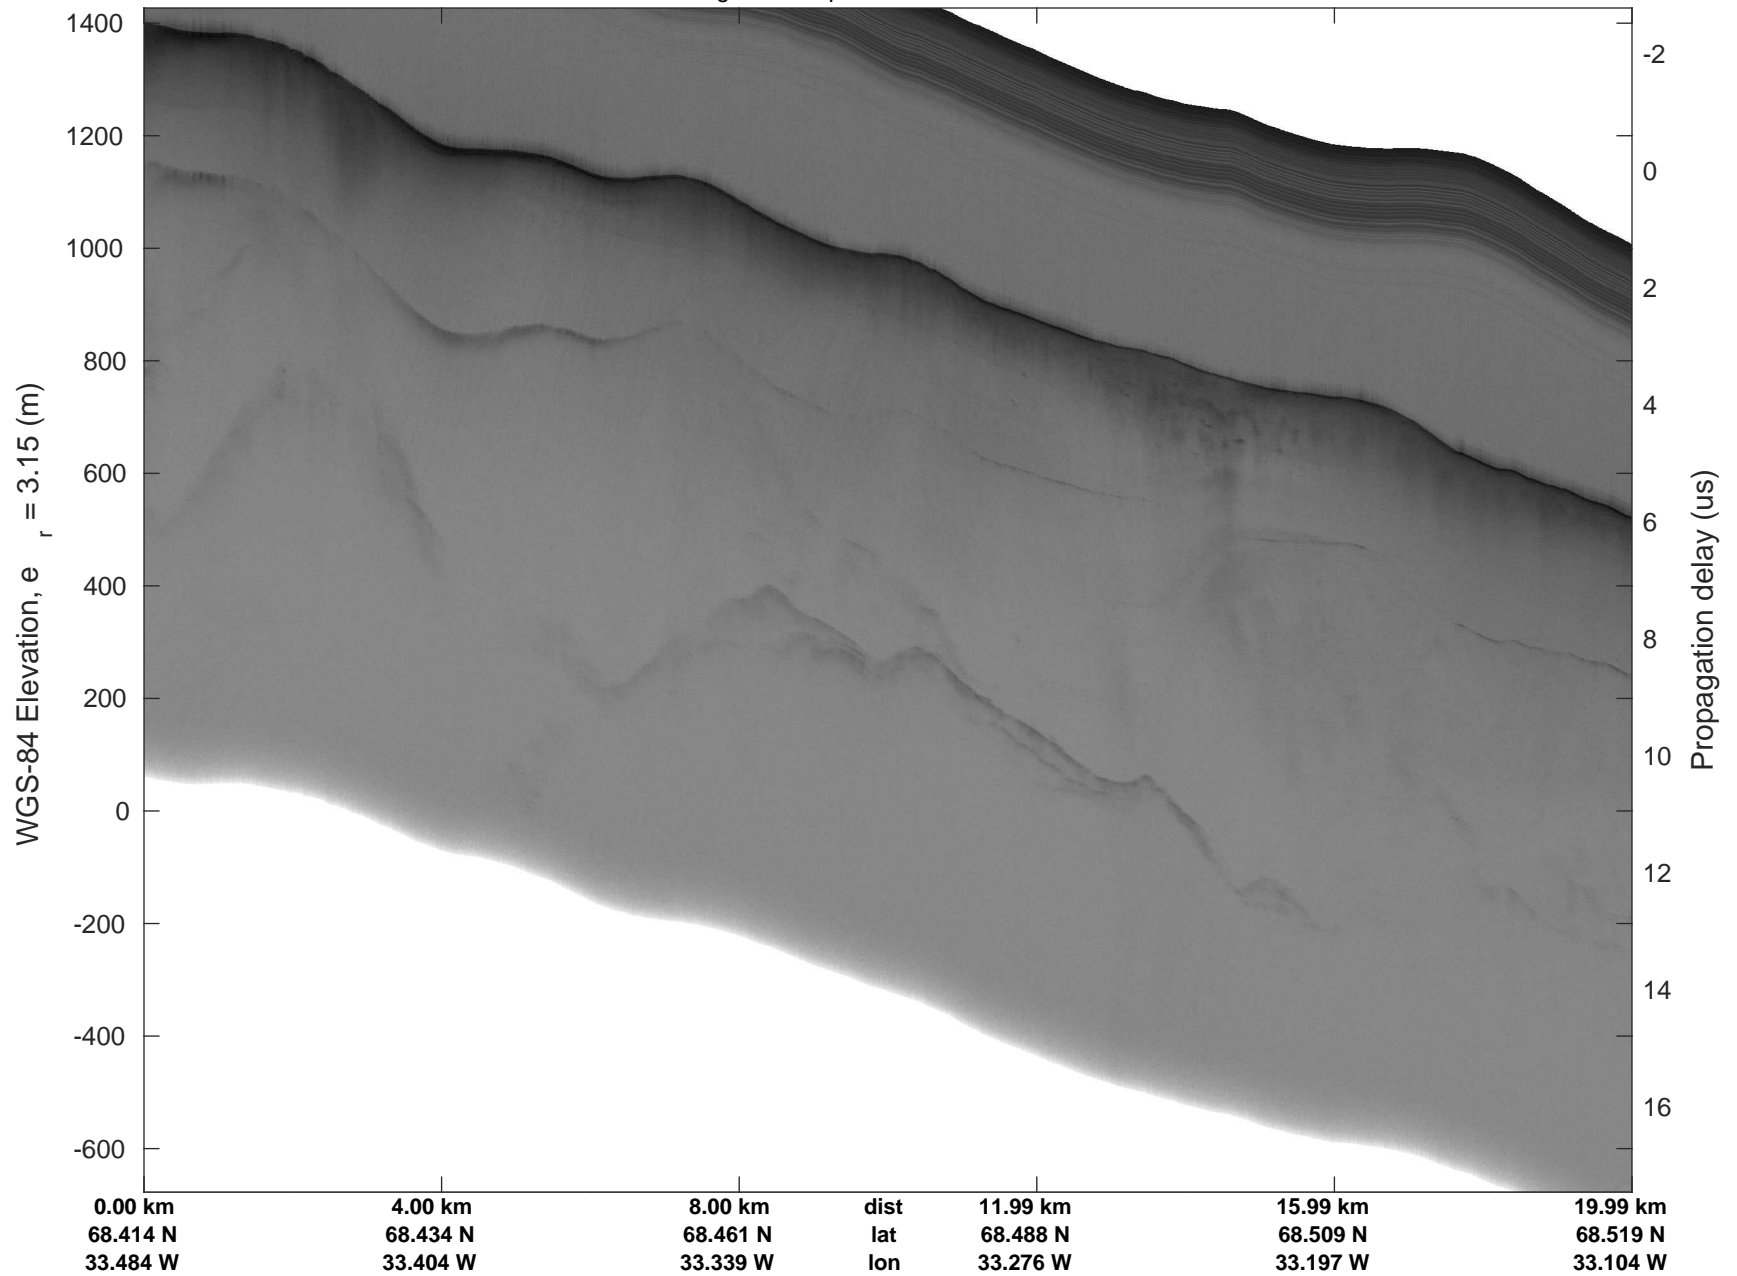

accum 2018_Greenland_P3: "Helheim-Kangerlussuaq" 20180427_01_131: 16:26:32.8 to 16:29:12.1 GPS