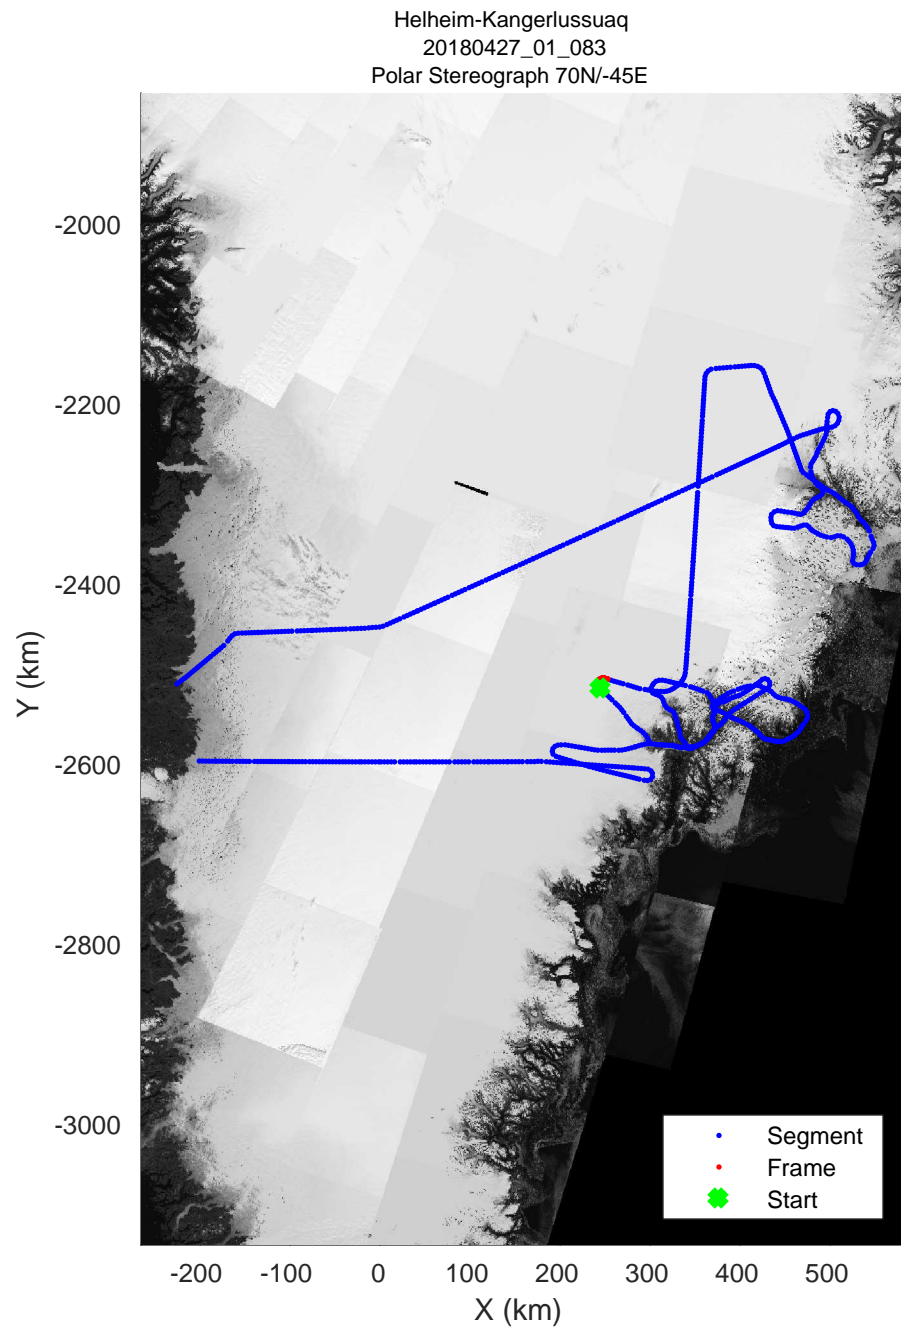

Helheim-Kangerlussuaq
20180427_01_081
Polar Stereograph 70N/-45E

accum 2018_Greenland_P3: "Helheim-Kangerlussuaq" 20180427_01_081: 14:21:03.8 to 14:23:34.9 GPS

accum 2018_Greenland_P3: "Helheim-Kangerlussuaq" 20180427_01_082: 14:23:35.0 to 14:26:05.7 GPS