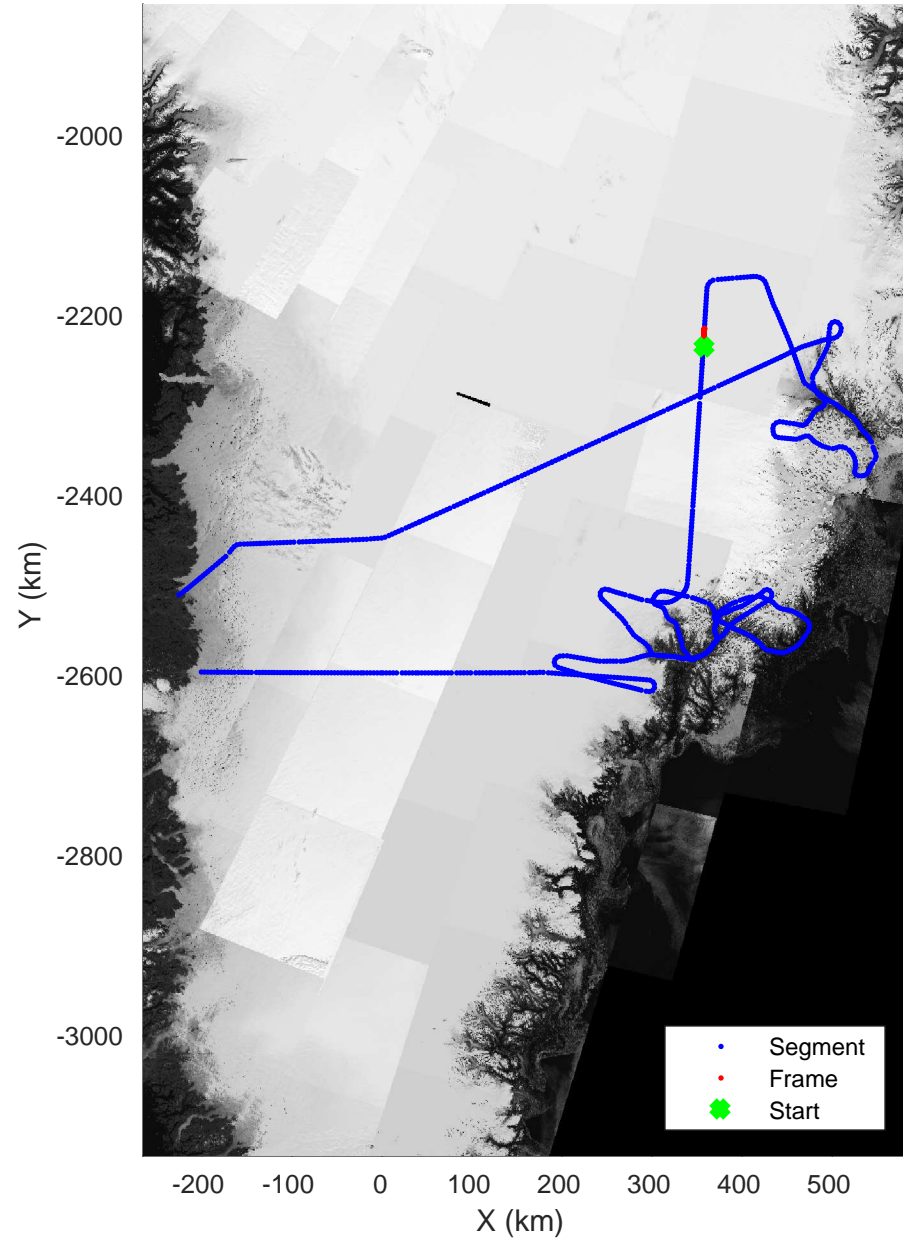

accum 2018_Greenland_P3: "Helheim-Kangerlussuaq" 20180427_01_100: 15:09:02.7 to 15:11:28.0 GPS

accum 2018_Greenland_P3: "Helheim-Kangerlussuaq" 20180427_01_101: 15:11:28.1 to 15:13:54.3 GPS

Helheim-Kangerlussuaq
20180427_01_102
Polar Stereograph 70N/-45E