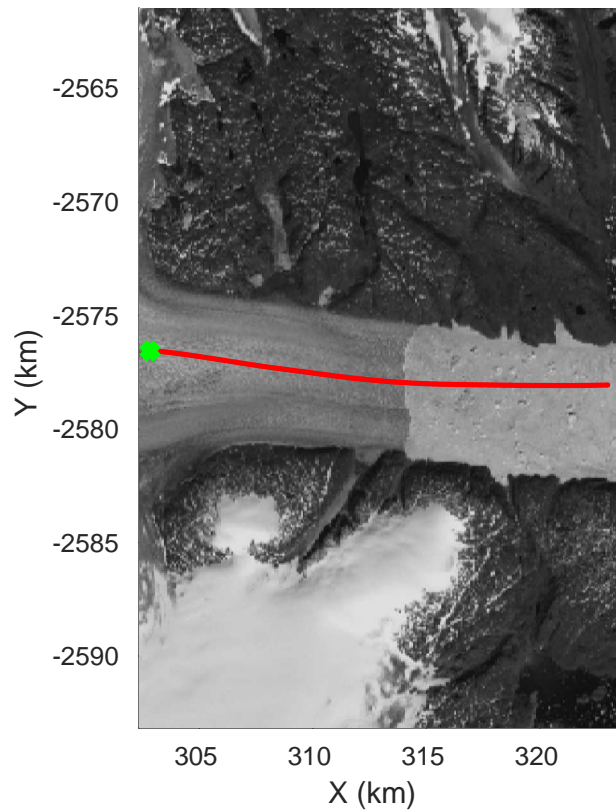

accum 2018_Greenland_P3: "Helheim-Kangerlussuaq" 20180427_01_036: 12:24:12.1 to 12:26:40.3 GPS

Helheim-Kangerlussuaq
20180427_01_037
Polar Stereograph 70N/-45E

accum 2018_Greenland_P3: "Helheim-Kangerlussuaq" 20180427_01_037: 12:26:40.5 to 12:29:10.9 GPS