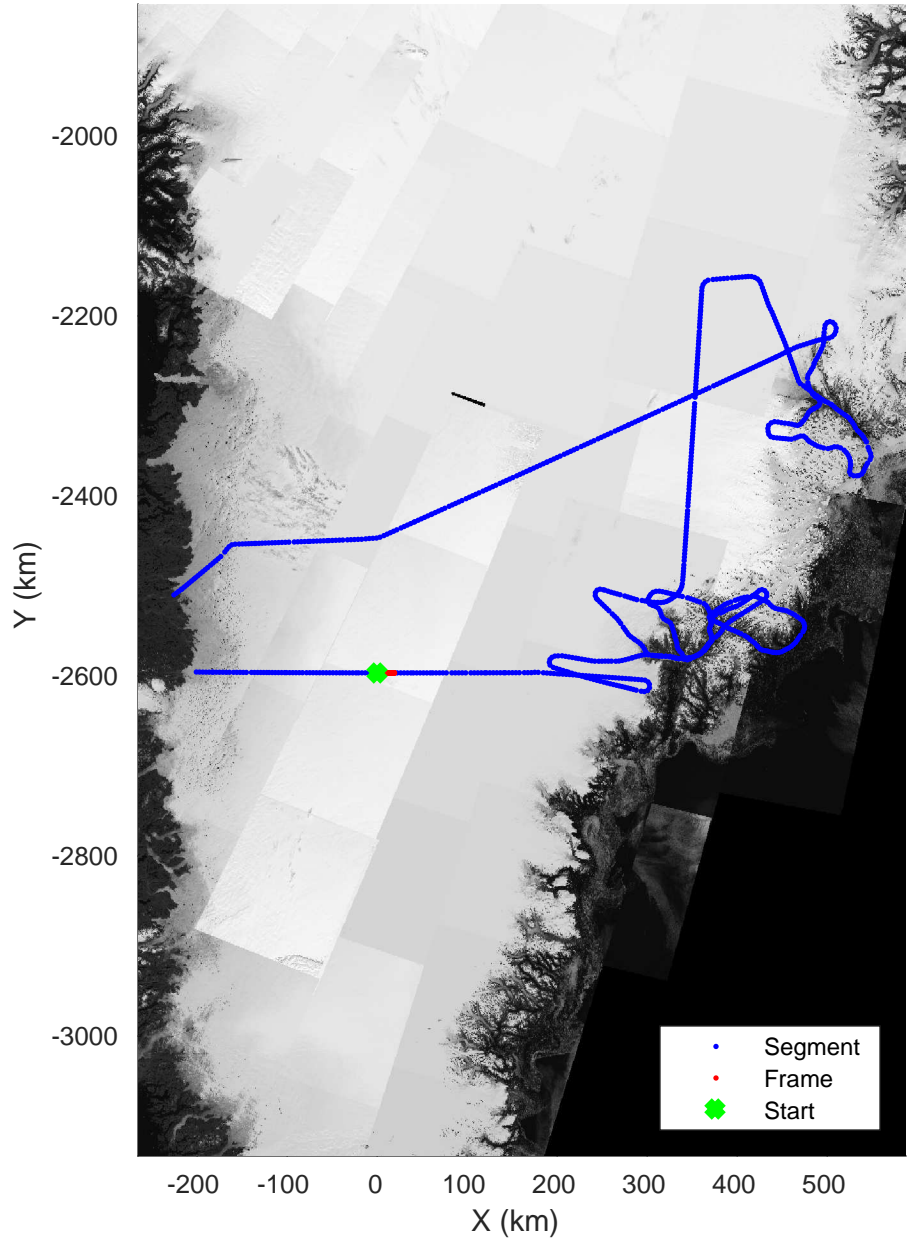

Helheim-Kangerlussuaq
20180427_01_011
Polar Stereograph 70N/-45E