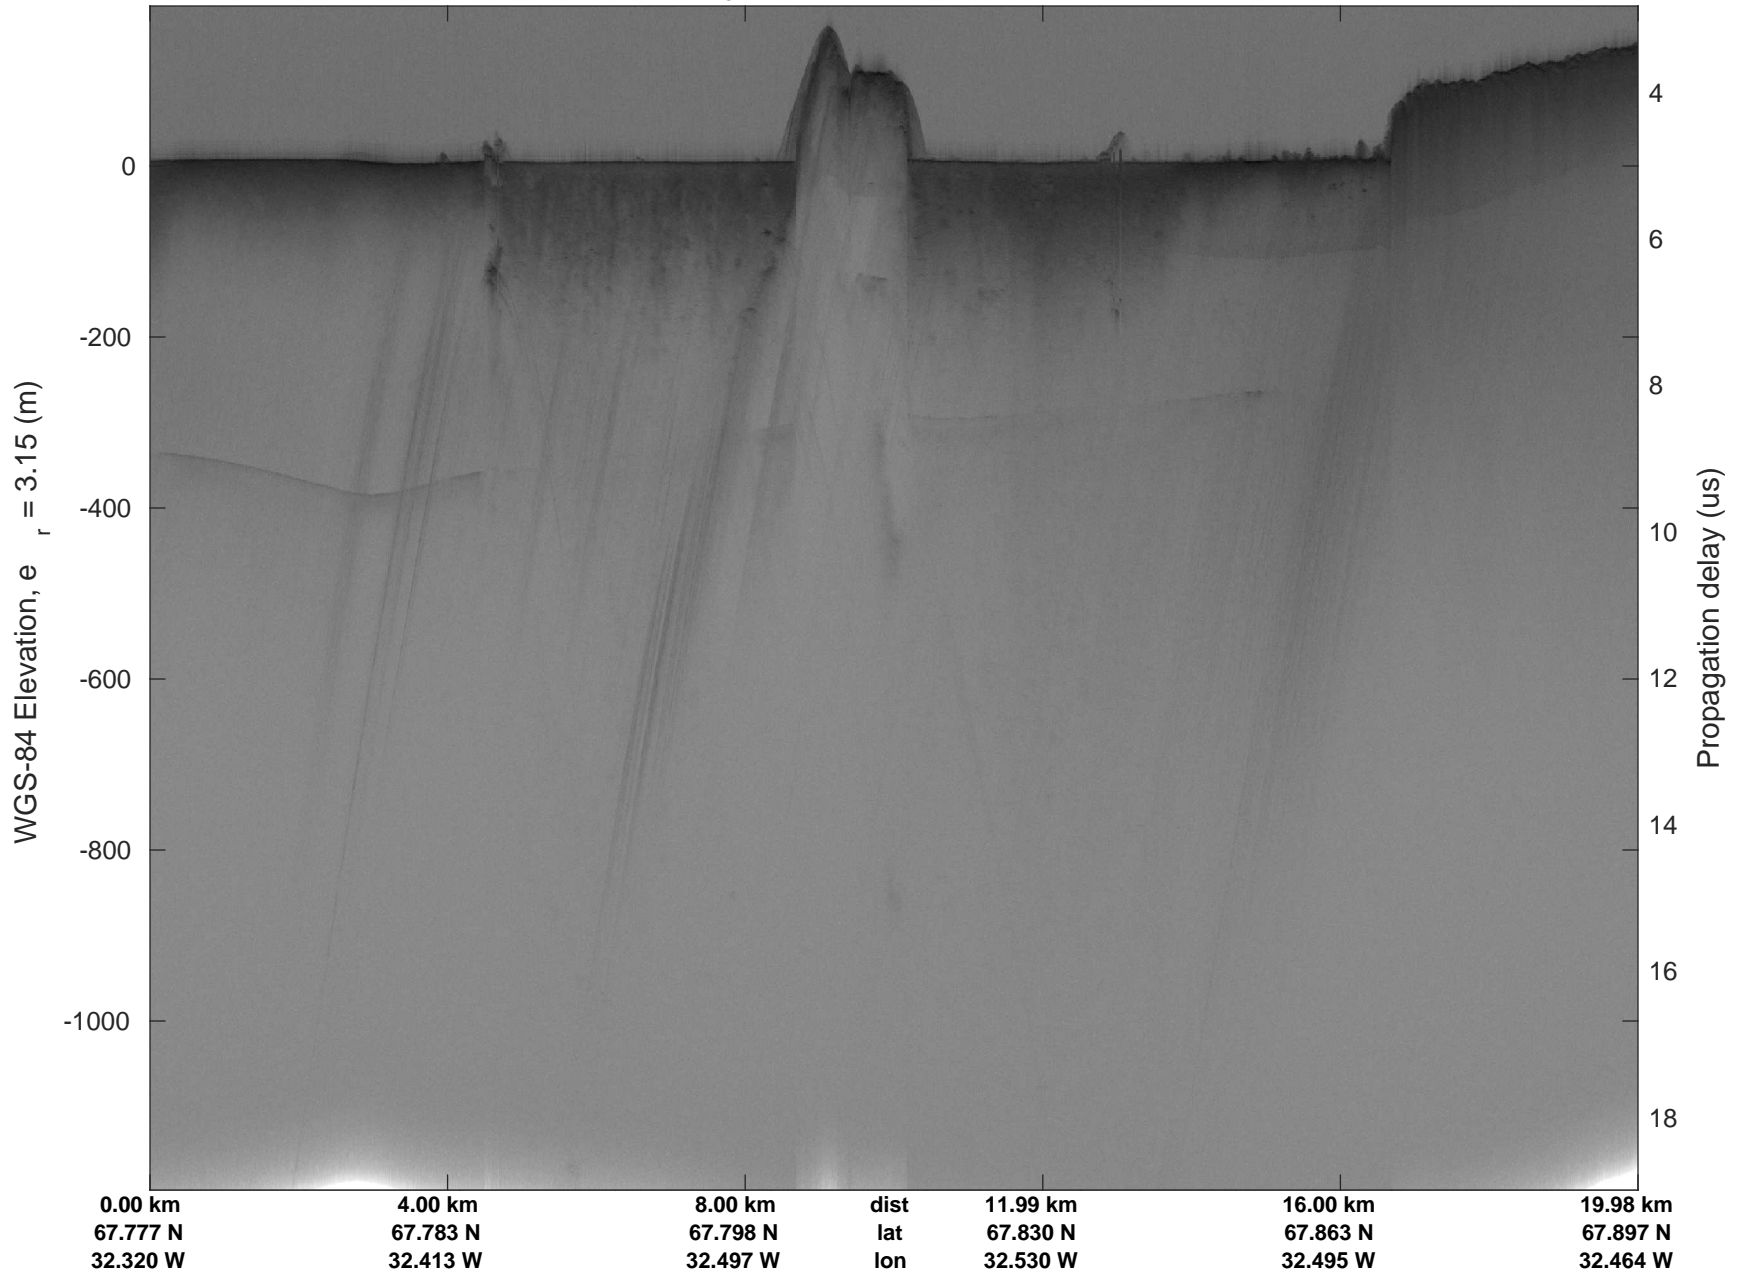

accum 2018_Greenland_P3: "Helheim-Kangerlussuaq" 20180427_01_121: 16:01:01.1 to 16:03:34.6 GPS

Helheim-Kangerlussuaq
20180427_01_122
Polar Stereograph 70N/-45E

accum 2018_Greenland_P3: "Helheim-Kangerlussuaq" 20180427_01_122: 16:03:34.7 to 16:06:08.0 GPS