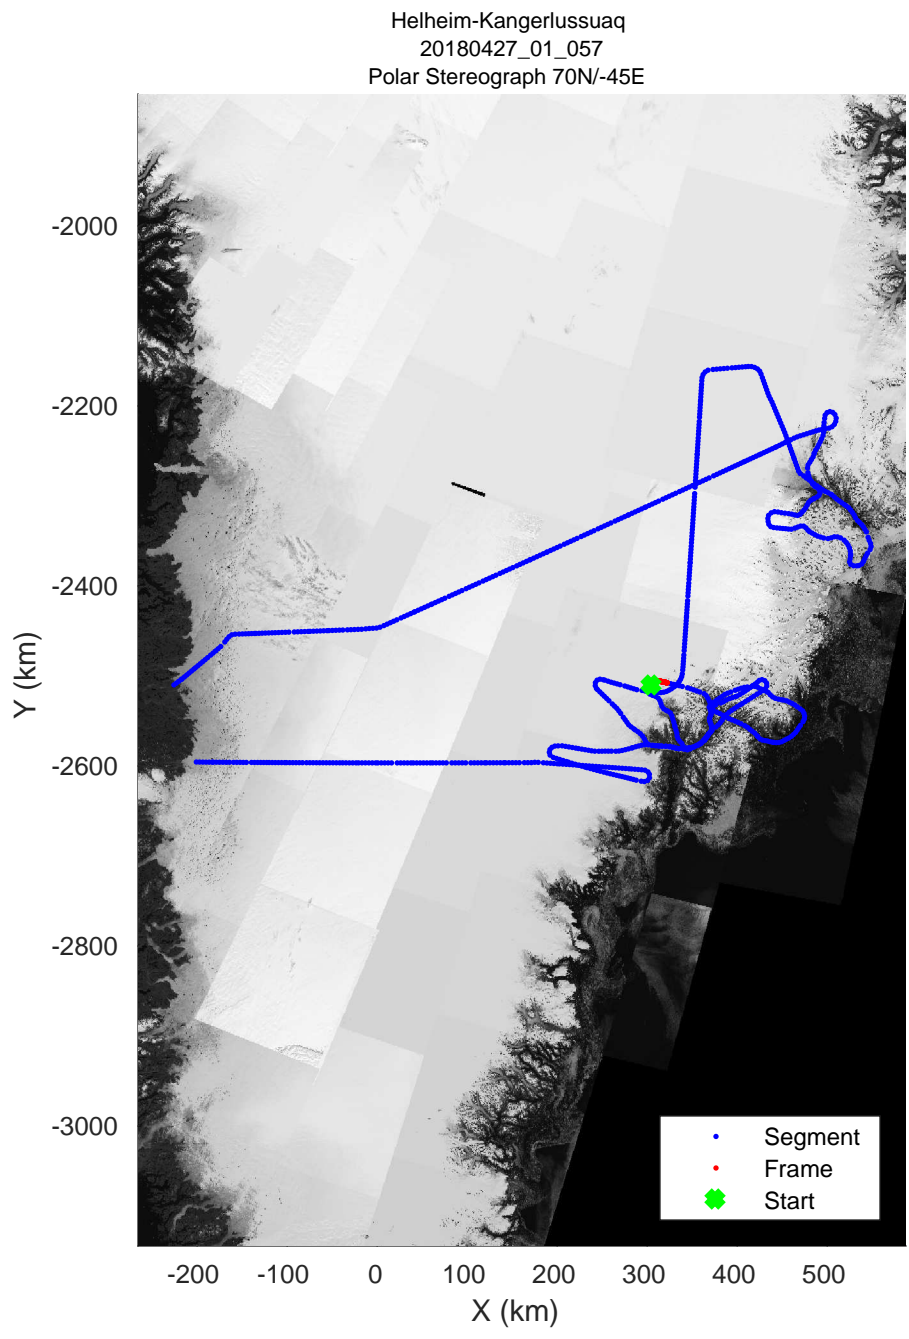

Helheim-Kangerlussuaq
20180427_01_056
Polar Stereograph 70N/-45E

accum 2018_Greenland_P3: "Helheim-Kangerlussuaq" 20180427_01_056: 13:15:32.7 to 13:18:14.2 GPS

accum 2018_Greenland_P3: "Helheim-Kangerlussuaq" 20180427_01_057: 13:18:14.3 to 13:20:43.4 GPS