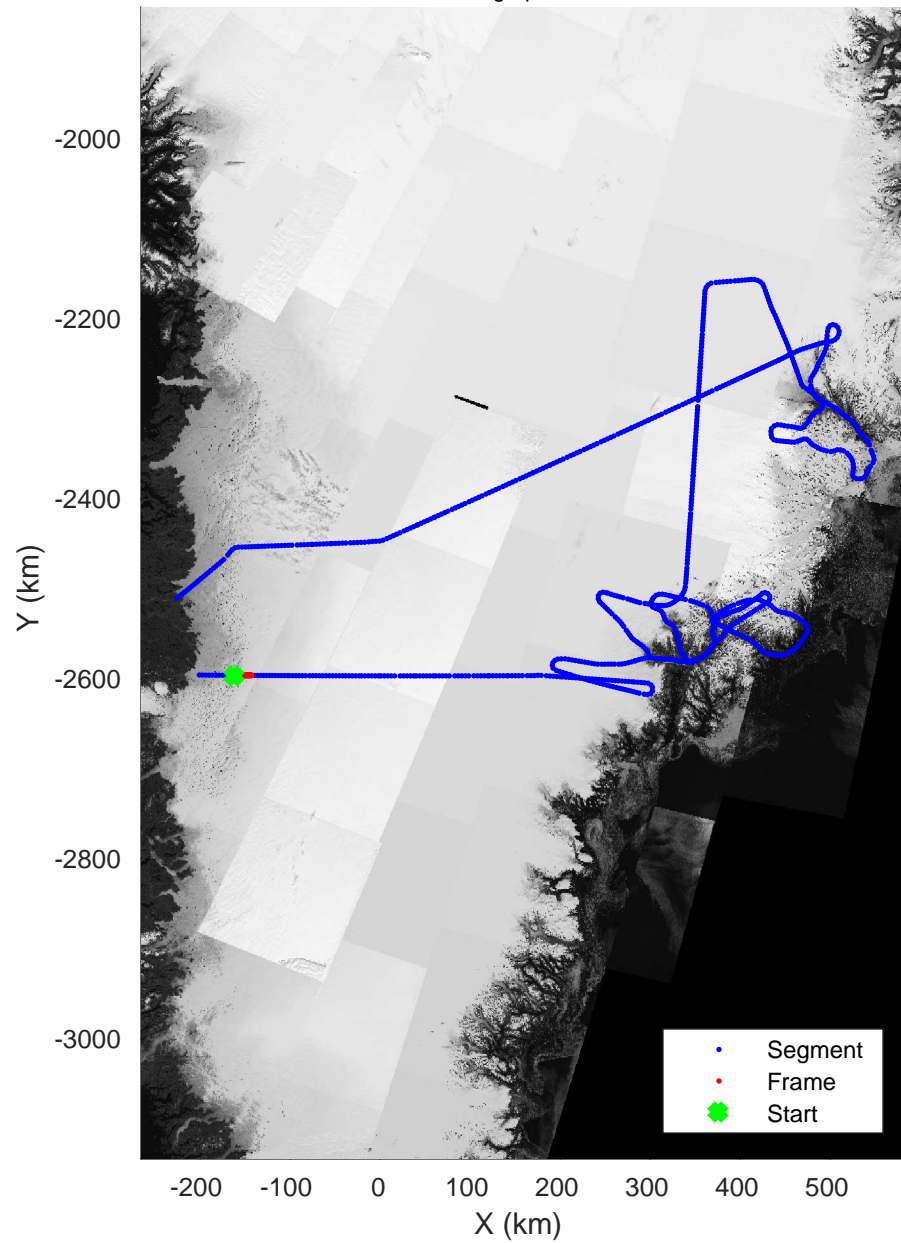

Helheim-Kangerlussuaq
20180427_01_003
Polar Stereograph 70N/-45E