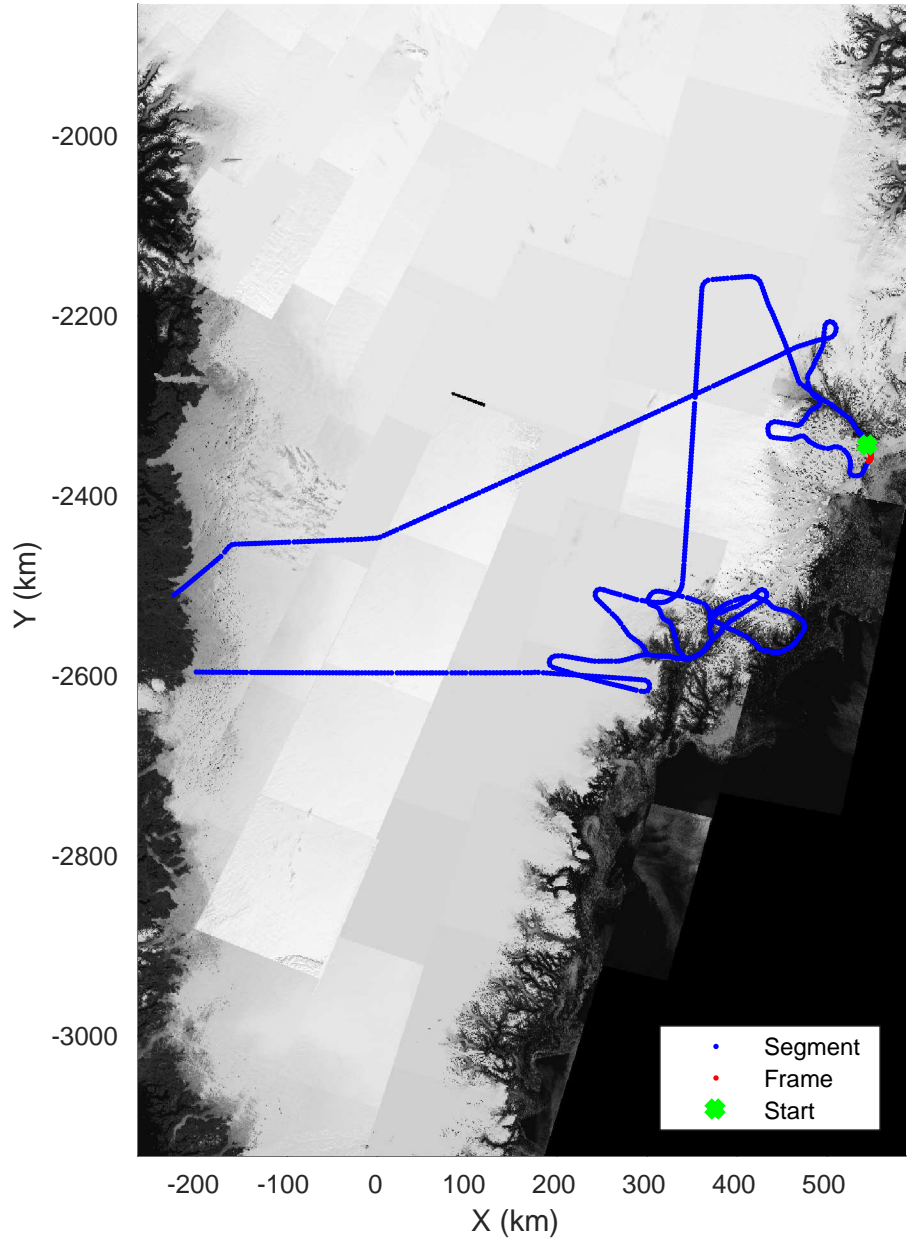

Helheim-Kangerlussuaq
20180427_01_120
Polar Stereograph 70N/-45E