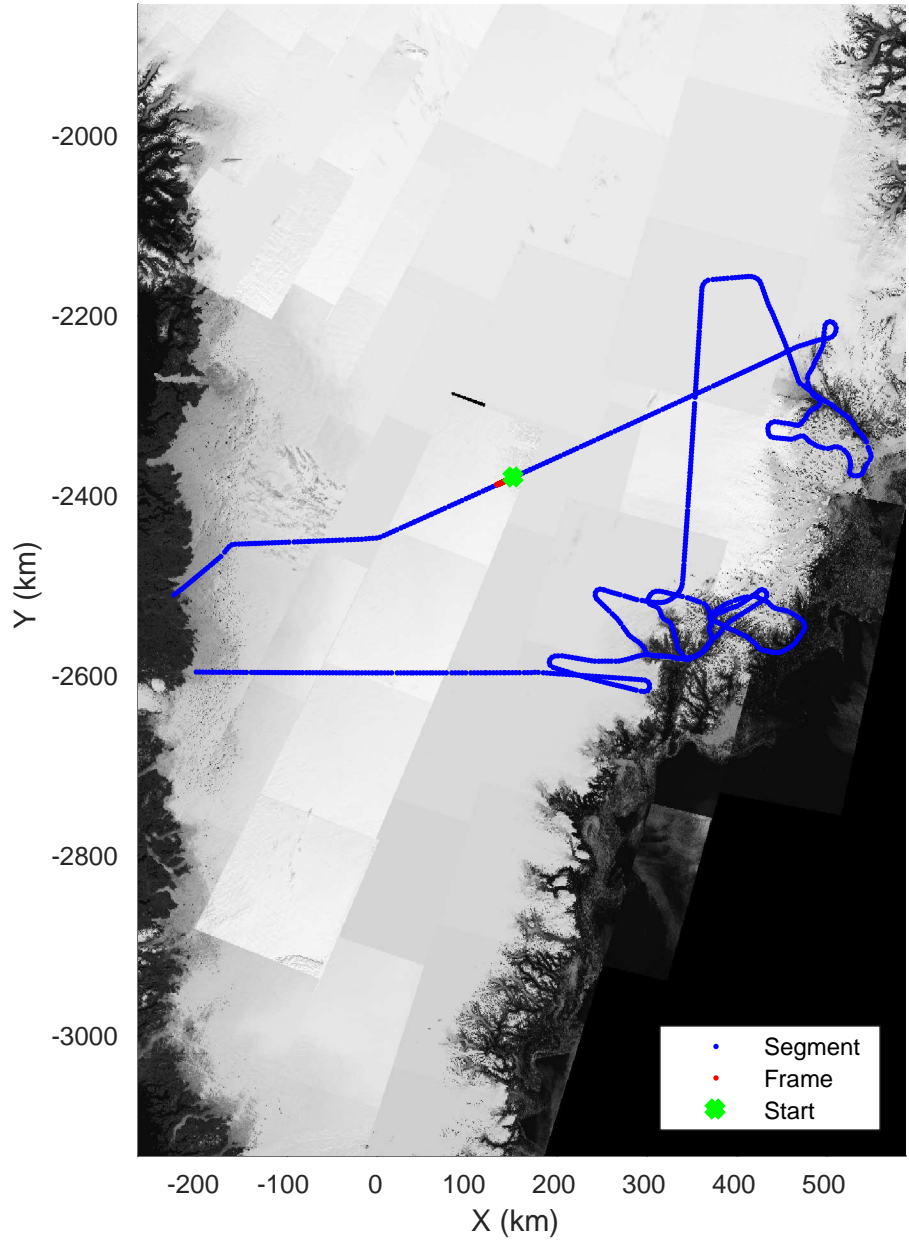

accum 2018_Greenland_P3: "Helheim-Kangerlussuaq" 20180427_01_156: 17:26:56.1 to 17:29:11.3 GPS

accum 2018_Greenland_P3: "Helheim-Kangerlussuaq" 20180427_01_157: 17:29:11.4 to 17:31:26.6 GPS

Helheim-Kangerlussuaq
20180427_01_158
Polar Stereograph 70N/-45E