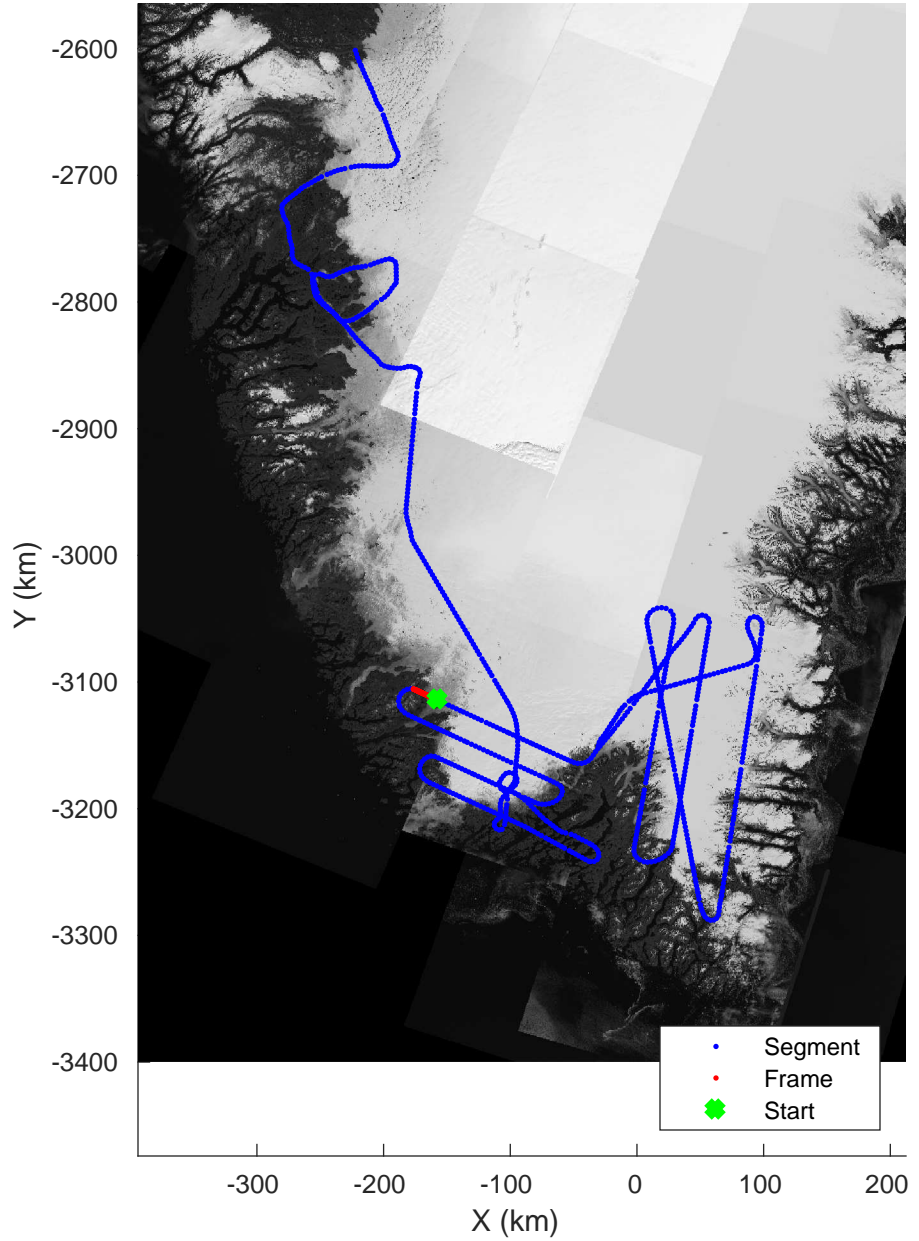

Southwest Glacier-Coastal
20180426_03_068
Polar Stereograph 70N/-45E

accum 2018_Greenland_P3: "Southwest Glacier-Coastal" 20180426_03_068: 15:40:26.1 to 15:42:41.9 GPS

Southwest Glacier-Coastal
20180426_03_069
Polar Stereograph 70N/-45E