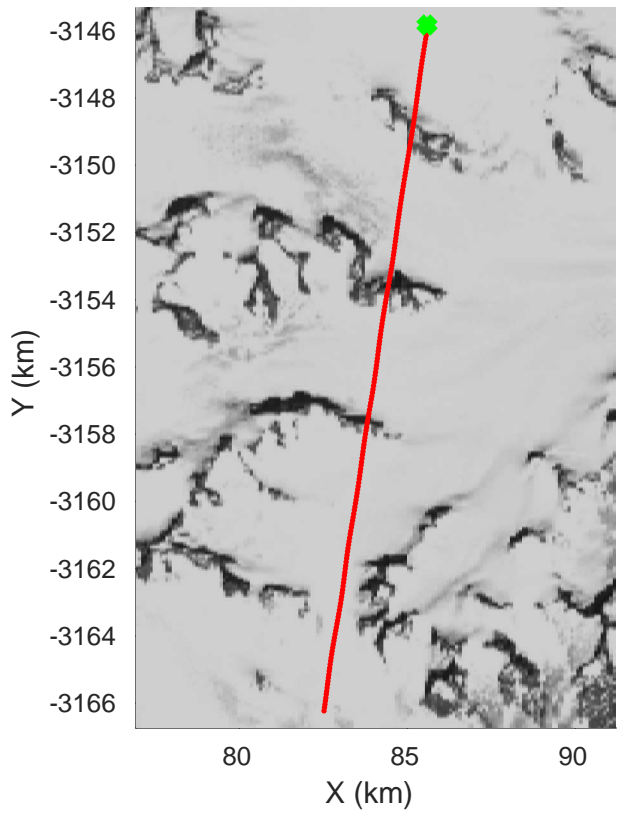

Southwest Glacier-Coastal
20180426_03_013
Polar Stereograph 70N/-45E

accum 2018_Greenland_P3: "Southwest Glacier-Coastal" 20180426_03_013: 13:25:50.0 to 13:28:09.1 GPS

Southwest Glacier-Coastal
20180426_03_014
Polar Stereograph 70N/-45E

accum 2018_Greenland_P3: "Southwest Glacier-Coastal" 20180426_03_014: 13:28:09.2 to 13:30:34.4 GPS

Southwest Glacier-Coastal
20180426_03_015
Polar Stereograph 70N/-45E

accum 2018_Greenland_P3: "Southwest Glacier-Coastal" 20180426_03_015: 13:30:34.6 to 13:32:51.0 GPS