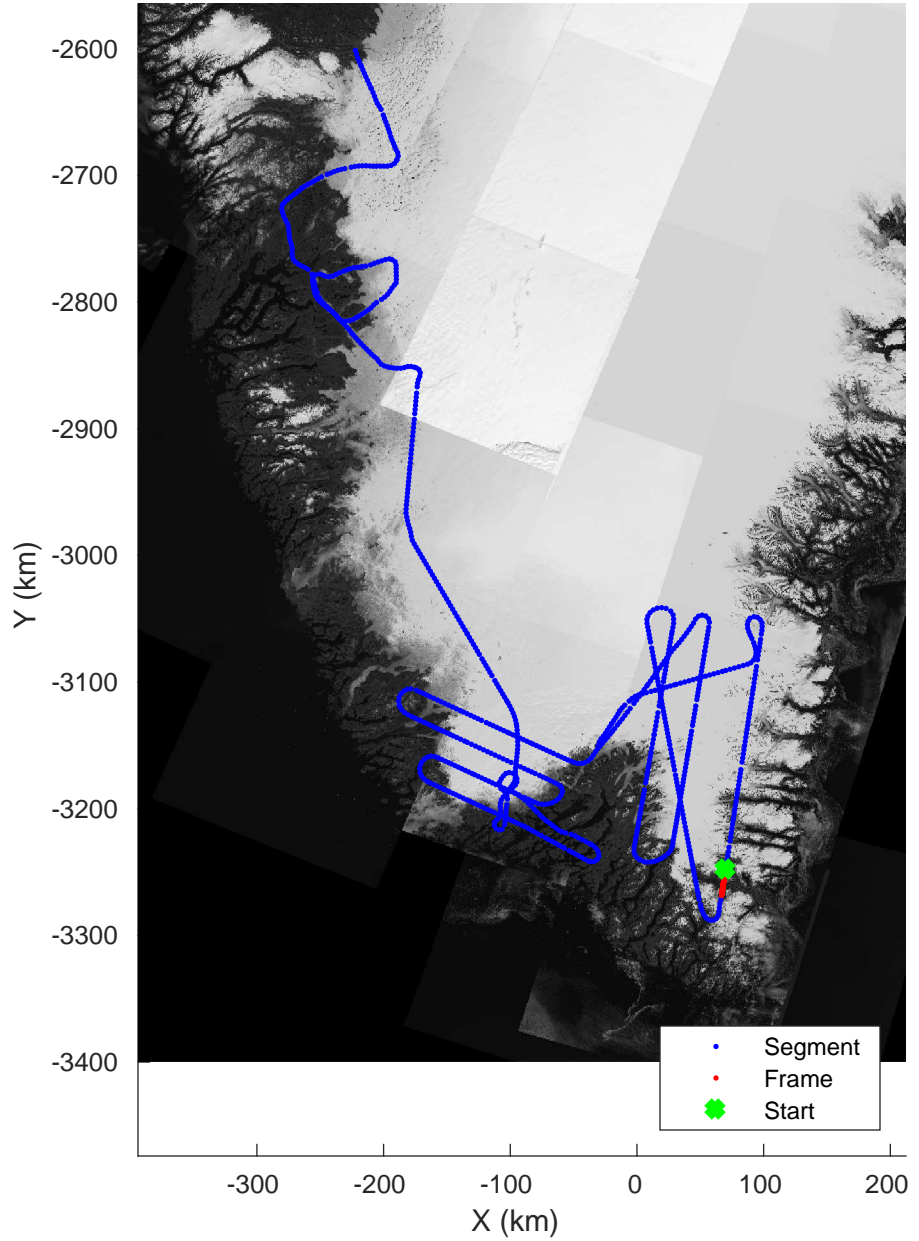

Southwest Glacier-Coastal
20180426_03_019
Polar Stereograph 70N/-45E

accum 2018_Greenland_P3: "Southwest Glacier-Coastal" 20180426_03_019: 13:39:49.0 to 13:42:06.0 GPS

Southwest Glacier-Coastal
20180426_03_020
Polar Stereograph 70N/-45E