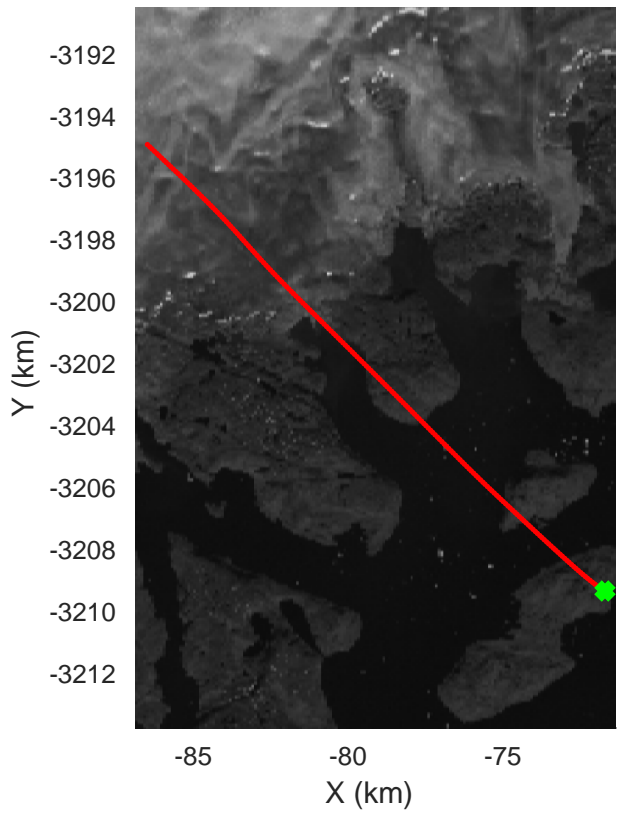

accum 2018_Greenland_P3: "Southwest Glacier-Coastal" 20180426_03_093: 16:42:05.5 to 16:44:24.7 GPS

Southwest Glacier-Coastal
20180426_03_094
Polar Stereograph 70N/-45E

accum 2018_Greenland_P3: "Southwest Glacier-Coastal" 20180426_03_094: 16:44:24.8 to 16:46:56.9 GPS