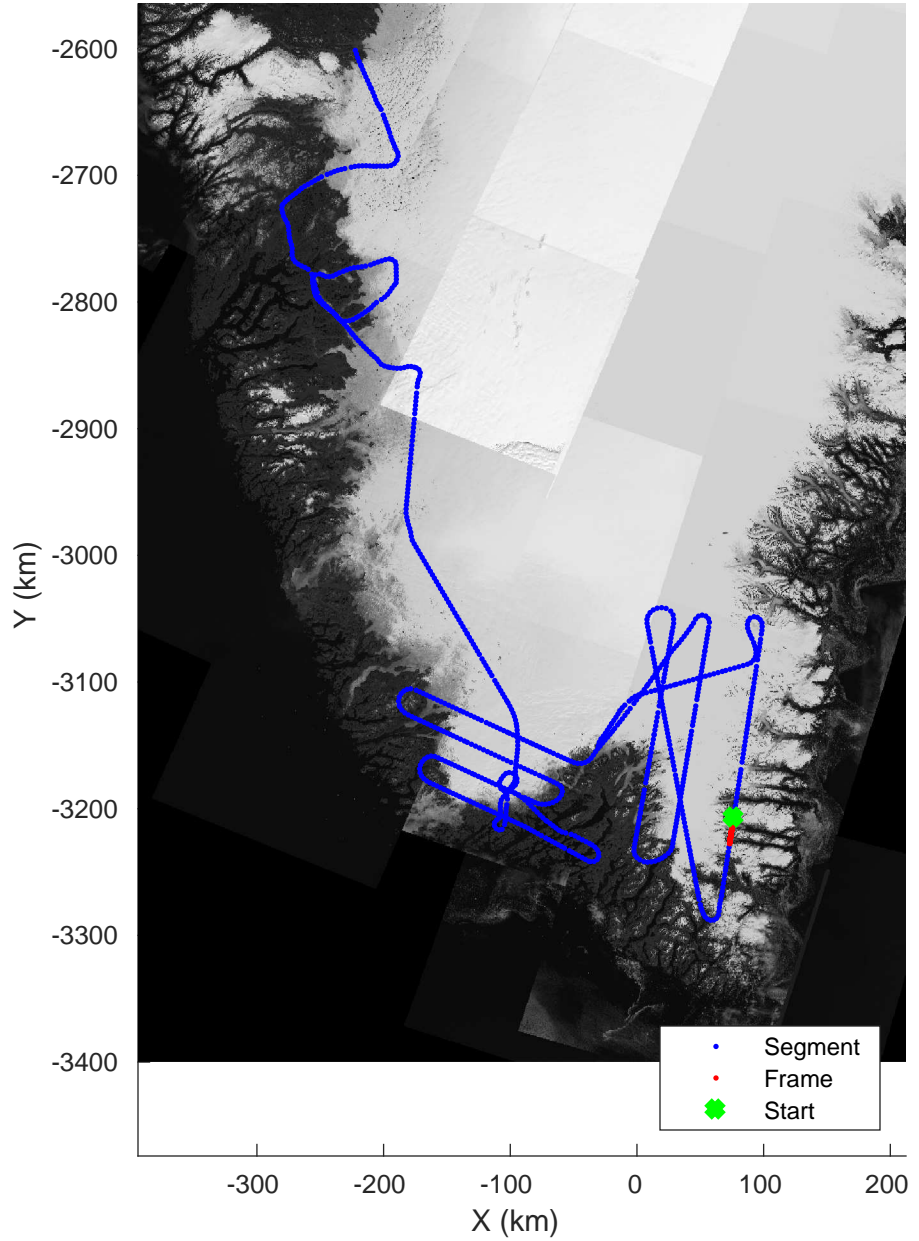

Southwest Glacier-Coastal
20180426_03_018
Polar Stereograph 70N/-45E