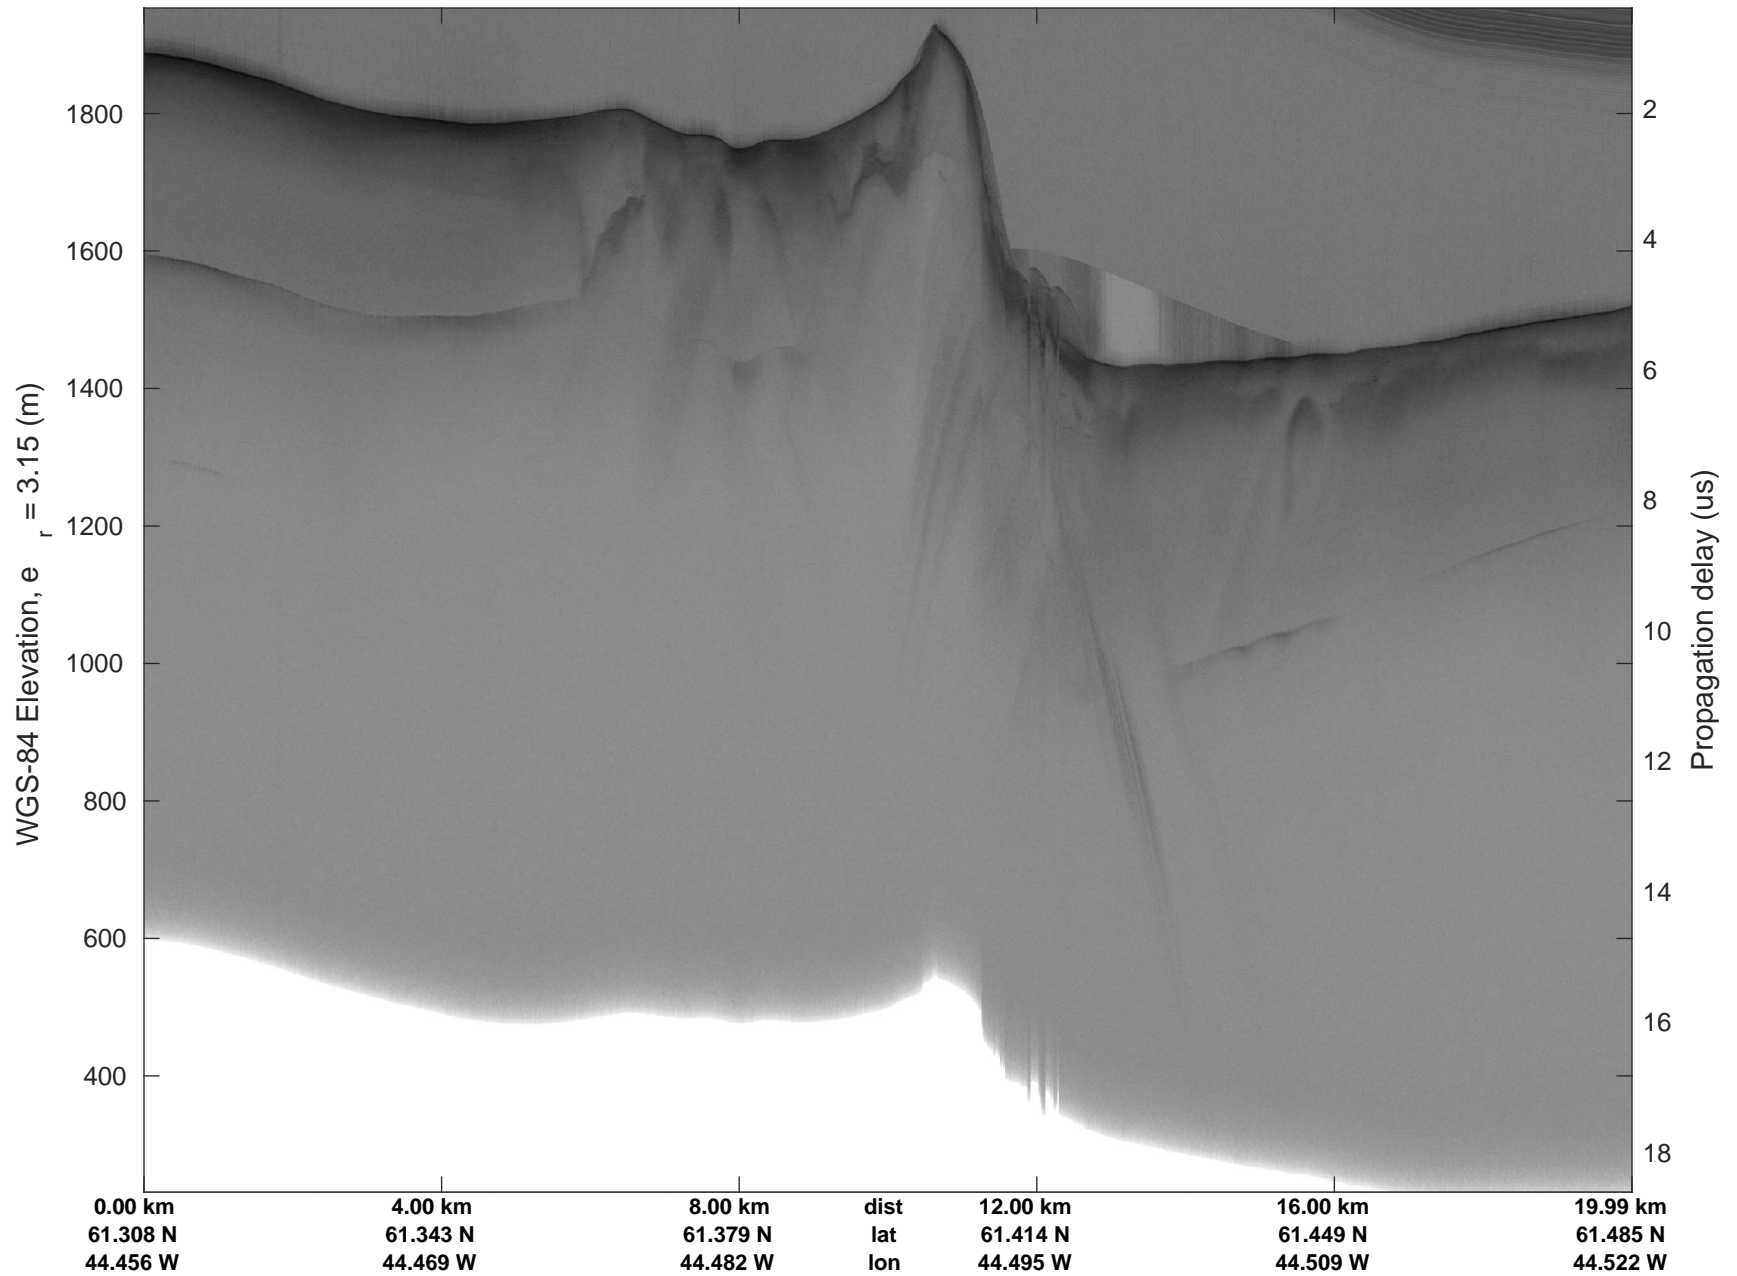

accum 2018_Greenland_P3: "Southwest Glacier-Coastal" 20180426_03_028: 14:02:36.1 to 14:04:52.7 GPS