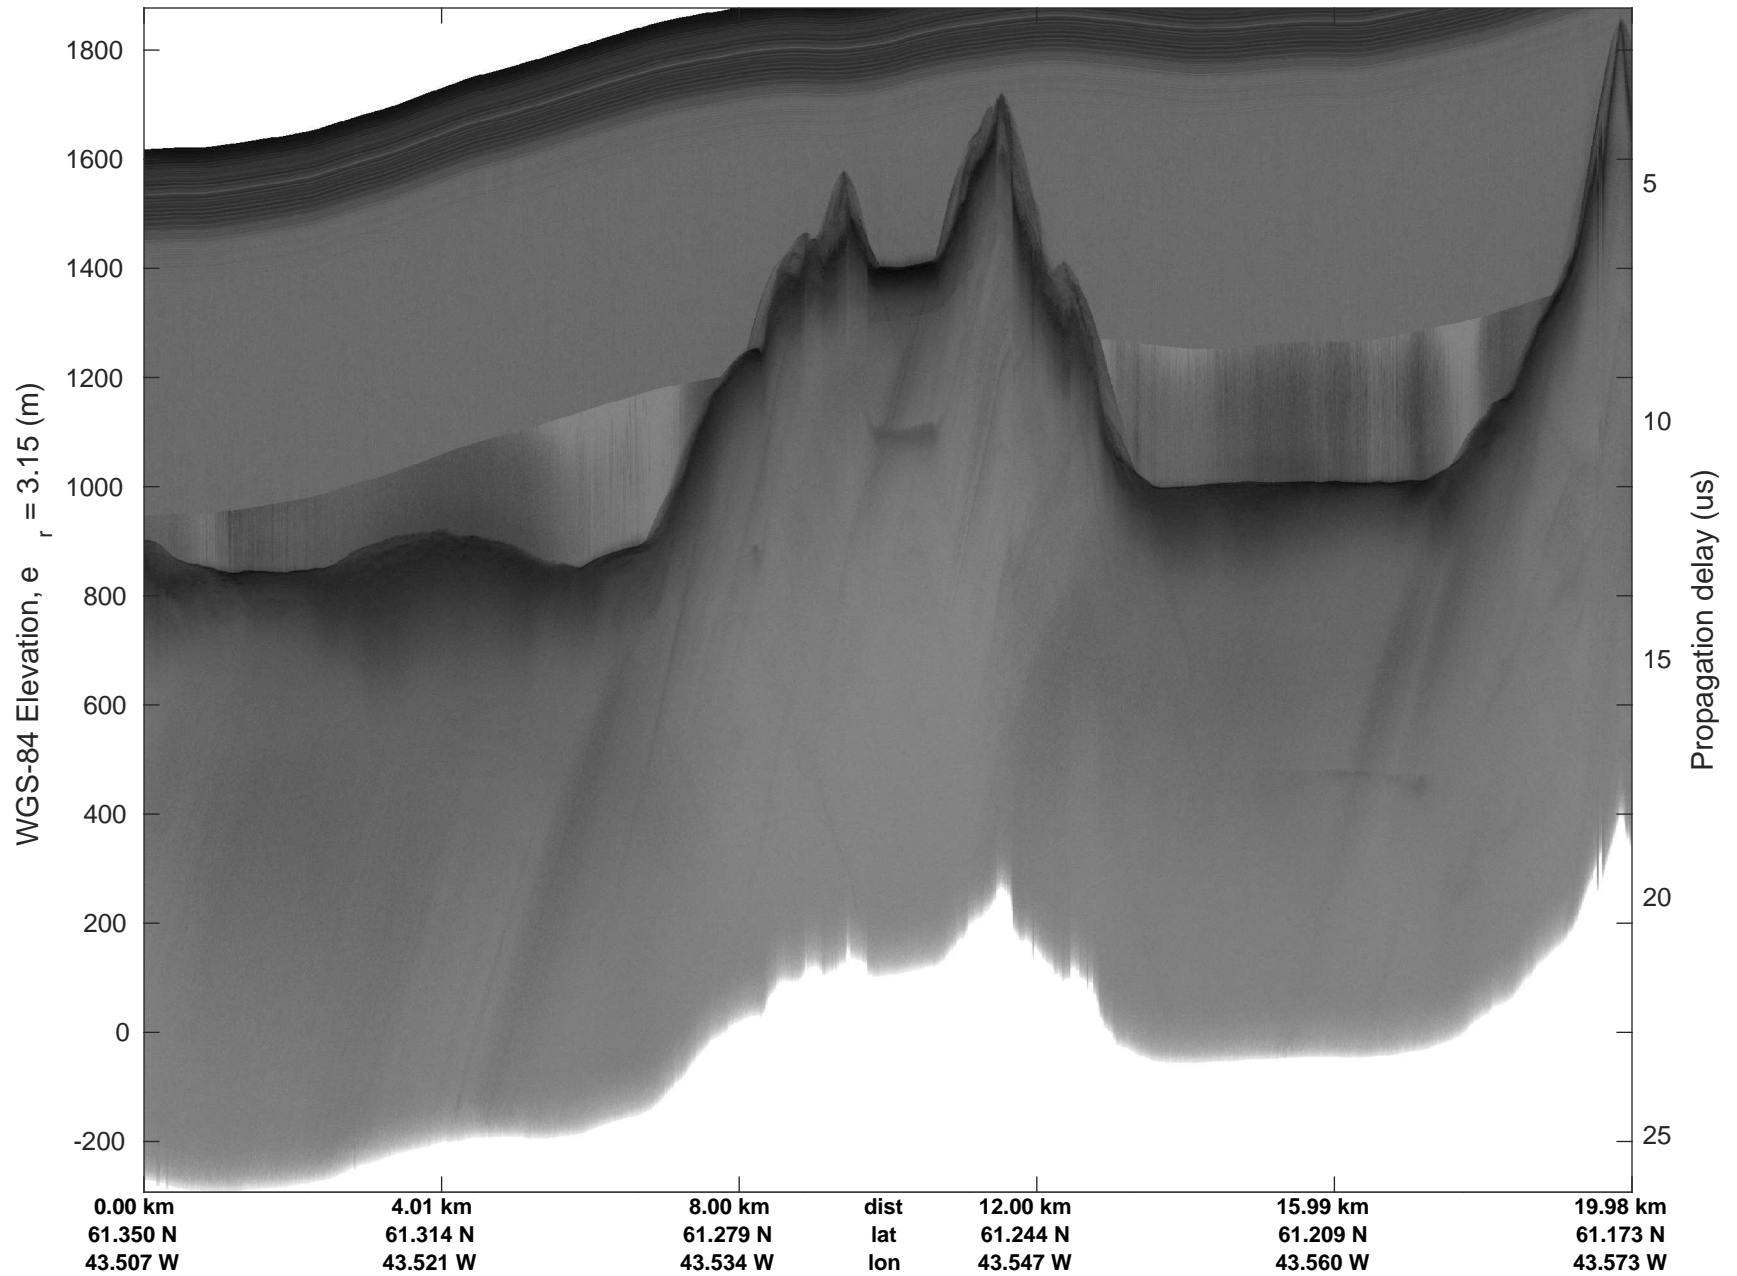

accum 2018_Greenland_P3: "Southwest Glacier-Coastal" 20180426_03_016: 13:32:51.1 to 13:35:15.3 GPS