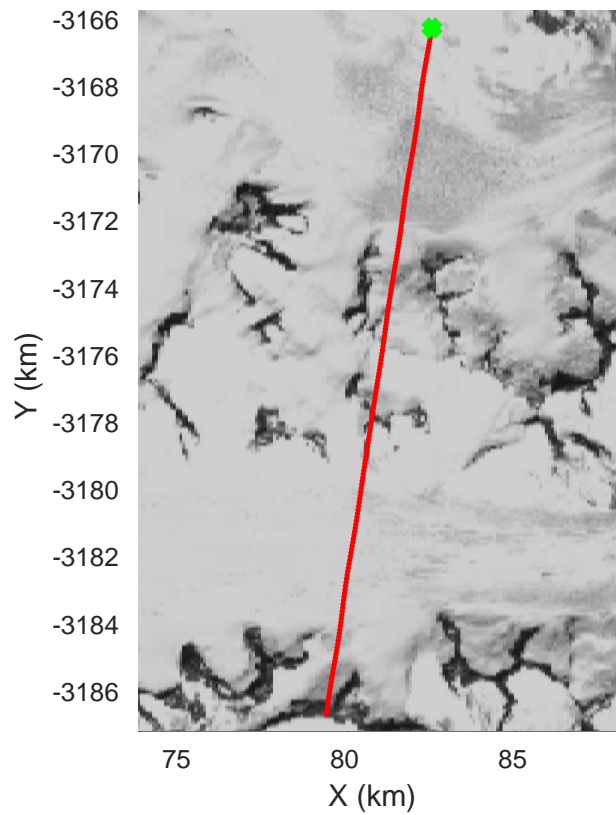

Southwest Glacier-Coastal
20180426_03_013
Polar Stereograph 70N/-45E

accum 2018_Greenland_P3: "Southwest Glacier-Coastal" 20180426_03_013: 13:25:50.0 to 13:28:09.1 GPS

Southwest Glacier-Coastal
20180426_03_014
Polar Stereograph 70N/-45E

accum 2018_Greenland_P3: "Southwest Glacier-Coastal" 20180426_03_014: 13:28:09.2 to 13:30:34.4 GPS

Southwest Glacier-Coastal
20180426_03_015
Polar Stereograph 70N/-45E

accum 2018_Greenland_P3: "Southwest Glacier-Coastal" 20180426_03_015: 13:30:34.6 to 13:32:51.0 GPS

Southwest Glacier-Coastal
20180426_03_016
Polar Stereograph 70N/-45E

accum 2018_Greenland_P3: "Southwest Glacier-Coastal" 20180426_03_016: 13:32:51.1 to 13:35:15.3 GPS

Southwest Glacier-Coastal
20180426_03_017
Polar Stereograph 70N/-45E