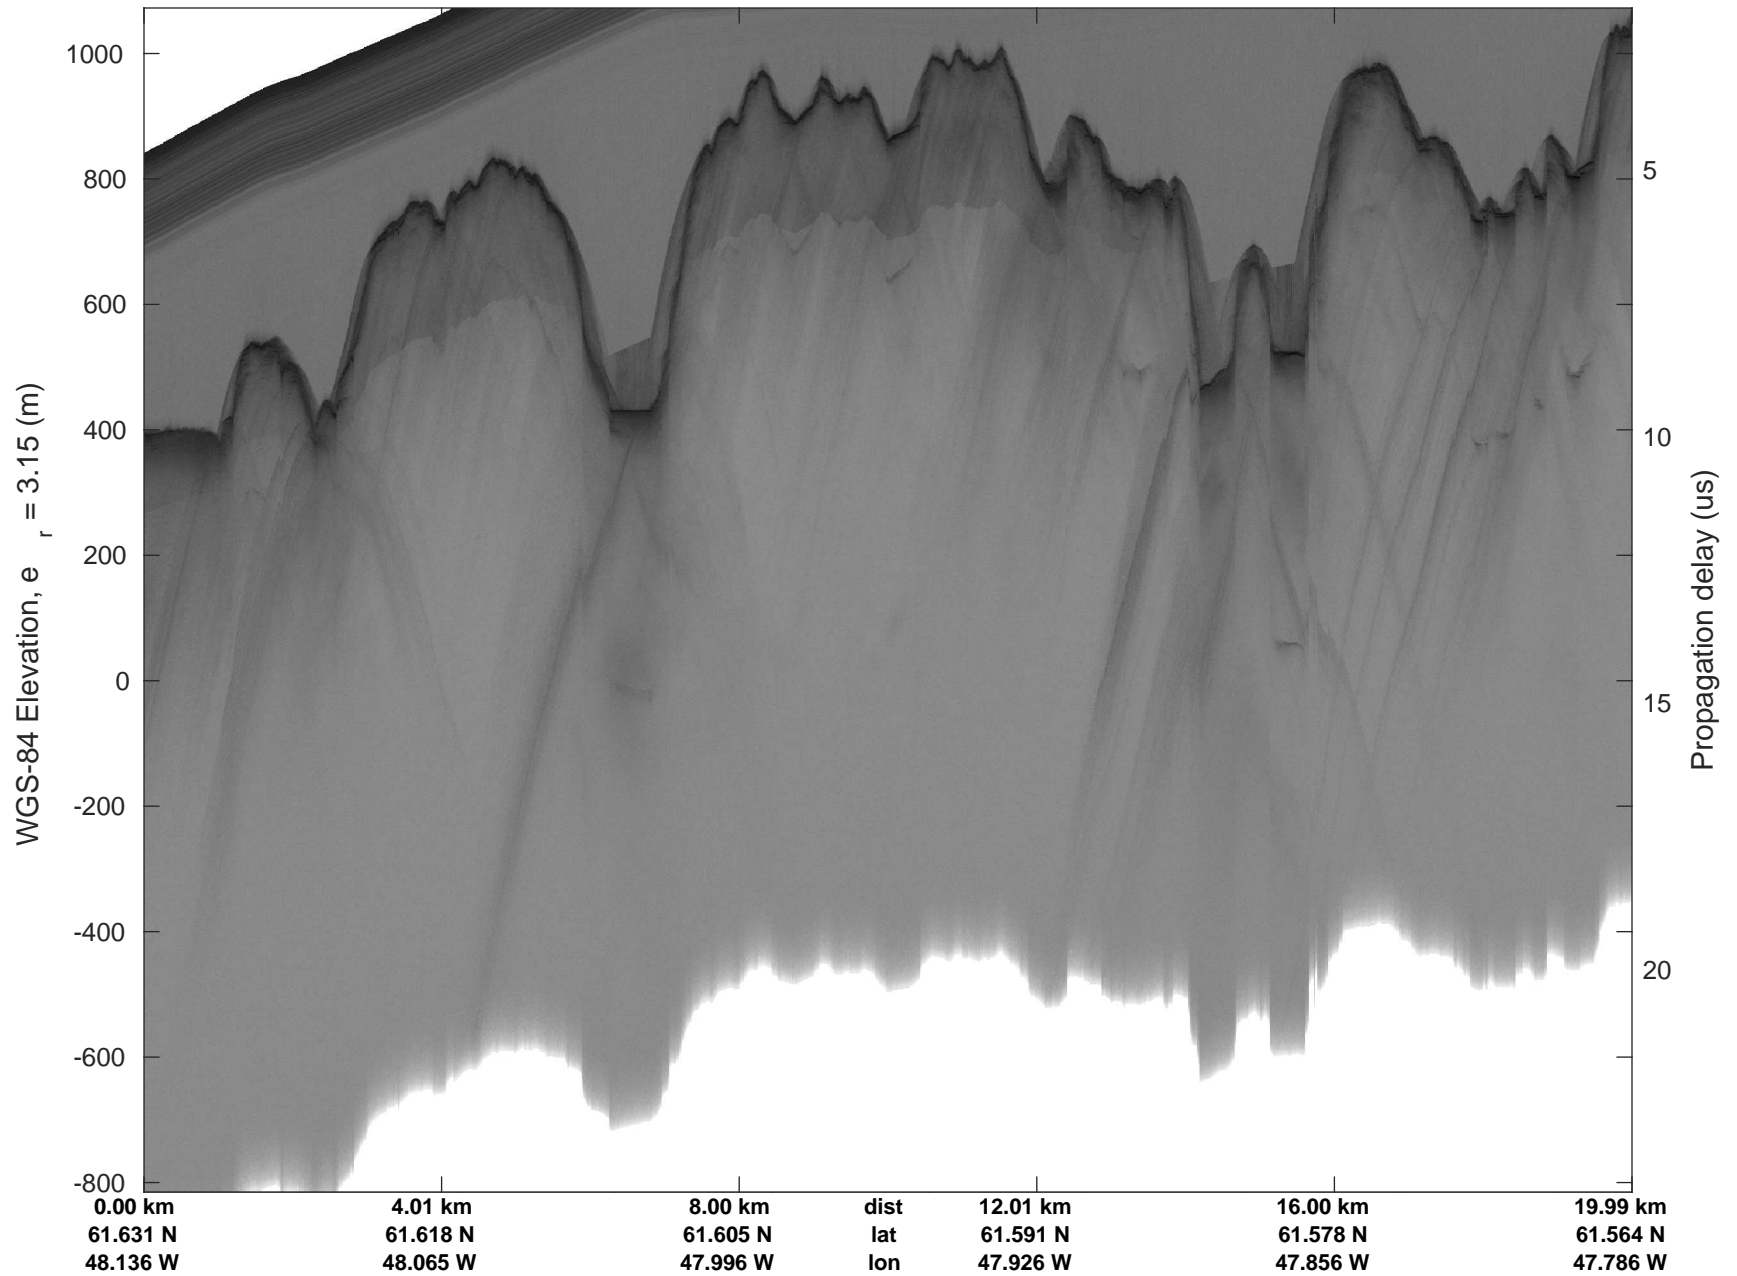

accum 2018_Greenland_P3: "Southwest Glacier-Coastal" 20180426_03_072: 15:50:00.4 to 15:52:31.9 GPS