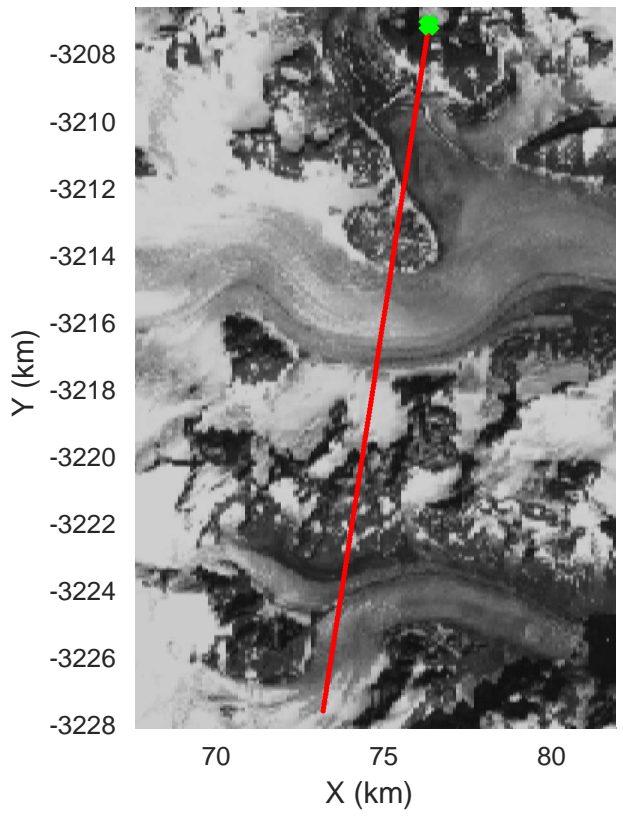

Southwest Glacier-Coastal
20180426_03_010
Polar Stereograph 70N/-45E

accum 2018_Greenland_P3: "Southwest Glacier-Coastal" 20180426_03_010: 13:18:43.2 to 13:21:16.2 GPS

Southwest Glacier-Coastal
20180426_03_011
Polar Stereograph 70N/-45E

accum 2018_Greenland_P3: "Southwest Glacier-Coastal" 20180426_03_014: 13:28:09.2 to 13:30:34.4 GPS

Southwest Glacier-Coastal
20180426_03_015
Polar Stereograph 70N/-45E

accum 2018_Greenland_P3: "Southwest Glacier-Coastal" 20180426_03_015: 13:30:34.6 to 13:32:51.0 GPS

Southwest Glacier-Coastal
20180426_03_016
Polar Stereograph 70N/-45E

accum 2018_Greenland_P3: "Southwest Glacier-Coastal" 20180426_03_016: 13:32:51.1 to 13:35:15.3 GPS

Southwest Glacier-Coastal
20180426_03_017
Polar Stereograph 70N/-45E

accum 2018_Greenland_P3: "Southwest Glacier-Coastal" 20180426_03_017: 13:35:15.5 to 13:37:33.9 GPS

Southwest Glacier-Coastal
20180426_03_018
Polar Stereograph 70N/-45E

accum 2018_Greenland_P3: "Southwest Glacier-Coastal" 20180426_03_018: 13:37:34.0 to 13:39:48.9 GPS