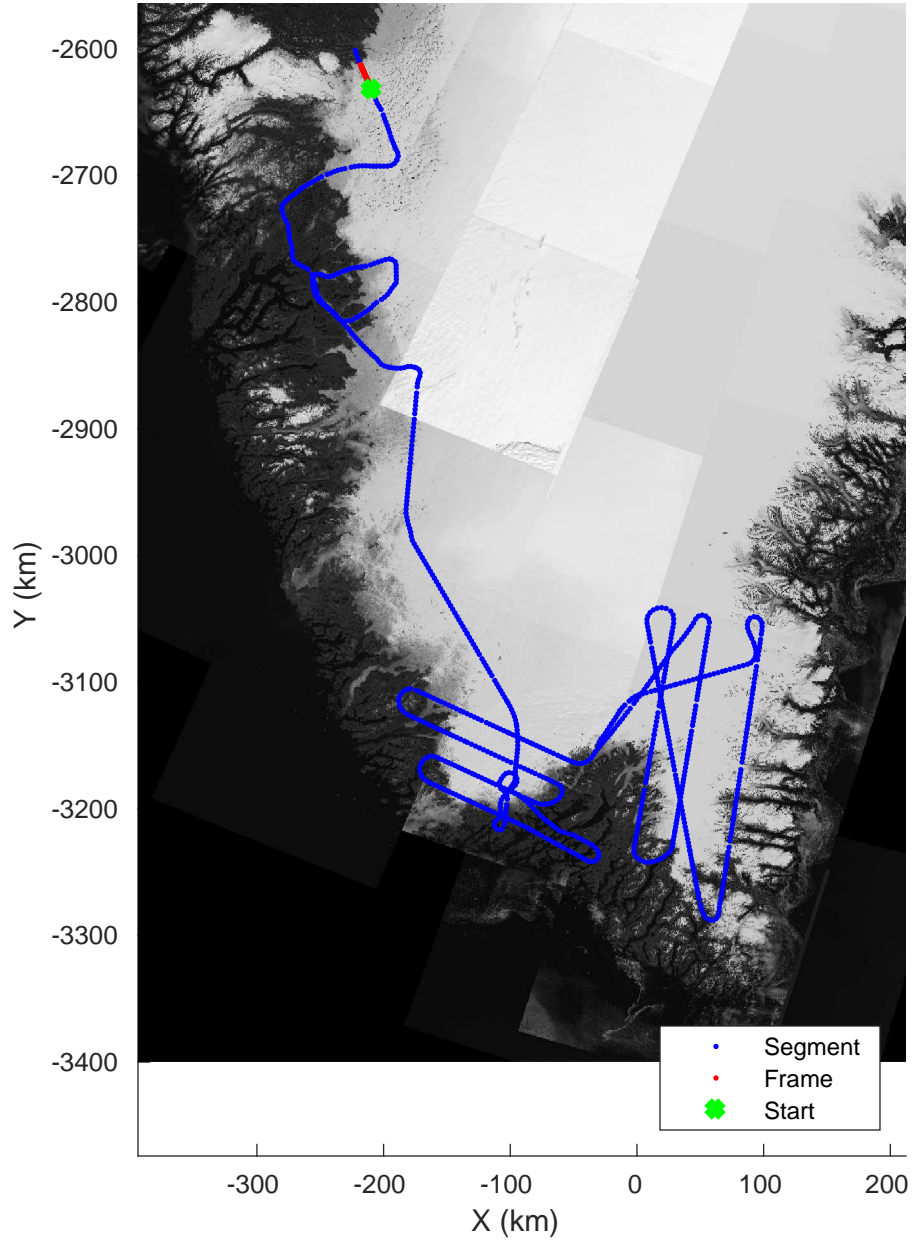

Southwest Glacier-Coastal
20180426_03_146
Polar Stereograph 70N/-45E