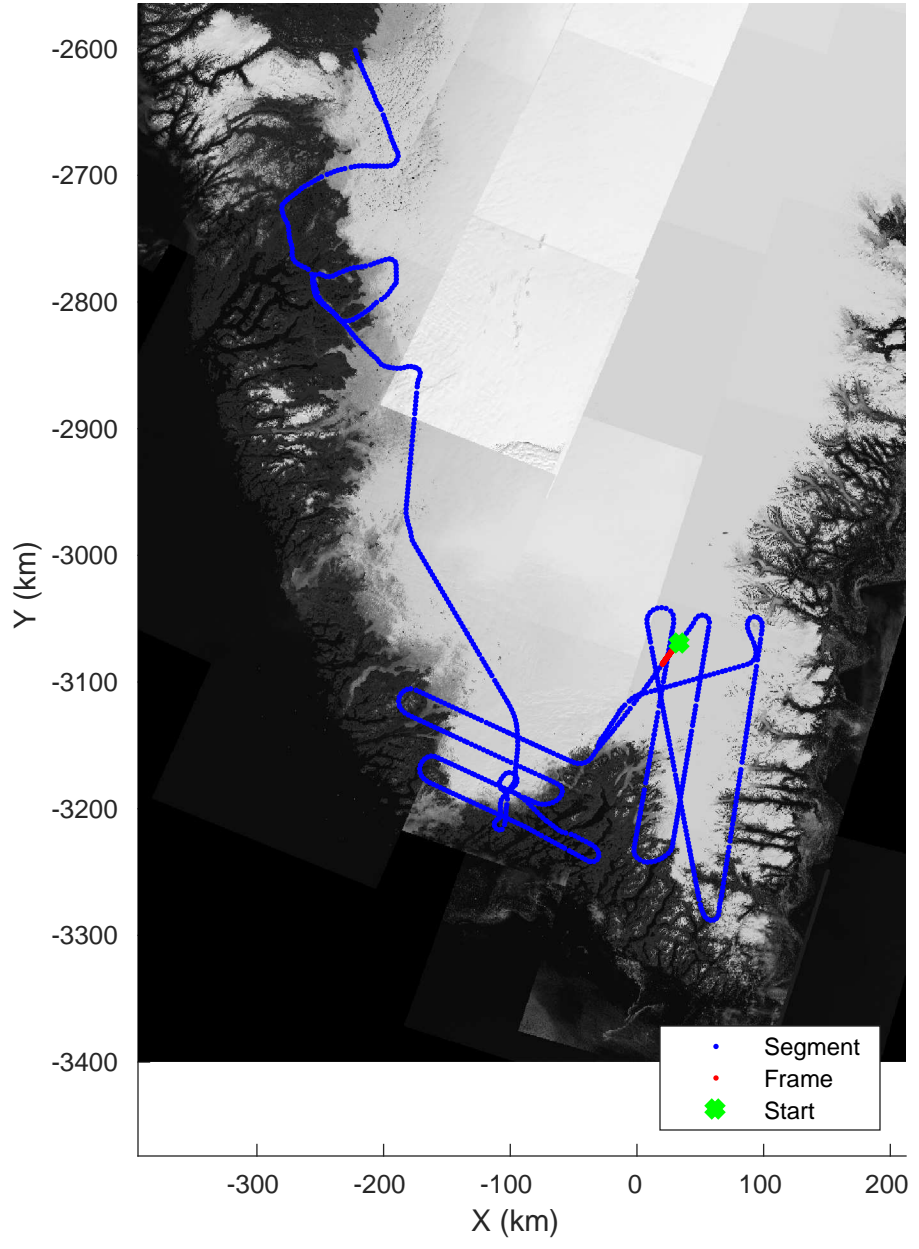

Southwest Glacier-Coastal
20180426_03_056
Polar Stereograph 70N/-45E

accum 2018_Greenland_P3: "Southwest Glacier-Coastal" 20180426_03_056: 15:11:26.1 to 15:13:45.2 GPS

Southwest Glacier-Coastal
20180426_03_057
Polar Stereograph 70N/-45E