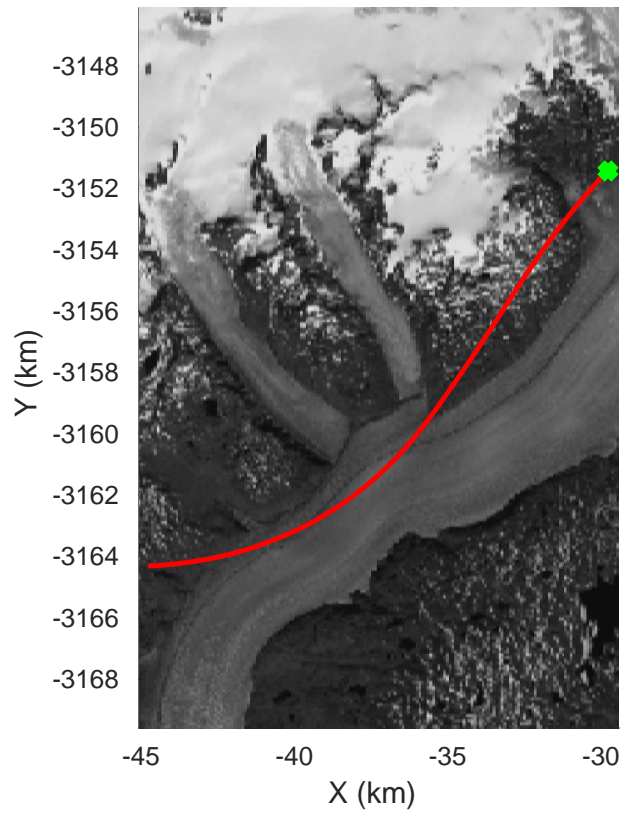

accum 2018_Greenland_P3: "Southwest Glacier-Coastal" 20180426_03_060: 15:20:39.4 to 15:22:57.8 GPS

Southwest Glacier-Coastal
20180426_03_061
Polar Stereograph 70N/-45E

accum 2018_Greenland_P3: "Southwest Glacier-Coastal" 20180426_03_061: 15:22:57.9 to 15:25:29.0 GPS