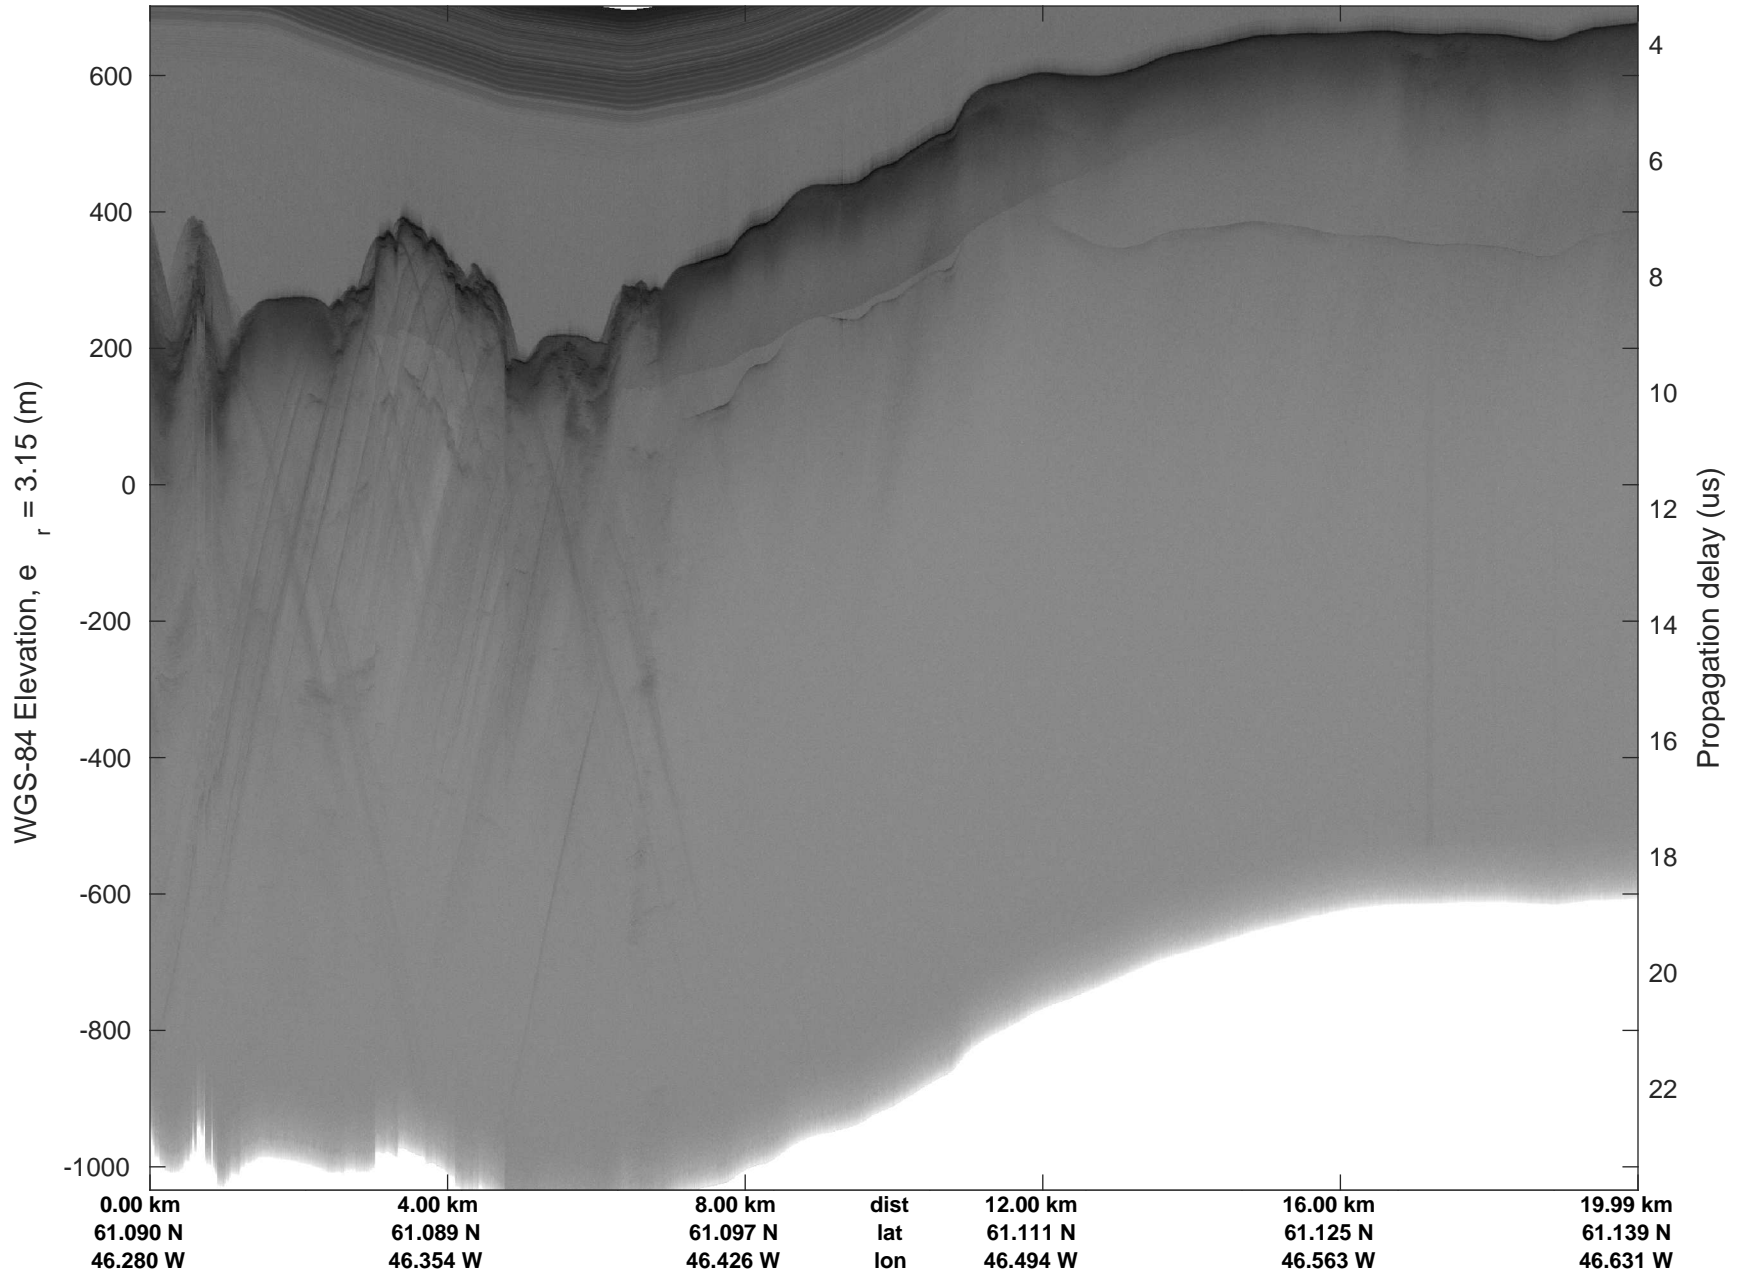

accum 2018_Greenland_P3: "Southwest Glacier-Coastal" 20180426_03_078: 16:04:05.3 to 16:06:35.8 GPS

Southwest Glacier-Coastal
20180426_03_079
Polar Stereograph 70N/-45E

accum 2018_Greenland_P3: "Southwest Glacier-Coastal" 20180426_03_079: 16:06:36.0 to 16:09:08.4 GPS