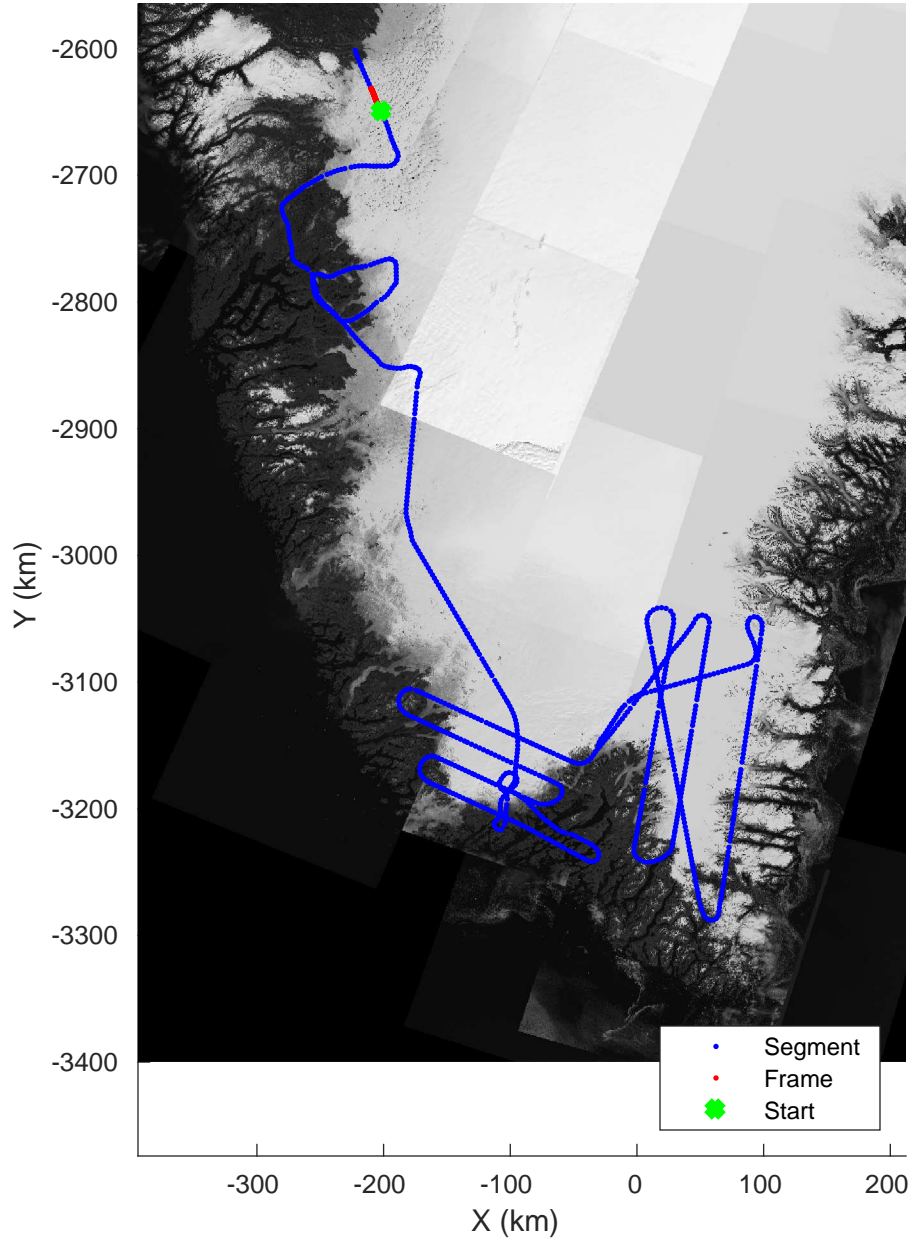

Southwest Glacier-Coastal
20180426_03_144
Polar Stereograph 70N/-45E

accum 2018_Greenland_P3: "Southwest Glacier-Coastal" 20180426_03_144: 18:49:44.4 to 18:52:14.2 GPS

Southwest Glacier-Coastal
20180426_03_145
Polar Stereograph 70N/-45E