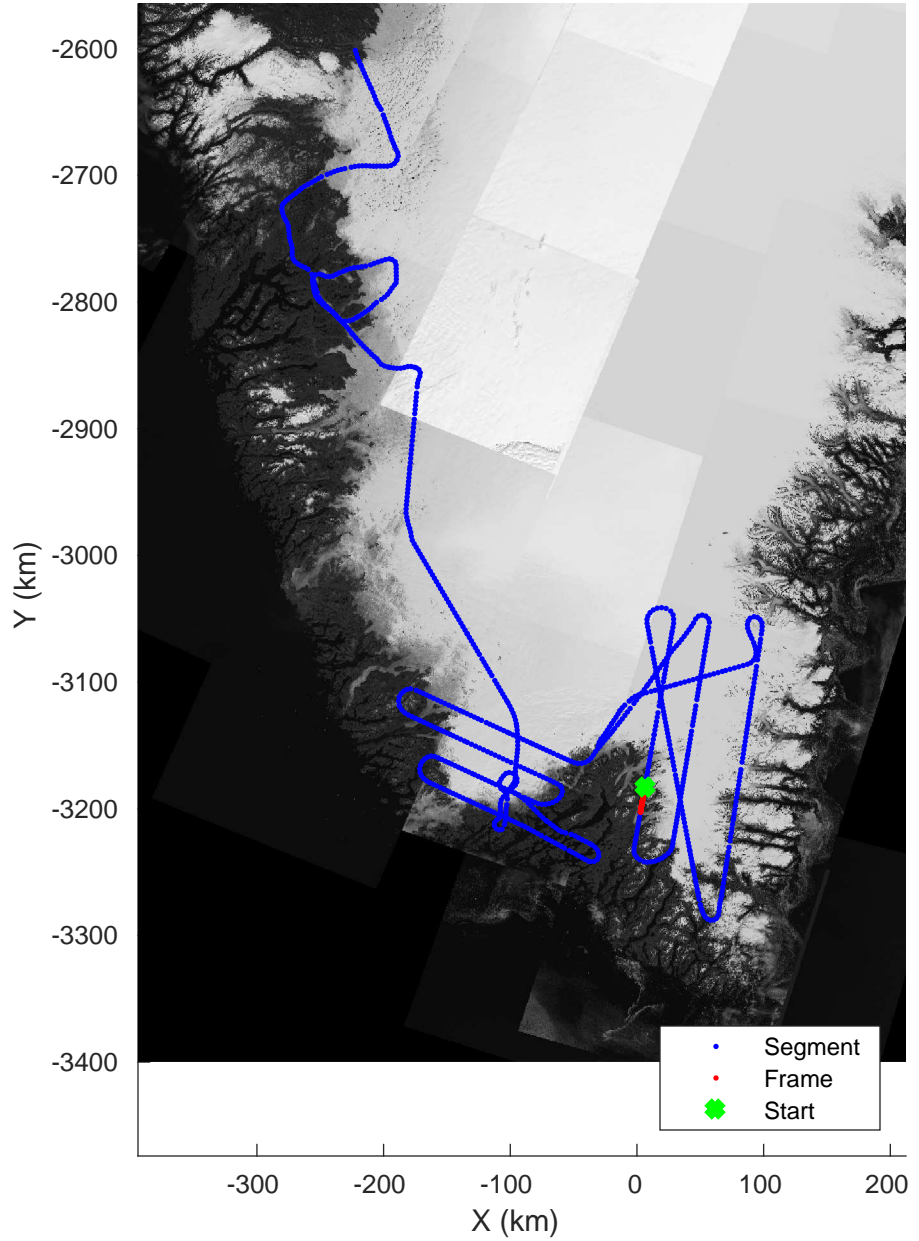

Southwest Glacier-Coastal
20180426_03_042
Polar Stereograph 70N/-45E