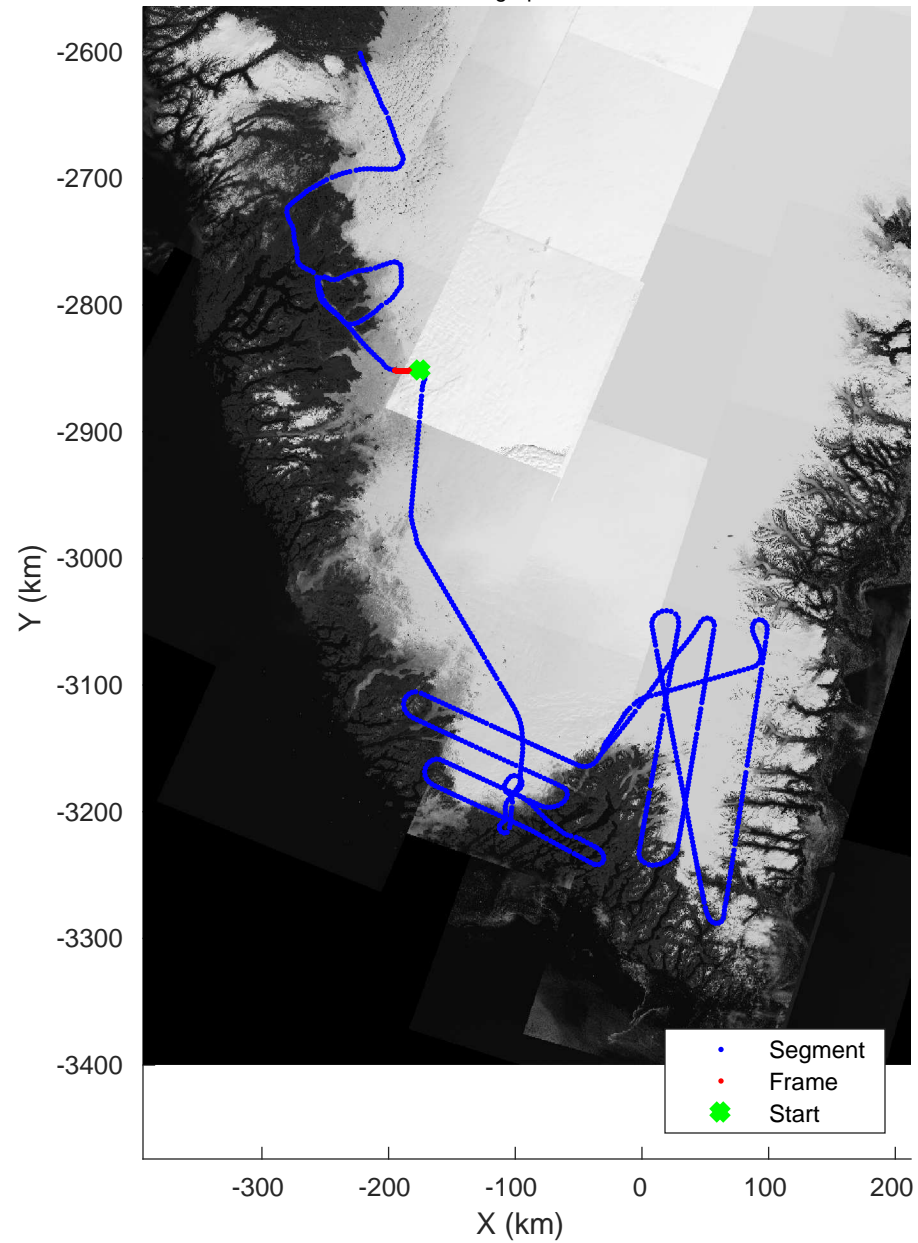

Southwest Glacier-Coastal
20180426_03_119
Polar Stereograph 70N/-45E

accum 2018_Greenland_P3: "Southwest Glacier-Coastal" 20180426_03_119: 17:46:16.5 to 17:48:54.6 GPS

Southwest Glacier-Coastal
20180426_03_120
Polar Stereograph 70N/-45E