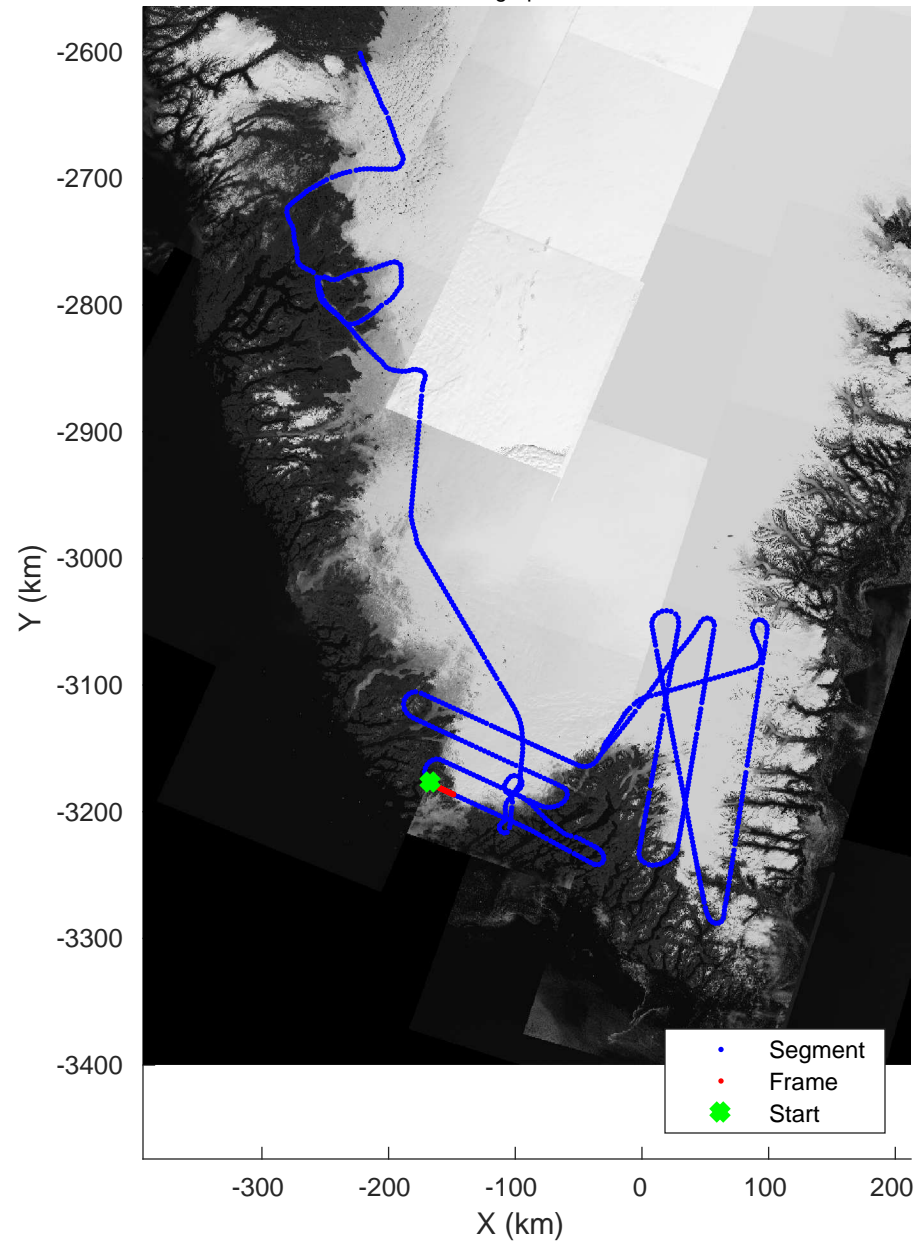

Southwest Glacier-Coastal
20180426_03_085
Polar Stereograph 70N/-45E