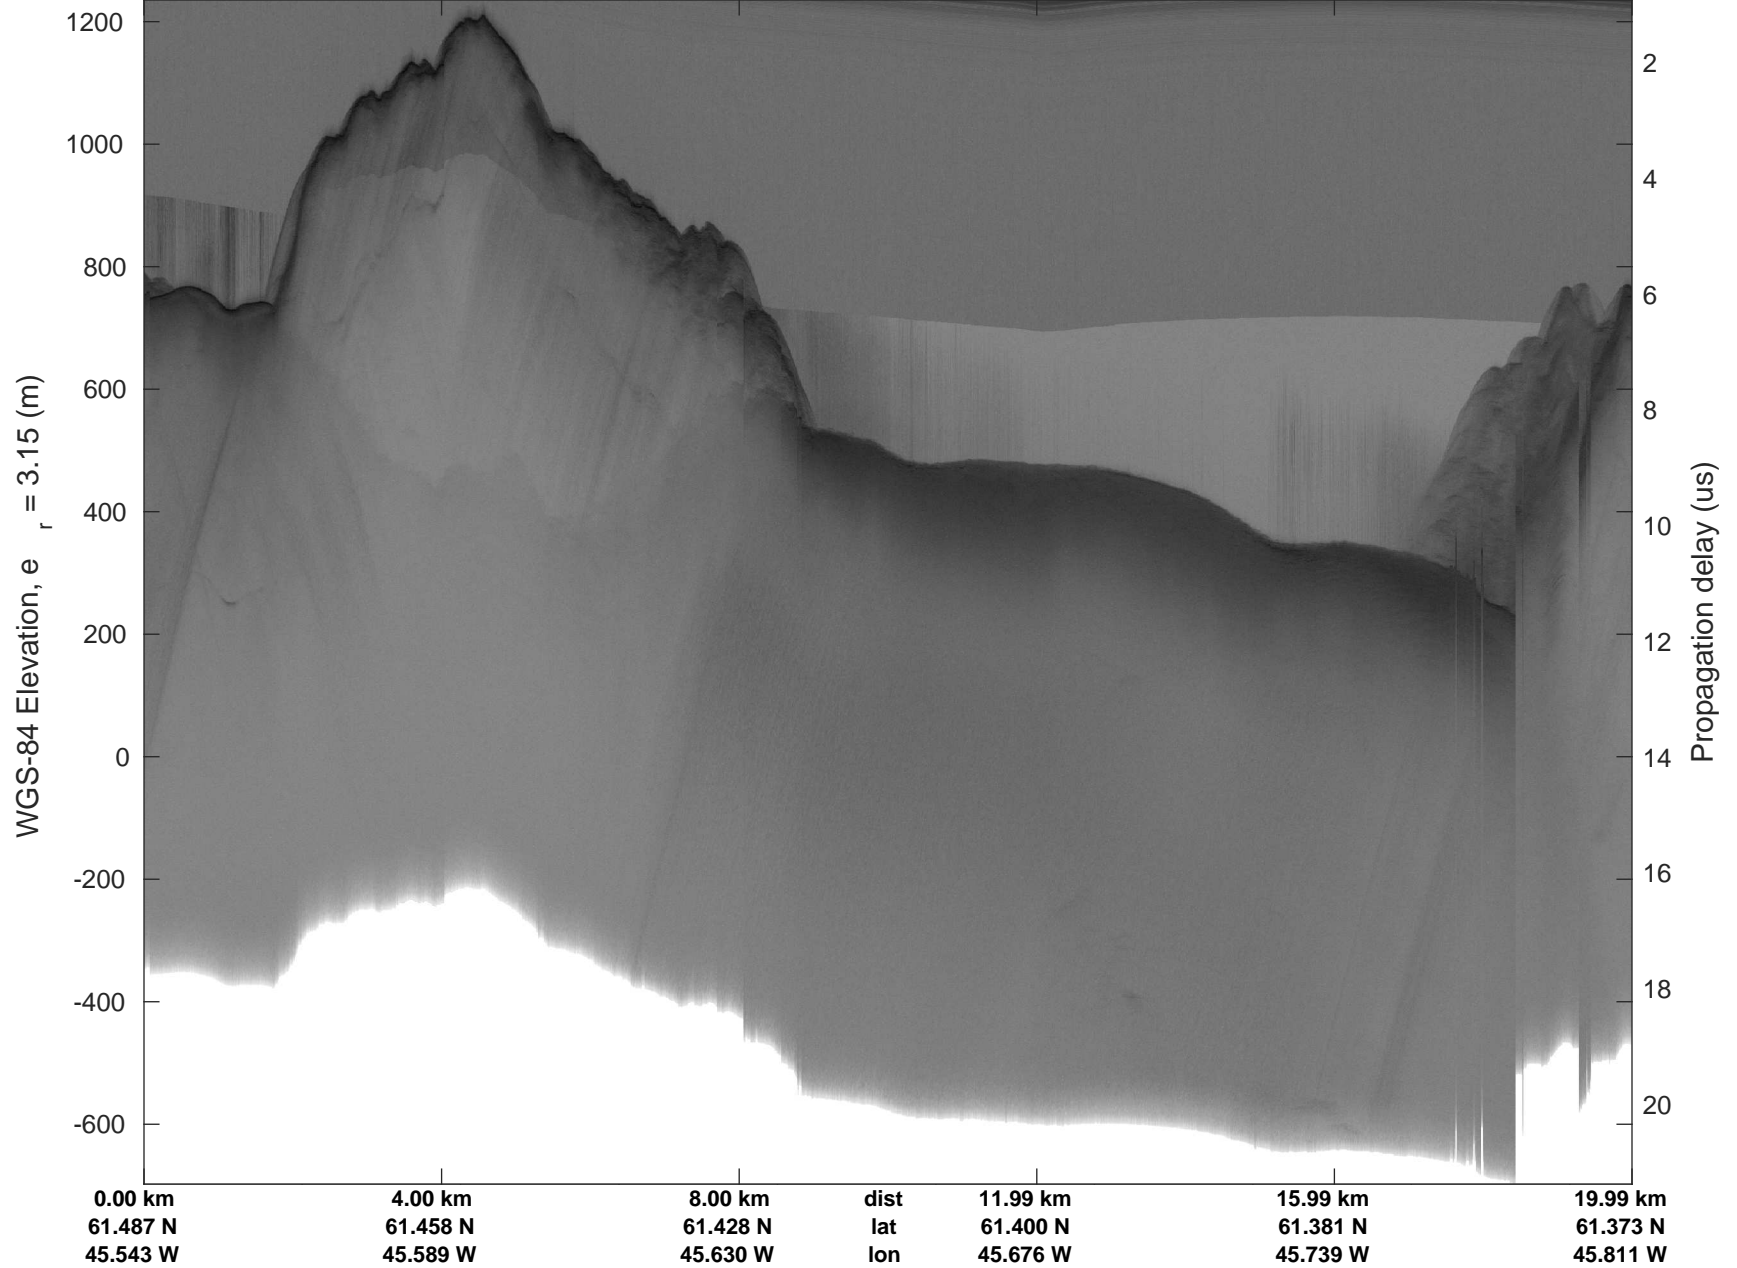

accum 2018_Greenland_P3: "Southwest Glacier-Coastal" 20180426_03_062: 15:25:29.2 to 15:27:59.3 GPS