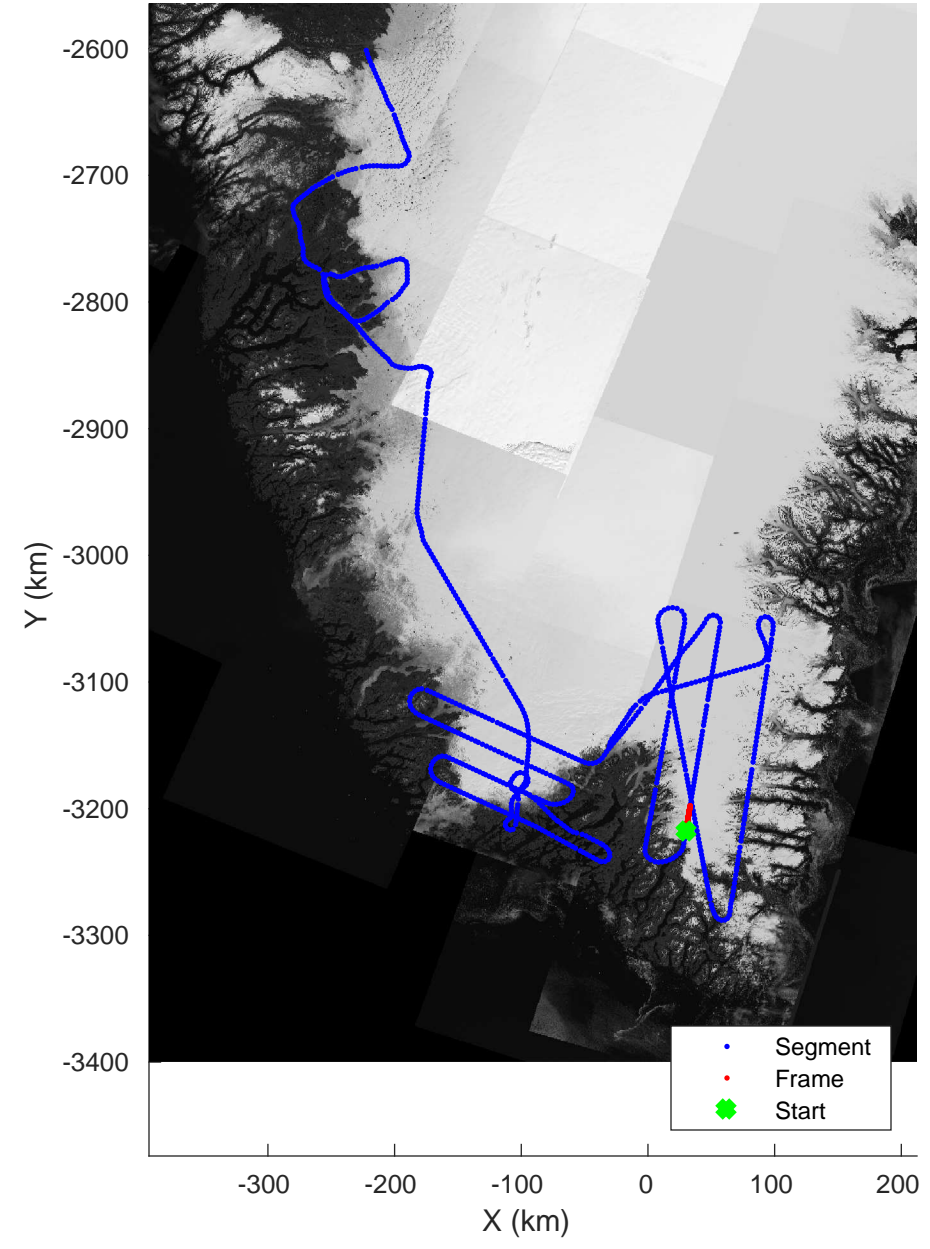

Southwest Glacier-Coastal
20180426_03_047
Polar Stereograph 70N/-45E