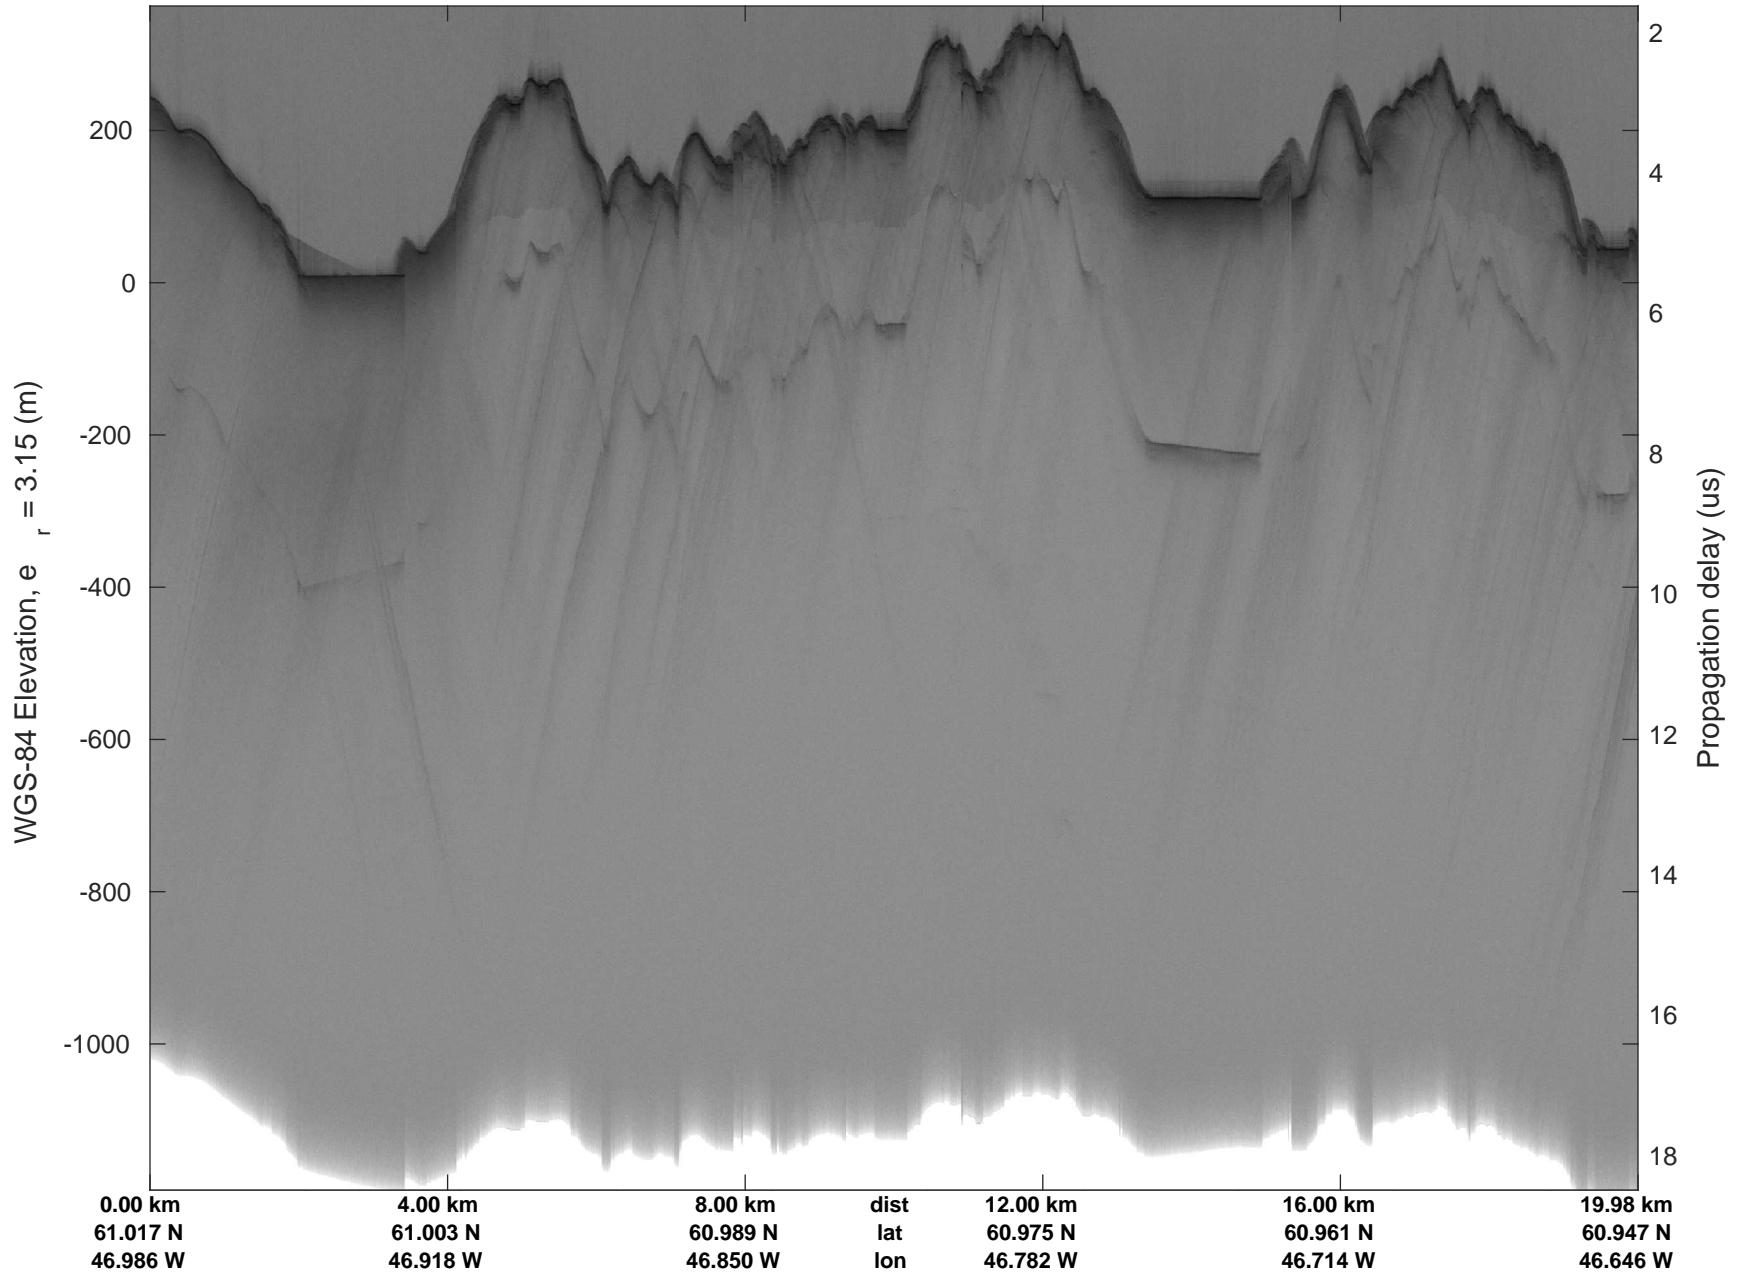

accum 2018_Greenland_P3: "Southwest Glacier-Coastal" 20180426_03_087: 16:26:34.1 to 16:29:05.7 GPS

Southwest Glacier-Coastal
 20180426_03_088
 Polar Stereograph 70N/-45E

accum 2018_Greenland_P3: "Southwest Glacier-Coastal" 20180426_03_088: 16:29:05.8 to 16:31:38.8 GPS