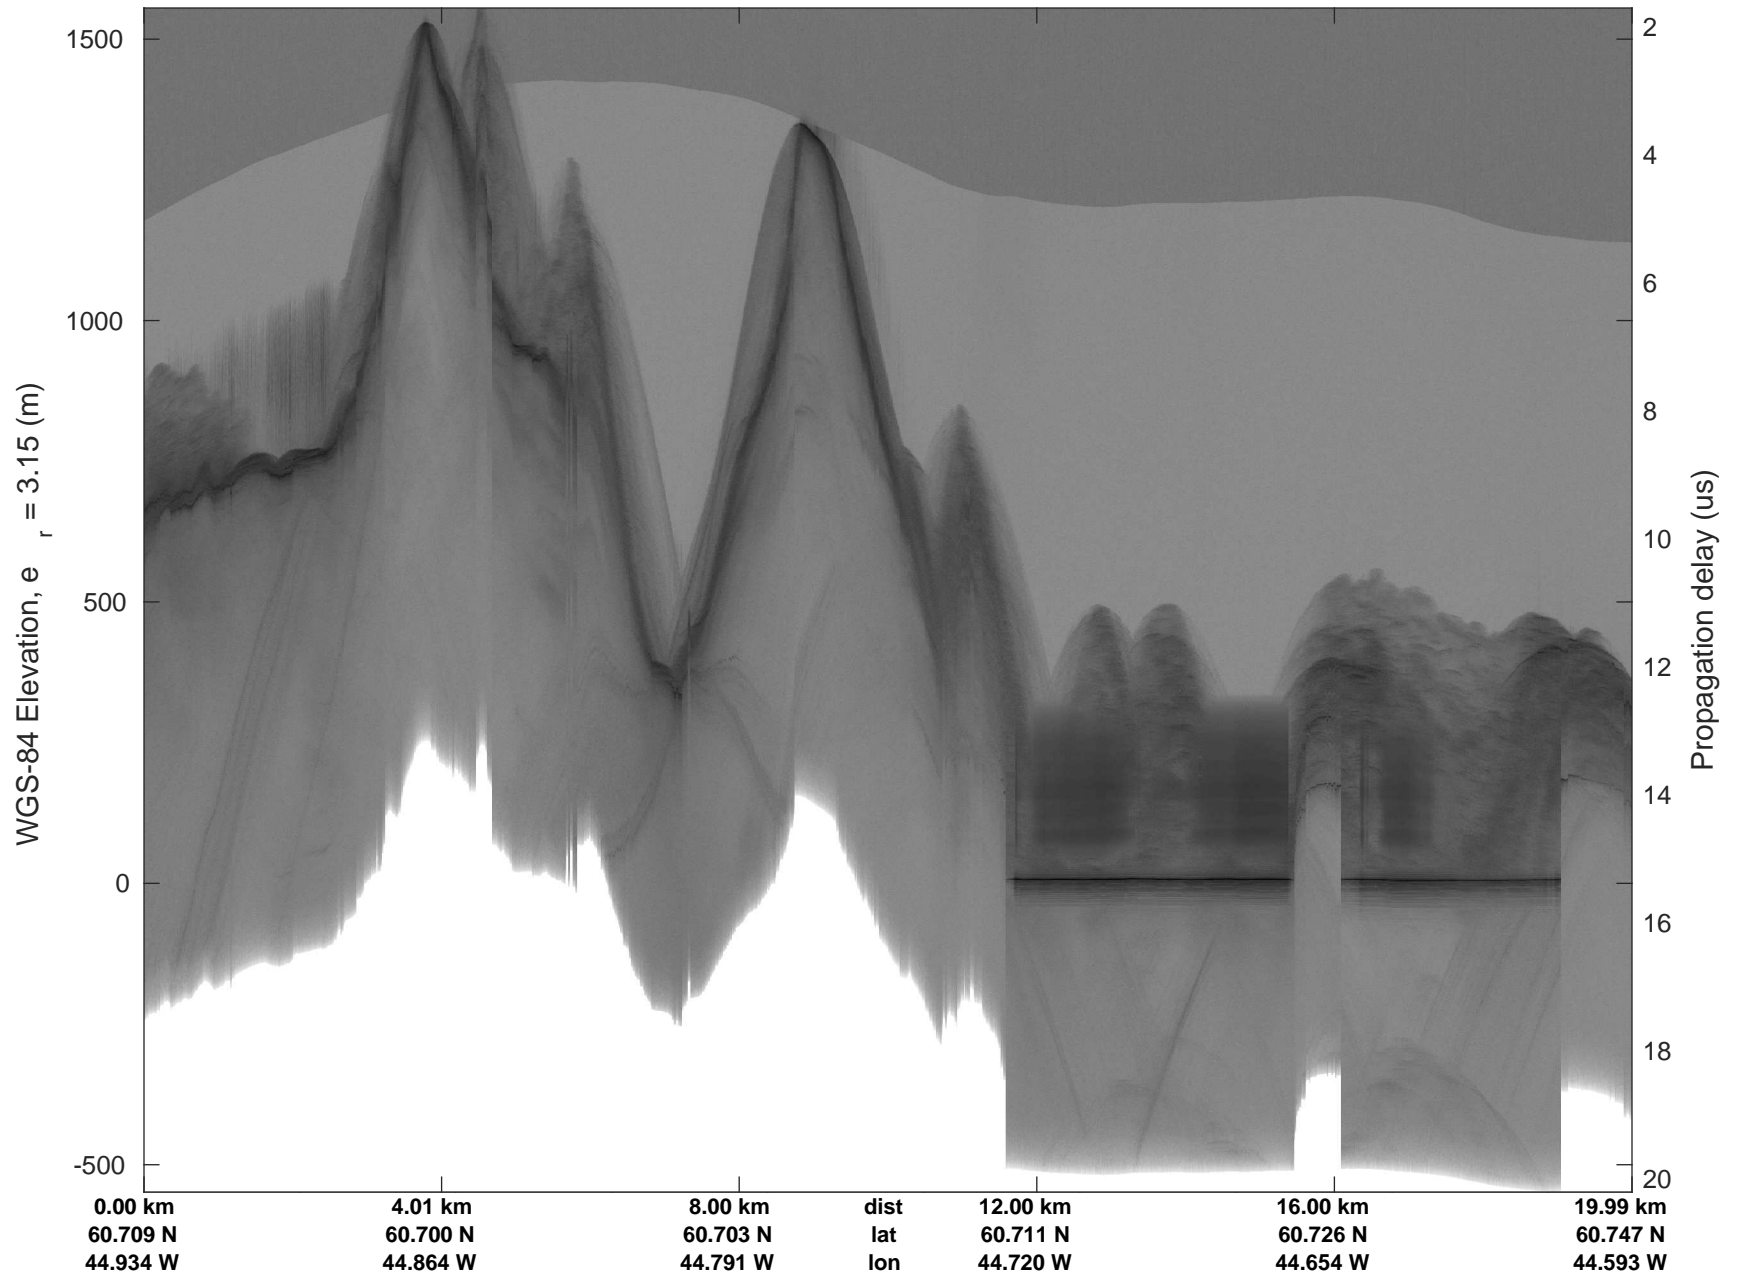

accum 2018_Greenland_P3: "Southwest Glacier-Coastal" 20180426_03_045: 14:43:53.7 to 14:46:26.2 GPS