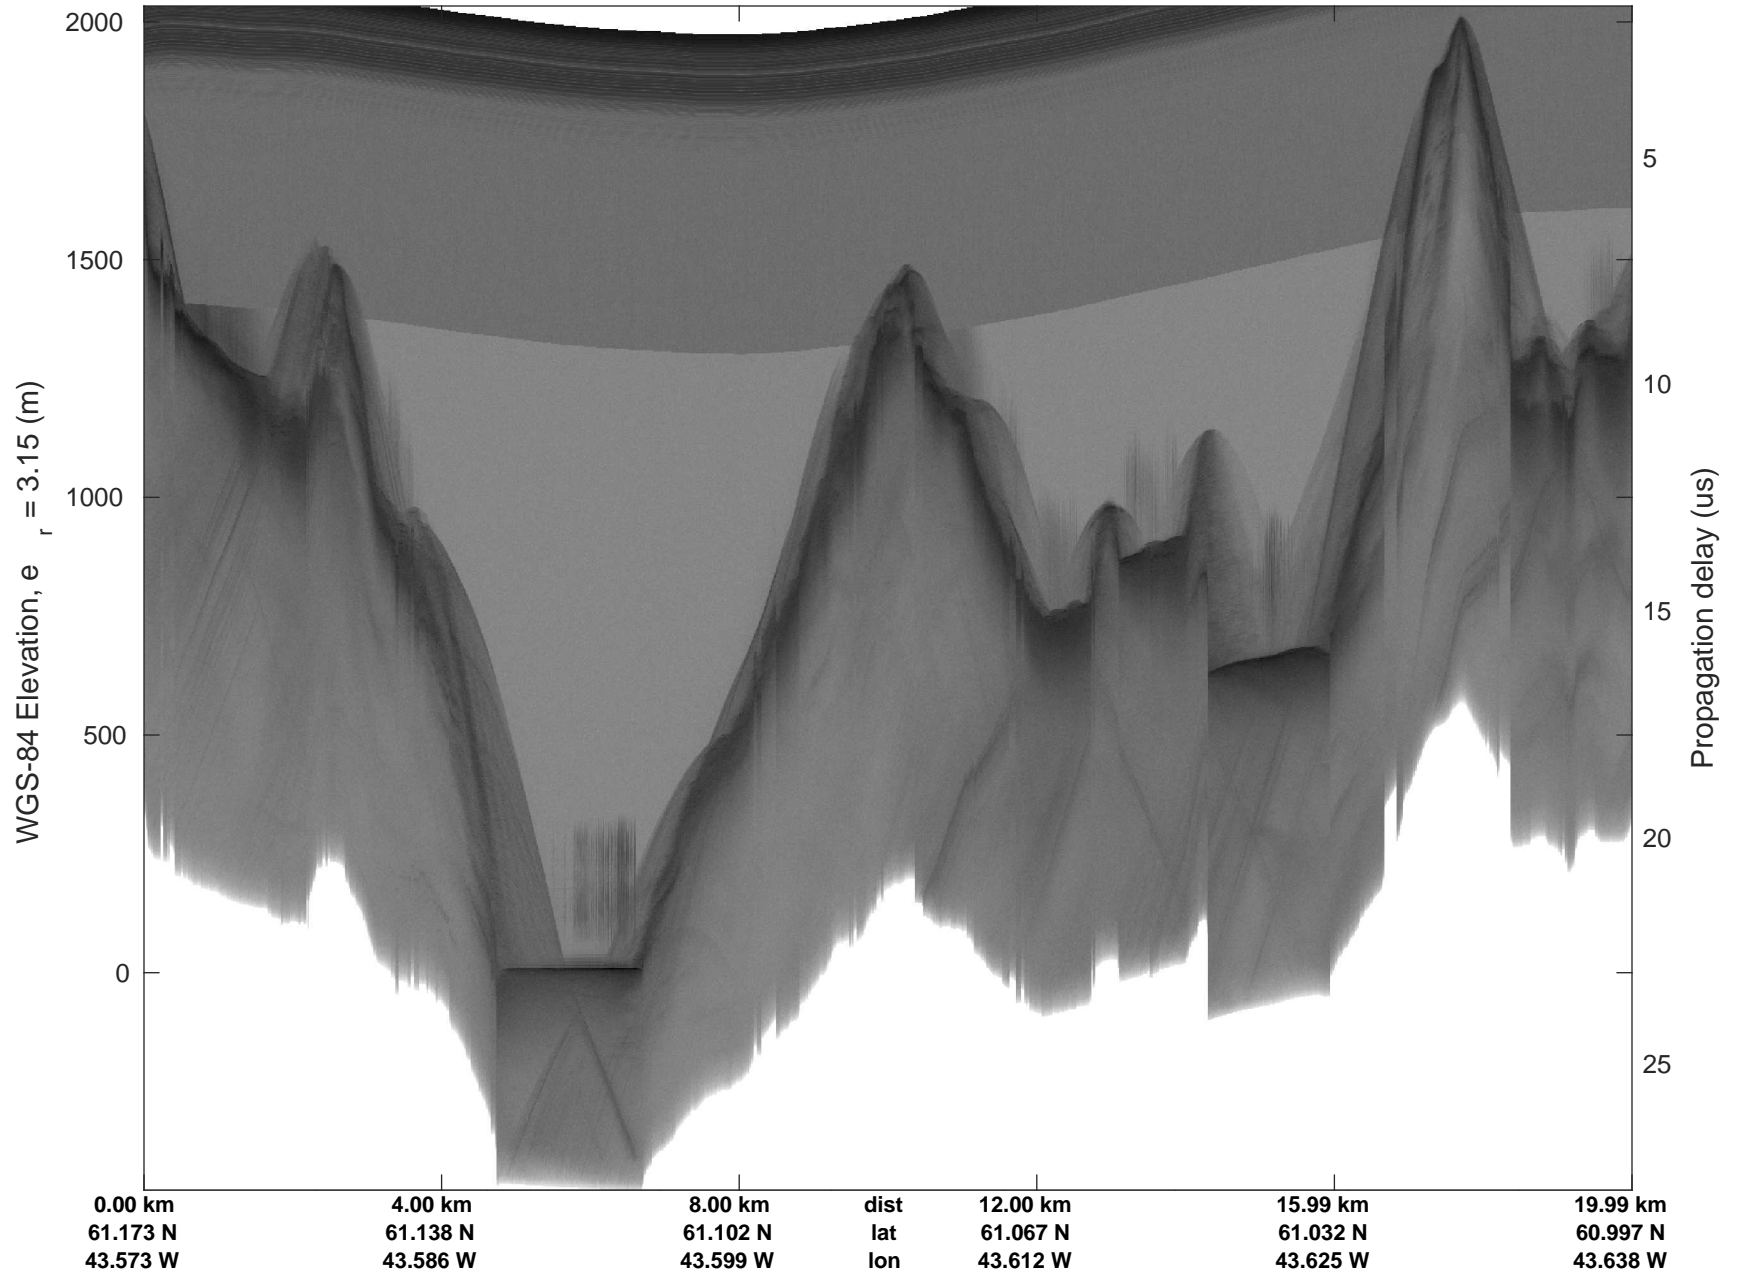

accum 2018_Greenland_P3: "Southwest Glacier-Coastal" 20180426_03_014: 13:28:09.2 to 13:30:34.4 GPS

Southwest Glacier-Coastal
20180426_03_015
Polar Stereograph 70N/-45E

accum 2018_Greenland_P3: "Southwest Glacier-Coastal" 20180426_03_015: 13:30:34.6 to 13:32:51.0 GPS

Southwest Glacier-Coastal
20180426_03_016
Polar Stereograph 70N/-45E

accum 2018_Greenland_P3: "Southwest Glacier-Coastal" 20180426_03_016: 13:32:51.1 to 13:35:15.3 GPS

Southwest Glacier-Coastal
20180426_03_017
Polar Stereograph 70N/-45E

accum 2018_Greenland_P3: "Southwest Glacier-Coastal" 20180426_03_017: 13:35:15.5 to 13:37:33.9 GPS

Southwest Glacier-Coastal
20180426_03_018
Polar Stereograph 70N/-45E

accum 2018_Greenland_P3: "Southwest Glacier-Coastal" 20180426_03_018: 13:37:34.0 to 13:39:48.9 GPS