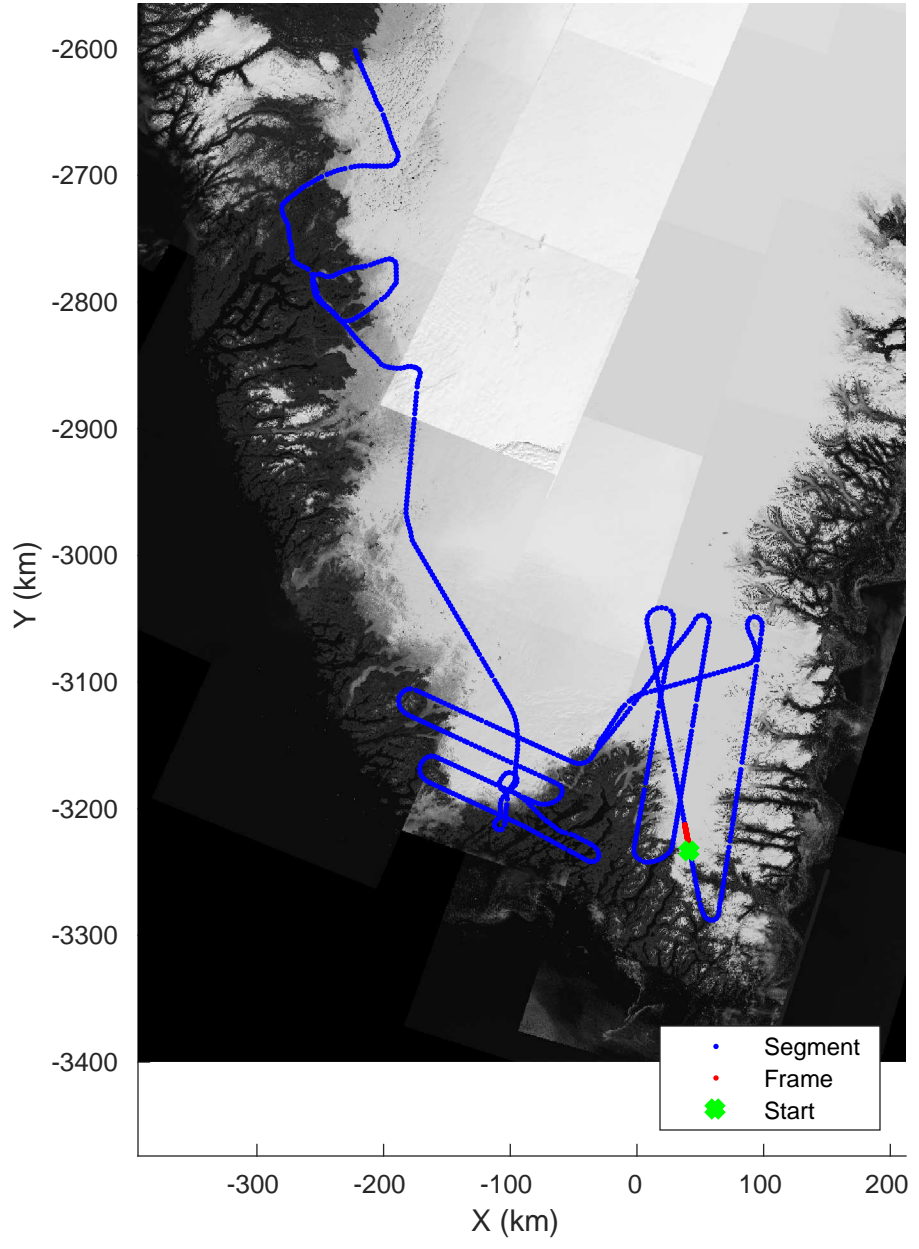

Southwest Glacier-Coastal
20180426_03_022
Polar Stereograph 70N/-45E

accum 2018_Greenland_P3: "Southwest Glacier-Coastal" 20180426_03_022: 13:46:54.8 to 13:49:47.9 GPS

Southwest Glacier-Coastal
20180426_03_023
Polar Stereograph 70N/-45E

accum 2018_Greenland_P3: "Southwest Glacier-Coastal" 20180426_03_023: 13:49:48.0 to 13:52:33.1 GPS

Southwest Glacier-Coastal
20180426_03_024
Polar Stereograph 70N/-45E

accum 2018_Greenland_P3: "Southwest Glacier-Coastal" 20180426_03_024: 13:52:33.3 to 13:55:19.9 GPS

Southwest Glacier-Coastal
20180426_03_025
Polar Stereograph 70N/-45E

accum 2018_Greenland_P3: "Southwest Glacier-Coastal" 20180426_03_025: 13:55:20.1 to 13:57:44.1 GPS

Southwest Glacier-Coastal
20180426_03_026
Polar Stereograph 70N/-45E