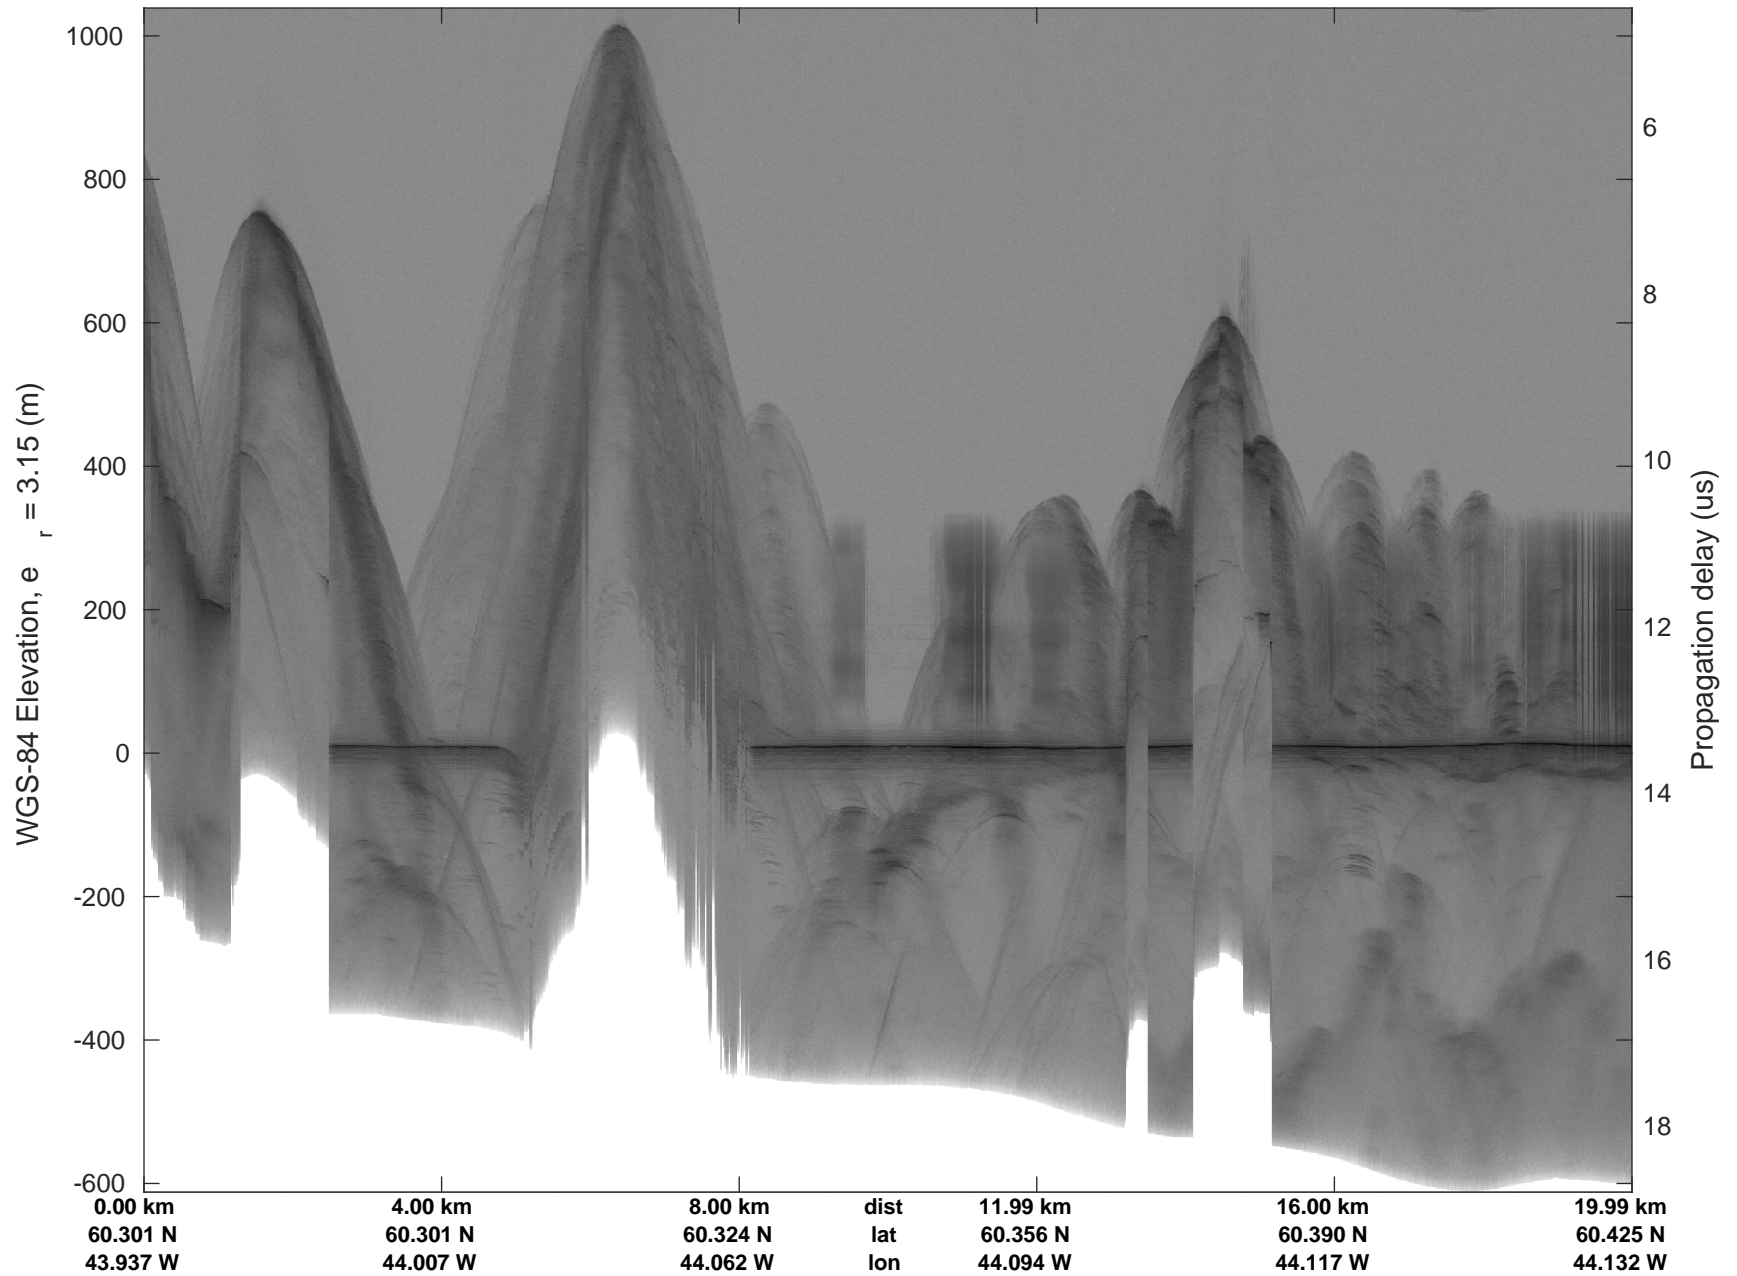

accum 2018_Greenland_P3: "Southwest Glacier-Coastal" 20180426_03_020: 13:42:06.2 to 13:44:24.8 GPS

Southwest Glacier-Coastal
 20180426_03_021
 Polar Stereograph 70N/-45E

accum 2018_Greenland_P3: "Southwest Glacier-Coastal" 20180426_03_021: 13:44:24.9 to 13:46:54.7 GPS

Southwest Glacier-Coastal
20180426_03_022
Polar Stereograph 70N/-45E

accum 2018_Greenland_P3: "Southwest Glacier-Coastal" 20180426_03_022: 13:46:54.8 to 13:49:47.9 GPS

Southwest Glacier-Coastal
20180426_03_023
Polar Stereograph 70N/-45E