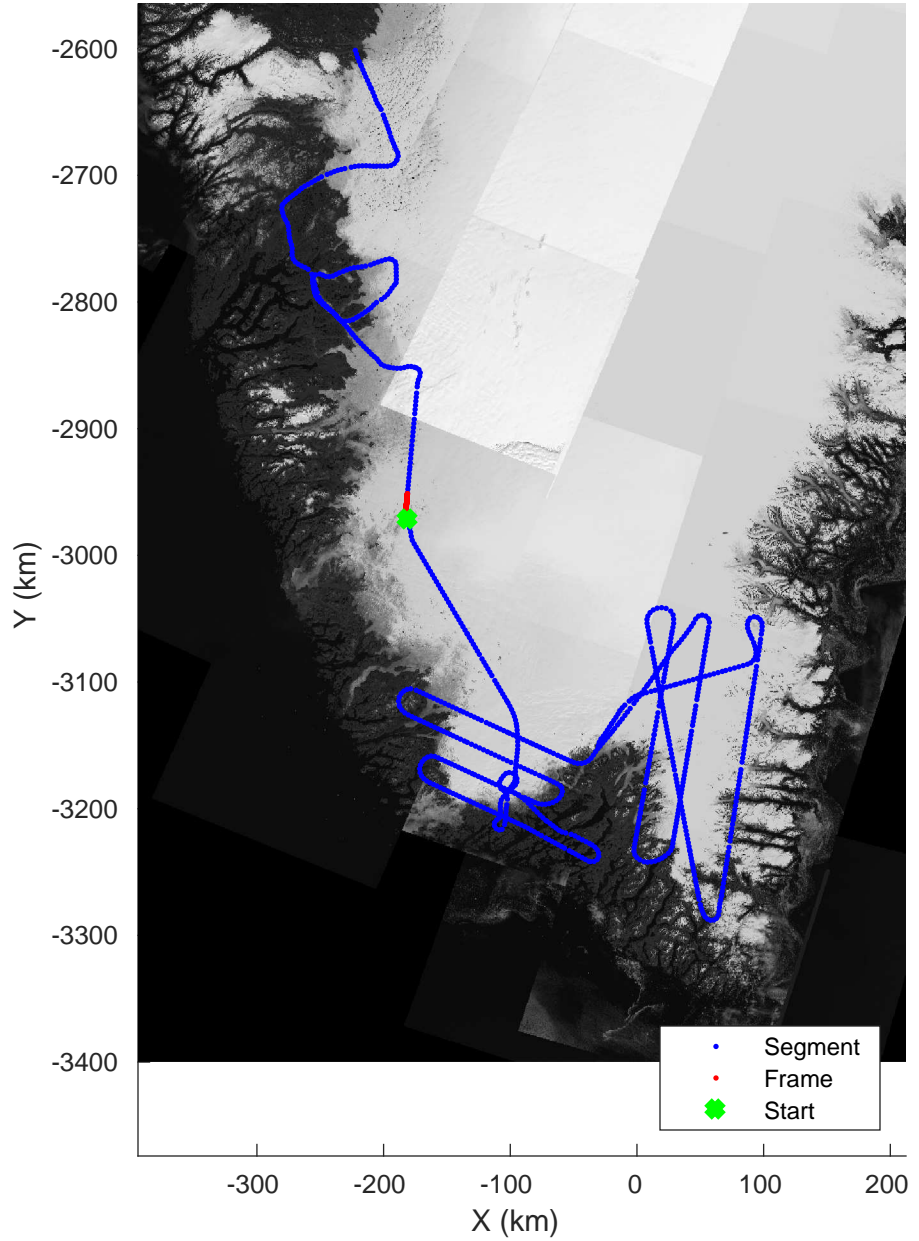

Southwest Glacier-Coastal
20180426_03_113
Polar Stereograph 70N/-45E

accum 2018_Greenland_P3: "Southwest Glacier-Coastal" 20180426_03_113: 17:32:32.7 to 17:34:52.0 GPS

Southwest Glacier-Coastal
20180426_03_114
Polar Stereograph 70N/-45E