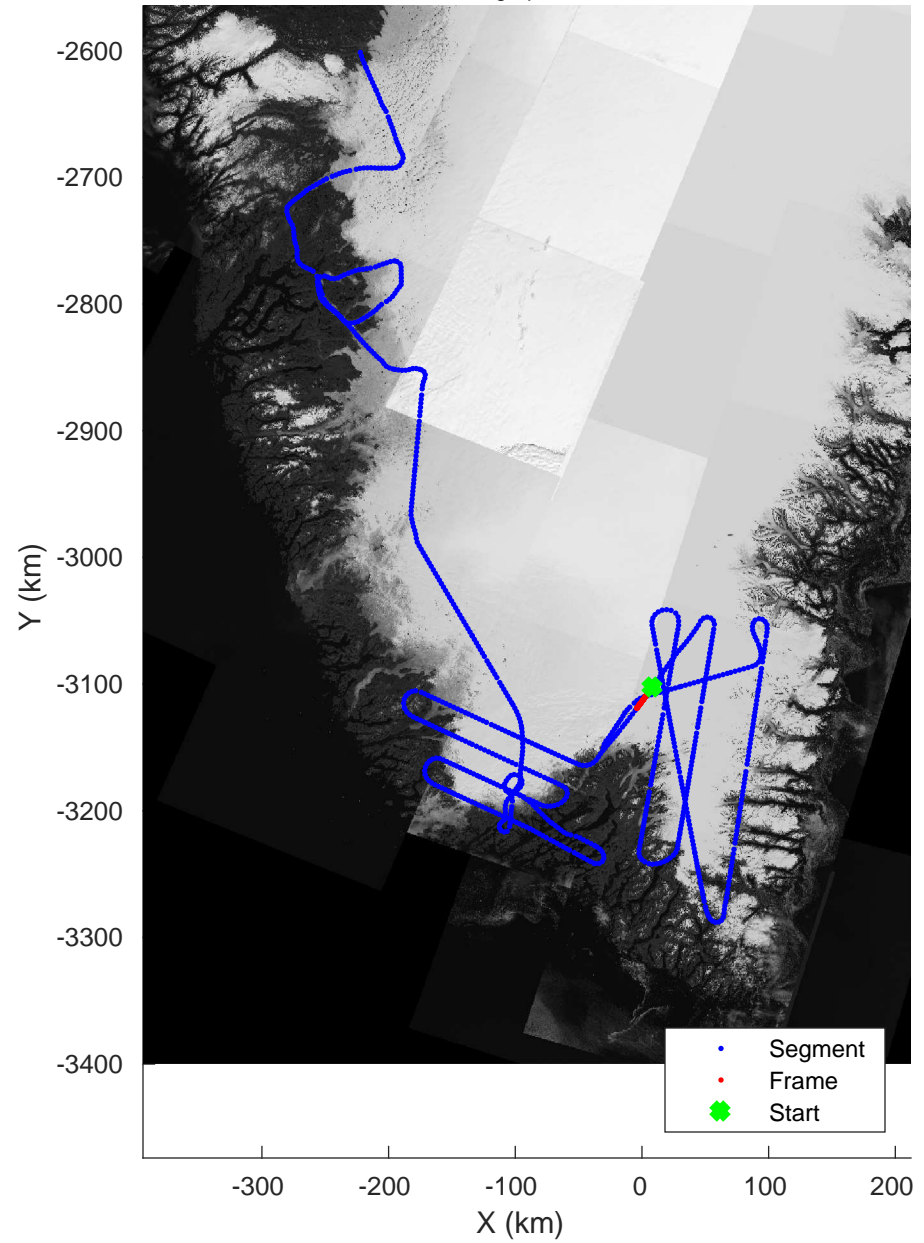

Southwest Glacier-Coastal
20180426_03_059
Polar Stereograph 70N/-45E