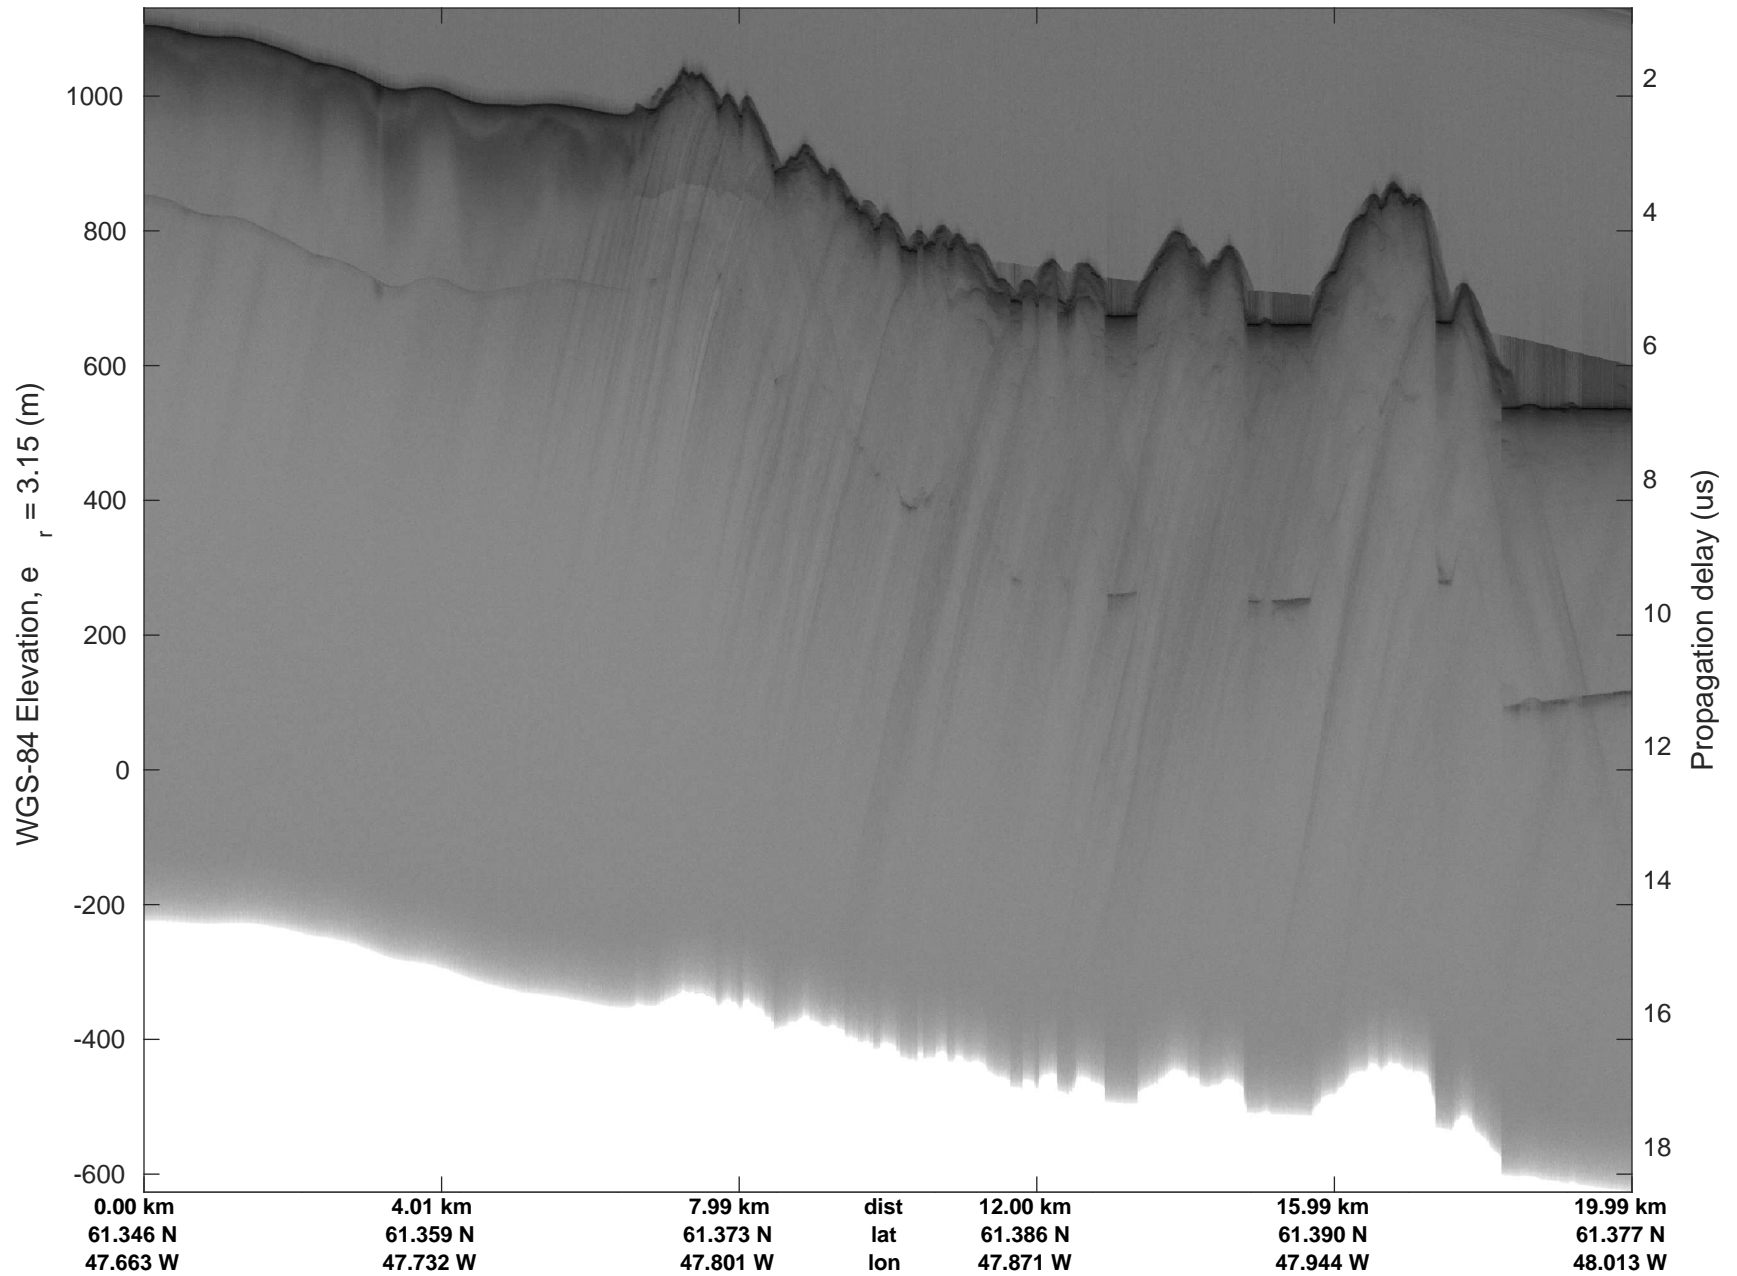

accum 2018_Greenland_P3: "Southwest Glacier-Coastal" 20180426_03_083: 16:16:30.8 to 16:19:01.2 GPS