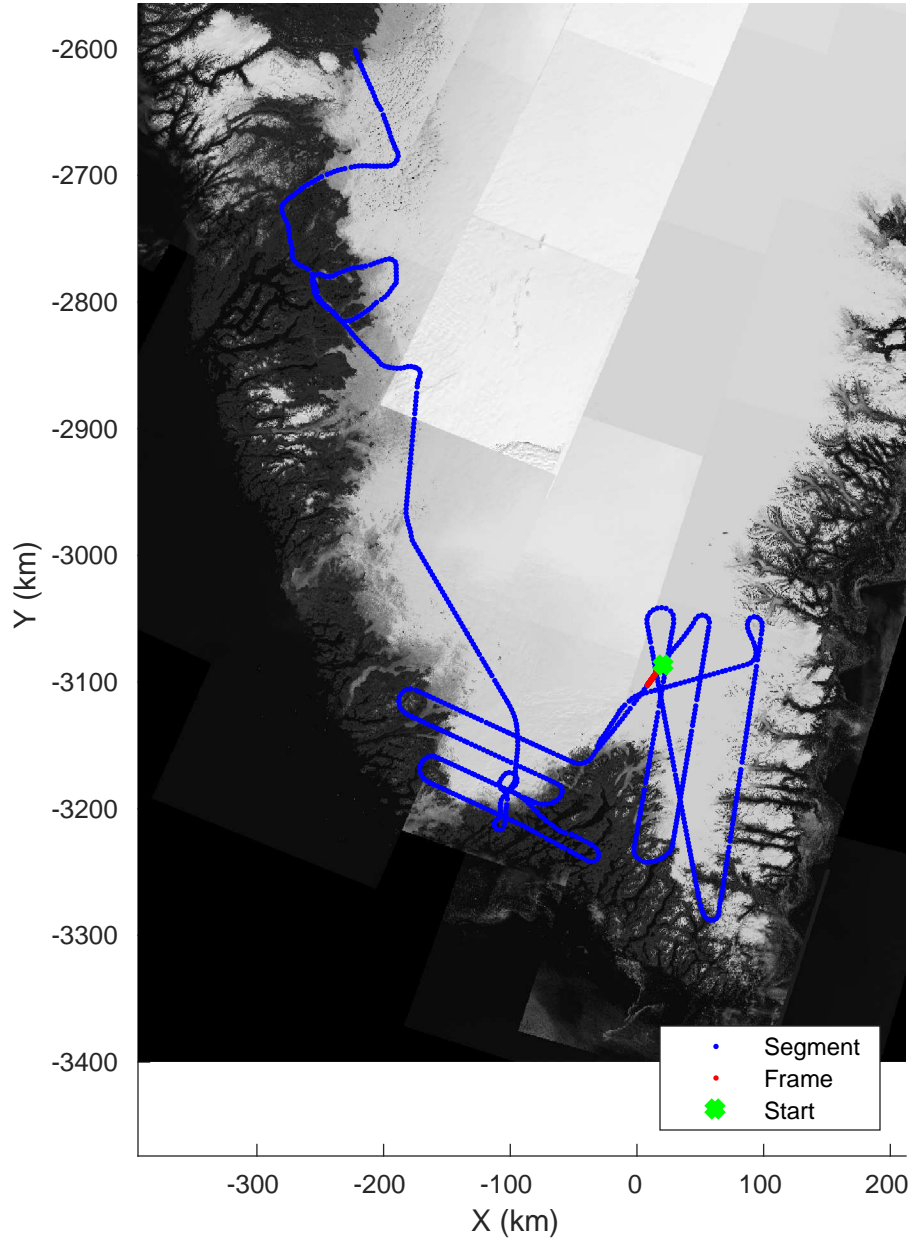

Southwest Glacier-Coastal
20180426_03_058
Polar Stereograph 70N/-45E