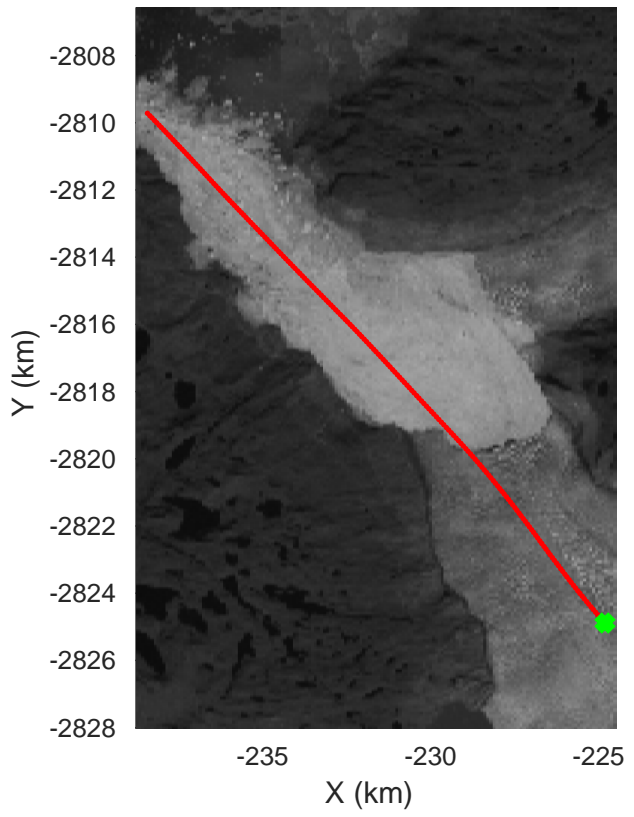

Southwest Glacier-Coastal
20180426_03_122
Polar Stereograph 70N/-45E

accum 2018_Greenland_P3: "Southwest Glacier-Coastal" 20180426_03_122: 17:54:11.8 to 17:56:38.1 GPS

Southwest Glacier-Coastal
20180426_03_123
Polar Stereograph 70N/-45E