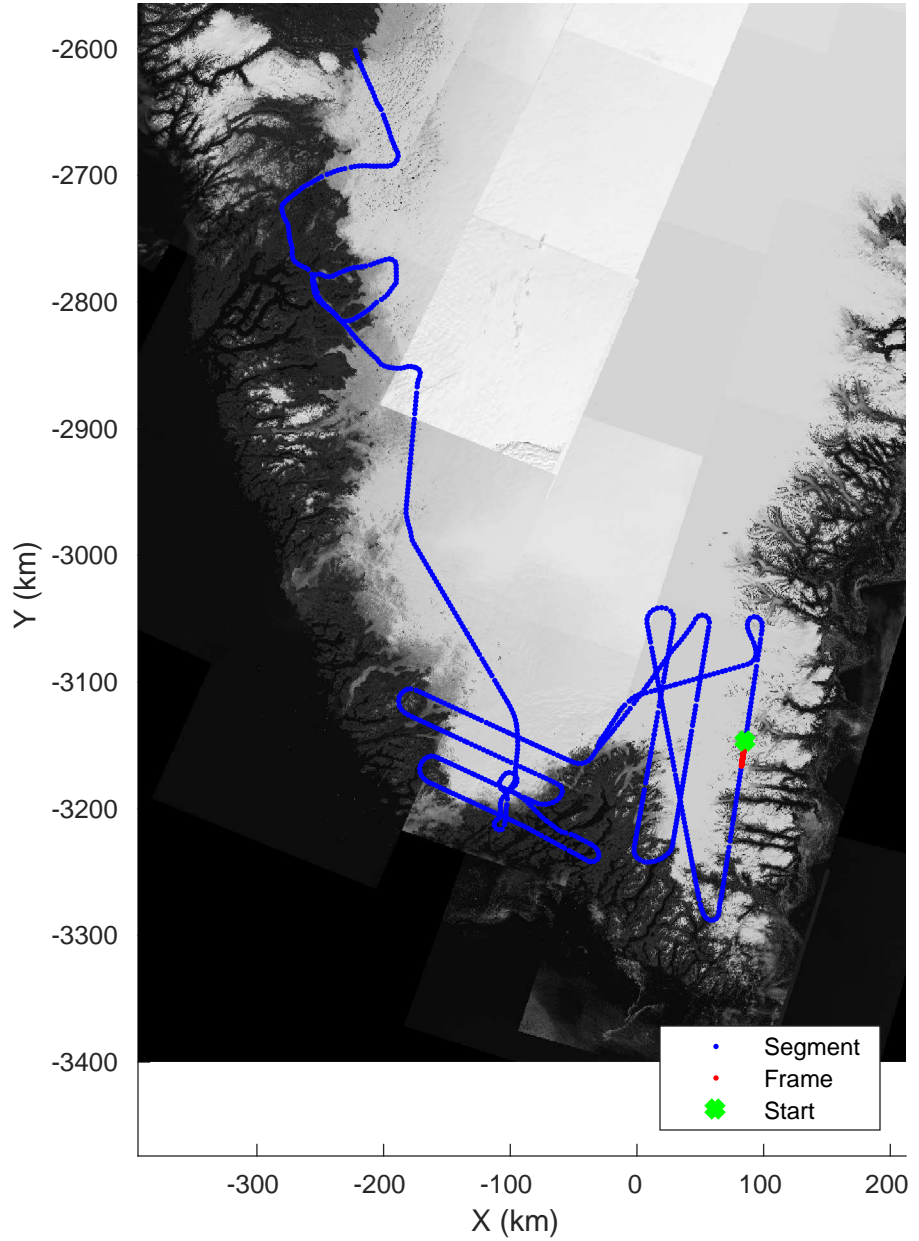

Southwest Glacier-Coastal
20180426_03_013
Polar Stereograph 70N/-45E

accum 2018_Greenland_P3: "Southwest Glacier-Coastal" 20180426_03_013: 13:25:50.0 to 13:28:09.1 GPS

Southwest Glacier-Coastal
20180426_03_014
Polar Stereograph 70N/-45E

accum 2018_Greenland_P3: "Southwest Glacier-Coastal" 20180426_03_014: 13:28:09.2 to 13:30:34.4 GPS

Southwest Glacier-Coastal
20180426_03_015
Polar Stereograph 70N/-45E

accum 2018_Greenland_P3: "Southwest Glacier-Coastal" 20180426_03_015: 13:30:34.6 to 13:32:51.0 GPS