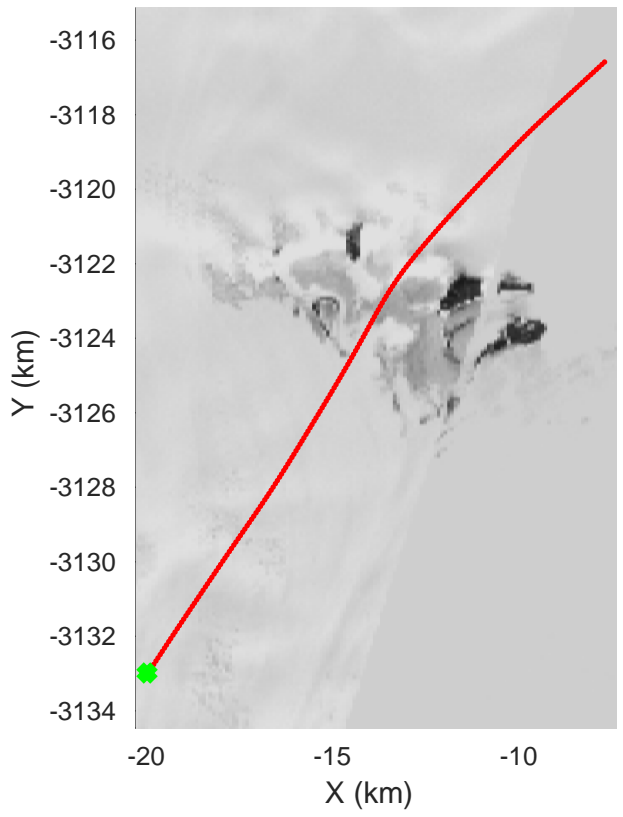

Southwest Glacier-Coastal
 20180426_03_001
 Polar Stereograph 70N/-45E

accum 2018_Greenland_P3: "Southwest Glacier-Coastal" 20180426_03_001: 12:57:15.8 to 12:59:50.8 GPS

Southwest Glacier-Coastal
20180426_03_002
Polar Stereograph 70N/-45E

accum 2018_Greenland_P3: "Southwest Glacier-Coastal" 20180426_03_002: 12:59:50.8 to 13:02:21.6 GPS

Southwest Glacier-Coastal
20180426_03_003
Polar Stereograph 70N/-45E

accum 2018_Greenland_P3: "Southwest Glacier-Coastal" 20180426_03_003: 13:02:21.7 to 13:04:46.9 GPS