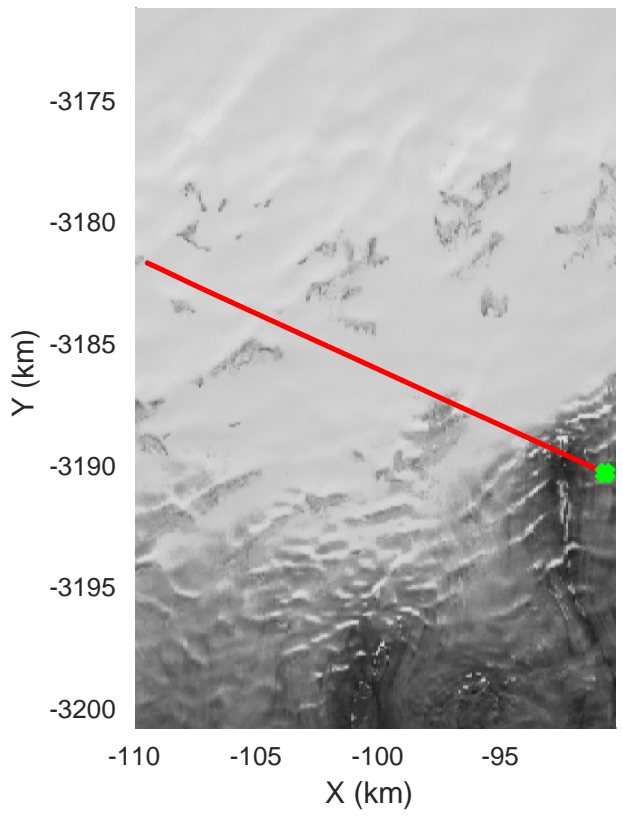

accum 2018_Greenland_P3: "Southwest Glacier-Coastal" 20180426_03_078: 16:04:05.3 to 16:06:35.8 GPS

Southwest Glacier-Coastal
20180426_03_079
Polar Stereograph 70N/-45E

accum 2018_Greenland_P3: "Southwest Glacier-Coastal" 20180426_03_079: 16:06:36.0 to 16:09:08.4 GPS