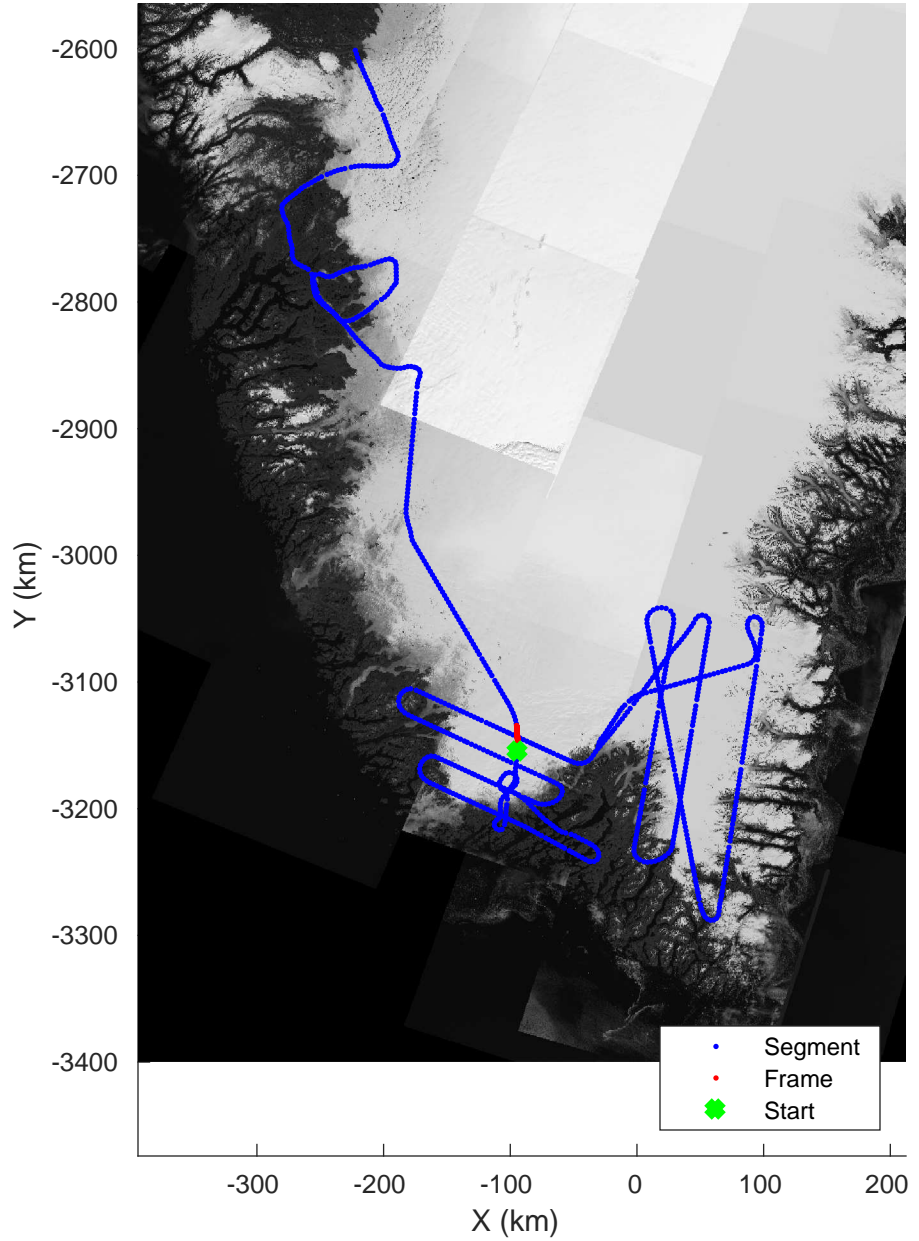

Southwest Glacier-Coastal
20180426_03_104
Polar Stereograph 70N/-45E