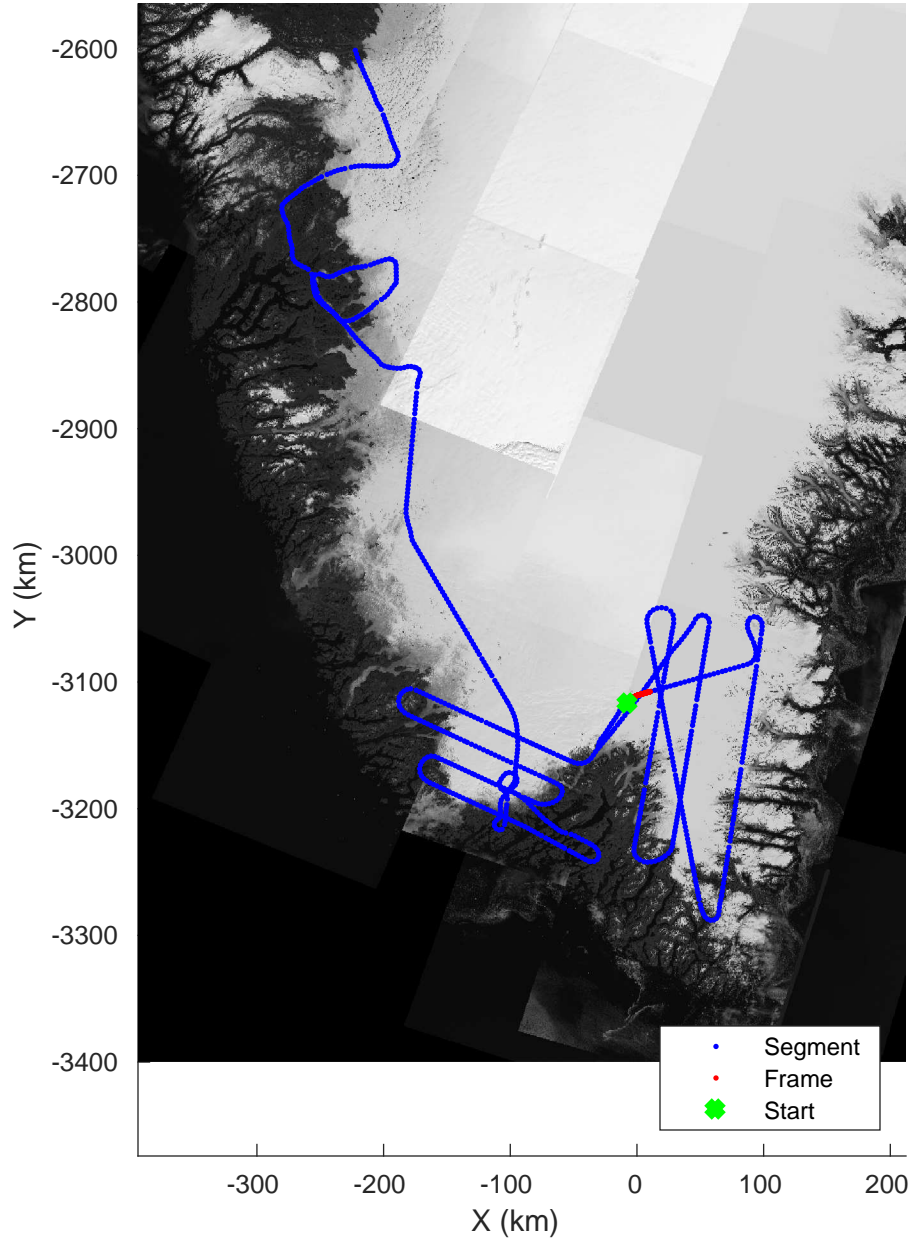

Southwest Glacier-Coastal
 20180426_03_001
 Polar Stereograph 70N/-45E

accum 2018_Greenland_P3: "Southwest Glacier-Coastal" 20180426_03_001: 12:57:15.8 to 12:59:50.8 GPS

Southwest Glacier-Coastal
20180426_03_002
Polar Stereograph 70N/-45E

accum 2018_Greenland_P3: "Southwest Glacier-Coastal" 20180426_03_002: 12:59:50.8 to 13:02:21.6 GPS

Southwest Glacier-Coastal
20180426_03_003
Polar Stereograph 70N/-45E

accum 2018_Greenland_P3: "Southwest Glacier-Coastal" 20180426_03_003: 13:02:21.7 to 13:04:46.9 GPS

Southwest Glacier-Coastal
20180426_03_004
Polar Stereograph 70N/-45E

accum 2018_Greenland_P3: "Southwest Glacier-Coastal" 20180426_03_004: 13:04:47.1 to 13:07:08.0 GPS

Southwest Glacier-Coastal
20180426_03_005
Polar Stereograph 70N/-45E