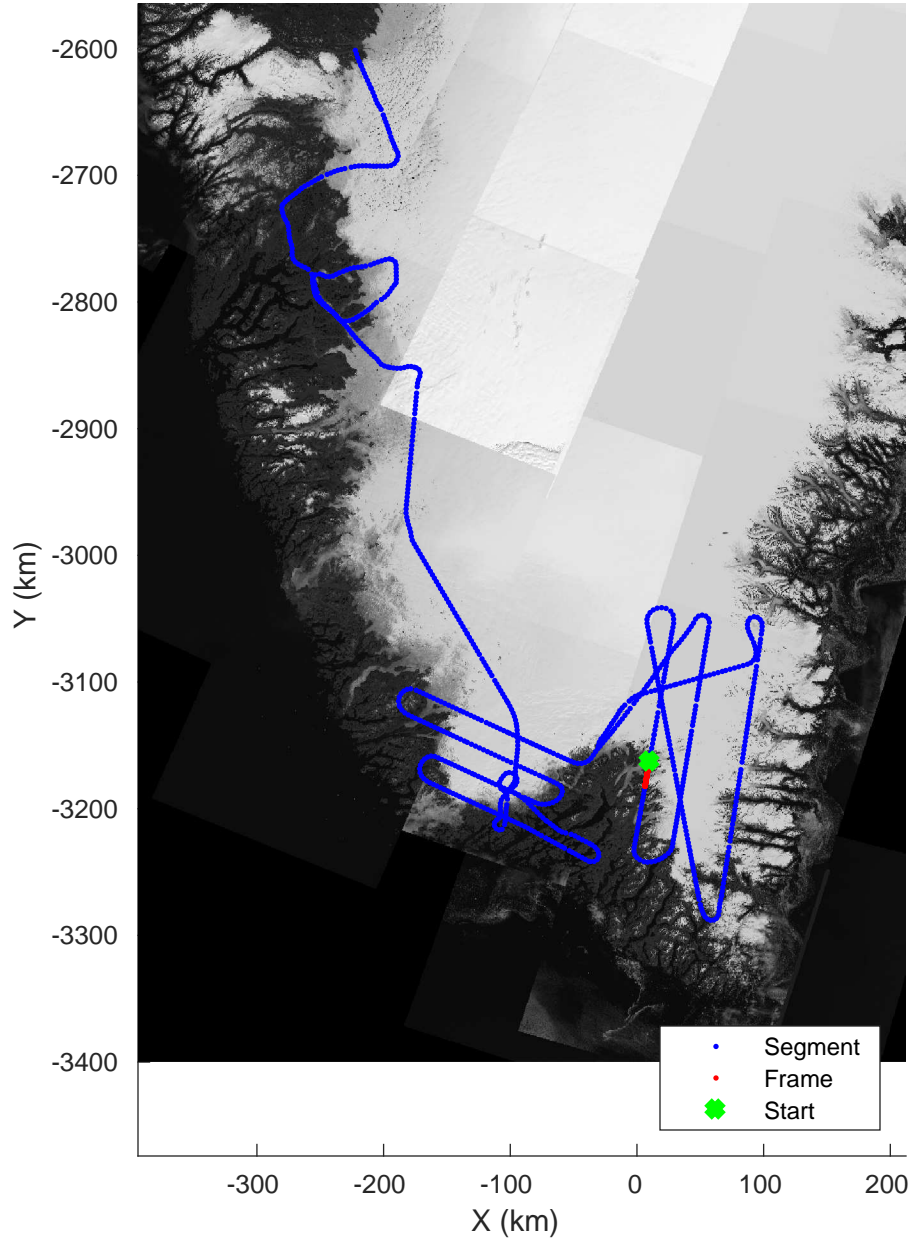

Southwest Glacier-Coastal
20180426_03_041
Polar Stereograph 70N/-45E