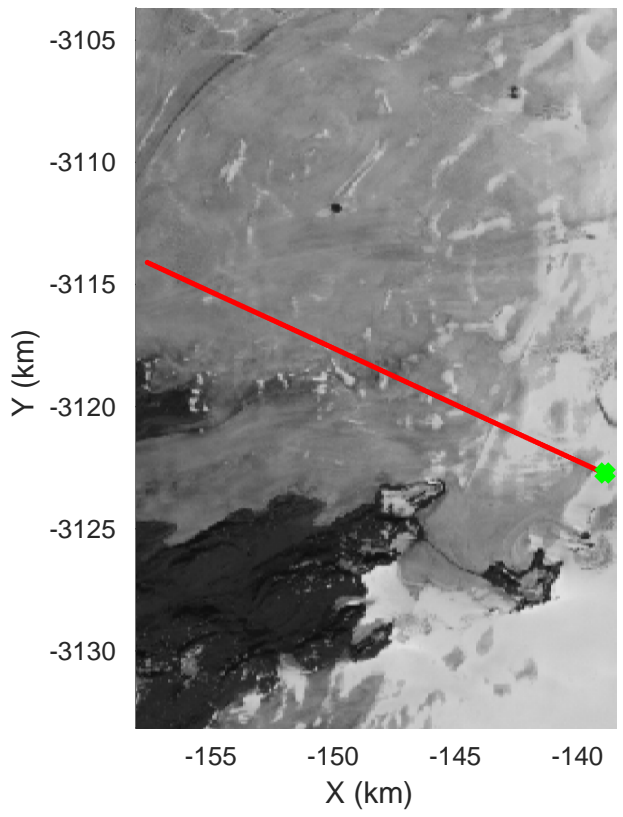

accum 2018_Greenland_P3: "Southwest Glacier-Coastal" 20180426_03_066: 15:35:35.1 to 15:38:03.2 GPS

Southwest Glacier-Coastal
20180426_03_067
Polar Stereograph 70N/-45E

accum 2018_Greenland_P3: "Southwest Glacier-Coastal" 20180426_03_067: 15:38:03.4 to 15:40:25.9 GPS