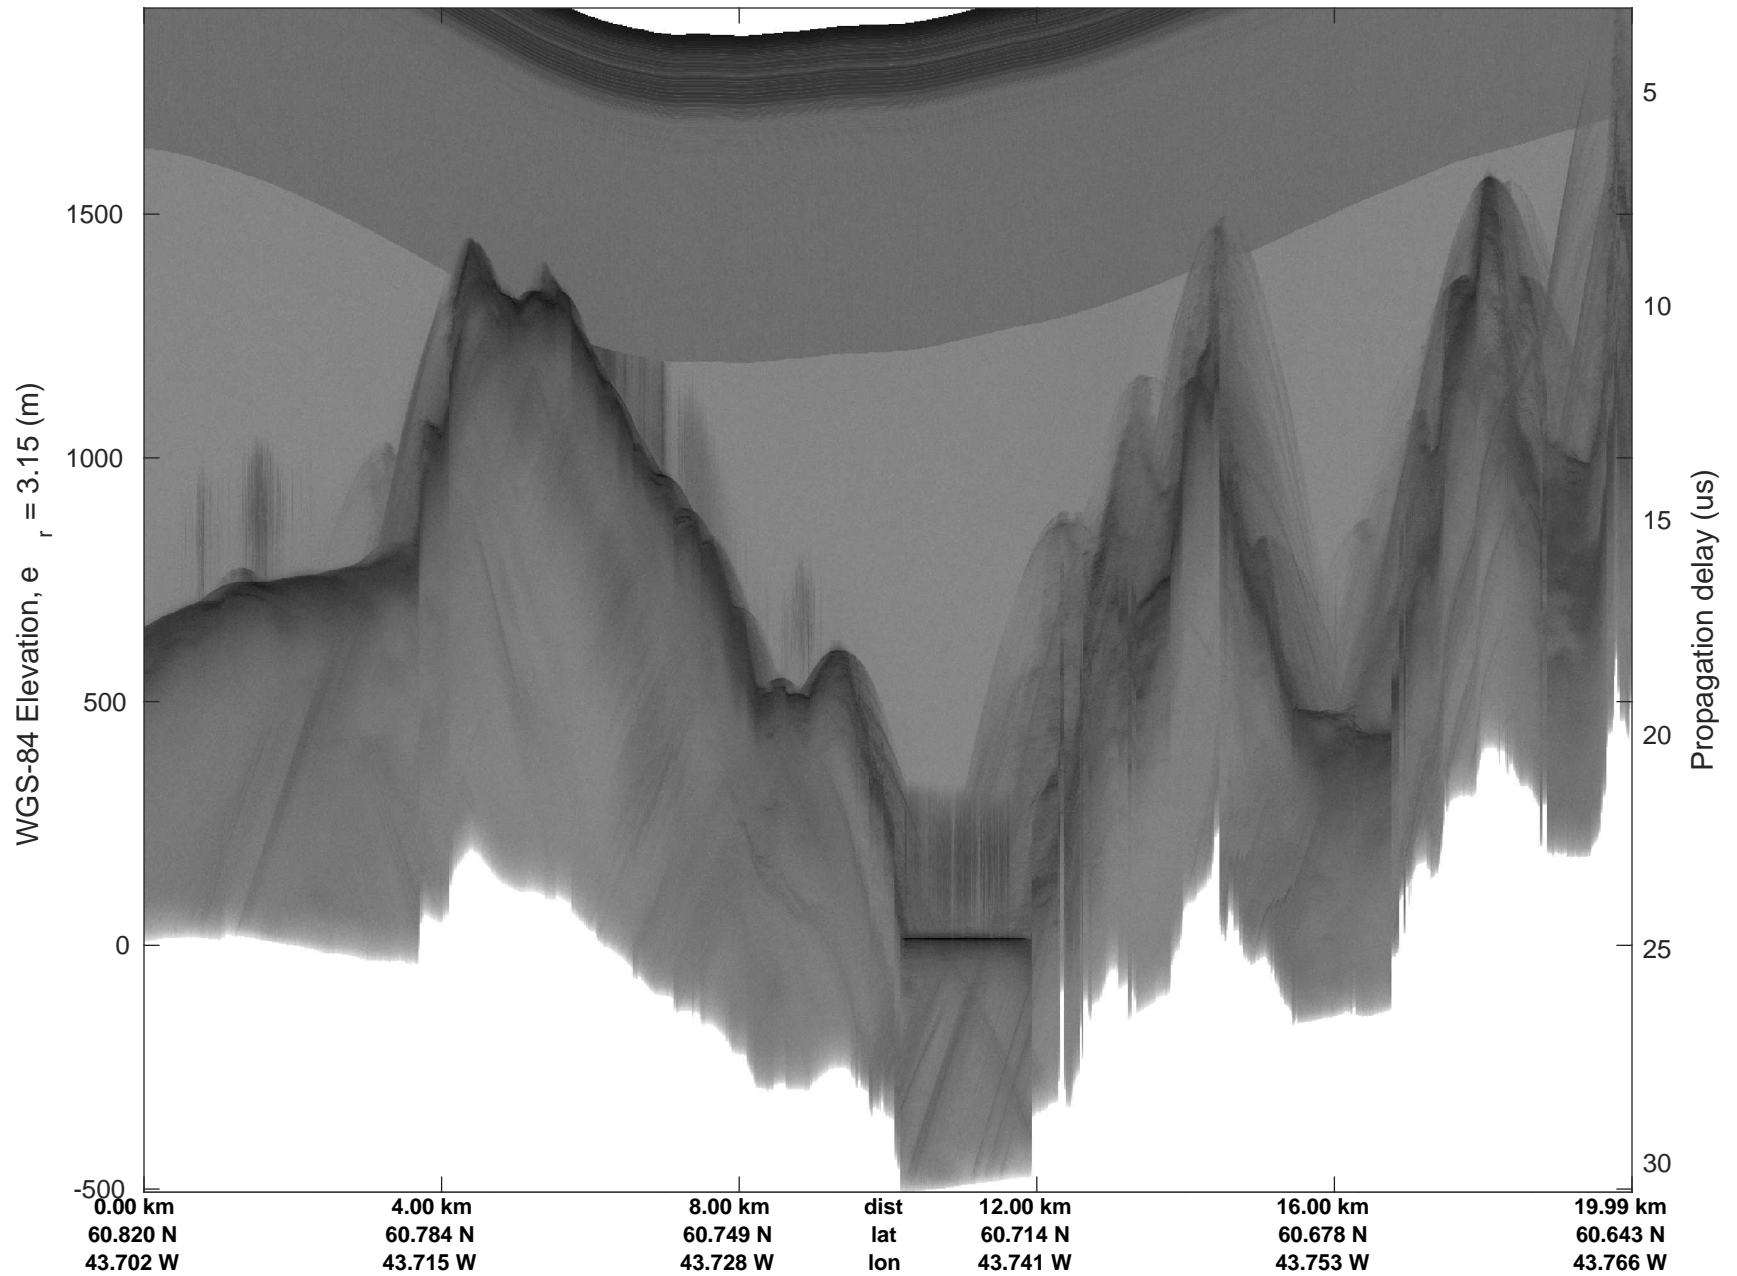

accum 2018_Greenland_P3: "Southwest Glacier-Coastal" 20180426_03_017: 13:35:15.5 to 13:37:33.9 GPS

Southwest Glacier-Coastal
20180426_03_018
Polar Stereograph 70N/-45E

accum 2018_Greenland_P3: "Southwest Glacier-Coastal" 20180426_03_018: 13:37:34.0 to 13:39:48.9 GPS

Southwest Glacier-Coastal
20180426_03_019
Polar Stereograph 70N/-45E

accum 2018_Greenland_P3: "Southwest Glacier-Coastal" 20180426_03_019: 13:39:49.0 to 13:42:06.0 GPS

Southwest Glacier-Coastal
20180426_03_020
Polar Stereograph 70N/-45E