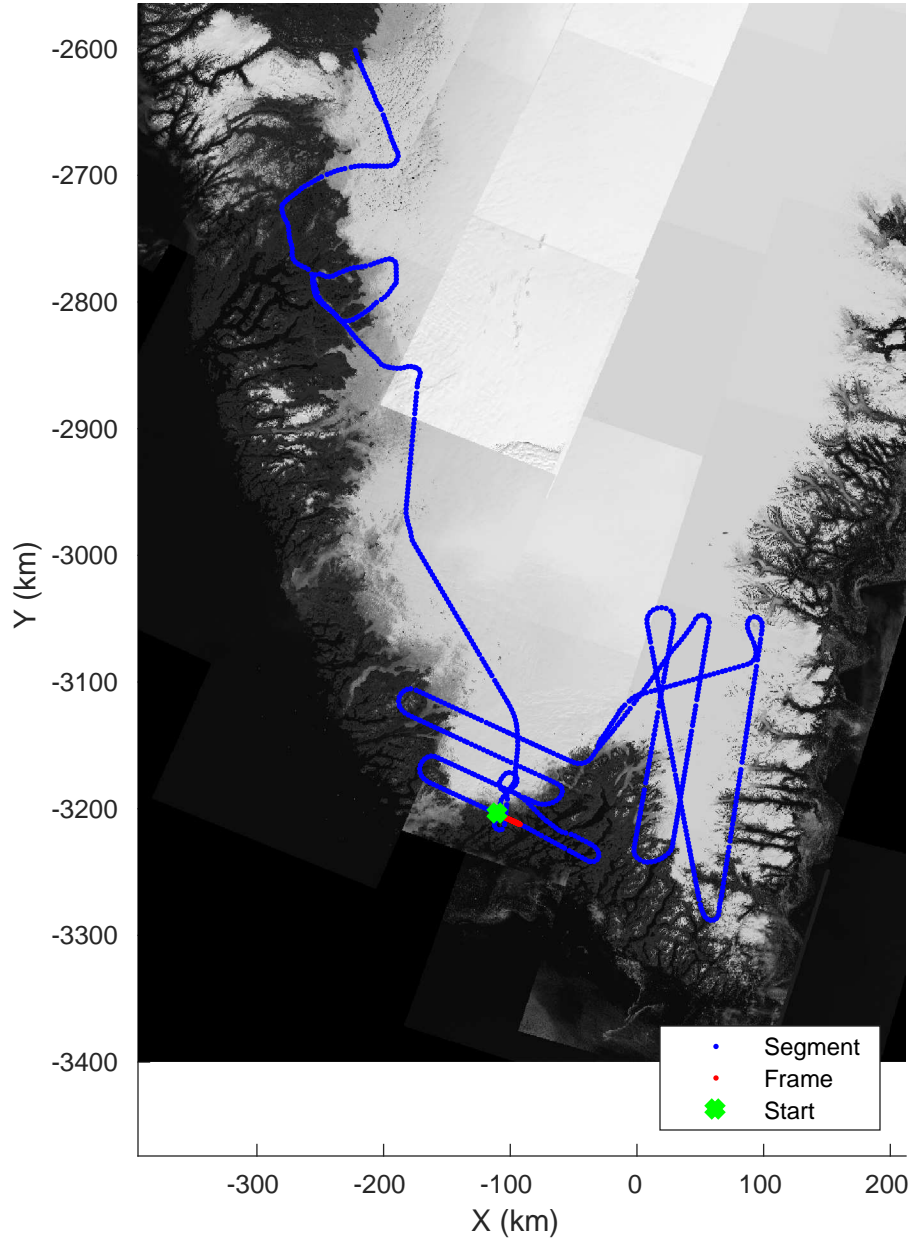

Southwest Glacier-Coastal
20180426_03_088
Polar Stereograph 70N/-45E