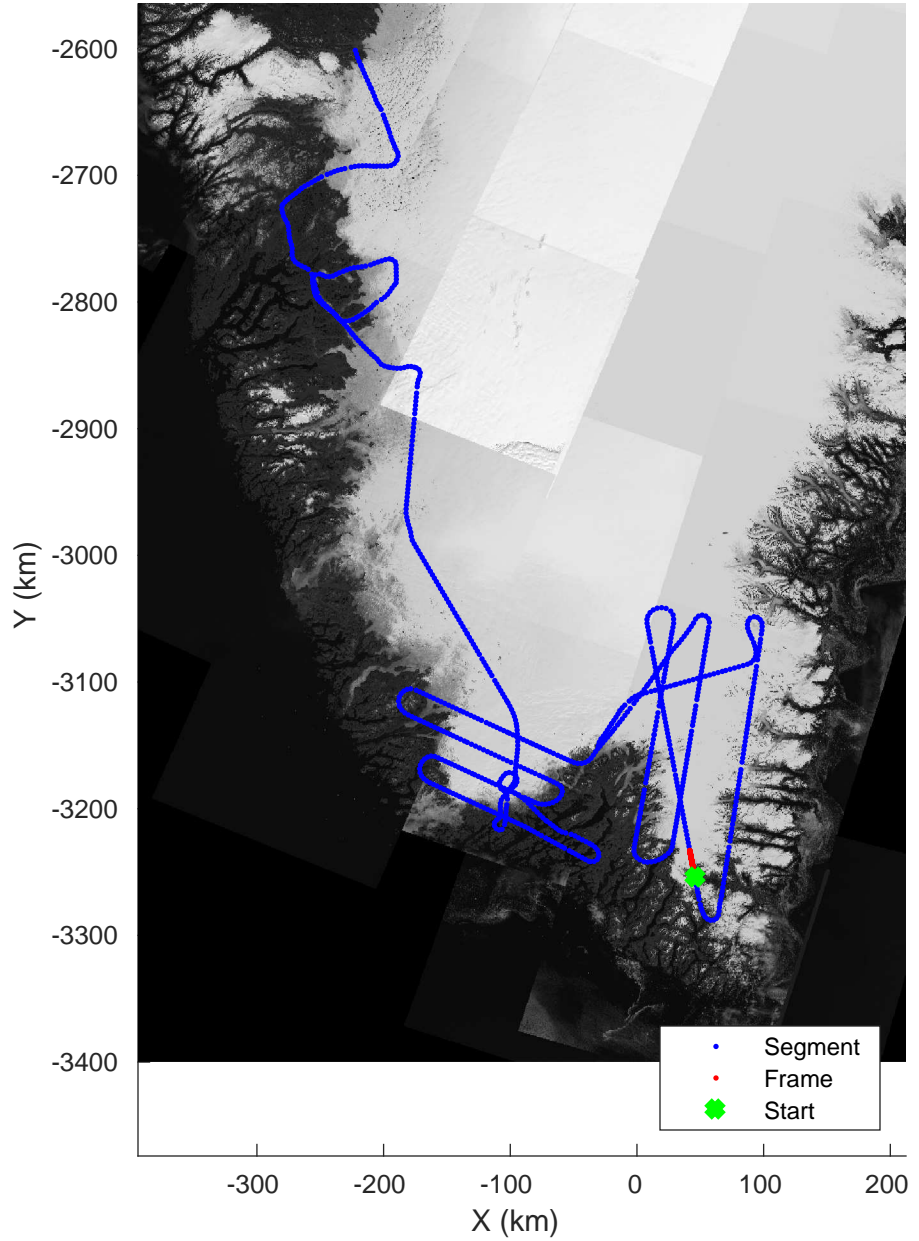

Southwest Glacier-Coastal
20180426_03_024
Polar Stereograph 70N/-45E