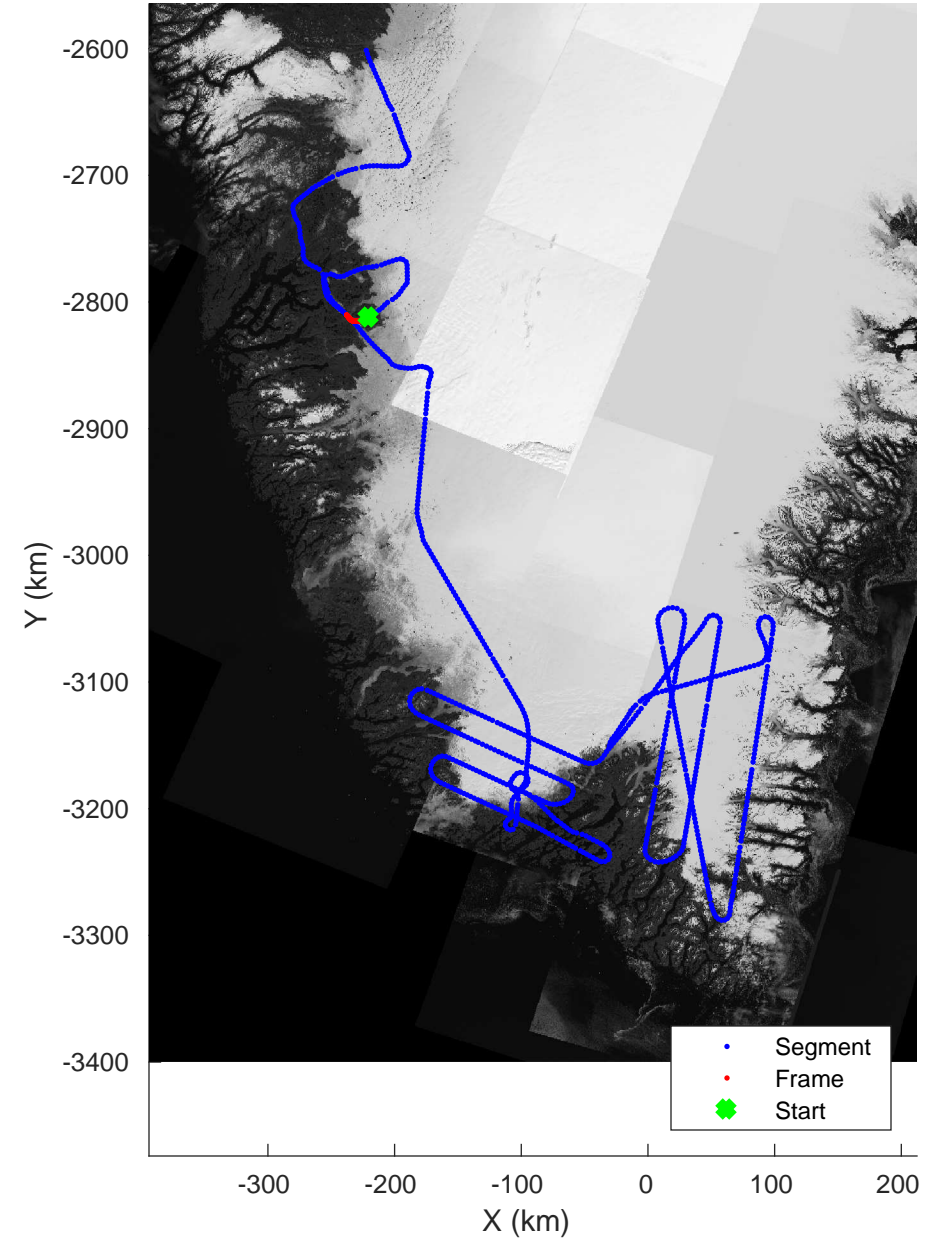

Southwest Glacier-Coastal
20180426_03_131
Polar Stereograph 70N/-45E

accum 2018_Greenland_P3: "Southwest Glacier-Coastal" 20180426_03_131: 18:17:03.7 to 18:19:32.5 GPS

Southwest Glacier-Coastal
20180426_03_132
Polar Stereograph 70N/-45E