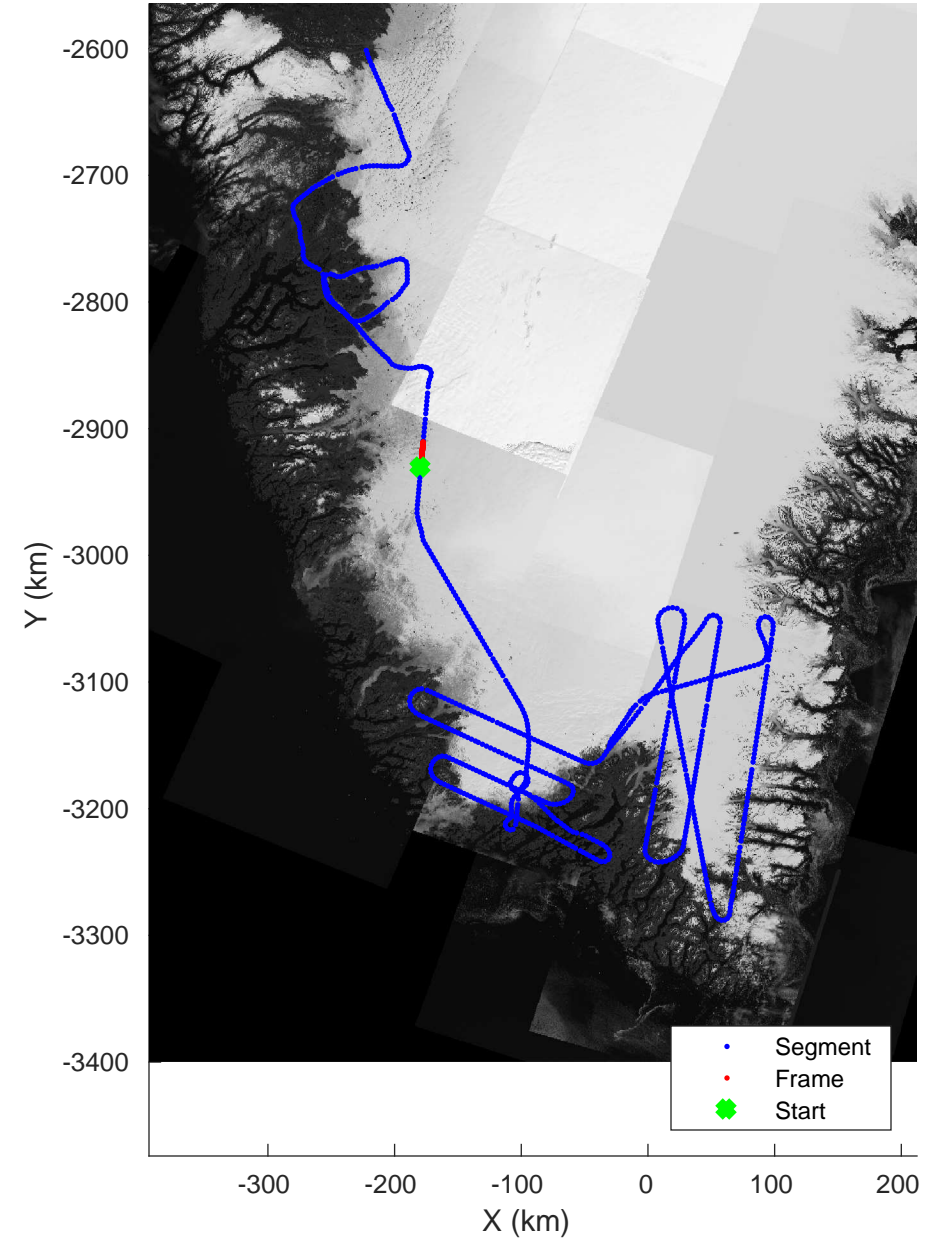

Southwest Glacier-Coastal
20180426_03_116
Polar Stereograph 70N/-45E