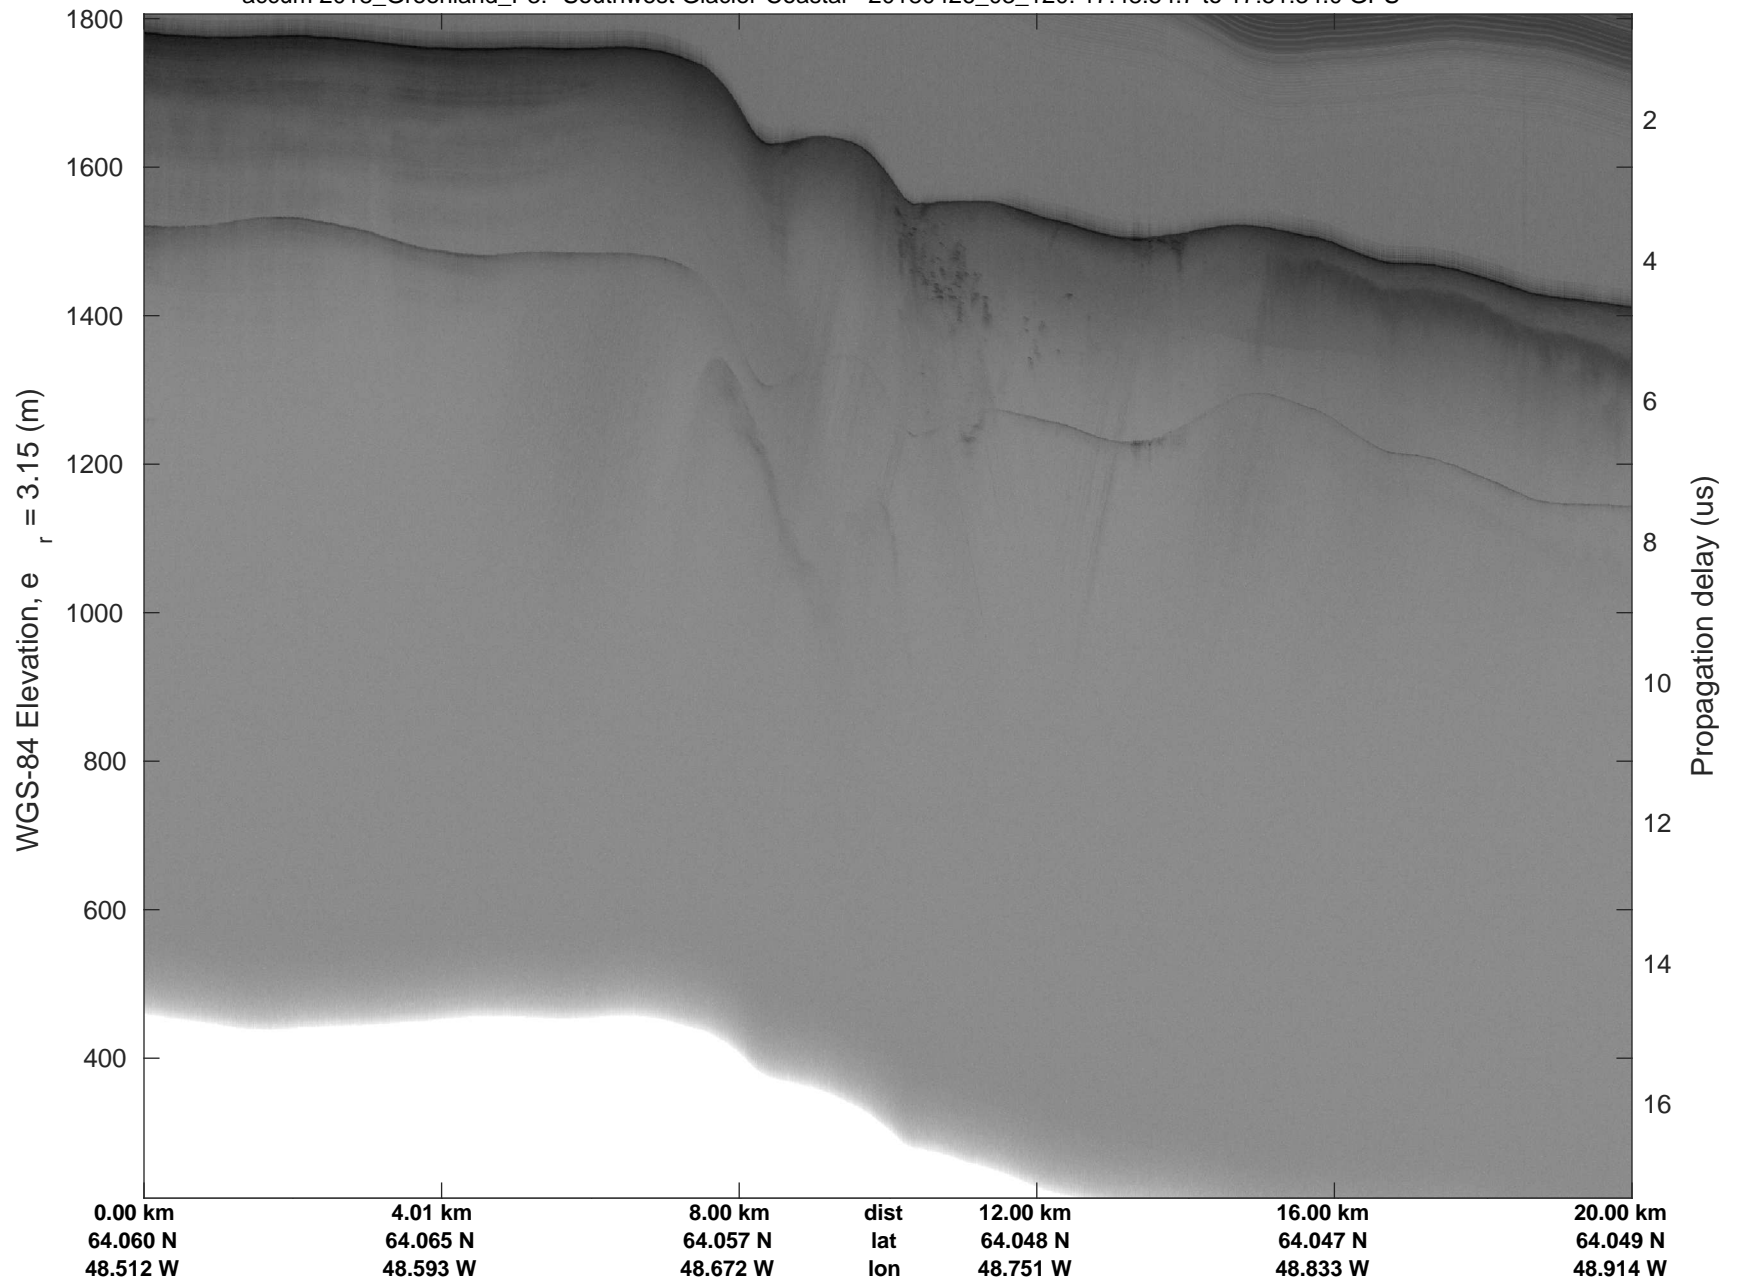

accum 2018_Greenland_P3: "Southwest Glacier-Coastal" 20180426_03_120: 17:48:54.7 to 17:51:34.0 GPS