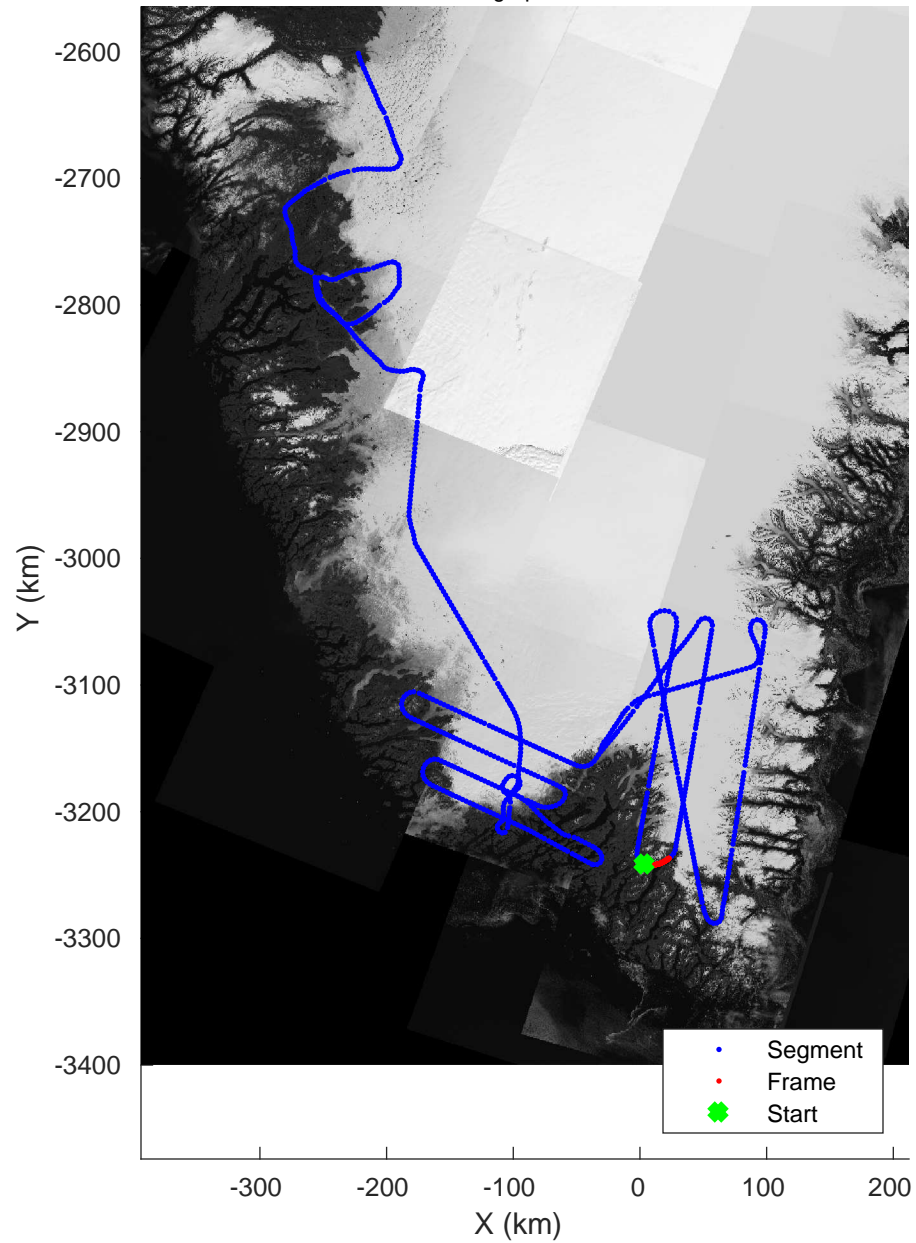

accum 2018_Greenland_P3: "Southwest Glacier-Coastal" 20180426_03_043: 14:38:34.7 to 14:41:16.6 GPS

Southwest Glacier-Coastal
20180426_03_044
Polar Stereograph 70N/-45E

accum 2018_Greenland_P3: "Southwest Glacier-Coastal" 20180426_03_044: 14:41:16.7 to 14:43:53.6 GPS

Southwest Glacier-Coastal
20180426_03_045
Polar Stereograph 70N/-45E

accum 2018_Greenland_P3: "Southwest Glacier-Coastal" 20180426_03_045: 14:43:53.7 to 14:46:26.2 GPS

Southwest Glacier-Coastal
20180426_03_046
Polar Stereograph 70N/-45E