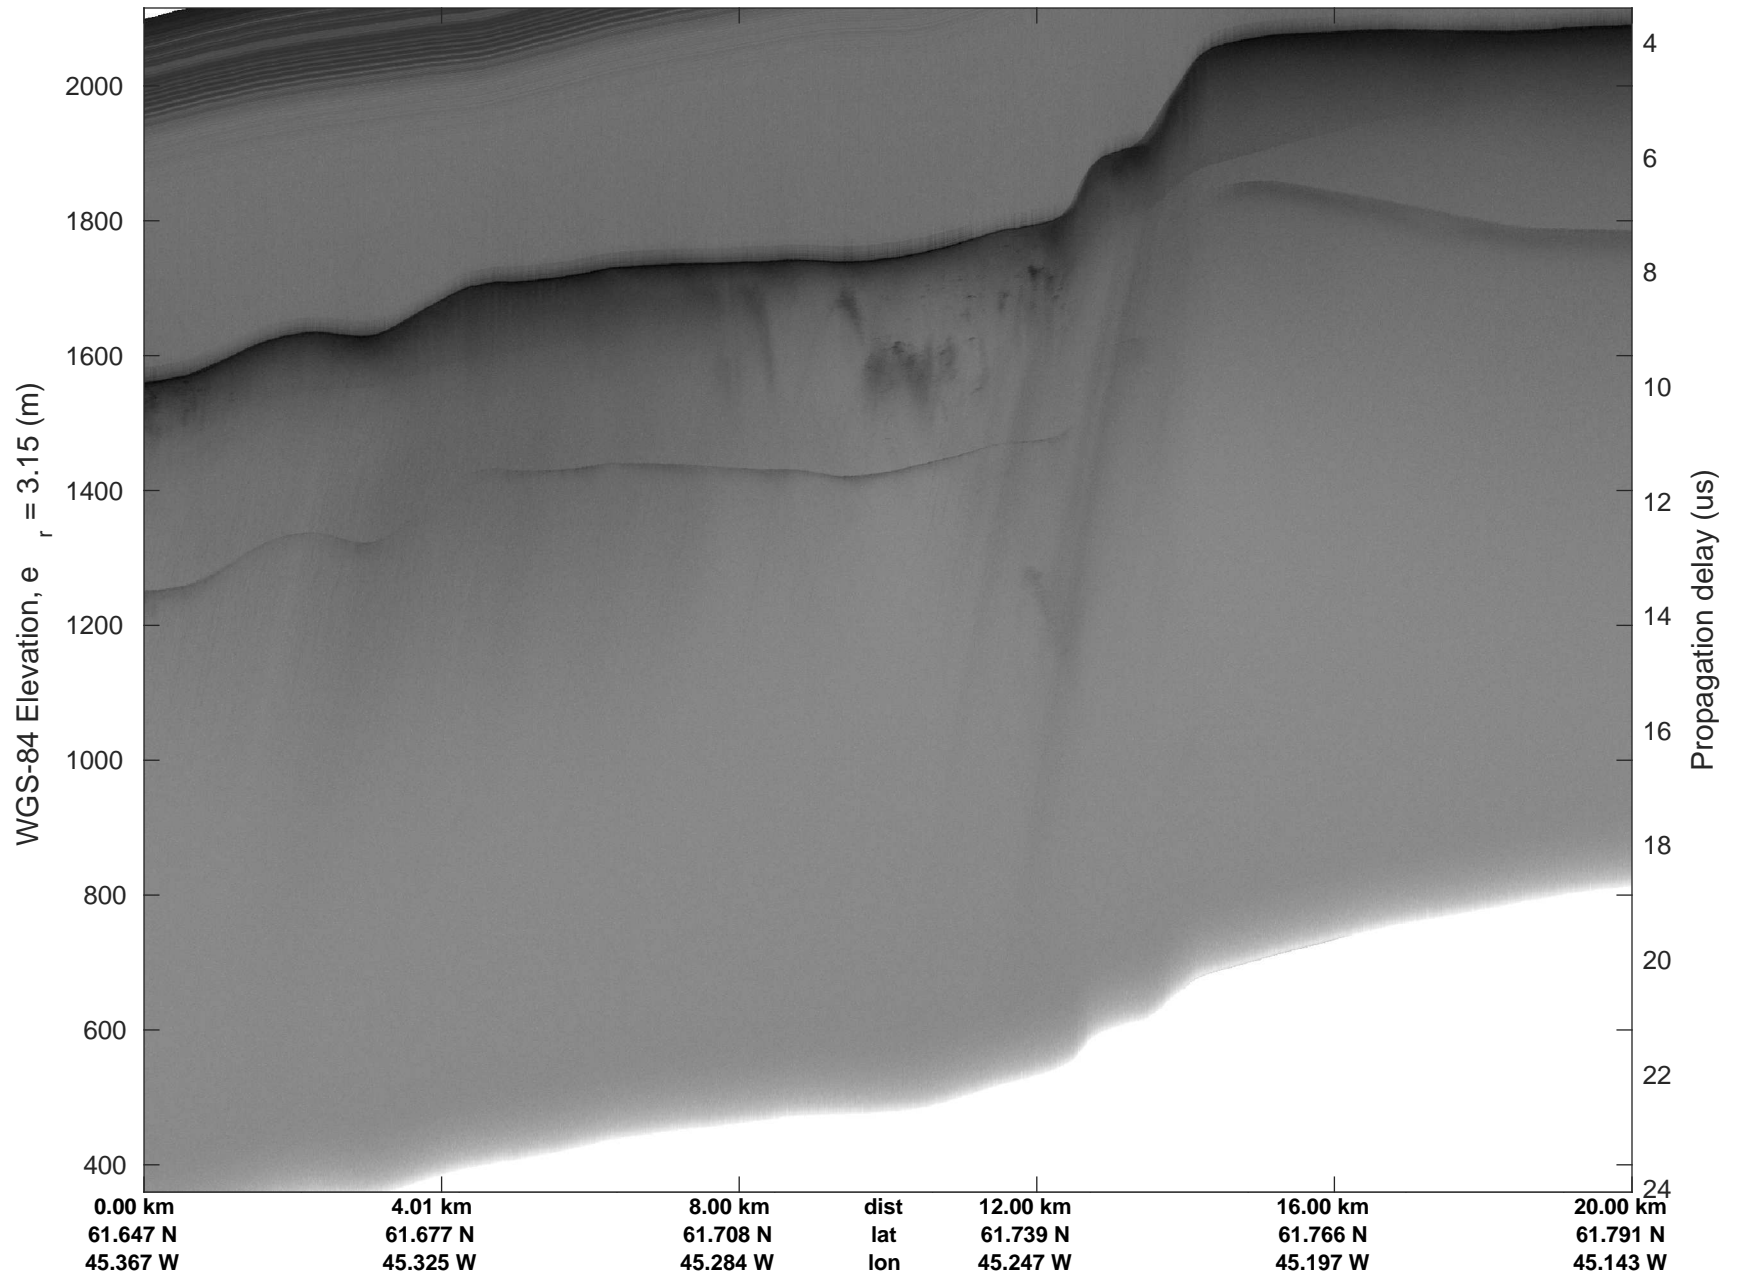

accum 2018_Greenland_P3: "Southwest Glacier-Coastal" 20180426_03_002: 12:59:50.8 to 13:02:21.6 GPS