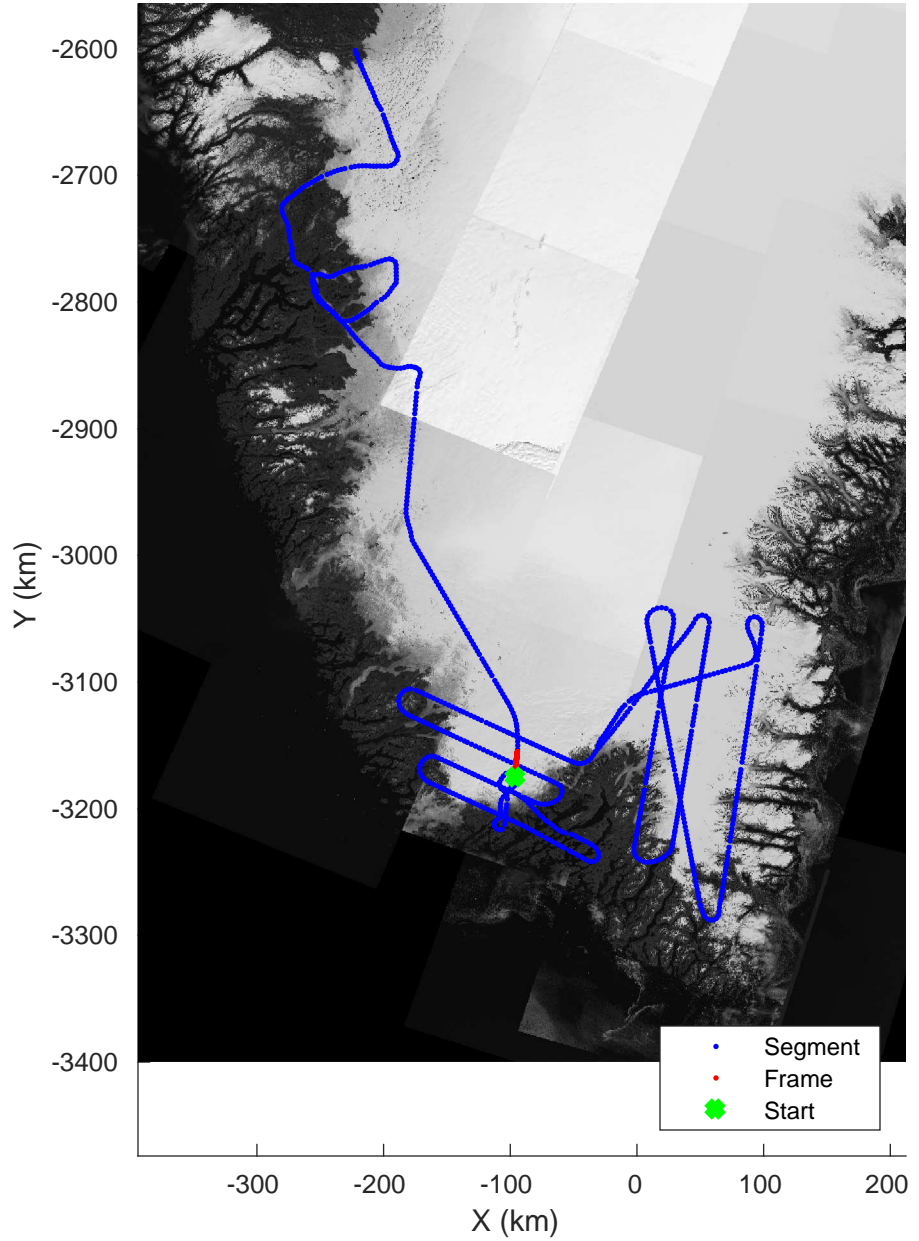

Southwest Glacier-Coastal
20180426_03_103
Polar Stereograph 70N/-45E