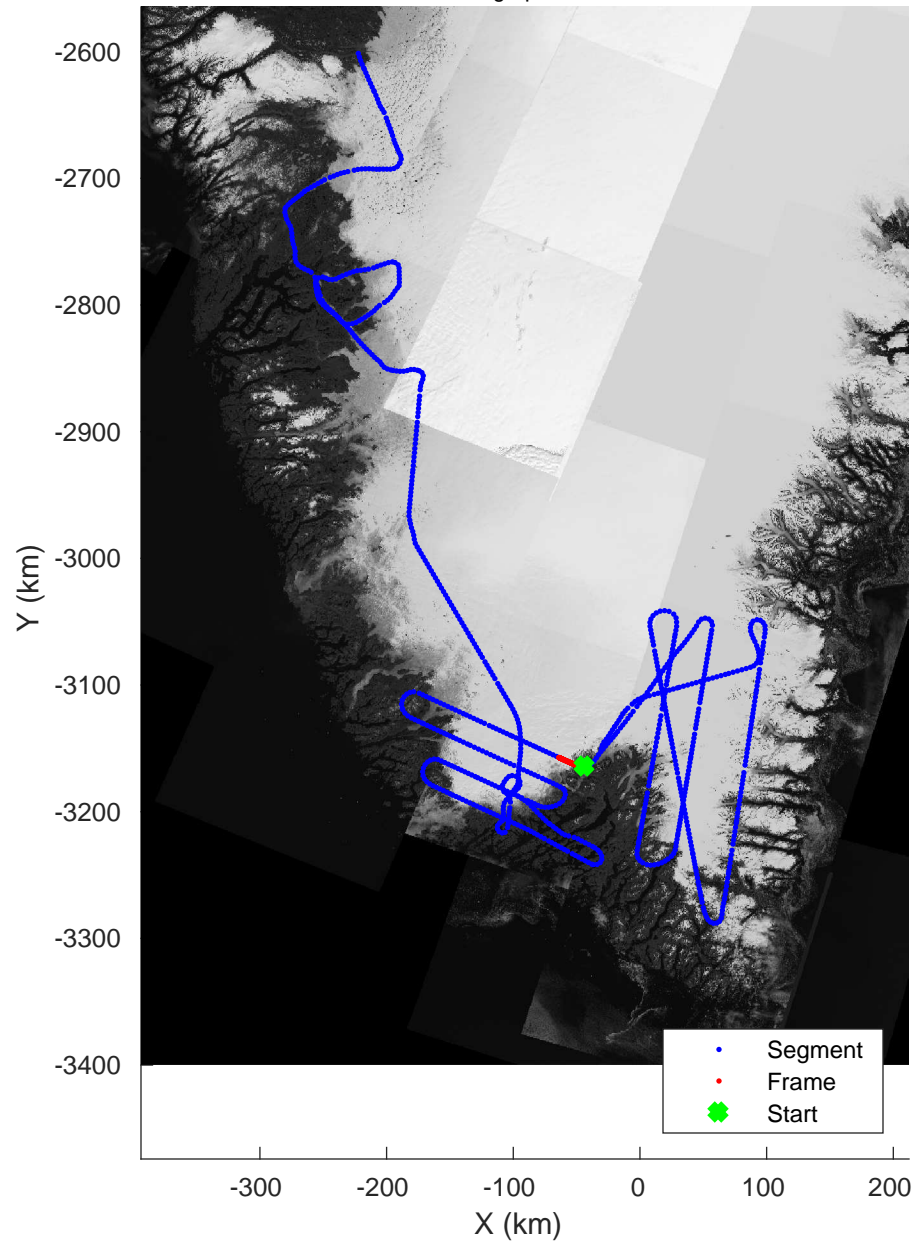

Southwest Glacier-Coastal
20180426_03_062
Polar Stereograph 70N/-45E

accum 2018_Greenland_P3: "Southwest Glacier-Coastal" 20180426_03_062: 15:25:29.2 to 15:27:59.3 GPS

Southwest Glacier-Coastal
20180426_03_063
Polar Stereograph 70N/-45E