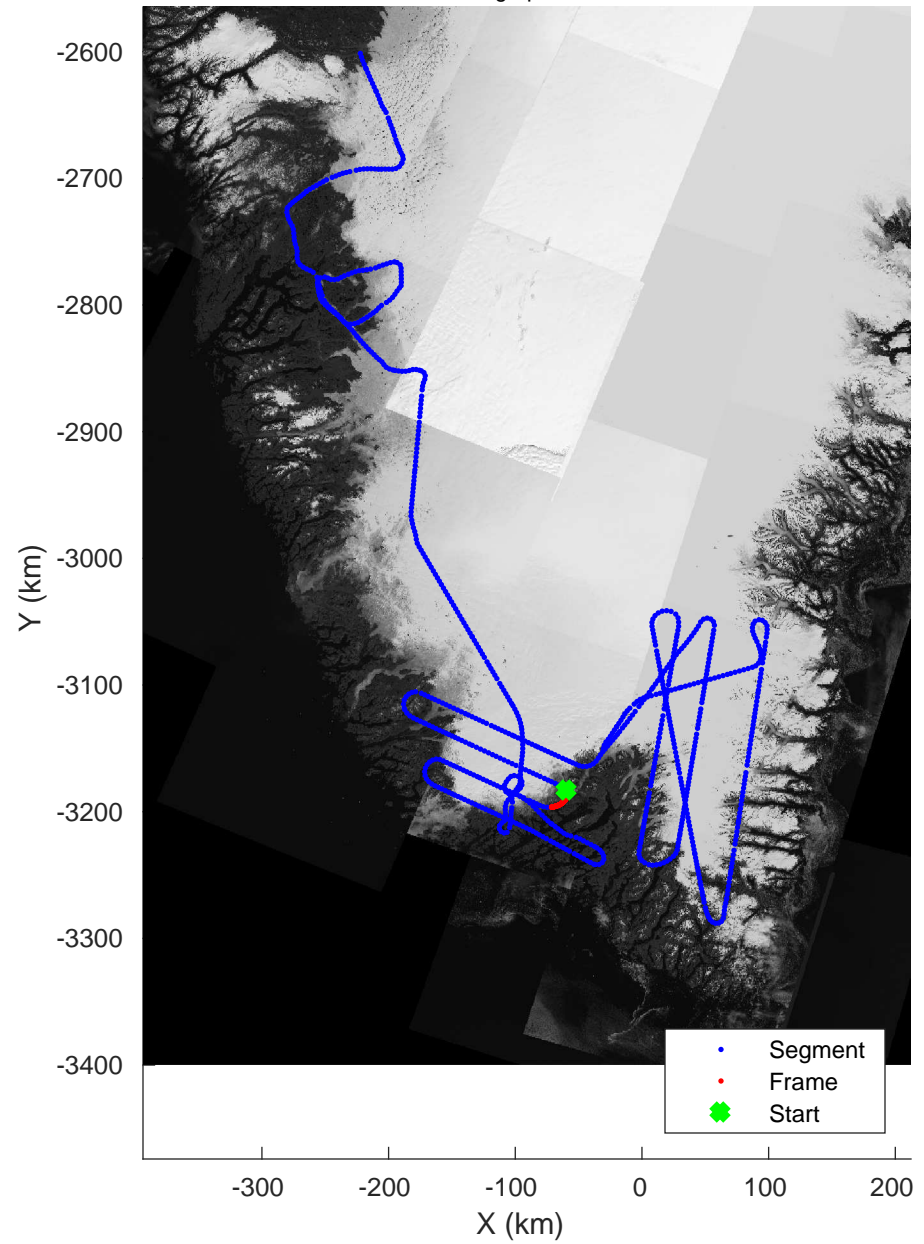

Southwest Glacier-Coastal
20180426_03_077
Polar Stereograph 70N/-45E

accum 2018_Greenland_P3: "Southwest Glacier-Coastal" 20180426_03_077: 16:01:38.7 to 16:04:05.2 GPS

Southwest Glacier-Coastal
20180426_03_078
Polar Stereograph 70N/-45E