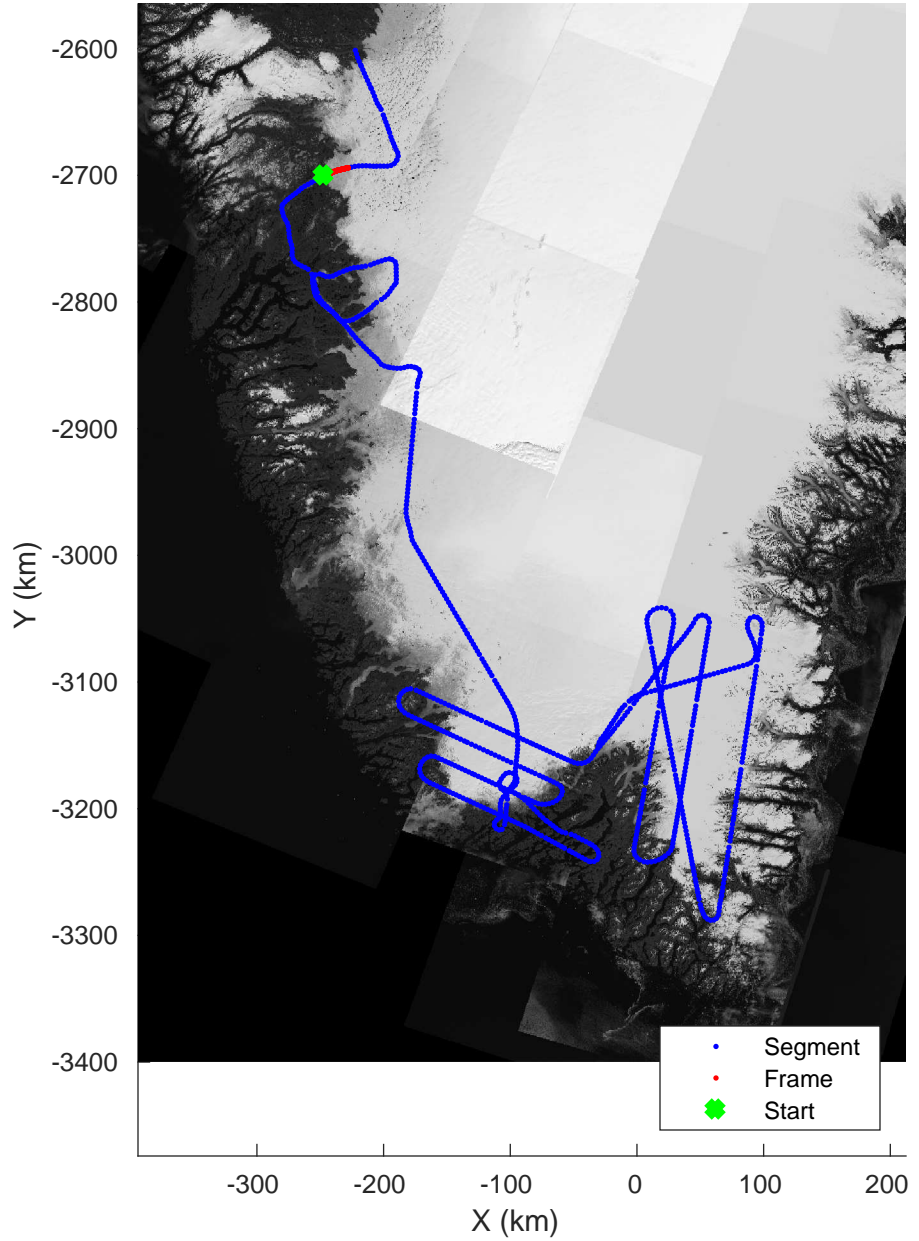

accum 2018_Greenland_P3: "Southwest Glacier-Coastal" 20180426_03_138: 18:34:30.5 to 18:37:10.6 GPS

accum 2018_Greenland_P3: "Southwest Glacier-Coastal" 20180426_03_139: 18:37:10.7 to 18:39:36.4 GPS

Southwest Glacier-Coastal
20180426_03_140
Polar Stereograph 70N/-45E