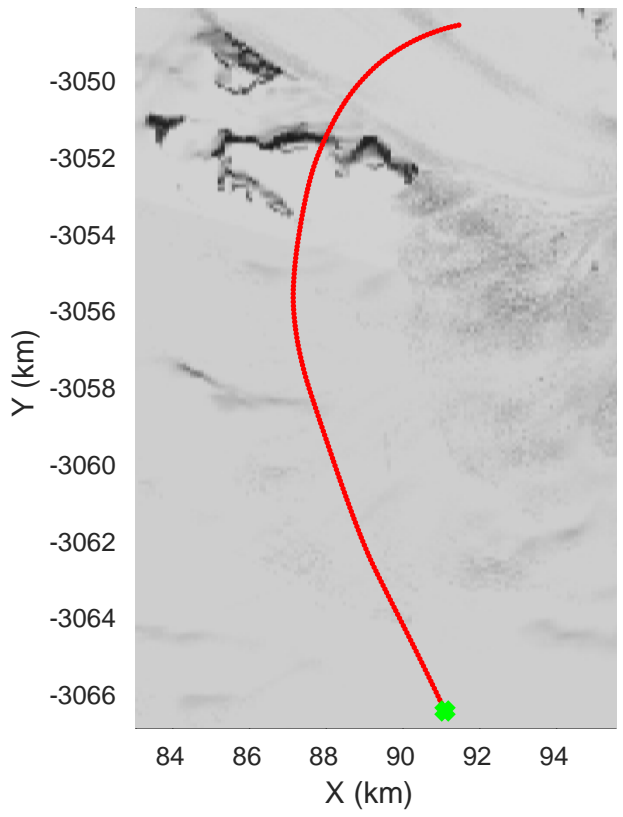

Southwest Glacier-Coastal
20180426_03_004
Polar Stereograph 70N/-45E

accum 2018_Greenland_P3: "Southwest Glacier-Coastal" 20180426_03_004: 13:04:47.1 to 13:07:08.0 GPS

Southwest Glacier-Coastal
20180426_03_005
Polar Stereograph 70N/-45E

accum 2018_Greenland_P3: "Southwest Glacier-Coastal" 20180426_03_005: 13:07:08.2 to 13:09:18.3 GPS

Southwest Glacier-Coastal
20180426_03_006
Polar Stereograph 70N/-45E

accum 2018_Greenland_P3: "Southwest Glacier-Coastal" 20180426_03_006: 13:09:18.4 to 13:11:27.7 GPS

Southwest Glacier-Coastal
 20180426_03_007
 Polar Stereograph 70N/-45E

accum 2018_Greenland_P3: "Southwest Glacier-Coastal" 20180426_03_007: 13:11:27.8 to 13:13:34.0 GPS

Southwest Glacier-Coastal
20180426_03_008
Polar Stereograph 70N/-45E

accum 2018_Greenland_P3: "Southwest Glacier-Coastal" 20180426_03_008: 13:13:34.2 to 13:16:06.9 GPS

Southwest Glacier-Coastal
20180426_03_009
Polar Stereograph 70N/-45E

accum 2018_Greenland_P3: "Southwest Glacier-Coastal" 20180426_03_009: 13:16:07.0 to 13:18:43.0 GPS