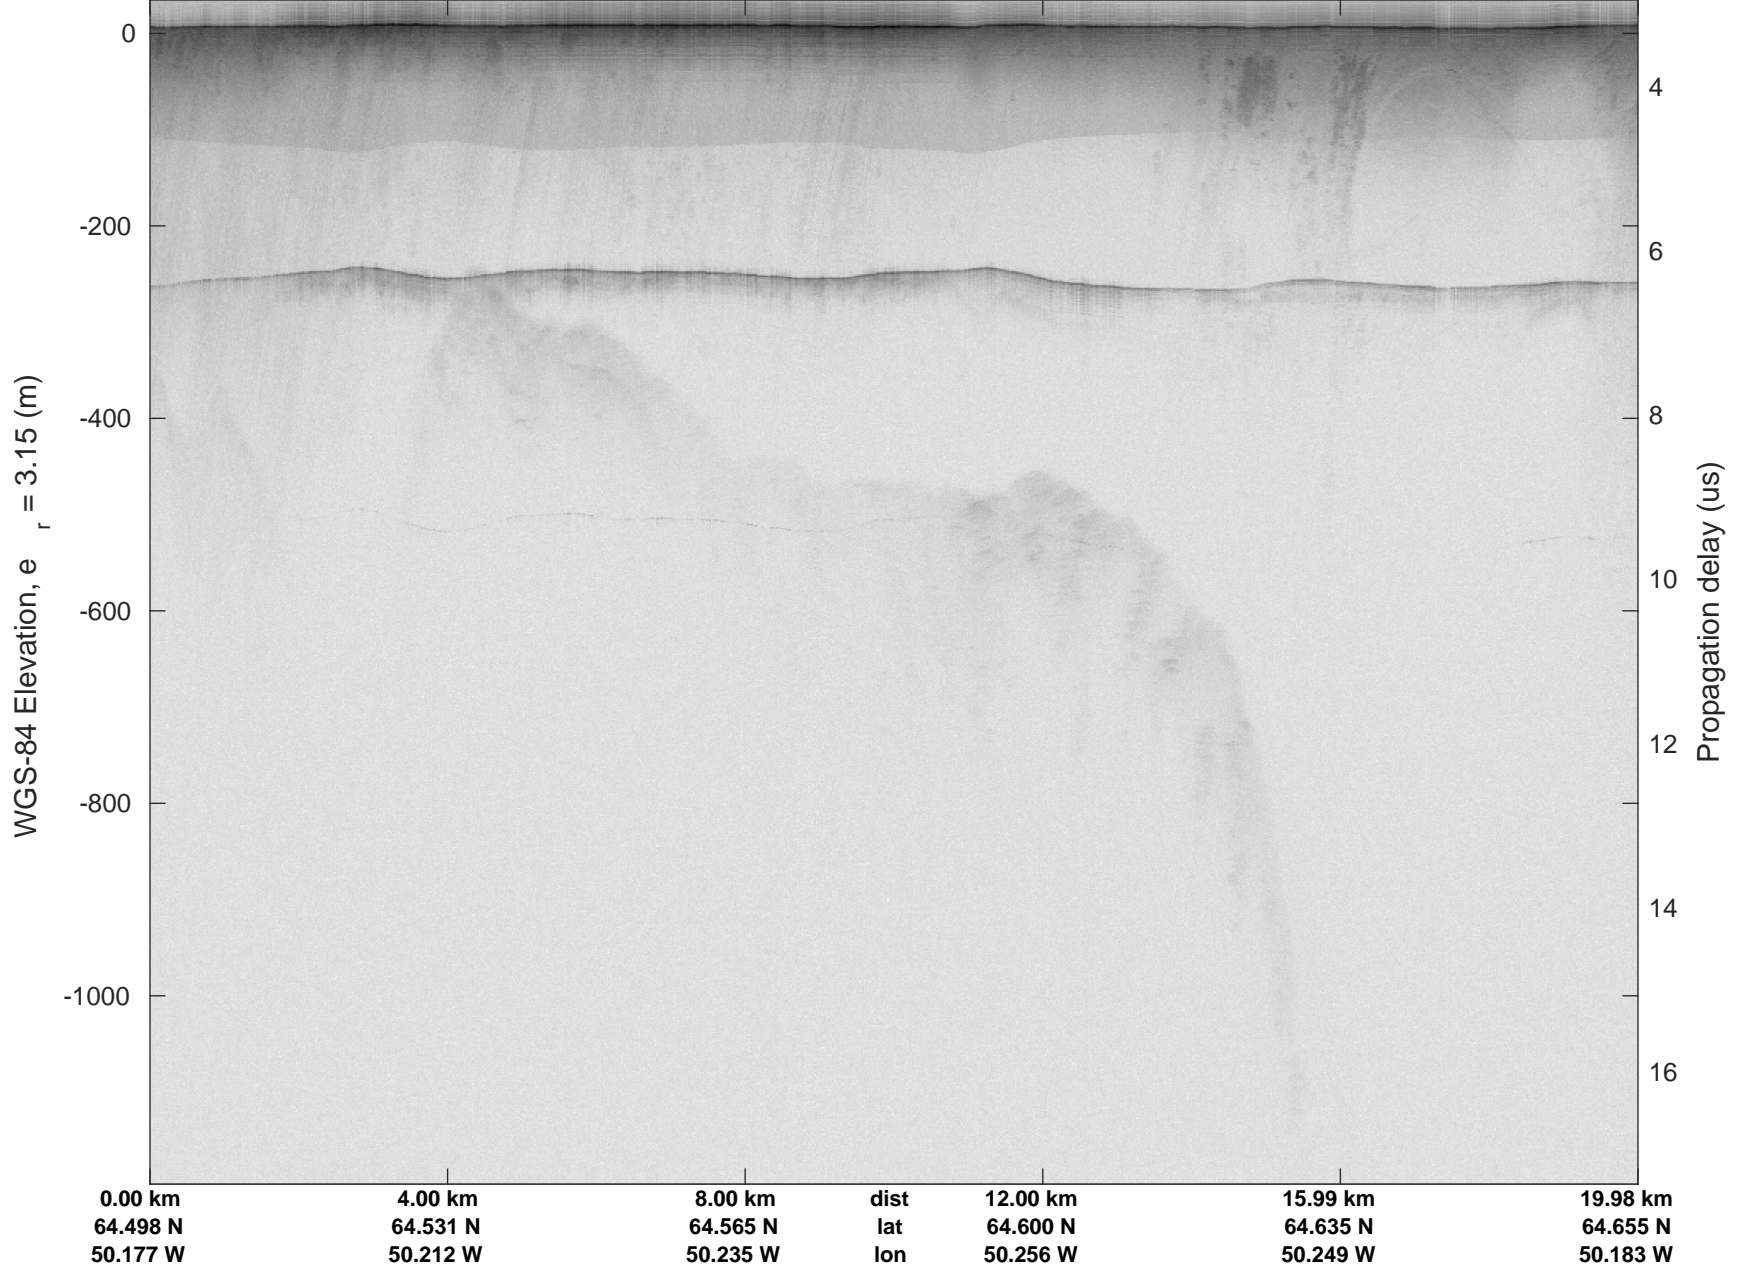

Southwest Glacier-Coastal
20180426_03_126
Polar Stereograph 70N/-45E

accum 2018_Greenland_P3: "Southwest Glacier-Coastal" 20180426_03_125: 18:01:41.0 to 18:04:34.1 GPS