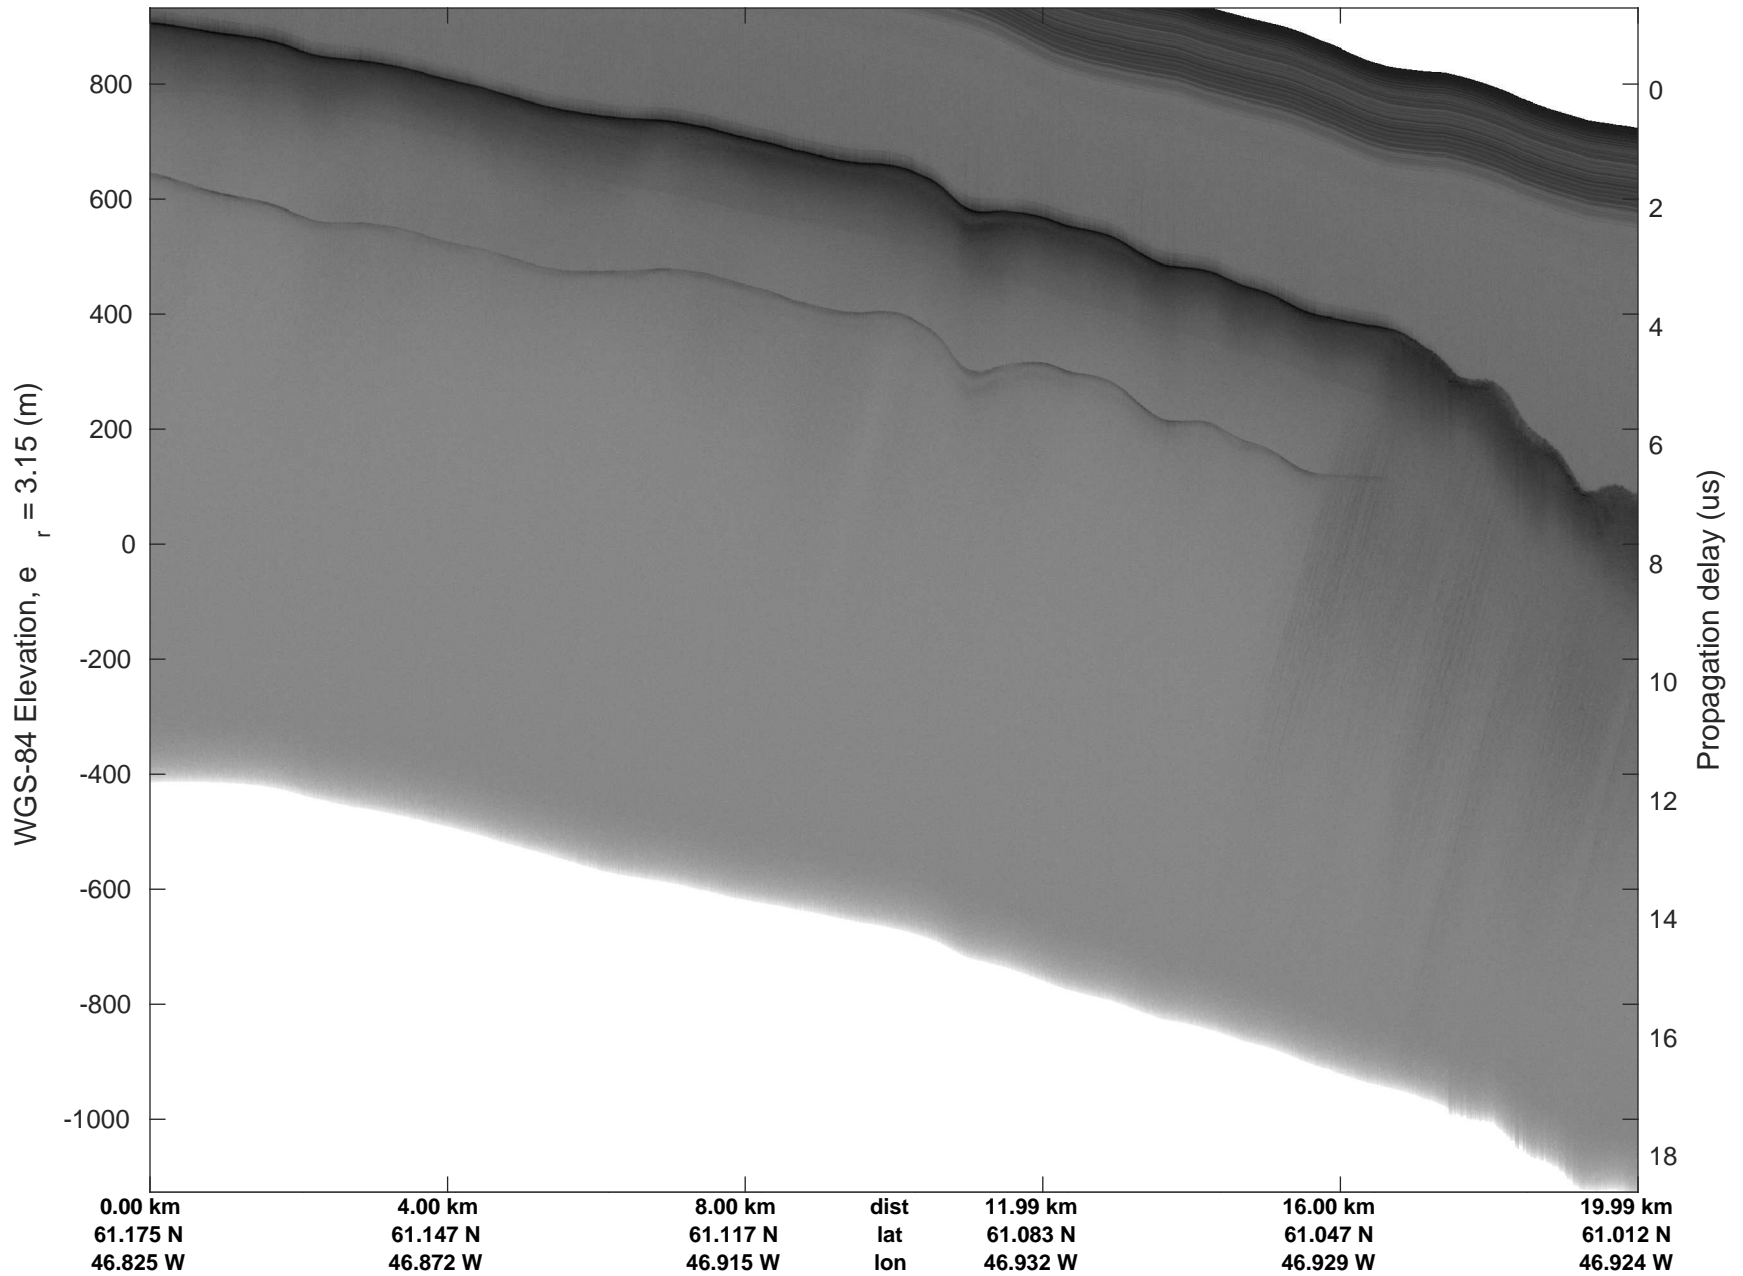

accum 2018_Greenland_P3: "Southwest Glacier-Coastal" 20180426_03_099: 16:57:10.7 to 16:59:46.2 GPS