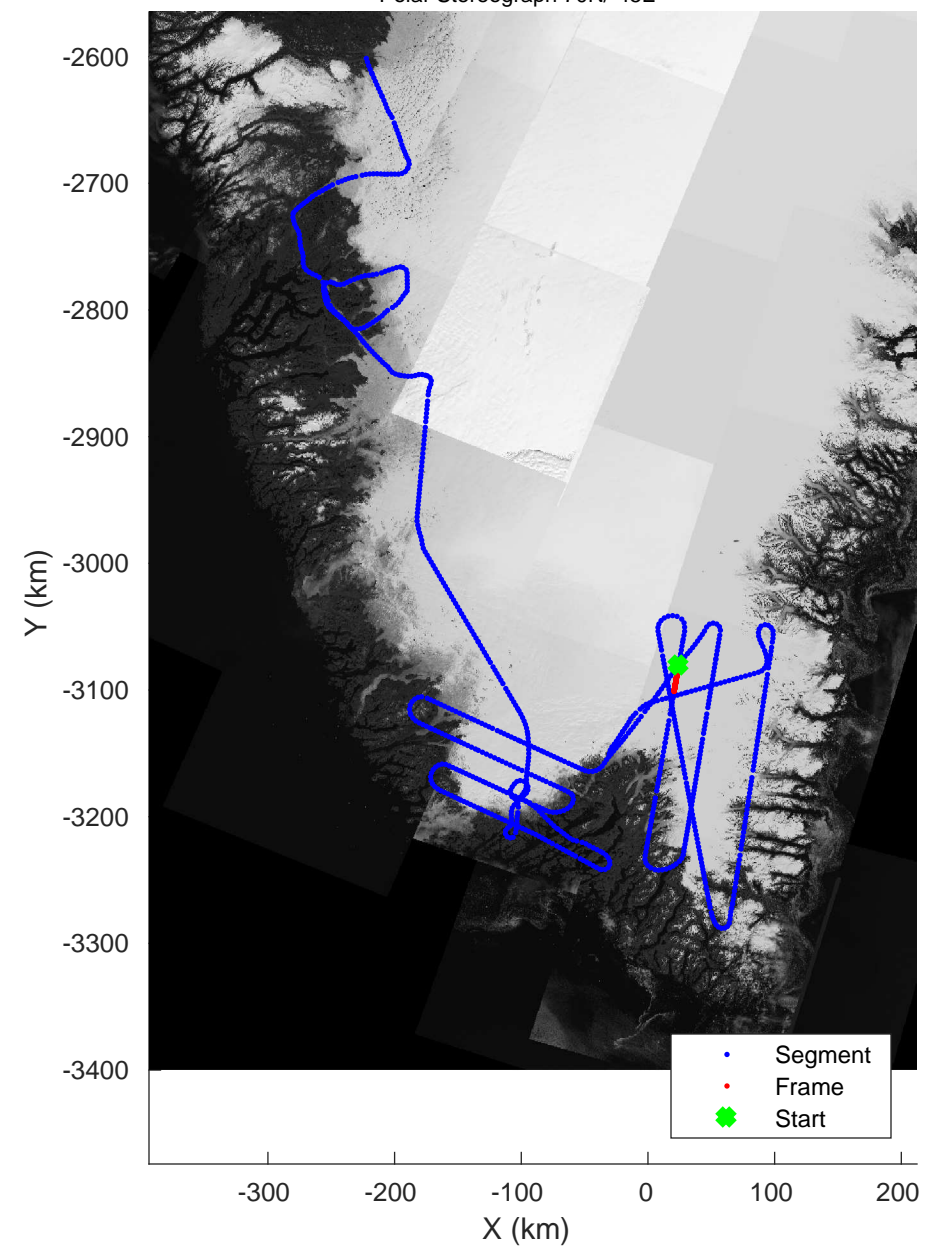

accum 2018_Greenland_P3: "Southwest Glacier-Coastal" 20180426_03_035: 14:19:42.7 to 14:21:55.2 GPS

accum 2018_Greenland_P3: "Southwest Glacier-Coastal" 20180426_03_036: 14:21:55.3 to 14:24:18.0 GPS

Southwest Glacier-Coastal
20180426_03_037
Polar Stereograph 70N/-45E