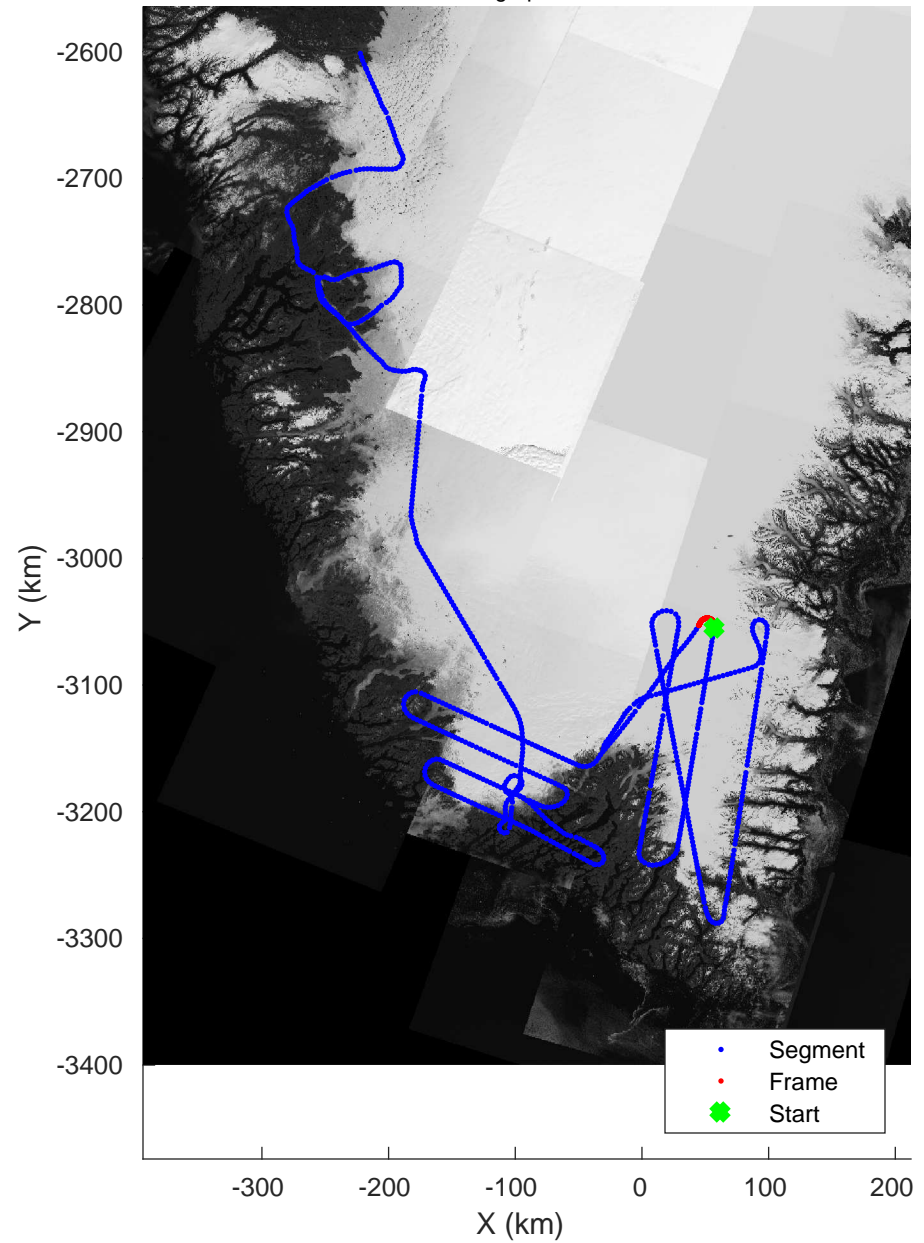

Southwest Glacier-Coastal
20180426_03_055
Polar Stereograph 70N/-45E