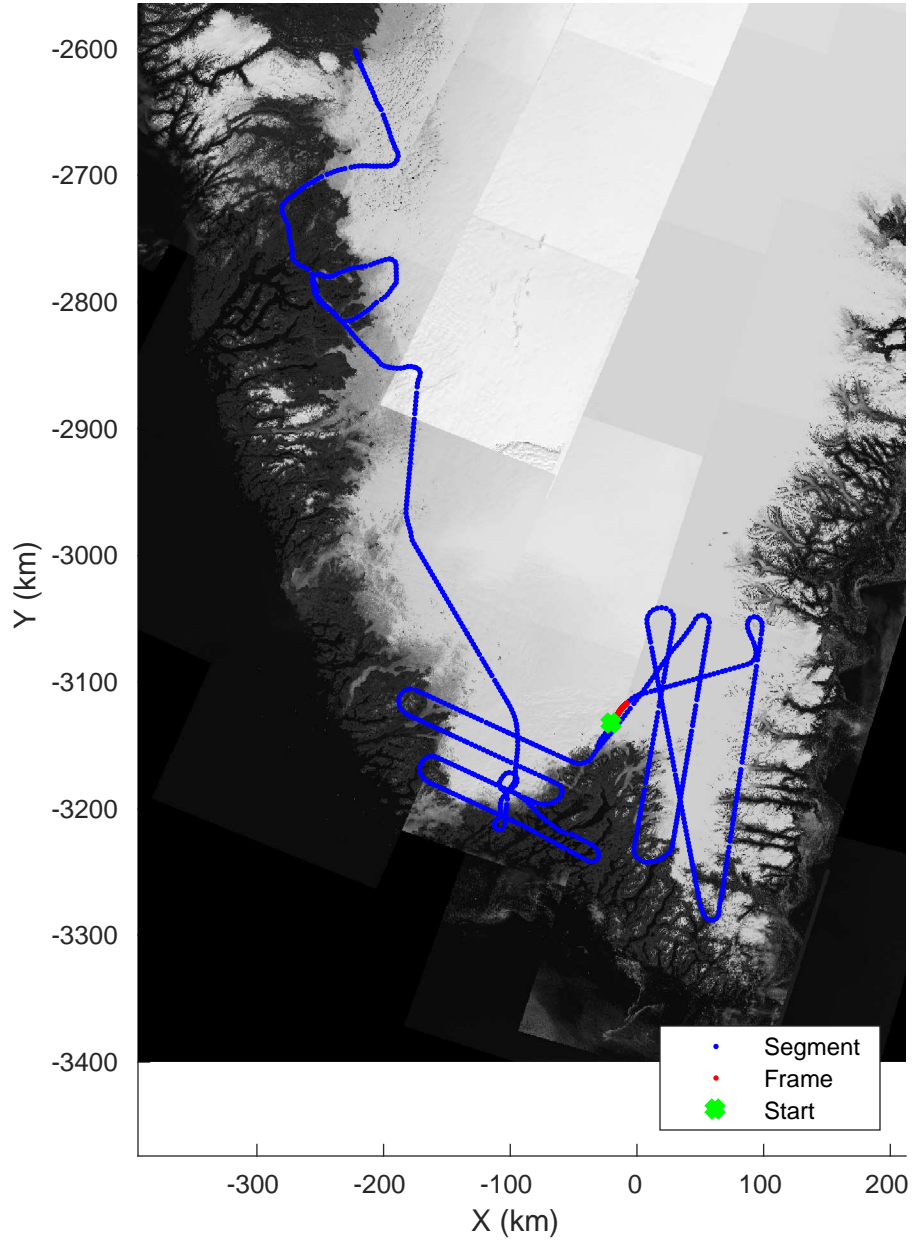

Southwest Glacier-Coastal
 20180426_03_001
 Polar Stereograph 70N/-45E

accum 2018_Greenland_P3: "Southwest Glacier-Coastal" 20180426_03_001: 12:57:15.8 to 12:59:50.8 GPS

Southwest Glacier-Coastal
20180426_03_002
Polar Stereograph 70N/-45E

accum 2018_Greenland_P3: "Southwest Glacier-Coastal" 20180426_03_002: 12:59:50.8 to 13:02:21.6 GPS

Southwest Glacier-Coastal
20180426_03_003
Polar Stereograph 70N/-45E

accum 2018_Greenland_P3: "Southwest Glacier-Coastal" 20180426_03_003: 13:02:21.7 to 13:04:46.9 GPS

Southwest Glacier-Coastal
20180426_03_004
Polar Stereograph 70N/-45E

accum 2018_Greenland_P3: "Southwest Glacier-Coastal" 20180426_03_004: 13:04:47.1 to 13:07:08.0 GPS

Southwest Glacier-Coastal
20180426_03_005
Polar Stereograph 70N/-45E