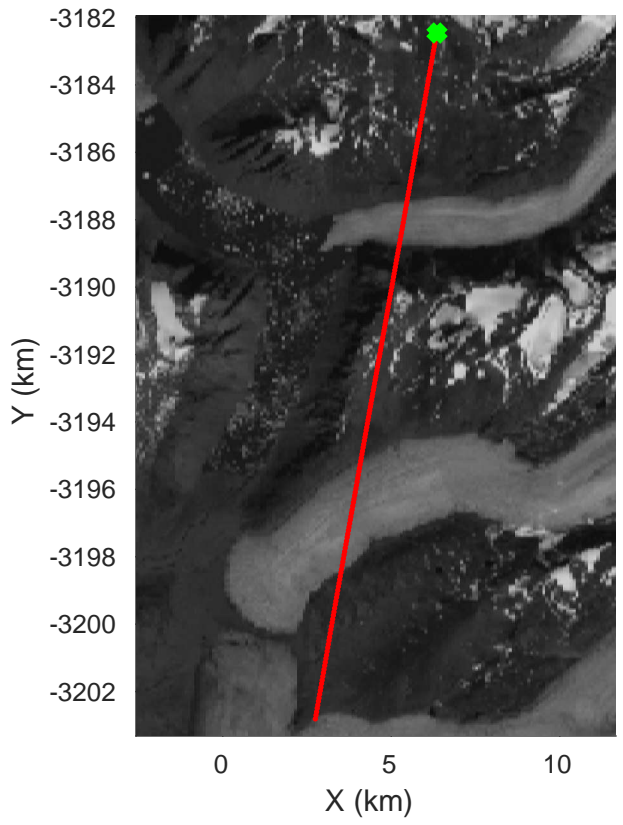

accum 2018_Greenland_P3: "Southwest Glacier-Coastal" 20180426_03_040: 14:31:18.2 to 14:33:32.1 GPS

Southwest Glacier-Coastal
20180426_03_041
Polar Stereograph 70N/-45E

accum 2018_Greenland_P3: "Southwest Glacier-Coastal" 20180426_03_041: 14:33:32.2 to 14:36:01.9 GPS

Southwest Glacier-Coastal
20180426_03_042
Polar Stereograph 70N/-45E

accum 2018_Greenland_P3: "Southwest Glacier-Coastal" 20180426_03_042: 14:36:02.0 to 14:38:34.5 GPS

Southwest Glacier-Coastal
20180426_03_043
Polar Stereograph 70N/-45E