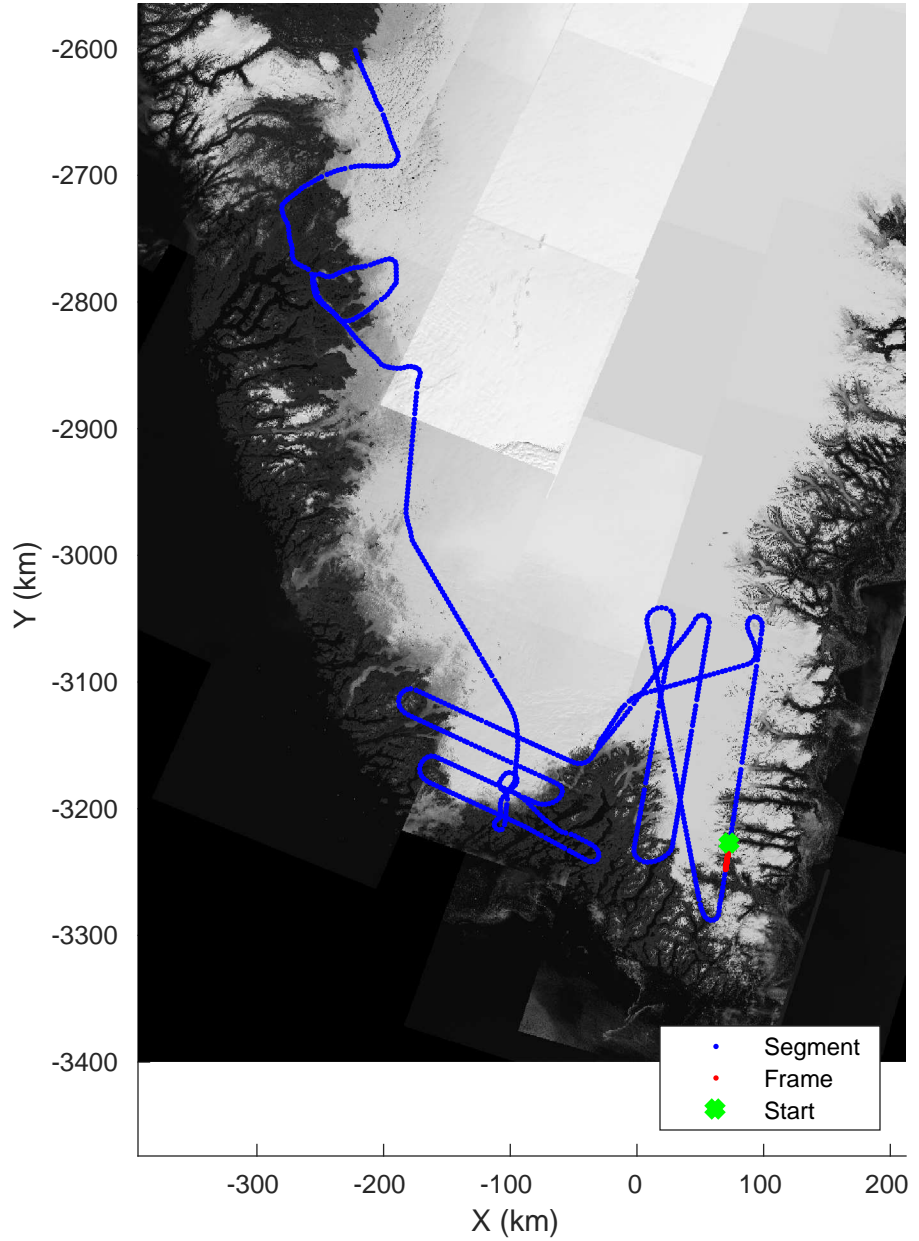

accum 2018_Greenland_P3: "Southwest Glacier-Coastal" 20180426_03_017: 13:35:15.5 to 13:37:33.9 GPS

Southwest Glacier-Coastal
20180426_03_018
Polar Stereograph 70N/-45E

accum 2018_Greenland_P3: "Southwest Glacier-Coastal" 20180426_03_018: 13:37:34.0 to 13:39:48.9 GPS

Southwest Glacier-Coastal
20180426_03_019
Polar Stereograph 70N/-45E

accum 2018_Greenland_P3: "Southwest Glacier-Coastal" 20180426_03_019: 13:39:49.0 to 13:42:06.0 GPS

Southwest Glacier-Coastal
20180426_03_020
Polar Stereograph 70N/-45E