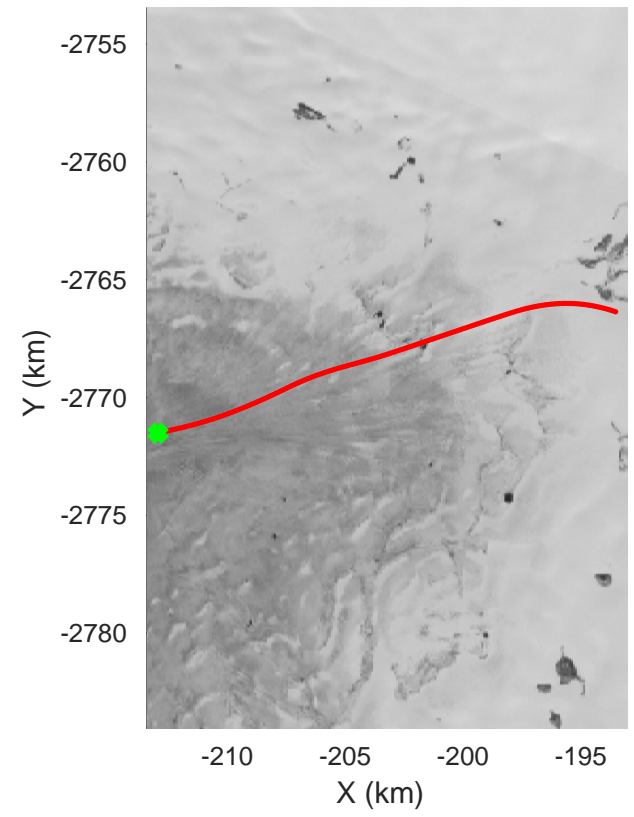

accum 2018_Greenland_P3: "Southwest Glacier-Coastal" 20180426_03_126: 18:04:34.3 to 18:07:15.1 GPS

Southwest Glacier-Coastal
20180426_03_127
Polar Stereograph 70N/-45E

accum 2018_Greenland_P3: "Southwest Glacier-Coastal" 20180426_03_127: 18:07:15.3 to 18:09:42.4 GPS