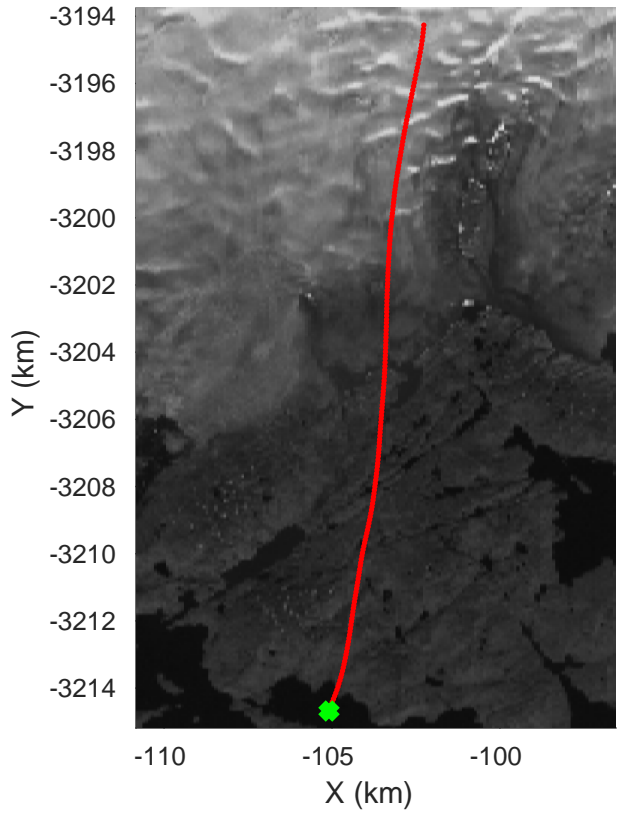

accum 2018_Greenland_P3: "Southwest Glacier-Coastal" 20180426_03_099: 16:57:10.7 to 16:59:46.2 GPS

Southwest Glacier-Coastal
20180426_03_100
Polar Stereograph 70N/-45E

accum 2018_Greenland_P3: "Southwest Glacier-Coastal" 20180426_03_100: 16:59:46.3 to 17:02:38.9 GPS