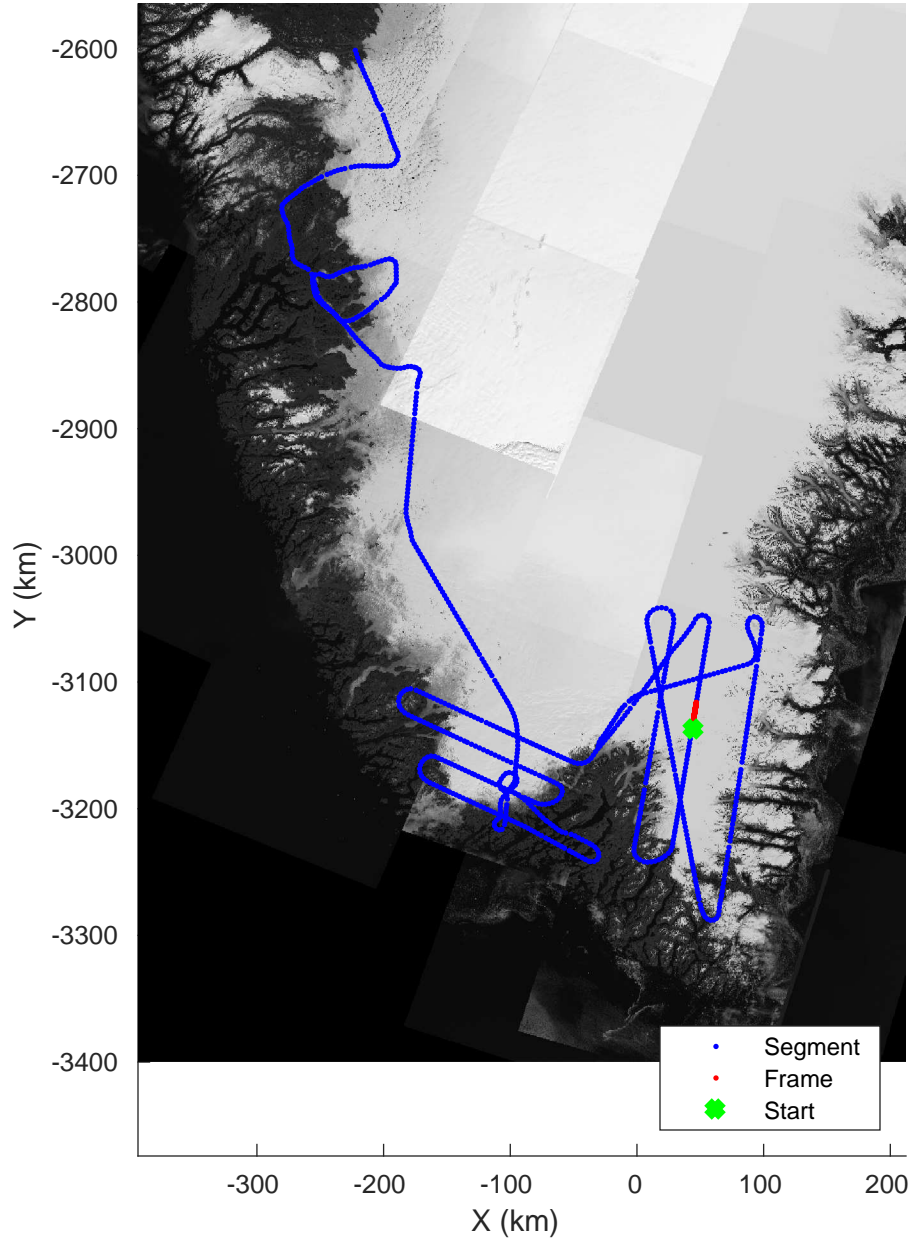

Southwest Glacier-Coastal
20180426_03_050
Polar Stereograph 70N/-45E

accum 2018_Greenland_P3: "Southwest Glacier-Coastal" 20180426_03_050: 14:56:45.9 to 14:59:13.2 GPS

Southwest Glacier-Coastal
20180426_03_051
Polar Stereograph 70N/-45E