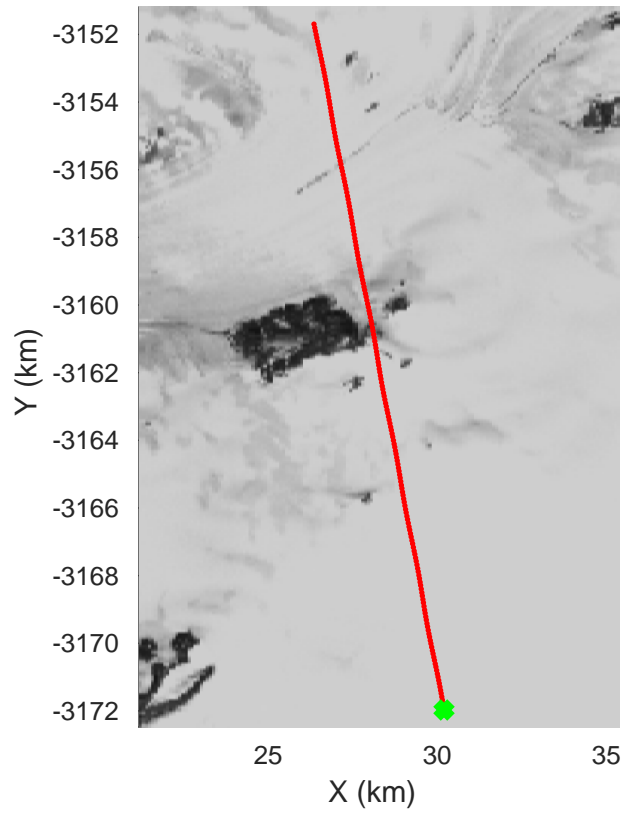

Southwest Glacier-Coastal
20180426_03_025
Polar Stereograph 70N/-45E

accum 2018_Greenland_P3: "Southwest Glacier-Coastal" 20180426_03_025: 13:55:20.1 to 13:57:44.1 GPS

Southwest Glacier-Coastal
20180426_03_026
Polar Stereograph 70N/-45E

accum 2018_Greenland_P3: "Southwest Glacier-Coastal" 20180426_03_026: 13:57:44.3 to 14:00:03.3 GPS

Southwest Glacier-Coastal
 20180426_03_027
 Polar Stereograph 70N/-45E

accum 2018_Greenland_P3: "Southwest Glacier-Coastal" 20180426_03_027: 14:00:03.4 to 14:02:35.9 GPS