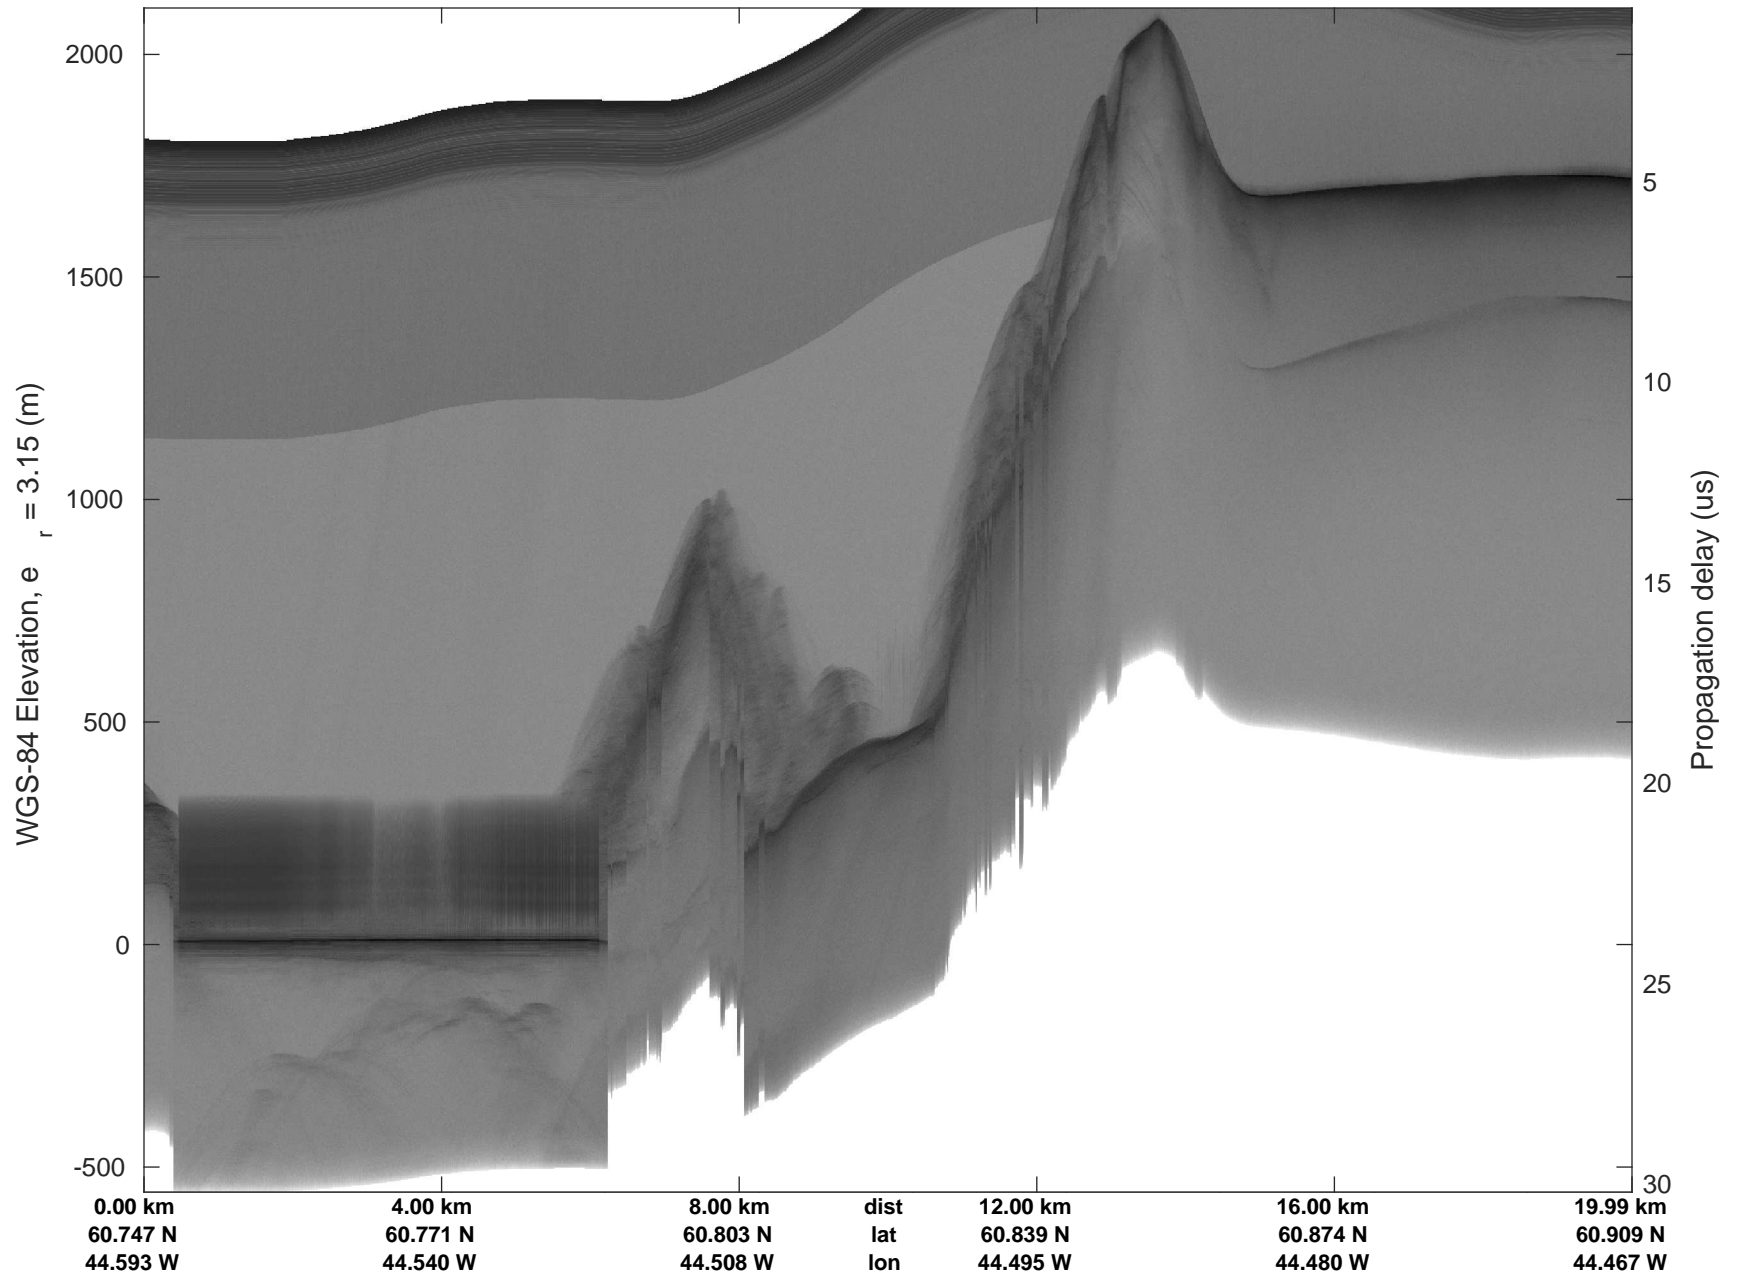

accum 2018_Greenland_P3: "Southwest Glacier-Coastal" 20180426_03_046: 14:46:26.3 to 14:49:01.0 GPS