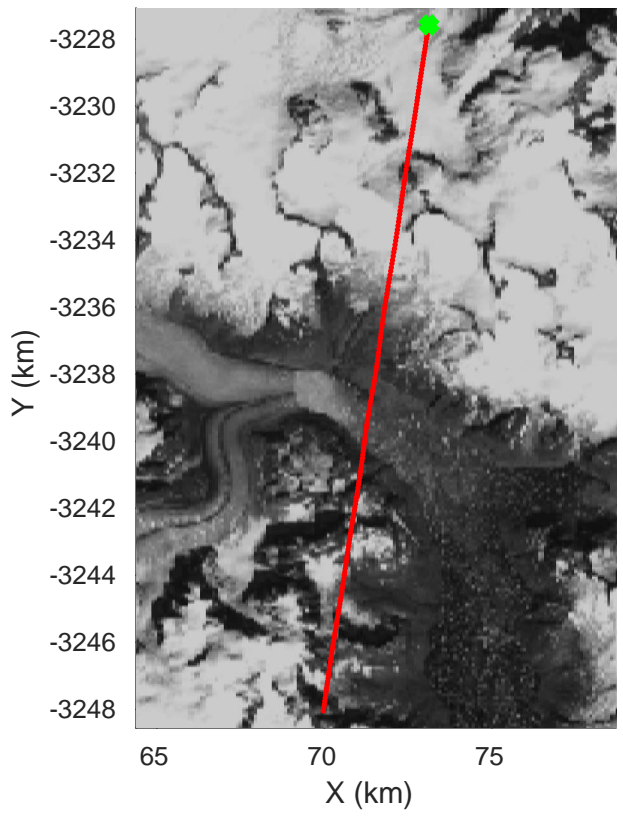

Southwest Glacier-Coastal
20180426_03_016
Polar Stereograph 70N/-45E

accum 2018_Greenland_P3: "Southwest Glacier-Coastal" 20180426_03_016: 13:32:51.1 to 13:35:15.3 GPS

Southwest Glacier-Coastal
20180426_03_017
Polar Stereograph 70N/-45E

accum 2018_Greenland_P3: "Southwest Glacier-Coastal" 20180426_03_017: 13:35:15.5 to 13:37:33.9 GPS

Southwest Glacier-Coastal
20180426_03_018
Polar Stereograph 70N/-45E

accum 2018_Greenland_P3: "Southwest Glacier-Coastal" 20180426_03_018: 13:37:34.0 to 13:39:48.9 GPS

Southwest Glacier-Coastal
20180426_03_019
Polar Stereograph 70N/-45E

accum 2018_Greenland_P3: "Southwest Glacier-Coastal" 20180426_03_019: 13:39:49.0 to 13:42:06.0 GPS

Southwest Glacier-Coastal
20180426_03_020
Polar Stereograph 70N/-45E