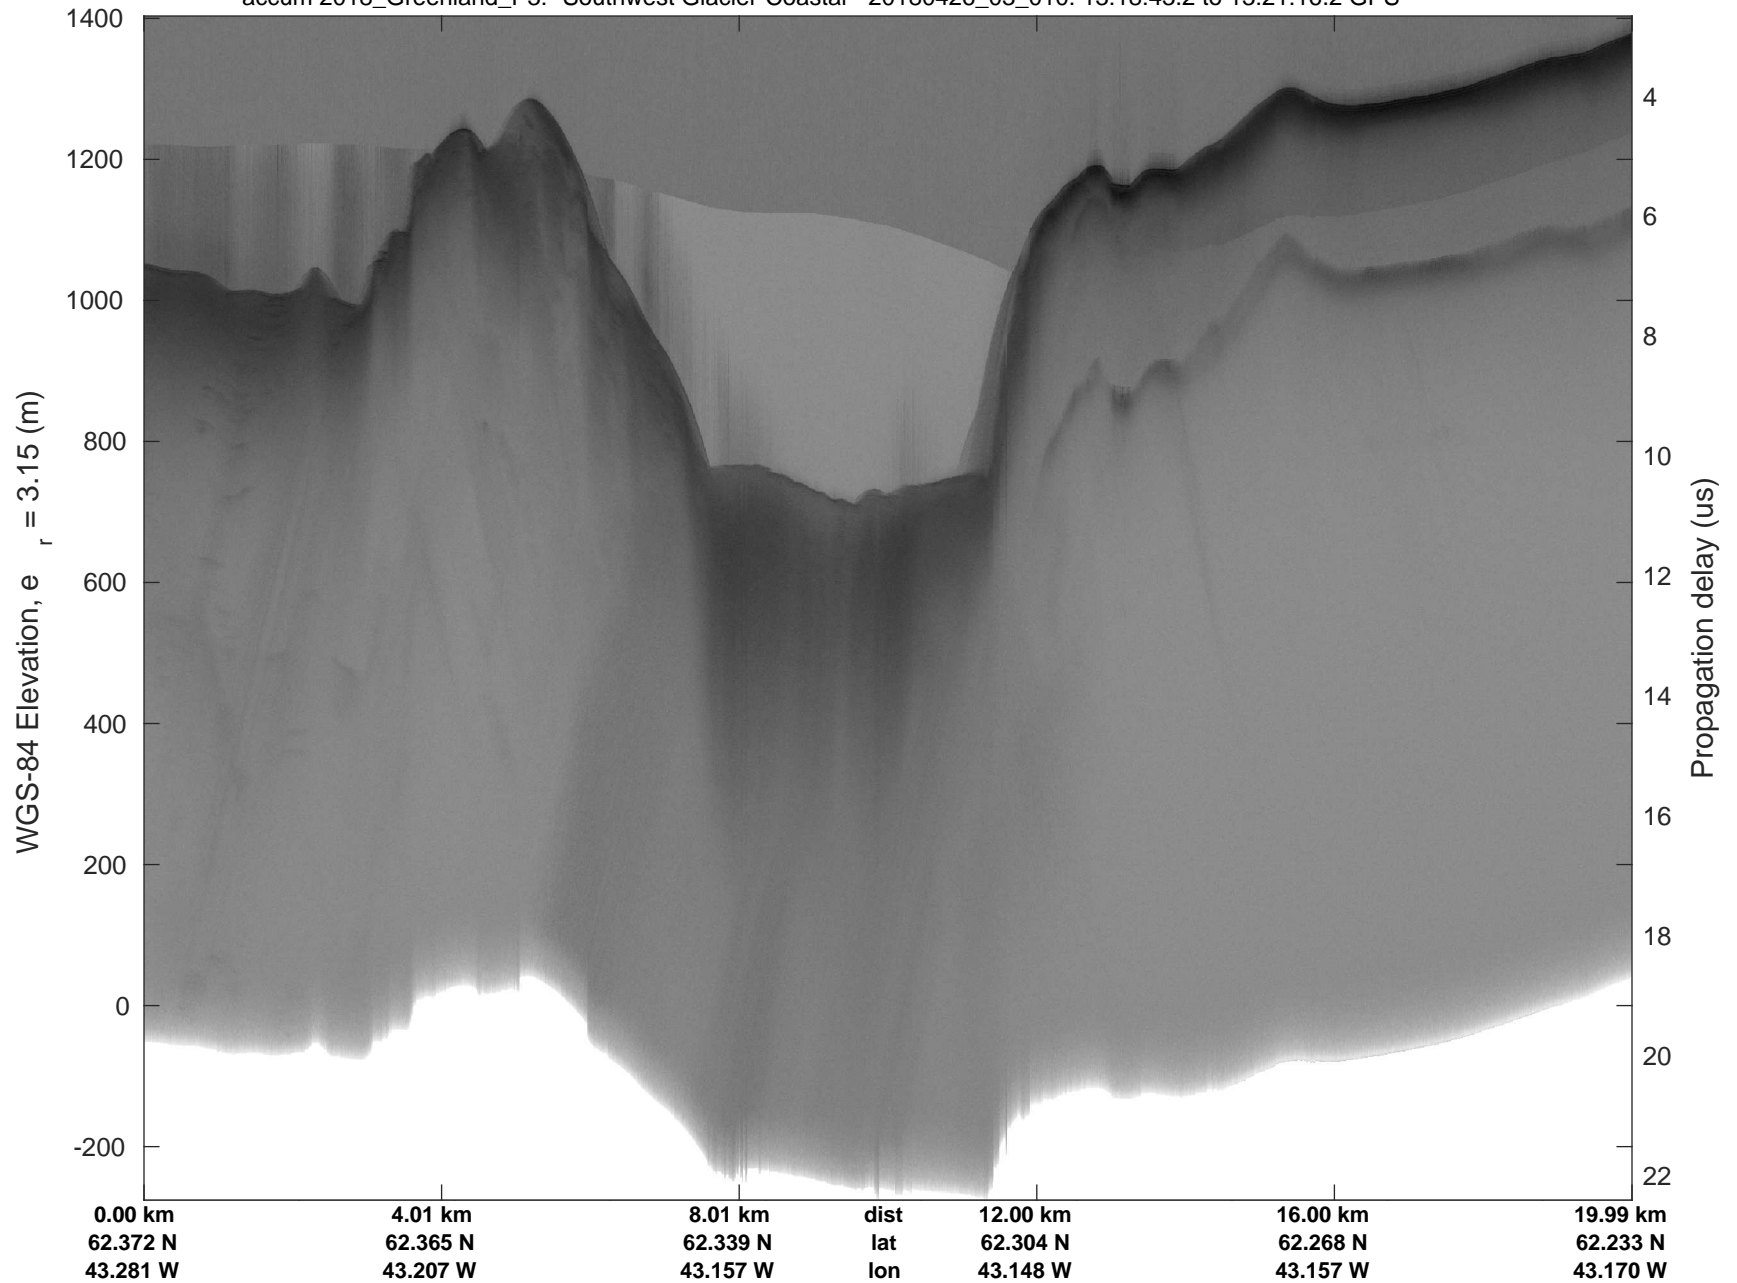

Southwest Glacier-Coastal
 20180426_03_007
 Polar Stereograph 70N/-45E

accum 2018_Greenland_P3: "Southwest Glacier-Coastal" 20180426_03_007: 13:11:27.8 to 13:13:34.0 GPS

Southwest Glacier-Coastal
20180426_03_008
Polar Stereograph 70N/-45E

accum 2018_Greenland_P3: "Southwest Glacier-Coastal" 20180426_03_008: 13:13:34.2 to 13:16:06.9 GPS

Southwest Glacier-Coastal
20180426_03_009
Polar Stereograph 70N/-45E

accum 2018_Greenland_P3: "Southwest Glacier-Coastal" 20180426_03_009: 13:16:07.0 to 13:18:43.0 GPS

Southwest Glacier-Coastal
20180426_03_010
Polar Stereograph 70N/-45E

accum 2018_Greenland_P3: "Southwest Glacier-Coastal" 20180426_03_010: 13:18:43.2 to 13:21:16.2 GPS

Southwest Glacier-Coastal
20180426_03_011
Polar Stereograph 70N/-45E