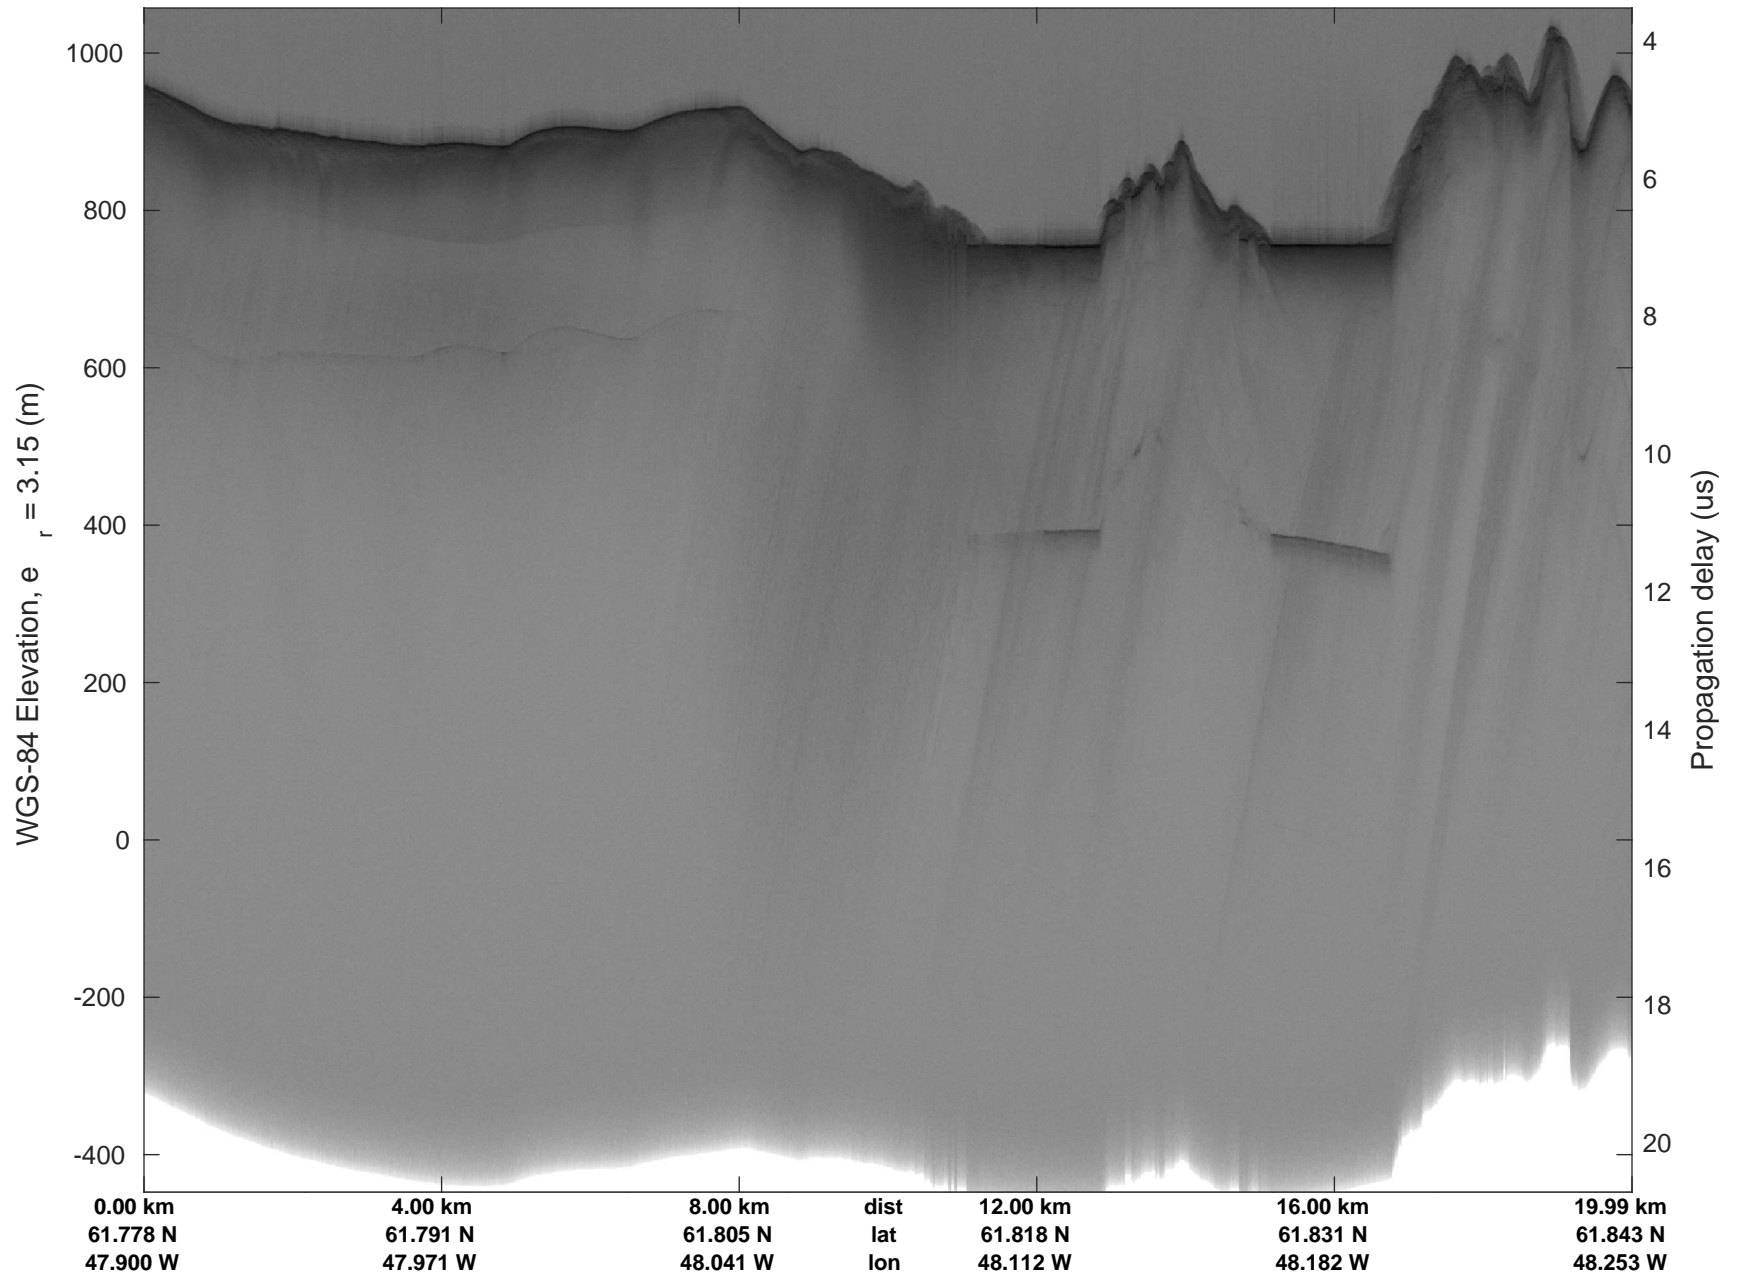

Southwest Glacier-Coastal
20180426_03_070
Polar Stereograph 70N/-45E

accum 2018_Greenland_P3: "Southwest Glacier-Coastal" 20180426_03_069: 15:42:42.0 to 15:45:09.5 GPS