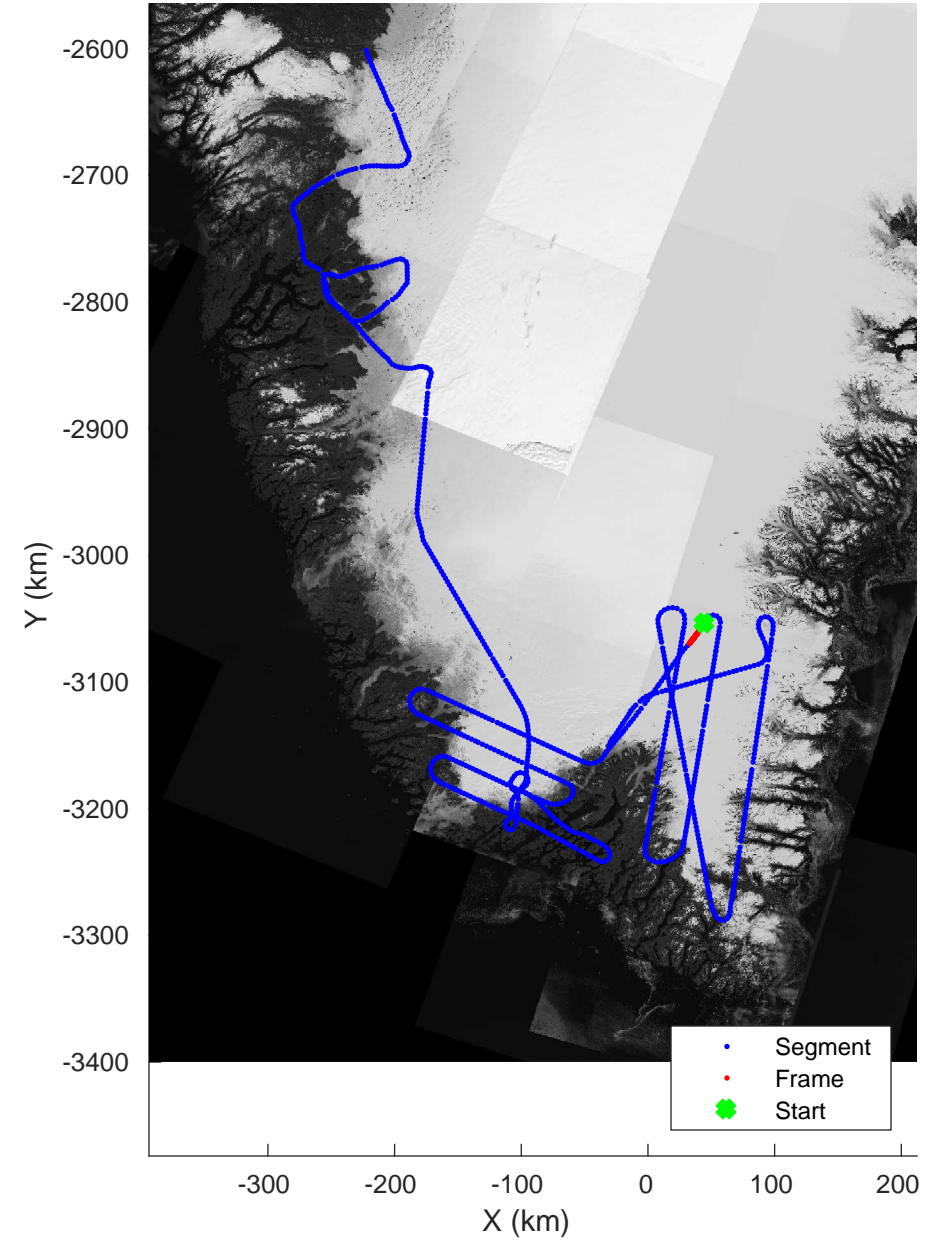

Southwest Glacier-Coastal
20180426_03_056
Polar Stereograph 70N/-45E