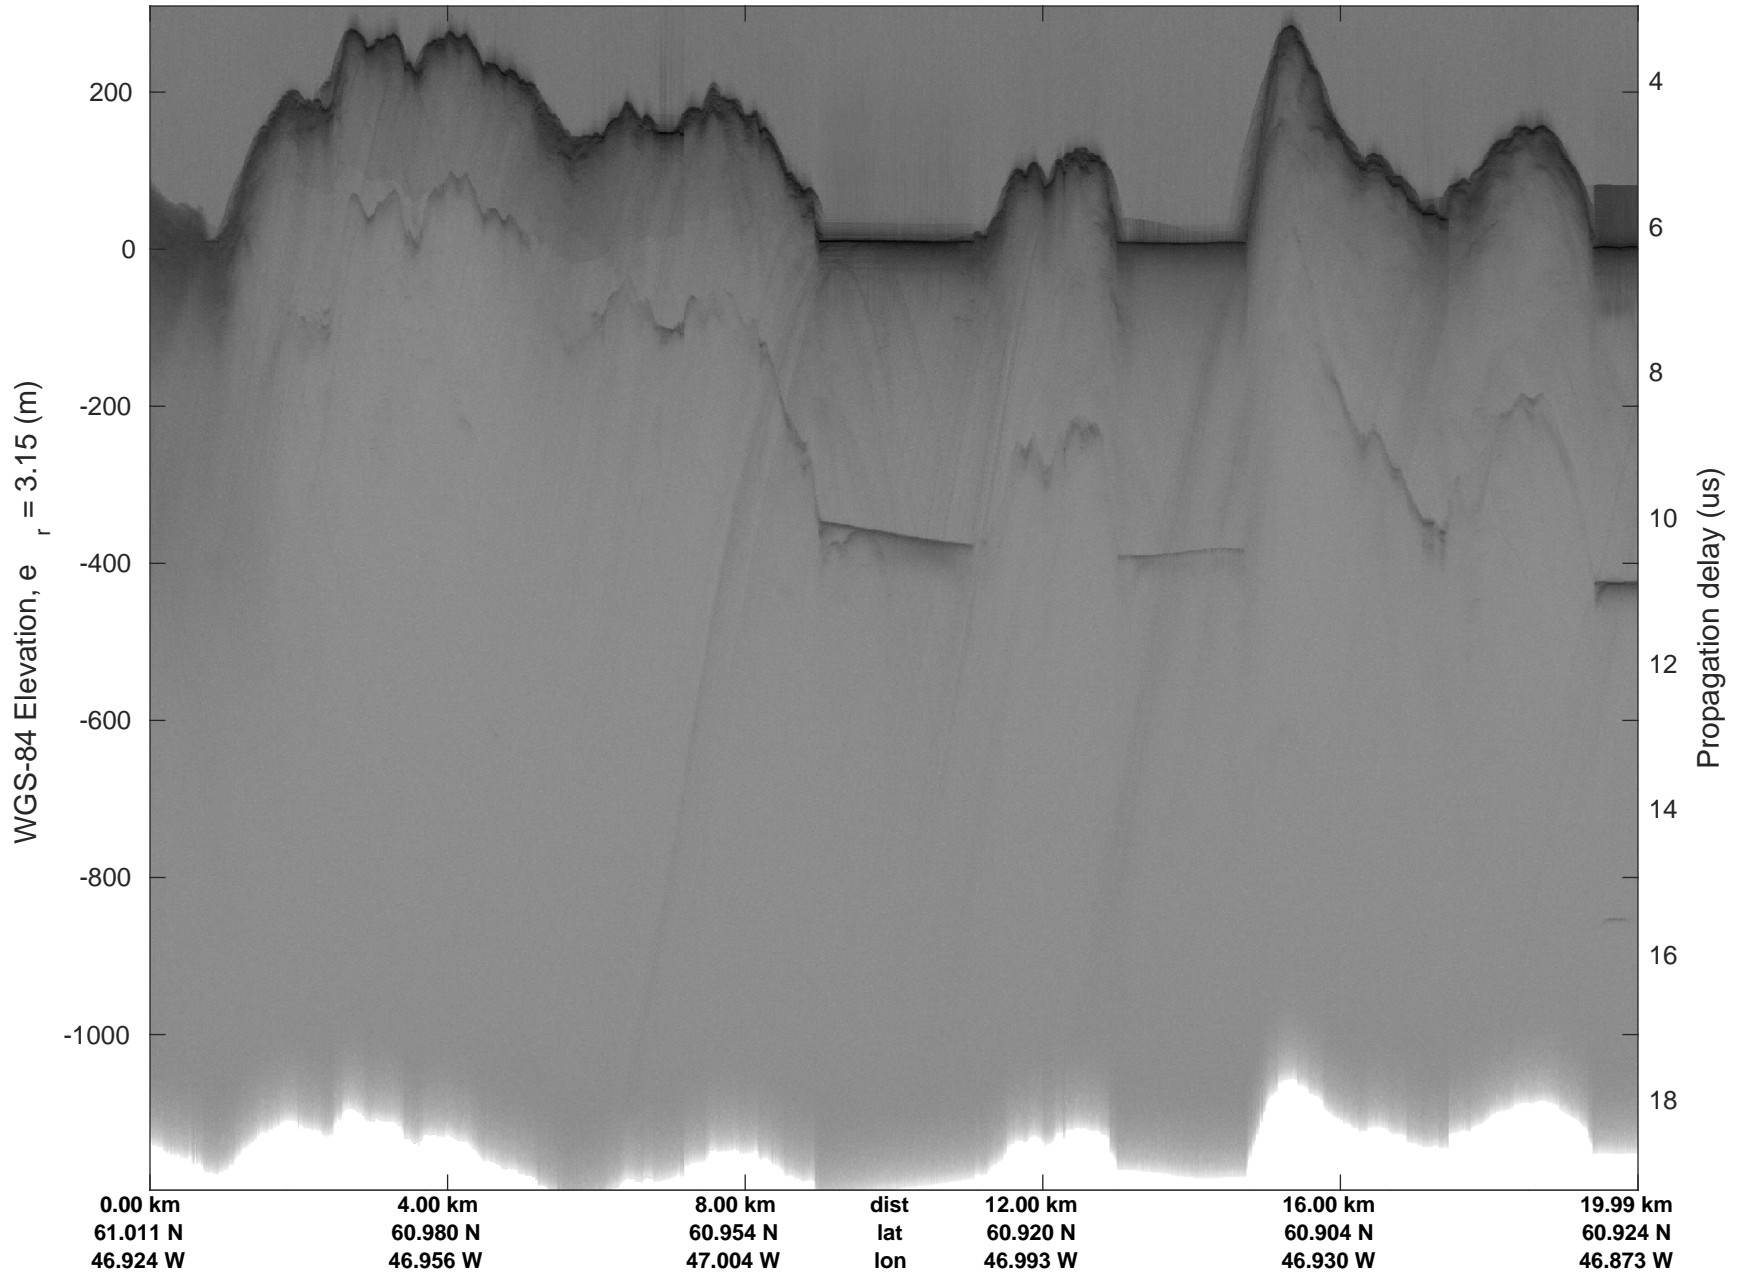

accum 2018_Greenland_P3: "Southwest Glacier-Coastal" 20180426_03_099: 16:57:10.7 to 16:59:46.2 GPS

Southwest Glacier-Coastal
20180426_03_100
Polar Stereograph 70N/-45E

accum 2018_Greenland_P3: "Southwest Glacier-Coastal" 20180426_03_100: 16:59:46.3 to 17:02:38.9 GPS