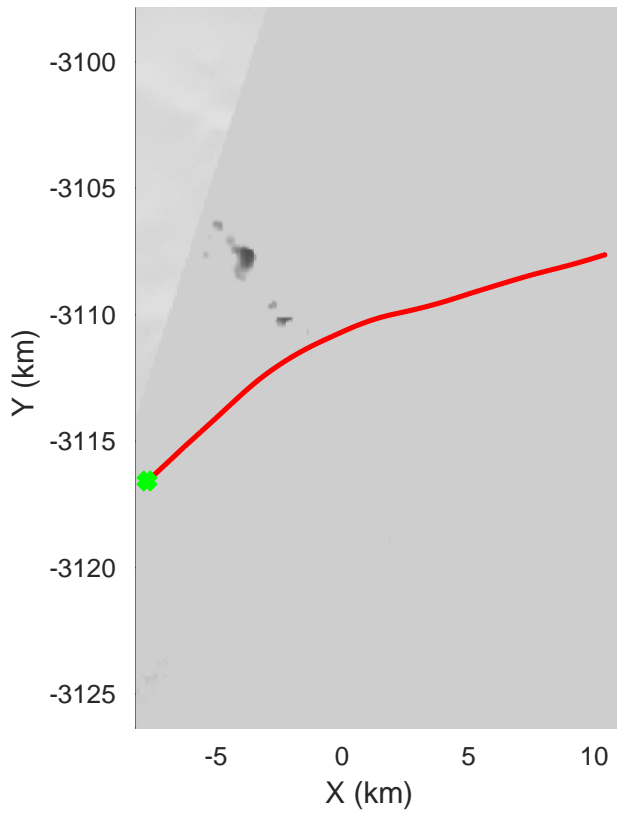

Southwest Glacier-Coastal
20180426_03_003
Polar Stereograph 70N/-45E