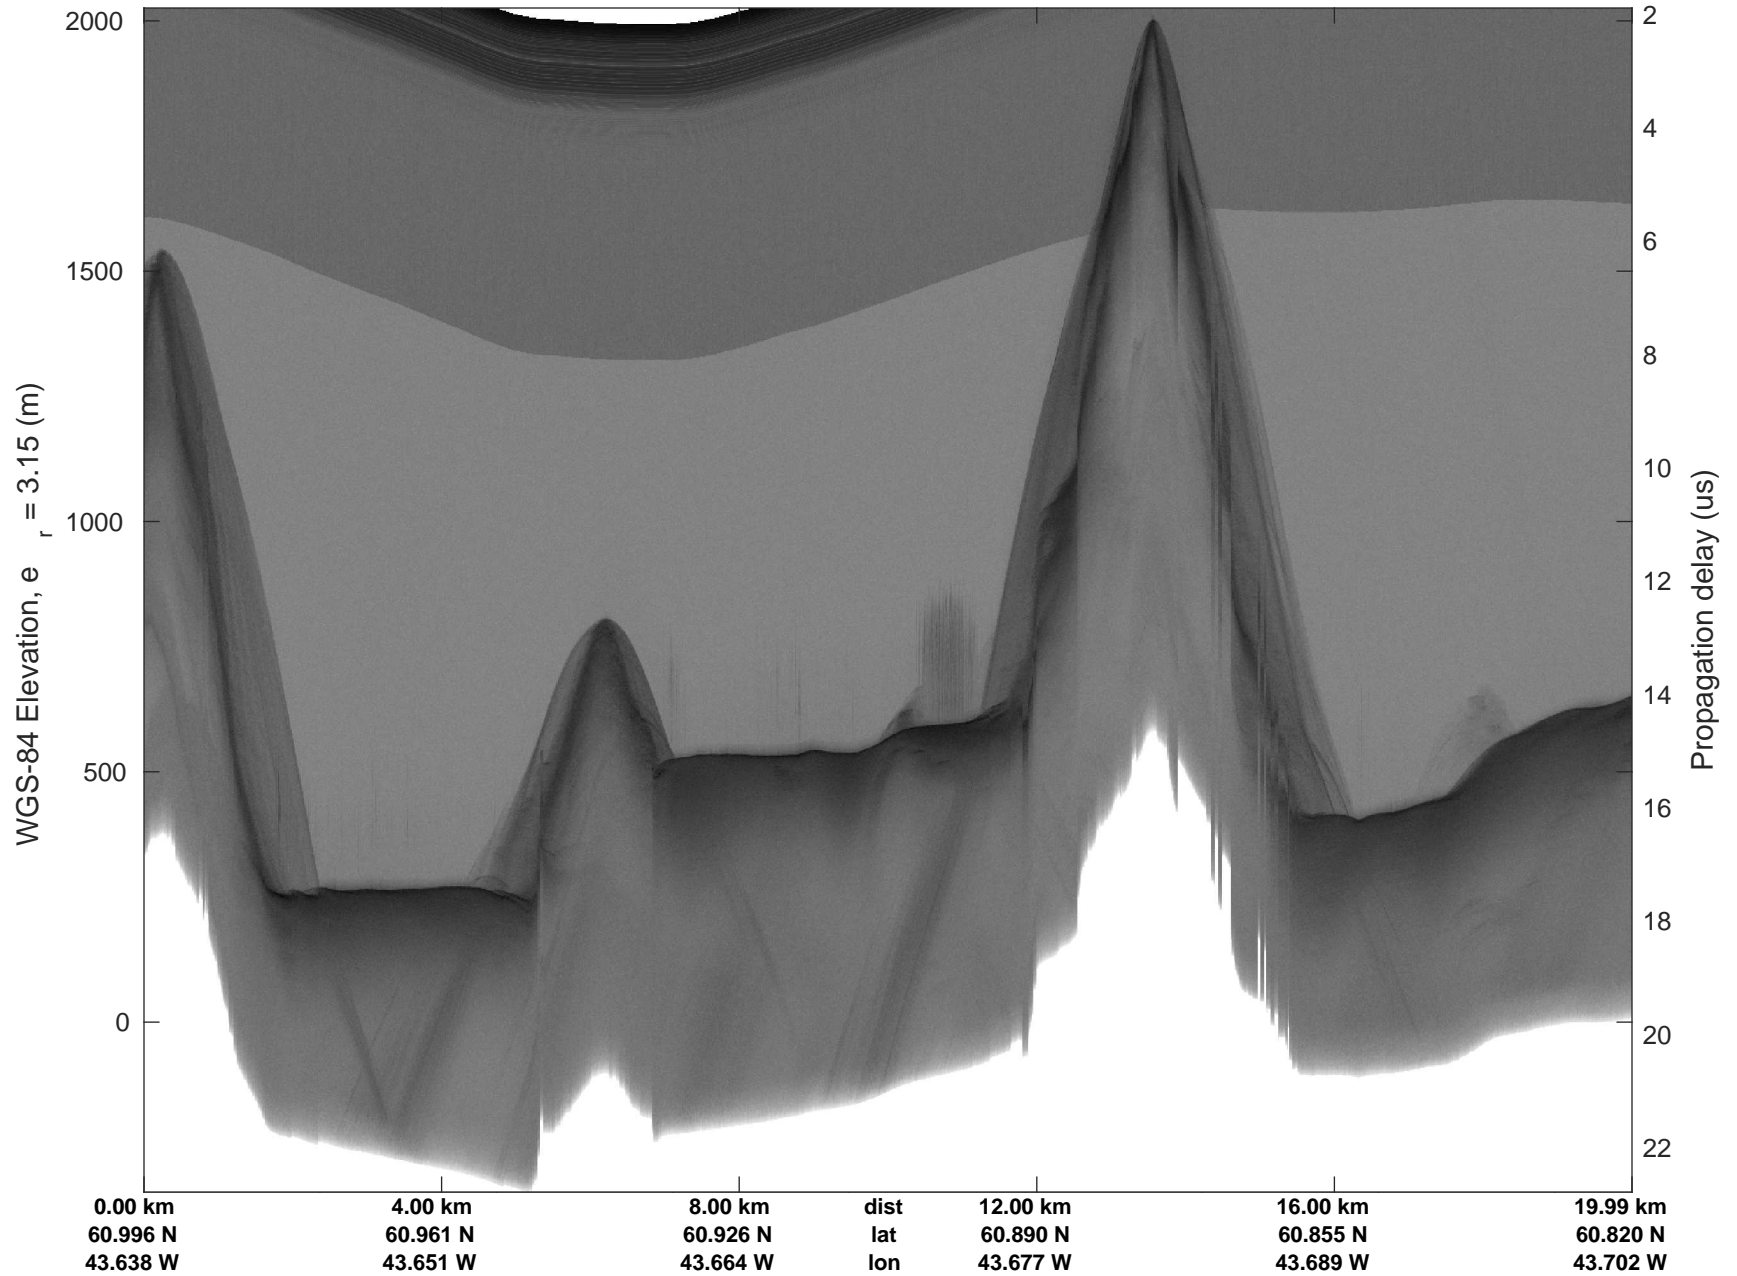

accum 2018_Greenland_P3: "Southwest Glacier-Coastal" 20180426_03_017: 13:35:15.5 to 13:37:33.9 GPS

Southwest Glacier-Coastal
20180426_03_018
Polar Stereograph 70N/-45E

accum 2018_Greenland_P3: "Southwest Glacier-Coastal" 20180426_03_018: 13:37:34.0 to 13:39:48.9 GPS