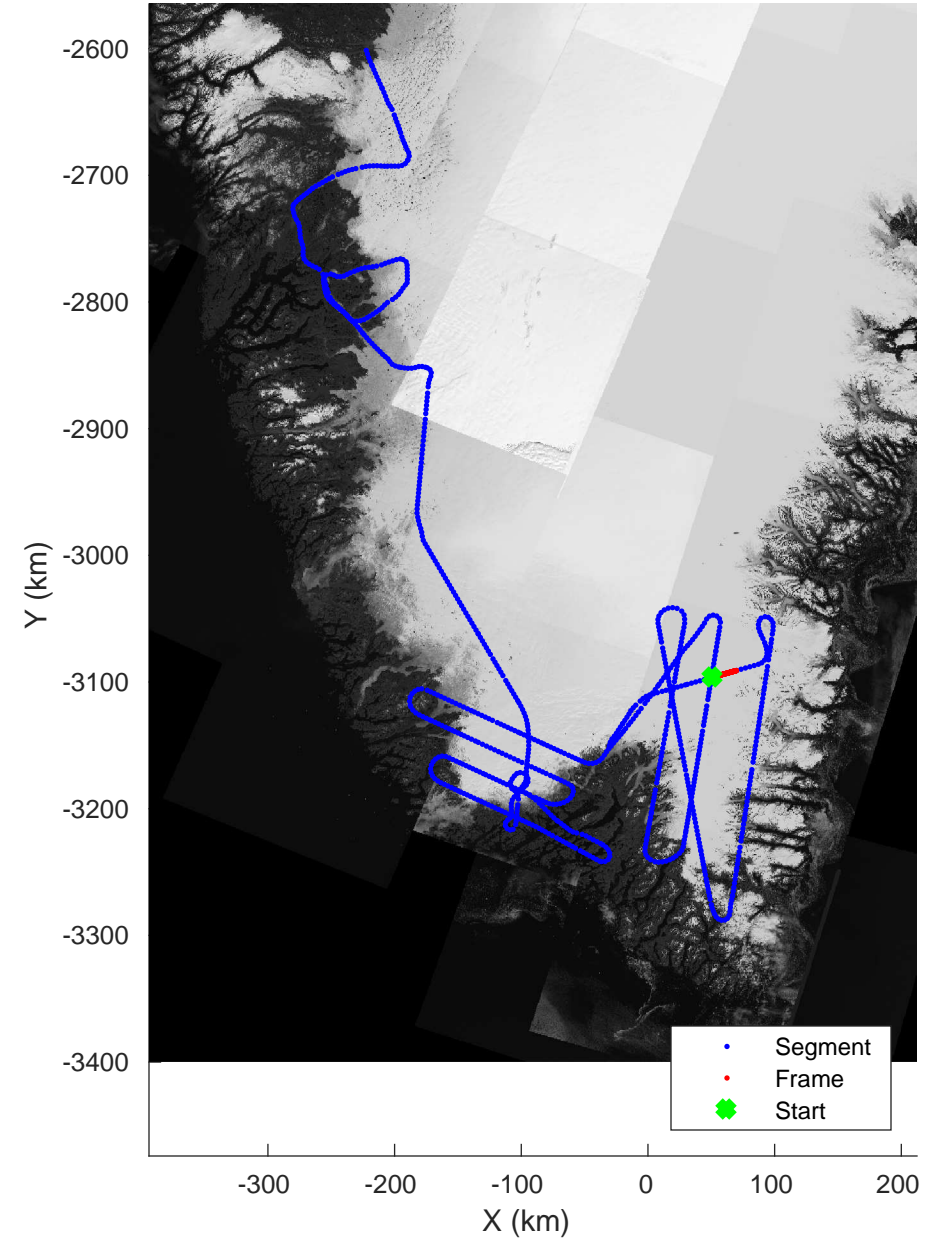

Southwest Glacier-Coastal
 20180426_03_001
 Polar Stereograph 70N/-45E

accum 2018_Greenland_P3: "Southwest Glacier-Coastal" 20180426_03_001: 12:57:15.8 to 12:59:50.8 GPS

Southwest Glacier-Coastal
20180426_03_002
Polar Stereograph 70N/-45E

Southwest Glacier-Coastal
20180426_03_004
Polar Stereograph 70N/-45E

accum 2018_Greenland_P3: "Southwest Glacier-Coastal" 20180426_03_004: 13:04:47.1 to 13:07:08.0 GPS

Southwest Glacier-Coastal
20180426_03_005
Polar Stereograph 70N/-45E

accum 2018_Greenland_P3: "Southwest Glacier-Coastal" 20180426_03_005: 13:07:08.2 to 13:09:18.3 GPS

Southwest Glacier-Coastal
20180426_03_006
Polar Stereograph 70N/-45E

accum 2018_Greenland_P3: "Southwest Glacier-Coastal" 20180426_03_006: 13:09:18.4 to 13:11:27.7 GPS