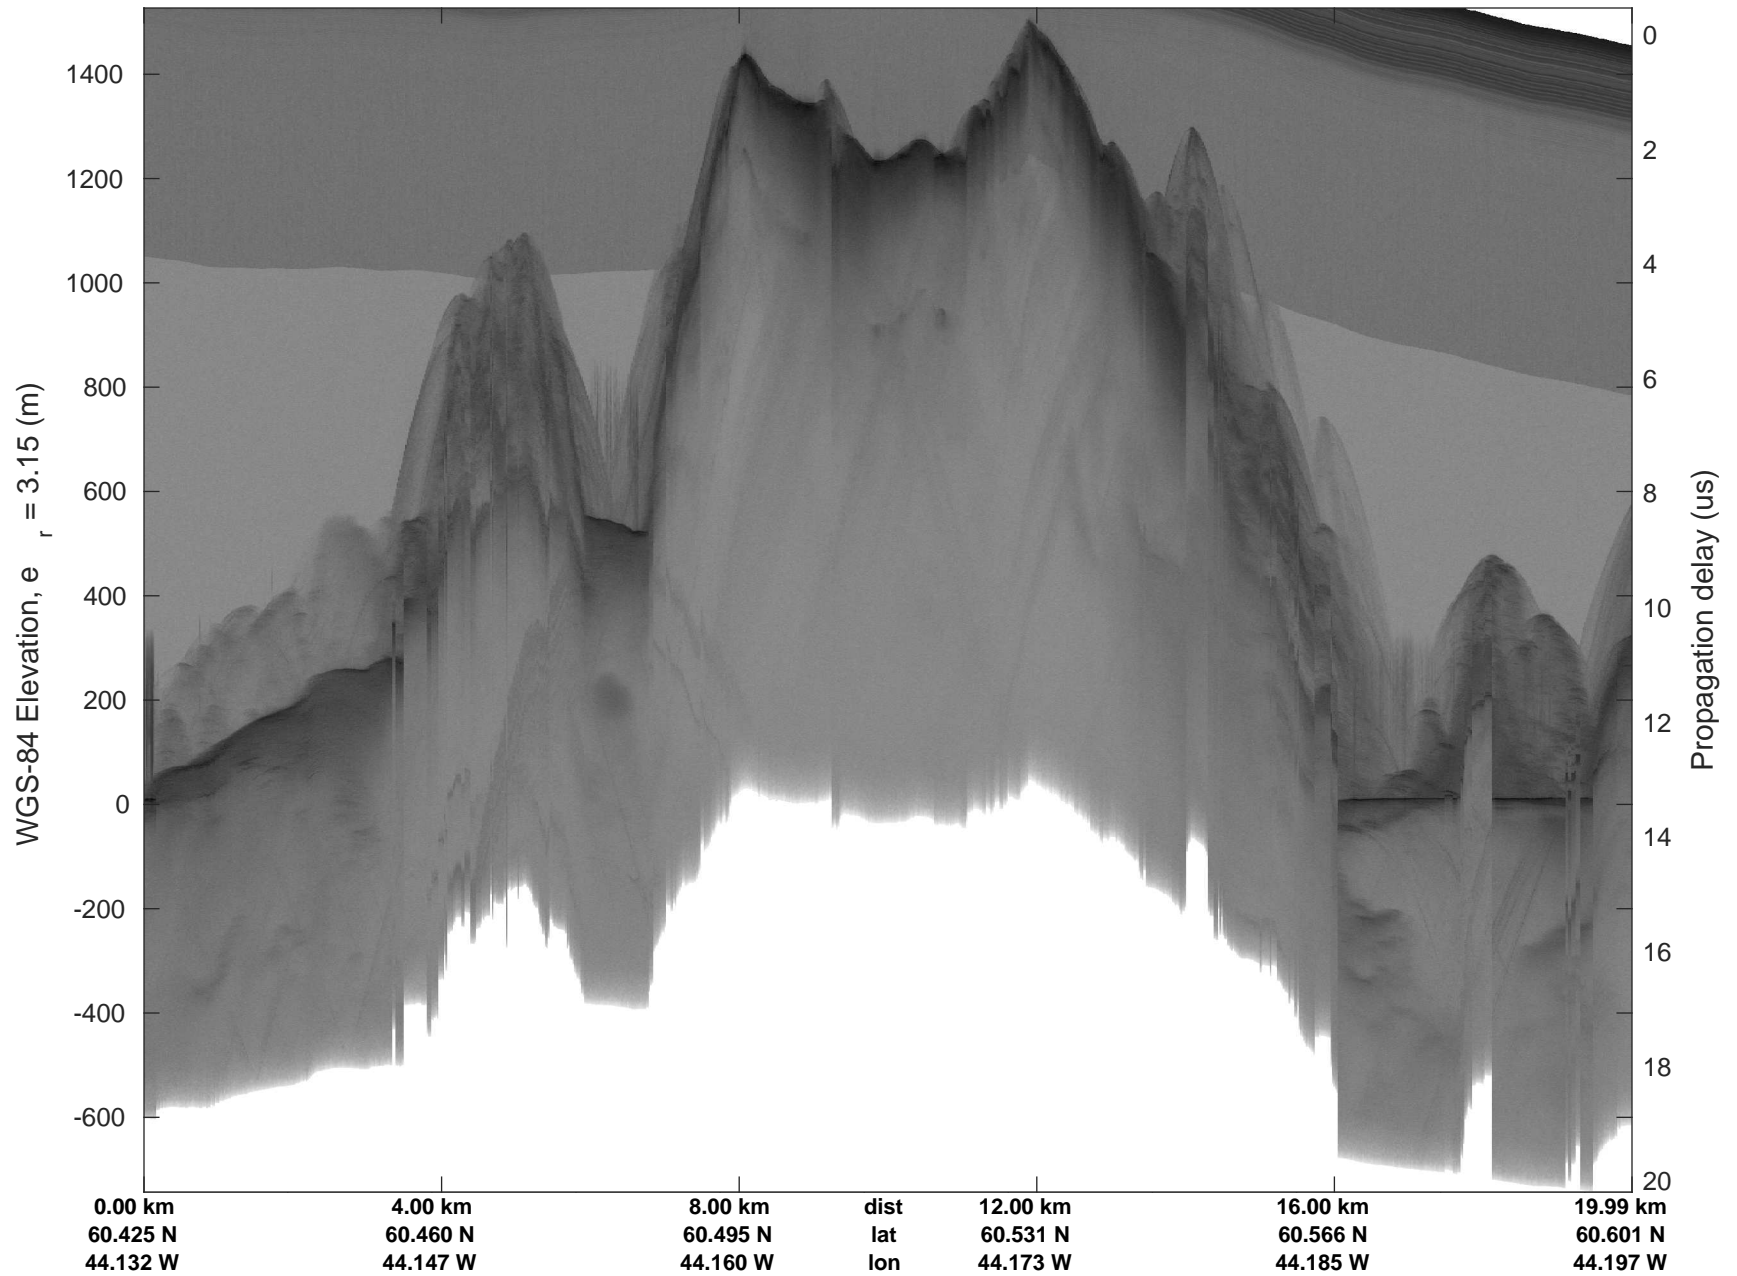

accum 2018_Greenland_P3: "Southwest Glacier-Coastal" 20180426_03_023: 13:49:48.0 to 13:52:33.1 GPS