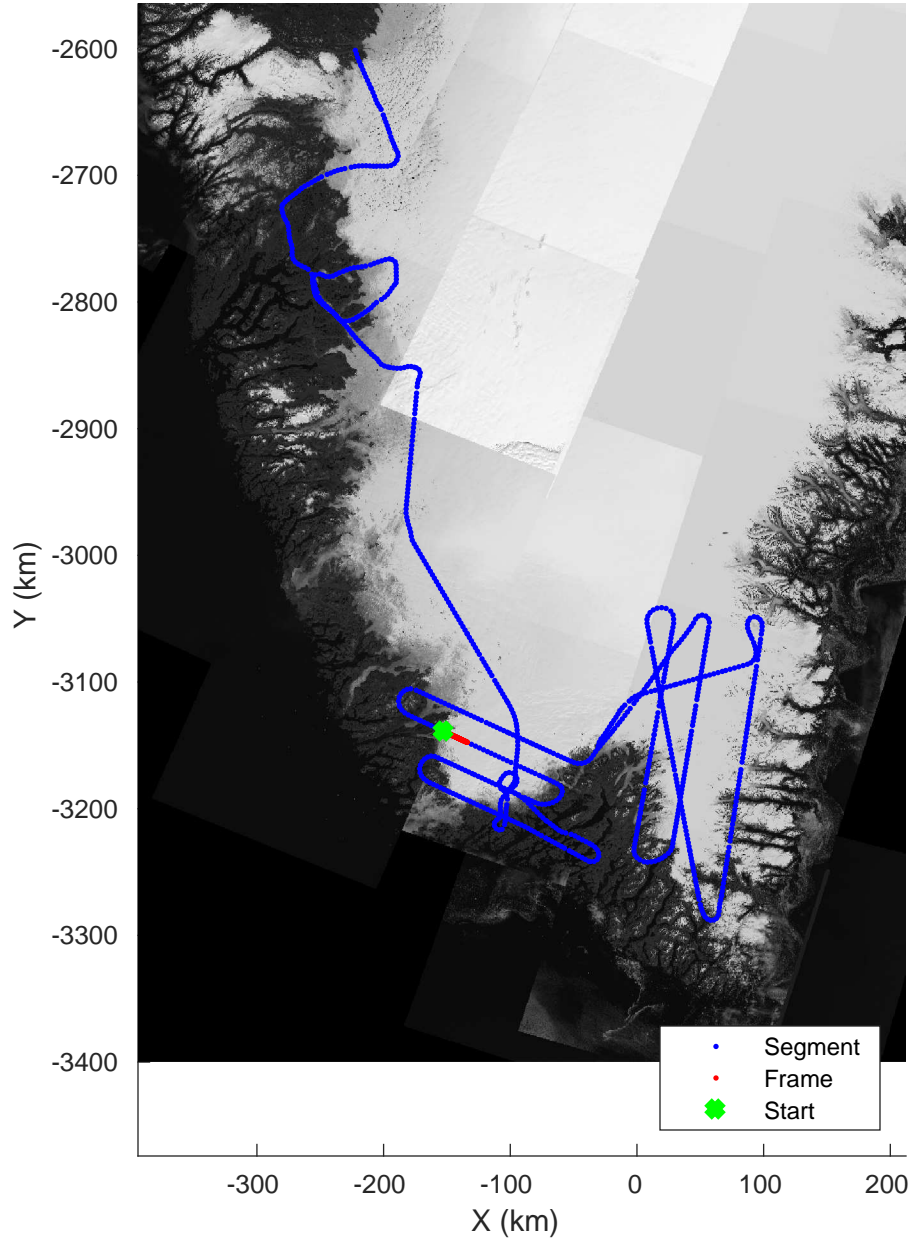

Southwest Glacier-Coastal
20180426_03_073
Polar Stereograph 70N/-45E