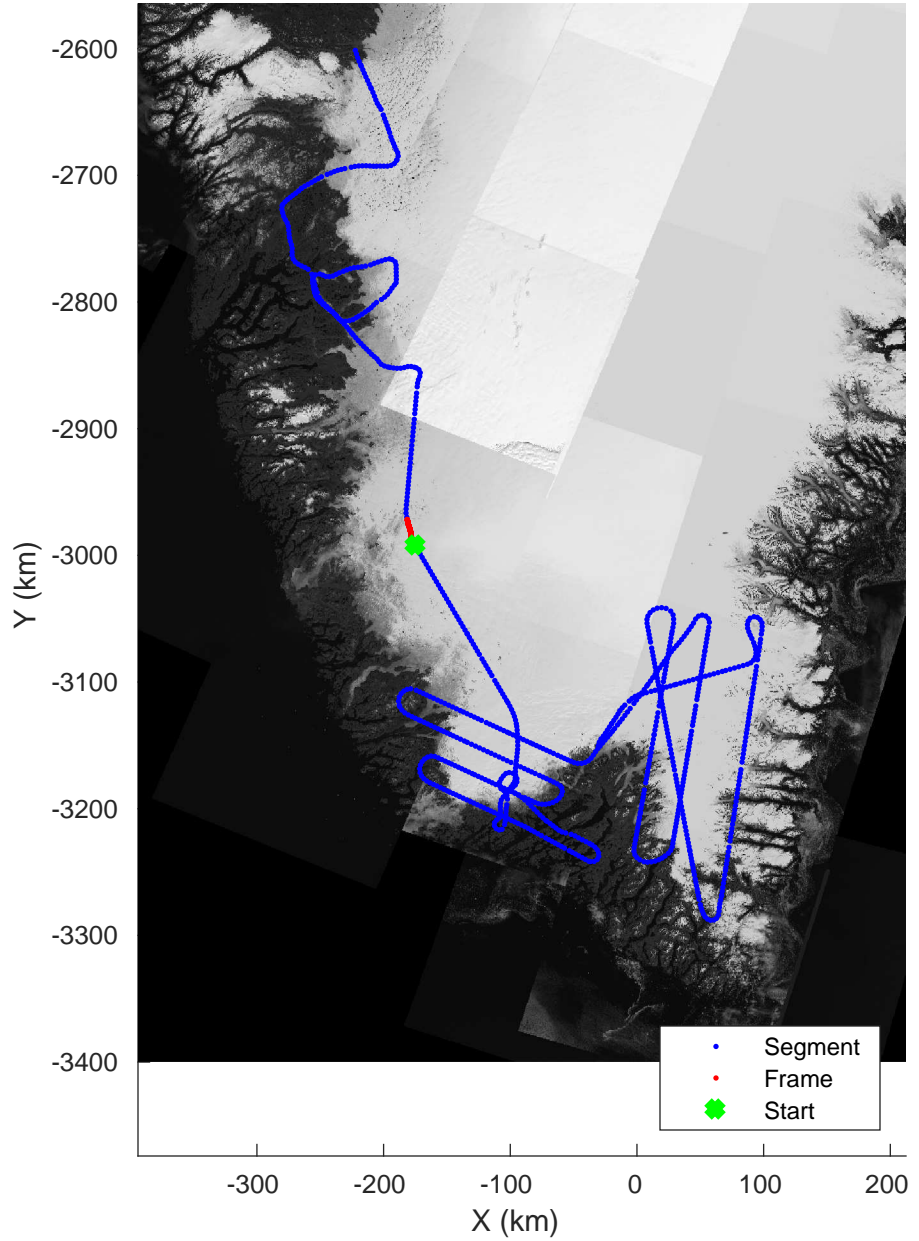

Southwest Glacier-Coastal
20180426_03_113
Polar Stereograph 70N/-45E