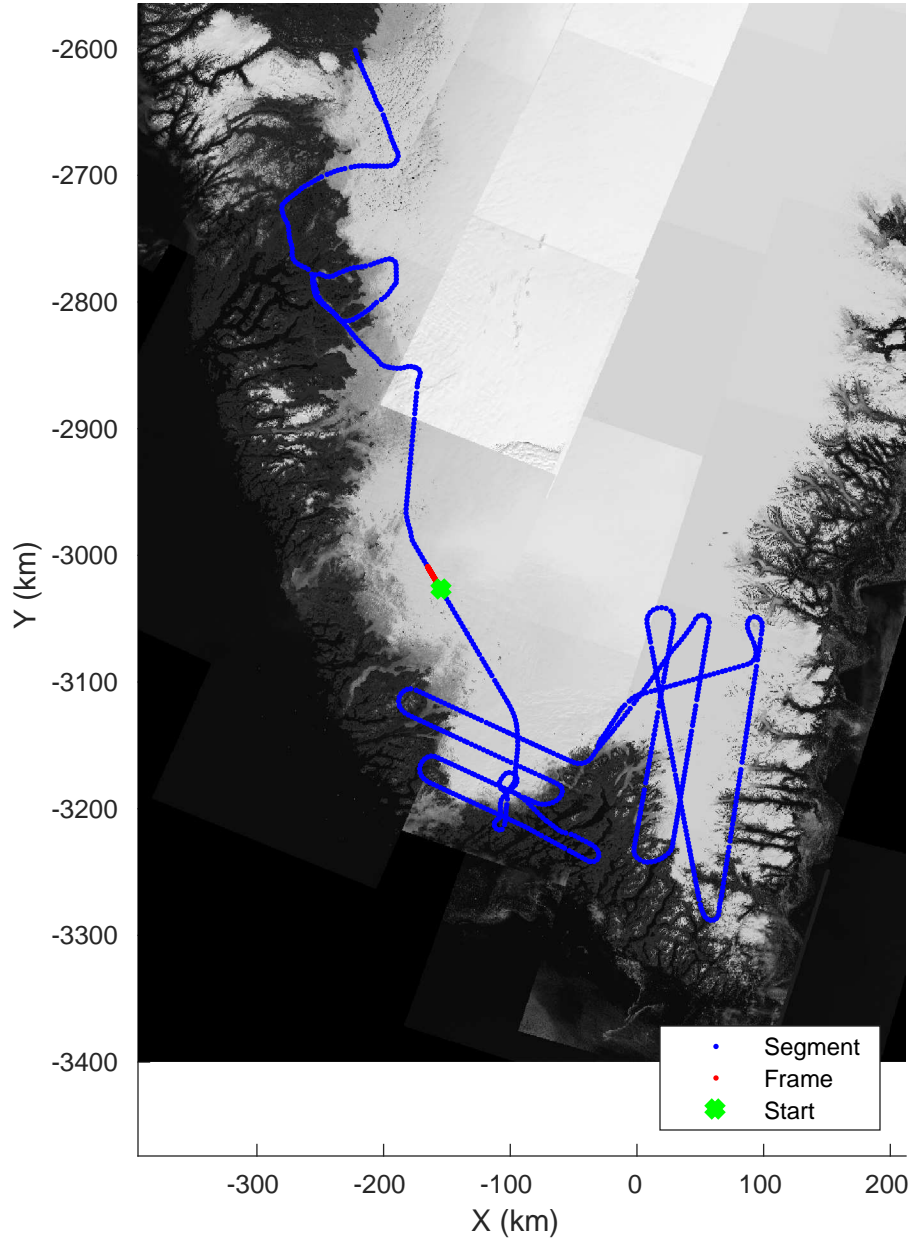

Southwest Glacier-Coastal
 20180426_03_110
 Polar Stereograph 70N/-45E

accum 2018_Greenland_P3: "Southwest Glacier-Coastal" 20180426_03_110: 17:25:28.3 to 17:27:49.6 GPS

Southwest Glacier-Coastal
20180426_03_111
Polar Stereograph 70N/-45E