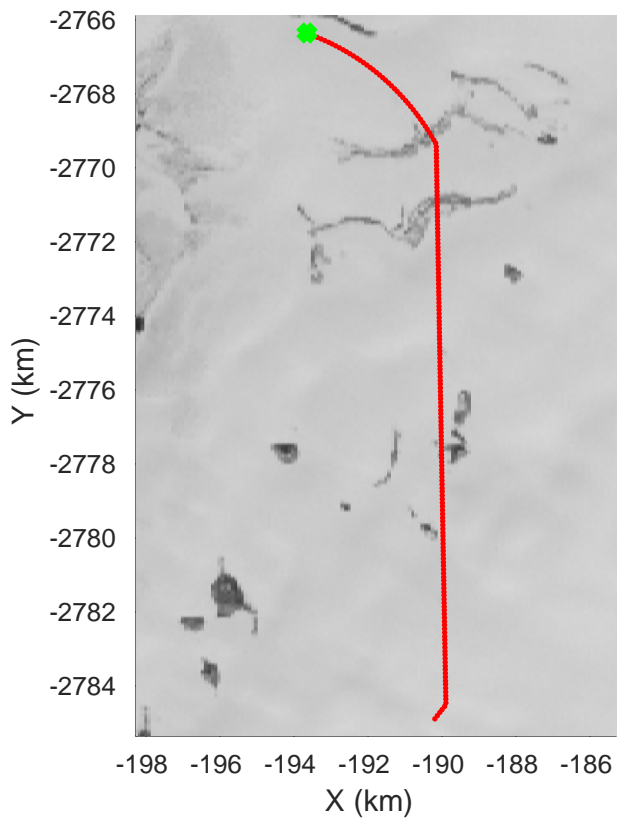

accum 2018_Greenland_P3: "Southwest Glacier-Coastal" 20180426_03_126: 18:04:34.3 to 18:07:15.1 GPS

Southwest Glacier-Coastal
20180426_03_127
Polar Stereograph 70N/-45E

accum 2018_Greenland_P3: "Southwest Glacier-Coastal" 20180426_03_127: 18:07:15.3 to 18:09:42.4 GPS

Southwest Glacier-Coastal
20180426_03_128
Polar Stereograph 70N/-45E

accum 2018_Greenland_P3: "Southwest Glacier-Coastal" 20180426_03_128: 18:09:42.6 to 18:12:05.1 GPS

Southwest Glacier-Coastal
 20180426_03_129
 Polar Stereograph 70N/-45E

accum 2018_Greenland_P3: "Southwest Glacier-Coastal" 20180426_03_129: 18:12:05.3 to 18:14:40.5 GPS

Southwest Glacier-Coastal
20180426_03_130
Polar Stereograph 70N/-45E

accum 2018_Greenland_P3: "Southwest Glacier-Coastal" 20180426_03_130: 18:14:40.6 to 18:17:03.6 GPS