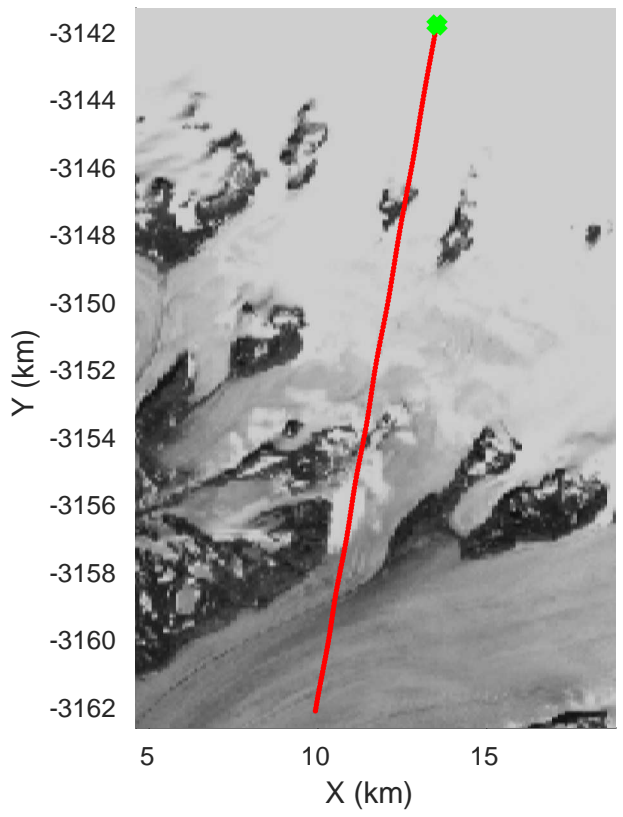

accum 2018_Greenland_P3: "Southwest Glacier-Coastal" 20180426_03_037: 14:24:18.1 to 14:26:43.3 GPS

Southwest Glacier-Coastal
20180426_03_038
Polar Stereograph 70N/-45E

accum 2018_Greenland_P3: "Southwest Glacier-Coastal" 20180426_03_038: 14:26:43.4 to 14:29:08.2 GPS

Southwest Glacier-Coastal
 20180426_03_039
 Polar Stereograph 70N/-45E

accum 2018_Greenland_P3: "Southwest Glacier-Coastal" 20180426_03_039: 14:29:08.3 to 14:31:18.1 GPS

Southwest Glacier-Coastal
20180426_03_040
Polar Stereograph 70N/-45E