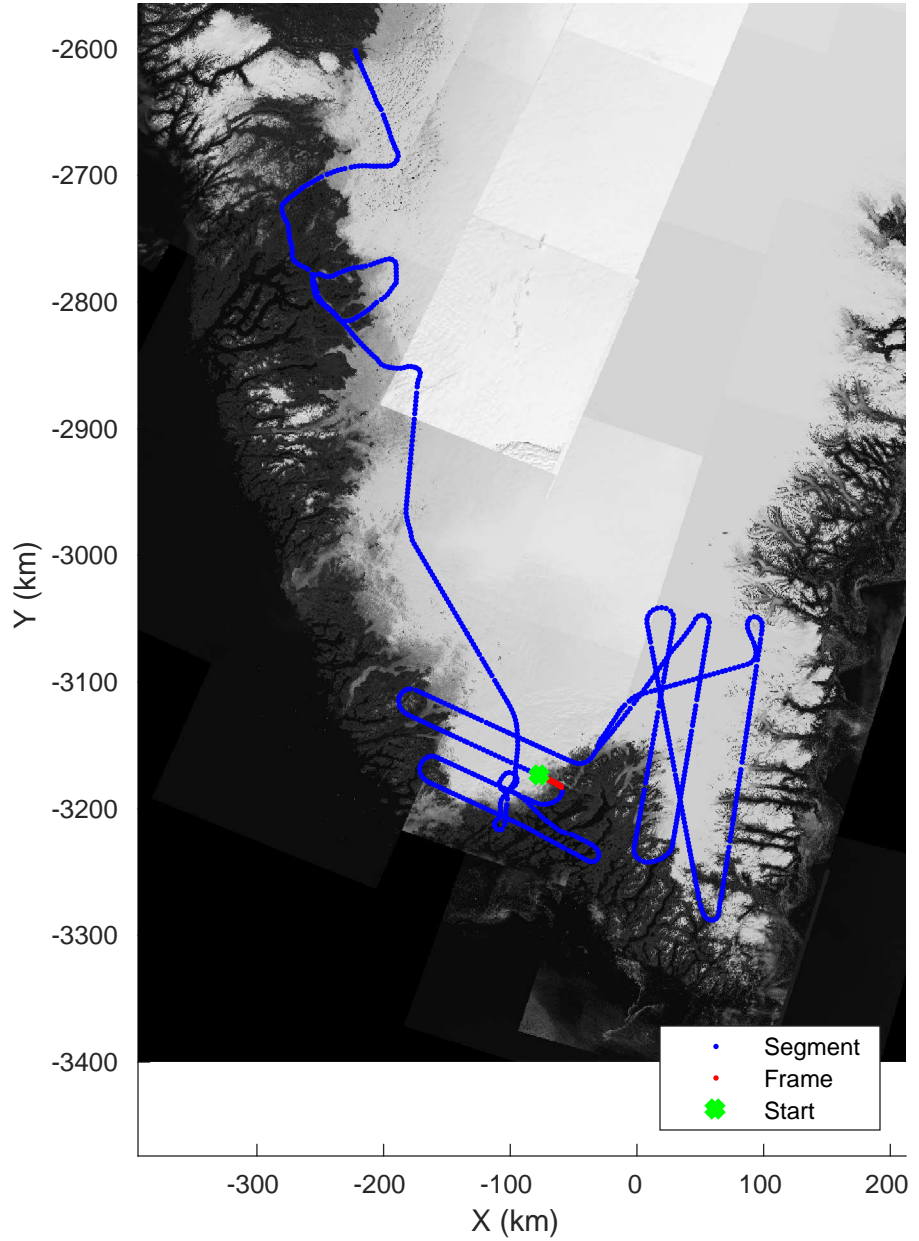

Southwest Glacier-Coastal
20180426_03_077
Polar Stereograph 70N/-45E