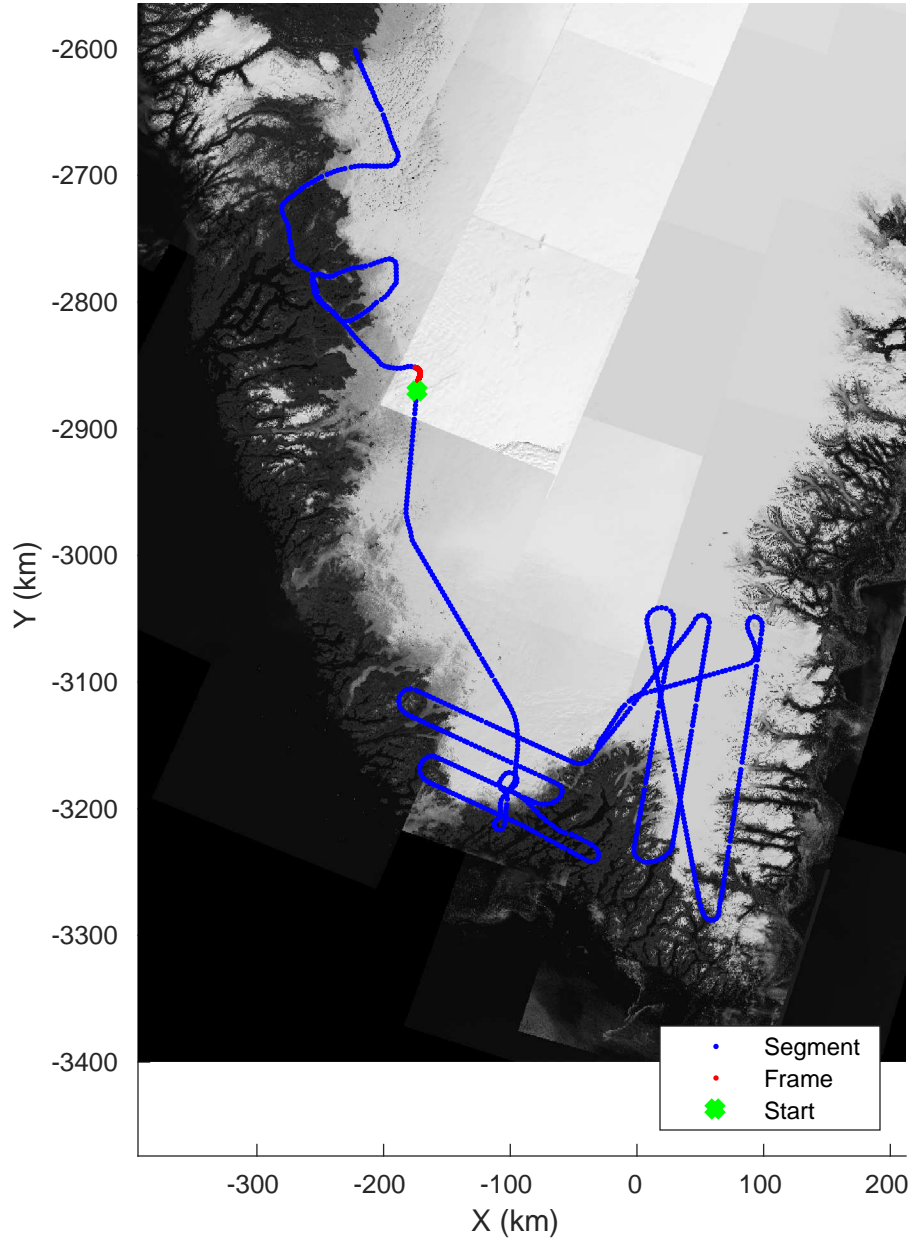

Southwest Glacier-Coastal
20180426_03_119
Polar Stereograph 70N/-45E