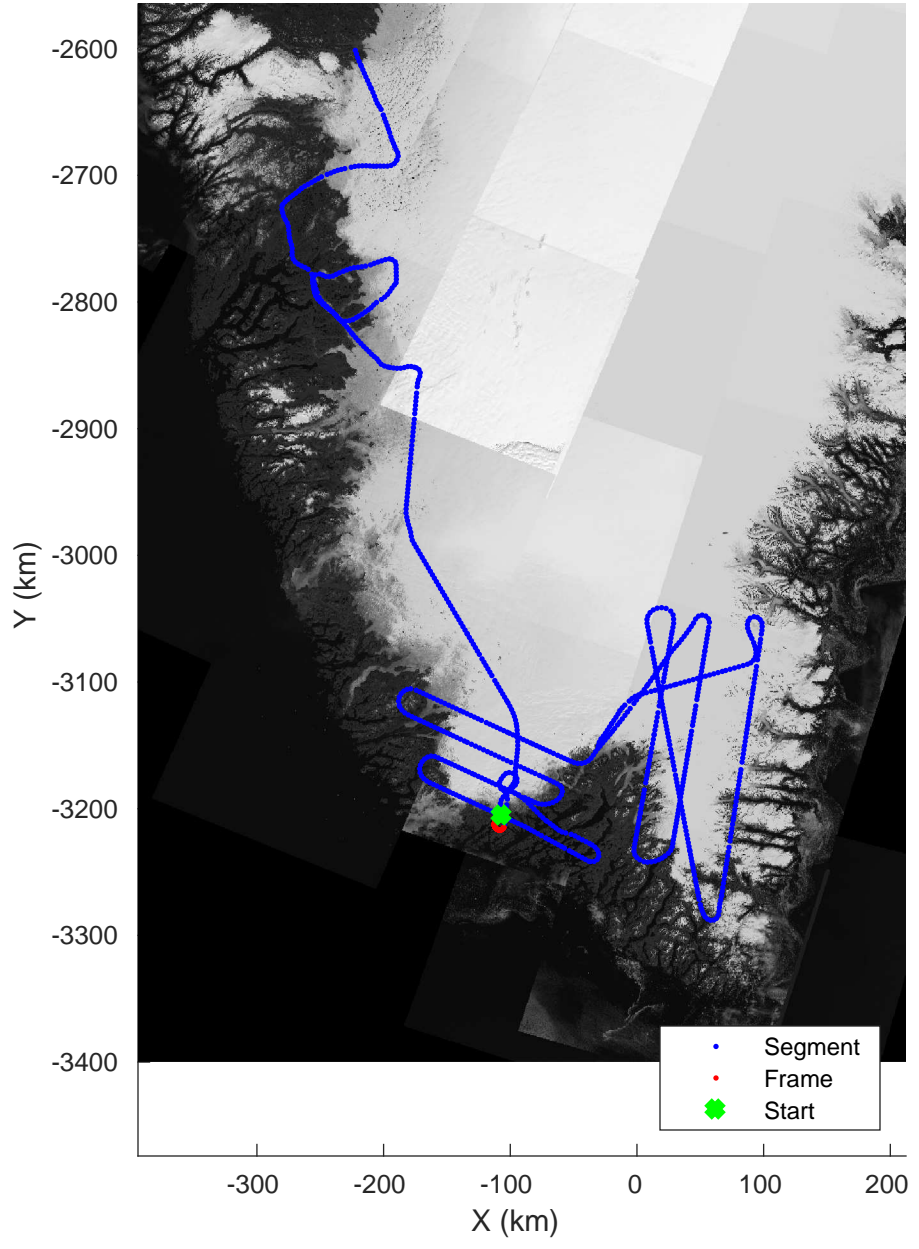

Southwest Glacier-Coastal
20180426_03_100
Polar Stereograph 70N/-45E