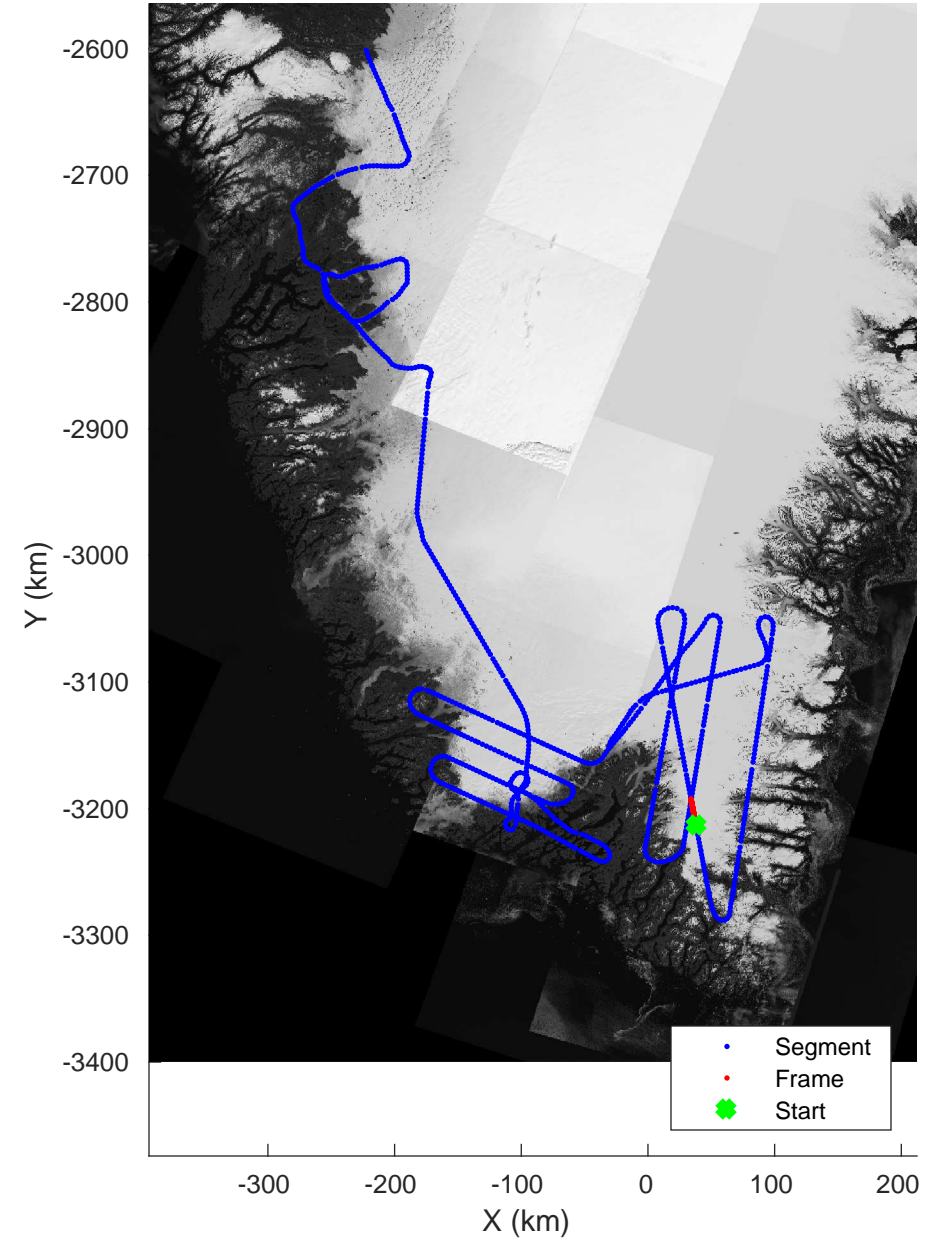

Southwest Glacier-Coastal
20180426_03_025
Polar Stereograph 70N/-45E

accum 2018_Greenland_P3: "Southwest Glacier-Coastal" 20180426_03_025: 13:55:20.1 to 13:57:44.1 GPS

Southwest Glacier-Coastal
20180426_03_026
Polar Stereograph 70N/-45E