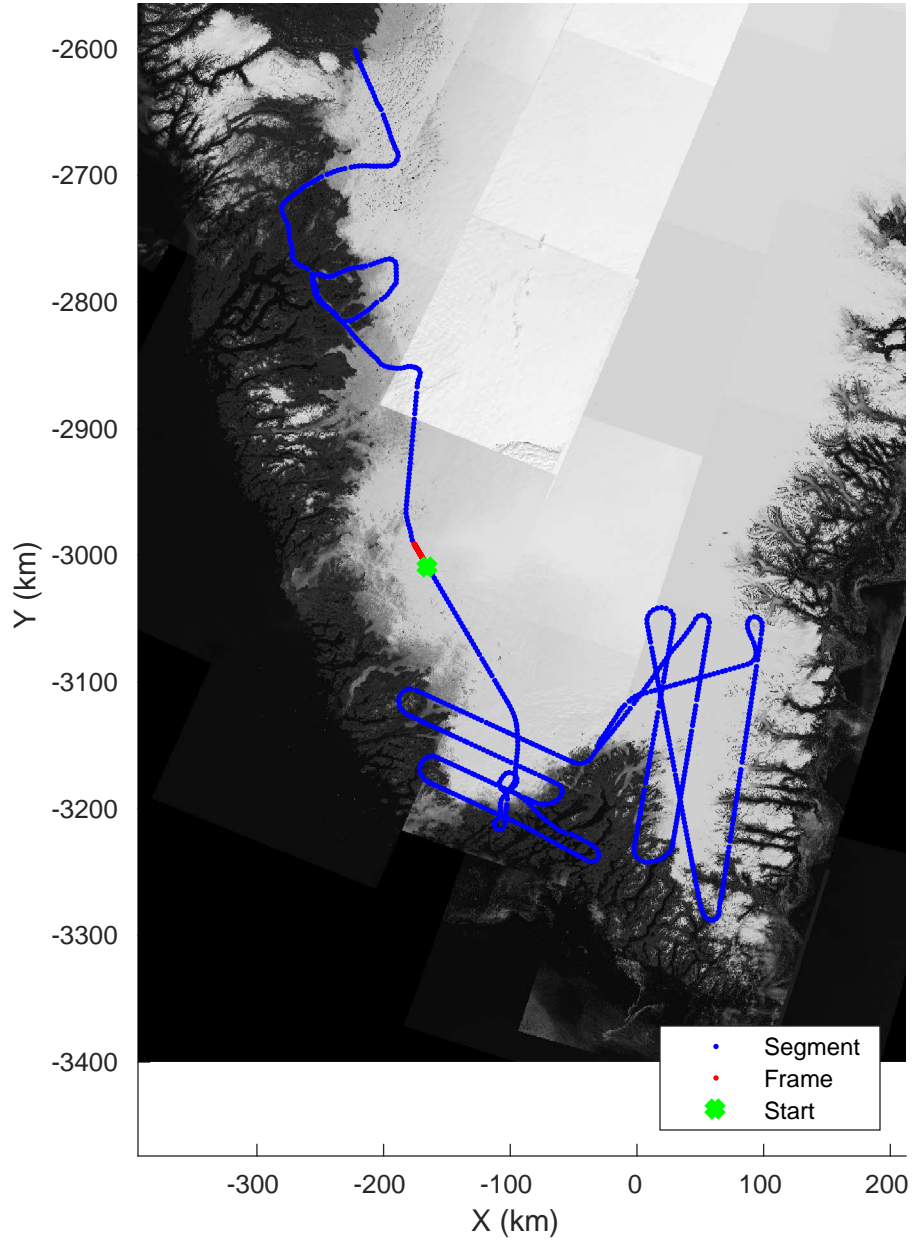

Southwest Glacier-Coastal
20180426_03_112
Polar Stereograph 70N/-45E