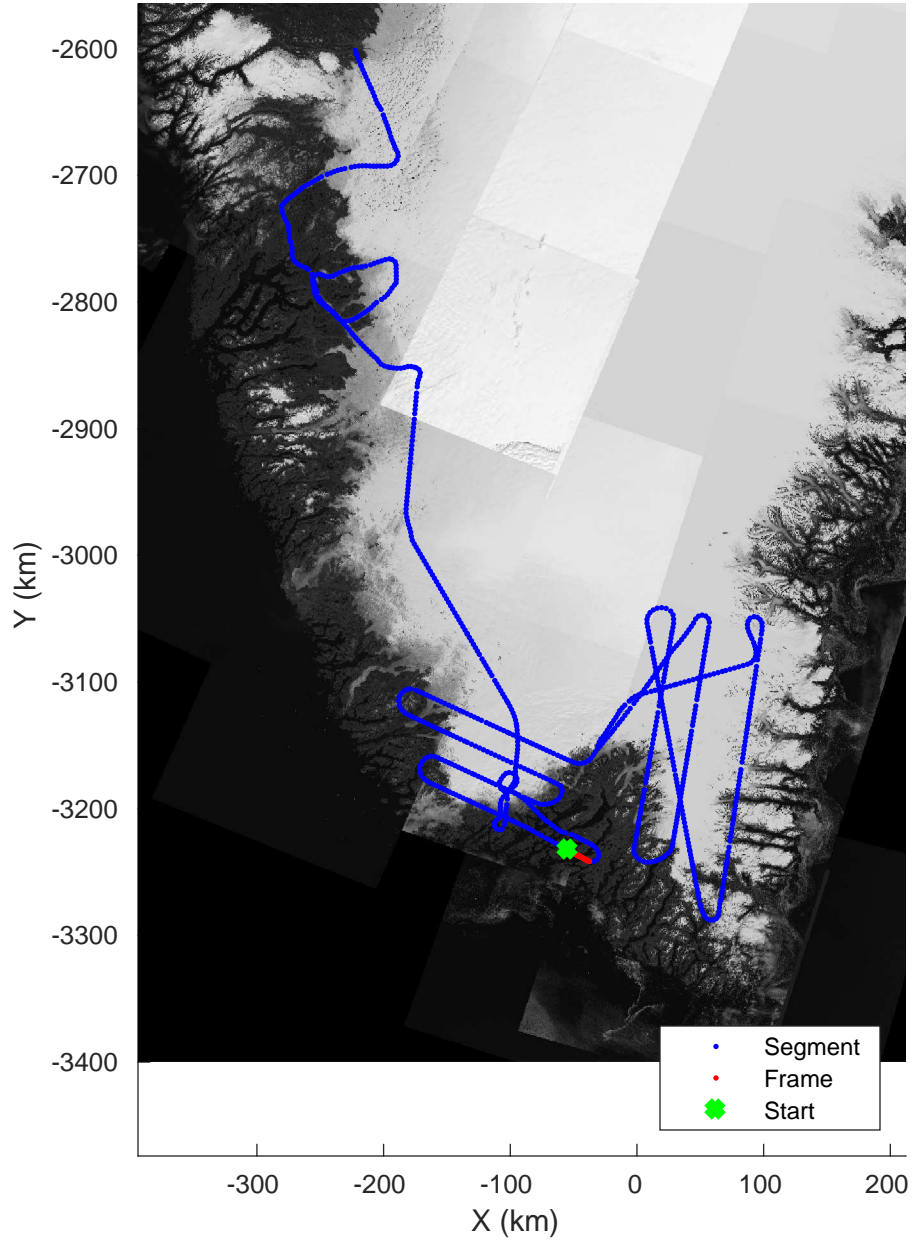

Southwest Glacier-Coastal
20180426_03_091
Polar Stereograph 70N/-45E