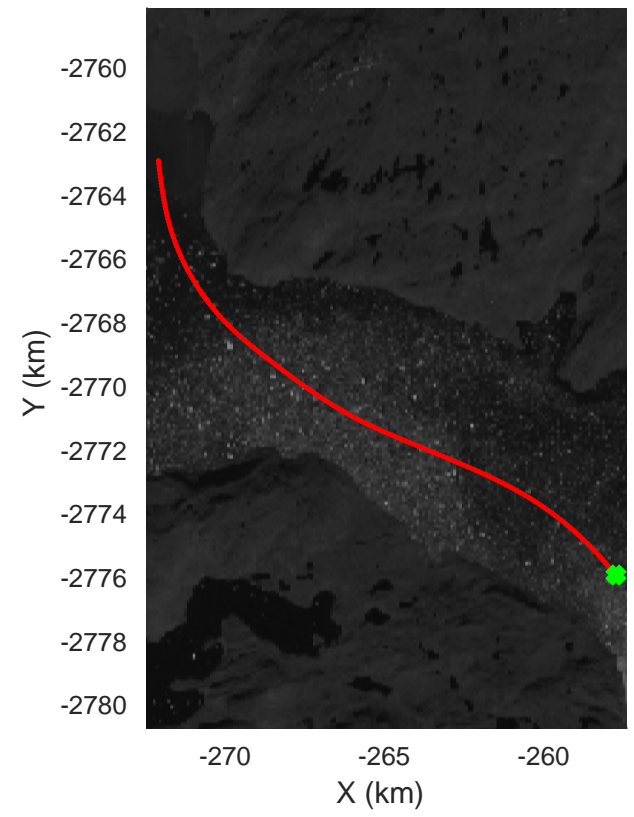

Southwest Glacier-Coastal
 20180426_03_134
 Polar Stereograph 70N/-45E

accum 2018_Greenland_P3: "Southwest Glacier-Coastal" 20180426_03_134: 18:24:26.9 to 18:26:54.1 GPS

Southwest Glacier-Coastal
20180426_03_135
Polar Stereograph 70N/-45E