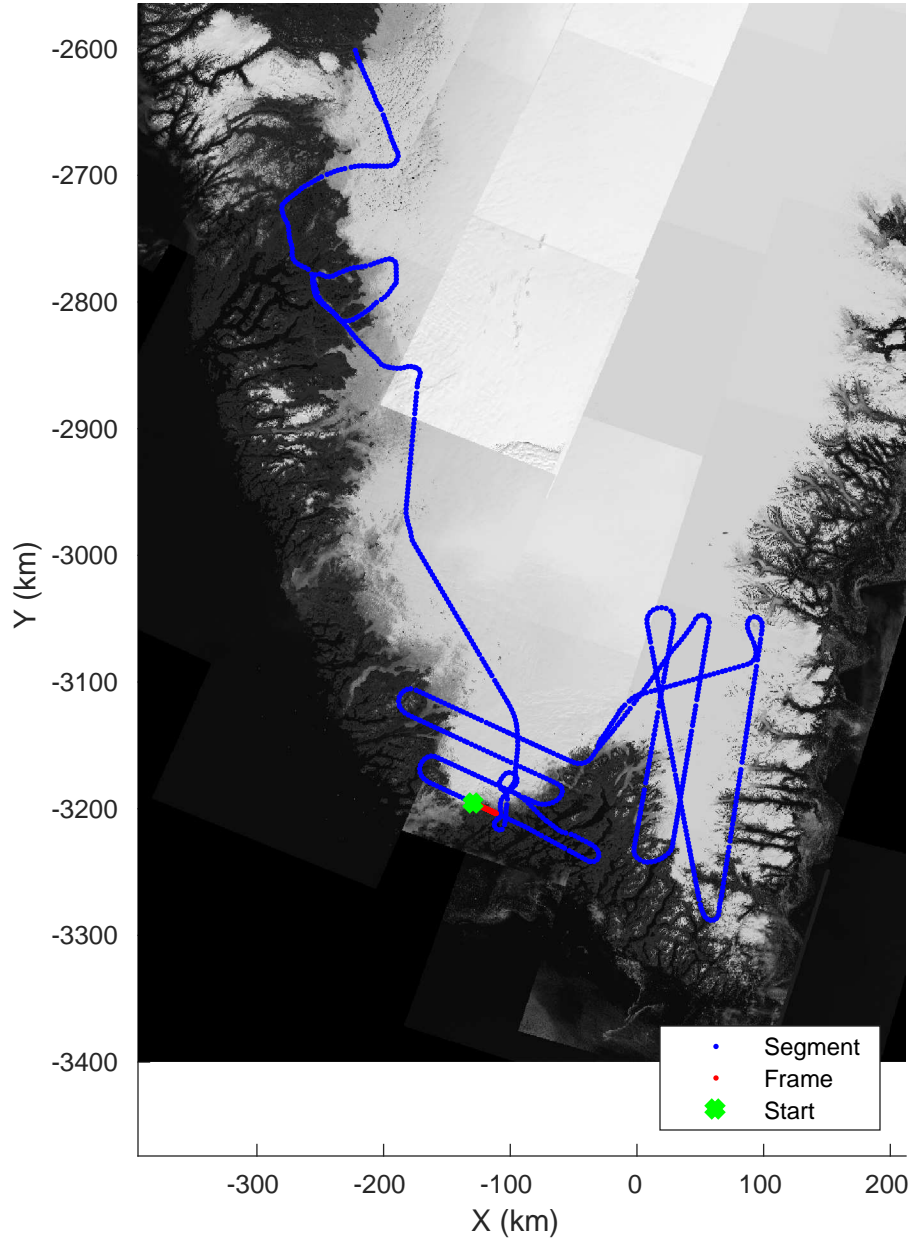

Southwest Glacier-Coastal
20180426_03_086
Polar Stereograph 70N/-45E

accum 2018_Greenland_P3: "Southwest Glacier-Coastal" 20180426_03_086: 16:24:05.2 to 16:26:34.0 GPS

Southwest Glacier-Coastal
20180426_03_087
Polar Stereograph 70N/-45E