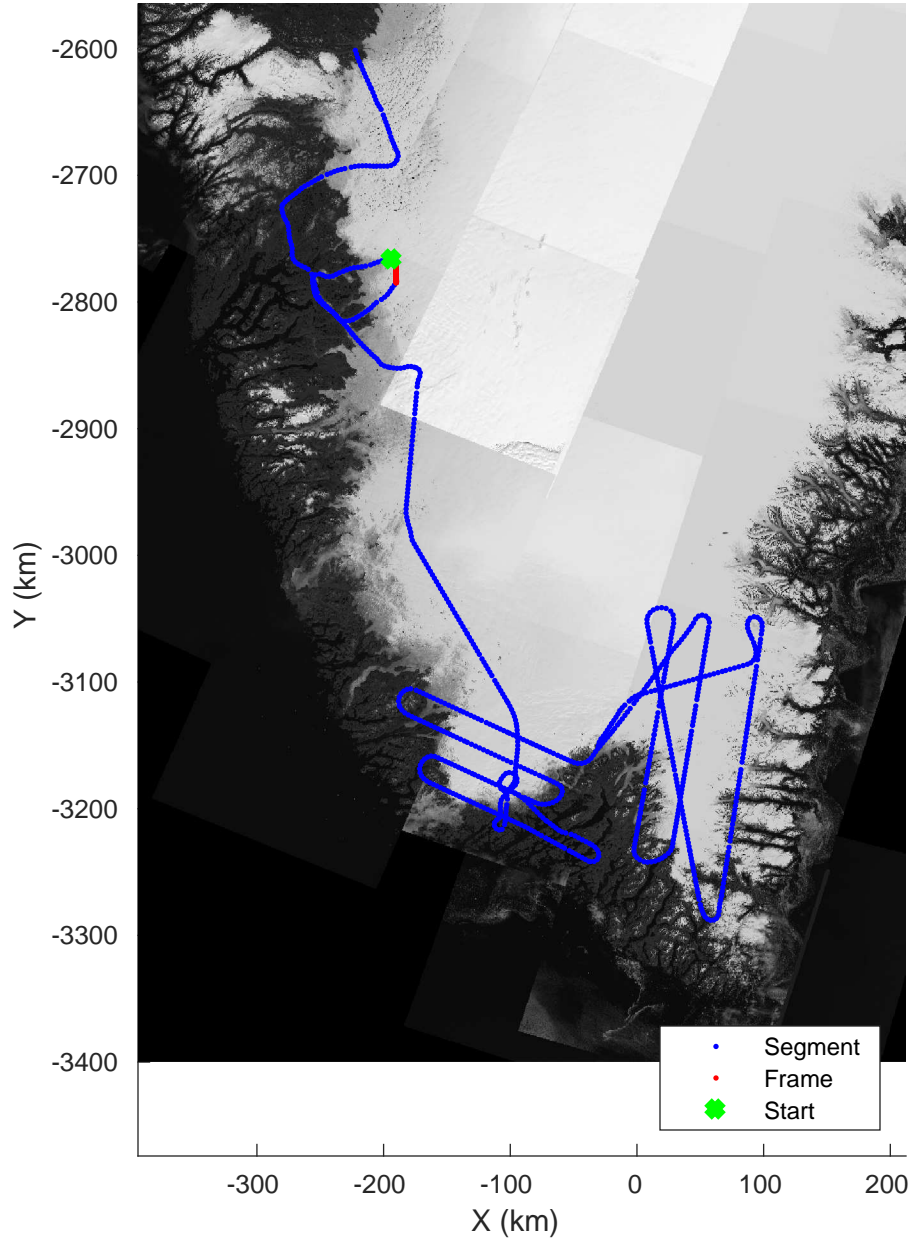

Southwest Glacier-Coastal
20180426_03_128
Polar Stereograph 70N/-45E

accum 2018_Greenland_P3: "Southwest Glacier-Coastal" 20180426_03_128: 18:09:42.6 to 18:12:05.1 GPS

Southwest Glacier-Coastal
 20180426_03_129
 Polar Stereograph 70N/-45E