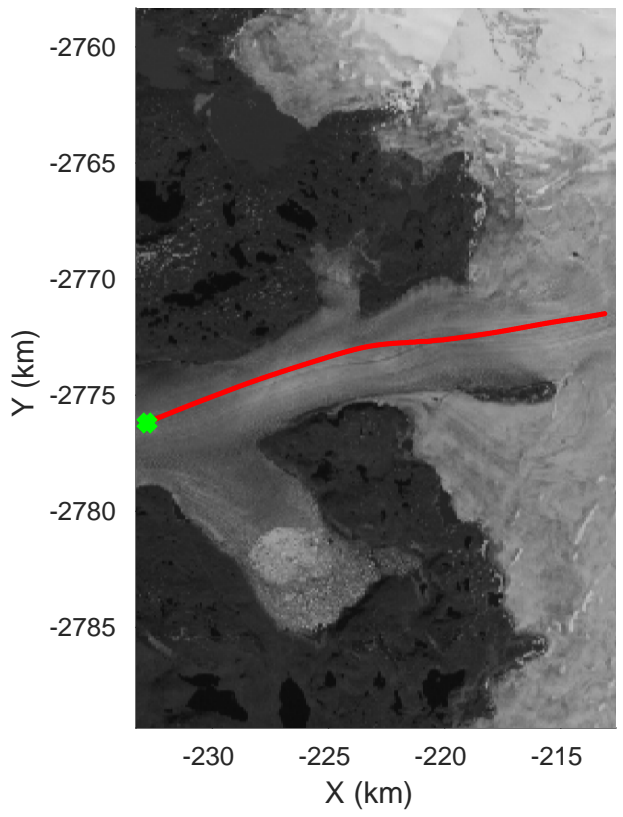

accum 2018_Greenland_P3: "Southwest Glacier-Coastal" 20180426_03_123: 17:56:38.2 to 17:59:09.4 GPS

Southwest Glacier-Coastal
20180426_03_124
Polar Stereograph 70N/-45E

accum 2018_Greenland_P3: "Southwest Glacier-Coastal" 20180426_03_124: 17:59:09.5 to 18:01:40.8 GPS

Southwest Glacier-Coastal
20180426_03_125
Polar Stereograph 70N/-45E

accum 2018_Greenland_P3: "Southwest Glacier-Coastal" 20180426_03_125: 18:01:41.0 to 18:04:34.1 GPS

Southwest Glacier-Coastal
20180426_03_126
Polar Stereograph 70N/-45E

accum 2018_Greenland_P3: "Southwest Glacier-Coastal" 20180426_03_126: 18:04:34.3 to 18:07:15.1 GPS

Southwest Glacier-Coastal
20180426_03_127
Polar Stereograph 70N/-45E

accum 2018_Greenland_P3: "Southwest Glacier-Coastal" 20180426_03_127: 18:07:15.3 to 18:09:42.4 GPS