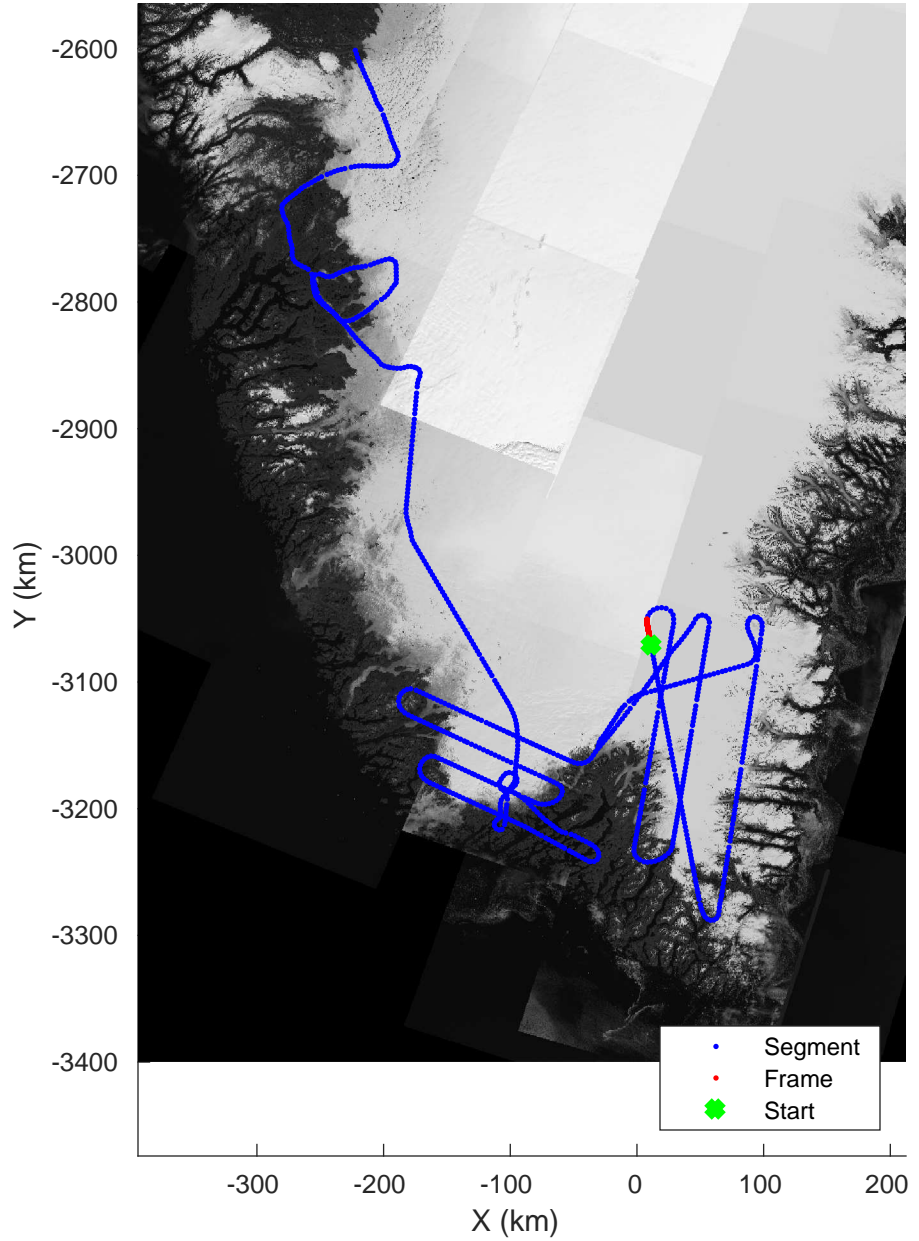

Southwest Glacier-Coastal
20180426_03_032
Polar Stereograph 70N/-45E

accum 2018_Greenland_P3: "Southwest Glacier-Coastal" 20180426_03_032: 14:12:35.3 to 14:15:02.4 GPS

Southwest Glacier-Coastal
20180426_03_033
Polar Stereograph 70N/-45E