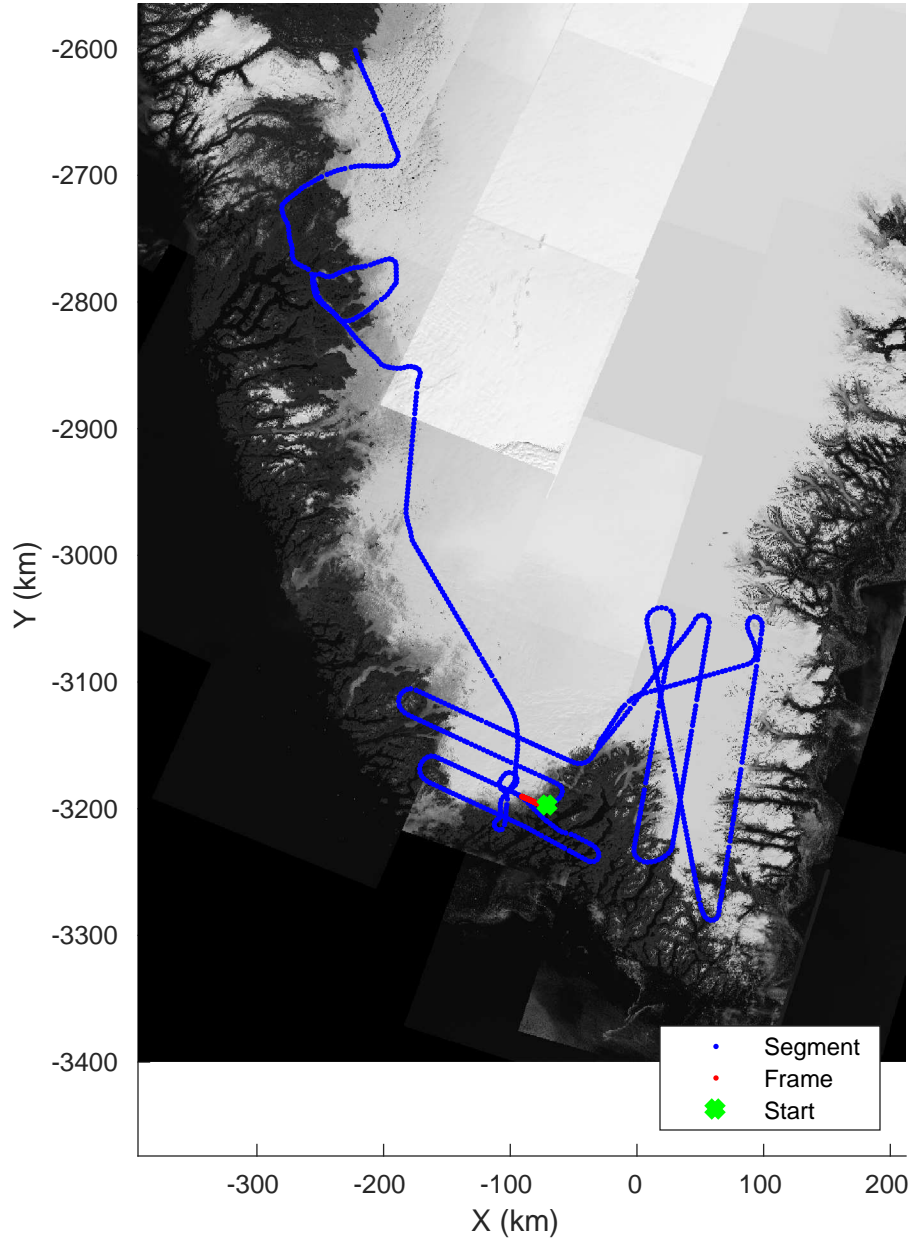

Southwest Glacier-Coastal
20180426_03_079
Polar Stereograph 70N/-45E