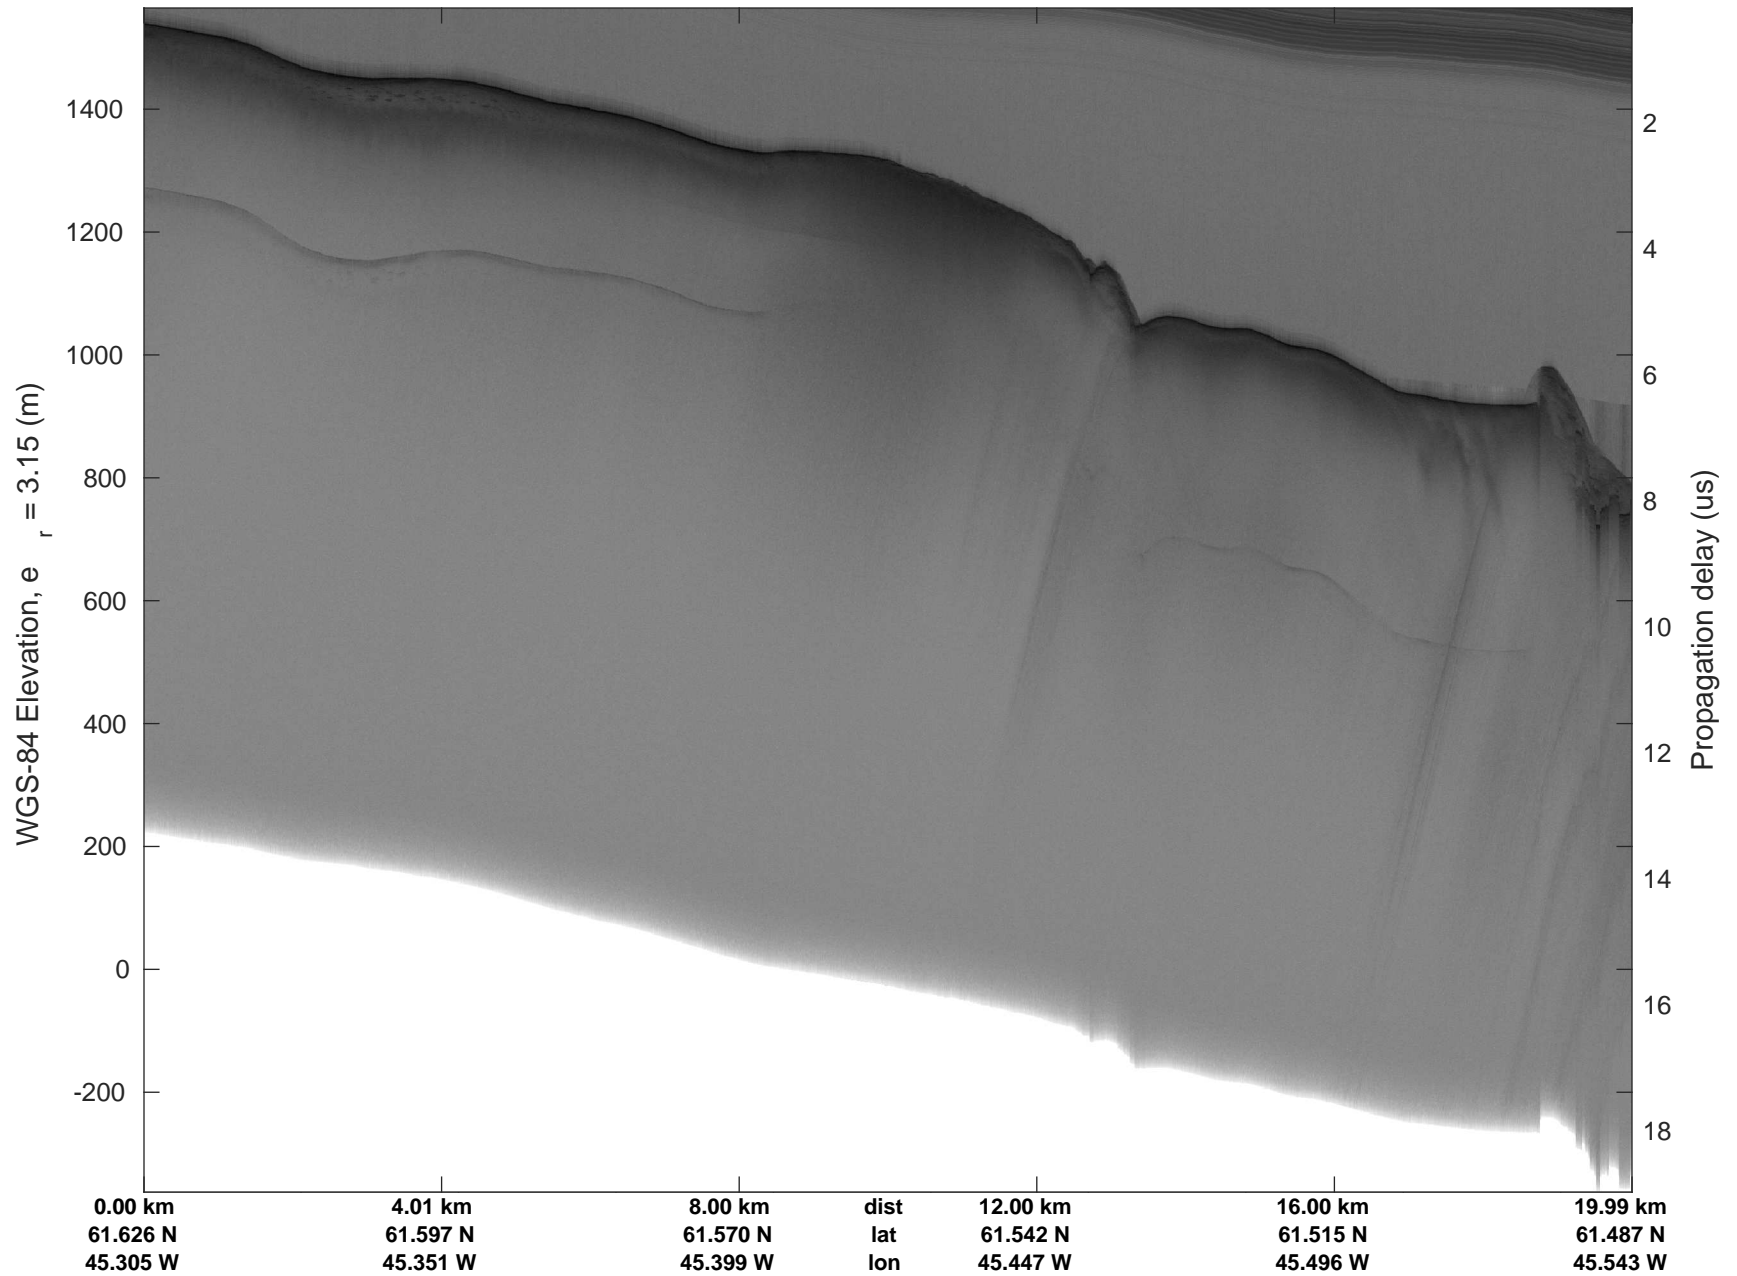

accum 2018_Greenland_P3: "Southwest Glacier-Coastal" 20180426_03_060: 15:20:39.4 to 15:22:57.8 GPS

Southwest Glacier-Coastal
20180426_03_061
Polar Stereograph 70N/-45E

accum 2018_Greenland_P3: "Southwest Glacier-Coastal" 20180426_03_061: 15:22:57.9 to 15:25:29.0 GPS