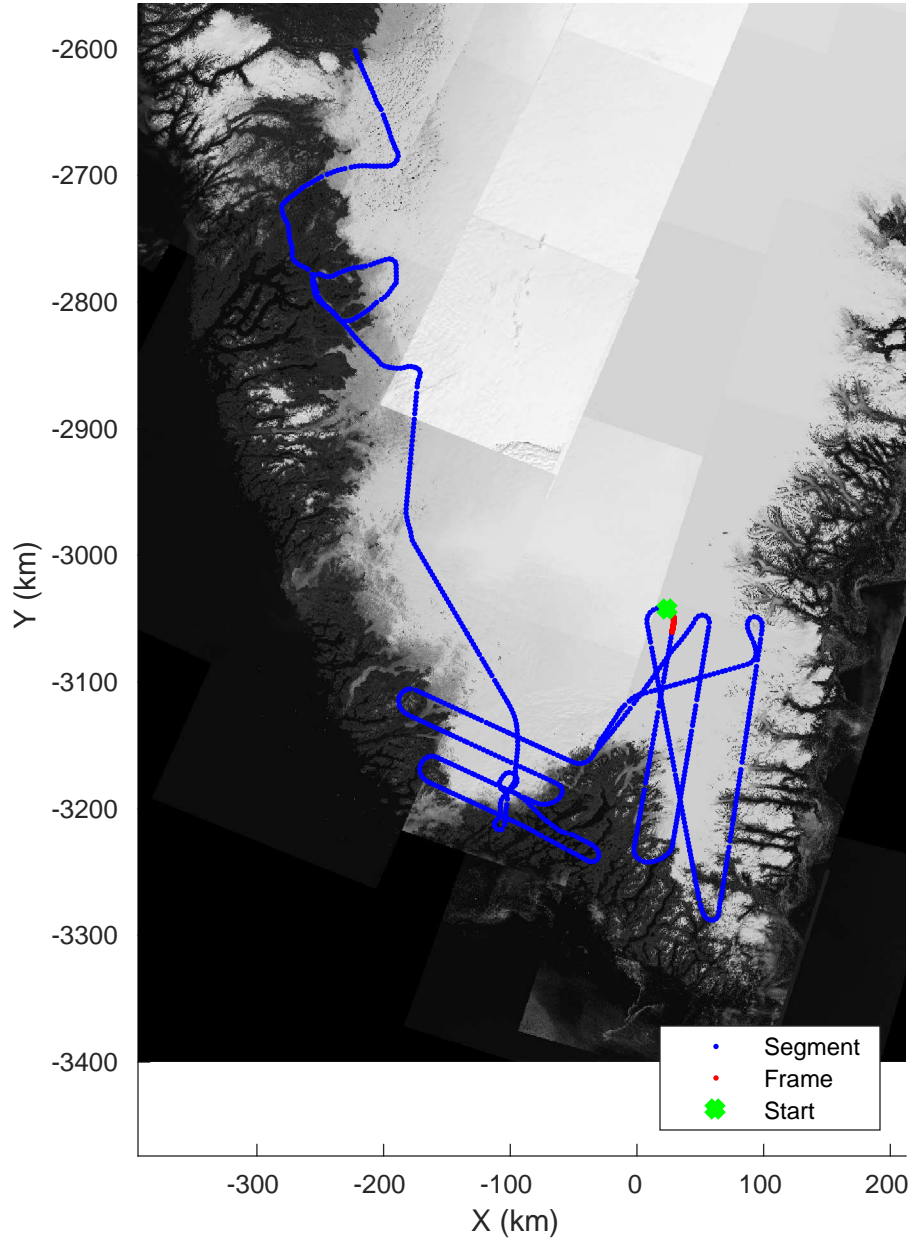

accum 2018_Greenland_P3: "Southwest Glacier-Coastal" 20180426_03_033: 14:15:02.5 to 14:17:30.3 GPS

accum 2018_Greenland_P3: "Southwest Glacier-Coastal" 20180426_03_034: 14:17:30.4 to 14:19:42.5 GPS

Southwest Glacier-Coastal
20180426_03_035
Polar Stereograph 70N/-45E