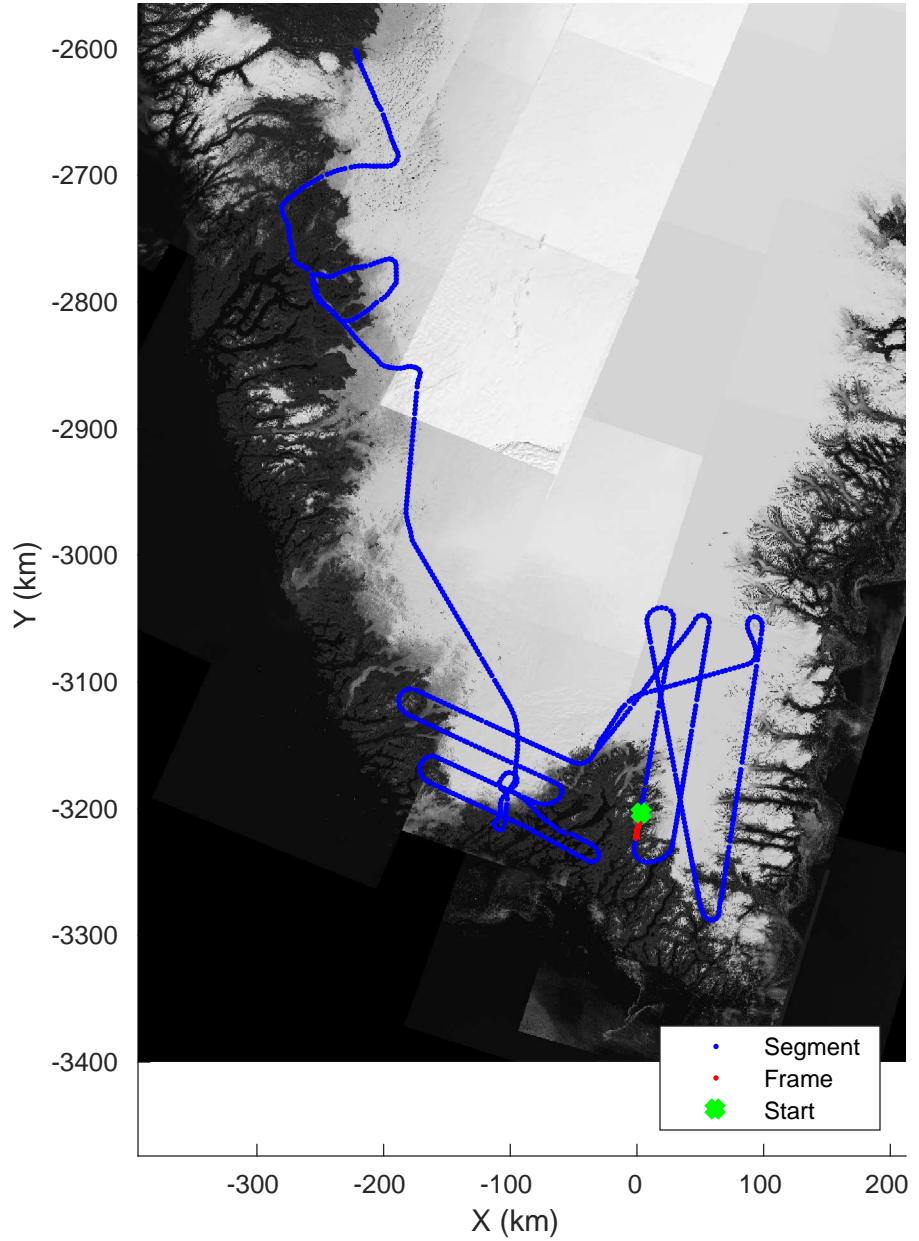

Southwest Glacier-Coastal
20180426_03_042
Polar Stereograph 70N/-45E

accum 2018_Greenland_P3: "Southwest Glacier-Coastal" 20180426_03_042: 14:36:02.0 to 14:38:34.5 GPS

Southwest Glacier-Coastal
20180426_03_043
Polar Stereograph 70N/-45E