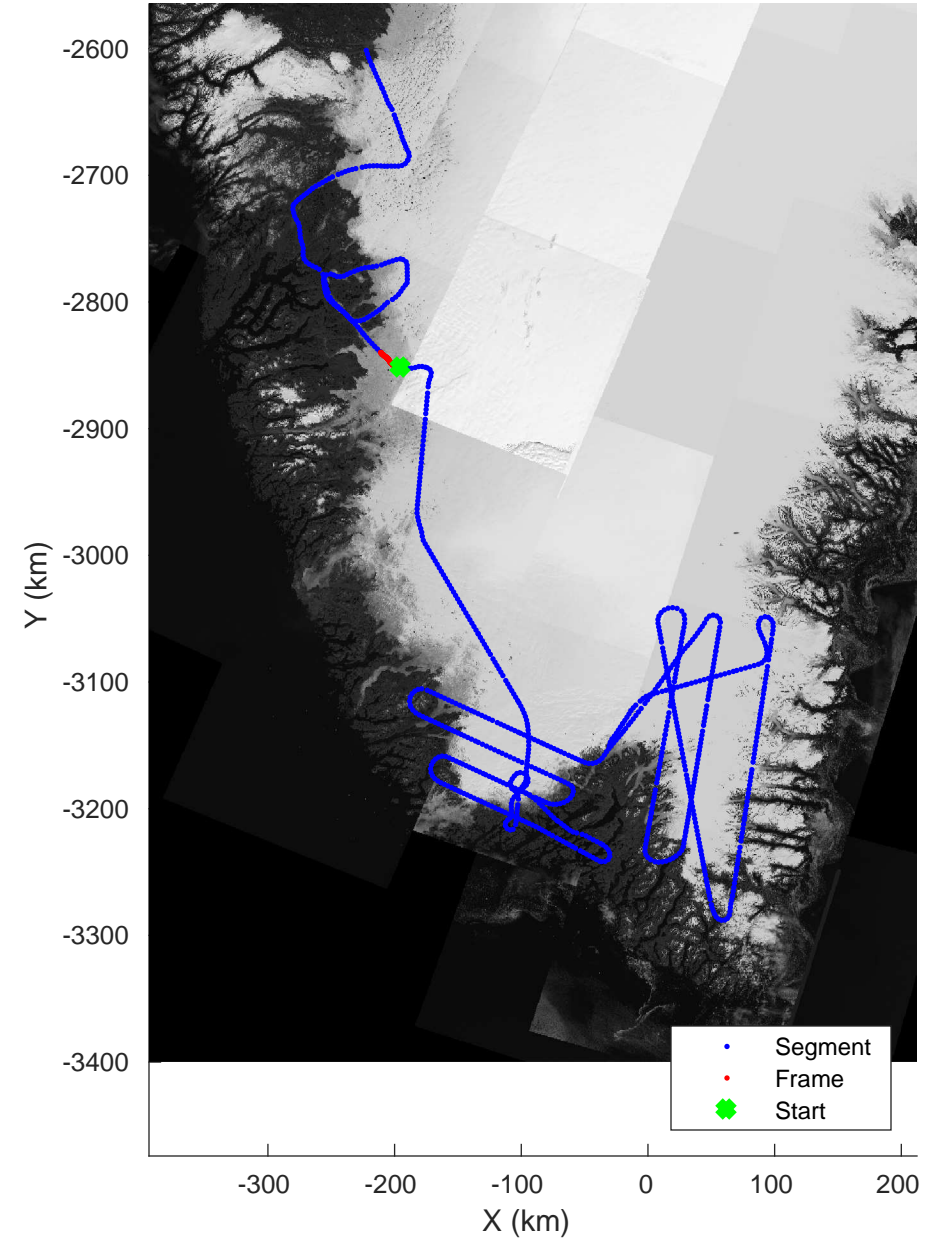

Southwest Glacier-Coastal
20180426_03_121
Polar Stereograph 70N/-45E