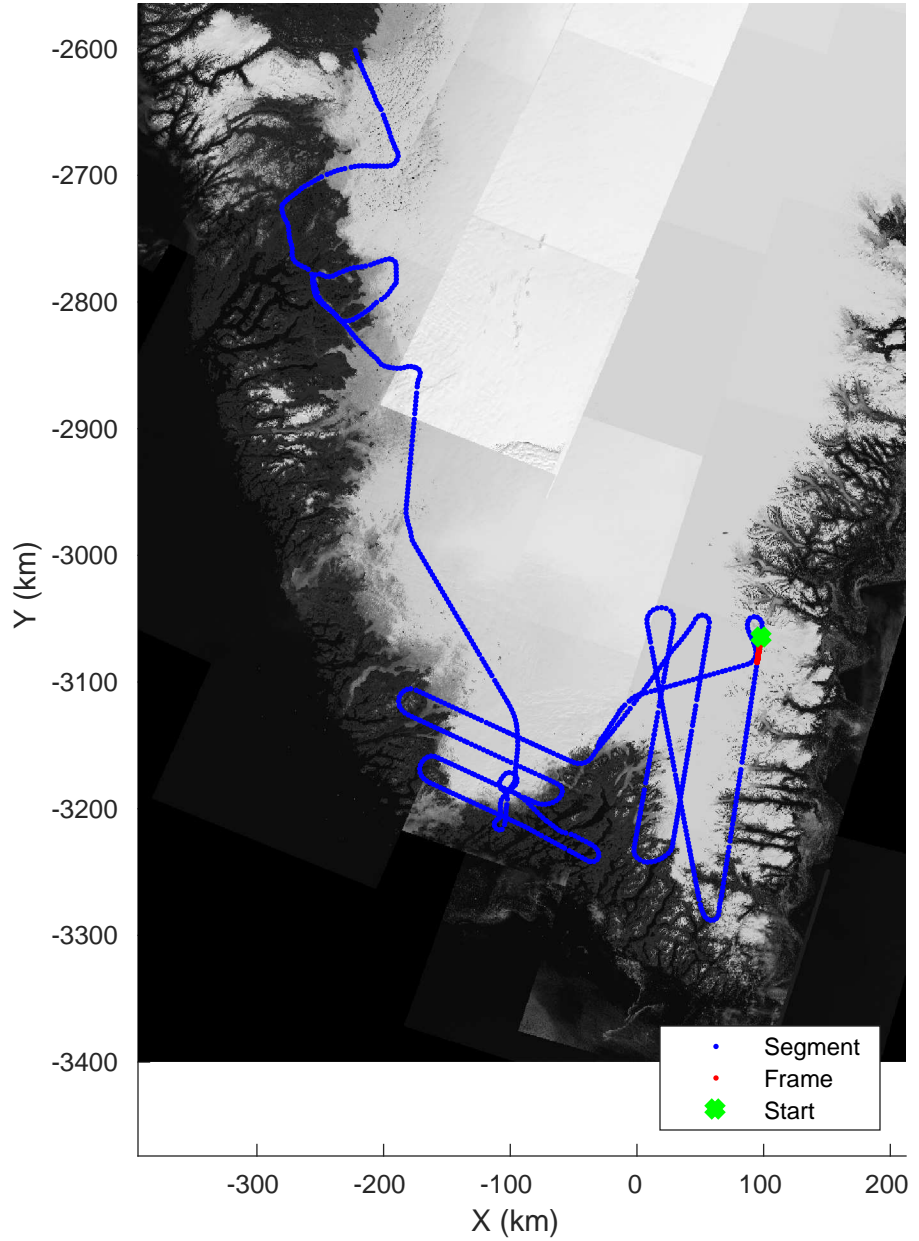

Southwest Glacier-Coastal
20180426_03_010
Polar Stereograph 70N/-45E

accum 2018_Greenland_P3: "Southwest Glacier-Coastal" 20180426_03_010: 13:18:43.2 to 13:21:16.2 GPS

Southwest Glacier-Coastal
20180426_03_011
Polar Stereograph 70N/-45E

accum 2018_Greenland_P3: "Southwest Glacier-Coastal" 20180426_03_011: 13:21:16.3 to 13:23:34.2 GPS

Southwest Glacier-Coastal
20180426_03_012
Polar Stereograph 70N/-45E

accum 2018_Greenland_P3: "Southwest Glacier-Coastal" 20180426_03_012: 13:23:34.3 to 13:25:49.9 GPS