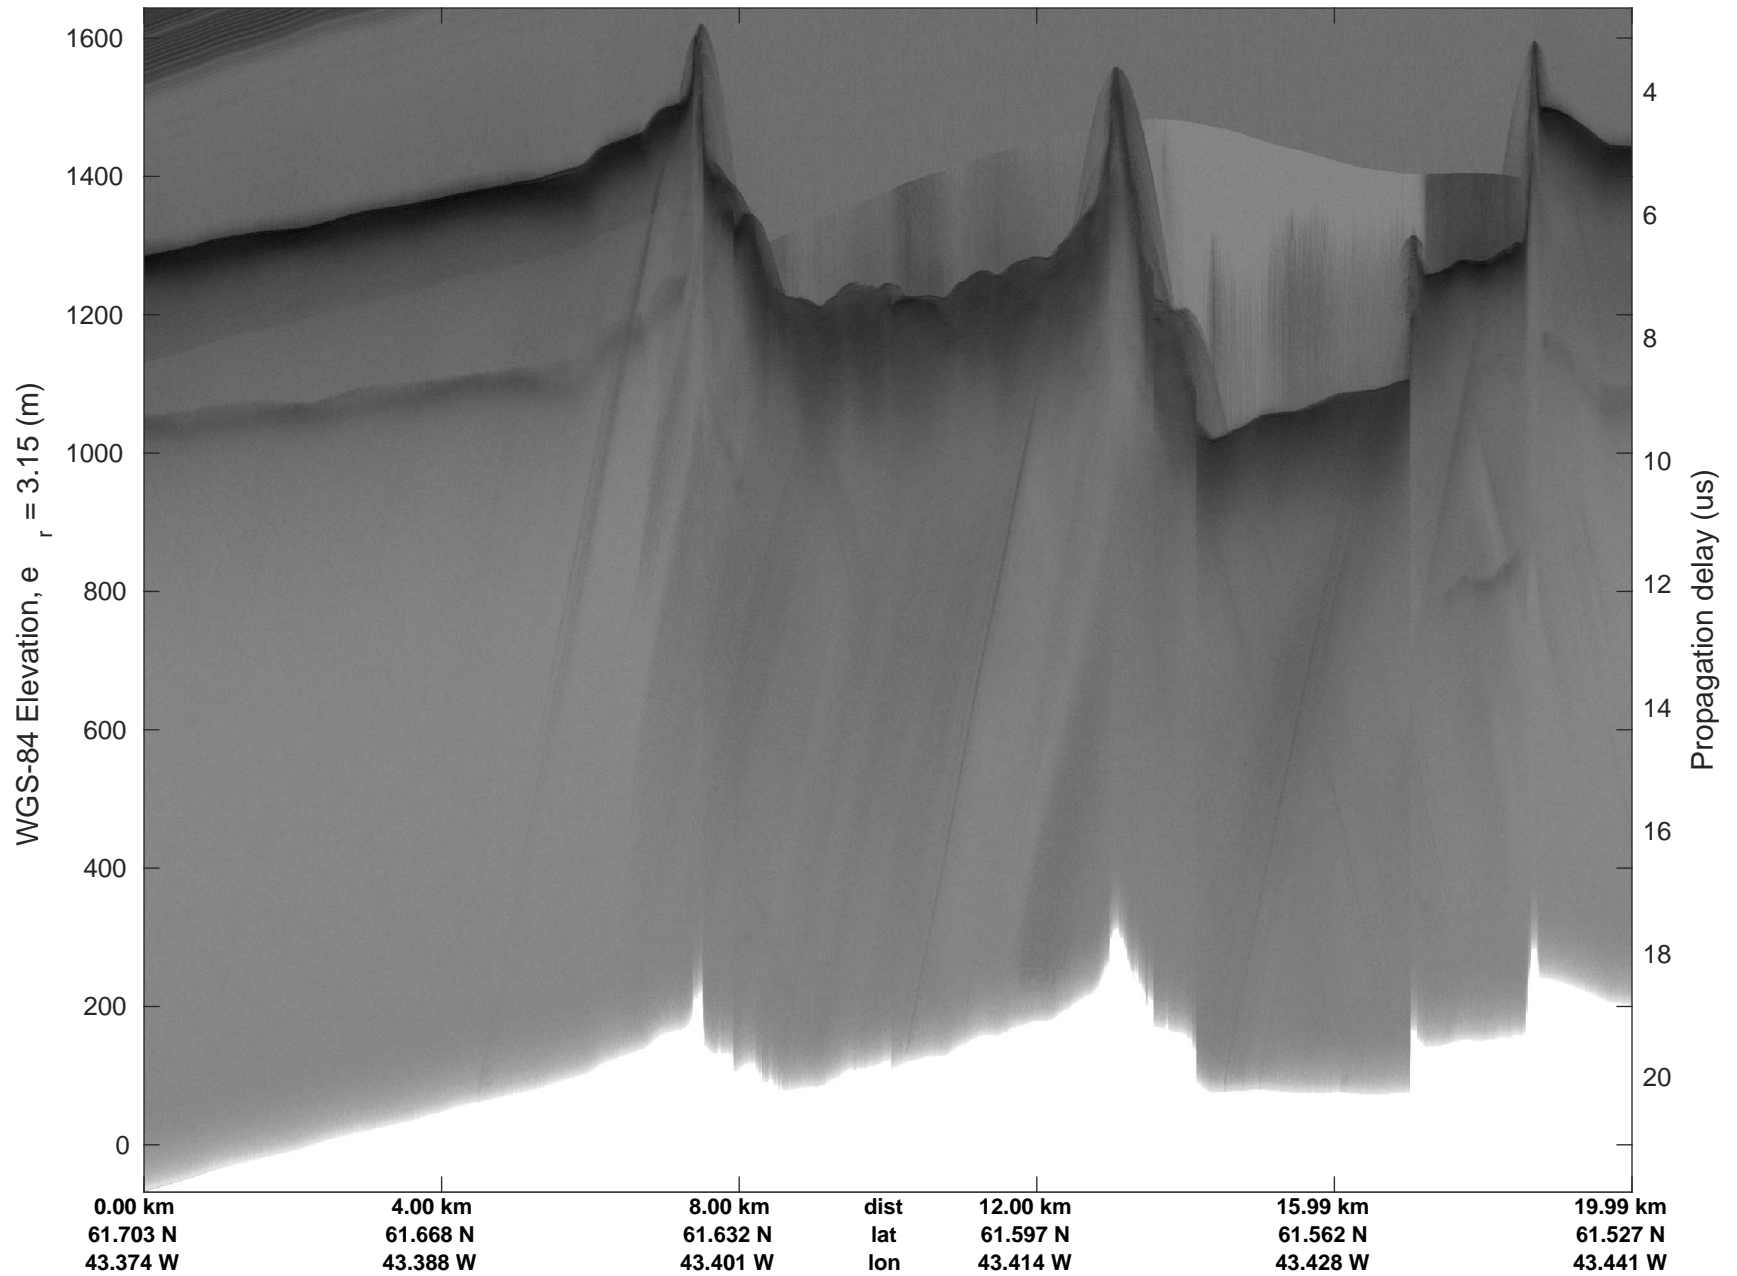

accum 2018_Greenland_P3: "Southwest Glacier-Coastal" 20180426_03_014: 13:28:09.2 to 13:30:34.4 GPS