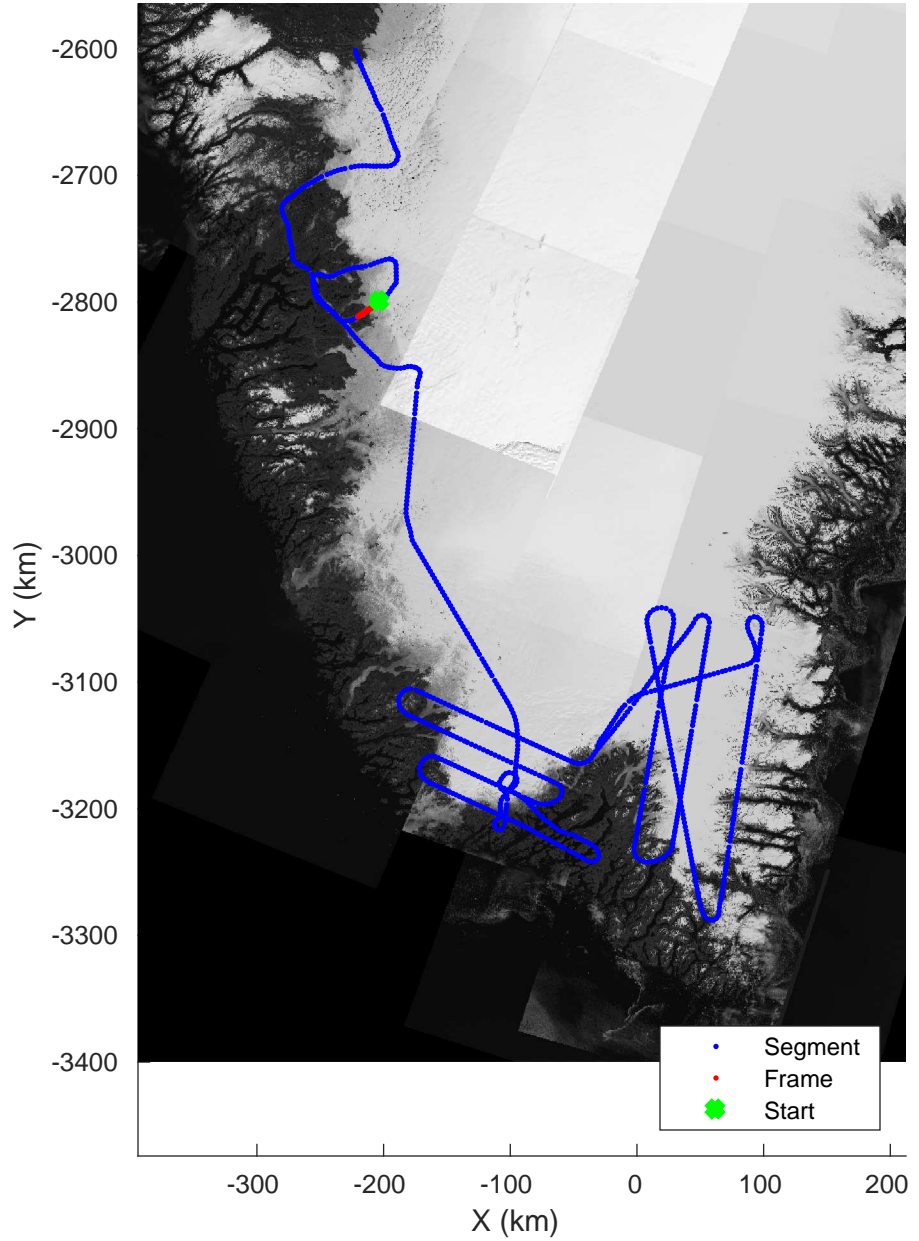

Southwest Glacier-Coastal
20180426_03_131
Polar Stereograph 70N/-45E