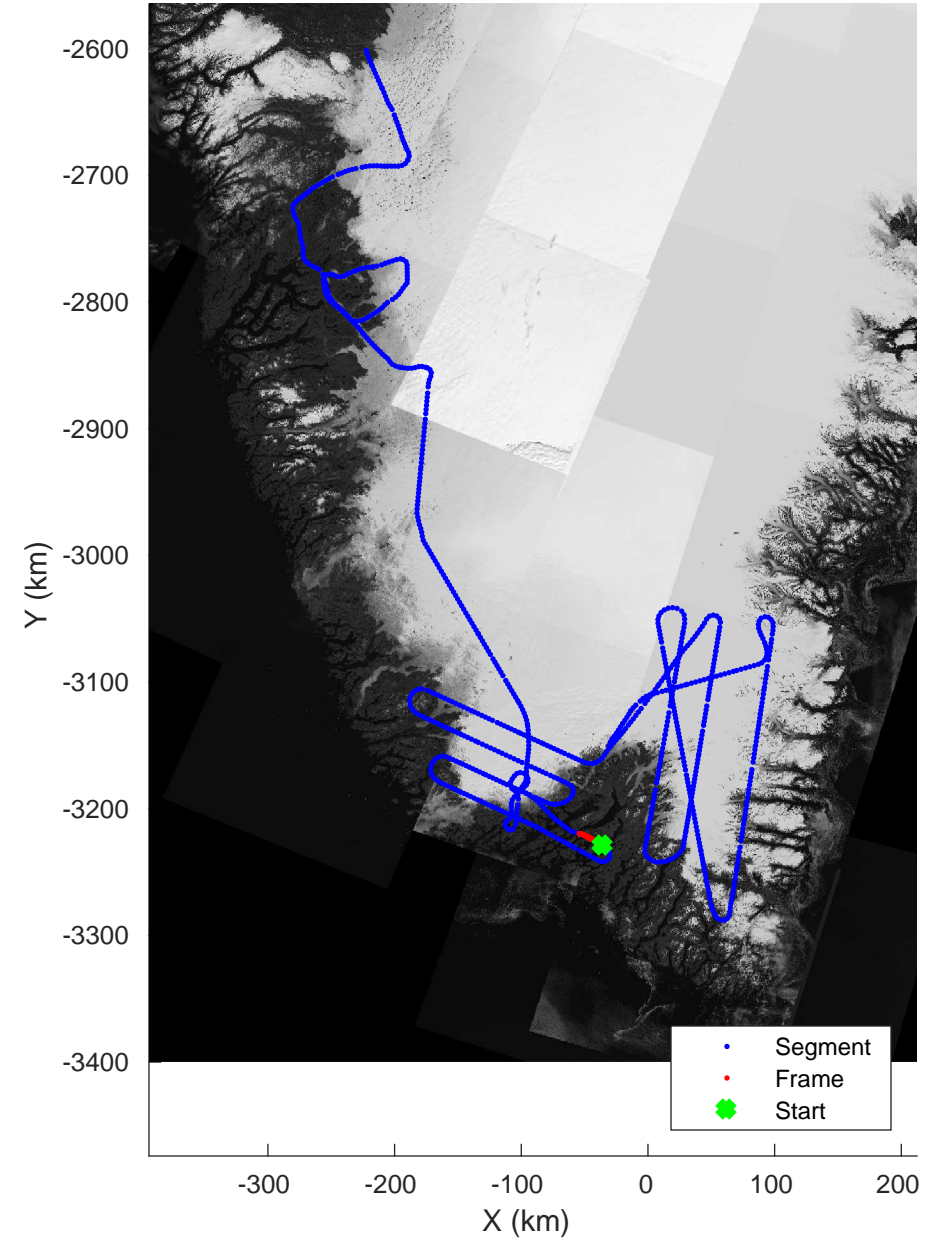

Southwest Glacier-Coastal
20180426_03_092
Polar Stereograph 70N/-45E

accum 2018_Greenland_P3: "Southwest Glacier-Coastal" 20180426_03_092: 16:39:27.1 to 16:42:05.5 GPS

Southwest Glacier-Coastal
20180426_03_093
Polar Stereograph 70N/-45E