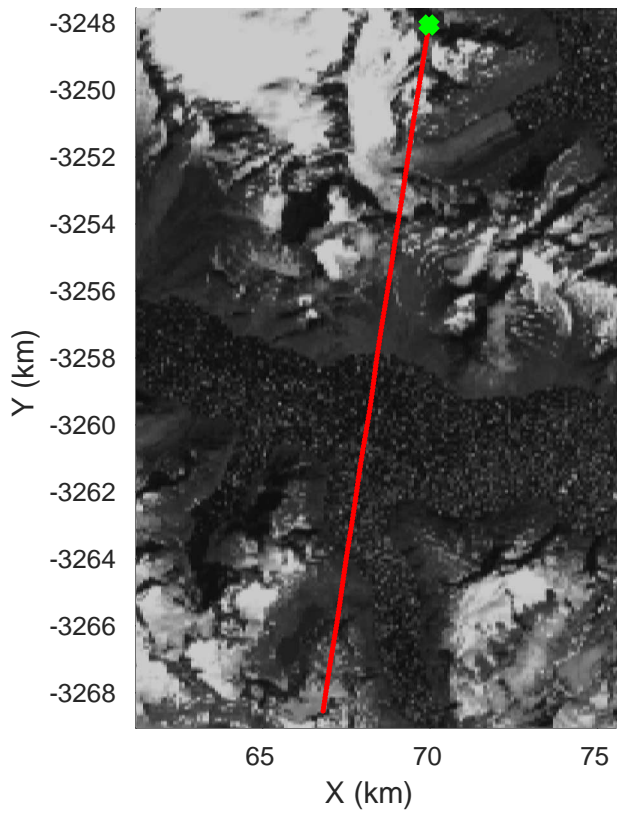

Southwest Glacier-Coastal
20180426_03_016
Polar Stereograph 70N/-45E

accum 2018_Greenland_P3: "Southwest Glacier-Coastal" 20180426_03_016: 13:32:51.1 to 13:35:15.3 GPS

Southwest Glacier-Coastal
20180426_03_017
Polar Stereograph 70N/-45E

accum 2018_Greenland_P3: "Southwest Glacier-Coastal" 20180426_03_017: 13:35:15.5 to 13:37:33.9 GPS

Southwest Glacier-Coastal
20180426_03_018
Polar Stereograph 70N/-45E

accum 2018_Greenland_P3: "Southwest Glacier-Coastal" 20180426_03_018: 13:37:34.0 to 13:39:48.9 GPS

Southwest Glacier-Coastal
20180426_03_019
Polar Stereograph 70N/-45E

accum 2018_Greenland_P3: "Southwest Glacier-Coastal" 20180426_03_019: 13:39:49.0 to 13:42:06.0 GPS

Southwest Glacier-Coastal
20180426_03_020
Polar Stereograph 70N/-45E