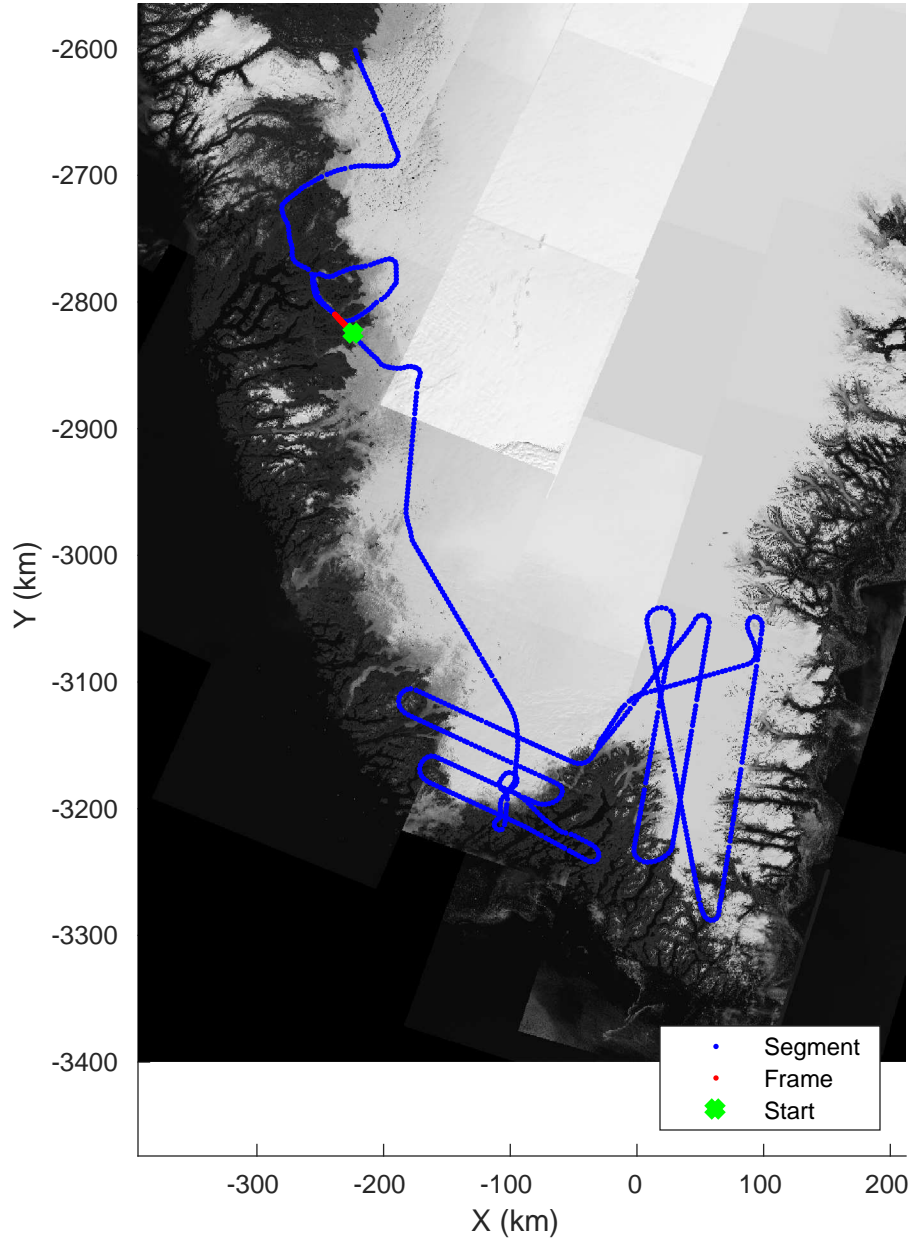

Southwest Glacier-Coastal
20180426_03_122
Polar Stereograph 70N/-45E

accum 2018_Greenland_P3: "Southwest Glacier-Coastal" 20180426_03_122: 17:54:11.8 to 17:56:38.1 GPS

Southwest Glacier-Coastal
20180426_03_123
Polar Stereograph 70N/-45E