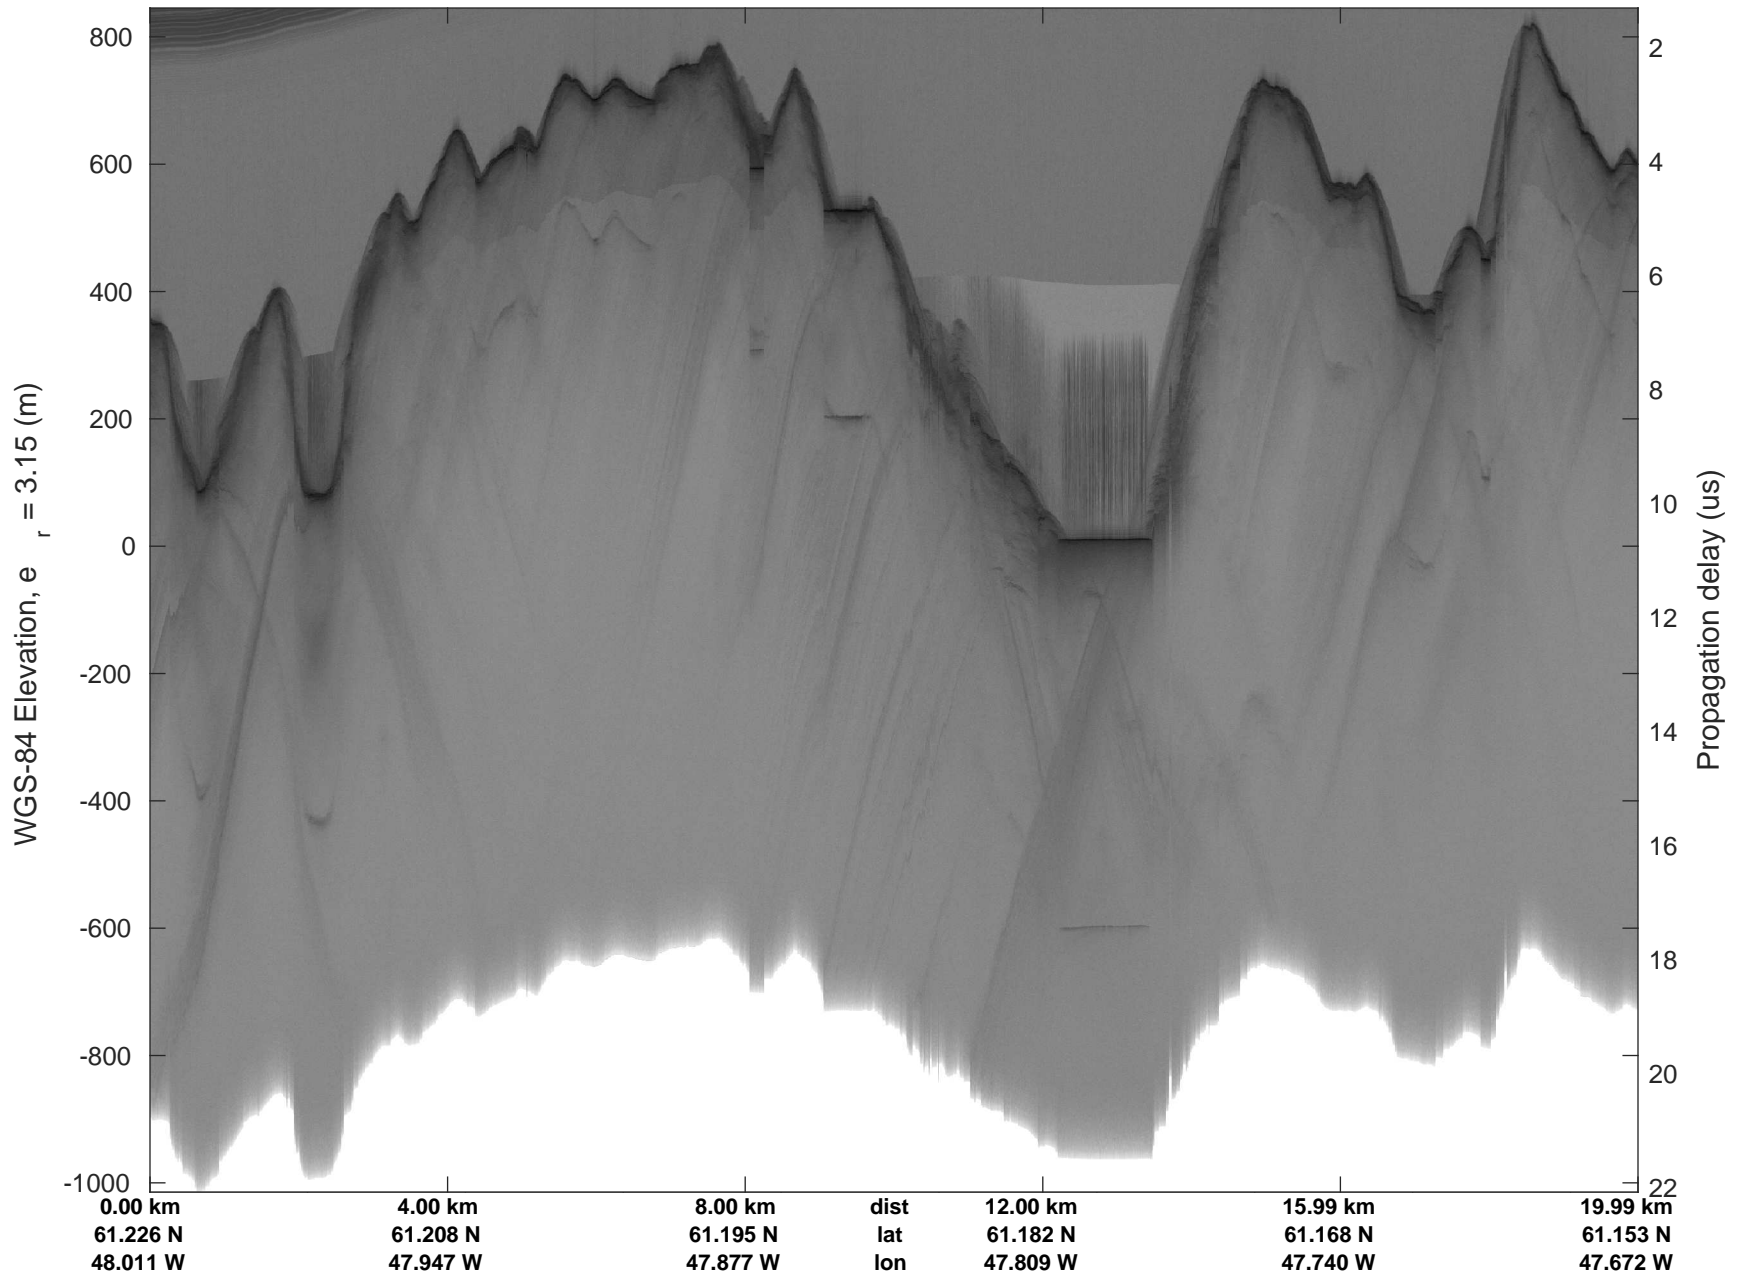

accum 2018_Greenland_P3: "Southwest Glacier-Coastal" 20180426_03_084: 16:19:01.3 to 16:21:34.2 GPS

Southwest Glacier-Coastal
20180426_03_085
Polar Stereograph 70N/-45E

accum 2018_Greenland_P3: "Southwest Glacier-Coastal" 20180426_03_085: 16:21:34.3 to 16:24:05.0 GPS