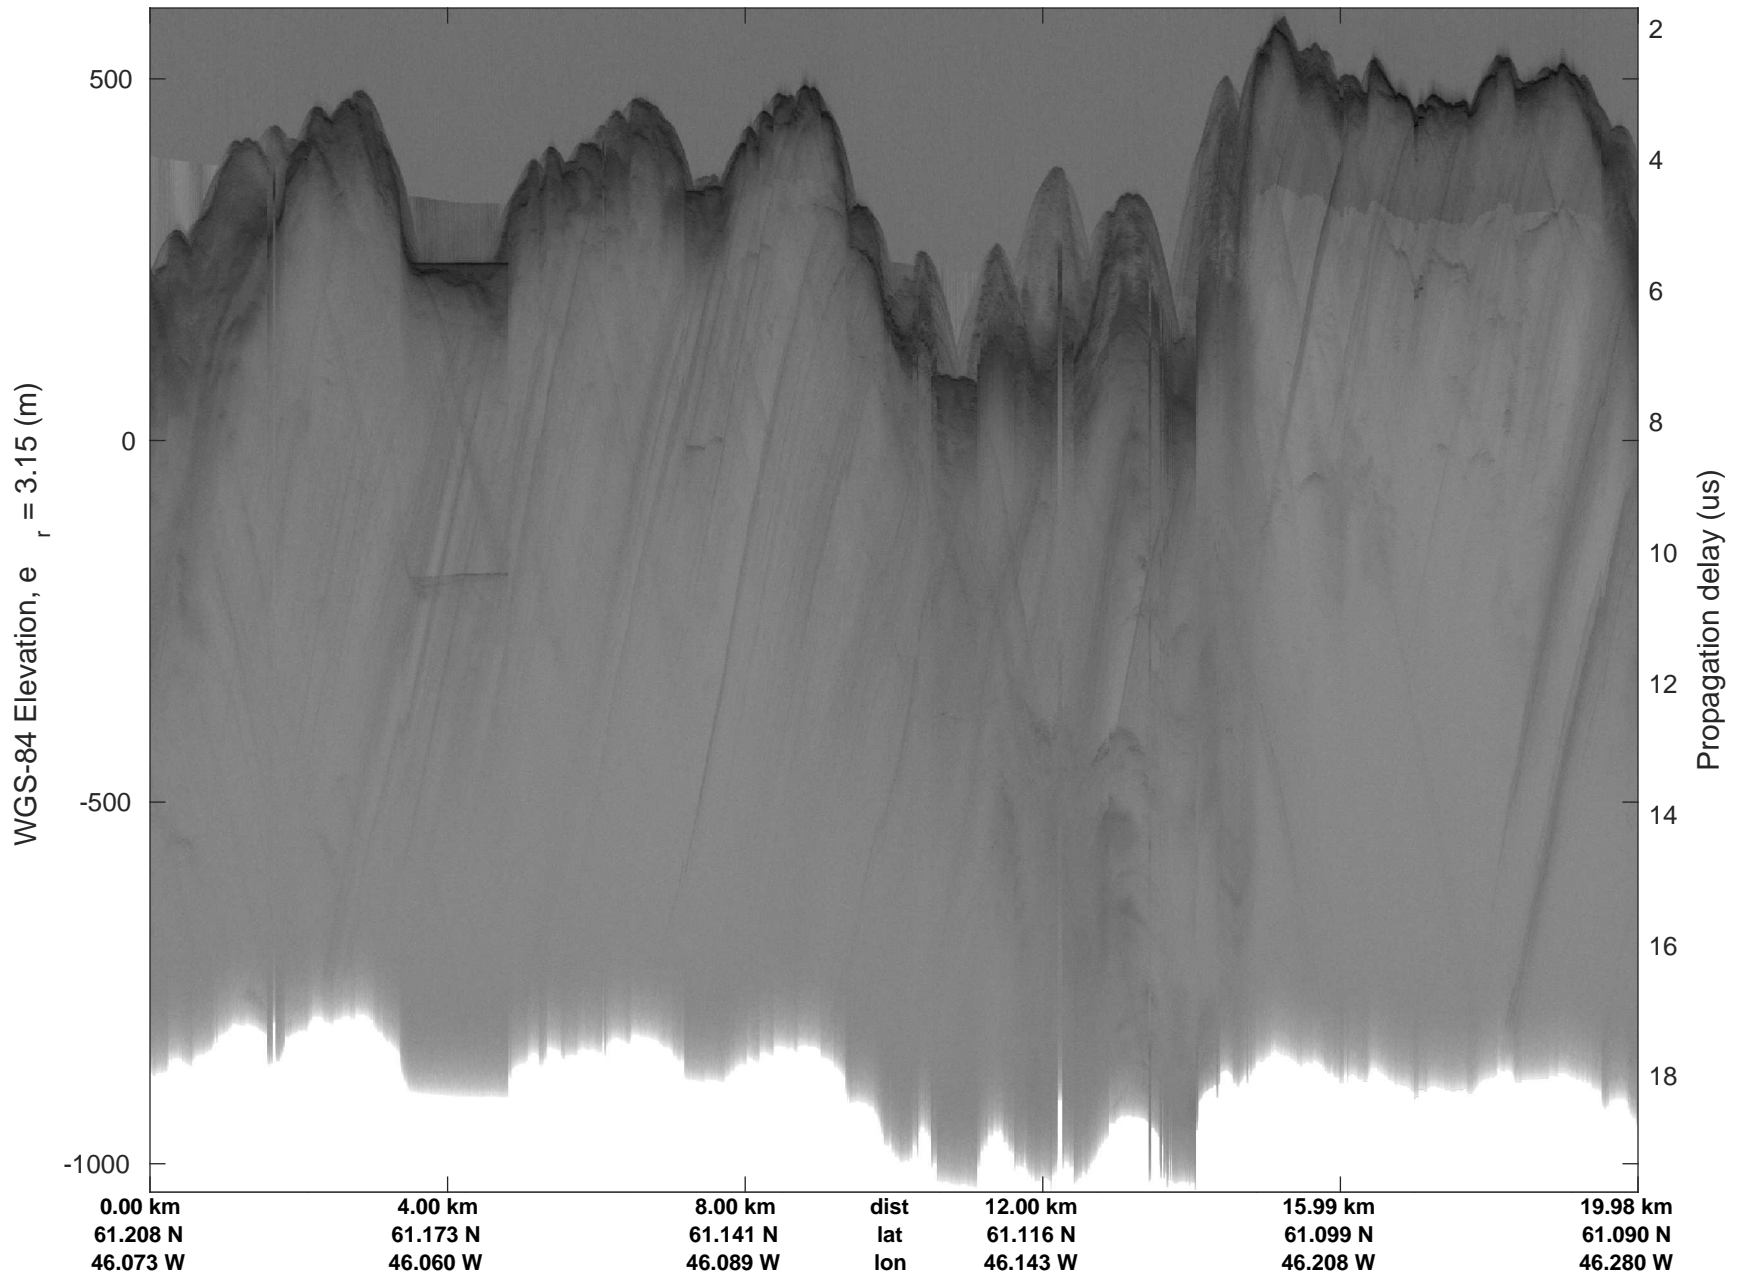

accum 2018_Greenland_P3: "Southwest Glacier-Coastal" 20180426_03_078: 16:04:05.3 to 16:06:35.8 GPS