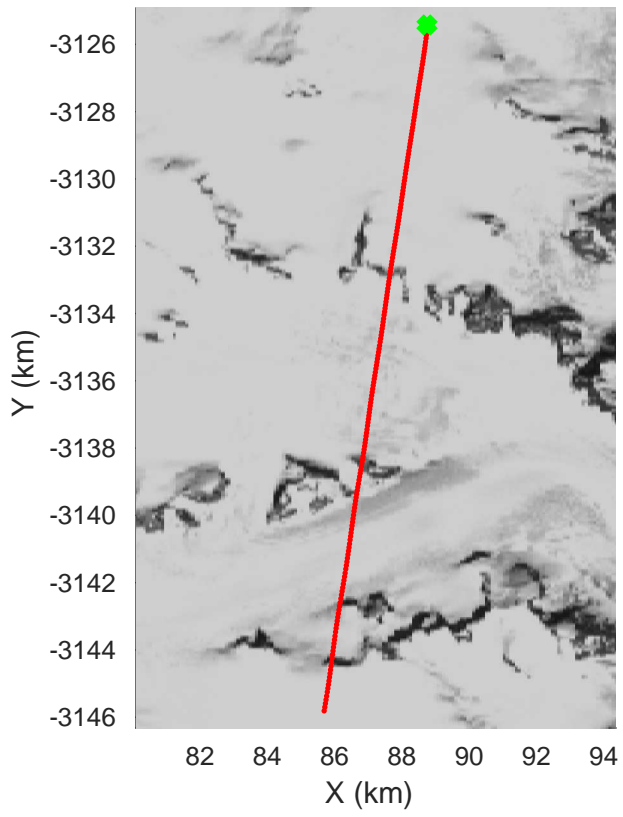

Southwest Glacier-Coastal
20180426_03_010
Polar Stereograph 70N/-45E

accum 2018_Greenland_P3: "Southwest Glacier-Coastal" 20180426_03_010: 13:18:43.2 to 13:21:16.2 GPS

Southwest Glacier-Coastal
20180426_03_011
Polar Stereograph 70N/-45E

accum 2018_Greenland_P3: "Southwest Glacier-Coastal" 20180426_03_011: 13:21:16.3 to 13:23:34.2 GPS

Southwest Glacier-Coastal
20180426_03_012
Polar Stereograph 70N/-45E

accum 2018_Greenland_P3: "Southwest Glacier-Coastal" 20180426_03_012: 13:23:34.3 to 13:25:49.9 GPS

Southwest Glacier-Coastal
20180426_03_013
Polar Stereograph 70N/-45E

accum 2018_Greenland_P3: "Southwest Glacier-Coastal" 20180426_03_013: 13:25:50.0 to 13:28:09.1 GPS

Southwest Glacier-Coastal
20180426_03_014
Polar Stereograph 70N/-45E