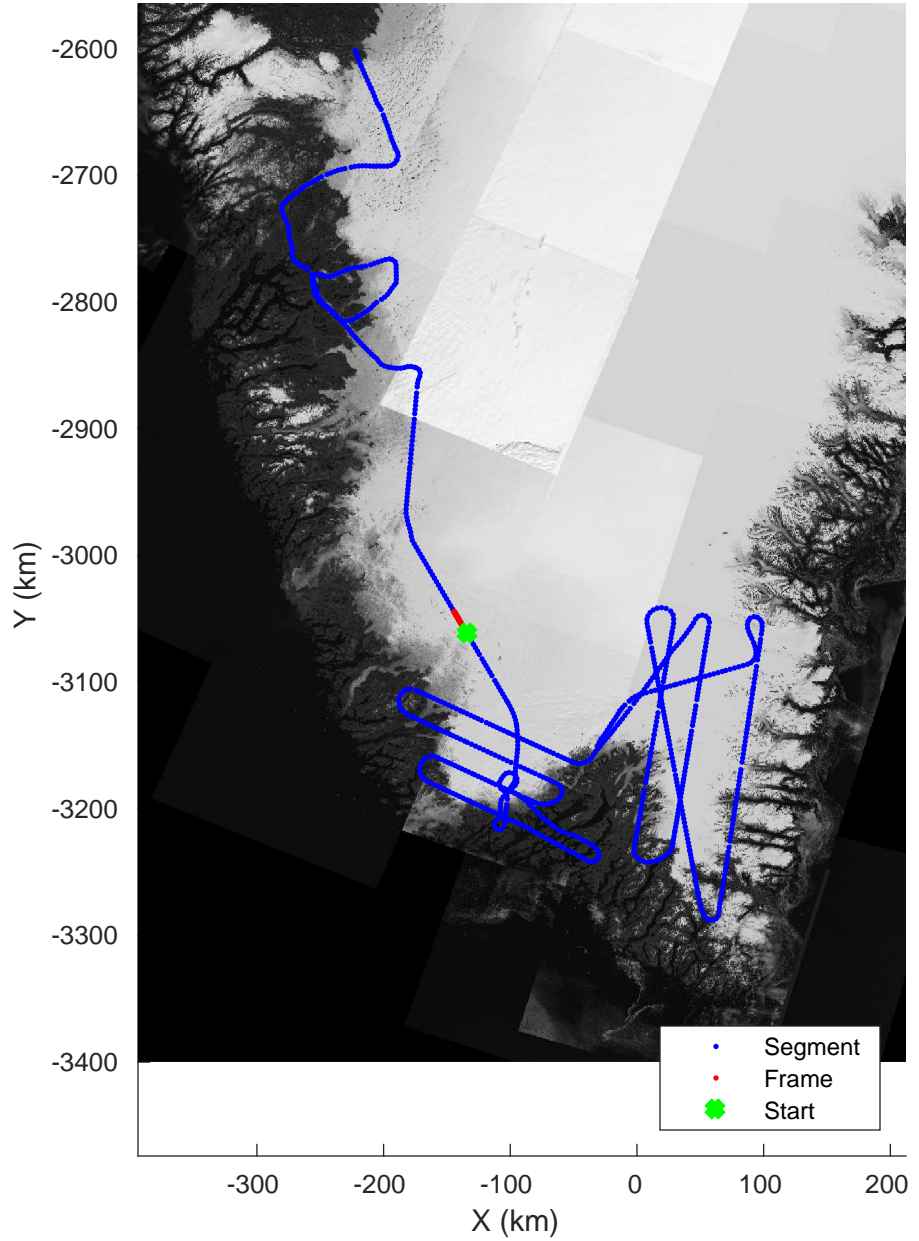

Southwest Glacier-Coastal
20180426_03_109
Polar Stereograph 70N/-45E