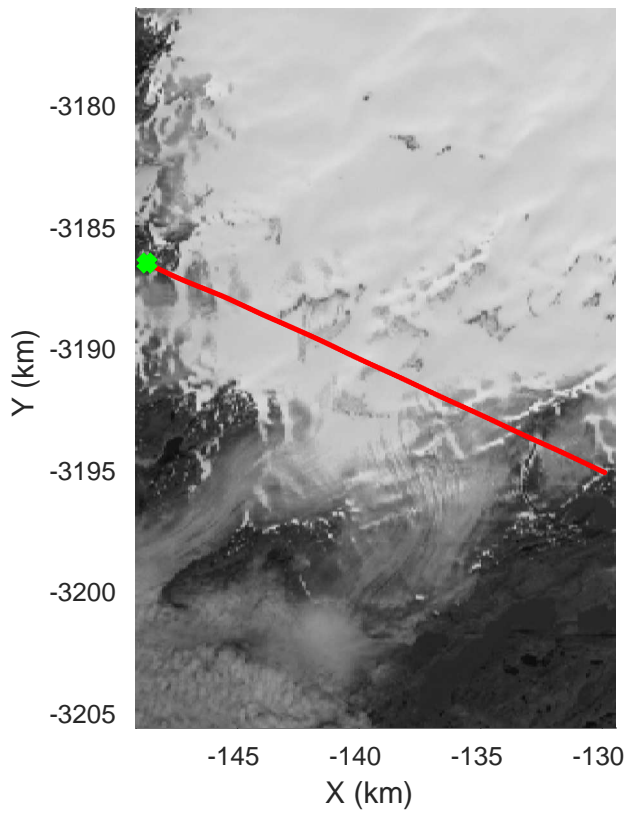

accum 2018_Greenland_P3: "Southwest Glacier-Coastal" 20180426_03_084: 16:19:01.3 to 16:21:34.2 GPS

Southwest Glacier-Coastal
20180426_03_085
Polar Stereograph 70N/-45E

accum 2018_Greenland_P3: "Southwest Glacier-Coastal" 20180426_03_085: 16:21:34.3 to 16:24:05.0 GPS