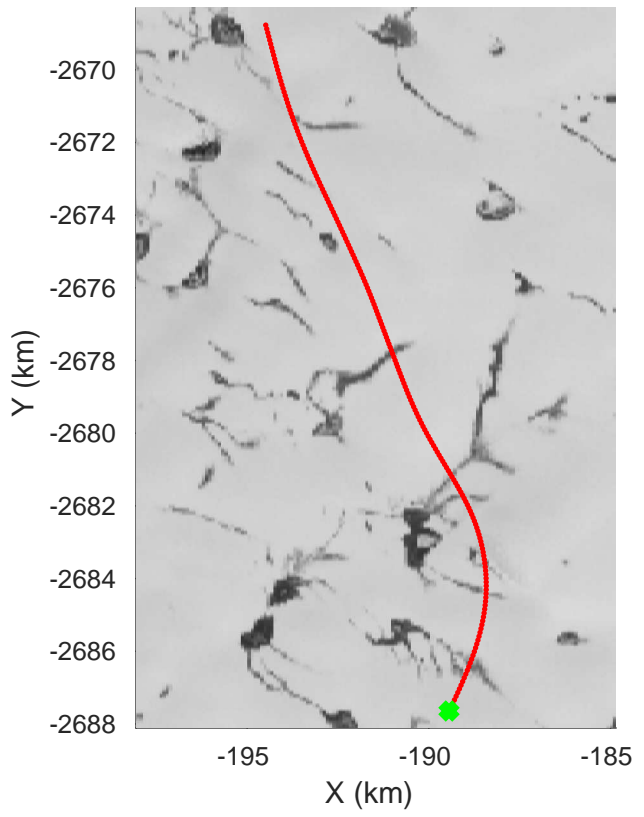

Southwest Glacier-Coastal
20180426_03_143
Polar Stereograph 70N/-45E