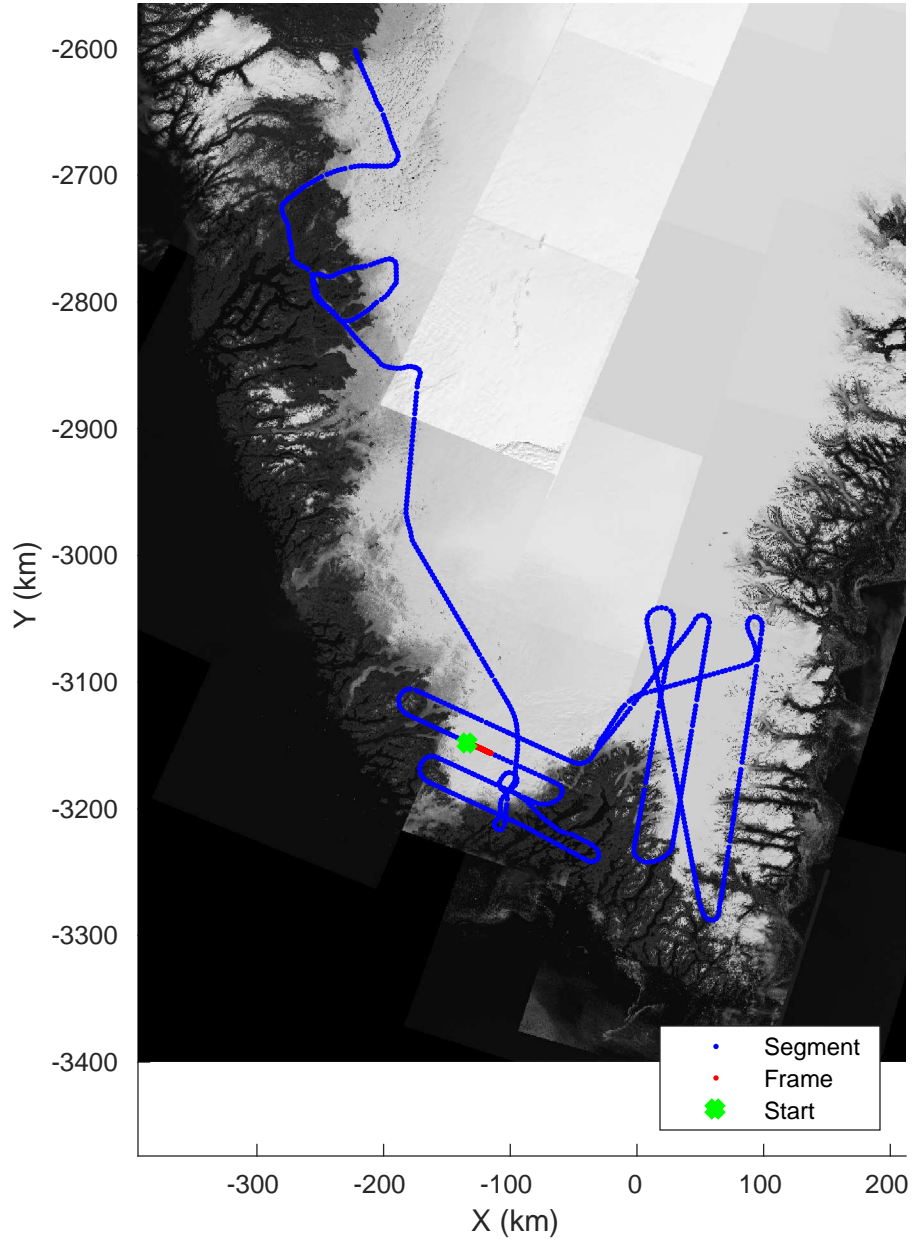

Southwest Glacier-Coastal
20180426_03_074
Polar Stereograph 70N/-45E