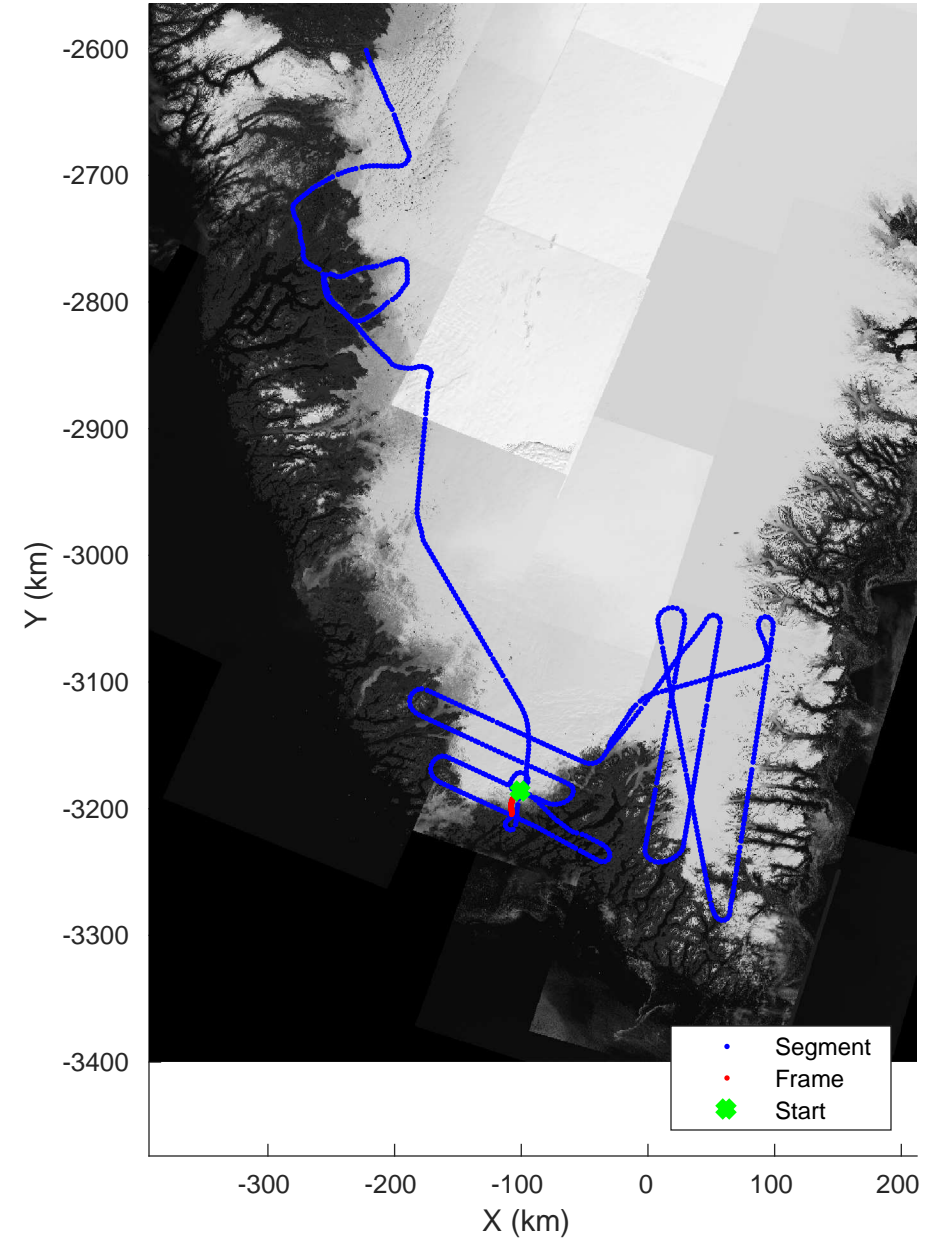

Southwest Glacier-Coastal
20180426_03_098
Polar Stereograph 70N/-45E

accum 2018_Greenland_P3: "Southwest Glacier-Coastal" 20180426_03_098: 16:54:24.7 to 16:57:10.6 GPS

Southwest Glacier-Coastal
20180426_03_099
Polar Stereograph 70N/-45E