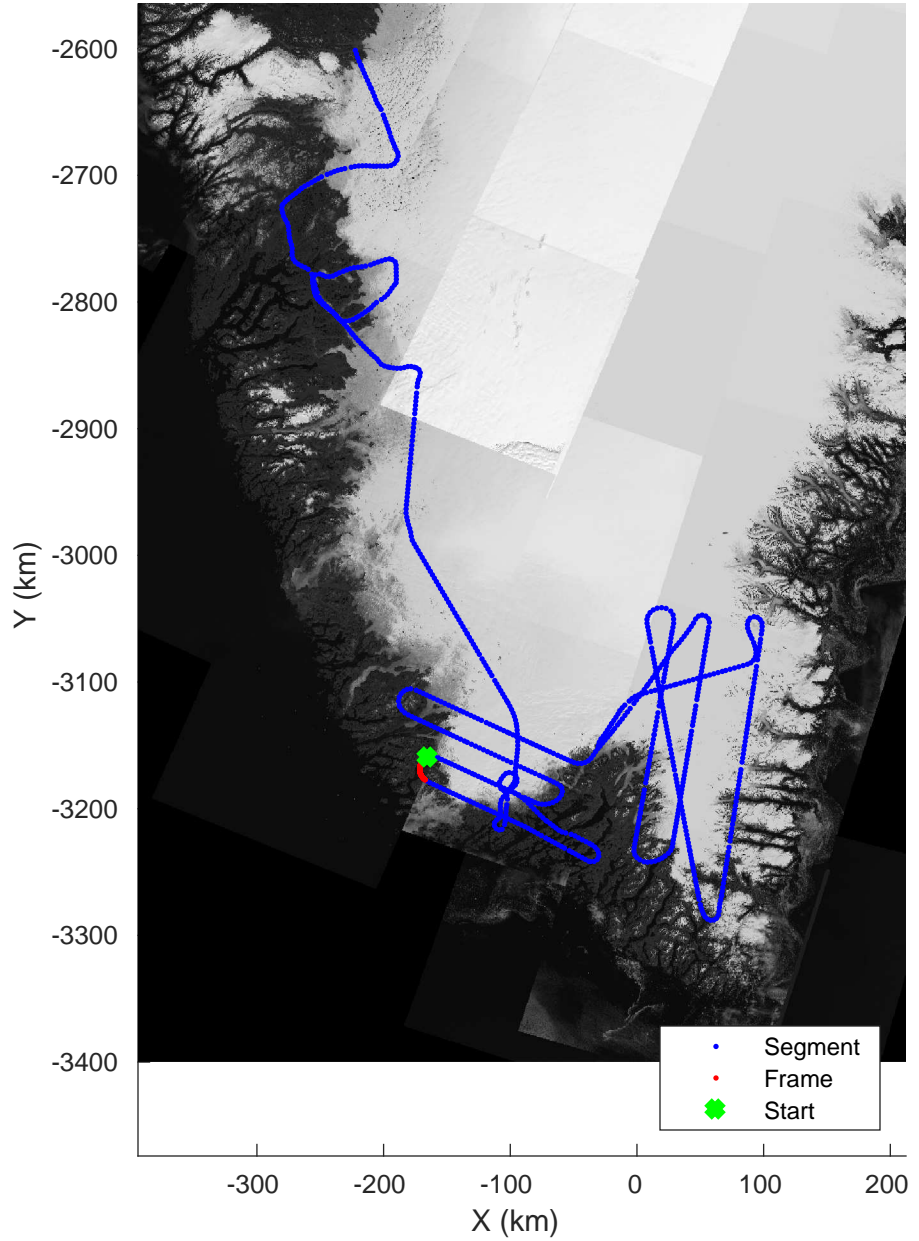

Southwest Glacier-Coastal
 20180426_03_083
 Polar Stereograph 70N/-45E

accum 2018_Greenland_P3: "Southwest Glacier-Coastal" 20180426_03_083: 16:16:30.8 to 16:19:01.2 GPS

Southwest Glacier-Coastal
20180426_03_084
Polar Stereograph 70N/-45E