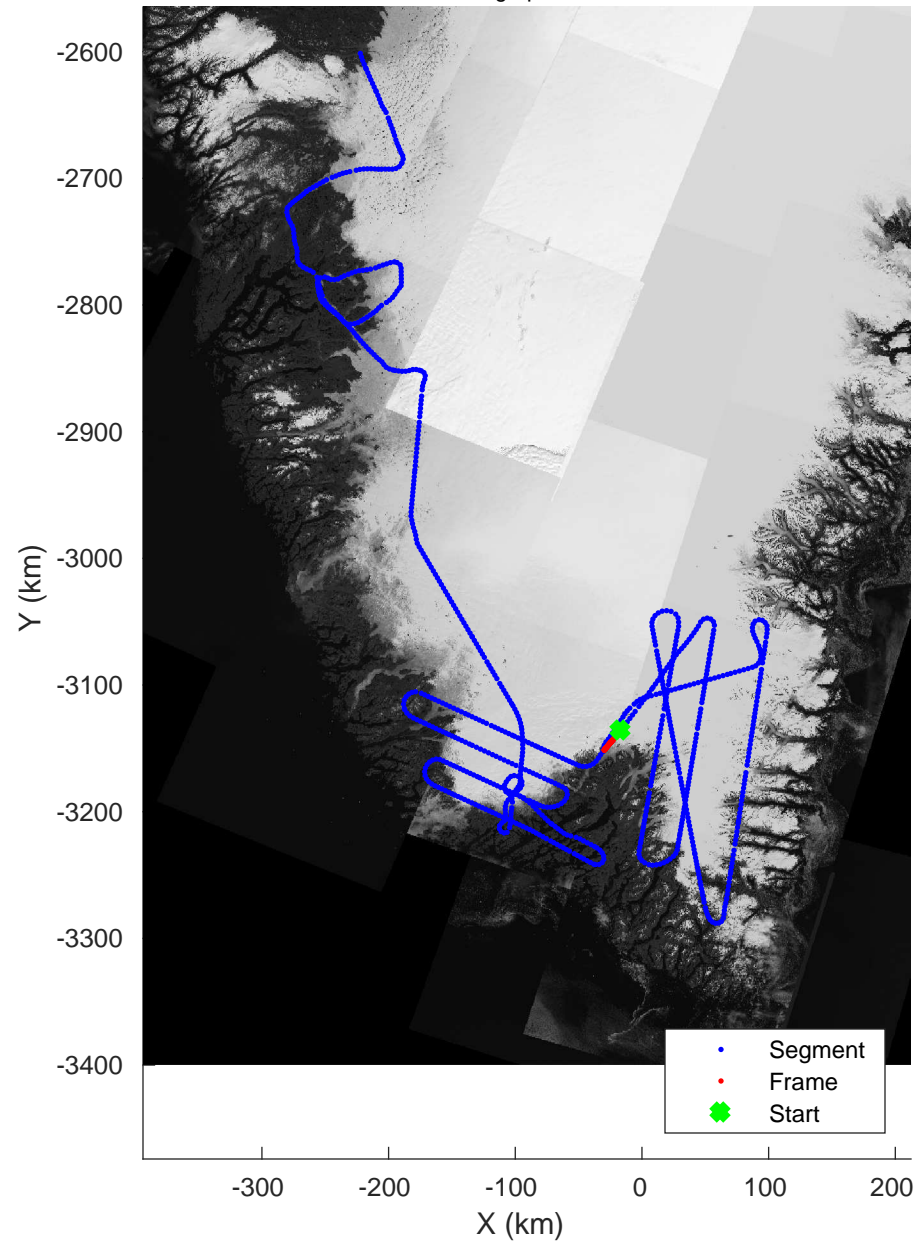

Southwest Glacier-Coastal
20180426_03_061
Polar Stereograph 70N/-45E