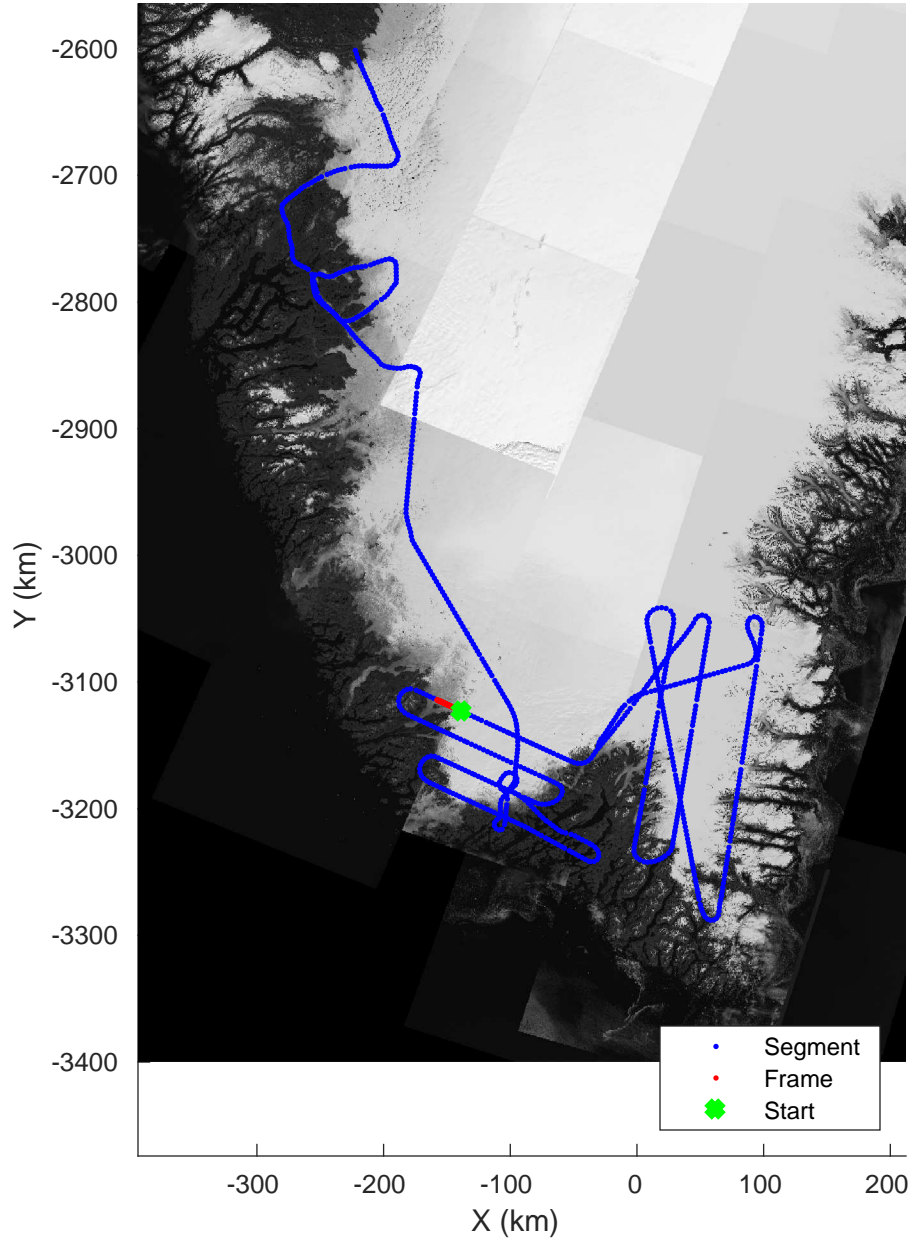

Southwest Glacier-Coastal
20180426_03_068
Polar Stereograph 70N/-45E