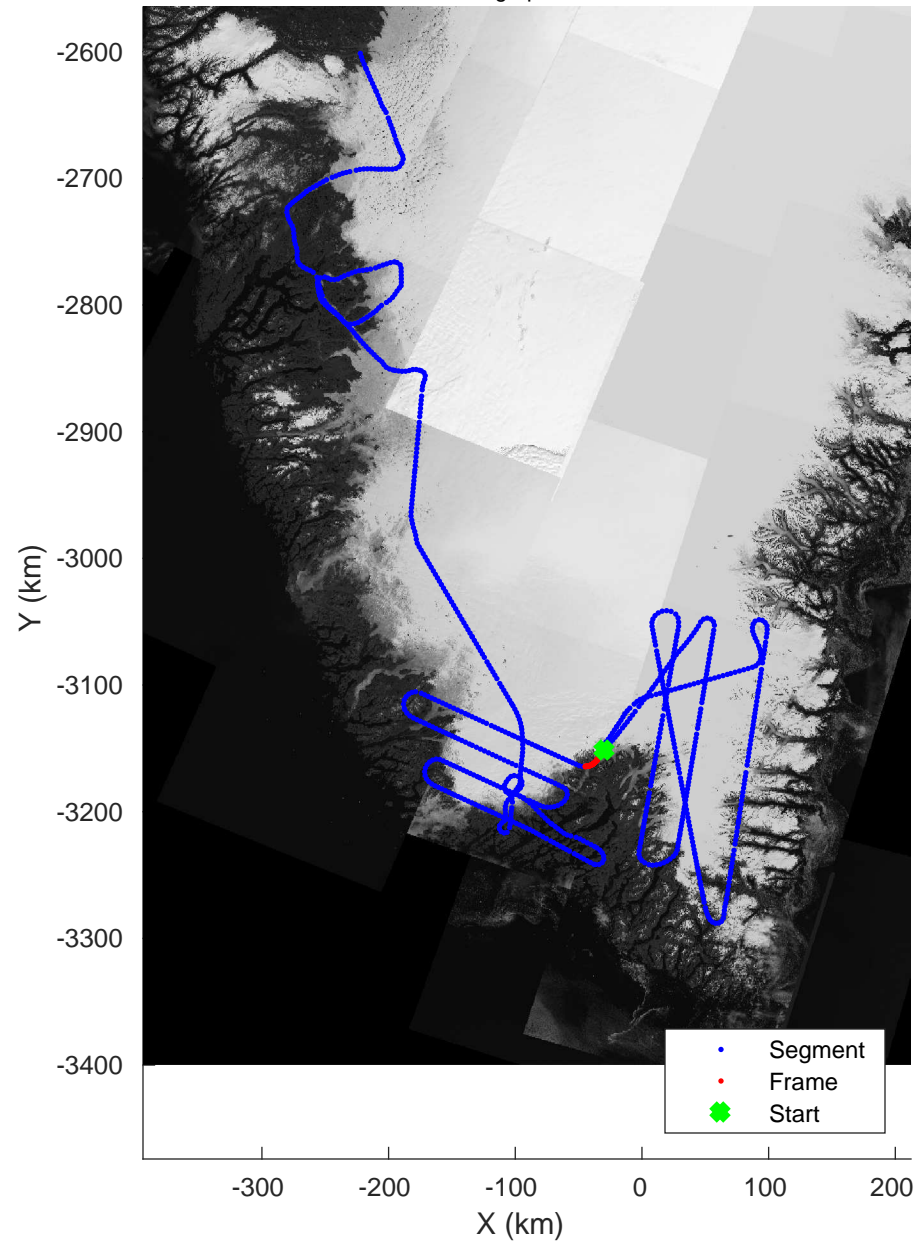

Southwest Glacier-Coastal
20180426_03_062
Polar Stereograph 70N/-45E