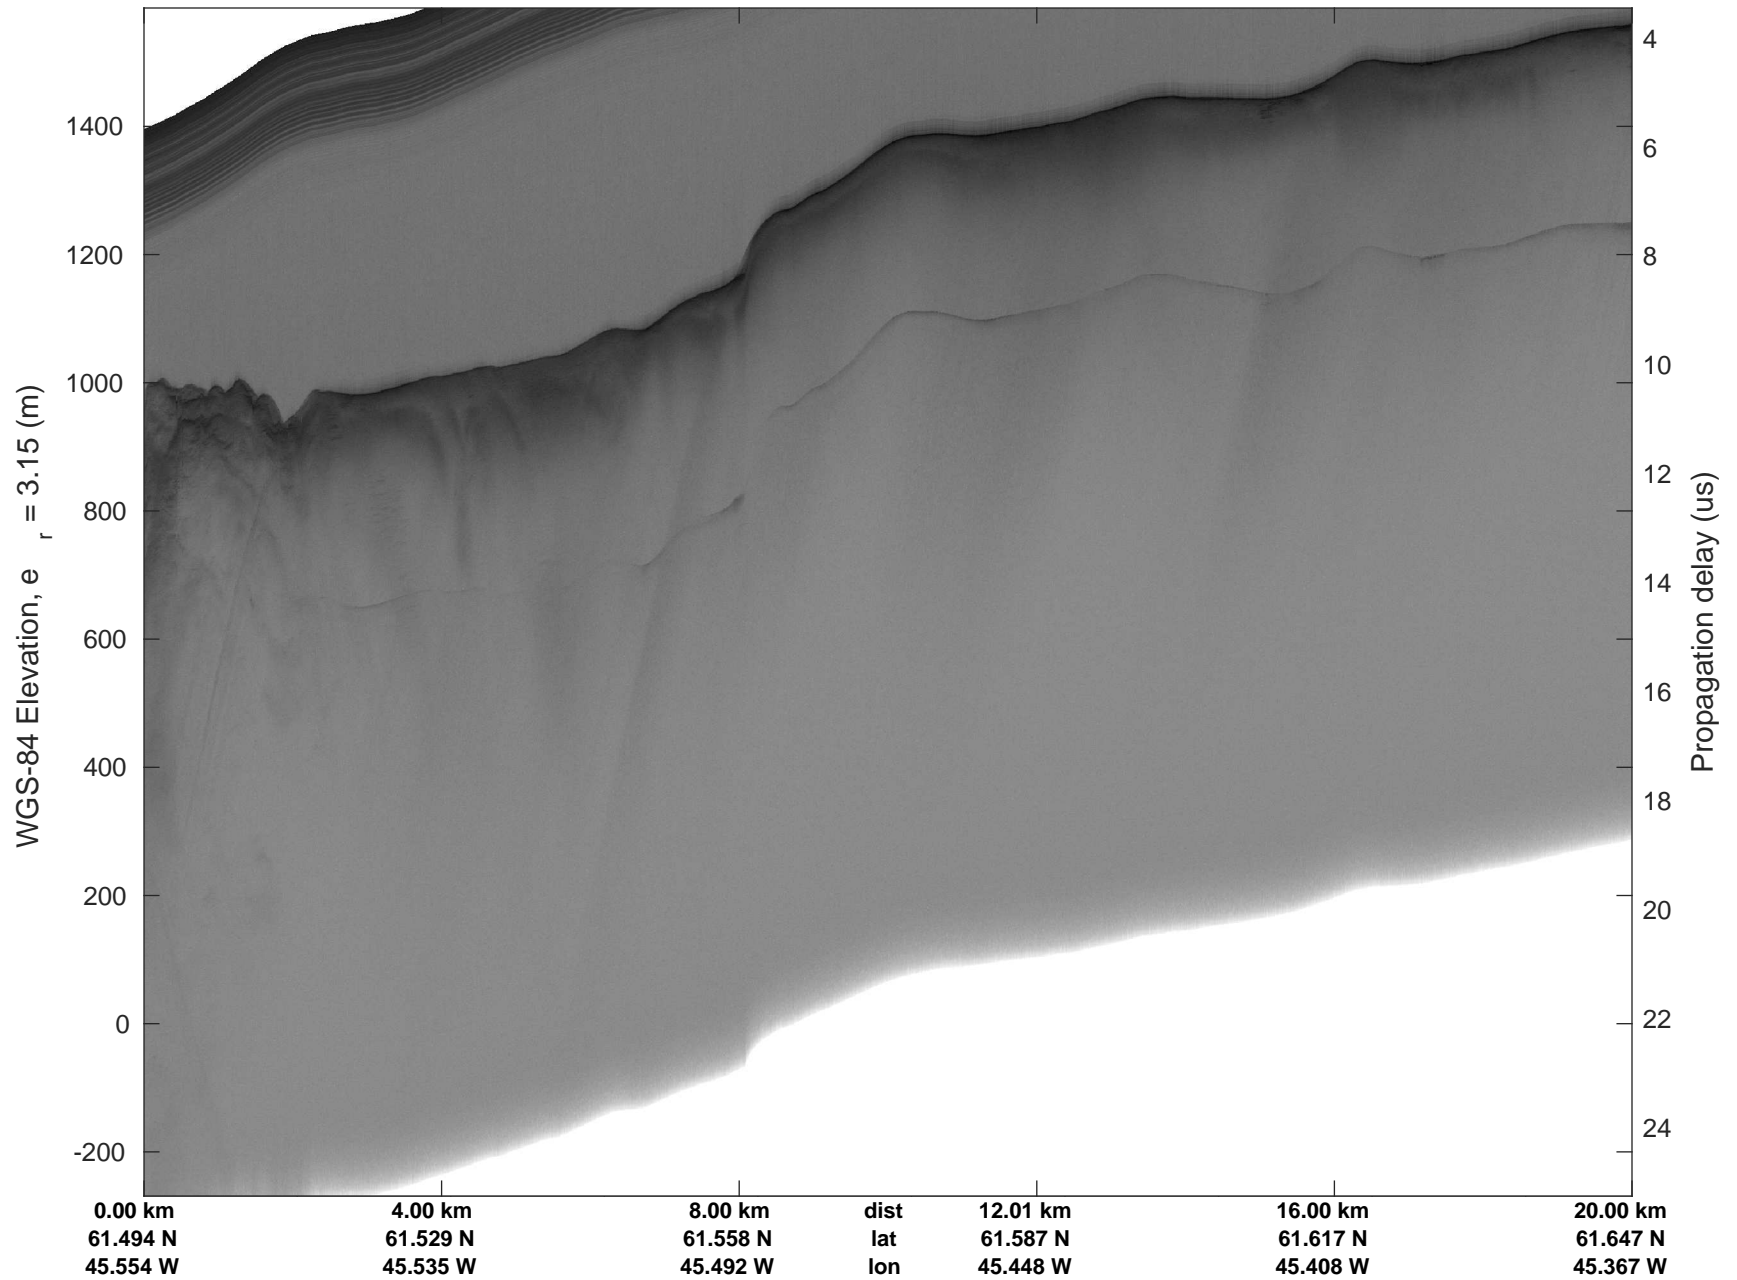

Southwest Glacier-Coastal
 20180426_03_001
 Polar Stereograph 70N/-45E

accum 2018_Greenland_P3: "Southwest Glacier-Coastal" 20180426_03_001: 12:57:15.8 to 12:59:50.8 GPS

Southwest Glacier-Coastal
20180426_03_002
Polar Stereograph 70N/-45E