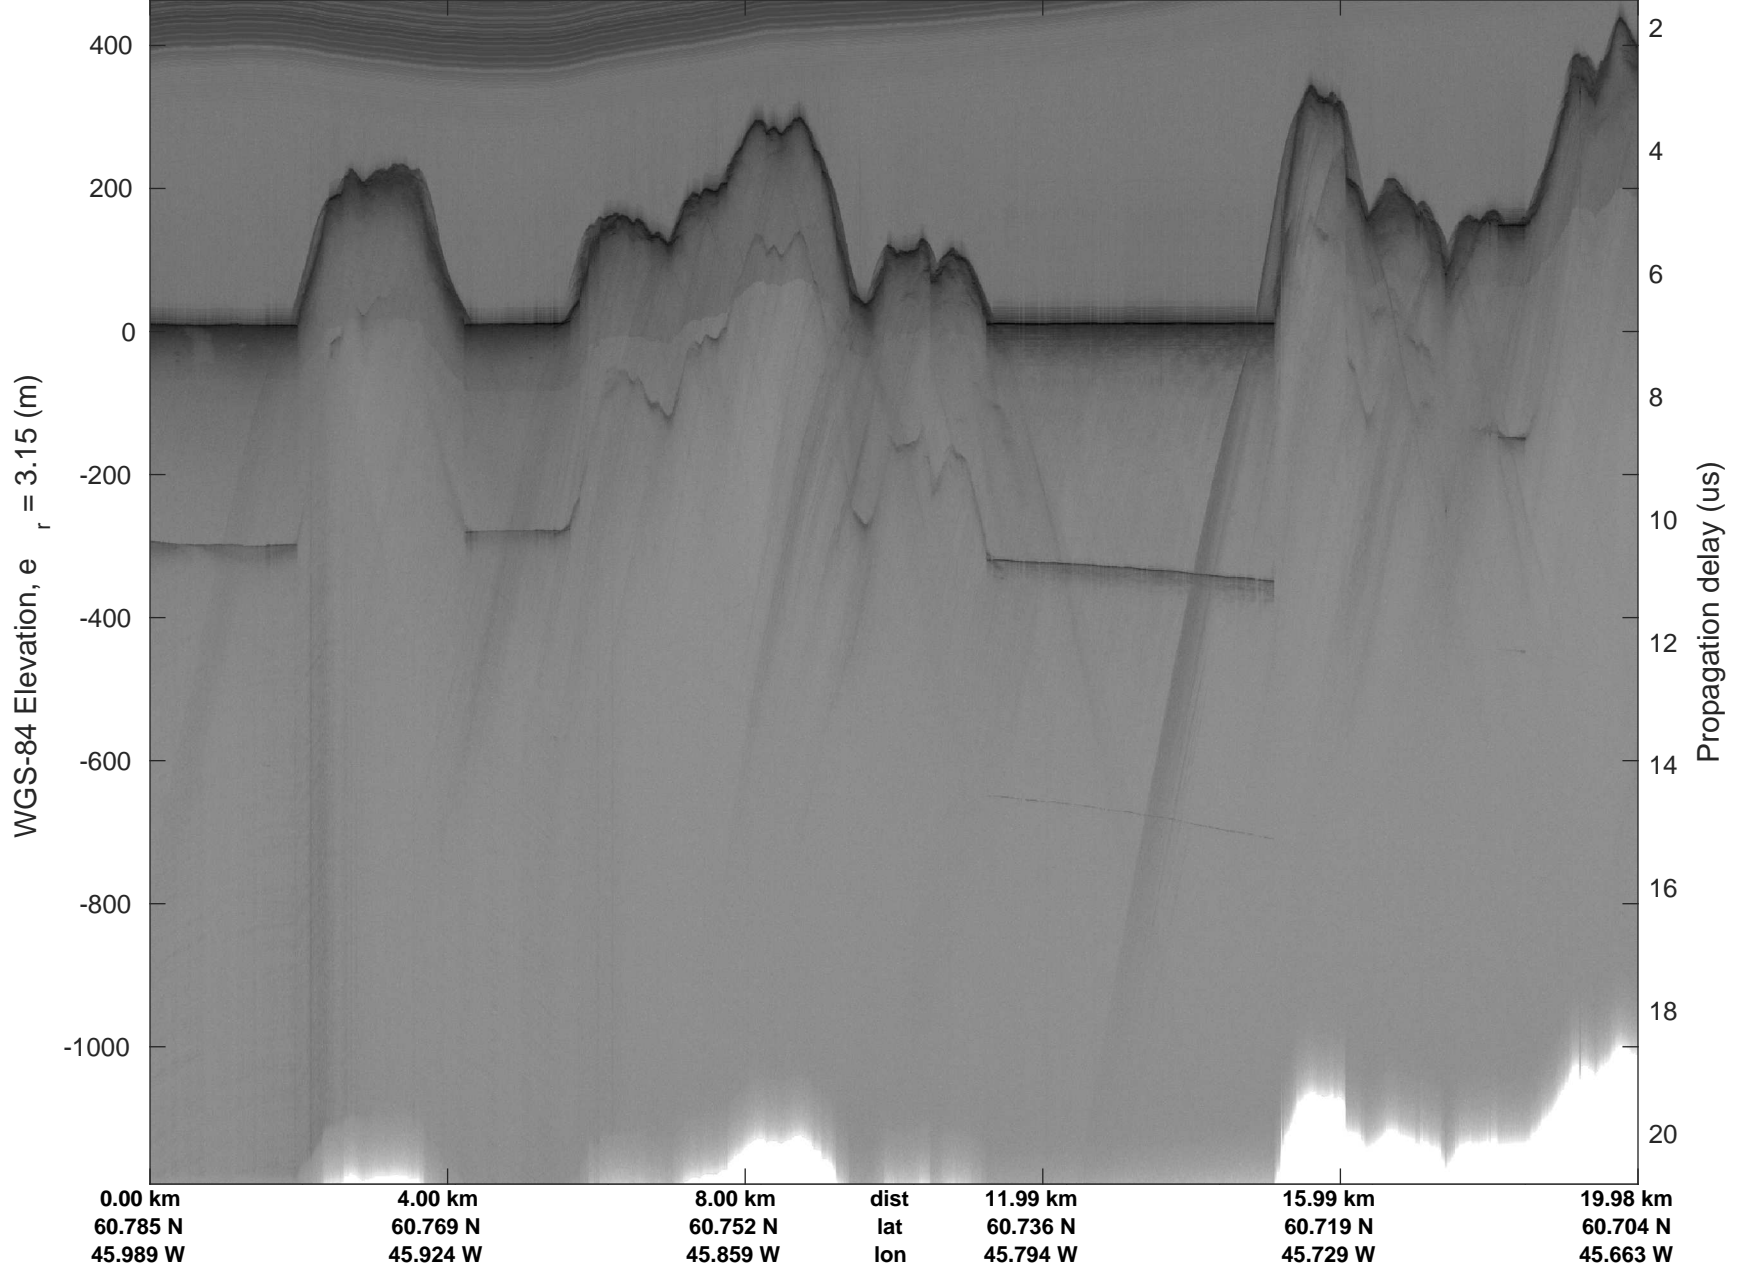

accum 2018_Greenland_P3: "Southwest Glacier-Coastal" 20180426_03_090: 16:34:11.2 to 16:36:51.2 GPS

Southwest Glacier-Coastal
20180426_03_091
Polar Stereograph 70N/-45E

accum 2018_Greenland_P3: "Southwest Glacier-Coastal" 20180426_03_091: 16:36:51.3 to 16:39:27.0 GPS