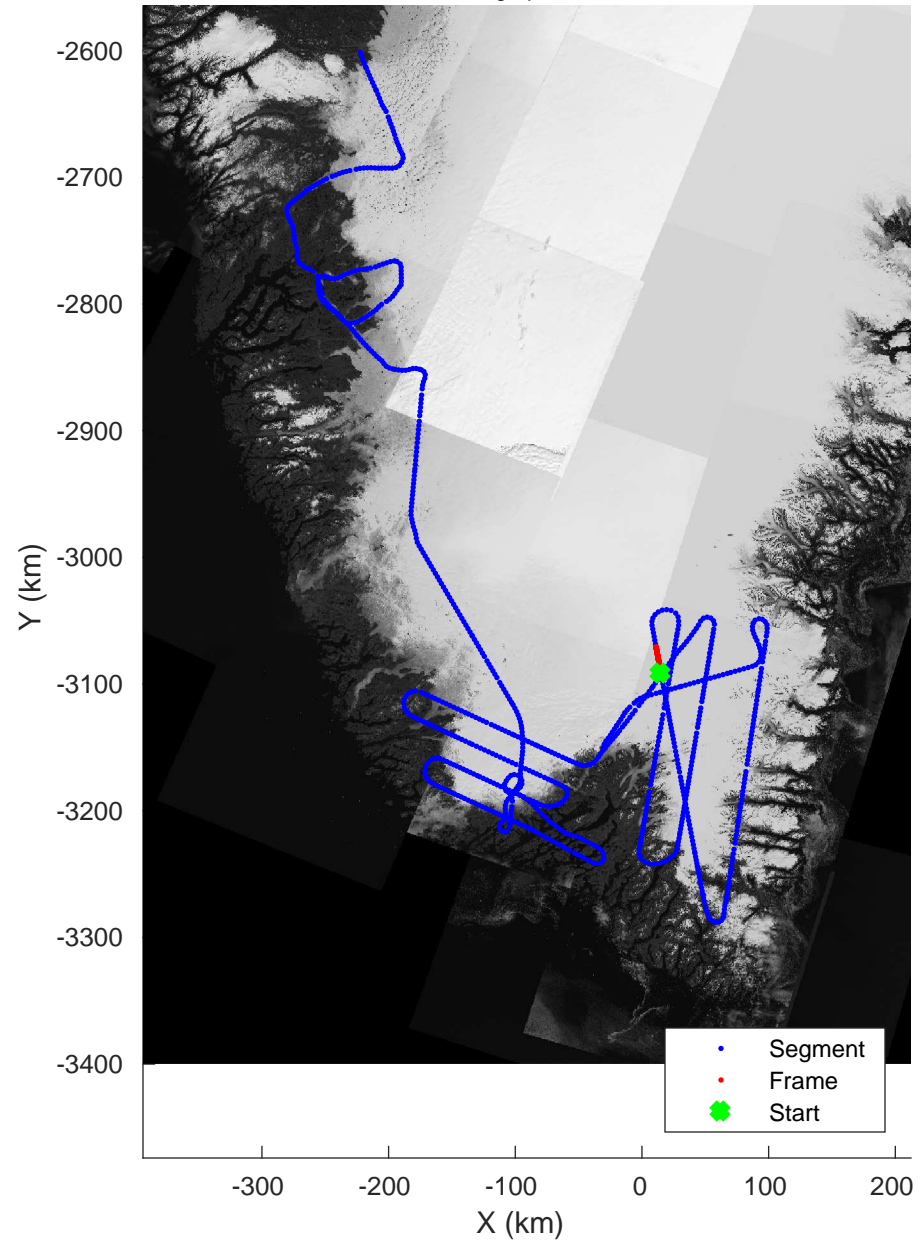

Southwest Glacier-Coastal
20180426_03_032
Polar Stereograph 70N/-45E