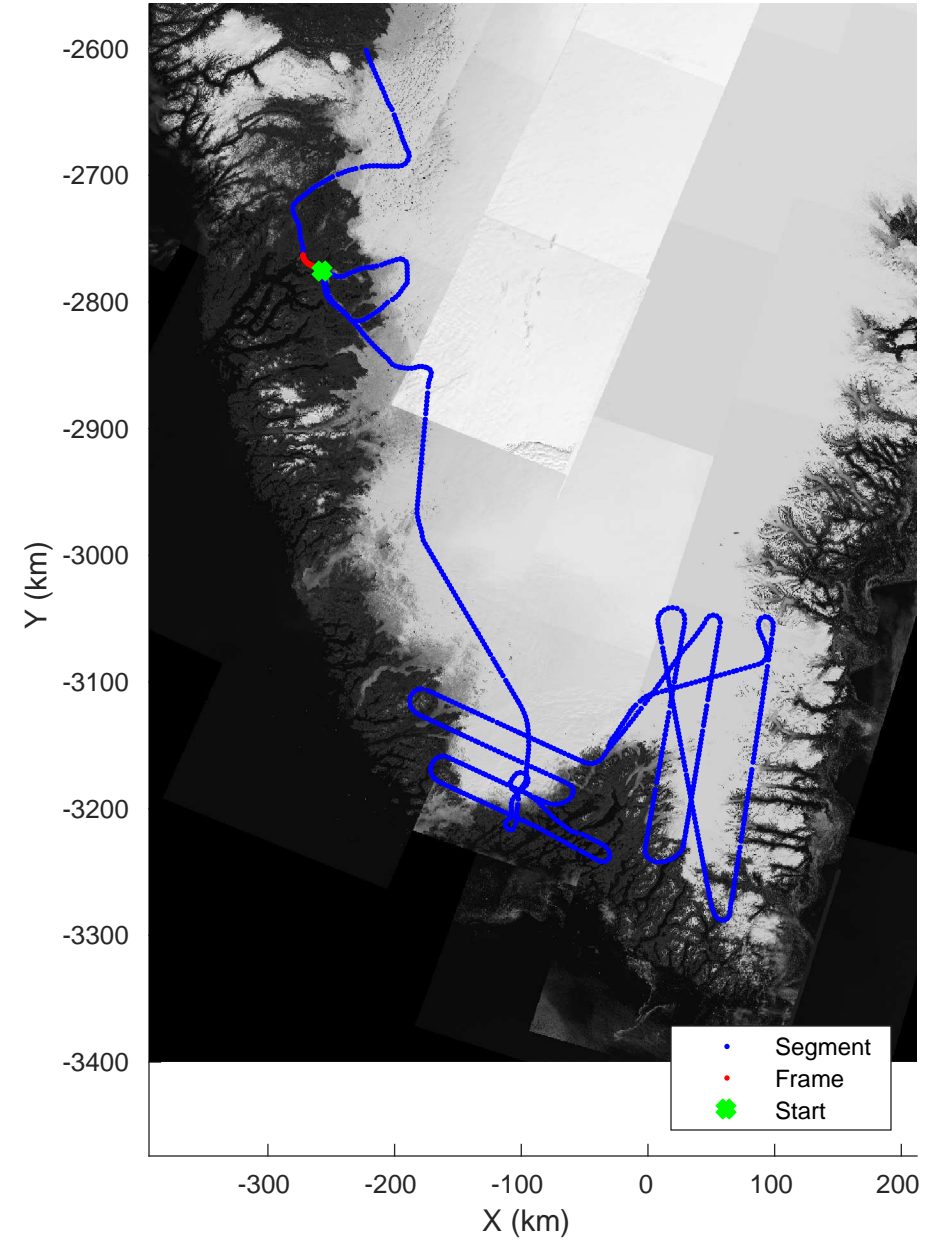

Southwest Glacier-Coastal
 20180426_03_134
 Polar Stereograph 70N/-45E

accum 2018_Greenland_P3: "Southwest Glacier-Coastal" 20180426_03_134: 18:24:26.9 to 18:26:54.1 GPS

Southwest Glacier-Coastal
20180426_03_135
Polar Stereograph 70N/-45E