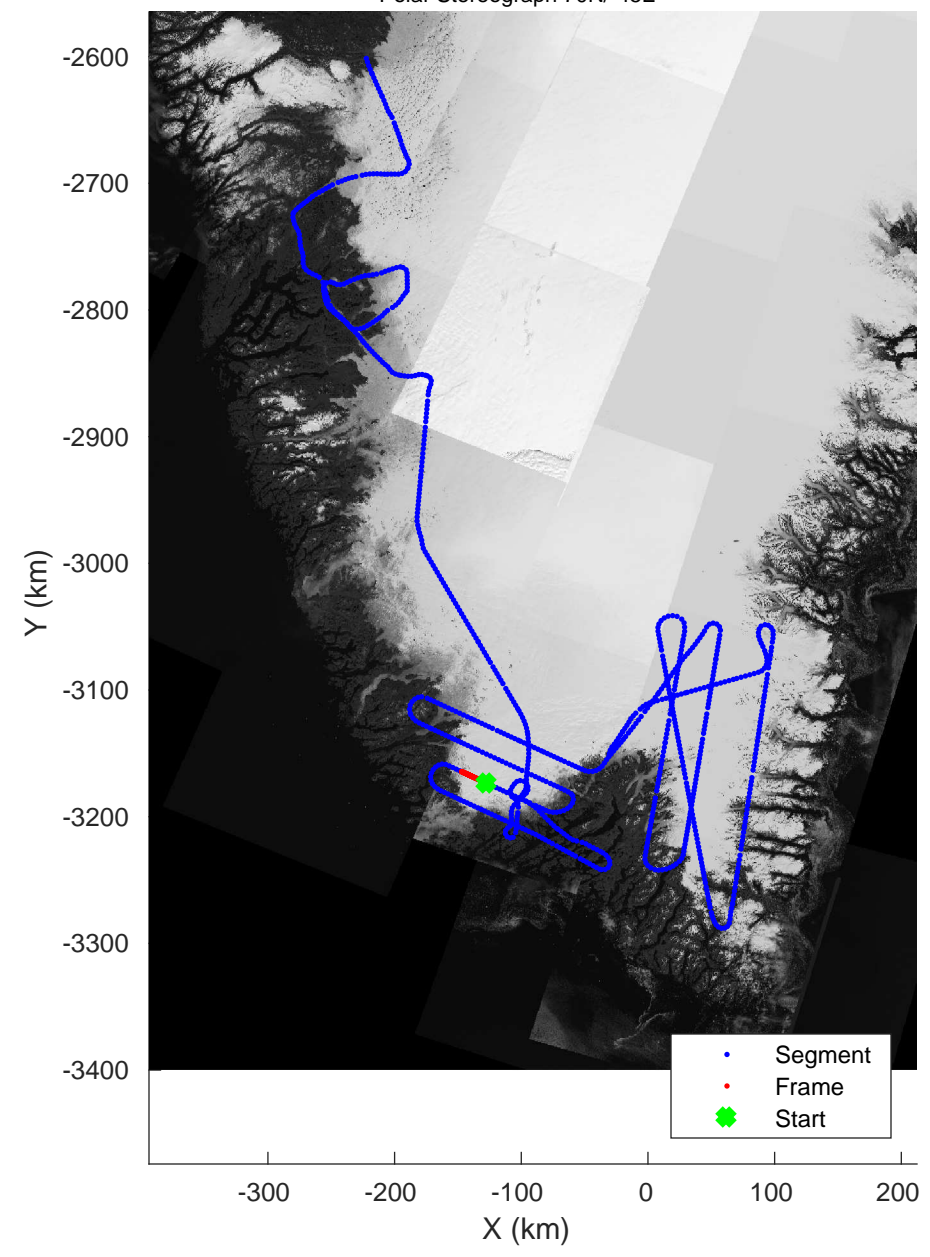

Southwest Glacier-Coastal
20180426_03_082
Polar Stereograph 70N/-45E