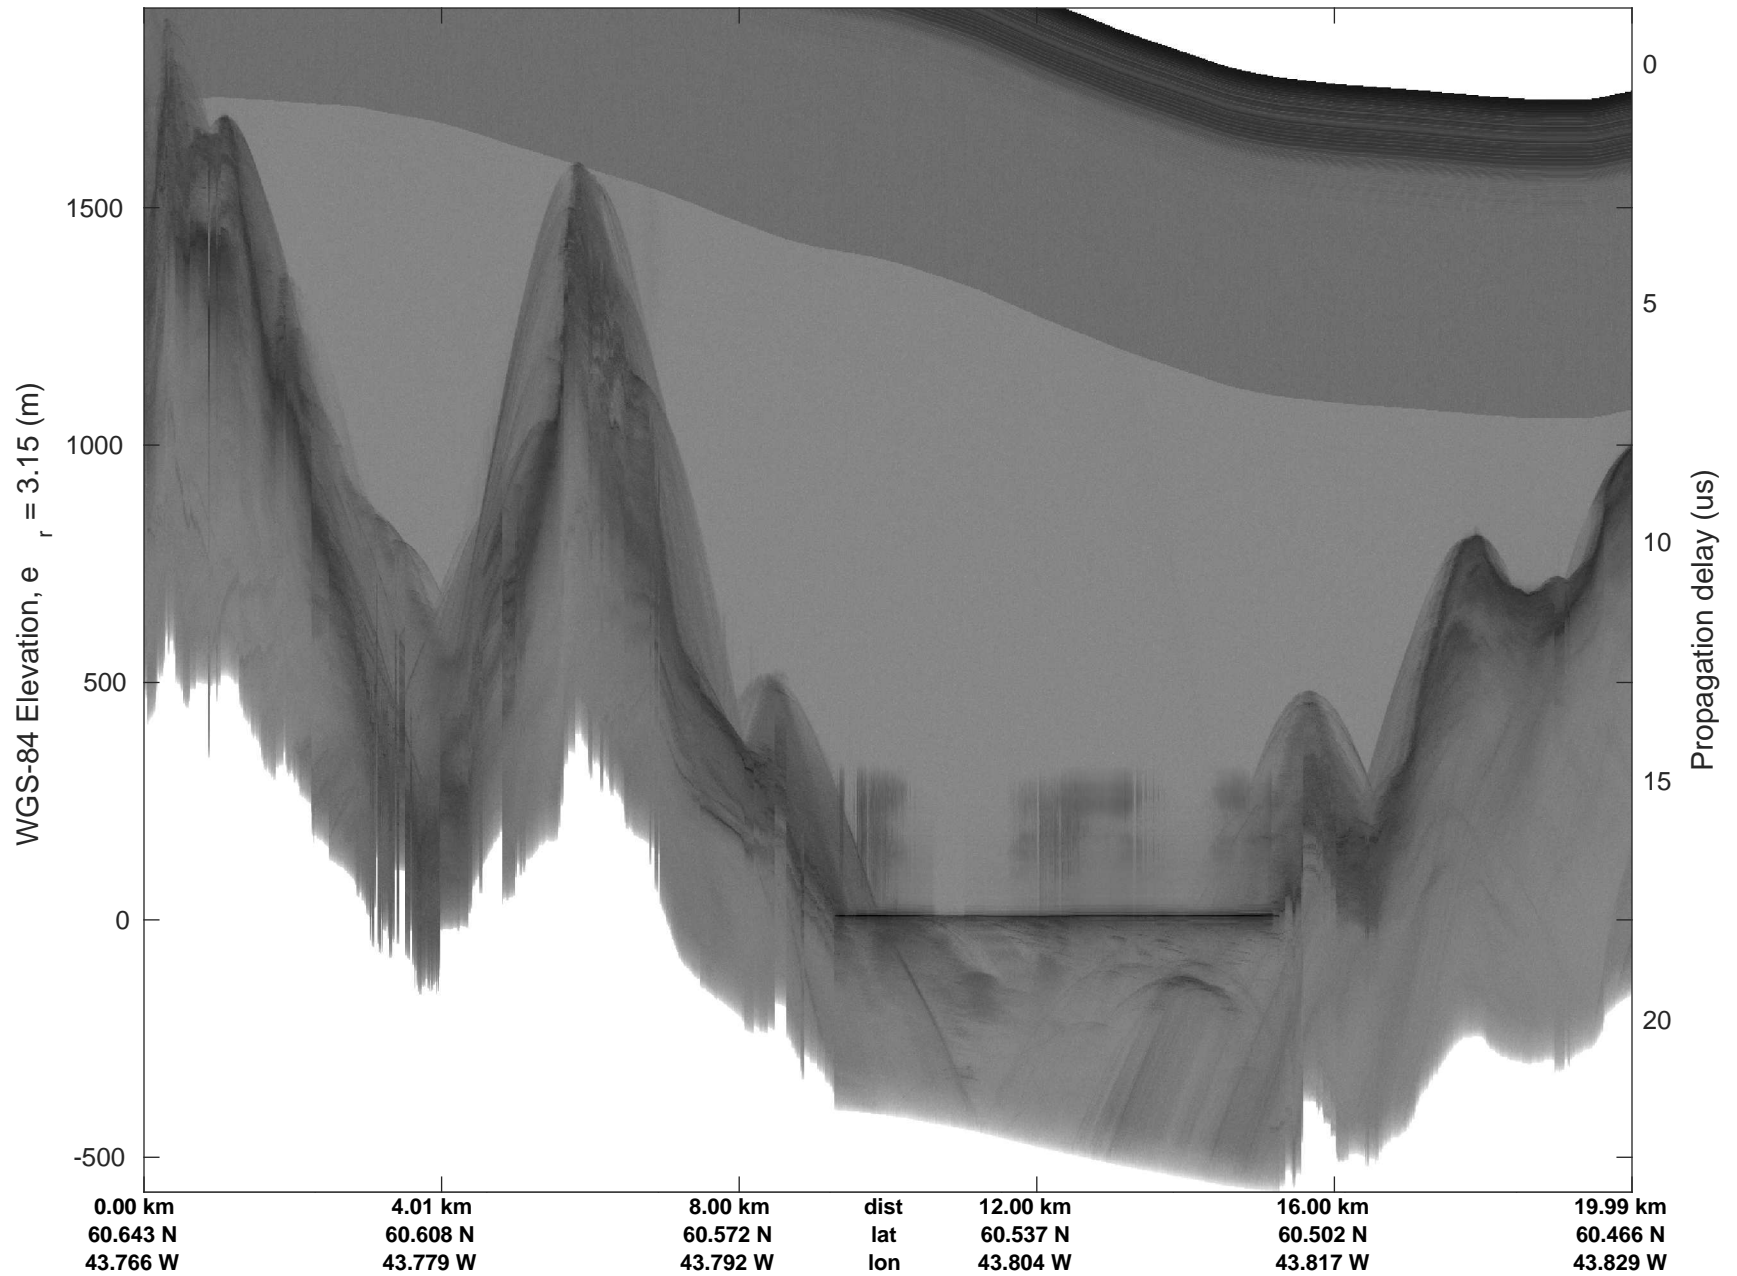

accum 2018_Greenland_P3: "Southwest Glacier-Coastal" 20180426_03_020: 13:42:06.2 to 13:44:24.8 GPS