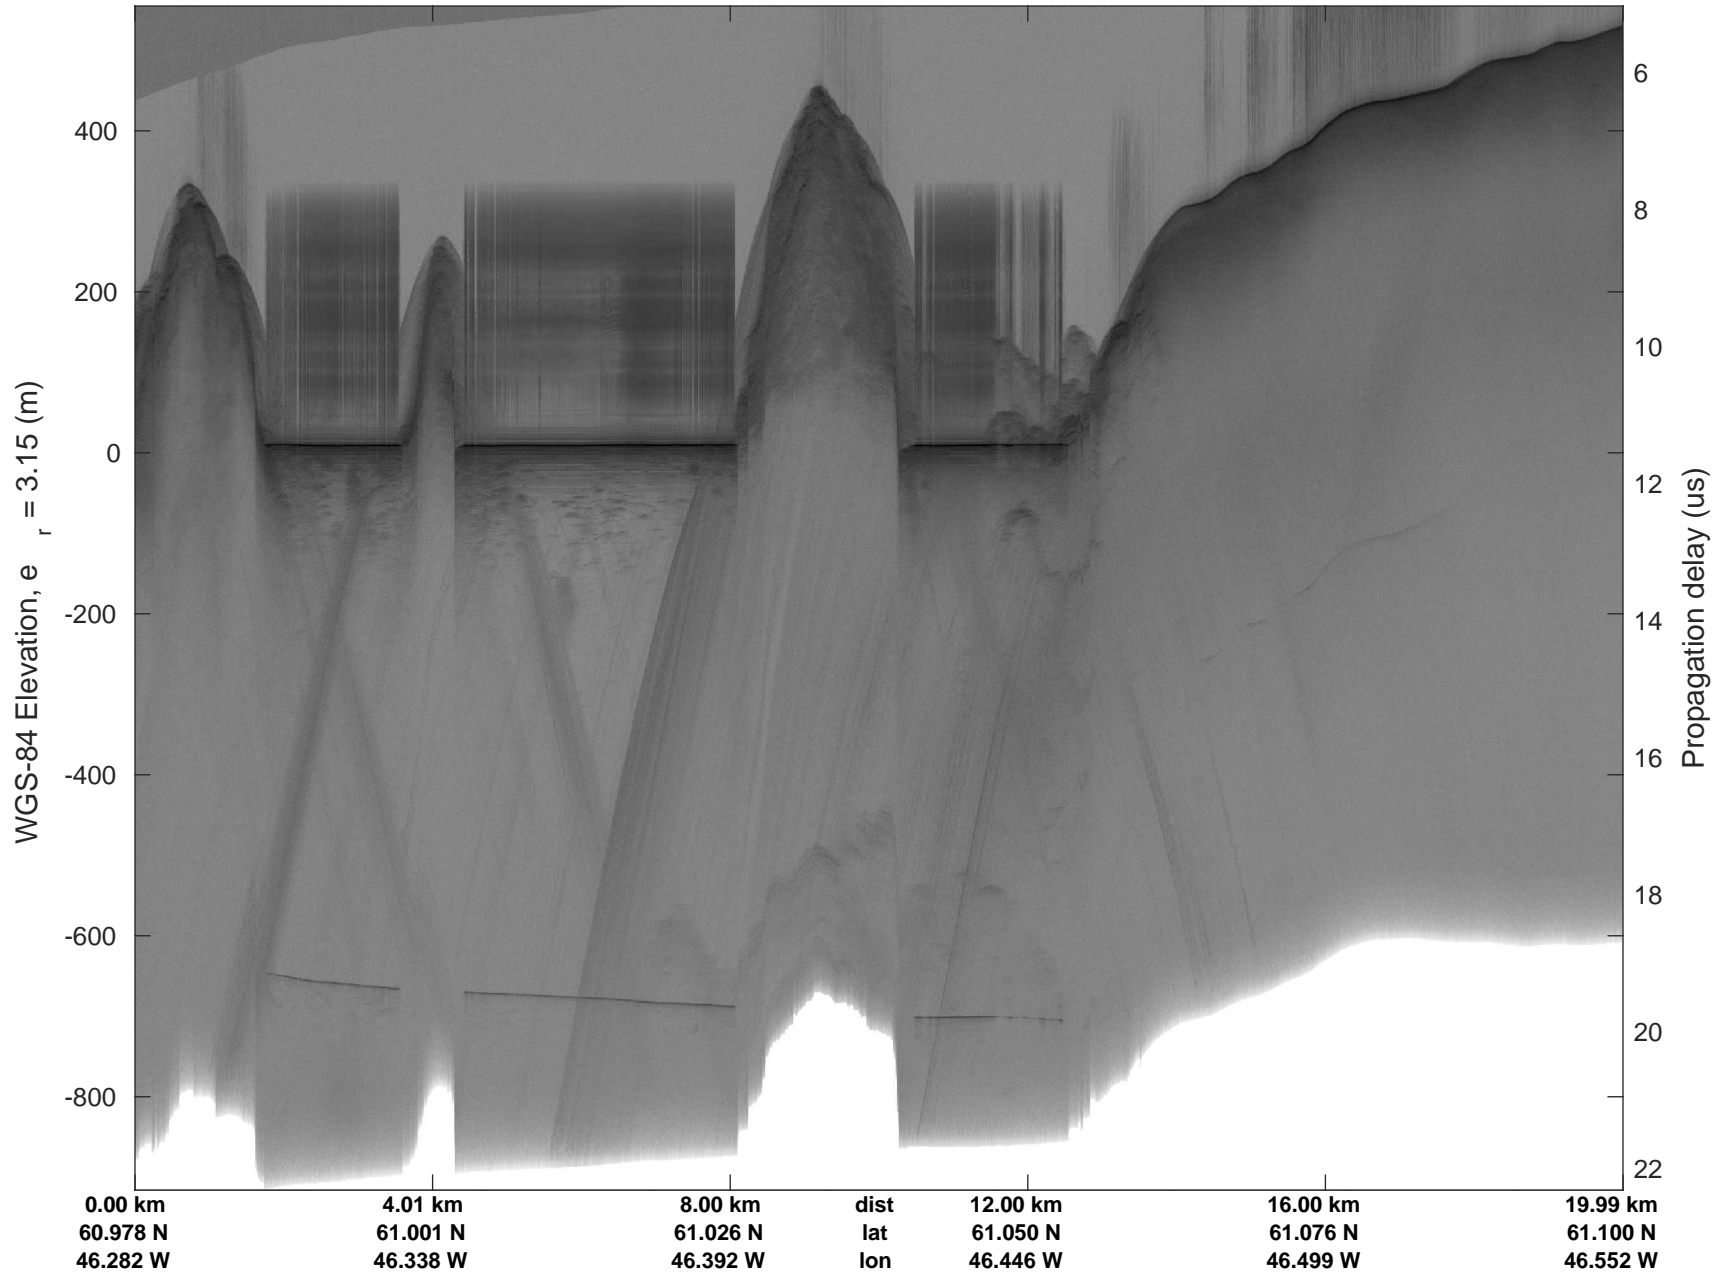

accum 2018_Greenland_P3: "Southwest Glacier-Coastal" 20180426_03_095: 16:46:57.1 to 16:49:14.7 GPS