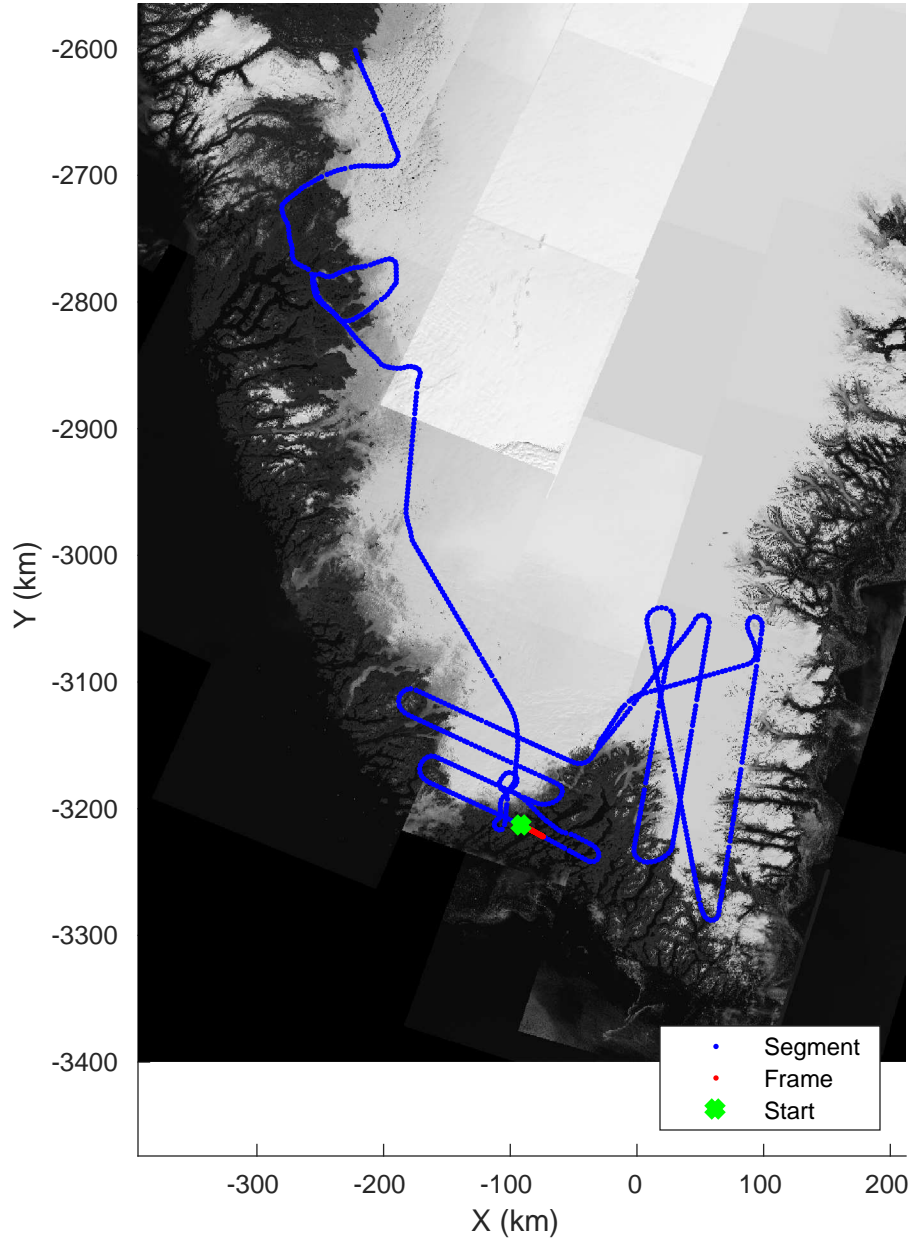

Southwest Glacier-Coastal
20180426_03_089
Polar Stereograph 70N/-45E