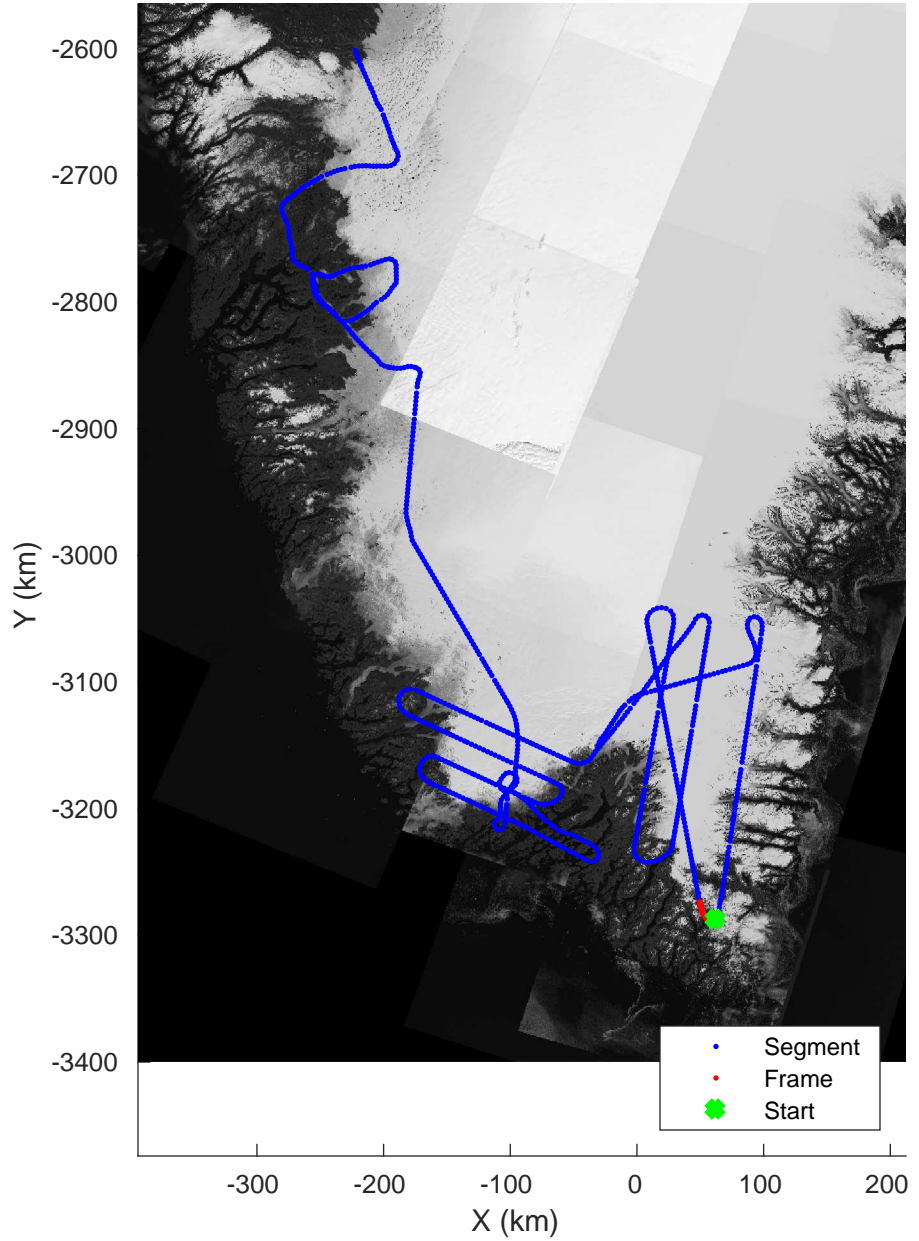

Southwest Glacier-Coastal
20180426_03_019
Polar Stereograph 70N/-45E

accum 2018_Greenland_P3: "Southwest Glacier-Coastal" 20180426_03_019: 13:39:49.0 to 13:42:06.0 GPS

Southwest Glacier-Coastal
20180426_03_020
Polar Stereograph 70N/-45E

accum 2018_Greenland_P3: "Southwest Glacier-Coastal" 20180426_03_020: 13:42:06.2 to 13:44:24.8 GPS

Southwest Glacier-Coastal
 20180426_03_021
 Polar Stereograph 70N/-45E

accum 2018_Greenland_P3: "Southwest Glacier-Coastal" 20180426_03_021: 13:44:24.9 to 13:46:54.7 GPS

Southwest Glacier-Coastal
20180426_03_022
Polar Stereograph 70N/-45E

accum 2018_Greenland_P3: "Southwest Glacier-Coastal" 20180426_03_022: 13:46:54.8 to 13:49:47.9 GPS

Southwest Glacier-Coastal
20180426_03_023
Polar Stereograph 70N/-45E