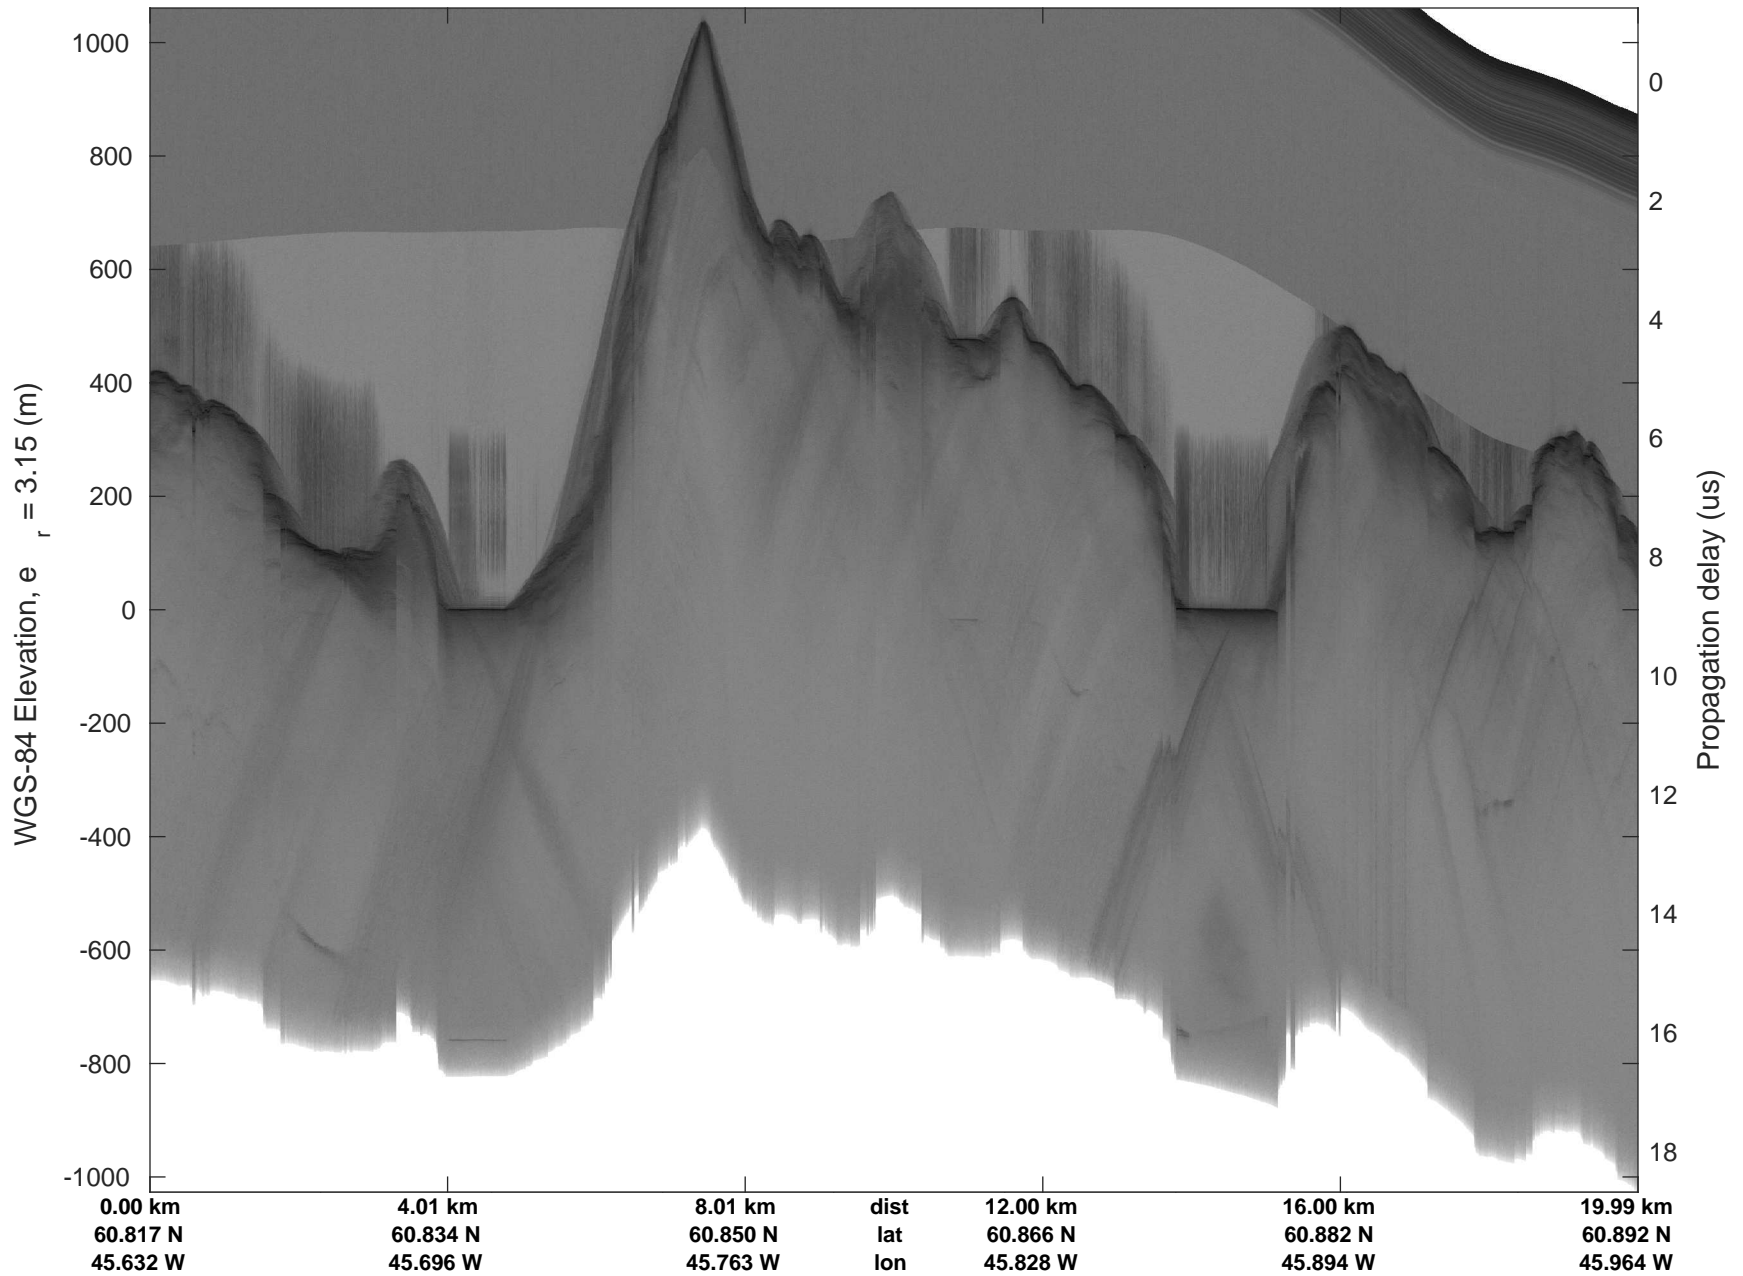

accum 2018_Greenland_P3: "Southwest Glacier-Coastal" 20180426_03_093: 16:42:05.5 to 16:44:24.7 GPS