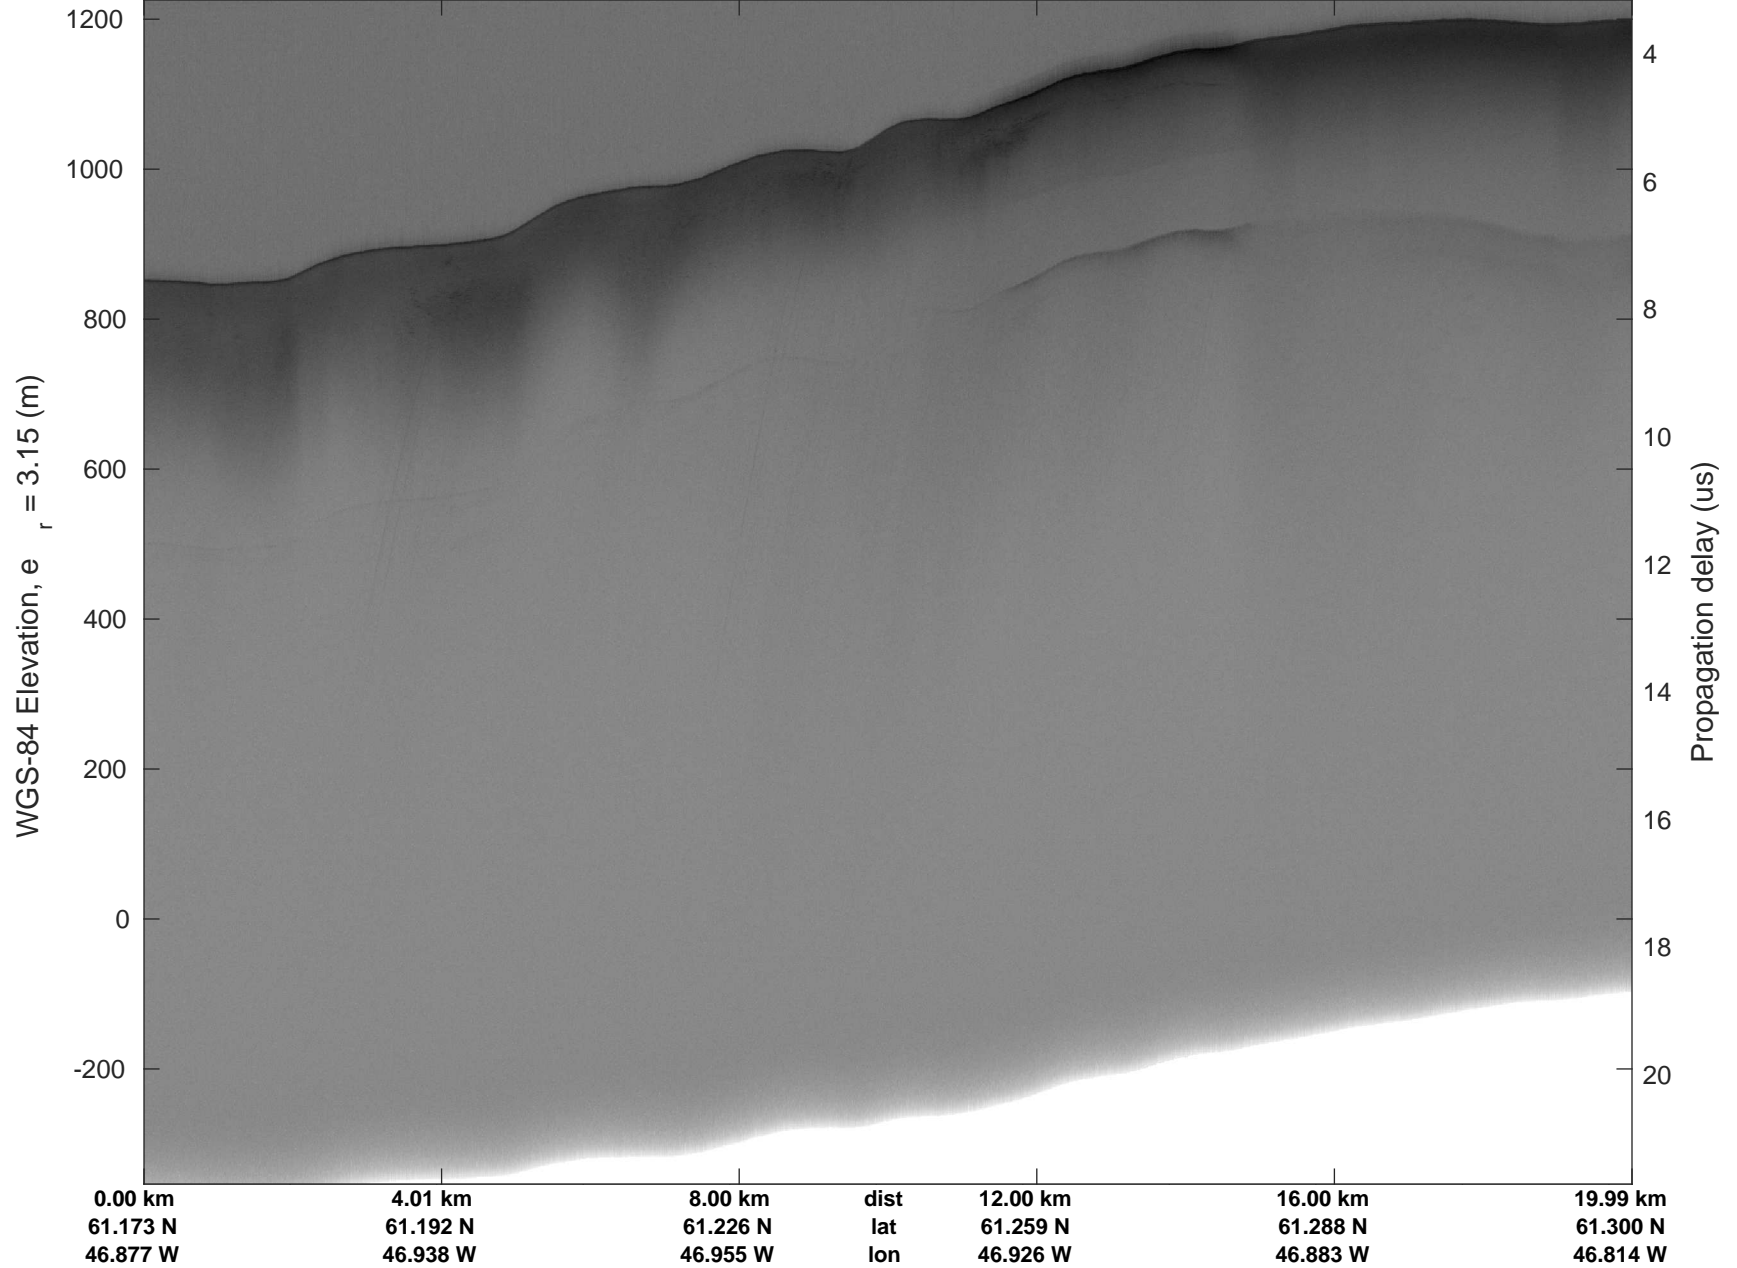

accum 2018_Greenland_P3: "Southwest Glacier-Coastal" 20180426_03_096: 16:49:14.9 to 16:51:42.1 GPS

Southwest Glacier-Coastal
20180426_03_097
Polar Stereograph 70N/-45E

accum 2018_Greenland_P3: "Southwest Glacier-Coastal" 20180426_03_097: 16:51:42.2 to 16:54:24.6 GPS