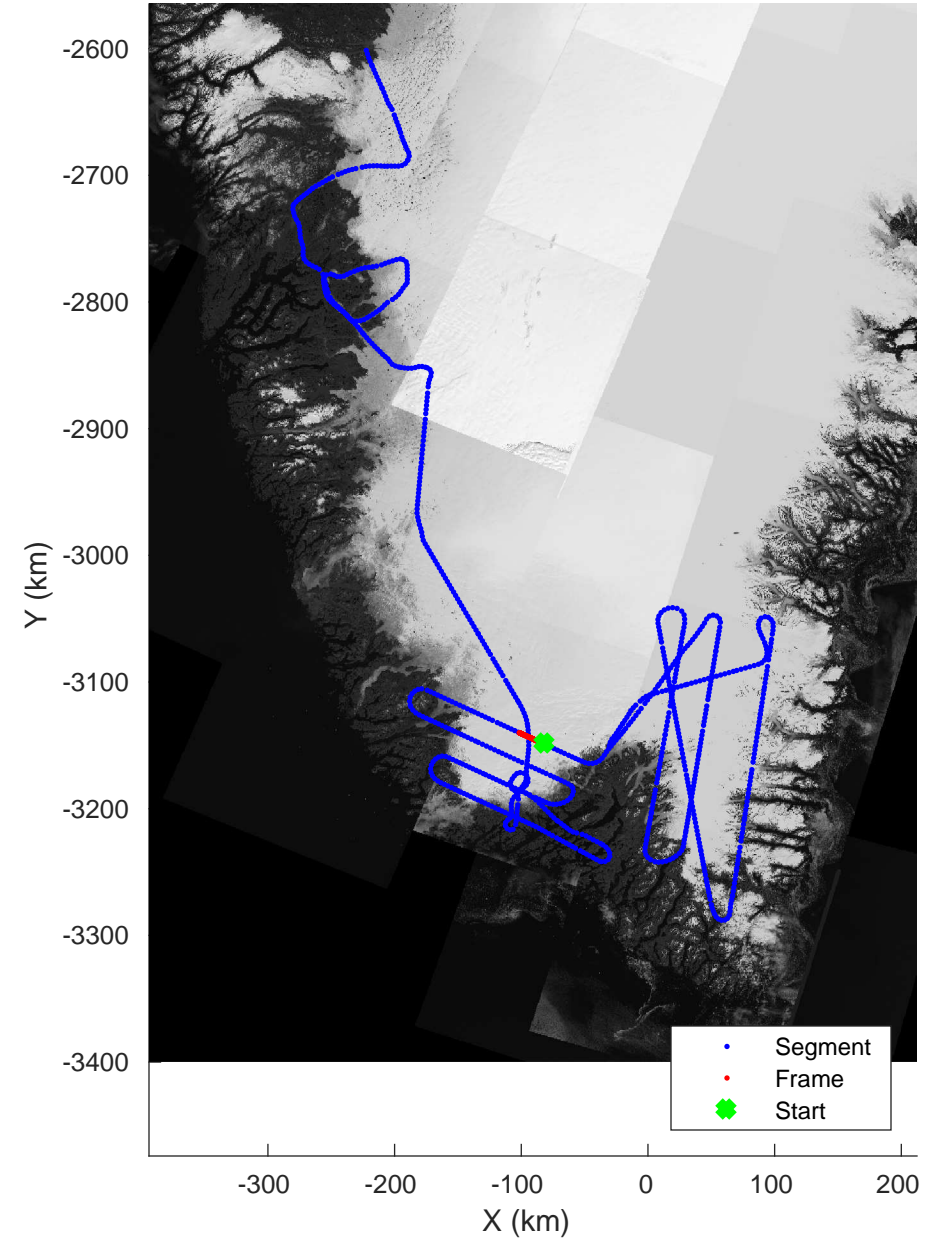

Southwest Glacier-Coastal
20180426_03_065
Polar Stereograph 70N/-45E