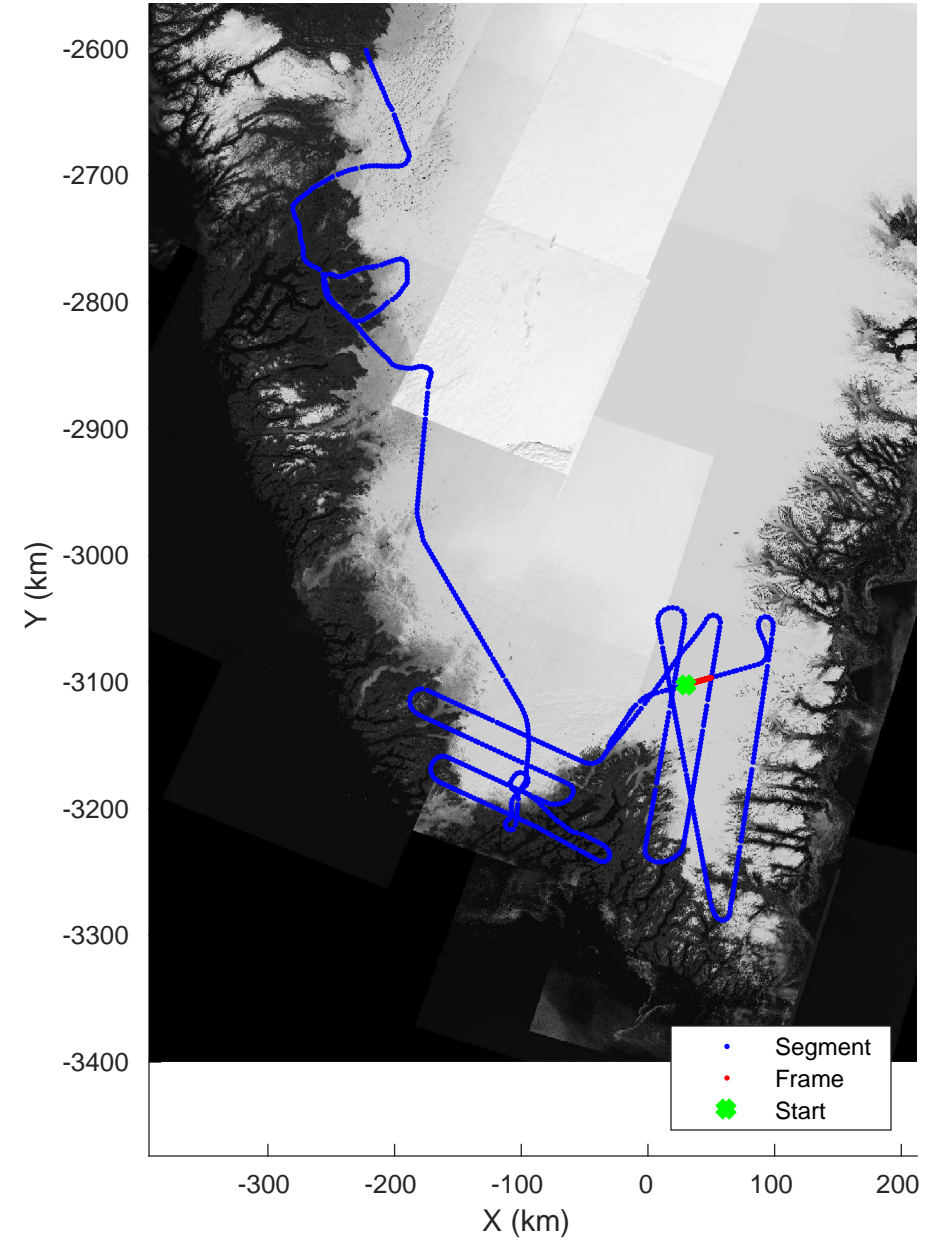

Southwest Glacier-Coastal
 20180426_03_001
 Polar Stereograph 70N/-45E

accum 2018_Greenland_P3: "Southwest Glacier-Coastal" 20180426_03_001: 12:57:15.8 to 12:59:50.8 GPS

Southwest Glacier-Coastal
20180426_03_002
Polar Stereograph 70N/-45E

accum 2018_Greenland_P3: "Southwest Glacier-Coastal" 20180426_03_002: 12:59:50.8 to 13:02:21.6 GPS

Southwest Glacier-Coastal
20180426_03_003
Polar Stereograph 70N/-45E

accum 2018_Greenland_P3: "Southwest Glacier-Coastal" 20180426_03_003: 13:02:21.7 to 13:04:46.9 GPS

Southwest Glacier-Coastal
20180426_03_004
Polar Stereograph 70N/-45E

accum 2018_Greenland_P3: "Southwest Glacier-Coastal" 20180426_03_004: 13:04:47.1 to 13:07:08.0 GPS

Southwest Glacier-Coastal
20180426_03_005
Polar Stereograph 70N/-45E

accum 2018_Greenland_P3: "Southwest Glacier-Coastal" 20180426_03_005: 13:07:08.2 to 13:09:18.3 GPS

Southwest Glacier-Coastal
20180426_03_006
Polar Stereograph 70N/-45E

accum 2018_Greenland_P3: "Southwest Glacier-Coastal" 20180426_03_006: 13:09:18.4 to 13:11:27.7 GPS