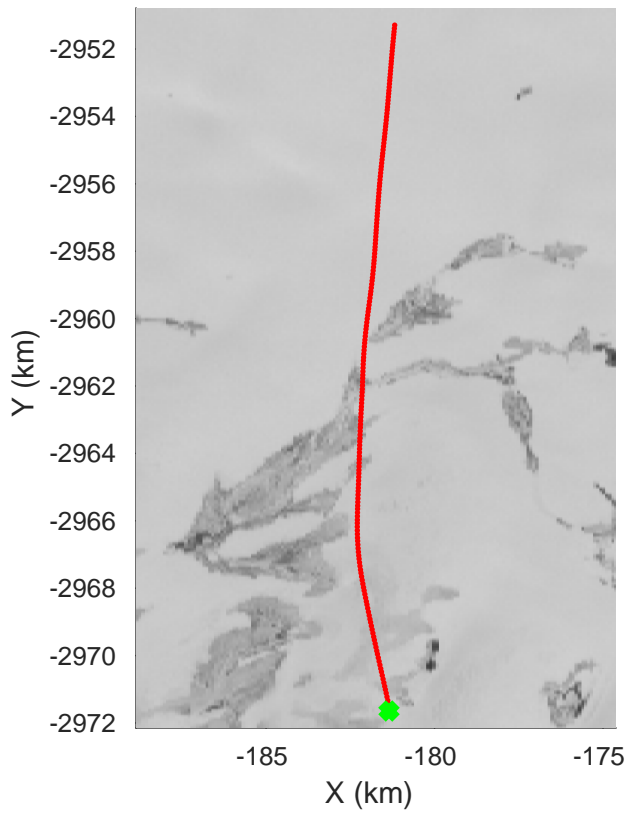

Southwest Glacier-Coastal
20180426_03_113
Polar Stereograph 70N/-45E

accum 2018_Greenland_P3: "Southwest Glacier-Coastal" 20180426_03_113: 17:32:32.7 to 17:34:52.0 GPS

Southwest Glacier-Coastal
20180426_03_114
Polar Stereograph 70N/-45E