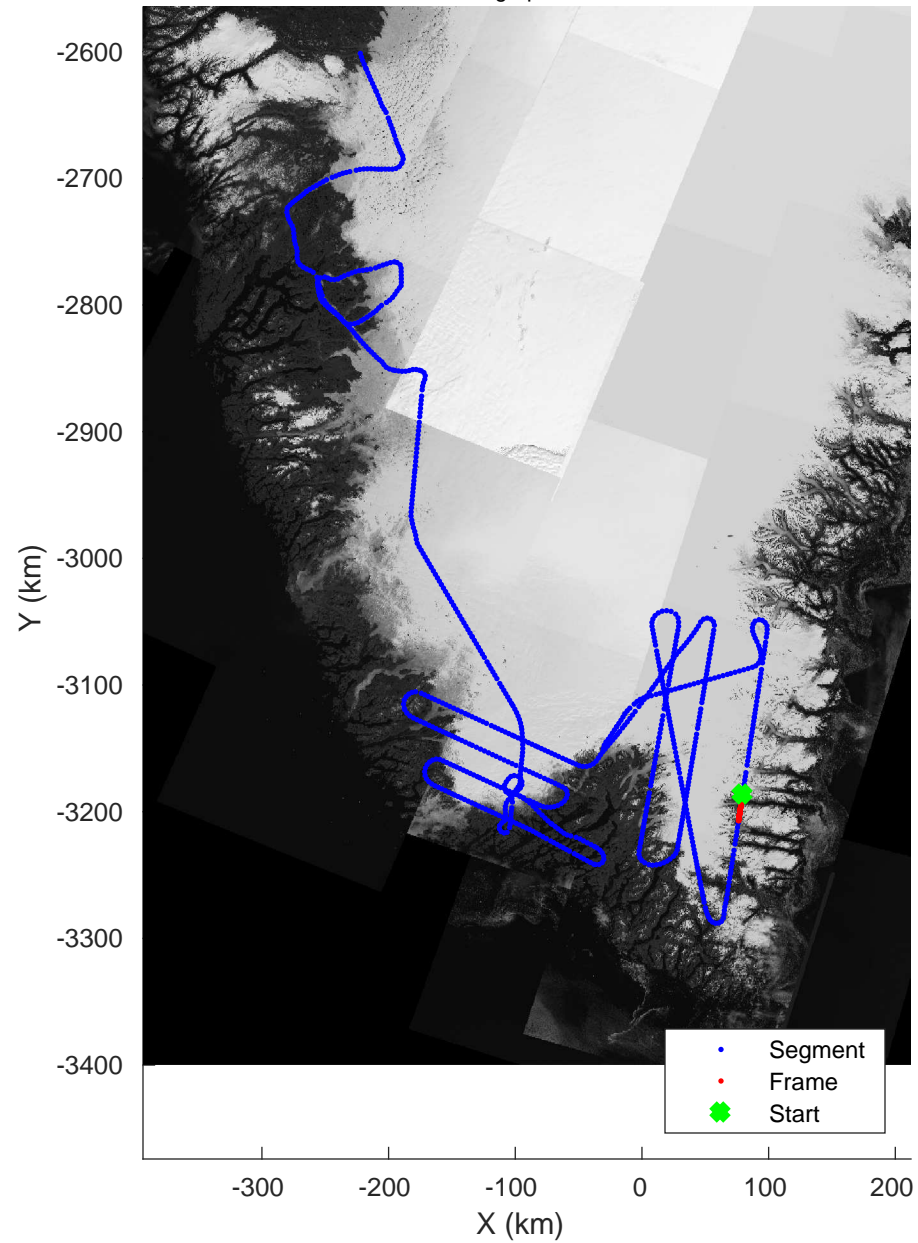

Southwest Glacier-Coastal
20180426_03_016
Polar Stereograph 70N/-45E

accum 2018_Greenland_P3: "Southwest Glacier-Coastal" 20180426_03_016: 13:32:51.1 to 13:35:15.3 GPS

Southwest Glacier-Coastal
20180426_03_017
Polar Stereograph 70N/-45E