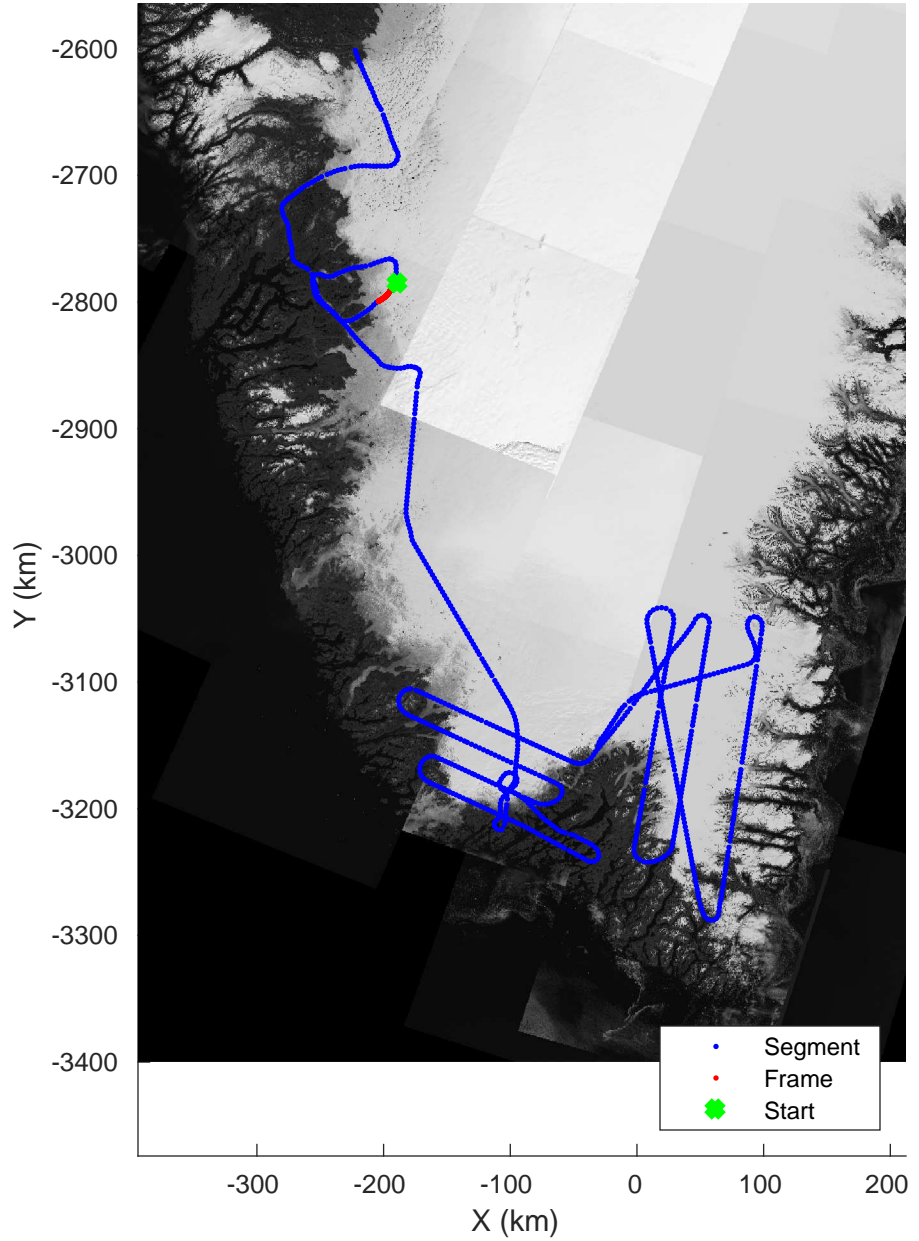

Southwest Glacier-Coastal
20180426_03_130
Polar Stereograph 70N/-45E