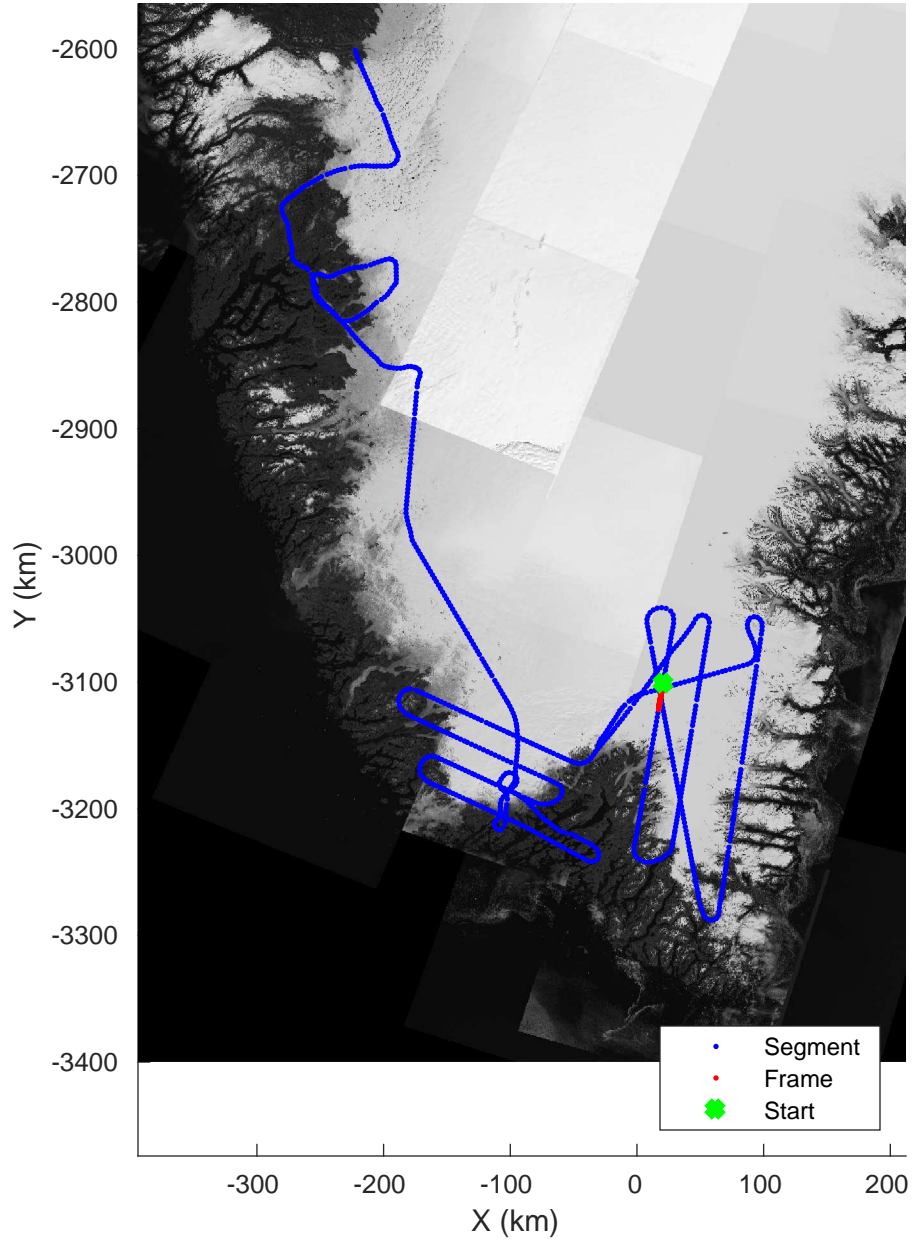

Southwest Glacier-Coastal
20180426_03_038
Polar Stereograph 70N/-45E