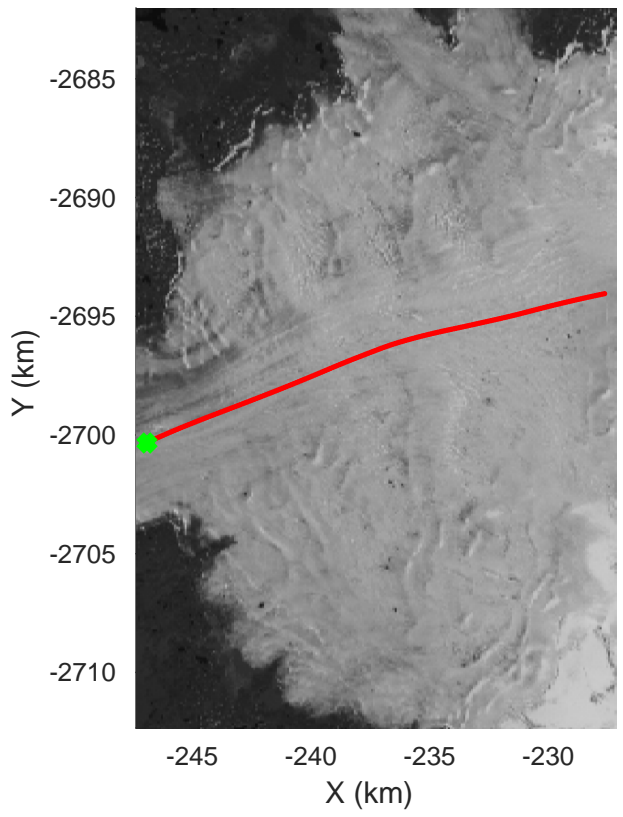

accum 2018_Greenland_P3: "Southwest Glacier-Coastal" 20180426_03_138: 18:34:30.5 to 18:37:10.6 GPS

accum 2018_Greenland_P3: "Southwest Glacier-Coastal" 20180426_03_139: 18:37:10.7 to 18:39:36.4 GPS

Southwest Glacier-Coastal
20180426_03_140
Polar Stereograph 70N/-45E