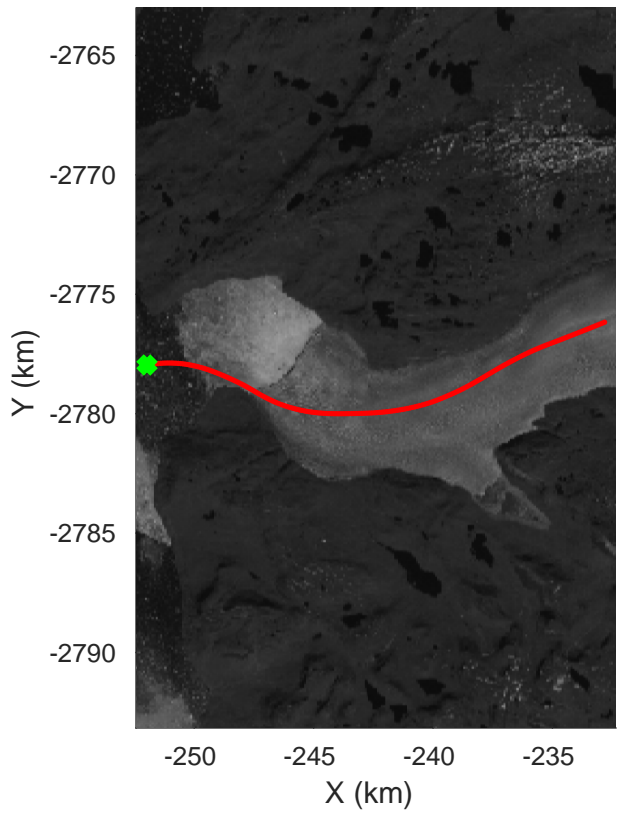

accum 2018_Greenland_P3: "Southwest Glacier-Coastal" 20180426_03_123: 17:56:38.2 to 17:59:09.4 GPS

Southwest Glacier-Coastal
20180426_03_124
Polar Stereograph 70N/-45E

accum 2018_Greenland_P3: "Southwest Glacier-Coastal" 20180426_03_124: 17:59:09.5 to 18:01:40.8 GPS

Southwest Glacier-Coastal
20180426_03_125
Polar Stereograph 70N/-45E

accum 2018_Greenland_P3: "Southwest Glacier-Coastal" 20180426_03_125: 18:01:41.0 to 18:04:34.1 GPS

Southwest Glacier-Coastal
20180426_03_126
Polar Stereograph 70N/-45E

accum 2018_Greenland_P3: "Southwest Glacier-Coastal" 20180426_03_126: 18:04:34.3 to 18:07:15.1 GPS

Southwest Glacier-Coastal
20180426_03_127
Polar Stereograph 70N/-45E

accum 2018_Greenland_P3: "Southwest Glacier-Coastal" 20180426_03_127: 18:07:15.3 to 18:09:42.4 GPS