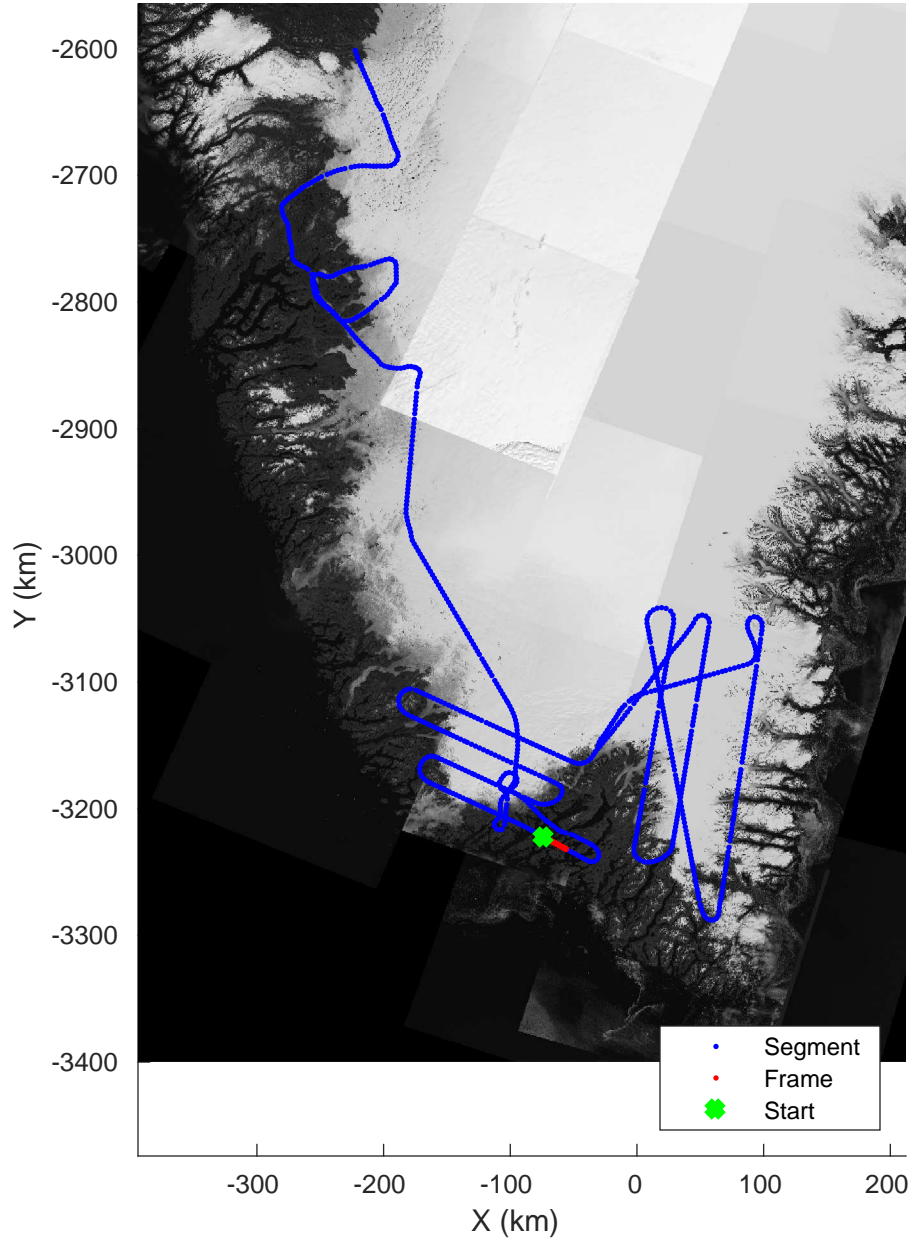

Southwest Glacier-Coastal
20180426_03_089
Polar Stereograph 70N/-45E

accum 2018_Greenland_P3: "Southwest Glacier-Coastal" 20180426_03_089: 16:31:38.9 to 16:34:11.1 GPS

Southwest Glacier-Coastal
20180426_03_090
Polar Stereograph 70N/-45E