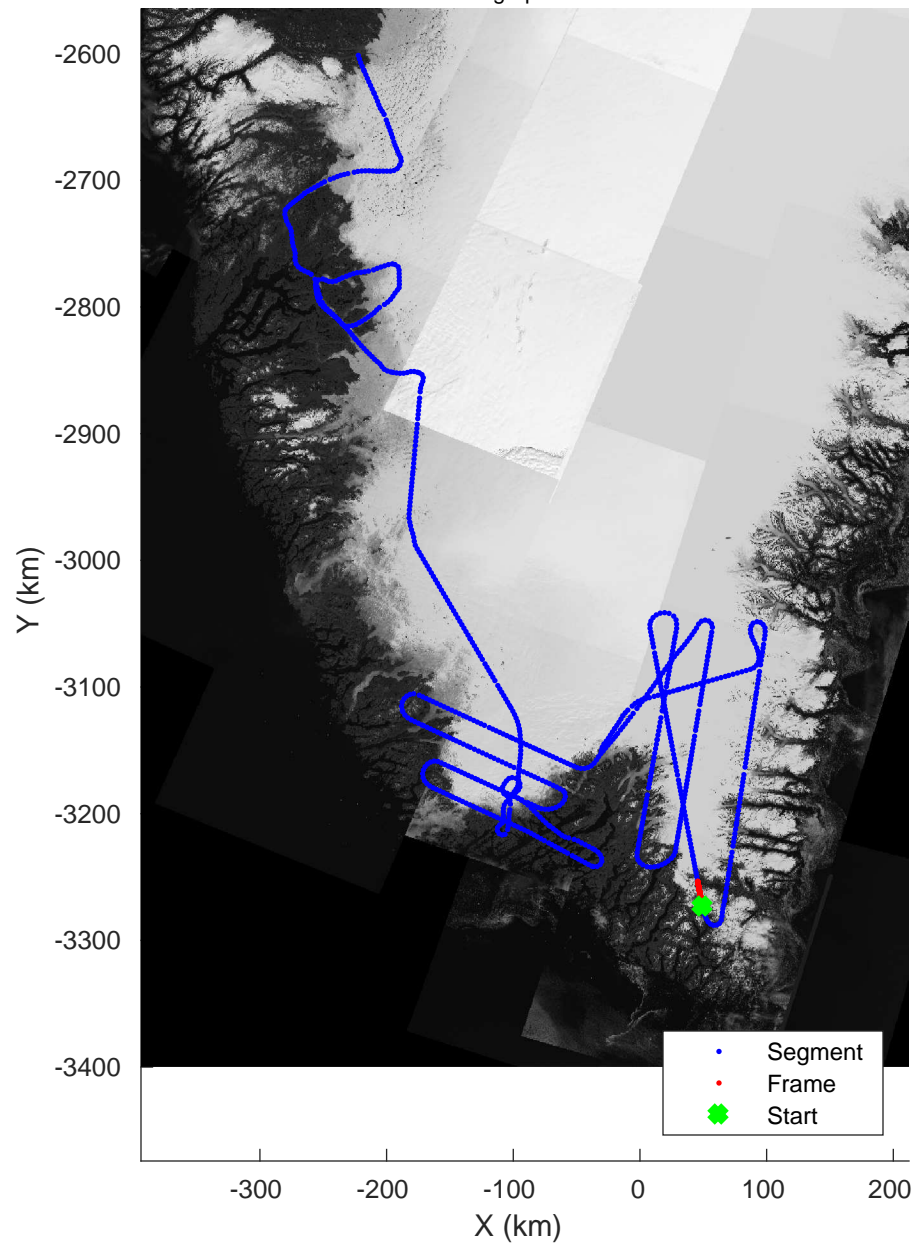

Southwest Glacier-Coastal
20180426_03_022
Polar Stereograph 70N/-45E

accum 2018_Greenland_P3: "Southwest Glacier-Coastal" 20180426_03_022: 13:46:54.8 to 13:49:47.9 GPS

Southwest Glacier-Coastal
20180426_03_023
Polar Stereograph 70N/-45E