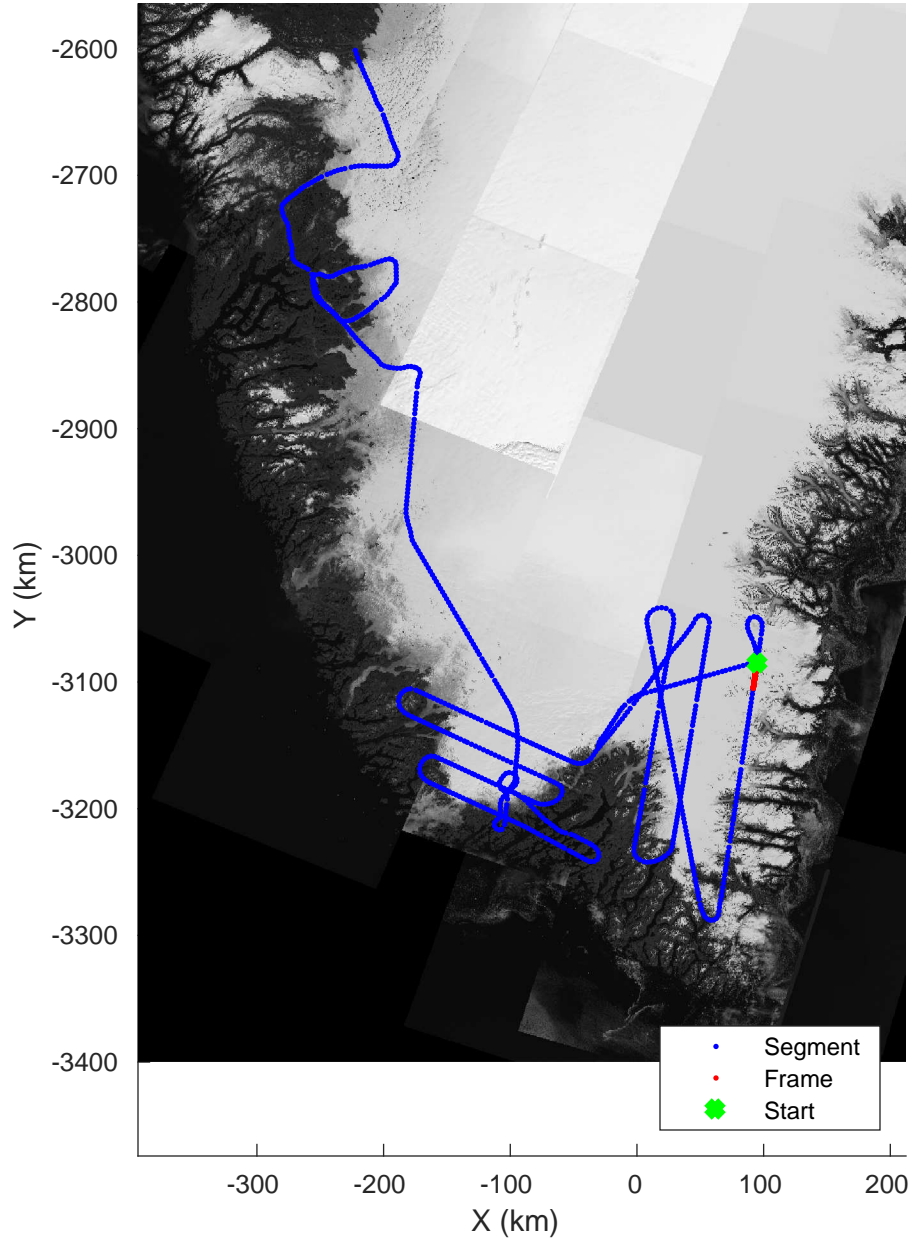

Southwest Glacier-Coastal
20180426_03_012
Polar Stereograph 70N/-45E