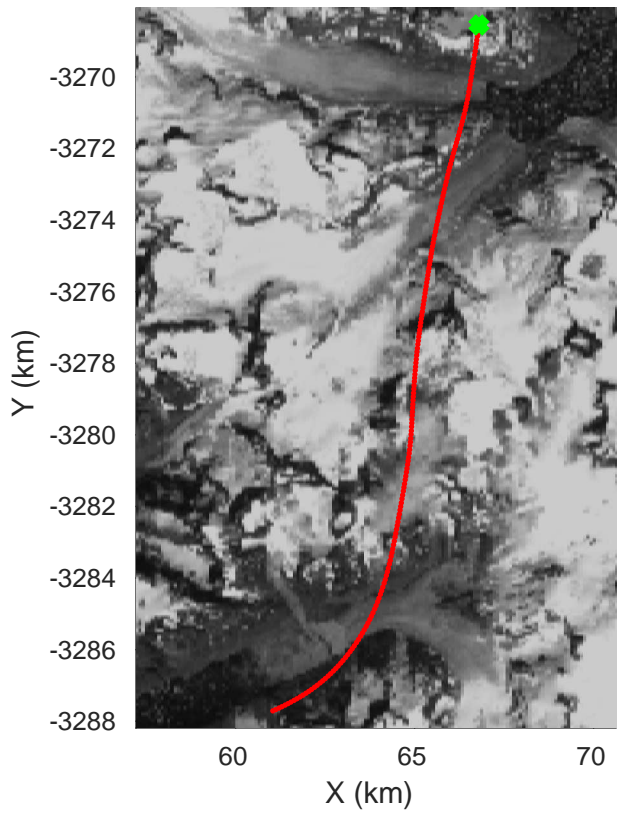

Southwest Glacier-Coastal
20180426_03_021
Polar Stereograph 70N/-45E