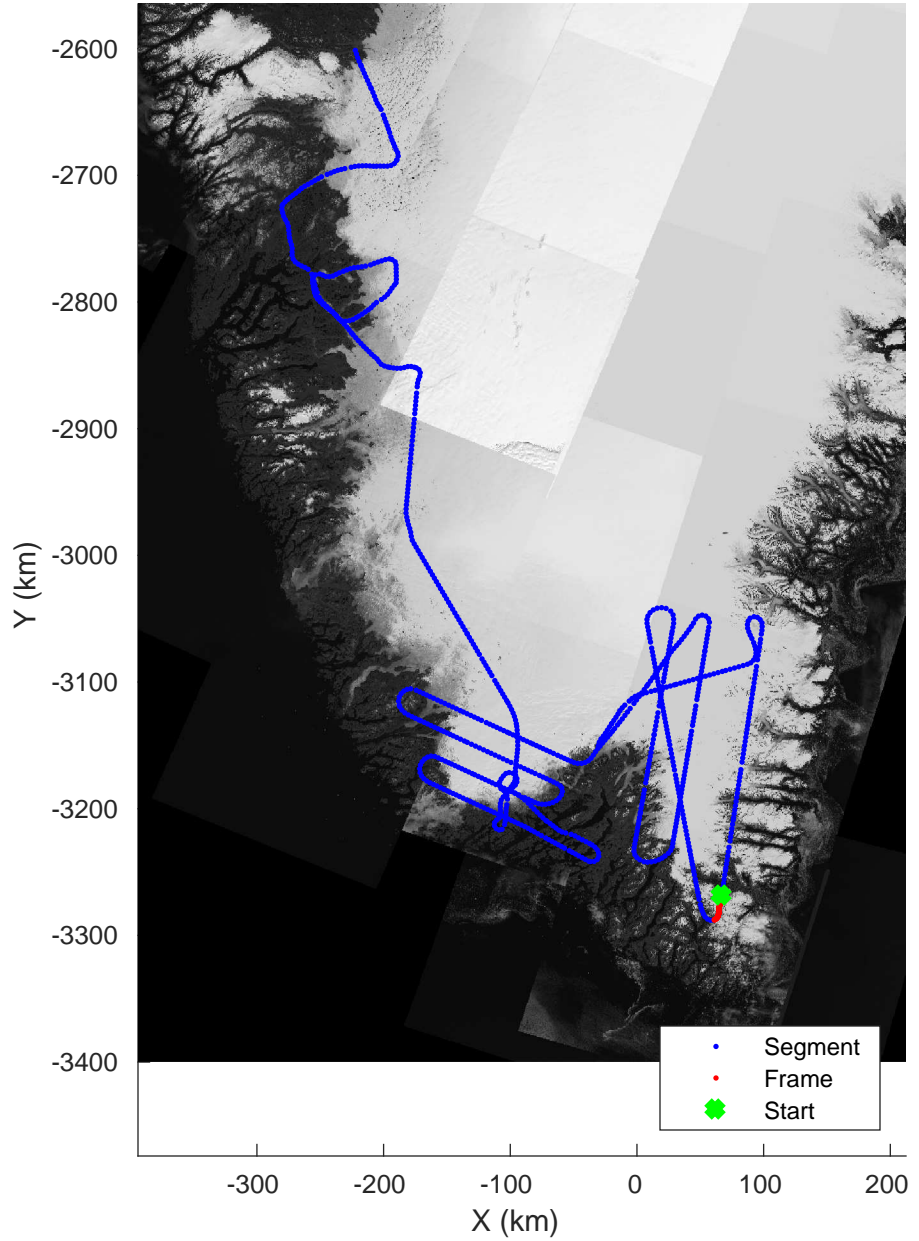

Southwest Glacier-Coastal
20180426_03_021
Polar Stereograph 70N/-45E