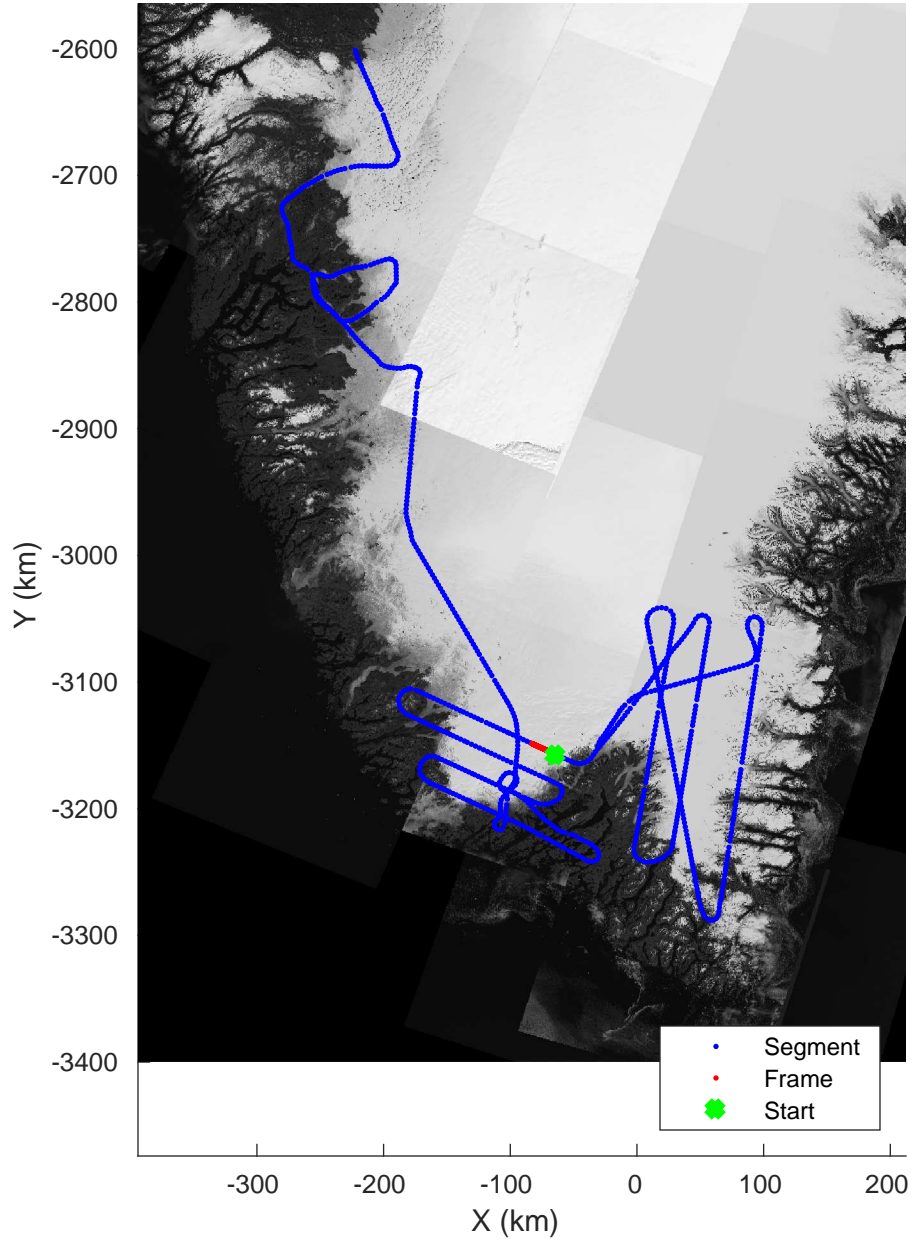

Southwest Glacier-Coastal
20180426_03_064
Polar Stereograph 70N/-45E