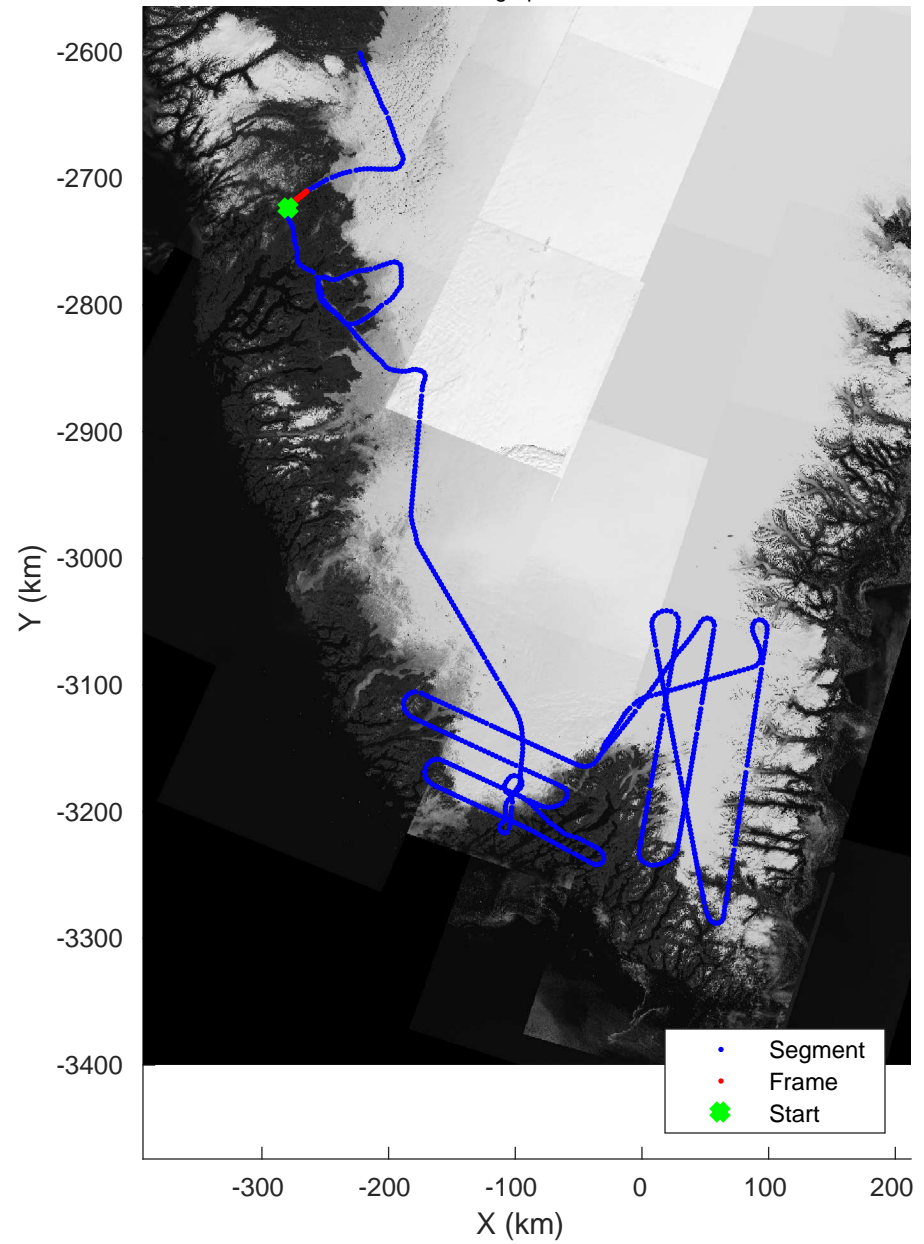

Southwest Glacier-Coastal
20180426_03_137
Polar Stereograph 70N/-45E

accum 2018_Greenland_P3: "Southwest Glacier-Coastal" 20180426_03_137: 18:31:56.3 to 18:34:30.4 GPS

Southwest Glacier-Coastal
20180426_03_138
Polar Stereograph 70N/-45E