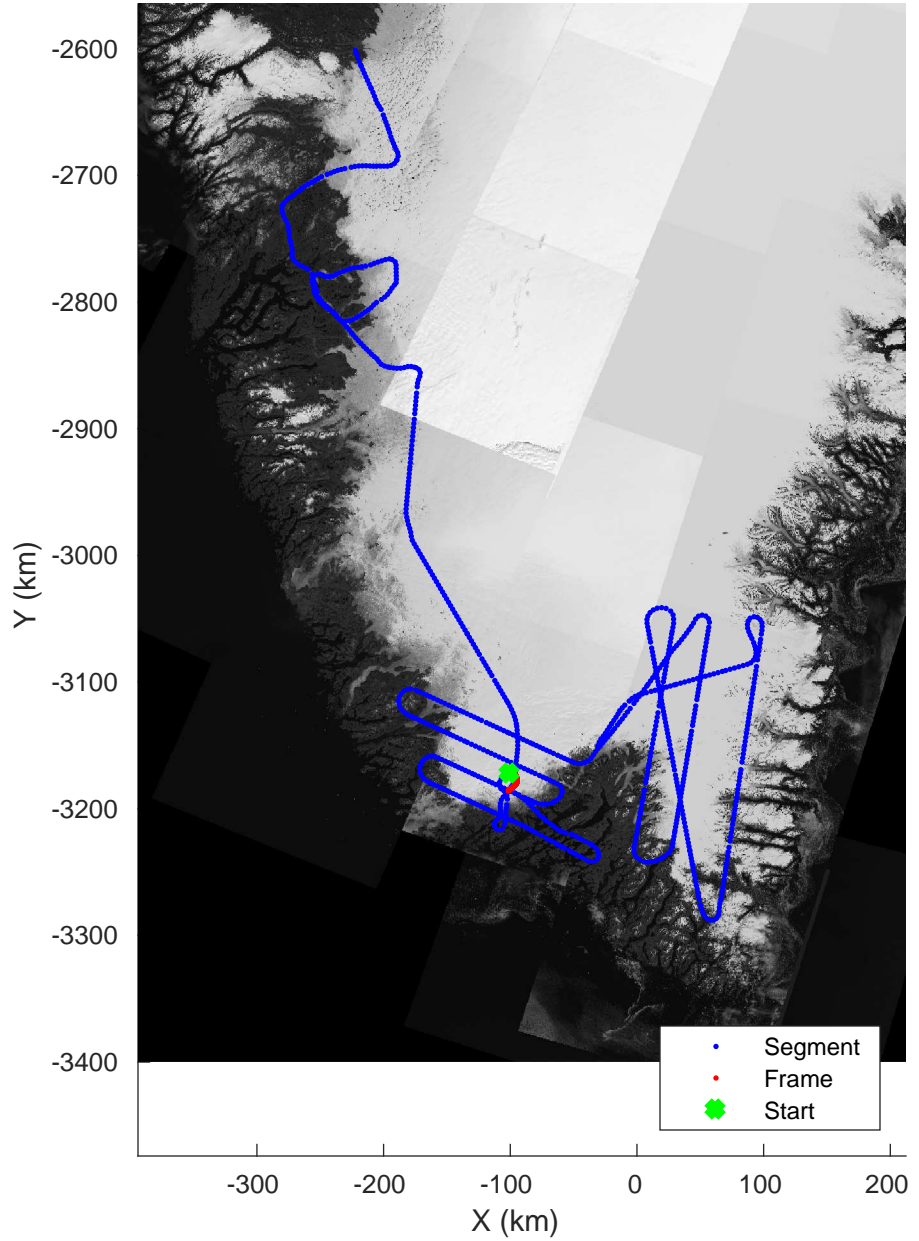

Southwest Glacier-Coastal
20180426_03_098
Polar Stereograph 70N/-45E