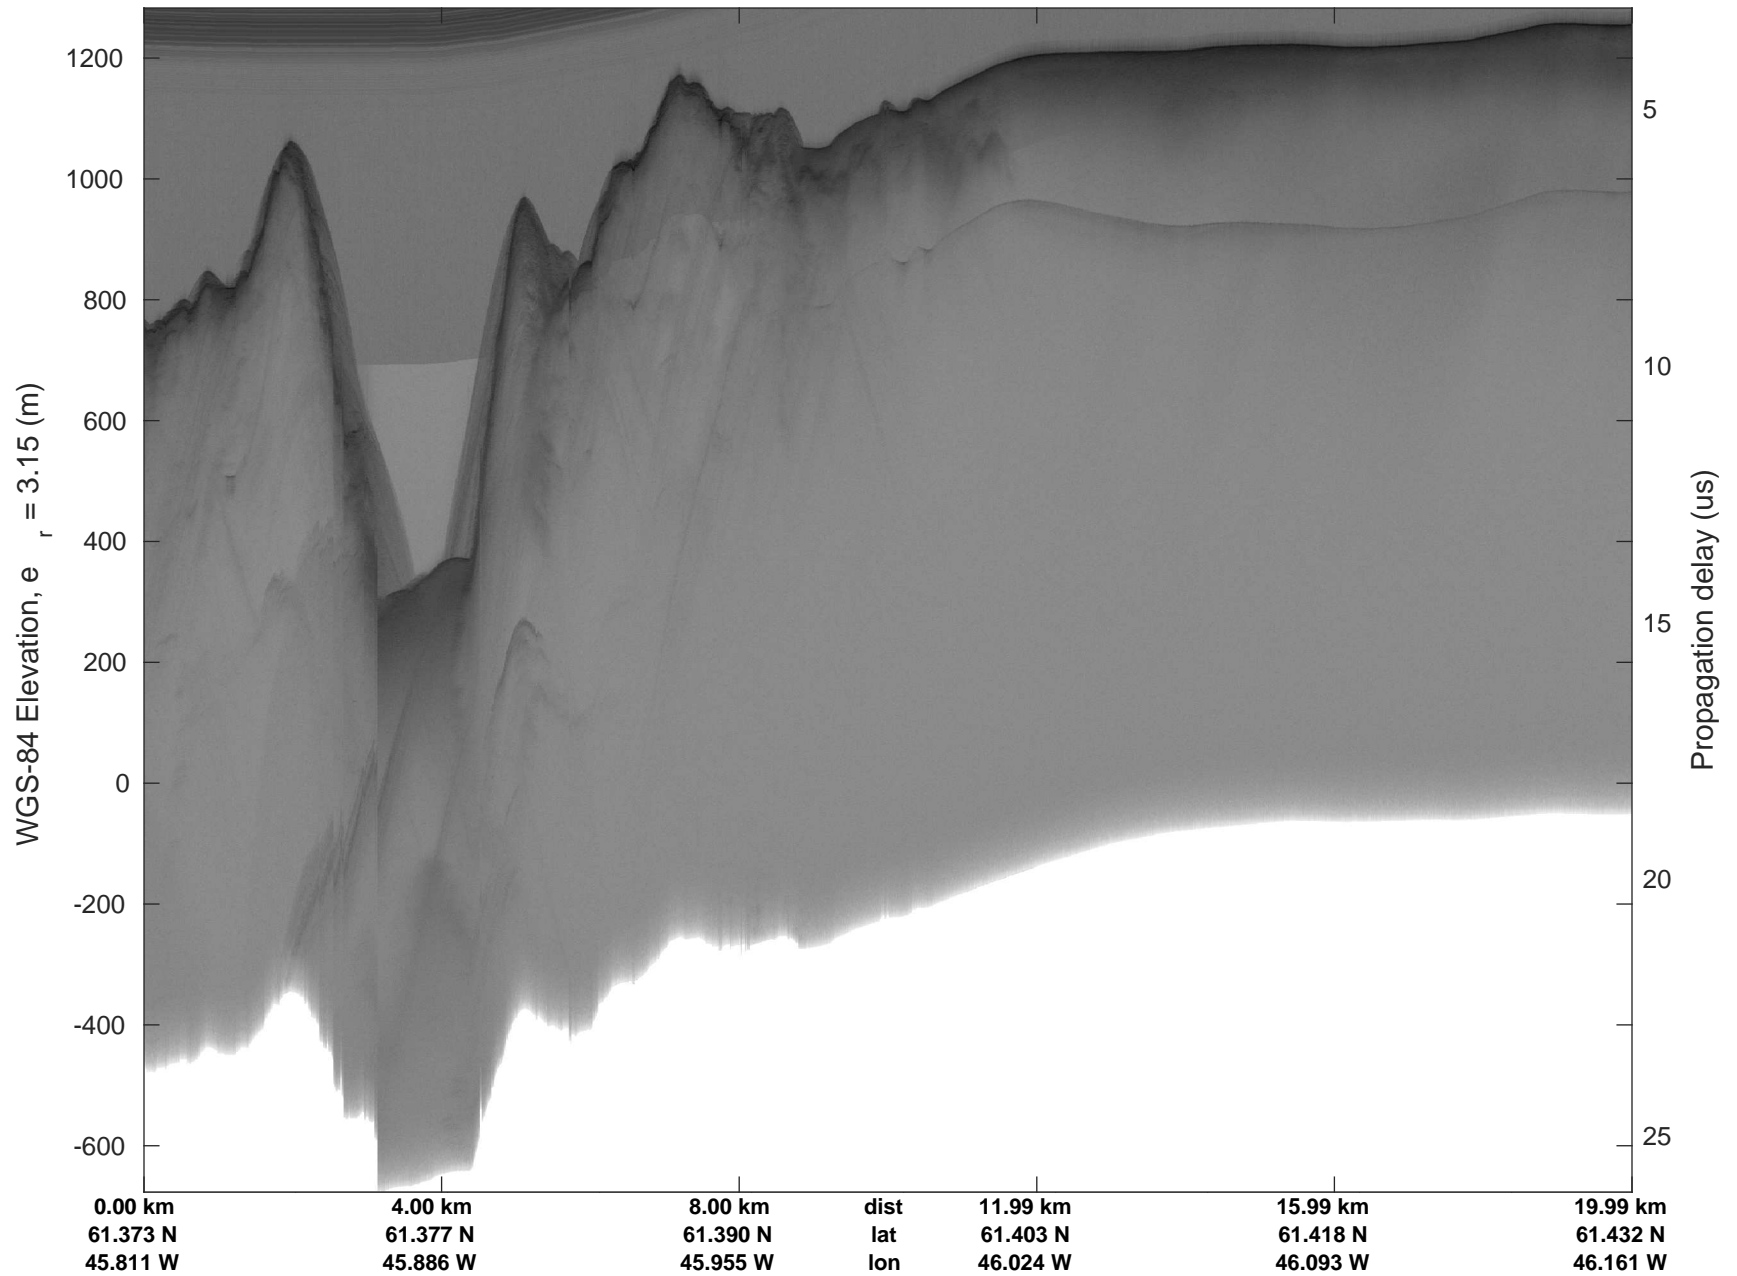

accum 2018_Greenland_P3: "Southwest Glacier-Coastal" 20180426_03_063: 15:27:59.5 to 15:30:36.0 GPS