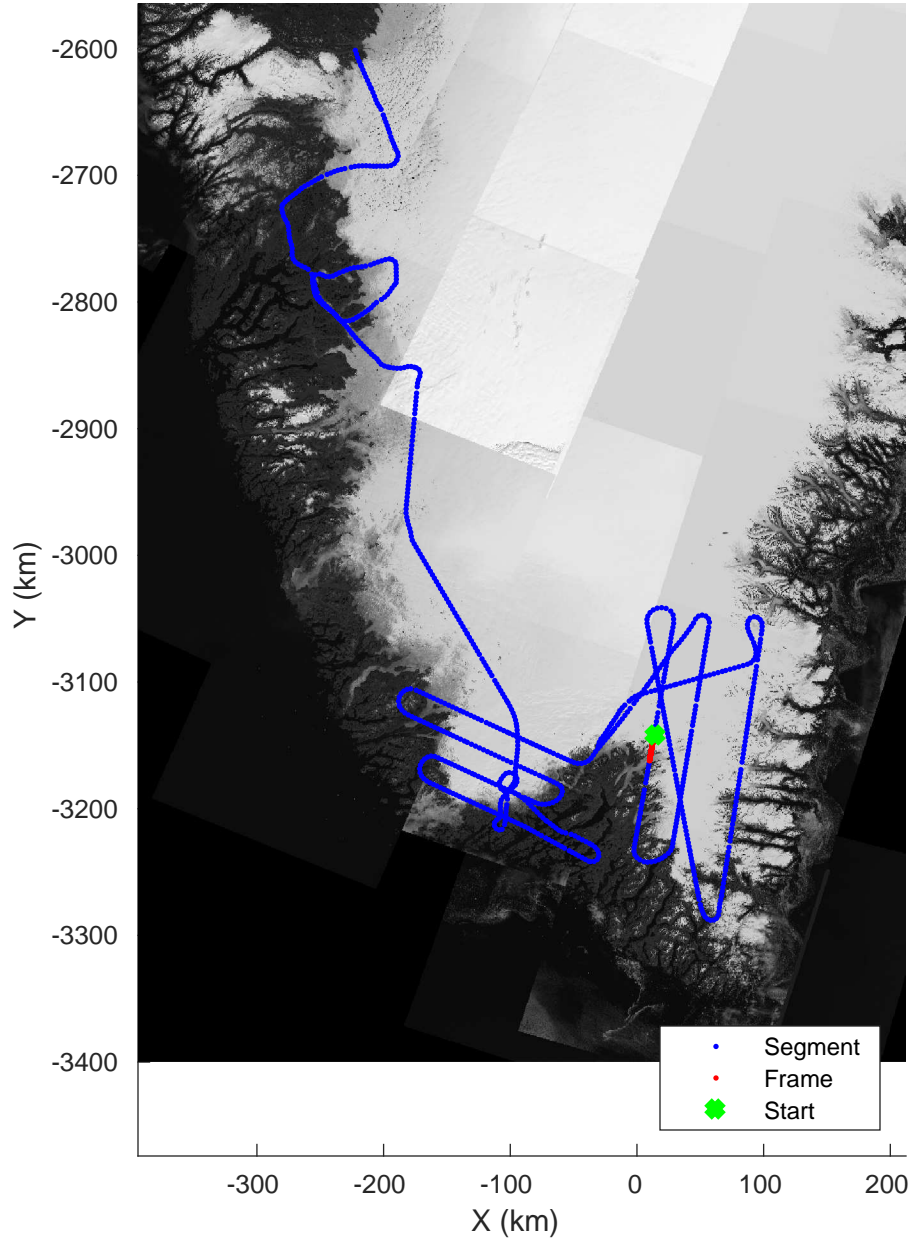

Southwest Glacier-Coastal
 20180426_03_039
 Polar Stereograph 70N/-45E

accum 2018_Greenland_P3: "Southwest Glacier-Coastal" 20180426_03_039: 14:29:08.3 to 14:31:18.1 GPS

Southwest Glacier-Coastal
20180426_03_040
Polar Stereograph 70N/-45E