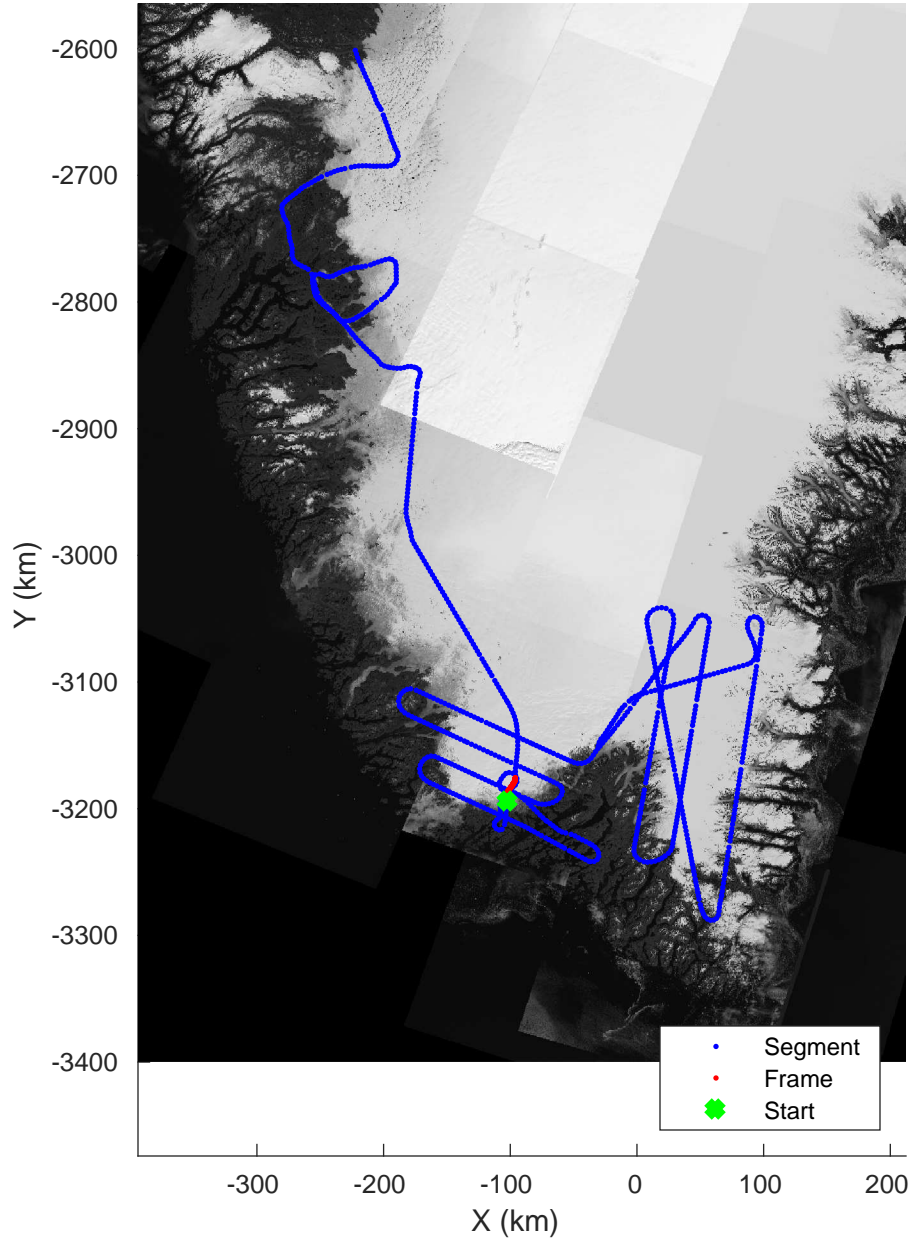

Southwest Glacier-Coastal
20180426_03_101
Polar Stereograph 70N/-45E

accum 2018_Greenland_P3: "Southwest Glacier-Coastal" 20180426_03_101: 17:02:39.0 to 17:05:29.4 GPS

Southwest Glacier-Coastal
 20180426_03_102
 Polar Stereograph 70N/-45E