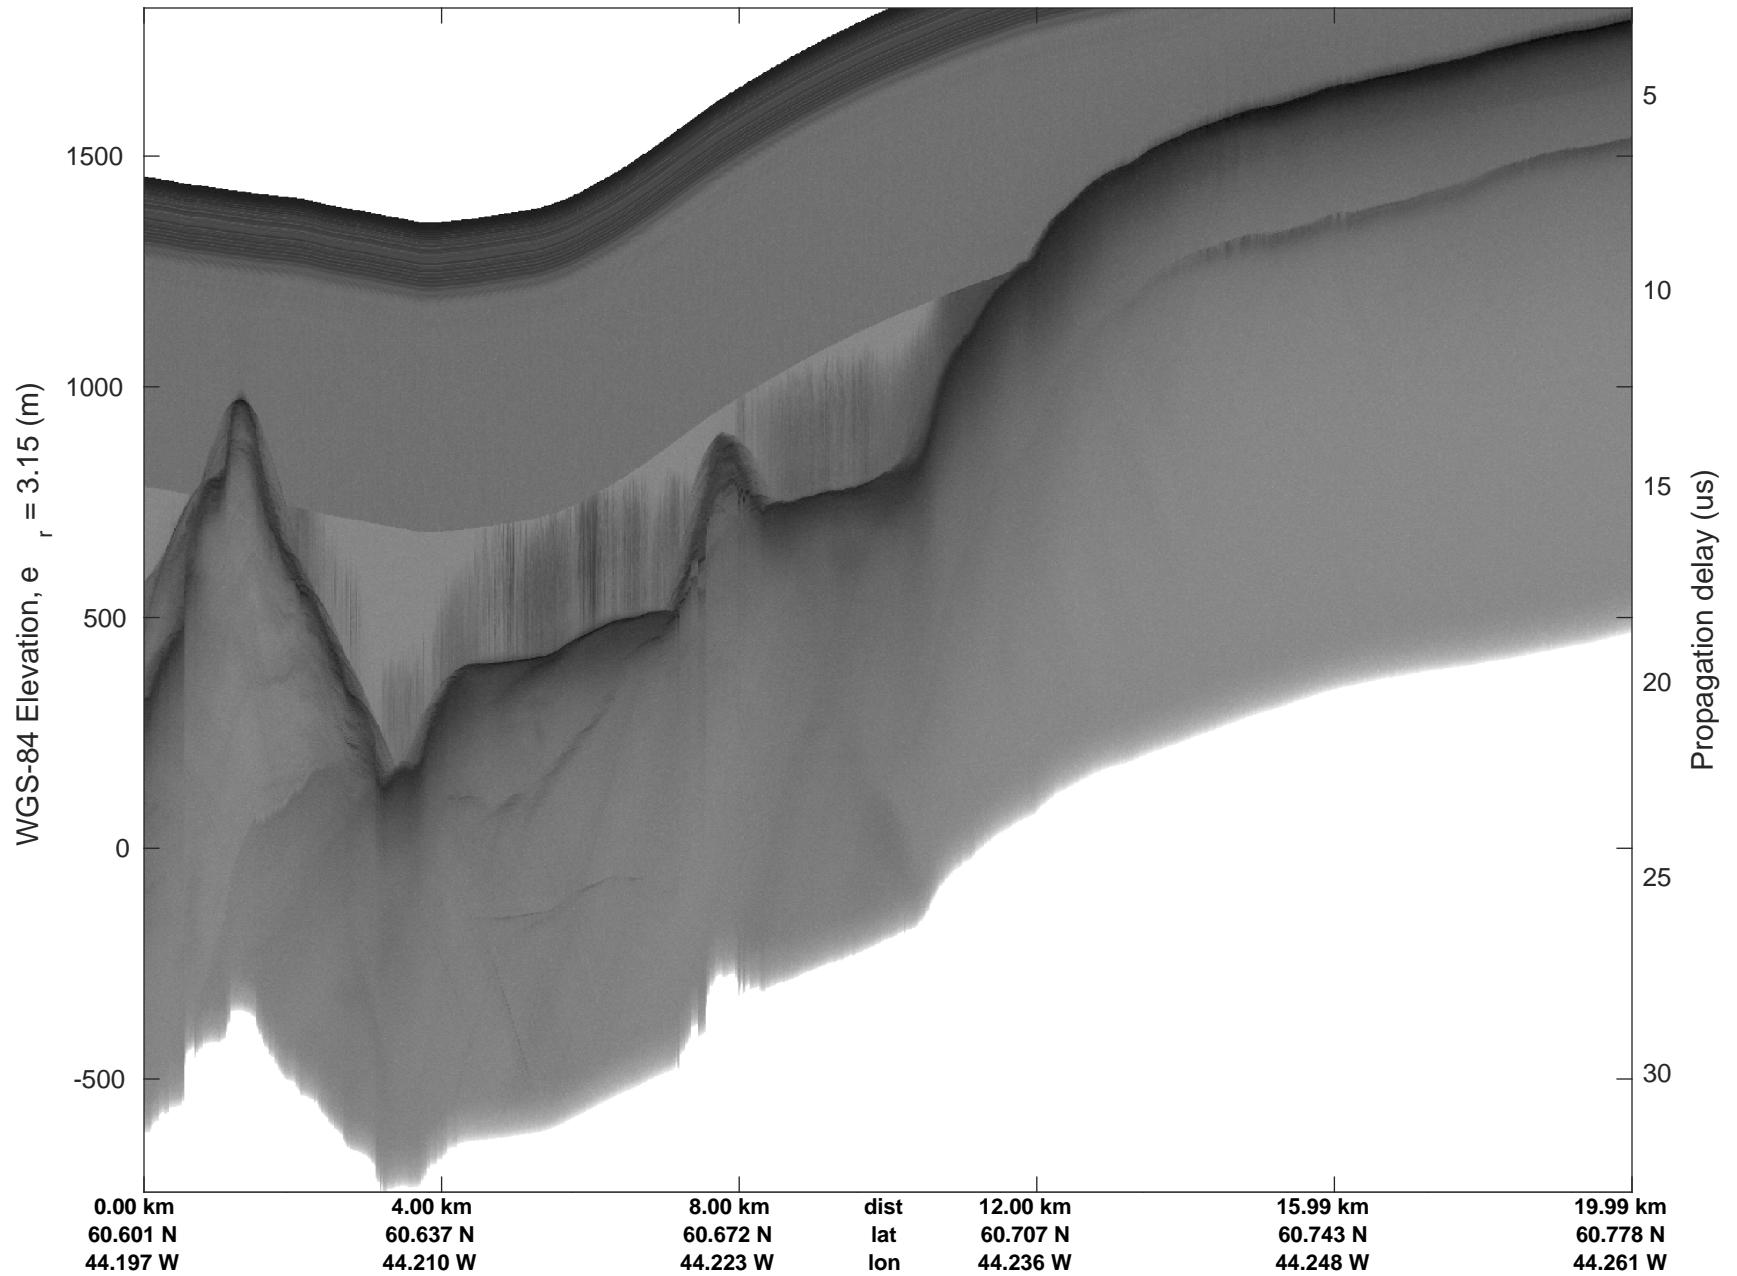

accum 2018_Greenland_P3: "Southwest Glacier-Coastal" 20180426_03_023: 13:49:48.0 to 13:52:33.1 GPS

Southwest Glacier-Coastal
20180426_03_024
Polar Stereograph 70N/-45E

accum 2018_Greenland_P3: "Southwest Glacier-Coastal" 20180426_03_024: 13:52:33.3 to 13:55:19.9 GPS

Southwest Glacier-Coastal
20180426_03_025
Polar Stereograph 70N/-45E

accum 2018_Greenland_P3: "Southwest Glacier-Coastal" 20180426_03_025: 13:55:20.1 to 13:57:44.1 GPS

Southwest Glacier-Coastal
20180426_03_026
Polar Stereograph 70N/-45E