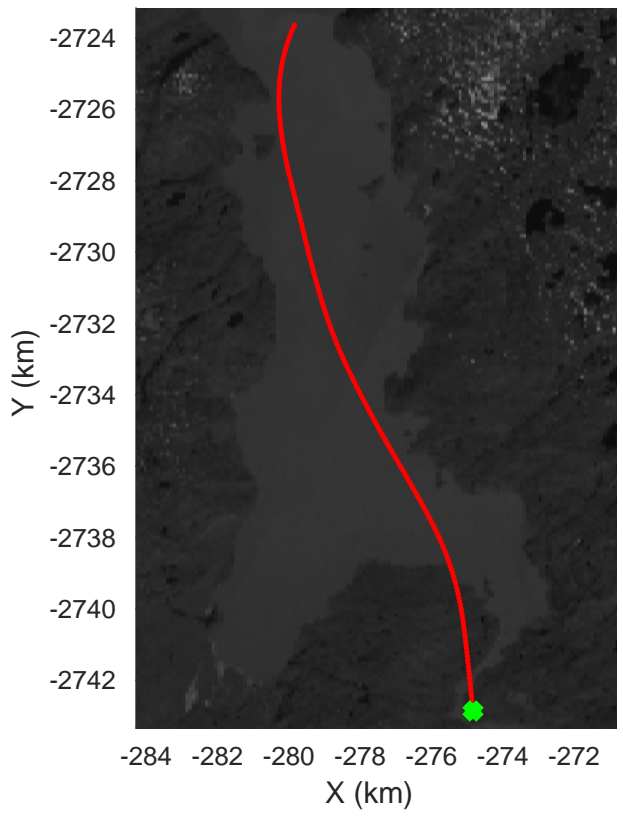

Southwest Glacier-Coastal
 20180426_03_134
 Polar Stereograph 70N/-45E

accum 2018_Greenland_P3: "Southwest Glacier-Coastal" 20180426_03_134: 18:24:26.9 to 18:26:54.1 GPS

Southwest Glacier-Coastal
20180426_03_135
Polar Stereograph 70N/-45E

accum 2018_Greenland_P3: "Southwest Glacier-Coastal" 20180426_03_135: 18:26:54.3 to 18:29:24.3 GPS

Southwest Glacier-Coastal
20180426_03_136
Polar Stereograph 70N/-45E

accum 2018_Greenland_P3: "Southwest Glacier-Coastal" 20180426_03_136: 18:29:24.4 to 18:31:56.2 GPS

Southwest Glacier-Coastal
20180426_03_137
Polar Stereograph 70N/-45E

accum 2018_Greenland_P3: "Southwest Glacier-Coastal" 20180426_03_137: 18:31:56.3 to 18:34:30.4 GPS

Southwest Glacier-Coastal
20180426_03_138
Polar Stereograph 70N/-45E