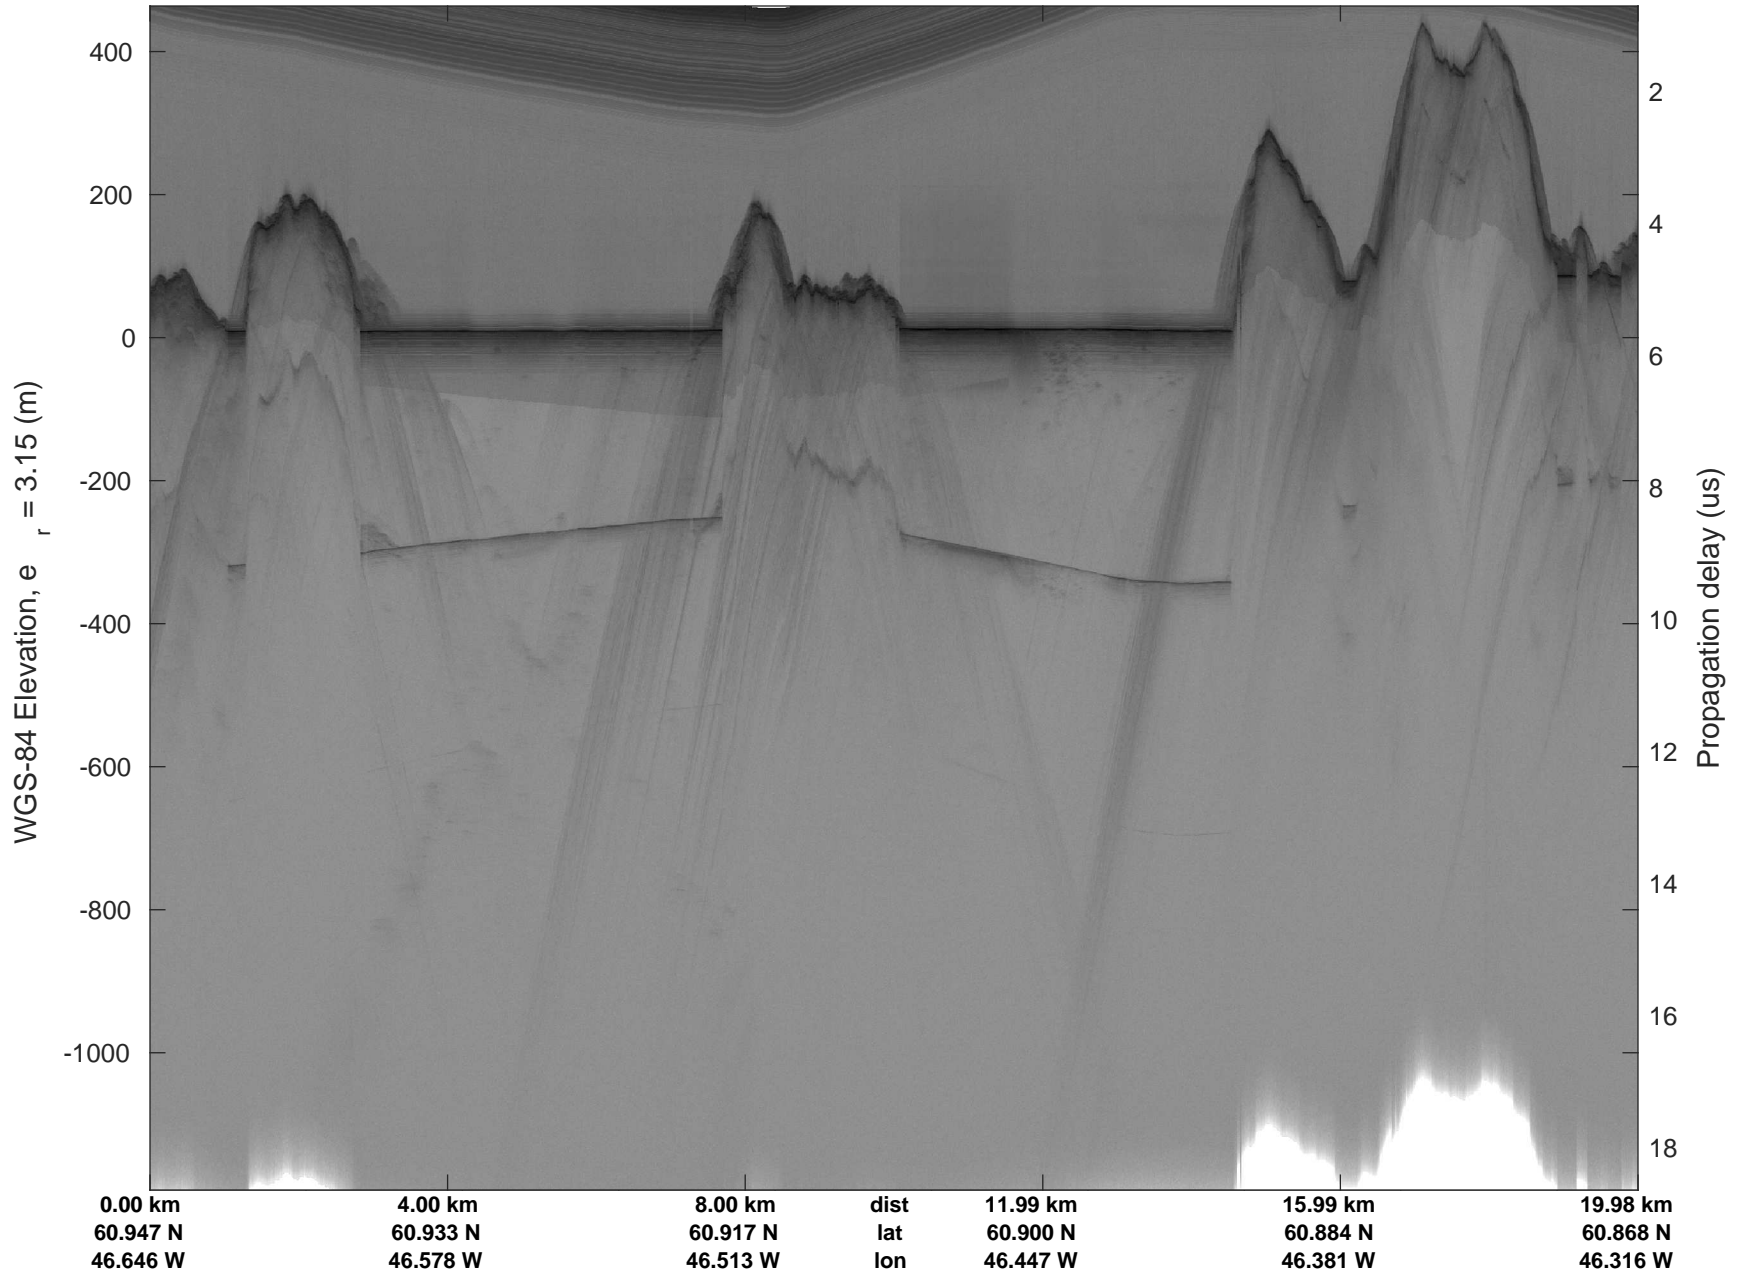

accum 2018_Greenland_P3: "Southwest Glacier-Coastal" 20180426_03_089: 16:31:38.9 to 16:34:11.1 GPS