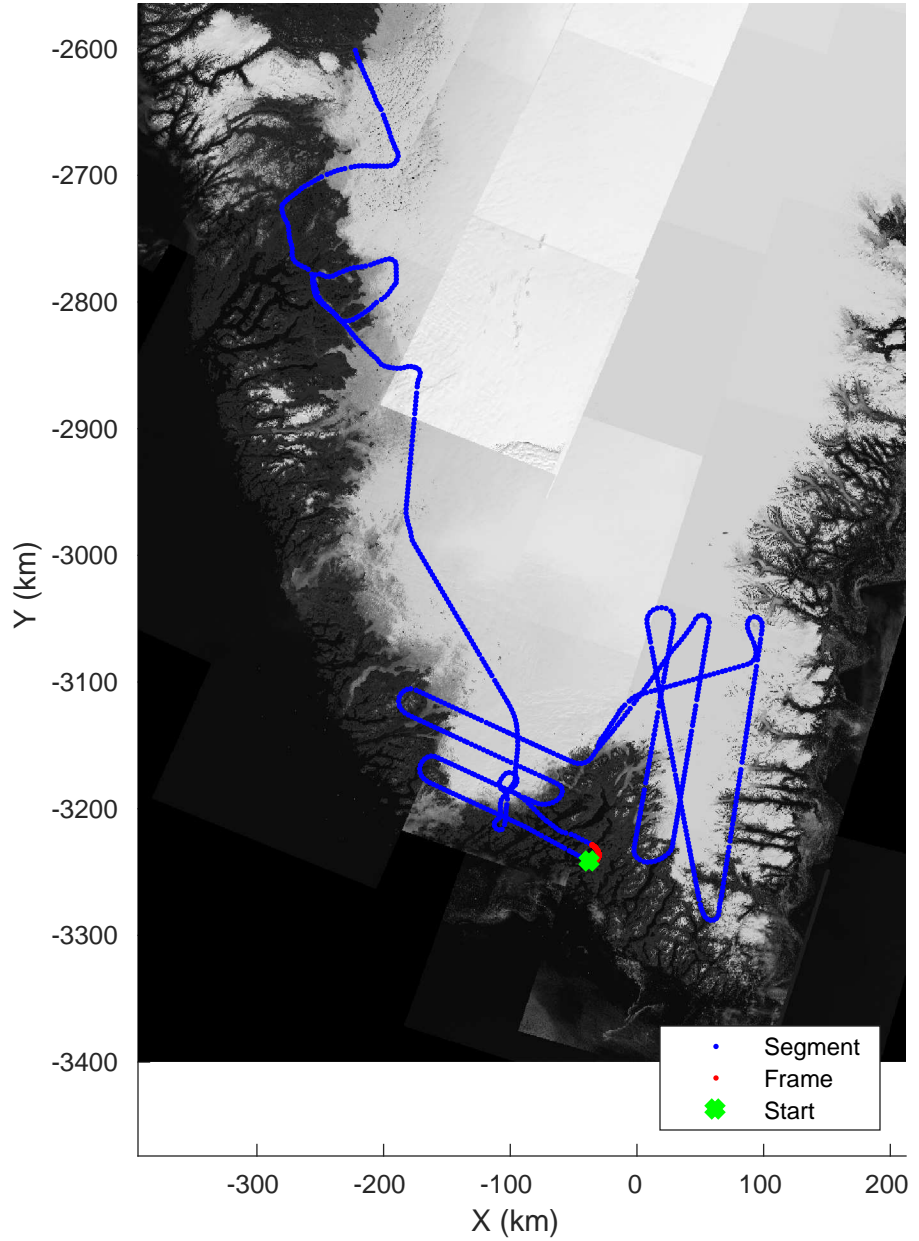

Southwest Glacier-Coastal
20180426_03_092
Polar Stereograph 70N/-45E