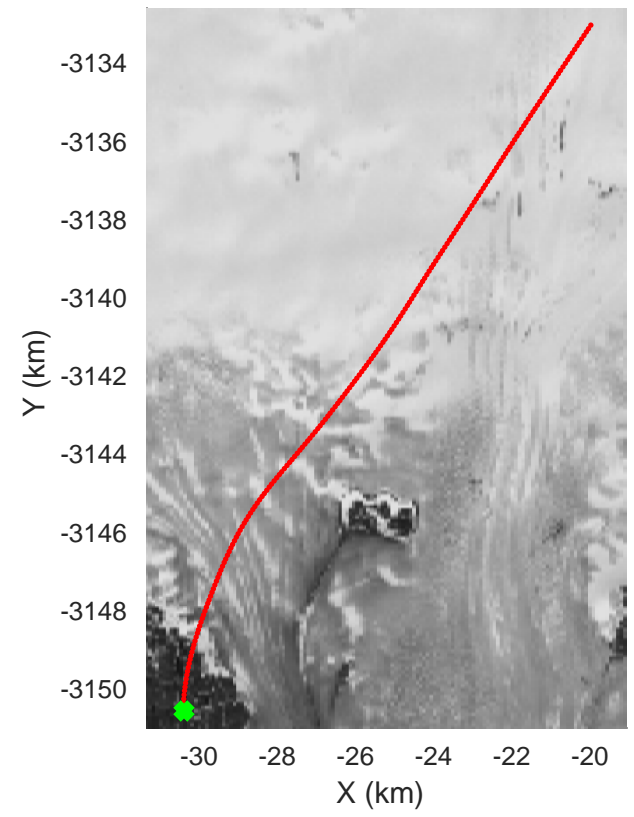

Southwest Glacier-Coastal
 20180426_03_001
 Polar Stereograph 70N/-45E

accum 2018_Greenland_P3: "Southwest Glacier-Coastal" 20180426_03_001: 12:57:15.8 to 12:59:50.8 GPS

Southwest Glacier-Coastal
20180426_03_002
Polar Stereograph 70N/-45E

accum 2018_Greenland_P3: "Southwest Glacier-Coastal" 20180426_03_002: 12:59:50.8 to 13:02:21.6 GPS

Southwest Glacier-Coastal
20180426_03_003
Polar Stereograph 70N/-45E

accum 2018_Greenland_P3: "Southwest Glacier-Coastal" 20180426_03_003: 13:02:21.7 to 13:04:46.9 GPS

Southwest Glacier-Coastal
20180426_03_004
Polar Stereograph 70N/-45E

accum 2018_Greenland_P3: "Southwest Glacier-Coastal" 20180426_03_004: 13:04:47.1 to 13:07:08.0 GPS

Southwest Glacier-Coastal
20180426_03_005
Polar Stereograph 70N/-45E