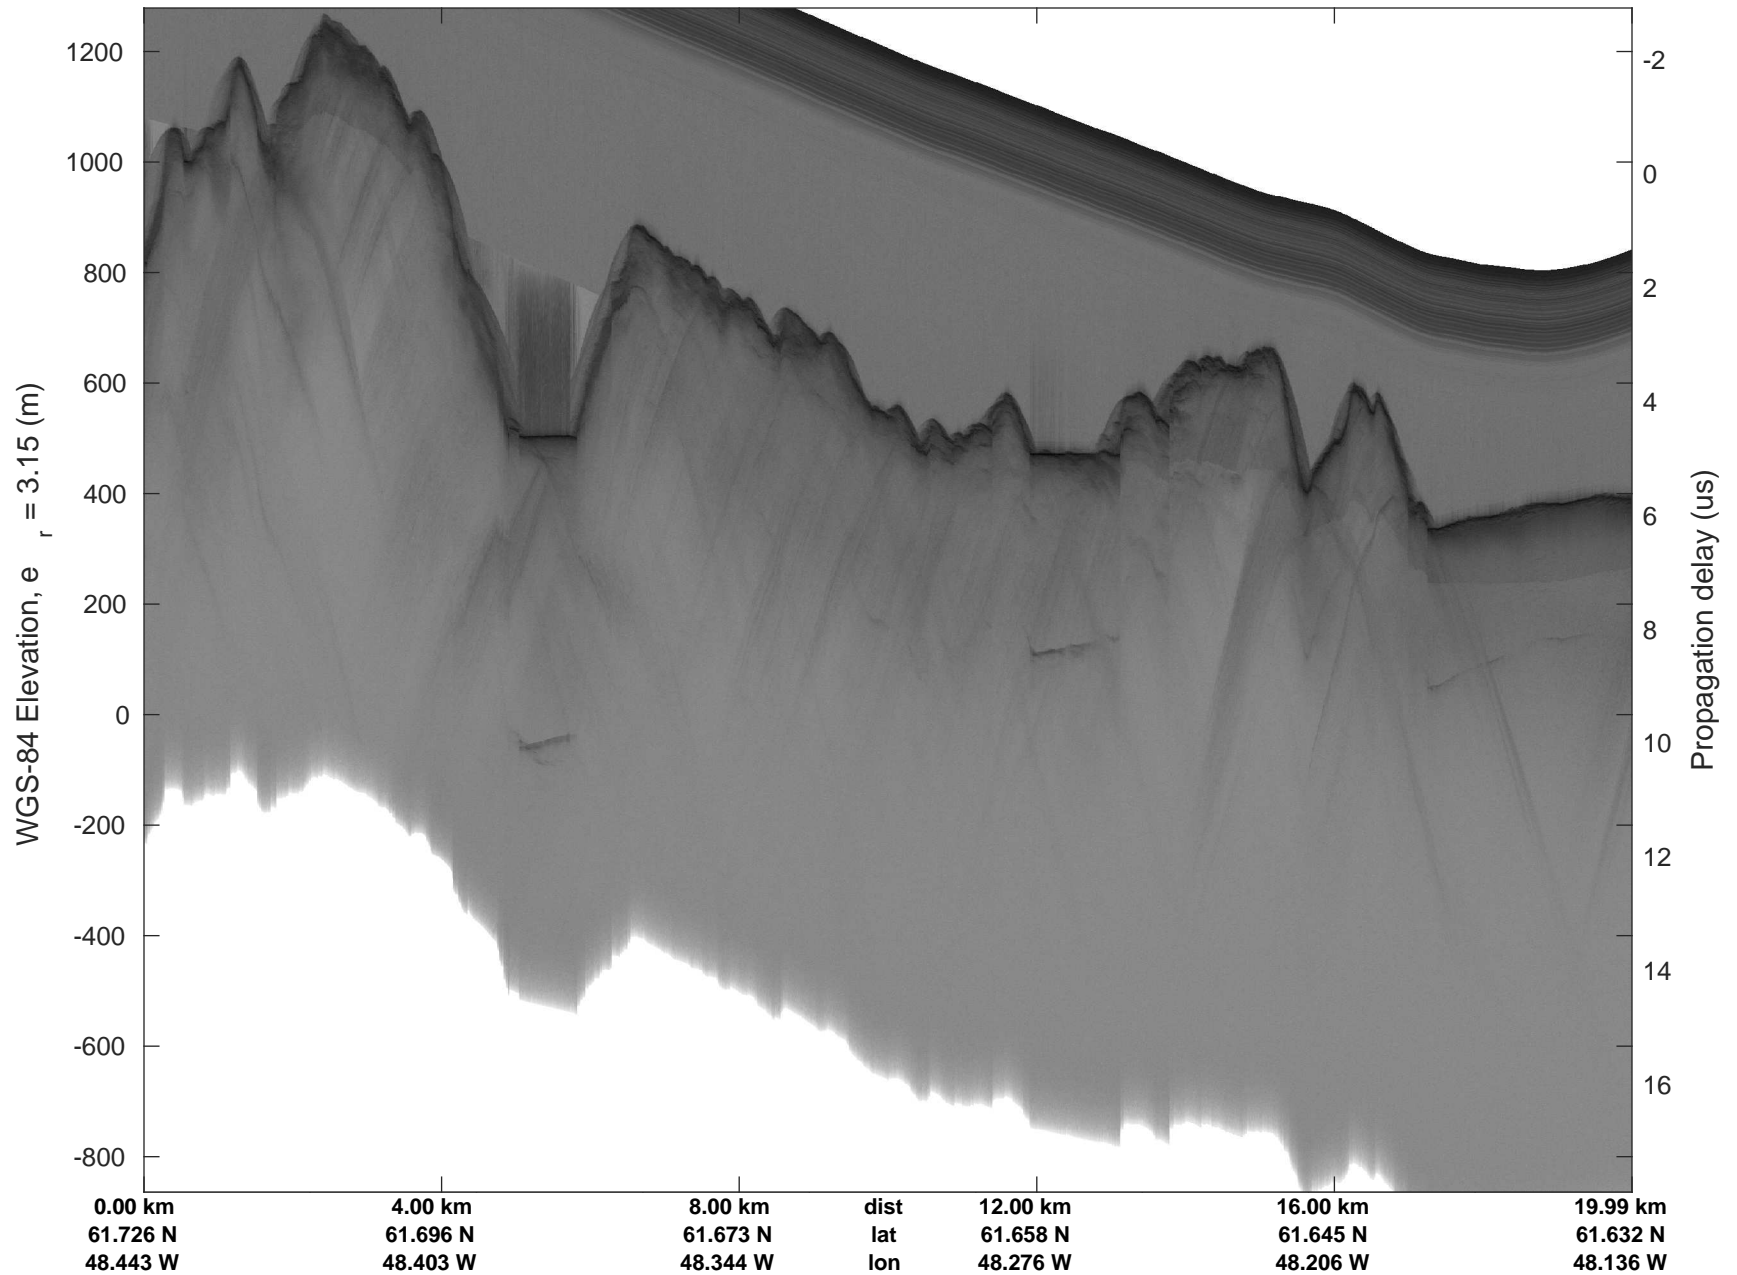

accum 2018_Greenland_P3: "Southwest Glacier-Coastal" 20180426_03_071: 15:47:37.3 to 15:50:00.2 GPS