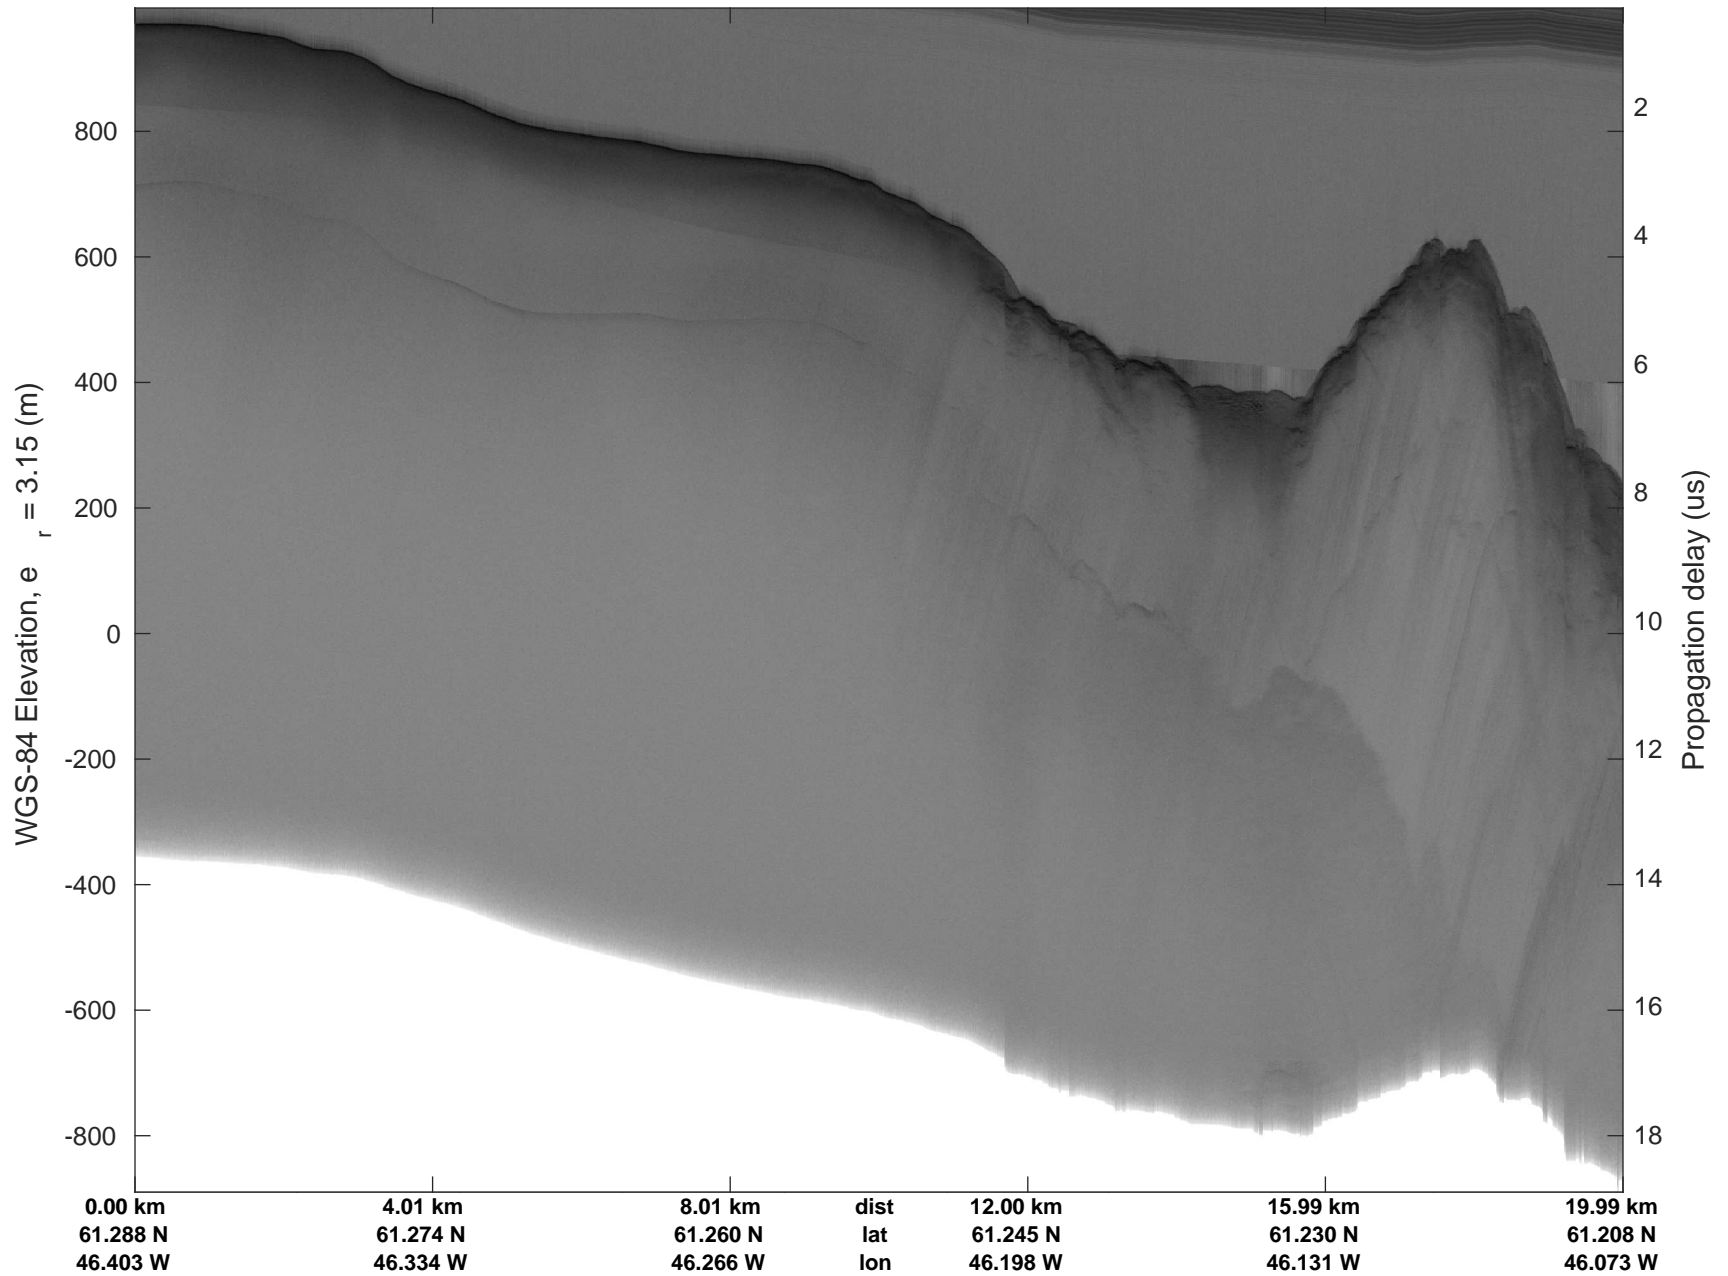

accum 2018_Greenland_P3: "Southwest Glacier-Coastal" 20180426_03_077: 16:01:38.7 to 16:04:05.2 GPS