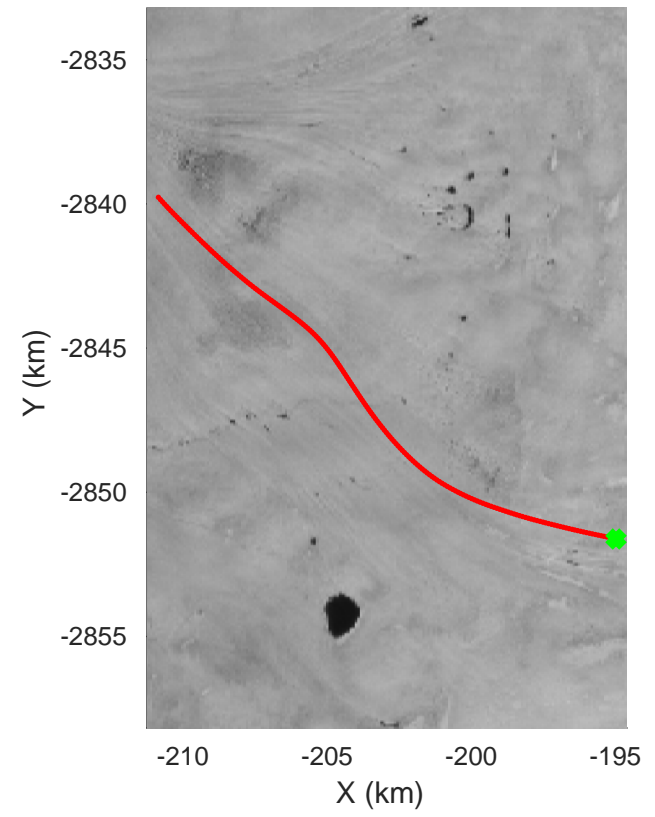

Southwest Glacier-Coastal
20180426_03_121
Polar Stereograph 70N/-45E