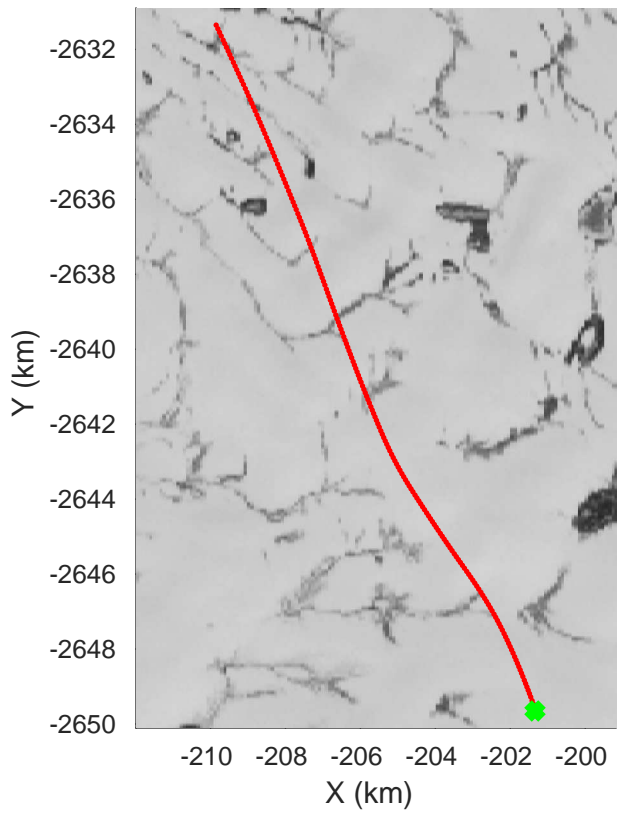

Southwest Glacier-Coastal
20180426_03_144
Polar Stereograph 70N/-45E

accum 2018_Greenland_P3: "Southwest Glacier-Coastal" 20180426_03_144: 18:49:44.4 to 18:52:14.2 GPS

Southwest Glacier-Coastal
20180426_03_145
Polar Stereograph 70N/-45E