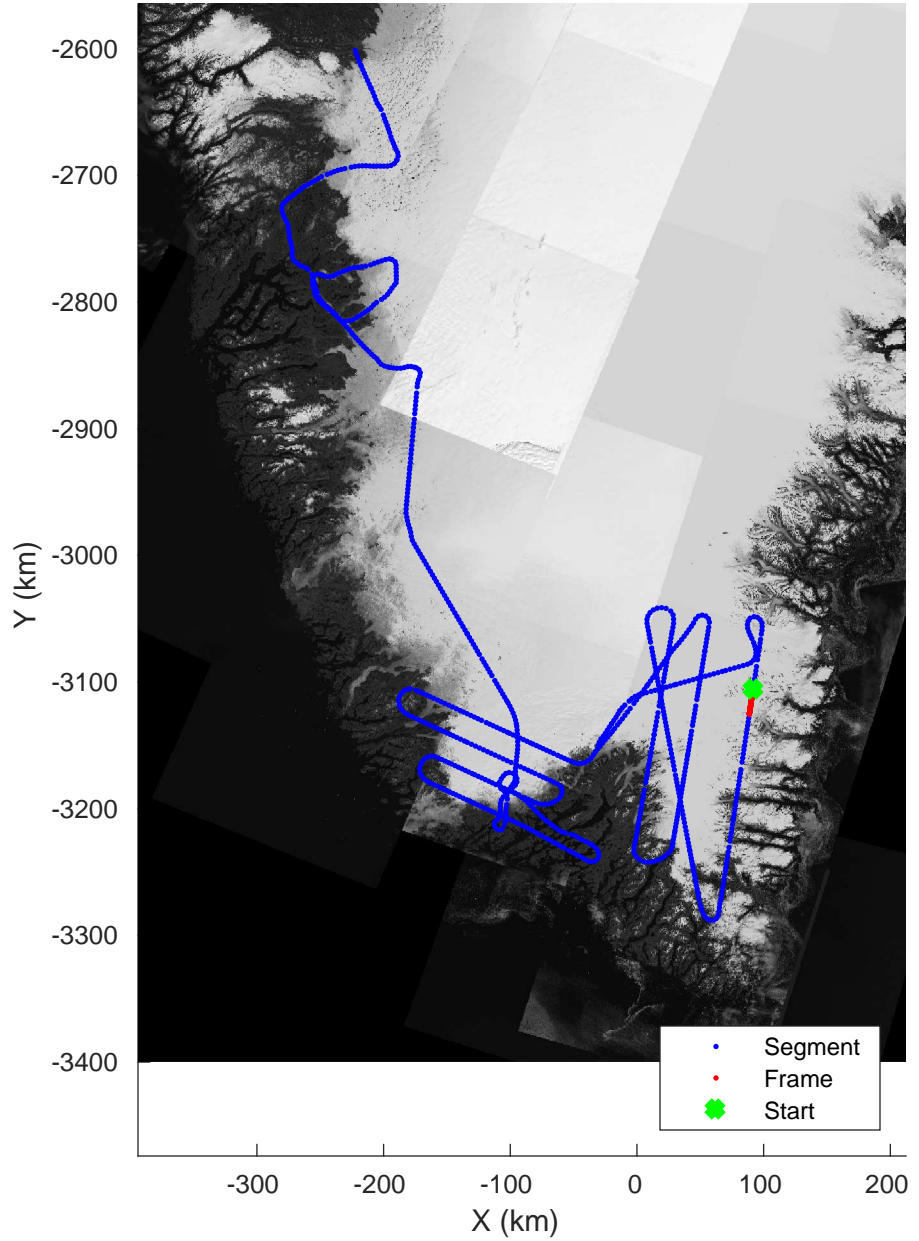

Southwest Glacier-Coastal
20180426_03_010
Polar Stereograph 70N/-45E

accum 2018_Greenland_P3: "Southwest Glacier-Coastal" 20180426_03_010: 13:18:43.2 to 13:21:16.2 GPS

Southwest Glacier-Coastal
20180426_03_011
Polar Stereograph 70N/-45E

accum 2018_Greenland_P3: "Southwest Glacier-Coastal" 20180426_03_011: 13:21:16.3 to 13:23:34.2 GPS

Southwest Glacier-Coastal
20180426_03_012
Polar Stereograph 70N/-45E

accum 2018_Greenland_P3: "Southwest Glacier-Coastal" 20180426_03_012: 13:23:34.3 to 13:25:49.9 GPS

Southwest Glacier-Coastal
20180426_03_013
Polar Stereograph 70N/-45E

accum 2018_Greenland_P3: "Southwest Glacier-Coastal" 20180426_03_013: 13:25:50.0 to 13:28:09.1 GPS

Southwest Glacier-Coastal
20180426_03_014
Polar Stereograph 70N/-45E