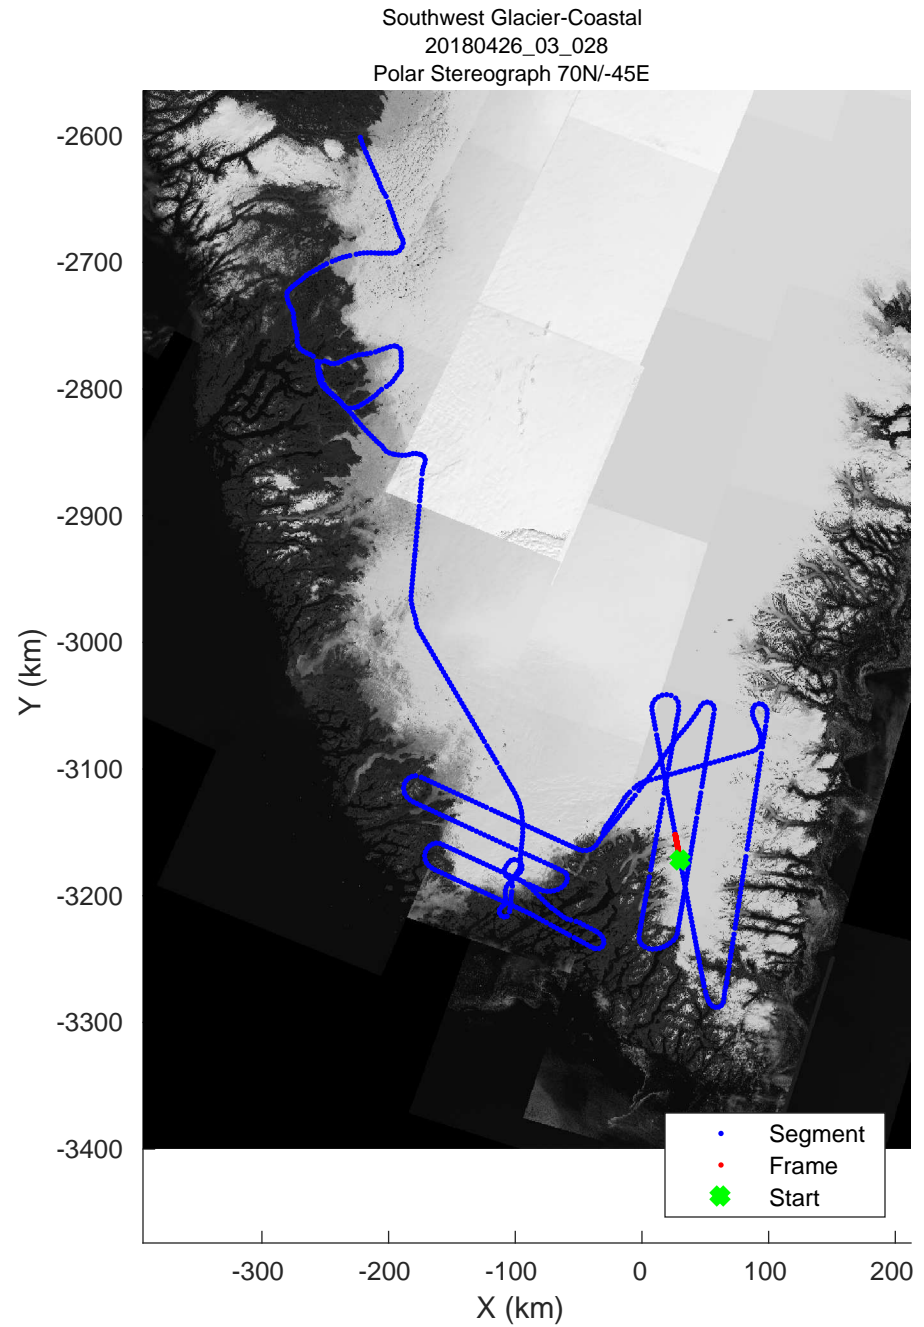

accum 2018_Greenland_P3: "Southwest Glacier-Coastal" 20180426_03_026: 13:57:44.3 to 14:00:03.3 GPS

Southwest Glacier-Coastal
 20180426_03_027
 Polar Stereograph 70N/-45E

accum 2018_Greenland_P3: "Southwest Glacier-Coastal" 20180426_03_027: 14:00:03.4 to 14:02:35.9 GPS