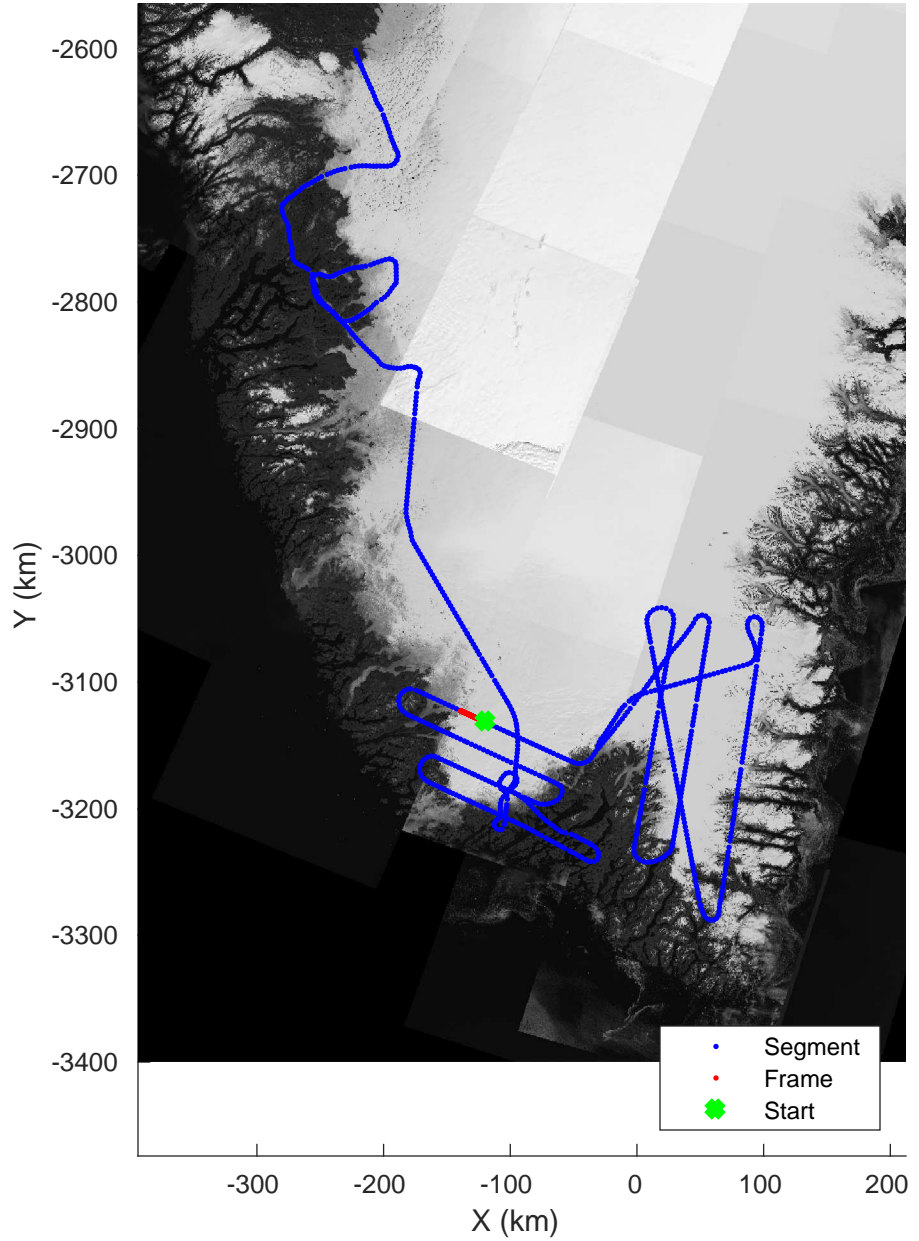

Southwest Glacier-Coastal
20180426_03_067
Polar Stereograph 70N/-45E