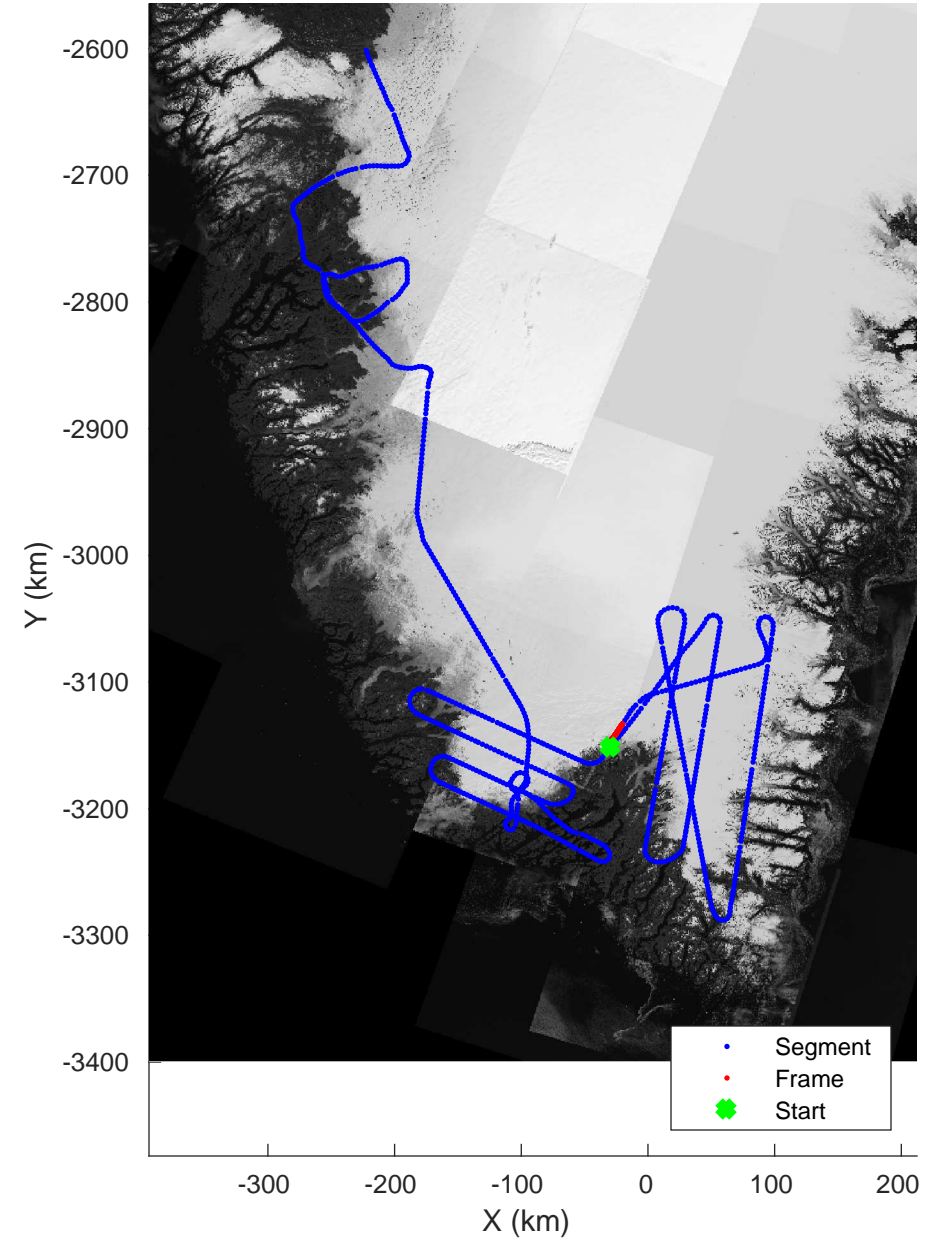

Southwest Glacier-Coastal
 20180426_03_001
 Polar Stereograph 70N/-45E

accum 2018_Greenland_P3: "Southwest Glacier-Coastal" 20180426_03_001: 12:57:15.8 to 12:59:50.8 GPS

Southwest Glacier-Coastal
20180426_03_002
Polar Stereograph 70N/-45E

accum 2018_Greenland_P3: "Southwest Glacier-Coastal" 20180426_03_002: 12:59:50.8 to 13:02:21.6 GPS

Southwest Glacier-Coastal
20180426_03_003
Polar Stereograph 70N/-45E

accum 2018_Greenland_P3: "Southwest Glacier-Coastal" 20180426_03_003: 13:02:21.7 to 13:04:46.9 GPS