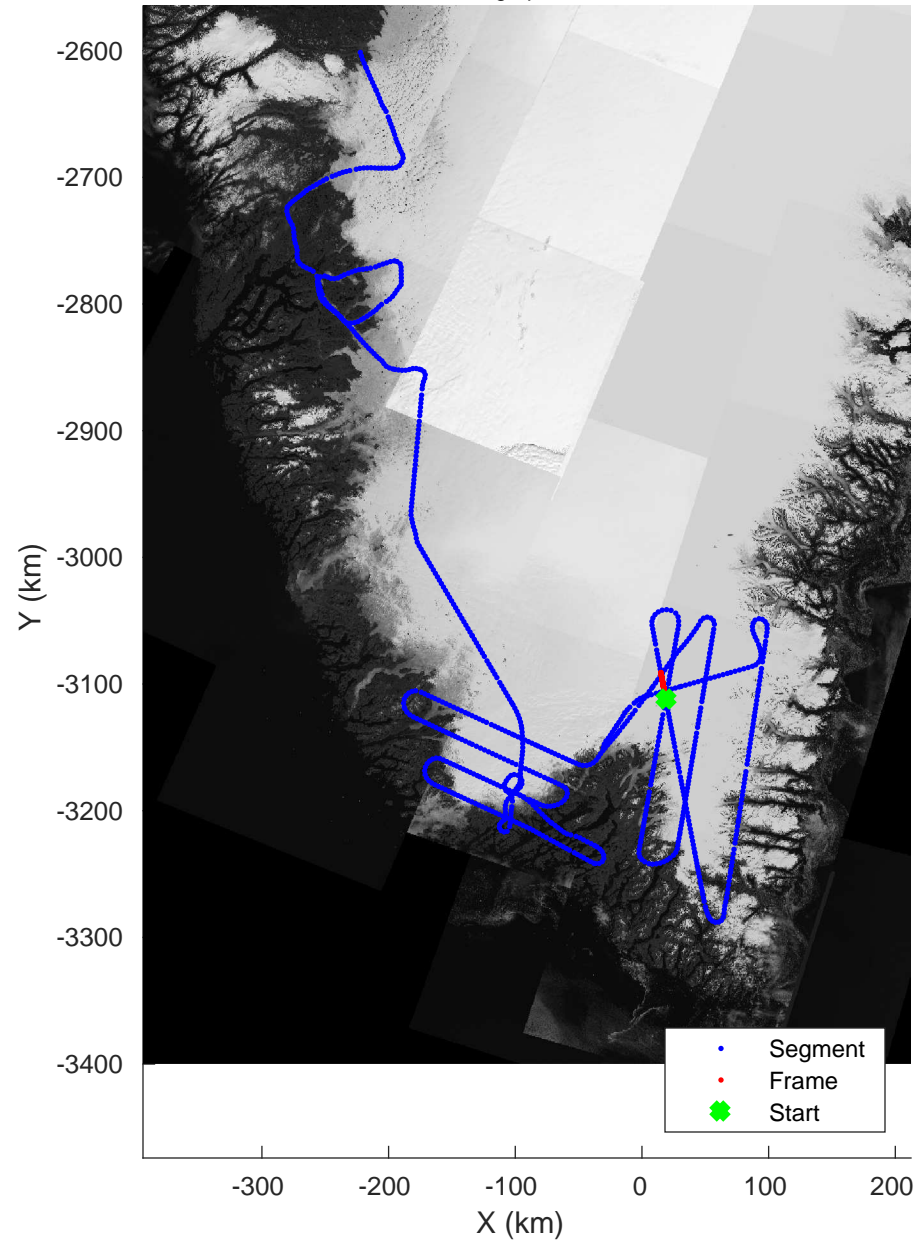

Southwest Glacier-Coastal
20180426_03_031
Polar Stereograph 70N/-45E