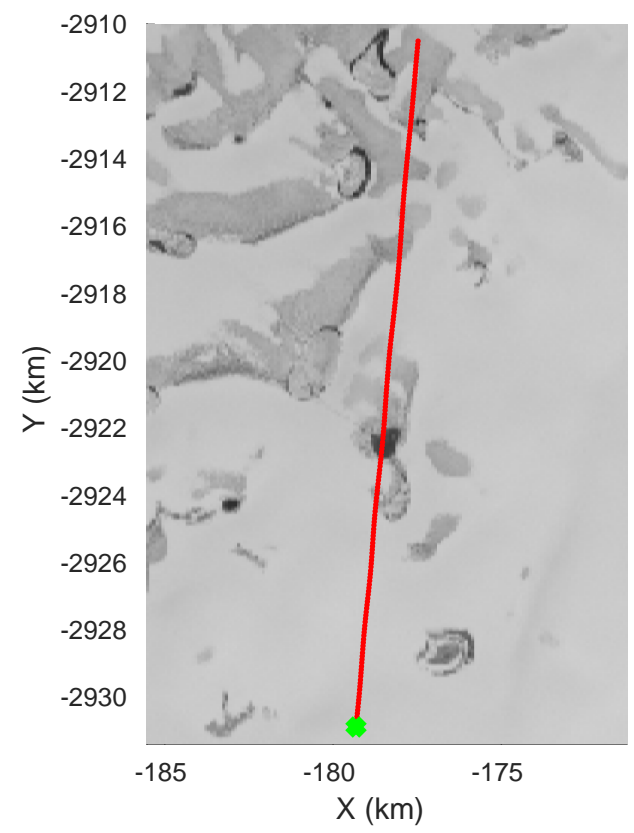

Southwest Glacier-Coastal
20180426_03_116
Polar Stereograph 70N/-45E