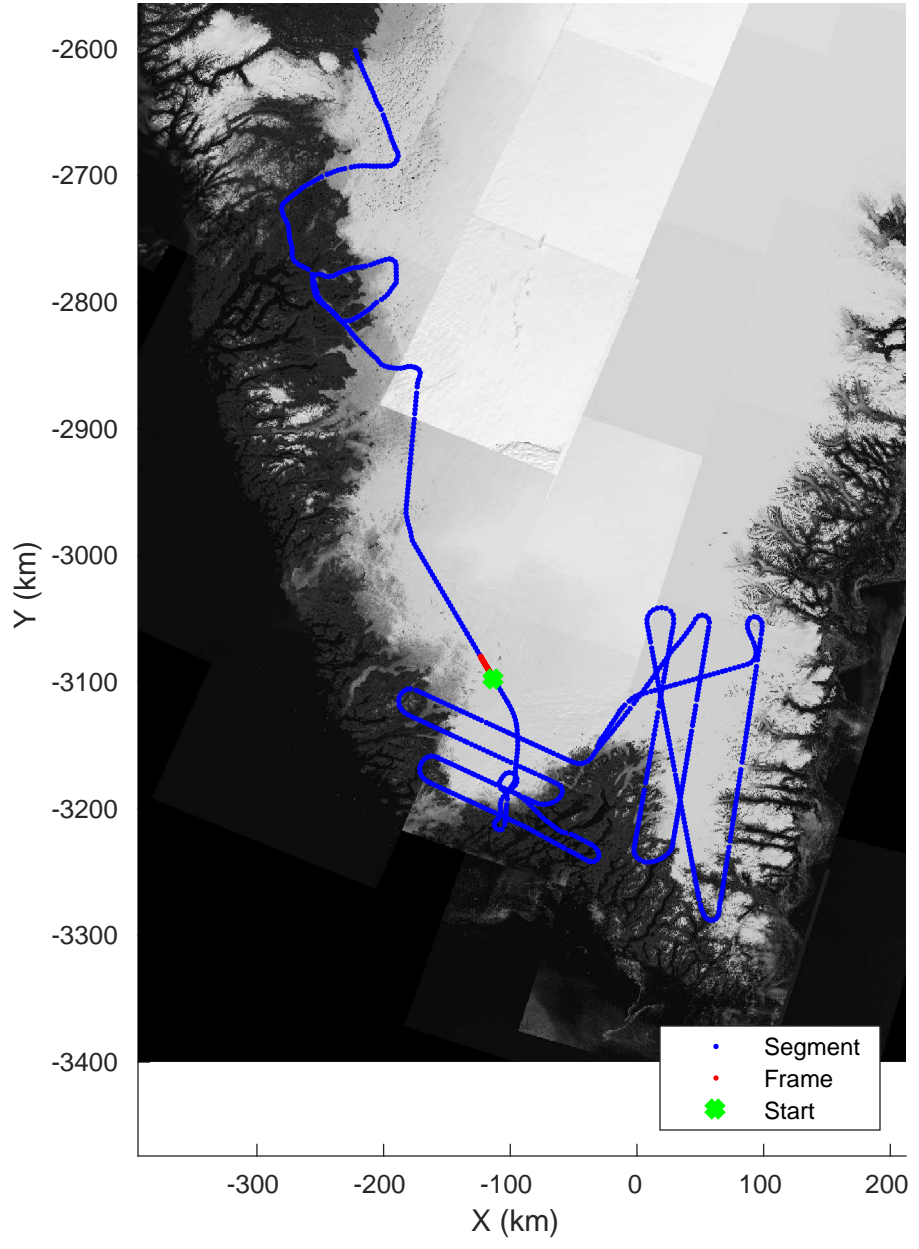

Southwest Glacier-Coastal
20180426_03_107
Polar Stereograph 70N/-45E