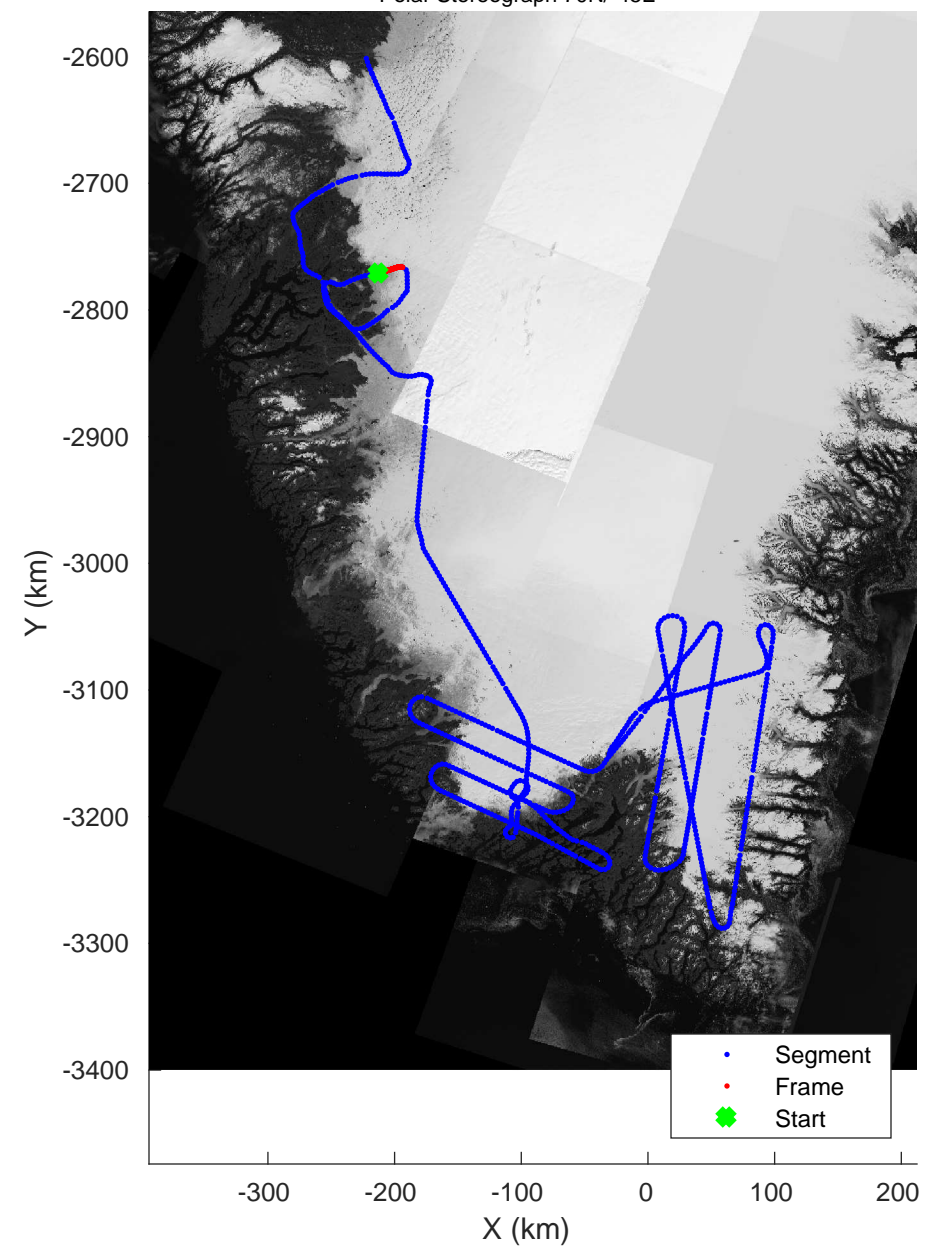

Southwest Glacier-Coastal
20180426_03_128
Polar Stereograph 70N/-45E