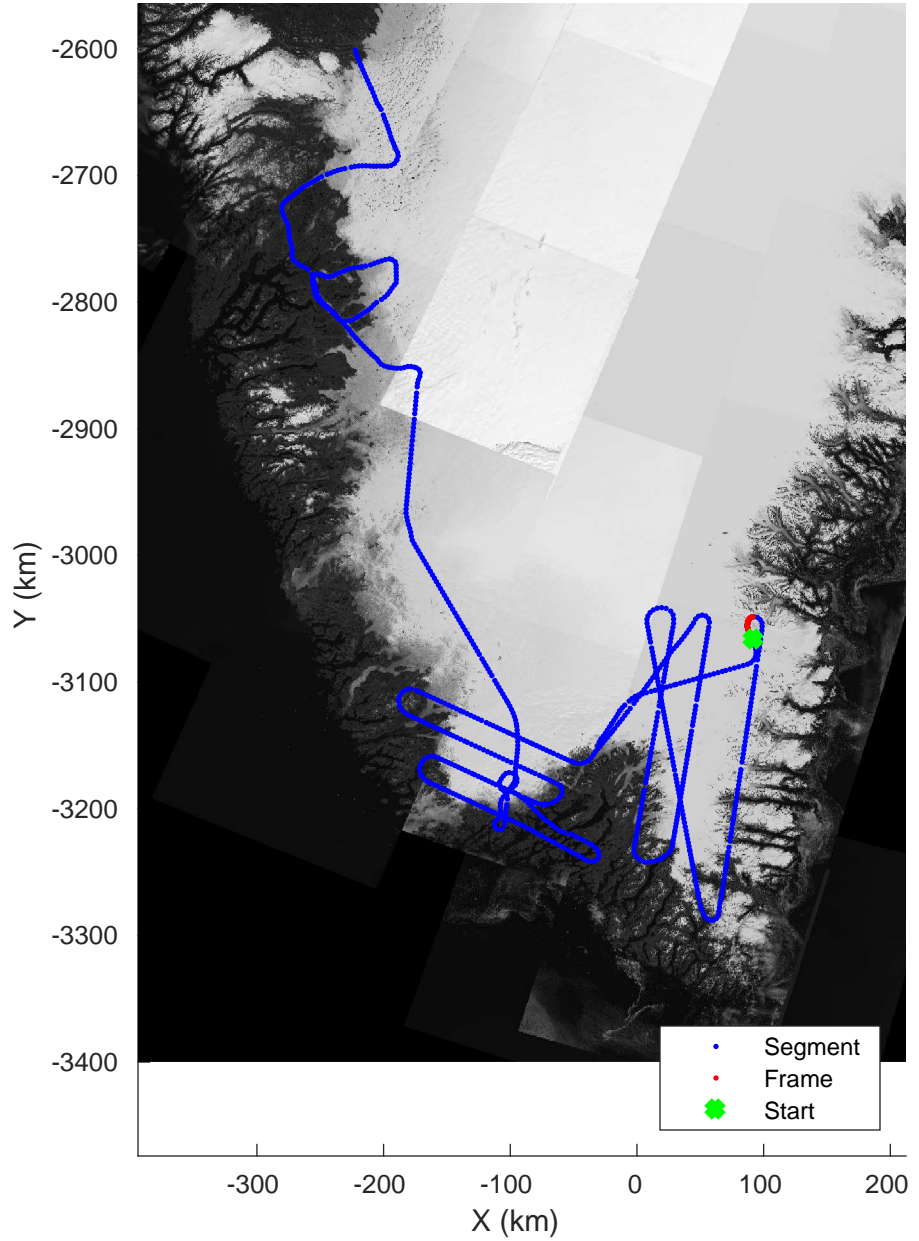

accum 2018_Greenland_P3: "Southwest Glacier-Coastal" 20180426_03_005: 13:07:08.2 to 13:09:18.3 GPS

Southwest Glacier-Coastal
20180426_03_006
Polar Stereograph 70N/-45E

accum 2018_Greenland_P3: "Southwest Glacier-Coastal" 20180426_03_006: 13:09:18.4 to 13:11:27.7 GPS

Southwest Glacier-Coastal
 20180426_03_007
 Polar Stereograph 70N/-45E

accum 2018_Greenland_P3: "Southwest Glacier-Coastal" 20180426_03_007: 13:11:27.8 to 13:13:34.0 GPS

Southwest Glacier-Coastal
20180426_03_008
Polar Stereograph 70N/-45E

accum 2018_Greenland_P3: "Southwest Glacier-Coastal" 20180426_03_008: 13:13:34.2 to 13:16:06.9 GPS

Southwest Glacier-Coastal
20180426_03_009
Polar Stereograph 70N/-45E

accum 2018_Greenland_P3: "Southwest Glacier-Coastal" 20180426_03_009: 13:16:07.0 to 13:18:43.0 GPS