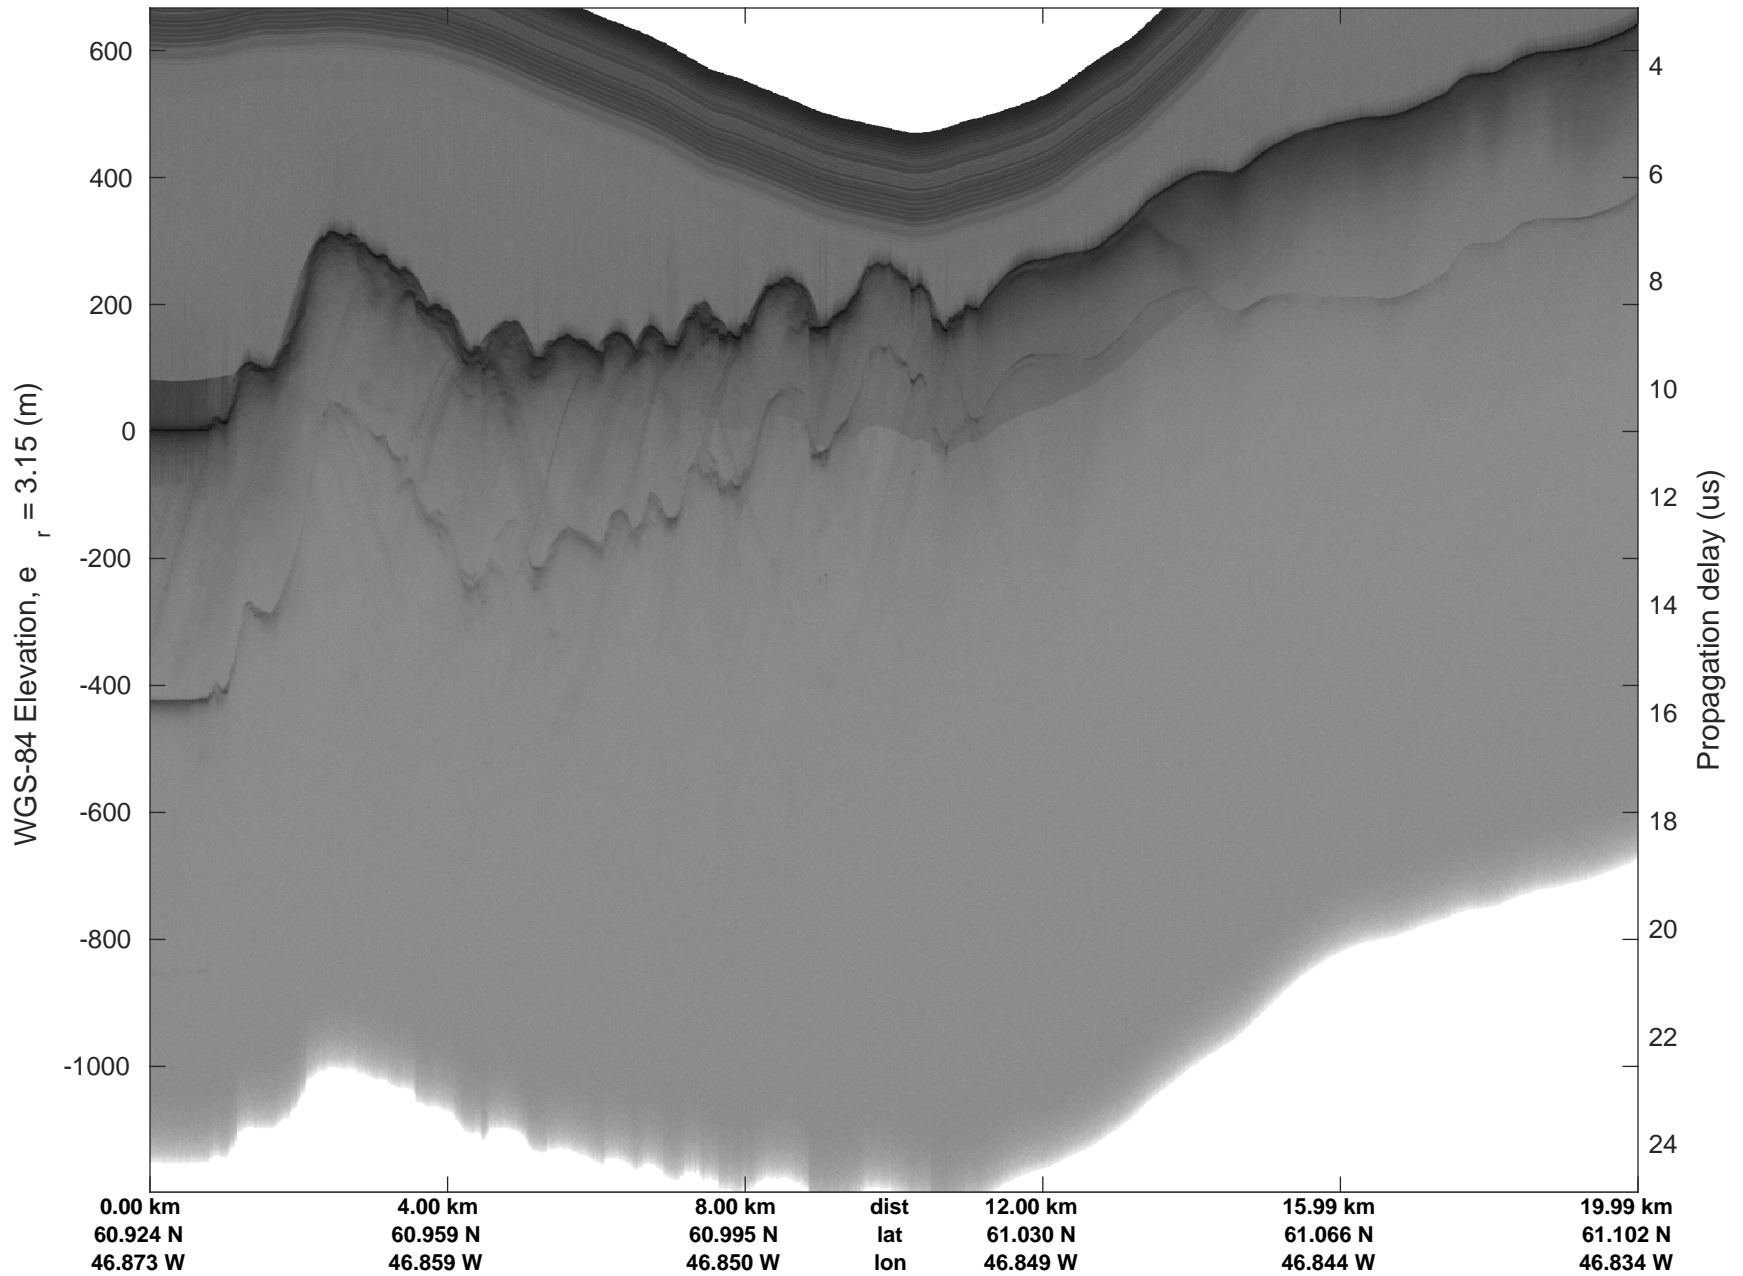

Southwest Glacier-Coastal
20180426_03_102
Polar Stereograph 70N/-45E

accum 2018_Greenland_P3: "Southwest Glacier-Coastal" 20180426_03_101: 17:02:39.0 to 17:05:29.4 GPS