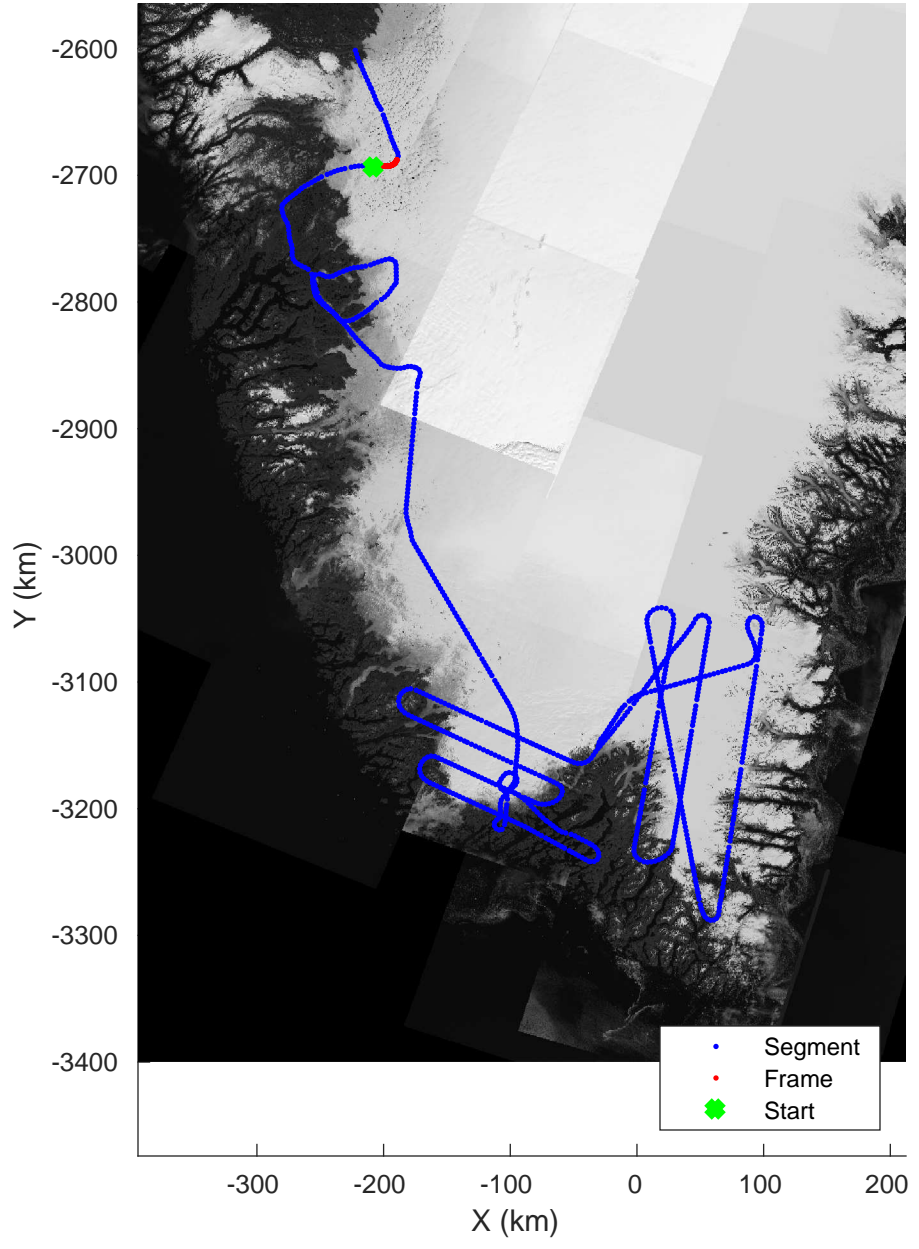

accum 2018_Greenland_P3: "Southwest Glacier-Coastal" 20180426_03_140: 18:39:36.5 to 18:42:05.5 GPS

accum 2018_Greenland_P3: "Southwest Glacier-Coastal" 20180426_03_141: 18:42:05.6 to 18:44:35.3 GPS

Southwest Glacier-Coastal
20180426_03_142
Polar Stereograph 70N/-45E