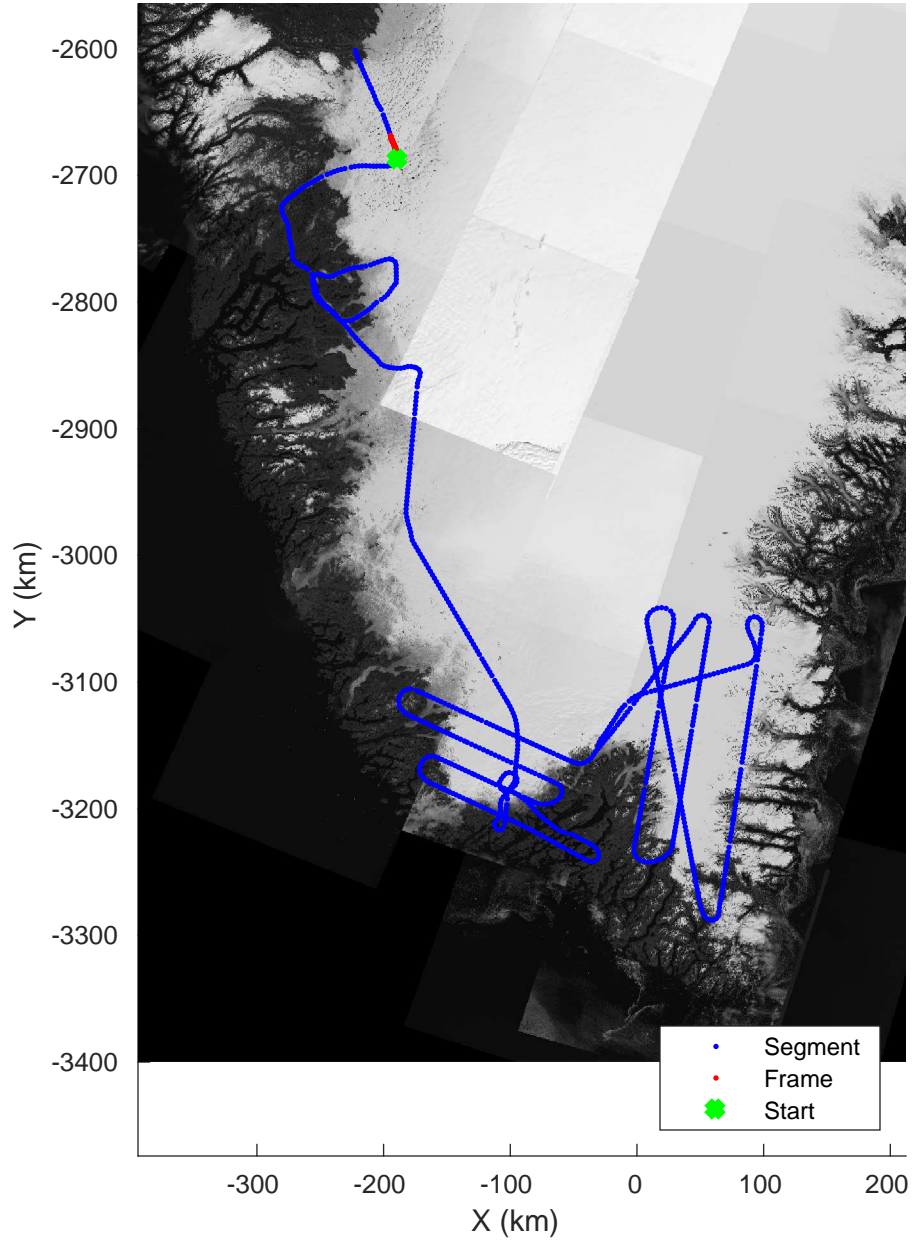

Southwest Glacier-Coastal
20180426_03_143
Polar Stereograph 70N/-45E