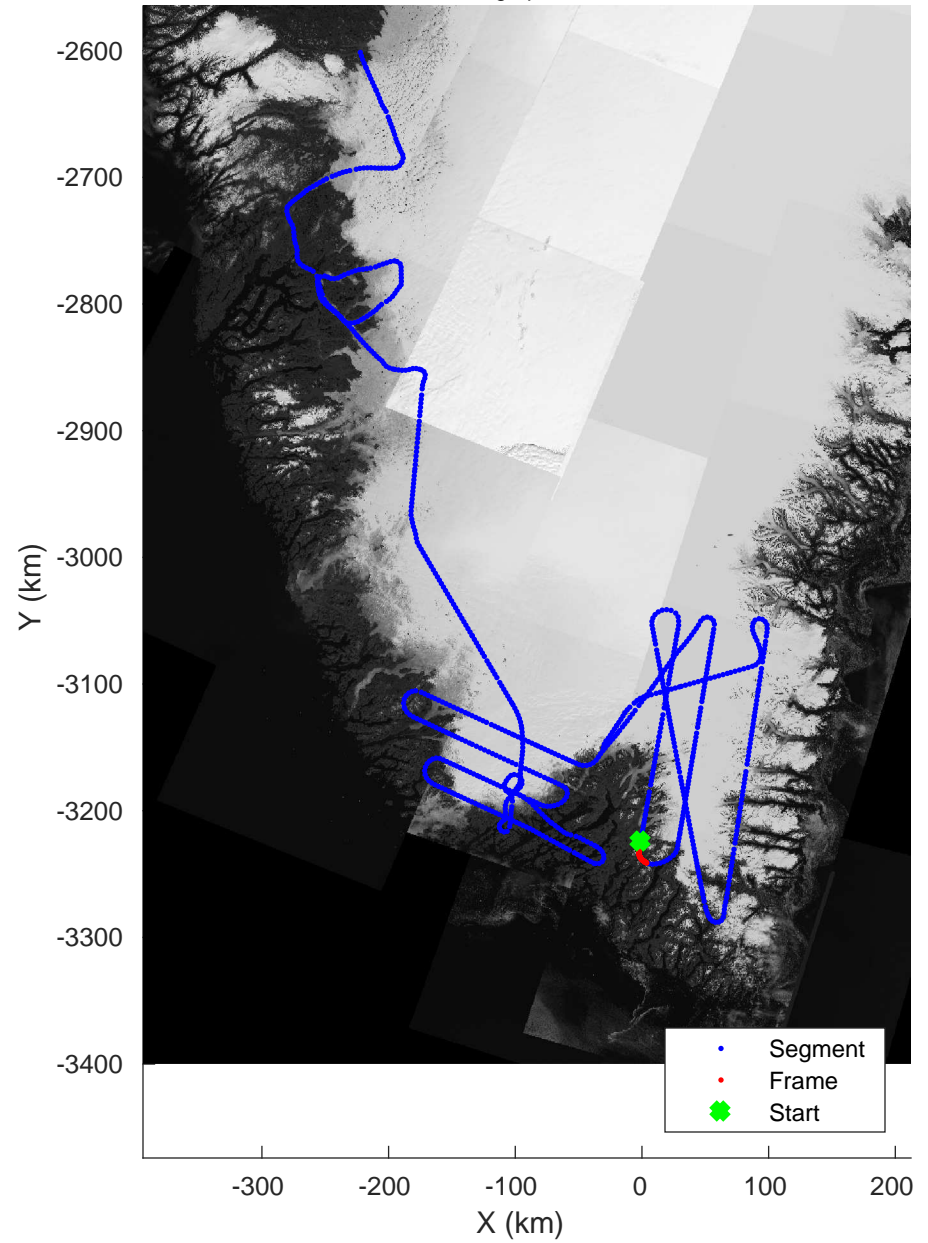

Southwest Glacier-Coastal
20180426_03_044
Polar Stereograph 70N/-45E