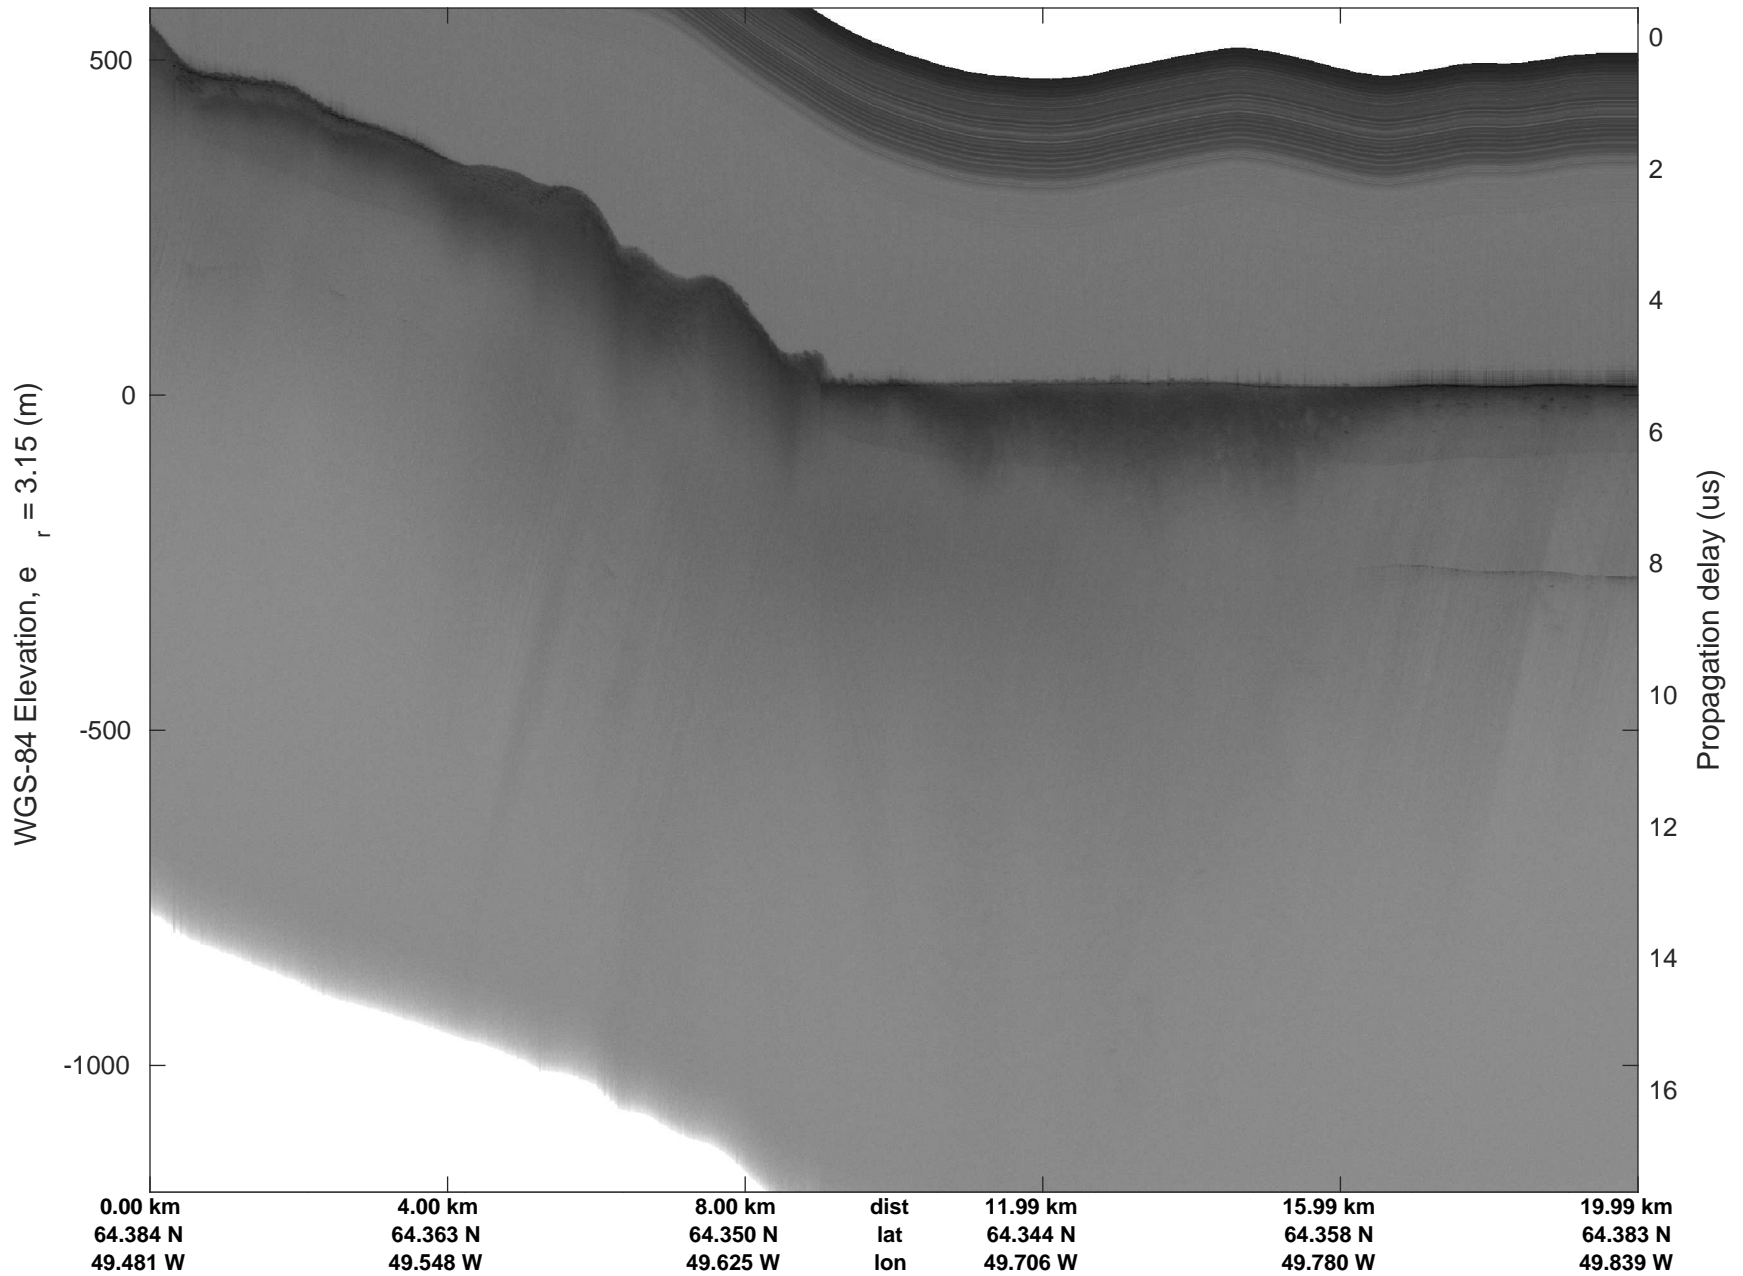

Southwest Glacier-Coastal
20180426_03_133
Polar Stereograph 70N/-45E

accum 2018_Greenland_P3: "Southwest Glacier-Coastal" 20180426_03_132: 18:19:32.6 to 18:22:03.5 GPS