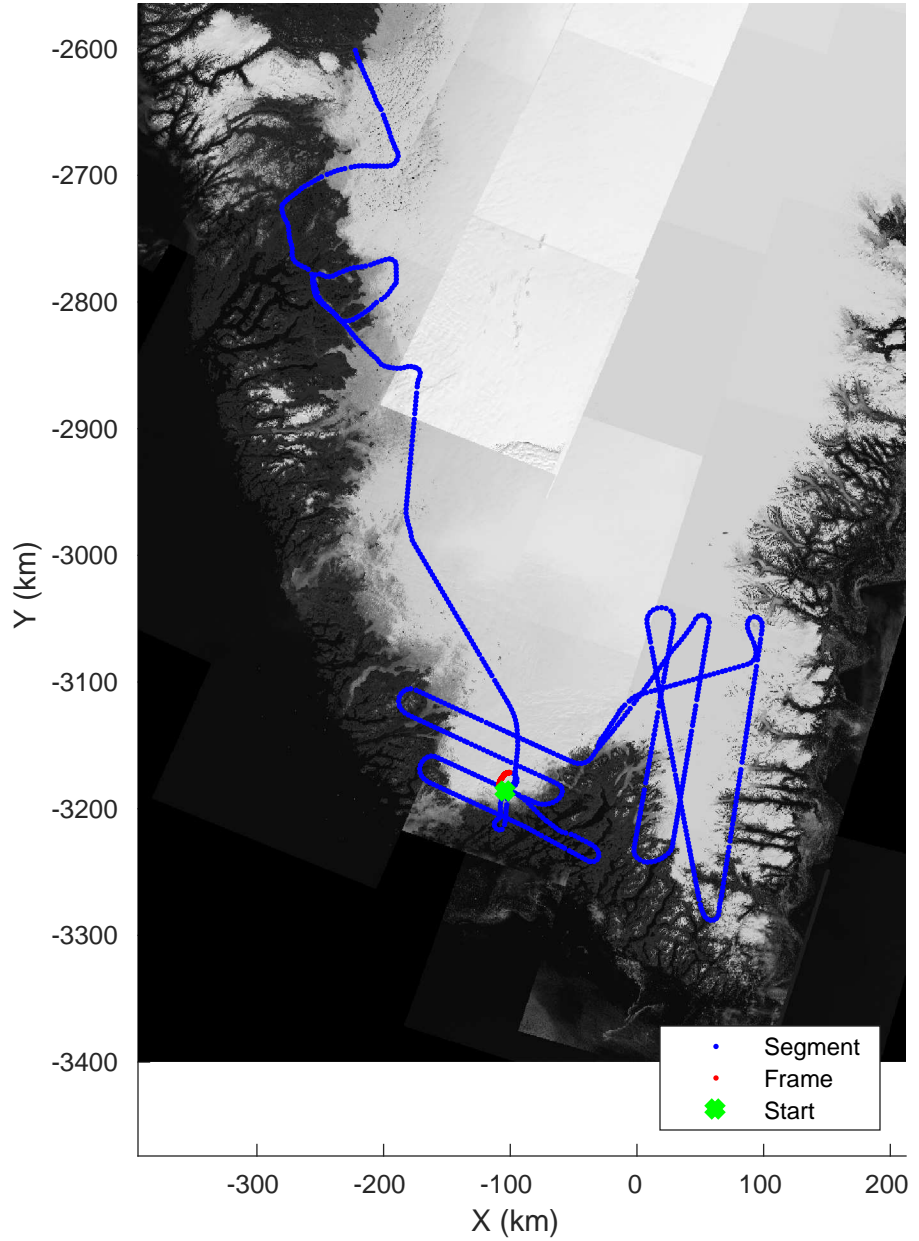

Southwest Glacier-Coastal
20180426_03_097
Polar Stereograph 70N/-45E