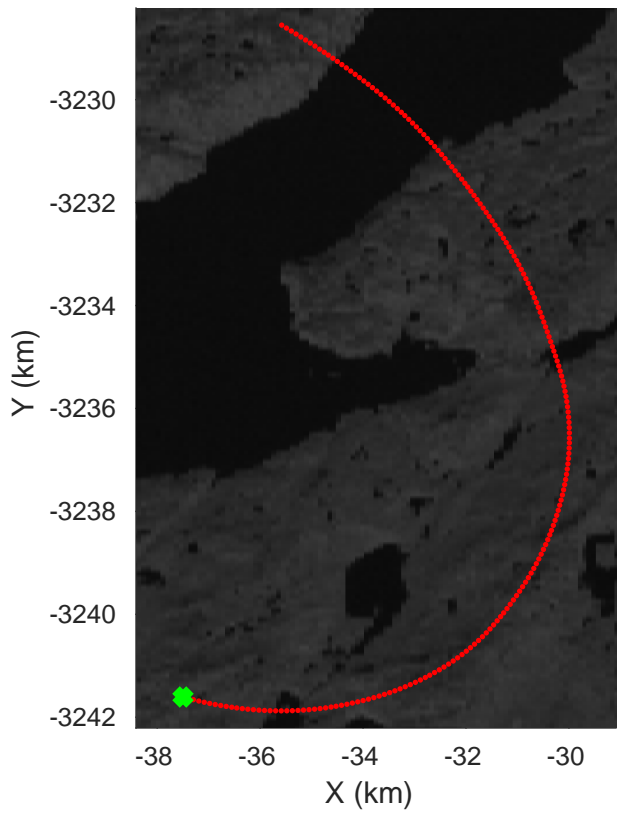

accum 2018_Greenland_P3: "Southwest Glacier-Coastal" 20180426_03_090: 16:34:11.2 to 16:36:51.2 GPS

Southwest Glacier-Coastal
20180426_03_091
Polar Stereograph 70N/-45E

accum 2018_Greenland_P3: "Southwest Glacier-Coastal" 20180426_03_091: 16:36:51.3 to 16:39:27.0 GPS