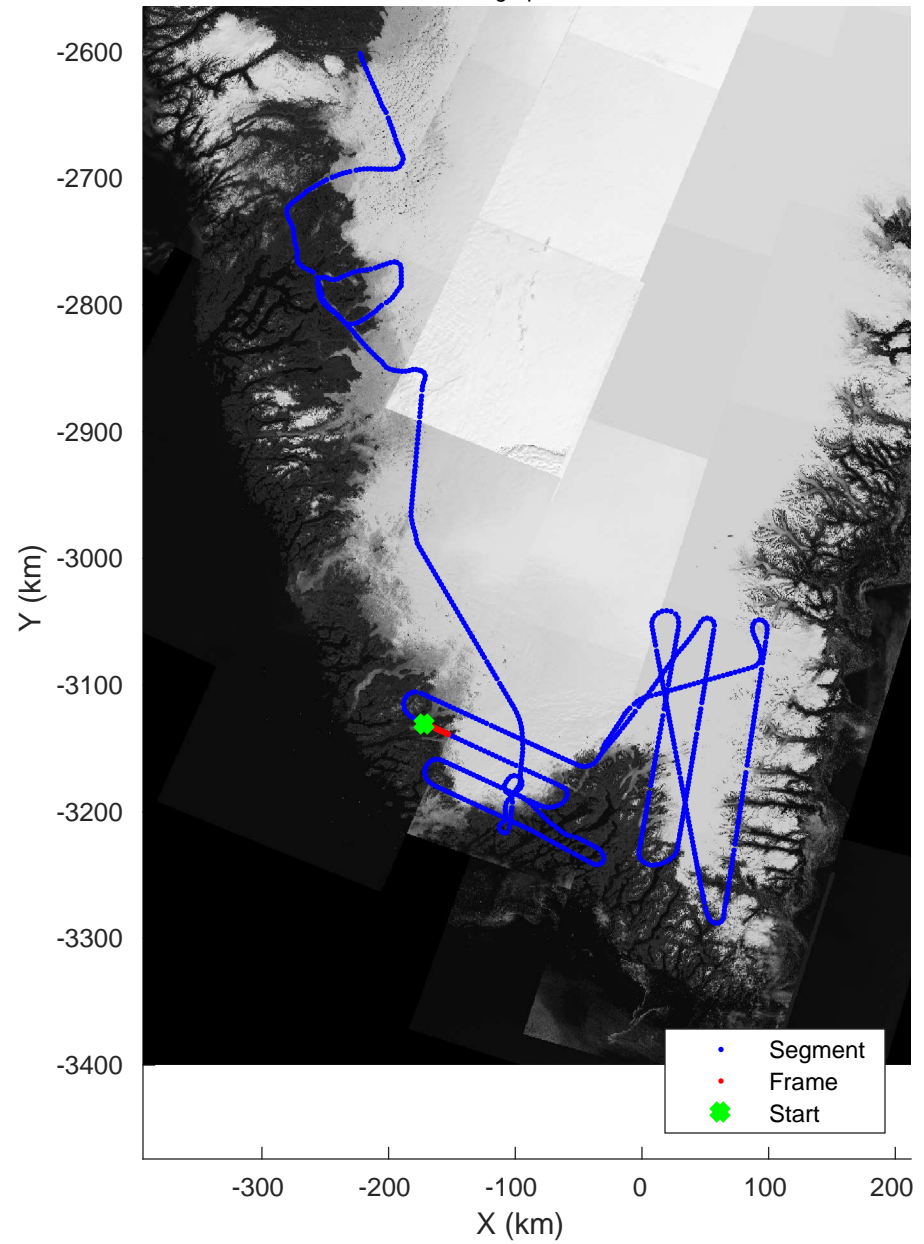

Southwest Glacier-Coastal
 20180426_03_071
 Polar Stereograph 70N/-45E

accum 2018_Greenland_P3: "Southwest Glacier-Coastal" 20180426_03_071: 15:47:37.3 to 15:50:00.2 GPS

Southwest Glacier-Coastal
20180426_03_072
Polar Stereograph 70N/-45E