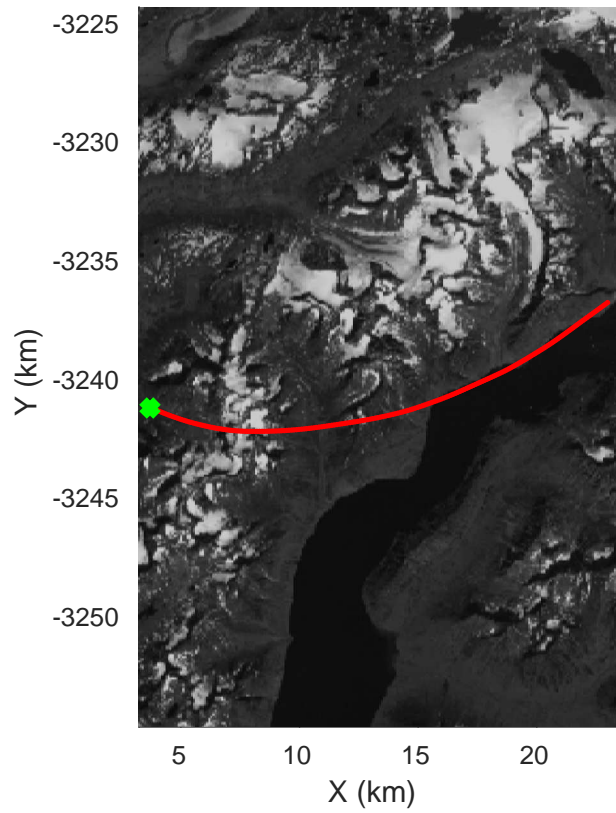

accum 2018_Greenland_P3: "Southwest Glacier-Coastal" 20180426_03_043: 14:38:34.7 to 14:41:16.6 GPS

Southwest Glacier-Coastal
20180426_03_044
Polar Stereograph 70N/-45E

accum 2018_Greenland_P3: "Southwest Glacier-Coastal" 20180426_03_044: 14:41:16.7 to 14:43:53.6 GPS