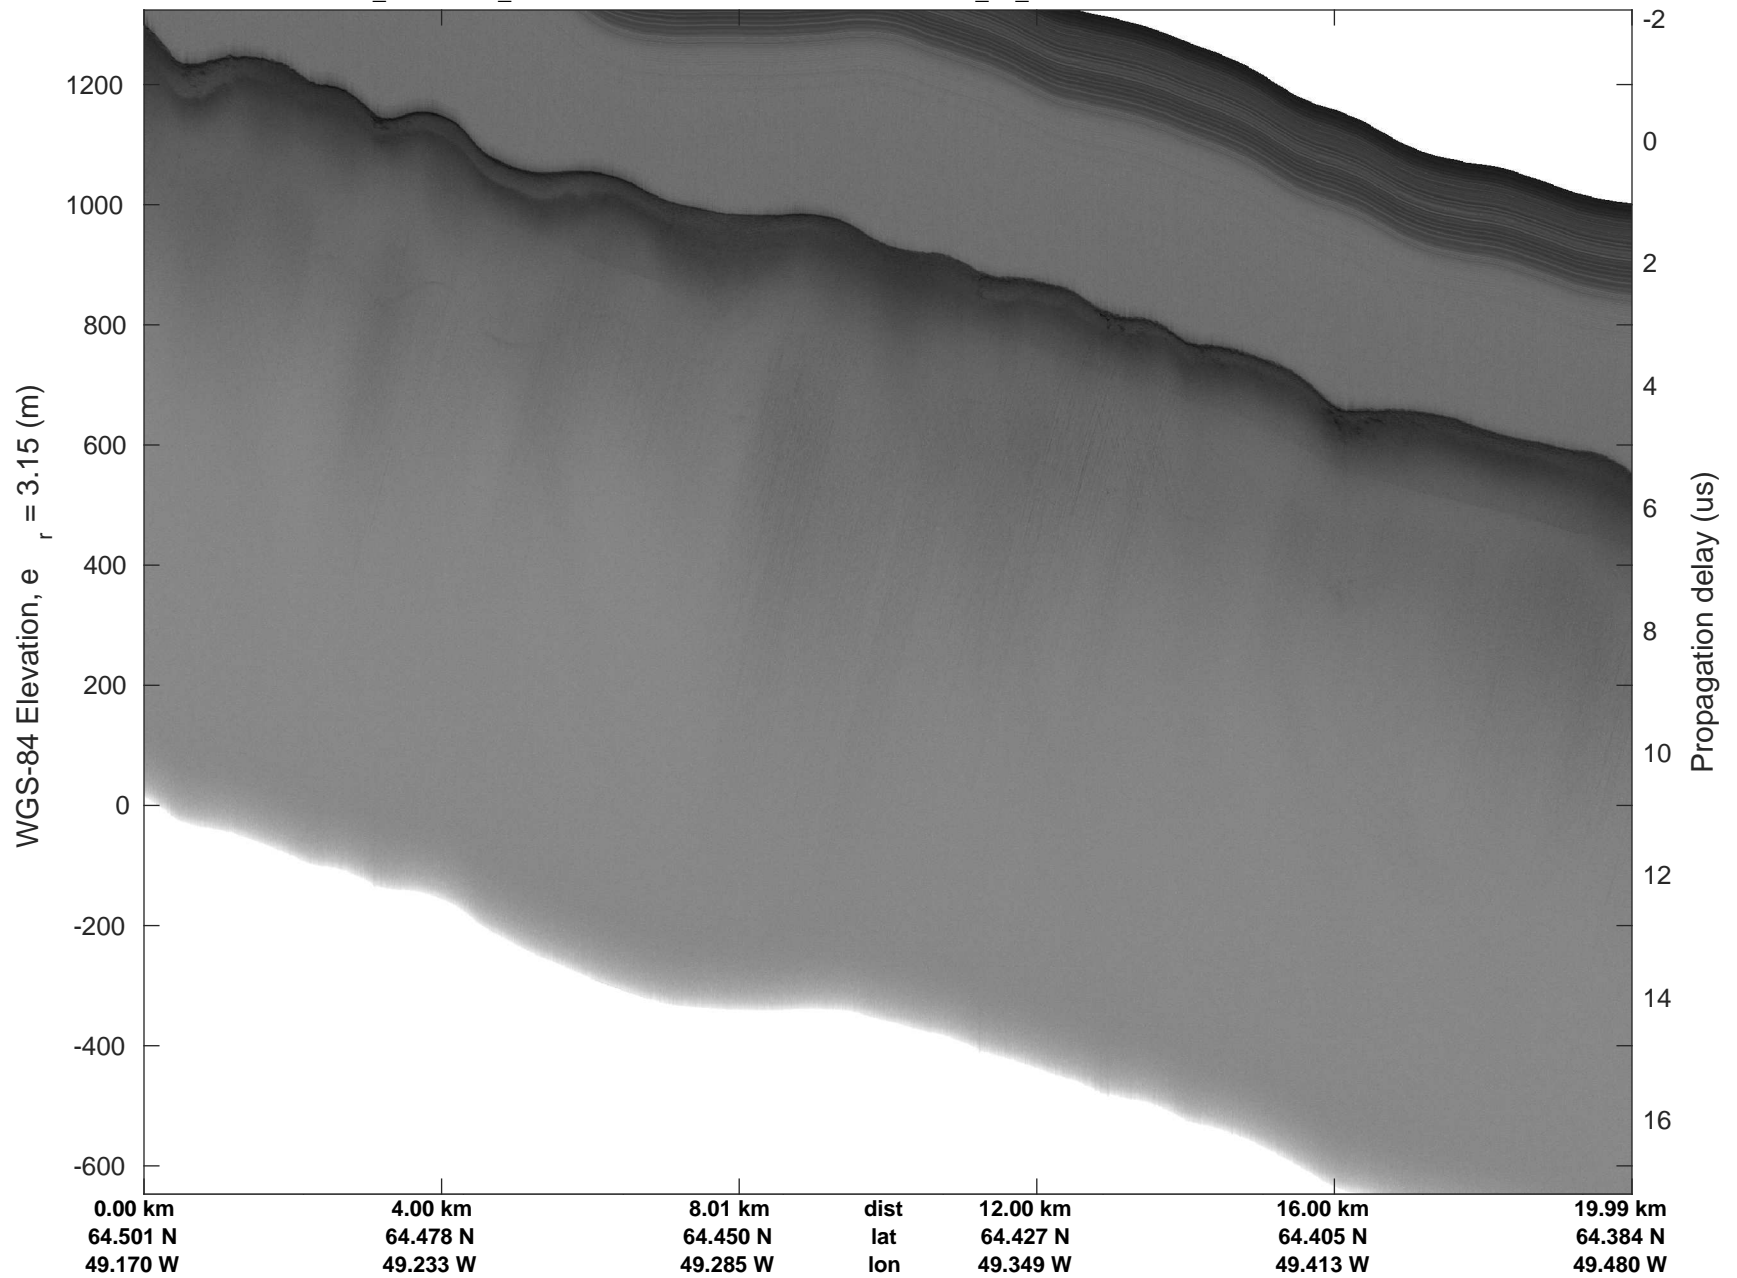

accum 2018_Greenland_P3: "Southwest Glacier-Coastal" 20180426_03_131: 18:17:03.7 to 18:19:32.5 GPS