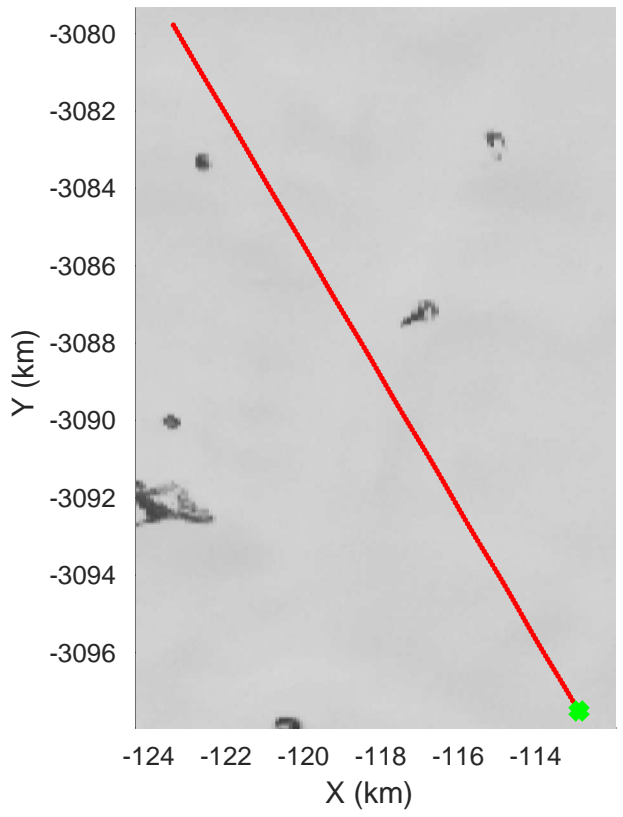

accum 2018_Greenland_P3: "Southwest Glacier-Coastal" 20180426_03_105: 17:13:18.6 to 17:15:49.6 GPS

Southwest Glacier-Coastal
20180426_03_106
Polar Stereograph 70N/-45E

accum 2018_Greenland_P3: "Southwest Glacier-Coastal" 20180426_03_106: 17:15:49.7 to 17:18:16.4 GPS