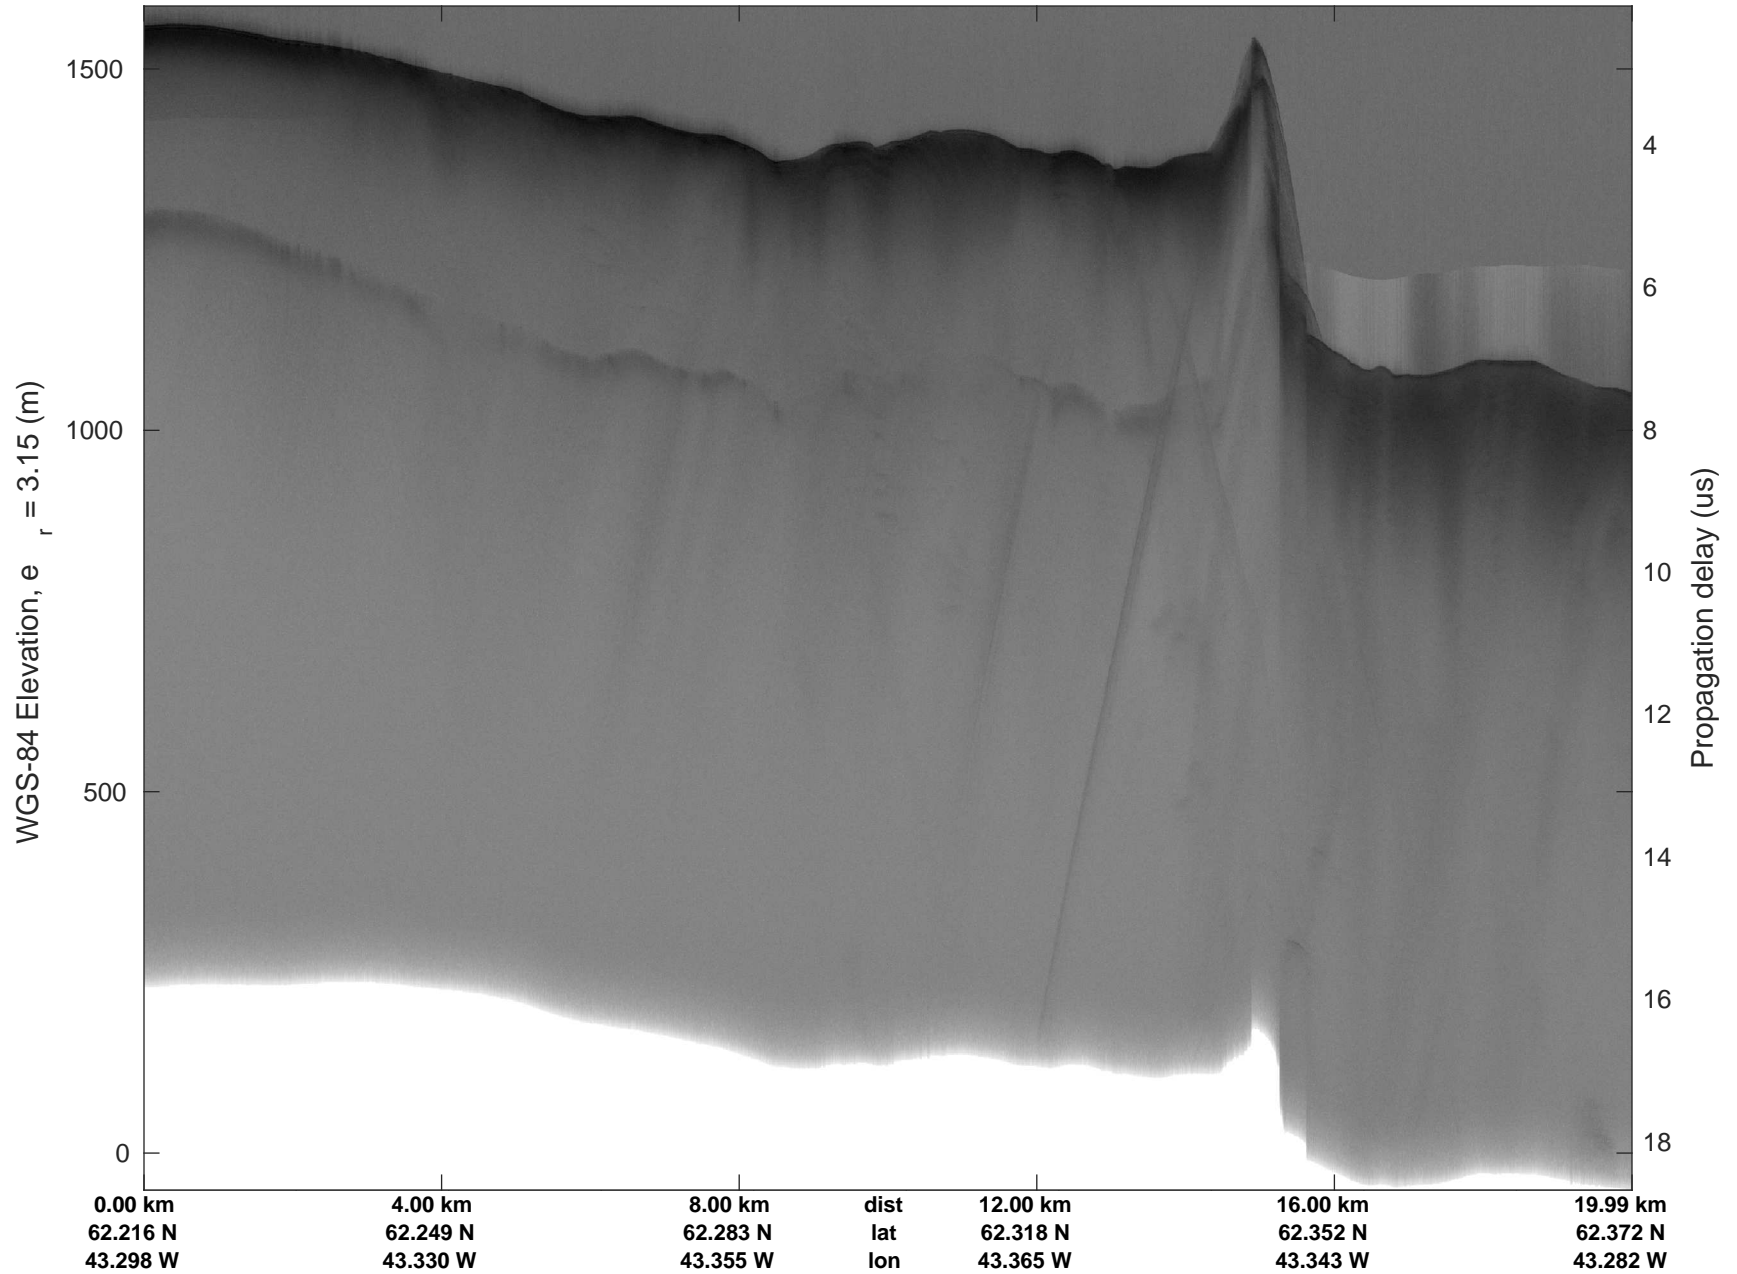

accum 2018_Greenland_P3: "Southwest Glacier-Coastal" 20180426_03_008: 13:13:34.2 to 13:16:06.9 GPS

Southwest Glacier-Coastal
20180426_03_009
Polar Stereograph 70N/-45E

accum 2018_Greenland_P3: "Southwest Glacier-Coastal" 20180426_03_009: 13:16:07.0 to 13:18:43.0 GPS

Southwest Glacier-Coastal
20180426_03_010
Polar Stereograph 70N/-45E

accum 2018_Greenland_P3: "Southwest Glacier-Coastal" 20180426_03_010: 13:18:43.2 to 13:21:16.2 GPS

Southwest Glacier-Coastal
20180426_03_011
Polar Stereograph 70N/-45E