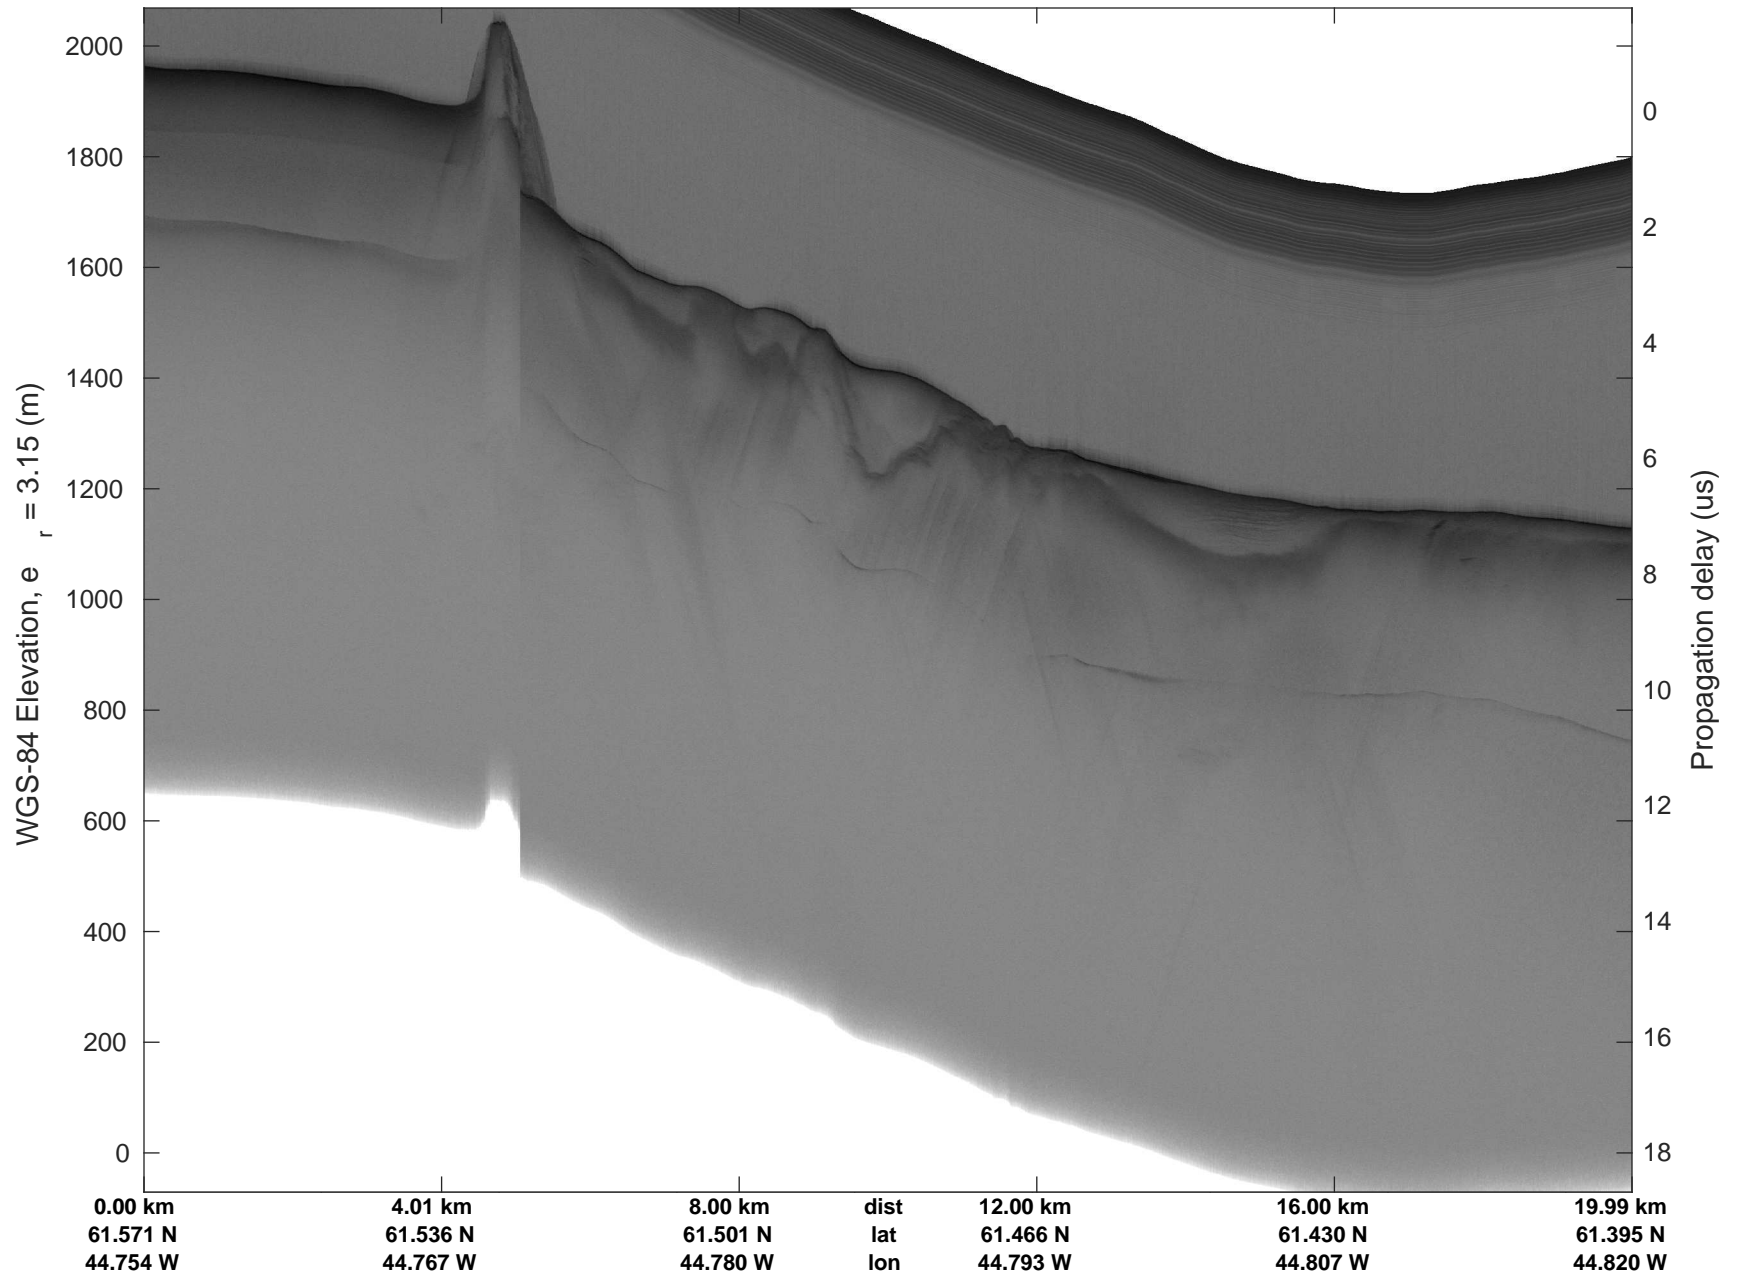

accum 2018_Greenland_P3: "Southwest Glacier-Coastal" 20180426_03_040: 14:31:18.2 to 14:33:32.1 GPS