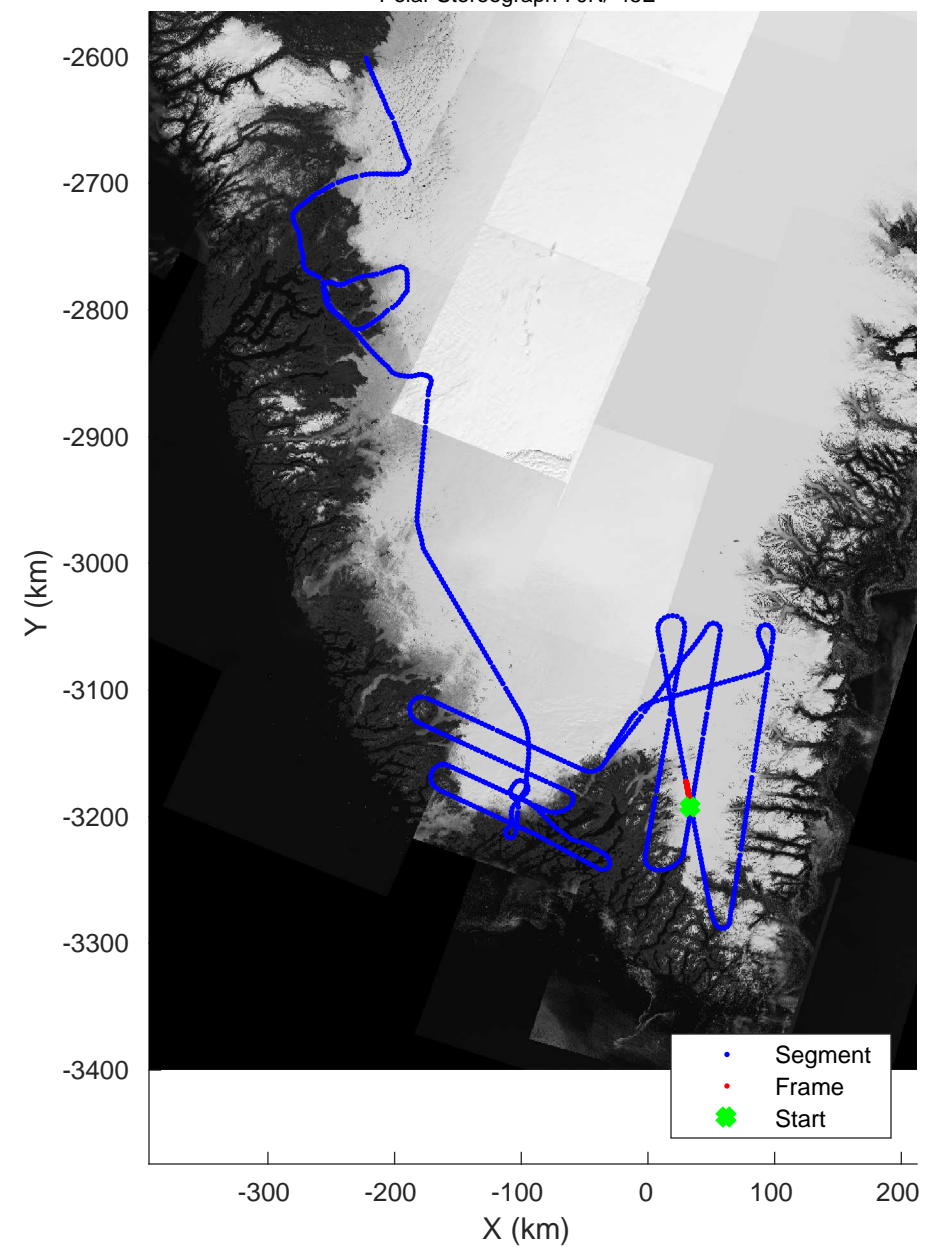

Southwest Glacier-Coastal
20180426_03_027
Polar Stereograph 70N/-45E