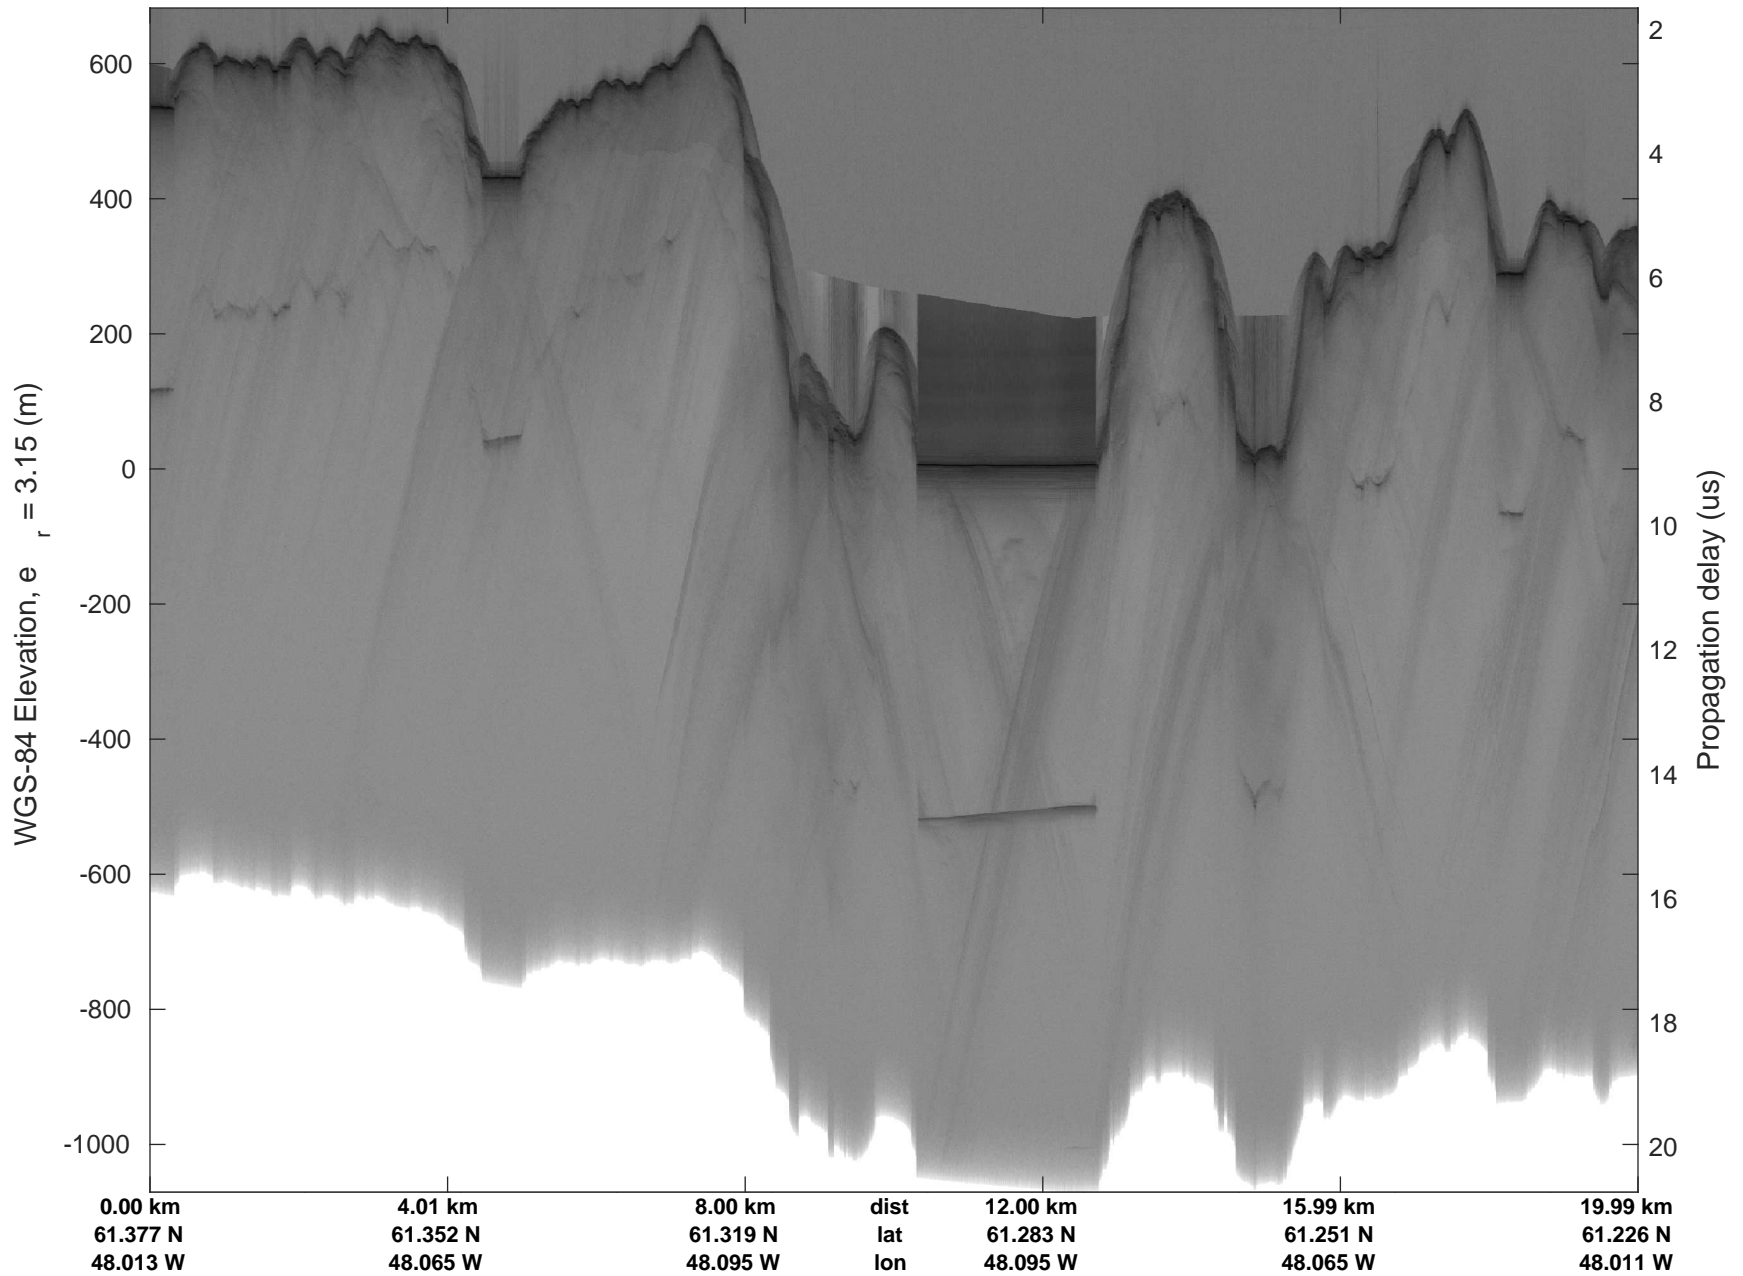

accum 2018_Greenland_P3: "Southwest Glacier-Coastal" 20180426_03_084: 16:19:01.3 to 16:21:34.2 GPS