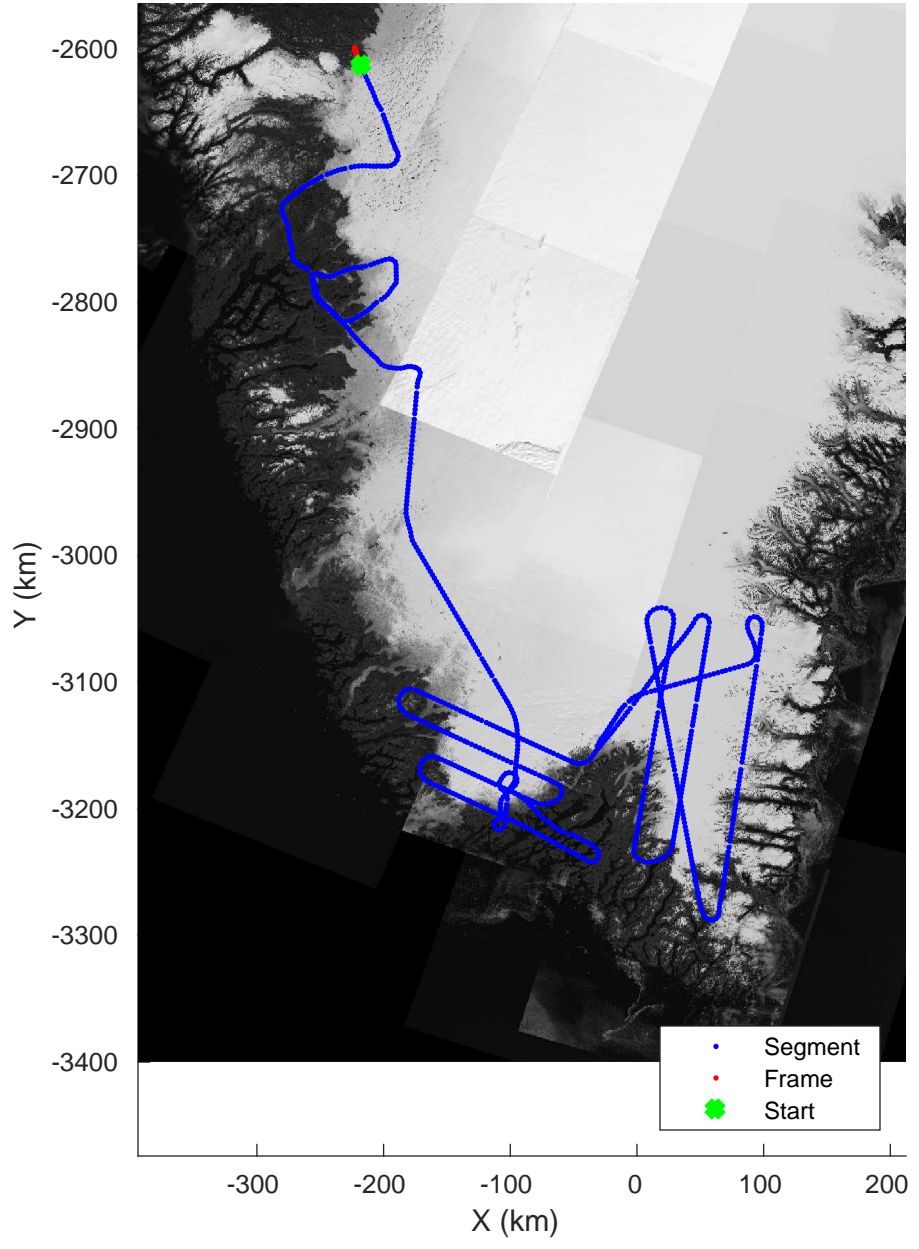

Southwest Glacier-Coastal
20180426_03_147
Polar Stereograph 70N/-45E