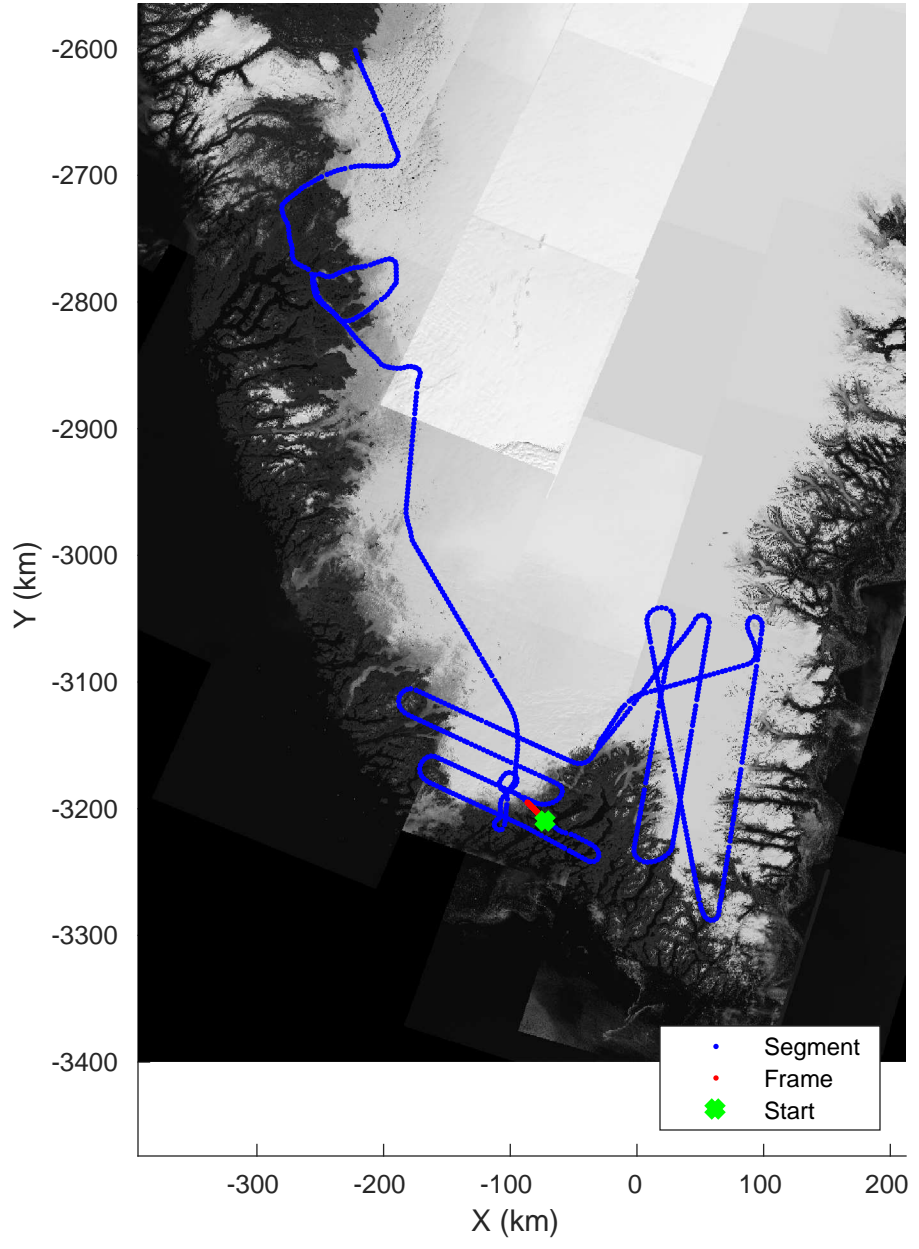

Southwest Glacier-Coastal
20180426_03_095
Polar Stereograph 70N/-45E