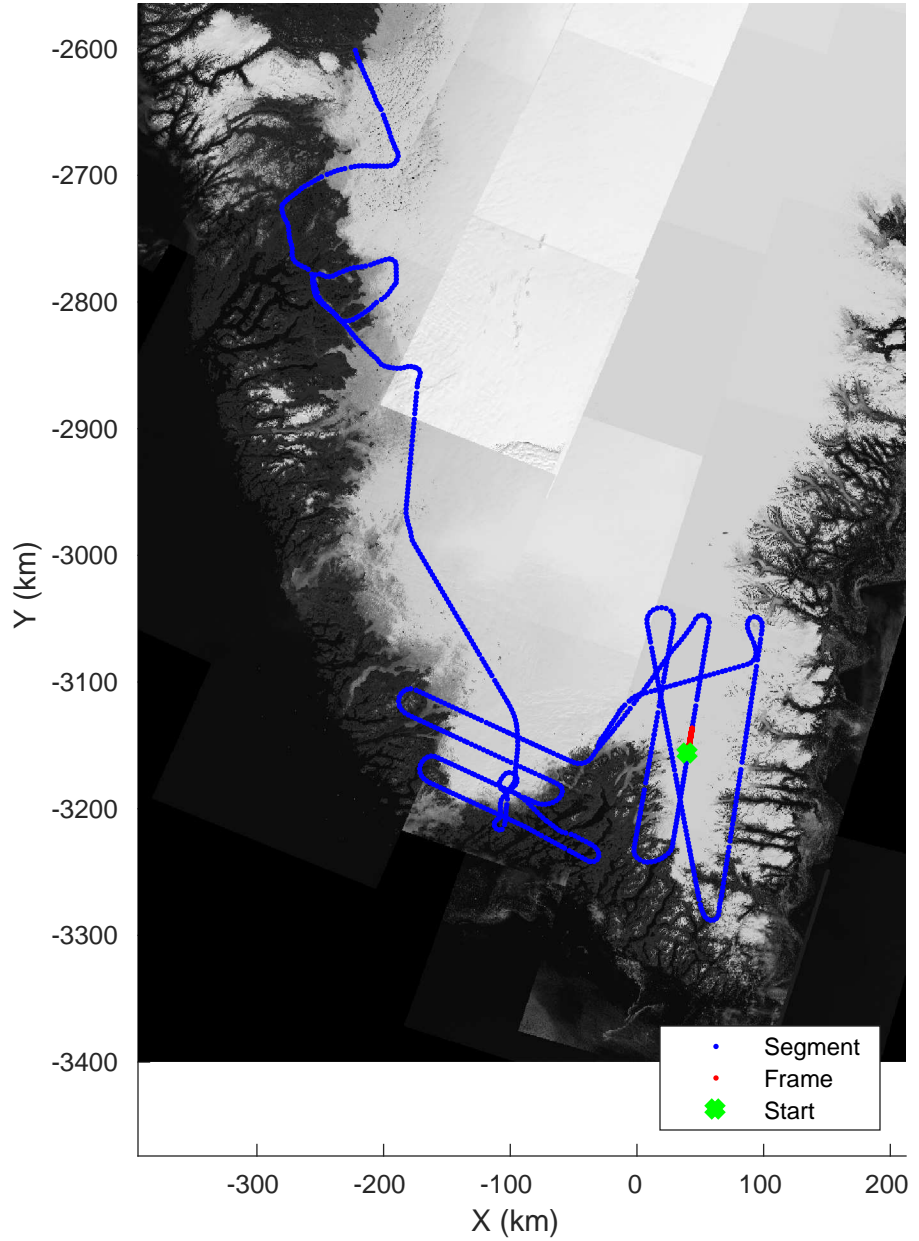

Southwest Glacier-Coastal
20180426_03_050
Polar Stereograph 70N/-45E