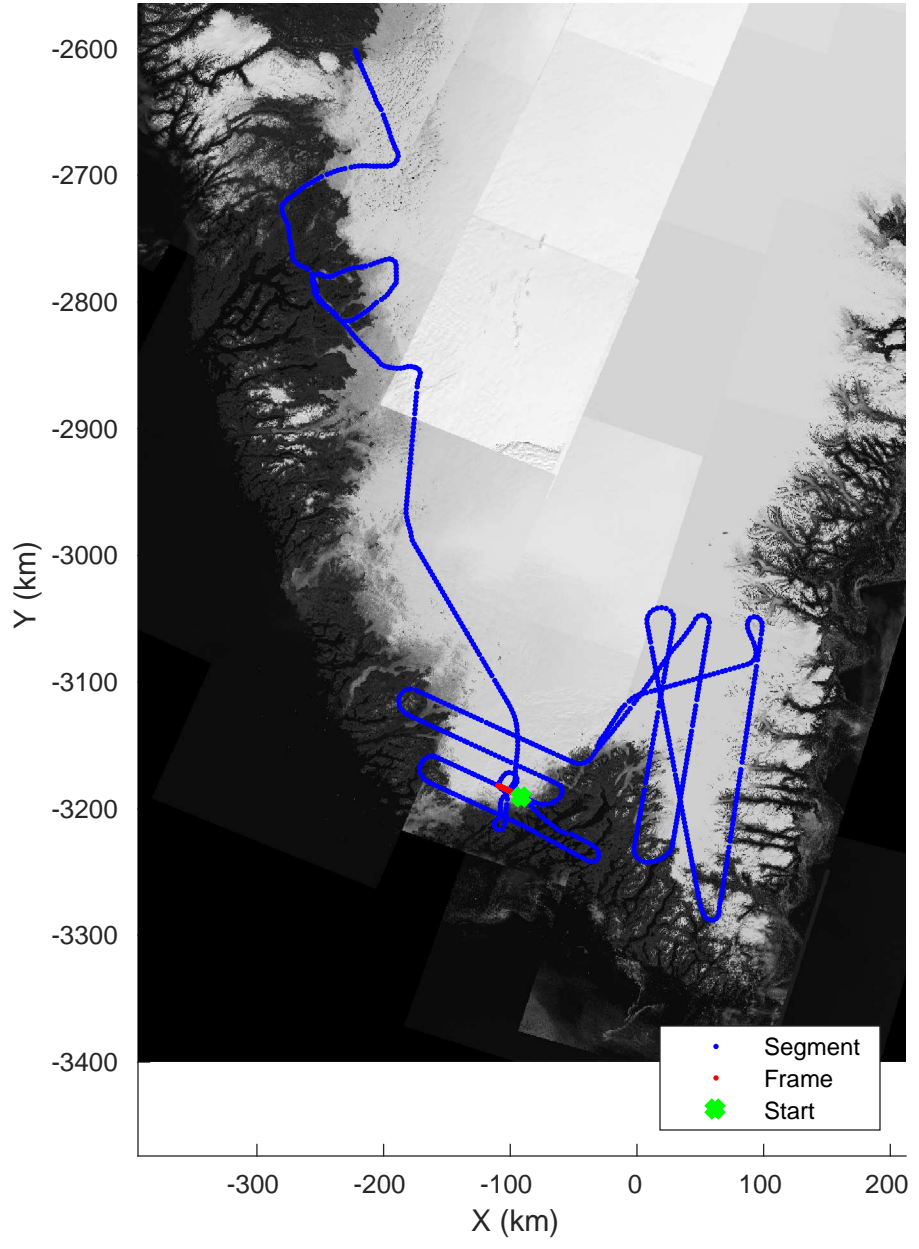

Southwest Glacier-Coastal
20180426_03_080
Polar Stereograph 70N/-45E