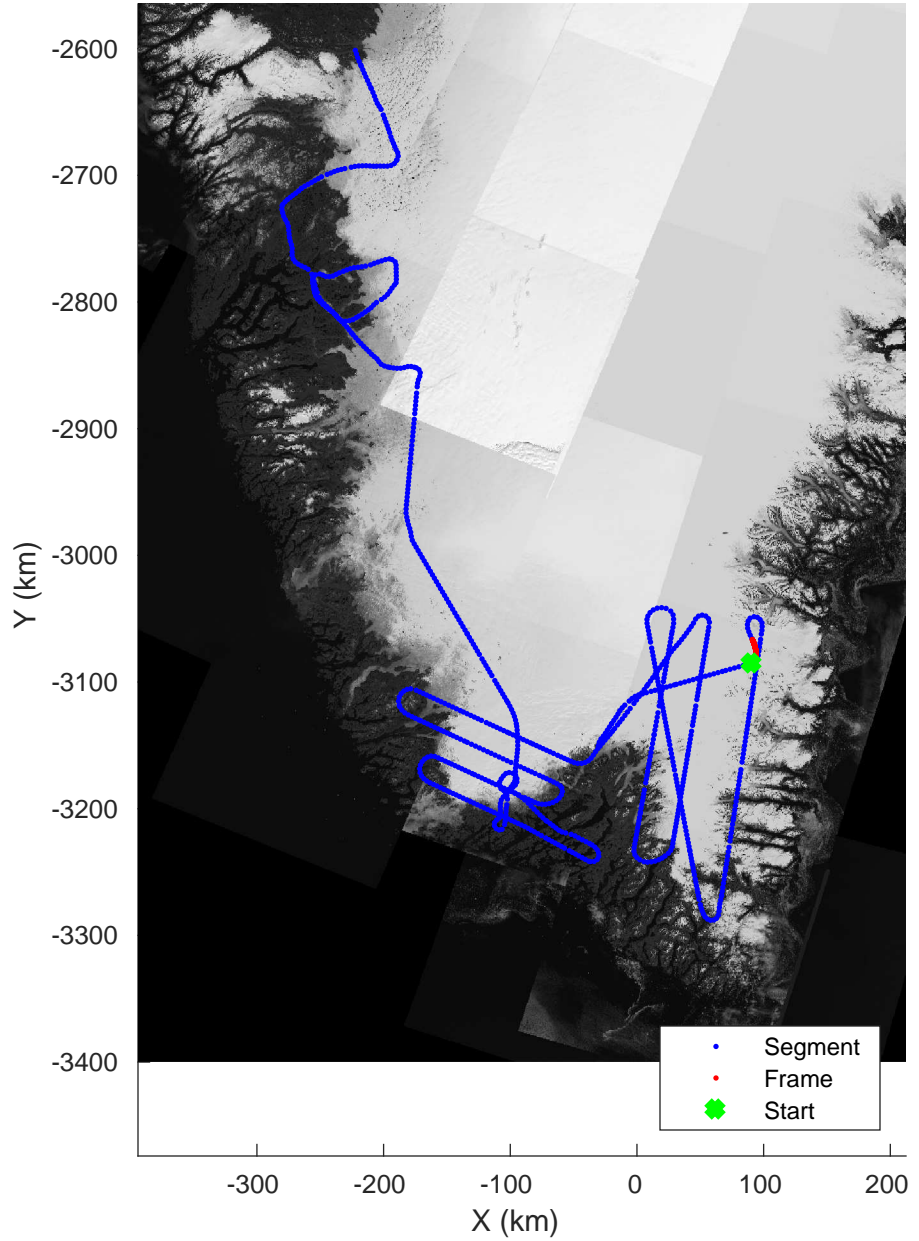

Southwest Glacier-Coastal
 20180426_03_007
 Polar Stereograph 70N/-45E

accum 2018_Greenland_P3: "Southwest Glacier-Coastal" 20180426_03_007: 13:11:27.8 to 13:13:34.0 GPS

Southwest Glacier-Coastal
20180426_03_008
Polar Stereograph 70N/-45E