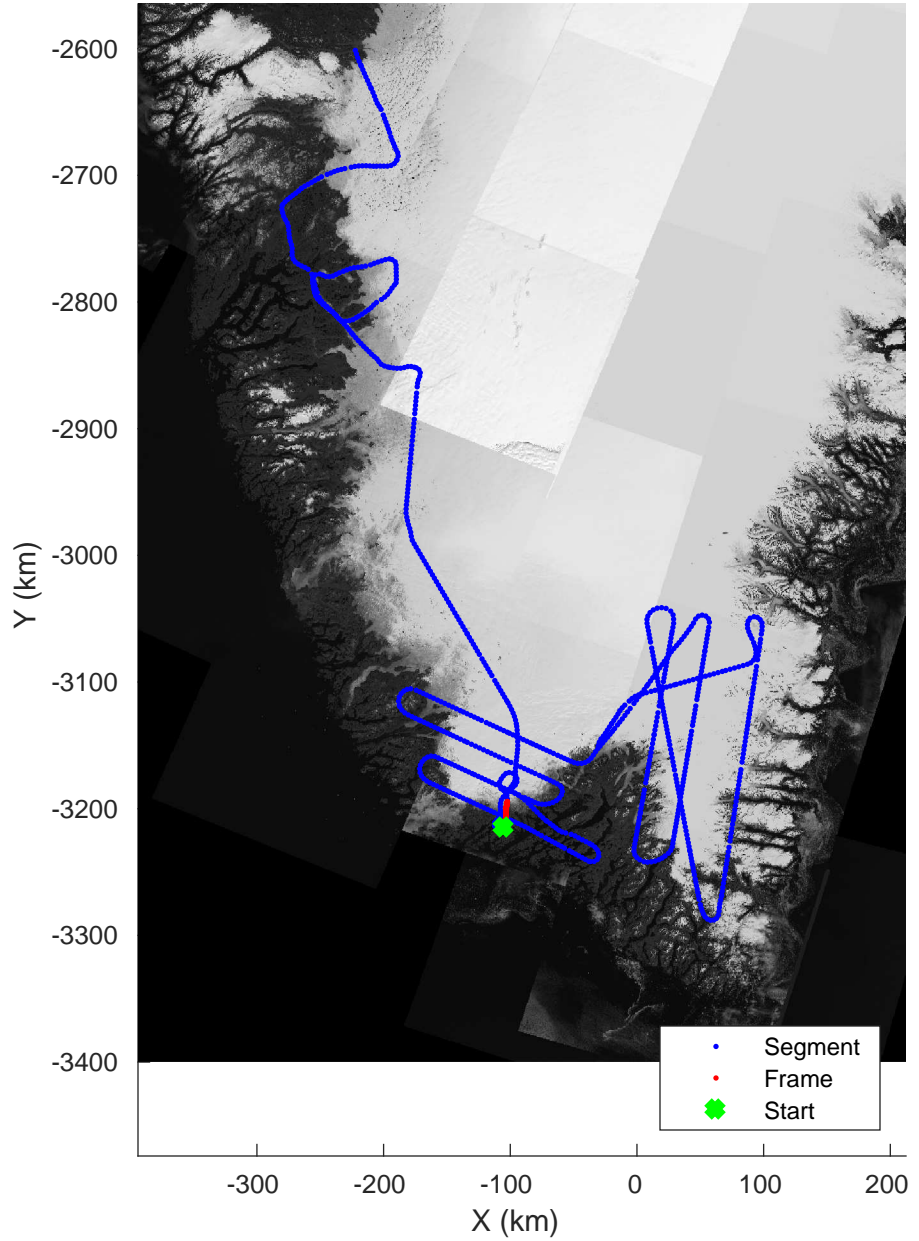

Southwest Glacier-Coastal
20180426_03_101
Polar Stereograph 70N/-45E