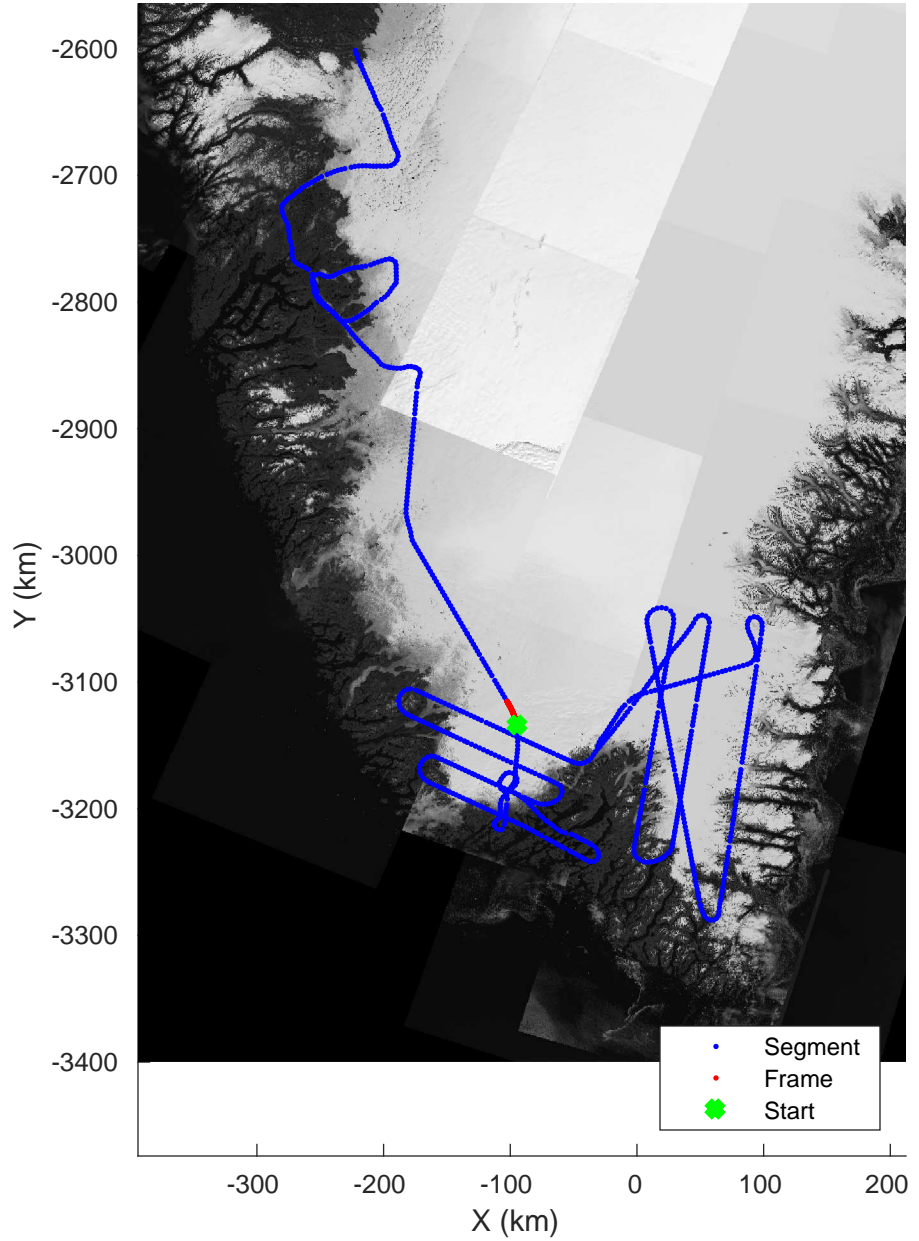

Southwest Glacier-Coastal
 20180426_03_104
 Polar Stereograph 70N/-45E

accum 2018_Greenland_P3: "Southwest Glacier-Coastal" 20180426_03_104: 17:10:51.1 to 17:13:18.4 GPS

Southwest Glacier-Coastal
20180426_03_105
Polar Stereograph 70N/-45E