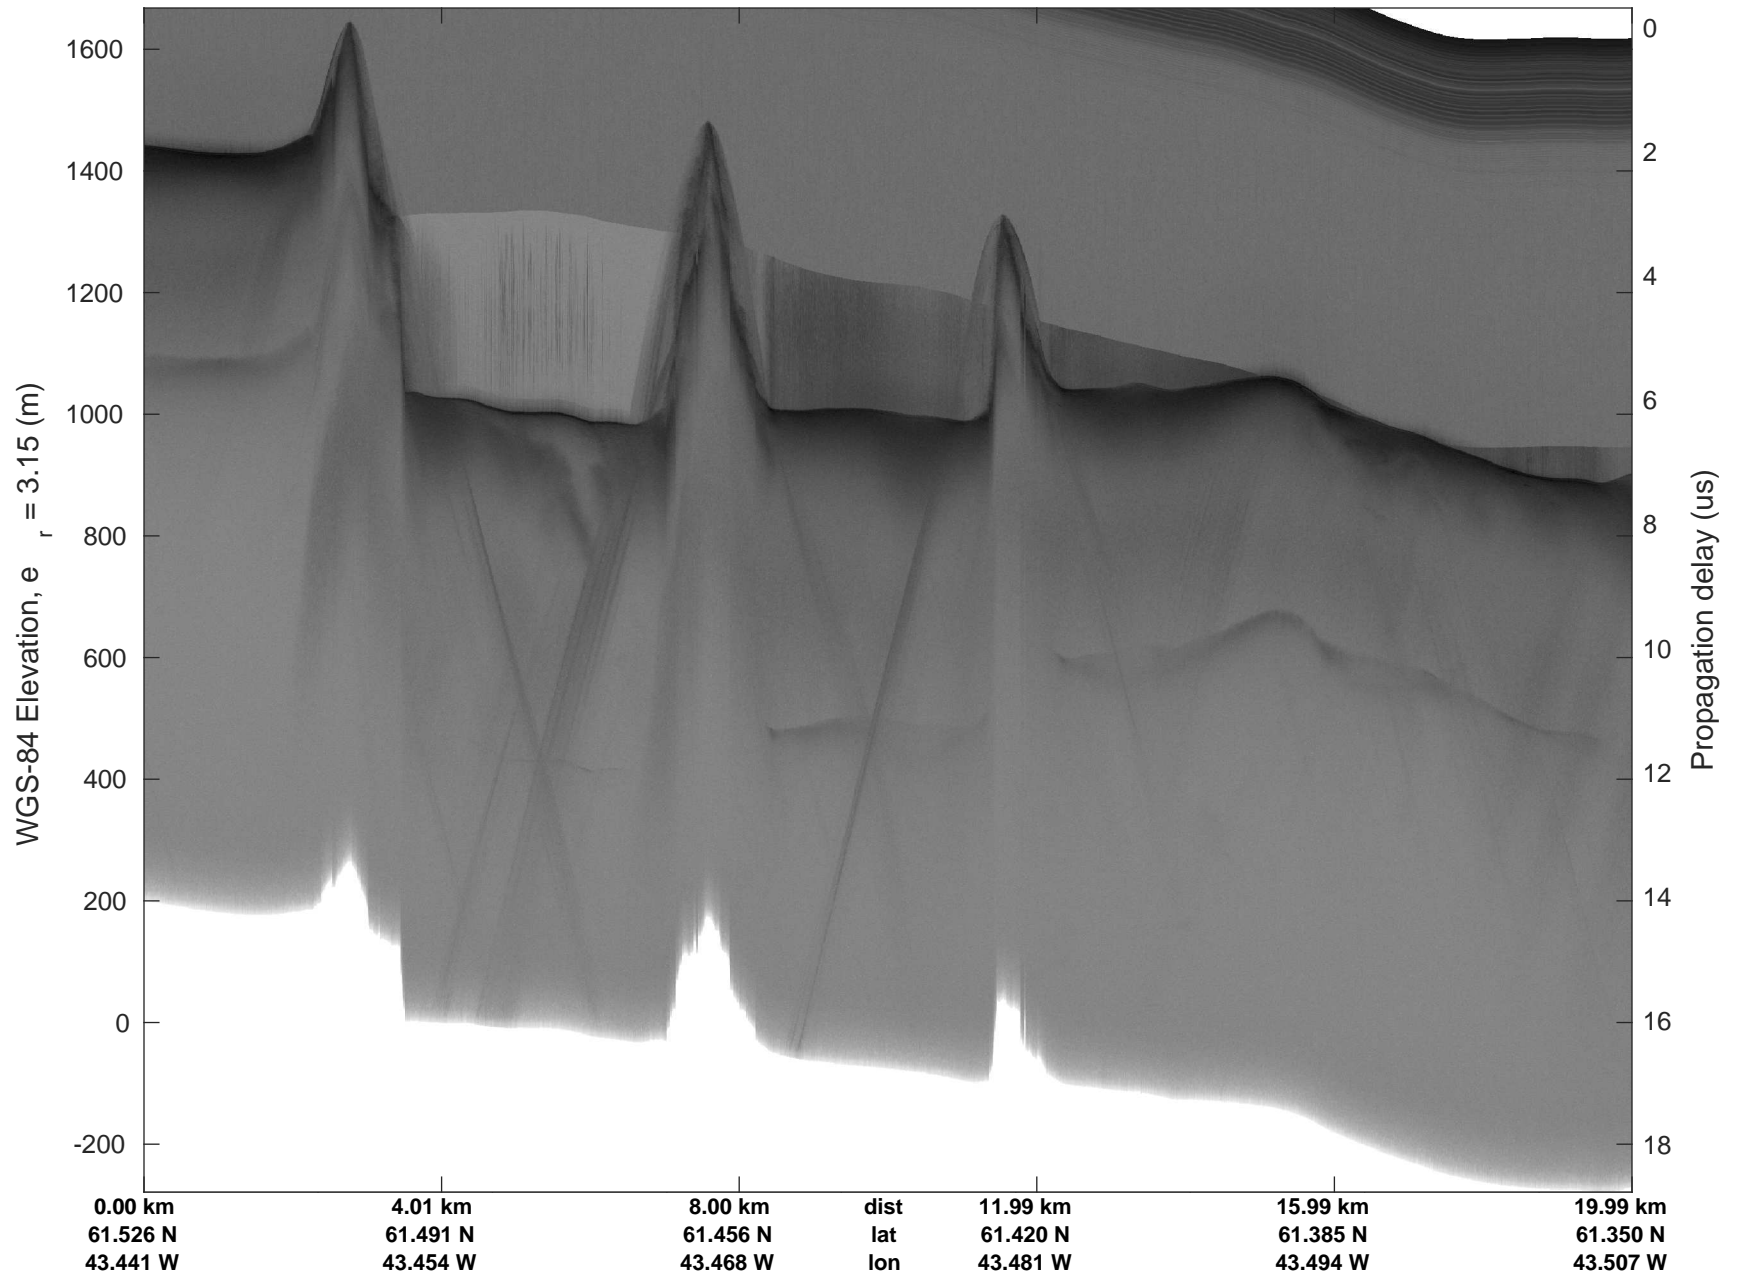

accum 2018_Greenland_P3: "Southwest Glacier-Coastal" 20180426_03_014: 13:28:09.2 to 13:30:34.4 GPS

Southwest Glacier-Coastal
20180426_03_015
Polar Stereograph 70N/-45E

accum 2018_Greenland_P3: "Southwest Glacier-Coastal" 20180426_03_015: 13:30:34.6 to 13:32:51.0 GPS