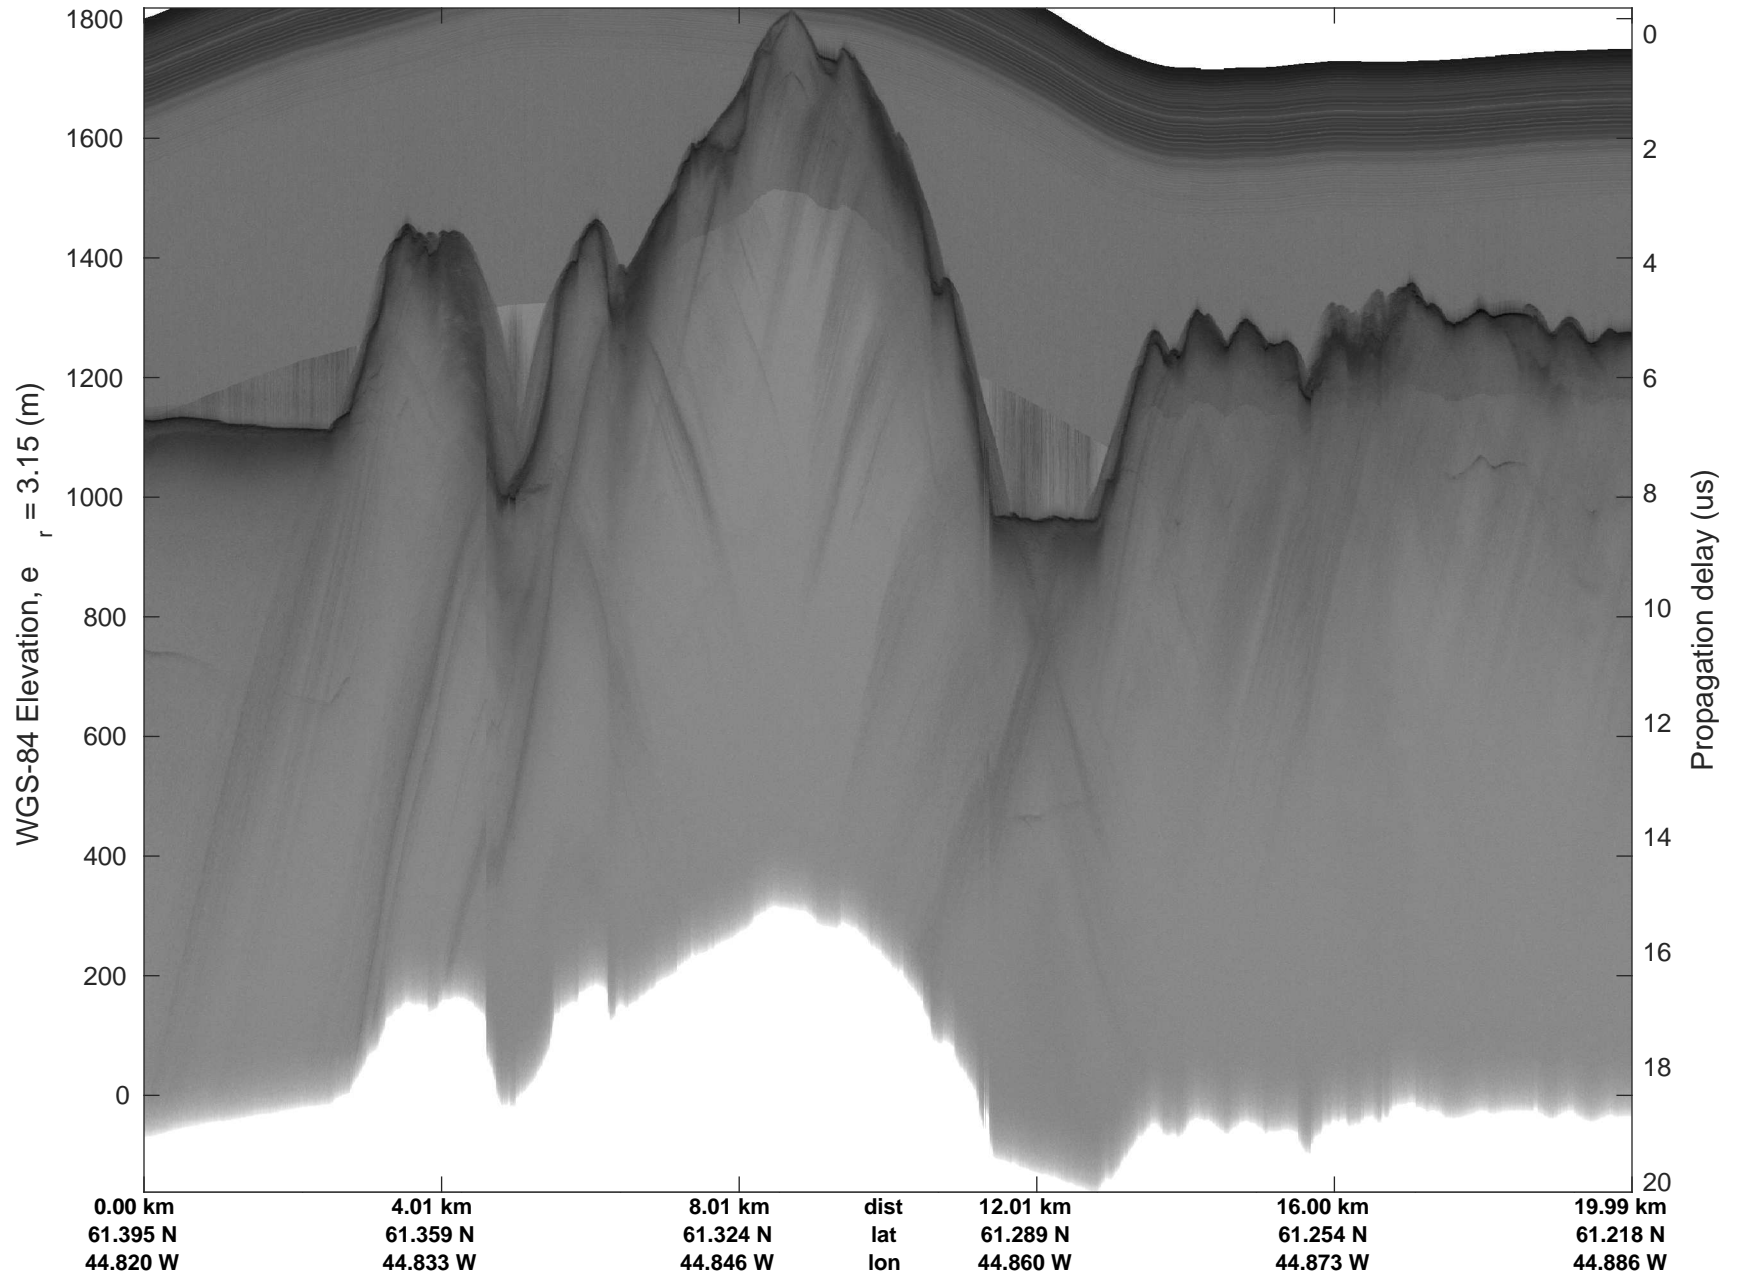

accum 2018_Greenland_P3: "Southwest Glacier-Coastal" 20180426_03_040: 14:31:18.2 to 14:33:32.1 GPS

Southwest Glacier-Coastal
20180426_03_041
Polar Stereograph 70N/-45E

accum 2018_Greenland_P3: "Southwest Glacier-Coastal" 20180426_03_041: 14:33:32.2 to 14:36:01.9 GPS