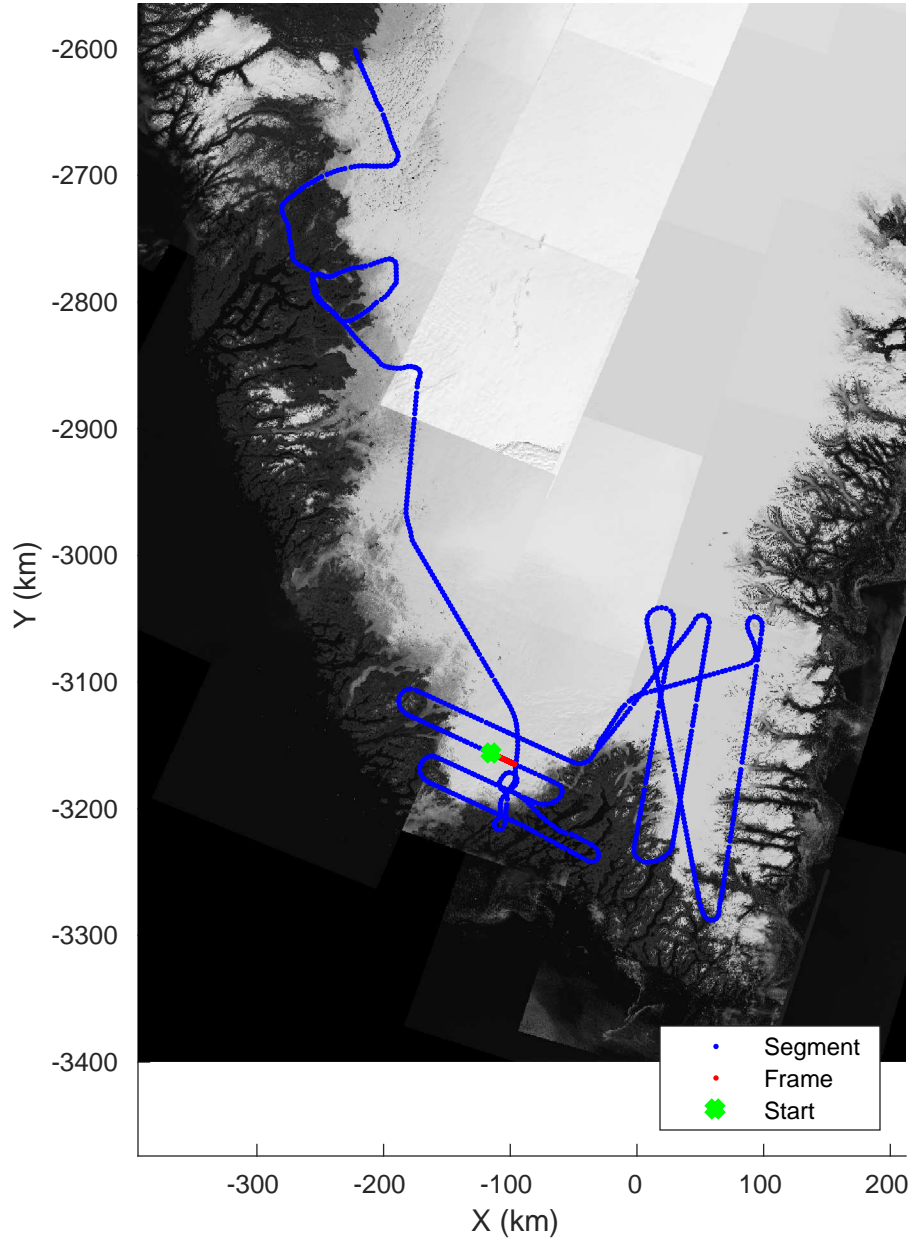

Southwest Glacier-Coastal
20180426_03_074
Polar Stereograph 70N/-45E

accum 2018_Greenland_P3: "Southwest Glacier-Coastal" 20180426_03_074: 15:54:59.8 to 15:57:07.8 GPS

Southwest Glacier-Coastal
20180426_03_075
Polar Stereograph 70N/-45E