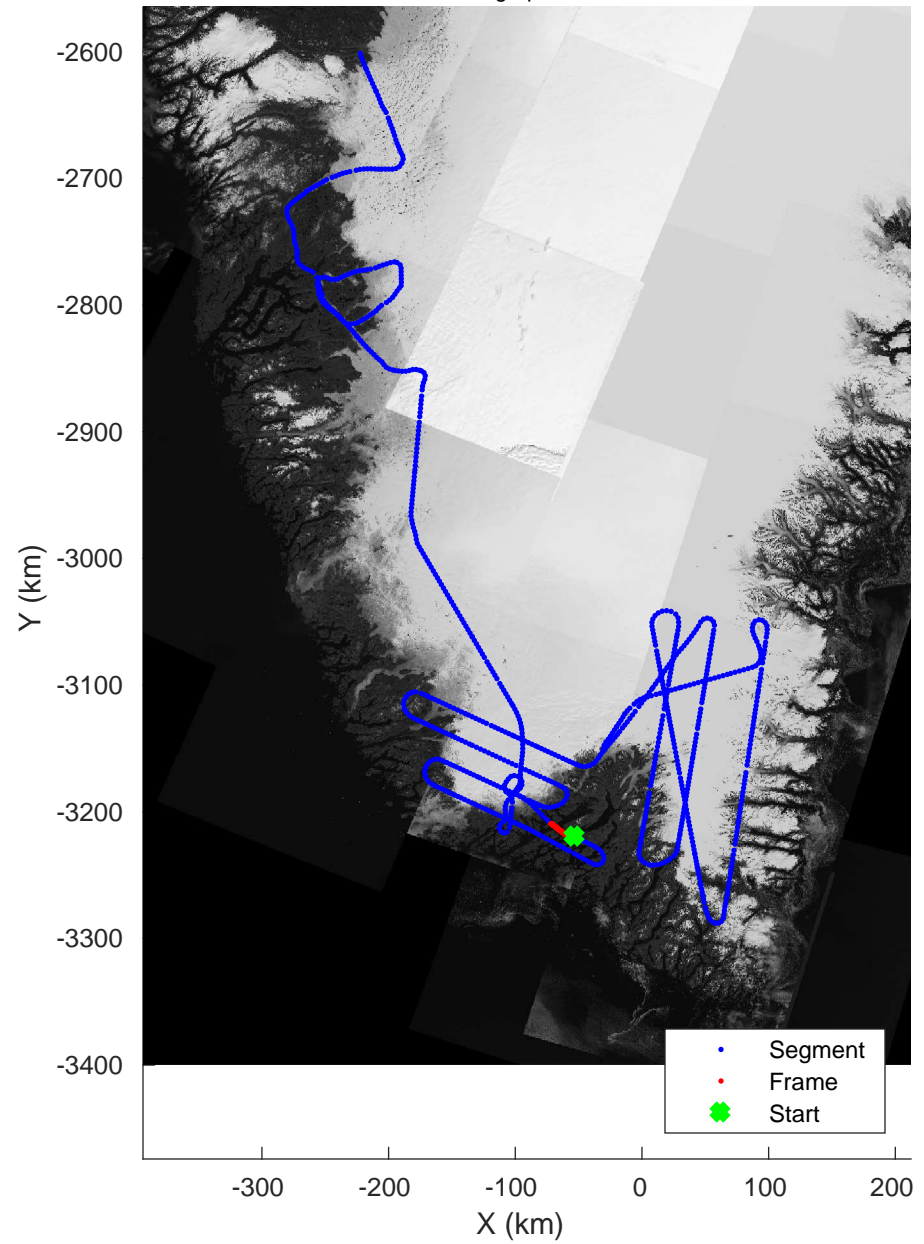

Southwest Glacier-Coastal
20180426_03_094
Polar Stereograph 70N/-45E