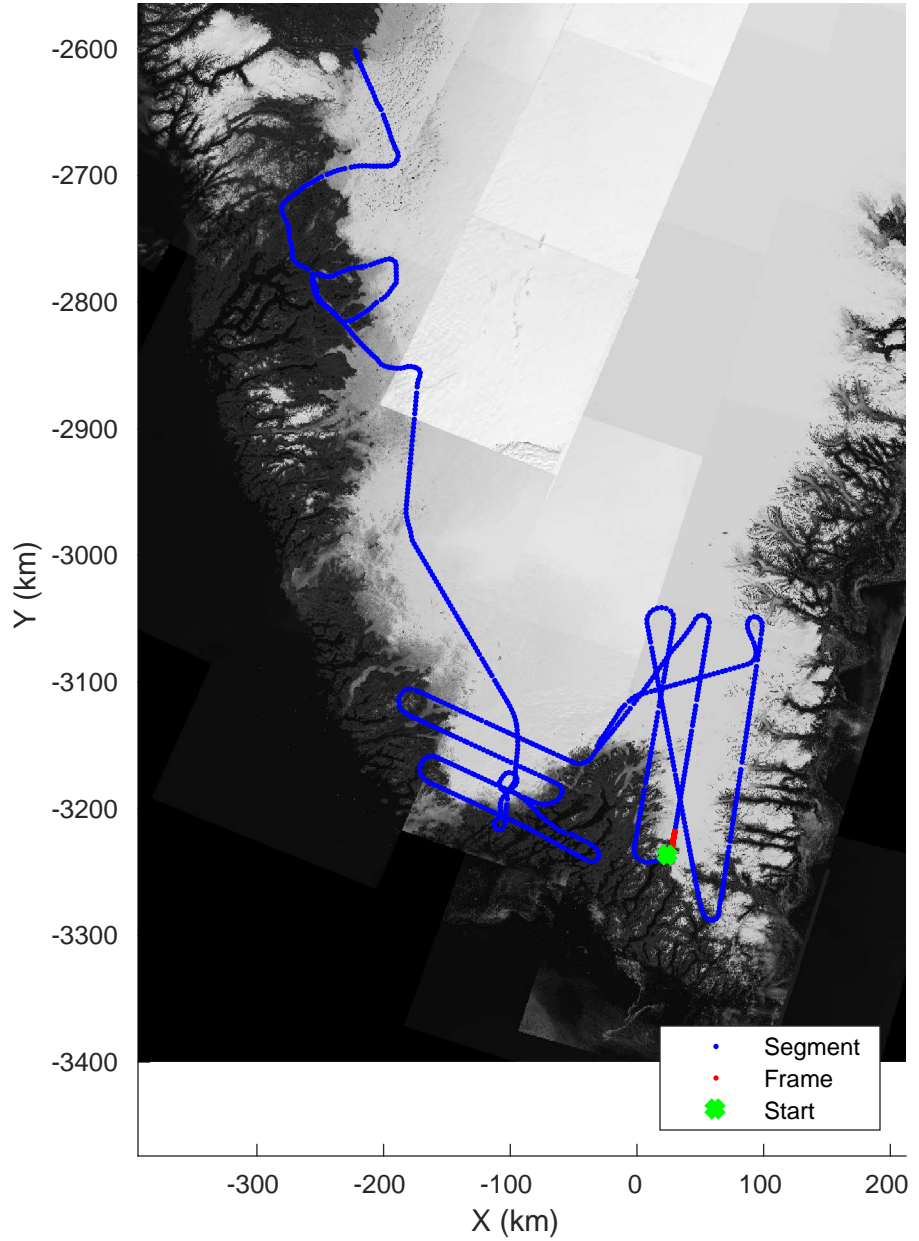

Southwest Glacier-Coastal
20180426_03_045
Polar Stereograph 70N/-45E

accum 2018_Greenland_P3: "Southwest Glacier-Coastal" 20180426_03_045: 14:43:53.7 to 14:46:26.2 GPS

Southwest Glacier-Coastal
20180426_03_046
Polar Stereograph 70N/-45E