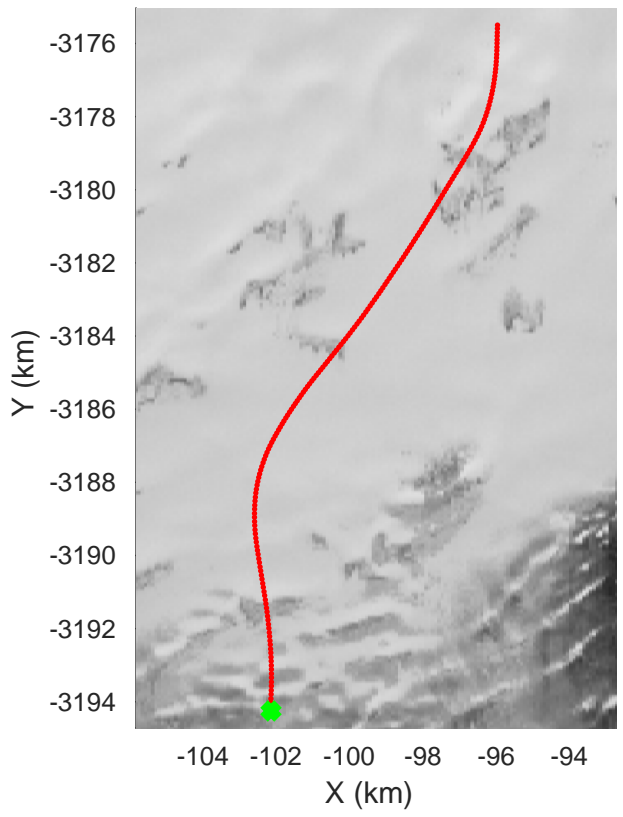

Southwest Glacier-Coastal
20180426_03_101
Polar Stereograph 70N/-45E

accum 2018_Greenland_P3: "Southwest Glacier-Coastal" 20180426_03_101: 17:02:39.0 to 17:05:29.4 GPS

Southwest Glacier-Coastal
 20180426_03_102
 Polar Stereograph 70N/-45E