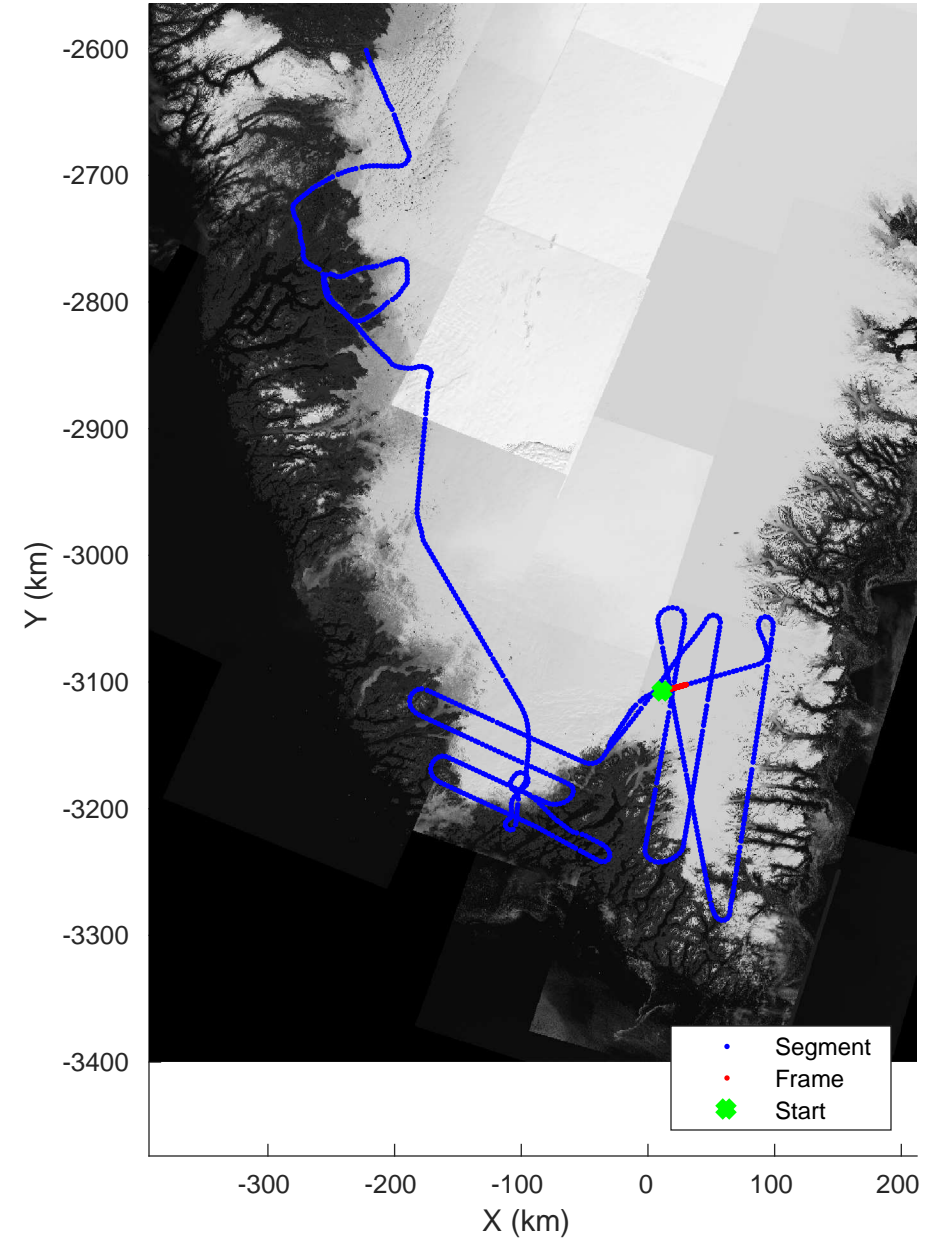

Southwest Glacier-Coastal
 20180426_03_001
 Polar Stereograph 70N/-45E

accum 2018_Greenland_P3: "Southwest Glacier-Coastal" 20180426_03_001: 12:57:15.8 to 12:59:50.8 GPS

Southwest Glacier-Coastal
20180426_03_002
Polar Stereograph 70N/-45E

accum 2018_Greenland_P3: "Southwest Glacier-Coastal" 20180426_03_002: 12:59:50.8 to 13:02:21.6 GPS

Southwest Glacier-Coastal
20180426_03_003
Polar Stereograph 70N/-45E

accum 2018_Greenland_P3: "Southwest Glacier-Coastal" 20180426_03_003: 13:02:21.7 to 13:04:46.9 GPS

Southwest Glacier-Coastal
20180426_03_004
Polar Stereograph 70N/-45E

accum 2018_Greenland_P3: "Southwest Glacier-Coastal" 20180426_03_004: 13:04:47.1 to 13:07:08.0 GPS

Southwest Glacier-Coastal
20180426_03_005
Polar Stereograph 70N/-45E