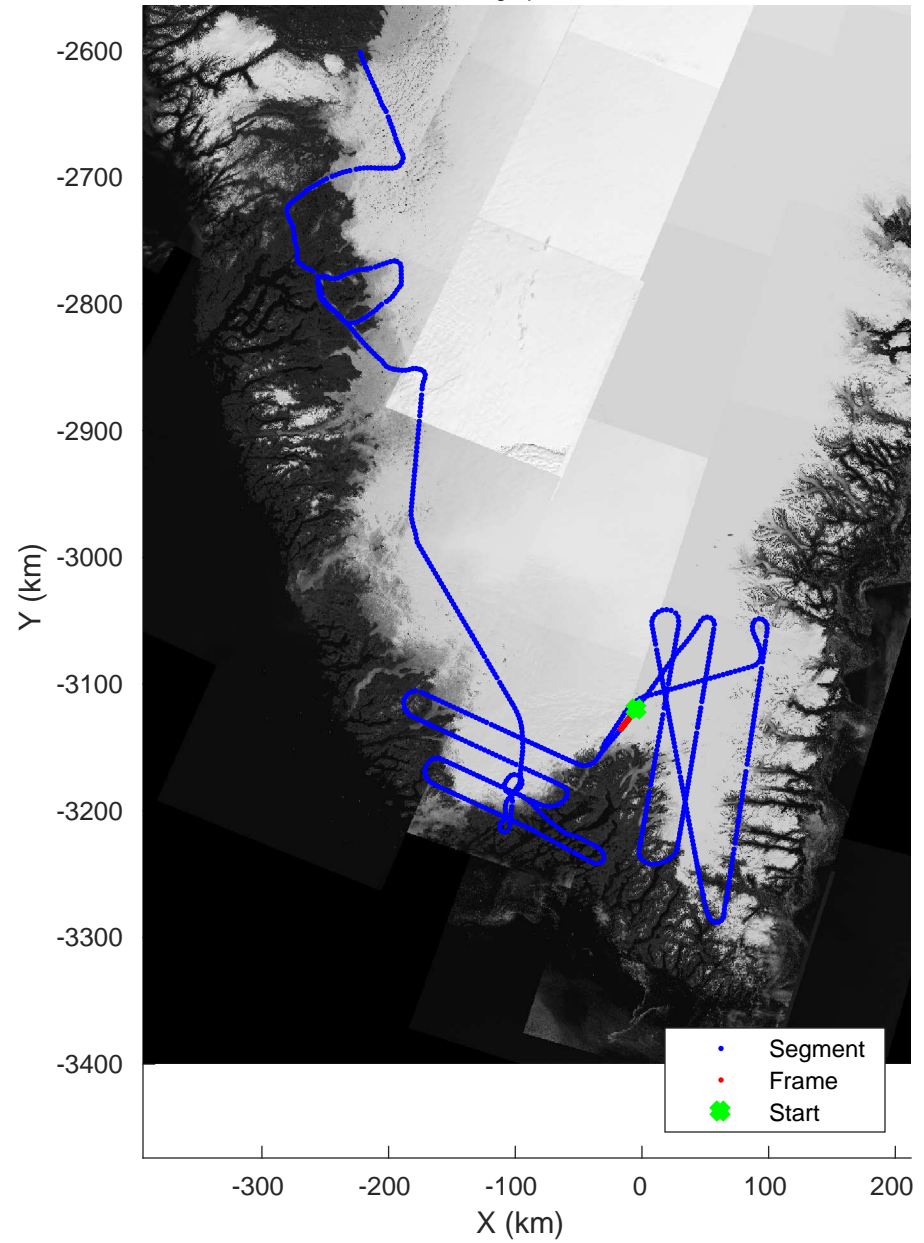

Southwest Glacier-Coastal
20180426_03_059
Polar Stereograph 70N/-45E

accum 2018_Greenland_P3: "Southwest Glacier-Coastal" 20180426_03_059: 15:18:27.6 to 15:20:39.2 GPS

Southwest Glacier-Coastal
20180426_03_060
Polar Stereograph 70N/-45E