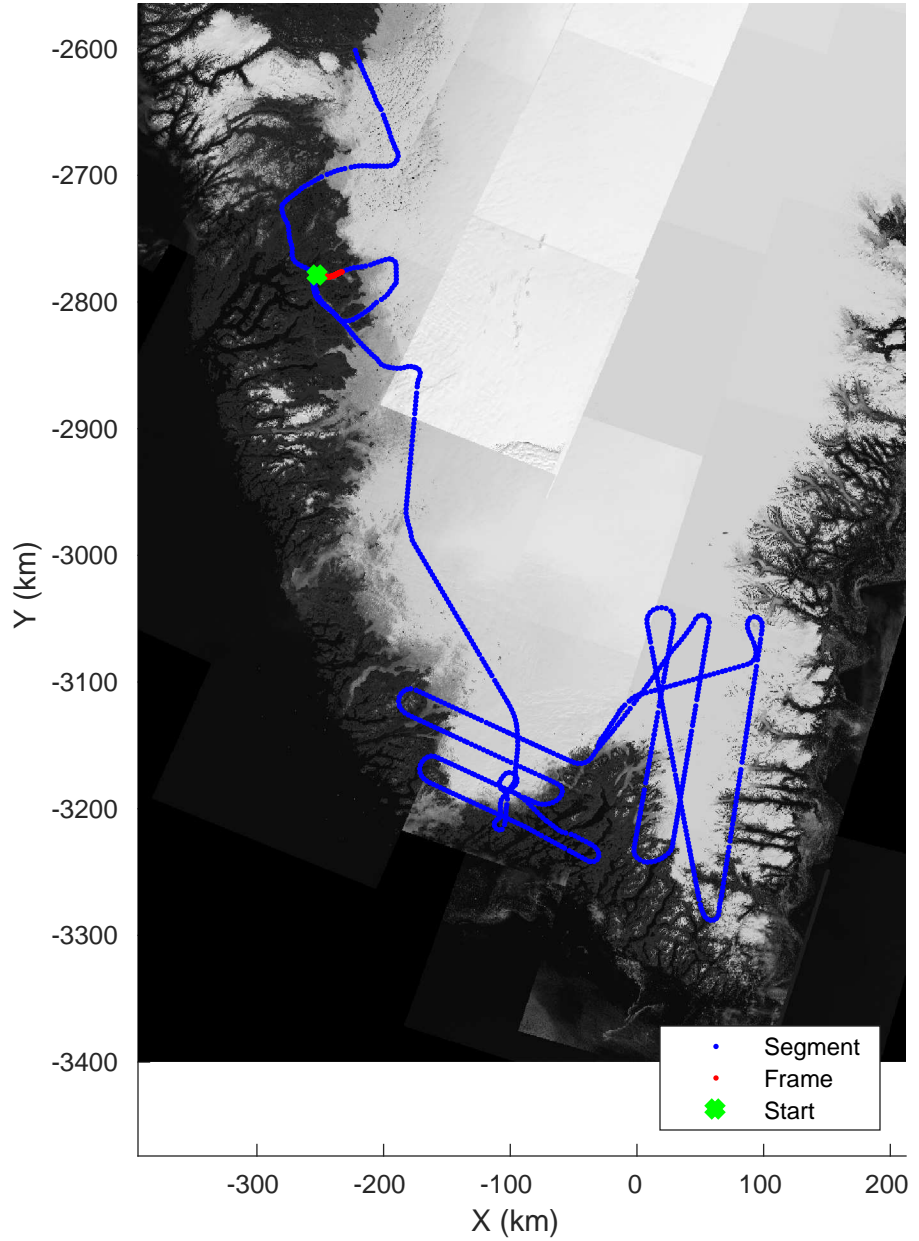

Southwest Glacier-Coastal
20180426_03_125
Polar Stereograph 70N/-45E

accum 2018_Greenland_P3: "Southwest Glacier-Coastal" 20180426_03_125: 18:01:41.0 to 18:04:34.1 GPS

Southwest Glacier-Coastal
20180426_03_126
Polar Stereograph 70N/-45E