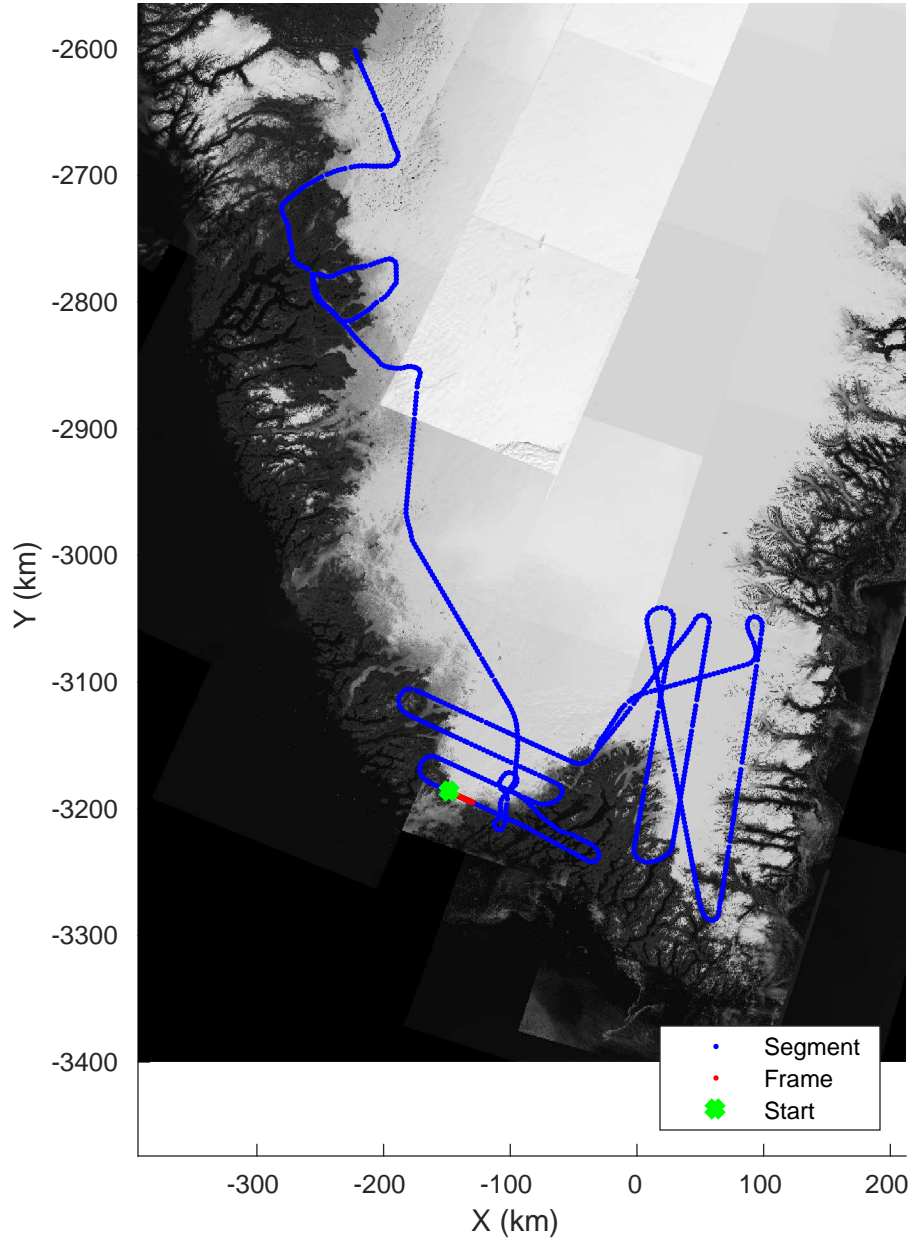

Southwest Glacier-Coastal
20180426_03_086
Polar Stereograph 70N/-45E