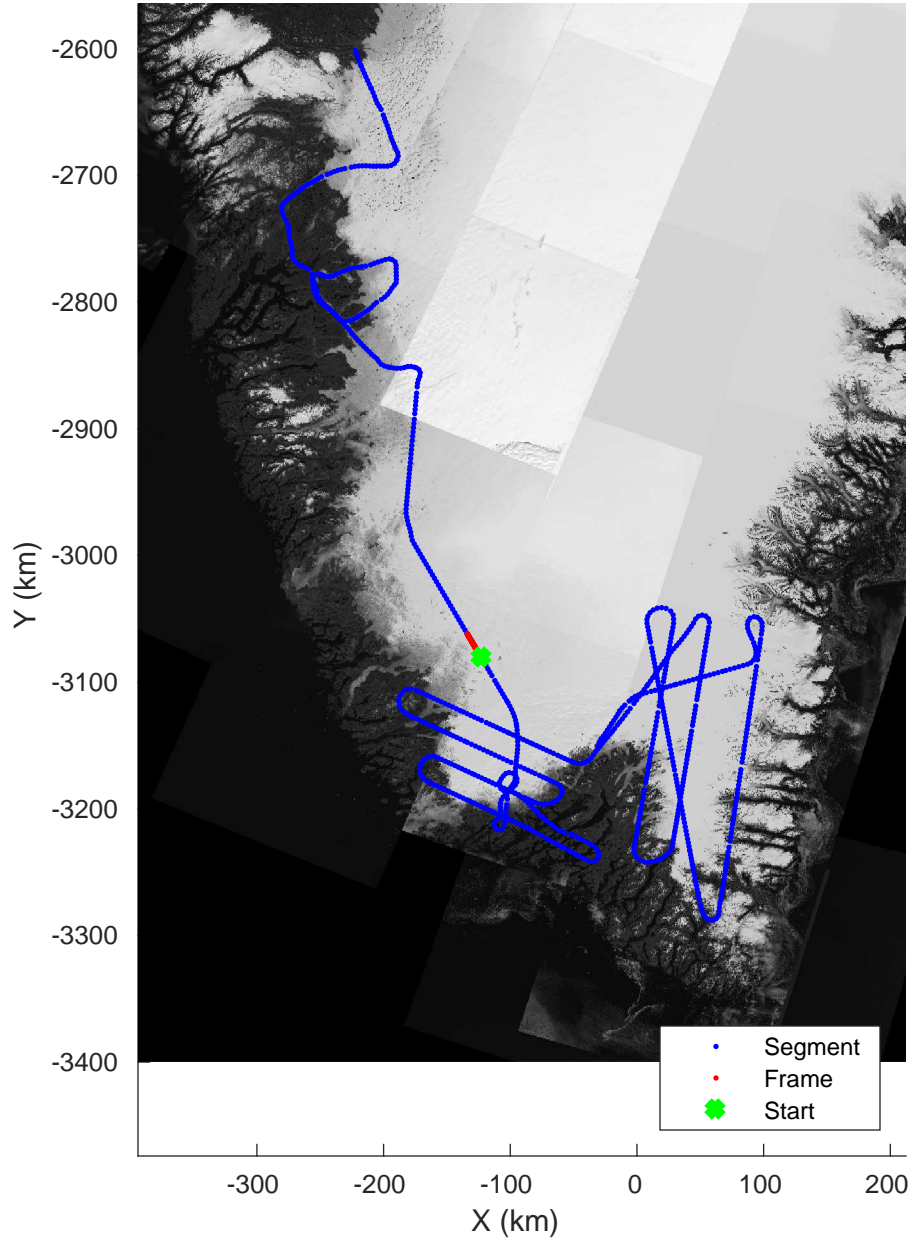

Southwest Glacier-Coastal
20180426_03_107
Polar Stereograph 70N/-45E

accum 2018_Greenland_P3: "Southwest Glacier-Coastal" 20180426_03_107: 17:18:16.6 to 17:20:42.3 GPS

Southwest Glacier-Coastal
20180426_03_108
Polar Stereograph 70N/-45E