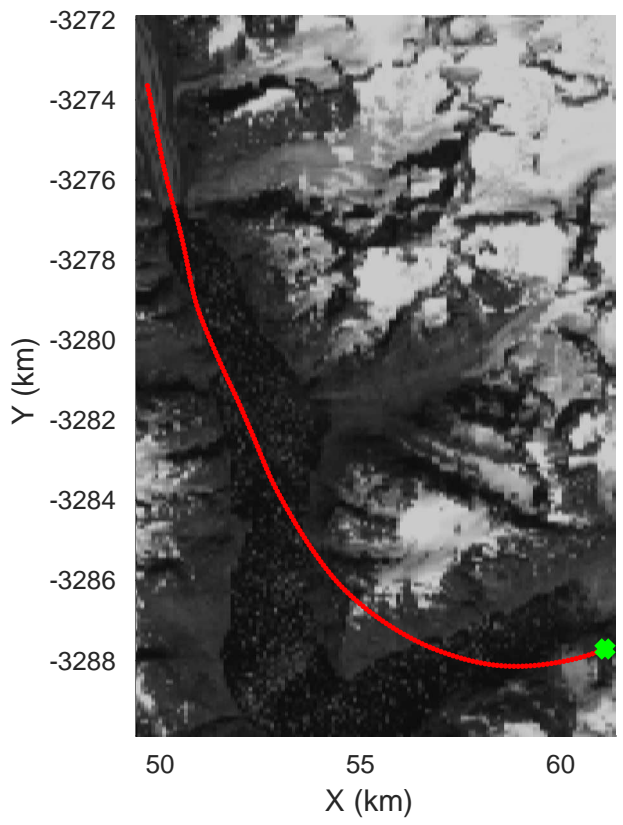

accum 2018_Greenland_P3: "Southwest Glacier-Coastal" 20180426_03_020: 13:42:06.2 to 13:44:24.8 GPS

Southwest Glacier-Coastal
 20180426_03_021
 Polar Stereograph 70N/-45E

accum 2018_Greenland_P3: "Southwest Glacier-Coastal" 20180426_03_021: 13:44:24.9 to 13:46:54.7 GPS

Southwest Glacier-Coastal
20180426_03_022
Polar Stereograph 70N/-45E

accum 2018_Greenland_P3: "Southwest Glacier-Coastal" 20180426_03_022: 13:46:54.8 to 13:49:47.9 GPS

Southwest Glacier-Coastal
20180426_03_023
Polar Stereograph 70N/-45E