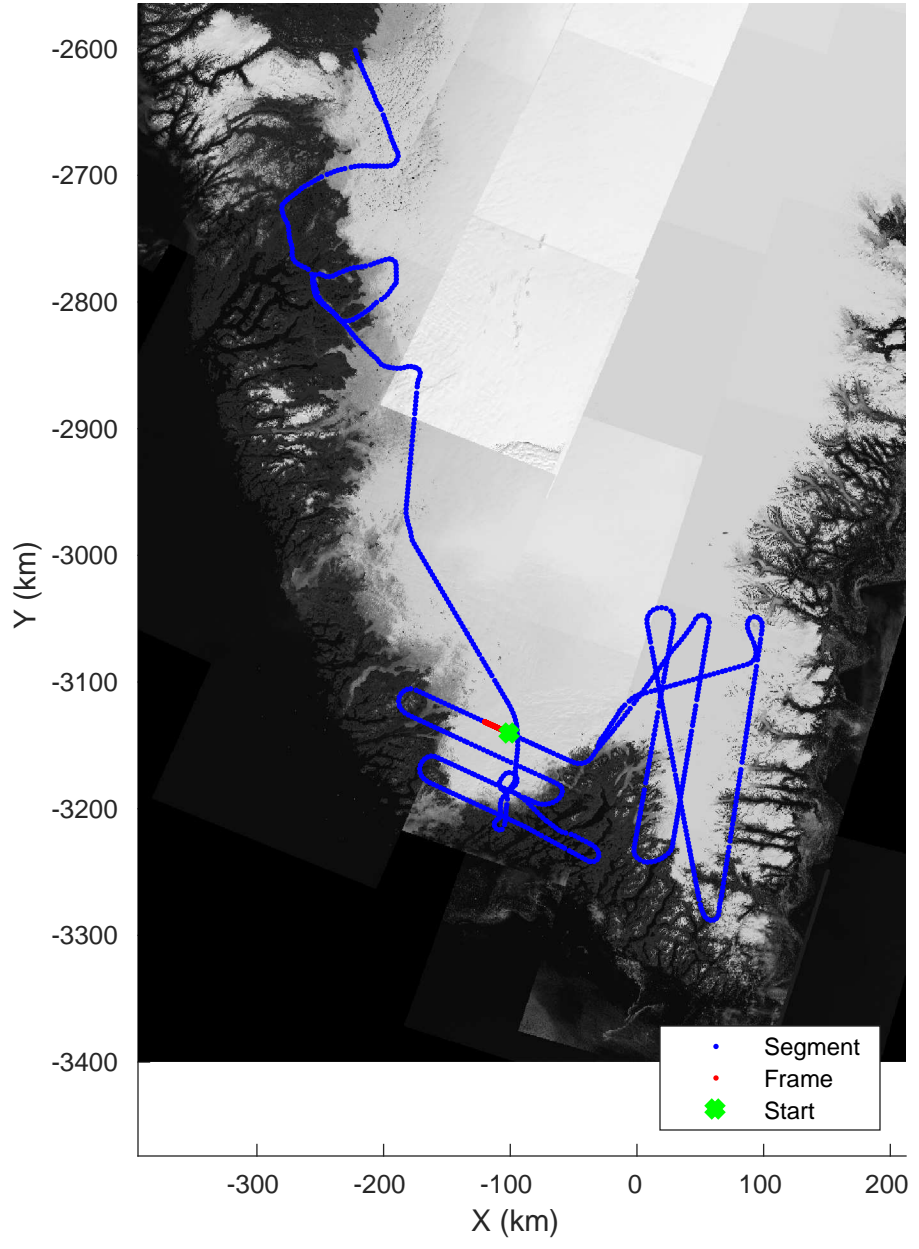

Southwest Glacier-Coastal
20180426_03_065
Polar Stereograph 70N/-45E

accum 2018_Greenland_P3: "Southwest Glacier-Coastal" 20180426_03_065: 15:33:07.0 to 15:35:35.0 GPS

Southwest Glacier-Coastal
20180426_03_066
Polar Stereograph 70N/-45E