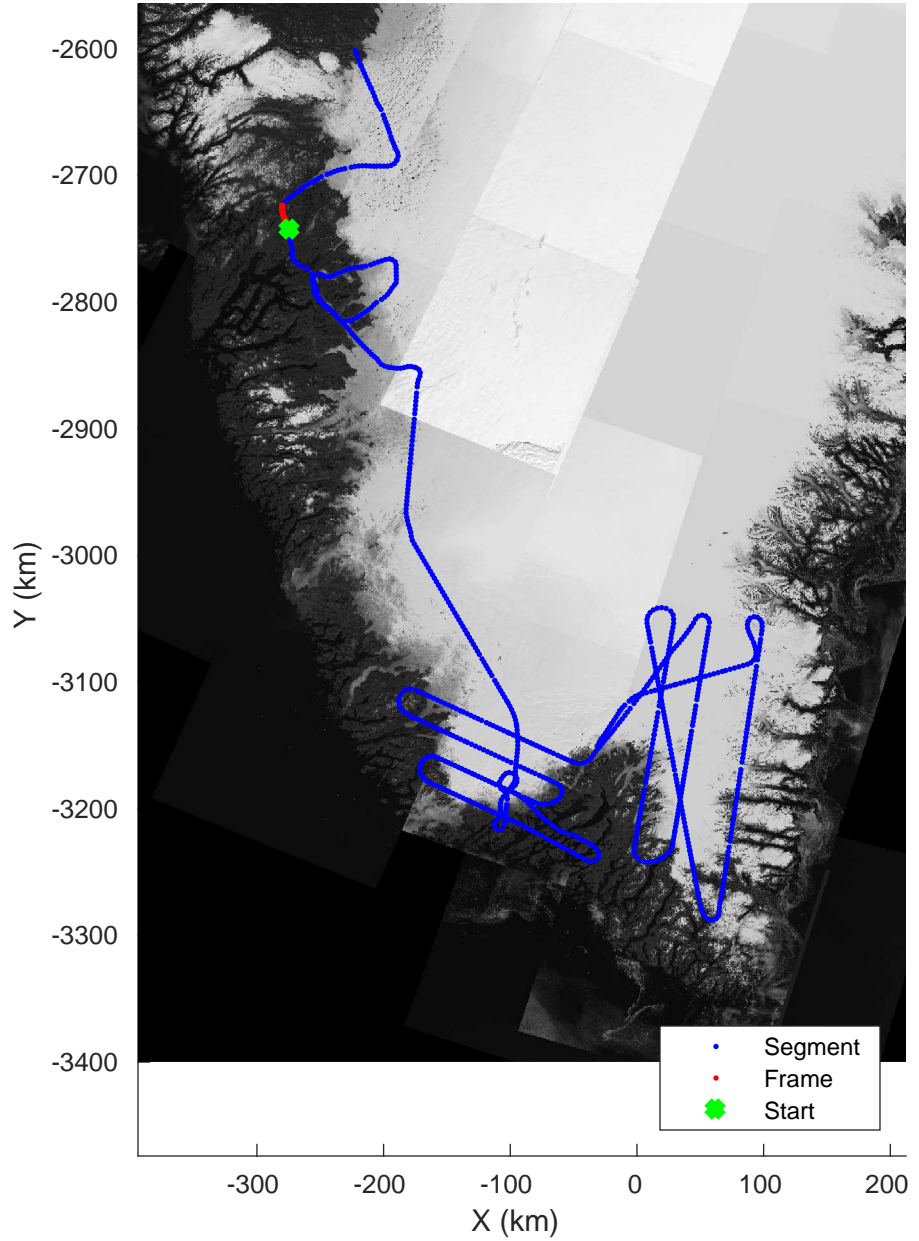

Southwest Glacier-Coastal
20180426_03_137
Polar Stereograph 70N/-45E