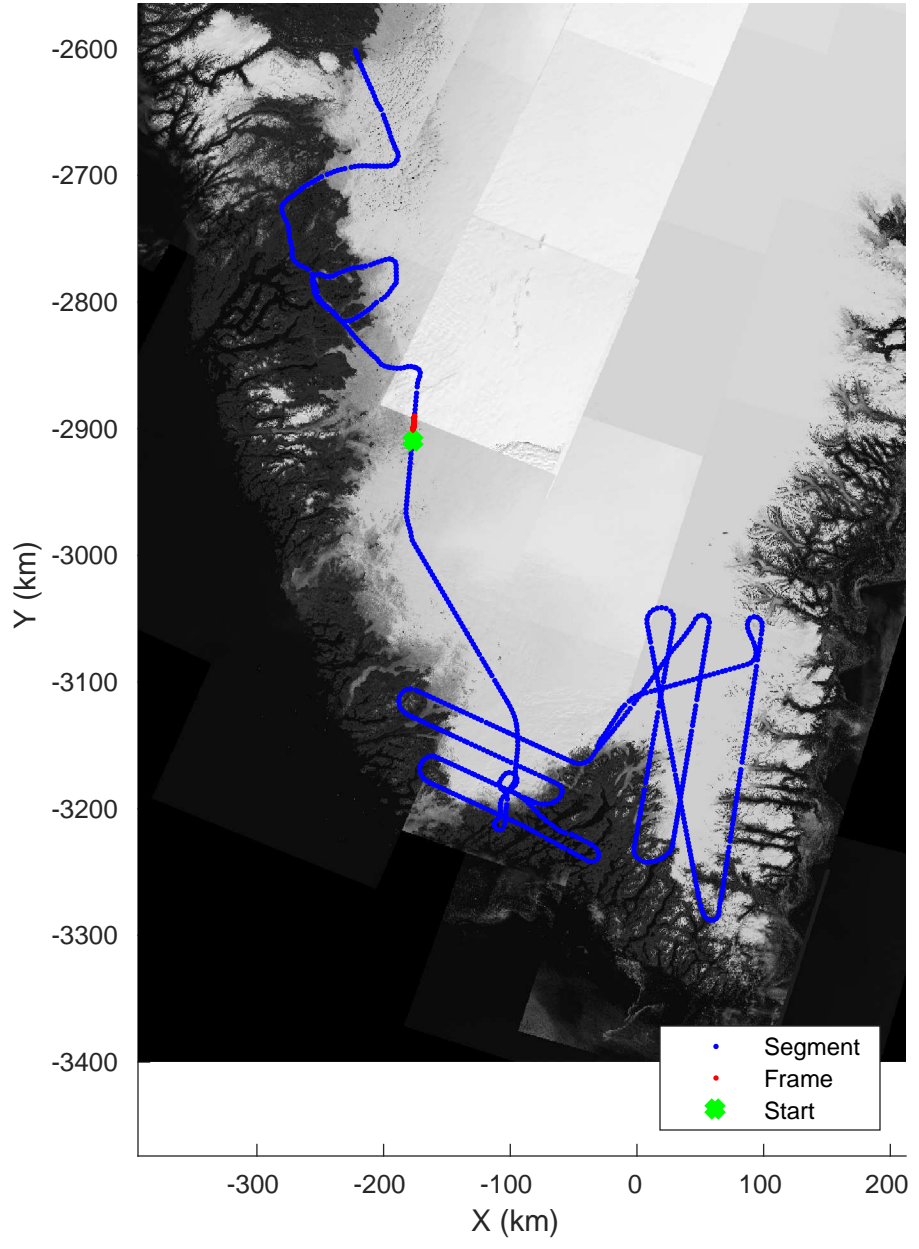

Southwest Glacier-Coastal
20180426_03_116
Polar Stereograph 70N/-45E

accum 2018_Greenland_P3: "Southwest Glacier-Coastal" 20180426_03_116: 17:39:35.8 to 17:41:47.1 GPS

Southwest Glacier-Coastal
 20180426_03_117
 Polar Stereograph 70N/-45E