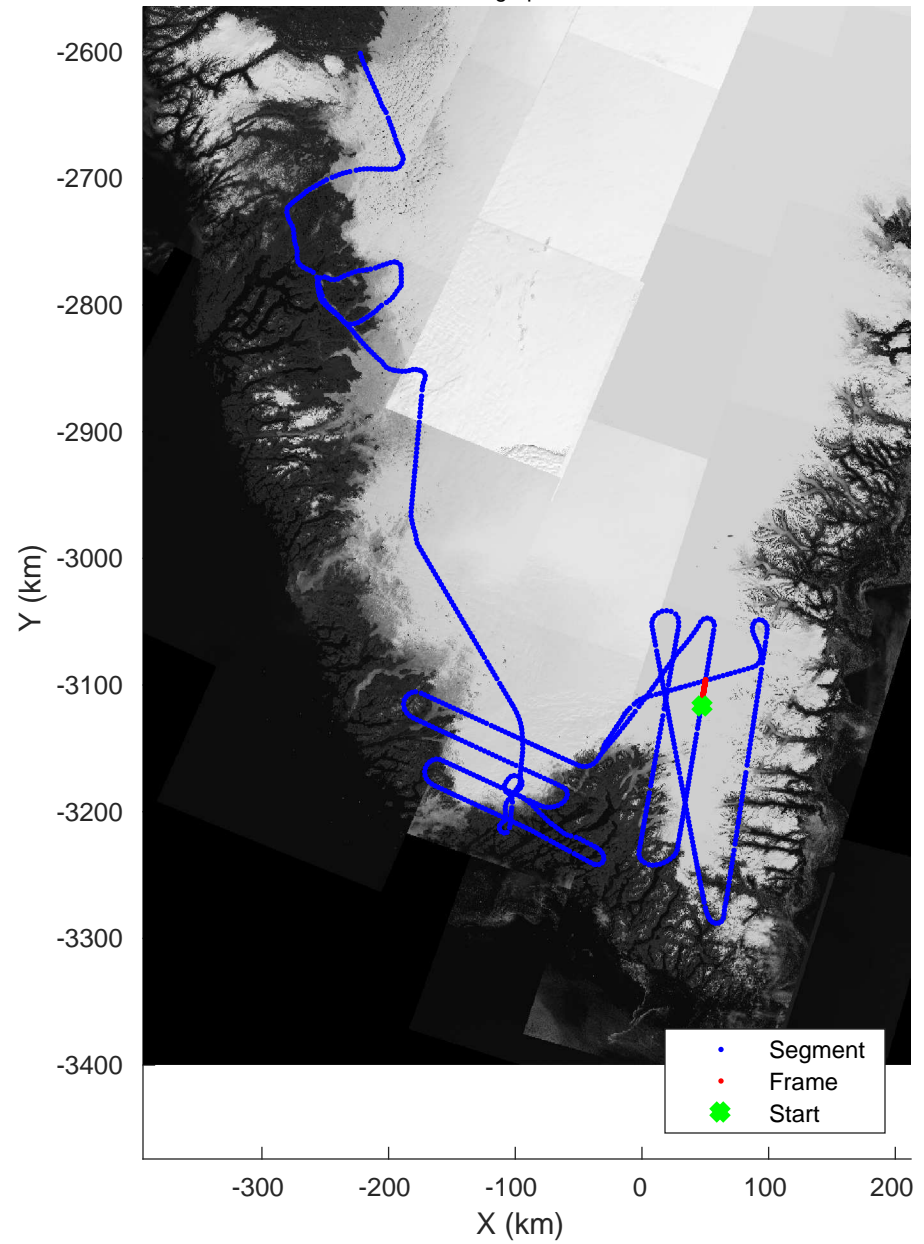

Southwest Glacier-Coastal
20180426_03_052
Polar Stereograph 70N/-45E