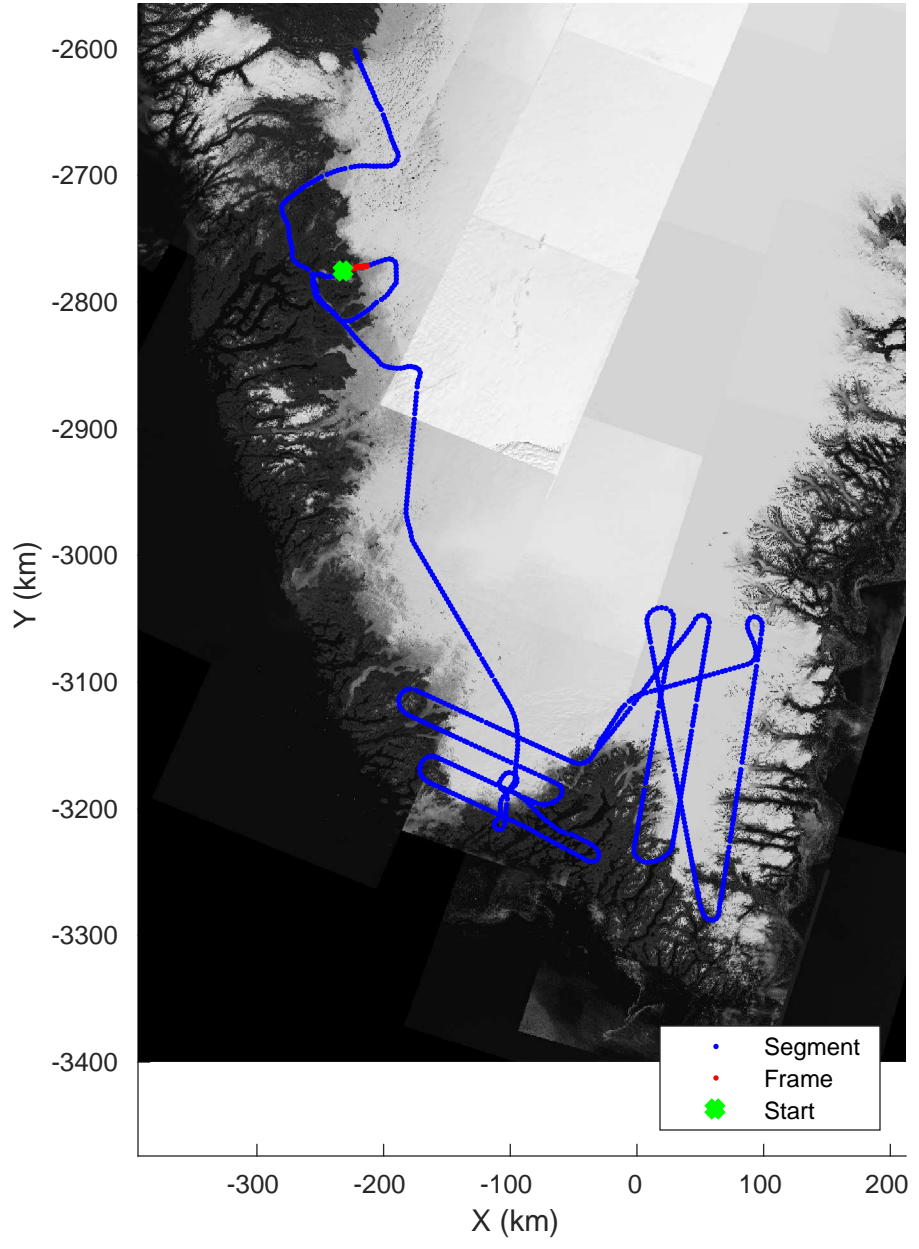

Southwest Glacier-Coastal
20180426_03_127
Polar Stereograph 70N/-45E