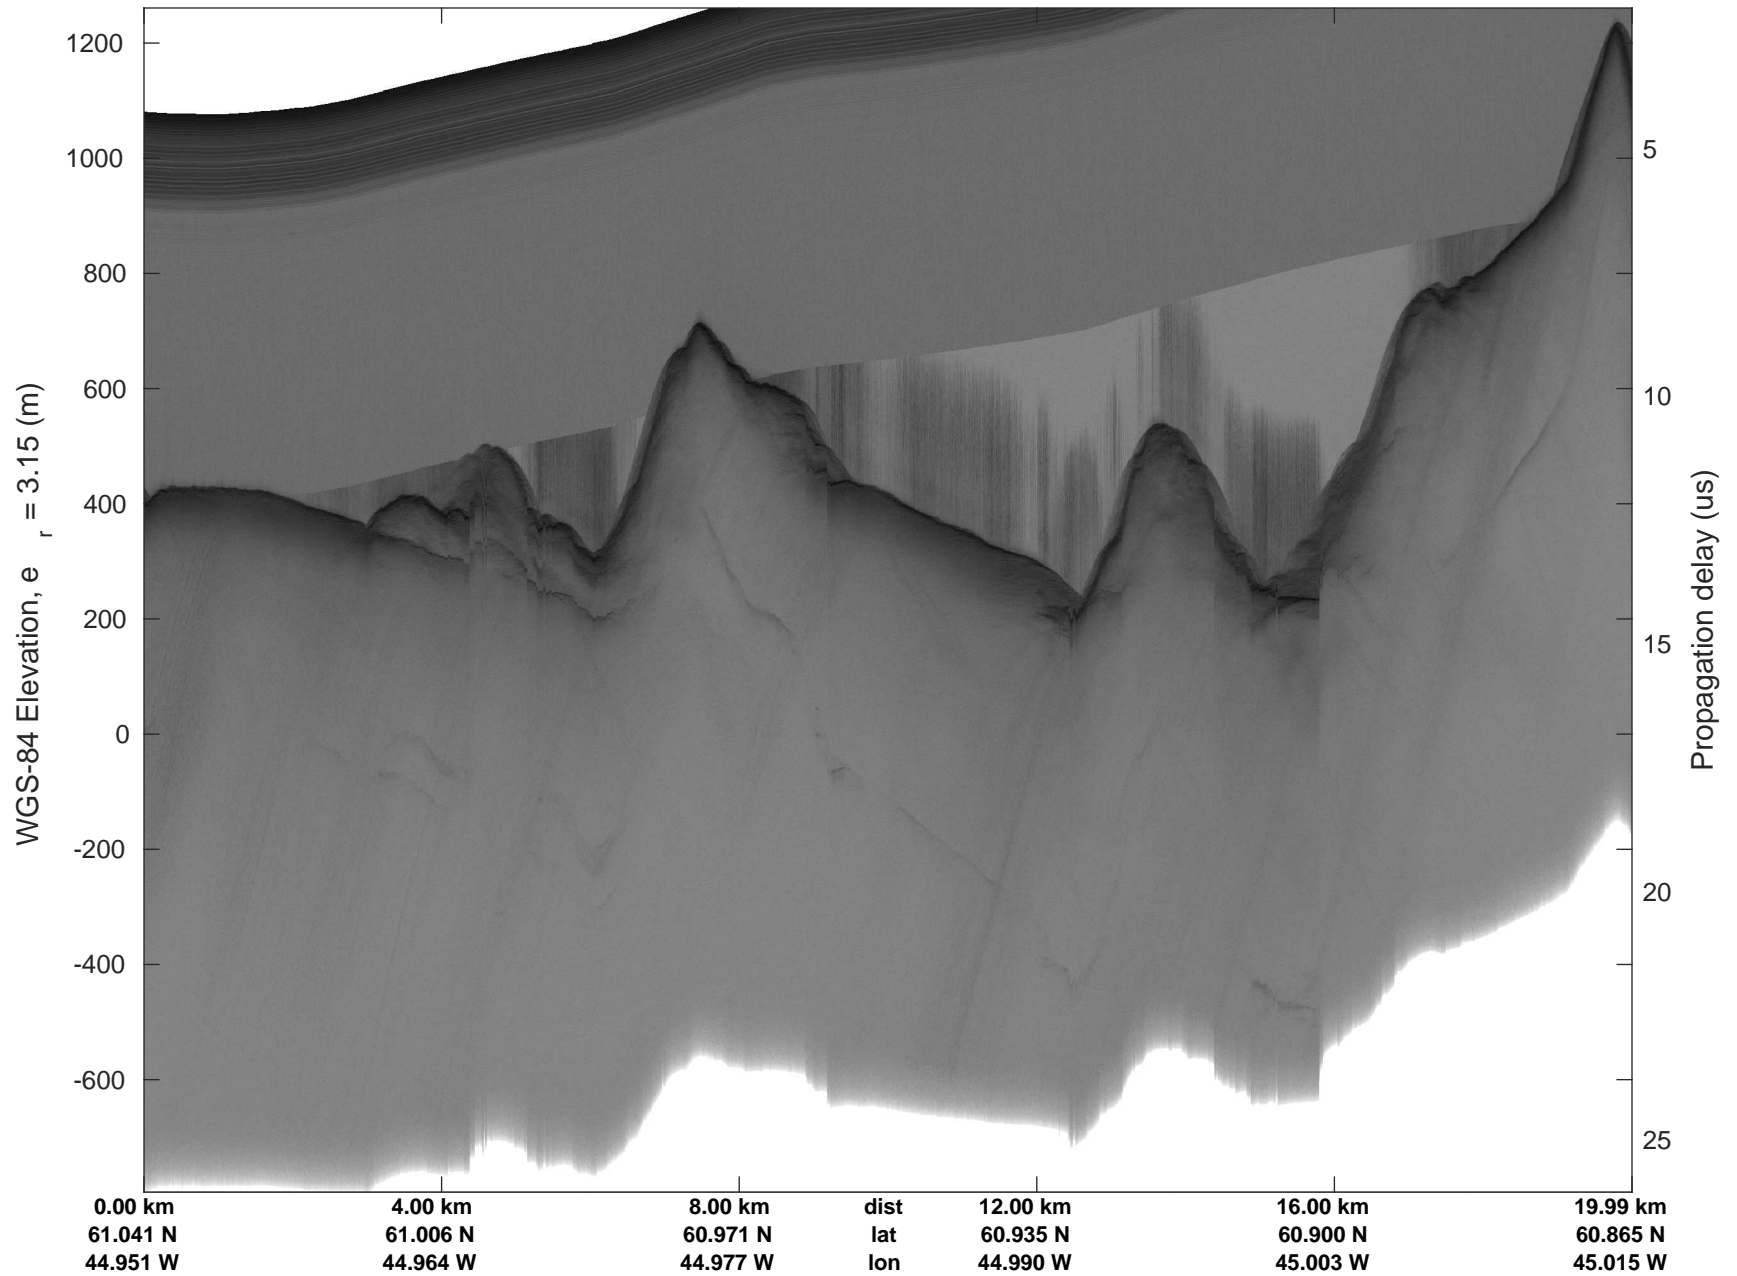

accum 2018_Greenland_P3: "Southwest Glacier-Coastal" 20180426_03_043: 14:38:34.7 to 14:41:16.6 GPS