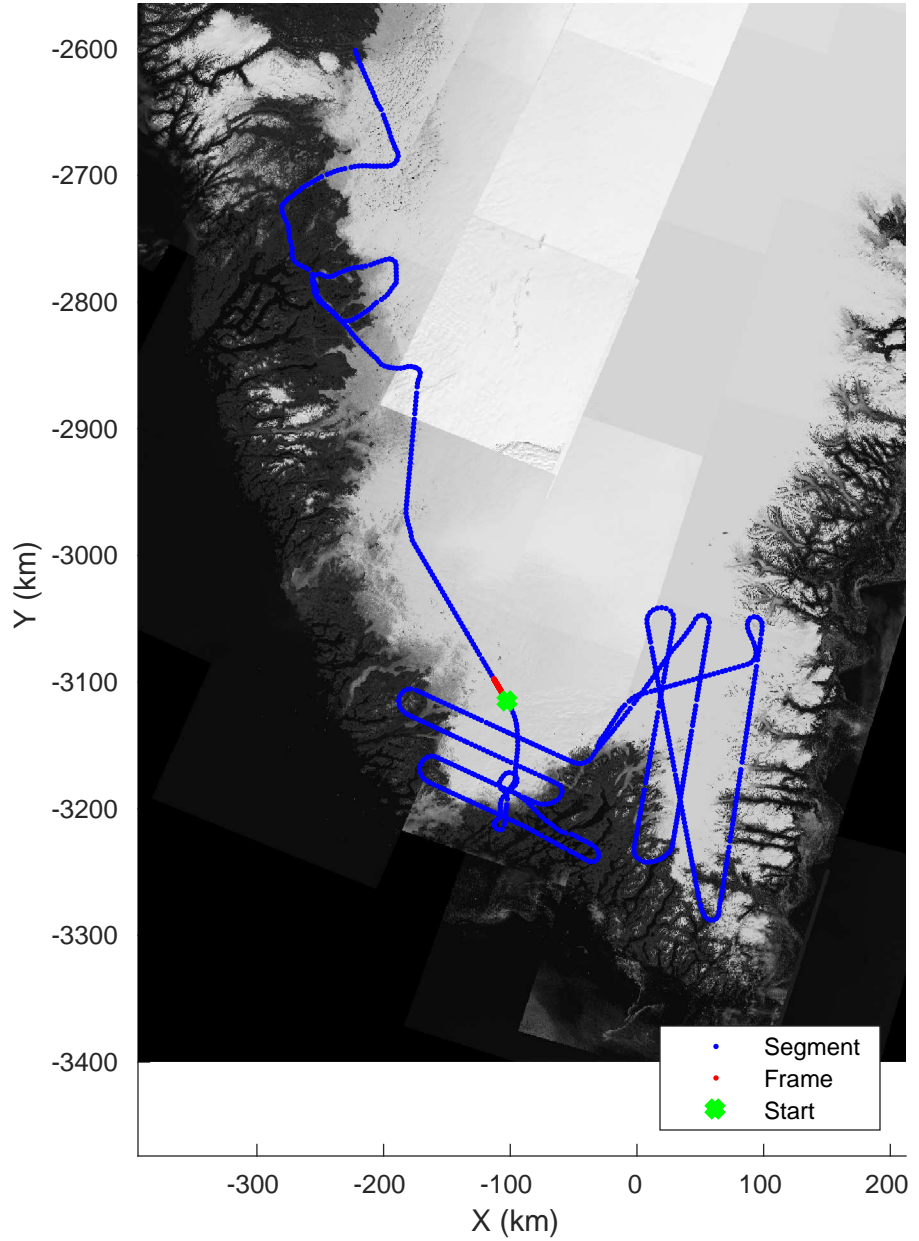

Southwest Glacier-Coastal
20180426_03_106
Polar Stereograph 70N/-45E