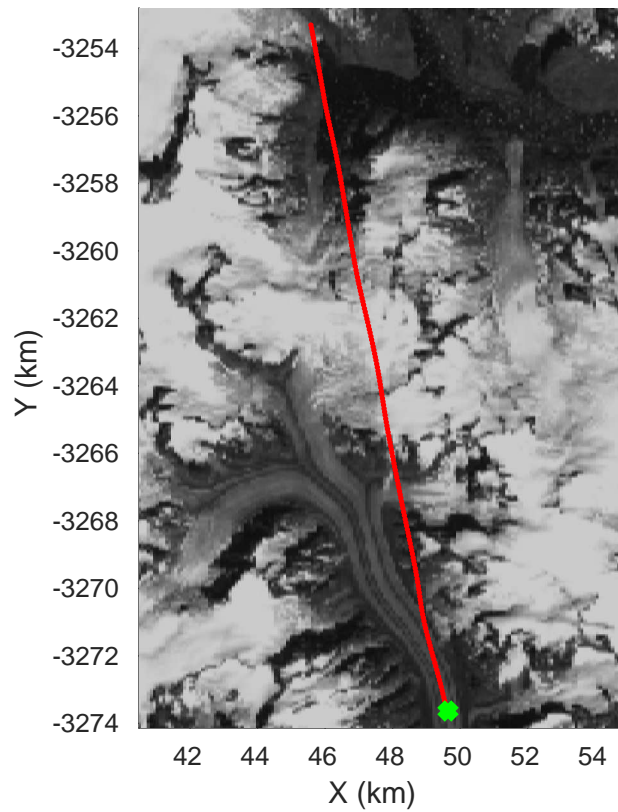

Southwest Glacier-Coastal
20180426_03_019
Polar Stereograph 70N/-45E

accum 2018_Greenland_P3: "Southwest Glacier-Coastal" 20180426_03_019: 13:39:49.0 to 13:42:06.0 GPS

Southwest Glacier-Coastal
20180426_03_020
Polar Stereograph 70N/-45E

accum 2018_Greenland_P3: "Southwest Glacier-Coastal" 20180426_03_020: 13:42:06.2 to 13:44:24.8 GPS

Southwest Glacier-Coastal
 20180426_03_021
 Polar Stereograph 70N/-45E

accum 2018_Greenland_P3: "Southwest Glacier-Coastal" 20180426_03_021: 13:44:24.9 to 13:46:54.7 GPS

Southwest Glacier-Coastal
20180426_03_022
Polar Stereograph 70N/-45E

accum 2018_Greenland_P3: "Southwest Glacier-Coastal" 20180426_03_022: 13:46:54.8 to 13:49:47.9 GPS

Southwest Glacier-Coastal
20180426_03_023
Polar Stereograph 70N/-45E