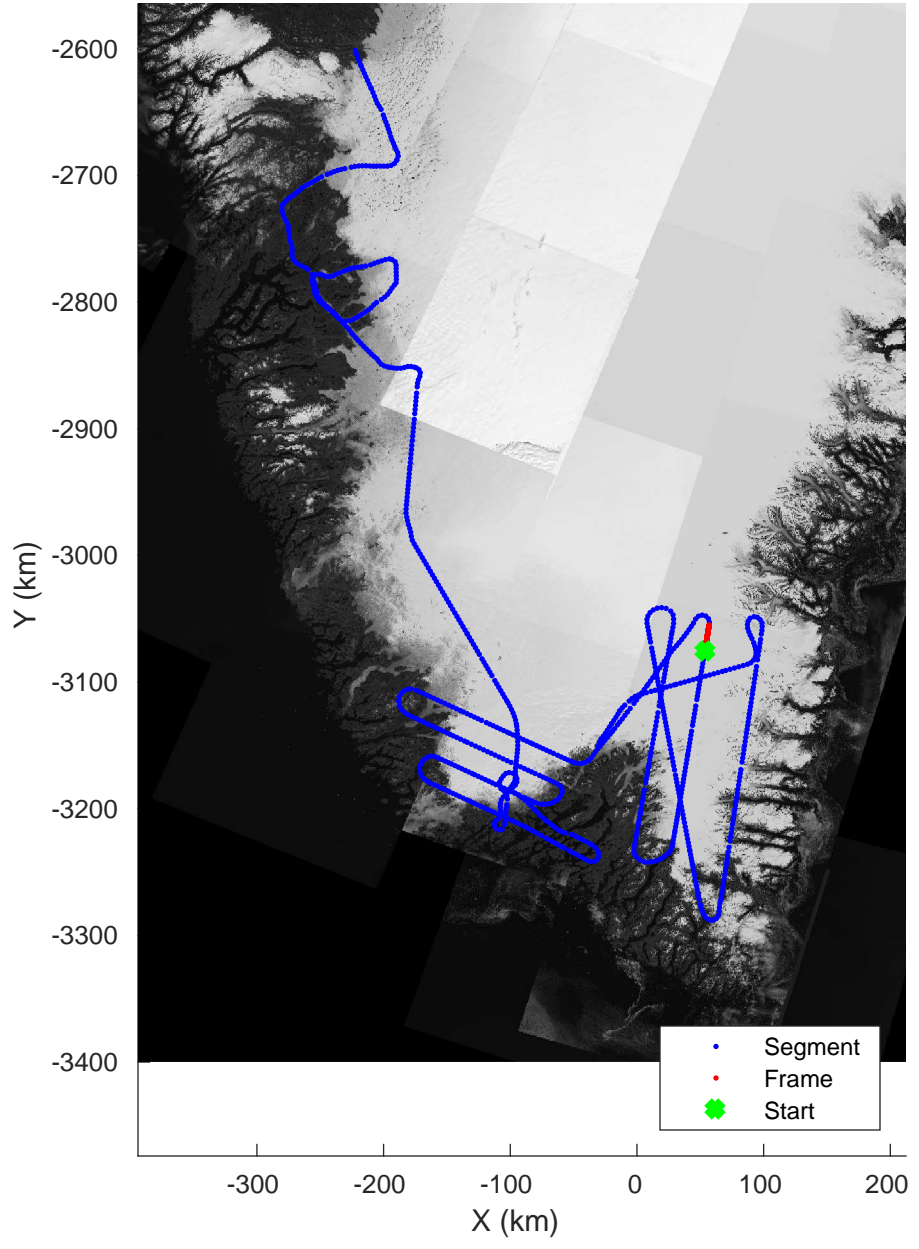

Southwest Glacier-Coastal
 20180426_03_053
 Polar Stereograph 70N/-45E

accum 2018_Greenland_P3: "Southwest Glacier-Coastal" 20180426_03_053: 15:04:12.9 to 15:06:36.9 GPS

Southwest Glacier-Coastal
20180426_03_054
Polar Stereograph 70N/-45E