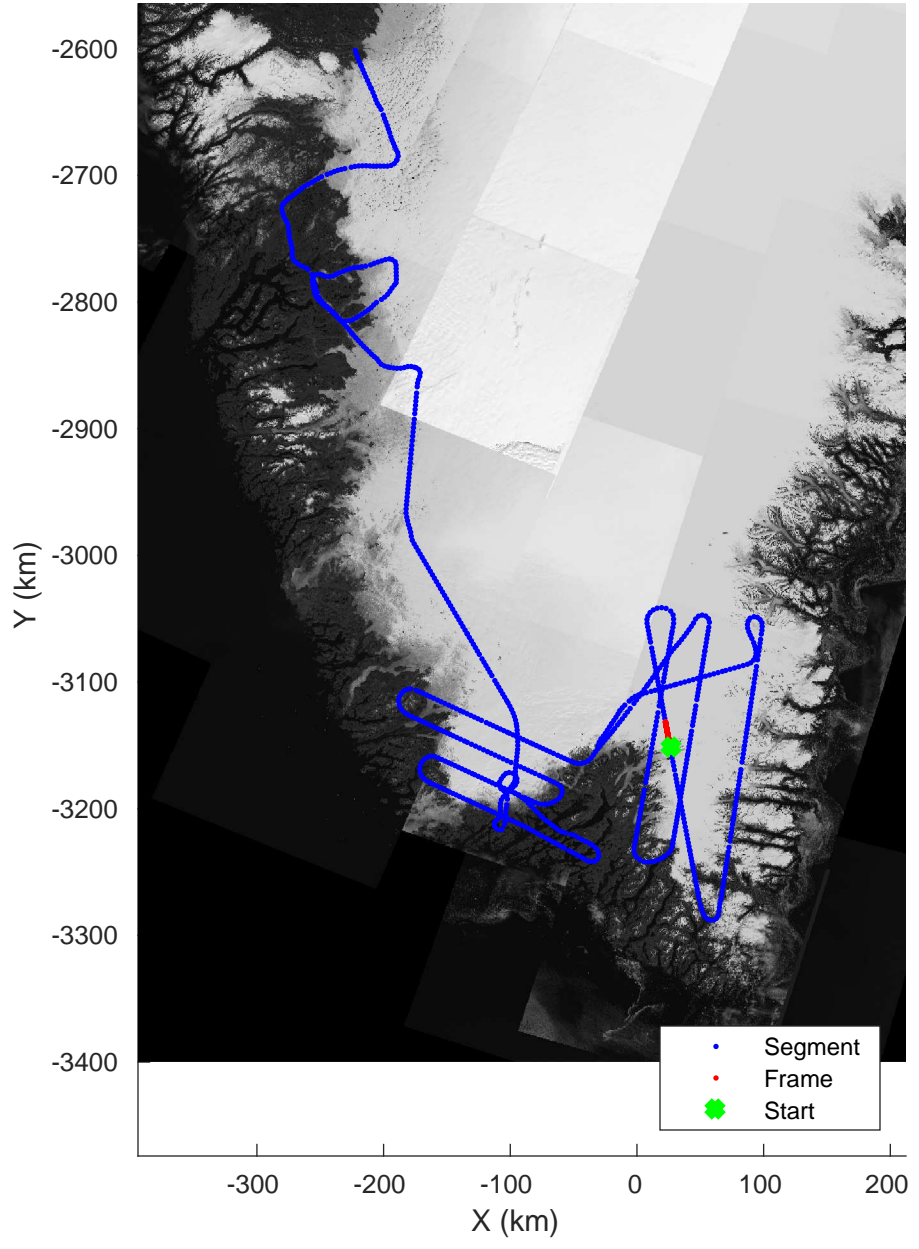

Southwest Glacier-Coastal
20180426_03_029
Polar Stereograph 70N/-45E