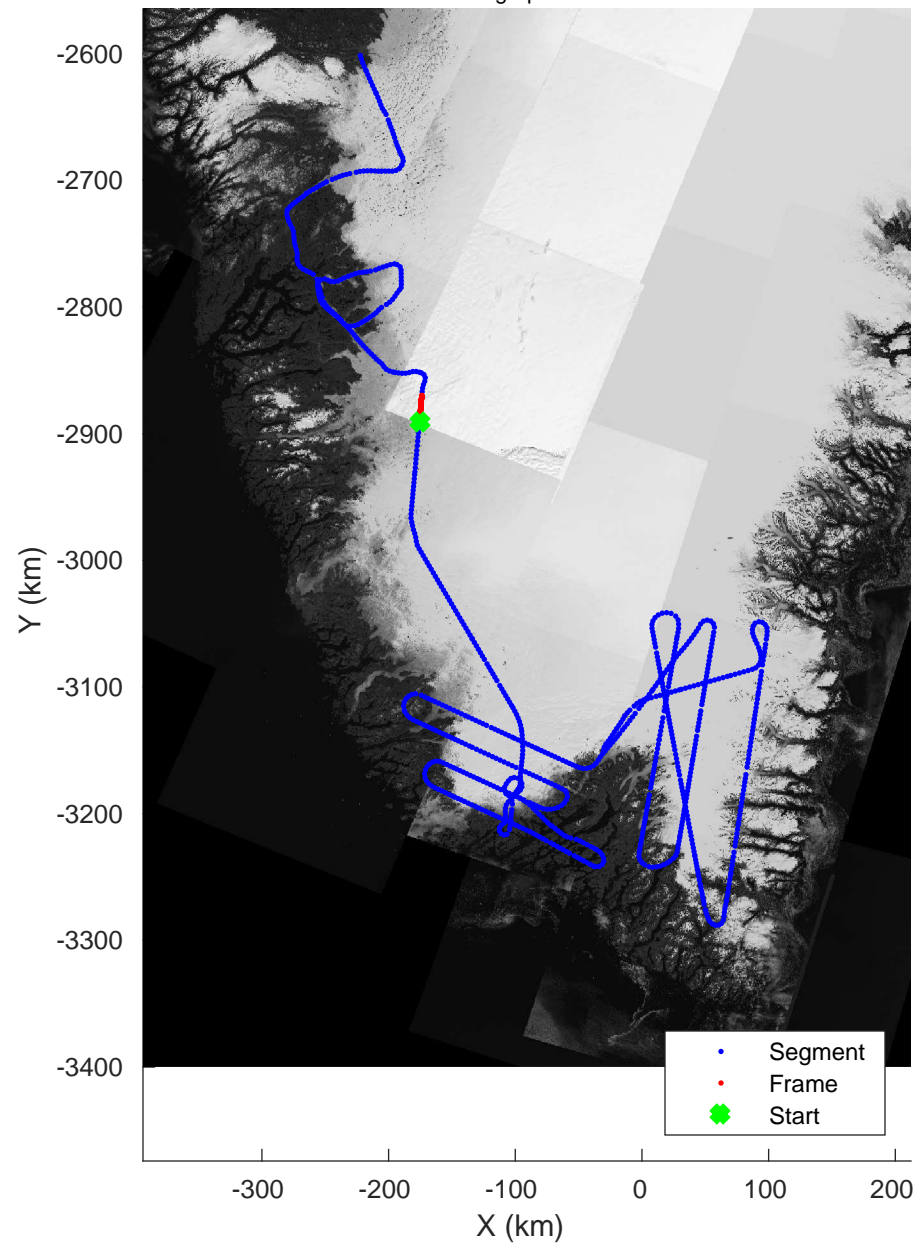

Southwest Glacier-Coastal
20180426_03_118
Polar Stereograph 70N/-45E