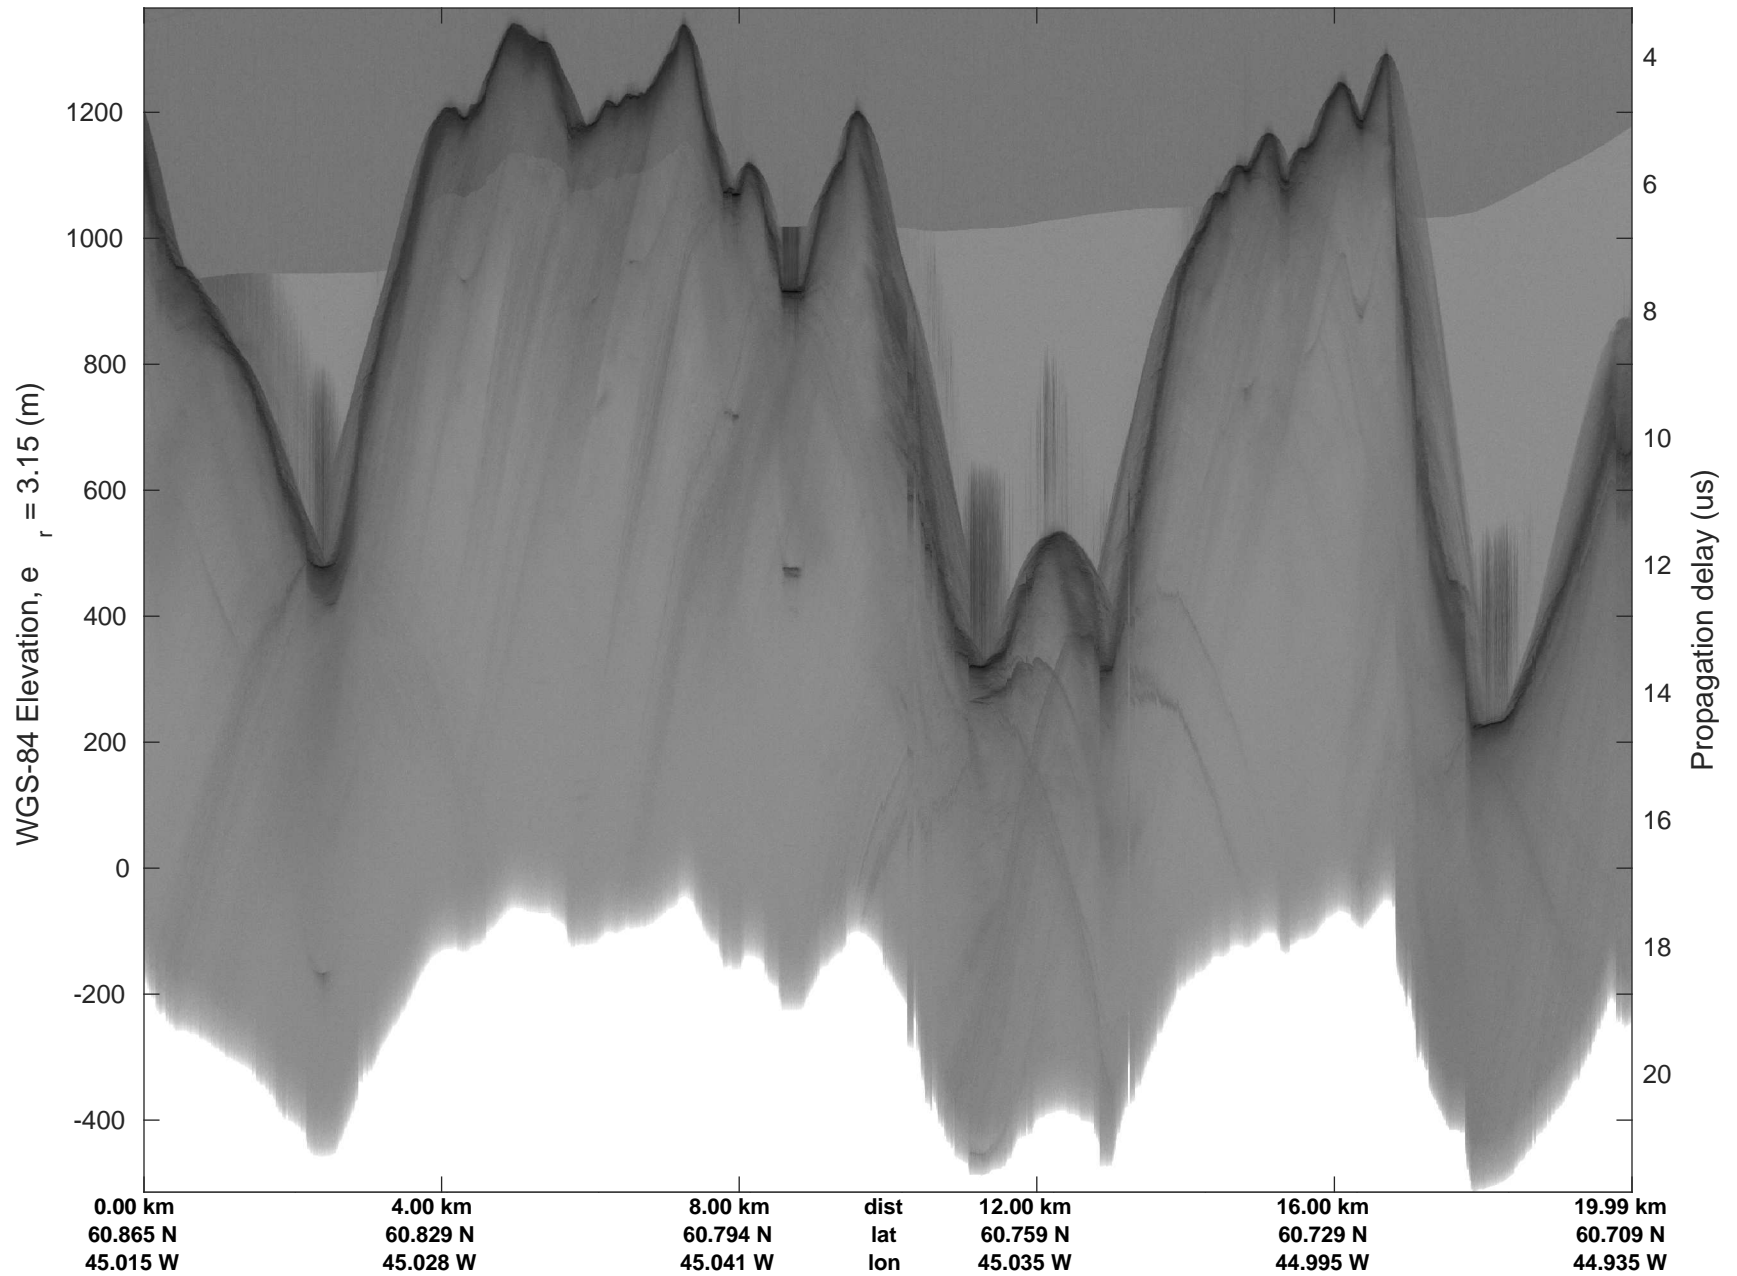

accum 2018_Greenland_P3: "Southwest Glacier-Coastal" 20180426_03_043: 14:38:34.7 to 14:41:16.6 GPS

Southwest Glacier-Coastal
20180426_03_044
Polar Stereograph 70N/-45E

accum 2018_Greenland_P3: "Southwest Glacier-Coastal" 20180426_03_044: 14:41:16.7 to 14:43:53.6 GPS