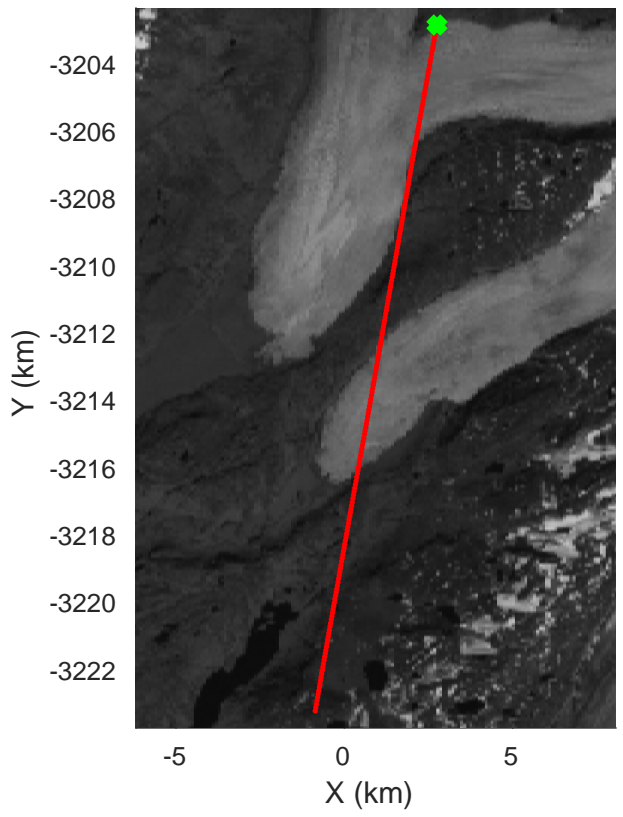

accum 2018_Greenland_P3: "Southwest Glacier-Coastal" 20180426_03_040: 14:31:18.2 to 14:33:32.1 GPS

Southwest Glacier-Coastal
20180426_03_041
Polar Stereograph 70N/-45E

accum 2018_Greenland_P3: "Southwest Glacier-Coastal" 20180426_03_041: 14:33:32.2 to 14:36:01.9 GPS

Southwest Glacier-Coastal
20180426_03_042
Polar Stereograph 70N/-45E

accum 2018_Greenland_P3: "Southwest Glacier-Coastal" 20180426_03_042: 14:36:02.0 to 14:38:34.5 GPS

Southwest Glacier-Coastal
20180426_03_043
Polar Stereograph 70N/-45E