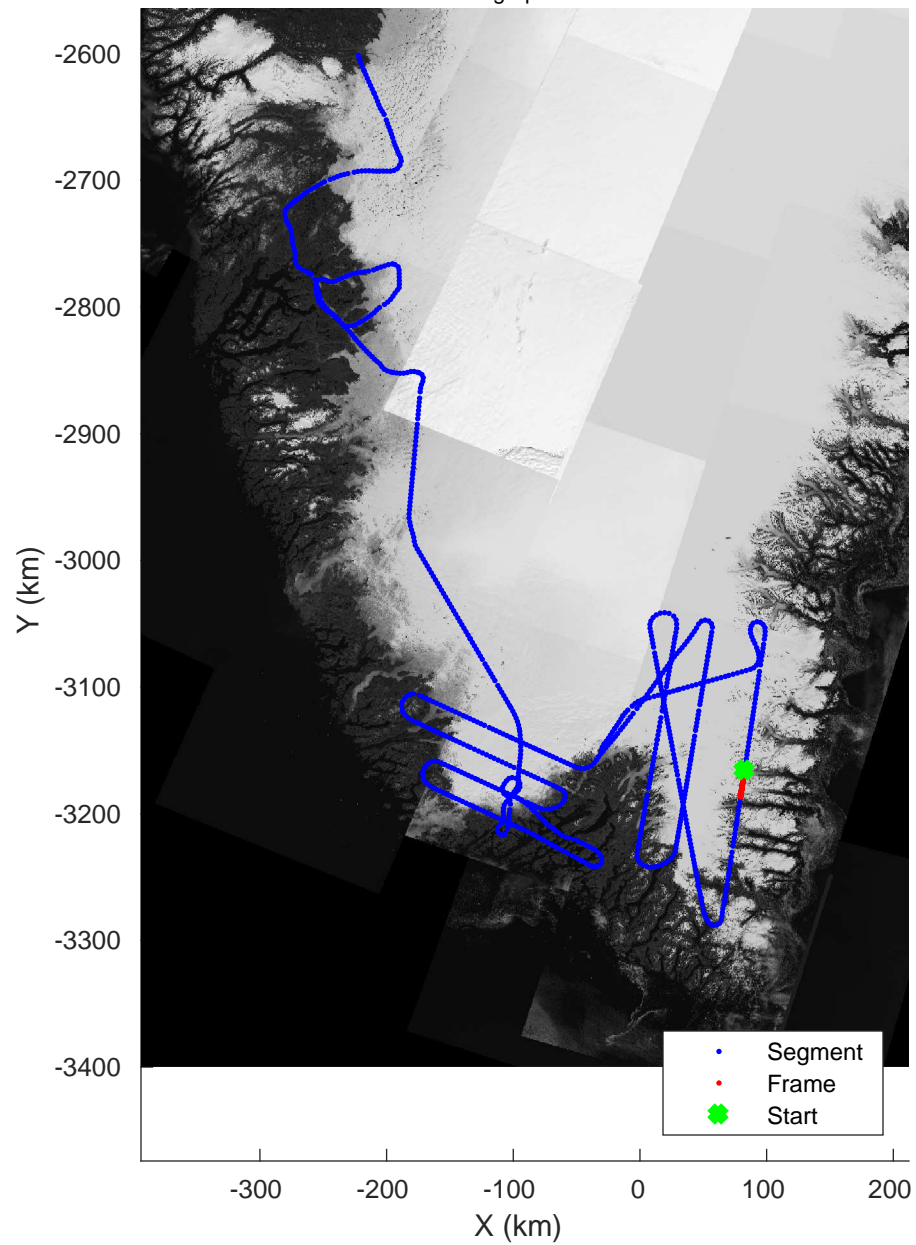

accum 2018_Greenland_P3: "Southwest Glacier-Coastal" 20180426_03_014: 13:28:09.2 to 13:30:34.4 GPS

Southwest Glacier-Coastal
20180426_03_015
Polar Stereograph 70N/-45E

accum 2018_Greenland_P3: "Southwest Glacier-Coastal" 20180426_03_015: 13:30:34.6 to 13:32:51.0 GPS

Southwest Glacier-Coastal
20180426_03_016
Polar Stereograph 70N/-45E

accum 2018_Greenland_P3: "Southwest Glacier-Coastal" 20180426_03_016: 13:32:51.1 to 13:35:15.3 GPS

Southwest Glacier-Coastal
20180426_03_017
Polar Stereograph 70N/-45E