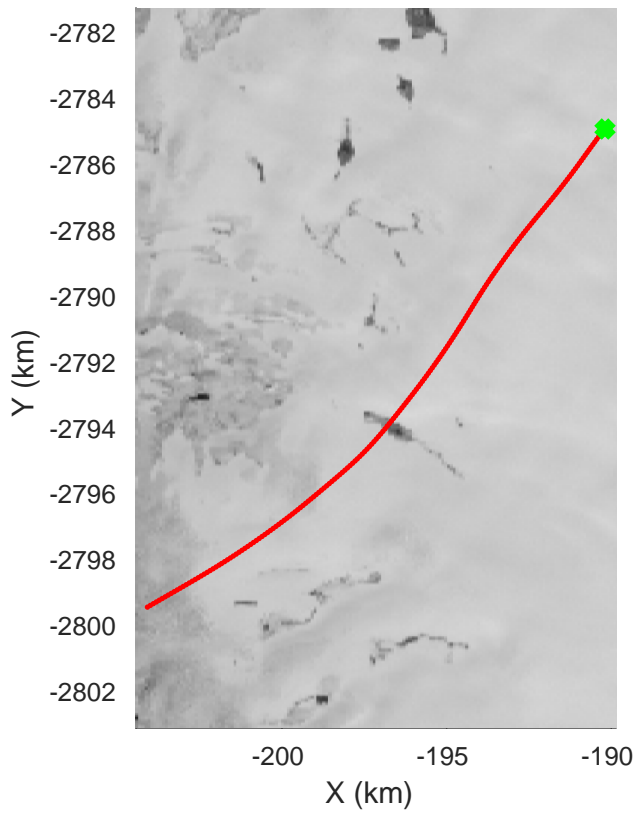

Southwest Glacier-Coastal
20180426_03_130
Polar Stereograph 70N/-45E