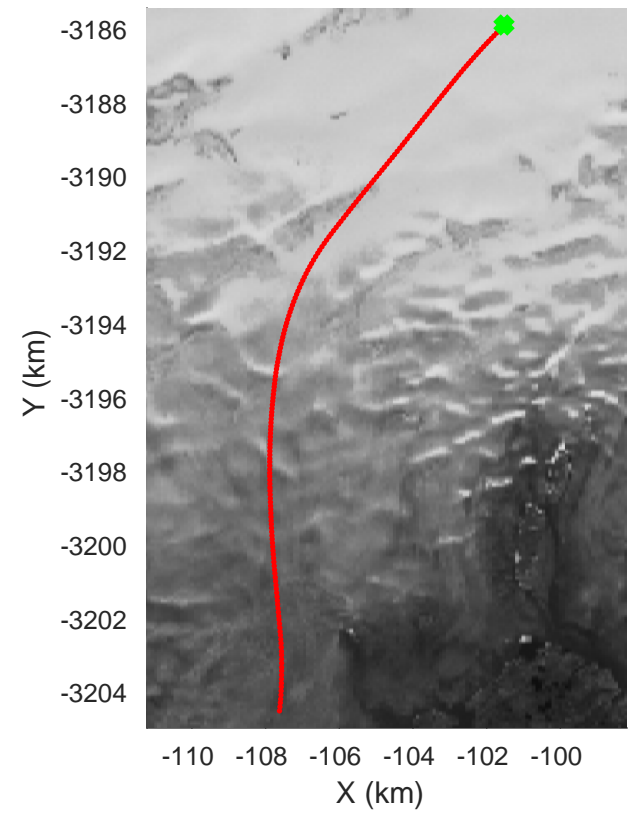

Southwest Glacier-Coastal
20180426_03_098
Polar Stereograph 70N/-45E

accum 2018_Greenland_P3: "Southwest Glacier-Coastal" 20180426_03_098: 16:54:24.7 to 16:57:10.6 GPS

Southwest Glacier-Coastal
20180426_03_099
Polar Stereograph 70N/-45E