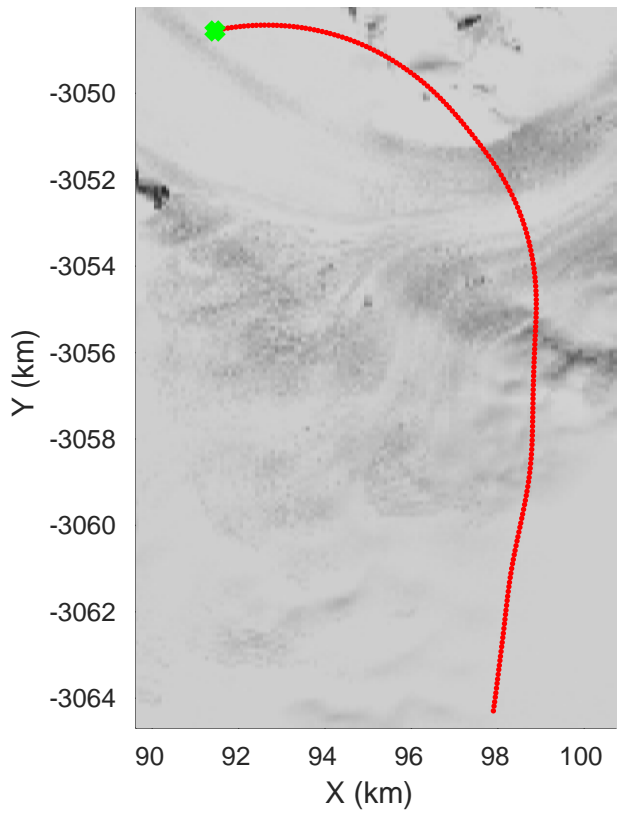

Southwest Glacier-Coastal
 20180426_03_007
 Polar Stereograph 70N/-45E

accum 2018_Greenland_P3: "Southwest Glacier-Coastal" 20180426_03_007: 13:11:27.8 to 13:13:34.0 GPS

Southwest Glacier-Coastal
20180426_03_008
Polar Stereograph 70N/-45E

accum 2018_Greenland_P3: "Southwest Glacier-Coastal" 20180426_03_008: 13:13:34.2 to 13:16:06.9 GPS

Southwest Glacier-Coastal
20180426_03_009
Polar Stereograph 70N/-45E

accum 2018_Greenland_P3: "Southwest Glacier-Coastal" 20180426_03_009: 13:16:07.0 to 13:18:43.0 GPS

Southwest Glacier-Coastal
20180426_03_010
Polar Stereograph 70N/-45E

accum 2018_Greenland_P3: "Southwest Glacier-Coastal" 20180426_03_010: 13:18:43.2 to 13:21:16.2 GPS

Southwest Glacier-Coastal
20180426_03_011
Polar Stereograph 70N/-45E