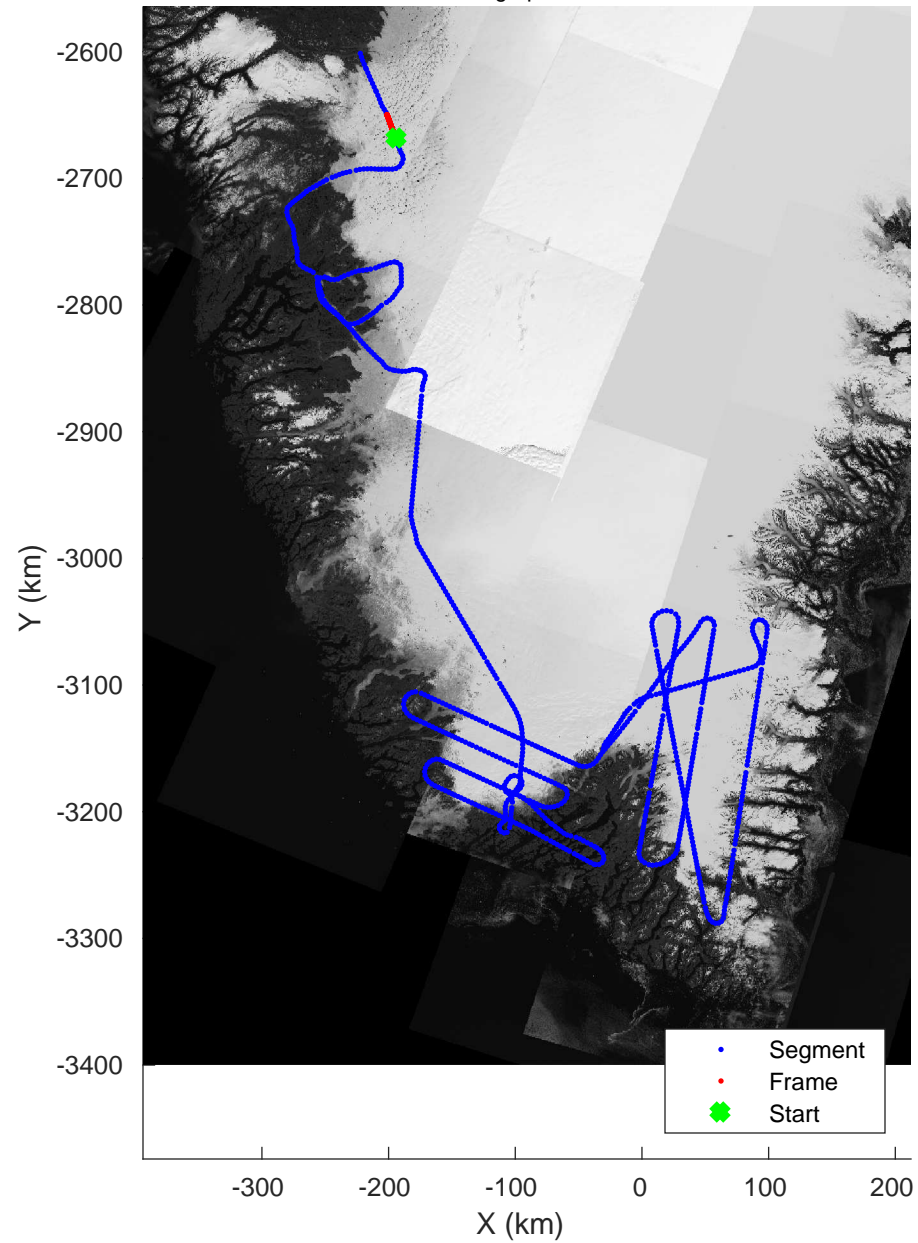

Southwest Glacier-Coastal
20180426_03_144
Polar Stereograph 70N/-45E