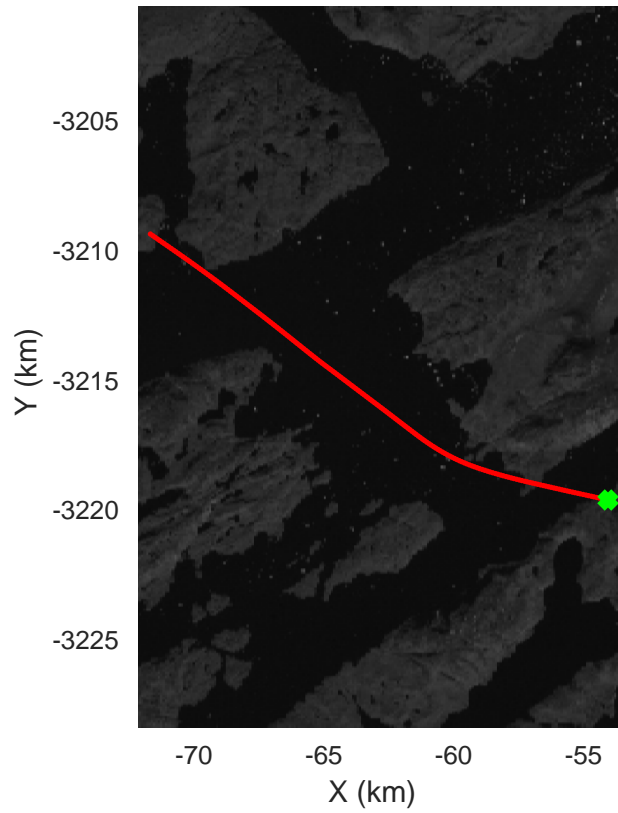

Southwest Glacier-Coastal
20180426_03_094
Polar Stereograph 70N/-45E