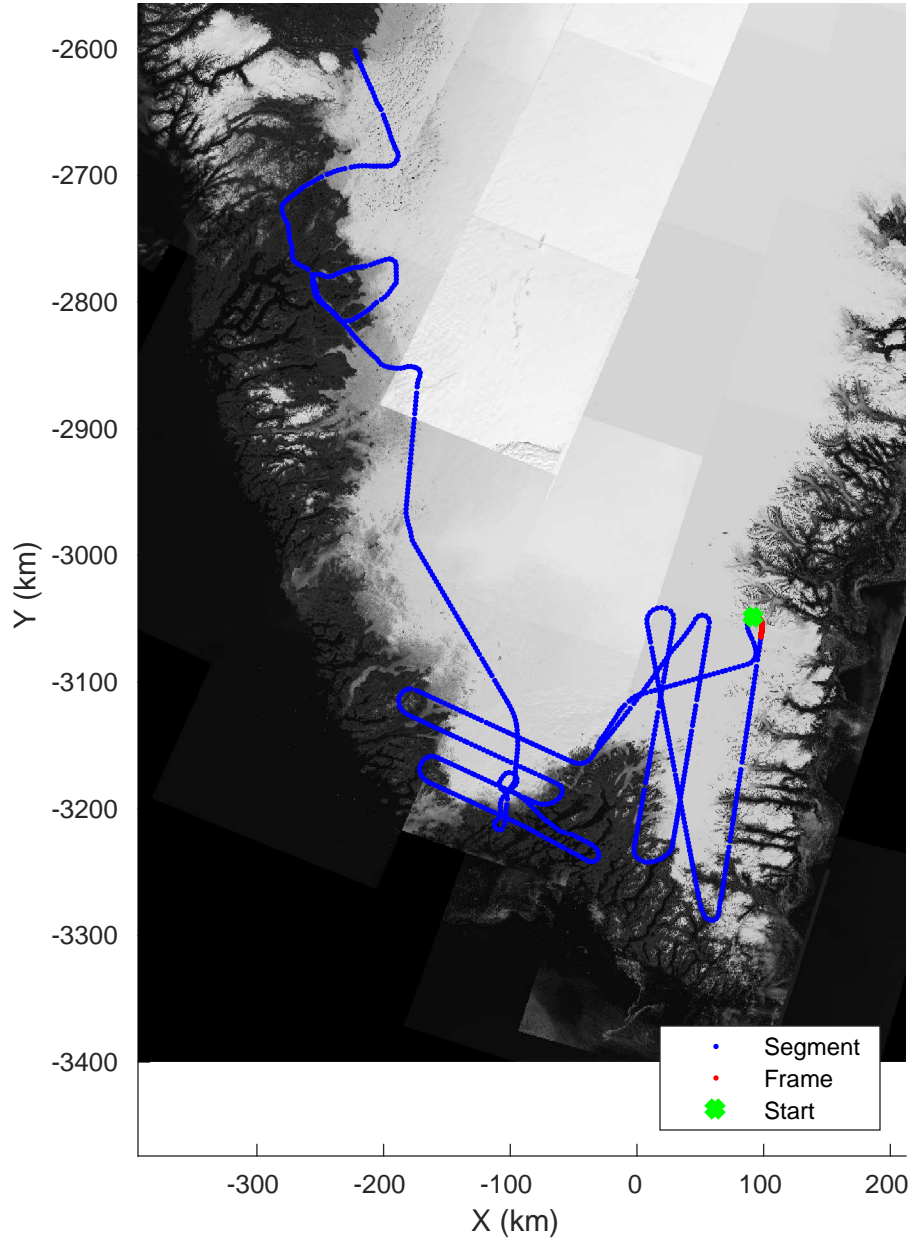

Southwest Glacier-Coastal
 20180426_03_007
 Polar Stereograph 70N/-45E

accum 2018_Greenland_P3: "Southwest Glacier-Coastal" 20180426_03_007: 13:11:27.8 to 13:13:34.0 GPS

Southwest Glacier-Coastal
20180426_03_008
Polar Stereograph 70N/-45E

accum 2018_Greenland_P3: "Southwest Glacier-Coastal" 20180426_03_008: 13:13:34.2 to 13:16:06.9 GPS

Southwest Glacier-Coastal
20180426_03_009
Polar Stereograph 70N/-45E

accum 2018_Greenland_P3: "Southwest Glacier-Coastal" 20180426_03_009: 13:16:07.0 to 13:18:43.0 GPS

Southwest Glacier-Coastal
20180426_03_010
Polar Stereograph 70N/-45E

accum 2018_Greenland_P3: "Southwest Glacier-Coastal" 20180426_03_010: 13:18:43.2 to 13:21:16.2 GPS

Southwest Glacier-Coastal
20180426_03_011
Polar Stereograph 70N/-45E