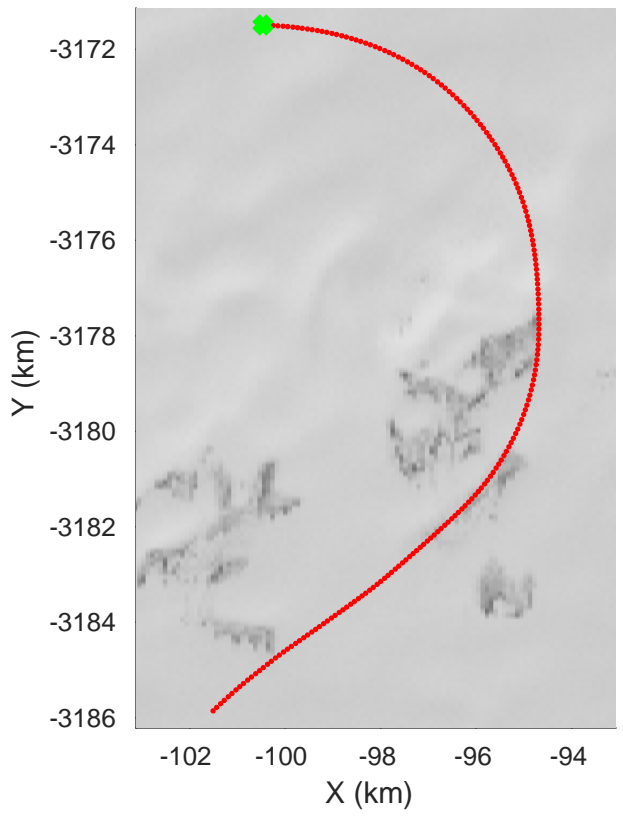

accum 2018_Greenland_P3: "Southwest Glacier-Coastal" 20180426_03_096: 16:49:14.9 to 16:51:42.1 GPS

Southwest Glacier-Coastal
20180426_03_097
Polar Stereograph 70N/-45E

accum 2018_Greenland_P3: "Southwest Glacier-Coastal" 20180426_03_097: 16:51:42.2 to 16:54:24.6 GPS