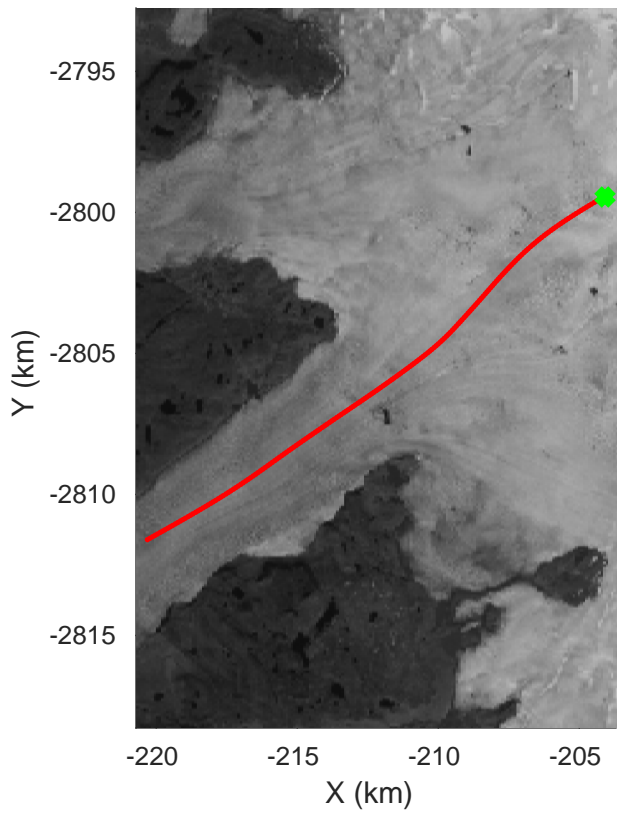

accum 2018_Greenland_P3: "Southwest Glacier-Coastal" 20180426_03_129: 18:12:05.3 to 18:14:40.5 GPS

Southwest Glacier-Coastal
20180426_03_130
Polar Stereograph 70N/-45E

accum 2018_Greenland_P3: "Southwest Glacier-Coastal" 20180426_03_130: 18:14:40.6 to 18:17:03.6 GPS