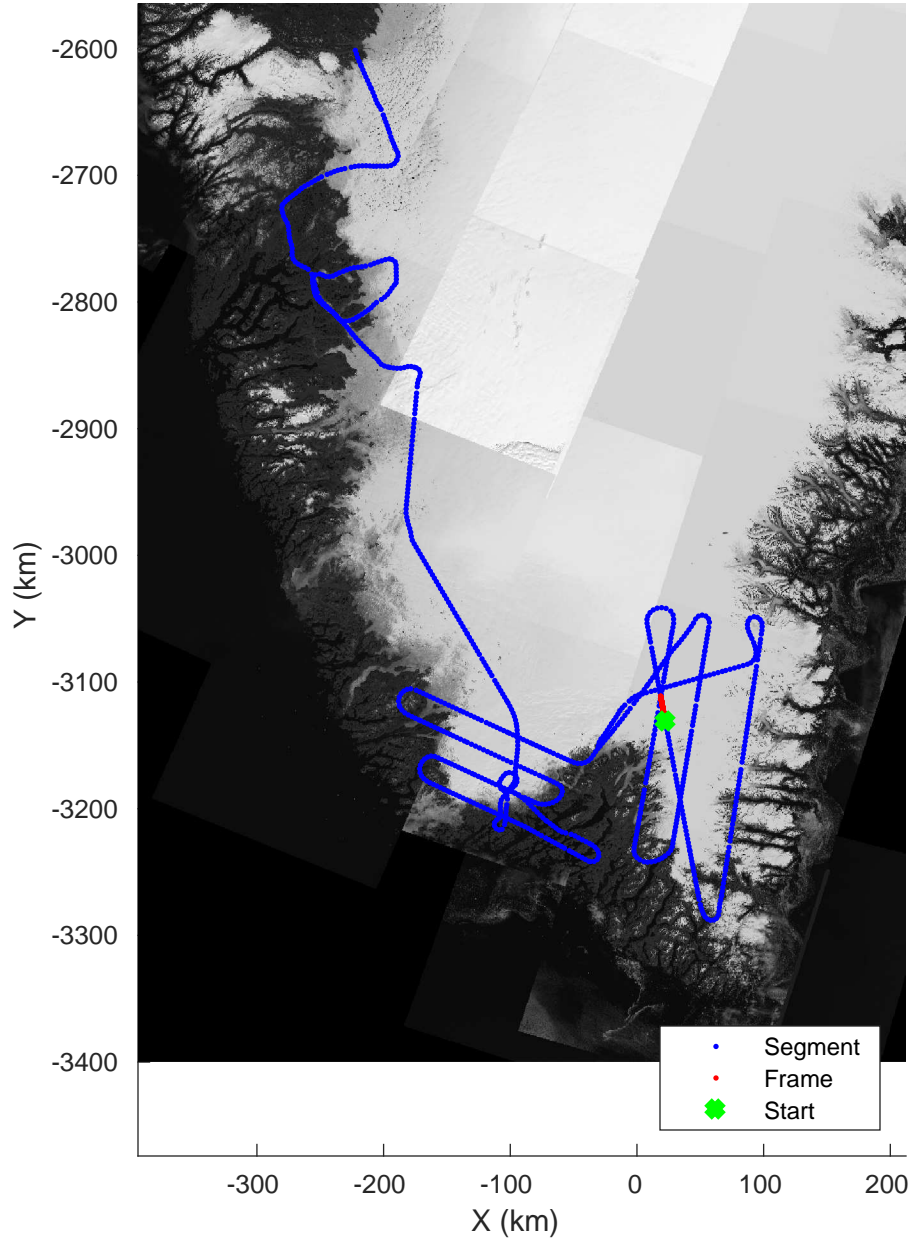

accum 2018_Greenland_P3: "Southwest Glacier-Coastal" 20180426_03_028: 14:02:36.1 to 14:04:52.7 GPS

Southwest Glacier-Coastal
20180426_03_029
Polar Stereograph 70N/-45E

Data Frame ID: 20180426_03_029

Southwest Glacier-Coastal
20180426_03_030
Polar Stereograph 70N/-45E