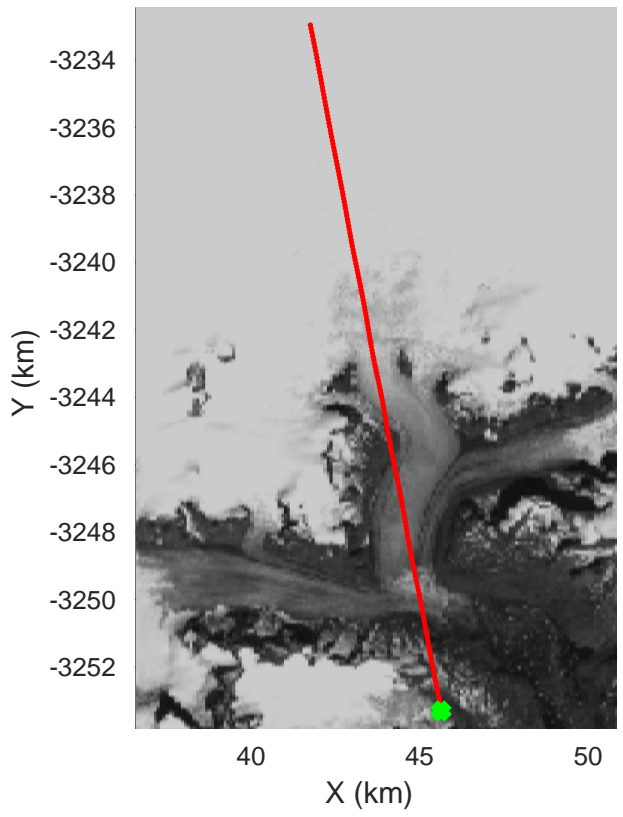

Southwest Glacier-Coastal
20180426_03_024
Polar Stereograph 70N/-45E