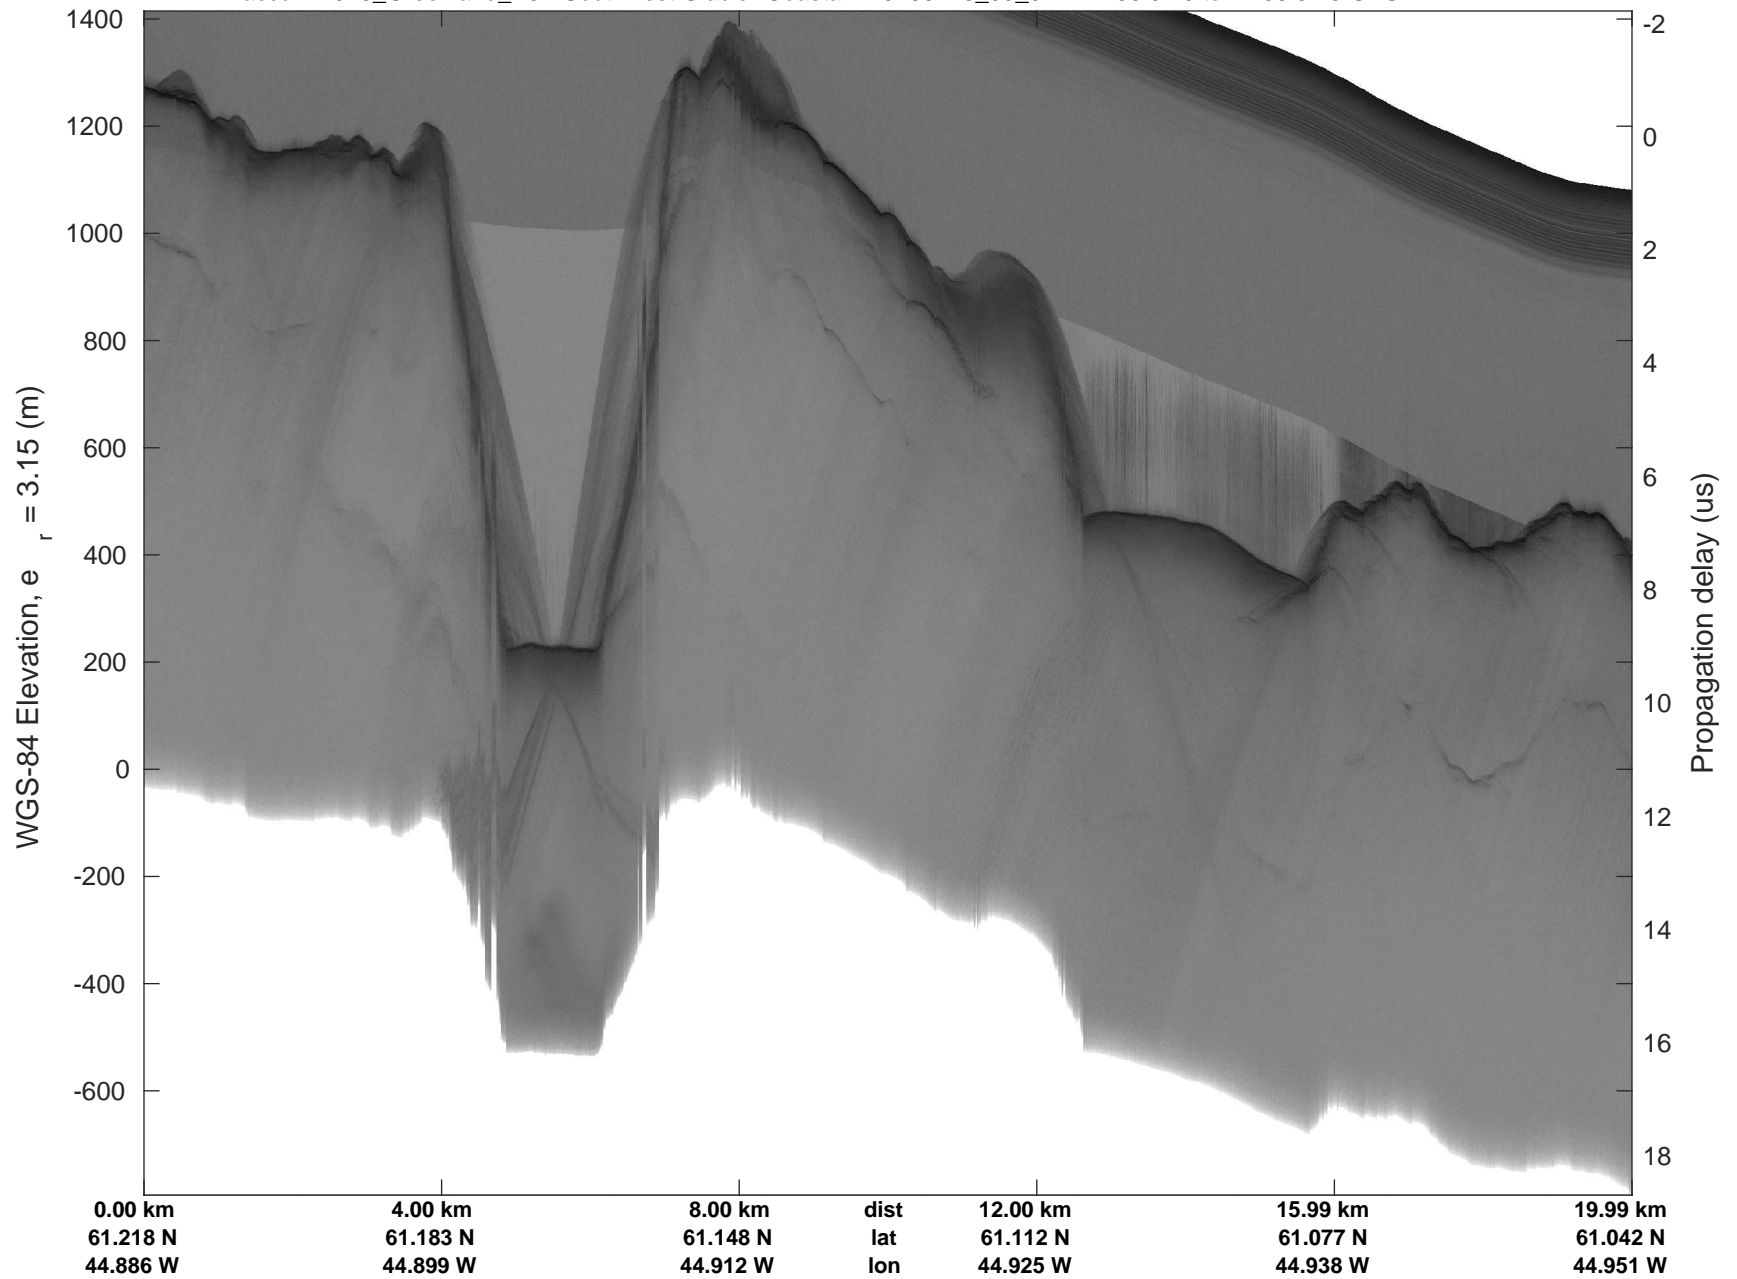

accum 2018_Greenland_P3: "Southwest Glacier-Coastal" 20180426_03_042: 14:36:02.0 to 14:38:34.5 GPS