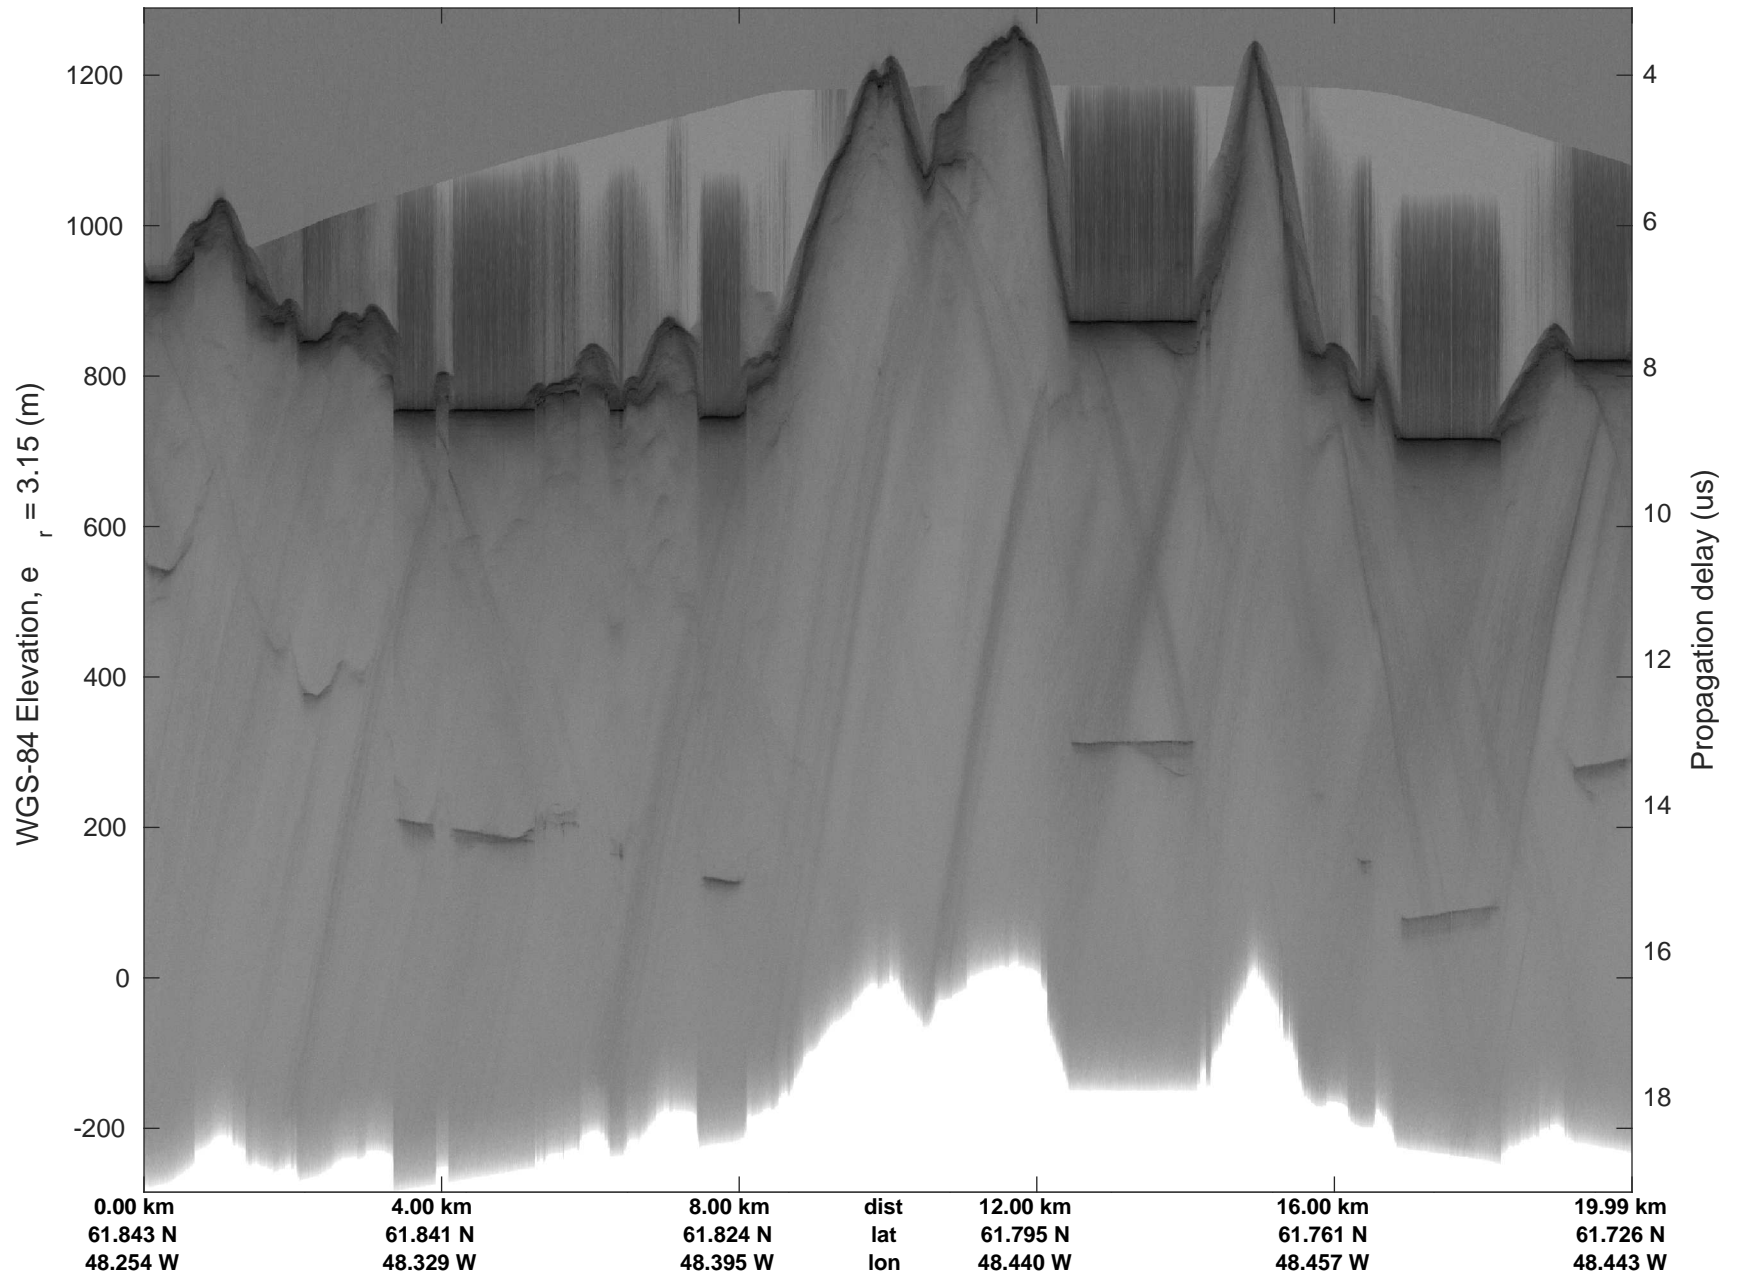

accum 2018_Greenland_P3: "Southwest Glacier-Coastal" 20180426_03_069: 15:42:42.0 to 15:45:09.5 GPS

Southwest Glacier-Coastal
20180426_03_070
Polar Stereograph 70N/-45E

accum 2018_Greenland_P3: "Southwest Glacier-Coastal" 20180426_03_070: 15:45:09.7 to 15:47:37.2 GPS