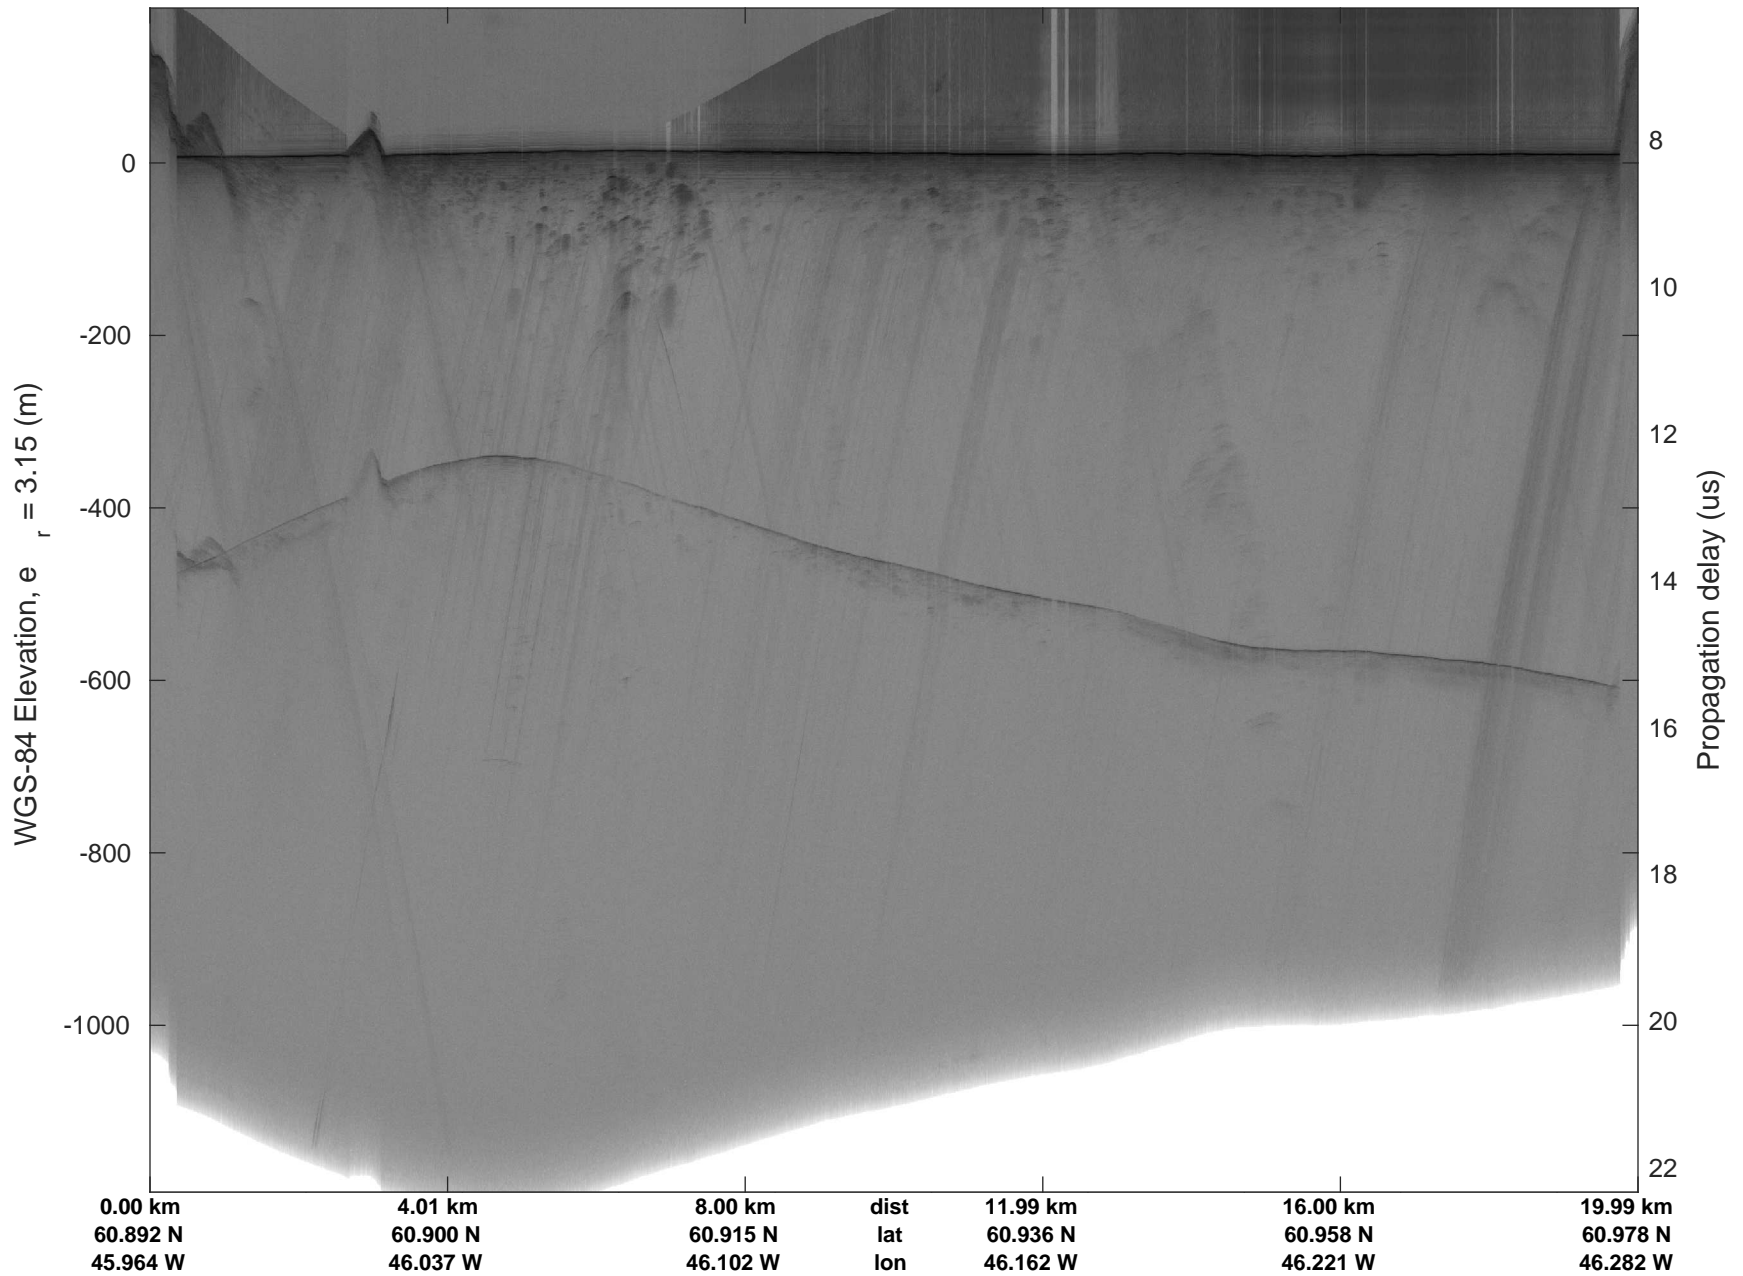

accum 2018_Greenland_P3: "Southwest Glacier-Coastal" 20180426_03_093: 16:42:05.5 to 16:44:24.7 GPS

Southwest Glacier-Coastal
20180426_03_094
Polar Stereograph 70N/-45E

accum 2018_Greenland_P3: "Southwest Glacier-Coastal" 20180426_03_094: 16:44:24.8 to 16:46:56.9 GPS