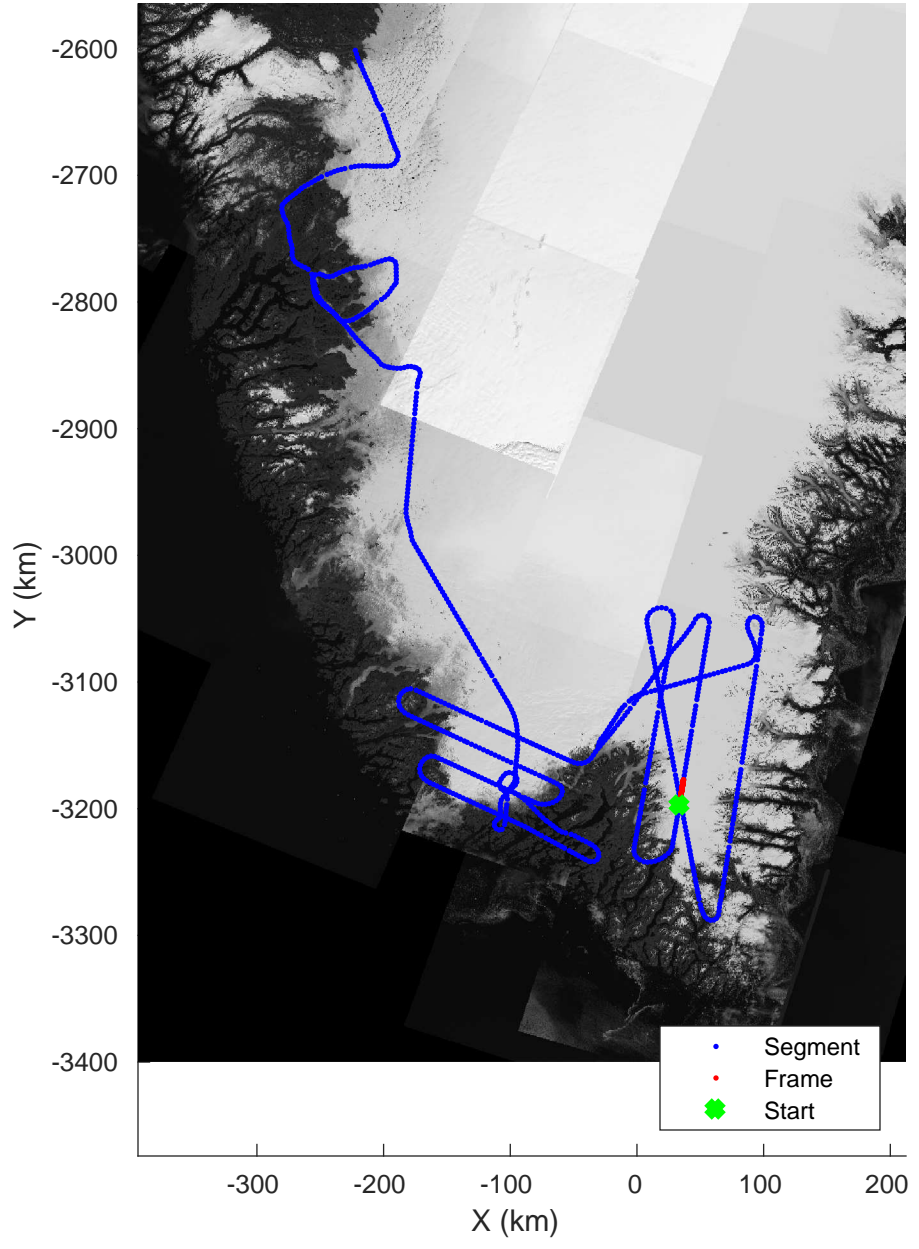

Southwest Glacier-Coastal
20180426_03_048
Polar Stereograph 70N/-45E