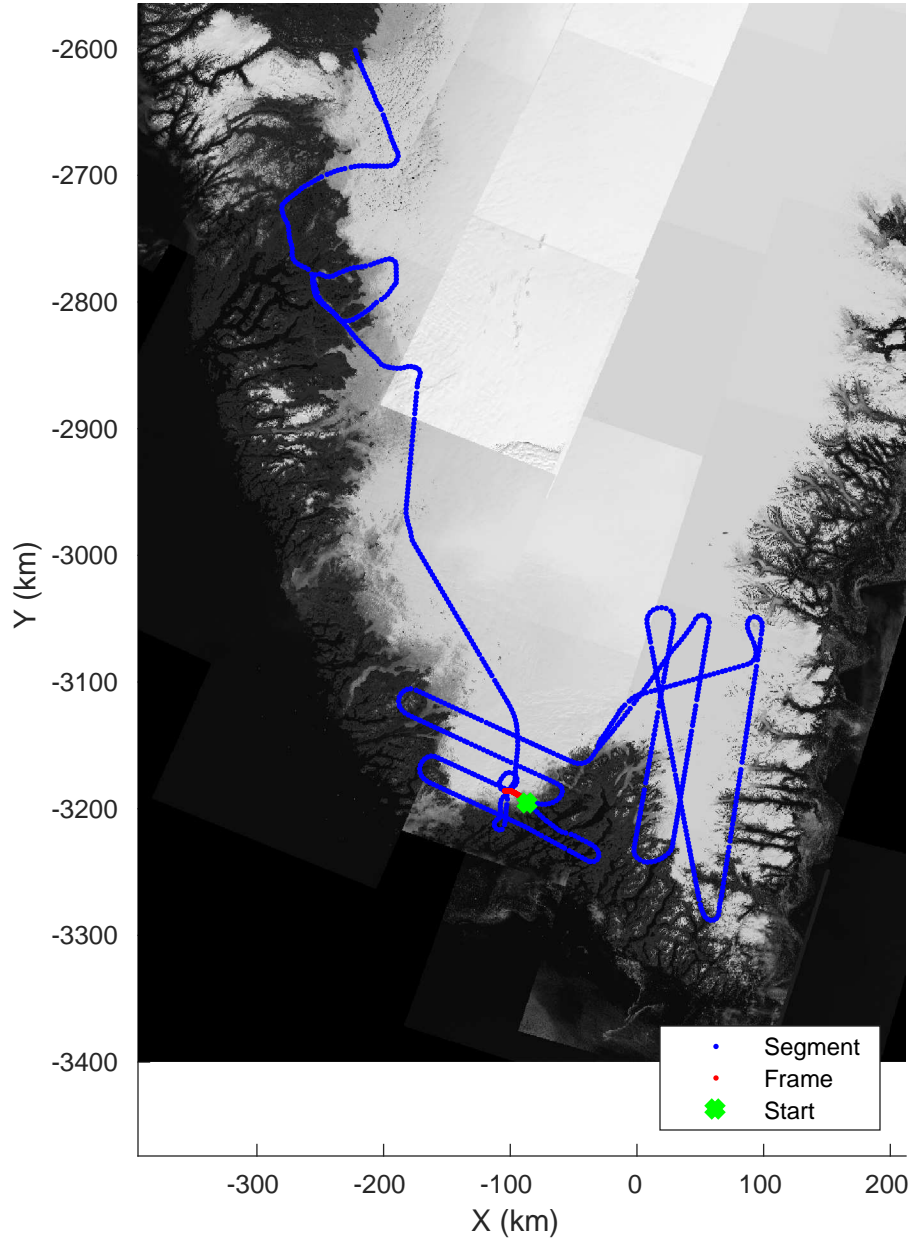

Southwest Glacier-Coastal
20180426_03_095
Polar Stereograph 70N/-45E

accum 2018_Greenland_P3: "Southwest Glacier-Coastal" 20180426_03_095: 16:46:57.1 to 16:49:14.7 GPS

Southwest Glacier-Coastal
20180426_03_096
Polar Stereograph 70N/-45E