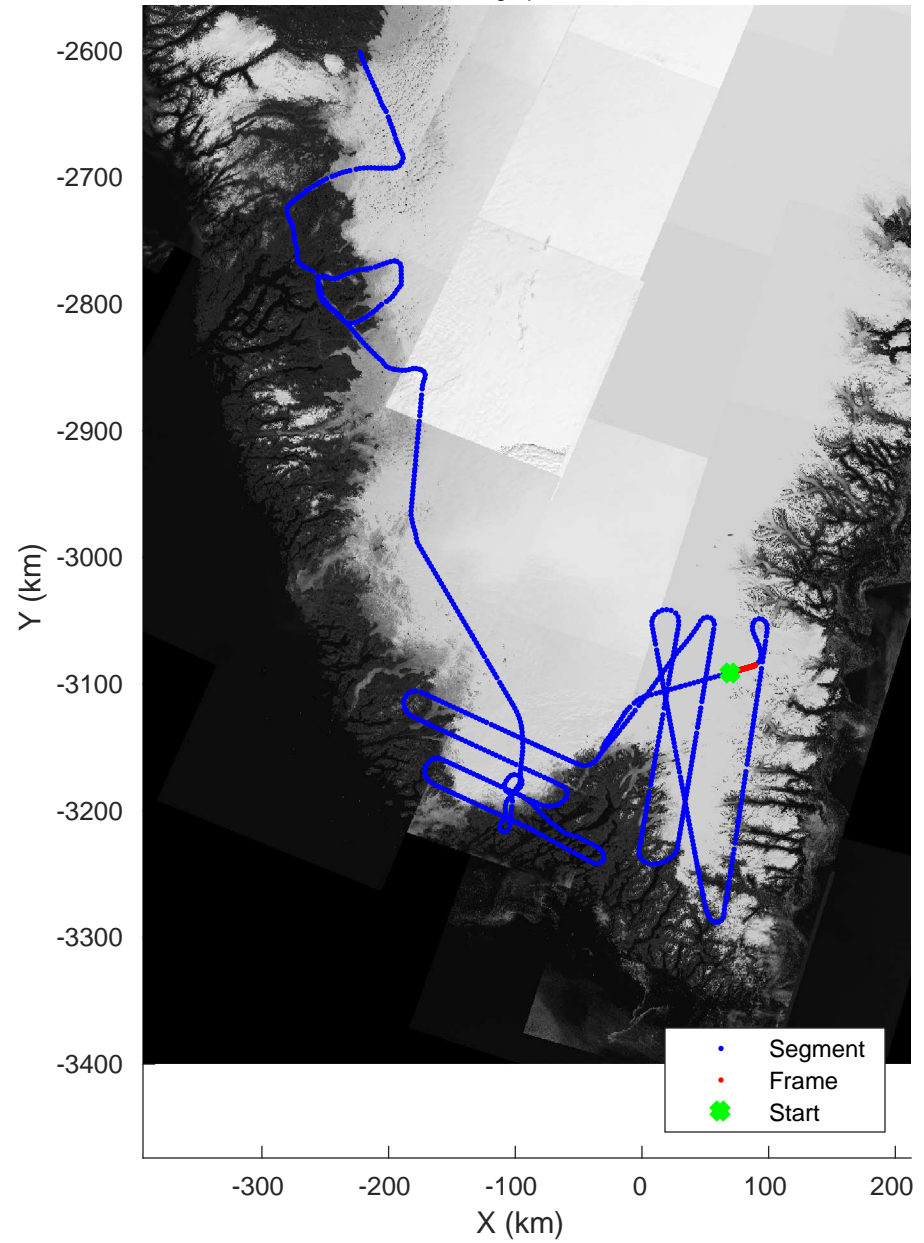

Southwest Glacier-Coastal
20180426_03_004
Polar Stereograph 70N/-45E

accum 2018_Greenland_P3: "Southwest Glacier-Coastal" 20180426_03_004: 13:04:47.1 to 13:07:08.0 GPS

Southwest Glacier-Coastal
20180426_03_005
Polar Stereograph 70N/-45E

accum 2018_Greenland_P3: "Southwest Glacier-Coastal" 20180426_03_005: 13:07:08.2 to 13:09:18.3 GPS

Southwest Glacier-Coastal
20180426_03_006
Polar Stereograph 70N/-45E

accum 2018_Greenland_P3: "Southwest Glacier-Coastal" 20180426_03_006: 13:09:18.4 to 13:11:27.7 GPS

Southwest Glacier-Coastal
 20180426_03_007
 Polar Stereograph 70N/-45E

accum 2018_Greenland_P3: "Southwest Glacier-Coastal" 20180426_03_007: 13:11:27.8 to 13:13:34.0 GPS

Southwest Glacier-Coastal
20180426_03_008
Polar Stereograph 70N/-45E