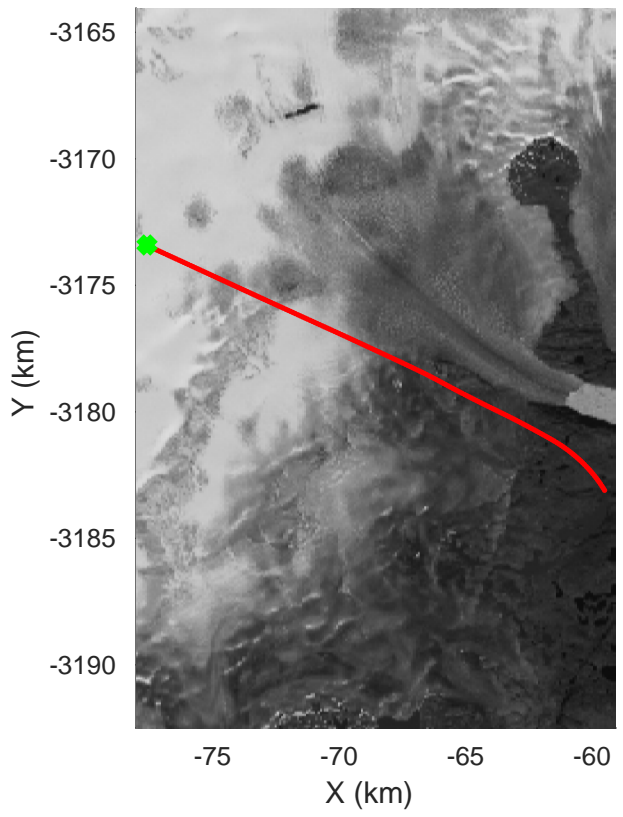

accum 2018_Greenland_P3: "Southwest Glacier-Coastal" 20180426_03_075: 15:57:07.8 to 15:59:18.6 GPS

Southwest Glacier-Coastal
20180426_03_076
Polar Stereograph 70N/-45E

accum 2018_Greenland_P3: "Southwest Glacier-Coastal" 20180426_03_076: 15:59:18.7 to 16:01:38.6 GPS