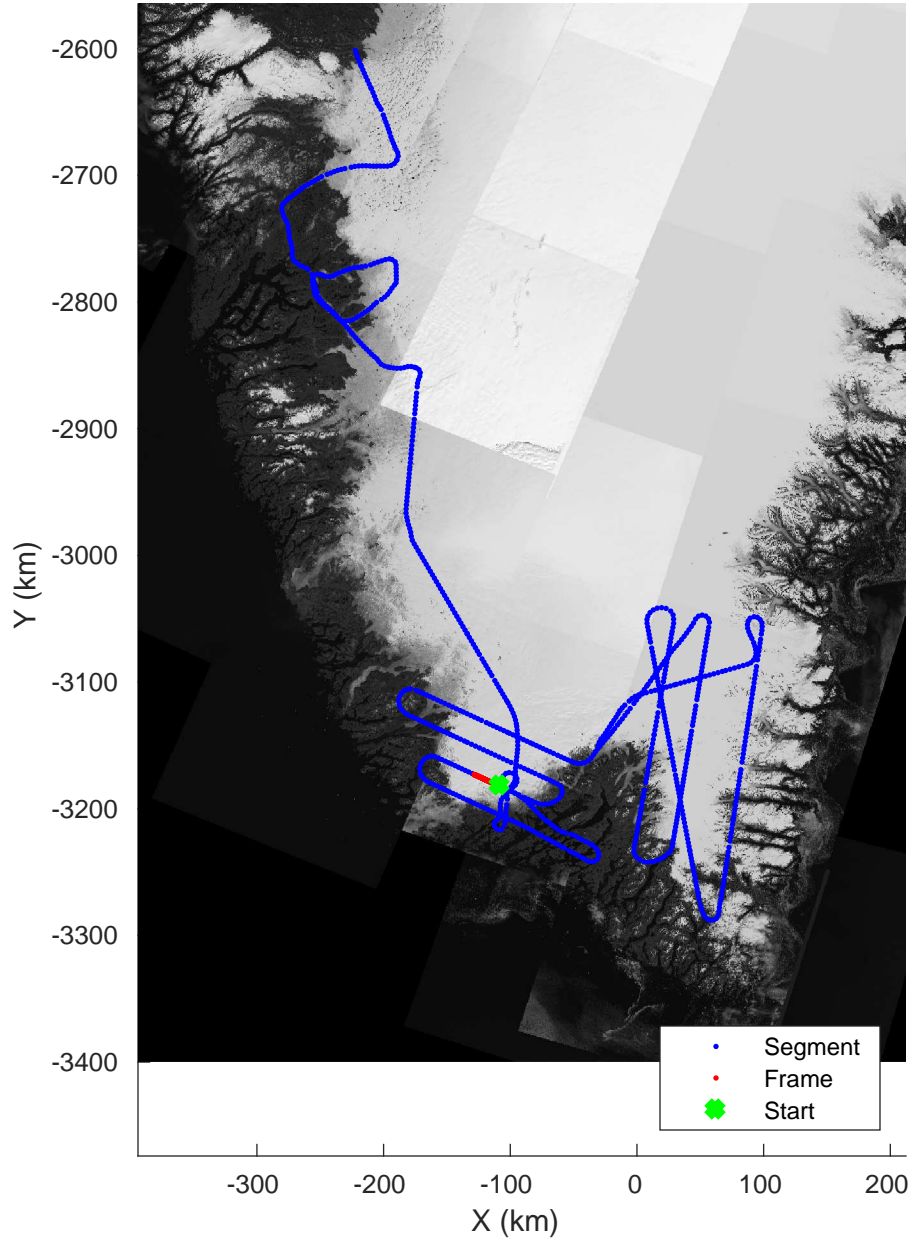

Southwest Glacier-Coastal
20180426_03_080
Polar Stereograph 70N/-45E

accum 2018_Greenland_P3: "Southwest Glacier-Coastal" 20180426_03_080: 16:09:08.6 to 16:11:33.3 GPS

Southwest Glacier-Coastal
20180426_03_081
Polar Stereograph 70N/-45E