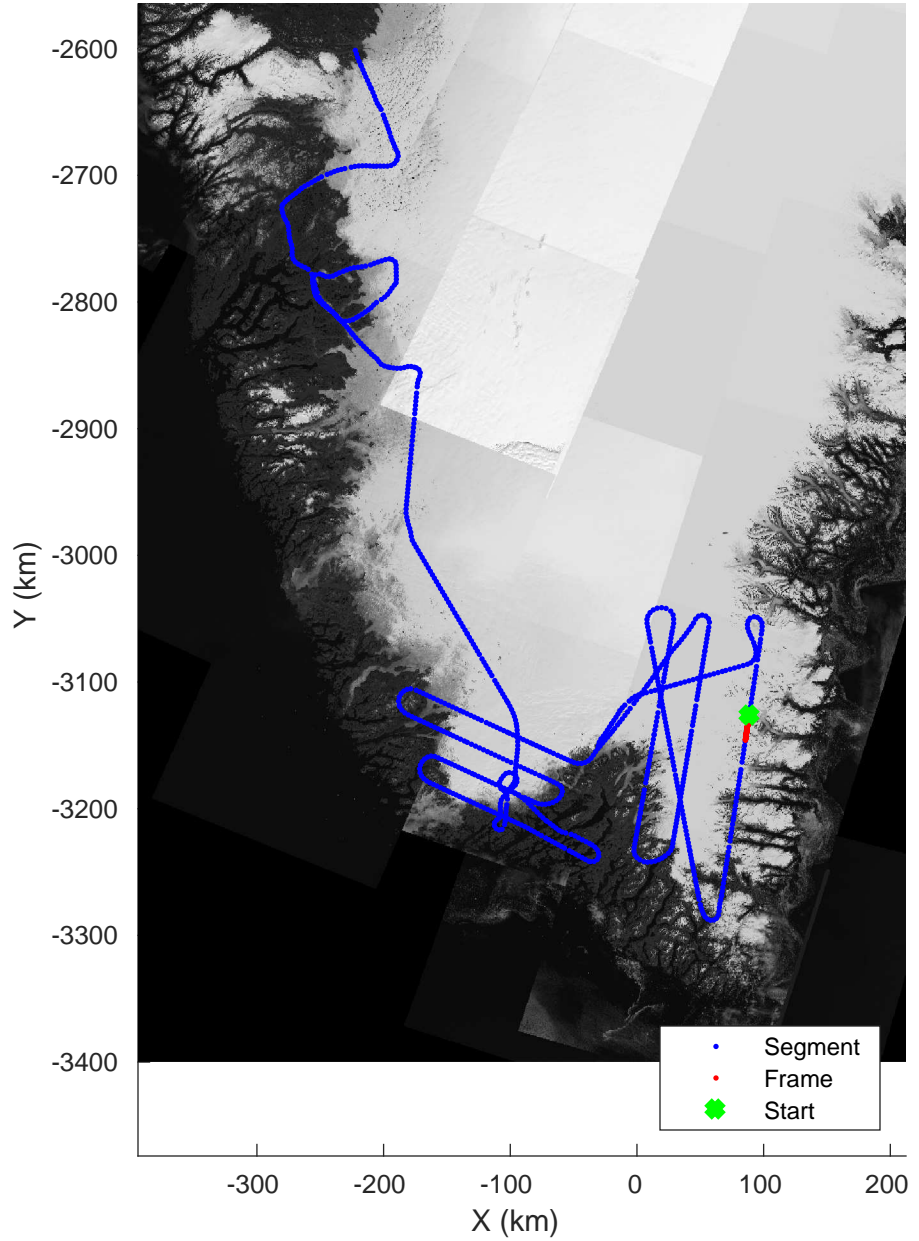

Southwest Glacier-Coastal
20180426_03_013
Polar Stereograph 70N/-45E

accum 2018_Greenland_P3: "Southwest Glacier-Coastal" 20180426_03_013: 13:25:50.0 to 13:28:09.1 GPS

Southwest Glacier-Coastal
20180426_03_014
Polar Stereograph 70N/-45E

accum 2018_Greenland_P3: "Southwest Glacier-Coastal" 20180426_03_014: 13:28:09.2 to 13:30:34.4 GPS

Southwest Glacier-Coastal
20180426_03_015
Polar Stereograph 70N/-45E

accum 2018_Greenland_P3: "Southwest Glacier-Coastal" 20180426_03_015: 13:30:34.6 to 13:32:51.0 GPS