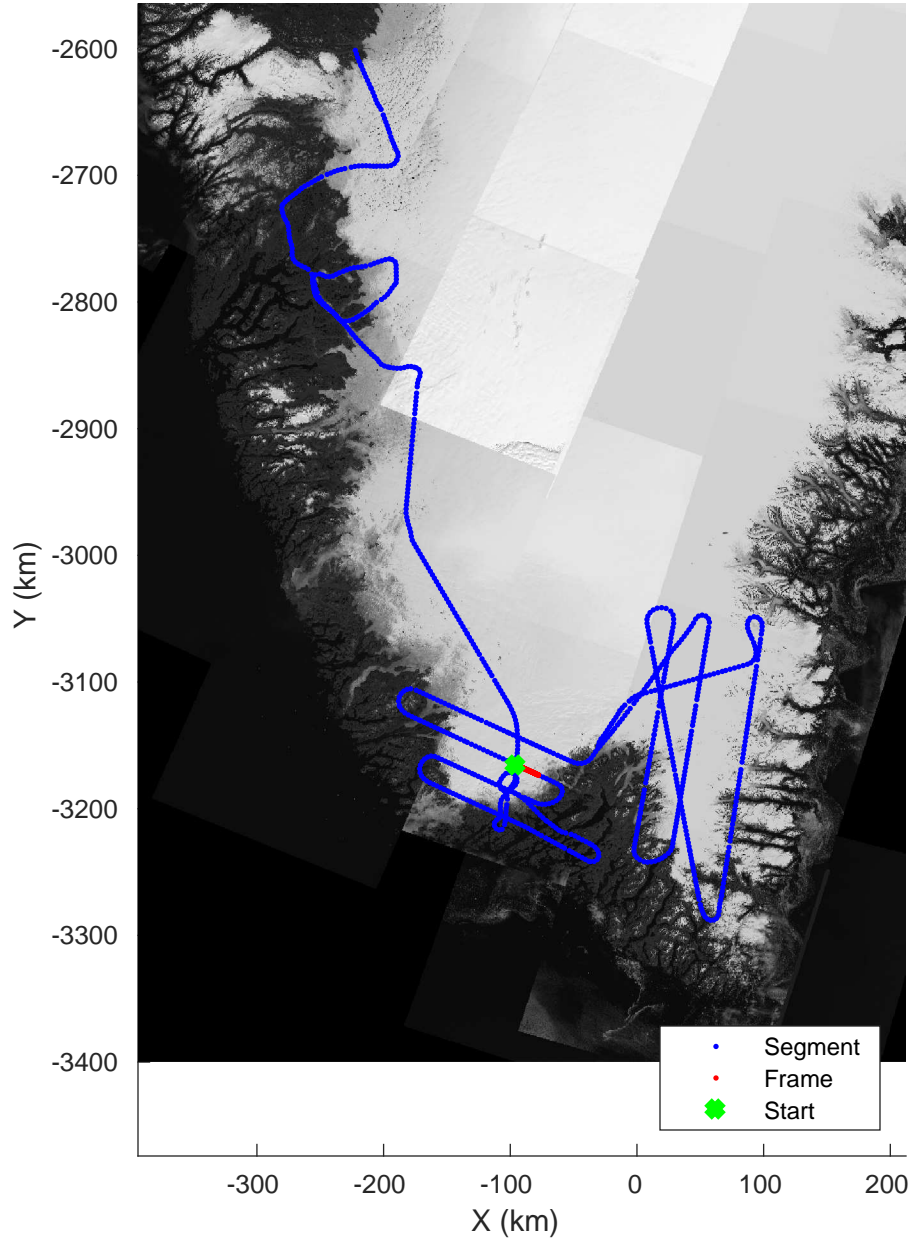

Southwest Glacier-Coastal
20180426_03_076
Polar Stereograph 70N/-45E