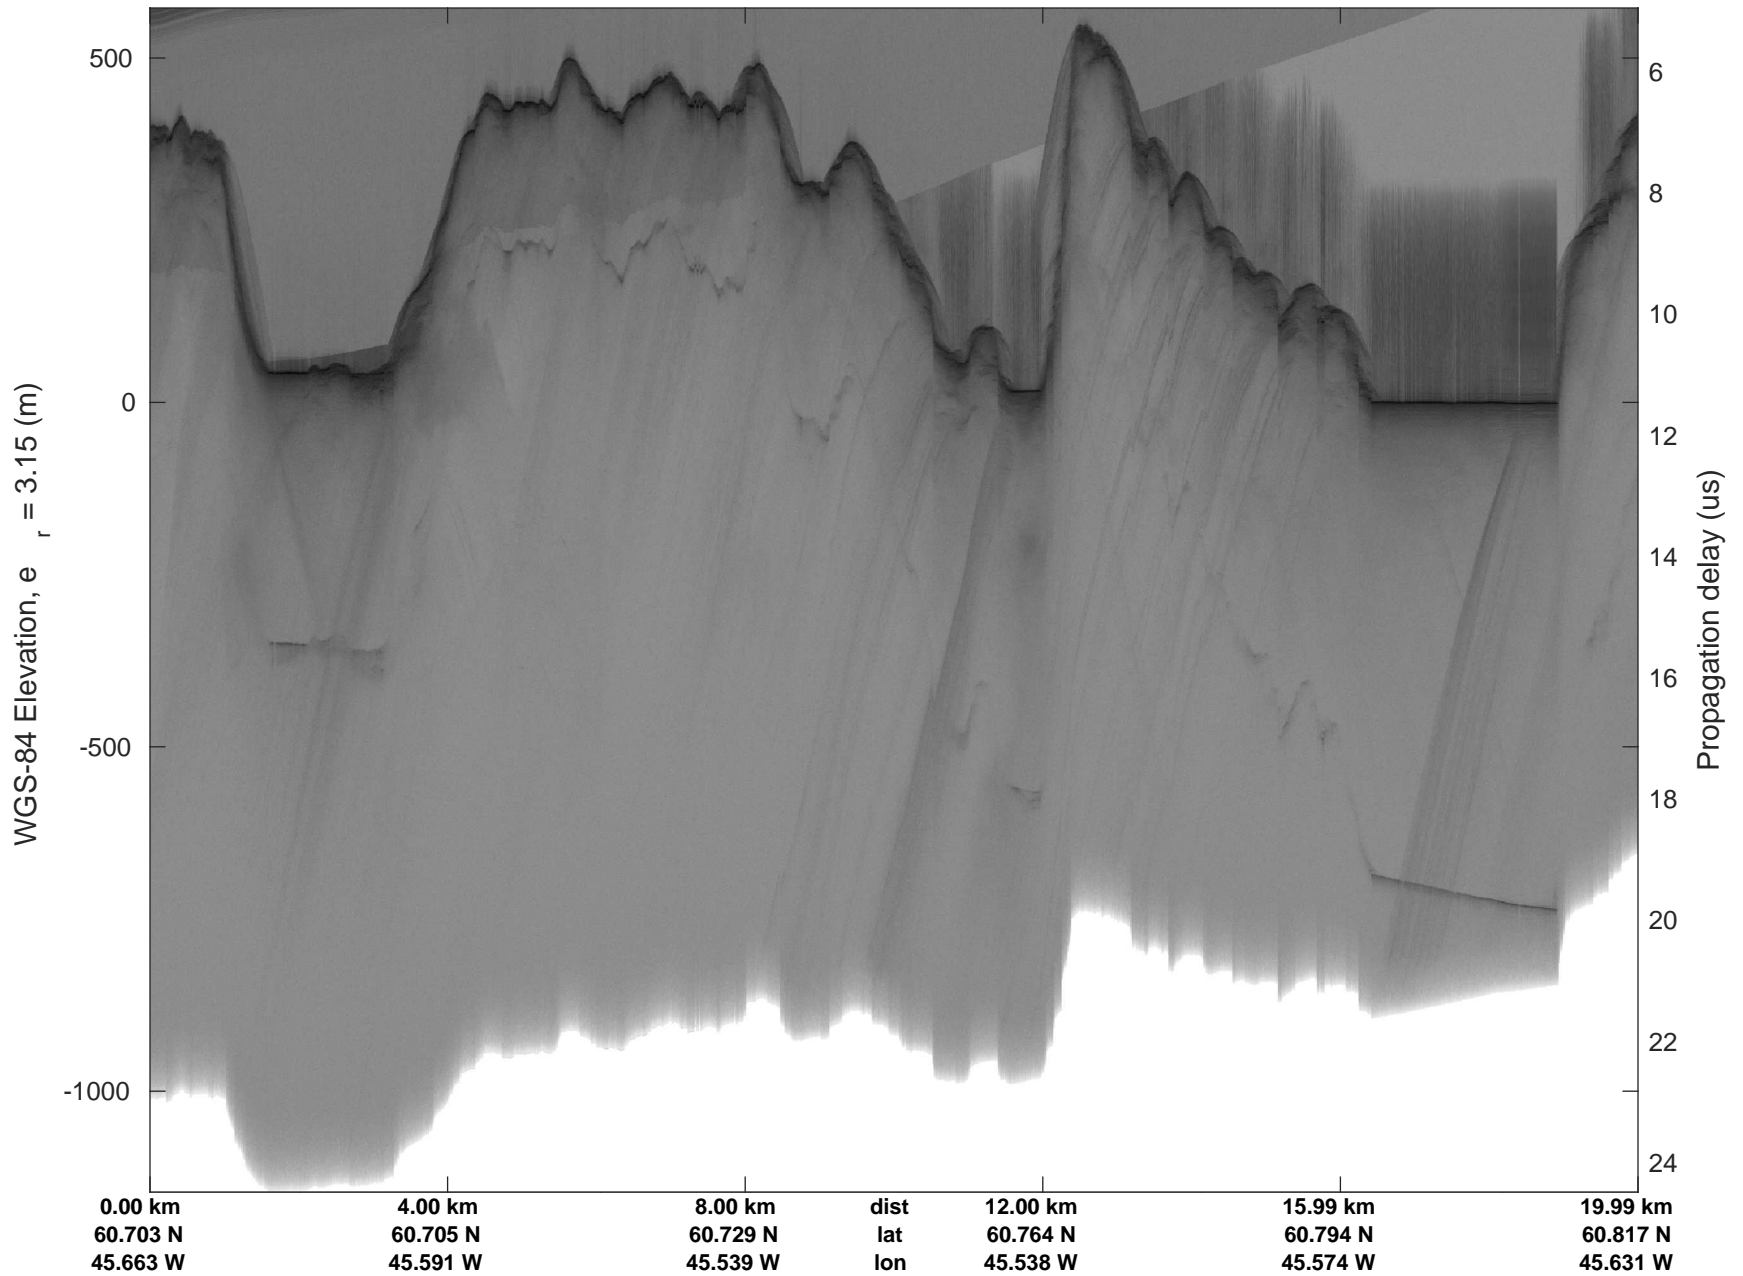

accum 2018_Greenland_P3: "Southwest Glacier-Coastal" 20180426_03_092: 16:39:27.1 to 16:42:05.5 GPS