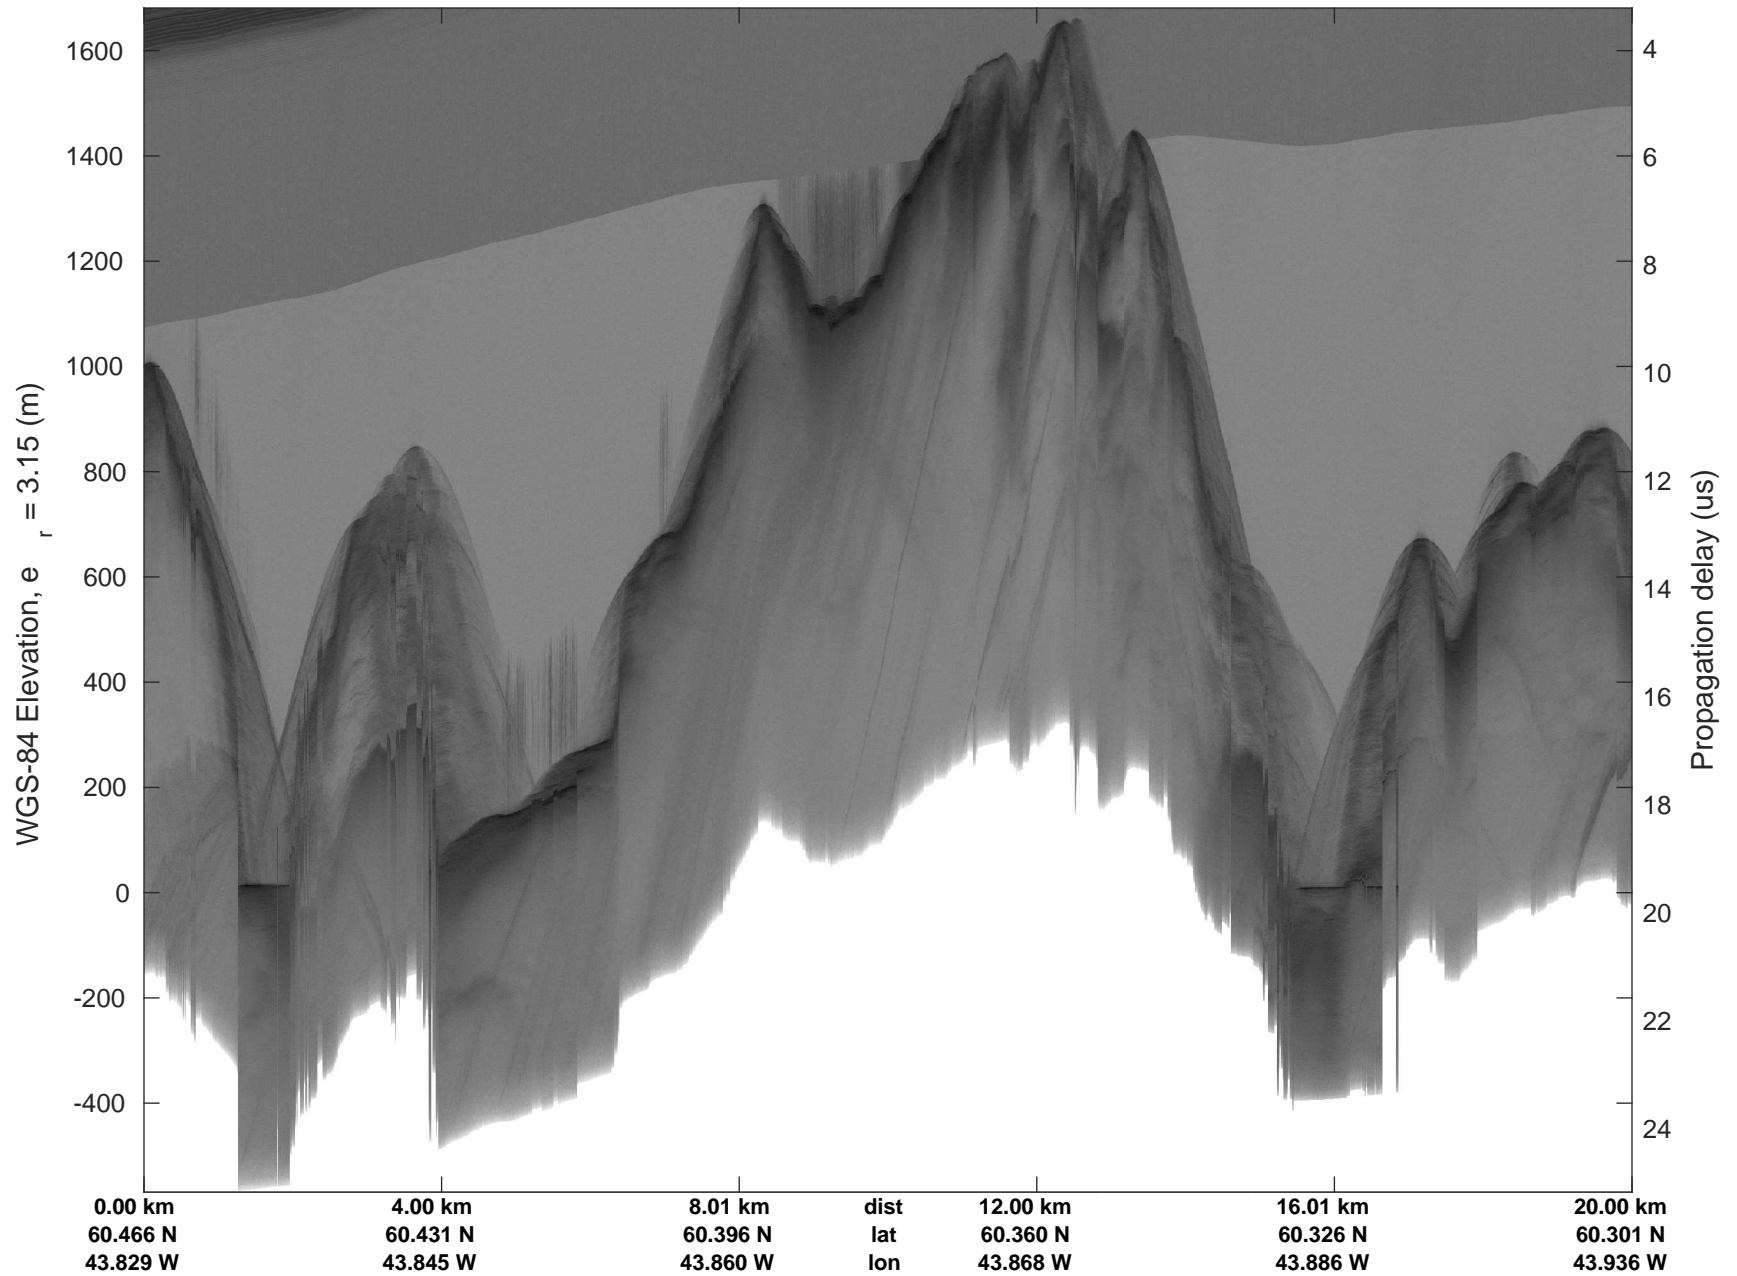

accum 2018_Greenland_P3: "Southwest Glacier-Coastal" 20180426_03_020: 13:42:06.2 to 13:44:24.8 GPS

Southwest Glacier-Coastal
 20180426_03_021
 Polar Stereograph 70N/-45E

accum 2018_Greenland_P3: "Southwest Glacier-Coastal" 20180426_03_021: 13:44:24.9 to 13:46:54.7 GPS