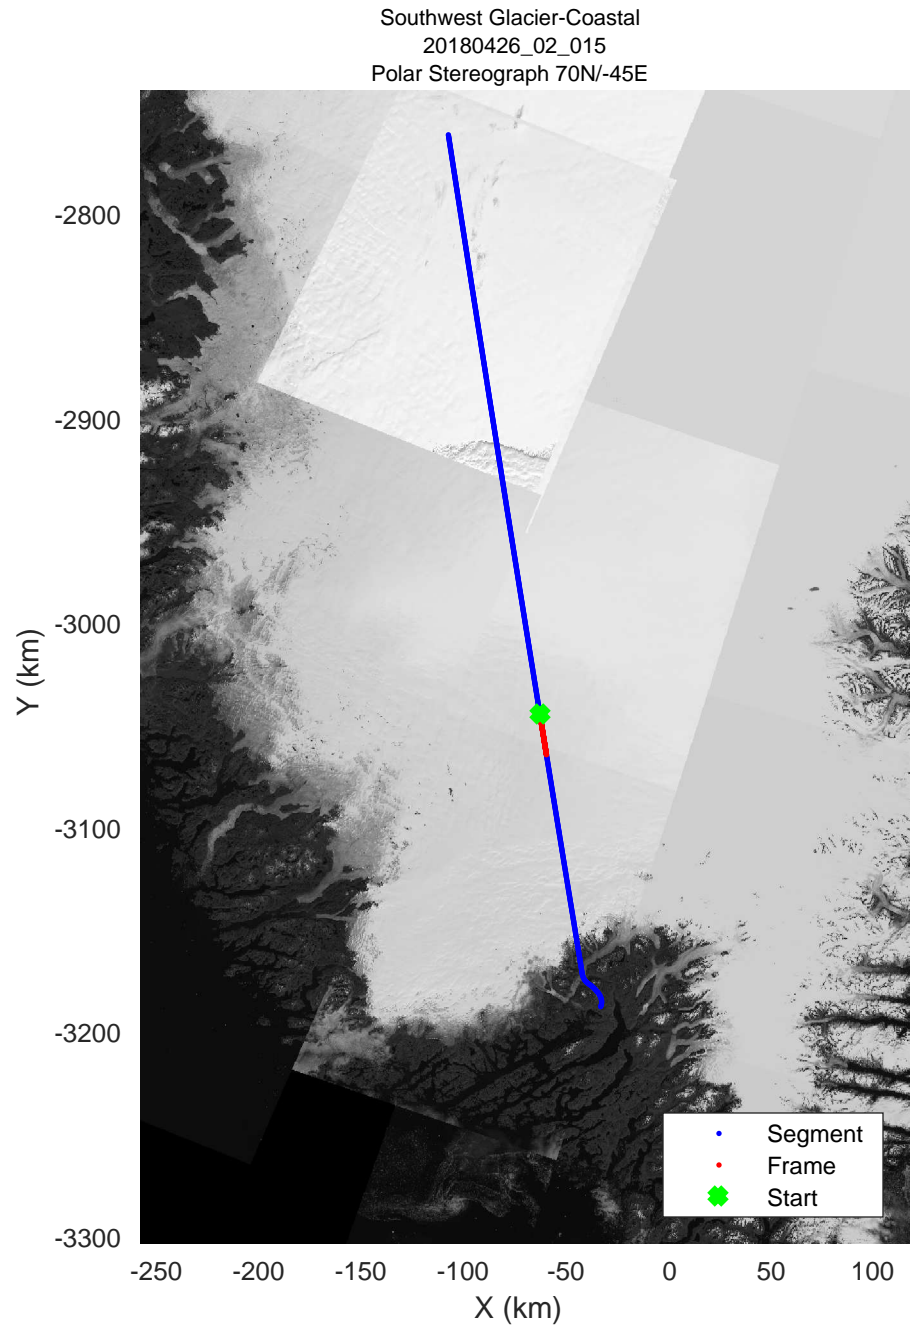

accum 2018_Greenland_P3: "Southwest Glacier-Coastal" 20180426_02_009: 12:10:13.3 to 12:12:40.4 GPS

Southwest Glacier-Coastal
20180426_02_010
Polar Stereograph 70N/-45E

accum 2018_Greenland_P3: "Southwest Glacier-Coastal" 20180426_02_010: 12:12:40.5 to 12:15:07.2 GPS

accum 2018_Greenland_P3: "Southwest Glacier-Coastal" 20180426_02_011: 12:15:07.4 to 12:17:32.5 GPS

accum 2018_Greenland_P3: "Southwest Glacier-Coastal" 20180426_02_012: 12:17:32.6 to 12:19:50.8 GPS

accum 2018_Greenland_P3: "Southwest Glacier-Coastal" 20180426_02_013: 12:19:50.9 to 12:22:08.2 GPS

Southwest Glacier-Coastal
20180426_02_014
Polar Stereograph 70N/-45E

accum 2018_Greenland_P3: "Southwest Glacier-Coastal" 20180426_02_014: 12:22:08.3 to 12:24:25.6 GPS

accum 2018_Greenland_P3: "Southwest Glacier-Coastal" 20180426_02_015: 12:24:25.7 to 12:26:45.5 GPS

accum 2018_Greenland_P3: "Southwest Glacier-Coastal" 20180426_02_016: 12:26:45.6 to 12:29:06.3 GPS

accum 2018_Greenland_P3: "Southwest Glacier-Coastal" 20180426_02_017: 12:29:06.4 to 12:31:25.9 GPS

Southwest Glacier-Coastal
20180426_02_018
Polar Stereograph 70N/-45E