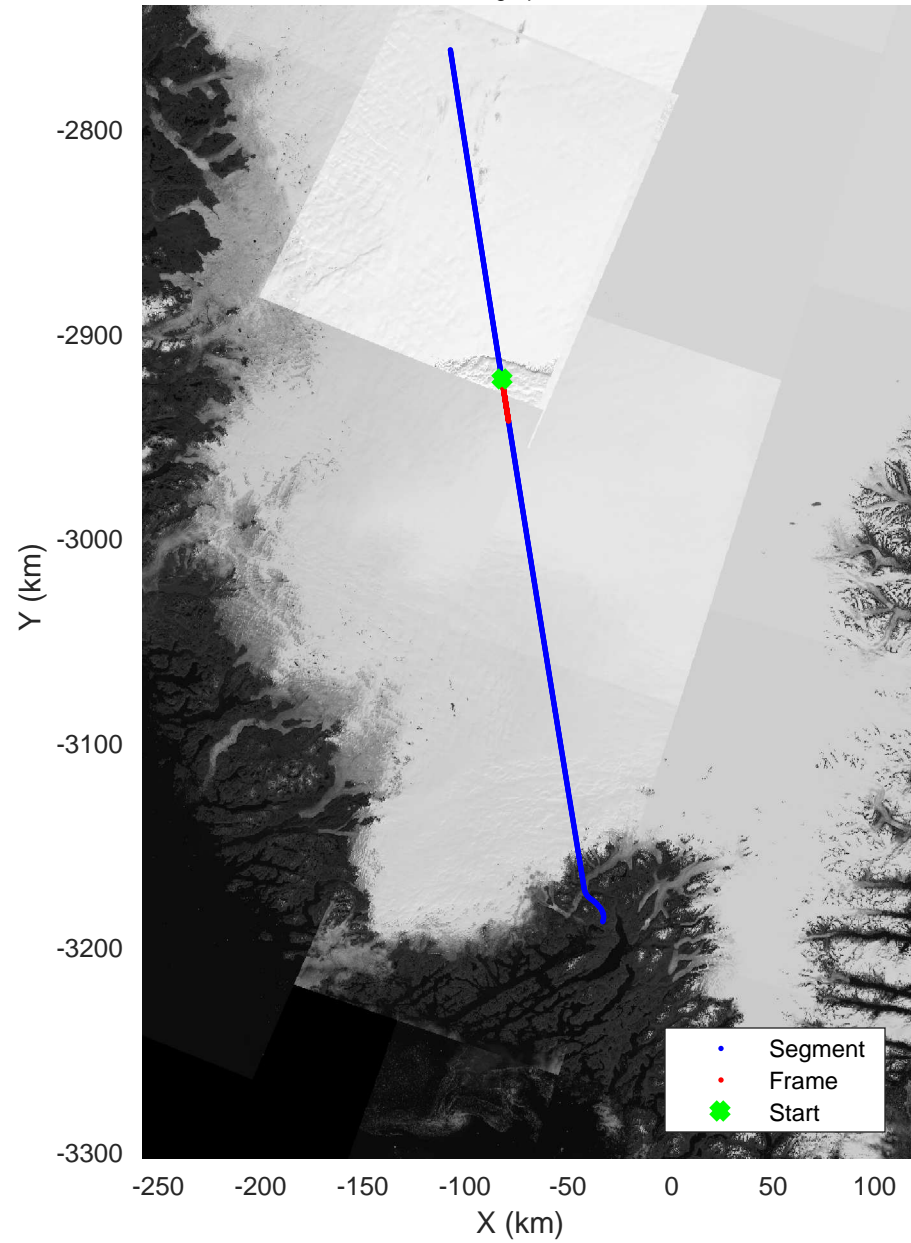

accum 2018_Greenland_P3: "Southwest Glacier-Coastal" 20180426_02_007: 12:05:19.7 to 12:07:46.3 GPS

accum 2018_Greenland_P3: "Southwest Glacier-Coastal" 20180426_02_008: 12:07:46.5 to 12:10:13.2 GPS

Southwest Glacier-Coastal
20180426_02_009
Polar Stereograph 70N/-45E

accum 2018_Greenland_P3: "Southwest Glacier-Coastal" 20180426_02_009: 12:10:13.3 to 12:12:40.4 GPS

Southwest Glacier-Coastal
20180426_02_010
Polar Stereograph 70N/-45E

accum 2018_Greenland_P3: "Southwest Glacier-Coastal" 20180426_02_010: 12:12:40.5 to 12:15:07.2 GPS

Southwest Glacier-Coastal
20180426_02_014
Polar Stereograph 70N/-45E

accum 2018_Greenland_P3: "Southwest Glacier-Coastal" 20180426_02_014: 12:22:08.3 to 12:24:25.6 GPS

accum 2018_Greenland_P3: "Southwest Glacier-Coastal" 20180426_02_015: 12:24:25.7 to 12:26:45.5 GPS

Southwest Glacier-Coastal
20180426_02_021
Polar Stereograph 70N/-45E

accum 2018_Greenland_P3: "Southwest Glacier-Coastal" 20180426_02_021: 12:38:00.2 to 12:41:18.9 GPS