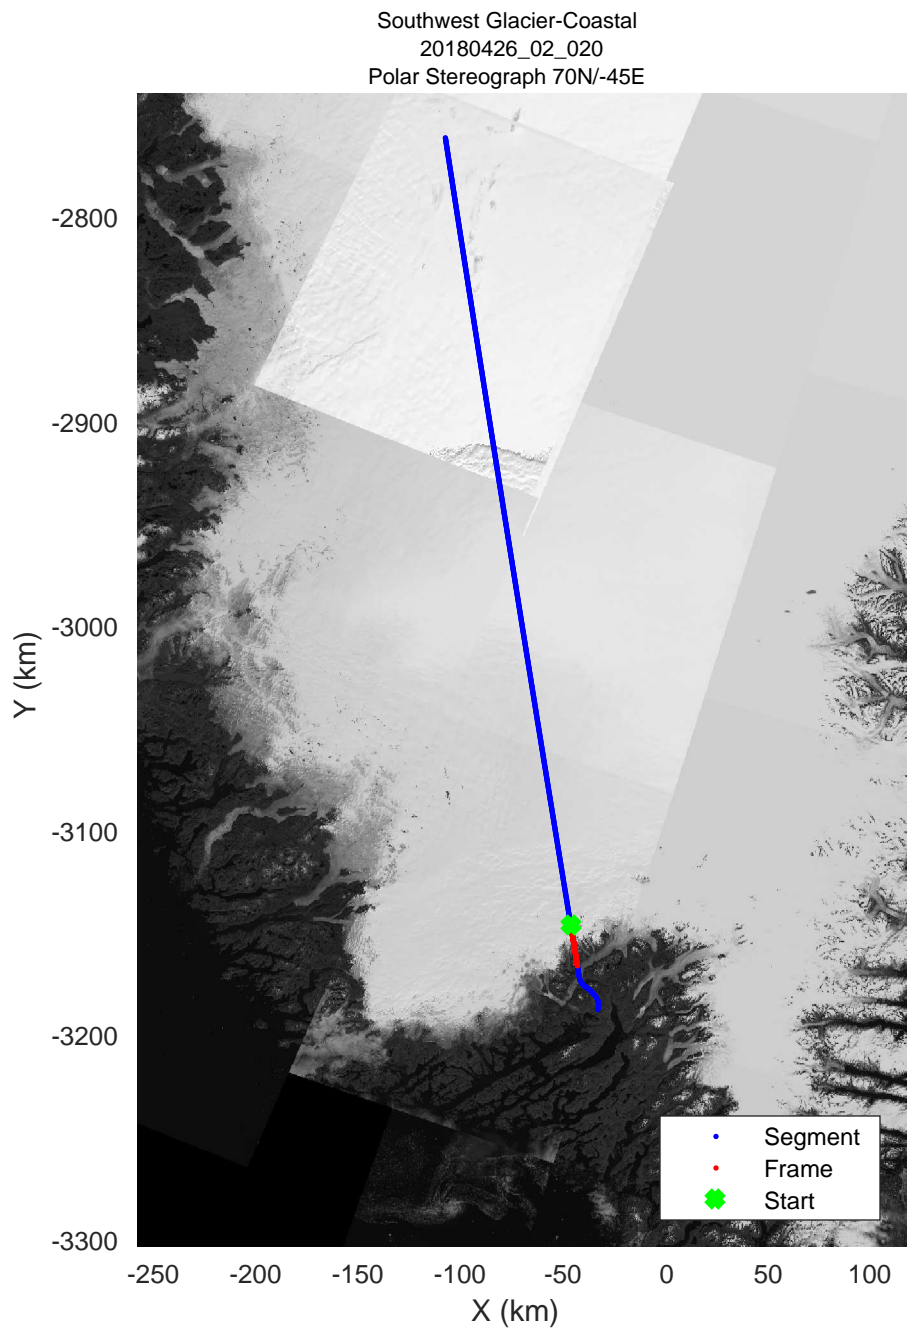

Southwest Glacier-Coastal
20180426_02_014
Polar Stereograph 70N/-45E

accum 2018_Greenland_P3: "Southwest Glacier-Coastal" 20180426_02_014: 12:22:08.3 to 12:24:25.6 GPS

accum 2018_Greenland_P3: "Southwest Glacier-Coastal" 20180426_02_015: 12:24:25.7 to 12:26:45.5 GPS

accum 2018_Greenland_P3: "Southwest Glacier-Coastal" 20180426_02_016: 12:26:45.6 to 12:29:06.3 GPS

accum 2018_Greenland_P3: "Southwest Glacier-Coastal" 20180426_02_017: 12:29:06.4 to 12:31:25.9 GPS

Southwest Glacier-Coastal
20180426_02_018
Polar Stereograph 70N/-45E

accum 2018_Greenland_P3: "Southwest Glacier-Coastal" 20180426_02_018: 12:31:26.0 to 12:33:37.8 GPS

accum 2018_Greenland_P3: "Southwest Glacier-Coastal" 20180426_02_019: 12:33:37.9 to 12:35:42.8 GPS

accum 2018_Greenland_P3: "Southwest Glacier-Coastal" 20180426_02_020: 12:35:42.9 to 12:38:00.1 GPS

Southwest Glacier-Coastal
20180426_02_021
Polar Stereograph 70N/-45E

accum 2018_Greenland_P3: "Southwest Glacier-Coastal" 20180426_02_021: 12:38:00.2 to 12:41:18.9 GPS