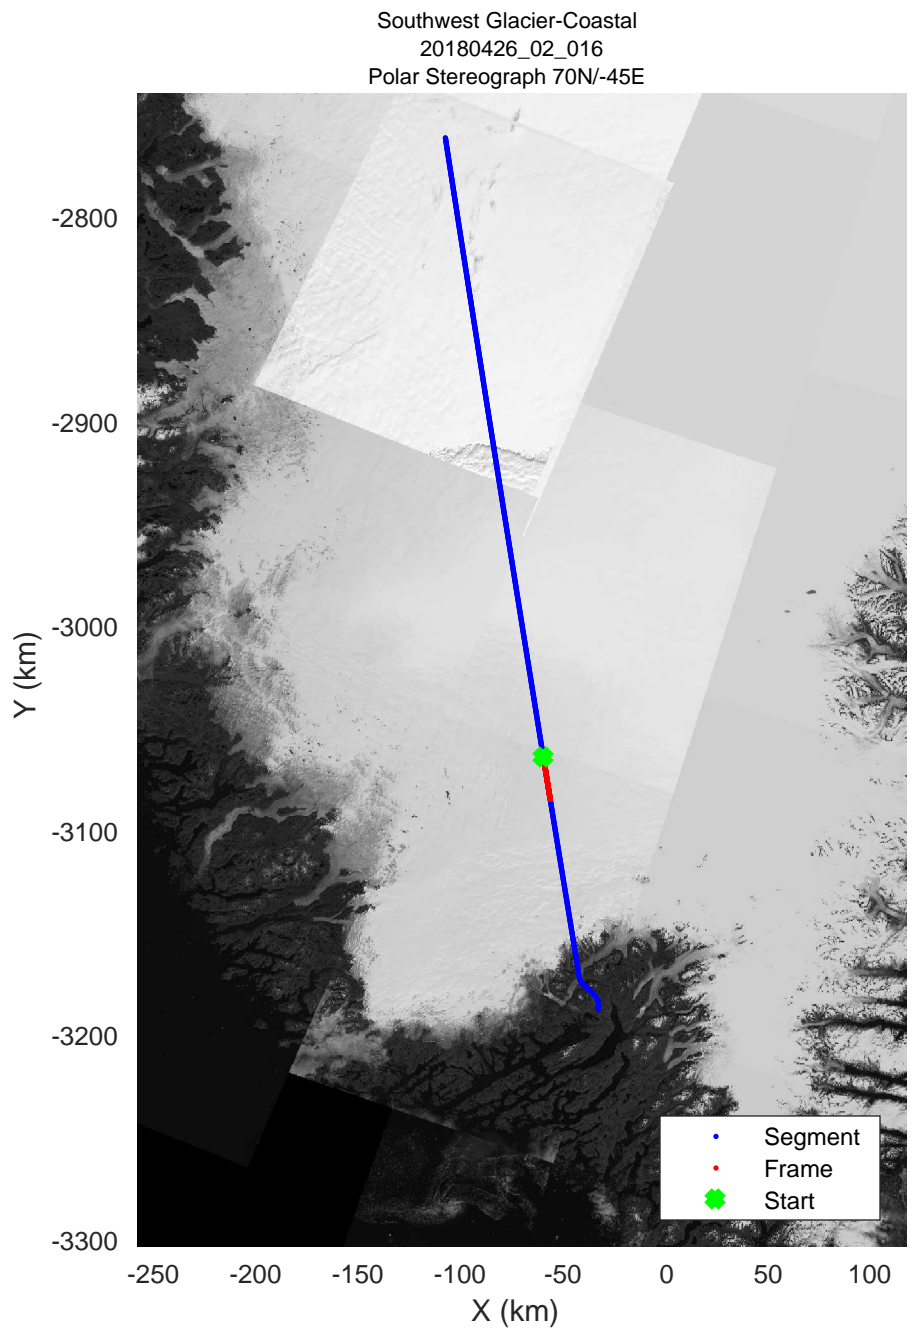

accum 2018_Greenland_P3: "Southwest Glacier-Coastal" 20180426_02_009: 12:10:13.3 to 12:12:40.4 GPS

Southwest Glacier-Coastal
20180426_02_010
Polar Stereograph 70N/-45E

accum 2018_Greenland_P3: "Southwest Glacier-Coastal" 20180426_02_010: 12:12:40.5 to 12:15:07.2 GPS

Southwest Glacier-Coastal
20180426_02_014
Polar Stereograph 70N/-45E

accum 2018_Greenland_P3: "Southwest Glacier-Coastal" 20180426_02_014: 12:22:08.3 to 12:24:25.6 GPS

accum 2018_Greenland_P3: "Southwest Glacier-Coastal" 20180426_02_015: 12:24:25.7 to 12:26:45.5 GPS

accum 2018_Greenland_P3: "Southwest Glacier-Coastal" 20180426_02_016: 12:26:45.6 to 12:29:06.3 GPS

accum 2018_Greenland_P3: "Southwest Glacier-Coastal" 20180426_02_017: 12:29:06.4 to 12:31:25.9 GPS

Southwest Glacier-Coastal
20180426_02_018
Polar Stereograph 70N/-45E

Southwest Glacier-Coastal
20180426_02_021
Polar Stereograph 70N/-45E

accum 2018_Greenland_P3: "Southwest Glacier-Coastal" 20180426_02_021: 12:38:00.2 to 12:41:18.9 GPS