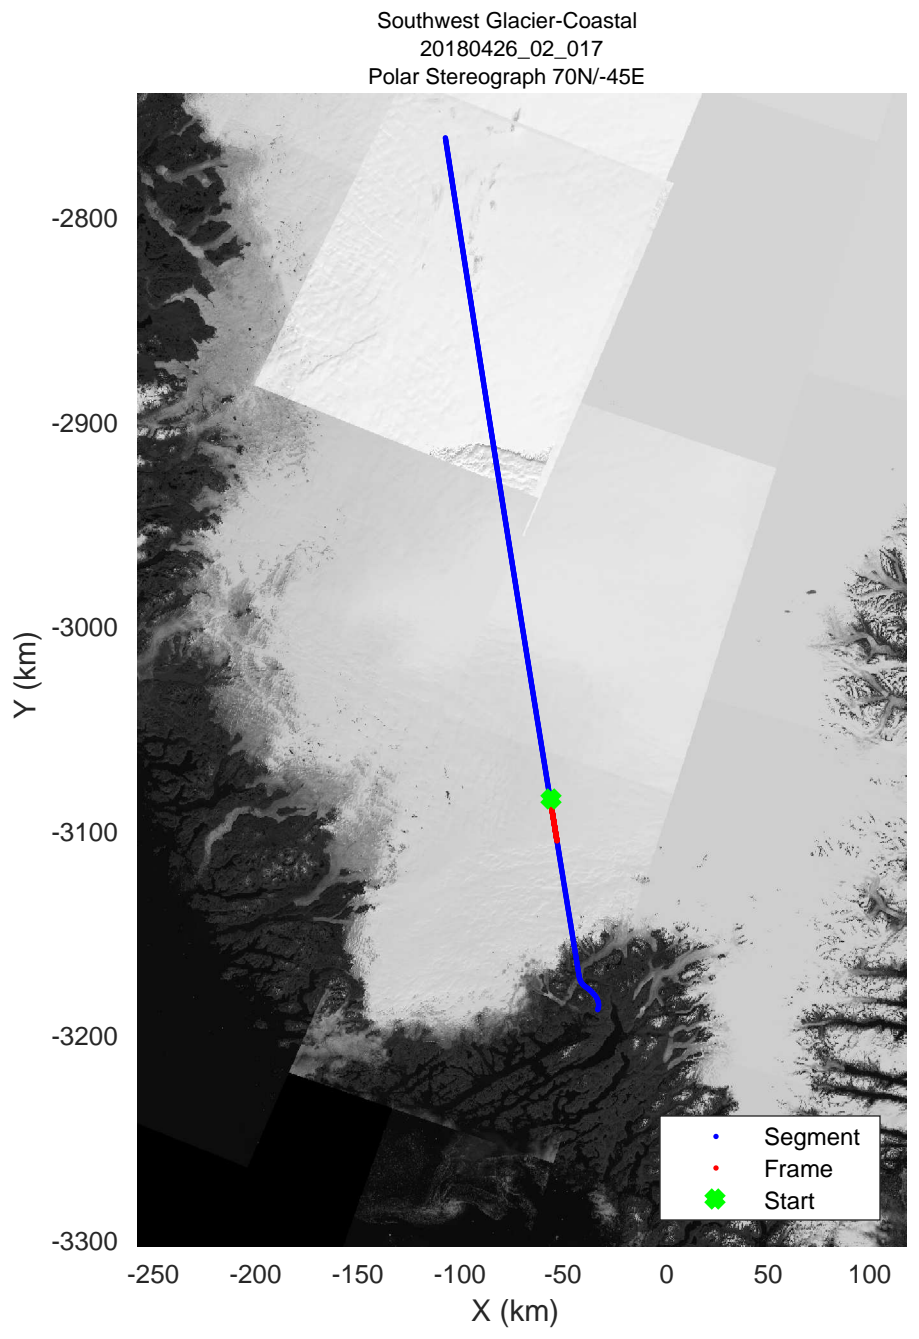

accum 2018_Greenland_P3: "Southwest Glacier-Coastal" 20180426_02_009: 12:10:13.3 to 12:12:40.4 GPS

Southwest Glacier-Coastal
20180426_02_010
Polar Stereograph 70N/-45E

accum 2018_Greenland_P3: "Southwest Glacier-Coastal" 20180426_02_010: 12:12:40.5 to 12:15:07.2 GPS

Southwest Glacier-Coastal
20180426_02_014
Polar Stereograph 70N/-45E

accum 2018_Greenland_P3: "Southwest Glacier-Coastal" 20180426_02_014: 12:22:08.3 to 12:24:25.6 GPS

accum 2018_Greenland_P3: "Southwest Glacier-Coastal" 20180426_02_015: 12:24:25.7 to 12:26:45.5 GPS

accum 2018_Greenland_P3: "Southwest Glacier-Coastal" 20180426_02_016: 12:26:45.6 to 12:29:06.3 GPS

accum 2018_Greenland_P3: "Southwest Glacier-Coastal" 20180426_02_017: 12:29:06.4 to 12:31:25.9 GPS

Southwest Glacier-Coastal
20180426_02_018
Polar Stereograph 70N/-45E

Southwest Glacier-Coastal
20180426_02_021
Polar Stereograph 70N/-45E

accum 2018_Greenland_P3: "Southwest Glacier-Coastal" 20180426_02_021: 12:38:00.2 to 12:41:18.9 GPS