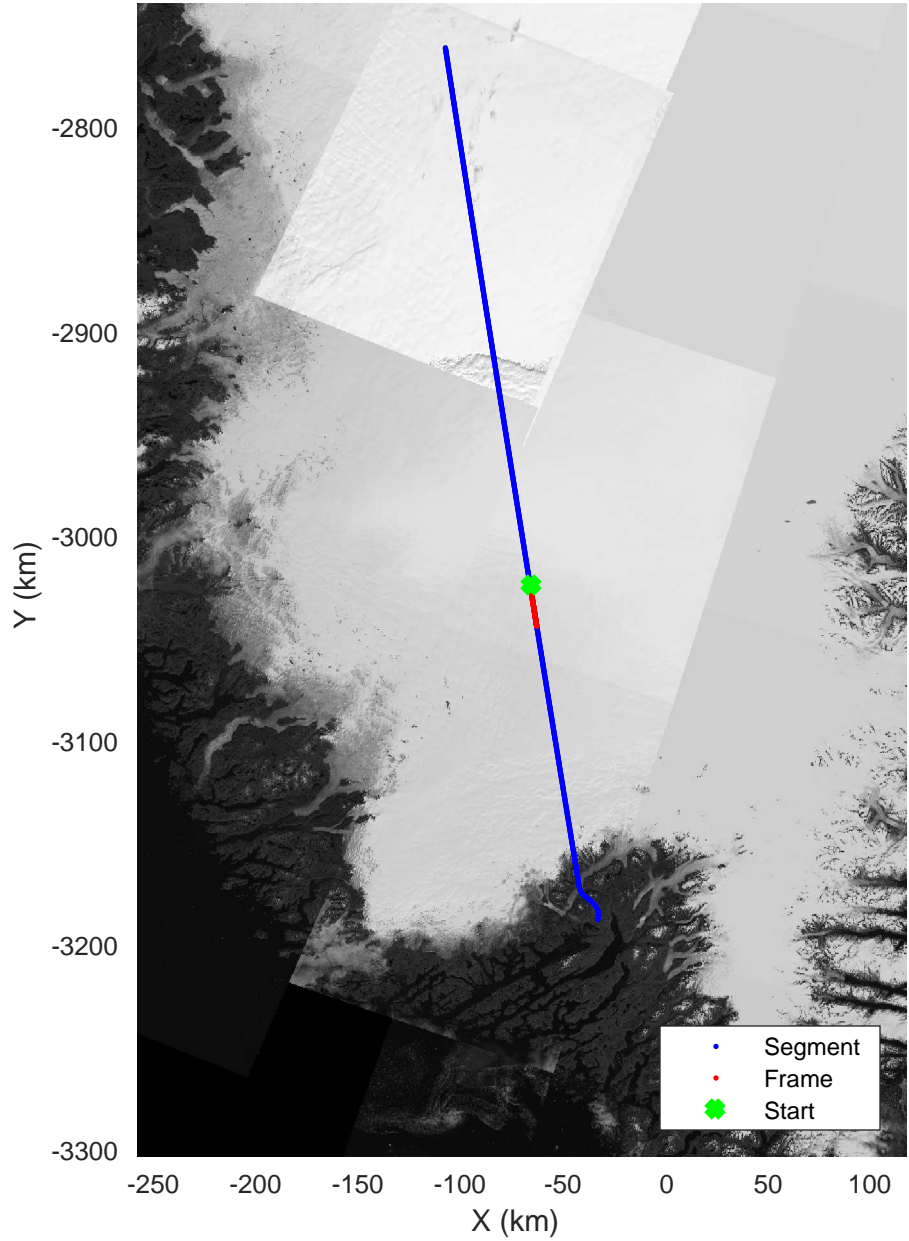

accum 2018_Greenland_P3: "Southwest Glacier-Coastal" 20180426_02_009: 12:10:13.3 to 12:12:40.4 GPS

Southwest Glacier-Coastal
20180426_02_010
Polar Stereograph 70N/-45E

accum 2018_Greenland_P3: "Southwest Glacier-Coastal" 20180426_02_010: 12:12:40.5 to 12:15:07.2 GPS

accum 2018_Greenland_P3: "Southwest Glacier-Coastal" 20180426_02_011: 12:15:07.4 to 12:17:32.5 GPS

accum 2018_Greenland_P3: "Southwest Glacier-Coastal" 20180426_02_012: 12:17:32.6 to 12:19:50.8 GPS

accum 2018_Greenland_P3: "Southwest Glacier-Coastal" 20180426_02_013: 12:19:50.9 to 12:22:08.2 GPS

Southwest Glacier-Coastal
20180426_02_014
Polar Stereograph 70N/-45E

accum 2018_Greenland_P3: "Southwest Glacier-Coastal" 20180426_02_014: 12:22:08.3 to 12:24:25.6 GPS

accum 2018_Greenland_P3: "Southwest Glacier-Coastal" 20180426_02_015: 12:24:25.7 to 12:26:45.5 GPS

Southwest Glacier-Coastal
20180426_02_021
Polar Stereograph 70N/-45E

accum 2018_Greenland_P3: "Southwest Glacier-Coastal" 20180426_02_021: 12:38:00.2 to 12:41:18.9 GPS