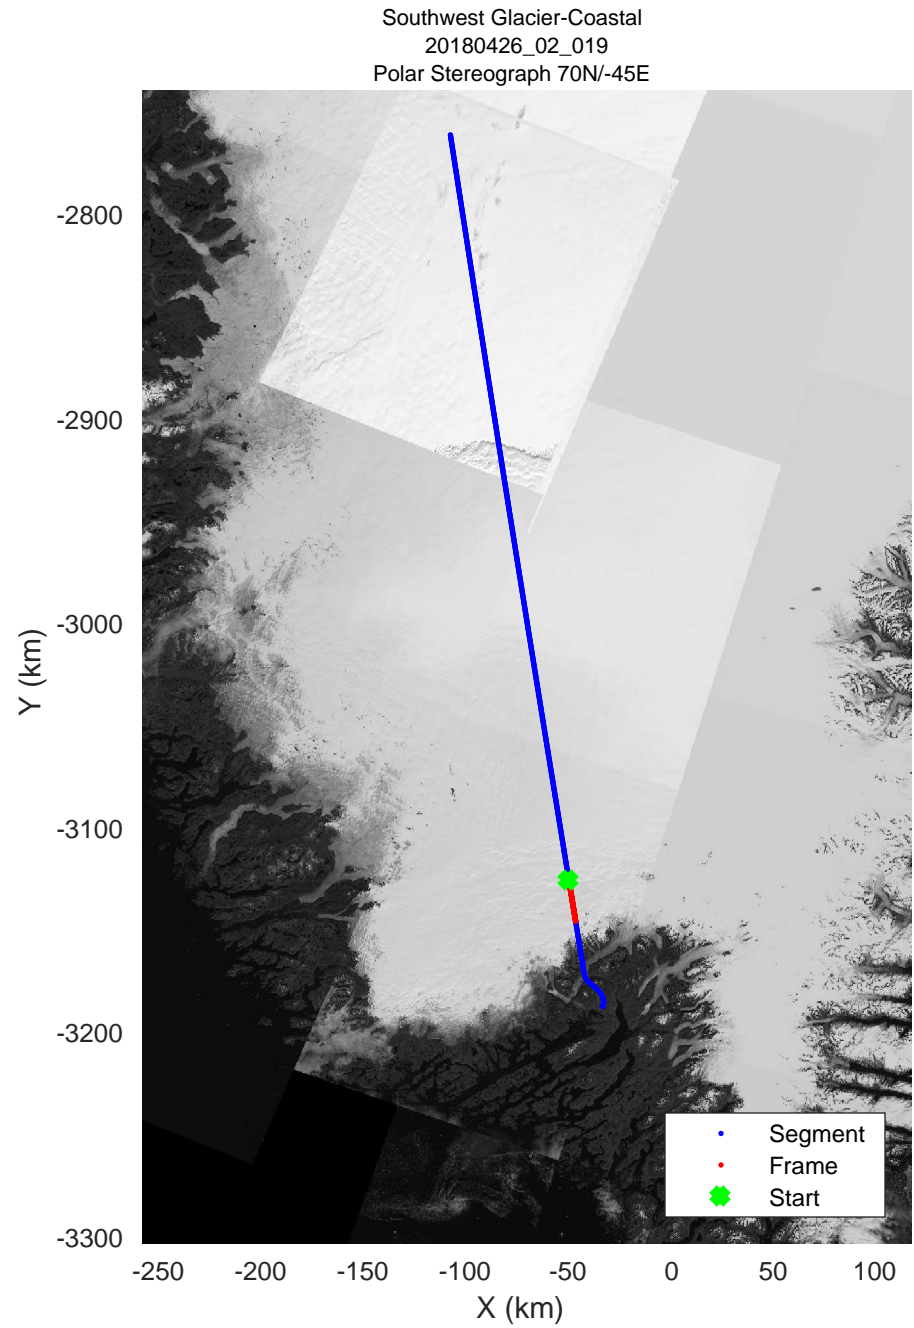

Southwest Glacier-Coastal
20180426_02_014
Polar Stereograph 70N/-45E

accum 2018_Greenland_P3: "Southwest Glacier-Coastal" 20180426_02_014: 12:22:08.3 to 12:24:25.6 GPS

accum 2018_Greenland_P3: "Southwest Glacier-Coastal" 20180426_02_015: 12:24:25.7 to 12:26:45.5 GPS

accum 2018_Greenland_P3: "Southwest Glacier-Coastal" 20180426_02_016: 12:26:45.6 to 12:29:06.3 GPS

accum 2018_Greenland_P3: "Southwest Glacier-Coastal" 20180426_02_017: 12:29:06.4 to 12:31:25.9 GPS

Southwest Glacier-Coastal
20180426_02_018
Polar Stereograph 70N/-45E

accum 2018_Greenland_P3: "Southwest Glacier-Coastal" 20180426_02_018: 12:31:26.0 to 12:33:37.8 GPS

accum 2018_Greenland_P3: "Southwest Glacier-Coastal" 20180426_02_019: 12:33:37.9 to 12:35:42.8 GPS

accum 2018_Greenland_P3: "Southwest Glacier-Coastal" 20180426_02_020: 12:35:42.9 to 12:38:00.1 GPS

Southwest Glacier-Coastal
20180426_02_021
Polar Stereograph 70N/-45E

accum 2018_Greenland_P3: "Southwest Glacier-Coastal" 20180426_02_021: 12:38:00.2 to 12:41:18.9 GPS