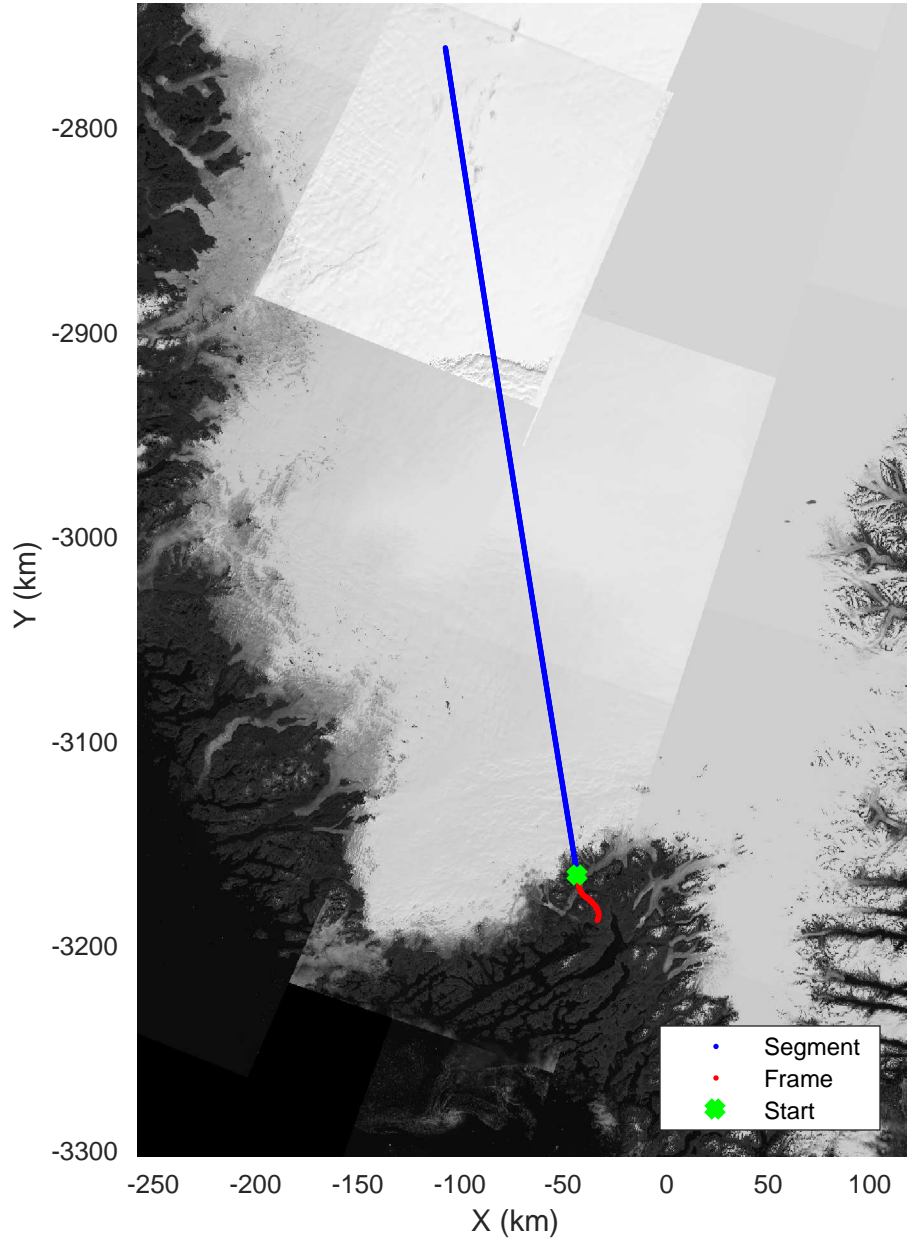

Southwest Glacier-Coastal
20180426_02_014
Polar Stereograph 70N/-45E

accum 2018_Greenland_P3: "Southwest Glacier-Coastal" 20180426_02_014: 12:22:08.3 to 12:24:25.6 GPS

accum 2018_Greenland_P3: "Southwest Glacier-Coastal" 20180426_02_015: 12:24:25.7 to 12:26:45.5 GPS

accum 2018_Greenland_P3: "Southwest Glacier-Coastal" 20180426_02_016: 12:26:45.6 to 12:29:06.3 GPS

accum 2018_Greenland_P3: "Southwest Glacier-Coastal" 20180426_02_017: 12:29:06.4 to 12:31:25.9 GPS

Southwest Glacier-Coastal
20180426_02_018
Polar Stereograph 70N/-45E

accum 2018_Greenland_P3: "Southwest Glacier-Coastal" 20180426_02_018: 12:31:26.0 to 12:33:37.8 GPS

accum 2018_Greenland_P3: "Southwest Glacier-Coastal" 20180426_02_019: 12:33:37.9 to 12:35:42.8 GPS

accum 2018_Greenland_P3: "Southwest Glacier-Coastal" 20180426_02_020: 12:35:42.9 to 12:38:00.1 GPS

Southwest Glacier-Coastal
20180426_02_021
Polar Stereograph 70N/-45E

accum 2018_Greenland_P3: "Southwest Glacier-Coastal" 20180426_02_021: 12:38:00.2 to 12:41:18.9 GPS