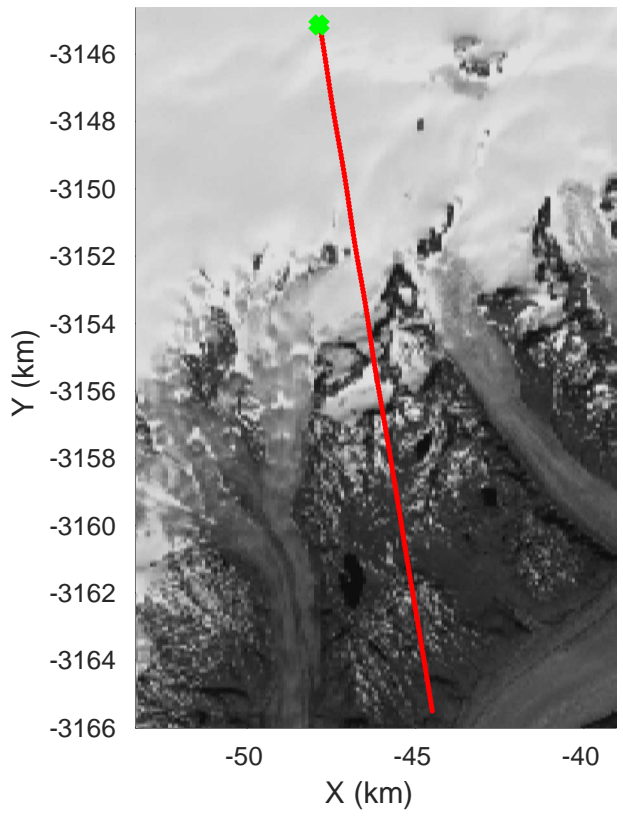

Southwest Glacier-Coastal
20180426_02_014
Polar Stereograph 70N/-45E

accum 2018_Greenland_P3: "Southwest Glacier-Coastal" 20180426_02_014: 12:22:08.3 to 12:24:25.6 GPS

accum 2018_Greenland_P3: "Southwest Glacier-Coastal" 20180426_02_015: 12:24:25.7 to 12:26:45.5 GPS

accum 2018_Greenland_P3: "Southwest Glacier-Coastal" 20180426_02_016: 12:26:45.6 to 12:29:06.3 GPS

accum 2018_Greenland_P3: "Southwest Glacier-Coastal" 20180426_02_017: 12:29:06.4 to 12:31:25.9 GPS

Southwest Glacier-Coastal
20180426_02_018
Polar Stereograph 70N/-45E

accum 2018_Greenland_P3: "Southwest Glacier-Coastal" 20180426_02_018: 12:31:26.0 to 12:33:37.8 GPS

accum 2018_Greenland_P3: "Southwest Glacier-Coastal" 20180426_02_019: 12:33:37.9 to 12:35:42.8 GPS

accum 2018_Greenland_P3: "Southwest Glacier-Coastal" 20180426_02_020: 12:35:42.9 to 12:38:00.1 GPS

Southwest Glacier-Coastal
20180426_02_021
Polar Stereograph 70N/-45E

accum 2018_Greenland_P3: "Southwest Glacier-Coastal" 20180426_02_021: 12:38:00.2 to 12:41:18.9 GPS