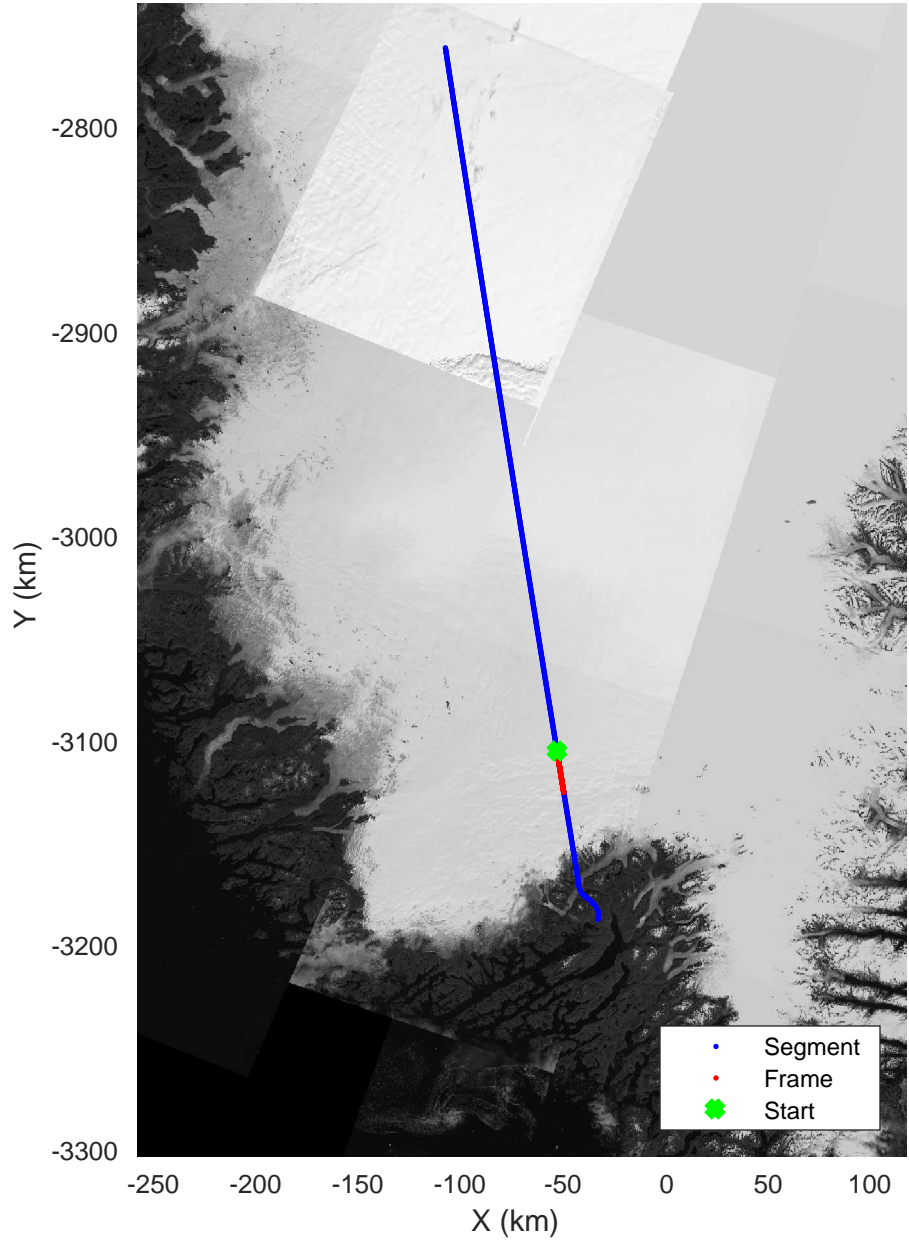

Southwest Glacier-Coastal
20180426_02_014
Polar Stereograph 70N/-45E

accum 2018_Greenland_P3: "Southwest Glacier-Coastal" 20180426_02_014: 12:22:08.3 to 12:24:25.6 GPS

accum 2018_Greenland_P3: "Southwest Glacier-Coastal" 20180426_02_015: 12:24:25.7 to 12:26:45.5 GPS

accum 2018_Greenland_P3: "Southwest Glacier-Coastal" 20180426_02_016: 12:26:45.6 to 12:29:06.3 GPS

accum 2018_Greenland_P3: "Southwest Glacier-Coastal" 20180426_02_017: 12:29:06.4 to 12:31:25.9 GPS

Southwest Glacier-Coastal
20180426_02_018
Polar Stereograph 70N/-45E

accum 2018_Greenland_P3: "Southwest Glacier-Coastal" 20180426_02_018: 12:31:26.0 to 12:33:37.8 GPS

accum 2018_Greenland_P3: "Southwest Glacier-Coastal" 20180426_02_019: 12:33:37.9 to 12:35:42.8 GPS

accum 2018_Greenland_P3: "Southwest Glacier-Coastal" 20180426_02_020: 12:35:42.9 to 12:38:00.1 GPS

Southwest Glacier-Coastal
20180426_02_021
Polar Stereograph 70N/-45E

accum 2018_Greenland_P3: "Southwest Glacier-Coastal" 20180426_02_021: 12:38:00.2 to 12:41:18.9 GPS