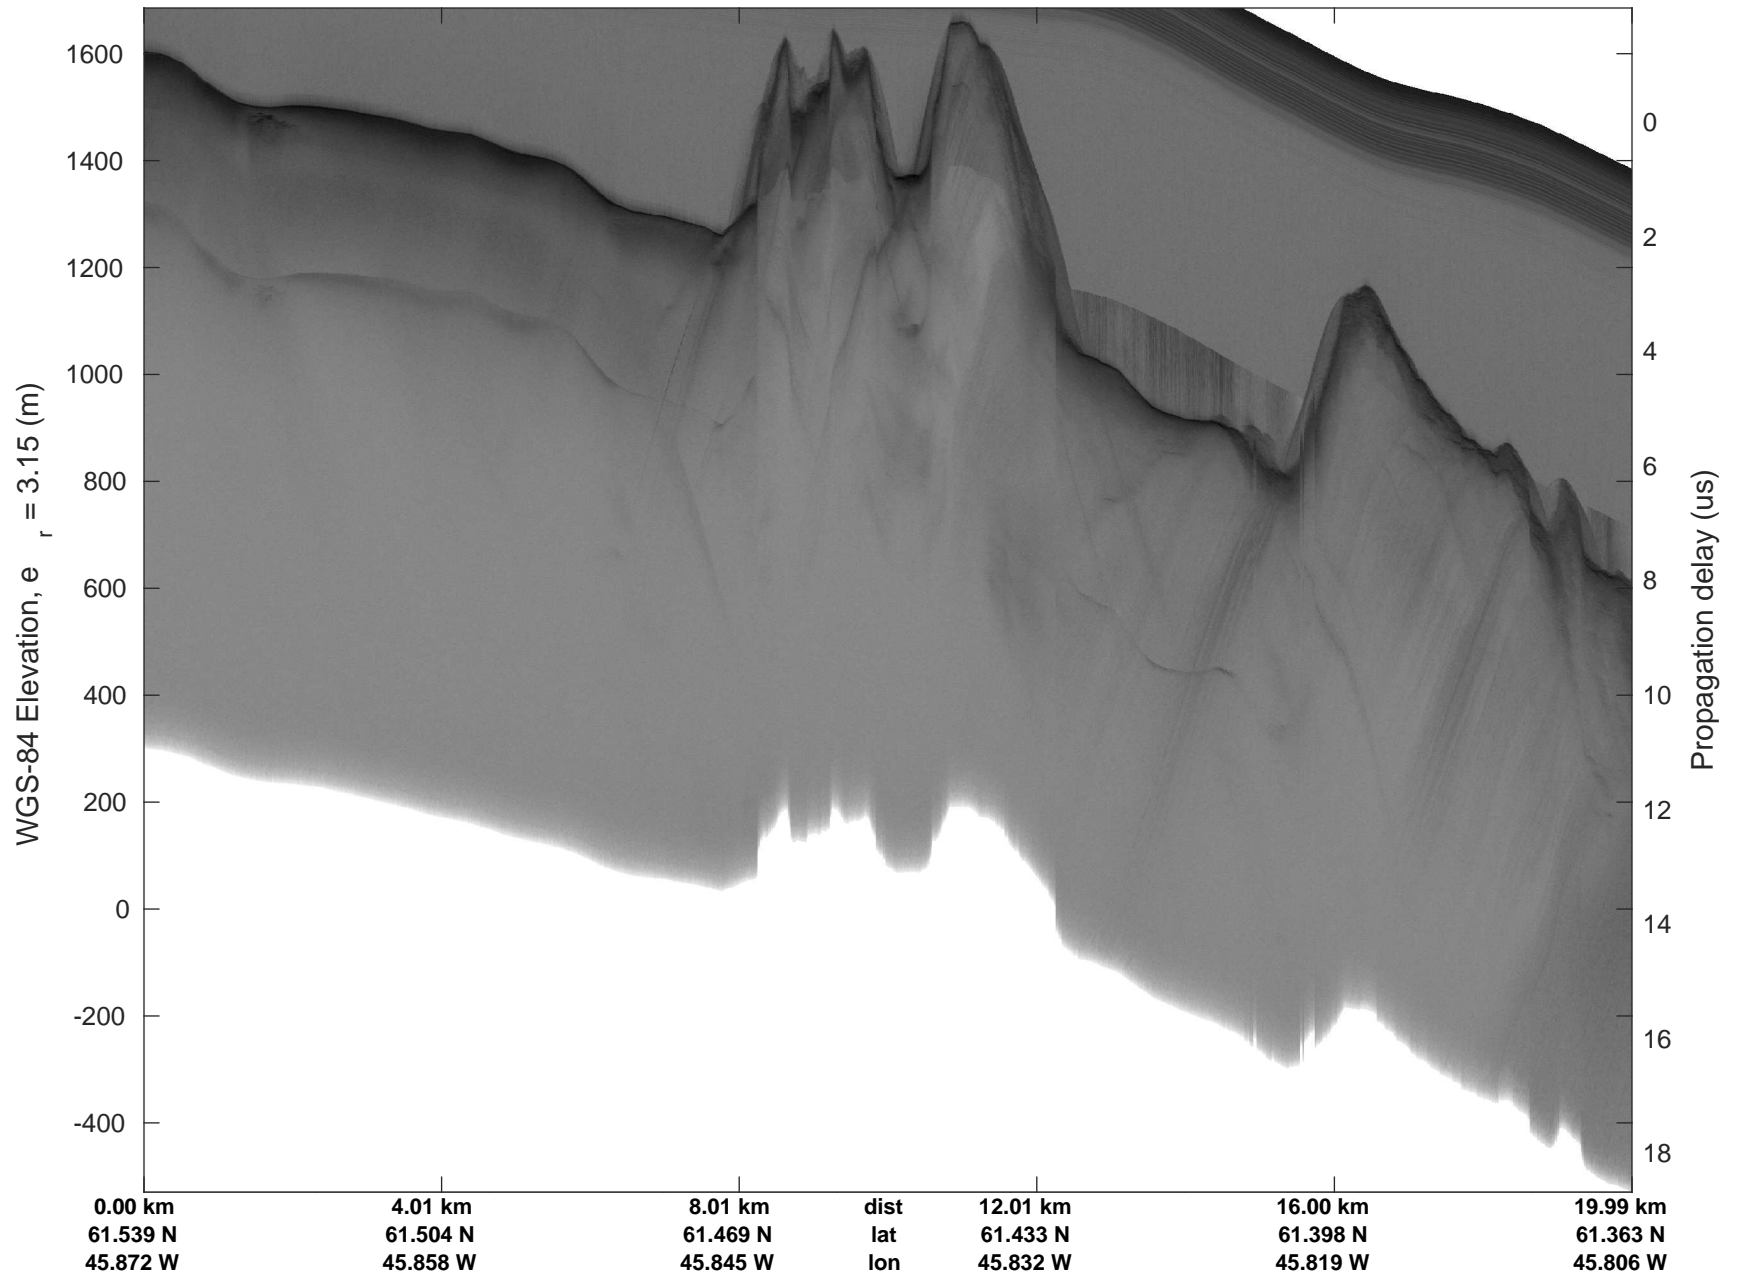

Southwest Glacier-Coastal
20180426_02_014
Polar Stereograph 70N/-45E

accum 2018_Greenland_P3: "Southwest Glacier-Coastal" 20180426_02_014: 12:22:08.3 to 12:24:25.6 GPS

accum 2018_Greenland_P3: "Southwest Glacier-Coastal" 20180426_02_015: 12:24:25.7 to 12:26:45.5 GPS

accum 2018_Greenland_P3: "Southwest Glacier-Coastal" 20180426_02_016: 12:26:45.6 to 12:29:06.3 GPS

accum 2018_Greenland_P3: "Southwest Glacier-Coastal" 20180426_02_017: 12:29:06.4 to 12:31:25.9 GPS

Southwest Glacier-Coastal
20180426_02_018
Polar Stereograph 70N/-45E

accum 2018_Greenland_P3: "Southwest Glacier-Coastal" 20180426_02_018: 12:31:26.0 to 12:33:37.8 GPS

accum 2018_Greenland_P3: "Southwest Glacier-Coastal" 20180426_02_019: 12:33:37.9 to 12:35:42.8 GPS

accum 2018_Greenland_P3: "Southwest Glacier-Coastal" 20180426_02_020: 12:35:42.9 to 12:38:00.1 GPS

Southwest Glacier-Coastal
20180426_02_021
Polar Stereograph 70N/-45E

accum 2018_Greenland_P3: "Southwest Glacier-Coastal" 20180426_02_021: 12:38:00.2 to 12:41:18.9 GPS