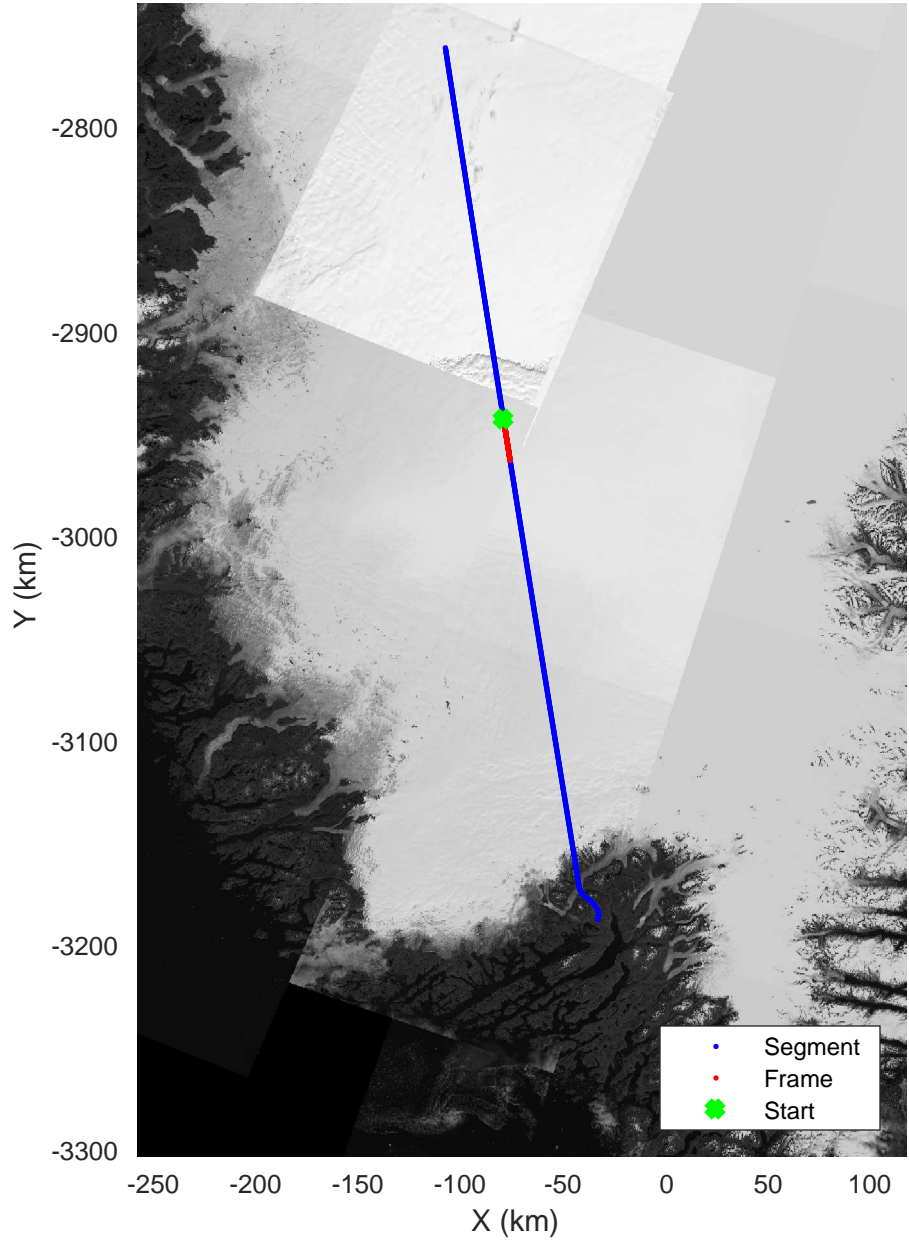

accum 2018_Greenland_P3: "Southwest Glacier-Coastal" 20180426_02_007: 12:05:19.7 to 12:07:46.3 GPS

accum 2018_Greenland_P3: "Southwest Glacier-Coastal" 20180426_02_008: 12:07:46.5 to 12:10:13.2 GPS

Southwest Glacier-Coastal
20180426_02_009
Polar Stereograph 70N/-45E

accum 2018_Greenland_P3: "Southwest Glacier-Coastal" 20180426_02_009: 12:10:13.3 to 12:12:40.4 GPS

Southwest Glacier-Coastal
20180426_02_010
Polar Stereograph 70N/-45E

accum 2018_Greenland_P3: "Southwest Glacier-Coastal" 20180426_02_010: 12:12:40.5 to 12:15:07.2 GPS

Southwest Glacier-Coastal
20180426_02_014
Polar Stereograph 70N/-45E

accum 2018_Greenland_P3: "Southwest Glacier-Coastal" 20180426_02_014: 12:22:08.3 to 12:24:25.6 GPS

accum 2018_Greenland_P3: "Southwest Glacier-Coastal" 20180426_02_015: 12:24:25.7 to 12:26:45.5 GPS

Southwest Glacier-Coastal
20180426_02_021
Polar Stereograph 70N/-45E

accum 2018_Greenland_P3: "Southwest Glacier-Coastal" 20180426_02_021: 12:38:00.2 to 12:41:18.9 GPS