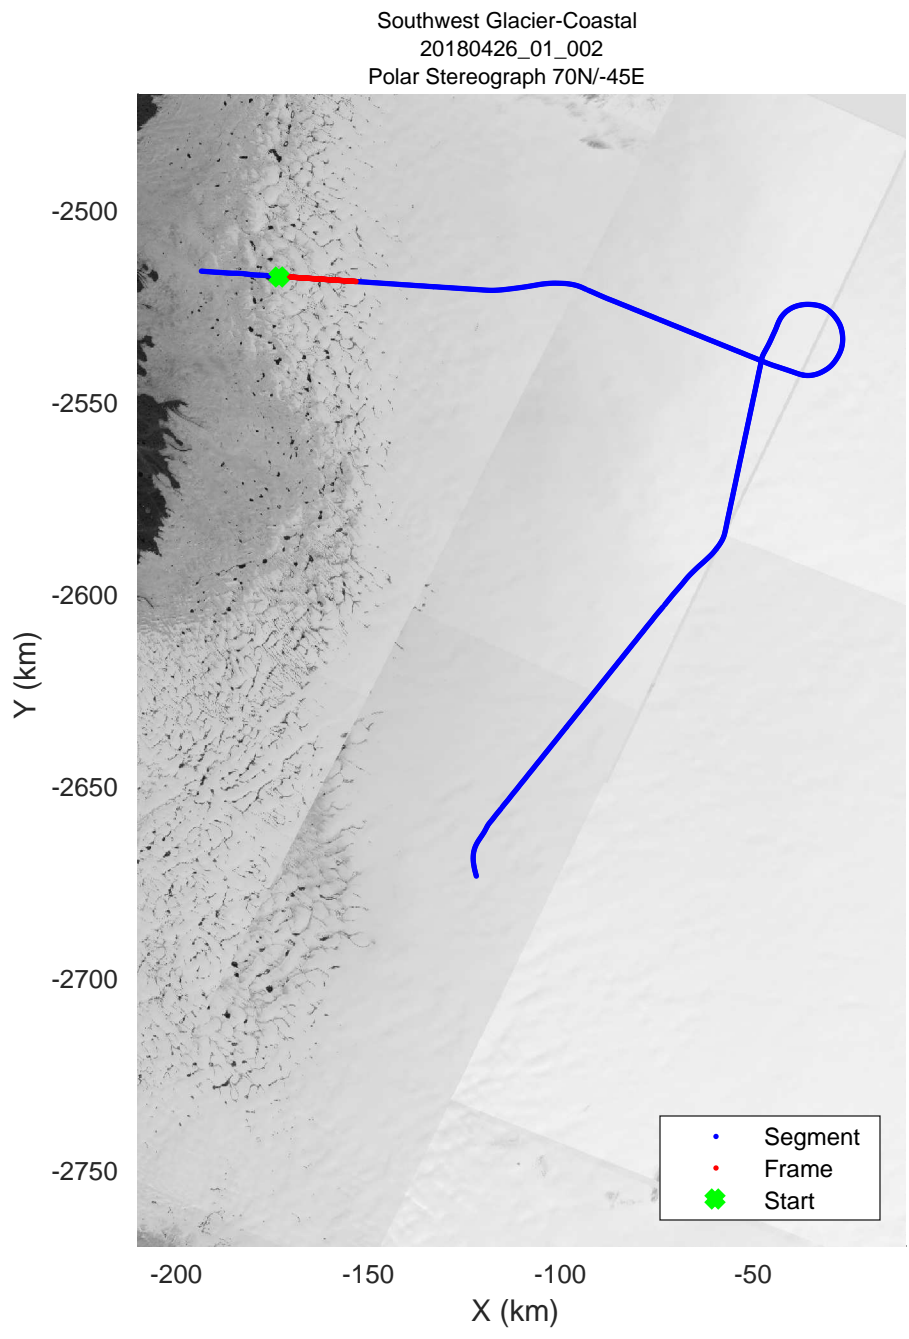

accum 2018_Greenland_P3: "Southwest Glacier-Coastal" 20180426_01_001: 10:54:32.7 to 10:57:00.3 GPS

accum 2018_Greenland_P3: "Southwest Glacier-Coastal" 20180426_01_002: 10:57:00.5 to 10:59:19.1 GPS

Southwest Glacier-Coastal
20180426_01_003
Polar Stereograph 70N/-45E

accum 2018_Greenland_P3: "Southwest Glacier-Coastal" 20180426_01_003: 10:59:19.2 to 11:01:33.9 GPS

Southwest Glacier-Coastal
20180426_01_004
Polar Stereograph 70N/-45E

accum 2018_Greenland_P3: "Southwest Glacier-Coastal" 20180426_01_004: 11:01:34.1 to 11:03:50.0 GPS

Southwest Glacier-Coastal
20180426_01_005
Polar Stereograph 70N/-45E

accum 2018_Greenland_P3: "Southwest Glacier-Coastal" 20180426_01_005: 11:03:50.1 to 11:06:07.2 GPS

Southwest Glacier-Coastal
20180426_01_006
Polar Stereograph 70N/-45E

Southwest Glacier-Coastal
20180426_01_008
Polar Stereograph 70N/-45E

accum 2018_Greenland_P3: "Southwest Glacier-Coastal" 20180426_01_008: 11:10:57.9 to 11:13:27.3 GPS

accum 2018_Greenland_P3: "Southwest Glacier-Coastal" 20180426_01_009: 11:13:27.5 to 11:16:04.9 GPS