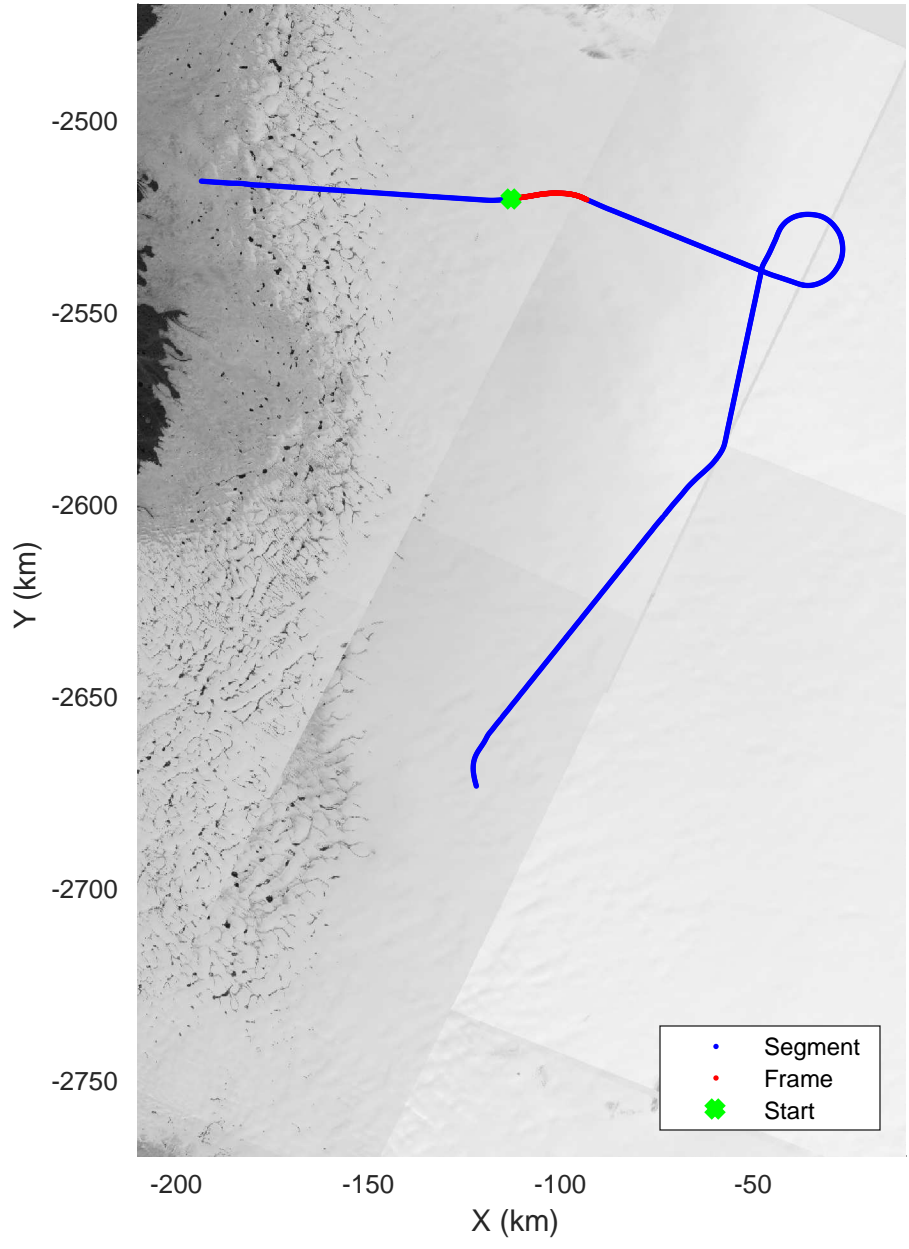

accum 2018_Greenland_P3: "Southwest Glacier-Coastal" 20180426_01_001: 10:54:32.7 to 10:57:00.3 GPS

accum 2018_Greenland_P3: "Southwest Glacier-Coastal" 20180426_01_002: 10:57:00.5 to 10:59:19.1 GPS

Southwest Glacier-Coastal
20180426_01_003
Polar Stereograph 70N/-45E

accum 2018_Greenland_P3: "Southwest Glacier-Coastal" 20180426_01_003: 10:59:19.2 to 11:01:33.9 GPS

Southwest Glacier-Coastal
20180426_01_004
Polar Stereograph 70N/-45E

accum 2018_Greenland_P3: "Southwest Glacier-Coastal" 20180426_01_004: 11:01:34.1 to 11:03:50.0 GPS

Southwest Glacier-Coastal
20180426_01_005
Polar Stereograph 70N/-45E

accum 2018_Greenland_P3: "Southwest Glacier-Coastal" 20180426_01_005: 11:03:50.1 to 11:06:07.2 GPS

Southwest Glacier-Coastal
20180426_01_006
Polar Stereograph 70N/-45E

accum 2018_Greenland_P3: "Southwest Glacier-Coastal" 20180426_01_006: 11:06:07.4 to 11:08:30.4 GPS

Southwest Glacier-Coastal
20180426_01_007
Polar Stereograph 70N/-45E

accum 2018_Greenland_P3: "Southwest Glacier-Coastal" 20180426_01_007: 11:08:30.6 to 11:10:57.8 GPS