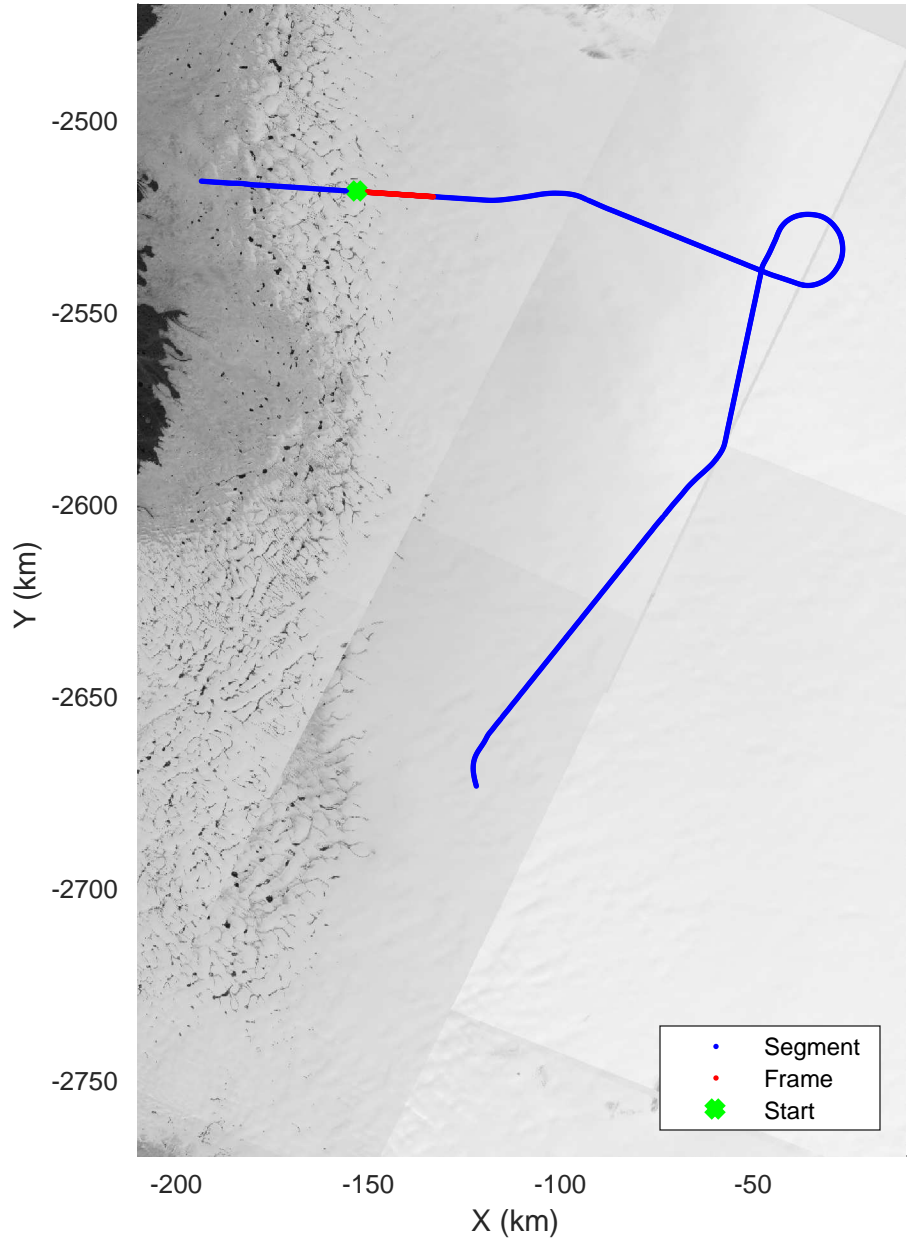

accum 2018_Greenland_P3: "Southwest Glacier-Coastal" 20180426_01_001: 10:54:32.7 to 10:57:00.3 GPS

accum 2018_Greenland_P3: "Southwest Glacier-Coastal" 20180426_01_002: 10:57:00.5 to 10:59:19.1 GPS

Southwest Glacier-Coastal
20180426_01_003
Polar Stereograph 70N/-45E

accum 2018_Greenland_P3: "Southwest Glacier-Coastal" 20180426_01_003: 10:59:19.2 to 11:01:33.9 GPS

Southwest Glacier-Coastal
20180426_01_004
Polar Stereograph 70N/-45E

accum 2018_Greenland_P3: "Southwest Glacier-Coastal" 20180426_01_004: 11:01:34.1 to 11:03:50.0 GPS

Southwest Glacier-Coastal
20180426_01_005
Polar Stereograph 70N/-45E

accum 2018_Greenland_P3: "Southwest Glacier-Coastal" 20180426_01_005: 11:03:50.1 to 11:06:07.2 GPS

Southwest Glacier-Coastal
20180426_01_006
Polar Stereograph 70N/-45E

Southwest Glacier-Coastal
20180426_01_008
Polar Stereograph 70N/-45E

accum 2018_Greenland_P3: "Southwest Glacier-Coastal" 20180426_01_008: 11:10:57.9 to 11:13:27.3 GPS

accum 2018_Greenland_P3: "Southwest Glacier-Coastal" 20180426_01_009: 11:13:27.5 to 11:16:04.9 GPS