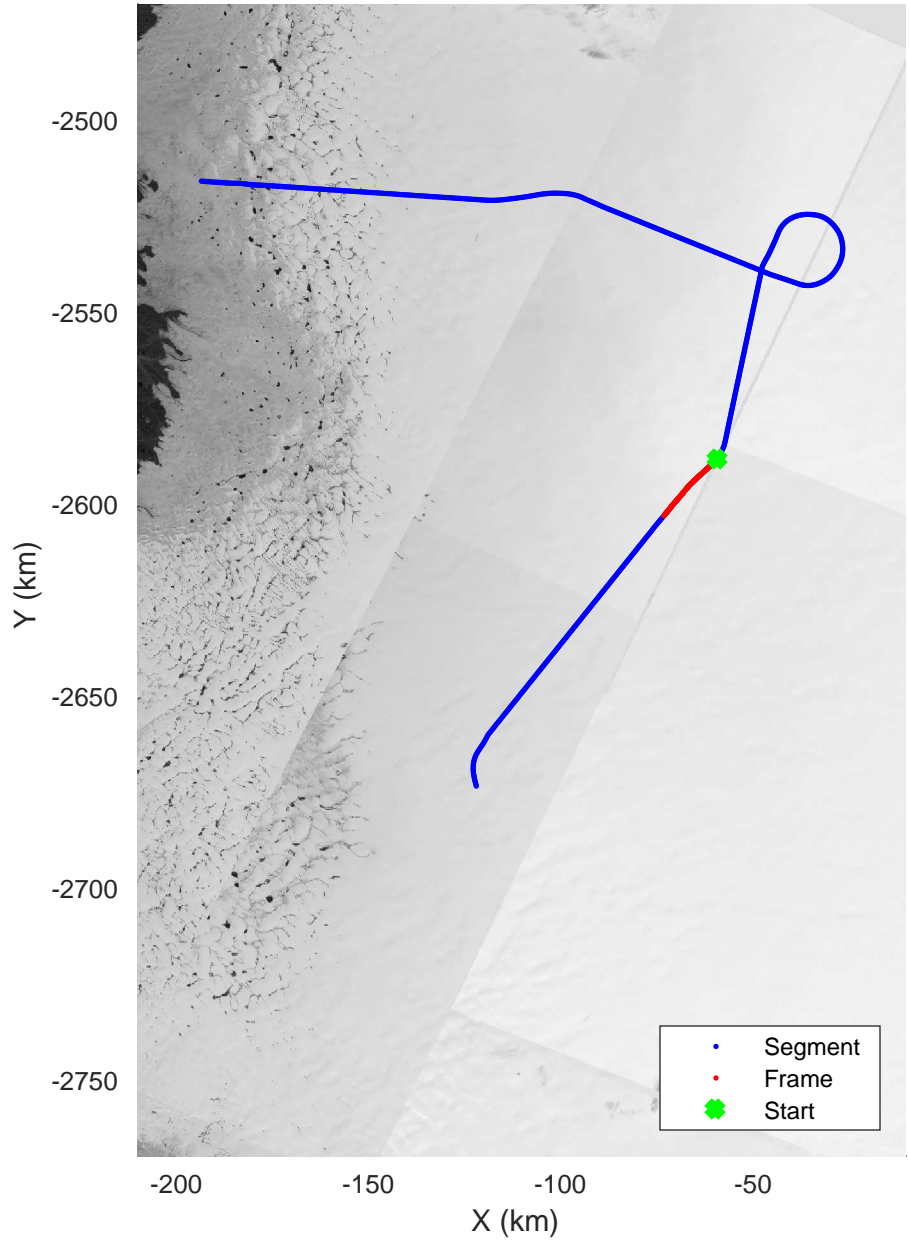

accum 2018_Greenland_P3: "Southwest Glacier-Coastal" 20180426_01_011: 11:18:44.9 to 11:21:29.4 GPS

Southwest Glacier-Coastal
 20180426_01_012
 Polar Stereograph 70N/-45E

- Segment
- Frame
- ★ Start

accum 2018_Greenland_P3: "Southwest Glacier-Coastal" 20180426_01_012: 11:21:29.6 to 11:24:01.9 GPS

Southwest Glacier-Coastal
20180426_01_013
Polar Stereograph 70N/-45E

accum 2018_Greenland_P3: "Southwest Glacier-Coastal" 20180426_01_013: 11:24:02.0 to 11:26:32.3 GPS

Southwest Glacier-Coastal
20180426_01_014
Polar Stereograph 70N/-45E

accum 2018_Greenland_P3: "Southwest Glacier-Coastal" 20180426_01_014: 11:26:32.4 to 11:29:08.3 GPS

accum 2018_Greenland_P3: "Southwest Glacier-Coastal" 20180426_01_015: 11:29:08.5 to 11:31:46.1 GPS

Southwest Glacier-Coastal
20180426_01_016
Polar Stereograph 70N/-45E

Southwest Glacier-Coastal
20180426_01_018
Polar Stereograph 70N/-45E

accum 2018_Greenland_P3: "Southwest Glacier-Coastal" 20180426_01_018: 11:36:47.7 to 11:40:01.9 GPS