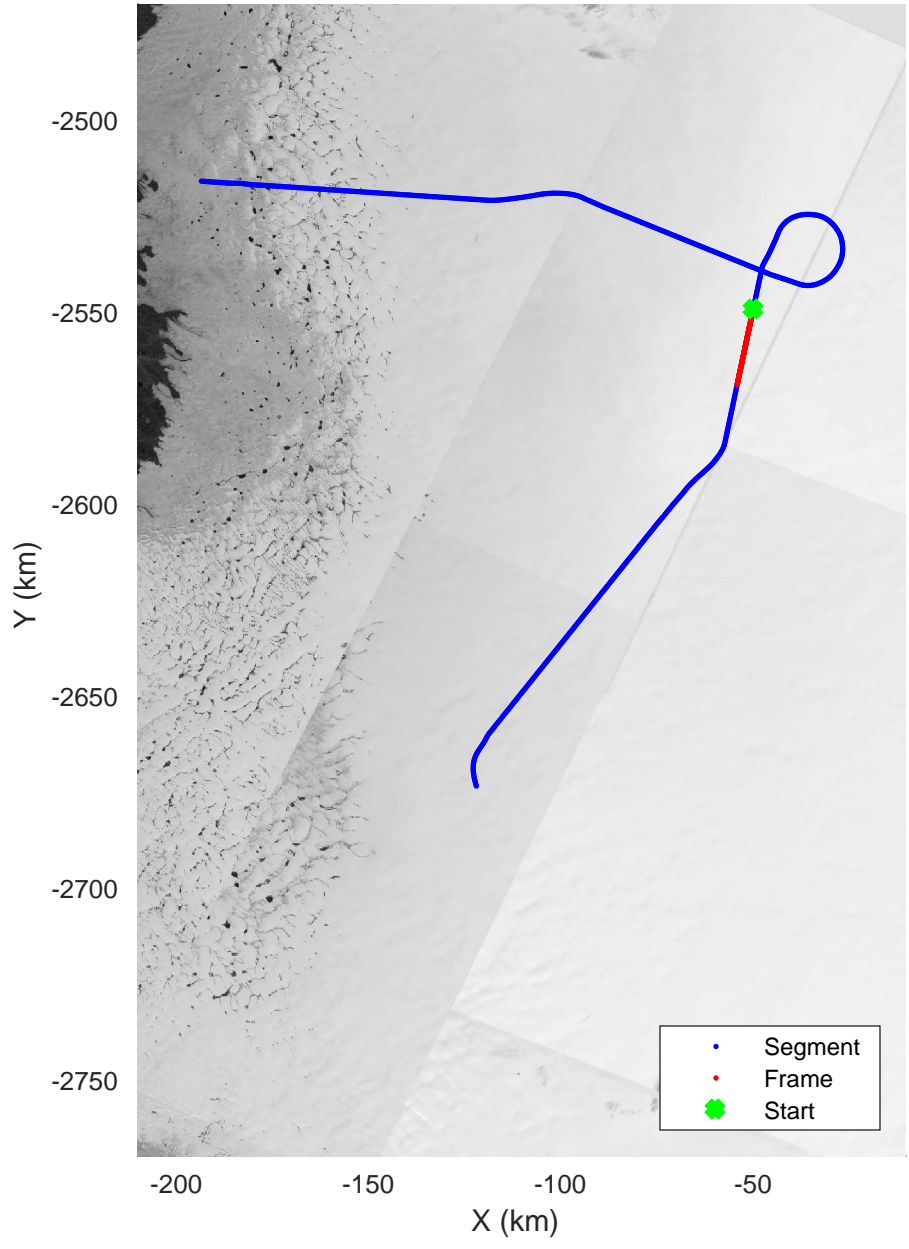

Southwest Glacier-Coastal
20180426_01_008
Polar Stereograph 70N/-45E

accum 2018_Greenland_P3: "Southwest Glacier-Coastal" 20180426_01_008: 11:10:57.9 to 11:13:27.3 GPS

accum 2018_Greenland_P3: "Southwest Glacier-Coastal" 20180426_01_009: 11:13:27.5 to 11:16:04.9 GPS

Southwest Glacier-Coastal
20180426_01_010
Polar Stereograph 70N/-45E

accum 2018_Greenland_P3: "Southwest Glacier-Coastal" 20180426_01_010: 11:16:05.0 to 11:18:44.8 GPS

Southwest Glacier-Coastal
20180426_01_011
Polar Stereograph 70N/-45E

accum 2018_Greenland_P3: "Southwest Glacier-Coastal" 20180426_01_011: 11:18:44.9 to 11:21:29.4 GPS

Southwest Glacier-Coastal
 20180426_01_012
 Polar Stereograph 70N/-45E

- Segment
- Frame
- ★ Start

accum 2018_Greenland_P3: "Southwest Glacier-Coastal" 20180426_01_012: 11:21:29.6 to 11:24:01.9 GPS

Southwest Glacier-Coastal
20180426_01_013
Polar Stereograph 70N/-45E

accum 2018_Greenland_P3: "Southwest Glacier-Coastal" 20180426_01_013: 11:24:02.0 to 11:26:32.3 GPS

Southwest Glacier-Coastal
20180426_01_014
Polar Stereograph 70N/-45E