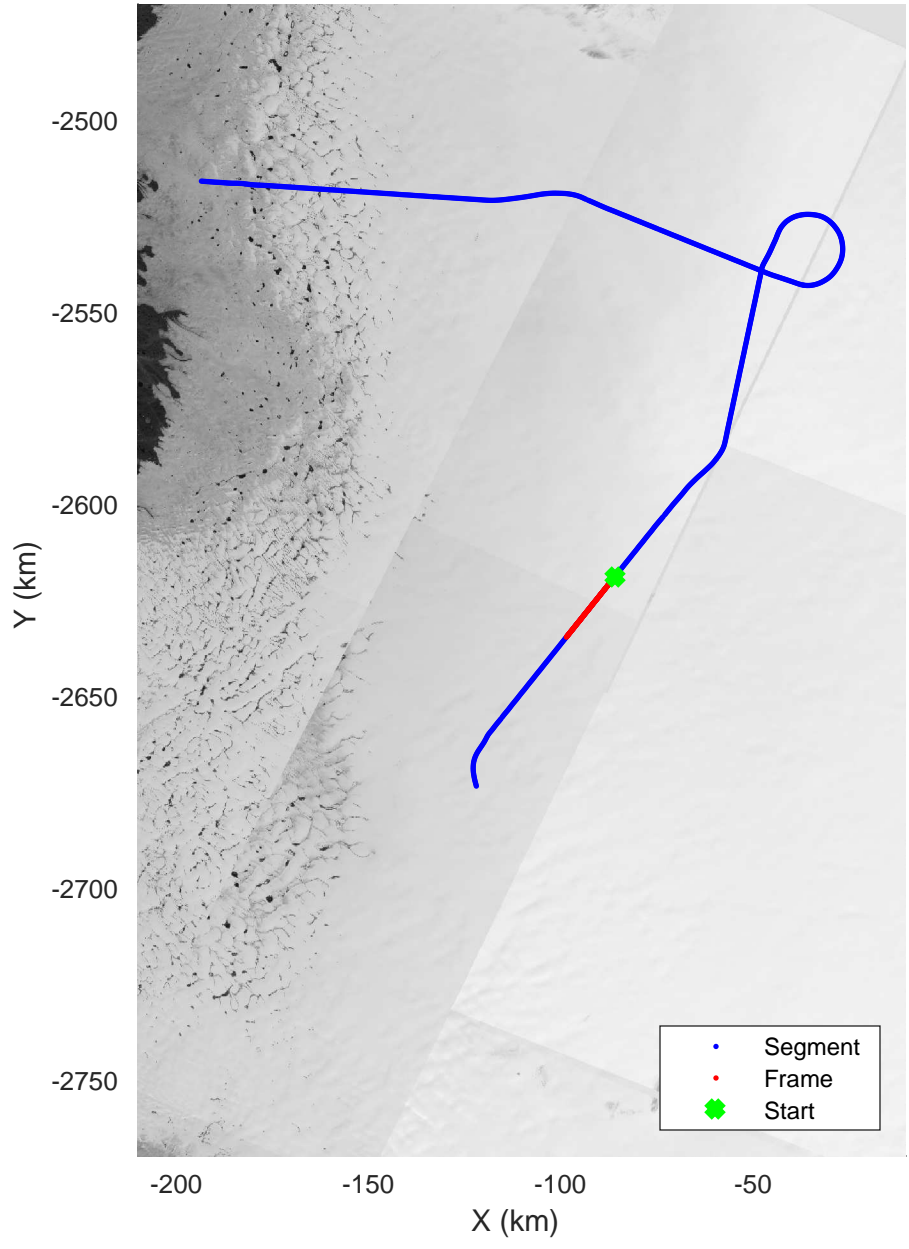

Southwest Glacier-Coastal
20180426_01_013
Polar Stereograph 70N/-45E

accum 2018_Greenland_P3: "Southwest Glacier-Coastal" 20180426_01_013: 11:24:02.0 to 11:26:32.3 GPS

Southwest Glacier-Coastal
20180426_01_014
Polar Stereograph 70N/-45E

accum 2018_Greenland_P3: "Southwest Glacier-Coastal" 20180426_01_014: 11:26:32.4 to 11:29:08.3 GPS

accum 2018_Greenland_P3: "Southwest Glacier-Coastal" 20180426_01_015: 11:29:08.5 to 11:31:46.1 GPS

Southwest Glacier-Coastal
20180426_01_016
Polar Stereograph 70N/-45E

accum 2018_Greenland_P3: "Southwest Glacier-Coastal" 20180426_01_016: 11:31:46.2 to 11:34:19.1 GPS

Southwest Glacier-Coastal
20180426_01_017
Polar Stereograph 70N/-45E

accum 2018_Greenland_P3: "Southwest Glacier-Coastal" 20180426_01_017: 11:34:19.2 to 11:36:47.6 GPS

Southwest Glacier-Coastal
20180426_01_018
Polar Stereograph 70N/-45E

accum 2018_Greenland_P3: "Southwest Glacier-Coastal" 20180426_01_018: 11:36:47.7 to 11:40:01.9 GPS