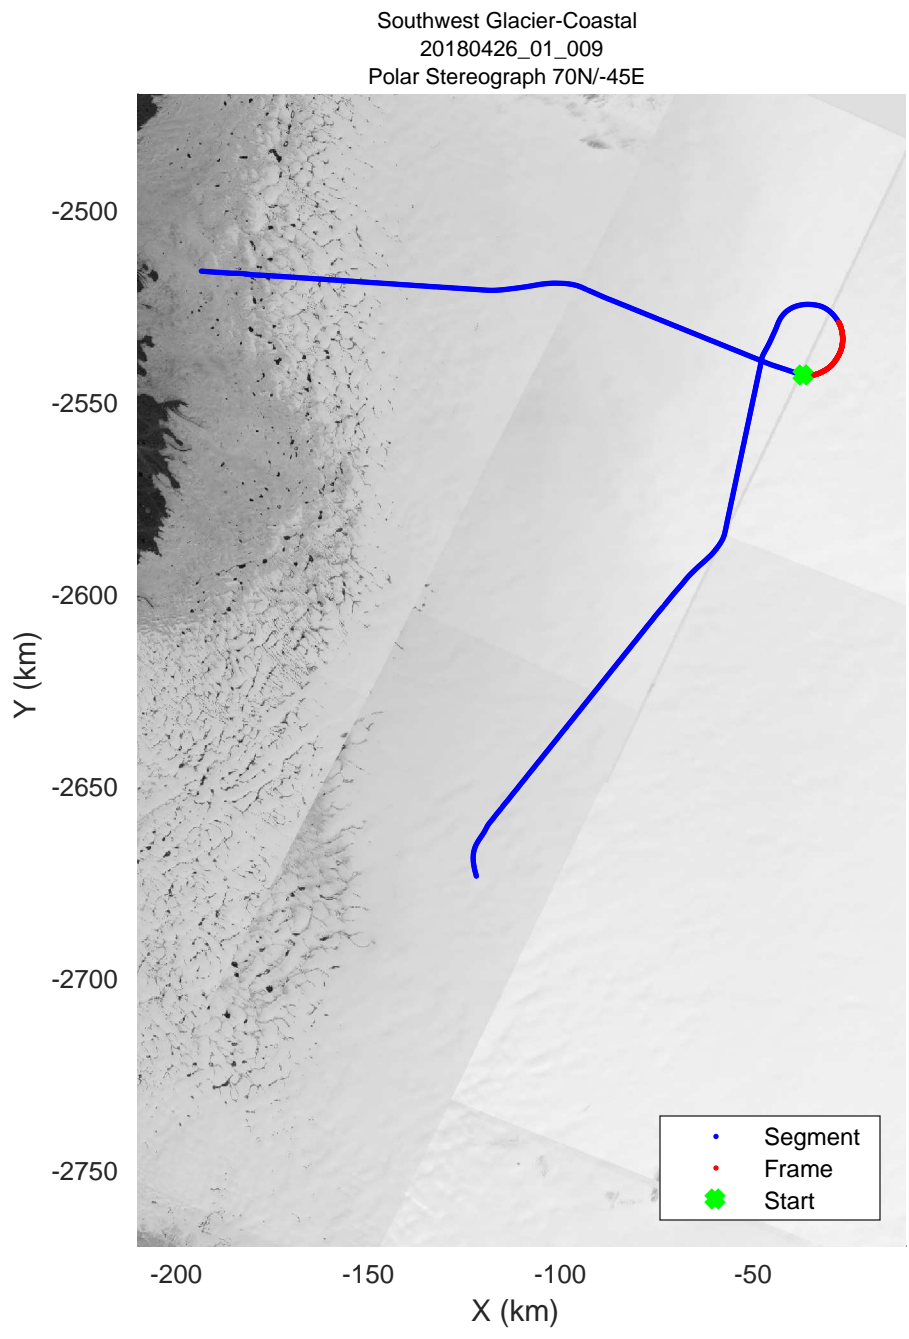

Southwest Glacier-Coastal
20180426_01_005
Polar Stereograph 70N/-45E

accum 2018_Greenland_P3: "Southwest Glacier-Coastal" 20180426_01_005: 11:03:50.1 to 11:06:07.2 GPS

Southwest Glacier-Coastal
20180426_01_006
Polar Stereograph 70N/-45E

accum 2018_Greenland_P3: "Southwest Glacier-Coastal" 20180426_01_006: 11:06:07.4 to 11:08:30.4 GPS

Southwest Glacier-Coastal
20180426_01_007
Polar Stereograph 70N/-45E

accum 2018_Greenland_P3: "Southwest Glacier-Coastal" 20180426_01_007: 11:08:30.6 to 11:10:57.8 GPS

Southwest Glacier-Coastal
20180426_01_008
Polar Stereograph 70N/-45E

accum 2018_Greenland_P3: "Southwest Glacier-Coastal" 20180426_01_008: 11:10:57.9 to 11:13:27.3 GPS

accum 2018_Greenland_P3: "Southwest Glacier-Coastal" 20180426_01_009: 11:13:27.5 to 11:16:04.9 GPS

Southwest Glacier-Coastal
20180426_01_010
Polar Stereograph 70N/-45E

accum 2018_Greenland_P3: "Southwest Glacier-Coastal" 20180426_01_010: 11:16:05.0 to 11:18:44.8 GPS

Southwest Glacier-Coastal
20180426_01_011
Polar Stereograph 70N/-45E