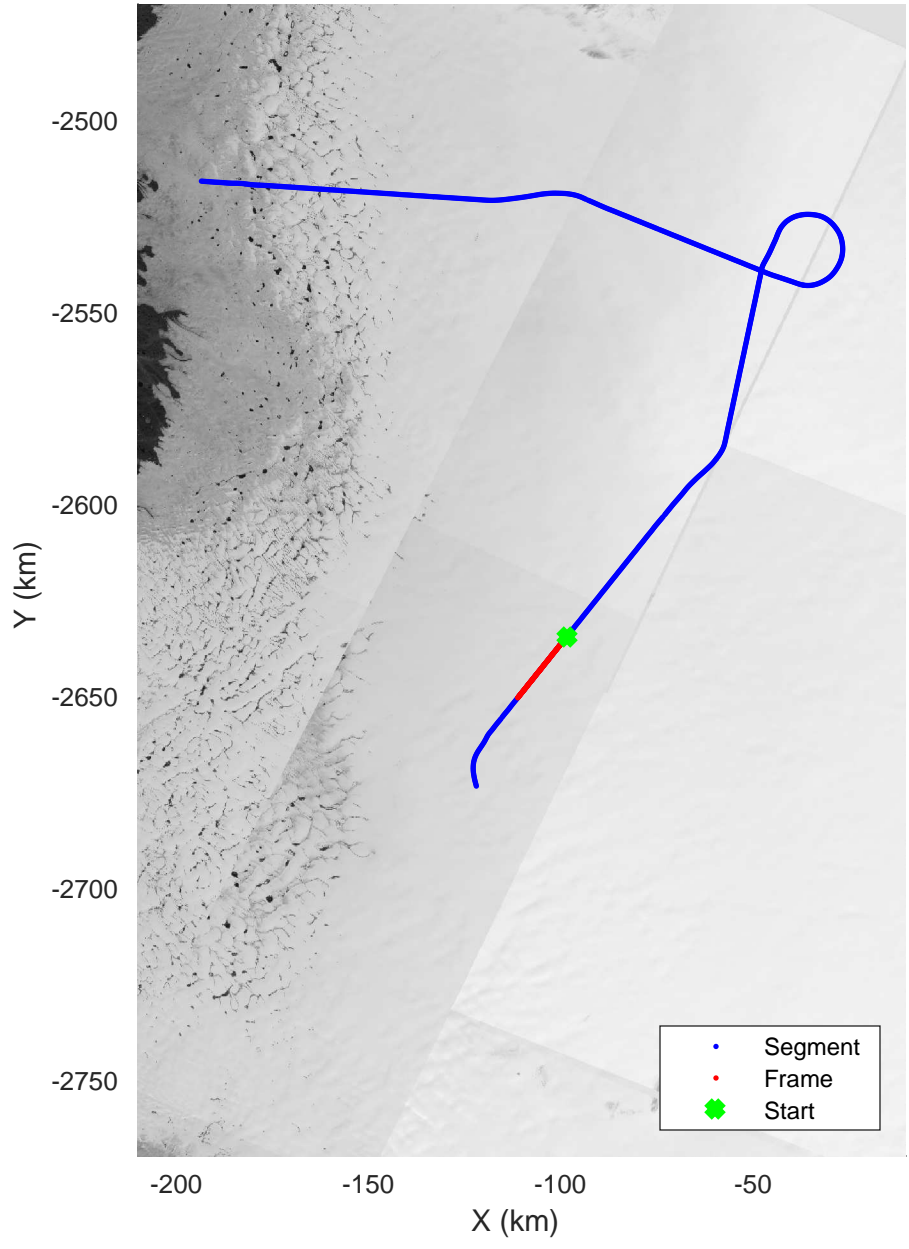

Southwest Glacier-Coastal
20180426_01_013
Polar Stereograph 70N/-45E

accum 2018_Greenland_P3: "Southwest Glacier-Coastal" 20180426_01_013: 11:24:02.0 to 11:26:32.3 GPS

Southwest Glacier-Coastal
20180426_01_014
Polar Stereograph 70N/-45E

accum 2018_Greenland_P3: "Southwest Glacier-Coastal" 20180426_01_014: 11:26:32.4 to 11:29:08.3 GPS

accum 2018_Greenland_P3: "Southwest Glacier-Coastal" 20180426_01_015: 11:29:08.5 to 11:31:46.1 GPS

Southwest Glacier-Coastal
20180426_01_016
Polar Stereograph 70N/-45E

accum 2018_Greenland_P3: "Southwest Glacier-Coastal" 20180426_01_016: 11:31:46.2 to 11:34:19.1 GPS

Southwest Glacier-Coastal
20180426_01_017
Polar Stereograph 70N/-45E

accum 2018_Greenland_P3: "Southwest Glacier-Coastal" 20180426_01_017: 11:34:19.2 to 11:36:47.6 GPS

Southwest Glacier-Coastal
20180426_01_018
Polar Stereograph 70N/-45E

accum 2018_Greenland_P3: "Southwest Glacier-Coastal" 20180426_01_018: 11:36:47.7 to 11:40:01.9 GPS