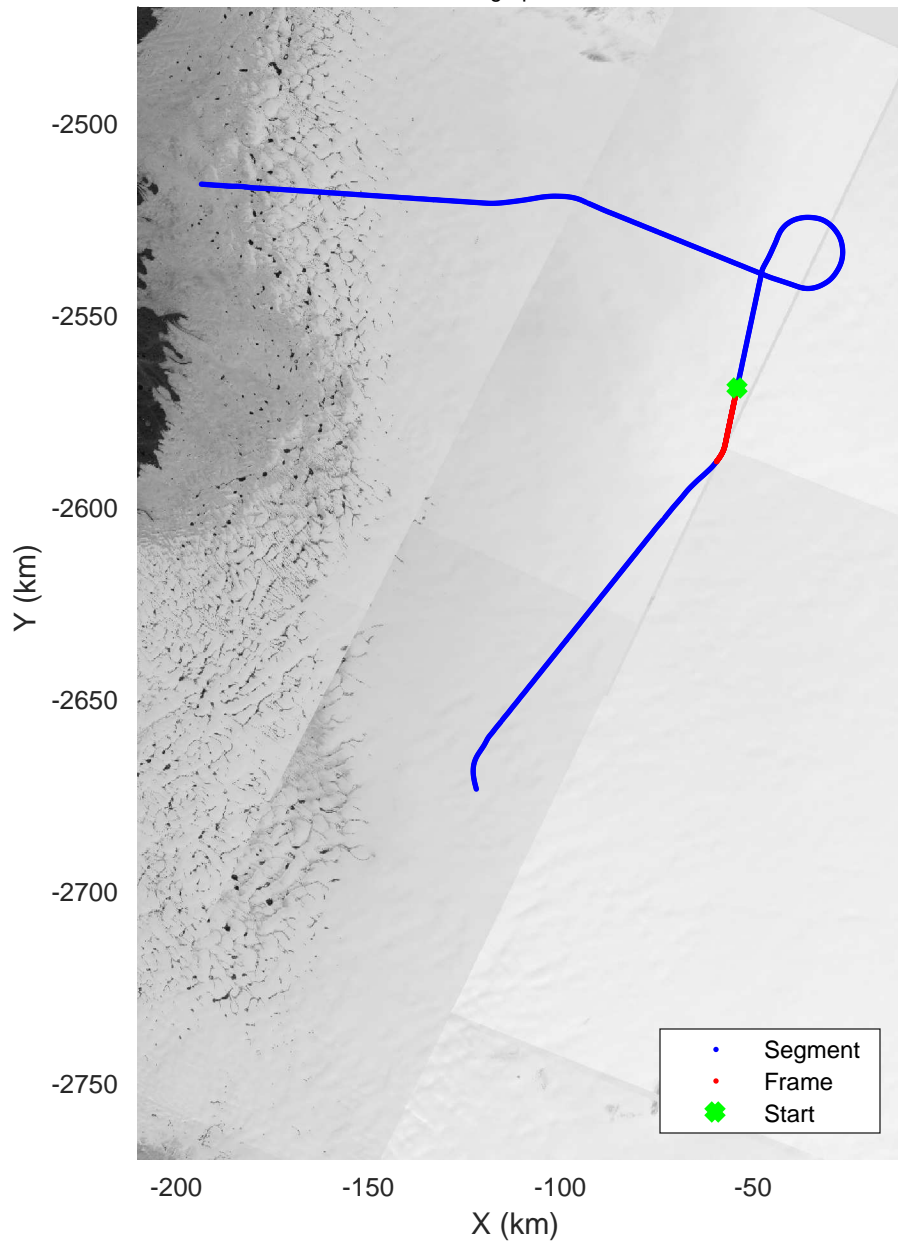

Southwest Glacier-Coastal
20180426_01_010
Polar Stereograph 70N/-45E

accum 2018_Greenland_P3: "Southwest Glacier-Coastal" 20180426_01_010: 11:16:05.0 to 11:18:44.8 GPS

Southwest Glacier-Coastal
20180426_01_011
Polar Stereograph 70N/-45E

accum 2018_Greenland_P3: "Southwest Glacier-Coastal" 20180426_01_011: 11:18:44.9 to 11:21:29.4 GPS

Southwest Glacier-Coastal
 20180426_01_012
 Polar Stereograph 70N/-45E

- Segment
- Frame
- ★ Start

accum 2018_Greenland_P3: "Southwest Glacier-Coastal" 20180426_01_012: 11:21:29.6 to 11:24:01.9 GPS

Southwest Glacier-Coastal
20180426_01_013
Polar Stereograph 70N/-45E

accum 2018_Greenland_P3: "Southwest Glacier-Coastal" 20180426_01_013: 11:24:02.0 to 11:26:32.3 GPS

Southwest Glacier-Coastal
20180426_01_014
Polar Stereograph 70N/-45E

accum 2018_Greenland_P3: "Southwest Glacier-Coastal" 20180426_01_014: 11:26:32.4 to 11:29:08.3 GPS

accum 2018_Greenland_P3: "Southwest Glacier-Coastal" 20180426_01_015: 11:29:08.5 to 11:31:46.1 GPS

Southwest Glacier-Coastal
20180426_01_016
Polar Stereograph 70N/-45E