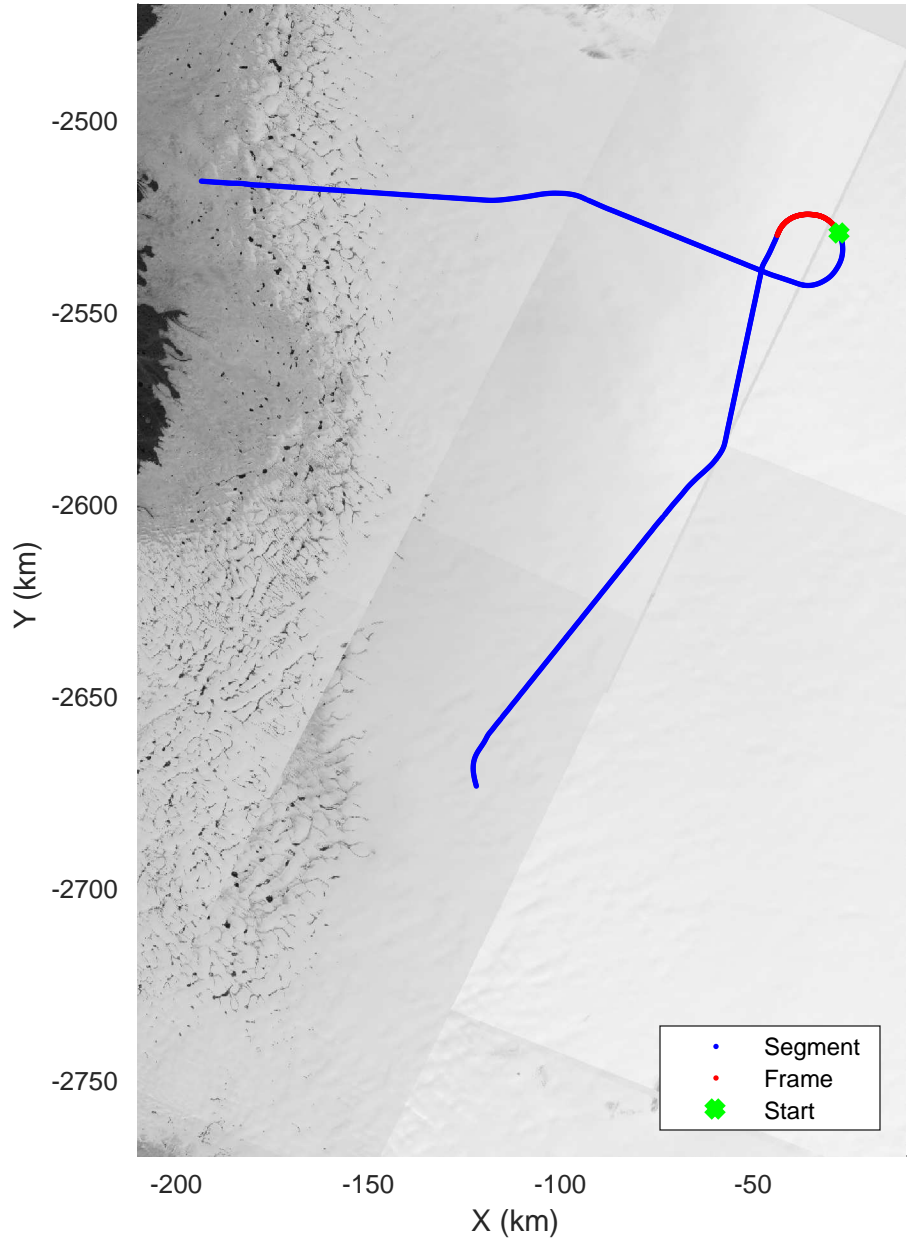

accum 2018_Greenland_P3: "Southwest Glacier-Coastal" 20180426_01_006: 11:06:07.4 to 11:08:30.4 GPS

Southwest Glacier-Coastal
20180426_01_007
Polar Stereograph 70N/-45E

accum 2018_Greenland_P3: "Southwest Glacier-Coastal" 20180426_01_007: 11:08:30.6 to 11:10:57.8 GPS

Southwest Glacier-Coastal
20180426_01_008
Polar Stereograph 70N/-45E

accum 2018_Greenland_P3: "Southwest Glacier-Coastal" 20180426_01_008: 11:10:57.9 to 11:13:27.3 GPS

accum 2018_Greenland_P3: "Southwest Glacier-Coastal" 20180426_01_009: 11:13:27.5 to 11:16:04.9 GPS

Southwest Glacier-Coastal
20180426_01_010
Polar Stereograph 70N/-45E

accum 2018_Greenland_P3: "Southwest Glacier-Coastal" 20180426_01_010: 11:16:05.0 to 11:18:44.8 GPS

Southwest Glacier-Coastal
20180426_01_011
Polar Stereograph 70N/-45E

accum 2018_Greenland_P3: "Southwest Glacier-Coastal" 20180426_01_011: 11:18:44.9 to 11:21:29.4 GPS

Southwest Glacier-Coastal
 20180426_01_012
 Polar Stereograph 70N/-45E

- Segment
- Frame
- ★ Start

accum 2018_Greenland_P3: "Southwest Glacier-Coastal" 20180426_01_012: 11:21:29.6 to 11:24:01.9 GPS