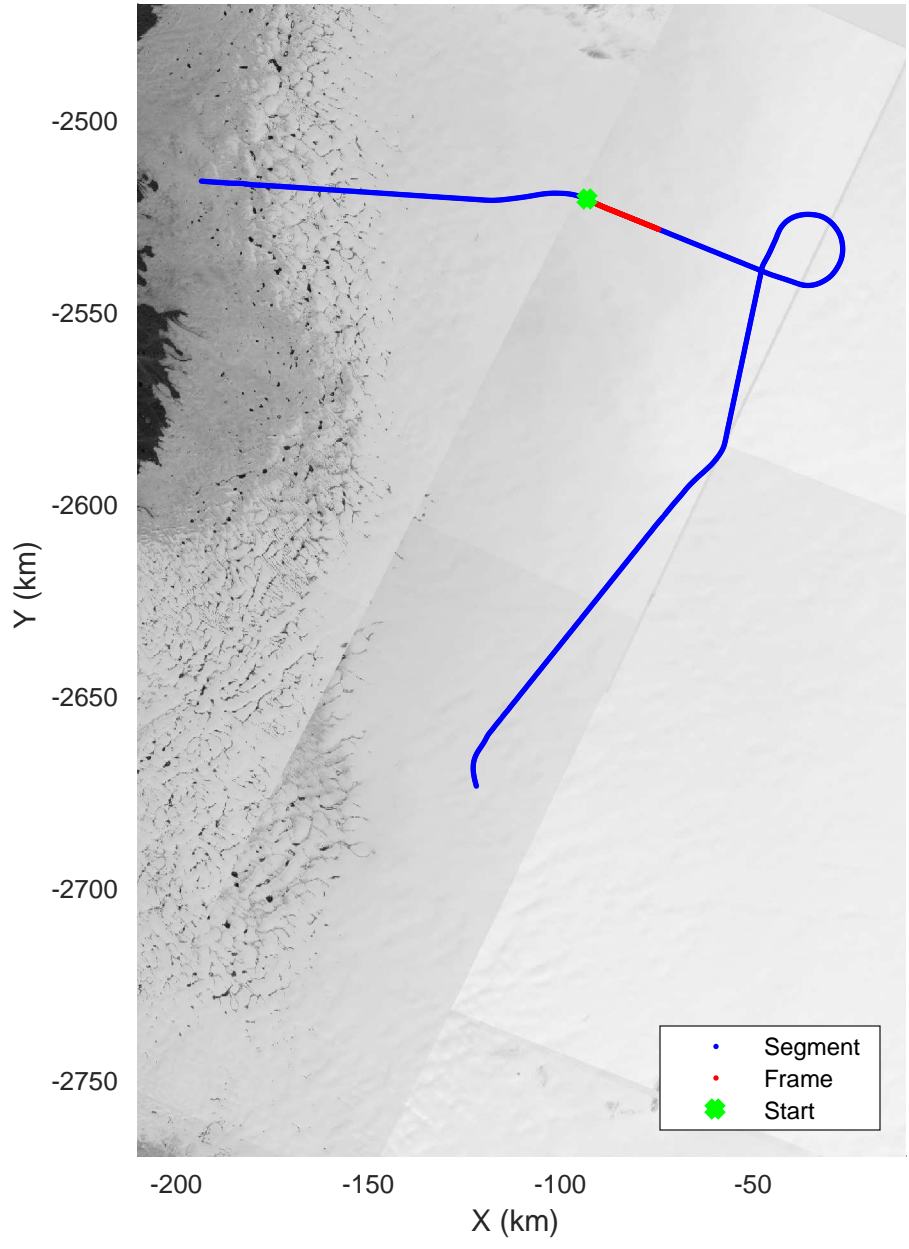

accum 2018_Greenland_P3: "Southwest Glacier-Coastal" 20180426_01_003: 10:59:19.2 to 11:01:33.9 GPS

Southwest Glacier-Coastal
20180426_01_004
Polar Stereograph 70N/-45E

accum 2018_Greenland_P3: "Southwest Glacier-Coastal" 20180426_01_004: 11:01:34.1 to 11:03:50.0 GPS

Southwest Glacier-Coastal
20180426_01_005
Polar Stereograph 70N/-45E

accum 2018_Greenland_P3: "Southwest Glacier-Coastal" 20180426_01_005: 11:03:50.1 to 11:06:07.2 GPS

Southwest Glacier-Coastal
20180426_01_006
Polar Stereograph 70N/-45E

accum 2018_Greenland_P3: "Southwest Glacier-Coastal" 20180426_01_006: 11:06:07.4 to 11:08:30.4 GPS

Southwest Glacier-Coastal
20180426_01_007
Polar Stereograph 70N/-45E

accum 2018_Greenland_P3: "Southwest Glacier-Coastal" 20180426_01_007: 11:08:30.6 to 11:10:57.8 GPS

Southwest Glacier-Coastal
20180426_01_008
Polar Stereograph 70N/-45E

accum 2018_Greenland_P3: "Southwest Glacier-Coastal" 20180426_01_008: 11:10:57.9 to 11:13:27.3 GPS

accum 2018_Greenland_P3: "Southwest Glacier-Coastal" 20180426_01_009: 11:13:27.5 to 11:16:04.9 GPS