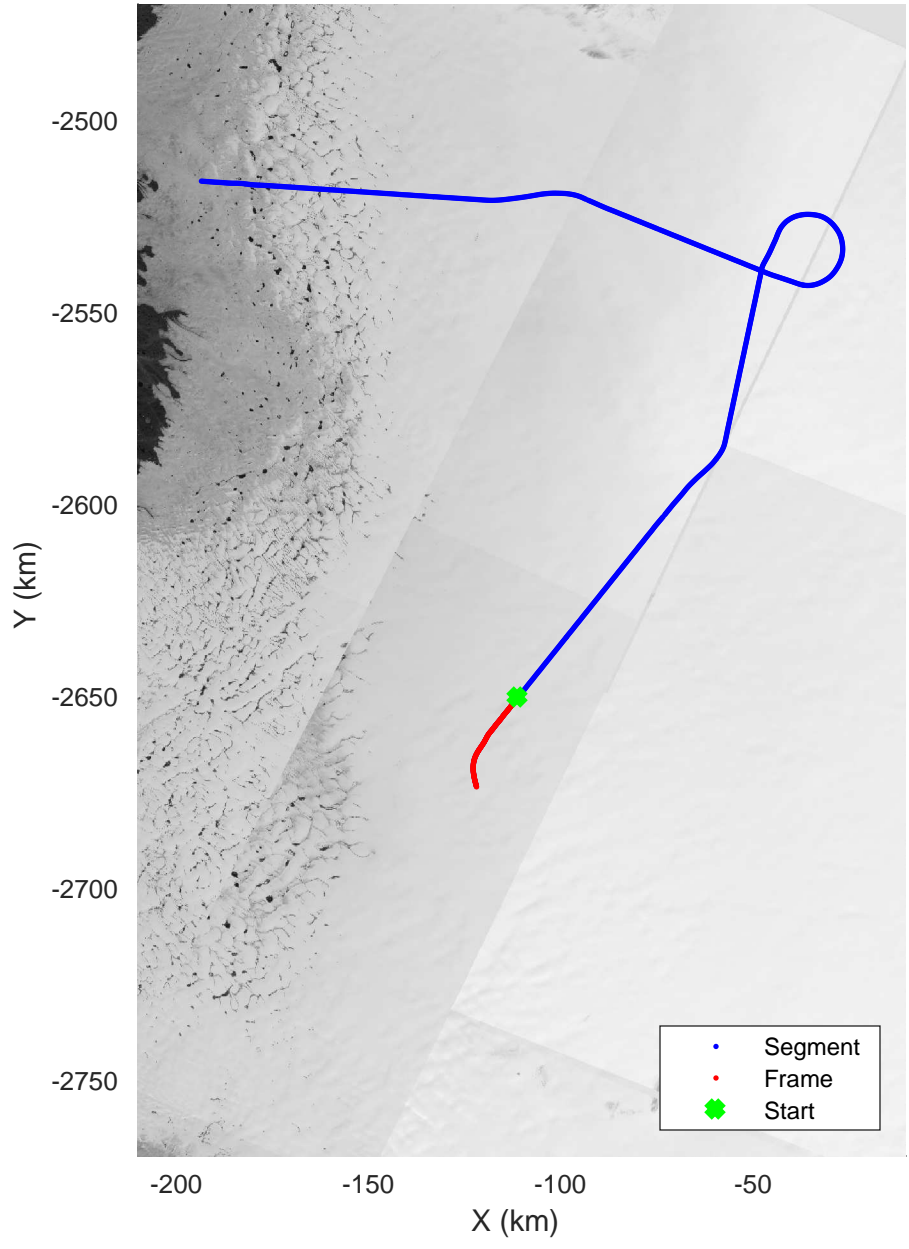

Southwest Glacier-Coastal
20180426_01_013
Polar Stereograph 70N/-45E

accum 2018_Greenland_P3: "Southwest Glacier-Coastal" 20180426_01_013: 11:24:02.0 to 11:26:32.3 GPS

Southwest Glacier-Coastal
20180426_01_014
Polar Stereograph 70N/-45E

accum 2018_Greenland_P3: "Southwest Glacier-Coastal" 20180426_01_014: 11:26:32.4 to 11:29:08.3 GPS

accum 2018_Greenland_P3: "Southwest Glacier-Coastal" 20180426_01_015: 11:29:08.5 to 11:31:46.1 GPS

Southwest Glacier-Coastal
20180426_01_016
Polar Stereograph 70N/-45E

accum 2018_Greenland_P3: "Southwest Glacier-Coastal" 20180426_01_016: 11:31:46.2 to 11:34:19.1 GPS

Southwest Glacier-Coastal
20180426_01_017
Polar Stereograph 70N/-45E

accum 2018_Greenland_P3: "Southwest Glacier-Coastal" 20180426_01_017: 11:34:19.2 to 11:36:47.6 GPS

Southwest Glacier-Coastal
20180426_01_018
Polar Stereograph 70N/-45E

accum 2018_Greenland_P3: "Southwest Glacier-Coastal" 20180426_01_018: 11:36:47.7 to 11:40:01.9 GPS