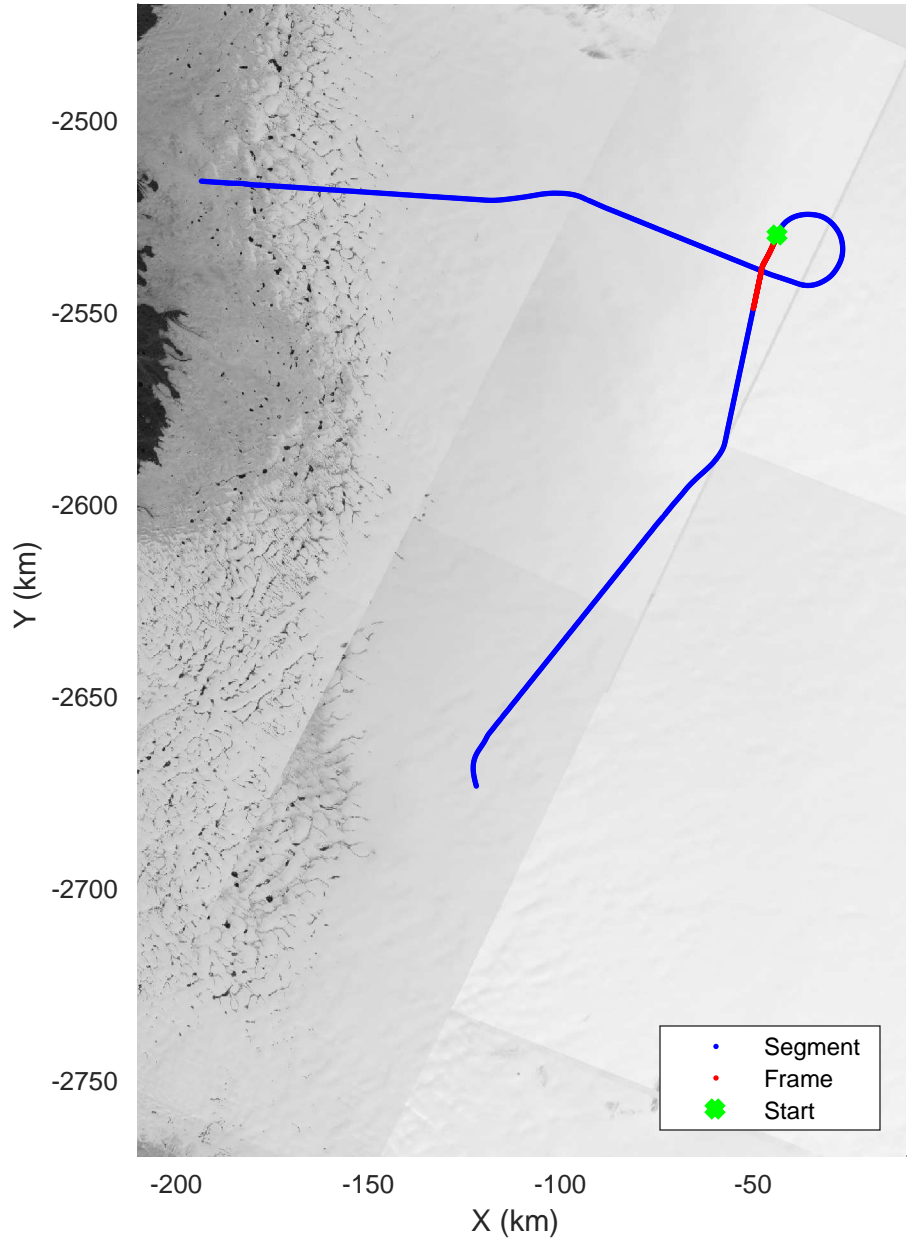

Southwest Glacier-Coastal
20180426_01_008
Polar Stereograph 70N/-45E

accum 2018_Greenland_P3: "Southwest Glacier-Coastal" 20180426_01_008: 11:10:57.9 to 11:13:27.3 GPS

accum 2018_Greenland_P3: "Southwest Glacier-Coastal" 20180426_01_009: 11:13:27.5 to 11:16:04.9 GPS

Southwest Glacier-Coastal
20180426_01_010
Polar Stereograph 70N/-45E

accum 2018_Greenland_P3: "Southwest Glacier-Coastal" 20180426_01_010: 11:16:05.0 to 11:18:44.8 GPS

Southwest Glacier-Coastal
20180426_01_011
Polar Stereograph 70N/-45E

accum 2018_Greenland_P3: "Southwest Glacier-Coastal" 20180426_01_011: 11:18:44.9 to 11:21:29.4 GPS

Southwest Glacier-Coastal
 20180426_01_012
 Polar Stereograph 70N/-45E

- Segment
- Frame
- ★ Start

accum 2018_Greenland_P3: "Southwest Glacier-Coastal" 20180426_01_012: 11:21:29.6 to 11:24:01.9 GPS

Southwest Glacier-Coastal
20180426_01_013
Polar Stereograph 70N/-45E

accum 2018_Greenland_P3: "Southwest Glacier-Coastal" 20180426_01_013: 11:24:02.0 to 11:26:32.3 GPS

Southwest Glacier-Coastal
20180426_01_014
Polar Stereograph 70N/-45E