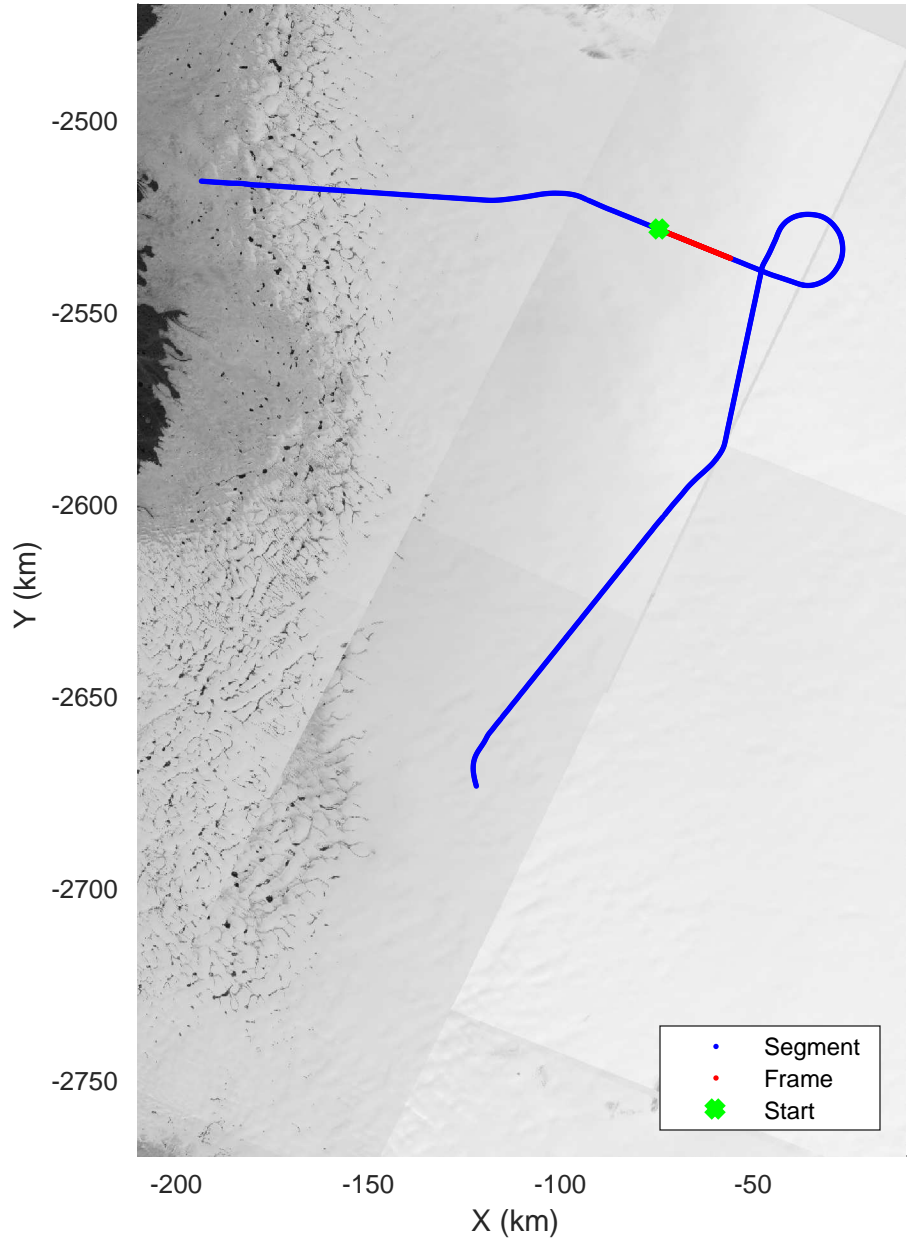

accum 2018_Greenland_P3: "Southwest Glacier-Coastal" 20180426_01_003: 10:59:19.2 to 11:01:33.9 GPS

Southwest Glacier-Coastal
20180426_01_004
Polar Stereograph 70N/-45E

accum 2018_Greenland_P3: "Southwest Glacier-Coastal" 20180426_01_004: 11:01:34.1 to 11:03:50.0 GPS

Southwest Glacier-Coastal
20180426_01_005
Polar Stereograph 70N/-45E

accum 2018_Greenland_P3: "Southwest Glacier-Coastal" 20180426_01_005: 11:03:50.1 to 11:06:07.2 GPS

Southwest Glacier-Coastal
20180426_01_006
Polar Stereograph 70N/-45E

accum 2018_Greenland_P3: "Southwest Glacier-Coastal" 20180426_01_006: 11:06:07.4 to 11:08:30.4 GPS

Southwest Glacier-Coastal
20180426_01_007
Polar Stereograph 70N/-45E

accum 2018_Greenland_P3: "Southwest Glacier-Coastal" 20180426_01_007: 11:08:30.6 to 11:10:57.8 GPS

Southwest Glacier-Coastal
20180426_01_008
Polar Stereograph 70N/-45E

accum 2018_Greenland_P3: "Southwest Glacier-Coastal" 20180426_01_008: 11:10:57.9 to 11:13:27.3 GPS

accum 2018_Greenland_P3: "Southwest Glacier-Coastal" 20180426_01_009: 11:13:27.5 to 11:16:04.9 GPS