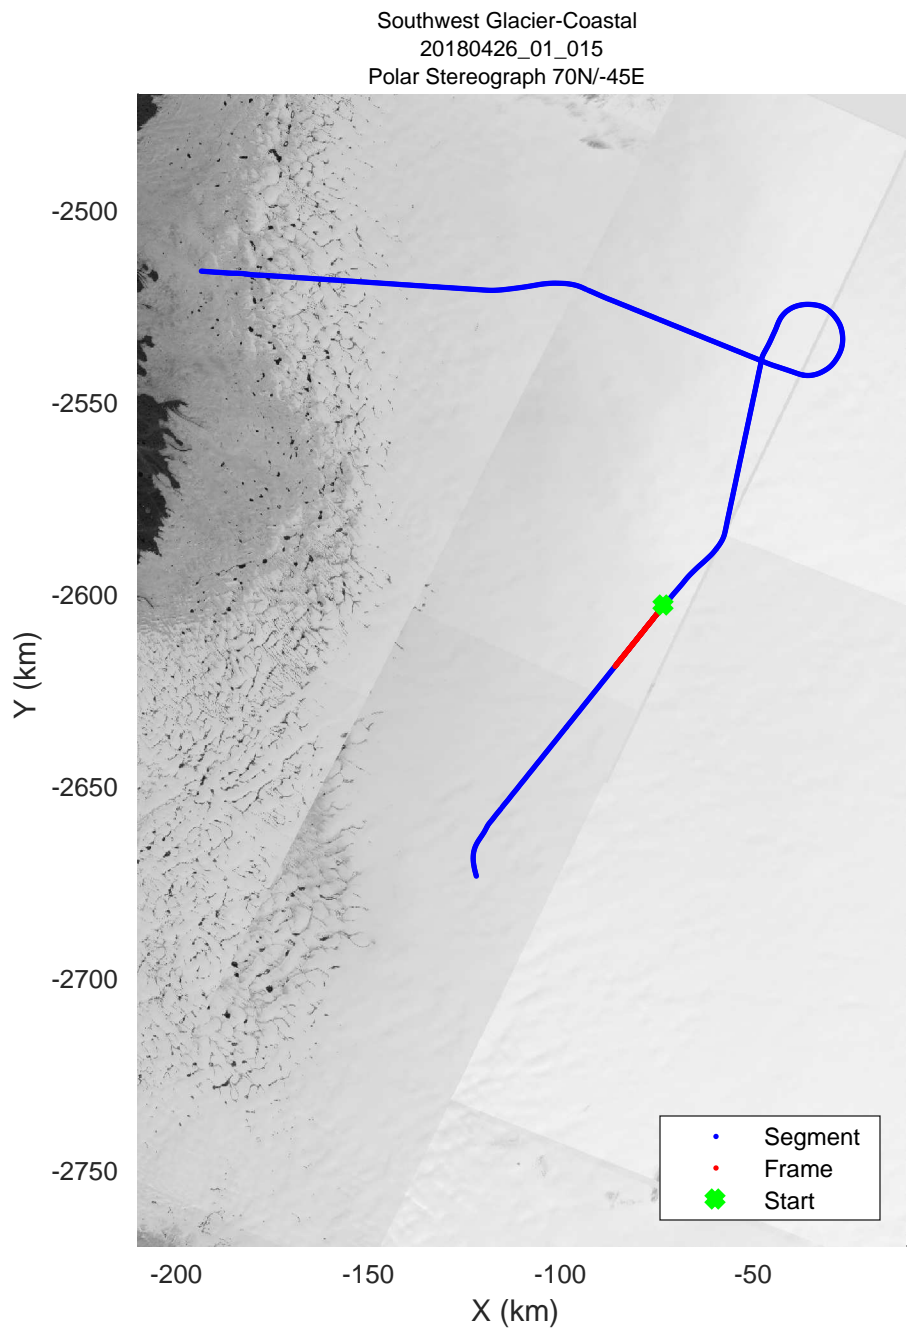

accum 2018_Greenland_P3: "Southwest Glacier-Coastal" 20180426_01_011: 11:18:44.9 to 11:21:29.4 GPS

Southwest Glacier-Coastal
 20180426_01_012
 Polar Stereograph 70N/-45E

- Segment
- Frame
- ★ Start

accum 2018_Greenland_P3: "Southwest Glacier-Coastal" 20180426_01_012: 11:21:29.6 to 11:24:01.9 GPS

Southwest Glacier-Coastal
20180426_01_013
Polar Stereograph 70N/-45E

accum 2018_Greenland_P3: "Southwest Glacier-Coastal" 20180426_01_013: 11:24:02.0 to 11:26:32.3 GPS

Southwest Glacier-Coastal
20180426_01_014
Polar Stereograph 70N/-45E

accum 2018_Greenland_P3: "Southwest Glacier-Coastal" 20180426_01_014: 11:26:32.4 to 11:29:08.3 GPS

accum 2018_Greenland_P3: "Southwest Glacier-Coastal" 20180426_01_015: 11:29:08.5 to 11:31:46.1 GPS

Southwest Glacier-Coastal
20180426_01_016
Polar Stereograph 70N/-45E

accum 2018_Greenland_P3: "Southwest Glacier-Coastal" 20180426_01_016: 11:31:46.2 to 11:34:19.1 GPS

Southwest Glacier-Coastal
20180426_01_017
Polar Stereograph 70N/-45E

accum 2018_Greenland_P3: "Southwest Glacier-Coastal" 20180426_01_017: 11:34:19.2 to 11:36:47.6 GPS