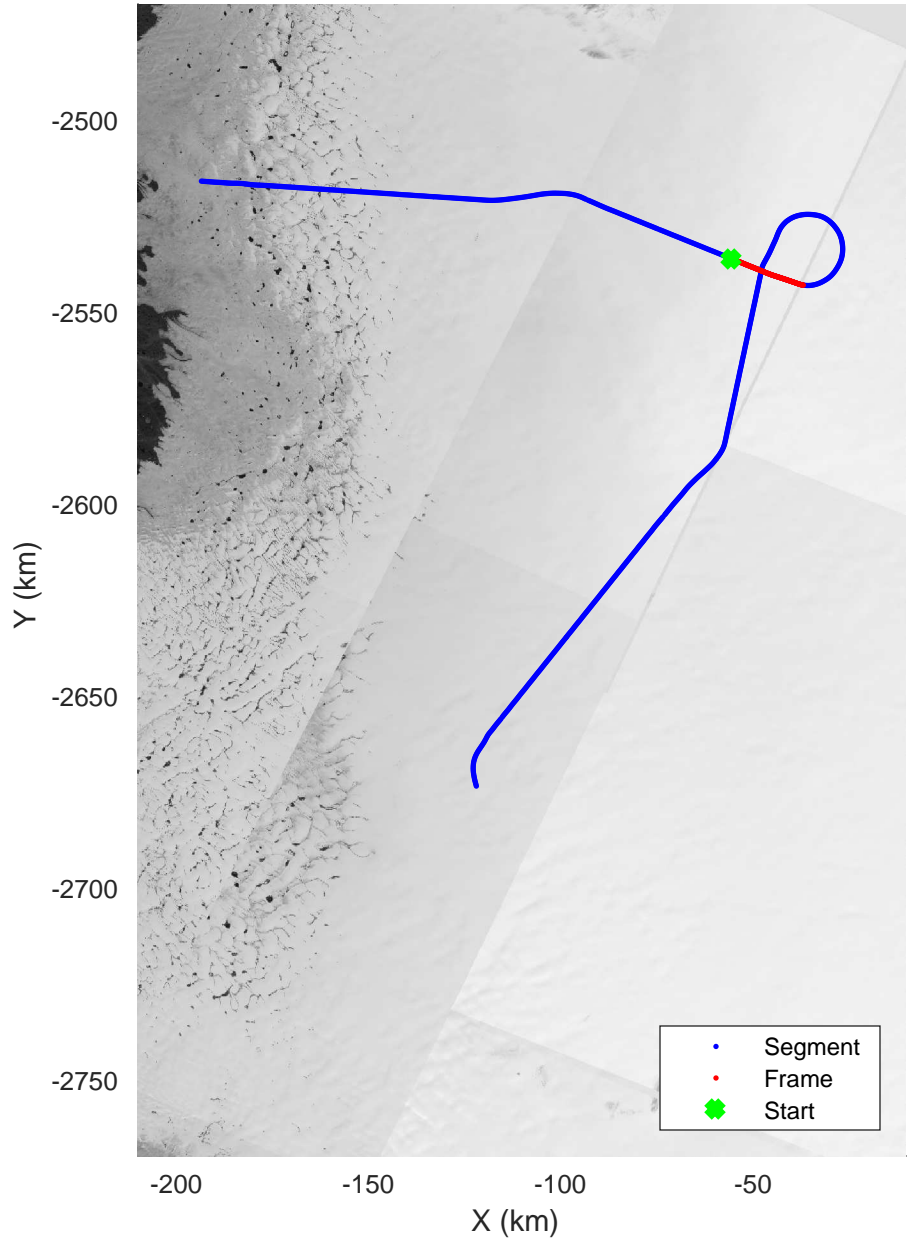

Southwest Glacier-Coastal
20180426_01_005
Polar Stereograph 70N/-45E

accum 2018_Greenland_P3: "Southwest Glacier-Coastal" 20180426_01_005: 11:03:50.1 to 11:06:07.2 GPS

Southwest Glacier-Coastal
20180426_01_006
Polar Stereograph 70N/-45E

accum 2018_Greenland_P3: "Southwest Glacier-Coastal" 20180426_01_006: 11:06:07.4 to 11:08:30.4 GPS

Southwest Glacier-Coastal
20180426_01_007
Polar Stereograph 70N/-45E

accum 2018_Greenland_P3: "Southwest Glacier-Coastal" 20180426_01_007: 11:08:30.6 to 11:10:57.8 GPS

Southwest Glacier-Coastal
20180426_01_008
Polar Stereograph 70N/-45E

accum 2018_Greenland_P3: "Southwest Glacier-Coastal" 20180426_01_008: 11:10:57.9 to 11:13:27.3 GPS

accum 2018_Greenland_P3: "Southwest Glacier-Coastal" 20180426_01_009: 11:13:27.5 to 11:16:04.9 GPS

Southwest Glacier-Coastal
20180426_01_010
Polar Stereograph 70N/-45E

accum 2018_Greenland_P3: "Southwest Glacier-Coastal" 20180426_01_010: 11:16:05.0 to 11:18:44.8 GPS

Southwest Glacier-Coastal
20180426_01_011
Polar Stereograph 70N/-45E