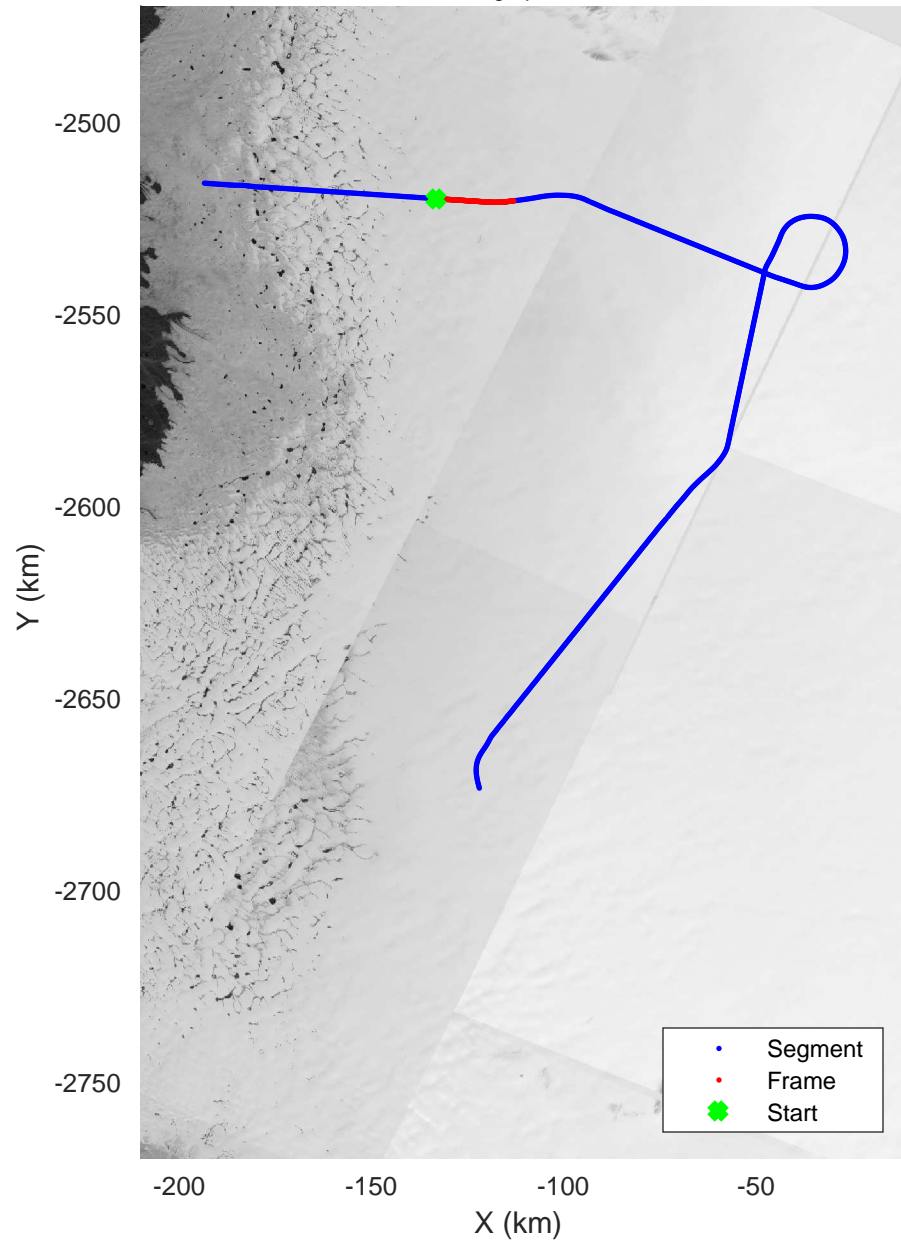

accum 2018_Greenland_P3: "Southwest Glacier-Coastal" 20180426_01_001: 10:54:32.7 to 10:57:00.3 GPS

accum 2018_Greenland_P3: "Southwest Glacier-Coastal" 20180426_01_002: 10:57:00.5 to 10:59:19.1 GPS

Southwest Glacier-Coastal
20180426_01_003
Polar Stereograph 70N/-45E

accum 2018_Greenland_P3: "Southwest Glacier-Coastal" 20180426_01_003: 10:59:19.2 to 11:01:33.9 GPS

Southwest Glacier-Coastal
20180426_01_004
Polar Stereograph 70N/-45E

accum 2018_Greenland_P3: "Southwest Glacier-Coastal" 20180426_01_004: 11:01:34.1 to 11:03:50.0 GPS

Southwest Glacier-Coastal
20180426_01_005
Polar Stereograph 70N/-45E

accum 2018_Greenland_P3: "Southwest Glacier-Coastal" 20180426_01_005: 11:03:50.1 to 11:06:07.2 GPS

Southwest Glacier-Coastal
20180426_01_006
Polar Stereograph 70N/-45E

Southwest Glacier-Coastal
20180426_01_008
Polar Stereograph 70N/-45E

accum 2018_Greenland_P3: "Southwest Glacier-Coastal" 20180426_01_008: 11:10:57.9 to 11:13:27.3 GPS

accum 2018_Greenland_P3: "Southwest Glacier-Coastal" 20180426_01_009: 11:13:27.5 to 11:16:04.9 GPS