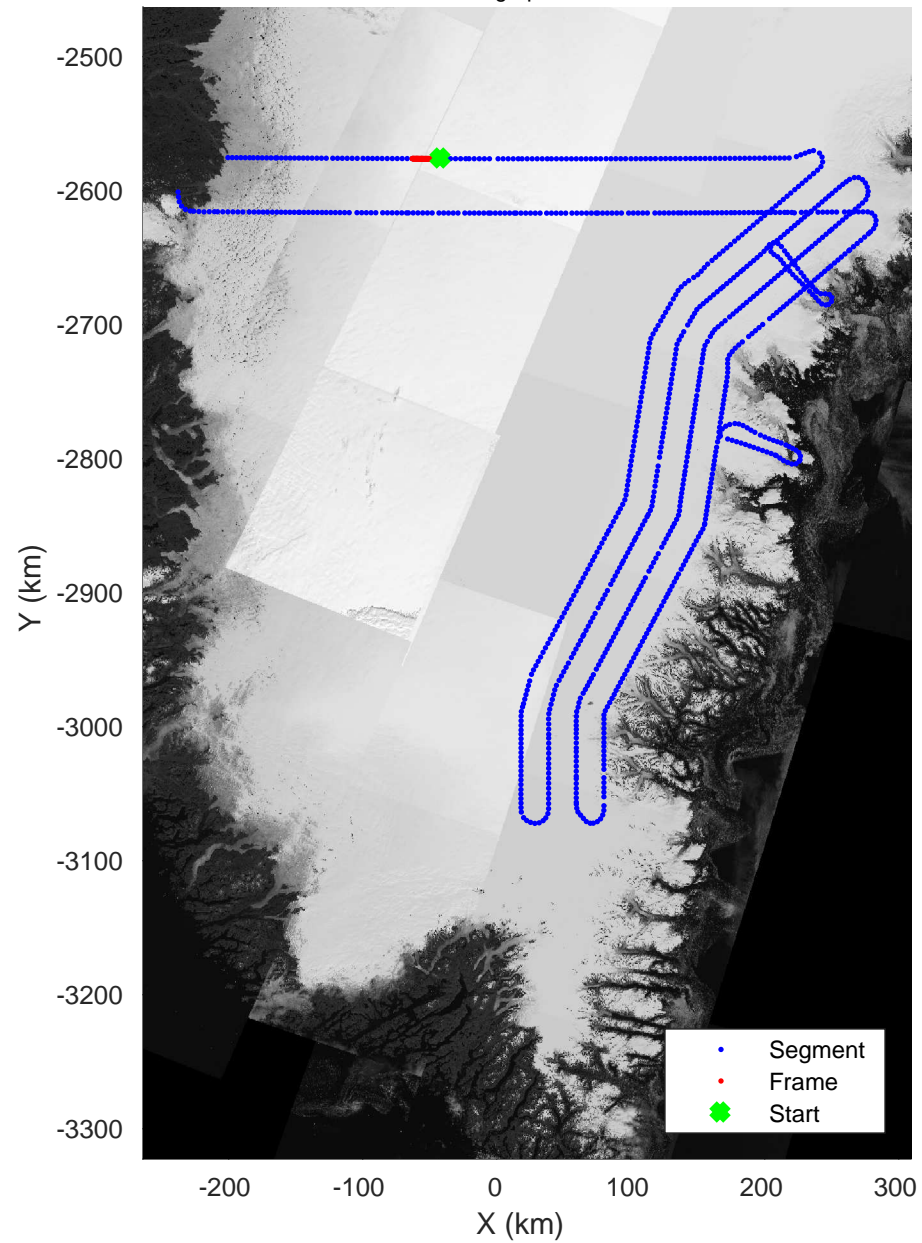

Southeast Coastal  
20180425\_01\_164  
Polar Stereograph 70N/-45E

Data Frame ID: 20180425\_01\_164

3\_Greenland\_P3: "Southeast Coastal" 20180425\_01\_164: 18:27:30.1 to 18:29:46.2 GPS

Southeast Coastal  
20180425\_01\_165  
Polar Stereograph 70N/-45E