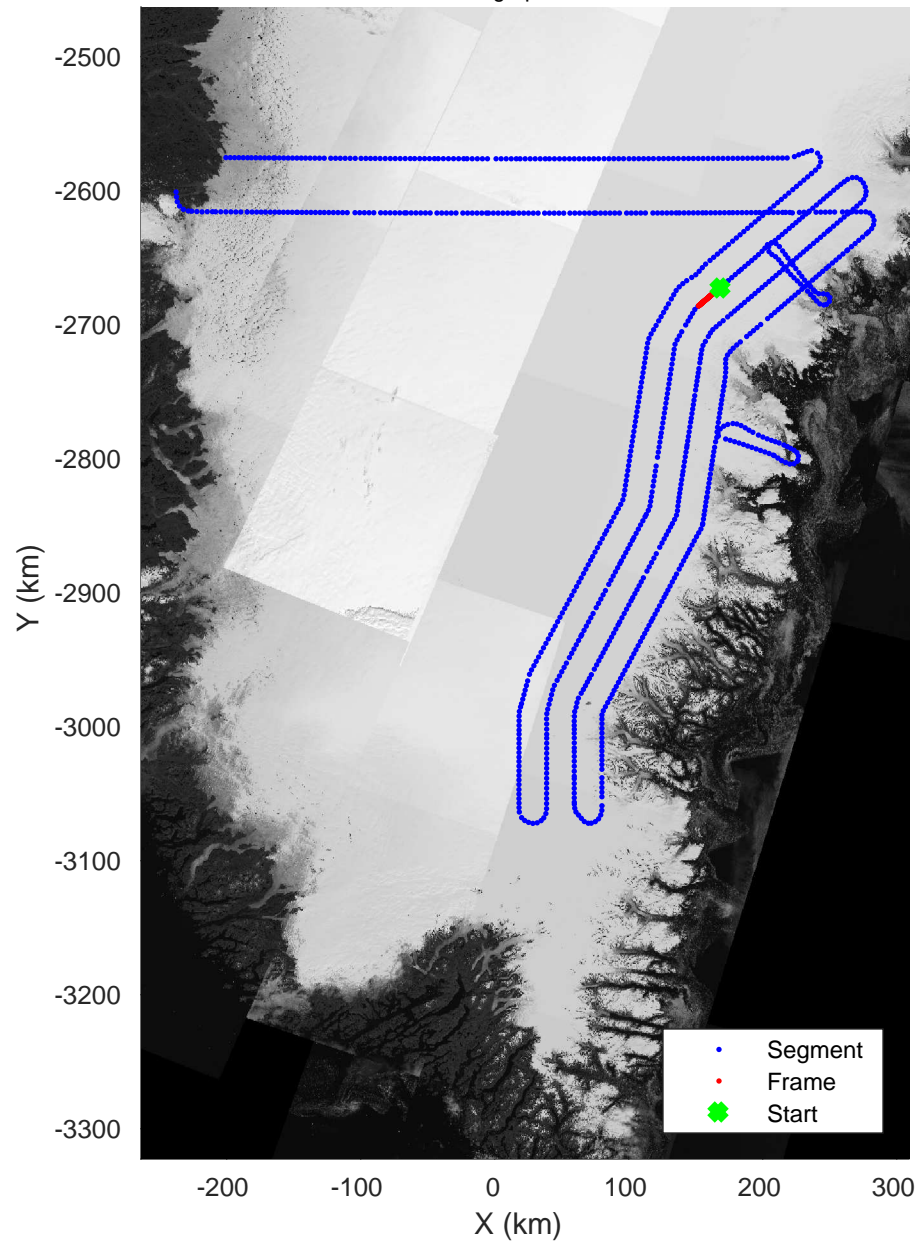

Southeast Coastal  
20180425\_01\_100  
Polar Stereograph 70N/-45E

Data Frame ID: 20180425\_01\_100

3\_Greenland\_P3: "Southeast Coastal" 20180425\_01\_100: 15:55:09.6 to 15:57:35.9 GPS

Southeast Coastal  
20180425\_01\_101  
Polar Stereograph 70N/-45E