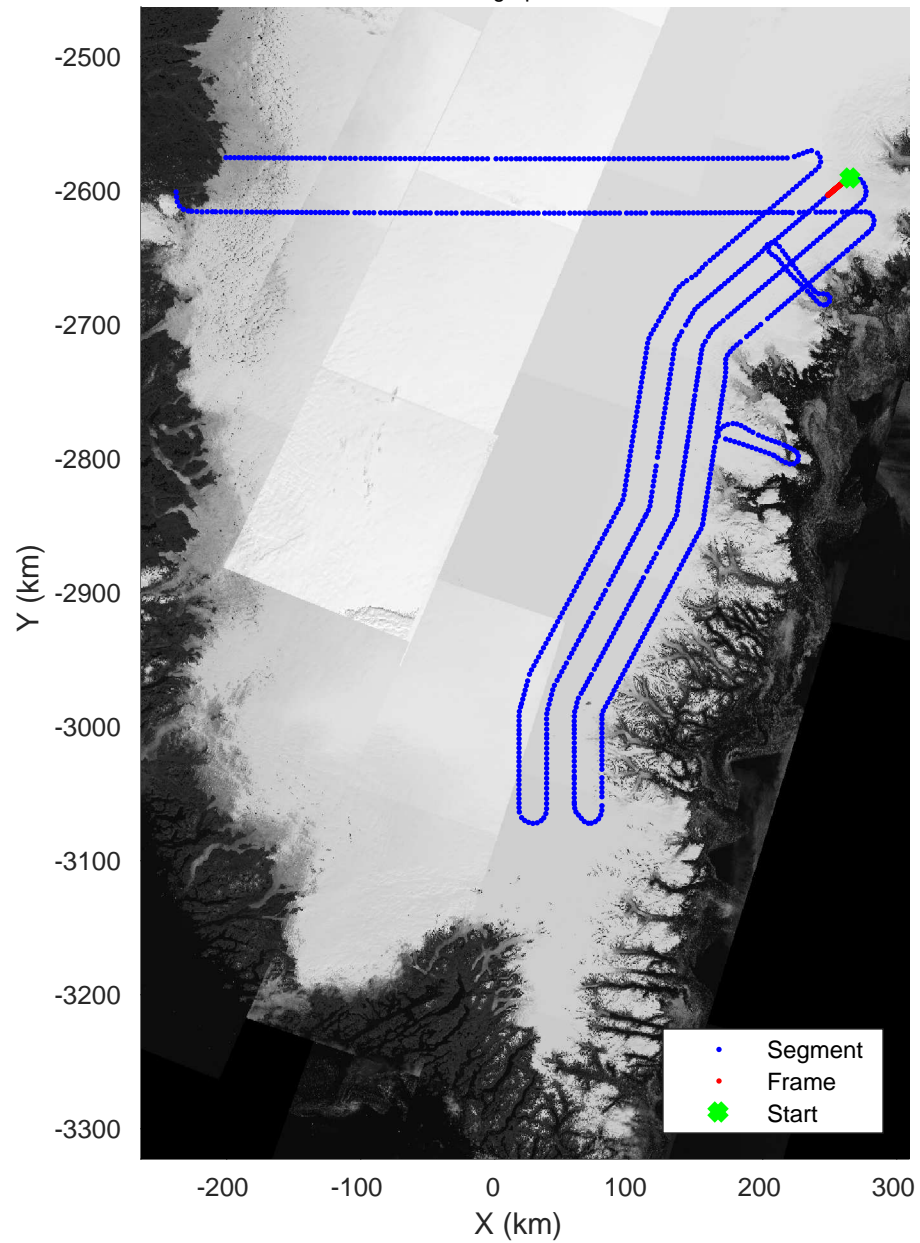

Southeast Coastal
20180425_01_088
Polar Stereograph 70N/-45E