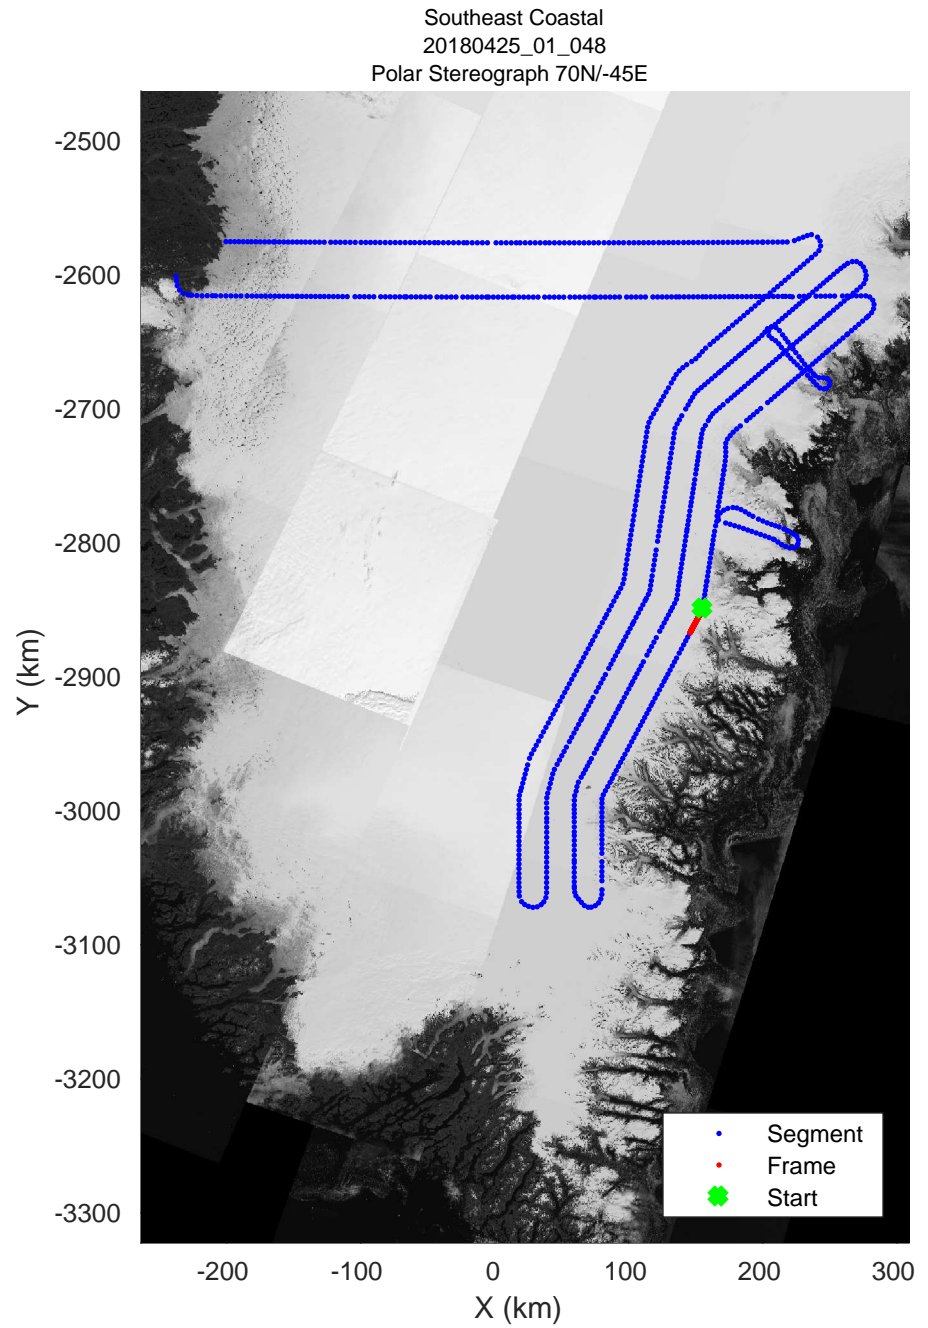

accum 2018\_Greenland\_P3: "Southeast Coastal" 20180425\_01\_045: 13:34:32.4 to 13:37:10.2 GPS

accum 2018\_Greenland\_P3: "Southeast Coastal" 20180425\_01\_046: 13:37:10.3 to 13:39:41.5 GPS

accum 2018\_Greenland\_P3: "Southeast Coastal" 20180425\_01\_047: 13:39:41.6 to 13:42:20.7 GPS