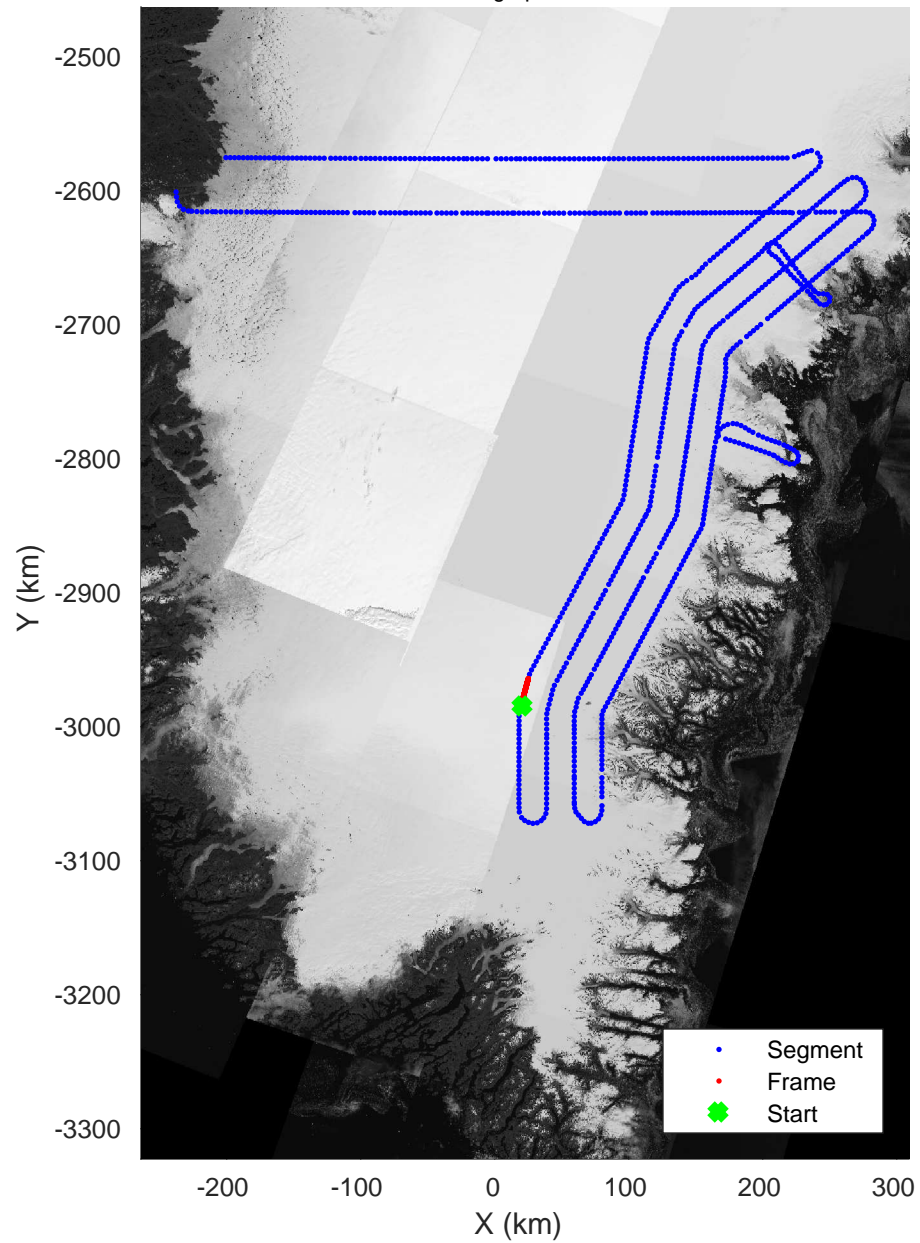

Southeast Coastal
20180425_01_127
Polar Stereograph 70N/-45E