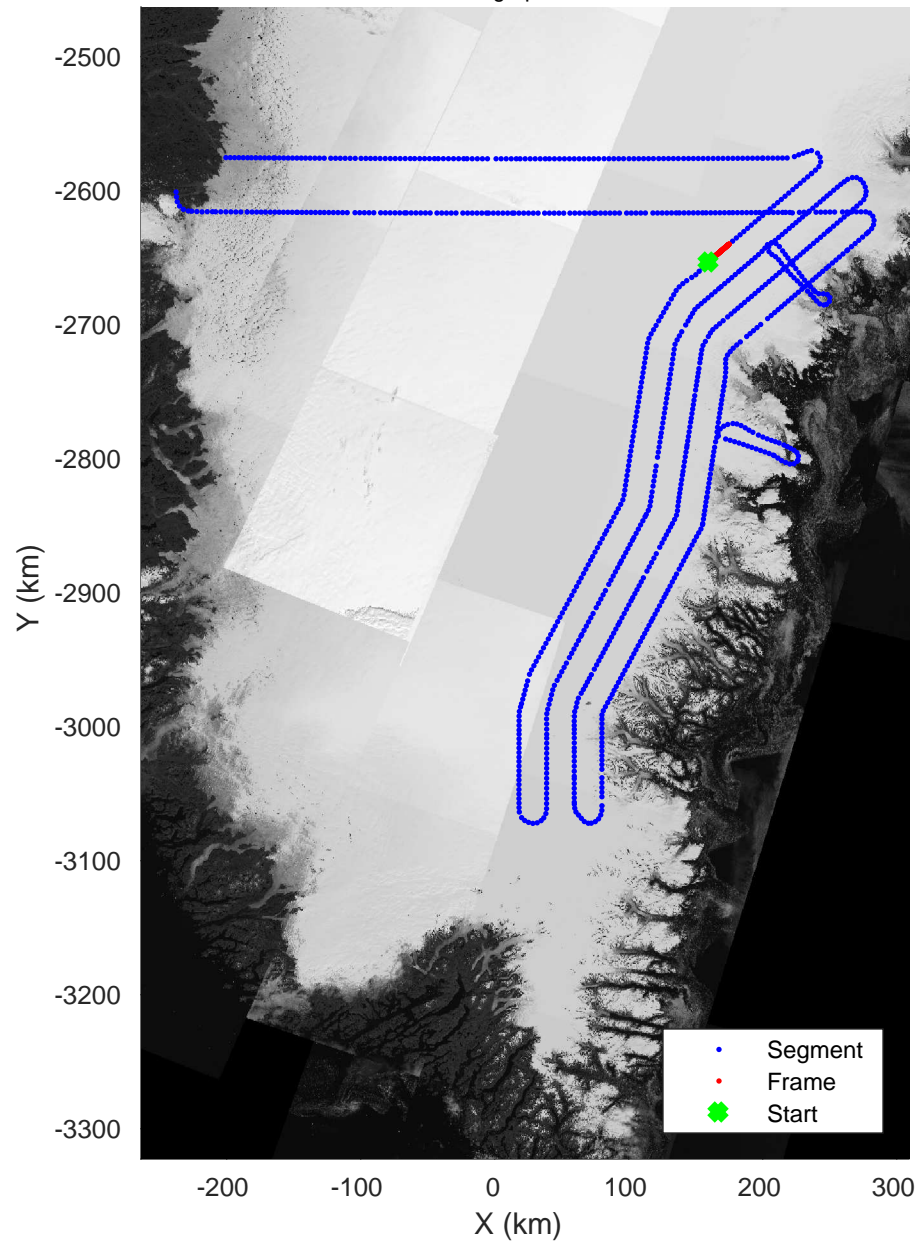

Southeast Coastal  
20180425\_01\_144  
Polar Stereograph 70N/-45E

Data Frame ID: 20180425\_01\_144

3\_Greenland\_P3: "Southeast Coastal" 20180425\_01\_144: 17:40:29.0 to 17:42:51.8 GPS

Southeast Coastal  
20180425\_01\_145  
Polar Stereograph 70N/-45E