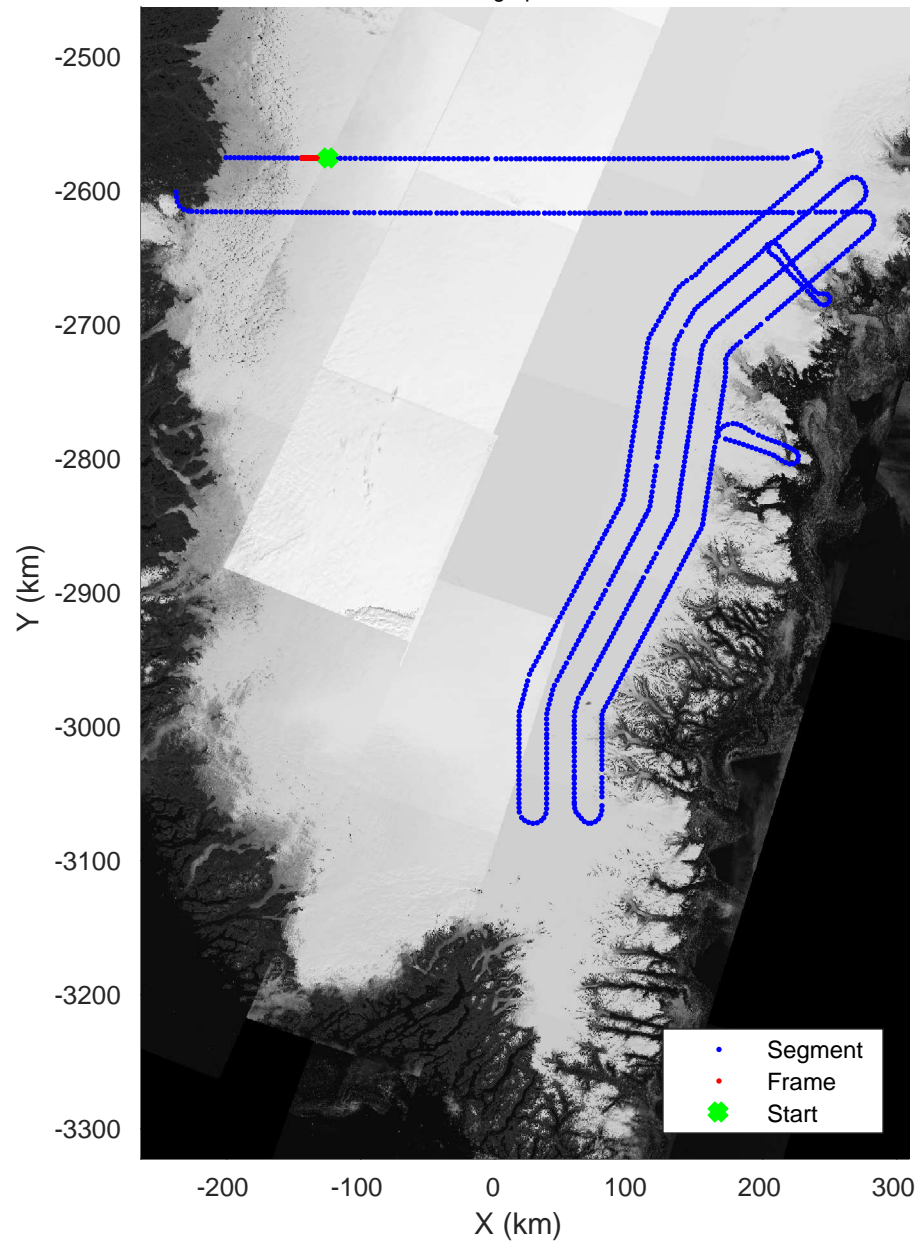

Southeast Coastal  
20180425\_01\_168  
Polar Stereograph 70N/-45E

Data Frame ID: 20180425\_01\_168

3\_Greenland\_P3: "Southeast Coastal" 20180425\_01\_168: 18:36:46.6 to 18:39:07.4 GPS

Southeast Coastal  
20180425\_01\_169  
Polar Stereograph 70N/-45E