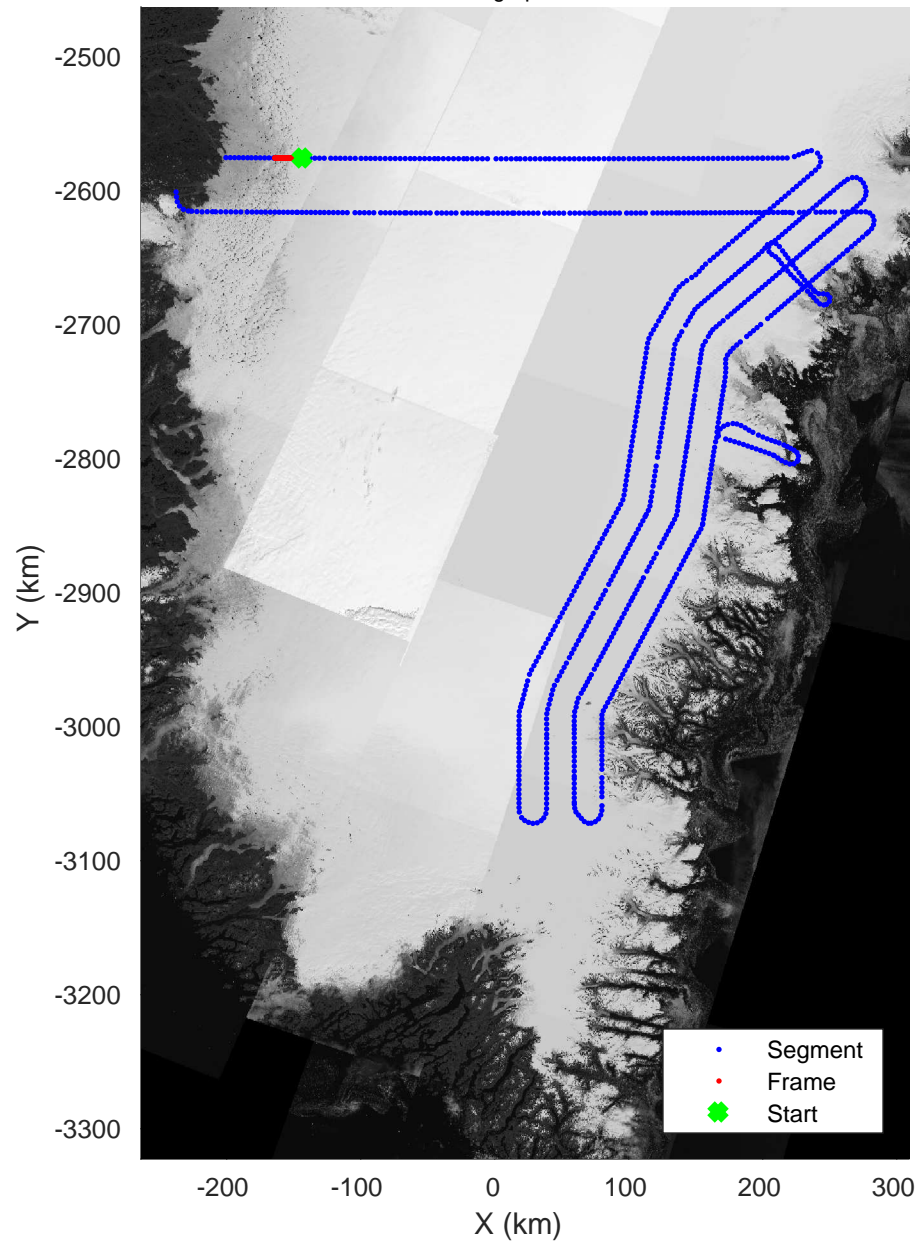

Southeast Coastal
20180425_01_170
Polar Stereograph 70N/-45E