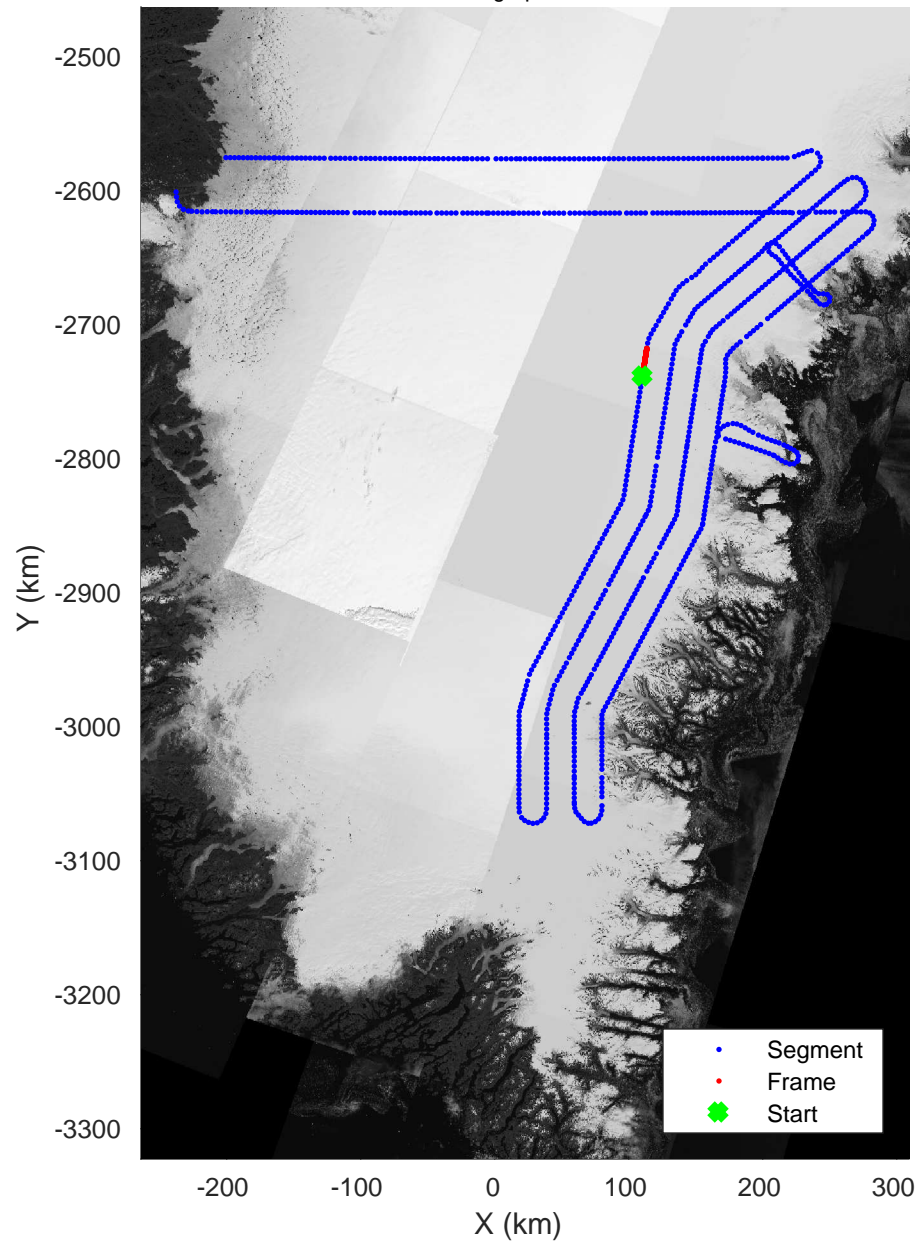

Southeast Coastal
20180425_01_140
Polar Stereograph 70N/-45E