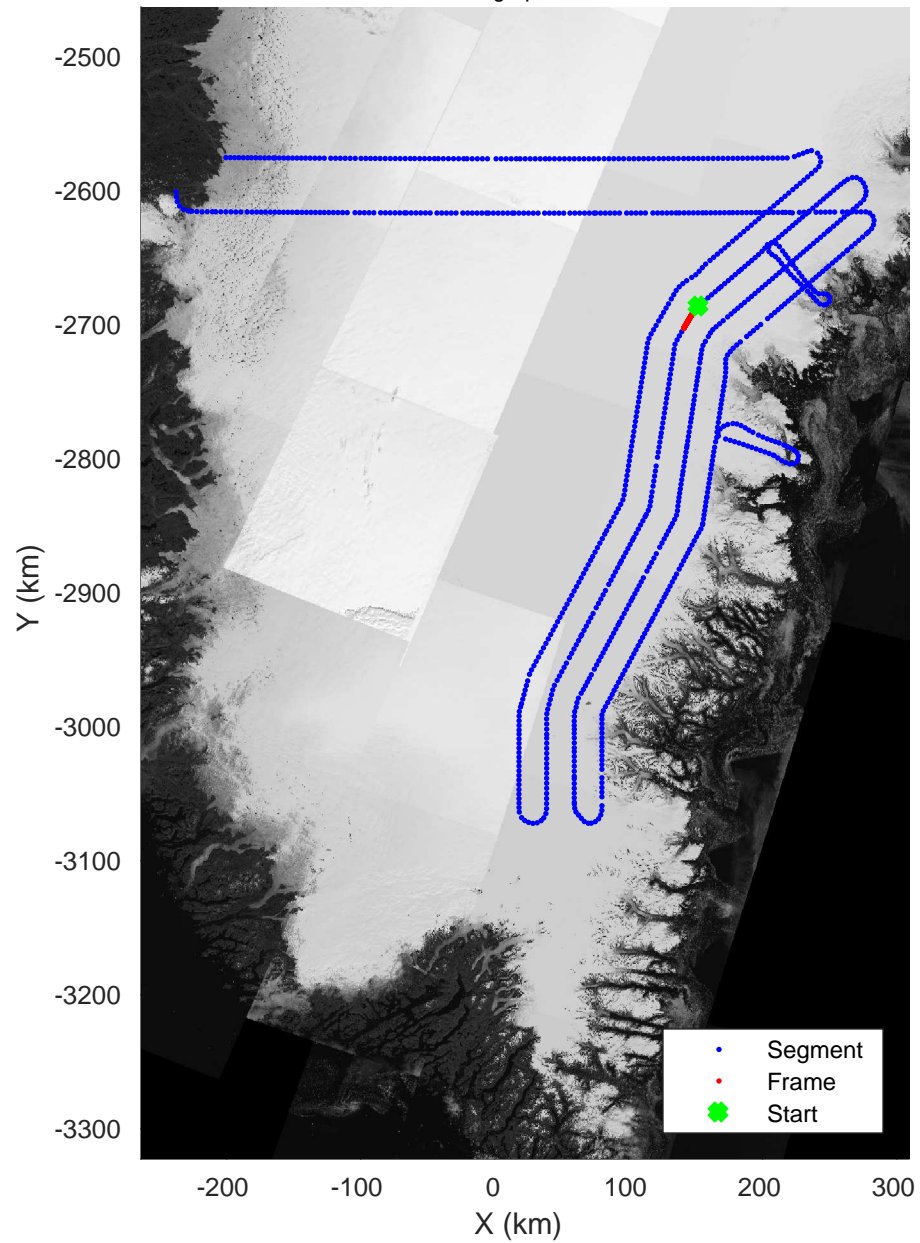

Southeast Coastal
20180425_01_102
Polar Stereograph 70N/-45E