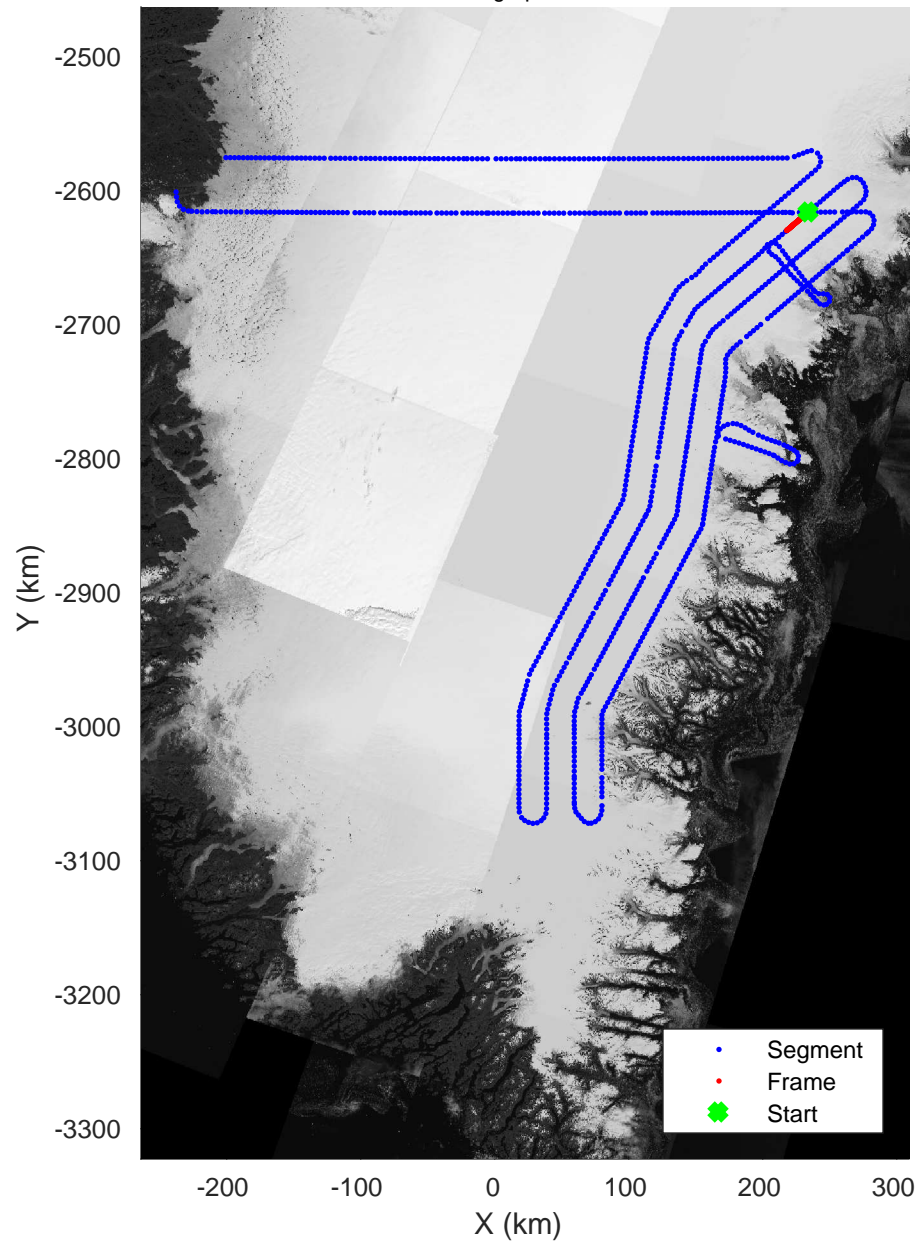

Southeast Coastal
20180425_01_090
Polar Stereograph 70N/-45E