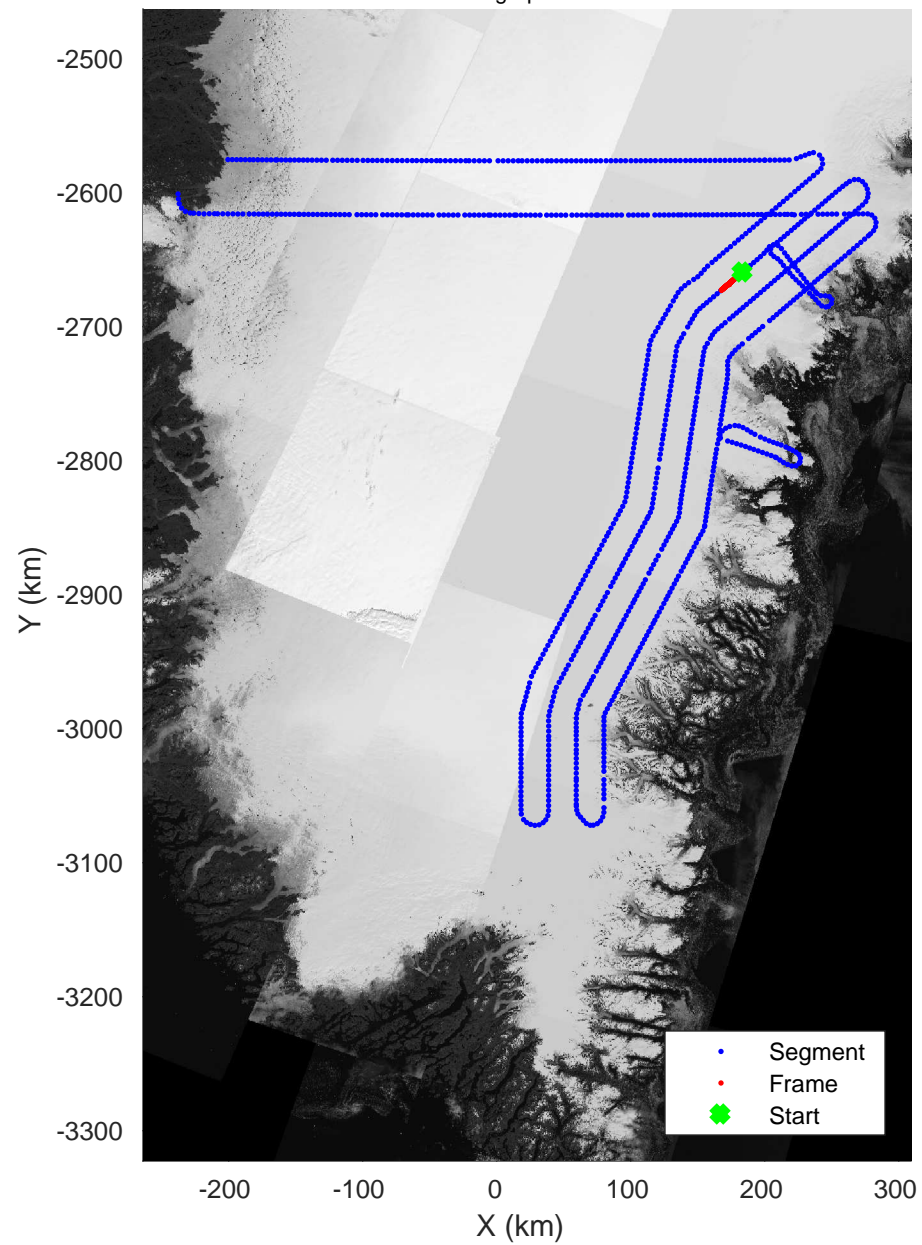

Southeast Coastal
20180425_01_100
Polar Stereograph 70N/-45E