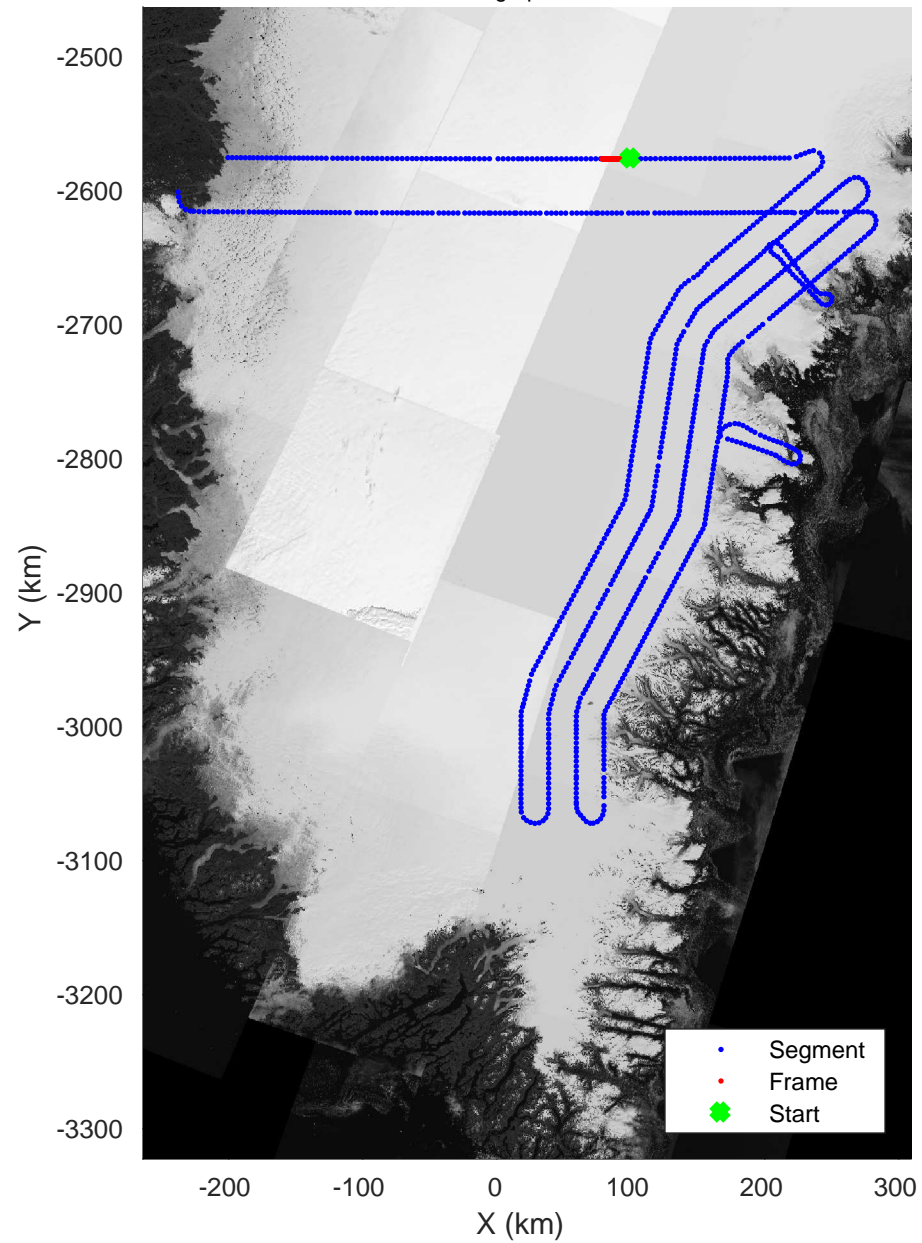

Southeast Coastal
20180425_01_158
Polar Stereograph 70N/-45E