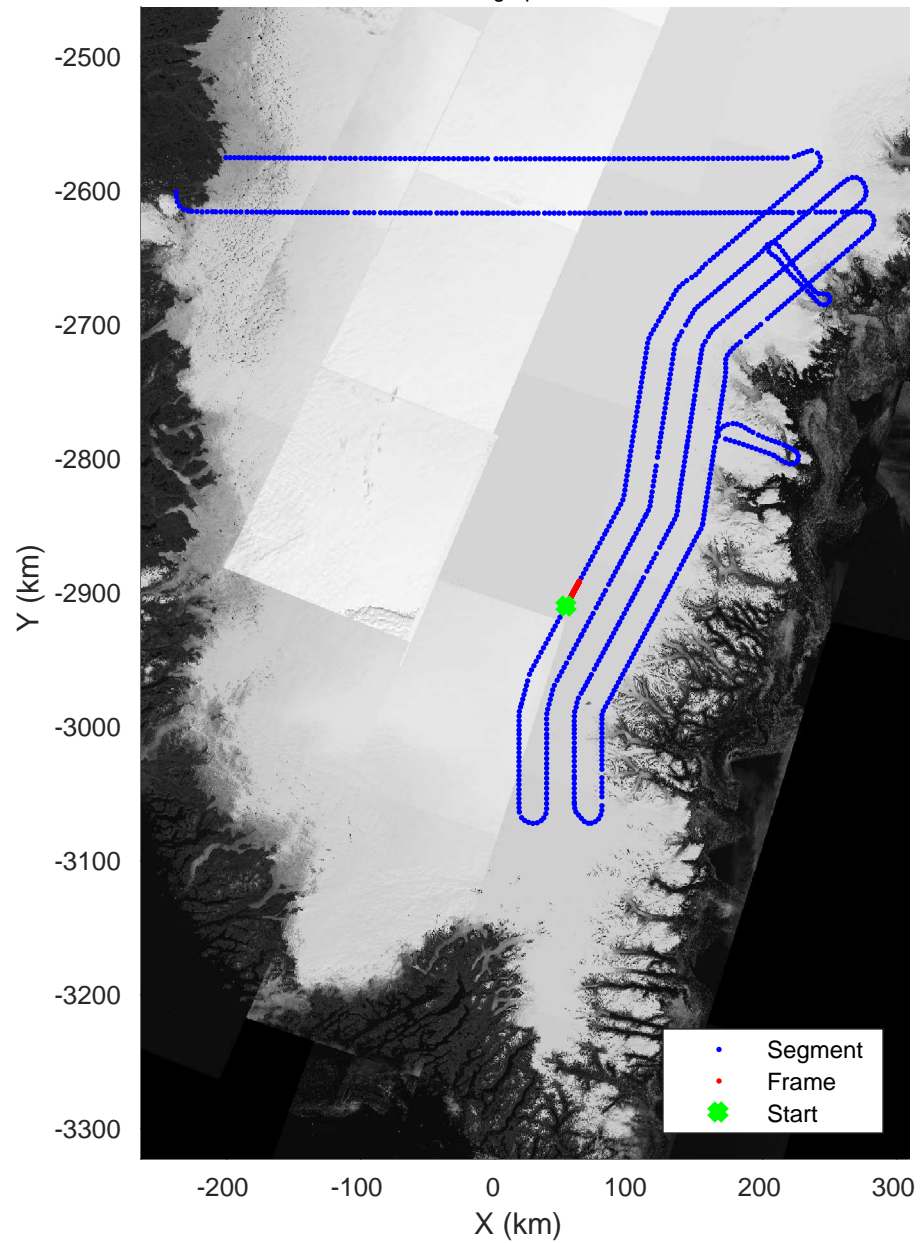

Southeast Coastal
20180425_01_131
Polar Stereograph 70N/-45E