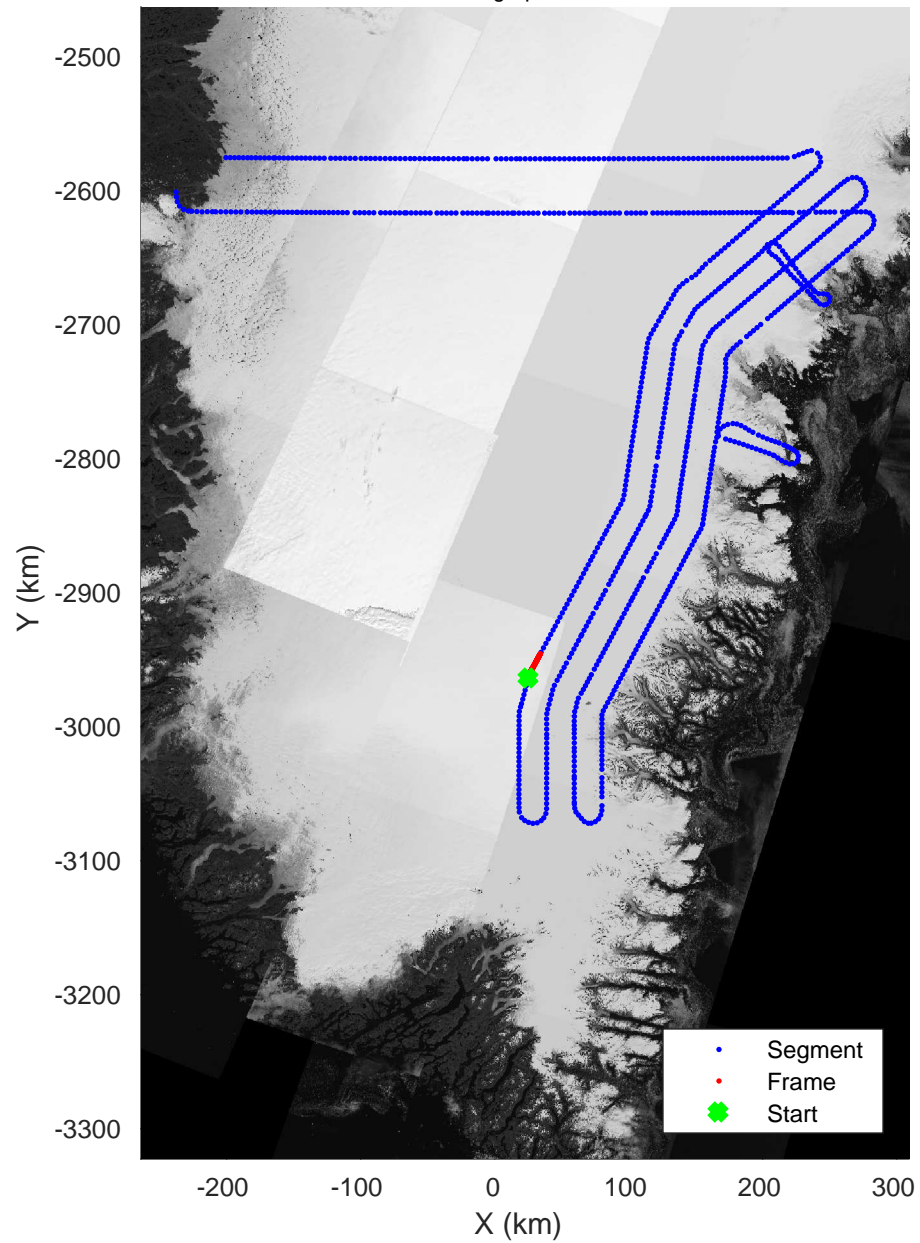

Southeast Coastal
20180425_01_128
Polar Stereograph 70N/-45E