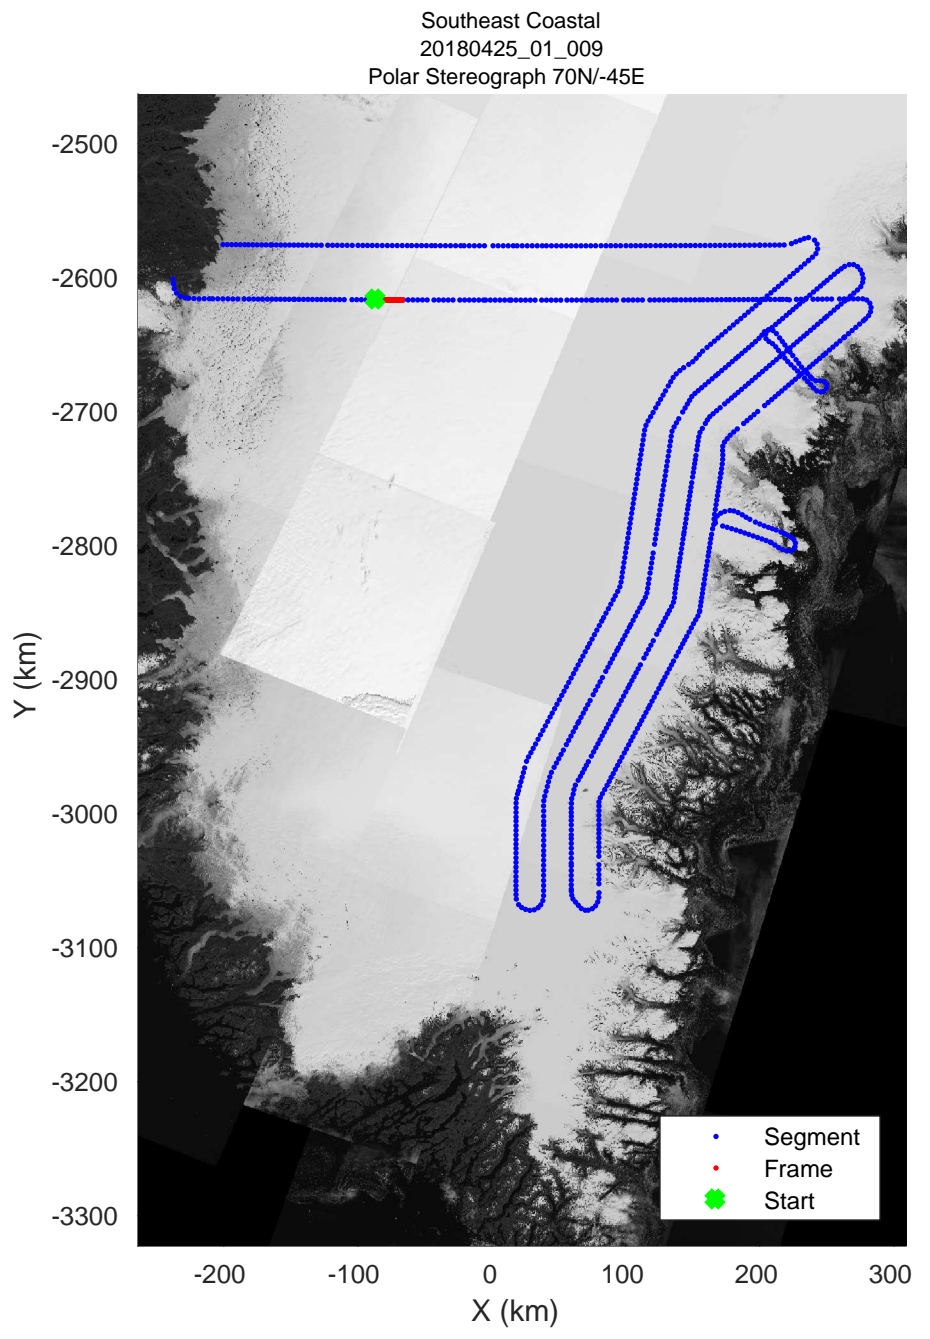

accum 2018\_Greenland\_P3: "Southeast Coastal" 20180425\_01\_007: 11:59:05.1 to 12:01:35.1 GPS

accum 2018\_Greenland\_P3: "Southeast Coastal" 20180425\_01\_008: 12:01:35.2 to 12:04:02.0 GPS

accum 2018\_Greenland\_P3: "Southeast Coastal" 20180425\_01\_009: 12:04:02.1 to 12:06:27.0 GPS