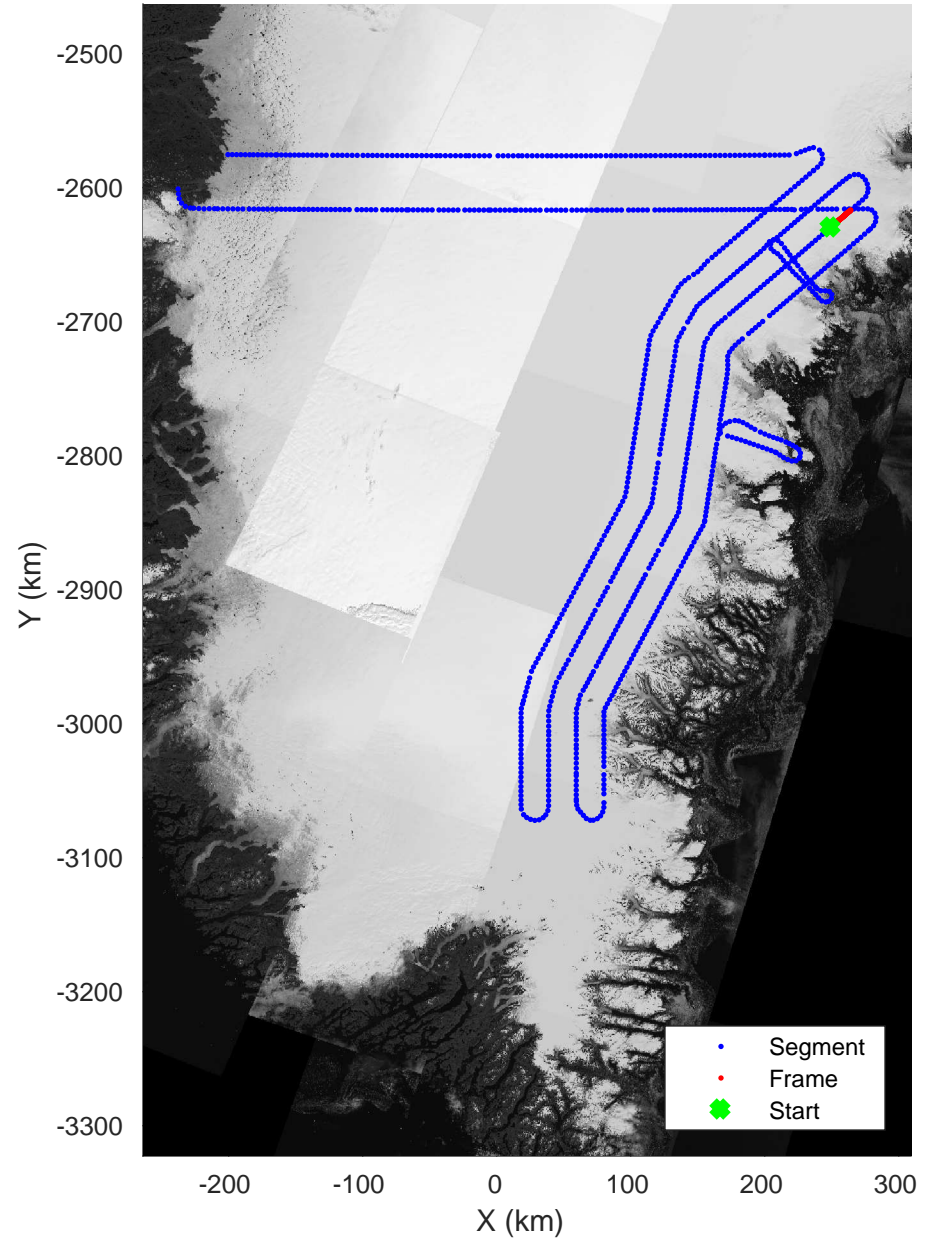

Southeast Coastal
20180425_01_085
Polar Stereograph 70N/-45E