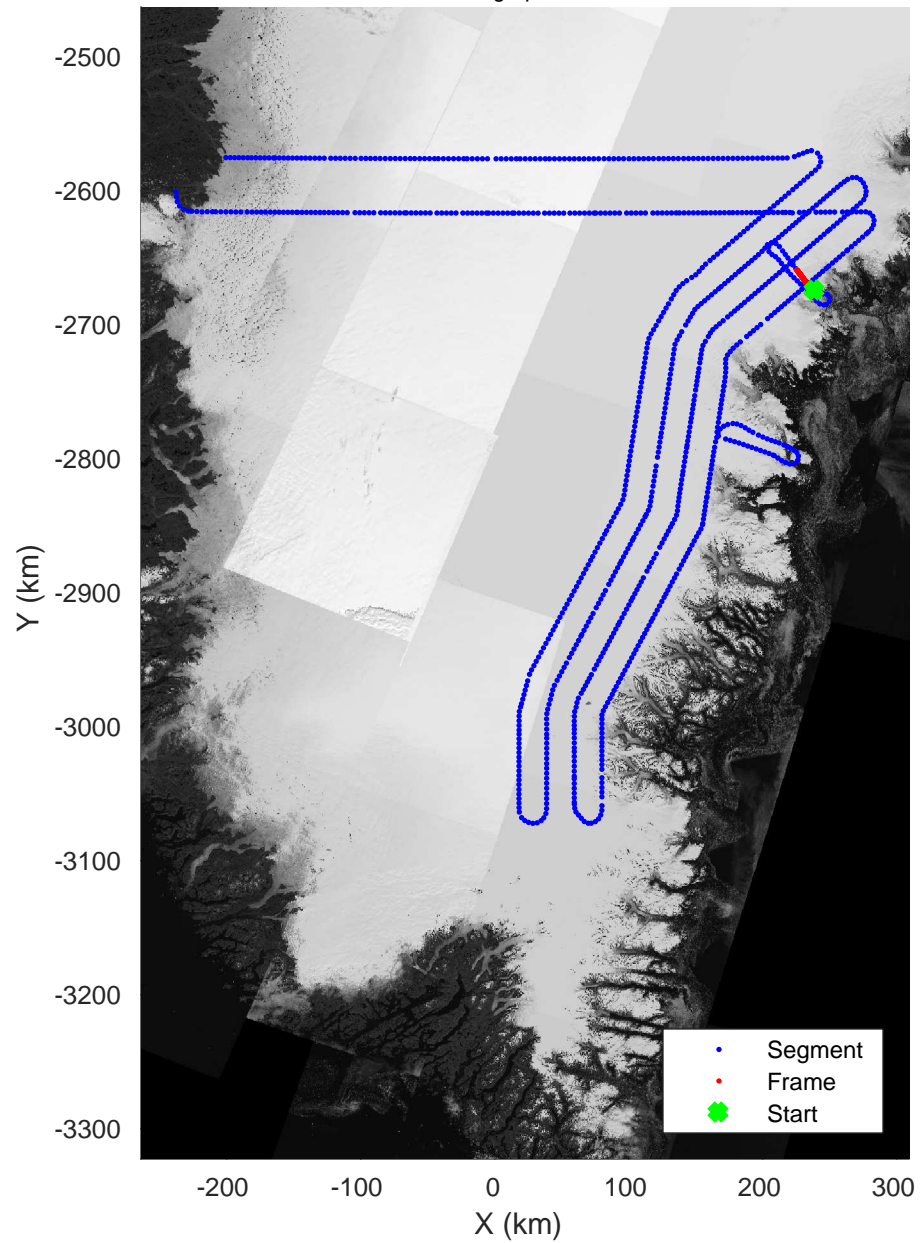

Southeast Coastal  
20180425\_01\_096  
Polar Stereograph 70N/-45E

Data Frame ID: 20180425\_01\_096

3\_Greenland\_P3: "Southeast Coastal" 20180425\_01\_096: 15:44:50.9 to 15:47:25.1 GPS

Southeast Coastal  
20180425\_01\_097  
Polar Stereograph 70N/-45E