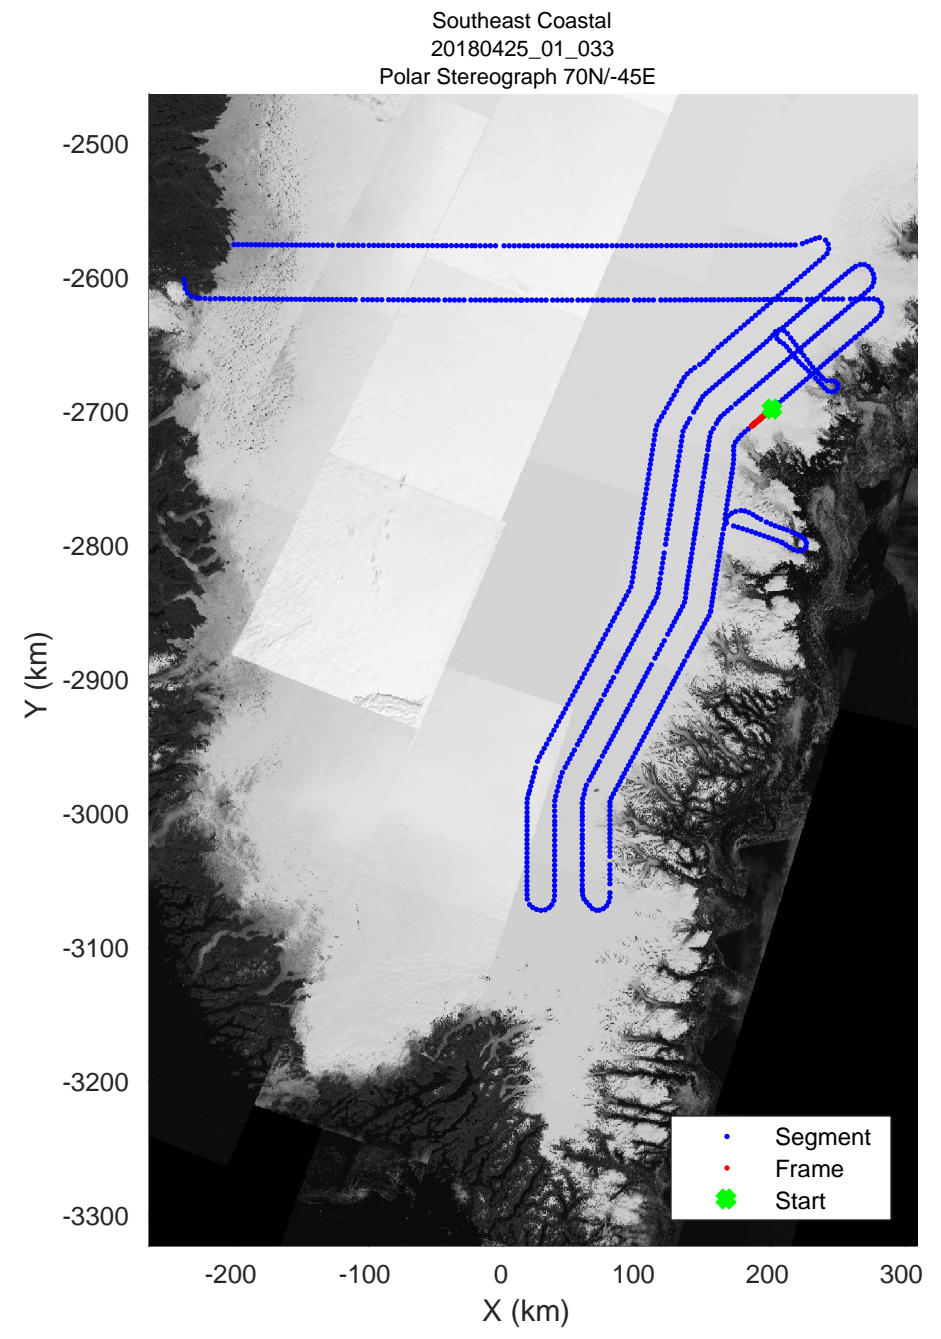

accum 2018\_Greenland\_P3: "Southeast Coastal" 20180425\_01\_031: 12:58:06.8 to 13:00:40.5 GPS

accum 2018\_Greenland\_P3: "Southeast Coastal" 20180425\_01\_032: 13:00:40.6 to 13:03:14.1 GPS

accum 2018\_Greenland\_P3: "Southeast Coastal" 20180425\_01\_033: 13:03:14.2 to 13:05:45.5 GPS