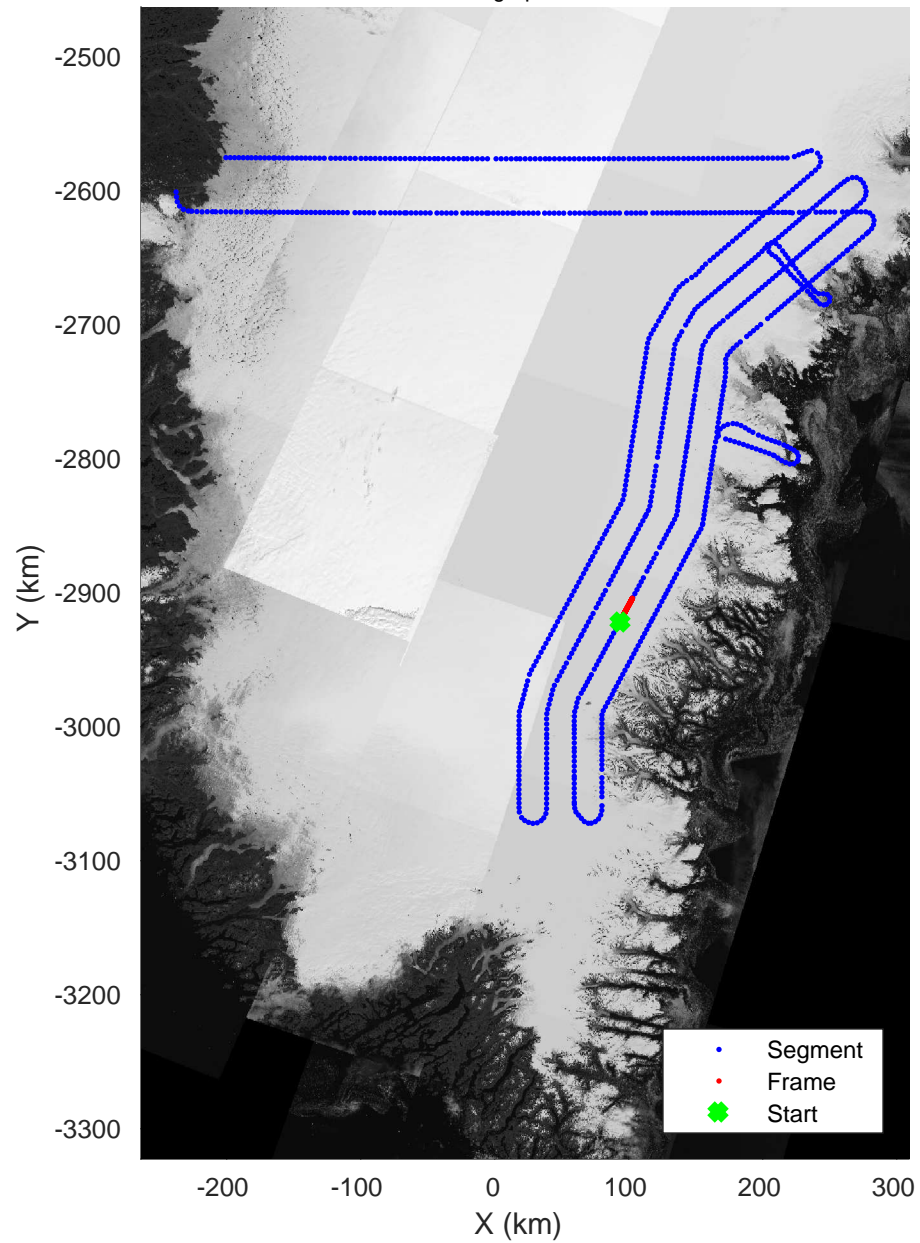

Southeast Coastal
20180425_01_068
Polar Stereograph 70N/-45E