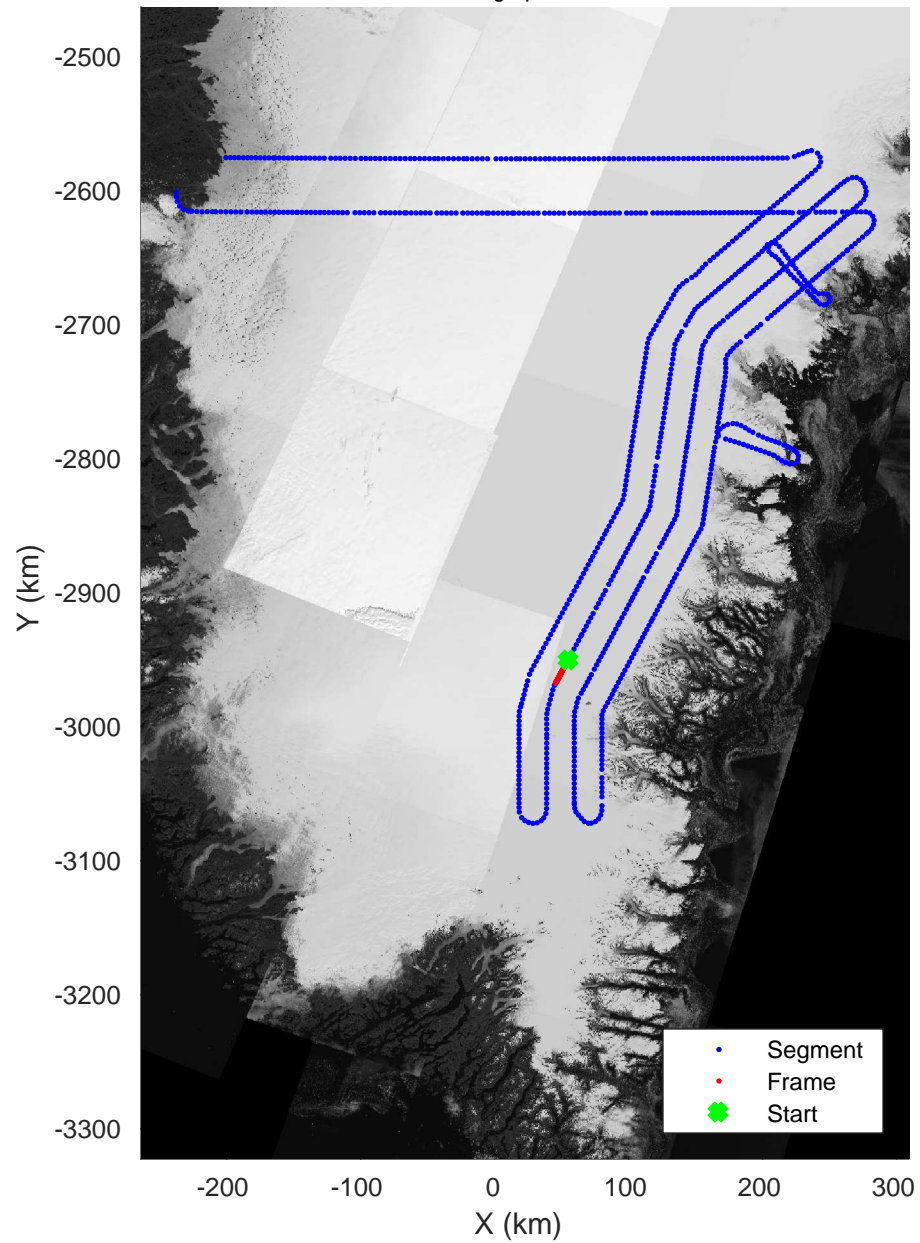

Southeast Coastal
20180425_01_116
Polar Stereograph 70N/-45E