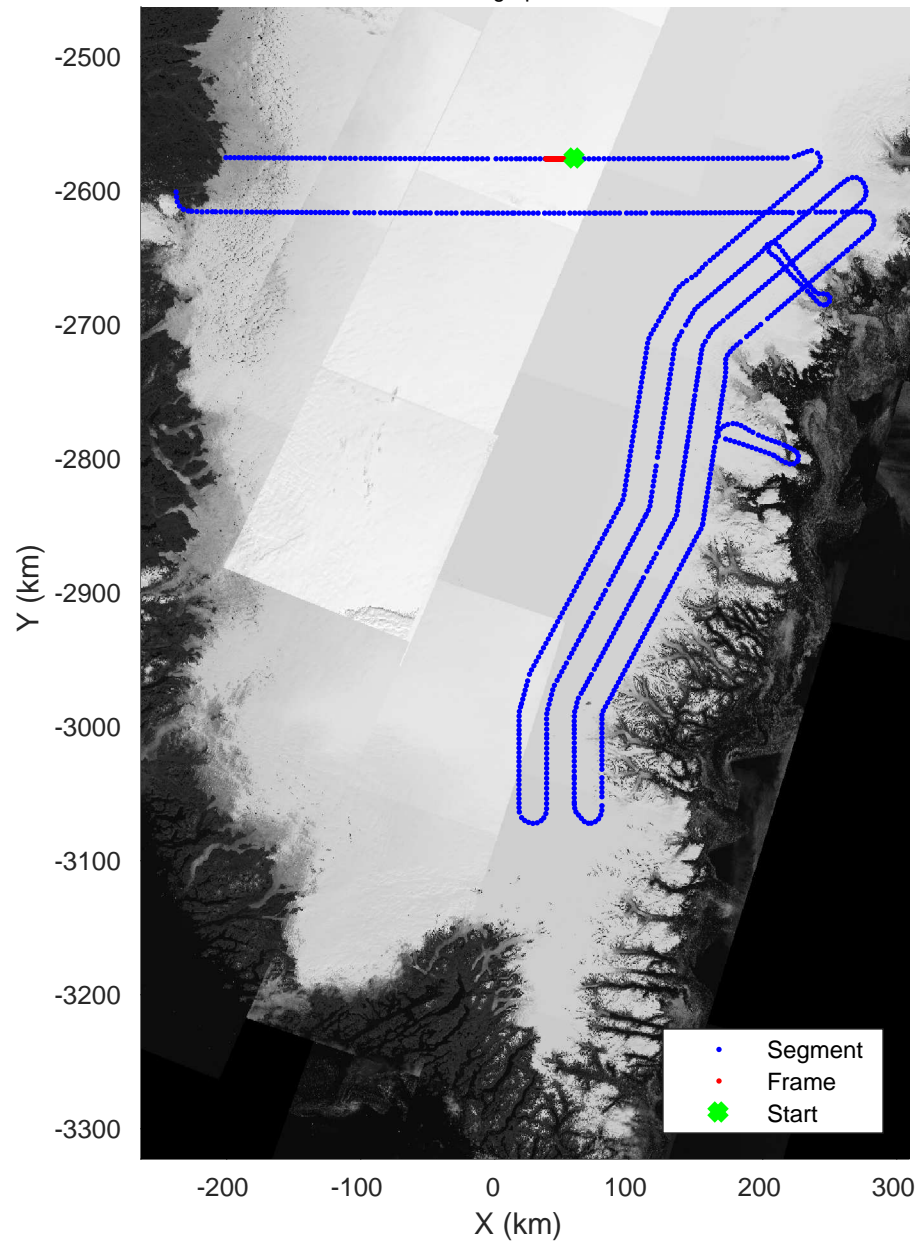

Southeast Coastal
20180425_01_160
Polar Stereograph 70N/-45E