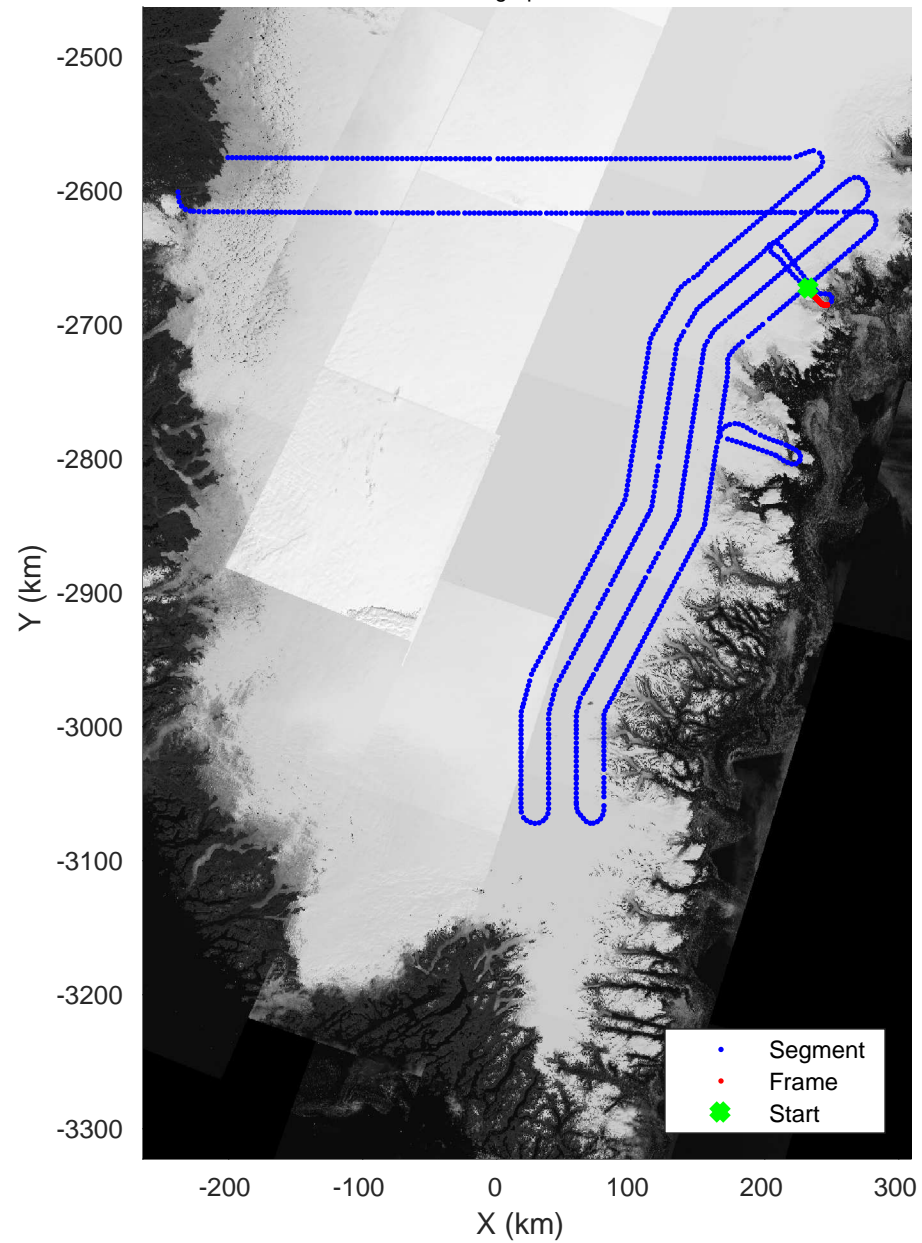

Southeast Coastal  
20180425\_01\_093  
Polar Stereograph 70N/-45E

Data Frame ID: 20180425\_01\_093

3\_Greenland\_P3: "Southeast Coastal" 20180425\_01\_093: 15:36:53.9 to 15:39:27.8 GPS

Southeast Coastal  
20180425\_01\_094  
Polar Stereograph 70N/-45E