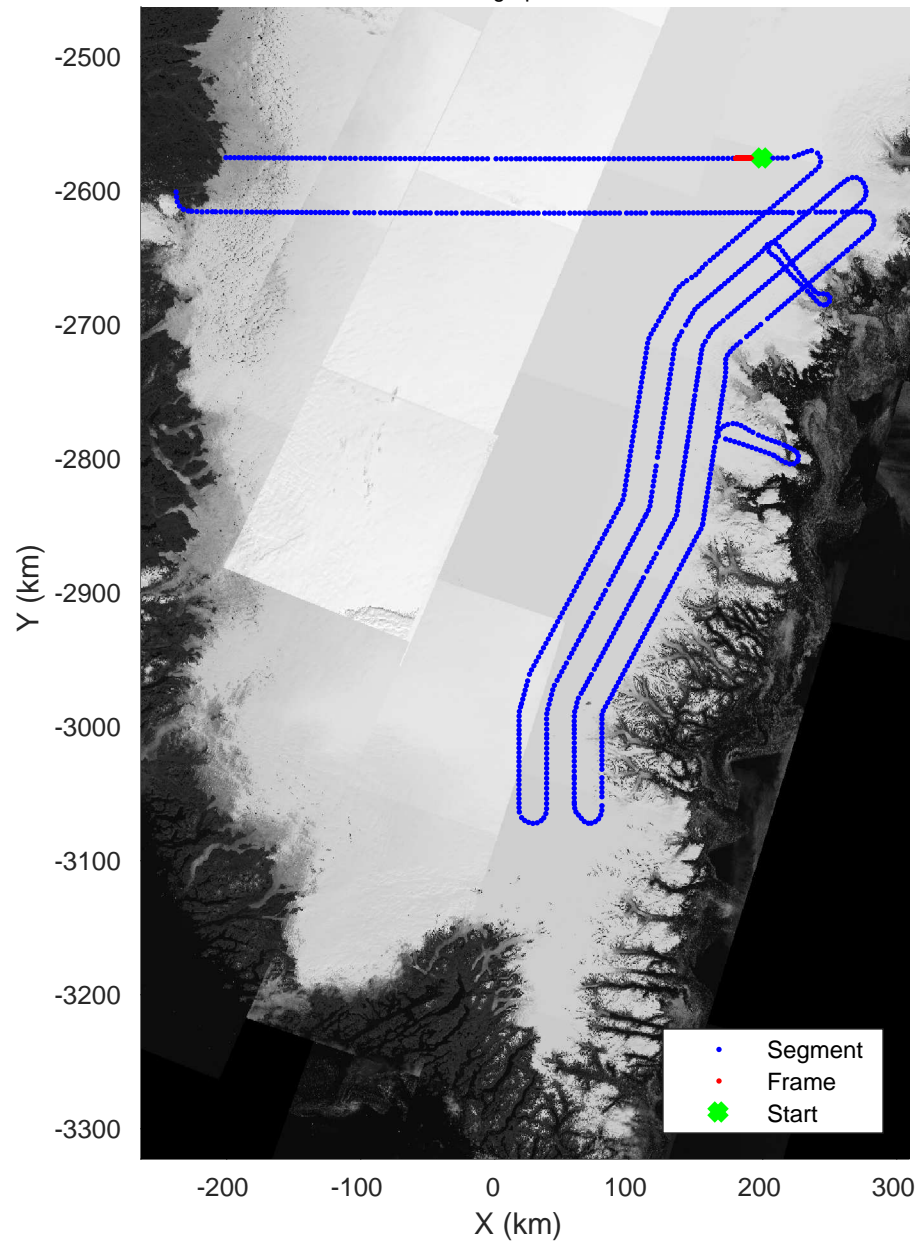

Southeast Coastal  
20180425\_01\_152  
Polar Stereograph 70N/-45E

Data Frame ID: 20180425\_01\_152

3\_Greenland\_P3: "Southeast Coastal" 20180425\_01\_152: 17:59:30.2 to 18:01:53.3 GPS

Southeast Coastal  
20180425\_01\_153  
Polar Stereograph 70N/-45E