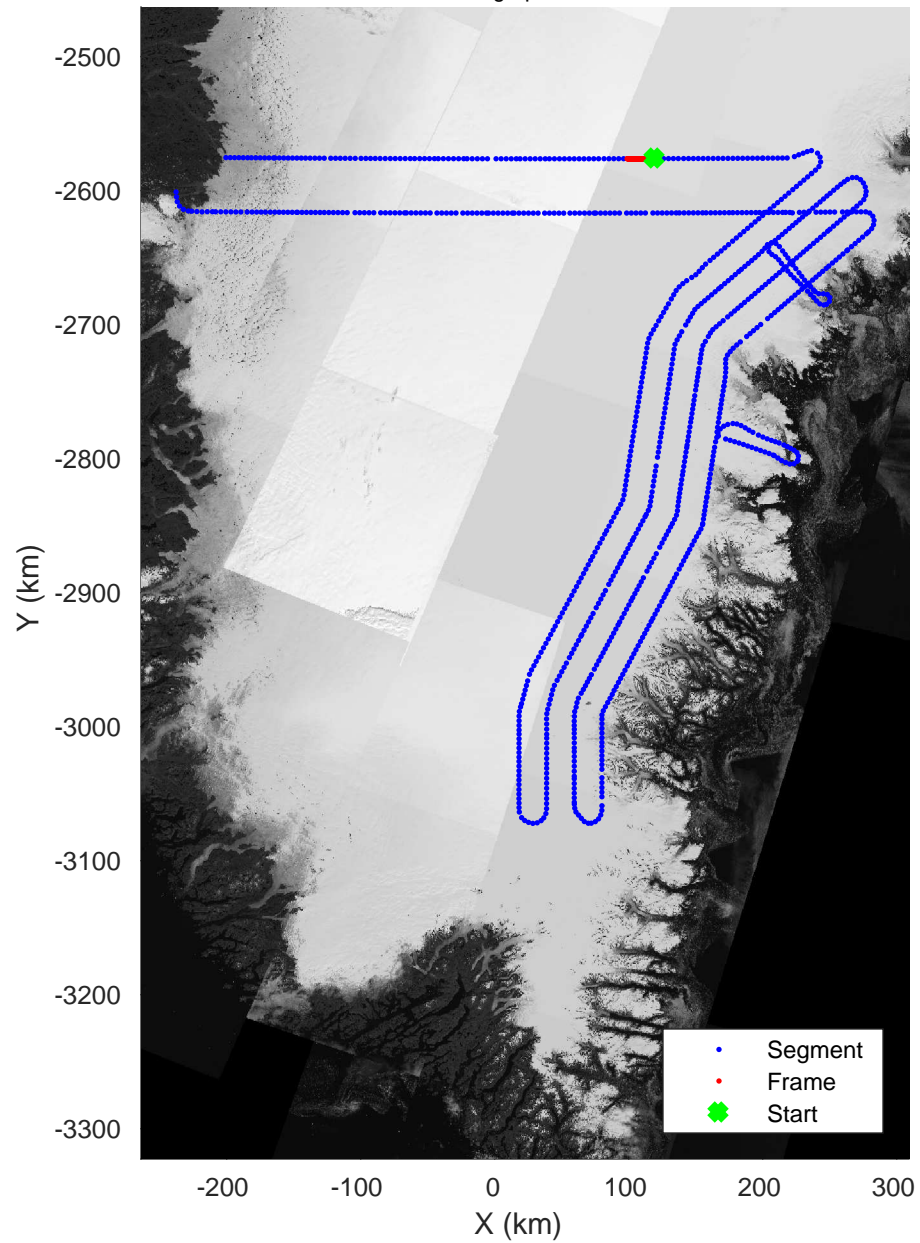

Southeast Coastal  
20180425\_01\_156  
Polar Stereograph 70N/-45E

Data Frame ID: 20180425\_01\_156

3\_Greenland\_P3: "Southeast Coastal" 20180425\_01\_156: 18:08:54.7 to 18:11:16.0 GPS

Southeast Coastal  
20180425\_01\_157  
Polar Stereograph 70N/-45E