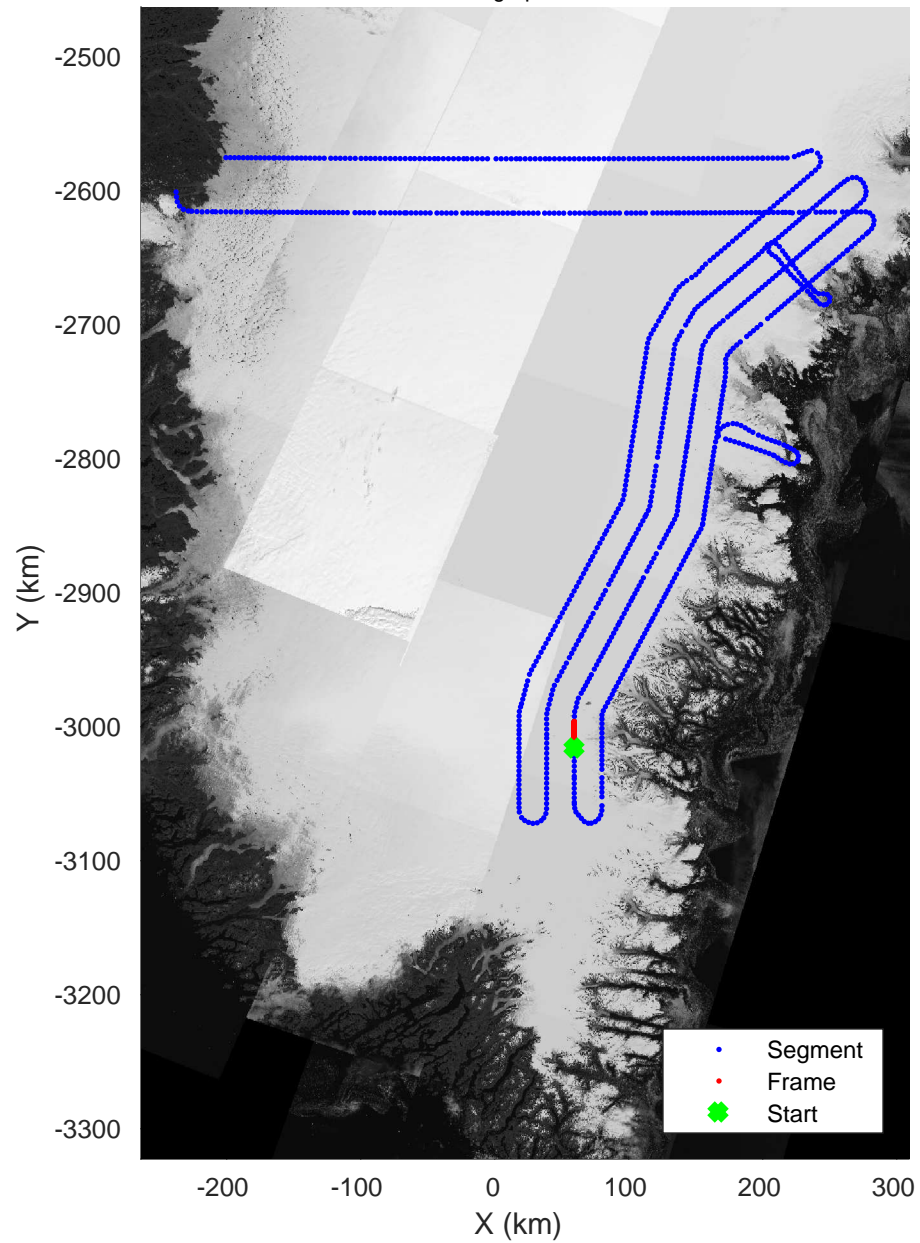

Southeast Coastal
20180425_01_063
Polar Stereograph 70N/-45E