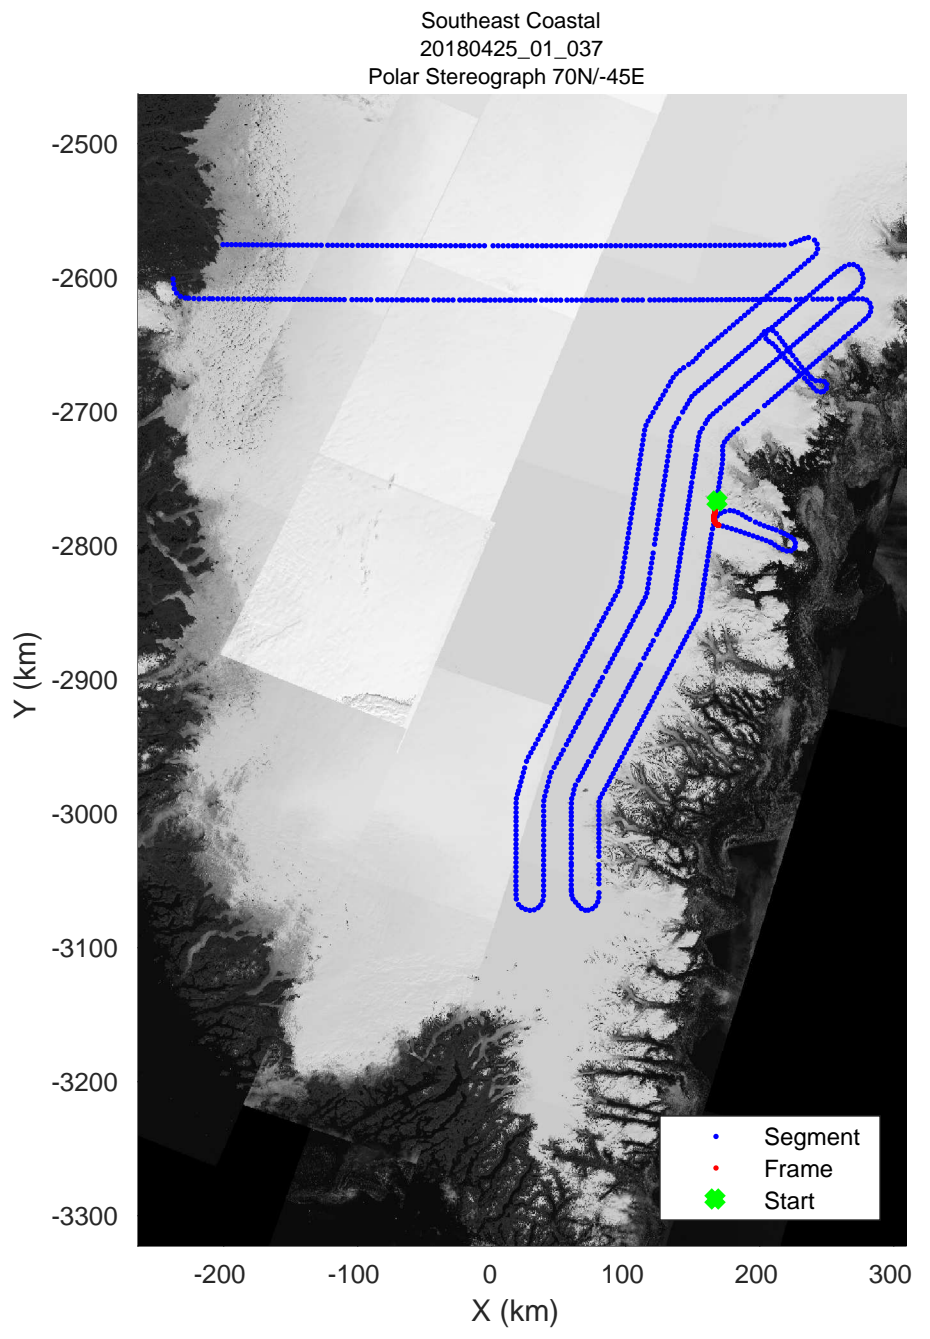

accum 2018\_Greenland\_P3: "Southeast Coastal" 20180425\_01\_034: 13:05:45.7 to 13:08:16.8 GPS

accum 2018\_Greenland\_P3: "Southeast Coastal" 20180425\_01\_035: 13:08:16.9 to 13:10:50.3 GPS

accum 2018\_Greenland\_P3: "Southeast Coastal" 20180425\_01\_036: 13:10:50.4 to 13:13:24.7 GPS