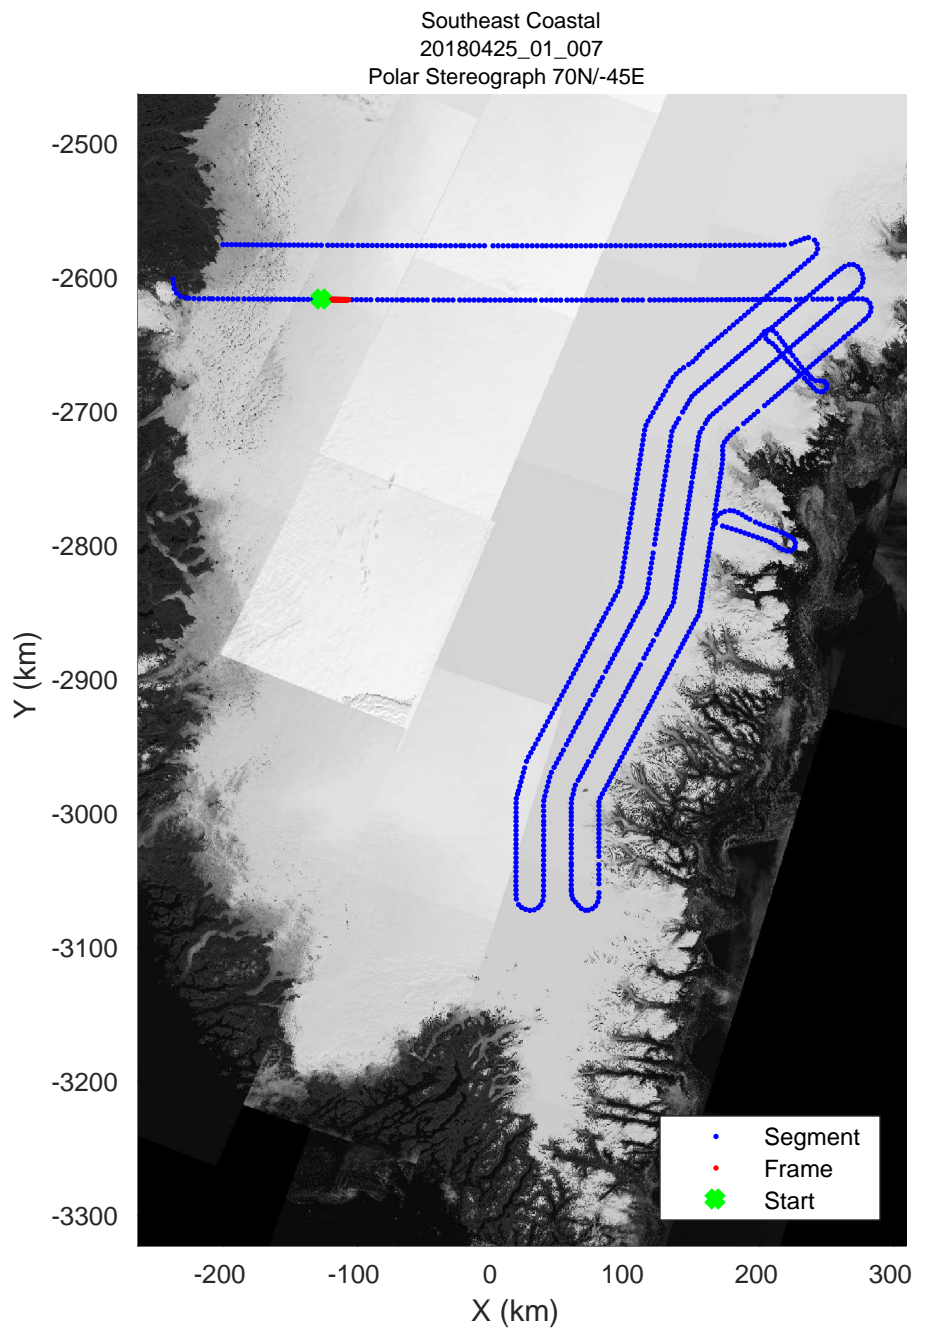

accum 2018\_Greenland\_P3: "Southeast Coastal" 20180425\_01\_004: 11:51:22.6 to 11:53:52.9 GPS

accum 2018\_Greenland\_P3: "Southeast Coastal" 20180425\_01\_005: 11:53:53.0 to 11:56:31.2 GPS

accum 2018\_Greenland\_P3: "Southeast Coastal" 20180425\_01\_006: 11:56:31.3 to 11:59:05.0 GPS