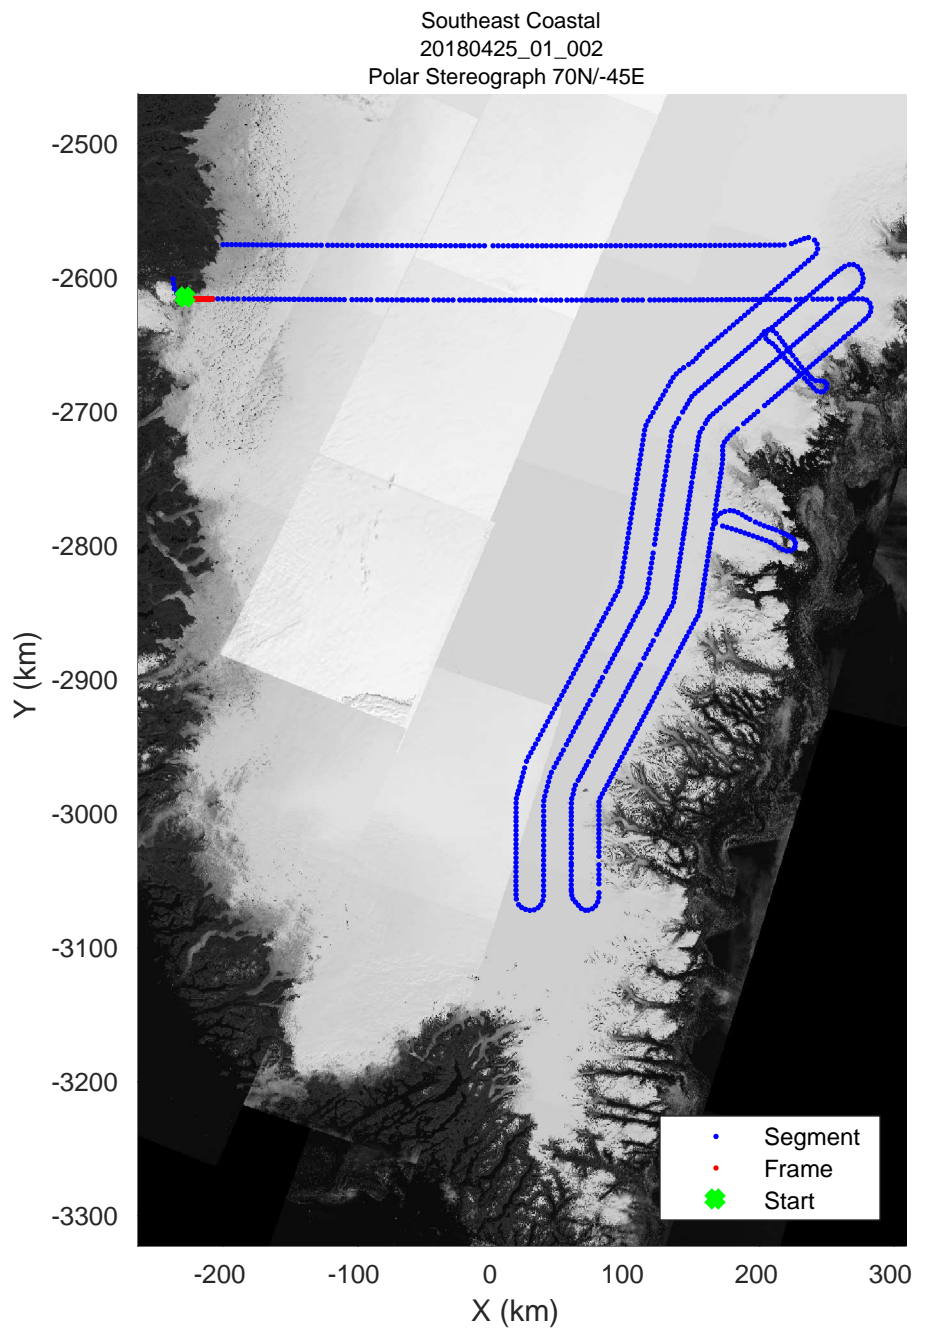

accum 2018\_Greenland\_P3: "Southeast Coastal" 20180425\_01\_001: 11:44:33.6 to 11:46:51.9 GPS

accum 2018\_Greenland\_P3: "Southeast Coastal" 20180425\_01\_002: 11:46:52.1 to 11:49:05.2 GPS

accum 2018\_Greenland\_P3: "Southeast Coastal" 20180425\_01\_003: 11:49:05.3 to 11:51:22.5 GPS