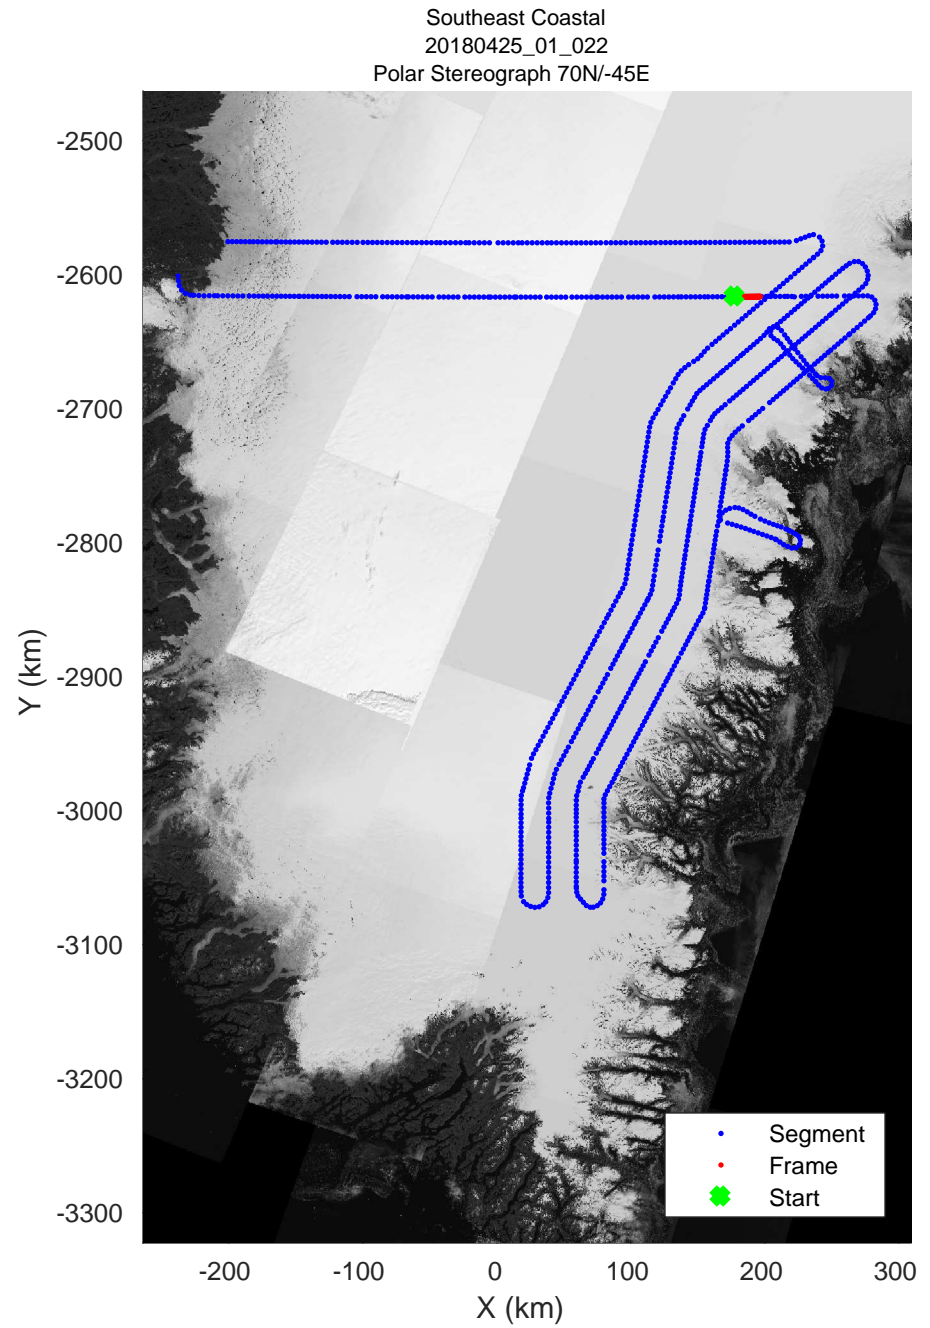

accum 2018\_Greenland\_P3: "Southeast Coastal" 20180425\_01\_019: 12:28:16.9 to 12:30:45.3 GPS

accum 2018\_Greenland\_P3: "Southeast Coastal" 20180425\_01\_020: 12:30:45.4 to 12:33:14.5 GPS

accum 2018\_Greenland\_P3: "Southeast Coastal" 20180425\_01\_021: 12:33:14.6 to 12:35:45.4 GPS