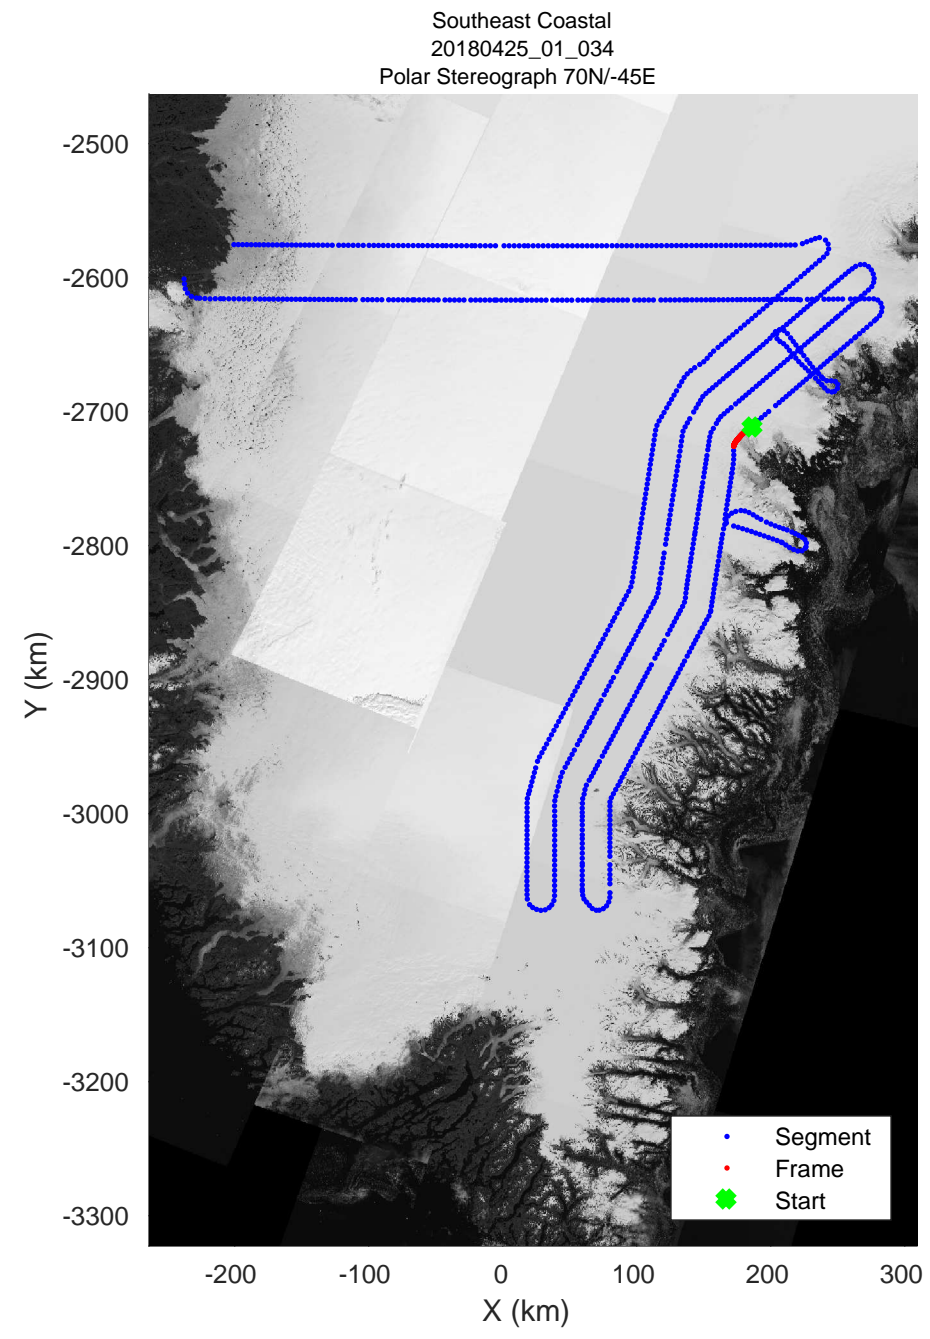

accum 2018\_Greenland\_P3: "Southeast Coastal" 20180425\_01\_031: 12:58:06.8 to 13:00:40.5 GPS

accum 2018\_Greenland\_P3: "Southeast Coastal" 20180425\_01\_032: 13:00:40.6 to 13:03:14.1 GPS

accum 2018\_Greenland\_P3: "Southeast Coastal" 20180425\_01\_033: 13:03:14.2 to 13:05:45.5 GPS