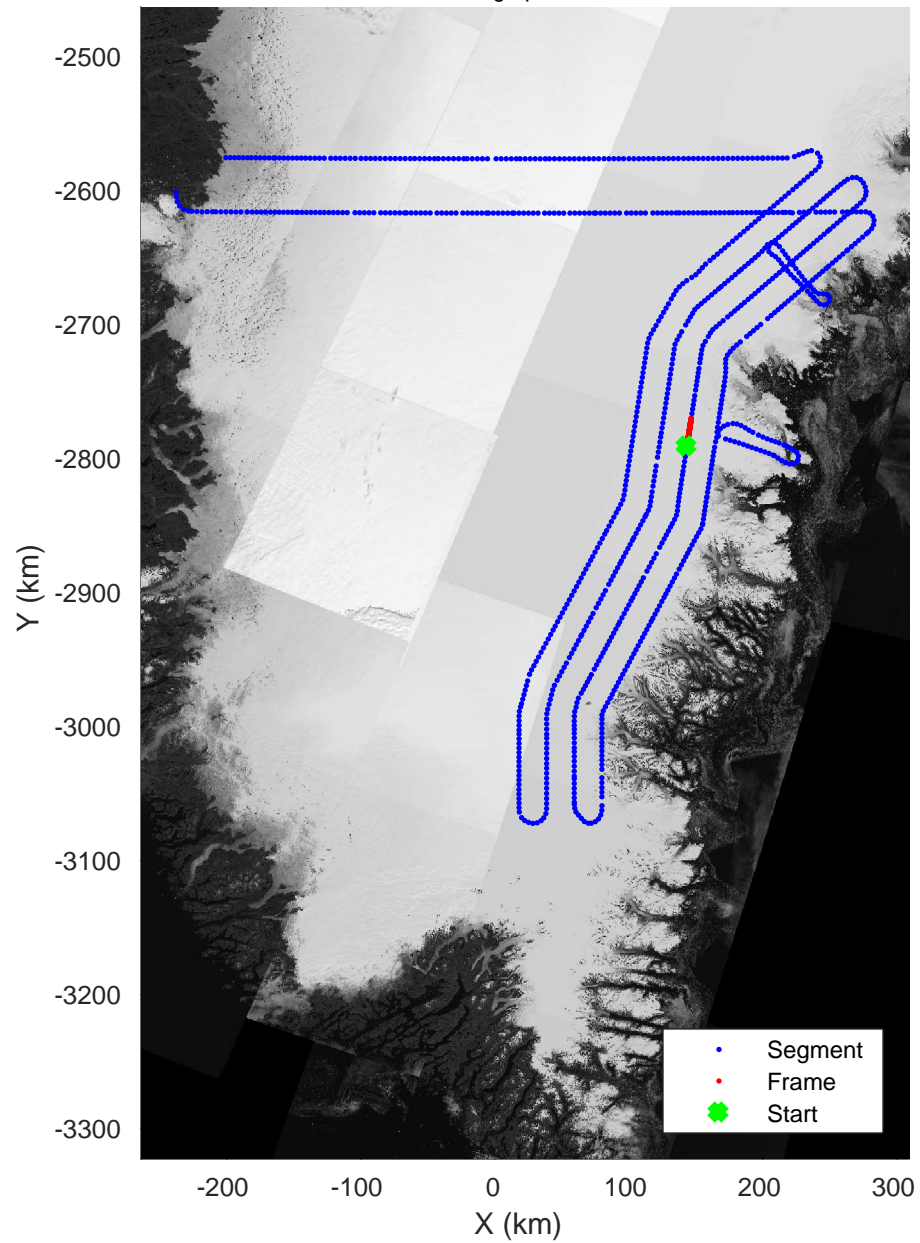

Southeast Coastal
20180425_01_075
Polar Stereograph 70N/-45E