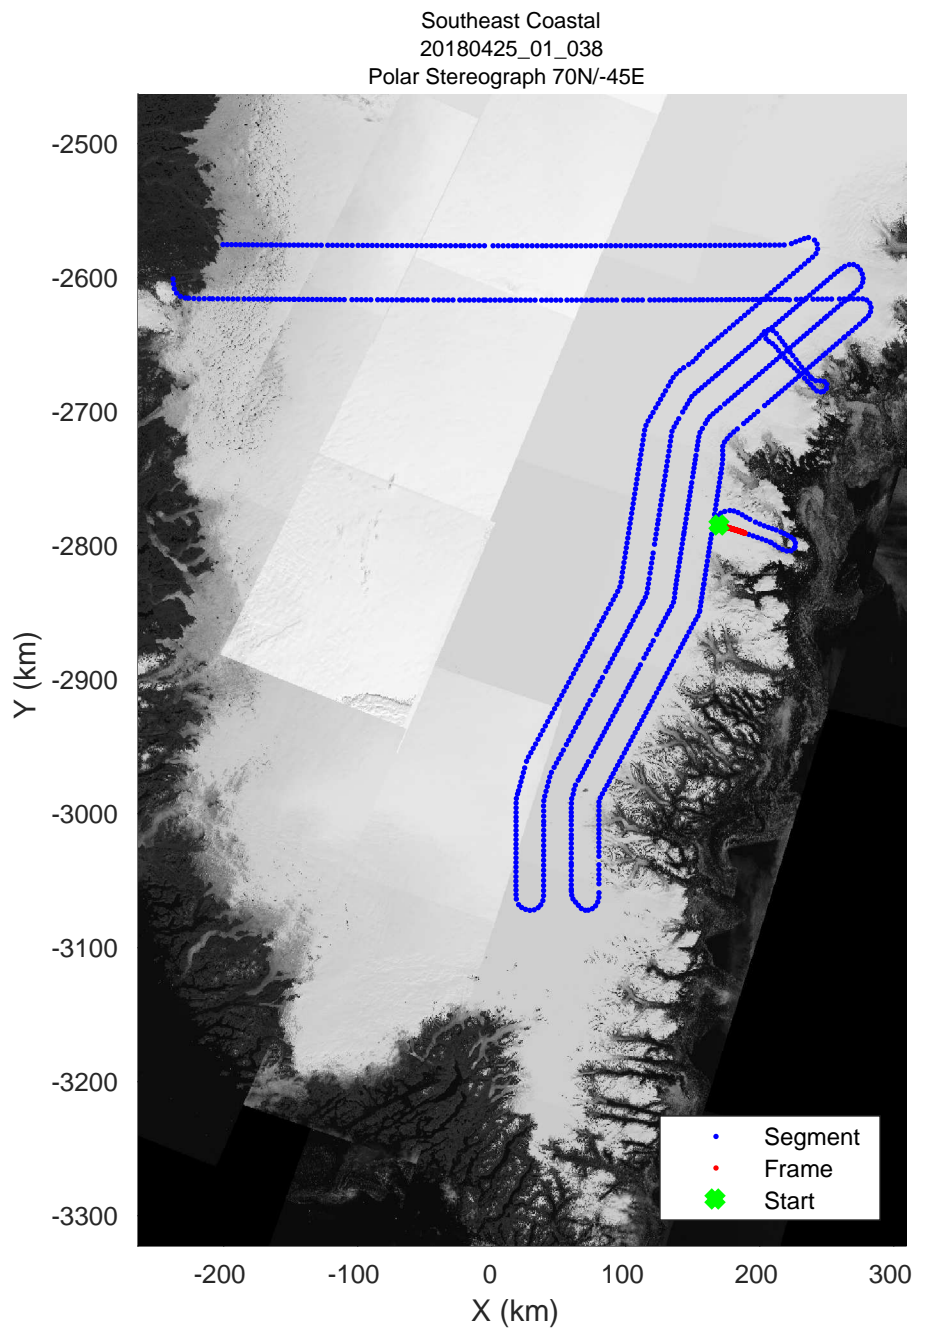

Southeast Coastal
20180425_01_038
Polar Stereograph 70N/-45E