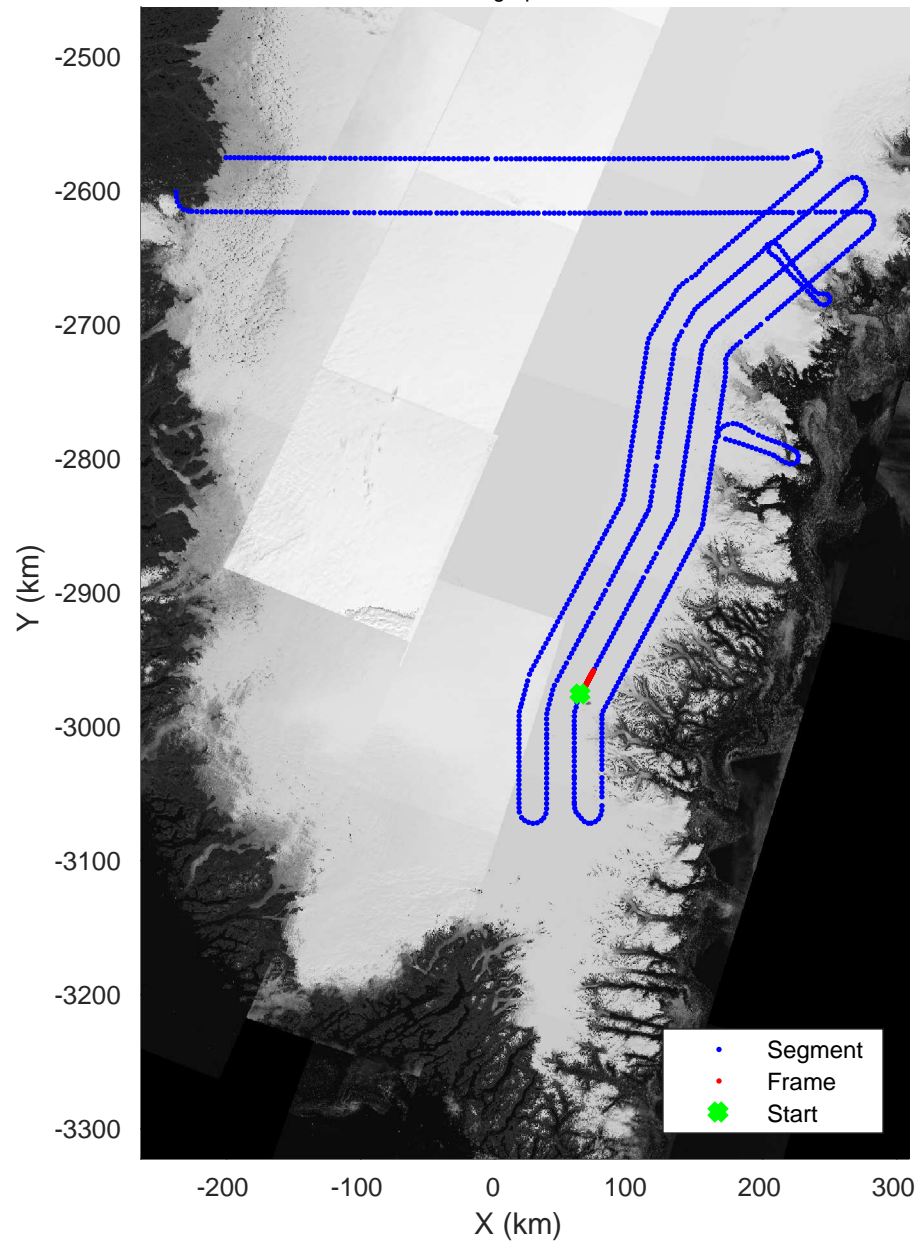

Southeast Coastal  
20180425\_01\_064  
Polar Stereograph 70N/-45E

Data Frame ID: 20180425\_01\_064

3\_Greenland\_P3: "Southeast Coastal" 20180425\_01\_064: 14:23:13.1 to 14:25:42.1 GPS

Southeast Coastal  
20180425\_01\_065  
Polar Stereograph 70N/-45E