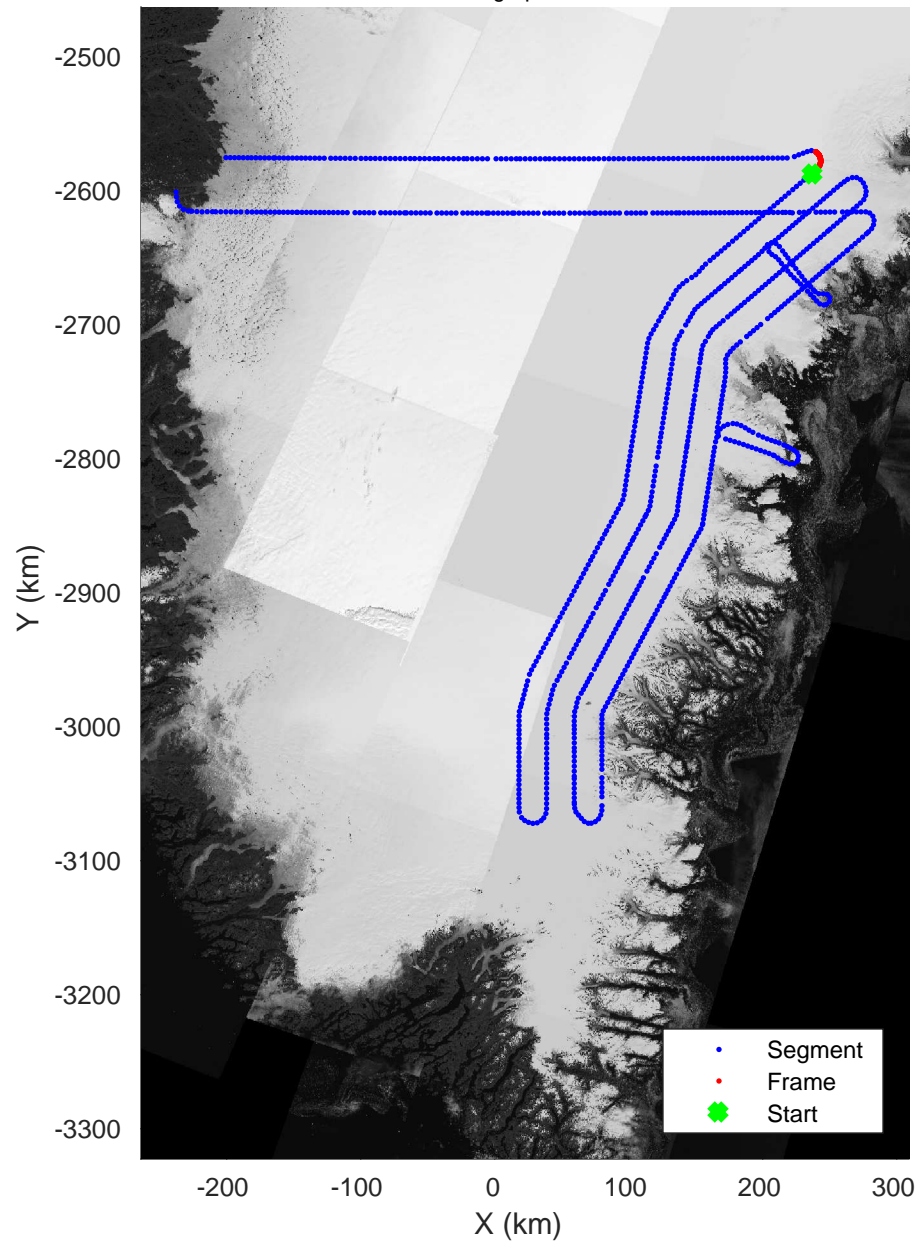

Southeast Coastal
20180425_01_150
Polar Stereograph 70N/-45E