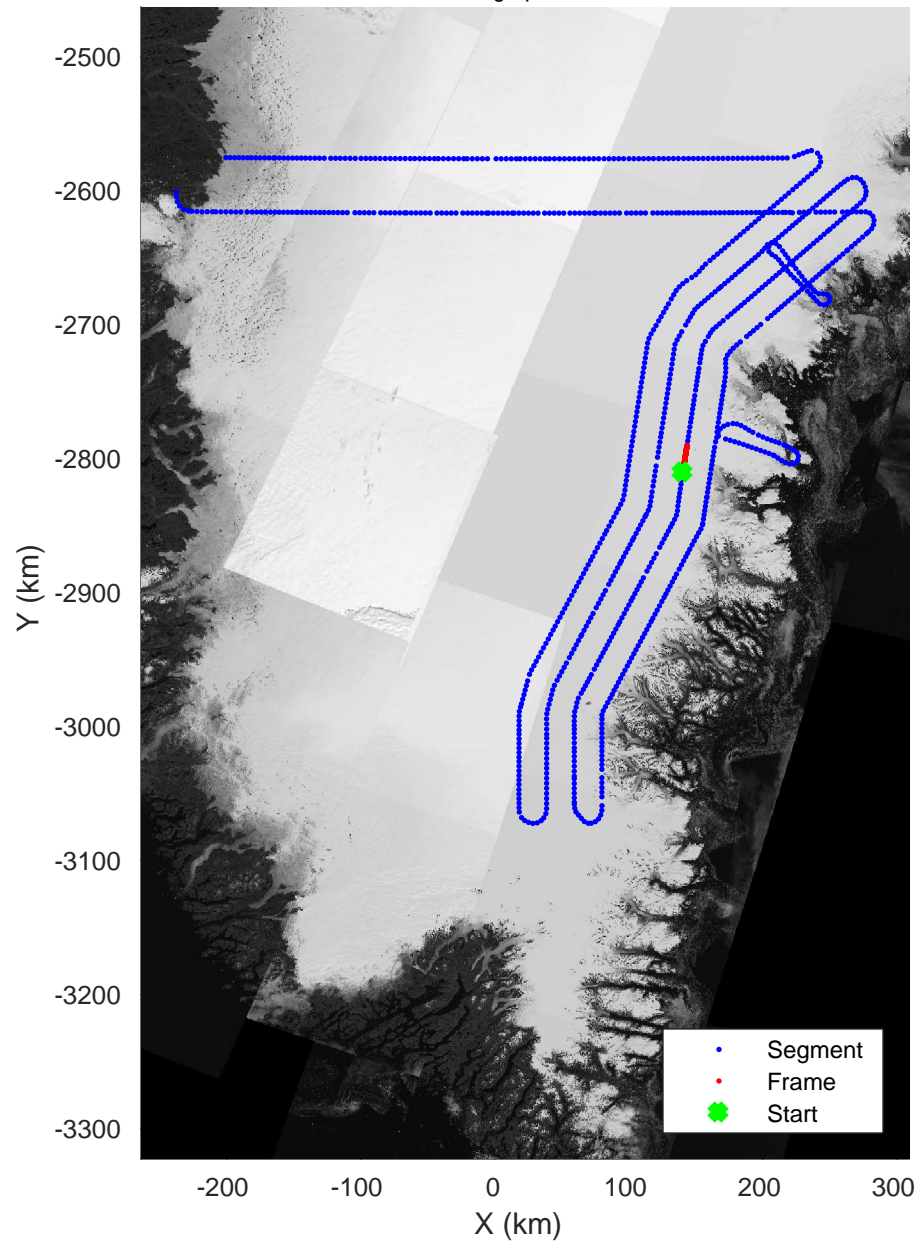

Southeast Coastal
20180425_01_074
Polar Stereograph 70N/-45E