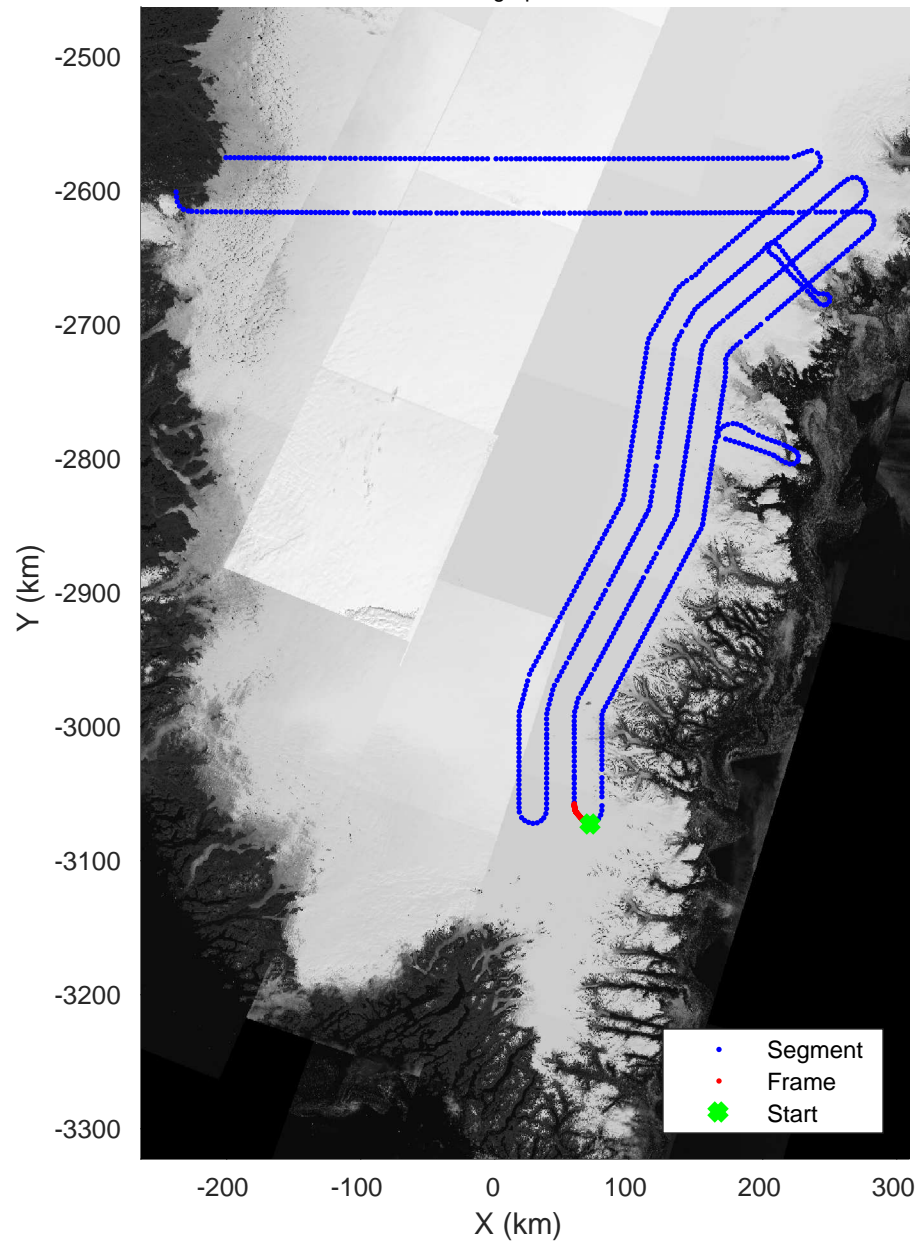

Southeast Coastal
20180425_01_060
Polar Stereograph 70N/-45E