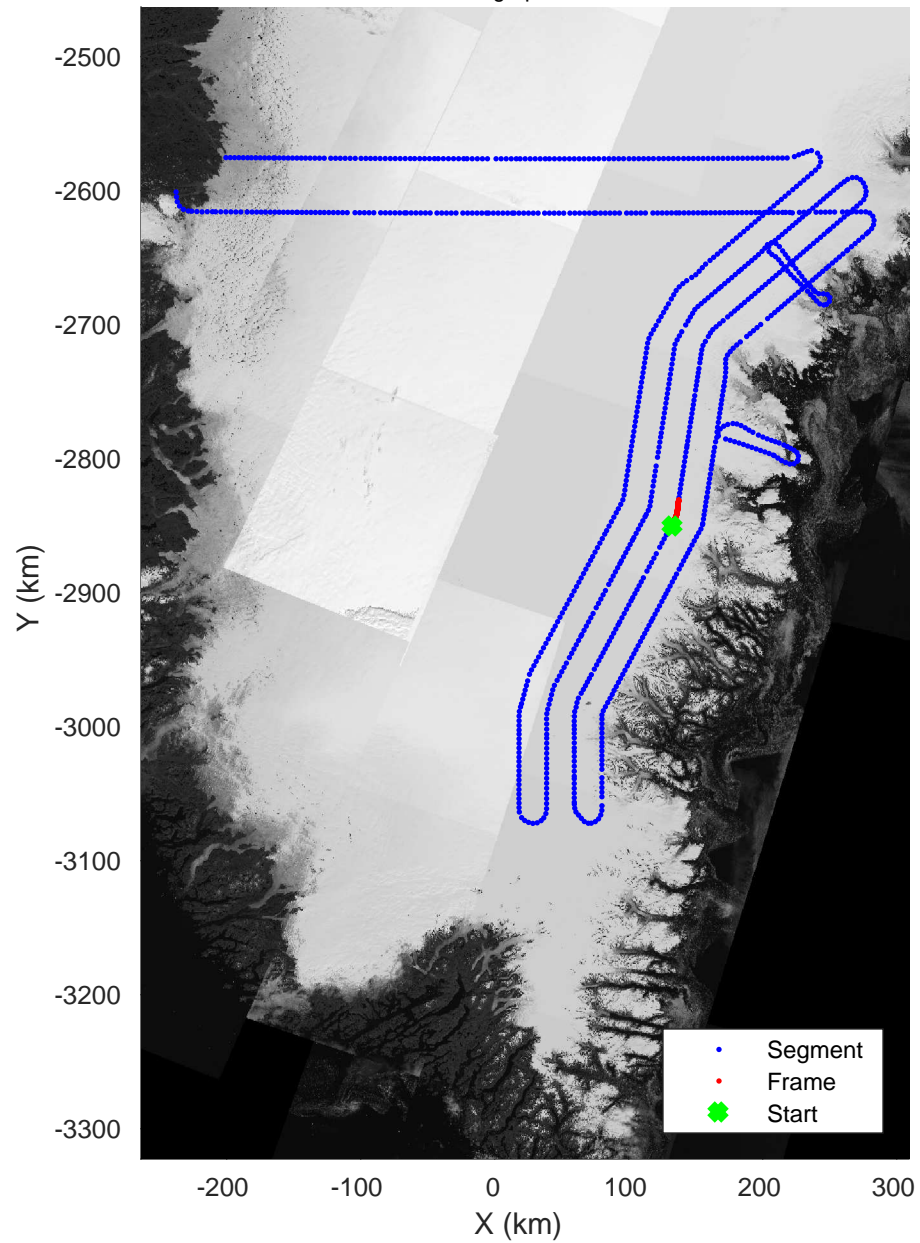

Southeast Coastal
20180425_01_072
Polar Stereograph 70N/-45E