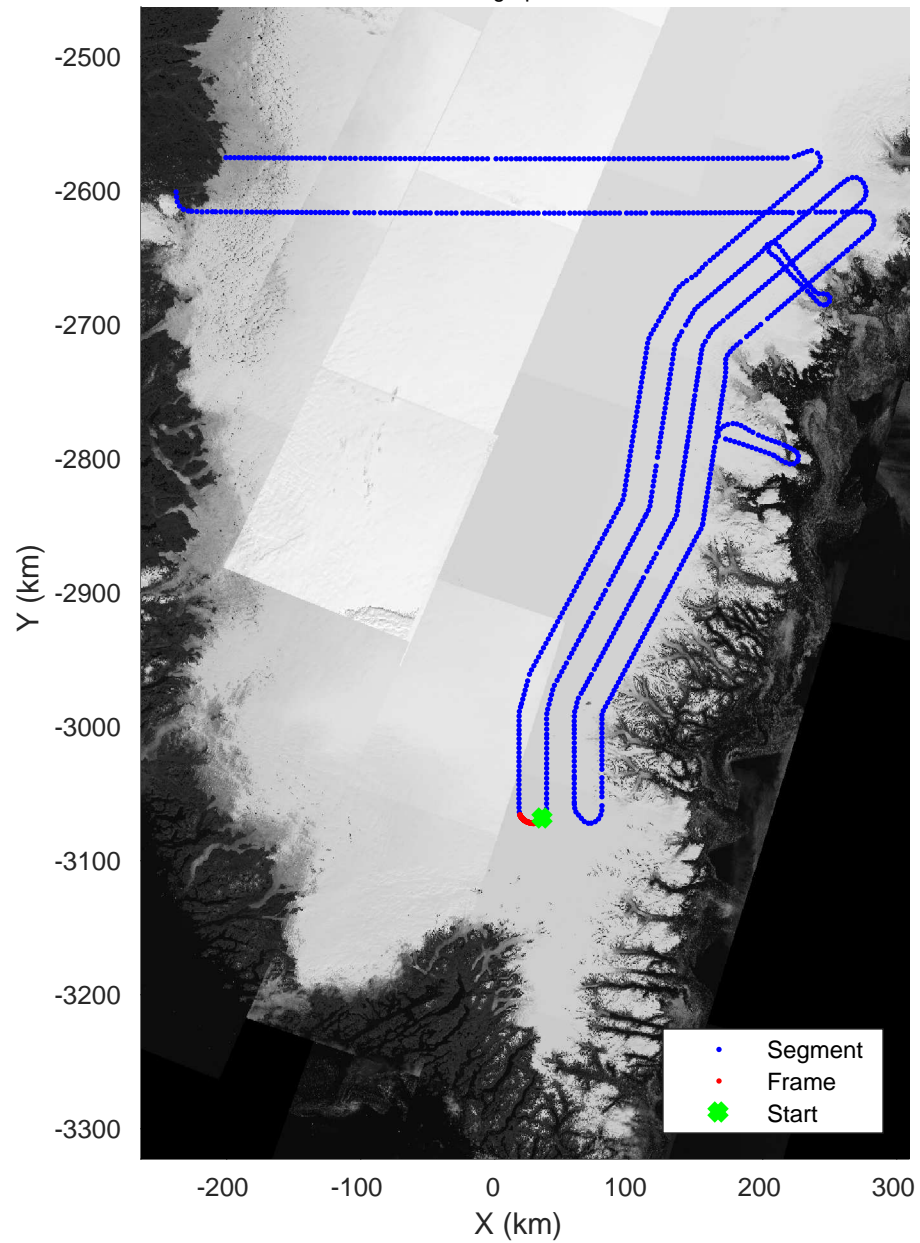

Southeast Coastal
20180425_01_122
Polar Stereograph 70N/-45E