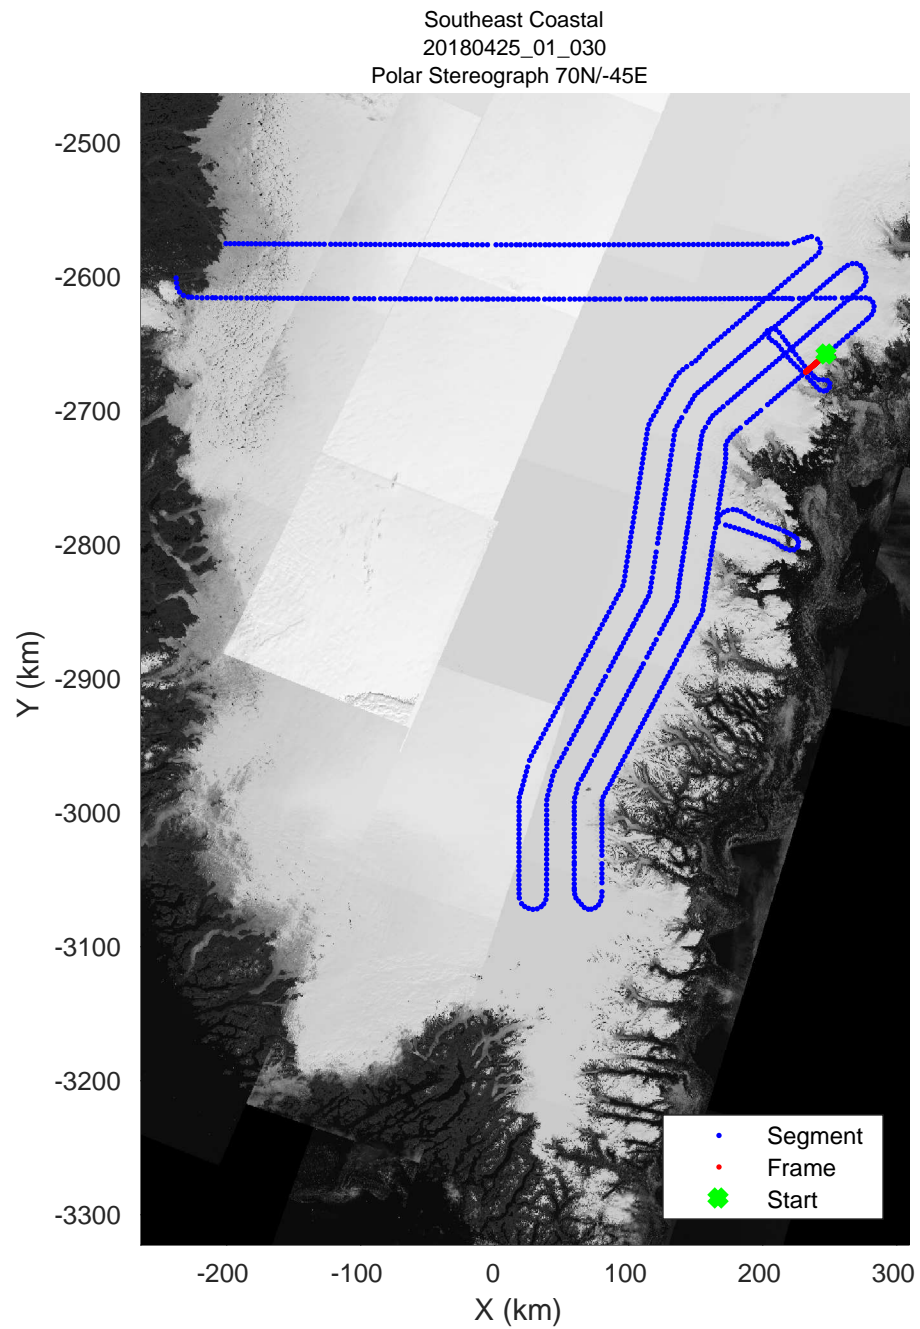

accum 2018\_Greenland\_P3: "Southeast Coastal" 20180425\_01\_028: 12:50:47.0 to 12:53:08.0 GPS

accum 2018\_Greenland\_P3: "Southeast Coastal" 20180425\_01\_029: 12:53:08.1 to 12:55:34.1 GPS

accum 2018\_Greenland\_P3: "Southeast Coastal" 20180425\_01\_030: 12:55:34.2 to 12:58:06.6 GPS