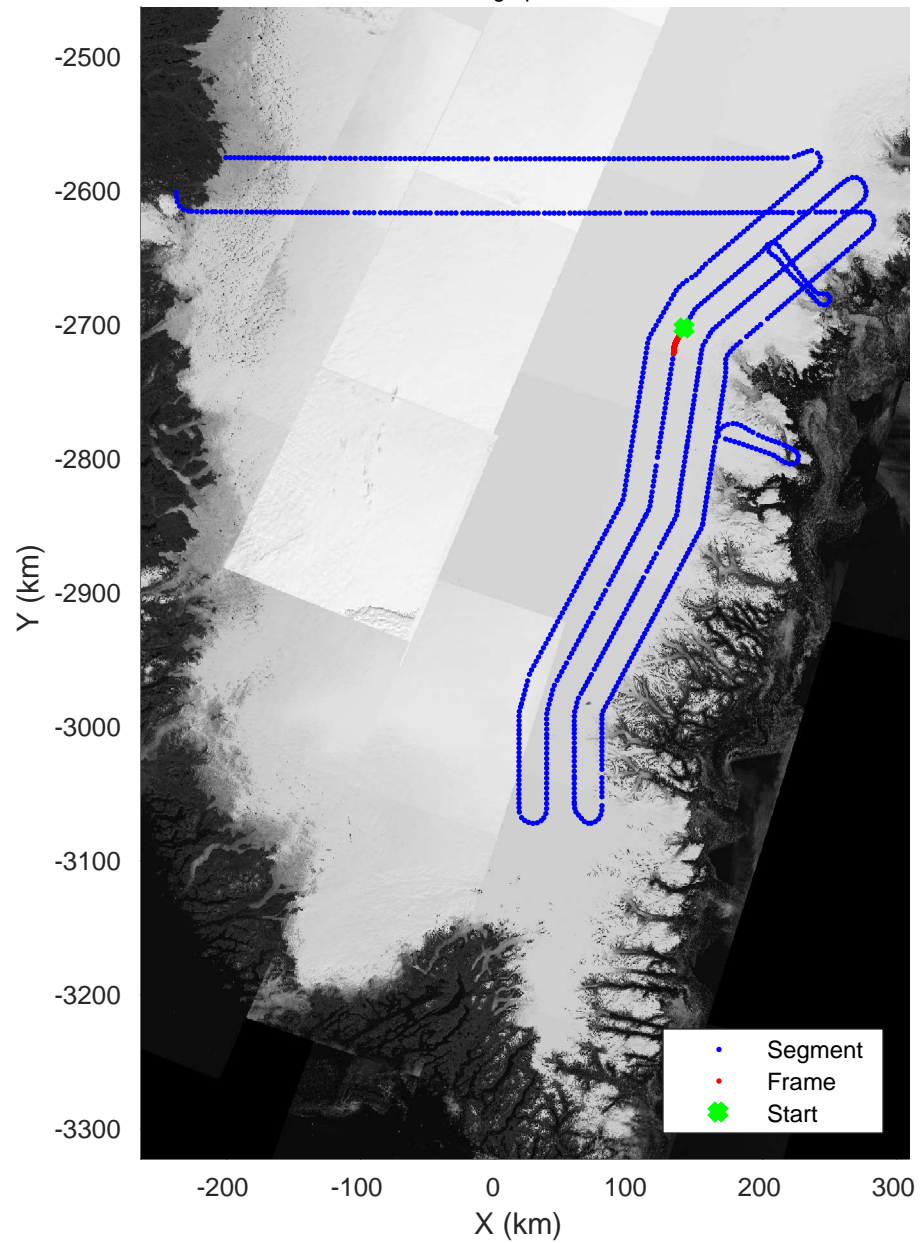

Southeast Coastal
20180425_01_103
Polar Stereograph 70N/-45E