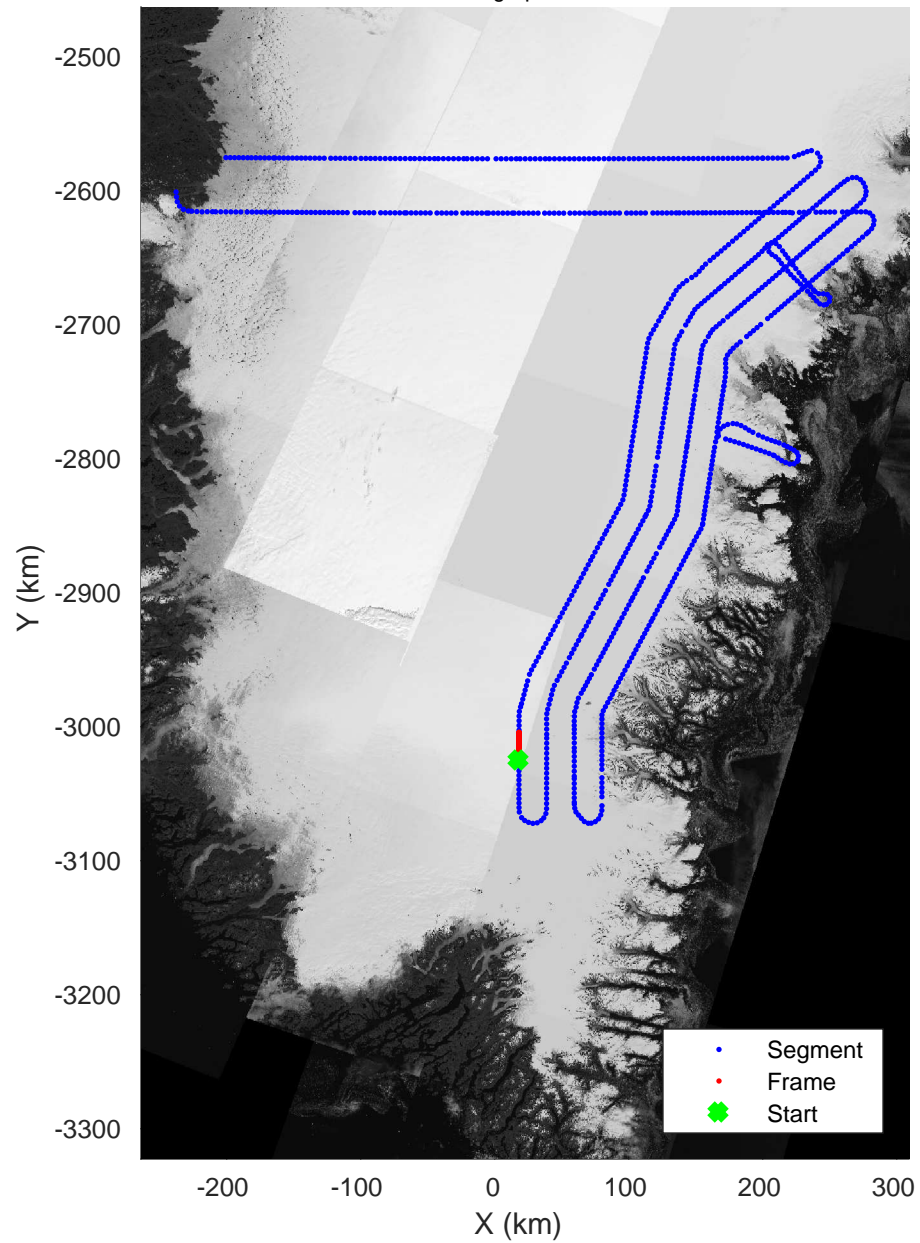

Southeast Coastal  
20180425\_01\_124  
Polar Stereograph 70N/-45E

Data Frame ID: 20180425\_01\_124

3\_Greenland\_P3: "Southeast Coastal" 20180425\_01\_124: 16:53:03.0 to 16:55:34.7 GPS

Southeast Coastal  
20180425\_01\_125  
Polar Stereograph 70N/-45E