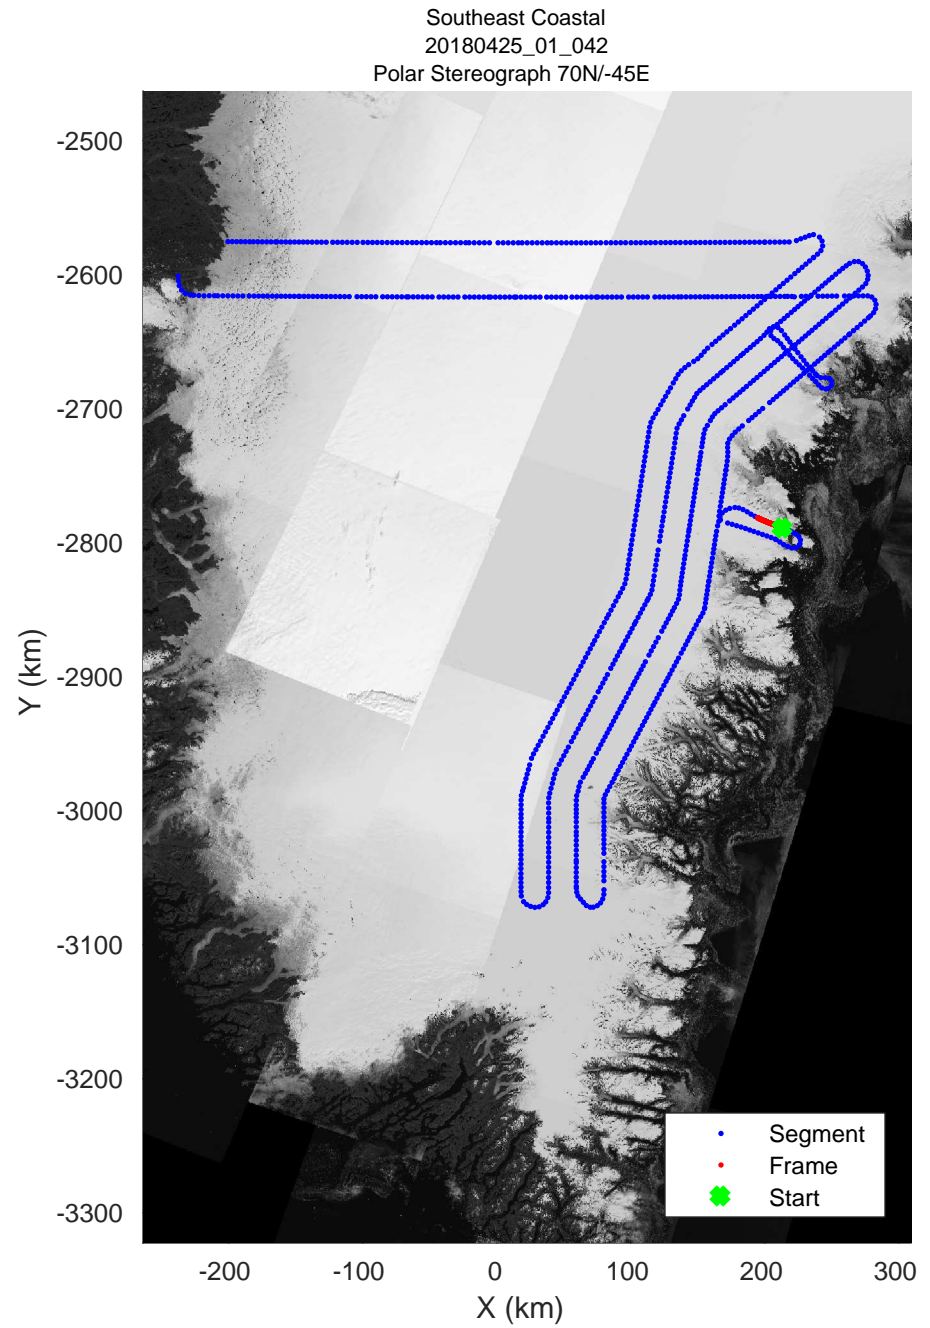

accum 2018\_Greenland\_P3: "Southeast Coastal" 20180425\_01\_039: 13:18:28.2 to 13:21:01.0 GPS

accum 2018\_Greenland\_P3: "Southeast Coastal" 20180425\_01\_040: 13:21:01.1 to 13:23:40.8 GPS

accum 2018\_Greenland\_P3: "Southeast Coastal" 20180425\_01\_041: 13:23:40.9 to 13:26:43.0 GPS