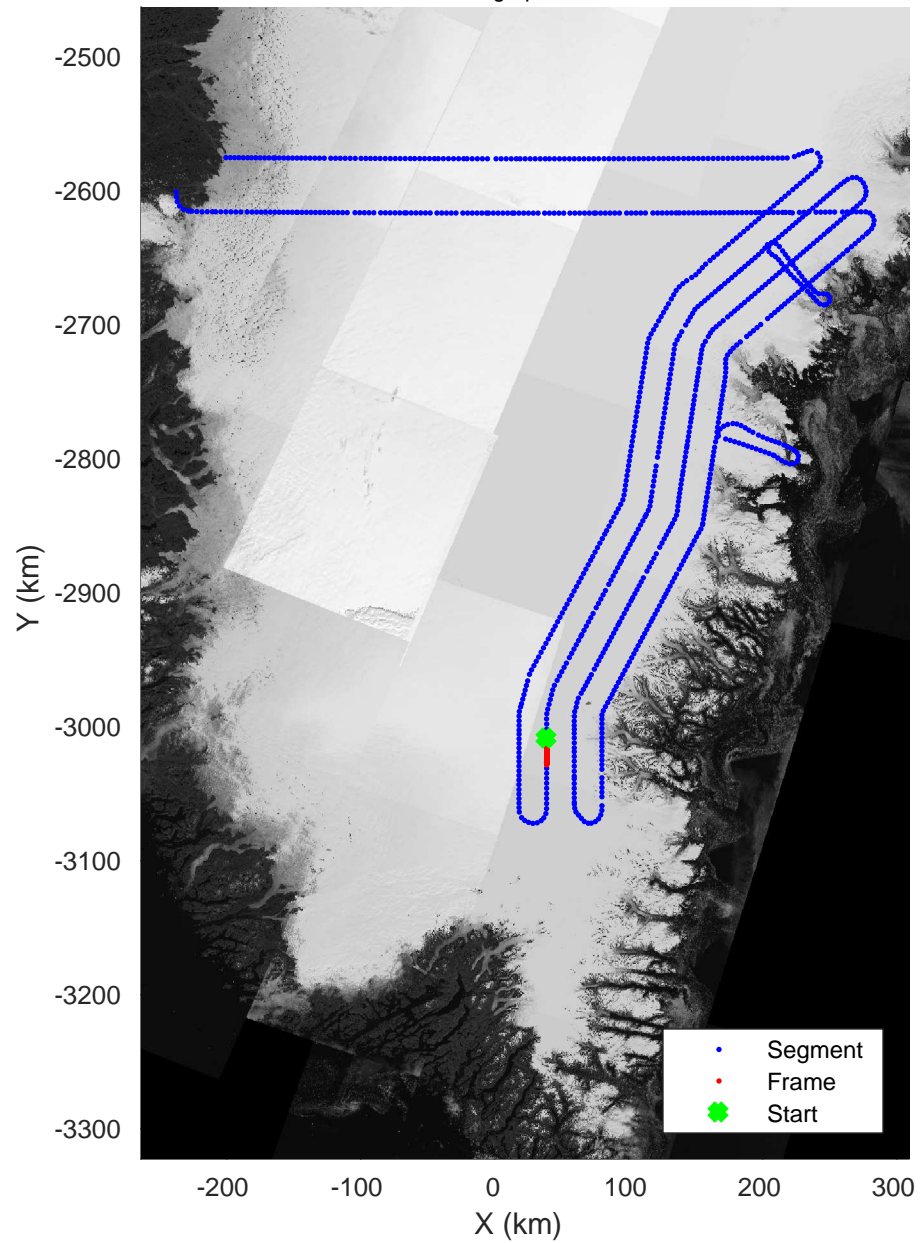

Southeast Coastal
20180425_01_119
Polar Stereograph 70N/-45E