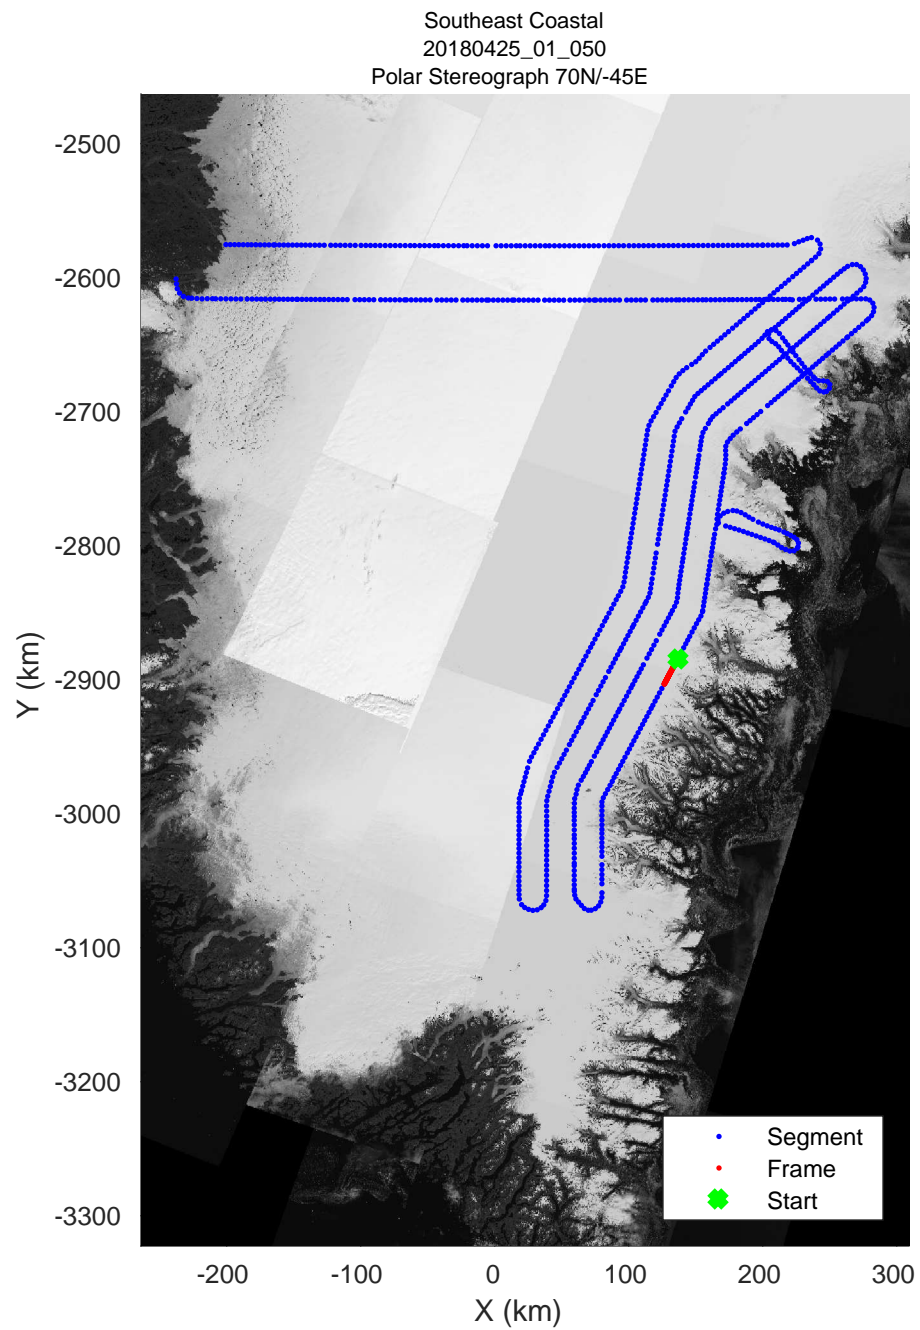

accum 2018\_Greenland\_P3: "Southeast Coastal" 20180425\_01\_048: 13:42:20.8 to 13:44:53.6 GPS

accum 2018\_Greenland\_P3: "Southeast Coastal" 20180425\_01\_049: 13:44:53.7 to 13:47:29.6 GPS

Data Frame ID: 20180425\_01\_050