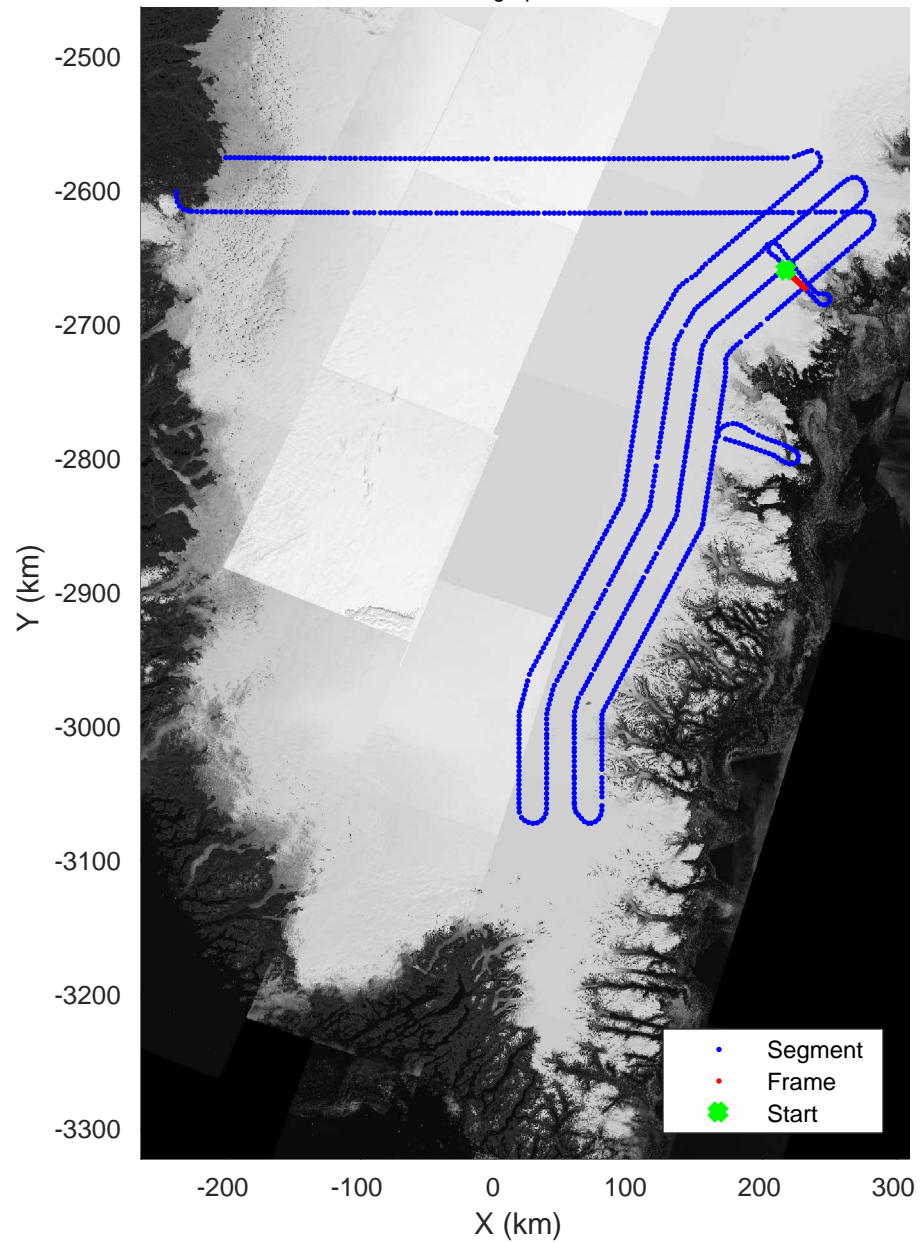

Southeast Coastal
20180425_01_093
Polar Stereograph 70N/-45E