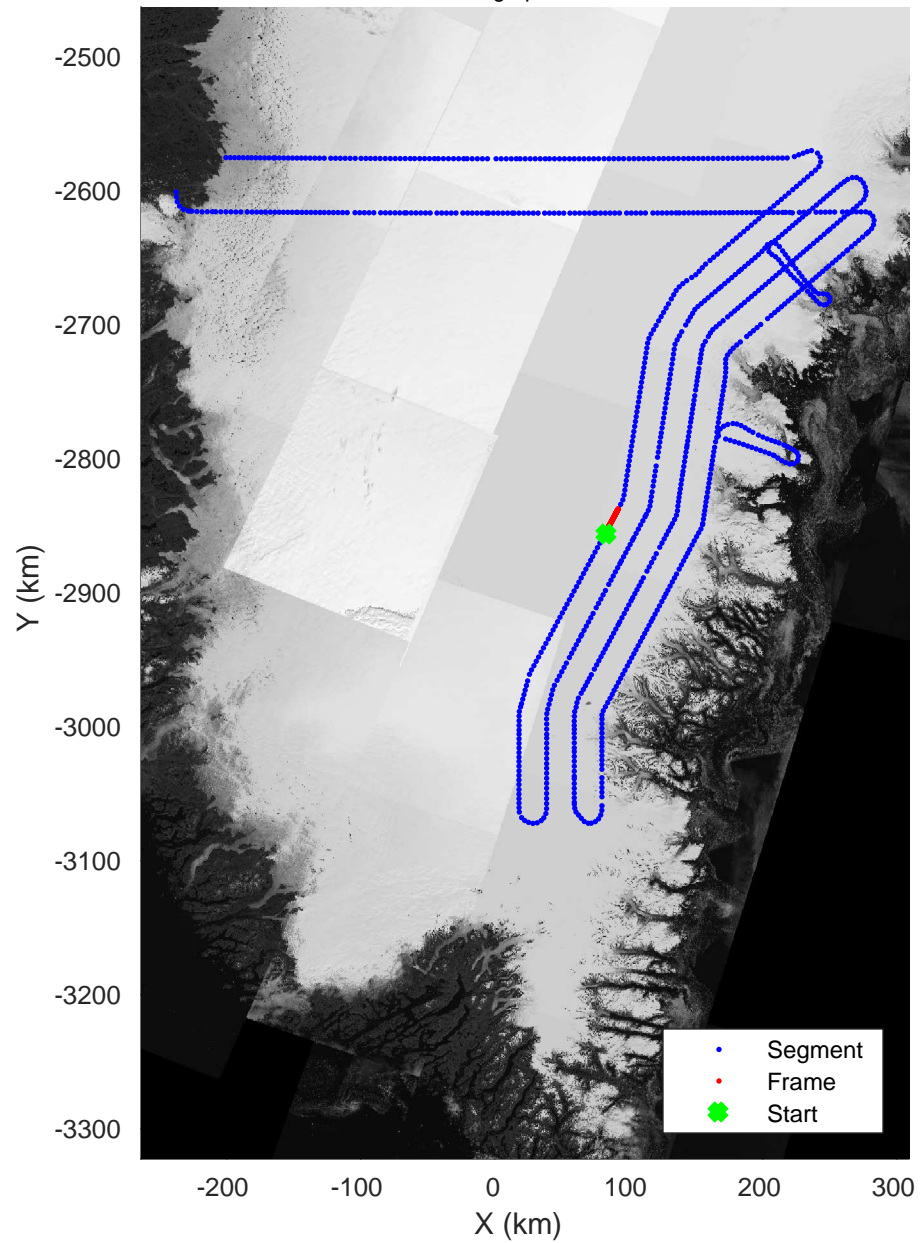

Southeast Coastal
20180425_01_134
Polar Stereograph 70N/-45E