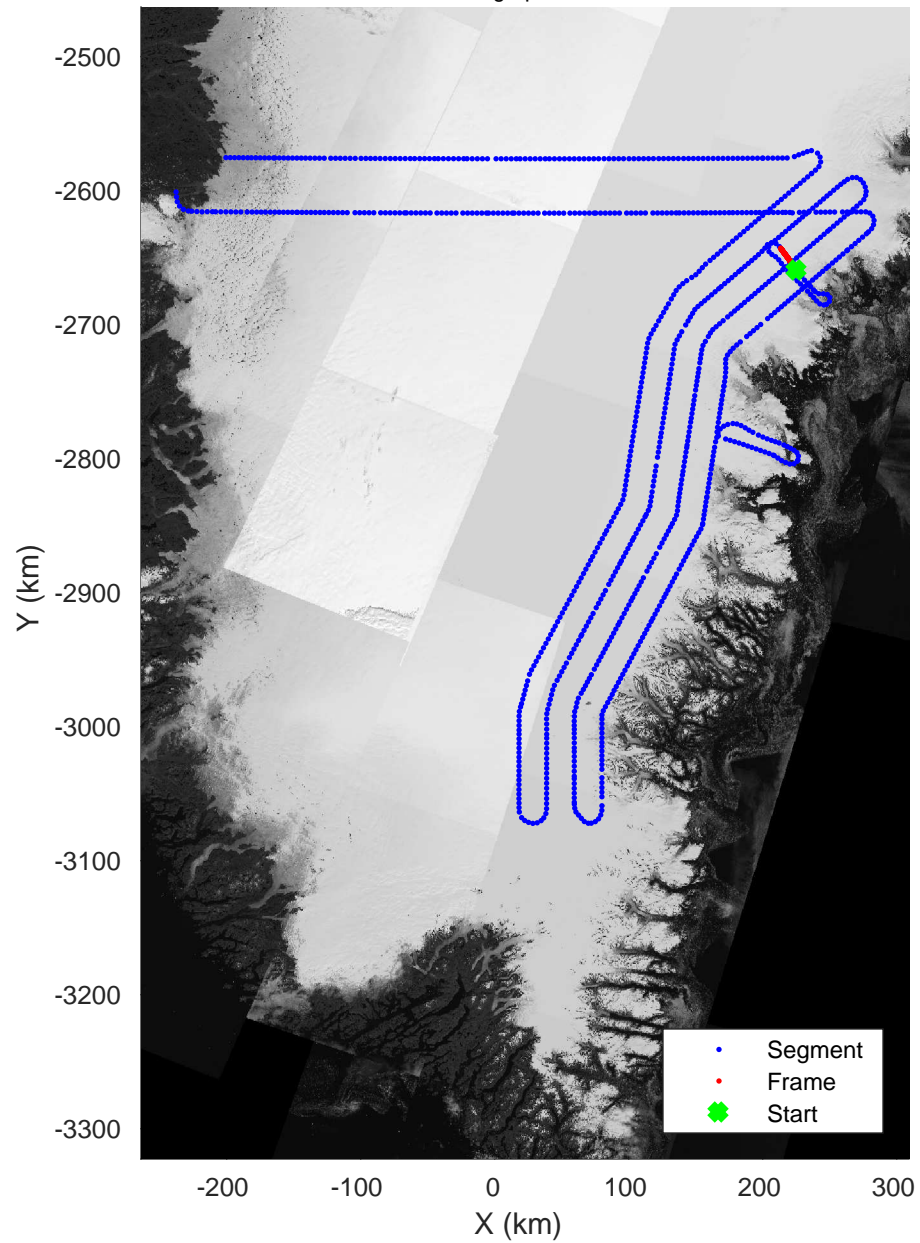

Southeast Coastal  
20180425\_01\_096  
Polar Stereograph 70N/-45E

Data Frame ID: 20180425\_01\_096

3\_Greenland\_P3: "Southeast Coastal" 20180425\_01\_096: 15:44:50.9 to 15:47:25.1 GPS

Southeast Coastal  
20180425\_01\_097  
Polar Stereograph 70N/-45E