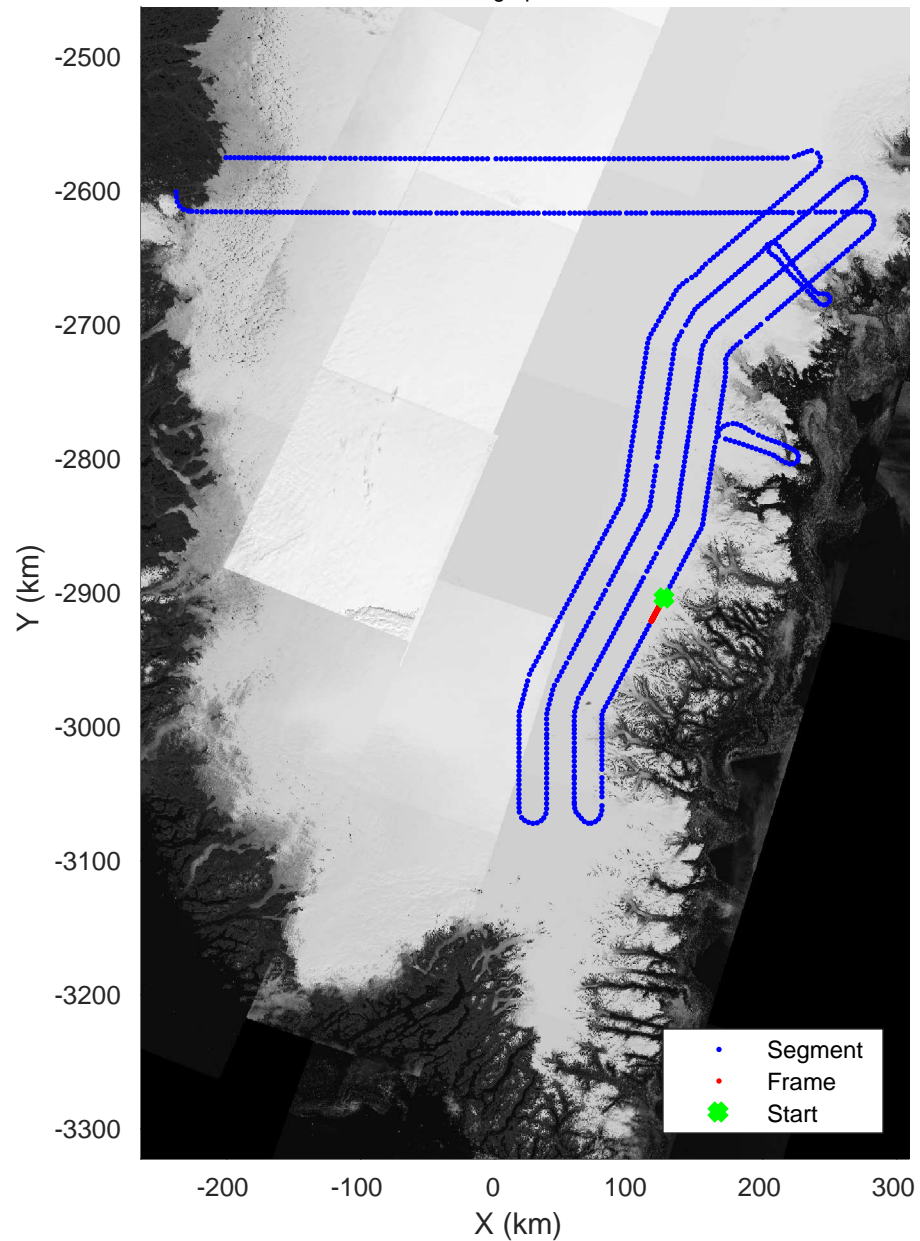

Southeast Coastal
20180425_01_051
Polar Stereograph 70N/-45E