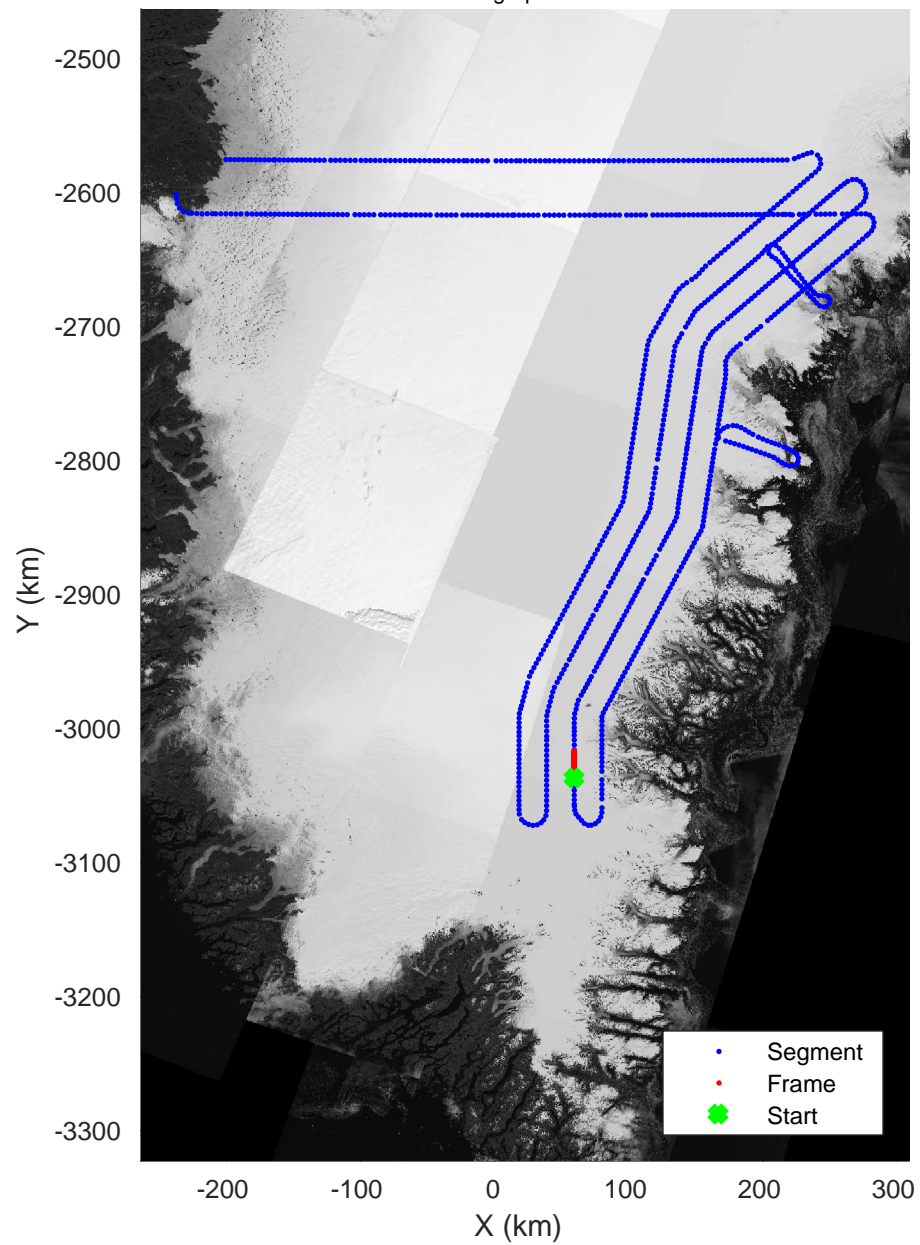

Southeast Coastal
20180425_01_062
Polar Stereograph 70N/-45E