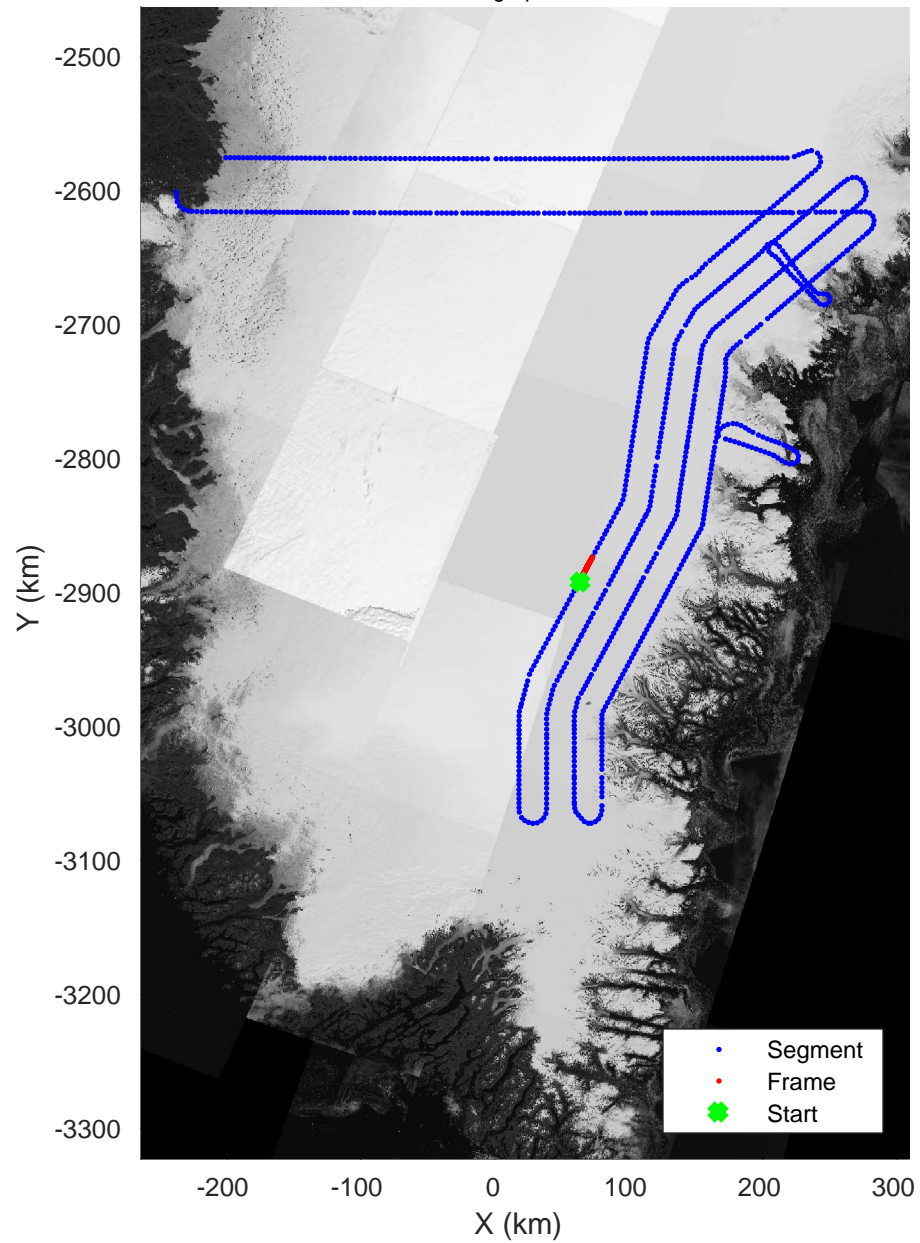

Southeast Coastal
20180425_01_132
Polar Stereograph 70N/-45E