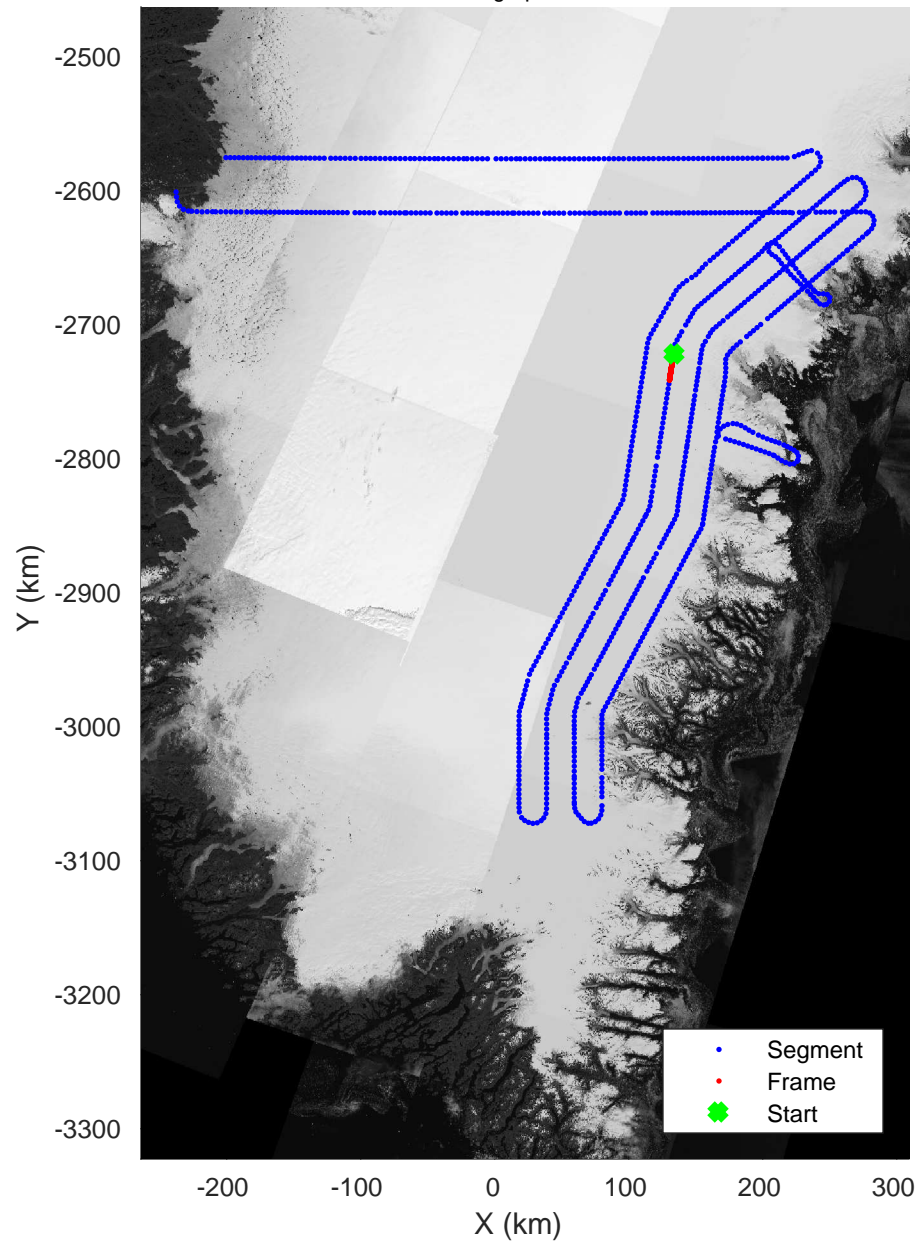

Southeast Coastal
20180425_01_104
Polar Stereograph 70N/-45E