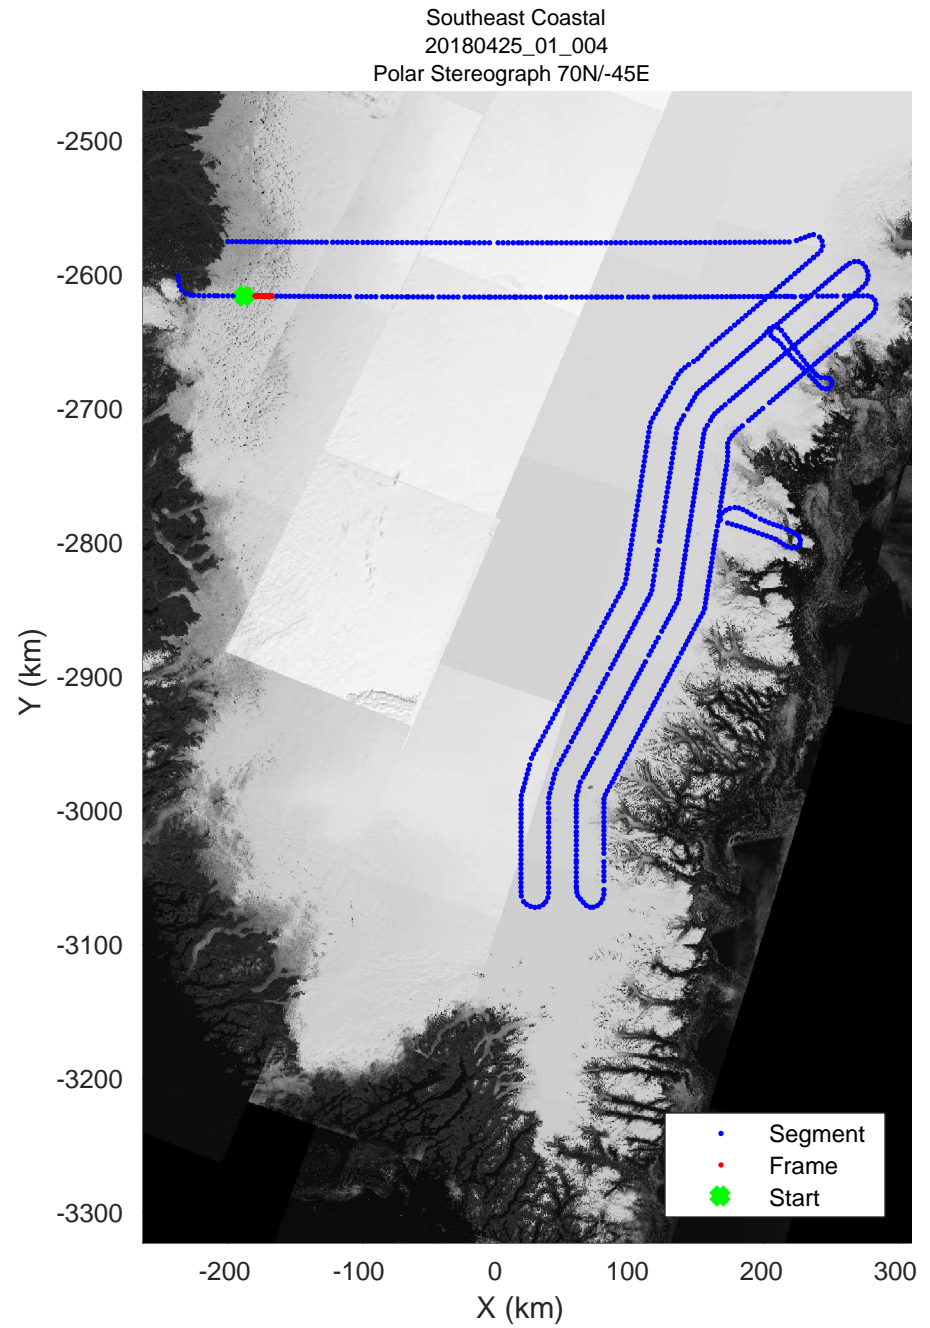

accum 2018\_Greenland\_P3: "Southeast Coastal" 20180425\_01\_001: 11:44:33.6 to 11:46:51.9 GPS

accum 2018\_Greenland\_P3: "Southeast Coastal" 20180425\_01\_002: 11:46:52.1 to 11:49:05.2 GPS

accum 2018\_Greenland\_P3: "Southeast Coastal" 20180425\_01\_003: 11:49:05.3 to 11:51:22.5 GPS