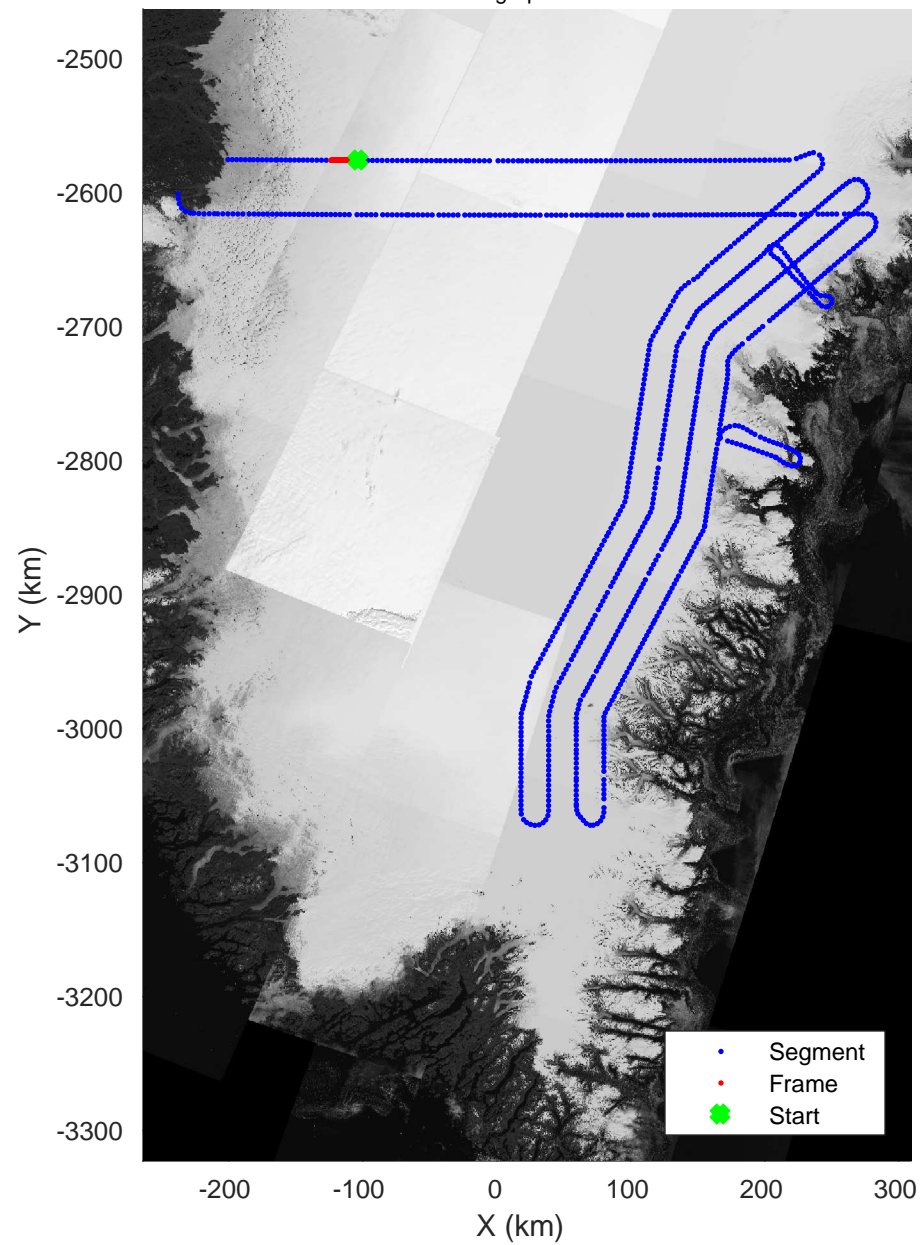

Southeast Coastal
20180425_01_168
Polar Stereograph 70N/-45E