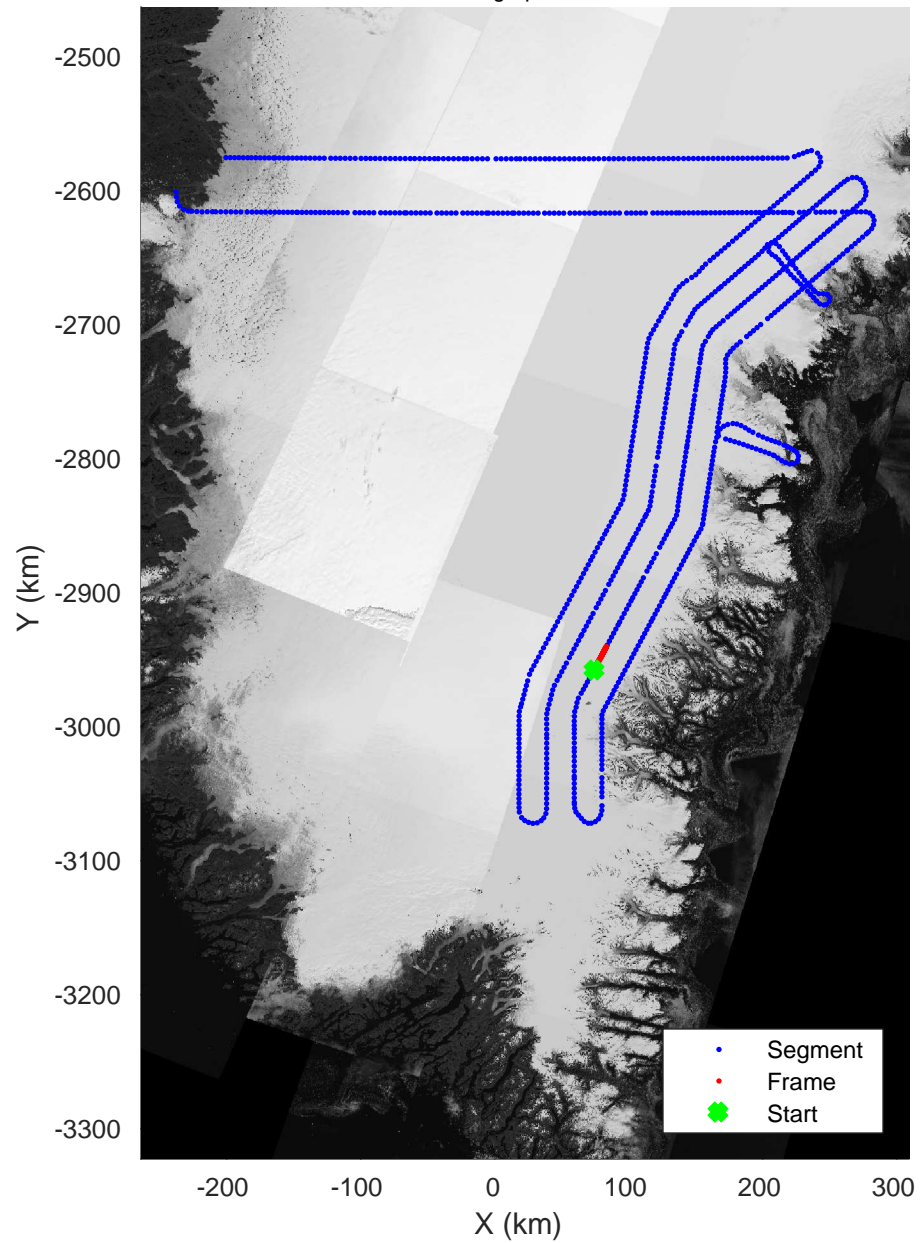

Southeast Coastal
20180425_01_066
Polar Stereograph 70N/-45E