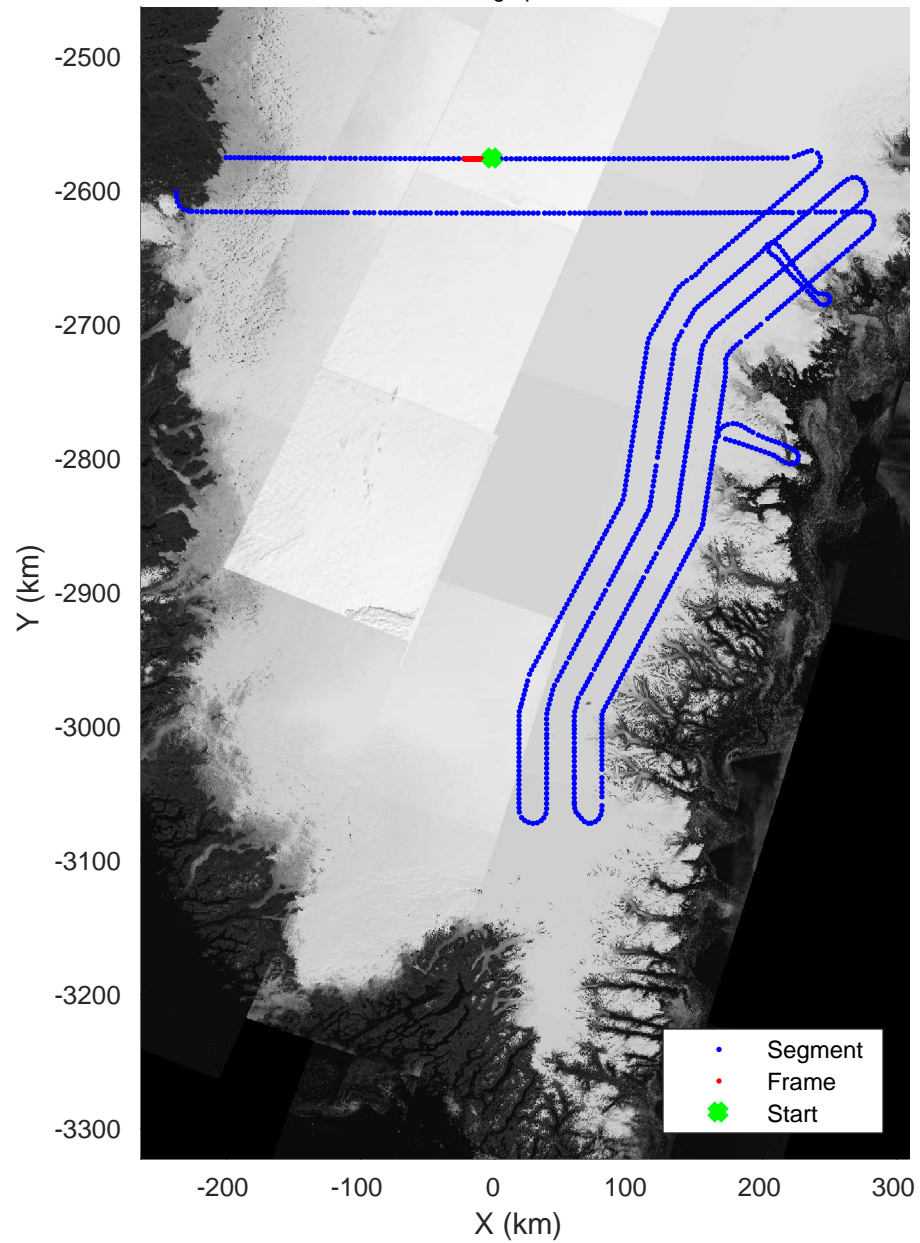

Southeast Coastal
20180425_01_163
Polar Stereograph 70N/-45E