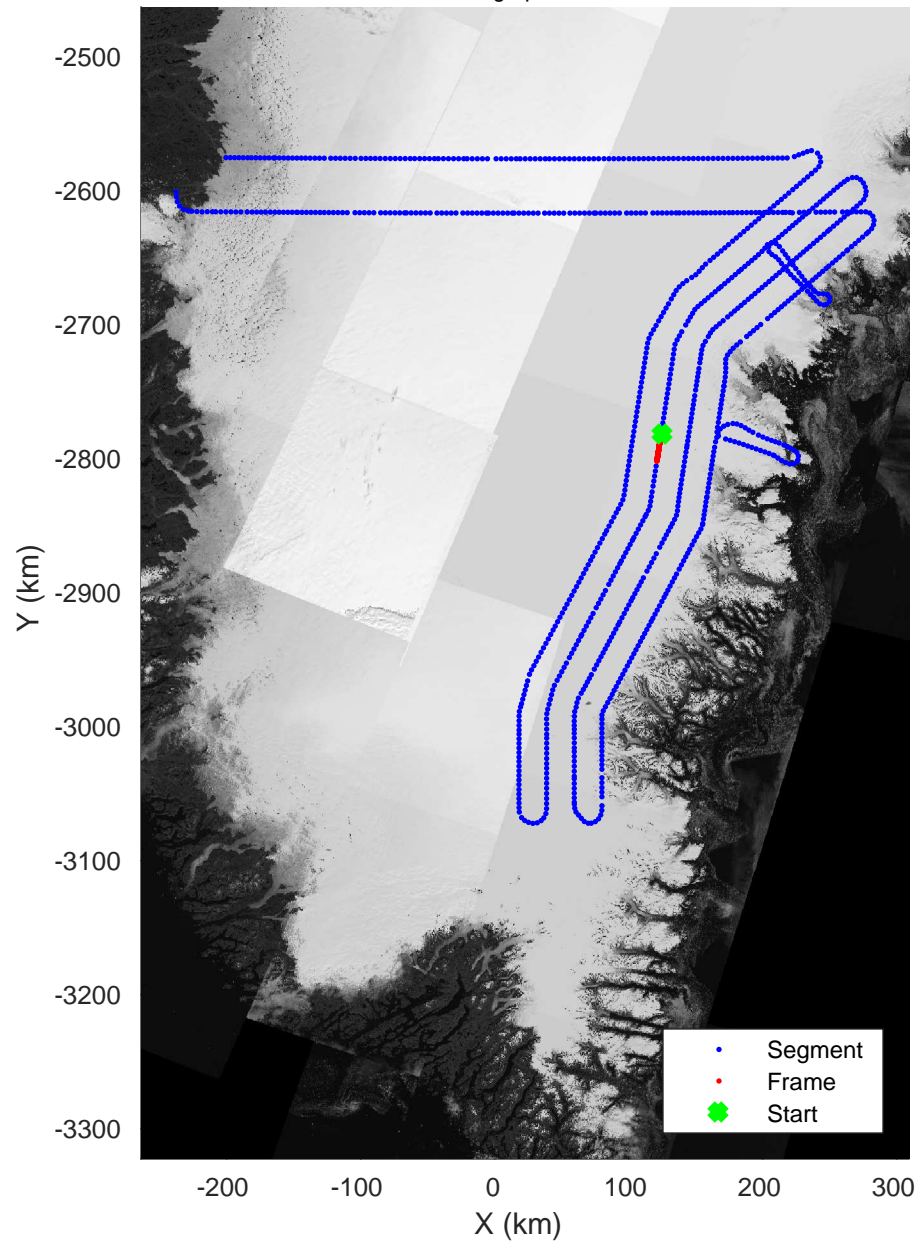

Southeast Coastal
20180425_01_107
Polar Stereograph 70N/-45E