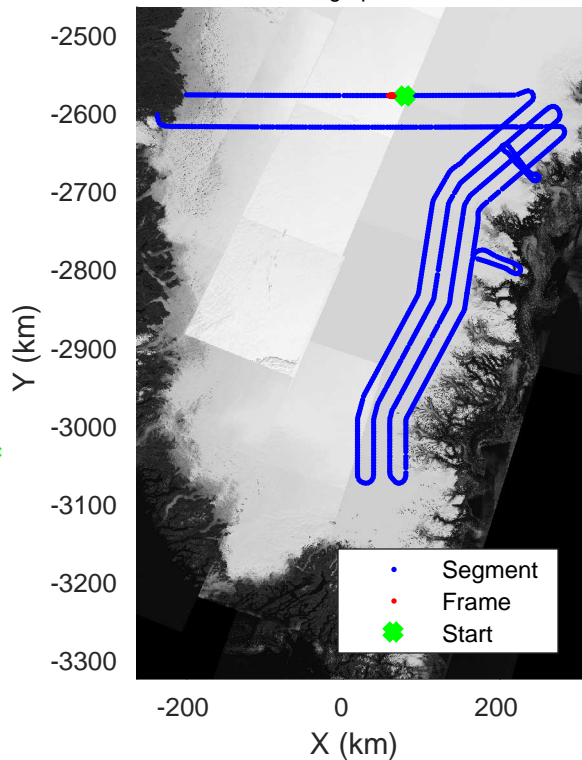

3: "Southeast Coastal" 20180425_01_158: 18:13:37.6 to 18:15:59.3 GPS Southeast Coastal

20180425_01_159

Polar Stereograph 70N/-45E