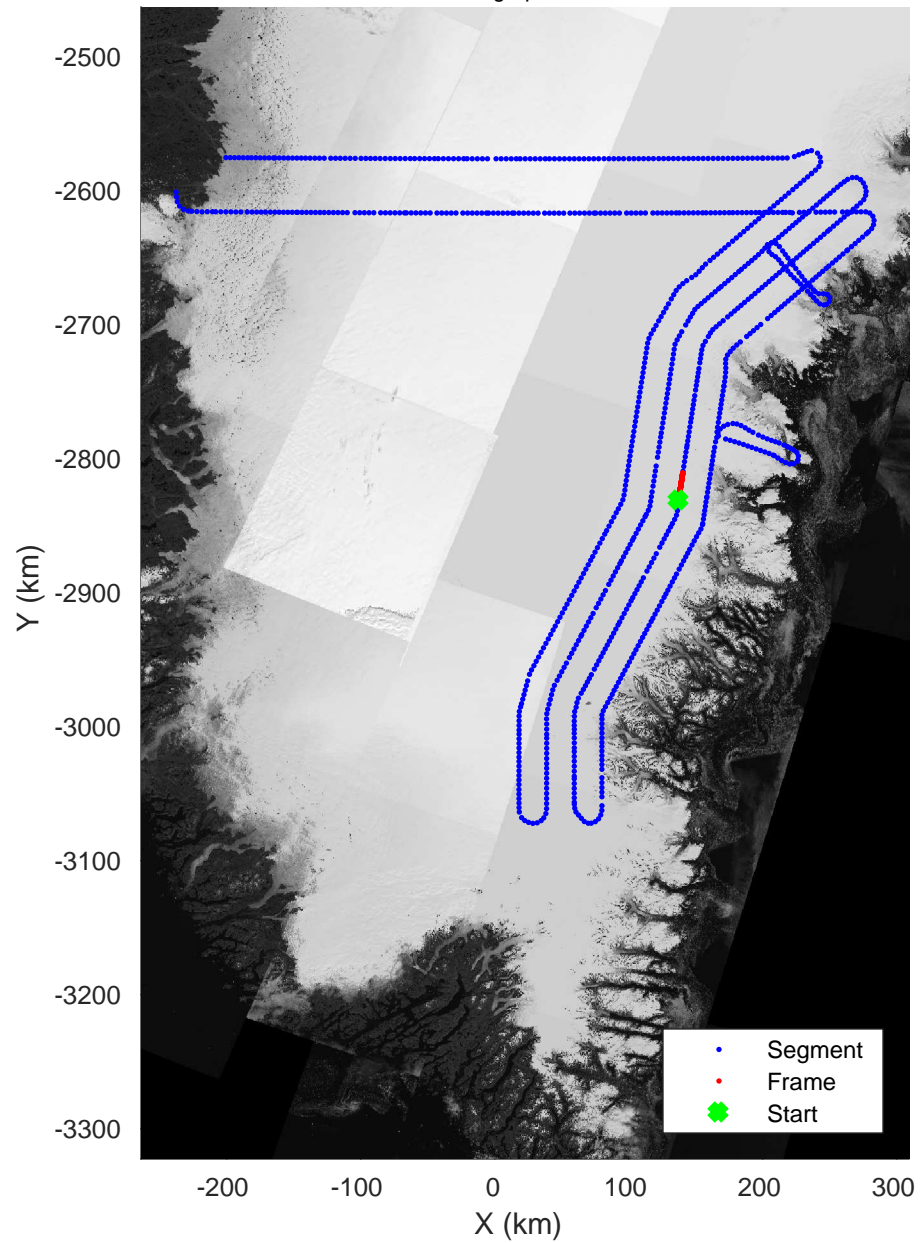

Southeast Coastal  
20180425\_01\_072  
Polar Stereograph 70N/-45E

Data Frame ID: 20180425\_01\_072

3\_Greenland\_P3: "Southeast Coastal" 20180425\_01\_072: 14:43:23.0 to 14:45:53.6 GPS

Southeast Coastal  
20180425\_01\_073  
Polar Stereograph 70N/-45E