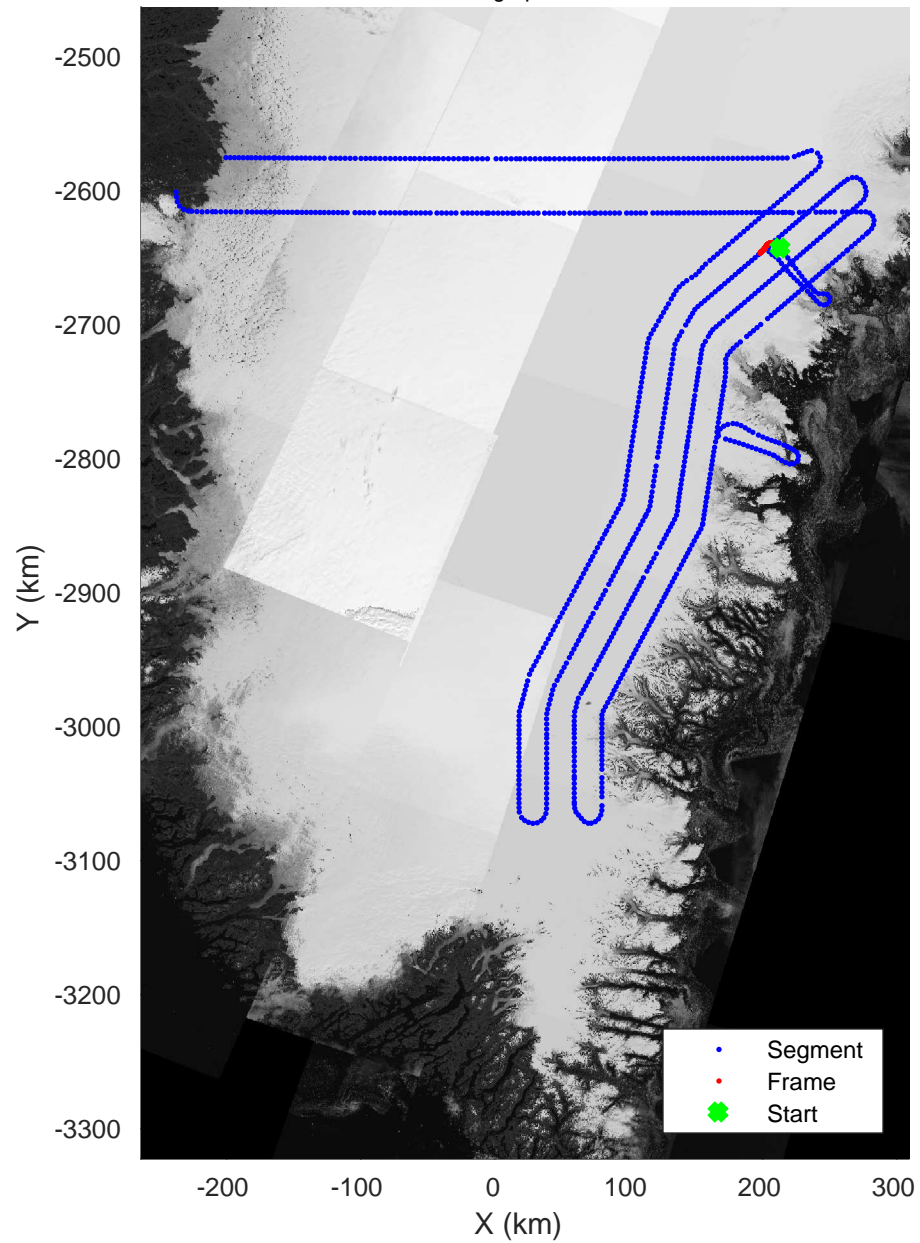

Southeast Coastal
20180425_01_098
Polar Stereograph 70N/-45E