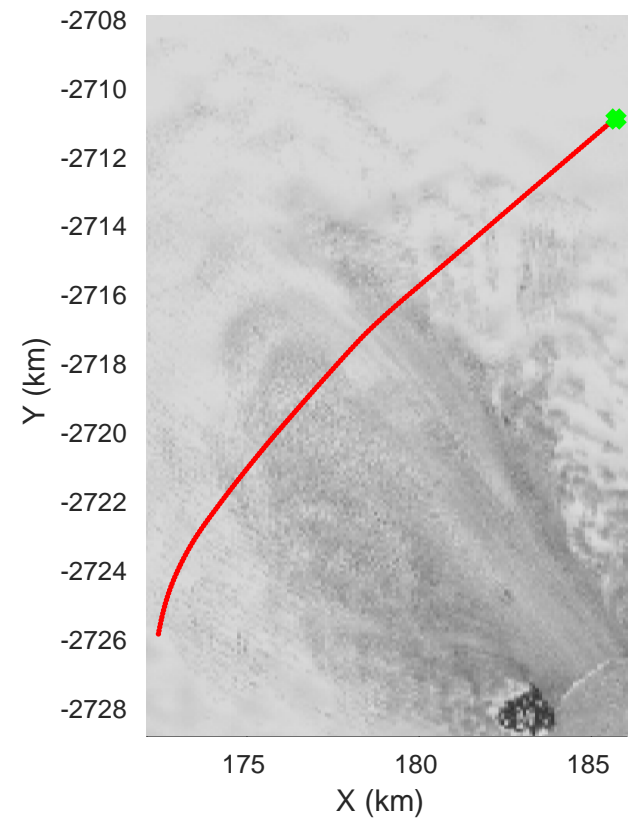

accum 2018\_Greenland\_P3: "Southeast Coastal" 20180425\_01\_031: 12:58:06.8 to 13:00:40.5 GPS

accum 2018\_Greenland\_P3: "Southeast Coastal" 20180425\_01\_032: 13:00:40.6 to 13:03:14.1 GPS

accum 2018\_Greenland\_P3: "Southeast Coastal" 20180425\_01\_033: 13:03:14.2 to 13:05:45.5 GPS