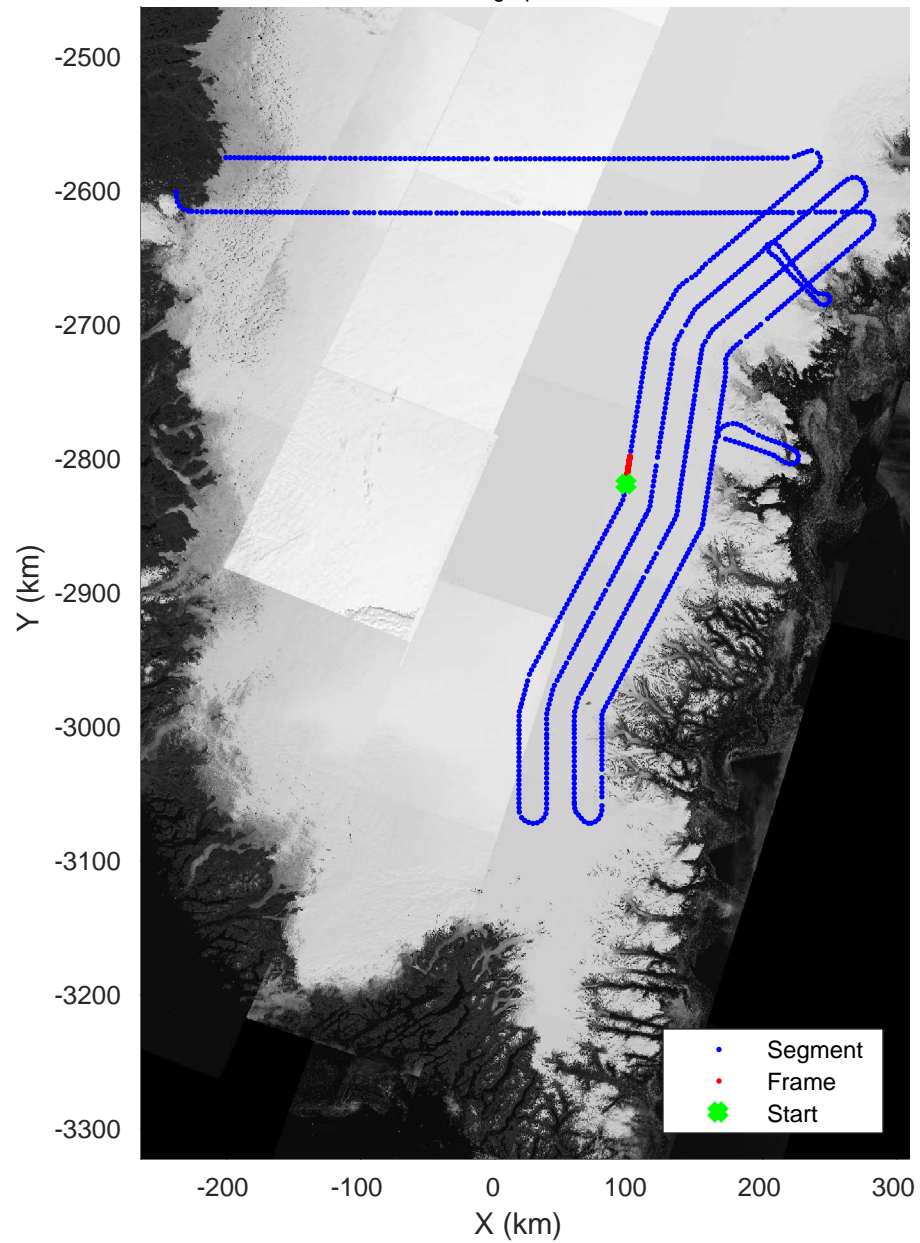

Southeast Coastal
20180425_01_136
Polar Stereograph 70N/-45E