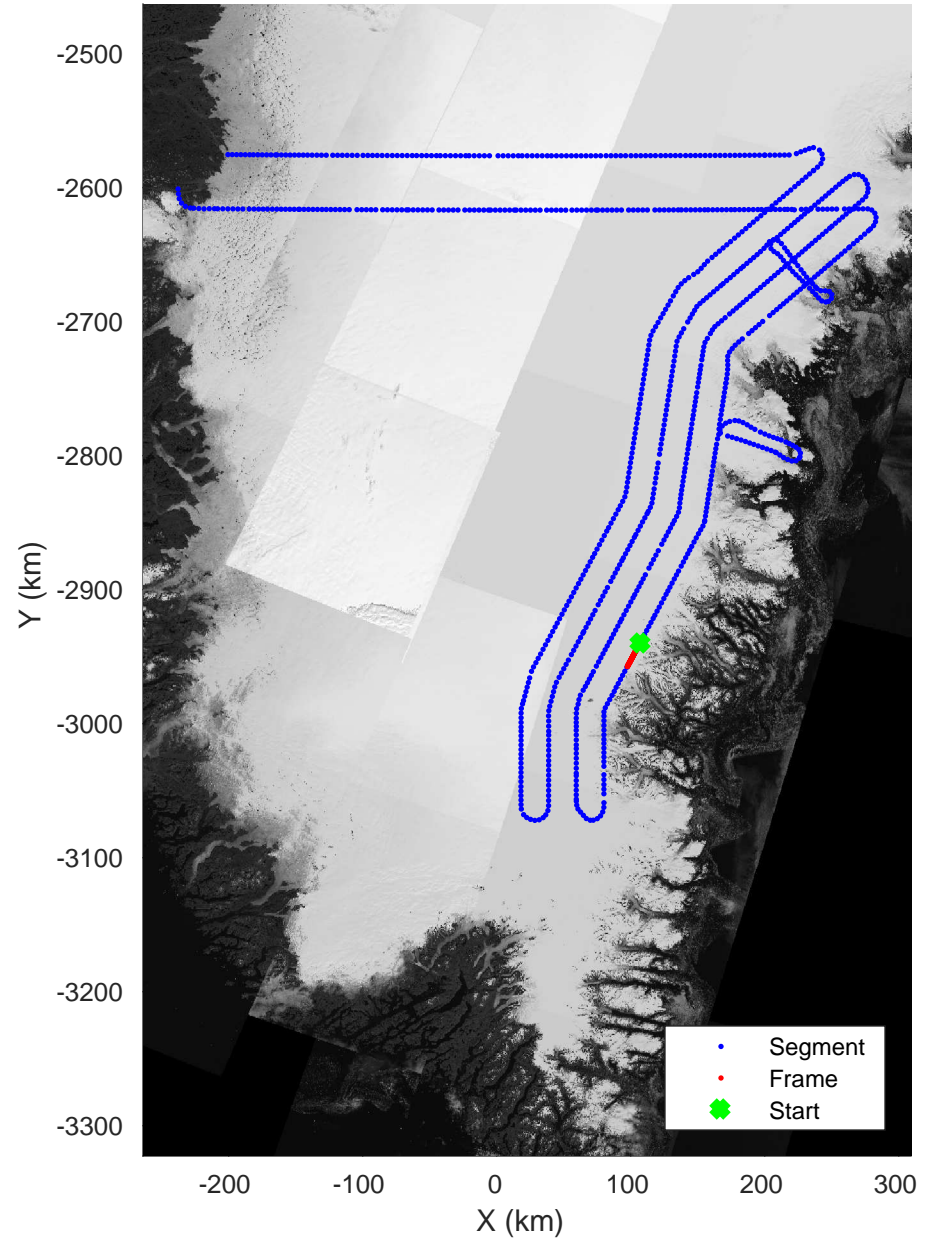

Southeast Coastal  
20180425\_01\_052  
Polar Stereograph 70N/-45E

Data Frame ID: 20180425\_01\_052

Southeast Coastal  
20180425\_01\_053  
Polar Stereograph 70N/-45E

Data Frame ID: 20180425\_01\_053

Data Frame ID: 20180425\_01\_054