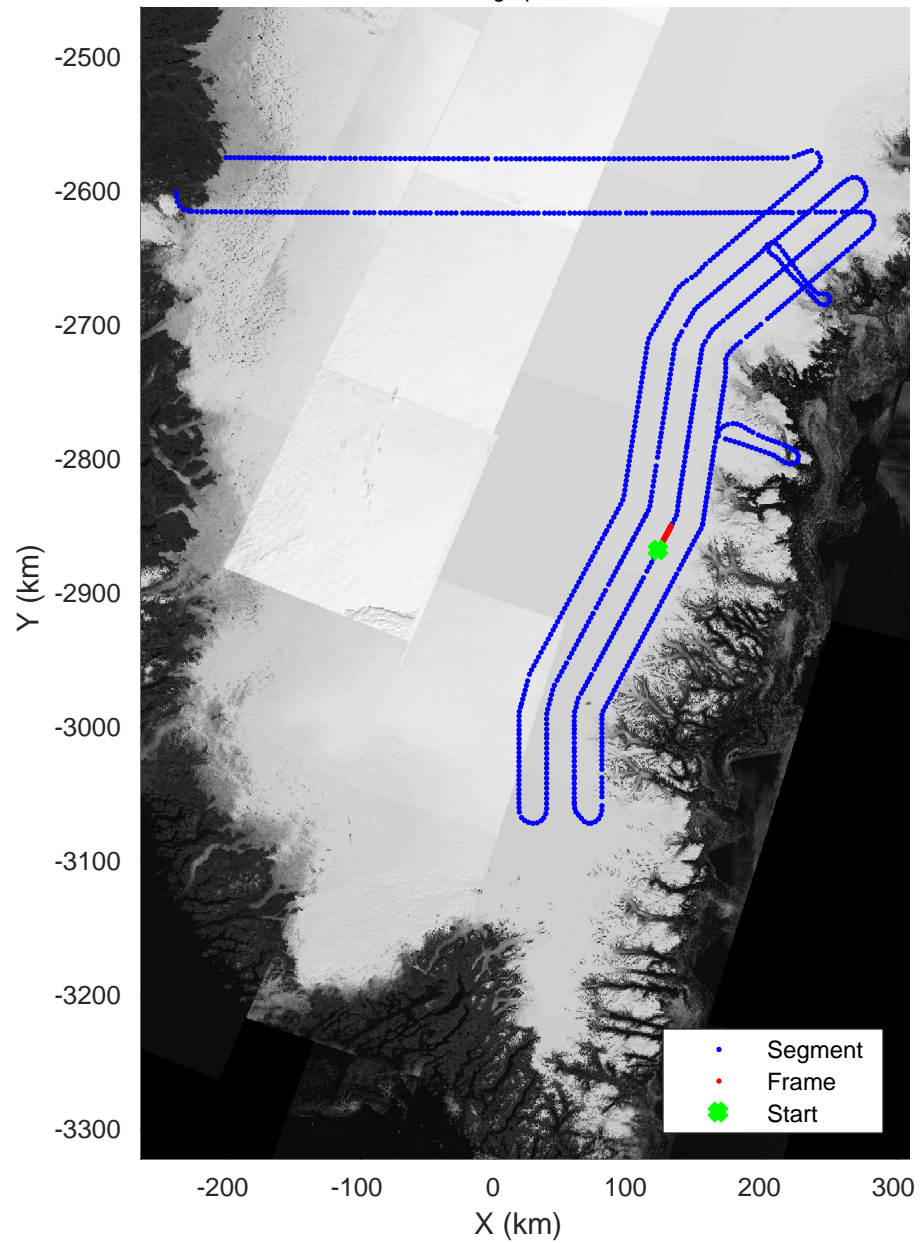

Southeast Coastal
20180425_01_071
Polar Stereograph 70N/-45E