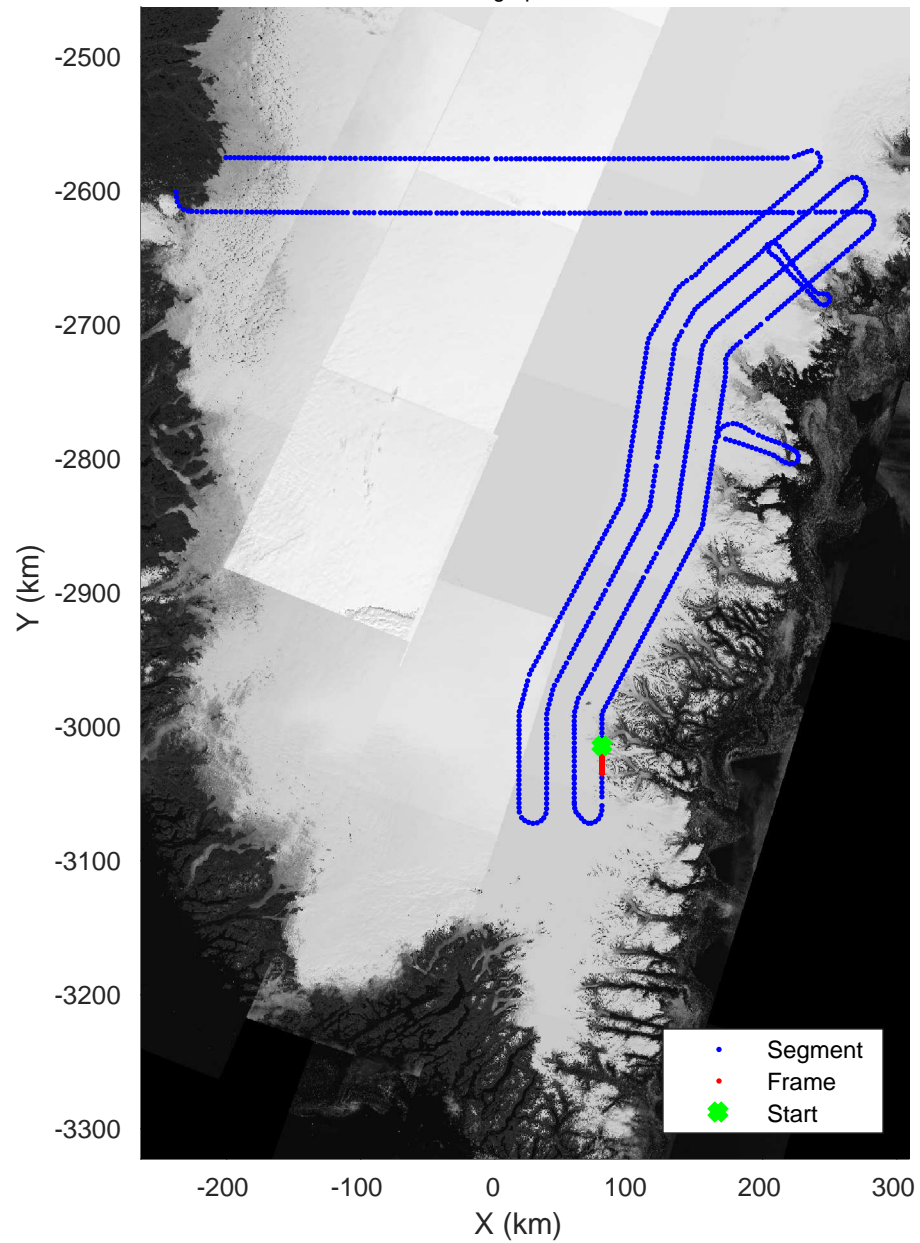

Southeast Coastal  
20180425\_01\_056  
Polar Stereograph 70N/-45E

Data Frame ID: 20180425\_01\_056

3\_Greenland\_P3: "Southeast Coastal" 20180425\_01\_056: 14:02:47.2 to 14:05:17.8 GPS

Southeast Coastal  
20180425\_01\_057  
Polar Stereograph 70N/-45E