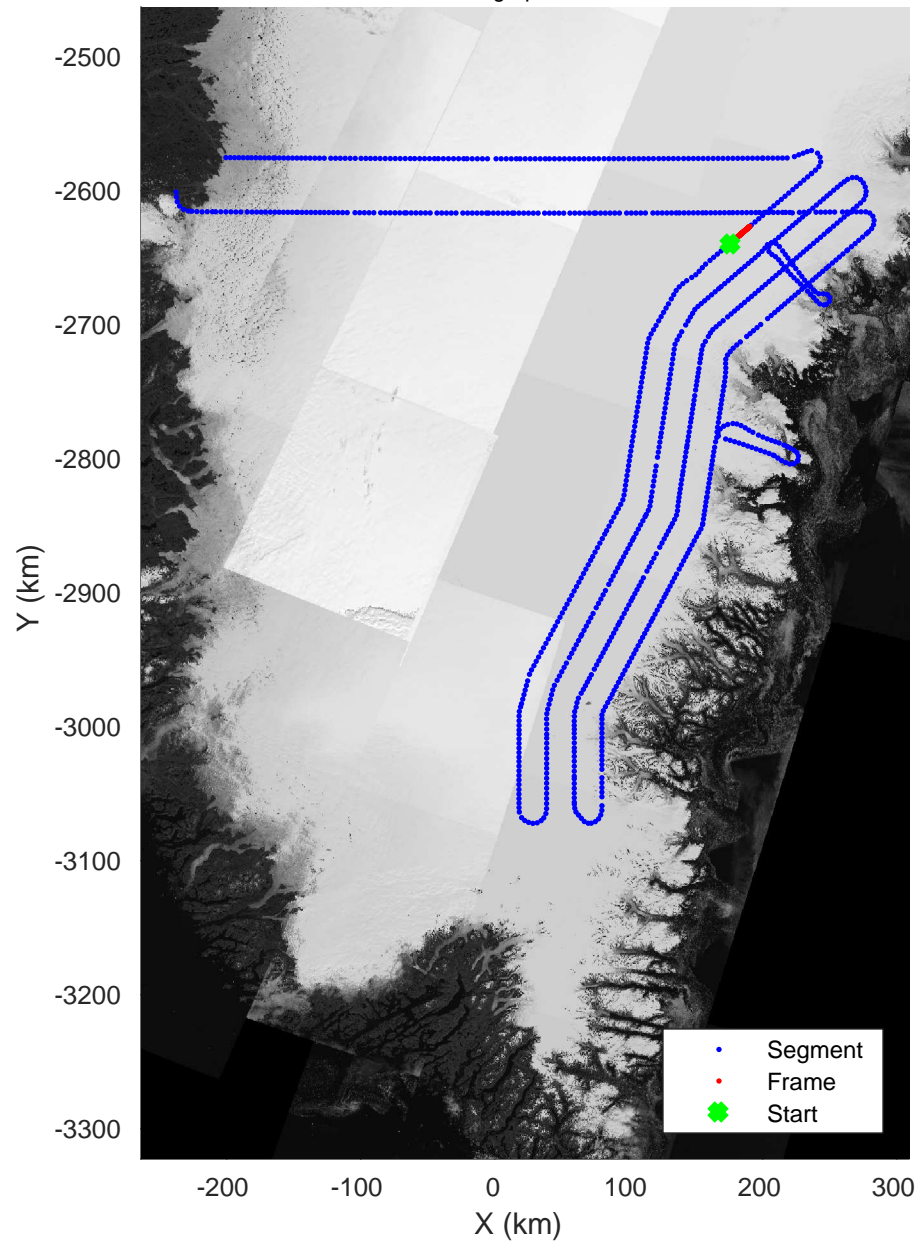

Southeast Coastal
20180425_01_146
Polar Stereograph 70N/-45E