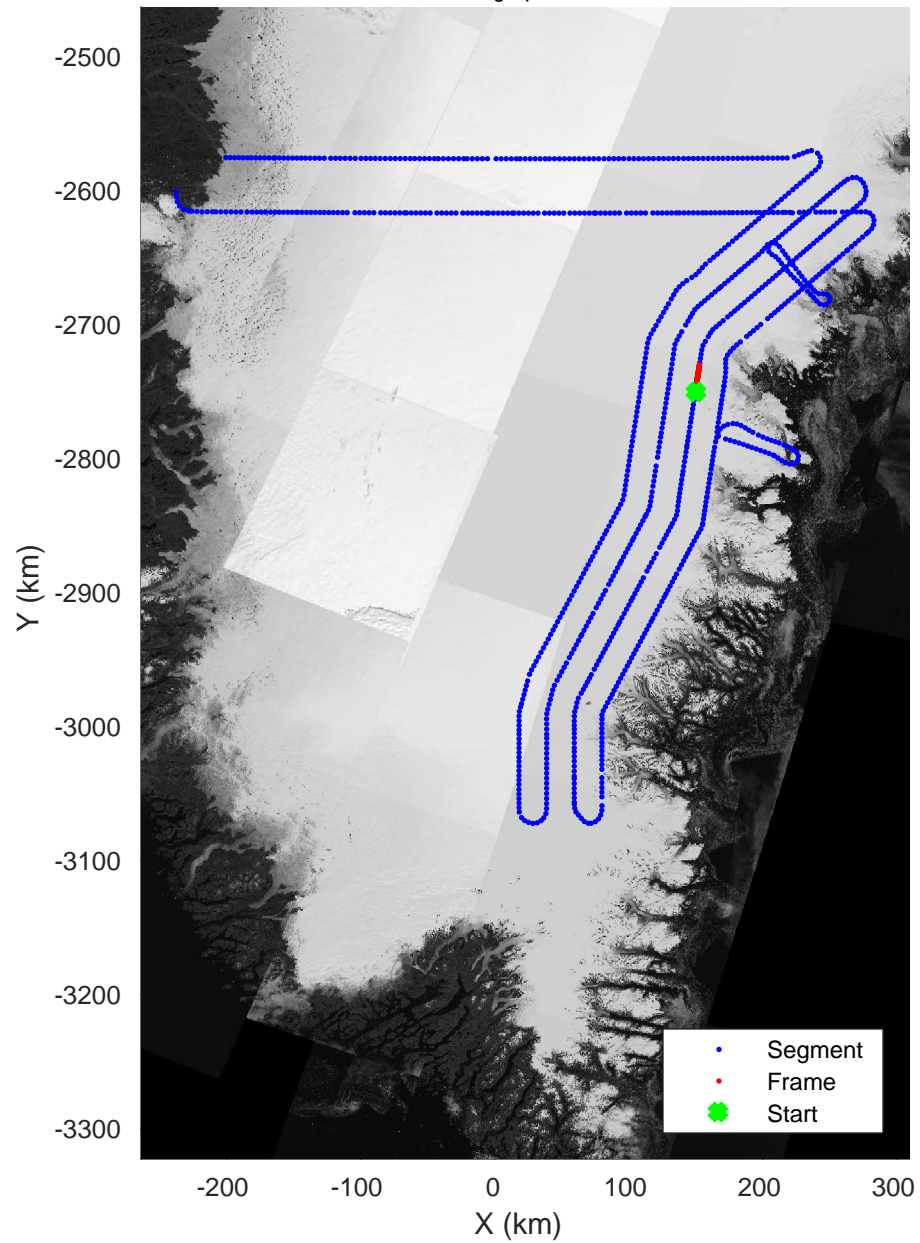

Southeast Coastal  
20180425\_01\_076  
Polar Stereograph 70N/-45E

Data Frame ID: 20180425\_01\_076

Southeast Coastal  
20180425\_01\_077  
Polar Stereograph 70N/-45E

Data Frame ID: 20180425\_01\_077

3\_Greenland\_P3: "Southeast Coastal" 20180425\_01\_077: 14:55:56.3 to 14:58:35.6 GPS