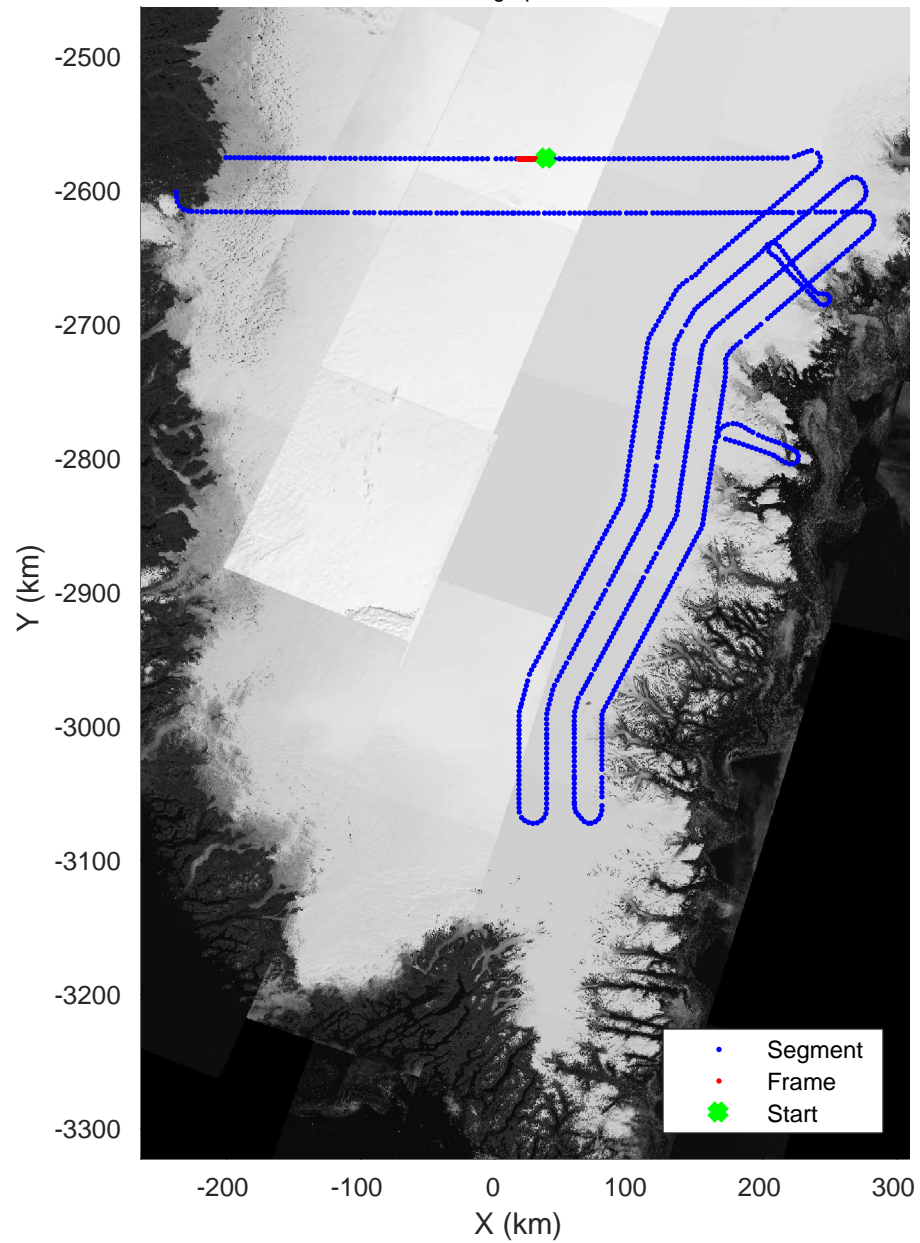

Southeast Coastal  
20180425\_01\_160  
Polar Stereograph 70N/-45E

Data Frame ID: 20180425\_01\_160

3\_Greenland\_P3: "Southeast Coastal" 20180425\_01\_160: 18:18:21.0 to 18:20:39.5 GPS

Southeast Coastal  
20180425\_01\_161  
Polar Stereograph 70N/-45E