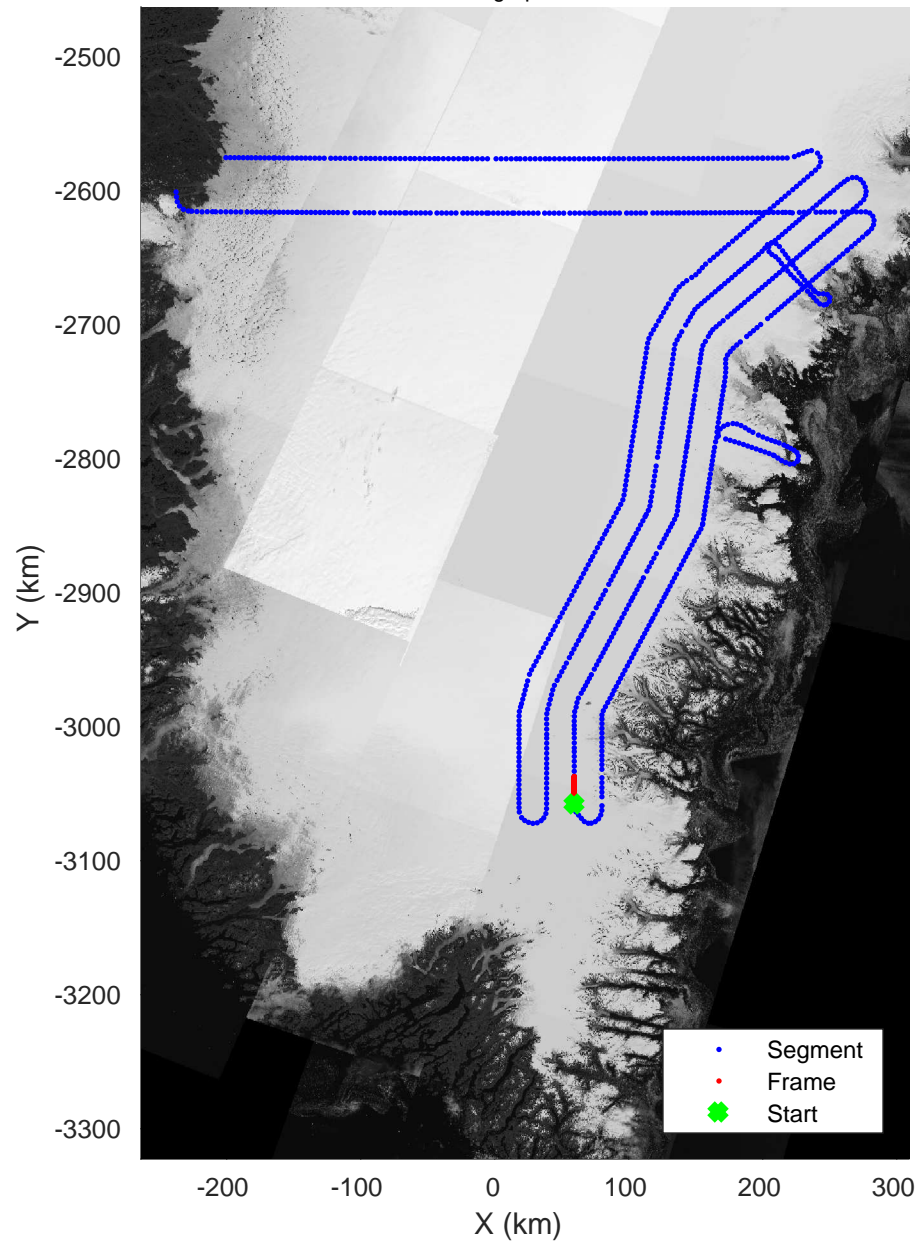

Southeast Coastal  
20180425\_01\_060  
Polar Stereograph 70N/-45E

Data Frame ID: 20180425\_01\_060

3\_Greenland\_P3: "Southeast Coastal" 20180425\_01\_060: 14:12:54.6 to 14:15:42.2 GPS

Southeast Coastal  
20180425\_01\_061  
Polar Stereograph 70N/-45E