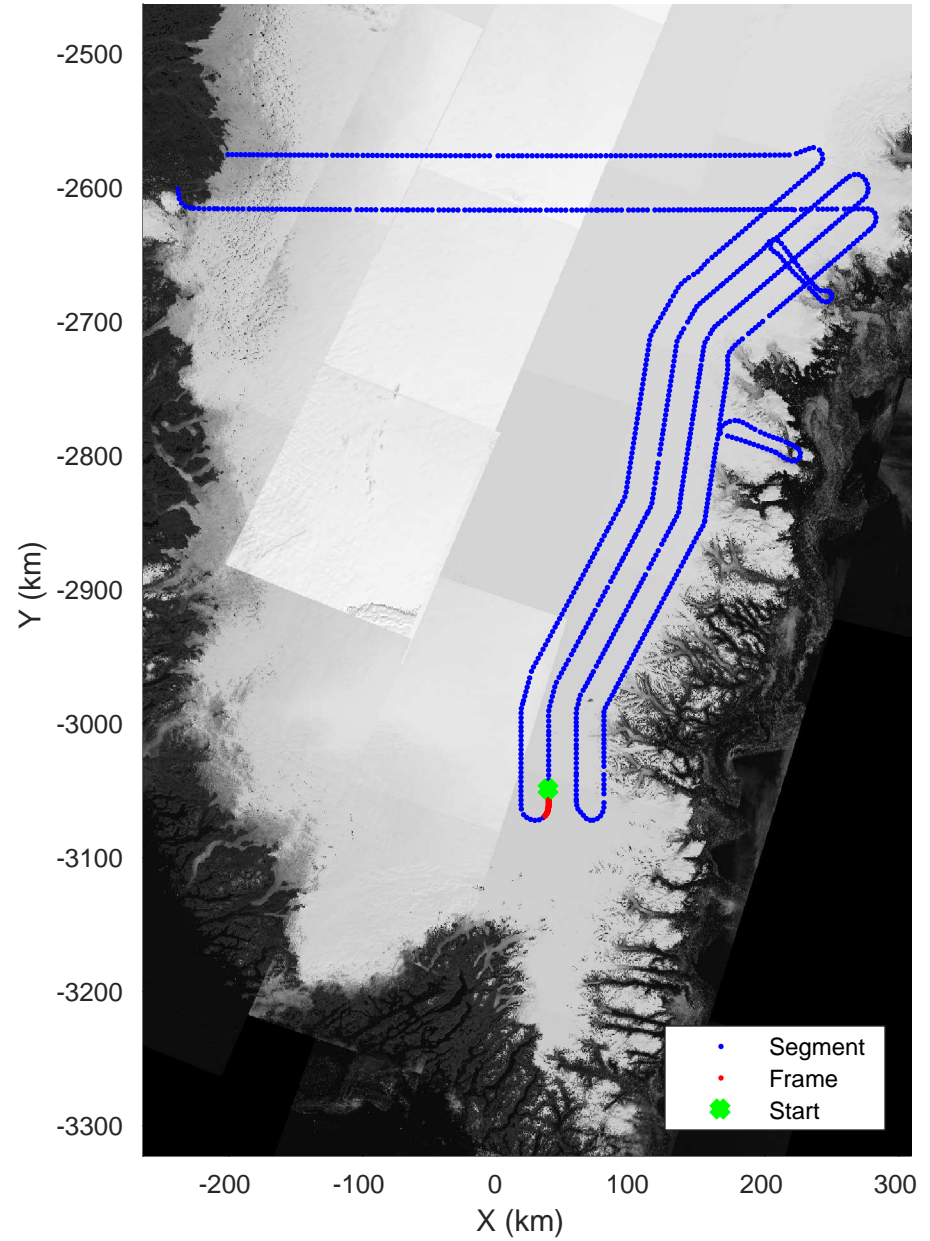

Southeast Coastal  
20180425\_01\_120  
Polar Stereograph 70N/-45E

Data Frame ID: 20180425\_01\_120

3\_Greenland\_P3: "Southeast Coastal" 20180425\_01\_120: 16:43:04.5 to 16:45:25.1 GPS

Southeast Coastal  
20180425\_01\_121  
Polar Stereograph 70N/-45E