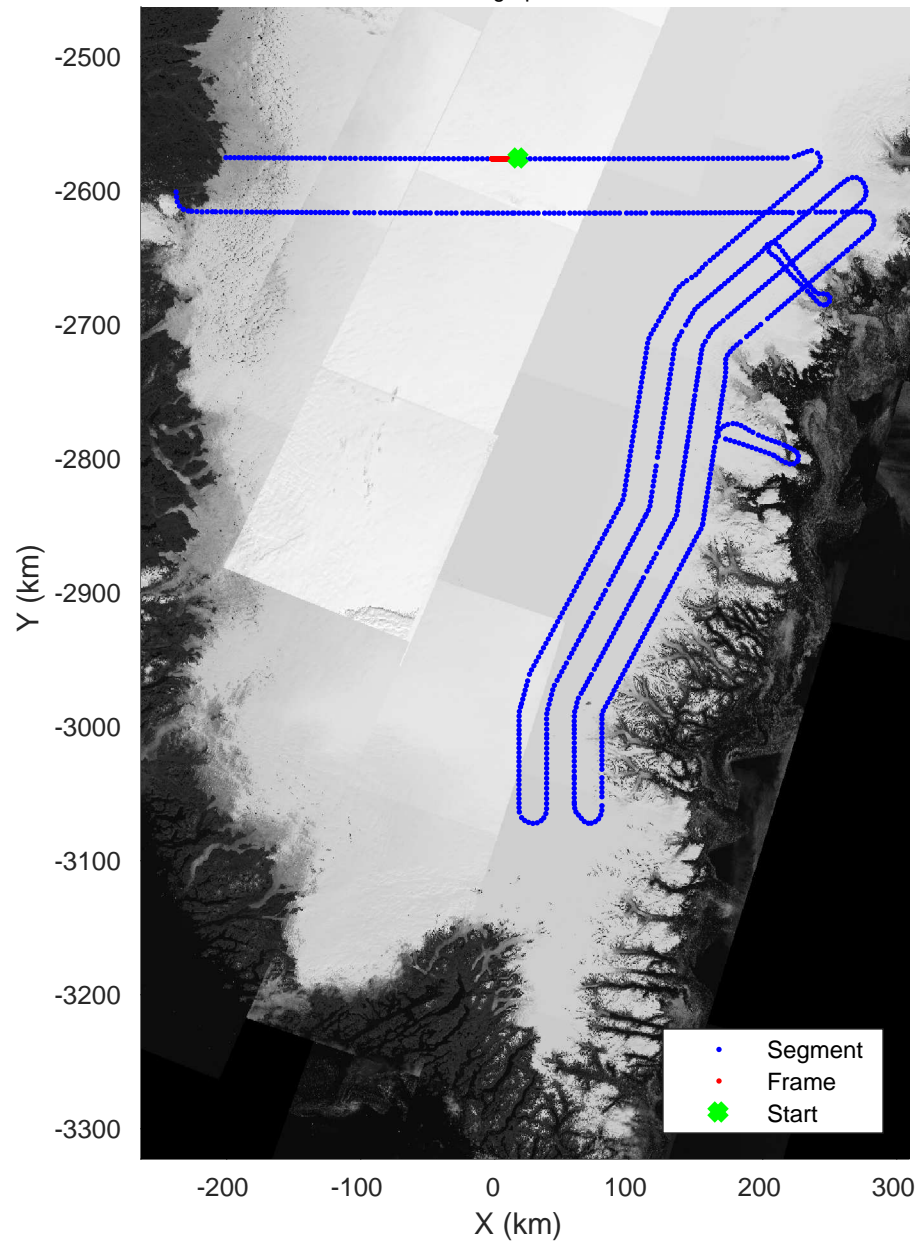

Southeast Coastal
20180425_01_162
Polar Stereograph 70N/-45E