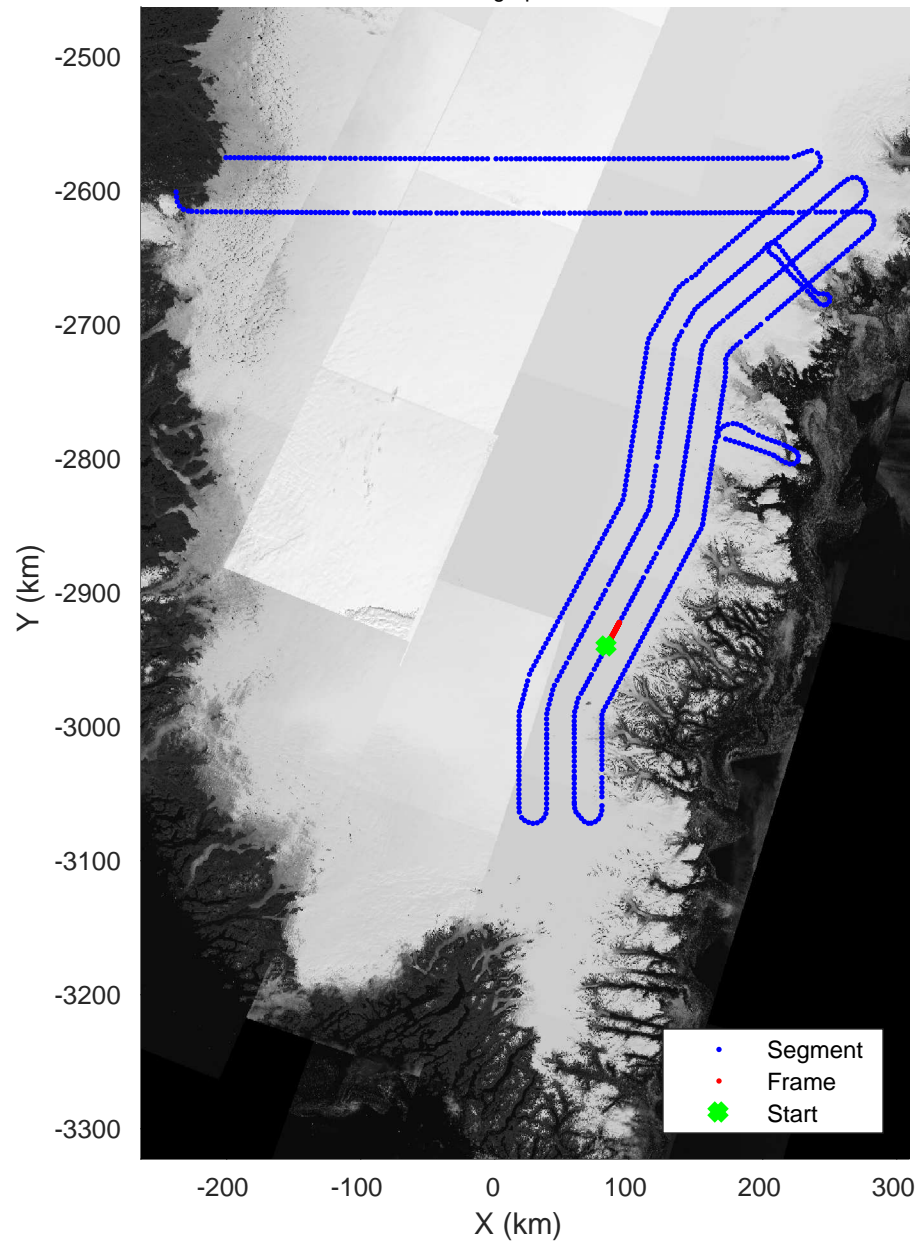

Southeast Coastal
20180425_01_067
Polar Stereograph 70N/-45E