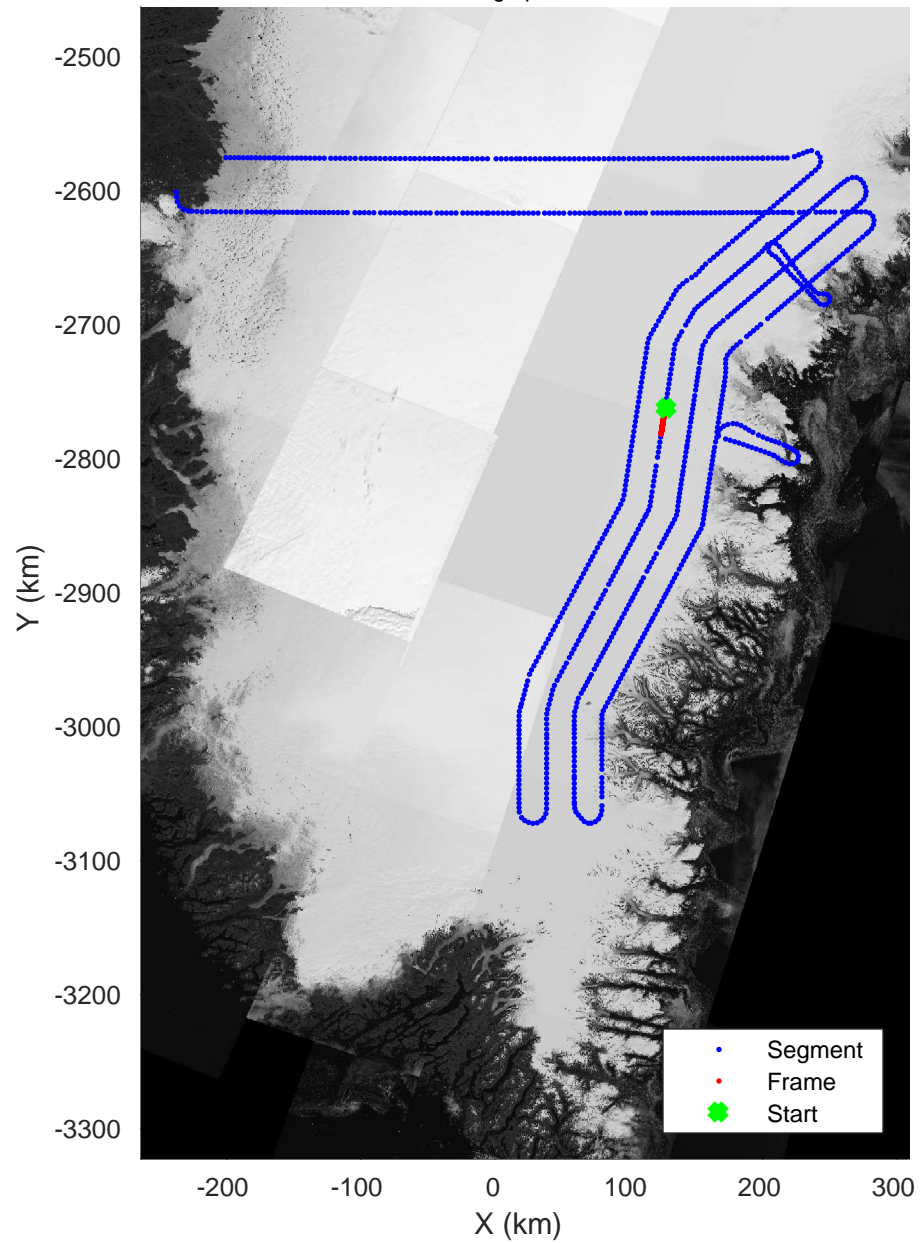

Southeast Coastal
20180425_01_106
Polar Stereograph 70N/-45E