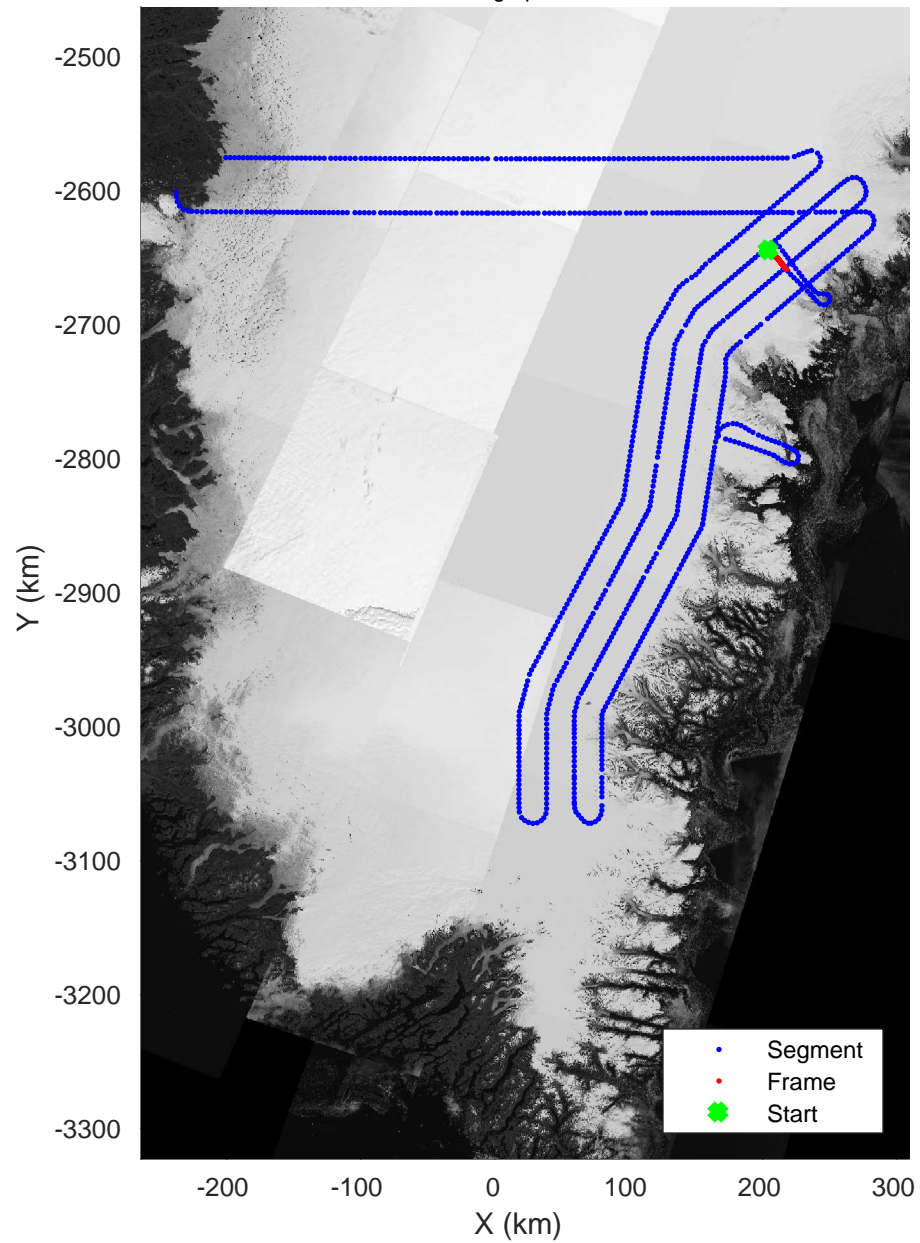

Southeast Coastal
20180425_01_092
Polar Stereograph 70N/-45E