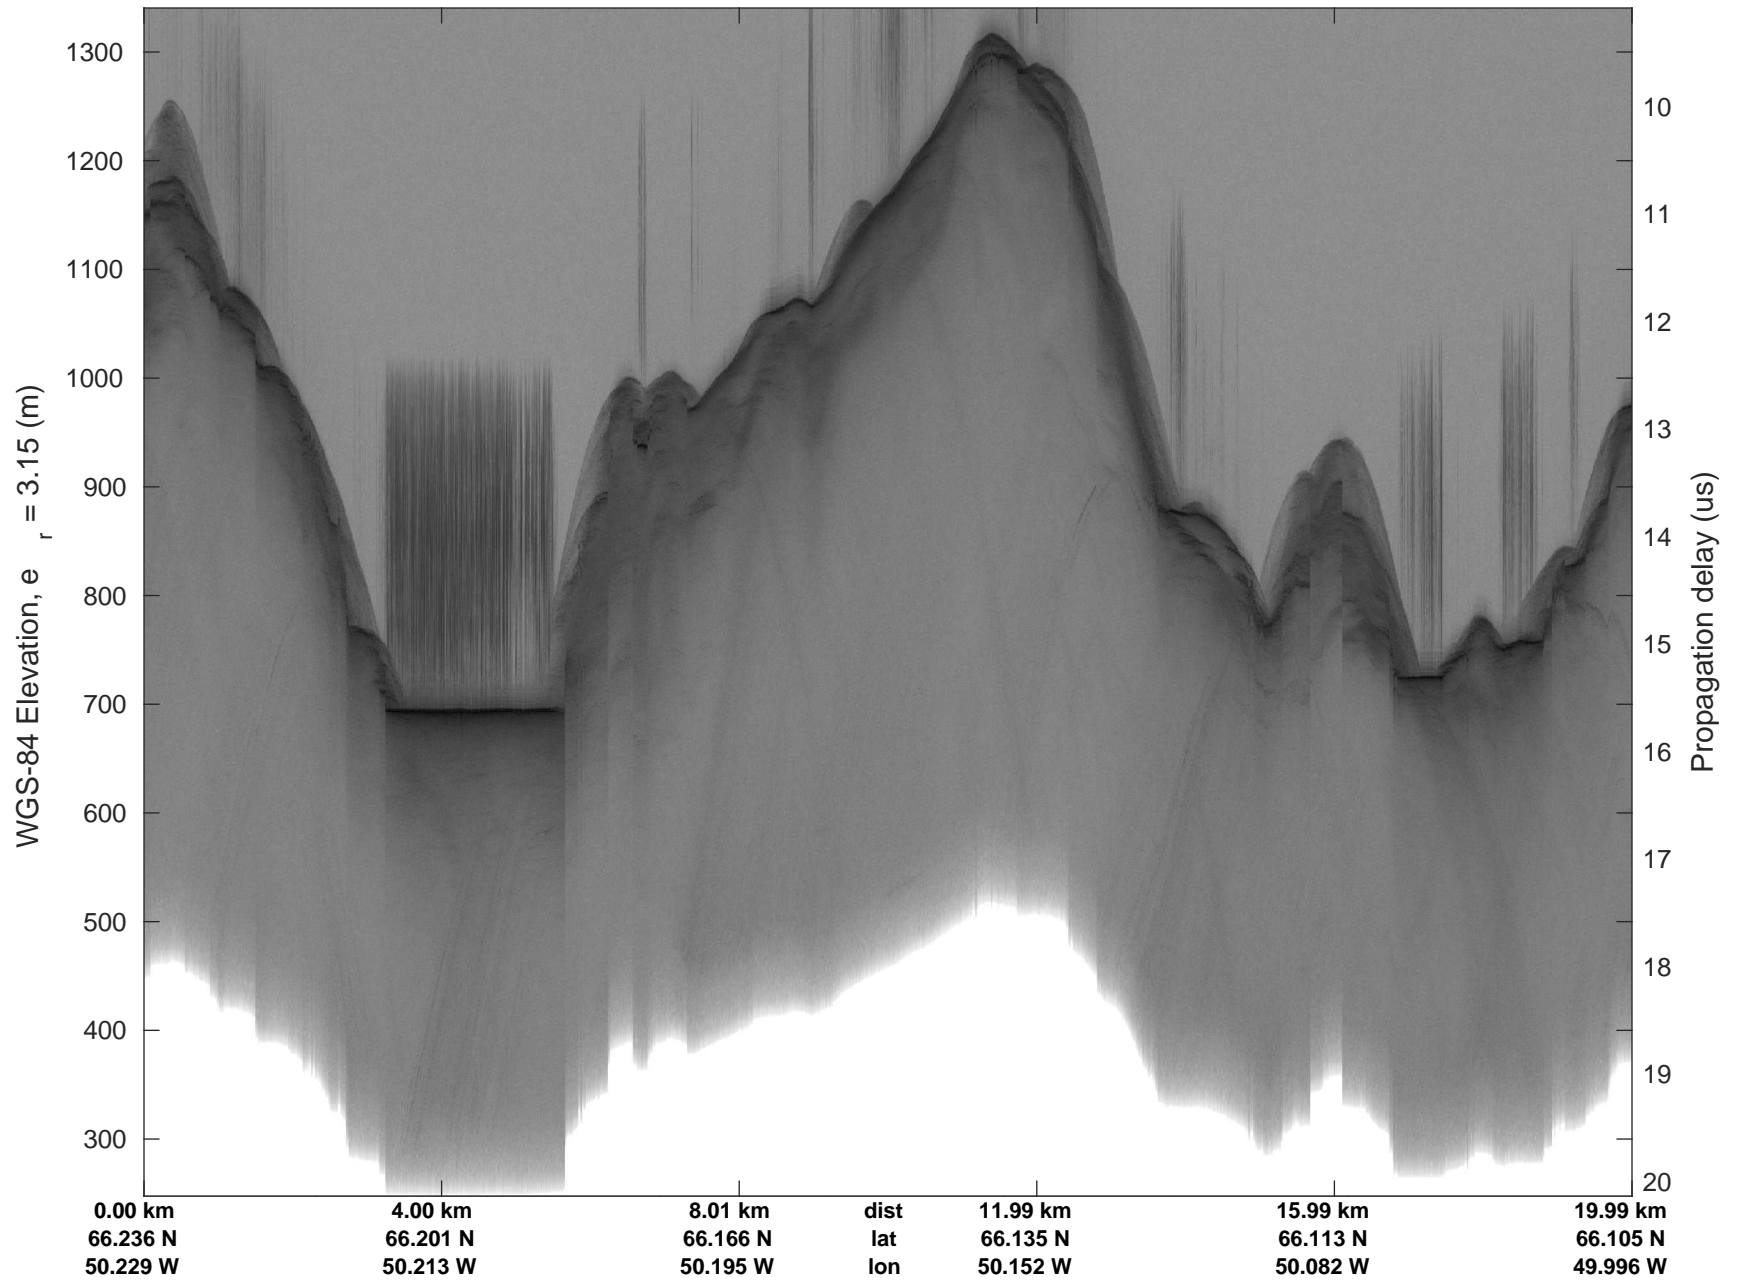

accum 2018\_Greenland\_P3: "Southeast Coastal" 20180425\_01\_001: 11:44:33.6 to 11:46:51.9 GPS

accum 2018\_Greenland\_P3: "Southeast Coastal" 20180425\_01\_002: 11:46:52.1 to 11:49:05.2 GPS

accum 2018\_Greenland\_P3: "Southeast Coastal" 20180425\_01\_003: 11:49:05.3 to 11:51:22.5 GPS