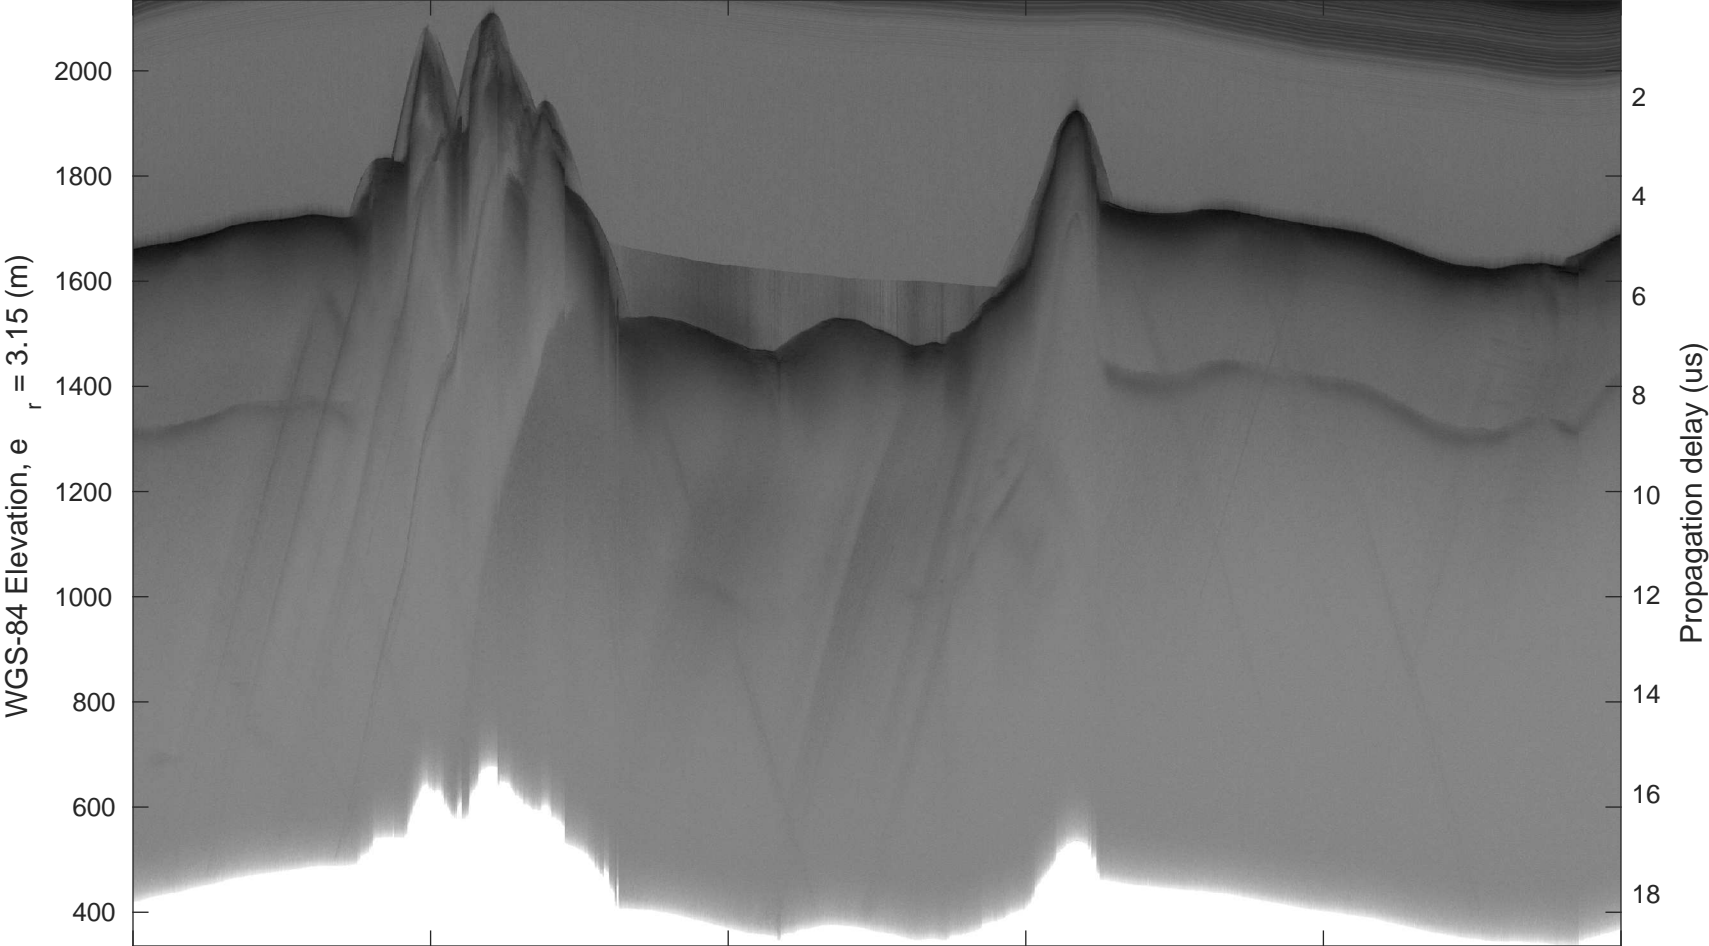

Data Frame ID: 20180425\_01\_057

3\_Greenland\_P3: "Southeast Coastal" 20180425\_01\_057: 14:05:17.9 to 14:07:50.3 GPS

Southeast Coastal  
20180425\_01\_058  
Polar Stereograph 70N/-45E

Data Frame ID: 20180425\_01\_058