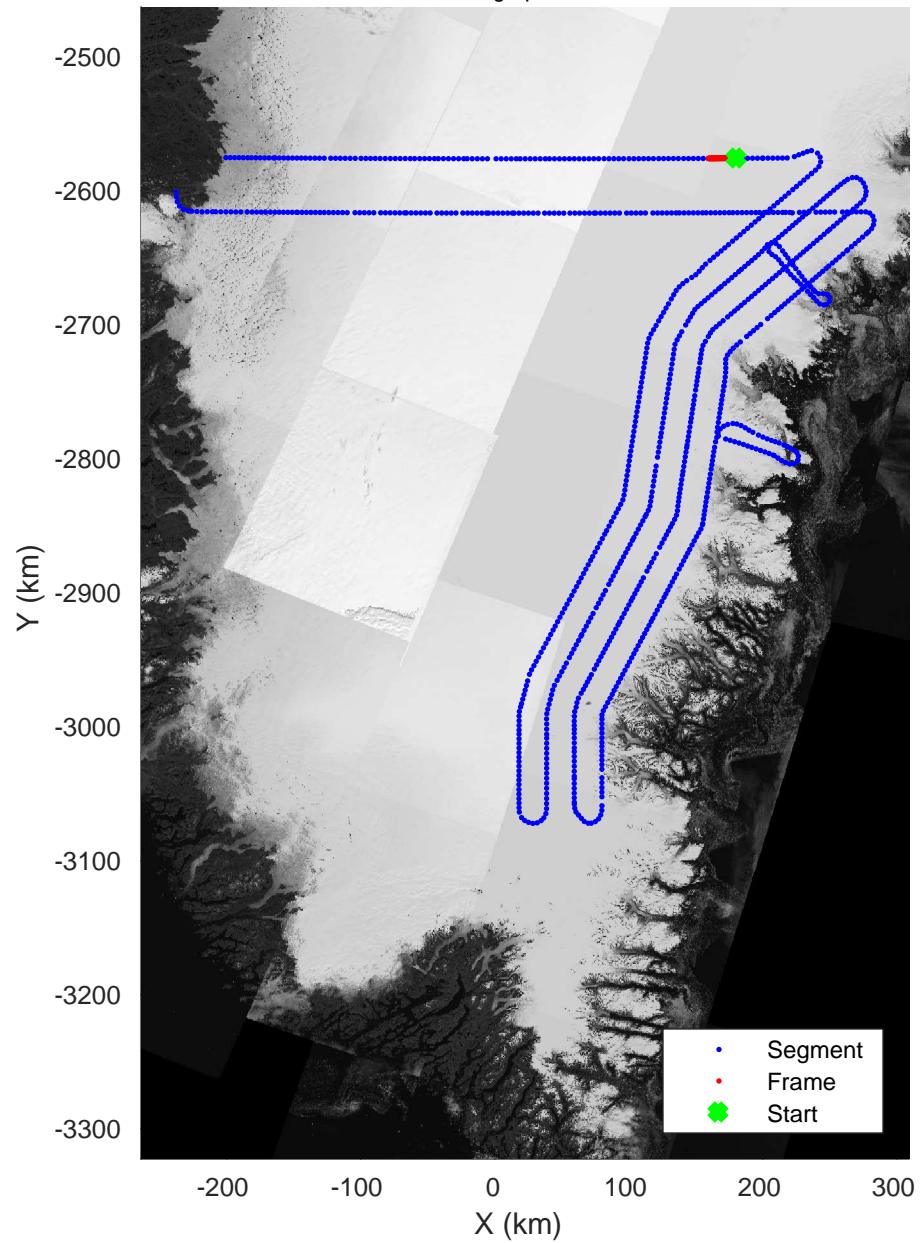

Southeast Coastal
20180425_01_154
Polar Stereograph 70N/-45E