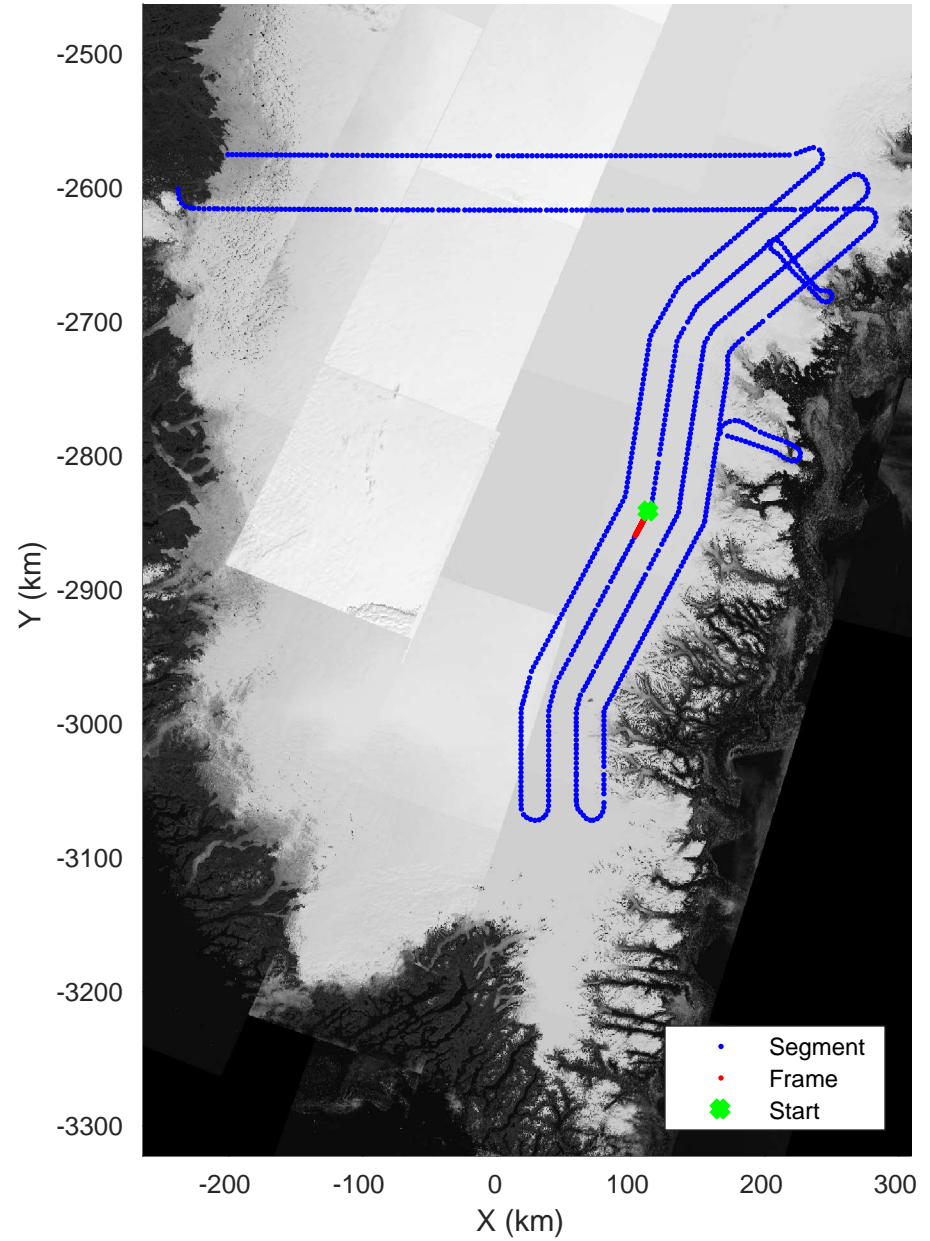

Southeast Coastal
20180425_01_110
Polar Stereograph 70N/-45E