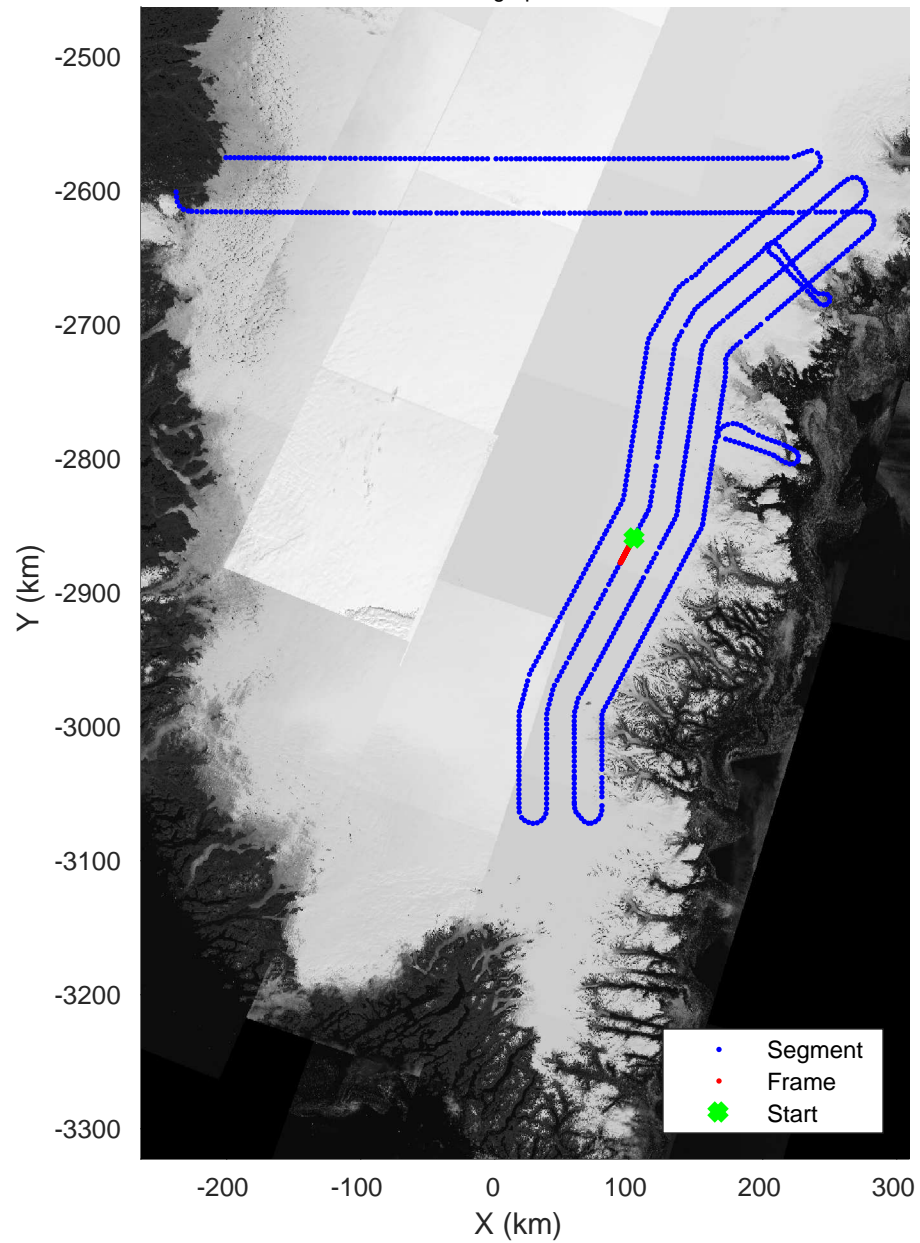

Southeast Coastal
20180425_01_111
Polar Stereograph 70N/-45E