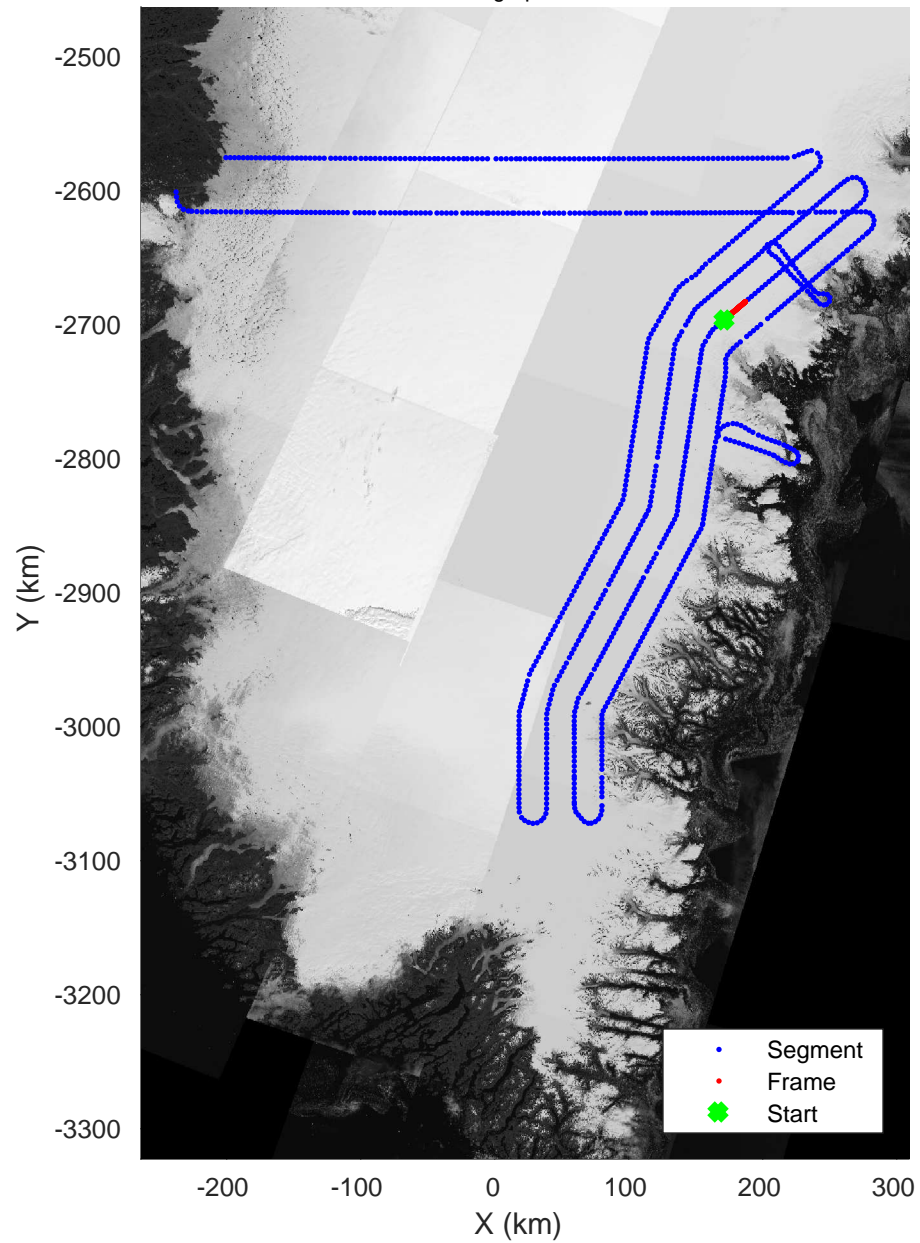

Southeast Coastal
20180425_01_080
Polar Stereograph 70N/-45E