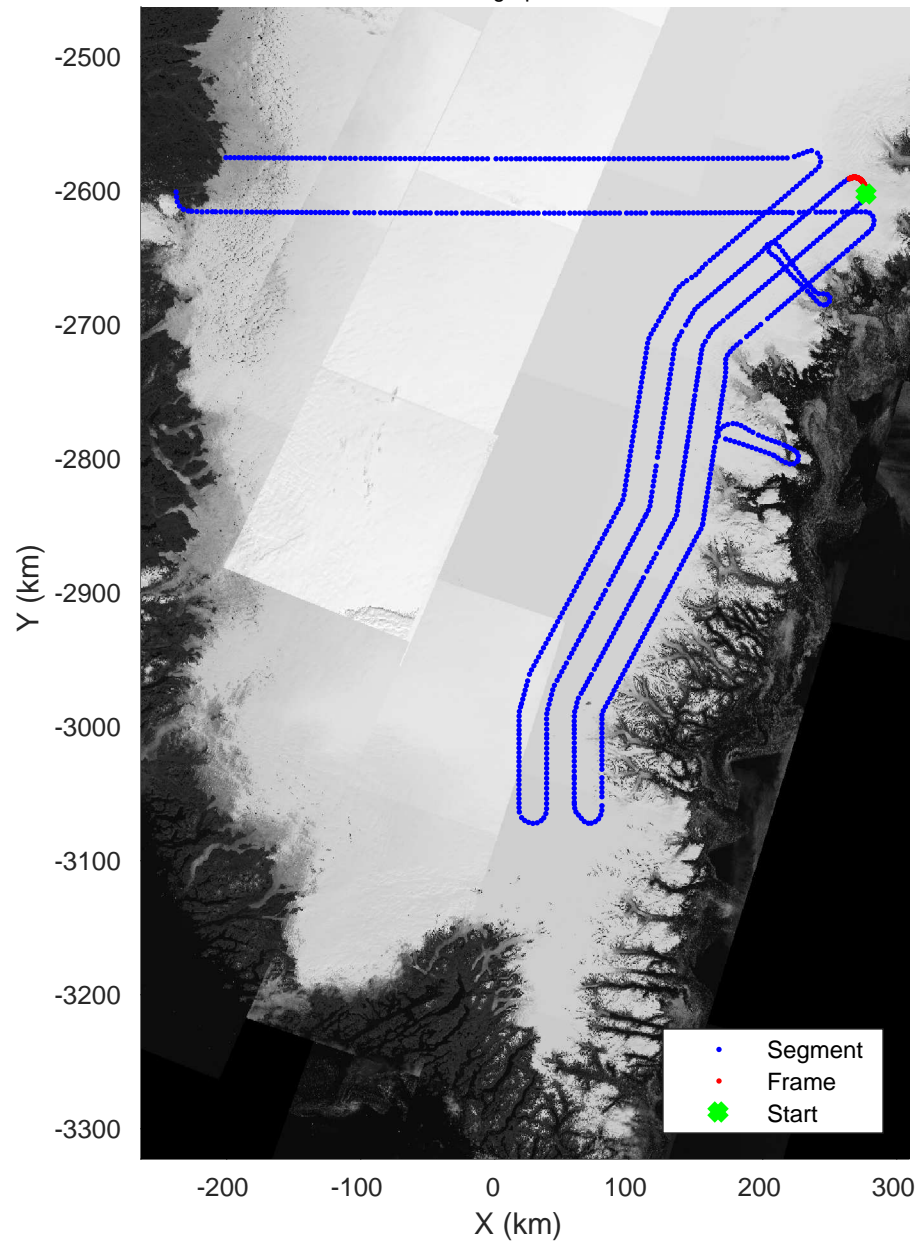

Southeast Coastal  
20180425\_01\_086  
Polar Stereograph 70N/-45E

Data Frame ID: 20180425\_01\_086

3\_Greenland\_P3: "Southeast Coastal" 20180425\_01\_086: 15:19:02.5 to 15:21:28.4 GPS

Southeast Coastal  
20180425\_01\_087  
Polar Stereograph 70N/-45E