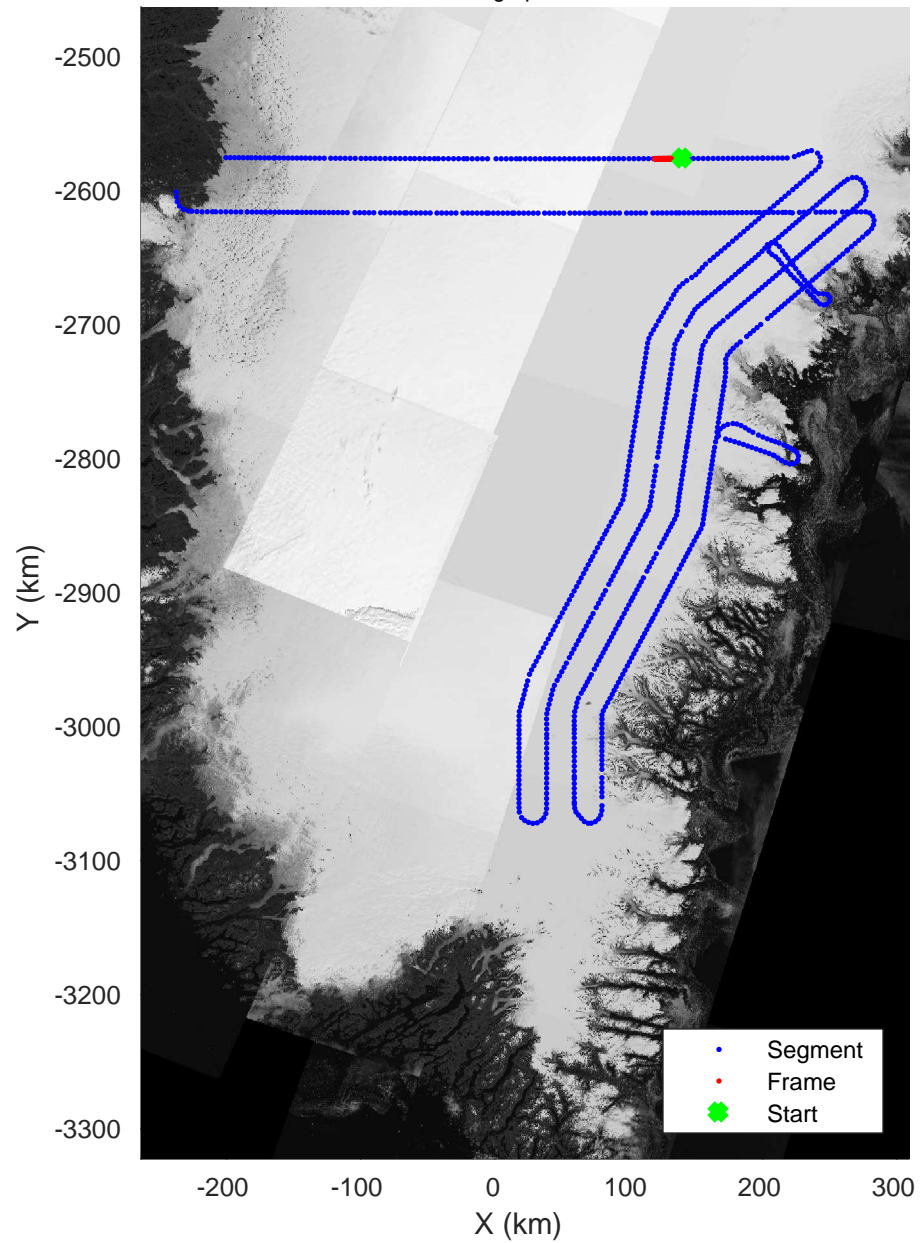

Southeast Coastal
20180425_01_156
Polar Stereograph 70N/-45E