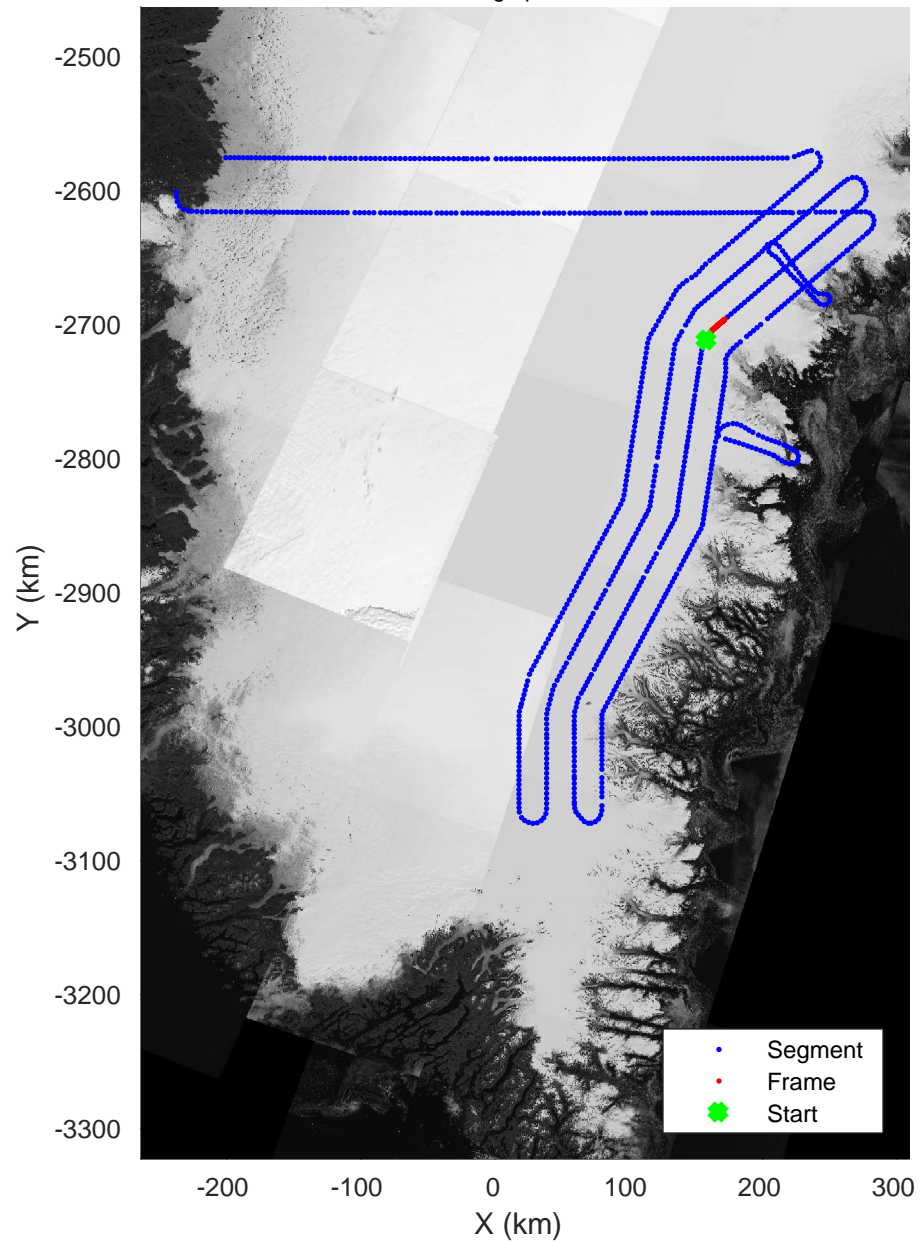

Southeast Coastal  
20180425\_01\_078  
Polar Stereograph 70N/-45E

Data Frame ID: 20180425\_01\_078

3\_Greenland\_P3: "Southeast Coastal" 20180425\_01\_078: 14:58:35.7 to 15:01:11.2 GPS

Southeast Coastal  
20180425\_01\_079  
Polar Stereograph 70N/-45E