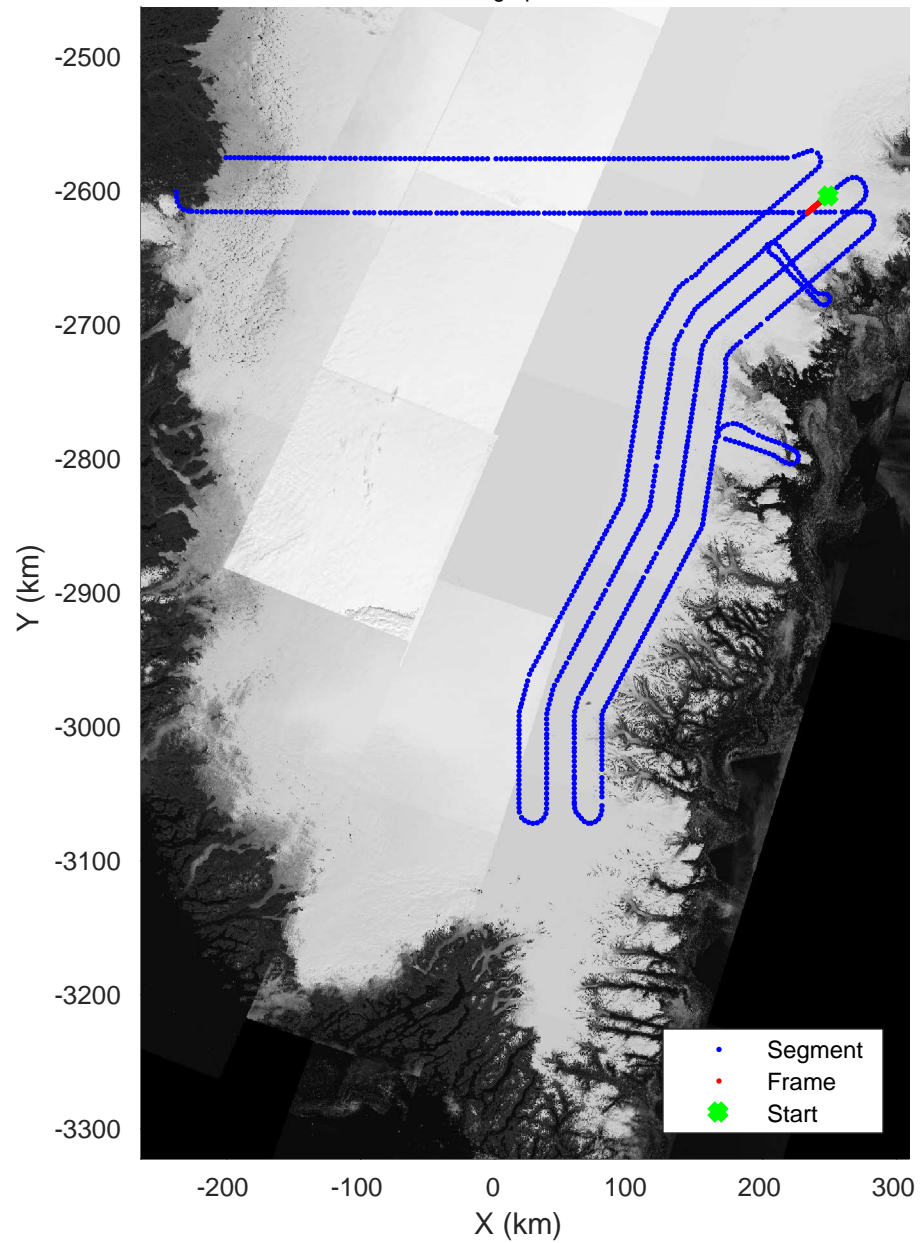

Southeast Coastal
20180425_01_089
Polar Stereograph 70N/-45E