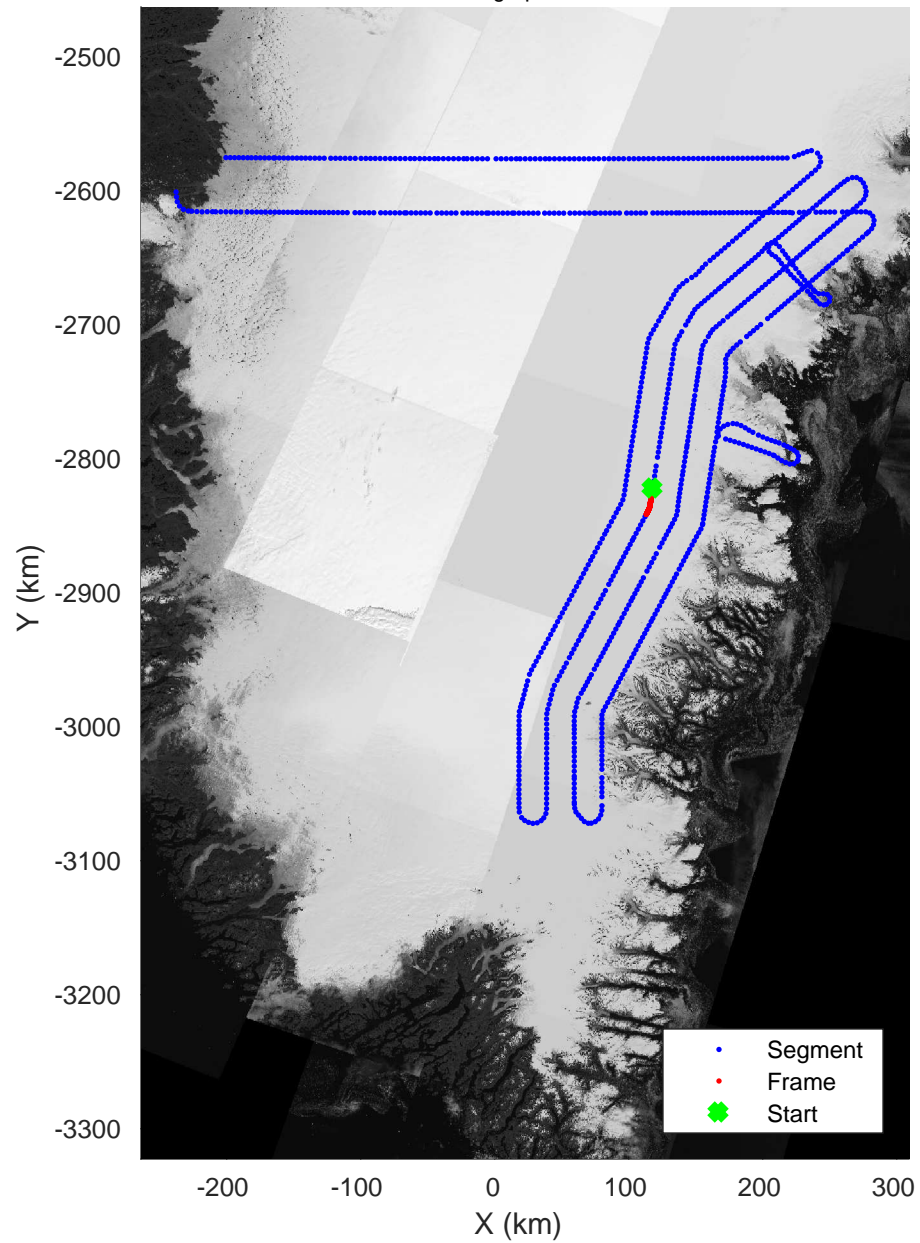

Southeast Coastal  
20180425\_01\_108  
Polar Stereograph 70N/-45E

Data Frame ID: 20180425\_01\_108

3\_Greenland\_P3: "Southeast Coastal" 20180425\_01\_108: 16:14:20.4 to 16:16:38.0 GPS

Southeast Coastal  
20180425\_01\_109  
Polar Stereograph 70N/-45E