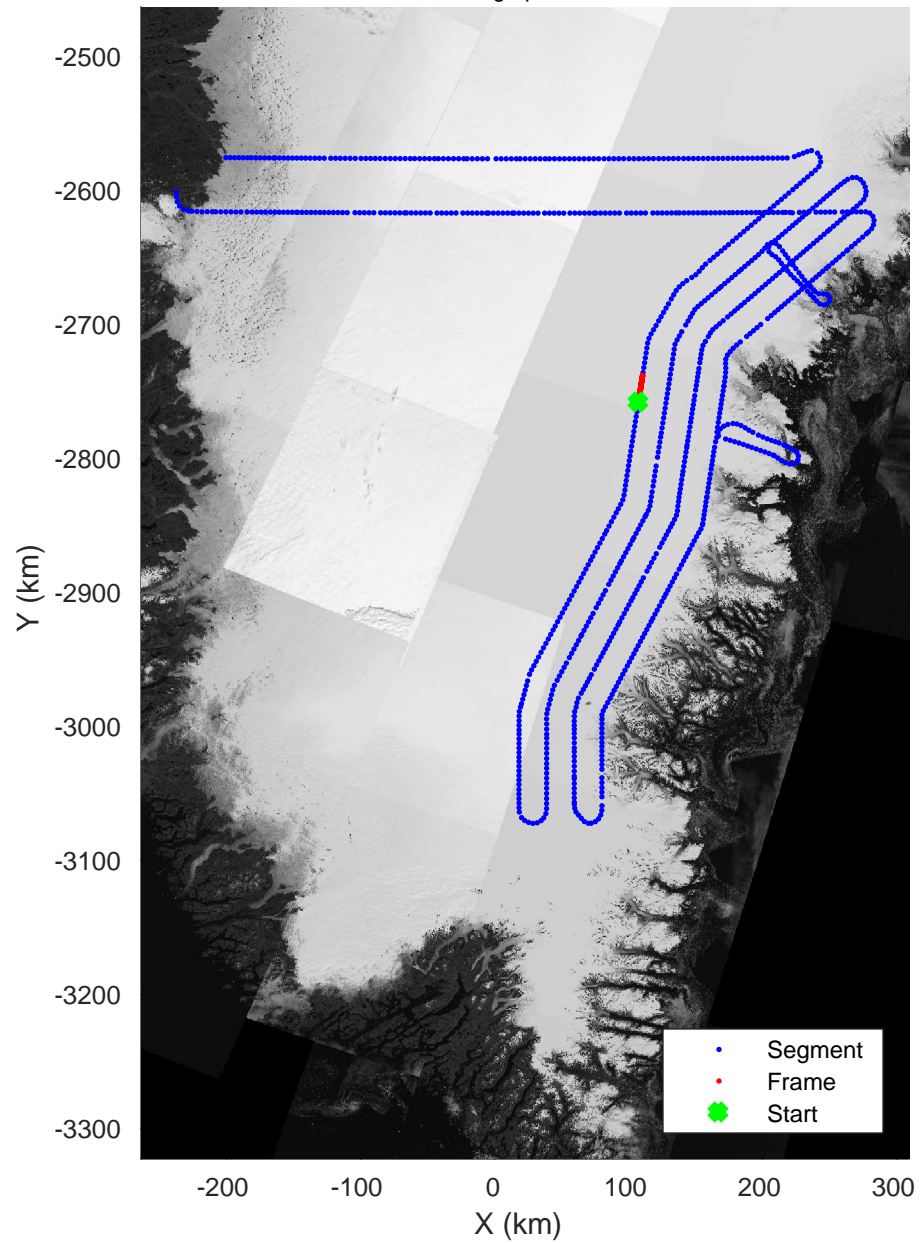

Southeast Coastal
20180425_01_139
Polar Stereograph 70N/-45E