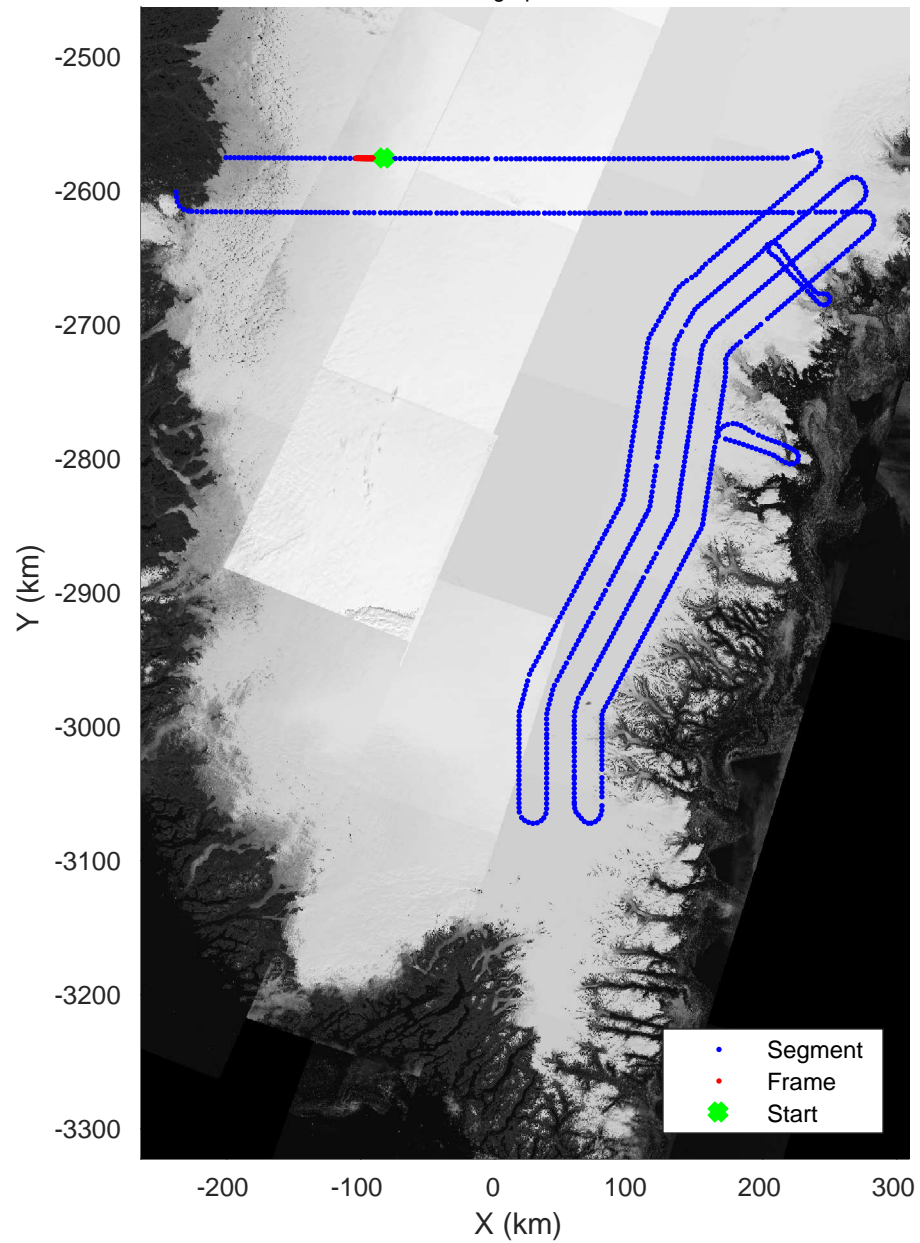

Southeast Coastal
20180425_01_167
Polar Stereograph 70N/-45E