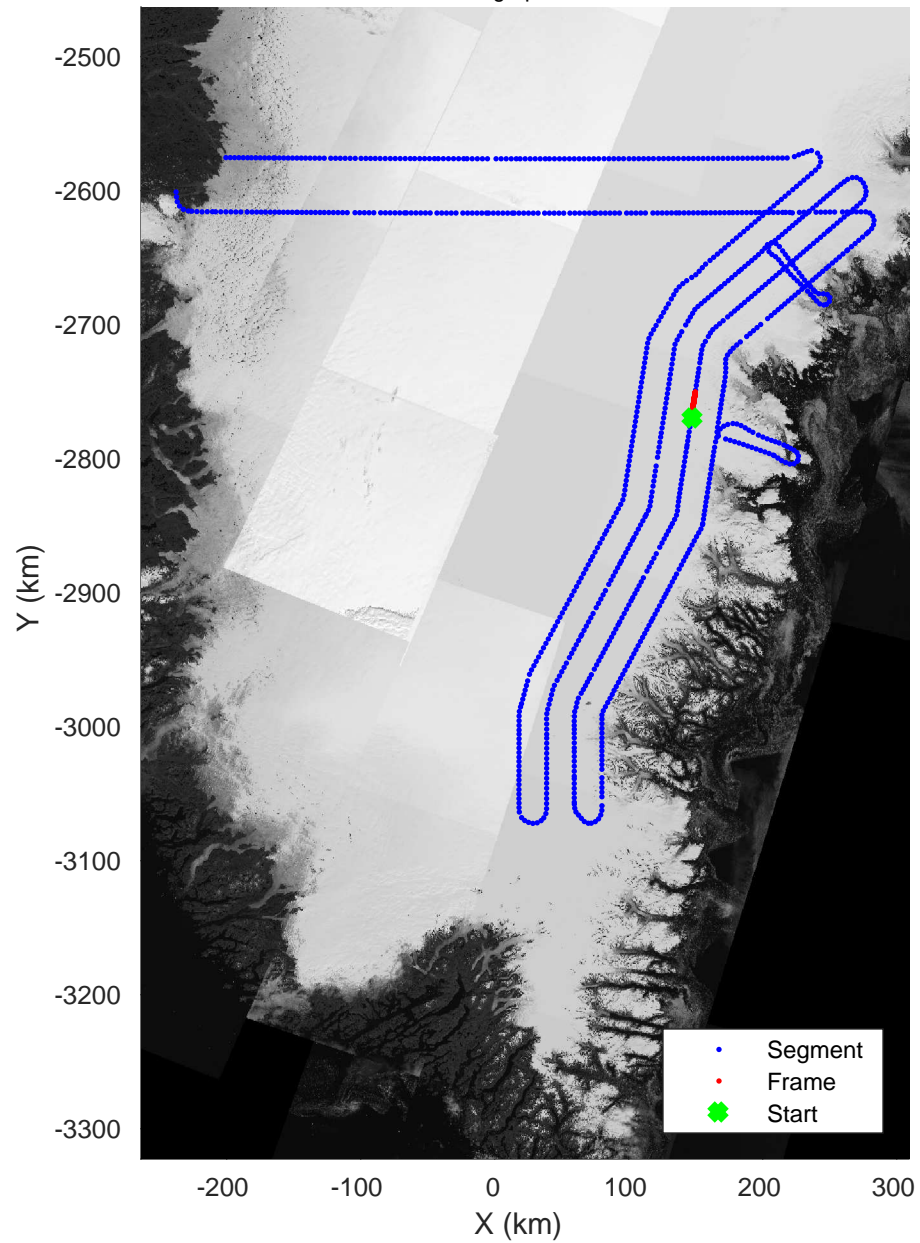

Southeast Coastal
20180425_01_076
Polar Stereograph 70N/-45E