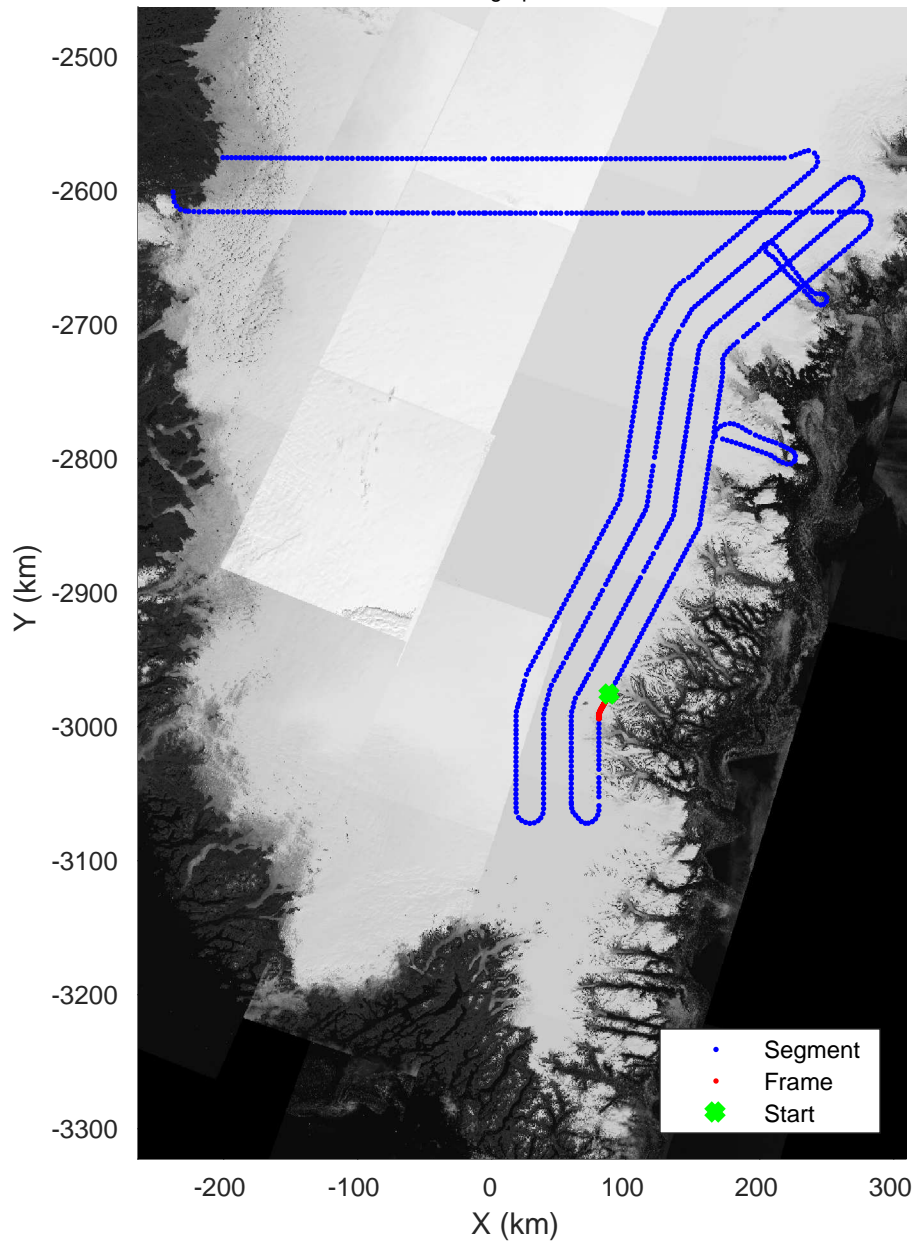

Southeast Coastal
20180425_01_055
Polar Stereograph 70N/-45E