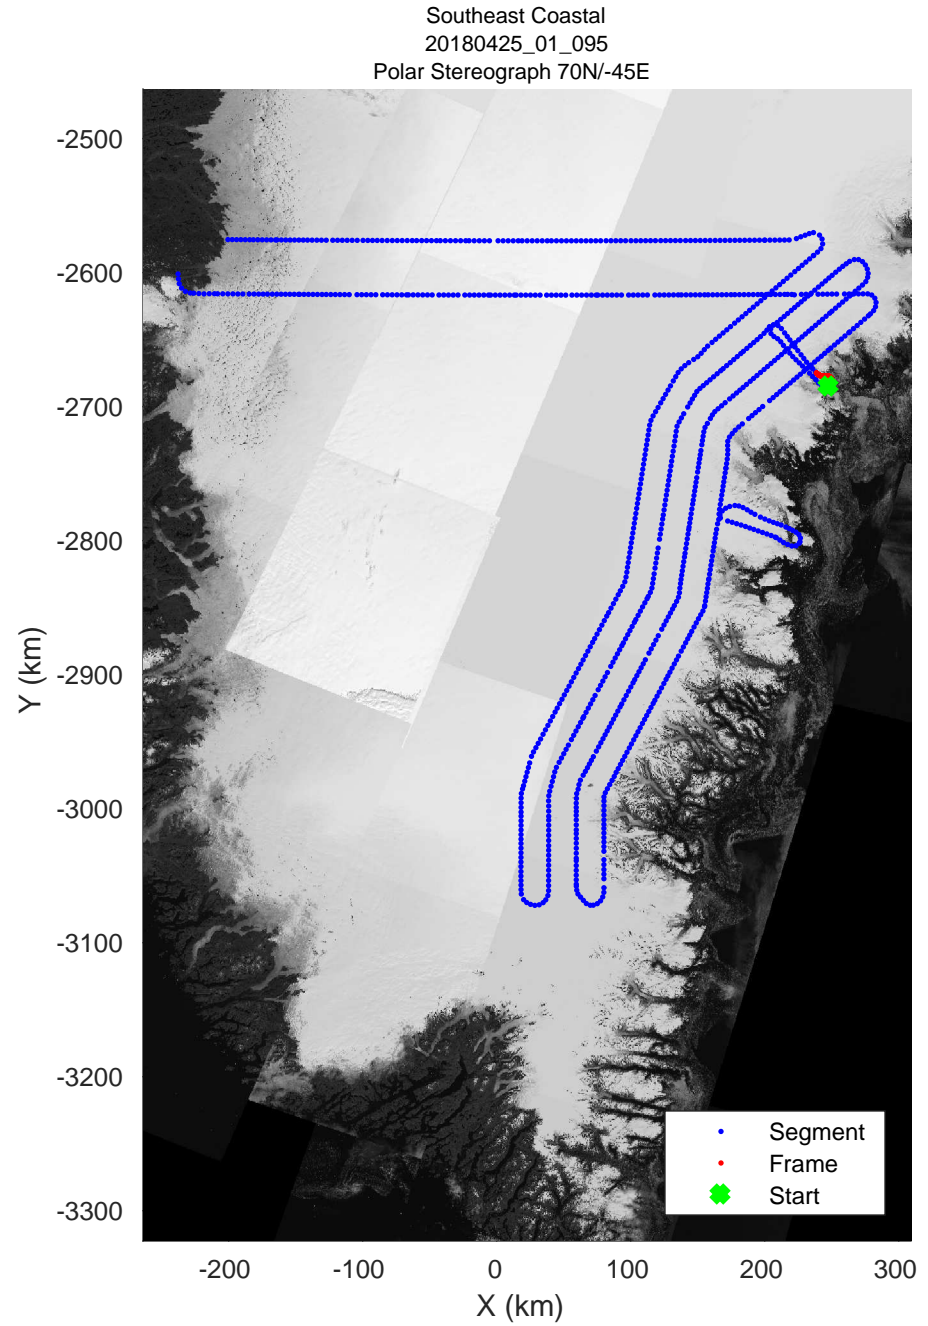

3_Greenland_P3: "Southeast Coastal" 20180425_01_094: 15:39:27.9 to 15:42:05.7 GPS