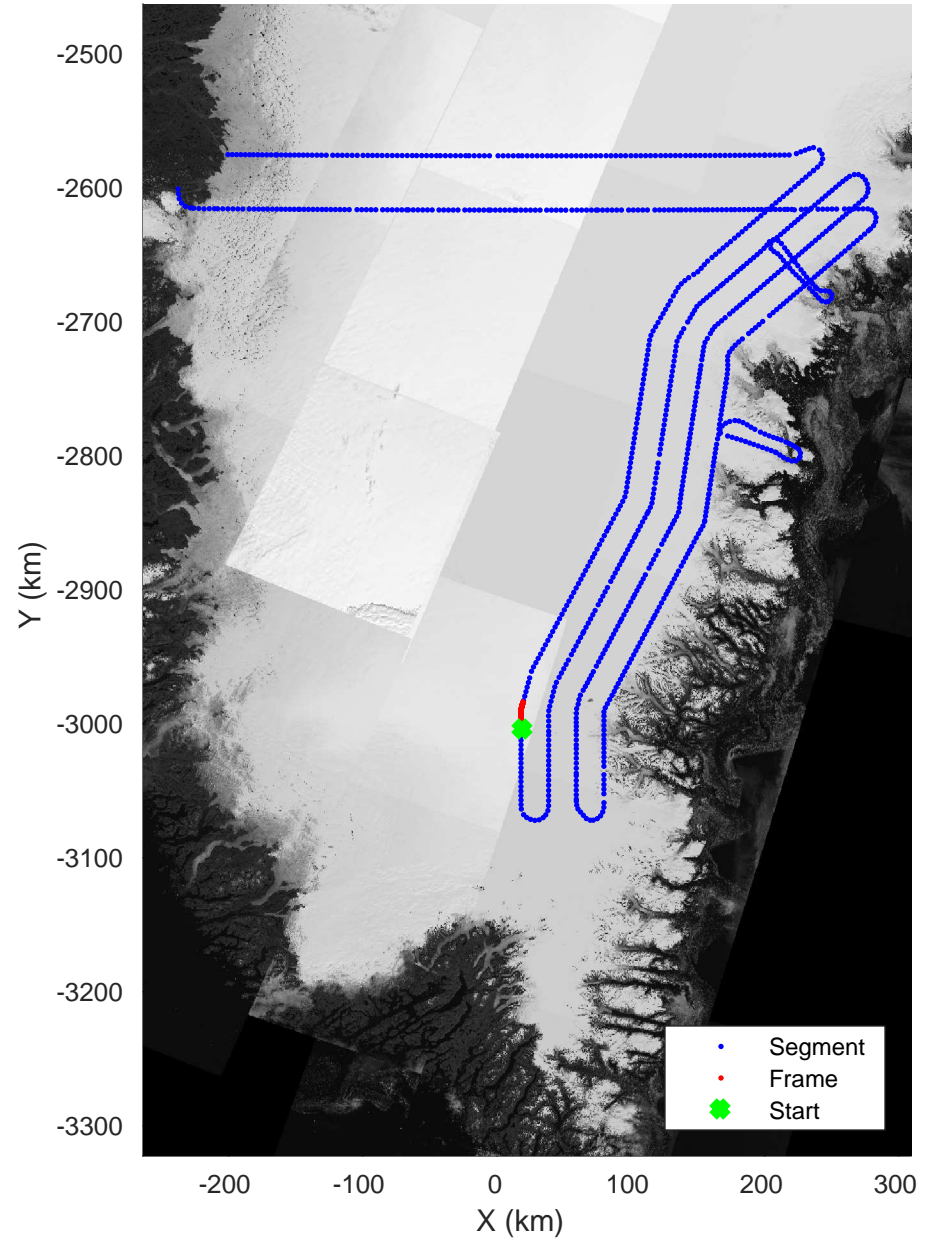

Southeast Coastal
20180425_01_126
Polar Stereograph 70N/-45E