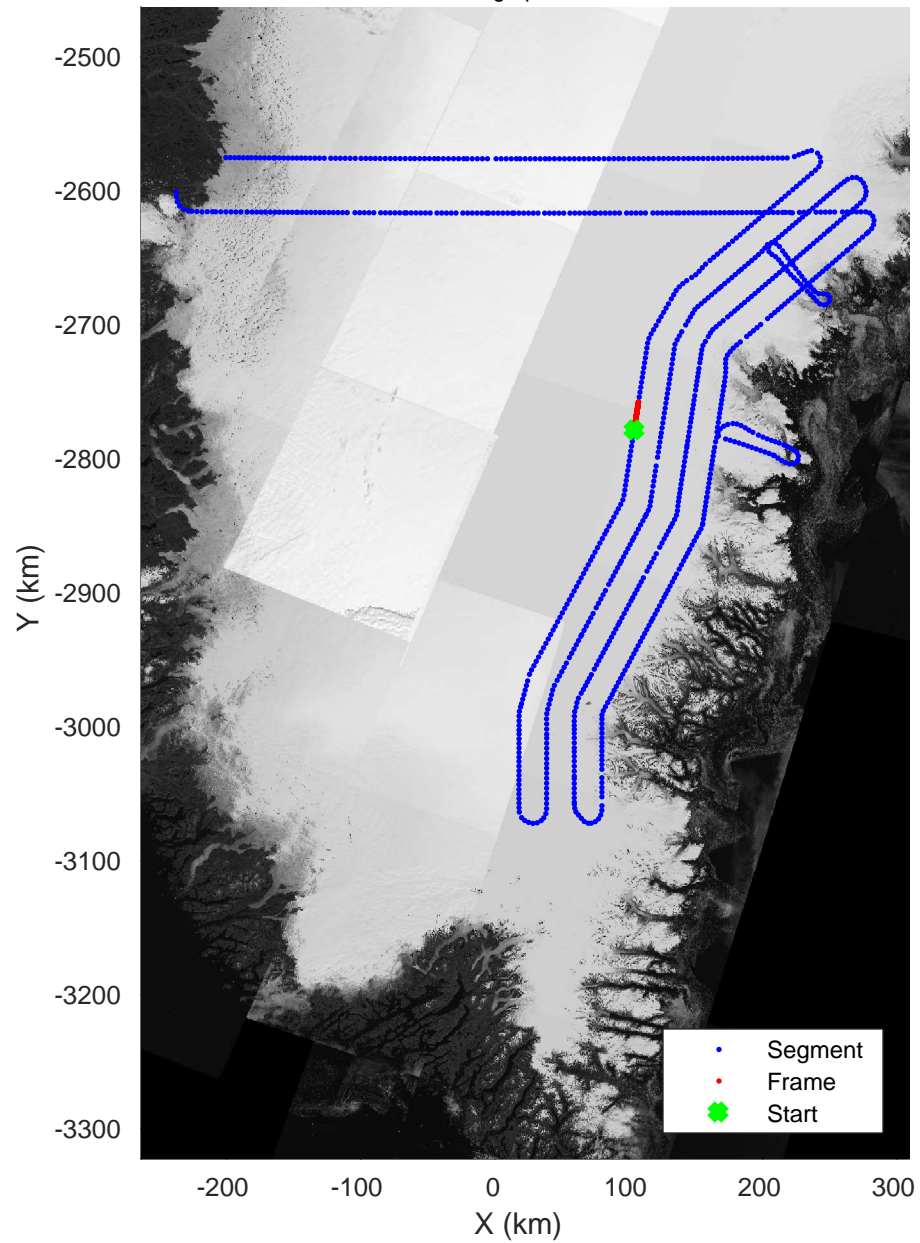

Southeast Coastal
20180425_01_138
Polar Stereograph 70N/-45E