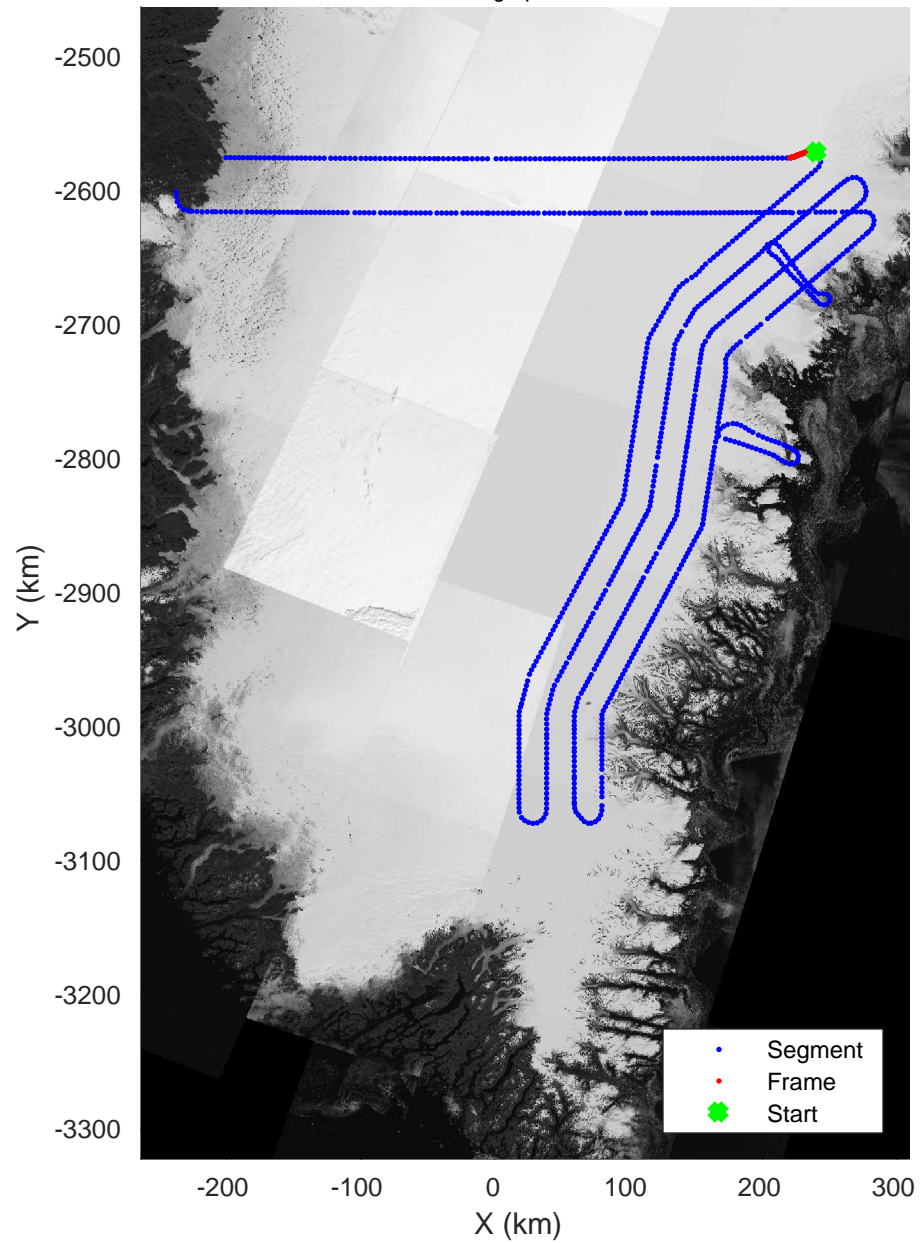

Southeast Coastal
20180425_01_151
Polar Stereograph 70N/-45E