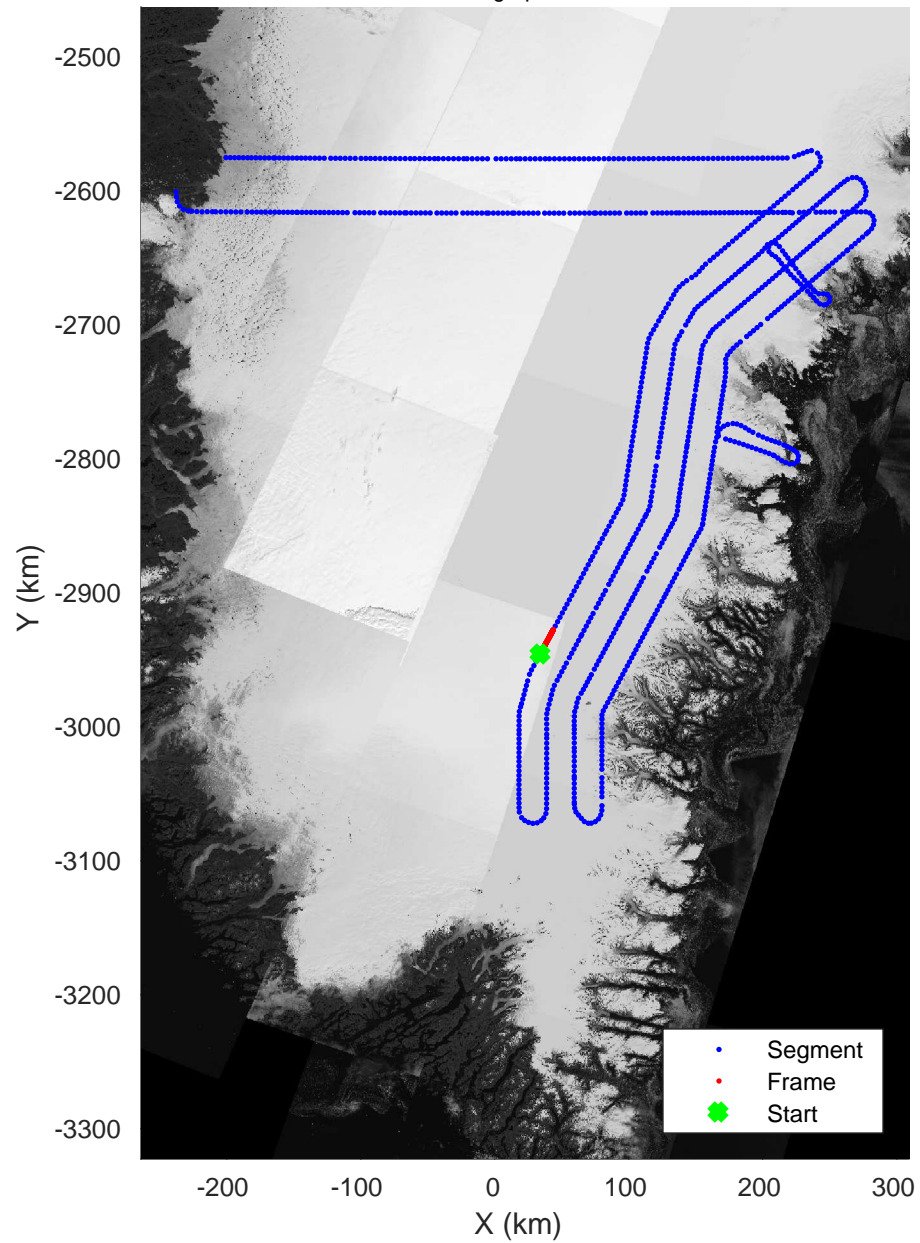

Southeast Coastal  
20180425\_01\_128  
Polar Stereograph 70N/-45E

Data Frame ID: 20180425\_01\_128

3\_Greenland\_P3: "Southeast Coastal" 20180425\_01\_128: 17:03:06.0 to 17:05:29.4 GPS

Southeast Coastal  
20180425\_01\_129  
Polar Stereograph 70N/-45E