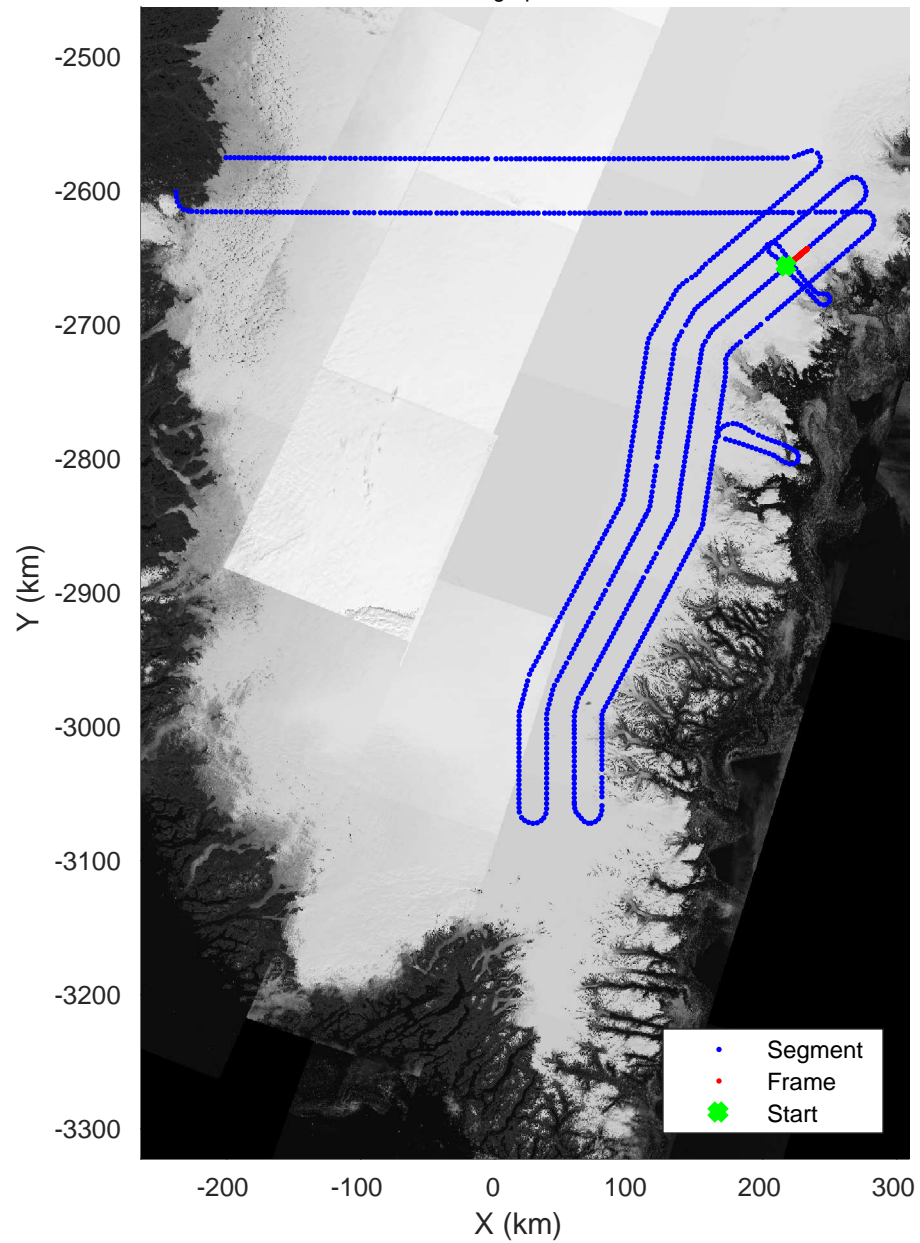

Southeast Coastal  
20180425\_01\_082  
Polar Stereograph 70N/-45E

Data Frame ID: 20180425\_01\_082

3\_Greenland\_P3: "Southeast Coastal" 20180425\_01\_082: 15:08:57.4 to 15:11:30.4 GPS

Southeast Coastal  
20180425\_01\_083  
Polar Stereograph 70N/-45E