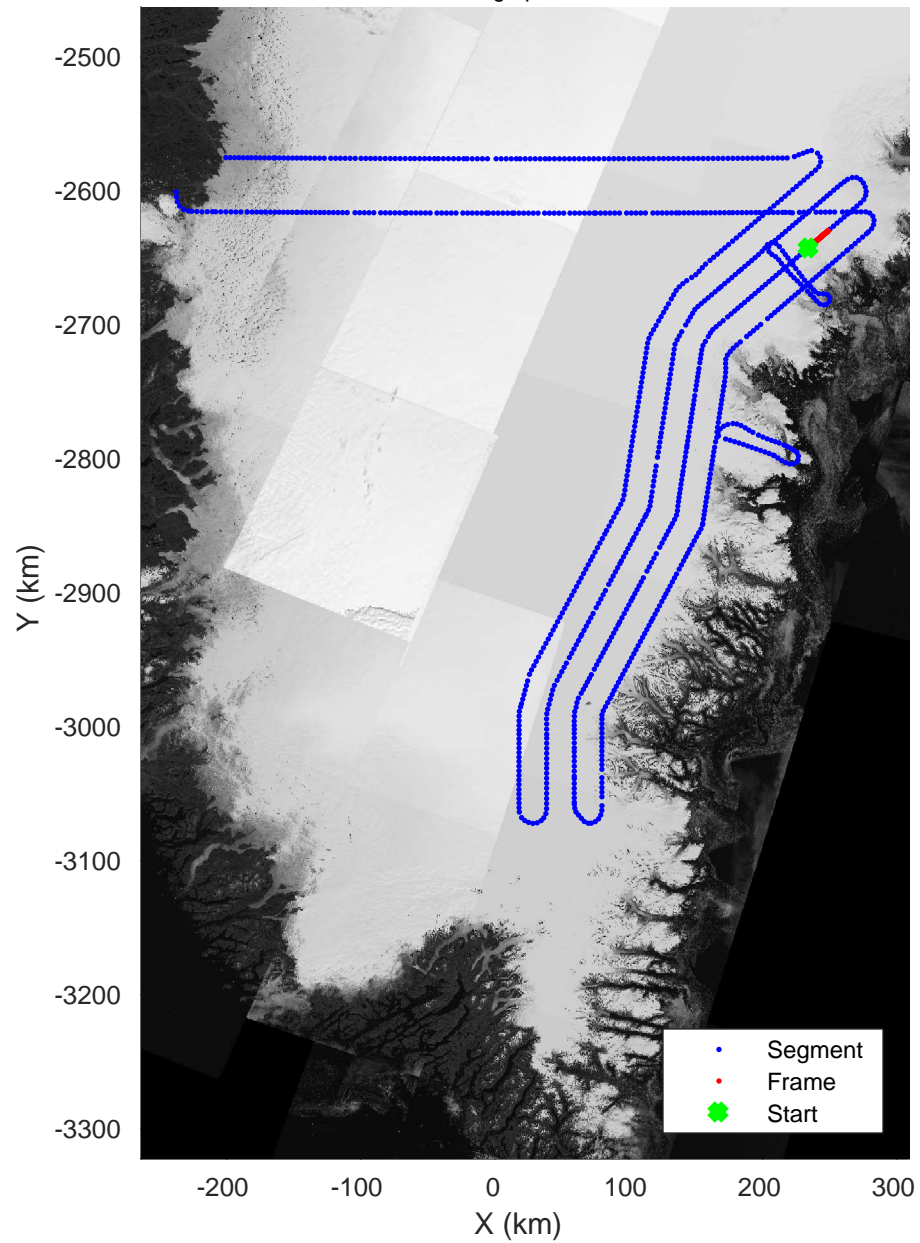

Southeast Coastal
20180425_01_084
Polar Stereograph 70N/-45E