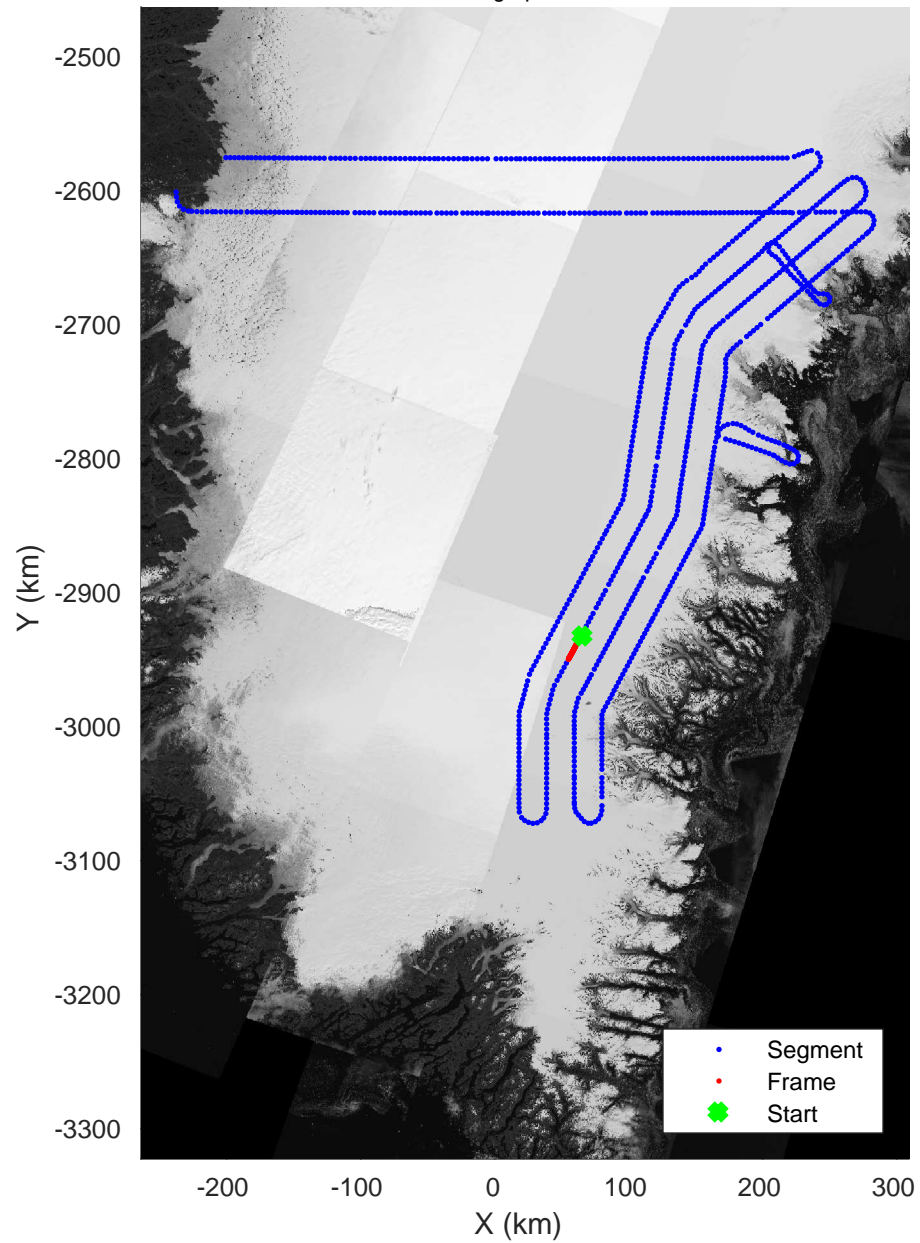

Southeast Coastal
20180425_01_115
Polar Stereograph 70N/-45E