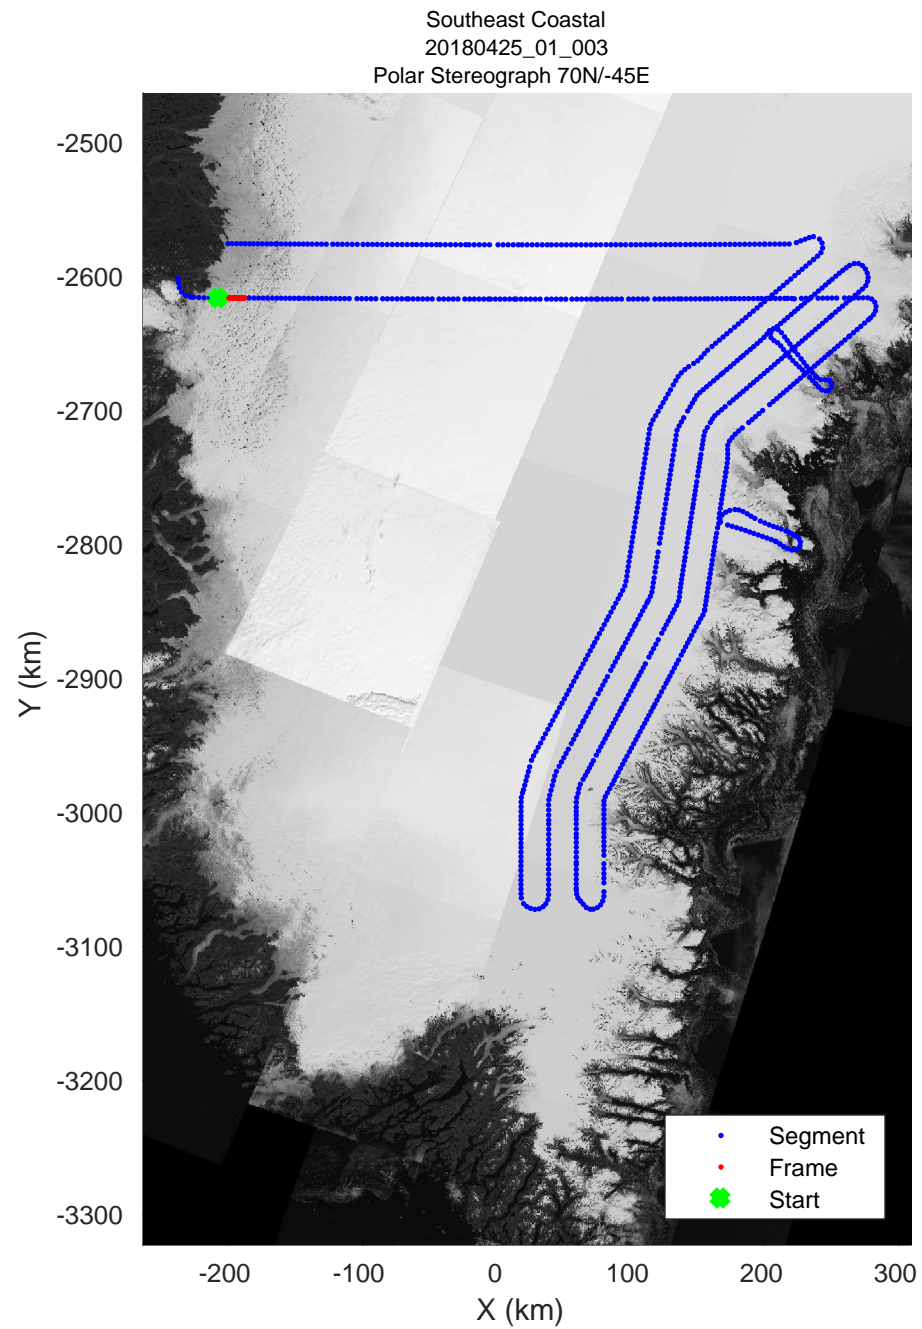

accum 2018\_Greenland\_P3: "Southeast Coastal" 20180425\_01\_001: 11:44:33.6 to 11:46:51.9 GPS

accum 2018\_Greenland\_P3: "Southeast Coastal" 20180425\_01\_002: 11:46:52.1 to 11:49:05.2 GPS

accum 2018\_Greenland\_P3: "Southeast Coastal" 20180425\_01\_003: 11:49:05.3 to 11:51:22.5 GPS