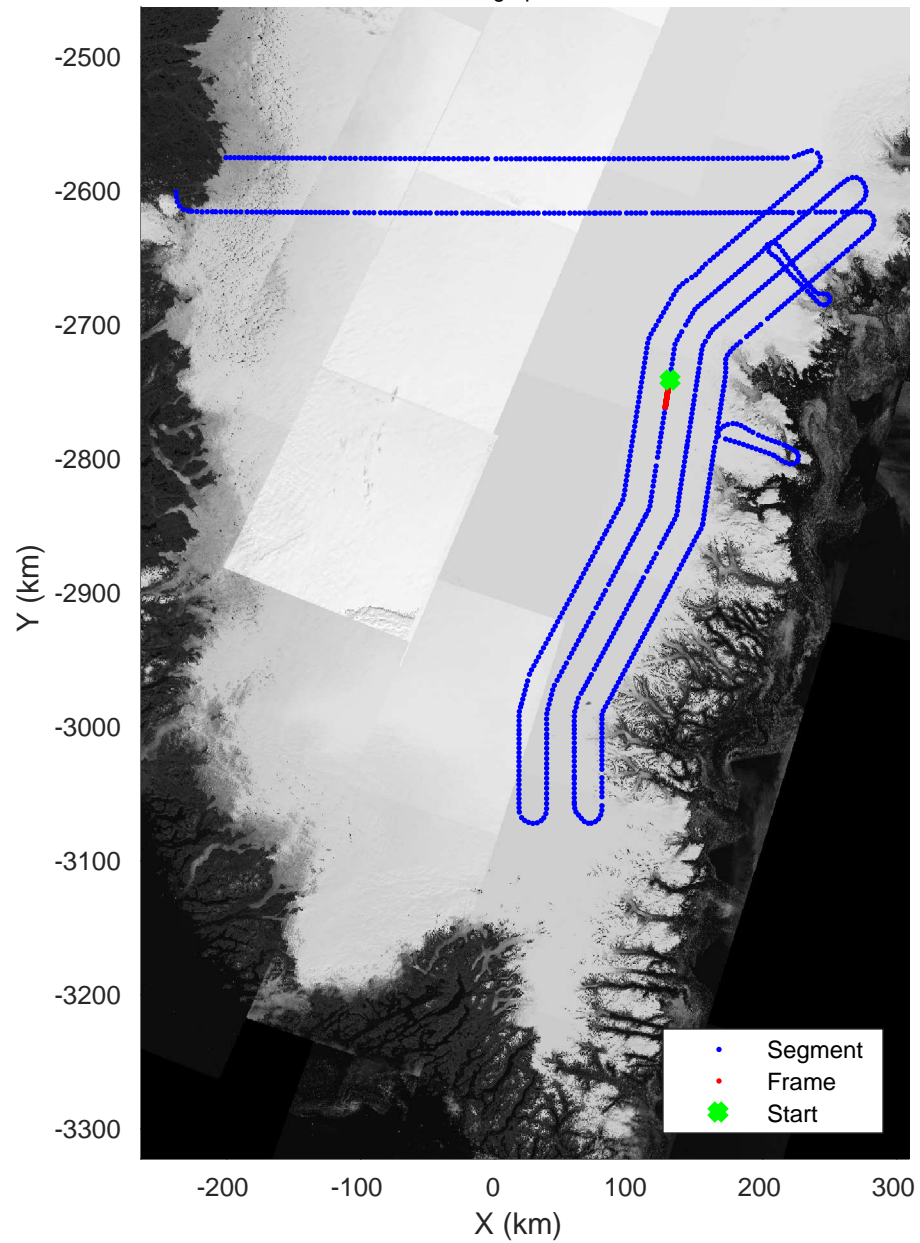

Southeast Coastal  
20180425\_01\_104  
Polar Stereograph 70N/-45E

Data Frame ID: 20180425\_01\_104

3\_Greenland\_P3: "Southeast Coastal" 20180425\_01\_104: 16:05:04.3 to 16:07:21.6 GPS

Southeast Coastal  
20180425\_01\_105  
Polar Stereograph 70N/-45E