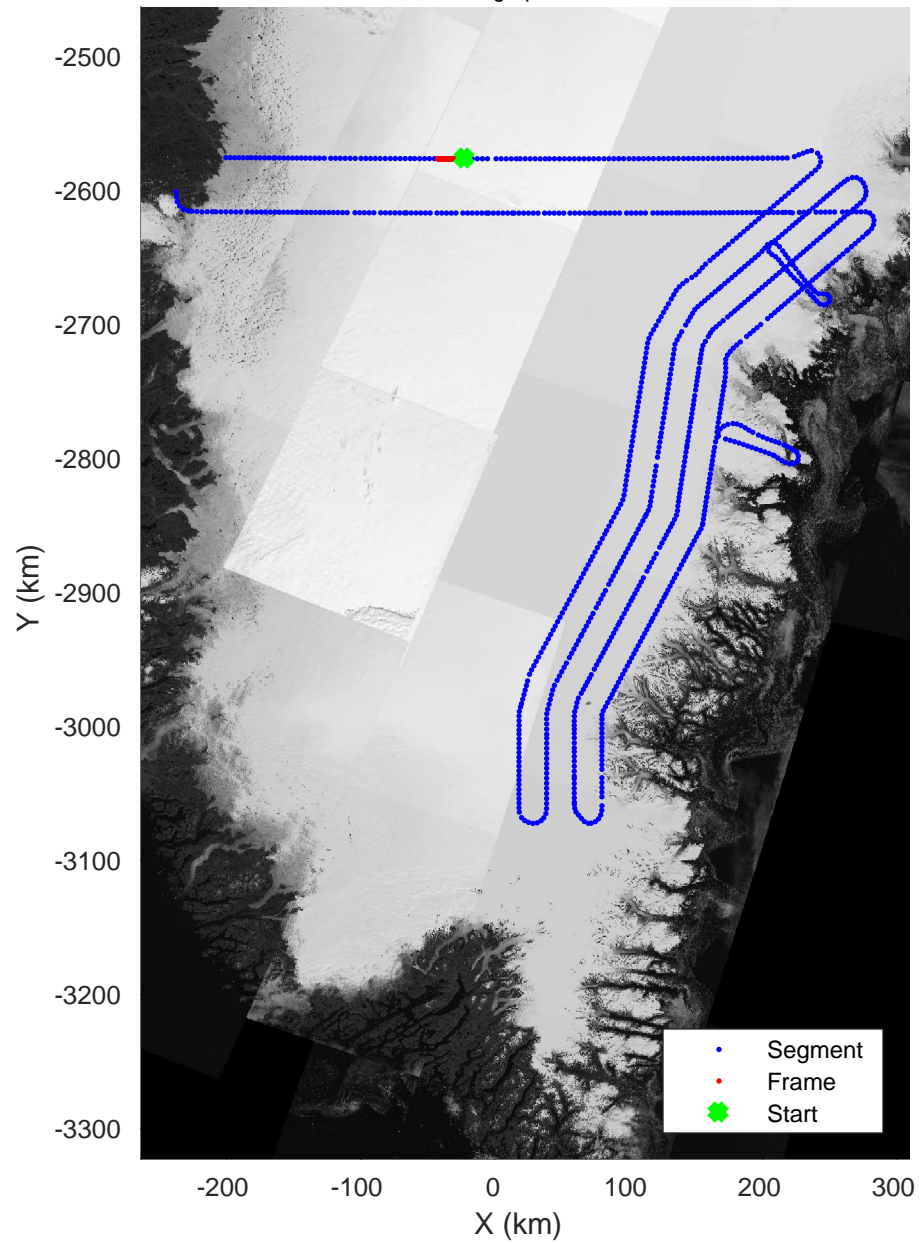

Southeast Coastal
20180425_01_164
Polar Stereograph 70N/-45E