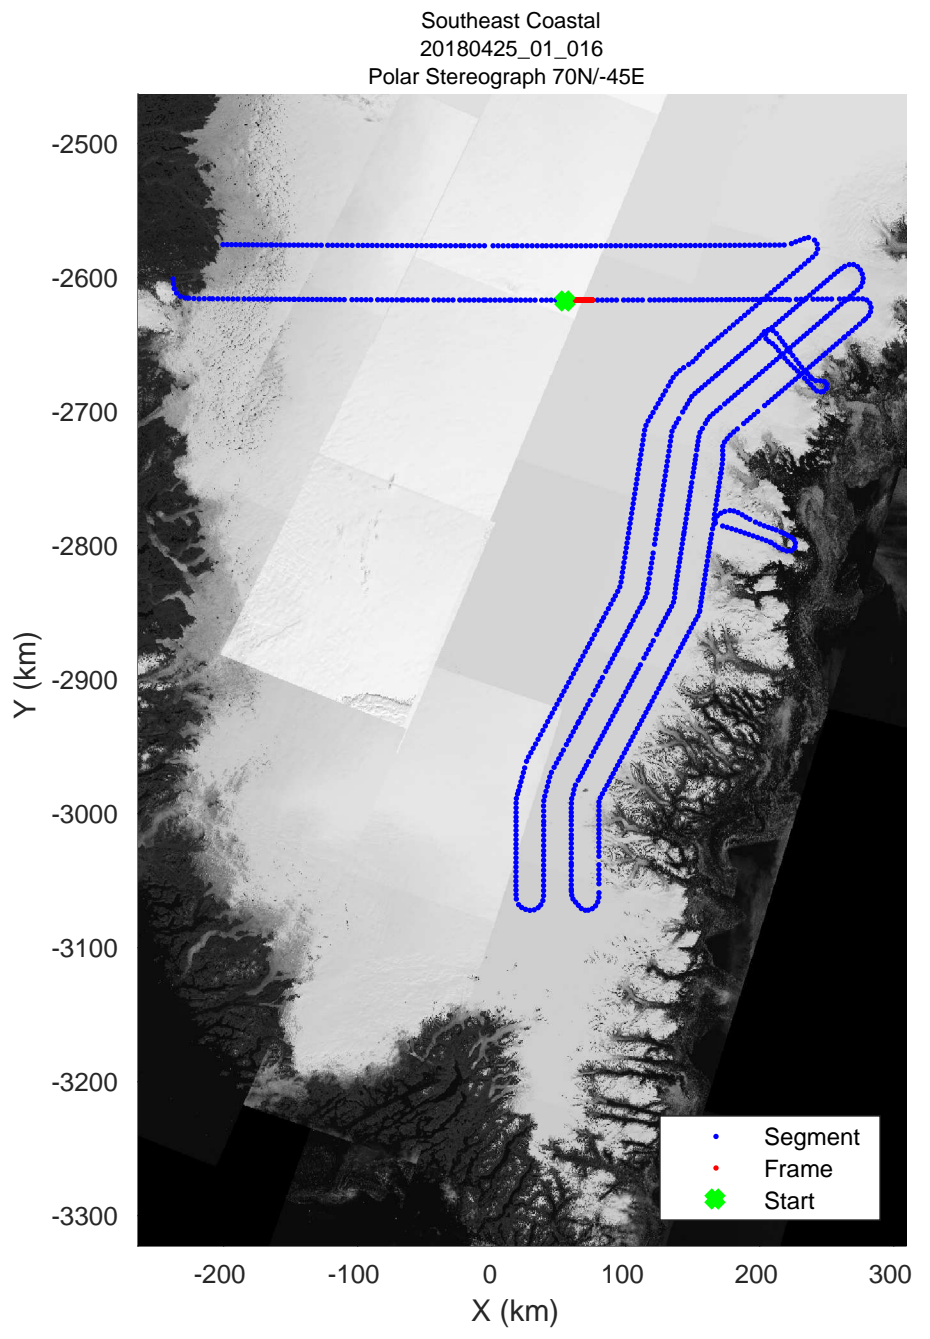

accum 2018\_Greenland\_P3: "Southeast Coastal" 20180425\_01\_013: 12:13:44.7 to 12:16:10.0 GPS

accum 2018\_Greenland\_P3: "Southeast Coastal" 20180425\_01\_014: 12:16:10.0 to 12:18:34.7 GPS

accum 2018\_Greenland\_P3: "Southeast Coastal" 20180425\_01\_015: 12:18:34.8 to 12:20:60.0 GPS