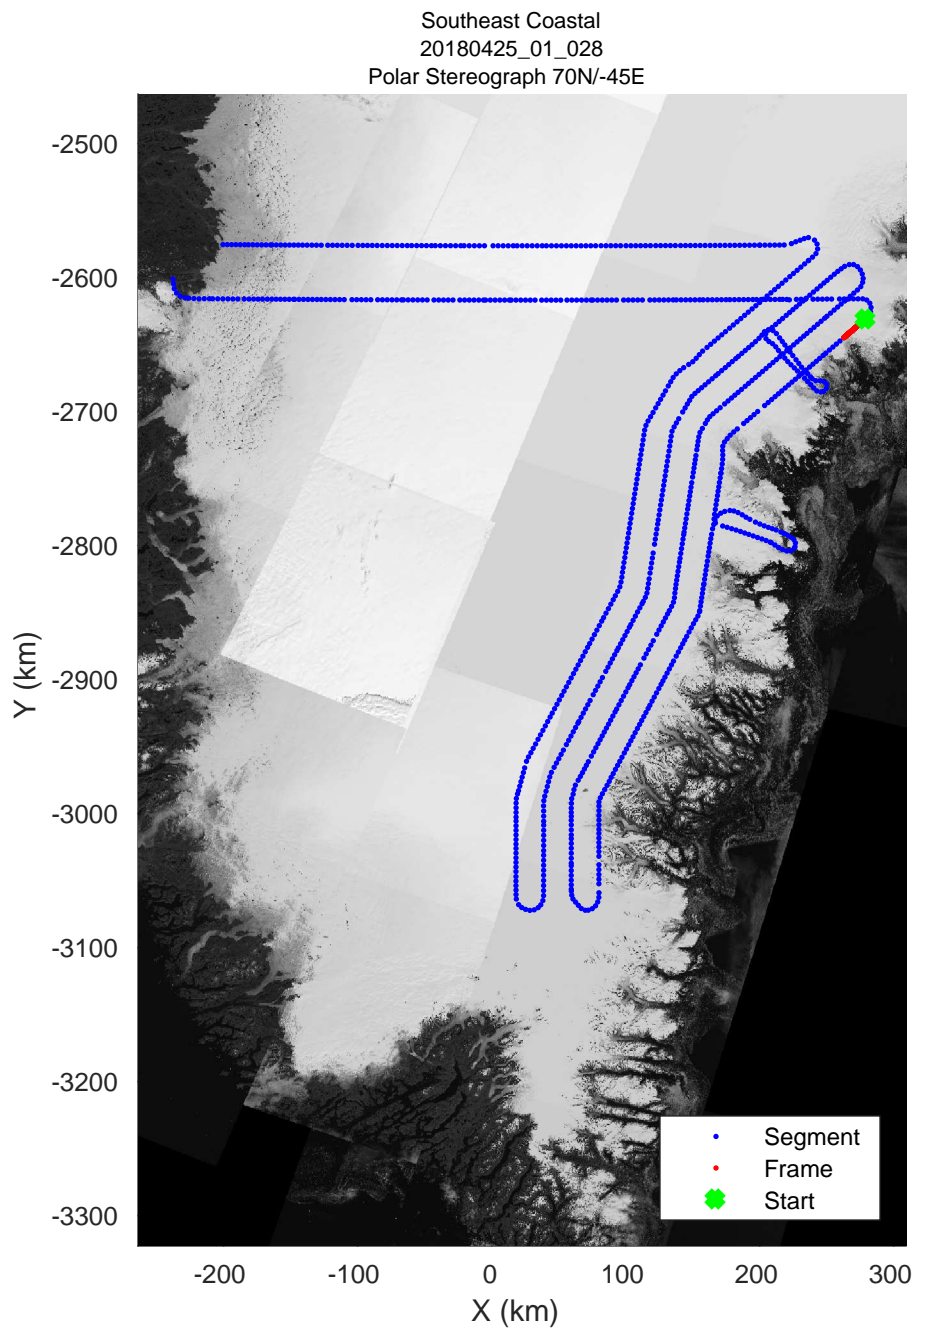

accum 2018\_Greenland\_P3: "Southeast Coastal" 20180425\_01\_025: 12:43:13.9 to 12:45:43.2 GPS

accum 2018\_Greenland\_P3: "Southeast Coastal" 20180425\_01\_026: 12:45:43.4 to 12:48:12.3 GPS

accum 2018\_Greenland\_P3: "Southeast Coastal" 20180425\_01\_027: 12:48:12.5 to 12:50:46.9 GPS