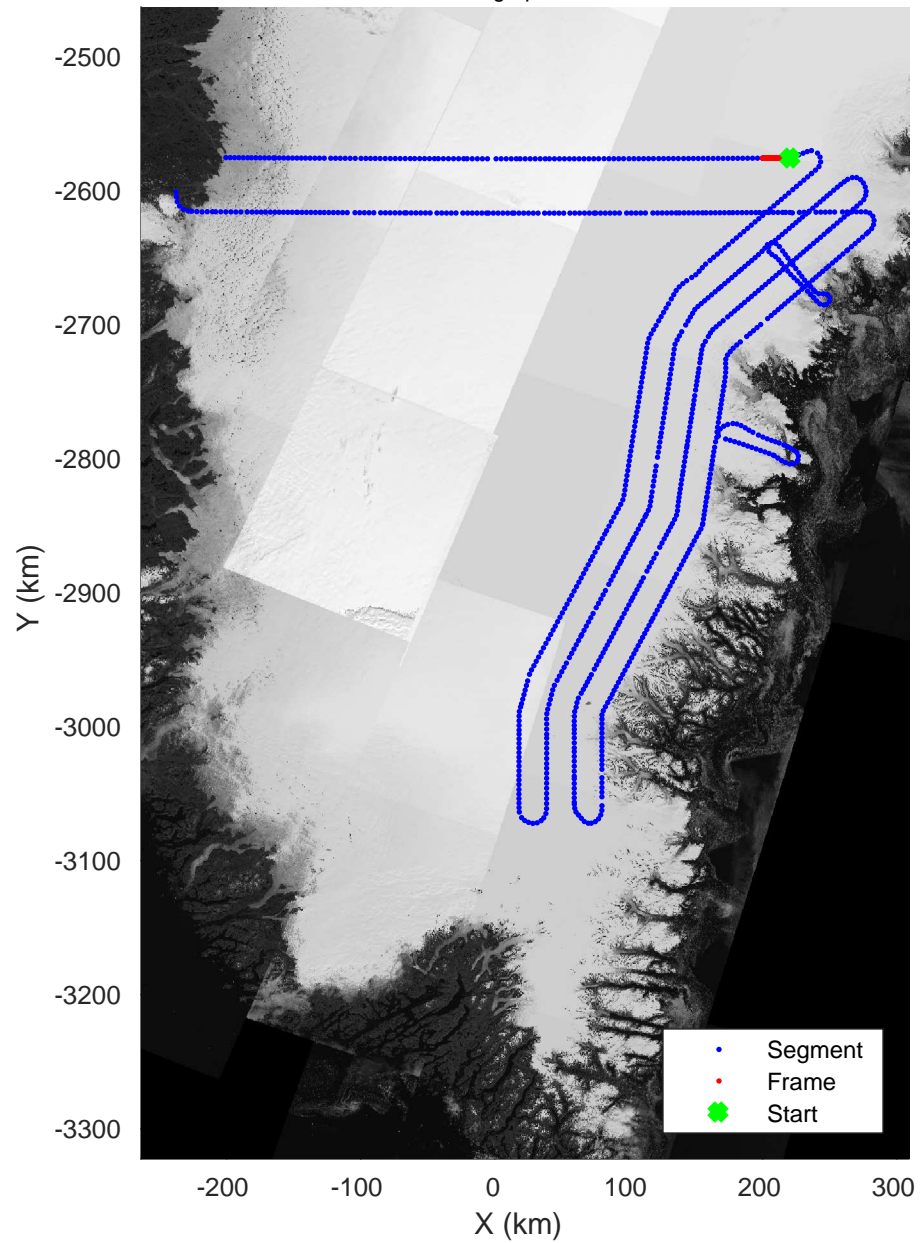

Southeast Coastal
20180425_01_152
Polar Stereograph 70N/-45E