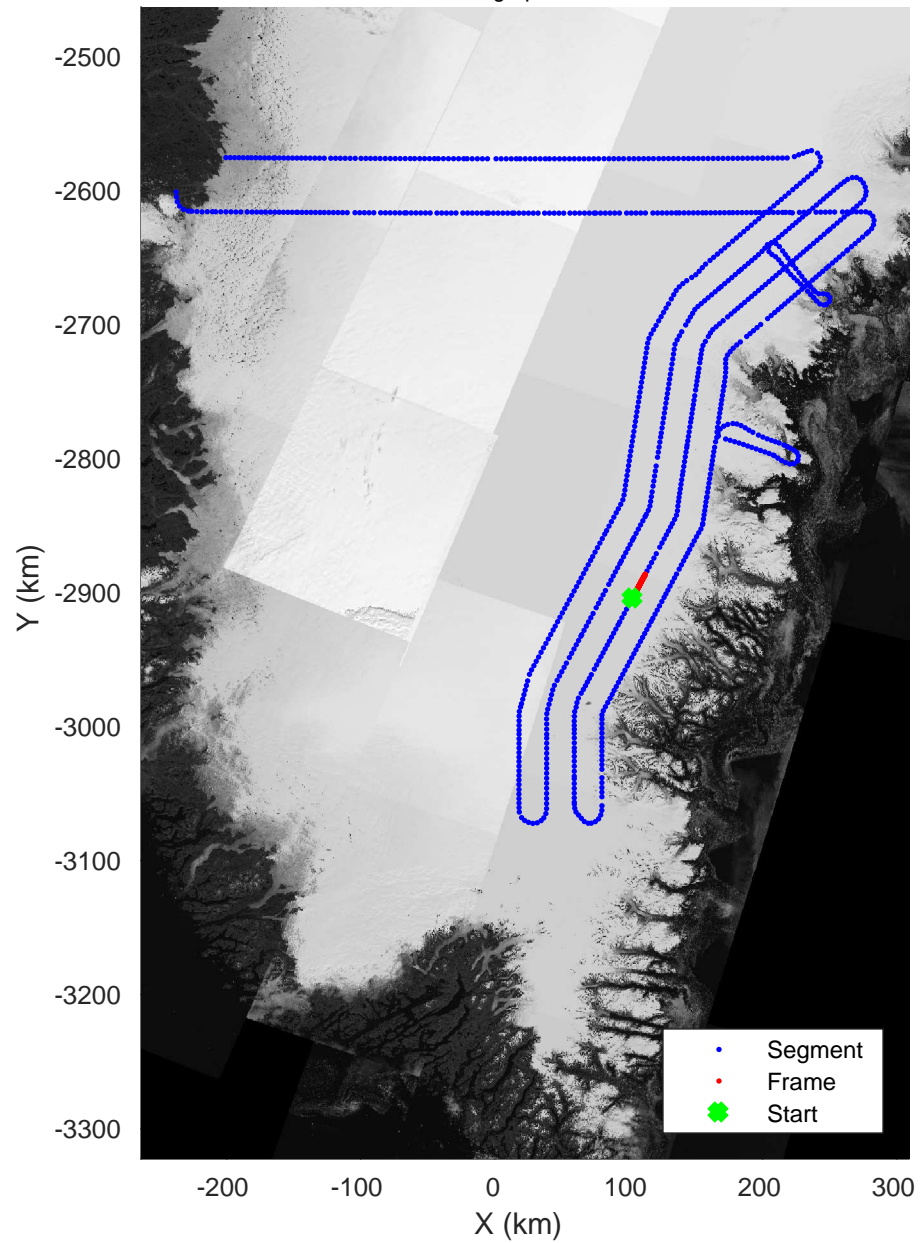

Southeast Coastal  
20180425\_01\_068  
Polar Stereograph 70N/-45E

Data Frame ID: 20180425\_01\_068

3\_Greenland\_P3: "Southeast Coastal" 20180425\_01\_068: 14:33:30.2 to 14:35:55.9 GPS

Southeast Coastal  
20180425\_01\_069  
Polar Stereograph 70N/-45E