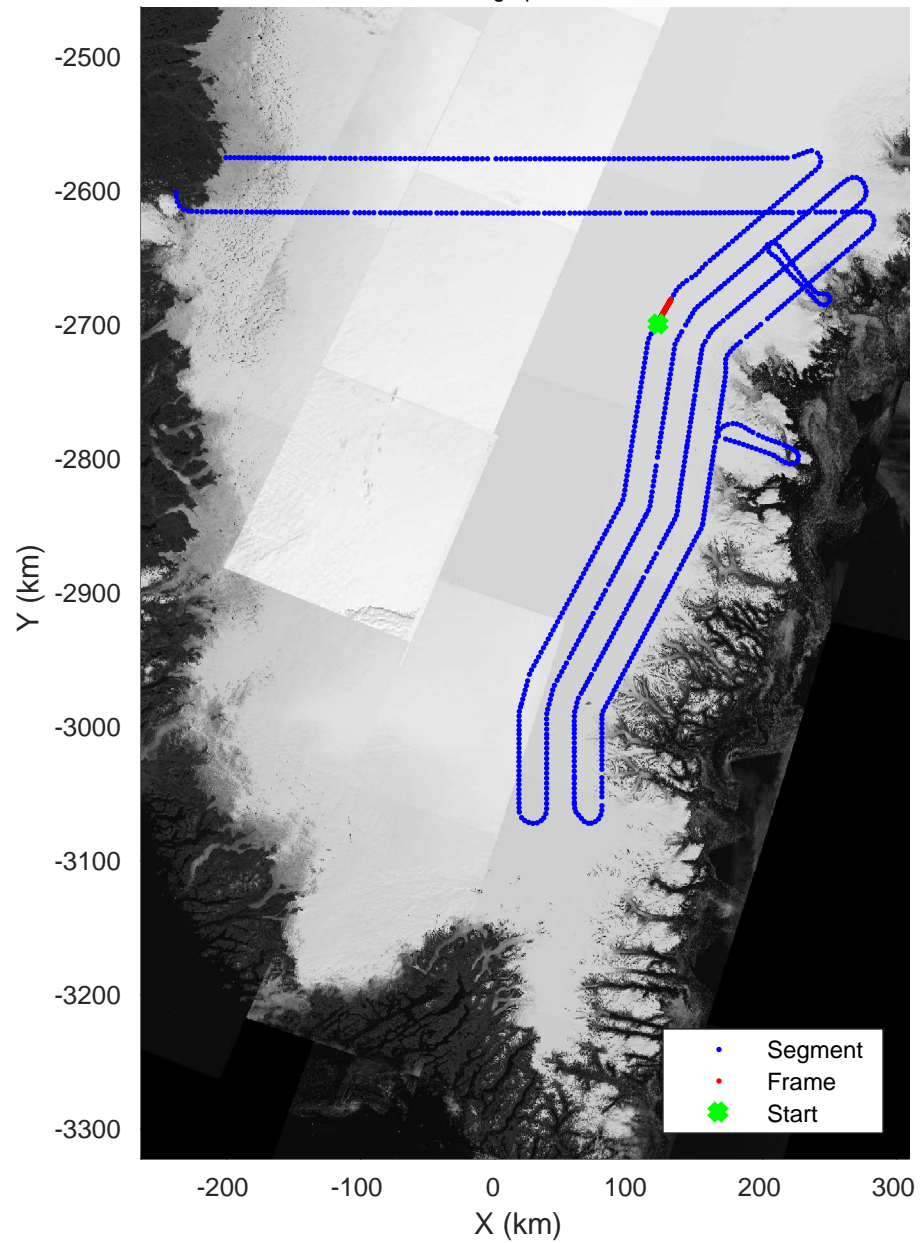

Southeast Coastal
20180425_01_142
Polar Stereograph 70N/-45E