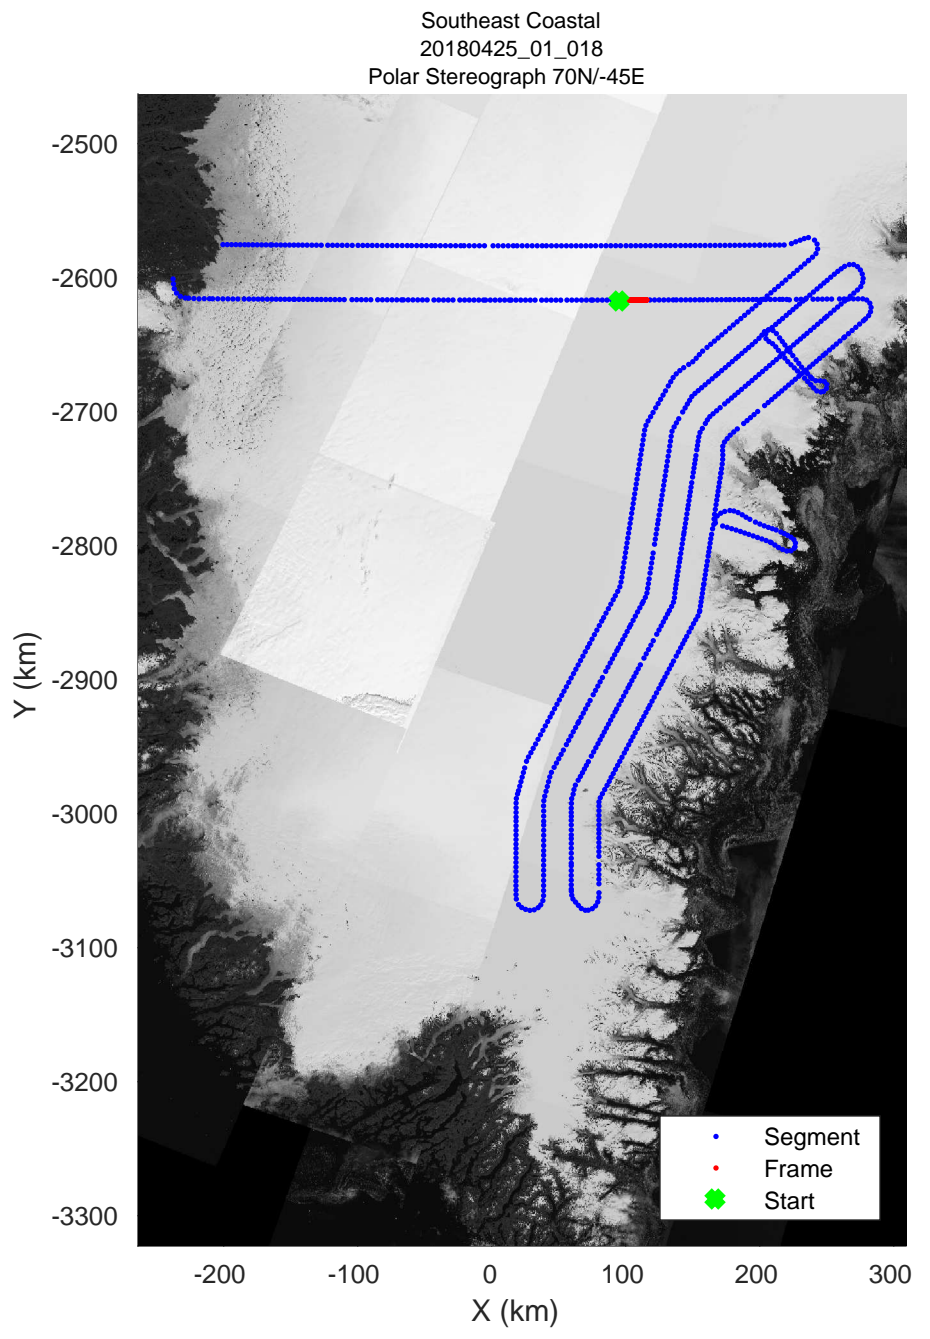

accum 2018\_Greenland\_P3: "Southeast Coastal" 20180425\_01\_016: 12:21:00.1 to 12:23:23.1 GPS

accum 2018\_Greenland\_P3: "Southeast Coastal" 20180425\_01\_017: 12:23:23.2 to 12:25:49.1 GPS

accum 2018\_Greenland\_P3: "Southeast Coastal" 20180425\_01\_018: 12:25:49.2 to 12:28:16.7 GPS