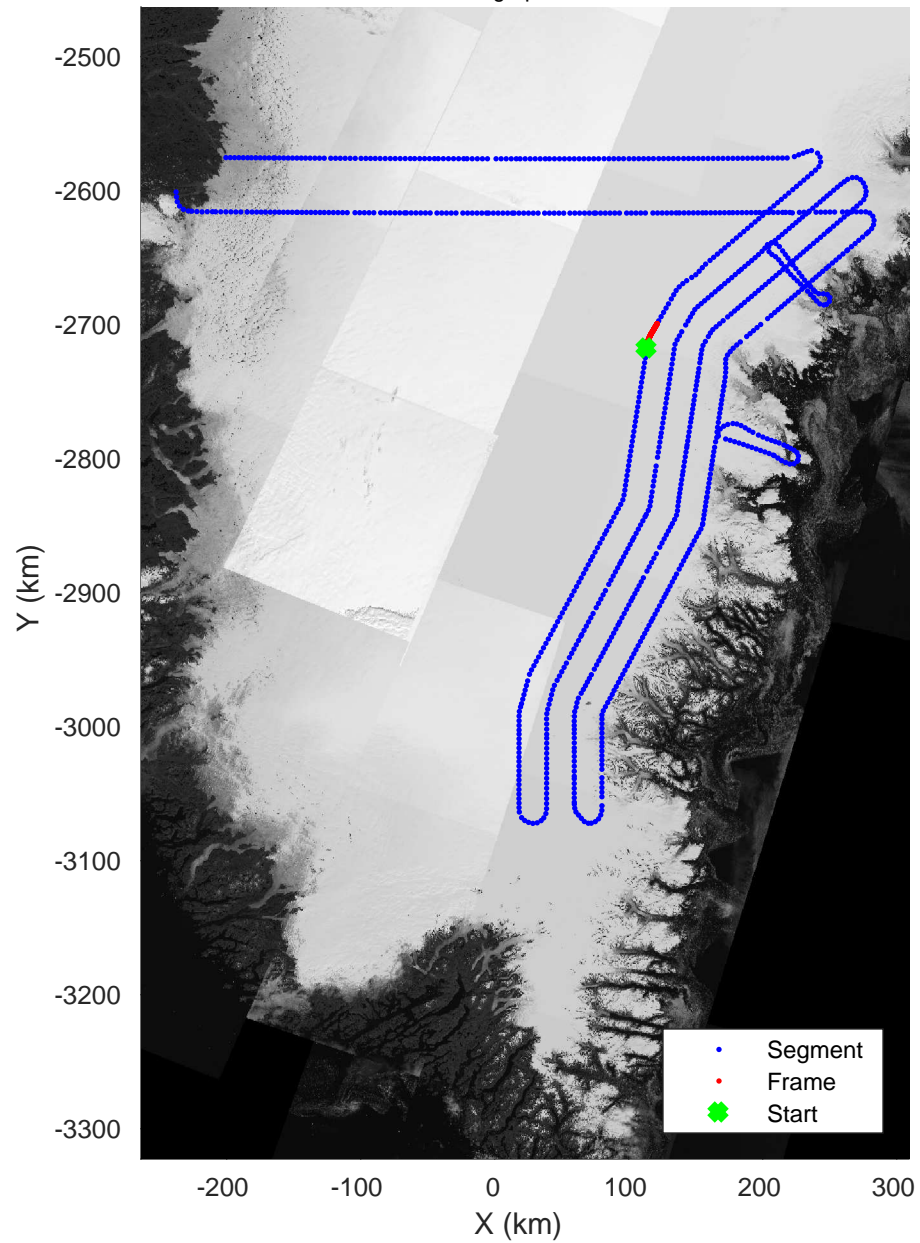

Southeast Coastal  
20180425\_01\_140  
Polar Stereograph 70N/-45E

Data Frame ID: 20180425\_01\_140

3\_Greenland\_P3: "Southeast Coastal" 20180425\_01\_140: 17:31:03.5 to 17:33:23.0 GPS

Southeast Coastal  
20180425\_01\_141  
Polar Stereograph 70N/-45E