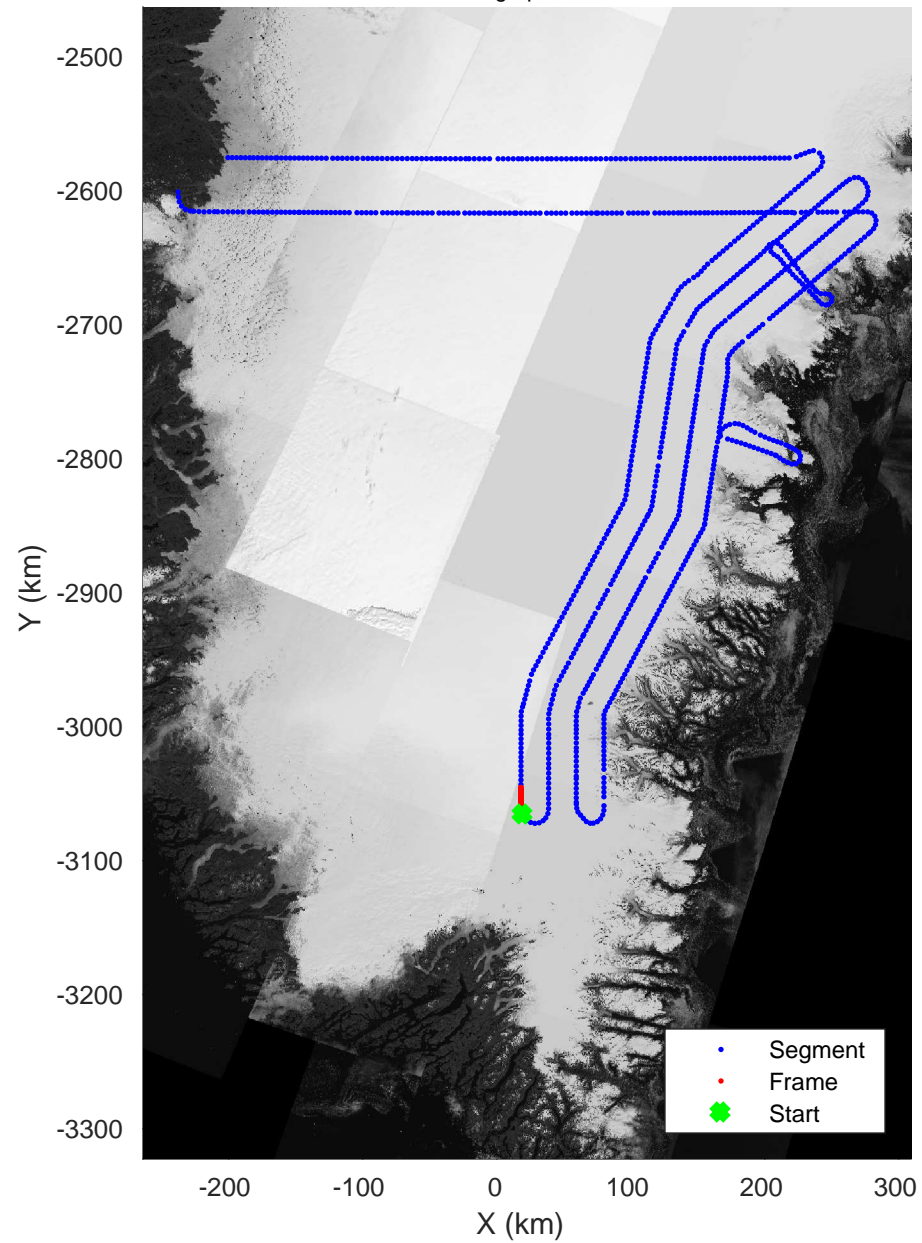

Southeast Coastal
20180425_01_123
Polar Stereograph 70N/-45E