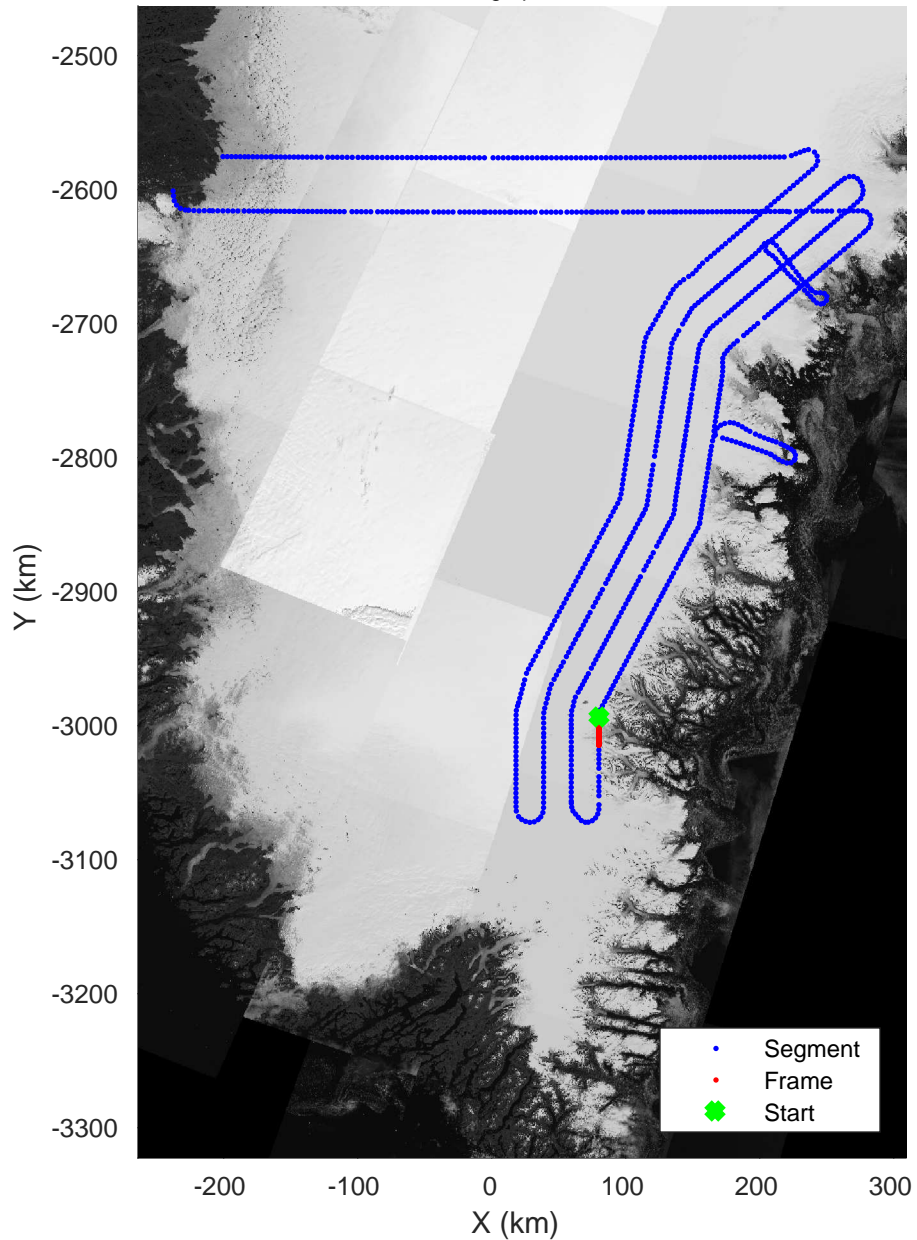

Southeast Coastal
20180425_01_056
Polar Stereograph 70N/-45E