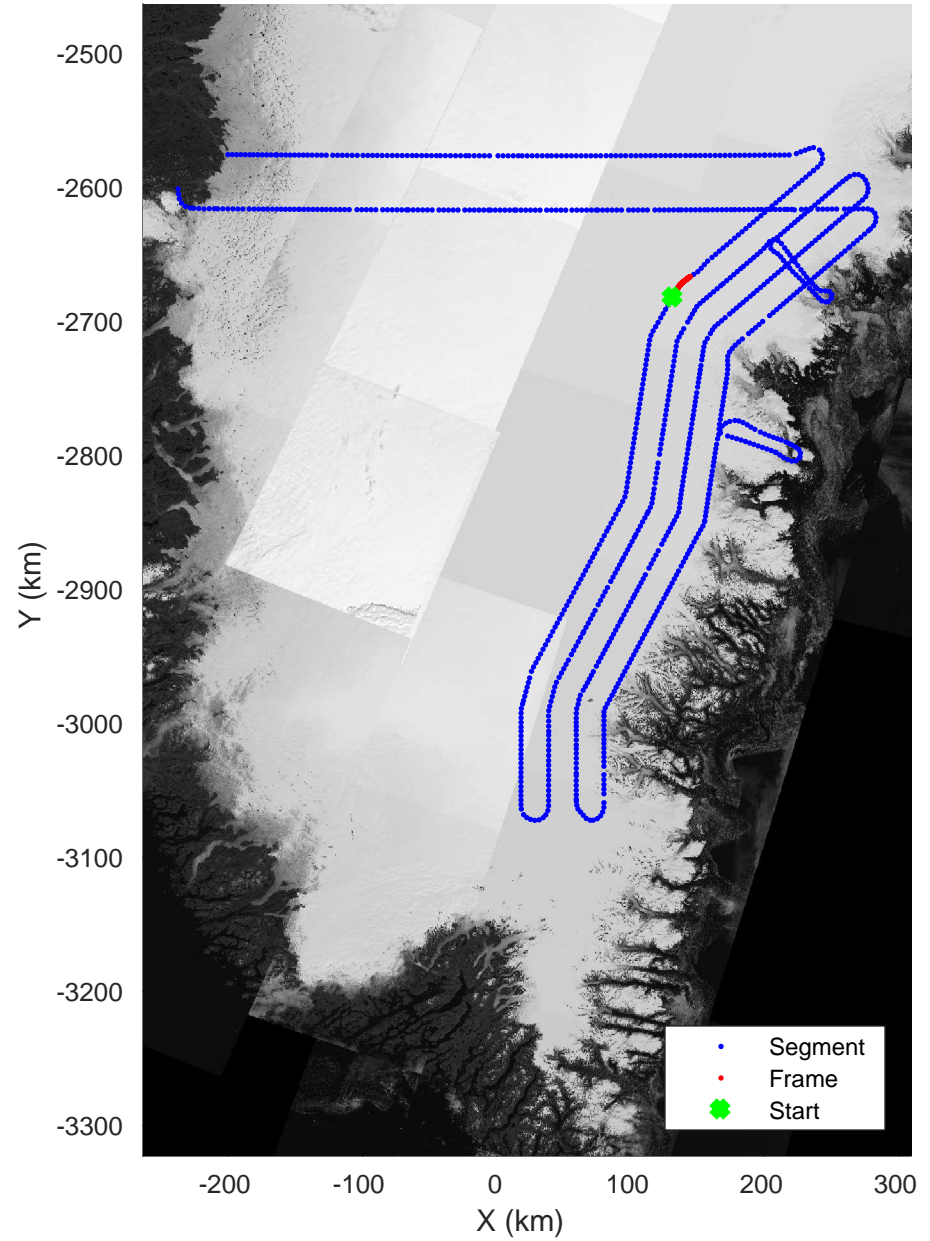

Southeast Coastal
20180425_01_143
Polar Stereograph 70N/-45E