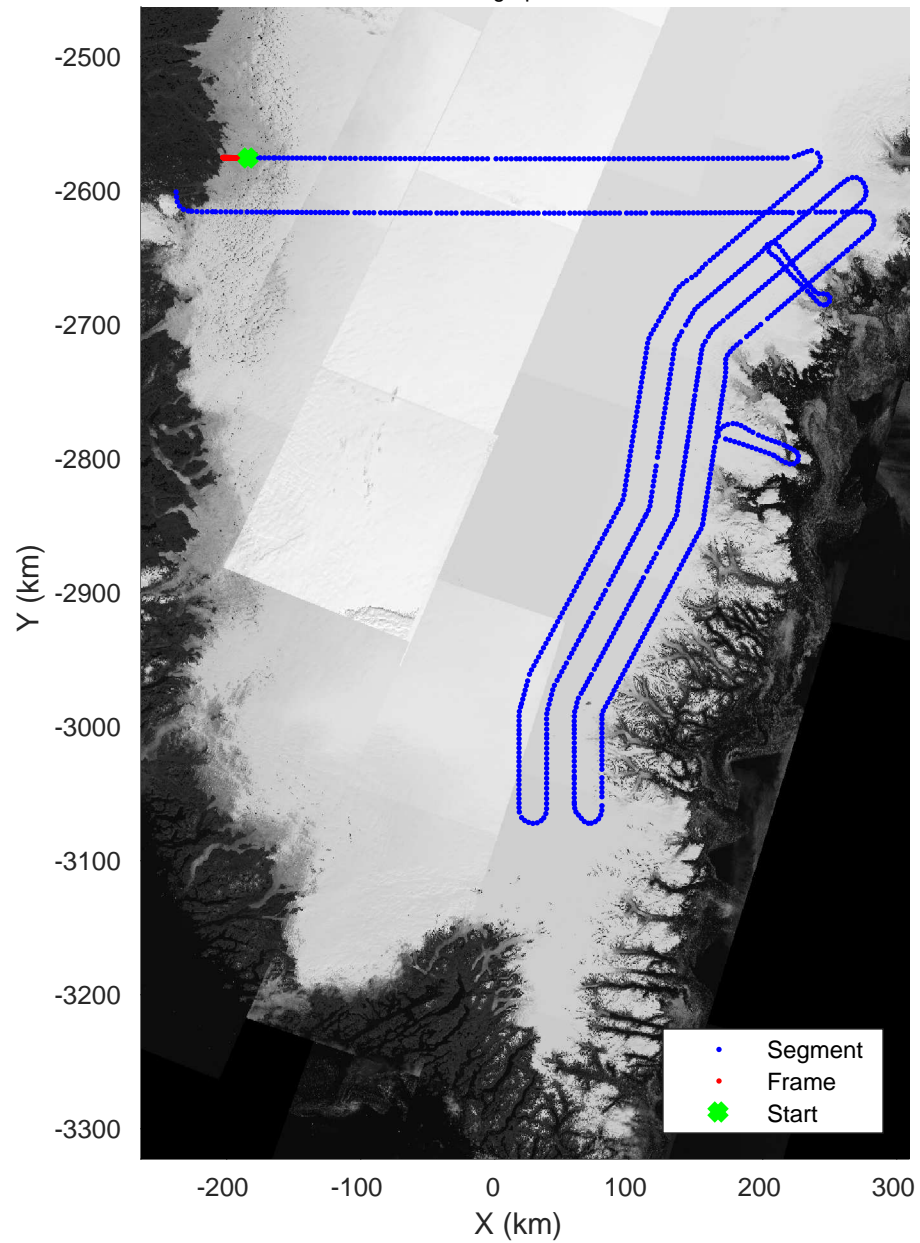

Southeast Coastal
20180425_01_172
Polar Stereograph 70N/-45E