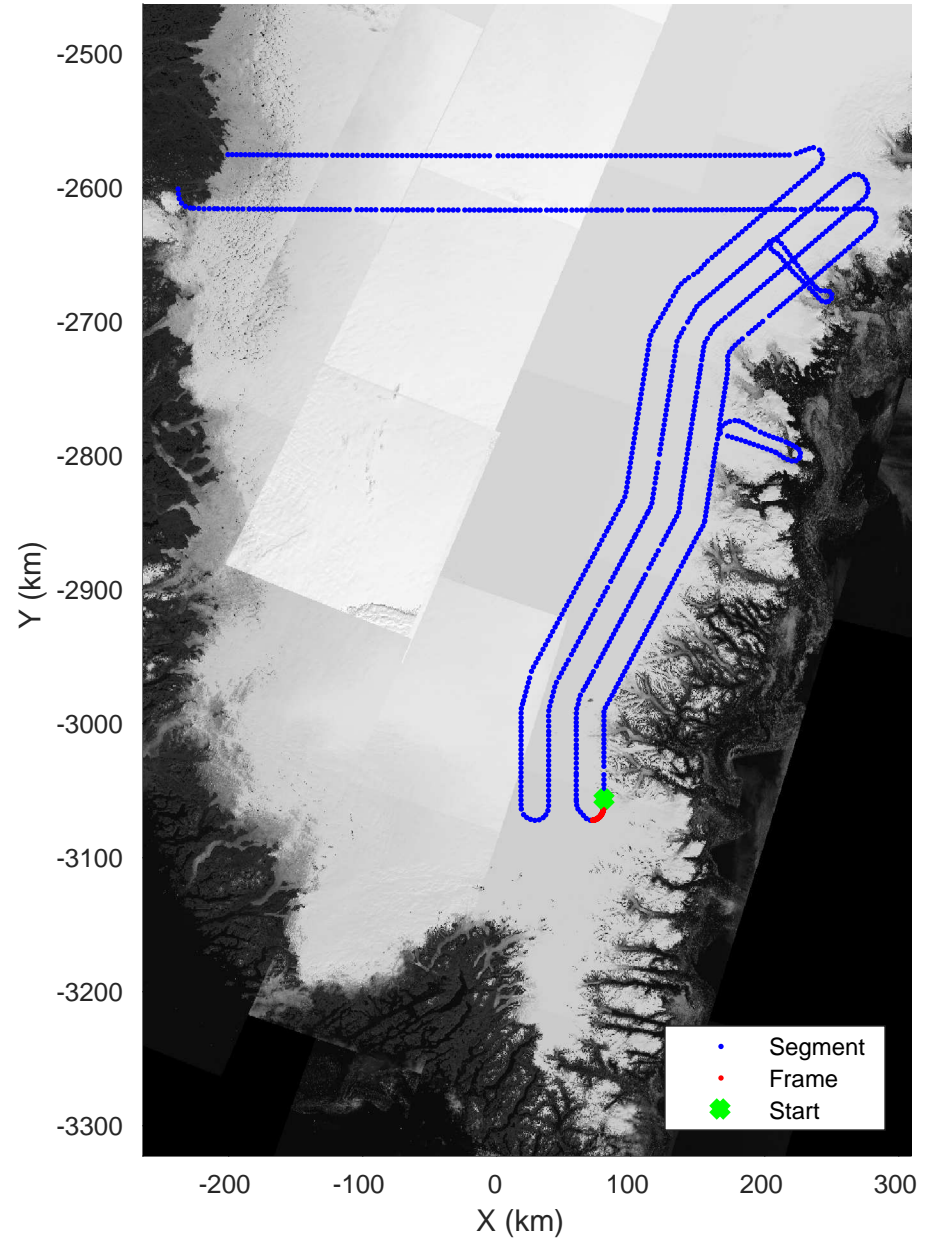

Southeast Coastal
20180425_01_059
Polar Stereograph 70N/-45E