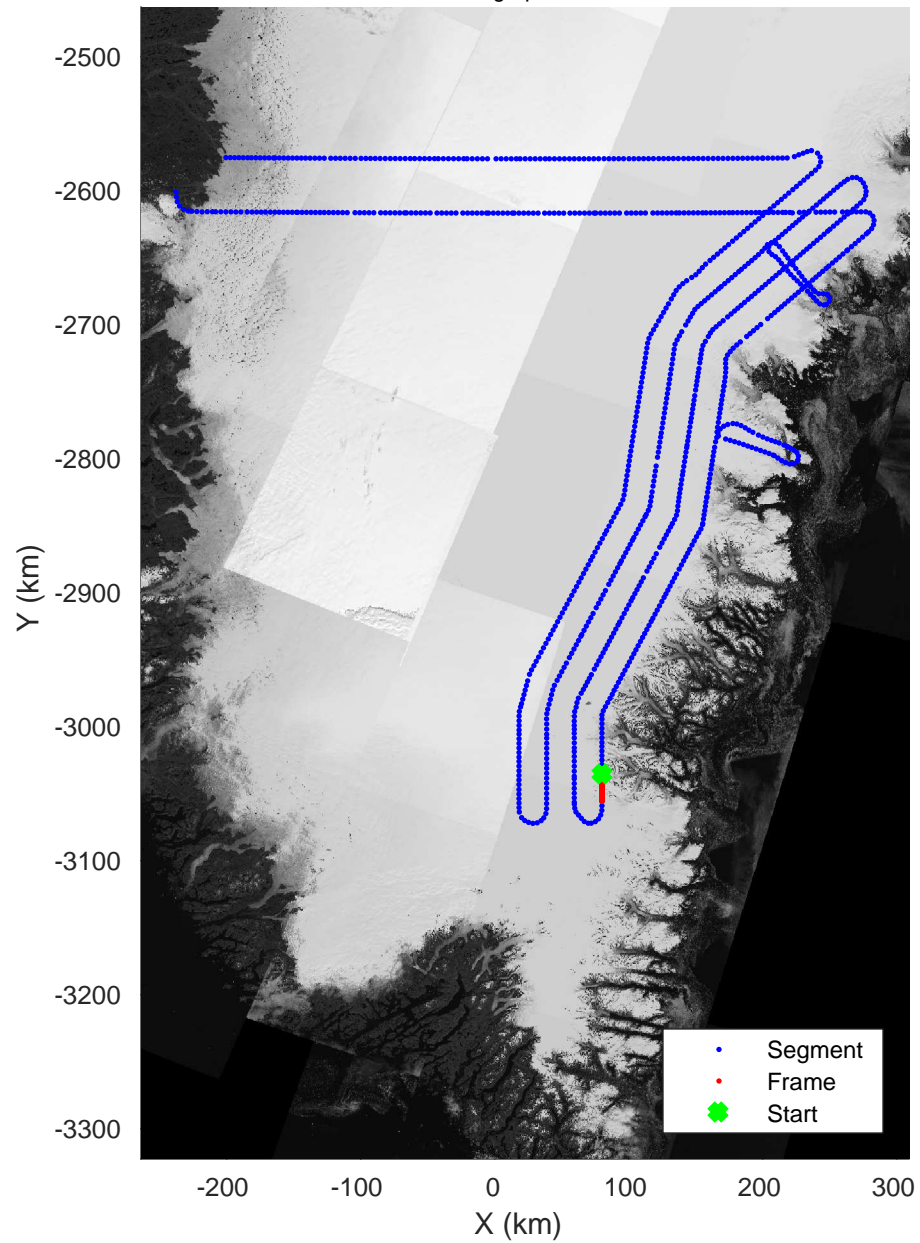

Southeast Coastal
20180425_01_058
Polar Stereograph 70N/-45E