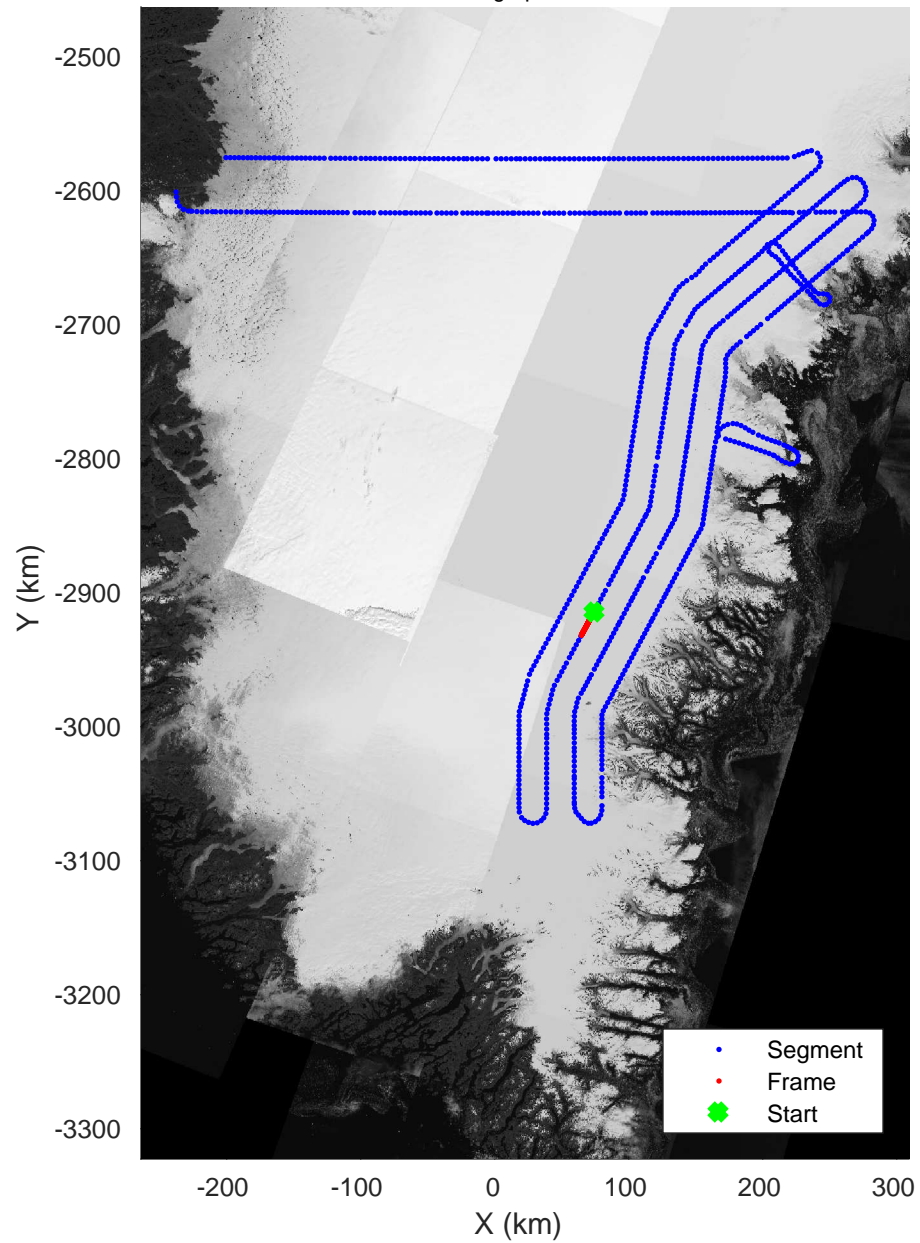

Southeast Coastal
20180425_01_114
Polar Stereograph 70N/-45E