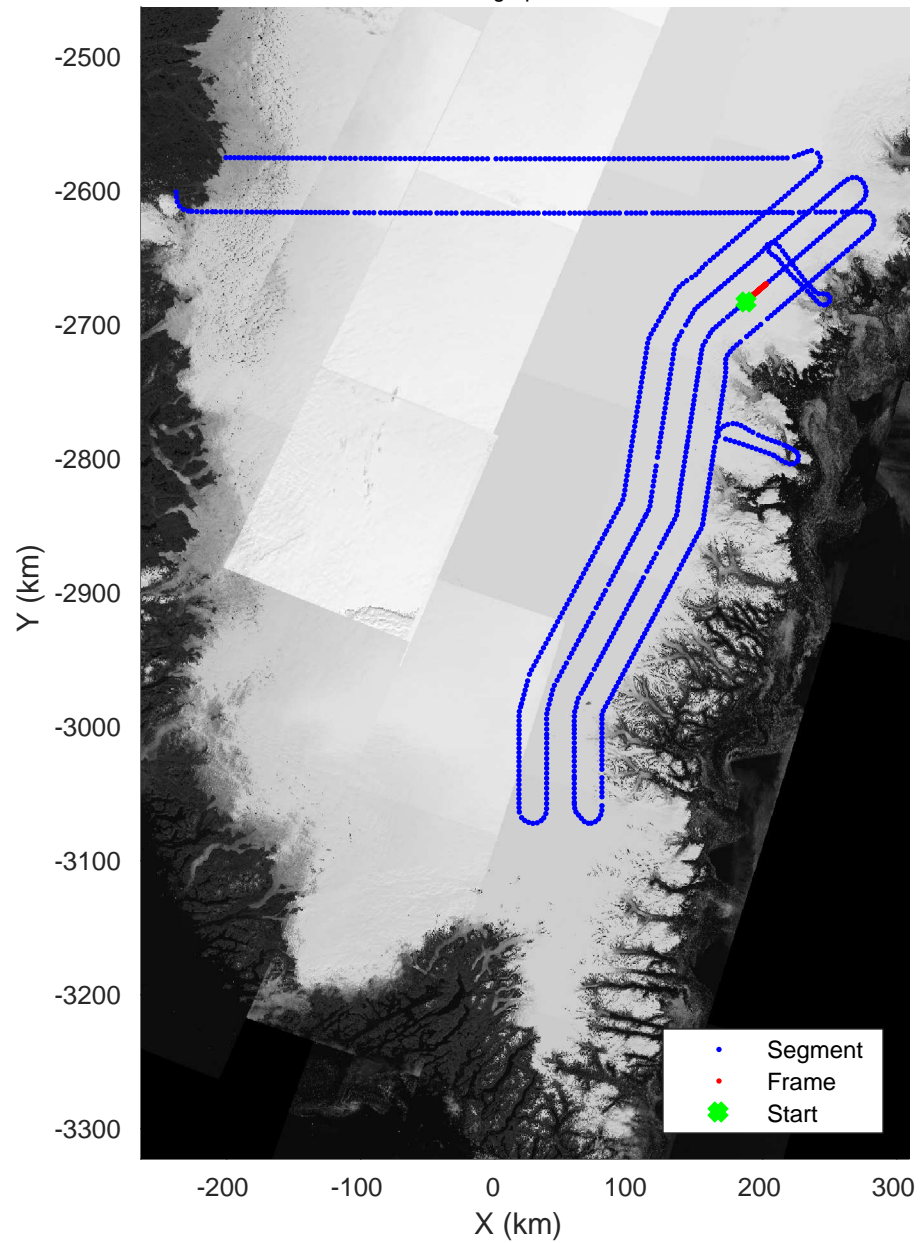

Southeast Coastal
20180425_01_081
Polar Stereograph 70N/-45E