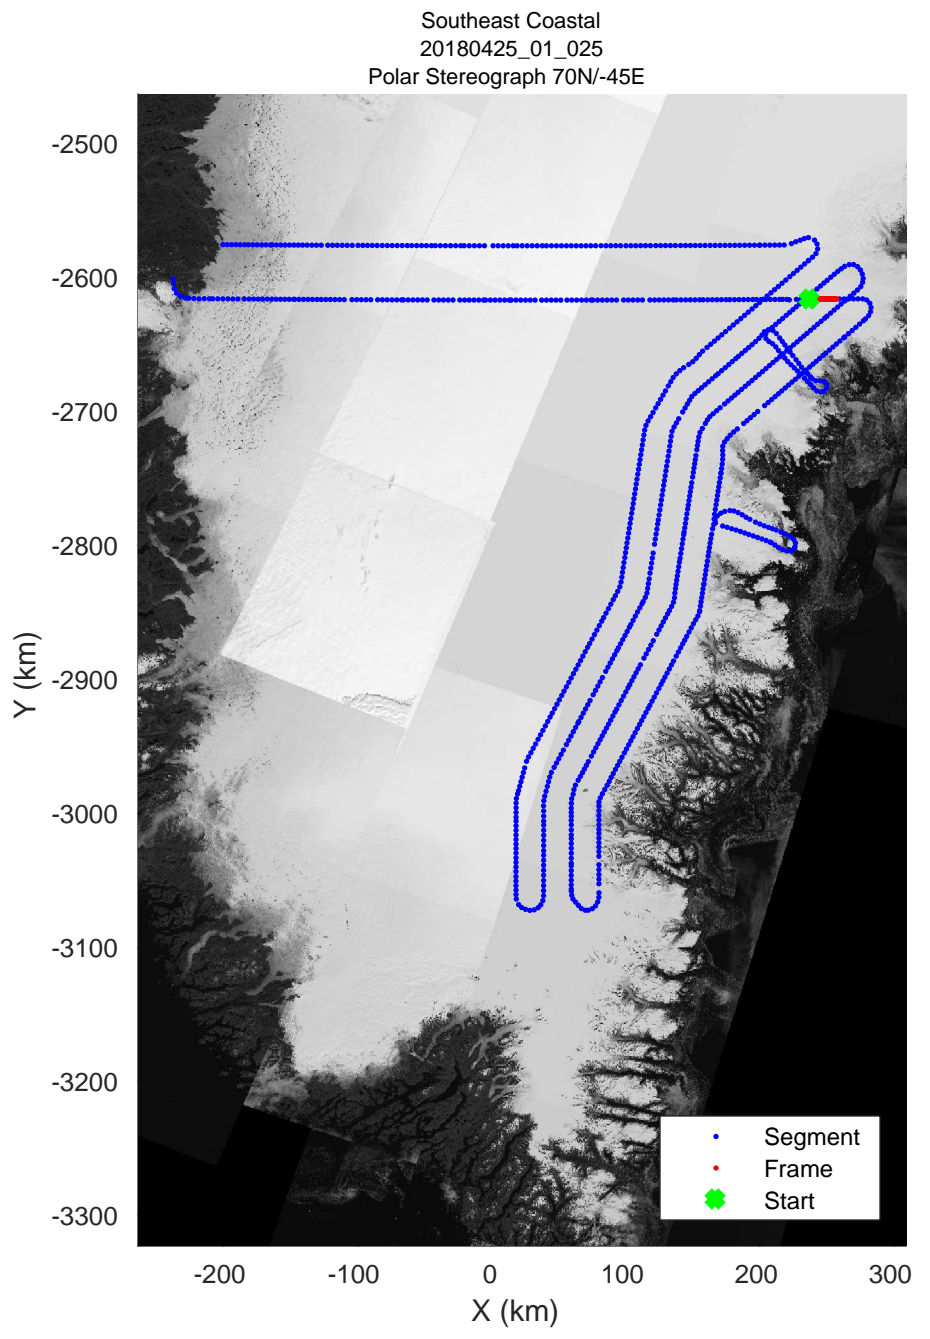

accum 2018\_Greenland\_P3: "Southeast Coastal" 20180425\_01\_022: 12:35:45.6 to 12:38:16.3 GPS

accum 2018\_Greenland\_P3: "Southeast Coastal" 20180425\_01\_023: 12:38:16.4 to 12:40:46.8 GPS

accum 2018\_Greenland\_P3: "Southeast Coastal" 20180425\_01\_024: 12:40:46.9 to 12:43:13.8 GPS