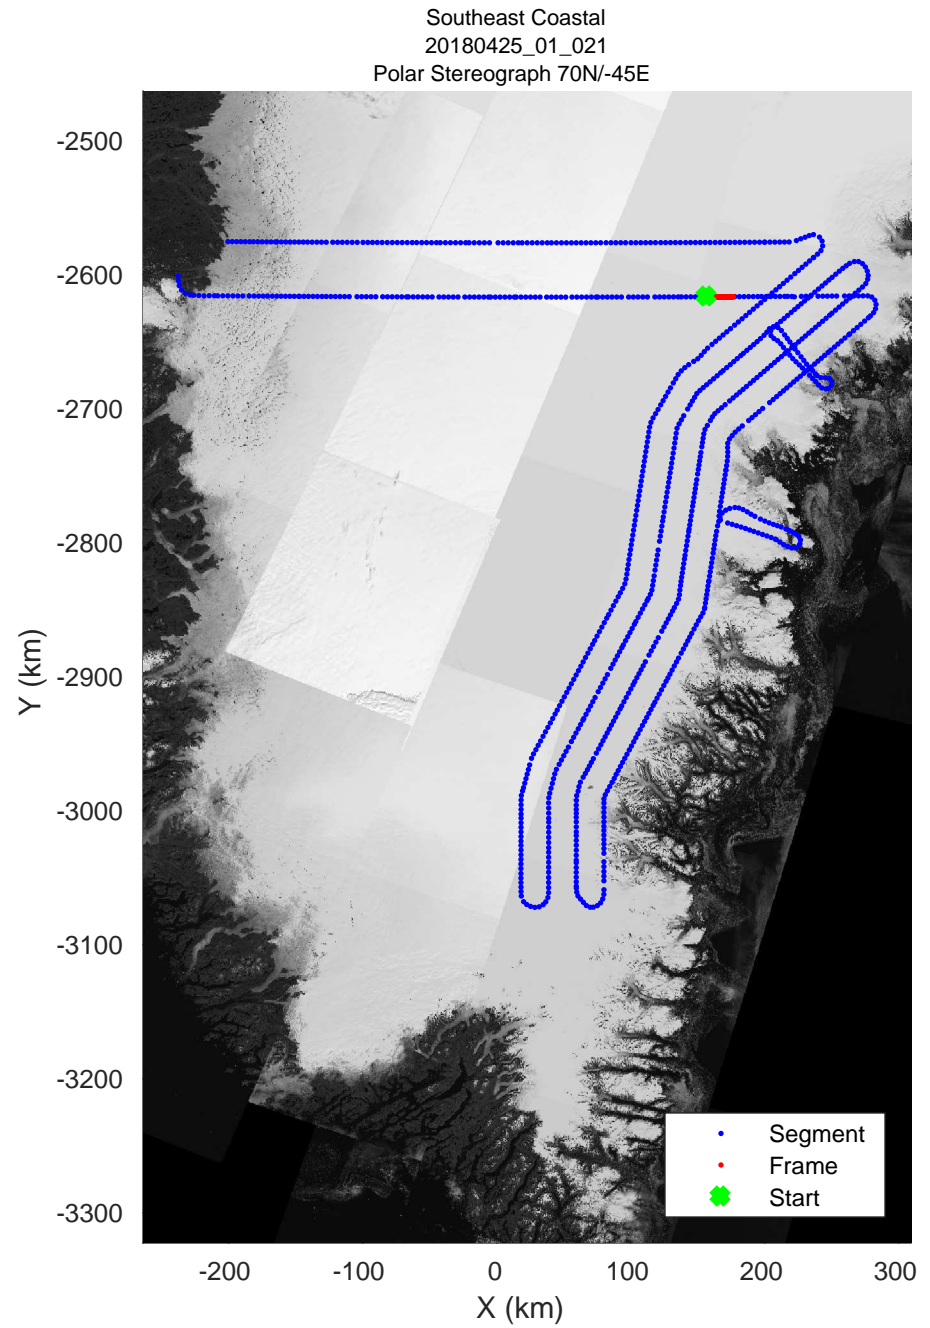

accum 2018\_Greenland\_P3: "Southeast Coastal" 20180425\_01\_019: 12:28:16.9 to 12:30:45.3 GPS

accum 2018\_Greenland\_P3: "Southeast Coastal" 20180425\_01\_020: 12:30:45.4 to 12:33:14.5 GPS

accum 2018\_Greenland\_P3: "Southeast Coastal" 20180425\_01\_021: 12:33:14.6 to 12:35:45.4 GPS