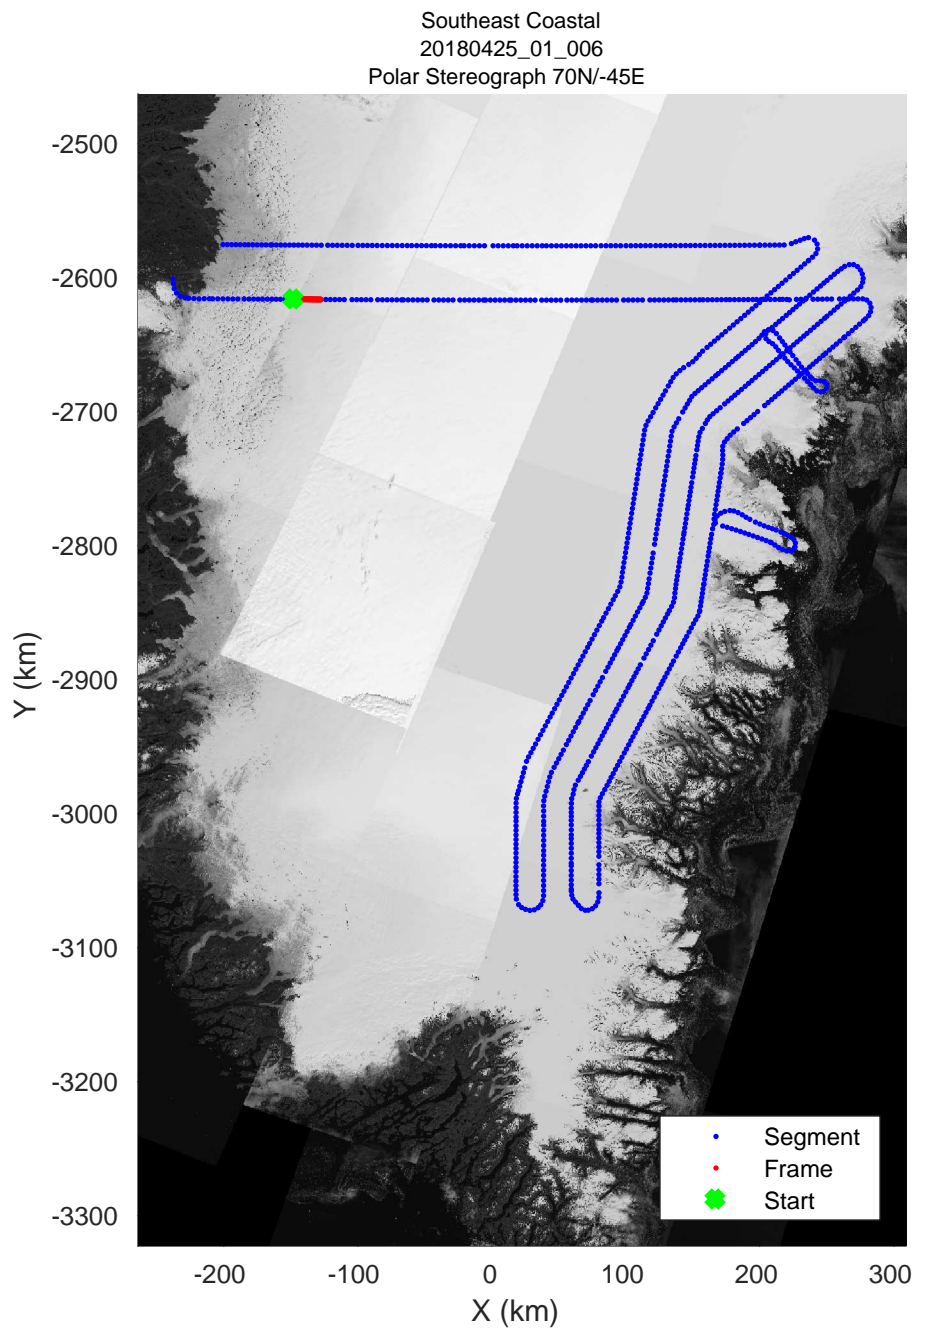

accum 2018\_Greenland\_P3: "Southeast Coastal" 20180425\_01\_004: 11:51:22.6 to 11:53:52.9 GPS

accum 2018\_Greenland\_P3: "Southeast Coastal" 20180425\_01\_005: 11:53:53.0 to 11:56:31.2 GPS

accum 2018\_Greenland\_P3: "Southeast Coastal" 20180425\_01\_006: 11:56:31.3 to 11:59:05.0 GPS