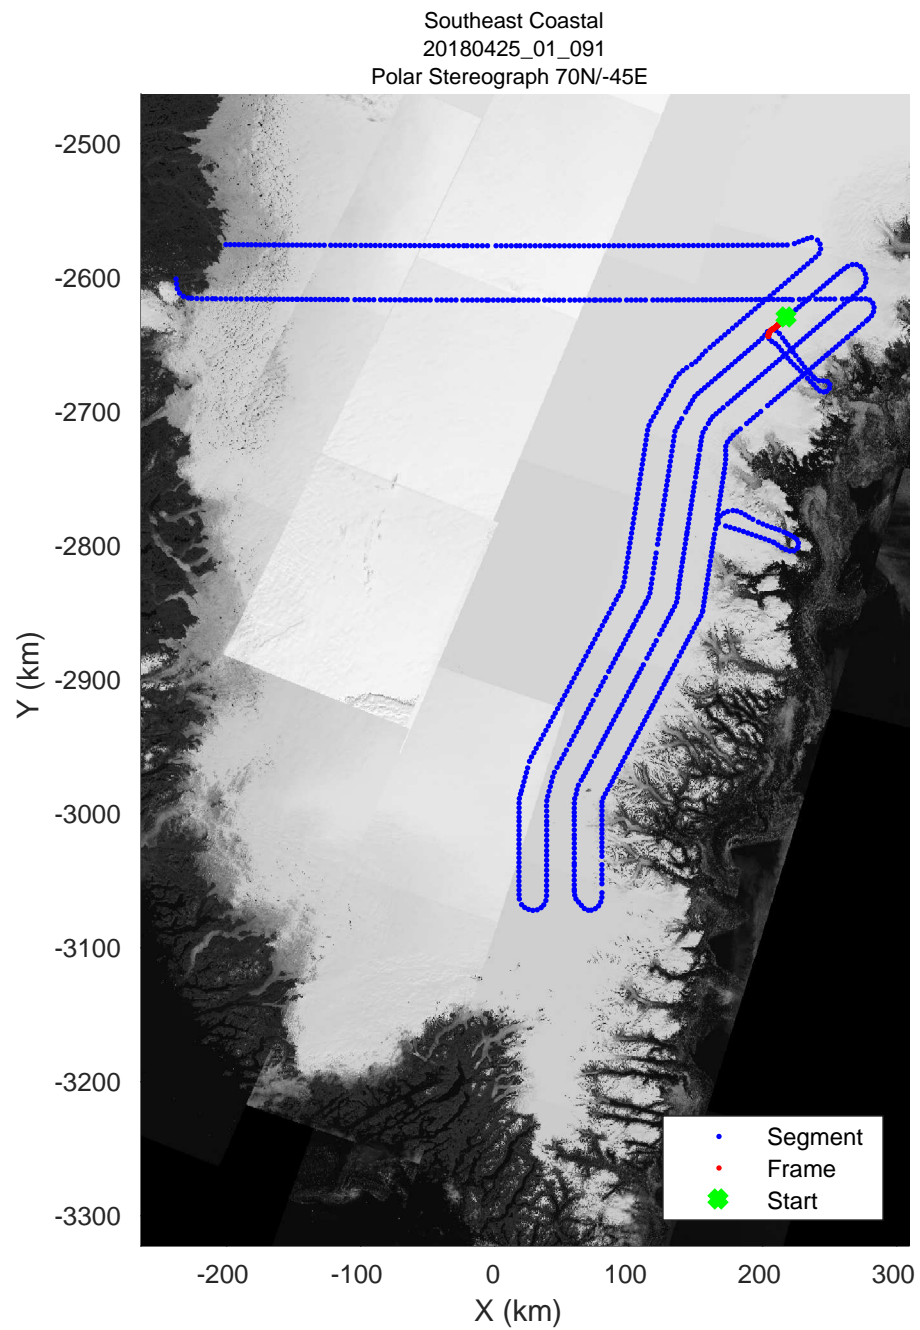

3_Greenland_P3: "Southeast Coastal" 20180425_01_090: 15:29:08.6 to 15:31:44.6 GPS