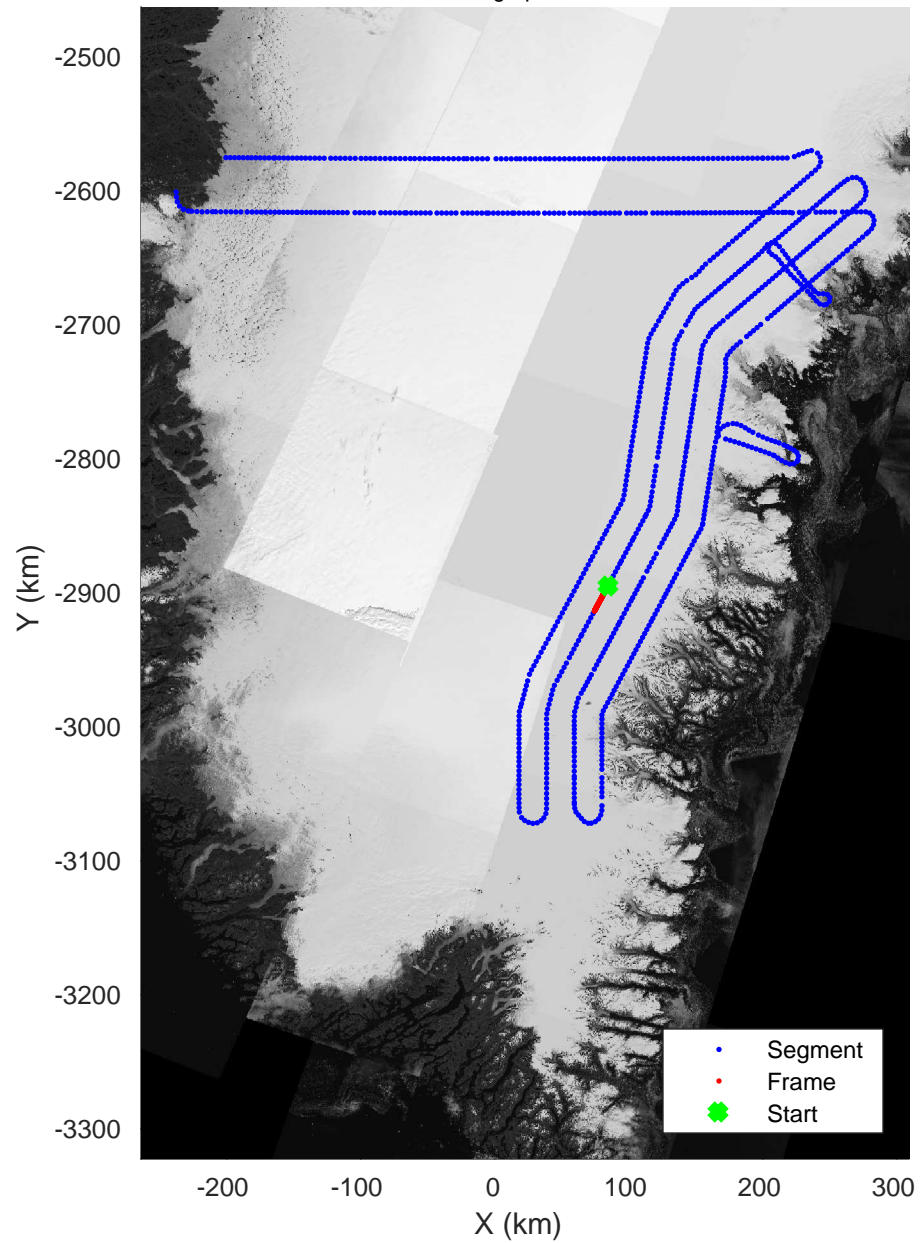

Southeast Coastal  
20180425\_01\_112  
Polar Stereograph 70N/-45E

Data Frame ID: 20180425\_01\_112

3\_Greenland\_P3: "Southeast Coastal" 20180425\_01\_112: 16:24:02.5 to 16:26:30.9 GPS

Southeast Coastal  
20180425\_01\_113  
Polar Stereograph 70N/-45E