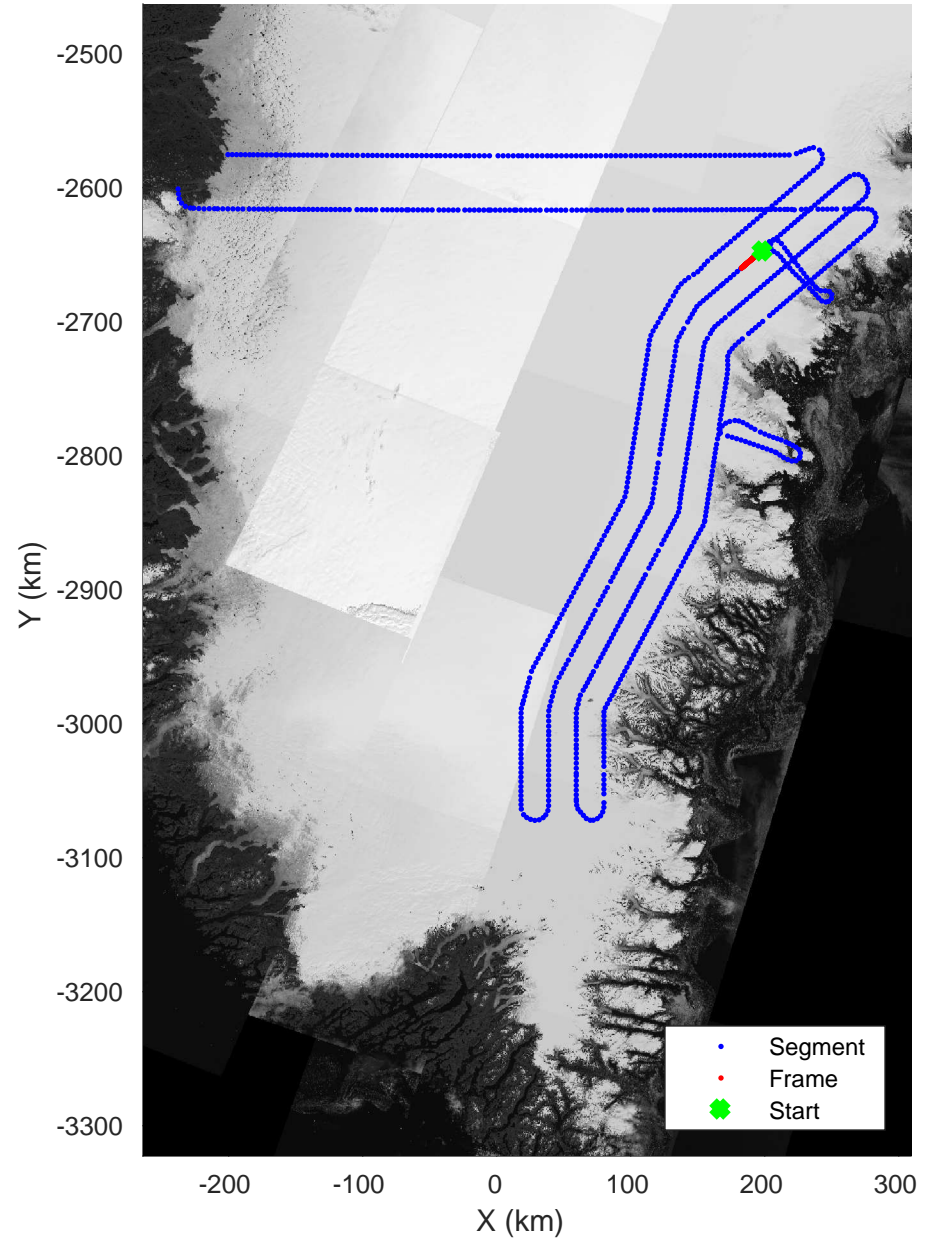

Southeast Coastal
20180425_01_099
Polar Stereograph 70N/-45E