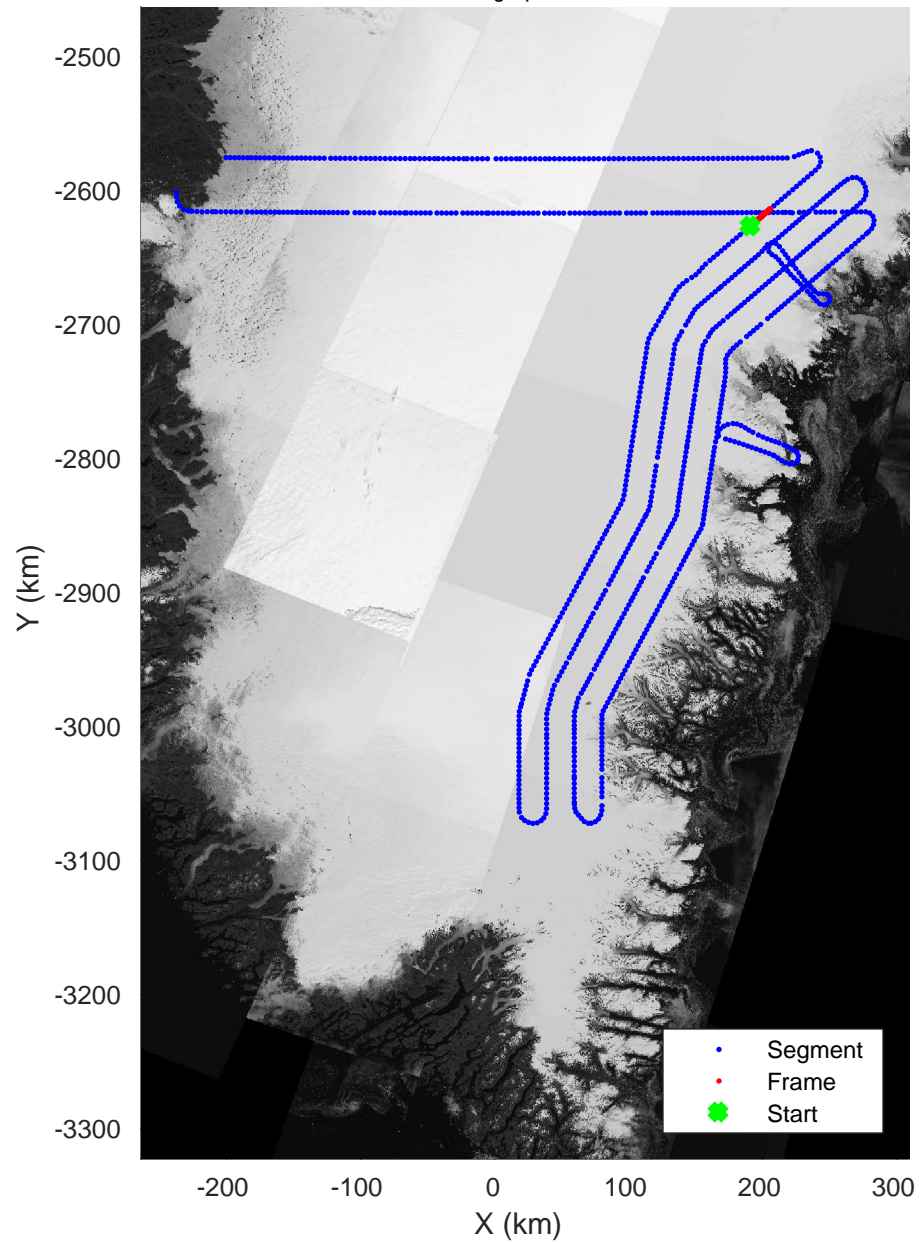

Southeast Coastal
20180425_01_147
Polar Stereograph 70N/-45E