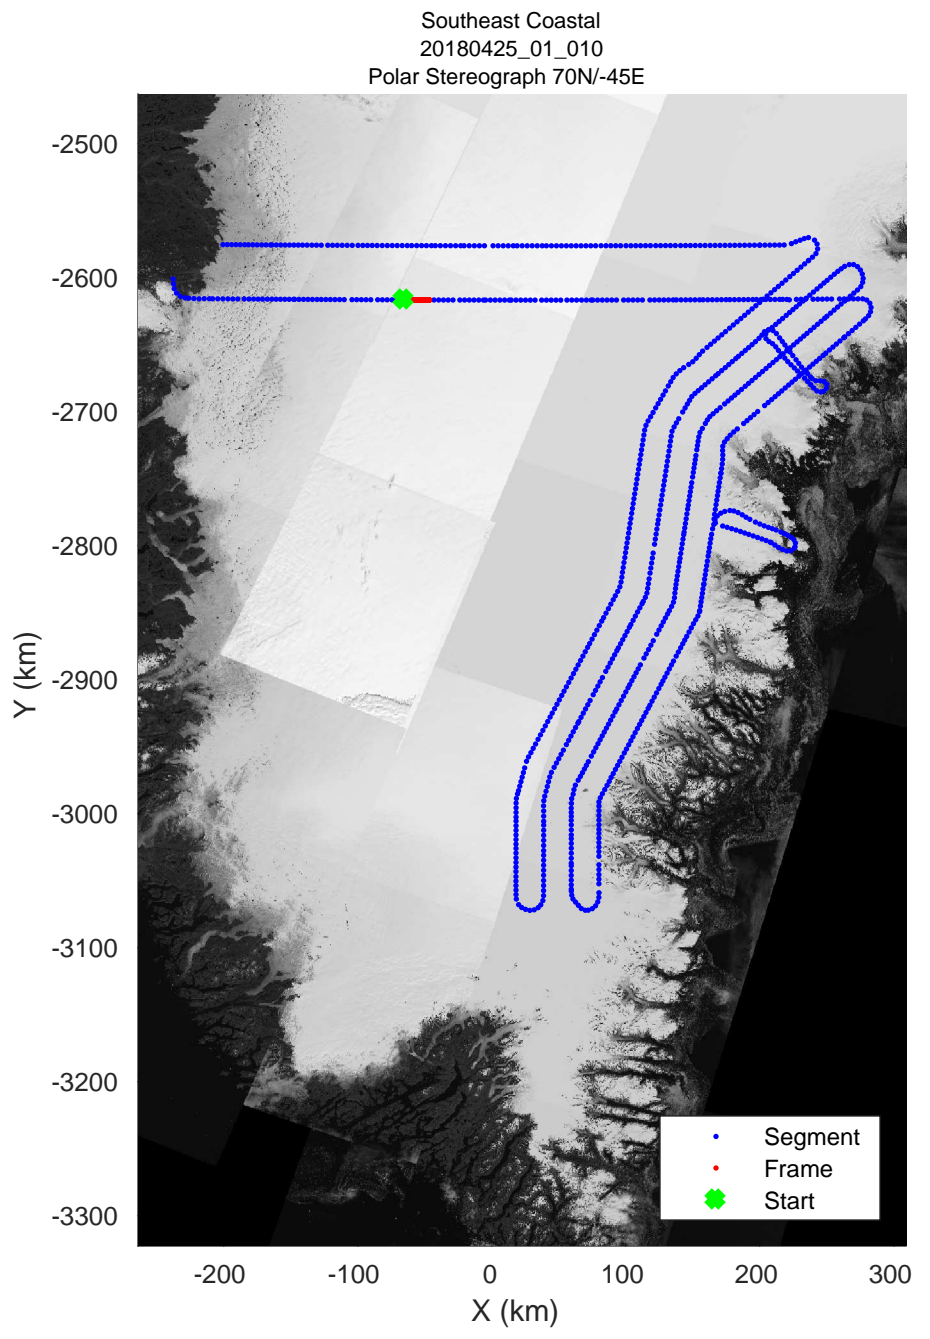

accum 2018\_Greenland\_P3: "Southeast Coastal" 20180425\_01\_007: 11:59:05.1 to 12:01:35.1 GPS

accum 2018\_Greenland\_P3: "Southeast Coastal" 20180425\_01\_008: 12:01:35.2 to 12:04:02.0 GPS

accum 2018\_Greenland\_P3: "Southeast Coastal" 20180425\_01\_009: 12:04:02.1 to 12:06:27.0 GPS