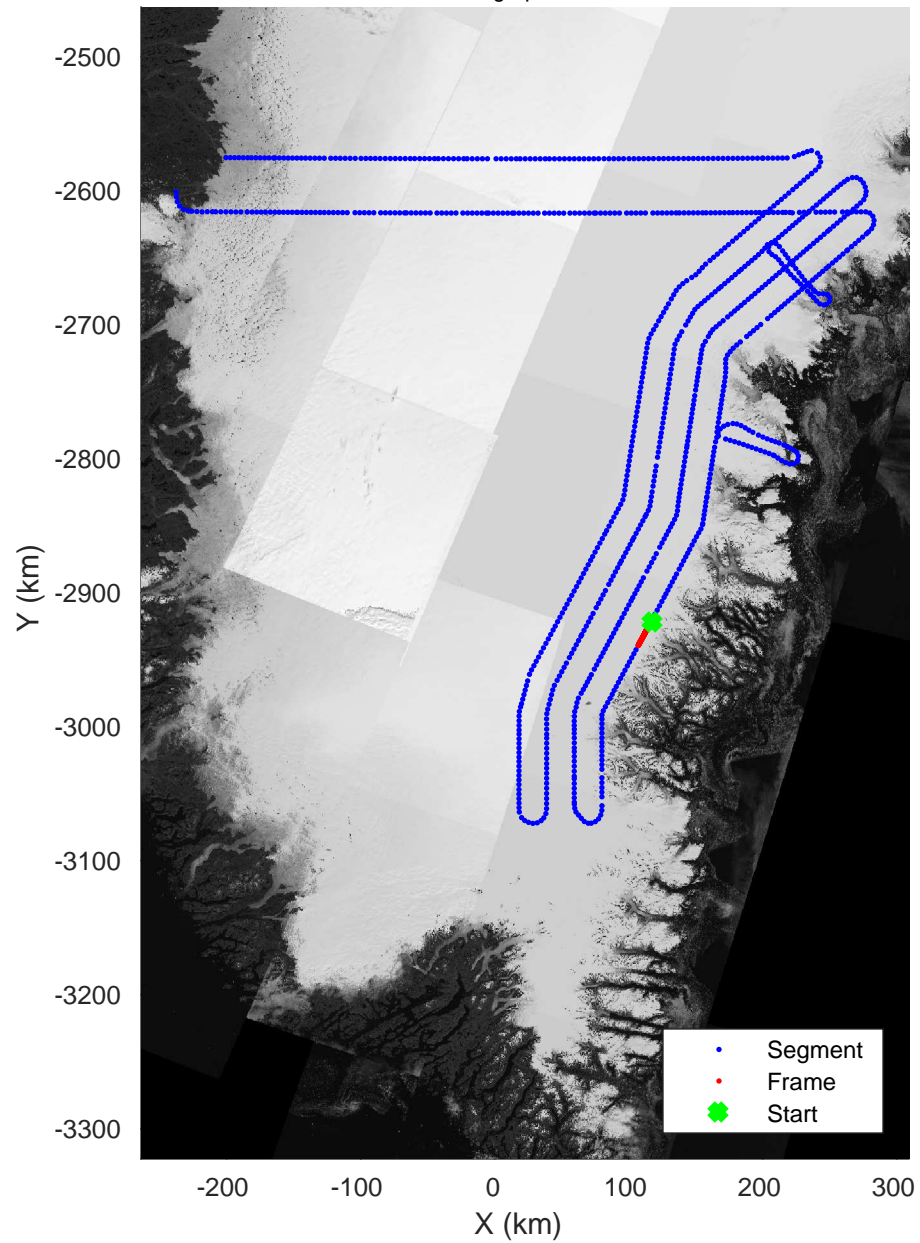

Southeast Coastal
20180425_01_052
Polar Stereograph 70N/-45E