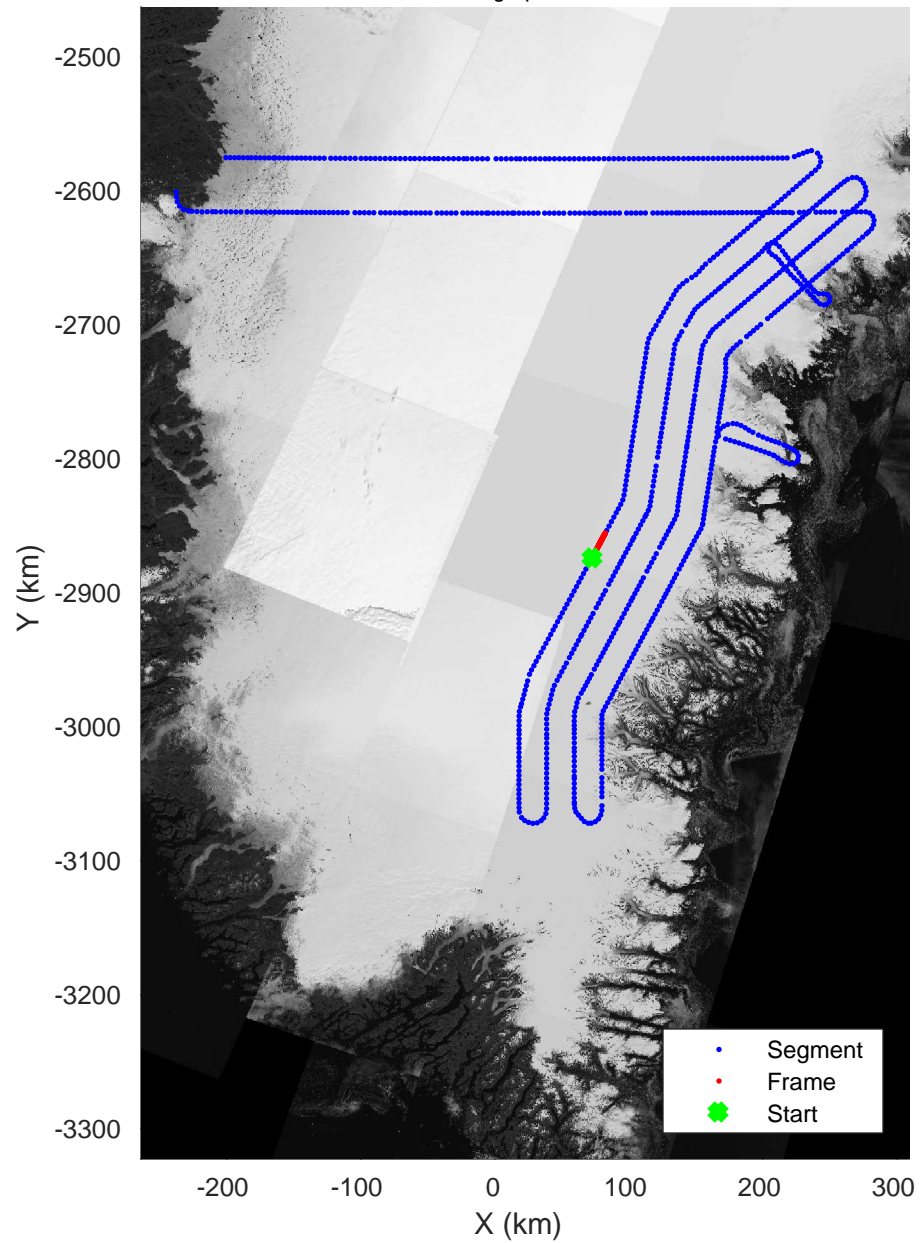

Southeast Coastal  
20180425\_01\_132  
Polar Stereograph 70N/-45E

Data Frame ID: 20180425\_01\_132

3\_Greenland\_P3: "Southeast Coastal" 20180425\_01\_132: 17:12:27.5 to 17:14:47.2 GPS

Southeast Coastal  
20180425\_01\_133  
Polar Stereograph 70N/-45E