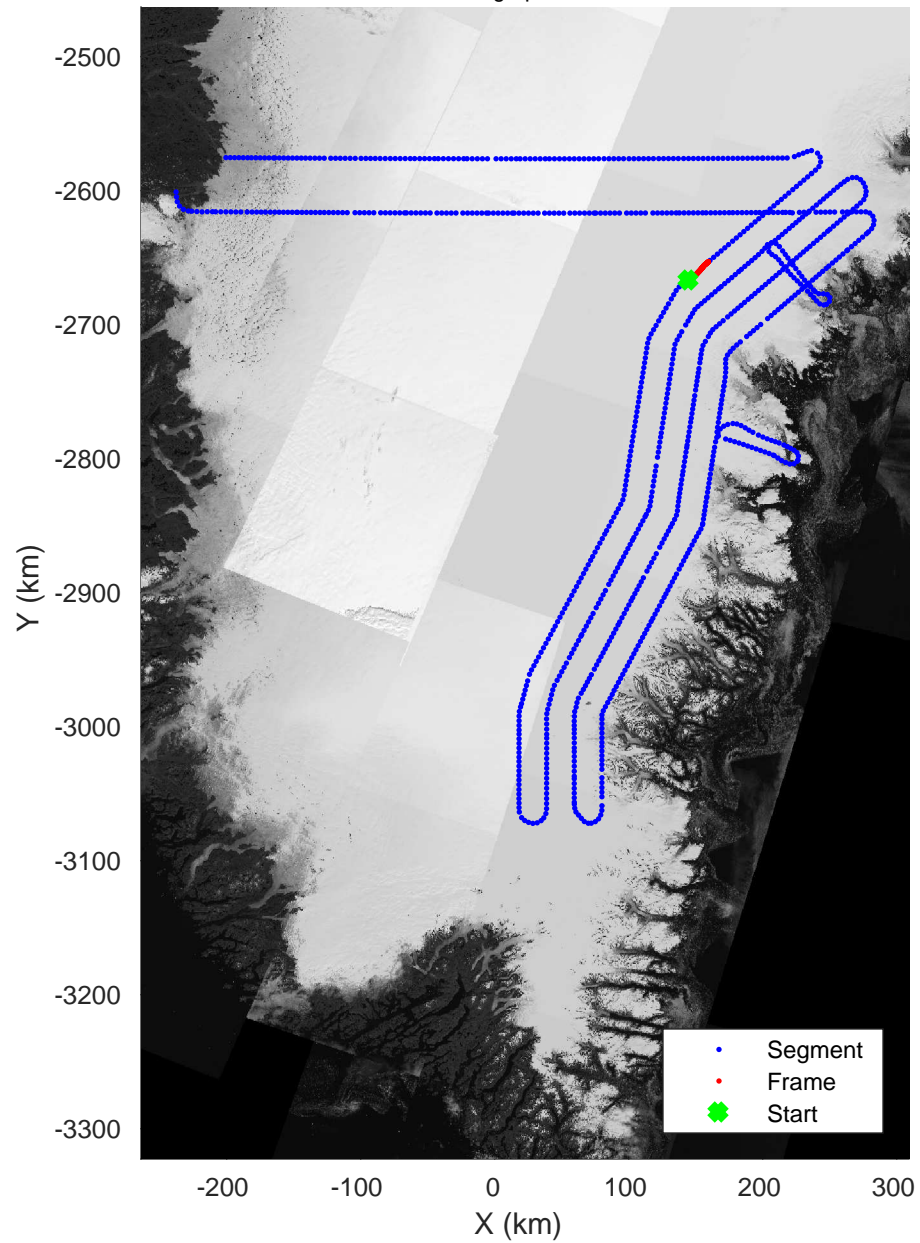

Southeast Coastal
20180425_01_144
Polar Stereograph 70N/-45E