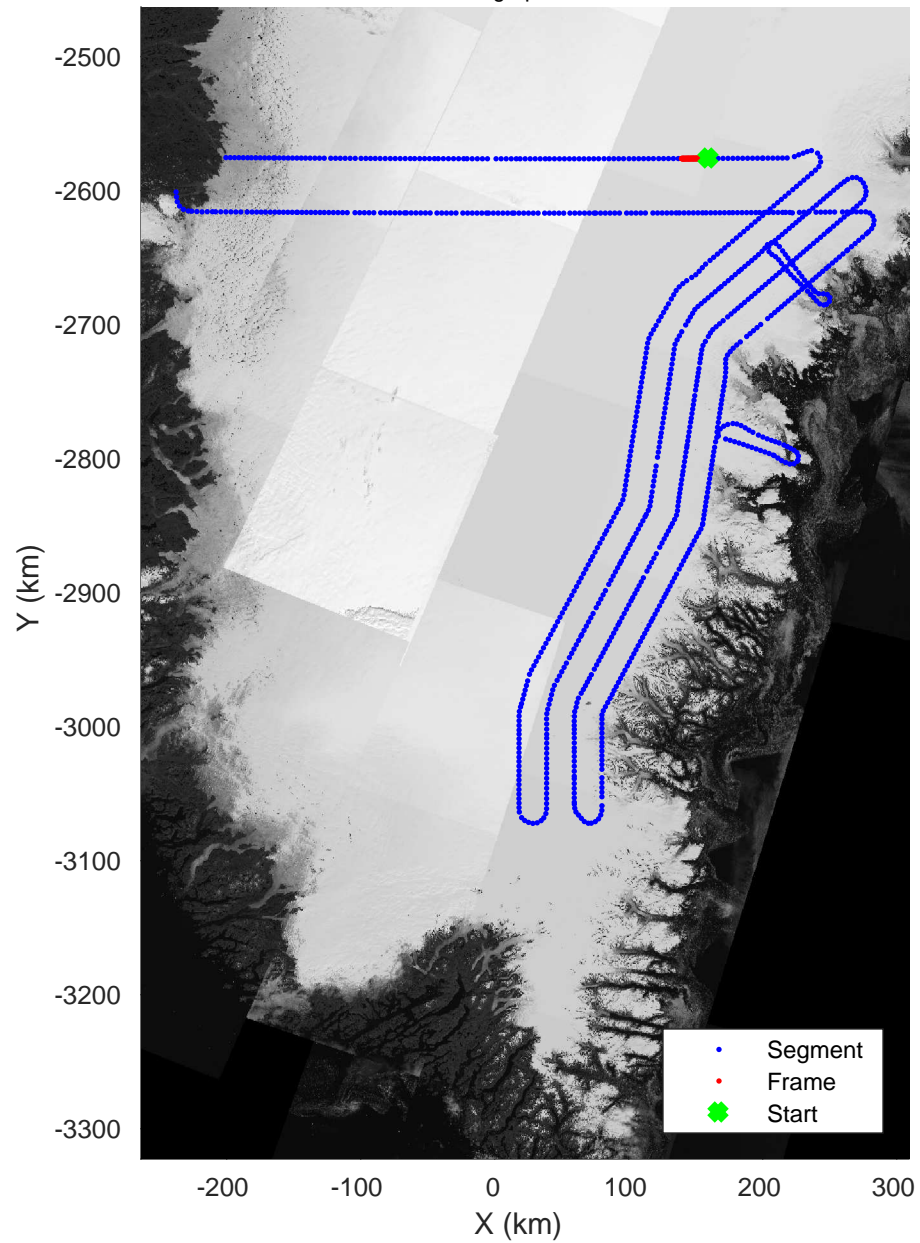

Southeast Coastal
20180425_01_155
Polar Stereograph 70N/-45E