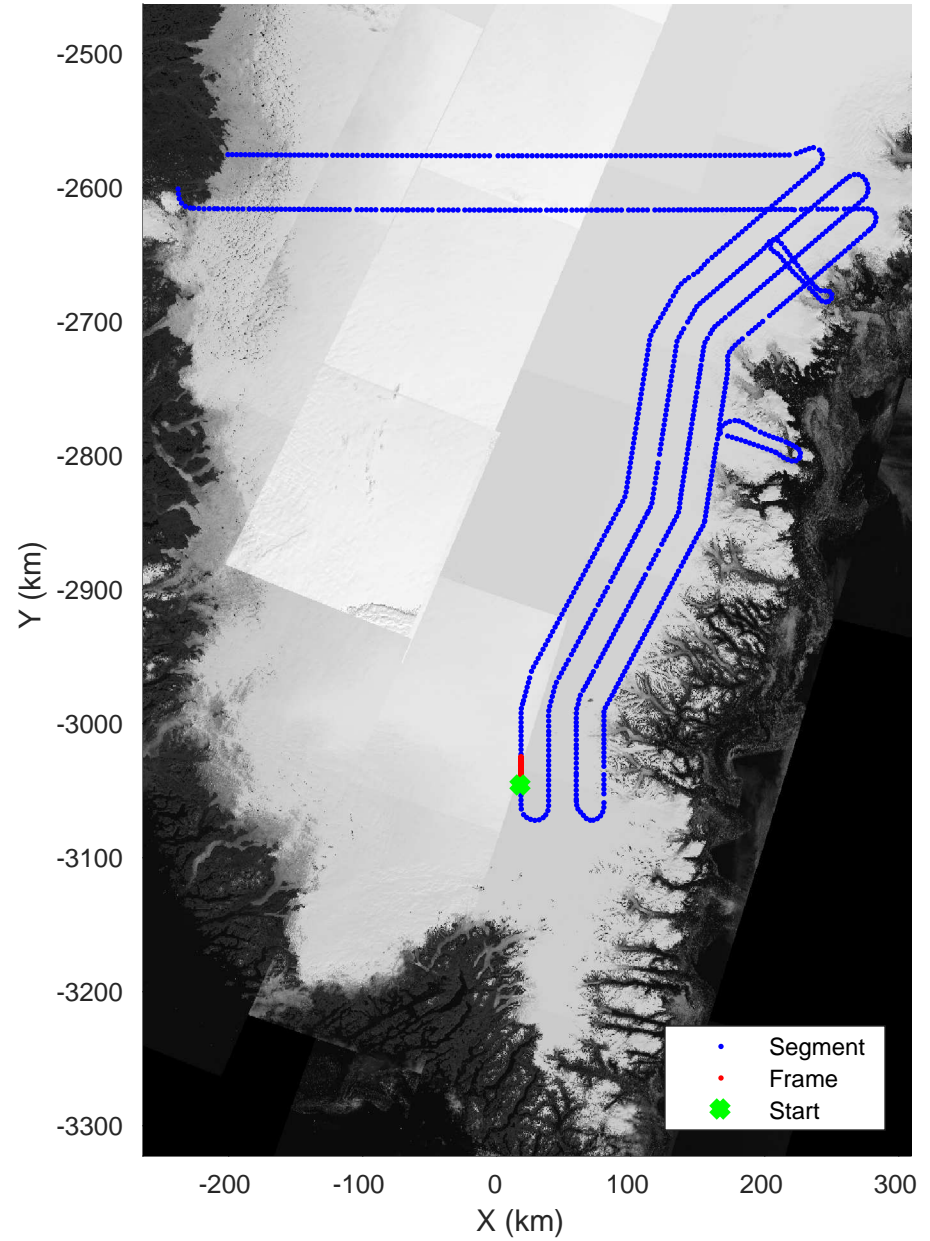

Southeast Coastal
20180425_01_124
Polar Stereograph 70N/-45E