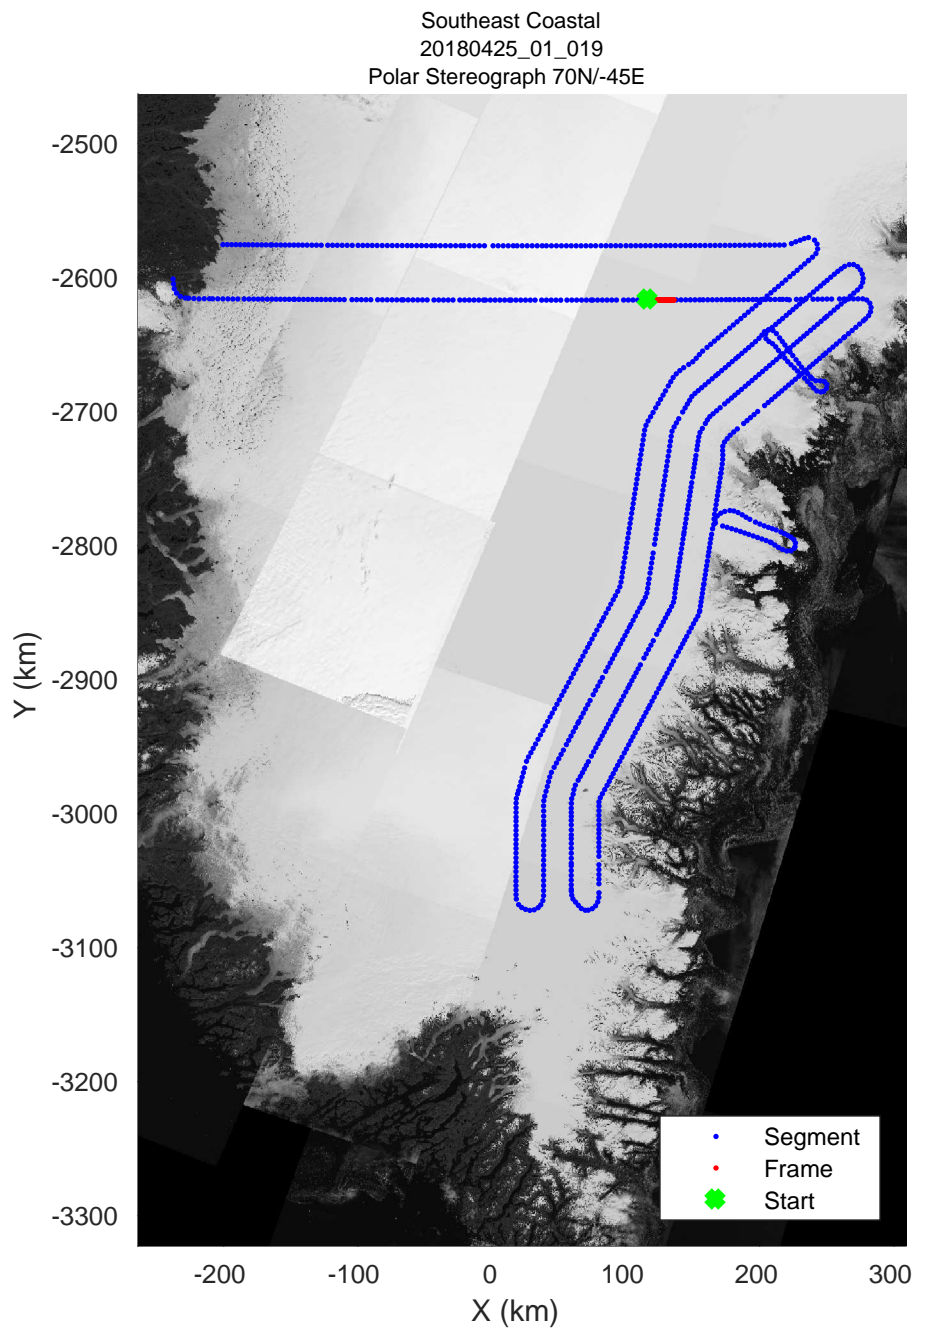

accum 2018\_Greenland\_P3: "Southeast Coastal" 20180425\_01\_016: 12:21:00.1 to 12:23:23.1 GPS

accum 2018\_Greenland\_P3: "Southeast Coastal" 20180425\_01\_017: 12:23:23.2 to 12:25:49.1 GPS

accum 2018\_Greenland\_P3: "Southeast Coastal" 20180425\_01\_018: 12:25:49.2 to 12:28:16.7 GPS