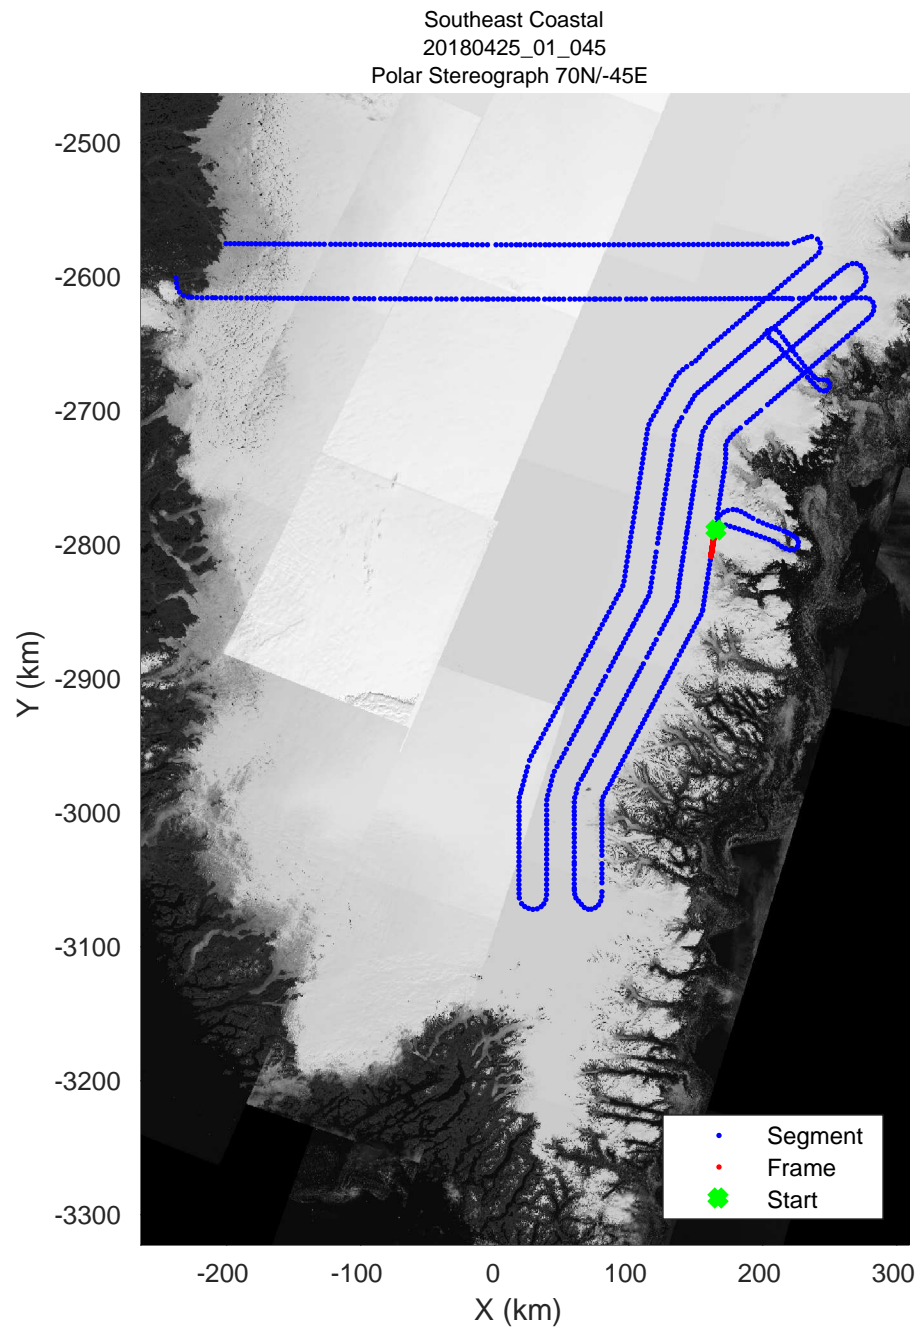

accum 2018\_Greenland\_P3: "Southeast Coastal" 20180425\_01\_042: 13:26:43.1 to 13:29:20.3 GPS

accum 2018\_Greenland\_P3: "Southeast Coastal" 20180425\_01\_043: 13:29:20.4 to 13:31:57.8 GPS

accum 2018\_Greenland\_P3: "Southeast Coastal" 20180425\_01\_044: 13:31:57.9 to 13:34:32.3 GPS