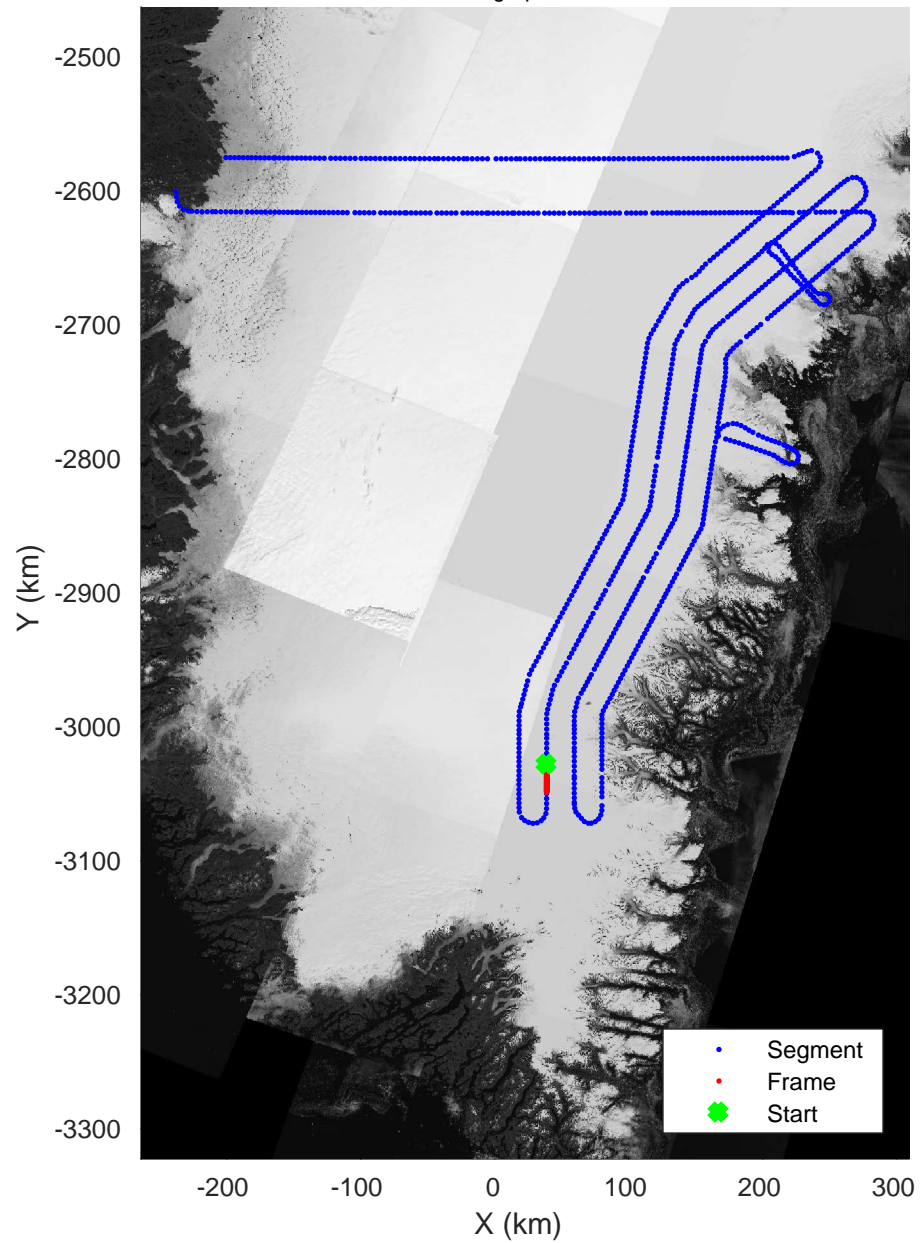

Southeast Coastal
20180425_01_120
Polar Stereograph 70N/-45E