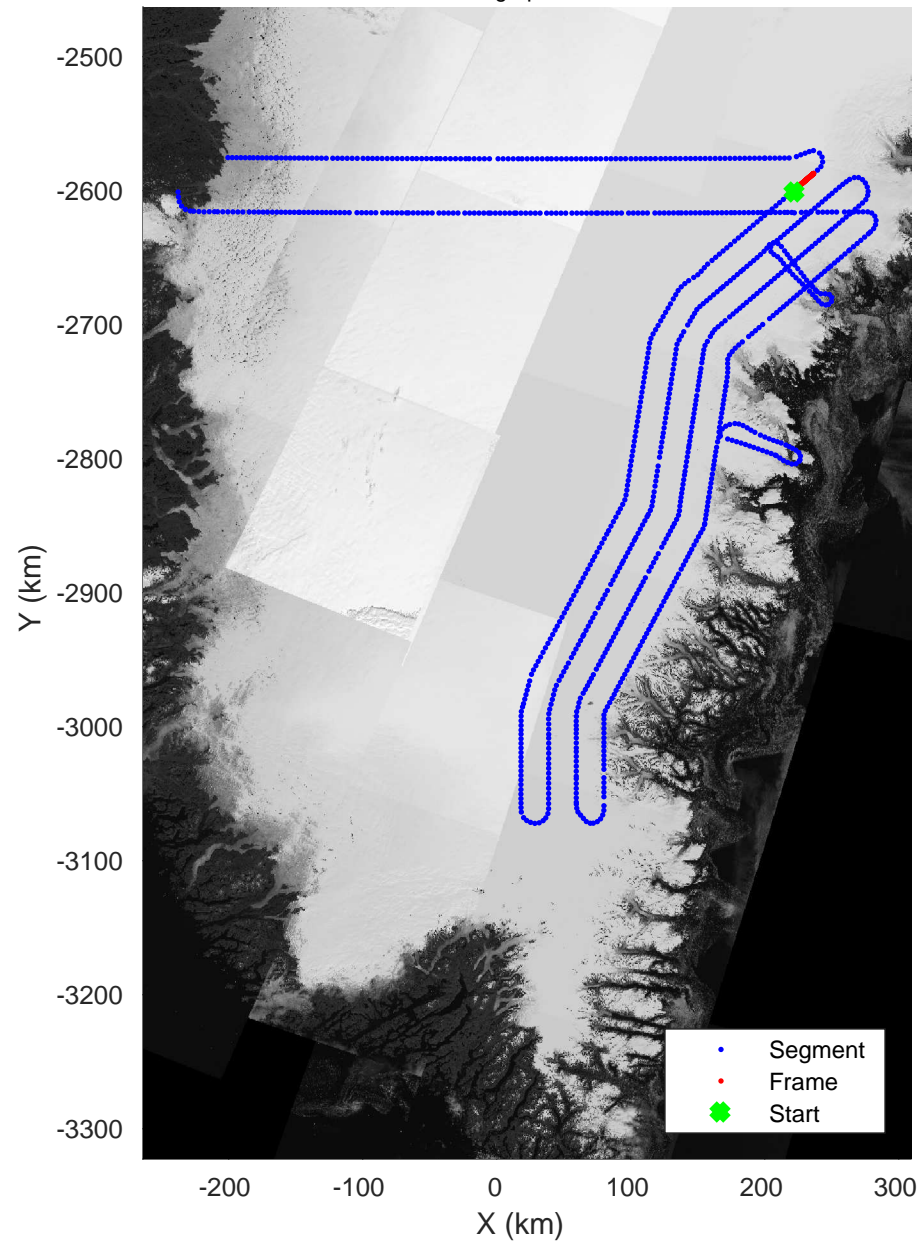

Southeast Coastal  
20180425\_01\_148  
Polar Stereograph 70N/-45E

Data Frame ID: 20180425\_01\_148

3\_Greenland\_P3: "Southeast Coastal" 20180425\_01\_148: 17:49:54.2 to 17:52:15.4 GPS

Southeast Coastal  
20180425\_01\_149  
Polar Stereograph 70N/-45E