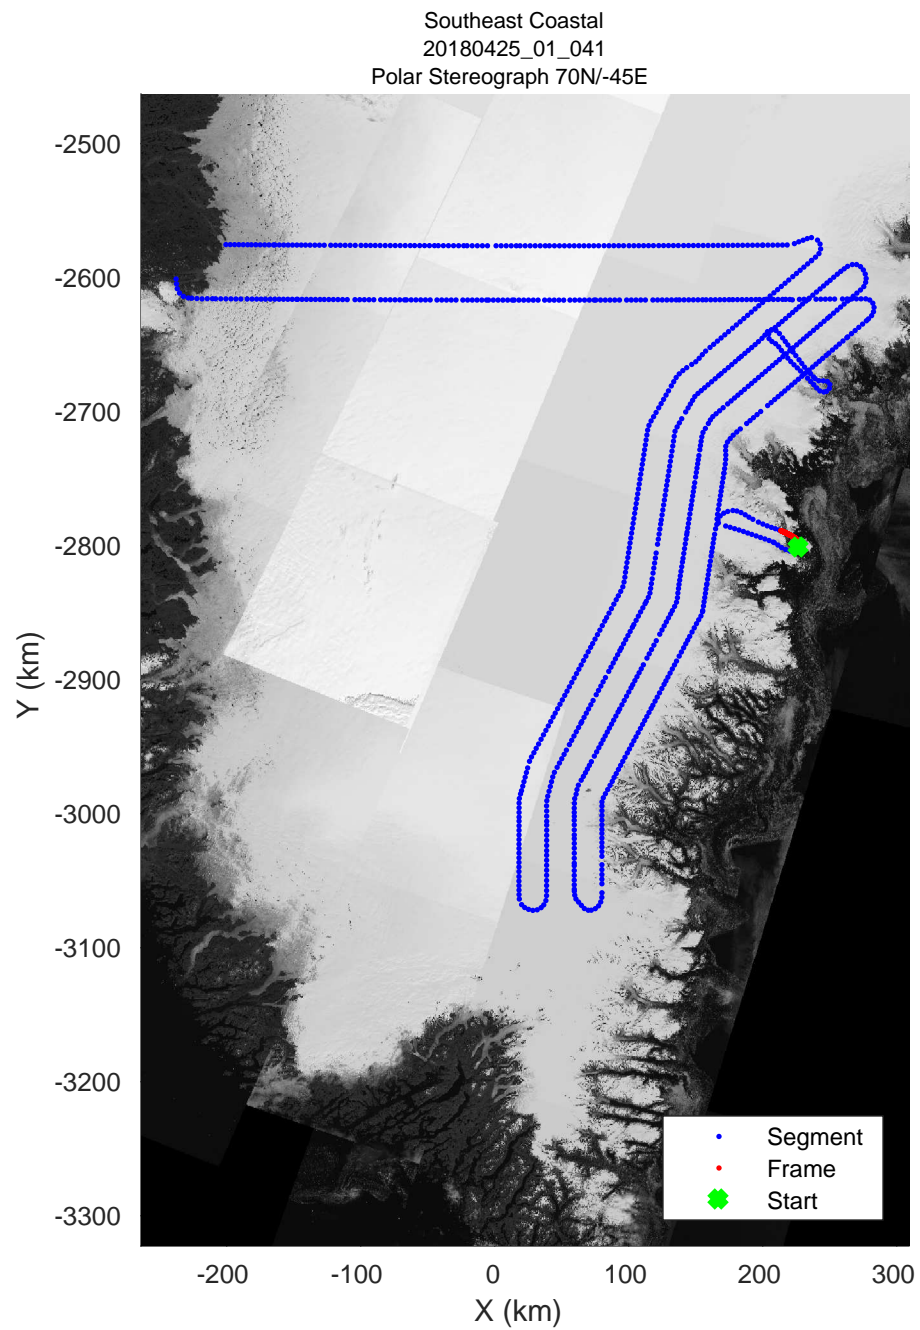

accum 2018\_Greenland\_P3: "Southeast Coastal" 20180425\_01\_039: 13:18:28.2 to 13:21:01.0 GPS

accum 2018\_Greenland\_P3: "Southeast Coastal" 20180425\_01\_040: 13:21:01.1 to 13:23:40.8 GPS

accum 2018\_Greenland\_P3: "Southeast Coastal" 20180425\_01\_041: 13:23:40.9 to 13:26:43.0 GPS