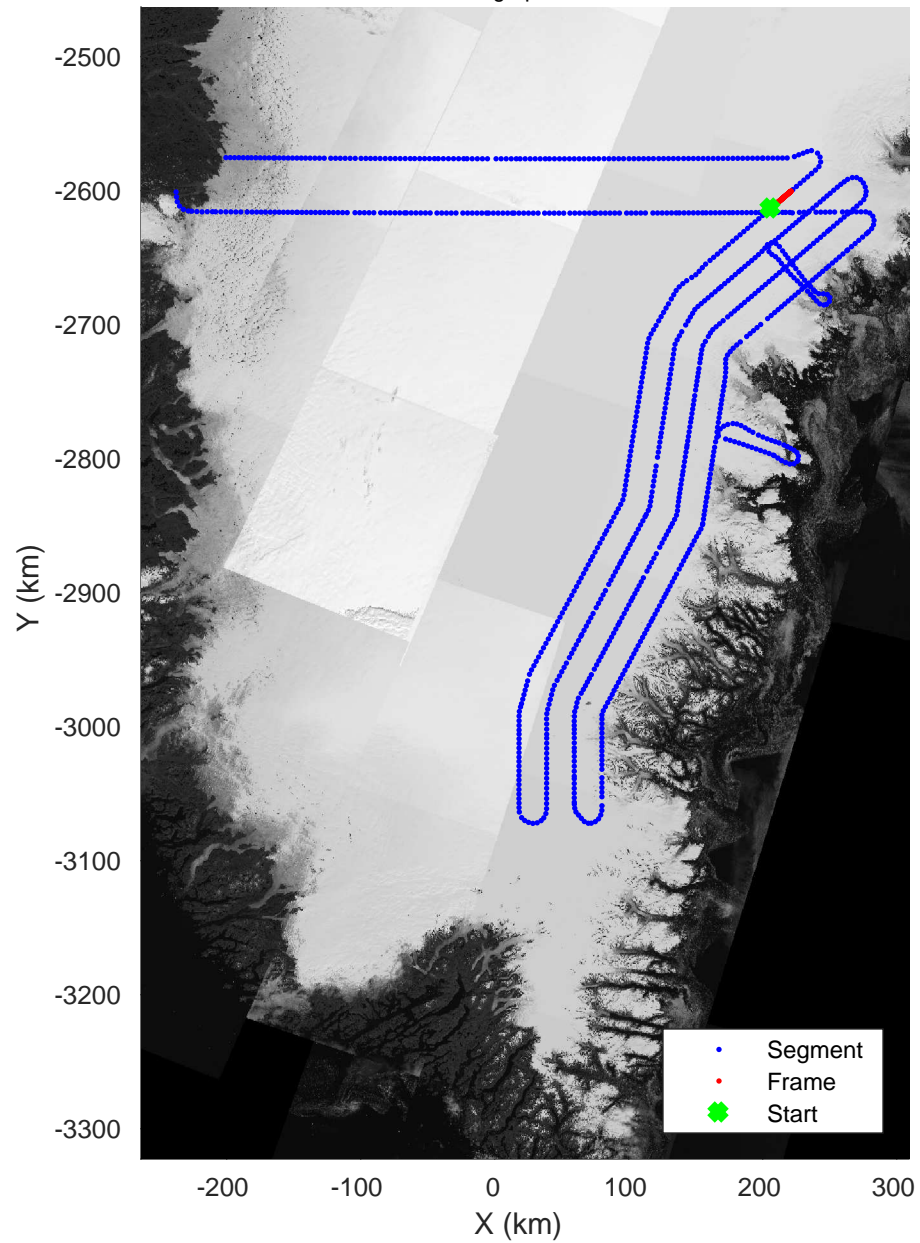

Southeast Coastal
20180425_01_148
Polar Stereograph 70N/-45E