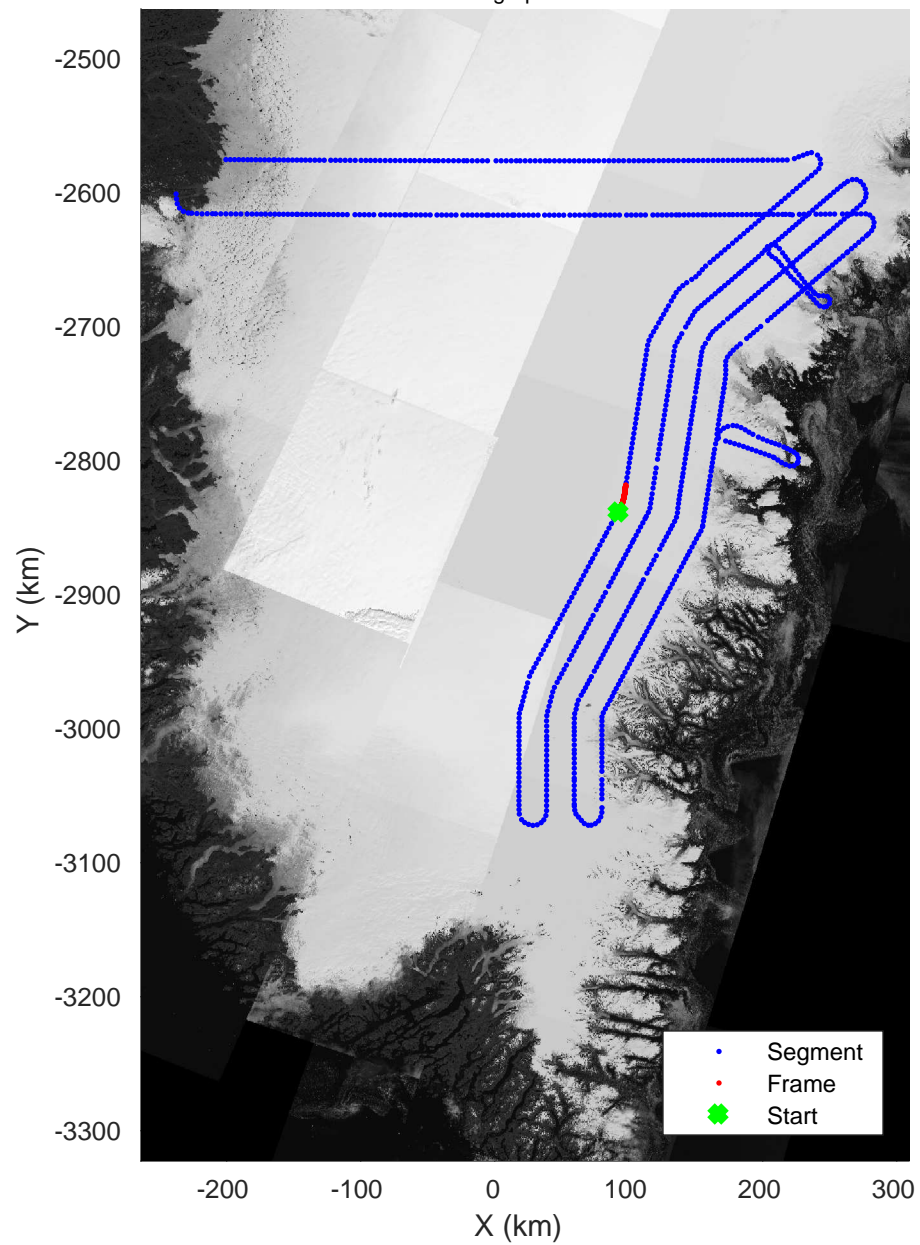

Southeast Coastal
20180425_01_135
Polar Stereograph 70N/-45E