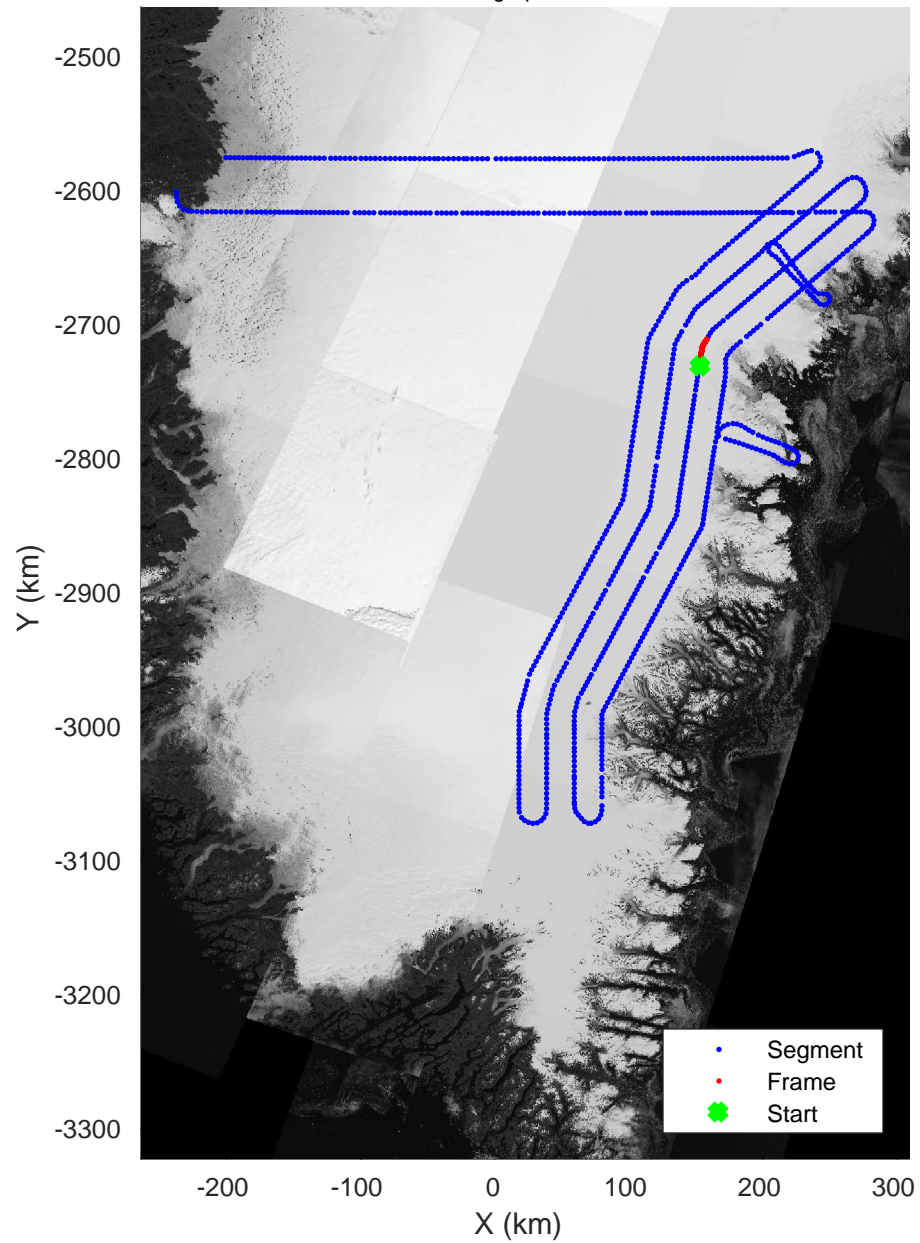

Southeast Coastal
20180425_01_078
Polar Stereograph 70N/-45E