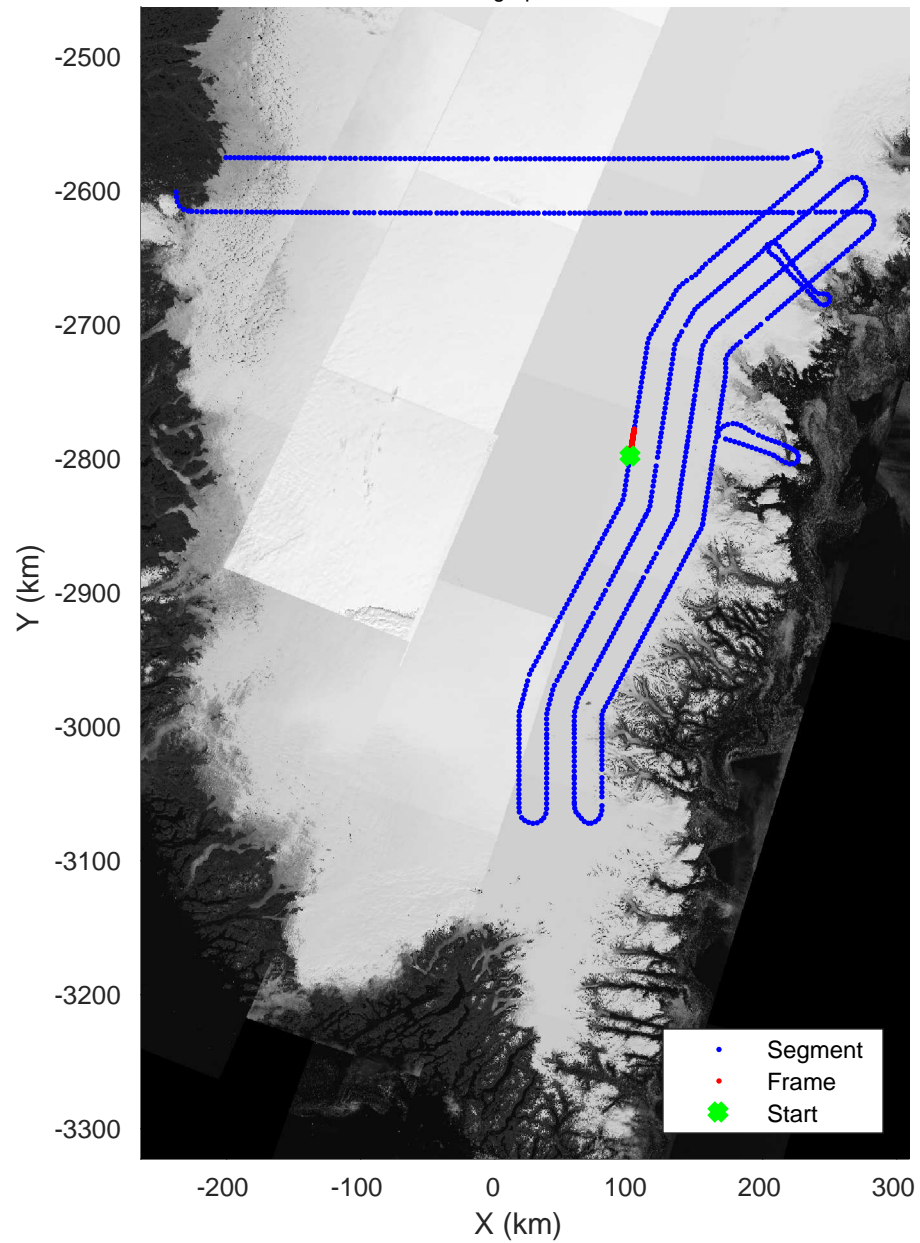

Southeast Coastal  
20180425\_01\_136  
Polar Stereograph 70N/-45E

Data Frame ID: 20180425\_01\_136

3\_Greenland\_P3: "Southeast Coastal" 20180425\_01\_136: 17:21:42.6 to 17:24:01.5 GPS

Southeast Coastal  
20180425\_01\_137  
Polar Stereograph 70N/-45E