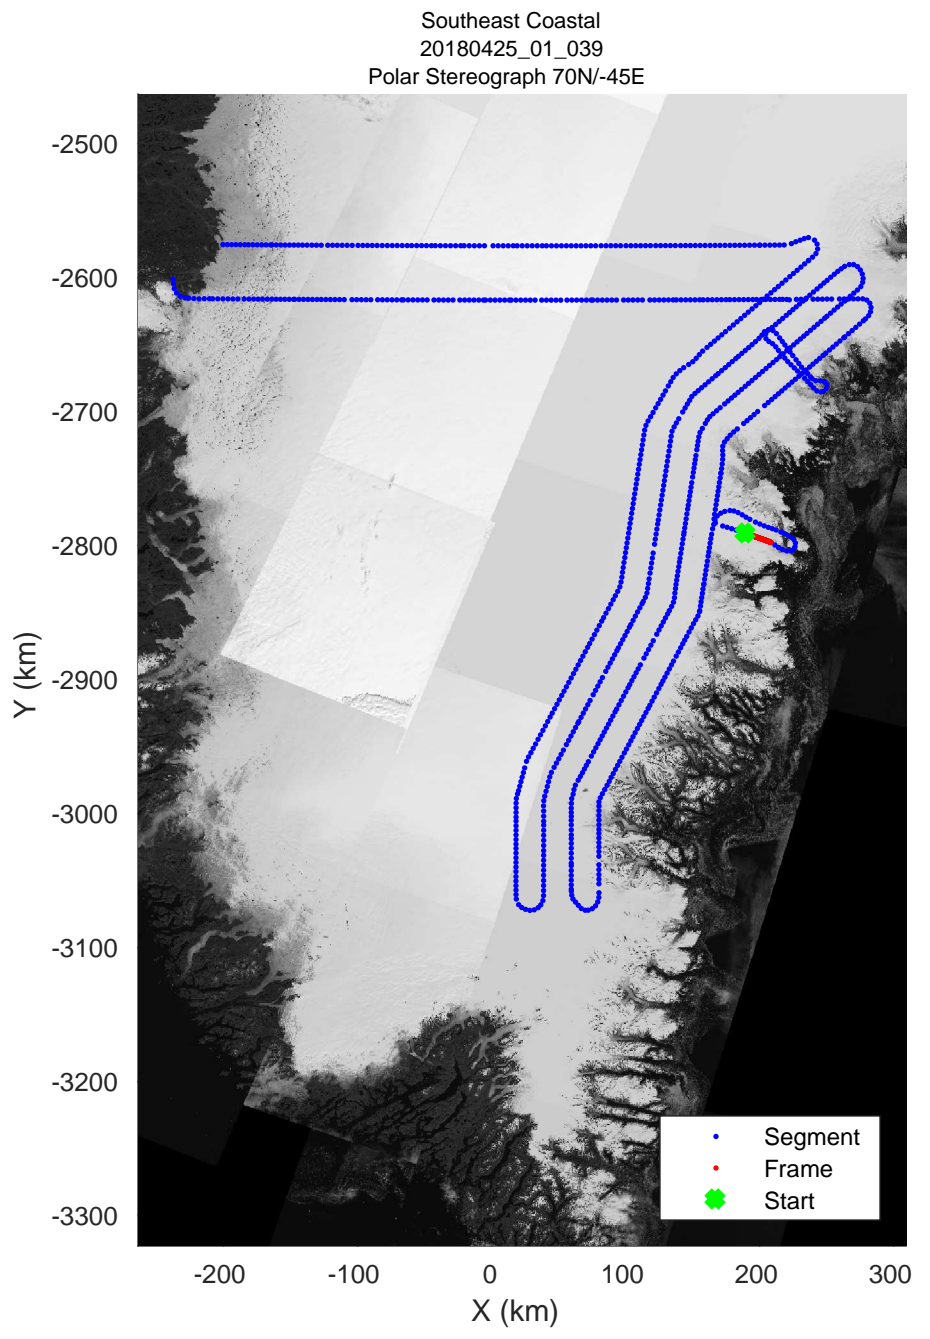

accum 2018\_Greenland\_P3: "Southeast Coastal" 20180425\_01\_037: 13:13:24.8 to 13:15:56.5 GPS

Southeast Coastal  
20180425\_01\_038  
Polar Stereograph 70N/-45E

accum 2018\_Greenland\_P3: "Southeast Coastal" 20180425\_01\_038: 13:15:56.6 to 13:18:28.1 GPS