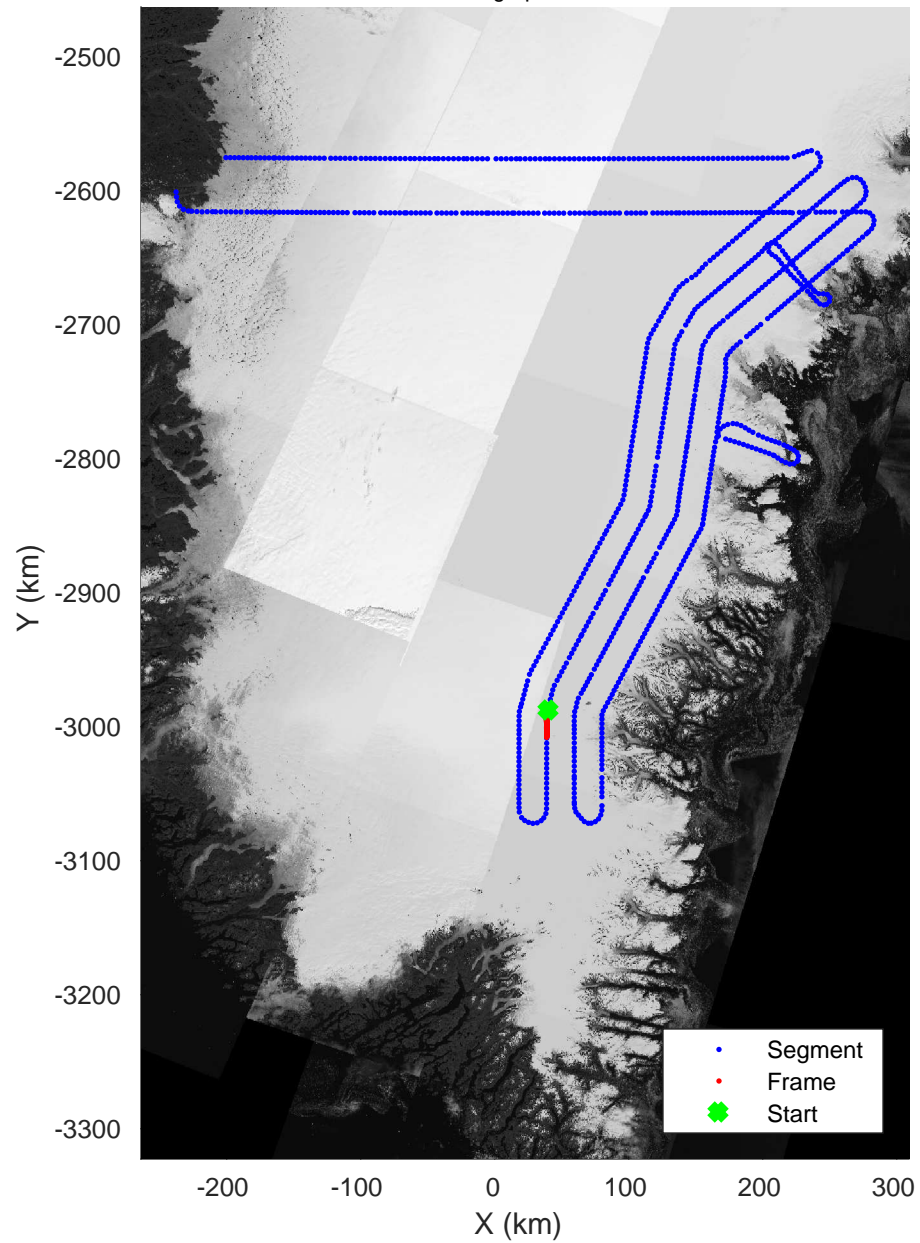

Southeast Coastal
20180425_01_118
Polar Stereograph 70N/-45E