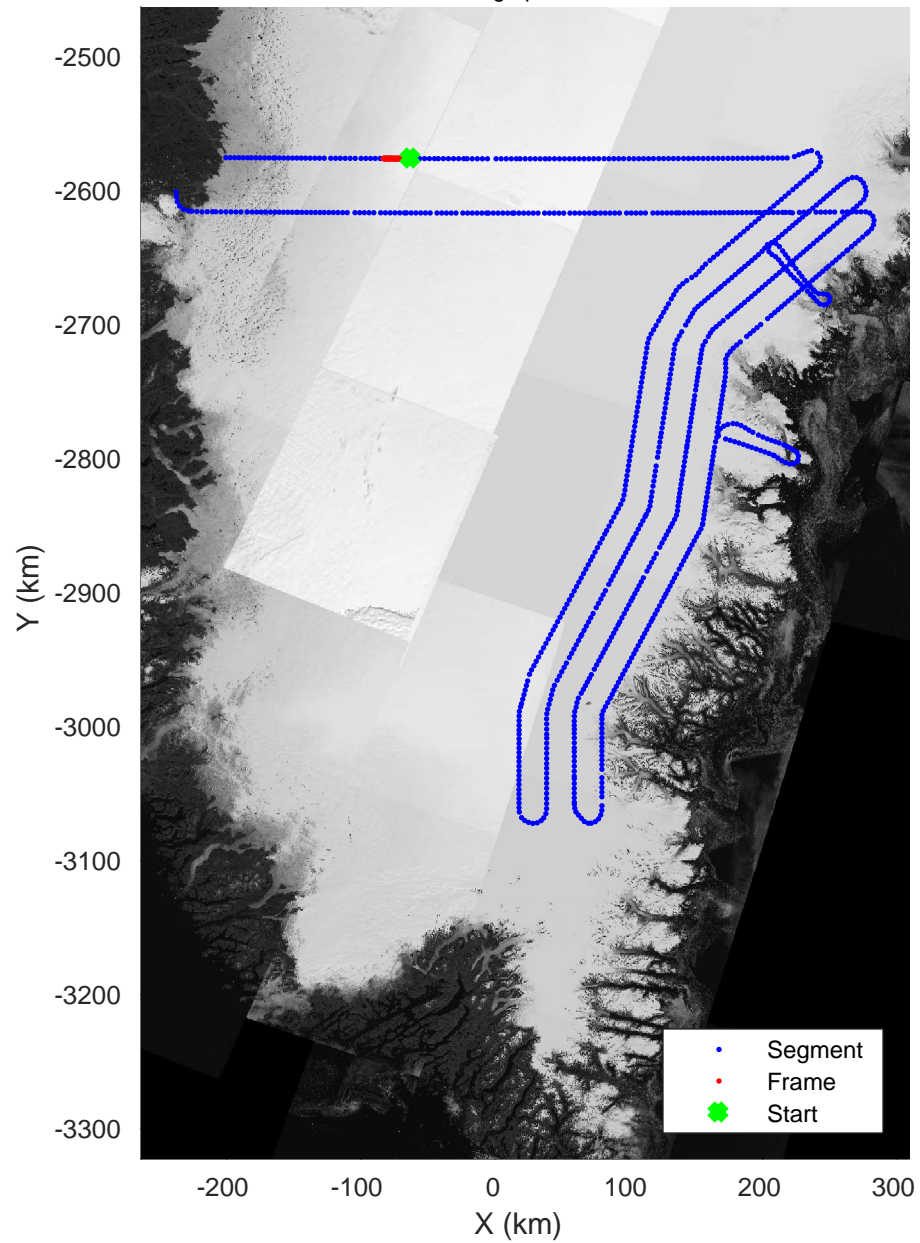

Southeast Coastal
20180425_01_166
Polar Stereograph 70N/-45E