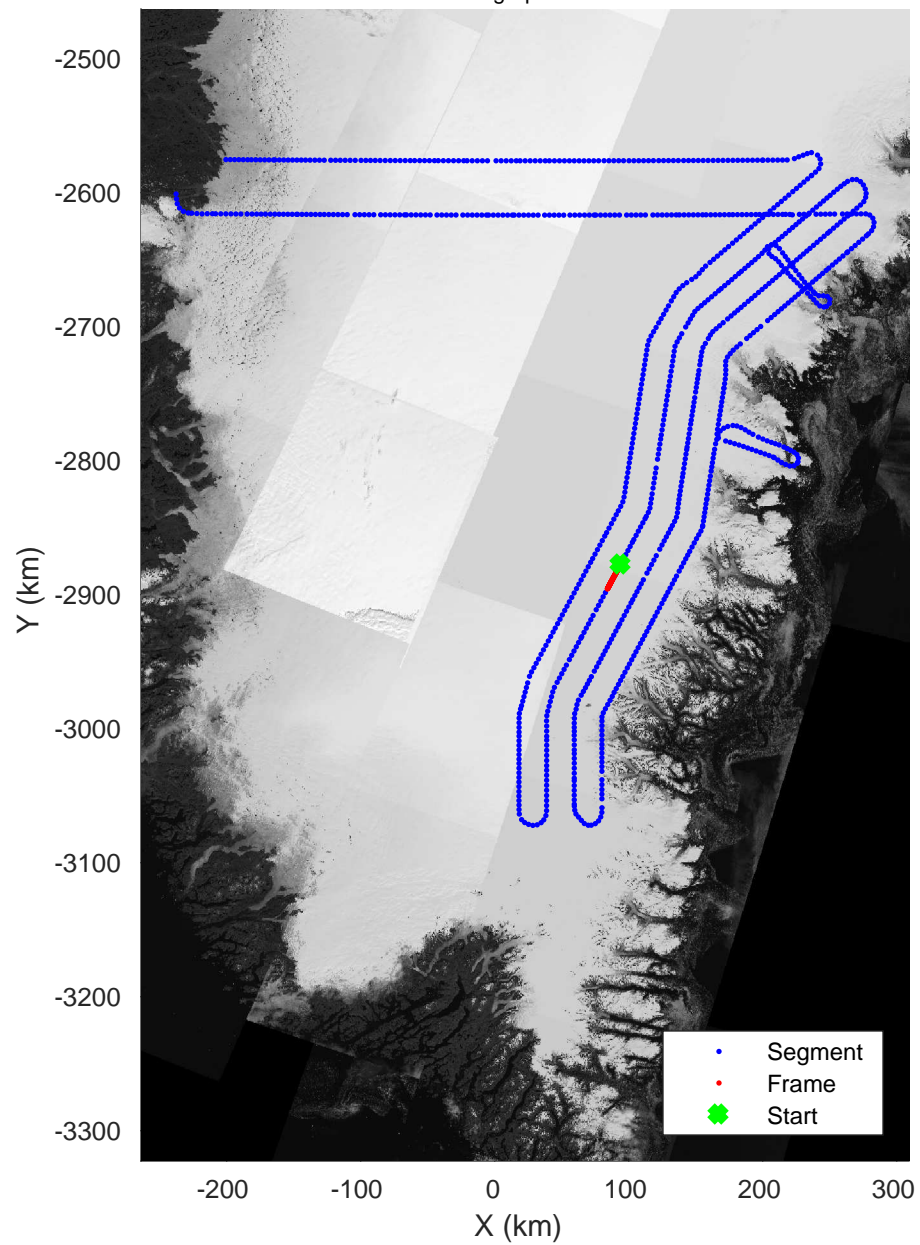

Southeast Coastal
20180425_01_112
Polar Stereograph 70N/-45E