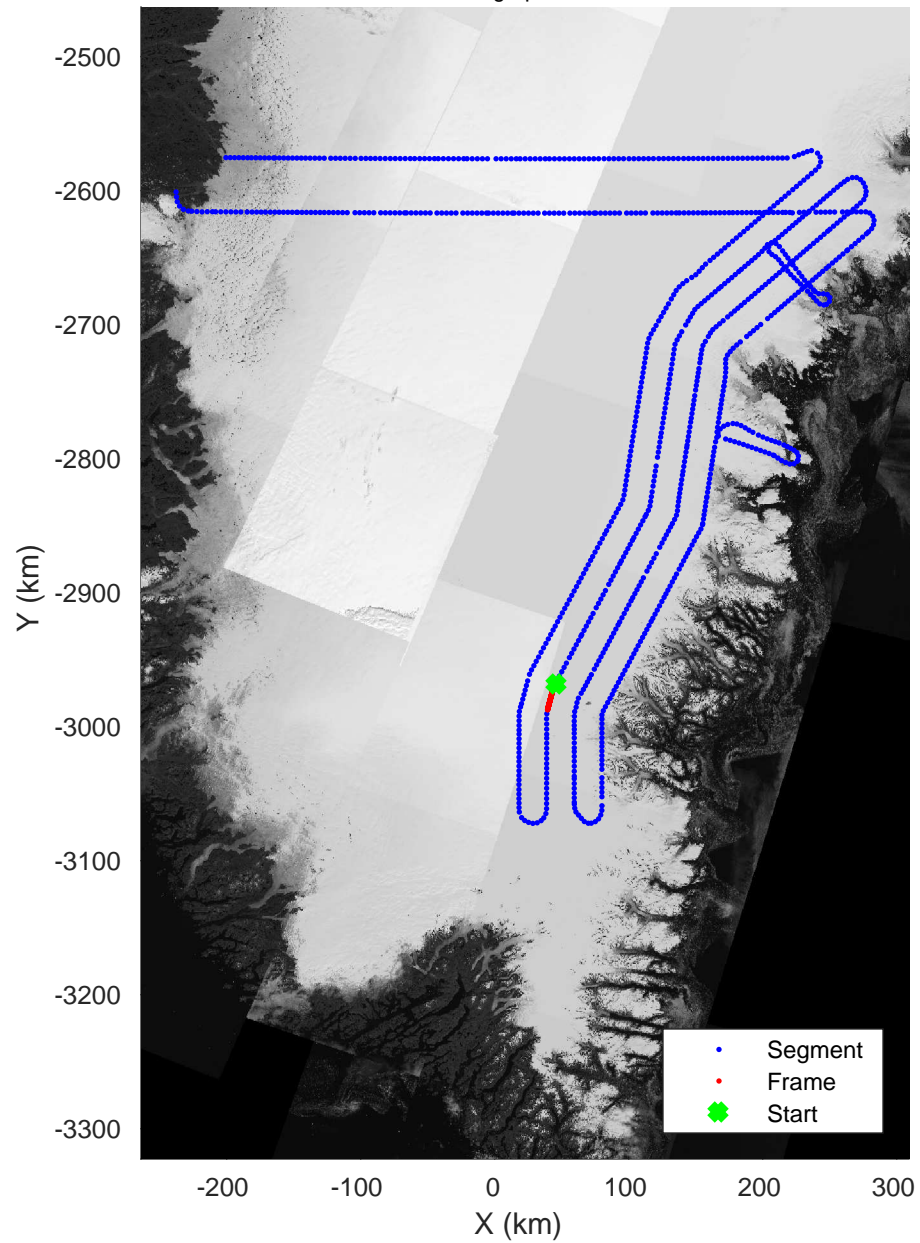

Southeast Coastal  
20180425\_01\_116  
Polar Stereograph 70N/-45E

Data Frame ID: 20180425\_01\_116

3\_Greenland\_P3: "Southeast Coastal" 20180425\_01\_116: 16:33:45.1 to 16:36:08.5 GPS

Southeast Coastal  
20180425\_01\_117  
Polar Stereograph 70N/-45E