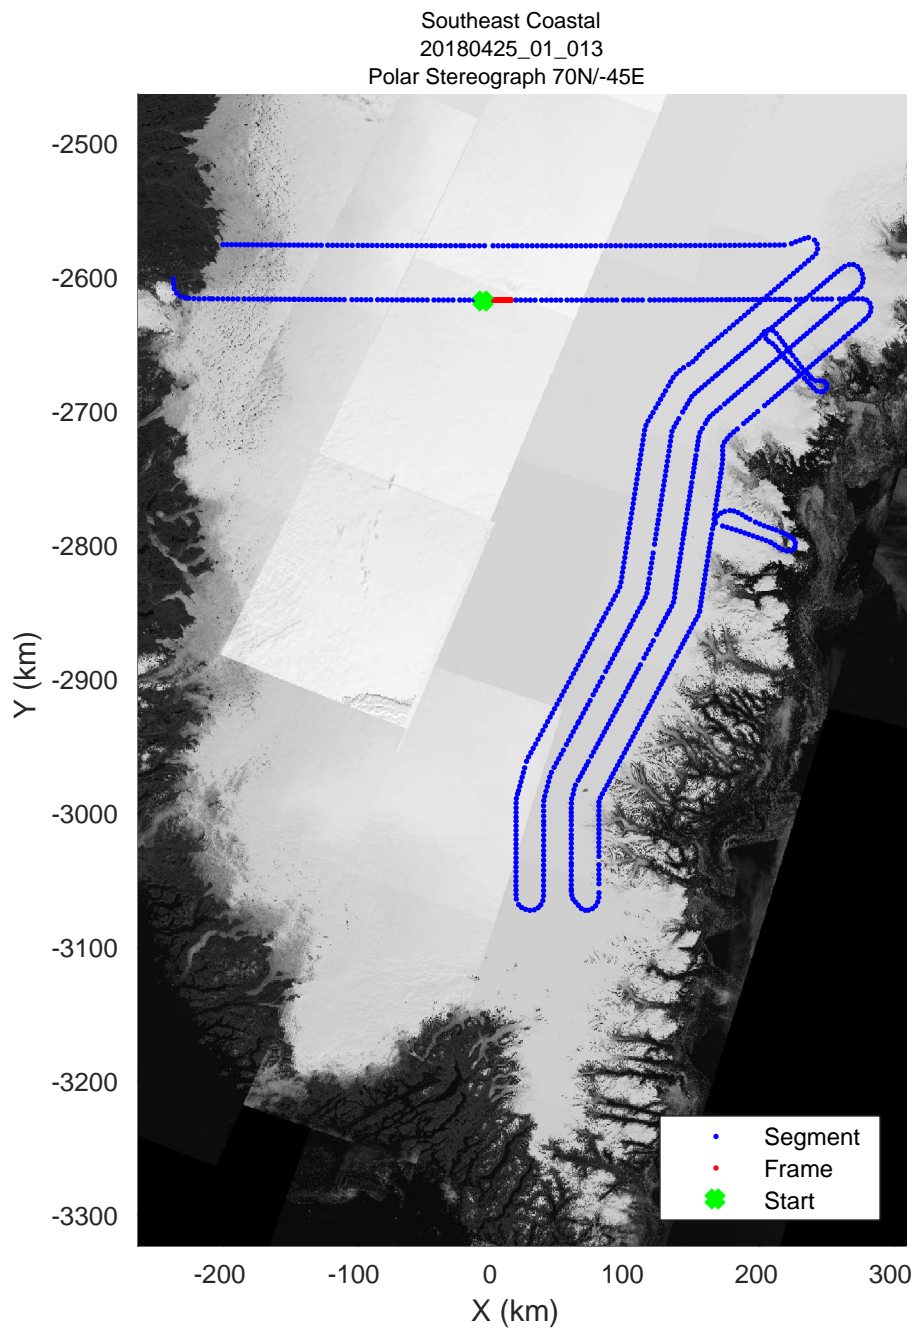

accum 2018\_Greenland\_P3: "Southeast Coastal" 20180425\_01\_010: 12:06:27.1 to 12:08:52.6 GPS

accum 2018\_Greenland\_P3: "Southeast Coastal" 20180425\_01\_011: 12:08:52.7 to 12:11:18.4 GPS

accum 2018\_Greenland\_P3: "Southeast Coastal" 20180425\_01\_012: 12:11:18.5 to 12:13:44.5 GPS