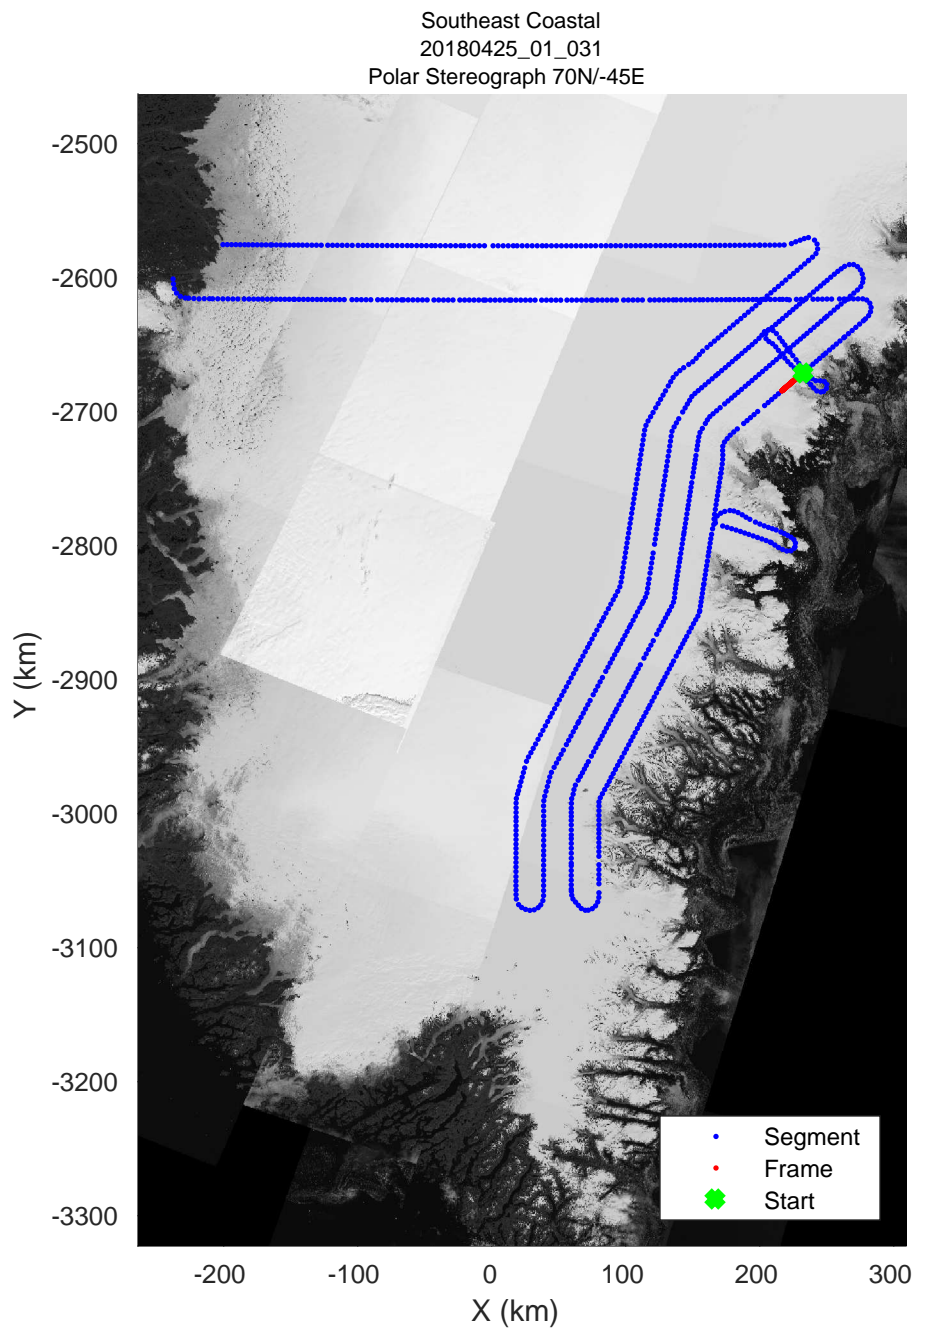

accum 2018\_Greenland\_P3: "Southeast Coastal" 20180425\_01\_028: 12:50:47.0 to 12:53:08.0 GPS

accum 2018\_Greenland\_P3: "Southeast Coastal" 20180425\_01\_029: 12:53:08.1 to 12:55:34.1 GPS

accum 2018\_Greenland\_P3: "Southeast Coastal" 20180425\_01\_030: 12:55:34.2 to 12:58:06.6 GPS