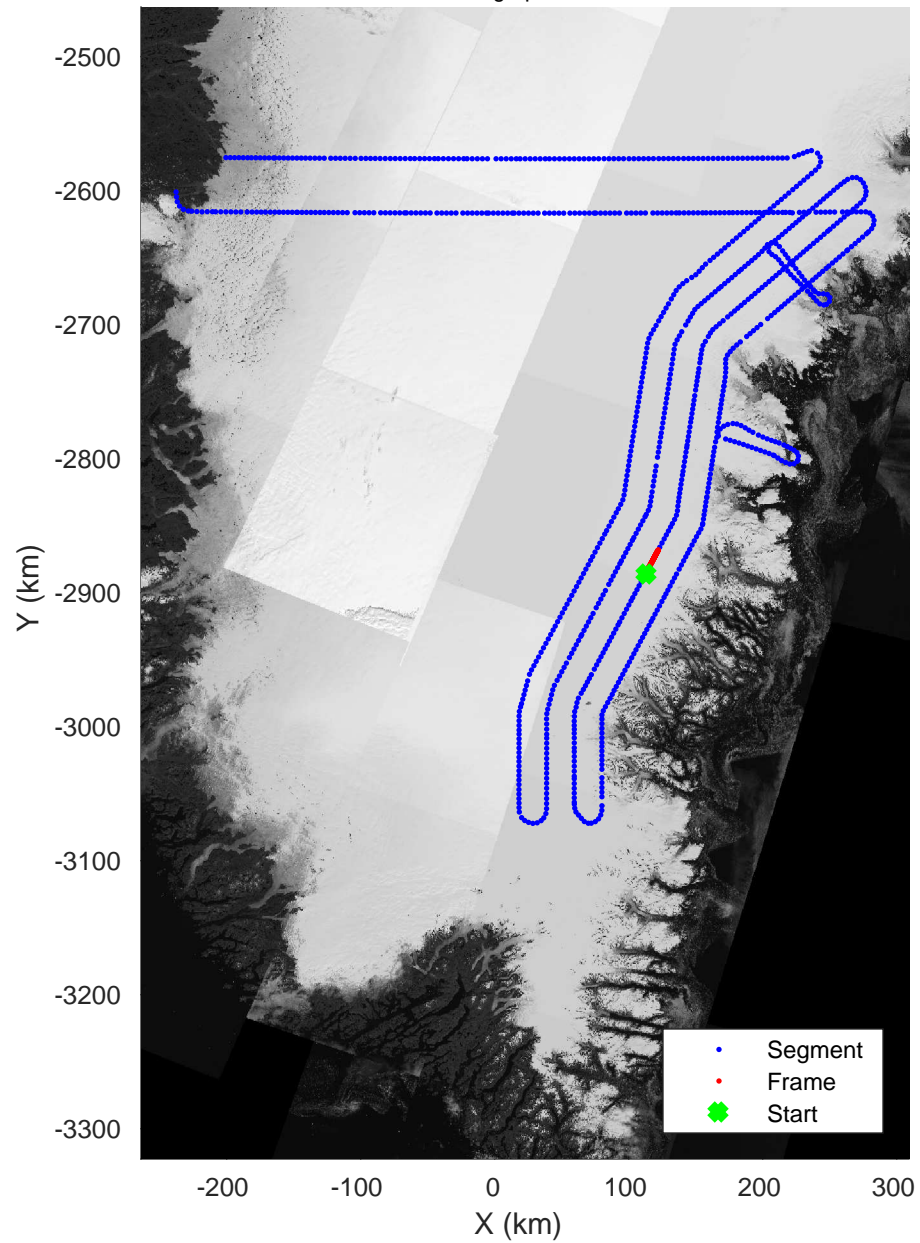

Southeast Coastal
20180425_01_070
Polar Stereograph 70N/-45E