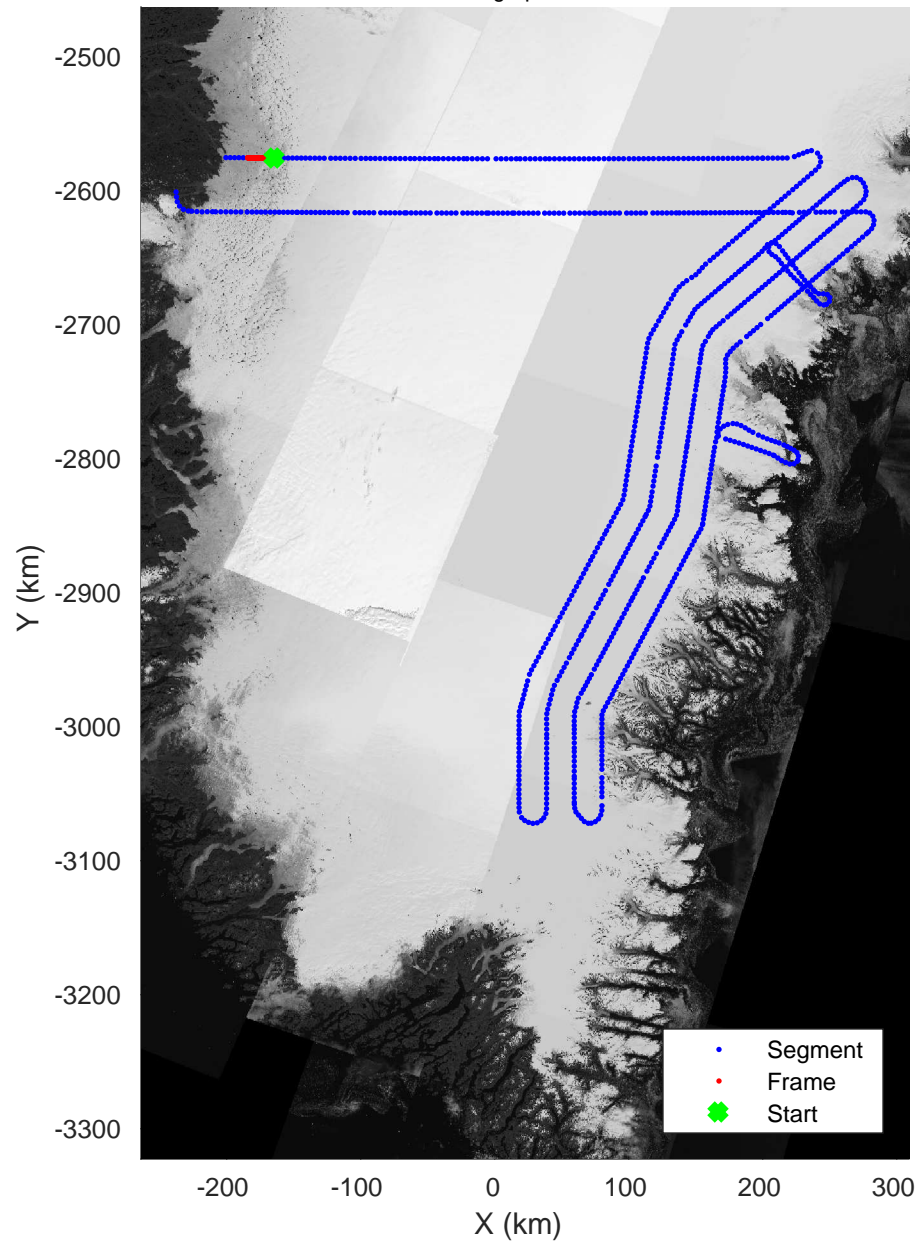

Southeast Coastal
20180425_01_171
Polar Stereograph 70N/-45E