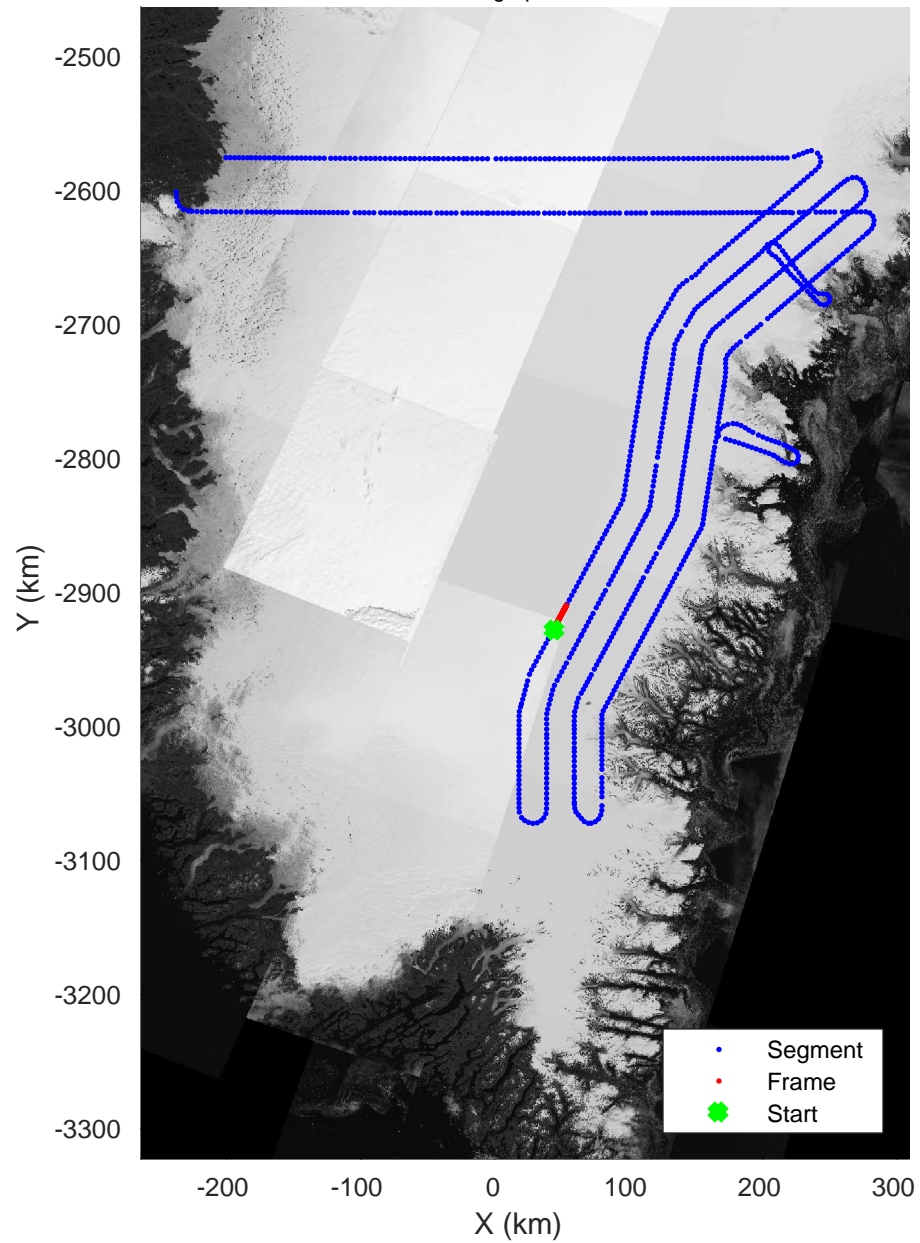

Southeast Coastal
20180425_01_130
Polar Stereograph 70N/-45E