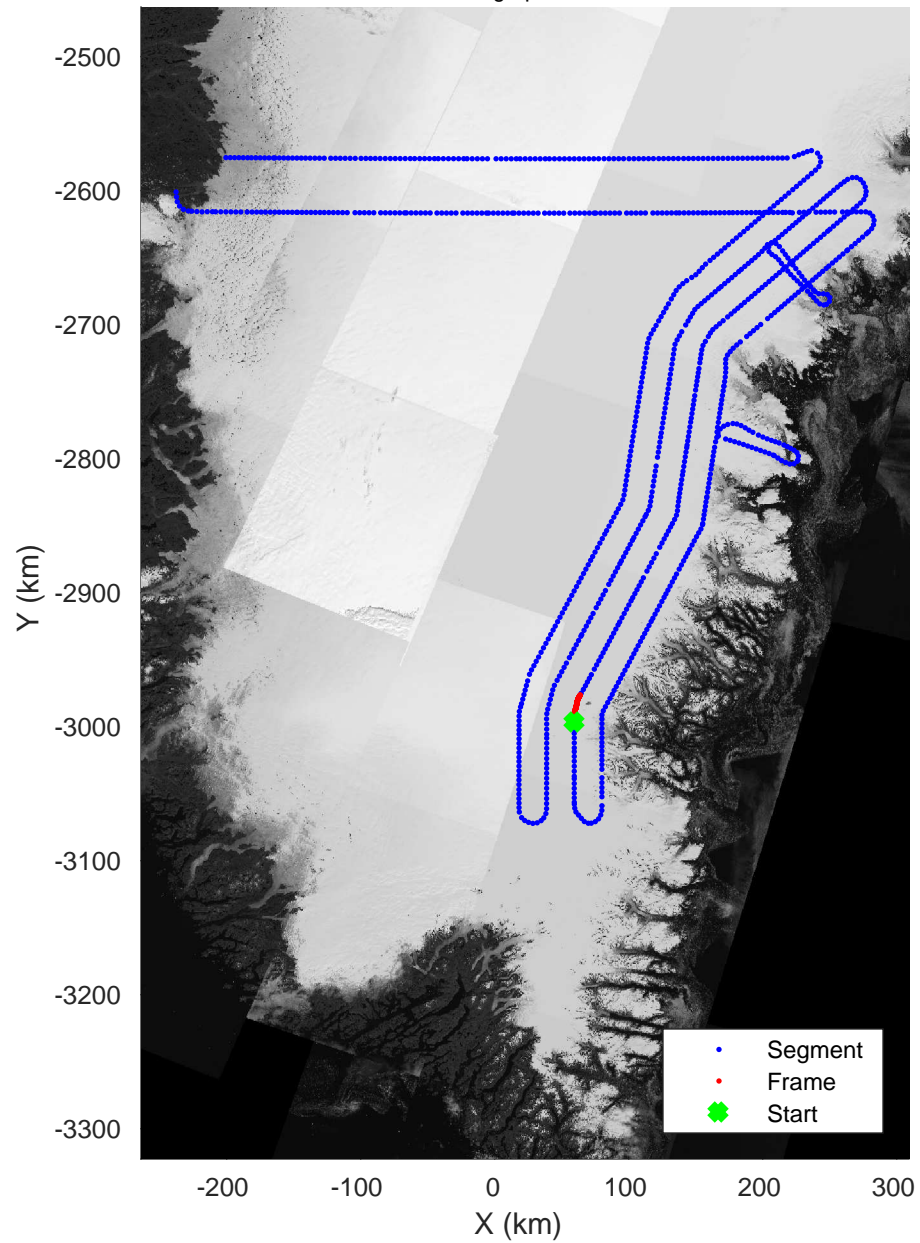

Southeast Coastal
20180425_01_064
Polar Stereograph 70N/-45E