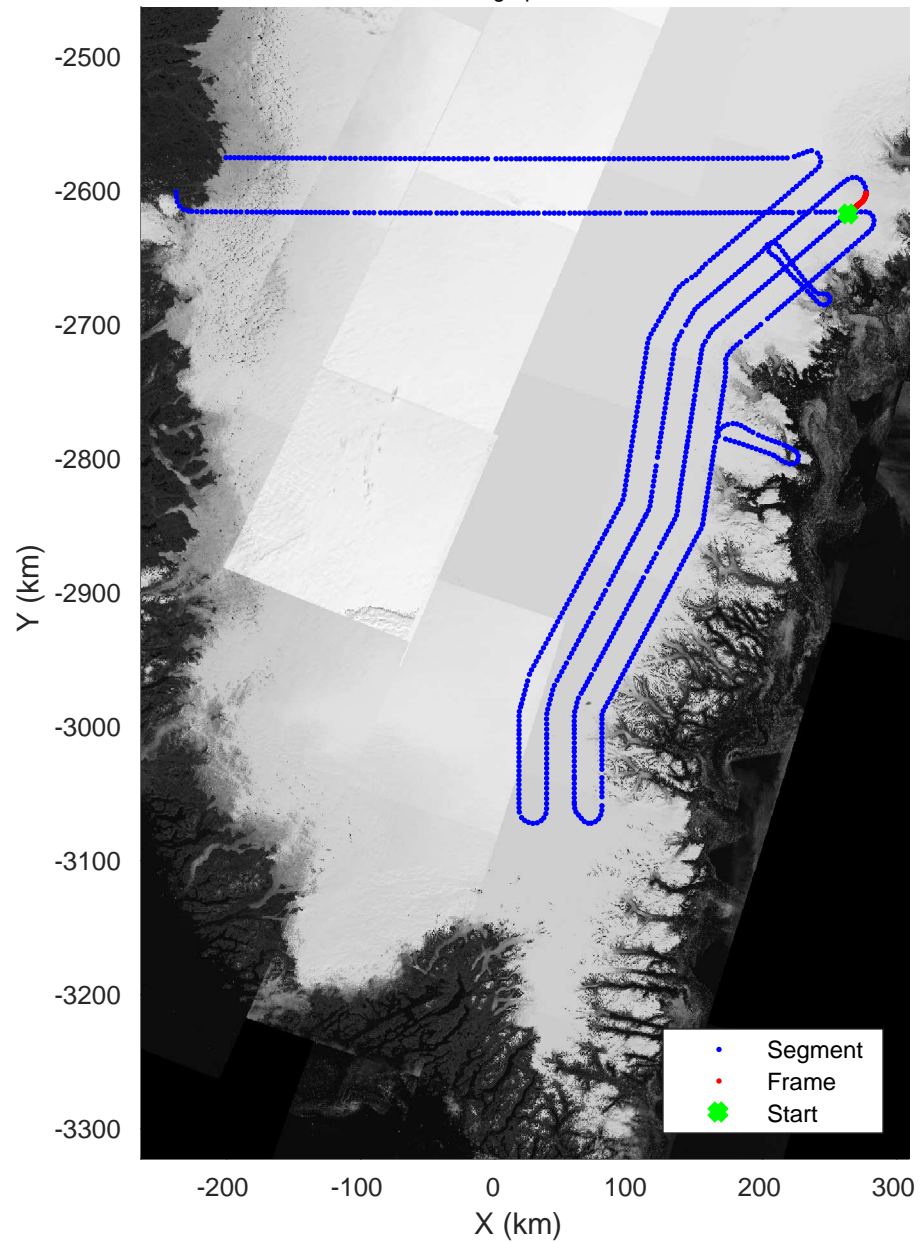

Southeast Coastal
20180425_01_086
Polar Stereograph 70N/-45E