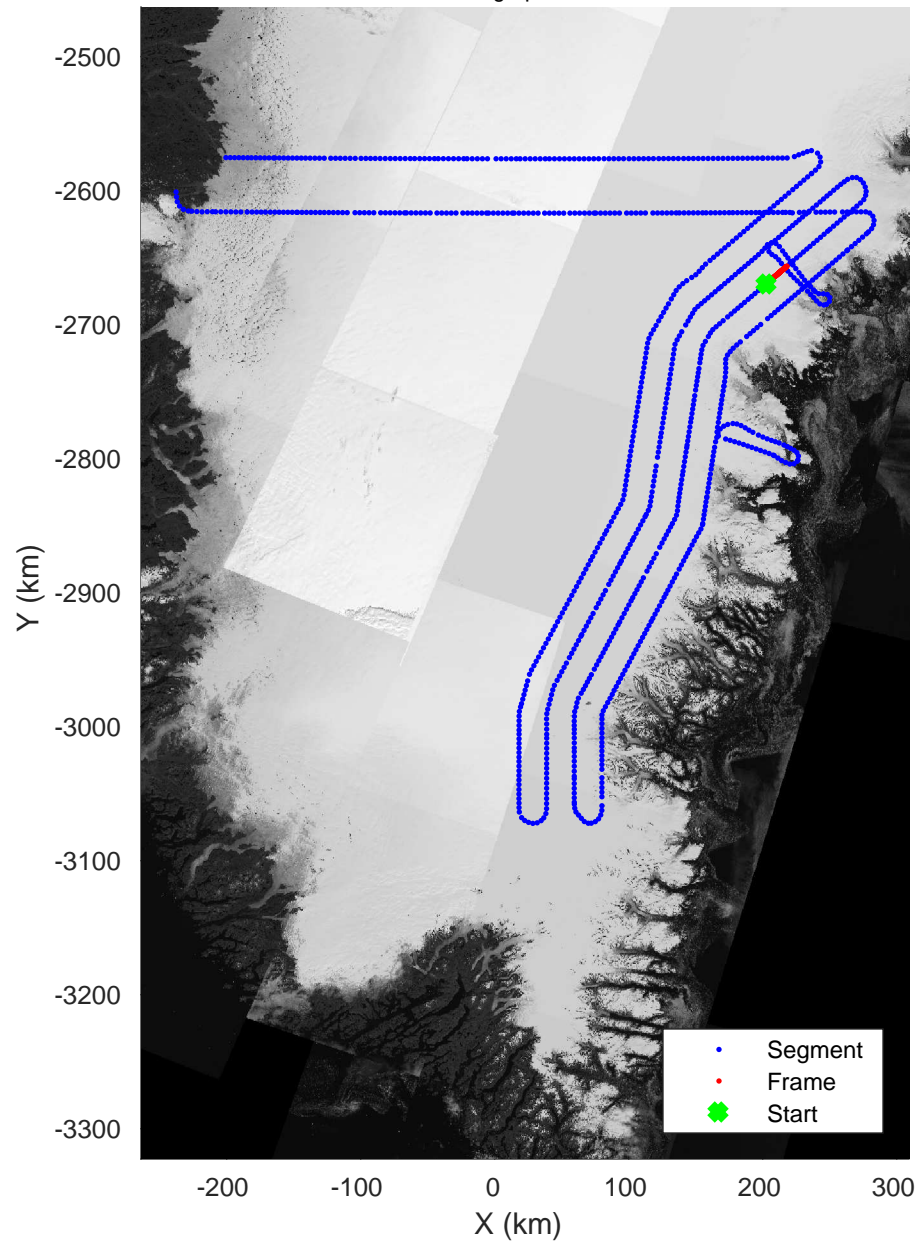

Southeast Coastal
20180425_01_082
Polar Stereograph 70N/-45E