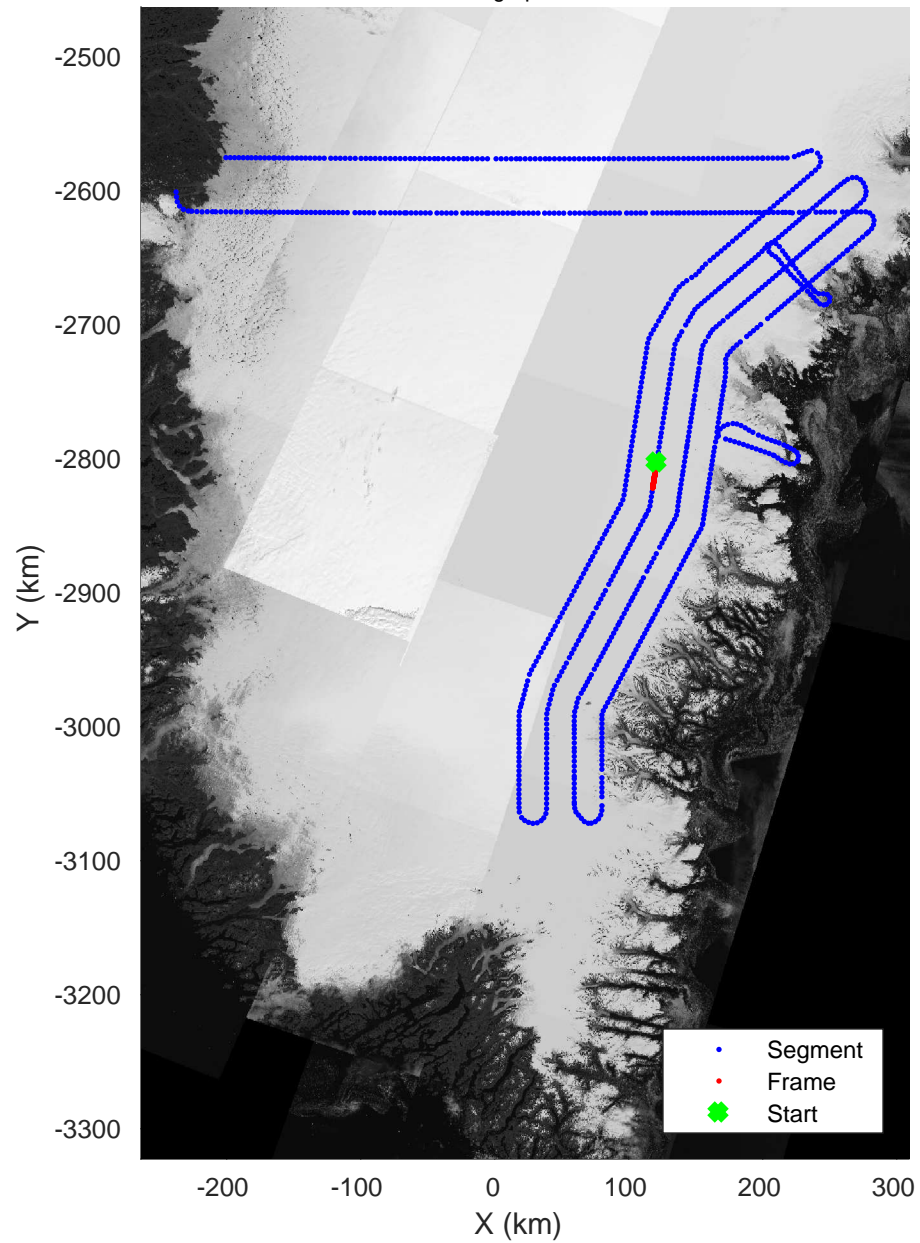

Southeast Coastal
20180425_01_108
Polar Stereograph 70N/-45E