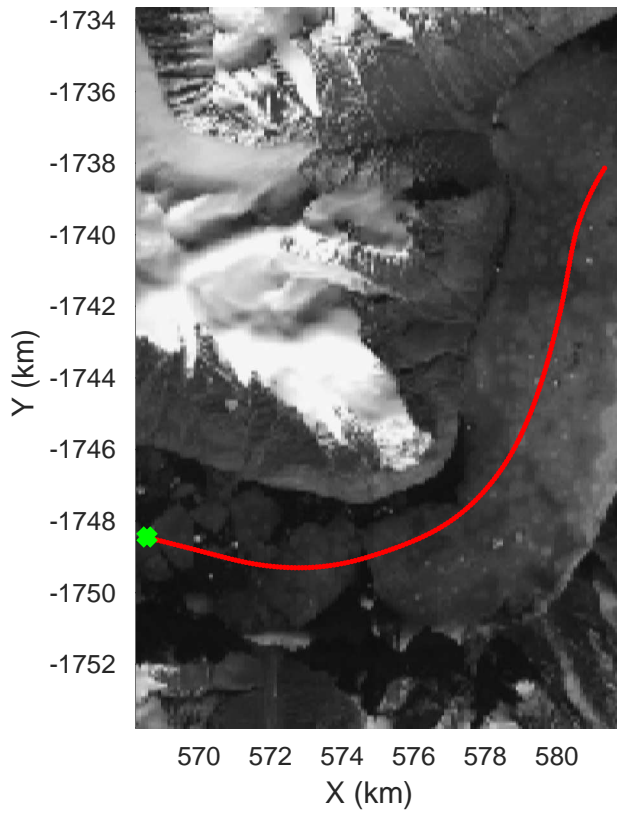

accum 2018_Greenland_P3: "East Glaciers 01" 20180423_02_079: 16:08:43.7 to 16:11:19.1 GPS

East Glaciers 01
20180423_02_080
Polar Stereograph 70N/-45E

accum 2018_Greenland_P3: "East Glaciers 01" 20180423_02_080: 16:11:19.2 to 16:14:06.9 GPS