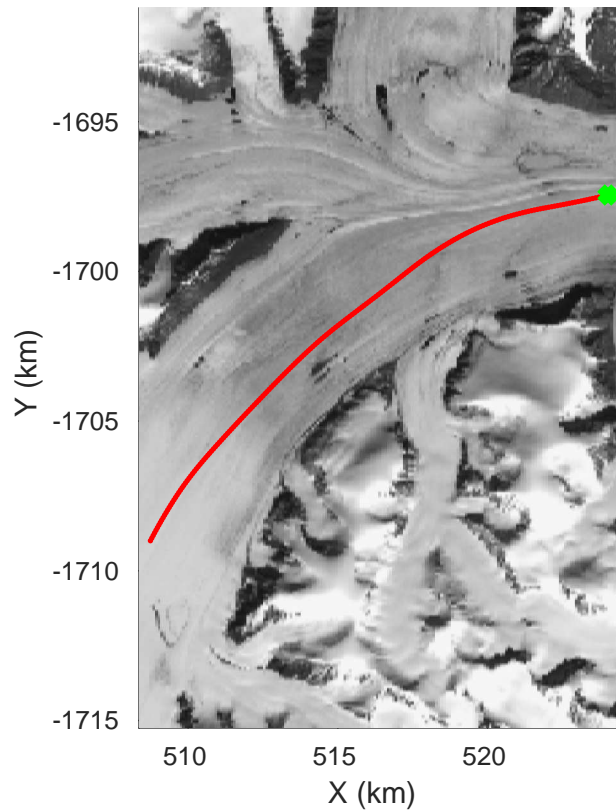

East Glaciers 01
20180423_02_104
Polar Stereograph 70N/-45E

accum 2018_Greenland_P3: "East Glaciers 01" 20180423_02_104: 17:14:11.6 to 17:16:56.8 GPS

accum 2018_Greenland_P3: "East Glaciers 01" 20180423_02_105: 17:16:57.0 to 17:19:45.2 GPS