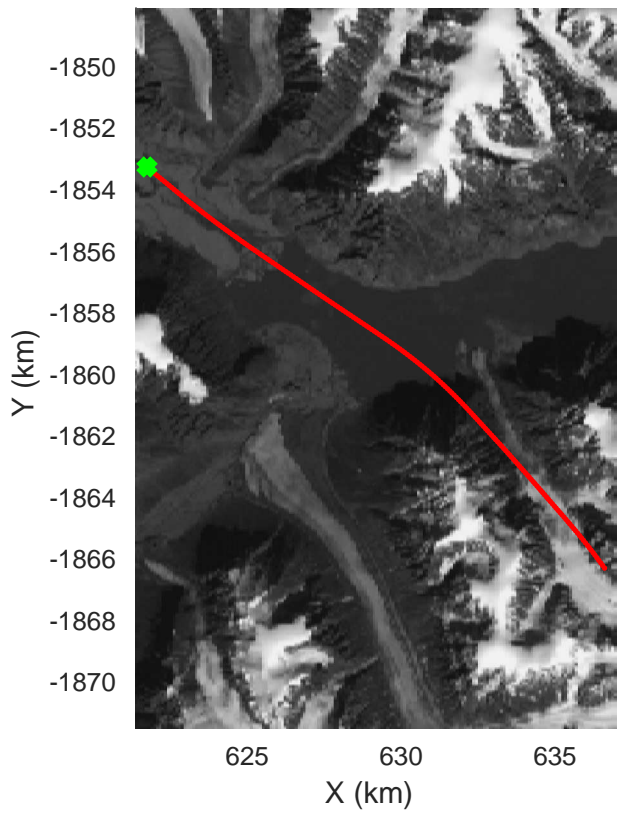

accum 2018_Greenland_P3: "East Glaciers 01" 20180423_02_058: 15:13:44.4 to 15:16:37.9 GPS

East Glaciers 01
20180423_02_059
Polar Stereograph 70N/-45E

accum 2018_Greenland_P3: "East Glaciers 01" 20180423_02_059: 15:16:38.0 to 15:19:26.5 GPS