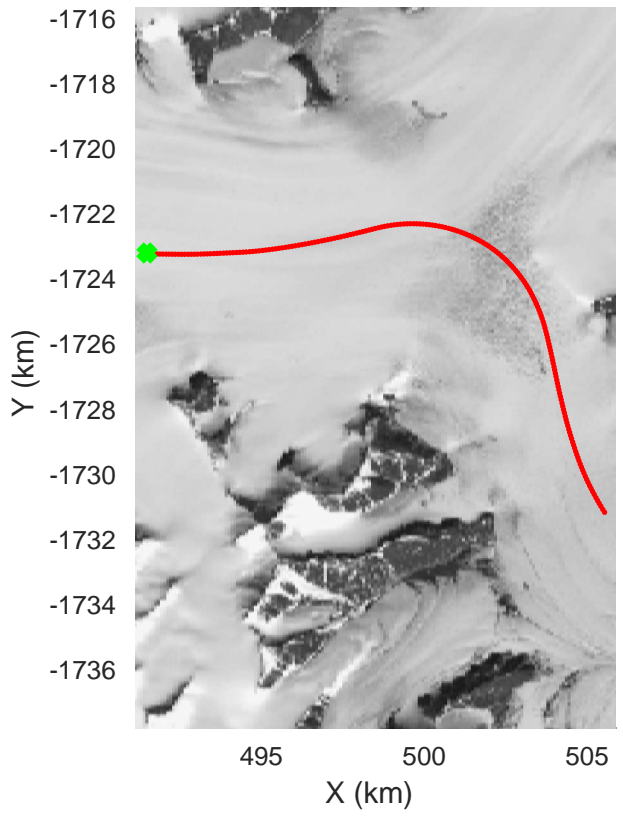

accum 2018_Greenland_P3: "East Glaciers 01" 20180423_02_098: 16:57:43.5 to 17:00:14.9 GPS

East Glaciers 01
20180423_02_099
Polar Stereograph 70N/-45E

accum 2018_Greenland_P3: "East Glaciers 01" 20180423_02_099: 17:00:15.1 to 17:02:55.5 GPS