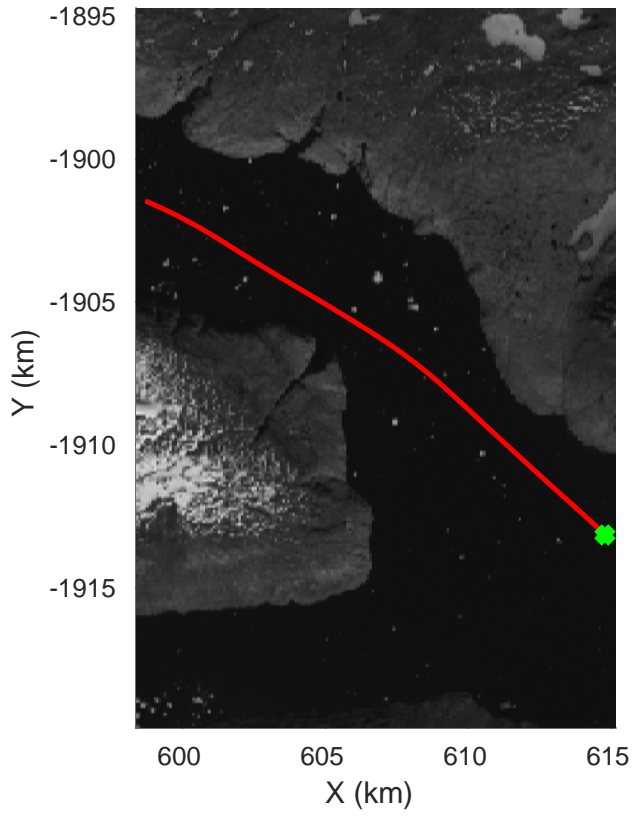

accum 2018_Greenland_P3: "East Glaciers 01" 20180423_02_064: 15:30:10.7 to 15:32:43.0 GPS

East Glaciers 01
20180423_02_065
Polar Stereograph 70N/-45E

accum 2018_Greenland_P3: "East Glaciers 01" 20180423_02_065: 15:32:43.1 to 15:35:15.0 GPS