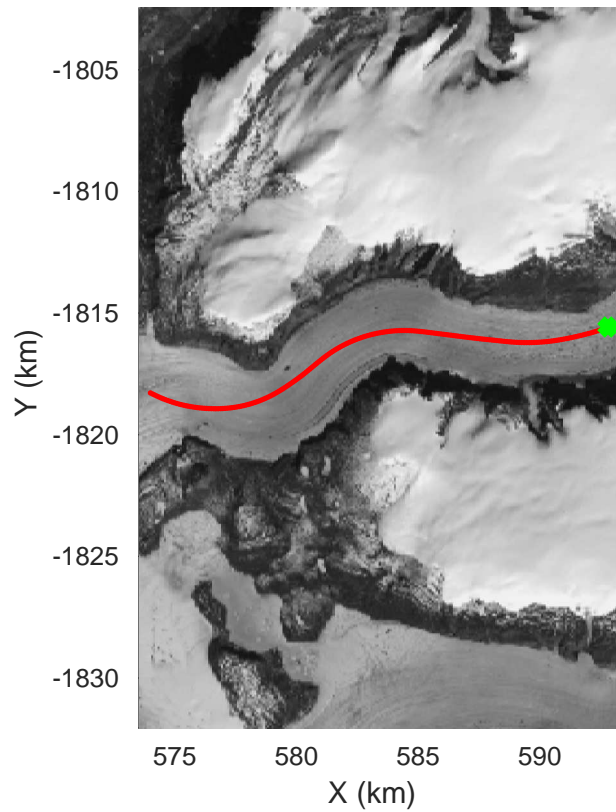

accum 2018_Greenland_P3: "East Glaciers 01" 20180423_02_088: 16:32:33.2 to 16:35:09.7 GPS

East Glaciers 01
20180423_02_089
Polar Stereograph 70N/-45E

accum 2018_Greenland_P3: "East Glaciers 01" 20180423_02_089: 16:35:09.9 to 16:37:43.2 GPS