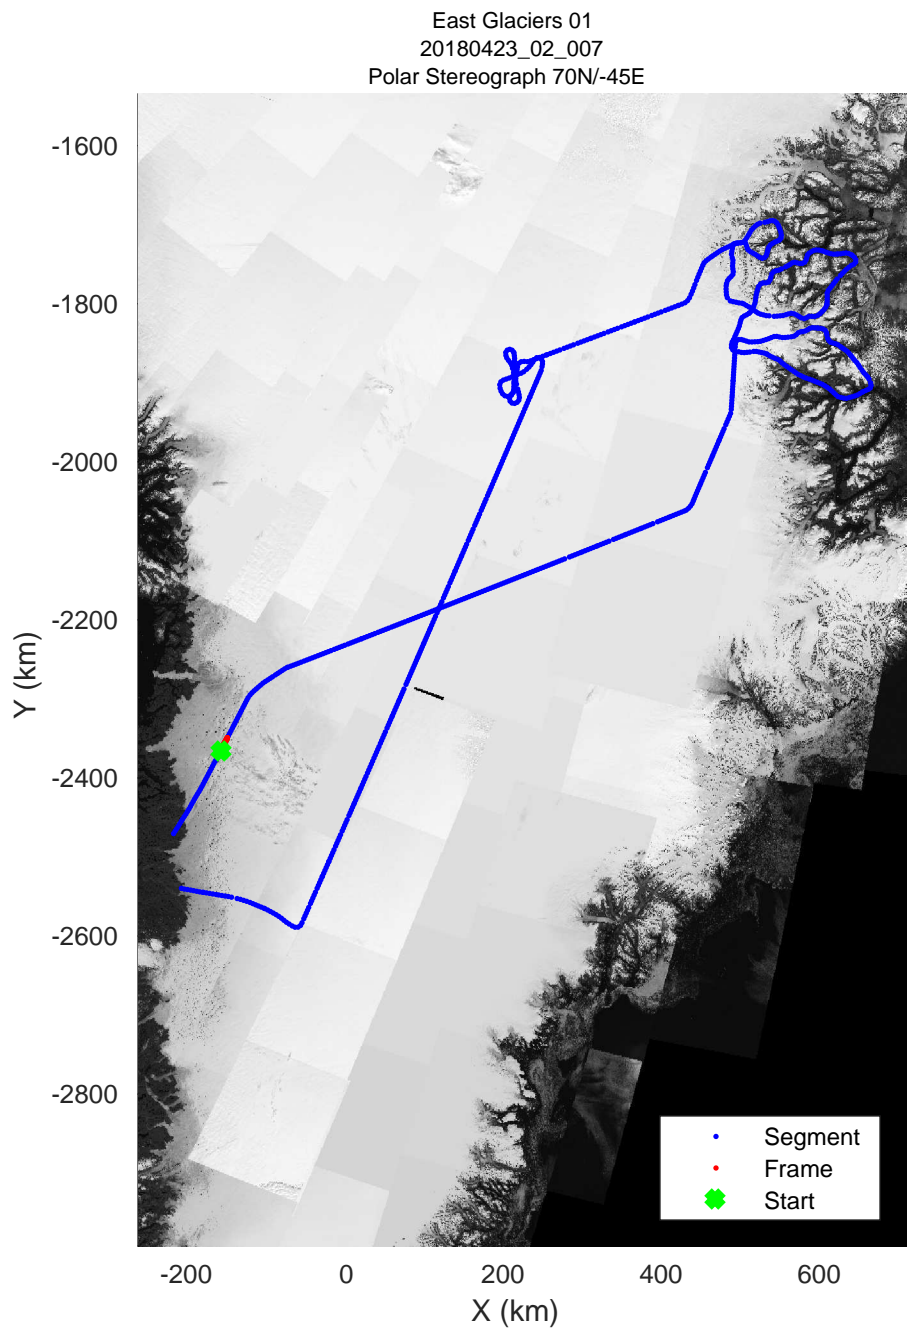

accum 2018_Greenland_P3: "East Glaciers 01" 20180423_02_005: 12:59:52.5 to 13:02:22.9 GPS

East Glaciers 01
20180423_02_006
Polar Stereograph 70N/-45E

accum 2018_Greenland_P3: "East Glaciers 01" 20180423_02_006: 13:02:23.0 to 13:04:56.0 GPS