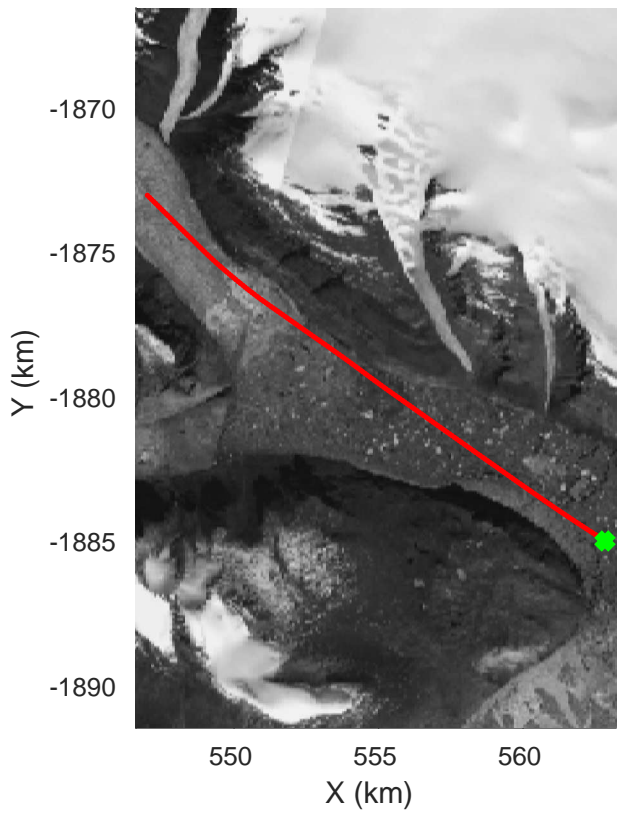

accum 2018_Greenland_P3: "East Glaciers 01" 20180423_02_067: 15:37:46.5 to 15:40:18.9 GPS

East Glaciers 01
20180423_02_068
Polar Stereograph 70N/-45E

accum 2018_Greenland_P3: "East Glaciers 01" 20180423_02_068: 15:40:19.1 to 15:42:54.5 GPS