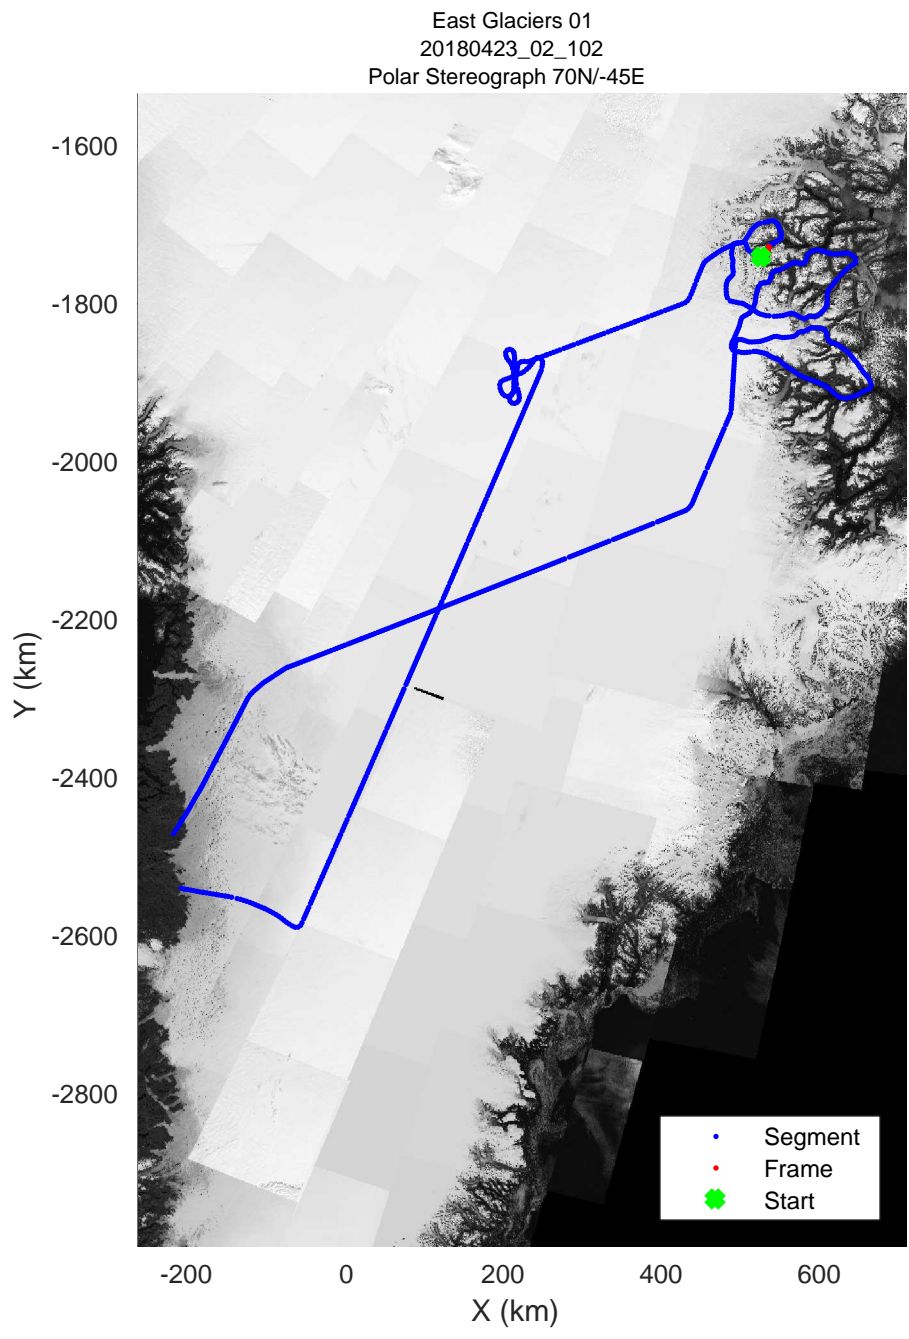

East Glaciers 01
20180423_02_100
Polar Stereograph 70N/-45E

accum 2018_Greenland_P3: "East Glaciers 01" 20180423_02_100: 17:02:55.6 to 17:05:39.2 GPS

accum 2018_Greenland_P3: "East Glaciers 01" 20180423_02_101: 17:05:39.3 to 17:08:18.1 GPS