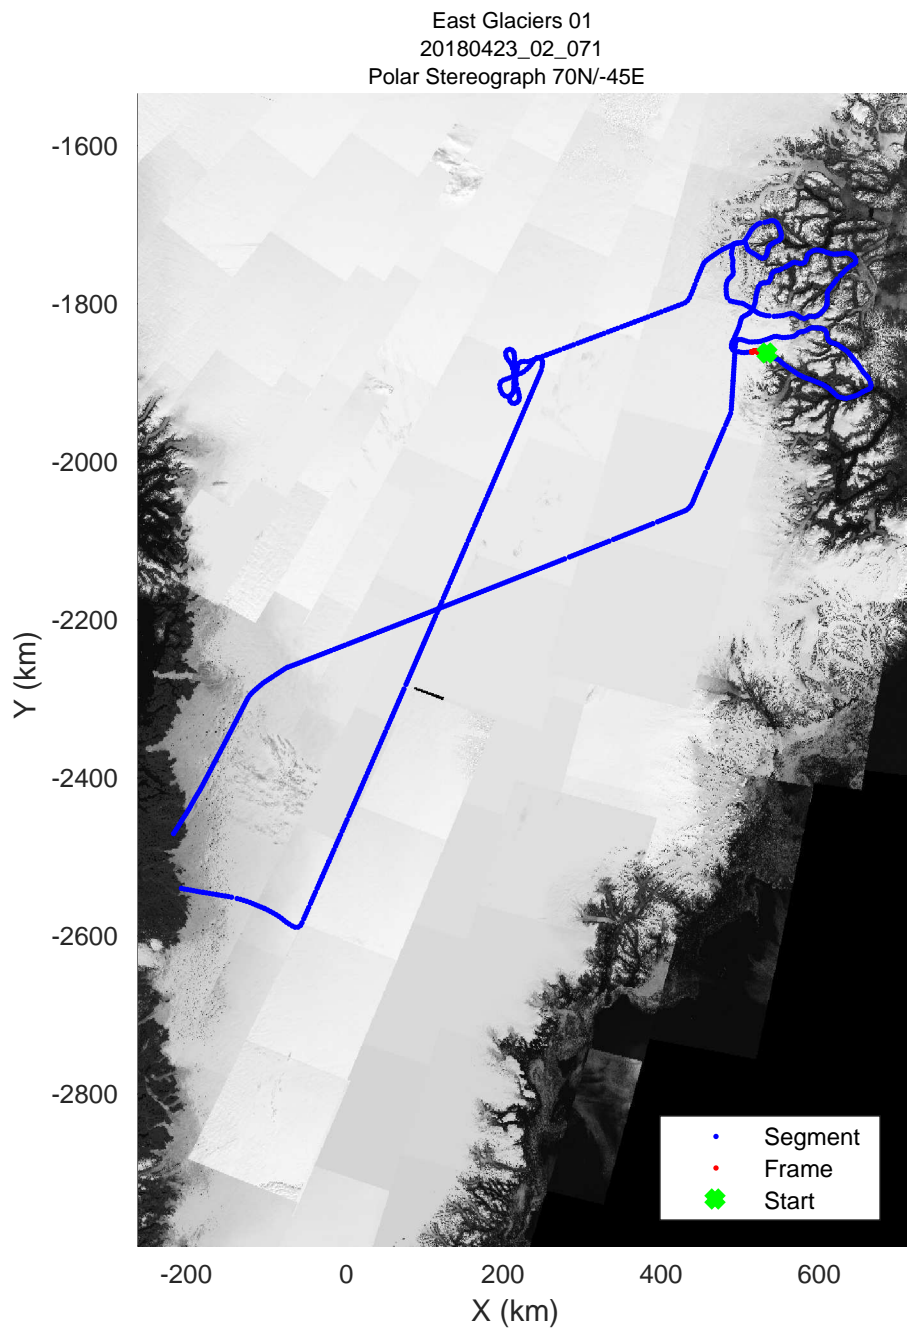

accum 2018_Greenland_P3: "East Glaciers 01" 20180423_02_069: 15:42:54.7 to 15:45:26.0 GPS

East Glaciers 01
20180423_02_070
Polar Stereograph 70N/-45E

accum 2018_Greenland_P3: "East Glaciers 01" 20180423_02_070: 15:45:26.1 to 15:47:59.3 GPS