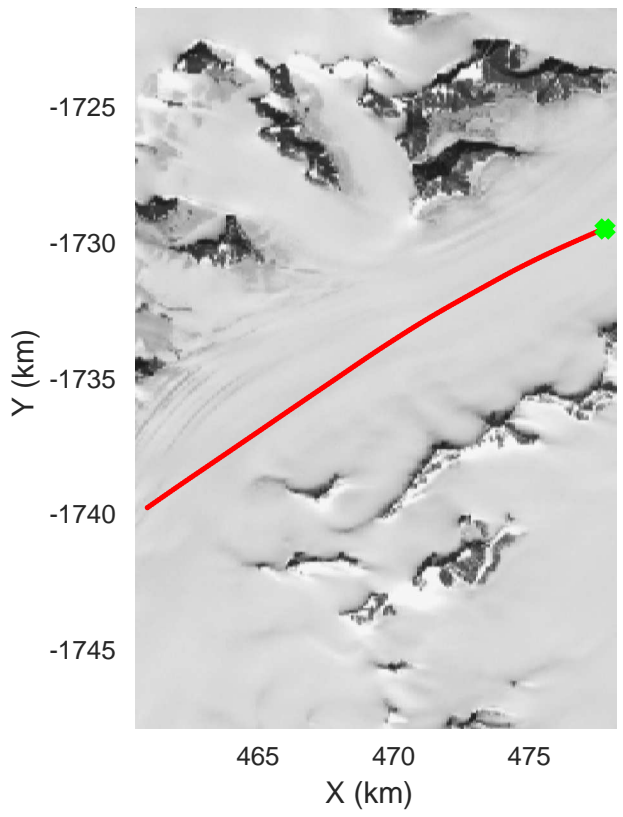

accum 2018_Greenland_P3: "East Glaciers 01" 20180423_02_107: 17:22:23.5 to 17:24:54.2 GPS

East Glaciers 01
20180423_02_108
Polar Stereograph 70N/-45E

accum 2018_Greenland_P3: "East Glaciers 01" 20180423_02_108: 17:24:54.3 to 17:27:28.8 GPS