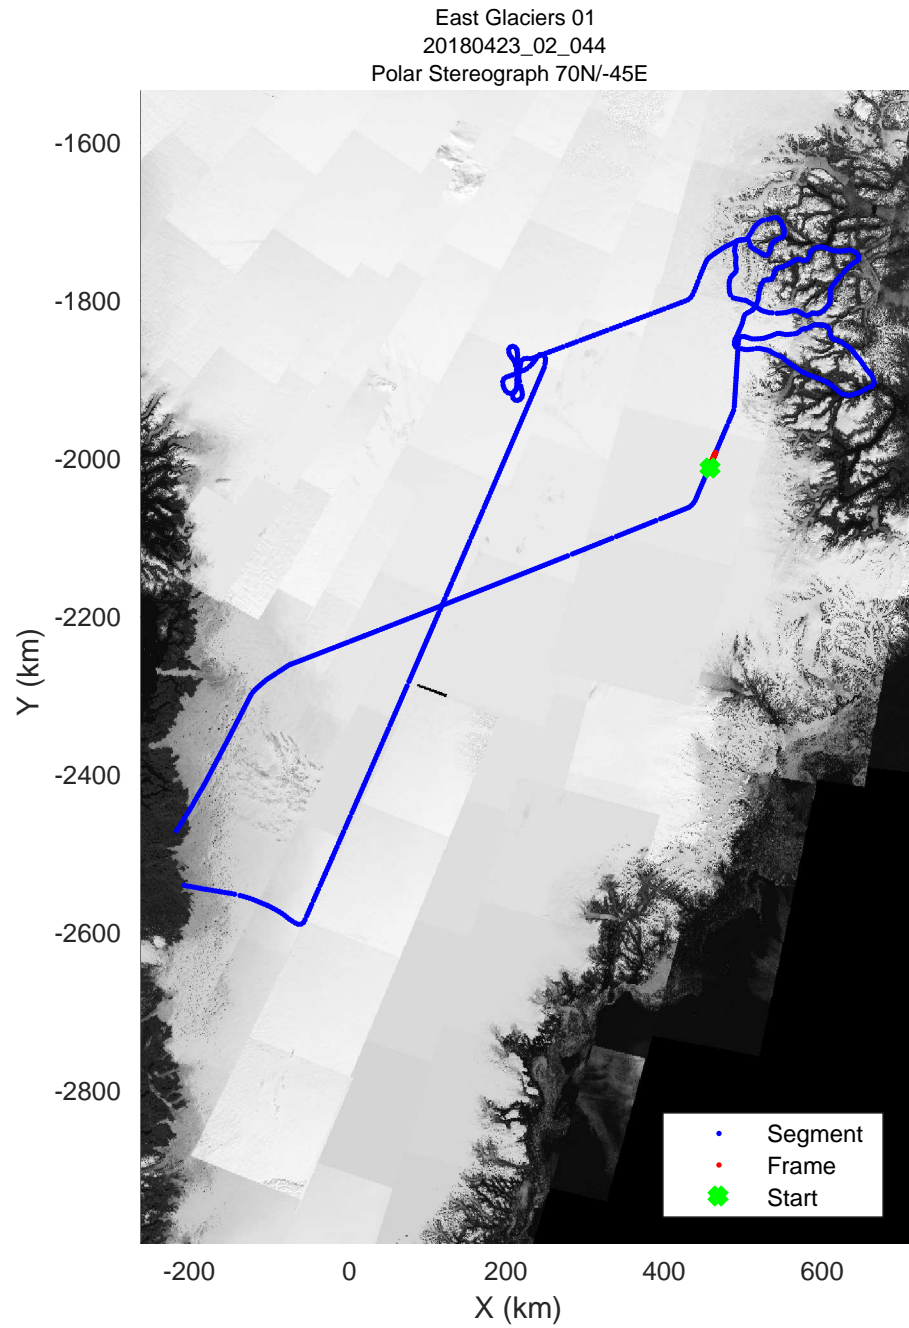

accum 2018_Greenland_P3: "East Glaciers 01" 20180423_02_042: 14:33:26.4 to 14:35:56.4 GPS

East Glaciers 01
20180423_02_043
Polar Stereograph 70N/-45E

accum 2018_Greenland_P3: "East Glaciers 01" 20180423_02_043: 14:35:56.5 to 14:38:25.5 GPS