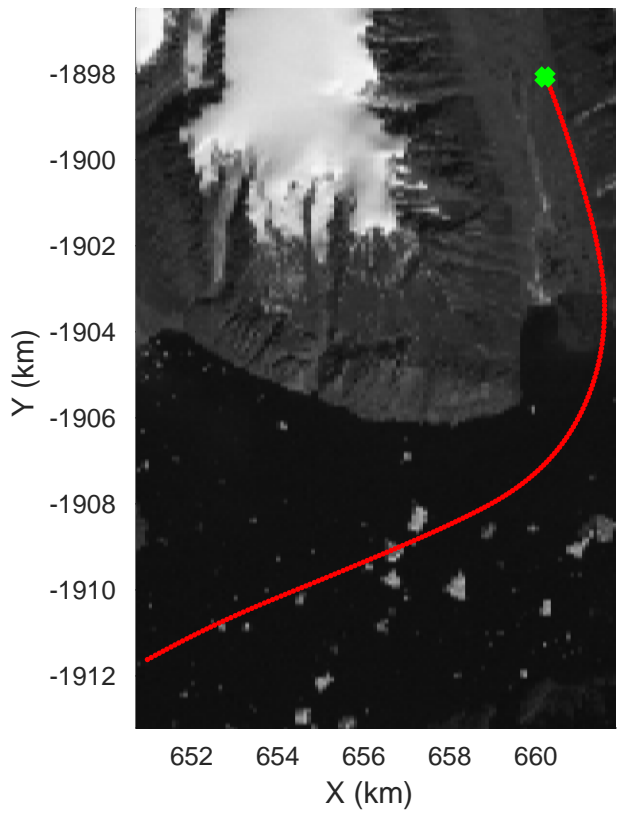

accum 2018_Greenland_P3: "East Glaciers 01" 20180423_02_061: 15:22:17.2 to 15:24:50.3 GPS

East Glaciers 01
20180423_02_062
Polar Stereograph 70N/-45E

accum 2018_Greenland_P3: "East Glaciers 01" 20180423_02_062: 15:24:50.5 to 15:27:27.1 GPS