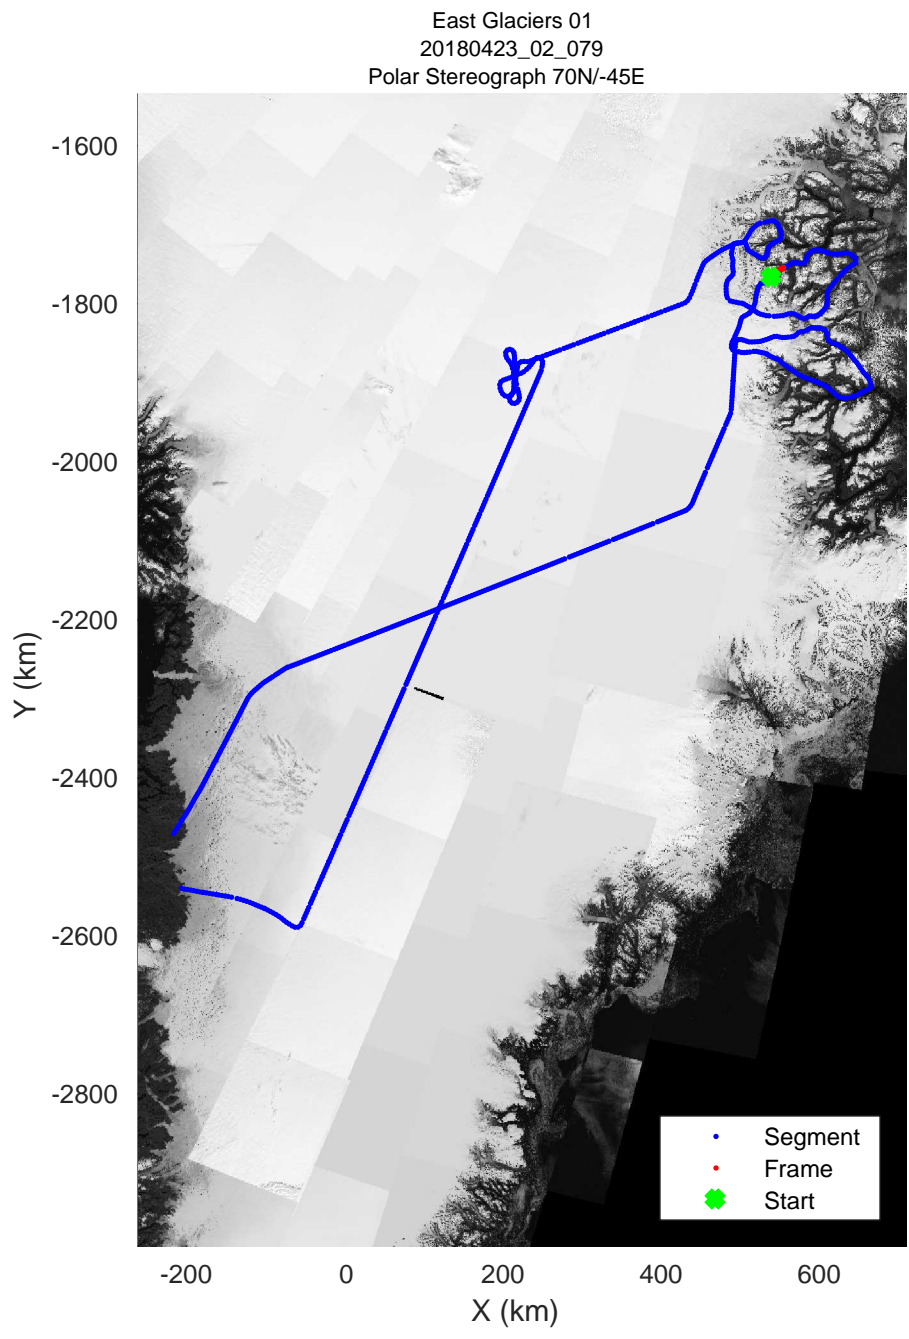

accum 2018_Greenland_P3: "East Glaciers 01" 20180423_02_077: 16:03:34.8 to 16:06:07.7 GPS

East Glaciers 01
 20180423_02_078
 Polar Stereograph 70N/-45E

accum 2018_Greenland_P3: "East Glaciers 01" 20180423_02_078: 16:06:07.8 to 16:08:43.6 GPS