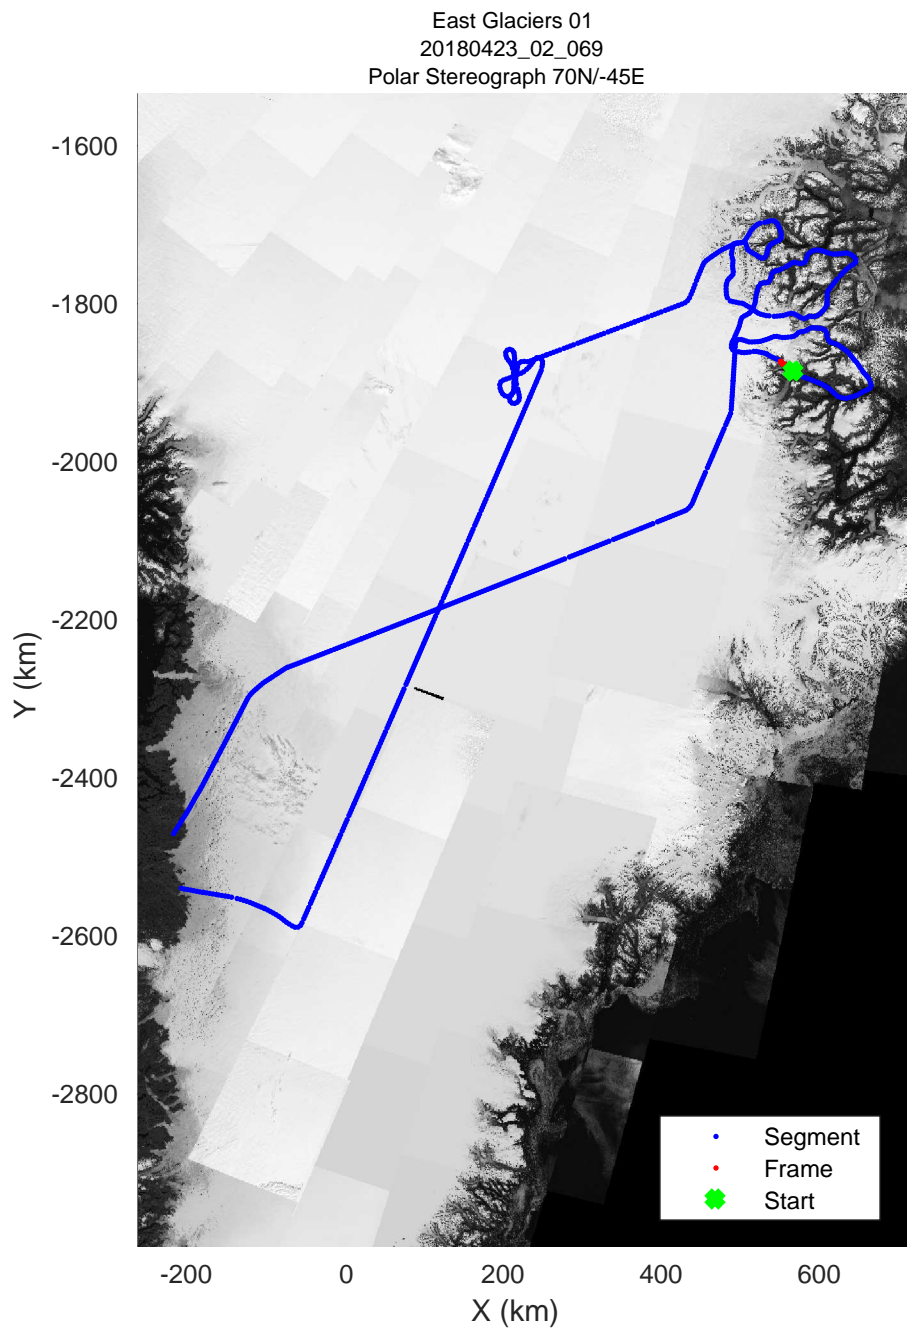

accum 2018_Greenland_P3: "East Glaciers 01" 20180423_02_067: 15:37:46.5 to 15:40:18.9 GPS

East Glaciers 01
20180423_02_068
Polar Stereograph 70N/-45E

accum 2018_Greenland_P3: "East Glaciers 01" 20180423_02_068: 15:40:19.1 to 15:42:54.5 GPS