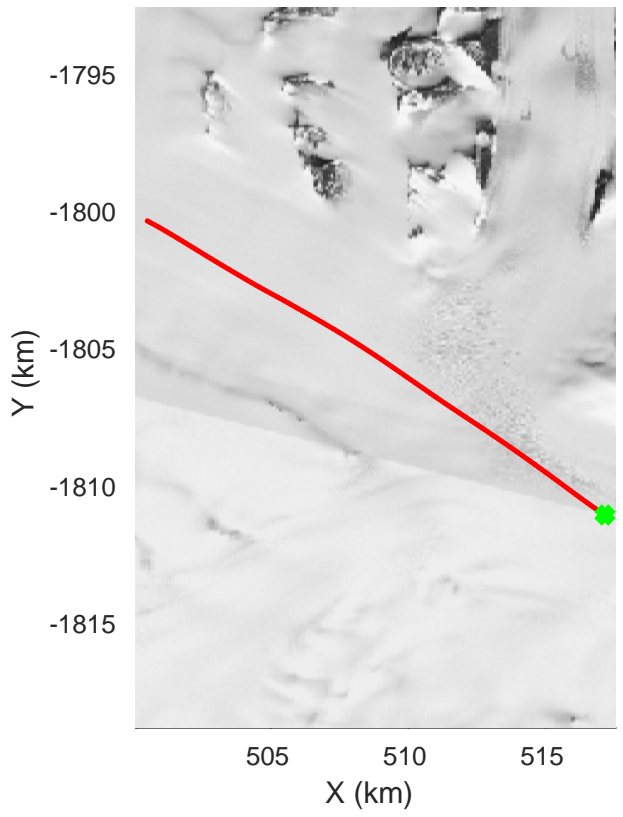

accum 2018_Greenland_P3: "East Glaciers 01" 20180423_02_092: 16:42:52.8 to 16:45:19.6 GPS

East Glaciers 01
20180423_02_093
Polar Stereograph 70N/-45E

accum 2018_Greenland_P3: "East Glaciers 01" 20180423_02_093: 16:45:19.7 to 16:47:49.8 GPS