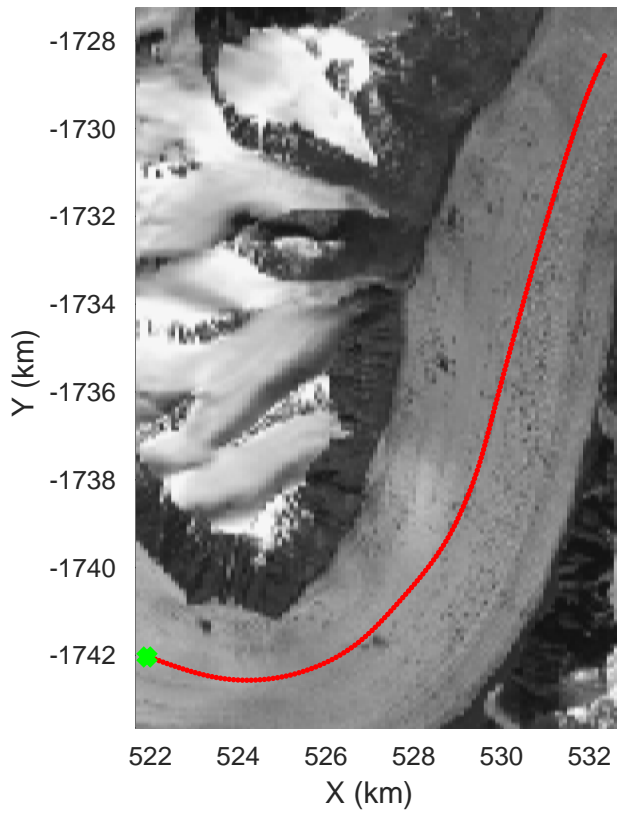

East Glaciers 01
20180423_02_100
Polar Stereograph 70N/-45E

accum 2018_Greenland_P3: "East Glaciers 01" 20180423_02_100: 17:02:55.6 to 17:05:39.2 GPS

accum 2018_Greenland_P3: "East Glaciers 01" 20180423_02_101: 17:05:39.3 to 17:08:18.1 GPS