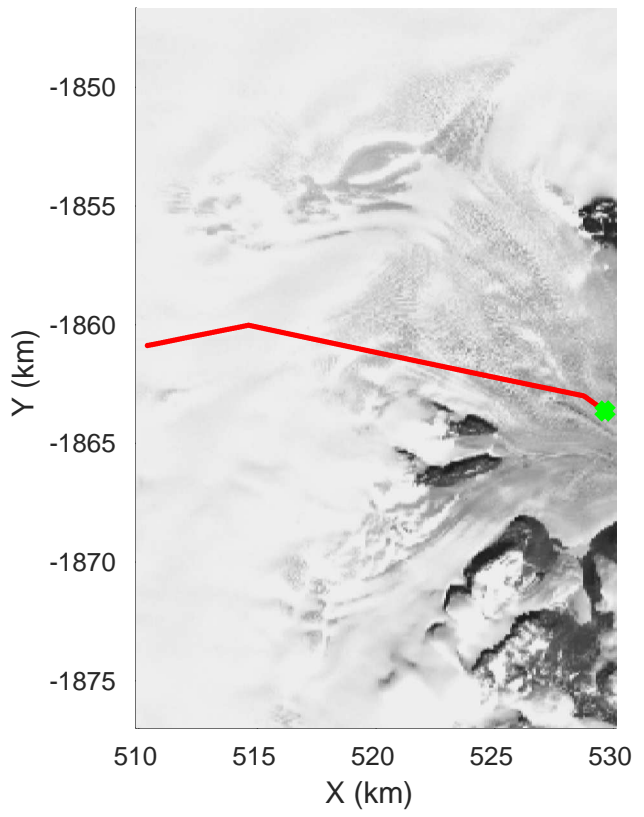

accum 2018_Greenland_P3: "East Glaciers 01" 20180423_02_069: 15:42:54.7 to 15:45:26.0 GPS

East Glaciers 01
20180423_02_070
Polar Stereograph 70N/-45E

accum 2018_Greenland_P3: "East Glaciers 01" 20180423_02_070: 15:45:26.1 to 15:47:59.3 GPS