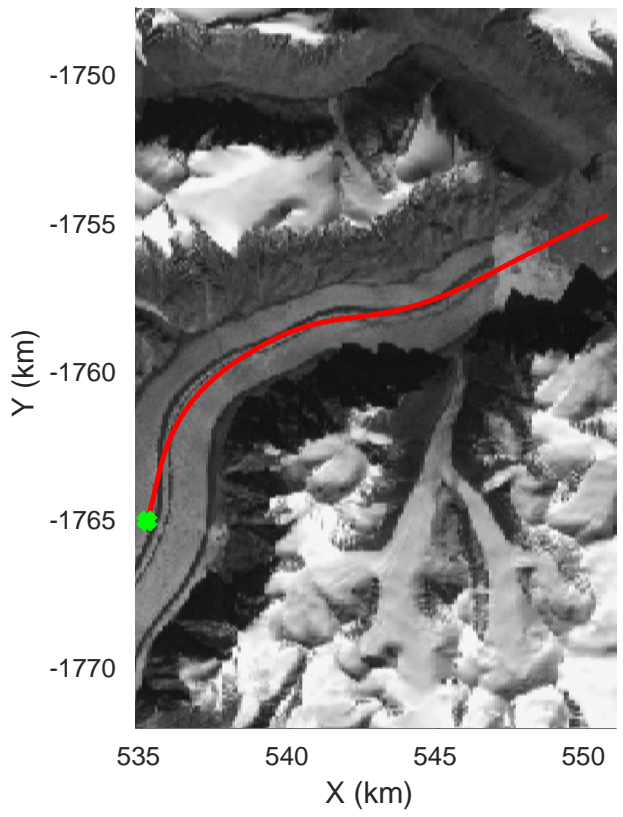

accum 2018_Greenland_P3: "East Glaciers 01" 20180423_02_077: 16:03:34.8 to 16:06:07.7 GPS

East Glaciers 01
 20180423_02_078
 Polar Stereograph 70N/-45E

accum 2018_Greenland_P3: "East Glaciers 01" 20180423_02_078: 16:06:07.8 to 16:08:43.6 GPS