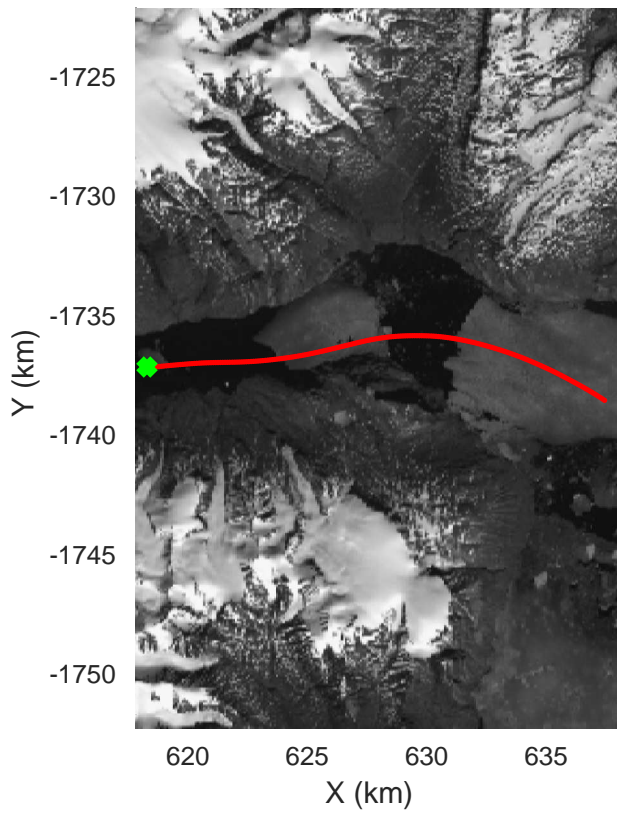

accum 2018_Greenland_P3: "East Glaciers 01" 20180423_02_082: 16:16:53.0 to 16:19:36.8 GPS

East Glaciers 01
20180423_02_083
Polar Stereograph 70N/-45E

accum 2018_Greenland_P3: "East Glaciers 01" 20180423_02_083: 16:19:36.9 to 16:22:18.8 GPS