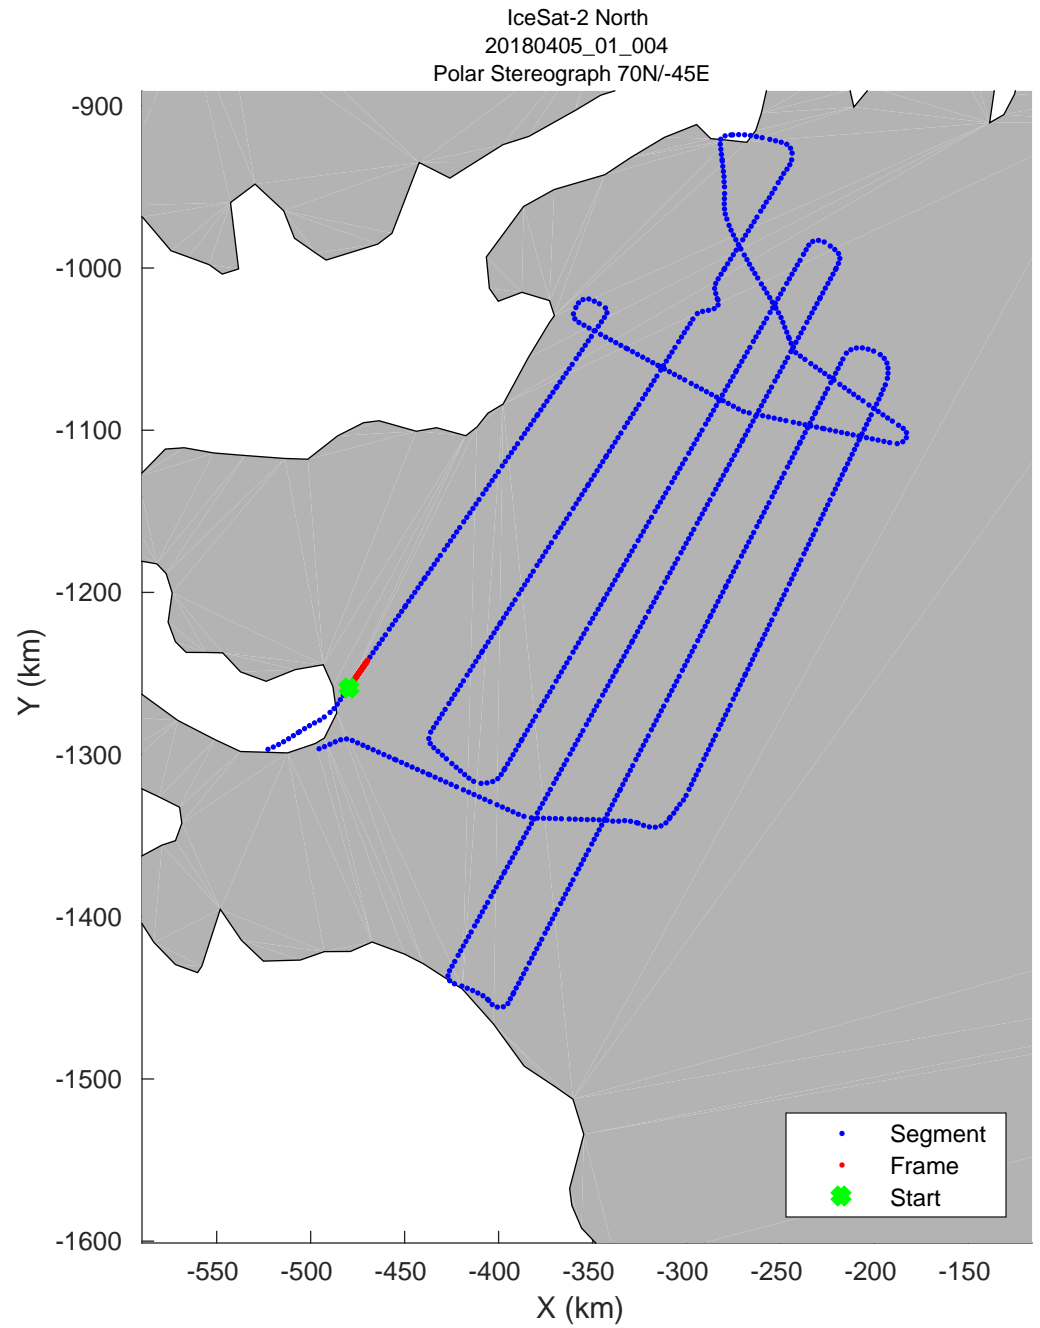

accum 2018_Greenland_P3: "IceSat-2 North" 20180405_01_001: 11:12:43.7 to 11:15:16.9 GPS

accum 2018_Greenland_P3: "IceSat-2 North" 20180405_01_002: 11:15:17.4 to 11:17:51.0 GPS

accum 2018_Greenland_P3: "IceSat-2 North" 20180405_01_003: 11:17:51.4 to 11:20:22.8 GPS

accum 2018_Greenland_P3: "IceSat-2 North" 20180405_01_004: 11:20:23.2 to 11:22:55.2 GPS

accum 2018_Greenland_P3: "IceSat-2 North" 20180405_01_005: 11:22:55.7 to 11:25:20.6 GPS

accum 2018_Greenland_P3: "IceSat-2 North" 20180405_01_006: 11:25:21.0 to 11:27:44.6 GPS