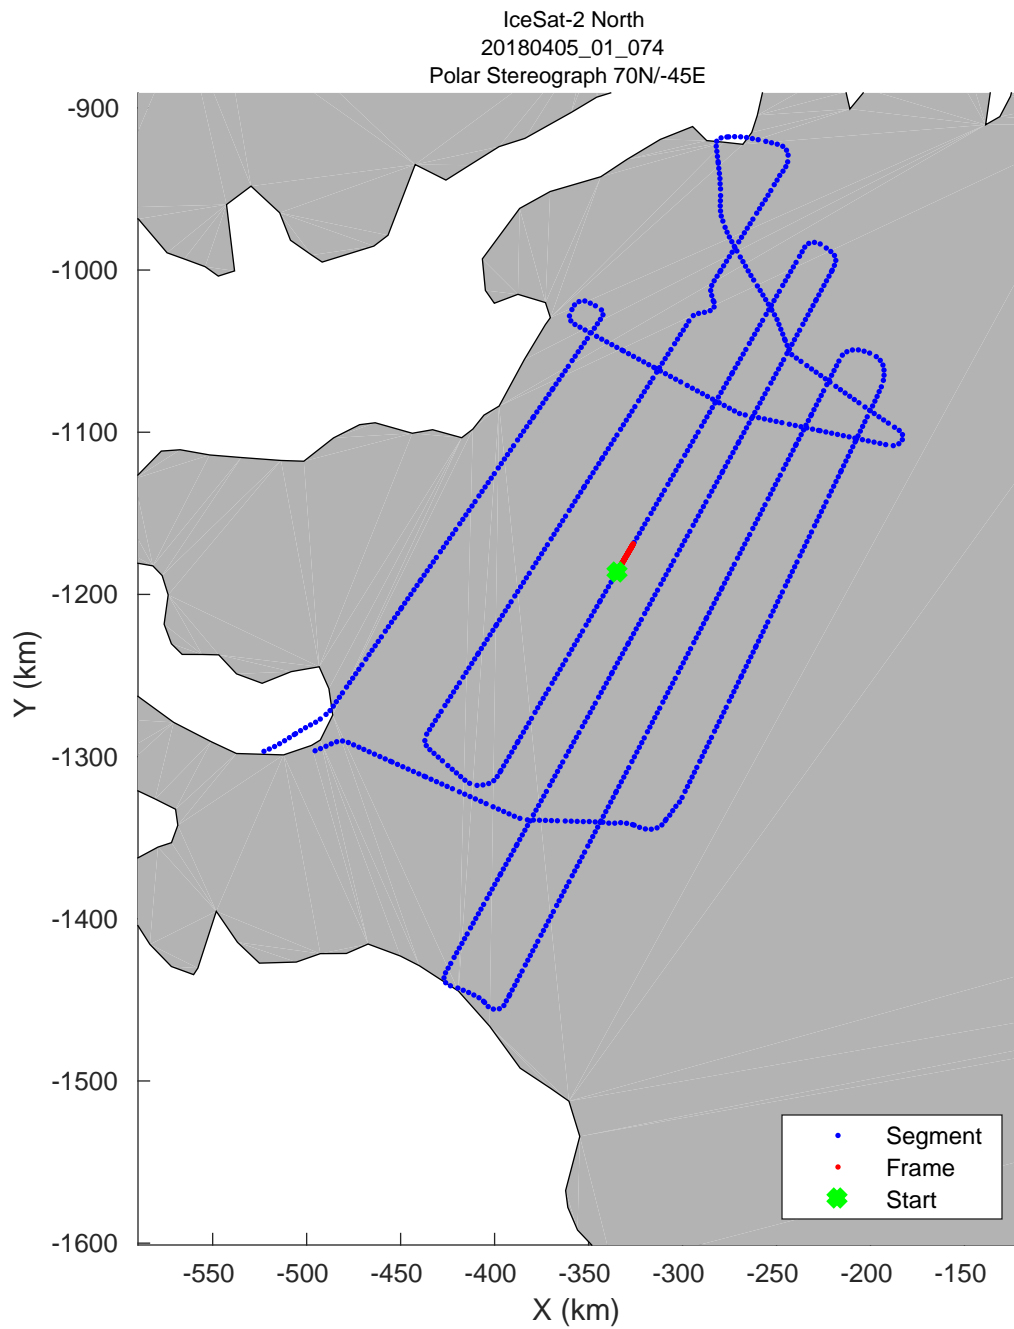

accum 2018_Greenland_P3: "IceSat-2 North" 20180405_01_067: 14:04:42.3 to 14:07:04.1 GPS

accum 2018_Greenland_P3: "IceSat-2 North" 20180405_01_068: 14:07:04.6 to 14:09:26.6 GPS

accum 2018_Greenland_P3: "IceSat-2 North" 20180405_01_069: 14:09:27.0 to 14:11:49.1 GPS

accum 2018_Greenland_P3: "IceSat-2 North" 20180405_01_070: 14:11:49.5 to 14:14:10.0 GPS

accum 2018_Greenland_P3: "IceSat-2 North" 20180405_01_071: 14:14:10.4 to 14:16:33.3 GPS

accum 2018_Greenland_P3: "IceSat-2 North" 20180405_01_072: 14:16:33.7 to 14:18:56.8 GPS

accum 2018_Greenland_P3: "IceSat-2 North" 20180405_01_073: 14:18:57.2 to 14:21:20.5 GPS

accum 2018_Greenland_P3: "IceSat-2 North" 20180405_01_074: 14:21:21.0 to 14:23:43.7 GPS

accum 2018_Greenland_P3: "IceSat-2 North" 20180405_01_075: 14:23:44.1 to 14:26:05.9 GPS