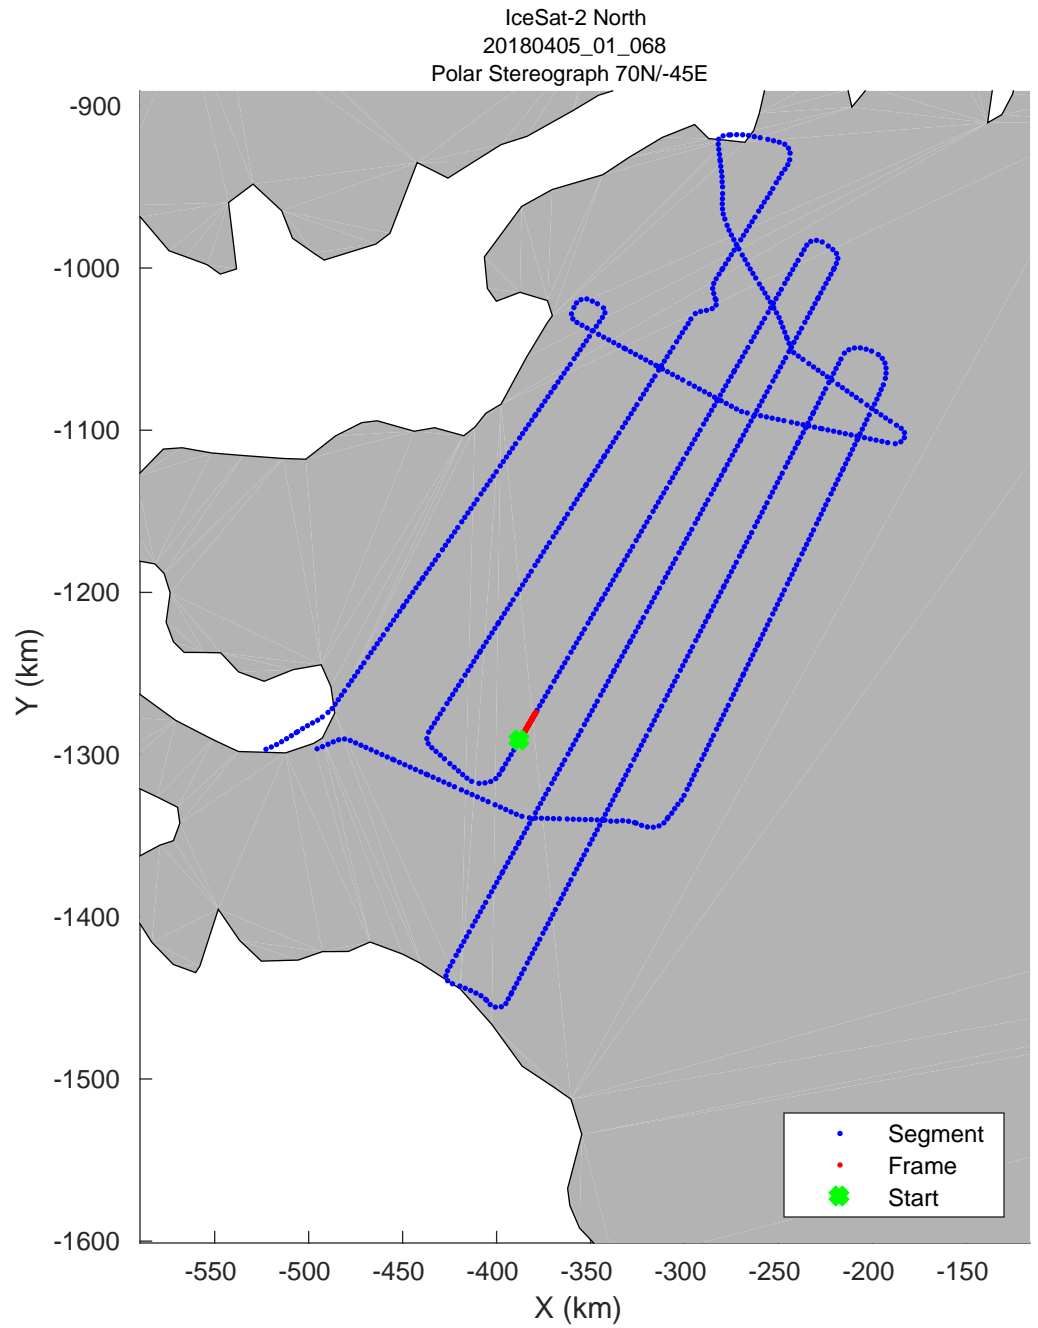

accum 2018_Greenland_P3: "IceSat-2 North" 20180405_01_061: 13:49:53.8 to 13:52:16.9 GPS

accum 2018_Greenland_P3: "IceSat-2 North" 20180405_01_062: 13:52:17.3 to 13:54:43.8 GPS

accum 2018_Greenland_P3: "IceSat-2 North" 20180405_01_063: 13:54:44.3 to 13:57:13.4 GPS

accum 2018_Greenland_P3: "IceSat-2 North" 20180405_01_064: 13:57:13.8 to 13:59:44.8 GPS

accum 2018_Greenland_P3: "IceSat-2 North" 20180405_01_065: 13:59:45.3 to 14:02:15.0 GPS

accum 2018_Greenland_P3: "IceSat-2 North" 20180405_01_066: 14:02:15.4 to 14:04:41.9 GPS

accum 2018_Greenland_P3: "IceSat-2 North" 20180405_01_067: 14:04:42.3 to 14:07:04.1 GPS

accum 2018_Greenland_P3: "IceSat-2 North" 20180405_01_068: 14:07:04.6 to 14:09:26.6 GPS

accum 2018_Greenland_P3: "IceSat-2 North" 20180405_01_069: 14:09:27.0 to 14:11:49.1 GPS