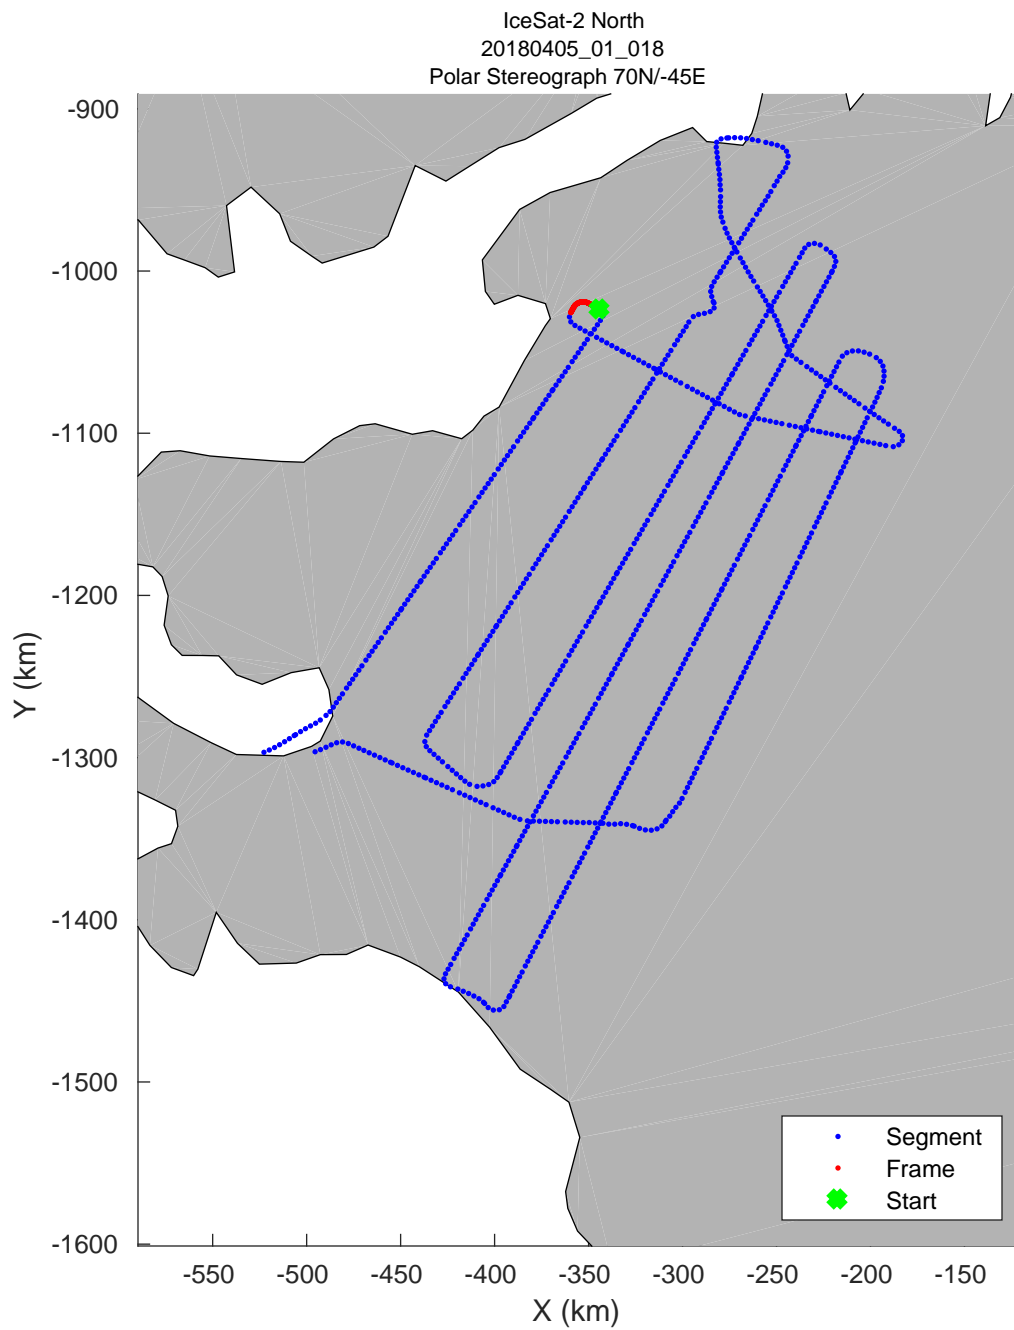

accum 2018_Greenland_P3: "IceSat-2 North" 20180405_01_010: 11:35:04.9 to 11:37:40.8 GPS

accum 2018_Greenland_P3: "IceSat-2 North" 20180405_01_011: 11:37:41.3 to 11:40:17.4 GPS

accum 2018_Greenland_P3: "IceSat-2 North" 20180405_01_012: 11:40:17.9 to 11:42:52.4 GPS

accum 2018_Greenland_P3: "IceSat-2 North" 20180405_01_013: 11:42:52.8 to 11:45:29.2 GPS

accum 2018_Greenland_P3: "IceSat-2 North" 20180405_01_014: 11:45:29.6 to 11:48:08.0 GPS

accum 2018_Greenland_P3: "IceSat-2 North" 20180405_01_015: 11:48:08.5 to 11:50:48.9 GPS

accum 2018_Greenland_P3: "IceSat-2 North" 20180405_01_016: 11:50:49.3 to 11:53:36.5 GPS

accum 2018_Greenland_P3: "IceSat-2 North" 20180405_01_017: 11:53:37.0 to 11:56:43.9 GPS

accum 2018_Greenland_P3: "IceSat-2 North" 20180405_01_018: 11:56:44.4 to 11:59:32.2 GPS