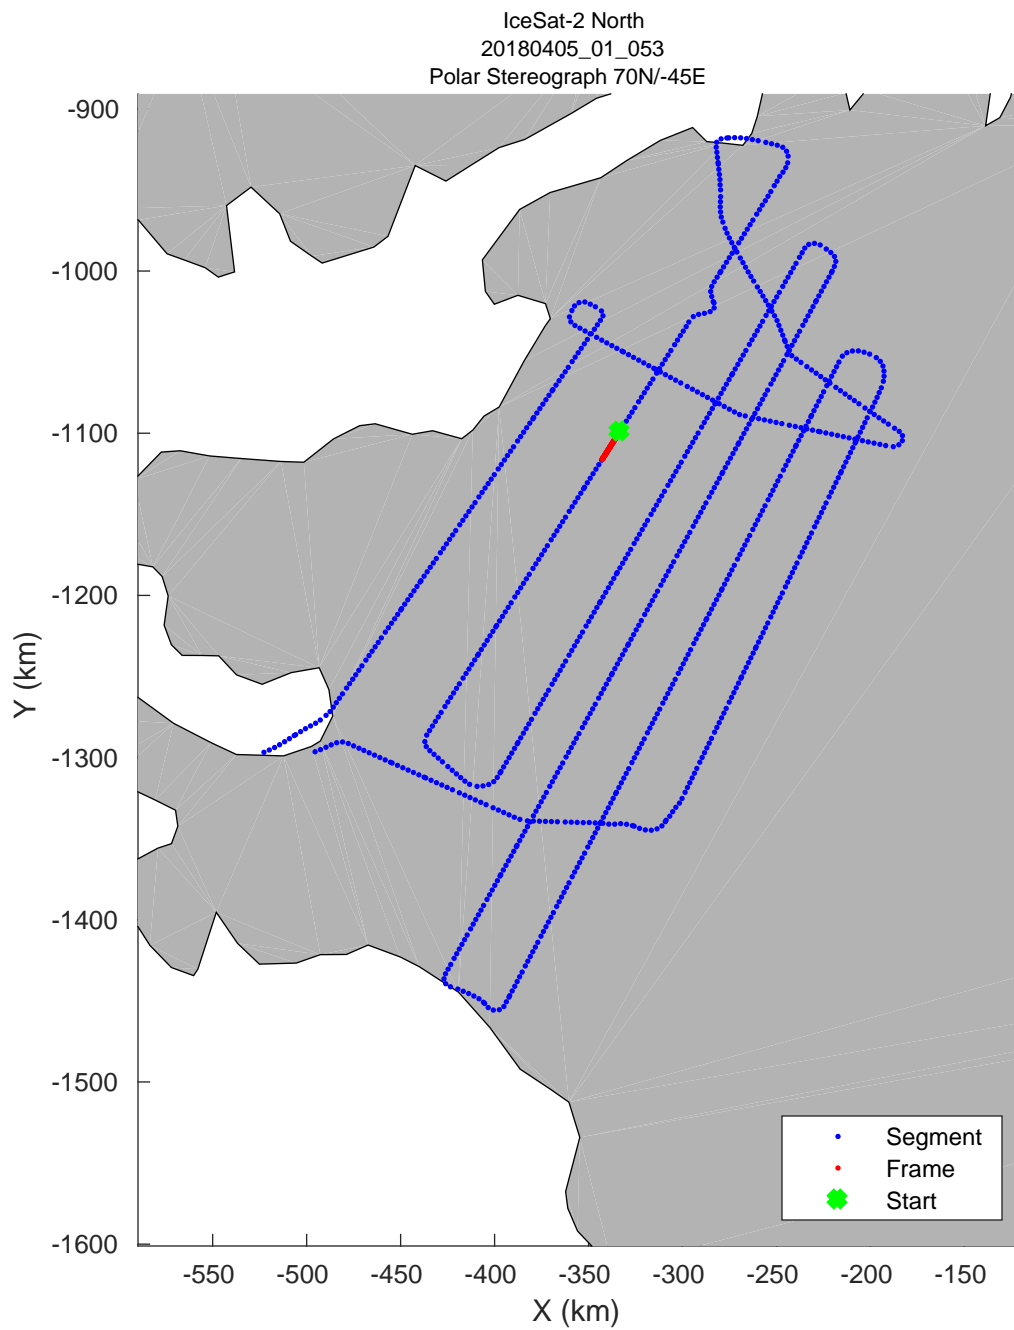

accum 2018_Greenland_P3: "IceSat-2 North" 20180405_01_049: 13:19:36.0 to 13:22:13.0 GPS

accum 2018_Greenland_P3: "IceSat-2 North" 20180405_01_050: 13:22:13.5 to 13:24:42.8 GPS

accum 2018_Greenland_P3: "IceSat-2 North" 20180405_01_051: 13:24:43.3 to 13:27:15.2 GPS

accum 2018_Greenland_P3: "IceSat-2 North" 20180405_01_052: 13:27:15.7 to 13:29:43.6 GPS

accum 2018_Greenland_P3: "IceSat-2 North" 20180405_01_053: 13:29:44.1 to 13:32:15.1 GPS

accum 2018_Greenland_P3: "IceSat-2 North" 20180405_01_054: 13:32:15.6 to 13:34:54.2 GPS