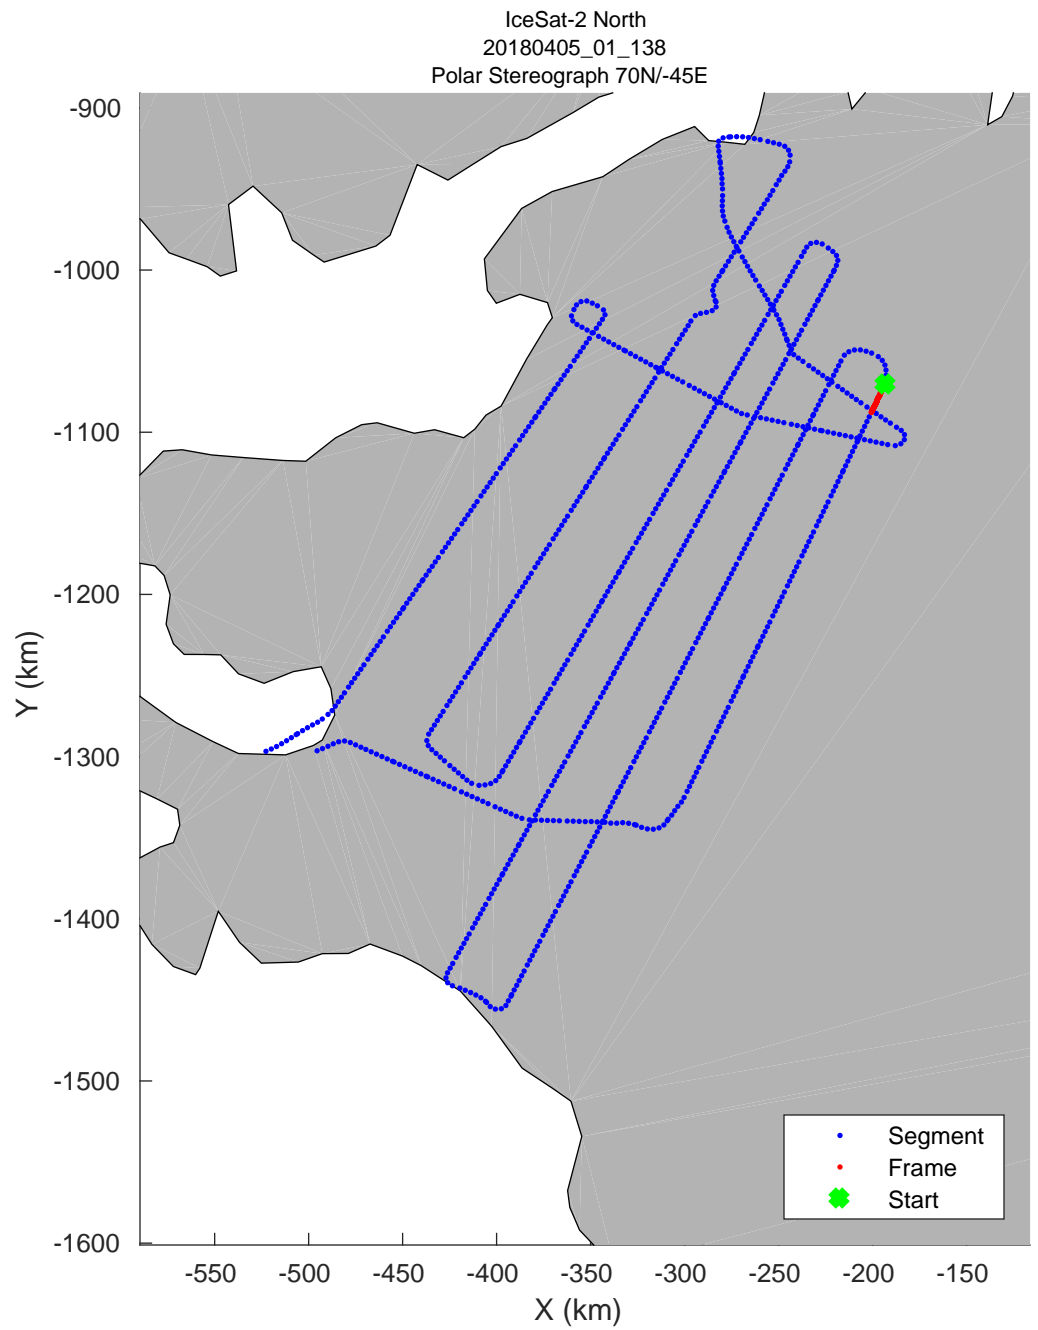

accum 2018_Greenland_P3: "IceSat-2 North" 20180405_01_132: 16:45:03.4 to 16:47:30.2 GPS

accum 2018_Greenland_P3: "IceSat-2 North" 20180405_01_133: 16:47:30.6 to 16:49:53.3 GPS

accum 2018_Greenland_P3: "IceSat-2 North" 20180405_01_134: 16:49:53.8 to 16:52:17.4 GPS

accum 2018_Greenland_P3: "IceSat-2 North" 20180405_01_135: 16:52:17.8 to 16:54:43.2 GPS

accum 2018_Greenland_P3: "IceSat-2 North" 20180405_01_136: 16:54:43.7 to 16:57:16.8 GPS

accum 2018_Greenland_P3: "IceSat-2 North" 20180405_01_137: 16:57:17.3 to 16:59:54.6 GPS

accum 2018_Greenland_P3: "IceSat-2 North" 20180405_01_138: 16:59:55.0 to 17:02:31.6 GPS

accum 2018_Greenland_P3: "IceSat-2 North" 20180405_01_139: 17:02:32.0 to 17:05:07.1 GPS

accum 2018_Greenland_P3: "IceSat-2 North" 20180405_01_140: 17:05:07.5 to 17:07:38.9 GPS