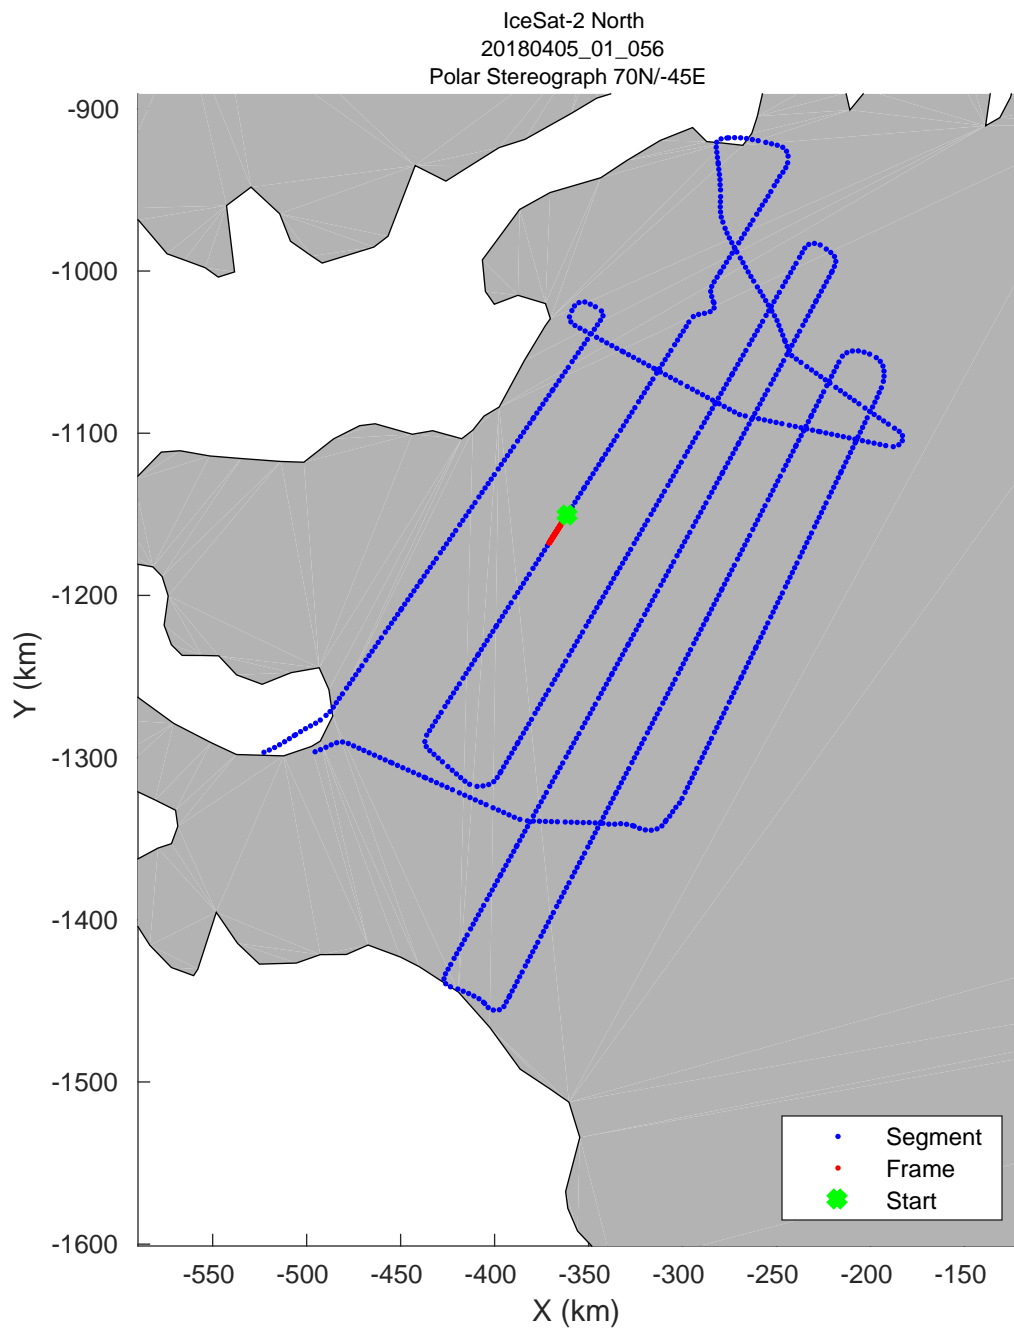

accum 2018_Greenland_P3: "IceSat-2 North" 20180405_01_049: 13:19:36.0 to 13:22:13.0 GPS

accum 2018_Greenland_P3: "IceSat-2 North" 20180405_01_050: 13:22:13.5 to 13:24:42.8 GPS

accum 2018_Greenland_P3: "IceSat-2 North" 20180405_01_051: 13:24:43.3 to 13:27:15.2 GPS

accum 2018_Greenland_P3: "IceSat-2 North" 20180405_01_052: 13:27:15.7 to 13:29:43.6 GPS

accum 2018_Greenland_P3: "IceSat-2 North" 20180405_01_053: 13:29:44.1 to 13:32:15.1 GPS

accum 2018_Greenland_P3: "IceSat-2 North" 20180405_01_054: 13:32:15.6 to 13:34:54.2 GPS

accum 2018_Greenland_P3: "IceSat-2 North" 20180405_01_055: 13:34:54.7 to 13:37:25.6 GPS

accum 2018_Greenland_P3: "IceSat-2 North" 20180405_01_056: 13:37:26.1 to 13:39:58.8 GPS

accum 2018_Greenland_P3: "IceSat-2 North" 20180405_01_057: 13:39:59.2 to 13:42:30.7 GPS