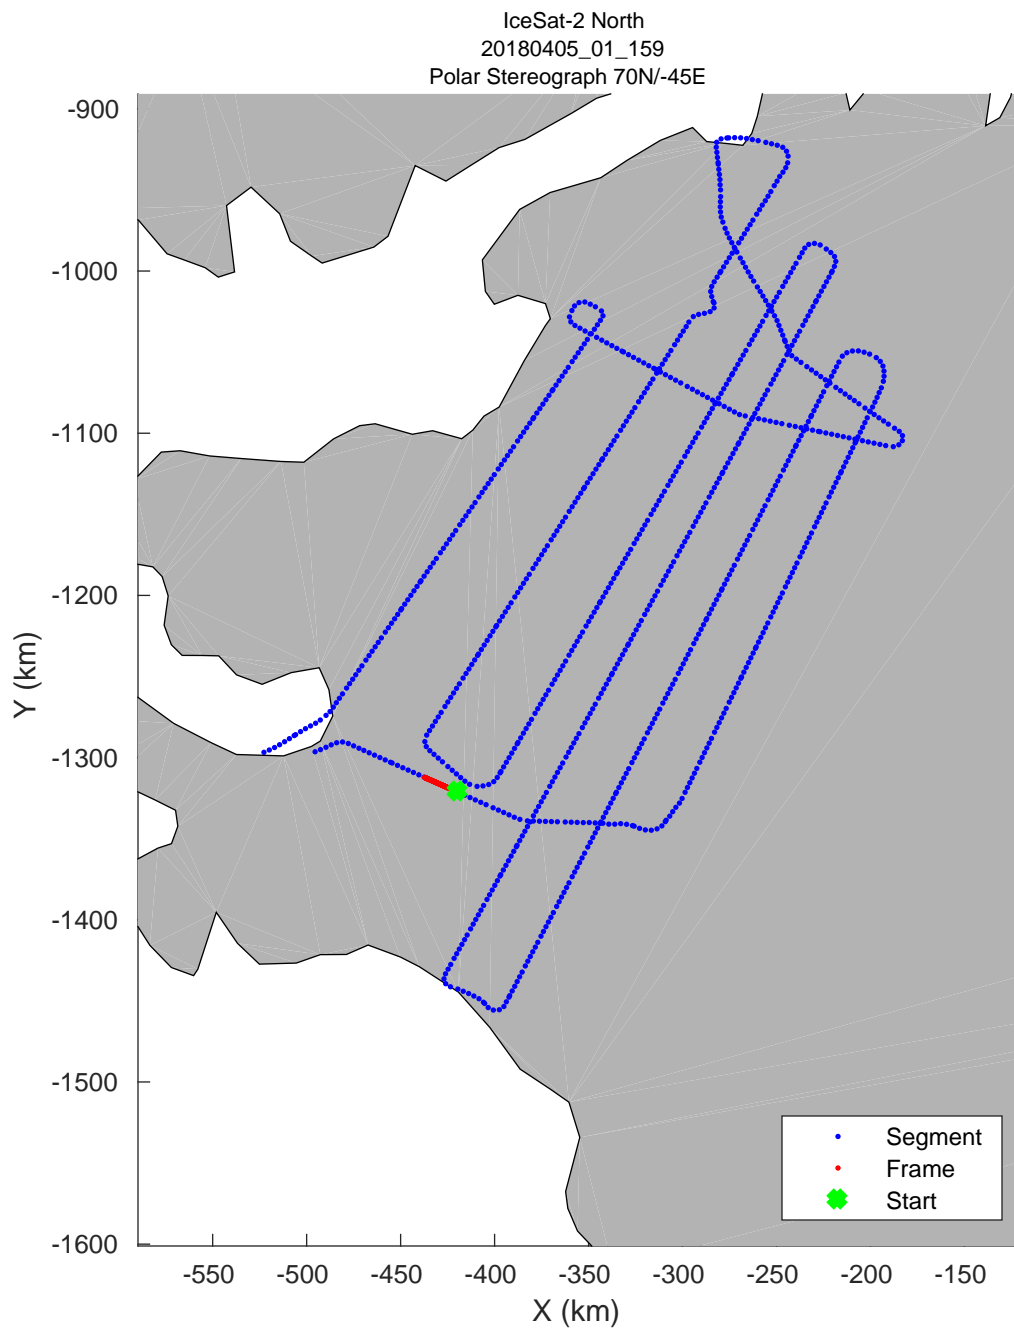

accum 2018_Greenland_P3: "IceSat-2 North" 20180405_01_151: 17:32:58.4 to 17:35:27.7 GPS

accum 2018_Greenland_P3: "IceSat-2 North" 20180405_01_152: 17:35:28.2 to 17:37:54.7 GPS

accum 2018_Greenland_P3: "IceSat-2 North" 20180405_01_153: 17:37:55.1 to 17:40:15.2 GPS

accum 2018_Greenland_P3: "IceSat-2 North" 20180405_01_154: 17:40:15.6 to 17:42:41.7 GPS

accum 2018_Greenland_P3: "IceSat-2 North" 20180405_01_155: 17:42:42.2 to 17:45:07.1 GPS

accum 2018_Greenland_P3: "IceSat-2 North" 20180405_01_156: 17:45:07.5 to 17:47:36.0 GPS

accum 2018_Greenland_P3: "IceSat-2 North" 20180405_01_157: 17:47:36.4 to 17:49:58.2 GPS

accum 2018_Greenland_P3: "IceSat-2 North" 20180405_01_158: 17:49:58.6 to 17:52:22.3 GPS

accum 2018_Greenland_P3: "IceSat-2 North" 20180405_01_159: 17:52:22.7 to 17:54:44.2 GPS