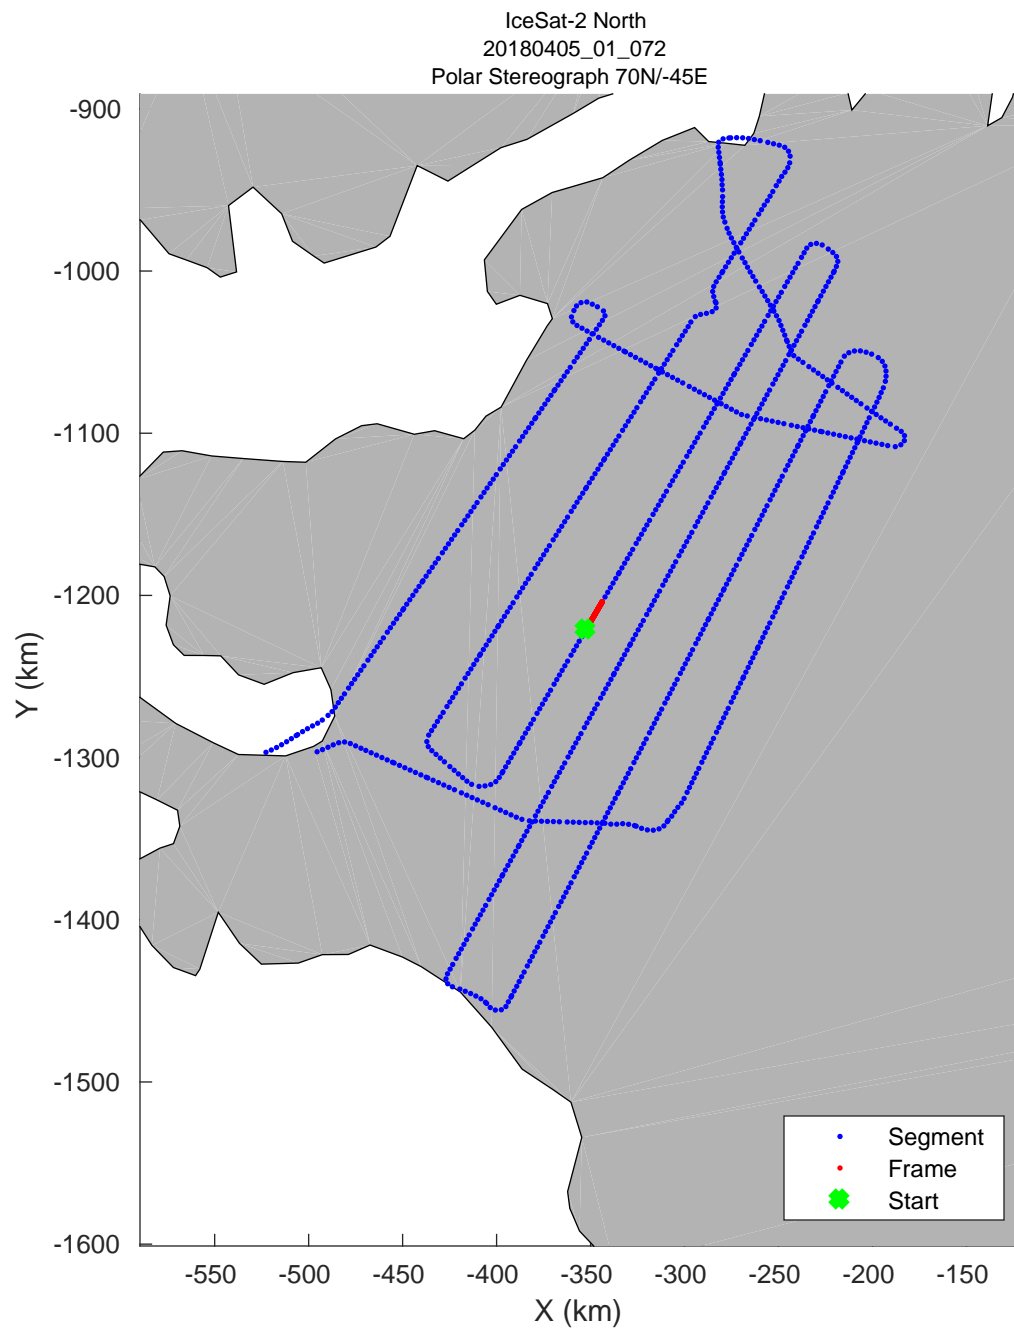

accum 2018_Greenland_P3: "IceSat-2 North" 20180405_01_064: 13:57:13.8 to 13:59:44.8 GPS

accum 2018_Greenland_P3: "IceSat-2 North" 20180405_01_065: 13:59:45.3 to 14:02:15.0 GPS

accum 2018_Greenland_P3: "IceSat-2 North" 20180405_01_066: 14:02:15.4 to 14:04:41.9 GPS

accum 2018_Greenland_P3: "IceSat-2 North" 20180405_01_067: 14:04:42.3 to 14:07:04.1 GPS

accum 2018_Greenland_P3: "IceSat-2 North" 20180405_01_068: 14:07:04.6 to 14:09:26.6 GPS

accum 2018_Greenland_P3: "IceSat-2 North" 20180405_01_069: 14:09:27.0 to 14:11:49.1 GPS

accum 2018_Greenland_P3: "IceSat-2 North" 20180405_01_070: 14:11:49.5 to 14:14:10.0 GPS

accum 2018_Greenland_P3: "IceSat-2 North" 20180405_01_071: 14:14:10.4 to 14:16:33.3 GPS

accum 2018_Greenland_P3: "IceSat-2 North" 20180405_01_072: 14:16:33.7 to 14:18:56.8 GPS