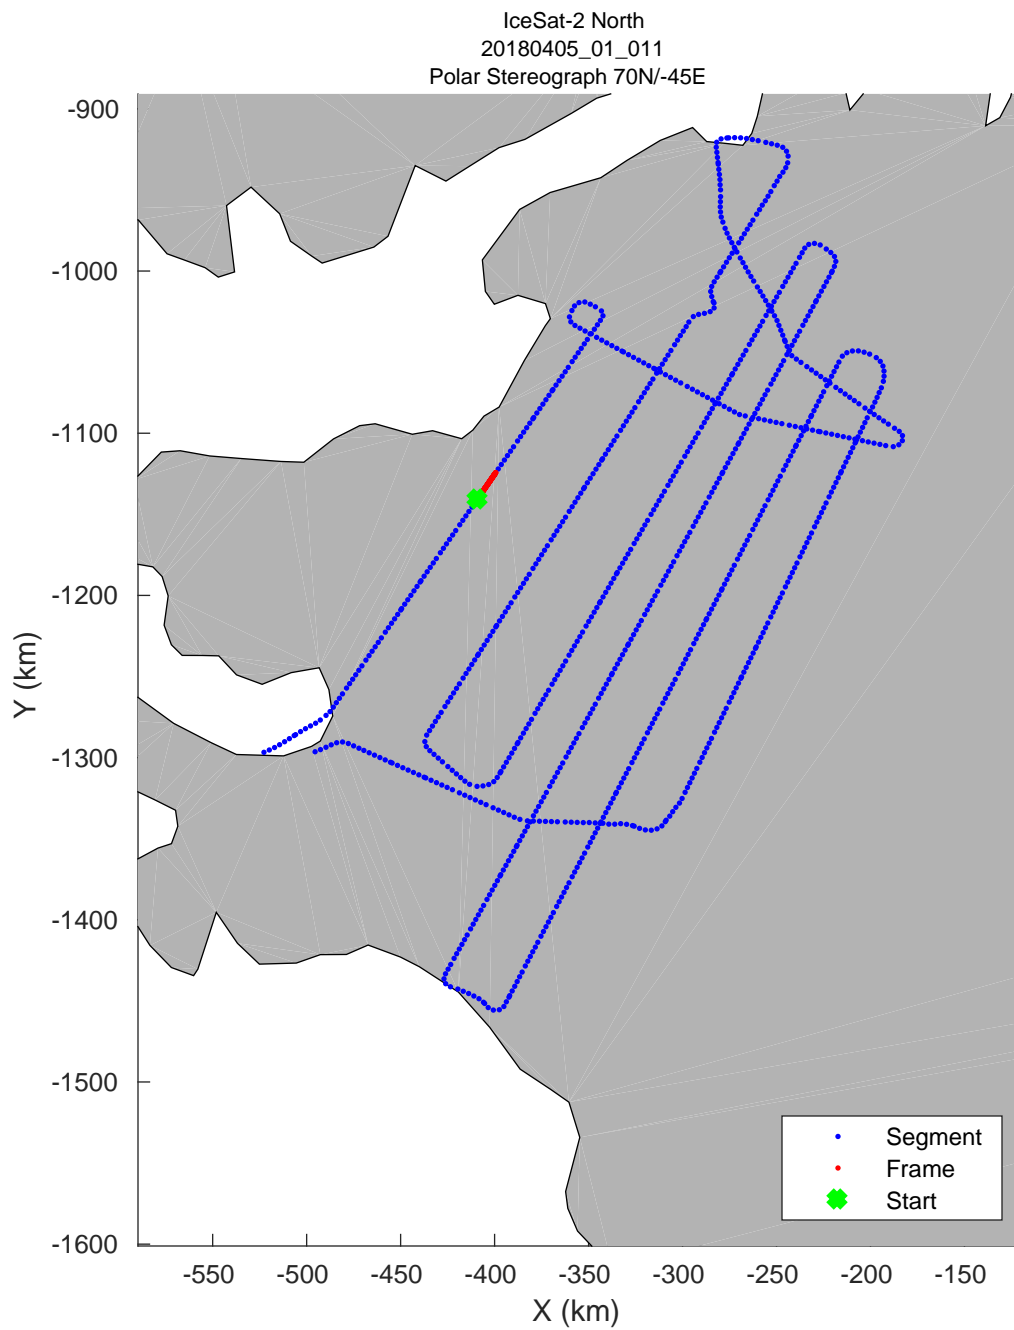

accum 2018_Greenland_P3: "IceSat-2 North" 20180405_01_004: 11:20:23.2 to 11:22:55.2 GPS

accum 2018_Greenland_P3: "IceSat-2 North" 20180405_01_005: 11:22:55.7 to 11:25:20.6 GPS

accum 2018_Greenland_P3: "IceSat-2 North" 20180405_01_006: 11:25:21.0 to 11:27:44.6 GPS

accum 2018_Greenland_P3: "IceSat-2 North" 20180405_01_007: 11:27:45.0 to 11:30:08.0 GPS

accum 2018_Greenland_P3: "IceSat-2 North" 20180405_01_008: 11:30:08.4 to 11:32:32.1 GPS

accum 2018_Greenland_P3: "IceSat-2 North" 20180405_01_009: 11:32:32.5 to 11:35:04.4 GPS

accum 2018_Greenland_P3: "IceSat-2 North" 20180405_01_010: 11:35:04.9 to 11:37:40.8 GPS

accum 2018_Greenland_P3: "IceSat-2 North" 20180405_01_011: 11:37:41.3 to 11:40:17.4 GPS

accum 2018_Greenland_P3: "IceSat-2 North" 20180405_01_012: 11:40:17.9 to 11:42:52.4 GPS