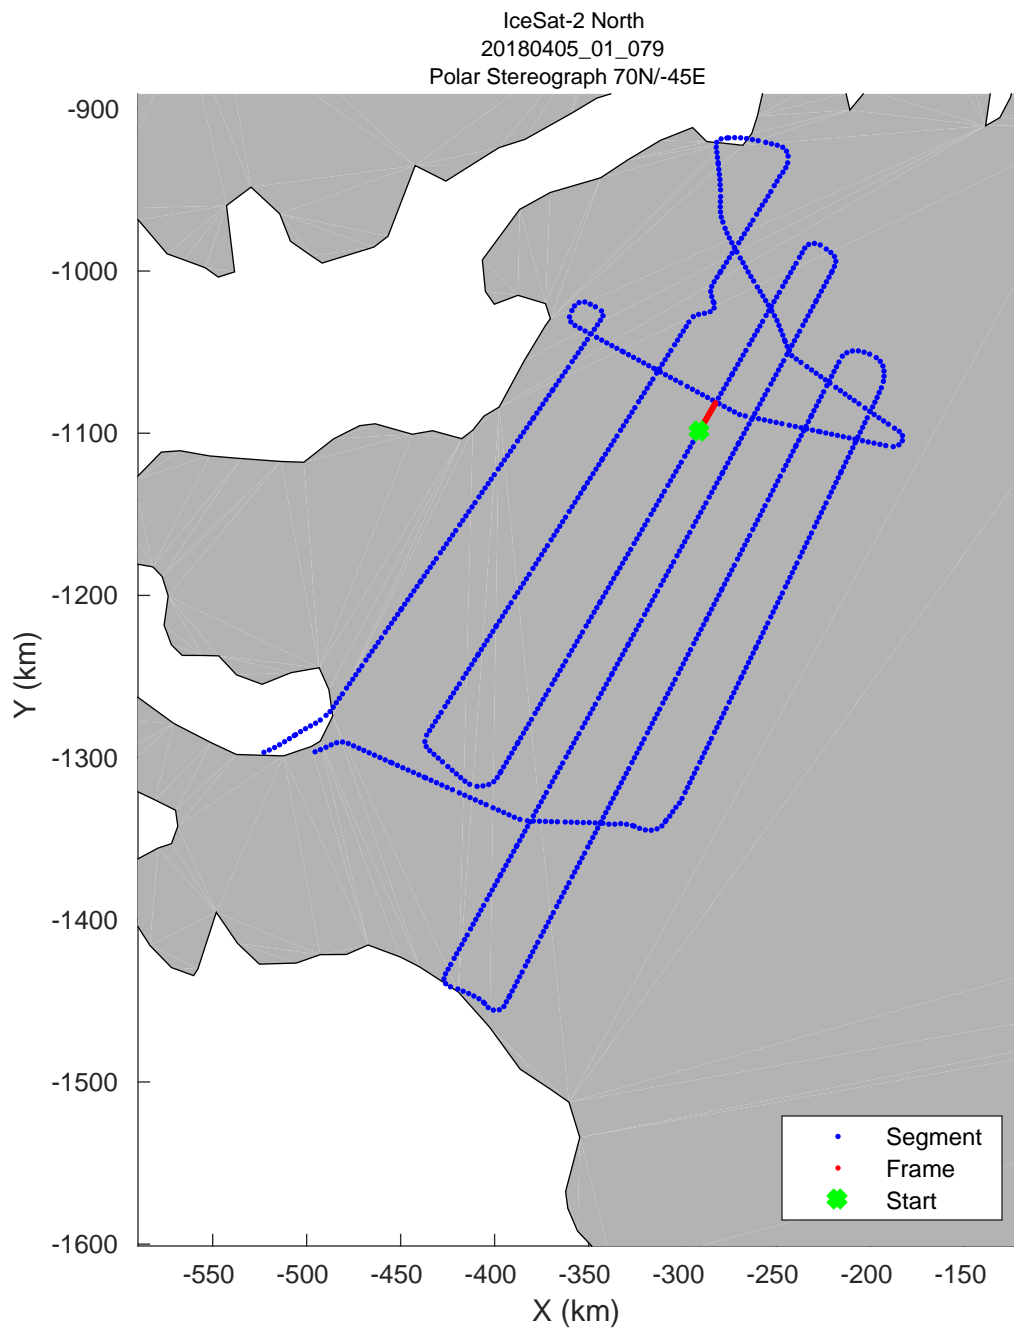

accum 2018_Greenland_P3: "IceSat-2 North" 20180405_01_073: 14:18:57.2 to 14:21:20.5 GPS

accum 2018_Greenland_P3: "IceSat-2 North" 20180405_01_074: 14:21:21.0 to 14:23:43.7 GPS

accum 2018_Greenland_P3: "IceSat-2 North" 20180405_01_075: 14:23:44.1 to 14:26:05.9 GPS

accum 2018_Greenland_P3: "IceSat-2 North" 20180405_01_076: 14:26:06.4 to 14:28:33.7 GPS

accum 2018_Greenland_P3: "IceSat-2 North" 20180405_01_077: 14:28:34.1 to 14:30:57.3 GPS

accum 2018_Greenland_P3: "IceSat-2 North" 20180405_01_078: 14:30:57.7 to 14:33:22.4 GPS

accum 2018_Greenland_P3: "IceSat-2 North" 20180405_01_079: 14:33:22.8 to 14:35:49.8 GPS

accum 2018_Greenland_P3: "IceSat-2 North" 20180405_01_080: 14:35:50.2 to 14:38:19.2 GPS

accum 2018_Greenland_P3: "IceSat-2 North" 20180405_01_081: 14:38:19.7 to 14:40:50.5 GPS