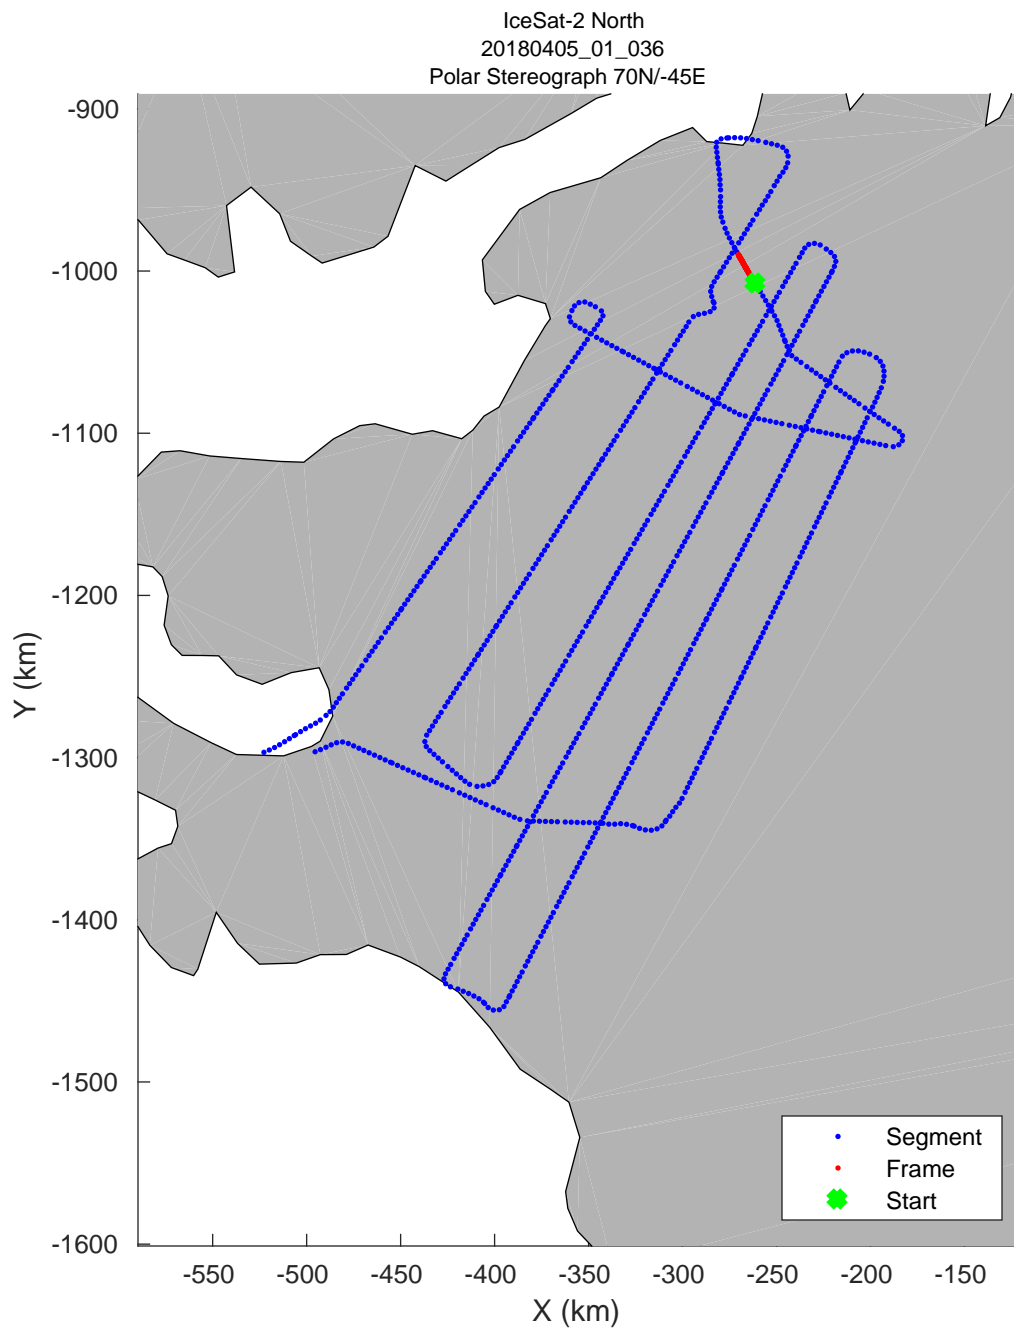

accum 2018_Greenland_P3: "IceSat-2 North" 20180405_01_028: 12:23:09.1 to 12:25:37.3 GPS

accum 2018_Greenland_P3: "IceSat-2 North" 20180405_01_029: 12:25:37.8 to 12:28:14.0 GPS

accum 2018_Greenland_P3: "IceSat-2 North" 20180405_01_030: 12:28:14.4 to 12:30:37.2 GPS

accum 2018_Greenland_P3: "IceSat-2 North" 20180405_01_031: 12:30:37.6 to 12:33:00.0 GPS

accum 2018_Greenland_P3: "IceSat-2 North" 20180405_01_032: 12:33:00.5 to 12:35:23.7 GPS

accum 2018_Greenland_P3: "IceSat-2 North" 20180405_01_033: 12:35:24.2 to 12:37:56.1 GPS

accum 2018_Greenland_P3: "IceSat-2 North" 20180405_01_034: 12:37:56.5 to 12:40:26.4 GPS

accum 2018_Greenland_P3: "IceSat-2 North" 20180405_01_035: 12:40:26.9 to 12:43:02.4 GPS

accum 2018_Greenland_P3: "IceSat-2 North" 20180405_01_036: 12:43:02.9 to 12:45:41.7 GPS