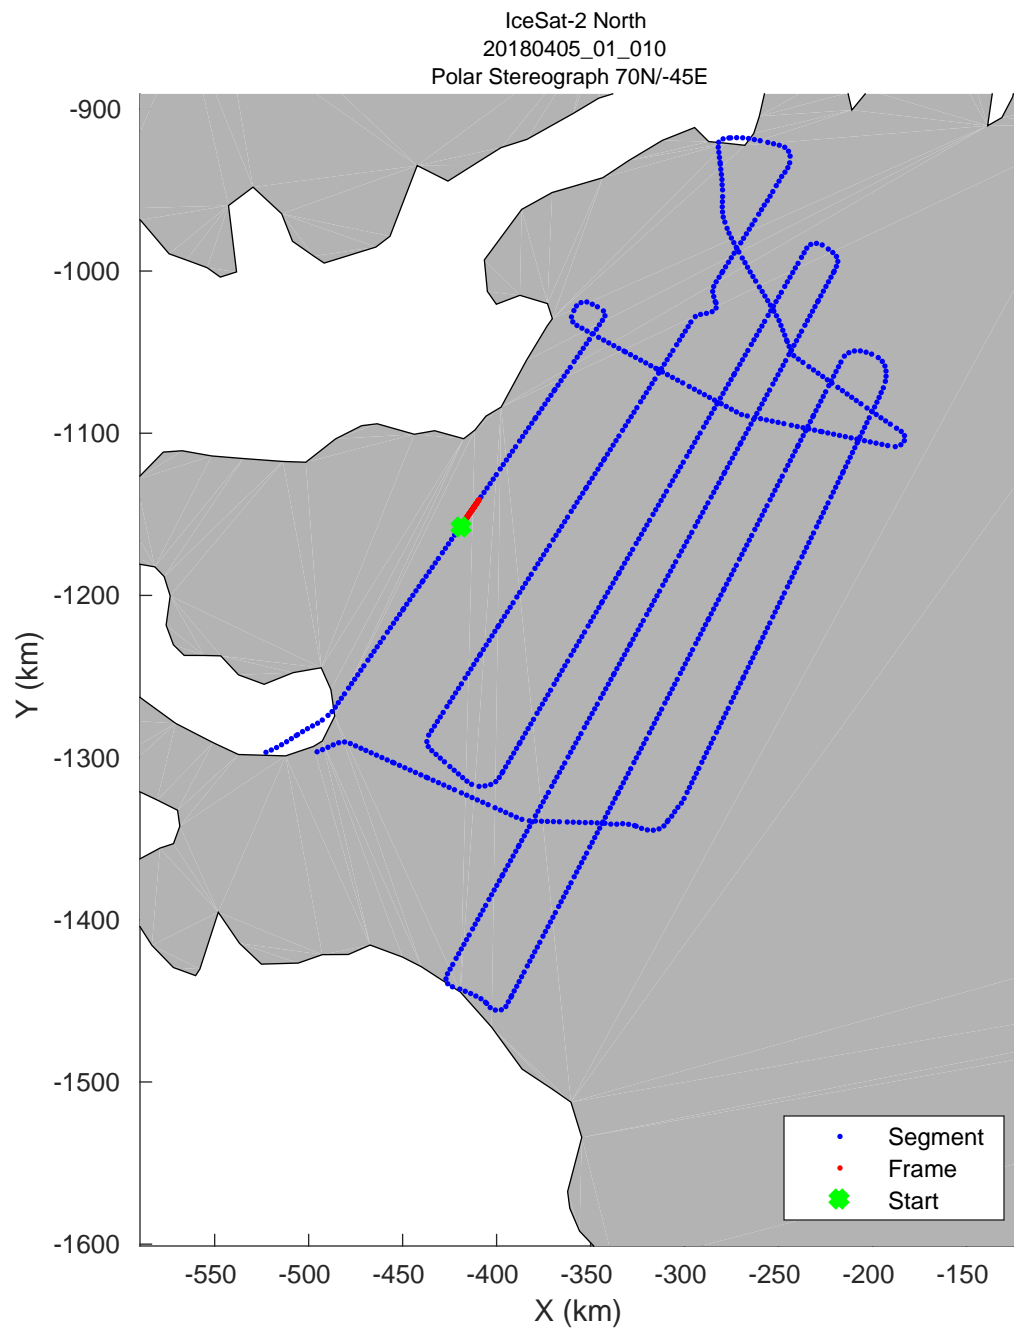

accum 2018_Greenland_P3: "IceSat-2 North" 20180405_01_004: 11:20:23.2 to 11:22:55.2 GPS

accum 2018_Greenland_P3: "IceSat-2 North" 20180405_01_005: 11:22:55.7 to 11:25:20.6 GPS

accum 2018_Greenland_P3: "IceSat-2 North" 20180405_01_006: 11:25:21.0 to 11:27:44.6 GPS

accum 2018_Greenland_P3: "IceSat-2 North" 20180405_01_007: 11:27:45.0 to 11:30:08.0 GPS

accum 2018_Greenland_P3: "IceSat-2 North" 20180405_01_008: 11:30:08.4 to 11:32:32.1 GPS

accum 2018_Greenland_P3: "IceSat-2 North" 20180405_01_009: 11:32:32.5 to 11:35:04.4 GPS

accum 2018_Greenland_P3: "IceSat-2 North" 20180405_01_010: 11:35:04.9 to 11:37:40.8 GPS

accum 2018_Greenland_P3: "IceSat-2 North" 20180405_01_011: 11:37:41.3 to 11:40:17.4 GPS

accum 2018_Greenland_P3: "IceSat-2 North" 20180405_01_012: 11:40:17.9 to 11:42:52.4 GPS