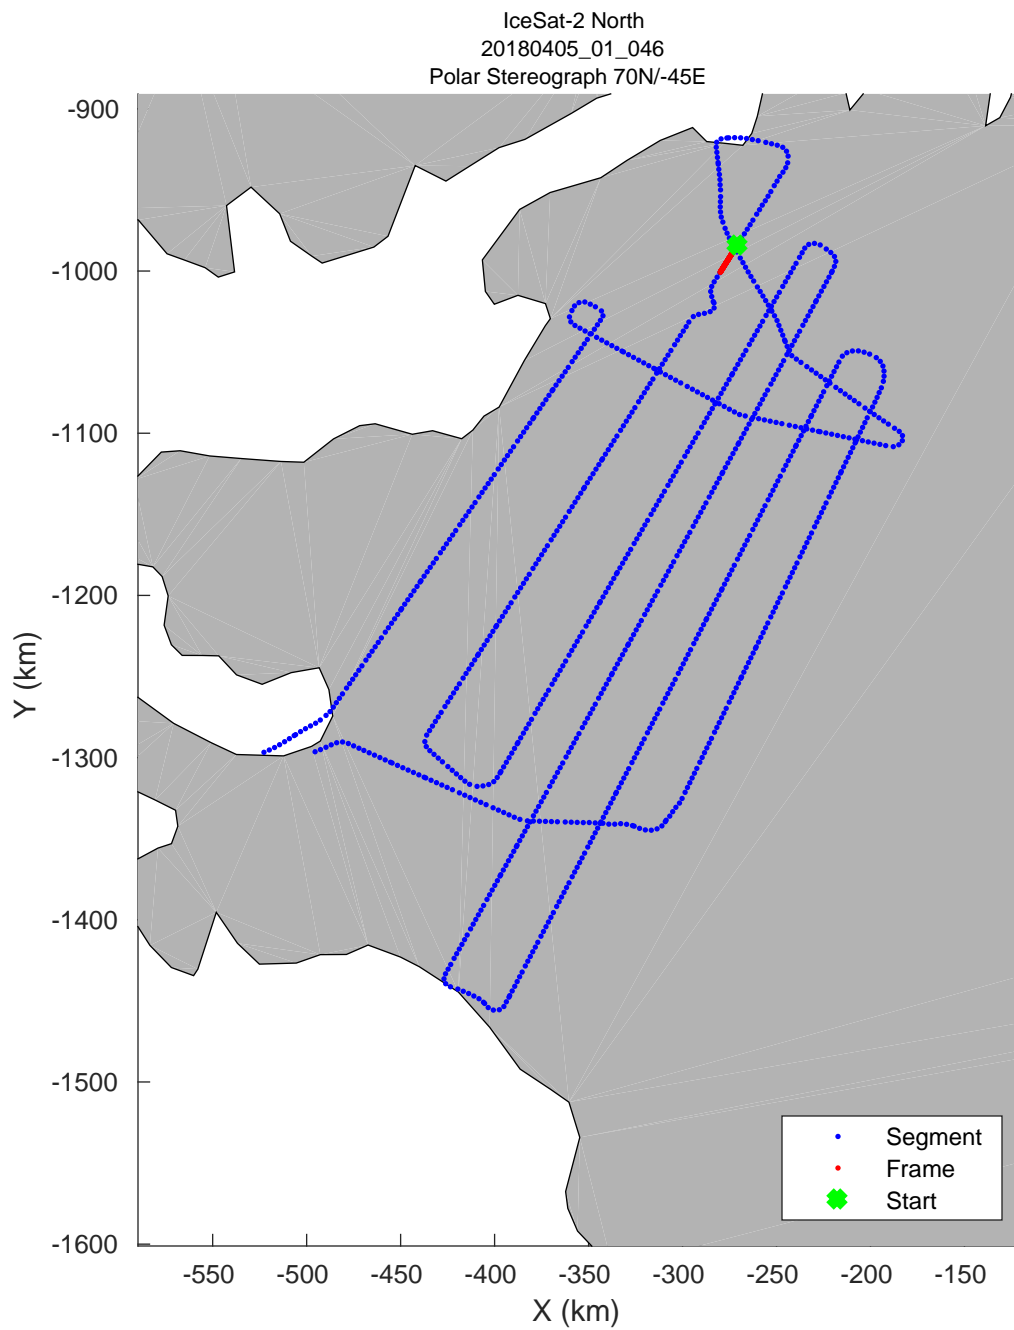

accum 2018_Greenland_P3: "IceSat-2 North" 20180405_01_040: 12:54:42.0 to 12:58:10.3 GPS

accum 2018_Greenland_P3: "IceSat-2 North" 20180405_01_041: 12:58:10.9 to 13:01:04.8 GPS

accum 2018_Greenland_P3: "IceSat-2 North" 20180405_01_042: 13:01:05.3 to 13:03:51.3 GPS

accum 2018_Greenland_P3: "IceSat-2 North" 20180405_01_043: 13:03:51.8 to 13:06:18.0 GPS

accum 2018_Greenland_P3: "IceSat-2 North" 20180405_01_044: 13:06:18.4 to 13:08:51.6 GPS

accum 2018_Greenland_P3: "IceSat-2 North" 20180405_01_045: 13:08:52.1 to 13:11:38.5 GPS

accum 2018_Greenland_P3: "IceSat-2 North" 20180405_01_046: 13:11:39.0 to 13:14:14.0 GPS

accum 2018_Greenland_P3: "IceSat-2 North" 20180405_01_047: 13:14:14.5 to 13:16:52.5 GPS

accum 2018_Greenland_P3: "IceSat-2 North" 20180405_01_048: 13:16:53.1 to 13:19:35.5 GPS