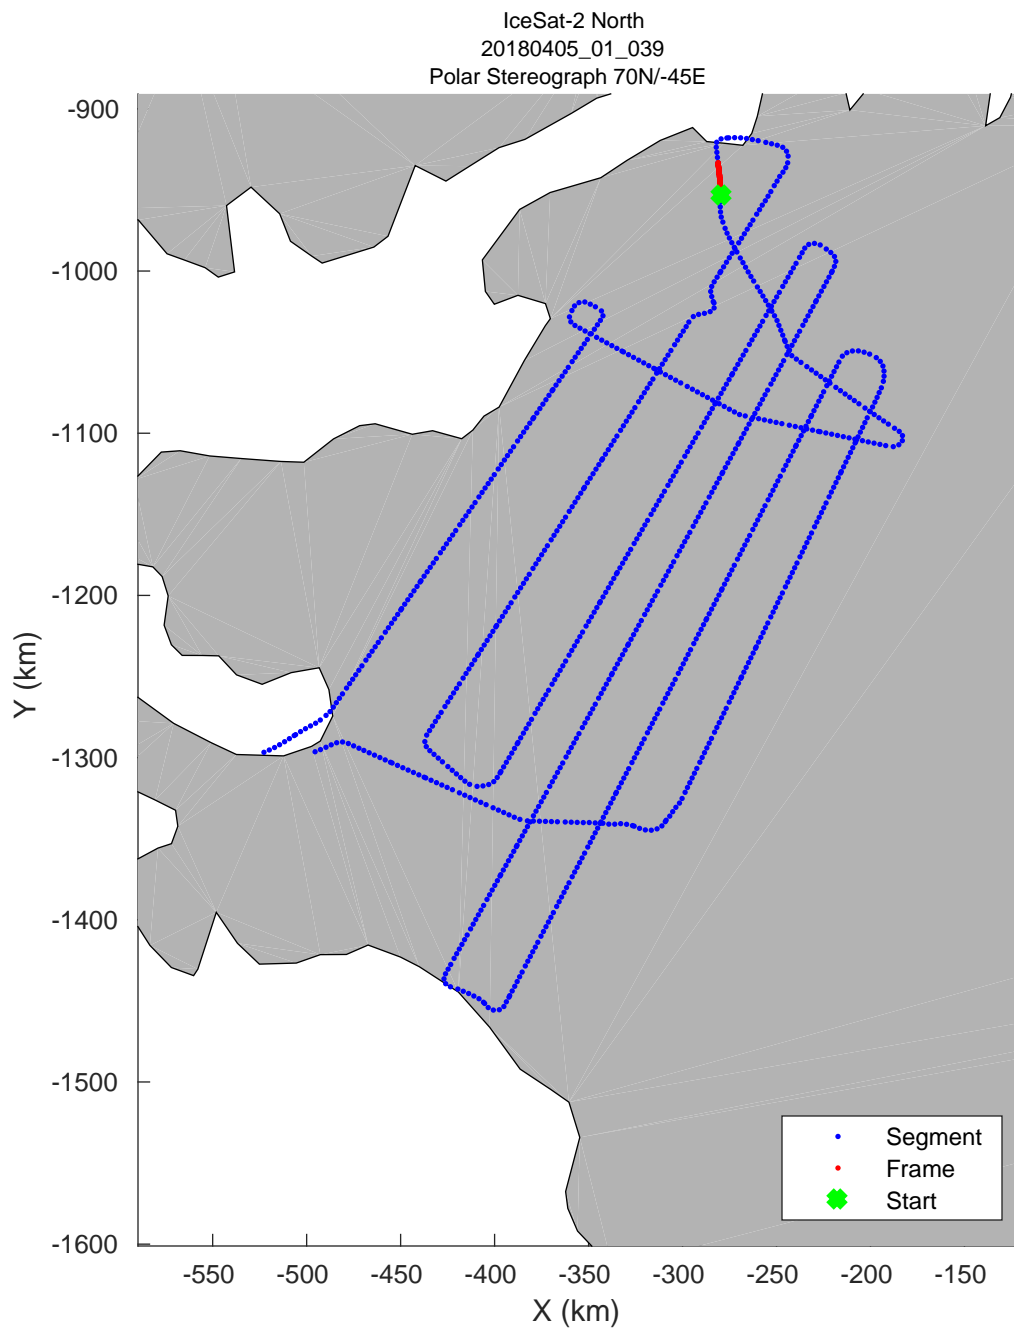

accum 2018_Greenland_P3: "IceSat-2 North" 20180405_01_031: 12:30:37.6 to 12:33:00.0 GPS

accum 2018_Greenland_P3: "IceSat-2 North" 20180405_01_032: 12:33:00.5 to 12:35:23.7 GPS

accum 2018_Greenland_P3: "IceSat-2 North" 20180405_01_033: 12:35:24.2 to 12:37:56.1 GPS

accum 2018_Greenland_P3: "IceSat-2 North" 20180405_01_034: 12:37:56.5 to 12:40:26.4 GPS

accum 2018_Greenland_P3: "IceSat-2 North" 20180405_01_035: 12:40:26.9 to 12:43:02.4 GPS

accum 2018_Greenland_P3: "IceSat-2 North" 20180405_01_036: 12:43:02.9 to 12:45:41.7 GPS

accum 2018_Greenland_P3: "IceSat-2 North" 20180405_01_037: 12:45:42.1 to 12:48:31.0 GPS

accum 2018_Greenland_P3: "IceSat-2 North" 20180405_01_038: 12:48:31.5 to 12:51:22.2 GPS

accum 2018_Greenland_P3: "IceSat-2 North" 20180405_01_039: 12:51:22.8 to 12:54:41.4 GPS