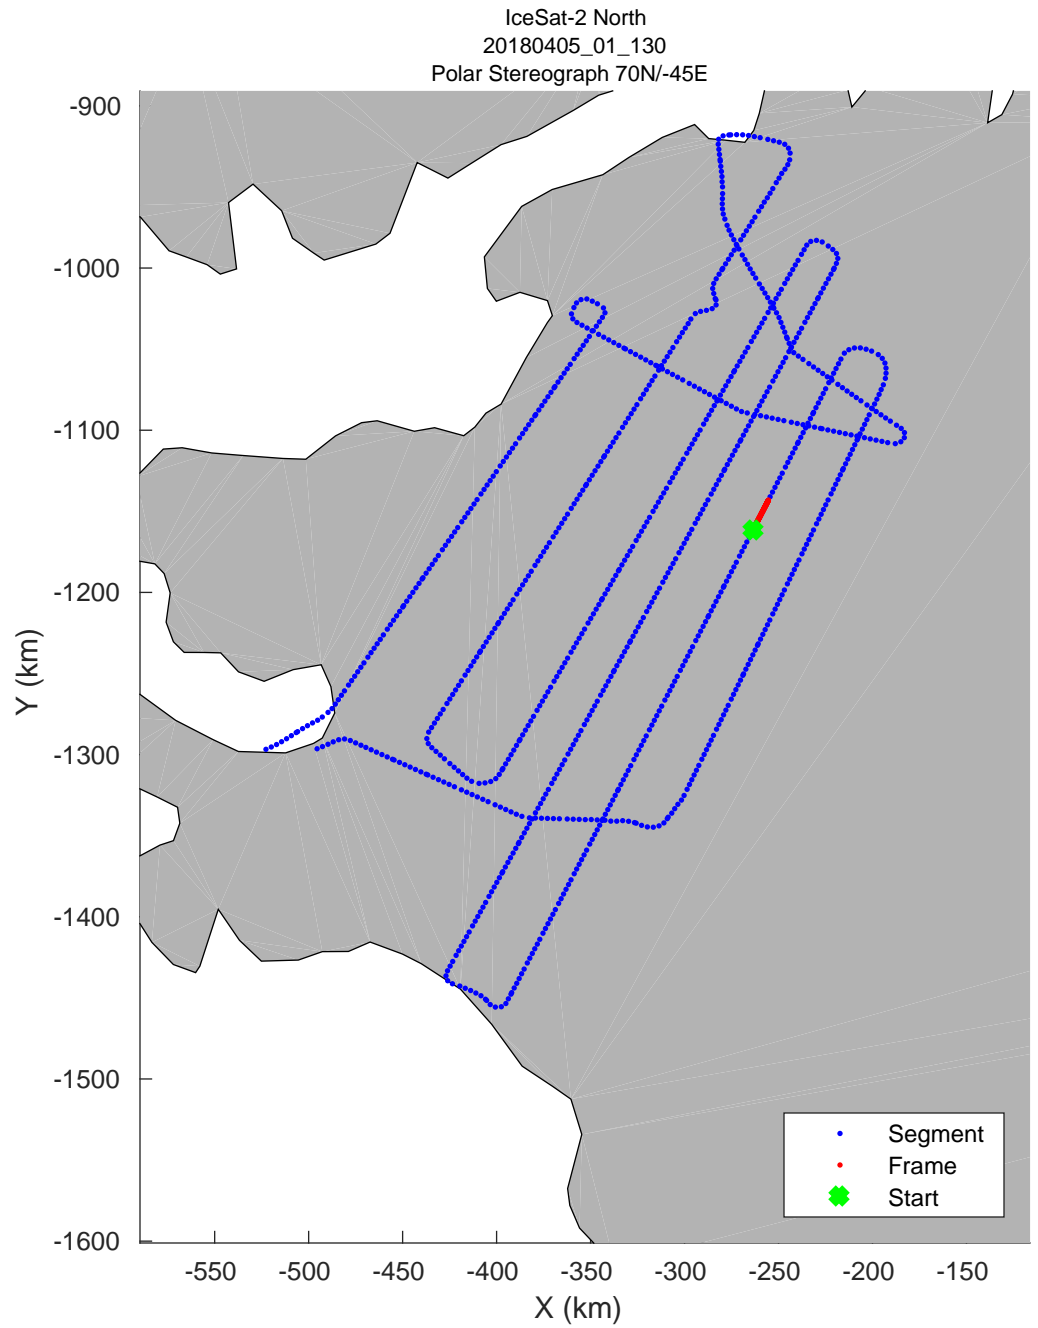

accum 2018_Greenland_P3: "IceSat-2 North" 20180405_01_123: 16:24:04.4 to 16:26:21.4 GPS

accum 2018_Greenland_P3: "IceSat-2 North" 20180405_01_124: 16:26:21.8 to 16:28:40.4 GPS

accum 2018_Greenland_P3: "IceSat-2 North" 20180405_01_125: 16:28:40.8 to 16:31:00.2 GPS

accum 2018_Greenland_P3: "IceSat-2 North" 20180405_01_126: 16:31:00.6 to 16:33:20.2 GPS

accum 2018_Greenland_P3: "IceSat-2 North" 20180405_01_127: 16:33:20.6 to 16:35:40.7 GPS

accum 2018_Greenland_P3: "IceSat-2 North" 20180405_01_128: 16:35:41.1 to 16:38:01.8 GPS

accum 2018_Greenland_P3: "IceSat-2 North" 20180405_01_129: 16:38:02.2 to 16:40:22.4 GPS

accum 2018_Greenland_P3: "IceSat-2 North" 20180405_01_130: 16:40:22.8 to 16:42:40.8 GPS

accum 2018_Greenland_P3: "IceSat-2 North" 20180405_01_131: 16:42:41.2 to 16:45:02.9 GPS