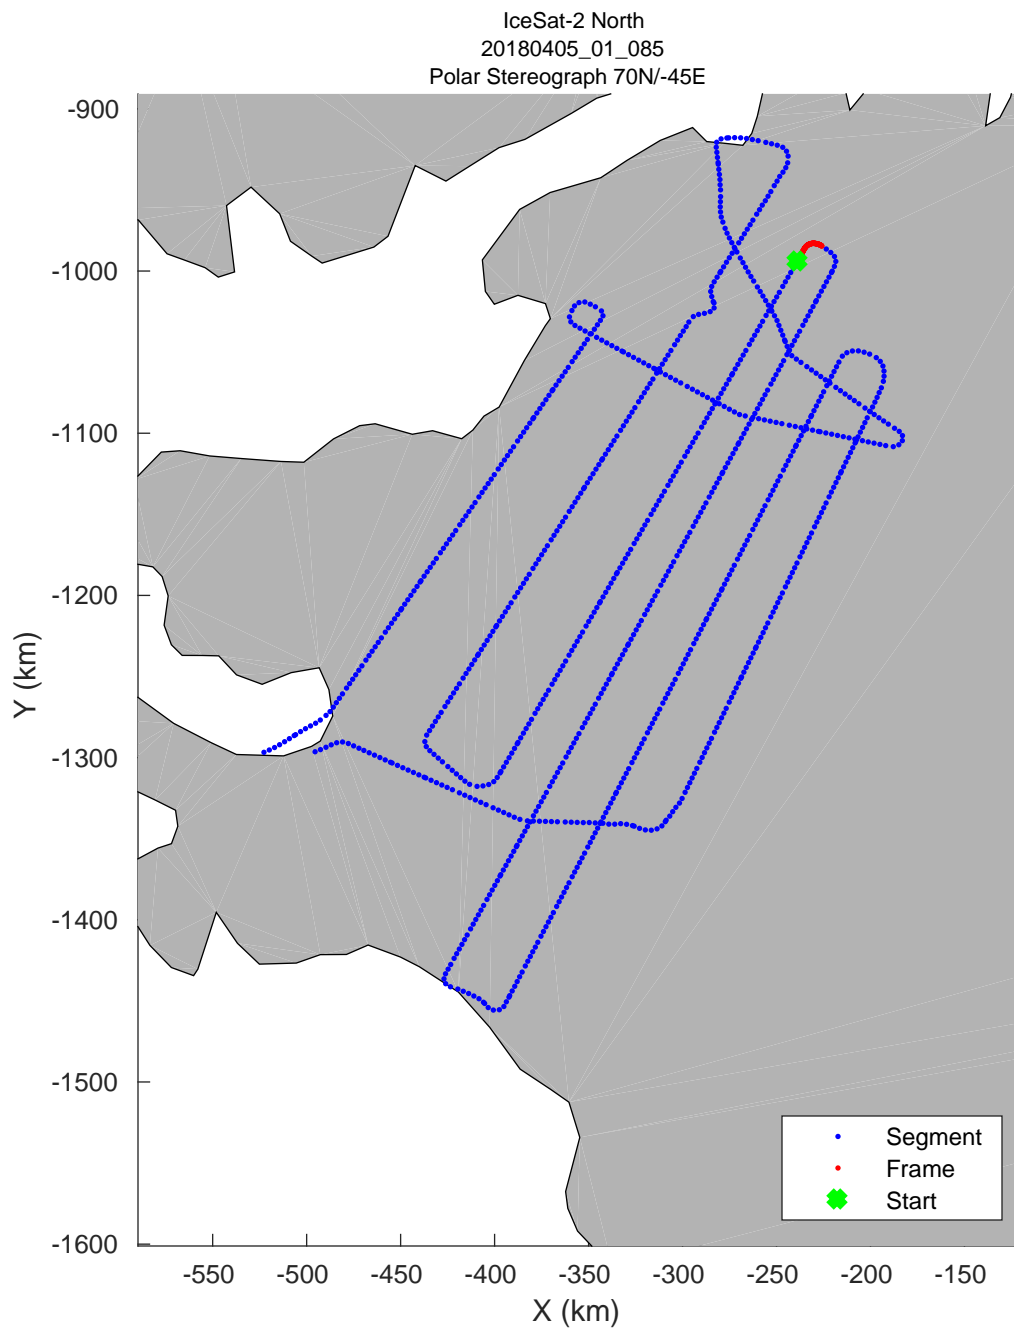

accum 2018_Greenland_P3: "IceSat-2 North" 20180405_01_079: 14:33:22.8 to 14:35:49.8 GPS

accum 2018_Greenland_P3: "IceSat-2 North" 20180405_01_080: 14:35:50.2 to 14:38:19.2 GPS

accum 2018_Greenland_P3: "IceSat-2 North" 20180405_01_081: 14:38:19.7 to 14:40:50.5 GPS

accum 2018_Greenland_P3: "IceSat-2 North" 20180405_01_082: 14:40:50.9 to 14:43:22.6 GPS

accum 2018_Greenland_P3: "IceSat-2 North" 20180405_01_083: 14:43:23.1 to 14:45:58.6 GPS

accum 2018_Greenland_P3: "IceSat-2 North" 20180405_01_084: 14:45:59.0 to 14:48:38.3 GPS

accum 2018_Greenland_P3: "IceSat-2 North" 20180405_01_085: 14:48:38.8 to 14:51:25.0 GPS

accum 2018_Greenland_P3: "IceSat-2 North" 20180405_01_086: 14:51:25.5 to 14:54:05.5 GPS

accum 2018_Greenland_P3: "IceSat-2 North" 20180405_01_087: 14:54:06.0 to 14:56:34.8 GPS