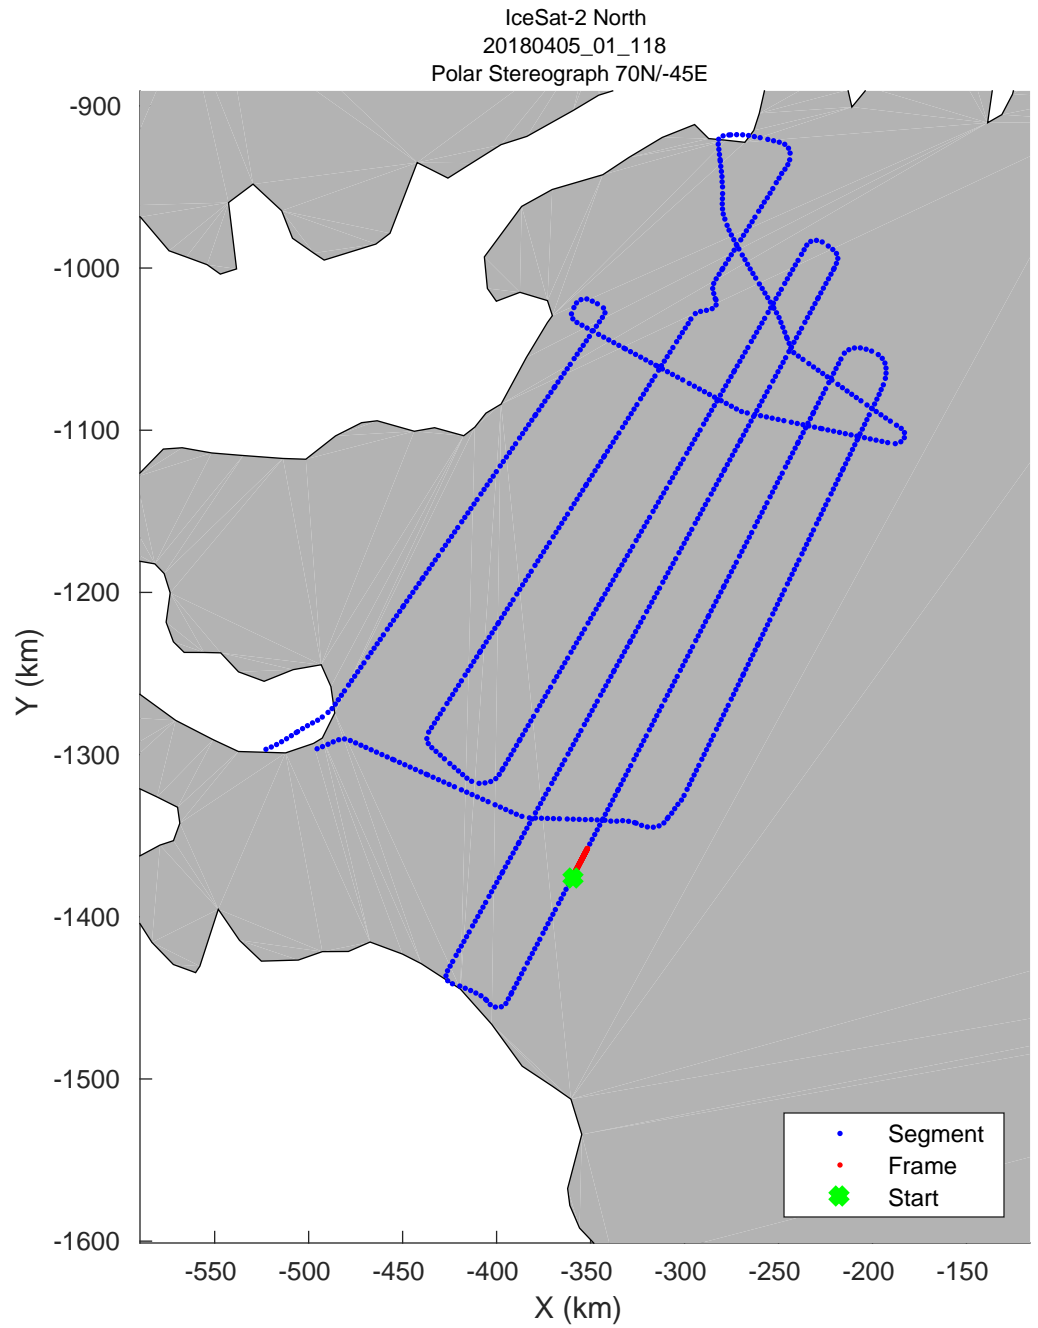

accum 2018_Greenland_P3: "IceSat-2 North" 20180405_01_112: 15:57:13.5 to 16:00:09.6 GPS

accum 2018_Greenland_P3: "IceSat-2 North" 20180405_01_113: 16:00:10.2 to 16:02:58.5 GPS

accum 2018_Greenland_P3: "IceSat-2 North" 20180405_01_114: 16:02:58.9 to 16:05:29.0 GPS

accum 2018_Greenland_P3: "IceSat-2 North" 20180405_01_115: 16:05:29.4 to 16:07:53.1 GPS

accum 2018_Greenland_P3: "IceSat-2 North" 20180405_01_116: 16:07:53.5 to 16:10:16.5 GPS

accum 2018_Greenland_P3: "IceSat-2 North" 20180405_01_117: 16:10:16.9 to 16:12:36.3 GPS

accum 2018_Greenland_P3: "IceSat-2 North" 20180405_01_118: 16:12:36.7 to 16:14:57.9 GPS

accum 2018_Greenland_P3: "IceSat-2 North" 20180405_01_119: 16:14:58.3 to 16:17:16.3 GPS

accum 2018_Greenland_P3: "IceSat-2 North" 20180405_01_120: 16:17:16.7 to 16:19:32.4 GPS