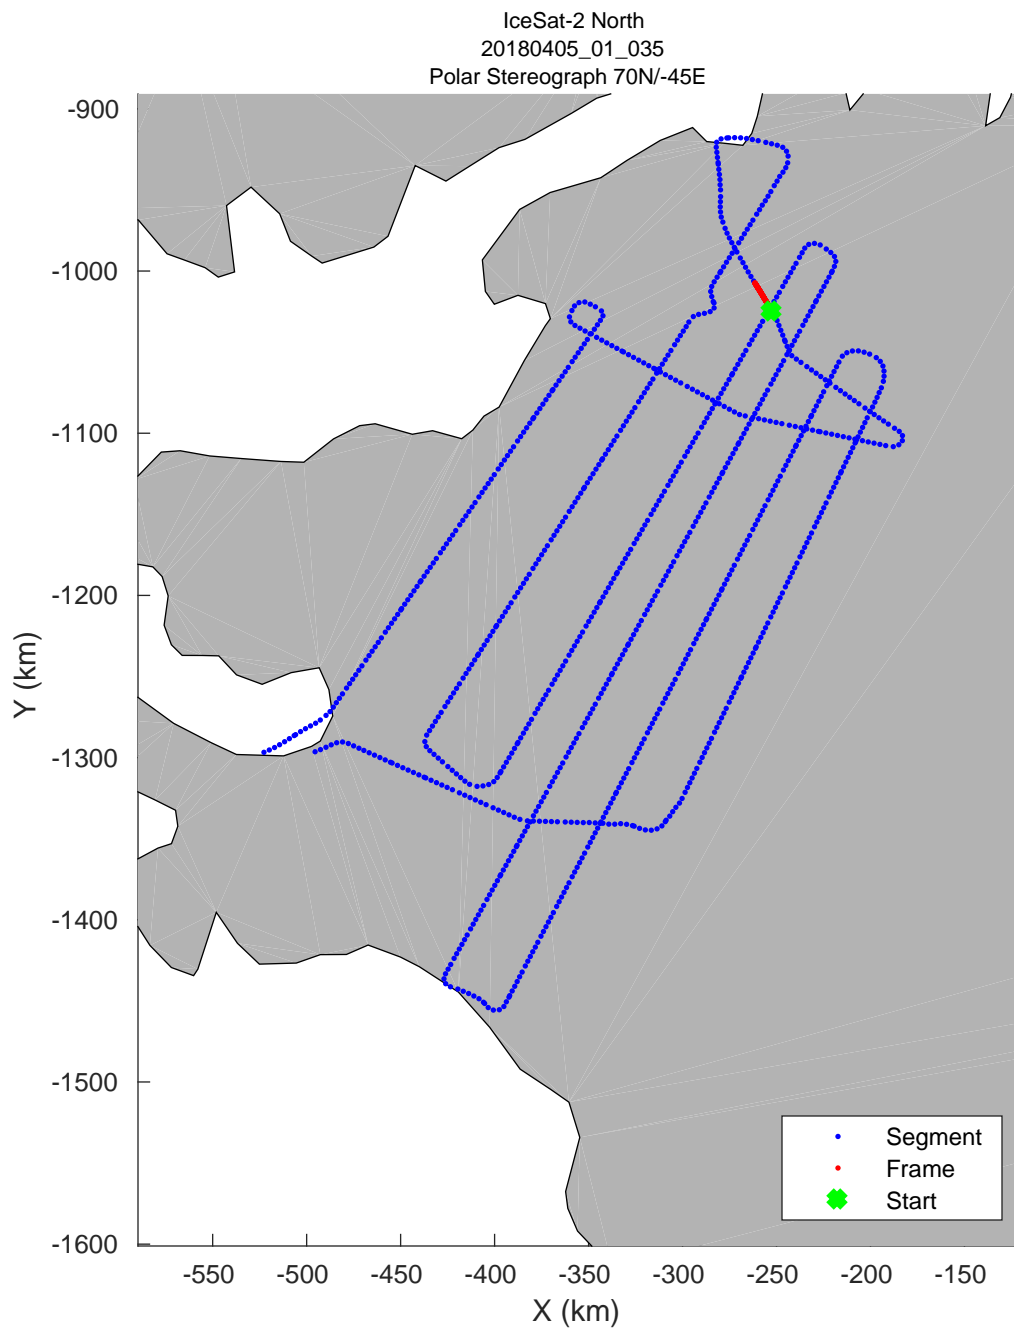

accum 2018_Greenland_P3: "IceSat-2 North" 20180405_01_028: 12:23:09.1 to 12:25:37.3 GPS

accum 2018_Greenland_P3: "IceSat-2 North" 20180405_01_029: 12:25:37.8 to 12:28:14.0 GPS

accum 2018_Greenland_P3: "IceSat-2 North" 20180405_01_030: 12:28:14.4 to 12:30:37.2 GPS

accum 2018_Greenland_P3: "IceSat-2 North" 20180405_01_031: 12:30:37.6 to 12:33:00.0 GPS

accum 2018_Greenland_P3: "IceSat-2 North" 20180405_01_032: 12:33:00.5 to 12:35:23.7 GPS

accum 2018_Greenland_P3: "IceSat-2 North" 20180405_01_033: 12:35:24.2 to 12:37:56.1 GPS

accum 2018_Greenland_P3: "IceSat-2 North" 20180405_01_034: 12:37:56.5 to 12:40:26.4 GPS

accum 2018_Greenland_P3: "IceSat-2 North" 20180405_01_035: 12:40:26.9 to 12:43:02.4 GPS

accum 2018_Greenland_P3: "IceSat-2 North" 20180405_01_036: 12:43:02.9 to 12:45:41.7 GPS