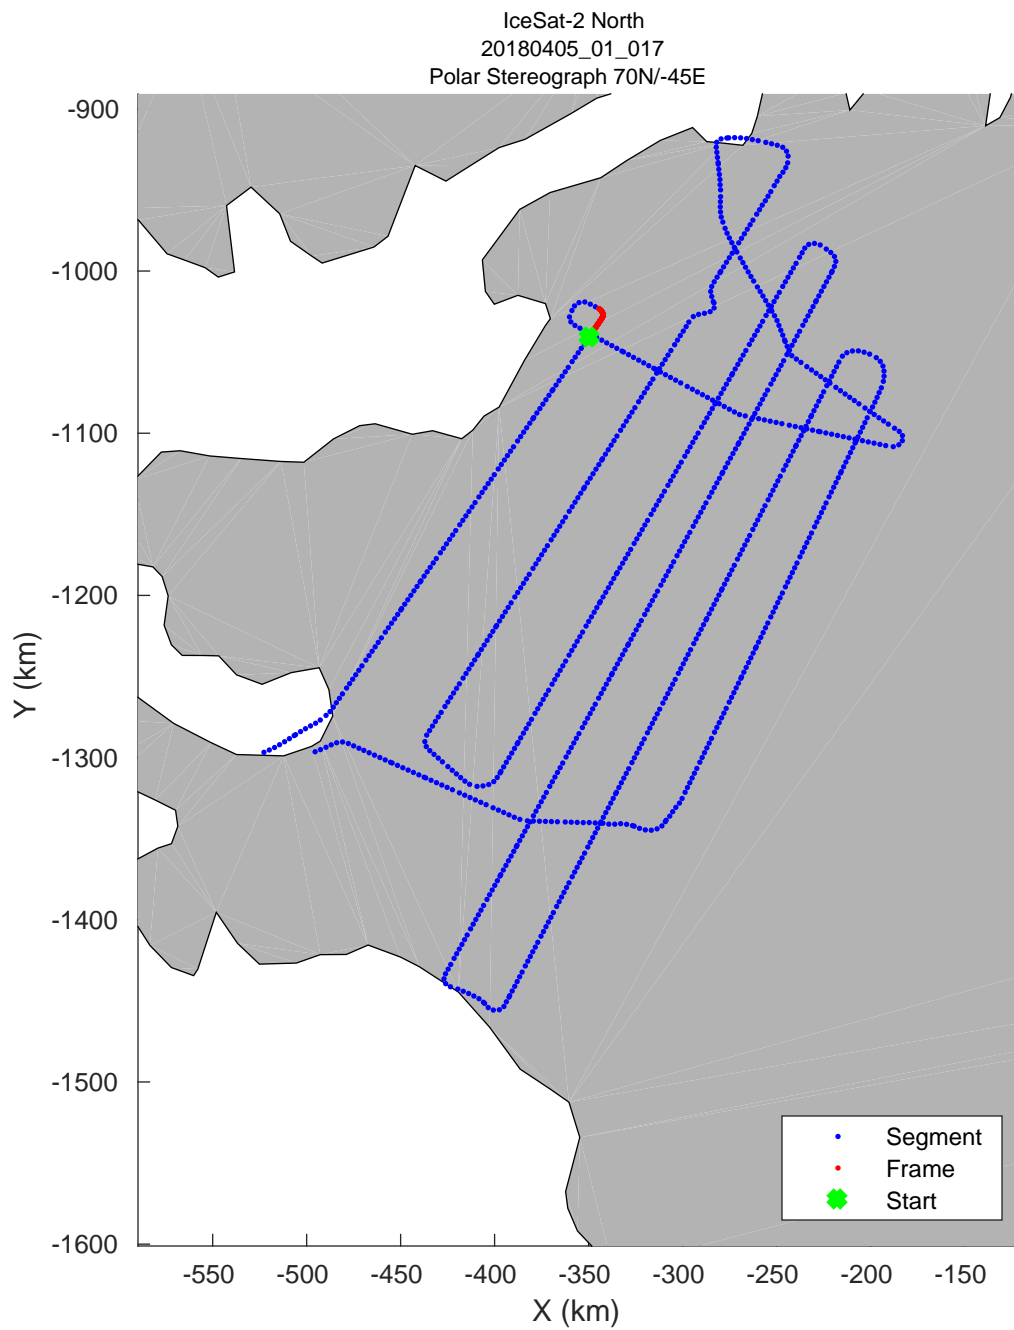

accum 2018_Greenland_P3: "IceSat-2 North" 20180405_01_010: 11:35:04.9 to 11:37:40.8 GPS

accum 2018_Greenland_P3: "IceSat-2 North" 20180405_01_011: 11:37:41.3 to 11:40:17.4 GPS

accum 2018_Greenland_P3: "IceSat-2 North" 20180405_01_012: 11:40:17.9 to 11:42:52.4 GPS

accum 2018_Greenland_P3: "IceSat-2 North" 20180405_01_013: 11:42:52.8 to 11:45:29.2 GPS

accum 2018_Greenland_P3: "IceSat-2 North" 20180405_01_014: 11:45:29.6 to 11:48:08.0 GPS

accum 2018_Greenland_P3: "IceSat-2 North" 20180405_01_015: 11:48:08.5 to 11:50:48.9 GPS

accum 2018_Greenland_P3: "IceSat-2 North" 20180405_01_016: 11:50:49.3 to 11:53:36.5 GPS

accum 2018_Greenland_P3: "IceSat-2 North" 20180405_01_017: 11:53:37.0 to 11:56:43.9 GPS

accum 2018_Greenland_P3: "IceSat-2 North" 20180405_01_018: 11:56:44.4 to 11:59:32.2 GPS