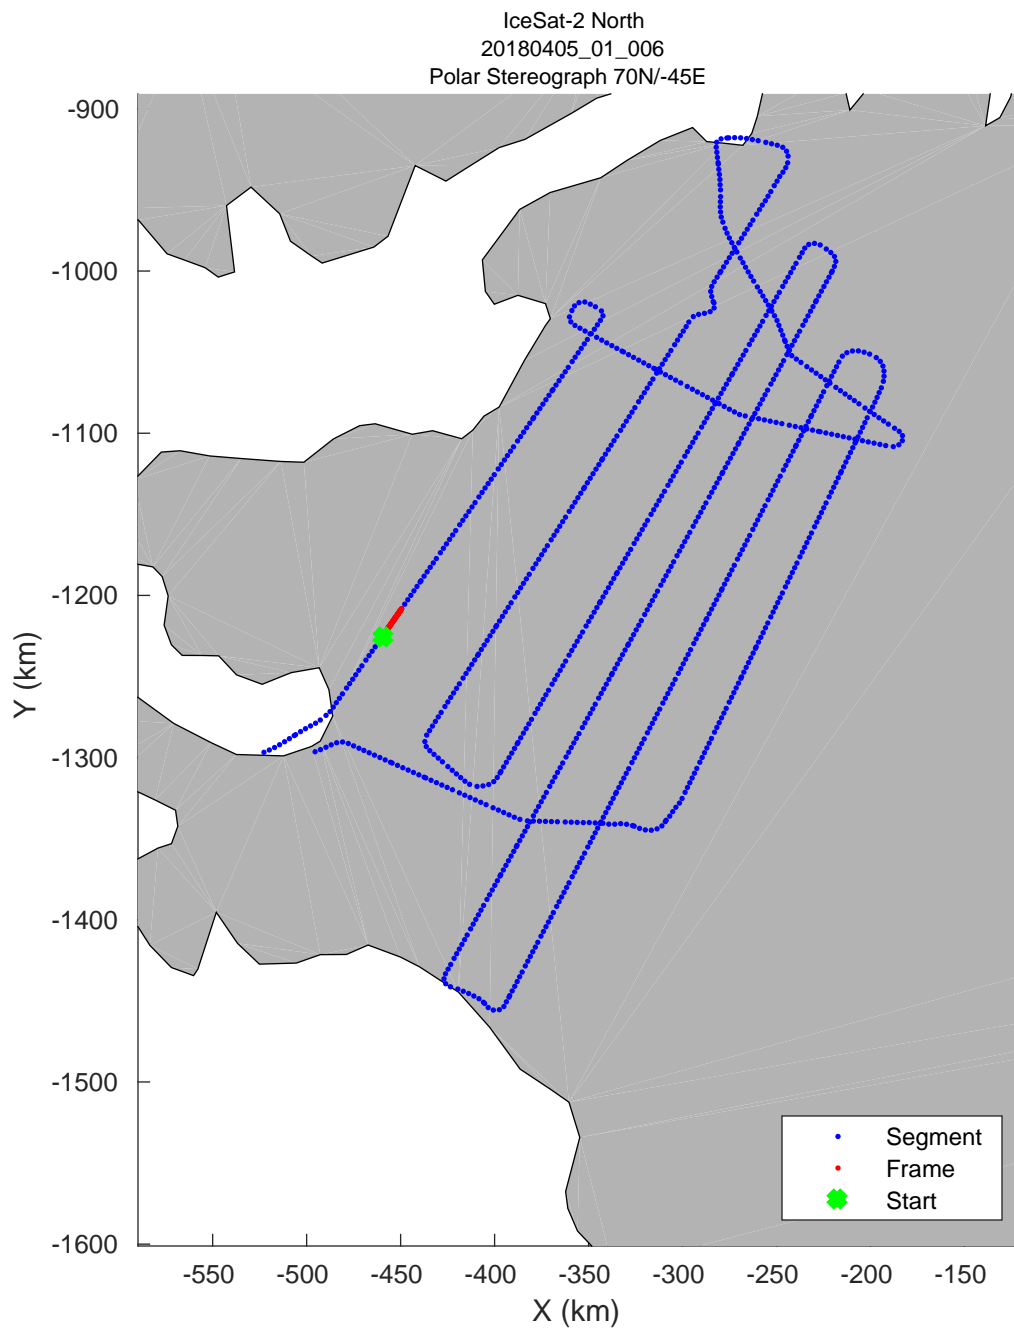

accum 2018_Greenland_P3: "IceSat-2 North" 20180405_01_001: 11:12:43.7 to 11:15:16.9 GPS

accum 2018_Greenland_P3: "IceSat-2 North" 20180405_01_002: 11:15:17.4 to 11:17:51.0 GPS

accum 2018_Greenland_P3: "IceSat-2 North" 20180405_01_003: 11:17:51.4 to 11:20:22.8 GPS

accum 2018_Greenland_P3: "IceSat-2 North" 20180405_01_004: 11:20:23.2 to 11:22:55.2 GPS

accum 2018_Greenland_P3: "IceSat-2 North" 20180405_01_005: 11:22:55.7 to 11:25:20.6 GPS

accum 2018_Greenland_P3: "IceSat-2 North" 20180405_01_006: 11:25:21.0 to 11:27:44.6 GPS