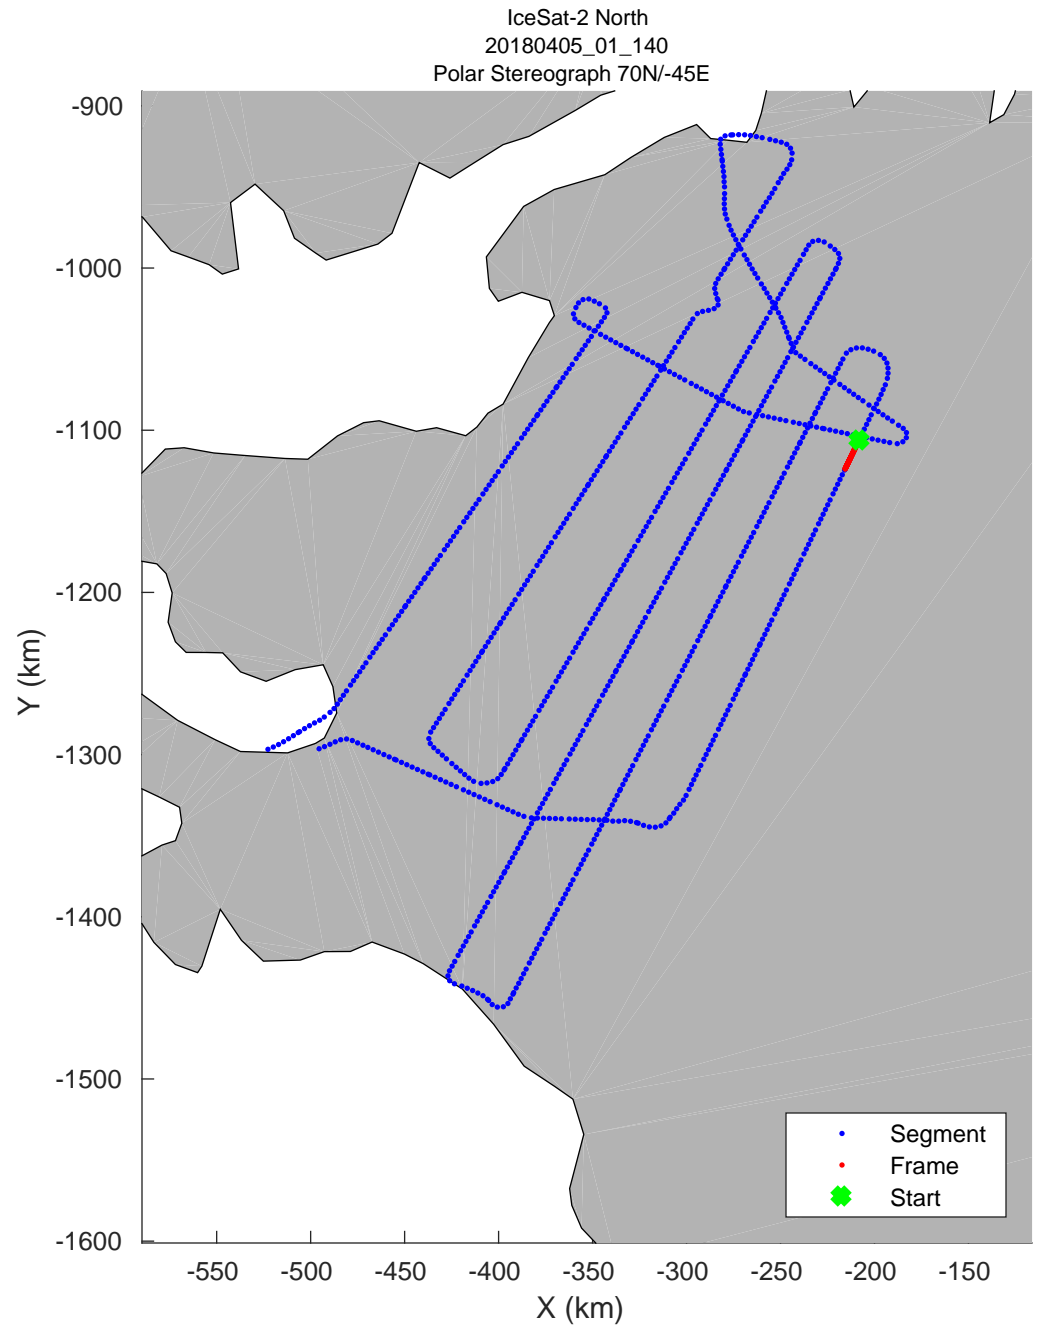

accum 2018_Greenland_P3: "IceSat-2 North" 20180405_01_132: 16:45:03.4 to 16:47:30.2 GPS

accum 2018_Greenland_P3: "IceSat-2 North" 20180405_01_133: 16:47:30.6 to 16:49:53.3 GPS

accum 2018_Greenland_P3: "IceSat-2 North" 20180405_01_134: 16:49:53.8 to 16:52:17.4 GPS

accum 2018_Greenland_P3: "IceSat-2 North" 20180405_01_135: 16:52:17.8 to 16:54:43.2 GPS

accum 2018_Greenland_P3: "IceSat-2 North" 20180405_01_136: 16:54:43.7 to 16:57:16.8 GPS

accum 2018_Greenland_P3: "IceSat-2 North" 20180405_01_137: 16:57:17.3 to 16:59:54.6 GPS

accum 2018_Greenland_P3: "IceSat-2 North" 20180405_01_138: 16:59:55.0 to 17:02:31.6 GPS

accum 2018_Greenland_P3: "IceSat-2 North" 20180405_01_139: 17:02:32.0 to 17:05:07.1 GPS

accum 2018_Greenland_P3: "IceSat-2 North" 20180405_01_140: 17:05:07.5 to 17:07:38.9 GPS