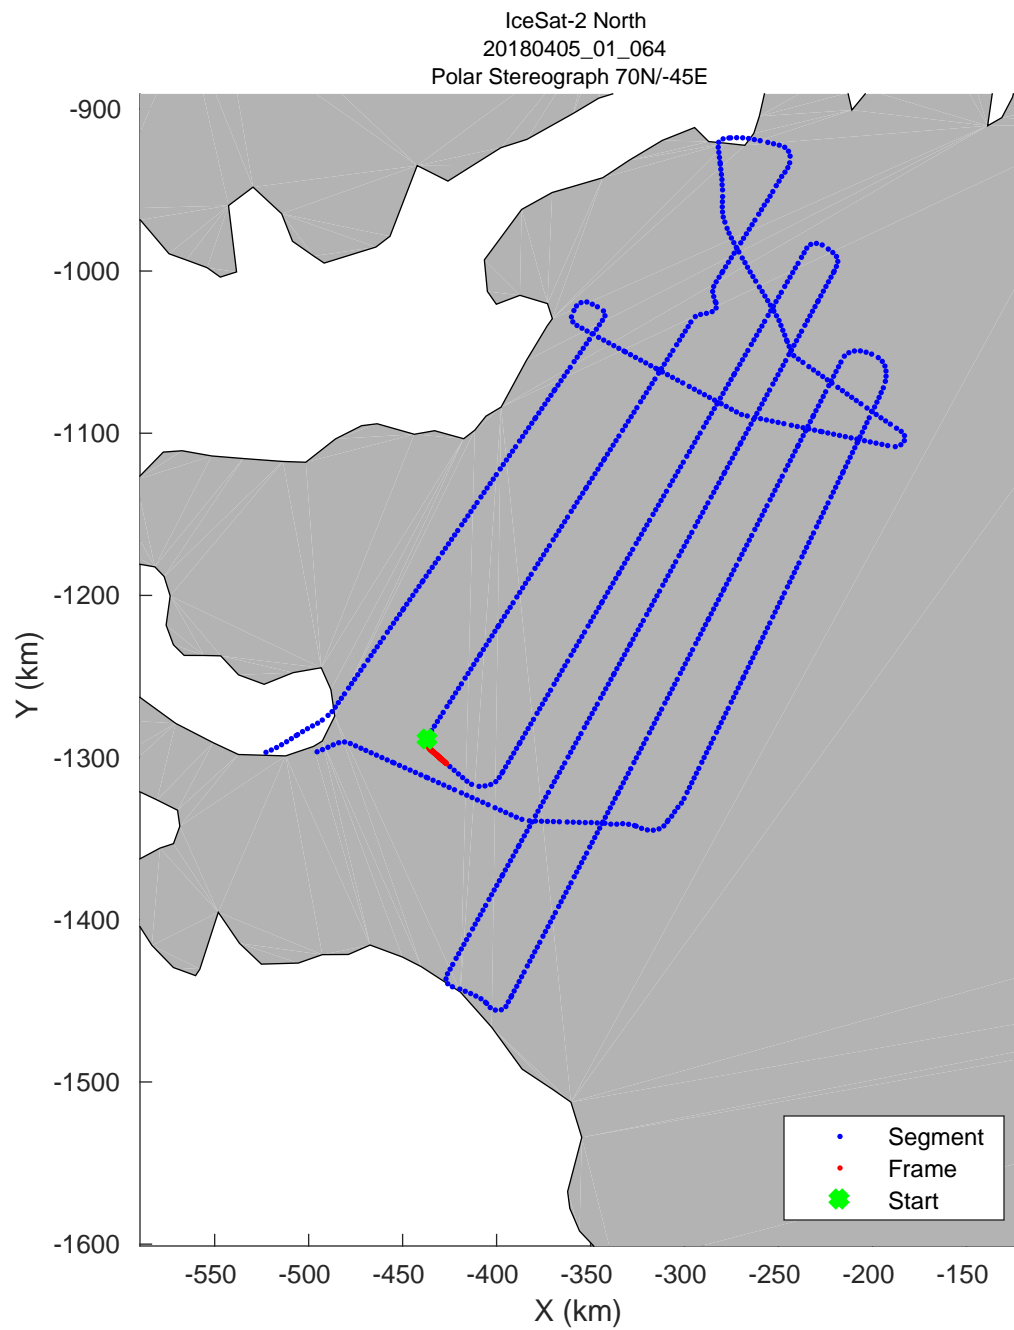

accum 2018_Greenland_P3: "IceSat-2 North" 20180405_01_058: 13:42:31.2 to 13:45:03.2 GPS

accum 2018_Greenland_P3: "IceSat-2 North" 20180405_01_059: 13:45:03.7 to 13:47:30.5 GPS

accum 2018_Greenland_P3: "IceSat-2 North" 20180405_01_060: 13:47:30.9 to 13:49:53.4 GPS

accum 2018_Greenland_P3: "IceSat-2 North" 20180405_01_061: 13:49:53.8 to 13:52:16.9 GPS

accum 2018_Greenland_P3: "IceSat-2 North" 20180405_01_062: 13:52:17.3 to 13:54:43.8 GPS

accum 2018_Greenland_P3: "IceSat-2 North" 20180405_01_063: 13:54:44.3 to 13:57:13.4 GPS

accum 2018_Greenland_P3: "IceSat-2 North" 20180405_01_064: 13:57:13.8 to 13:59:44.8 GPS

accum 2018_Greenland_P3: "IceSat-2 North" 20180405_01_065: 13:59:45.3 to 14:02:15.0 GPS

accum 2018_Greenland_P3: "IceSat-2 North" 20180405_01_066: 14:02:15.4 to 14:04:41.9 GPS