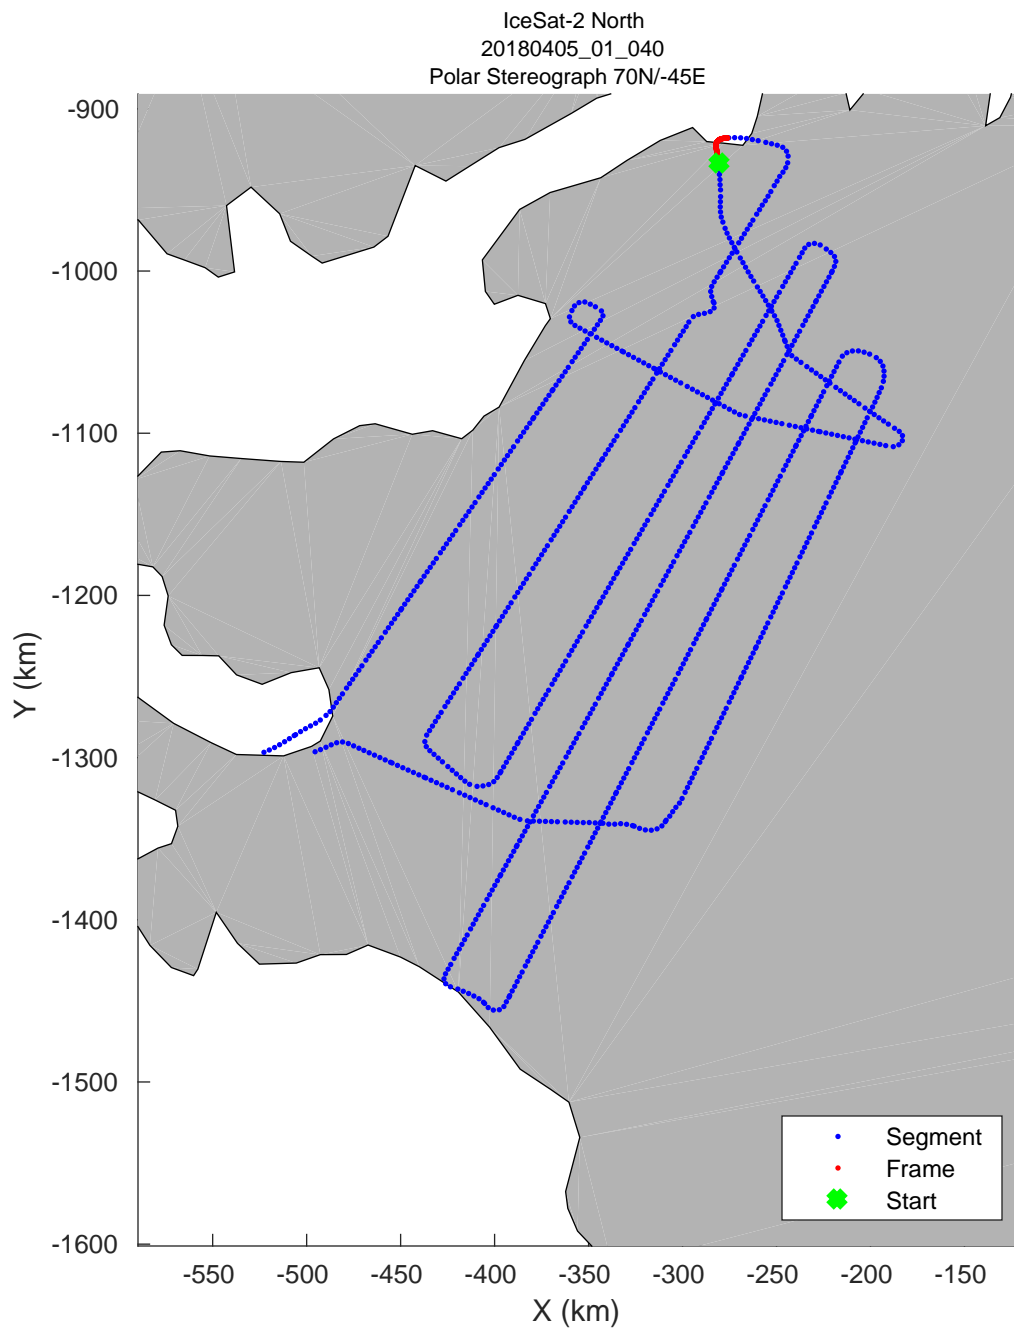

accum 2018_Greenland_P3: "IceSat-2 North" 20180405_01_034: 12:37:56.5 to 12:40:26.4 GPS

accum 2018_Greenland_P3: "IceSat-2 North" 20180405_01_035: 12:40:26.9 to 12:43:02.4 GPS

accum 2018_Greenland_P3: "IceSat-2 North" 20180405_01_036: 12:43:02.9 to 12:45:41.7 GPS

accum 2018_Greenland_P3: "IceSat-2 North" 20180405_01_037: 12:45:42.1 to 12:48:31.0 GPS

accum 2018_Greenland_P3: "IceSat-2 North" 20180405_01_038: 12:48:31.5 to 12:51:22.2 GPS

accum 2018_Greenland_P3: "IceSat-2 North" 20180405_01_039: 12:51:22.8 to 12:54:41.4 GPS

accum 2018_Greenland_P3: "IceSat-2 North" 20180405_01_040: 12:54:42.0 to 12:58:10.3 GPS

accum 2018_Greenland_P3: "IceSat-2 North" 20180405_01_041: 12:58:10.9 to 13:01:04.8 GPS

accum 2018_Greenland_P3: "IceSat-2 North" 20180405_01_042: 13:01:05.3 to 13:03:51.3 GPS