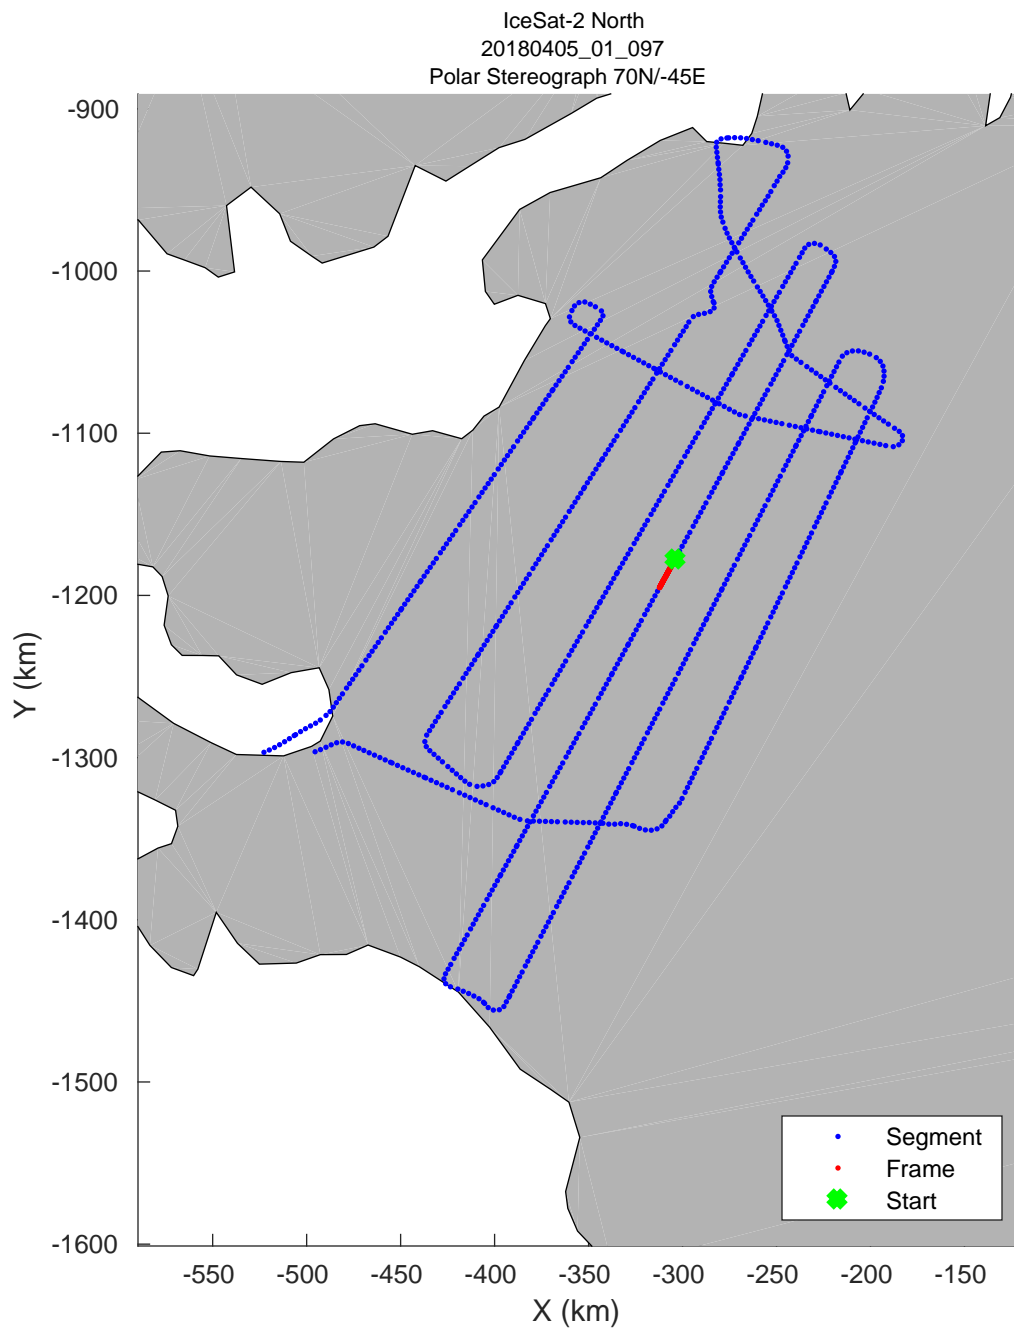

accum 2018_Greenland_P3: "IceSat-2 North" 20180405_01_091: 15:04:15.8 to 15:06:46.8 GPS

accum 2018_Greenland_P3: "IceSat-2 North" 20180405_01_092: 15:06:47.3 to 15:09:16.8 GPS

accum 2018_Greenland_P3: "IceSat-2 North" 20180405_01_093: 15:09:17.2 to 15:11:46.4 GPS

accum 2018_Greenland_P3: "IceSat-2 North" 20180405_01_094: 15:11:46.9 to 15:14:19.2 GPS

accum 2018_Greenland_P3: "IceSat-2 North" 20180405_01_095: 15:14:19.6 to 15:16:48.4 GPS

accum 2018_Greenland_P3: "IceSat-2 North" 20180405_01_096: 15:16:48.9 to 15:19:22.9 GPS

accum 2018_Greenland_P3: "IceSat-2 North" 20180405_01_097: 15:19:23.4 to 15:21:52.8 GPS

accum 2018_Greenland_P3: "IceSat-2 North" 20180405_01_098: 15:21:53.2 to 15:24:22.9 GPS

accum 2018_Greenland_P3: "IceSat-2 North" 20180405_01_099: 15:24:23.3 to 15:26:51.0 GPS