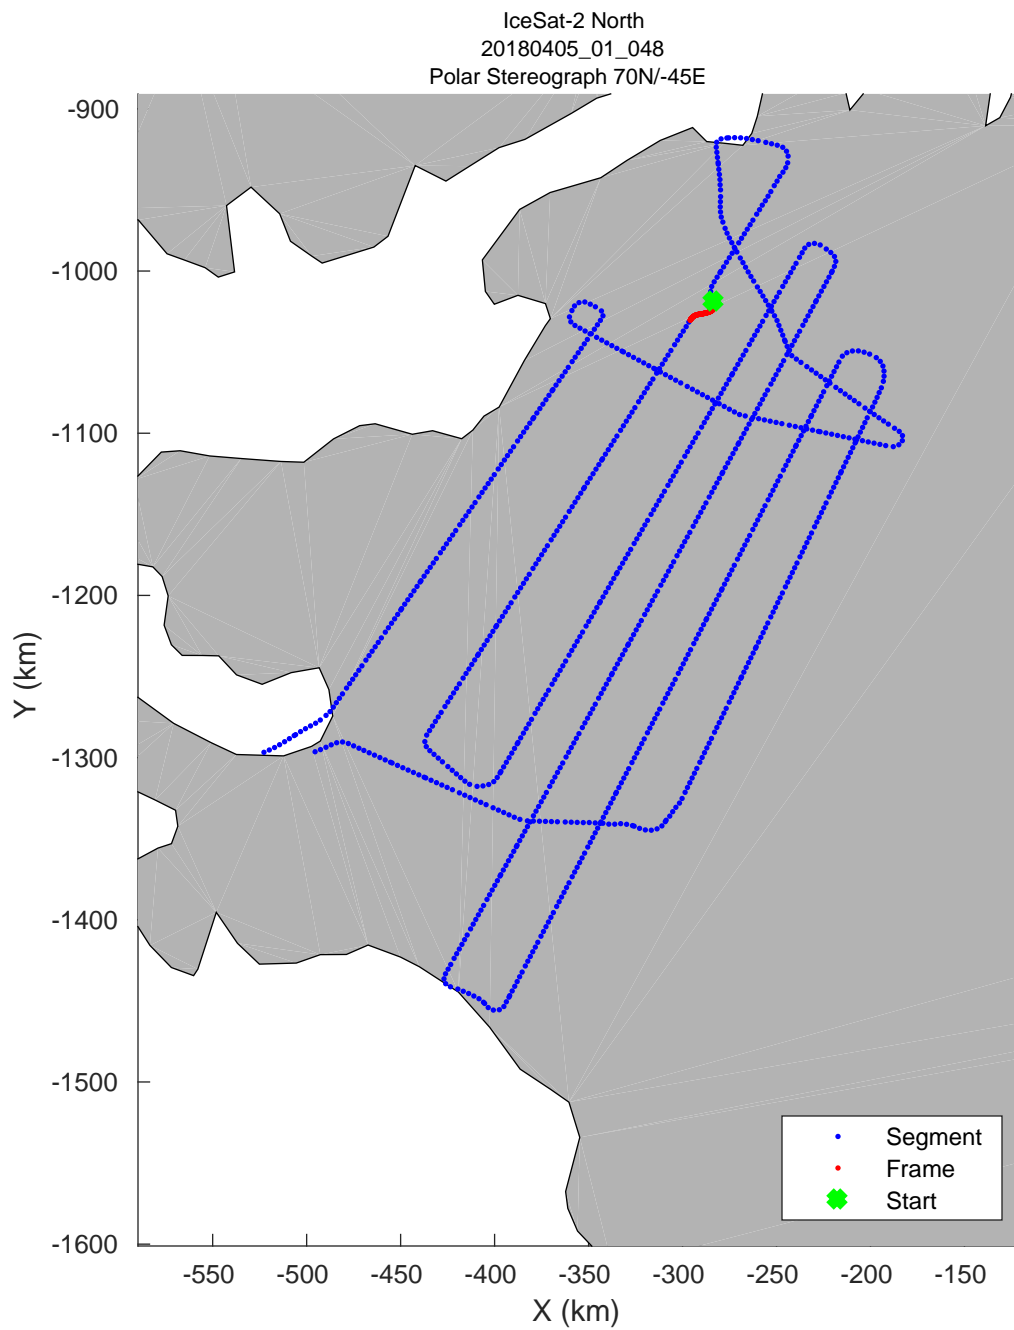

accum 2018_Greenland_P3: "IceSat-2 North" 20180405_01_040: 12:54:42.0 to 12:58:10.3 GPS

accum 2018_Greenland_P3: "IceSat-2 North" 20180405_01_041: 12:58:10.9 to 13:01:04.8 GPS

accum 2018_Greenland_P3: "IceSat-2 North" 20180405_01_042: 13:01:05.3 to 13:03:51.3 GPS

accum 2018_Greenland_P3: "IceSat-2 North" 20180405_01_043: 13:03:51.8 to 13:06:18.0 GPS

accum 2018_Greenland_P3: "IceSat-2 North" 20180405_01_044: 13:06:18.4 to 13:08:51.6 GPS

accum 2018_Greenland_P3: "IceSat-2 North" 20180405_01_045: 13:08:52.1 to 13:11:38.5 GPS

accum 2018_Greenland_P3: "IceSat-2 North" 20180405_01_046: 13:11:39.0 to 13:14:14.0 GPS

accum 2018_Greenland_P3: "IceSat-2 North" 20180405_01_047: 13:14:14.5 to 13:16:52.5 GPS

accum 2018_Greenland_P3: "IceSat-2 North" 20180405_01_048: 13:16:53.1 to 13:19:35.5 GPS