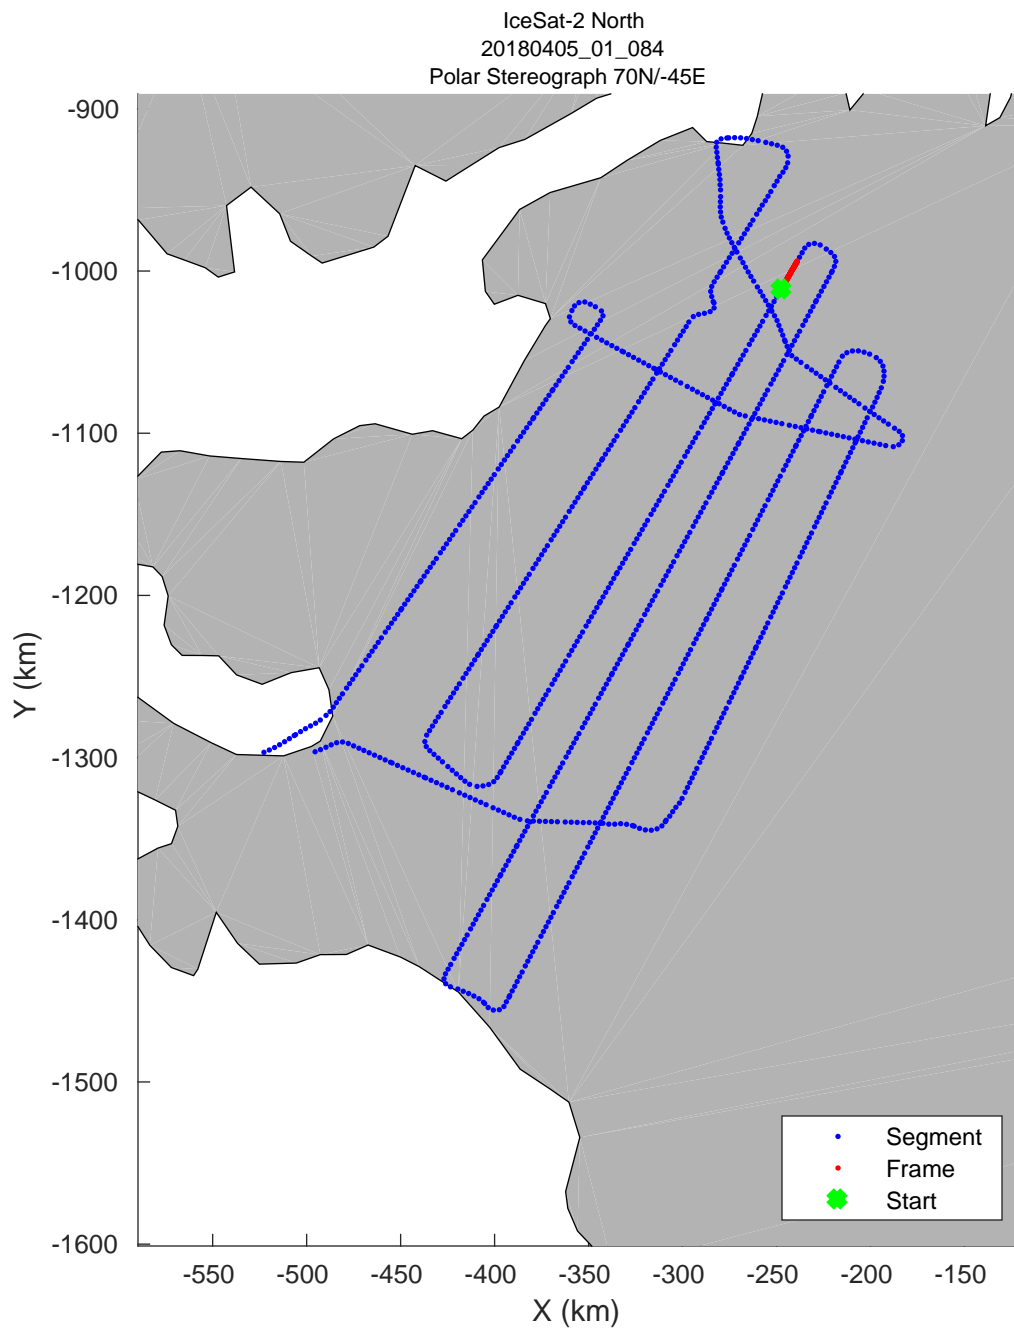

accum 2018_Greenland_P3: "IceSat-2 North" 20180405_01_076: 14:26:06.4 to 14:28:33.7 GPS

accum 2018_Greenland_P3: "IceSat-2 North" 20180405_01_077: 14:28:34.1 to 14:30:57.3 GPS

accum 2018_Greenland_P3: "IceSat-2 North" 20180405_01_078: 14:30:57.7 to 14:33:22.4 GPS

accum 2018_Greenland_P3: "IceSat-2 North" 20180405_01_079: 14:33:22.8 to 14:35:49.8 GPS

accum 2018_Greenland_P3: "IceSat-2 North" 20180405_01_080: 14:35:50.2 to 14:38:19.2 GPS

accum 2018_Greenland_P3: "IceSat-2 North" 20180405_01_081: 14:38:19.7 to 14:40:50.5 GPS

accum 2018_Greenland_P3: "IceSat-2 North" 20180405_01_082: 14:40:50.9 to 14:43:22.6 GPS

accum 2018_Greenland_P3: "IceSat-2 North" 20180405_01_083: 14:43:23.1 to 14:45:58.6 GPS

accum 2018_Greenland_P3: "IceSat-2 North" 20180405_01_084: 14:45:59.0 to 14:48:38.3 GPS