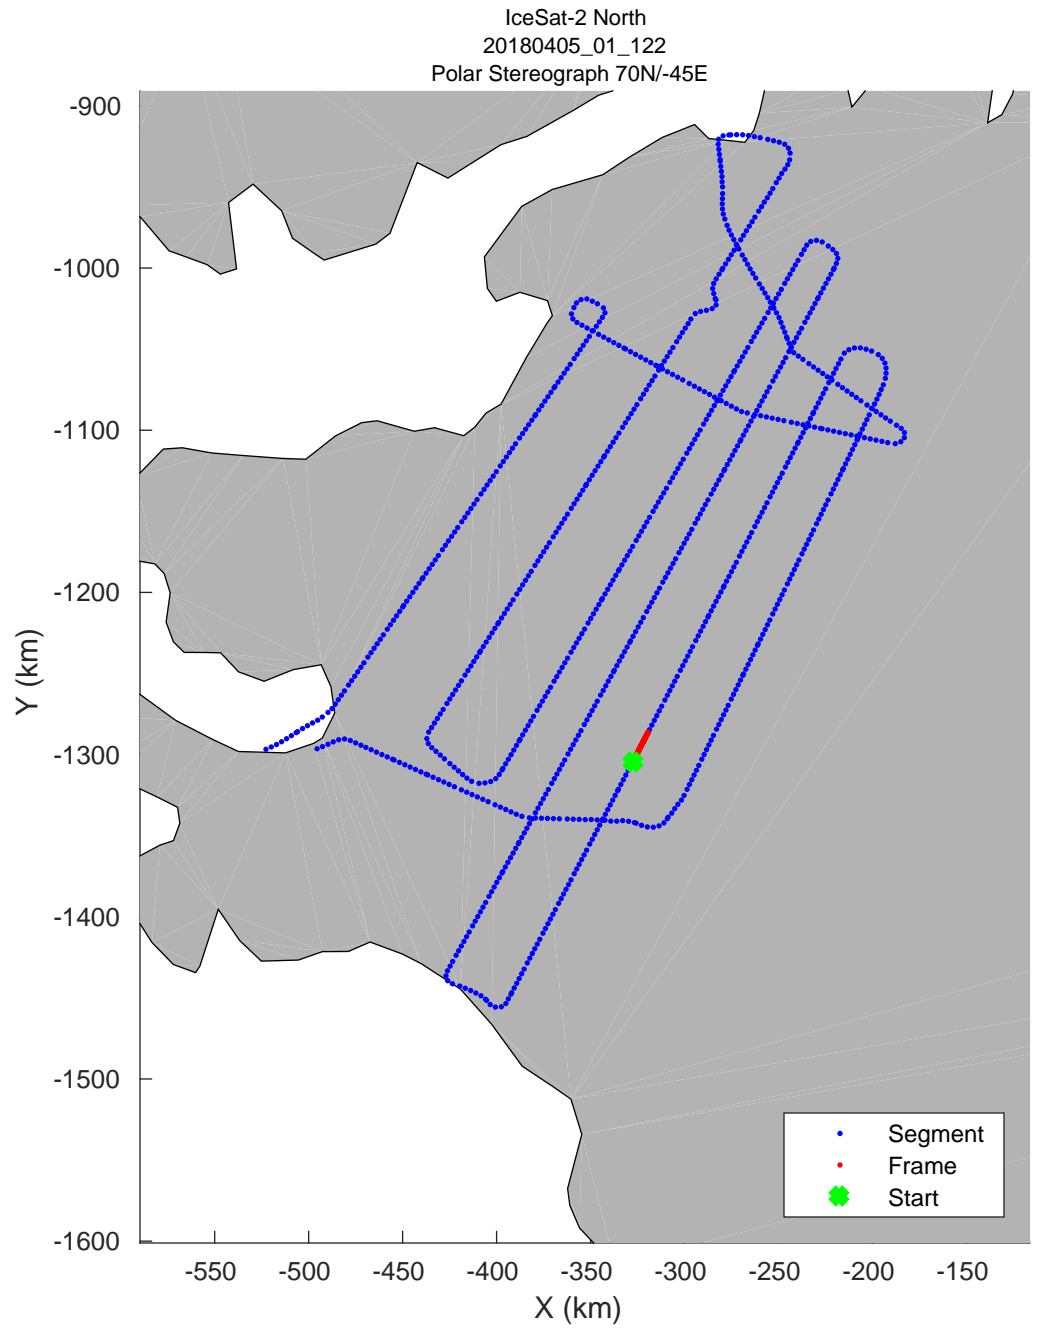

accum 2018_Greenland_P3: "IceSat-2 North" 20180405_01_115: 16:05:29.4 to 16:07:53.1 GPS

accum 2018_Greenland_P3: "IceSat-2 North" 20180405_01_116: 16:07:53.5 to 16:10:16.5 GPS

accum 2018_Greenland_P3: "IceSat-2 North" 20180405_01_117: 16:10:16.9 to 16:12:36.3 GPS

accum 2018_Greenland_P3: "IceSat-2 North" 20180405_01_118: 16:12:36.7 to 16:14:57.9 GPS

accum 2018_Greenland_P3: "IceSat-2 North" 20180405_01_119: 16:14:58.3 to 16:17:16.3 GPS

accum 2018_Greenland_P3: "IceSat-2 North" 20180405_01_120: 16:17:16.7 to 16:19:32.4 GPS

0.00 km	4.02 km	7.98 km	dist	12.00 km	15.96 km	19.92 km
77.282 N	77.317 N	77.352 N	lat	77.388 N	77.422 N	77.457 N
59.380 W	59.352 W	59.325 W	lon	59.296 W	59.268 W	59.240 W

accum 2018_Greenland_P3: "IceSat-2 North" 20180405_01_121: 16:19:32.8 to 16:21:47.3 GPS