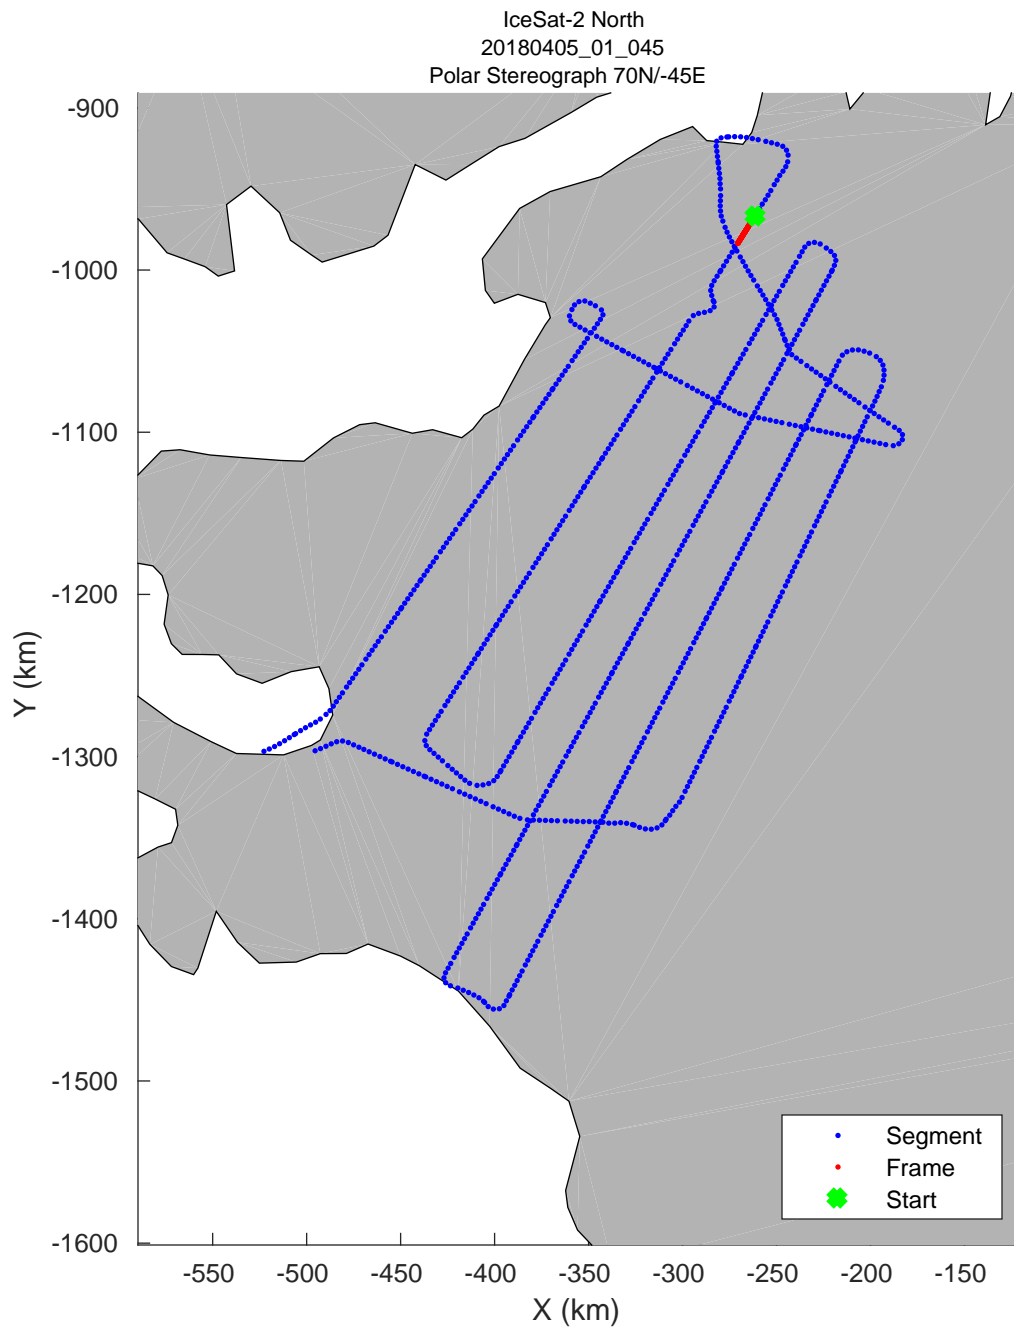

accum 2018_Greenland_P3: "IceSat-2 North" 20180405_01_037: 12:45:42.1 to 12:48:31.0 GPS

accum 2018_Greenland_P3: "IceSat-2 North" 20180405_01_038: 12:48:31.5 to 12:51:22.2 GPS

accum 2018_Greenland_P3: "IceSat-2 North" 20180405_01_039: 12:51:22.8 to 12:54:41.4 GPS

accum 2018_Greenland_P3: "IceSat-2 North" 20180405_01_040: 12:54:42.0 to 12:58:10.3 GPS

accum 2018_Greenland_P3: "IceSat-2 North" 20180405_01_041: 12:58:10.9 to 13:01:04.8 GPS

accum 2018_Greenland_P3: "IceSat-2 North" 20180405_01_042: 13:01:05.3 to 13:03:51.3 GPS

accum 2018_Greenland_P3: "IceSat-2 North" 20180405_01_043: 13:03:51.8 to 13:06:18.0 GPS

accum 2018_Greenland_P3: "IceSat-2 North" 20180405_01_044: 13:06:18.4 to 13:08:51.6 GPS

accum 2018_Greenland_P3: "IceSat-2 North" 20180405_01_045: 13:08:52.1 to 13:11:38.5 GPS