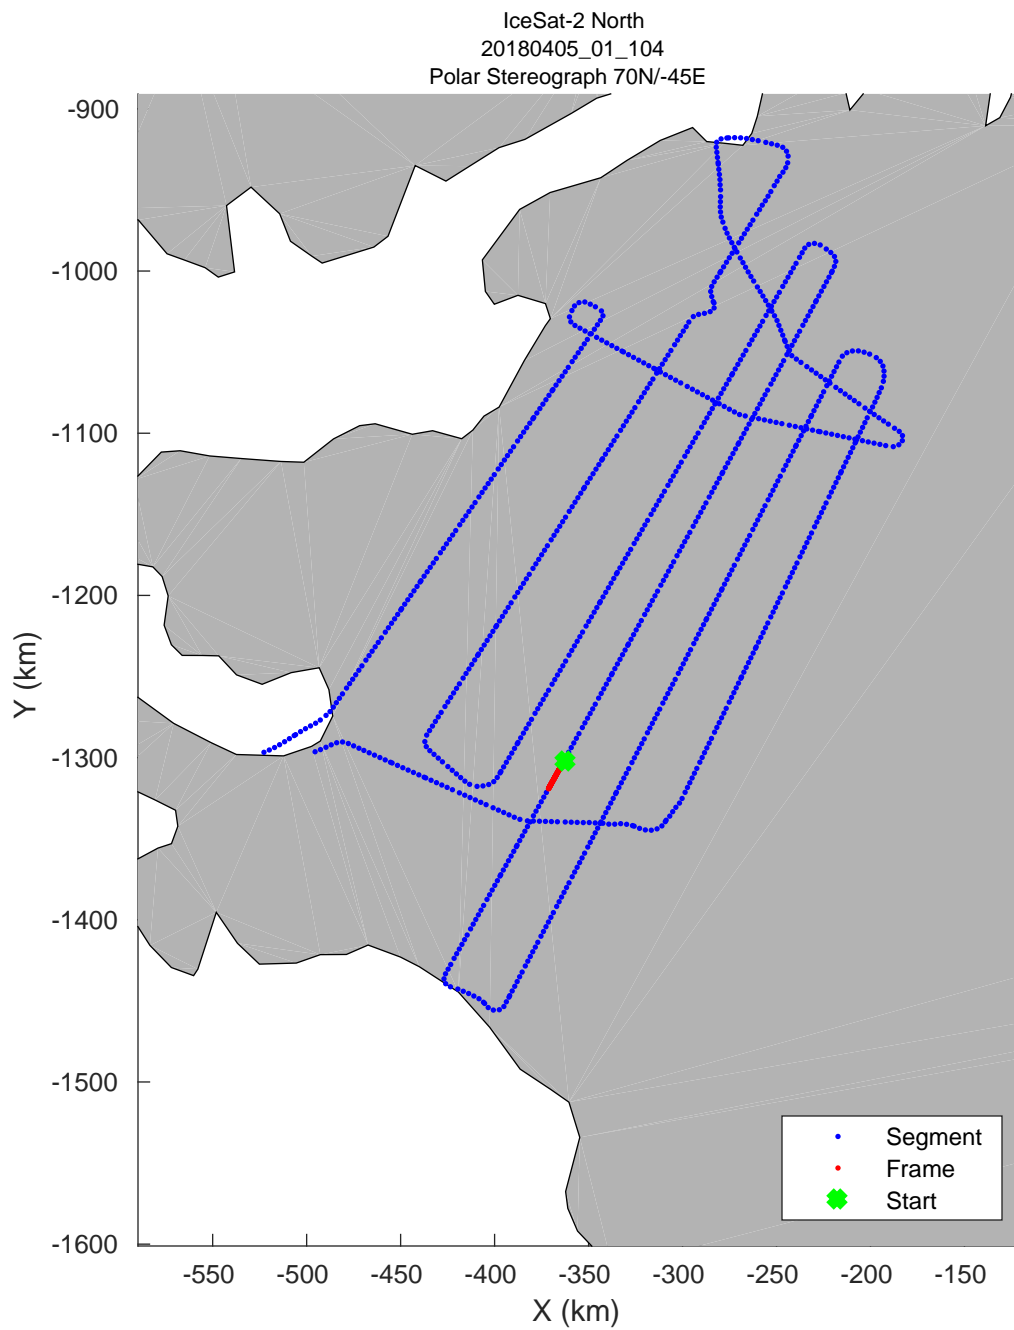

accum 2018_Greenland_P3: "IceSat-2 North" 20180405_01_097: 15:19:23.4 to 15:21:52.8 GPS

accum 2018_Greenland_P3: "IceSat-2 North" 20180405_01_098: 15:21:53.2 to 15:24:22.9 GPS

accum 2018_Greenland_P3: "IceSat-2 North" 20180405_01_099: 15:24:23.3 to 15:26:51.0 GPS

accum 2018_Greenland_P3: "IceSat-2 North" 20180405_01_100: 15:26:51.5 to 15:29:20.6 GPS

accum 2018_Greenland_P3: "IceSat-2 North" 20180405_01_101: 15:29:21.0 to 15:31:48.3 GPS

accum 2018_Greenland_P3: "IceSat-2 North" 20180405_01_102: 15:31:48.7 to 15:34:21.0 GPS

accum 2018_Greenland_P3: "IceSat-2 North" 20180405_01_103: 15:34:21.4 to 15:36:50.5 GPS

accum 2018_Greenland_P3: "IceSat-2 North" 20180405_01_104: 15:36:50.9 to 15:39:19.7 GPS

accum 2018_Greenland_P3: "IceSat-2 North" 20180405_01_105: 15:39:20.1 to 15:41:49.2 GPS