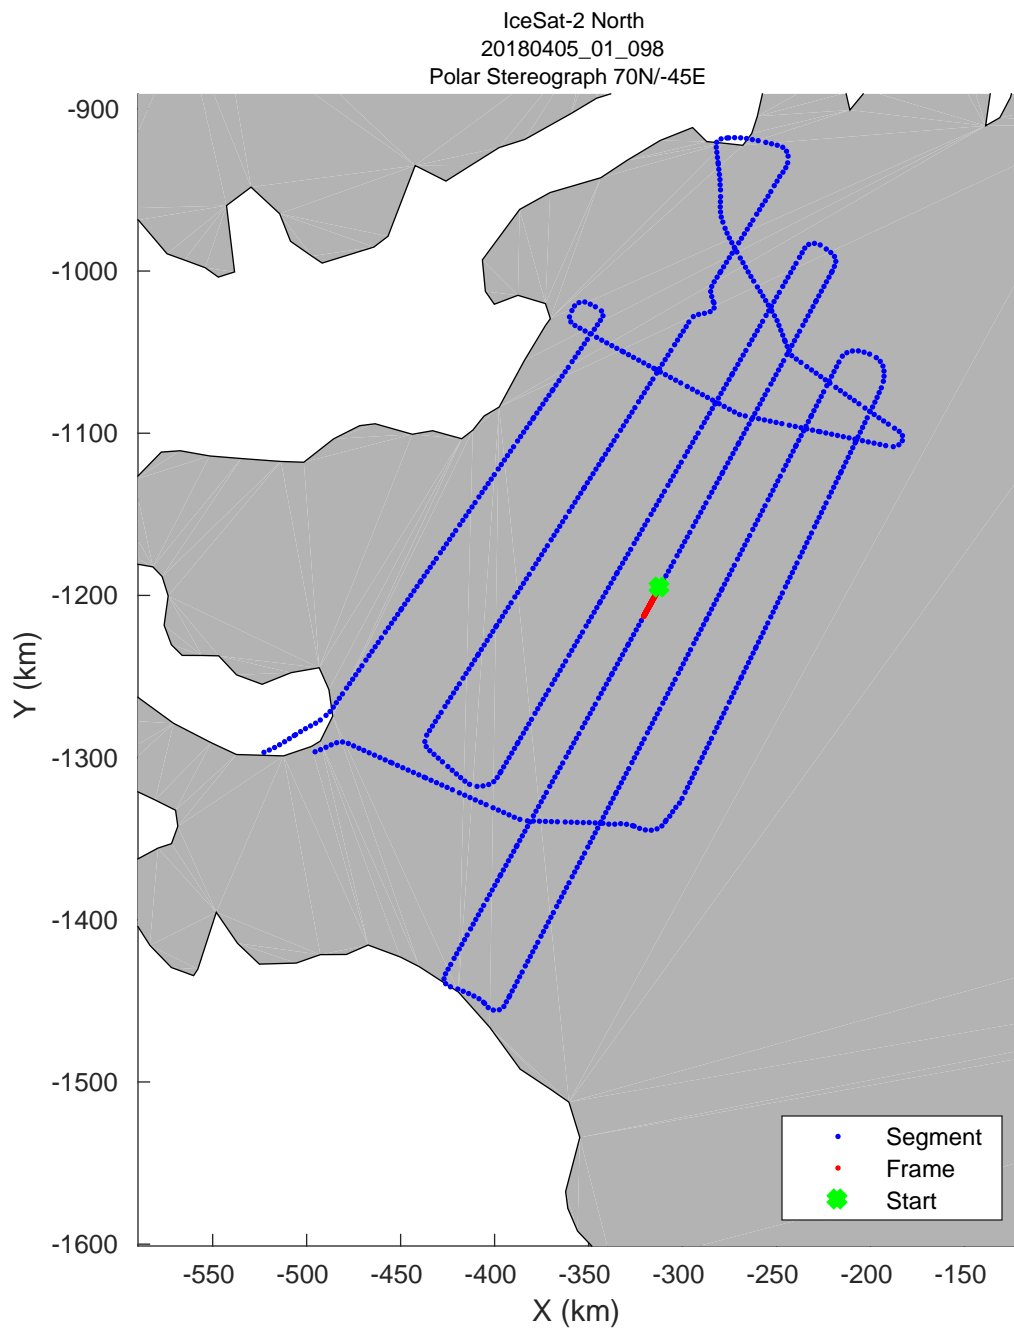

accum 2018_Greenland_P3: "IceSat-2 North" 20180405_01_091: 15:04:15.8 to 15:06:46.8 GPS

accum 2018_Greenland_P3: "IceSat-2 North" 20180405_01_092: 15:06:47.3 to 15:09:16.8 GPS

accum 2018_Greenland_P3: "IceSat-2 North" 20180405_01_093: 15:09:17.2 to 15:11:46.4 GPS

accum 2018_Greenland_P3: "IceSat-2 North" 20180405_01_094: 15:11:46.9 to 15:14:19.2 GPS

accum 2018_Greenland_P3: "IceSat-2 North" 20180405_01_095: 15:14:19.6 to 15:16:48.4 GPS

accum 2018_Greenland_P3: "IceSat-2 North" 20180405_01_096: 15:16:48.9 to 15:19:22.9 GPS

accum 2018_Greenland_P3: "IceSat-2 North" 20180405_01_097: 15:19:23.4 to 15:21:52.8 GPS

accum 2018_Greenland_P3: "IceSat-2 North" 20180405_01_098: 15:21:53.2 to 15:24:22.9 GPS

accum 2018_Greenland_P3: "IceSat-2 North" 20180405_01_099: 15:24:23.3 to 15:26:51.0 GPS