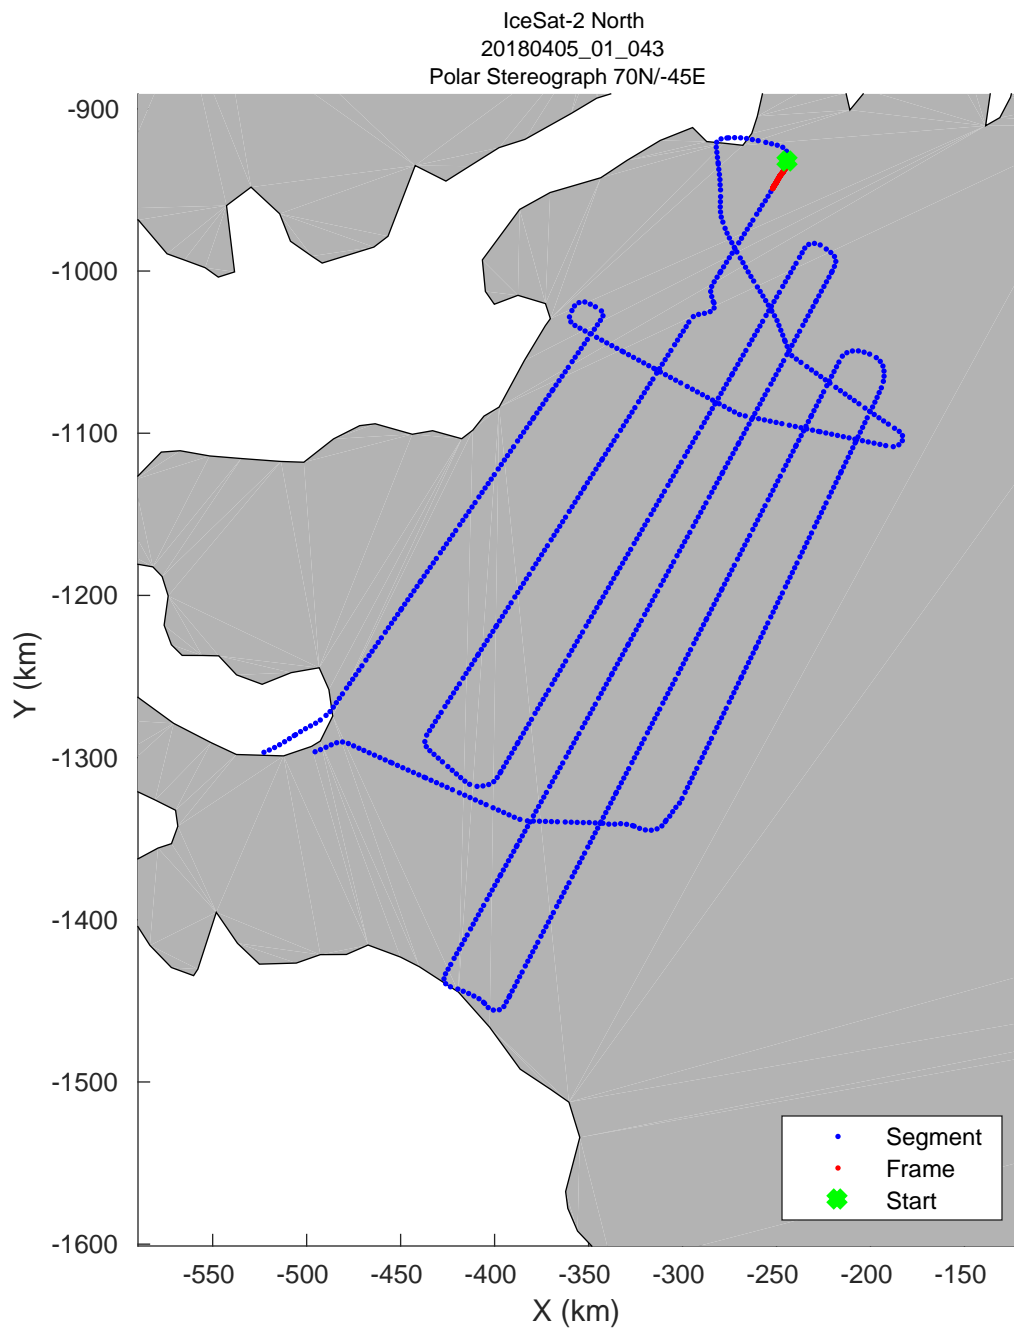

accum 2018_Greenland_P3: "IceSat-2 North" 20180405_01_037: 12:45:42.1 to 12:48:31.0 GPS

accum 2018_Greenland_P3: "IceSat-2 North" 20180405_01_038: 12:48:31.5 to 12:51:22.2 GPS

accum 2018_Greenland_P3: "IceSat-2 North" 20180405_01_039: 12:51:22.8 to 12:54:41.4 GPS

accum 2018_Greenland_P3: "IceSat-2 North" 20180405_01_040: 12:54:42.0 to 12:58:10.3 GPS

accum 2018_Greenland_P3: "IceSat-2 North" 20180405_01_041: 12:58:10.9 to 13:01:04.8 GPS

accum 2018_Greenland_P3: "IceSat-2 North" 20180405_01_042: 13:01:05.3 to 13:03:51.3 GPS

accum 2018_Greenland_P3: "IceSat-2 North" 20180405_01_043: 13:03:51.8 to 13:06:18.0 GPS

accum 2018_Greenland_P3: "IceSat-2 North" 20180405_01_044: 13:06:18.4 to 13:08:51.6 GPS

accum 2018_Greenland_P3: "IceSat-2 North" 20180405_01_045: 13:08:52.1 to 13:11:38.5 GPS