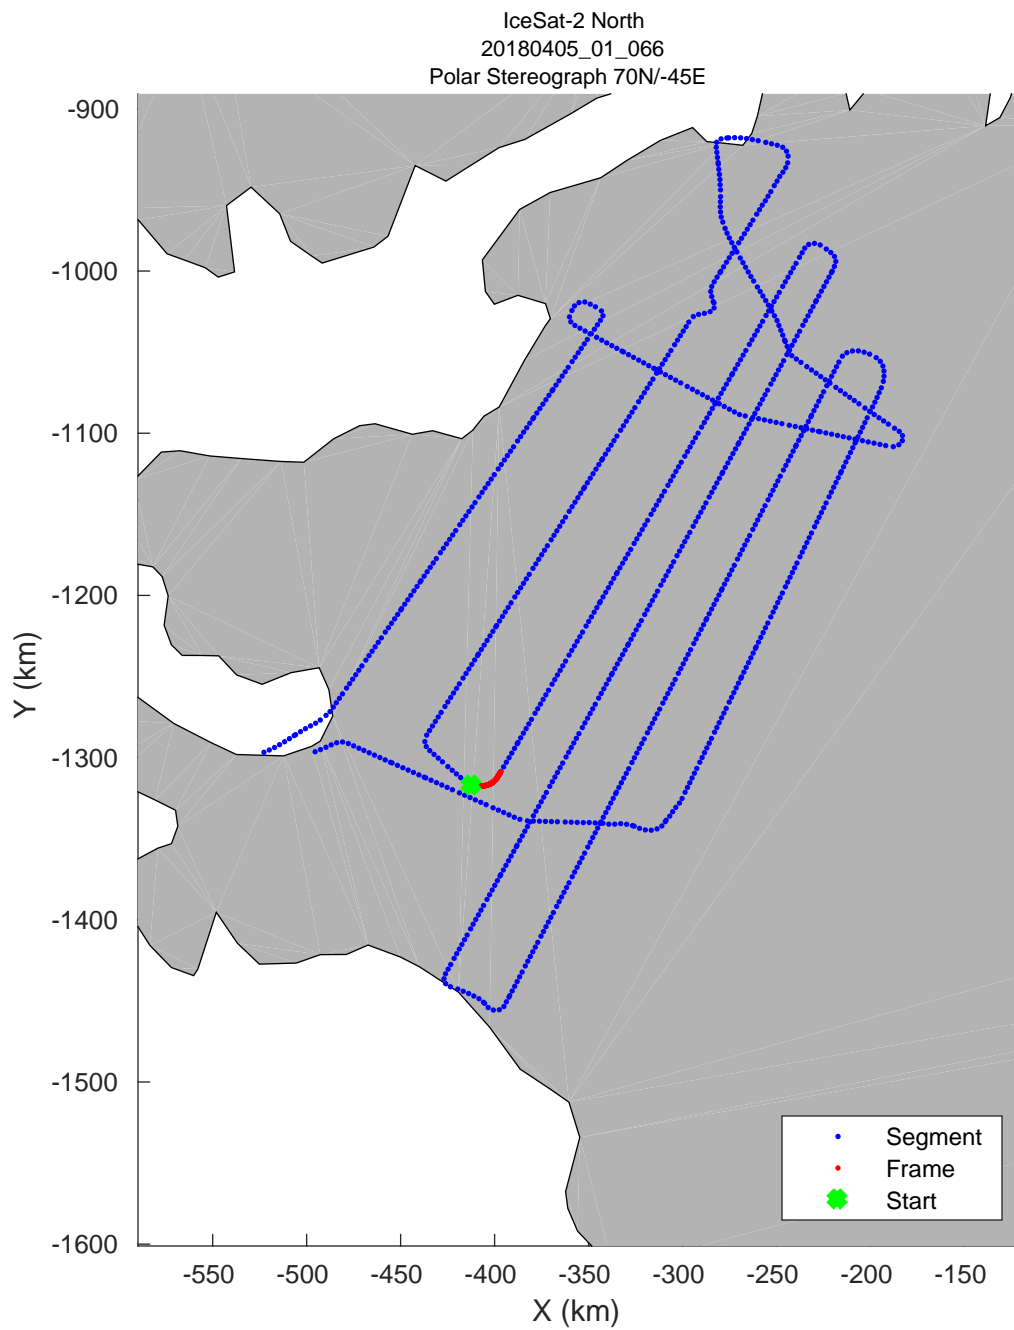

accum 2018_Greenland_P3: "IceSat-2 North" 20180405_01_058: 13:42:31.2 to 13:45:03.2 GPS

accum 2018_Greenland_P3: "IceSat-2 North" 20180405_01_059: 13:45:03.7 to 13:47:30.5 GPS

accum 2018_Greenland_P3: "IceSat-2 North" 20180405_01_060: 13:47:30.9 to 13:49:53.4 GPS

accum 2018_Greenland_P3: "IceSat-2 North" 20180405_01_061: 13:49:53.8 to 13:52:16.9 GPS

accum 2018_Greenland_P3: "IceSat-2 North" 20180405_01_062: 13:52:17.3 to 13:54:43.8 GPS

accum 2018_Greenland_P3: "IceSat-2 North" 20180405_01_063: 13:54:44.3 to 13:57:13.4 GPS

accum 2018_Greenland_P3: "IceSat-2 North" 20180405_01_064: 13:57:13.8 to 13:59:44.8 GPS

accum 2018_Greenland_P3: "IceSat-2 North" 20180405_01_065: 13:59:45.3 to 14:02:15.0 GPS

accum 2018_Greenland_P3: "IceSat-2 North" 20180405_01_066: 14:02:15.4 to 14:04:41.9 GPS