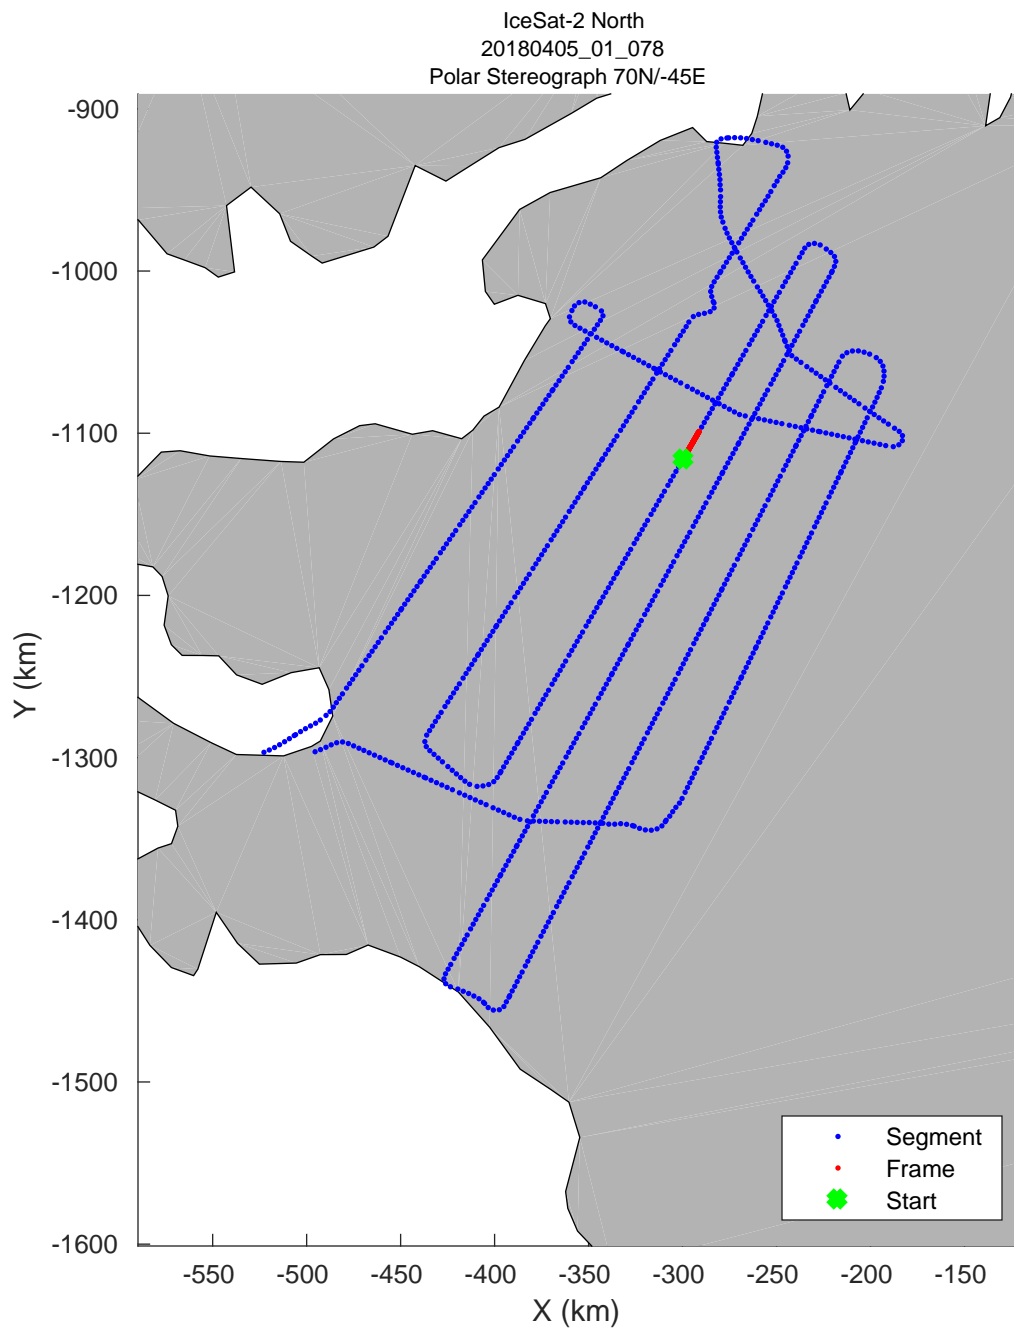

accum 2018_Greenland_P3: "IceSat-2 North" 20180405_01_070: 14:11:49.5 to 14:14:10.0 GPS

accum 2018_Greenland_P3: "IceSat-2 North" 20180405_01_071: 14:14:10.4 to 14:16:33.3 GPS

accum 2018_Greenland_P3: "IceSat-2 North" 20180405_01_072: 14:16:33.7 to 14:18:56.8 GPS

accum 2018_Greenland_P3: "IceSat-2 North" 20180405_01_073: 14:18:57.2 to 14:21:20.5 GPS

accum 2018_Greenland_P3: "IceSat-2 North" 20180405_01_074: 14:21:21.0 to 14:23:43.7 GPS

accum 2018_Greenland_P3: "IceSat-2 North" 20180405_01_075: 14:23:44.1 to 14:26:05.9 GPS

accum 2018_Greenland_P3: "IceSat-2 North" 20180405_01_076: 14:26:06.4 to 14:28:33.7 GPS

accum 2018_Greenland_P3: "IceSat-2 North" 20180405_01_077: 14:28:34.1 to 14:30:57.3 GPS

accum 2018_Greenland_P3: "IceSat-2 North" 20180405_01_078: 14:30:57.7 to 14:33:22.4 GPS