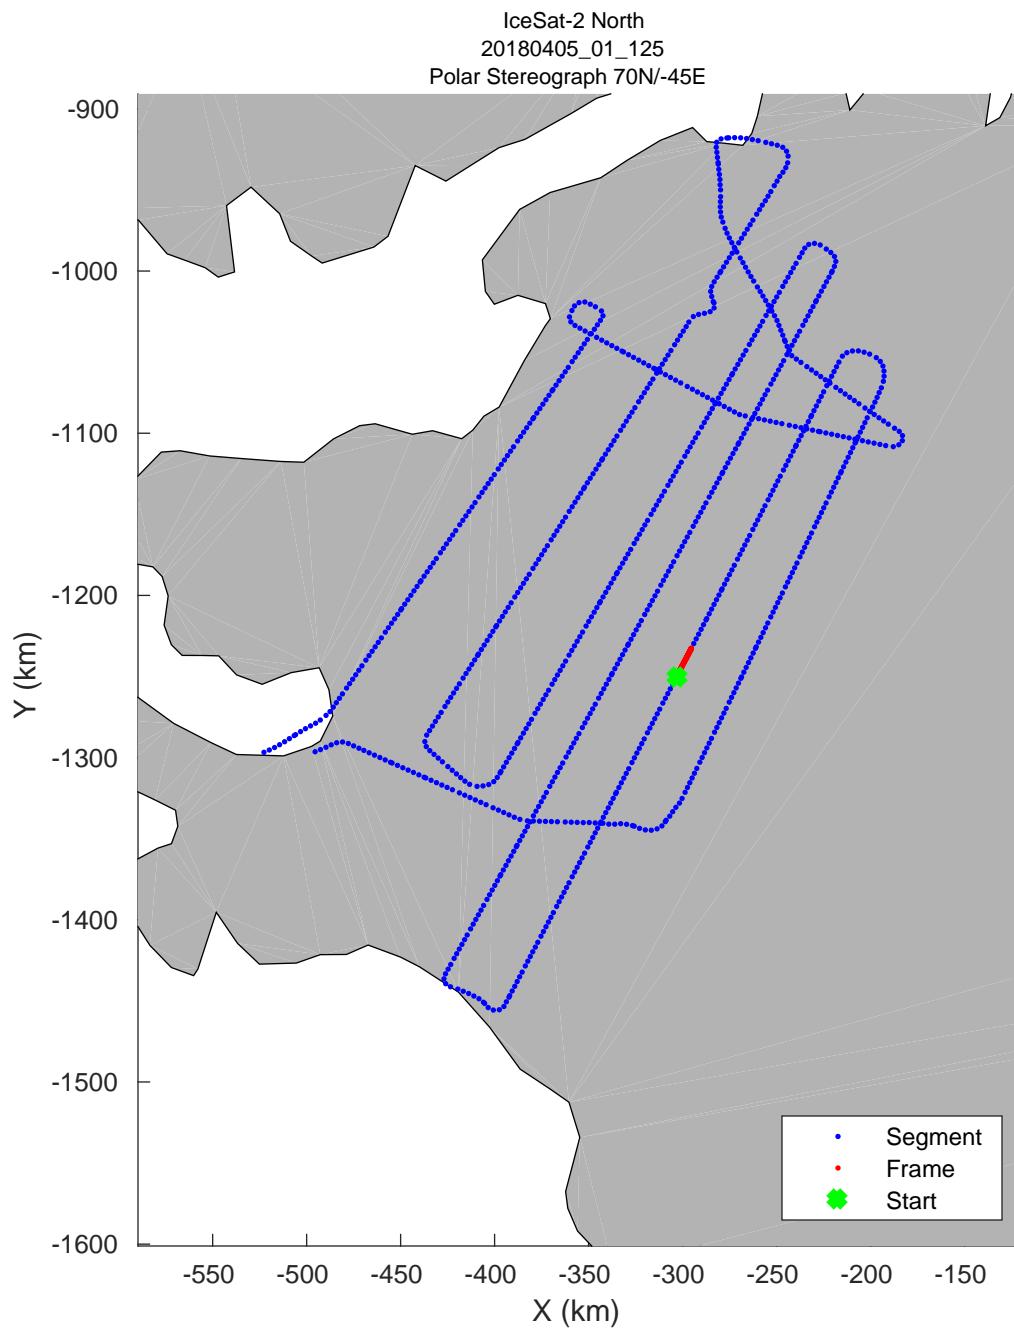

0.00 km	4.02 km	7.98 km	dist	12.00 km	15.96 km	19.92 km
77.282 N	77.317 N	77.352 N	lat	77.388 N	77.422 N	77.457 N
59.380 W	59.352 W	59.325 W	lon	59.296 W	59.268 W	59.240 W

accum 2018_Greenland_P3: "IceSat-2 North" 20180405_01_121: 16:19:32.8 to 16:21:47.3 GPS

accum 2018_Greenland_P3: "IceSat-2 North" 20180405_01_122: 16:21:47.7 to 16:24:04.0 GPS

0.00 km	4.02 km	7.98 km	dist	12.00 km	15.96 km	19.92 km
77.635 N	77.670 N	77.705 N	lat	77.740 N	77.775 N	77.810 N
59.093 W	59.064 W	59.034 W	lon	59.004 W	58.975 W	58.945 W

accum 2018_Greenland_P3: "IceSat-2 North" 20180405_01_123: 16:24:04.4 to 16:26:21.4 GPS

accum 2018_Greenland_P3: "IceSat-2 North" 20180405_01_124: 16:26:21.8 to 16:28:40.4 GPS

accum 2018_Greenland_P3: "IceSat-2 North" 20180405_01_125: 16:28:40.8 to 16:31:00.2 GPS