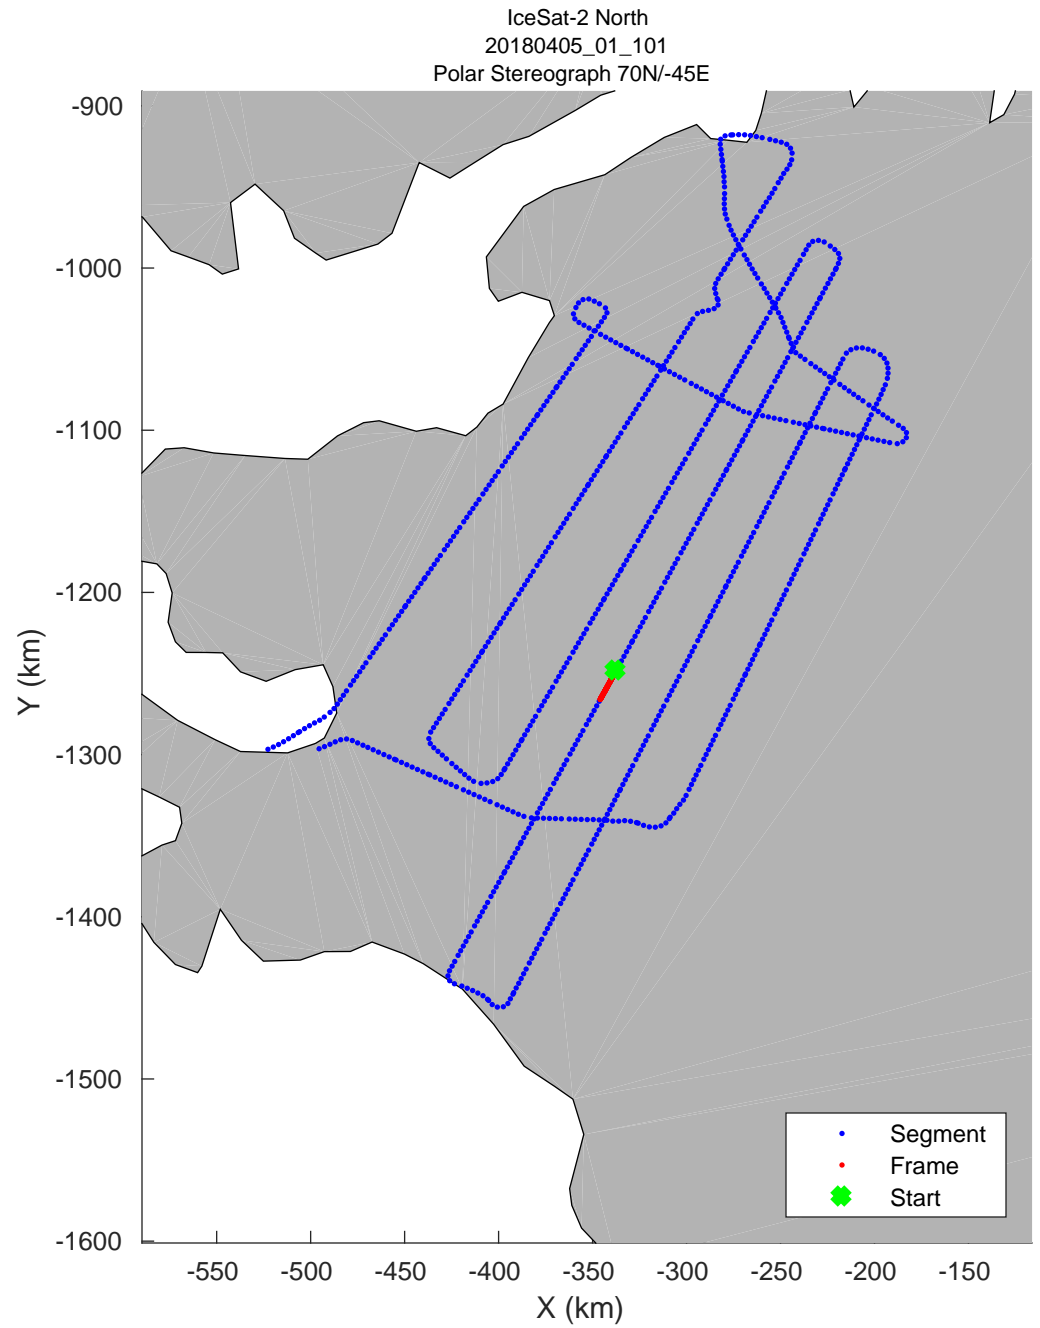

accum 2018_Greenland_P3: "IceSat-2 North" 20180405_01_094: 15:11:46.9 to 15:14:19.2 GPS

accum 2018_Greenland_P3: "IceSat-2 North" 20180405_01_095: 15:14:19.6 to 15:16:48.4 GPS

accum 2018_Greenland_P3: "IceSat-2 North" 20180405_01_096: 15:16:48.9 to 15:19:22.9 GPS

accum 2018_Greenland_P3: "IceSat-2 North" 20180405_01_097: 15:19:23.4 to 15:21:52.8 GPS

accum 2018_Greenland_P3: "IceSat-2 North" 20180405_01_098: 15:21:53.2 to 15:24:22.9 GPS

accum 2018_Greenland_P3: "IceSat-2 North" 20180405_01_099: 15:24:23.3 to 15:26:51.0 GPS

accum 2018_Greenland_P3: "IceSat-2 North" 20180405_01_100: 15:26:51.5 to 15:29:20.6 GPS

accum 2018_Greenland_P3: "IceSat-2 North" 20180405_01_101: 15:29:21.0 to 15:31:48.3 GPS

accum 2018_Greenland_P3: "IceSat-2 North" 20180405_01_102: 15:31:48.7 to 15:34:21.0 GPS