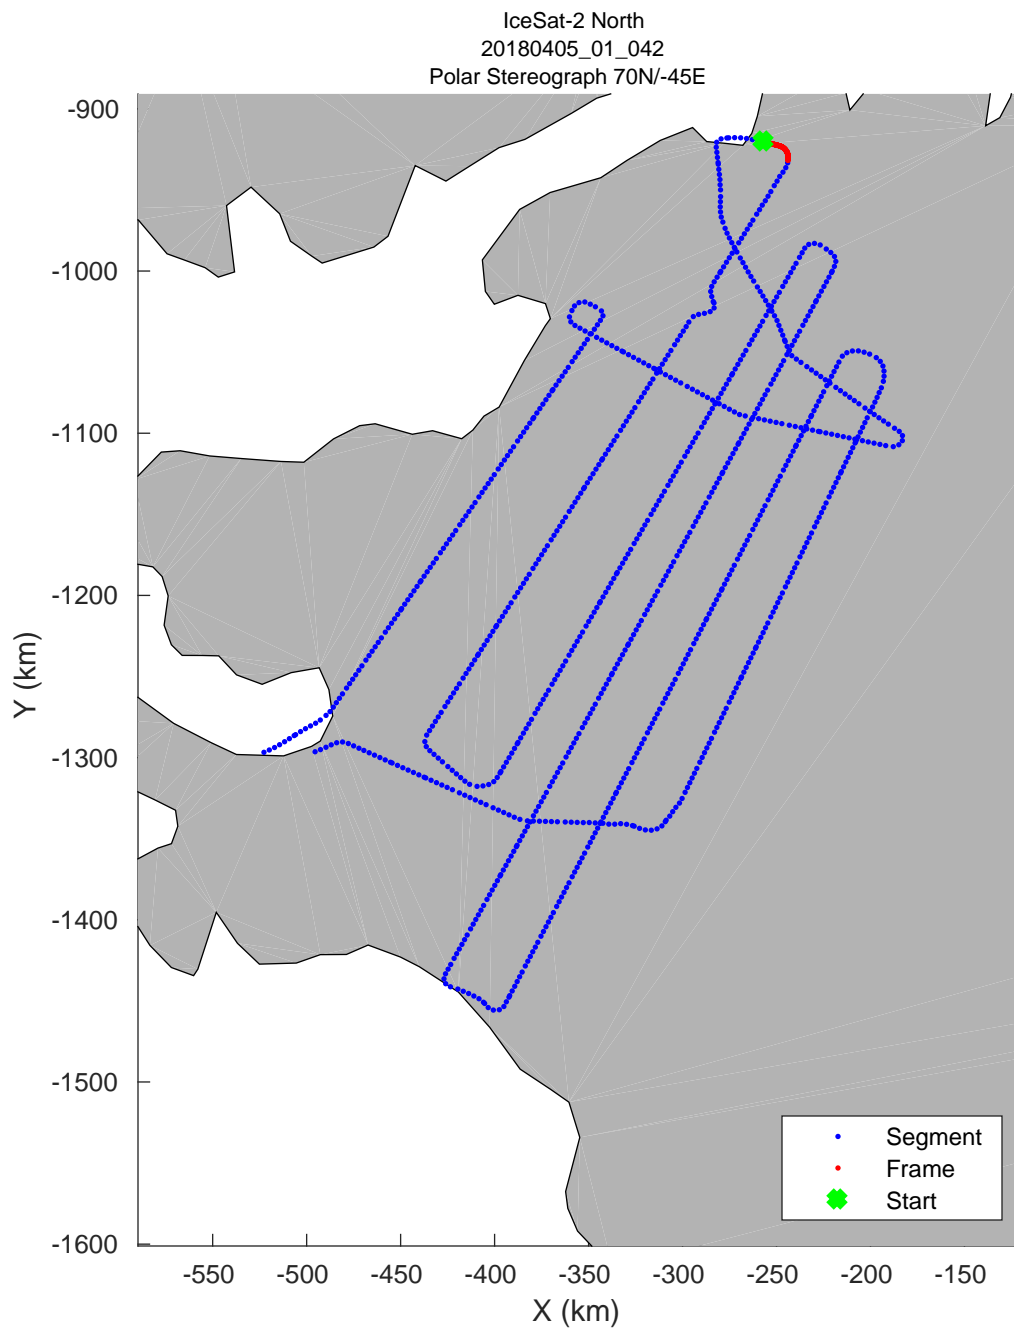

accum 2018_Greenland_P3: "IceSat-2 North" 20180405_01_034: 12:37:56.5 to 12:40:26.4 GPS

accum 2018_Greenland_P3: "IceSat-2 North" 20180405_01_035: 12:40:26.9 to 12:43:02.4 GPS

accum 2018_Greenland_P3: "IceSat-2 North" 20180405_01_036: 12:43:02.9 to 12:45:41.7 GPS

accum 2018_Greenland_P3: "IceSat-2 North" 20180405_01_037: 12:45:42.1 to 12:48:31.0 GPS

accum 2018_Greenland_P3: "IceSat-2 North" 20180405_01_038: 12:48:31.5 to 12:51:22.2 GPS

accum 2018_Greenland_P3: "IceSat-2 North" 20180405_01_039: 12:51:22.8 to 12:54:41.4 GPS

accum 2018_Greenland_P3: "IceSat-2 North" 20180405_01_040: 12:54:42.0 to 12:58:10.3 GPS

accum 2018_Greenland_P3: "IceSat-2 North" 20180405_01_041: 12:58:10.9 to 13:01:04.8 GPS

accum 2018_Greenland_P3: "IceSat-2 North" 20180405_01_042: 13:01:05.3 to 13:03:51.3 GPS