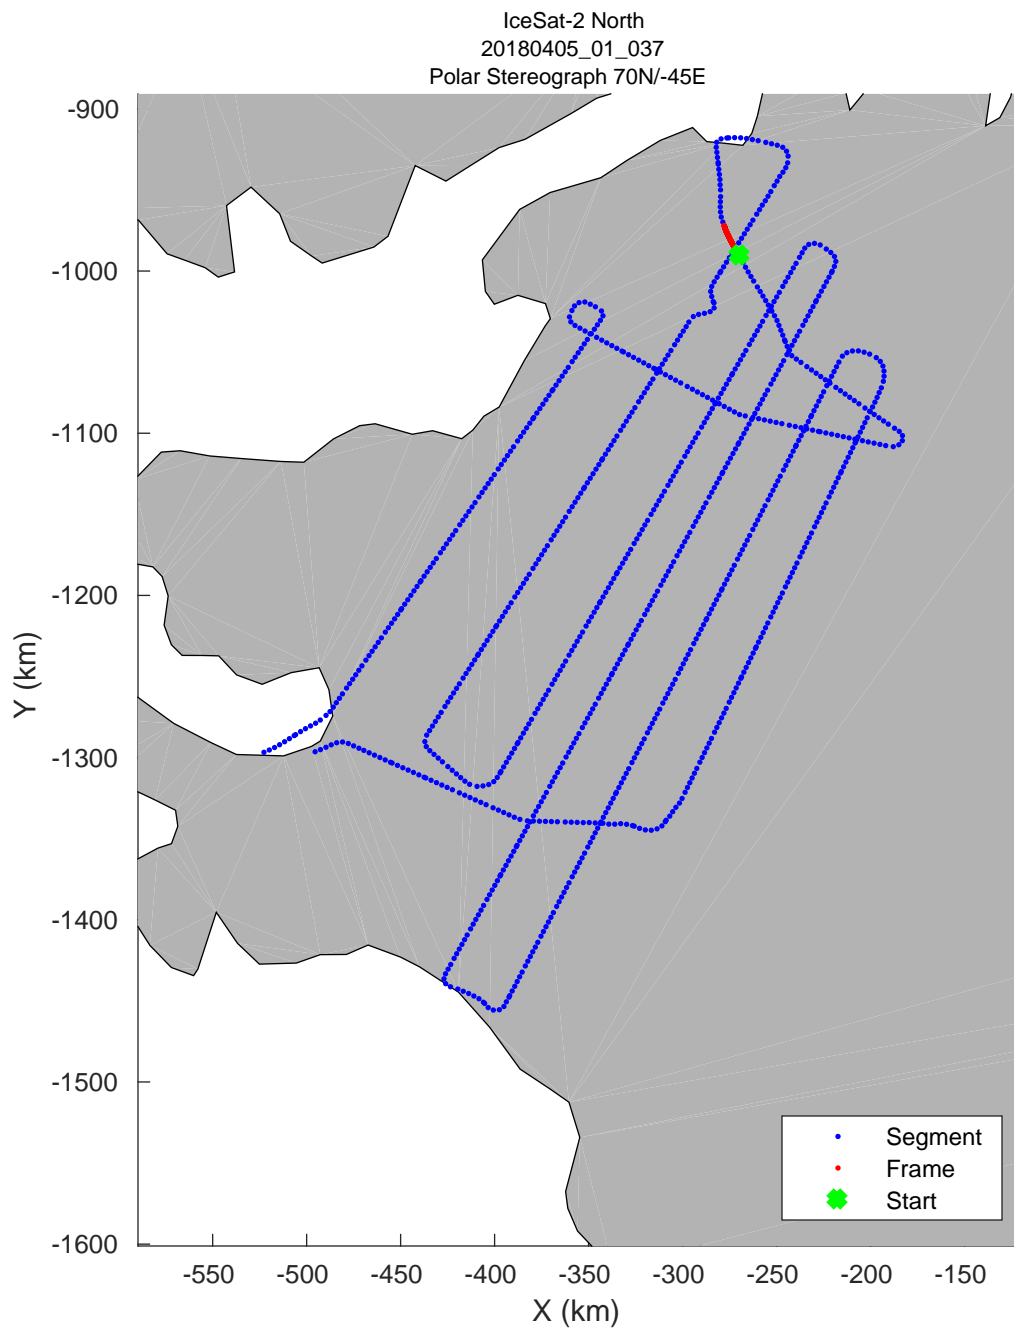

accum 2018_Greenland_P3: "IceSat-2 North" 20180405_01_031: 12:30:37.6 to 12:33:00.0 GPS

accum 2018_Greenland_P3: "IceSat-2 North" 20180405_01_032: 12:33:00.5 to 12:35:23.7 GPS

accum 2018_Greenland_P3: "IceSat-2 North" 20180405_01_033: 12:35:24.2 to 12:37:56.1 GPS

accum 2018_Greenland_P3: "IceSat-2 North" 20180405_01_034: 12:37:56.5 to 12:40:26.4 GPS

accum 2018_Greenland_P3: "IceSat-2 North" 20180405_01_035: 12:40:26.9 to 12:43:02.4 GPS

accum 2018_Greenland_P3: "IceSat-2 North" 20180405_01_036: 12:43:02.9 to 12:45:41.7 GPS

accum 2018_Greenland_P3: "IceSat-2 North" 20180405_01_037: 12:45:42.1 to 12:48:31.0 GPS

accum 2018_Greenland_P3: "IceSat-2 North" 20180405_01_038: 12:48:31.5 to 12:51:22.2 GPS

accum 2018_Greenland_P3: "IceSat-2 North" 20180405_01_039: 12:51:22.8 to 12:54:41.4 GPS