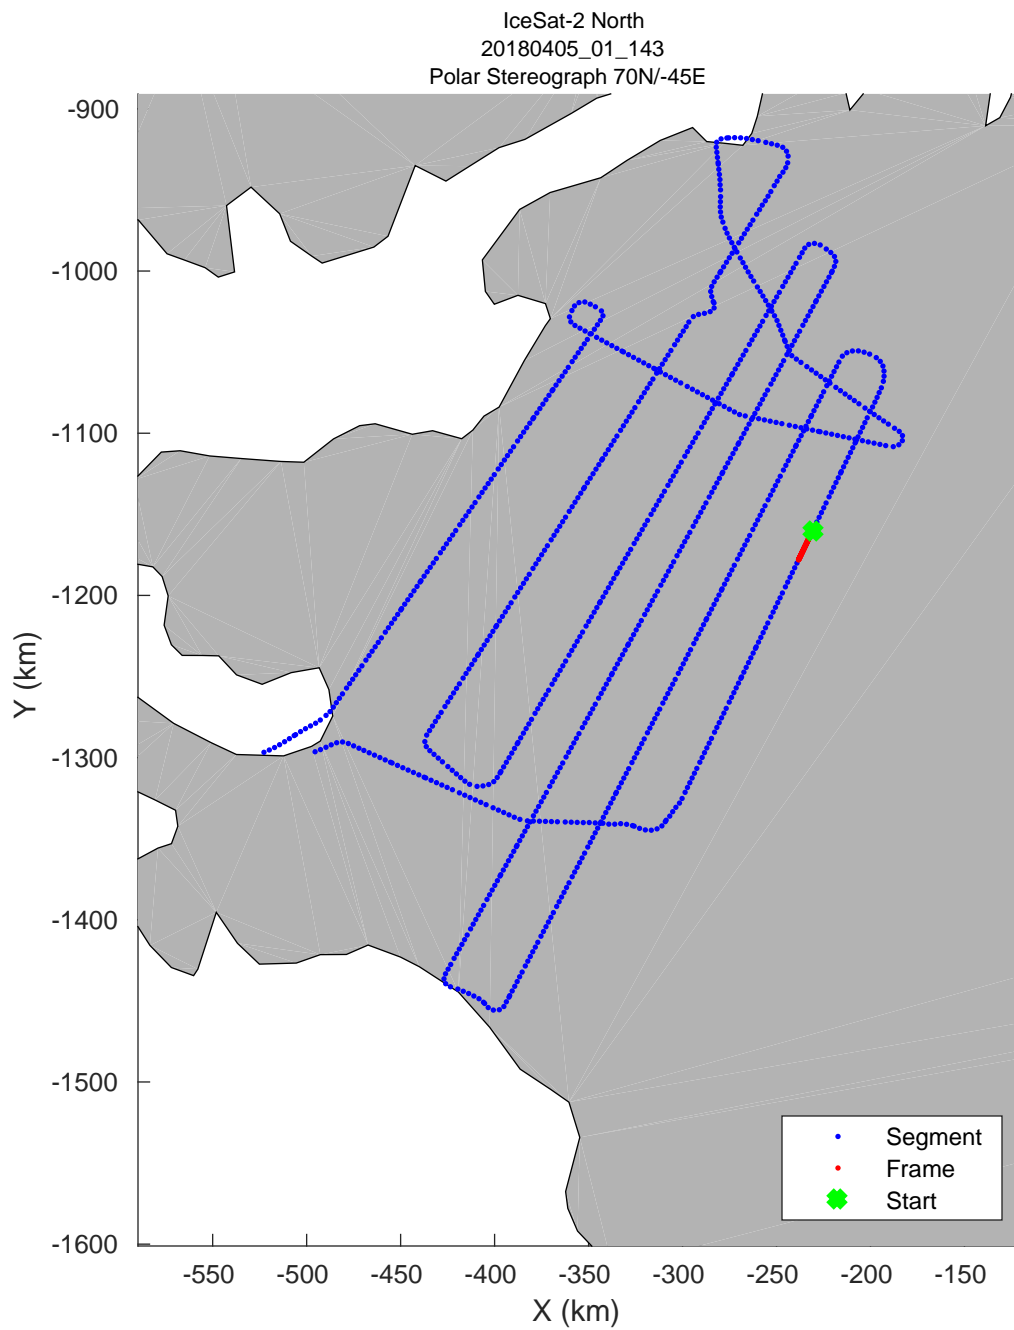

accum 2018_Greenland_P3: "IceSat-2 North" 20180405_01_135: 16:52:17.8 to 16:54:43.2 GPS

accum 2018_Greenland_P3: "IceSat-2 North" 20180405_01_136: 16:54:43.7 to 16:57:16.8 GPS

accum 2018_Greenland_P3: "IceSat-2 North" 20180405_01_137: 16:57:17.3 to 16:59:54.6 GPS

accum 2018_Greenland_P3: "IceSat-2 North" 20180405_01_138: 16:59:55.0 to 17:02:31.6 GPS

accum 2018_Greenland_P3: "IceSat-2 North" 20180405_01_139: 17:02:32.0 to 17:05:07.1 GPS

accum 2018_Greenland_P3: "IceSat-2 North" 20180405_01_140: 17:05:07.5 to 17:07:38.9 GPS

accum 2018_Greenland_P3: "IceSat-2 North" 20180405_01_141: 17:07:39.3 to 17:10:11.9 GPS

accum 2018_Greenland_P3: "IceSat-2 North" 20180405_01_142: 17:10:12.3 to 17:12:44.6 GPS

accum 2018_Greenland_P3: "IceSat-2 North" 20180405_01_143: 17:12:45.0 to 17:15:16.9 GPS