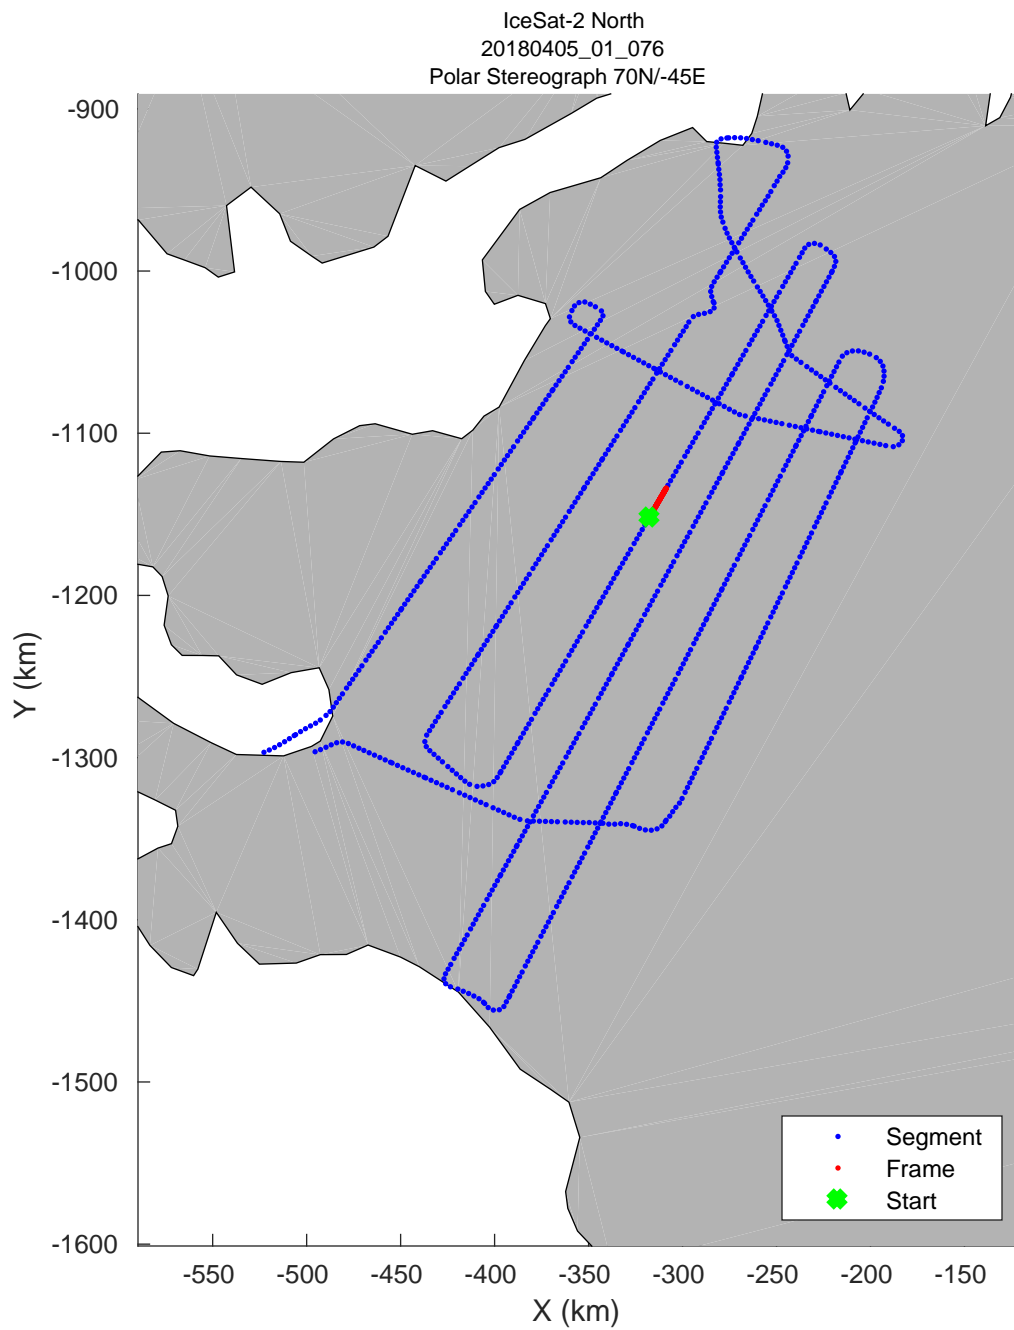

accum 2018_Greenland_P3: "IceSat-2 North" 20180405_01_070: 14:11:49.5 to 14:14:10.0 GPS

accum 2018_Greenland_P3: "IceSat-2 North" 20180405_01_071: 14:14:10.4 to 14:16:33.3 GPS

accum 2018_Greenland_P3: "IceSat-2 North" 20180405_01_072: 14:16:33.7 to 14:18:56.8 GPS

accum 2018_Greenland_P3: "IceSat-2 North" 20180405_01_073: 14:18:57.2 to 14:21:20.5 GPS

accum 2018_Greenland_P3: "IceSat-2 North" 20180405_01_074: 14:21:21.0 to 14:23:43.7 GPS

accum 2018_Greenland_P3: "IceSat-2 North" 20180405_01_075: 14:23:44.1 to 14:26:05.9 GPS

accum 2018_Greenland_P3: "IceSat-2 North" 20180405_01_076: 14:26:06.4 to 14:28:33.7 GPS

accum 2018_Greenland_P3: "IceSat-2 North" 20180405_01_077: 14:28:34.1 to 14:30:57.3 GPS

accum 2018_Greenland_P3: "IceSat-2 North" 20180405_01_078: 14:30:57.7 to 14:33:22.4 GPS