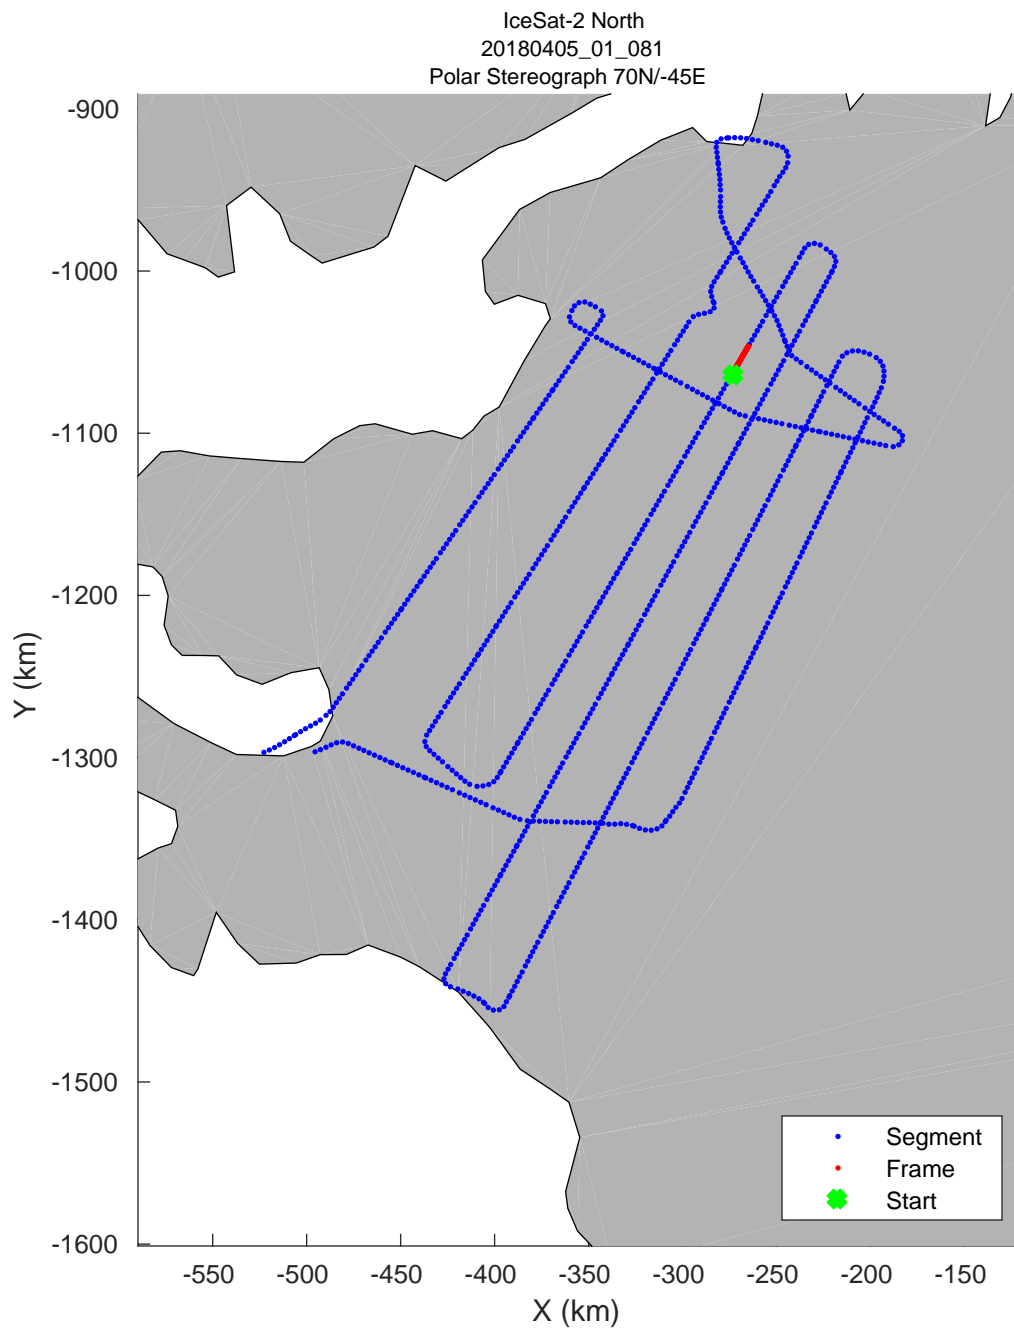

accum 2018_Greenland_P3: "IceSat-2 North" 20180405_01_073: 14:18:57.2 to 14:21:20.5 GPS

accum 2018_Greenland_P3: "IceSat-2 North" 20180405_01_074: 14:21:21.0 to 14:23:43.7 GPS

accum 2018_Greenland_P3: "IceSat-2 North" 20180405_01_075: 14:23:44.1 to 14:26:05.9 GPS

accum 2018_Greenland_P3: "IceSat-2 North" 20180405_01_076: 14:26:06.4 to 14:28:33.7 GPS

accum 2018_Greenland_P3: "IceSat-2 North" 20180405_01_077: 14:28:34.1 to 14:30:57.3 GPS

accum 2018_Greenland_P3: "IceSat-2 North" 20180405_01_078: 14:30:57.7 to 14:33:22.4 GPS

accum 2018_Greenland_P3: "IceSat-2 North" 20180405_01_079: 14:33:22.8 to 14:35:49.8 GPS

accum 2018_Greenland_P3: "IceSat-2 North" 20180405_01_080: 14:35:50.2 to 14:38:19.2 GPS

accum 2018_Greenland_P3: "IceSat-2 North" 20180405_01_081: 14:38:19.7 to 14:40:50.5 GPS