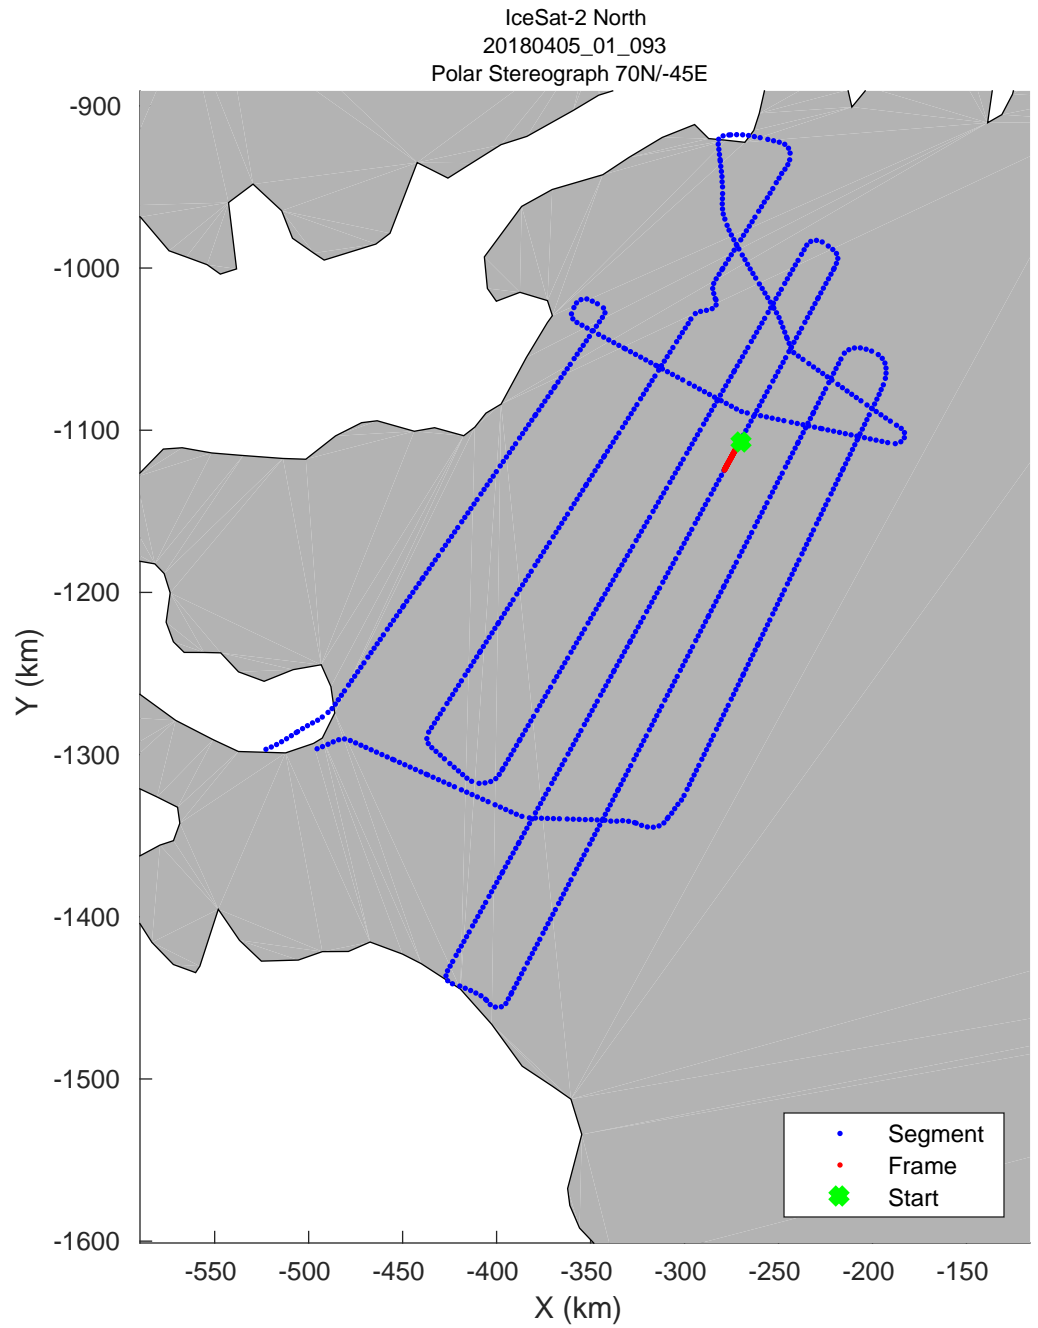

accum 2018_Greenland_P3: "IceSat-2 North" 20180405_01_085: 14:48:38.8 to 14:51:25.0 GPS

accum 2018_Greenland_P3: "IceSat-2 North" 20180405_01_086: 14:51:25.5 to 14:54:05.5 GPS

accum 2018_Greenland_P3: "IceSat-2 North" 20180405_01_087: 14:54:06.0 to 14:56:34.8 GPS

accum 2018_Greenland_P3: "IceSat-2 North" 20180405_01_088: 14:56:35.3 to 14:59:12.4 GPS

accum 2018_Greenland_P3: "IceSat-2 North" 20180405_01_089: 14:59:12.9 to 15:01:44.3 GPS

accum 2018_Greenland_P3: "IceSat-2 North" 20180405_01_090: 15:01:44.7 to 15:04:15.4 GPS

accum 2018_Greenland_P3: "IceSat-2 North" 20180405_01_091: 15:04:15.8 to 15:06:46.8 GPS

accum 2018_Greenland_P3: "IceSat-2 North" 20180405_01_092: 15:06:47.3 to 15:09:16.8 GPS

accum 2018_Greenland_P3: "IceSat-2 North" 20180405_01_093: 15:09:17.2 to 15:11:46.4 GPS