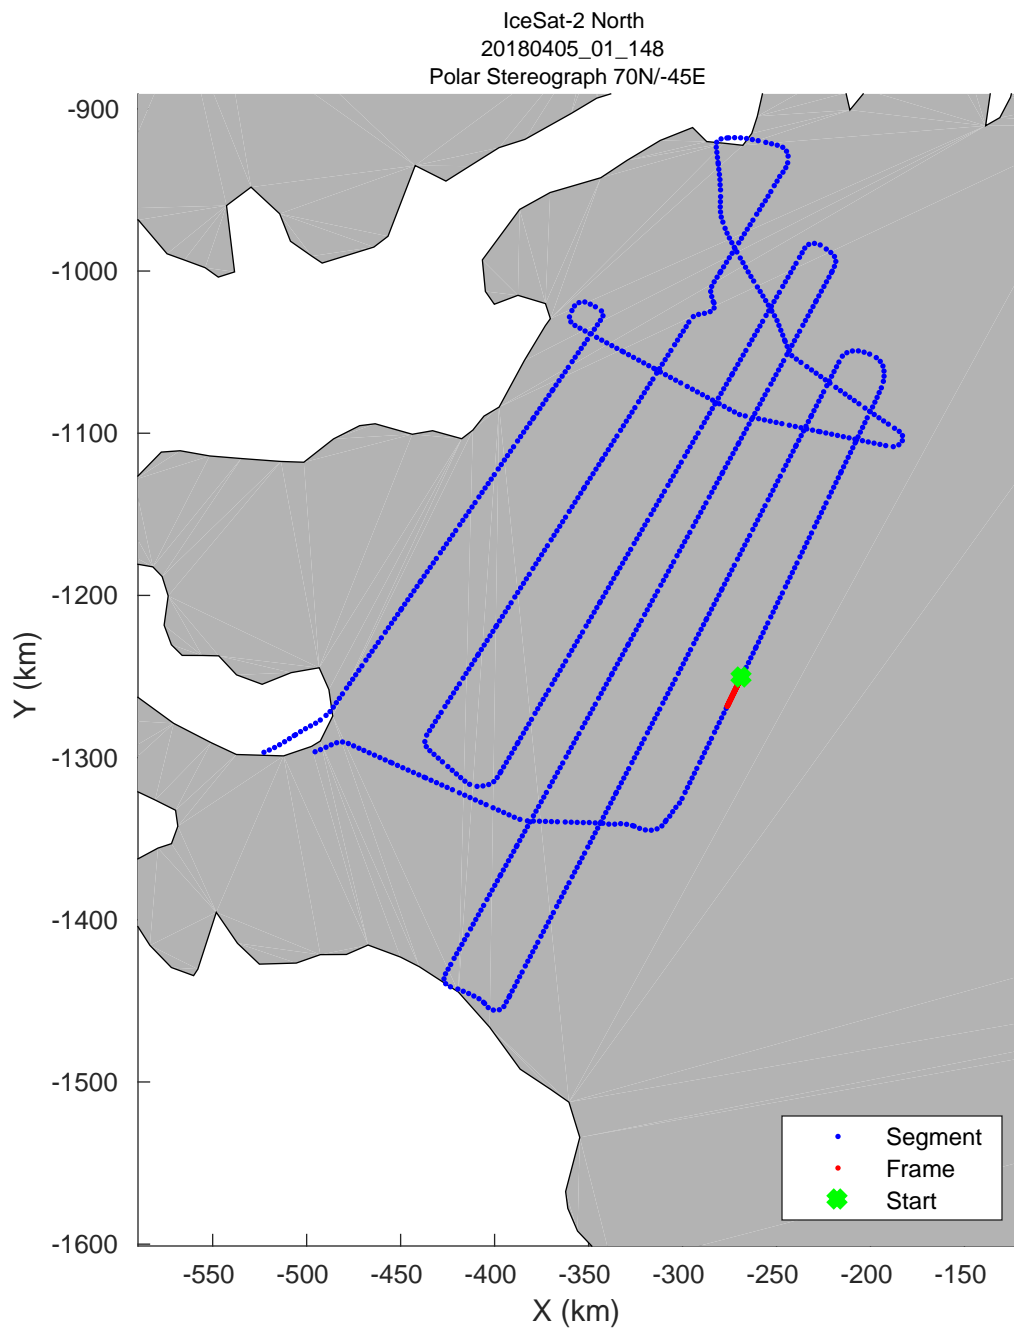

accum 2018_Greenland_P3: "IceSat-2 North" 20180405_01_141: 17:07:39.3 to 17:10:11.9 GPS

accum 2018_Greenland_P3: "IceSat-2 North" 20180405_01_142: 17:10:12.3 to 17:12:44.6 GPS

accum 2018_Greenland_P3: "IceSat-2 North" 20180405_01_143: 17:12:45.0 to 17:15:16.9 GPS

accum 2018_Greenland_P3: "IceSat-2 North" 20180405_01_144: 17:15:17.4 to 17:17:49.0 GPS

accum 2018_Greenland_P3: "IceSat-2 North" 20180405_01_145: 17:17:49.4 to 17:20:21.0 GPS

accum 2018_Greenland_P3: "IceSat-2 North" 20180405_01_146: 17:20:21.4 to 17:22:51.7 GPS

accum 2018_Greenland_P3: "IceSat-2 North" 20180405_01_147: 17:22:52.1 to 17:25:23.1 GPS

accum 2018_Greenland_P3: "IceSat-2 North" 20180405_01_148: 17:25:23.5 to 17:27:53.7 GPS

accum 2018_Greenland_P3: "IceSat-2 North" 20180405_01_149: 17:27:54.1 to 17:30:25.9 GPS