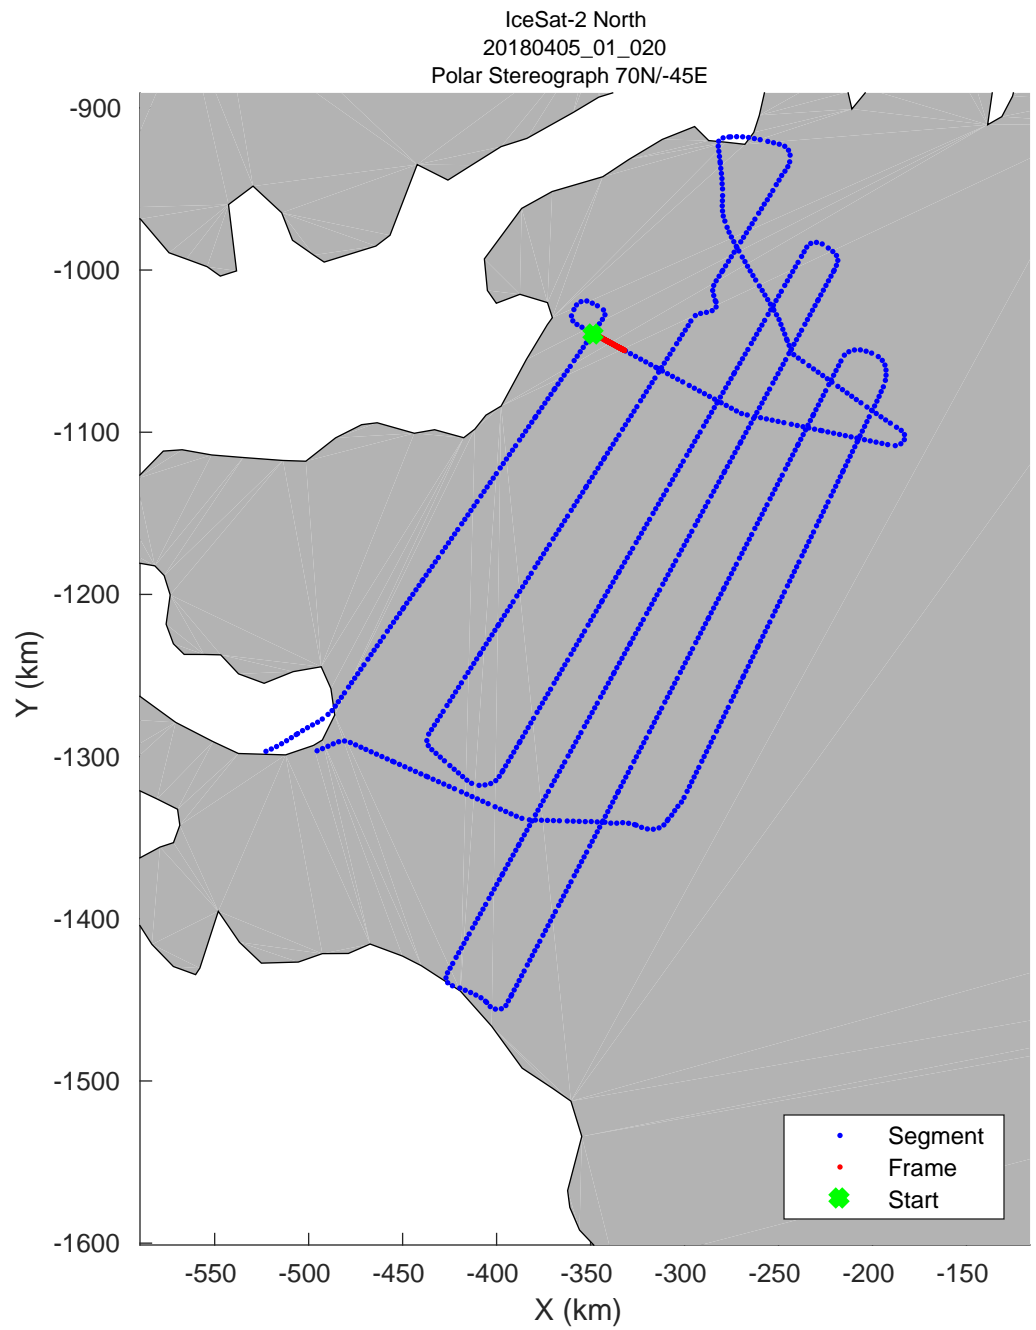

accum 2018_Greenland_P3: "IceSat-2 North" 20180405_01_013: 11:42:52.8 to 11:45:29.2 GPS

accum 2018_Greenland_P3: "IceSat-2 North" 20180405_01_014: 11:45:29.6 to 11:48:08.0 GPS

accum 2018_Greenland_P3: "IceSat-2 North" 20180405_01_015: 11:48:08.5 to 11:50:48.9 GPS

accum 2018_Greenland_P3: "IceSat-2 North" 20180405_01_016: 11:50:49.3 to 11:53:36.5 GPS

accum 2018_Greenland_P3: "IceSat-2 North" 20180405_01_017: 11:53:37.0 to 11:56:43.9 GPS

accum 2018_Greenland_P3: "IceSat-2 North" 20180405_01_018: 11:56:44.4 to 11:59:32.2 GPS

accum 2018_Greenland_P3: "IceSat-2 North" 20180405_01_019: 11:59:32.7 to 12:02:33.4 GPS

accum 2018_Greenland_P3: "IceSat-2 North" 20180405_01_020: 12:02:33.9 to 12:05:20.0 GPS

accum 2018_Greenland_P3: "IceSat-2 North" 20180405_01_021: 12:05:20.5 to 12:08:02.3 GPS