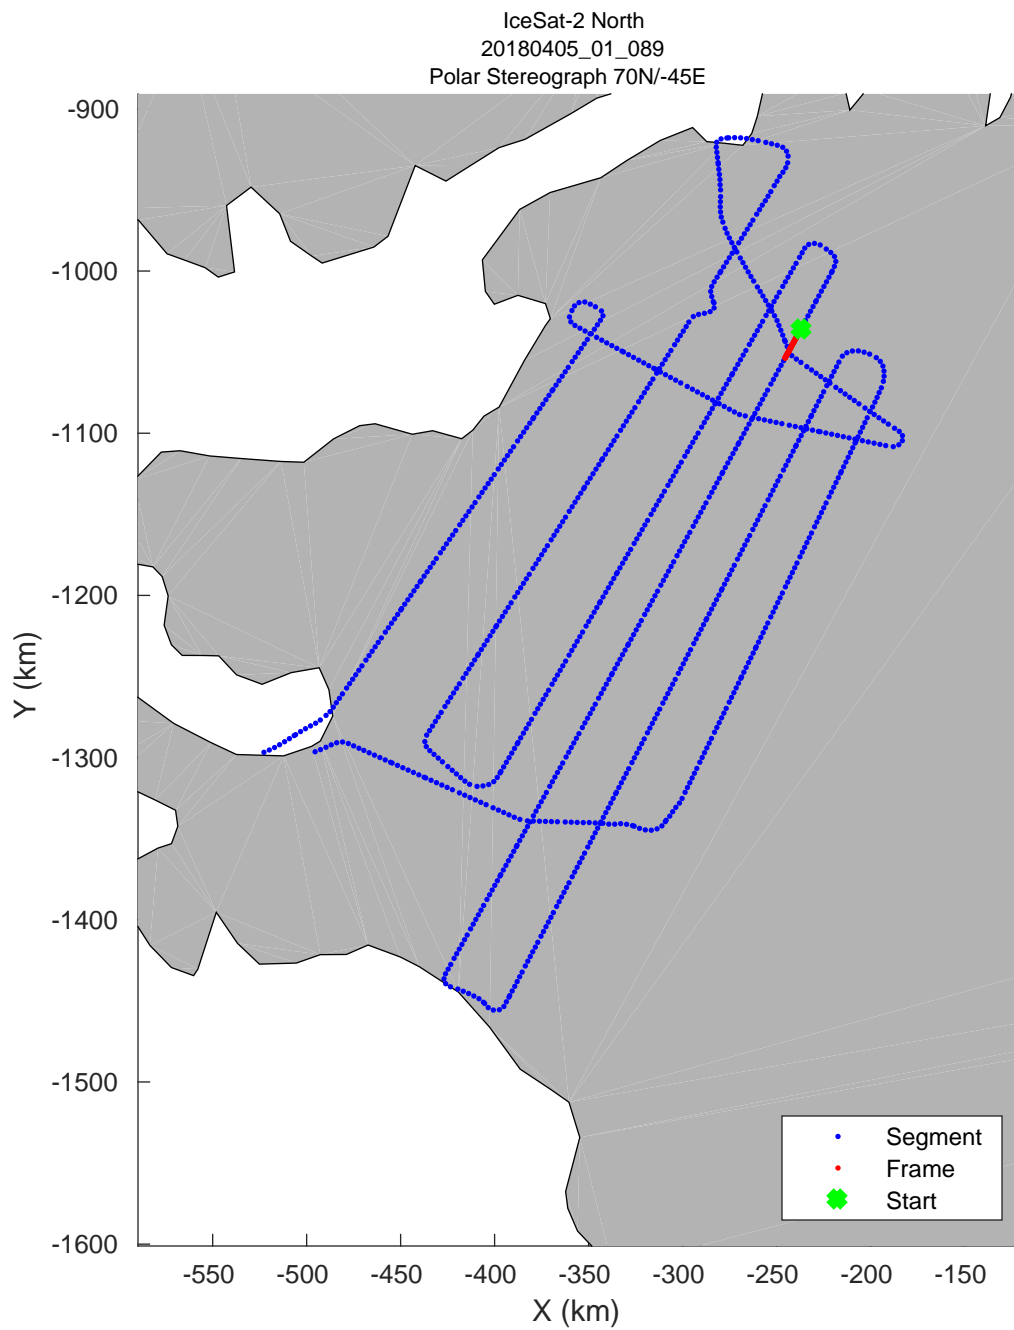

accum 2018_Greenland_P3: "IceSat-2 North" 20180405_01_082: 14:40:50.9 to 14:43:22.6 GPS

accum 2018_Greenland_P3: "IceSat-2 North" 20180405_01_083: 14:43:23.1 to 14:45:58.6 GPS

accum 2018_Greenland_P3: "IceSat-2 North" 20180405_01_084: 14:45:59.0 to 14:48:38.3 GPS

accum 2018_Greenland_P3: "IceSat-2 North" 20180405_01_085: 14:48:38.8 to 14:51:25.0 GPS

accum 2018_Greenland_P3: "IceSat-2 North" 20180405_01_086: 14:51:25.5 to 14:54:05.5 GPS

accum 2018_Greenland_P3: "IceSat-2 North" 20180405_01_087: 14:54:06.0 to 14:56:34.8 GPS

accum 2018_Greenland_P3: "IceSat-2 North" 20180405_01_088: 14:56:35.3 to 14:59:12.4 GPS

accum 2018_Greenland_P3: "IceSat-2 North" 20180405_01_089: 14:59:12.9 to 15:01:44.3 GPS

accum 2018_Greenland_P3: "IceSat-2 North" 20180405_01_090: 15:01:44.7 to 15:04:15.4 GPS