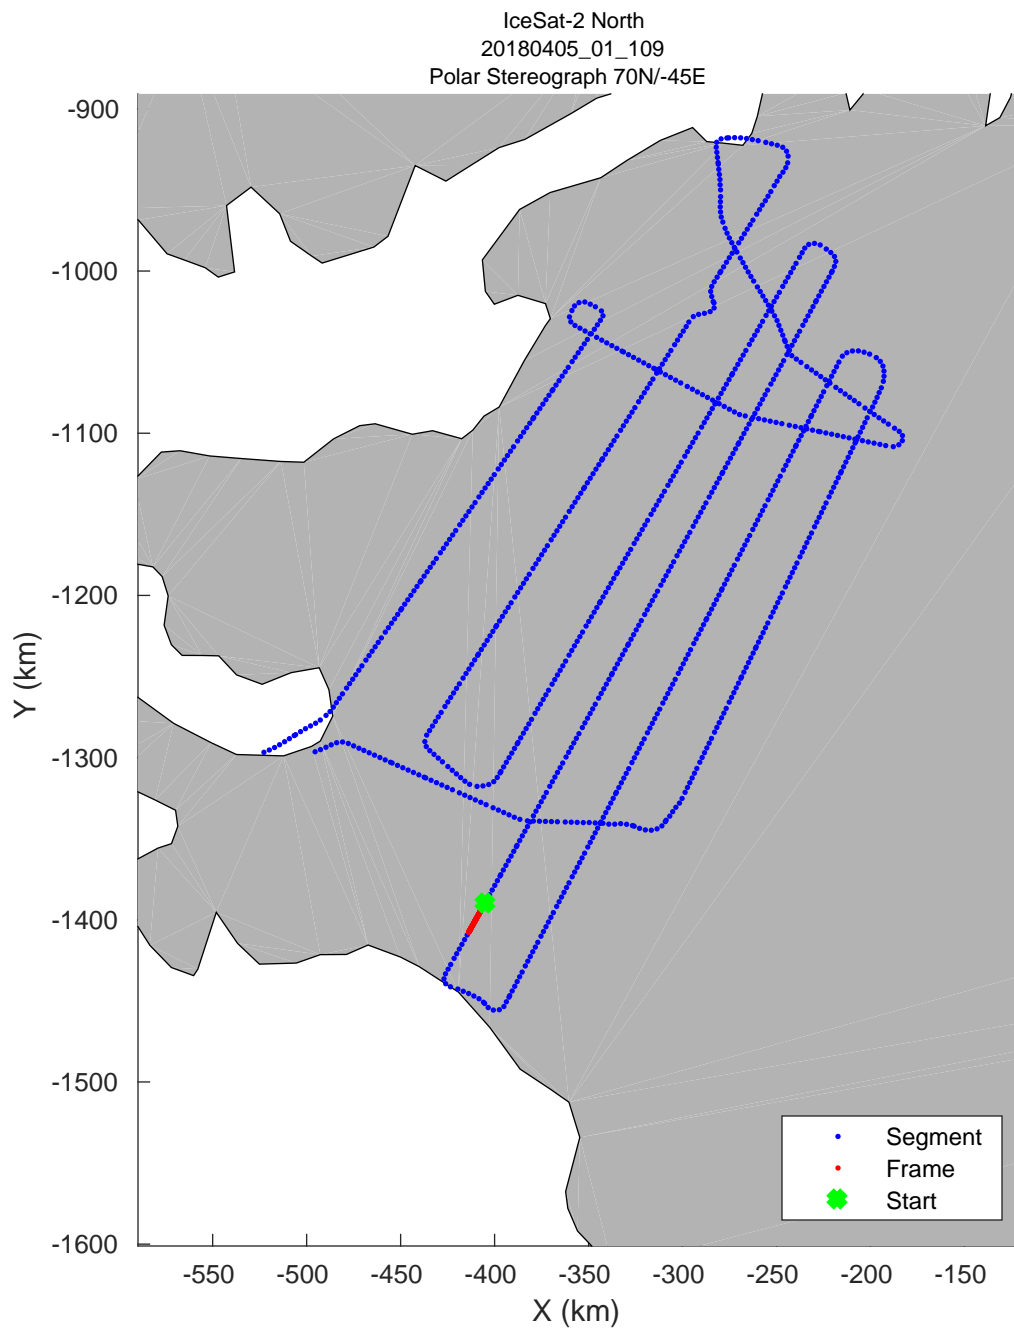

accum 2018_Greenland_P3: "IceSat-2 North" 20180405_01_103: 15:34:21.4 to 15:36:50.5 GPS

accum 2018_Greenland_P3: "IceSat-2 North" 20180405_01_104: 15:36:50.9 to 15:39:19.7 GPS

accum 2018_Greenland_P3: "IceSat-2 North" 20180405_01_105: 15:39:20.1 to 15:41:49.2 GPS

accum 2018_Greenland_P3: "IceSat-2 North" 20180405_01_106: 15:41:49.6 to 15:44:20.1 GPS

accum 2018_Greenland_P3: "IceSat-2 North" 20180405_01_107: 15:44:20.5 to 15:46:48.6 GPS

accum 2018_Greenland_P3: "IceSat-2 North" 20180405_01_108: 15:46:49.0 to 15:49:17.3 GPS

accum 2018_Greenland_P3: "IceSat-2 North" 20180405_01_109: 15:49:17.7 to 15:51:48.4 GPS

accum 2018_Greenland_P3: "IceSat-2 North" 20180405_01_110: 15:51:48.9 to 15:54:25.2 GPS

accum 2018_Greenland_P3: "IceSat-2 North" 20180405_01_111: 15:54:25.6 to 15:57:13.0 GPS