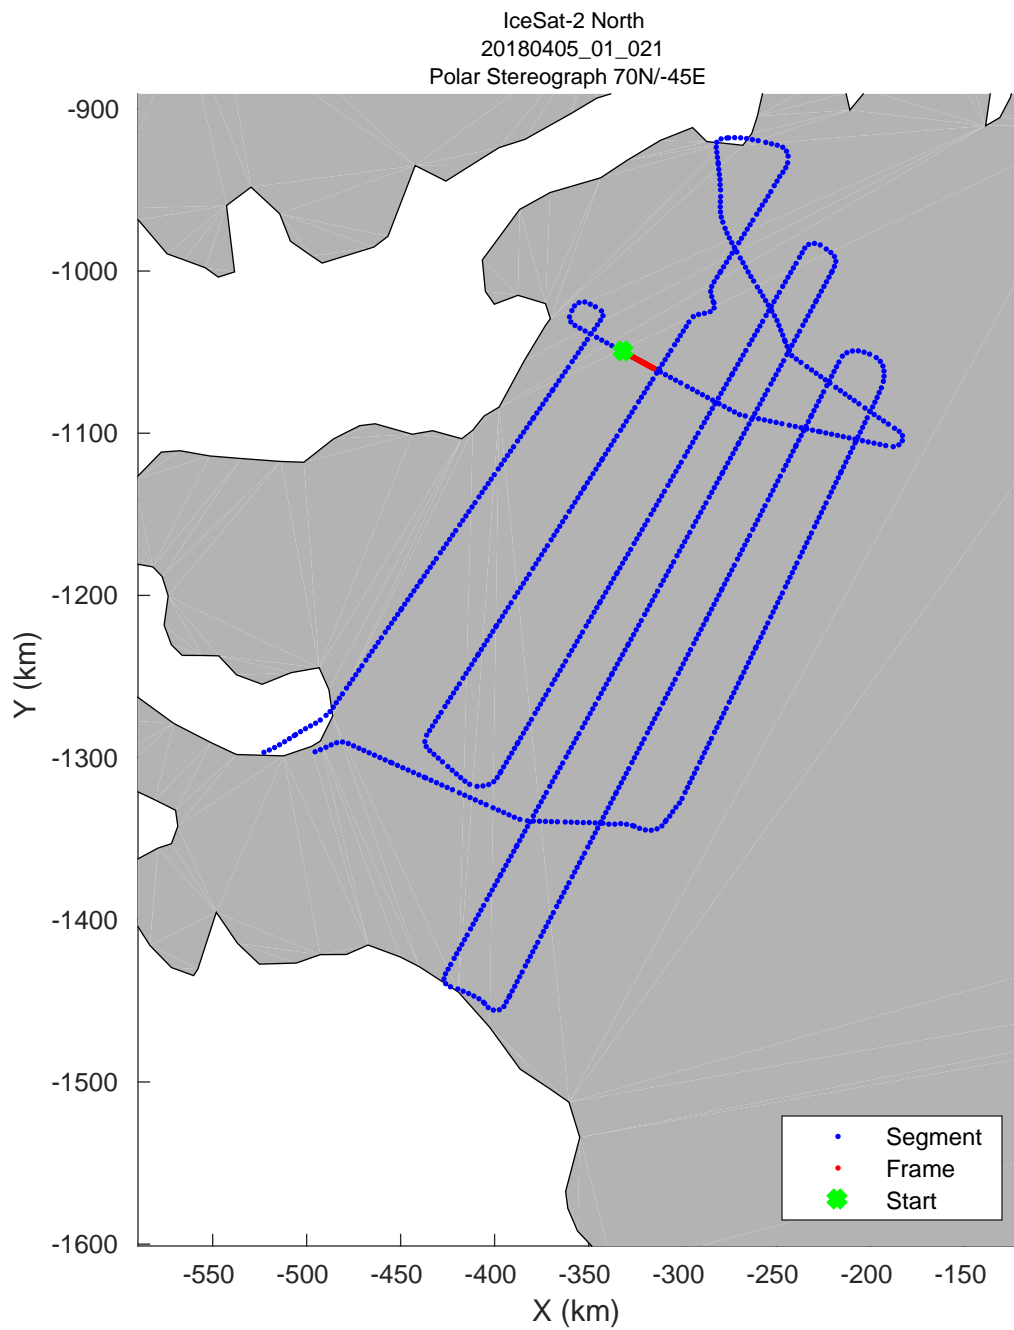

accum 2018_Greenland_P3: "IceSat-2 North" 20180405_01_013: 11:42:52.8 to 11:45:29.2 GPS

accum 2018_Greenland_P3: "IceSat-2 North" 20180405_01_014: 11:45:29.6 to 11:48:08.0 GPS

accum 2018_Greenland_P3: "IceSat-2 North" 20180405_01_015: 11:48:08.5 to 11:50:48.9 GPS

accum 2018_Greenland_P3: "IceSat-2 North" 20180405_01_016: 11:50:49.3 to 11:53:36.5 GPS

accum 2018_Greenland_P3: "IceSat-2 North" 20180405_01_017: 11:53:37.0 to 11:56:43.9 GPS

accum 2018_Greenland_P3: "IceSat-2 North" 20180405_01_018: 11:56:44.4 to 11:59:32.2 GPS

accum 2018_Greenland_P3: "IceSat-2 North" 20180405_01_019: 11:59:32.7 to 12:02:33.4 GPS

accum 2018_Greenland_P3: "IceSat-2 North" 20180405_01_020: 12:02:33.9 to 12:05:20.0 GPS

accum 2018_Greenland_P3: "IceSat-2 North" 20180405_01_021: 12:05:20.5 to 12:08:02.3 GPS