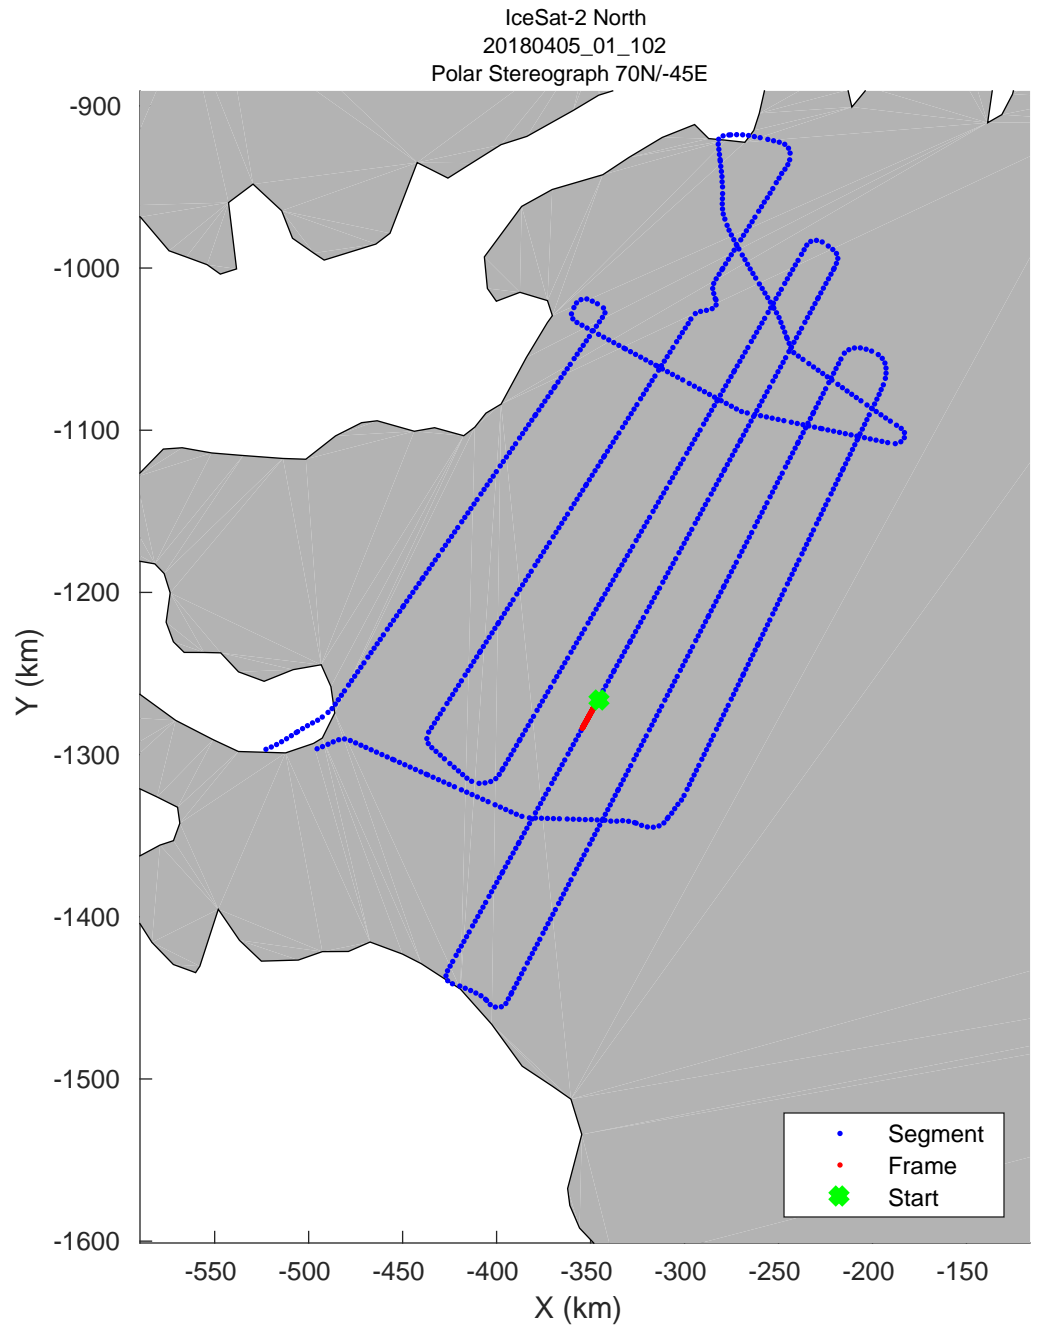

accum 2018_Greenland_P3: "IceSat-2 North" 20180405_01_094: 15:11:46.9 to 15:14:19.2 GPS

accum 2018_Greenland_P3: "IceSat-2 North" 20180405_01_095: 15:14:19.6 to 15:16:48.4 GPS

accum 2018_Greenland_P3: "IceSat-2 North" 20180405_01_096: 15:16:48.9 to 15:19:22.9 GPS

accum 2018_Greenland_P3: "IceSat-2 North" 20180405_01_097: 15:19:23.4 to 15:21:52.8 GPS

accum 2018_Greenland_P3: "IceSat-2 North" 20180405_01_098: 15:21:53.2 to 15:24:22.9 GPS

accum 2018_Greenland_P3: "IceSat-2 North" 20180405_01_099: 15:24:23.3 to 15:26:51.0 GPS

accum 2018_Greenland_P3: "IceSat-2 North" 20180405_01_100: 15:26:51.5 to 15:29:20.6 GPS

accum 2018_Greenland_P3: "IceSat-2 North" 20180405_01_101: 15:29:21.0 to 15:31:48.3 GPS

accum 2018_Greenland_P3: "IceSat-2 North" 20180405_01_102: 15:31:48.7 to 15:34:21.0 GPS