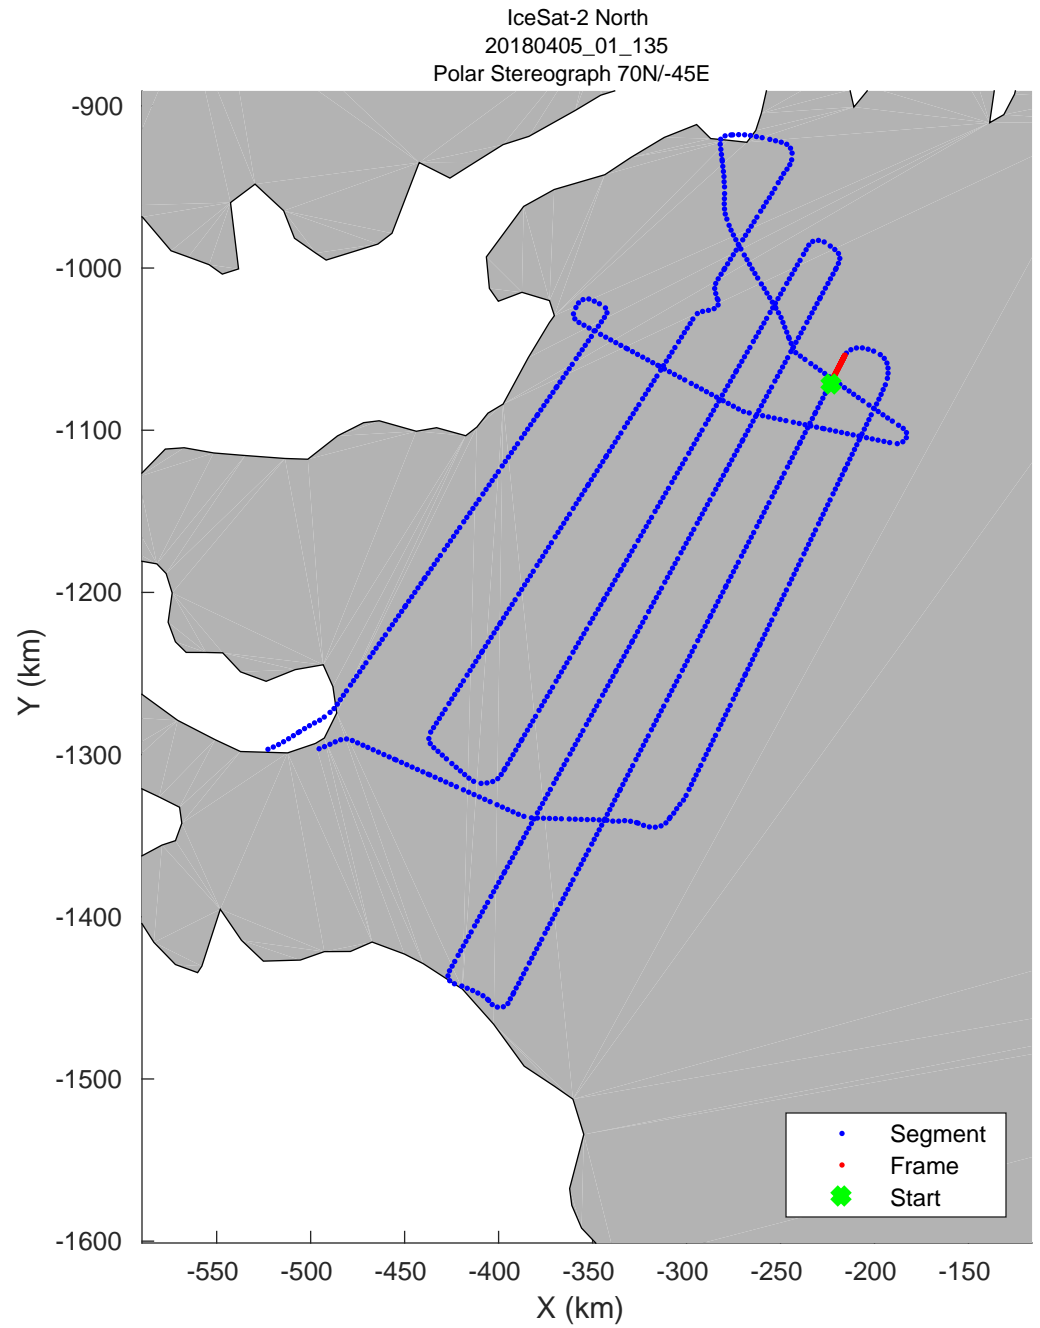

accum 2018_Greenland_P3: "IceSat-2 North" 20180405_01_129: 16:38:02.2 to 16:40:22.4 GPS

accum 2018_Greenland_P3: "IceSat-2 North" 20180405_01_130: 16:40:22.8 to 16:42:40.8 GPS

accum 2018_Greenland_P3: "IceSat-2 North" 20180405_01_131: 16:42:41.2 to 16:45:02.9 GPS

accum 2018_Greenland_P3: "IceSat-2 North" 20180405_01_132: 16:45:03.4 to 16:47:30.2 GPS

accum 2018_Greenland_P3: "IceSat-2 North" 20180405_01_133: 16:47:30.6 to 16:49:53.3 GPS

accum 2018_Greenland_P3: "IceSat-2 North" 20180405_01_134: 16:49:53.8 to 16:52:17.4 GPS

accum 2018_Greenland_P3: "IceSat-2 North" 20180405_01_135: 16:52:17.8 to 16:54:43.2 GPS

accum 2018_Greenland_P3: "IceSat-2 North" 20180405_01_136: 16:54:43.7 to 16:57:16.8 GPS

accum 2018_Greenland_P3: "IceSat-2 North" 20180405_01_137: 16:57:17.3 to 16:59:54.6 GPS