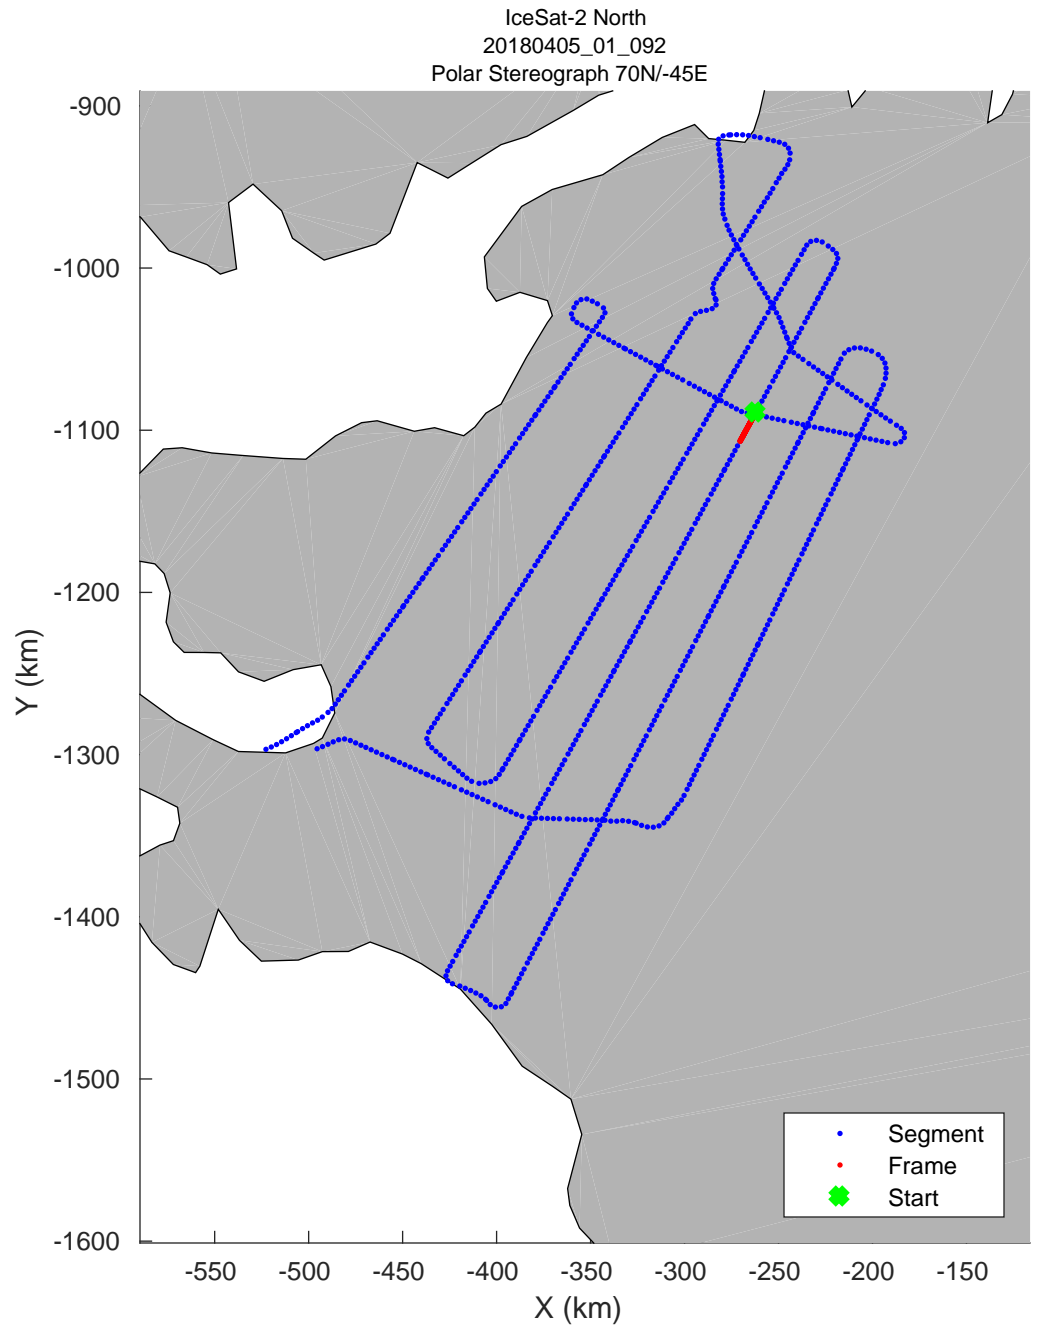

accum 2018_Greenland_P3: "IceSat-2 North" 20180405_01_085: 14:48:38.8 to 14:51:25.0 GPS

accum 2018_Greenland_P3: "IceSat-2 North" 20180405_01_086: 14:51:25.5 to 14:54:05.5 GPS

accum 2018_Greenland_P3: "IceSat-2 North" 20180405_01_087: 14:54:06.0 to 14:56:34.8 GPS

accum 2018_Greenland_P3: "IceSat-2 North" 20180405_01_088: 14:56:35.3 to 14:59:12.4 GPS

accum 2018_Greenland_P3: "IceSat-2 North" 20180405_01_089: 14:59:12.9 to 15:01:44.3 GPS

accum 2018_Greenland_P3: "IceSat-2 North" 20180405_01_090: 15:01:44.7 to 15:04:15.4 GPS

accum 2018_Greenland_P3: "IceSat-2 North" 20180405_01_091: 15:04:15.8 to 15:06:46.8 GPS

accum 2018_Greenland_P3: "IceSat-2 North" 20180405_01_092: 15:06:47.3 to 15:09:16.8 GPS

accum 2018_Greenland_P3: "IceSat-2 North" 20180405_01_093: 15:09:17.2 to 15:11:46.4 GPS