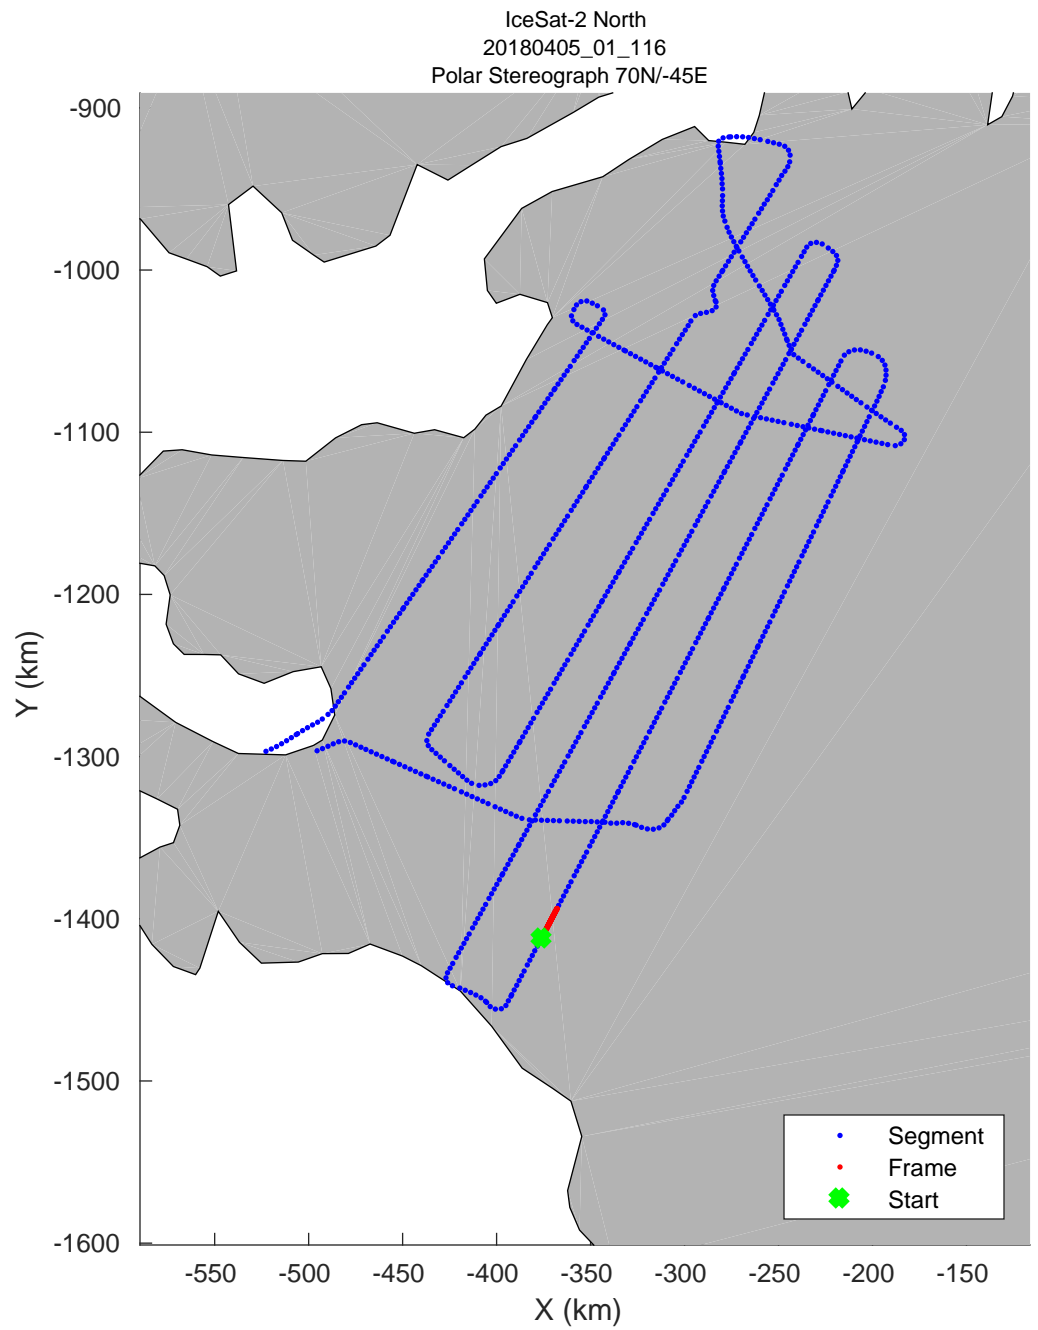

accum 2018_Greenland_P3: "IceSat-2 North" 20180405_01_109: 15:49:17.7 to 15:51:48.4 GPS

accum 2018_Greenland_P3: "IceSat-2 North" 20180405_01_110: 15:51:48.9 to 15:54:25.2 GPS

accum 2018_Greenland_P3: "IceSat-2 North" 20180405_01_111: 15:54:25.6 to 15:57:13.0 GPS

accum 2018_Greenland_P3: "IceSat-2 North" 20180405_01_112: 15:57:13.5 to 16:00:09.6 GPS

accum 2018_Greenland_P3: "IceSat-2 North" 20180405_01_113: 16:00:10.2 to 16:02:58.5 GPS

accum 2018_Greenland_P3: "IceSat-2 North" 20180405_01_114: 16:02:58.9 to 16:05:29.0 GPS

accum 2018_Greenland_P3: "IceSat-2 North" 20180405_01_115: 16:05:29.4 to 16:07:53.1 GPS

accum 2018_Greenland_P3: "IceSat-2 North" 20180405_01_116: 16:07:53.5 to 16:10:16.5 GPS

accum 2018_Greenland_P3: "IceSat-2 North" 20180405_01_117: 16:10:16.9 to 16:12:36.3 GPS