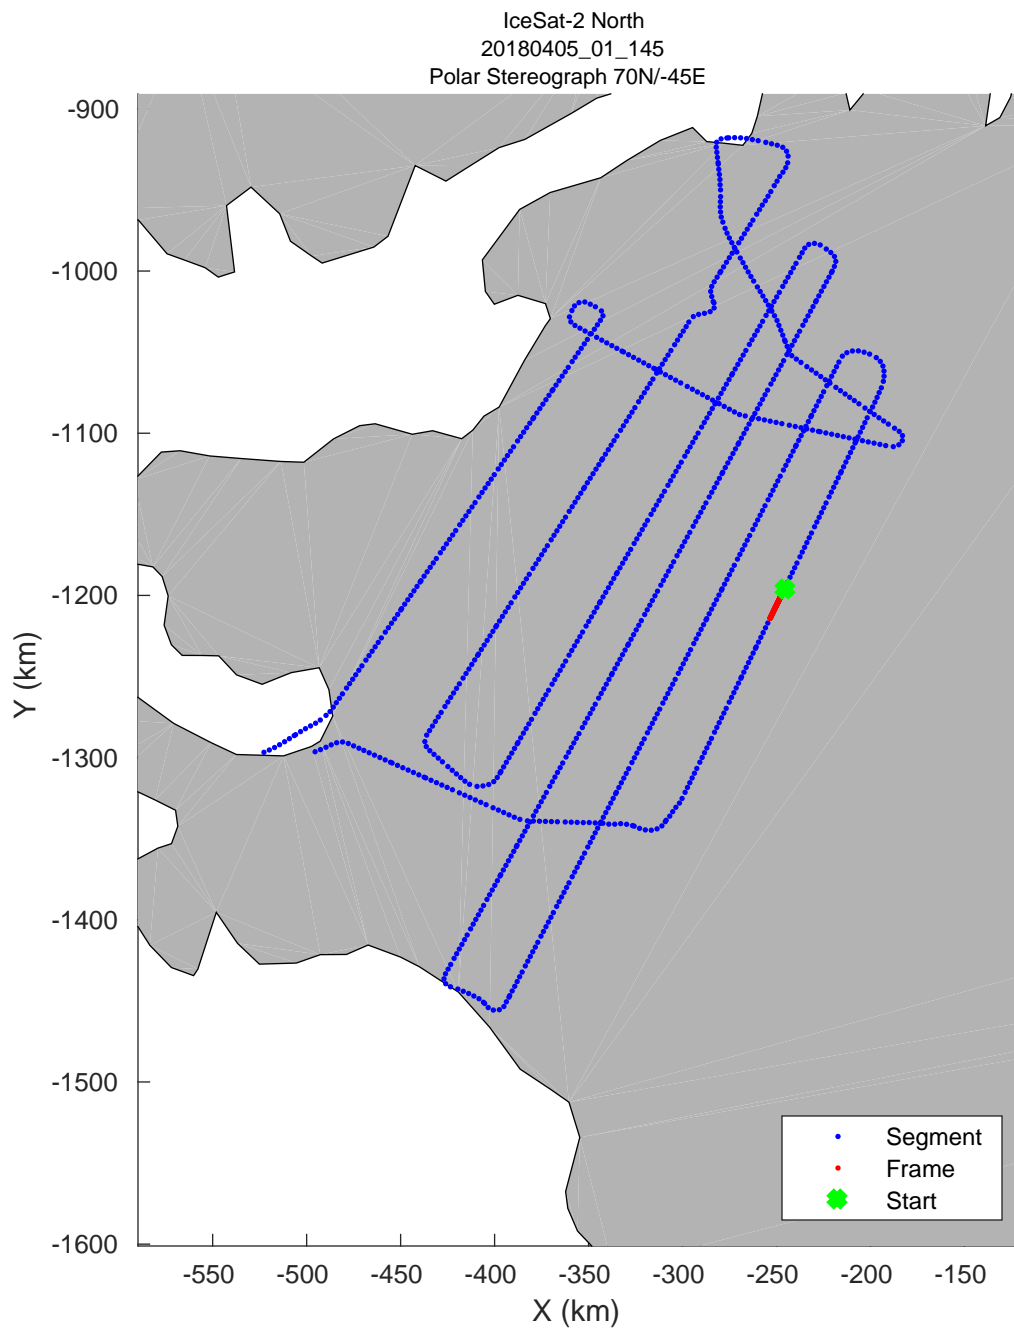

accum 2018_Greenland_P3: "IceSat-2 North" 20180405_01_138: 16:59:55.0 to 17:02:31.6 GPS

accum 2018_Greenland_P3: "IceSat-2 North" 20180405_01_139: 17:02:32.0 to 17:05:07.1 GPS

accum 2018_Greenland_P3: "IceSat-2 North" 20180405_01_140: 17:05:07.5 to 17:07:38.9 GPS

accum 2018_Greenland_P3: "IceSat-2 North" 20180405_01_141: 17:07:39.3 to 17:10:11.9 GPS

accum 2018_Greenland_P3: "IceSat-2 North" 20180405_01_142: 17:10:12.3 to 17:12:44.6 GPS

accum 2018_Greenland_P3: "IceSat-2 North" 20180405_01_143: 17:12:45.0 to 17:15:16.9 GPS

accum 2018_Greenland_P3: "IceSat-2 North" 20180405_01_144: 17:15:17.4 to 17:17:49.0 GPS

accum 2018_Greenland_P3: "IceSat-2 North" 20180405_01_145: 17:17:49.4 to 17:20:21.0 GPS

accum 2018_Greenland_P3: "IceSat-2 North" 20180405_01_146: 17:20:21.4 to 17:22:51.7 GPS