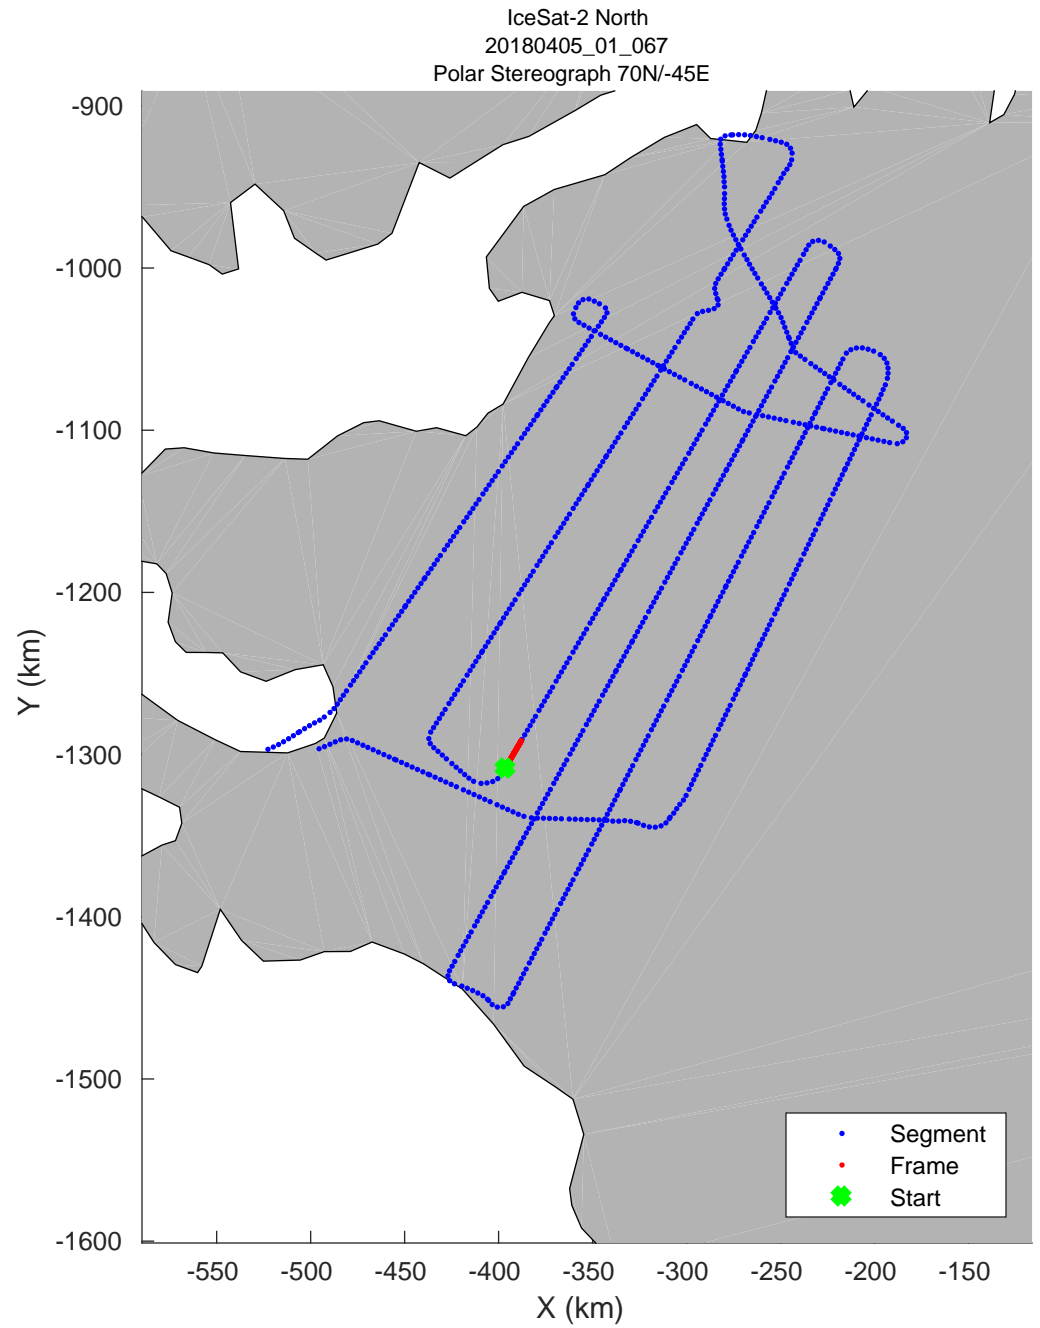

accum 2018_Greenland_P3: "IceSat-2 North" 20180405_01_061: 13:49:53.8 to 13:52:16.9 GPS

accum 2018_Greenland_P3: "IceSat-2 North" 20180405_01_062: 13:52:17.3 to 13:54:43.8 GPS

accum 2018_Greenland_P3: "IceSat-2 North" 20180405_01_063: 13:54:44.3 to 13:57:13.4 GPS

accum 2018_Greenland_P3: "IceSat-2 North" 20180405_01_064: 13:57:13.8 to 13:59:44.8 GPS

accum 2018_Greenland_P3: "IceSat-2 North" 20180405_01_065: 13:59:45.3 to 14:02:15.0 GPS

accum 2018_Greenland_P3: "IceSat-2 North" 20180405_01_066: 14:02:15.4 to 14:04:41.9 GPS

accum 2018_Greenland_P3: "IceSat-2 North" 20180405_01_067: 14:04:42.3 to 14:07:04.1 GPS

accum 2018_Greenland_P3: "IceSat-2 North" 20180405_01_068: 14:07:04.6 to 14:09:26.6 GPS

accum 2018_Greenland_P3: "IceSat-2 North" 20180405_01_069: 14:09:27.0 to 14:11:49.1 GPS