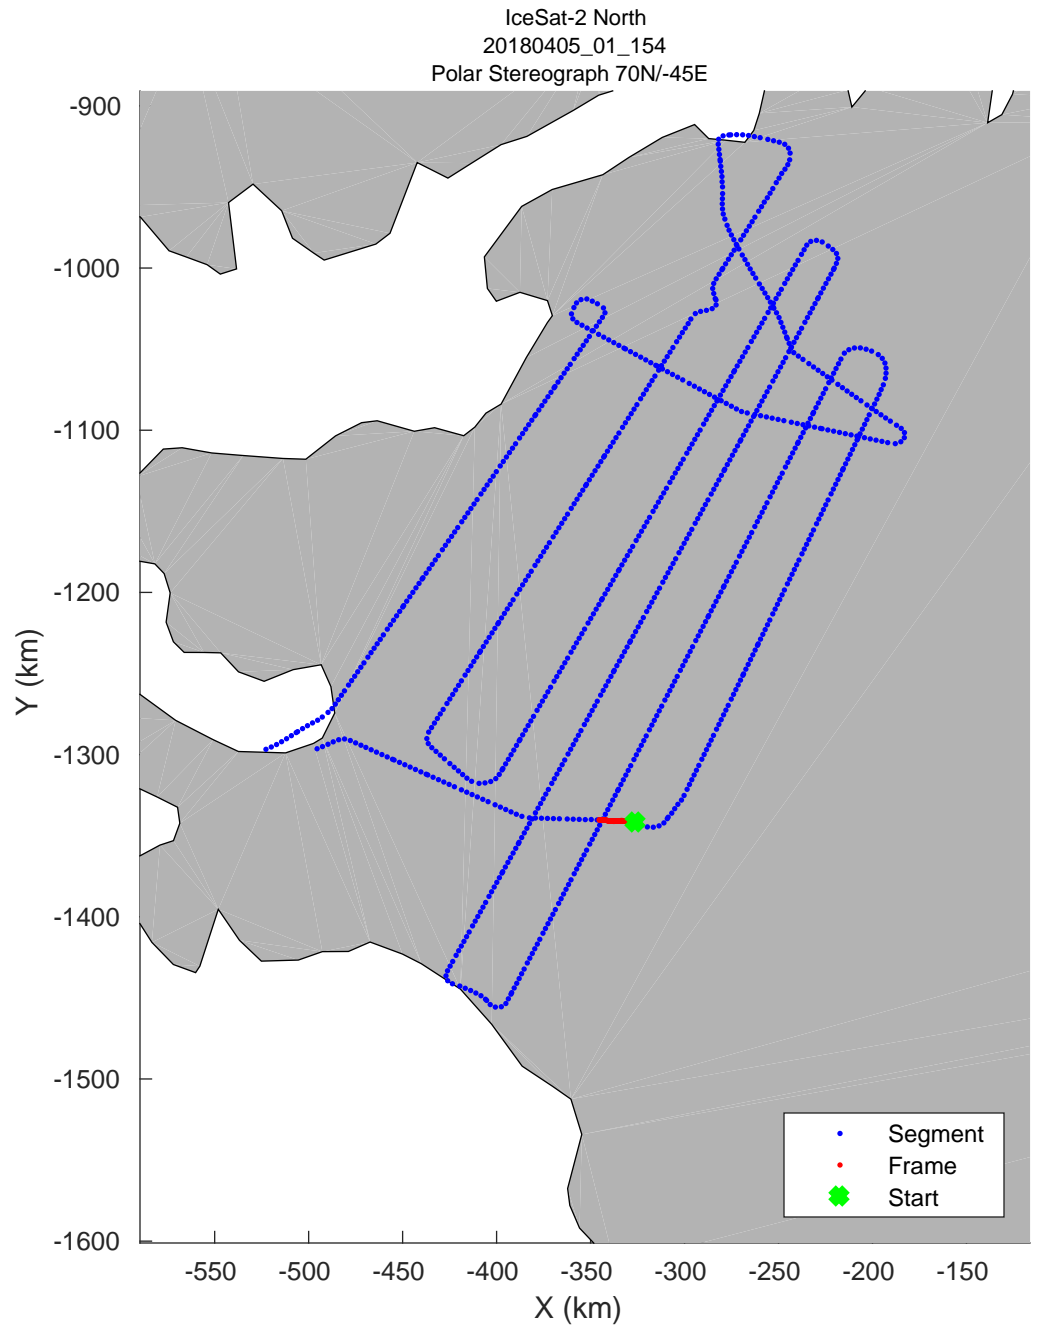

accum 2018_Greenland_P3: "IceSat-2 North" 20180405_01_150: 17:30:26.4 to 17:32:57.9 GPS

0.00 km	4.02 km	7.98 km	dist	12.00 km	15.96 km	19.92 km
77.882 N	77.846 N	77.812 N	lat	77.776 N	77.741 N	77.706 N
57.444 W	57.475 W	57.506 W	lon	57.536 W	57.566 W	57.596 W

accum 2018_Greenland_P3: "IceSat-2 North" 20180405_01_151: 17:32:58.4 to 17:35:27.7 GPS

accum 2018_Greenland_P3: "IceSat-2 North" 20180405_01_152: 17:35:28.2 to 17:37:54.7 GPS

accum 2018_Greenland_P3: "IceSat-2 North" 20180405_01_153: 17:37:55.1 to 17:40:15.2 GPS

accum 2018_Greenland_P3: "IceSat-2 North" 20180405_01_154: 17:40:15.6 to 17:42:41.7 GPS

accum 2018_Greenland_P3: "IceSat-2 North" 20180405_01_155: 17:42:42.2 to 17:45:07.1 GPS

accum 2018_Greenland_P3: "IceSat-2 North" 20180405_01_156: 17:45:07.5 to 17:47:36.0 GPS