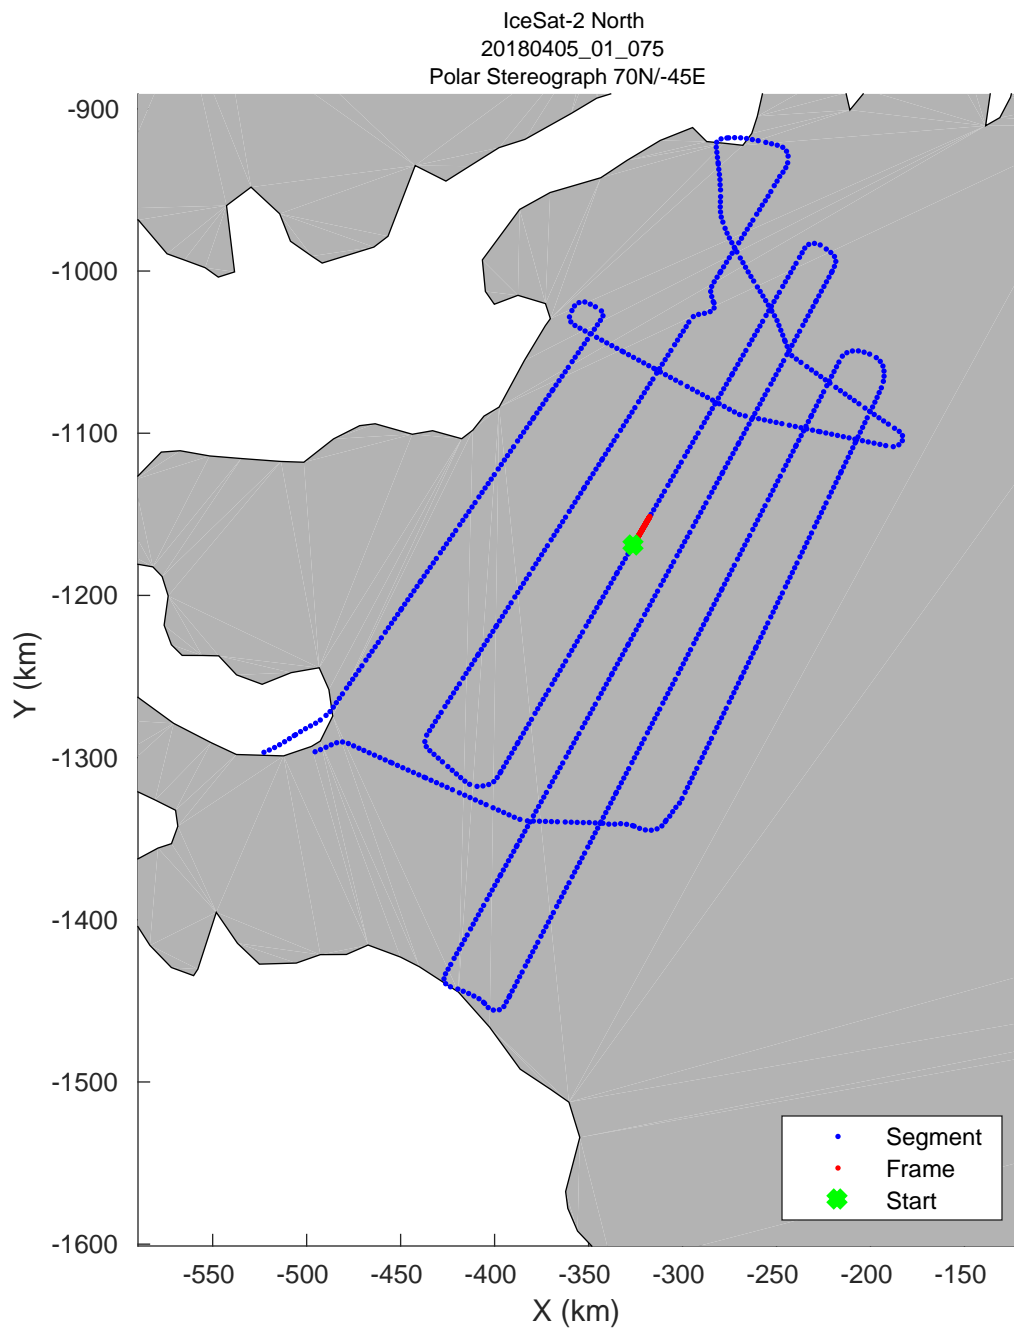

accum 2018_Greenland_P3: "IceSat-2 North" 20180405_01_067: 14:04:42.3 to 14:07:04.1 GPS

accum 2018_Greenland_P3: "IceSat-2 North" 20180405_01_068: 14:07:04.6 to 14:09:26.6 GPS

accum 2018_Greenland_P3: "IceSat-2 North" 20180405_01_069: 14:09:27.0 to 14:11:49.1 GPS

accum 2018_Greenland_P3: "IceSat-2 North" 20180405_01_070: 14:11:49.5 to 14:14:10.0 GPS

accum 2018_Greenland_P3: "IceSat-2 North" 20180405_01_071: 14:14:10.4 to 14:16:33.3 GPS

accum 2018_Greenland_P3: "IceSat-2 North" 20180405_01_072: 14:16:33.7 to 14:18:56.8 GPS

accum 2018_Greenland_P3: "IceSat-2 North" 20180405_01_073: 14:18:57.2 to 14:21:20.5 GPS

accum 2018_Greenland_P3: "IceSat-2 North" 20180405_01_074: 14:21:21.0 to 14:23:43.7 GPS

accum 2018_Greenland_P3: "IceSat-2 North" 20180405_01_075: 14:23:44.1 to 14:26:05.9 GPS