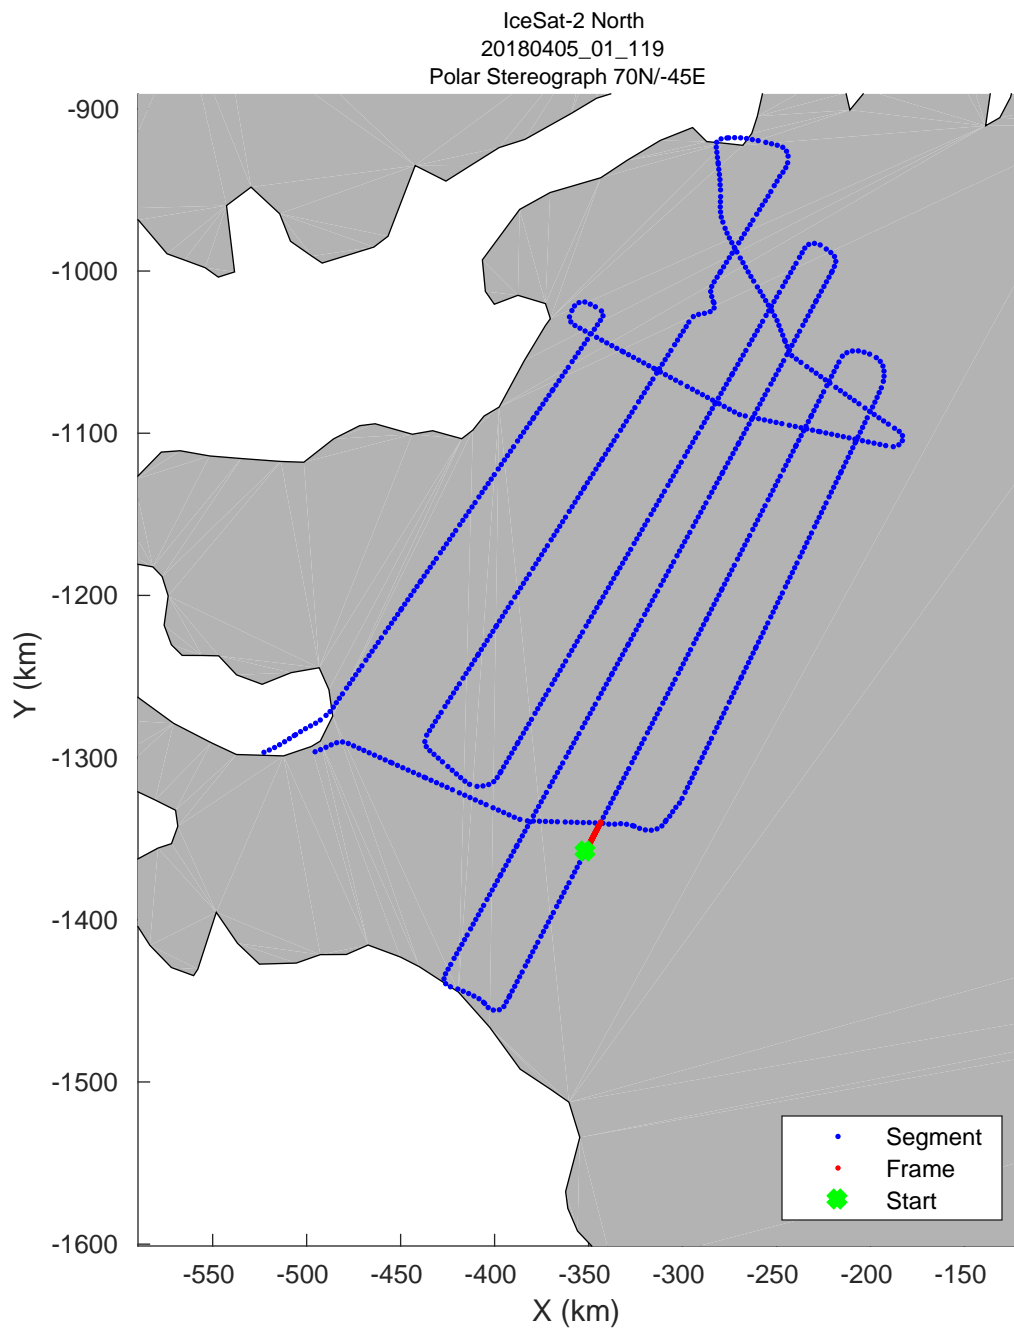

accum 2018_Greenland_P3: "IceSat-2 North" 20180405_01_112: 15:57:13.5 to 16:00:09.6 GPS

accum 2018_Greenland_P3: "IceSat-2 North" 20180405_01_113: 16:00:10.2 to 16:02:58.5 GPS

accum 2018_Greenland_P3: "IceSat-2 North" 20180405_01_114: 16:02:58.9 to 16:05:29.0 GPS

accum 2018_Greenland_P3: "IceSat-2 North" 20180405_01_115: 16:05:29.4 to 16:07:53.1 GPS

accum 2018_Greenland_P3: "IceSat-2 North" 20180405_01_116: 16:07:53.5 to 16:10:16.5 GPS

accum 2018_Greenland_P3: "IceSat-2 North" 20180405_01_117: 16:10:16.9 to 16:12:36.3 GPS

accum 2018_Greenland_P3: "IceSat-2 North" 20180405_01_118: 16:12:36.7 to 16:14:57.9 GPS

accum 2018_Greenland_P3: "IceSat-2 North" 20180405_01_119: 16:14:58.3 to 16:17:16.3 GPS

accum 2018_Greenland_P3: "IceSat-2 North" 20180405_01_120: 16:17:16.7 to 16:19:32.4 GPS