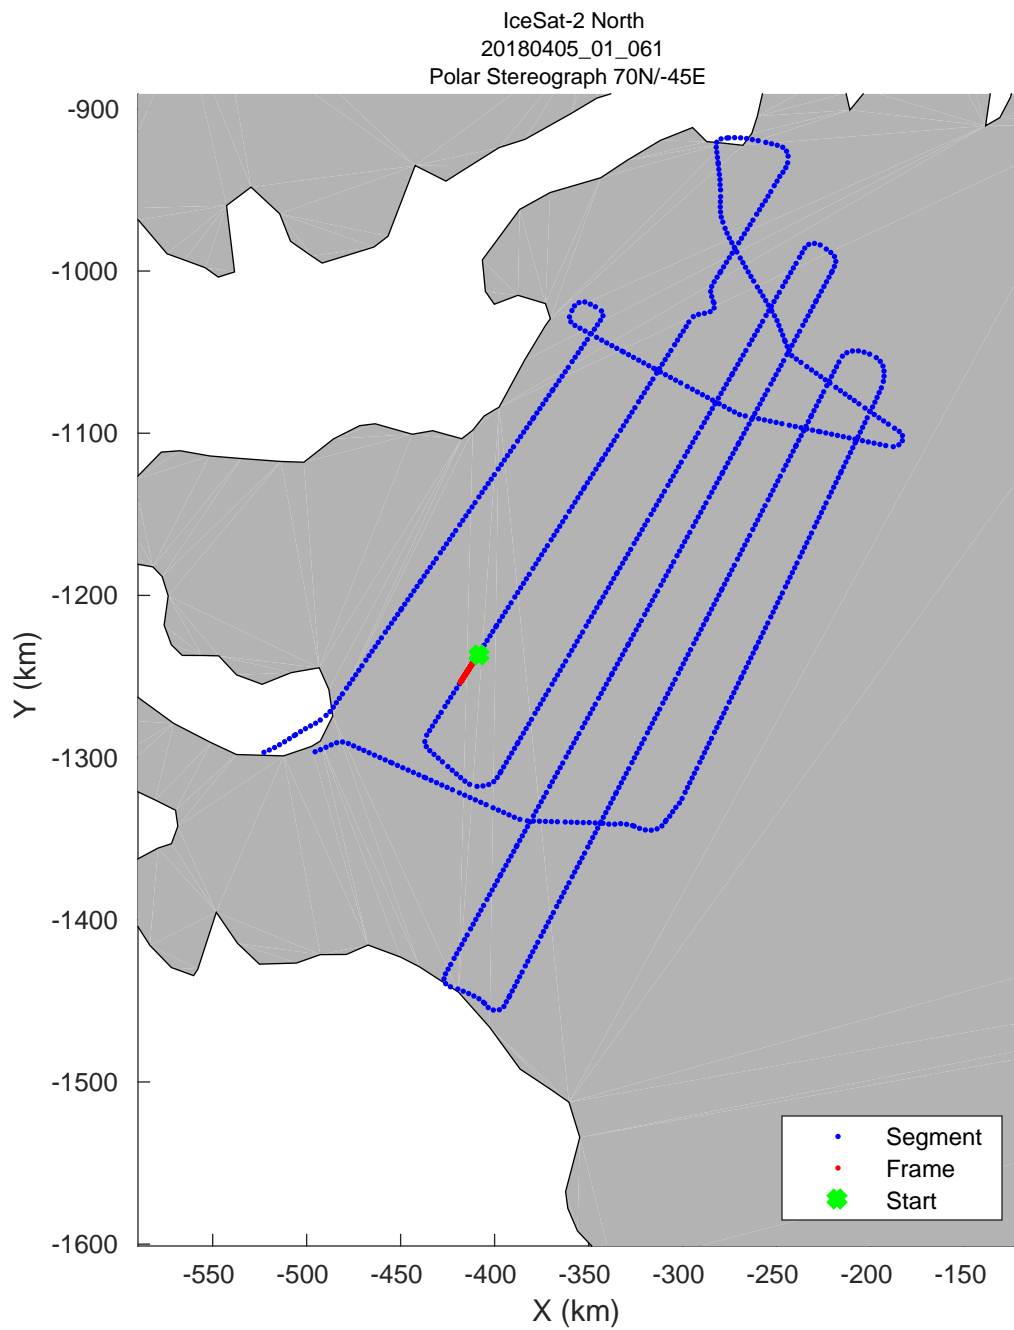

accum 2018_Greenland_P3: "IceSat-2 North" 20180405_01_055: 13:34:54.7 to 13:37:25.6 GPS

accum 2018_Greenland_P3: "IceSat-2 North" 20180405_01_056: 13:37:26.1 to 13:39:58.8 GPS

accum 2018_Greenland_P3: "IceSat-2 North" 20180405_01_057: 13:39:59.2 to 13:42:30.7 GPS

accum 2018_Greenland_P3: "IceSat-2 North" 20180405_01_058: 13:42:31.2 to 13:45:03.2 GPS

accum 2018_Greenland_P3: "IceSat-2 North" 20180405_01_059: 13:45:03.7 to 13:47:30.5 GPS

accum 2018_Greenland_P3: "IceSat-2 North" 20180405_01_060: 13:47:30.9 to 13:49:53.4 GPS

accum 2018_Greenland_P3: "IceSat-2 North" 20180405_01_061: 13:49:53.8 to 13:52:16.9 GPS

accum 2018_Greenland_P3: "IceSat-2 North" 20180405_01_062: 13:52:17.3 to 13:54:43.8 GPS

accum 2018_Greenland_P3: "IceSat-2 North" 20180405_01_063: 13:54:44.3 to 13:57:13.4 GPS