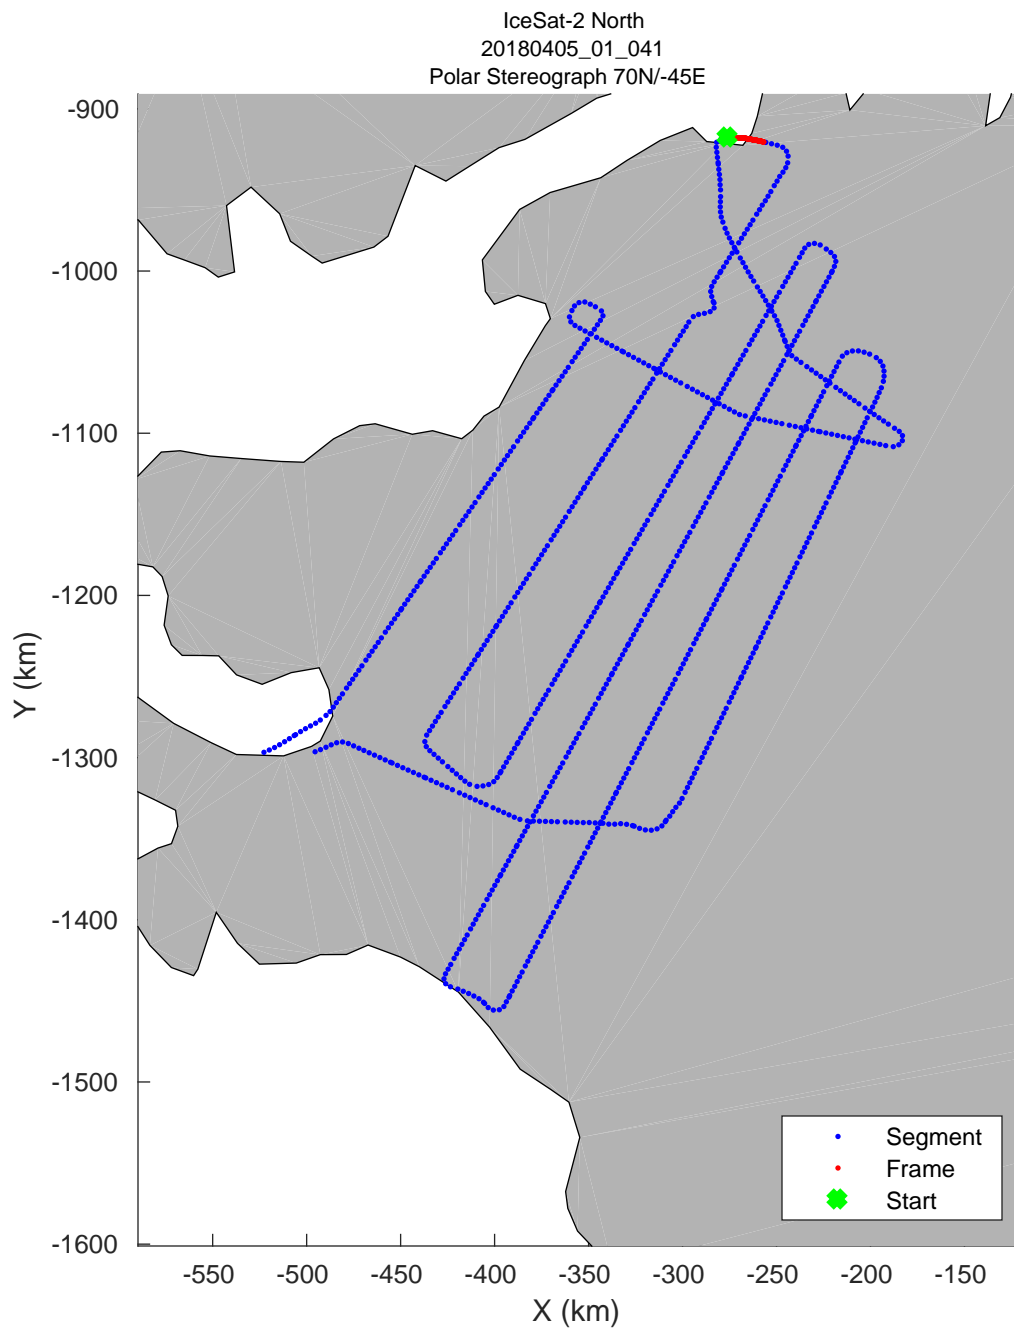

accum 2018_Greenland_P3: "IceSat-2 North" 20180405_01_034: 12:37:56.5 to 12:40:26.4 GPS

accum 2018_Greenland_P3: "IceSat-2 North" 20180405_01_035: 12:40:26.9 to 12:43:02.4 GPS

accum 2018_Greenland_P3: "IceSat-2 North" 20180405_01_036: 12:43:02.9 to 12:45:41.7 GPS

accum 2018_Greenland_P3: "IceSat-2 North" 20180405_01_037: 12:45:42.1 to 12:48:31.0 GPS

accum 2018_Greenland_P3: "IceSat-2 North" 20180405_01_038: 12:48:31.5 to 12:51:22.2 GPS

accum 2018_Greenland_P3: "IceSat-2 North" 20180405_01_039: 12:51:22.8 to 12:54:41.4 GPS

accum 2018_Greenland_P3: "IceSat-2 North" 20180405_01_040: 12:54:42.0 to 12:58:10.3 GPS

accum 2018_Greenland_P3: "IceSat-2 North" 20180405_01_041: 12:58:10.9 to 13:01:04.8 GPS

accum 2018_Greenland_P3: "IceSat-2 North" 20180405_01_042: 13:01:05.3 to 13:03:51.3 GPS