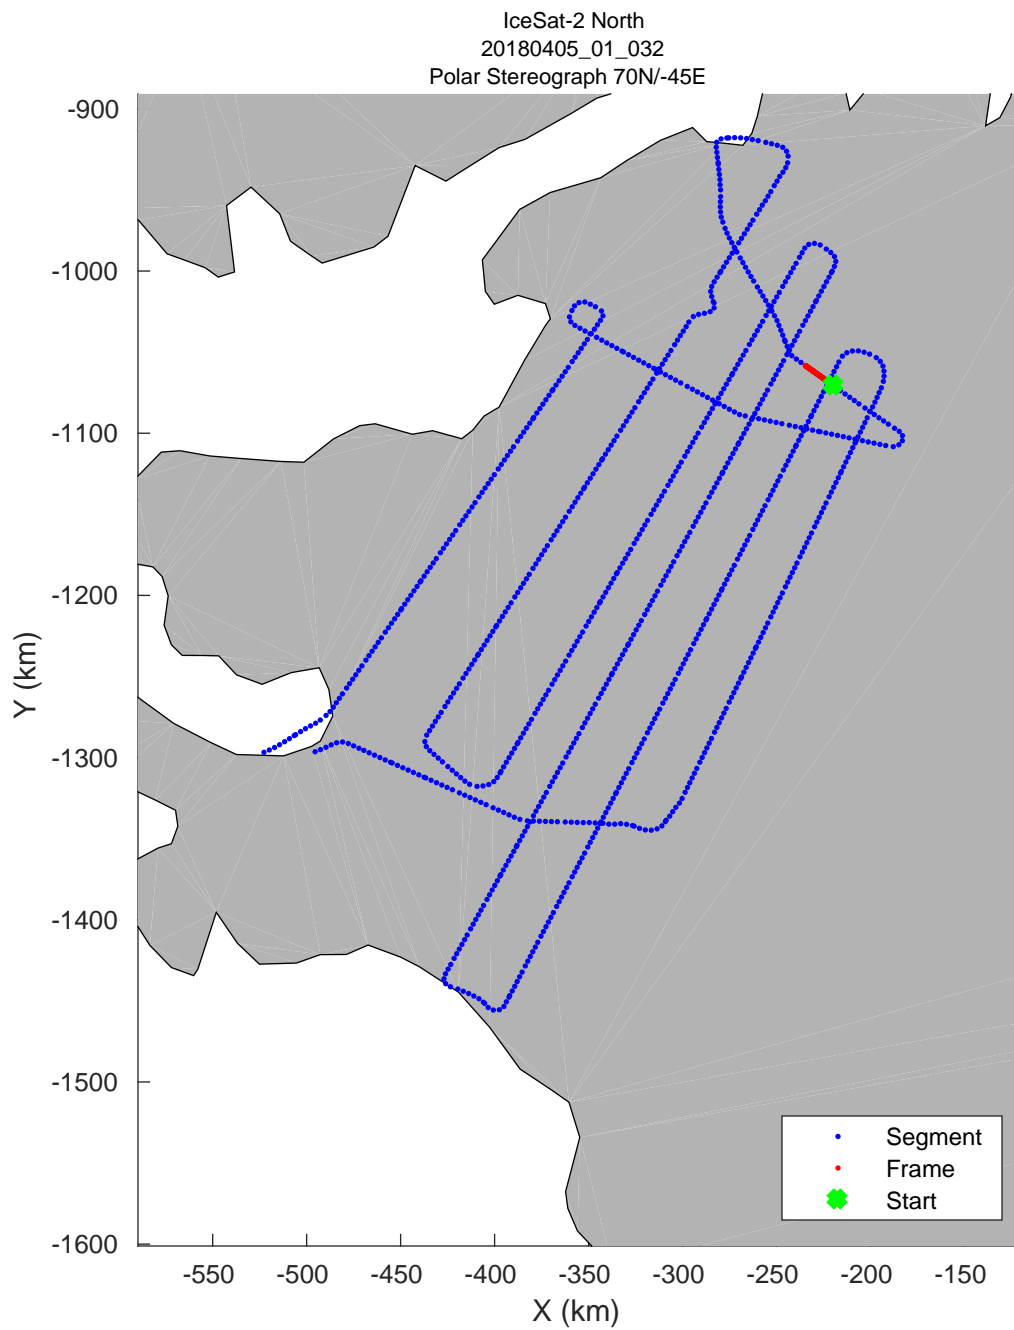

accum 2018_Greenland_P3: "IceSat-2 North" 20180405_01_025: 12:15:45.3 to 12:18:13.1 GPS

accum 2018_Greenland_P3: "IceSat-2 North" 20180405_01_026: 12:18:13.5 to 12:20:41.5 GPS

accum 2018_Greenland_P3: "IceSat-2 North" 20180405_01_027: 12:20:42.0 to 12:23:08.7 GPS

accum 2018_Greenland_P3: "IceSat-2 North" 20180405_01_028: 12:23:09.1 to 12:25:37.3 GPS

accum 2018_Greenland_P3: "IceSat-2 North" 20180405_01_029: 12:25:37.8 to 12:28:14.0 GPS

accum 2018_Greenland_P3: "IceSat-2 North" 20180405_01_030: 12:28:14.4 to 12:30:37.2 GPS

accum 2018_Greenland_P3: "IceSat-2 North" 20180405_01_031: 12:30:37.6 to 12:33:00.0 GPS

accum 2018_Greenland_P3: "IceSat-2 North" 20180405_01_032: 12:33:00.5 to 12:35:23.7 GPS

accum 2018_Greenland_P3: "IceSat-2 North" 20180405_01_033: 12:35:24.2 to 12:37:56.1 GPS