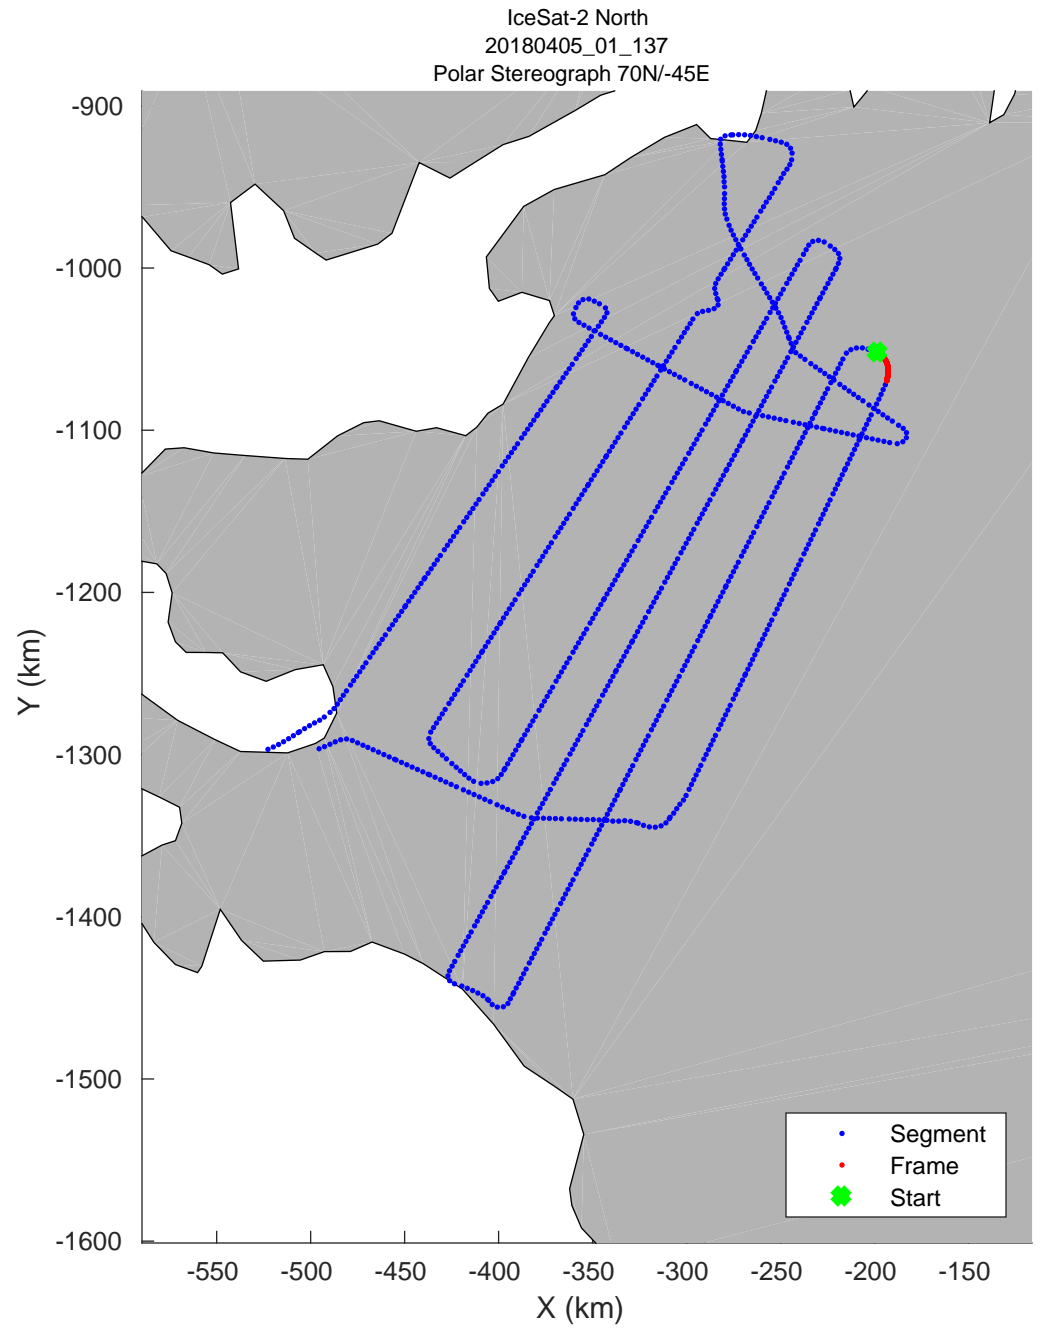

accum 2018_Greenland_P3: "IceSat-2 North" 20180405_01_129: 16:38:02.2 to 16:40:22.4 GPS

accum 2018_Greenland_P3: "IceSat-2 North" 20180405_01_130: 16:40:22.8 to 16:42:40.8 GPS

accum 2018_Greenland_P3: "IceSat-2 North" 20180405_01_131: 16:42:41.2 to 16:45:02.9 GPS

accum 2018_Greenland_P3: "IceSat-2 North" 20180405_01_132: 16:45:03.4 to 16:47:30.2 GPS

accum 2018_Greenland_P3: "IceSat-2 North" 20180405_01_133: 16:47:30.6 to 16:49:53.3 GPS

accum 2018_Greenland_P3: "IceSat-2 North" 20180405_01_134: 16:49:53.8 to 16:52:17.4 GPS

accum 2018_Greenland_P3: "IceSat-2 North" 20180405_01_135: 16:52:17.8 to 16:54:43.2 GPS

accum 2018_Greenland_P3: "IceSat-2 North" 20180405_01_136: 16:54:43.7 to 16:57:16.8 GPS

accum 2018_Greenland_P3: "IceSat-2 North" 20180405_01_137: 16:57:17.3 to 16:59:54.6 GPS