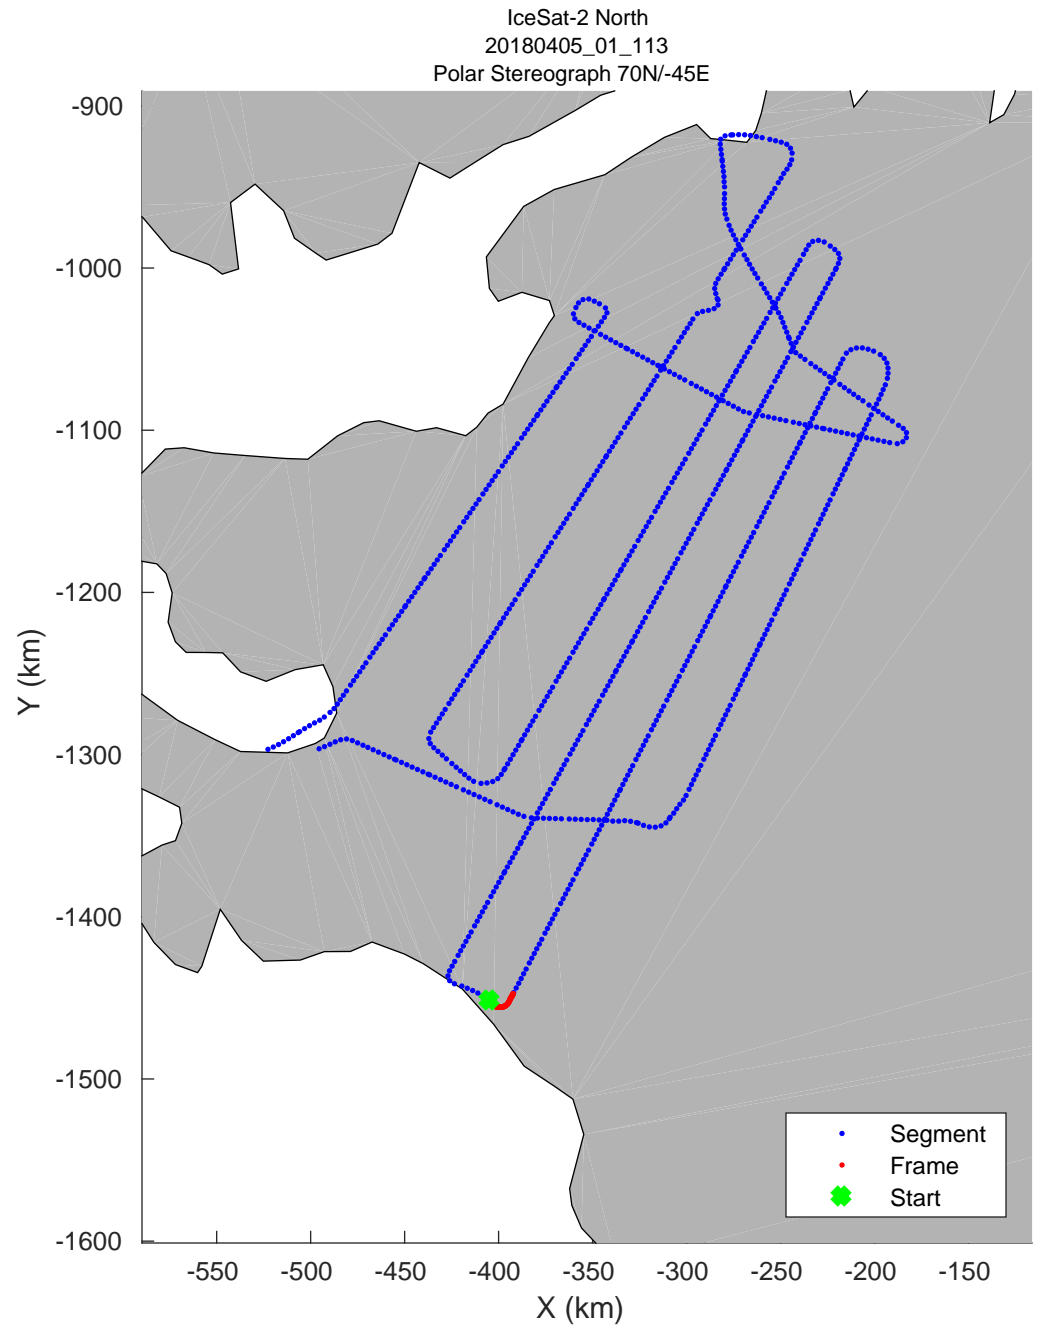

accum 2018_Greenland_P3: "IceSat-2 North" 20180405_01_106: 15:41:49.6 to 15:44:20.1 GPS

accum 2018_Greenland_P3: "IceSat-2 North" 20180405_01_107: 15:44:20.5 to 15:46:48.6 GPS

accum 2018_Greenland_P3: "IceSat-2 North" 20180405_01_108: 15:46:49.0 to 15:49:17.3 GPS

accum 2018_Greenland_P3: "IceSat-2 North" 20180405_01_109: 15:49:17.7 to 15:51:48.4 GPS

accum 2018_Greenland_P3: "IceSat-2 North" 20180405_01_110: 15:51:48.9 to 15:54:25.2 GPS

accum 2018_Greenland_P3: "IceSat-2 North" 20180405_01_111: 15:54:25.6 to 15:57:13.0 GPS

accum 2018_Greenland_P3: "IceSat-2 North" 20180405_01_112: 15:57:13.5 to 16:00:09.6 GPS

accum 2018_Greenland_P3: "IceSat-2 North" 20180405_01_113: 16:00:10.2 to 16:02:58.5 GPS

accum 2018_Greenland_P3: "IceSat-2 North" 20180405_01_114: 16:02:58.9 to 16:05:29.0 GPS