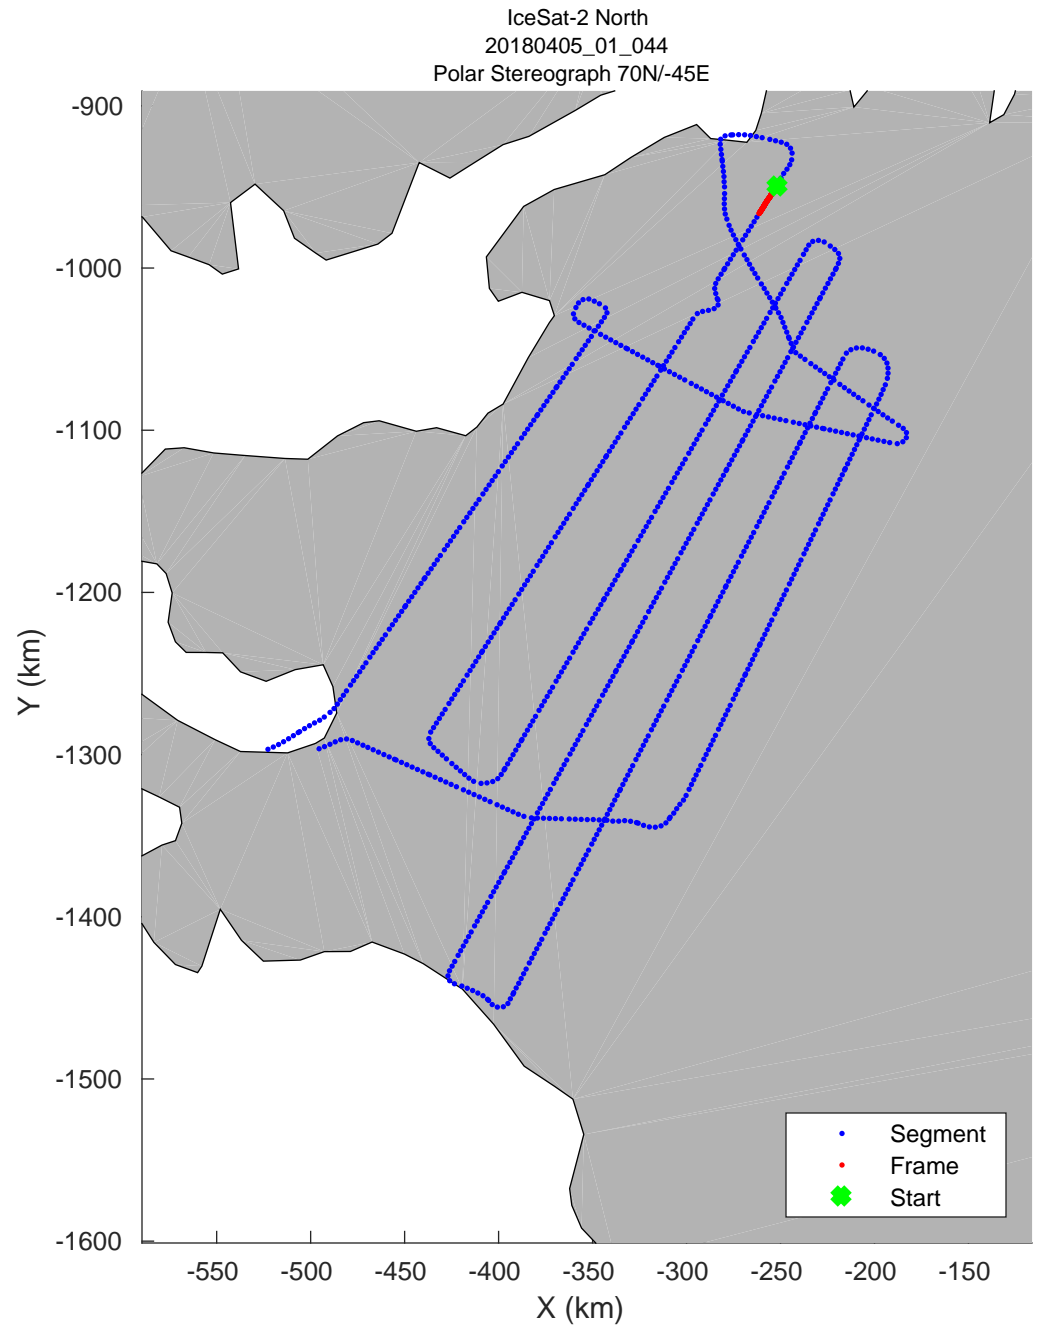

accum 2018_Greenland_P3: "IceSat-2 North" 20180405_01_037: 12:45:42.1 to 12:48:31.0 GPS

accum 2018_Greenland_P3: "IceSat-2 North" 20180405_01_038: 12:48:31.5 to 12:51:22.2 GPS

accum 2018_Greenland_P3: "IceSat-2 North" 20180405_01_039: 12:51:22.8 to 12:54:41.4 GPS

accum 2018_Greenland_P3: "IceSat-2 North" 20180405_01_040: 12:54:42.0 to 12:58:10.3 GPS

accum 2018_Greenland_P3: "IceSat-2 North" 20180405_01_041: 12:58:10.9 to 13:01:04.8 GPS

accum 2018_Greenland_P3: "IceSat-2 North" 20180405_01_042: 13:01:05.3 to 13:03:51.3 GPS

accum 2018_Greenland_P3: "IceSat-2 North" 20180405_01_043: 13:03:51.8 to 13:06:18.0 GPS

accum 2018_Greenland_P3: "IceSat-2 North" 20180405_01_044: 13:06:18.4 to 13:08:51.6 GPS

accum 2018_Greenland_P3: "IceSat-2 North" 20180405_01_045: 13:08:52.1 to 13:11:38.5 GPS