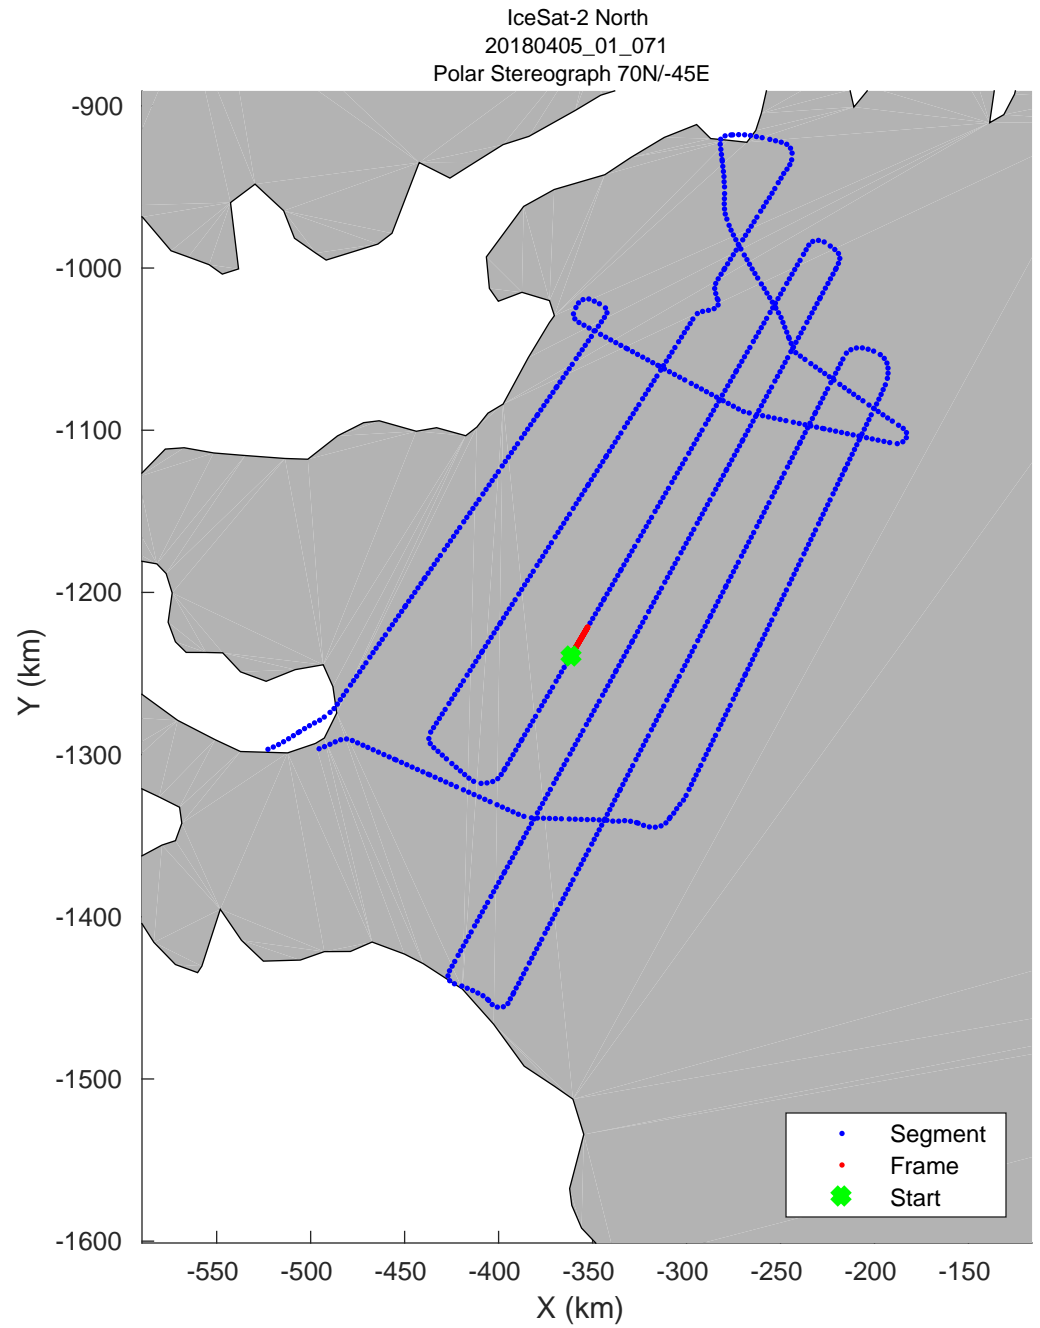

accum 2018_Greenland_P3: "IceSat-2 North" 20180405_01_064: 13:57:13.8 to 13:59:44.8 GPS

accum 2018_Greenland_P3: "IceSat-2 North" 20180405_01_065: 13:59:45.3 to 14:02:15.0 GPS

accum 2018_Greenland_P3: "IceSat-2 North" 20180405_01_066: 14:02:15.4 to 14:04:41.9 GPS

accum 2018_Greenland_P3: "IceSat-2 North" 20180405_01_067: 14:04:42.3 to 14:07:04.1 GPS

accum 2018_Greenland_P3: "IceSat-2 North" 20180405_01_068: 14:07:04.6 to 14:09:26.6 GPS

accum 2018_Greenland_P3: "IceSat-2 North" 20180405_01_069: 14:09:27.0 to 14:11:49.1 GPS

accum 2018_Greenland_P3: "IceSat-2 North" 20180405_01_070: 14:11:49.5 to 14:14:10.0 GPS

accum 2018_Greenland_P3: "IceSat-2 North" 20180405_01_071: 14:14:10.4 to 14:16:33.3 GPS

accum 2018_Greenland_P3: "IceSat-2 North" 20180405_01_072: 14:16:33.7 to 14:18:56.8 GPS