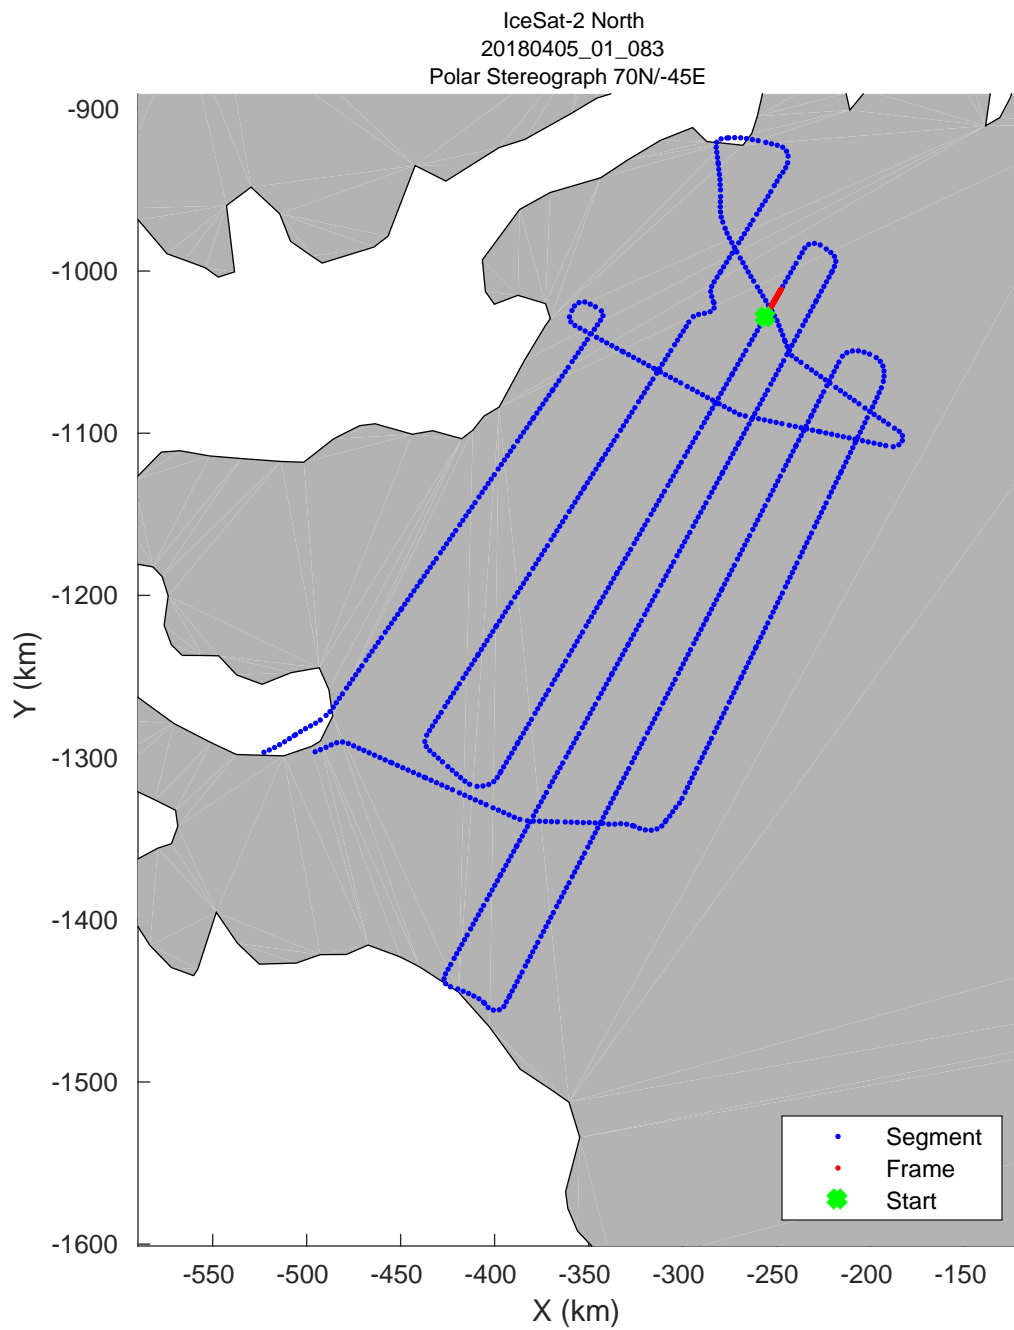

accum 2018_Greenland_P3: "IceSat-2 North" 20180405_01_076: 14:26:06.4 to 14:28:33.7 GPS

accum 2018_Greenland_P3: "IceSat-2 North" 20180405_01_077: 14:28:34.1 to 14:30:57.3 GPS

accum 2018_Greenland_P3: "IceSat-2 North" 20180405_01_078: 14:30:57.7 to 14:33:22.4 GPS

accum 2018_Greenland_P3: "IceSat-2 North" 20180405_01_079: 14:33:22.8 to 14:35:49.8 GPS

accum 2018_Greenland_P3: "IceSat-2 North" 20180405_01_080: 14:35:50.2 to 14:38:19.2 GPS

accum 2018_Greenland_P3: "IceSat-2 North" 20180405_01_081: 14:38:19.7 to 14:40:50.5 GPS

accum 2018_Greenland_P3: "IceSat-2 North" 20180405_01_082: 14:40:50.9 to 14:43:22.6 GPS

accum 2018_Greenland_P3: "IceSat-2 North" 20180405_01_083: 14:43:23.1 to 14:45:58.6 GPS

accum 2018_Greenland_P3: "IceSat-2 North" 20180405_01_084: 14:45:59.0 to 14:48:38.3 GPS