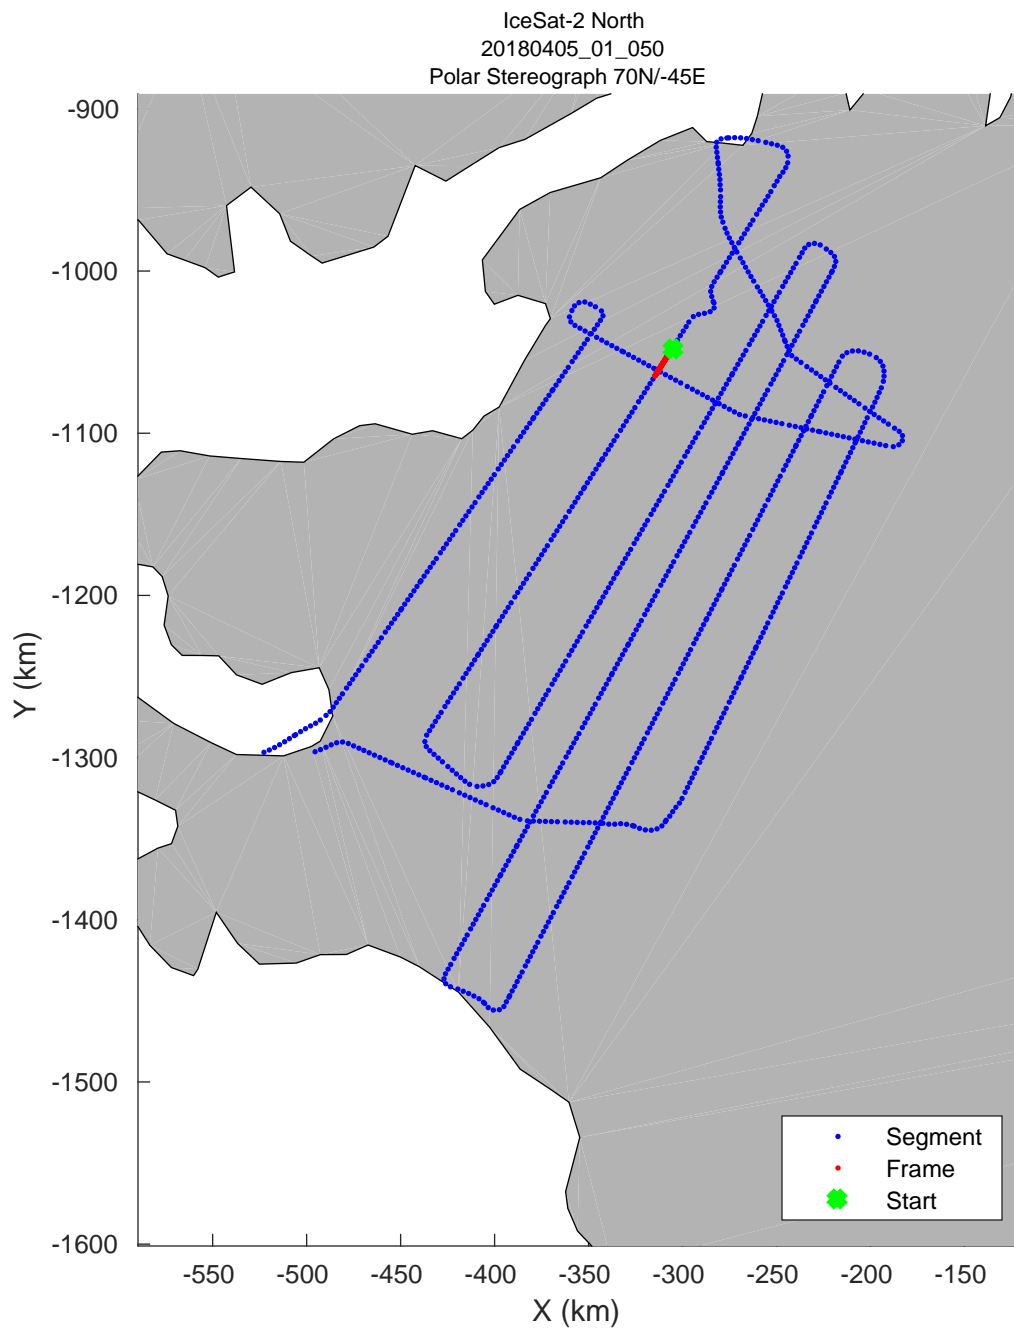

accum 2018_Greenland_P3: "IceSat-2 North" 20180405_01_043: 13:03:51.8 to 13:06:18.0 GPS

accum 2018_Greenland_P3: "IceSat-2 North" 20180405_01_044: 13:06:18.4 to 13:08:51.6 GPS

accum 2018_Greenland_P3: "IceSat-2 North" 20180405_01_045: 13:08:52.1 to 13:11:38.5 GPS

accum 2018_Greenland_P3: "IceSat-2 North" 20180405_01_046: 13:11:39.0 to 13:14:14.0 GPS

accum 2018_Greenland_P3: "IceSat-2 North" 20180405_01_047: 13:14:14.5 to 13:16:52.5 GPS

accum 2018_Greenland_P3: "IceSat-2 North" 20180405_01_048: 13:16:53.1 to 13:19:35.5 GPS

accum 2018_Greenland_P3: "IceSat-2 North" 20180405_01_049: 13:19:36.0 to 13:22:13.0 GPS

accum 2018_Greenland_P3: "IceSat-2 North" 20180405_01_050: 13:22:13.5 to 13:24:42.8 GPS

accum 2018_Greenland_P3: "IceSat-2 North" 20180405_01_051: 13:24:43.3 to 13:27:15.2 GPS