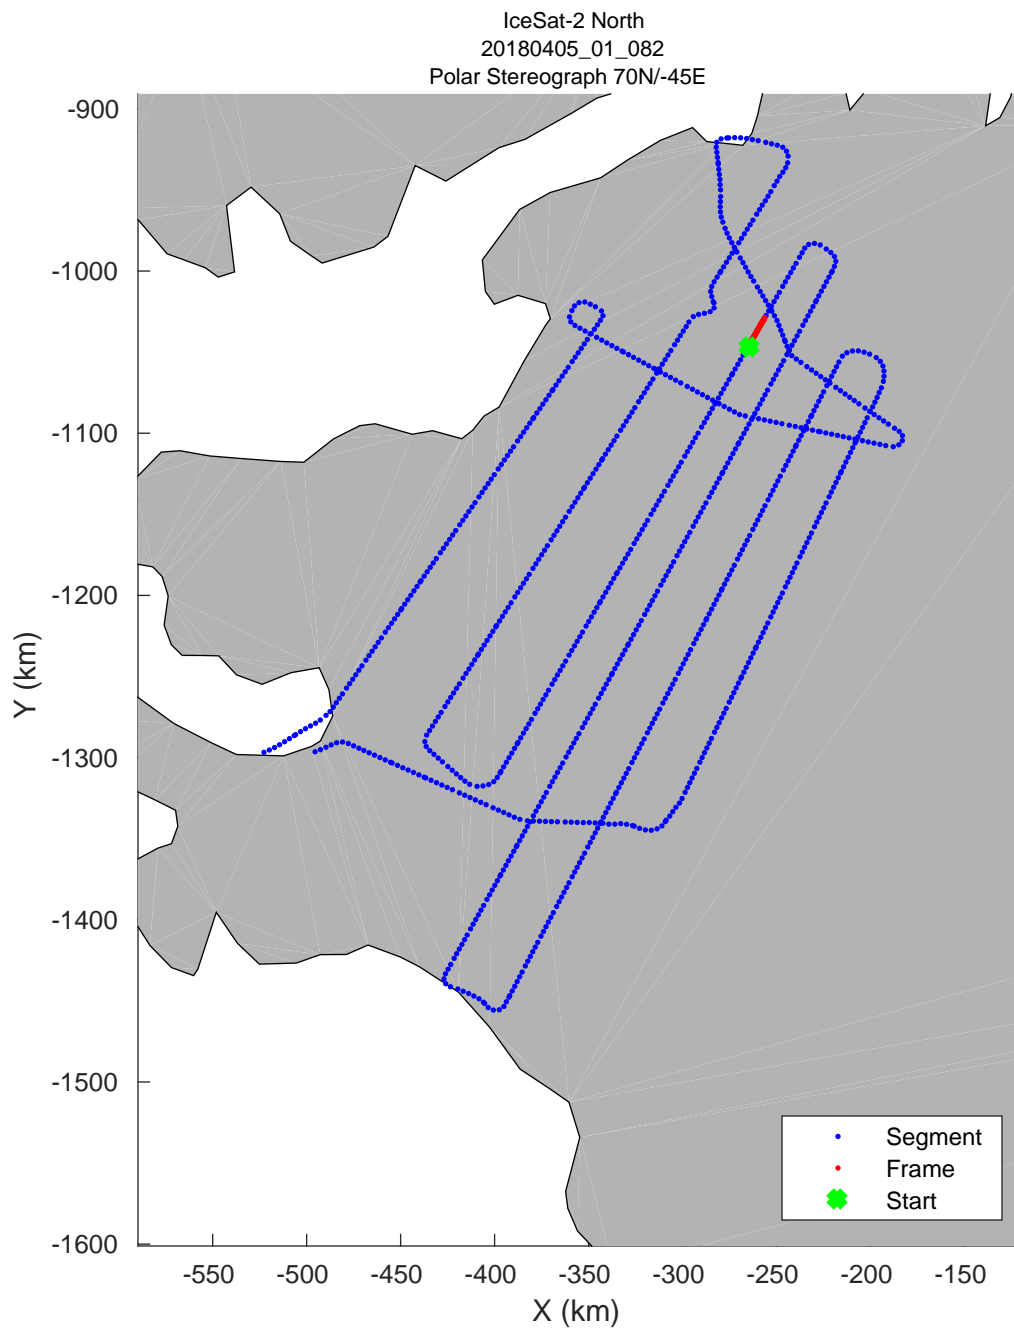

accum 2018_Greenland_P3: "IceSat-2 North" 20180405_01_076: 14:26:06.4 to 14:28:33.7 GPS

accum 2018_Greenland_P3: "IceSat-2 North" 20180405_01_077: 14:28:34.1 to 14:30:57.3 GPS

accum 2018_Greenland_P3: "IceSat-2 North" 20180405_01_078: 14:30:57.7 to 14:33:22.4 GPS

accum 2018_Greenland_P3: "IceSat-2 North" 20180405_01_079: 14:33:22.8 to 14:35:49.8 GPS

accum 2018_Greenland_P3: "IceSat-2 North" 20180405_01_080: 14:35:50.2 to 14:38:19.2 GPS

accum 2018_Greenland_P3: "IceSat-2 North" 20180405_01_081: 14:38:19.7 to 14:40:50.5 GPS

accum 2018_Greenland_P3: "IceSat-2 North" 20180405_01_082: 14:40:50.9 to 14:43:22.6 GPS

accum 2018_Greenland_P3: "IceSat-2 North" 20180405_01_083: 14:43:23.1 to 14:45:58.6 GPS

accum 2018_Greenland_P3: "IceSat-2 North" 20180405_01_084: 14:45:59.0 to 14:48:38.3 GPS