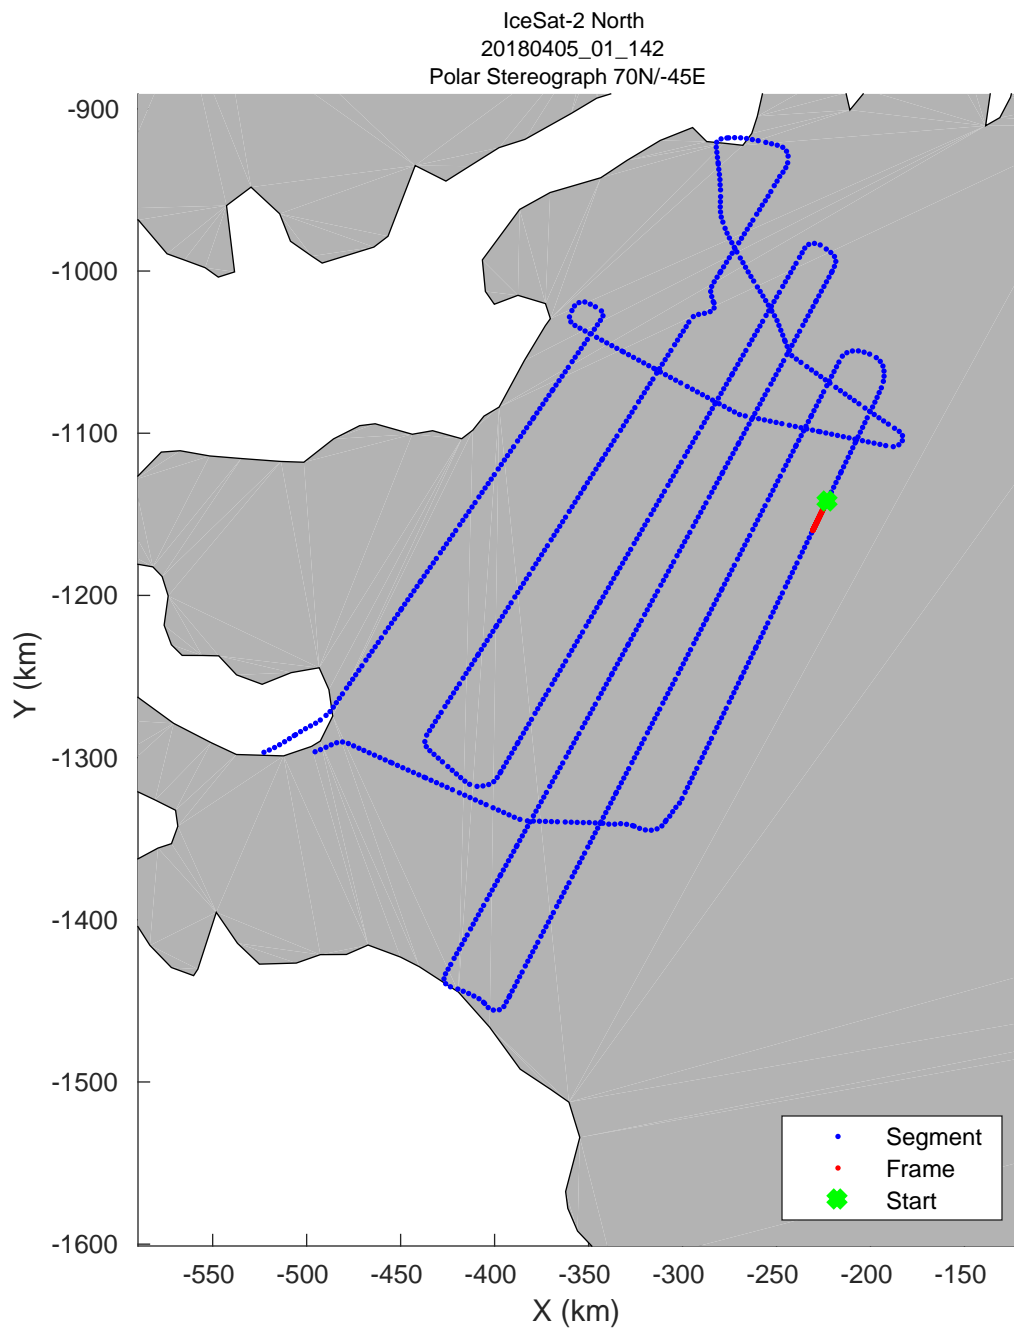

accum 2018_Greenland_P3: "IceSat-2 North" 20180405_01_135: 16:52:17.8 to 16:54:43.2 GPS

accum 2018_Greenland_P3: "IceSat-2 North" 20180405_01_136: 16:54:43.7 to 16:57:16.8 GPS

accum 2018_Greenland_P3: "IceSat-2 North" 20180405_01_137: 16:57:17.3 to 16:59:54.6 GPS

accum 2018_Greenland_P3: "IceSat-2 North" 20180405_01_138: 16:59:55.0 to 17:02:31.6 GPS

accum 2018_Greenland_P3: "IceSat-2 North" 20180405_01_139: 17:02:32.0 to 17:05:07.1 GPS

accum 2018_Greenland_P3: "IceSat-2 North" 20180405_01_140: 17:05:07.5 to 17:07:38.9 GPS

accum 2018_Greenland_P3: "IceSat-2 North" 20180405_01_141: 17:07:39.3 to 17:10:11.9 GPS

accum 2018_Greenland_P3: "IceSat-2 North" 20180405_01_142: 17:10:12.3 to 17:12:44.6 GPS

accum 2018_Greenland_P3: "IceSat-2 North" 20180405_01_143: 17:12:45.0 to 17:15:16.9 GPS