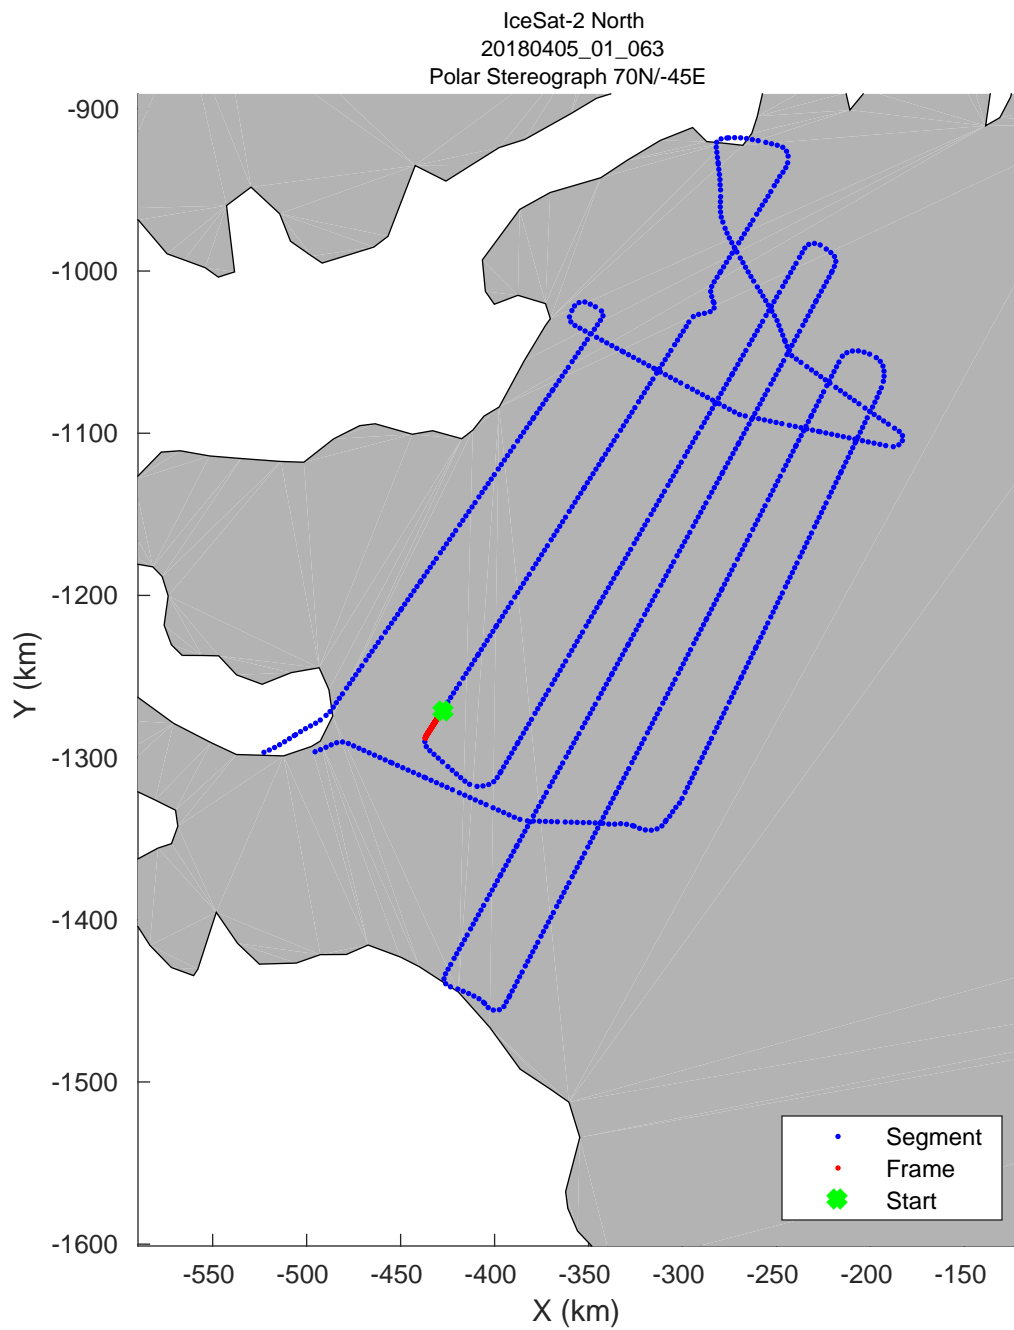

accum 2018_Greenland_P3: "IceSat-2 North" 20180405_01_055: 13:34:54.7 to 13:37:25.6 GPS

accum 2018_Greenland_P3: "IceSat-2 North" 20180405_01_056: 13:37:26.1 to 13:39:58.8 GPS

accum 2018_Greenland_P3: "IceSat-2 North" 20180405_01_057: 13:39:59.2 to 13:42:30.7 GPS

accum 2018_Greenland_P3: "IceSat-2 North" 20180405_01_058: 13:42:31.2 to 13:45:03.2 GPS

accum 2018_Greenland_P3: "IceSat-2 North" 20180405_01_059: 13:45:03.7 to 13:47:30.5 GPS

accum 2018_Greenland_P3: "IceSat-2 North" 20180405_01_060: 13:47:30.9 to 13:49:53.4 GPS

accum 2018_Greenland_P3: "IceSat-2 North" 20180405_01_061: 13:49:53.8 to 13:52:16.9 GPS

accum 2018_Greenland_P3: "IceSat-2 North" 20180405_01_062: 13:52:17.3 to 13:54:43.8 GPS

accum 2018_Greenland_P3: "IceSat-2 North" 20180405_01_063: 13:54:44.3 to 13:57:13.4 GPS