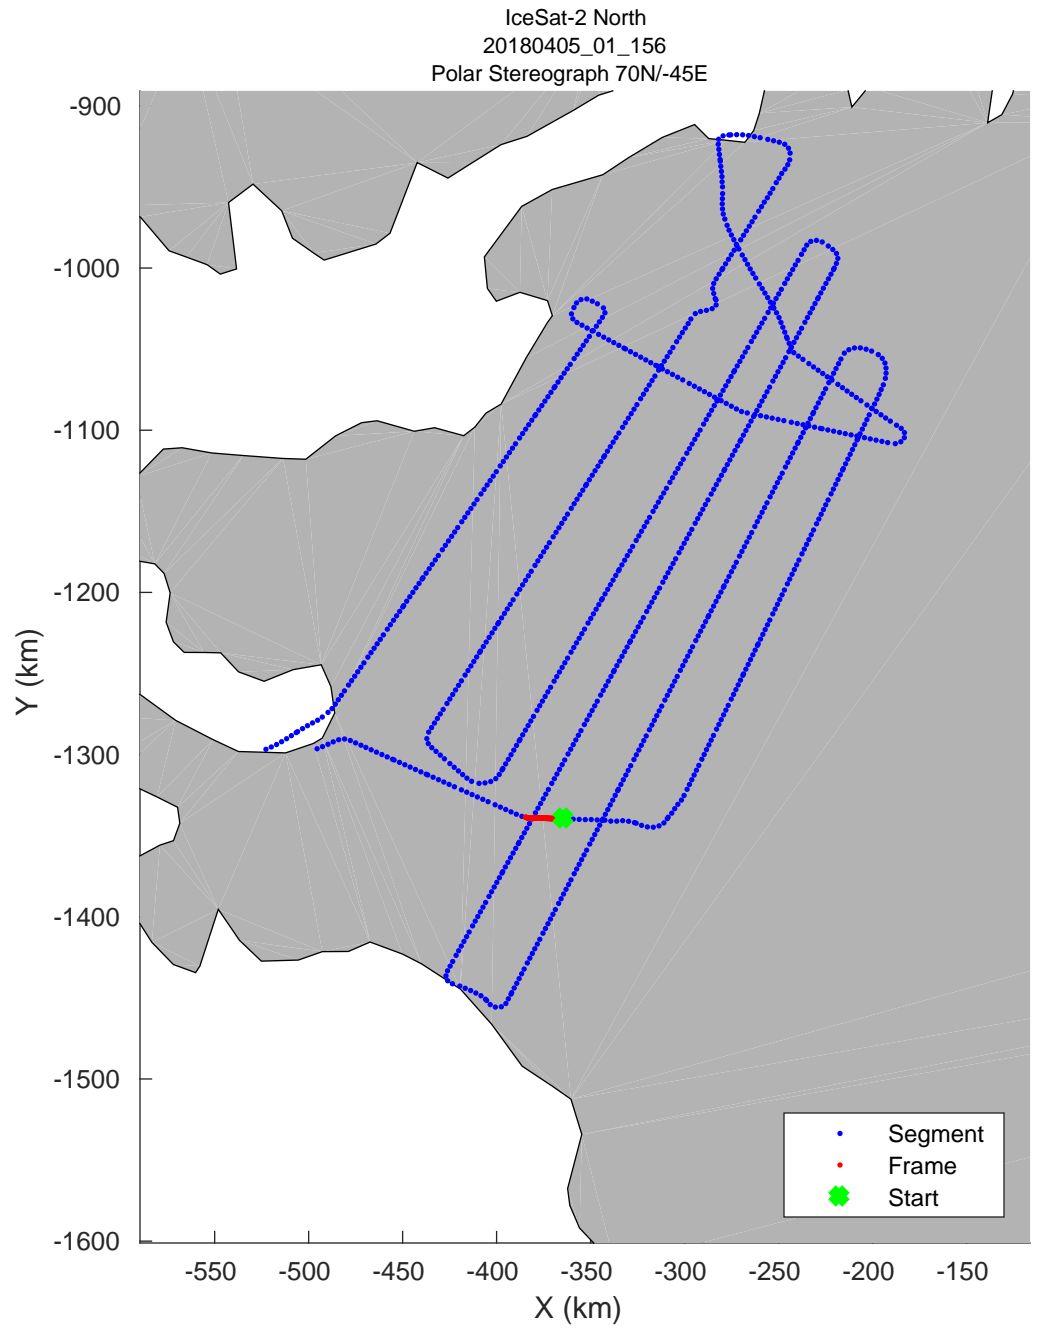

accum 2018_Greenland_P3: "IceSat-2 North" 20180405_01_150: 17:30:26.4 to 17:32:57.9 GPS

0.00 km	4.02 km	7.98 km	dist	12.00 km	15.96 km	19.92 km
77.882 N	77.846 N	77.812 N	lat	77.776 N	77.741 N	77.706 N
57.444 W	57.475 W	57.506 W	lon	57.536 W	57.566 W	57.596 W

accum 2018_Greenland_P3: "IceSat-2 North" 20180405_01_151: 17:32:58.4 to 17:35:27.7 GPS

accum 2018_Greenland_P3: "IceSat-2 North" 20180405_01_152: 17:35:28.2 to 17:37:54.7 GPS

accum 2018_Greenland_P3: "IceSat-2 North" 20180405_01_153: 17:37:55.1 to 17:40:15.2 GPS

accum 2018_Greenland_P3: "IceSat-2 North" 20180405_01_154: 17:40:15.6 to 17:42:41.7 GPS

accum 2018_Greenland_P3: "IceSat-2 North" 20180405_01_155: 17:42:42.2 to 17:45:07.1 GPS

accum 2018_Greenland_P3: "IceSat-2 North" 20180405_01_156: 17:45:07.5 to 17:47:36.0 GPS