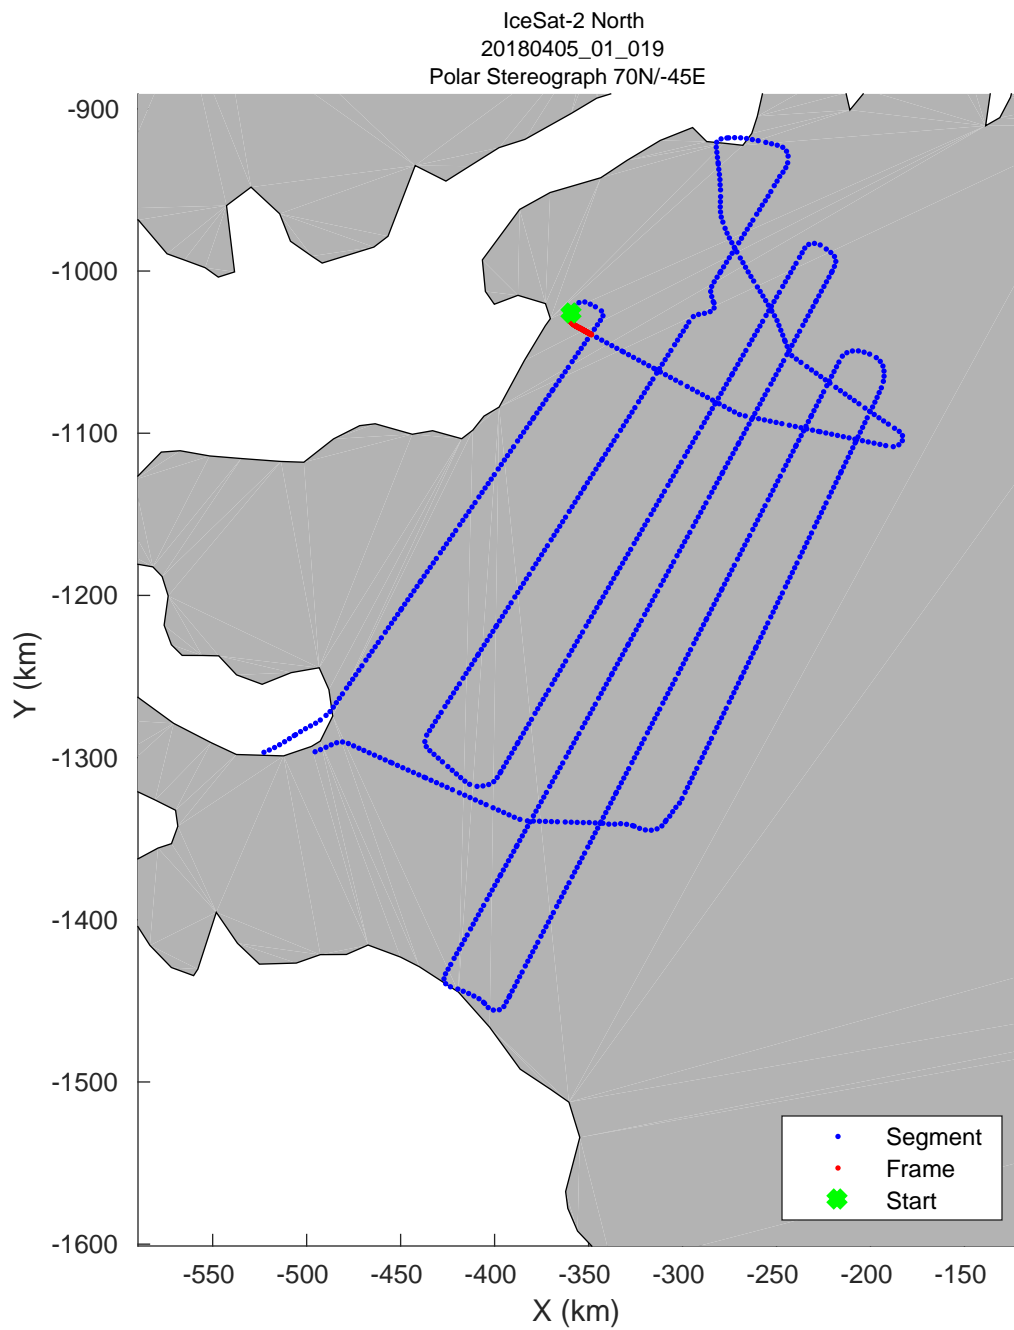

accum 2018_Greenland_P3: "IceSat-2 North" 20180405_01_013: 11:42:52.8 to 11:45:29.2 GPS

accum 2018_Greenland_P3: "IceSat-2 North" 20180405_01_014: 11:45:29.6 to 11:48:08.0 GPS

accum 2018_Greenland_P3: "IceSat-2 North" 20180405_01_015: 11:48:08.5 to 11:50:48.9 GPS

accum 2018_Greenland_P3: "IceSat-2 North" 20180405_01_016: 11:50:49.3 to 11:53:36.5 GPS

accum 2018_Greenland_P3: "IceSat-2 North" 20180405_01_017: 11:53:37.0 to 11:56:43.9 GPS

accum 2018_Greenland_P3: "IceSat-2 North" 20180405_01_018: 11:56:44.4 to 11:59:32.2 GPS

accum 2018_Greenland_P3: "IceSat-2 North" 20180405_01_019: 11:59:32.7 to 12:02:33.4 GPS

accum 2018_Greenland_P3: "IceSat-2 North" 20180405_01_020: 12:02:33.9 to 12:05:20.0 GPS

accum 2018_Greenland_P3: "IceSat-2 North" 20180405_01_021: 12:05:20.5 to 12:08:02.3 GPS