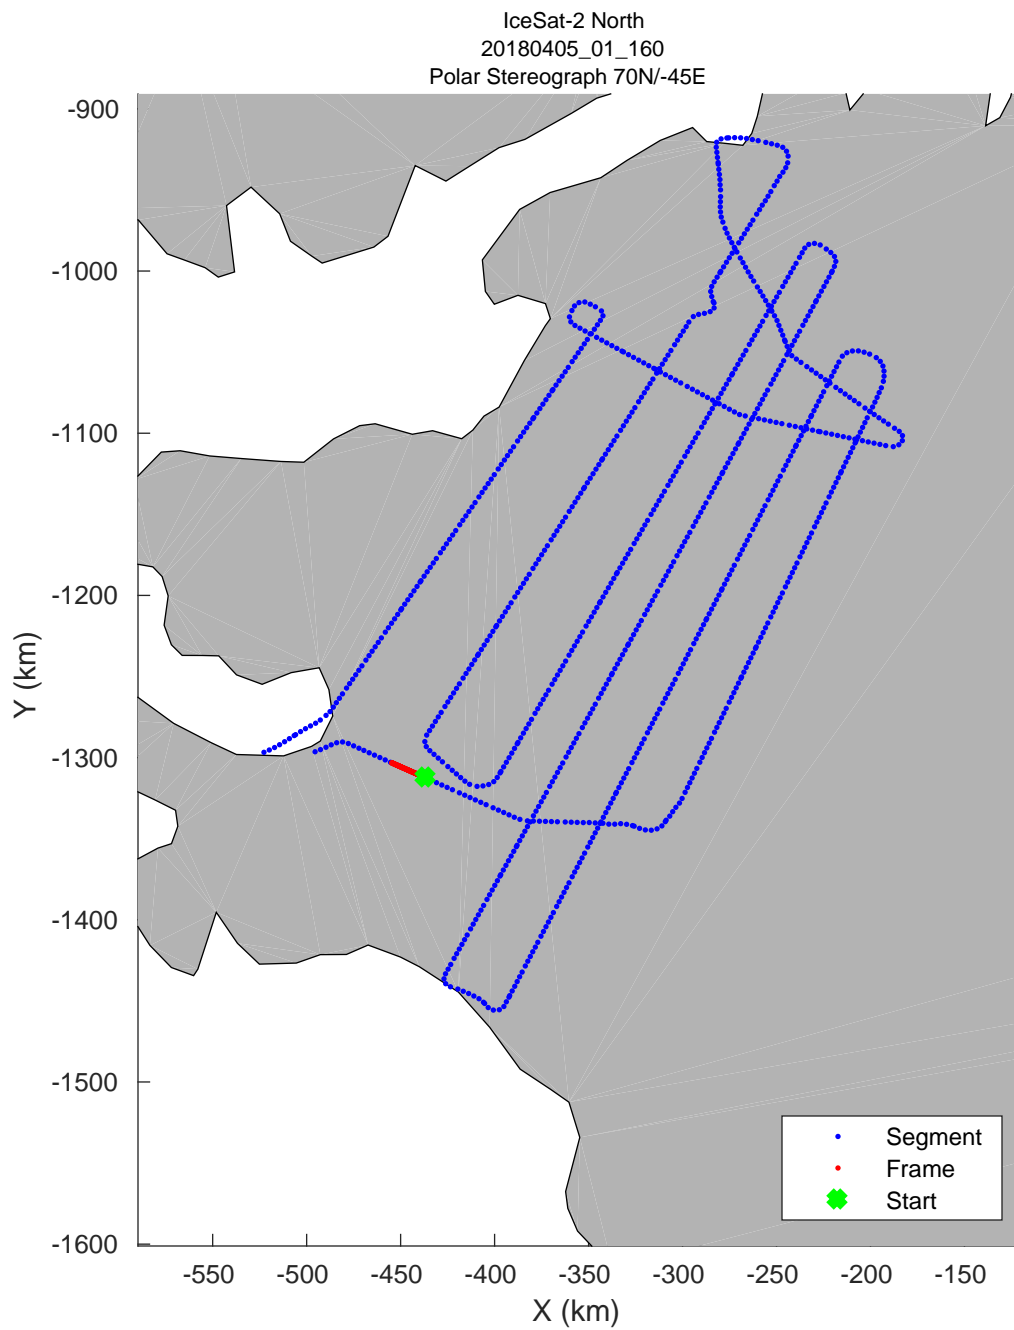

accum 2018_Greenland_P3: "IceSat-2 North" 20180405_01_154: 17:40:15.6 to 17:42:41.7 GPS

accum 2018_Greenland_P3: "IceSat-2 North" 20180405_01_155: 17:42:42.2 to 17:45:07.1 GPS

accum 2018_Greenland_P3: "IceSat-2 North" 20180405_01_156: 17:45:07.5 to 17:47:36.0 GPS

accum 2018_Greenland_P3: "IceSat-2 North" 20180405_01_157: 17:47:36.4 to 17:49:58.2 GPS

accum 2018_Greenland_P3: "IceSat-2 North" 20180405_01_158: 17:49:58.6 to 17:52:22.3 GPS

accum 2018_Greenland_P3: "IceSat-2 North" 20180405_01_159: 17:52:22.7 to 17:54:44.2 GPS

accum 2018_Greenland_P3: "IceSat-2 North" 20180405_01_160: 17:54:44.7 to 17:57:13.3 GPS

accum 2018_Greenland_P3: "IceSat-2 North" 20180405_01_161: 17:57:13.8 to 17:59:44.3 GPS

accum 2018_Greenland_P3: "IceSat-2 North" 20180405_01_162: 17:59:44.7 to 18:03:27.2 GPS