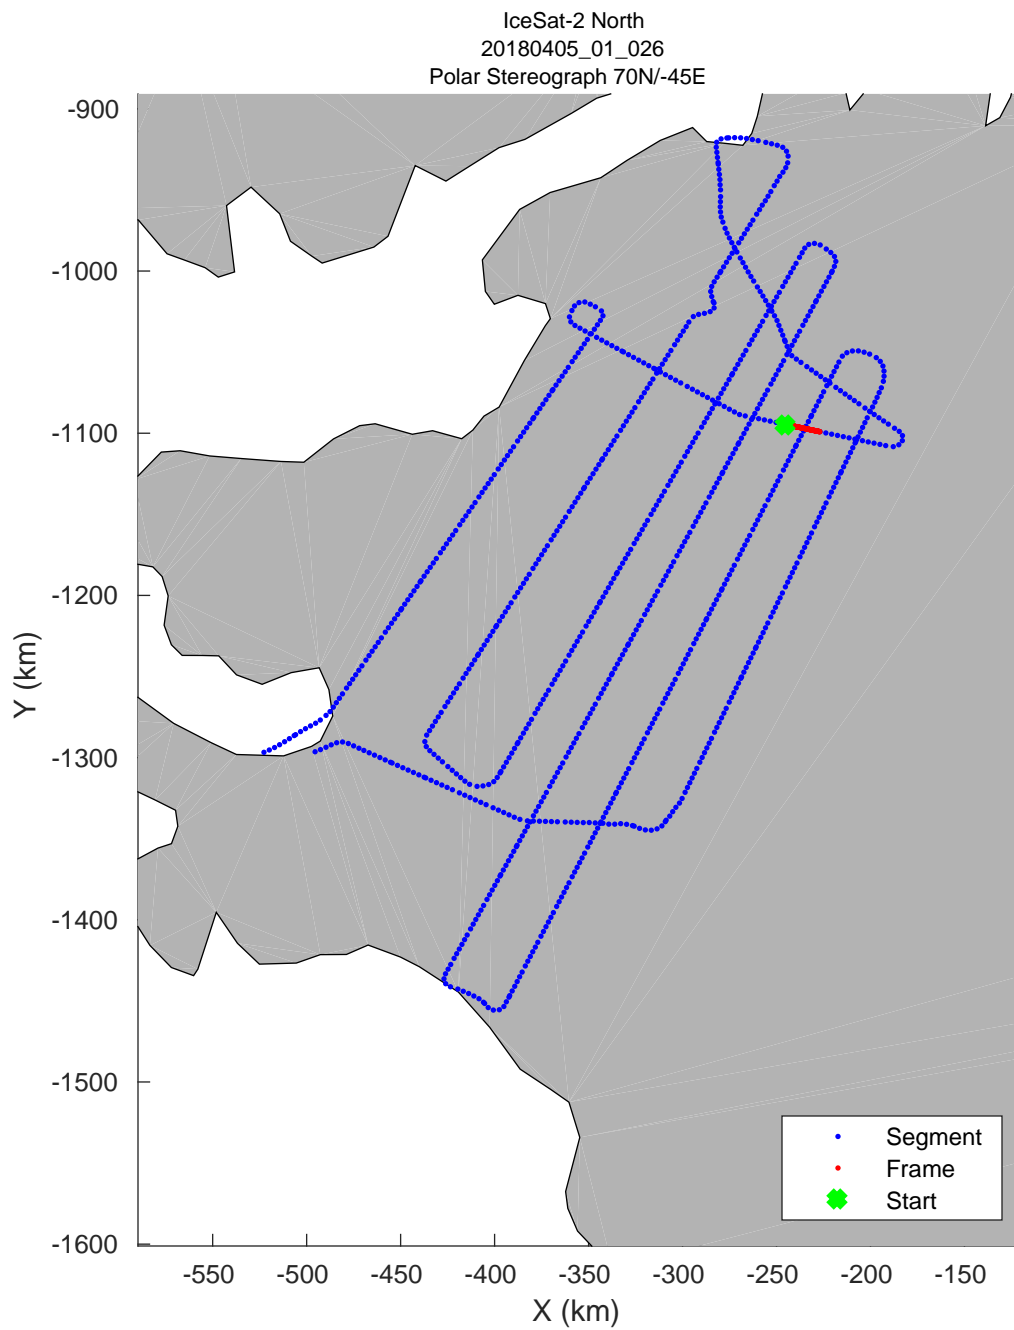

accum 2018_Greenland_P3: "IceSat-2 North" 20180405_01_019: 11:59:32.7 to 12:02:33.4 GPS

accum 2018_Greenland_P3: "IceSat-2 North" 20180405_01_020: 12:02:33.9 to 12:05:20.0 GPS

accum 2018_Greenland_P3: "IceSat-2 North" 20180405_01_021: 12:05:20.5 to 12:08:02.3 GPS

accum 2018_Greenland_P3: "IceSat-2 North" 20180405_01_022: 12:08:02.8 to 12:10:39.5 GPS

accum 2018_Greenland_P3: "IceSat-2 North" 20180405_01_023: 12:10:40.0 to 12:13:13.4 GPS

accum 2018_Greenland_P3: "IceSat-2 North" 20180405_01_024: 12:13:13.8 to 12:15:44.9 GPS

accum 2018_Greenland_P3: "IceSat-2 North" 20180405_01_025: 12:15:45.3 to 12:18:13.1 GPS

accum 2018_Greenland_P3: "IceSat-2 North" 20180405_01_026: 12:18:13.5 to 12:20:41.5 GPS

accum 2018_Greenland_P3: "IceSat-2 North" 20180405_01_027: 12:20:42.0 to 12:23:08.7 GPS