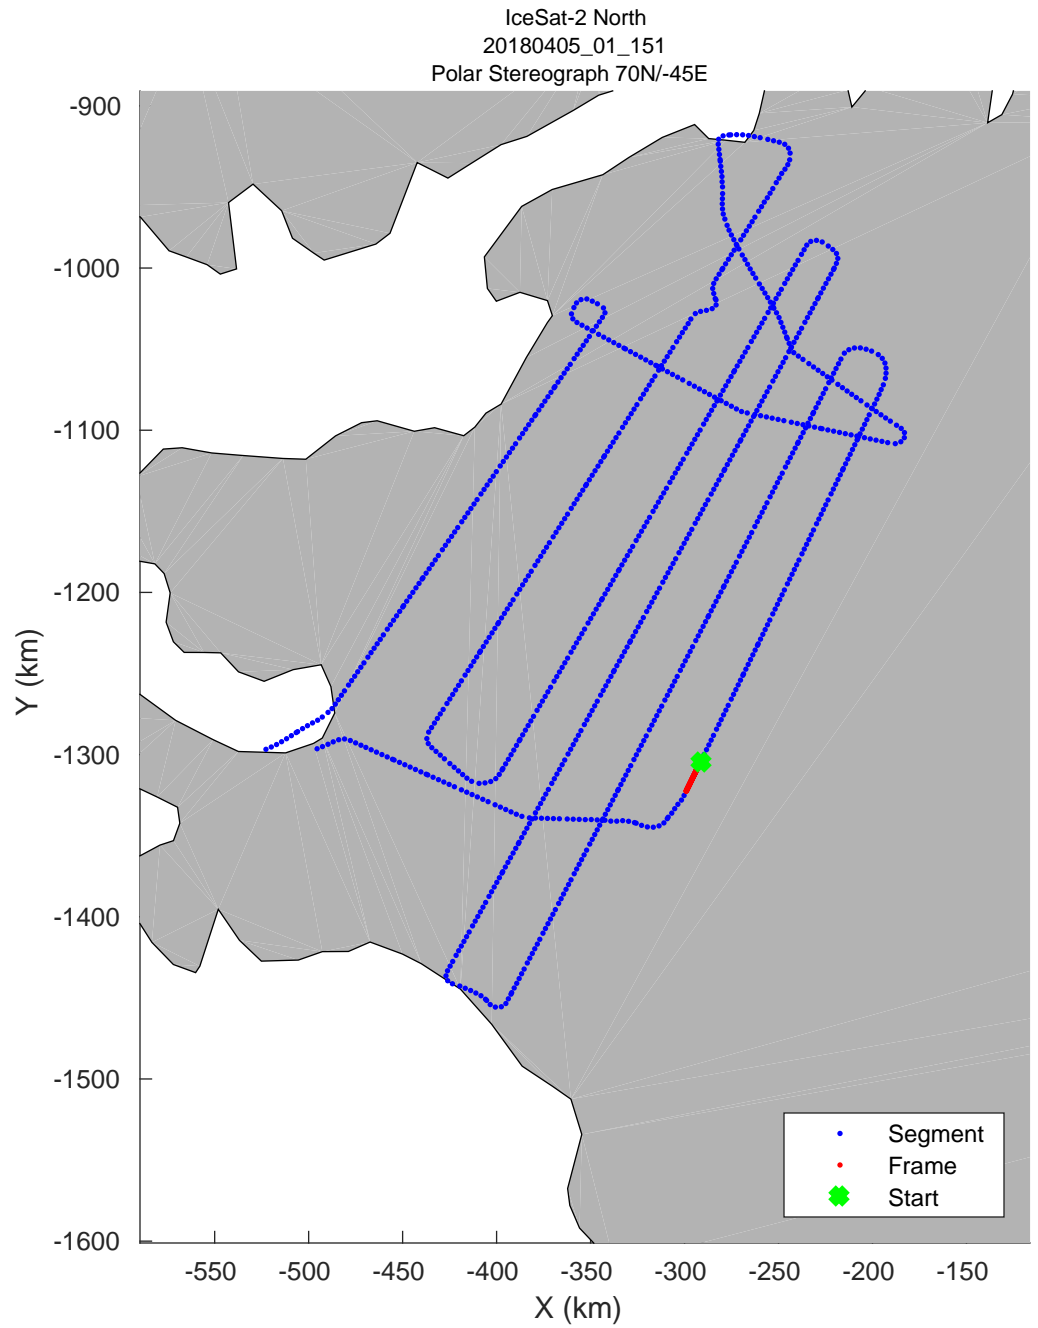

accum 2018_Greenland_P3: "IceSat-2 North" 20180405_01_144: 17:15:17.4 to 17:17:49.0 GPS

accum 2018_Greenland_P3: "IceSat-2 North" 20180405_01_145: 17:17:49.4 to 17:20:21.0 GPS

accum 2018_Greenland_P3: "IceSat-2 North" 20180405_01_146: 17:20:21.4 to 17:22:51.7 GPS

accum 2018_Greenland_P3: "IceSat-2 North" 20180405_01_147: 17:22:52.1 to 17:25:23.1 GPS

accum 2018_Greenland_P3: "IceSat-2 North" 20180405_01_148: 17:25:23.5 to 17:27:53.7 GPS

accum 2018_Greenland_P3: "IceSat-2 North" 20180405_01_149: 17:27:54.1 to 17:30:25.9 GPS

accum 2018_Greenland_P3: "IceSat-2 North" 20180405_01_150: 17:30:26.4 to 17:32:57.9 GPS

0.00 km	4.02 km	7.98 km	dist	12.00 km	15.96 km	19.92 km
77.882 N	77.846 N	77.812 N	lat	77.776 N	77.741 N	77.706 N
57.444 W	57.475 W	57.506 W	lon	57.536 W	57.566 W	57.596 W