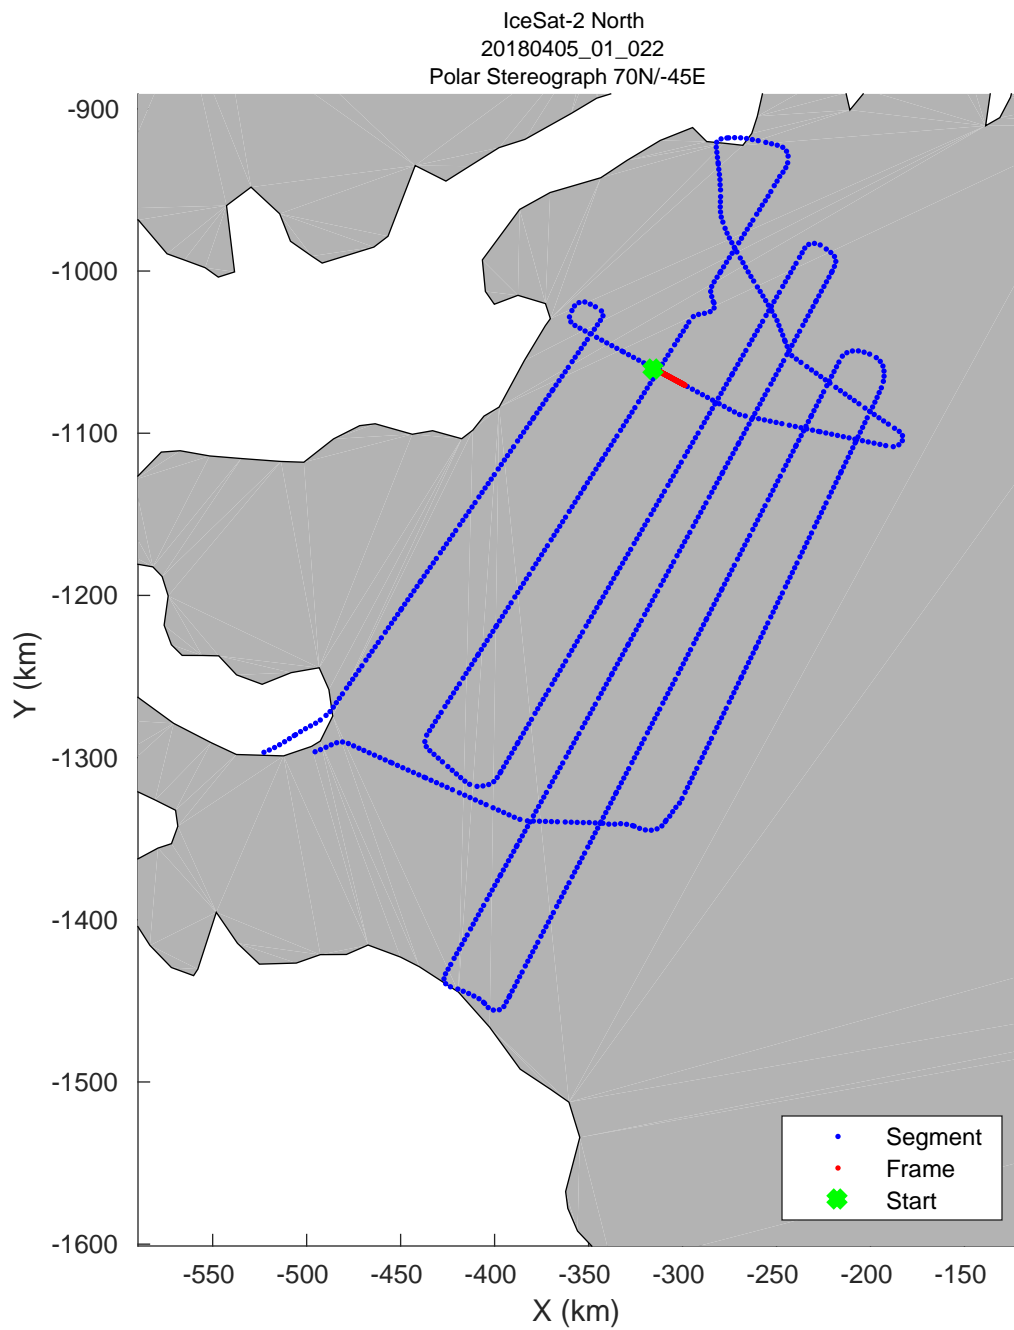

accum 2018_Greenland_P3: "IceSat-2 North" 20180405_01_016: 11:50:49.3 to 11:53:36.5 GPS

accum 2018_Greenland_P3: "IceSat-2 North" 20180405_01_017: 11:53:37.0 to 11:56:43.9 GPS

accum 2018_Greenland_P3: "IceSat-2 North" 20180405_01_018: 11:56:44.4 to 11:59:32.2 GPS

accum 2018_Greenland_P3: "IceSat-2 North" 20180405_01_019: 11:59:32.7 to 12:02:33.4 GPS

accum 2018_Greenland_P3: "IceSat-2 North" 20180405_01_020: 12:02:33.9 to 12:05:20.0 GPS

accum 2018_Greenland_P3: "IceSat-2 North" 20180405_01_021: 12:05:20.5 to 12:08:02.3 GPS

accum 2018_Greenland_P3: "IceSat-2 North" 20180405_01_022: 12:08:02.8 to 12:10:39.5 GPS

accum 2018_Greenland_P3: "IceSat-2 North" 20180405_01_023: 12:10:40.0 to 12:13:13.4 GPS

accum 2018_Greenland_P3: "IceSat-2 North" 20180405_01_024: 12:13:13.8 to 12:15:44.9 GPS