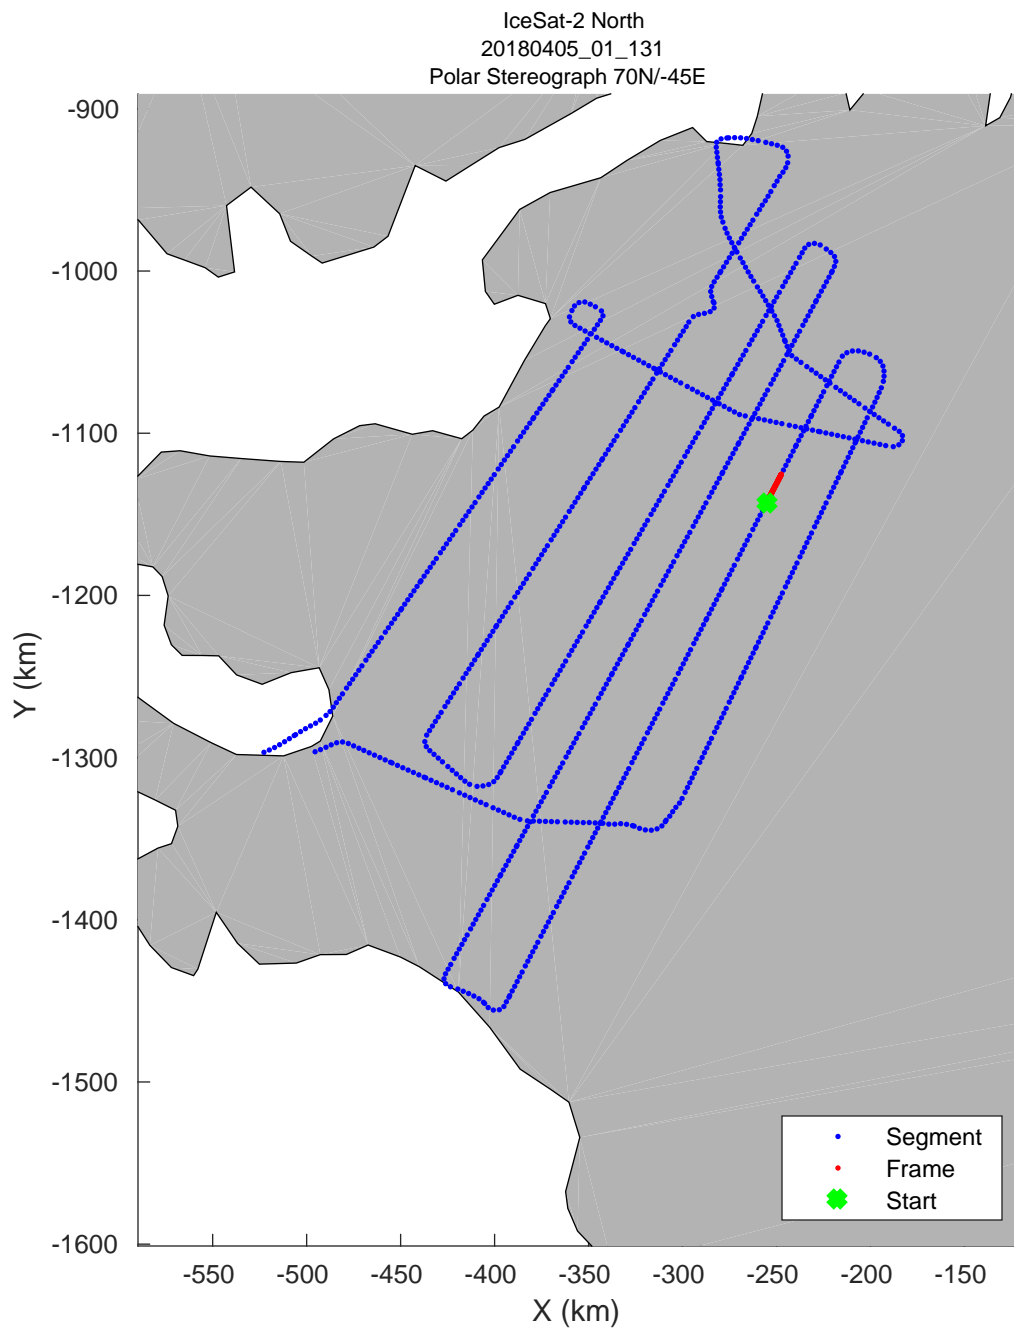

accum 2018_Greenland_P3: "IceSat-2 North" 20180405_01_123: 16:24:04.4 to 16:26:21.4 GPS

accum 2018_Greenland_P3: "IceSat-2 North" 20180405_01_124: 16:26:21.8 to 16:28:40.4 GPS

accum 2018_Greenland_P3: "IceSat-2 North" 20180405_01_125: 16:28:40.8 to 16:31:00.2 GPS

accum 2018_Greenland_P3: "IceSat-2 North" 20180405_01_126: 16:31:00.6 to 16:33:20.2 GPS

accum 2018_Greenland_P3: "IceSat-2 North" 20180405_01_127: 16:33:20.6 to 16:35:40.7 GPS

accum 2018_Greenland_P3: "IceSat-2 North" 20180405_01_128: 16:35:41.1 to 16:38:01.8 GPS

accum 2018_Greenland_P3: "IceSat-2 North" 20180405_01_129: 16:38:02.2 to 16:40:22.4 GPS

accum 2018_Greenland_P3: "IceSat-2 North" 20180405_01_130: 16:40:22.8 to 16:42:40.8 GPS

accum 2018_Greenland_P3: "IceSat-2 North" 20180405_01_131: 16:42:41.2 to 16:45:02.9 GPS