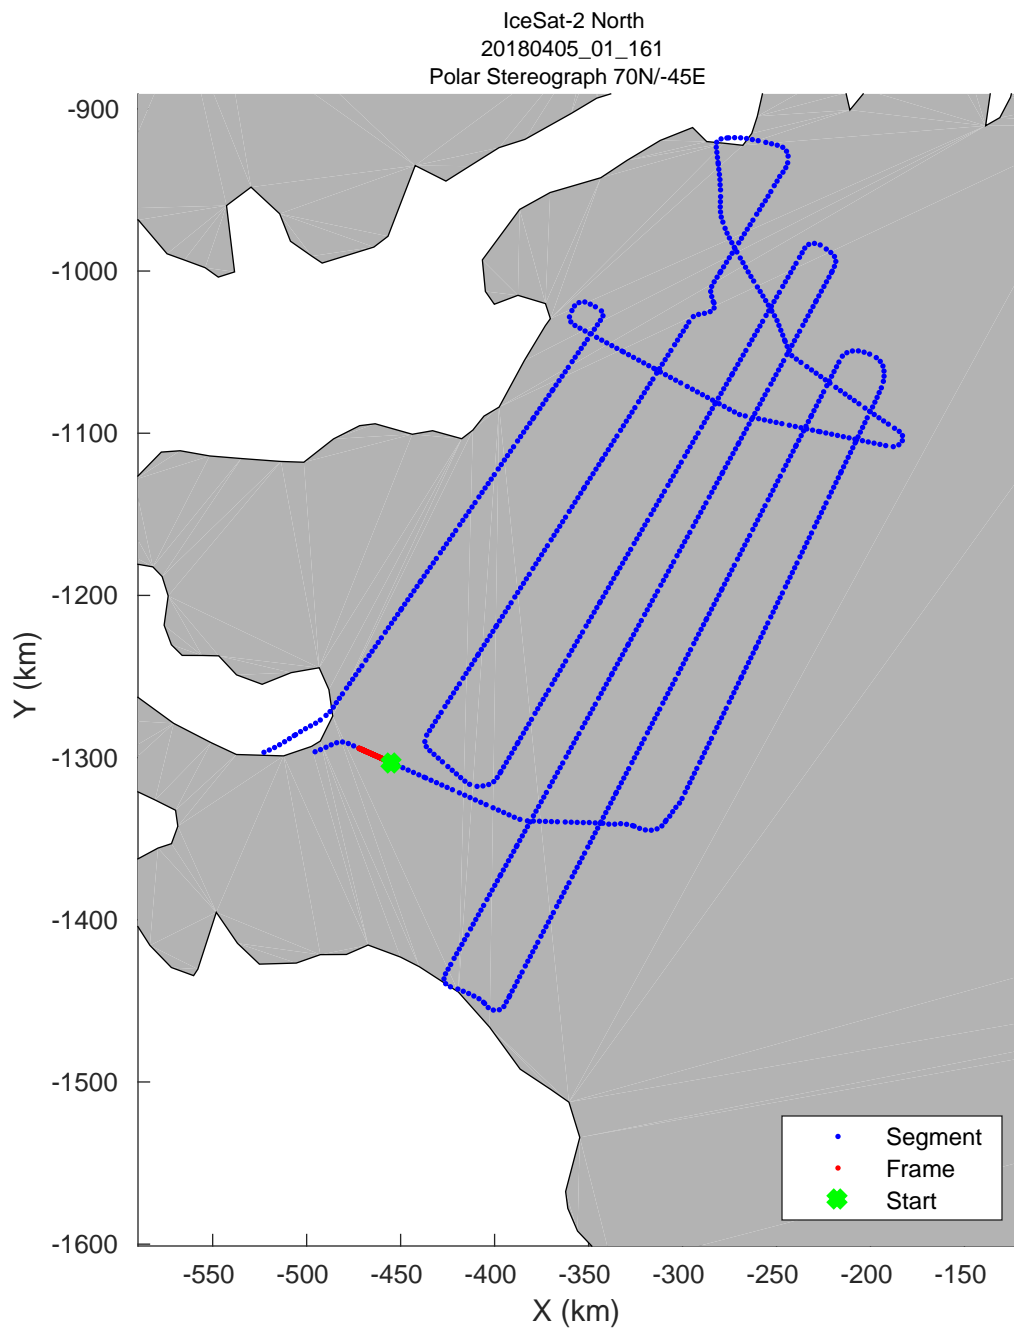

accum 2018_Greenland_P3: "IceSat-2 North" 20180405_01_154: 17:40:15.6 to 17:42:41.7 GPS

accum 2018_Greenland_P3: "IceSat-2 North" 20180405_01_155: 17:42:42.2 to 17:45:07.1 GPS

accum 2018_Greenland_P3: "IceSat-2 North" 20180405_01_156: 17:45:07.5 to 17:47:36.0 GPS

accum 2018_Greenland_P3: "IceSat-2 North" 20180405_01_157: 17:47:36.4 to 17:49:58.2 GPS

accum 2018_Greenland_P3: "IceSat-2 North" 20180405_01_158: 17:49:58.6 to 17:52:22.3 GPS

accum 2018_Greenland_P3: "IceSat-2 North" 20180405_01_159: 17:52:22.7 to 17:54:44.2 GPS

accum 2018_Greenland_P3: "IceSat-2 North" 20180405_01_160: 17:54:44.7 to 17:57:13.3 GPS

accum 2018_Greenland_P3: "IceSat-2 North" 20180405_01_161: 17:57:13.8 to 17:59:44.3 GPS

accum 2018_Greenland_P3: "IceSat-2 North" 20180405_01_162: 17:59:44.7 to 18:03:27.2 GPS