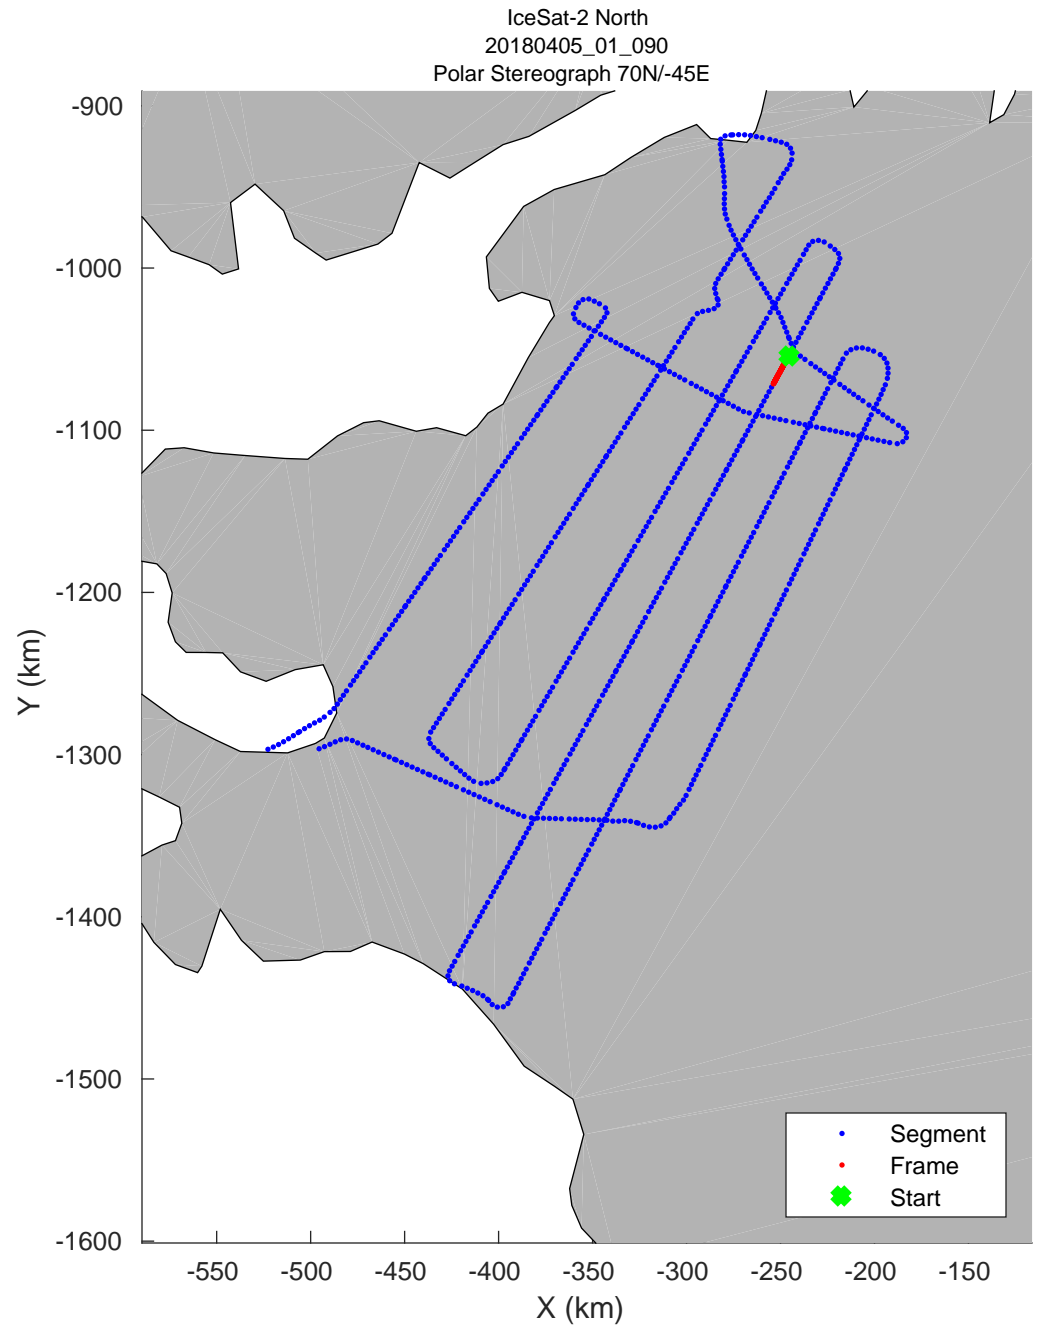

accum 2018_Greenland_P3: "IceSat-2 North" 20180405_01_082: 14:40:50.9 to 14:43:22.6 GPS

accum 2018_Greenland_P3: "IceSat-2 North" 20180405_01_083: 14:43:23.1 to 14:45:58.6 GPS

accum 2018_Greenland_P3: "IceSat-2 North" 20180405_01_084: 14:45:59.0 to 14:48:38.3 GPS

accum 2018_Greenland_P3: "IceSat-2 North" 20180405_01_085: 14:48:38.8 to 14:51:25.0 GPS

accum 2018_Greenland_P3: "IceSat-2 North" 20180405_01_086: 14:51:25.5 to 14:54:05.5 GPS

accum 2018_Greenland_P3: "IceSat-2 North" 20180405_01_087: 14:54:06.0 to 14:56:34.8 GPS

accum 2018_Greenland_P3: "IceSat-2 North" 20180405_01_088: 14:56:35.3 to 14:59:12.4 GPS

accum 2018_Greenland_P3: "IceSat-2 North" 20180405_01_089: 14:59:12.9 to 15:01:44.3 GPS

accum 2018_Greenland_P3: "IceSat-2 North" 20180405_01_090: 15:01:44.7 to 15:04:15.4 GPS