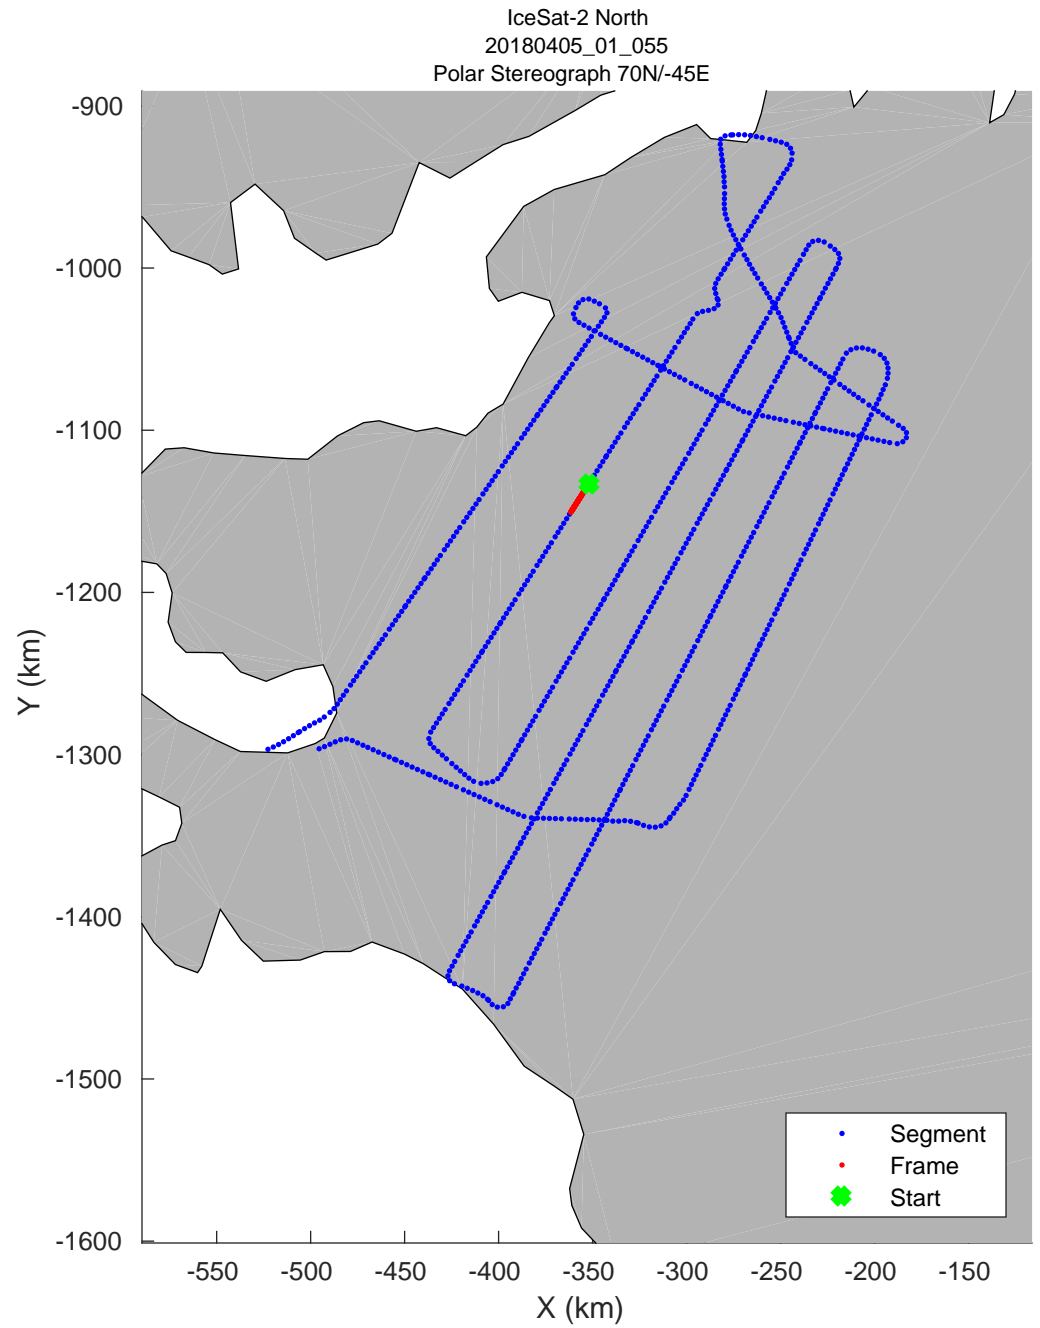

accum 2018_Greenland_P3: "IceSat-2 North" 20180405_01_049: 13:19:36.0 to 13:22:13.0 GPS

accum 2018_Greenland_P3: "IceSat-2 North" 20180405_01_050: 13:22:13.5 to 13:24:42.8 GPS

accum 2018_Greenland_P3: "IceSat-2 North" 20180405_01_051: 13:24:43.3 to 13:27:15.2 GPS

accum 2018_Greenland_P3: "IceSat-2 North" 20180405_01_052: 13:27:15.7 to 13:29:43.6 GPS

accum 2018_Greenland_P3: "IceSat-2 North" 20180405_01_053: 13:29:44.1 to 13:32:15.1 GPS

accum 2018_Greenland_P3: "IceSat-2 North" 20180405_01_054: 13:32:15.6 to 13:34:54.2 GPS

accum 2018_Greenland_P3: "IceSat-2 North" 20180405_01_055: 13:34:54.7 to 13:37:25.6 GPS

accum 2018_Greenland_P3: "IceSat-2 North" 20180405_01_056: 13:37:26.1 to 13:39:58.8 GPS

accum 2018_Greenland_P3: "IceSat-2 North" 20180405_01_057: 13:39:59.2 to 13:42:30.7 GPS