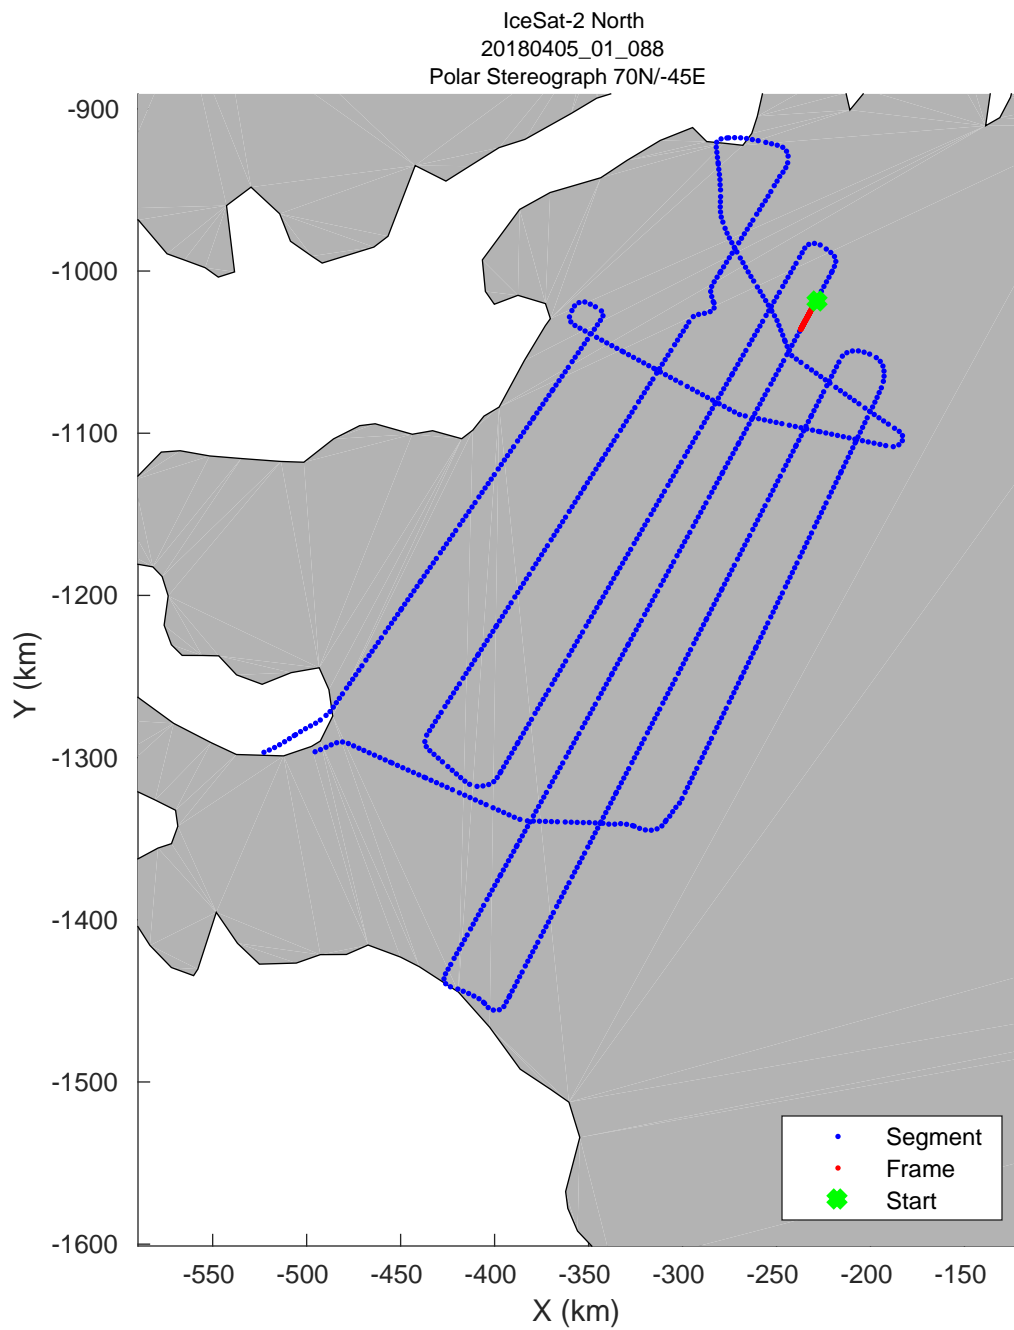

accum 2018_Greenland_P3: "IceSat-2 North" 20180405_01_082: 14:40:50.9 to 14:43:22.6 GPS

accum 2018_Greenland_P3: "IceSat-2 North" 20180405_01_083: 14:43:23.1 to 14:45:58.6 GPS

accum 2018_Greenland_P3: "IceSat-2 North" 20180405_01_084: 14:45:59.0 to 14:48:38.3 GPS

accum 2018_Greenland_P3: "IceSat-2 North" 20180405_01_085: 14:48:38.8 to 14:51:25.0 GPS

accum 2018_Greenland_P3: "IceSat-2 North" 20180405_01_086: 14:51:25.5 to 14:54:05.5 GPS

accum 2018_Greenland_P3: "IceSat-2 North" 20180405_01_087: 14:54:06.0 to 14:56:34.8 GPS

accum 2018_Greenland_P3: "IceSat-2 North" 20180405_01_088: 14:56:35.3 to 14:59:12.4 GPS

accum 2018_Greenland_P3: "IceSat-2 North" 20180405_01_089: 14:59:12.9 to 15:01:44.3 GPS

accum 2018_Greenland_P3: "IceSat-2 North" 20180405_01_090: 15:01:44.7 to 15:04:15.4 GPS