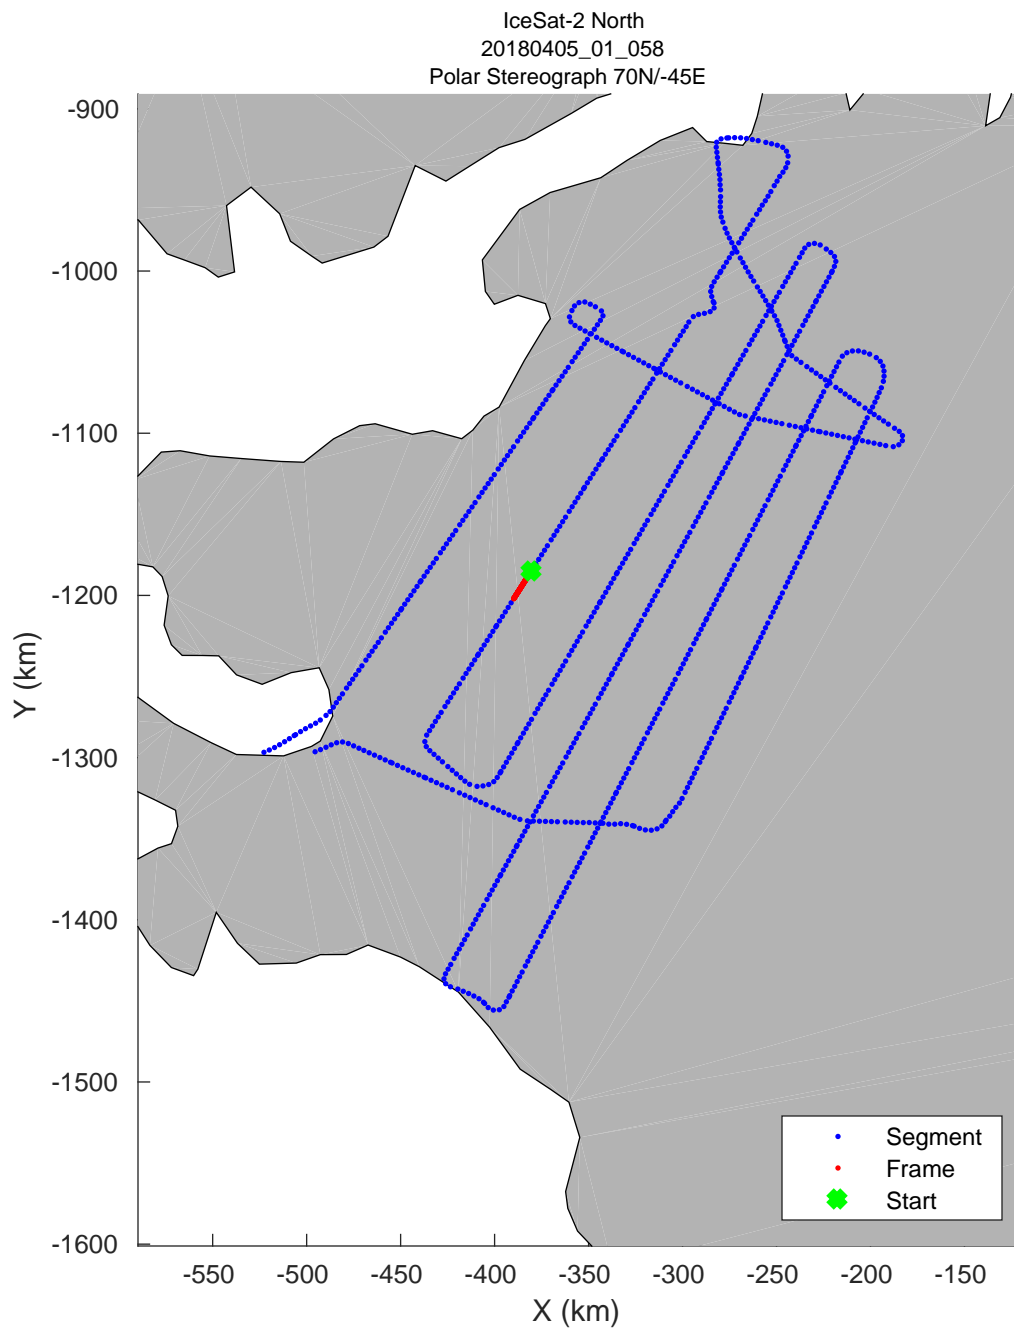

accum 2018_Greenland_P3: "IceSat-2 North" 20180405_01_052: 13:27:15.7 to 13:29:43.6 GPS

accum 2018_Greenland_P3: "IceSat-2 North" 20180405_01_053: 13:29:44.1 to 13:32:15.1 GPS

accum 2018_Greenland_P3: "IceSat-2 North" 20180405_01_054: 13:32:15.6 to 13:34:54.2 GPS

accum 2018_Greenland_P3: "IceSat-2 North" 20180405_01_055: 13:34:54.7 to 13:37:25.6 GPS

accum 2018_Greenland_P3: "IceSat-2 North" 20180405_01_056: 13:37:26.1 to 13:39:58.8 GPS

accum 2018_Greenland_P3: "IceSat-2 North" 20180405_01_057: 13:39:59.2 to 13:42:30.7 GPS

accum 2018_Greenland_P3: "IceSat-2 North" 20180405_01_058: 13:42:31.2 to 13:45:03.2 GPS

accum 2018_Greenland_P3: "IceSat-2 North" 20180405_01_059: 13:45:03.7 to 13:47:30.5 GPS

accum 2018_Greenland_P3: "IceSat-2 North" 20180405_01_060: 13:47:30.9 to 13:49:53.4 GPS