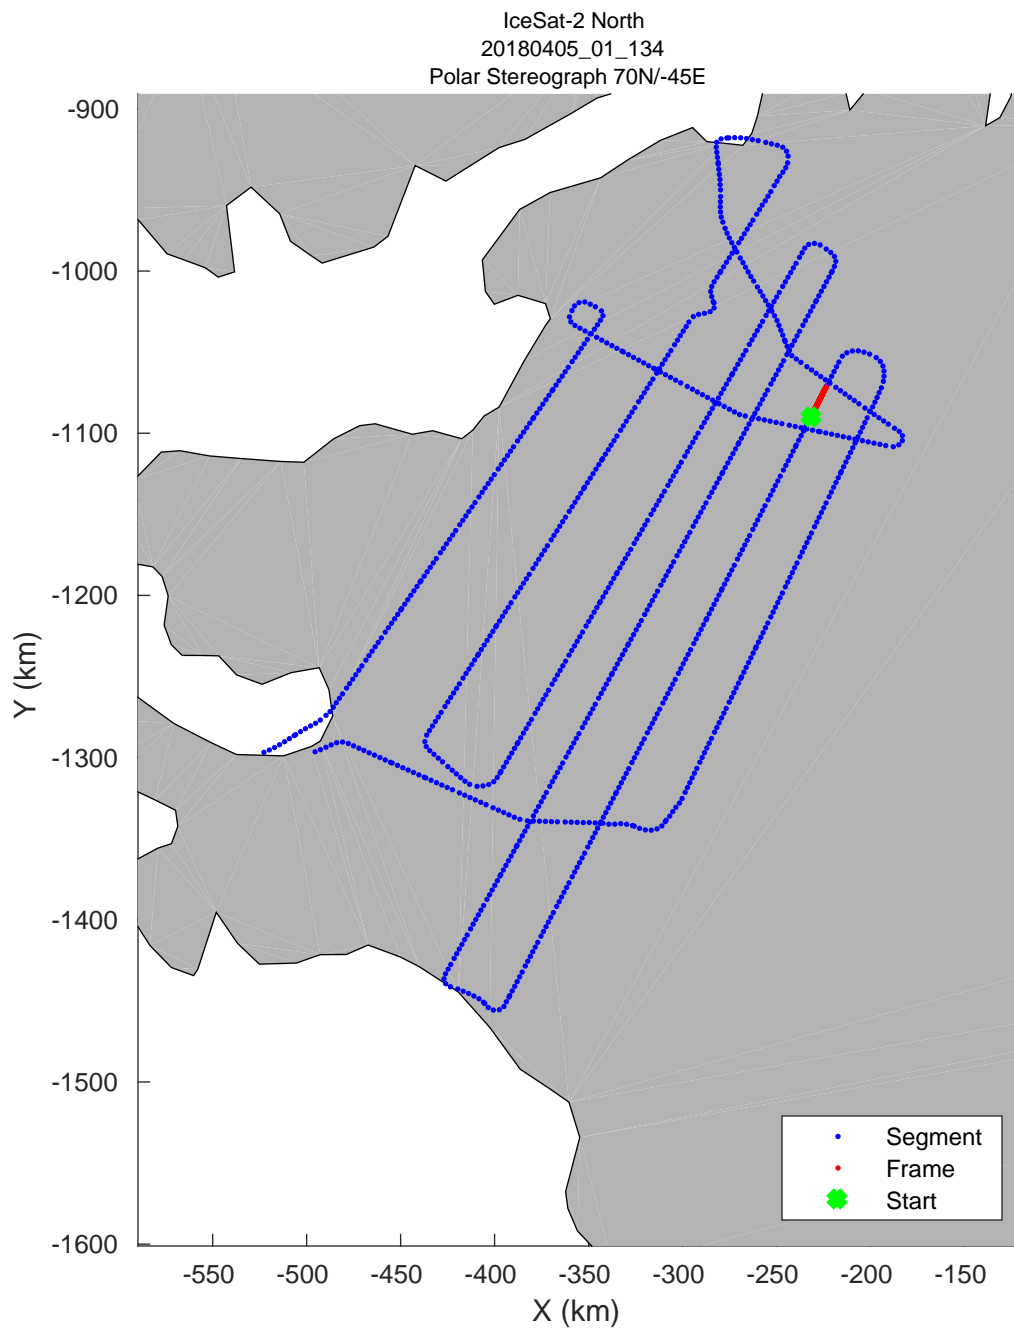

accum 2018_Greenland_P3: "IceSat-2 North" 20180405_01_126: 16:31:00.6 to 16:33:20.2 GPS

accum 2018_Greenland_P3: "IceSat-2 North" 20180405_01_127: 16:33:20.6 to 16:35:40.7 GPS

accum 2018_Greenland_P3: "IceSat-2 North" 20180405_01_128: 16:35:41.1 to 16:38:01.8 GPS

accum 2018_Greenland_P3: "IceSat-2 North" 20180405_01_129: 16:38:02.2 to 16:40:22.4 GPS

accum 2018_Greenland_P3: "IceSat-2 North" 20180405_01_130: 16:40:22.8 to 16:42:40.8 GPS

accum 2018_Greenland_P3: "IceSat-2 North" 20180405_01_131: 16:42:41.2 to 16:45:02.9 GPS

accum 2018_Greenland_P3: "IceSat-2 North" 20180405_01_132: 16:45:03.4 to 16:47:30.2 GPS

accum 2018_Greenland_P3: "IceSat-2 North" 20180405_01_133: 16:47:30.6 to 16:49:53.3 GPS

accum 2018_Greenland_P3: "IceSat-2 North" 20180405_01_134: 16:49:53.8 to 16:52:17.4 GPS