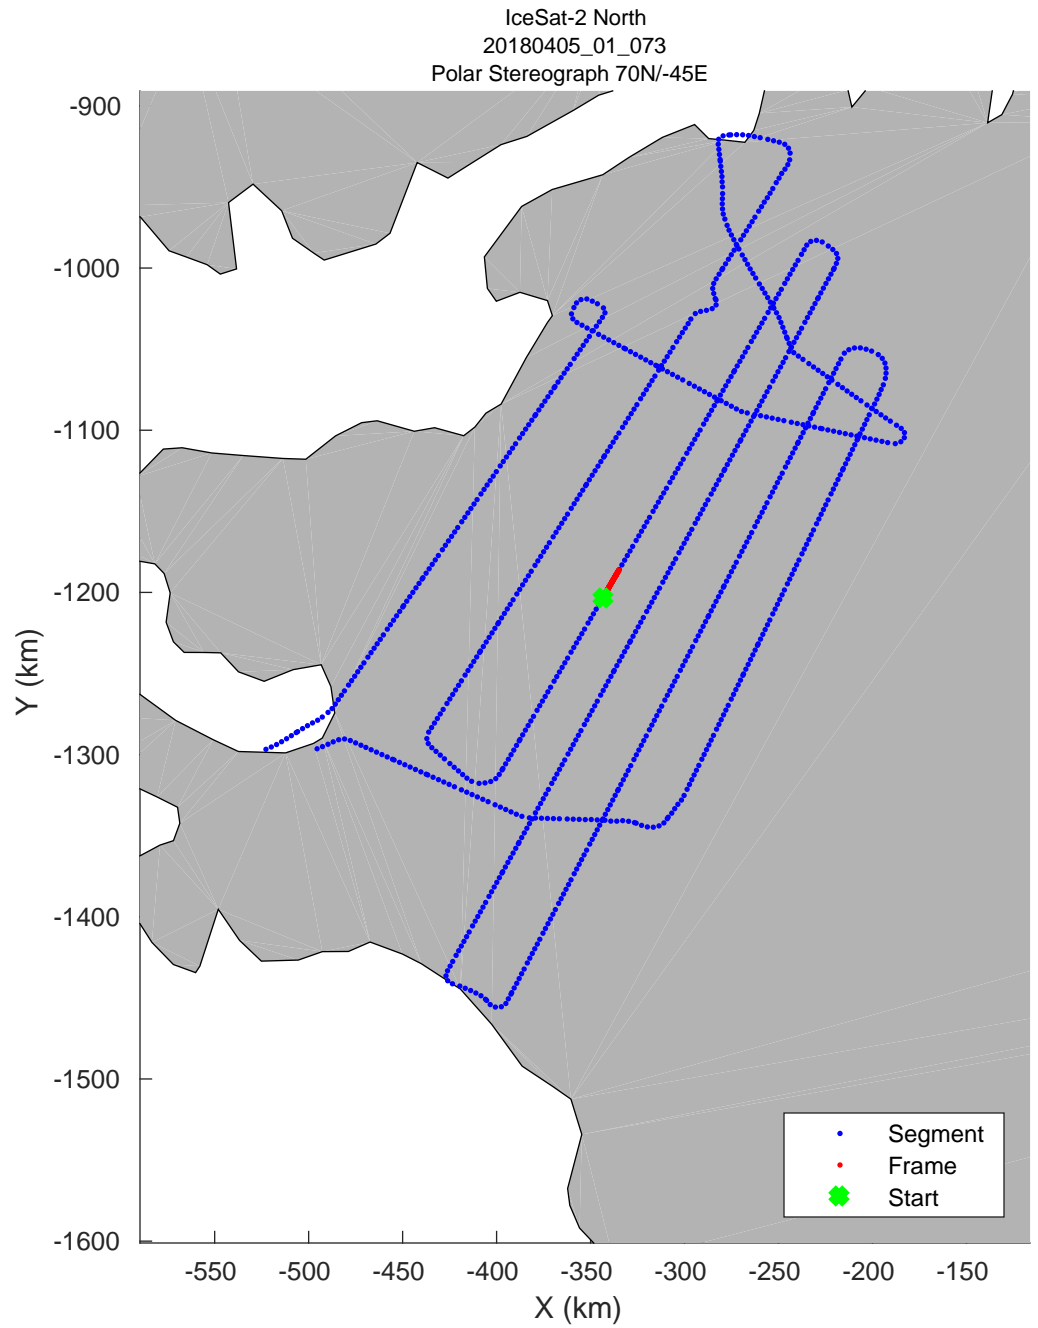

accum 2018_Greenland_P3: "IceSat-2 North" 20180405_01_067: 14:04:42.3 to 14:07:04.1 GPS

accum 2018_Greenland_P3: "IceSat-2 North" 20180405_01_068: 14:07:04.6 to 14:09:26.6 GPS

accum 2018_Greenland_P3: "IceSat-2 North" 20180405_01_069: 14:09:27.0 to 14:11:49.1 GPS

accum 2018_Greenland_P3: "IceSat-2 North" 20180405_01_070: 14:11:49.5 to 14:14:10.0 GPS

accum 2018_Greenland_P3: "IceSat-2 North" 20180405_01_071: 14:14:10.4 to 14:16:33.3 GPS

accum 2018_Greenland_P3: "IceSat-2 North" 20180405_01_072: 14:16:33.7 to 14:18:56.8 GPS

accum 2018_Greenland_P3: "IceSat-2 North" 20180405_01_073: 14:18:57.2 to 14:21:20.5 GPS

accum 2018_Greenland_P3: "IceSat-2 North" 20180405_01_074: 14:21:21.0 to 14:23:43.7 GPS

accum 2018_Greenland_P3: "IceSat-2 North" 20180405_01_075: 14:23:44.1 to 14:26:05.9 GPS