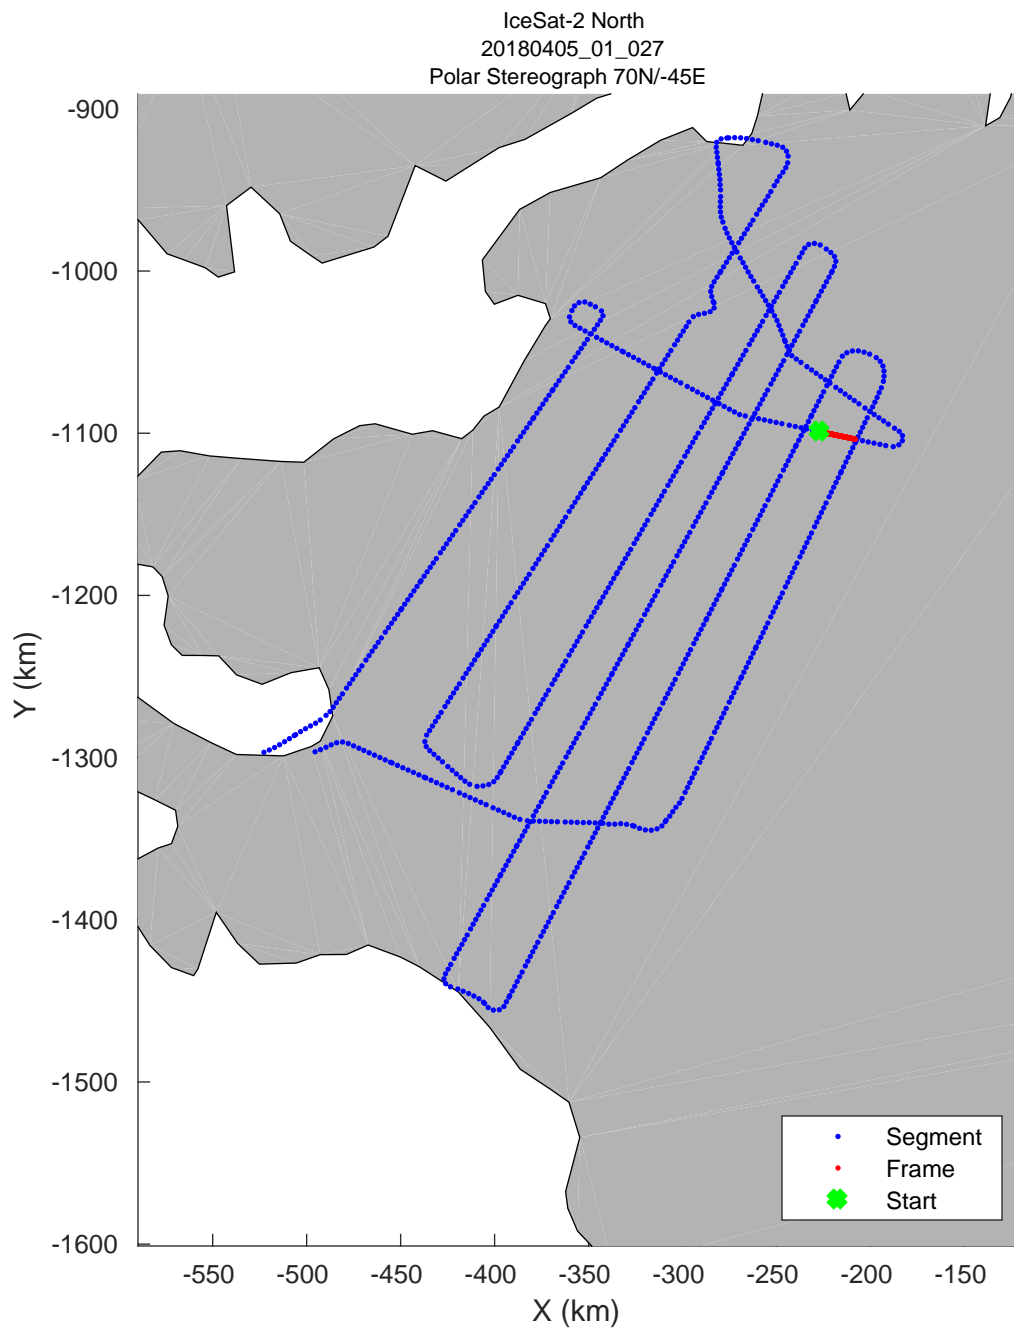

accum 2018_Greenland_P3: "IceSat-2 North" 20180405_01_019: 11:59:32.7 to 12:02:33.4 GPS

accum 2018_Greenland_P3: "IceSat-2 North" 20180405_01_020: 12:02:33.9 to 12:05:20.0 GPS

accum 2018_Greenland_P3: "IceSat-2 North" 20180405_01_021: 12:05:20.5 to 12:08:02.3 GPS

accum 2018_Greenland_P3: "IceSat-2 North" 20180405_01_022: 12:08:02.8 to 12:10:39.5 GPS

accum 2018_Greenland_P3: "IceSat-2 North" 20180405_01_023: 12:10:40.0 to 12:13:13.4 GPS

accum 2018_Greenland_P3: "IceSat-2 North" 20180405_01_024: 12:13:13.8 to 12:15:44.9 GPS

accum 2018_Greenland_P3: "IceSat-2 North" 20180405_01_025: 12:15:45.3 to 12:18:13.1 GPS

accum 2018_Greenland_P3: "IceSat-2 North" 20180405_01_026: 12:18:13.5 to 12:20:41.5 GPS

accum 2018_Greenland_P3: "IceSat-2 North" 20180405_01_027: 12:20:42.0 to 12:23:08.7 GPS