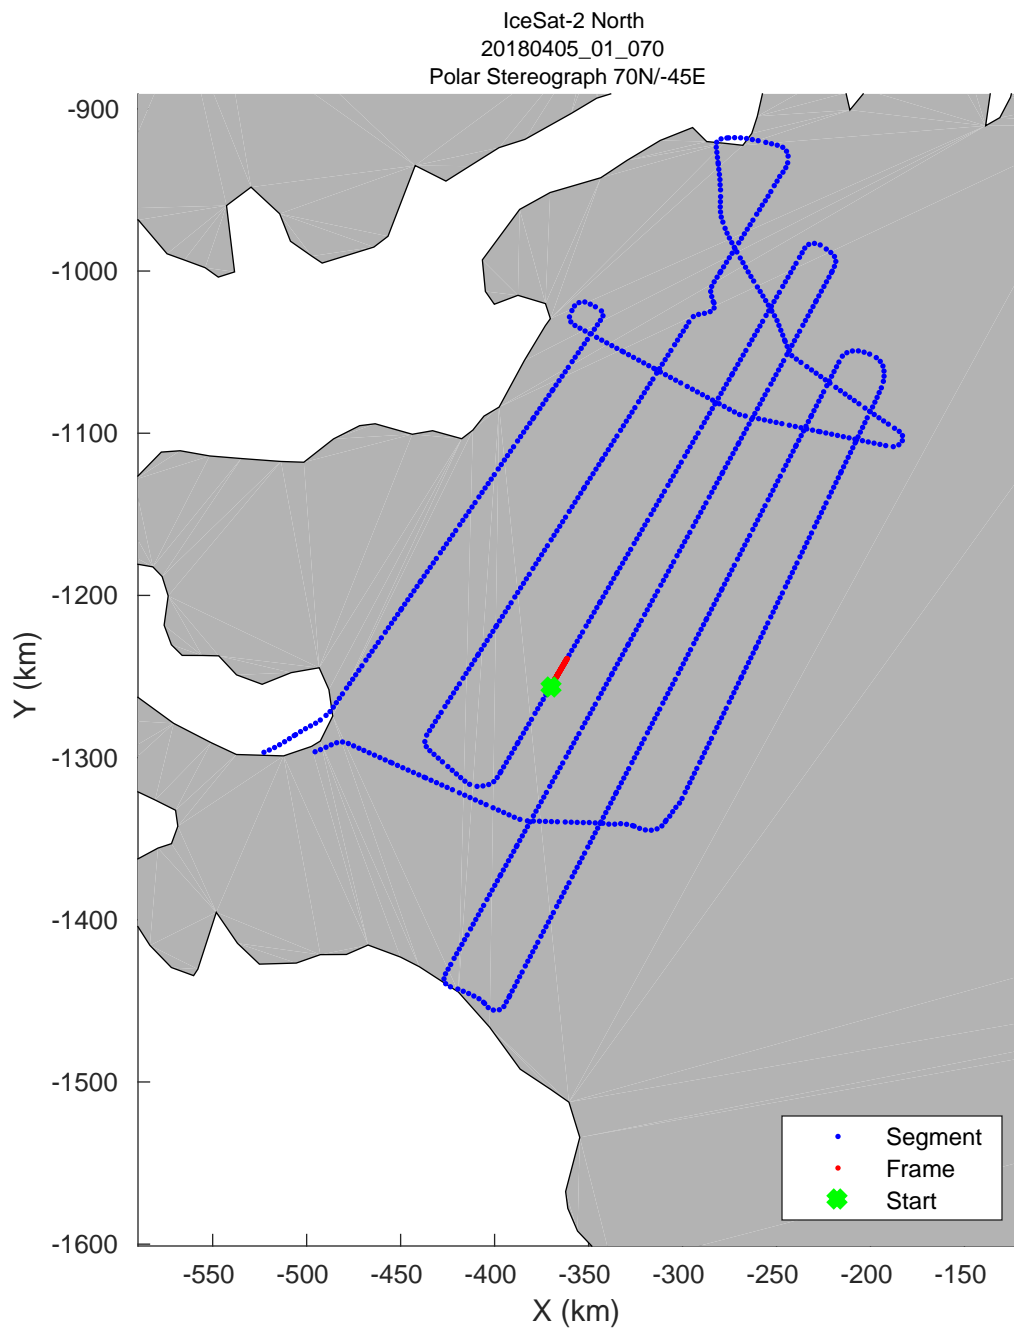

accum 2018_Greenland_P3: "IceSat-2 North" 20180405_01_064: 13:57:13.8 to 13:59:44.8 GPS

accum 2018_Greenland_P3: "IceSat-2 North" 20180405_01_065: 13:59:45.3 to 14:02:15.0 GPS

accum 2018_Greenland_P3: "IceSat-2 North" 20180405_01_066: 14:02:15.4 to 14:04:41.9 GPS

accum 2018_Greenland_P3: "IceSat-2 North" 20180405_01_067: 14:04:42.3 to 14:07:04.1 GPS

accum 2018_Greenland_P3: "IceSat-2 North" 20180405_01_068: 14:07:04.6 to 14:09:26.6 GPS

accum 2018_Greenland_P3: "IceSat-2 North" 20180405_01_069: 14:09:27.0 to 14:11:49.1 GPS

accum 2018_Greenland_P3: "IceSat-2 North" 20180405_01_070: 14:11:49.5 to 14:14:10.0 GPS

accum 2018_Greenland_P3: "IceSat-2 North" 20180405_01_071: 14:14:10.4 to 14:16:33.3 GPS

accum 2018_Greenland_P3: "IceSat-2 North" 20180405_01_072: 14:16:33.7 to 14:18:56.8 GPS