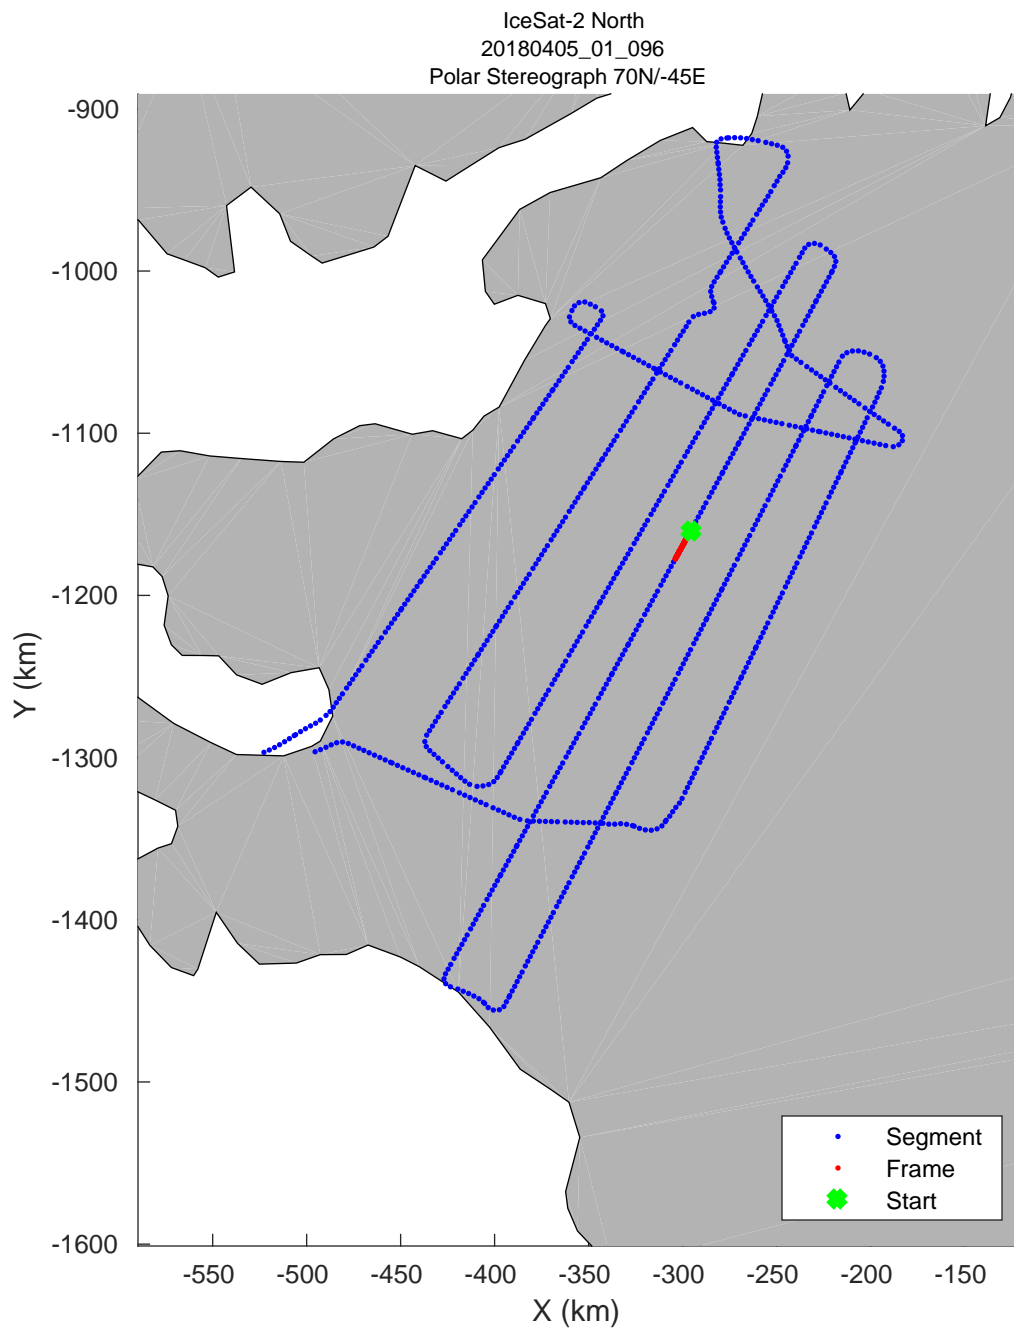

accum 2018_Greenland_P3: "IceSat-2 North" 20180405_01_088: 14:56:35.3 to 14:59:12.4 GPS

accum 2018_Greenland_P3: "IceSat-2 North" 20180405_01_089: 14:59:12.9 to 15:01:44.3 GPS

accum 2018_Greenland_P3: "IceSat-2 North" 20180405_01_090: 15:01:44.7 to 15:04:15.4 GPS

accum 2018_Greenland_P3: "IceSat-2 North" 20180405_01_091: 15:04:15.8 to 15:06:46.8 GPS

accum 2018_Greenland_P3: "IceSat-2 North" 20180405_01_092: 15:06:47.3 to 15:09:16.8 GPS

accum 2018_Greenland_P3: "IceSat-2 North" 20180405_01_093: 15:09:17.2 to 15:11:46.4 GPS

accum 2018_Greenland_P3: "IceSat-2 North" 20180405_01_094: 15:11:46.9 to 15:14:19.2 GPS

accum 2018_Greenland_P3: "IceSat-2 North" 20180405_01_095: 15:14:19.6 to 15:16:48.4 GPS

accum 2018_Greenland_P3: "IceSat-2 North" 20180405_01_096: 15:16:48.9 to 15:19:22.9 GPS