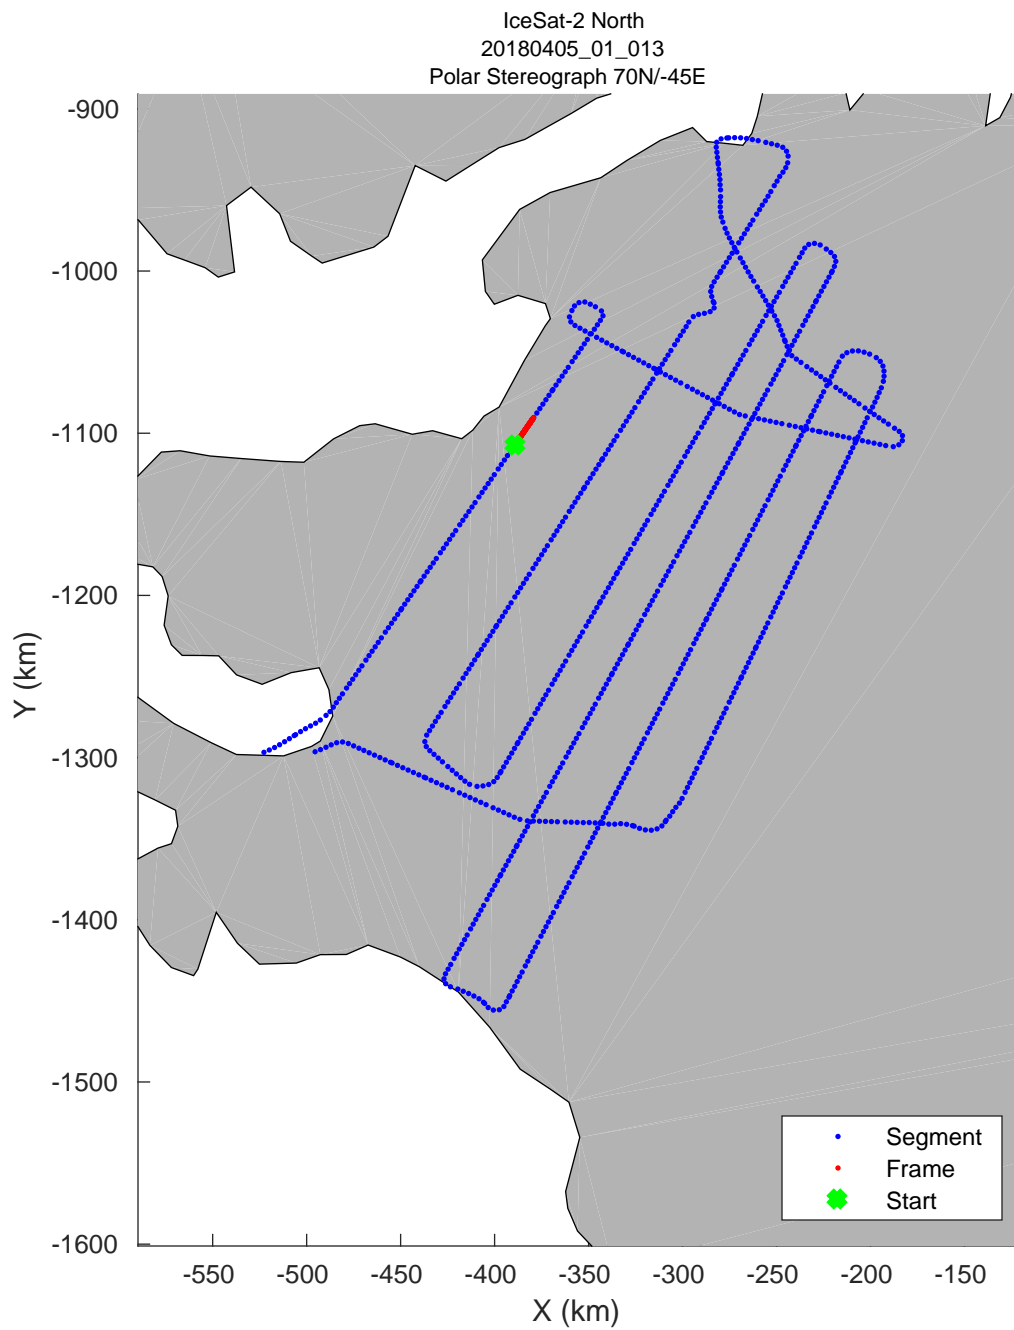

accum 2018_Greenland_P3: "IceSat-2 North" 20180405_01_007: 11:27:45.0 to 11:30:08.0 GPS

accum 2018_Greenland_P3: "IceSat-2 North" 20180405_01_008: 11:30:08.4 to 11:32:32.1 GPS

accum 2018_Greenland_P3: "IceSat-2 North" 20180405_01_009: 11:32:32.5 to 11:35:04.4 GPS

accum 2018_Greenland_P3: "IceSat-2 North" 20180405_01_010: 11:35:04.9 to 11:37:40.8 GPS

accum 2018_Greenland_P3: "IceSat-2 North" 20180405_01_011: 11:37:41.3 to 11:40:17.4 GPS

accum 2018_Greenland_P3: "IceSat-2 North" 20180405_01_012: 11:40:17.9 to 11:42:52.4 GPS

accum 2018_Greenland_P3: "IceSat-2 North" 20180405_01_013: 11:42:52.8 to 11:45:29.2 GPS

accum 2018_Greenland_P3: "IceSat-2 North" 20180405_01_014: 11:45:29.6 to 11:48:08.0 GPS

accum 2018_Greenland_P3: "IceSat-2 North" 20180405_01_015: 11:48:08.5 to 11:50:48.9 GPS