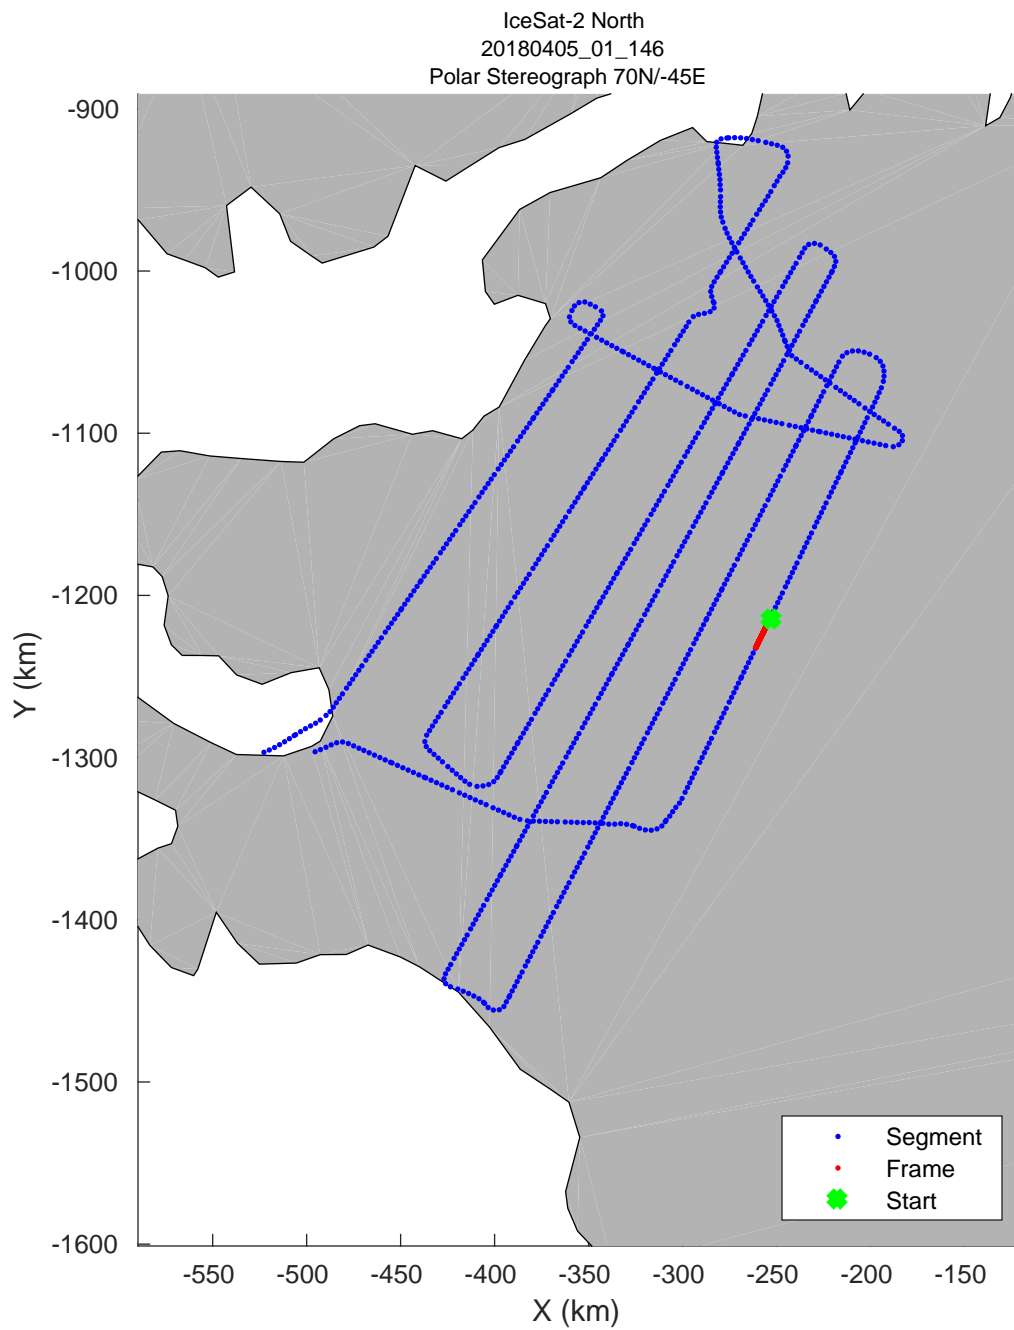

accum 2018_Greenland_P3: "IceSat-2 North" 20180405_01_138: 16:59:55.0 to 17:02:31.6 GPS

accum 2018_Greenland_P3: "IceSat-2 North" 20180405_01_139: 17:02:32.0 to 17:05:07.1 GPS

accum 2018_Greenland_P3: "IceSat-2 North" 20180405_01_140: 17:05:07.5 to 17:07:38.9 GPS

accum 2018_Greenland_P3: "IceSat-2 North" 20180405_01_141: 17:07:39.3 to 17:10:11.9 GPS

accum 2018_Greenland_P3: "IceSat-2 North" 20180405_01_142: 17:10:12.3 to 17:12:44.6 GPS

accum 2018_Greenland_P3: "IceSat-2 North" 20180405_01_143: 17:12:45.0 to 17:15:16.9 GPS

accum 2018_Greenland_P3: "IceSat-2 North" 20180405_01_144: 17:15:17.4 to 17:17:49.0 GPS

accum 2018_Greenland_P3: "IceSat-2 North" 20180405_01_145: 17:17:49.4 to 17:20:21.0 GPS

accum 2018_Greenland_P3: "IceSat-2 North" 20180405_01_146: 17:20:21.4 to 17:22:51.7 GPS