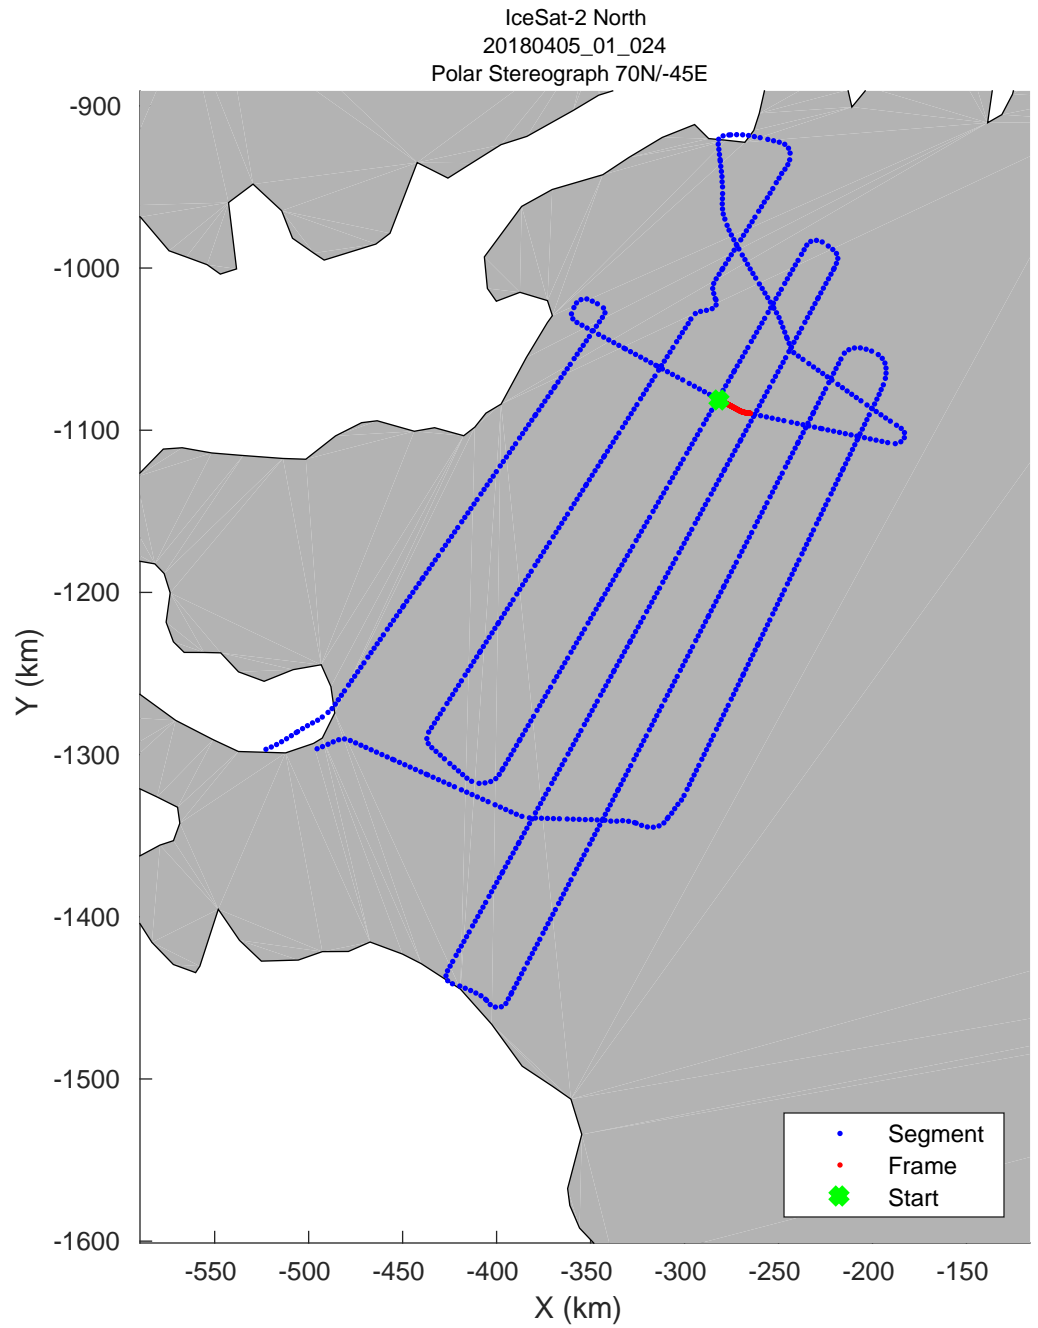

accum 2018_Greenland_P3: "IceSat-2 North" 20180405_01_016: 11:50:49.3 to 11:53:36.5 GPS

accum 2018_Greenland_P3: "IceSat-2 North" 20180405_01_017: 11:53:37.0 to 11:56:43.9 GPS

accum 2018_Greenland_P3: "IceSat-2 North" 20180405_01_018: 11:56:44.4 to 11:59:32.2 GPS

accum 2018_Greenland_P3: "IceSat-2 North" 20180405_01_019: 11:59:32.7 to 12:02:33.4 GPS

accum 2018_Greenland_P3: "IceSat-2 North" 20180405_01_020: 12:02:33.9 to 12:05:20.0 GPS

accum 2018_Greenland_P3: "IceSat-2 North" 20180405_01_021: 12:05:20.5 to 12:08:02.3 GPS

accum 2018_Greenland_P3: "IceSat-2 North" 20180405_01_022: 12:08:02.8 to 12:10:39.5 GPS

accum 2018_Greenland_P3: "IceSat-2 North" 20180405_01_023: 12:10:40.0 to 12:13:13.4 GPS

accum 2018_Greenland_P3: "IceSat-2 North" 20180405_01_024: 12:13:13.8 to 12:15:44.9 GPS