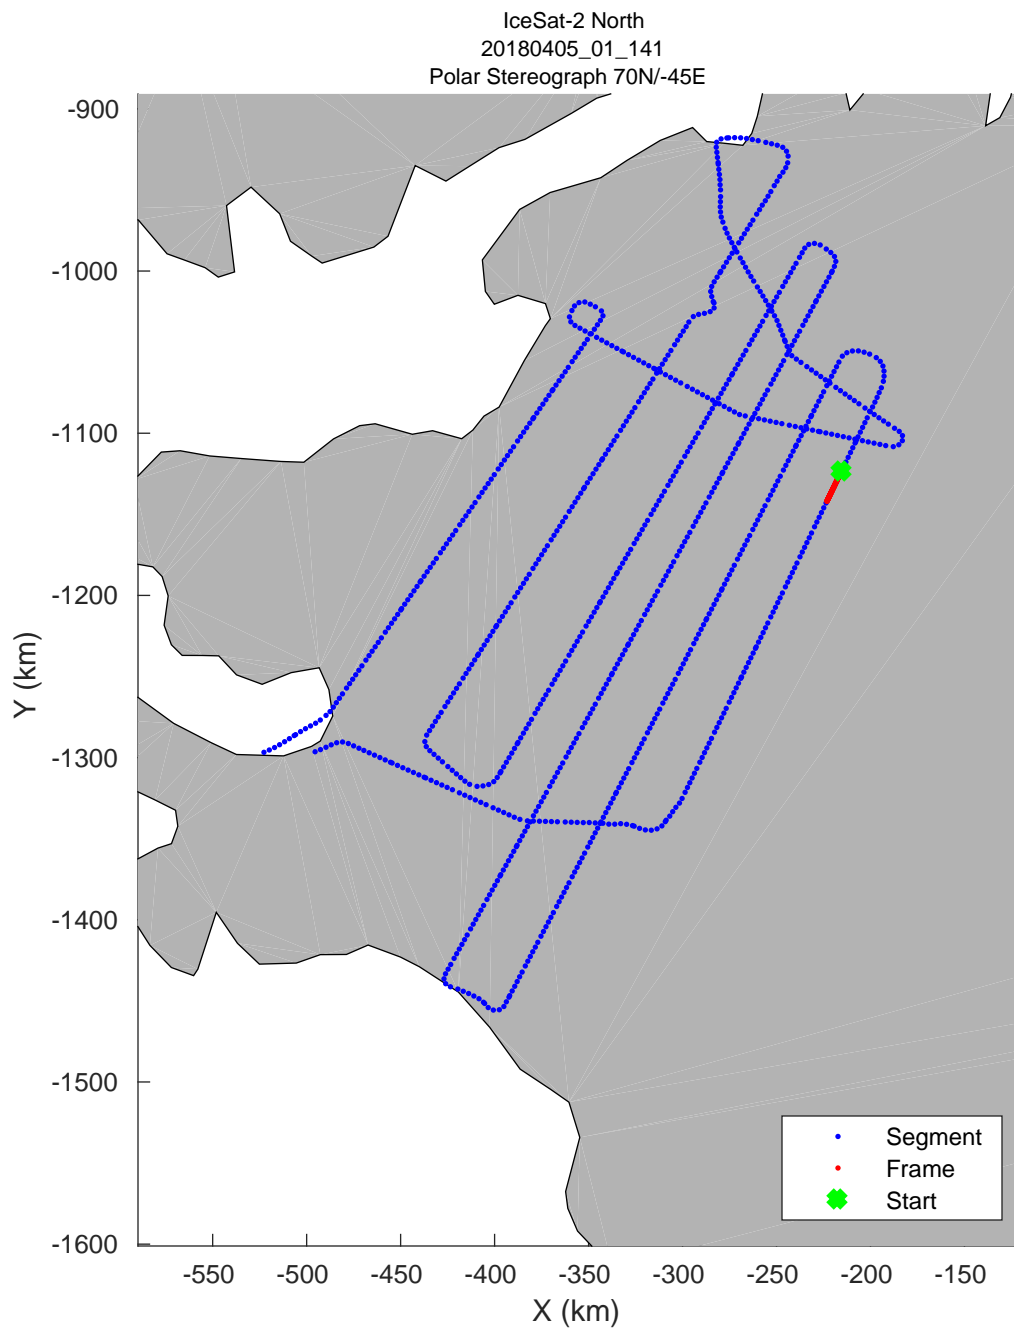

accum 2018_Greenland_P3: "IceSat-2 North" 20180405_01_135: 16:52:17.8 to 16:54:43.2 GPS

accum 2018_Greenland_P3: "IceSat-2 North" 20180405_01_136: 16:54:43.7 to 16:57:16.8 GPS

accum 2018_Greenland_P3: "IceSat-2 North" 20180405_01_137: 16:57:17.3 to 16:59:54.6 GPS

accum 2018_Greenland_P3: "IceSat-2 North" 20180405_01_138: 16:59:55.0 to 17:02:31.6 GPS

accum 2018_Greenland_P3: "IceSat-2 North" 20180405_01_139: 17:02:32.0 to 17:05:07.1 GPS

accum 2018_Greenland_P3: "IceSat-2 North" 20180405_01_140: 17:05:07.5 to 17:07:38.9 GPS

accum 2018_Greenland_P3: "IceSat-2 North" 20180405_01_141: 17:07:39.3 to 17:10:11.9 GPS

accum 2018_Greenland_P3: "IceSat-2 North" 20180405_01_142: 17:10:12.3 to 17:12:44.6 GPS

accum 2018_Greenland_P3: "IceSat-2 North" 20180405_01_143: 17:12:45.0 to 17:15:16.9 GPS