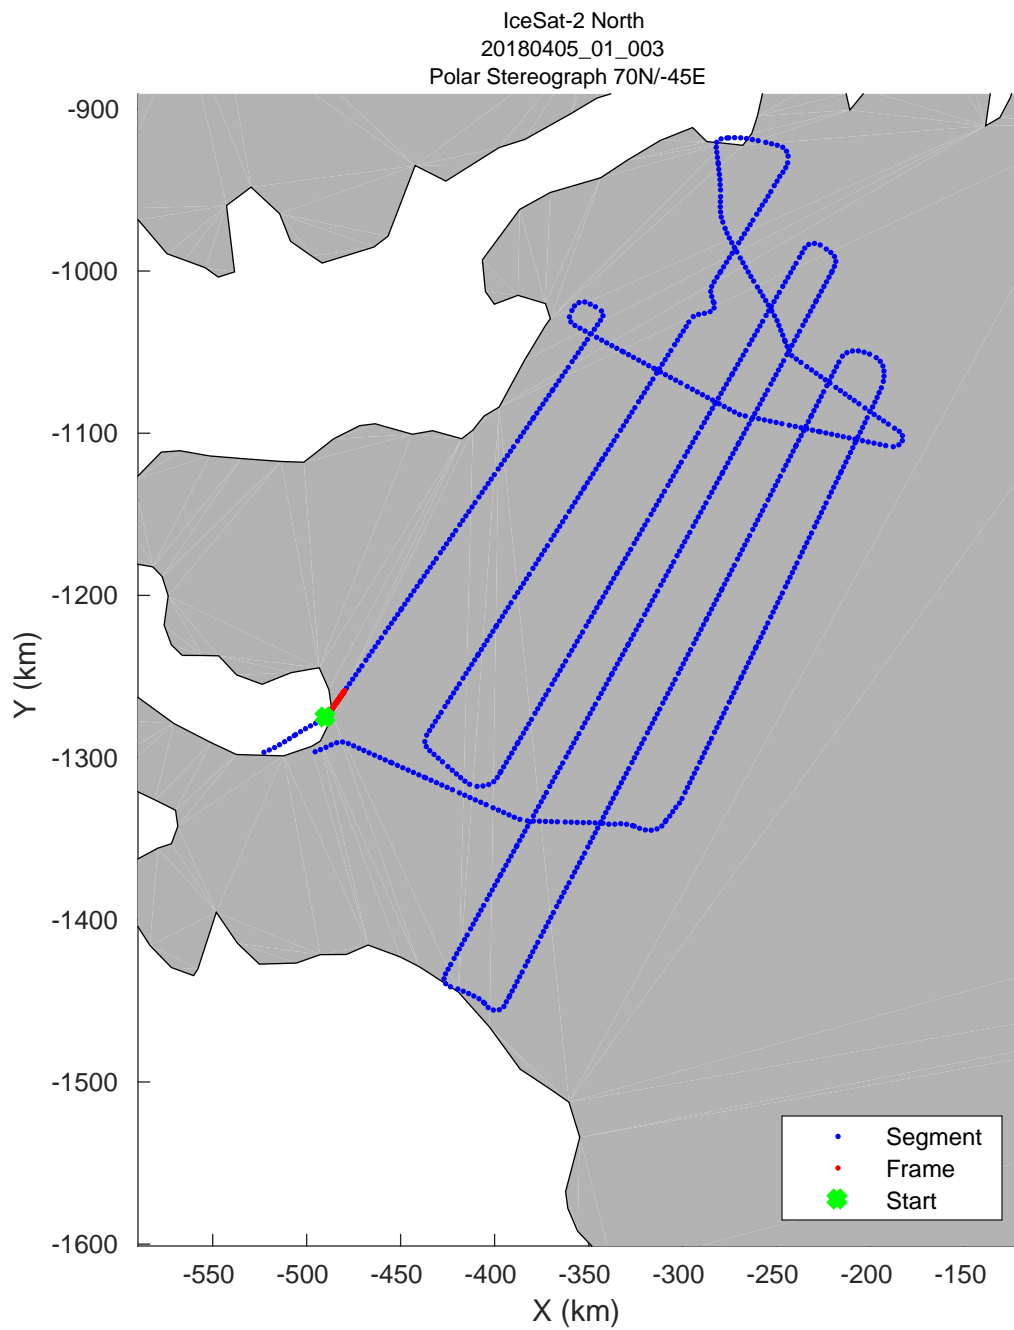

accum 2018_Greenland_P3: "IceSat-2 North" 20180405_01_001: 11:12:43.7 to 11:15:16.9 GPS

accum 2018_Greenland_P3: "IceSat-2 North" 20180405_01_002: 11:15:17.4 to 11:17:51.0 GPS

accum 2018_Greenland_P3: "IceSat-2 North" 20180405_01_003: 11:17:51.4 to 11:20:22.8 GPS

accum 2018_Greenland_P3: "IceSat-2 North" 20180405_01_004: 11:20:23.2 to 11:22:55.2 GPS

accum 2018_Greenland_P3: "IceSat-2 North" 20180405_01_005: 11:22:55.7 to 11:25:20.6 GPS

accum 2018_Greenland_P3: "IceSat-2 North" 20180405_01_006: 11:25:21.0 to 11:27:44.6 GPS