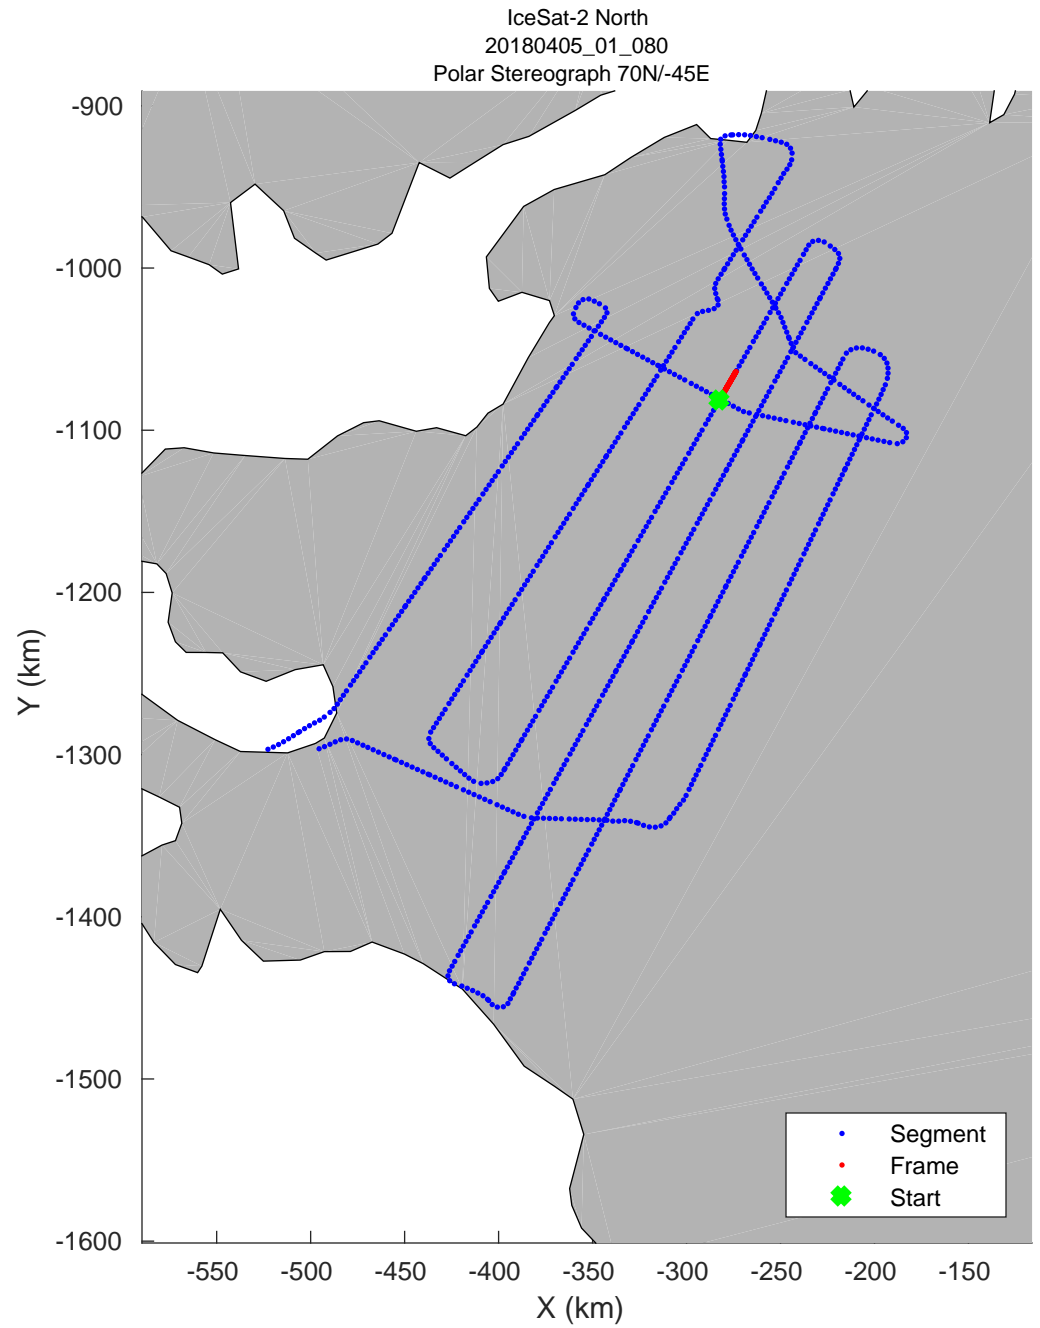

accum 2018_Greenland_P3: "IceSat-2 North" 20180405_01_073: 14:18:57.2 to 14:21:20.5 GPS

accum 2018_Greenland_P3: "IceSat-2 North" 20180405_01_074: 14:21:21.0 to 14:23:43.7 GPS

accum 2018_Greenland_P3: "IceSat-2 North" 20180405_01_075: 14:23:44.1 to 14:26:05.9 GPS

accum 2018_Greenland_P3: "IceSat-2 North" 20180405_01_076: 14:26:06.4 to 14:28:33.7 GPS

accum 2018_Greenland_P3: "IceSat-2 North" 20180405_01_077: 14:28:34.1 to 14:30:57.3 GPS

accum 2018_Greenland_P3: "IceSat-2 North" 20180405_01_078: 14:30:57.7 to 14:33:22.4 GPS

accum 2018_Greenland_P3: "IceSat-2 North" 20180405_01_079: 14:33:22.8 to 14:35:49.8 GPS

accum 2018_Greenland_P3: "IceSat-2 North" 20180405_01_080: 14:35:50.2 to 14:38:19.2 GPS

accum 2018_Greenland_P3: "IceSat-2 North" 20180405_01_081: 14:38:19.7 to 14:40:50.5 GPS