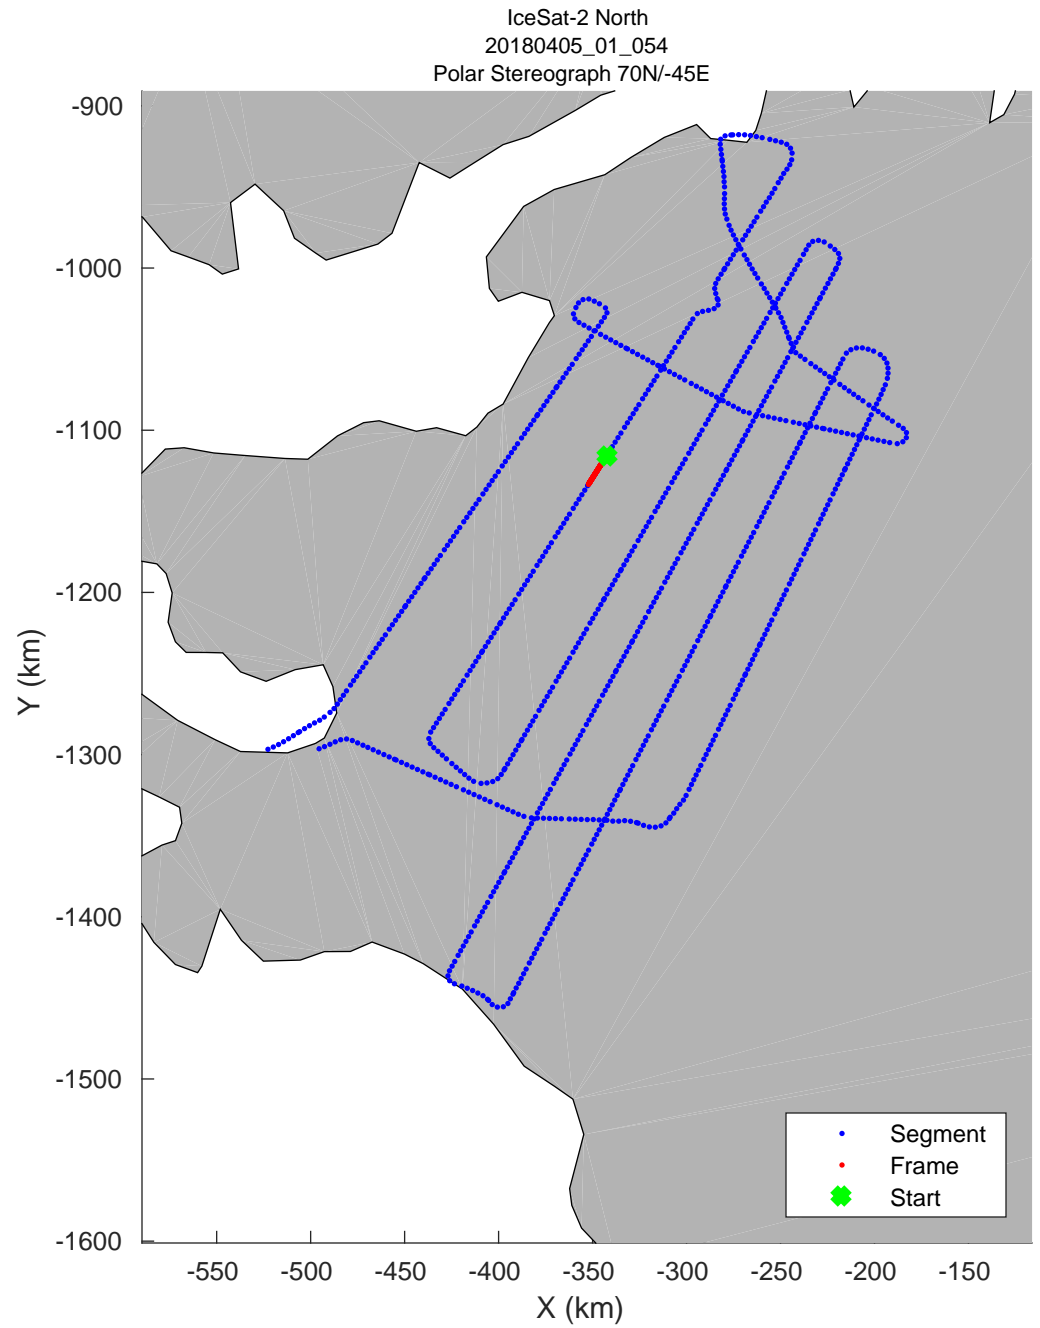

accum 2018_Greenland_P3: "IceSat-2 North" 20180405_01_046: 13:11:39.0 to 13:14:14.0 GPS

accum 2018_Greenland_P3: "IceSat-2 North" 20180405_01_047: 13:14:14.5 to 13:16:52.5 GPS

accum 2018_Greenland_P3: "IceSat-2 North" 20180405_01_048: 13:16:53.1 to 13:19:35.5 GPS

accum 2018_Greenland_P3: "IceSat-2 North" 20180405_01_049: 13:19:36.0 to 13:22:13.0 GPS

accum 2018_Greenland_P3: "IceSat-2 North" 20180405_01_050: 13:22:13.5 to 13:24:42.8 GPS

accum 2018_Greenland_P3: "IceSat-2 North" 20180405_01_051: 13:24:43.3 to 13:27:15.2 GPS

accum 2018_Greenland_P3: "IceSat-2 North" 20180405_01_052: 13:27:15.7 to 13:29:43.6 GPS

accum 2018_Greenland_P3: "IceSat-2 North" 20180405_01_053: 13:29:44.1 to 13:32:15.1 GPS

accum 2018_Greenland_P3: "IceSat-2 North" 20180405_01_054: 13:32:15.6 to 13:34:54.2 GPS