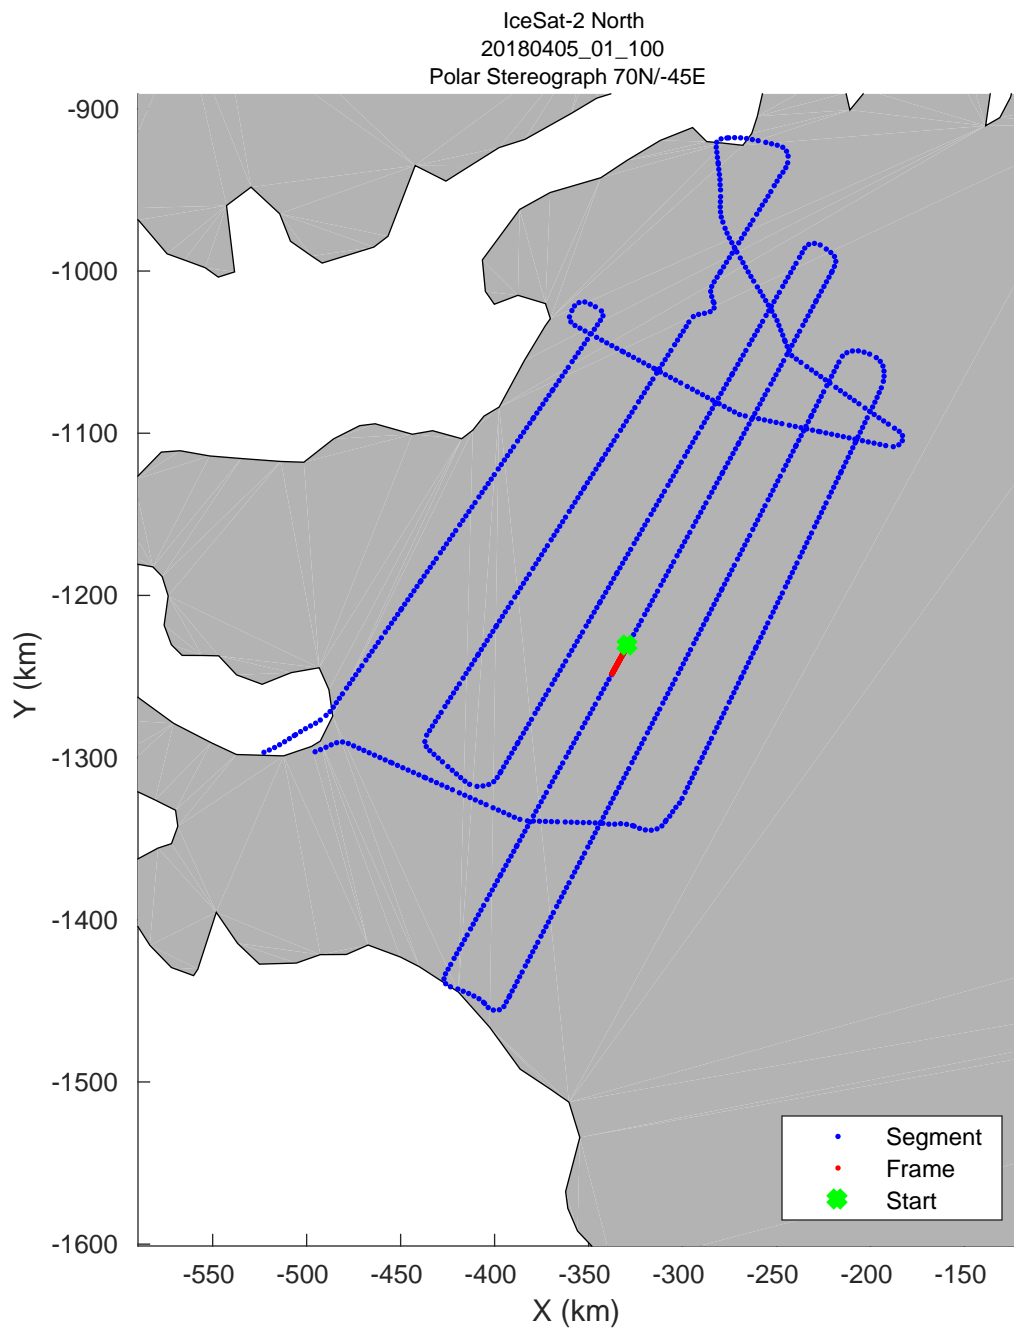

accum 2018_Greenland_P3: "IceSat-2 North" 20180405_01_097: 15:19:23.4 to 15:21:52.8 GPS

accum 2018_Greenland_P3: "IceSat-2 North" 20180405_01_098: 15:21:53.2 to 15:24:22.9 GPS

accum 2018_Greenland_P3: "IceSat-2 North" 20180405_01_099: 15:24:23.3 to 15:26:51.0 GPS

accum 2018_Greenland_P3: "IceSat-2 North" 20180405_01_100: 15:26:51.5 to 15:29:20.6 GPS

accum 2018_Greenland_P3: "IceSat-2 North" 20180405_01_101: 15:29:21.0 to 15:31:48.3 GPS

accum 2018_Greenland_P3: "IceSat-2 North" 20180405_01_102: 15:31:48.7 to 15:34:21.0 GPS