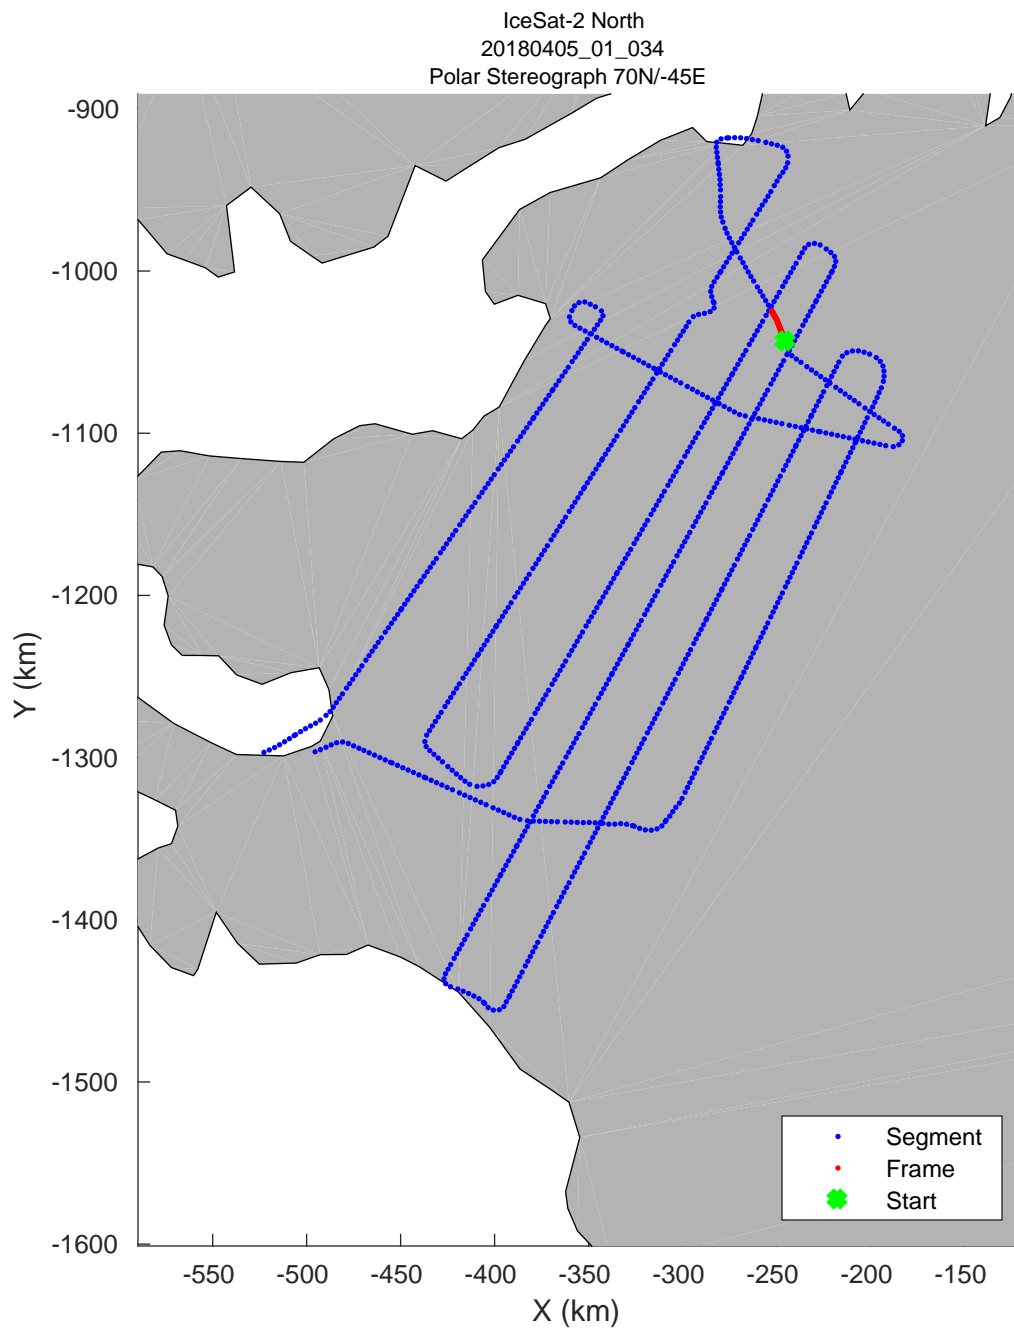

accum 2018_Greenland_P3: "IceSat-2 North" 20180405_01_028: 12:23:09.1 to 12:25:37.3 GPS

accum 2018_Greenland_P3: "IceSat-2 North" 20180405_01_029: 12:25:37.8 to 12:28:14.0 GPS

accum 2018_Greenland_P3: "IceSat-2 North" 20180405_01_030: 12:28:14.4 to 12:30:37.2 GPS

accum 2018_Greenland_P3: "IceSat-2 North" 20180405_01_031: 12:30:37.6 to 12:33:00.0 GPS

accum 2018_Greenland_P3: "IceSat-2 North" 20180405_01_032: 12:33:00.5 to 12:35:23.7 GPS

accum 2018_Greenland_P3: "IceSat-2 North" 20180405_01_033: 12:35:24.2 to 12:37:56.1 GPS

accum 2018_Greenland_P3: "IceSat-2 North" 20180405_01_034: 12:37:56.5 to 12:40:26.4 GPS

accum 2018_Greenland_P3: "IceSat-2 North" 20180405_01_035: 12:40:26.9 to 12:43:02.4 GPS

accum 2018_Greenland_P3: "IceSat-2 North" 20180405_01_036: 12:43:02.9 to 12:45:41.7 GPS