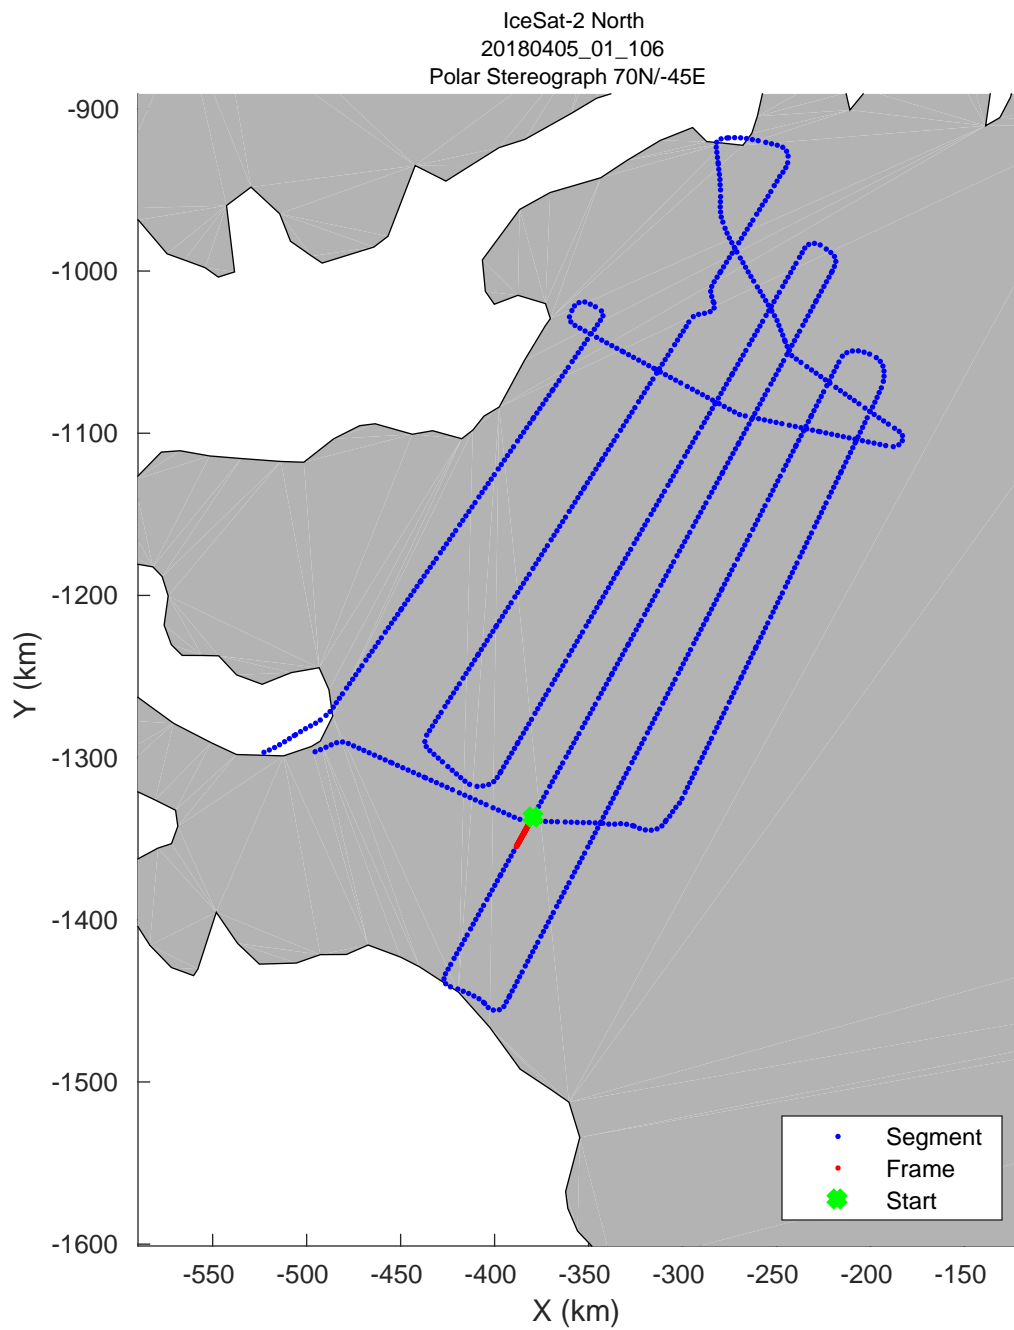

accum 2018_Greenland_P3: "IceSat-2 North" 20180405_01_100: 15:26:51.5 to 15:29:20.6 GPS

accum 2018_Greenland_P3: "IceSat-2 North" 20180405_01_101: 15:29:21.0 to 15:31:48.3 GPS

accum 2018_Greenland_P3: "IceSat-2 North" 20180405_01_102: 15:31:48.7 to 15:34:21.0 GPS

accum 2018_Greenland_P3: "IceSat-2 North" 20180405_01_103: 15:34:21.4 to 15:36:50.5 GPS

accum 2018_Greenland_P3: "IceSat-2 North" 20180405_01_104: 15:36:50.9 to 15:39:19.7 GPS

accum 2018_Greenland_P3: "IceSat-2 North" 20180405_01_105: 15:39:20.1 to 15:41:49.2 GPS

accum 2018_Greenland_P3: "IceSat-2 North" 20180405_01_106: 15:41:49.6 to 15:44:20.1 GPS

accum 2018_Greenland_P3: "IceSat-2 North" 20180405_01_107: 15:44:20.5 to 15:46:48.6 GPS

accum 2018_Greenland_P3: "IceSat-2 North" 20180405_01_108: 15:46:49.0 to 15:49:17.3 GPS