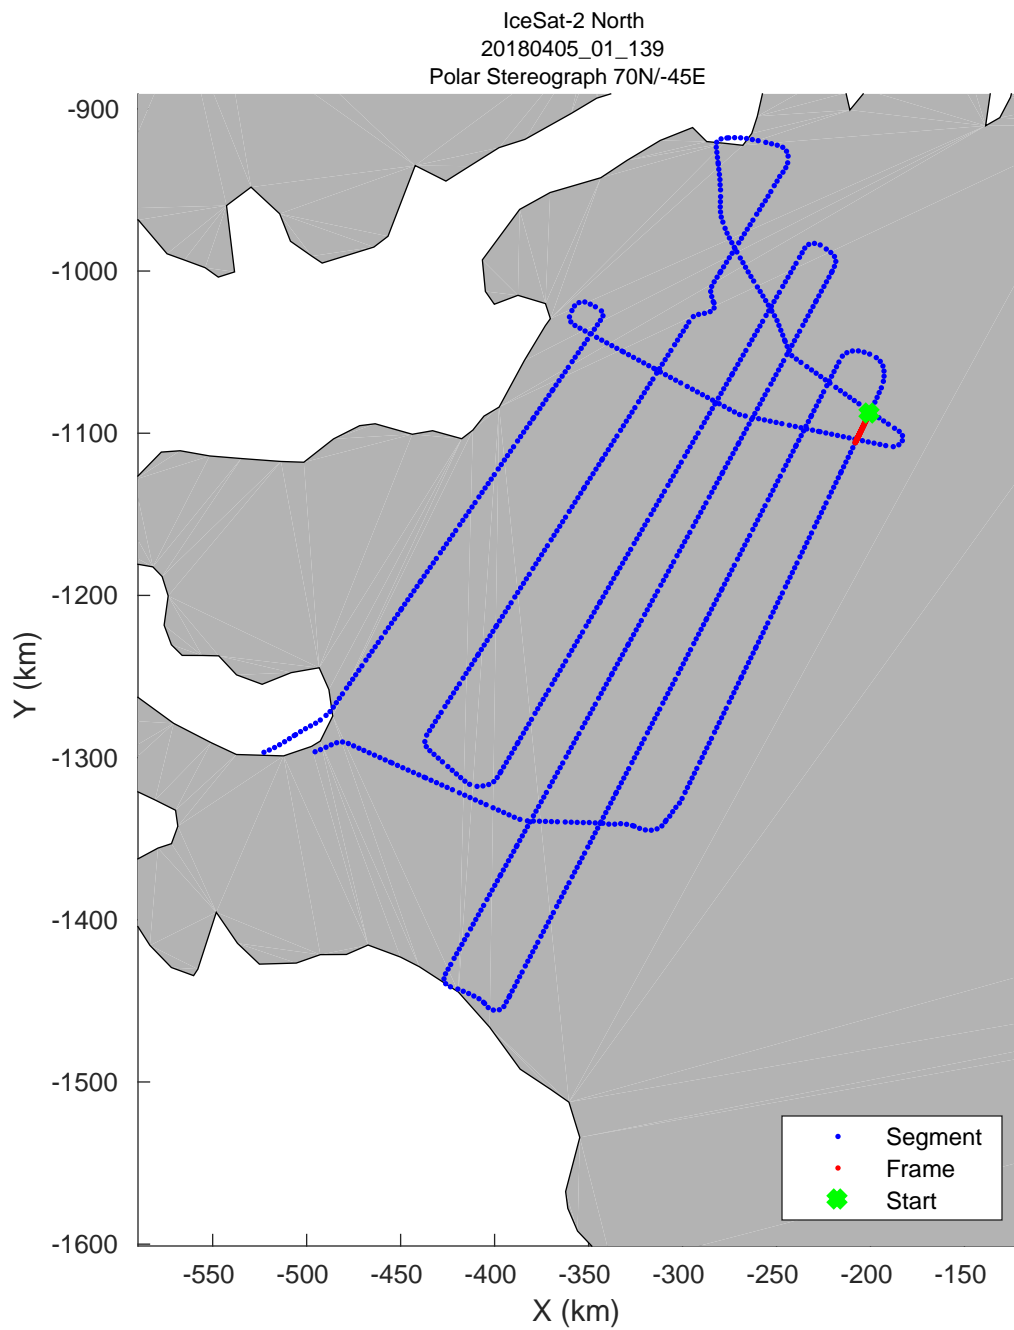

accum 2018_Greenland_P3: "IceSat-2 North" 20180405_01_132: 16:45:03.4 to 16:47:30.2 GPS

accum 2018_Greenland_P3: "IceSat-2 North" 20180405_01_133: 16:47:30.6 to 16:49:53.3 GPS

accum 2018_Greenland_P3: "IceSat-2 North" 20180405_01_134: 16:49:53.8 to 16:52:17.4 GPS

accum 2018_Greenland_P3: "IceSat-2 North" 20180405_01_135: 16:52:17.8 to 16:54:43.2 GPS

accum 2018_Greenland_P3: "IceSat-2 North" 20180405_01_136: 16:54:43.7 to 16:57:16.8 GPS

accum 2018_Greenland_P3: "IceSat-2 North" 20180405_01_137: 16:57:17.3 to 16:59:54.6 GPS

accum 2018_Greenland_P3: "IceSat-2 North" 20180405_01_138: 16:59:55.0 to 17:02:31.6 GPS

accum 2018_Greenland_P3: "IceSat-2 North" 20180405_01_139: 17:02:32.0 to 17:05:07.1 GPS

accum 2018_Greenland_P3: "IceSat-2 North" 20180405_01_140: 17:05:07.5 to 17:07:38.9 GPS