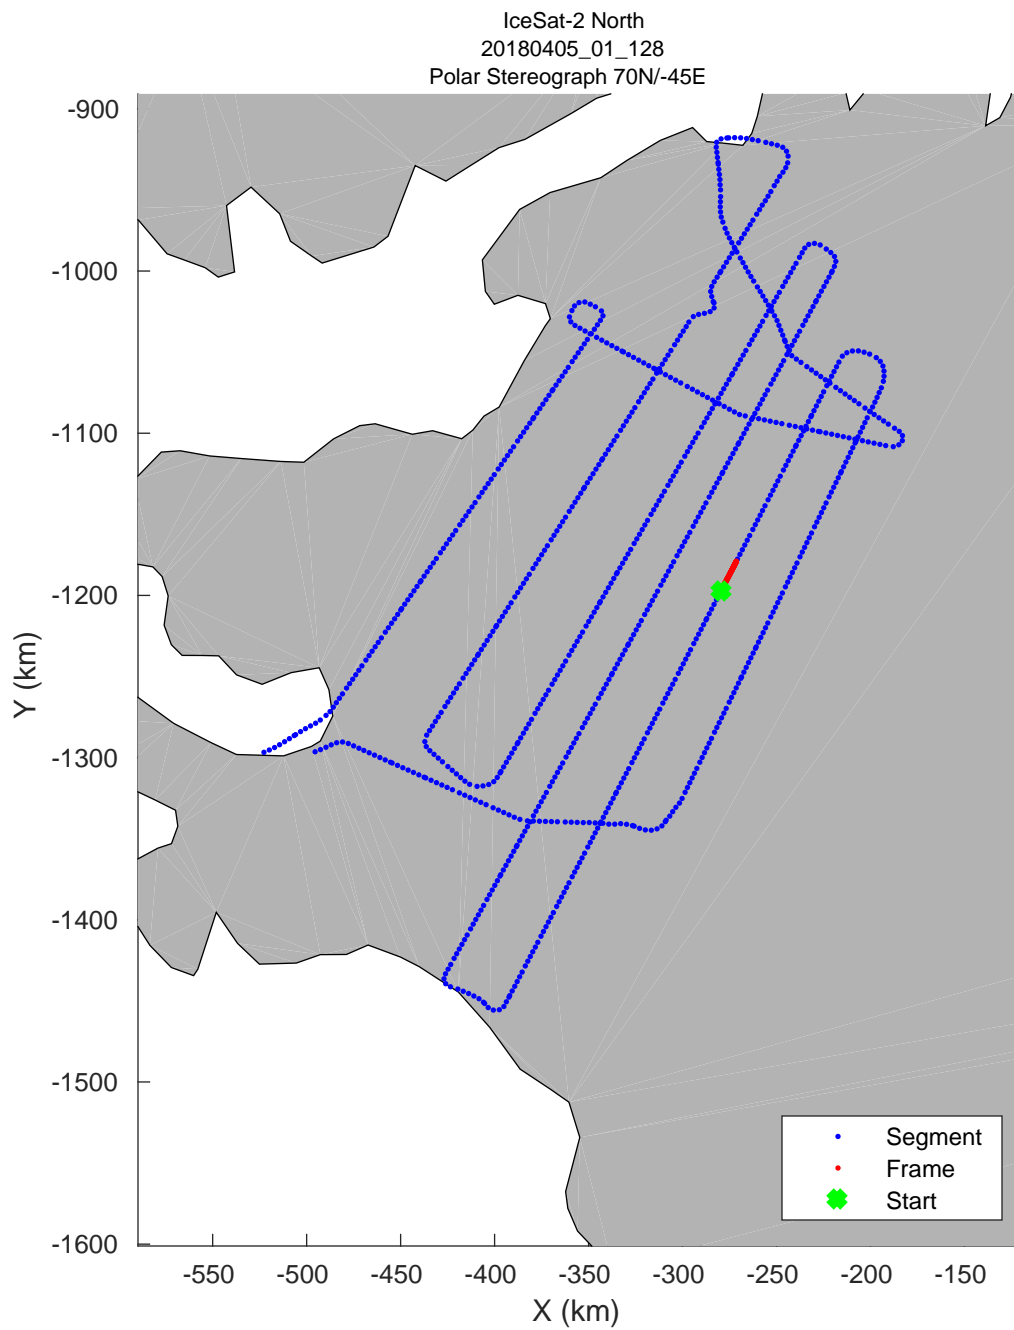

accum 2018_Greenland_P3: "IceSat-2 North" 20180405_01_122: 16:21:47.7 to 16:24:04.0 GPS

0.00 km	4.02 km	7.98 km	dist	12.00 km	15.96 km	19.92 km
77.635 N	77.670 N	77.705 N	lat	77.740 N	77.775 N	77.810 N
59.093 W	59.064 W	59.034 W	lon	59.004 W	58.975 W	58.945 W

accum 2018_Greenland_P3: "IceSat-2 North" 20180405_01_123: 16:24:04.4 to 16:26:21.4 GPS

accum 2018_Greenland_P3: "IceSat-2 North" 20180405_01_124: 16:26:21.8 to 16:28:40.4 GPS

accum 2018_Greenland_P3: "IceSat-2 North" 20180405_01_125: 16:28:40.8 to 16:31:00.2 GPS

accum 2018_Greenland_P3: "IceSat-2 North" 20180405_01_126: 16:31:00.6 to 16:33:20.2 GPS

accum 2018_Greenland_P3: "IceSat-2 North" 20180405_01_127: 16:33:20.6 to 16:35:40.7 GPS

accum 2018_Greenland_P3: "IceSat-2 North" 20180405_01_128: 16:35:41.1 to 16:38:01.8 GPS