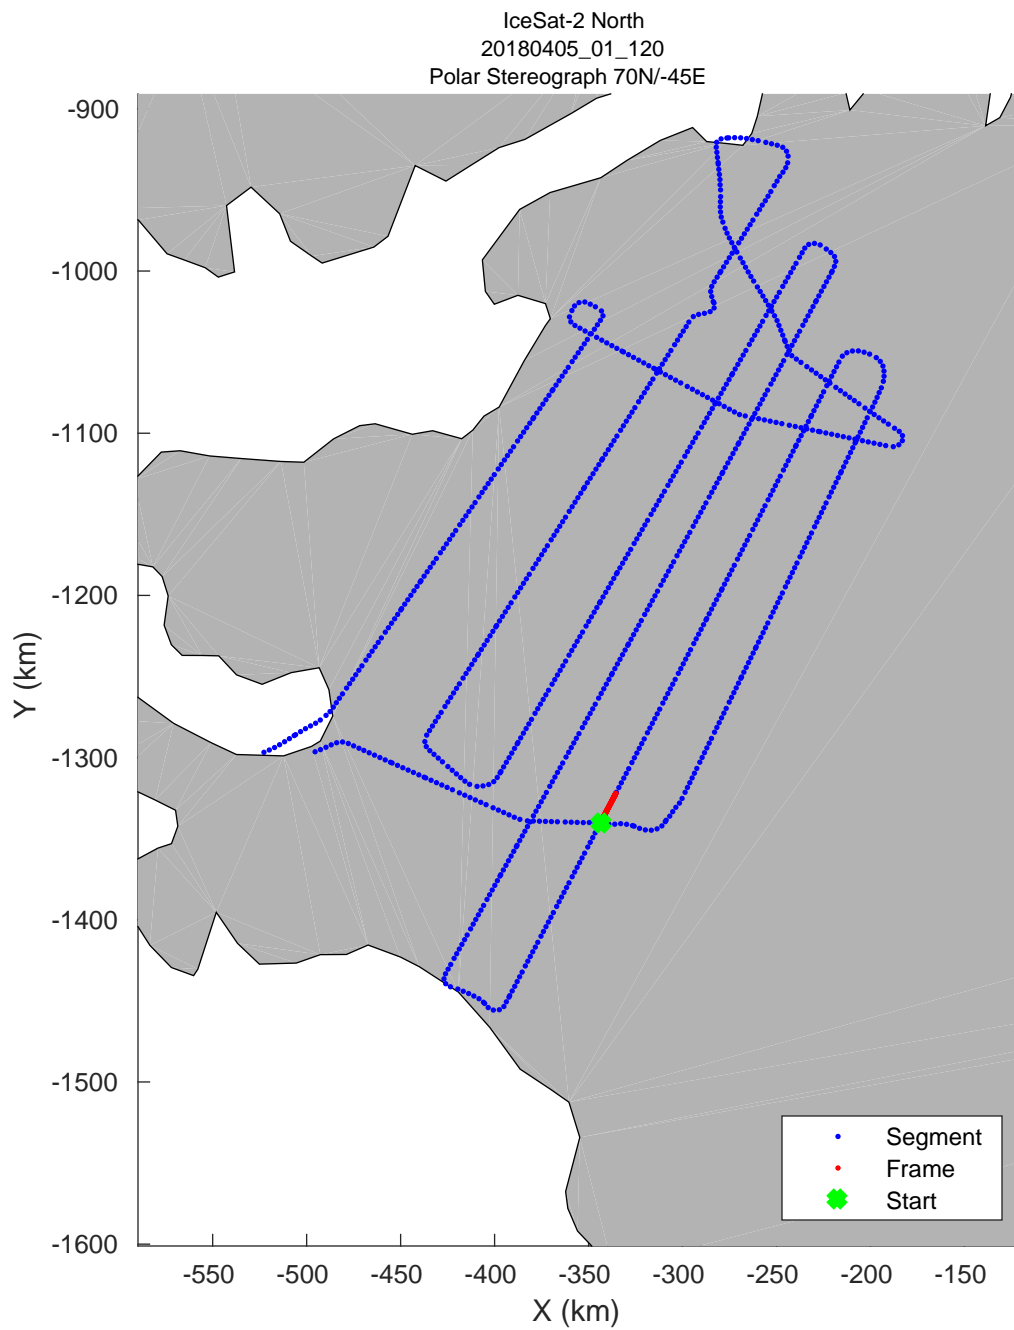

accum 2018_Greenland_P3: "IceSat-2 North" 20180405_01_112: 15:57:13.5 to 16:00:09.6 GPS

accum 2018_Greenland_P3: "IceSat-2 North" 20180405_01_113: 16:00:10.2 to 16:02:58.5 GPS

accum 2018_Greenland_P3: "IceSat-2 North" 20180405_01_114: 16:02:58.9 to 16:05:29.0 GPS

accum 2018_Greenland_P3: "IceSat-2 North" 20180405_01_115: 16:05:29.4 to 16:07:53.1 GPS

accum 2018_Greenland_P3: "IceSat-2 North" 20180405_01_116: 16:07:53.5 to 16:10:16.5 GPS

accum 2018_Greenland_P3: "IceSat-2 North" 20180405_01_117: 16:10:16.9 to 16:12:36.3 GPS

accum 2018_Greenland_P3: "IceSat-2 North" 20180405_01_118: 16:12:36.7 to 16:14:57.9 GPS

accum 2018_Greenland_P3: "IceSat-2 North" 20180405_01_119: 16:14:58.3 to 16:17:16.3 GPS

accum 2018_Greenland_P3: "IceSat-2 North" 20180405_01_120: 16:17:16.7 to 16:19:32.4 GPS