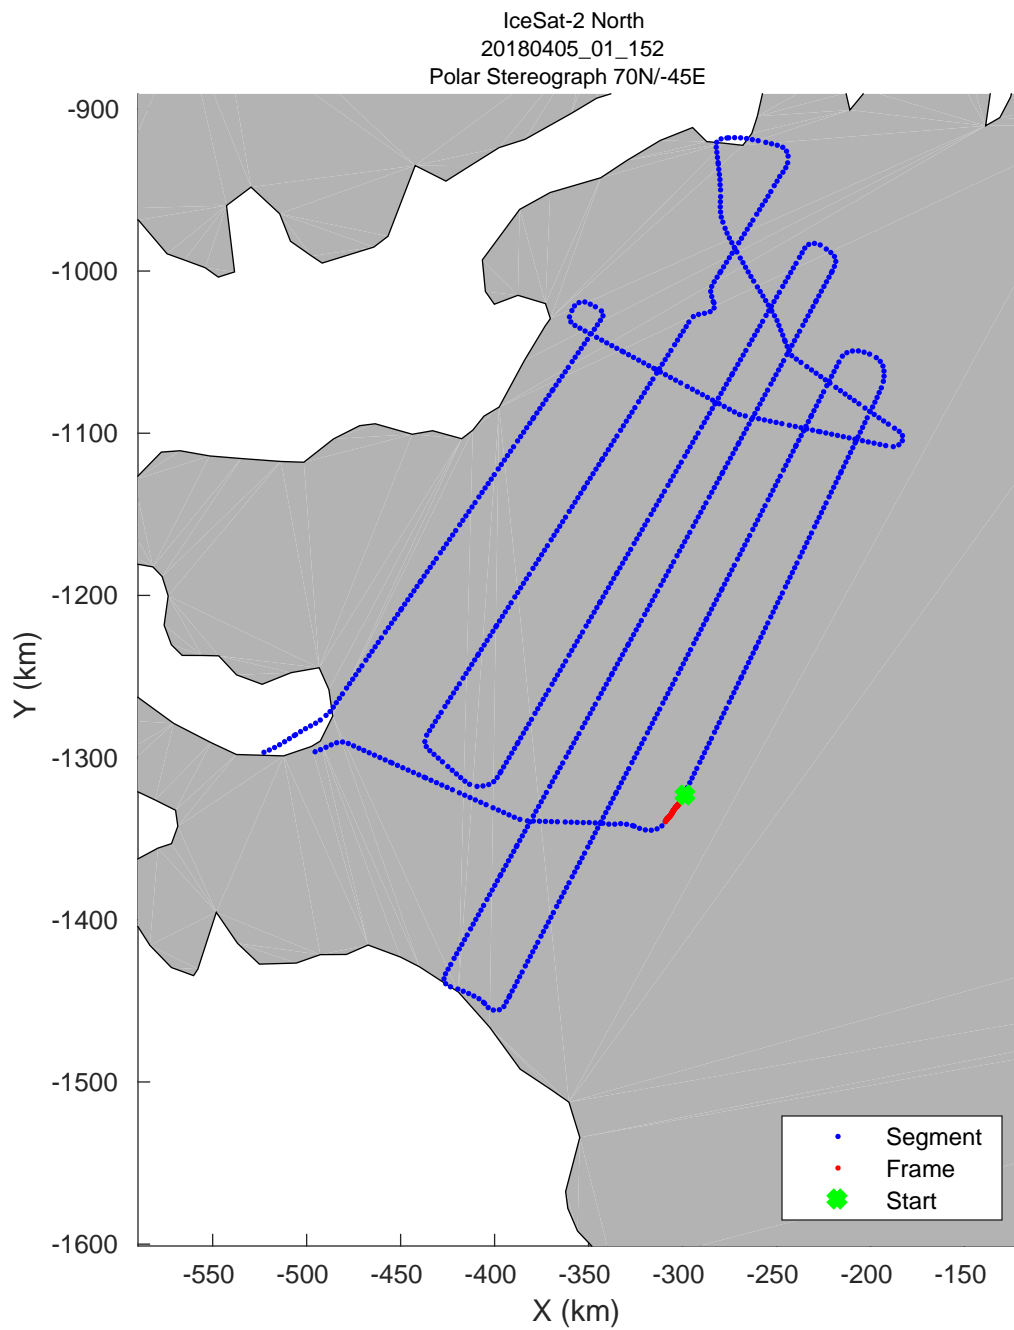

accum 2018_Greenland_P3: "IceSat-2 North" 20180405_01_147: 17:22:52.1 to 17:25:23.1 GPS

accum 2018_Greenland_P3: "IceSat-2 North" 20180405_01_148: 17:25:23.5 to 17:27:53.7 GPS

accum 2018_Greenland_P3: "IceSat-2 North" 20180405_01_149: 17:27:54.1 to 17:30:25.9 GPS

accum 2018_Greenland_P3: "IceSat-2 North" 20180405_01_150: 17:30:26.4 to 17:32:57.9 GPS

0.00 km	4.02 km	7.98 km	dist	12.00 km	15.96 km	19.92 km
77.882 N	77.846 N	77.812 N	lat	77.776 N	77.741 N	77.706 N
57.444 W	57.475 W	57.506 W	lon	57.536 W	57.566 W	57.596 W

accum 2018_Greenland_P3: "IceSat-2 North" 20180405_01_151: 17:32:58.4 to 17:35:27.7 GPS

accum 2018_Greenland_P3: "IceSat-2 North" 20180405_01_152: 17:35:28.2 to 17:37:54.7 GPS

accum 2018_Greenland_P3: "IceSat-2 North" 20180405_01_153: 17:37:55.1 to 17:40:15.2 GPS

accum 2018_Greenland_P3: "IceSat-2 North" 20180405_01_154: 17:40:15.6 to 17:42:41.7 GPS

accum 2018_Greenland_P3: "IceSat-2 North" 20180405_01_155: 17:42:42.2 to 17:45:07.1 GPS

accum 2018_Greenland_P3: "IceSat-2 North" 20180405_01_156: 17:45:07.5 to 17:47:36.0 GPS