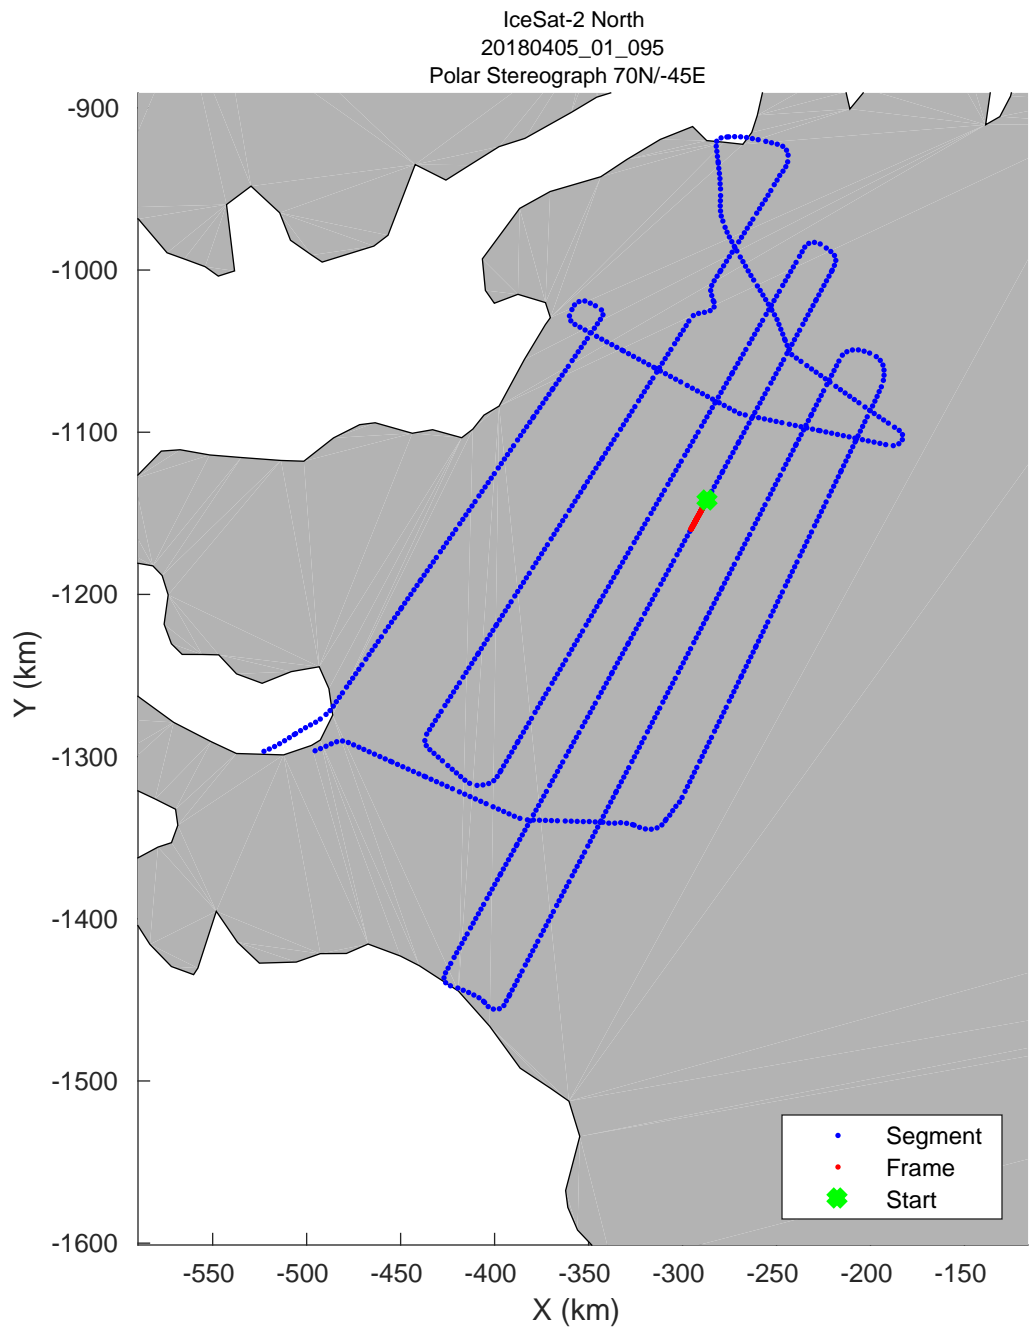

accum 2018_Greenland_P3: "IceSat-2 North" 20180405_01_088: 14:56:35.3 to 14:59:12.4 GPS

accum 2018_Greenland_P3: "IceSat-2 North" 20180405_01_089: 14:59:12.9 to 15:01:44.3 GPS

accum 2018_Greenland_P3: "IceSat-2 North" 20180405_01_090: 15:01:44.7 to 15:04:15.4 GPS

accum 2018_Greenland_P3: "IceSat-2 North" 20180405_01_091: 15:04:15.8 to 15:06:46.8 GPS

accum 2018_Greenland_P3: "IceSat-2 North" 20180405_01_092: 15:06:47.3 to 15:09:16.8 GPS

accum 2018_Greenland_P3: "IceSat-2 North" 20180405_01_093: 15:09:17.2 to 15:11:46.4 GPS

accum 2018_Greenland_P3: "IceSat-2 North" 20180405_01_094: 15:11:46.9 to 15:14:19.2 GPS

accum 2018_Greenland_P3: "IceSat-2 North" 20180405_01_095: 15:14:19.6 to 15:16:48.4 GPS

accum 2018_Greenland_P3: "IceSat-2 North" 20180405_01_096: 15:16:48.9 to 15:19:22.9 GPS