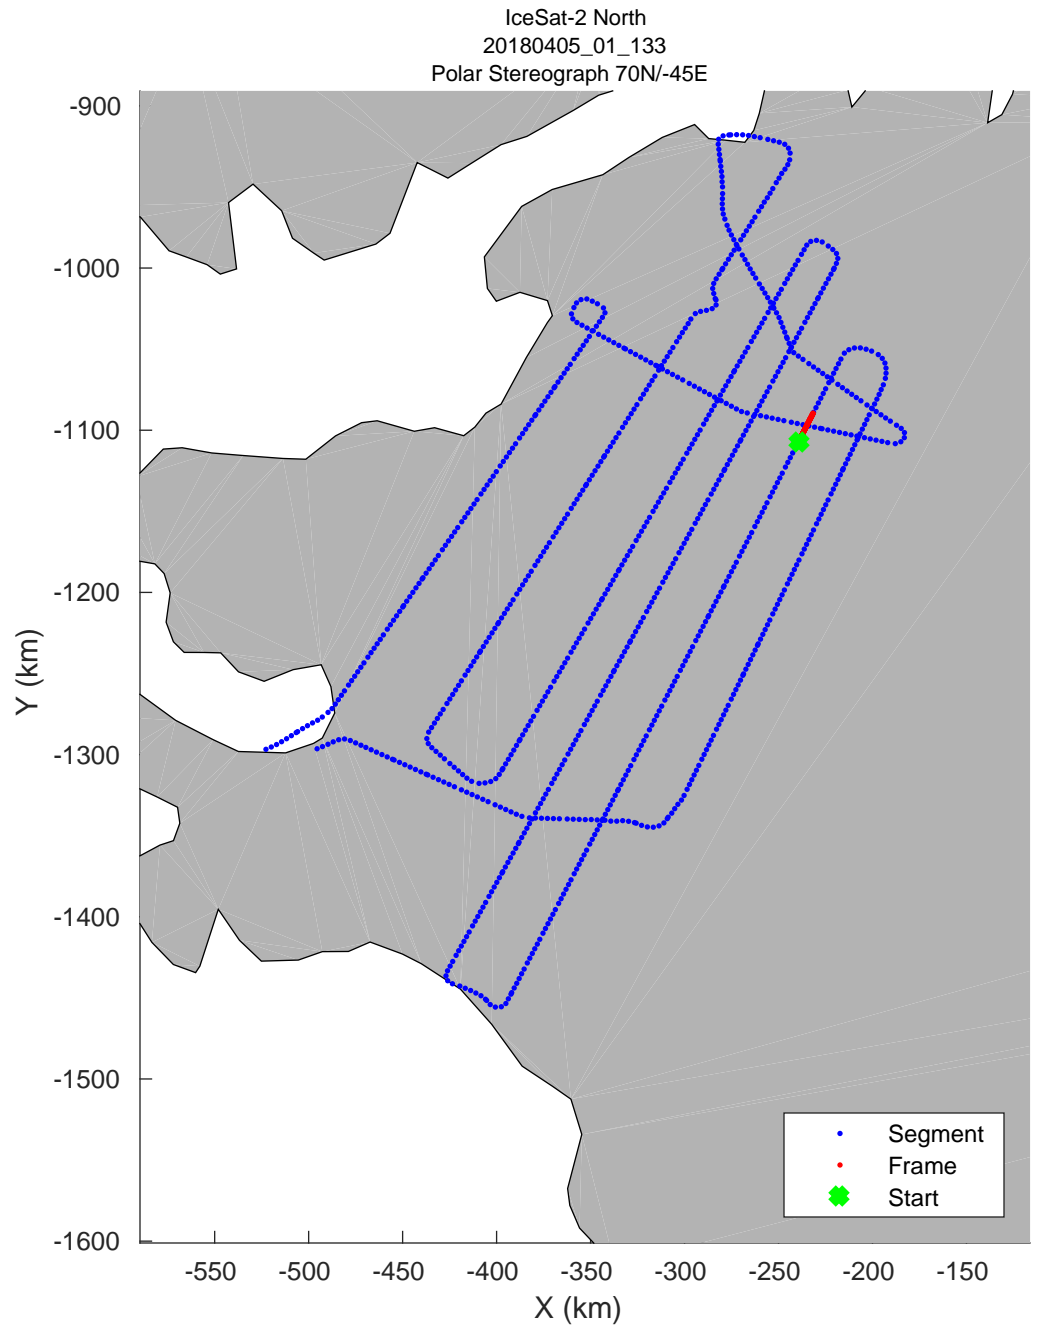

accum 2018_Greenland_P3: "IceSat-2 North" 20180405_01_126: 16:31:00.6 to 16:33:20.2 GPS

accum 2018_Greenland_P3: "IceSat-2 North" 20180405_01_127: 16:33:20.6 to 16:35:40.7 GPS

accum 2018_Greenland_P3: "IceSat-2 North" 20180405_01_128: 16:35:41.1 to 16:38:01.8 GPS

accum 2018_Greenland_P3: "IceSat-2 North" 20180405_01_129: 16:38:02.2 to 16:40:22.4 GPS

accum 2018_Greenland_P3: "IceSat-2 North" 20180405_01_130: 16:40:22.8 to 16:42:40.8 GPS

accum 2018_Greenland_P3: "IceSat-2 North" 20180405_01_131: 16:42:41.2 to 16:45:02.9 GPS

accum 2018_Greenland_P3: "IceSat-2 North" 20180405_01_132: 16:45:03.4 to 16:47:30.2 GPS

accum 2018_Greenland_P3: "IceSat-2 North" 20180405_01_133: 16:47:30.6 to 16:49:53.3 GPS

accum 2018_Greenland_P3: "IceSat-2 North" 20180405_01_134: 16:49:53.8 to 16:52:17.4 GPS