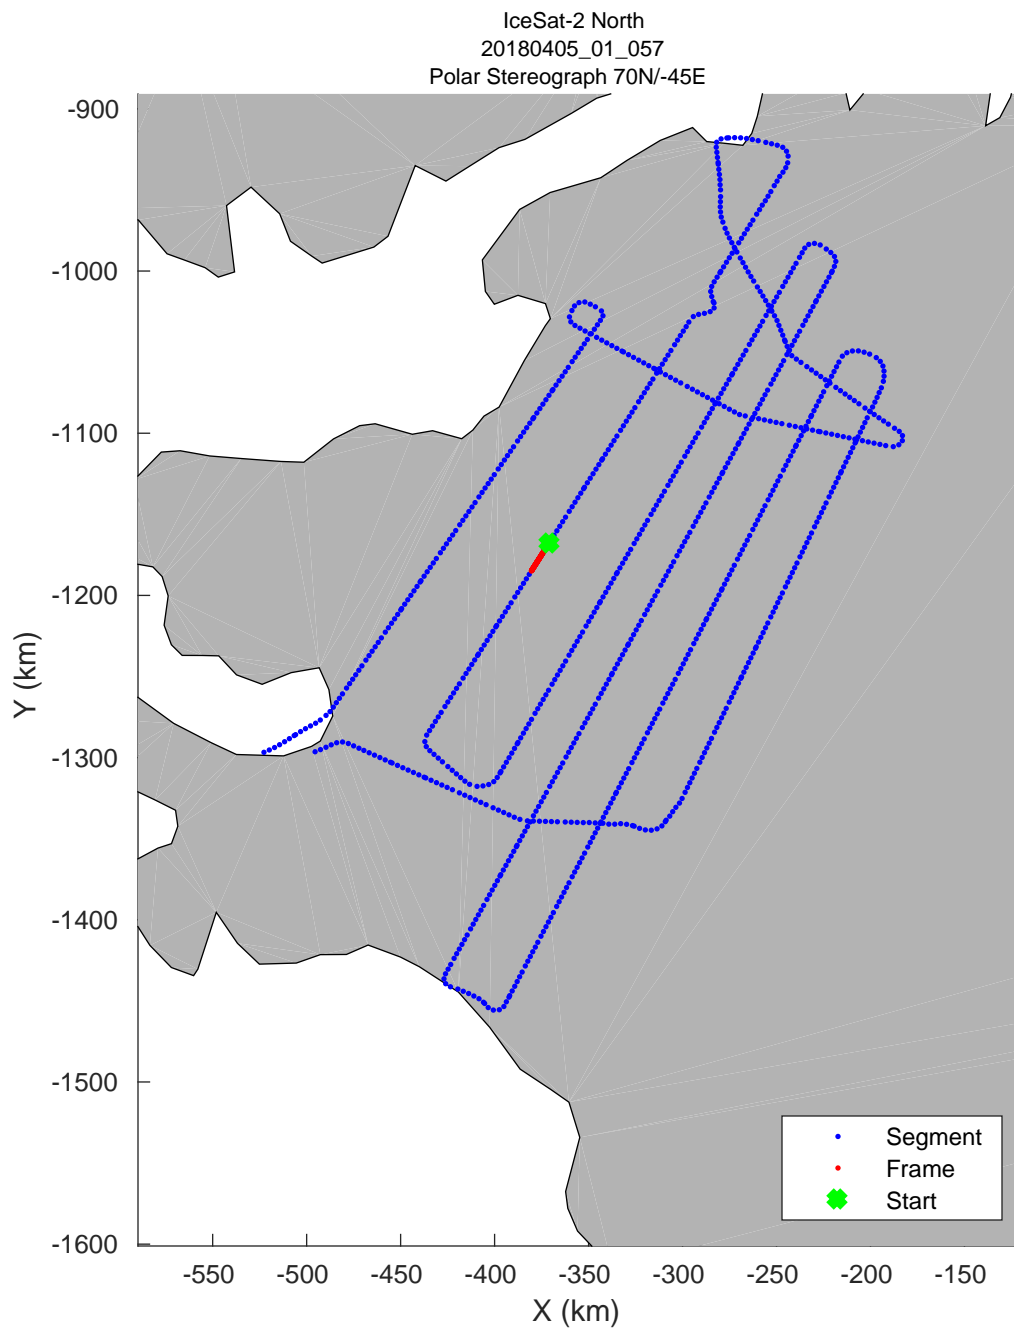

accum 2018_Greenland_P3: "IceSat-2 North" 20180405_01_049: 13:19:36.0 to 13:22:13.0 GPS

accum 2018_Greenland_P3: "IceSat-2 North" 20180405_01_050: 13:22:13.5 to 13:24:42.8 GPS

accum 2018_Greenland_P3: "IceSat-2 North" 20180405_01_051: 13:24:43.3 to 13:27:15.2 GPS

accum 2018_Greenland_P3: "IceSat-2 North" 20180405_01_052: 13:27:15.7 to 13:29:43.6 GPS

accum 2018_Greenland_P3: "IceSat-2 North" 20180405_01_053: 13:29:44.1 to 13:32:15.1 GPS

accum 2018_Greenland_P3: "IceSat-2 North" 20180405_01_054: 13:32:15.6 to 13:34:54.2 GPS

accum 2018_Greenland_P3: "IceSat-2 North" 20180405_01_055: 13:34:54.7 to 13:37:25.6 GPS

accum 2018_Greenland_P3: "IceSat-2 North" 20180405_01_056: 13:37:26.1 to 13:39:58.8 GPS

accum 2018_Greenland_P3: "IceSat-2 North" 20180405_01_057: 13:39:59.2 to 13:42:30.7 GPS