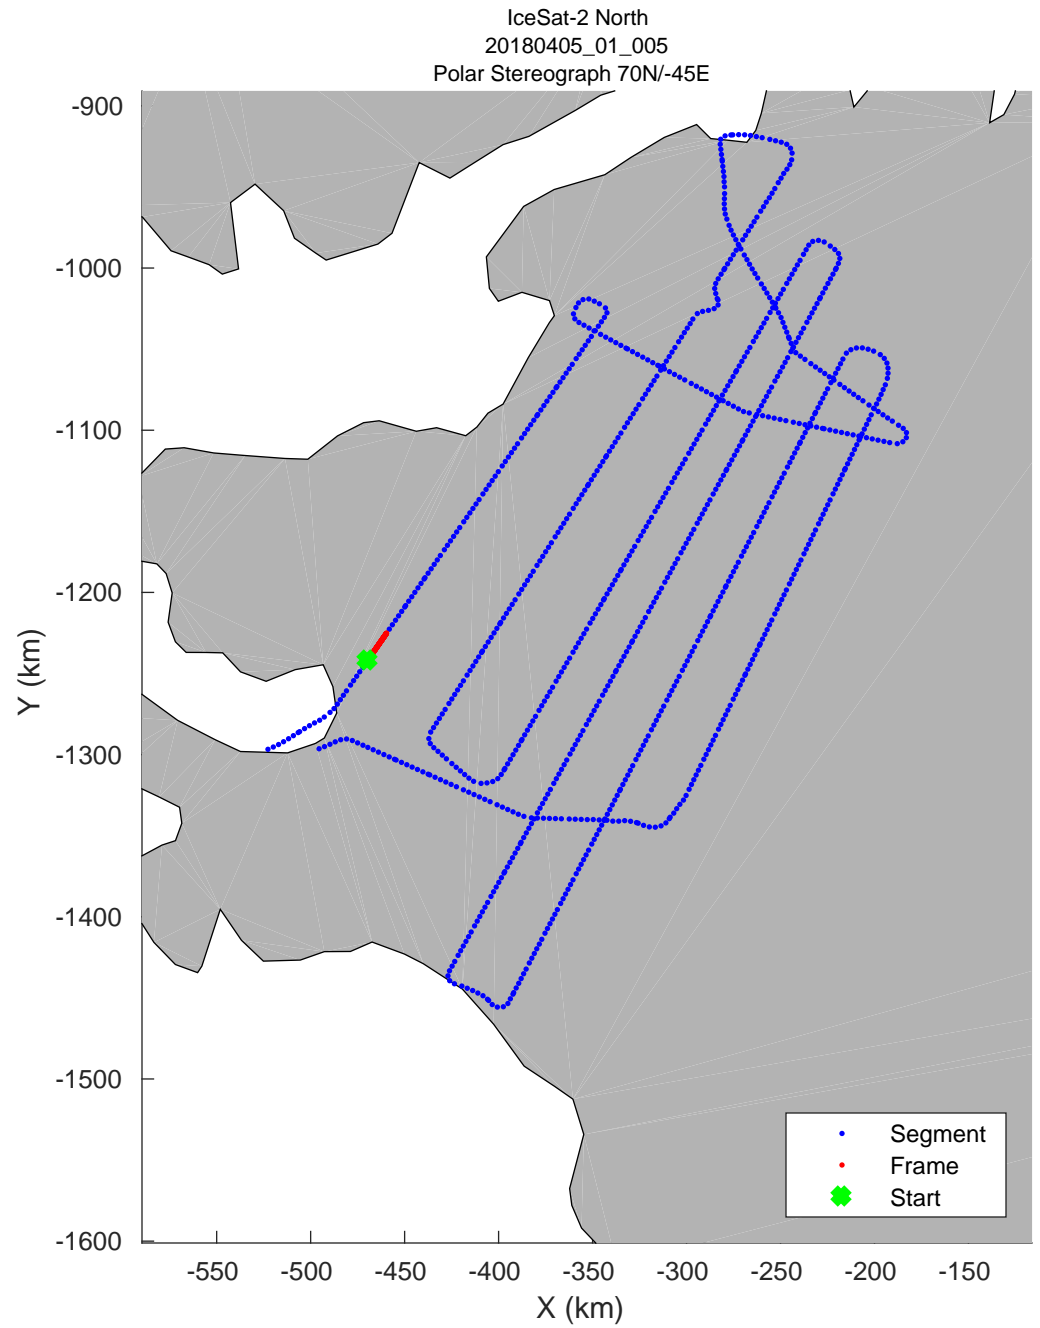

accum 2018_Greenland_P3: "IceSat-2 North" 20180405_01_001: 11:12:43.7 to 11:15:16.9 GPS

accum 2018_Greenland_P3: "IceSat-2 North" 20180405_01_002: 11:15:17.4 to 11:17:51.0 GPS

accum 2018_Greenland_P3: "IceSat-2 North" 20180405_01_003: 11:17:51.4 to 11:20:22.8 GPS

accum 2018_Greenland_P3: "IceSat-2 North" 20180405_01_004: 11:20:23.2 to 11:22:55.2 GPS

accum 2018_Greenland_P3: "IceSat-2 North" 20180405_01_005: 11:22:55.7 to 11:25:20.6 GPS

accum 2018_Greenland_P3: "IceSat-2 North" 20180405_01_006: 11:25:21.0 to 11:27:44.6 GPS

accum 2018_Greenland_P3: "IceSat-2 North" 20180405_01_007: 11:27:45.0 to 11:30:08.0 GPS

accum 2018_Greenland_P3: "IceSat-2 North" 20180405_01_008: 11:30:08.4 to 11:32:32.1 GPS

accum 2018_Greenland_P3: "IceSat-2 North" 20180405_01_009: 11:32:32.5 to 11:35:04.4 GPS