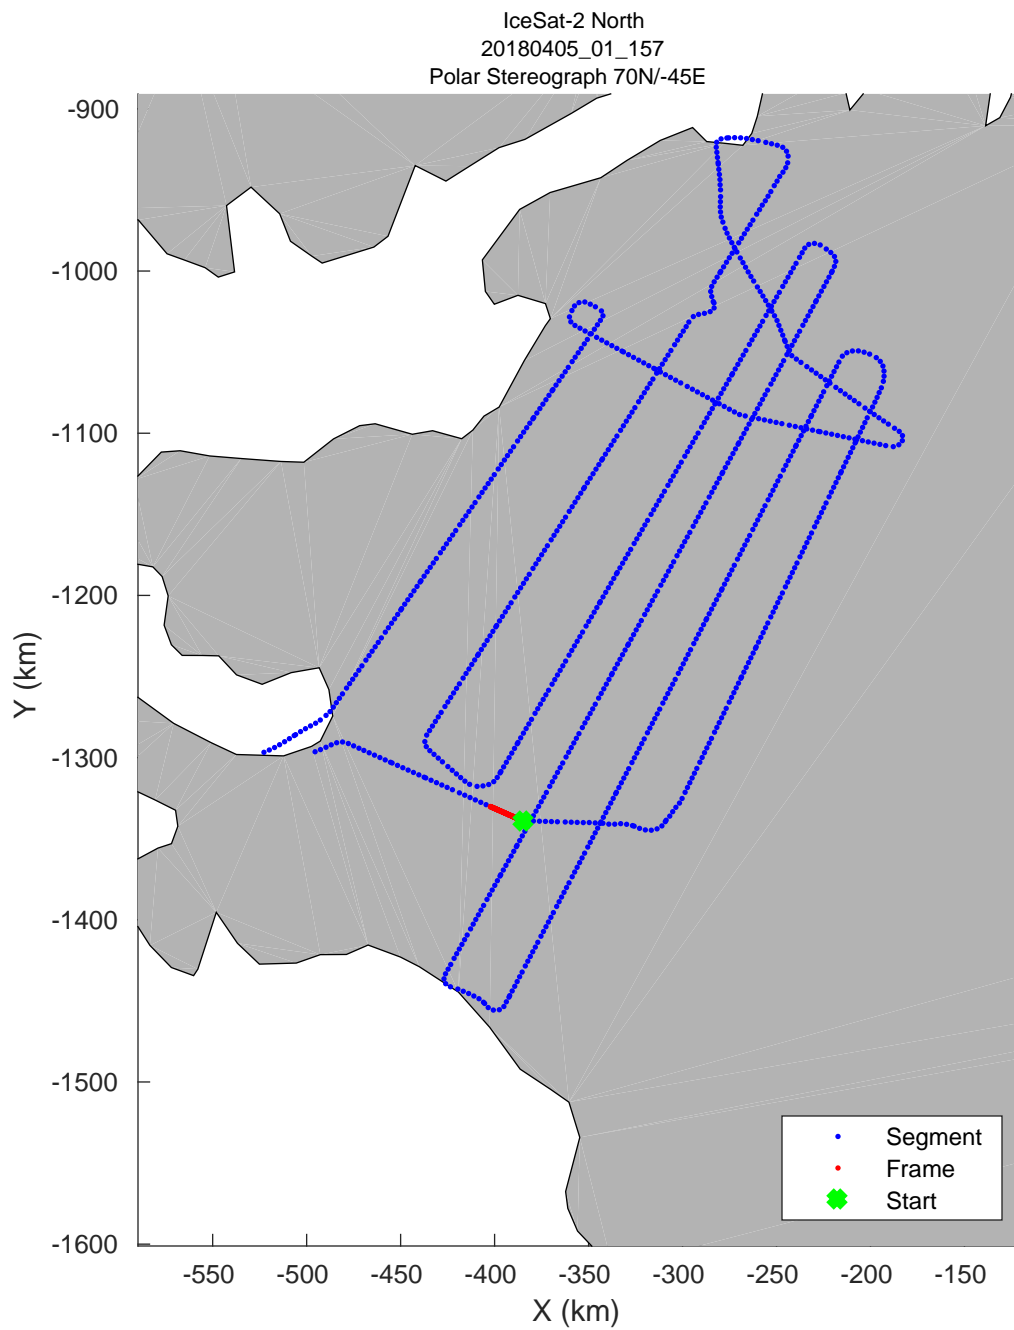

accum 2018_Greenland_P3: "IceSat-2 North" 20180405_01_151: 17:32:58.4 to 17:35:27.7 GPS

accum 2018_Greenland_P3: "IceSat-2 North" 20180405_01_152: 17:35:28.2 to 17:37:54.7 GPS

accum 2018_Greenland_P3: "IceSat-2 North" 20180405_01_153: 17:37:55.1 to 17:40:15.2 GPS

accum 2018_Greenland_P3: "IceSat-2 North" 20180405_01_154: 17:40:15.6 to 17:42:41.7 GPS

accum 2018_Greenland_P3: "IceSat-2 North" 20180405_01_155: 17:42:42.2 to 17:45:07.1 GPS

accum 2018_Greenland_P3: "IceSat-2 North" 20180405_01_156: 17:45:07.5 to 17:47:36.0 GPS

accum 2018_Greenland_P3: "IceSat-2 North" 20180405_01_157: 17:47:36.4 to 17:49:58.2 GPS

accum 2018_Greenland_P3: "IceSat-2 North" 20180405_01_158: 17:49:58.6 to 17:52:22.3 GPS

accum 2018_Greenland_P3: "IceSat-2 North" 20180405_01_159: 17:52:22.7 to 17:54:44.2 GPS