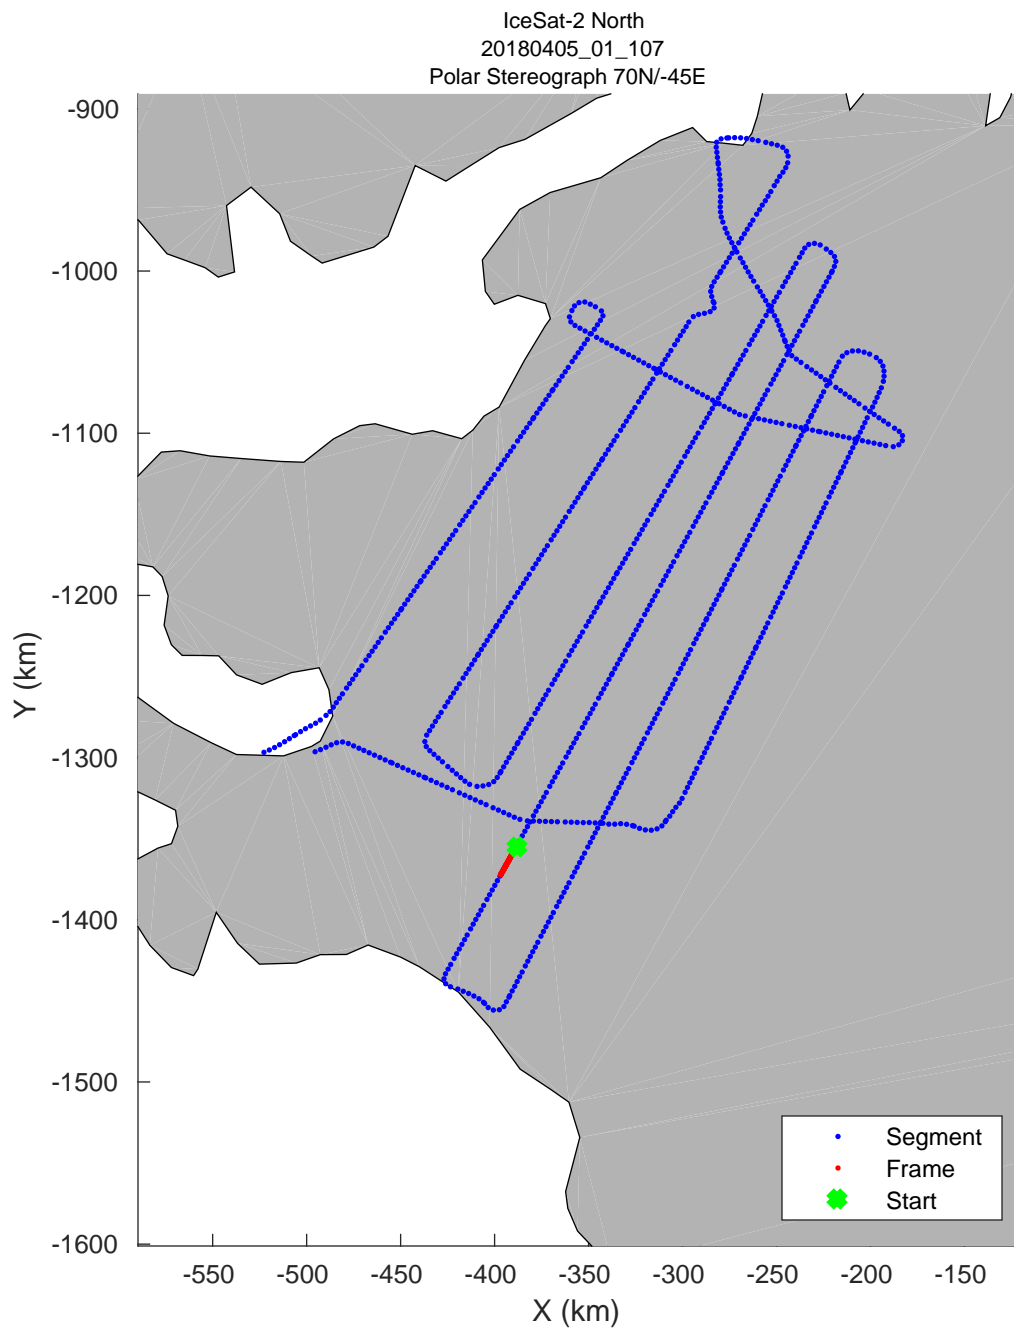

accum 2018_Greenland_P3: "IceSat-2 North" 20180405_01_100: 15:26:51.5 to 15:29:20.6 GPS

accum 2018_Greenland_P3: "IceSat-2 North" 20180405_01_101: 15:29:21.0 to 15:31:48.3 GPS

accum 2018_Greenland_P3: "IceSat-2 North" 20180405_01_102: 15:31:48.7 to 15:34:21.0 GPS

accum 2018_Greenland_P3: "IceSat-2 North" 20180405_01_103: 15:34:21.4 to 15:36:50.5 GPS

accum 2018_Greenland_P3: "IceSat-2 North" 20180405_01_104: 15:36:50.9 to 15:39:19.7 GPS

accum 2018_Greenland_P3: "IceSat-2 North" 20180405_01_105: 15:39:20.1 to 15:41:49.2 GPS

accum 2018_Greenland_P3: "IceSat-2 North" 20180405_01_106: 15:41:49.6 to 15:44:20.1 GPS

accum 2018_Greenland_P3: "IceSat-2 North" 20180405_01_107: 15:44:20.5 to 15:46:48.6 GPS

accum 2018_Greenland_P3: "IceSat-2 North" 20180405_01_108: 15:46:49.0 to 15:49:17.3 GPS