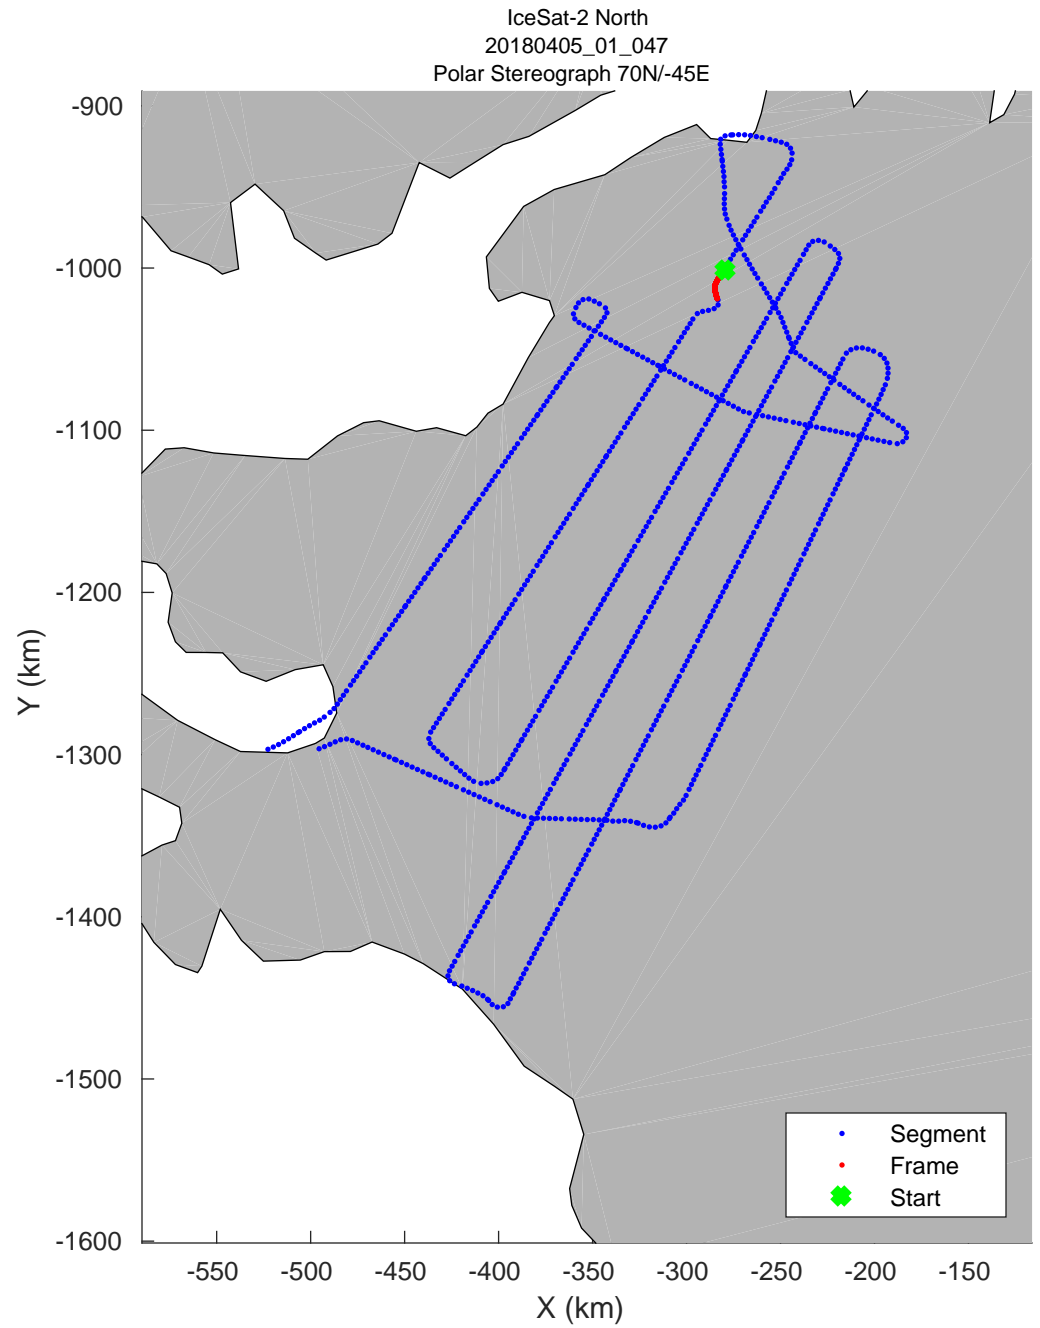

accum 2018_Greenland_P3: "IceSat-2 North" 20180405_01_040: 12:54:42.0 to 12:58:10.3 GPS

accum 2018_Greenland_P3: "IceSat-2 North" 20180405_01_041: 12:58:10.9 to 13:01:04.8 GPS

accum 2018_Greenland_P3: "IceSat-2 North" 20180405_01_042: 13:01:05.3 to 13:03:51.3 GPS

accum 2018_Greenland_P3: "IceSat-2 North" 20180405_01_043: 13:03:51.8 to 13:06:18.0 GPS

accum 2018_Greenland_P3: "IceSat-2 North" 20180405_01_044: 13:06:18.4 to 13:08:51.6 GPS

accum 2018_Greenland_P3: "IceSat-2 North" 20180405_01_045: 13:08:52.1 to 13:11:38.5 GPS

accum 2018_Greenland_P3: "IceSat-2 North" 20180405_01_046: 13:11:39.0 to 13:14:14.0 GPS

accum 2018_Greenland_P3: "IceSat-2 North" 20180405_01_047: 13:14:14.5 to 13:16:52.5 GPS

accum 2018_Greenland_P3: "IceSat-2 North" 20180405_01_048: 13:16:53.1 to 13:19:35.5 GPS