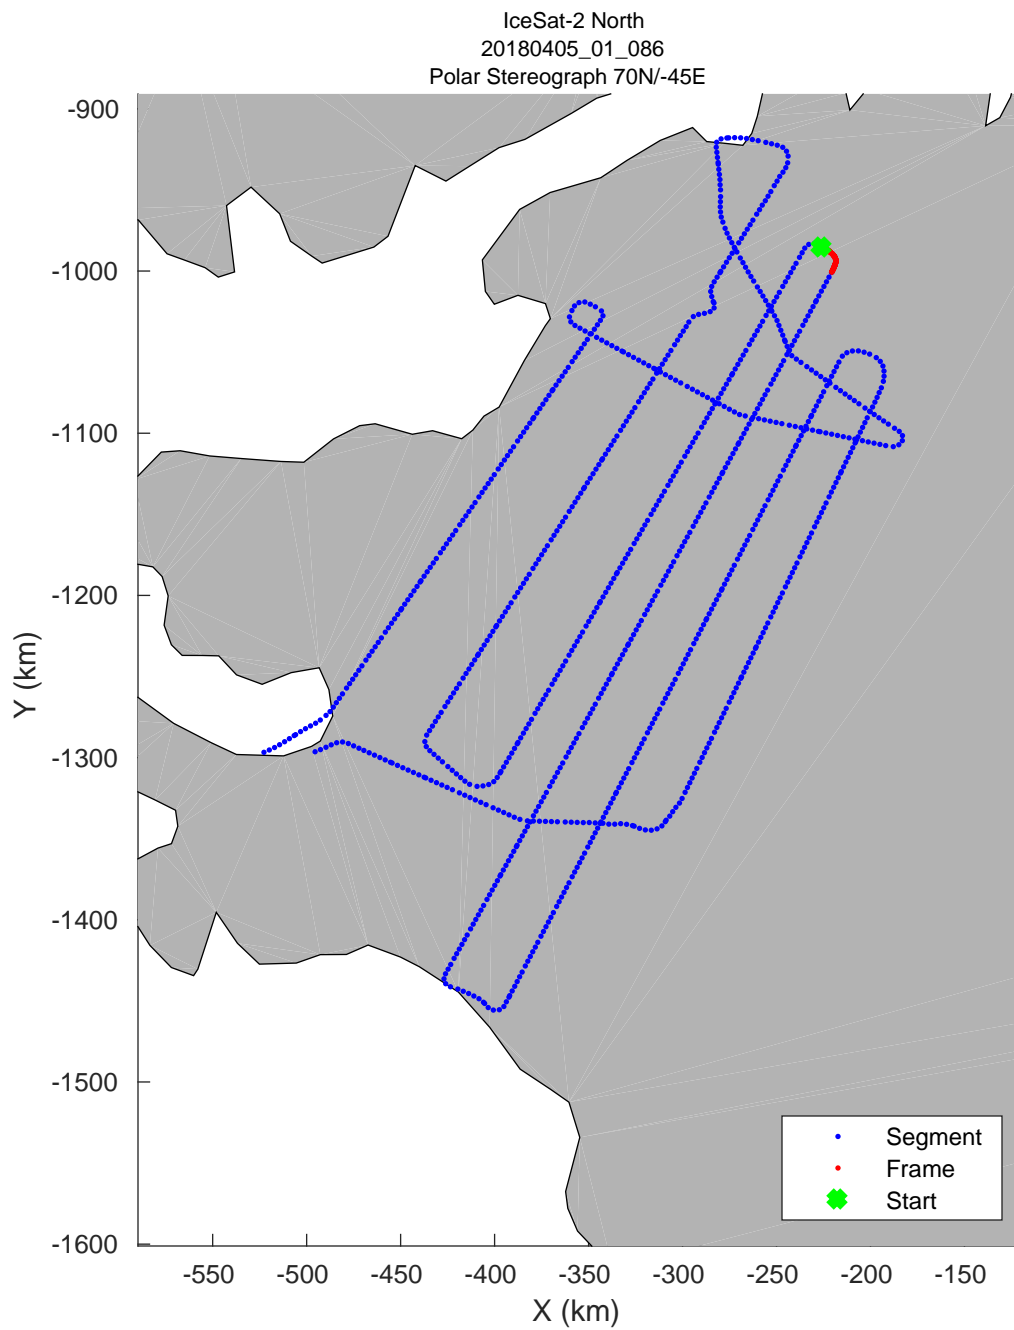

accum 2018_Greenland_P3: "IceSat-2 North" 20180405_01_079: 14:33:22.8 to 14:35:49.8 GPS

accum 2018_Greenland_P3: "IceSat-2 North" 20180405_01_080: 14:35:50.2 to 14:38:19.2 GPS

accum 2018_Greenland_P3: "IceSat-2 North" 20180405_01_081: 14:38:19.7 to 14:40:50.5 GPS

accum 2018_Greenland_P3: "IceSat-2 North" 20180405_01_082: 14:40:50.9 to 14:43:22.6 GPS

accum 2018_Greenland_P3: "IceSat-2 North" 20180405_01_083: 14:43:23.1 to 14:45:58.6 GPS

accum 2018_Greenland_P3: "IceSat-2 North" 20180405_01_084: 14:45:59.0 to 14:48:38.3 GPS

accum 2018_Greenland_P3: "IceSat-2 North" 20180405_01_085: 14:48:38.8 to 14:51:25.0 GPS

accum 2018_Greenland_P3: "IceSat-2 North" 20180405_01_086: 14:51:25.5 to 14:54:05.5 GPS

accum 2018_Greenland_P3: "IceSat-2 North" 20180405_01_087: 14:54:06.0 to 14:56:34.8 GPS