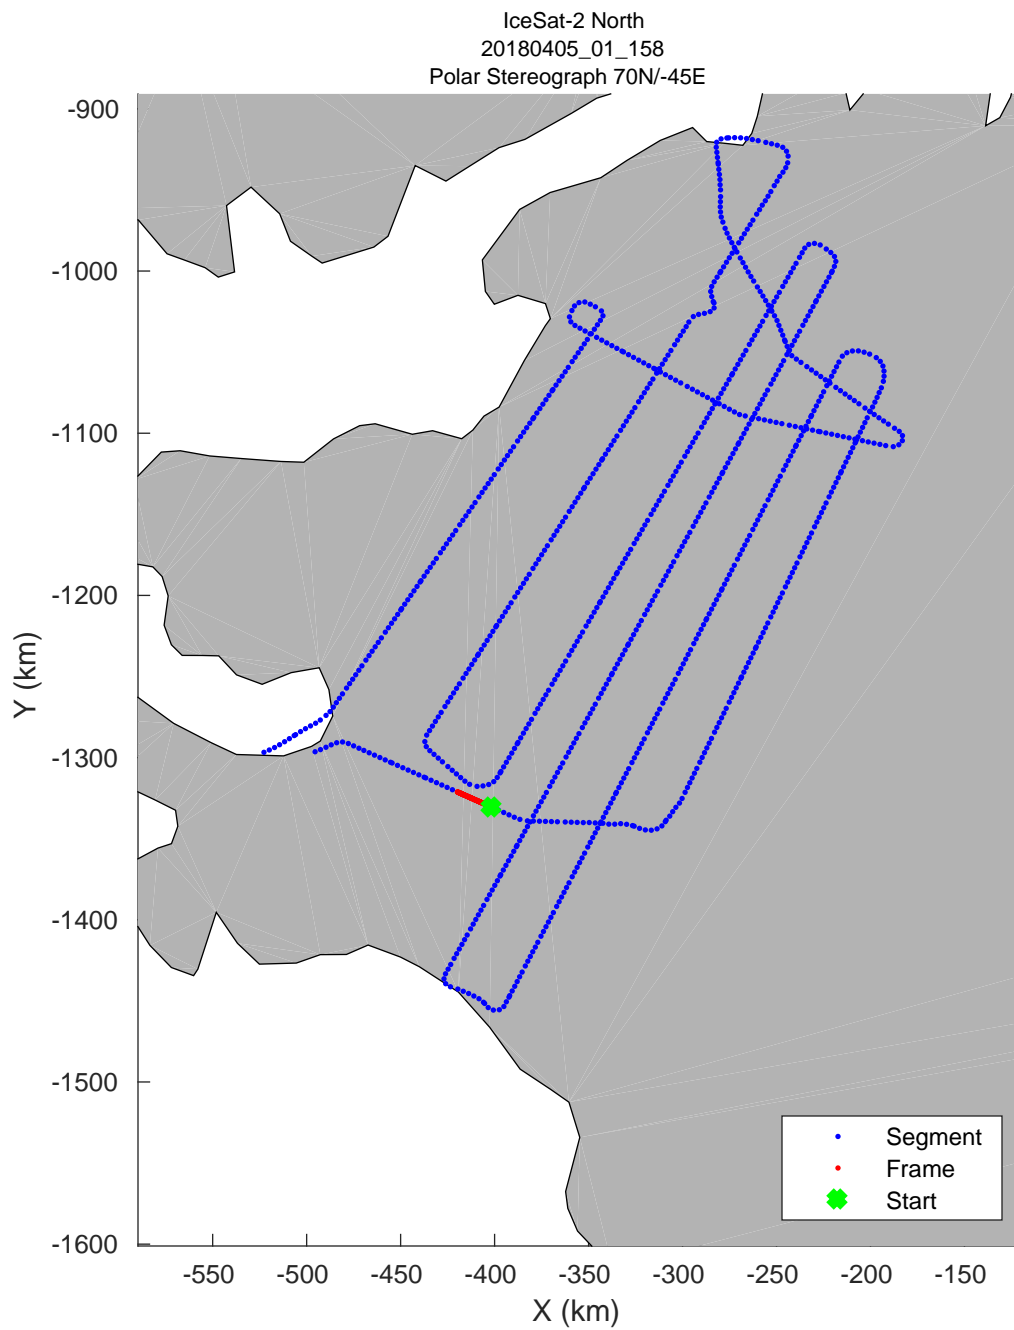

accum 2018_Greenland_P3: "IceSat-2 North" 20180405_01_151: 17:32:58.4 to 17:35:27.7 GPS

accum 2018_Greenland_P3: "IceSat-2 North" 20180405_01_152: 17:35:28.2 to 17:37:54.7 GPS

accum 2018_Greenland_P3: "IceSat-2 North" 20180405_01_153: 17:37:55.1 to 17:40:15.2 GPS

accum 2018_Greenland_P3: "IceSat-2 North" 20180405_01_154: 17:40:15.6 to 17:42:41.7 GPS

accum 2018_Greenland_P3: "IceSat-2 North" 20180405_01_155: 17:42:42.2 to 17:45:07.1 GPS

accum 2018_Greenland_P3: "IceSat-2 North" 20180405_01_156: 17:45:07.5 to 17:47:36.0 GPS

accum 2018_Greenland_P3: "IceSat-2 North" 20180405_01_157: 17:47:36.4 to 17:49:58.2 GPS

accum 2018_Greenland_P3: "IceSat-2 North" 20180405_01_158: 17:49:58.6 to 17:52:22.3 GPS

accum 2018_Greenland_P3: "IceSat-2 North" 20180405_01_159: 17:52:22.7 to 17:54:44.2 GPS