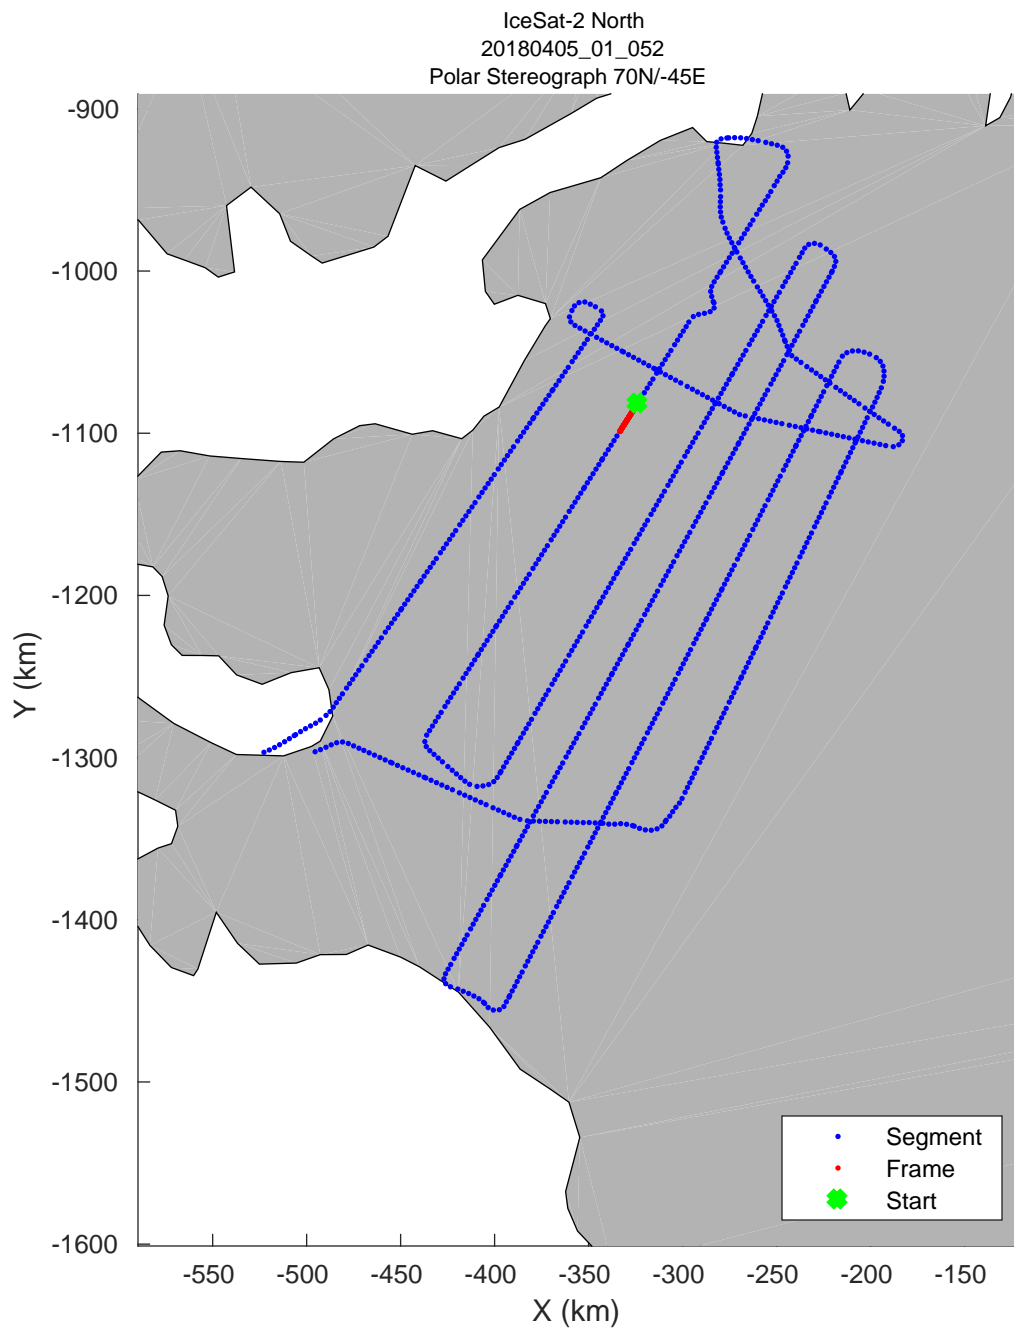

accum 2018_Greenland_P3: "IceSat-2 North" 20180405_01_049: 13:19:36.0 to 13:22:13.0 GPS

accum 2018_Greenland_P3: "IceSat-2 North" 20180405_01_050: 13:22:13.5 to 13:24:42.8 GPS

accum 2018_Greenland_P3: "IceSat-2 North" 20180405_01_051: 13:24:43.3 to 13:27:15.2 GPS

accum 2018_Greenland_P3: "IceSat-2 North" 20180405_01_052: 13:27:15.7 to 13:29:43.6 GPS

accum 2018_Greenland_P3: "IceSat-2 North" 20180405_01_053: 13:29:44.1 to 13:32:15.1 GPS

accum 2018_Greenland_P3: "IceSat-2 North" 20180405_01_054: 13:32:15.6 to 13:34:54.2 GPS