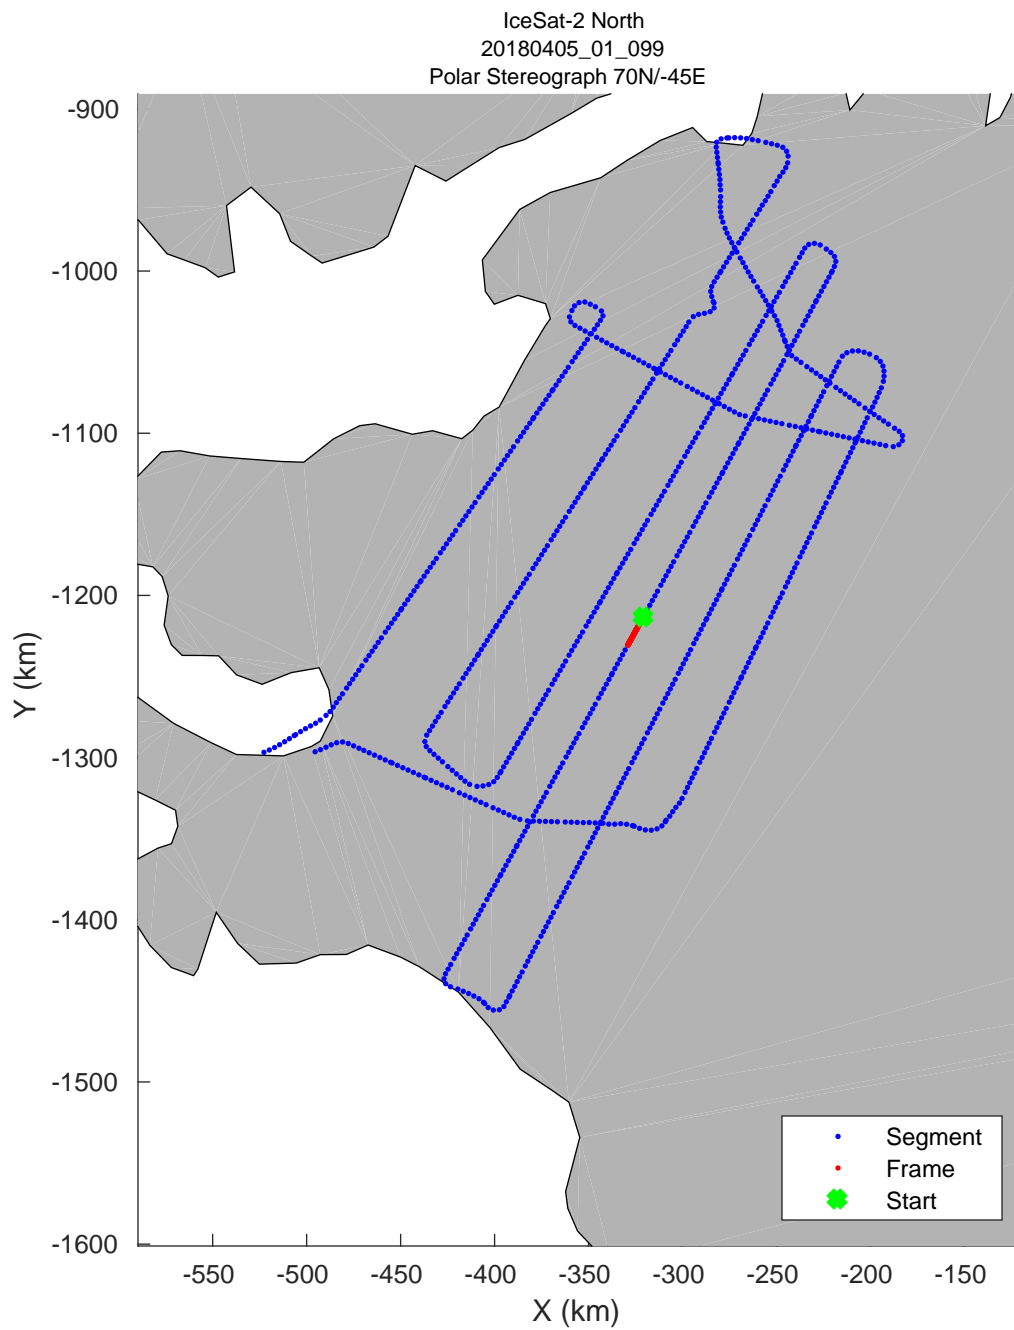

accum 2018_Greenland_P3: "IceSat-2 North" 20180405_01_091: 15:04:15.8 to 15:06:46.8 GPS

accum 2018_Greenland_P3: "IceSat-2 North" 20180405_01_092: 15:06:47.3 to 15:09:16.8 GPS

accum 2018_Greenland_P3: "IceSat-2 North" 20180405_01_093: 15:09:17.2 to 15:11:46.4 GPS

accum 2018_Greenland_P3: "IceSat-2 North" 20180405_01_094: 15:11:46.9 to 15:14:19.2 GPS

accum 2018_Greenland_P3: "IceSat-2 North" 20180405_01_095: 15:14:19.6 to 15:16:48.4 GPS

accum 2018_Greenland_P3: "IceSat-2 North" 20180405_01_096: 15:16:48.9 to 15:19:22.9 GPS

accum 2018_Greenland_P3: "IceSat-2 North" 20180405_01_097: 15:19:23.4 to 15:21:52.8 GPS

accum 2018_Greenland_P3: "IceSat-2 North" 20180405_01_098: 15:21:53.2 to 15:24:22.9 GPS

accum 2018_Greenland_P3: "IceSat-2 North" 20180405_01_099: 15:24:23.3 to 15:26:51.0 GPS