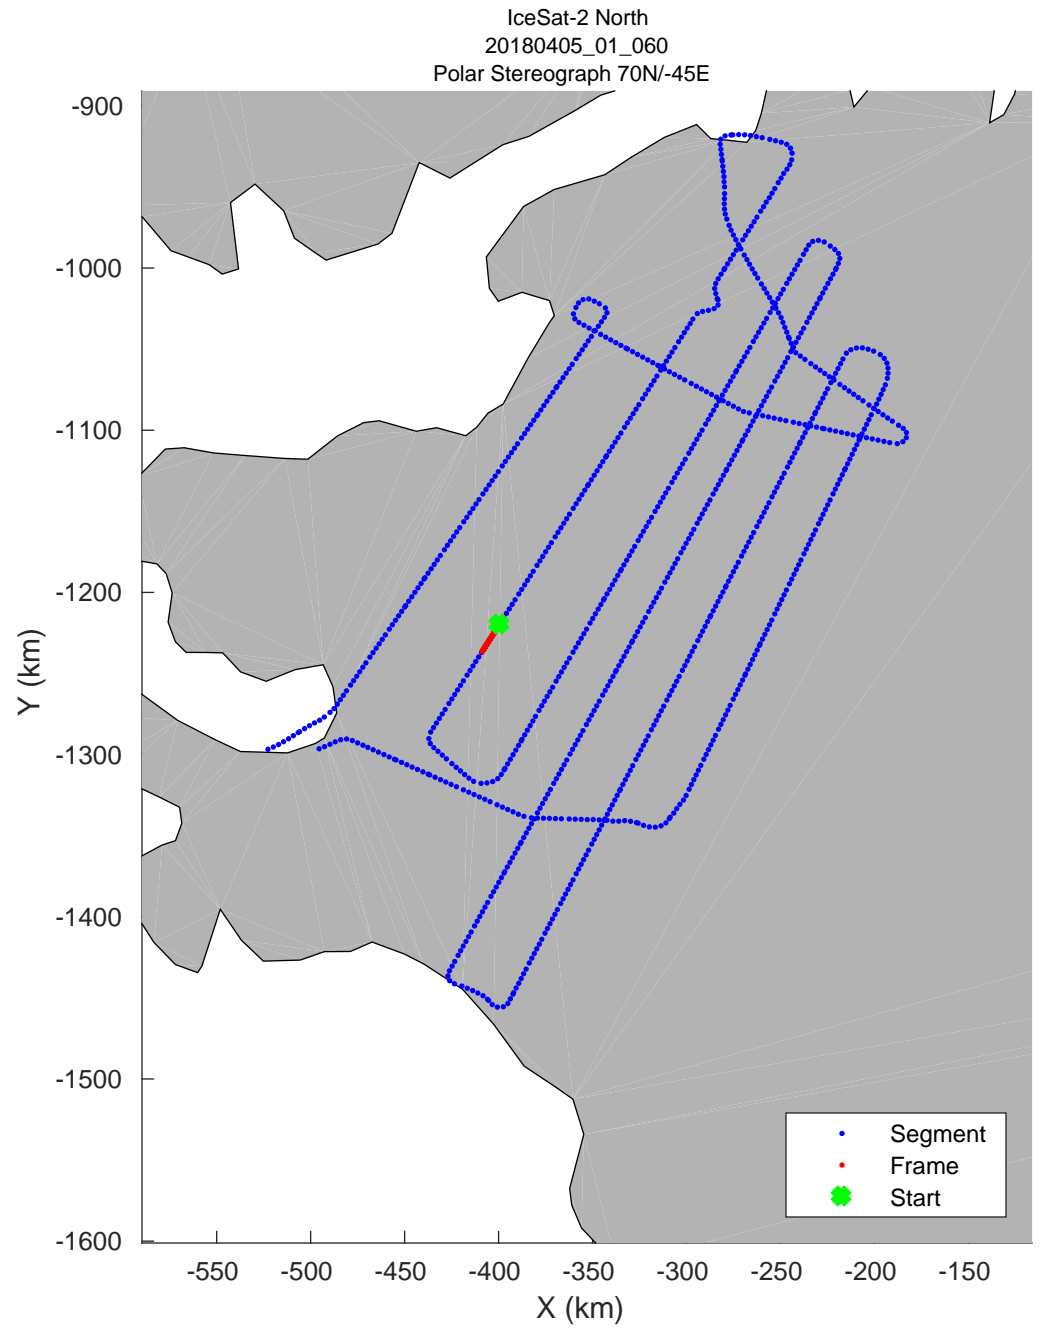

accum 2018_Greenland_P3: "IceSat-2 North" 20180405_01_052: 13:27:15.7 to 13:29:43.6 GPS

accum 2018_Greenland_P3: "IceSat-2 North" 20180405_01_053: 13:29:44.1 to 13:32:15.1 GPS

accum 2018_Greenland_P3: "IceSat-2 North" 20180405_01_054: 13:32:15.6 to 13:34:54.2 GPS

accum 2018_Greenland_P3: "IceSat-2 North" 20180405_01_055: 13:34:54.7 to 13:37:25.6 GPS

accum 2018_Greenland_P3: "IceSat-2 North" 20180405_01_056: 13:37:26.1 to 13:39:58.8 GPS

accum 2018_Greenland_P3: "IceSat-2 North" 20180405_01_057: 13:39:59.2 to 13:42:30.7 GPS

accum 2018_Greenland_P3: "IceSat-2 North" 20180405_01_058: 13:42:31.2 to 13:45:03.2 GPS

accum 2018_Greenland_P3: "IceSat-2 North" 20180405_01_059: 13:45:03.7 to 13:47:30.5 GPS

accum 2018_Greenland_P3: "IceSat-2 North" 20180405_01_060: 13:47:30.9 to 13:49:53.4 GPS