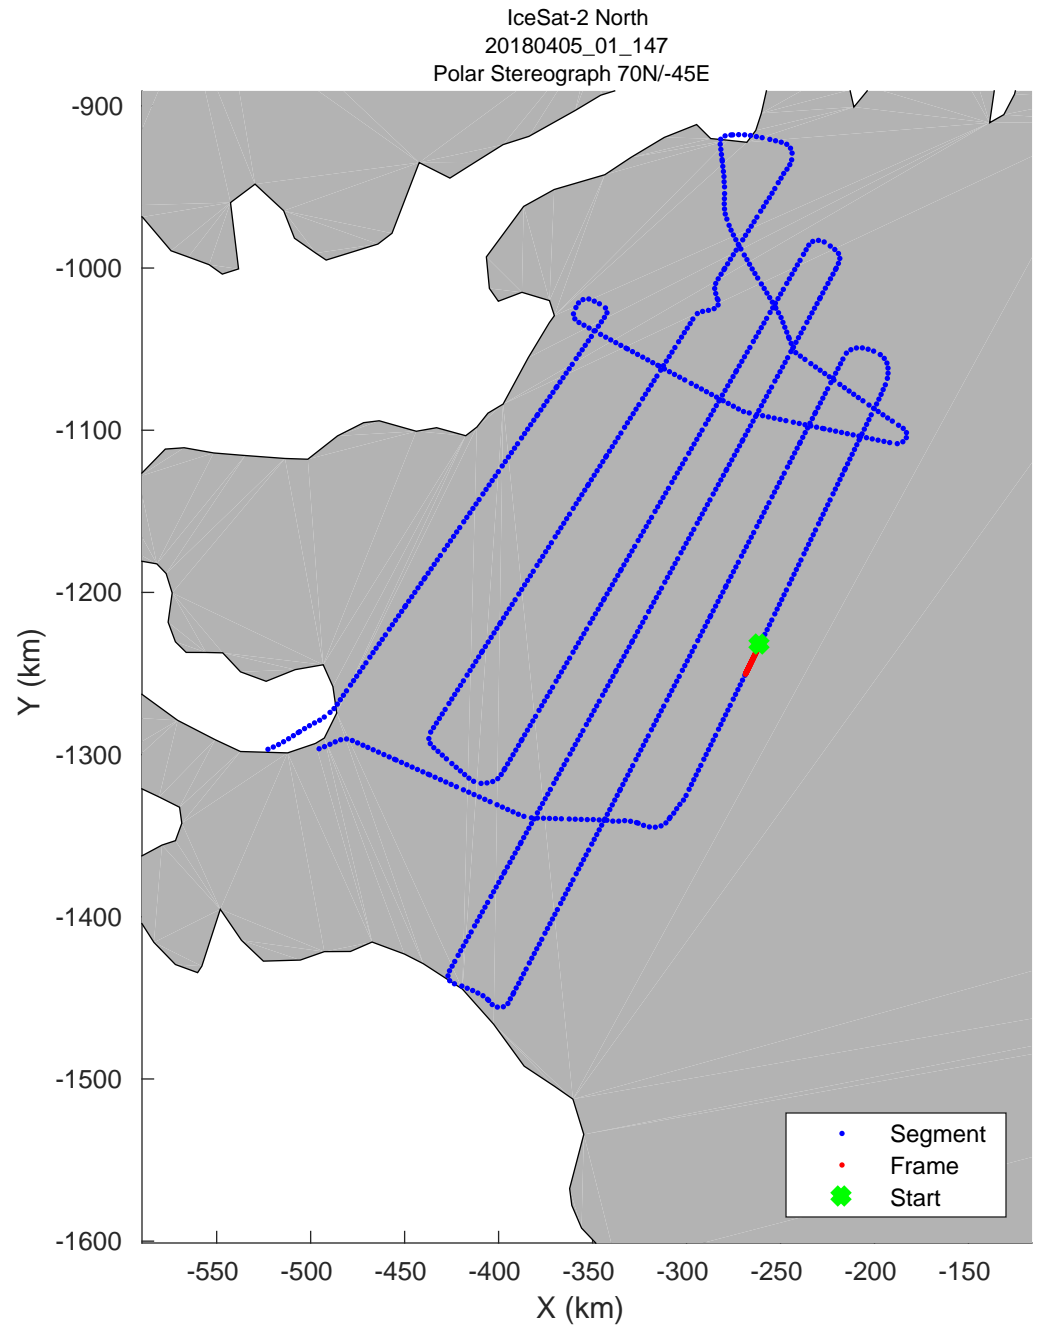

accum 2018_Greenland_P3: "IceSat-2 North" 20180405_01_141: 17:07:39.3 to 17:10:11.9 GPS

accum 2018_Greenland_P3: "IceSat-2 North" 20180405_01_142: 17:10:12.3 to 17:12:44.6 GPS

accum 2018_Greenland_P3: "IceSat-2 North" 20180405_01_143: 17:12:45.0 to 17:15:16.9 GPS

accum 2018_Greenland_P3: "IceSat-2 North" 20180405_01_144: 17:15:17.4 to 17:17:49.0 GPS

accum 2018_Greenland_P3: "IceSat-2 North" 20180405_01_145: 17:17:49.4 to 17:20:21.0 GPS

accum 2018_Greenland_P3: "IceSat-2 North" 20180405_01_146: 17:20:21.4 to 17:22:51.7 GPS

accum 2018_Greenland_P3: "IceSat-2 North" 20180405_01_147: 17:22:52.1 to 17:25:23.1 GPS

accum 2018_Greenland_P3: "IceSat-2 North" 20180405_01_148: 17:25:23.5 to 17:27:53.7 GPS

accum 2018_Greenland_P3: "IceSat-2 North" 20180405_01_149: 17:27:54.1 to 17:30:25.9 GPS