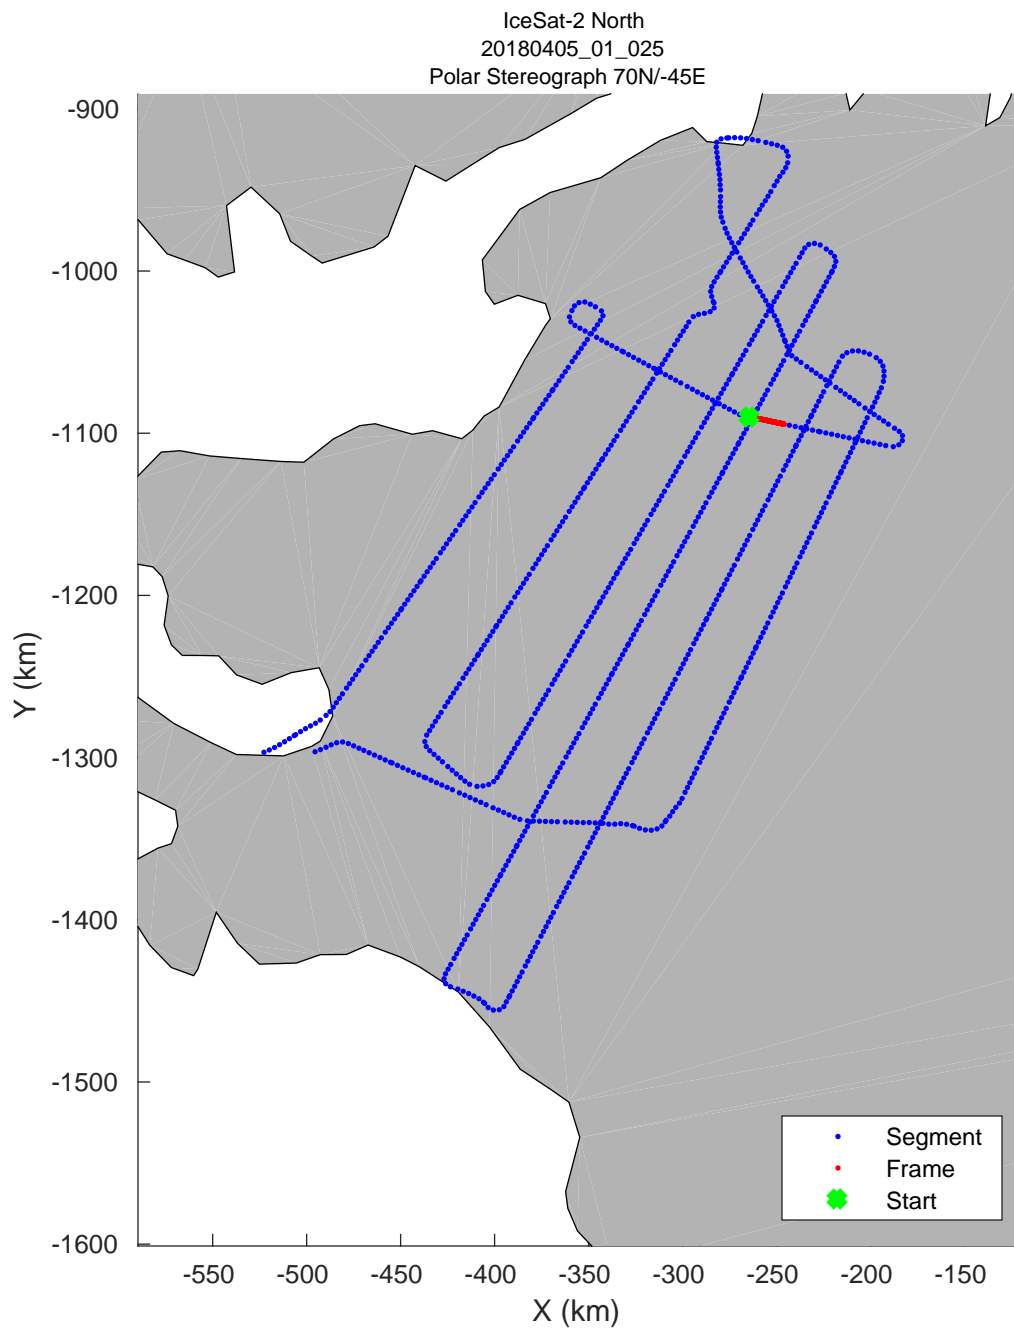

accum 2018_Greenland_P3: "IceSat-2 North" 20180405_01_019: 11:59:32.7 to 12:02:33.4 GPS

accum 2018_Greenland_P3: "IceSat-2 North" 20180405_01_020: 12:02:33.9 to 12:05:20.0 GPS

accum 2018_Greenland_P3: "IceSat-2 North" 20180405_01_021: 12:05:20.5 to 12:08:02.3 GPS

accum 2018_Greenland_P3: "IceSat-2 North" 20180405_01_022: 12:08:02.8 to 12:10:39.5 GPS

accum 2018_Greenland_P3: "IceSat-2 North" 20180405_01_023: 12:10:40.0 to 12:13:13.4 GPS

accum 2018_Greenland_P3: "IceSat-2 North" 20180405_01_024: 12:13:13.8 to 12:15:44.9 GPS

accum 2018_Greenland_P3: "IceSat-2 North" 20180405_01_025: 12:15:45.3 to 12:18:13.1 GPS

accum 2018_Greenland_P3: "IceSat-2 North" 20180405_01_026: 12:18:13.5 to 12:20:41.5 GPS

accum 2018_Greenland_P3: "IceSat-2 North" 20180405_01_027: 12:20:42.0 to 12:23:08.7 GPS