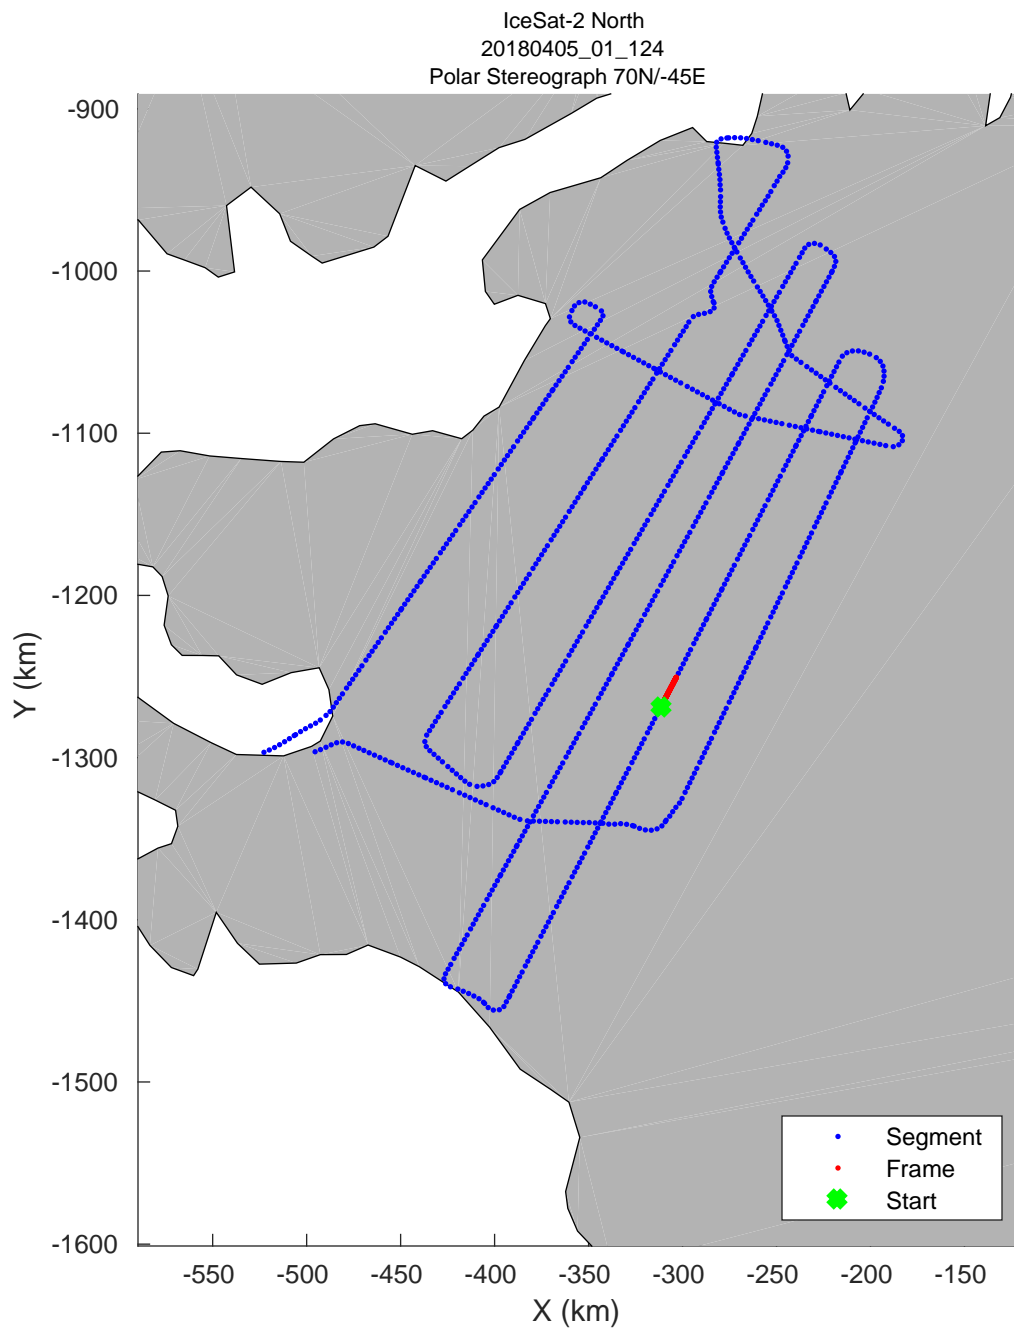

0.00 km	4.02 km	7.98 km	dist	12.00 km	15.96 km	19.92 km
77.282 N	77.317 N	77.352 N	lat	77.388 N	77.422 N	77.457 N
59.380 W	59.352 W	59.325 W	lon	59.296 W	59.268 W	59.240 W

accum 2018_Greenland_P3: "IceSat-2 North" 20180405_01_121: 16:19:32.8 to 16:21:47.3 GPS

accum 2018_Greenland_P3: "IceSat-2 North" 20180405_01_122: 16:21:47.7 to 16:24:04.0 GPS

0.00 km	4.02 km	7.98 km	dist	12.00 km	15.96 km	19.92 km
77.635 N	77.670 N	77.705 N	lat	77.740 N	77.775 N	77.810 N
59.093 W	59.064 W	59.034 W	lon	59.004 W	58.975 W	58.945 W

accum 2018_Greenland_P3: "IceSat-2 North" 20180405_01_123: 16:24:04.4 to 16:26:21.4 GPS

accum 2018_Greenland_P3: "IceSat-2 North" 20180405_01_124: 16:26:21.8 to 16:28:40.4 GPS

accum 2018_Greenland_P3: "IceSat-2 North" 20180405_01_125: 16:28:40.8 to 16:31:00.2 GPS