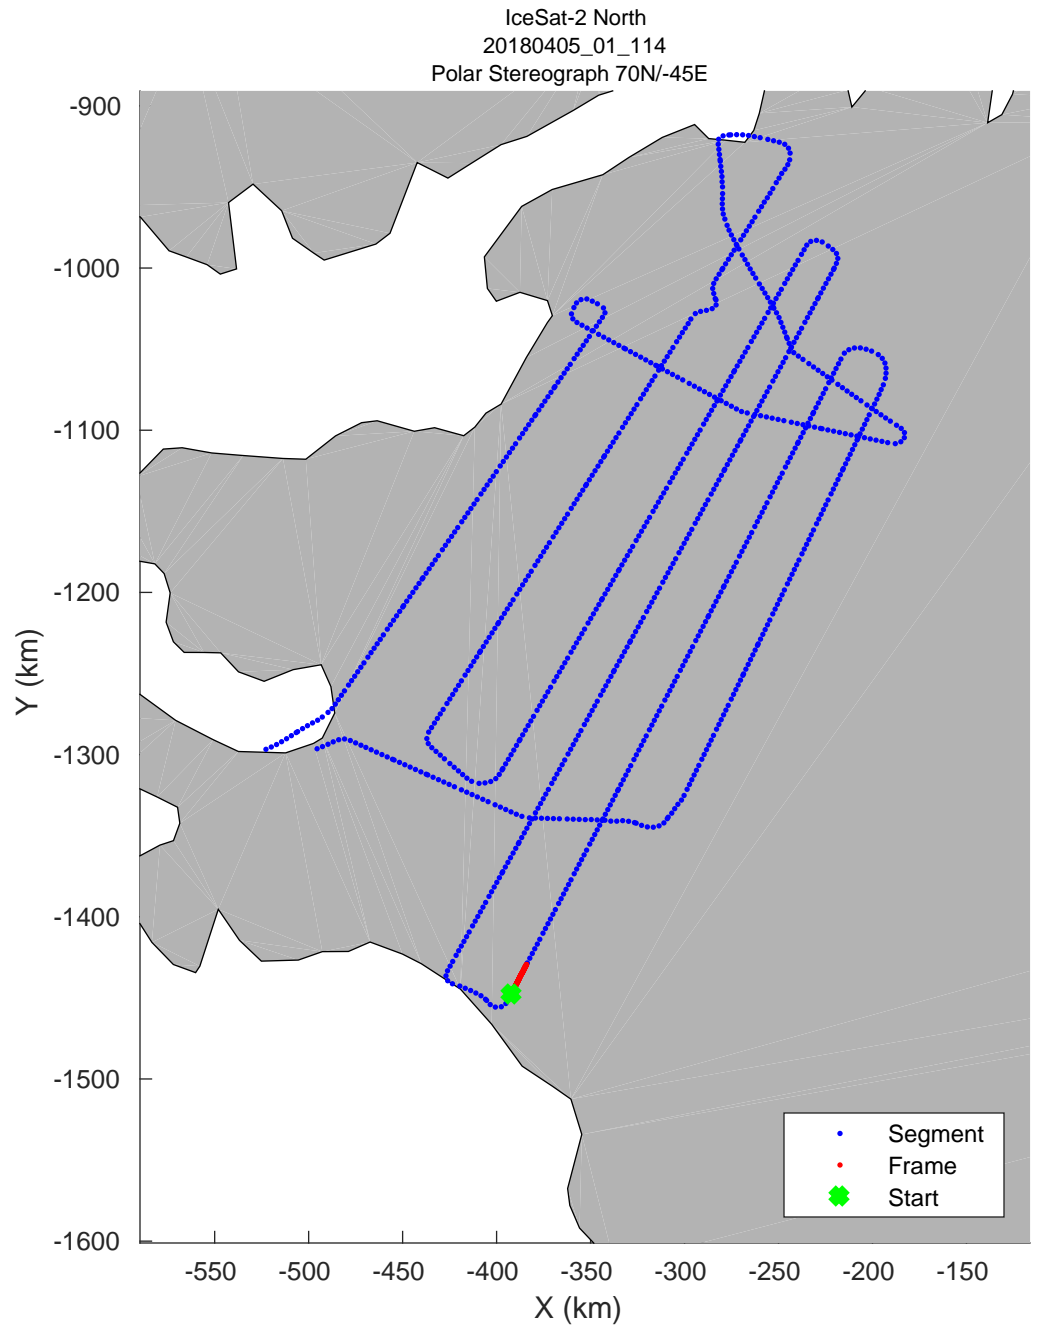

accum 2018_Greenland_P3: "IceSat-2 North" 20180405_01_106: 15:41:49.6 to 15:44:20.1 GPS

accum 2018_Greenland_P3: "IceSat-2 North" 20180405_01_107: 15:44:20.5 to 15:46:48.6 GPS

accum 2018_Greenland_P3: "IceSat-2 North" 20180405_01_108: 15:46:49.0 to 15:49:17.3 GPS

accum 2018_Greenland_P3: "IceSat-2 North" 20180405_01_109: 15:49:17.7 to 15:51:48.4 GPS

accum 2018_Greenland_P3: "IceSat-2 North" 20180405_01_110: 15:51:48.9 to 15:54:25.2 GPS

accum 2018_Greenland_P3: "IceSat-2 North" 20180405_01_111: 15:54:25.6 to 15:57:13.0 GPS

accum 2018_Greenland_P3: "IceSat-2 North" 20180405_01_112: 15:57:13.5 to 16:00:09.6 GPS

accum 2018_Greenland_P3: "IceSat-2 North" 20180405_01_113: 16:00:10.2 to 16:02:58.5 GPS

accum 2018_Greenland_P3: "IceSat-2 North" 20180405_01_114: 16:02:58.9 to 16:05:29.0 GPS