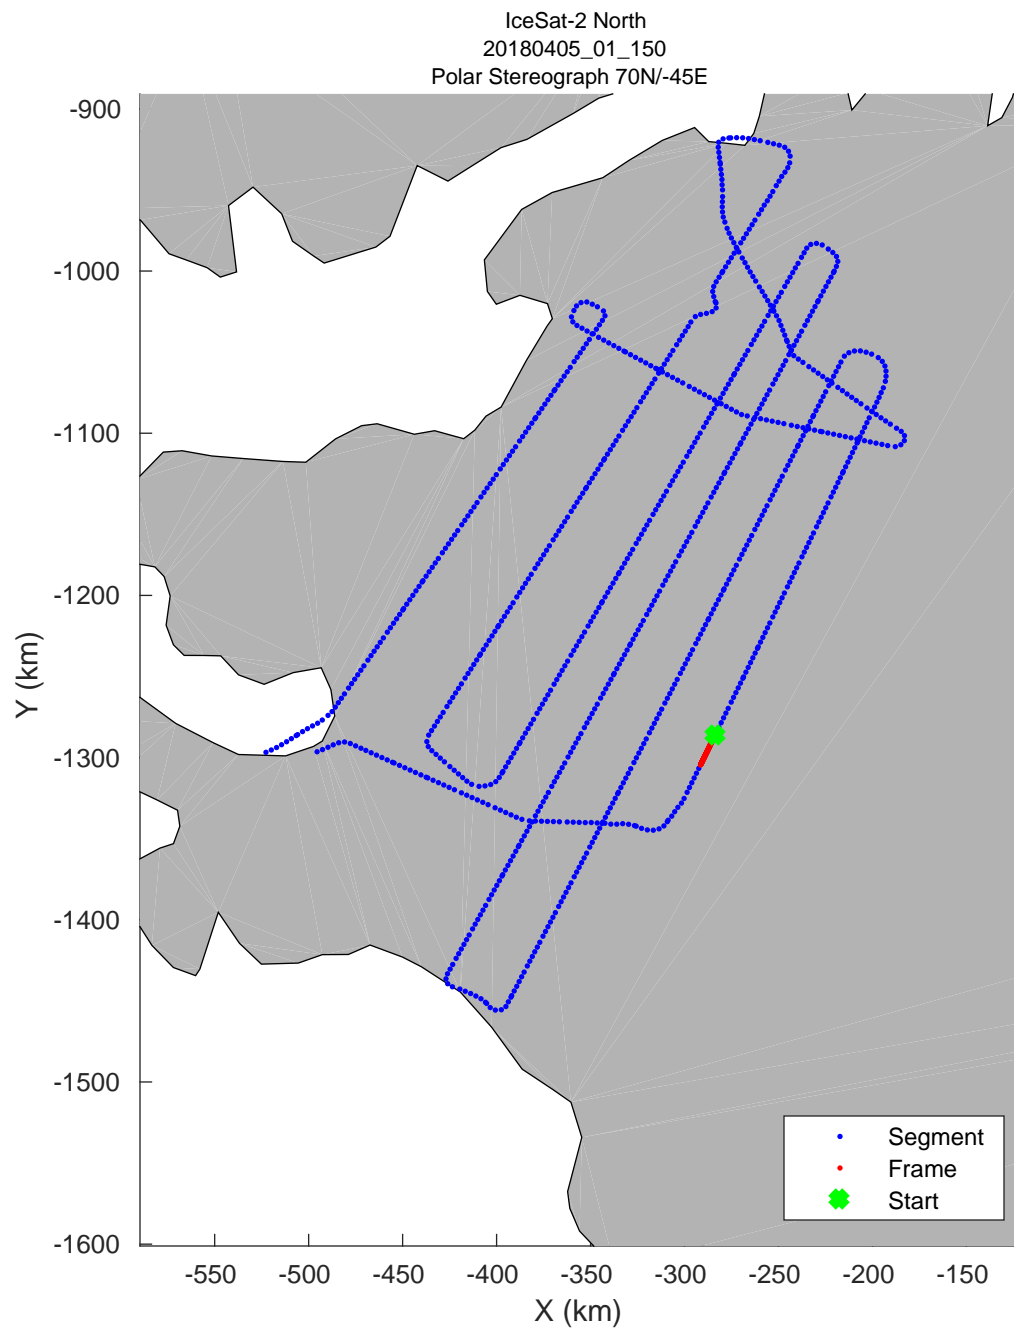

accum 2018_Greenland_P3: "IceSat-2 North" 20180405_01_144: 17:15:17.4 to 17:17:49.0 GPS

accum 2018_Greenland_P3: "IceSat-2 North" 20180405_01_145: 17:17:49.4 to 17:20:21.0 GPS

accum 2018_Greenland_P3: "IceSat-2 North" 20180405_01_146: 17:20:21.4 to 17:22:51.7 GPS

accum 2018_Greenland_P3: "IceSat-2 North" 20180405_01_147: 17:22:52.1 to 17:25:23.1 GPS

accum 2018_Greenland_P3: "IceSat-2 North" 20180405_01_148: 17:25:23.5 to 17:27:53.7 GPS

accum 2018_Greenland_P3: "IceSat-2 North" 20180405_01_149: 17:27:54.1 to 17:30:25.9 GPS

accum 2018_Greenland_P3: "IceSat-2 North" 20180405_01_150: 17:30:26.4 to 17:32:57.9 GPS

0.00 km	4.02 km	7.98 km	dist	12.00 km	15.96 km	19.92 km
77.882 N	77.846 N	77.812 N	lat	77.776 N	77.741 N	77.706 N
57.444 W	57.475 W	57.506 W	lon	57.536 W	57.566 W	57.596 W