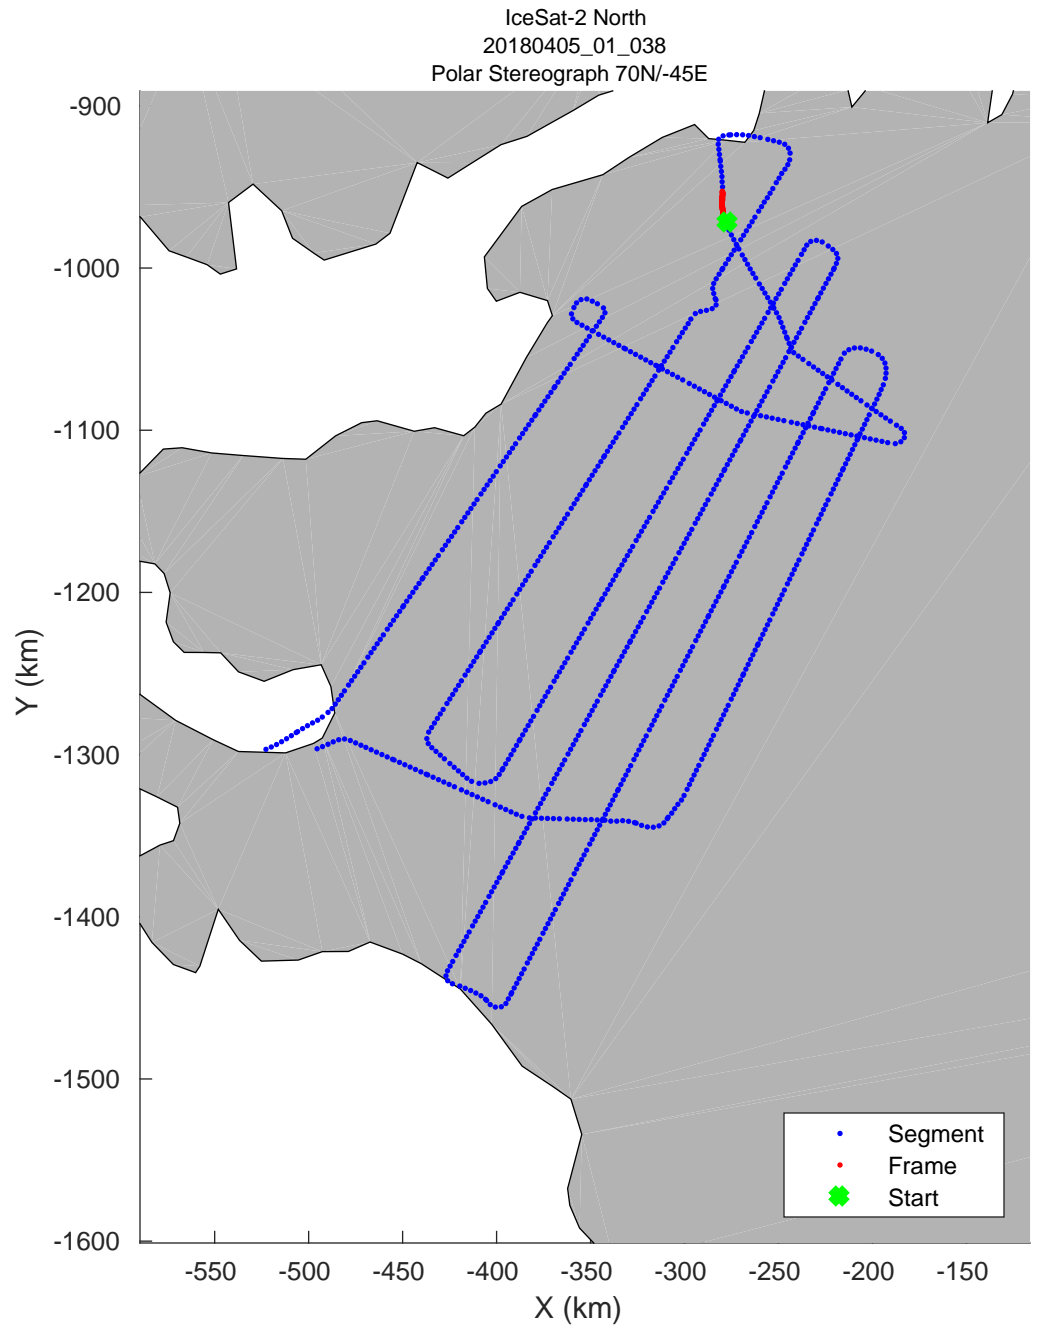

accum 2018_Greenland_P3: "IceSat-2 North" 20180405_01_031: 12:30:37.6 to 12:33:00.0 GPS

accum 2018_Greenland_P3: "IceSat-2 North" 20180405_01_032: 12:33:00.5 to 12:35:23.7 GPS

accum 2018_Greenland_P3: "IceSat-2 North" 20180405_01_033: 12:35:24.2 to 12:37:56.1 GPS

accum 2018_Greenland_P3: "IceSat-2 North" 20180405_01_034: 12:37:56.5 to 12:40:26.4 GPS

accum 2018_Greenland_P3: "IceSat-2 North" 20180405_01_035: 12:40:26.9 to 12:43:02.4 GPS

accum 2018_Greenland_P3: "IceSat-2 North" 20180405_01_036: 12:43:02.9 to 12:45:41.7 GPS

accum 2018_Greenland_P3: "IceSat-2 North" 20180405_01_037: 12:45:42.1 to 12:48:31.0 GPS

accum 2018_Greenland_P3: "IceSat-2 North" 20180405_01_038: 12:48:31.5 to 12:51:22.2 GPS

accum 2018_Greenland_P3: "IceSat-2 North" 20180405_01_039: 12:51:22.8 to 12:54:41.4 GPS