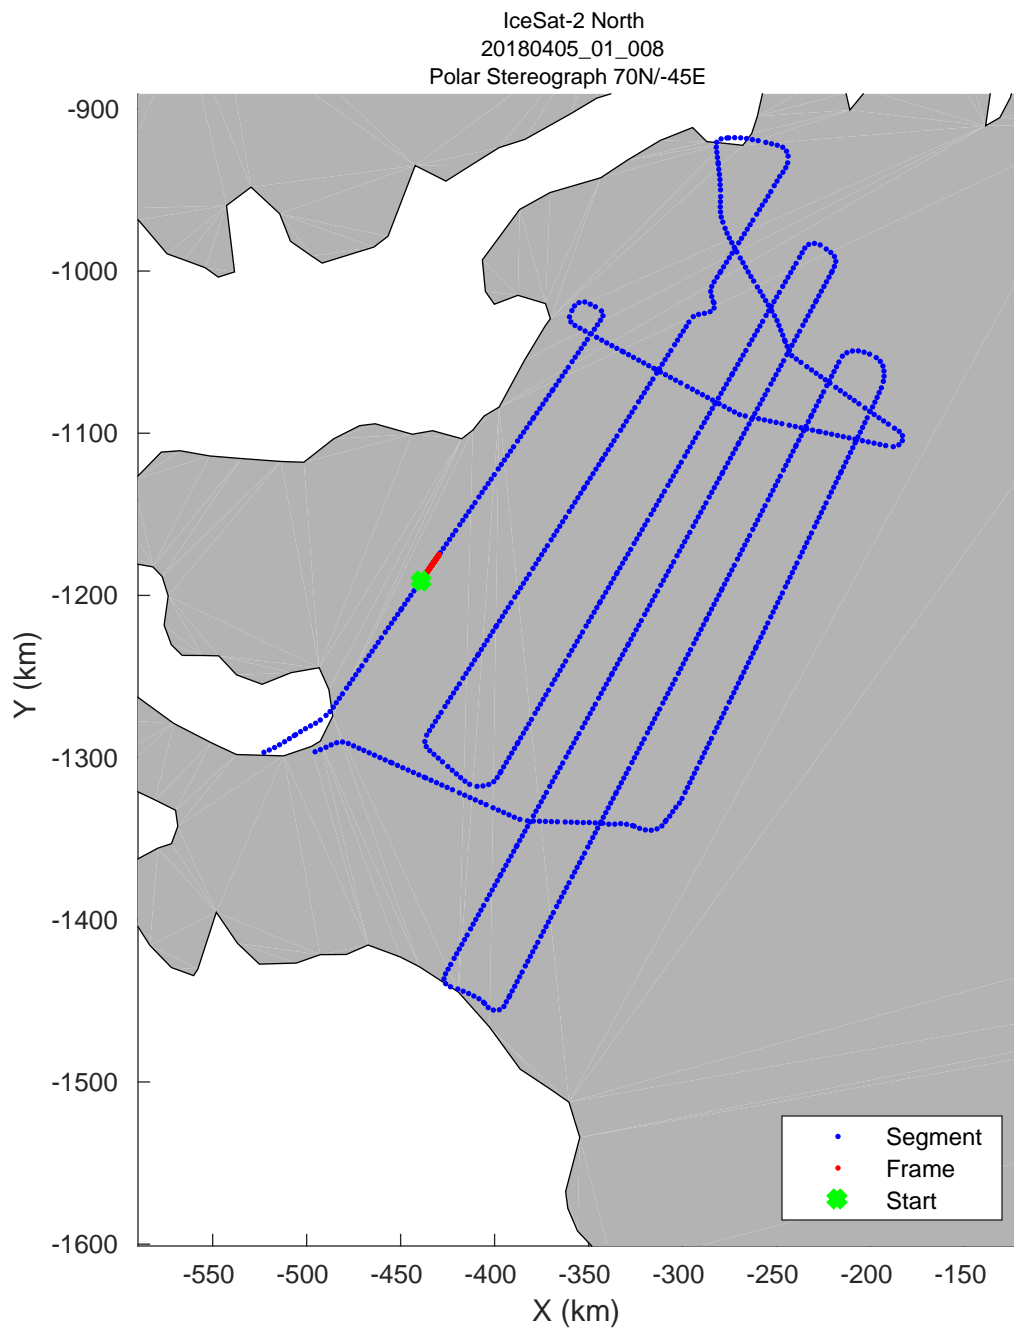

accum 2018_Greenland_P3: "IceSat-2 North" 20180405_01_001: 11:12:43.7 to 11:15:16.9 GPS

accum 2018_Greenland_P3: "IceSat-2 North" 20180405_01_002: 11:15:17.4 to 11:17:51.0 GPS

accum 2018_Greenland_P3: "IceSat-2 North" 20180405_01_003: 11:17:51.4 to 11:20:22.8 GPS

accum 2018_Greenland_P3: "IceSat-2 North" 20180405_01_004: 11:20:23.2 to 11:22:55.2 GPS

accum 2018_Greenland_P3: "IceSat-2 North" 20180405_01_005: 11:22:55.7 to 11:25:20.6 GPS

accum 2018_Greenland_P3: "IceSat-2 North" 20180405_01_006: 11:25:21.0 to 11:27:44.6 GPS

accum 2018_Greenland_P3: "IceSat-2 North" 20180405_01_007: 11:27:45.0 to 11:30:08.0 GPS

accum 2018_Greenland_P3: "IceSat-2 North" 20180405_01_008: 11:30:08.4 to 11:32:32.1 GPS

accum 2018_Greenland_P3: "IceSat-2 North" 20180405_01_009: 11:32:32.5 to 11:35:04.4 GPS