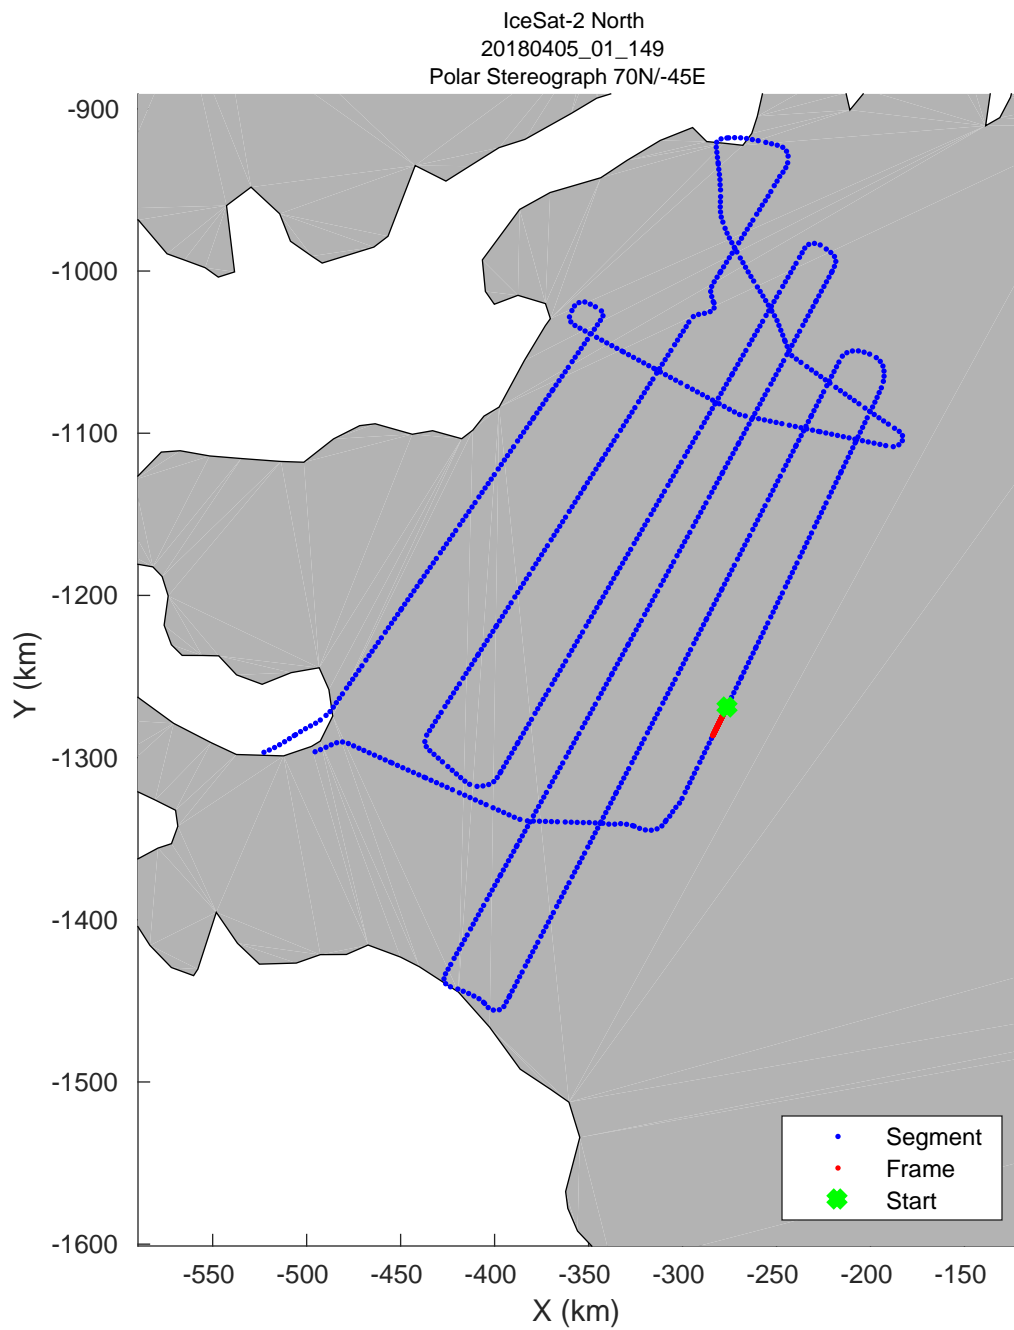

accum 2018_Greenland_P3: "IceSat-2 North" 20180405_01_141: 17:07:39.3 to 17:10:11.9 GPS

accum 2018_Greenland_P3: "IceSat-2 North" 20180405_01_142: 17:10:12.3 to 17:12:44.6 GPS

accum 2018_Greenland_P3: "IceSat-2 North" 20180405_01_143: 17:12:45.0 to 17:15:16.9 GPS

accum 2018_Greenland_P3: "IceSat-2 North" 20180405_01_144: 17:15:17.4 to 17:17:49.0 GPS

accum 2018_Greenland_P3: "IceSat-2 North" 20180405_01_145: 17:17:49.4 to 17:20:21.0 GPS

accum 2018_Greenland_P3: "IceSat-2 North" 20180405_01_146: 17:20:21.4 to 17:22:51.7 GPS

accum 2018_Greenland_P3: "IceSat-2 North" 20180405_01_147: 17:22:52.1 to 17:25:23.1 GPS

accum 2018_Greenland_P3: "IceSat-2 North" 20180405_01_148: 17:25:23.5 to 17:27:53.7 GPS

accum 2018_Greenland_P3: "IceSat-2 North" 20180405_01_149: 17:27:54.1 to 17:30:25.9 GPS

accum 2018_Greenland_P3: "IceSat-2 North" 20180405_01_150: 17:30:26.4 to 17:32:57.9 GPS

0.00 km	4.02 km	7.98 km	dist	12.00 km	15.96 km	19.92 km
77.882 N	77.846 N	77.812 N	lat	77.776 N	77.741 N	77.706 N
57.444 W	57.475 W	57.506 W	lon	57.536 W	57.566 W	57.596 W