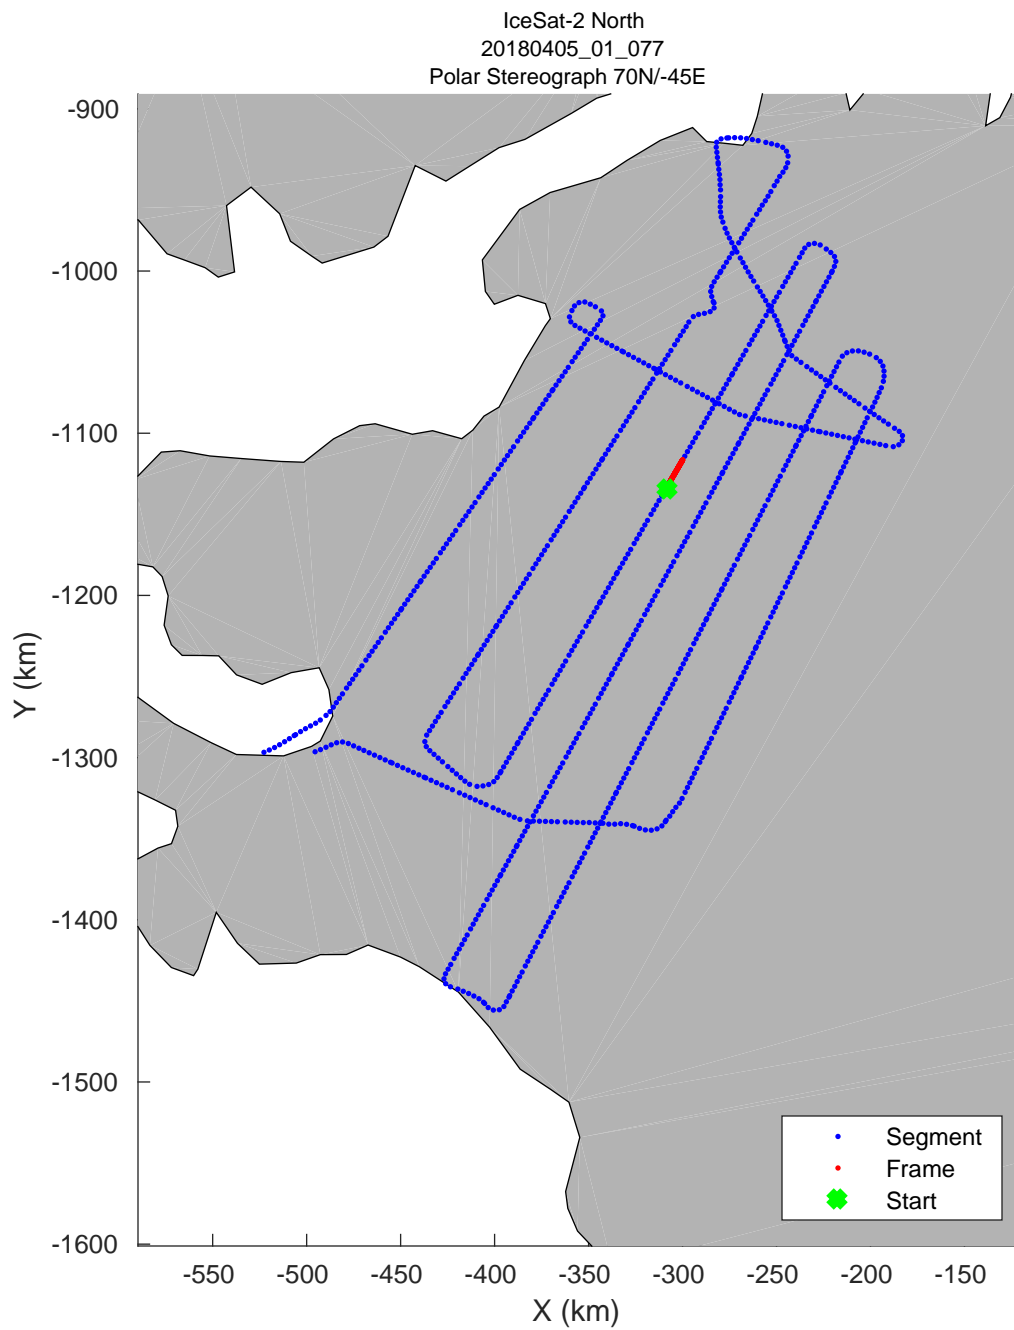

accum 2018_Greenland_P3: "IceSat-2 North" 20180405_01_070: 14:11:49.5 to 14:14:10.0 GPS

accum 2018_Greenland_P3: "IceSat-2 North" 20180405_01_071: 14:14:10.4 to 14:16:33.3 GPS

accum 2018_Greenland_P3: "IceSat-2 North" 20180405_01_072: 14:16:33.7 to 14:18:56.8 GPS

accum 2018_Greenland_P3: "IceSat-2 North" 20180405_01_073: 14:18:57.2 to 14:21:20.5 GPS

accum 2018_Greenland_P3: "IceSat-2 North" 20180405_01_074: 14:21:21.0 to 14:23:43.7 GPS

accum 2018_Greenland_P3: "IceSat-2 North" 20180405_01_075: 14:23:44.1 to 14:26:05.9 GPS

accum 2018_Greenland_P3: "IceSat-2 North" 20180405_01_076: 14:26:06.4 to 14:28:33.7 GPS

accum 2018_Greenland_P3: "IceSat-2 North" 20180405_01_077: 14:28:34.1 to 14:30:57.3 GPS

accum 2018_Greenland_P3: "IceSat-2 North" 20180405_01_078: 14:30:57.7 to 14:33:22.4 GPS