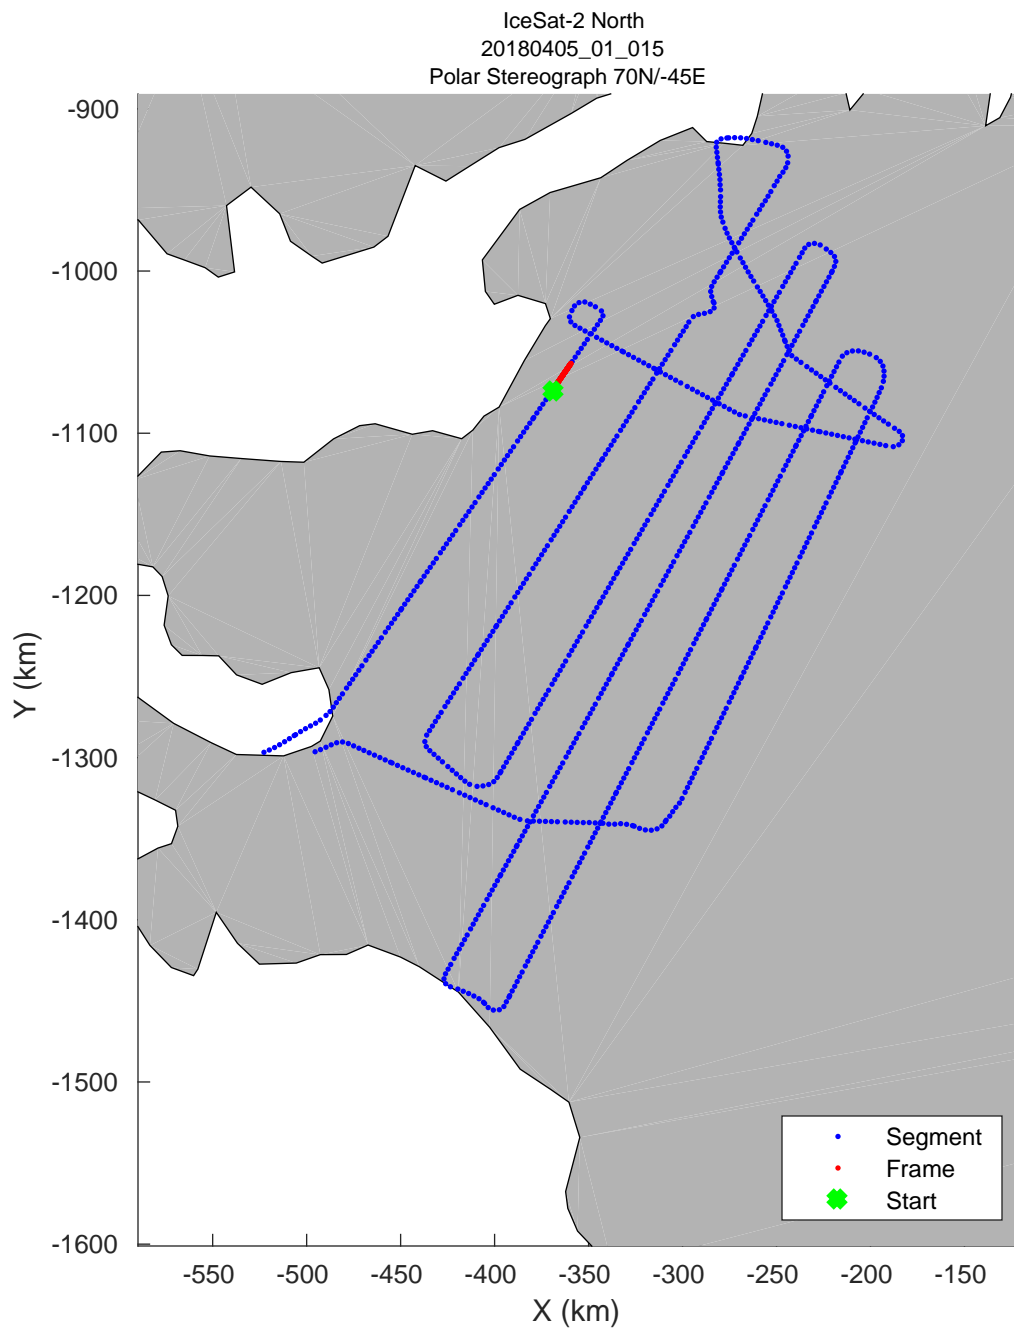

accum 2018_Greenland_P3: "IceSat-2 North" 20180405_01_007: 11:27:45.0 to 11:30:08.0 GPS

accum 2018_Greenland_P3: "IceSat-2 North" 20180405_01_008: 11:30:08.4 to 11:32:32.1 GPS

accum 2018_Greenland_P3: "IceSat-2 North" 20180405_01_009: 11:32:32.5 to 11:35:04.4 GPS

accum 2018_Greenland_P3: "IceSat-2 North" 20180405_01_010: 11:35:04.9 to 11:37:40.8 GPS

accum 2018_Greenland_P3: "IceSat-2 North" 20180405_01_011: 11:37:41.3 to 11:40:17.4 GPS

accum 2018_Greenland_P3: "IceSat-2 North" 20180405_01_012: 11:40:17.9 to 11:42:52.4 GPS

accum 2018_Greenland_P3: "IceSat-2 North" 20180405_01_013: 11:42:52.8 to 11:45:29.2 GPS

accum 2018_Greenland_P3: "IceSat-2 North" 20180405_01_014: 11:45:29.6 to 11:48:08.0 GPS

accum 2018_Greenland_P3: "IceSat-2 North" 20180405_01_015: 11:48:08.5 to 11:50:48.9 GPS