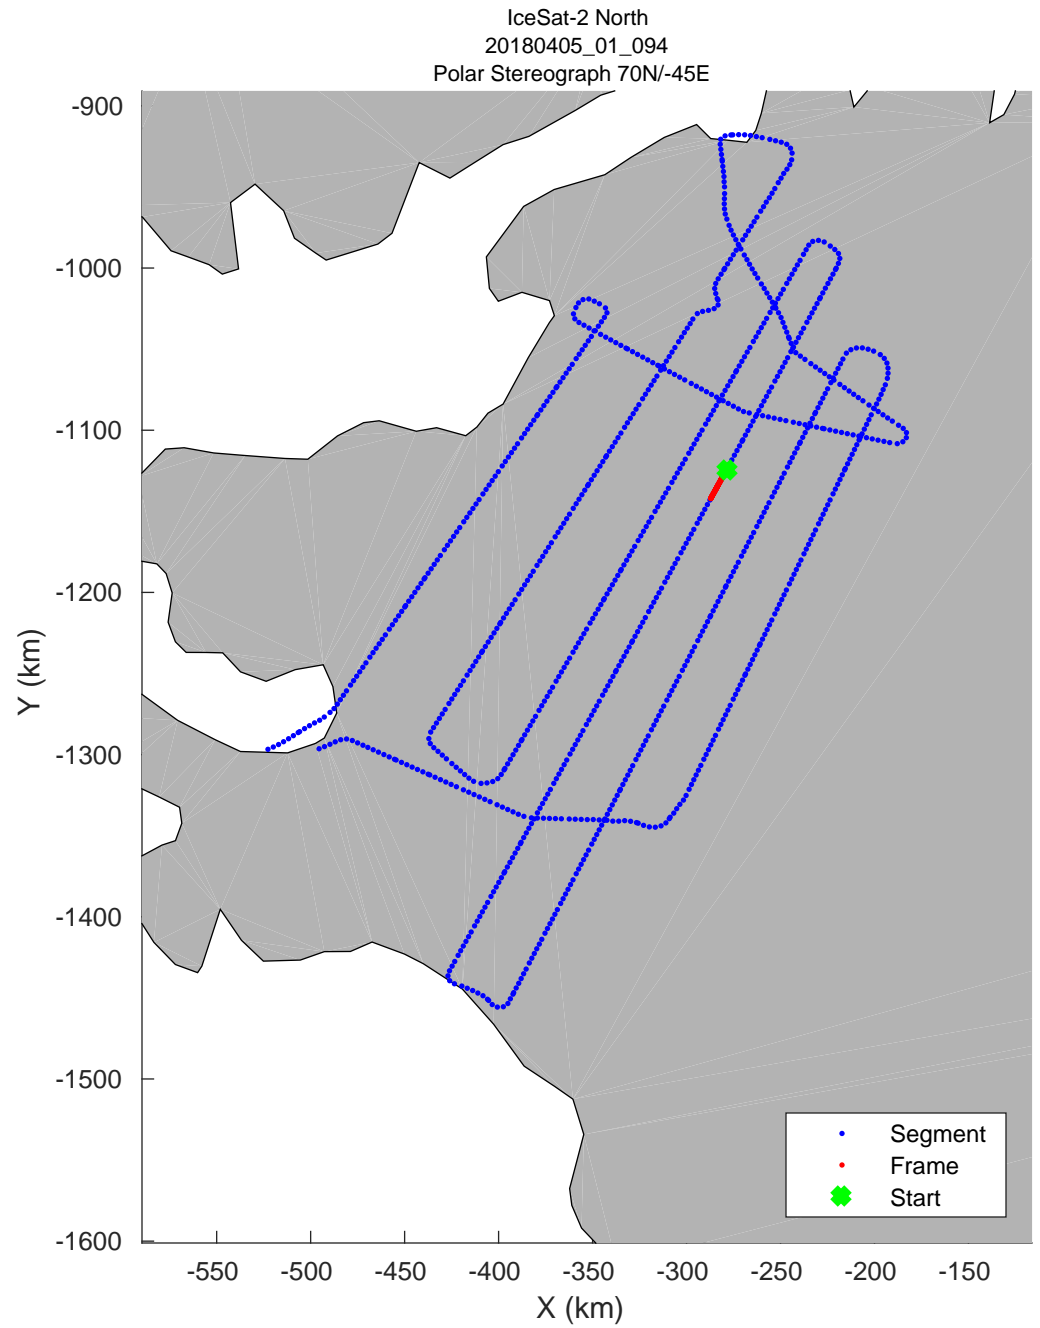

accum 2018_Greenland_P3: "IceSat-2 North" 20180405_01_088: 14:56:35.3 to 14:59:12.4 GPS

accum 2018_Greenland_P3: "IceSat-2 North" 20180405_01_089: 14:59:12.9 to 15:01:44.3 GPS

accum 2018_Greenland_P3: "IceSat-2 North" 20180405_01_090: 15:01:44.7 to 15:04:15.4 GPS

accum 2018_Greenland_P3: "IceSat-2 North" 20180405_01_091: 15:04:15.8 to 15:06:46.8 GPS

accum 2018_Greenland_P3: "IceSat-2 North" 20180405_01_092: 15:06:47.3 to 15:09:16.8 GPS

accum 2018_Greenland_P3: "IceSat-2 North" 20180405_01_093: 15:09:17.2 to 15:11:46.4 GPS

accum 2018_Greenland_P3: "IceSat-2 North" 20180405_01_094: 15:11:46.9 to 15:14:19.2 GPS

accum 2018_Greenland_P3: "IceSat-2 North" 20180405_01_095: 15:14:19.6 to 15:16:48.4 GPS

accum 2018_Greenland_P3: "IceSat-2 North" 20180405_01_096: 15:16:48.9 to 15:19:22.9 GPS