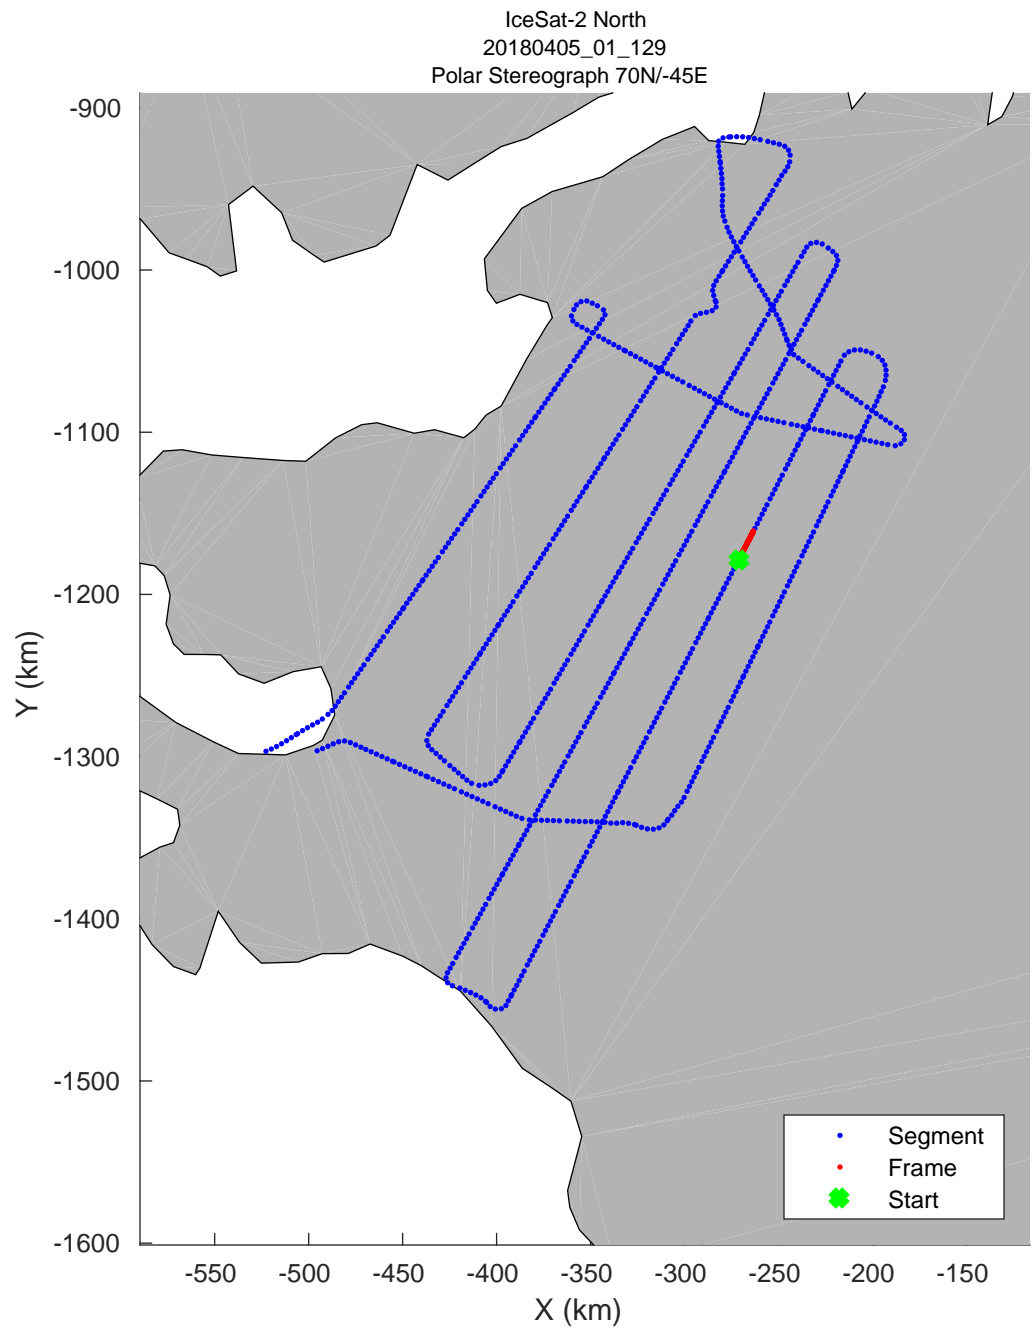

accum 2018_Greenland_P3: "IceSat-2 North" 20180405_01_123: 16:24:04.4 to 16:26:21.4 GPS

accum 2018_Greenland_P3: "IceSat-2 North" 20180405_01_124: 16:26:21.8 to 16:28:40.4 GPS

accum 2018_Greenland_P3: "IceSat-2 North" 20180405_01_125: 16:28:40.8 to 16:31:00.2 GPS

accum 2018_Greenland_P3: "IceSat-2 North" 20180405_01_126: 16:31:00.6 to 16:33:20.2 GPS

accum 2018_Greenland_P3: "IceSat-2 North" 20180405_01_127: 16:33:20.6 to 16:35:40.7 GPS

accum 2018_Greenland_P3: "IceSat-2 North" 20180405_01_128: 16:35:41.1 to 16:38:01.8 GPS

accum 2018_Greenland_P3: "IceSat-2 North" 20180405_01_129: 16:38:02.2 to 16:40:22.4 GPS

accum 2018_Greenland_P3: "IceSat-2 North" 20180405_01_130: 16:40:22.8 to 16:42:40.8 GPS

accum 2018_Greenland_P3: "IceSat-2 North" 20180405_01_131: 16:42:41.2 to 16:45:02.9 GPS