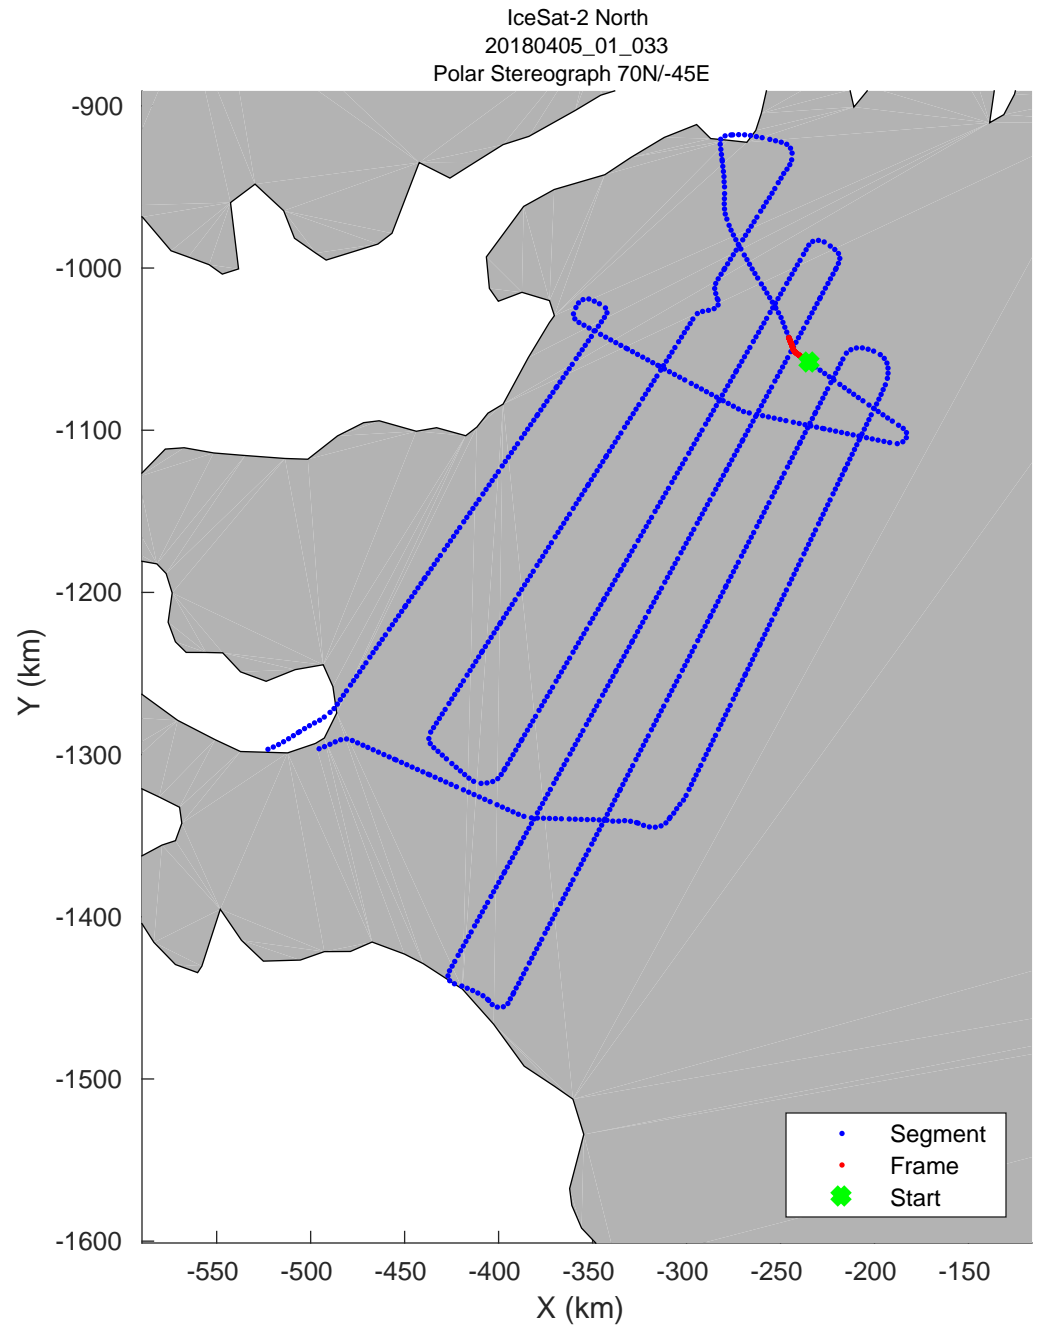

accum 2018_Greenland_P3: "IceSat-2 North" 20180405_01_025: 12:15:45.3 to 12:18:13.1 GPS

accum 2018_Greenland_P3: "IceSat-2 North" 20180405_01_026: 12:18:13.5 to 12:20:41.5 GPS

accum 2018_Greenland_P3: "IceSat-2 North" 20180405_01_027: 12:20:42.0 to 12:23:08.7 GPS

accum 2018_Greenland_P3: "IceSat-2 North" 20180405_01_028: 12:23:09.1 to 12:25:37.3 GPS

accum 2018_Greenland_P3: "IceSat-2 North" 20180405_01_029: 12:25:37.8 to 12:28:14.0 GPS

accum 2018_Greenland_P3: "IceSat-2 North" 20180405_01_030: 12:28:14.4 to 12:30:37.2 GPS

accum 2018_Greenland_P3: "IceSat-2 North" 20180405_01_031: 12:30:37.6 to 12:33:00.0 GPS

accum 2018_Greenland_P3: "IceSat-2 North" 20180405_01_032: 12:33:00.5 to 12:35:23.7 GPS

accum 2018_Greenland_P3: "IceSat-2 North" 20180405_01_033: 12:35:24.2 to 12:37:56.1 GPS