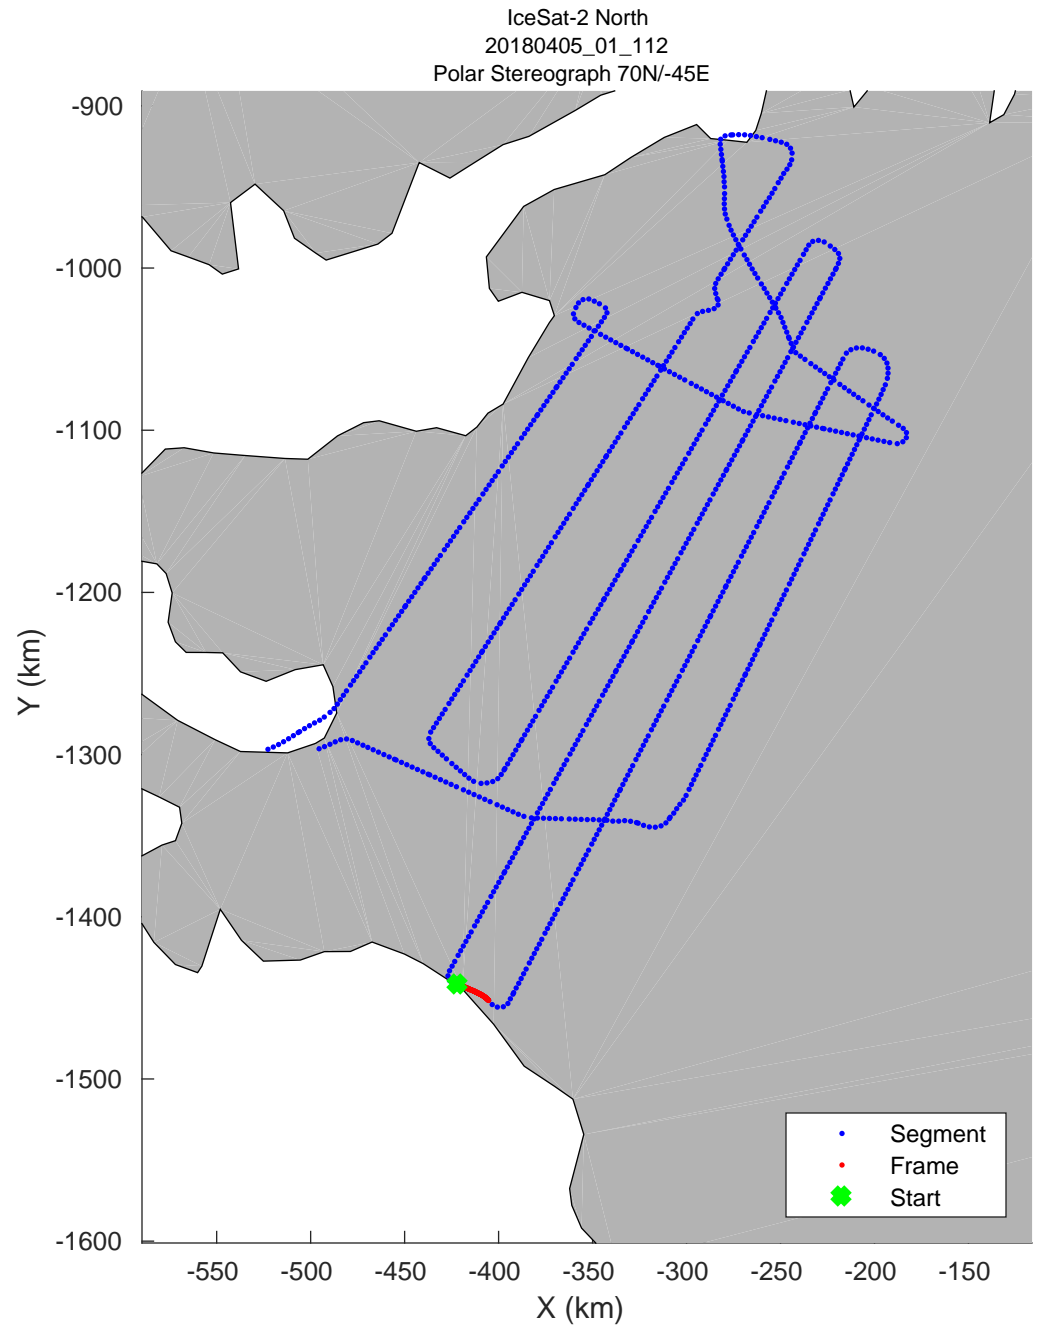

accum 2018_Greenland_P3: "IceSat-2 North" 20180405_01_106: 15:41:49.6 to 15:44:20.1 GPS

accum 2018_Greenland_P3: "IceSat-2 North" 20180405_01_107: 15:44:20.5 to 15:46:48.6 GPS

accum 2018_Greenland_P3: "IceSat-2 North" 20180405_01_108: 15:46:49.0 to 15:49:17.3 GPS

accum 2018_Greenland_P3: "IceSat-2 North" 20180405_01_109: 15:49:17.7 to 15:51:48.4 GPS

accum 2018_Greenland_P3: "IceSat-2 North" 20180405_01_110: 15:51:48.9 to 15:54:25.2 GPS

accum 2018_Greenland_P3: "IceSat-2 North" 20180405_01_111: 15:54:25.6 to 15:57:13.0 GPS

accum 2018_Greenland_P3: "IceSat-2 North" 20180405_01_112: 15:57:13.5 to 16:00:09.6 GPS

accum 2018_Greenland_P3: "IceSat-2 North" 20180405_01_113: 16:00:10.2 to 16:02:58.5 GPS

accum 2018_Greenland_P3: "IceSat-2 North" 20180405_01_114: 16:02:58.9 to 16:05:29.0 GPS