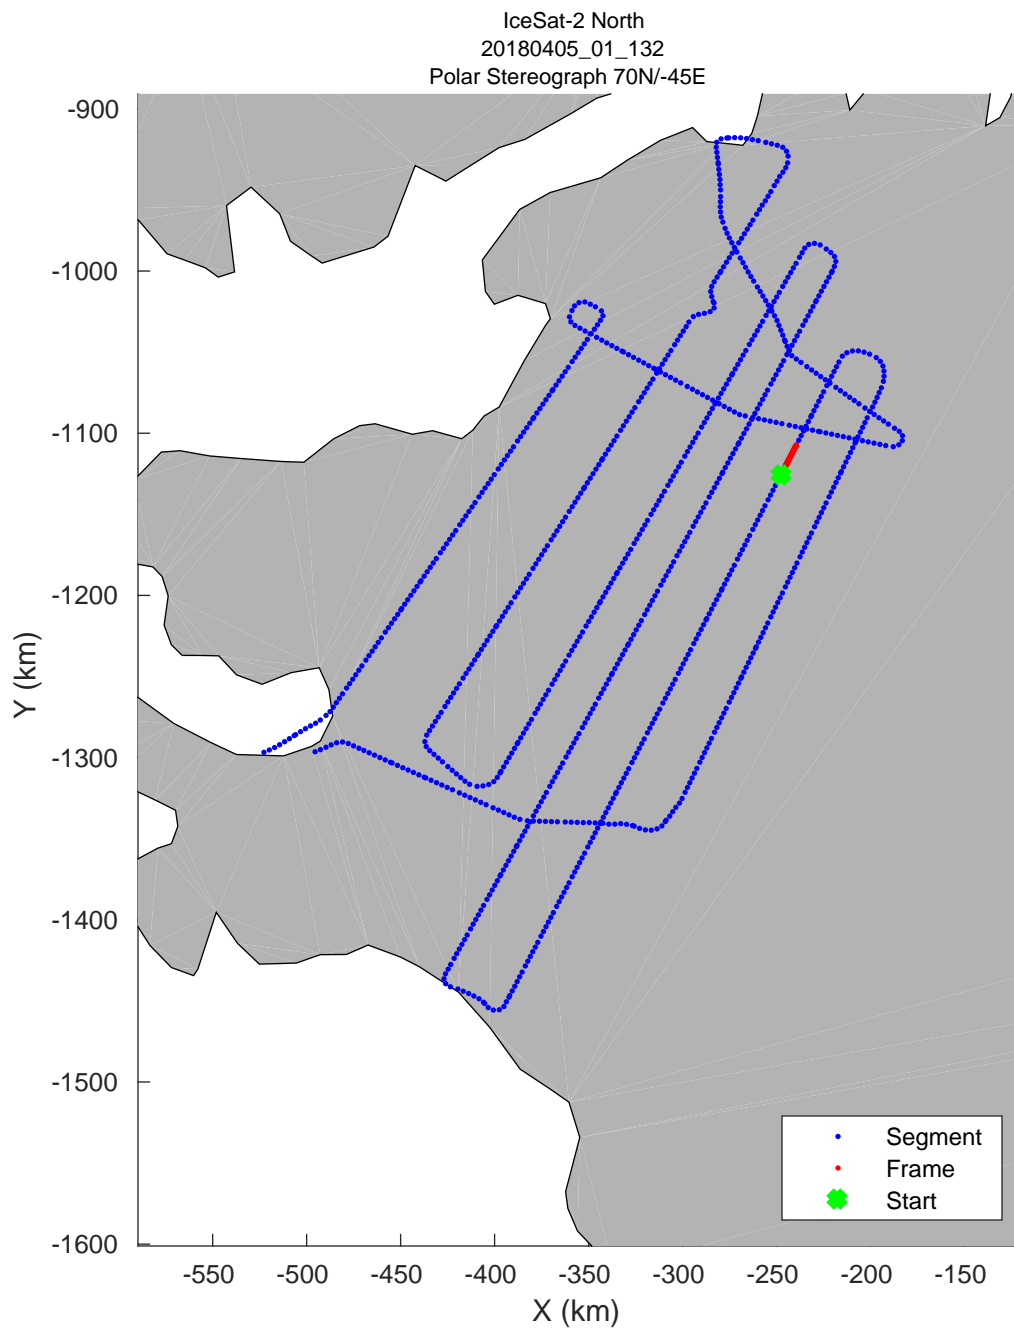

accum 2018_Greenland_P3: "IceSat-2 North" 20180405_01_126: 16:31:00.6 to 16:33:20.2 GPS

accum 2018_Greenland_P3: "IceSat-2 North" 20180405_01_127: 16:33:20.6 to 16:35:40.7 GPS

accum 2018_Greenland_P3: "IceSat-2 North" 20180405_01_128: 16:35:41.1 to 16:38:01.8 GPS

accum 2018_Greenland_P3: "IceSat-2 North" 20180405_01_129: 16:38:02.2 to 16:40:22.4 GPS

accum 2018_Greenland_P3: "IceSat-2 North" 20180405_01_130: 16:40:22.8 to 16:42:40.8 GPS

accum 2018_Greenland_P3: "IceSat-2 North" 20180405_01_131: 16:42:41.2 to 16:45:02.9 GPS

accum 2018_Greenland_P3: "IceSat-2 North" 20180405_01_132: 16:45:03.4 to 16:47:30.2 GPS

accum 2018_Greenland_P3: "IceSat-2 North" 20180405_01_133: 16:47:30.6 to 16:49:53.3 GPS

accum 2018_Greenland_P3: "IceSat-2 North" 20180405_01_134: 16:49:53.8 to 16:52:17.4 GPS