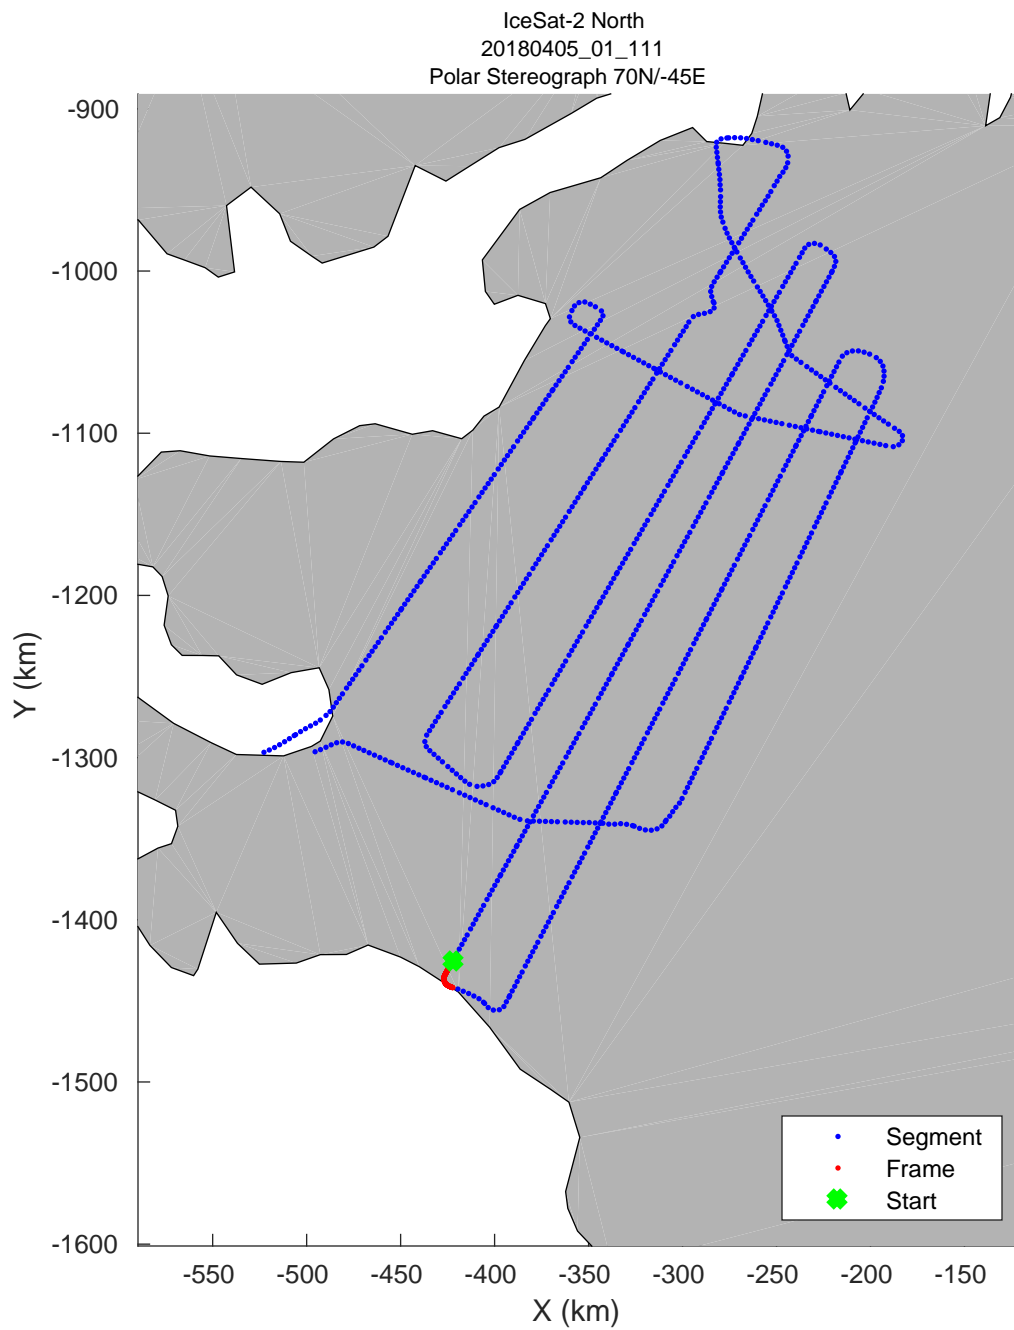

accum 2018_Greenland_P3: "IceSat-2 North" 20180405_01_103: 15:34:21.4 to 15:36:50.5 GPS

accum 2018_Greenland_P3: "IceSat-2 North" 20180405_01_104: 15:36:50.9 to 15:39:19.7 GPS

accum 2018_Greenland_P3: "IceSat-2 North" 20180405_01_105: 15:39:20.1 to 15:41:49.2 GPS

accum 2018_Greenland_P3: "IceSat-2 North" 20180405_01_106: 15:41:49.6 to 15:44:20.1 GPS

accum 2018_Greenland_P3: "IceSat-2 North" 20180405_01_107: 15:44:20.5 to 15:46:48.6 GPS

accum 2018_Greenland_P3: "IceSat-2 North" 20180405_01_108: 15:46:49.0 to 15:49:17.3 GPS

accum 2018_Greenland_P3: "IceSat-2 North" 20180405_01_109: 15:49:17.7 to 15:51:48.4 GPS

accum 2018_Greenland_P3: "IceSat-2 North" 20180405_01_110: 15:51:48.9 to 15:54:25.2 GPS

accum 2018_Greenland_P3: "IceSat-2 North" 20180405_01_111: 15:54:25.6 to 15:57:13.0 GPS