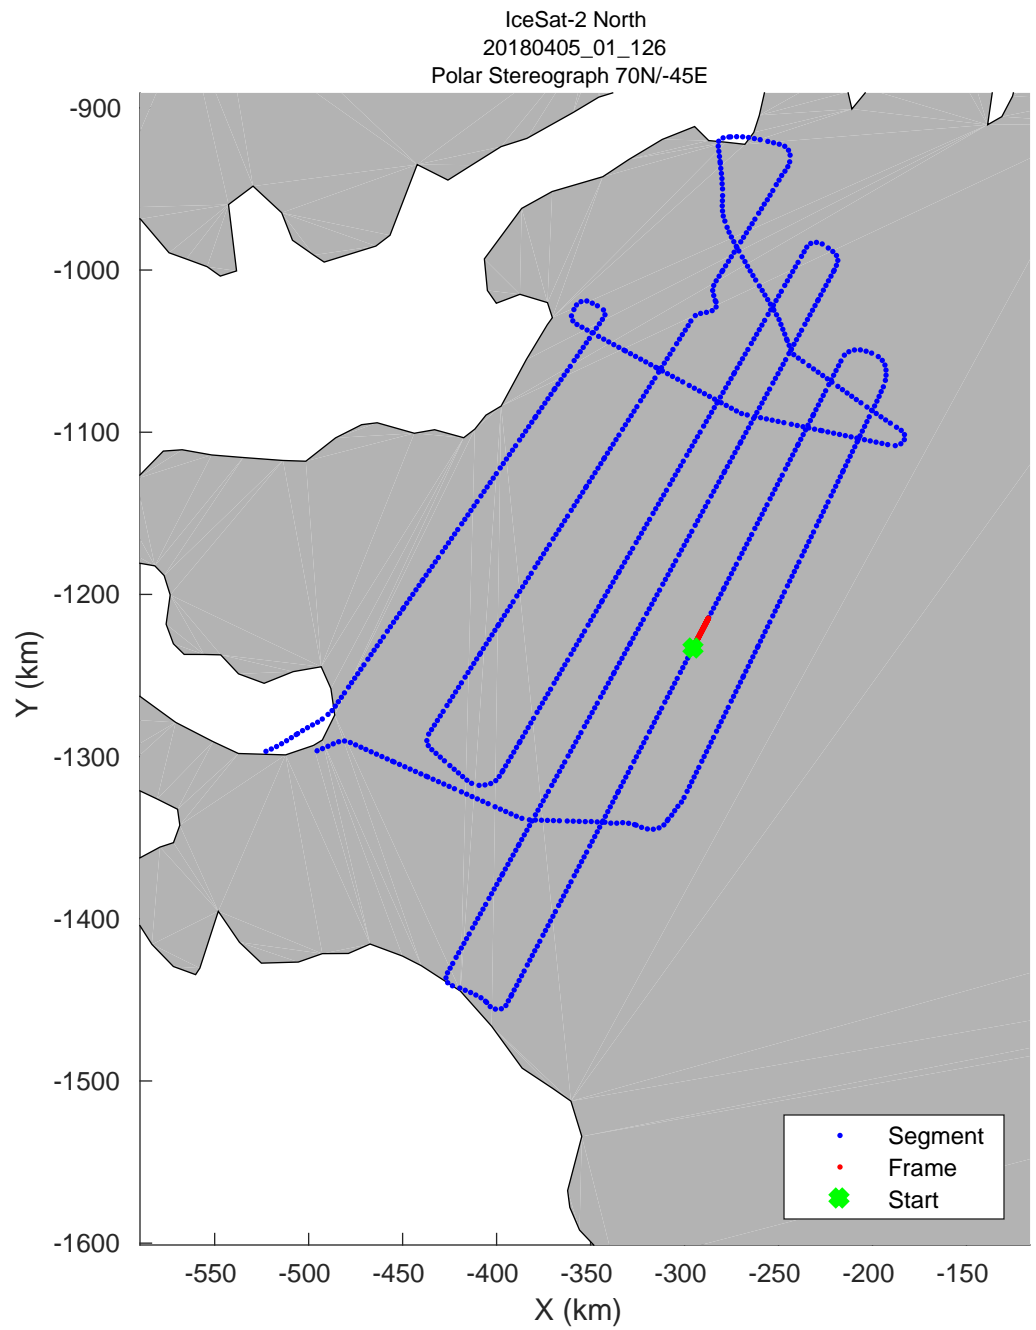

accum 2018_Greenland_P3: "IceSat-2 North" 20180405_01_122: 16:21:47.7 to 16:24:04.0 GPS

0.00 km	4.02 km	7.98 km	dist	12.00 km	15.96 km	19.92 km
77.635 N	77.670 N	77.705 N	lat	77.740 N	77.775 N	77.810 N
59.093 W	59.064 W	59.034 W	lon	59.004 W	58.975 W	58.945 W

accum 2018_Greenland_P3: "IceSat-2 North" 20180405_01_123: 16:24:04.4 to 16:26:21.4 GPS

accum 2018_Greenland_P3: "IceSat-2 North" 20180405_01_124: 16:26:21.8 to 16:28:40.4 GPS

accum 2018_Greenland_P3: "IceSat-2 North" 20180405_01_125: 16:28:40.8 to 16:31:00.2 GPS

accum 2018_Greenland_P3: "IceSat-2 North" 20180405_01_126: 16:31:00.6 to 16:33:20.2 GPS

accum 2018_Greenland_P3: "IceSat-2 North" 20180405_01_127: 16:33:20.6 to 16:35:40.7 GPS

accum 2018_Greenland_P3: "IceSat-2 North" 20180405_01_128: 16:35:41.1 to 16:38:01.8 GPS