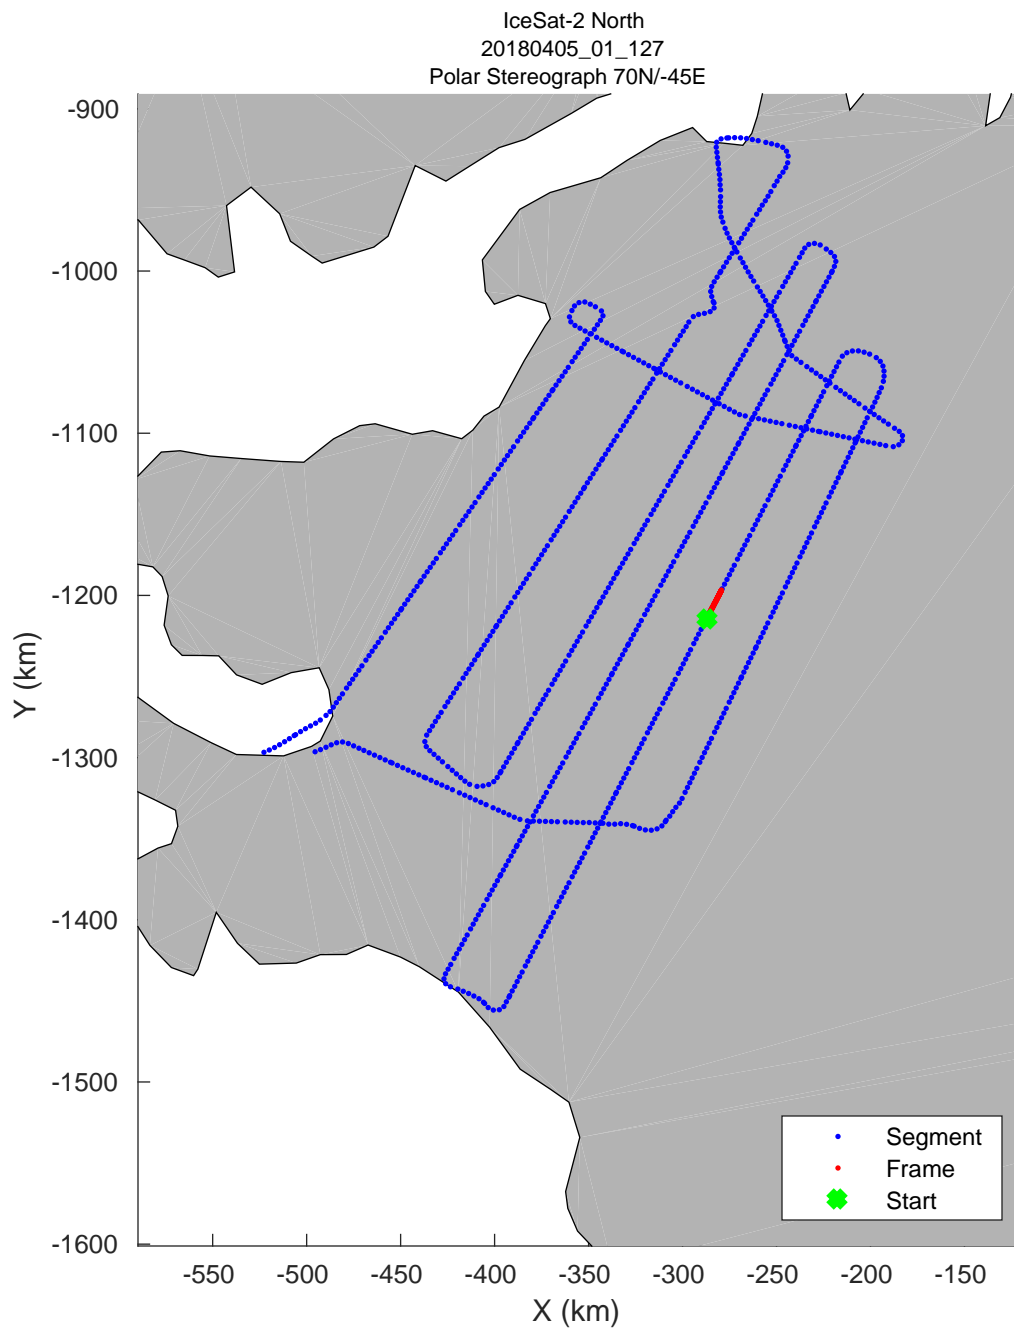

accum 2018_Greenland_P3: "IceSat-2 North" 20180405_01_122: 16:21:47.7 to 16:24:04.0 GPS

0.00 km	4.02 km	7.98 km	dist	12.00 km	15.96 km	19.92 km
77.635 N	77.670 N	77.705 N	lat	77.740 N	77.775 N	77.810 N
59.093 W	59.064 W	59.034 W	lon	59.004 W	58.975 W	58.945 W

accum 2018_Greenland_P3: "IceSat-2 North" 20180405_01_123: 16:24:04.4 to 16:26:21.4 GPS

accum 2018_Greenland_P3: "IceSat-2 North" 20180405_01_124: 16:26:21.8 to 16:28:40.4 GPS

accum 2018_Greenland_P3: "IceSat-2 North" 20180405_01_125: 16:28:40.8 to 16:31:00.2 GPS

accum 2018_Greenland_P3: "IceSat-2 North" 20180405_01_126: 16:31:00.6 to 16:33:20.2 GPS

accum 2018_Greenland_P3: "IceSat-2 North" 20180405_01_127: 16:33:20.6 to 16:35:40.7 GPS

accum 2018_Greenland_P3: "IceSat-2 North" 20180405_01_128: 16:35:41.1 to 16:38:01.8 GPS