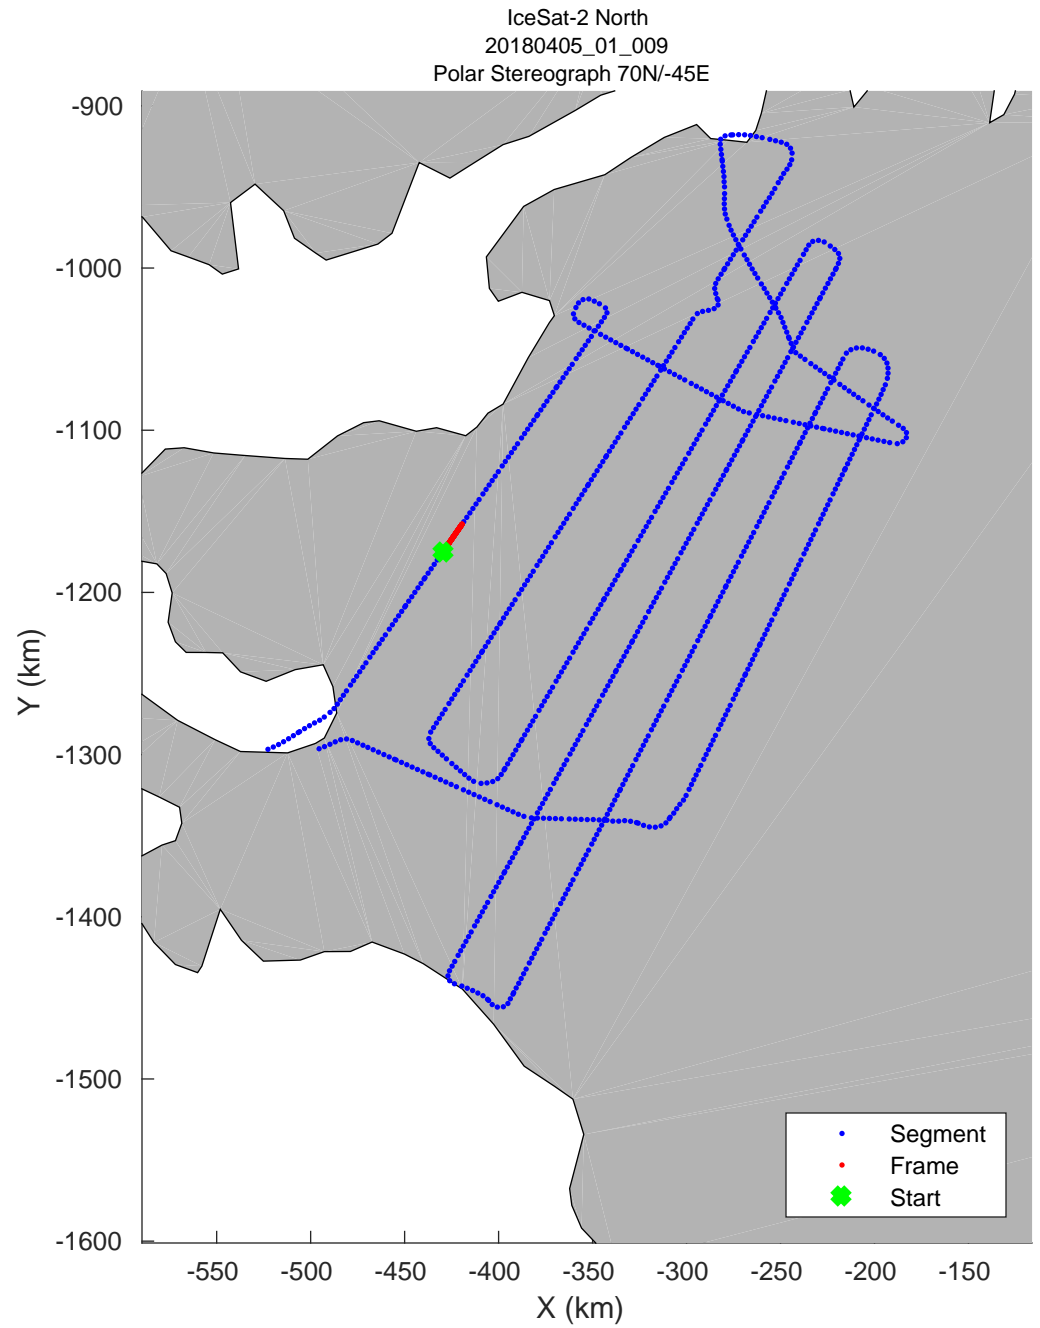

accum 2018_Greenland_P3: "IceSat-2 North" 20180405_01_001: 11:12:43.7 to 11:15:16.9 GPS

accum 2018_Greenland_P3: "IceSat-2 North" 20180405_01_002: 11:15:17.4 to 11:17:51.0 GPS

accum 2018_Greenland_P3: "IceSat-2 North" 20180405_01_003: 11:17:51.4 to 11:20:22.8 GPS

accum 2018_Greenland_P3: "IceSat-2 North" 20180405_01_004: 11:20:23.2 to 11:22:55.2 GPS

accum 2018_Greenland_P3: "IceSat-2 North" 20180405_01_005: 11:22:55.7 to 11:25:20.6 GPS

accum 2018_Greenland_P3: "IceSat-2 North" 20180405_01_006: 11:25:21.0 to 11:27:44.6 GPS

accum 2018_Greenland_P3: "IceSat-2 North" 20180405_01_007: 11:27:45.0 to 11:30:08.0 GPS

accum 2018_Greenland_P3: "IceSat-2 North" 20180405_01_008: 11:30:08.4 to 11:32:32.1 GPS

accum 2018_Greenland_P3: "IceSat-2 North" 20180405_01_009: 11:32:32.5 to 11:35:04.4 GPS