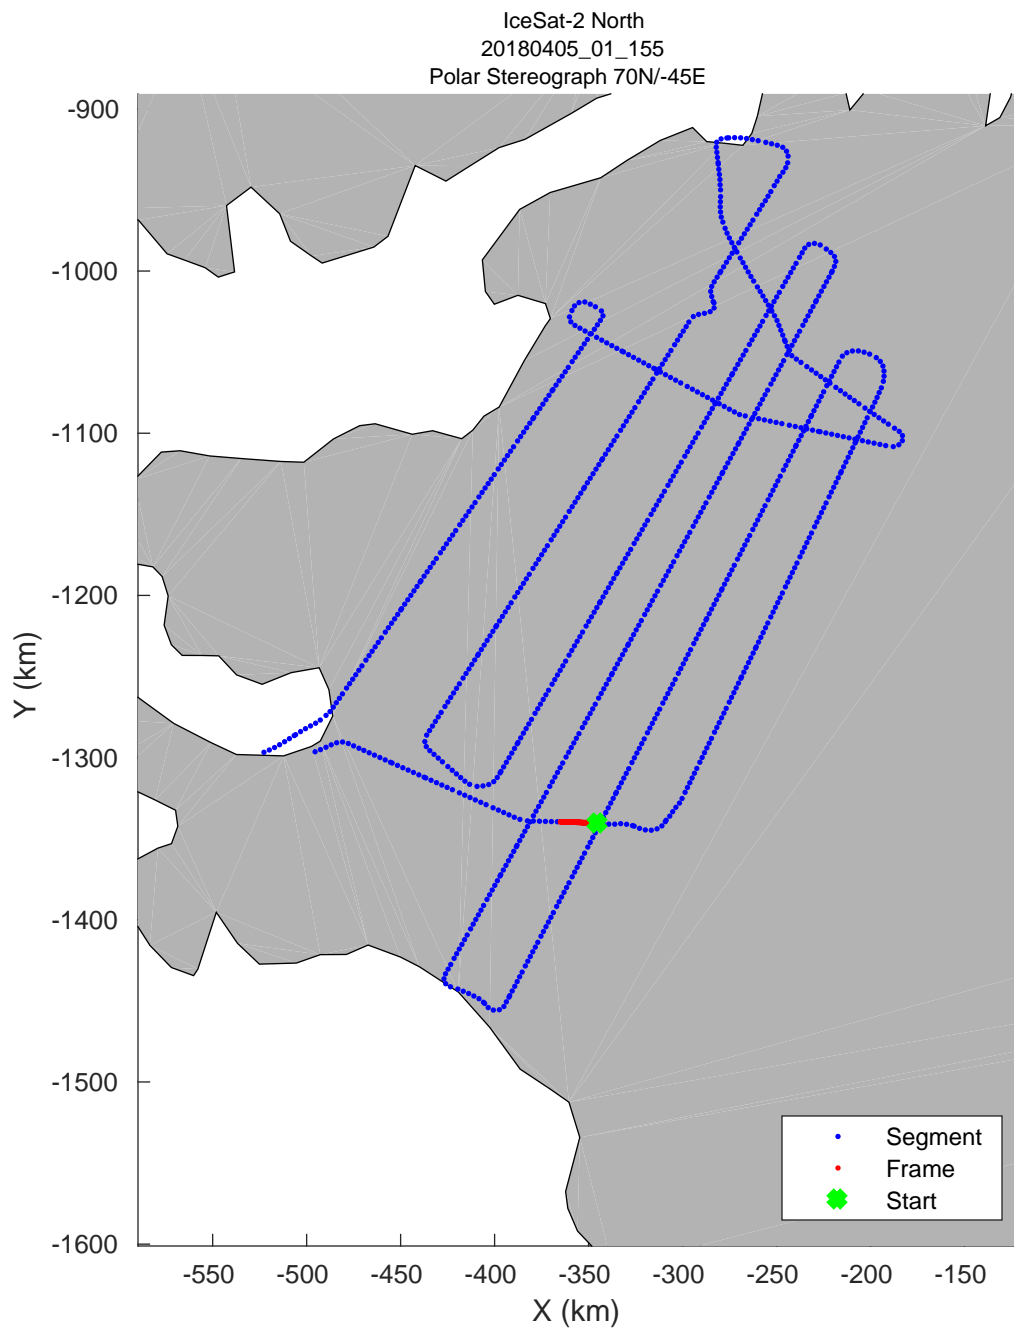

accum 2018_Greenland_P3: "IceSat-2 North" 20180405_01_150: 17:30:26.4 to 17:32:57.9 GPS

0.00 km	4.02 km	7.98 km	dist	12.00 km	15.96 km	19.92 km
77.882 N	77.846 N	77.812 N	lat	77.776 N	77.741 N	77.706 N
57.444 W	57.475 W	57.506 W	lon	57.536 W	57.566 W	57.596 W

accum 2018_Greenland_P3: "IceSat-2 North" 20180405_01_151: 17:32:58.4 to 17:35:27.7 GPS

accum 2018_Greenland_P3: "IceSat-2 North" 20180405_01_152: 17:35:28.2 to 17:37:54.7 GPS

accum 2018_Greenland_P3: "IceSat-2 North" 20180405_01_153: 17:37:55.1 to 17:40:15.2 GPS

accum 2018_Greenland_P3: "IceSat-2 North" 20180405_01_154: 17:40:15.6 to 17:42:41.7 GPS

accum 2018_Greenland_P3: "IceSat-2 North" 20180405_01_155: 17:42:42.2 to 17:45:07.1 GPS

accum 2018_Greenland_P3: "IceSat-2 North" 20180405_01_156: 17:45:07.5 to 17:47:36.0 GPS