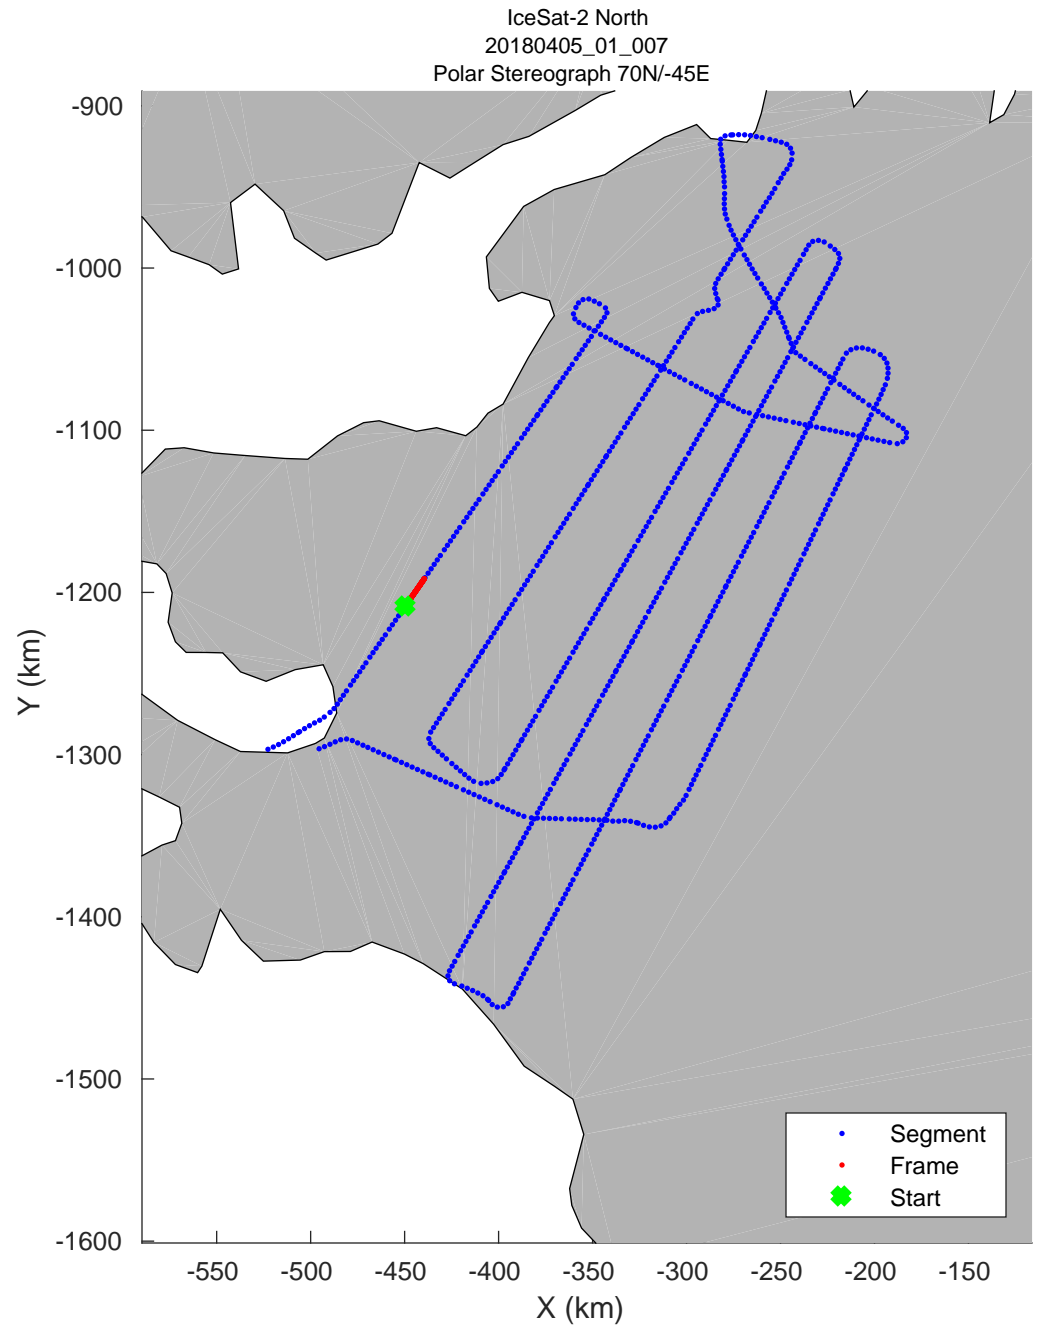

accum 2018_Greenland_P3: "IceSat-2 North" 20180405_01_001: 11:12:43.7 to 11:15:16.9 GPS

accum 2018_Greenland_P3: "IceSat-2 North" 20180405_01_002: 11:15:17.4 to 11:17:51.0 GPS

accum 2018_Greenland_P3: "IceSat-2 North" 20180405_01_003: 11:17:51.4 to 11:20:22.8 GPS

accum 2018_Greenland_P3: "IceSat-2 North" 20180405_01_004: 11:20:23.2 to 11:22:55.2 GPS

accum 2018_Greenland_P3: "IceSat-2 North" 20180405_01_005: 11:22:55.7 to 11:25:20.6 GPS

accum 2018_Greenland_P3: "IceSat-2 North" 20180405_01_006: 11:25:21.0 to 11:27:44.6 GPS

accum 2018_Greenland_P3: "IceSat-2 North" 20180405_01_007: 11:27:45.0 to 11:30:08.0 GPS

accum 2018_Greenland_P3: "IceSat-2 North" 20180405_01_008: 11:30:08.4 to 11:32:32.1 GPS

accum 2018_Greenland_P3: "IceSat-2 North" 20180405_01_009: 11:32:32.5 to 11:35:04.4 GPS