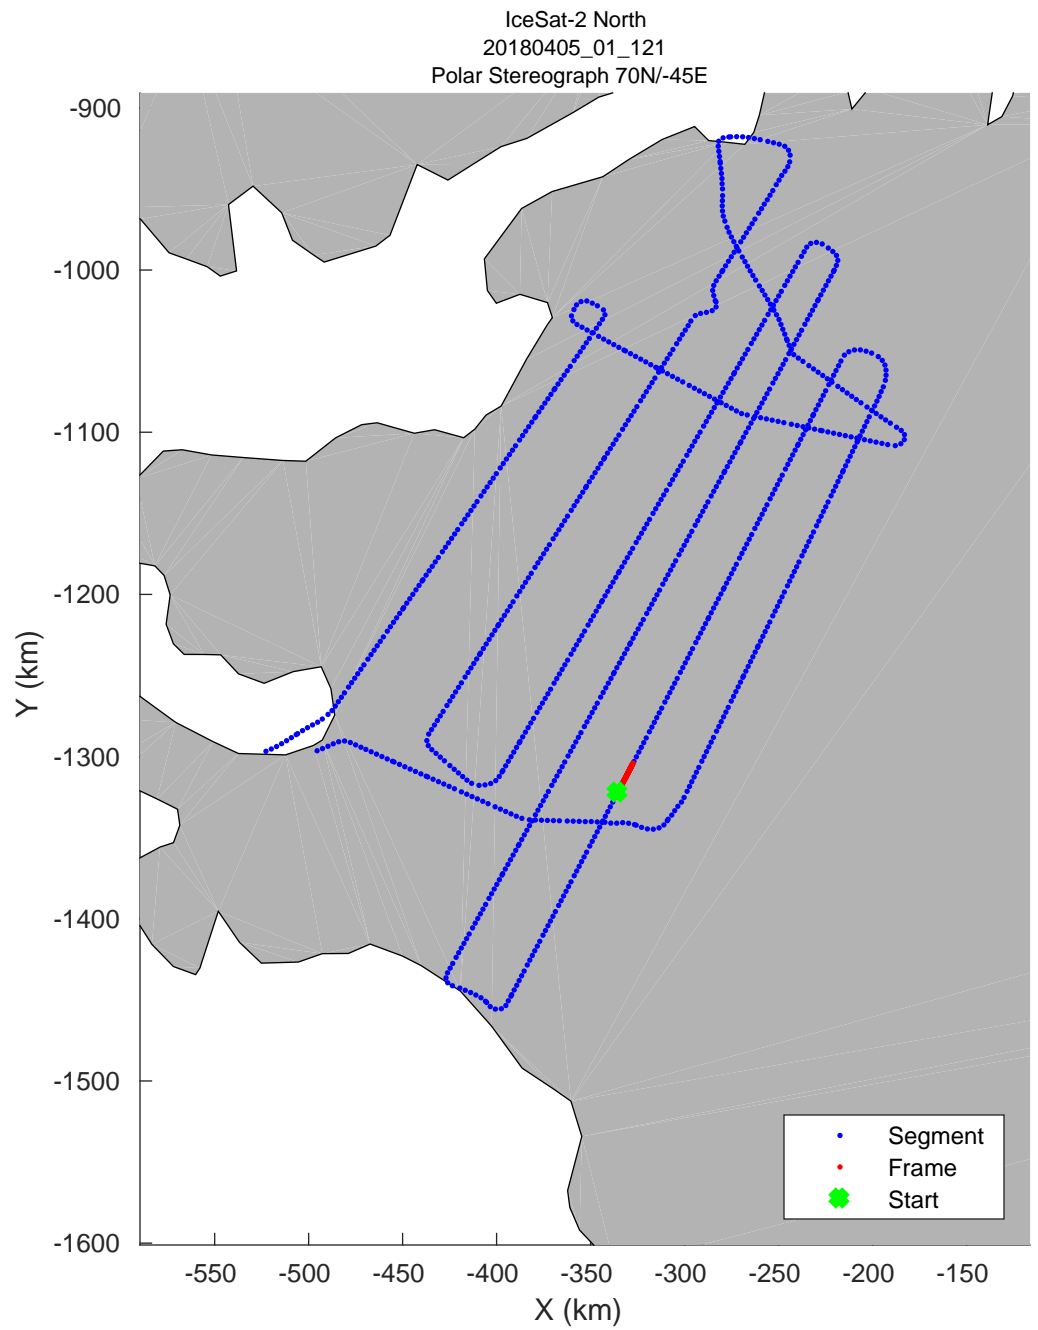

accum 2018_Greenland_P3: "IceSat-2 North" 20180405_01_115: 16:05:29.4 to 16:07:53.1 GPS

accum 2018_Greenland_P3: "IceSat-2 North" 20180405_01_116: 16:07:53.5 to 16:10:16.5 GPS

accum 2018_Greenland_P3: "IceSat-2 North" 20180405_01_117: 16:10:16.9 to 16:12:36.3 GPS

accum 2018_Greenland_P3: "IceSat-2 North" 20180405_01_118: 16:12:36.7 to 16:14:57.9 GPS

accum 2018_Greenland_P3: "IceSat-2 North" 20180405_01_119: 16:14:58.3 to 16:17:16.3 GPS

accum 2018_Greenland_P3: "IceSat-2 North" 20180405_01_120: 16:17:16.7 to 16:19:32.4 GPS

0.00 km	4.02 km	7.98 km	dist	12.00 km	15.96 km	19.92 km
77.282 N	77.317 N	77.352 N	lat	77.388 N	77.422 N	77.457 N
59.380 W	59.352 W	59.325 W	lon	59.296 W	59.268 W	59.240 W

accum 2018_Greenland_P3: "IceSat-2 North" 20180405_01_121: 16:19:32.8 to 16:21:47.3 GPS