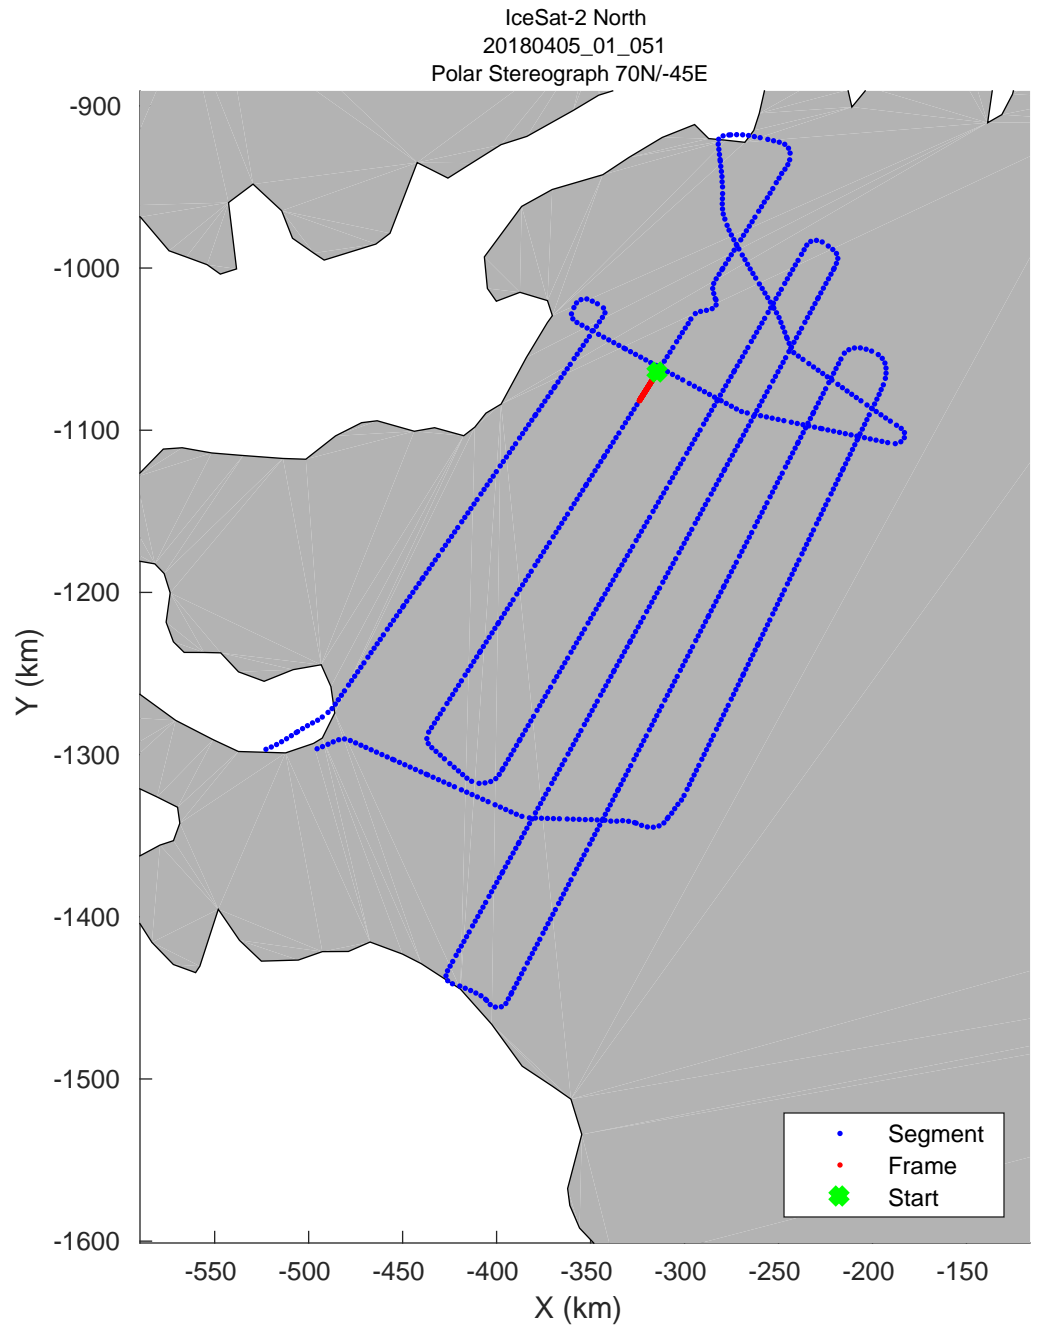

accum 2018_Greenland_P3: "IceSat-2 North" 20180405_01_043: 13:03:51.8 to 13:06:18.0 GPS

accum 2018_Greenland_P3: "IceSat-2 North" 20180405_01_044: 13:06:18.4 to 13:08:51.6 GPS

accum 2018_Greenland_P3: "IceSat-2 North" 20180405_01_045: 13:08:52.1 to 13:11:38.5 GPS

accum 2018_Greenland_P3: "IceSat-2 North" 20180405_01_046: 13:11:39.0 to 13:14:14.0 GPS

accum 2018_Greenland_P3: "IceSat-2 North" 20180405_01_047: 13:14:14.5 to 13:16:52.5 GPS

accum 2018_Greenland_P3: "IceSat-2 North" 20180405_01_048: 13:16:53.1 to 13:19:35.5 GPS

accum 2018_Greenland_P3: "IceSat-2 North" 20180405_01_049: 13:19:36.0 to 13:22:13.0 GPS

accum 2018_Greenland_P3: "IceSat-2 North" 20180405_01_050: 13:22:13.5 to 13:24:42.8 GPS

accum 2018_Greenland_P3: "IceSat-2 North" 20180405_01_051: 13:24:43.3 to 13:27:15.2 GPS