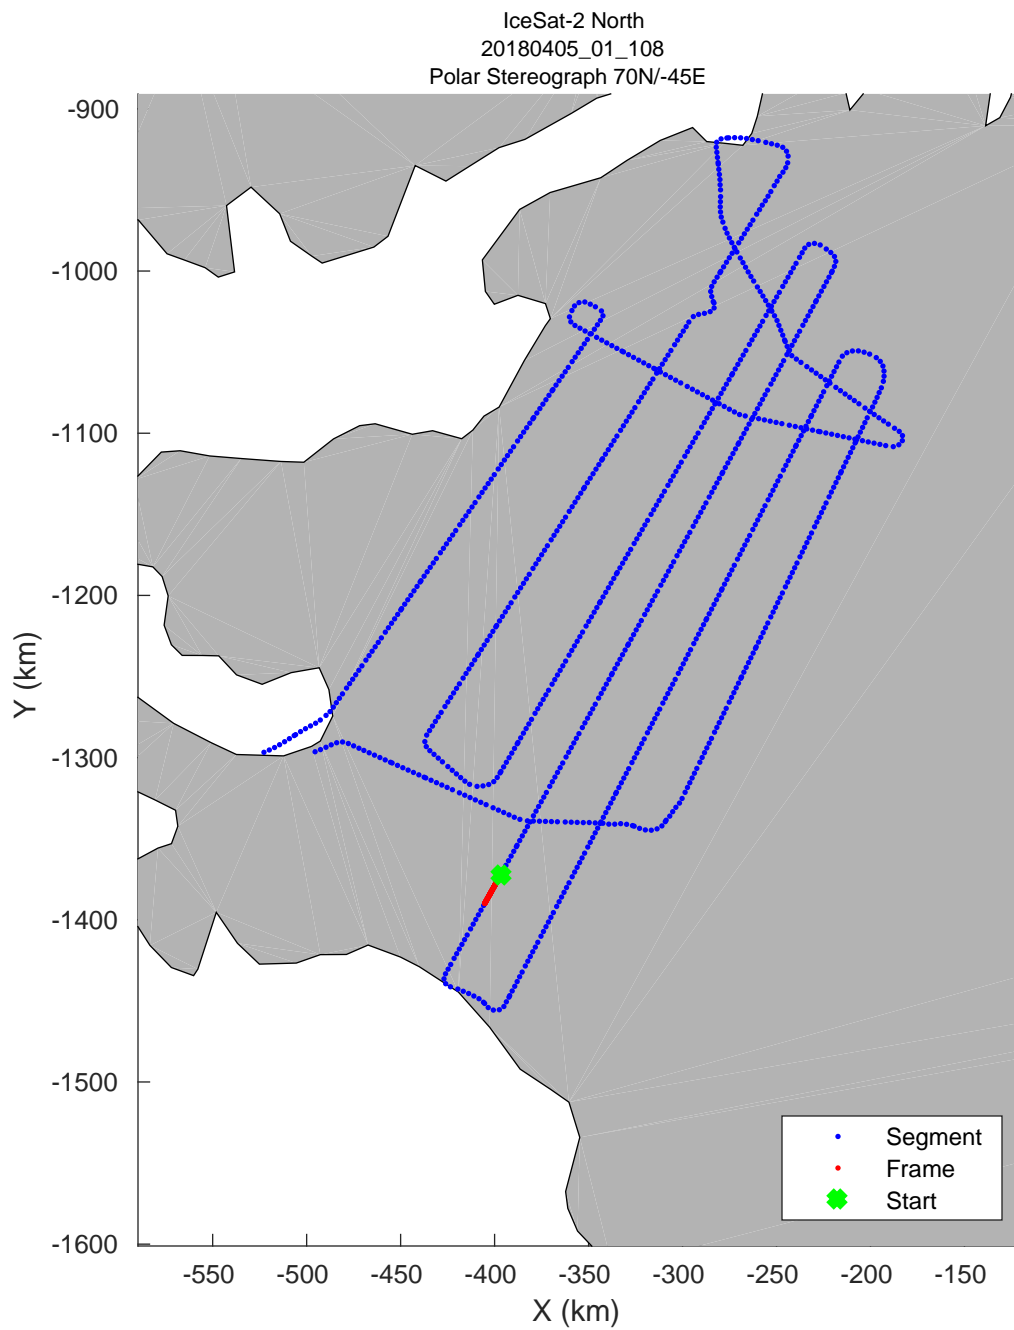

accum 2018_Greenland_P3: "IceSat-2 North" 20180405_01_100: 15:26:51.5 to 15:29:20.6 GPS

accum 2018_Greenland_P3: "IceSat-2 North" 20180405_01_101: 15:29:21.0 to 15:31:48.3 GPS

accum 2018_Greenland_P3: "IceSat-2 North" 20180405_01_102: 15:31:48.7 to 15:34:21.0 GPS

accum 2018_Greenland_P3: "IceSat-2 North" 20180405_01_103: 15:34:21.4 to 15:36:50.5 GPS

accum 2018_Greenland_P3: "IceSat-2 North" 20180405_01_104: 15:36:50.9 to 15:39:19.7 GPS

accum 2018_Greenland_P3: "IceSat-2 North" 20180405_01_105: 15:39:20.1 to 15:41:49.2 GPS

accum 2018_Greenland_P3: "IceSat-2 North" 20180405_01_106: 15:41:49.6 to 15:44:20.1 GPS

accum 2018_Greenland_P3: "IceSat-2 North" 20180405_01_107: 15:44:20.5 to 15:46:48.6 GPS

accum 2018_Greenland_P3: "IceSat-2 North" 20180405_01_108: 15:46:49.0 to 15:49:17.3 GPS