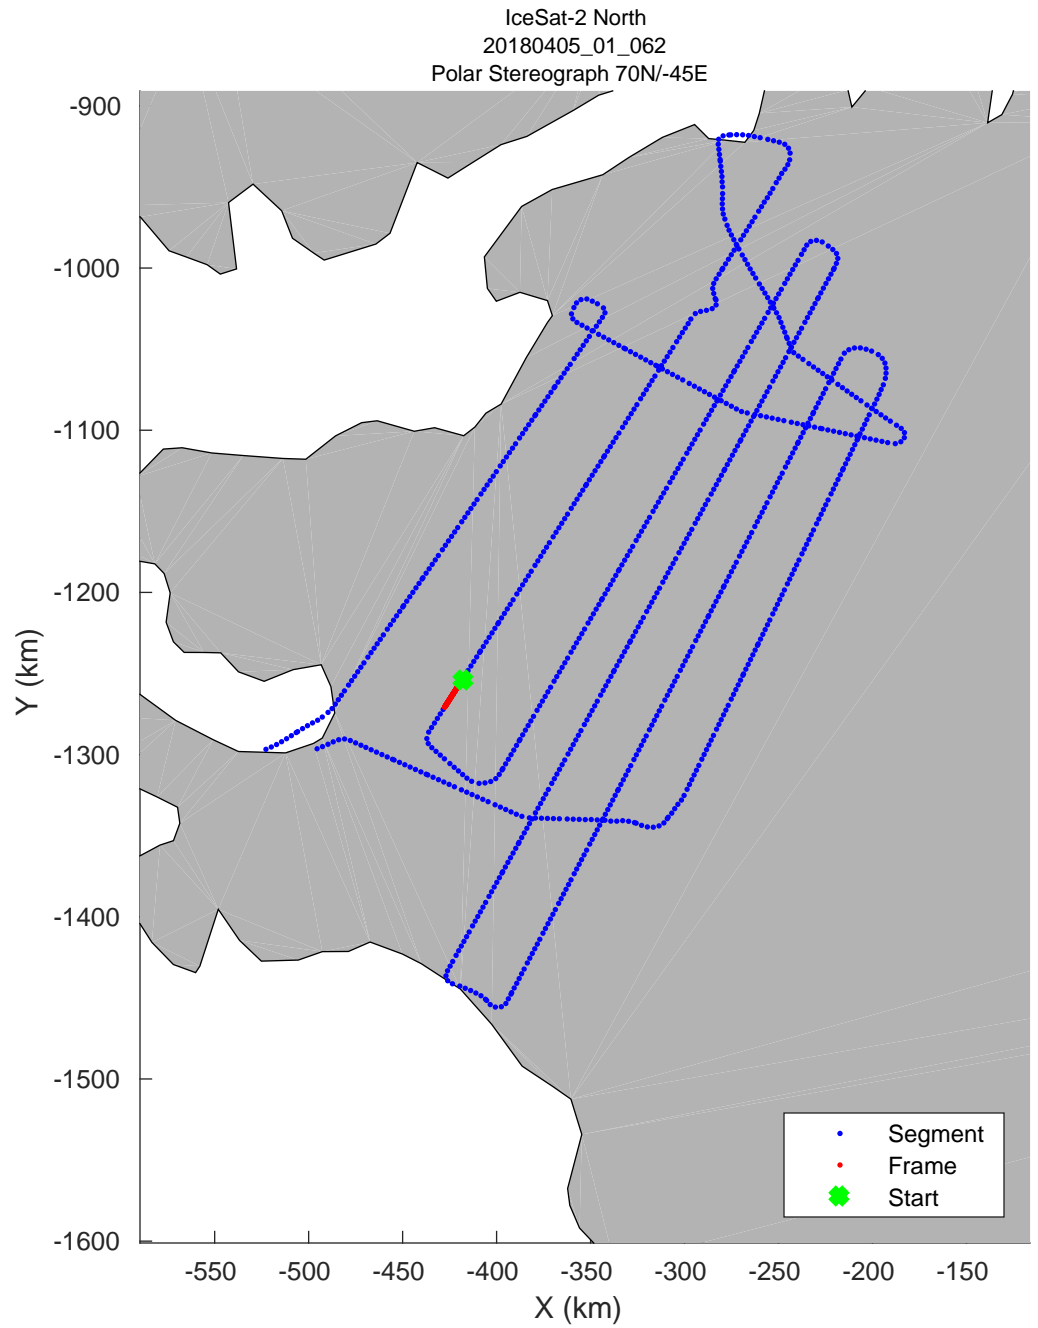

accum 2018_Greenland_P3: "IceSat-2 North" 20180405_01_055: 13:34:54.7 to 13:37:25.6 GPS

accum 2018_Greenland_P3: "IceSat-2 North" 20180405_01_056: 13:37:26.1 to 13:39:58.8 GPS

accum 2018_Greenland_P3: "IceSat-2 North" 20180405_01_057: 13:39:59.2 to 13:42:30.7 GPS

accum 2018_Greenland_P3: "IceSat-2 North" 20180405_01_058: 13:42:31.2 to 13:45:03.2 GPS

accum 2018_Greenland_P3: "IceSat-2 North" 20180405_01_059: 13:45:03.7 to 13:47:30.5 GPS

accum 2018_Greenland_P3: "IceSat-2 North" 20180405_01_060: 13:47:30.9 to 13:49:53.4 GPS

accum 2018_Greenland_P3: "IceSat-2 North" 20180405_01_061: 13:49:53.8 to 13:52:16.9 GPS

accum 2018_Greenland_P3: "IceSat-2 North" 20180405_01_062: 13:52:17.3 to 13:54:43.8 GPS

accum 2018_Greenland_P3: "IceSat-2 North" 20180405_01_063: 13:54:44.3 to 13:57:13.4 GPS