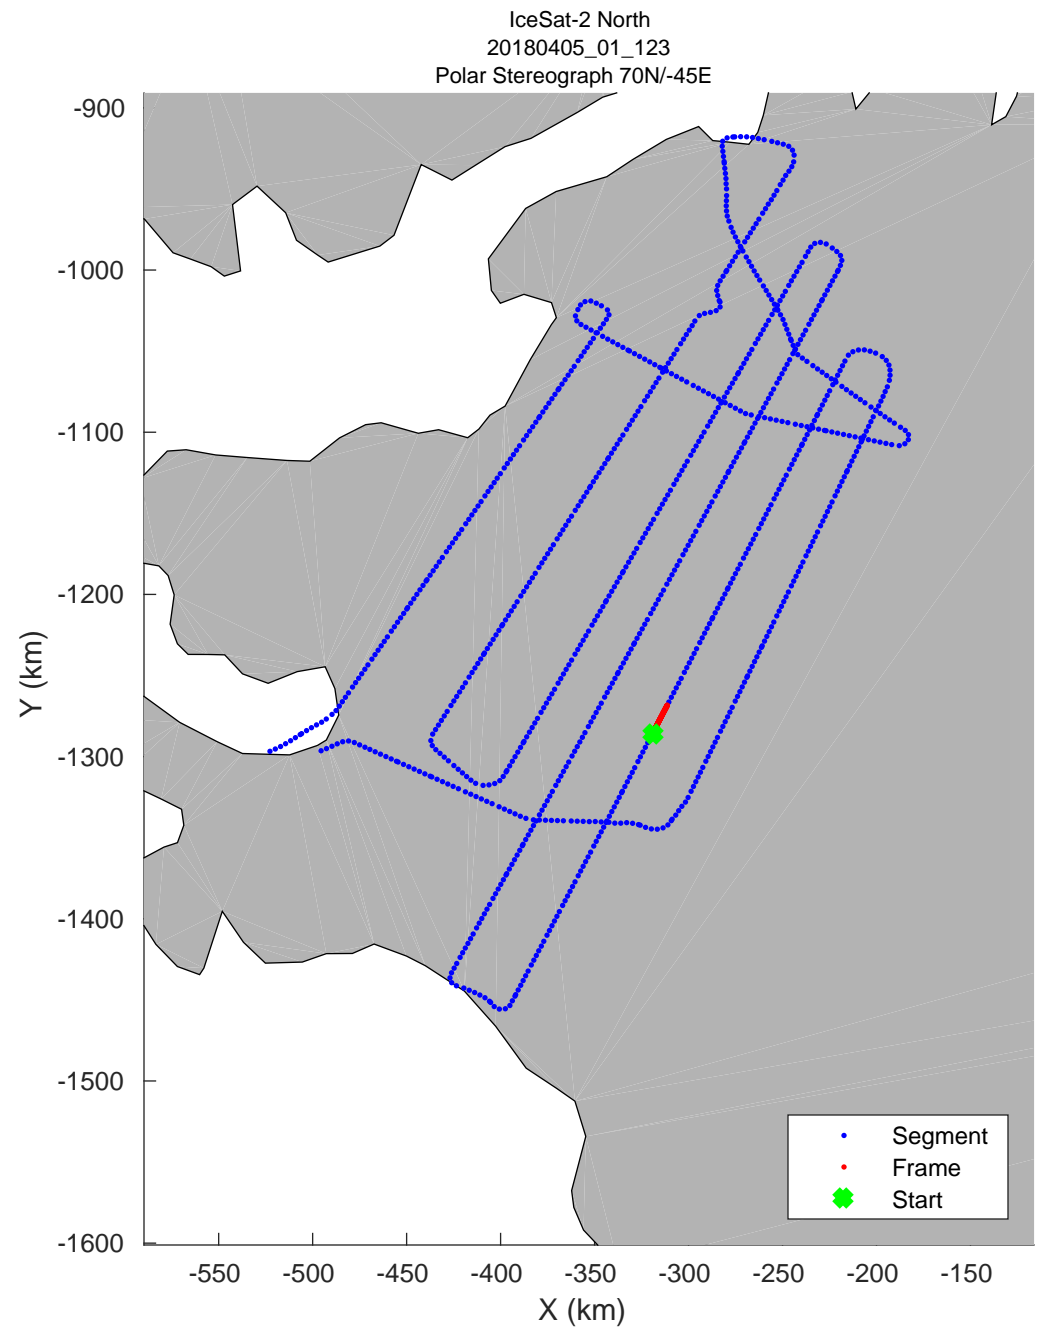

accum 2018_Greenland_P3: "IceSat-2 North" 20180405_01_118: 16:12:36.7 to 16:14:57.9 GPS

accum 2018_Greenland_P3: "IceSat-2 North" 20180405_01_119: 16:14:58.3 to 16:17:16.3 GPS

accum 2018_Greenland_P3: "IceSat-2 North" 20180405_01_120: 16:17:16.7 to 16:19:32.4 GPS

0.00 km	4.02 km	7.98 km	dist	12.00 km	15.96 km	19.92 km
77.282 N	77.317 N	77.352 N	lat	77.388 N	77.422 N	77.457 N
59.380 W	59.352 W	59.325 W	lon	59.296 W	59.268 W	59.240 W

accum 2018_Greenland_P3: "IceSat-2 North" 20180405_01_121: 16:19:32.8 to 16:21:47.3 GPS

accum 2018_Greenland_P3: "IceSat-2 North" 20180405_01_122: 16:21:47.7 to 16:24:04.0 GPS

0.00 km	4.02 km	7.98 km	dist	12.00 km	15.96 km	19.92 km
77.635 N	77.670 N	77.705 N	lat	77.740 N	77.775 N	77.810 N
59.093 W	59.064 W	59.034 W	lon	59.004 W	58.975 W	58.945 W