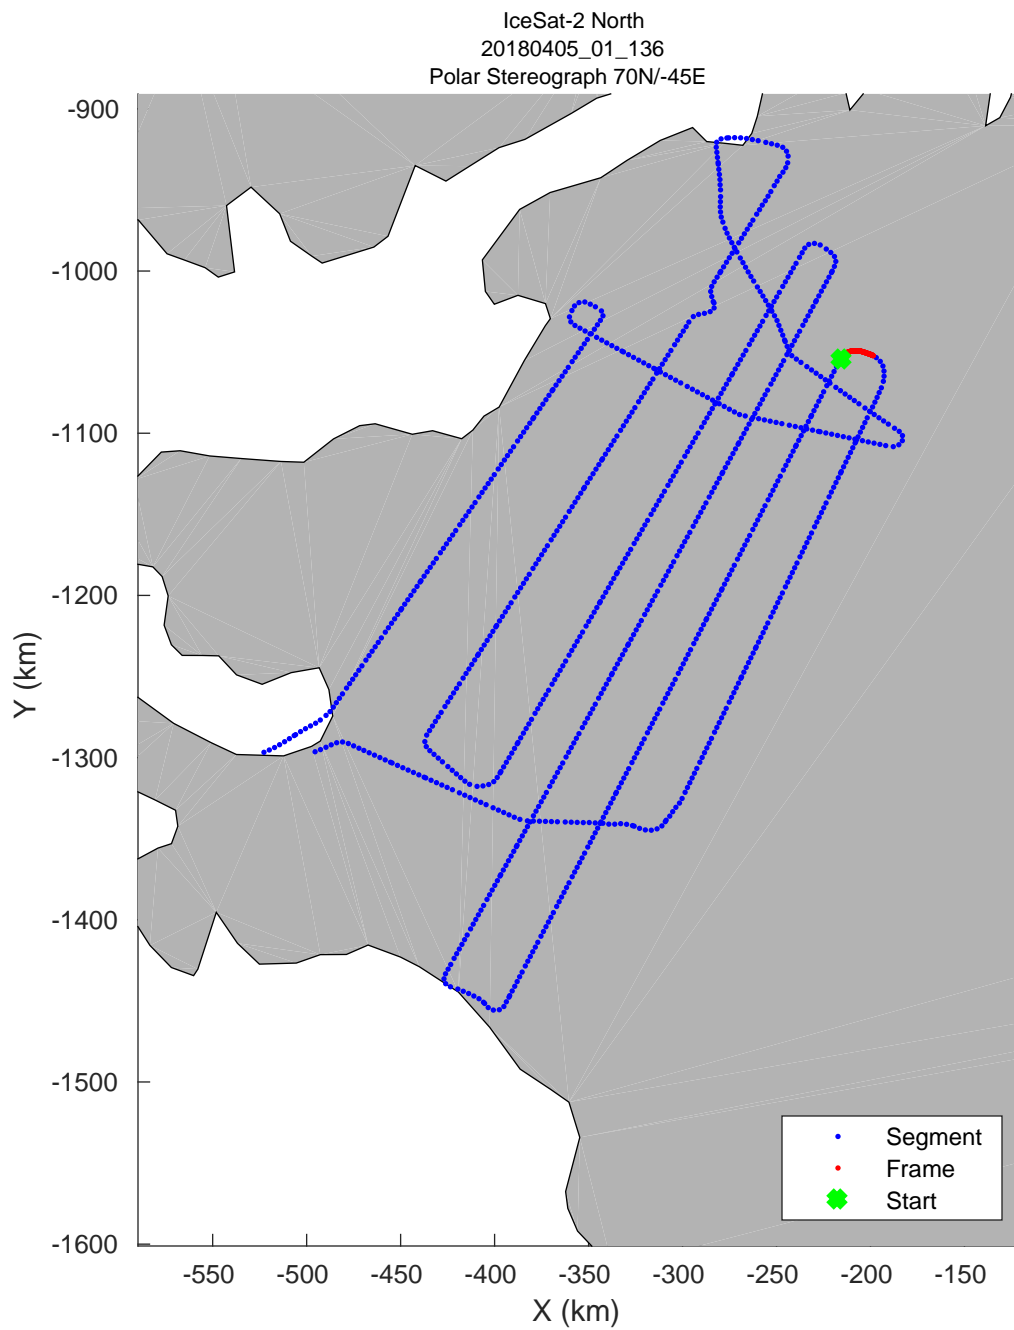

accum 2018_Greenland_P3: "IceSat-2 North" 20180405_01_129: 16:38:02.2 to 16:40:22.4 GPS

accum 2018_Greenland_P3: "IceSat-2 North" 20180405_01_130: 16:40:22.8 to 16:42:40.8 GPS

accum 2018_Greenland_P3: "IceSat-2 North" 20180405_01_131: 16:42:41.2 to 16:45:02.9 GPS

accum 2018_Greenland_P3: "IceSat-2 North" 20180405_01_132: 16:45:03.4 to 16:47:30.2 GPS

accum 2018_Greenland_P3: "IceSat-2 North" 20180405_01_133: 16:47:30.6 to 16:49:53.3 GPS

accum 2018_Greenland_P3: "IceSat-2 North" 20180405_01_134: 16:49:53.8 to 16:52:17.4 GPS

accum 2018_Greenland_P3: "IceSat-2 North" 20180405_01_135: 16:52:17.8 to 16:54:43.2 GPS

accum 2018_Greenland_P3: "IceSat-2 North" 20180405_01_136: 16:54:43.7 to 16:57:16.8 GPS

accum 2018_Greenland_P3: "IceSat-2 North" 20180405_01_137: 16:57:17.3 to 16:59:54.6 GPS