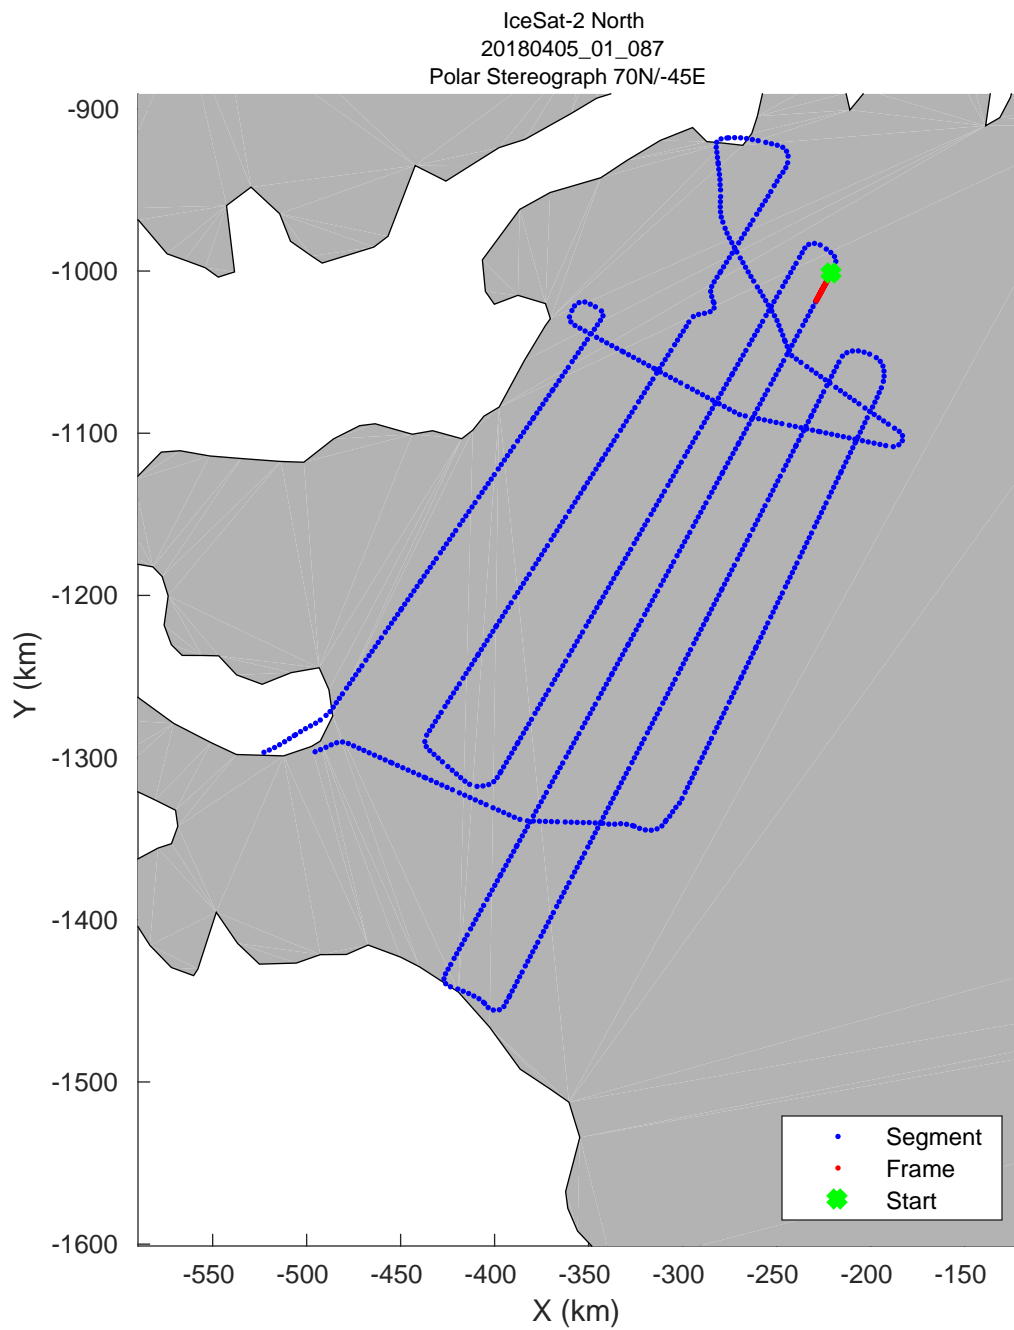

accum 2018_Greenland_P3: "IceSat-2 North" 20180405_01_079: 14:33:22.8 to 14:35:49.8 GPS

accum 2018_Greenland_P3: "IceSat-2 North" 20180405_01_080: 14:35:50.2 to 14:38:19.2 GPS

accum 2018_Greenland_P3: "IceSat-2 North" 20180405_01_081: 14:38:19.7 to 14:40:50.5 GPS

accum 2018_Greenland_P3: "IceSat-2 North" 20180405_01_082: 14:40:50.9 to 14:43:22.6 GPS

accum 2018_Greenland_P3: "IceSat-2 North" 20180405_01_083: 14:43:23.1 to 14:45:58.6 GPS

accum 2018_Greenland_P3: "IceSat-2 North" 20180405_01_084: 14:45:59.0 to 14:48:38.3 GPS

accum 2018_Greenland_P3: "IceSat-2 North" 20180405_01_085: 14:48:38.8 to 14:51:25.0 GPS

accum 2018_Greenland_P3: "IceSat-2 North" 20180405_01_086: 14:51:25.5 to 14:54:05.5 GPS

accum 2018_Greenland_P3: "IceSat-2 North" 20180405_01_087: 14:54:06.0 to 14:56:34.8 GPS