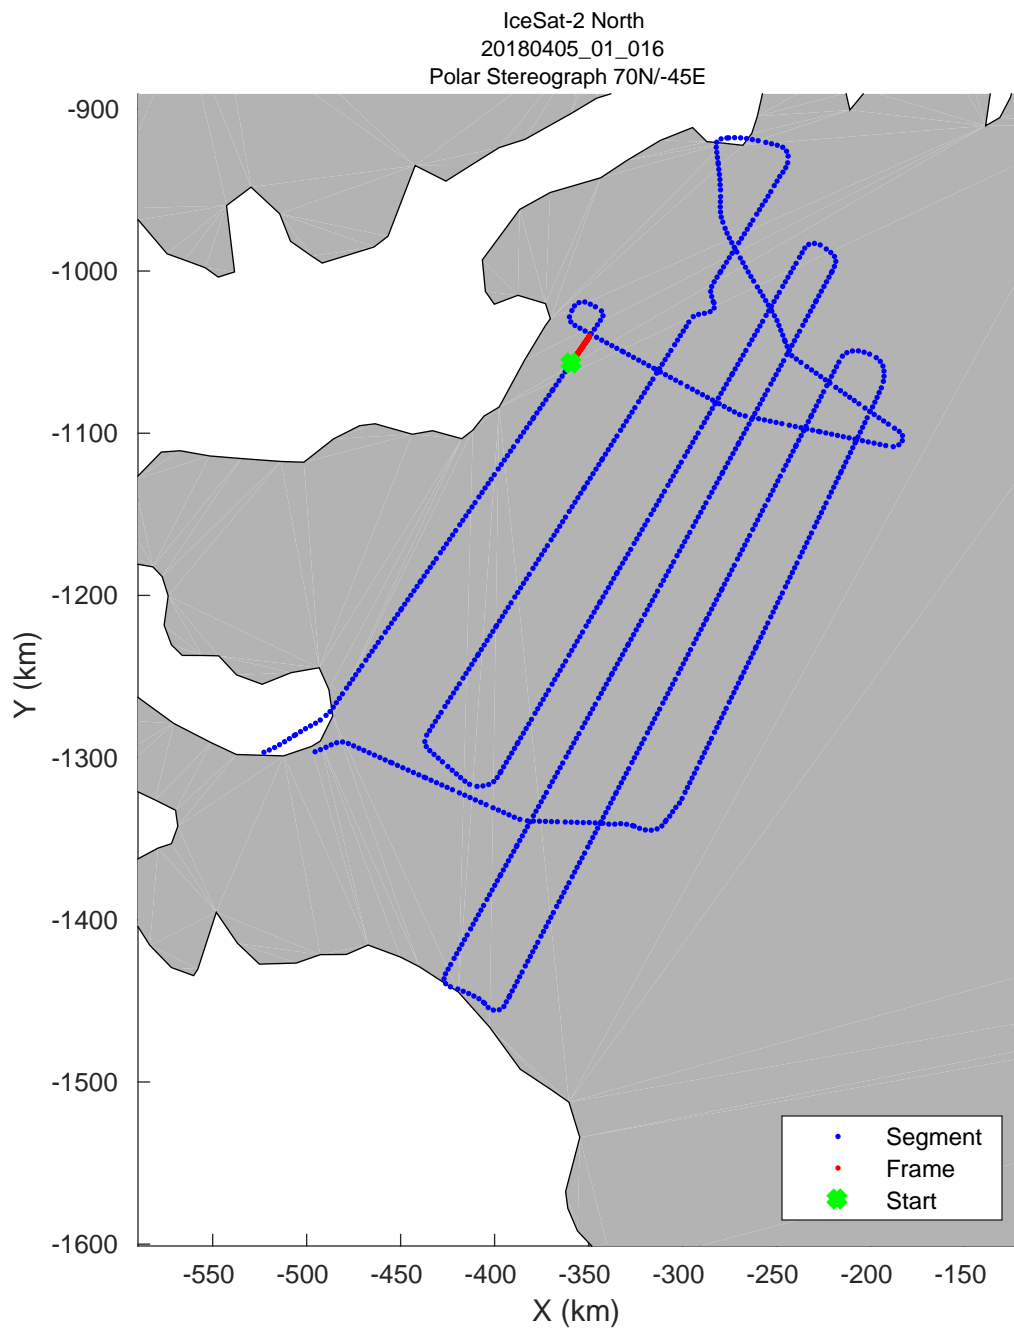

accum 2018_Greenland_P3: "IceSat-2 North" 20180405_01_010: 11:35:04.9 to 11:37:40.8 GPS

accum 2018_Greenland_P3: "IceSat-2 North" 20180405_01_011: 11:37:41.3 to 11:40:17.4 GPS

accum 2018_Greenland_P3: "IceSat-2 North" 20180405_01_012: 11:40:17.9 to 11:42:52.4 GPS

accum 2018_Greenland_P3: "IceSat-2 North" 20180405_01_013: 11:42:52.8 to 11:45:29.2 GPS

accum 2018_Greenland_P3: "IceSat-2 North" 20180405_01_014: 11:45:29.6 to 11:48:08.0 GPS

accum 2018_Greenland_P3: "IceSat-2 North" 20180405_01_015: 11:48:08.5 to 11:50:48.9 GPS

accum 2018_Greenland_P3: "IceSat-2 North" 20180405_01_016: 11:50:49.3 to 11:53:36.5 GPS

accum 2018_Greenland_P3: "IceSat-2 North" 20180405_01_017: 11:53:37.0 to 11:56:43.9 GPS

accum 2018_Greenland_P3: "IceSat-2 North" 20180405_01_018: 11:56:44.4 to 11:59:32.2 GPS