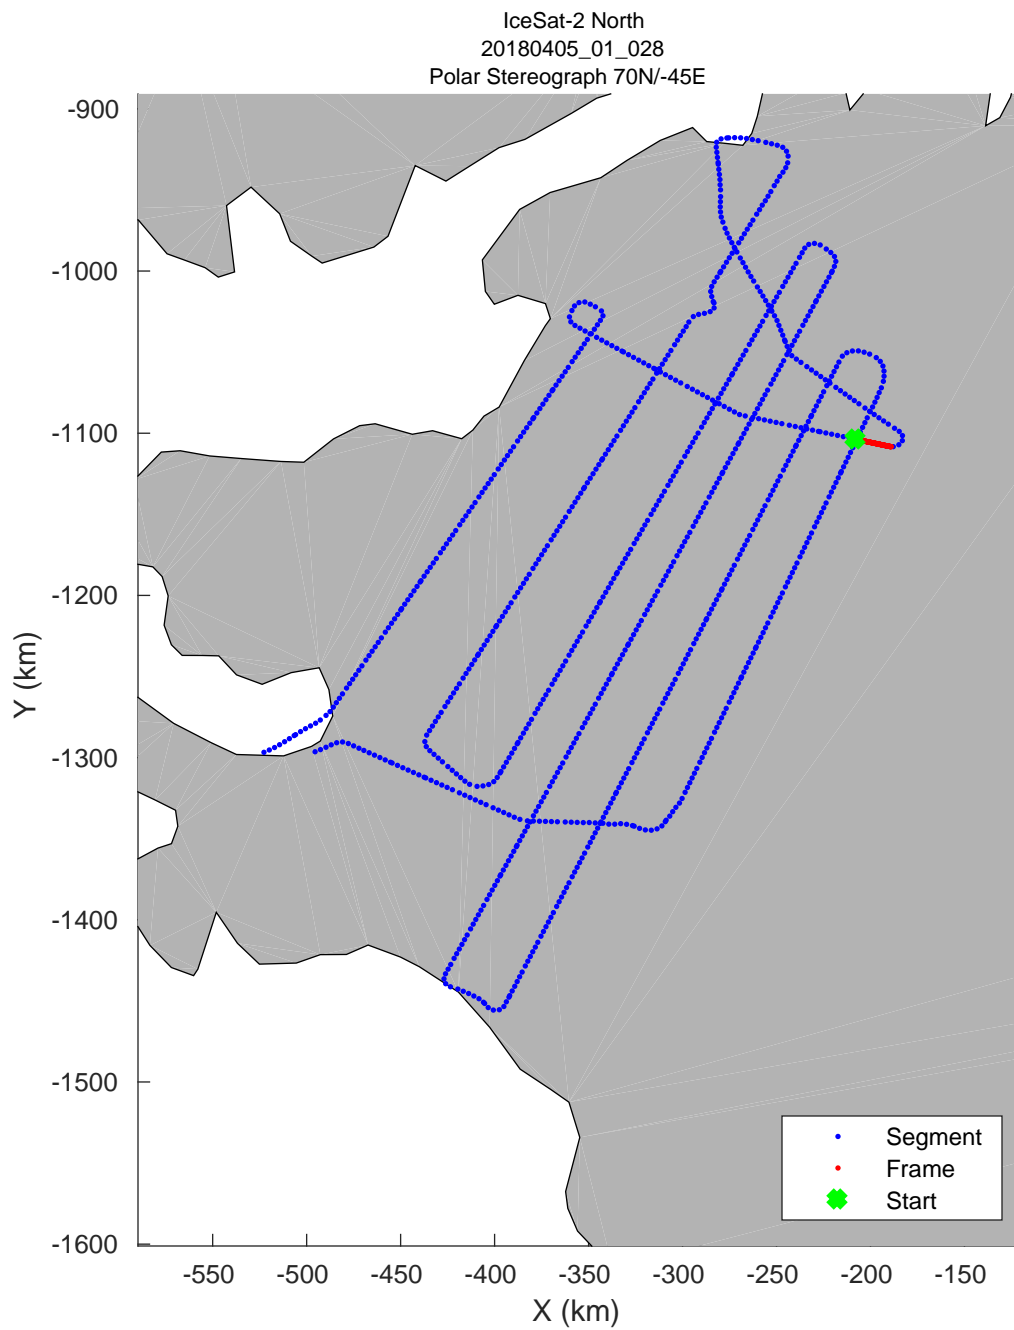

accum 2018_Greenland_P3: "IceSat-2 North" 20180405_01_022: 12:08:02.8 to 12:10:39.5 GPS

accum 2018_Greenland_P3: "IceSat-2 North" 20180405_01_023: 12:10:40.0 to 12:13:13.4 GPS

accum 2018_Greenland_P3: "IceSat-2 North" 20180405_01_024: 12:13:13.8 to 12:15:44.9 GPS

accum 2018_Greenland_P3: "IceSat-2 North" 20180405_01_025: 12:15:45.3 to 12:18:13.1 GPS

accum 2018_Greenland_P3: "IceSat-2 North" 20180405_01_026: 12:18:13.5 to 12:20:41.5 GPS

accum 2018_Greenland_P3: "IceSat-2 North" 20180405_01_027: 12:20:42.0 to 12:23:08.7 GPS

accum 2018_Greenland_P3: "IceSat-2 North" 20180405_01_028: 12:23:09.1 to 12:25:37.3 GPS

accum 2018_Greenland_P3: "IceSat-2 North" 20180405_01_029: 12:25:37.8 to 12:28:14.0 GPS

accum 2018_Greenland_P3: "IceSat-2 North" 20180405_01_030: 12:28:14.4 to 12:30:37.2 GPS