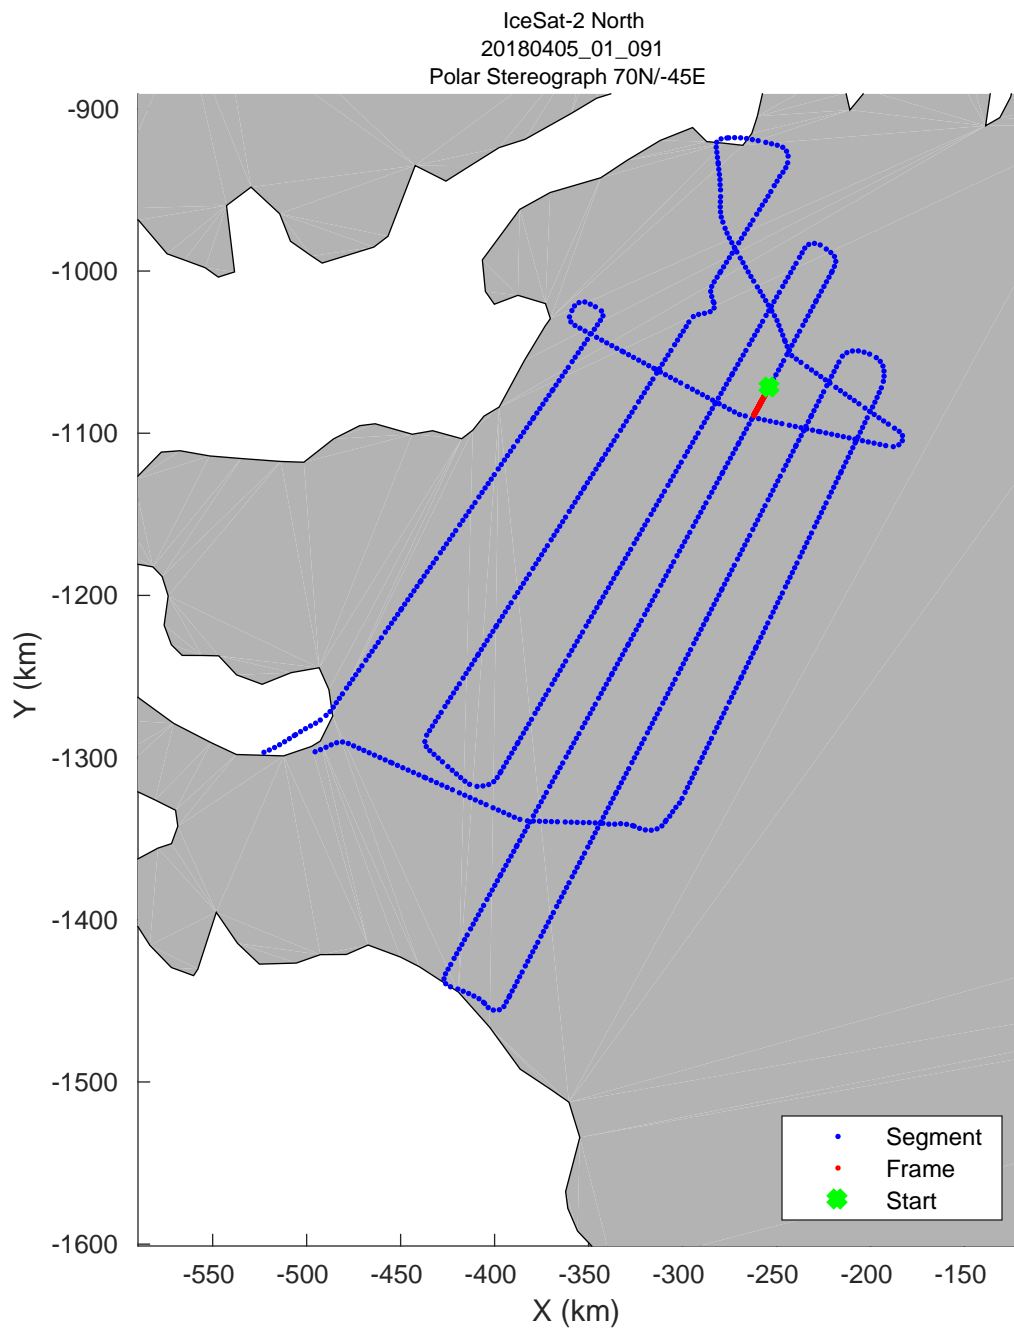

accum 2018_Greenland_P3: "IceSat-2 North" 20180405_01_085: 14:48:38.8 to 14:51:25.0 GPS

accum 2018_Greenland_P3: "IceSat-2 North" 20180405_01_086: 14:51:25.5 to 14:54:05.5 GPS

accum 2018_Greenland_P3: "IceSat-2 North" 20180405_01_087: 14:54:06.0 to 14:56:34.8 GPS

accum 2018_Greenland_P3: "IceSat-2 North" 20180405_01_088: 14:56:35.3 to 14:59:12.4 GPS

accum 2018_Greenland_P3: "IceSat-2 North" 20180405_01_089: 14:59:12.9 to 15:01:44.3 GPS

accum 2018_Greenland_P3: "IceSat-2 North" 20180405_01_090: 15:01:44.7 to 15:04:15.4 GPS

accum 2018_Greenland_P3: "IceSat-2 North" 20180405_01_091: 15:04:15.8 to 15:06:46.8 GPS

accum 2018_Greenland_P3: "IceSat-2 North" 20180405_01_092: 15:06:47.3 to 15:09:16.8 GPS

accum 2018_Greenland_P3: "IceSat-2 North" 20180405_01_093: 15:09:17.2 to 15:11:46.4 GPS