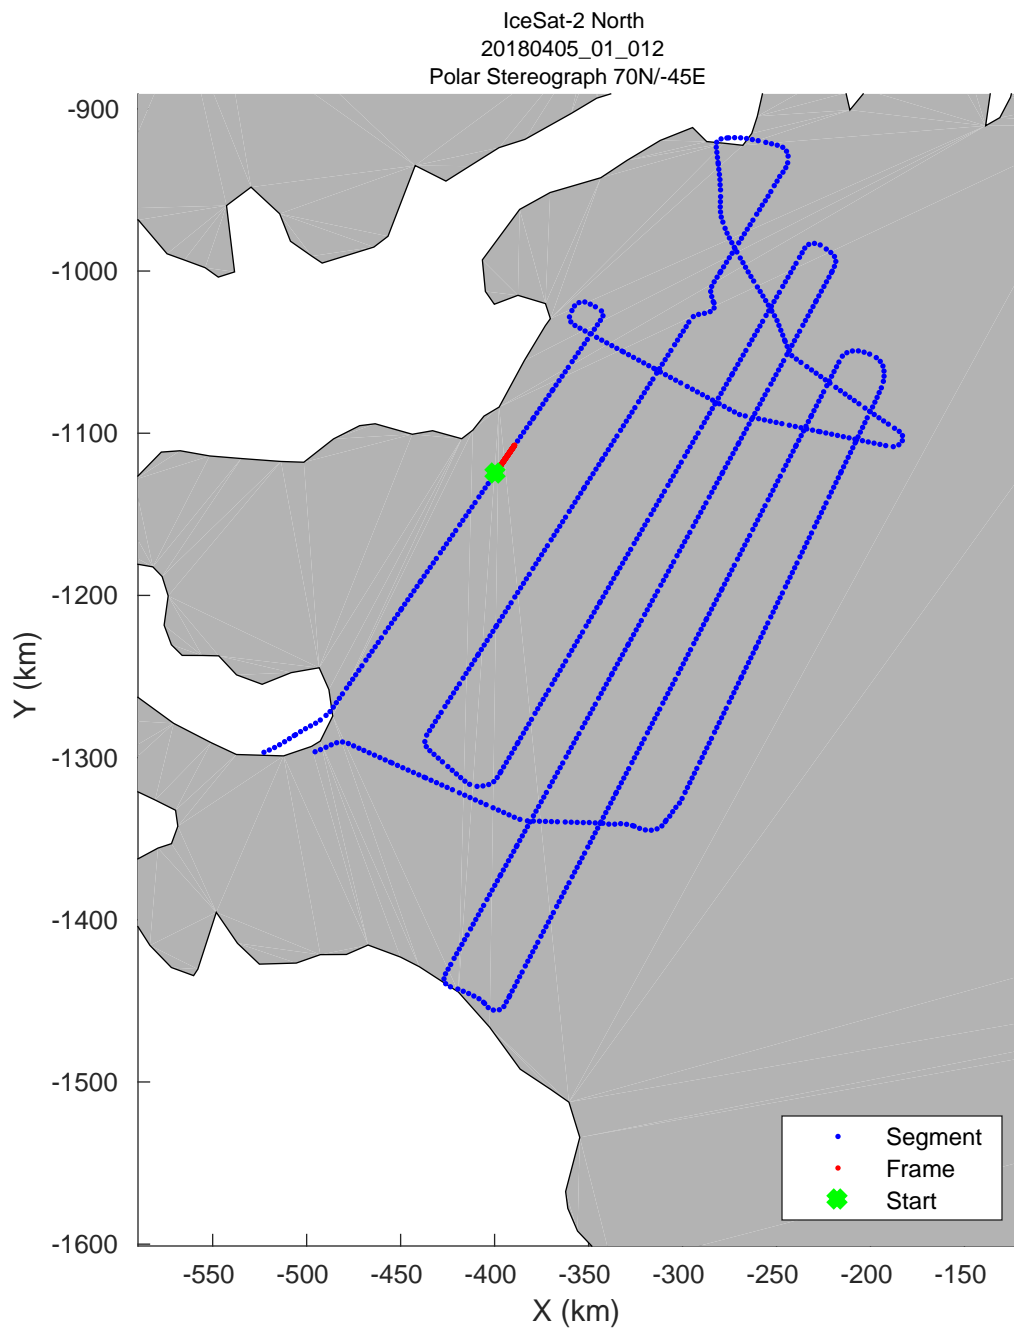

accum 2018_Greenland_P3: "IceSat-2 North" 20180405_01_004: 11:20:23.2 to 11:22:55.2 GPS

accum 2018_Greenland_P3: "IceSat-2 North" 20180405_01_005: 11:22:55.7 to 11:25:20.6 GPS

accum 2018_Greenland_P3: "IceSat-2 North" 20180405_01_006: 11:25:21.0 to 11:27:44.6 GPS

accum 2018_Greenland_P3: "IceSat-2 North" 20180405_01_007: 11:27:45.0 to 11:30:08.0 GPS

accum 2018_Greenland_P3: "IceSat-2 North" 20180405_01_008: 11:30:08.4 to 11:32:32.1 GPS

accum 2018_Greenland_P3: "IceSat-2 North" 20180405_01_009: 11:32:32.5 to 11:35:04.4 GPS

accum 2018_Greenland_P3: "IceSat-2 North" 20180405_01_010: 11:35:04.9 to 11:37:40.8 GPS

accum 2018_Greenland_P3: "IceSat-2 North" 20180405_01_011: 11:37:41.3 to 11:40:17.4 GPS

accum 2018_Greenland_P3: "IceSat-2 North" 20180405_01_012: 11:40:17.9 to 11:42:52.4 GPS