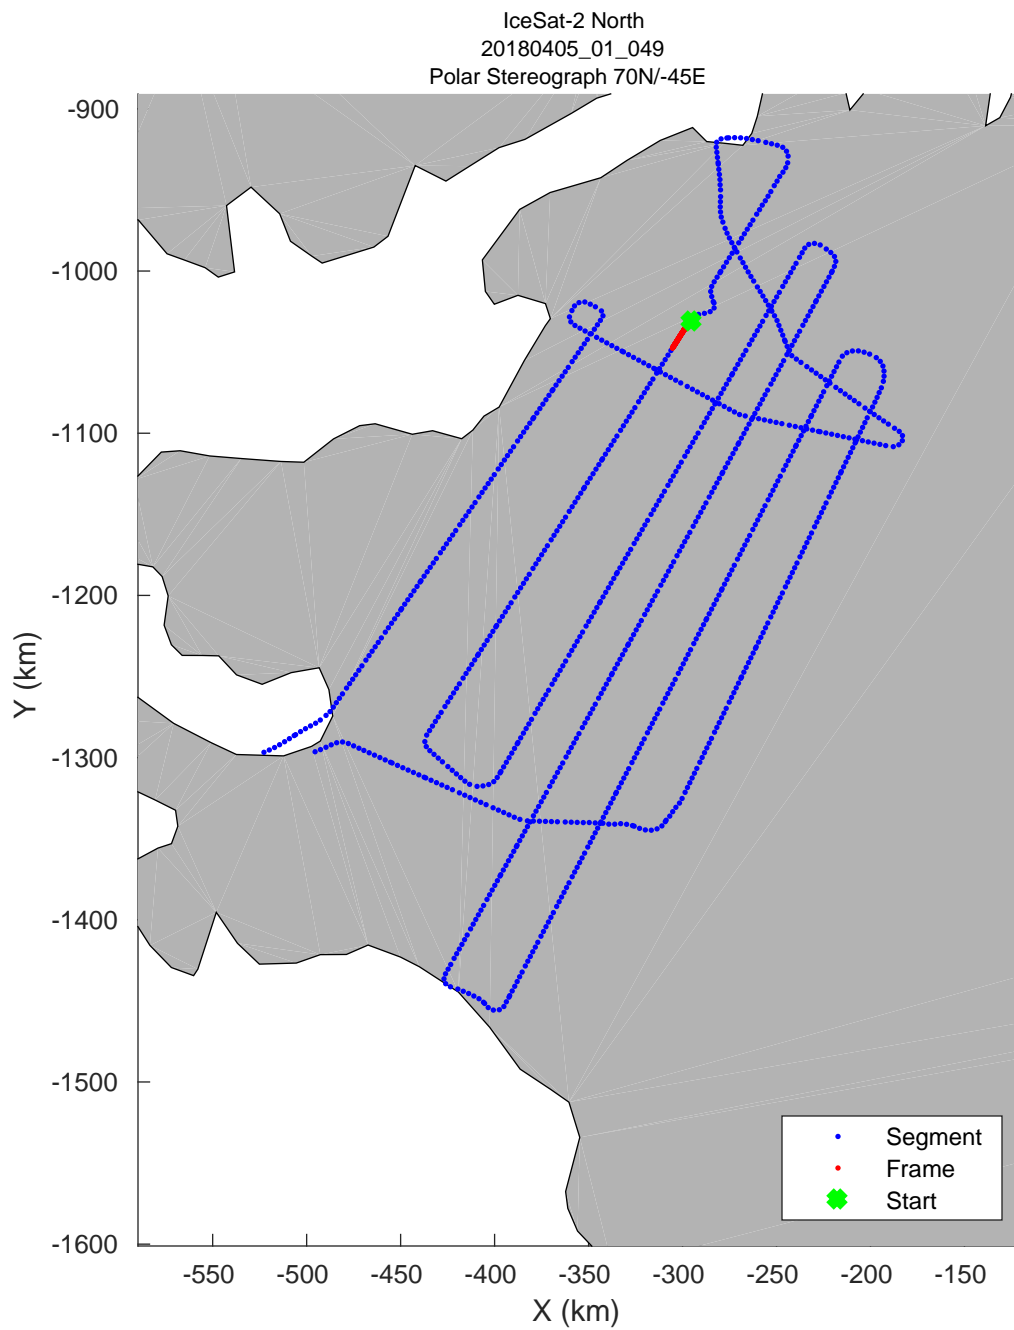

accum 2018_Greenland_P3: "IceSat-2 North" 20180405_01_043: 13:03:51.8 to 13:06:18.0 GPS

accum 2018_Greenland_P3: "IceSat-2 North" 20180405_01_044: 13:06:18.4 to 13:08:51.6 GPS

accum 2018_Greenland_P3: "IceSat-2 North" 20180405_01_045: 13:08:52.1 to 13:11:38.5 GPS

accum 2018_Greenland_P3: "IceSat-2 North" 20180405_01_046: 13:11:39.0 to 13:14:14.0 GPS

accum 2018_Greenland_P3: "IceSat-2 North" 20180405_01_047: 13:14:14.5 to 13:16:52.5 GPS

accum 2018_Greenland_P3: "IceSat-2 North" 20180405_01_048: 13:16:53.1 to 13:19:35.5 GPS

accum 2018_Greenland_P3: "IceSat-2 North" 20180405_01_049: 13:19:36.0 to 13:22:13.0 GPS

accum 2018_Greenland_P3: "IceSat-2 North" 20180405_01_050: 13:22:13.5 to 13:24:42.8 GPS

accum 2018_Greenland_P3: "IceSat-2 North" 20180405_01_051: 13:24:43.3 to 13:27:15.2 GPS