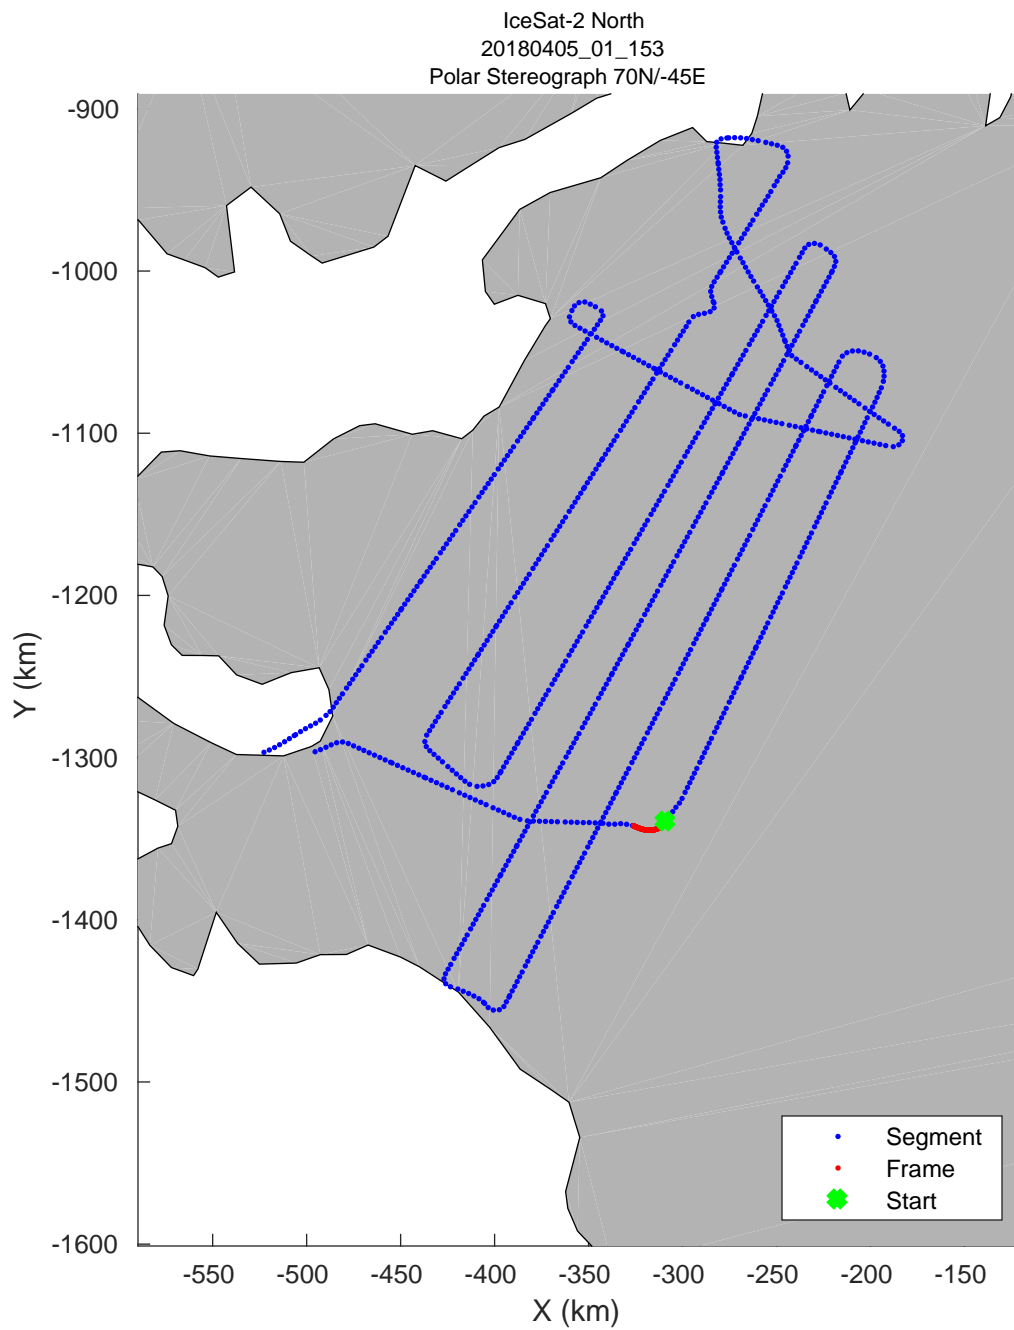

accum 2018_Greenland_P3: "IceSat-2 North" 20180405_01_147: 17:22:52.1 to 17:25:23.1 GPS

accum 2018_Greenland_P3: "IceSat-2 North" 20180405_01_148: 17:25:23.5 to 17:27:53.7 GPS

accum 2018_Greenland_P3: "IceSat-2 North" 20180405_01_149: 17:27:54.1 to 17:30:25.9 GPS

accum 2018_Greenland_P3: "IceSat-2 North" 20180405_01_150: 17:30:26.4 to 17:32:57.9 GPS

0.00 km	4.02 km	7.98 km	dist	12.00 km	15.96 km	19.92 km
77.882 N	77.846 N	77.812 N	lat	77.776 N	77.741 N	77.706 N
57.444 W	57.475 W	57.506 W	lon	57.536 W	57.566 W	57.596 W

accum 2018_Greenland_P3: "IceSat-2 North" 20180405_01_151: 17:32:58.4 to 17:35:27.7 GPS

accum 2018_Greenland_P3: "IceSat-2 North" 20180405_01_152: 17:35:28.2 to 17:37:54.7 GPS

accum 2018_Greenland_P3: "IceSat-2 North" 20180405_01_153: 17:37:55.1 to 17:40:15.2 GPS