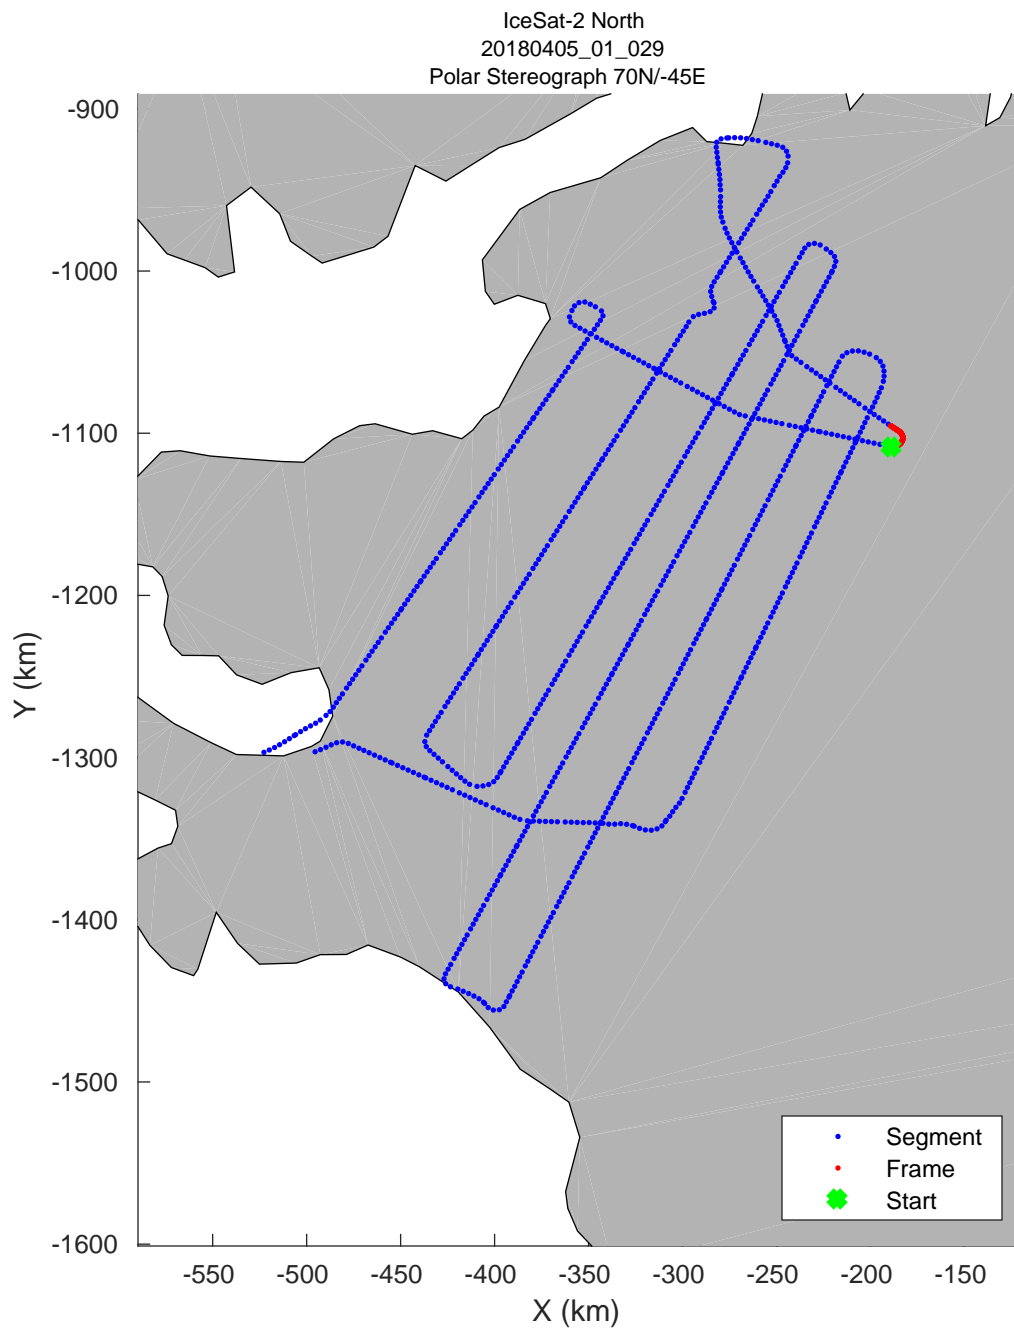

accum 2018_Greenland_P3: "IceSat-2 North" 20180405_01_022: 12:08:02.8 to 12:10:39.5 GPS

accum 2018_Greenland_P3: "IceSat-2 North" 20180405_01_023: 12:10:40.0 to 12:13:13.4 GPS

accum 2018_Greenland_P3: "IceSat-2 North" 20180405_01_024: 12:13:13.8 to 12:15:44.9 GPS

accum 2018_Greenland_P3: "IceSat-2 North" 20180405_01_025: 12:15:45.3 to 12:18:13.1 GPS

accum 2018_Greenland_P3: "IceSat-2 North" 20180405_01_026: 12:18:13.5 to 12:20:41.5 GPS

accum 2018_Greenland_P3: "IceSat-2 North" 20180405_01_027: 12:20:42.0 to 12:23:08.7 GPS

accum 2018_Greenland_P3: "IceSat-2 North" 20180405_01_028: 12:23:09.1 to 12:25:37.3 GPS

accum 2018_Greenland_P3: "IceSat-2 North" 20180405_01_029: 12:25:37.8 to 12:28:14.0 GPS

accum 2018_Greenland_P3: "IceSat-2 North" 20180405_01_030: 12:28:14.4 to 12:30:37.2 GPS