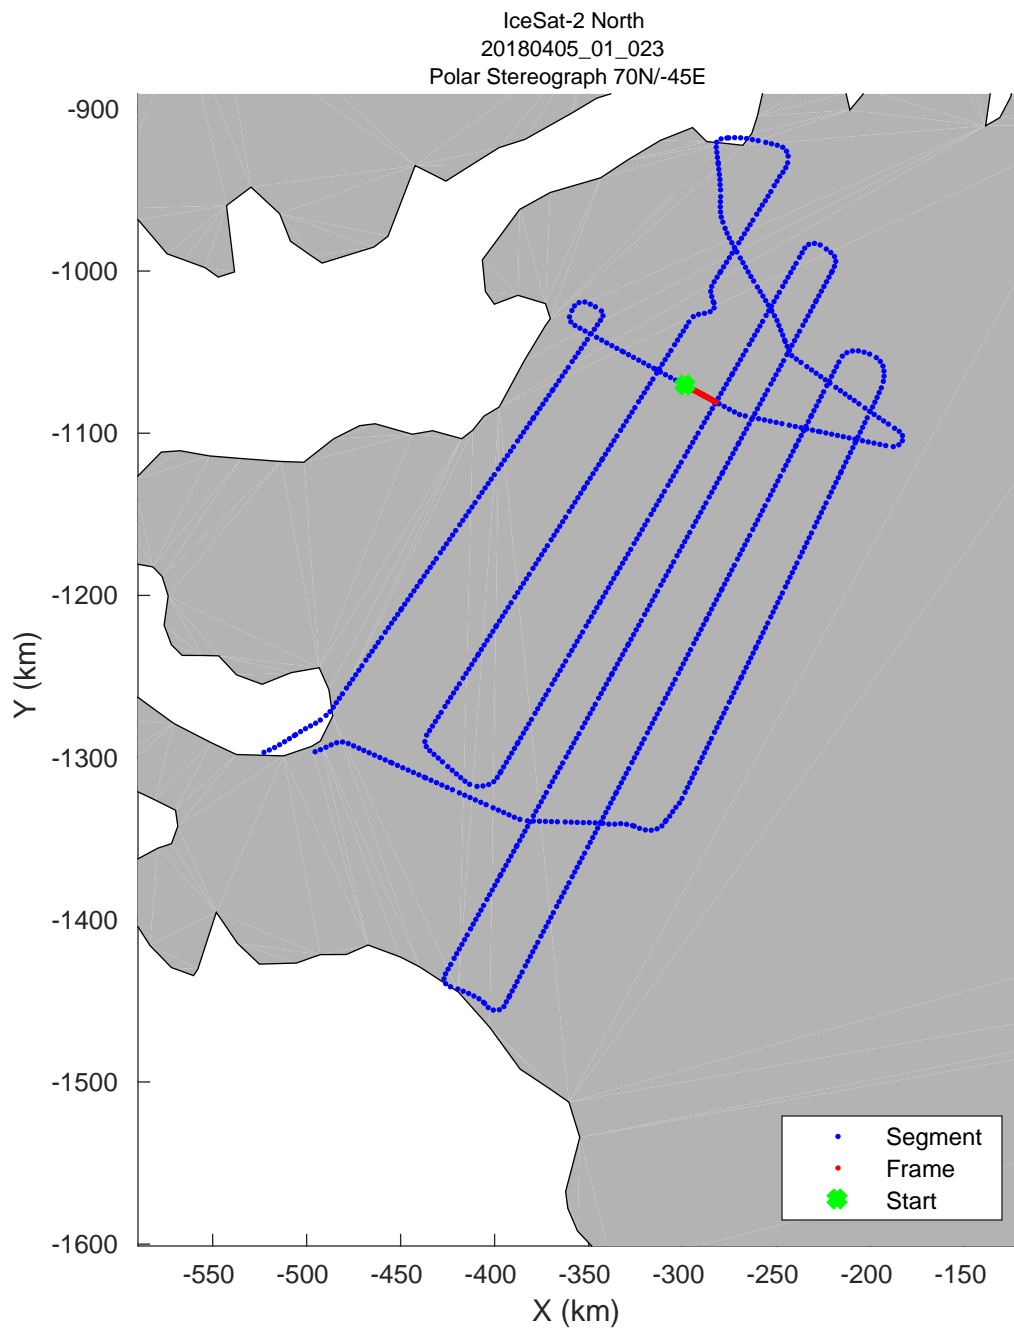

accum 2018_Greenland_P3: "IceSat-2 North" 20180405_01_016: 11:50:49.3 to 11:53:36.5 GPS

accum 2018_Greenland_P3: "IceSat-2 North" 20180405_01_017: 11:53:37.0 to 11:56:43.9 GPS

accum 2018_Greenland_P3: "IceSat-2 North" 20180405_01_018: 11:56:44.4 to 11:59:32.2 GPS

accum 2018_Greenland_P3: "IceSat-2 North" 20180405_01_019: 11:59:32.7 to 12:02:33.4 GPS

accum 2018_Greenland_P3: "IceSat-2 North" 20180405_01_020: 12:02:33.9 to 12:05:20.0 GPS

accum 2018_Greenland_P3: "IceSat-2 North" 20180405_01_021: 12:05:20.5 to 12:08:02.3 GPS

accum 2018_Greenland_P3: "IceSat-2 North" 20180405_01_022: 12:08:02.8 to 12:10:39.5 GPS

accum 2018_Greenland_P3: "IceSat-2 North" 20180405_01_023: 12:10:40.0 to 12:13:13.4 GPS

accum 2018_Greenland_P3: "IceSat-2 North" 20180405_01_024: 12:13:13.8 to 12:15:44.9 GPS