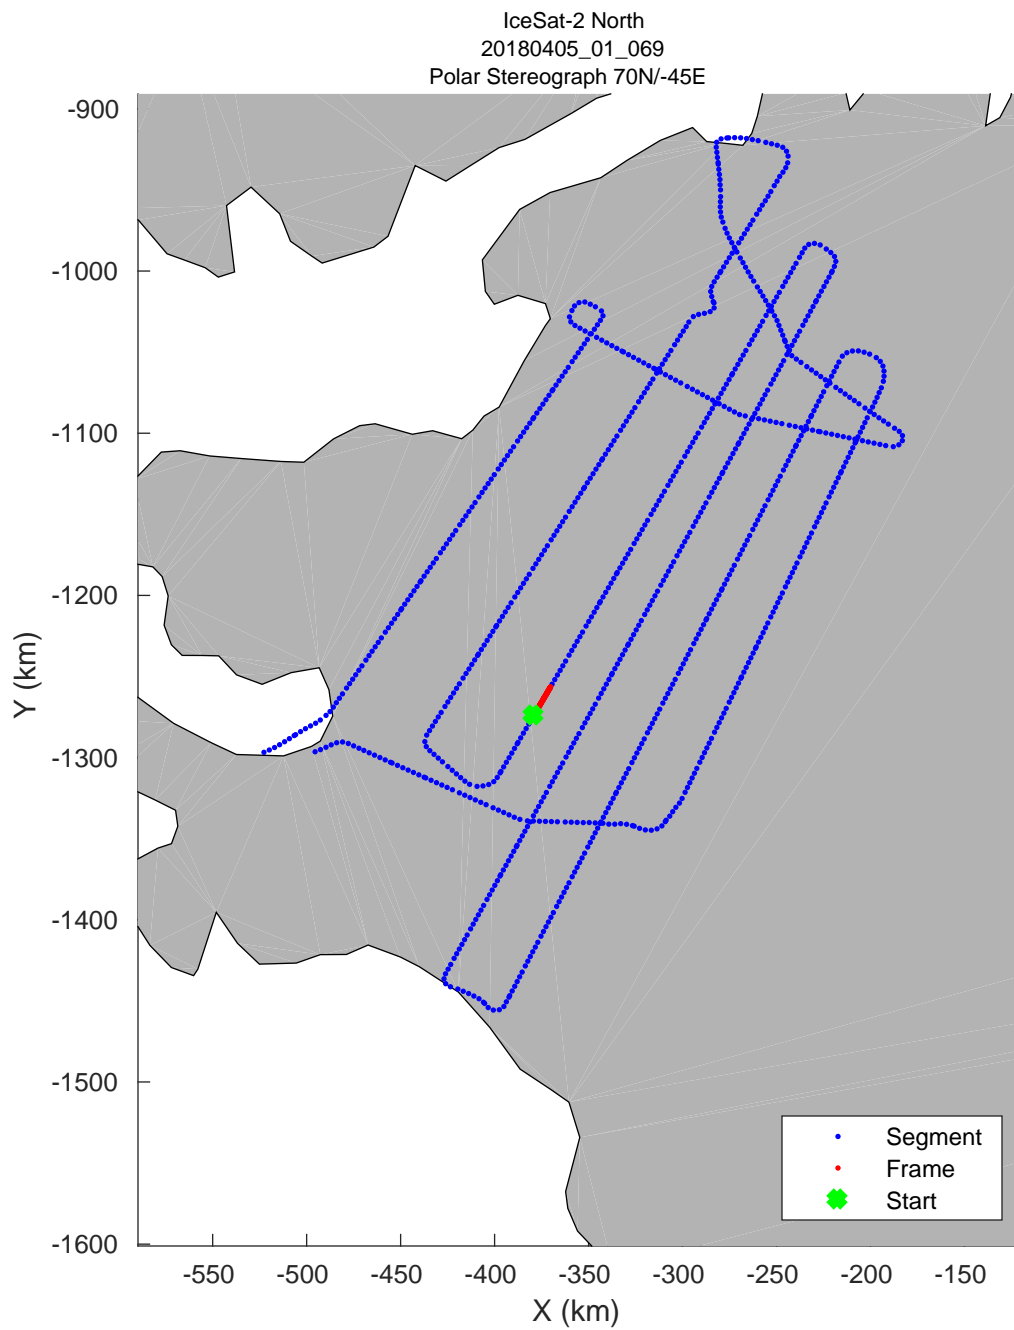

accum 2018_Greenland_P3: "IceSat-2 North" 20180405_01_061: 13:49:53.8 to 13:52:16.9 GPS

accum 2018_Greenland_P3: "IceSat-2 North" 20180405_01_062: 13:52:17.3 to 13:54:43.8 GPS

accum 2018_Greenland_P3: "IceSat-2 North" 20180405_01_063: 13:54:44.3 to 13:57:13.4 GPS

accum 2018_Greenland_P3: "IceSat-2 North" 20180405_01_064: 13:57:13.8 to 13:59:44.8 GPS

accum 2018_Greenland_P3: "IceSat-2 North" 20180405_01_065: 13:59:45.3 to 14:02:15.0 GPS

accum 2018_Greenland_P3: "IceSat-2 North" 20180405_01_066: 14:02:15.4 to 14:04:41.9 GPS

accum 2018_Greenland_P3: "IceSat-2 North" 20180405_01_067: 14:04:42.3 to 14:07:04.1 GPS

accum 2018_Greenland_P3: "IceSat-2 North" 20180405_01_068: 14:07:04.6 to 14:09:26.6 GPS

accum 2018_Greenland_P3: "IceSat-2 North" 20180405_01_069: 14:09:27.0 to 14:11:49.1 GPS