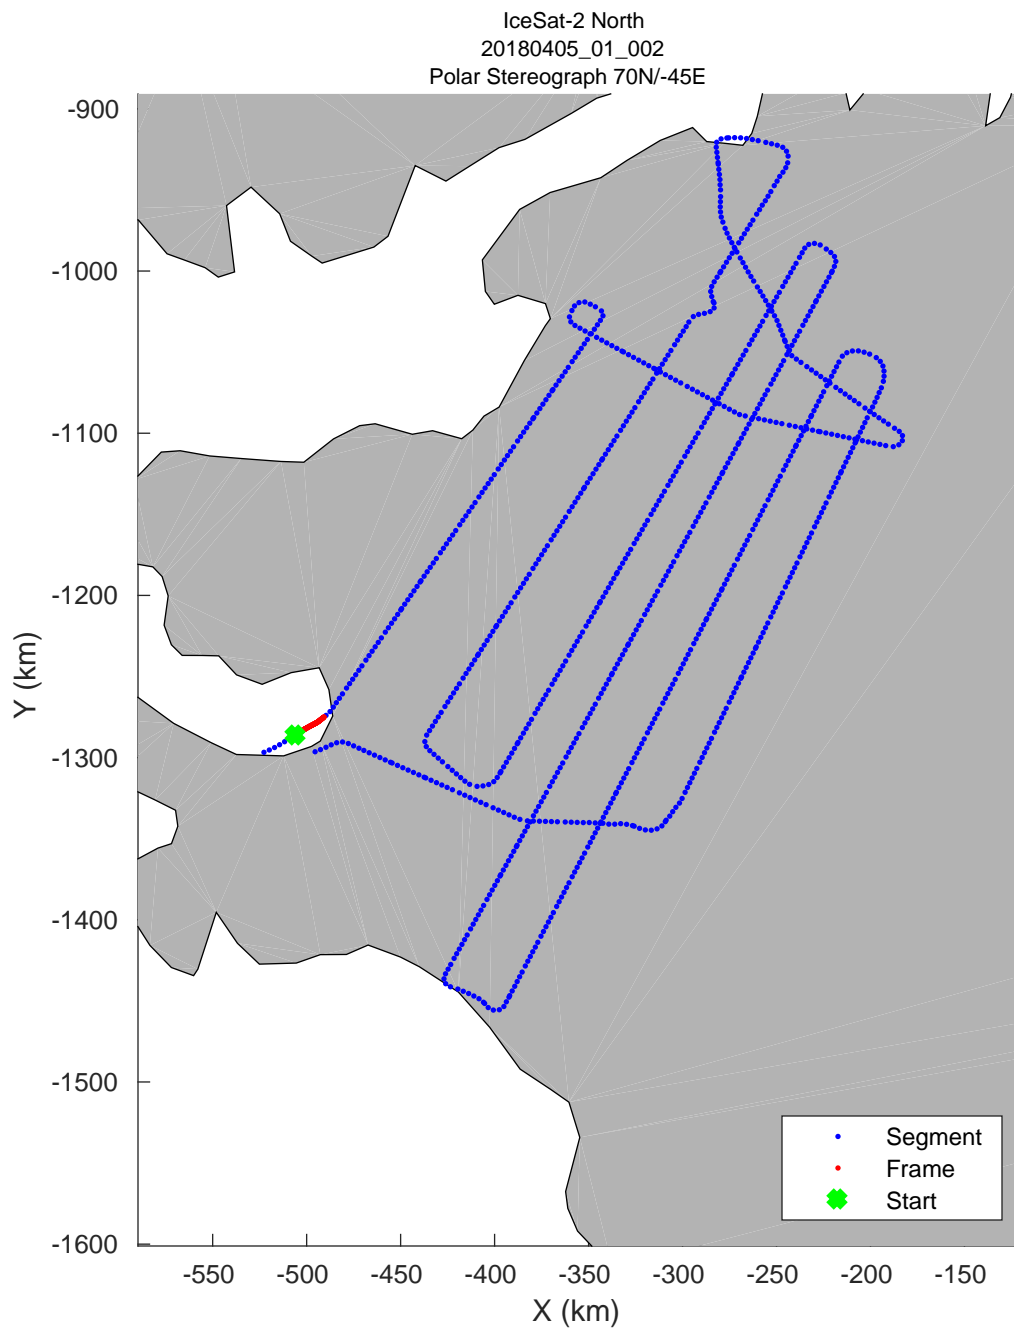

accum 2018_Greenland_P3: "IceSat-2 North" 20180405_01_001: 11:12:43.7 to 11:15:16.9 GPS

accum 2018_Greenland_P3: "IceSat-2 North" 20180405_01_002: 11:15:17.4 to 11:17:51.0 GPS

accum 2018_Greenland_P3: "IceSat-2 North" 20180405_01_003: 11:17:51.4 to 11:20:22.8 GPS

accum 2018_Greenland_P3: "IceSat-2 North" 20180405_01_004: 11:20:23.2 to 11:22:55.2 GPS

accum 2018_Greenland_P3: "IceSat-2 North" 20180405_01_005: 11:22:55.7 to 11:25:20.6 GPS

accum 2018_Greenland_P3: "IceSat-2 North" 20180405_01_006: 11:25:21.0 to 11:27:44.6 GPS

accum 2018_Greenland_P3: "IceSat-2 North" 20180405_01_007: 11:27:45.0 to 11:30:08.0 GPS

accum 2018_Greenland_P3: "IceSat-2 North" 20180405_01_008: 11:30:08.4 to 11:32:32.1 GPS

accum 2018_Greenland_P3: "IceSat-2 North" 20180405_01_009: 11:32:32.5 to 11:35:04.4 GPS