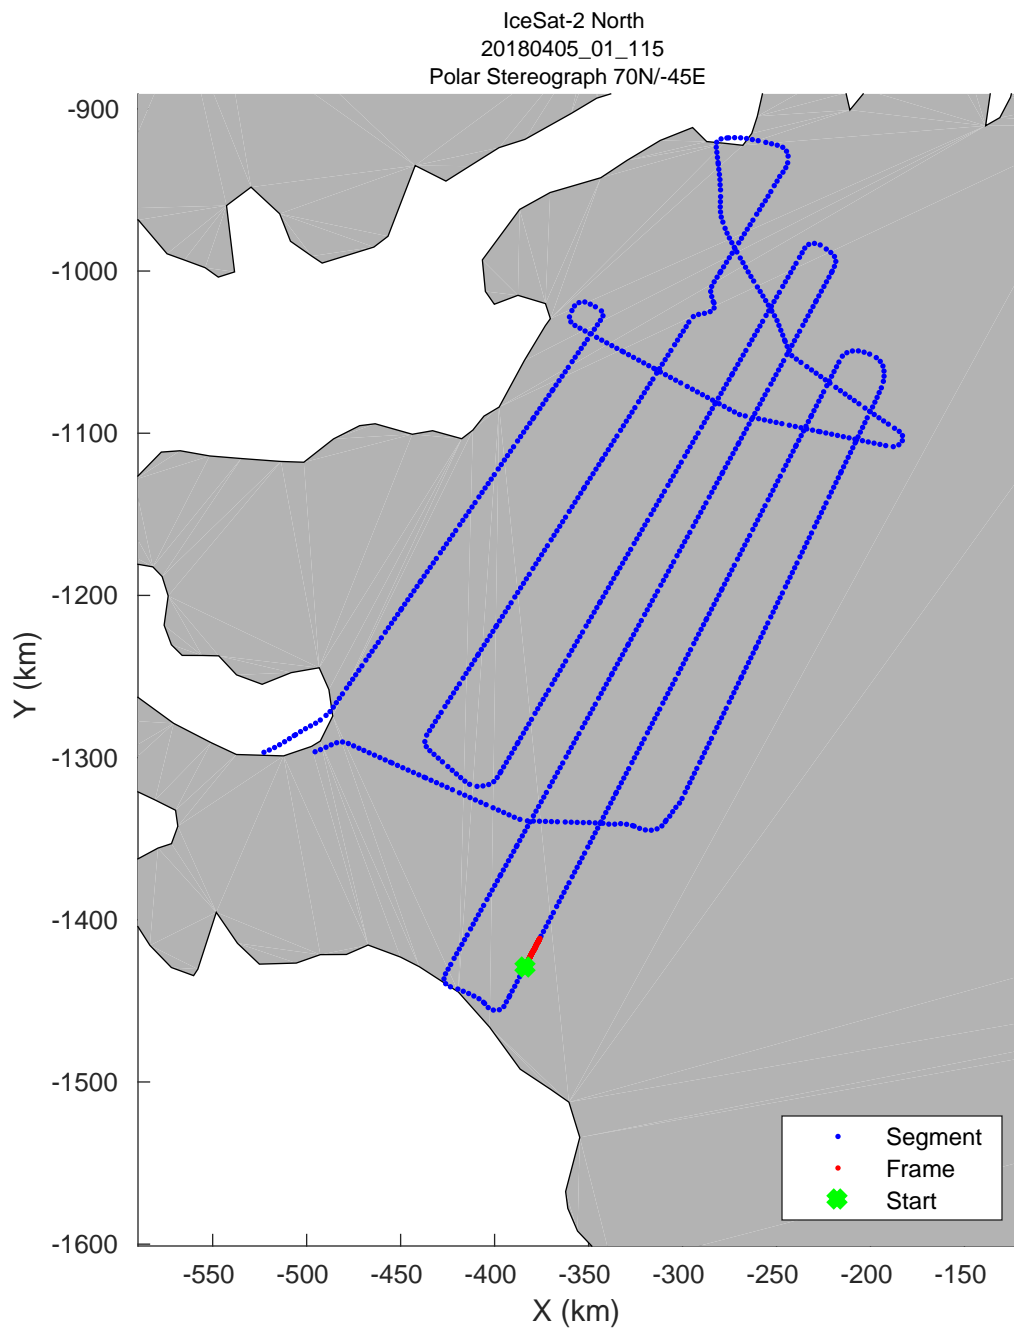

accum 2018_Greenland_P3: "IceSat-2 North" 20180405_01_109: 15:49:17.7 to 15:51:48.4 GPS

accum 2018_Greenland_P3: "IceSat-2 North" 20180405_01_110: 15:51:48.9 to 15:54:25.2 GPS

accum 2018_Greenland_P3: "IceSat-2 North" 20180405_01_111: 15:54:25.6 to 15:57:13.0 GPS

accum 2018_Greenland_P3: "IceSat-2 North" 20180405_01_112: 15:57:13.5 to 16:00:09.6 GPS

accum 2018_Greenland_P3: "IceSat-2 North" 20180405_01_113: 16:00:10.2 to 16:02:58.5 GPS

accum 2018_Greenland_P3: "IceSat-2 North" 20180405_01_114: 16:02:58.9 to 16:05:29.0 GPS

accum 2018_Greenland_P3: "IceSat-2 North" 20180405_01_115: 16:05:29.4 to 16:07:53.1 GPS

accum 2018_Greenland_P3: "IceSat-2 North" 20180405_01_116: 16:07:53.5 to 16:10:16.5 GPS

accum 2018_Greenland_P3: "IceSat-2 North" 20180405_01_117: 16:10:16.9 to 16:12:36.3 GPS