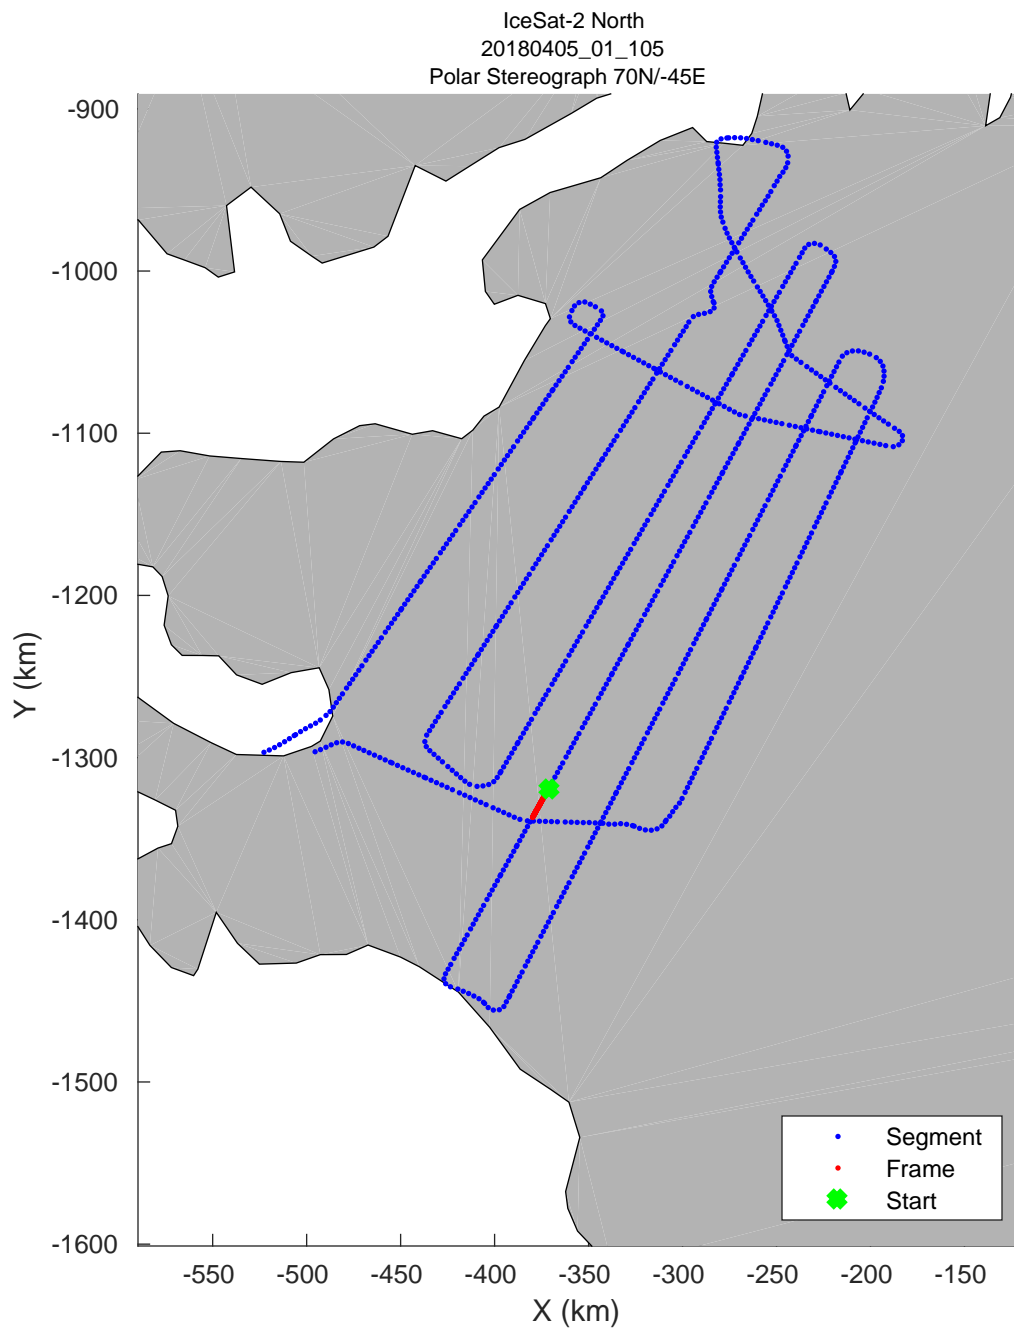

accum 2018_Greenland_P3: "IceSat-2 North" 20180405_01_097: 15:19:23.4 to 15:21:52.8 GPS

accum 2018_Greenland_P3: "IceSat-2 North" 20180405_01_098: 15:21:53.2 to 15:24:22.9 GPS

accum 2018_Greenland_P3: "IceSat-2 North" 20180405_01_099: 15:24:23.3 to 15:26:51.0 GPS

accum 2018_Greenland_P3: "IceSat-2 North" 20180405_01_100: 15:26:51.5 to 15:29:20.6 GPS

accum 2018_Greenland_P3: "IceSat-2 North" 20180405_01_101: 15:29:21.0 to 15:31:48.3 GPS

accum 2018_Greenland_P3: "IceSat-2 North" 20180405_01_102: 15:31:48.7 to 15:34:21.0 GPS

accum 2018_Greenland_P3: "IceSat-2 North" 20180405_01_103: 15:34:21.4 to 15:36:50.5 GPS

accum 2018_Greenland_P3: "IceSat-2 North" 20180405_01_104: 15:36:50.9 to 15:39:19.7 GPS

accum 2018_Greenland_P3: "IceSat-2 North" 20180405_01_105: 15:39:20.1 to 15:41:49.2 GPS