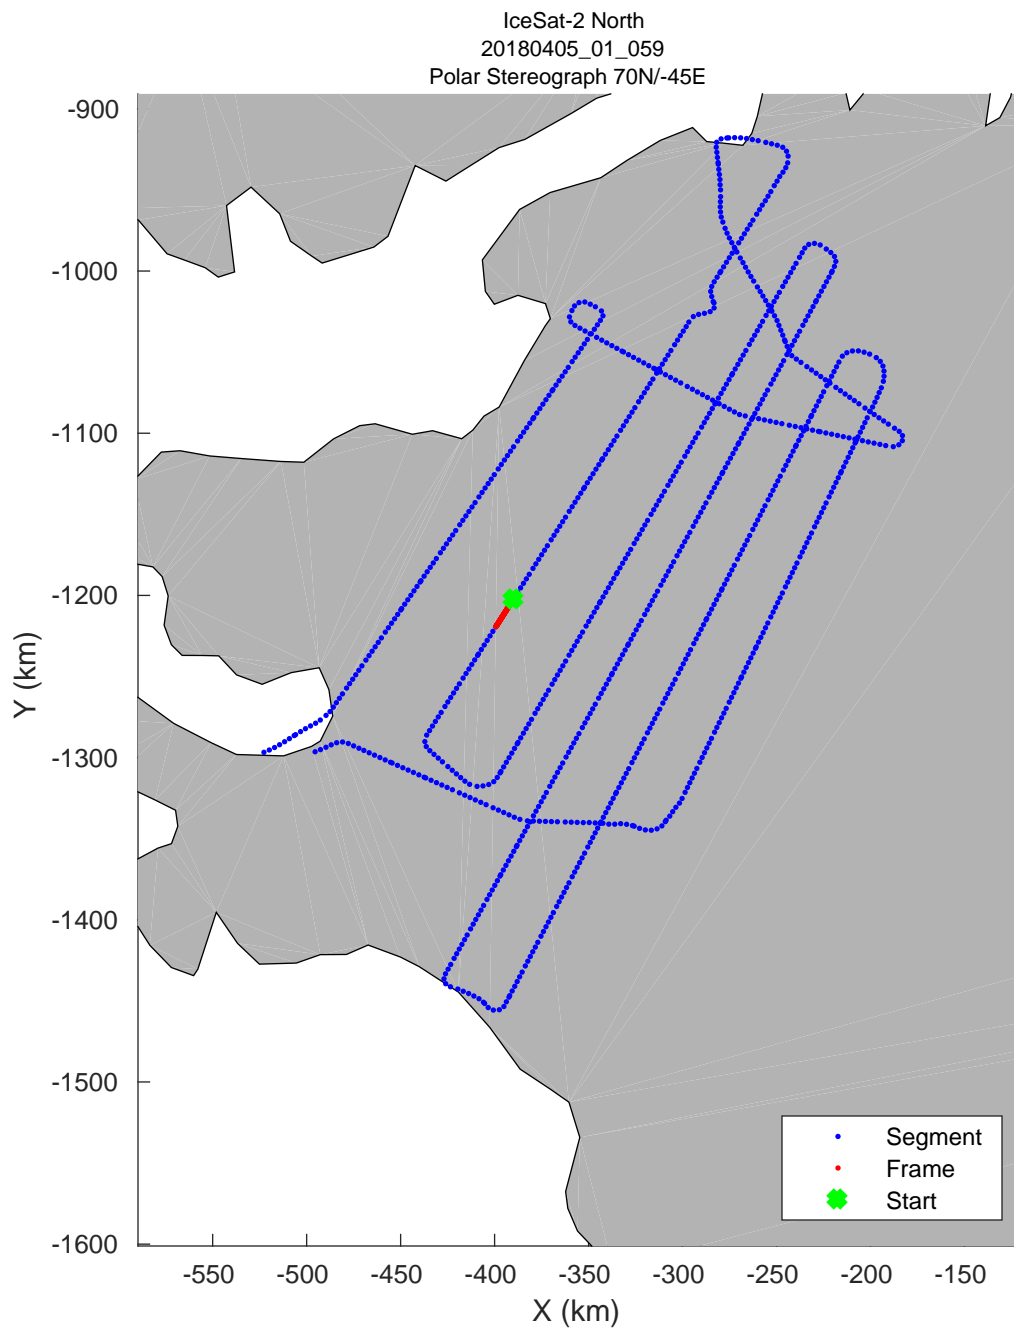

accum 2018_Greenland_P3: "IceSat-2 North" 20180405_01_052: 13:27:15.7 to 13:29:43.6 GPS

accum 2018_Greenland_P3: "IceSat-2 North" 20180405_01_053: 13:29:44.1 to 13:32:15.1 GPS

accum 2018_Greenland_P3: "IceSat-2 North" 20180405_01_054: 13:32:15.6 to 13:34:54.2 GPS

accum 2018_Greenland_P3: "IceSat-2 North" 20180405_01_055: 13:34:54.7 to 13:37:25.6 GPS

accum 2018_Greenland_P3: "IceSat-2 North" 20180405_01_056: 13:37:26.1 to 13:39:58.8 GPS

accum 2018_Greenland_P3: "IceSat-2 North" 20180405_01_057: 13:39:59.2 to 13:42:30.7 GPS

accum 2018_Greenland_P3: "IceSat-2 North" 20180405_01_058: 13:42:31.2 to 13:45:03.2 GPS

accum 2018_Greenland_P3: "IceSat-2 North" 20180405_01_059: 13:45:03.7 to 13:47:30.5 GPS

accum 2018_Greenland_P3: "IceSat-2 North" 20180405_01_060: 13:47:30.9 to 13:49:53.4 GPS