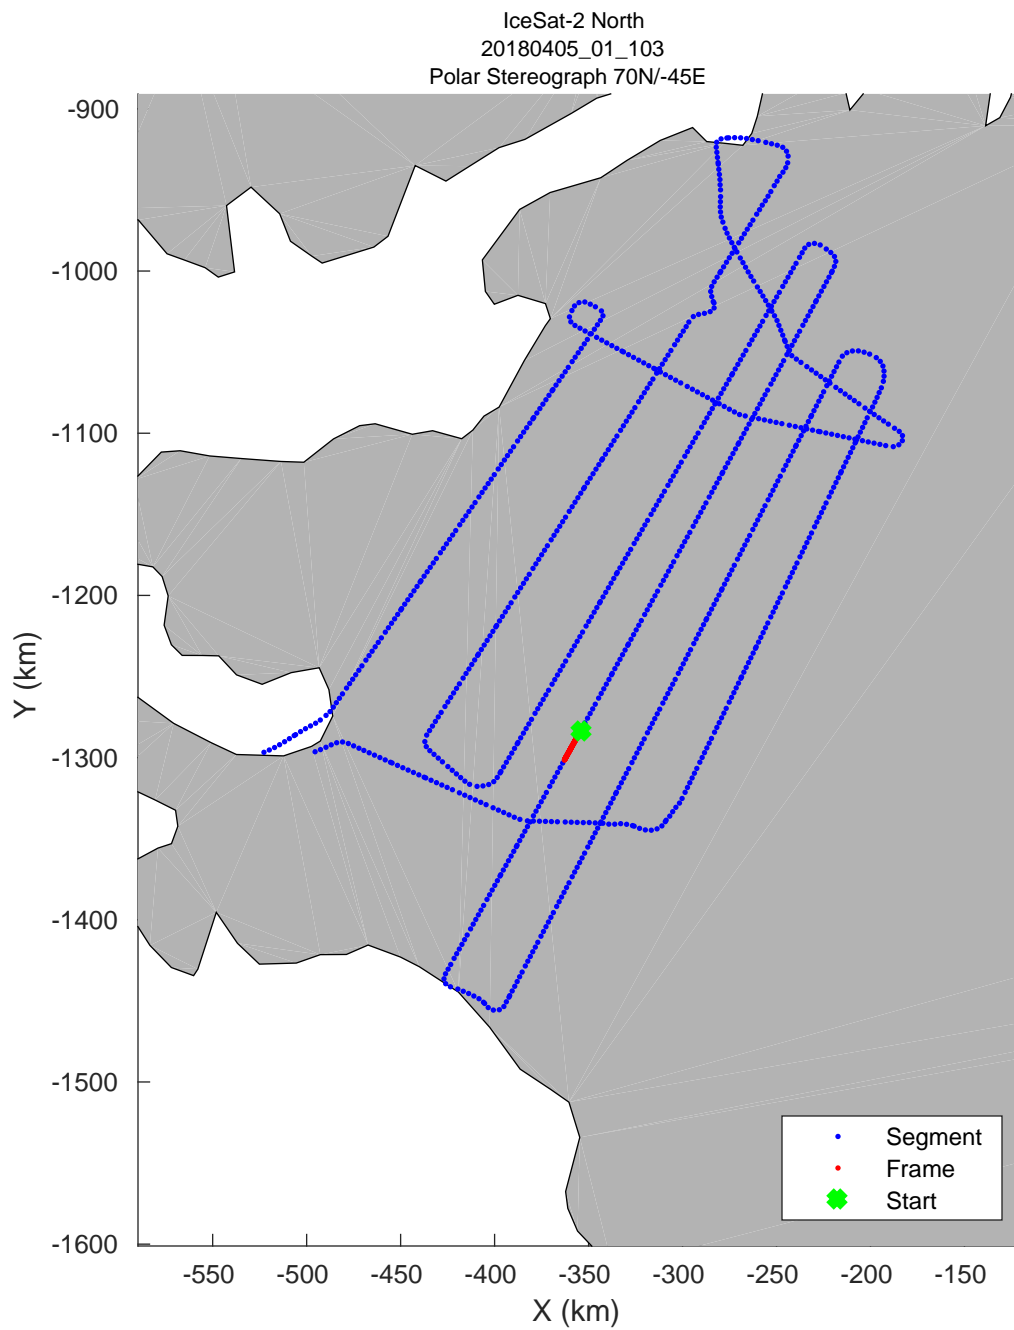

accum 2018_Greenland_P3: "IceSat-2 North" 20180405_01_100: 15:26:51.5 to 15:29:20.6 GPS

accum 2018_Greenland_P3: "IceSat-2 North" 20180405_01_101: 15:29:21.0 to 15:31:48.3 GPS

accum 2018_Greenland_P3: "IceSat-2 North" 20180405_01_102: 15:31:48.7 to 15:34:21.0 GPS

accum 2018_Greenland_P3: "IceSat-2 North" 20180405_01_103: 15:34:21.4 to 15:36:50.5 GPS

accum 2018_Greenland_P3: "IceSat-2 North" 20180405_01_104: 15:36:50.9 to 15:39:19.7 GPS

accum 2018_Greenland_P3: "IceSat-2 North" 20180405_01_105: 15:39:20.1 to 15:41:49.2 GPS