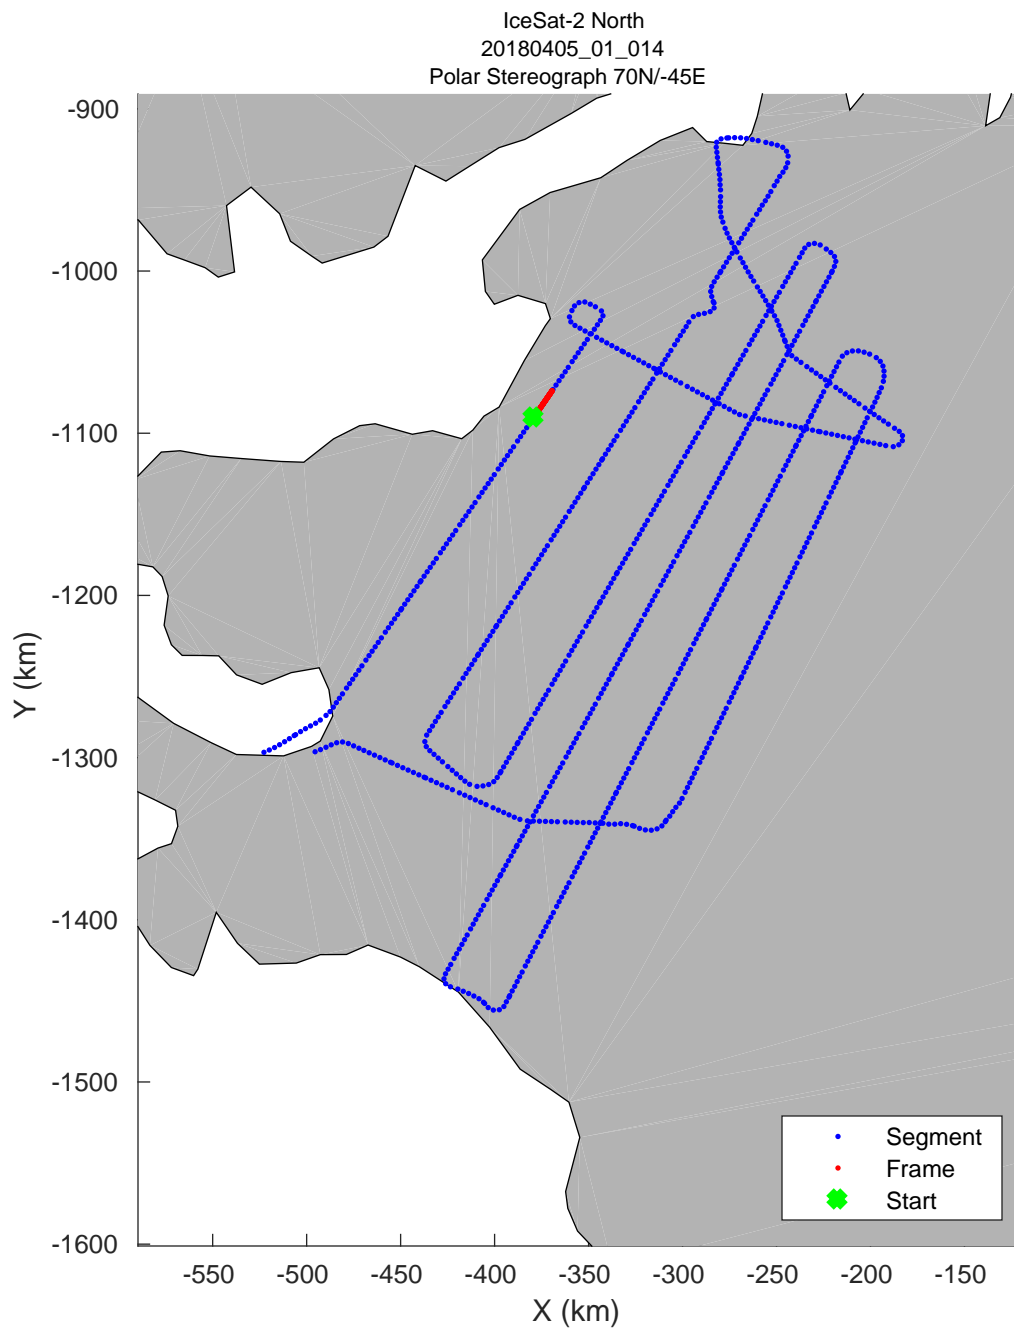

accum 2018_Greenland_P3: "IceSat-2 North" 20180405_01_007: 11:27:45.0 to 11:30:08.0 GPS

accum 2018_Greenland_P3: "IceSat-2 North" 20180405_01_008: 11:30:08.4 to 11:32:32.1 GPS

accum 2018_Greenland_P3: "IceSat-2 North" 20180405_01_009: 11:32:32.5 to 11:35:04.4 GPS

accum 2018_Greenland_P3: "IceSat-2 North" 20180405_01_010: 11:35:04.9 to 11:37:40.8 GPS

accum 2018_Greenland_P3: "IceSat-2 North" 20180405_01_011: 11:37:41.3 to 11:40:17.4 GPS

accum 2018_Greenland_P3: "IceSat-2 North" 20180405_01_012: 11:40:17.9 to 11:42:52.4 GPS

accum 2018_Greenland_P3: "IceSat-2 North" 20180405_01_013: 11:42:52.8 to 11:45:29.2 GPS

accum 2018_Greenland_P3: "IceSat-2 North" 20180405_01_014: 11:45:29.6 to 11:48:08.0 GPS

accum 2018_Greenland_P3: "IceSat-2 North" 20180405_01_015: 11:48:08.5 to 11:50:48.9 GPS