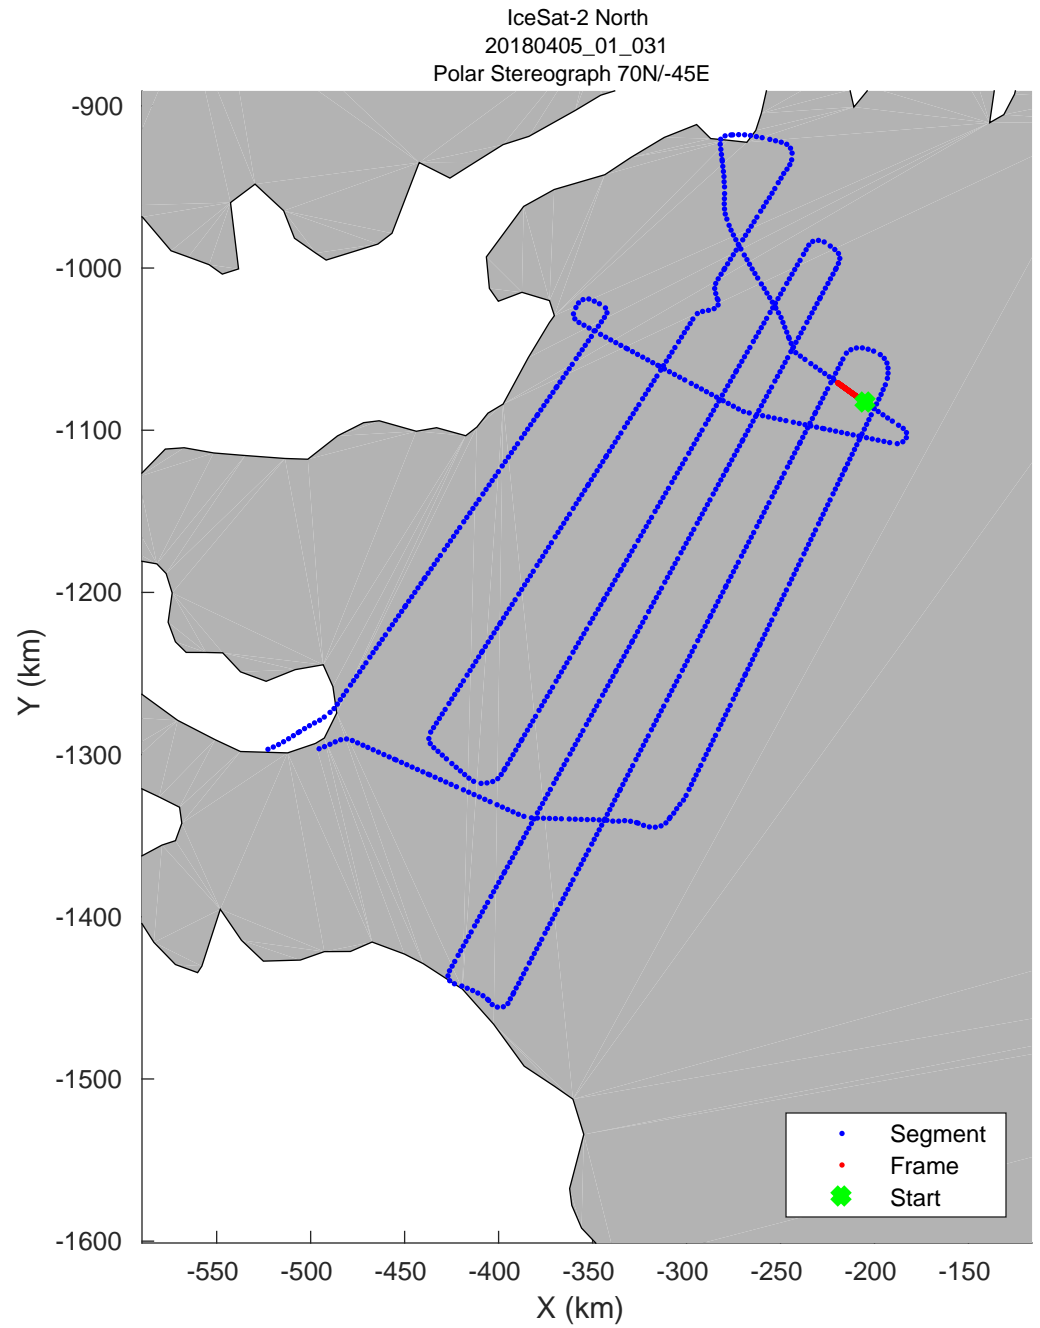

accum 2018_Greenland_P3: "IceSat-2 North" 20180405_01_025: 12:15:45.3 to 12:18:13.1 GPS

accum 2018_Greenland_P3: "IceSat-2 North" 20180405_01_026: 12:18:13.5 to 12:20:41.5 GPS

accum 2018_Greenland_P3: "IceSat-2 North" 20180405_01_027: 12:20:42.0 to 12:23:08.7 GPS

accum 2018_Greenland_P3: "IceSat-2 North" 20180405_01_028: 12:23:09.1 to 12:25:37.3 GPS

accum 2018_Greenland_P3: "IceSat-2 North" 20180405_01_029: 12:25:37.8 to 12:28:14.0 GPS

accum 2018_Greenland_P3: "IceSat-2 North" 20180405_01_030: 12:28:14.4 to 12:30:37.2 GPS

accum 2018_Greenland_P3: "IceSat-2 North" 20180405_01_031: 12:30:37.6 to 12:33:00.0 GPS

accum 2018_Greenland_P3: "IceSat-2 North" 20180405_01_032: 12:33:00.5 to 12:35:23.7 GPS

accum 2018_Greenland_P3: "IceSat-2 North" 20180405_01_033: 12:35:24.2 to 12:37:56.1 GPS