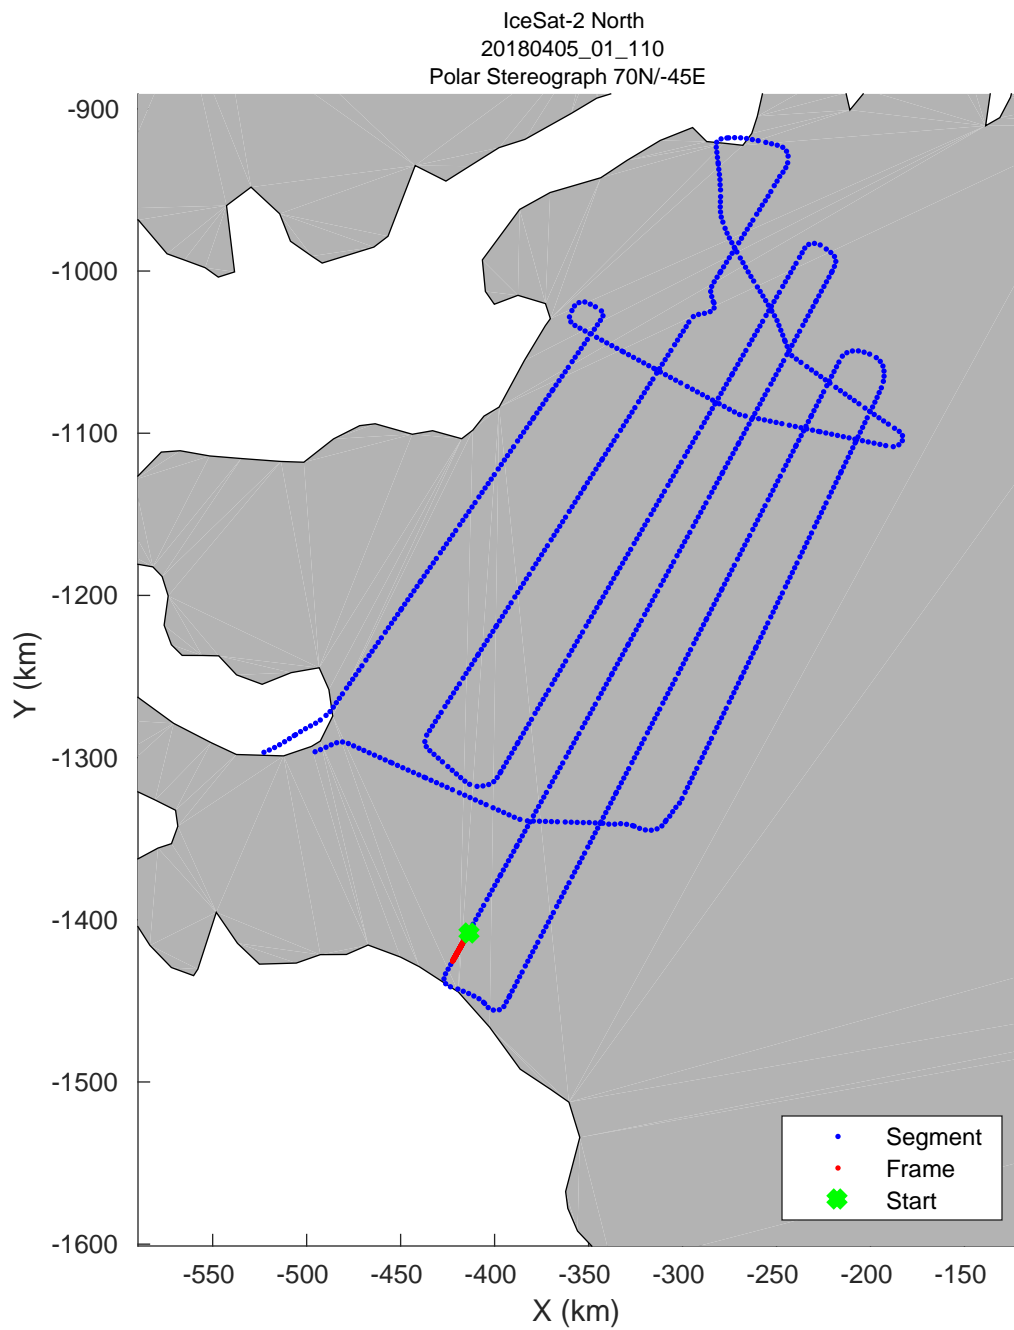

accum 2018_Greenland_P3: "IceSat-2 North" 20180405_01_103: 15:34:21.4 to 15:36:50.5 GPS

accum 2018_Greenland_P3: "IceSat-2 North" 20180405_01_104: 15:36:50.9 to 15:39:19.7 GPS

accum 2018_Greenland_P3: "IceSat-2 North" 20180405_01_105: 15:39:20.1 to 15:41:49.2 GPS

accum 2018_Greenland_P3: "IceSat-2 North" 20180405_01_106: 15:41:49.6 to 15:44:20.1 GPS

accum 2018_Greenland_P3: "IceSat-2 North" 20180405_01_107: 15:44:20.5 to 15:46:48.6 GPS

accum 2018_Greenland_P3: "IceSat-2 North" 20180405_01_108: 15:46:49.0 to 15:49:17.3 GPS

accum 2018_Greenland_P3: "IceSat-2 North" 20180405_01_109: 15:49:17.7 to 15:51:48.4 GPS

accum 2018_Greenland_P3: "IceSat-2 North" 20180405_01_110: 15:51:48.9 to 15:54:25.2 GPS

accum 2018_Greenland_P3: "IceSat-2 North" 20180405_01_111: 15:54:25.6 to 15:57:13.0 GPS