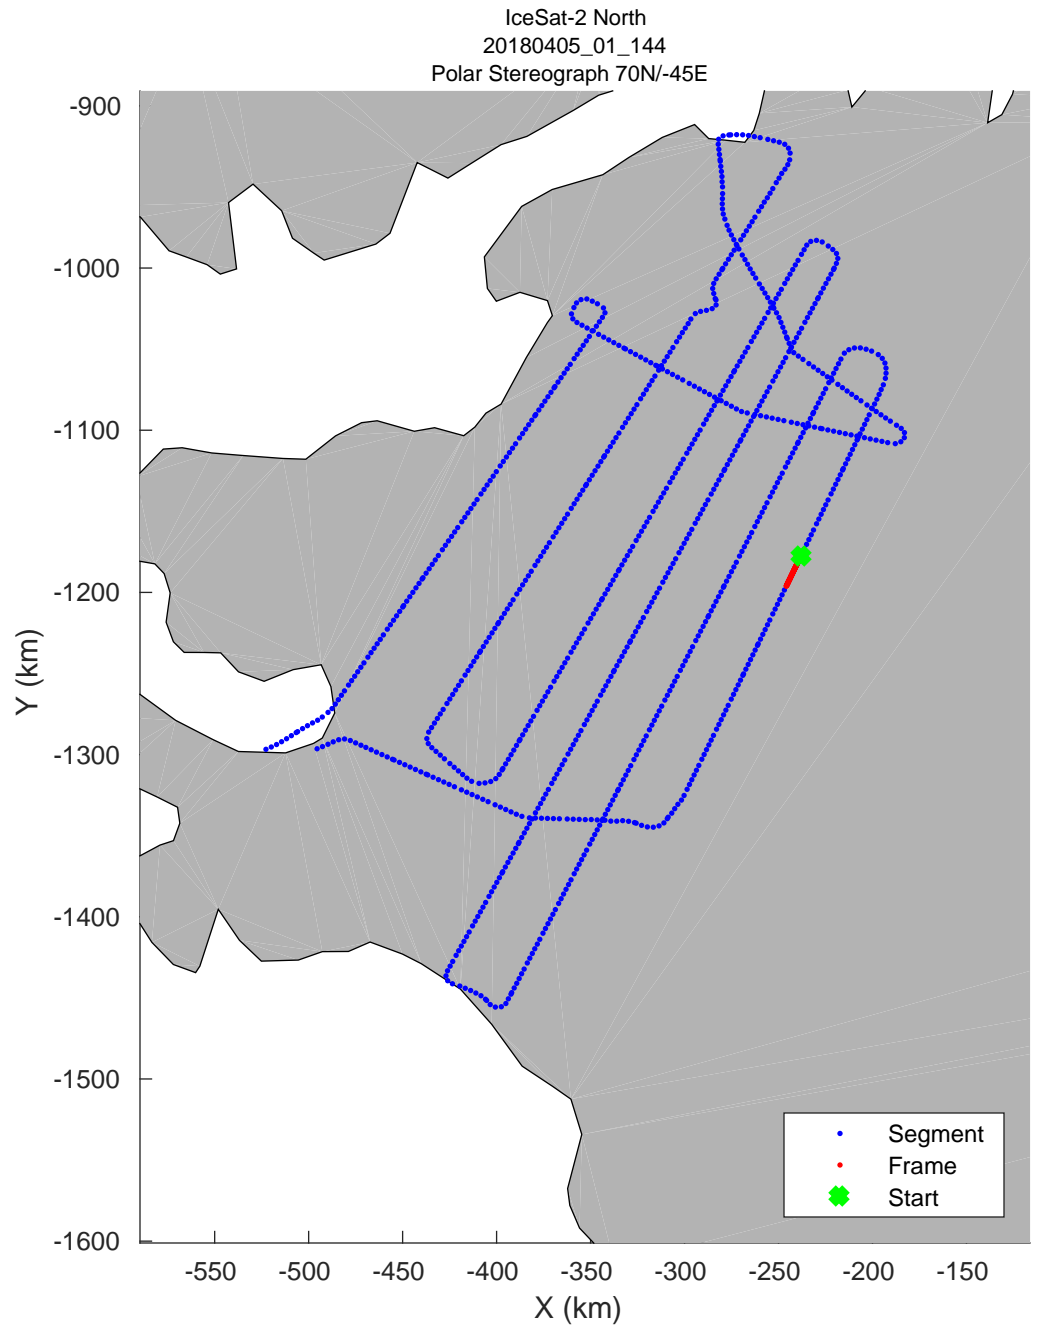

accum 2018_Greenland_P3: "IceSat-2 North" 20180405_01_138: 16:59:55.0 to 17:02:31.6 GPS

accum 2018_Greenland_P3: "IceSat-2 North" 20180405_01_139: 17:02:32.0 to 17:05:07.1 GPS

accum 2018_Greenland_P3: "IceSat-2 North" 20180405_01_140: 17:05:07.5 to 17:07:38.9 GPS

accum 2018_Greenland_P3: "IceSat-2 North" 20180405_01_141: 17:07:39.3 to 17:10:11.9 GPS

accum 2018_Greenland_P3: "IceSat-2 North" 20180405_01_142: 17:10:12.3 to 17:12:44.6 GPS

accum 2018_Greenland_P3: "IceSat-2 North" 20180405_01_143: 17:12:45.0 to 17:15:16.9 GPS

accum 2018_Greenland_P3: "IceSat-2 North" 20180405_01_144: 17:15:17.4 to 17:17:49.0 GPS

accum 2018_Greenland_P3: "IceSat-2 North" 20180405_01_145: 17:17:49.4 to 17:20:21.0 GPS

accum 2018_Greenland_P3: "IceSat-2 North" 20180405_01_146: 17:20:21.4 to 17:22:51.7 GPS