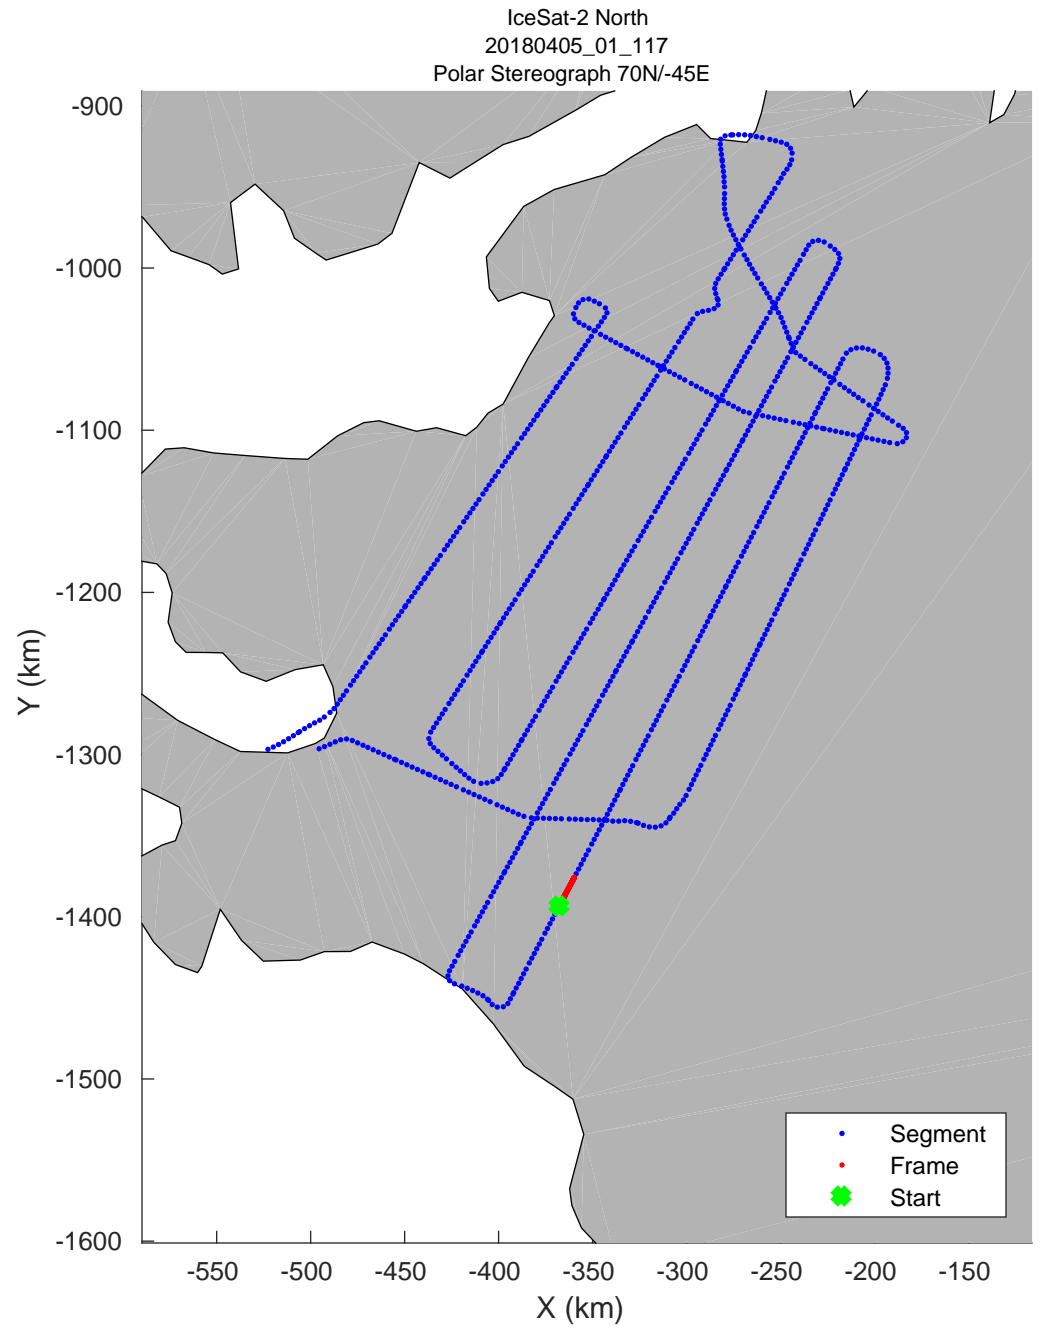

accum 2018_Greenland_P3: "IceSat-2 North" 20180405_01_109: 15:49:17.7 to 15:51:48.4 GPS

accum 2018_Greenland_P3: "IceSat-2 North" 20180405_01_110: 15:51:48.9 to 15:54:25.2 GPS

accum 2018_Greenland_P3: "IceSat-2 North" 20180405_01_111: 15:54:25.6 to 15:57:13.0 GPS

accum 2018_Greenland_P3: "IceSat-2 North" 20180405_01_112: 15:57:13.5 to 16:00:09.6 GPS

accum 2018_Greenland_P3: "IceSat-2 North" 20180405_01_113: 16:00:10.2 to 16:02:58.5 GPS

accum 2018_Greenland_P3: "IceSat-2 North" 20180405_01_114: 16:02:58.9 to 16:05:29.0 GPS

accum 2018_Greenland_P3: "IceSat-2 North" 20180405_01_115: 16:05:29.4 to 16:07:53.1 GPS

accum 2018_Greenland_P3: "IceSat-2 North" 20180405_01_116: 16:07:53.5 to 16:10:16.5 GPS

accum 2018_Greenland_P3: "IceSat-2 North" 20180405_01_117: 16:10:16.9 to 16:12:36.3 GPS