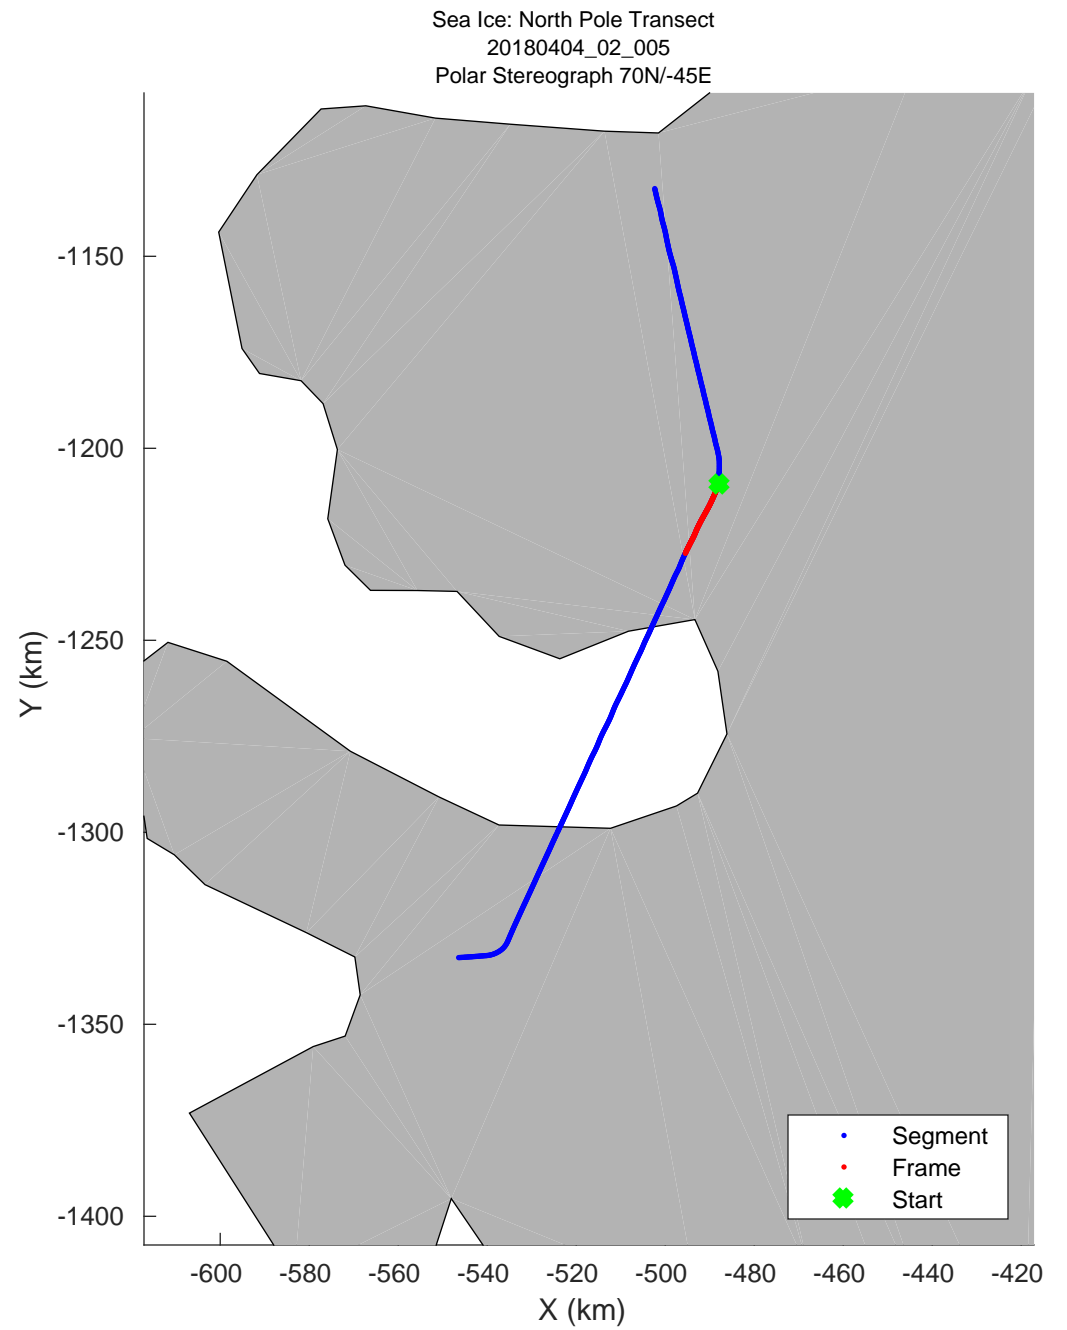

accum 2018\_Greenland\_P3: "Sea Ice: North Pole Transect" 20180404\_02\_001: 18:11:22.3 to 18:14:02.5 GPS

accum 2018\_Greenland\_P3: "Sea Ice: North Pole Transect" 20180404\_02\_002: 18:14:03.0 to 18:16:31.1 GPS

accum 2018\_Greenland\_P3: "Sea Ice: North Pole Transect" 20180404\_02\_003: 18:16:31.5 to 18:18:57.4 GPS

accum 2018\_Greenland\_P3: "Sea Ice: North Pole Transect" 20180404\_02\_004: 18:18:57.9 to 18:21:16.9 GPS

accum 2018\_Greenland\_P3: "Sea Ice: North Pole Transect" 20180404\_02\_005: 18:21:17.3 to 18:23:33.6 GPS

accum 2018\_Greenland\_P3: "Sea Ice: North Pole Transect" 20180404\_02\_006: 18:23:34.1 to 18:26:01.5 GPS

accum 2018\_Greenland\_P3: "Sea Ice: North Pole Transect" 20180404\_02\_007: 18:26:01.9 to 18:28:30.8 GPS

accum 2018\_Greenland\_P3: "Sea Ice: North Pole Transect" 20180404\_02\_008: 18:28:31.3 to 18:30:58.3 GPS