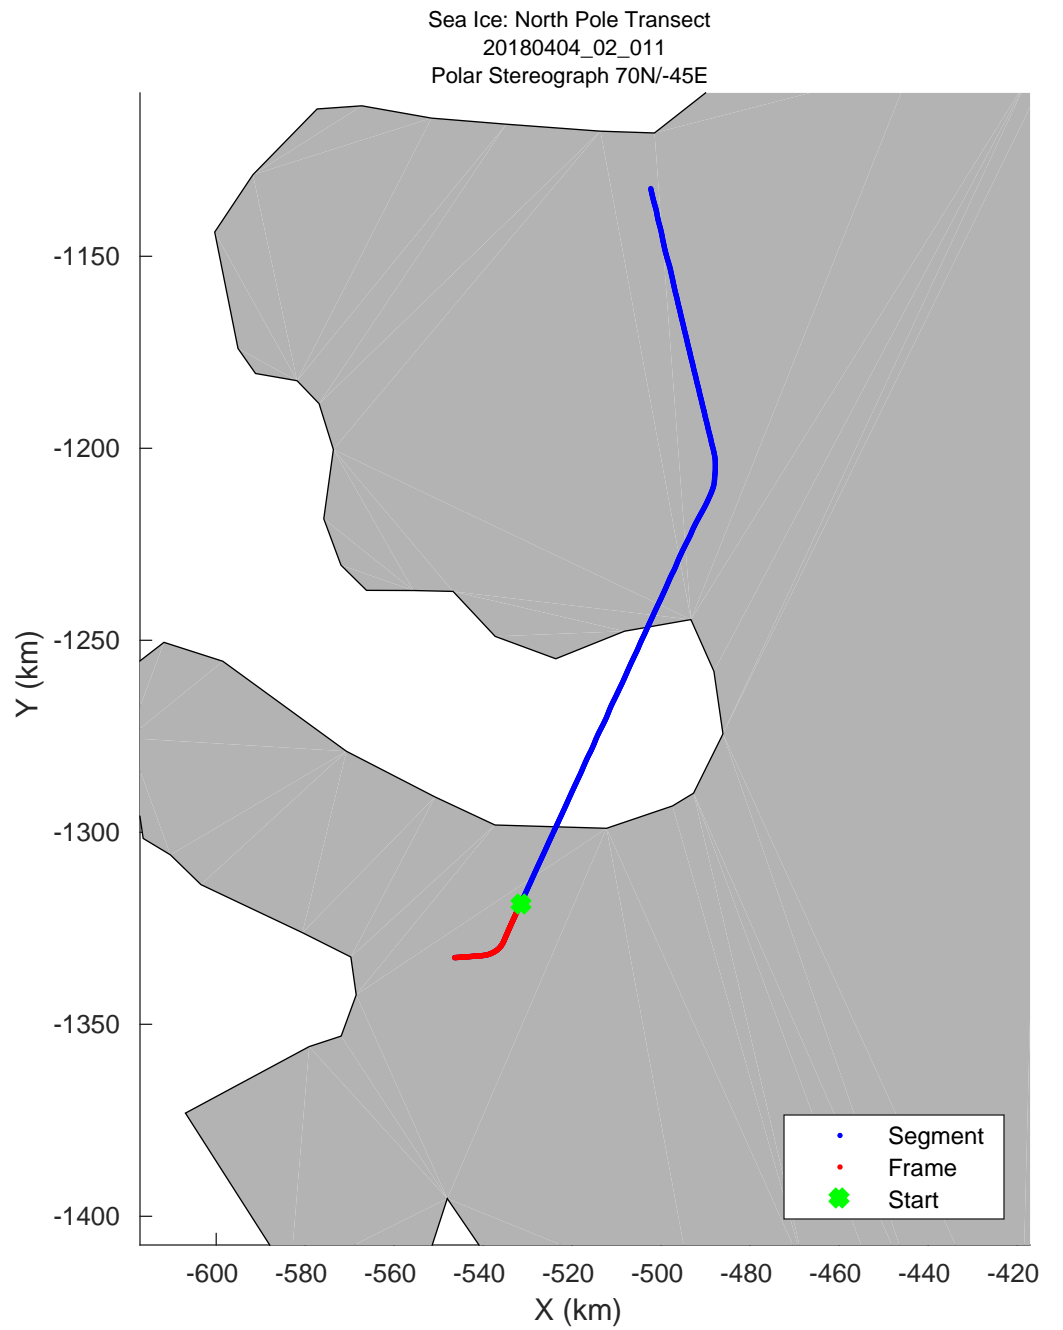

accum 2018\_Greenland\_P3: "Sea Ice: North Pole Transect" 20180404\_02\_005: 18:21:17.3 to 18:23:33.6 GPS

accum 2018\_Greenland\_P3: "Sea Ice: North Pole Transect" 20180404\_02\_006: 18:23:34.1 to 18:26:01.5 GPS

accum 2018\_Greenland\_P3: "Sea Ice: North Pole Transect" 20180404\_02\_007: 18:26:01.9 to 18:28:30.8 GPS

accum 2018\_Greenland\_P3: "Sea Ice: North Pole Transect" 20180404\_02\_008: 18:28:31.3 to 18:30:58.3 GPS

accum 2018\_Greenland\_P3: "Sea Ice: North Pole Transect" 20180404\_02\_009: 18:30:58.7 to 18:33:25.3 GPS

accum 2018\_Greenland\_P3: "Sea Ice: North Pole Transect" 20180404\_02\_010: 18:33:25.7 to 18:35:48.5 GPS

accum 2018\_Greenland\_P3: "Sea Ice: North Pole Transect" 20180404\_02\_011: 18:35:49.0 to 18:38:42.5 GPS