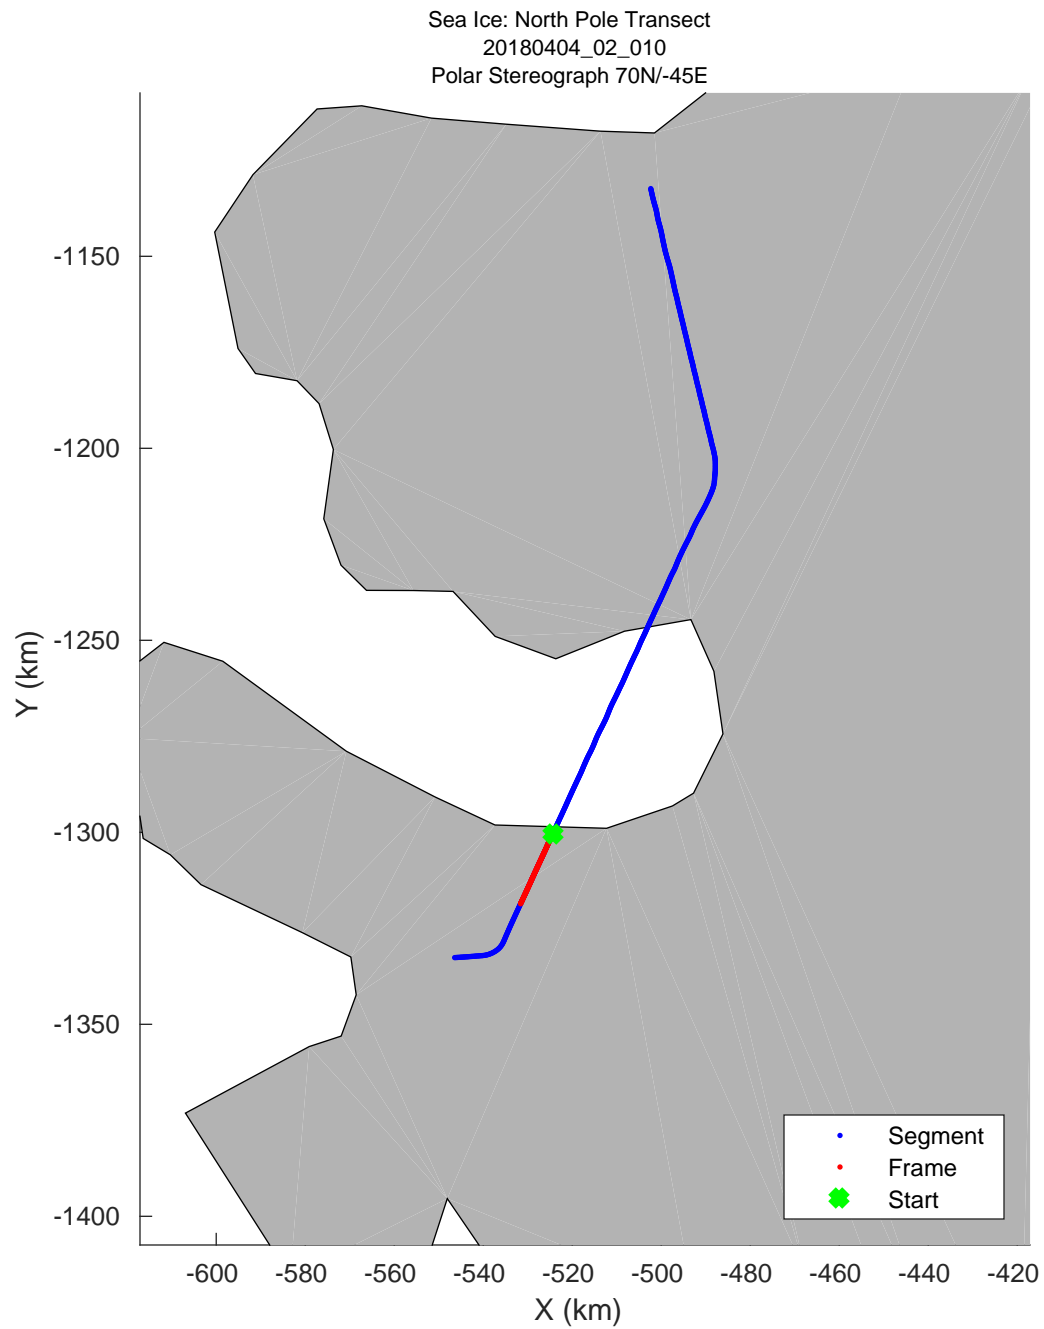

accum 2018\_Greenland\_P3: "Sea Ice: North Pole Transect" 20180404\_02\_005: 18:21:17.3 to 18:23:33.6 GPS

accum 2018\_Greenland\_P3: "Sea Ice: North Pole Transect" 20180404\_02\_006: 18:23:34.1 to 18:26:01.5 GPS

accum 2018\_Greenland\_P3: "Sea Ice: North Pole Transect" 20180404\_02\_007: 18:26:01.9 to 18:28:30.8 GPS

accum 2018\_Greenland\_P3: "Sea Ice: North Pole Transect" 20180404\_02\_008: 18:28:31.3 to 18:30:58.3 GPS

accum 2018\_Greenland\_P3: "Sea Ice: North Pole Transect" 20180404\_02\_009: 18:30:58.7 to 18:33:25.3 GPS

accum 2018\_Greenland\_P3: "Sea Ice: North Pole Transect" 20180404\_02\_010: 18:33:25.7 to 18:35:48.5 GPS

accum 2018\_Greenland\_P3: "Sea Ice: North Pole Transect" 20180404\_02\_011: 18:35:49.0 to 18:38:42.5 GPS