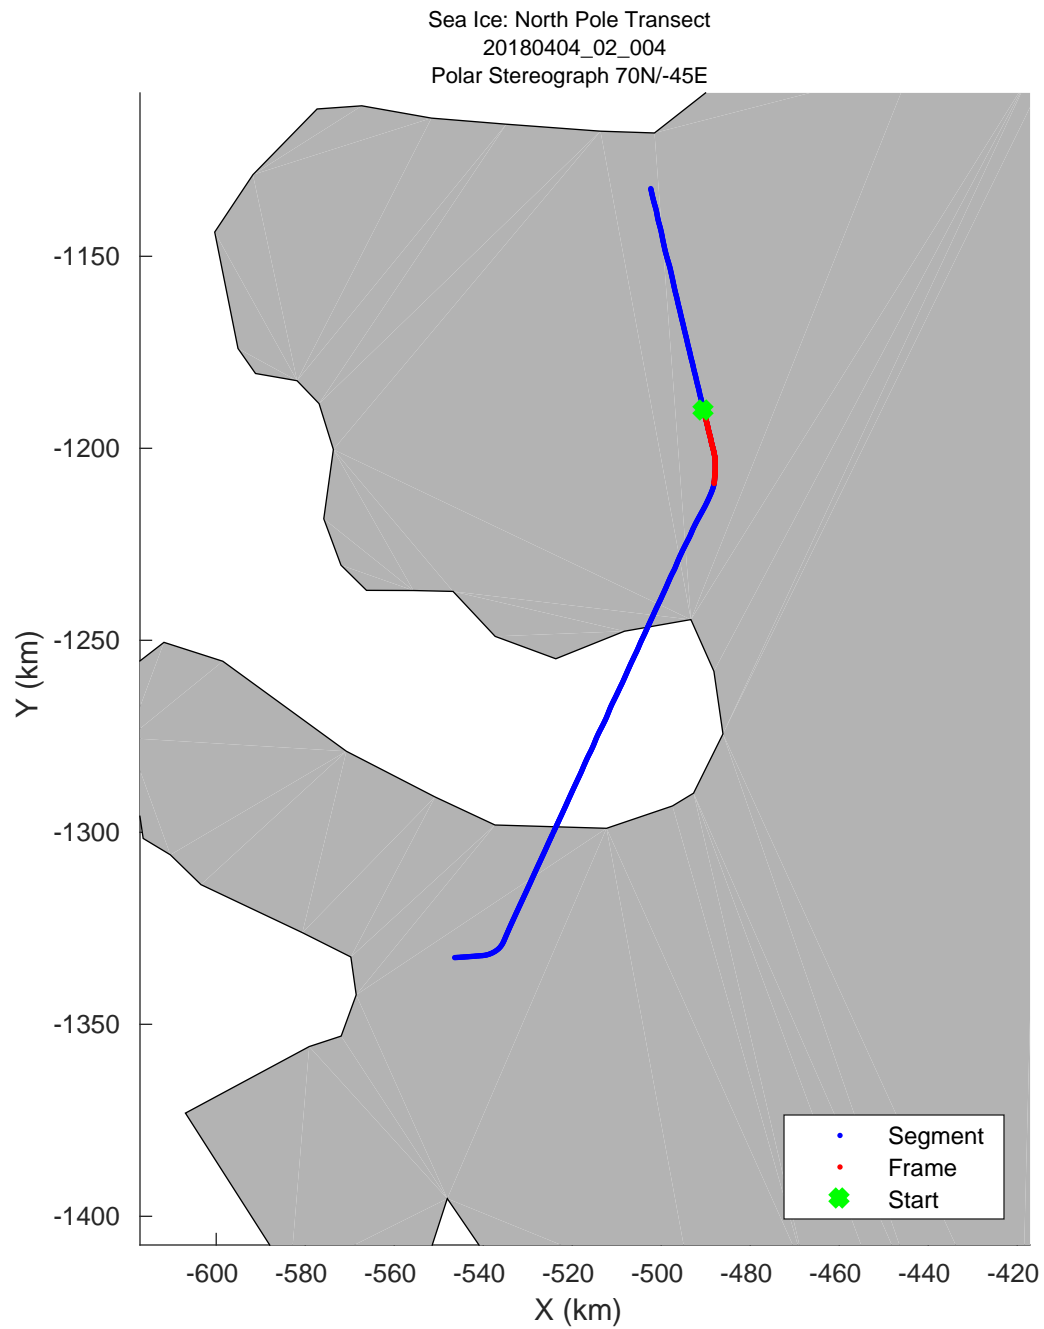

accum 2018\_Greenland\_P3: "Sea Ice: North Pole Transect" 20180404\_02\_001: 18:11:22.3 to 18:14:02.5 GPS

accum 2018\_Greenland\_P3: "Sea Ice: North Pole Transect" 20180404\_02\_002: 18:14:03.0 to 18:16:31.1 GPS

accum 2018\_Greenland\_P3: "Sea Ice: North Pole Transect" 20180404\_02\_003: 18:16:31.5 to 18:18:57.4 GPS

accum 2018\_Greenland\_P3: "Sea Ice: North Pole Transect" 20180404\_02\_004: 18:18:57.9 to 18:21:16.9 GPS

accum 2018\_Greenland\_P3: "Sea Ice: North Pole Transect" 20180404\_02\_005: 18:21:17.3 to 18:23:33.6 GPS

accum 2018\_Greenland\_P3: "Sea Ice: North Pole Transect" 20180404\_02\_006: 18:23:34.1 to 18:26:01.5 GPS

accum 2018\_Greenland\_P3: "Sea Ice: North Pole Transect" 20180404\_02\_011: 18:35:49.0 to 18:38:42.5 GPS