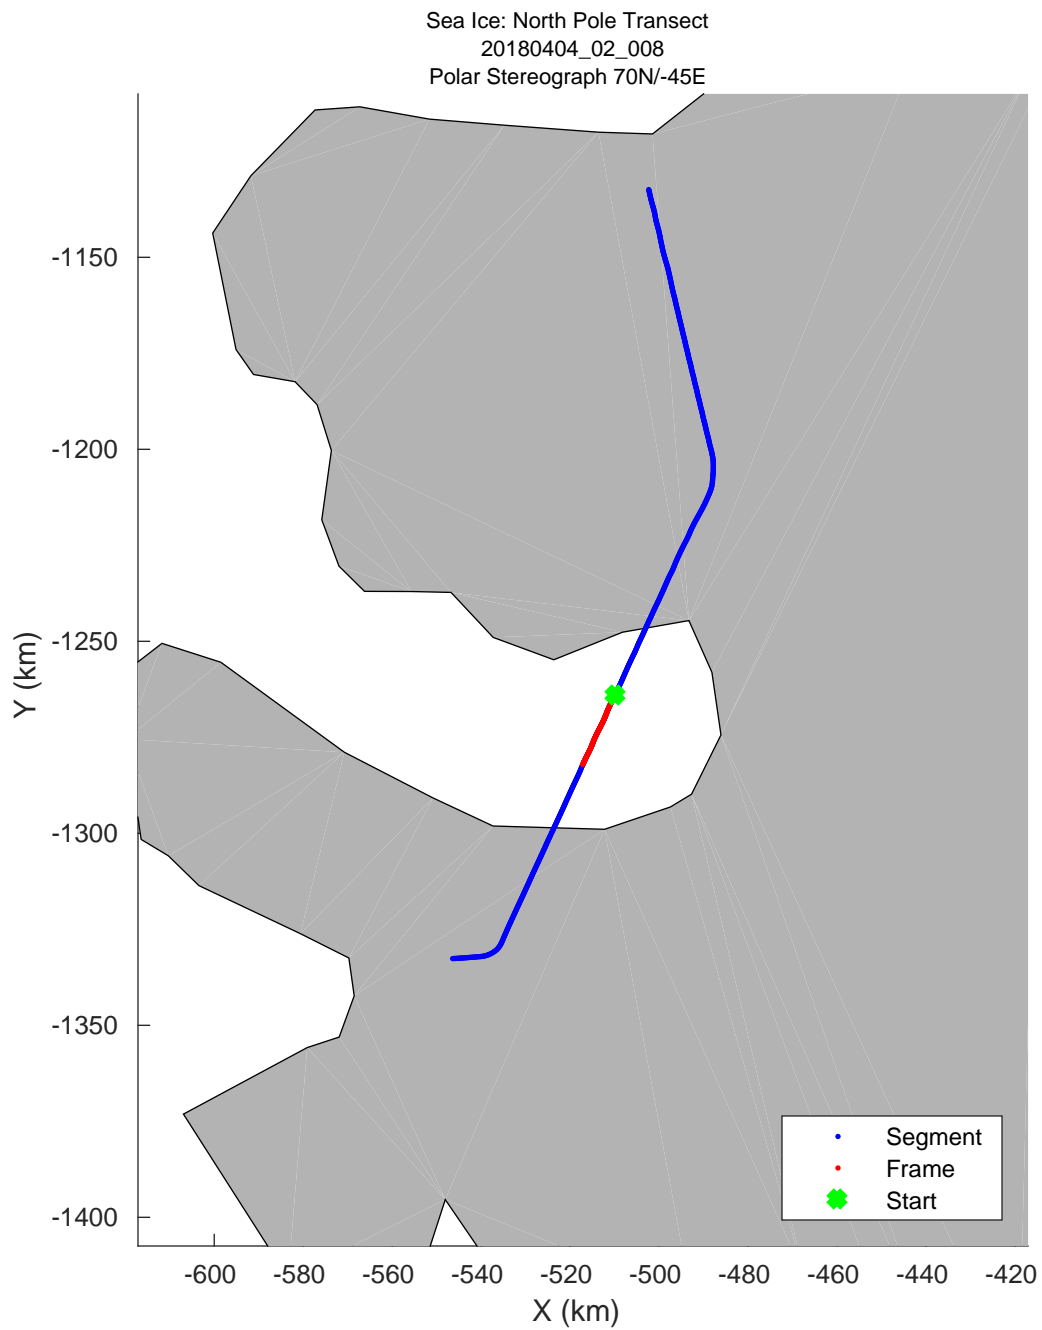

accum 2018\_Greenland\_P3: "Sea Ice: North Pole Transect" 20180404\_02\_003: 18:16:31.5 to 18:18:57.4 GPS

accum 2018\_Greenland\_P3: "Sea Ice: North Pole Transect" 20180404\_02\_004: 18:18:57.9 to 18:21:16.9 GPS

accum 2018\_Greenland\_P3: "Sea Ice: North Pole Transect" 20180404\_02\_005: 18:21:17.3 to 18:23:33.6 GPS

accum 2018\_Greenland\_P3: "Sea Ice: North Pole Transect" 20180404\_02\_006: 18:23:34.1 to 18:26:01.5 GPS

accum 2018\_Greenland\_P3: "Sea Ice: North Pole Transect" 20180404\_02\_007: 18:26:01.9 to 18:28:30.8 GPS

accum 2018\_Greenland\_P3: "Sea Ice: North Pole Transect" 20180404\_02\_008: 18:28:31.3 to 18:30:58.3 GPS

accum 2018\_Greenland\_P3: "Sea Ice: North Pole Transect" 20180404\_02\_009: 18:30:58.7 to 18:33:25.3 GPS

accum 2018\_Greenland\_P3: "Sea Ice: North Pole Transect" 20180404\_02\_010: 18:33:25.7 to 18:35:48.5 GPS