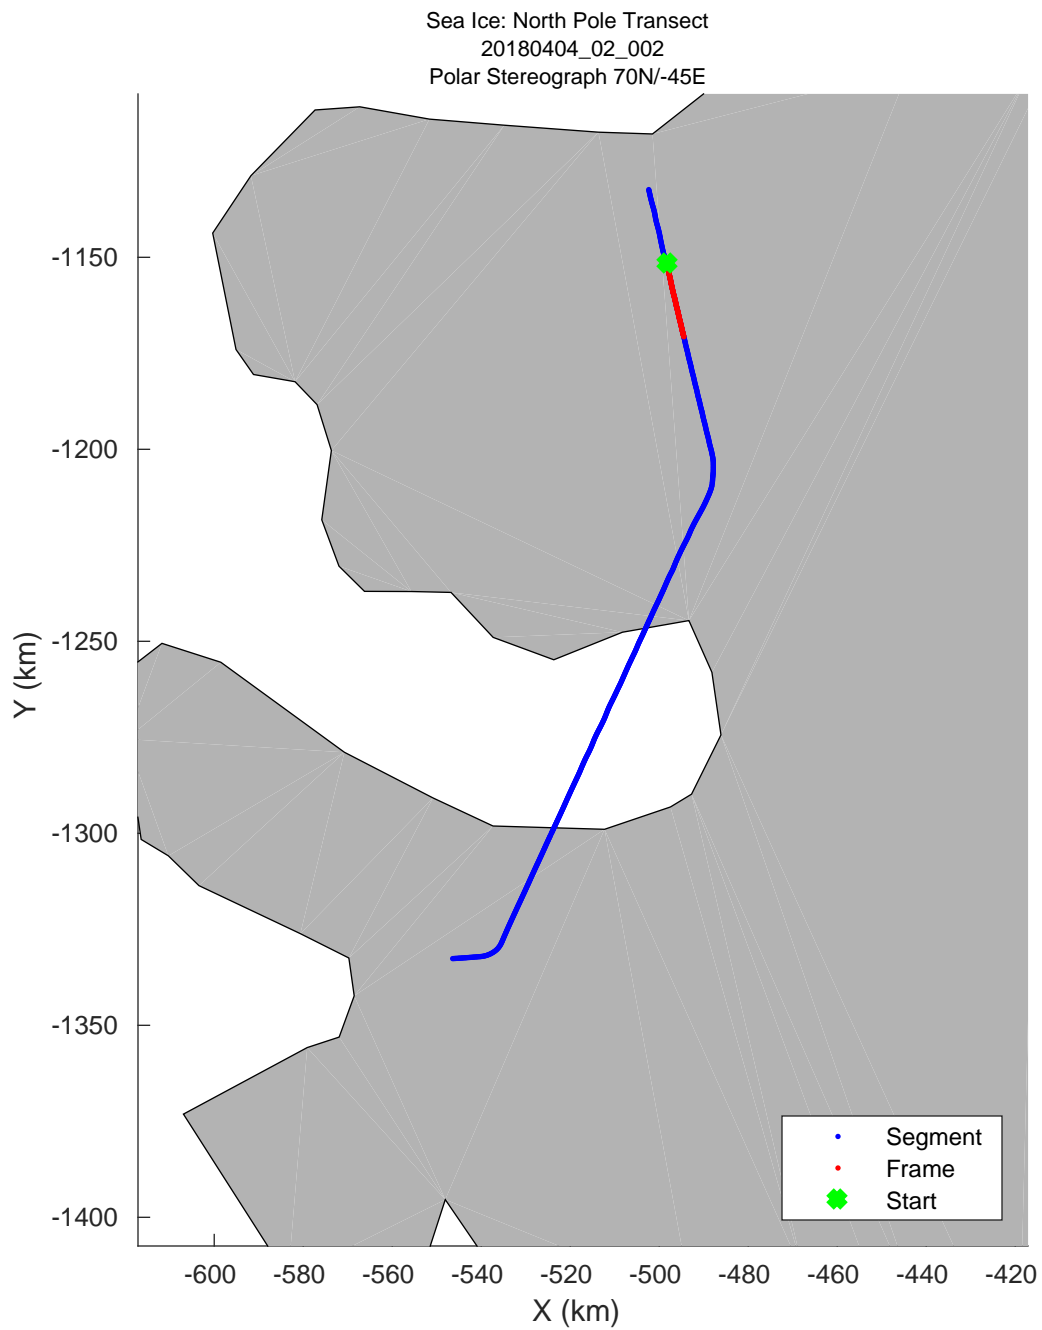

accum 2018\_Greenland\_P3: "Sea Ice: North Pole Transect" 20180404\_02\_001: 18:11:22.3 to 18:14:02.5 GPS

accum 2018\_Greenland\_P3: "Sea Ice: North Pole Transect" 20180404\_02\_002: 18:14:03.0 to 18:16:31.1 GPS

accum 2018\_Greenland\_P3: "Sea Ice: North Pole Transect" 20180404\_02\_003: 18:16:31.5 to 18:18:57.4 GPS

accum 2018\_Greenland\_P3: "Sea Ice: North Pole Transect" 20180404\_02\_004: 18:18:57.9 to 18:21:16.9 GPS

accum 2018\_Greenland\_P3: "Sea Ice: North Pole Transect" 20180404\_02\_005: 18:21:17.3 to 18:23:33.6 GPS

accum 2018\_Greenland\_P3: "Sea Ice: North Pole Transect" 20180404\_02\_006: 18:23:34.1 to 18:26:01.5 GPS

accum 2018\_Greenland\_P3: "Sea Ice: North Pole Transect" 20180404\_02\_011: 18:35:49.0 to 18:38:42.5 GPS