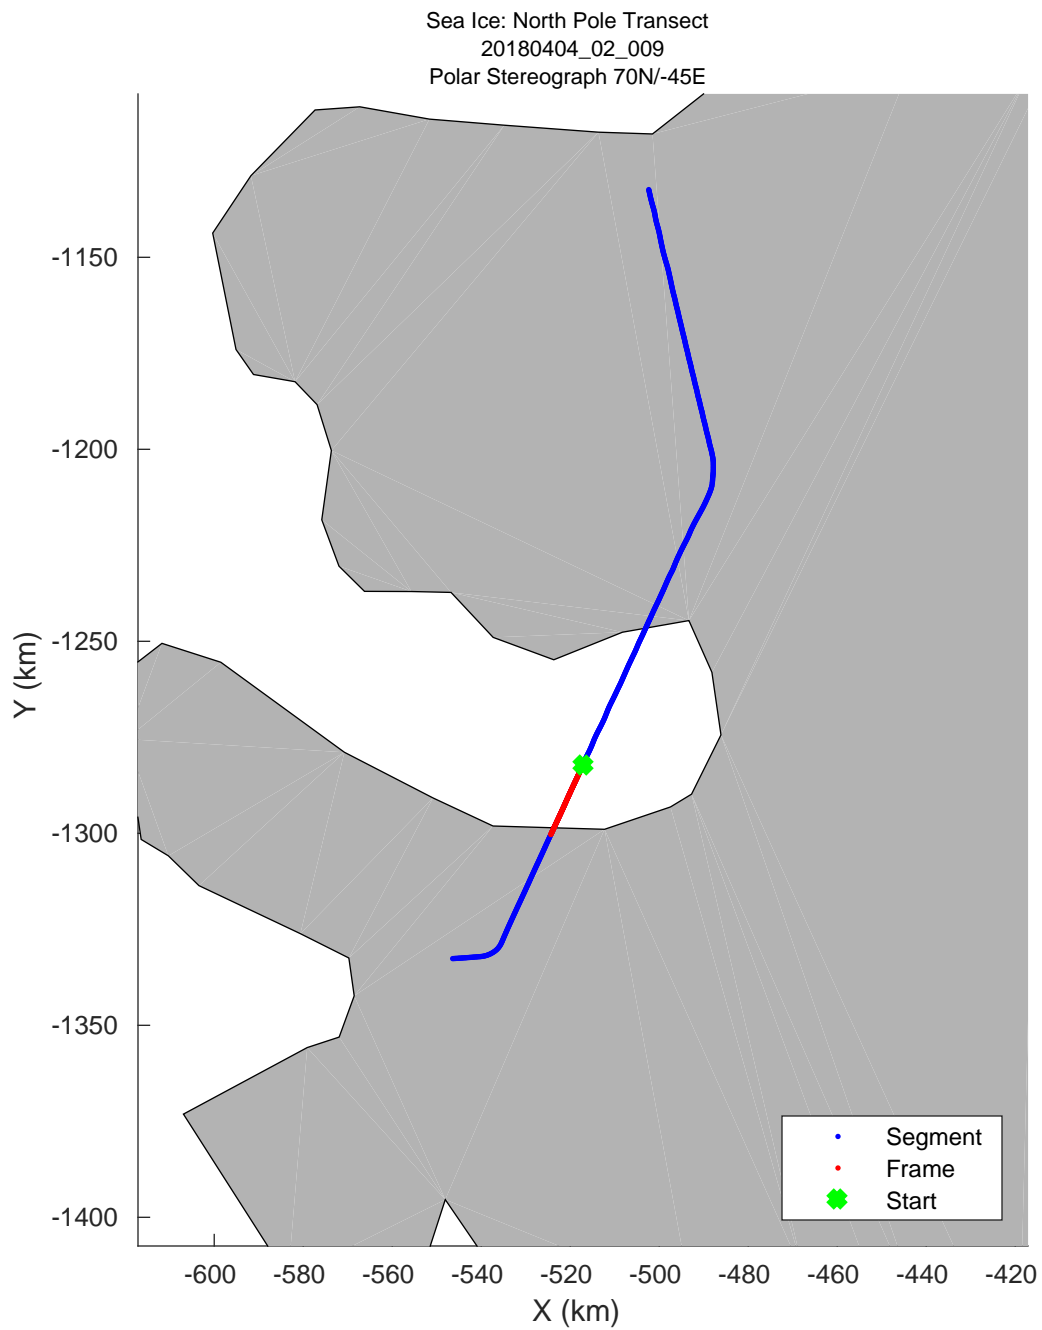

accum 2018\_Greenland\_P3: "Sea Ice: North Pole Transect" 20180404\_02\_005: 18:21:17.3 to 18:23:33.6 GPS

accum 2018\_Greenland\_P3: "Sea Ice: North Pole Transect" 20180404\_02\_006: 18:23:34.1 to 18:26:01.5 GPS

accum 2018\_Greenland\_P3: "Sea Ice: North Pole Transect" 20180404\_02\_007: 18:26:01.9 to 18:28:30.8 GPS

accum 2018\_Greenland\_P3: "Sea Ice: North Pole Transect" 20180404\_02\_008: 18:28:31.3 to 18:30:58.3 GPS

accum 2018\_Greenland\_P3: "Sea Ice: North Pole Transect" 20180404\_02\_009: 18:30:58.7 to 18:33:25.3 GPS

accum 2018\_Greenland\_P3: "Sea Ice: North Pole Transect" 20180404\_02\_010: 18:33:25.7 to 18:35:48.5 GPS

accum 2018\_Greenland\_P3: "Sea Ice: North Pole Transect" 20180404\_02\_011: 18:35:49.0 to 18:38:42.5 GPS