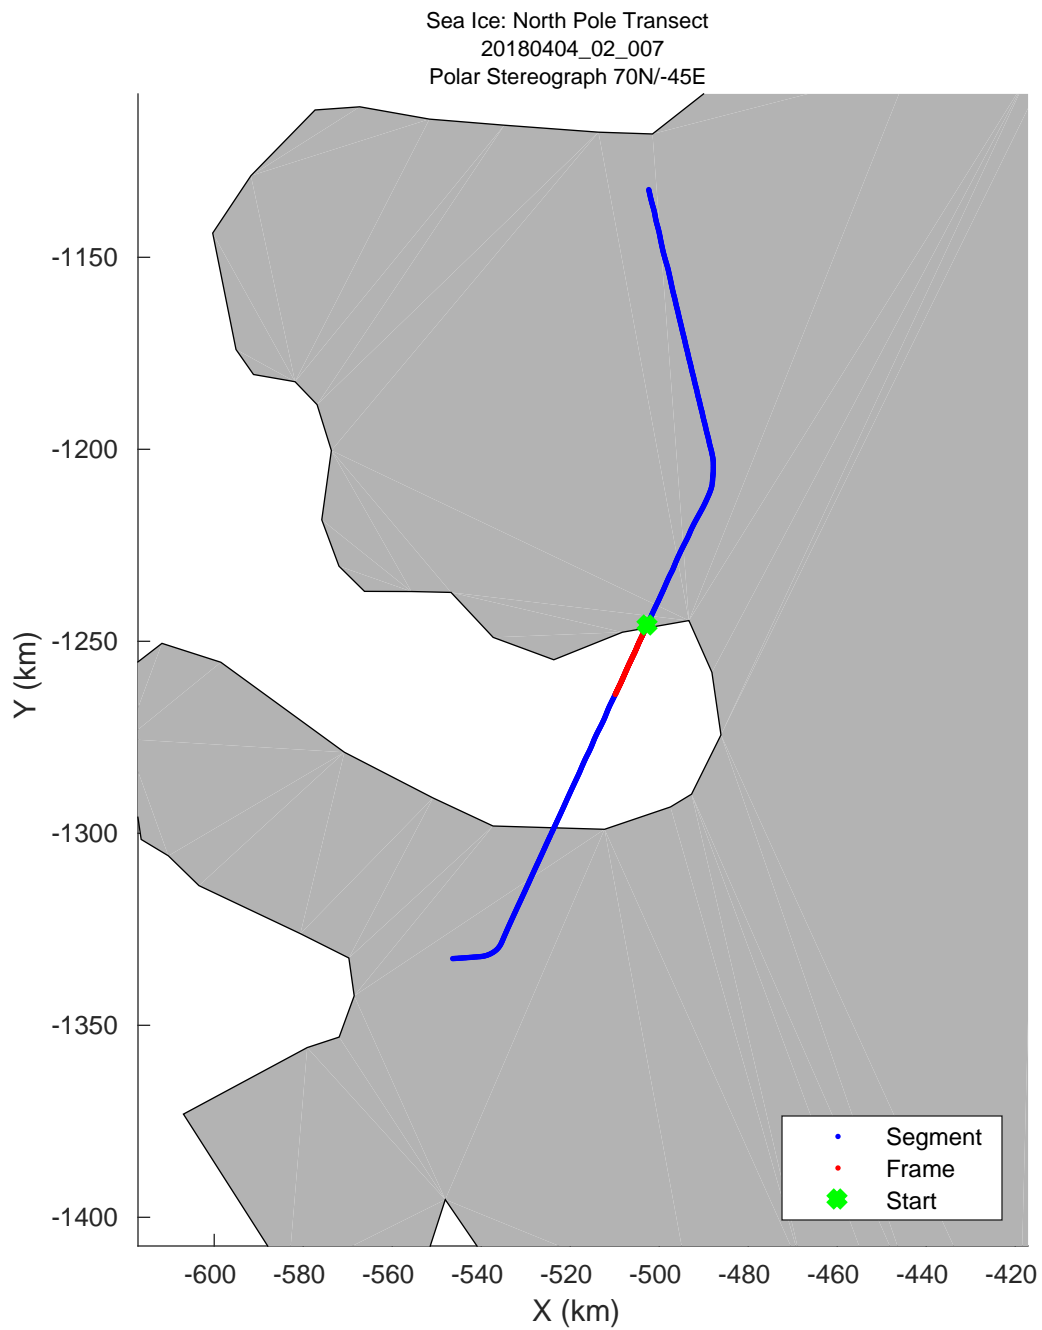

accum 2018\_Greenland\_P3: "Sea Ice: North Pole Transect" 20180404\_02\_001: 18:11:22.3 to 18:14:02.5 GPS

accum 2018\_Greenland\_P3: "Sea Ice: North Pole Transect" 20180404\_02\_002: 18:14:03.0 to 18:16:31.1 GPS

accum 2018\_Greenland\_P3: "Sea Ice: North Pole Transect" 20180404\_02\_003: 18:16:31.5 to 18:18:57.4 GPS

accum 2018\_Greenland\_P3: "Sea Ice: North Pole Transect" 20180404\_02\_004: 18:18:57.9 to 18:21:16.9 GPS

accum 2018\_Greenland\_P3: "Sea Ice: North Pole Transect" 20180404\_02\_005: 18:21:17.3 to 18:23:33.6 GPS

accum 2018\_Greenland\_P3: "Sea Ice: North Pole Transect" 20180404\_02\_006: 18:23:34.1 to 18:26:01.5 GPS

accum 2018\_Greenland\_P3: "Sea Ice: North Pole Transect" 20180404\_02\_007: 18:26:01.9 to 18:28:30.8 GPS

accum 2018\_Greenland\_P3: "Sea Ice: North Pole Transect" 20180404\_02\_008: 18:28:31.3 to 18:30:58.3 GPS