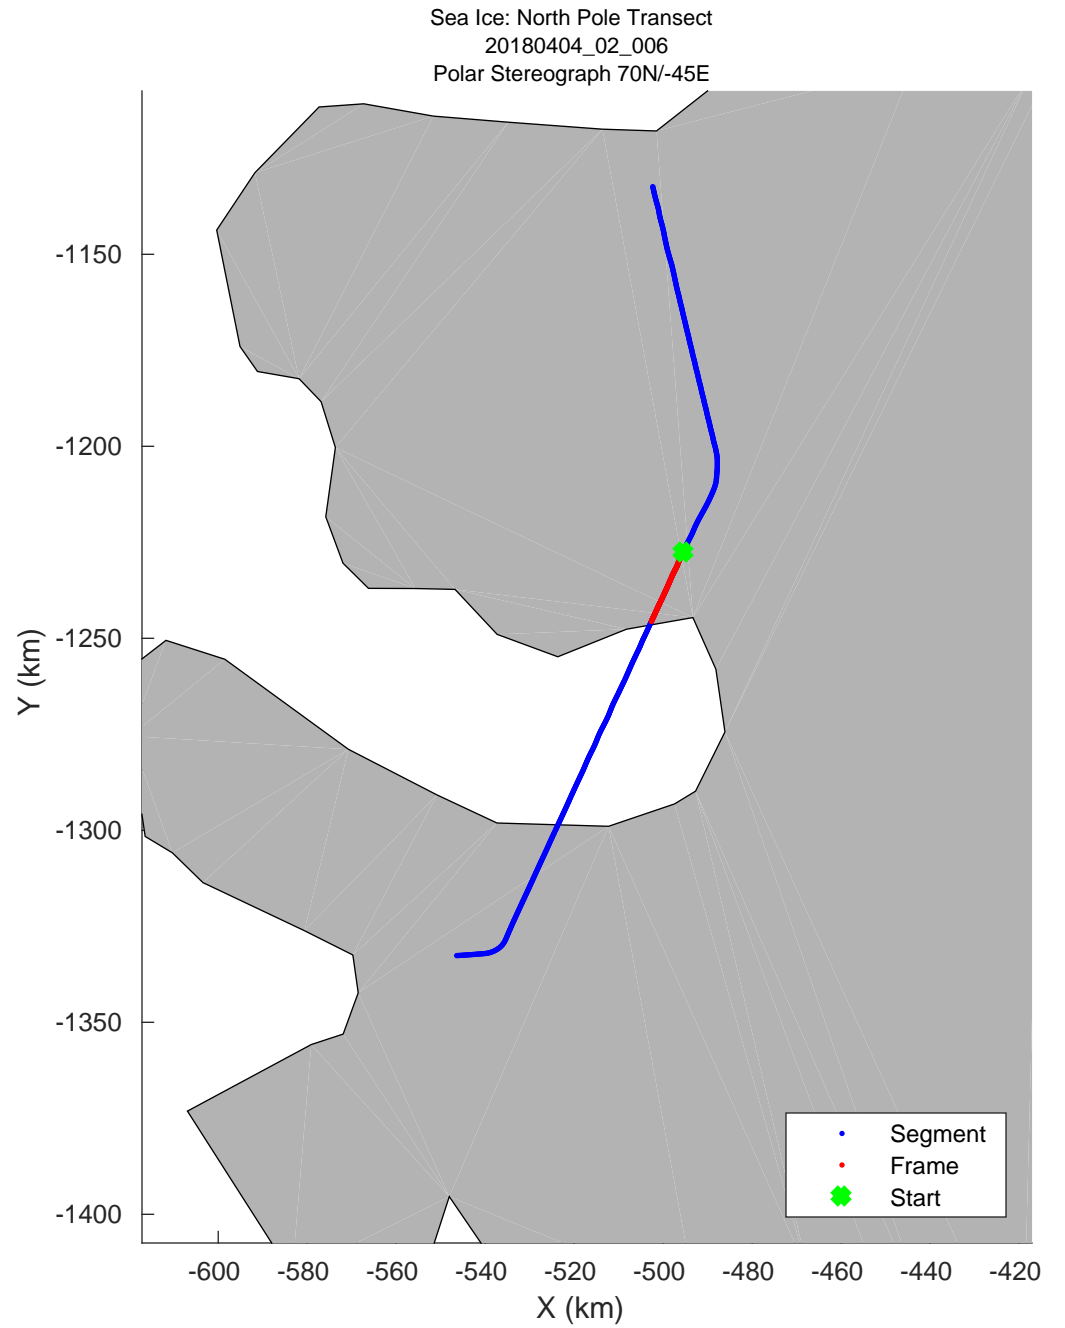

accum 2018\_Greenland\_P3: "Sea Ice: North Pole Transect" 20180404\_02\_001: 18:11:22.3 to 18:14:02.5 GPS

accum 2018\_Greenland\_P3: "Sea Ice: North Pole Transect" 20180404\_02\_002: 18:14:03.0 to 18:16:31.1 GPS

accum 2018\_Greenland\_P3: "Sea Ice: North Pole Transect" 20180404\_02\_003: 18:16:31.5 to 18:18:57.4 GPS

accum 2018\_Greenland\_P3: "Sea Ice: North Pole Transect" 20180404\_02\_004: 18:18:57.9 to 18:21:16.9 GPS

accum 2018\_Greenland\_P3: "Sea Ice: North Pole Transect" 20180404\_02\_005: 18:21:17.3 to 18:23:33.6 GPS

accum 2018\_Greenland\_P3: "Sea Ice: North Pole Transect" 20180404\_02\_006: 18:23:34.1 to 18:26:01.5 GPS

accum 2018\_Greenland\_P3: "Sea Ice: North Pole Transect" 20180404\_02\_007: 18:26:01.9 to 18:28:30.8 GPS

accum 2018\_Greenland\_P3: "Sea Ice: North Pole Transect" 20180404\_02\_008: 18:28:31.3 to 18:30:58.3 GPS