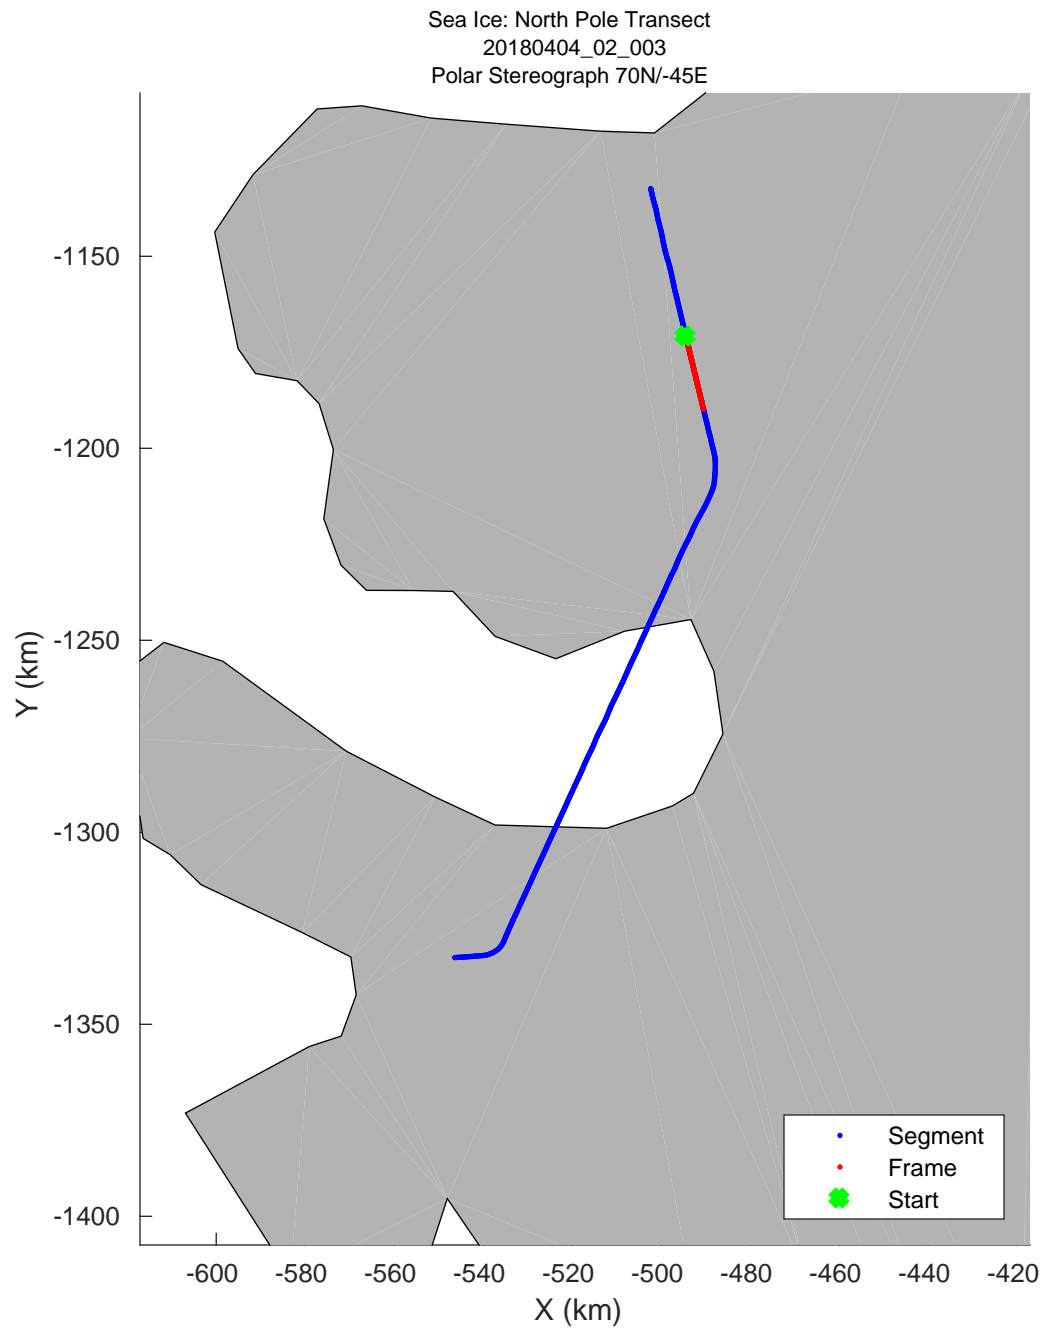

accum 2018\_Greenland\_P3: "Sea Ice: North Pole Transect" 20180404\_02\_001: 18:11:22.3 to 18:14:02.5 GPS

accum 2018\_Greenland\_P3: "Sea Ice: North Pole Transect" 20180404\_02\_002: 18:14:03.0 to 18:16:31.1 GPS

accum 2018\_Greenland\_P3: "Sea Ice: North Pole Transect" 20180404\_02\_003: 18:16:31.5 to 18:18:57.4 GPS

accum 2018\_Greenland\_P3: "Sea Ice: North Pole Transect" 20180404\_02\_004: 18:18:57.9 to 18:21:16.9 GPS

accum 2018\_Greenland\_P3: "Sea Ice: North Pole Transect" 20180404\_02\_005: 18:21:17.3 to 18:23:33.6 GPS

accum 2018\_Greenland\_P3: "Sea Ice: North Pole Transect" 20180404\_02\_006: 18:23:34.1 to 18:26:01.5 GPS

accum 2018\_Greenland\_P3: "Sea Ice: North Pole Transect" 20180404\_02\_007: 18:26:01.9 to 18:28:30.8 GPS

accum 2018\_Greenland\_P3: "Sea Ice: North Pole Transect" 20180404\_02\_008: 18:28:31.3 to 18:30:58.3 GPS