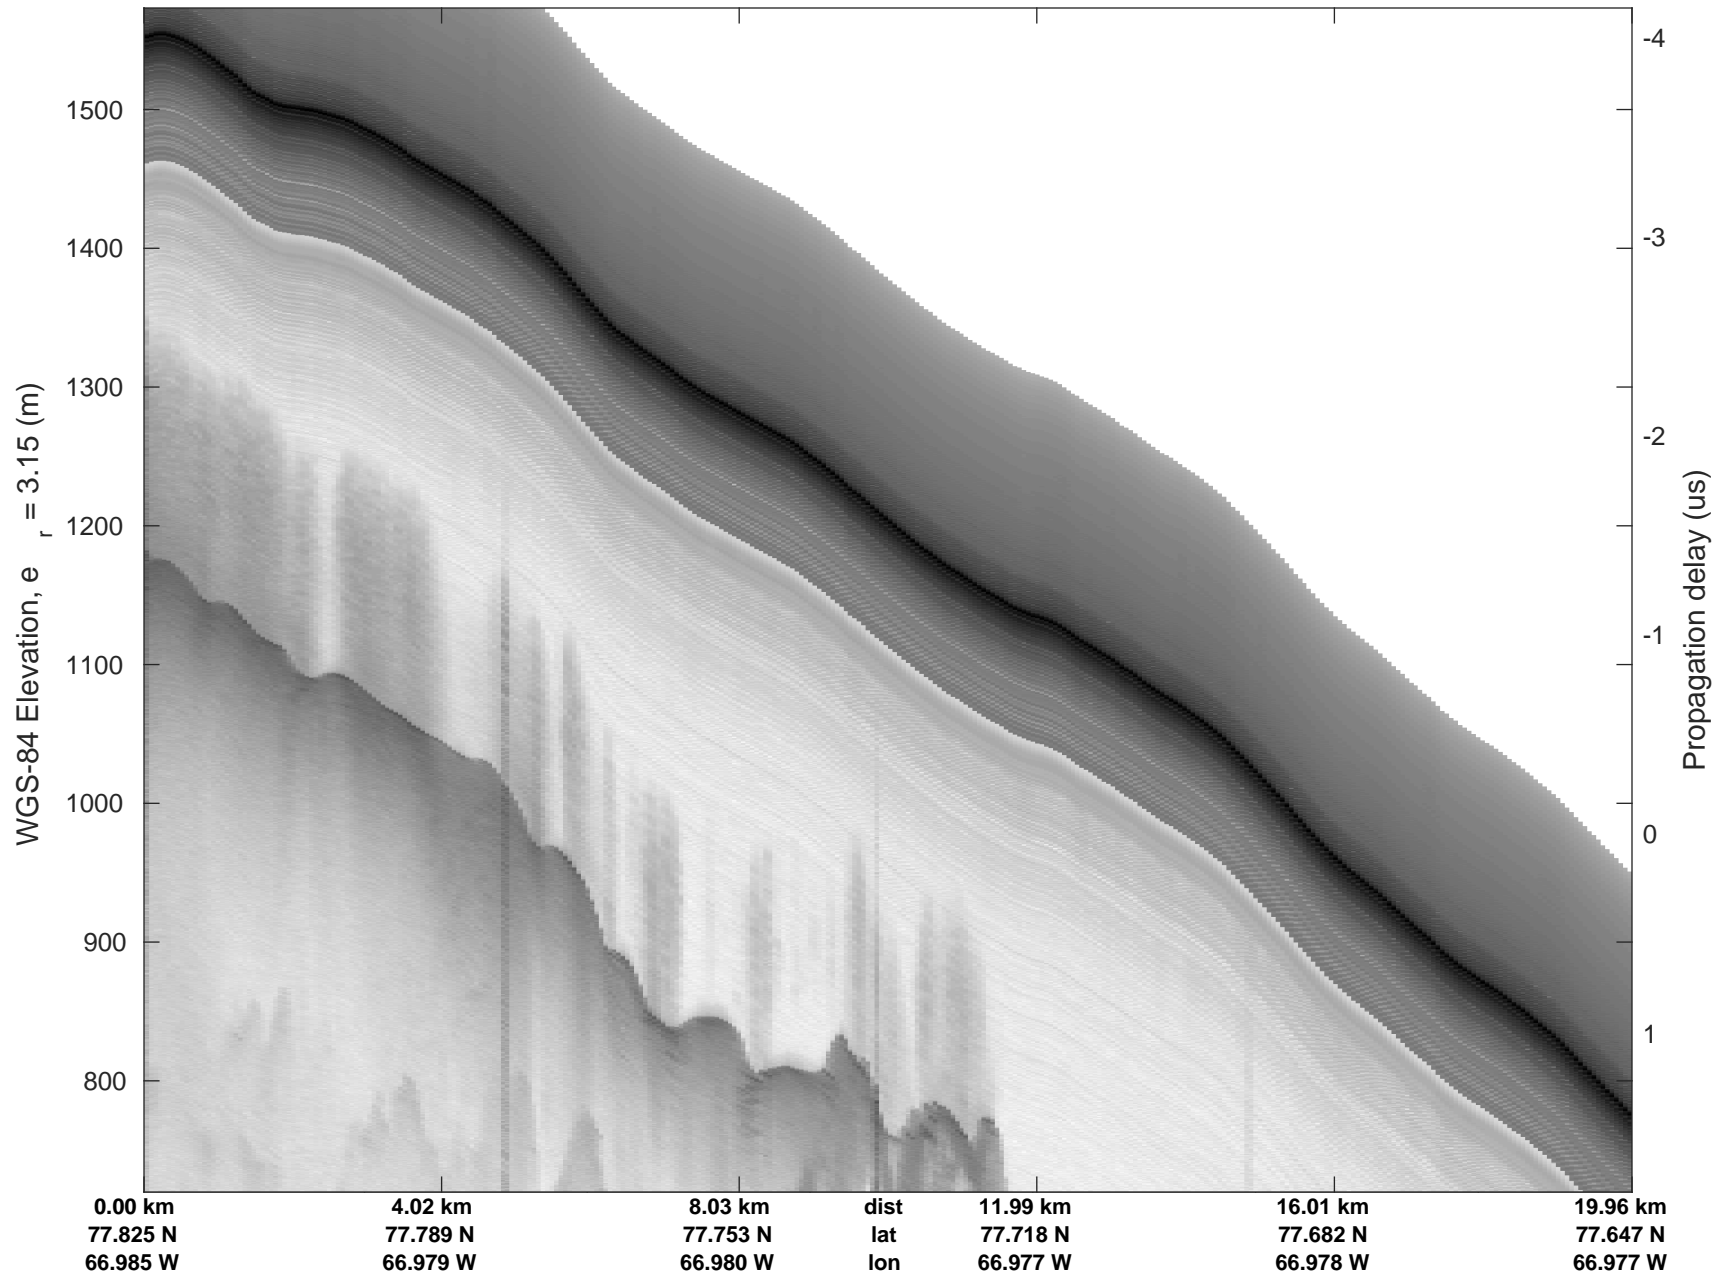

accum 2018\_Greenland\_P3: "Sea Ice: North Pole Transect" 20180404\_02\_003: 18:16:31.5 to 18:18:57.4 GPS

accum 2018\_Greenland\_P3: "Sea Ice: North Pole Transect" 20180404\_02\_004: 18:18:57.9 to 18:21:16.9 GPS

accum 2018\_Greenland\_P3: "Sea Ice: North Pole Transect" 20180404\_02\_005: 18:21:17.3 to 18:23:33.6 GPS

accum 2018\_Greenland\_P3: "Sea Ice: North Pole Transect" 20180404\_02\_006: 18:23:34.1 to 18:26:01.5 GPS

accum 2018\_Greenland\_P3: "Sea Ice: North Pole Transect" 20180404\_02\_007: 18:26:01.9 to 18:28:30.8 GPS

accum 2018\_Greenland\_P3: "Sea Ice: North Pole Transect" 20180404\_02\_008: 18:28:31.3 to 18:30:58.3 GPS

accum 2018\_Greenland\_P3: "Sea Ice: North Pole Transect" 20180404\_02\_009: 18:30:58.7 to 18:33:25.3 GPS

accum 2018\_Greenland\_P3: "Sea Ice: North Pole Transect" 20180404\_02\_010: 18:33:25.7 to 18:35:48.5 GPS