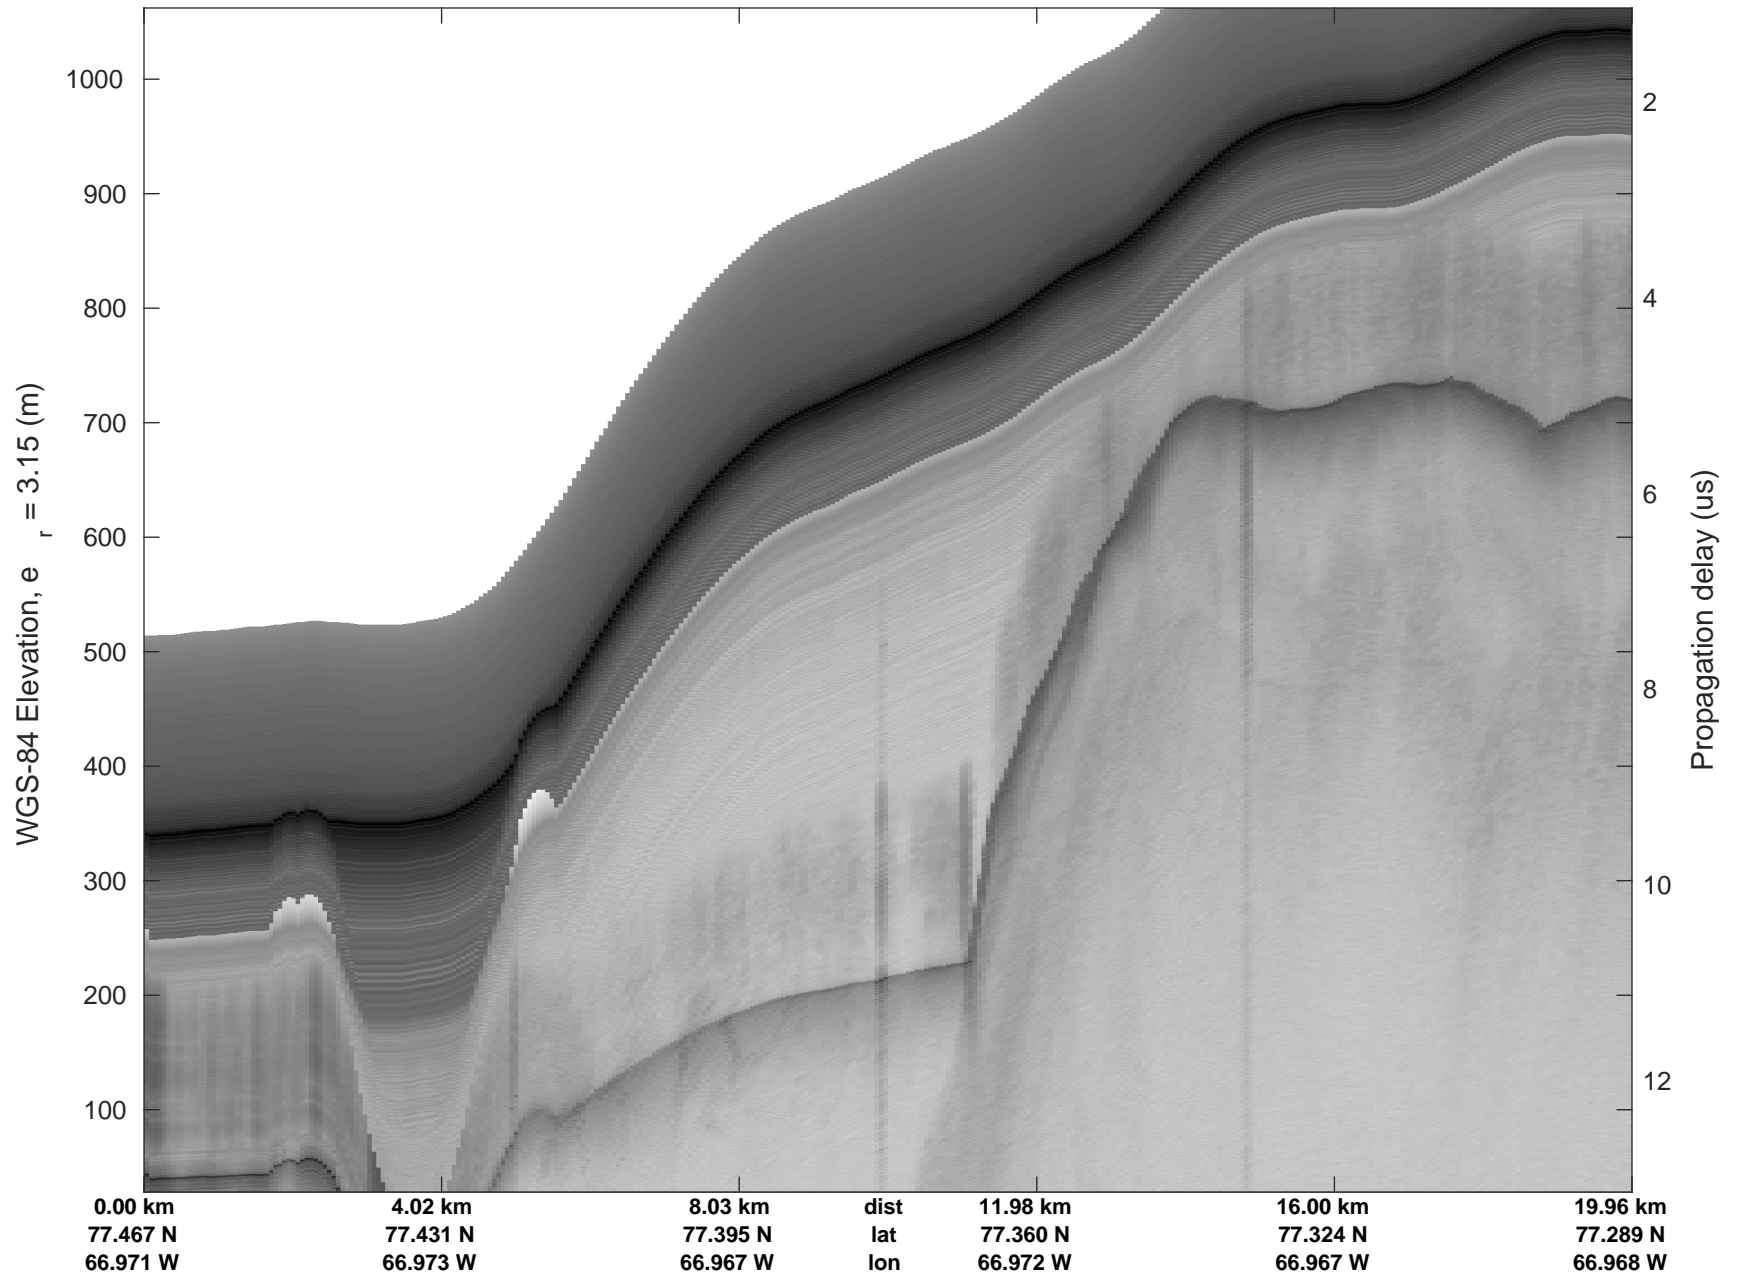

accum 2018\_Greenland\_P3: "Sea Ice: North Pole Transect" 20180404\_02\_005: 18:21:17.3 to 18:23:33.6 GPS

accum 2018\_Greenland\_P3: "Sea Ice: North Pole Transect" 20180404\_02\_006: 18:23:34.1 to 18:26:01.5 GPS

accum 2018\_Greenland\_P3: "Sea Ice: North Pole Transect" 20180404\_02\_007: 18:26:01.9 to 18:28:30.8 GPS

accum 2018\_Greenland\_P3: "Sea Ice: North Pole Transect" 20180404\_02\_008: 18:28:31.3 to 18:30:58.3 GPS

accum 2018\_Greenland\_P3: "Sea Ice: North Pole Transect" 20180404\_02\_009: 18:30:58.7 to 18:33:25.3 GPS

accum 2018\_Greenland\_P3: "Sea Ice: North Pole Transect" 20180404\_02\_010: 18:33:25.7 to 18:35:48.5 GPS

accum 2018\_Greenland\_P3: "Sea Ice: North Pole Transect" 20180404\_02\_011: 18:35:49.0 to 18:38:42.5 GPS