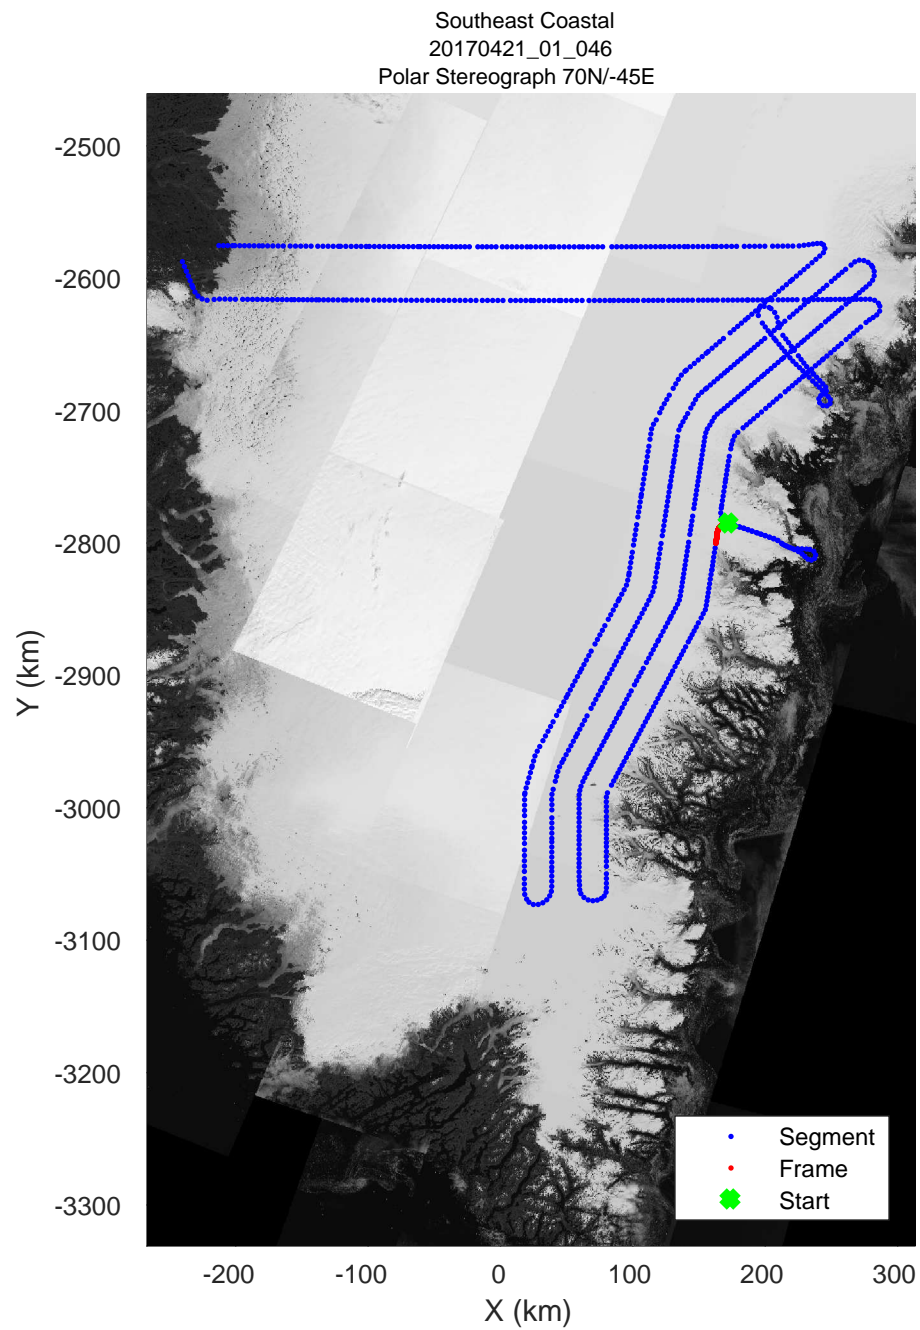

accum 2017_Greenland_P3: "Southeast Coastal" 20170421_01_044: 12:49:12.4 to 12:51:54.8 GPS

accum 2017_Greenland_P3: "Southeast Coastal" 20170421_01_045: 12:51:55.0 to 12:54:34.2 GPS

accum 2017_Greenland_P3: "Southeast Coastal" 20170421_01_045: 12:51:55.0 to 12:54:34.2 GPS