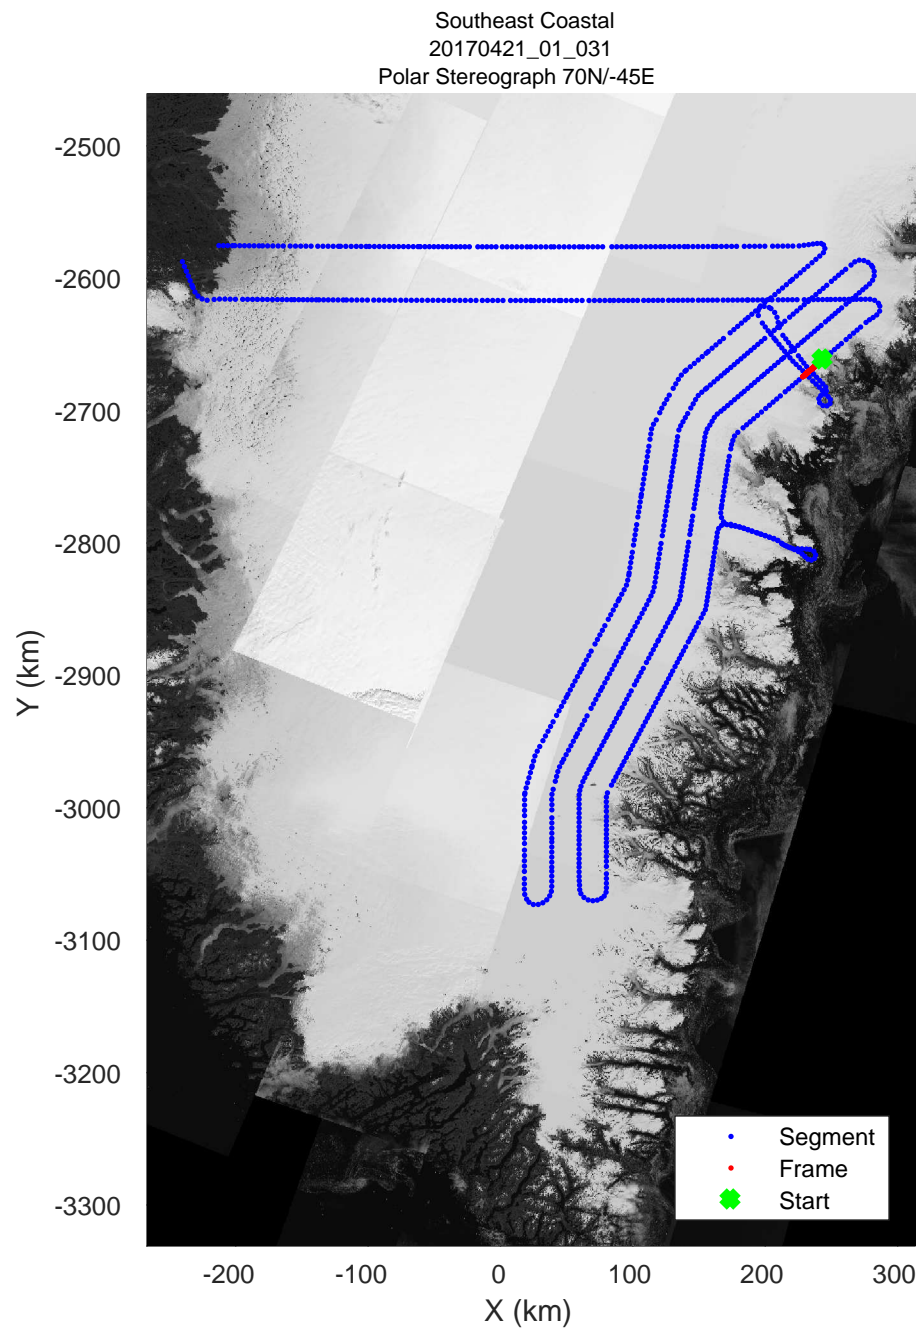

accum 2017_Greenland_P3: "Southeast Coastal" 20170421_01_029: 12:10:45.7 to 12:13:14.6 GPS

accum 2017_Greenland_P3: "Southeast Coastal" 20170421_01_030: 12:13:14.8 to 12:15:44.2 GPS

accum 2017_Greenland_P3: "Southeast Coastal" 20170421_01_030: 12:13:14.8 to 12:15:44.2 GPS