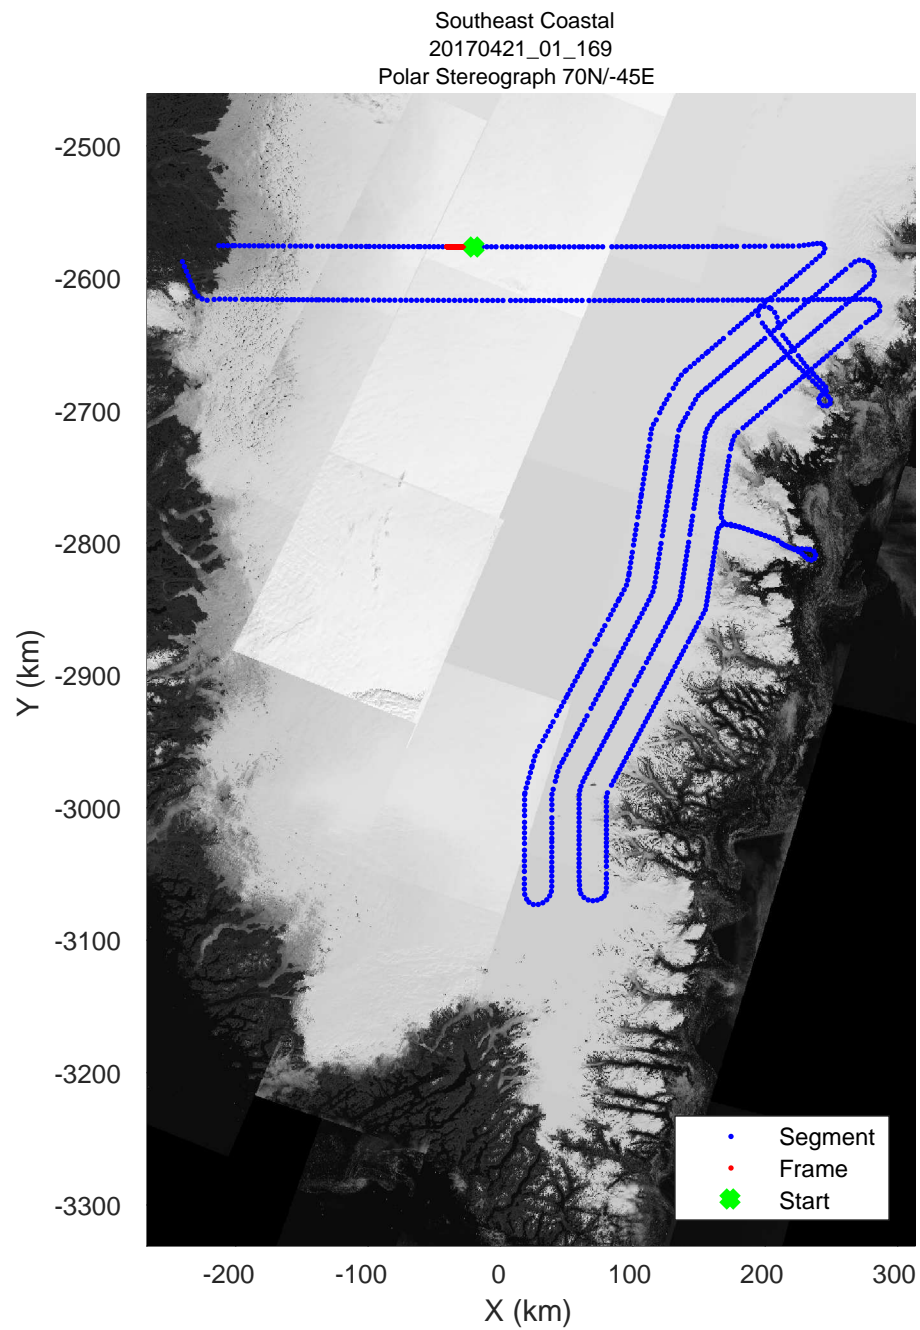

accum 2017_Greenland_P3: "Southeast Coastal" 20170421_01_167: 17:52:13.2 to 17:54:36.2 GPS

accum 2017_Greenland_P3: "Southeast Coastal" 20170421_01_168: 17:54:36.4 to 17:57:10.1 GPS

accum 2017_Greenland_P3: "Southeast Coastal" 20170421_01_168: 17:54:36.4 to 17:57:10.1 GPS