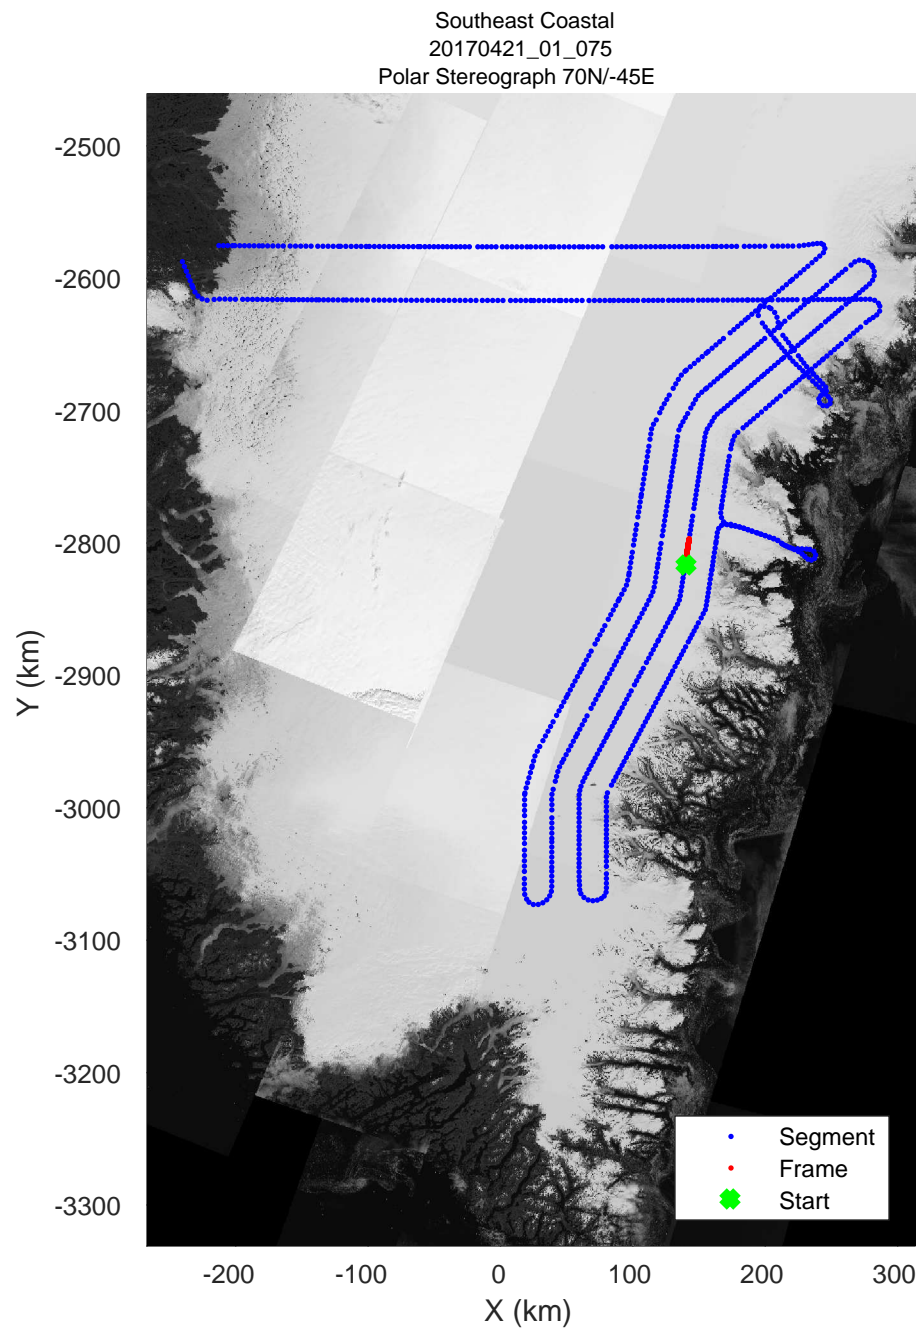

accum 2017_Greenland_P3: "Southeast Coastal" 20170421_01_073: 14:04:40.3 to 14:07:16.3 GPS

accum 2017_Greenland_P3: "Southeast Coastal" 20170421_01_074: 14:07:16.5 to 14:09:54.7 GPS

accum 2017_Greenland_P3: "Southeast Coastal" 20170421_01_074: 14:07:16.5 to 14:09:54.7 GPS