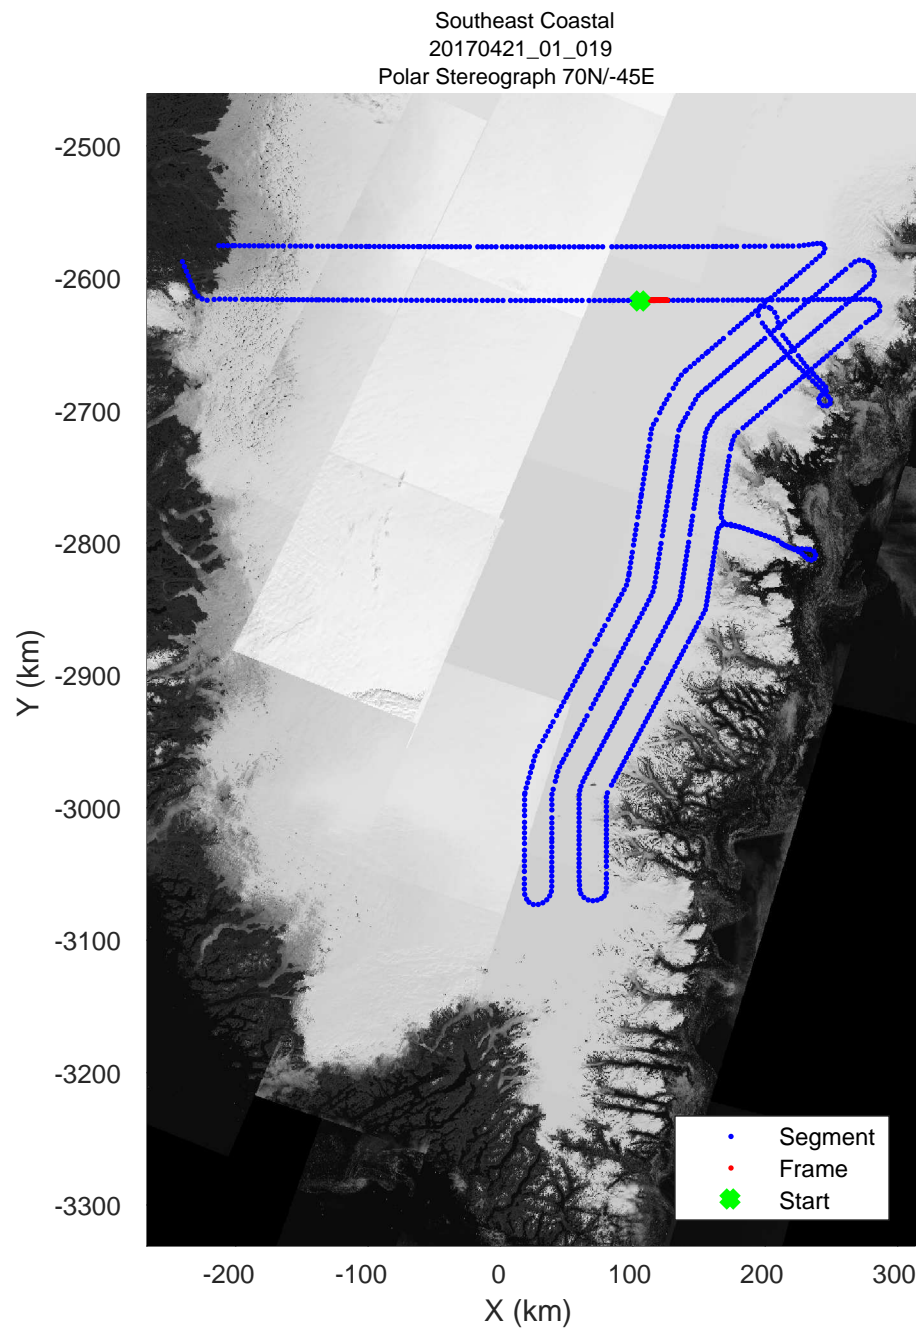

accum 2017_Greenland_P3: "Southeast Coastal" 20170421_01_017: 11:41:05.7 to 11:43:21.3 GPS

accum 2017_Greenland_P3: "Southeast Coastal" 20170421_01_018: 11:43:21.5 to 11:45:49.1 GPS

accum 2017_Greenland_P3: "Southeast Coastal" 20170421_01_018: 11:43:21.5 to 11:45:49.1 GPS