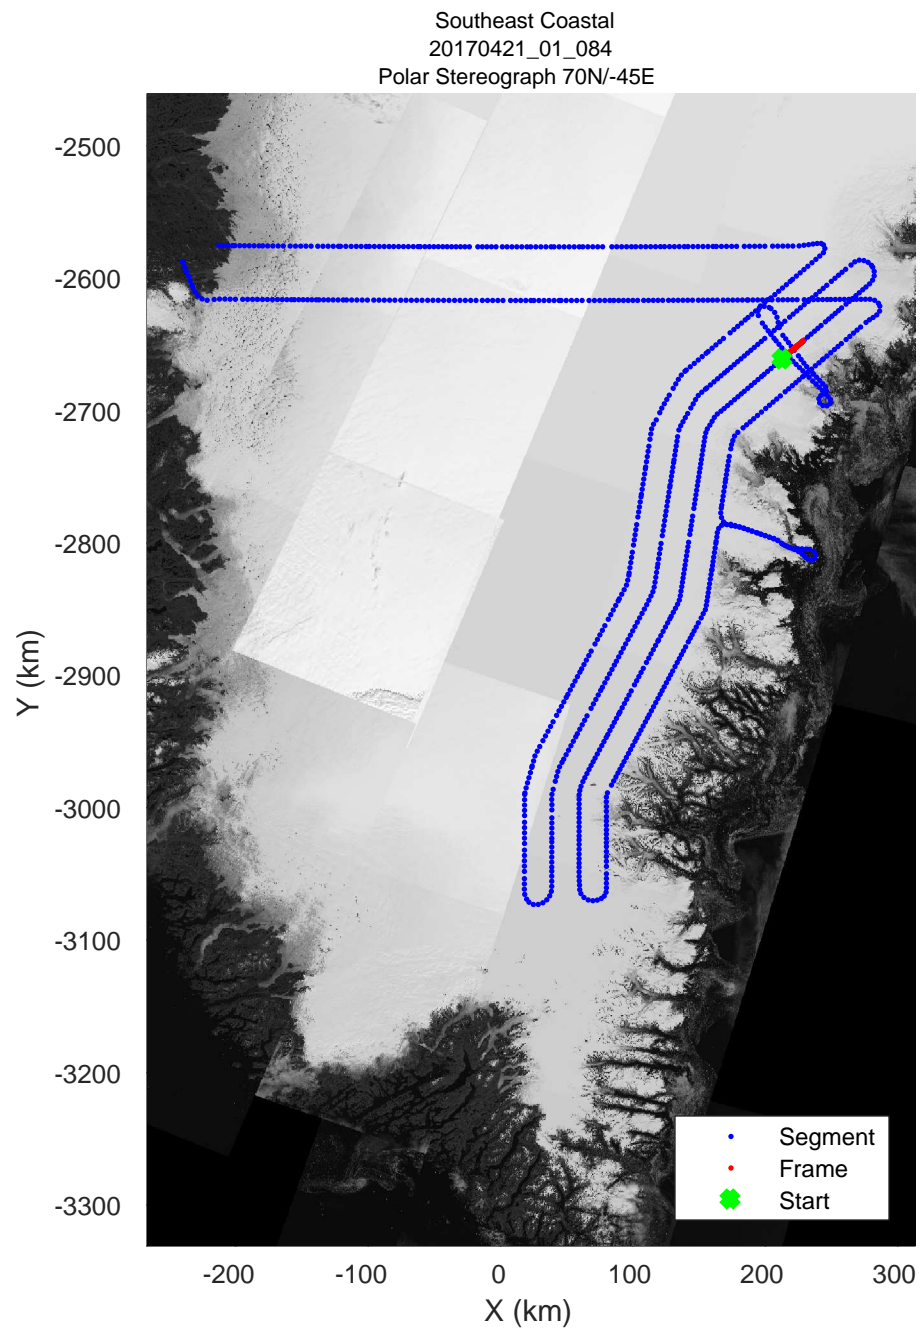

accum 2017_Greenland_P3: "Southeast Coastal" 20170421_01_082: 14:28:03.5 to 14:30:37.4 GPS

accum 2017_Greenland_P3: "Southeast Coastal" 20170421_01_083: 14:30:37.6 to 14:33:10.7 GPS

accum 2017_Greenland_P3: "Southeast Coastal" 20170421_01_083: 14:30:37.6 to 14:33:10.7 GPS