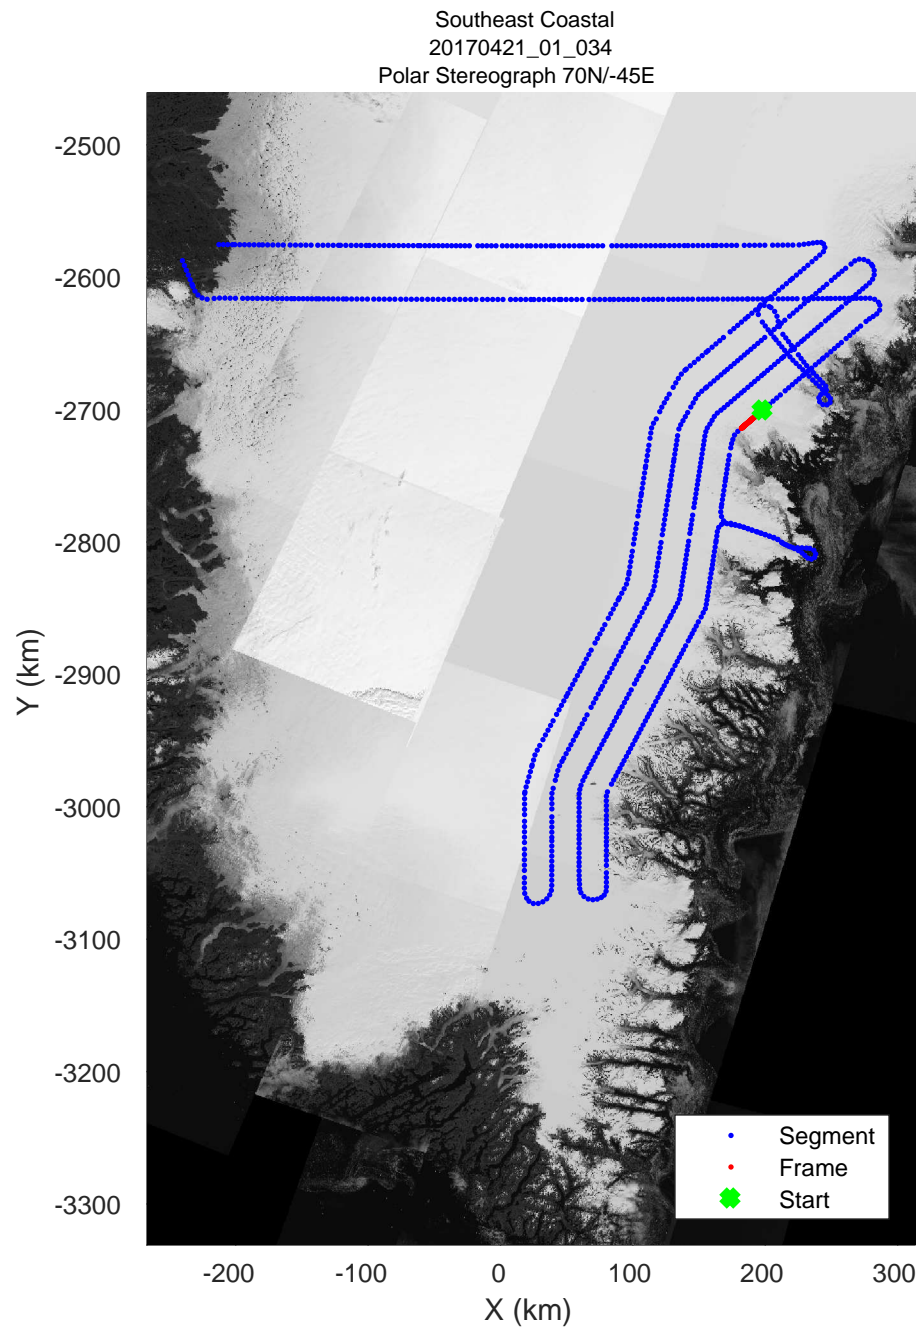

accum 2017_Greenland_P3: "Southeast Coastal" 20170421_01_032: 12:18:10.2 to 12:20:42.4 GPS

accum 2017_Greenland_P3: "Southeast Coastal" 20170421_01_033: 12:20:42.5 to 12:23:07.0 GPS

accum 2017_Greenland_P3: "Southeast Coastal" 20170421_01_033: 12:20:42.5 to 12:23:07.0 GPS