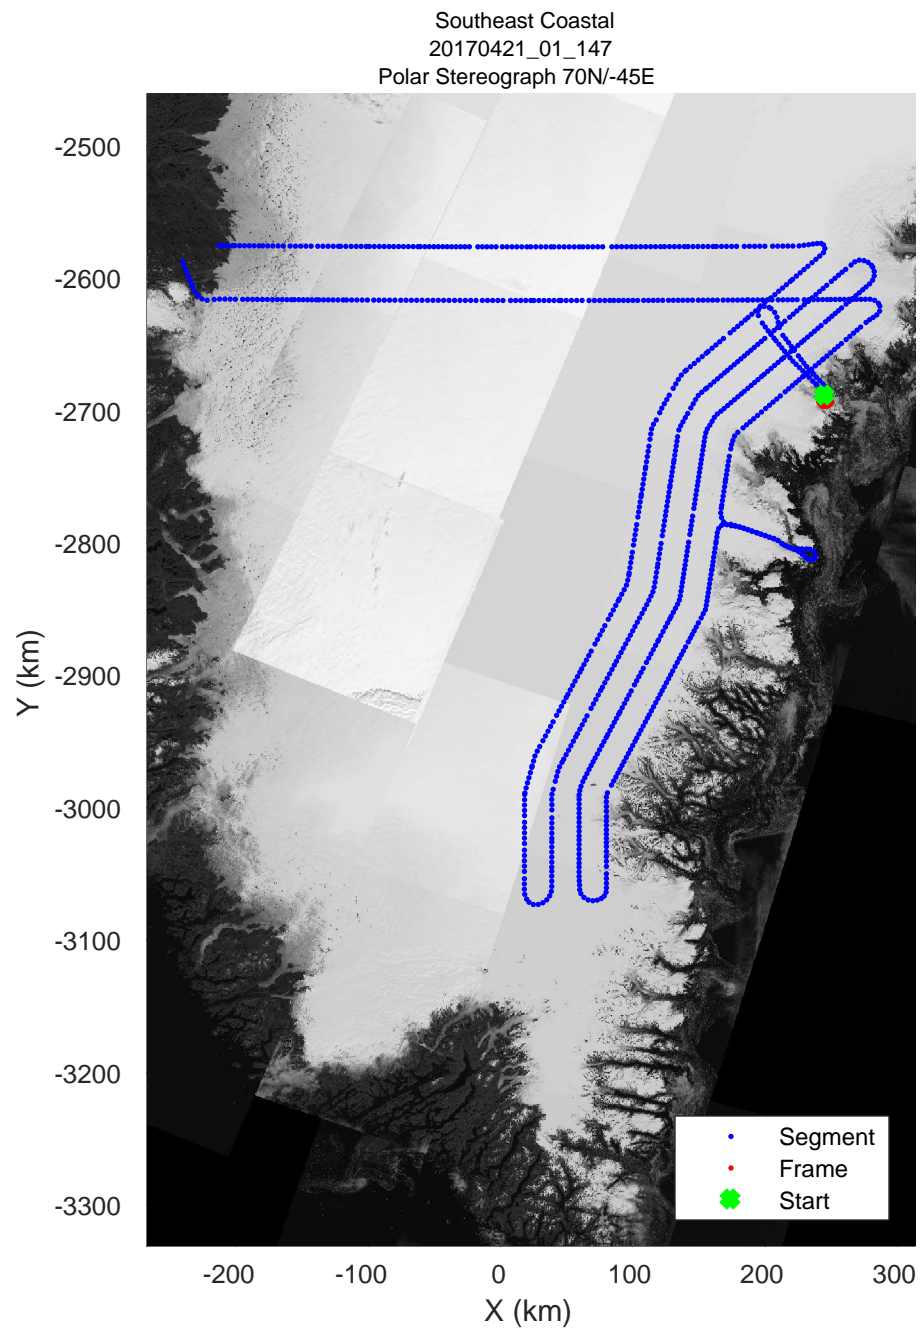

accum 2017_Greenland_P3: "Southeast Coastal" 20170421_01_145: 16:58:14.1 to 17:00:45.7 GPS

accum 2017_Greenland_P3: "Southeast Coastal" 20170421_01_146: 17:00:45.8 to 17:03:31.2 GPS

accum 2017_Greenland_P3: "Southeast Coastal" 20170421_01_146: 17:00:45.8 to 17:03:31.2 GPS