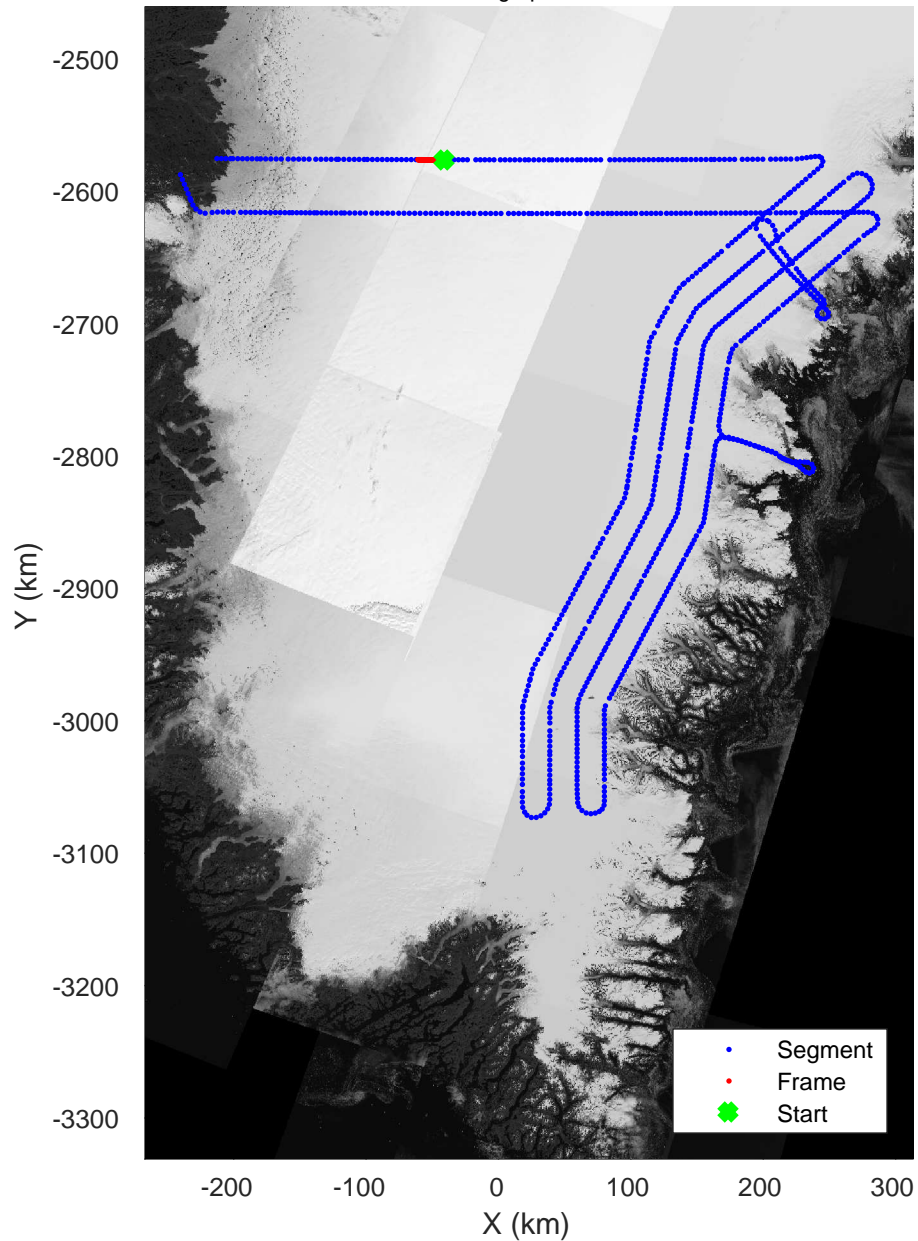

accum 2017_Greenland_P3: "Southeast Coastal" 20170421_01_169: 17:57:10.3 to 17:59:47.8 GPS

accum 2017_Greenland_P3: "Southeast Coastal" 20170421_01_169: 17:57:10.3 to 17:59:47.8 GPS

Southeast Coastal
20170421_01_170
Polar Stereograph 70N/-45E