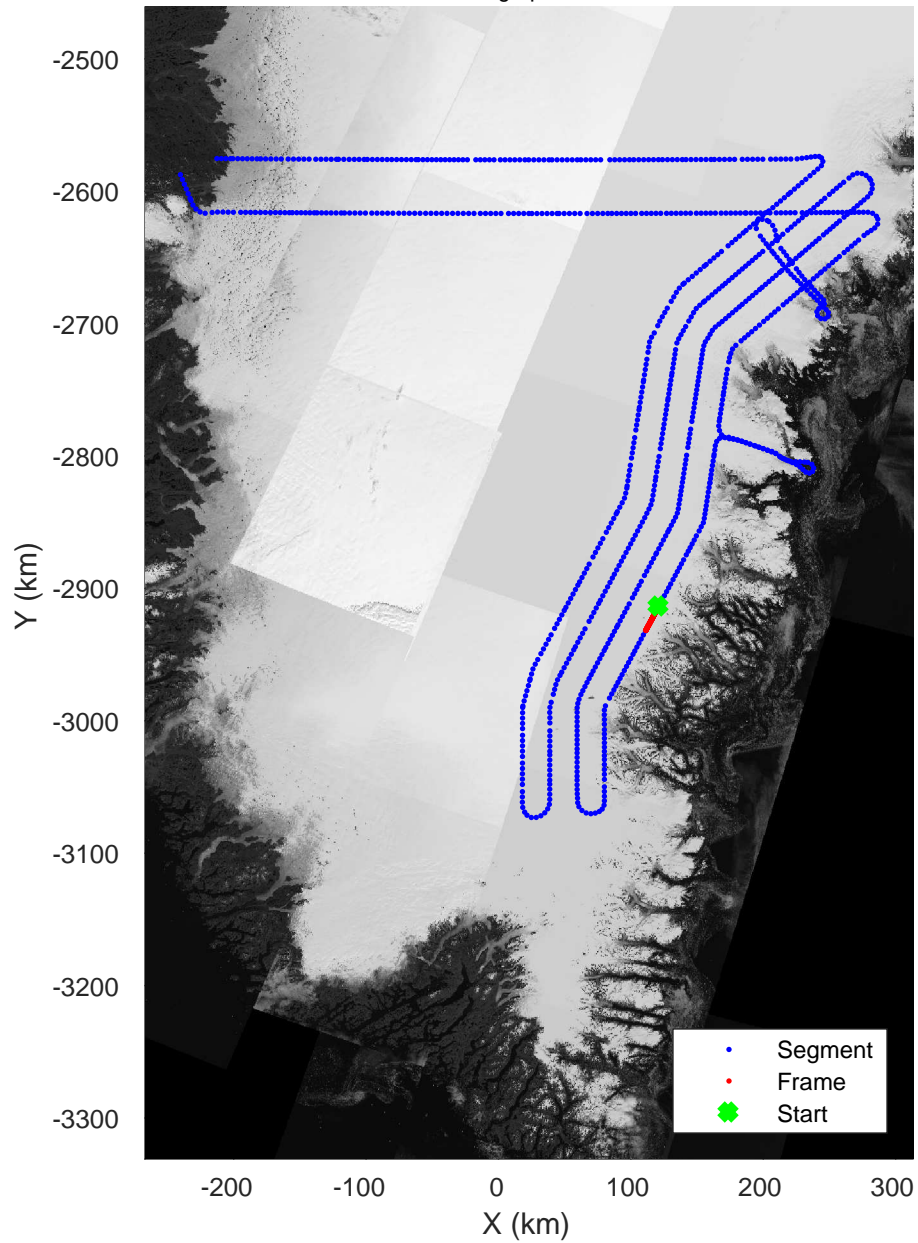

accum 2017_Greenland_P3: "Southeast Coastal" 20170421_01_052: 13:10:34.4 to 13:13:14.0 GPS

accum 2017_Greenland_P3: "Southeast Coastal" 20170421_01_052: 13:10:34.4 to 13:13:14.0 GPS

Southeast Coastal
20170421_01_053
Polar Stereograph 70N/-45E