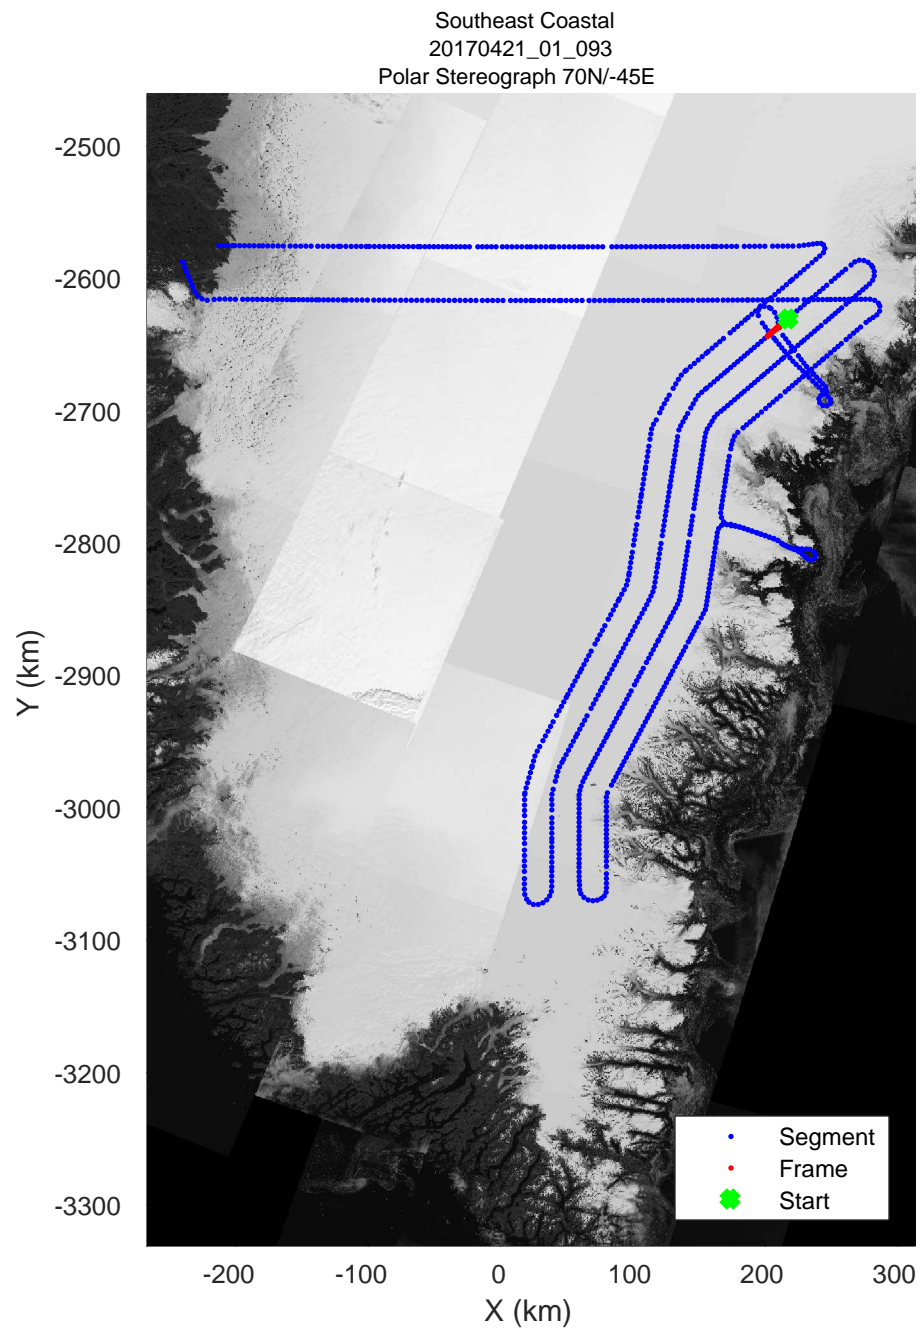

accum 2017_Greenland_P3: "Southeast Coastal" 20170421_01_091: 14:51:14.1 to 14:53:40.2 GPS

accum 2017_Greenland_P3: "Southeast Coastal" 20170421_01_092: 14:53:40.4 to 14:56:06.2 GPS

accum 2017_Greenland_P3: "Southeast Coastal" 20170421_01_092: 14:53:40.4 to 14:56:06.2 GPS