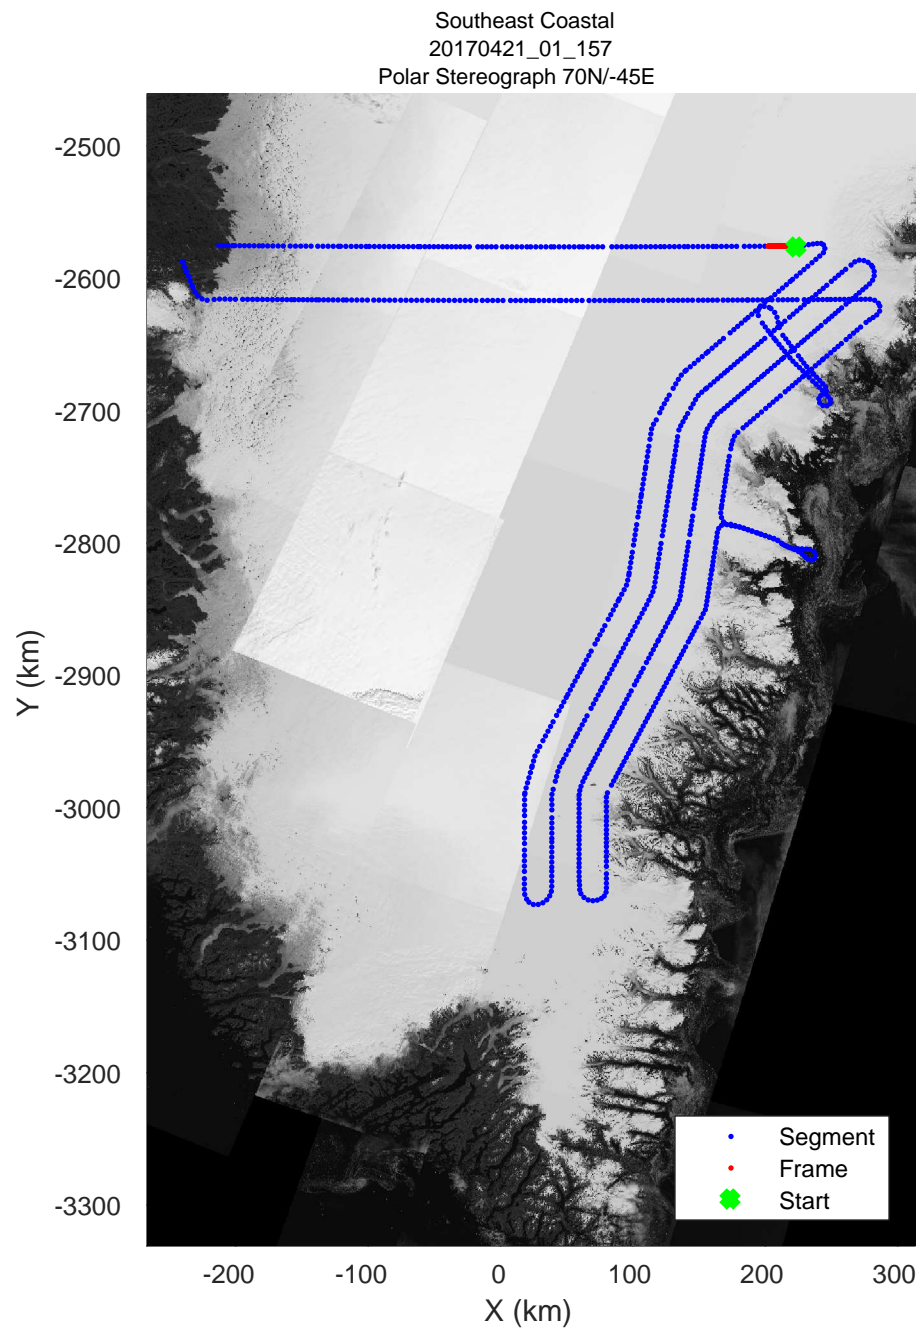

accum 2017_Greenland_P3: "Southeast Coastal" 20170421_01_155: 17:23:46.8 to 17:26:17.5 GPS

accum 2017_Greenland_P3: "Southeast Coastal" 20170421_01_156: 17:26:17.7 to 17:28:53.7 GPS

accum 2017_Greenland_P3: "Southeast Coastal" 20170421_01_156: 17:26:17.7 to 17:28:53.7 GPS