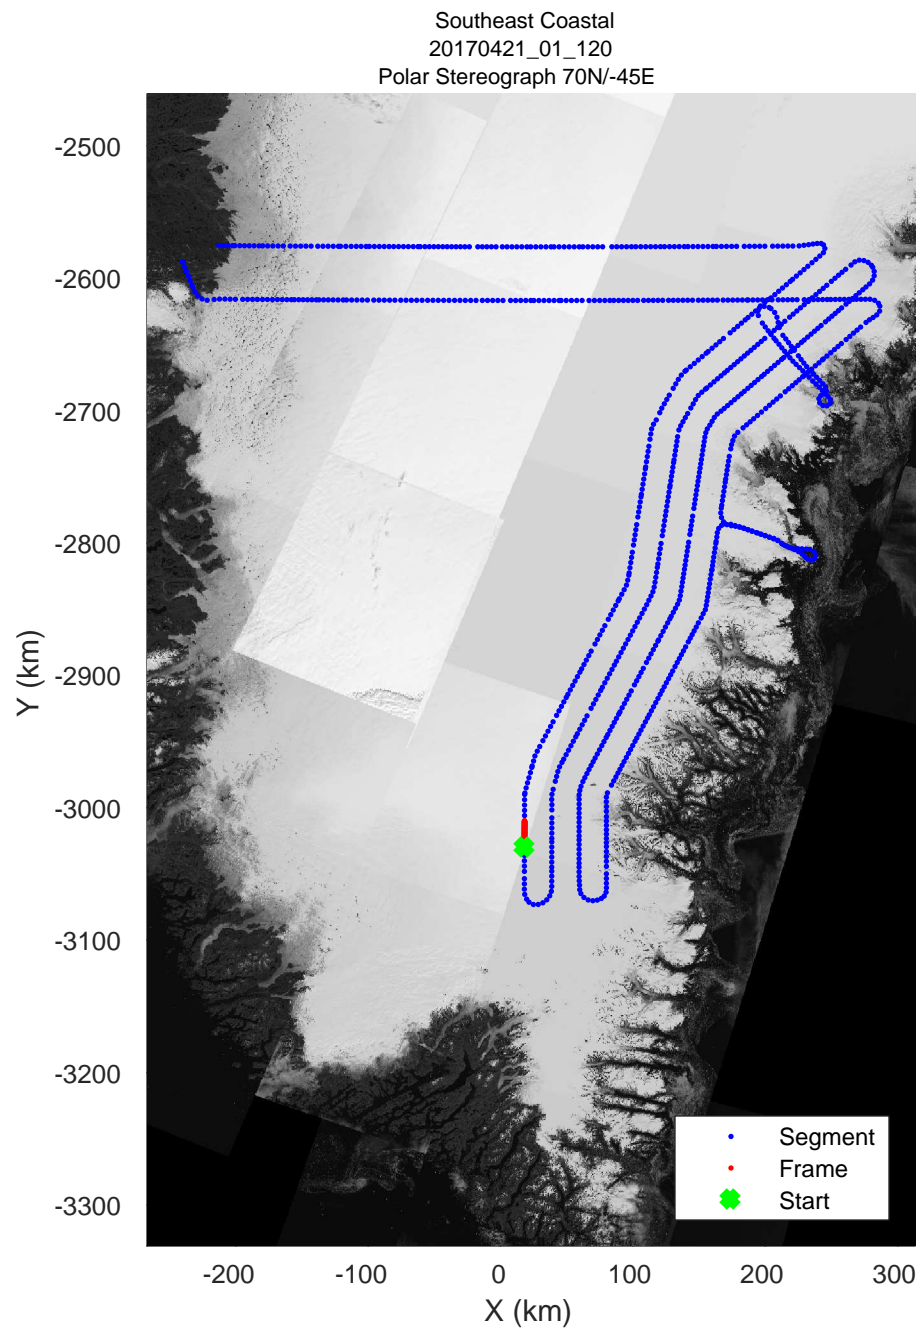

accum 2017_Greenland_P3: "Southeast Coastal" 20170421_01_118: 15:56:27.2 to 15:58:44.8 GPS

accum 2017_Greenland_P3: "Southeast Coastal" 20170421_01_119: 15:58:44.9 to 16:00:58.8 GPS

accum 2017_Greenland_P3: "Southeast Coastal" 20170421_01_119: 15:58:44.9 to 16:00:58.8 GPS