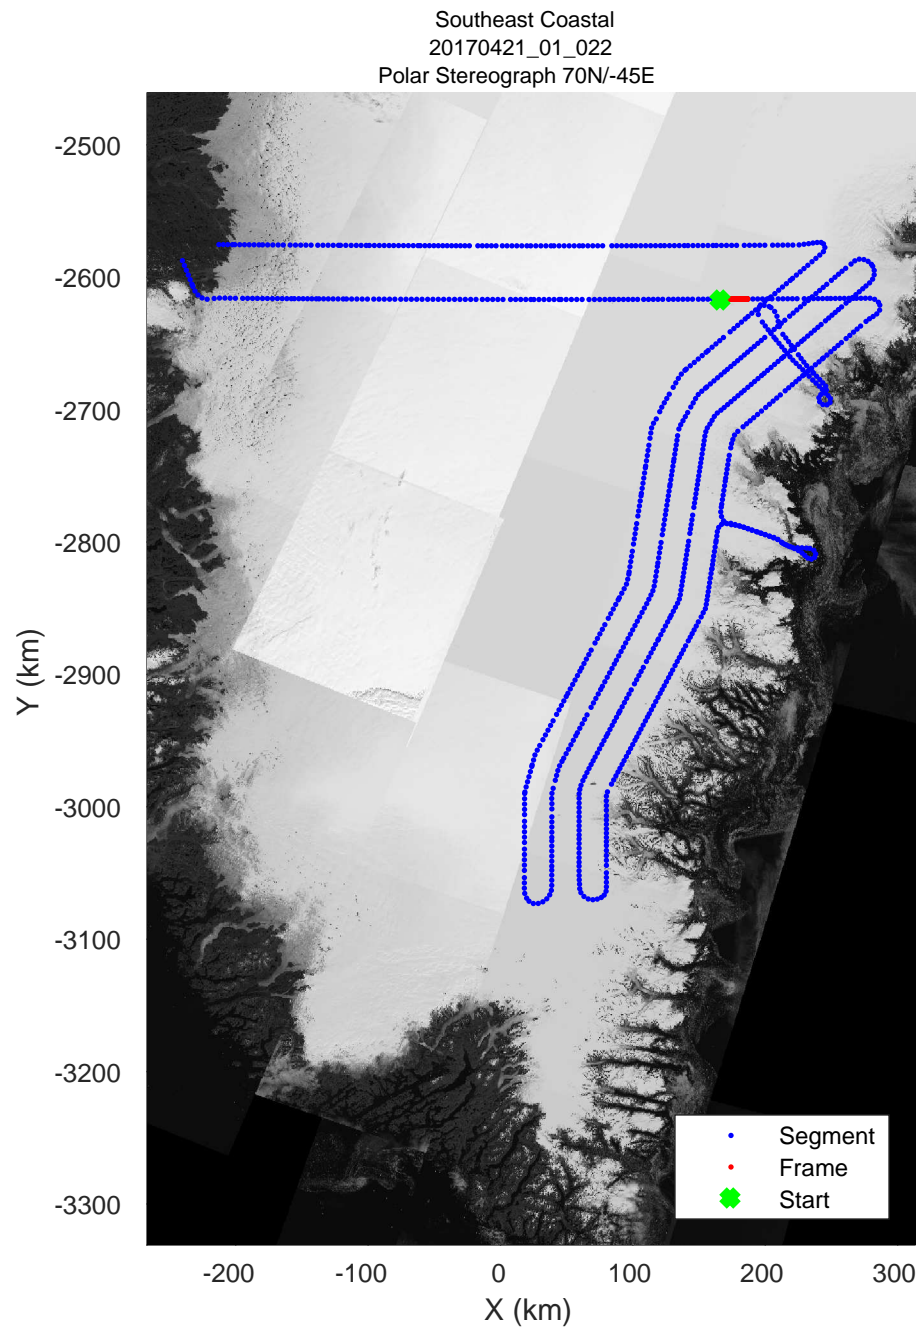

accum 2017_Greenland_P3: "Southeast Coastal" 20170421_01_020: 11:48:16.8 to 11:50:42.9 GPS

accum 2017_Greenland_P3: "Southeast Coastal" 20170421_01_021: 11:50:43.0 to 11:53:10.2 GPS

accum 2017_Greenland_P3: "Southeast Coastal" 20170421_01_021: 11:50:43.0 to 11:53:10.2 GPS