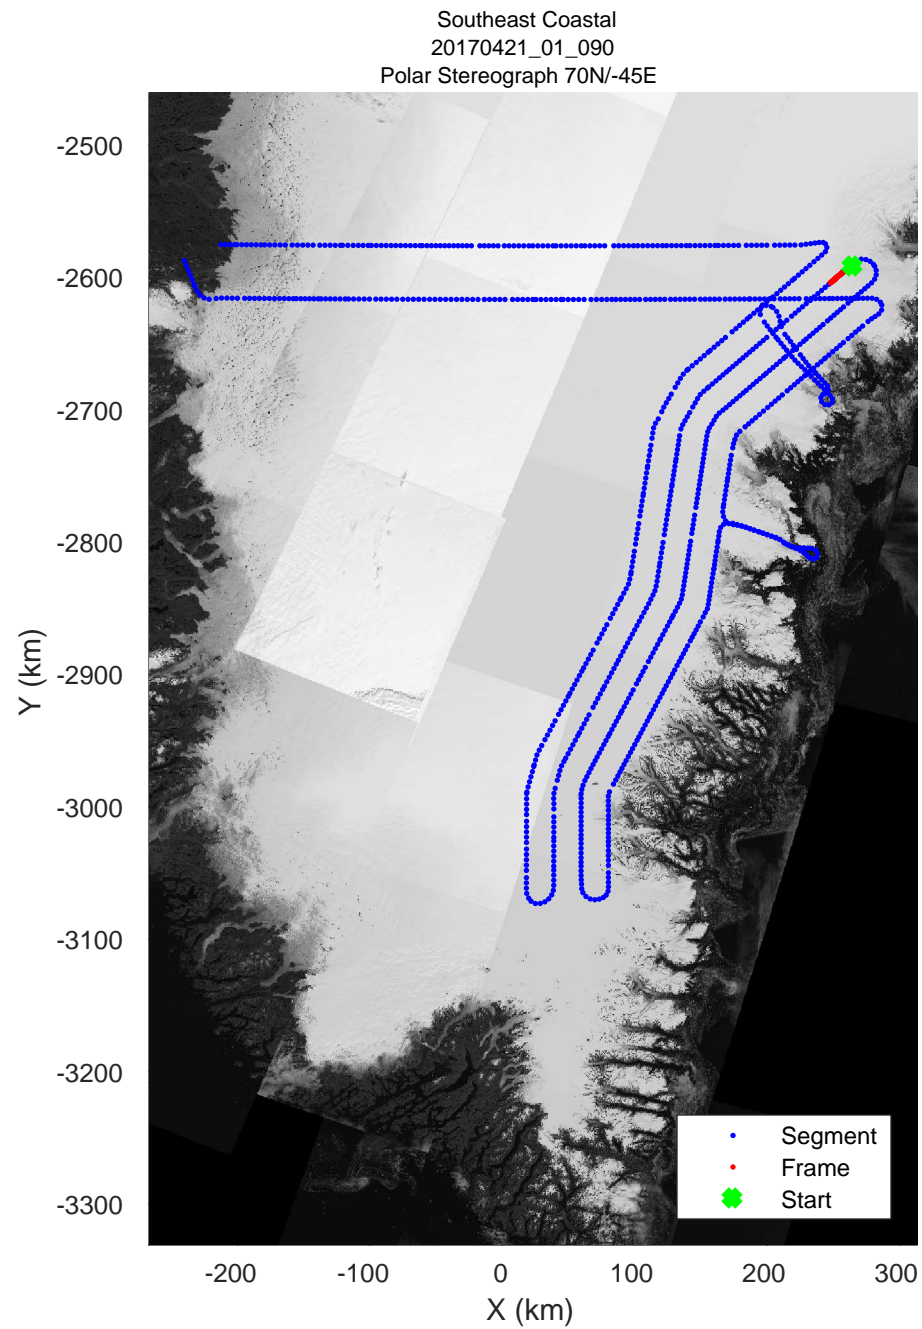

accum 2017_Greenland_P3: "Southeast Coastal" 20170421_01_088: 14:43:42.9 to 14:46:15.2 GPS

accum 2017_Greenland_P3: "Southeast Coastal" 20170421_01_089: 14:46:15.4 to 14:48:44.8 GPS

accum 2017_Greenland_P3: "Southeast Coastal" 20170421_01_089: 14:46:15.4 to 14:48:44.8 GPS