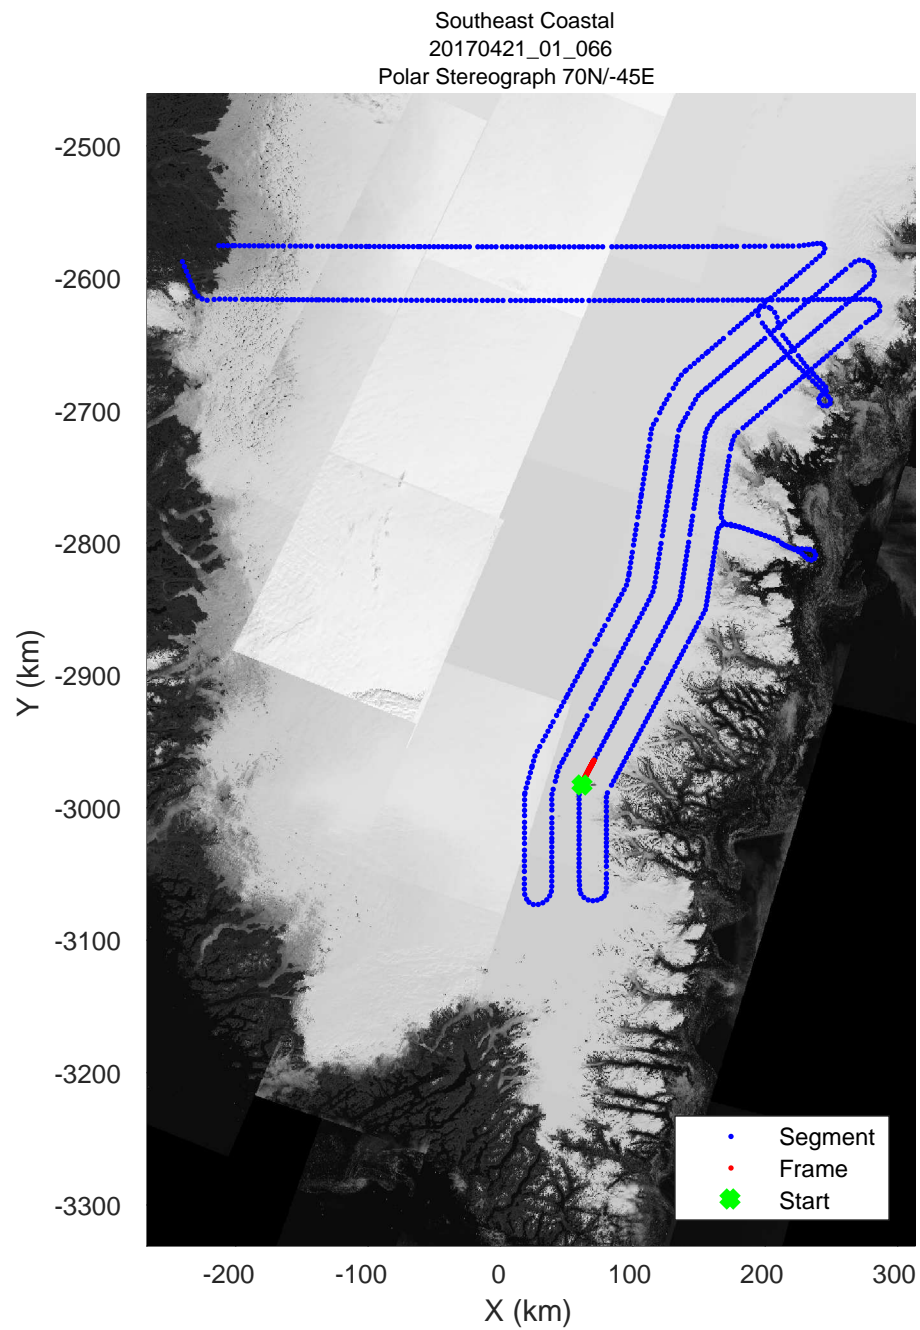

accum 2017_Greenland_P3: "Southeast Coastal" 20170421_01_064: 13:41:41.4 to 13:44:18.4 GPS

accum 2017_Greenland_P3: "Southeast Coastal" 20170421_01_065: 13:44:18.5 to 13:46:57.1 GPS

accum 2017_Greenland_P3: "Southeast Coastal" 20170421_01_065: 13:44:18.5 to 13:46:57.1 GPS