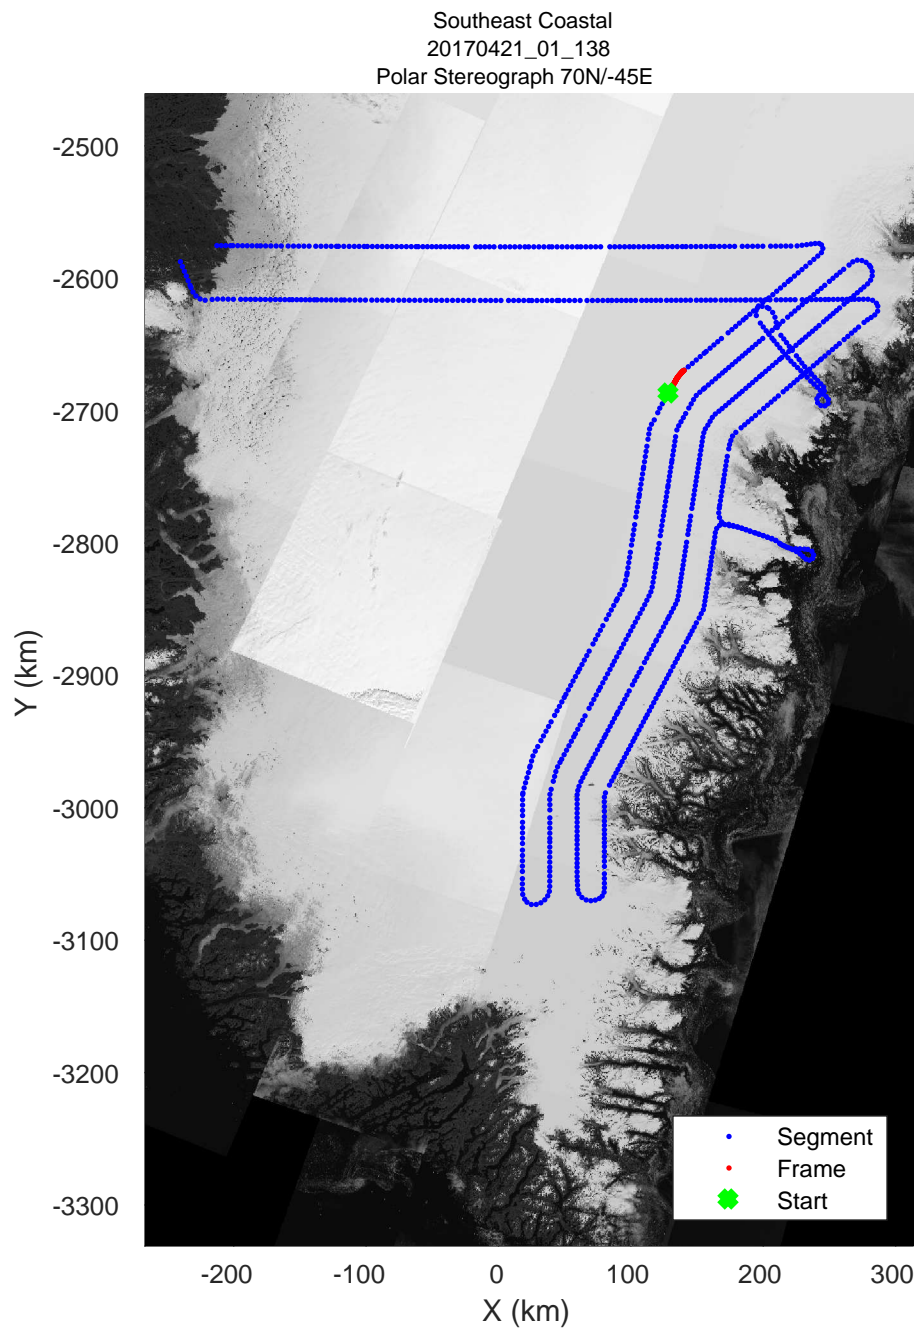

accum 2017_Greenland_P3: "Southeast Coastal" 20170421_01_136: 16:37:24.4 to 16:39:40.7 GPS

accum 2017_Greenland_P3: "Southeast Coastal" 20170421_01_137: 16:39:40.9 to 16:42:01.5 GPS

accum 2017_Greenland_P3: "Southeast Coastal" 20170421_01_137: 16:39:40.9 to 16:42:01.5 GPS