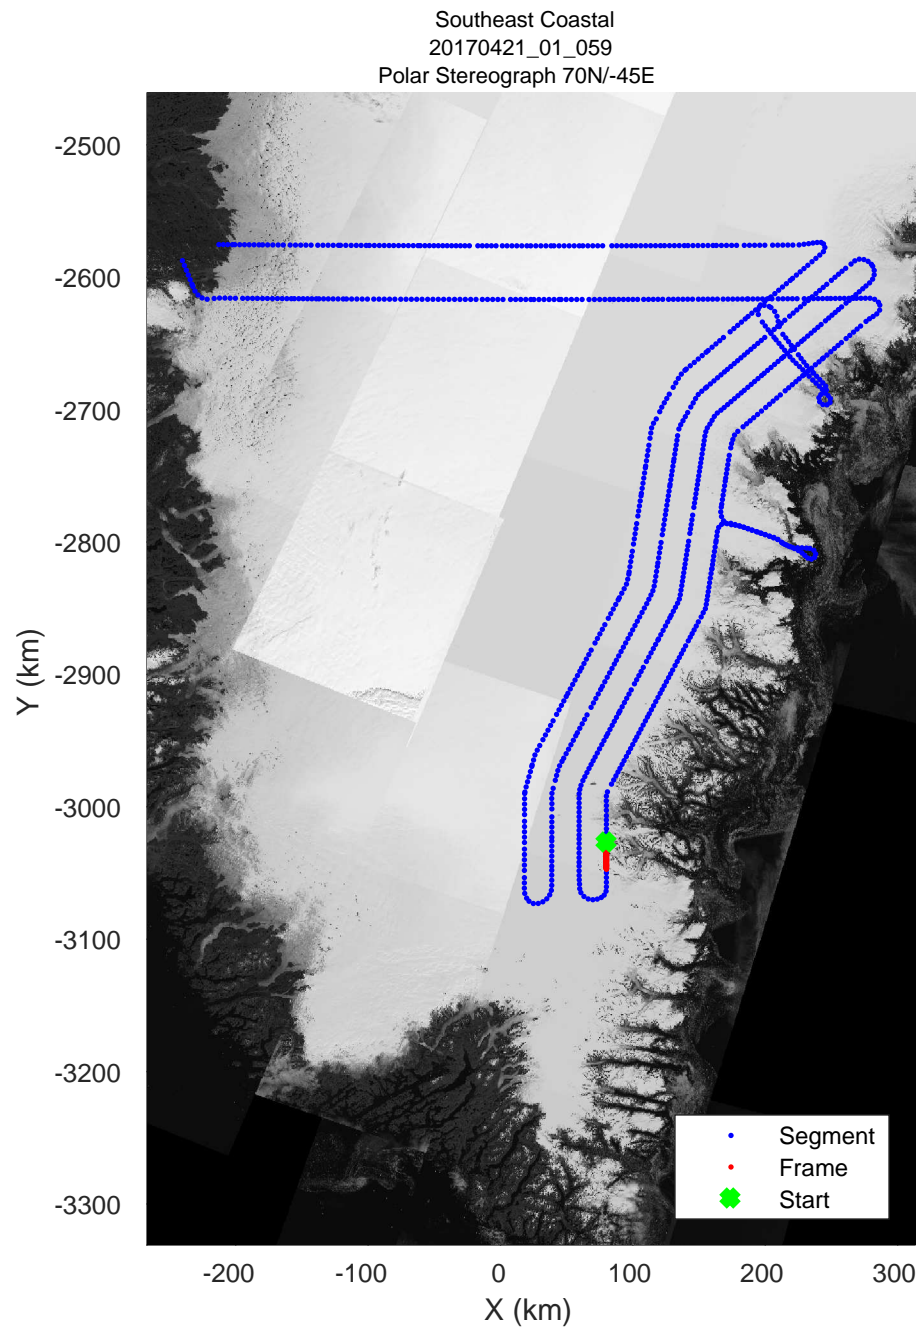

accum 2017_Greenland_P3: "Southeast Coastal" 20170421_01_057: 13:23:34.4 to 13:26:08.8 GPS

accum 2017_Greenland_P3: "Southeast Coastal" 20170421_01_058: 13:26:09.1 to 13:28:53.1 GPS

accum 2017_Greenland_P3: "Southeast Coastal" 20170421_01_058: 13:26:09.1 to 13:28:53.1 GPS