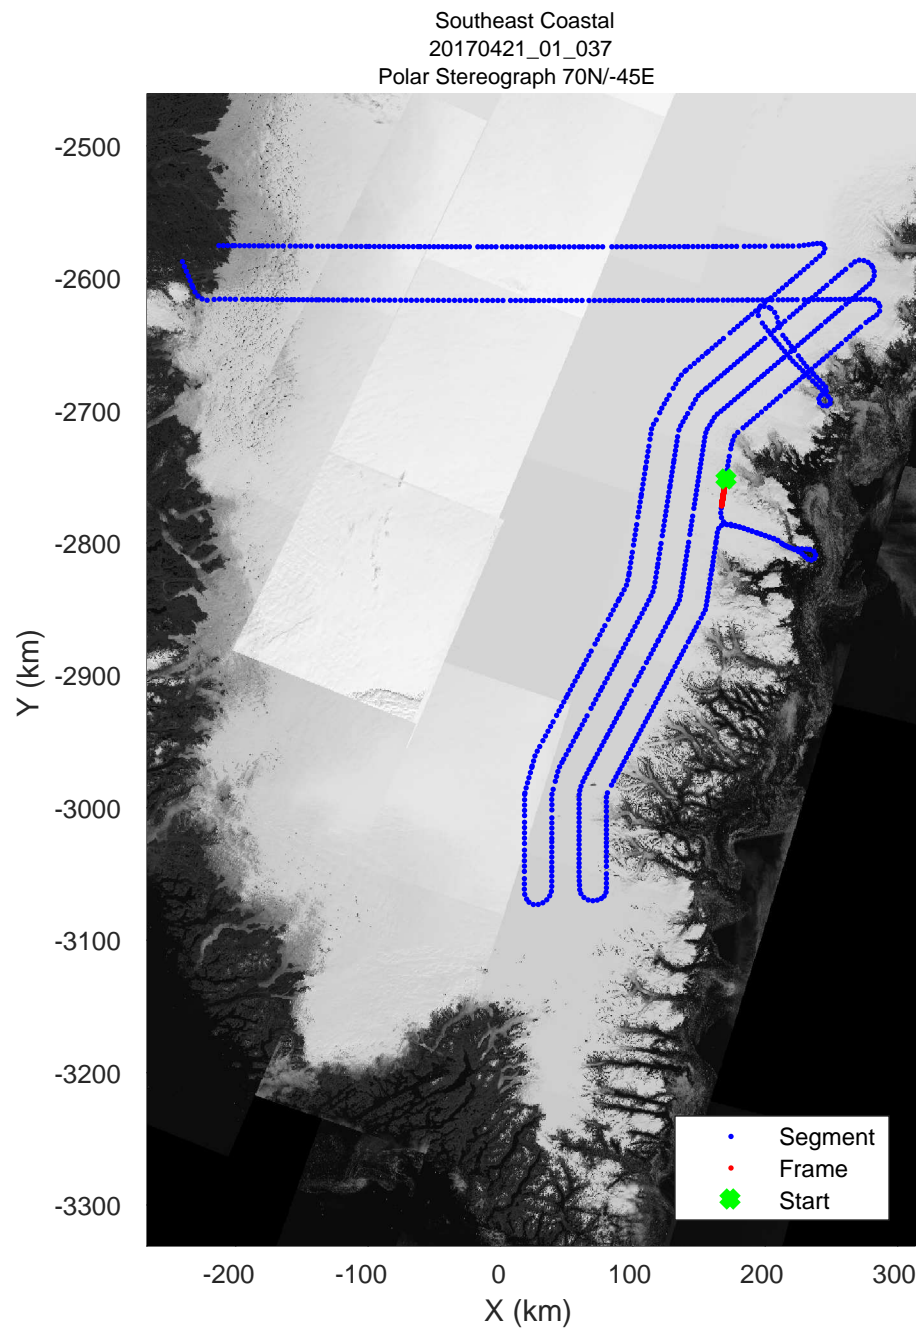

accum 2017_Greenland_P3: "Southeast Coastal" 20170421_01_035: 12:25:33.0 to 12:28:06.6 GPS

accum 2017_Greenland_P3: "Southeast Coastal" 20170421_01_036: 12:28:06.7 to 12:30:40.8 GPS

accum 2017_Greenland_P3: "Southeast Coastal" 20170421_01_036: 12:28:06.7 to 12:30:40.8 GPS