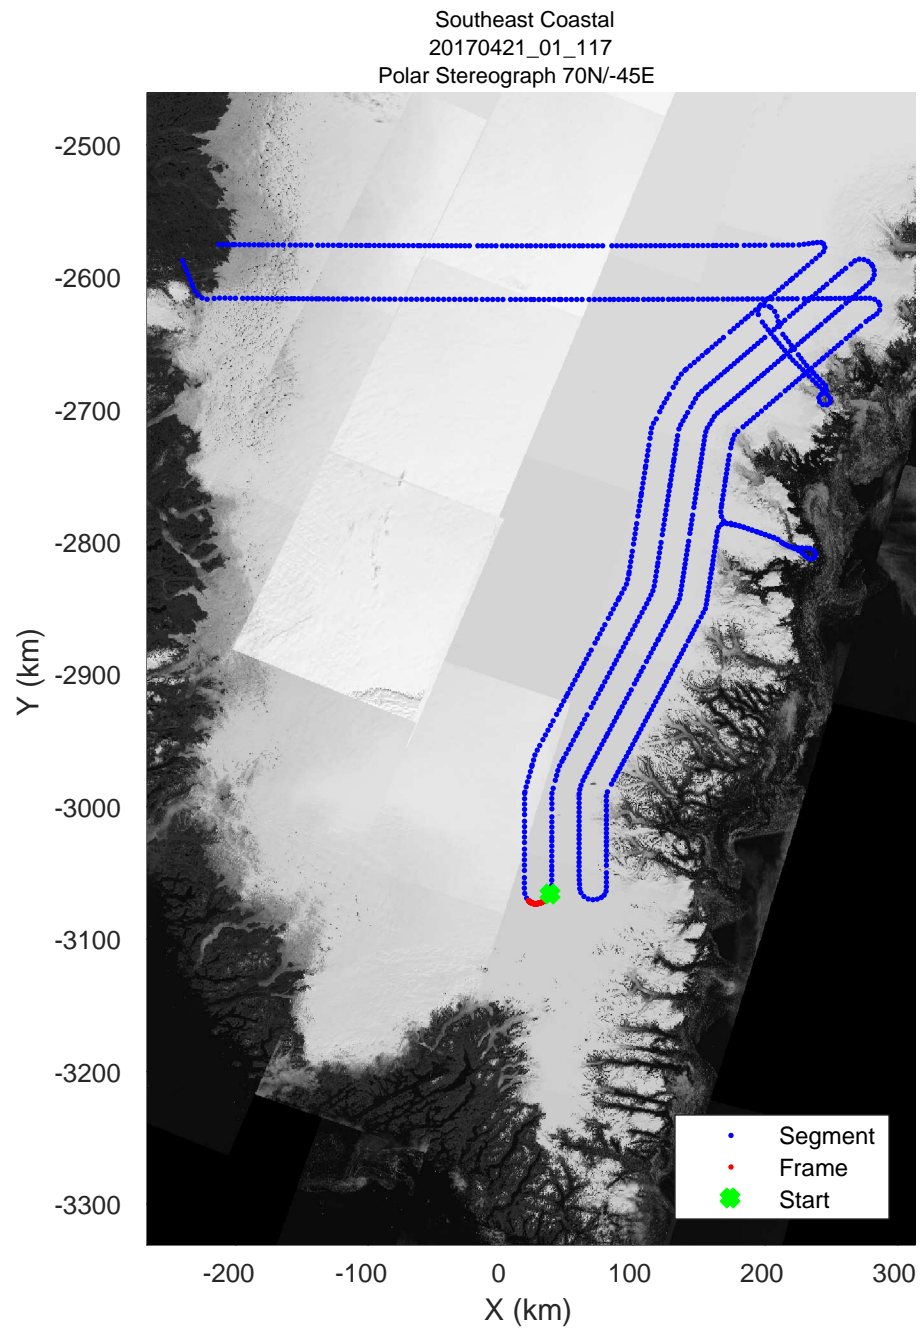

accum 2017_Greenland_P3: "Southeast Coastal" 20170421_01_115: 15:49:18.8 to 15:51:39.8 GPS

accum 2017_Greenland_P3: "Southeast Coastal" 20170421_01_116: 15:51:40.0 to 15:54:02.5 GPS

accum 2017_Greenland_P3: "Southeast Coastal" 20170421_01_116: 15:51:40.0 to 15:54:02.5 GPS