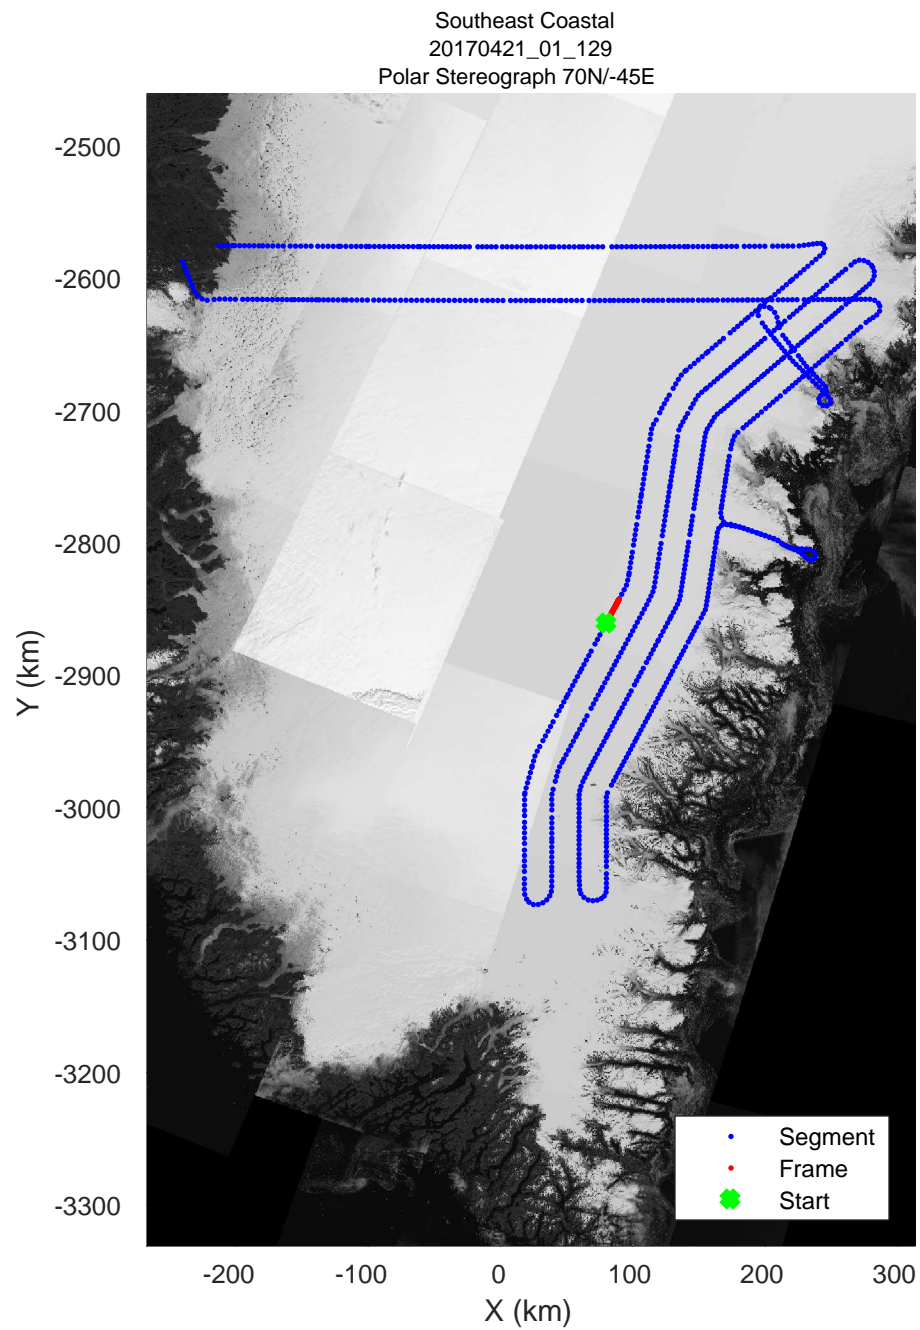

accum 2017_Greenland_P3: "Southeast Coastal" 20170421_01_127: 16:16:51.0 to 16:19:11.6 GPS

accum 2017_Greenland_P3: "Southeast Coastal" 20170421_01_128: 16:19:11.7 to 16:21:28.2 GPS

accum 2017_Greenland_P3: "Southeast Coastal" 20170421_01_128: 16:19:11.7 to 16:21:28.2 GPS