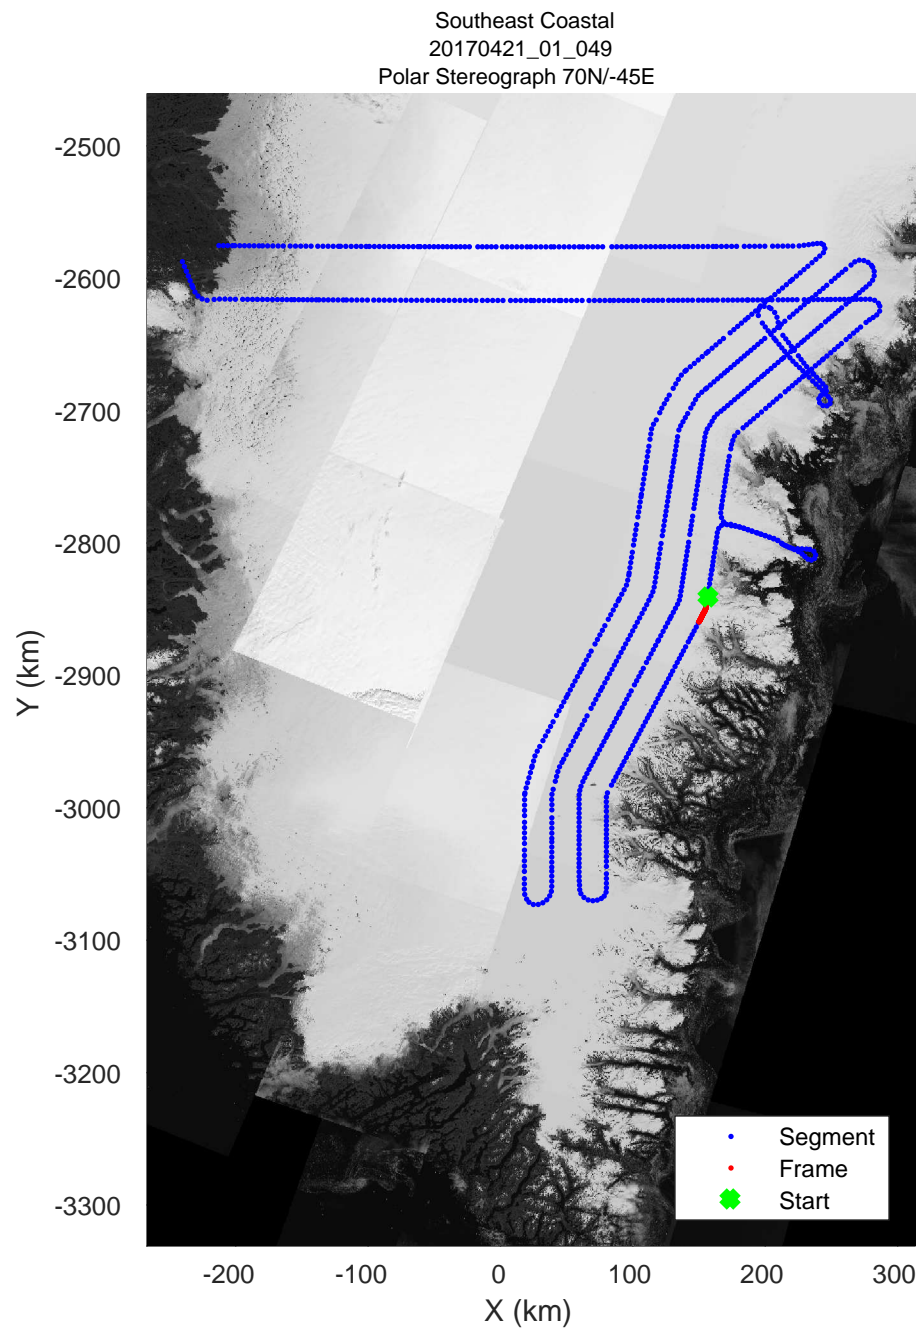

accum 2017_Greenland_P3: "Southeast Coastal" 20170421_01_047: 12:57:18.9 to 13:00:00.1 GPS

accum 2017_Greenland_P3: "Southeast Coastal" 20170421_01_048: 13:00:00.3 to 13:02:38.1 GPS

accum 2017_Greenland_P3: "Southeast Coastal" 20170421_01_048: 13:00:00.3 to 13:02:38.1 GPS