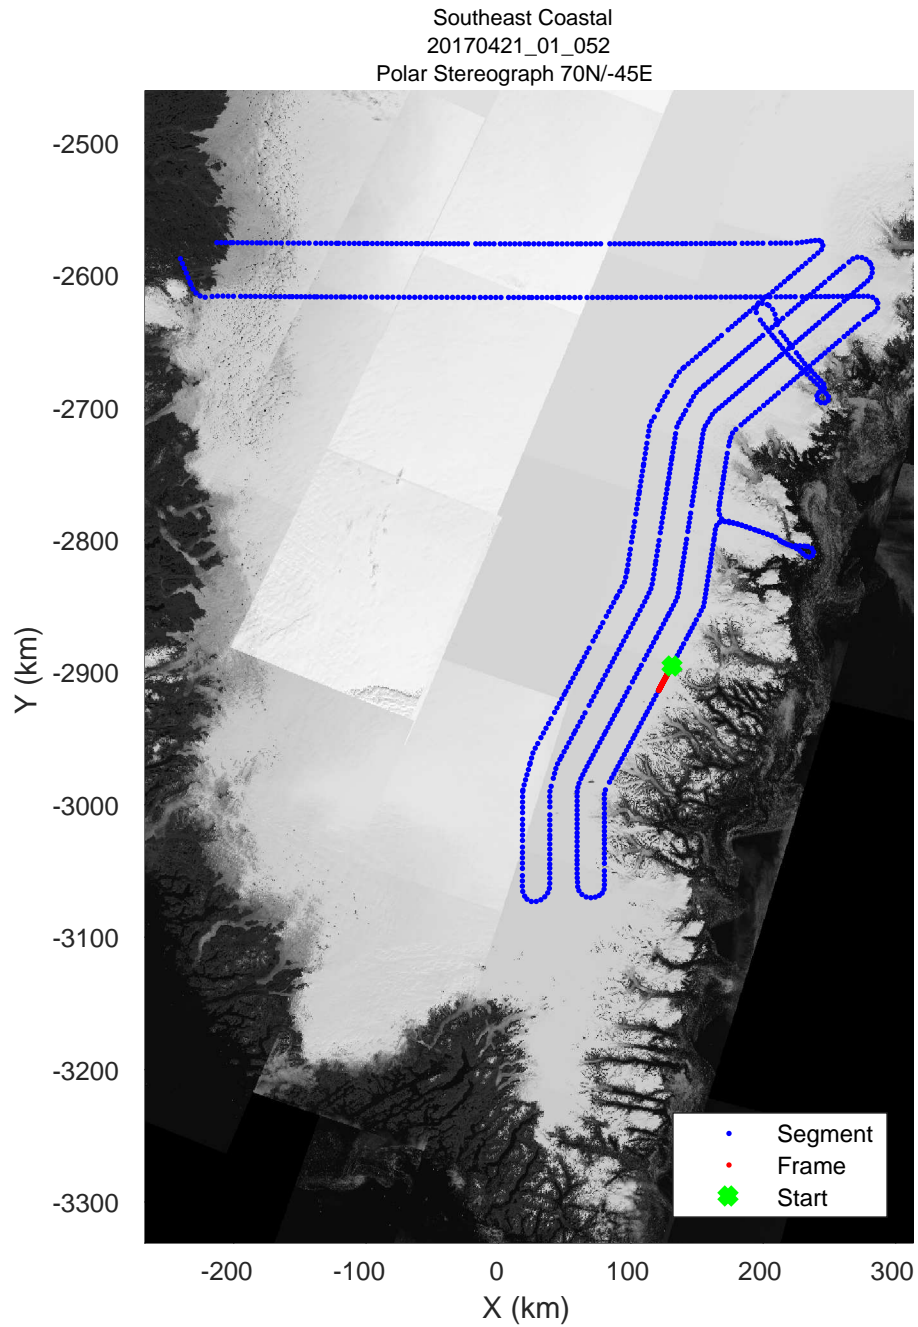

accum 2017_Greenland_P3: "Southeast Coastal" 20170421_01_050: 13:05:14.4 to 13:07:56.3 GPS

accum 2017_Greenland_P3: "Southeast Coastal" 20170421_01_051: 13:07:56.5 to 13:10:34.3 GPS

accum 2017_Greenland_P3: "Southeast Coastal" 20170421_01_051: 13:07:56.5 to 13:10:34.3 GPS