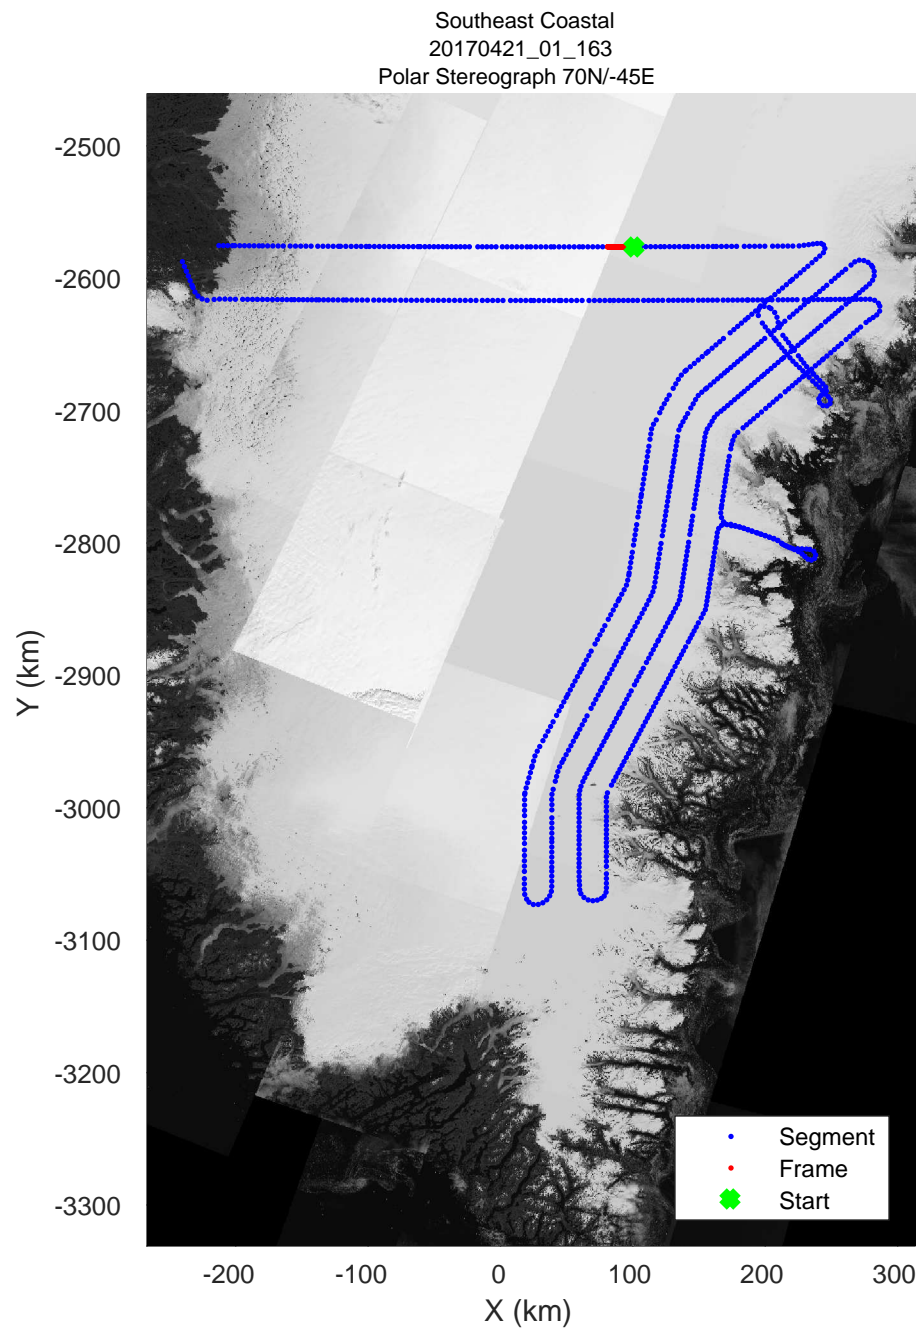

accum 2017_Greenland_P3: "Southeast Coastal" 20170421_01_161: 17:38:08.6 to 17:40:29.4 GPS

accum 2017_Greenland_P3: "Southeast Coastal" 20170421_01_162: 17:40:29.6 to 17:42:51.1 GPS

accum 2017_Greenland_P3: "Southeast Coastal" 20170421_01_162: 17:40:29.6 to 17:42:51.1 GPS