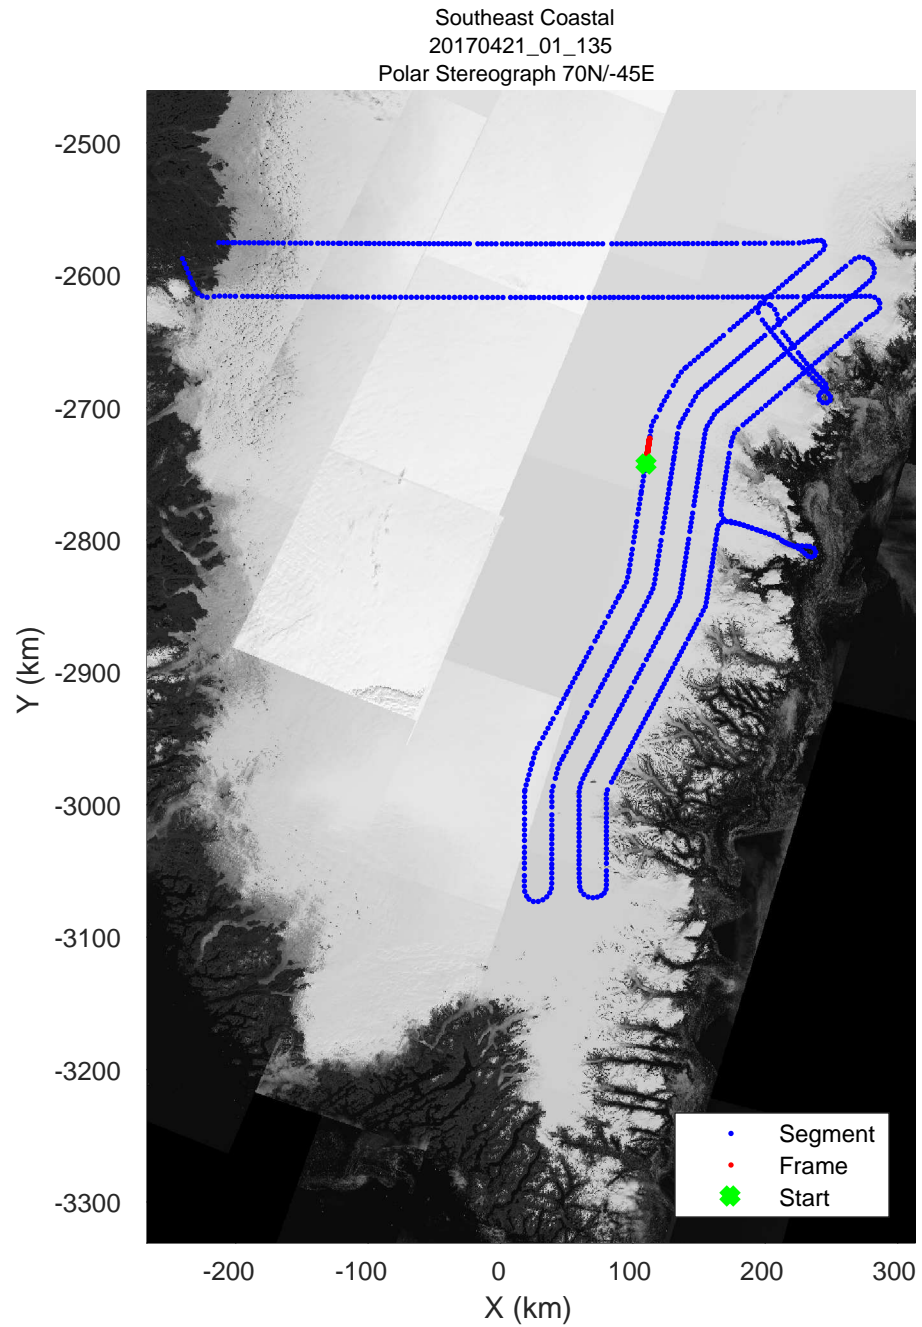

accum 2017_Greenland_P3: "Southeast Coastal" 20170421_01_133: 16:30:34.6 to 16:32:52.7 GPS

accum 2017_Greenland_P3: "Southeast Coastal" 20170421_01_134: 16:32:53.0 to 16:35:09.4 GPS

accum 2017_Greenland_P3: "Southeast Coastal" 20170421_01_134: 16:32:53.0 to 16:35:09.4 GPS