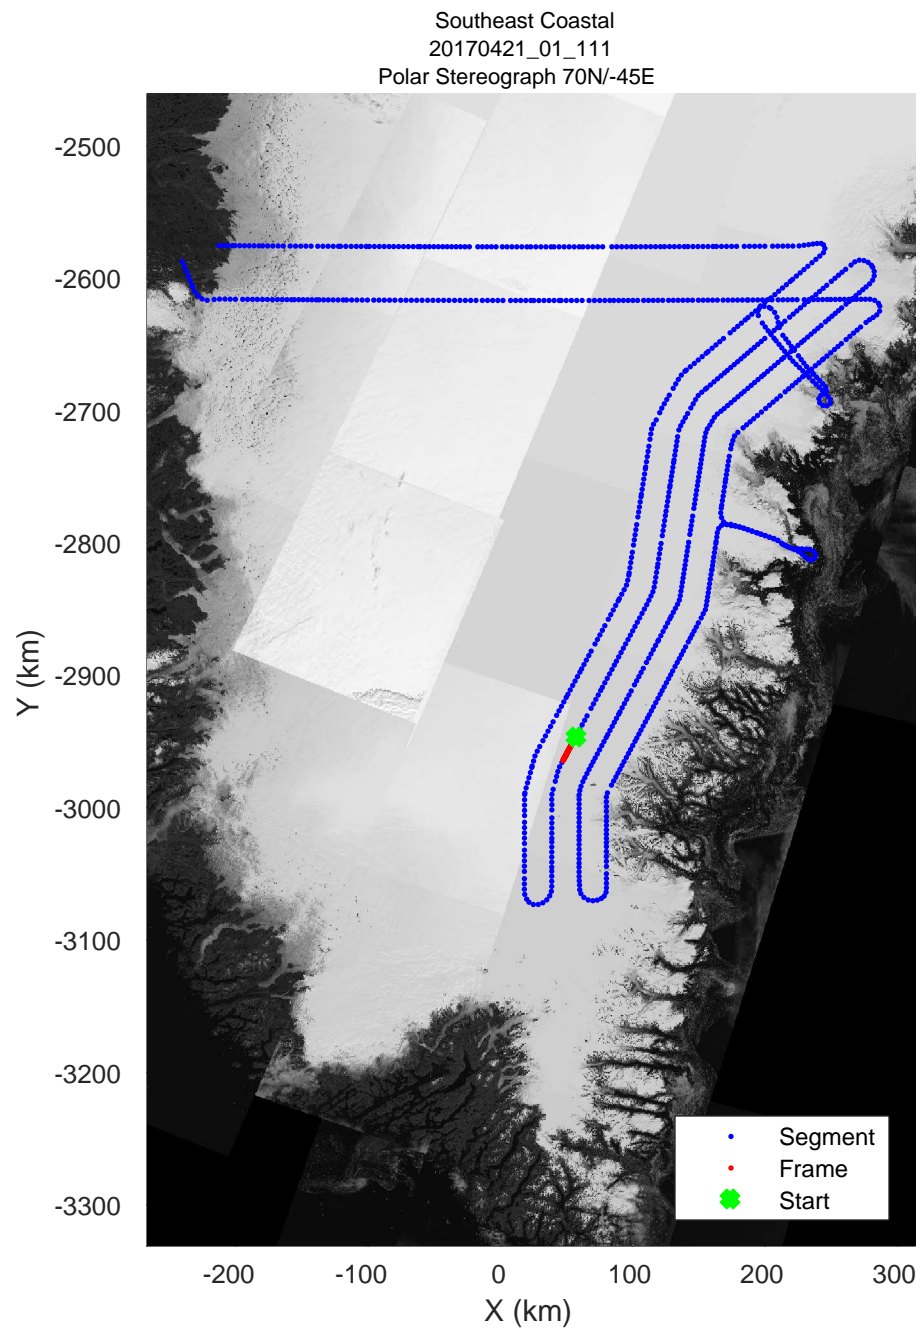

accum 2017_Greenland_P3: "Southeast Coastal" 20170421_01_109: 15:35:21.7 to 15:37:41.7 GPS

accum 2017_Greenland_P3: "Southeast Coastal" 20170421_01_110: 15:37:41.9 to 15:40:01.6 GPS

accum 2017_Greenland_P3: "Southeast Coastal" 20170421_01_110: 15:37:41.9 to 15:40:01.6 GPS