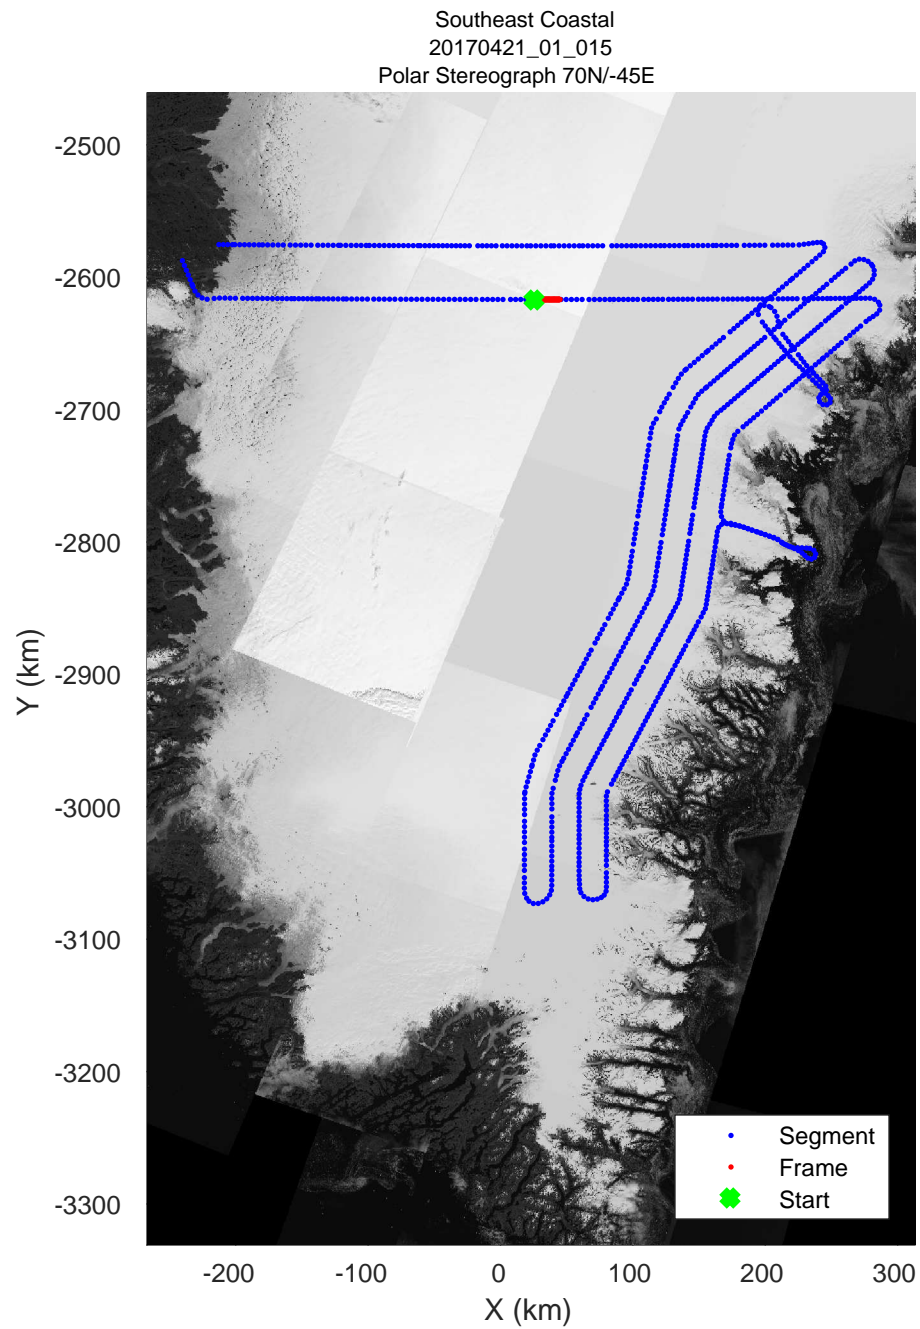

accum 2017_Greenland_P3: "Southeast Coastal" 20170421_01_013: 11:31:59.2 to 11:34:14.9 GPS

accum 2017_Greenland_P3: "Southeast Coastal" 20170421_01_014: 11:34:15.1 to 11:36:33.4 GPS

accum 2017_Greenland_P3: "Southeast Coastal" 20170421_01_014: 11:34:15.1 to 11:36:33.4 GPS