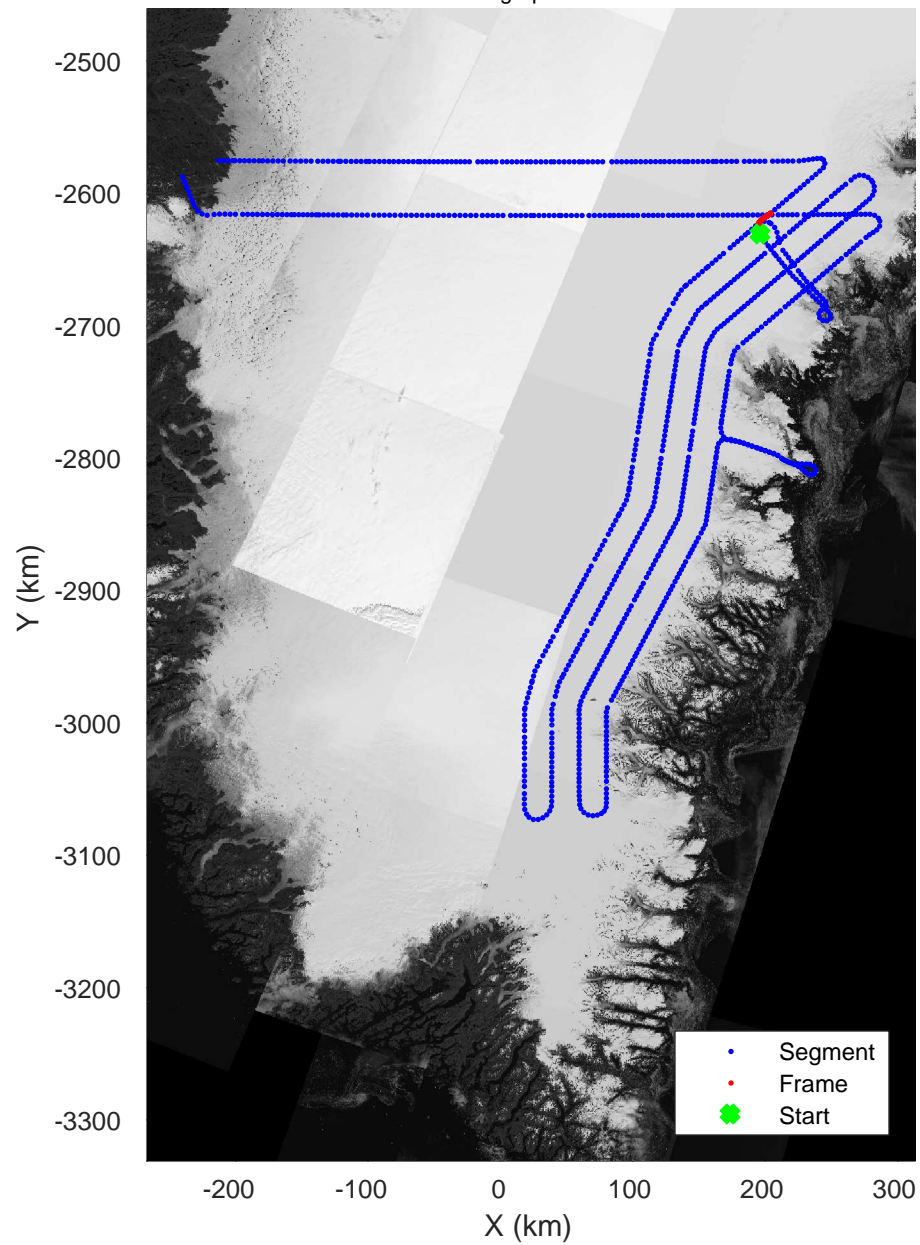

Southeast Coastal
20170421_01_152
Polar Stereograph 70N/-45E