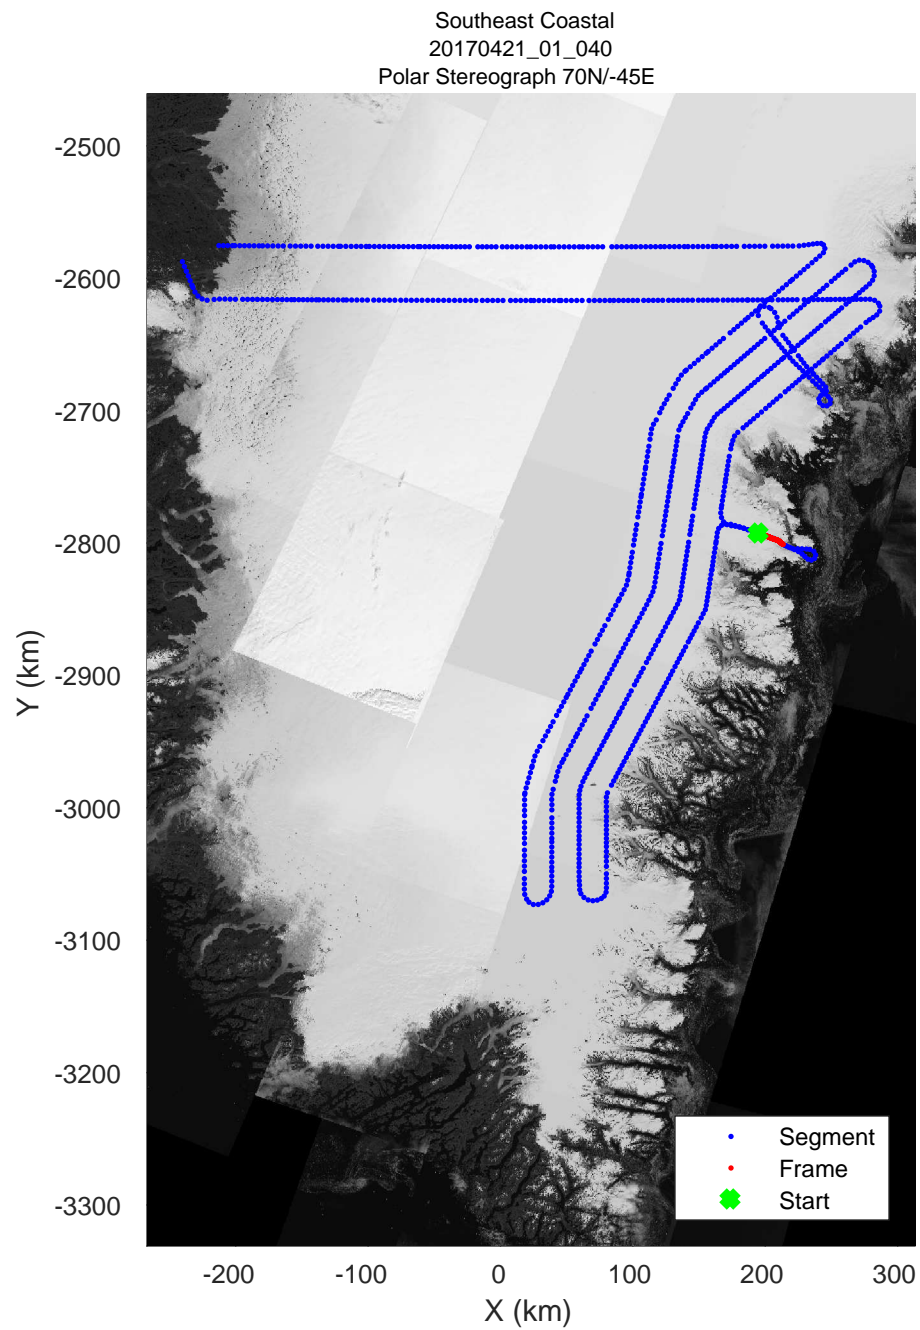

accum 2017_Greenland_P3: "Southeast Coastal" 20170421_01_038: 12:33:13.4 to 12:35:45.1 GPS

accum 2017_Greenland_P3: "Southeast Coastal" 20170421_01_039: 12:35:45.3 to 12:38:25.9 GPS

accum 2017_Greenland_P3: "Southeast Coastal" 20170421_01_039: 12:35:45.3 to 12:38:25.9 GPS