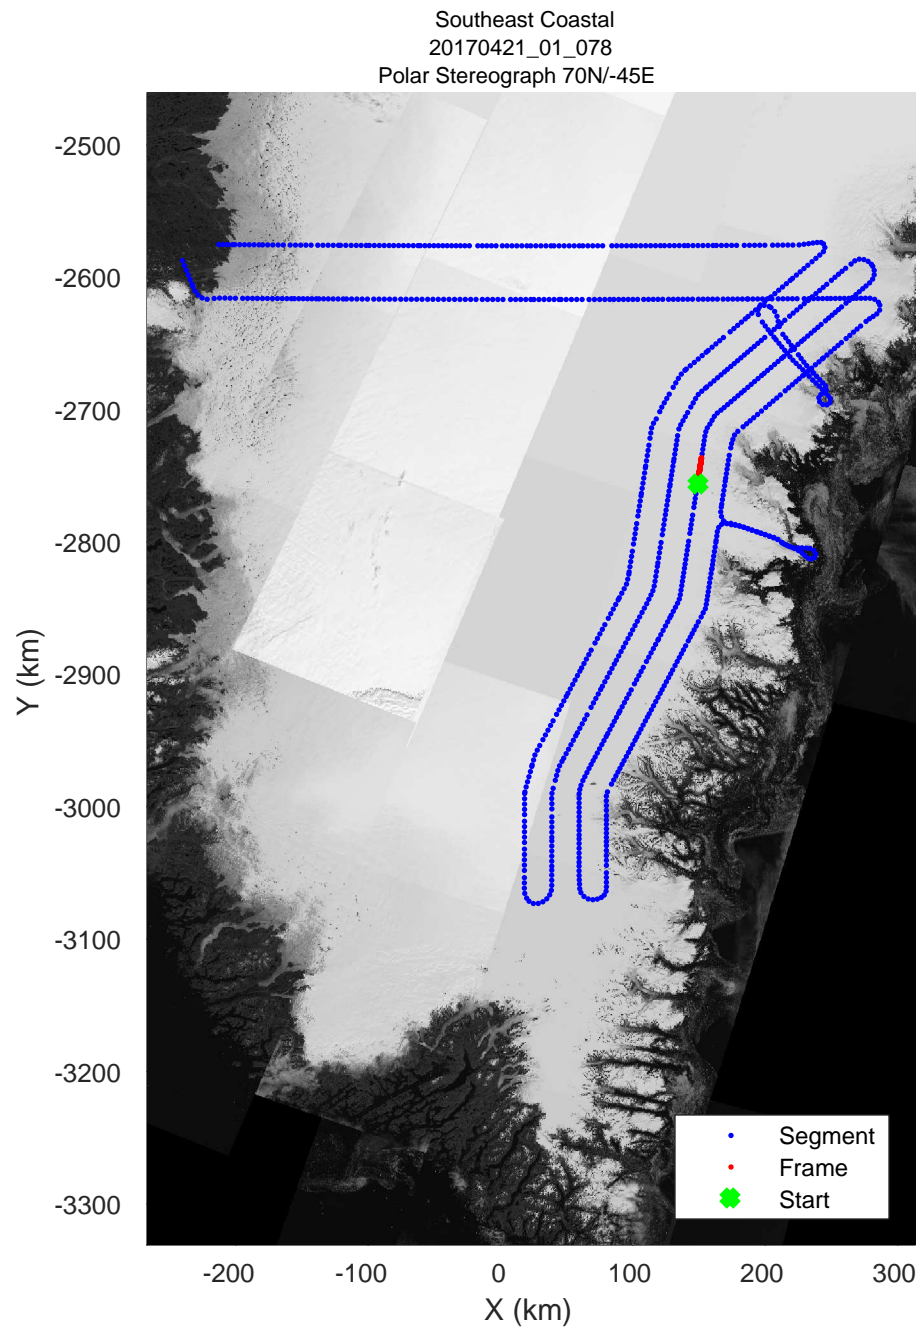

accum 2017_Greenland_P3: "Southeast Coastal" 20170421_01_076: 14:12:28.7 to 14:15:02.6 GPS

accum 2017_Greenland_P3: "Southeast Coastal" 20170421_01_077: 14:15:02.8 to 14:17:36.5 GPS

accum 2017_Greenland_P3: "Southeast Coastal" 20170421_01_077: 14:15:02.8 to 14:17:36.5 GPS