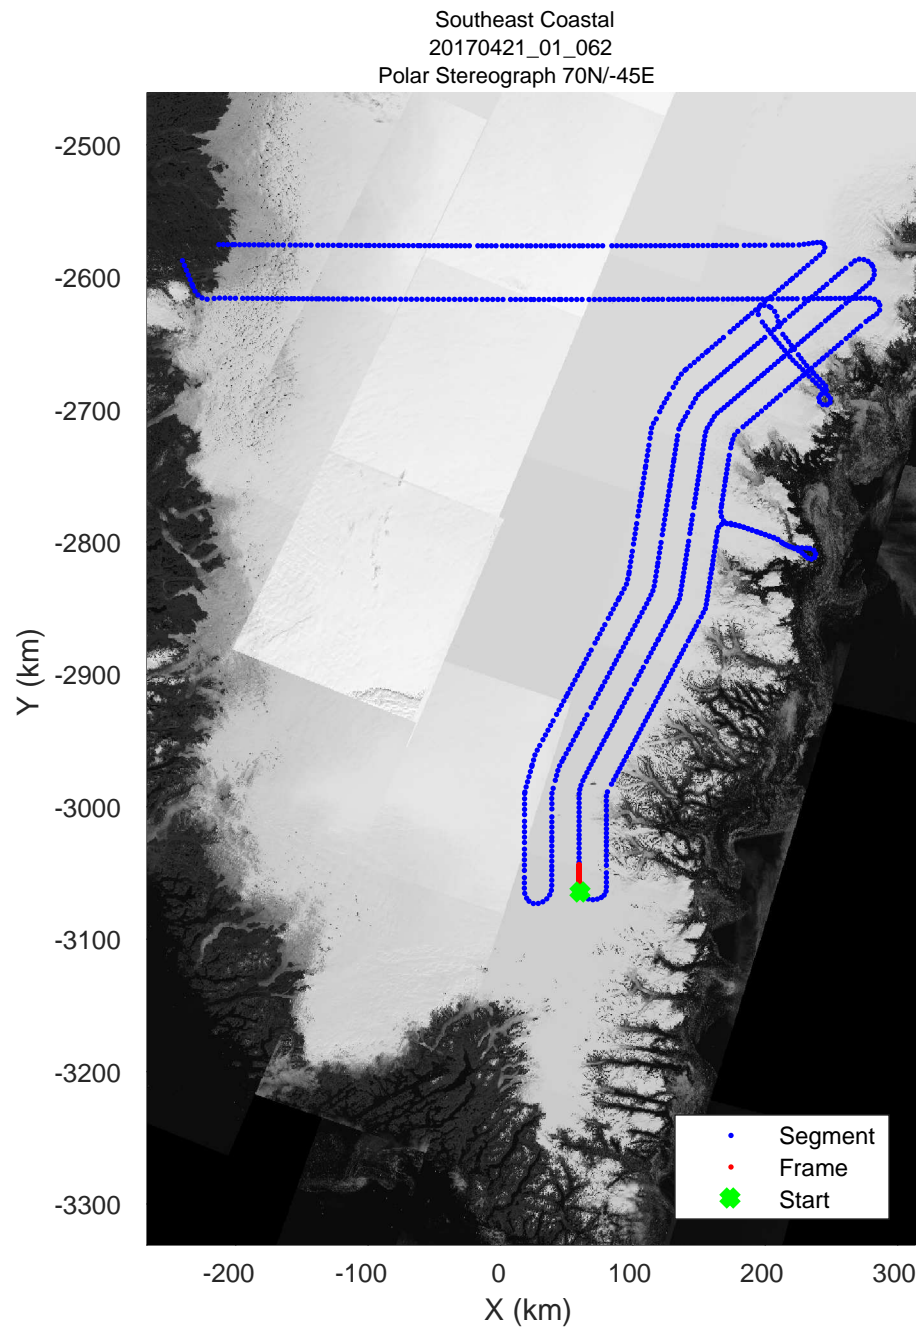

accum 2017_Greenland_P3: "Southeast Coastal" 20170421_01_060: 13:31:20.1 to 13:33:57.0 GPS

accum 2017_Greenland_P3: "Southeast Coastal" 20170421_01_061: 13:33:57.2 to 13:36:30.6 GPS

accum 2017_Greenland_P3: "Southeast Coastal" 20170421_01_061: 13:33:57.2 to 13:36:30.6 GPS