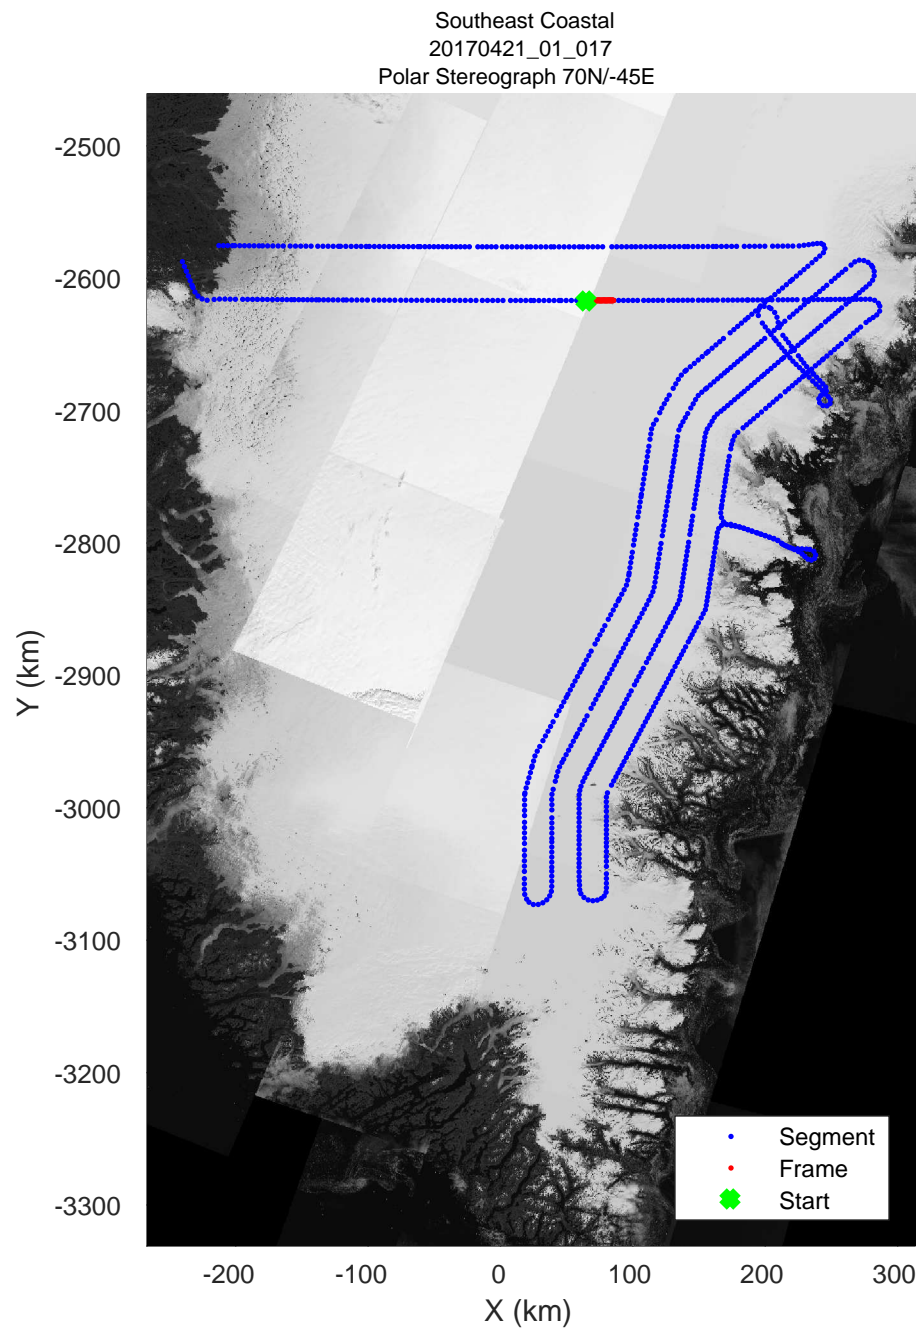

Southeast Coastal
20170421_01_017
Polar Stereograph 70N/-45E