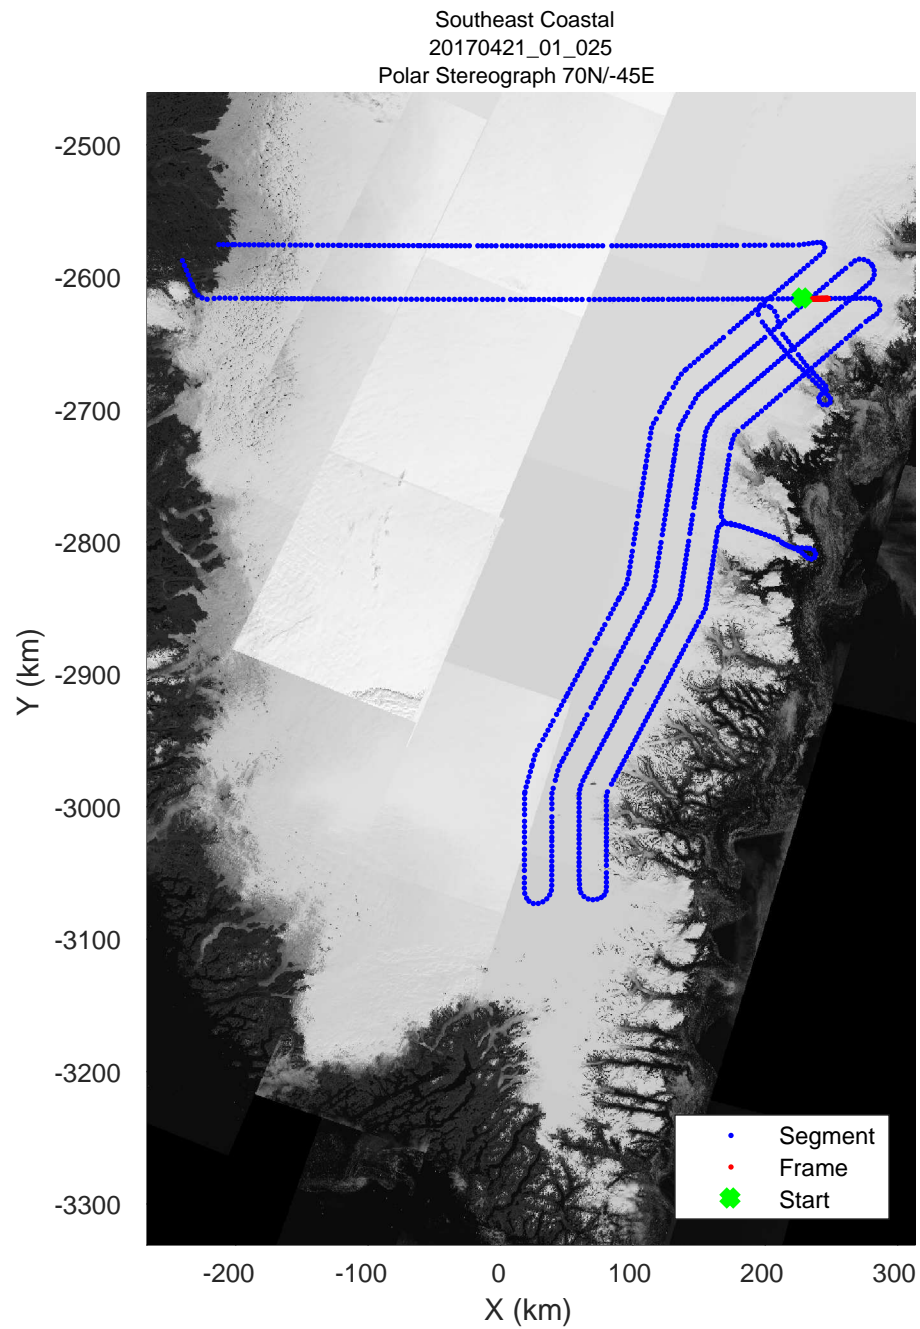

accum 2017_Greenland_P3: "Southeast Coastal" 20170421_01_023: 11:55:36.3 to 11:58:03.2 GPS

accum 2017_Greenland_P3: "Southeast Coastal" 20170421_01_024: 11:58:03.4 to 12:00:32.1 GPS

accum 2017_Greenland_P3: "Southeast Coastal" 20170421_01_024: 11:58:03.4 to 12:00:32.1 GPS