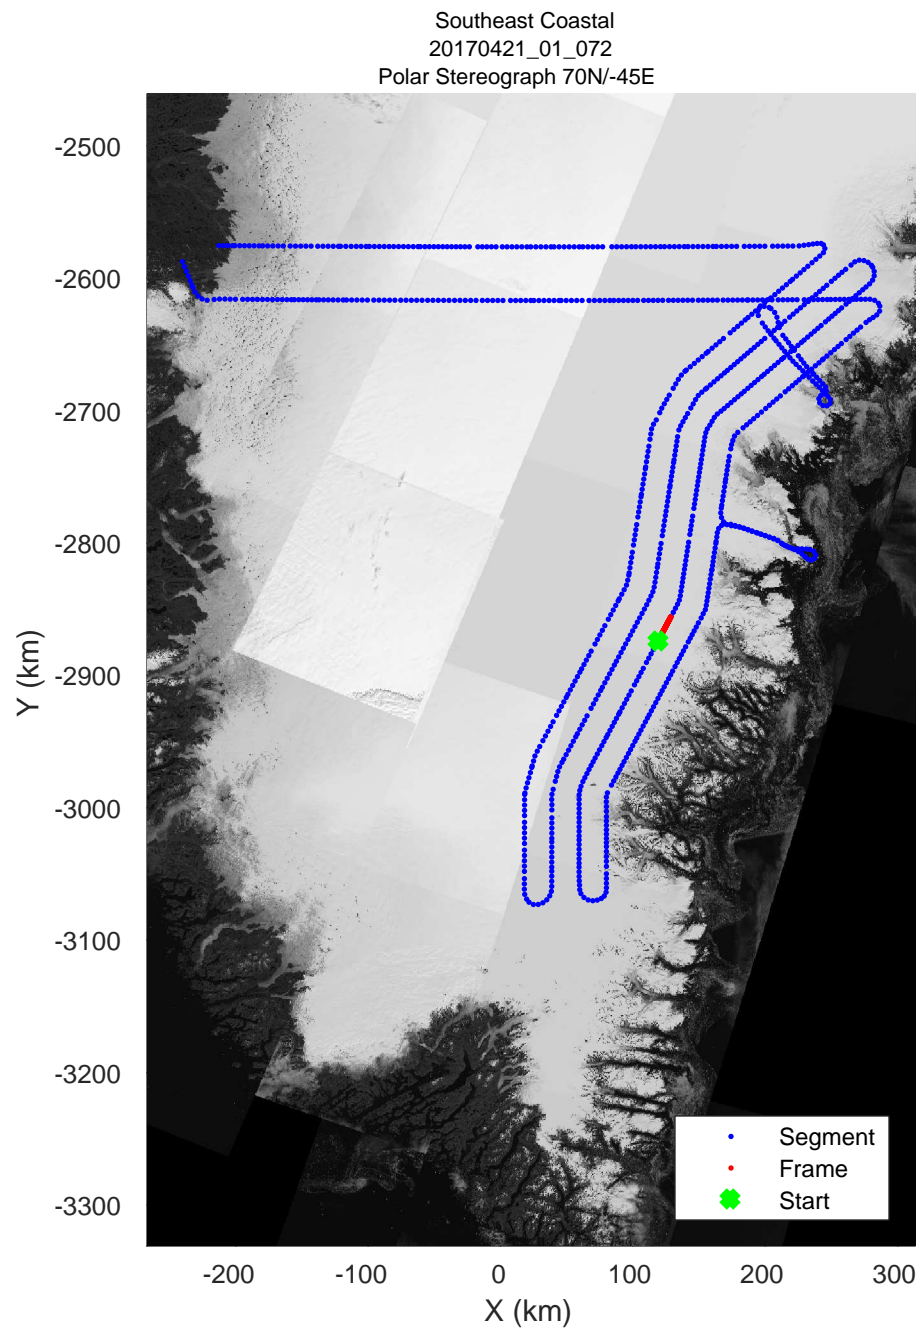

accum 2017_Greenland_P3: "Southeast Coastal" 20170421_01_070: 13:57:13.0 to 13:59:44.6 GPS

accum 2017_Greenland_P3: "Southeast Coastal" 20170421_01_071: 13:59:44.7 to 14:02:11.2 GPS

accum 2017_Greenland_P3: "Southeast Coastal" 20170421_01_071: 13:59:44.7 to 14:02:11.2 GPS