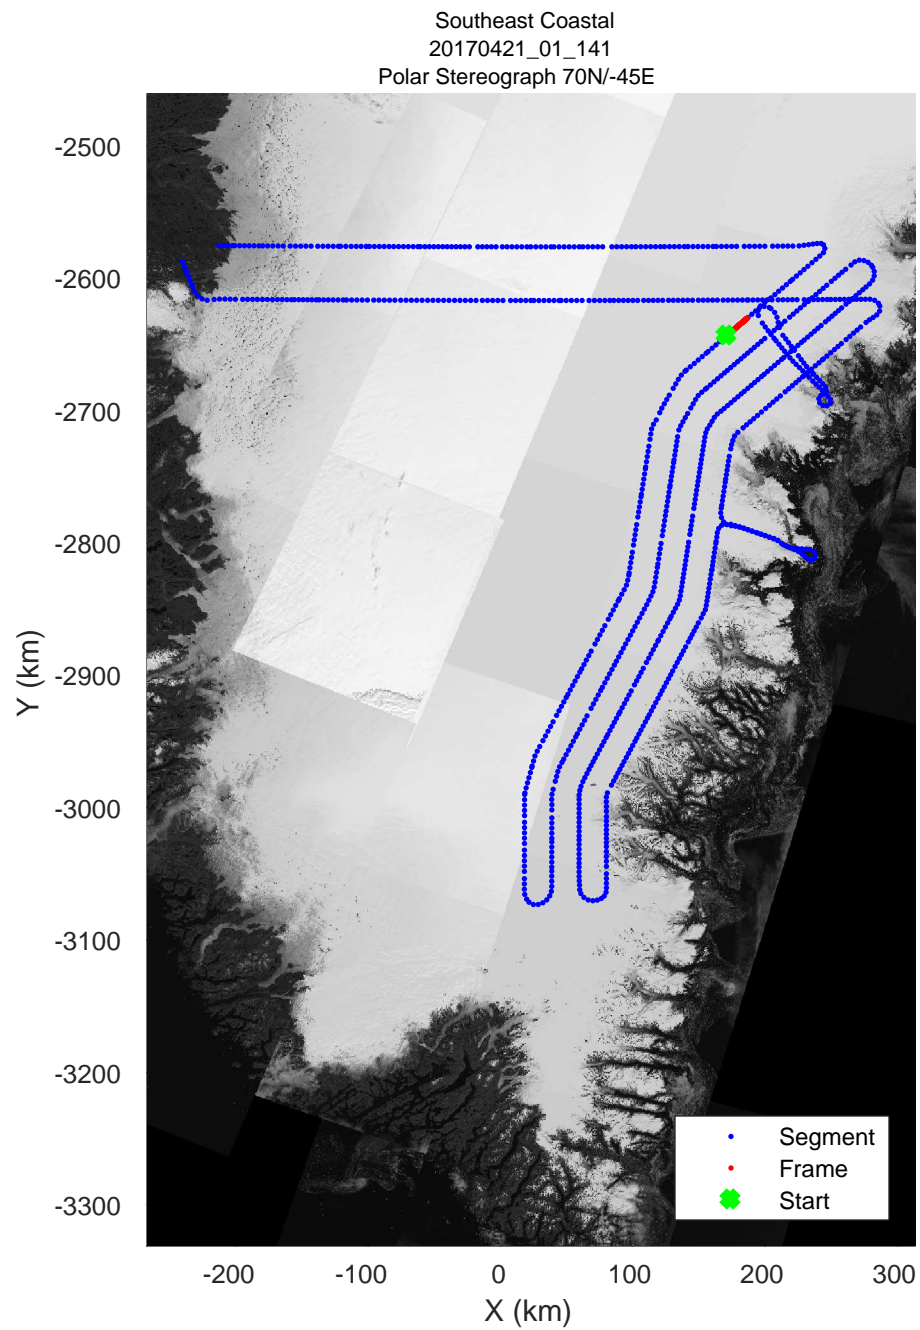

accum 2017_Greenland_P3: "Southeast Coastal" 20170421_01_139: 16:44:17.2 to 16:46:32.0 GPS

accum 2017_Greenland_P3: "Southeast Coastal" 20170421_01_140: 16:46:32.1 to 16:48:52.5 GPS

accum 2017_Greenland_P3: "Southeast Coastal" 20170421_01_140: 16:46:32.1 to 16:48:52.5 GPS