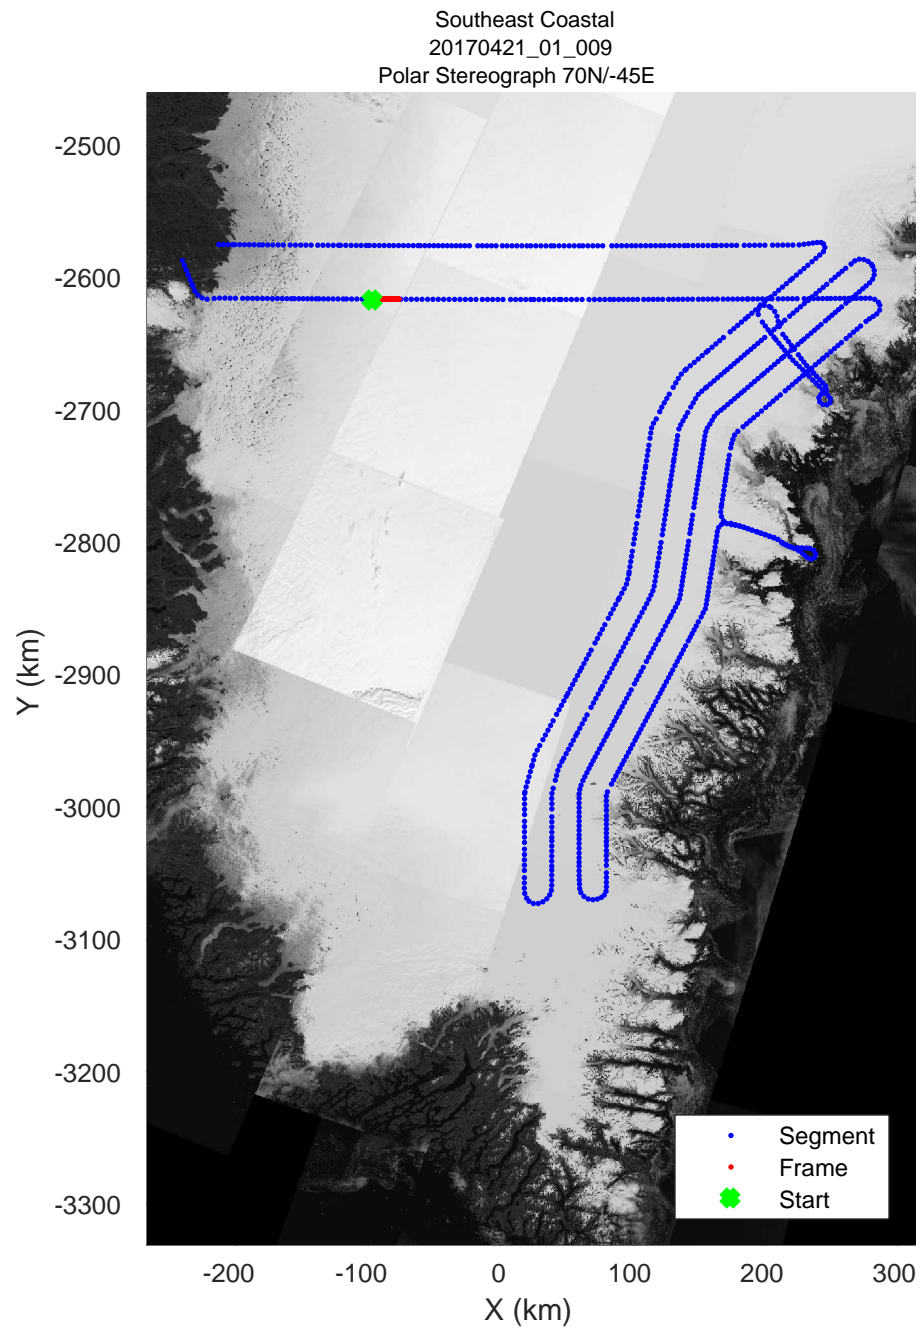

accum 2017_Greenland_P3: "Southeast Coastal" 20170421_01_007: 11:18:33.4 to 11:20:57.5 GPS

accum 2017_Greenland_P3: "Southeast Coastal" 20170421_01_008: 11:20:57.7 to 11:23:11.7 GPS

accum 2017_Greenland_P3: "Southeast Coastal" 20170421_01_008: 11:20:57.7 to 11:23:11.7 GPS