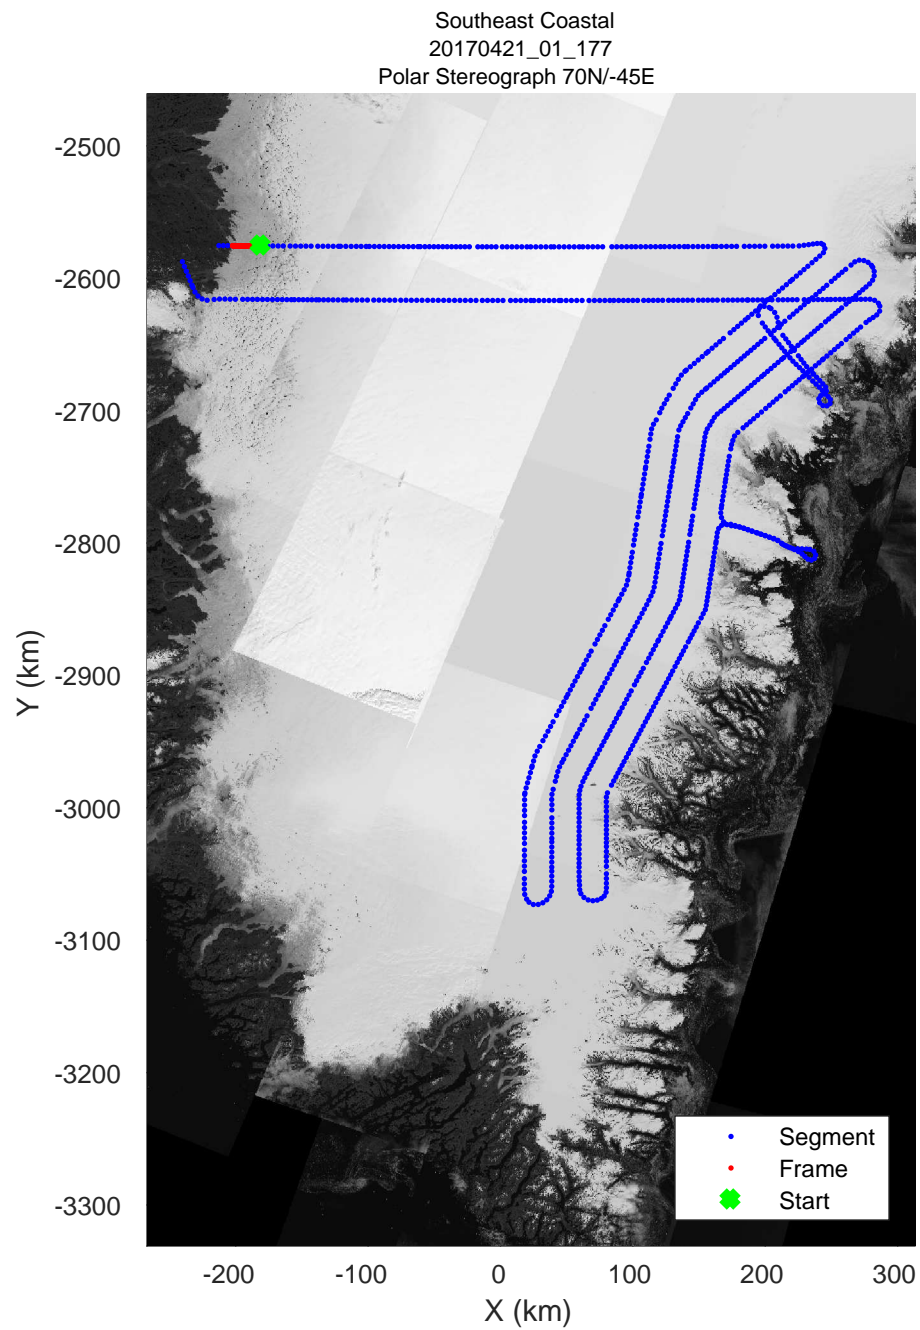

Southeast Coastal
20170421_01_176
Polar Stereograph 70N/-45E

accum 2017_Greenland_P3: "Southeast Coastal" 20170421_01_176: 18:13:56.3 to 18:16:12.0 GPS

accum 2017_Greenland_P3: "Southeast Coastal" 20170421_01_176: 18:13:56.3 to 18:16:12.0 GPS