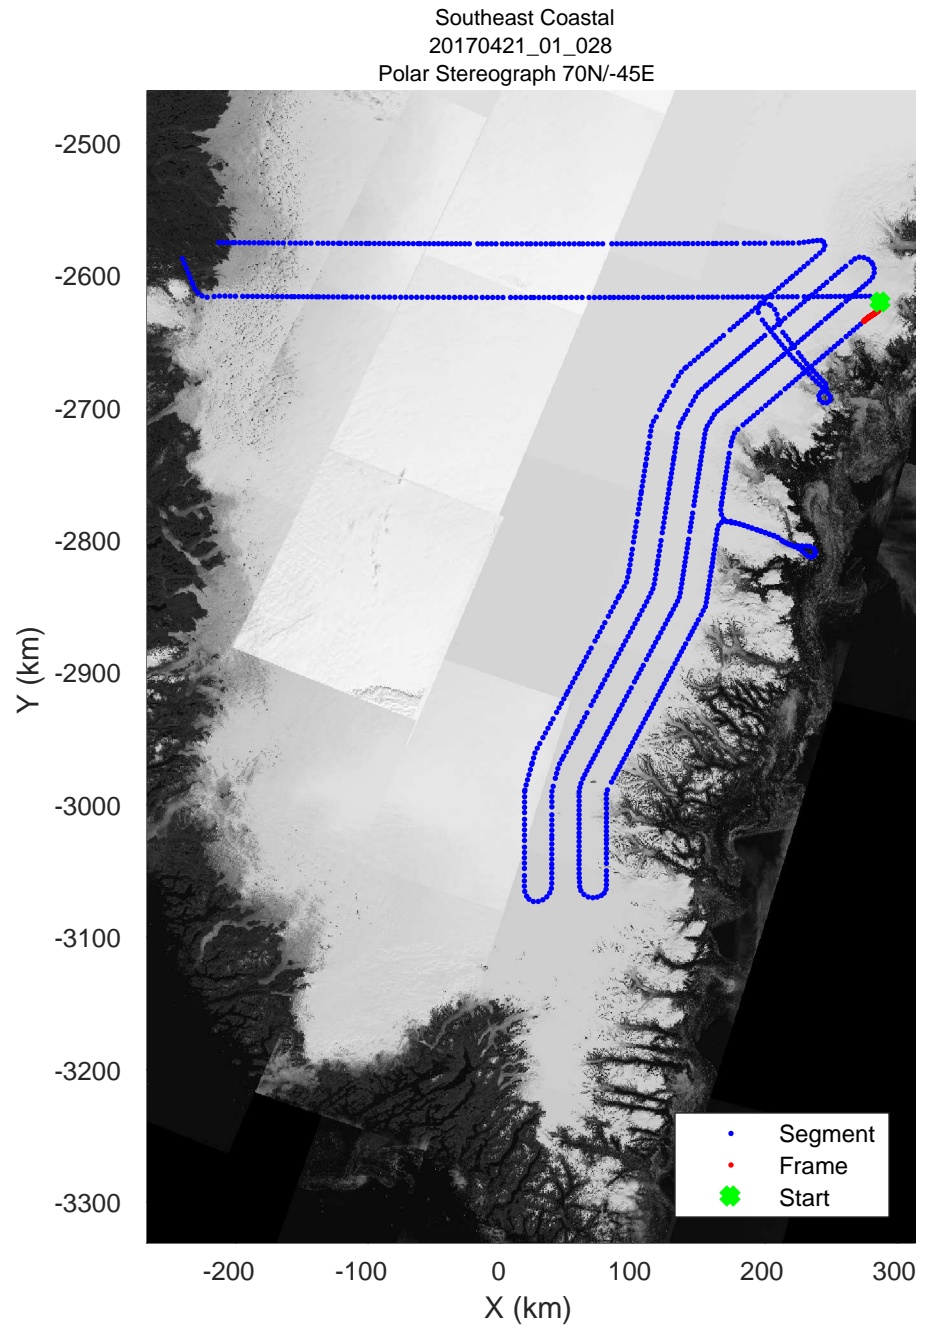

accum 2017_Greenland_P3: "Southeast Coastal" 20170421_01_026: 12:03:05.4 to 12:05:40.9 GPS

accum 2017_Greenland_P3: "Southeast Coastal" 20170421_01_027: 12:05:41.0 to 12:08:12.4 GPS

accum 2017_Greenland_P3: "Southeast Coastal" 20170421_01_027: 12:05:41.0 to 12:08:12.4 GPS