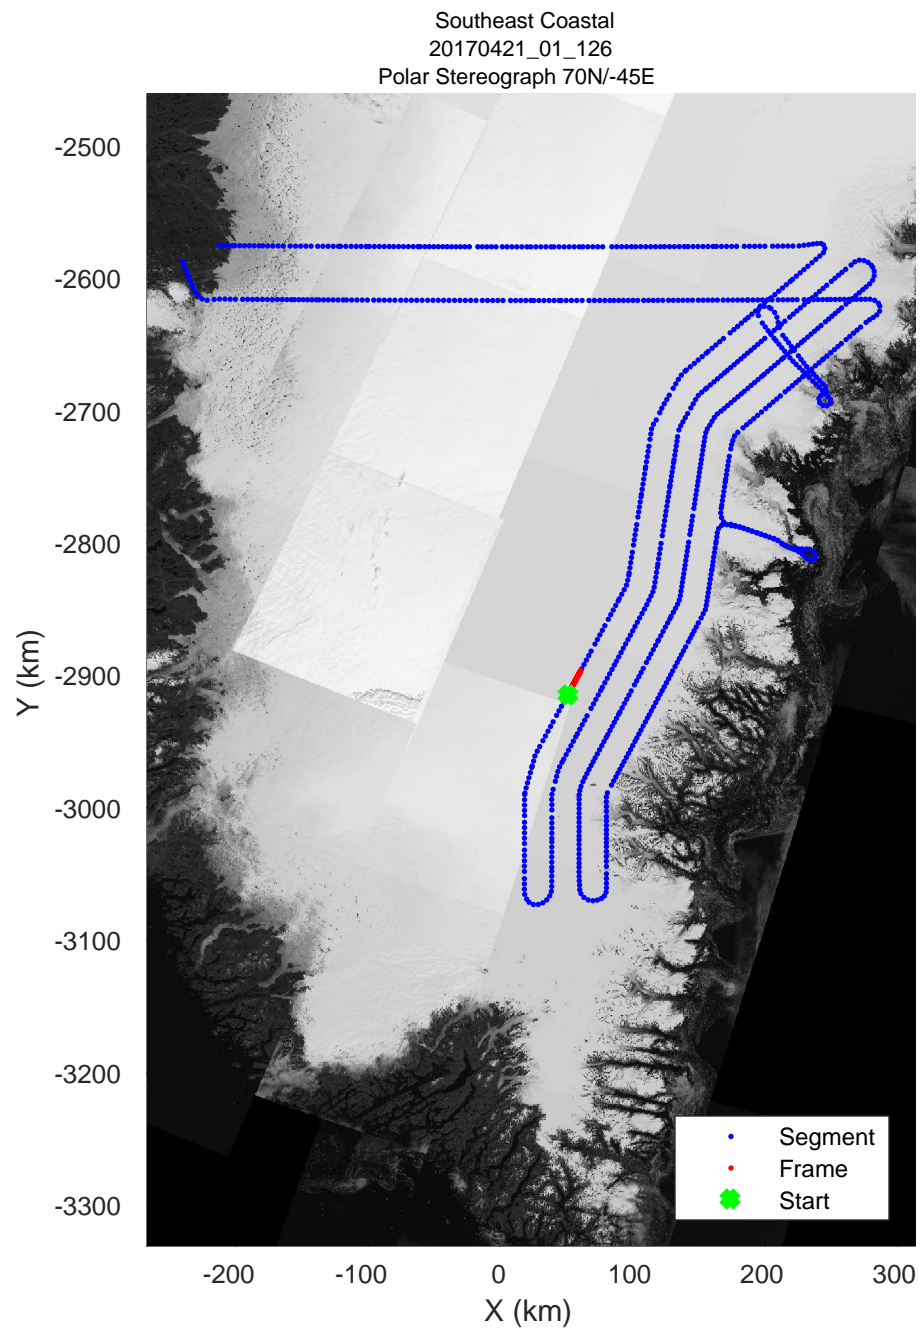

accum 2017_Greenland_P3: "Southeast Coastal" 20170421_01_124: 16:09:57.6 to 16:12:10.5 GPS

accum 2017_Greenland_P3: "Southeast Coastal" 20170421_01_125: 16:12:10.7 to 16:14:29.9 GPS

accum 2017_Greenland_P3: "Southeast Coastal" 20170421_01_125: 16:12:10.7 to 16:14:29.9 GPS