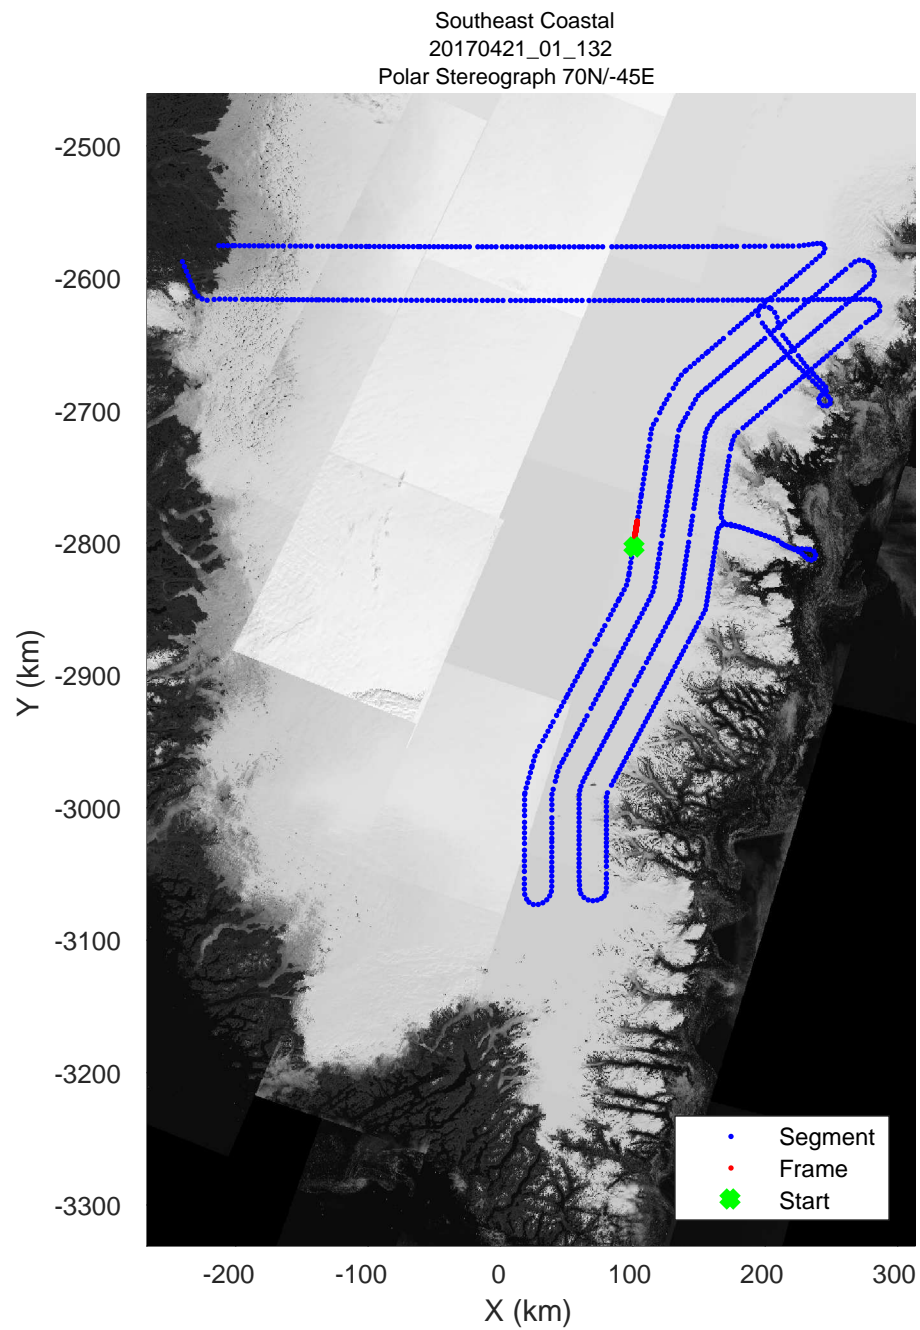

accum 2017_Greenland_P3: "Southeast Coastal" 20170421_01_130: 16:23:44.3 to 16:26:02.1 GPS

accum 2017_Greenland_P3: "Southeast Coastal" 20170421_01_131: 16:26:02.2 to 16:28:17.7 GPS

accum 2017_Greenland_P3: "Southeast Coastal" 20170421_01_131: 16:26:02.2 to 16:28:17.7 GPS