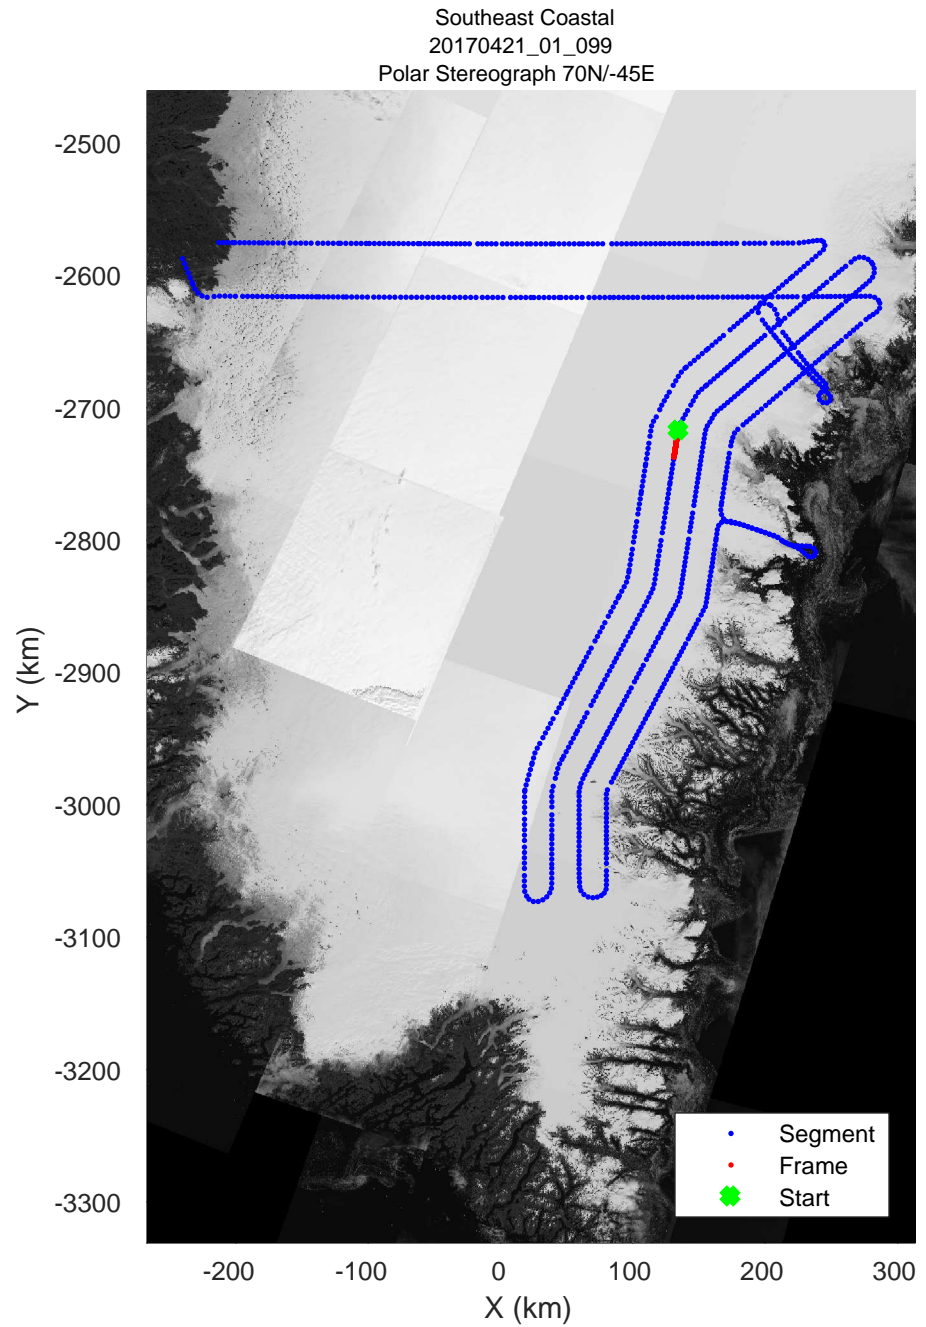

accum 2017_Greenland_P3: "Southeast Coastal" 20170421_01_097: 15:06:23.2 to 15:08:49.3 GPS

accum 2017_Greenland_P3: "Southeast Coastal" 20170421_01_098: 15:08:49.4 to 15:11:19.7 GPS

accum 2017_Greenland_P3: "Southeast Coastal" 20170421_01_098: 15:08:49.4 to 15:11:19.7 GPS