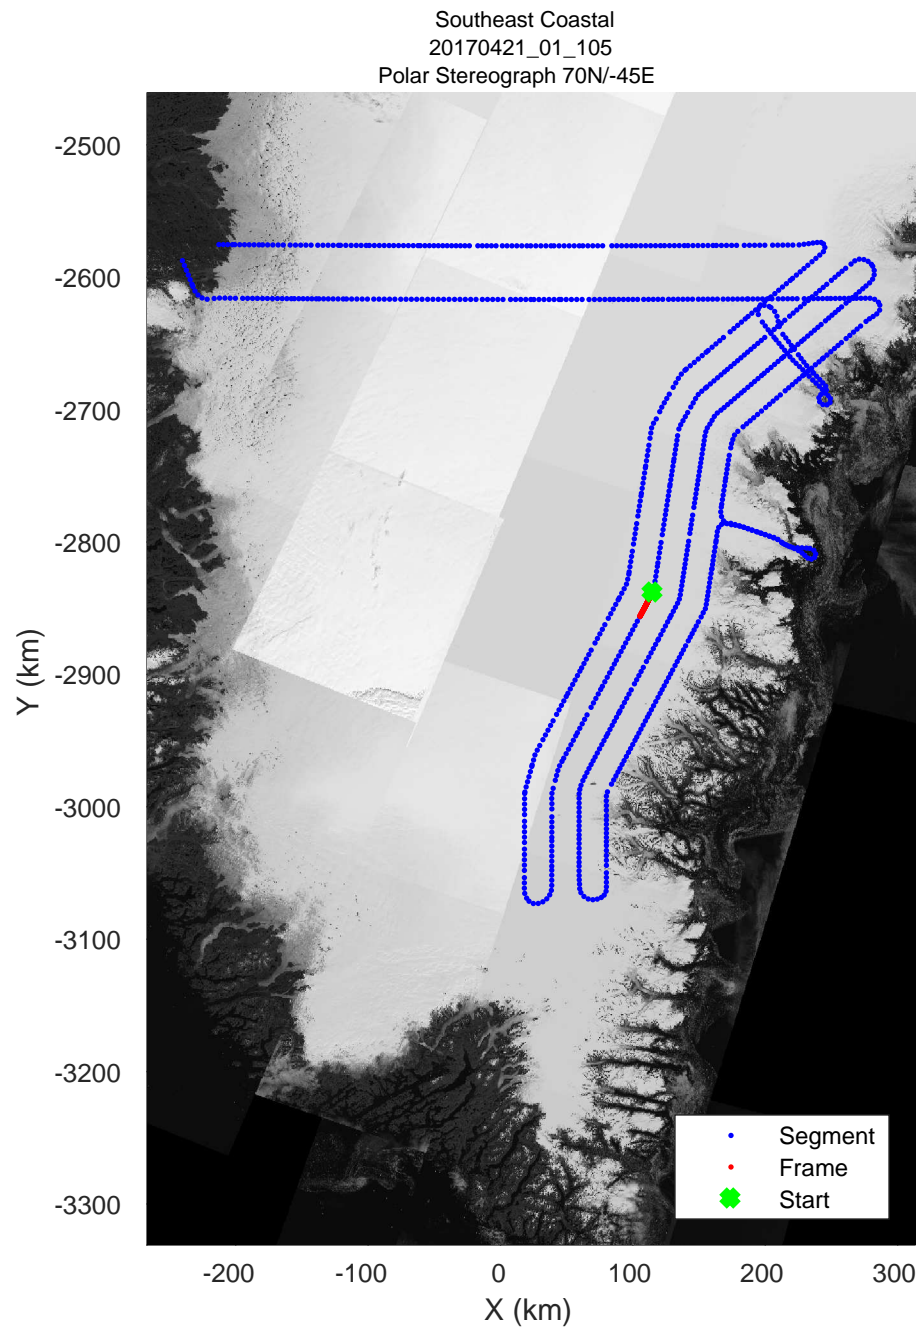

accum 2017_Greenland_P3: "Southeast Coastal" 20170421_01_103: 15:21:08.8 to 15:23:25.3 GPS

accum 2017_Greenland_P3: "Southeast Coastal" 20170421_01_104: 15:23:25.4 to 15:25:48.4 GPS

accum 2017_Greenland_P3: "Southeast Coastal" 20170421_01_104: 15:23:25.4 to 15:25:48.4 GPS