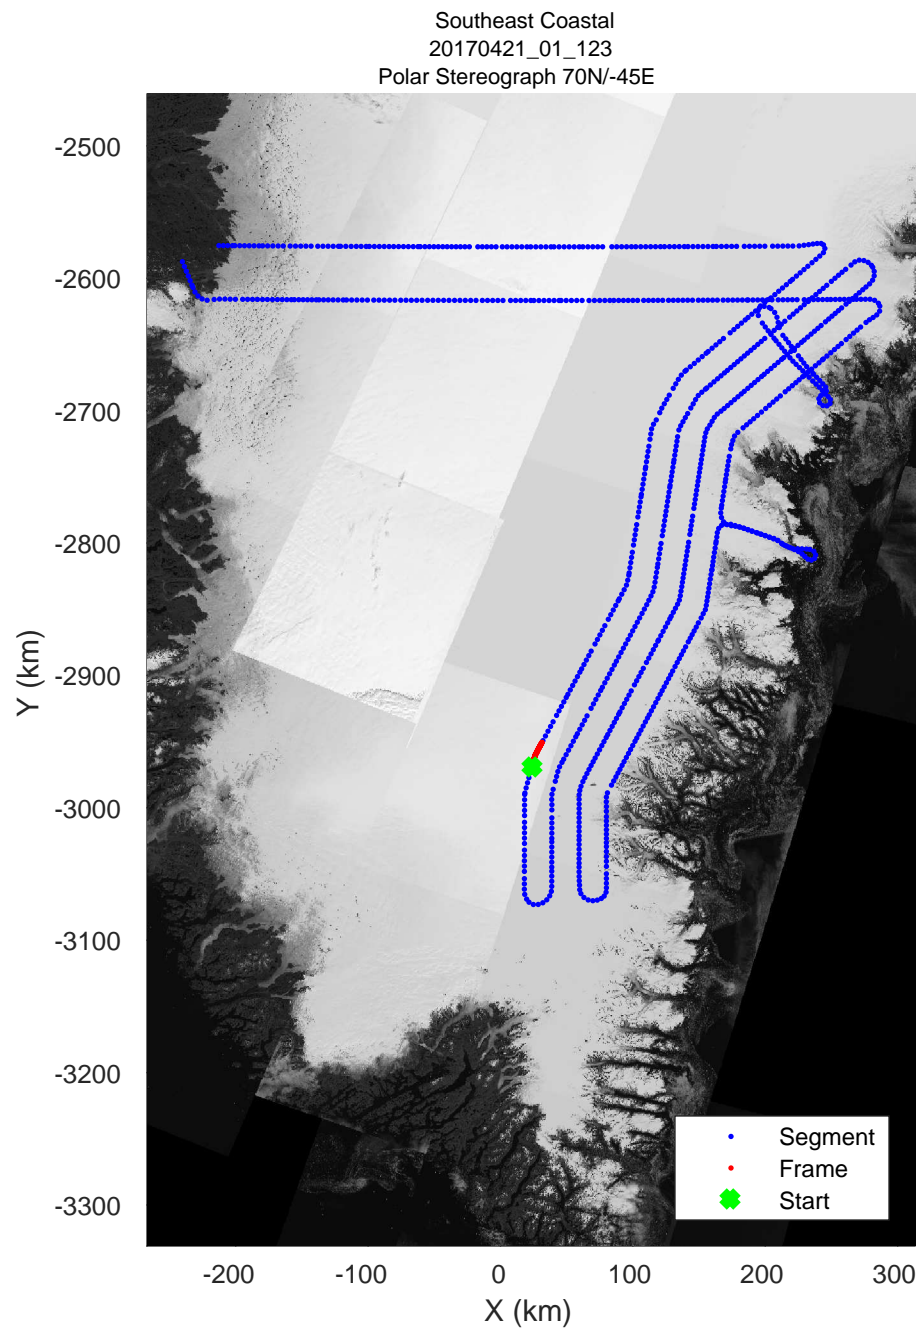

accum 2017_Greenland_P3: "Southeast Coastal" 20170421_01_121: 16:03:13.0 to 16:05:27.5 GPS

accum 2017_Greenland_P3: "Southeast Coastal" 20170421_01_122: 16:05:27.7 to 16:07:41.9 GPS

accum 2017_Greenland_P3: "Southeast Coastal" 20170421_01_122: 16:05:27.7 to 16:07:41.9 GPS