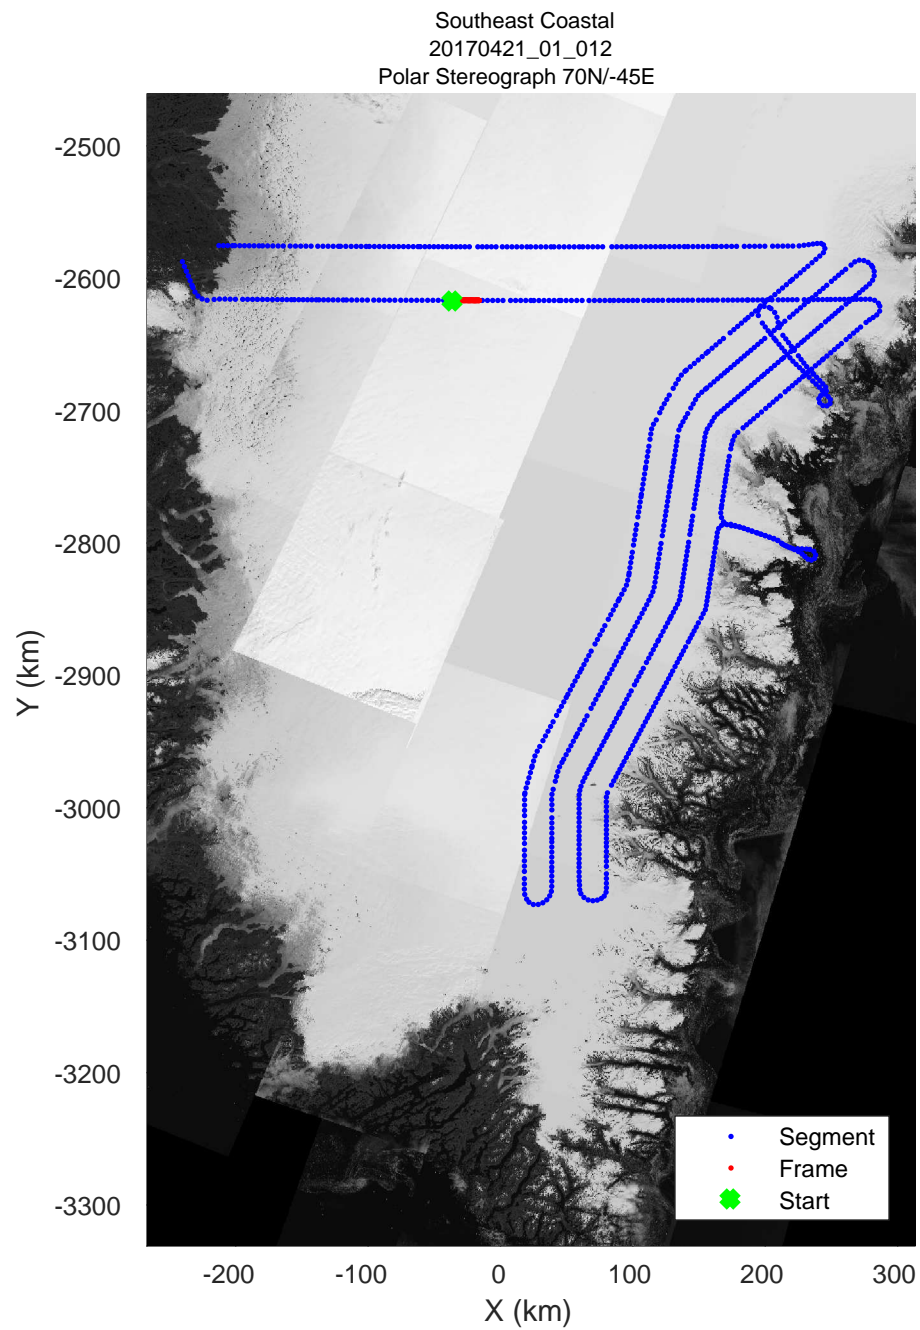

accum 2017_Greenland_P3: "Southeast Coastal" 20170421_01_010: 11:25:24.8 to 11:27:36.2 GPS

accum 2017_Greenland_P3: "Southeast Coastal" 20170421_01_011: 11:27:36.4 to 11:29:47.7 GPS

accum 2017_Greenland_P3: "Southeast Coastal" 20170421_01_011: 11:27:36.4 to 11:29:47.7 GPS