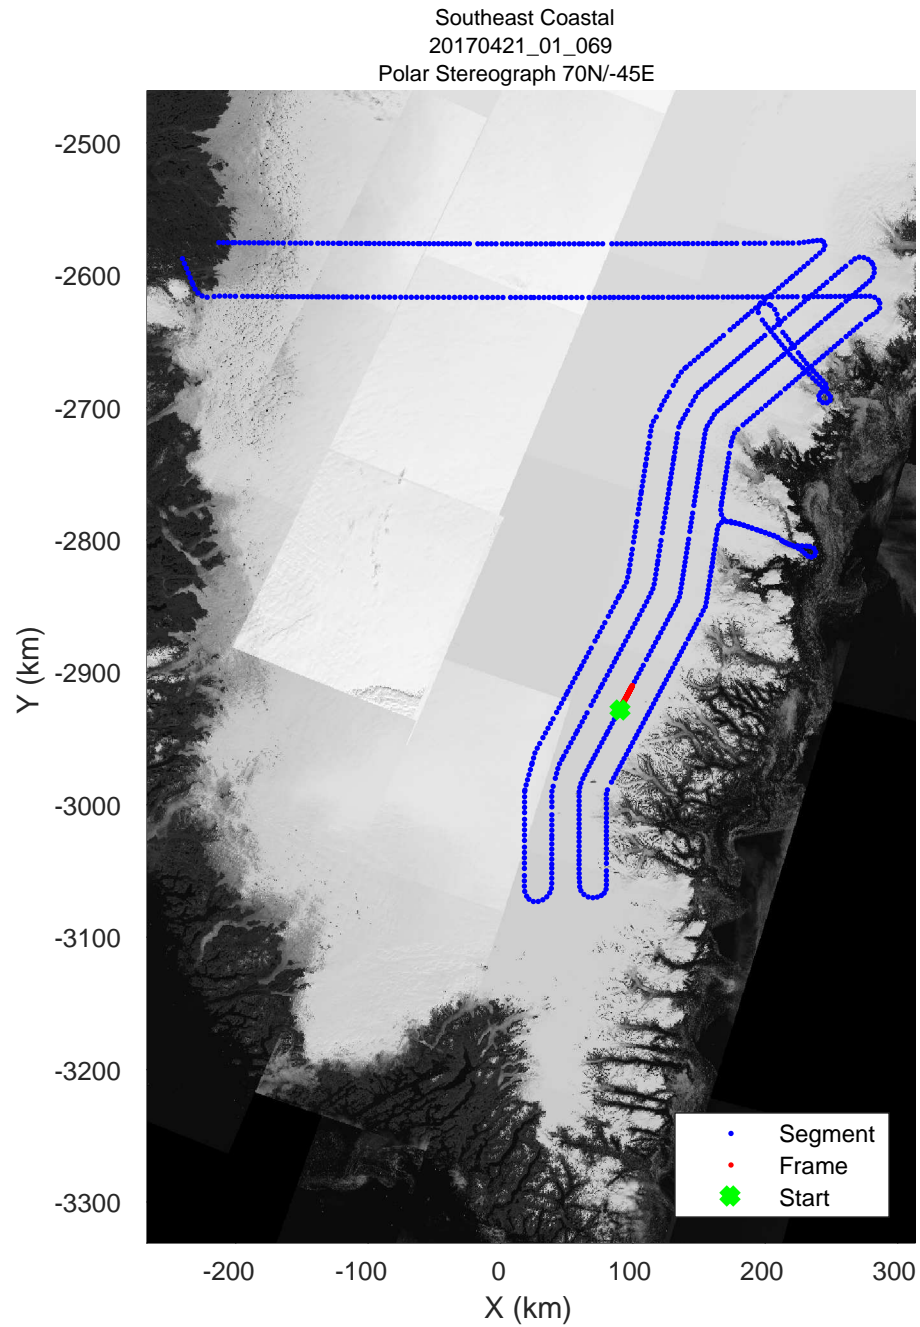

accum 2017_Greenland_P3: "Southeast Coastal" 20170421_01_067: 13:49:37.2 to 13:52:09.8 GPS

accum 2017_Greenland_P3: "Southeast Coastal" 20170421_01_068: 13:52:10.0 to 13:54:43.7 GPS

accum 2017_Greenland_P3: "Southeast Coastal" 20170421_01_068: 13:52:10.0 to 13:54:43.7 GPS