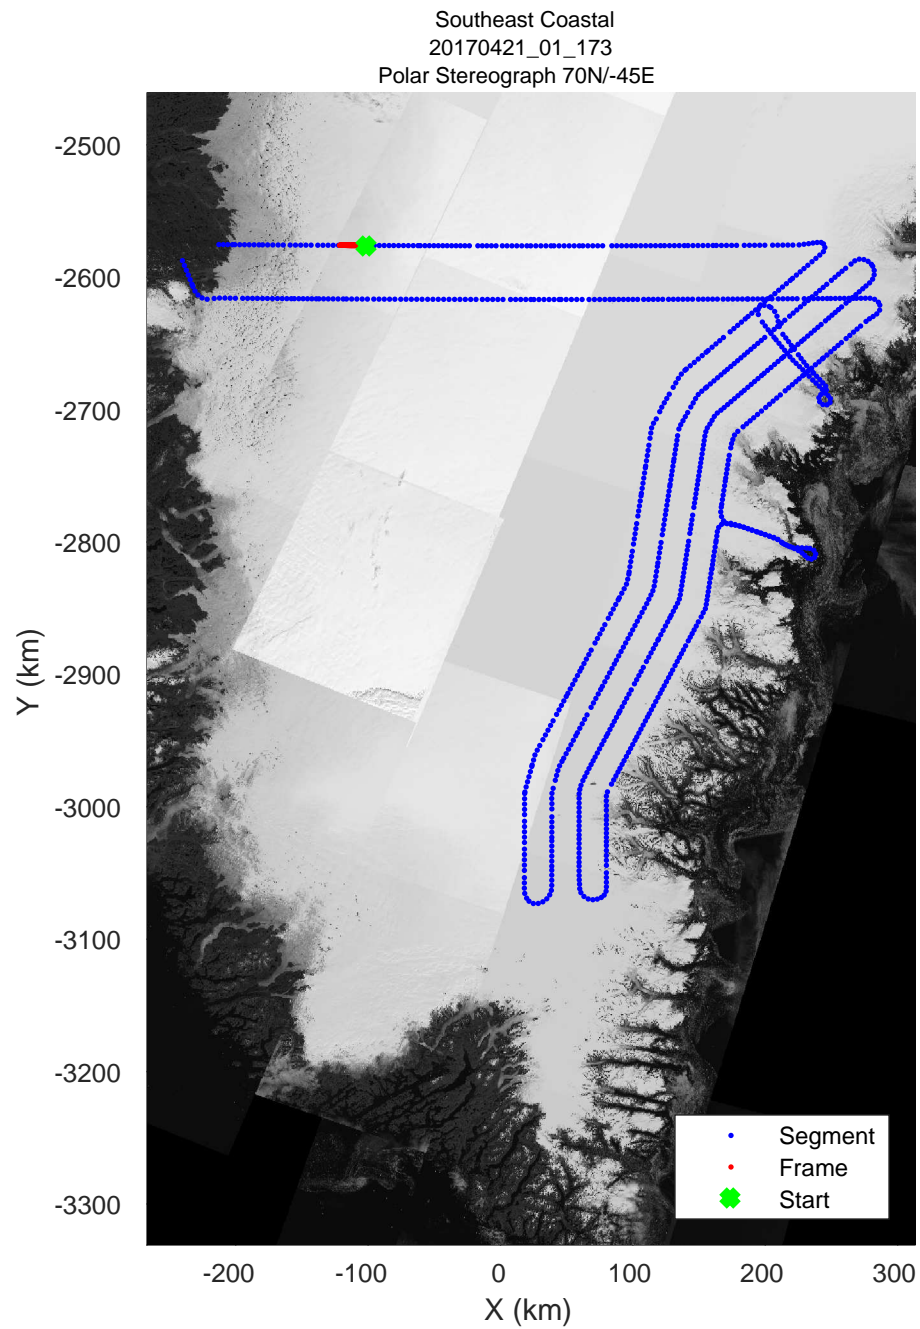

accum 2017_Greenland_P3: "Southeast Coastal" 20170421_01_171: 18:02:24.1 to 18:04:48.2 GPS

accum 2017_Greenland_P3: "Southeast Coastal" 20170421_01_172: 18:04:48.4 to 18:07:10.1 GPS

accum 2017_Greenland_P3: "Southeast Coastal" 20170421_01_172: 18:04:48.4 to 18:07:10.1 GPS