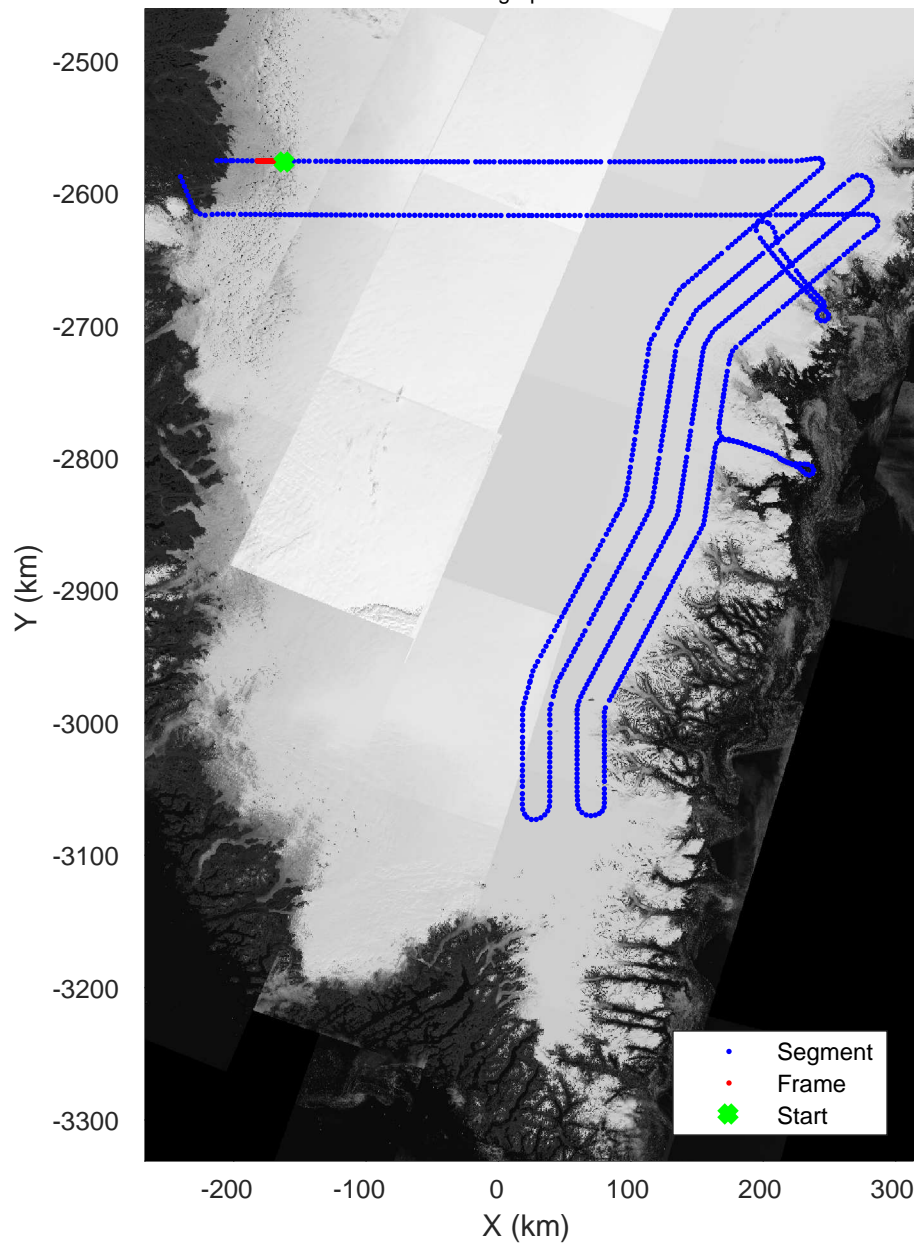

Southeast Coastal
20170421_01_176
Polar Stereograph 70N/-45E