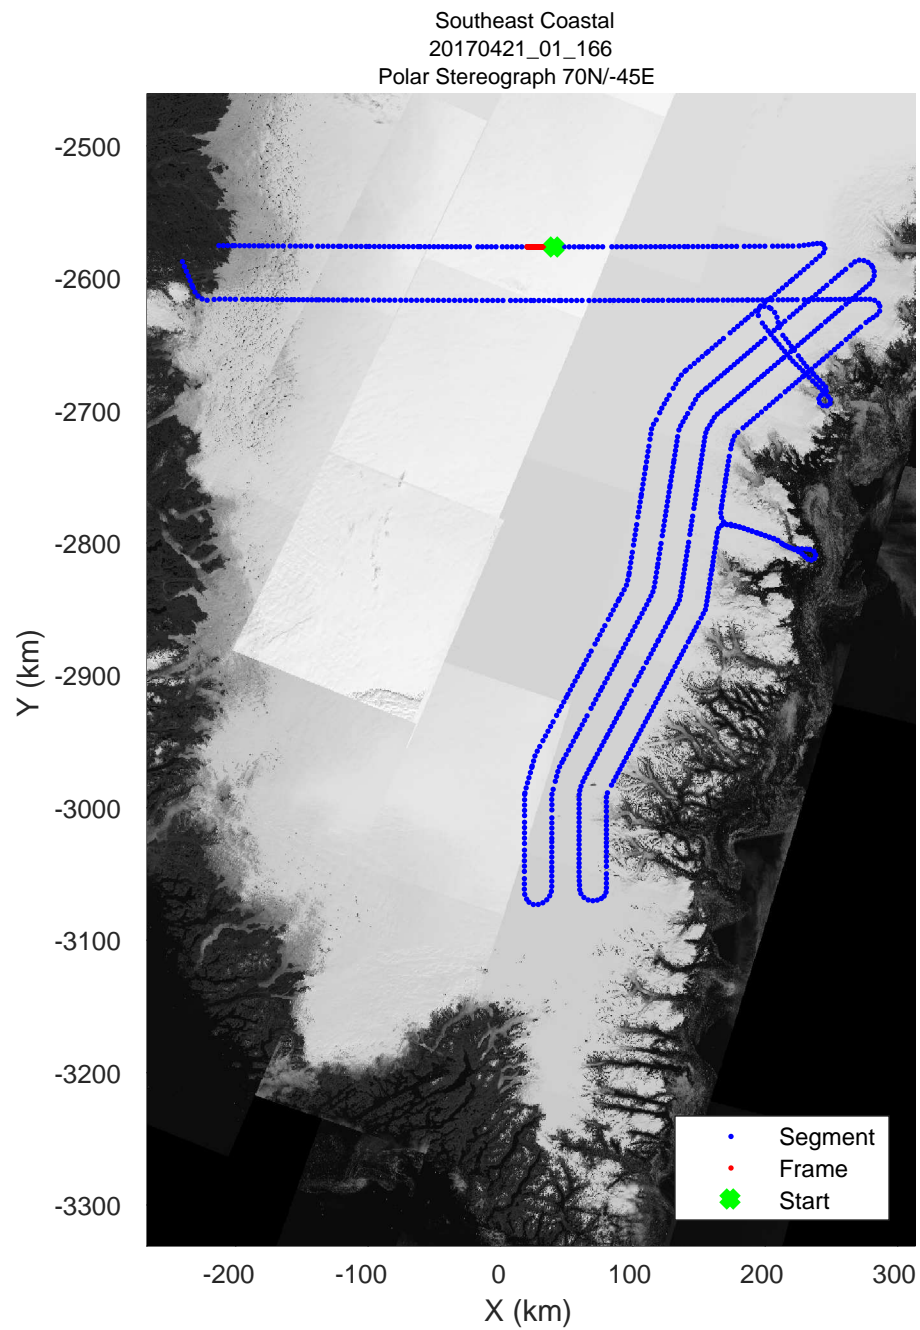

accum 2017_Greenland_P3: "Southeast Coastal" 20170421_01_164: 17:45:13.9 to 17:47:35.6 GPS

accum 2017_Greenland_P3: "Southeast Coastal" 20170421_01_165: 17:47:35.9 to 17:49:55.0 GPS

accum 2017_Greenland_P3: "Southeast Coastal" 20170421_01_165: 17:47:35.9 to 17:49:55.0 GPS