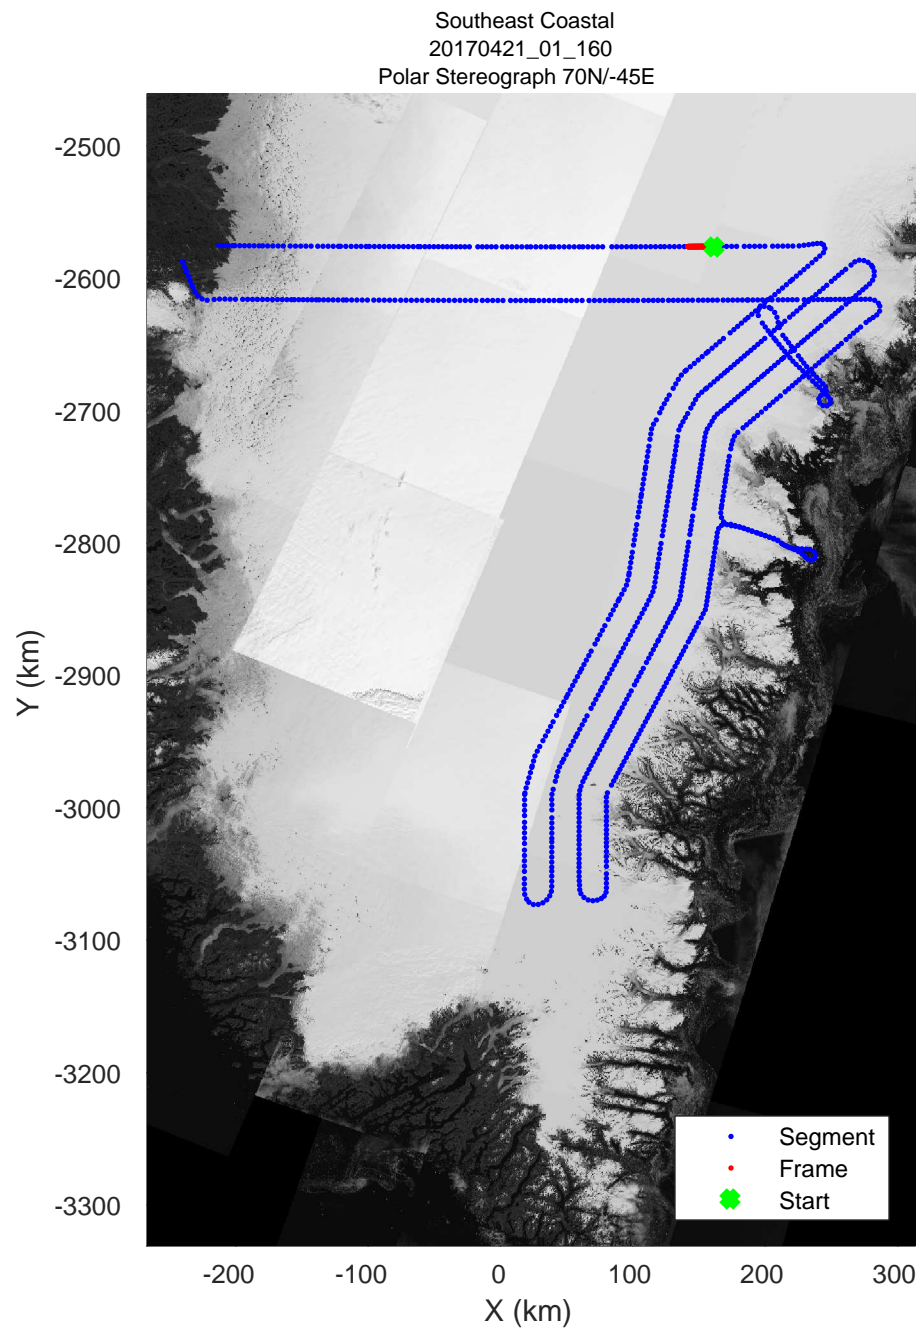

accum 2017_Greenland_P3: "Southeast Coastal" 20170421_01_158: 17:31:12.5 to 17:33:29.0 GPS

accum 2017_Greenland_P3: "Southeast Coastal" 20170421_01_159: 17:33:29.3 to 17:35:48.2 GPS

accum 2017_Greenland_P3: "Southeast Coastal" 20170421_01_159: 17:33:29.3 to 17:35:48.2 GPS