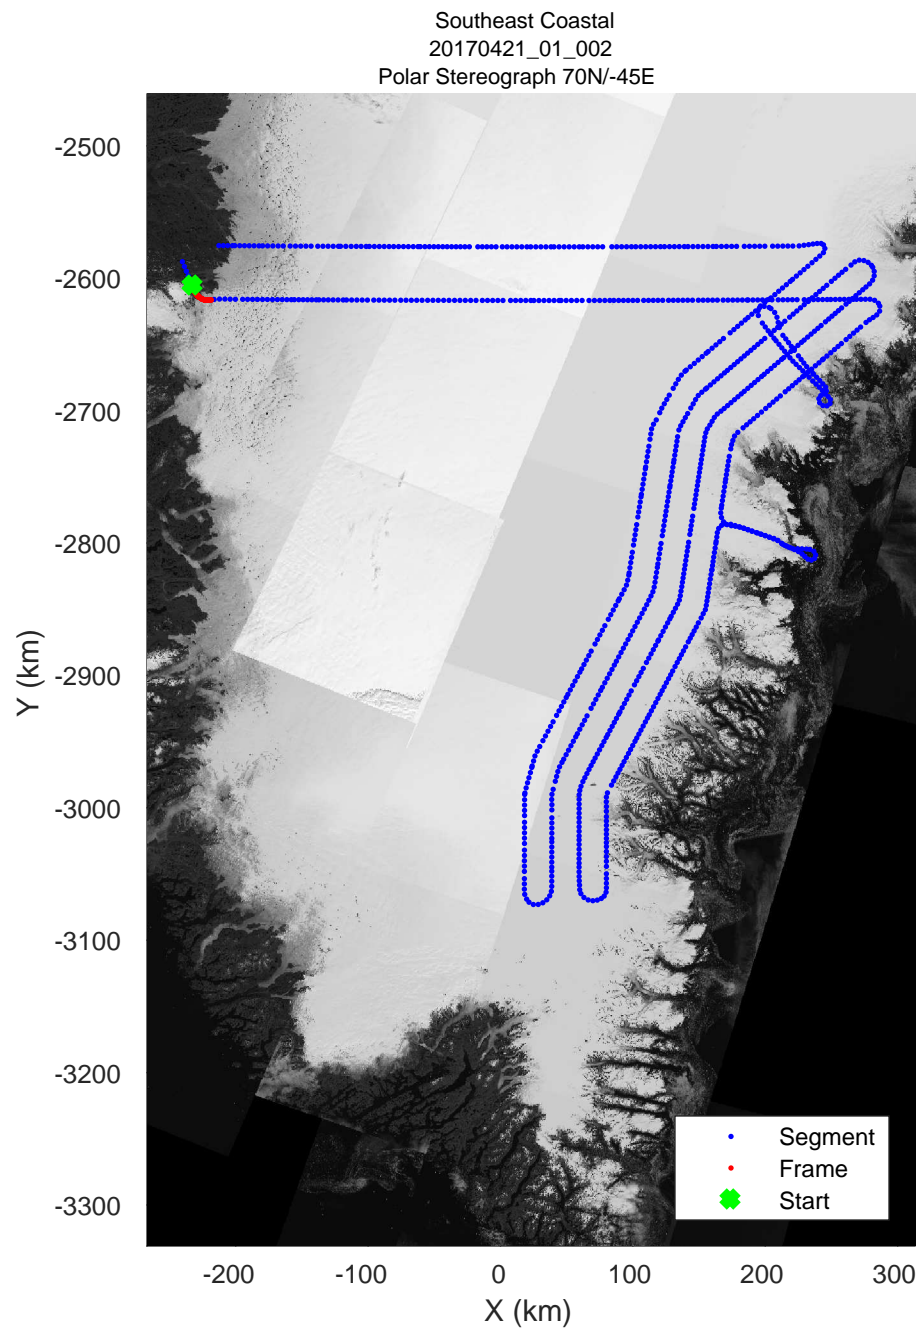

Southeast Coastal
20170421_01_001
Polar Stereograph 70N/-45E

accum 2017_Greenland_P3: "Southeast Coastal" 20170421_01_001: 11:04:19.9 to 11:06:37.3 GPS

accum 2017_Greenland_P3: "Southeast Coastal" 20170421_01_001: 11:04:19.9 to 11:06:37.3 GPS