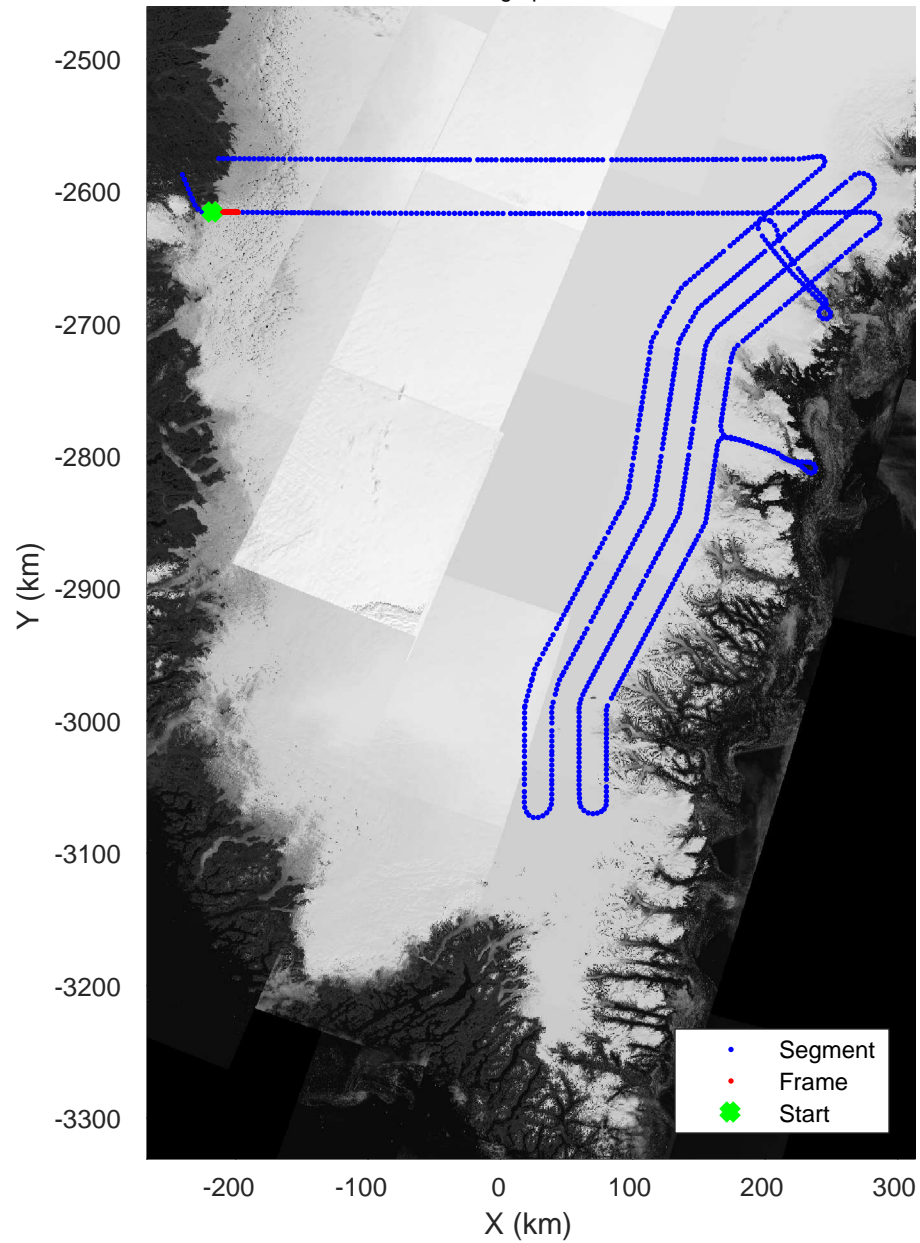

accum 2017_Greenland_P3: "Southeast Coastal" 20170421_01_002: 11:06:37.4 to 11:08:54.4 GPS

accum 2017_Greenland_P3: "Southeast Coastal" 20170421_01_002: 11:06:37.4 to 11:08:54.4 GPS

Southeast Coastal
20170421_01_003
Polar Stereograph 70N/-45E