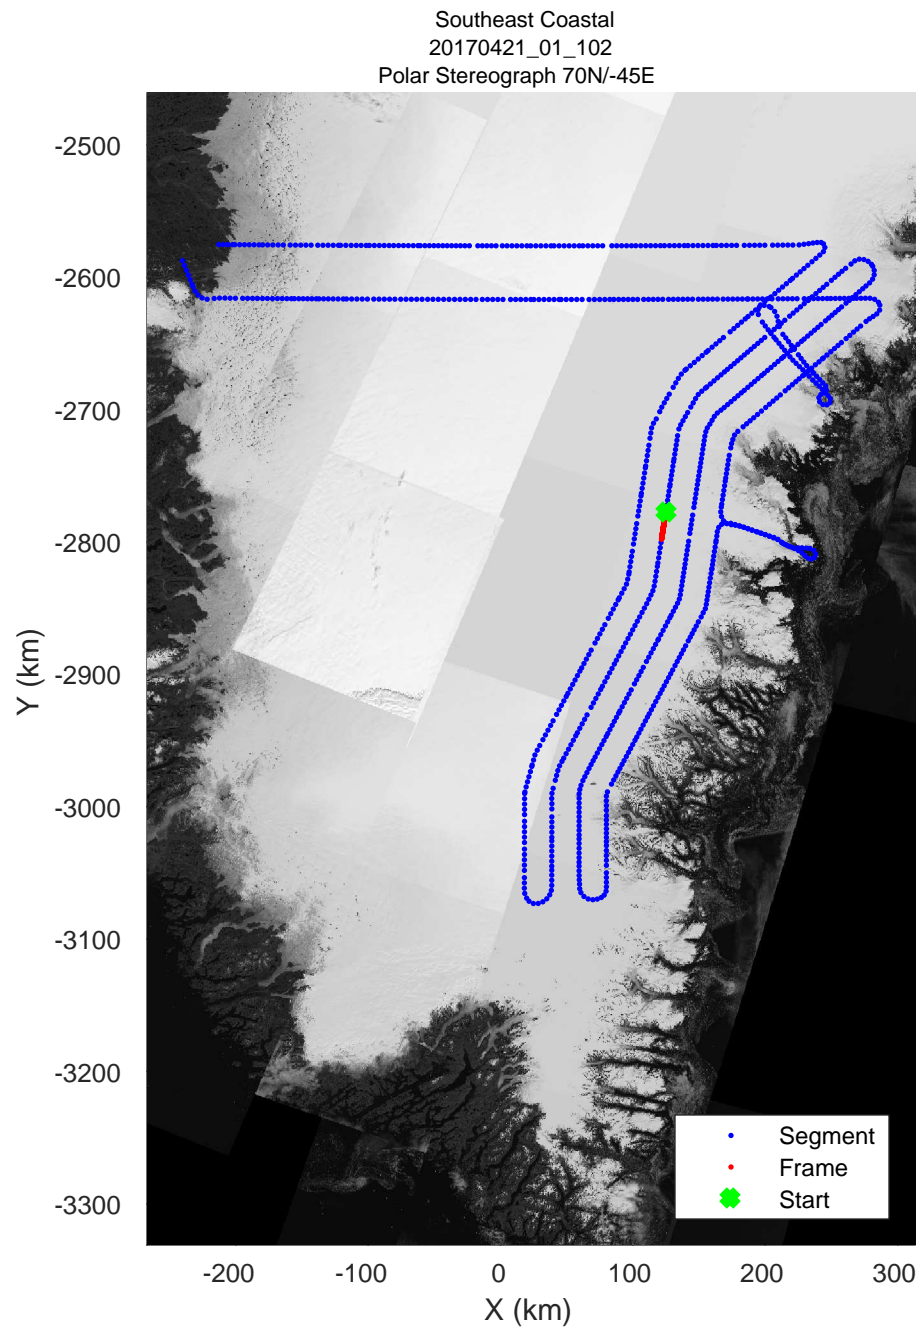

accum 2017_Greenland_P3: "Southeast Coastal" 20170421_01_100: 15:13:49.8 to 15:16:22.9 GPS

accum 2017_Greenland_P3: "Southeast Coastal" 20170421_01_101: 15:16:23.1 to 15:18:49.5 GPS

accum 2017_Greenland_P3: "Southeast Coastal" 20170421_01_101: 15:16:23.1 to 15:18:49.5 GPS