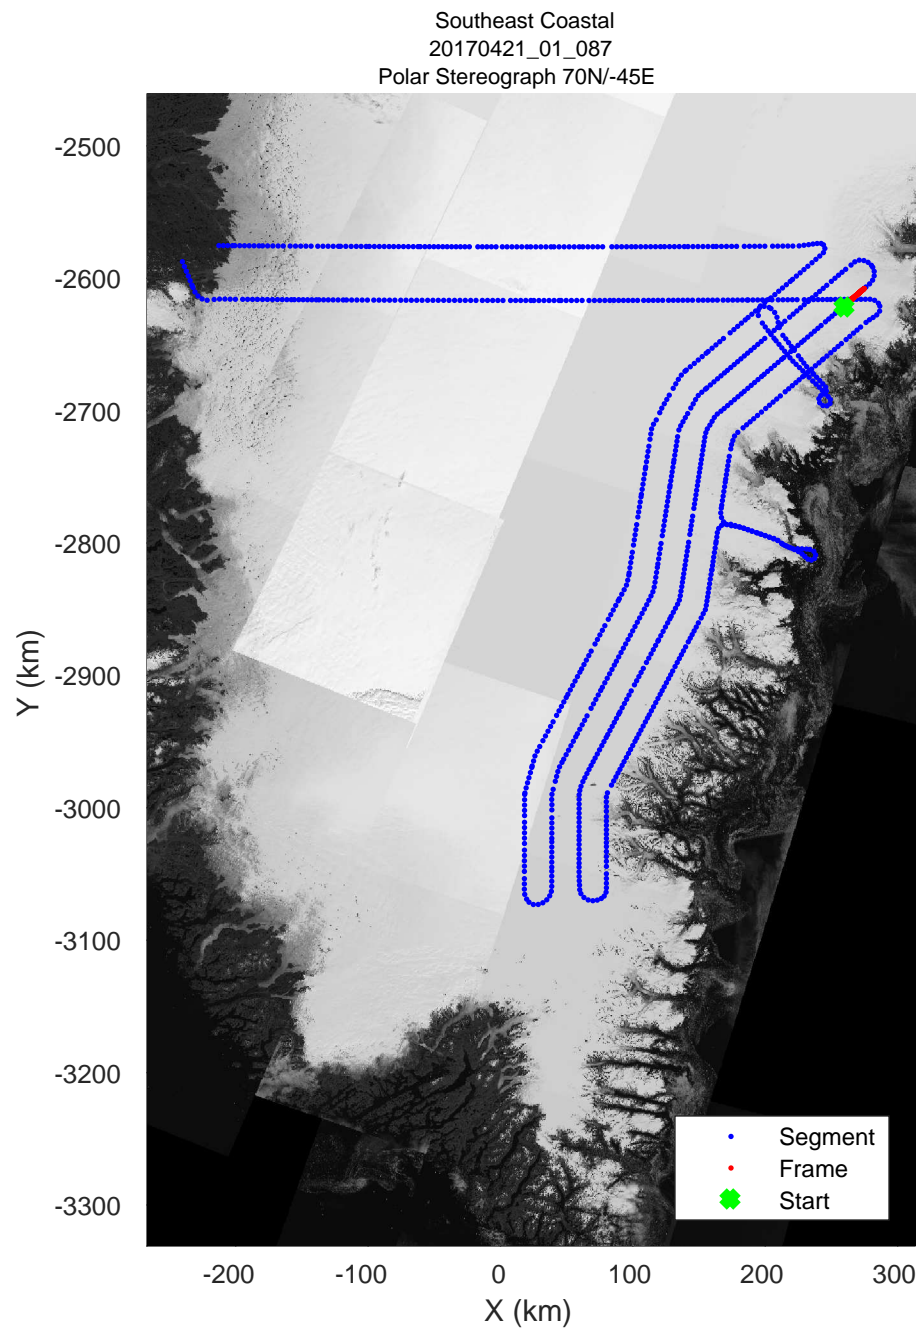

accum 2017_Greenland_P3: "Southeast Coastal" 20170421_01_085: 14:35:41.3 to 14:38:18.5 GPS

accum 2017_Greenland_P3: "Southeast Coastal" 20170421_01_086: 14:38:18.7 to 14:41:03.4 GPS

accum 2017_Greenland_P3: "Southeast Coastal" 20170421_01_086: 14:38:18.7 to 14:41:03.4 GPS