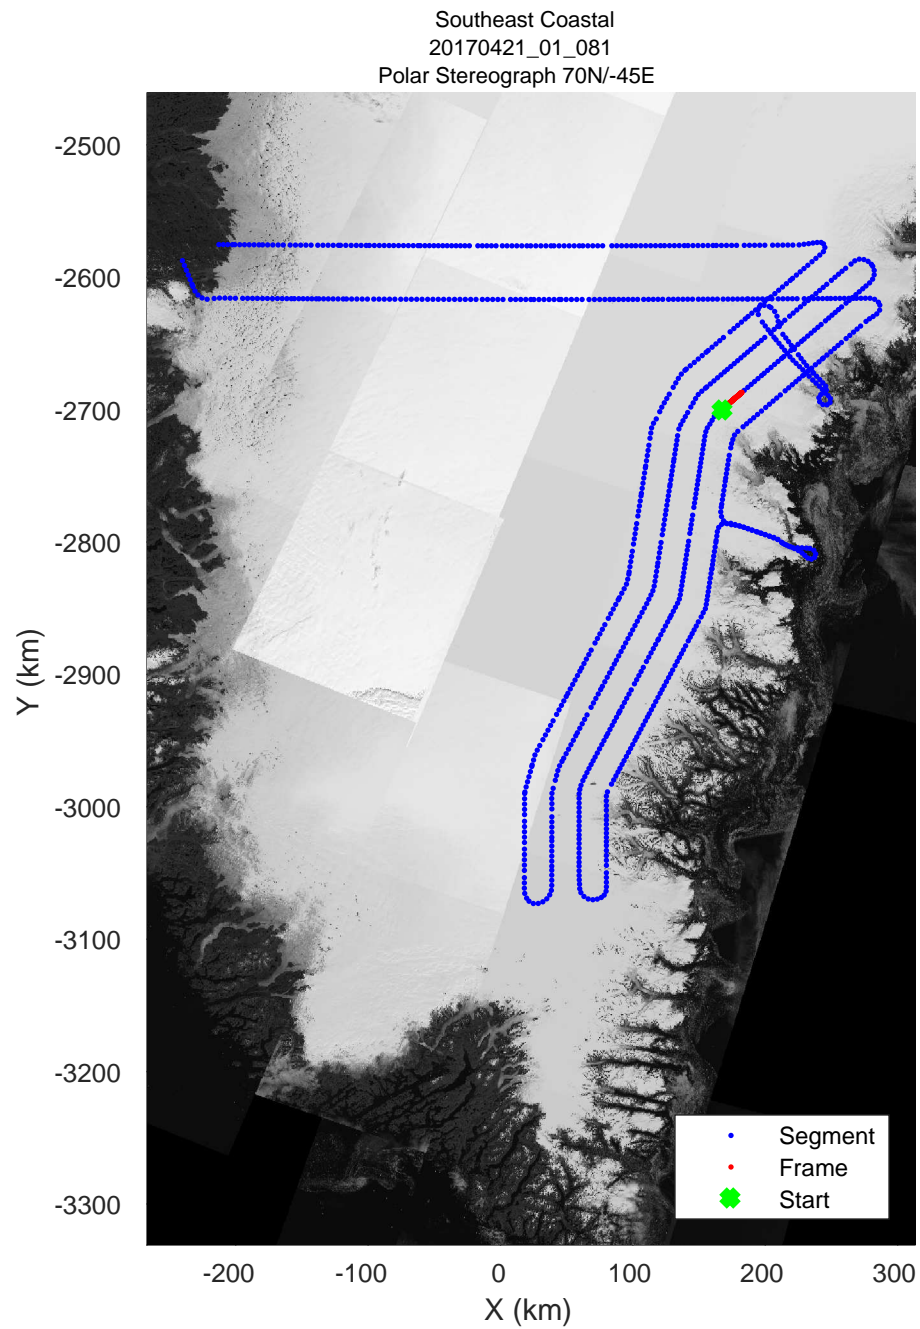

accum 2017_Greenland_P3: "Southeast Coastal" 20170421_01_079: 14:20:15.4 to 14:22:51.1 GPS

accum 2017_Greenland_P3: "Southeast Coastal" 20170421_01_080: 14:22:51.3 to 14:25:26.8 GPS

accum 2017_Greenland_P3: "Southeast Coastal" 20170421_01_080: 14:22:51.3 to 14:25:26.8 GPS