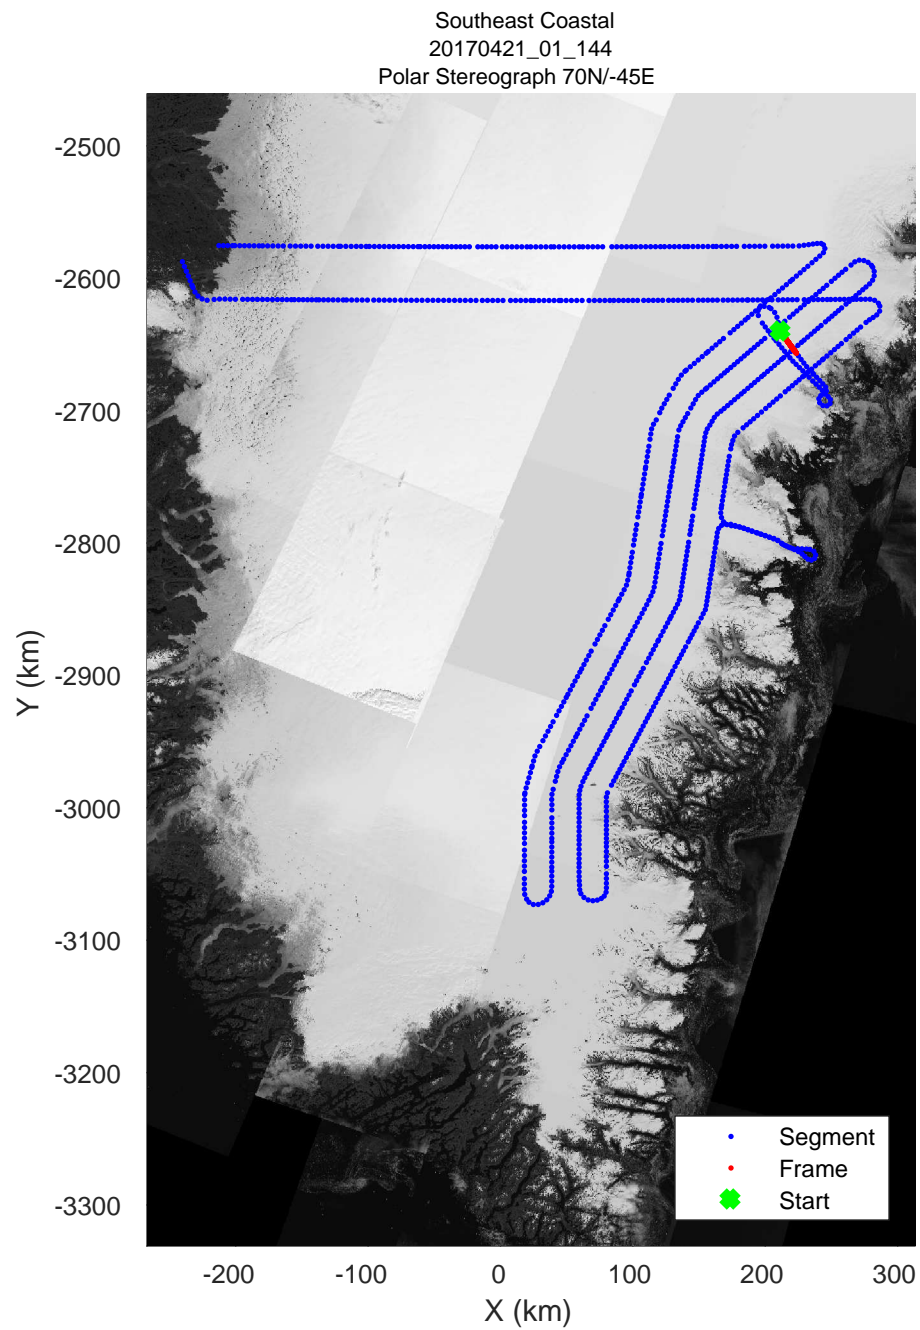

accum 2017_Greenland_P3: "Southeast Coastal" 20170421_01_142: 16:51:14.5 to 16:53:34.2 GPS

accum 2017_Greenland_P3: "Southeast Coastal" 20170421_01_143: 16:53:34.4 to 16:55:46.7 GPS

accum 2017_Greenland_P3: "Southeast Coastal" 20170421_01_143: 16:53:34.4 to 16:55:46.7 GPS