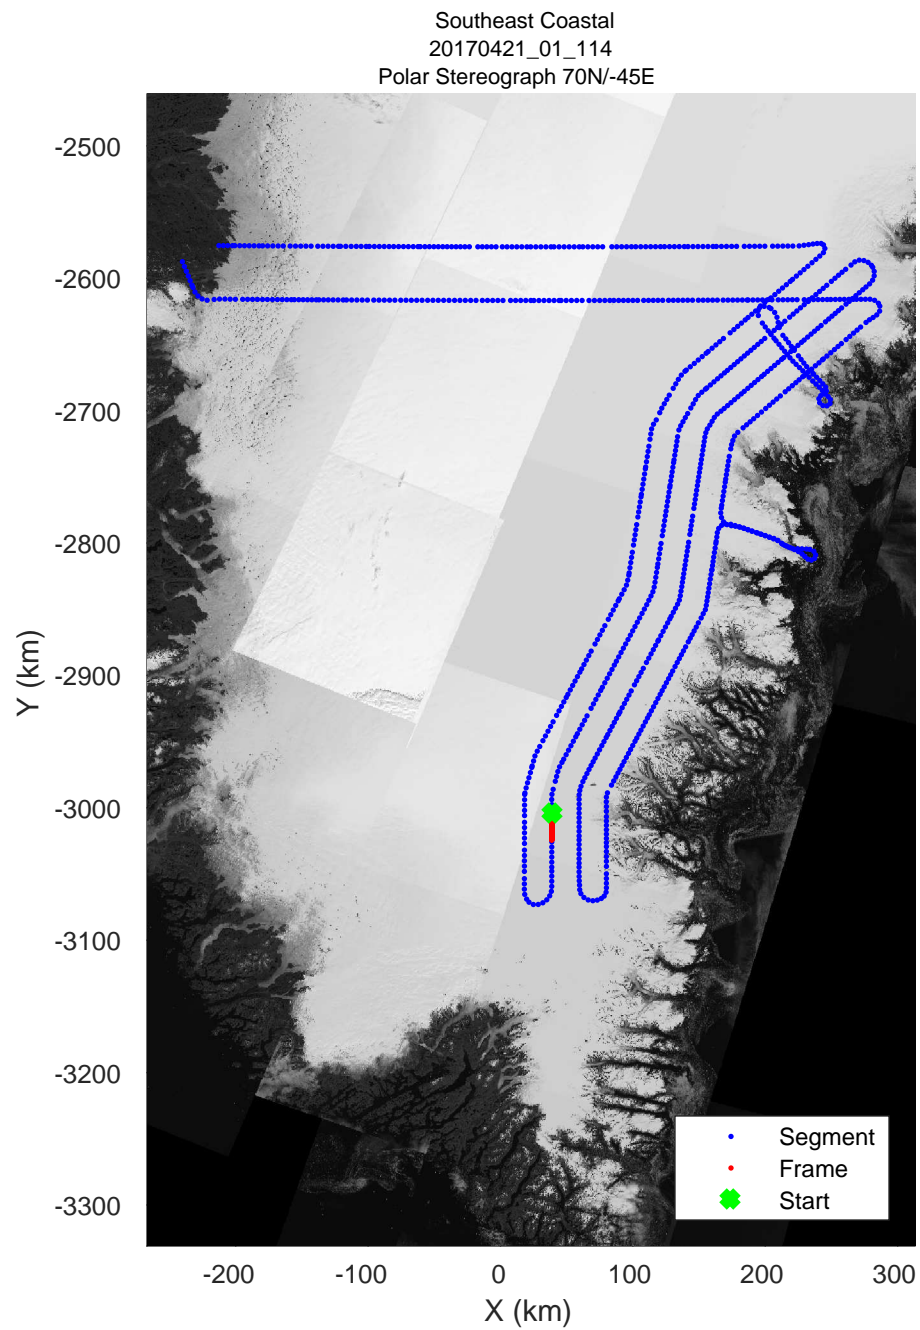

accum 2017_Greenland_P3: "Southeast Coastal" 20170421_01_112: 15:42:21.7 to 15:44:42.4 GPS

accum 2017_Greenland_P3: "Southeast Coastal" 20170421_01_113: 15:44:42.6 to 15:46:59.8 GPS

accum 2017_Greenland_P3: "Southeast Coastal" 20170421_01_113: 15:44:42.6 to 15:46:59.8 GPS