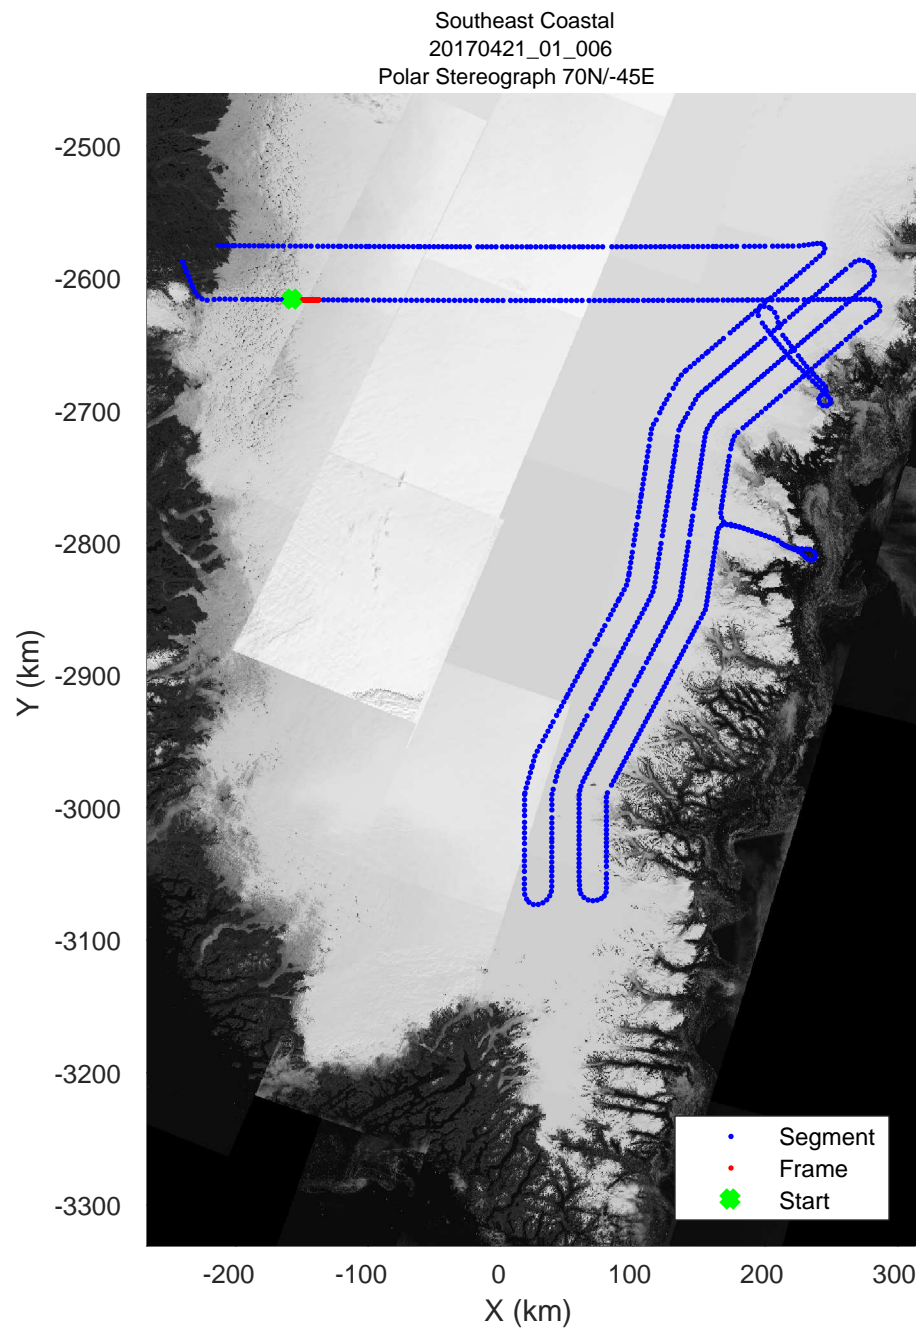

accum 2017_Greenland_P3: "Southeast Coastal" 20170421_01_004: 11:11:06.8 to 11:13:27.6 GPS

accum 2017_Greenland_P3: "Southeast Coastal" 20170421_01_005: 11:13:27.7 to 11:15:54.0 GPS

accum 2017_Greenland_P3: "Southeast Coastal" 20170421_01_005: 11:13:27.7 to 11:15:54.0 GPS