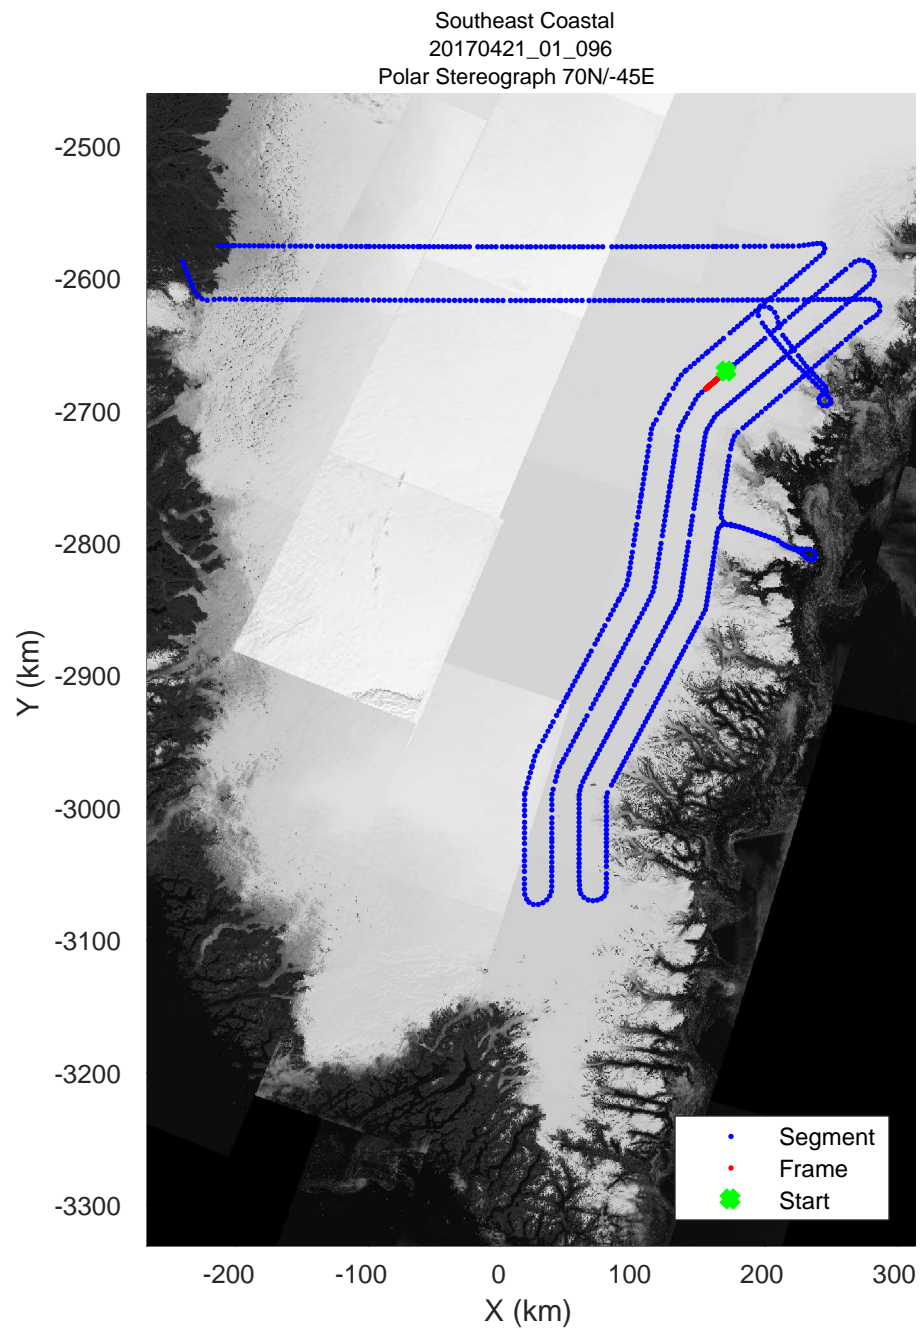

accum 2017_Greenland_P3: "Southeast Coastal" 20170421_01_094: 14:58:37.1 to 15:01:12.3 GPS

accum 2017_Greenland_P3: "Southeast Coastal" 20170421_01_095: 15:01:12.4 to 15:03:50.7 GPS

accum 2017_Greenland_P3: "Southeast Coastal" 20170421_01_095: 15:01:12.4 to 15:03:50.7 GPS