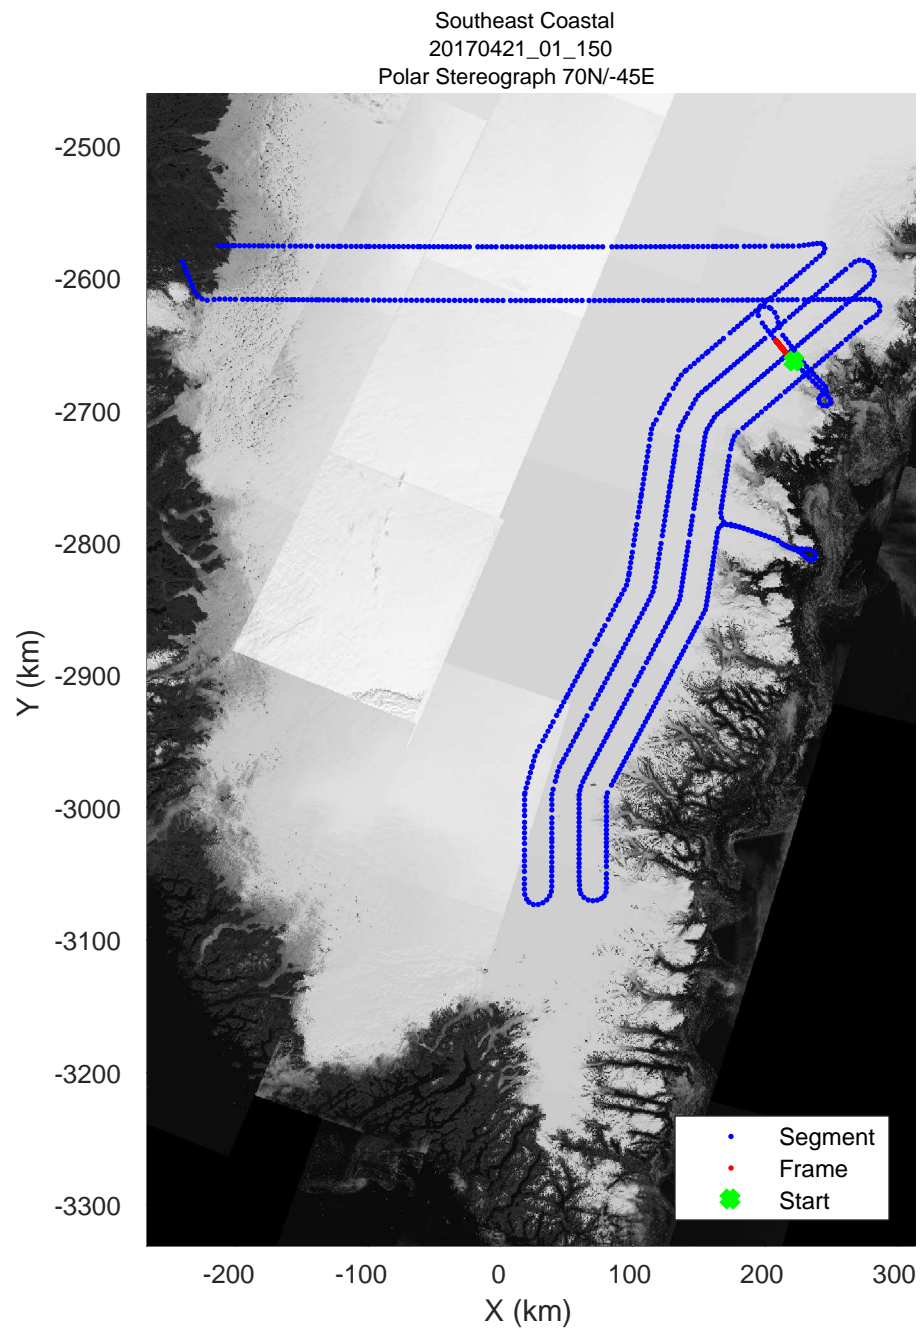

accum 2017_Greenland_P3: "Southeast Coastal" 20170421_01_148: 17:06:28.8 to 17:09:13.2 GPS

accum 2017_Greenland_P3: "Southeast Coastal" 20170421_01_149: 17:09:13.4 to 17:11:47.5 GPS

accum 2017_Greenland_P3: "Southeast Coastal" 20170421_01_149: 17:09:13.4 to 17:11:47.5 GPS