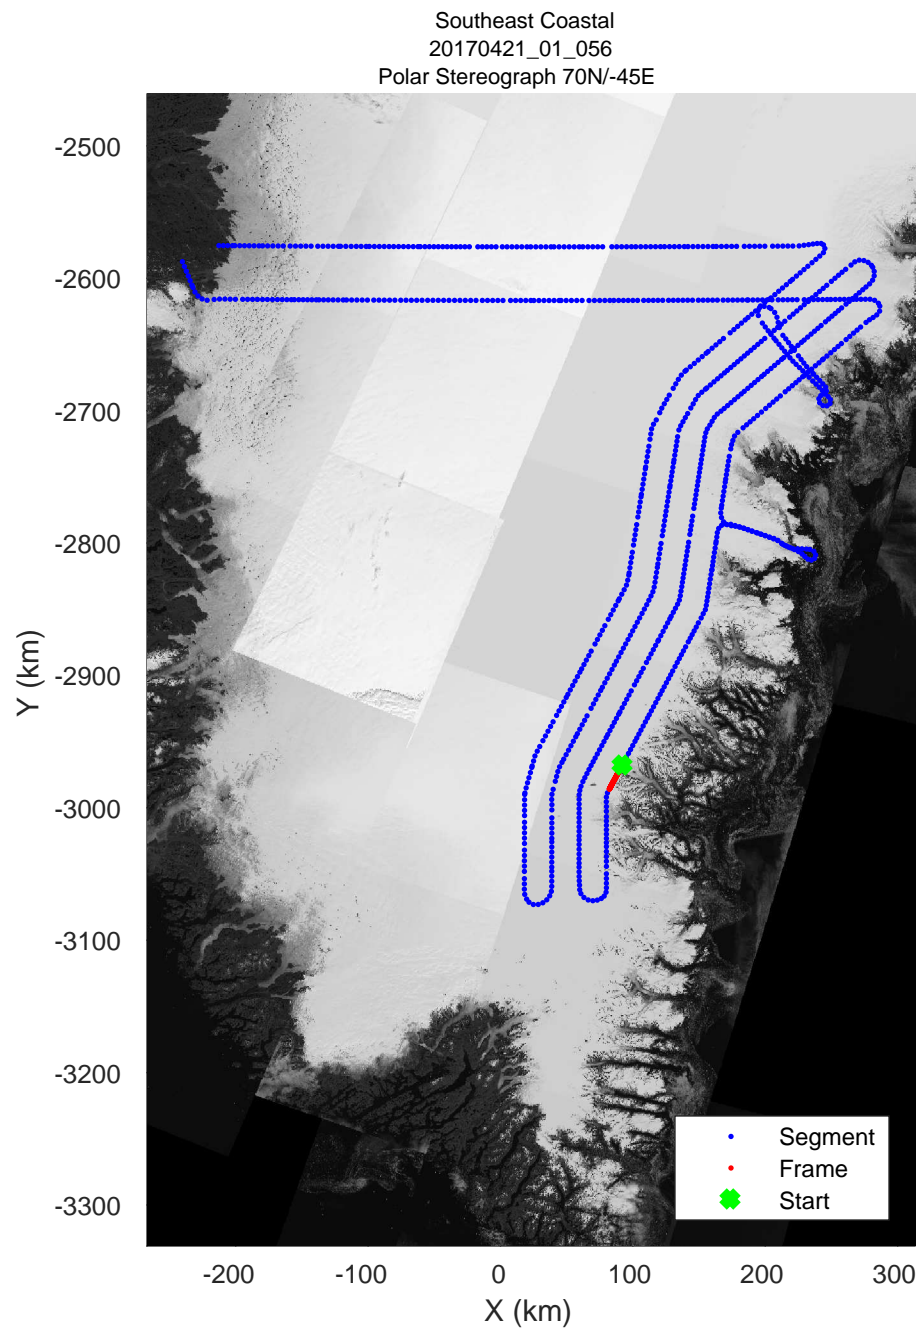

accum 2017_Greenland_P3: "Southeast Coastal" 20170421_01_054: 13:15:47.5 to 13:18:23.1 GPS

accum 2017_Greenland_P3: "Southeast Coastal" 20170421_01_055: 13:18:23.4 to 13:20:56.1 GPS

accum 2017_Greenland_P3: "Southeast Coastal" 20170421_01_055: 13:18:23.4 to 13:20:56.1 GPS