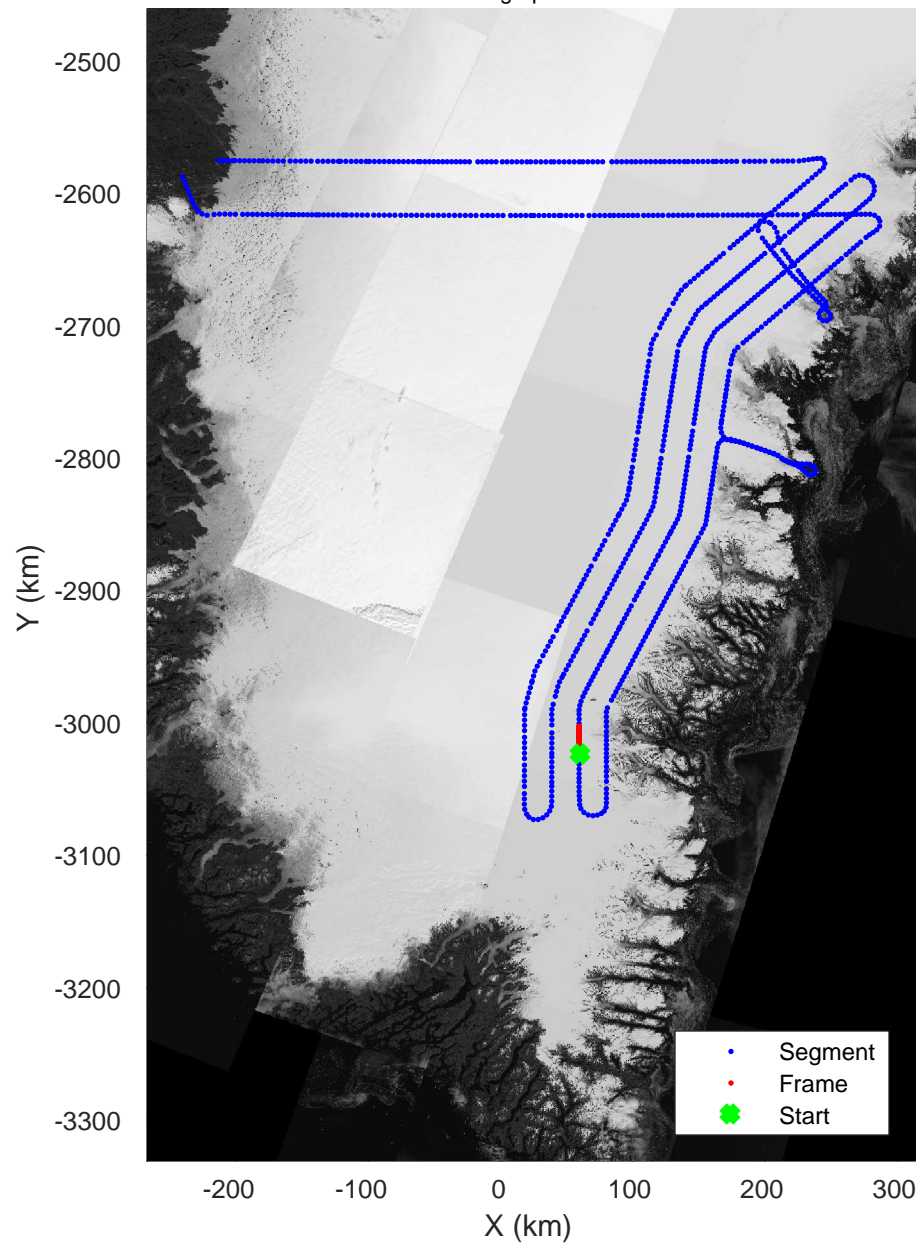

Southeast Coastal
20170421_01_064
Polar Stereograph 70N/-45E