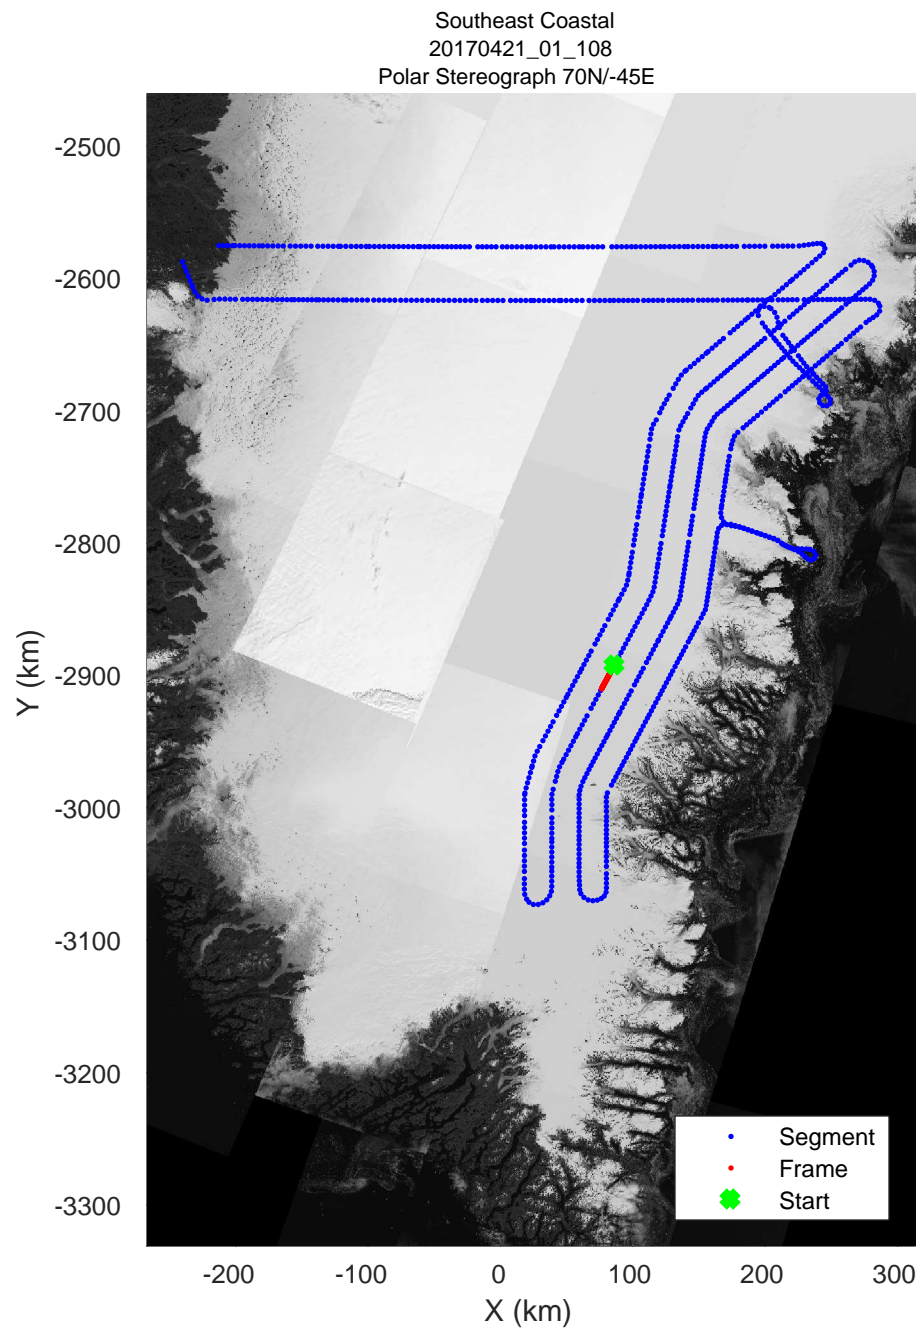

accum 2017_Greenland_P3: "Southeast Coastal" 20170421_01_106: 15:28:12.7 to 15:30:36.7 GPS

accum 2017_Greenland_P3: "Southeast Coastal" 20170421_01_107: 15:30:36.9 to 15:33:01.2 GPS

accum 2017_Greenland_P3: "Southeast Coastal" 20170421_01_107: 15:30:36.9 to 15:33:01.2 GPS