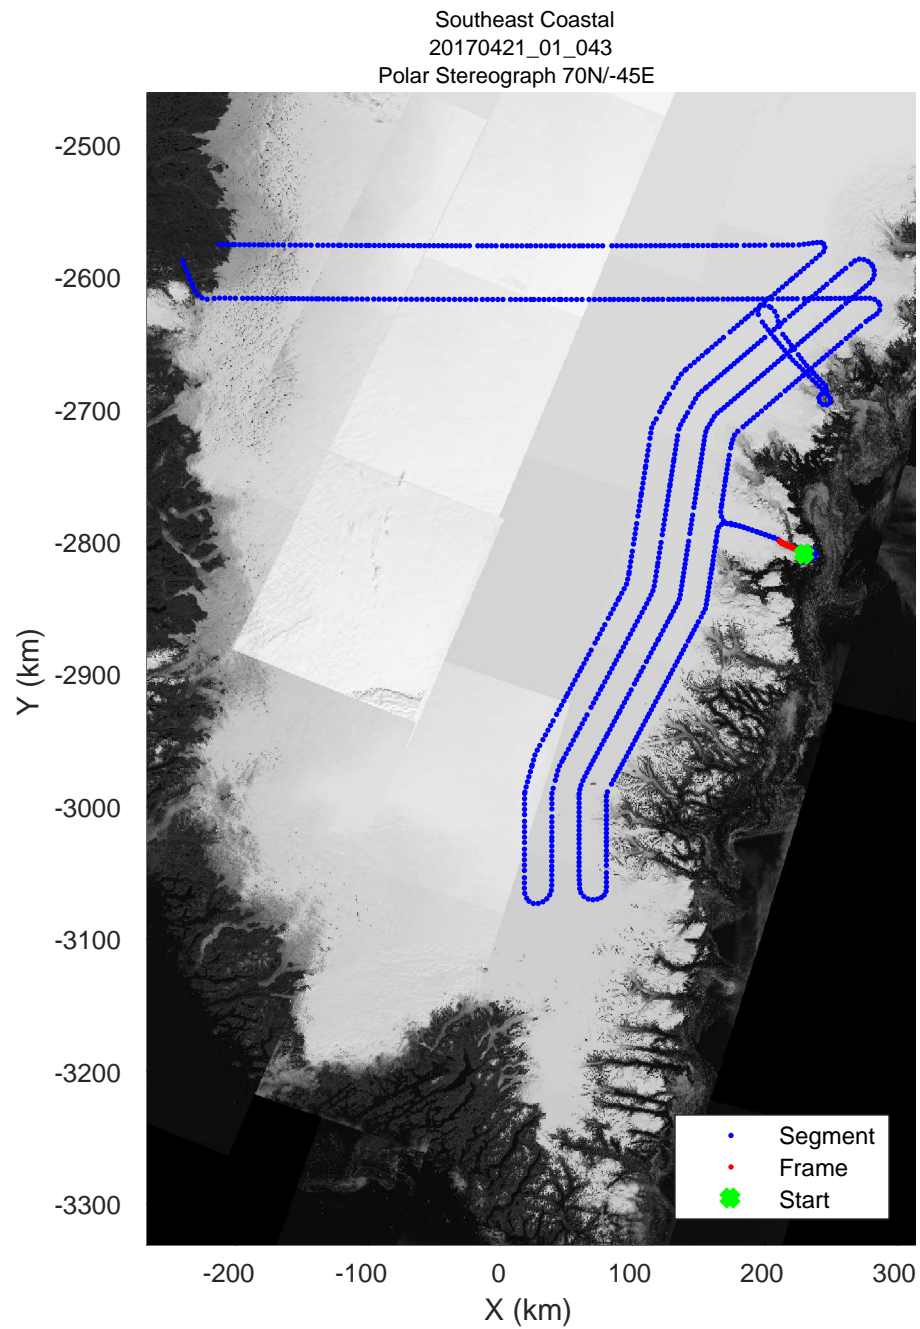

accum 2017_Greenland_P3: "Southeast Coastal" 20170421_01_041: 12:40:58.6 to 12:43:34.7 GPS

accum 2017_Greenland_P3: "Southeast Coastal" 20170421_01_042: 12:43:34.9 to 12:46:31.0 GPS

accum 2017_Greenland_P3: "Southeast Coastal" 20170421_01_042: 12:43:34.9 to 12:46:31.0 GPS