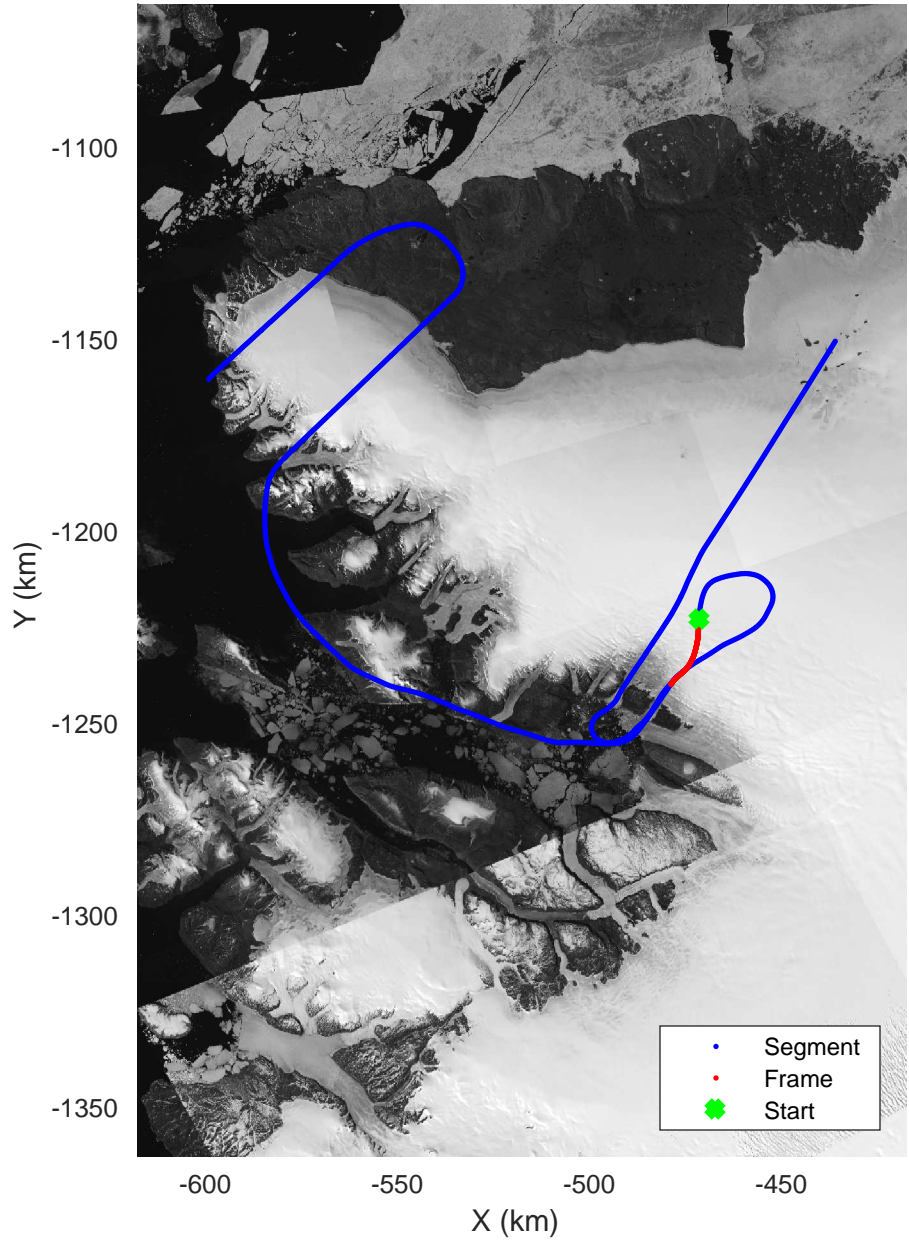

Zigzag East
20170407_04_012
Polar Stereograph 70N/-45E