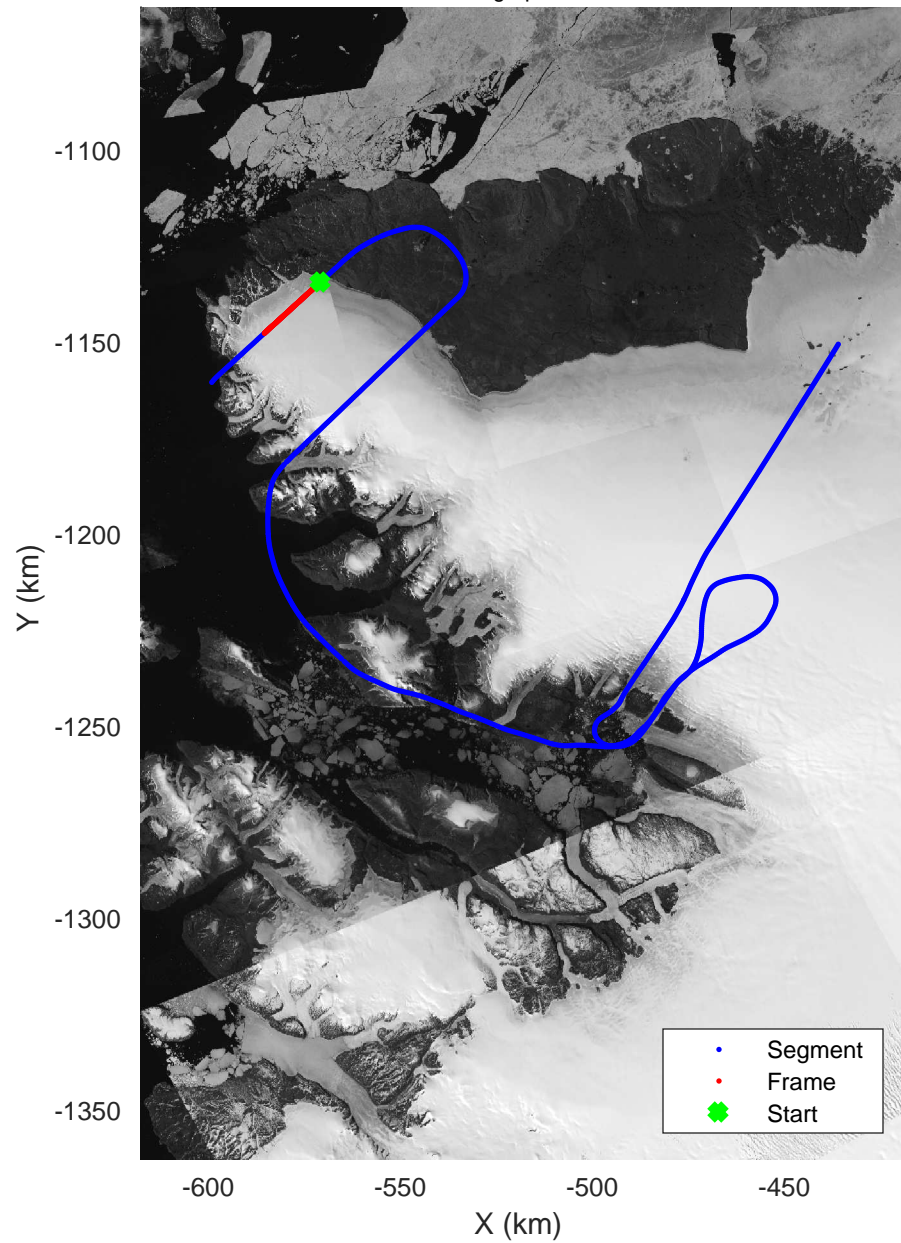

Zigzag East
20170407_04_026
Polar Stereograph 70N/-45E

accum 2017_Greenland_P3: "Zigzag East" 20170407_04_026: 16:42:00.8 to 16:44:33.2 GPS

accum 2017_Greenland_P3: "Zigzag East" 20170407_04_026: 16:42:00.8 to 16:44:33.2 GPS

Zigzag East
20170407_04_027
Polar Stereograph 70N/-45E

accum 2017_Greenland_P3: "Zigzag East" 20170407_04_027: 16:44:33.3 to 16:47:01.3 GPS

accum 2017_Greenland_P3: "Zigzag East" 20170407_04_027: 16:44:33.3 to 16:47:01.3 GPS