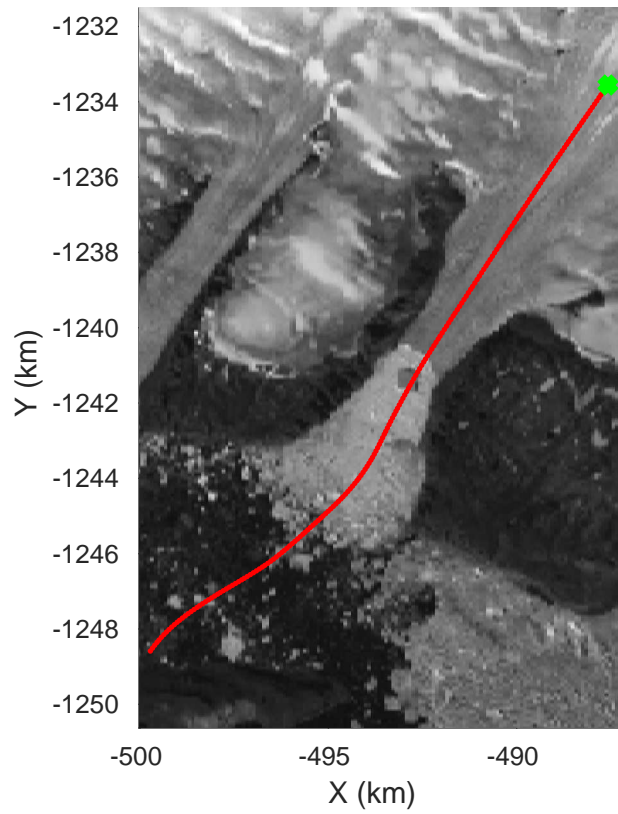

Zigzag East
20170407_04_005
Polar Stereograph 70N/-45E

accum 2017_Greenland_P3: "Zigzag East" 20170407_04_005: 15:50:59.5 to 15:53:31.0 GPS

accum 2017_Greenland_P3: "Zigzag East" 20170407_04_005: 15:50:59.5 to 15:53:31.0 GPS