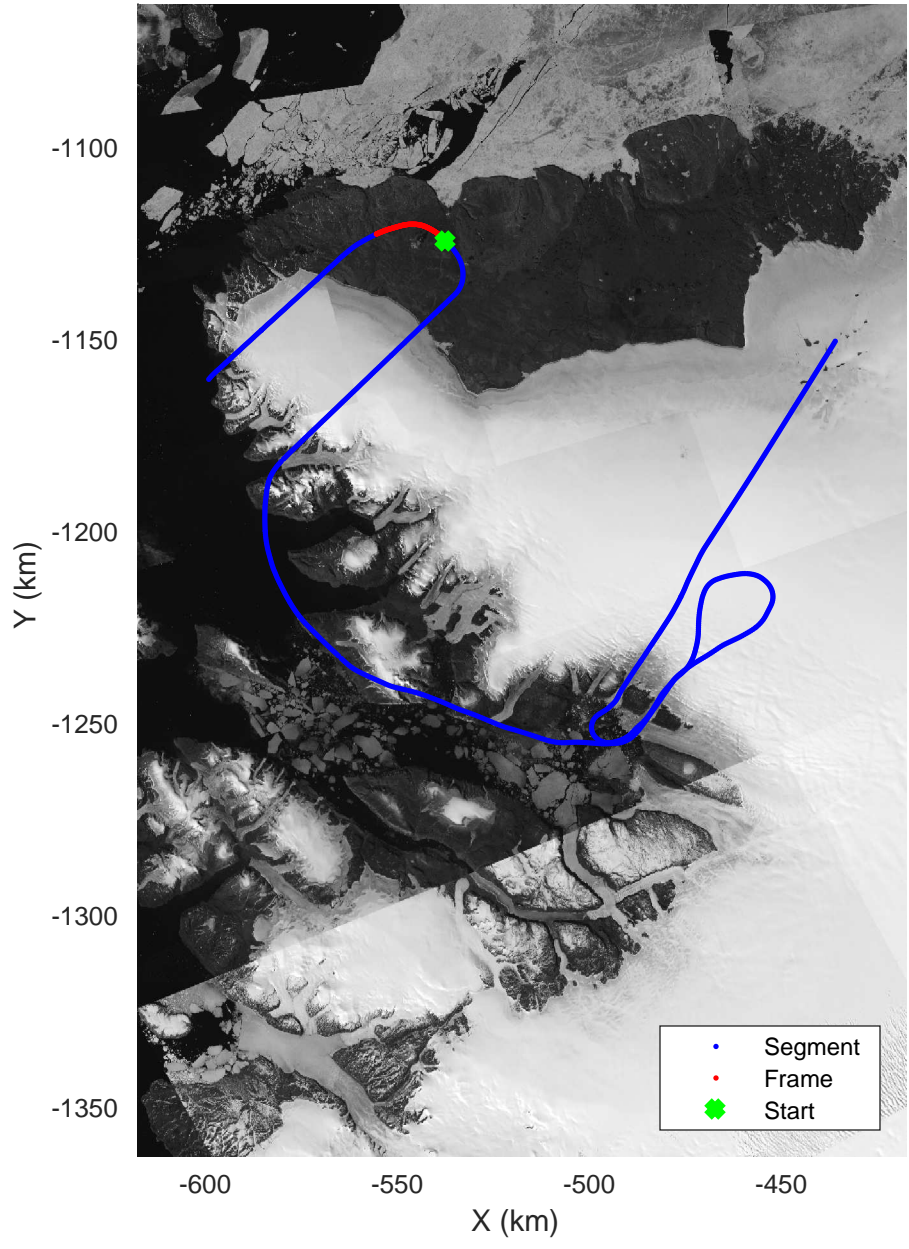

Zigzag East
20170407_04_025
Polar Stereograph 70N/-45E