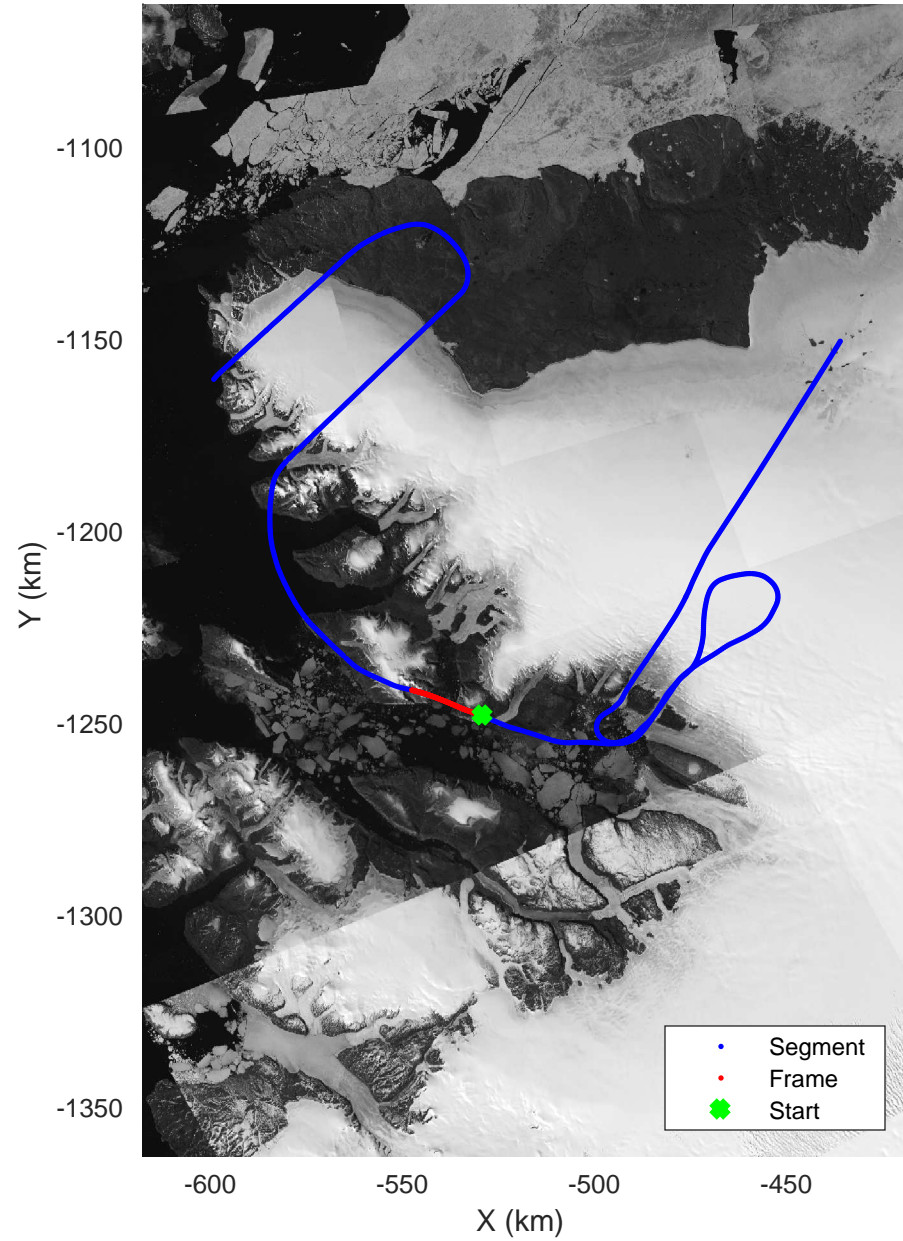

Zigzag East
20170407_04_016
Polar Stereograph 70N/-45E