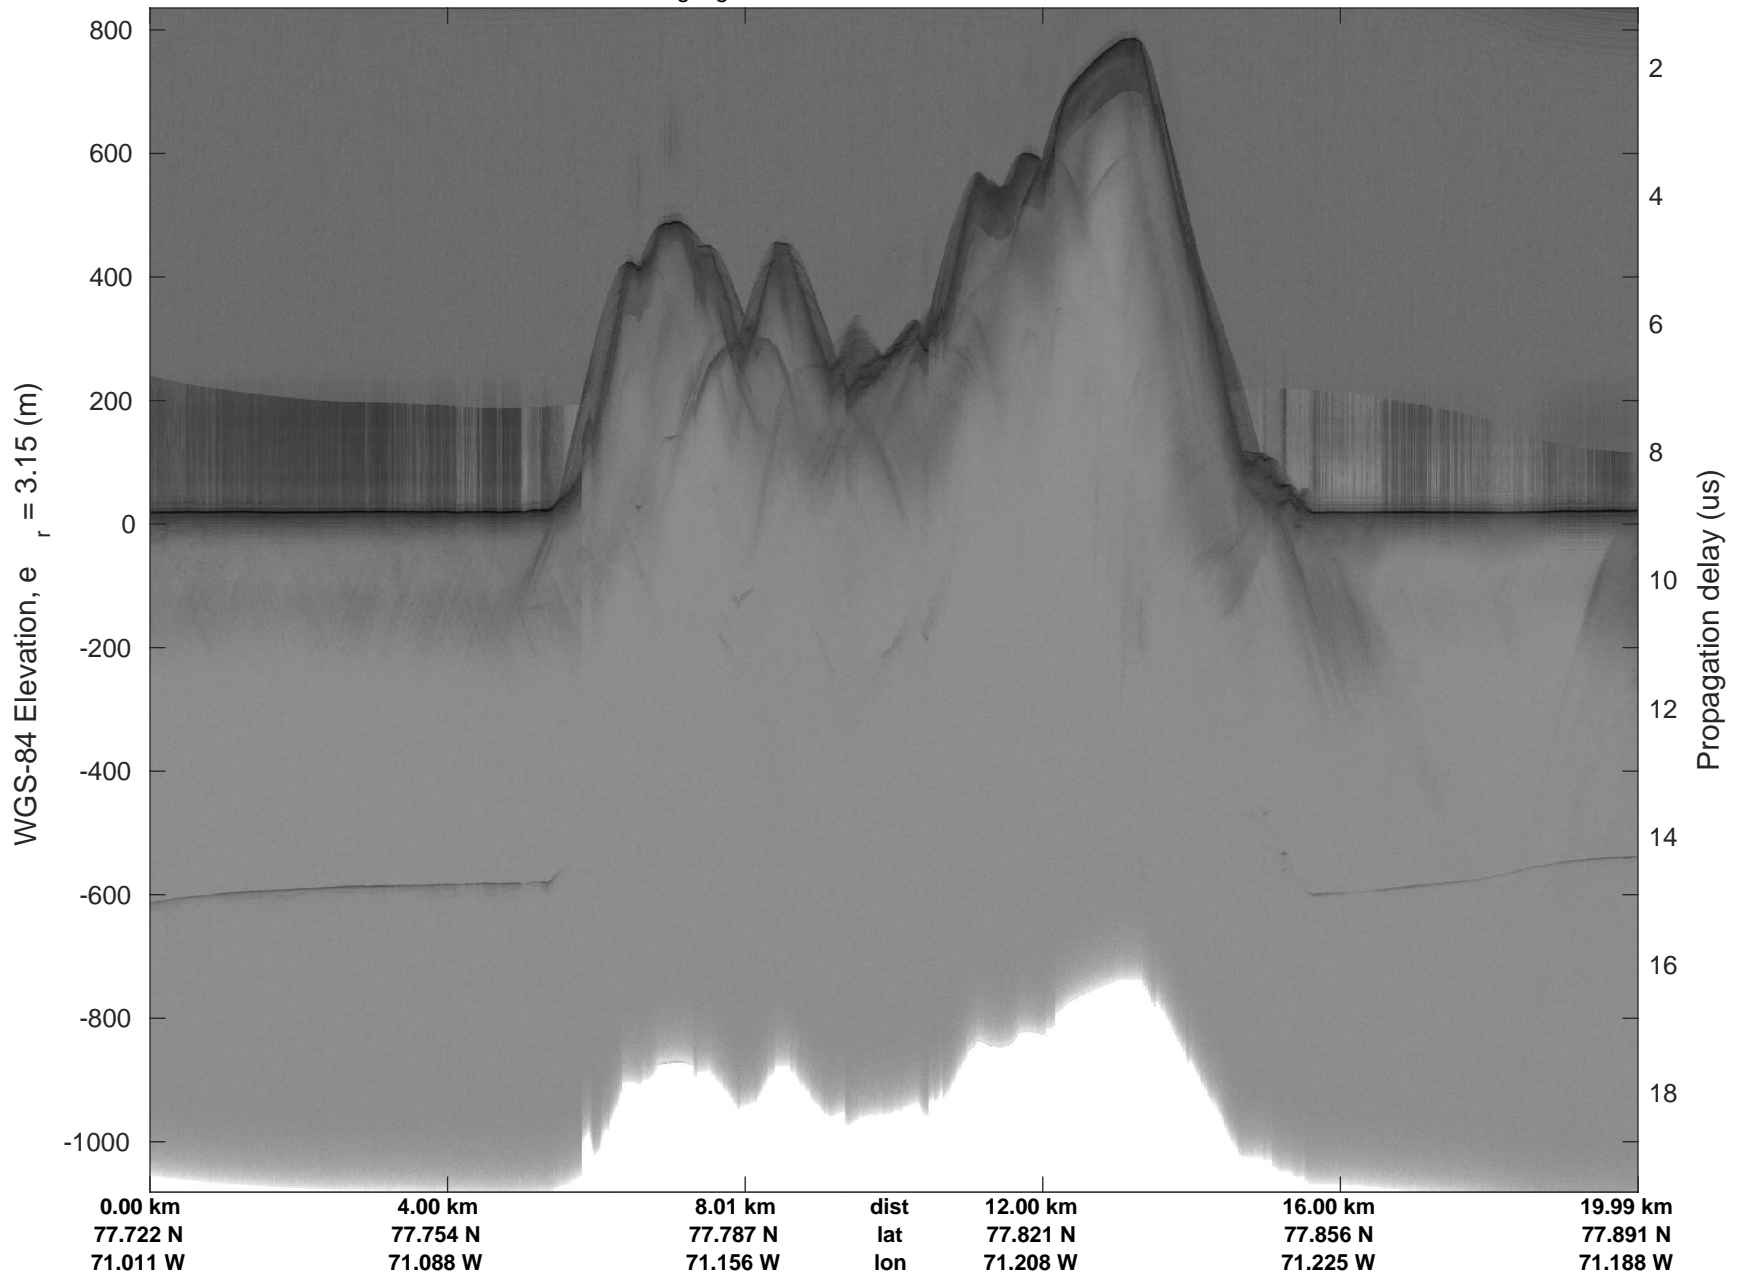

accum 2017_Greenland_P3: "Zigzag East" 20170407_04_020: 16:27:09.2 to 16:29:43.8 GPS