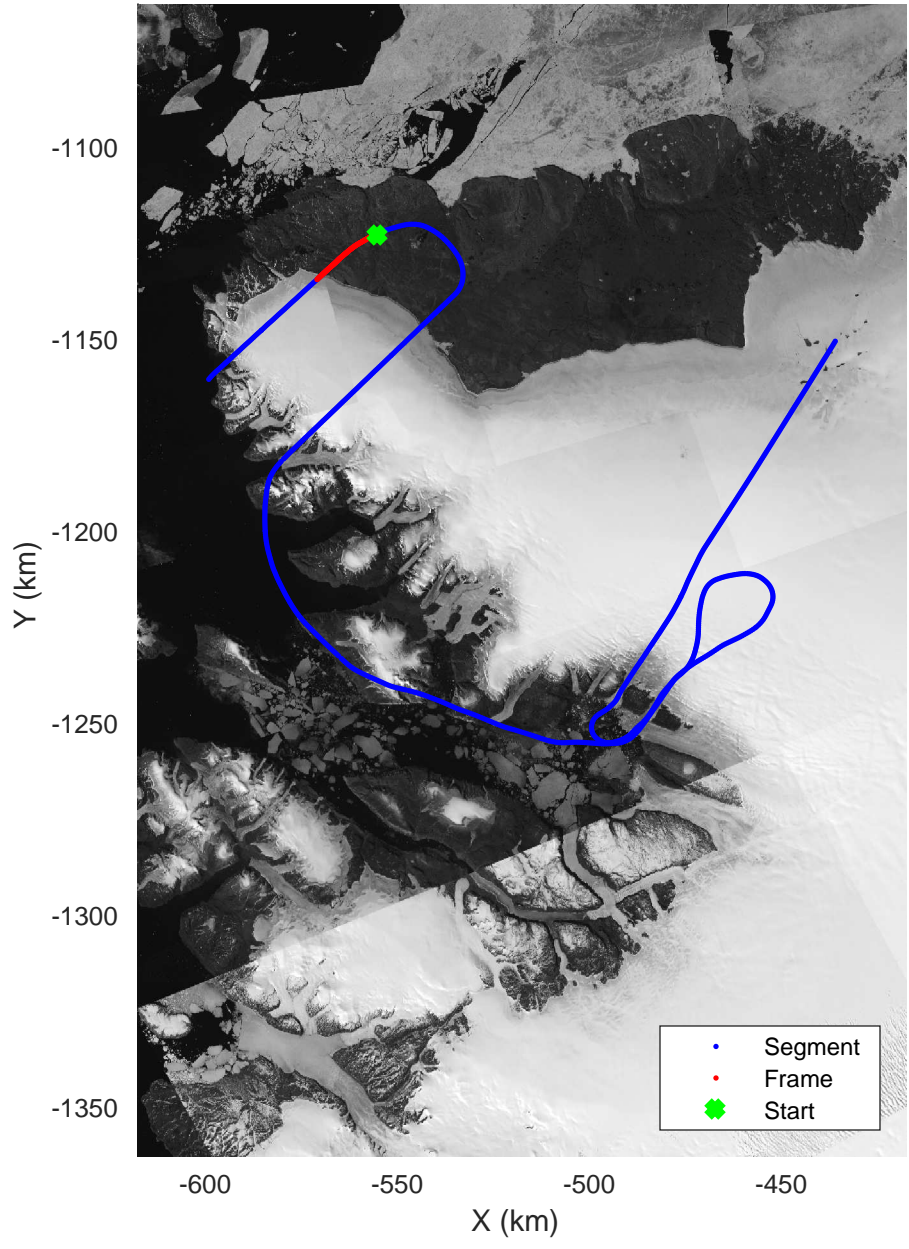

Zigzag East
20170407_04_025
Polar Stereograph 70N/-45E

accum 2017_Greenland_P3: "Zigzag East" 20170407_04_025: 16:39:40.5 to 16:42:00.6 GPS

accum 2017_Greenland_P3: "Zigzag East" 20170407_04_025: 16:39:40.5 to 16:42:00.6 GPS

Zigzag East
20170407_04_026
Polar Stereograph 70N/-45E

accum 2017_Greenland_P3: "Zigzag East" 20170407_04_026: 16:42:00.8 to 16:44:33.2 GPS

accum 2017_Greenland_P3: "Zigzag East" 20170407_04_026: 16:42:00.8 to 16:44:33.2 GPS