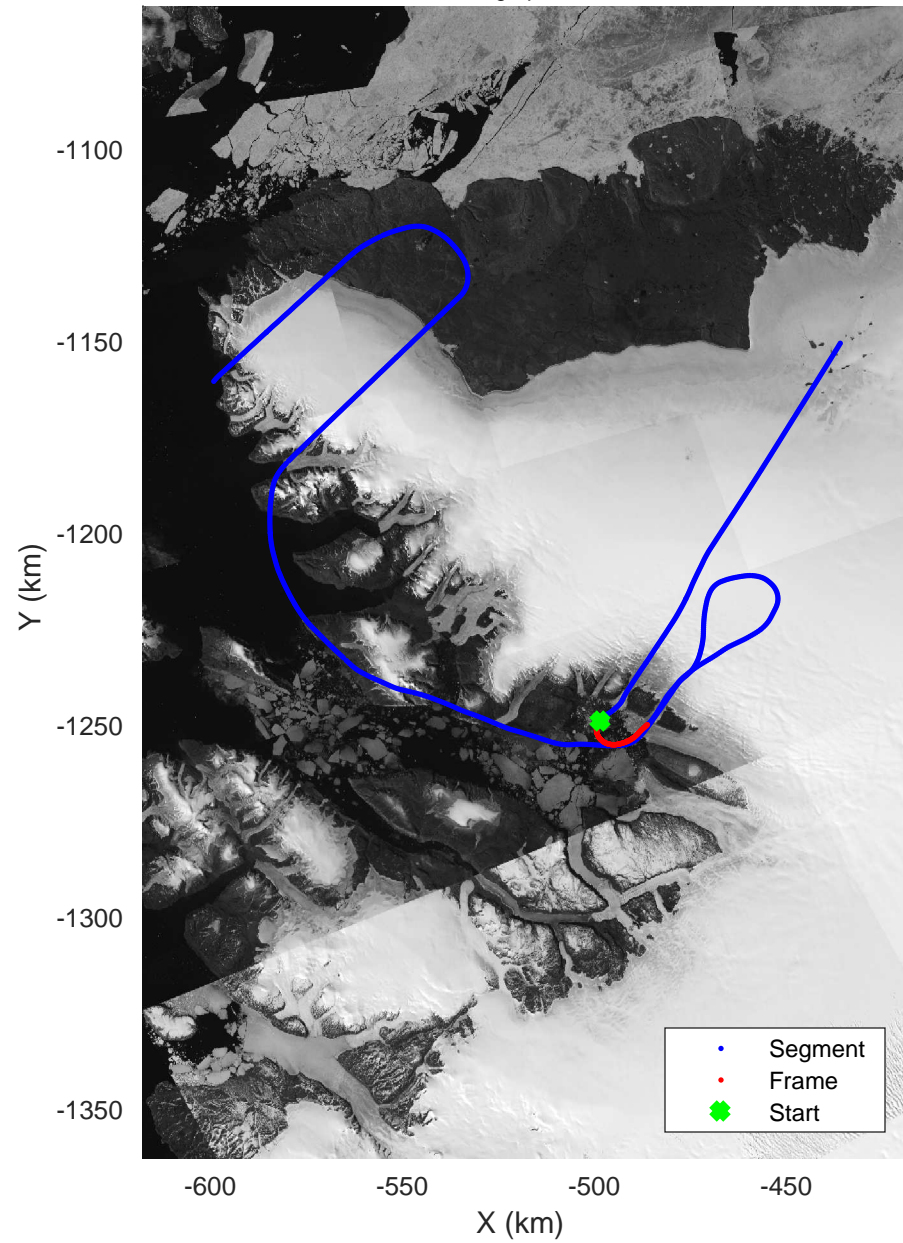

Zigzag East
20170407_04_007
Polar Stereograph 70N/-45E