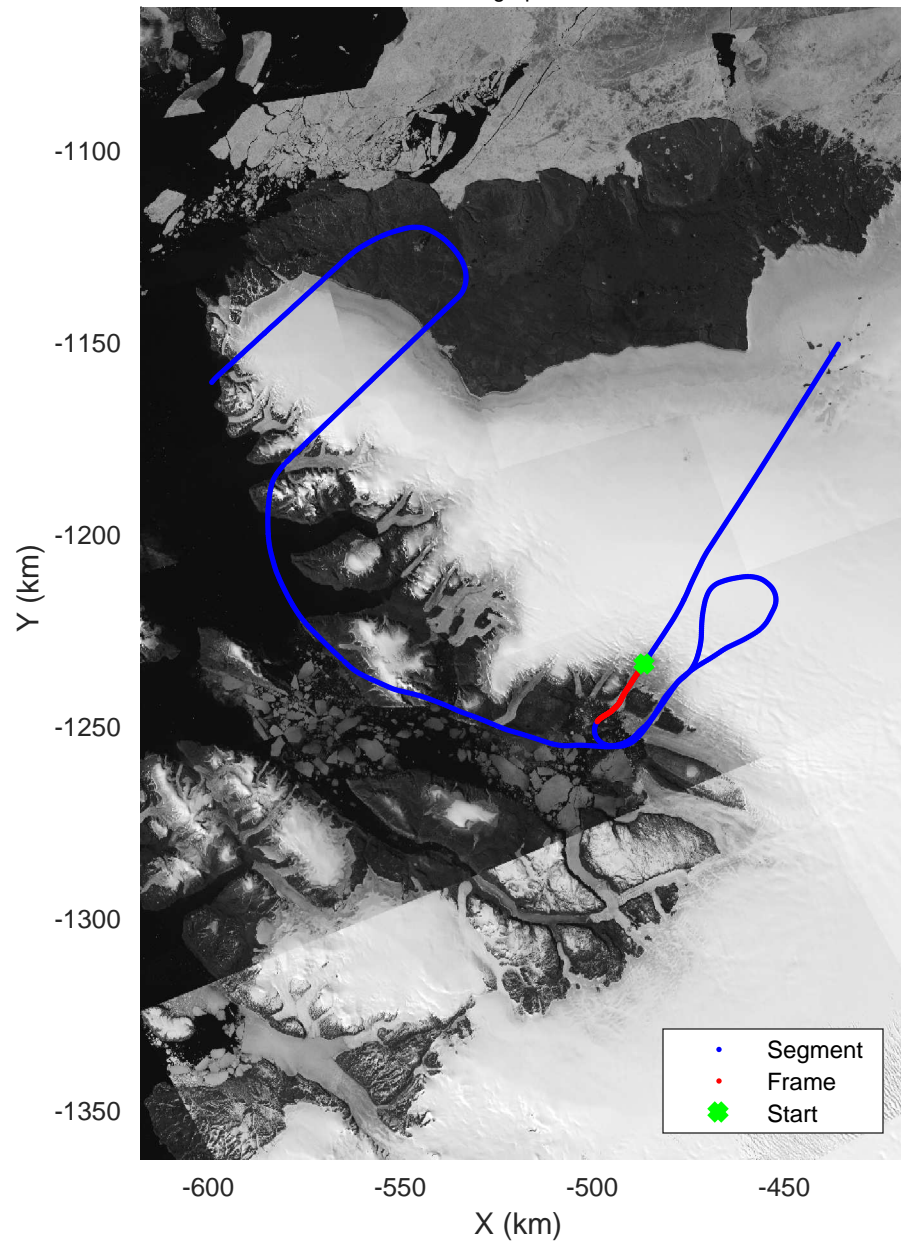

Zigzag East
20170407_04_006
Polar Stereograph 70N/-45E