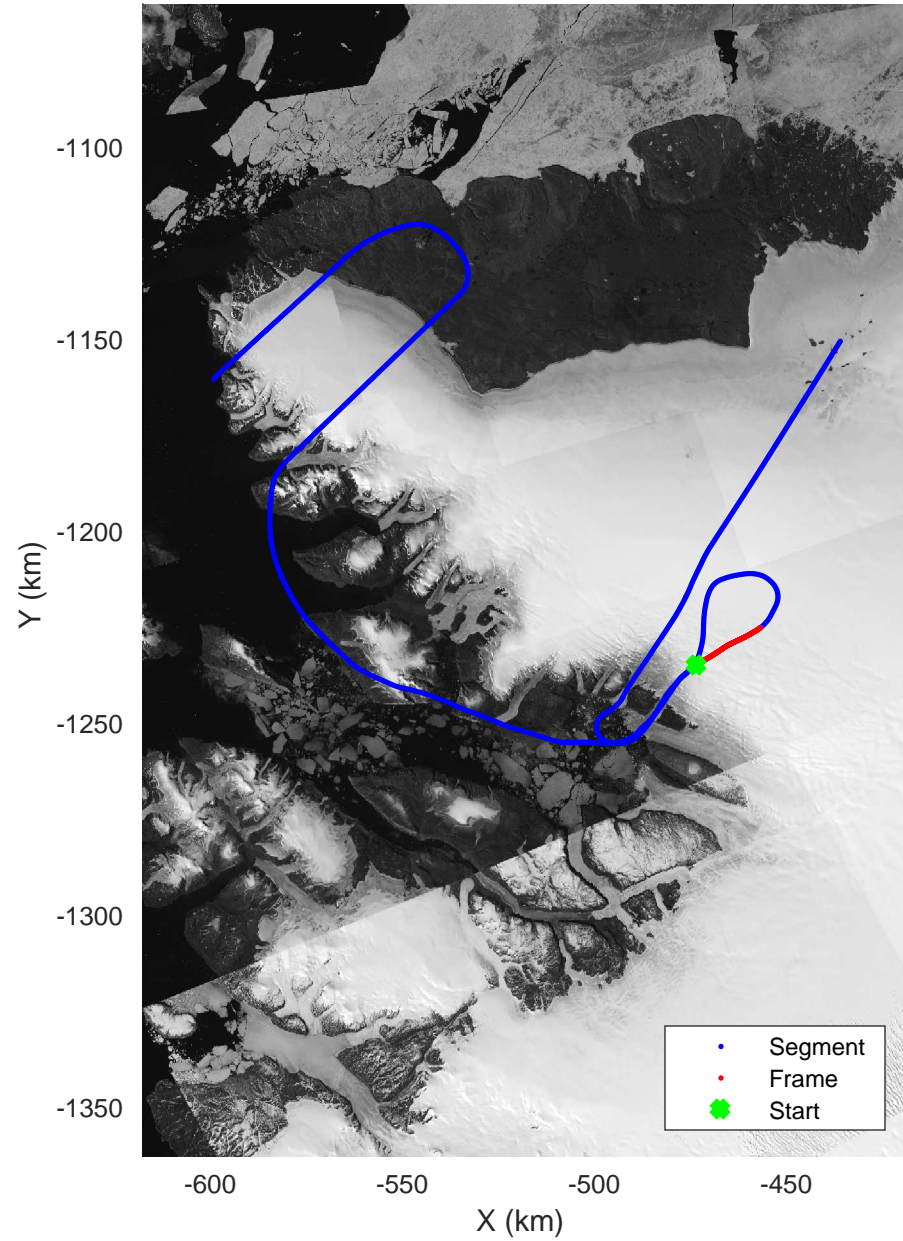

Zigzag East
20170407_04_009
Polar Stereograph 70N/-45E