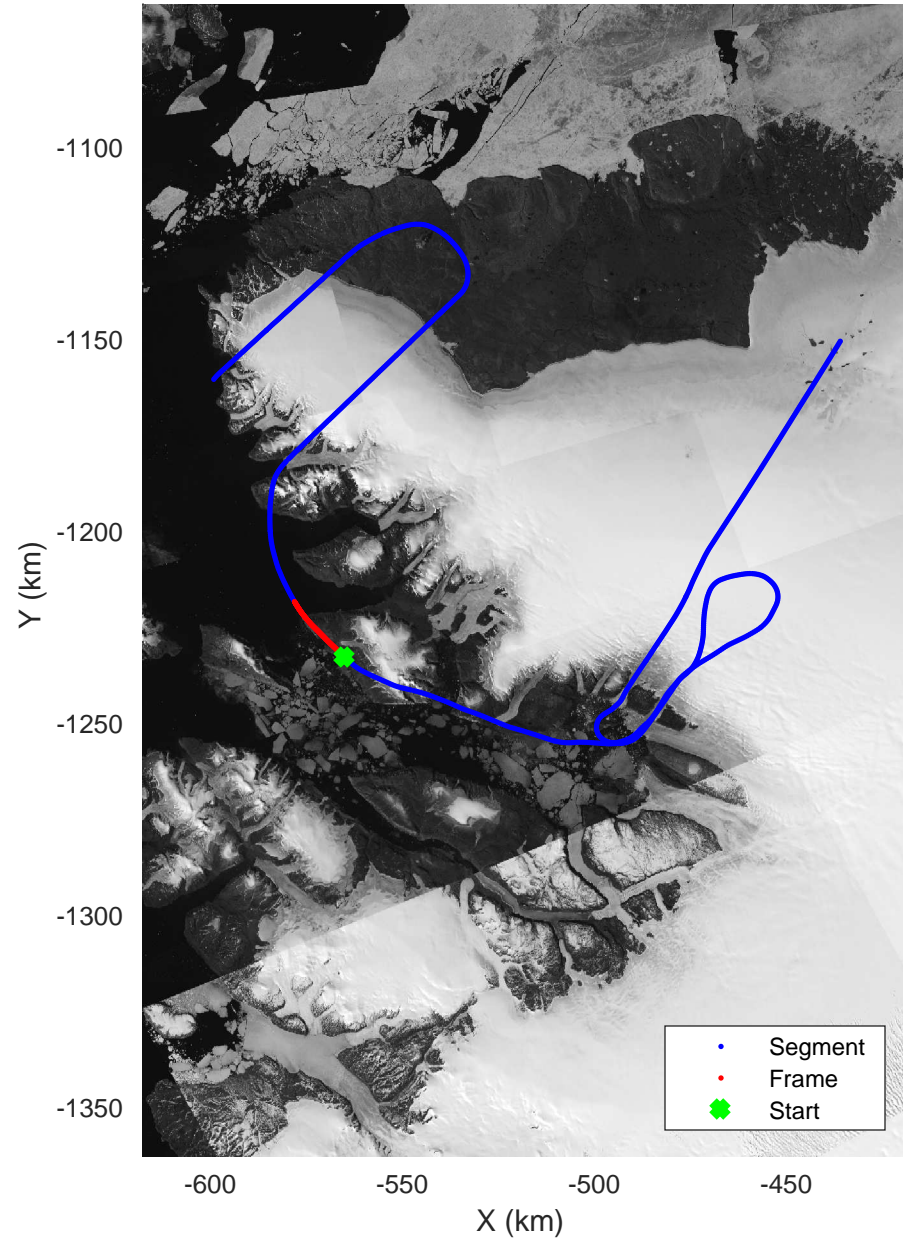

Zigzag East
20170407_04_018
Polar Stereograph 70N/-45E