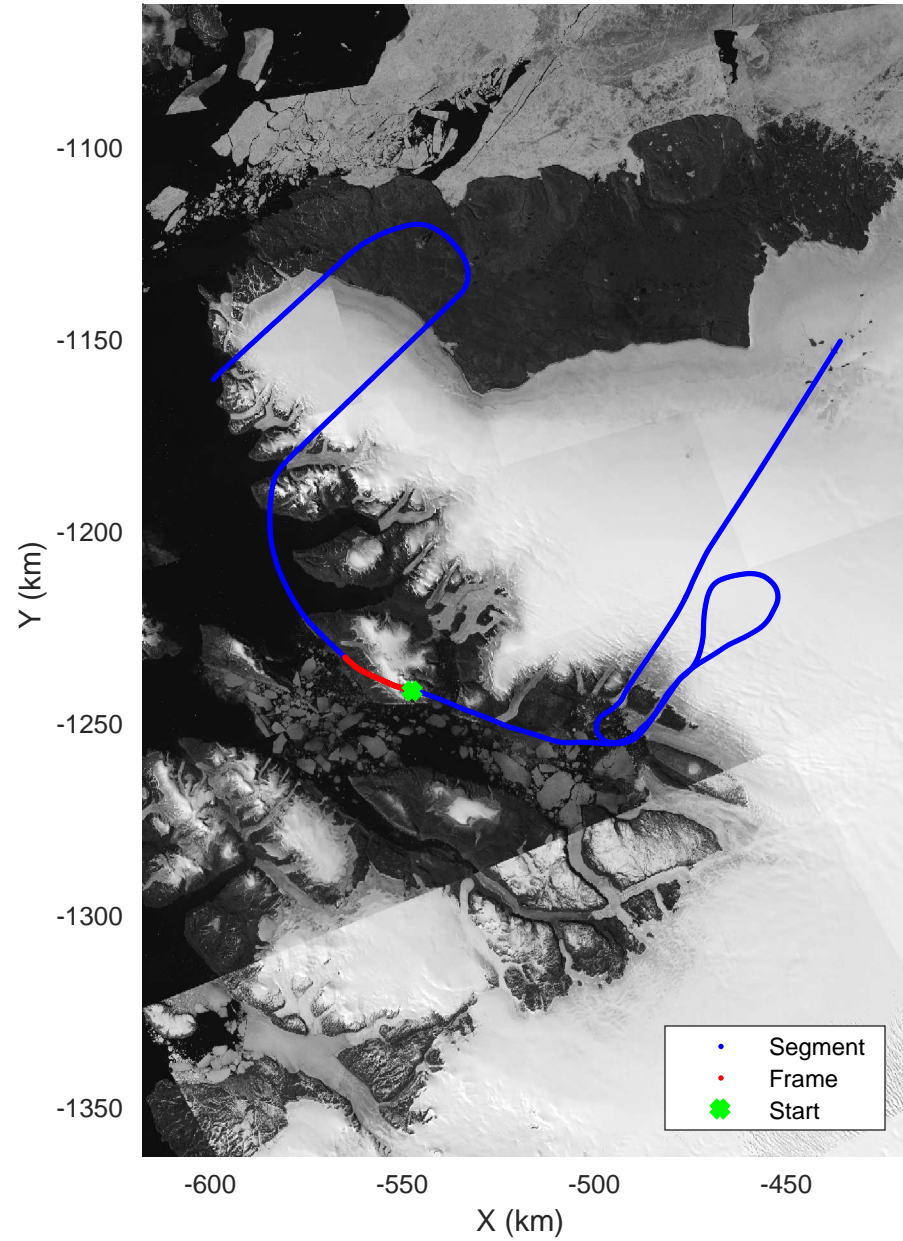

Zigzag East
20170407_04_017
Polar Stereograph 70N/-45E