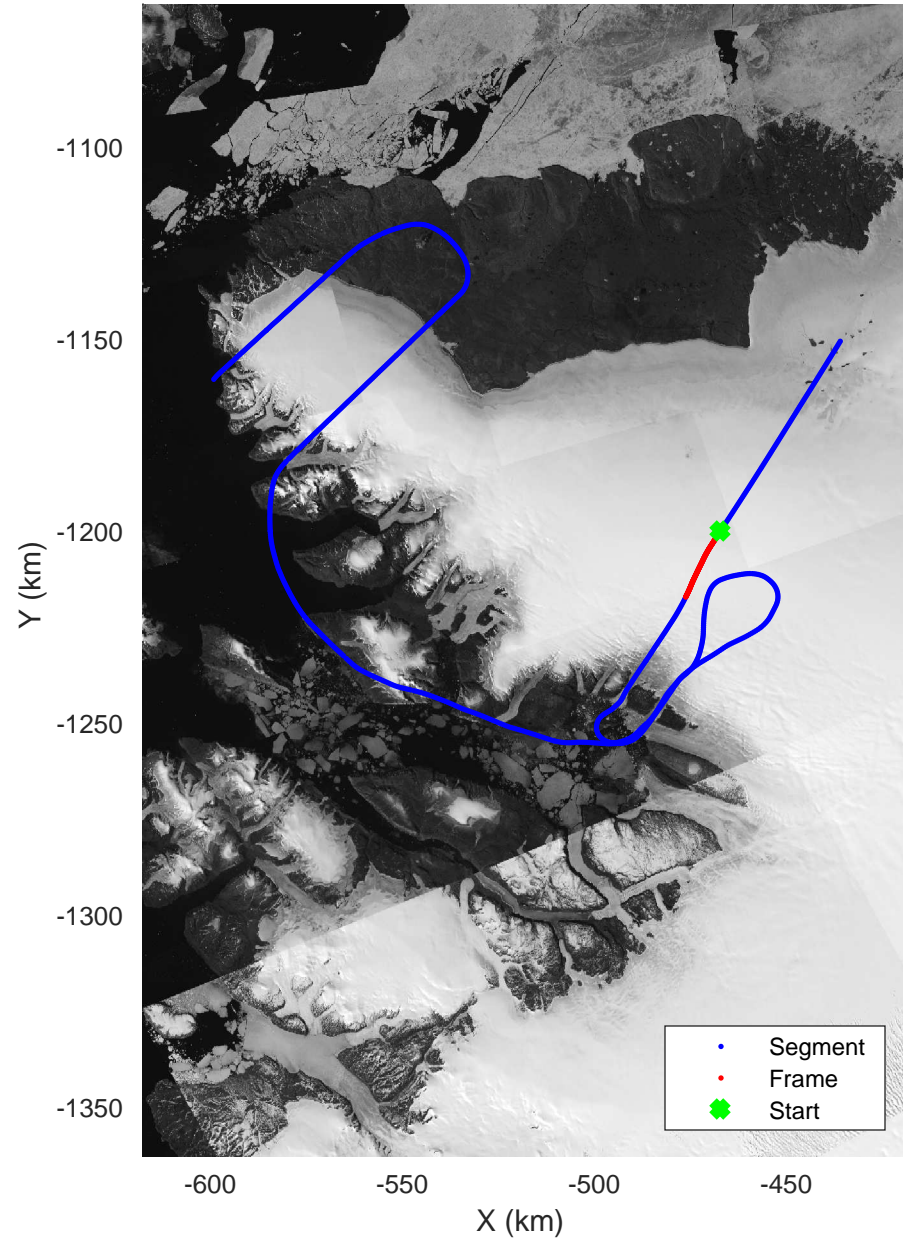

Zigzag East
20170407_04_004
Polar Stereograph 70N/-45E