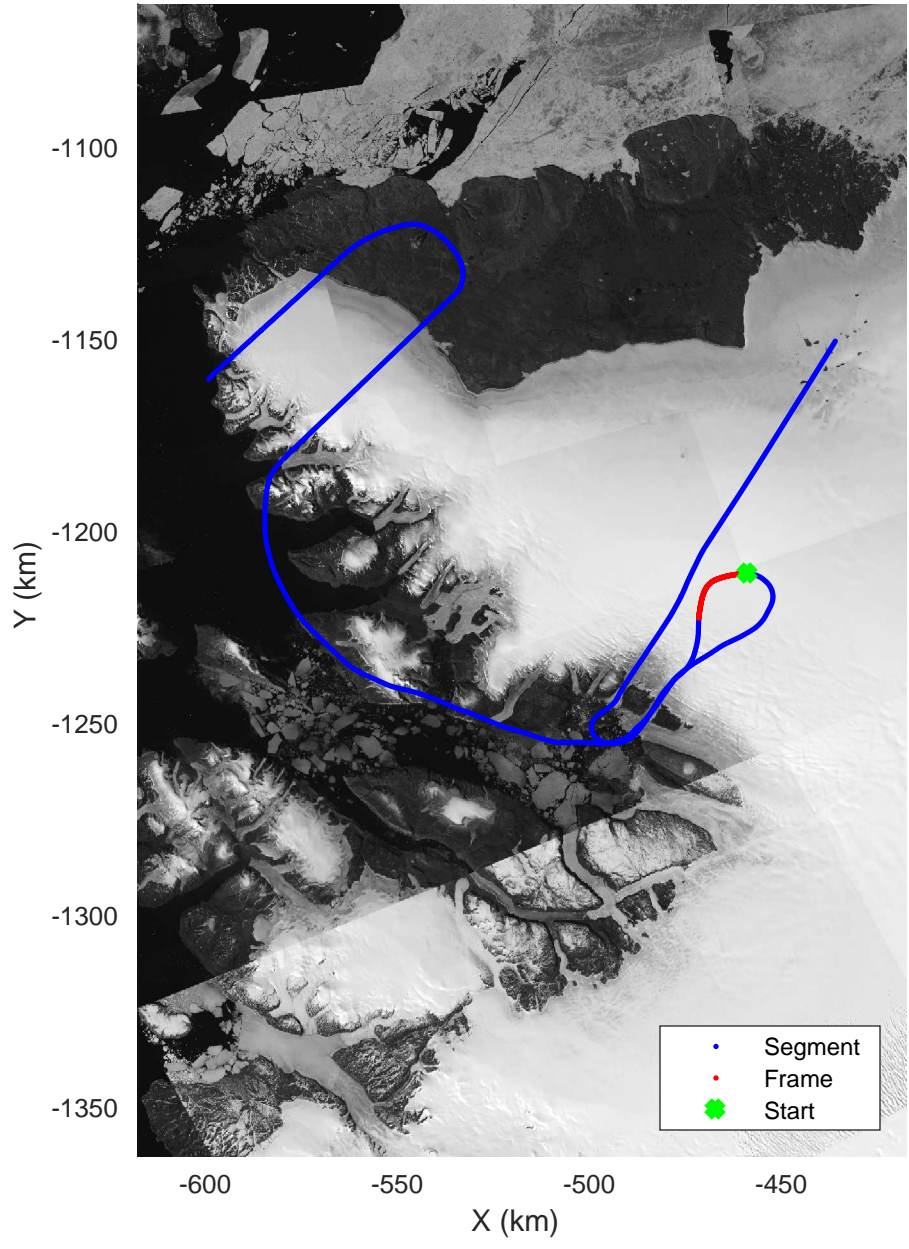

Zigzag East
20170407_04_011
Polar Stereograph 70N/-45E