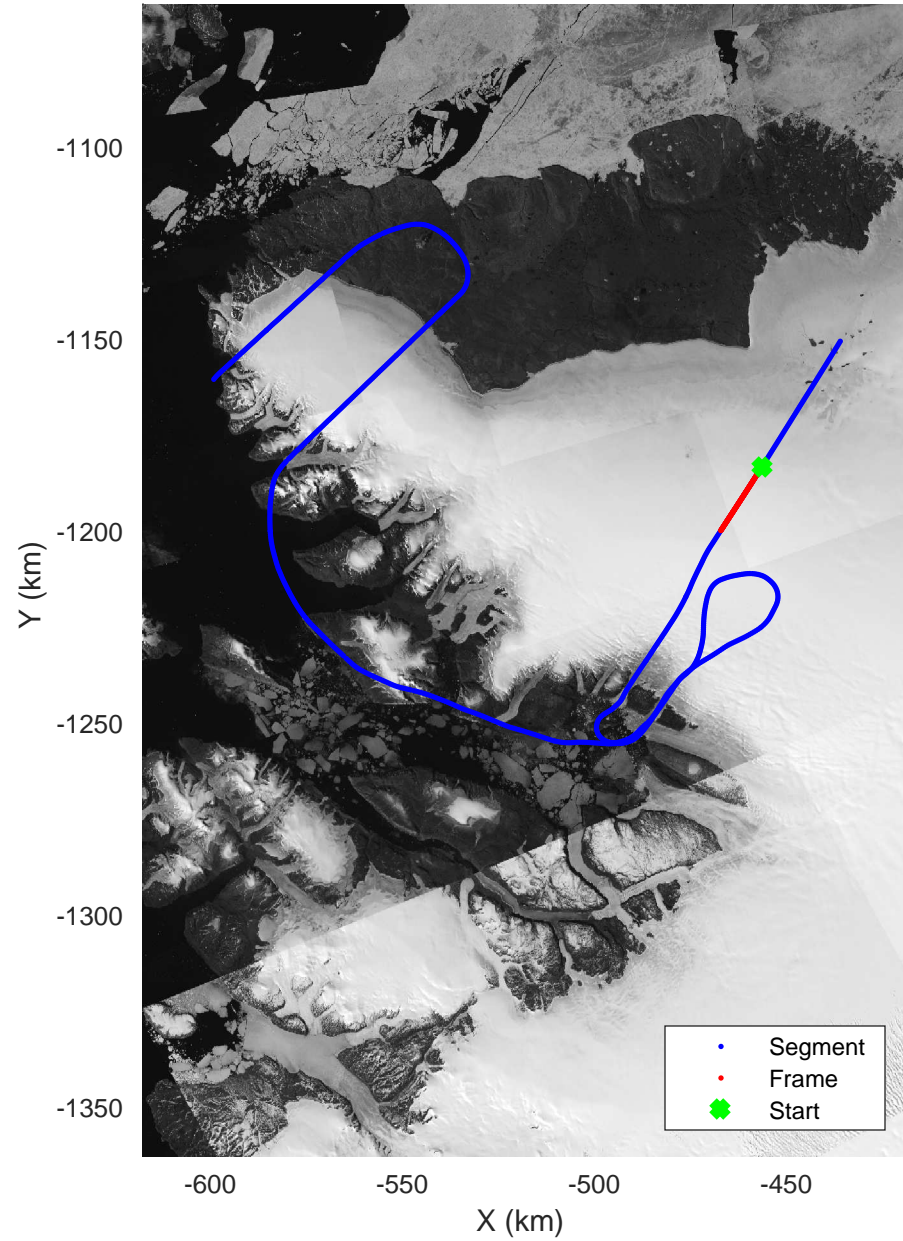

Zigzag East
20170407_04_003
Polar Stereograph 70N/-45E