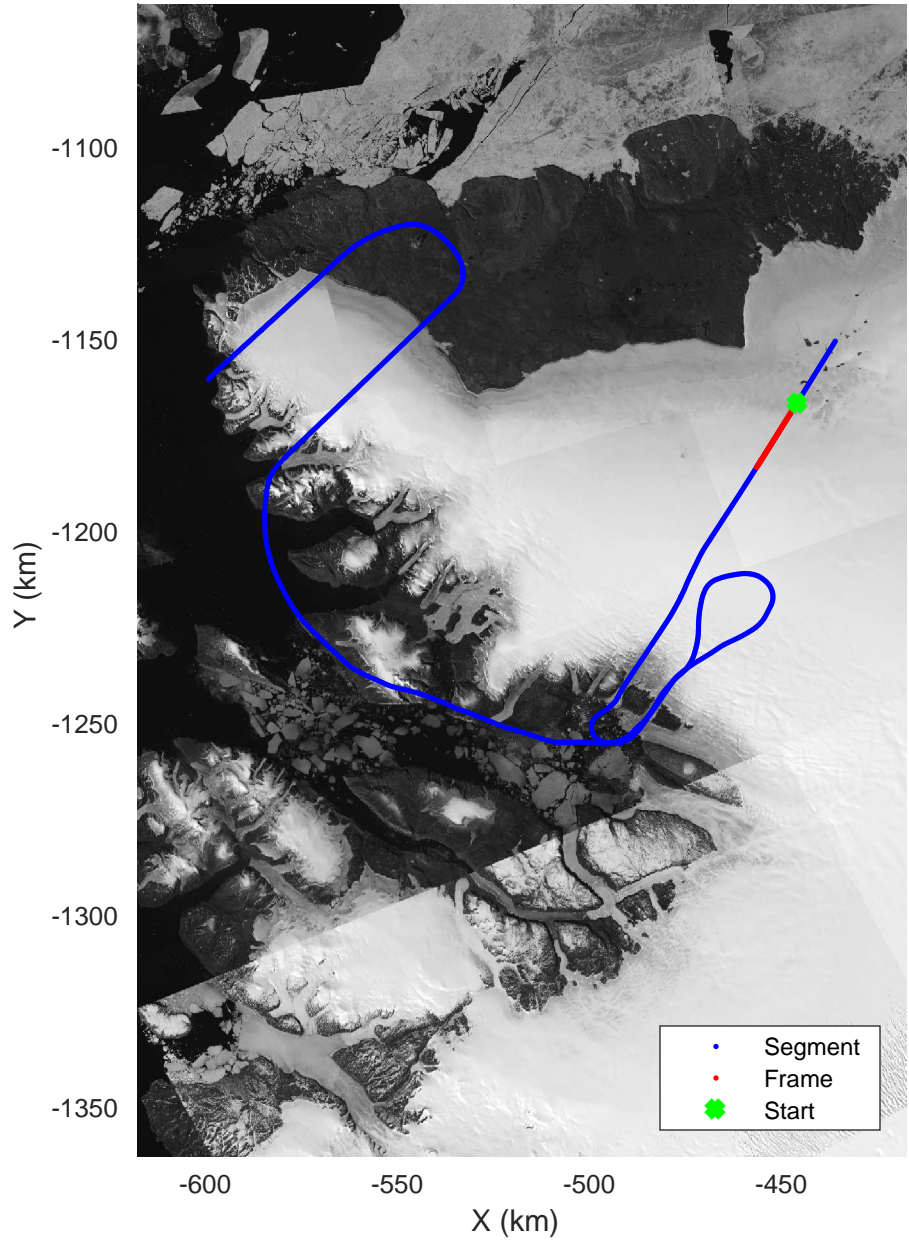

Zigzag East
20170407_04_002
Polar Stereograph 70N/-45E