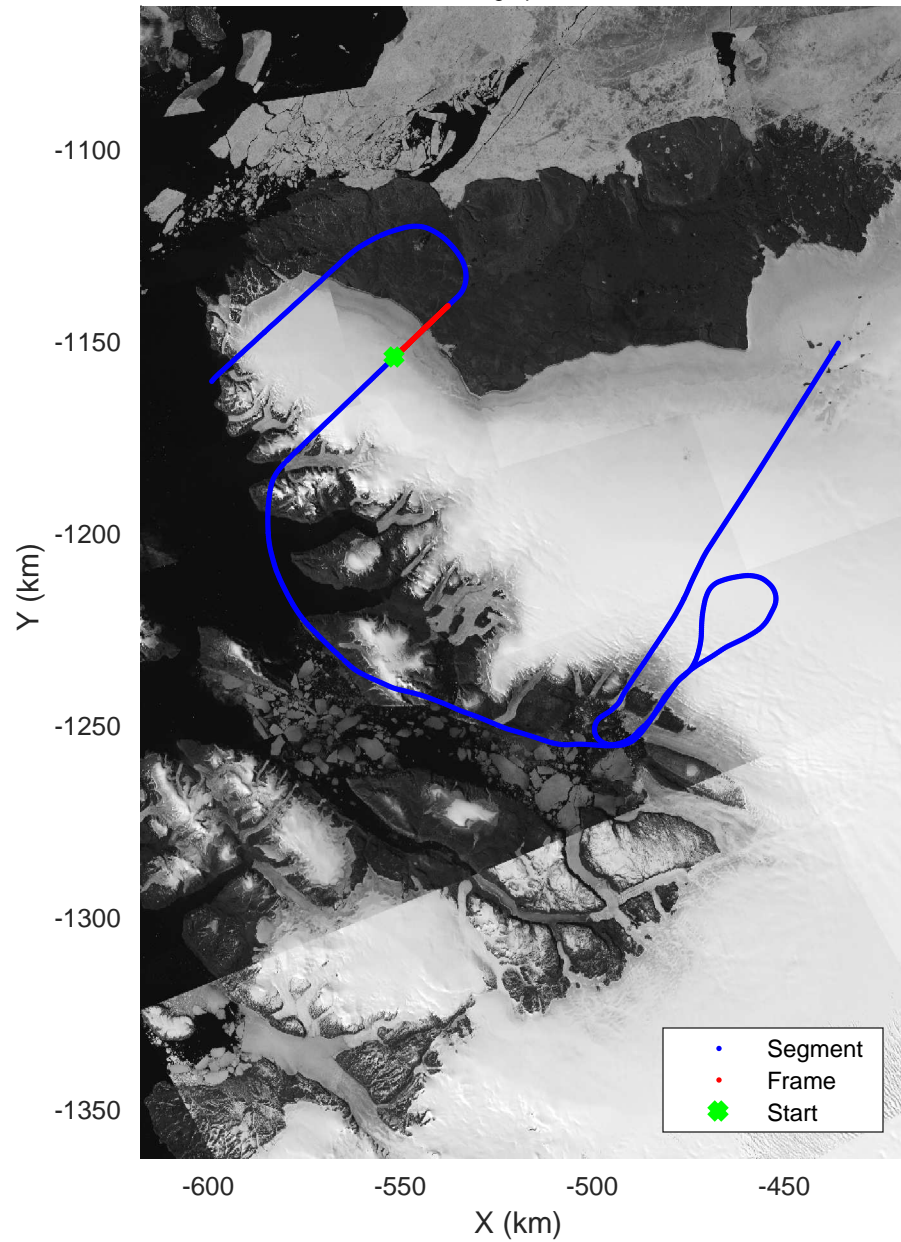

Zigzag East
20170407_04_023
Polar Stereograph 70N/-45E