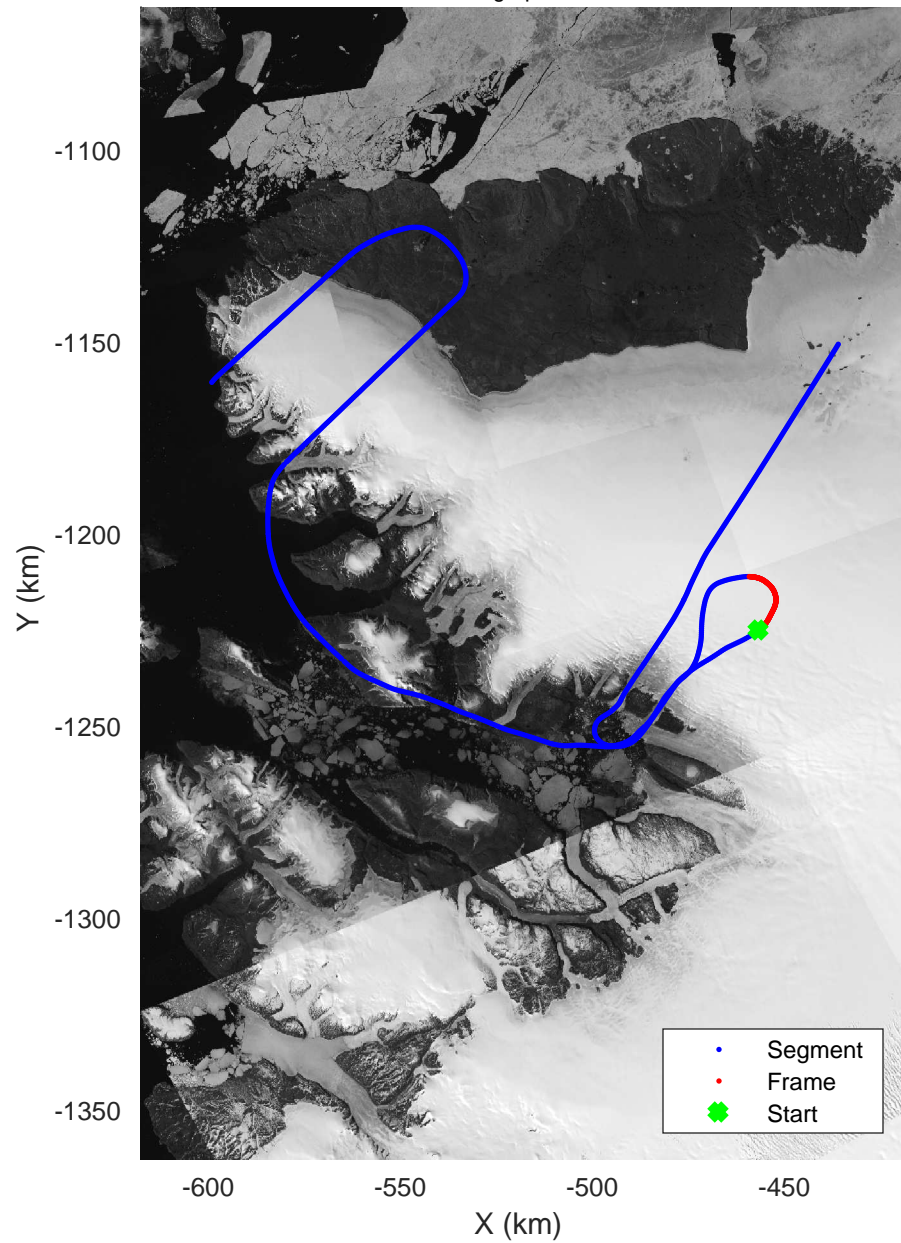

Zigzag East
20170407_04_010
Polar Stereograph 70N/-45E