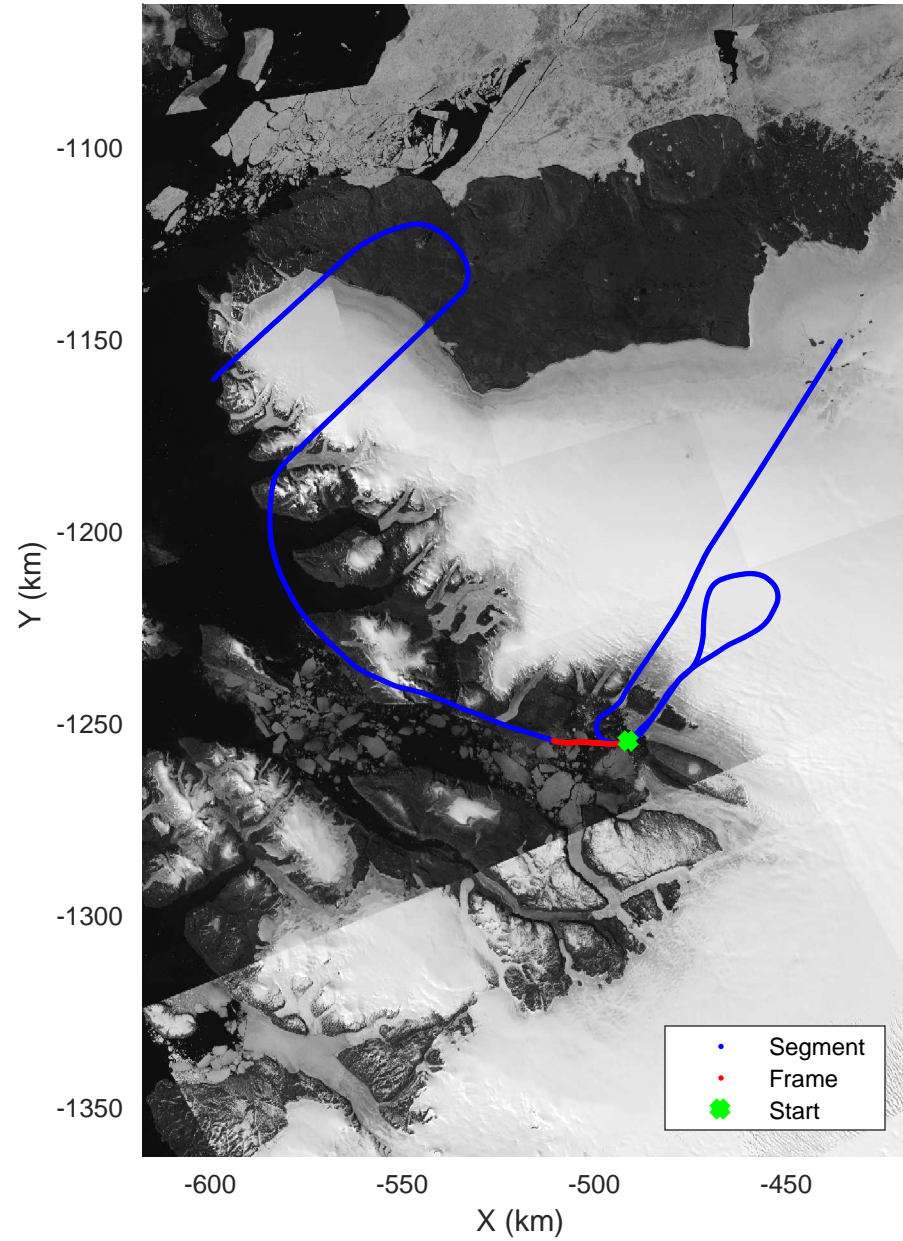

Zigzag East
20170407_04_014
Polar Stereograph 70N/-45E