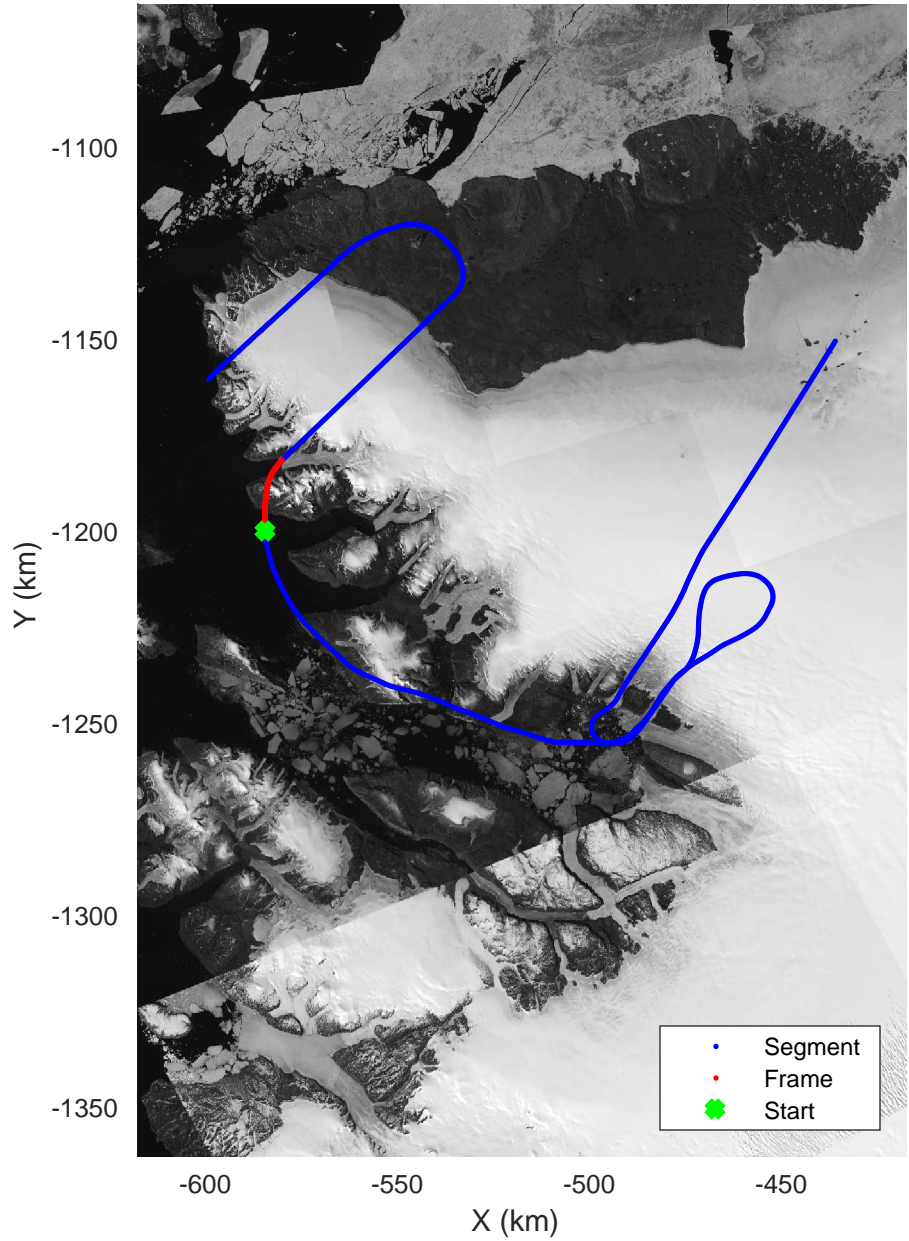

Zigzag East
20170407_04_020
Polar Stereograph 70N/-45E