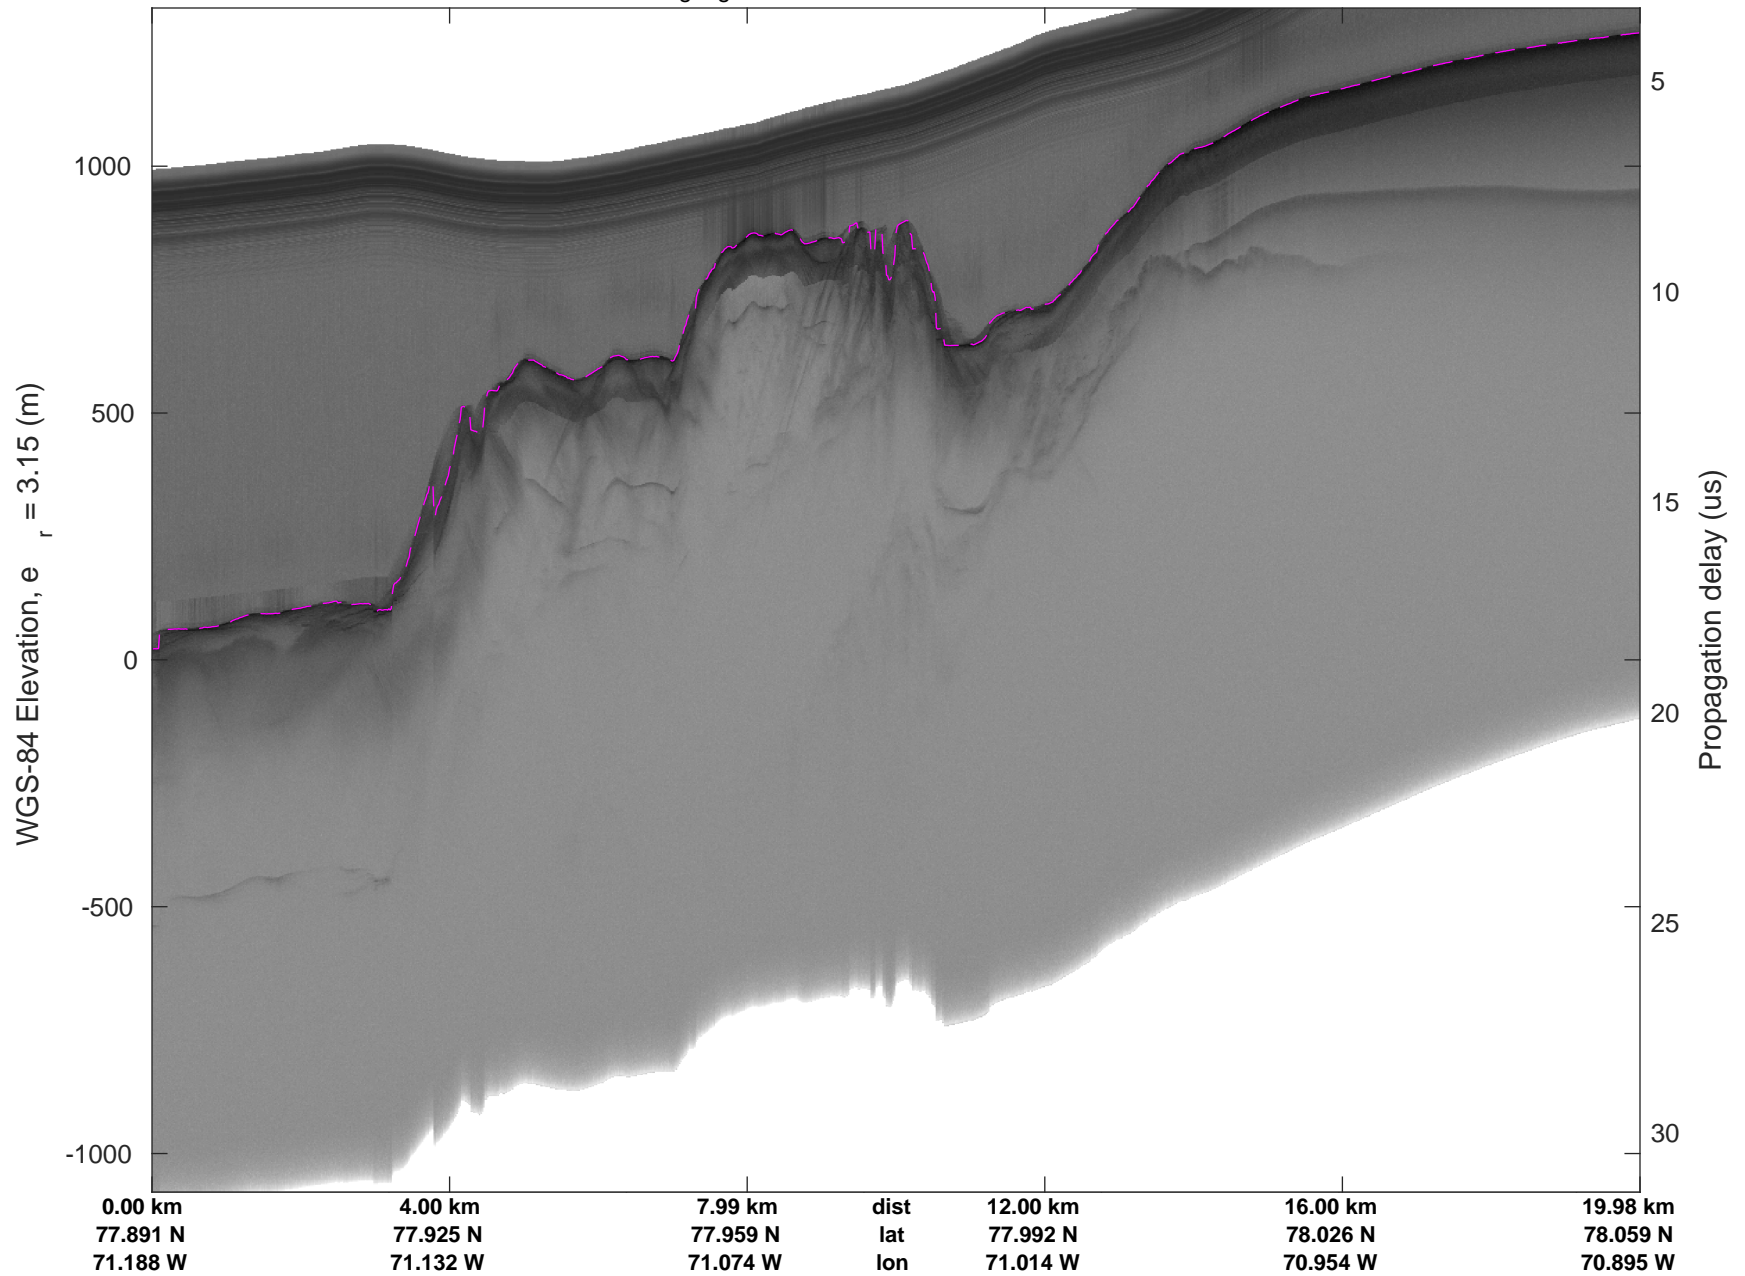

Zigzag East
20170407_04_020
Polar Stereograph 70N/-45E

accum 2017_Greenland_P3: "Zigzag East" 20170407_04_020: 16:27:09.2 to 16:29:43.8 GPS

accum 2017_Greenland_P3: "Zigzag East" 20170407_04_020: 16:27:09.2 to 16:29:43.8 GPS

Zigzag East
20170407_04_021
Polar Stereograph 70N/-45E

accum 2017_Greenland_P3: "Zigzag East" 20170407_04_021: 16:29:44.0 to 16:32:14.2 GPS

accum 2017_Greenland_P3: "Zigzag East" 20170407_04_021: 16:29:44.0 to 16:32:14.2 GPS

Zigzag East
20170407_04_022
Polar Stereograph 70N/-45E

accum 2017_Greenland_P3: "Zigzag East" 20170407_04_022: 16:32:14.4 to 16:34:37.9 GPS

accum 2017_Greenland_P3: "Zigzag East" 20170407_04_022: 16:32:14.4 to 16:34:37.9 GPS