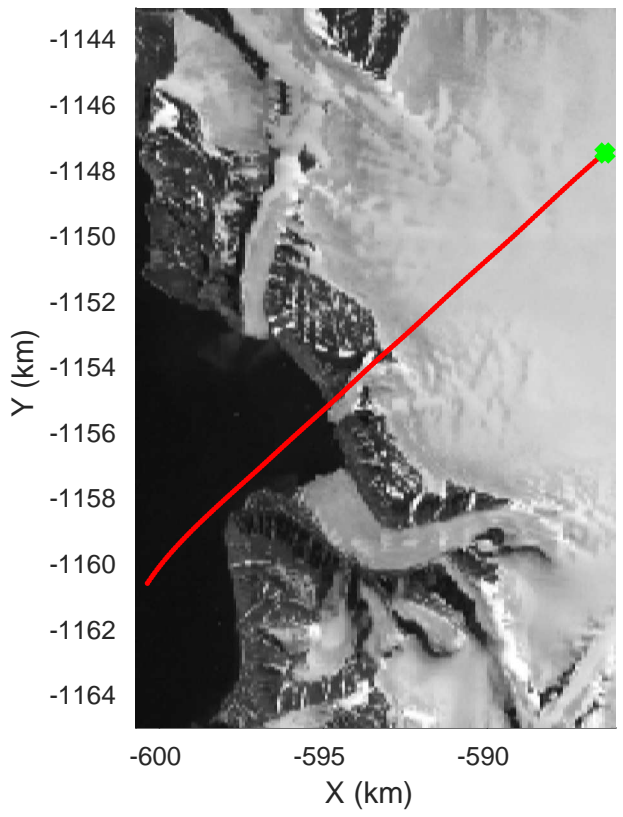

Zigzag East
20170407_04_027
Polar Stereograph 70N/-45E

accum 2017_Greenland_P3: "Zigzag East" 20170407_04_027: 16:44:33.3 to 16:47:01.3 GPS

accum 2017_Greenland_P3: "Zigzag East" 20170407_04_027: 16:44:33.3 to 16:47:01.3 GPS