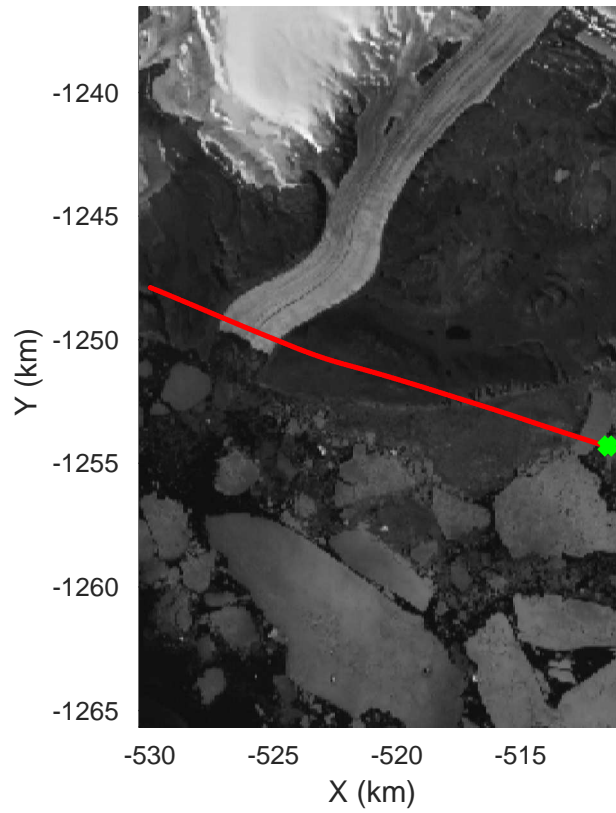

Zigzag East
20170407_04_014
Polar Stereograph 70N/-45E

accum 2017_Greenland_P3: "Zigzag East" 20170407_04_014: 16:13:08.3 to 16:15:26.9 GPS

accum 2017_Greenland_P3: "Zigzag East" 20170407_04_014: 16:13:08.3 to 16:15:26.9 GPS