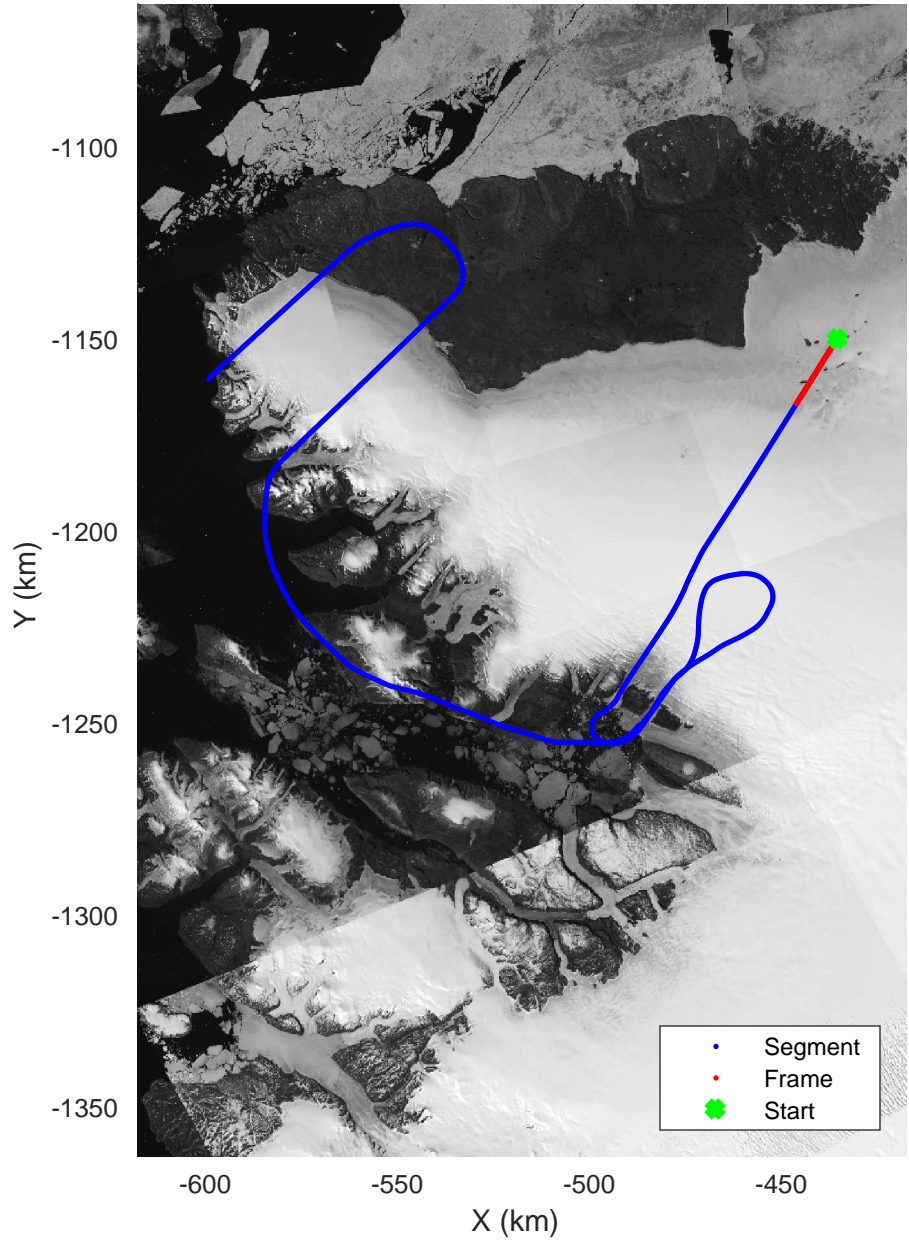

Zigzag East
20170407_04_001
Polar Stereograph 70N/-45E

accum 2017_Greenland_P3: "Zigzag East" 20170407_04_001: 15:41:31.8 to 15:43:54.1 GPS

accum 2017_Greenland_P3: "Zigzag East" 20170407_04_001: 15:41:31.8 to 15:43:54.1 GPS