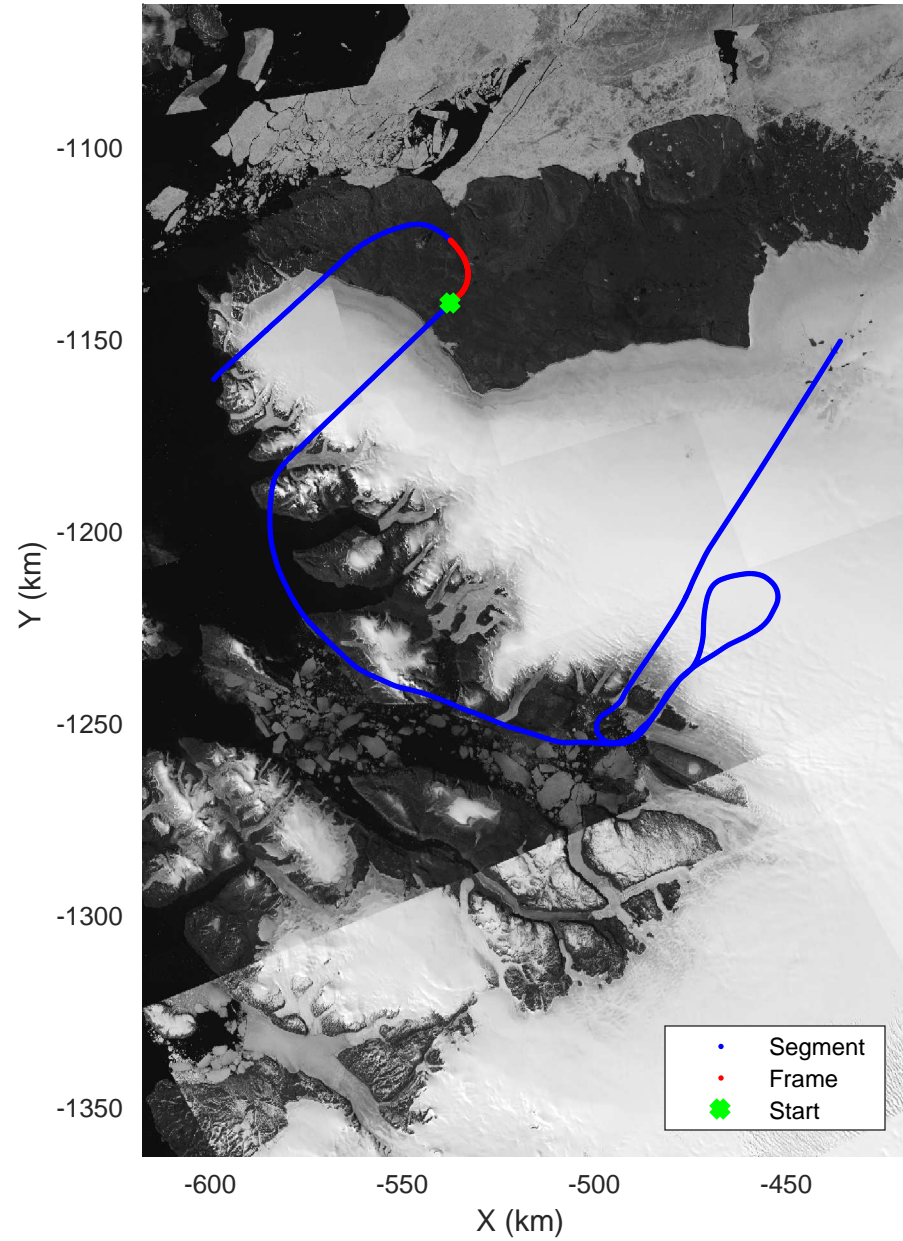

Zigzag East
20170407_04_024
Polar Stereograph 70N/-45E