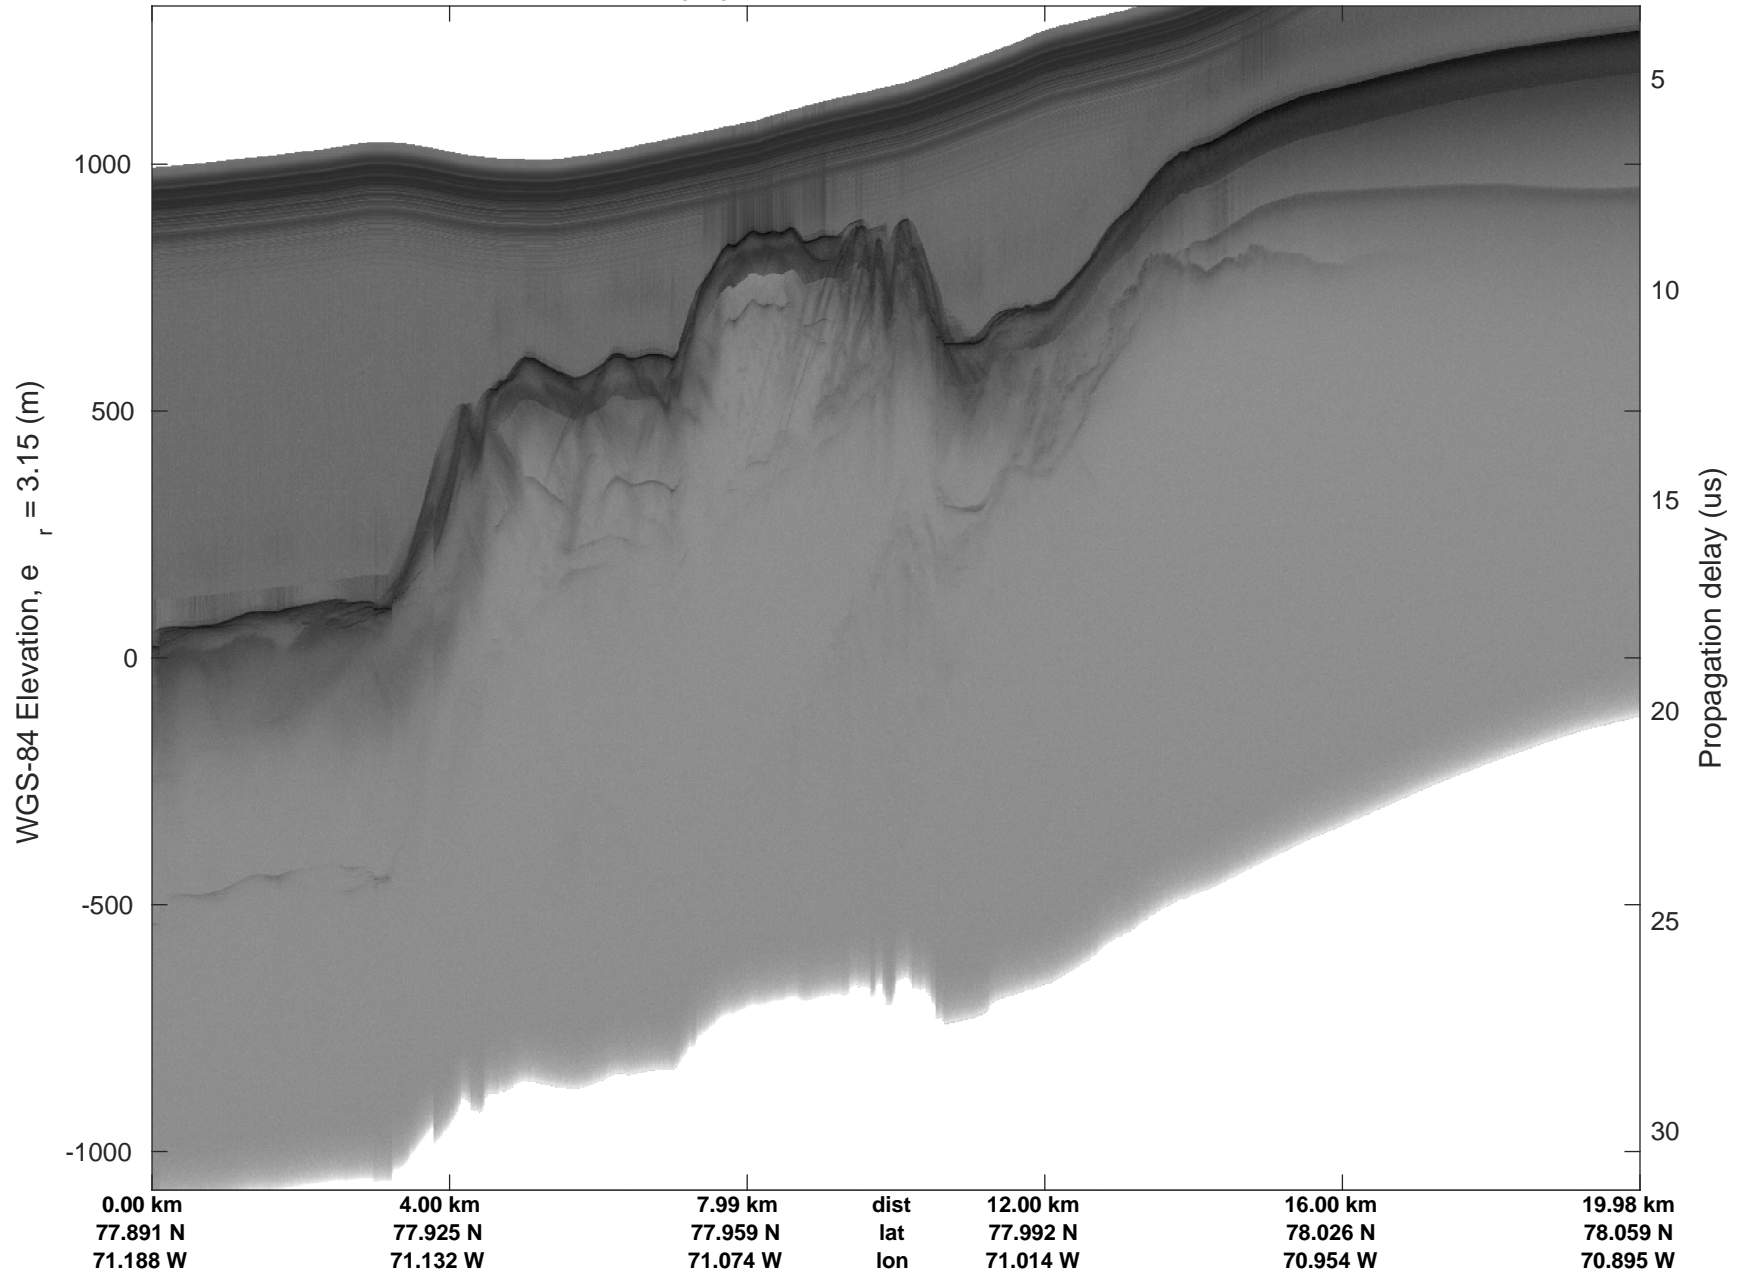

Zigzag East
20170407_04_020
Polar Stereograph 70N/-45E

accum 2017_Greenland_P3: "Zigzag East" 20170407_04_020: 16:27:09.2 to 16:29:43.8 GPS

accum 2017_Greenland_P3: "Zigzag East" 20170407_04_020: 16:27:09.2 to 16:29:43.8 GPS

Zigzag East
20170407_04_021
Polar Stereograph 70N/-45E

accum 2017_Greenland_P3: "Zigzag East" 20170407_04_021: 16:29:44.0 to 16:32:14.2 GPS

accum 2017_Greenland_P3: "Zigzag East" 20170407_04_021: 16:29:44.0 to 16:32:14.2 GPS