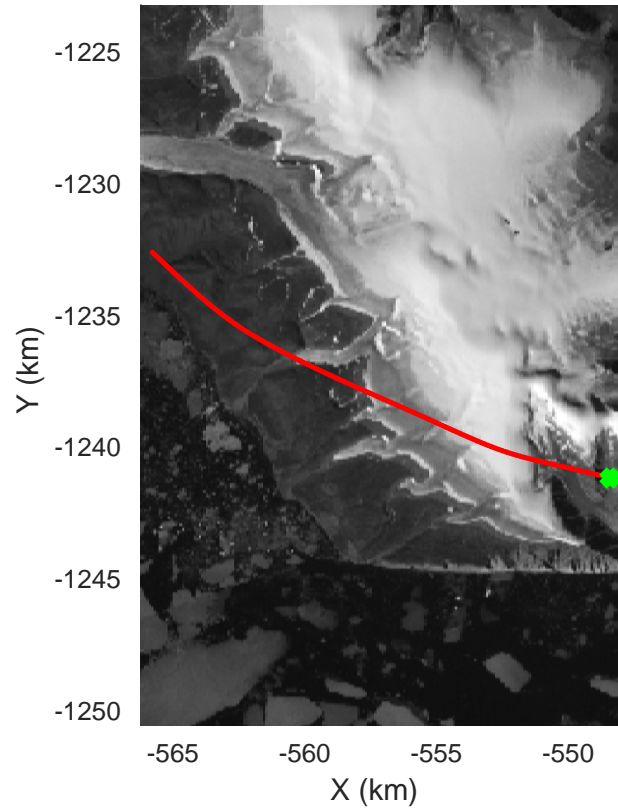

Zigzag East
20170407_04_016
Polar Stereograph 70N/-45E

accum 2017_Greenland_P3: "Zigzag East" 20170407_04_016: 16:17:32.6 to 16:19:39.6 GPS

accum 2017_Greenland_P3: "Zigzag East" 20170407_04_016: 16:17:32.6 to 16:19:39.6 GPS