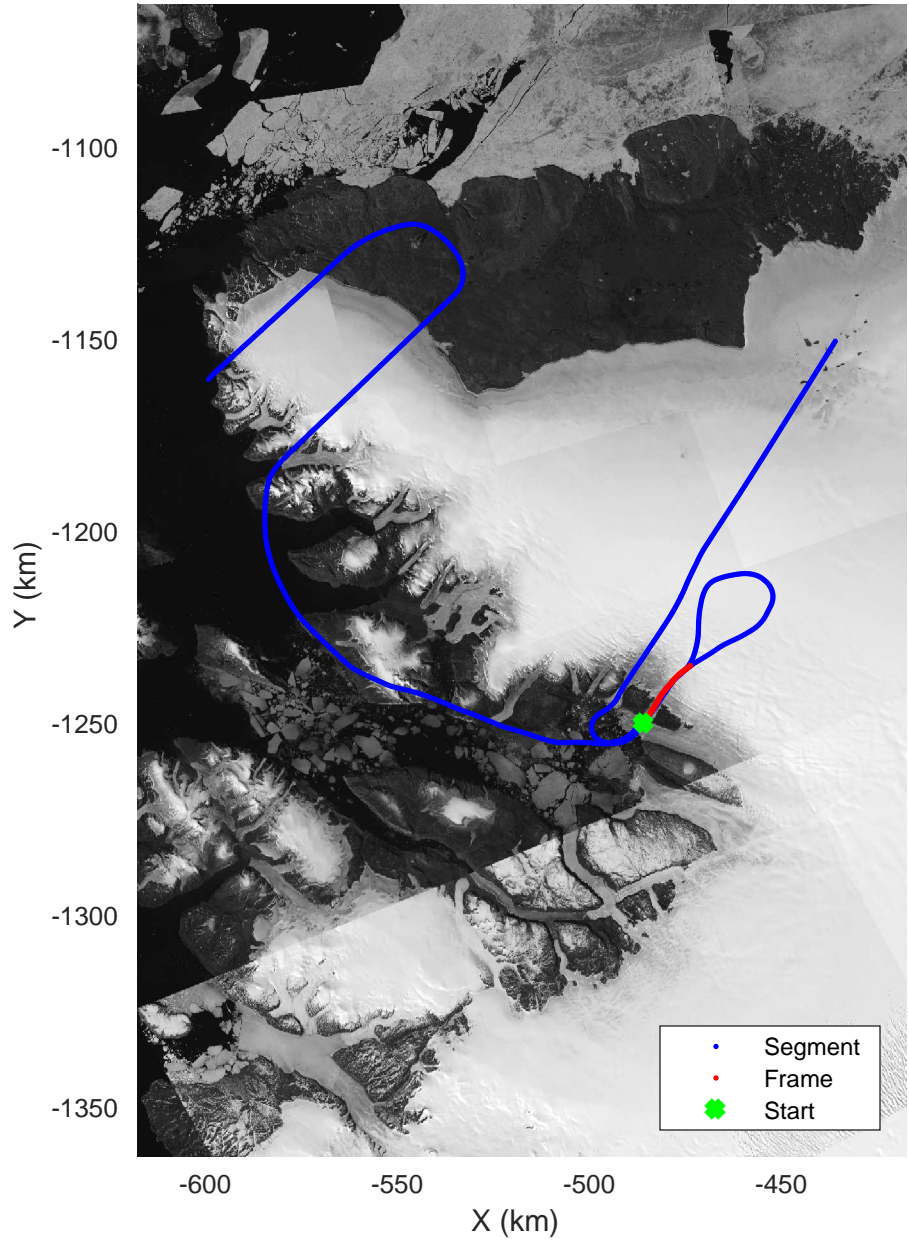

Zigzag East
20170407_04_008
Polar Stereograph 70N/-45E