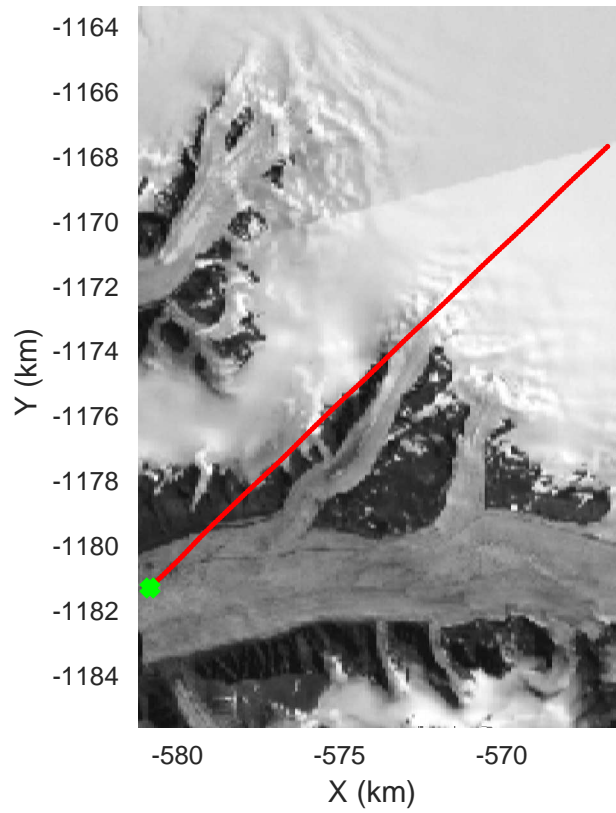

Zigzag East
20170407_04_020
Polar Stereograph 70N/-45E

accum 2017_Greenland_P3: "Zigzag East" 20170407_04_020: 16:27:09.2 to 16:29:43.8 GPS

accum 2017_Greenland_P3: "Zigzag East" 20170407_04_020: 16:27:09.2 to 16:29:43.8 GPS