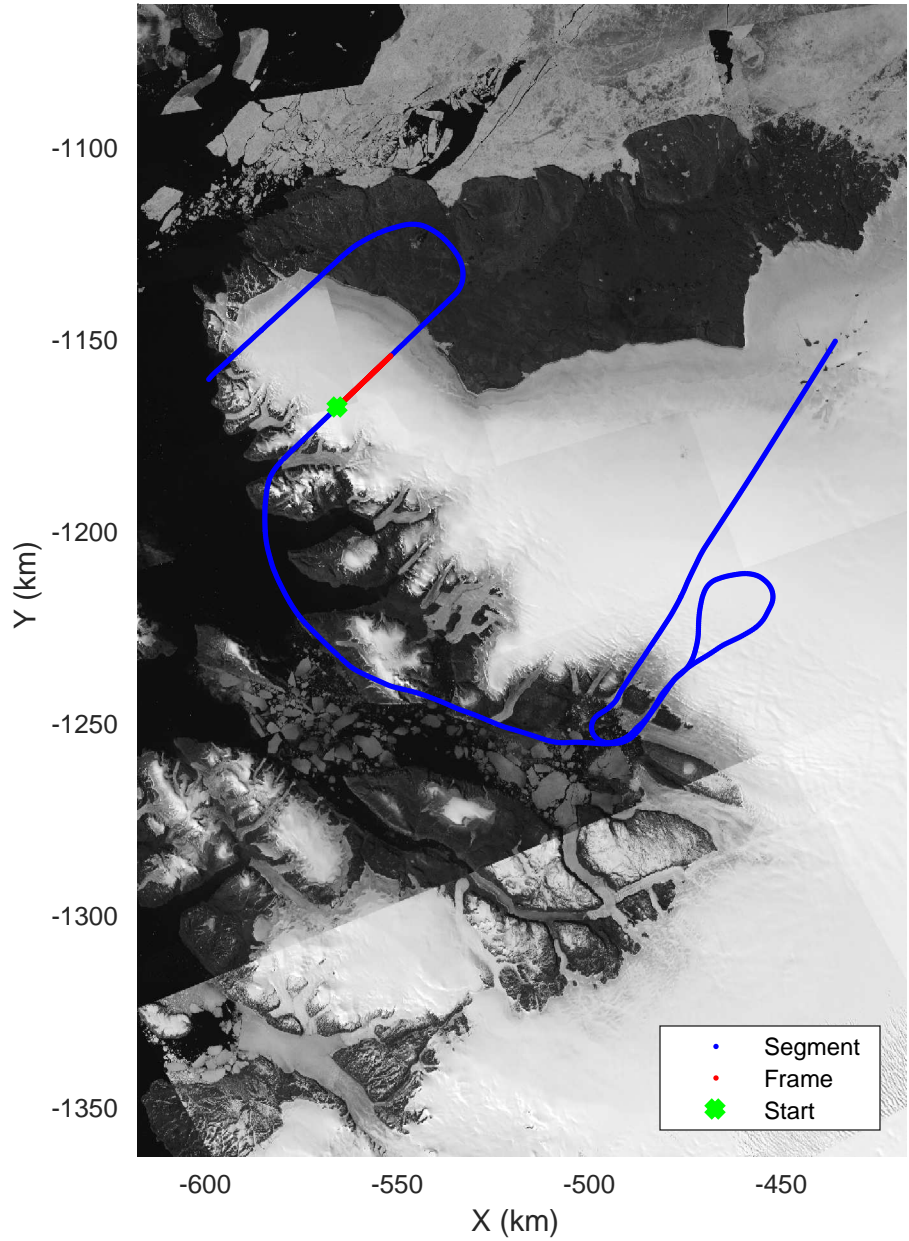

Zigzag East
20170407_04_022
Polar Stereograph 70N/-45E