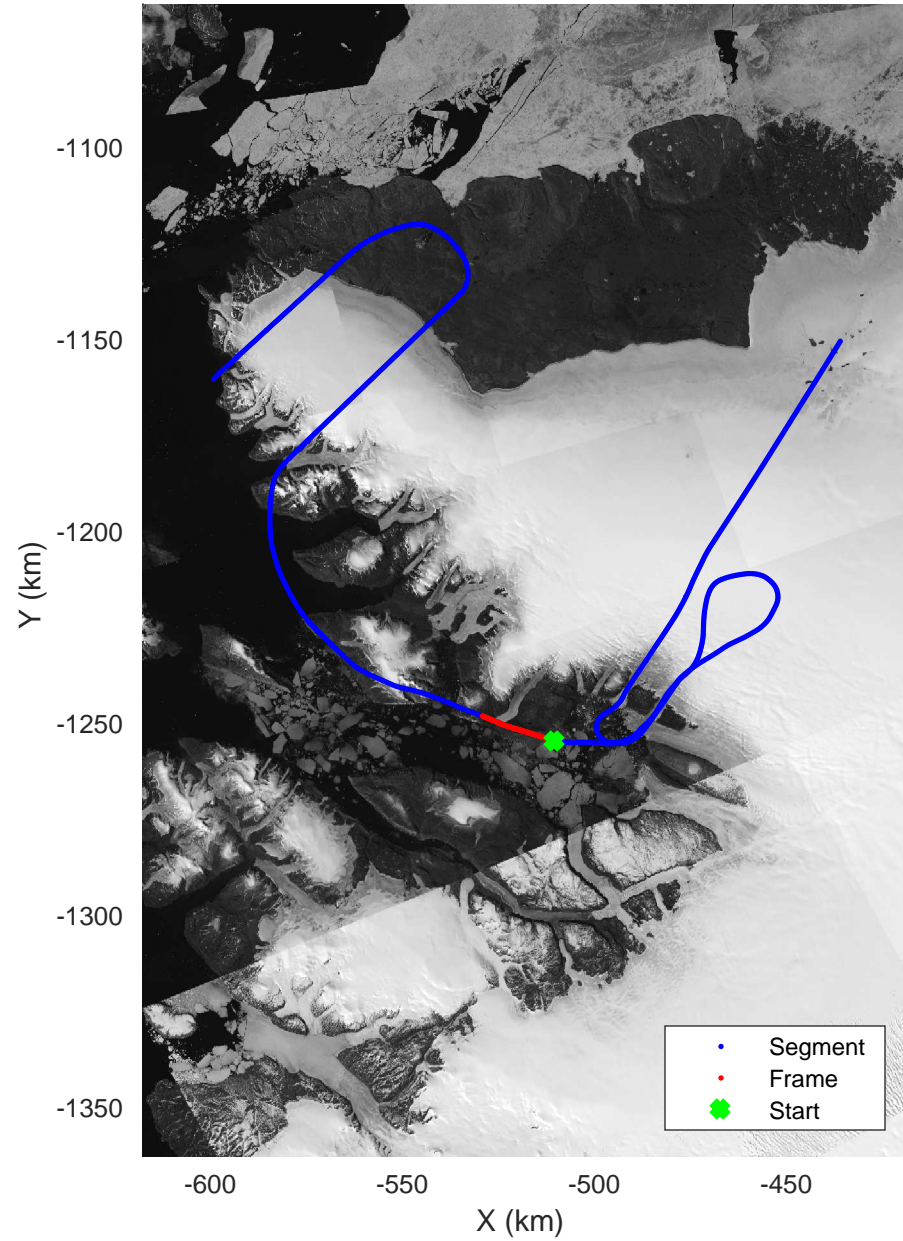

Zigzag East
20170407_04_015
Polar Stereograph 70N/-45E