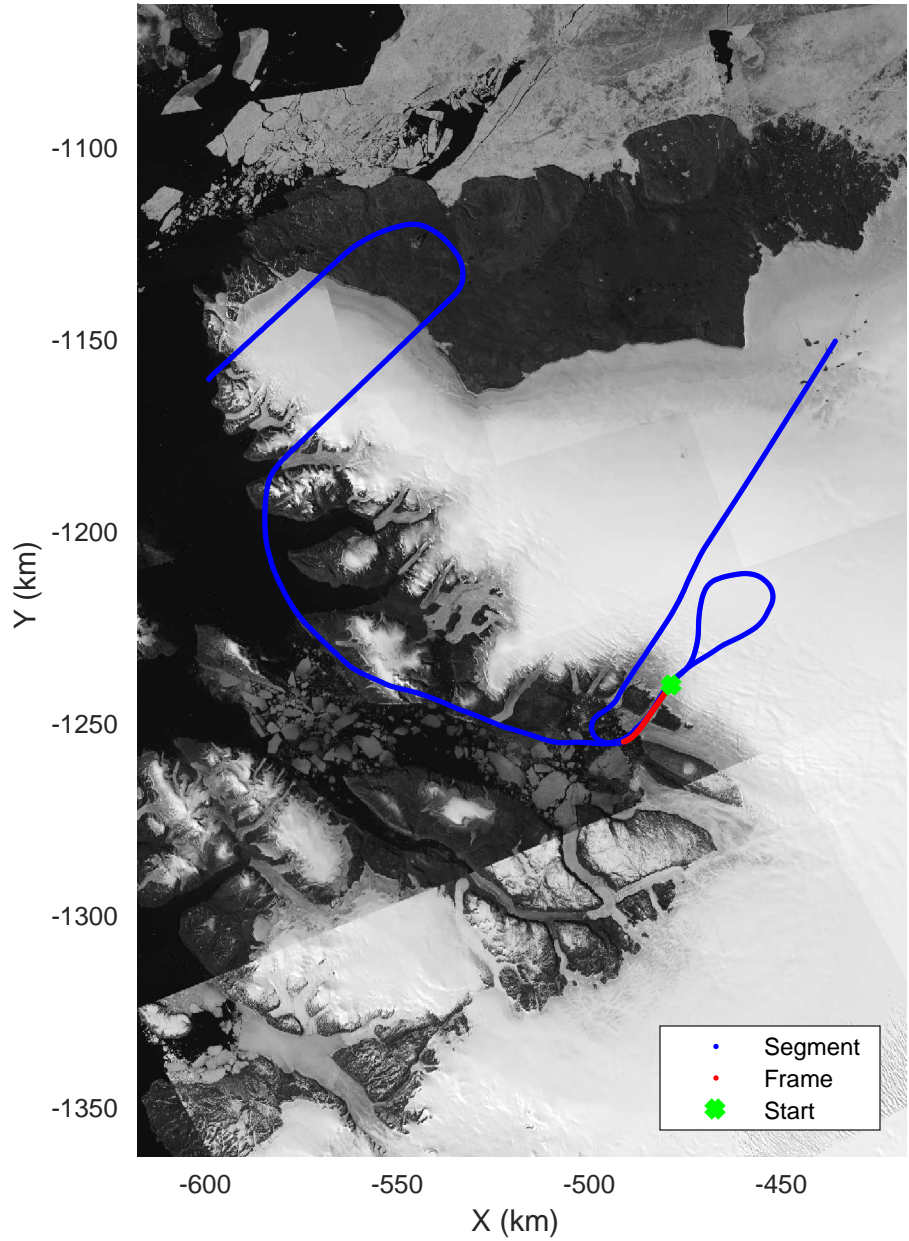

Zigzag East
20170407_04_013
Polar Stereograph 70N/-45E