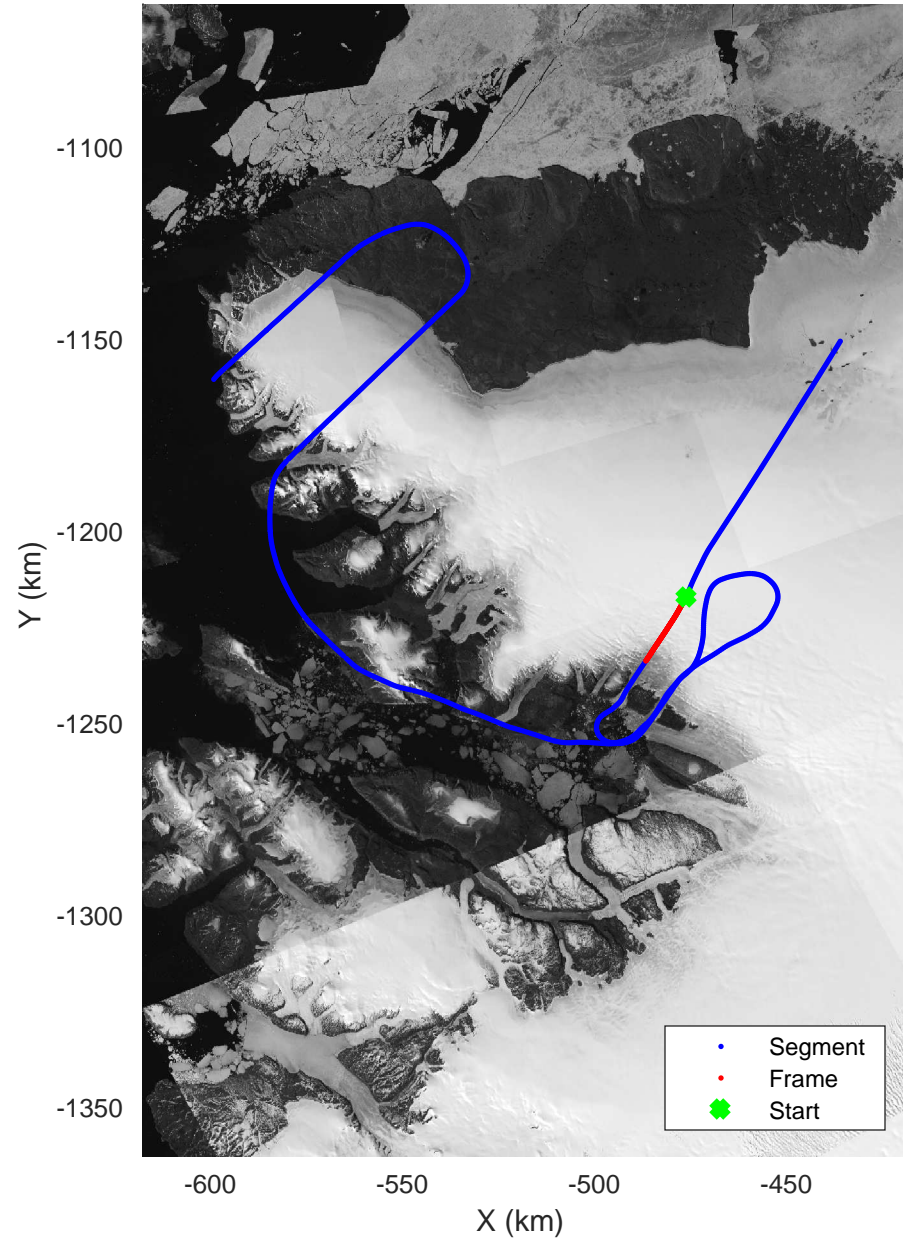

Zigzag East
20170407_04_005
Polar Stereograph 70N/-45E