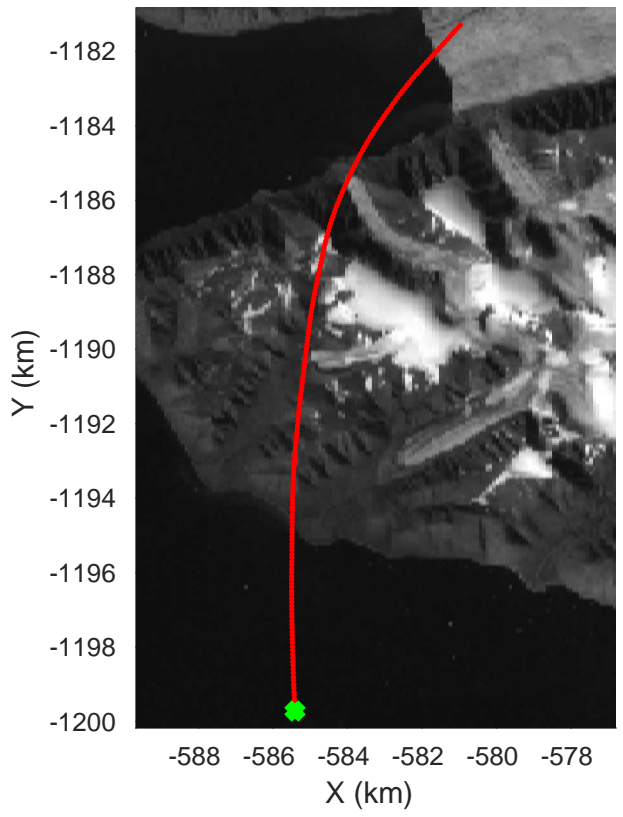

Zigzag East
20170407_04_019
Polar Stereograph 70N/-45E

accum 2017_Greenland_P3: "Zigzag East" 20170407_04_019: 16:24:33.0 to 16:27:09.0 GPS

accum 2017_Greenland_P3: "Zigzag East" 20170407_04_019: 16:24:33.0 to 16:27:09.0 GPS