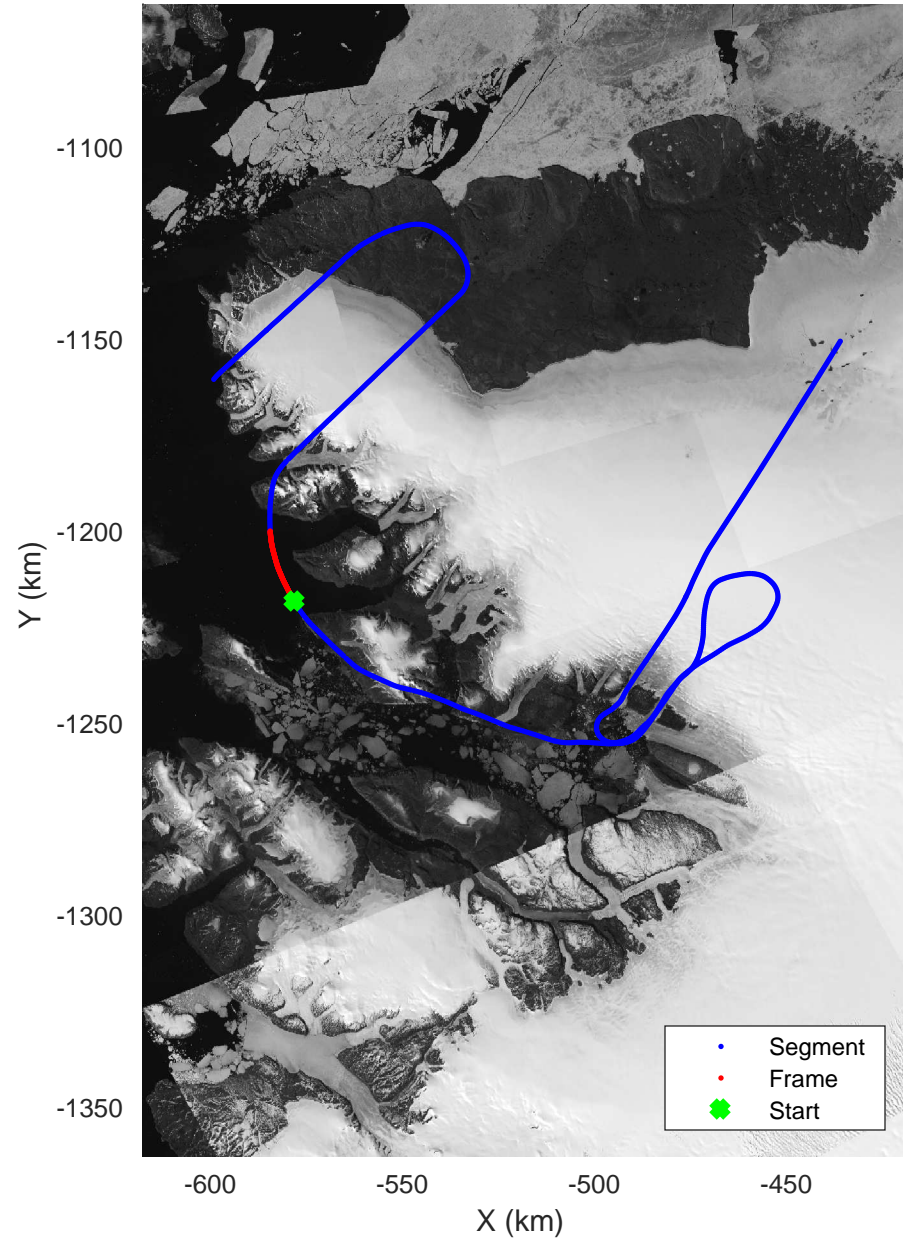

Zigzag East
20170407_04_019
Polar Stereograph 70N/-45E