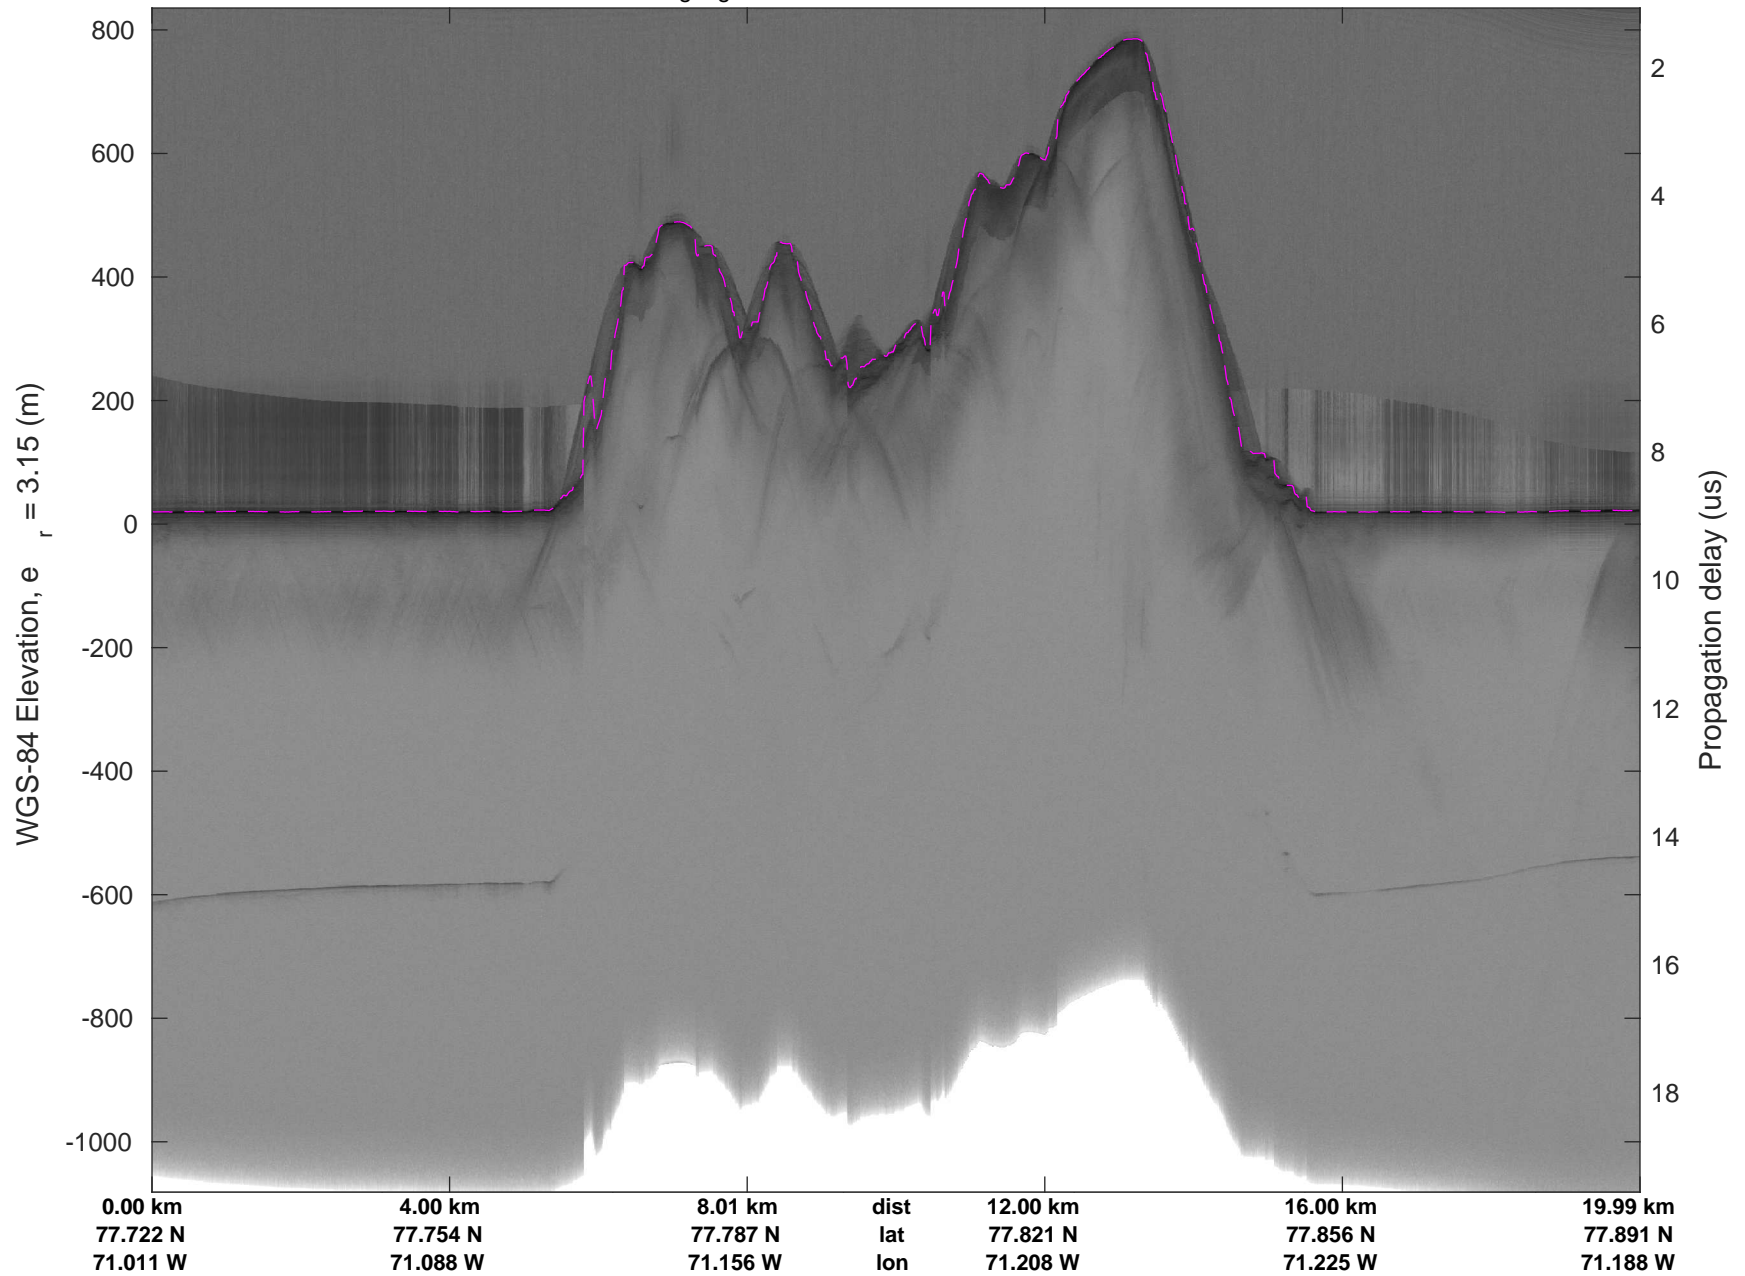

Zigzag East
20170407_04_019
Polar Stereograph 70N/-45E

accum 2017_Greenland_P3: "Zigzag East" 20170407_04_019: 16:24:33.0 to 16:27:09.0 GPS

accum 2017_Greenland_P3: "Zigzag East" 20170407_04_019: 16:24:33.0 to 16:27:09.0 GPS

Zigzag East
20170407_04_020
Polar Stereograph 70N/-45E

accum 2017_Greenland_P3: "Zigzag East" 20170407_04_020: 16:27:09.2 to 16:29:43.8 GPS

accum 2017_Greenland_P3: "Zigzag East" 20170407_04_020: 16:27:09.2 to 16:29:43.8 GPS