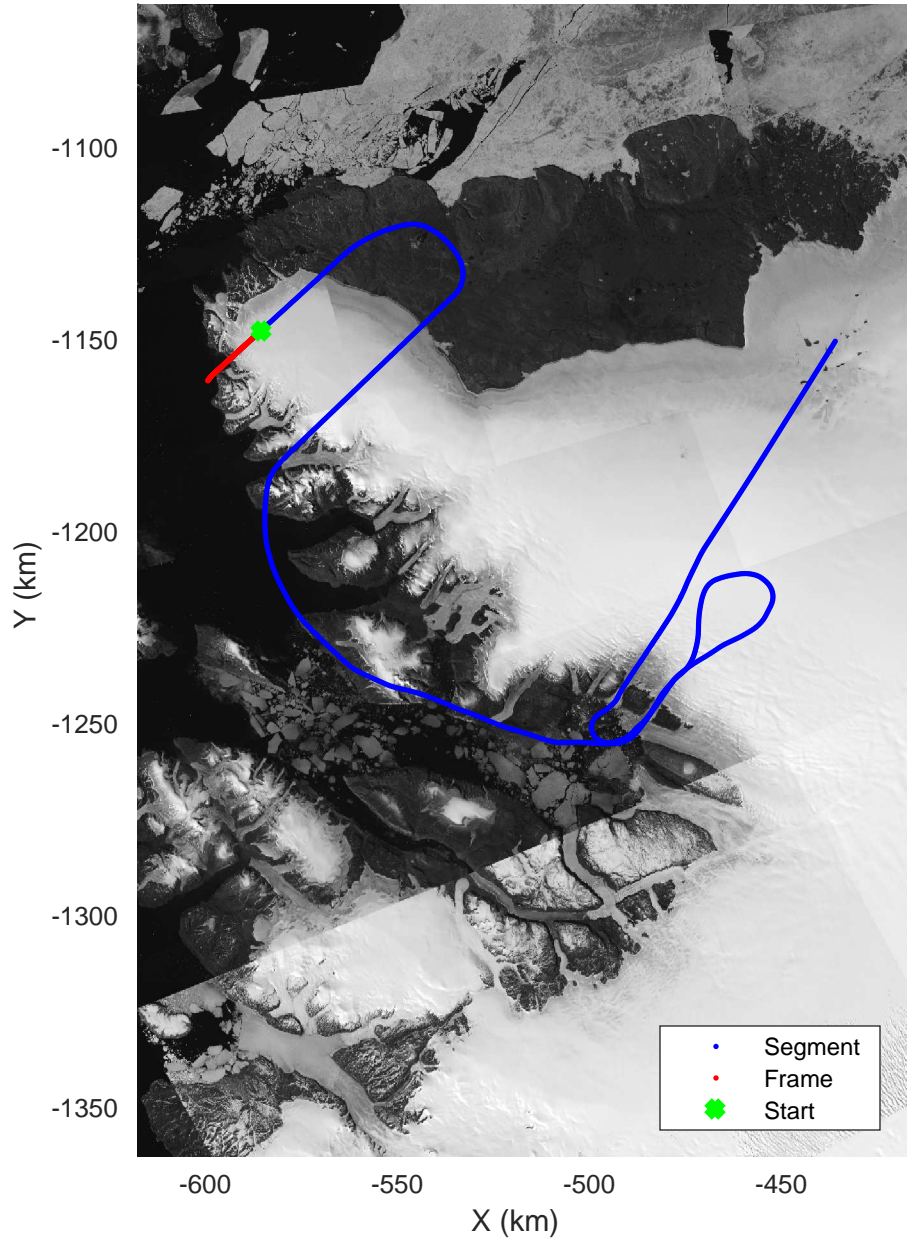

Zigzag East
20170407_04_027
Polar Stereograph 70N/-45E

accum 2017_Greenland_P3: "Zigzag East" 20170407_04_027: 16:44:33.3 to 16:47:01.3 GPS

accum 2017_Greenland_P3: "Zigzag East" 20170407_04_027: 16:44:33.3 to 16:47:01.3 GPS

Zigzag East
20170407_04_028
Polar Stereograph 70N/-45E

accum 2017_Greenland_P3: "Zigzag East" 20170407_04_028: 16:47:01.5 to 16:49:32.0 GPS

accum 2017_Greenland_P3: "Zigzag East" 20170407_04_028: 16:47:01.5 to 16:49:32.0 GPS