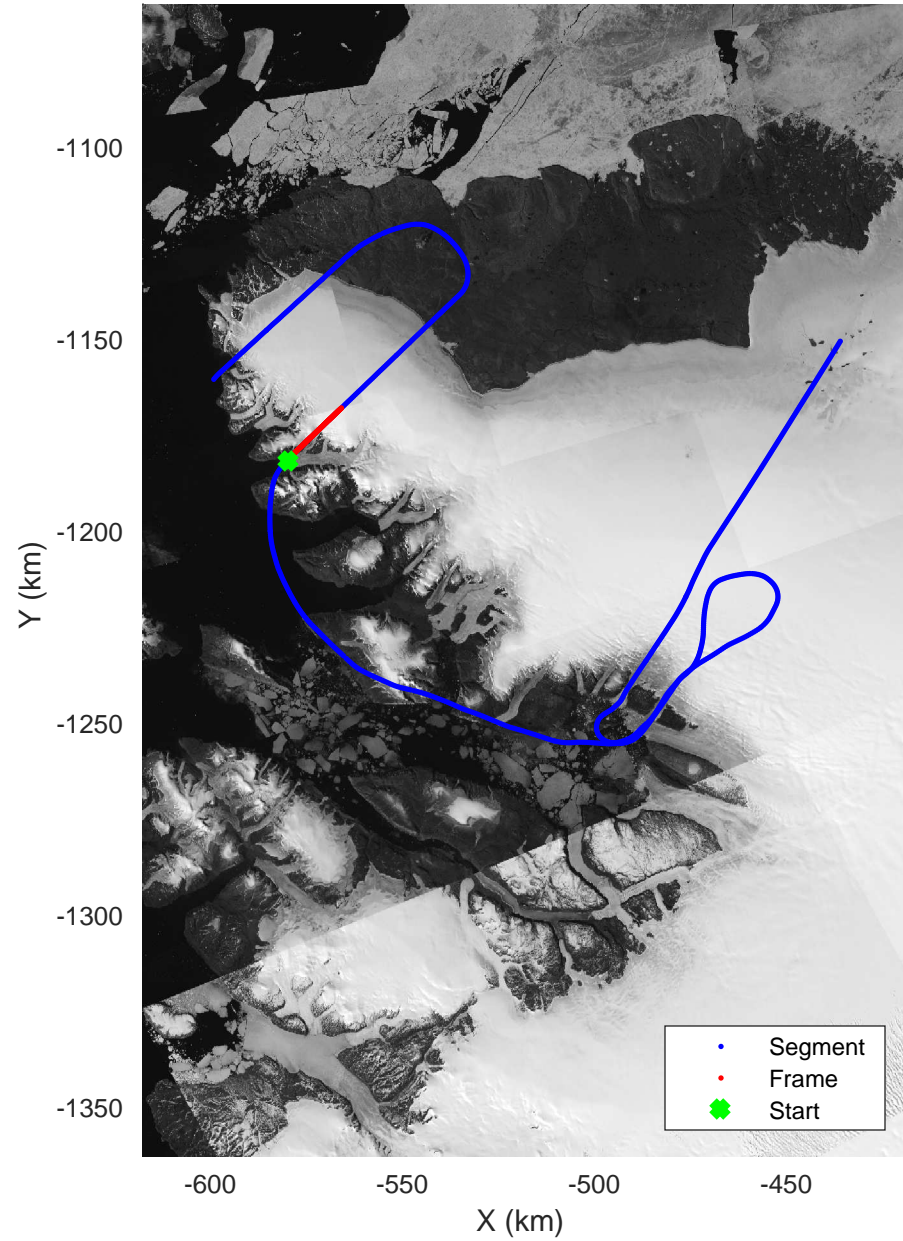

Zigzag East
20170407_04_021
Polar Stereograph 70N/-45E