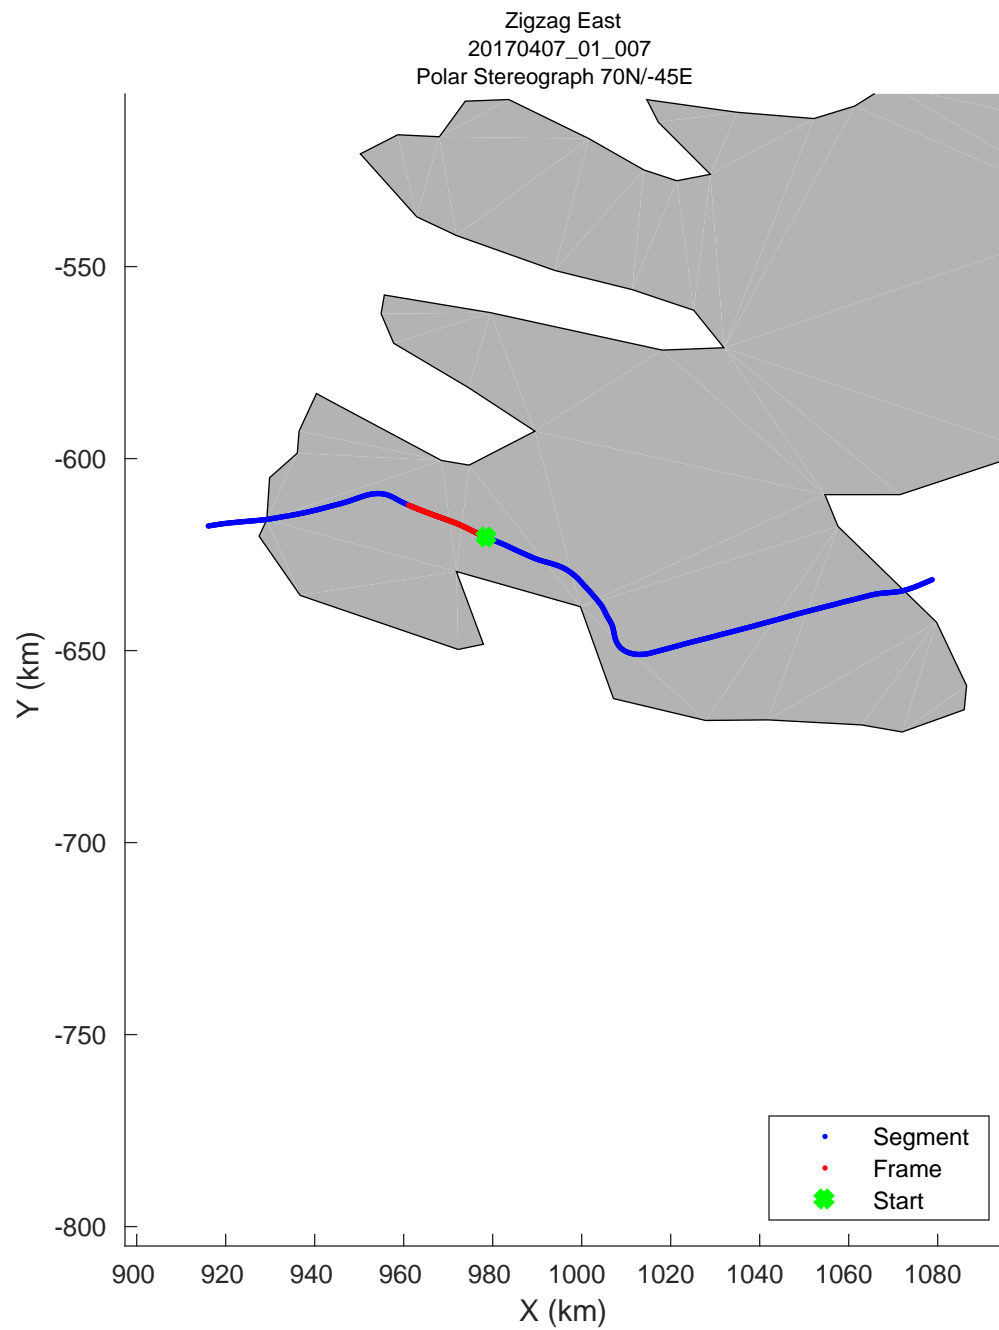

accum 2017\_Greenland\_P3: "Zigzag East" 20170407\_01\_005: 09:36:33.4 to 09:39:13.6 GPS

accum 2017\_Greenland\_P3: "Zigzag East" 20170407\_01\_006: 09:39:13.8 to 09:41:40.5 GPS

accum 2017\_Greenland\_P3: "Zigzag East" 20170407\_01\_006: 09:39:13.8 to 09:41:40.5 GPS

accum 2017\_Greenland\_P3: "Zigzag East" 20170407\_01\_007: 09:41:40.7 to 09:43:59.6 GPS

accum 2017\_Greenland\_P3: "Zigzag East" 20170407\_01\_007: 09:41:40.7 to 09:43:59.6 GPS

accum 2017\_Greenland\_P3: "Zigzag East" 20170407\_01\_008: 09:43:59.9 to 09:46:32.3 GPS