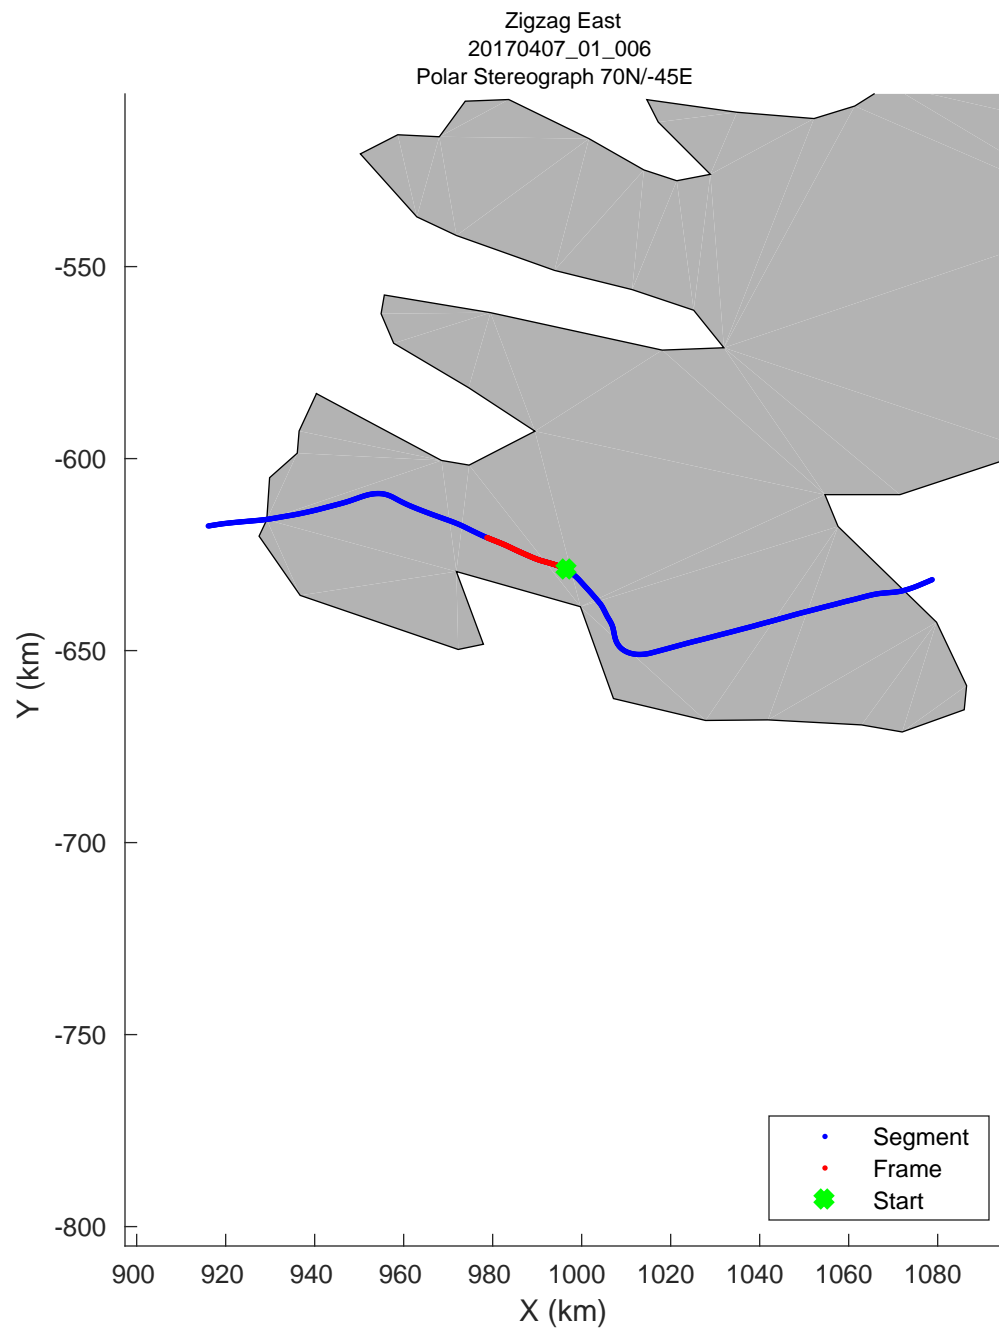

accum 2017\_Greenland\_P3: "Zigzag East" 20170407\_01\_004: 09:33:59.2 to 09:36:33.2 GPS

accum 2017\_Greenland\_P3: "Zigzag East" 20170407\_01\_004: 09:33:59.2 to 09:36:33.2 GPS

accum 2017\_Greenland\_P3: "Zigzag East" 20170407\_01\_005: 09:36:33.4 to 09:39:13.6 GPS

accum 2017\_Greenland\_P3: "Zigzag East" 20170407\_01\_005: 09:36:33.4 to 09:39:13.6 GPS

accum 2017\_Greenland\_P3: "Zigzag East" 20170407\_01\_006: 09:39:13.8 to 09:41:40.5 GPS

accum 2017\_Greenland\_P3: "Zigzag East" 20170407\_01\_006: 09:39:13.8 to 09:41:40.5 GPS