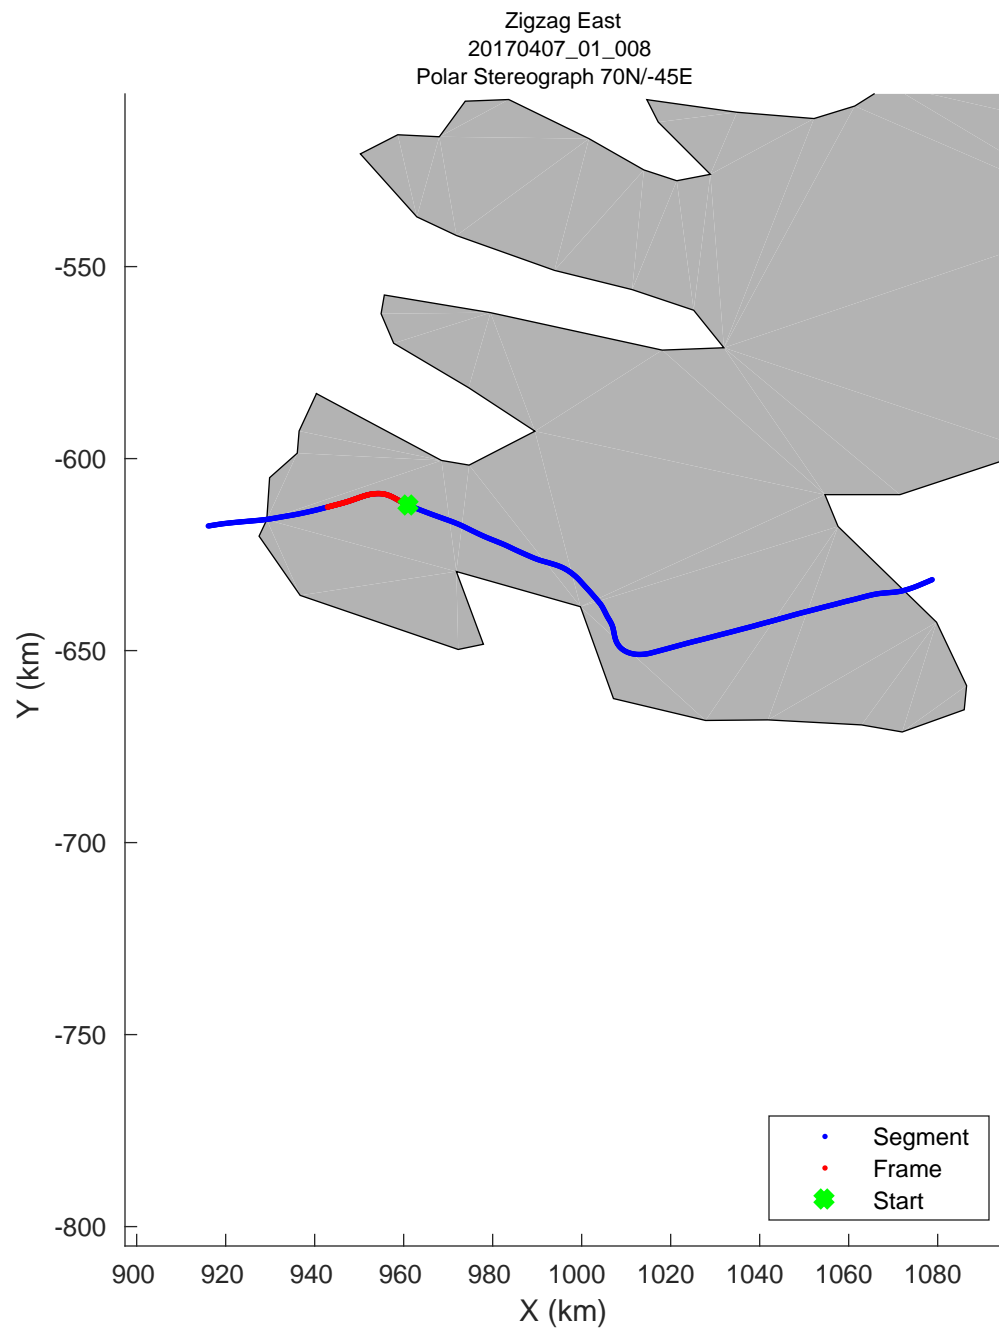

accum 2017\_Greenland\_P3: "Zigzag East" 20170407\_01\_005: 09:36:33.4 to 09:39:13.6 GPS

accum 2017\_Greenland\_P3: "Zigzag East" 20170407\_01\_006: 09:39:13.8 to 09:41:40.5 GPS

accum 2017\_Greenland\_P3: "Zigzag East" 20170407\_01\_006: 09:39:13.8 to 09:41:40.5 GPS

accum 2017\_Greenland\_P3: "Zigzag East" 20170407\_01\_007: 09:41:40.7 to 09:43:59.6 GPS

accum 2017\_Greenland\_P3: "Zigzag East" 20170407\_01\_007: 09:41:40.7 to 09:43:59.6 GPS

accum 2017\_Greenland\_P3: "Zigzag East" 20170407\_01\_008: 09:43:59.9 to 09:46:32.3 GPS