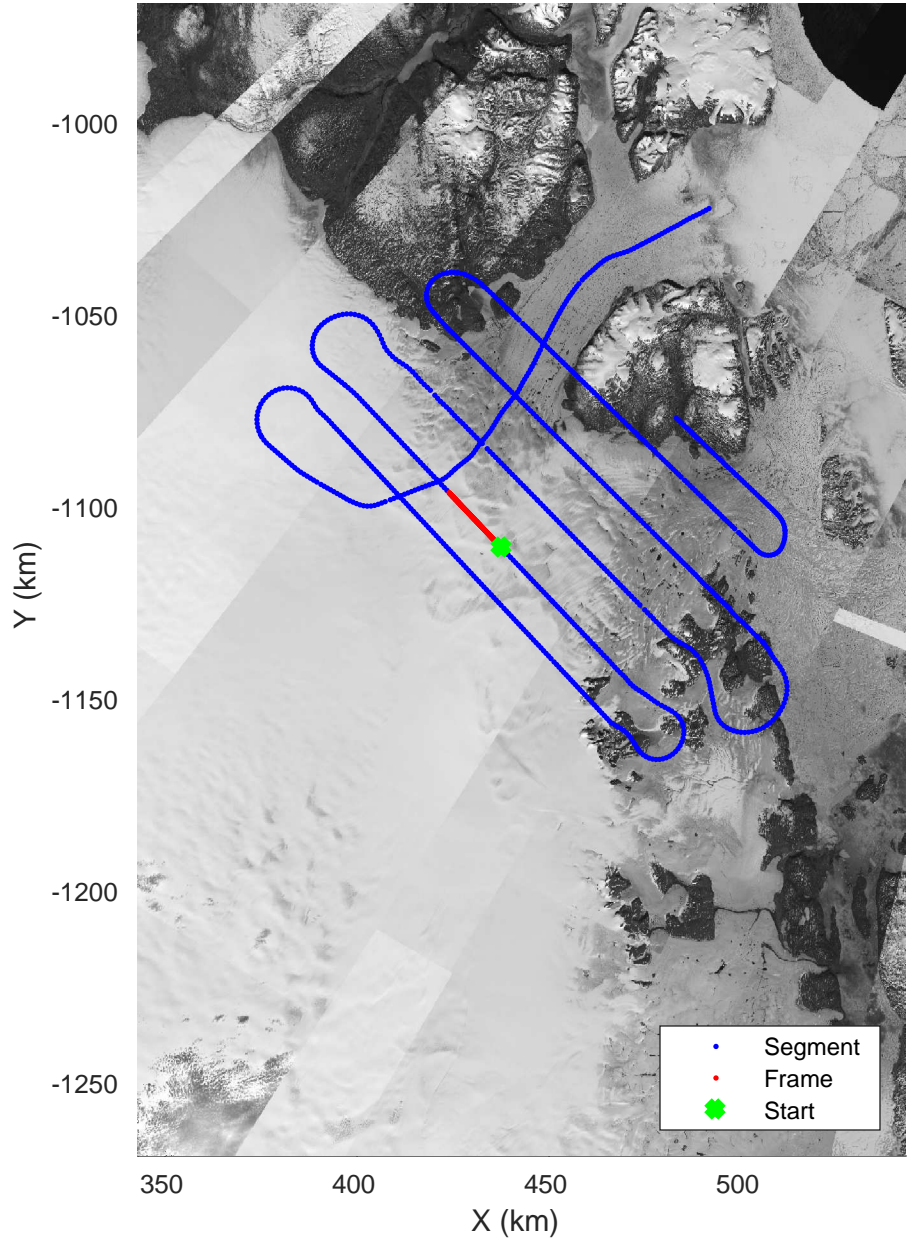

accum 2017_Greenland_P3: "Zachariae-79N" 20170403_05_020: 14:40:23.4 to 14:42:54.4 GPS

accum 2017_Greenland_P3: "Zachariae-79N" 20170403_05_020: 14:40:23.4 to 14:42:54.4 GPS

Zachariae-79N
20170403_05_021
Polar Stereograph 70N/-45E