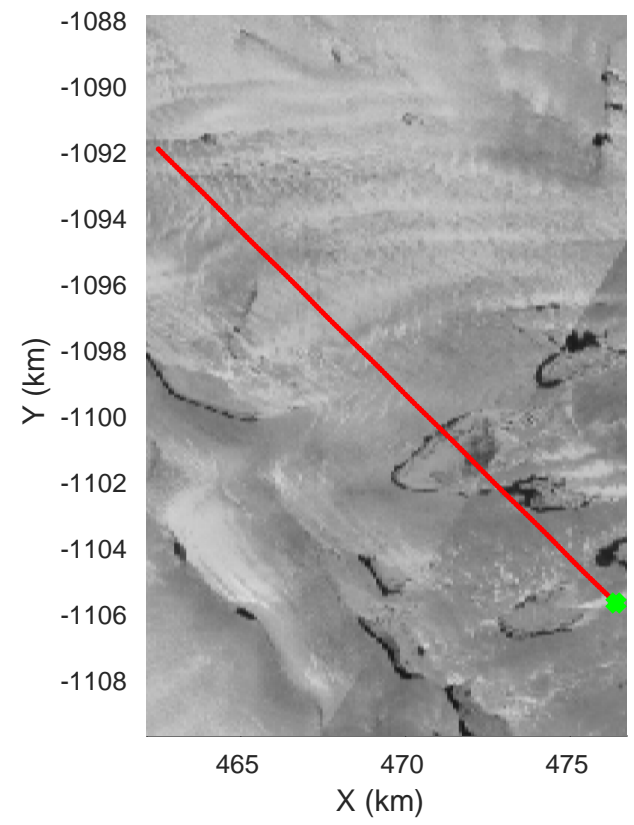

accum 2017_Greenland_P3: "Zachariae-79N" 20170403_05_035: 15:16:13.2 to 15:18:53.1 GPS

accum 2017_Greenland_P3: "Zachariae-79N" 20170403_05_036: 15:18:53.2 to 15:21:38.4 GPS

accum 2017_Greenland_P3: "Zachariae-79N" 20170403_05_036: 15:18:53.2 to 15:21:38.4 GPS