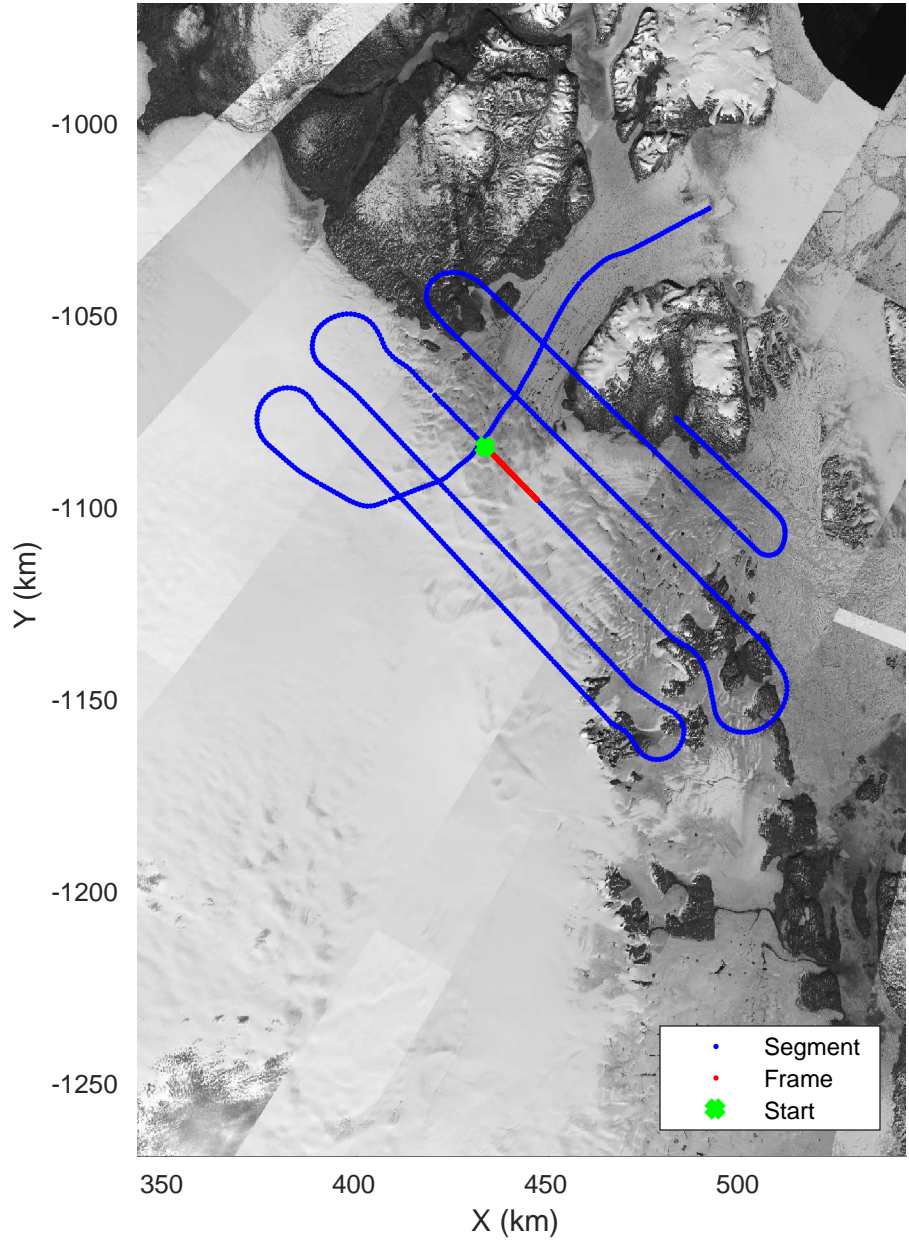

Zachariae-79N
20170403_05_028
Polar Stereograph 70N/-45E