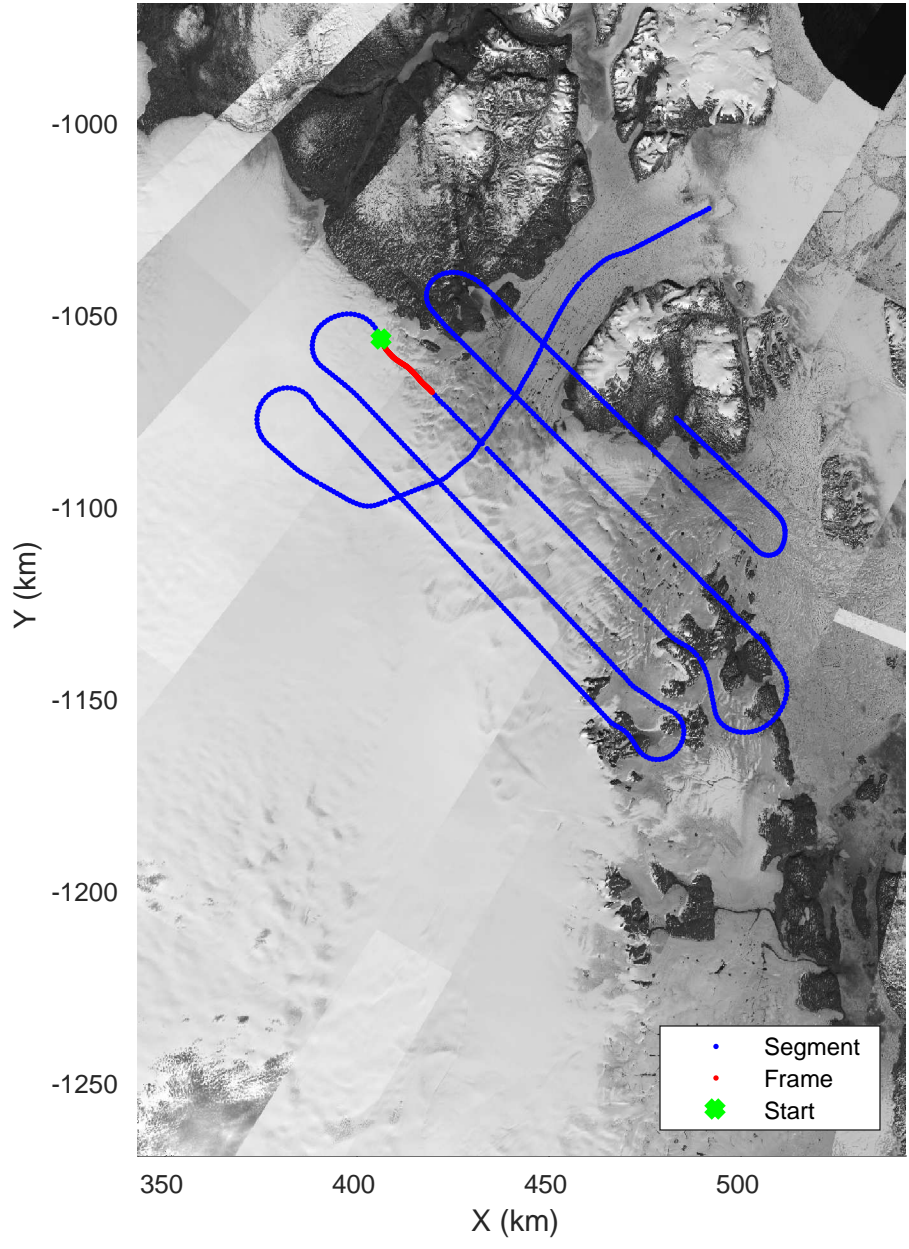

Zachariae-79N
20170403_05_026
Polar Stereograph 70N/-45E