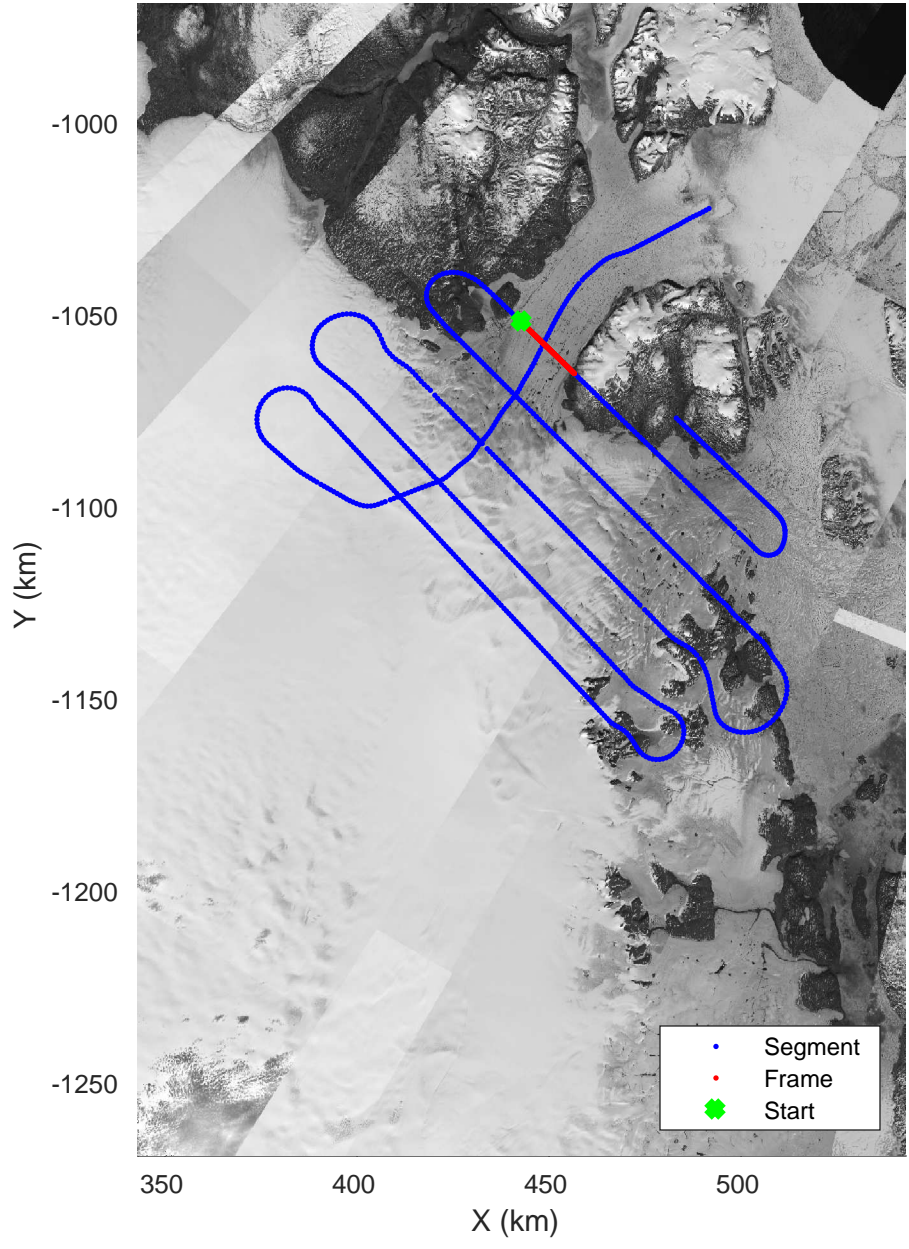

accum 2017_Greenland_P3: "Zachariae-79N" 20170403_05_041: 15:31:47.7 to 15:34:22.8 GPS

Zachariae-79N
20170403_05_042
Polar Stereograph 70N/-45E

accum 2017_Greenland_P3: "Zachariae-79N" 20170403_05_042: 15:34:22.9 to 15:36:52.0 GPS

accum 2017_Greenland_P3: "Zachariae-79N" 20170403_05_042: 15:34:22.9 to 15:36:52.0 GPS

Zachariae-79N
20170403_05_043
Polar Stereograph 70N/-45E

accum 2017_Greenland_P3: "Zachariae-79N" 20170403_05_043: 15:36:52.2 to 15:39:31.1 GPS