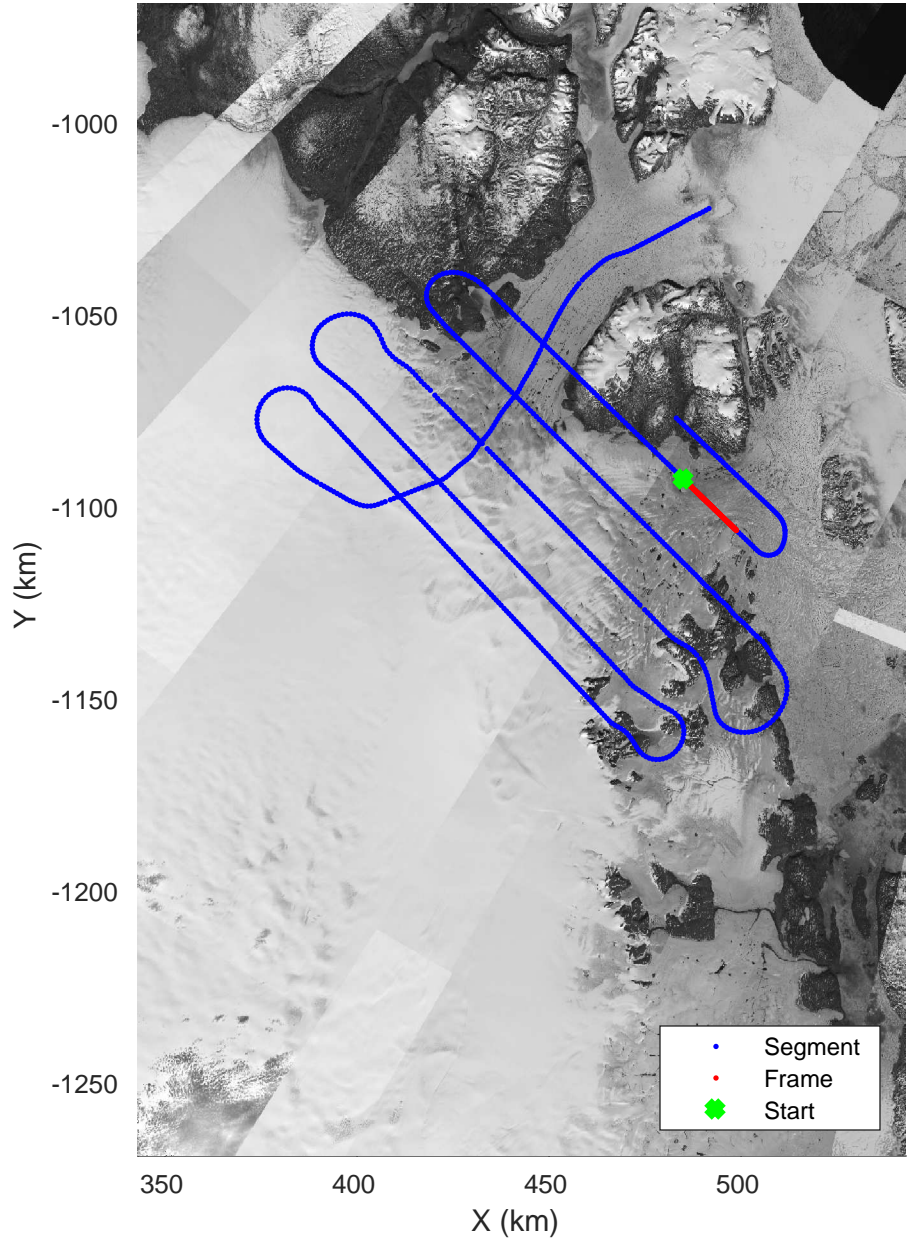

accum 2017_Greenland_P3: "Zachariae-79N" 20170403_05_043: 15:36:52.2 to 15:39:31.1 GPS

Zachariae-79N
20170403_05_044
Polar Stereograph 70N/-45E

accum 2017_Greenland_P3: "Zachariae-79N" 20170403_05_044: 15:39:31.3 to 15:41:56.4 GPS

accum 2017_Greenland_P3: "Zachariae-79N" 20170403_05_044: 15:39:31.3 to 15:41:56.4 GPS

Zachariae-79N
20170403_05_045
Polar Stereograph 70N/-45E

accum 2017_Greenland_P3: "Zachariae-79N" 20170403_05_045: 15:41:56.5 to 15:44:30.7 GPS

accum 2017_Greenland_P3: "Zachariae-79N" 20170403_05_045: 15:41:56.5 to 15:44:30.7 GPS

Zachariae-79N
20170403_05_046
Polar Stereograph 70N/-45E

accum 2017_Greenland_P3: "Zachariae-79N" 20170403_05_046: 15:44:30.9 to 15:47:03.5 GPS