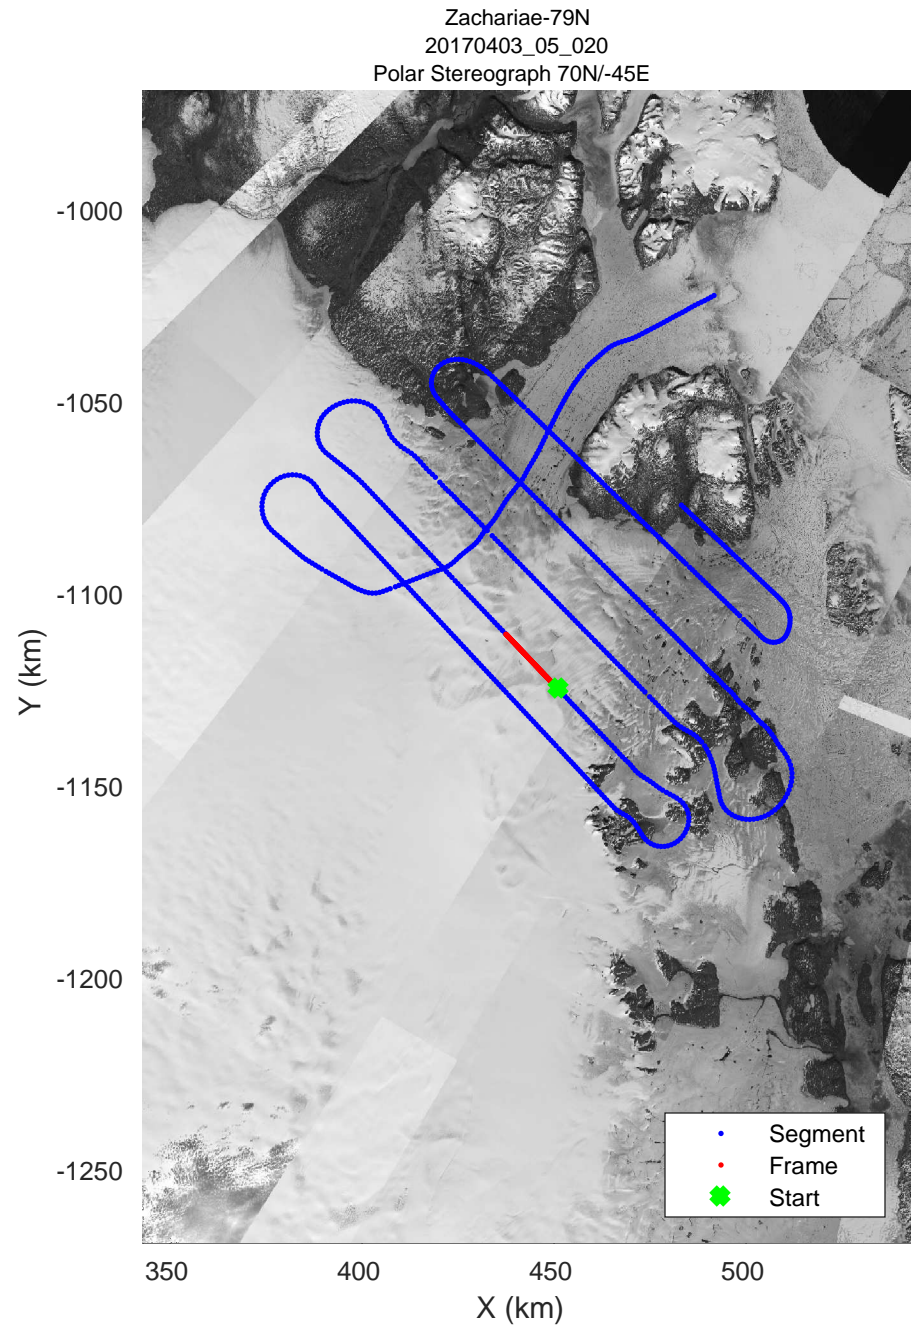

Zachariae-79N
20170403_05_019
Polar Stereograph 70N/-45E

accum 2017_Greenland_P3: "Zachariae-79N" 20170403_05_019: 14:37:52.9 to 14:40:23.3 GPS

accum 2017_Greenland_P3: "Zachariae-79N" 20170403_05_019: 14:37:52.9 to 14:40:23.3 GPS