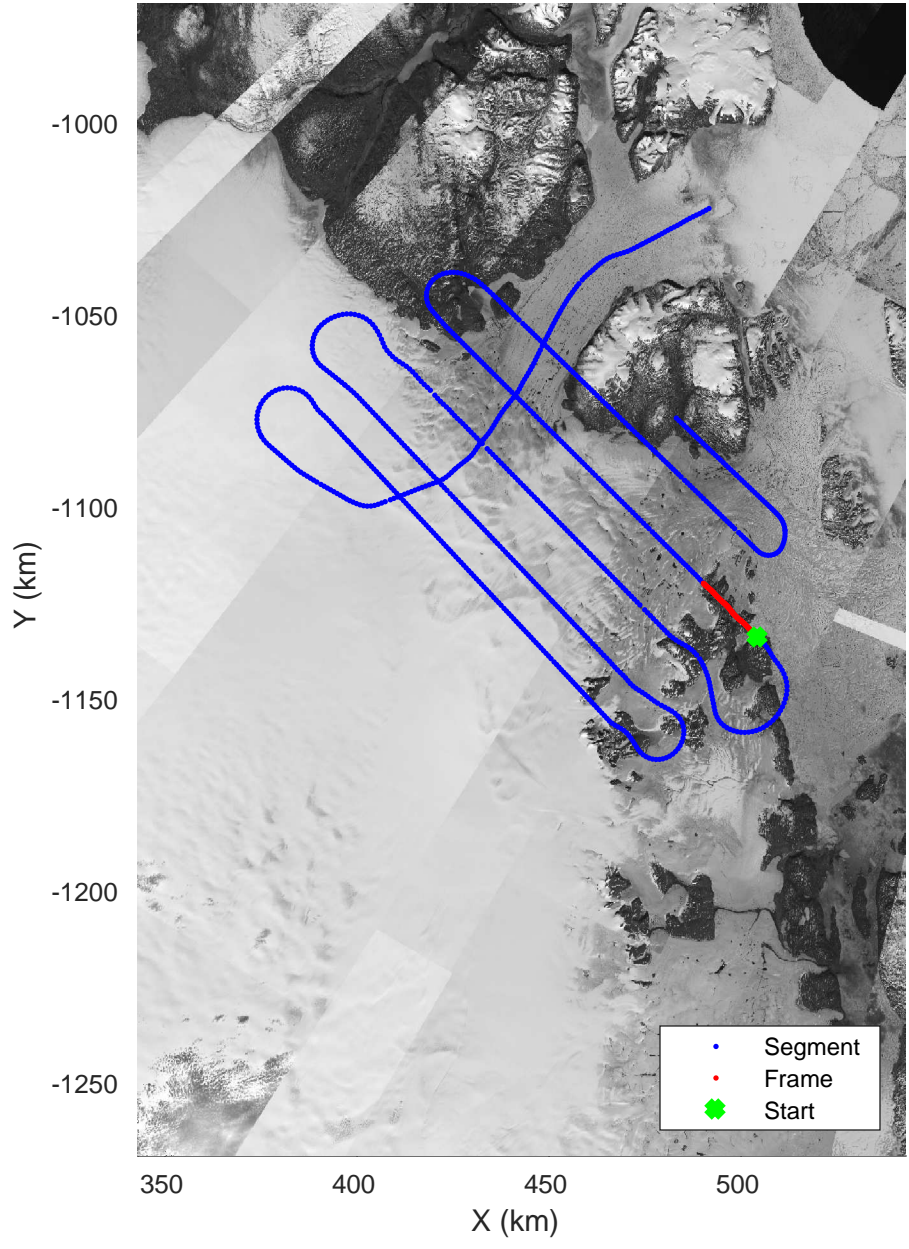

Zachariae-79N
20170403_05_035
Polar Stereograph 70N/-45E