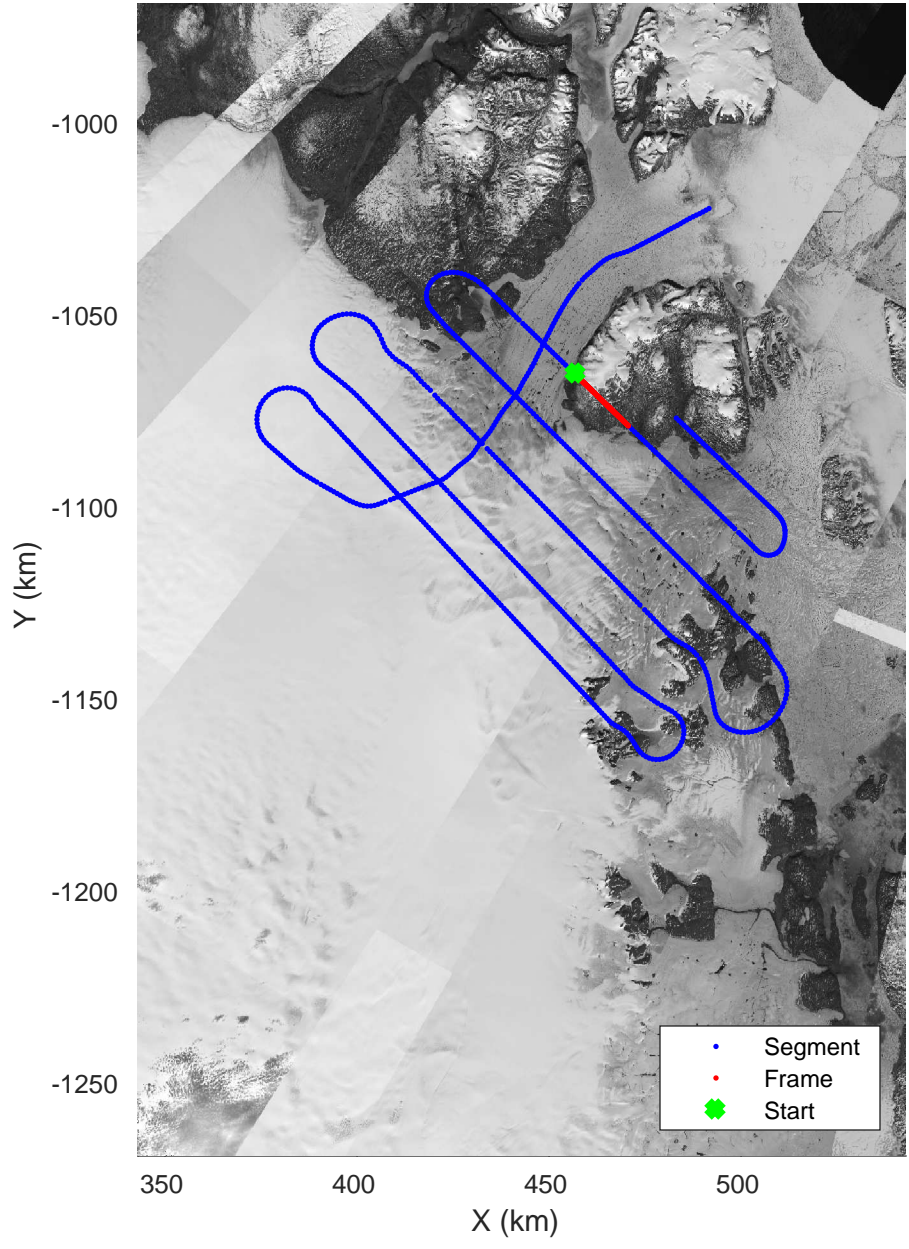

accum 2017_Greenland_P3: "Zachariae-79N" 20170403_05_041: 15:31:47.7 to 15:34:22.8 GPS

Zachariae-79N
20170403_05_042
Polar Stereograph 70N/-45E

accum 2017_Greenland_P3: "Zachariae-79N" 20170403_05_042: 15:34:22.9 to 15:36:52.0 GPS

accum 2017_Greenland_P3: "Zachariae-79N" 20170403_05_042: 15:34:22.9 to 15:36:52.0 GPS

Zachariae-79N
20170403_05_043
Polar Stereograph 70N/-45E

accum 2017_Greenland_P3: "Zachariae-79N" 20170403_05_043: 15:36:52.2 to 15:39:31.1 GPS

accum 2017_Greenland_P3: "Zachariae-79N" 20170403_05_043: 15:36:52.2 to 15:39:31.1 GPS

Zachariae-79N
20170403_05_044
Polar Stereograph 70N/-45E

accum 2017_Greenland_P3: "Zachariae-79N" 20170403_05_044: 15:39:31.3 to 15:41:56.4 GPS