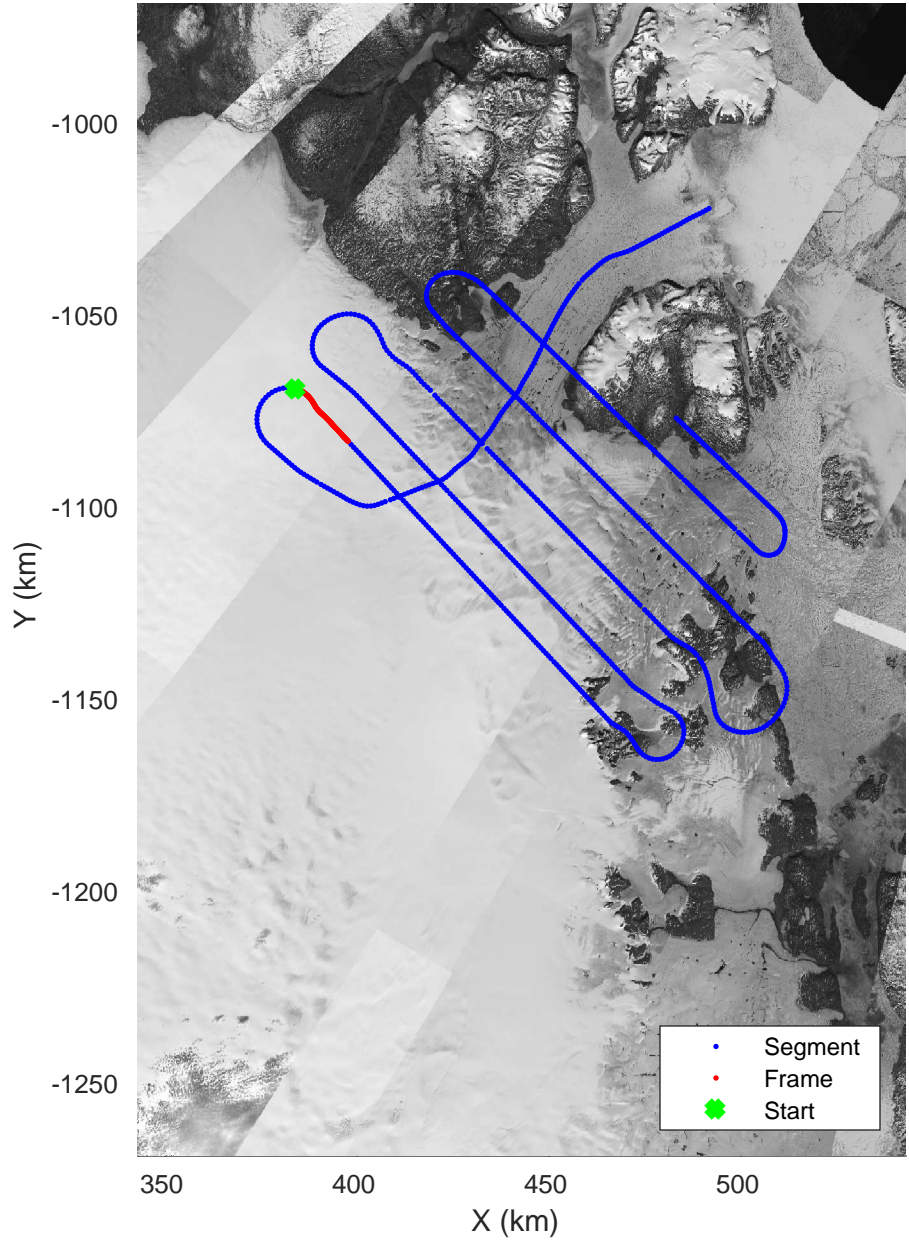

Zachariae-79N
20170403_05_010
Polar Stereograph 70N/-45E