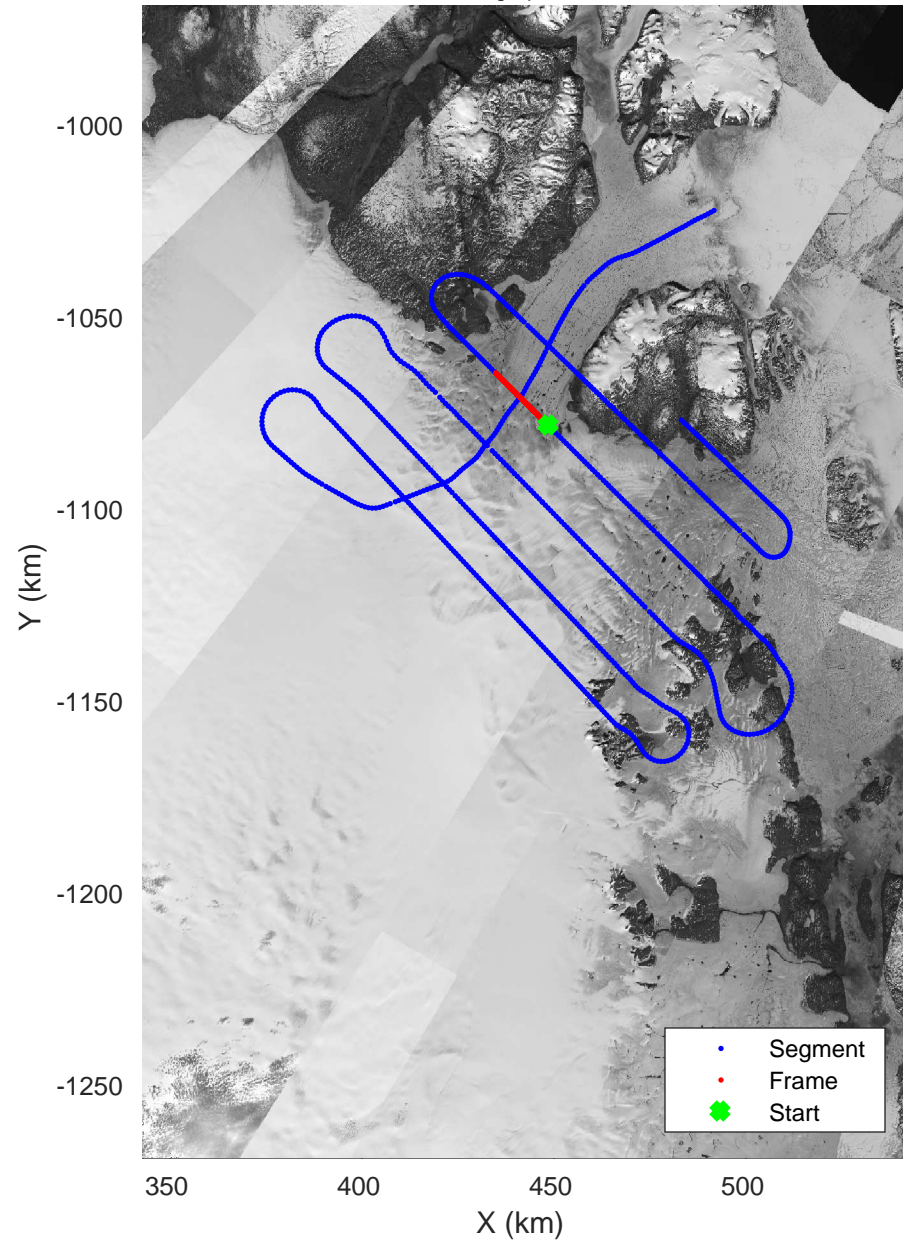

accum 2017_Greenland_P3: "Zachariae-79N" 20170403_05_038: 15:24:07.2 to 15:26:36.6 GPS

accum 2017_Greenland_P3: "Zachariae-79N" 20170403_05_038: 15:24:07.2 to 15:26:36.6 GPS

Zachariae-79N
20170403_05_039
Polar Stereograph 70N/-45E

accum 2017_Greenland_P3: "Zachariae-79N" 20170403_05_039: 15:26:36.8 to 15:29:04.3 GPS

accum 2017_Greenland_P3: "Zachariae-79N" 20170403_05_039: 15:26:36.8 to 15:29:04.3 GPS

Zachariae-79N
20170403_05_040
Polar Stereograph 70N/-45E