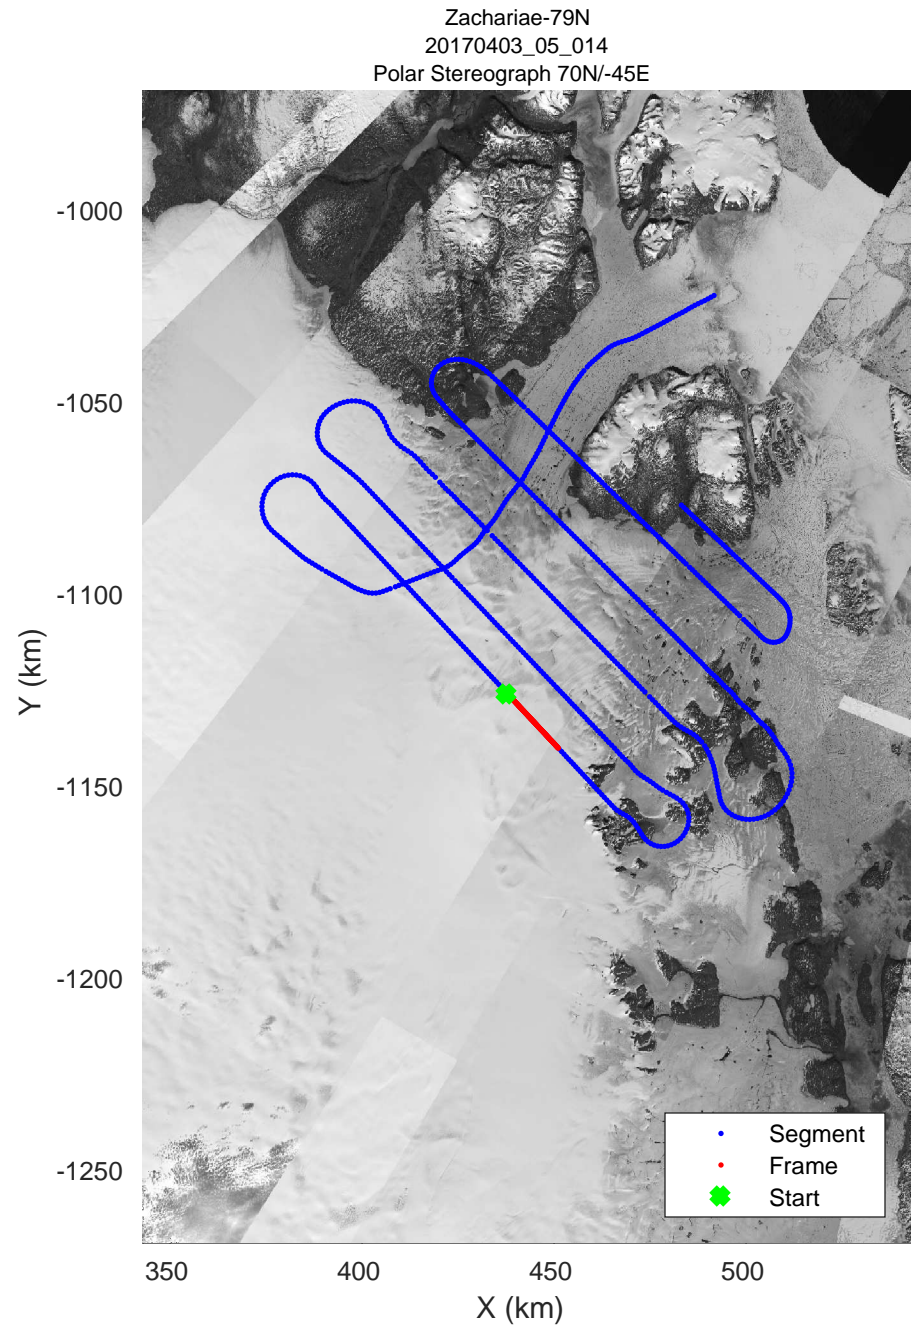

Zachariae-79N
20170403_05_013
Polar Stereograph 70N/-45E

accum 2017_Greenland_P3: "Zachariae-79N" 20170403_05_013: 14:22:37.0 to 14:25:08.6 GPS

accum 2017_Greenland_P3: "Zachariae-79N" 20170403_05_013: 14:22:37.0 to 14:25:08.6 GPS