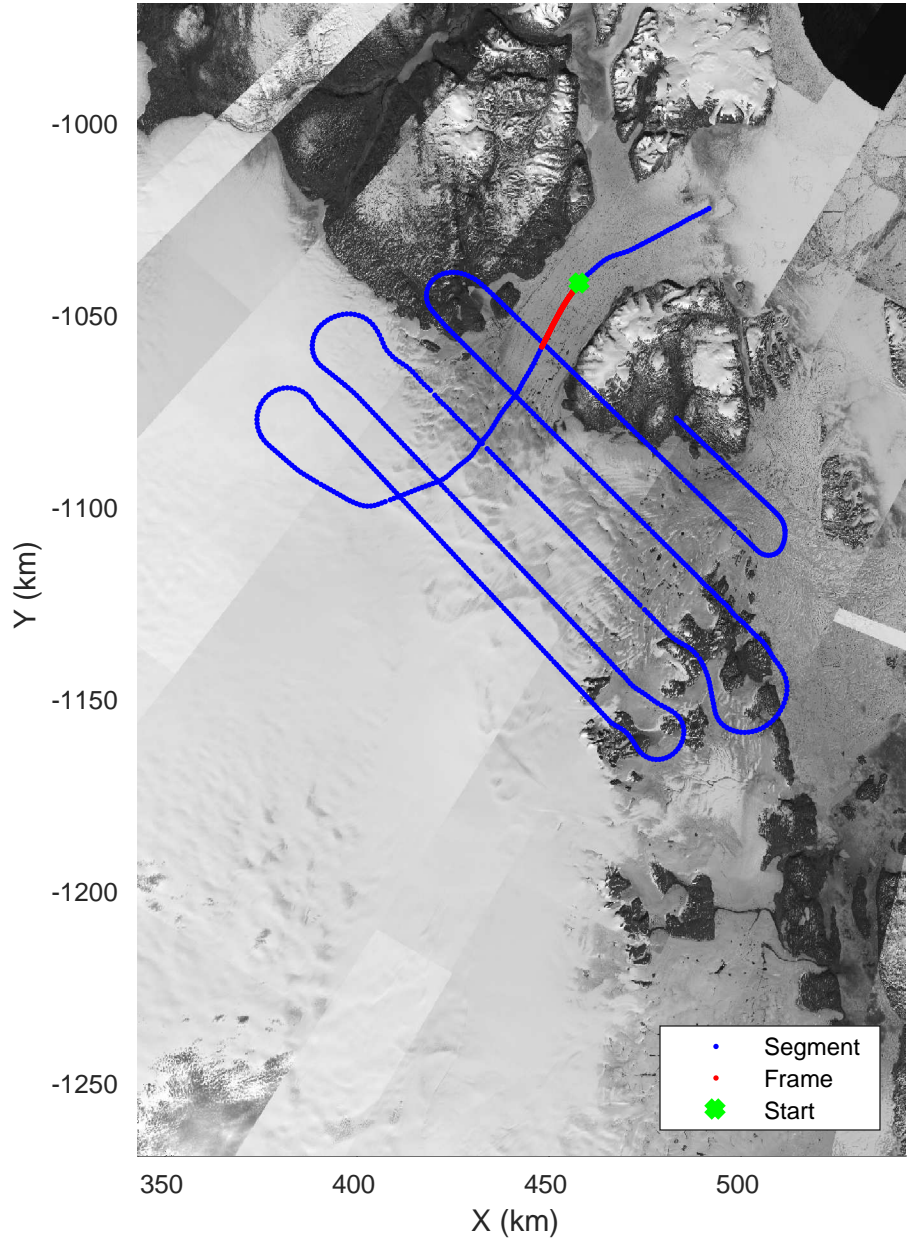

accum 2017_Greenland_P3: "Zachariae-79N" 20170403_05_002: 13:55:03.7 to 13:57:37.1 GPS

accum 2017_Greenland_P3: "Zachariae-79N" 20170403_05_002: 13:55:03.7 to 13:57:37.1 GPS

Zachariae-79N
20170403_05_003
Polar Stereograph 70N/-45E