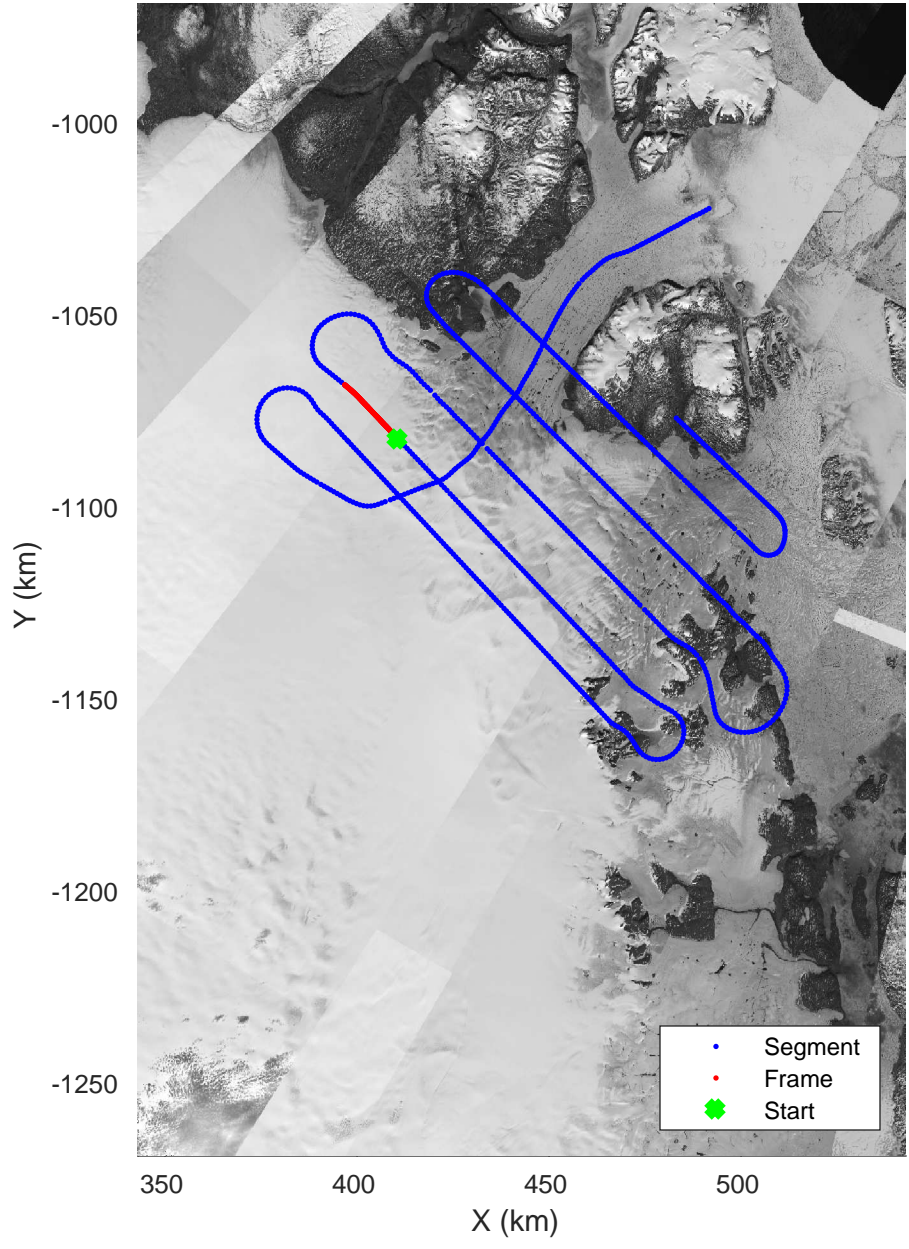

Zachariae-79N
20170403_05_023
Polar Stereograph 70N/-45E