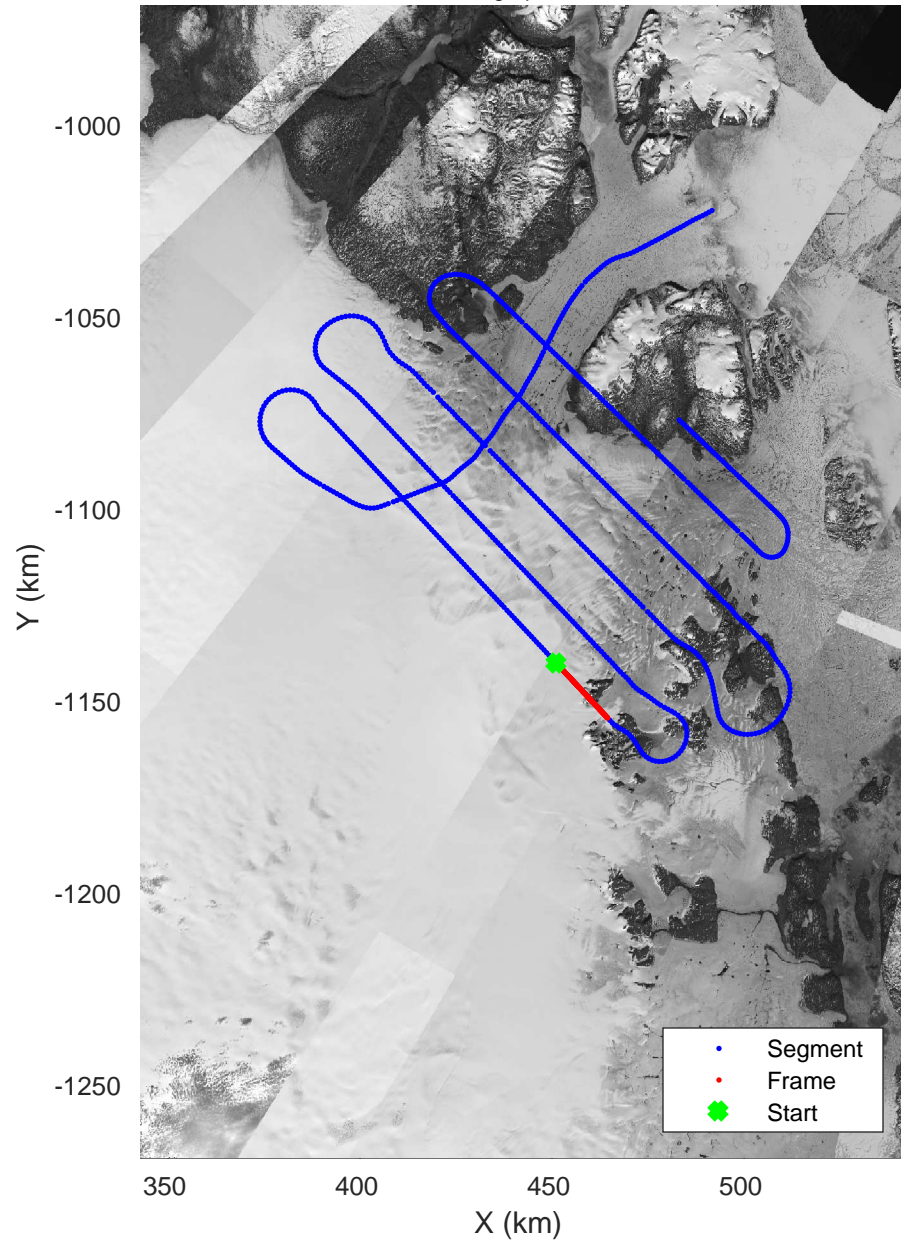

accum 2017_Greenland_P3: "Zachariae-79N" 20170403_05_014: 14:25:08.7 to 14:27:42.9 GPS

accum 2017_Greenland_P3: "Zachariae-79N" 20170403_05_014: 14:25:08.7 to 14:27:42.9 GPS

Zachariae-79N
 20170403_05_015
 Polar Stereograph 70N/-45E