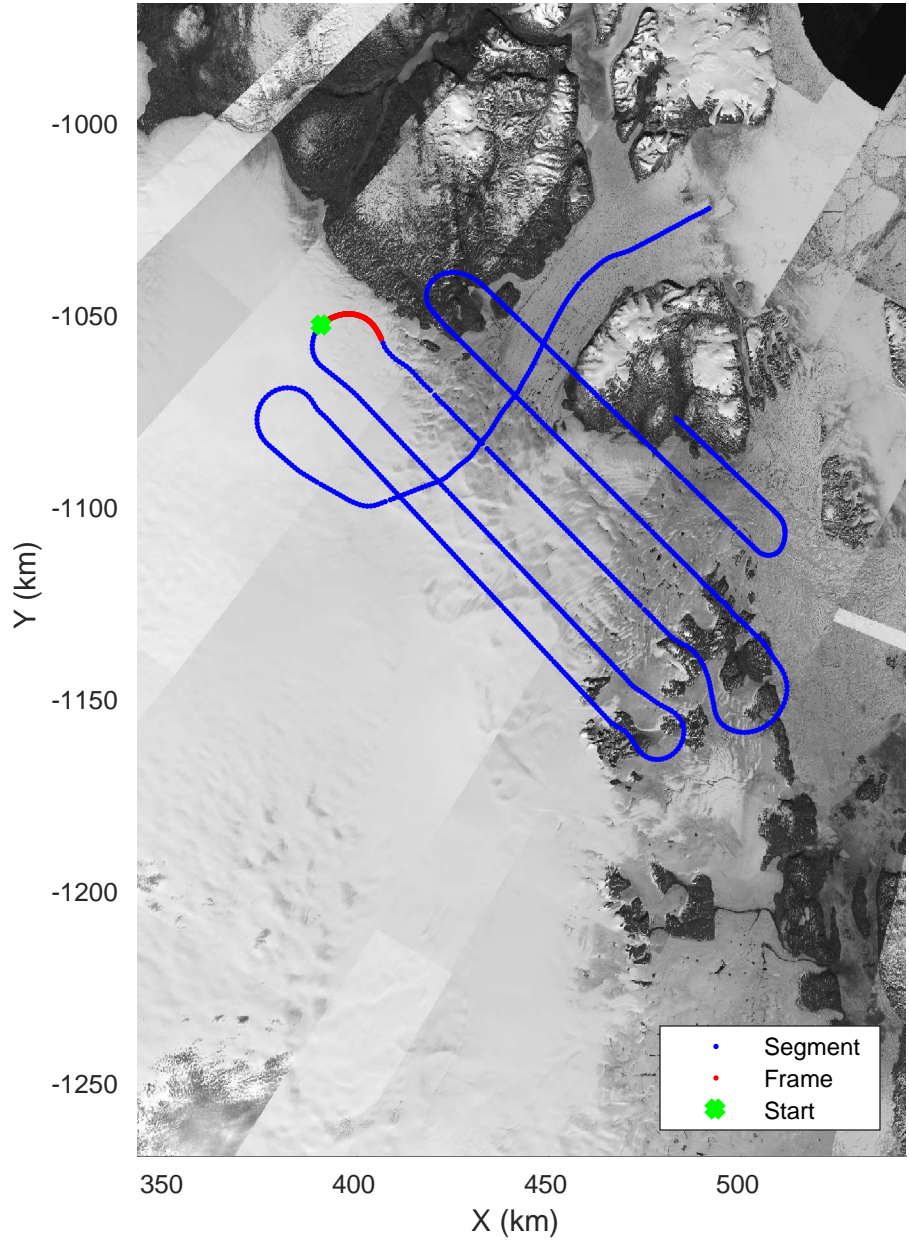

Zachariae-79N
20170403_05_025
Polar Stereograph 70N/-45E