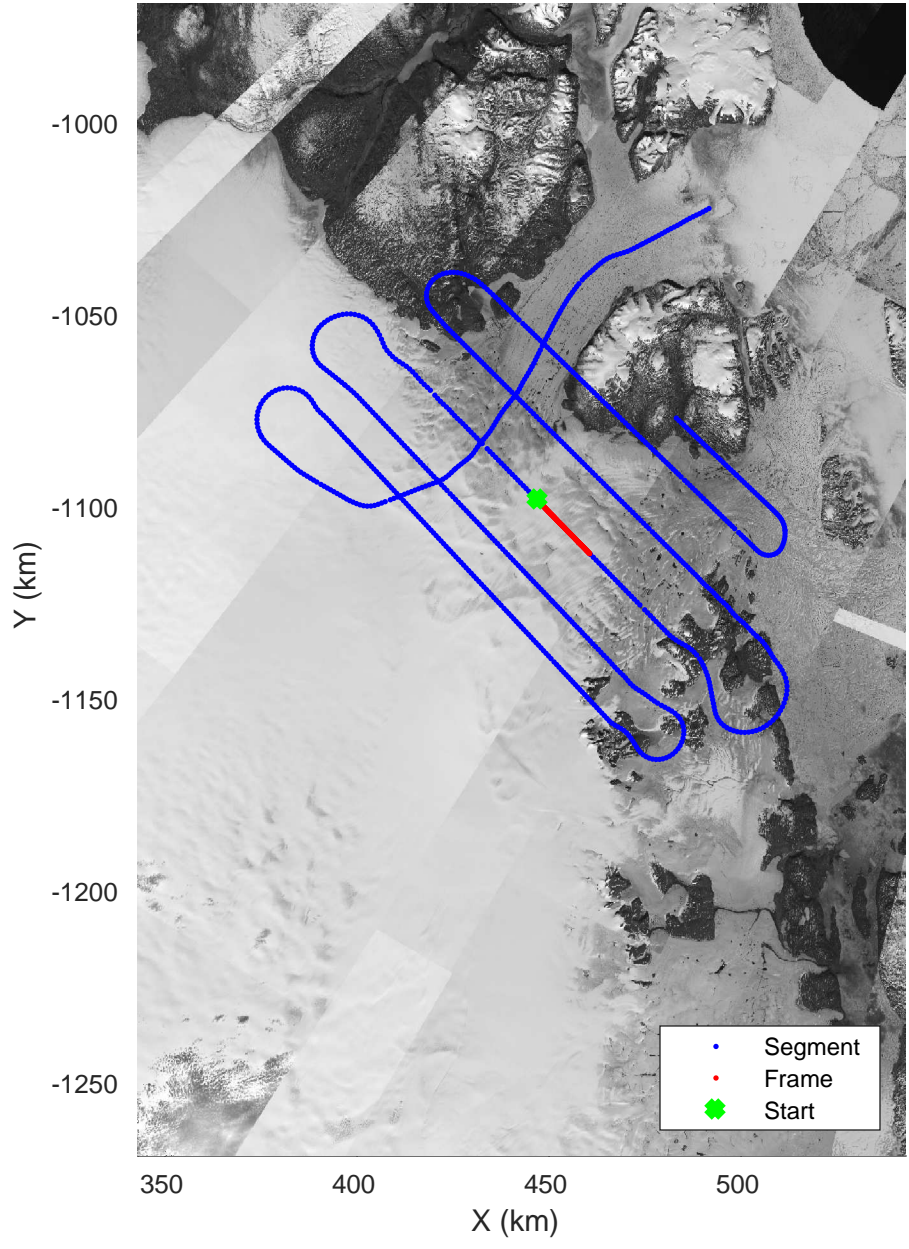

Zachariae-79N
20170403_05_029
Polar Stereograph 70N/-45E