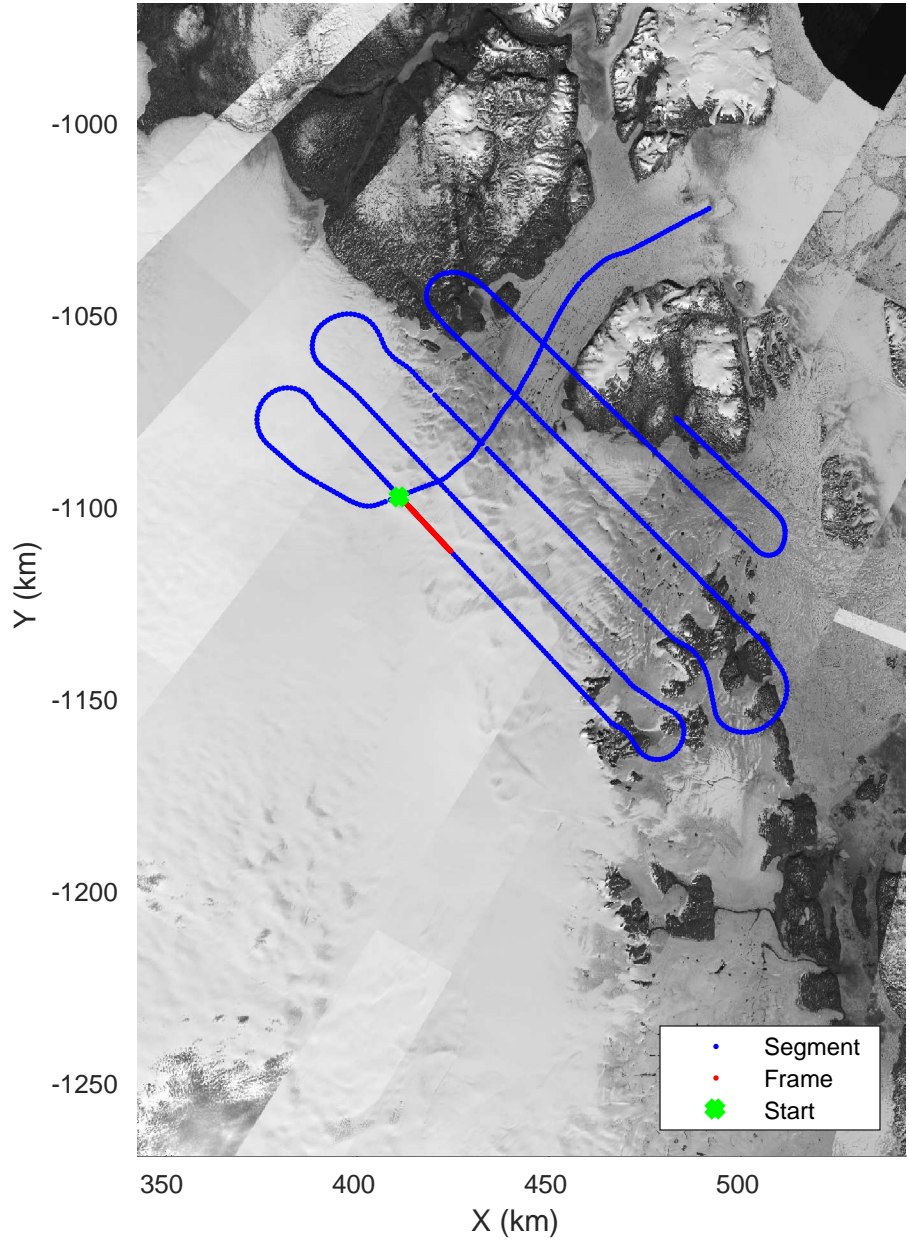

Zachariae-79N
20170403_05_012
Polar Stereograph 70N/-45E