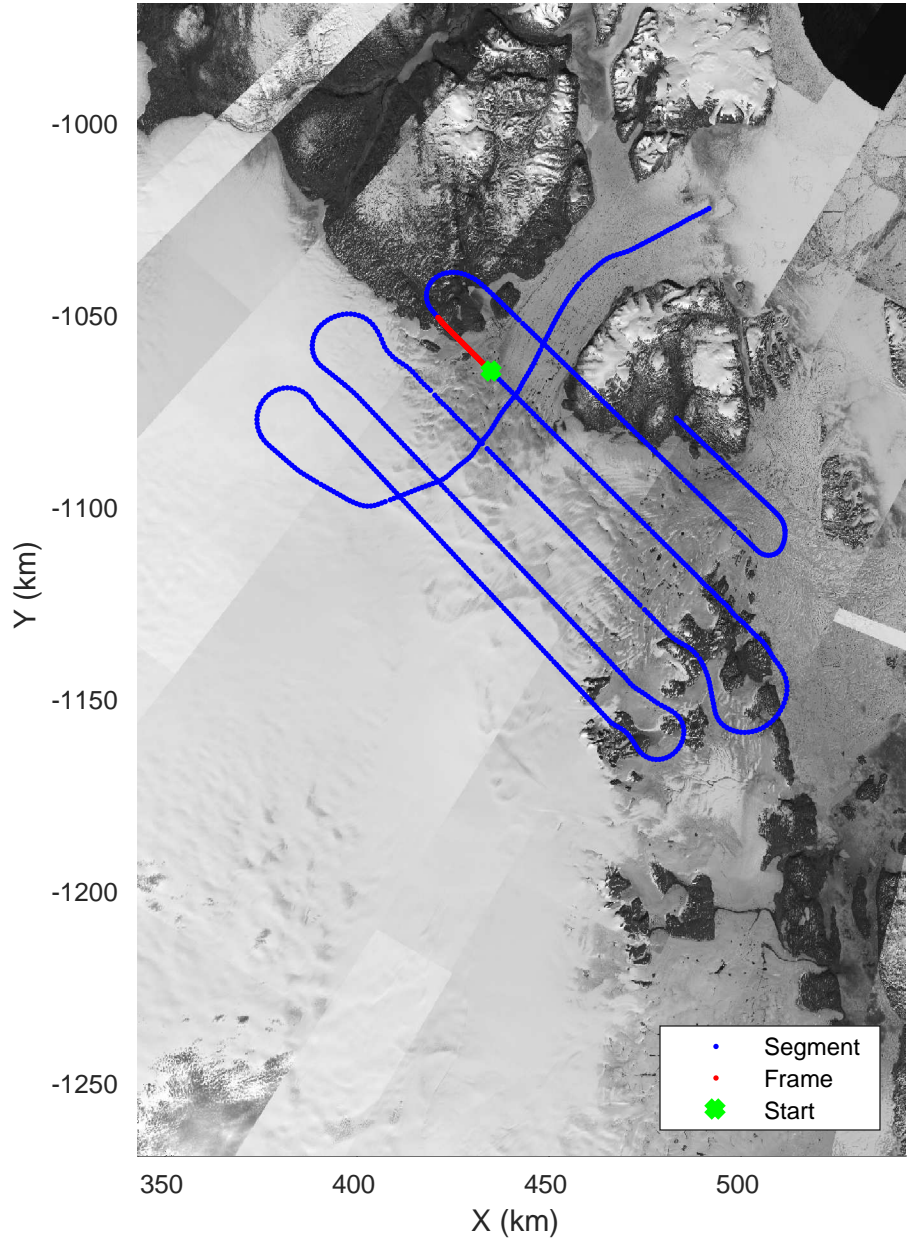

accum 2017_Greenland_P3: "Zachariae-79N" 20170403_05_039: 15:26:36.8 to 15:29:04.3 GPS

accum 2017_Greenland_P3: "Zachariae-79N" 20170403_05_039: 15:26:36.8 to 15:29:04.3 GPS

Zachariae-79N
20170403_05_040
Polar Stereograph 70N/-45E