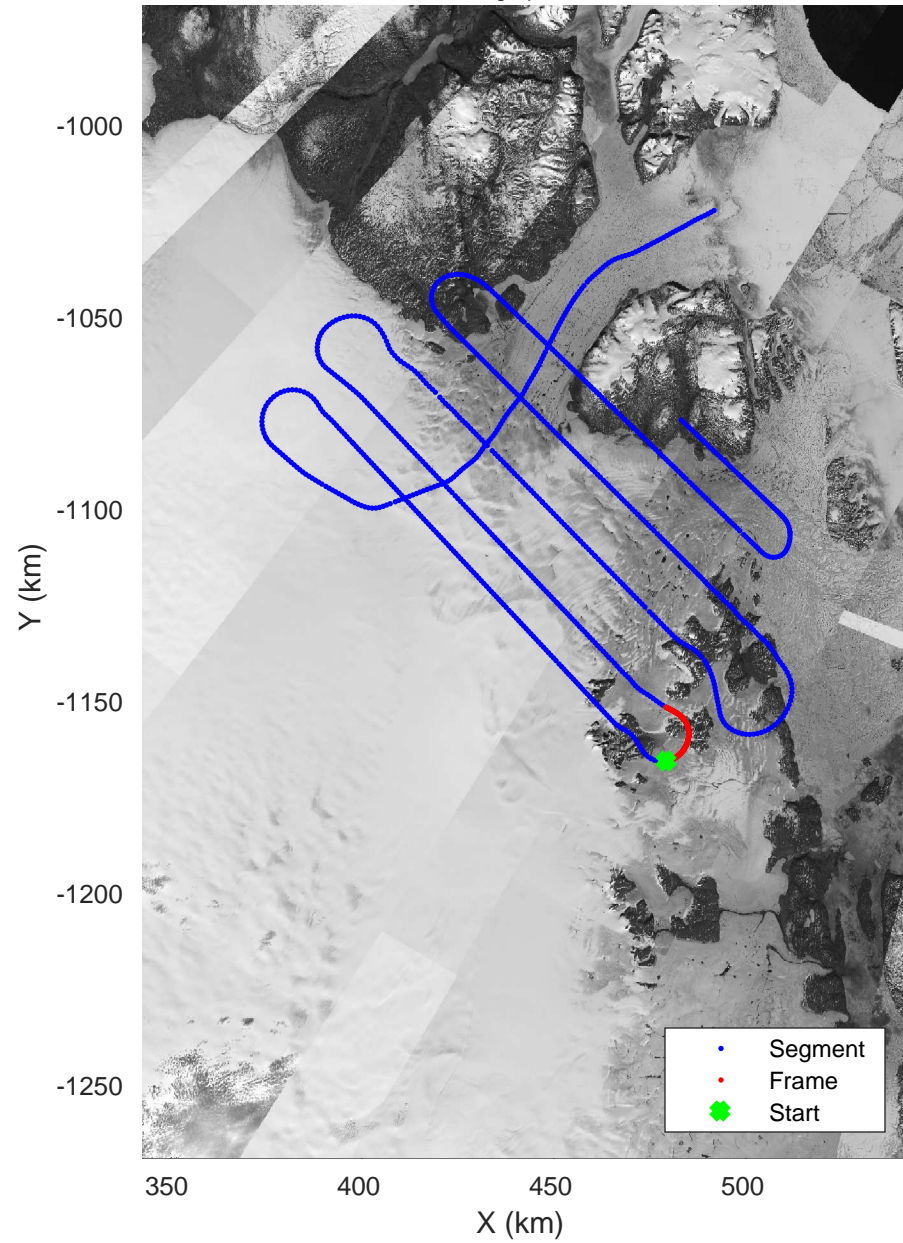

Zachariae-79N
20170403_05_017
Polar Stereograph 70N/-45E