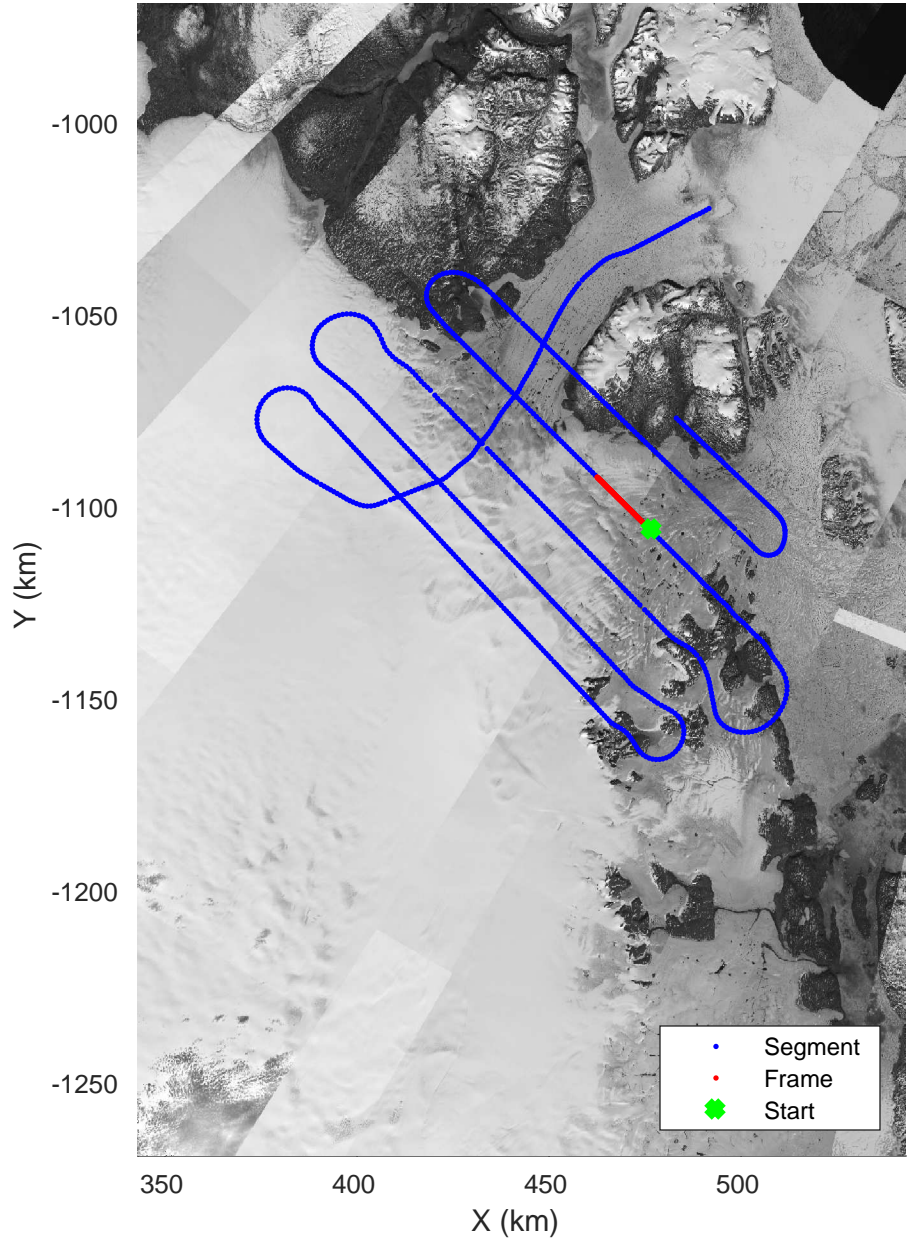

Zachariae-79N
20170403_05_037
Polar Stereograph 70N/-45E