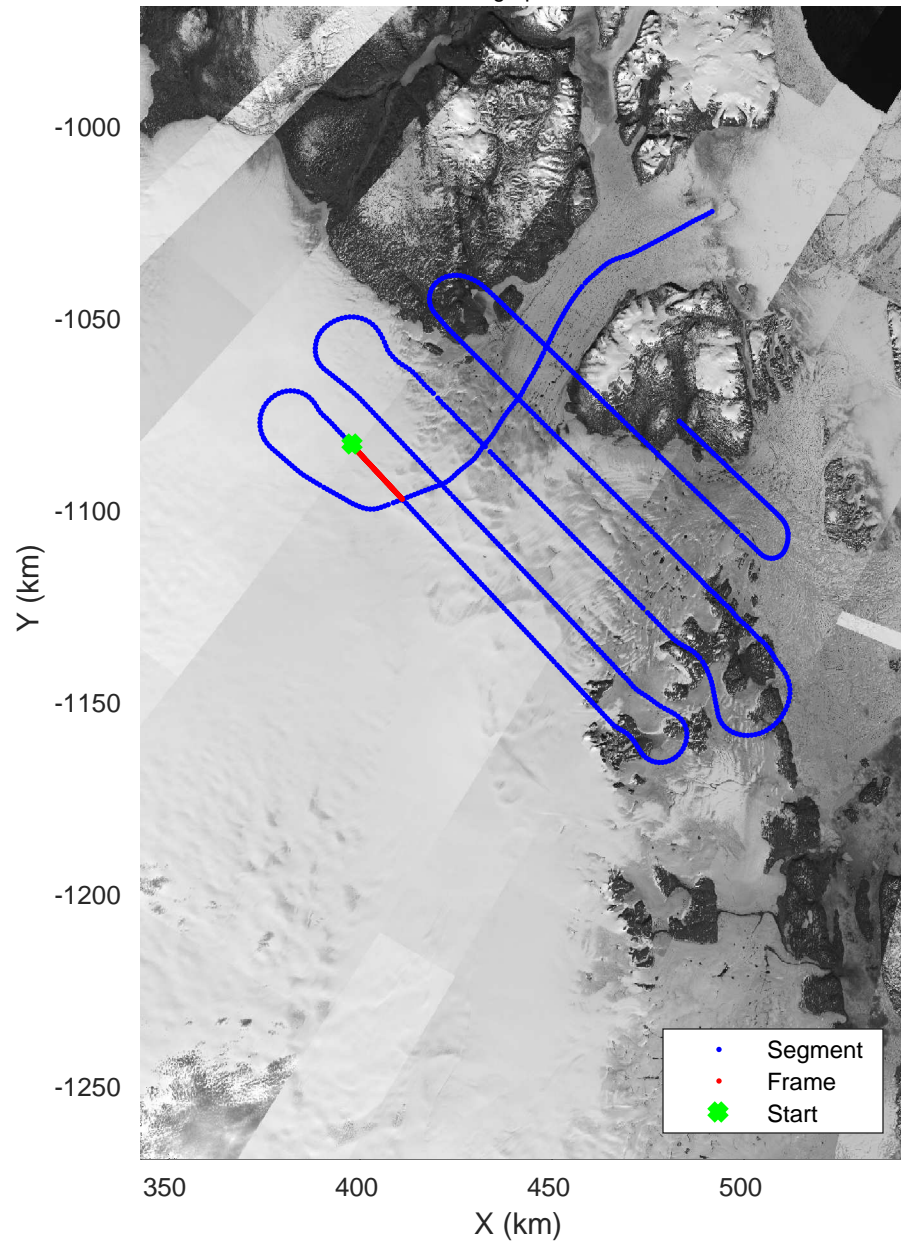

Zachariae-79N
20170403_05_011
Polar Stereograph 70N/-45E