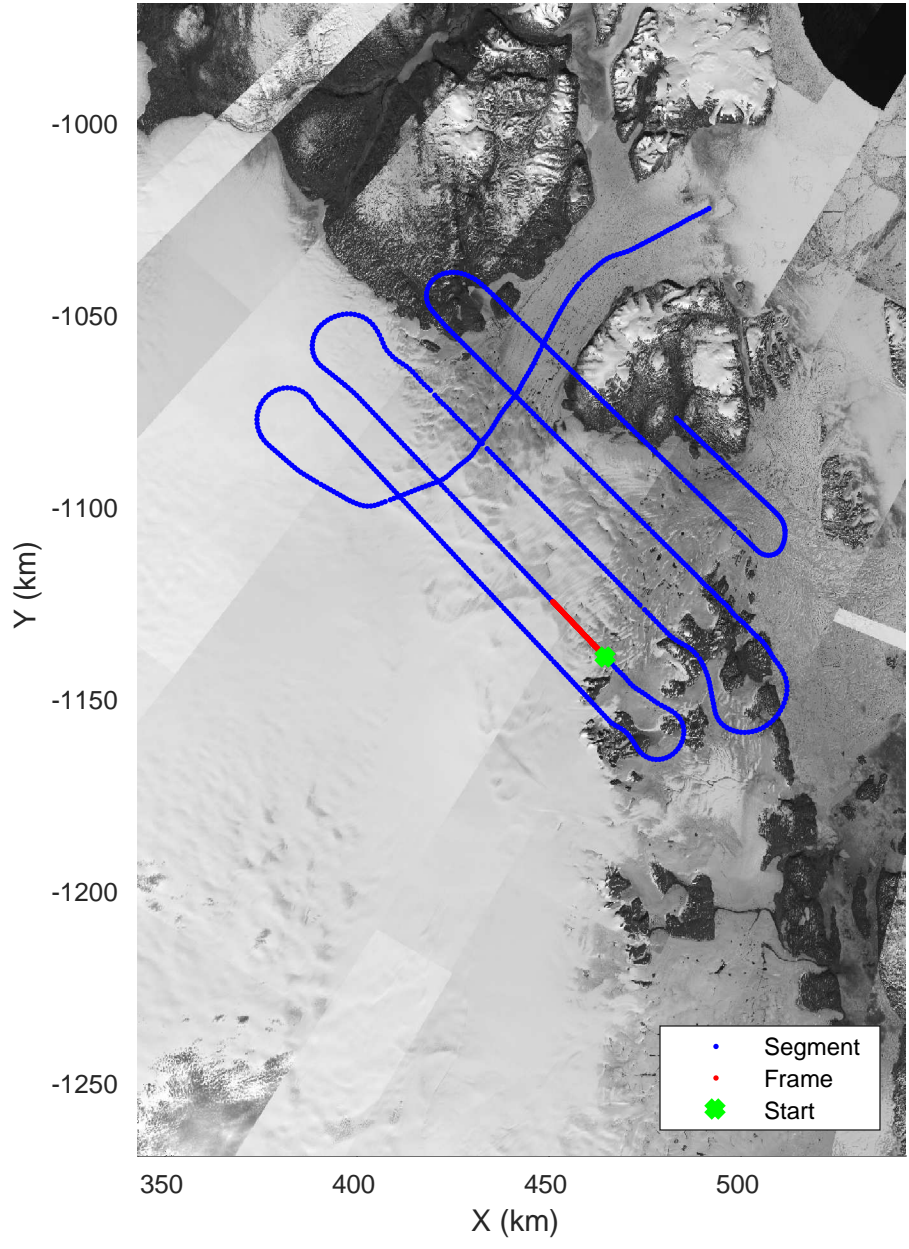

Zachariae-79N
20170403_05_019
Polar Stereograph 70N/-45E