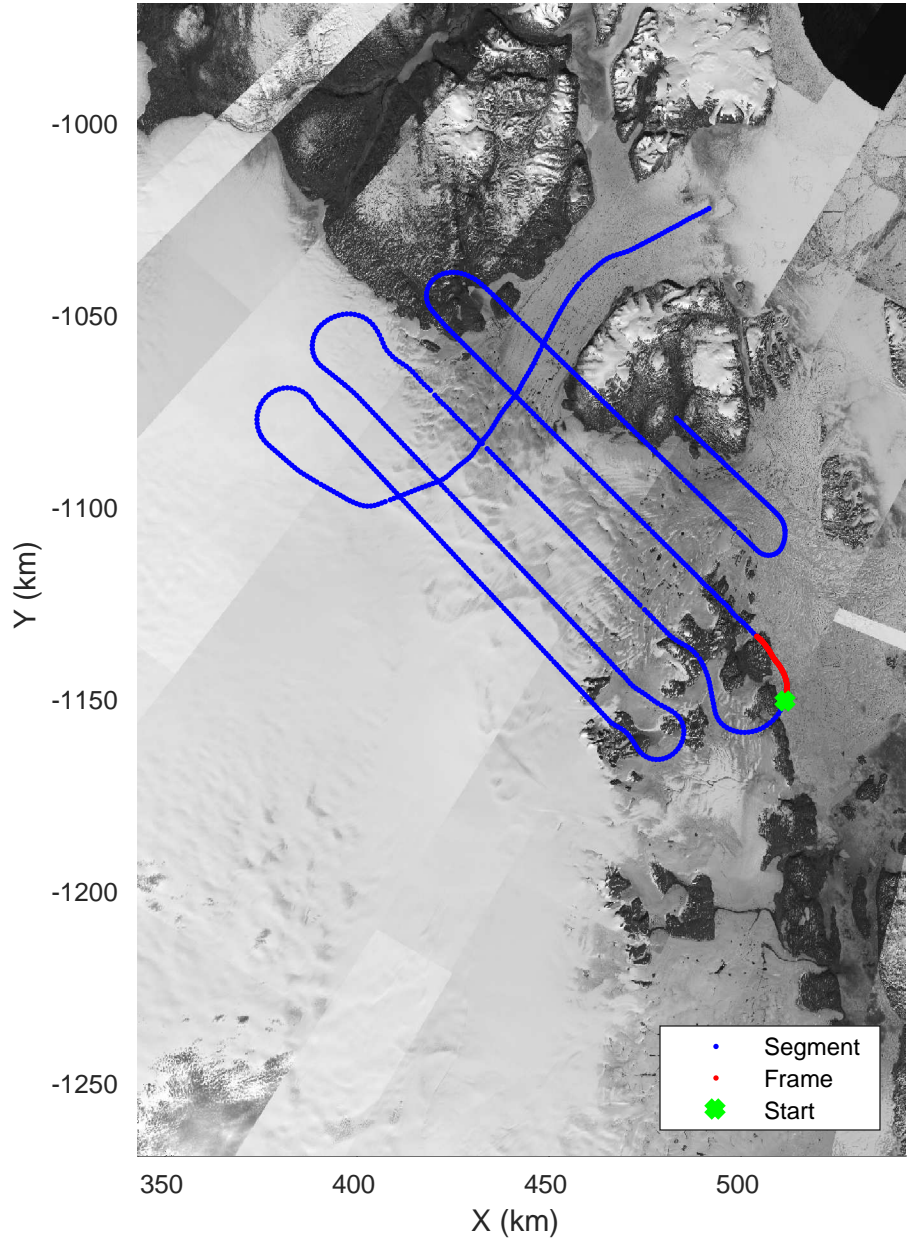

Zachariae-79N
20170403_05_034
Polar Stereograph 70N/-45E