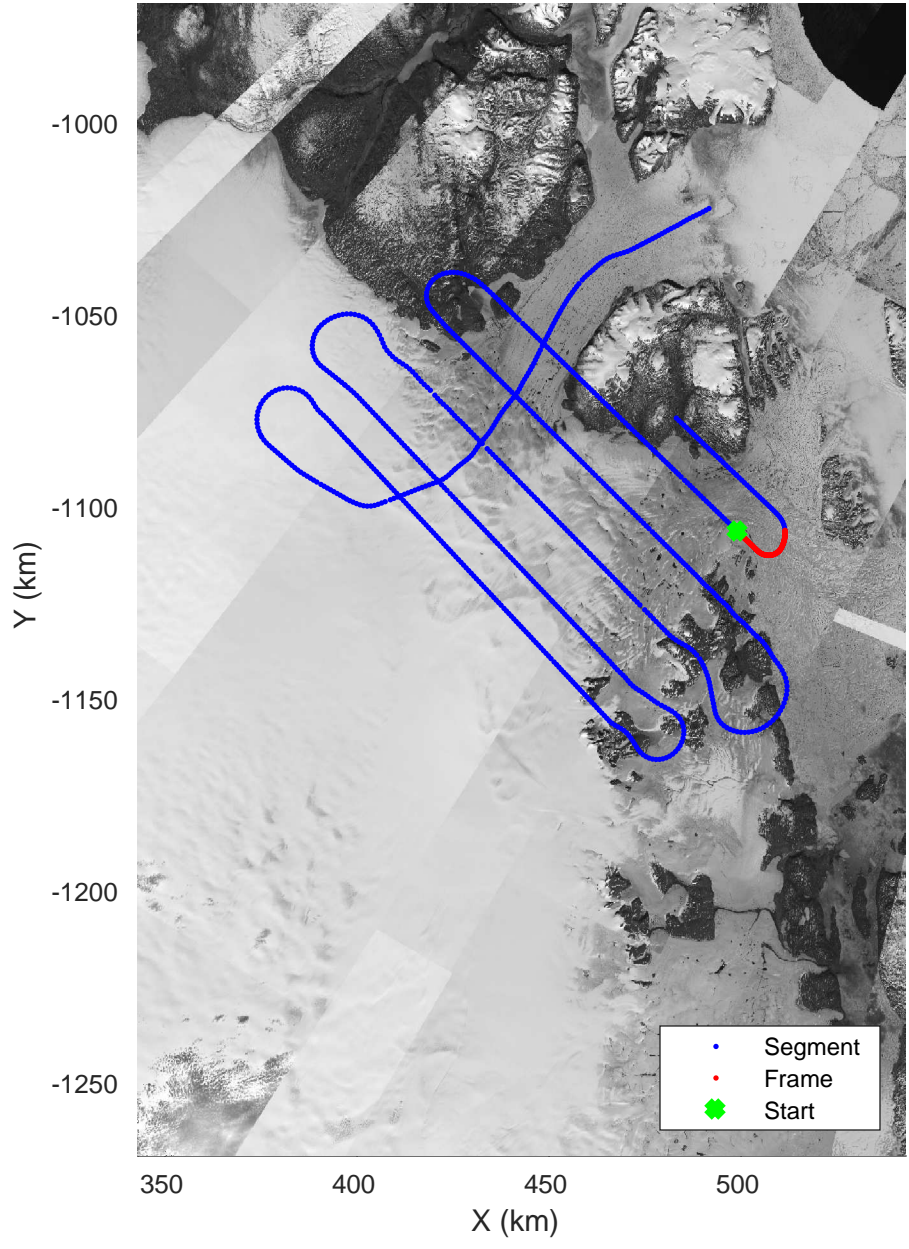

accum 2017_Greenland_P3: "Zachariae-79N" 20170403_05_044: 15:39:31.3 to 15:41:56.4 GPS

Zachariae-79N
20170403_05_045
Polar Stereograph 70N/-45E

accum 2017_Greenland_P3: "Zachariae-79N" 20170403_05_045: 15:41:56.5 to 15:44:30.7 GPS

accum 2017_Greenland_P3: "Zachariae-79N" 20170403_05_045: 15:41:56.5 to 15:44:30.7 GPS

Zachariae-79N
20170403_05_046
Polar Stereograph 70N/-45E

accum 2017_Greenland_P3: "Zachariae-79N" 20170403_05_046: 15:44:30.9 to 15:47:03.5 GPS

accum 2017_Greenland_P3: "Zachariae-79N" 20170403_05_046: 15:44:30.9 to 15:47:03.5 GPS

Zachariae-79N
 20170403_05_047
 Polar Stereograph 70N/-45E

accum 2017_Greenland_P3: "Zachariae-79N" 20170403_05_047: 15:47:03.7 to 15:50:09.5 GPS