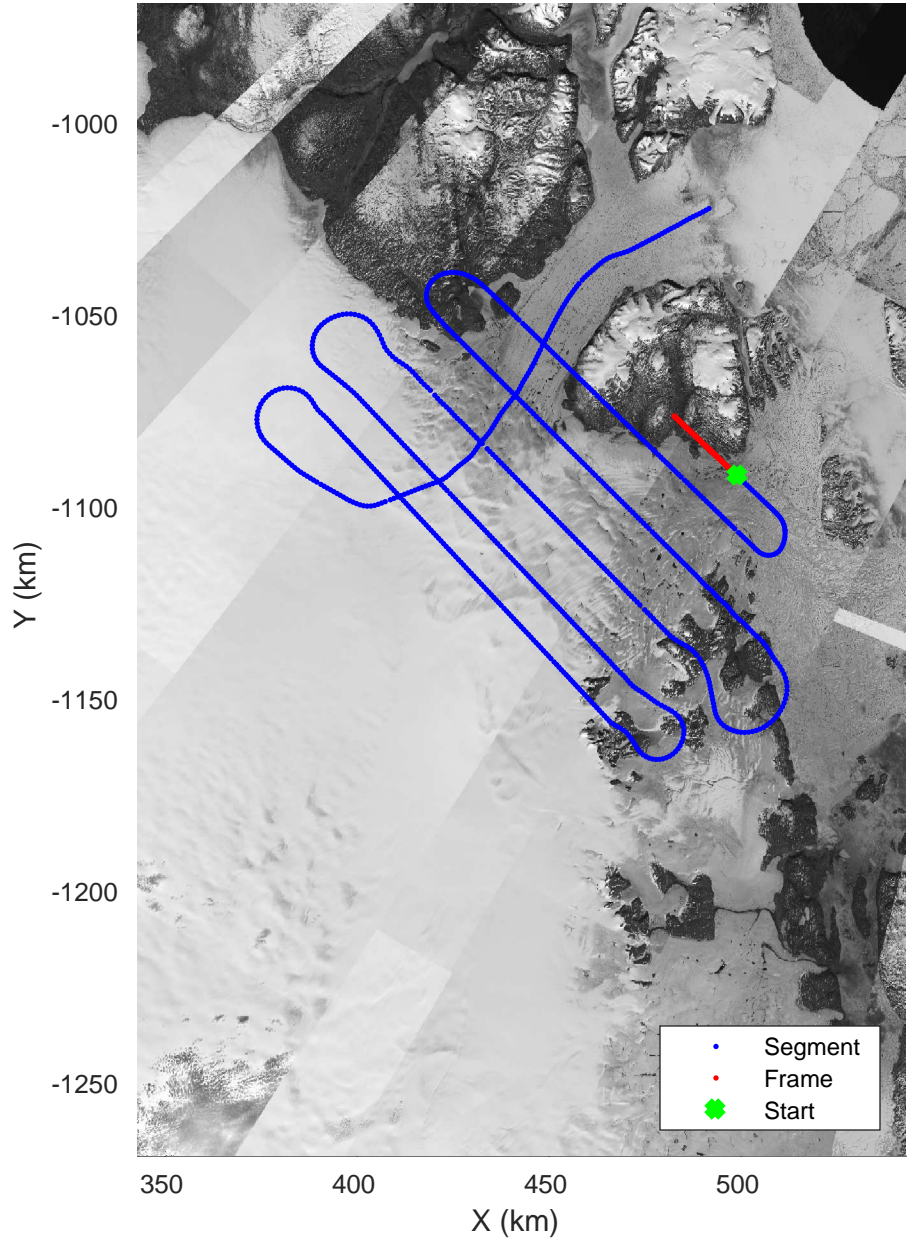

accum 2017_Greenland_P3: "Zachariae-79N" 20170403_05_046: 15:44:30.9 to 15:47:03.5 GPS

Zachariae-79N
 20170403_05_047
 Polar Stereograph 70N/-45E

accum 2017_Greenland_P3: "Zachariae-79N" 20170403_05_047: 15:47:03.7 to 15:50:09.5 GPS

accum 2017_Greenland_P3: "Zachariae-79N" 20170403_05_047: 15:47:03.7 to 15:50:09.5 GPS

accum 2017_Greenland_P3: "Zachariae-79N" 20170403_05_048: 15:50:09.7 to 15:53:02.3 GPS

accum 2017_Greenland_P3: "Zachariae-79N" 20170403_05_048: 15:50:09.7 to 15:53:02.3 GPS

Zachariae-79N
20170403_05_049
Polar Stereograph 70N/-45E

accum 2017_Greenland_P3: "Zachariae-79N" 20170403_05_049: 15:53:02.5 to 15:56:07.1 GPS

accum 2017_Greenland_P3: "Zachariae-79N" 20170403_05_049: 15:53:02.5 to 15:56:07.1 GPS