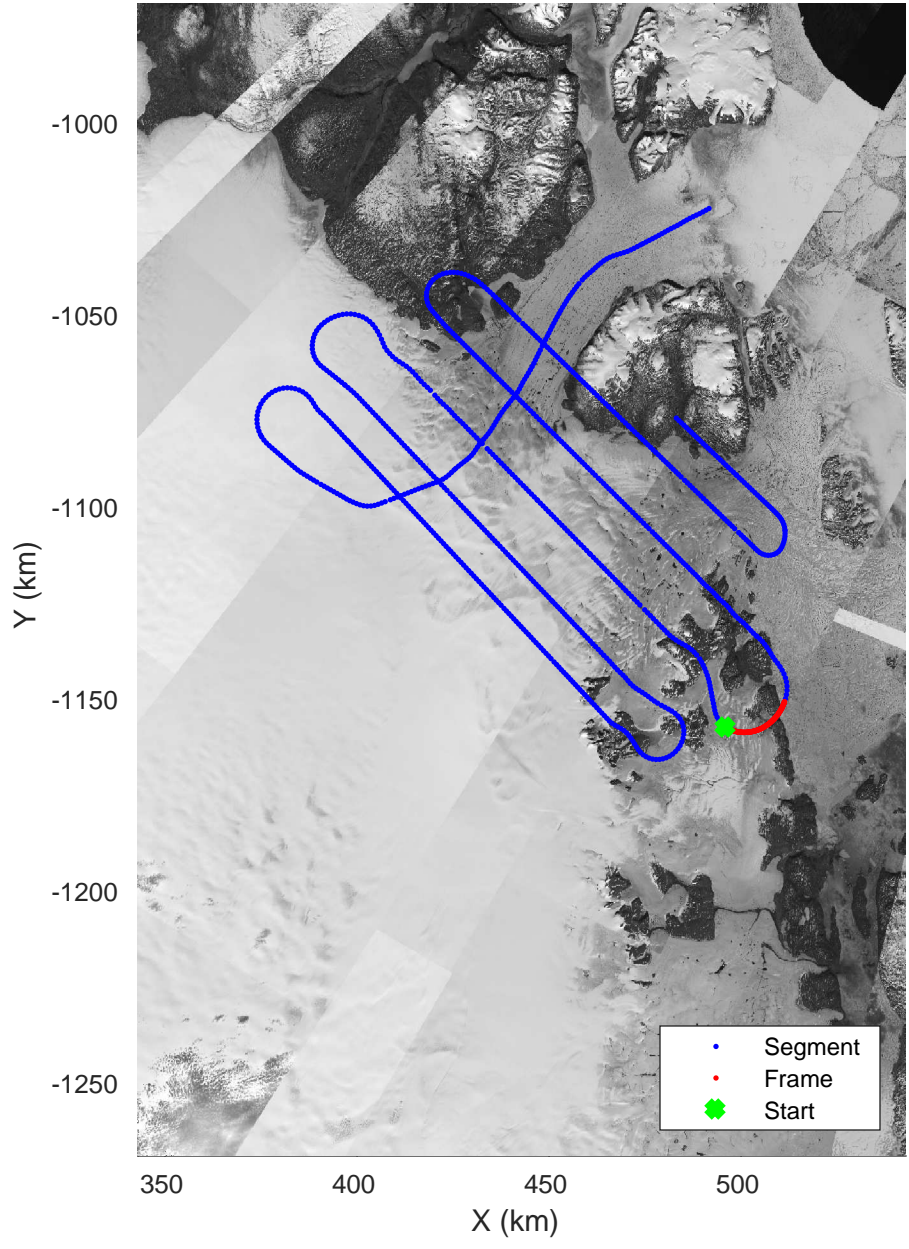

Zachariae-79N
20170403_05_033
Polar Stereograph 70N/-45E