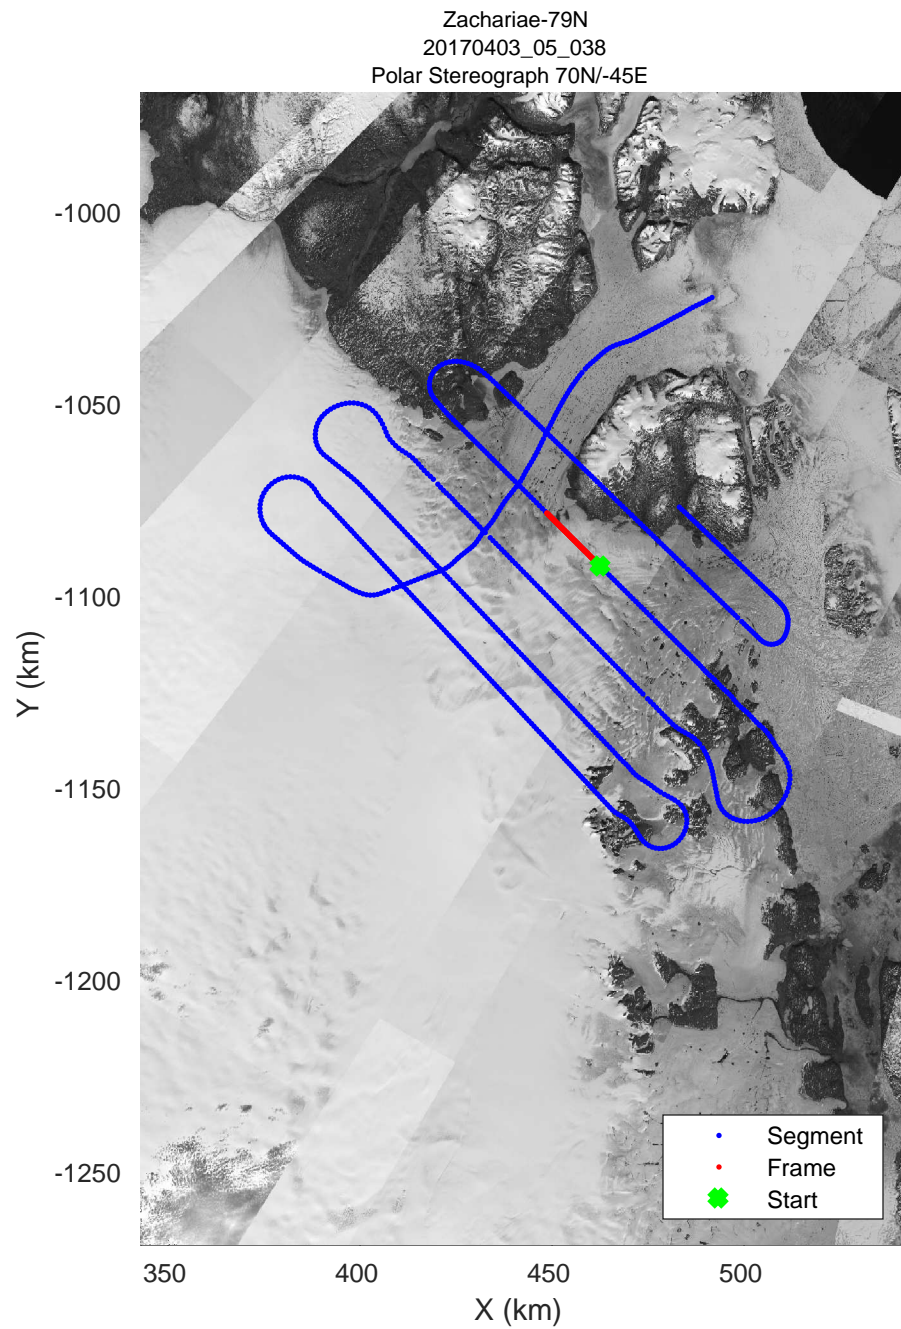

Zachariae-79N
20170403_05_037
Polar Stereograph 70N/-45E

accum 2017_Greenland_P3: "Zachariae-79N" 20170403_05_037: 15:21:38.5 to 15:24:07.0 GPS

accum 2017_Greenland_P3: "Zachariae-79N" 20170403_05_037: 15:21:38.5 to 15:24:07.0 GPS

accum 2017_Greenland_P3: "Zachariae-79N" 20170403_05_038: 15:24:07.2 to 15:26:36.6 GPS

accum 2017_Greenland_P3: "Zachariae-79N" 20170403_05_038: 15:24:07.2 to 15:26:36.6 GPS

Zachariae-79N
20170403_05_039
Polar Stereograph 70N/-45E