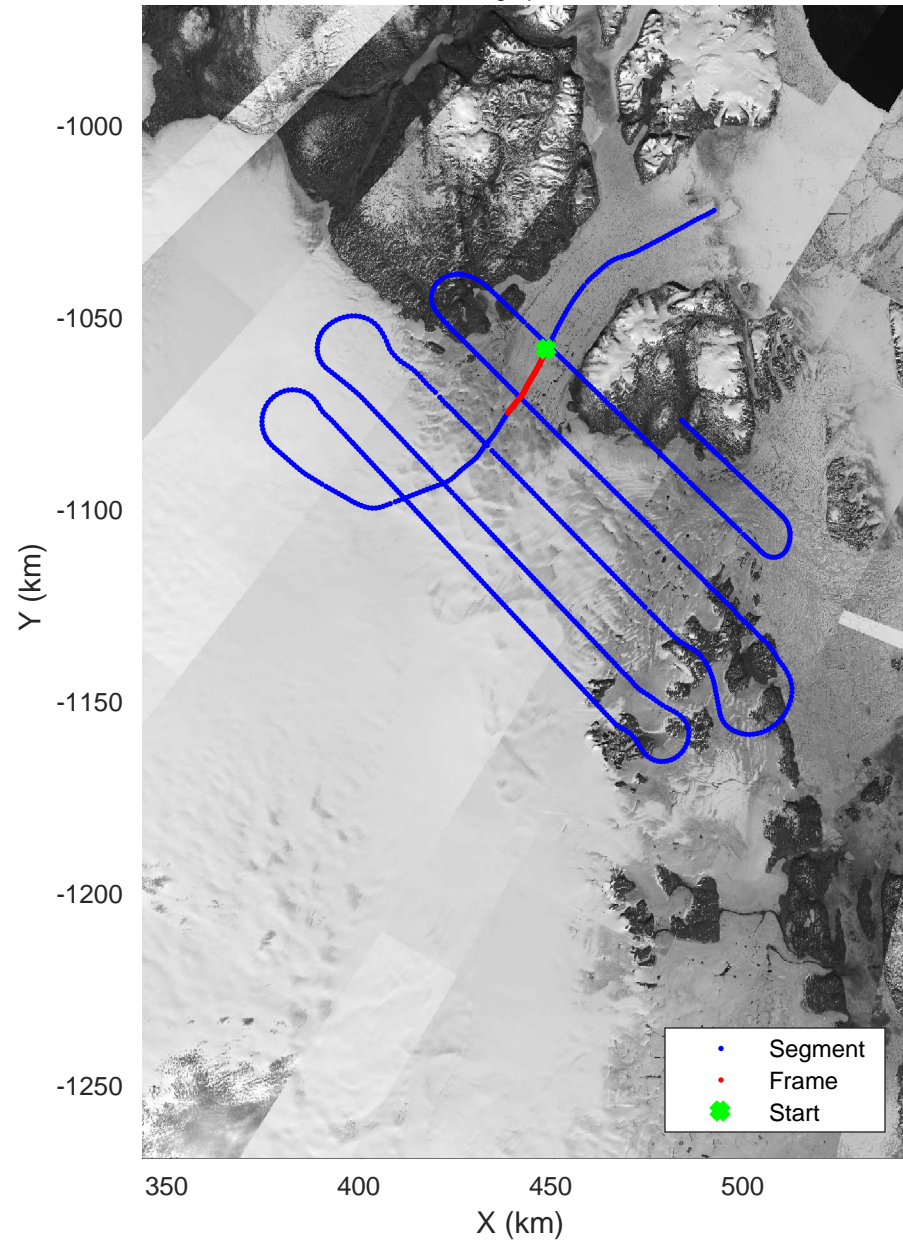

accum 2017_Greenland_P3: "Zachariae-79N" 20170403_05_003: 13:57:37.3 to 14:00:11.1 GPS

accum 2017_Greenland_P3: "Zachariae-79N" 20170403_05_003: 13:57:37.3 to 14:00:11.1 GPS

Zachariae-79N
20170403_05_004
Polar Stereograph 70N/-45E