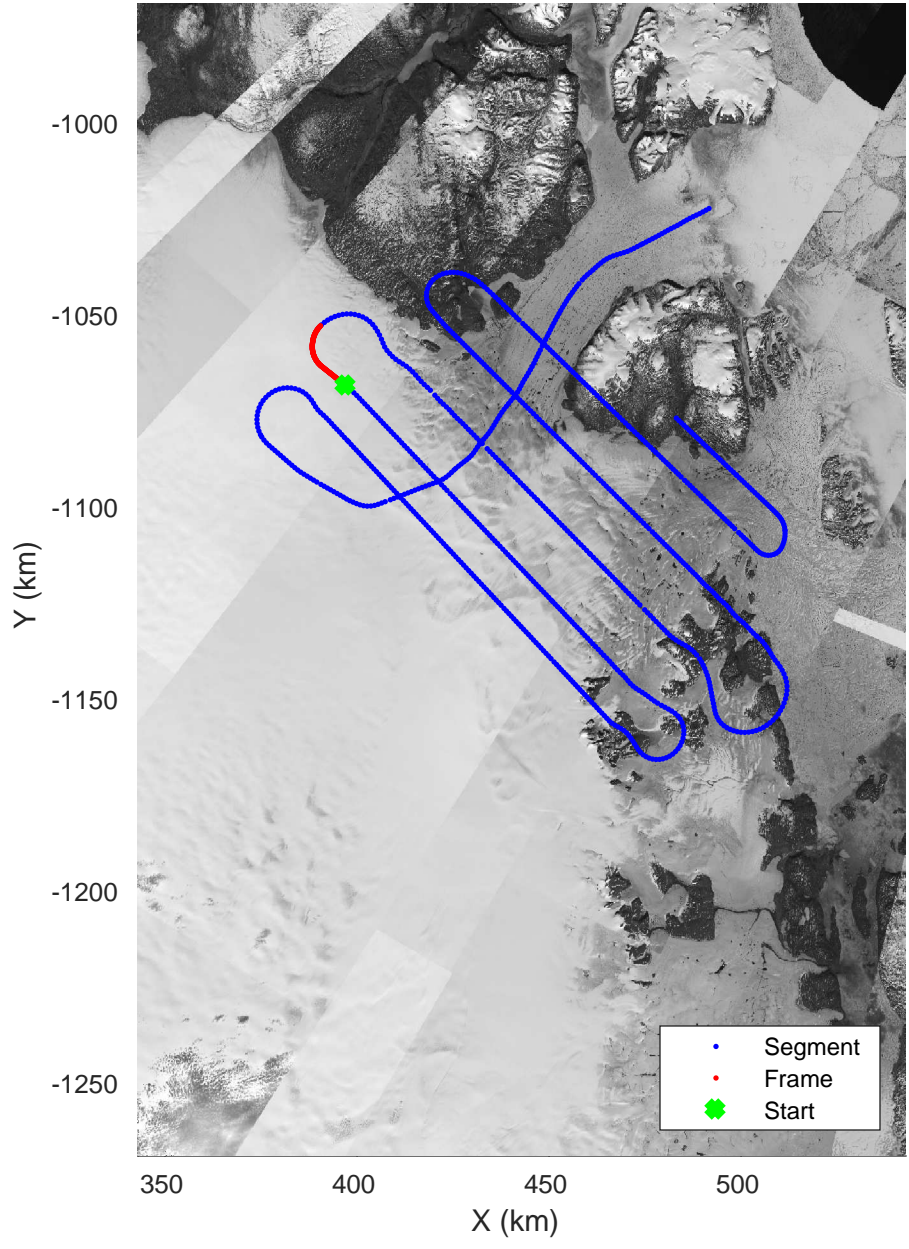

Zachariae-79N
20170403_05_024
Polar Stereograph 70N/-45E