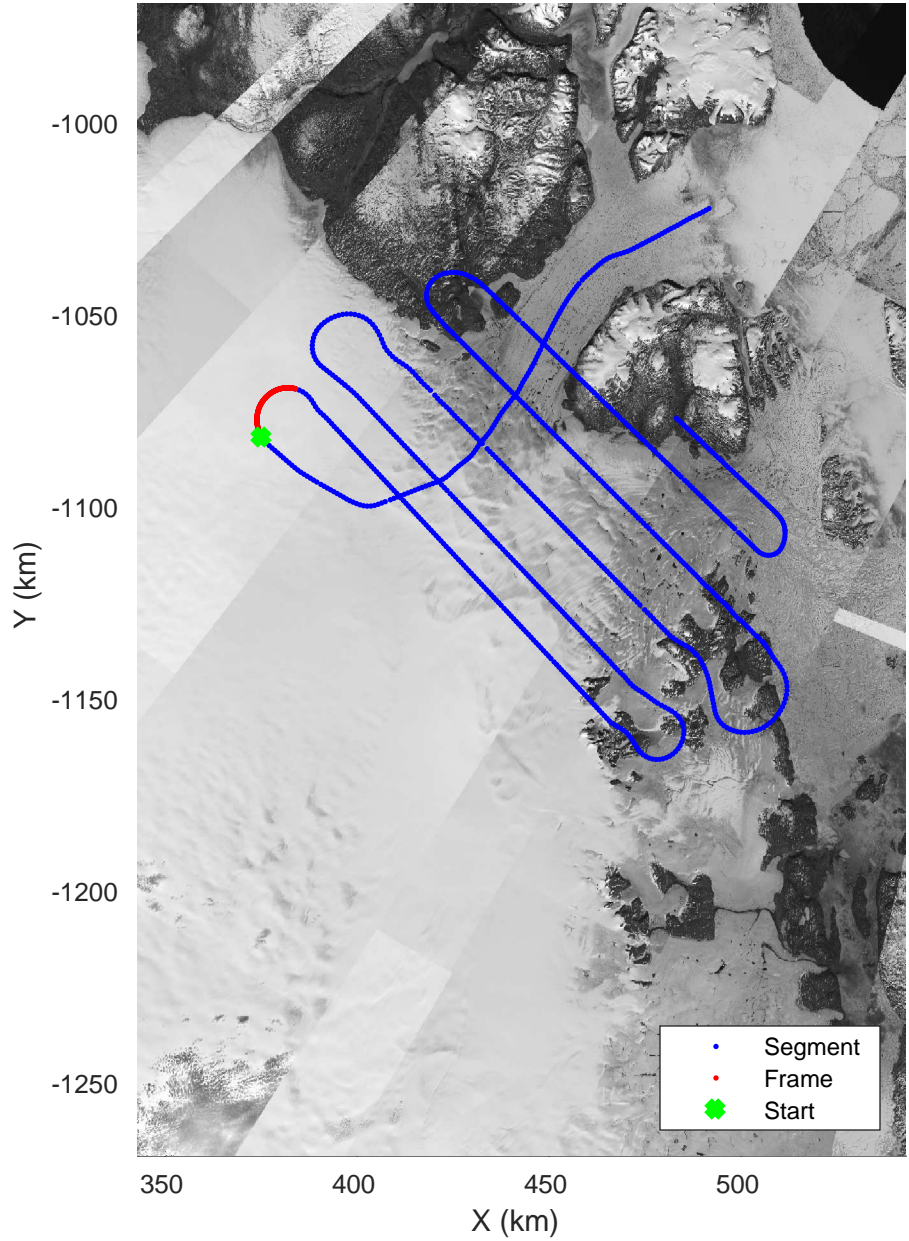

Zachariae-79N
20170403_05_009
Polar Stereograph 70N/-45E