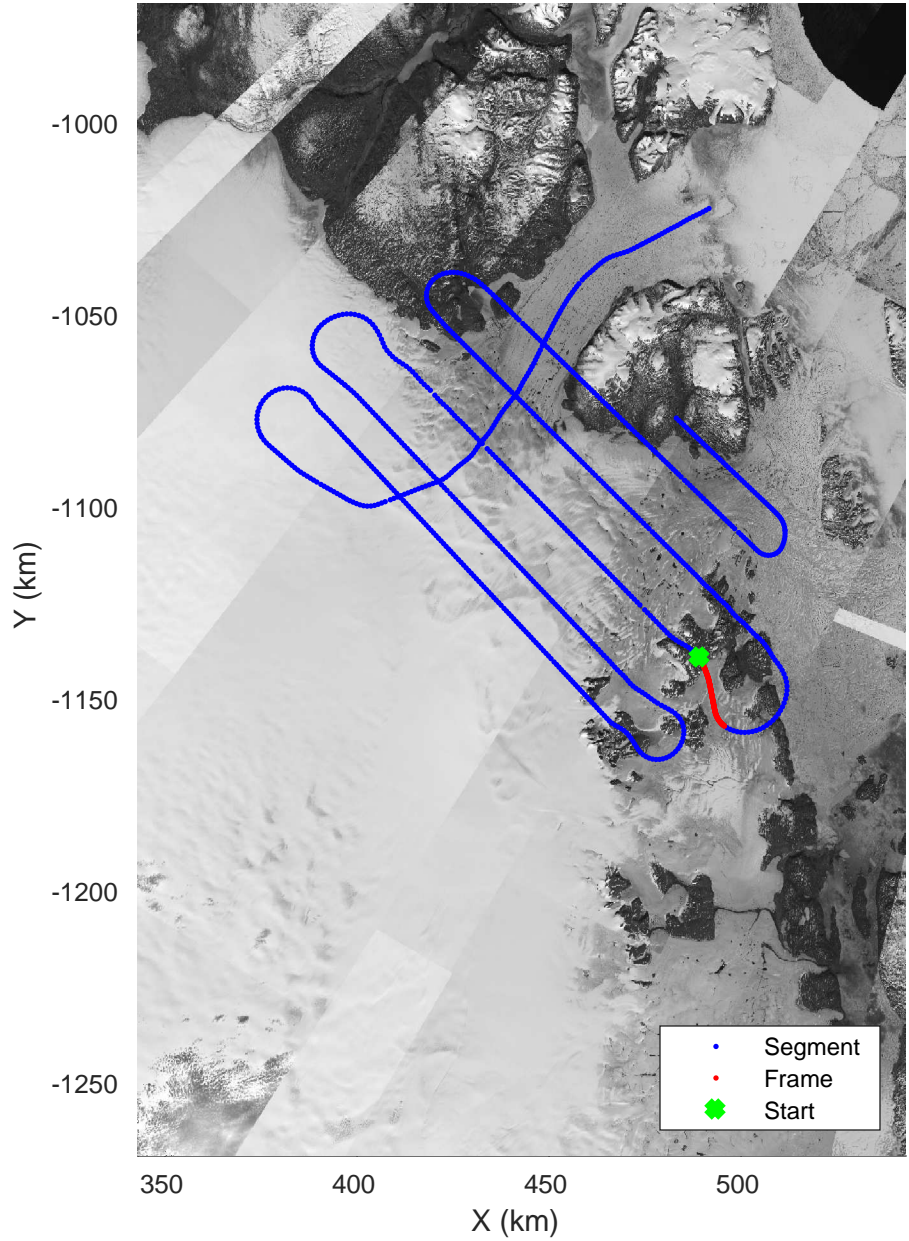

Zachariae-79N
20170403_05_032
Polar Stereograph 70N/-45E