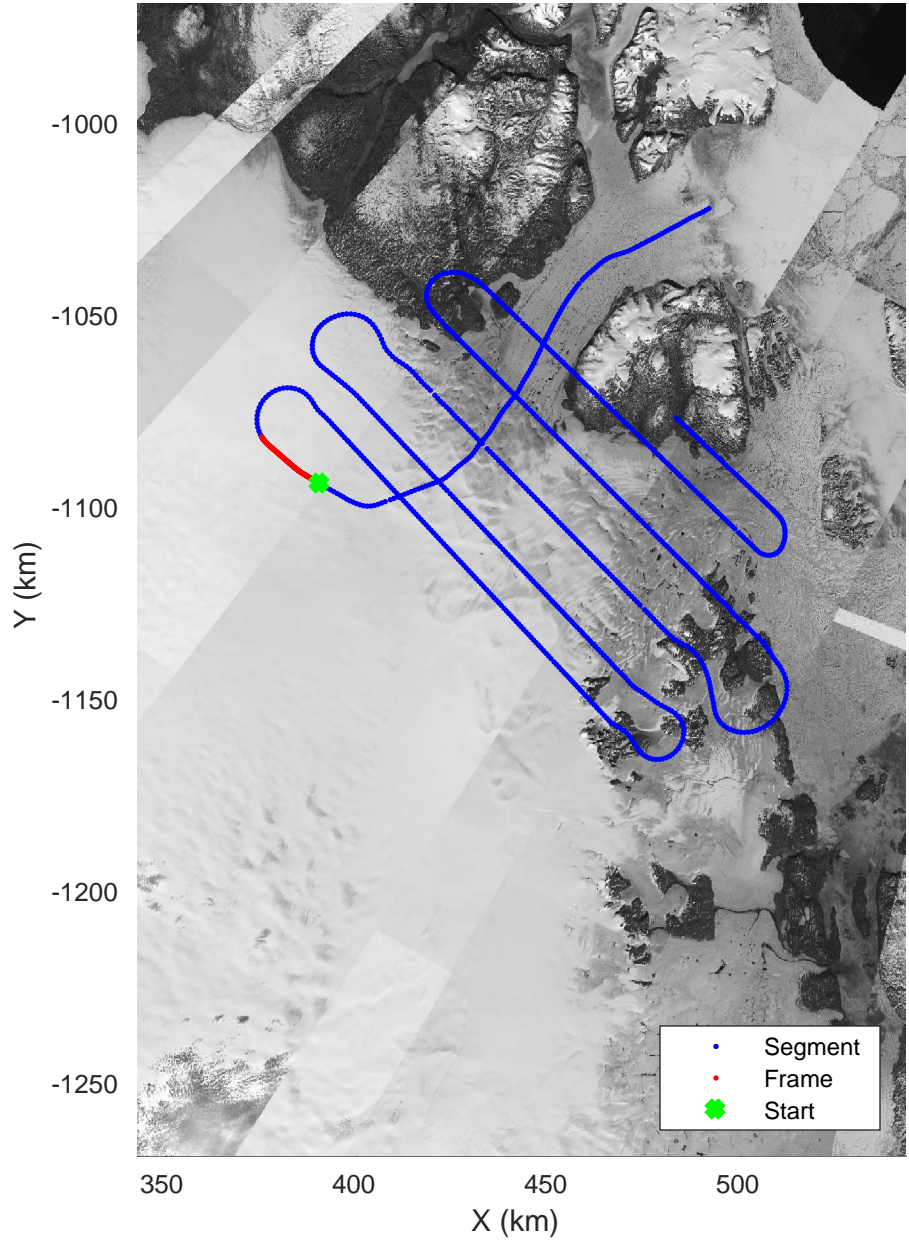

Zachariae-79N
20170403_05_008
Polar Stereograph 70N/-45E