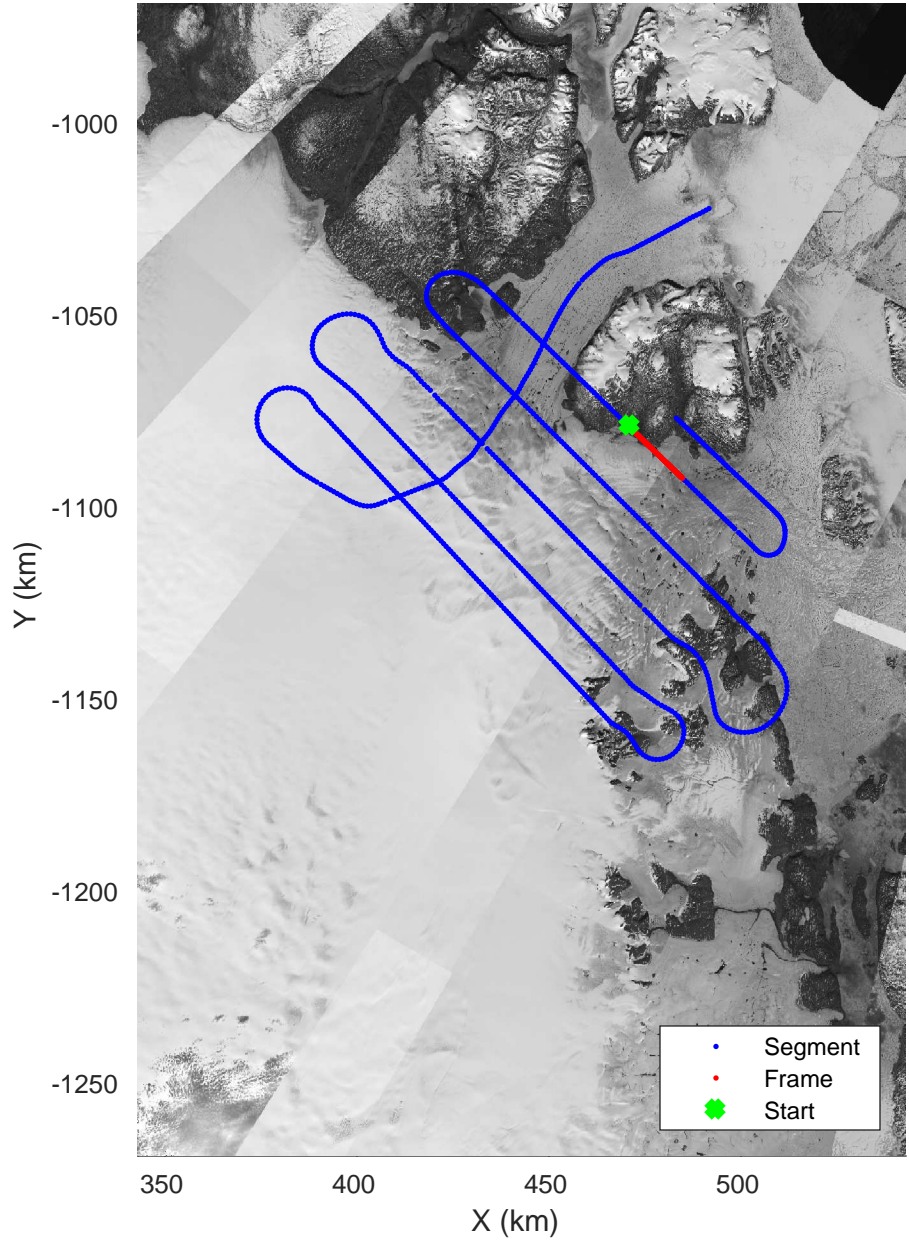

accum 2017_Greenland_P3: "Zachariae-79N" 20170403_05_042: 15:34:22.9 to 15:36:52.0 GPS

Zachariae-79N
20170403_05_043
Polar Stereograph 70N/-45E

accum 2017_Greenland_P3: "Zachariae-79N" 20170403_05_043: 15:36:52.2 to 15:39:31.1 GPS

accum 2017_Greenland_P3: "Zachariae-79N" 20170403_05_043: 15:36:52.2 to 15:39:31.1 GPS

Zachariae-79N
20170403_05_044
Polar Stereograph 70N/-45E

accum 2017_Greenland_P3: "Zachariae-79N" 20170403_05_044: 15:39:31.3 to 15:41:56.4 GPS

accum 2017_Greenland_P3: "Zachariae-79N" 20170403_05_044: 15:39:31.3 to 15:41:56.4 GPS

Zachariae-79N
20170403_05_045
Polar Stereograph 70N/-45E

accum 2017_Greenland_P3: "Zachariae-79N" 20170403_05_045: 15:41:56.5 to 15:44:30.7 GPS