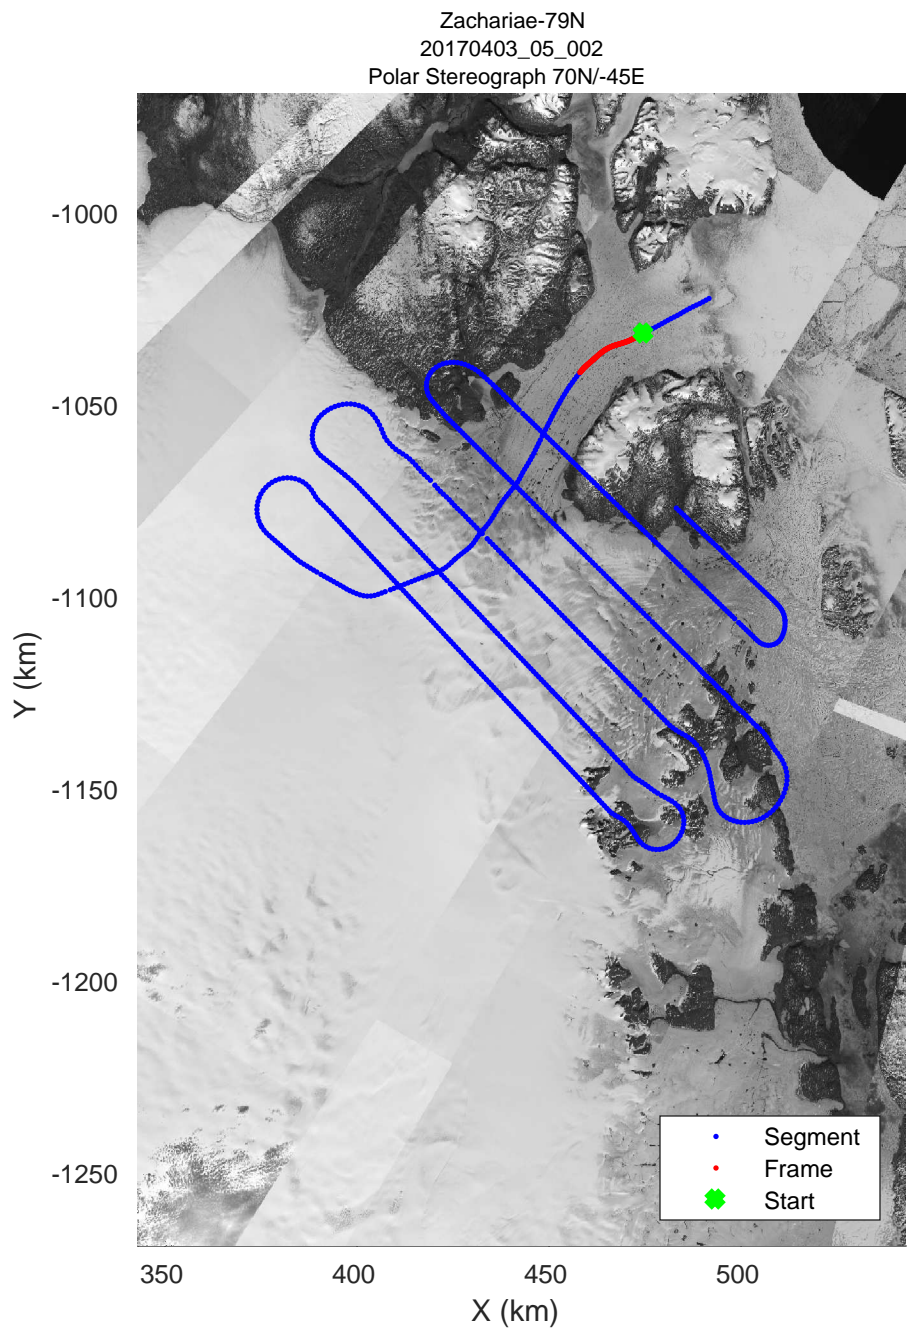

Zachariae-79N
20170403_05_001
Polar Stereograph 70N/-45E

accum 2017_Greenland_P3: "Zachariae-79N" 20170403_05_001: 13:52:27.7 to 13:55:03.6 GPS

accum 2017_Greenland_P3: "Zachariae-79N" 20170403_05_001: 13:52:27.7 to 13:55:03.6 GPS