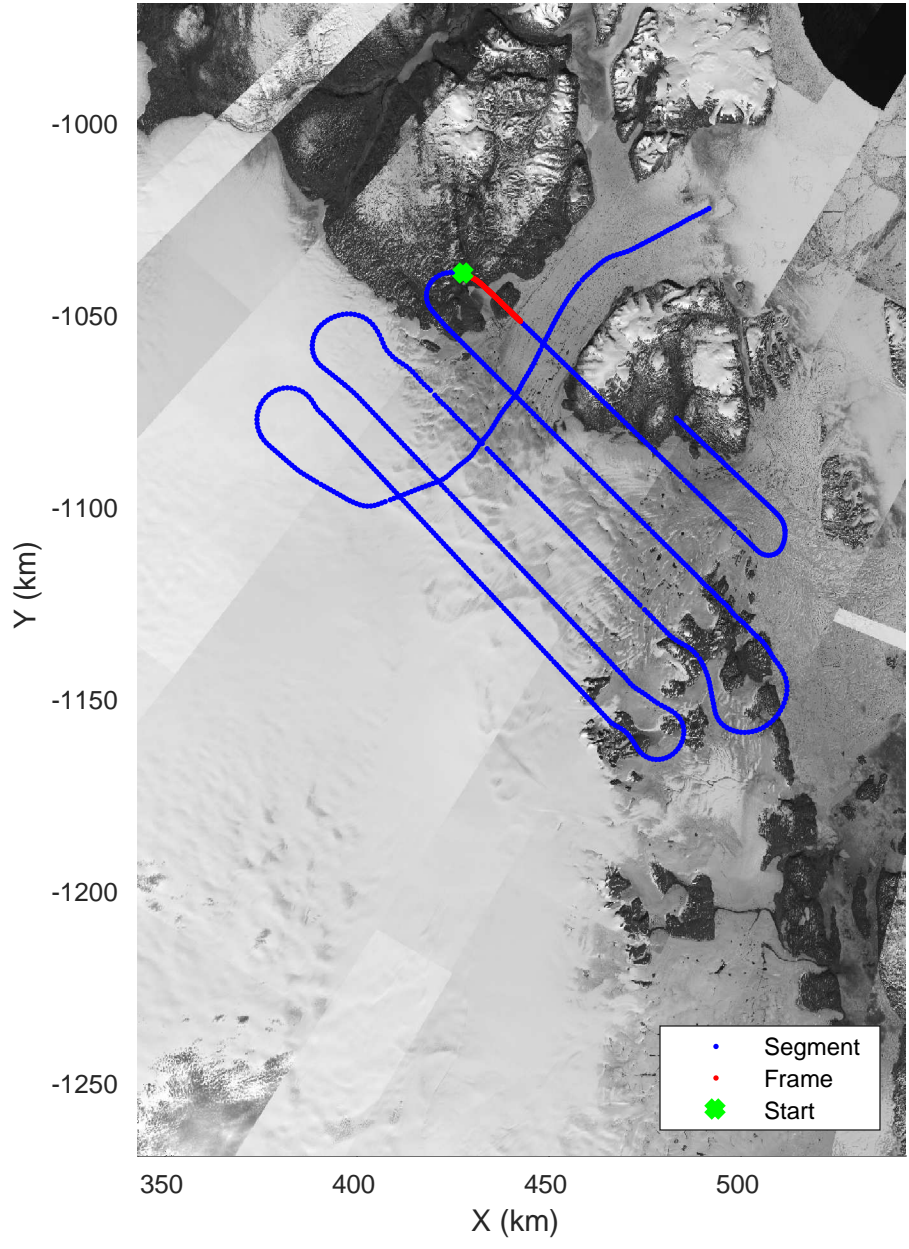

accum 2017_Greenland_P3: "Zachariae-79N" 20170403_05_040: 15:29:04.5 to 15:31:47.5 GPS

accum 2017_Greenland_P3: "Zachariae-79N" 20170403_05_040: 15:29:04.5 to 15:31:47.5 GPS

accum 2017_Greenland_P3: "Zachariae-79N" 20170403_05_041: 15:31:47.7 to 15:34:22.8 GPS

accum 2017_Greenland_P3: "Zachariae-79N" 20170403_05_041: 15:31:47.7 to 15:34:22.8 GPS

Zachariae-79N
20170403_05_042
Polar Stereograph 70N/-45E

accum 2017_Greenland_P3: "Zachariae-79N" 20170403_05_042: 15:34:22.9 to 15:36:52.0 GPS