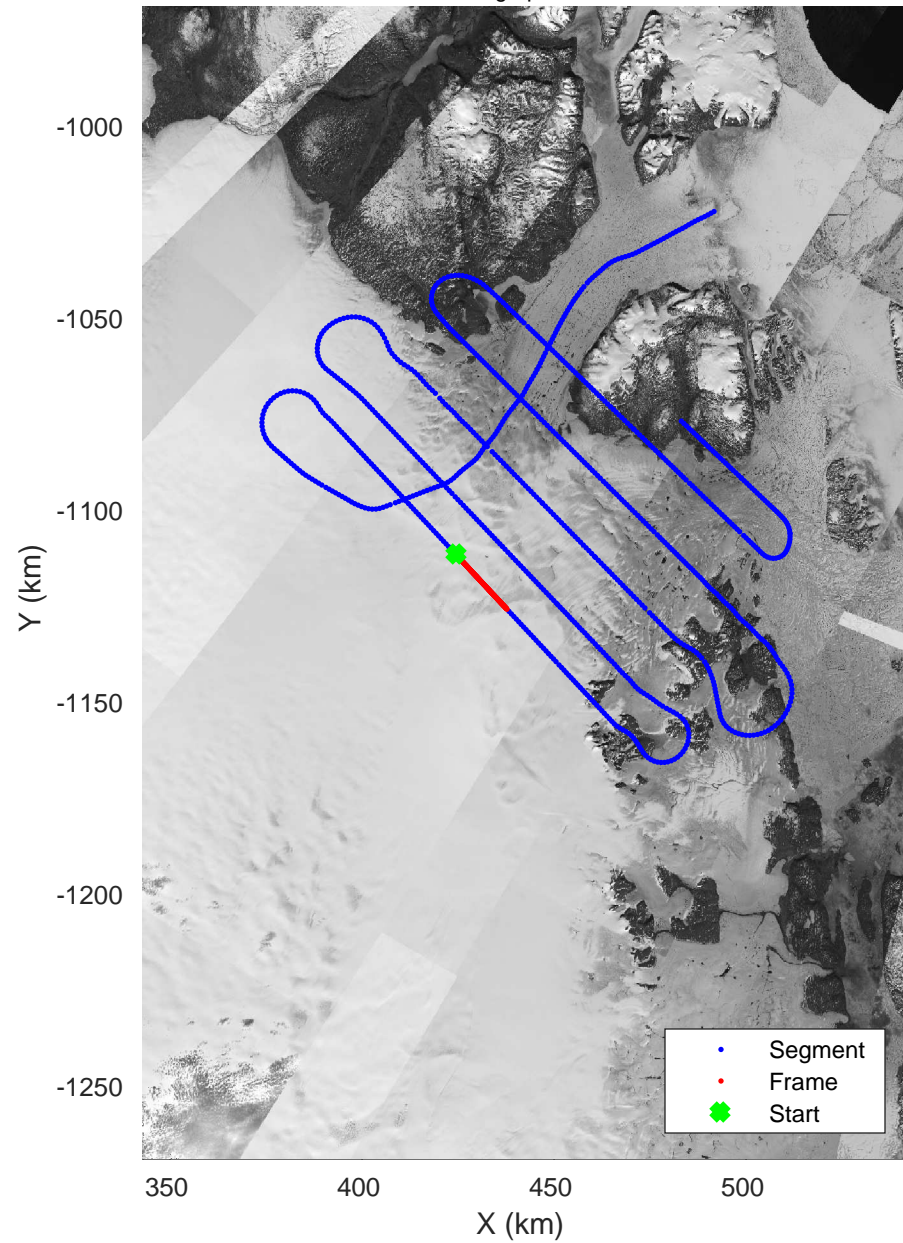

Zachariae-79N
20170403_05_013
Polar Stereograph 70N/-45E