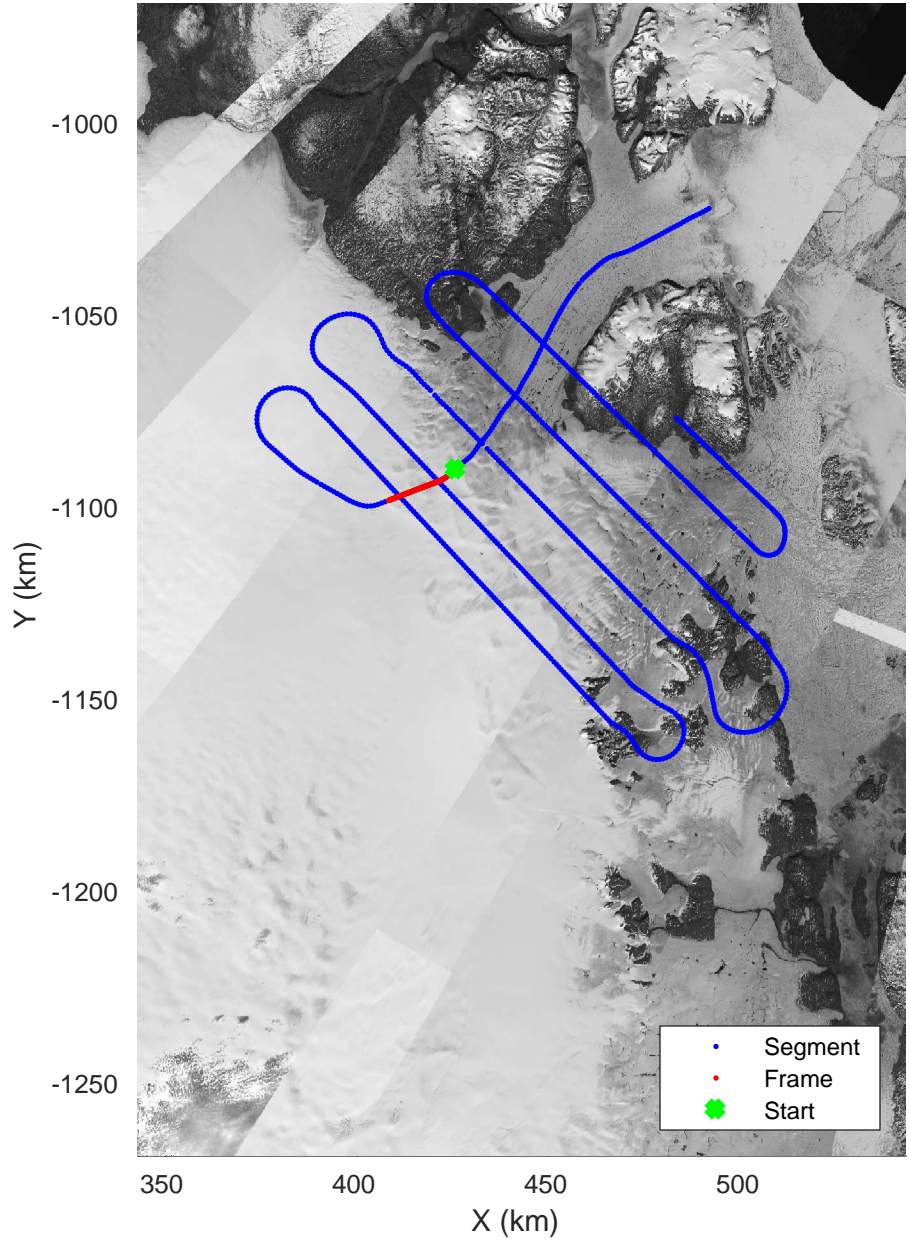

Zachariae-79N
20170403_05_006
Polar Stereograph 70N/-45E