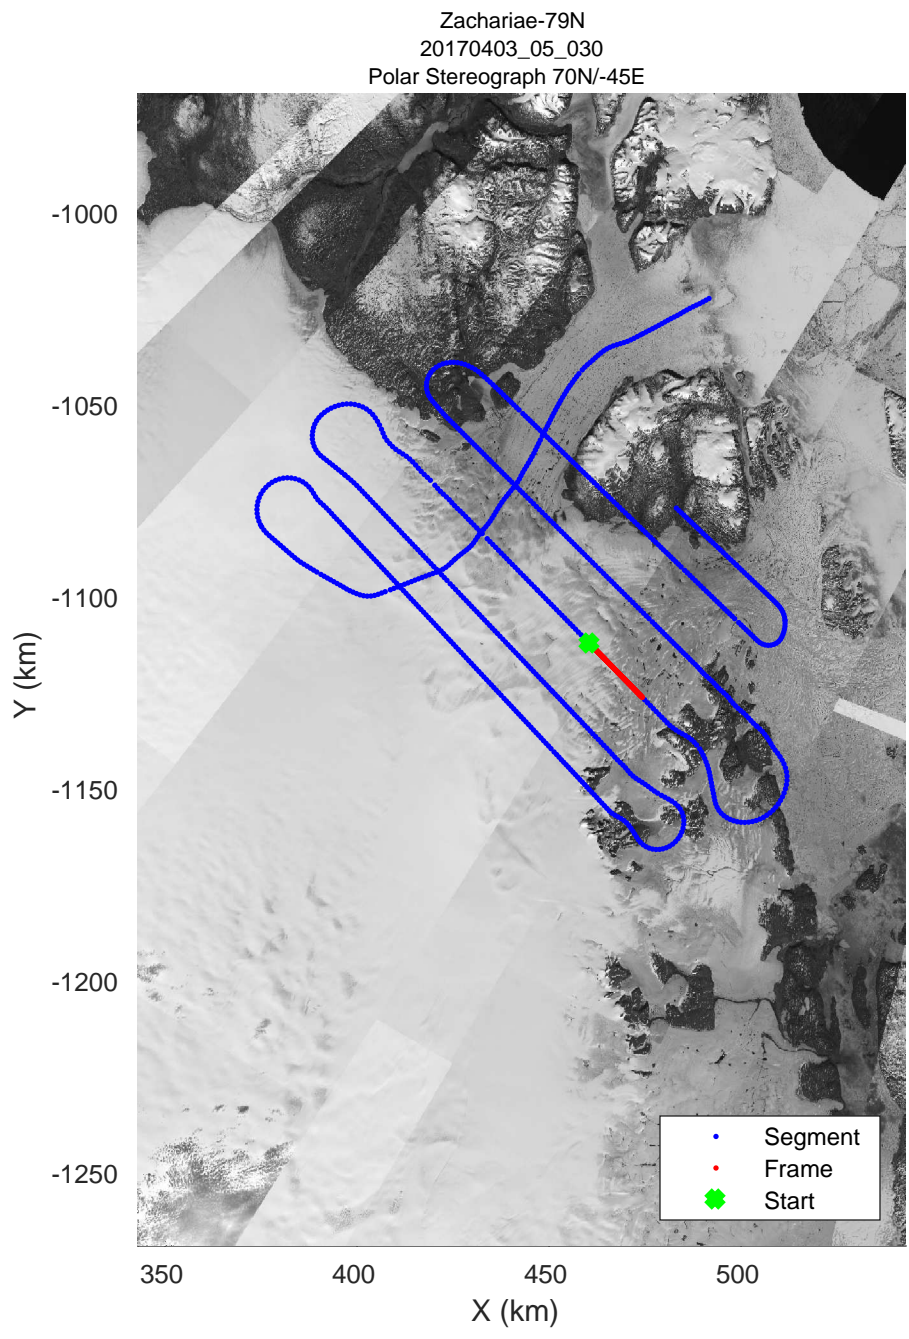

Zachariae-79N
20170403_05_029
Polar Stereograph 70N/-45E

accum 2017_Greenland_P3: "Zachariae-79N" 20170403_05_029: 15:01:45.7 to 15:04:08.6 GPS

accum 2017_Greenland_P3: "Zachariae-79N" 20170403_05_029: 15:01:45.7 to 15:04:08.6 GPS