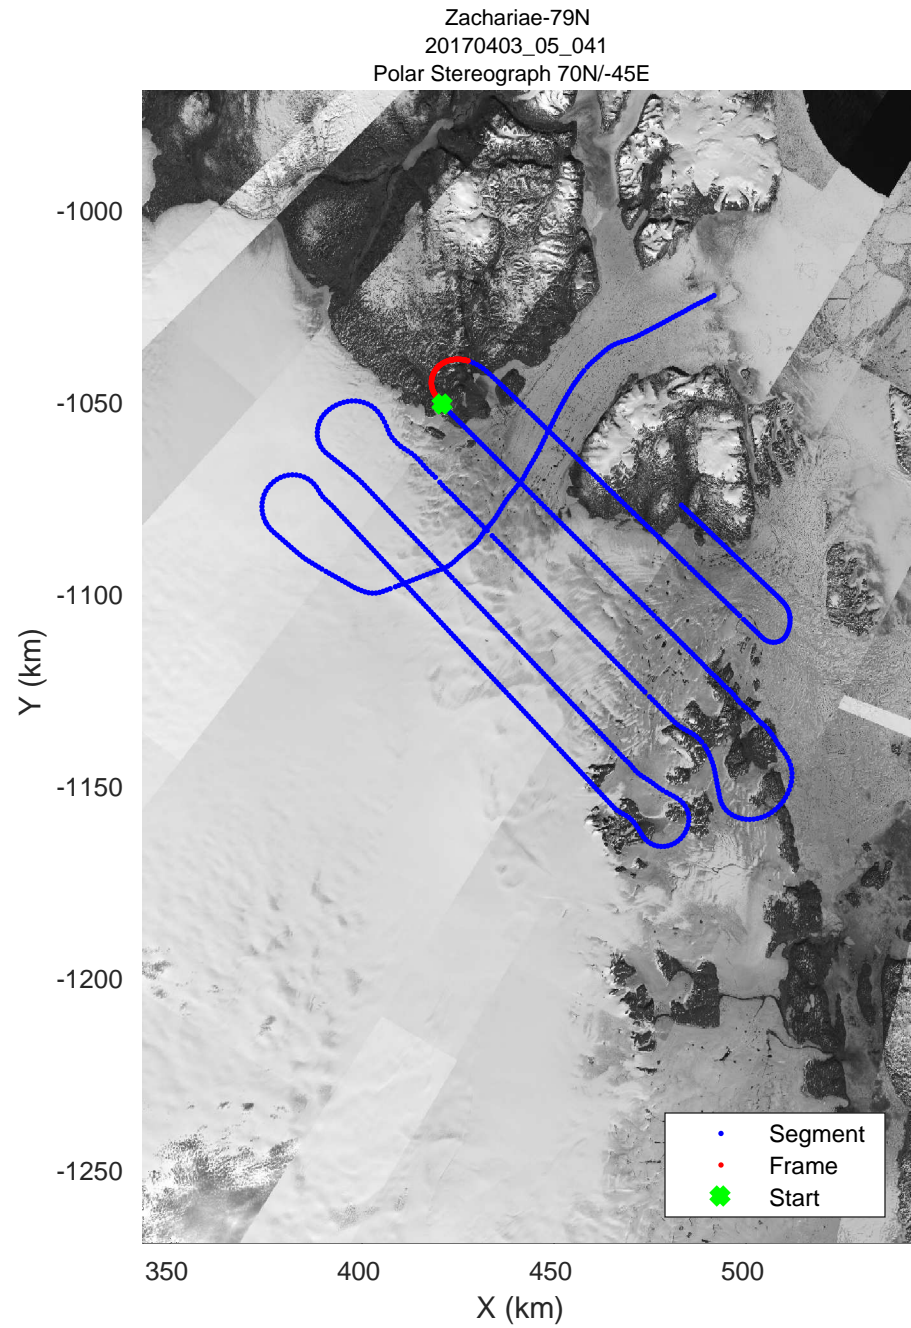

accum 2017_Greenland_P3: "Zachariae-79N" 20170403_05_039: 15:26:36.8 to 15:29:04.3 GPS

accum 2017_Greenland_P3: "Zachariae-79N" 20170403_05_039: 15:26:36.8 to 15:29:04.3 GPS

Zachariae-79N
20170403_05_040
Polar Stereograph 70N/-45E

accum 2017_Greenland_P3: "Zachariae-79N" 20170403_05_040: 15:29:04.5 to 15:31:47.5 GPS

accum 2017_Greenland_P3: "Zachariae-79N" 20170403_05_040: 15:29:04.5 to 15:31:47.5 GPS

accum 2017_Greenland_P3: "Zachariae-79N" 20170403_05_041: 15:31:47.7 to 15:34:22.8 GPS