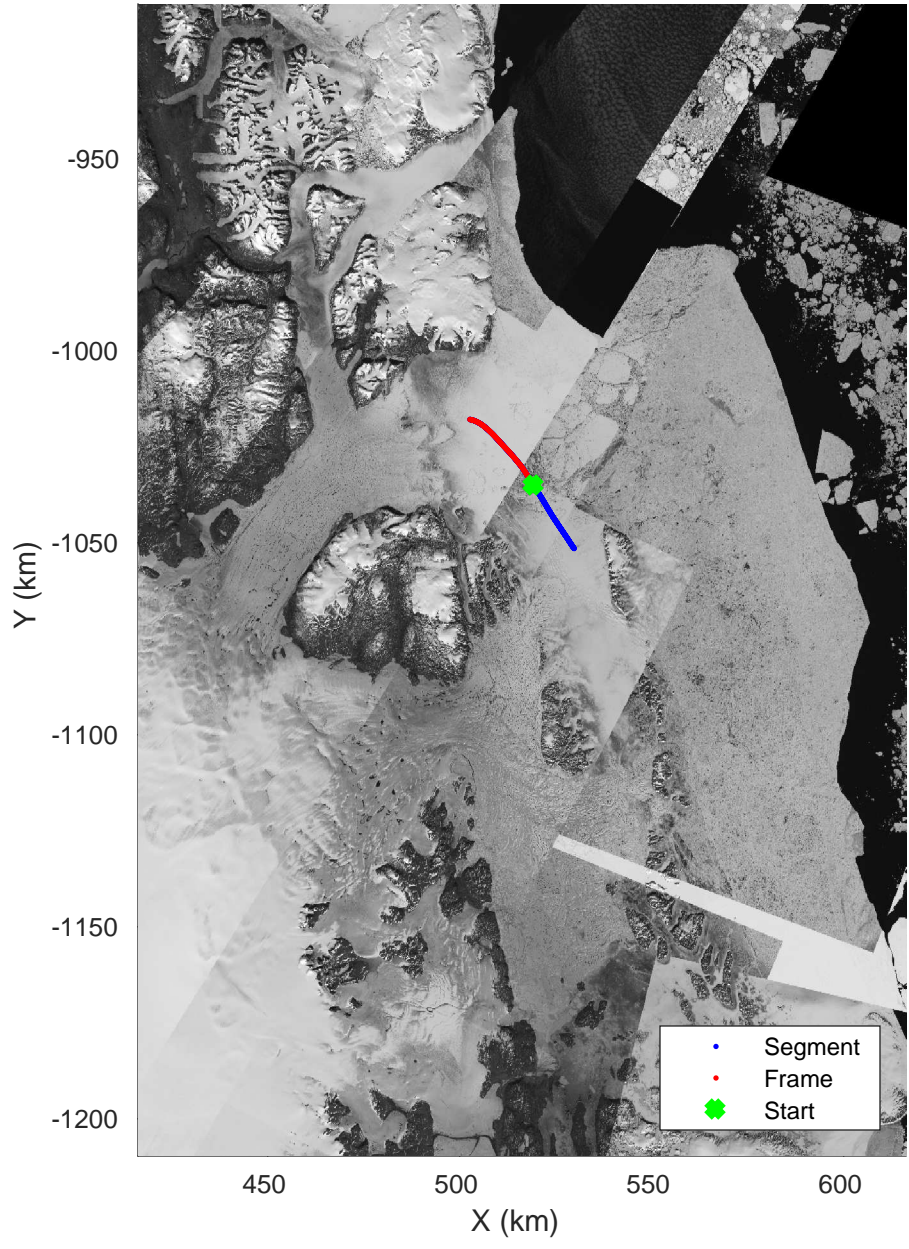

Zachariae-79N
 20170403_04_001
 Polar Stereograph 70N/-45E

accum 2017_Greenland_P3: "Zachariae-79N" 20170403_04_001: 13:45:03.5 to 13:47:37.7 GPS

accum 2017_Greenland_P3: "Zachariae-79N" 20170403_04_001: 13:45:03.5 to 13:47:37.7 GPS

Zachariae-79N
 20170403_04_002
 Polar Stereograph 70N/-45E

accum 2017_Greenland_P3: "Zachariae-79N" 20170403_04_002: 13:47:37.9 to 13:50:49.6 GPS

accum 2017_Greenland_P3: "Zachariae-79N" 20170403_04_002: 13:47:37.9 to 13:50:49.6 GPS