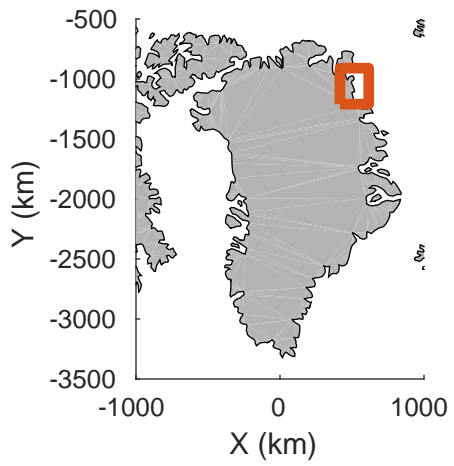

Zachariae-79N
 20170403_04_001
 Polar Stereograph 70N/-45E

accum 2017_Greenland_P3: "Zachariae-79N" 20170403_04_001: 13:45:03.5 to 13:47:37.7 GPS

accum 2017_Greenland_P3: "Zachariae-79N" 20170403_04_001: 13:45:03.5 to 13:47:37.7 GPS

Zachariae-79N
 20170403_04_002
 Polar Stereograph 70N/-45E

accum 2017_Greenland_P3: "Zachariae-79N" 20170403_04_002: 13:47:37.9 to 13:50:49.6 GPS

accum 2017_Greenland_P3: "Zachariae-79N" 20170403_04_002: 13:47:37.9 to 13:50:49.6 GPS