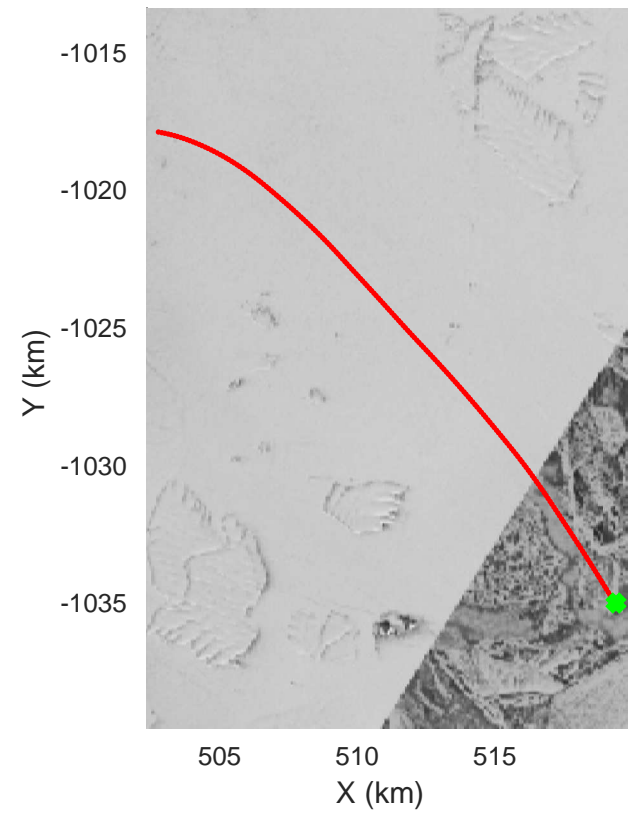

Zachariae-79N
 20170403_04_001
 Polar Stereograph 70N/-45E

accum 2017_Greenland_P3: "Zachariae-79N" 20170403_04_001: 13:45:03.5 to 13:47:37.7 GPS

accum 2017_Greenland_P3: "Zachariae-79N" 20170403_04_001: 13:45:03.5 to 13:47:37.7 GPS

Zachariae-79N
 20170403_04_002
 Polar Stereograph 70N/-45E

accum 2017_Greenland_P3: "Zachariae-79N" 20170403_04_002: 13:47:37.9 to 13:50:49.6 GPS

accum 2017_Greenland_P3: "Zachariae-79N" 20170403_04_002: 13:47:37.9 to 13:50:49.6 GPS