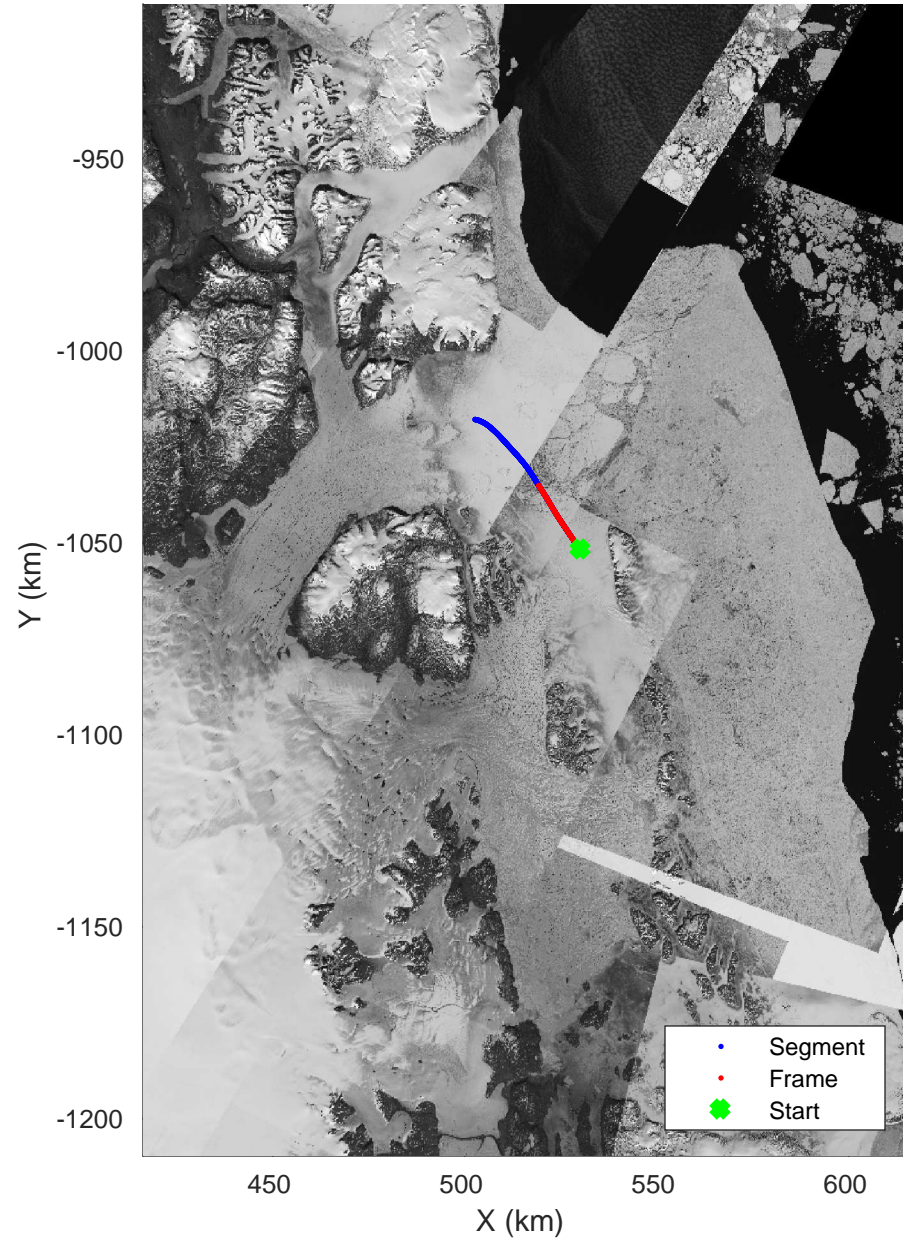

Zachariae-79N
 20170403_04_001
 Polar Stereograph 70N/-45E

accum 2017_Greenland_P3: "Zachariae-79N" 20170403_04_001: 13:45:03.5 to 13:47:37.7 GPS

accum 2017_Greenland_P3: "Zachariae-79N" 20170403_04_001: 13:45:03.5 to 13:47:37.7 GPS

Zachariae-79N
 20170403_04_002
 Polar Stereograph 70N/-45E

accum 2017_Greenland_P3: "Zachariae-79N" 20170403_04_002: 13:47:37.9 to 13:50:49.6 GPS

accum 2017_Greenland_P3: "Zachariae-79N" 20170403_04_002: 13:47:37.9 to 13:50:49.6 GPS