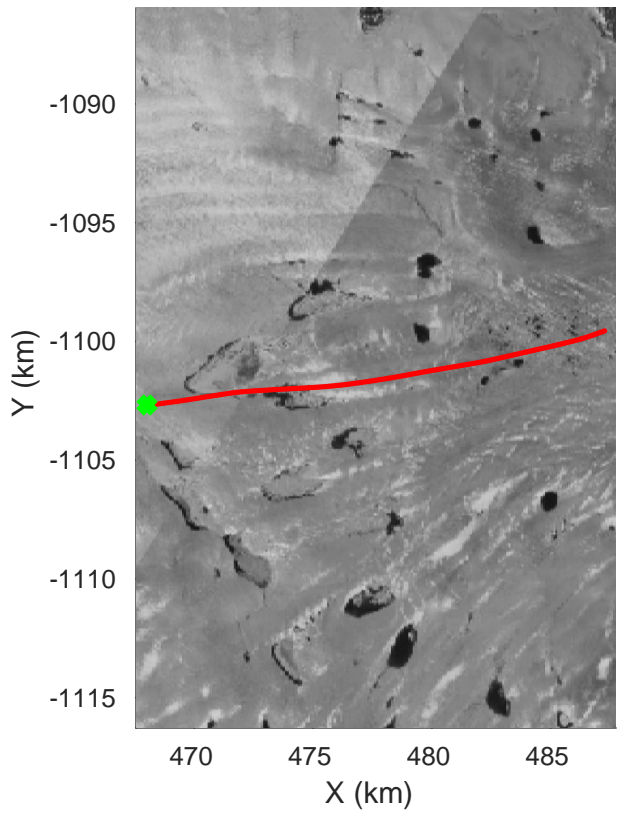

Zachariae-79N  
20170403\_03\_003  
Polar Stereograph 70N/-45E

accum 2017\_Greenland\_P3: "Zachariae-79N" 20170403\_03\_003: 13:30:32.1 to 13:32:37.9 GPS

accum 2017\_Greenland\_P3: "Zachariae-79N" 20170403\_03\_003: 13:30:32.1 to 13:32:37.9 GPS