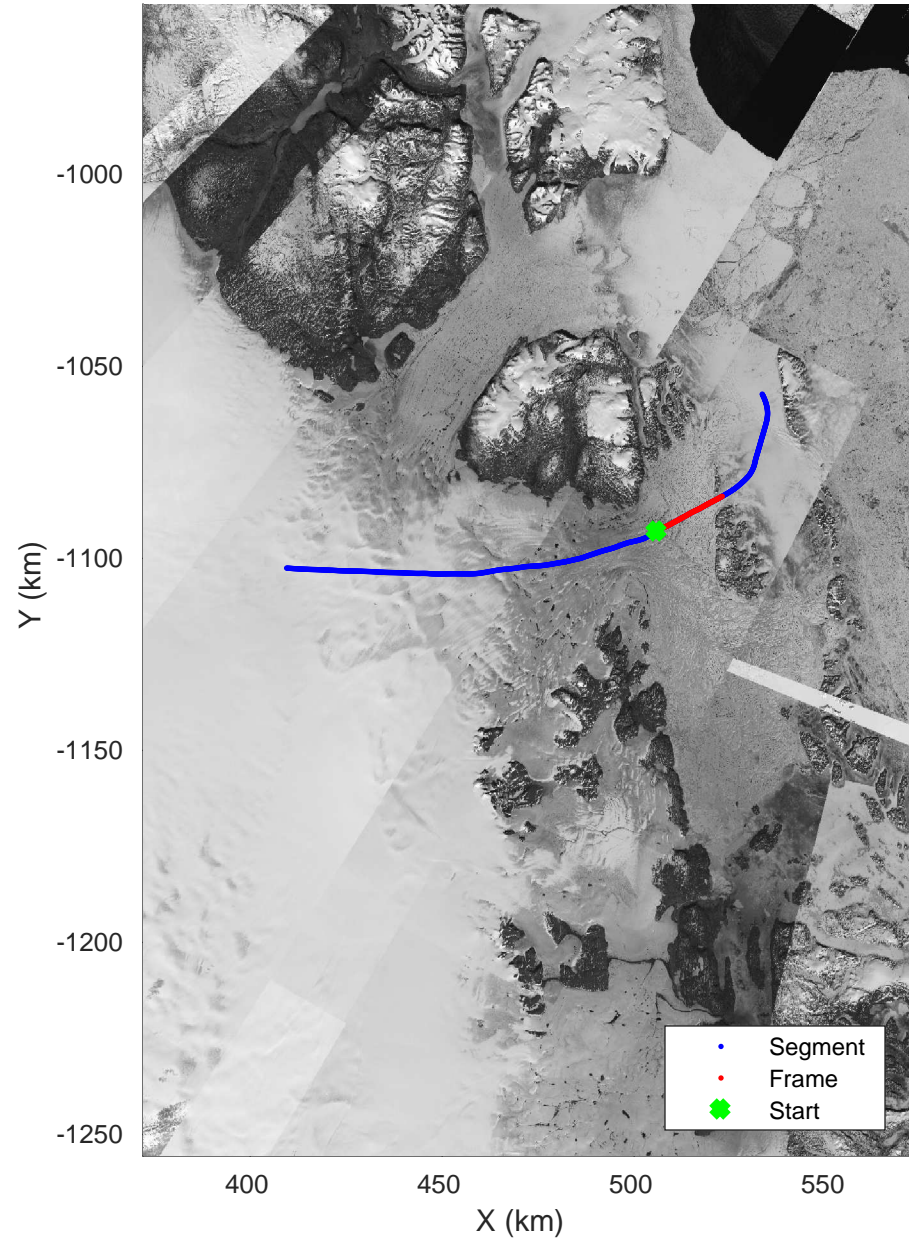

Zachariae-79N  
20170403\_03\_005  
Polar Stereograph 70N/-45E

accum 2017\_Greenland\_P3: "Zachariae-79N" 20170403\_03\_005: 13:34:56.2 to 13:37:31.8 GPS

accum 2017\_Greenland\_P3: "Zachariae-79N" 20170403\_03\_005: 13:34:56.2 to 13:37:31.8 GPS

Zachariae-79N  
20170403\_03\_006  
Polar Stereograph 70N/-45E

accum 2017\_Greenland\_P3: "Zachariae-79N" 20170403\_03\_006: 13:37:31.9 to 13:40:07.1 GPS

accum 2017\_Greenland\_P3: "Zachariae-79N" 20170403\_03\_006: 13:37:31.9 to 13:40:07.1 GPS

accum 2017\_Greenland\_P3: "Zachariae-79N" 20170403\_03\_008: 13:42:41.0 to 13:44:10.9 GPS