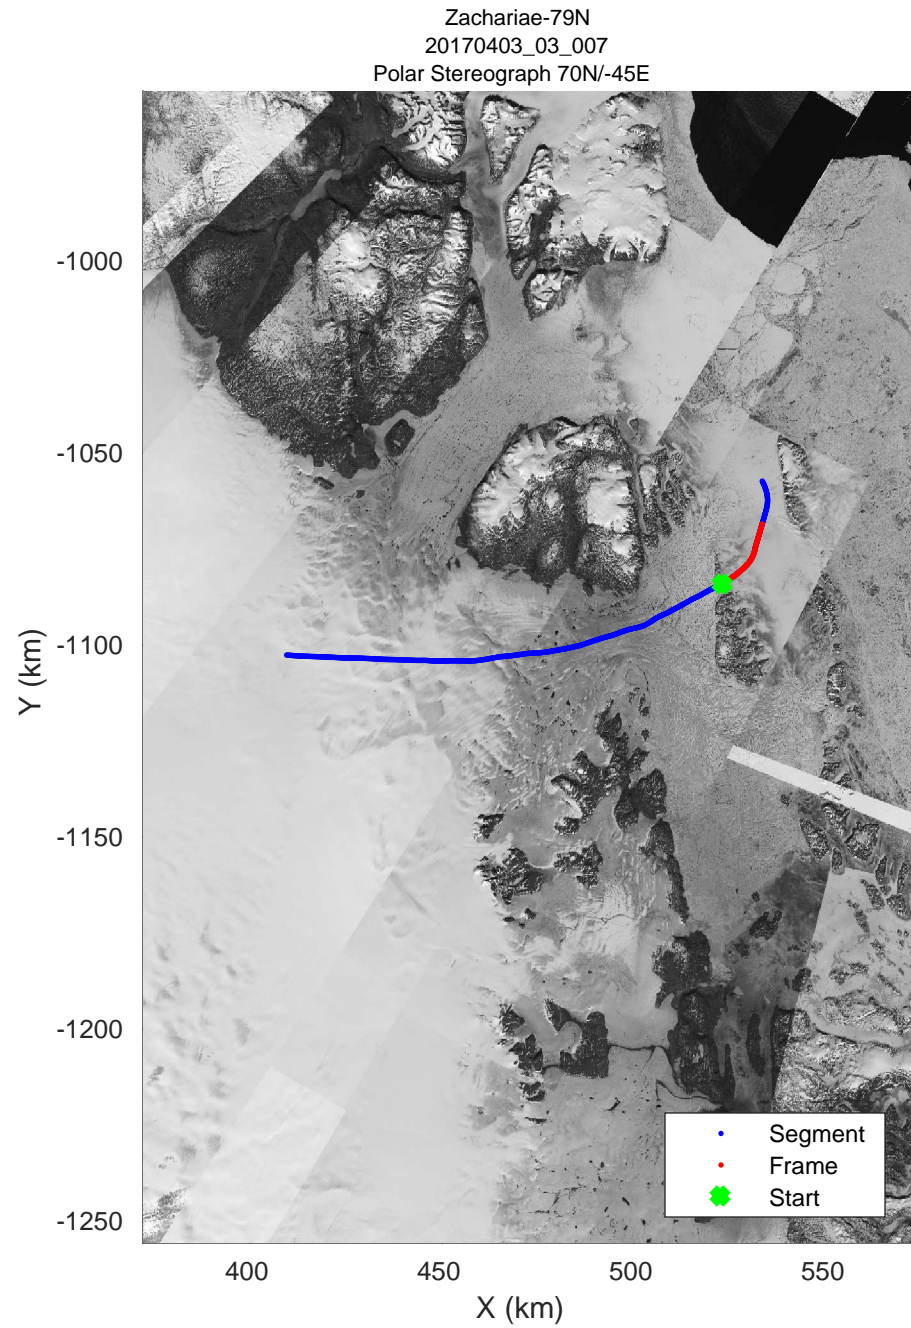

Zachariae-79N  
20170403\_03\_005  
Polar Stereograph 70N/-45E

accum 2017\_Greenland\_P3: "Zachariae-79N" 20170403\_03\_005: 13:34:56.2 to 13:37:31.8 GPS

accum 2017\_Greenland\_P3: "Zachariae-79N" 20170403\_03\_005: 13:34:56.2 to 13:37:31.8 GPS

Zachariae-79N  
20170403\_03\_006  
Polar Stereograph 70N/-45E

accum 2017\_Greenland\_P3: "Zachariae-79N" 20170403\_03\_006: 13:37:31.9 to 13:40:07.1 GPS

accum 2017\_Greenland\_P3: "Zachariae-79N" 20170403\_03\_006: 13:37:31.9 to 13:40:07.1 GPS

accum 2017\_Greenland\_P3: "Zachariae-79N" 20170403\_03\_007: 13:40:07.3 to 13:42:40.9 GPS

accum 2017\_Greenland\_P3: "Zachariae-79N" 20170403\_03\_007: 13:40:07.3 to 13:42:40.9 GPS

accum 2017\_Greenland\_P3: "Zachariae-79N" 20170403\_03\_008: 13:42:41.0 to 13:44:10.9 GPS

accum 2017\_Greenland\_P3: "Zachariae-79N" 20170403\_03\_008: 13:42:41.0 to 13:44:10.9 GPS