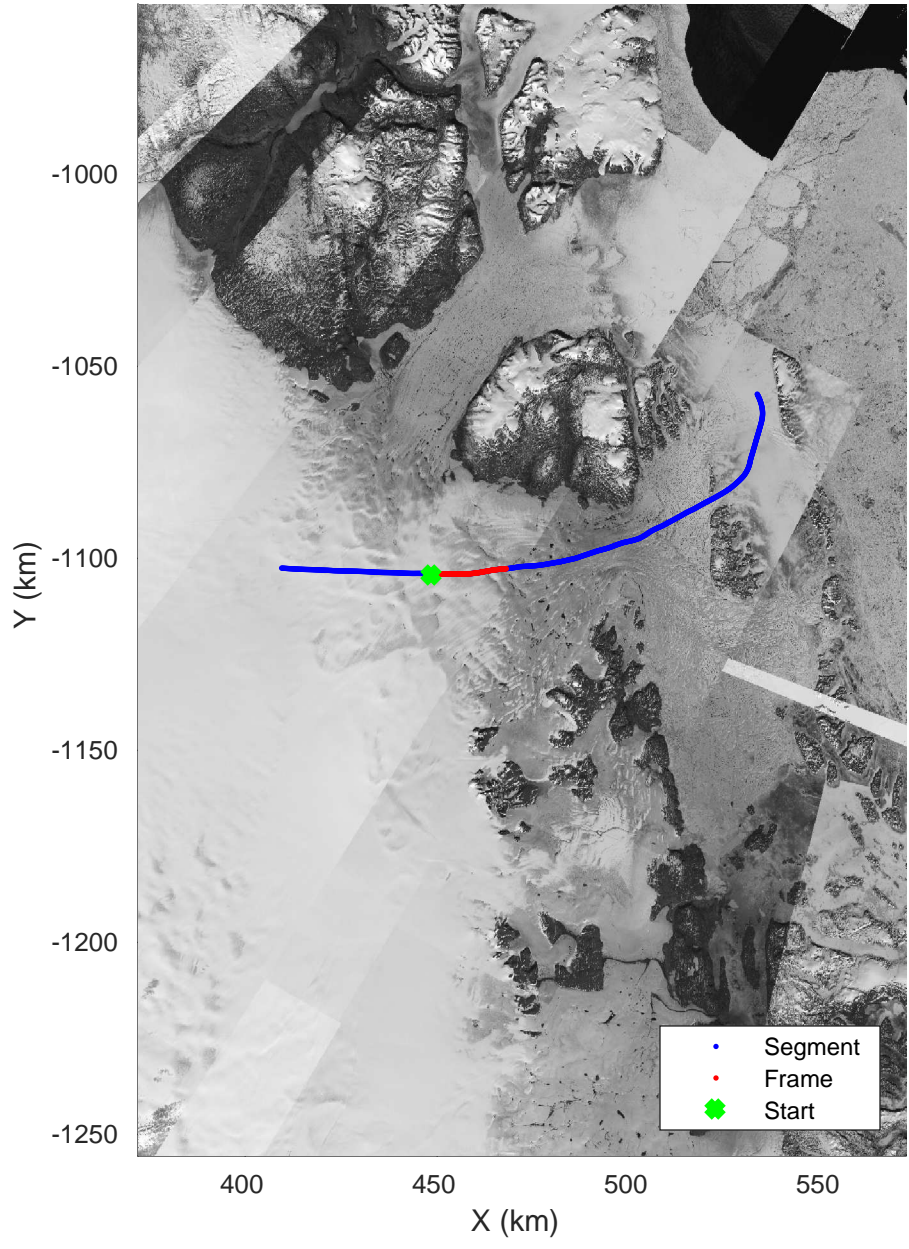

Zachariae-79N  
20170403\_03\_002  
Polar Stereograph 70N/-45E

accum 2017\_Greenland\_P3: "Zachariae-79N" 20170403\_03\_002: 13:28:24.6 to 13:30:31.9 GPS

accum 2017\_Greenland\_P3: "Zachariae-79N" 20170403\_03\_002: 13:28:24.6 to 13:30:31.9 GPS

Zachariae-79N  
20170403\_03\_003  
Polar Stereograph 70N/-45E

accum 2017\_Greenland\_P3: "Zachariae-79N" 20170403\_03\_003: 13:30:32.1 to 13:32:37.9 GPS

accum 2017\_Greenland\_P3: "Zachariae-79N" 20170403\_03\_003: 13:30:32.1 to 13:32:37.9 GPS

Zachariae-79N  
20170403\_03\_006  
Polar Stereograph 70N/-45E

accum 2017\_Greenland\_P3: "Zachariae-79N" 20170403\_03\_006: 13:37:31.9 to 13:40:07.1 GPS

accum 2017\_Greenland\_P3: "Zachariae-79N" 20170403\_03\_006: 13:37:31.9 to 13:40:07.1 GPS

accum 2017\_Greenland\_P3: "Zachariae-79N" 20170403\_03\_008: 13:42:41.0 to 13:44:10.9 GPS