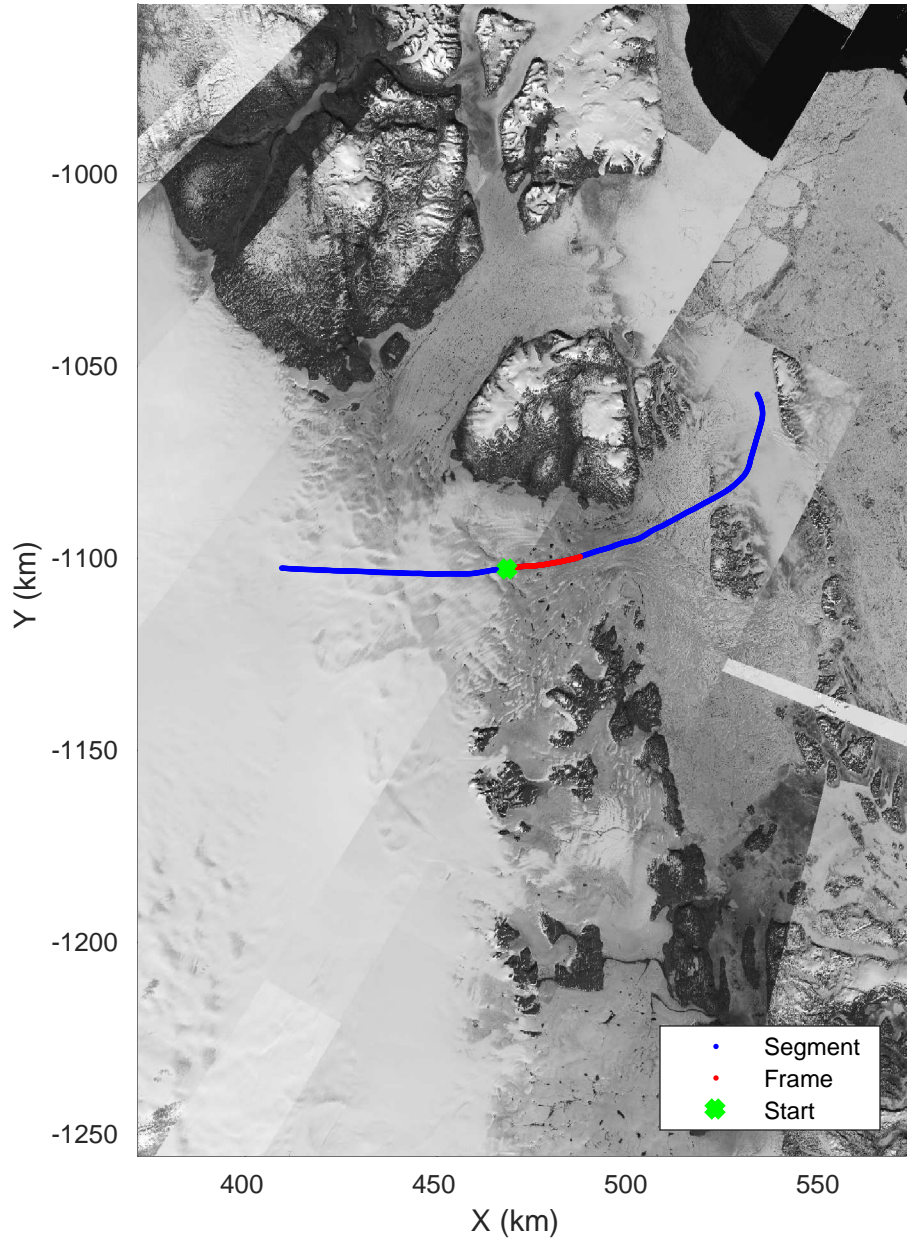

Zachariae-79N  
20170403\_03\_003  
Polar Stereograph 70N/-45E

accum 2017\_Greenland\_P3: "Zachariae-79N" 20170403\_03\_003: 13:30:32.1 to 13:32:37.9 GPS

accum 2017\_Greenland\_P3: "Zachariae-79N" 20170403\_03\_003: 13:30:32.1 to 13:32:37.9 GPS

Zachariae-79N  
20170403\_03\_004  
Polar Stereograph 70N/-45E

accum 2017\_Greenland\_P3: "Zachariae-79N" 20170403\_03\_004: 13:32:38.1 to 13:34:55.9 GPS

accum 2017\_Greenland\_P3: "Zachariae-79N" 20170403\_03\_004: 13:32:38.1 to 13:34:55.9 GPS

Zachariae-79N  
20170403\_03\_005  
Polar Stereograph 70N/-45E

accum 2017\_Greenland\_P3: "Zachariae-79N" 20170403\_03\_005: 13:34:56.2 to 13:37:31.8 GPS

accum 2017\_Greenland\_P3: "Zachariae-79N" 20170403\_03\_005: 13:34:56.2 to 13:37:31.8 GPS

accum 2017\_Greenland\_P3: "Zachariae-79N" 20170403\_03\_008: 13:42:41.0 to 13:44:10.9 GPS