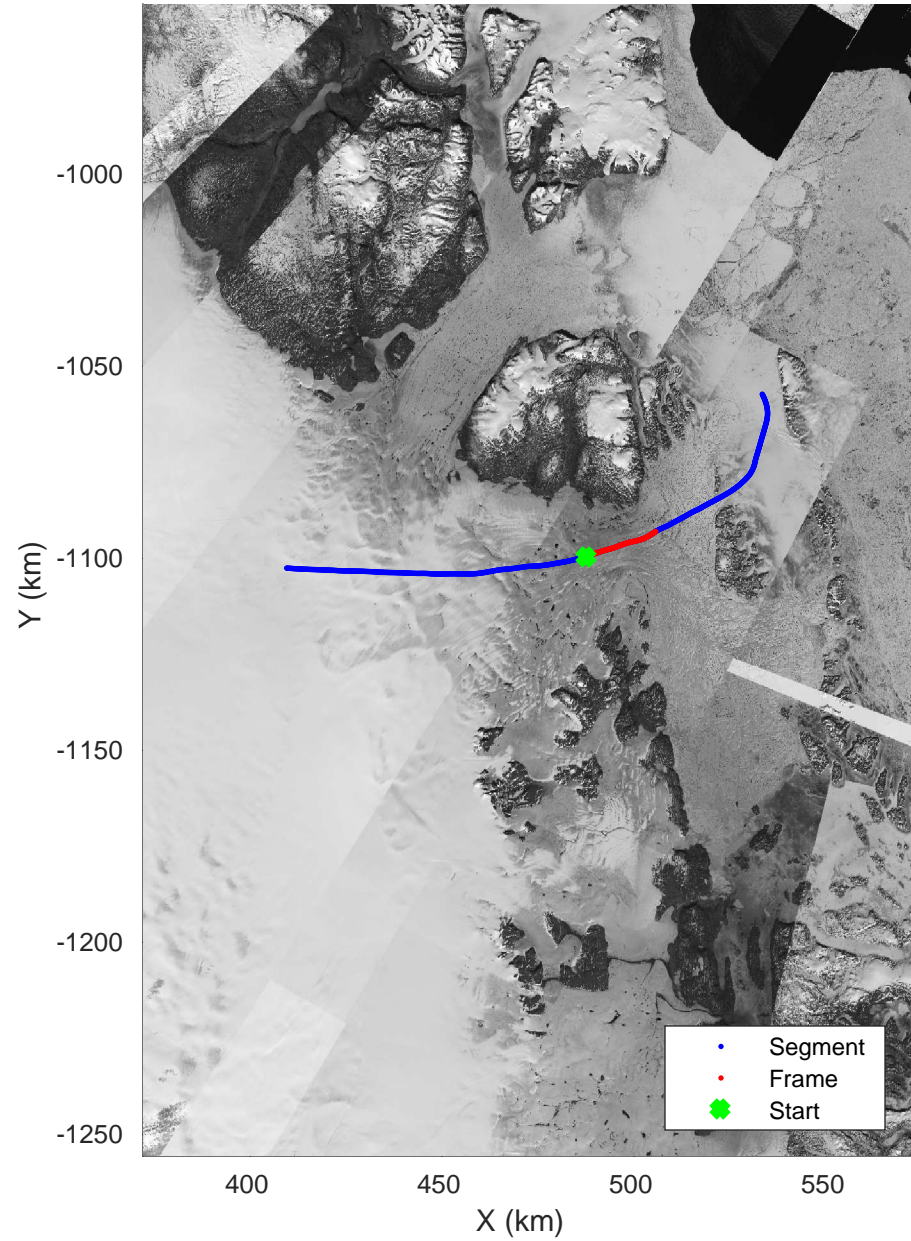

Zachariae-79N  
20170403\_03\_004  
Polar Stereograph 70N/-45E

accum 2017\_Greenland\_P3: "Zachariae-79N" 20170403\_03\_004: 13:32:38.1 to 13:34:55.9 GPS

accum 2017\_Greenland\_P3: "Zachariae-79N" 20170403\_03\_004: 13:32:38.1 to 13:34:55.9 GPS

Zachariae-79N  
20170403\_03\_005  
Polar Stereograph 70N/-45E

accum 2017\_Greenland\_P3: "Zachariae-79N" 20170403\_03\_005: 13:34:56.2 to 13:37:31.8 GPS

accum 2017\_Greenland\_P3: "Zachariae-79N" 20170403\_03\_005: 13:34:56.2 to 13:37:31.8 GPS

Zachariae-79N  
20170403\_03\_006  
Polar Stereograph 70N/-45E

accum 2017\_Greenland\_P3: "Zachariae-79N" 20170403\_03\_006: 13:37:31.9 to 13:40:07.1 GPS

accum 2017\_Greenland\_P3: "Zachariae-79N" 20170403\_03\_006: 13:37:31.9 to 13:40:07.1 GPS

accum 2017\_Greenland\_P3: "Zachariae-79N" 20170403\_03\_008: 13:42:41.0 to 13:44:10.9 GPS