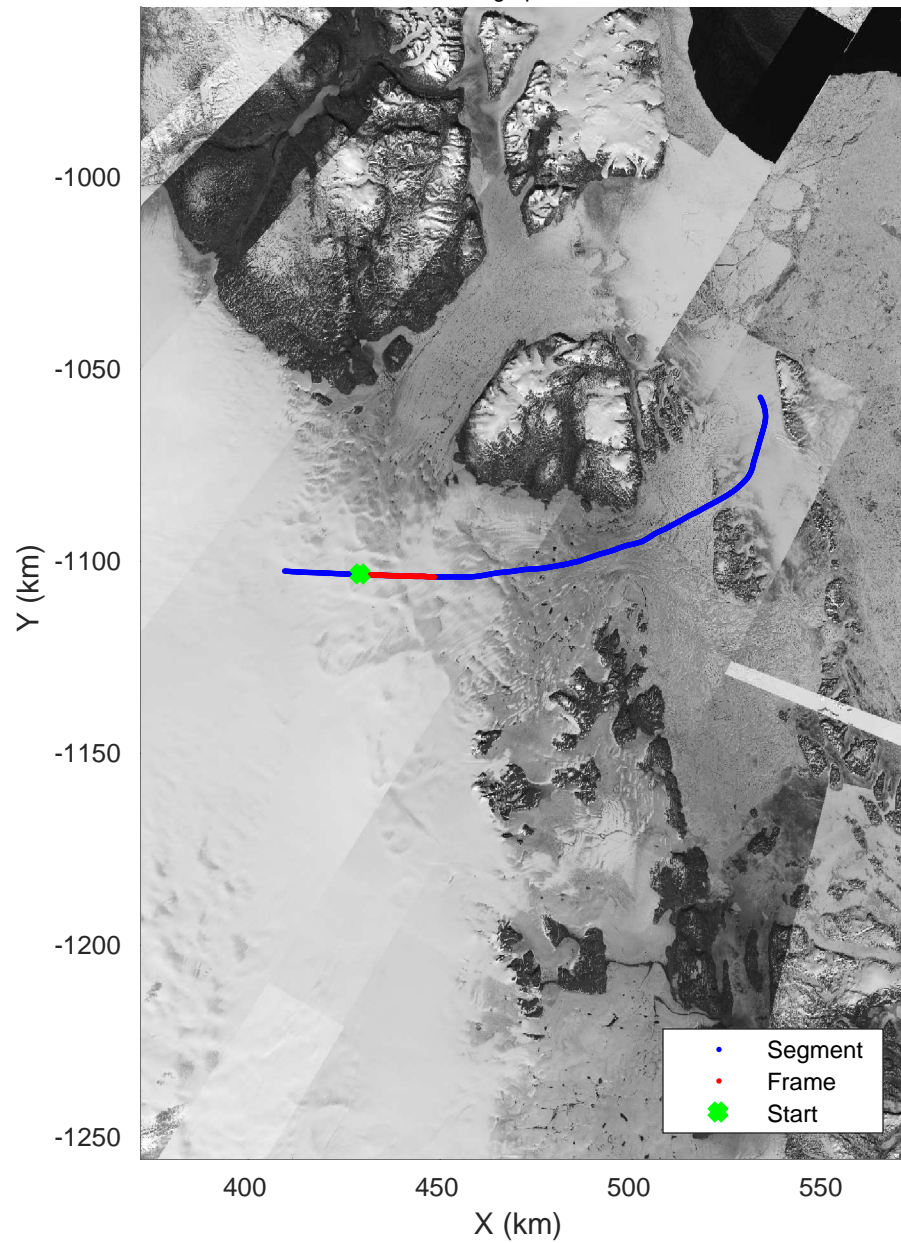

Zachariae-79N  
20170403\_03\_001  
Polar Stereograph 70N/-45E

accum 2017\_Greenland\_P3: "Zachariae-79N" 20170403\_03\_001: 13:26:13.6 to 13:28:24.4 GPS

accum 2017\_Greenland\_P3: "Zachariae-79N" 20170403\_03\_001: 13:26:13.6 to 13:28:24.4 GPS

Zachariae-79N  
20170403\_03\_002  
Polar Stereograph 70N/-45E

accum 2017\_Greenland\_P3: "Zachariae-79N" 20170403\_03\_002: 13:28:24.6 to 13:30:31.9 GPS

accum 2017\_Greenland\_P3: "Zachariae-79N" 20170403\_03\_002: 13:28:24.6 to 13:30:31.9 GPS

Zachariae-79N  
20170403\_03\_006  
Polar Stereograph 70N/-45E

accum 2017\_Greenland\_P3: "Zachariae-79N" 20170403\_03\_006: 13:37:31.9 to 13:40:07.1 GPS

accum 2017\_Greenland\_P3: "Zachariae-79N" 20170403\_03\_006: 13:37:31.9 to 13:40:07.1 GPS

accum 2017\_Greenland\_P3: "Zachariae-79N" 20170403\_03\_008: 13:42:41.0 to 13:44:10.9 GPS