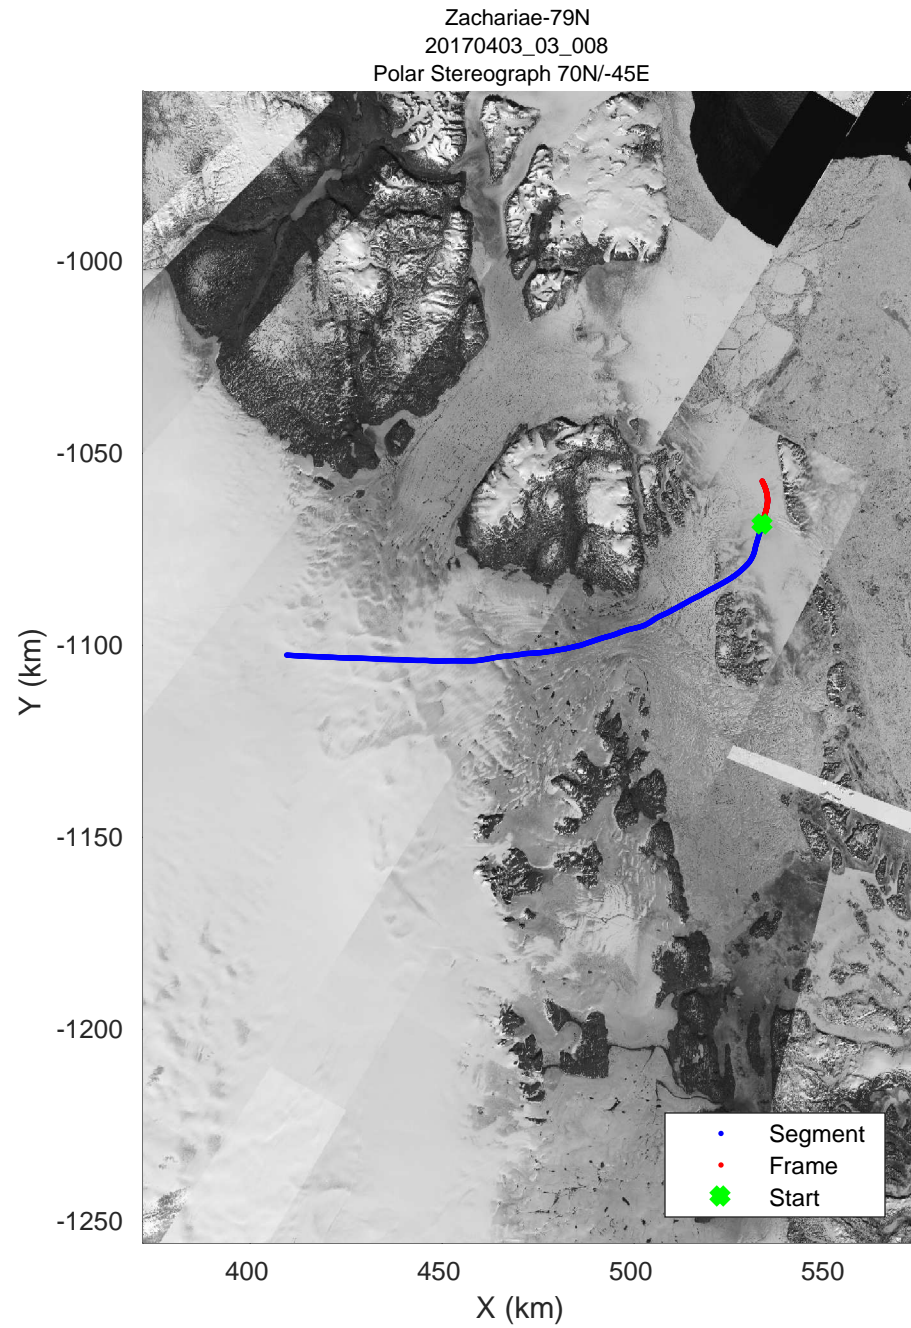

Zachariae-79N  
20170403\_03\_005  
Polar Stereograph 70N/-45E

accum 2017\_Greenland\_P3: "Zachariae-79N" 20170403\_03\_005: 13:34:56.2 to 13:37:31.8 GPS

accum 2017\_Greenland\_P3: "Zachariae-79N" 20170403\_03\_005: 13:34:56.2 to 13:37:31.8 GPS

Zachariae-79N  
20170403\_03\_006  
Polar Stereograph 70N/-45E

accum 2017\_Greenland\_P3: "Zachariae-79N" 20170403\_03\_006: 13:37:31.9 to 13:40:07.1 GPS

accum 2017\_Greenland\_P3: "Zachariae-79N" 20170403\_03\_006: 13:37:31.9 to 13:40:07.1 GPS

accum 2017\_Greenland\_P3: "Zachariae-79N" 20170403\_03\_007: 13:40:07.3 to 13:42:40.9 GPS

accum 2017\_Greenland\_P3: "Zachariae-79N" 20170403\_03\_007: 13:40:07.3 to 13:42:40.9 GPS

accum 2017\_Greenland\_P3: "Zachariae-79N" 20170403\_03\_008: 13:42:41.0 to 13:44:10.9 GPS

accum 2017\_Greenland\_P3: "Zachariae-79N" 20170403\_03\_008: 13:42:41.0 to 13:44:10.9 GPS