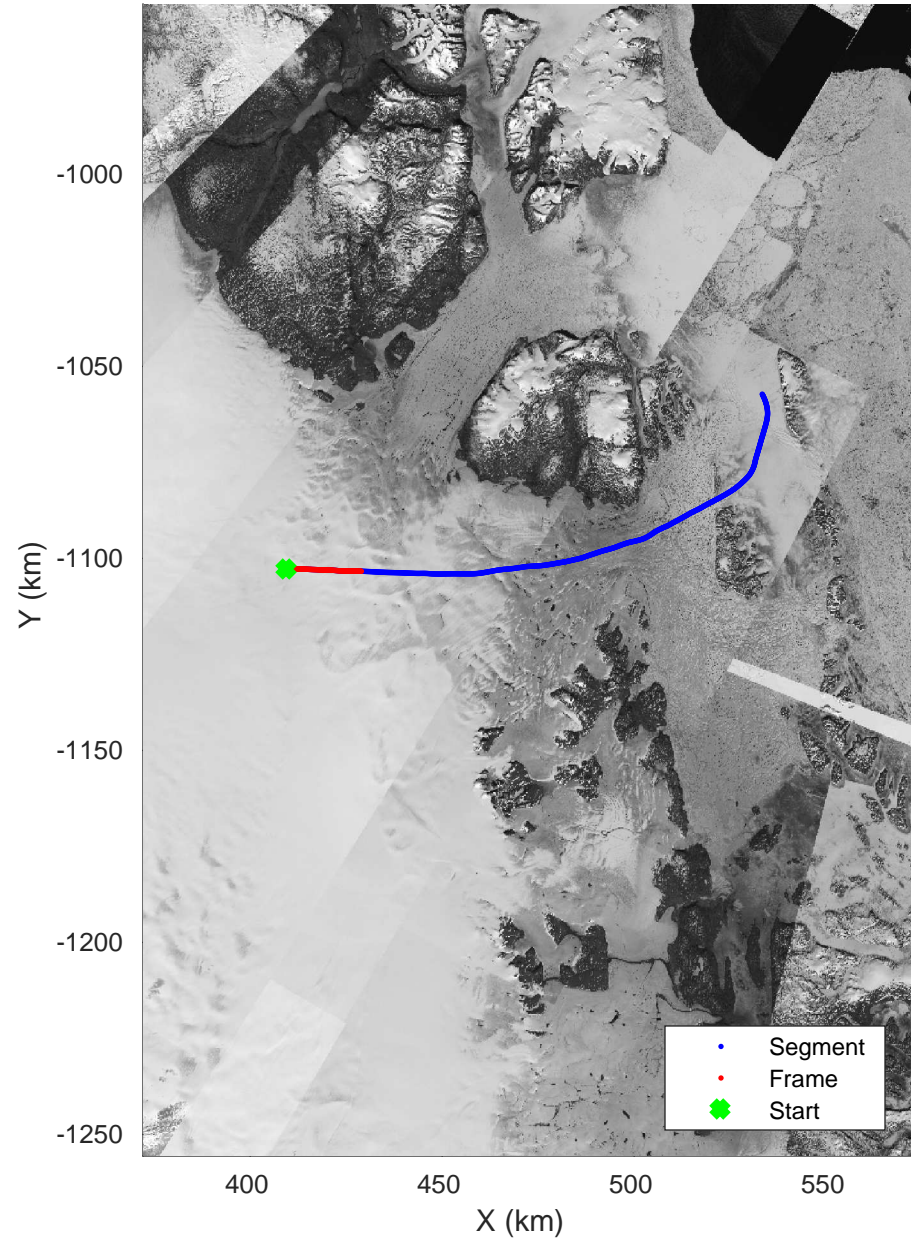

Zachariae-79N  
20170403\_03\_001  
Polar Stereograph 70N/-45E

accum 2017\_Greenland\_P3: "Zachariae-79N" 20170403\_03\_001: 13:26:13.6 to 13:28:24.4 GPS

accum 2017\_Greenland\_P3: "Zachariae-79N" 20170403\_03\_001: 13:26:13.6 to 13:28:24.4 GPS

Zachariae-79N  
20170403\_03\_002  
Polar Stereograph 70N/-45E

accum 2017\_Greenland\_P3: "Zachariae-79N" 20170403\_03\_002: 13:28:24.6 to 13:30:31.9 GPS

accum 2017\_Greenland\_P3: "Zachariae-79N" 20170403\_03\_002: 13:28:24.6 to 13:30:31.9 GPS

Zachariae-79N  
20170403\_03\_006  
Polar Stereograph 70N/-45E

accum 2017\_Greenland\_P3: "Zachariae-79N" 20170403\_03\_006: 13:37:31.9 to 13:40:07.1 GPS

accum 2017\_Greenland\_P3: "Zachariae-79N" 20170403\_03\_006: 13:37:31.9 to 13:40:07.1 GPS

accum 2017\_Greenland\_P3: "Zachariae-79N" 20170403\_03\_008: 13:42:41.0 to 13:44:10.9 GPS