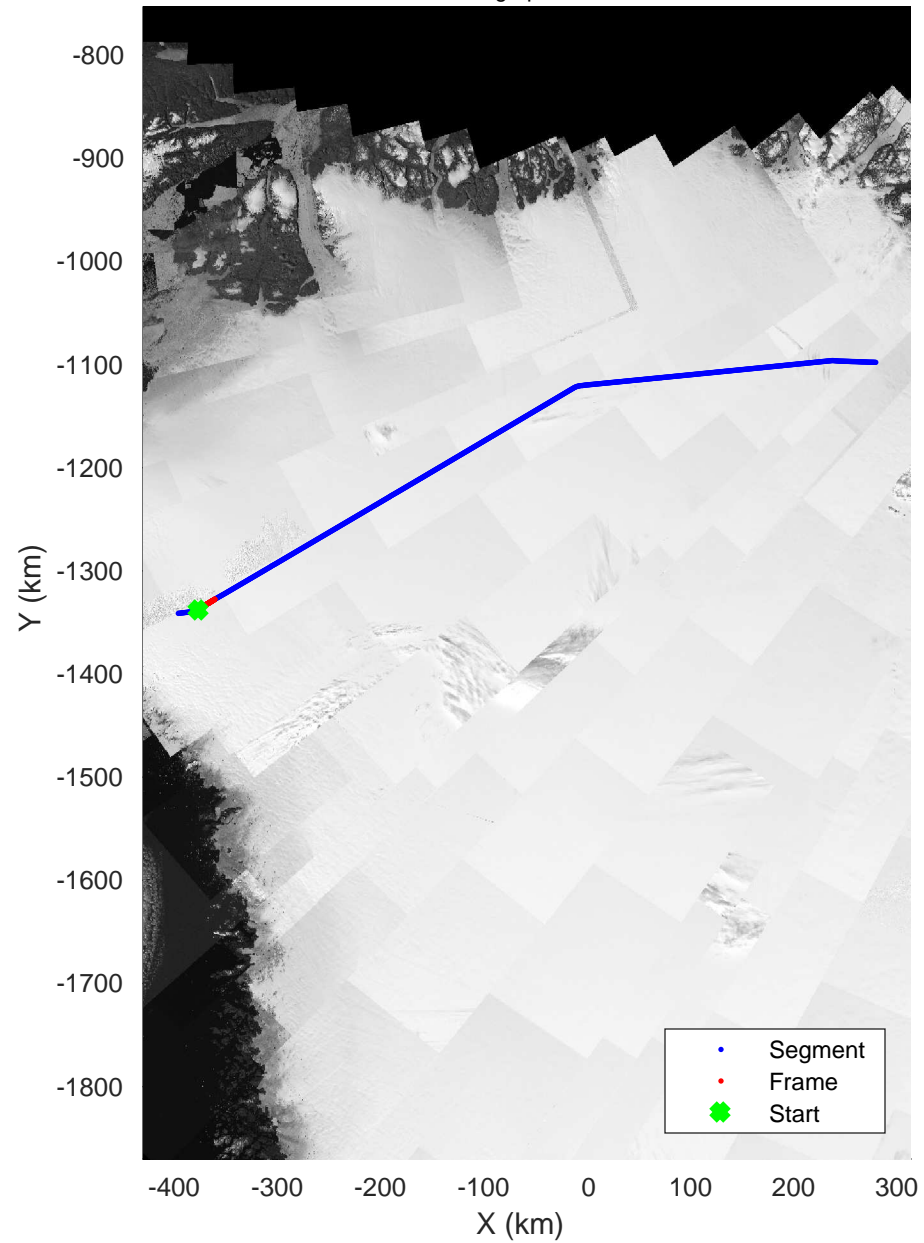

Zachariae-79N
20170403_02_002
Polar Stereograph 70N/-45E