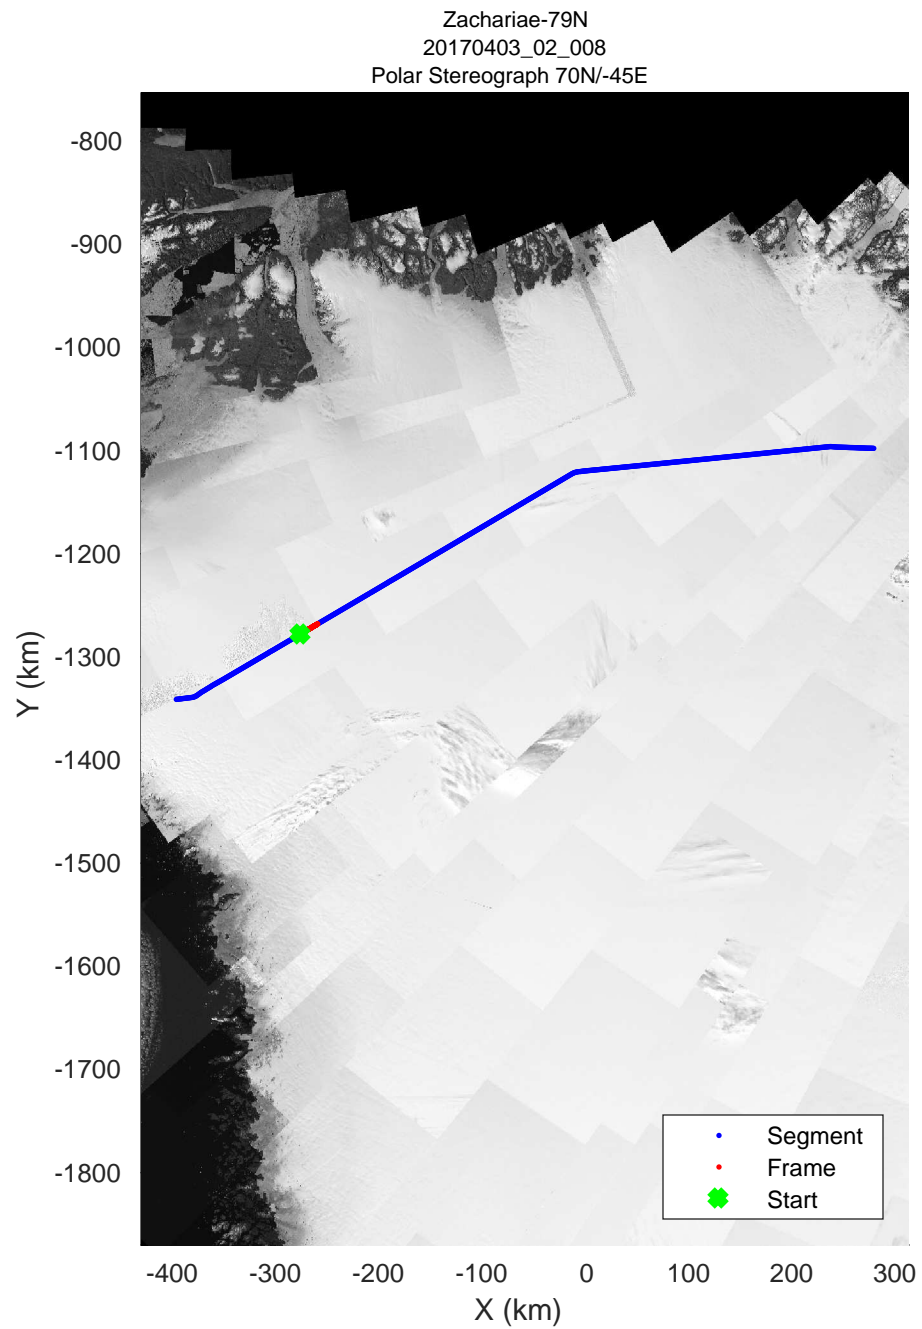

Zachariae-79N
20170403_02_007
Polar Stereograph 70N/-45E

accum 2017_Greenland_P3: "Zachariae-79N" 20170403_02_007: 12:00:13.5 to 12:02:24.8 GPS

accum 2017_Greenland_P3: "Zachariae-79N" 20170403_02_007: 12:00:13.5 to 12:02:24.8 GPS