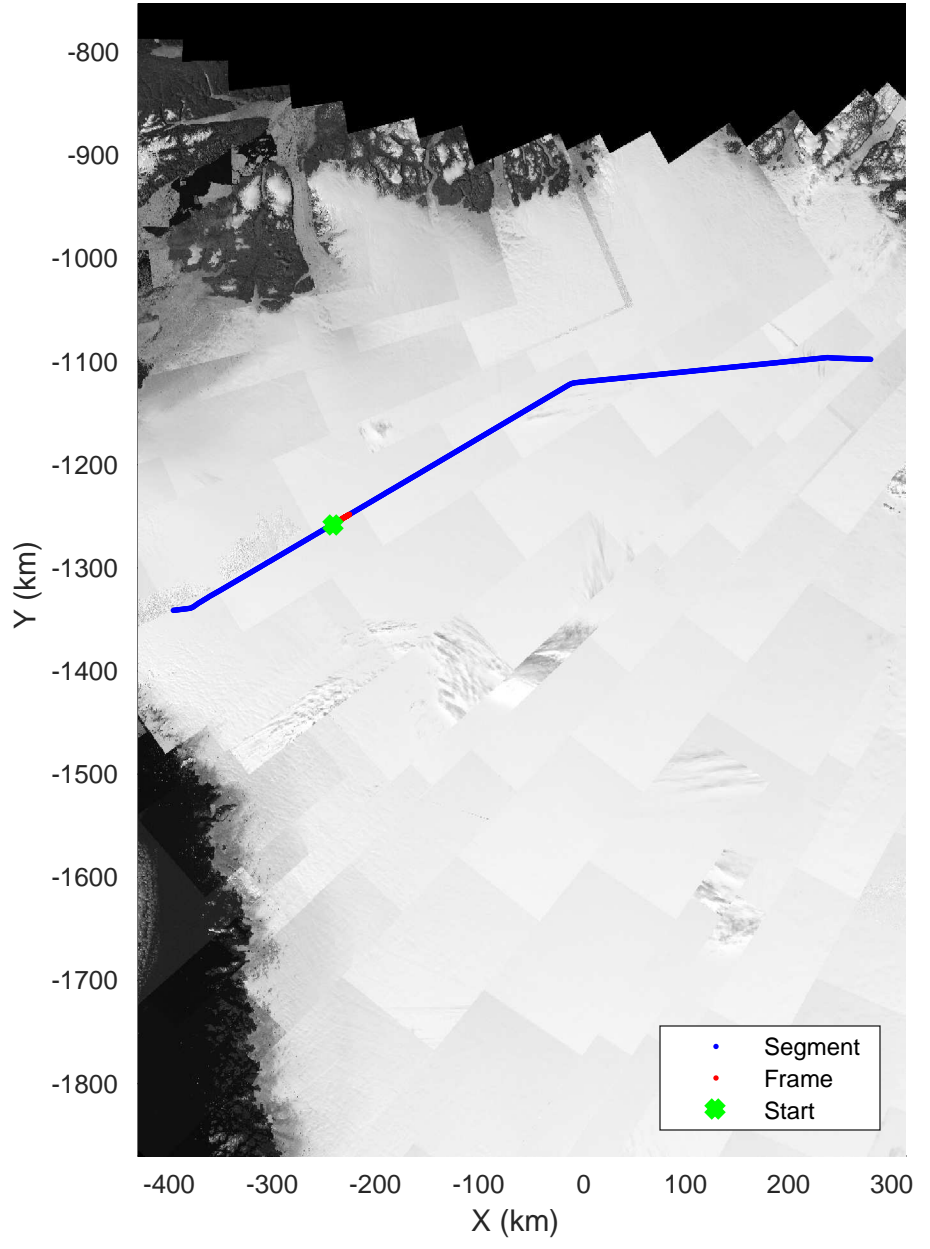

accum 2017_Greenland_P3: "Zachariae-79N" 20170403_02_009: 12:04:35.7 to 12:06:47.0 GPS

accum 2017_Greenland_P3: "Zachariae-79N" 20170403_02_009: 12:04:35.7 to 12:06:47.0 GPS

Zachariae-79N
20170403_02_010
Polar Stereograph 70N/-45E