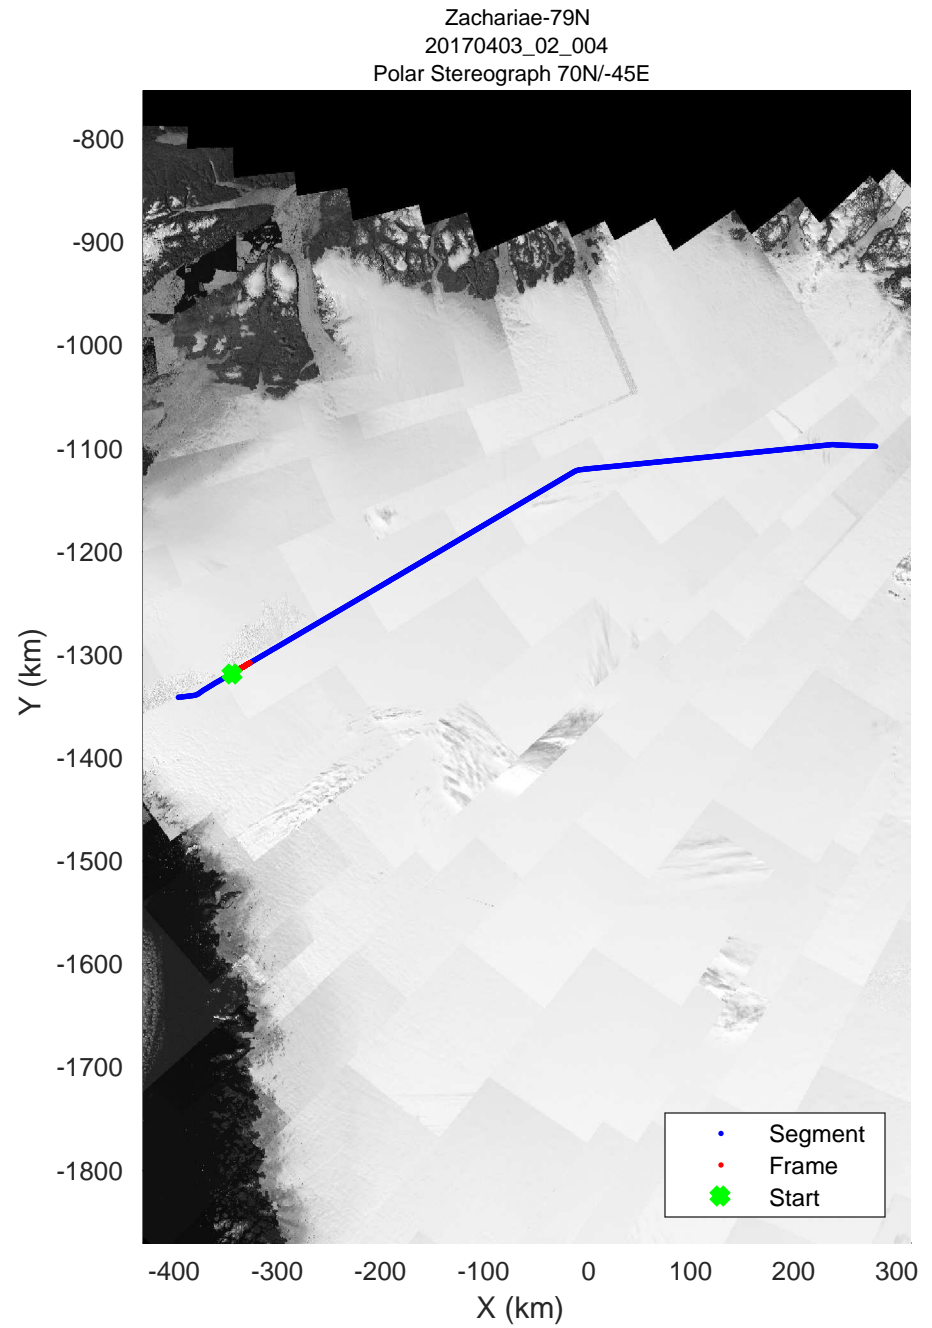

Zachariae-79N
20170403_02_003
Polar Stereograph 70N/-45E

accum 2017_Greenland_P3: "Zachariae-79N" 20170403_02_003: 11:51:16.9 to 11:53:32.2 GPS

accum 2017_Greenland_P3: "Zachariae-79N" 20170403_02_003: 11:51:16.9 to 11:53:32.2 GPS