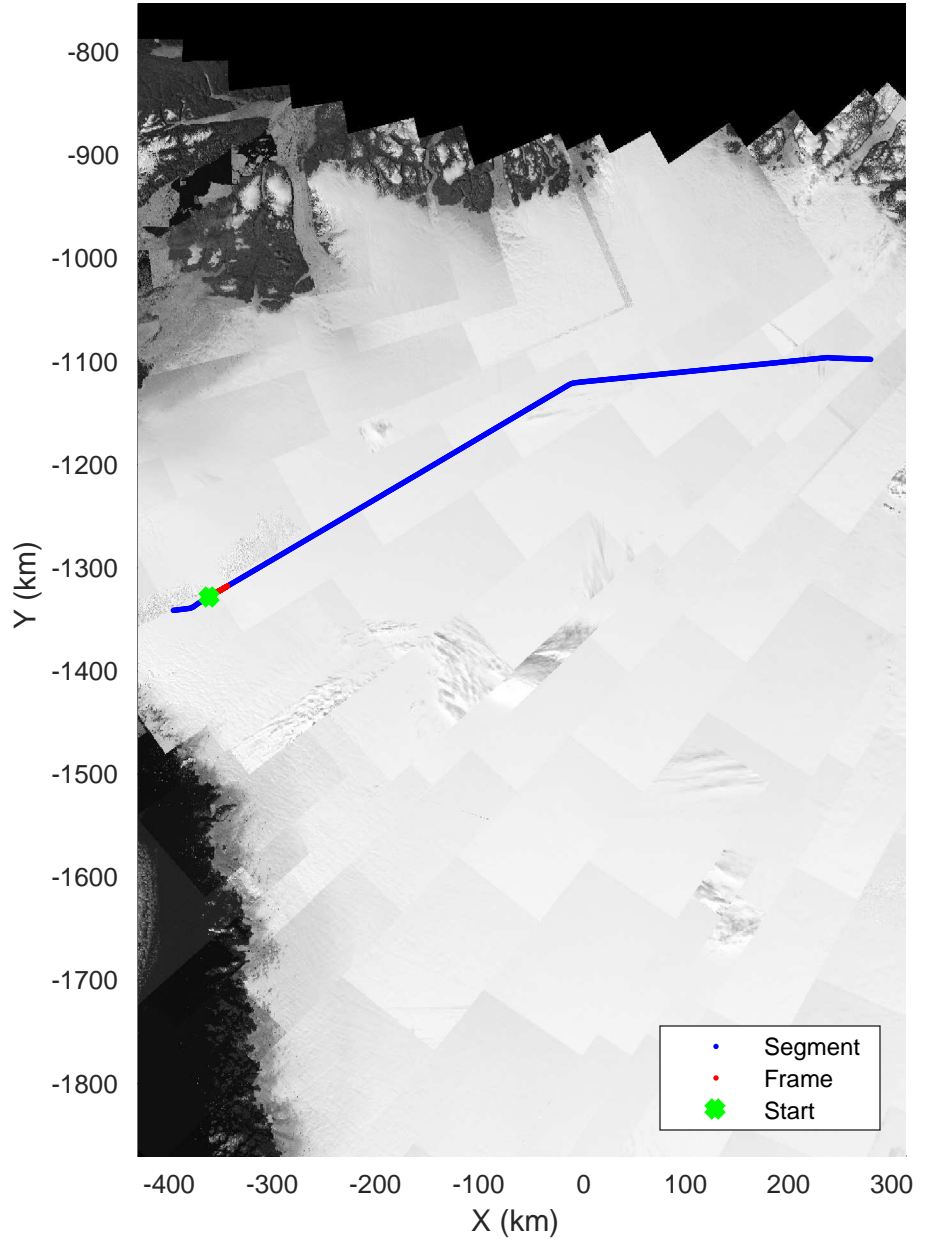

Zachariae-79N
20170403_02_003
Polar Stereograph 70N/-45E