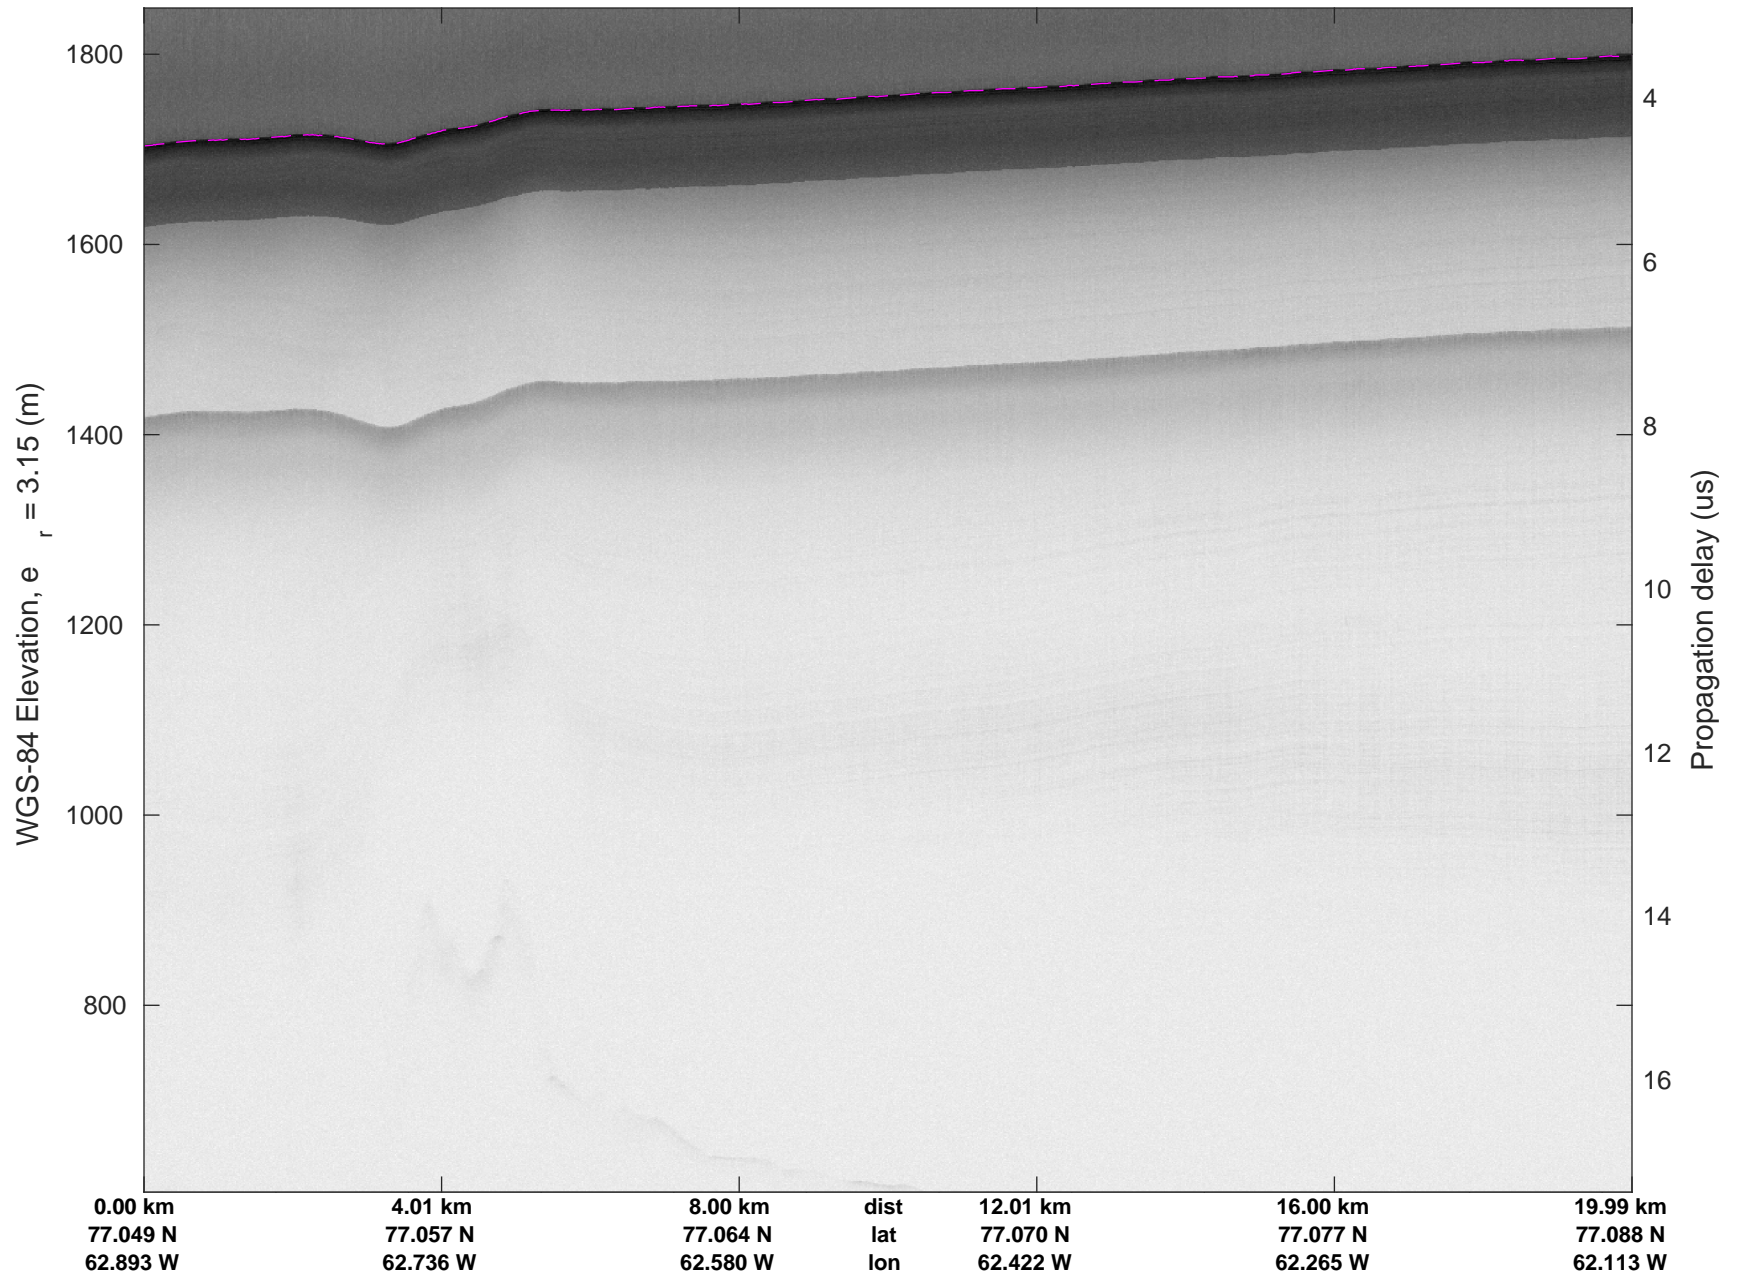

Zachariae-79N
20170403_01_001
Polar Stereograph 70N/-45E

accum 2017_Greenland_P3: "Zachariae-79N" 20170403_01_001: 11:40:47.8 to 11:43:00.2 GPS

accum 2017_Greenland_P3: "Zachariae-79N" 20170403_01_001: 11:40:47.8 to 11:43:00.2 GPS

Zachariae-79N
20170403_01_002
Polar Stereograph 70N/-45E

accum 2017_Greenland_P3: "Zachariae-79N" 20170403_01_002: 11:43:00.4 to 11:45:14.9 GPS

accum 2017_Greenland_P3: "Zachariae-79N" 20170403_01_002: 11:43:00.4 to 11:45:14.9 GPS

Zachariae-79N
20170403_01_003
Polar Stereograph 70N/-45E

accum 2017_Greenland_P3: "Zachariae-79N" 20170403_01_003: 11:45:15.0 to 11:46:23.3 GPS

accum 2017_Greenland_P3: "Zachariae-79N" 20170403_01_003: 11:45:15.0 to 11:46:23.3 GPS