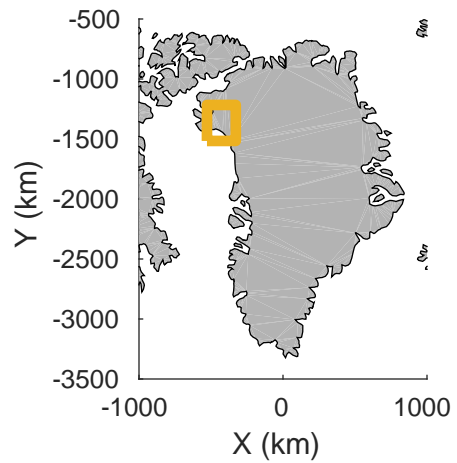

Zachariae-79N
20170403_01_002
Polar Stereograph 70N/-45E

accum 2017_Greenland_P3: "Zachariae-79N" 20170403_01_002: 11:43:00.4 to 11:45:14.9 GPS

accum 2017_Greenland_P3: "Zachariae-79N" 20170403_01_002: 11:43:00.4 to 11:45:14.9 GPS