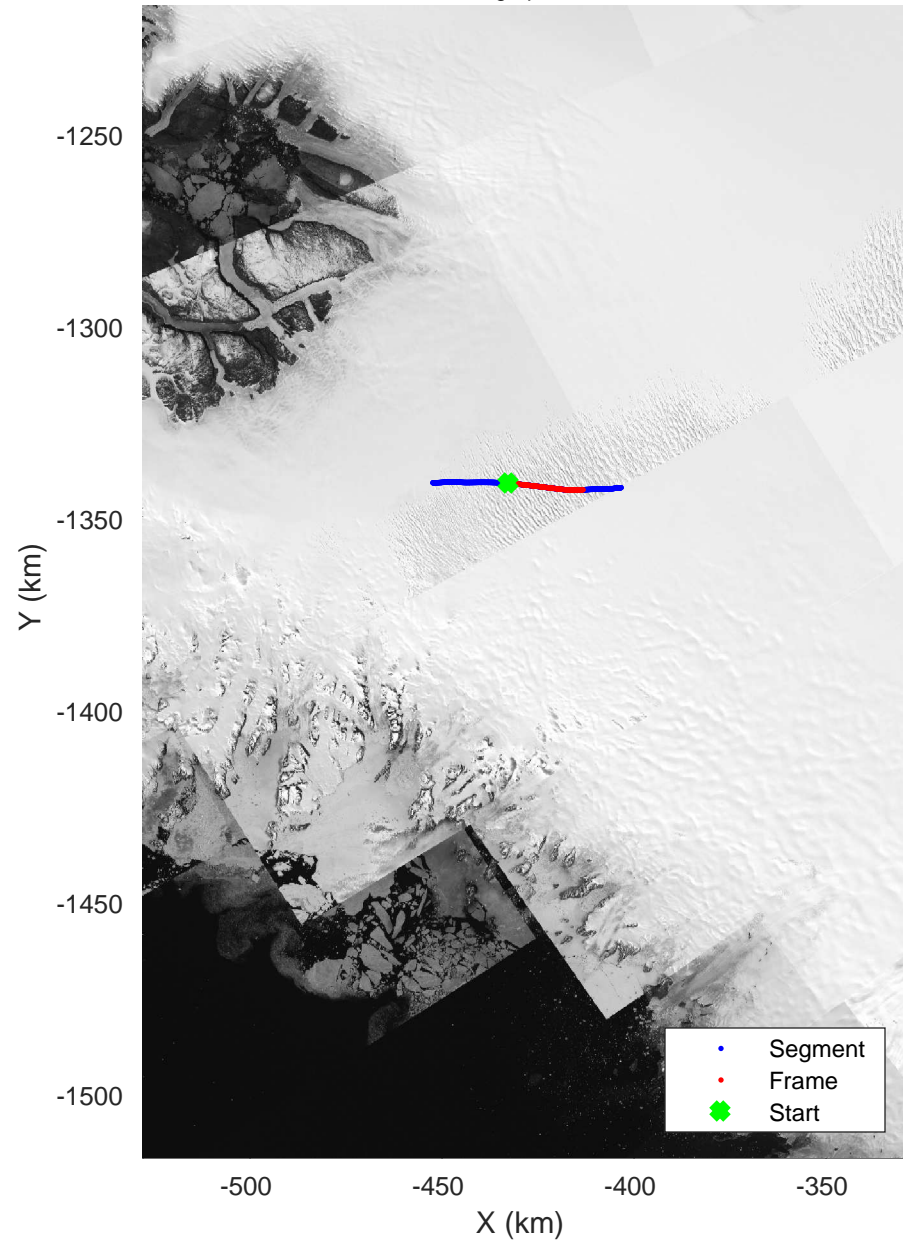

Zachariae-79N
20170403_01_001
Polar Stereograph 70N/-45E

accum 2017_Greenland_P3: "Zachariae-79N" 20170403_01_001: 11:40:47.8 to 11:43:00.2 GPS

accum 2017_Greenland_P3: "Zachariae-79N" 20170403_01_001: 11:40:47.8 to 11:43:00.2 GPS

Zachariae-79N
20170403_01_002
Polar Stereograph 70N/-45E

accum 2017_Greenland_P3: "Zachariae-79N" 20170403_01_002: 11:43:00.4 to 11:45:14.9 GPS

accum 2017_Greenland_P3: "Zachariae-79N" 20170403_01_002: 11:43:00.4 to 11:45:14.9 GPS

Zachariae-79N
20170403_01_003
Polar Stereograph 70N/-45E

accum 2017_Greenland_P3: "Zachariae-79N" 20170403_01_003: 11:45:15.0 to 11:46:23.3 GPS

accum 2017_Greenland_P3: "Zachariae-79N" 20170403_01_003: 11:45:15.0 to 11:46:23.3 GPS