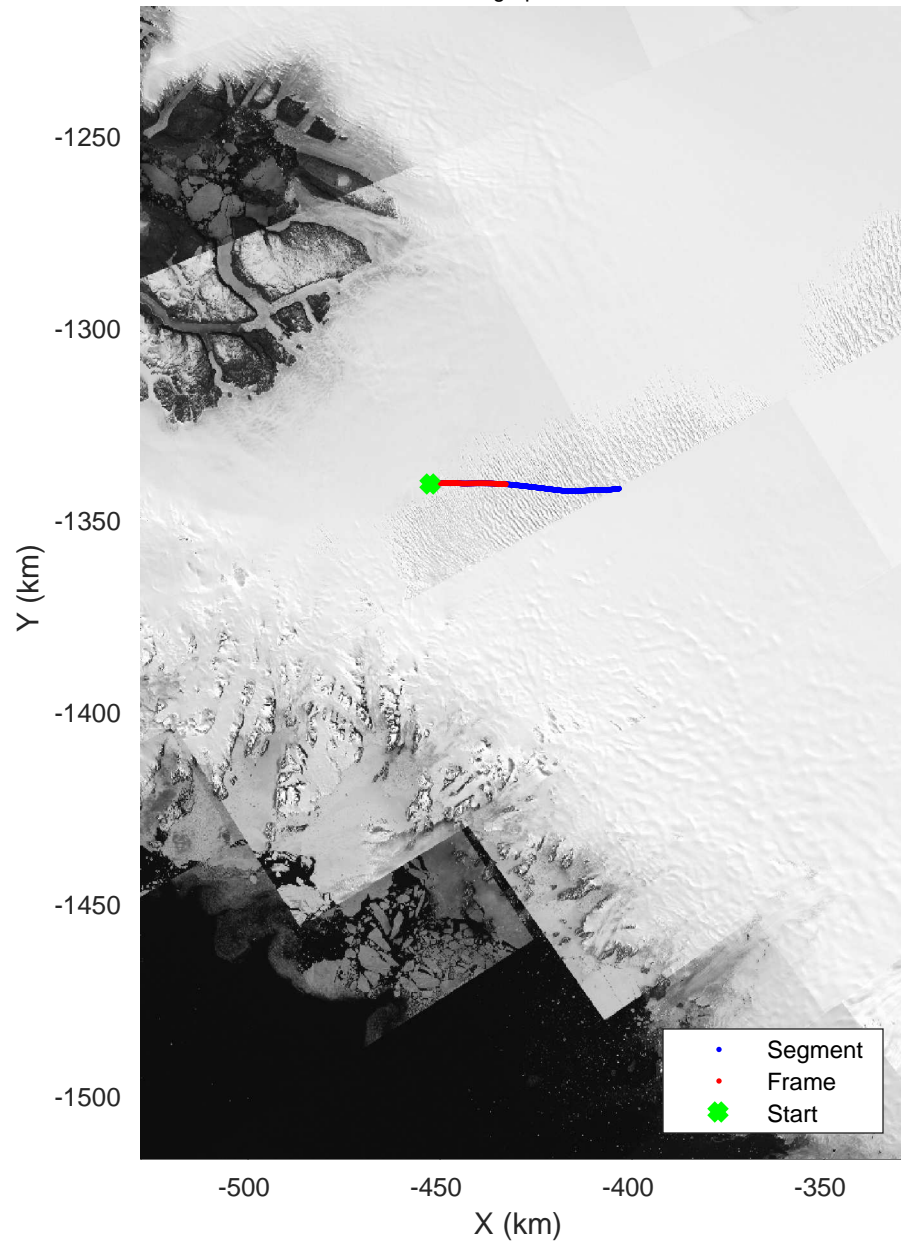

Zachariae-79N
20170403_01_001
Polar Stereograph 70N/-45E

accum 2017_Greenland_P3: "Zachariae-79N" 20170403_01_001: 11:40:47.8 to 11:43:00.2 GPS

accum 2017_Greenland_P3: "Zachariae-79N" 20170403_01_001: 11:40:47.8 to 11:43:00.2 GPS

Zachariae-79N
20170403_01_002
Polar Stereograph 70N/-45E

accum 2017_Greenland_P3: "Zachariae-79N" 20170403_01_002: 11:43:00.4 to 11:45:14.9 GPS

accum 2017_Greenland_P3: "Zachariae-79N" 20170403_01_002: 11:43:00.4 to 11:45:14.9 GPS

Zachariae-79N
20170403_01_003
Polar Stereograph 70N/-45E

accum 2017_Greenland_P3: "Zachariae-79N" 20170403_01_003: 11:45:15.0 to 11:46:23.3 GPS

accum 2017_Greenland_P3: "Zachariae-79N" 20170403_01_003: 11:45:15.0 to 11:46:23.3 GPS