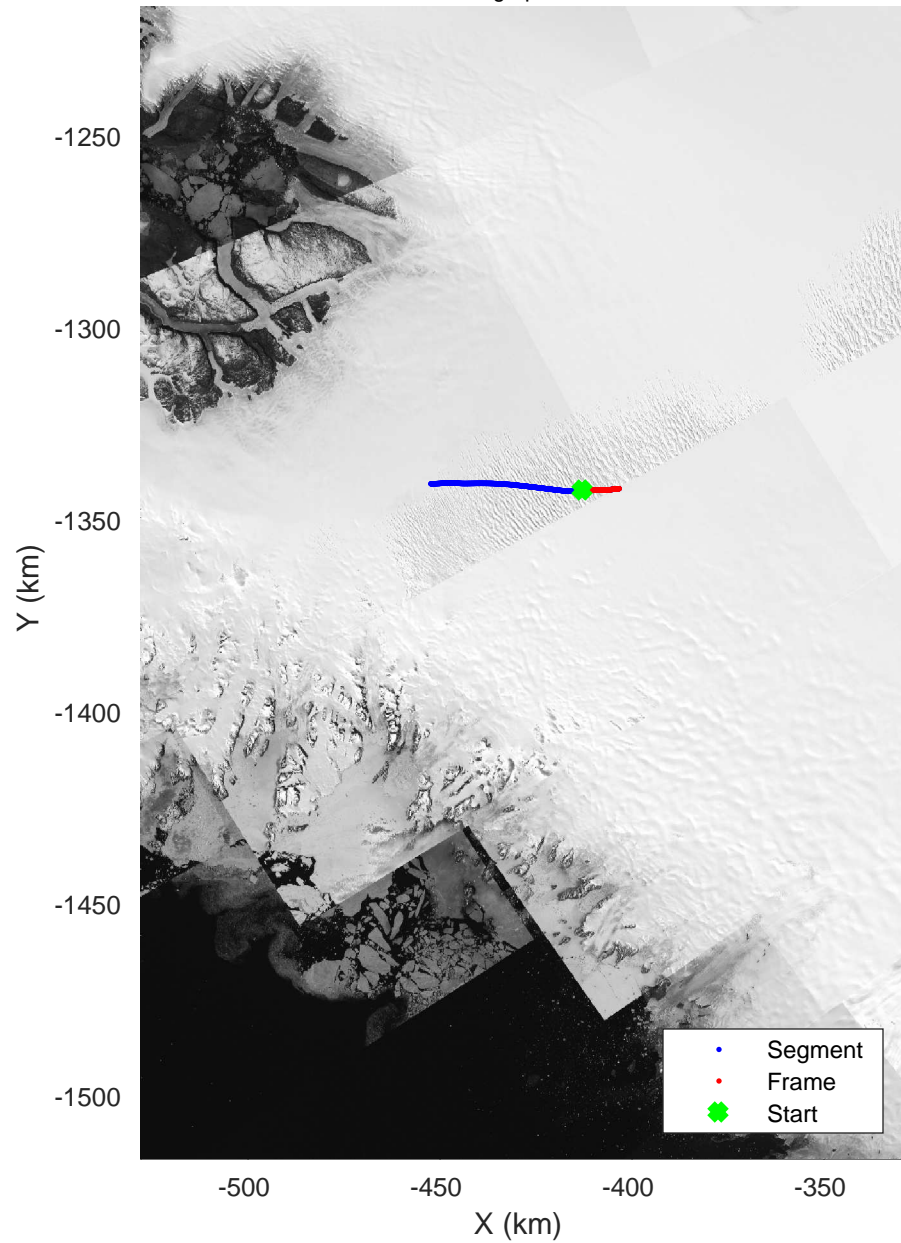

Zachariae-79N
20170403_01_001
Polar Stereograph 70N/-45E

accum 2017_Greenland_P3: "Zachariae-79N" 20170403_01_001: 11:40:47.8 to 11:43:00.2 GPS

accum 2017_Greenland_P3: "Zachariae-79N" 20170403_01_001: 11:40:47.8 to 11:43:00.2 GPS

Zachariae-79N
20170403_01_002
Polar Stereograph 70N/-45E

accum 2017_Greenland_P3: "Zachariae-79N" 20170403_01_002: 11:43:00.4 to 11:45:14.9 GPS

accum 2017_Greenland_P3: "Zachariae-79N" 20170403_01_002: 11:43:00.4 to 11:45:14.9 GPS

Zachariae-79N
20170403_01_003
Polar Stereograph 70N/-45E

accum 2017_Greenland_P3: "Zachariae-79N" 20170403_01_003: 11:45:15.0 to 11:46:23.3 GPS

accum 2017_Greenland_P3: "Zachariae-79N" 20170403_01_003: 11:45:15.0 to 11:46:23.3 GPS