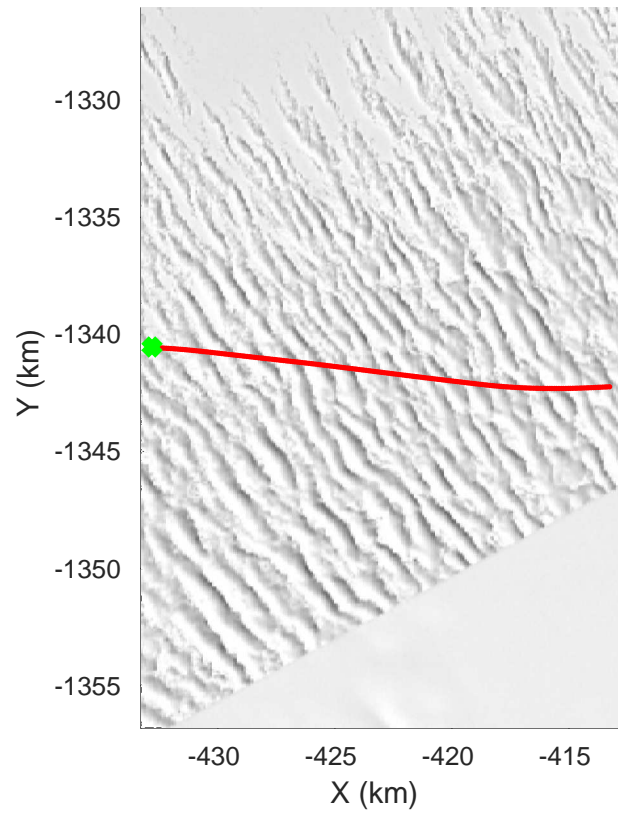

Zachariae-79N
20170403_01_001
Polar Stereograph 70N/-45E

accum 2017_Greenland_P3: "Zachariae-79N" 20170403_01_001: 11:40:47.8 to 11:43:00.2 GPS

accum 2017_Greenland_P3: "Zachariae-79N" 20170403_01_001: 11:40:47.8 to 11:43:00.2 GPS

Zachariae-79N
20170403_01_002
Polar Stereograph 70N/-45E

accum 2017_Greenland_P3: "Zachariae-79N" 20170403_01_002: 11:43:00.4 to 11:45:14.9 GPS

accum 2017_Greenland_P3: "Zachariae-79N" 20170403_01_002: 11:43:00.4 to 11:45:14.9 GPS

Zachariae-79N
20170403_01_003
Polar Stereograph 70N/-45E

accum 2017_Greenland_P3: "Zachariae-79N" 20170403_01_003: 11:45:15.0 to 11:46:23.3 GPS

accum 2017_Greenland_P3: "Zachariae-79N" 20170403_01_003: 11:45:15.0 to 11:46:23.3 GPS