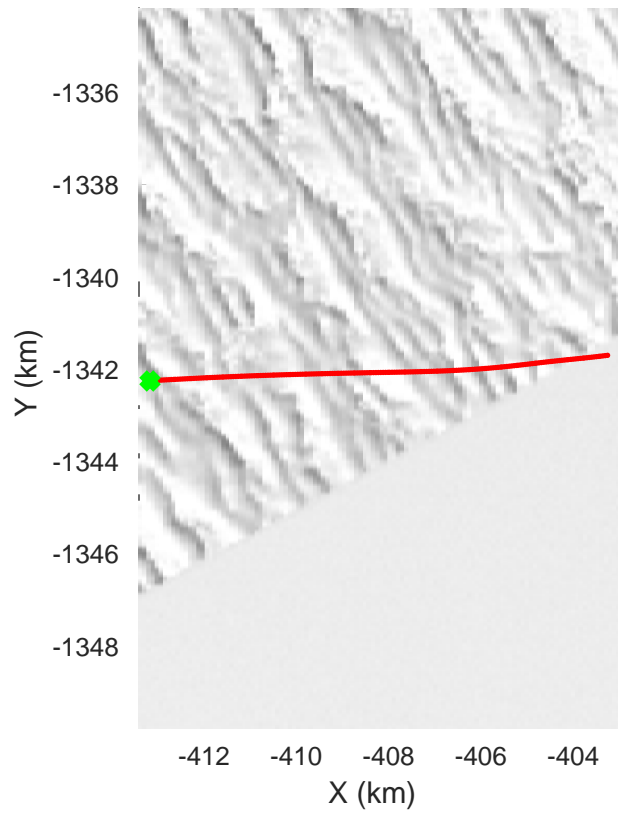

Zachariae-79N
20170403_01_001
Polar Stereograph 70N/-45E

accum 2017_Greenland_P3: "Zachariae-79N" 20170403_01_001: 11:40:47.8 to 11:43:00.2 GPS

accum 2017_Greenland_P3: "Zachariae-79N" 20170403_01_001: 11:40:47.8 to 11:43:00.2 GPS

Zachariae-79N
20170403_01_002
Polar Stereograph 70N/-45E

accum 2017_Greenland_P3: "Zachariae-79N" 20170403_01_002: 11:43:00.4 to 11:45:14.9 GPS

accum 2017_Greenland_P3: "Zachariae-79N" 20170403_01_002: 11:43:00.4 to 11:45:14.9 GPS

Zachariae-79N
20170403_01_003
Polar Stereograph 70N/-45E

accum 2017_Greenland_P3: "Zachariae-79N" 20170403_01_003: 11:45:15.0 to 11:46:23.3 GPS

accum 2017_Greenland_P3: "Zachariae-79N" 20170403_01_003: 11:45:15.0 to 11:46:23.3 GPS