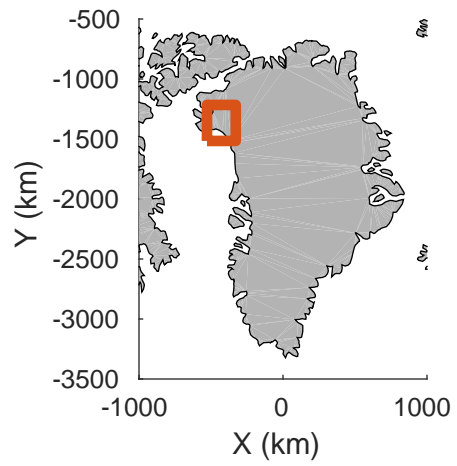

Zachariae-79N
20170403_01_001
Polar Stereograph 70N/-45E

accum 2017_Greenland_P3: "Zachariae-79N" 20170403_01_001: 11:40:47.8 to 11:43:00.2 GPS

accum 2017_Greenland_P3: "Zachariae-79N" 20170403_01_001: 11:40:47.8 to 11:43:00.2 GPS

Zachariae-79N
20170403_01_002
Polar Stereograph 70N/-45E

accum 2017_Greenland_P3: "Zachariae-79N" 20170403_01_002: 11:43:00.4 to 11:45:14.9 GPS

accum 2017_Greenland_P3: "Zachariae-79N" 20170403_01_002: 11:43:00.4 to 11:45:14.9 GPS