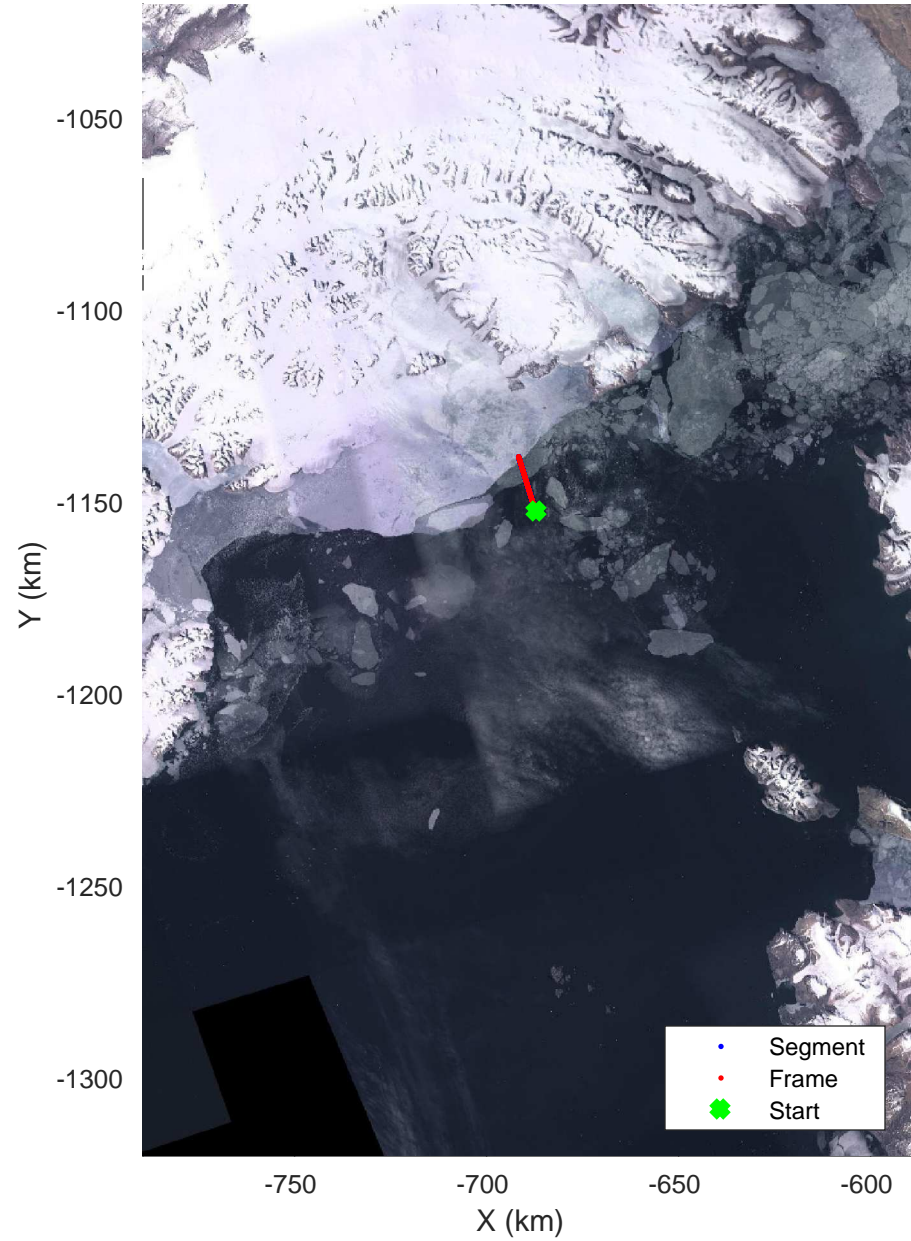

South Ellesmere 01
20170330_01_001
Polar Stereograph 70N/-45E

accum 2017_Greenland_P3: "South Ellesmere 01" 20170330_01_001: 11:25:14.1 to 11:27:01.6 GPS

accum 2017_Greenland_P3: "South Ellesemere 01" 20170330_01_001: 11:25:14.1 to 11:27:01.6 GPS