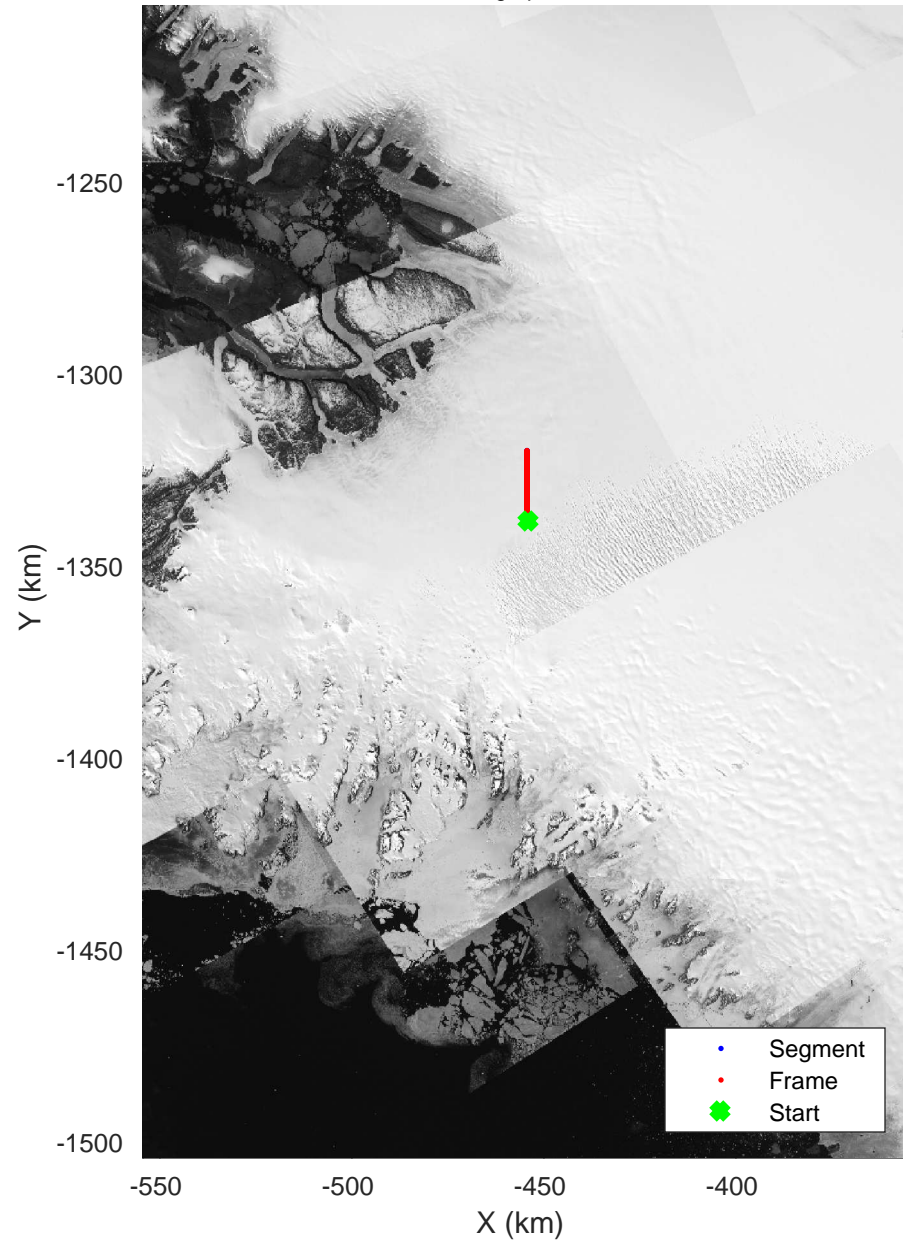

North Flux 2
20170322_03_001
Polar Stereograph 70N/-45E

accum 2017_Greenland_P3: "North Flux 2" 20170322_03_001: 12:16:37.0 to 12:18:57.1 GPS

accum 2017_Greenland_P3: "North Flux 2" 20170322_03_001: 12:16:37.0 to 12:18:57.1 GPS