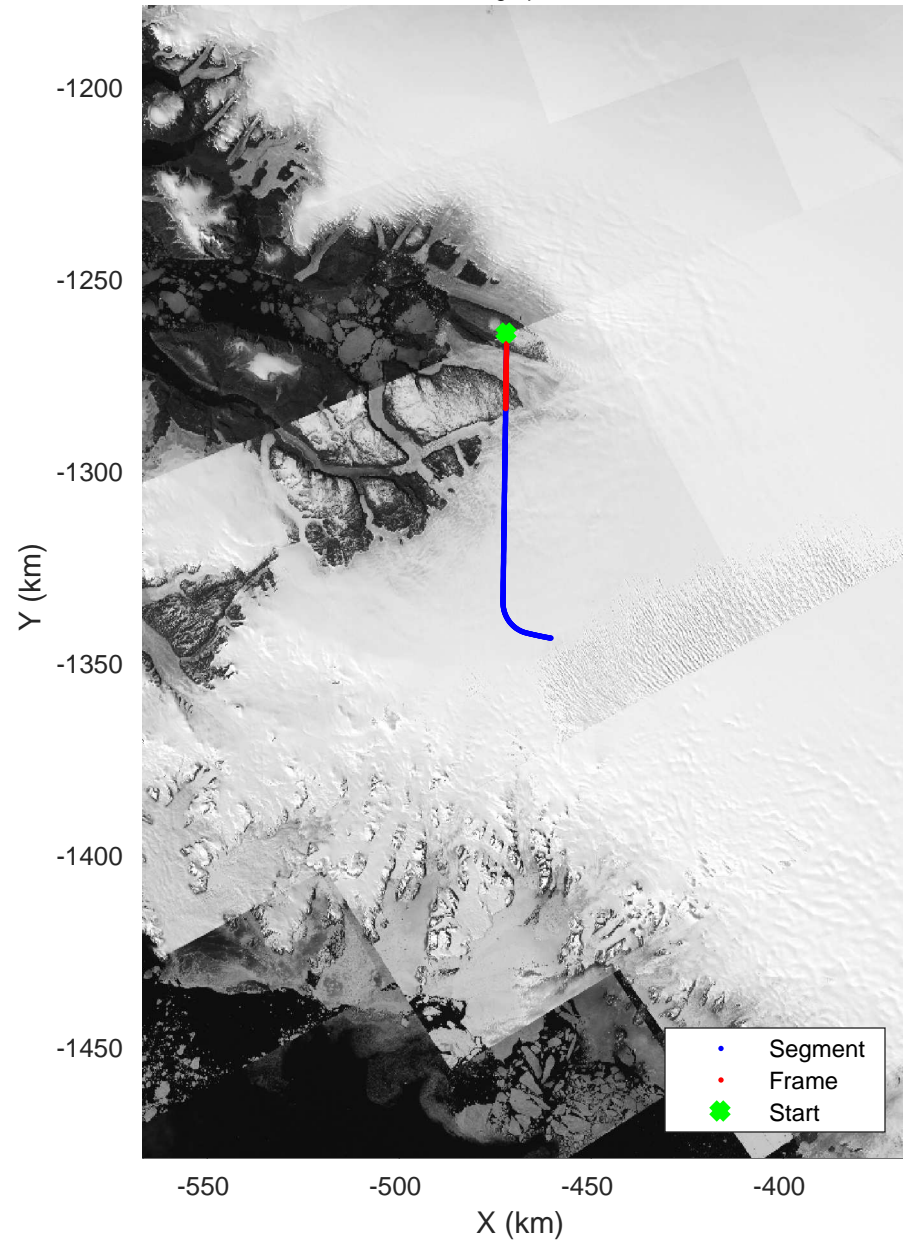

North Flux 2
20170322_02_001
Polar Stereograph 70N/-45E

accum 2017_Greenland_P3: "North Flux 2" 20170322_02_001: 12:04:11.6 to 12:06:42.9 GPS

accum 2017_Greenland_P3: "North Flux 2" 20170322_02_001: 12:04:11.6 to 12:06:42.9 GPS

North Flux 2
20170322_02_002
Polar Stereograph 70N/-45E

accum 2017_Greenland_P3: "North Flux 2" 20170322_02_002: 12:06:44.3 to 12:09:14.3 GPS

accum 2017_Greenland_P3: "North Flux 2" 20170322_02_002: 12:06:44.3 to 12:09:14.3 GPS

North Flux 2
20170322_02_003
Polar Stereograph 70N/-45E

accum 2017_Greenland_P3: "North Flux 2" 20170322_02_003: 12:09:16.3 to 12:11:43.9 GPS

accum 2017_Greenland_P3: "North Flux 2" 20170322_02_003: 12:09:16.3 to 12:11:43.9 GPS

North Flux 2
20170322_02_004
Polar Stereograph 70N/-45E

accum 2017_Greenland_P3: "North Flux 2" 20170322_02_004: 12:11:45.6 to 12:14:10.7 GPS

accum 2017_Greenland_P3: "North Flux 2" 20170322_02_004: 12:11:45.6 to 12:14:10.7 GPS