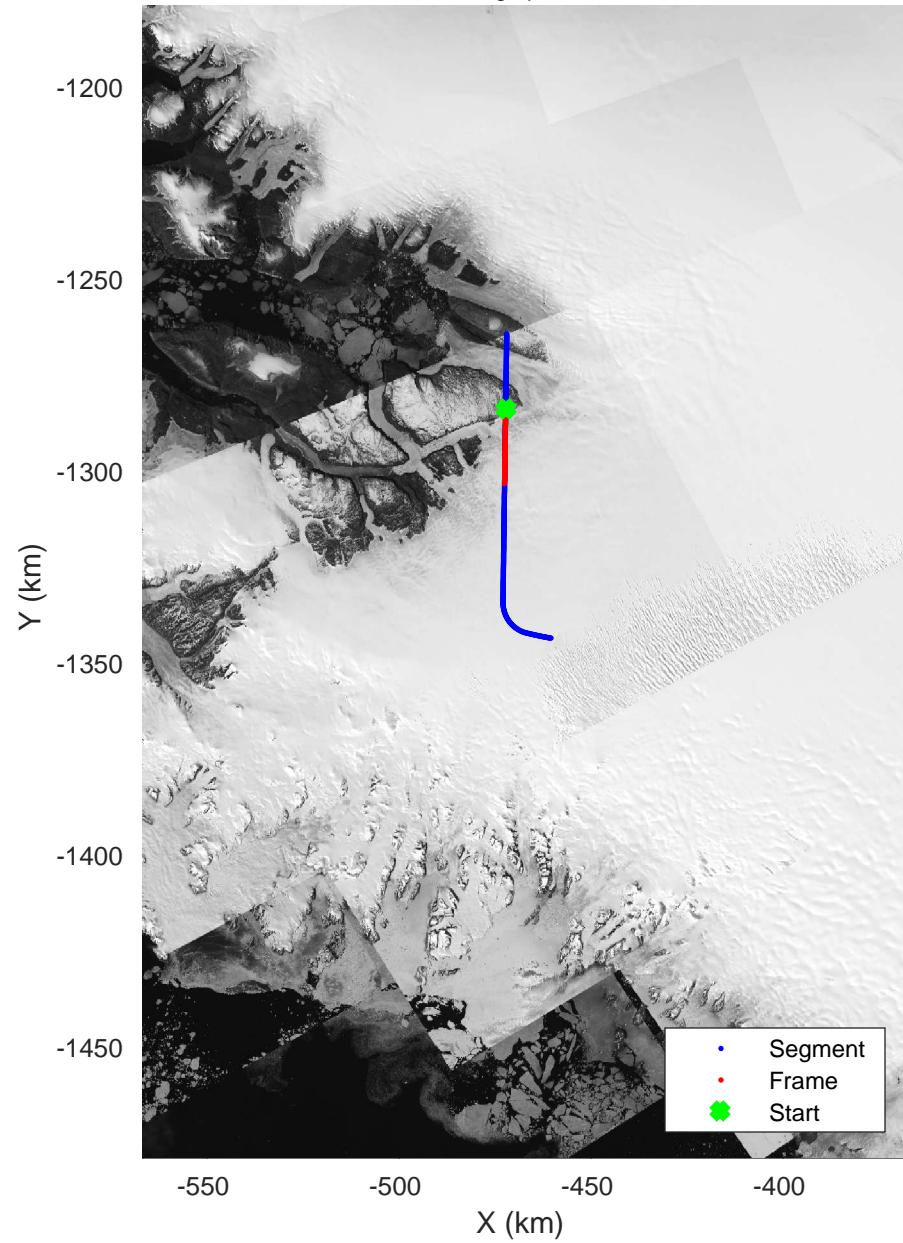

North Flux 2
20170322_02_001
Polar Stereograph 70N/-45E

accum 2017_Greenland_P3: "North Flux 2" 20170322_02_001: 12:04:11.6 to 12:06:42.9 GPS

accum 2017_Greenland_P3: "North Flux 2" 20170322_02_001: 12:04:11.6 to 12:06:42.9 GPS

North Flux 2
20170322_02_002
Polar Stereograph 70N/-45E

accum 2017_Greenland_P3: "North Flux 2" 20170322_02_002: 12:06:44.3 to 12:09:14.3 GPS

accum 2017_Greenland_P3: "North Flux 2" 20170322_02_002: 12:06:44.3 to 12:09:14.3 GPS

North Flux 2
20170322_02_003
Polar Stereograph 70N/-45E

accum 2017_Greenland_P3: "North Flux 2" 20170322_02_003: 12:09:16.3 to 12:11:43.9 GPS

accum 2017_Greenland_P3: "North Flux 2" 20170322_02_003: 12:09:16.3 to 12:11:43.9 GPS

North Flux 2
20170322_02_004
Polar Stereograph 70N/-45E

accum 2017_Greenland_P3: "North Flux 2" 20170322_02_004: 12:11:45.6 to 12:14:10.7 GPS

accum 2017_Greenland_P3: "North Flux 2" 20170322_02_004: 12:11:45.6 to 12:14:10.7 GPS