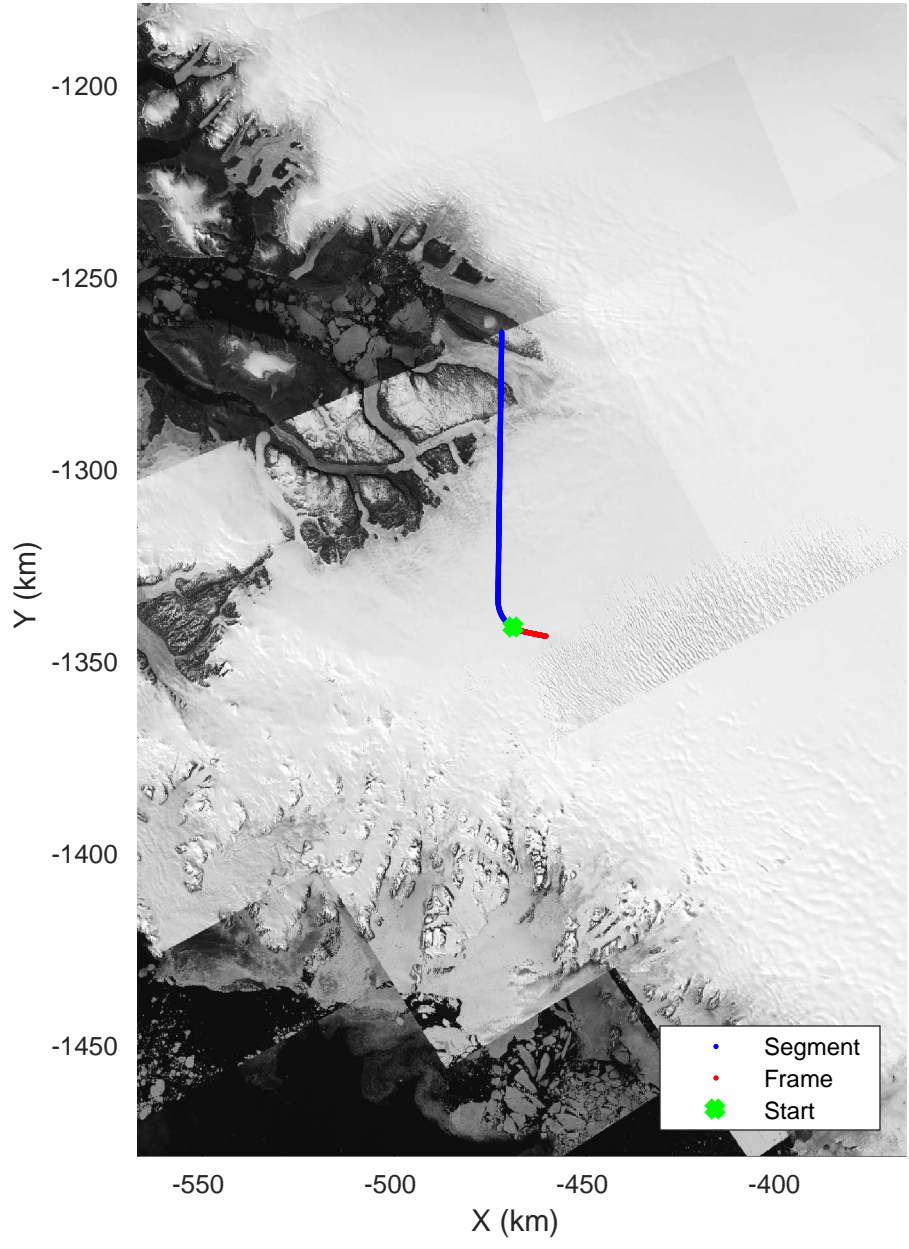

North Flux 2
20170322_02_002
Polar Stereograph 70N/-45E

accum 2017_Greenland_P3: "North Flux 2" 20170322_02_002: 12:06:44.3 to 12:09:14.3 GPS

accum 2017_Greenland_P3: "North Flux 2" 20170322_02_002: 12:06:44.3 to 12:09:14.3 GPS

North Flux 2
20170322_02_003
Polar Stereograph 70N/-45E

accum 2017_Greenland_P3: "North Flux 2" 20170322_02_003: 12:09:16.3 to 12:11:43.9 GPS

accum 2017_Greenland_P3: "North Flux 2" 20170322_02_003: 12:09:16.3 to 12:11:43.9 GPS

North Flux 2
20170322_02_004
Polar Stereograph 70N/-45E

accum 2017_Greenland_P3: "North Flux 2" 20170322_02_004: 12:11:45.6 to 12:14:10.7 GPS

accum 2017_Greenland_P3: "North Flux 2" 20170322_02_004: 12:11:45.6 to 12:14:10.7 GPS

North Flux 2
20170322_02_005
Polar Stereograph 70N/-45E

accum 2017_Greenland_P3: "North Flux 2" 20170322_02_005: 12:14:13.0 to 12:15:21.2 GPS

accum 2017_Greenland_P3: "North Flux 2" 20170322_02_005: 12:14:13.0 to 12:15:21.2 GPS