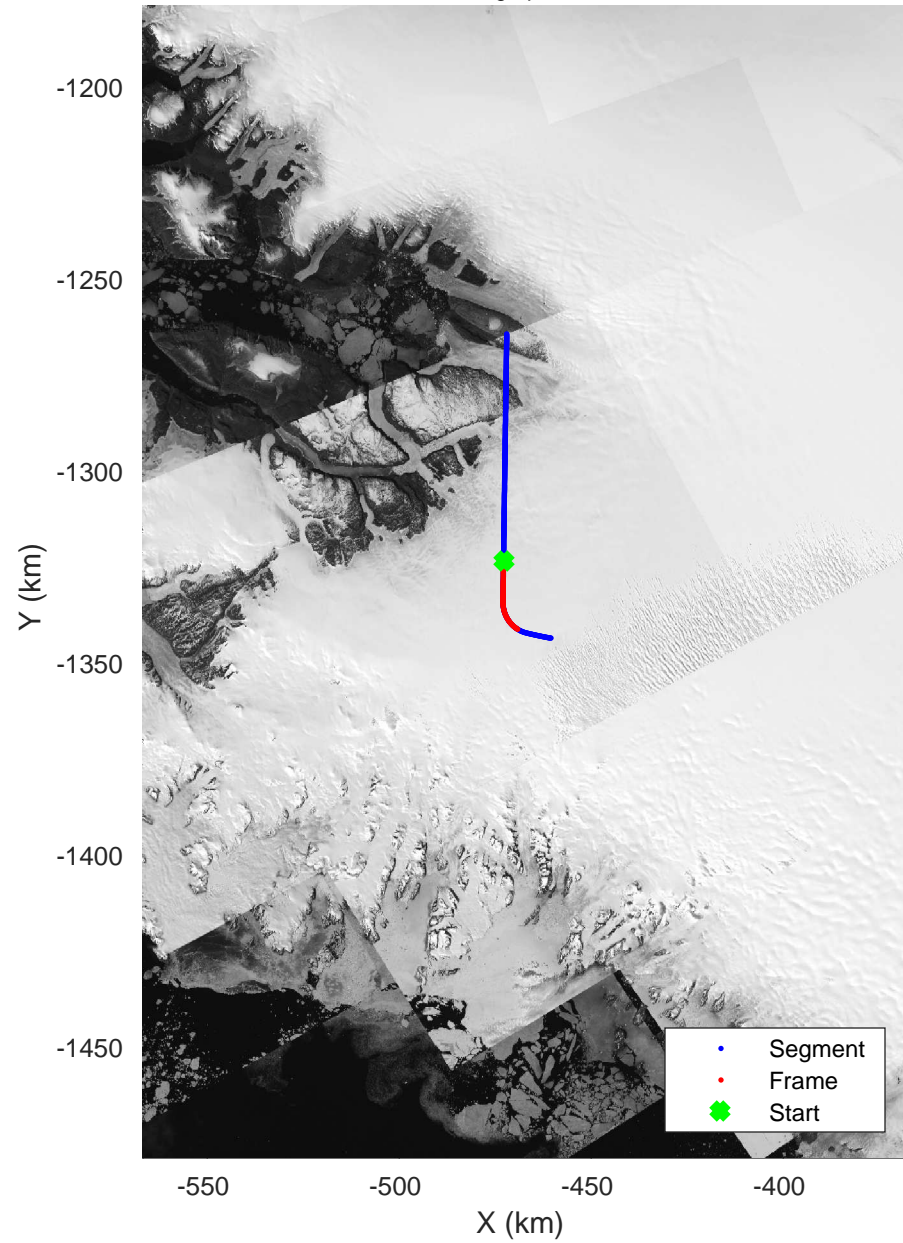

North Flux 2
20170322_02_002
Polar Stereograph 70N/-45E

accum 2017_Greenland_P3: "North Flux 2" 20170322_02_002: 12:06:44.3 to 12:09:14.3 GPS

accum 2017_Greenland_P3: "North Flux 2" 20170322_02_002: 12:06:44.3 to 12:09:14.3 GPS

North Flux 2
20170322_02_003
Polar Stereograph 70N/-45E

accum 2017_Greenland_P3: "North Flux 2" 20170322_02_003: 12:09:16.3 to 12:11:43.9 GPS

accum 2017_Greenland_P3: "North Flux 2" 20170322_02_003: 12:09:16.3 to 12:11:43.9 GPS

North Flux 2
20170322_02_004
Polar Stereograph 70N/-45E

accum 2017_Greenland_P3: "North Flux 2" 20170322_02_004: 12:11:45.6 to 12:14:10.7 GPS

accum 2017_Greenland_P3: "North Flux 2" 20170322_02_004: 12:11:45.6 to 12:14:10.7 GPS

North Flux 2
20170322_02_005
Polar Stereograph 70N/-45E

accum 2017_Greenland_P3: "North Flux 2" 20170322_02_005: 12:14:13.0 to 12:15:21.2 GPS

accum 2017_Greenland_P3: "North Flux 2" 20170322_02_005: 12:14:13.0 to 12:15:21.2 GPS