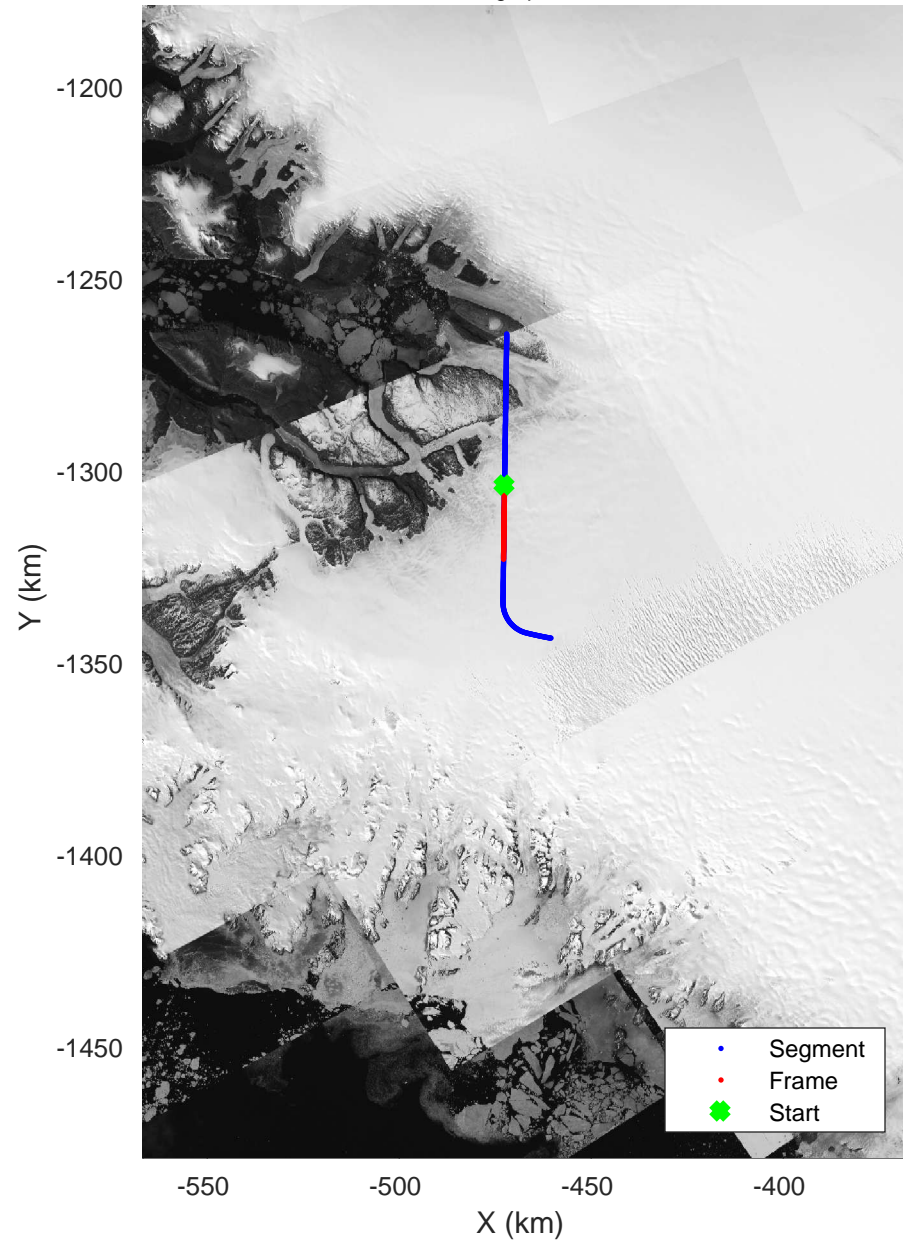

North Flux 2
20170322_02_001
Polar Stereograph 70N/-45E

accum 2017_Greenland_P3: "North Flux 2" 20170322_02_001: 12:04:11.6 to 12:06:42.9 GPS

accum 2017_Greenland_P3: "North Flux 2" 20170322_02_001: 12:04:11.6 to 12:06:42.9 GPS

North Flux 2
20170322_02_002
Polar Stereograph 70N/-45E

accum 2017_Greenland_P3: "North Flux 2" 20170322_02_002: 12:06:44.3 to 12:09:14.3 GPS

accum 2017_Greenland_P3: "North Flux 2" 20170322_02_002: 12:06:44.3 to 12:09:14.3 GPS

North Flux 2
20170322_02_003
Polar Stereograph 70N/-45E

accum 2017_Greenland_P3: "North Flux 2" 20170322_02_003: 12:09:16.3 to 12:11:43.9 GPS

accum 2017_Greenland_P3: "North Flux 2" 20170322_02_003: 12:09:16.3 to 12:11:43.9 GPS

North Flux 2
20170322_02_004
Polar Stereograph 70N/-45E

accum 2017_Greenland_P3: "North Flux 2" 20170322_02_004: 12:11:45.6 to 12:14:10.7 GPS

accum 2017_Greenland_P3: "North Flux 2" 20170322_02_004: 12:11:45.6 to 12:14:10.7 GPS