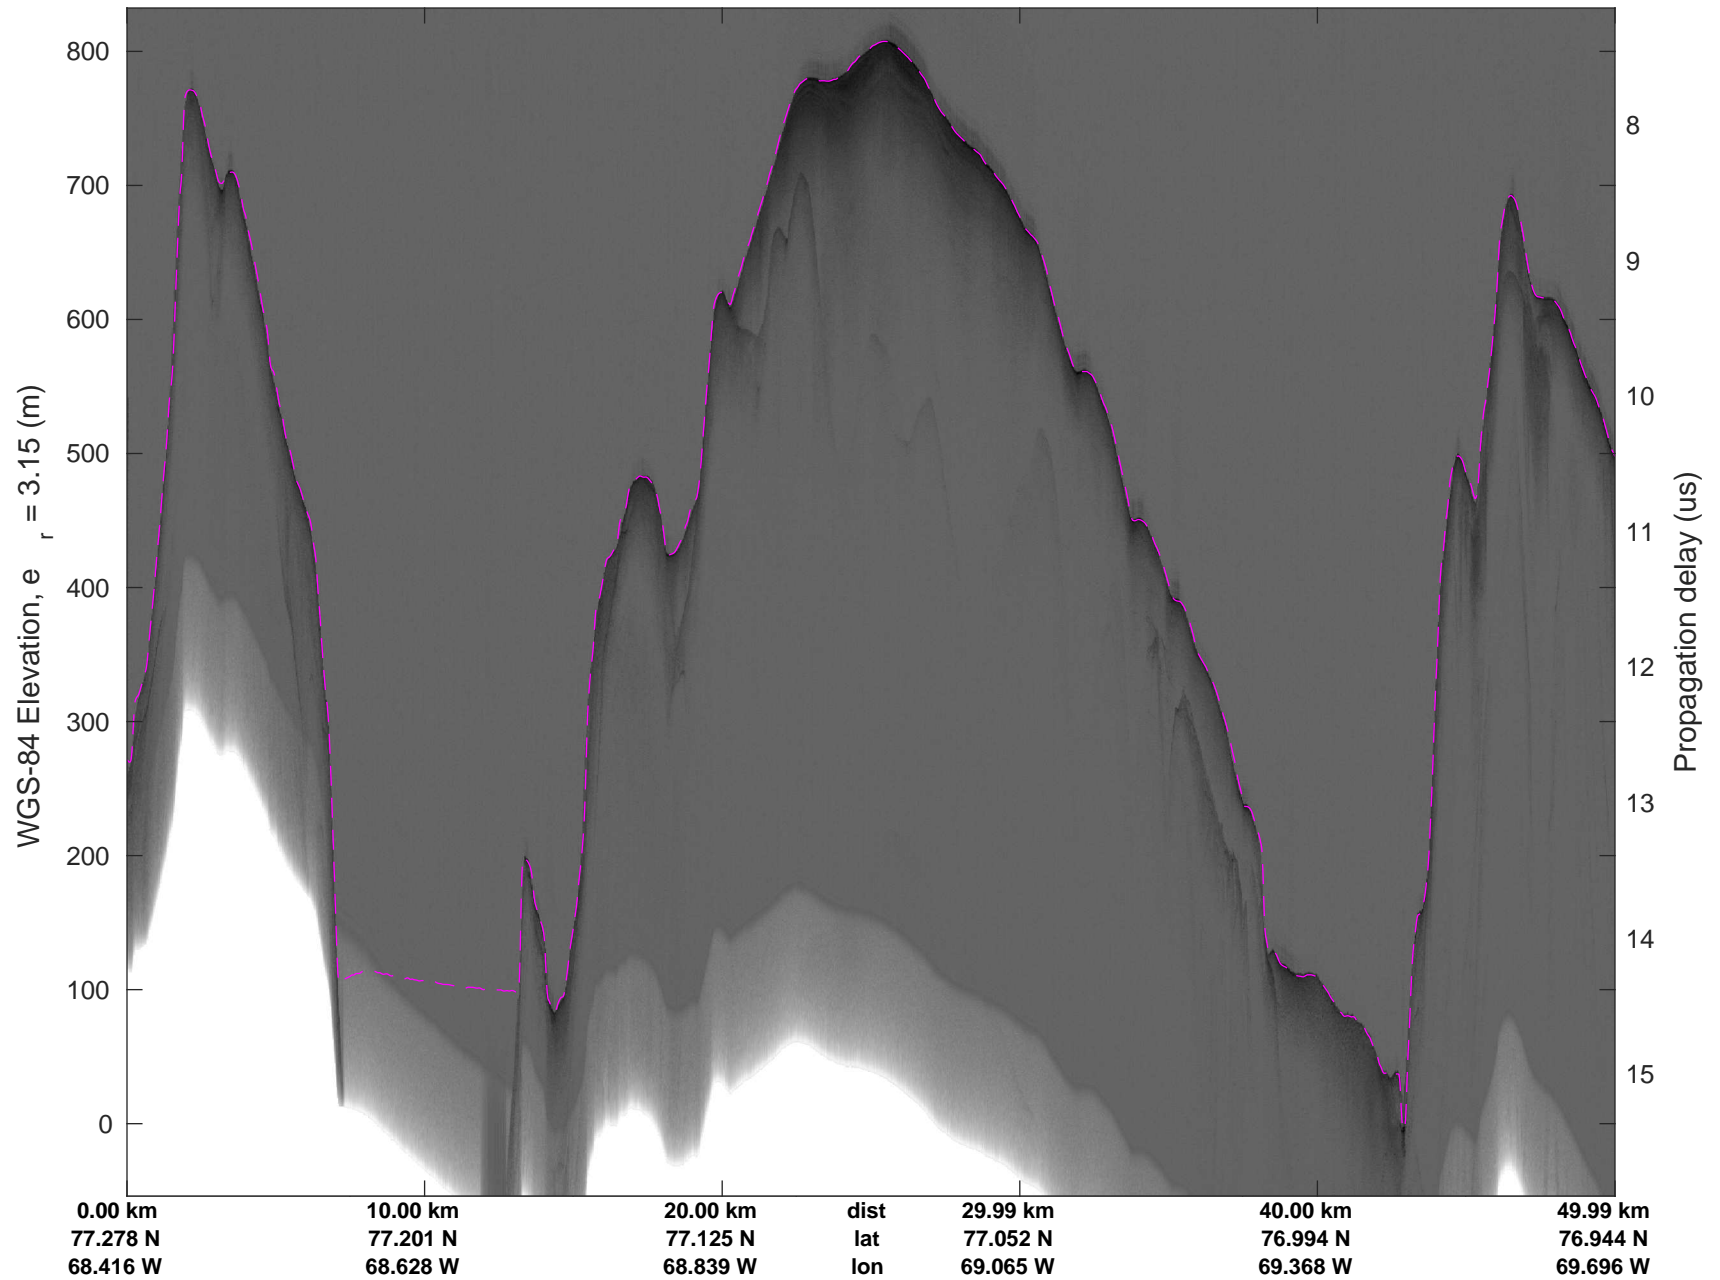

Sea Ice: South Basin Transect
20170320_01_001
Polar Stereograph 70N/-45E

mcords5-accum 2017_Greenland_P3: "Sea Ice: South Basin Transect" 20170320_01_001: 20:24:34.5 to 20:30:53.9 GPS

mrecords5-accum 2017_Greenland_P3: "Sea Ice: South Basin Transect" 20170320_01_001: 20:24:34.5 to 20:30:53.9 GPS

Sea Ice: South Basin Transect
20170320_01_002
Polar Stereograph 70N/-45E

mcords5-accum 2017_Greenland_P3: "Sea Ice: South Basin Transect" 20170320_01_002: 20:30:54.2 to 20:37:48.9 GPS

0.00 km	10.00 km	20.01 km	dist	29.99 km	39.99 km	49.99 km
76.944 N	76.877 N	76.795 N	lat	76.706 N	76.618 N	76.532 N
69.697 W	69.960 W	70.117 W	lon	70.132 W	70.178 W	70.121 W

mcords5-accum 2017_Greenland_P3: "Sea Ice: South Basin Transect" 20170320_01_002: 20:30:54.2 to 20:37:48.9 GPS

Sea Ice: South Basin Transect
20170320_01_003
Polar Stereograph 70N/-45E

mcords5-accum 2017_Greenland_P3: "Sea Ice: South Basin Transect" 20170320_01_003: 20:37:49.2 to 20:45:57.1 GPS

mcords5-accum 2017_Greenland_P3: "Sea Ice: South Basin Transect" 20170320_01_003: 20:37:49.2 to 20:45:57.1 GPS