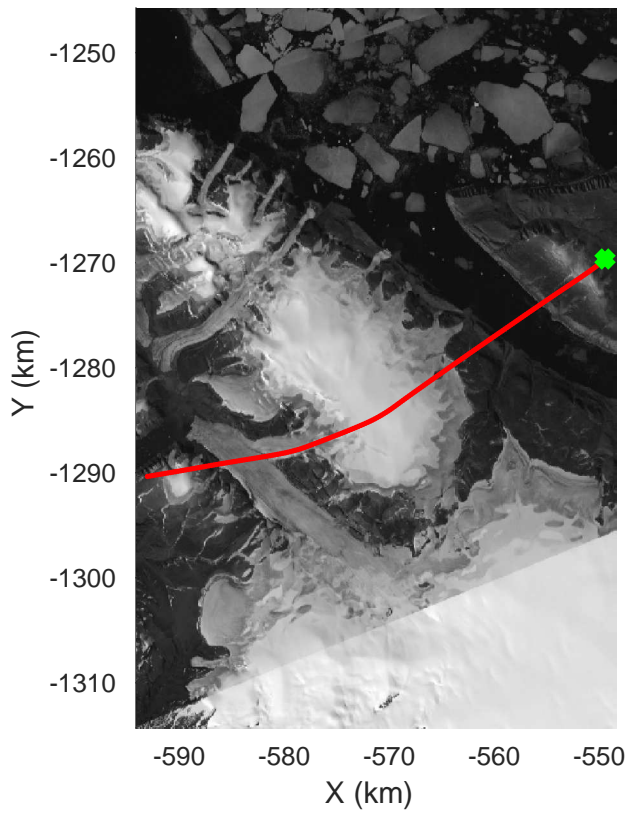

Sea Ice: South Basin Transect
20170320_01_001
Polar Stereograph 70N/-45E

mcords5-accum 2017_Greenland_P3: "Sea Ice: South Basin Transect" 20170320_01_001: 20:24:34.5 to 20:30:53.9 GPS

mrecords5-accum 2017_Greenland_P3: "Sea Ice: South Basin Transect" 20170320_01_001: 20:24:34.5 to 20:30:53.9 GPS

Sea Ice: South Basin Transect
20170320_01_002
Polar Stereograph 70N/-45E

mcords5-accum 2017_Greenland_P3: "Sea Ice: South Basin Transect" 20170320_01_002: 20:30:54.2 to 20:37:48.9 GPS

0.00 km	10.00 km	20.01 km	dist	29.99 km	39.99 km	49.99 km
76.944 N	76.877 N	76.795 N	lat	76.706 N	76.618 N	76.532 N
69.697 W	69.960 W	70.117 W	lon	70.132 W	70.178 W	70.121 W

mcords5-accum 2017_Greenland_P3: "Sea Ice: South Basin Transect" 20170320_01_002: 20:30:54.2 to 20:37:48.9 GPS

Sea Ice: South Basin Transect
20170320_01_003
Polar Stereograph 70N/-45E

mcords5-accum 2017_Greenland_P3: "Sea Ice: South Basin Transect" 20170320_01_003: 20:37:49.2 to 20:45:57.1 GPS

mcords5-accum 2017_Greenland_P3: "Sea Ice: South Basin Transect" 20170320_01_003: 20:37:49.2 to 20:45:57.1 GPS