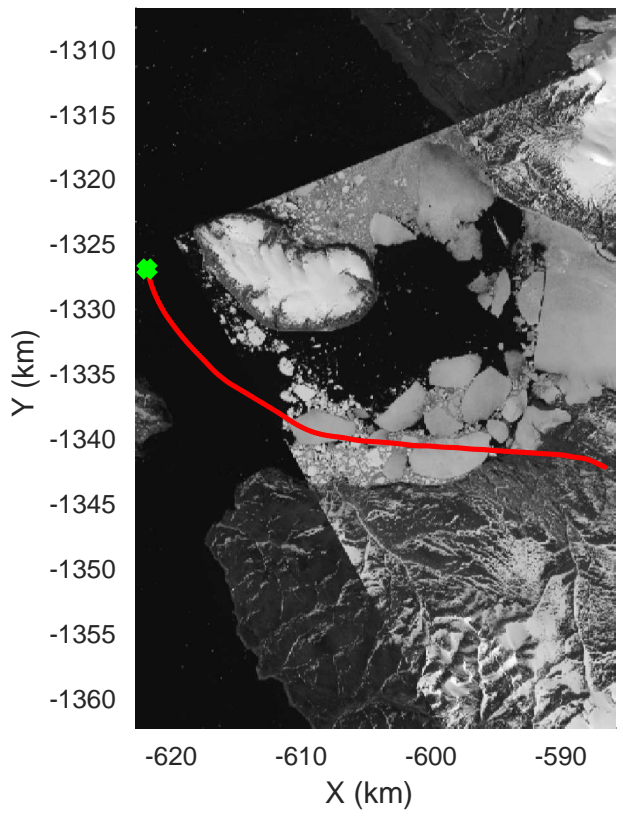

Sea Ice: South Basin Transect
20170320_01_001
Polar Stereograph 70N/-45E

mcords5-accum 2017_Greenland_P3: "Sea Ice: South Basin Transect" 20170320_01_001: 20:24:34.5 to 20:30:53.9 GPS

mrecords5-accum 2017_Greenland_P3: "Sea Ice: South Basin Transect" 20170320_01_001: 20:24:34.5 to 20:30:53.9 GPS

Sea Ice: South Basin Transect
20170320_01_002
Polar Stereograph 70N/-45E

mcords5-accum 2017_Greenland_P3: "Sea Ice: South Basin Transect" 20170320_01_002: 20:30:54.2 to 20:37:48.9 GPS

0.00 km	10.00 km	20.01 km	dist	29.99 km	39.99 km	49.99 km
76.944 N	76.877 N	76.795 N	lat	76.706 N	76.618 N	76.532 N
69.697 W	69.960 W	70.117 W	lon	70.132 W	70.178 W	70.121 W

mcords5-accum 2017_Greenland_P3: "Sea Ice: South Basin Transect" 20170320_01_002: 20:30:54.2 to 20:37:48.9 GPS

Sea Ice: South Basin Transect
20170320_01_003
Polar Stereograph 70N/-45E

mcords5-accum 2017_Greenland_P3: "Sea Ice: South Basin Transect" 20170320_01_003: 20:37:49.2 to 20:45:57.1 GPS

mcords5-accum 2017_Greenland_P3: "Sea Ice: South Basin Transect" 20170320_01_003: 20:37:49.2 to 20:45:57.1 GPS