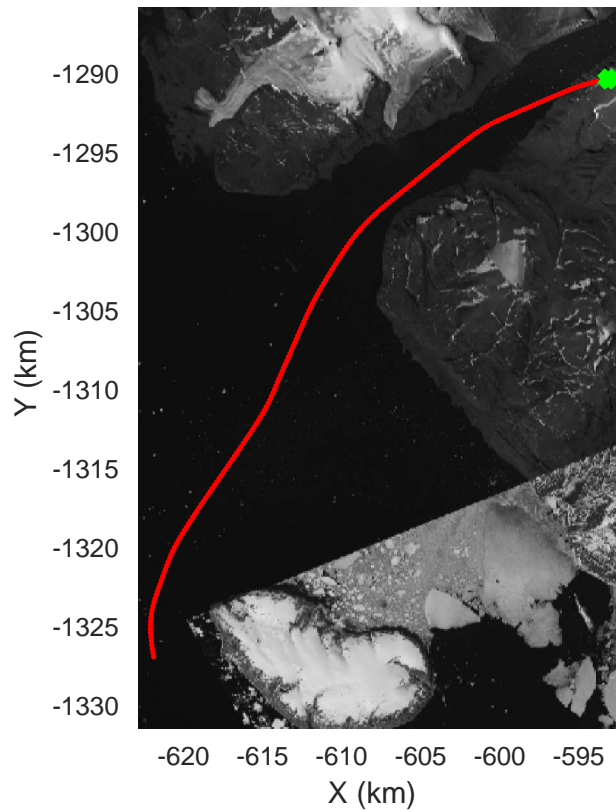

Sea Ice: South Basin Transect
20170320_01_001
Polar Stereograph 70N/-45E

mcords5-accum 2017_Greenland_P3: "Sea Ice: South Basin Transect" 20170320_01_001: 20:24:34.5 to 20:30:53.9 GPS

mrecords5-accum 2017_Greenland_P3: "Sea Ice: South Basin Transect" 20170320_01_001: 20:24:34.5 to 20:30:53.9 GPS

Sea Ice: South Basin Transect
20170320_01_002
Polar Stereograph 70N/-45E

mcords5-accum 2017_Greenland_P3: "Sea Ice: South Basin Transect" 20170320_01_002: 20:30:54.2 to 20:37:48.9 GPS

0.00 km	10.00 km	20.01 km	dist	29.99 km	39.99 km	49.99 km
76.944 N	76.877 N	76.795 N	lat	76.706 N	76.618 N	76.532 N
69.697 W	69.960 W	70.117 W	lon	70.132 W	70.178 W	70.121 W

mcords5-accum 2017_Greenland_P3: "Sea Ice: South Basin Transect" 20170320_01_002: 20:30:54.2 to 20:37:48.9 GPS

Sea Ice: South Basin Transect
20170320_01_003
Polar Stereograph 70N/-45E

mcords5-accum 2017_Greenland_P3: "Sea Ice: South Basin Transect" 20170320_01_003: 20:37:49.2 to 20:45:57.1 GPS

mcords5-accum 2017_Greenland_P3: "Sea Ice: South Basin Transect" 20170320_01_003: 20:37:49.2 to 20:45:57.1 GPS