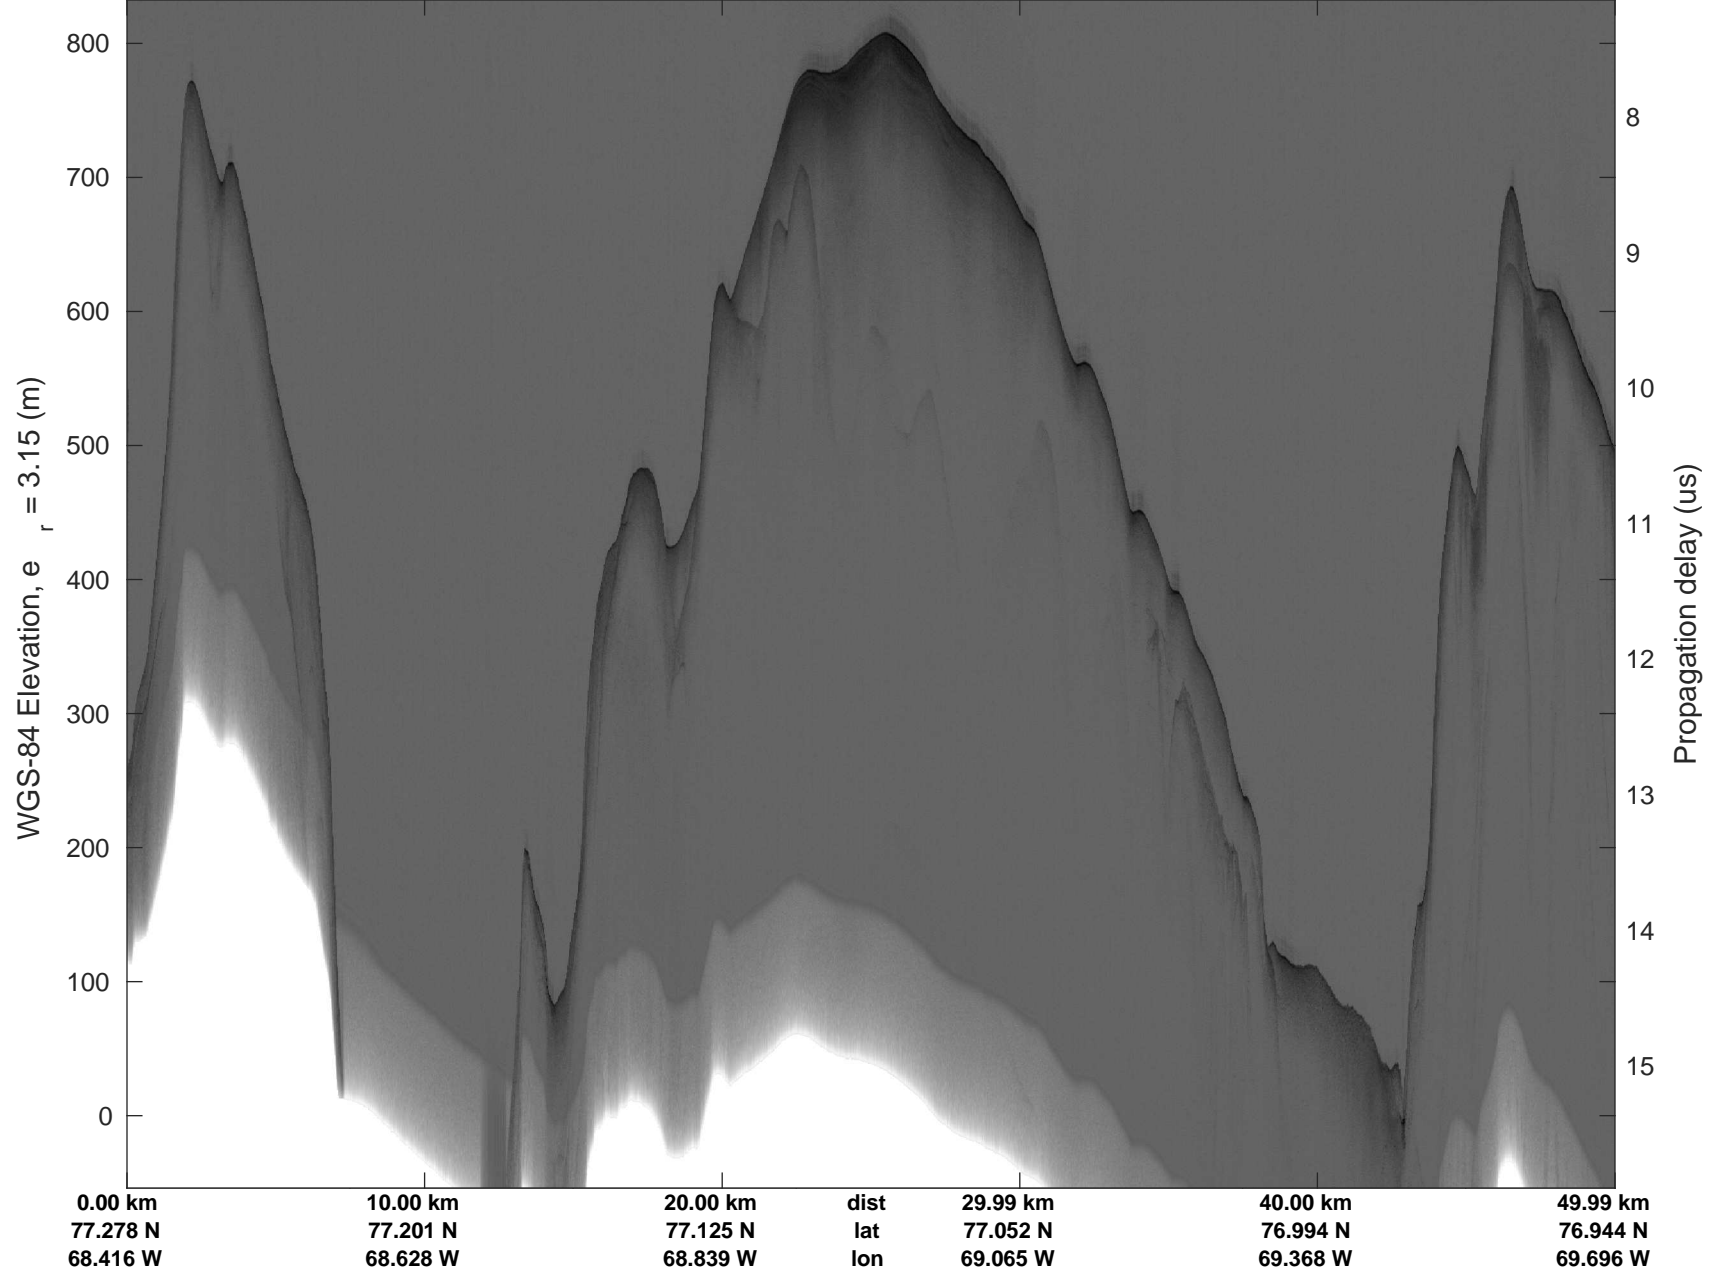

Sea Ice: South Basin Transect
20170320_01_001
Polar Stereograph 70N/-45E

mcords5-accum 2017_Greenland_P3: "Sea Ice: South Basin Transect" 20170320_01_001: 20:24:34.5 to 20:30:53.9 GPS

mrecords5-accum 2017_Greenland_P3: "Sea Ice: South Basin Transect" 20170320_01_001: 20:24:34.5 to 20:30:53.9 GPS

Sea Ice: South Basin Transect
20170320_01_002
Polar Stereograph 70N/-45E

mcords5-accum 2017_Greenland_P3: "Sea Ice: South Basin Transect" 20170320_01_002: 20:30:54.2 to 20:37:48.9 GPS

0.00 km	10.00 km	20.01 km	dist	29.99 km	39.99 km	49.99 km
76.944 N	76.877 N	76.795 N	lat	76.706 N	76.618 N	76.532 N
69.697 W	69.960 W	70.117 W	lon	70.132 W	70.178 W	70.121 W

mcords5-accum 2017_Greenland_P3: "Sea Ice: South Basin Transect" 20170320_01_002: 20:30:54.2 to 20:37:48.9 GPS

Sea Ice: South Basin Transect
20170320_01_003
Polar Stereograph 70N/-45E

mcords5-accum 2017_Greenland_P3: "Sea Ice: South Basin Transect" 20170320_01_003: 20:37:49.2 to 20:45:57.1 GPS

mcords5-accum 2017_Greenland_P3: "Sea Ice: South Basin Transect" 20170320_01_003: 20:37:49.2 to 20:45:57.1 GPS