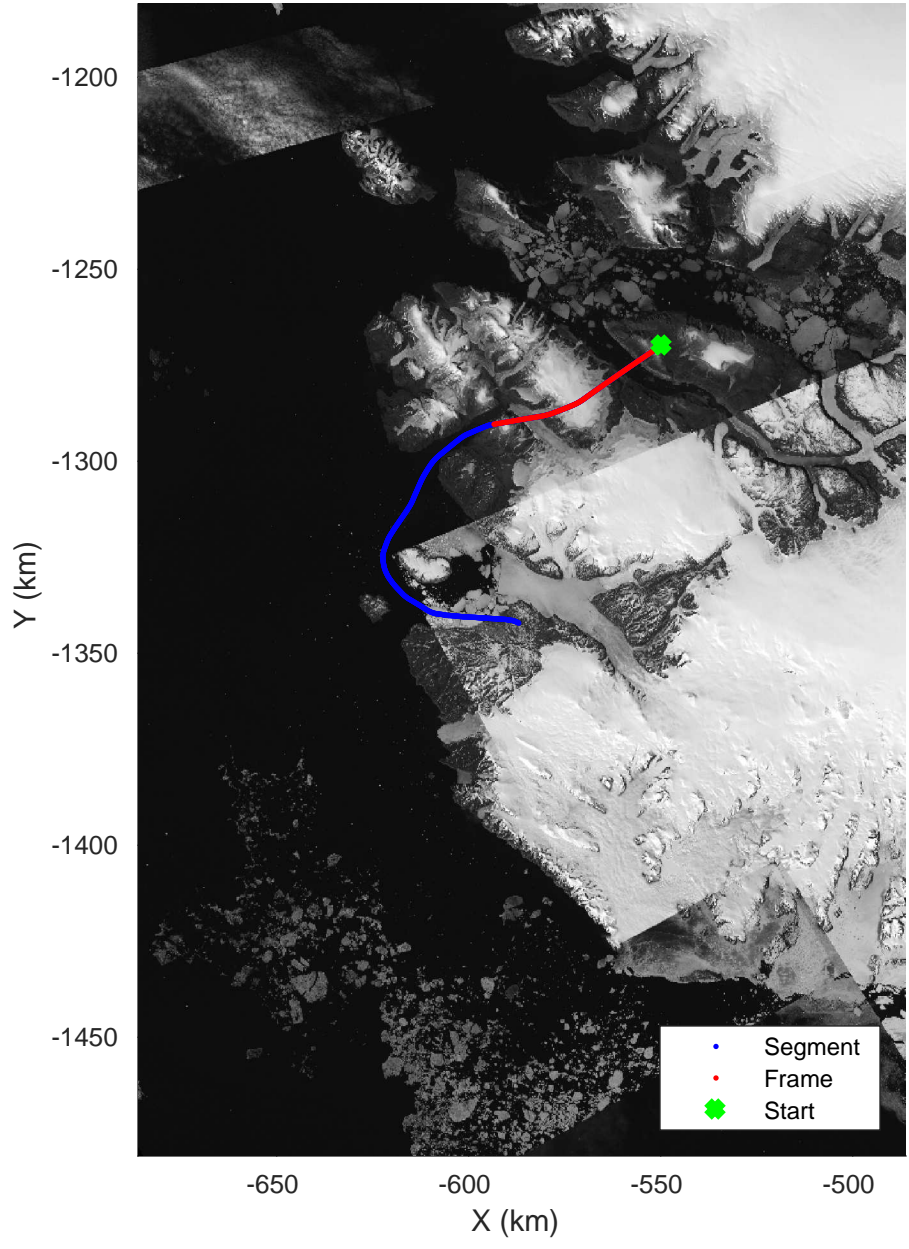

Sea Ice: South Basin Transect
20170320_01_001
Polar Stereograph 70N/-45E

mcords5-accum 2017_Greenland_P3: "Sea Ice: South Basin Transect" 20170320_01_001: 20:24:34.5 to 20:30:53.9 GPS

mrecords5-accum 2017_Greenland_P3: "Sea Ice: South Basin Transect" 20170320_01_001: 20:24:34.5 to 20:30:53.9 GPS

Sea Ice: South Basin Transect
20170320_01_002
Polar Stereograph 70N/-45E

mcords5-accum 2017_Greenland_P3: "Sea Ice: South Basin Transect" 20170320_01_002: 20:30:54.2 to 20:37:48.9 GPS

0.00 km	10.00 km	20.01 km	dist	29.99 km	39.99 km	49.99 km
76.944 N	76.877 N	76.795 N	lat	76.706 N	76.618 N	76.532 N
69.697 W	69.960 W	70.117 W	lon	70.132 W	70.178 W	70.121 W

mcords5-accum 2017_Greenland_P3: "Sea Ice: South Basin Transect" 20170320_01_002: 20:30:54.2 to 20:37:48.9 GPS

Sea Ice: South Basin Transect
20170320_01_003
Polar Stereograph 70N/-45E

mcords5-accum 2017_Greenland_P3: "Sea Ice: South Basin Transect" 20170320_01_003: 20:37:49.2 to 20:45:57.1 GPS

mcords5-accum 2017_Greenland_P3: "Sea Ice: South Basin Transect" 20170320_01_003: 20:37:49.2 to 20:45:57.1 GPS