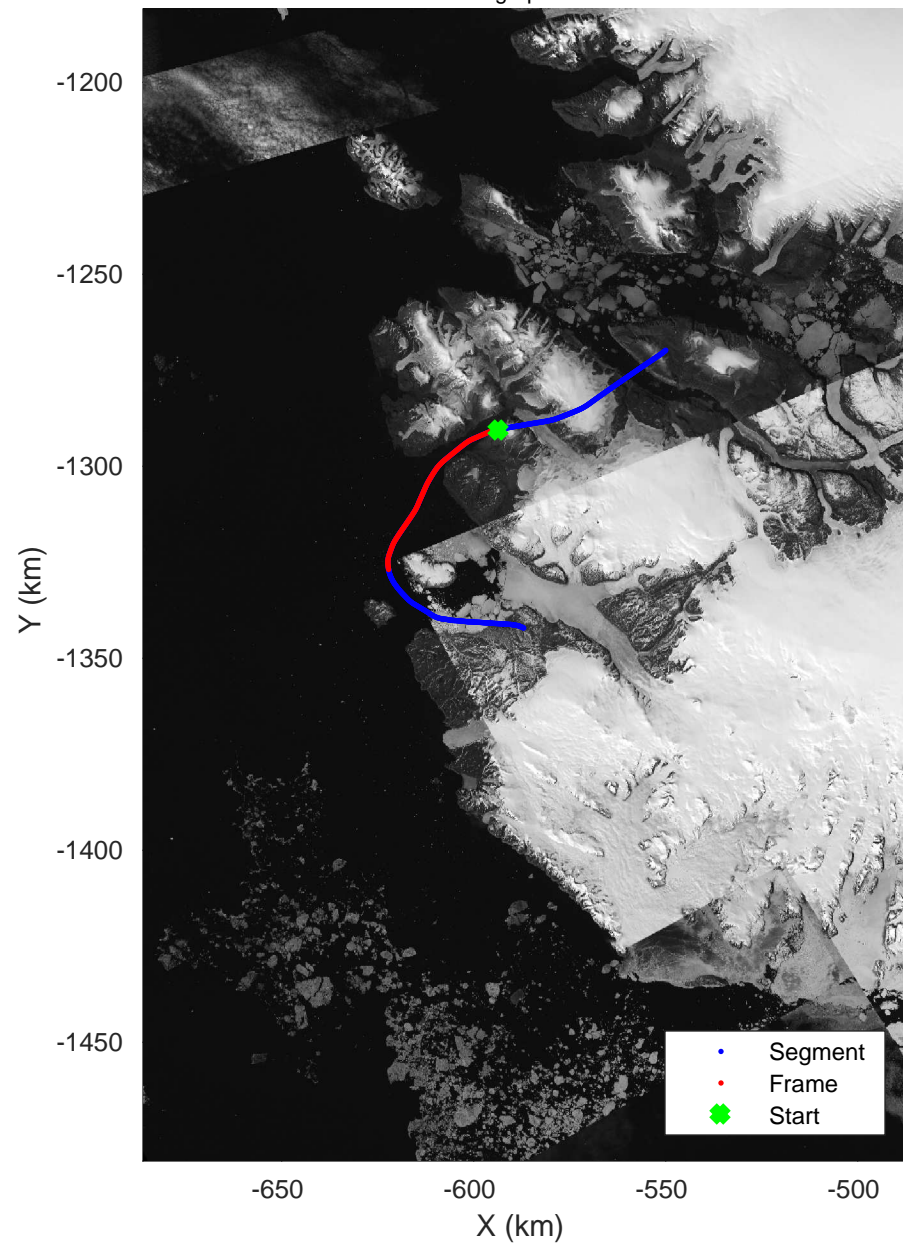

Sea Ice: South Basin Transect
20170320_01_001
Polar Stereograph 70N/-45E

mcords5-accum 2017_Greenland_P3: "Sea Ice: South Basin Transect" 20170320_01_001: 20:24:34.5 to 20:30:53.9 GPS

mrecords5-accum 2017_Greenland_P3: "Sea Ice: South Basin Transect" 20170320_01_001: 20:24:34.5 to 20:30:53.9 GPS

Sea Ice: South Basin Transect
20170320_01_002
Polar Stereograph 70N/-45E

mcords5-accum 2017_Greenland_P3: "Sea Ice: South Basin Transect" 20170320_01_002: 20:30:54.2 to 20:37:48.9 GPS

0.00 km	10.00 km	20.01 km	dist	29.99 km	39.99 km	49.99 km
76.944 N	76.877 N	76.795 N	lat	76.706 N	76.618 N	76.532 N
69.697 W	69.960 W	70.117 W	lon	70.132 W	70.178 W	70.121 W

mcords5-accum 2017_Greenland_P3: "Sea Ice: South Basin Transect" 20170320_01_002: 20:30:54.2 to 20:37:48.9 GPS

Sea Ice: South Basin Transect
20170320_01_003
Polar Stereograph 70N/-45E

mcords5-accum 2017_Greenland_P3: "Sea Ice: South Basin Transect" 20170320_01_003: 20:37:49.2 to 20:45:57.1 GPS

mcords5-accum 2017_Greenland_P3: "Sea Ice: South Basin Transect" 20170320_01_003: 20:37:49.2 to 20:45:57.1 GPS