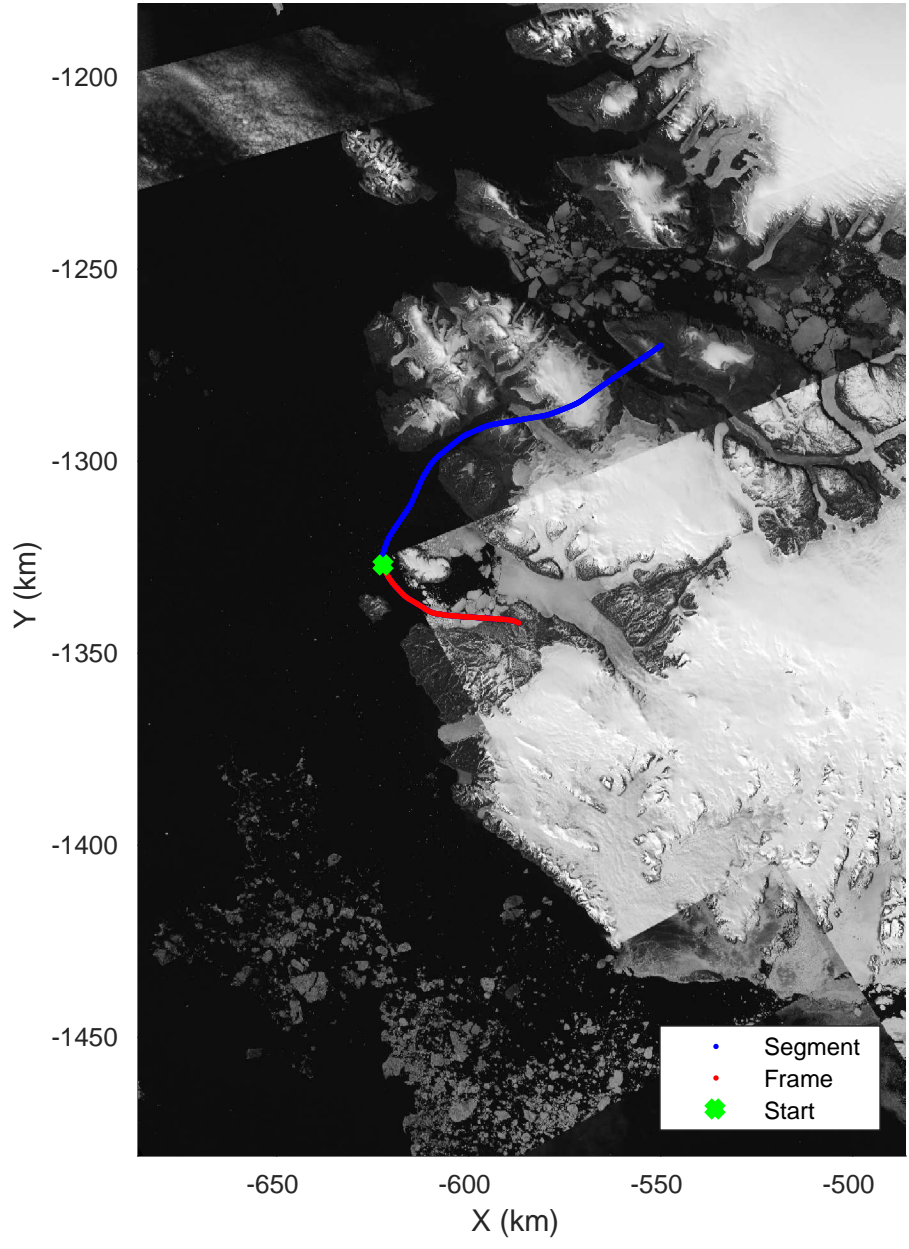

Sea Ice: South Basin Transect
20170320_01_001
Polar Stereograph 70N/-45E

mcords5-accum 2017_Greenland_P3: "Sea Ice: South Basin Transect" 20170320_01_001: 20:24:34.5 to 20:30:53.9 GPS

mrecords5-accum 2017_Greenland_P3: "Sea Ice: South Basin Transect" 20170320_01_001: 20:24:34.5 to 20:30:53.9 GPS

Sea Ice: South Basin Transect
20170320_01_002
Polar Stereograph 70N/-45E

mcords5-accum 2017_Greenland_P3: "Sea Ice: South Basin Transect" 20170320_01_002: 20:30:54.2 to 20:37:48.9 GPS

0.00 km	10.00 km	20.01 km	dist	29.99 km	39.99 km	49.99 km
76.944 N	76.877 N	76.795 N	lat	76.706 N	76.618 N	76.532 N
69.697 W	69.960 W	70.117 W	lon	70.132 W	70.178 W	70.121 W

mcords5-accum 2017_Greenland_P3: "Sea Ice: South Basin Transect" 20170320_01_002: 20:30:54.2 to 20:37:48.9 GPS

Sea Ice: South Basin Transect
20170320_01_003
Polar Stereograph 70N/-45E

mcords5-accum 2017_Greenland_P3: "Sea Ice: South Basin Transect" 20170320_01_003: 20:37:49.2 to 20:45:57.1 GPS

mcords5-accum 2017_Greenland_P3: "Sea Ice: South Basin Transect" 20170320_01_003: 20:37:49.2 to 20:45:57.1 GPS