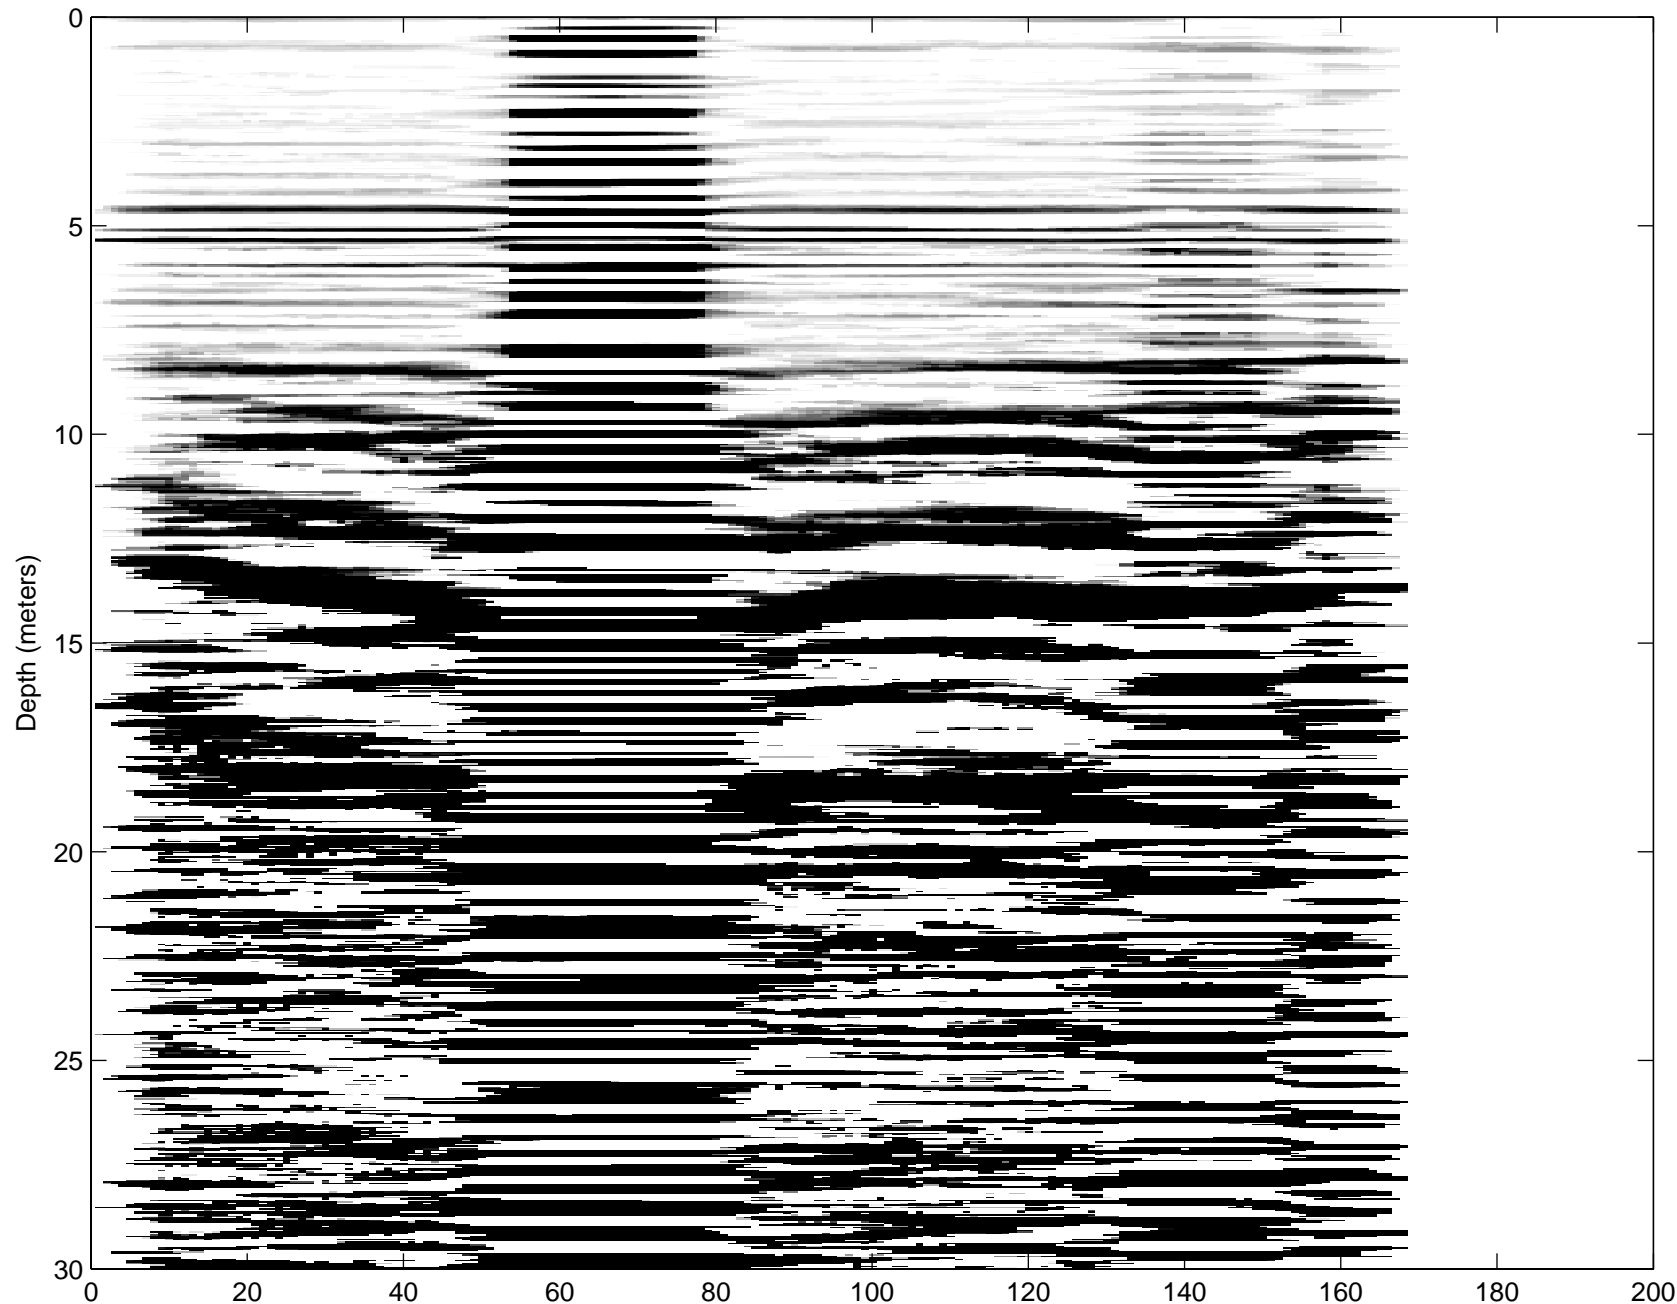

0.5–2 GHz Radar

81.2972N	81.3037N	81.3098N	81.3122N	81.3117N	81.3066N	81.3035N	81.2996N	81.2962N
15.6055W	15.6428W	15.6776W	15.6915W	15.6952W	15.7341W	15.76W	15.7368W	15.7176W
0.0 m	957.7 m	1854.9 m	2209.7 m	2211.3 m	2405.3 m	2694.9 m	2228.5 m	1891.3 m