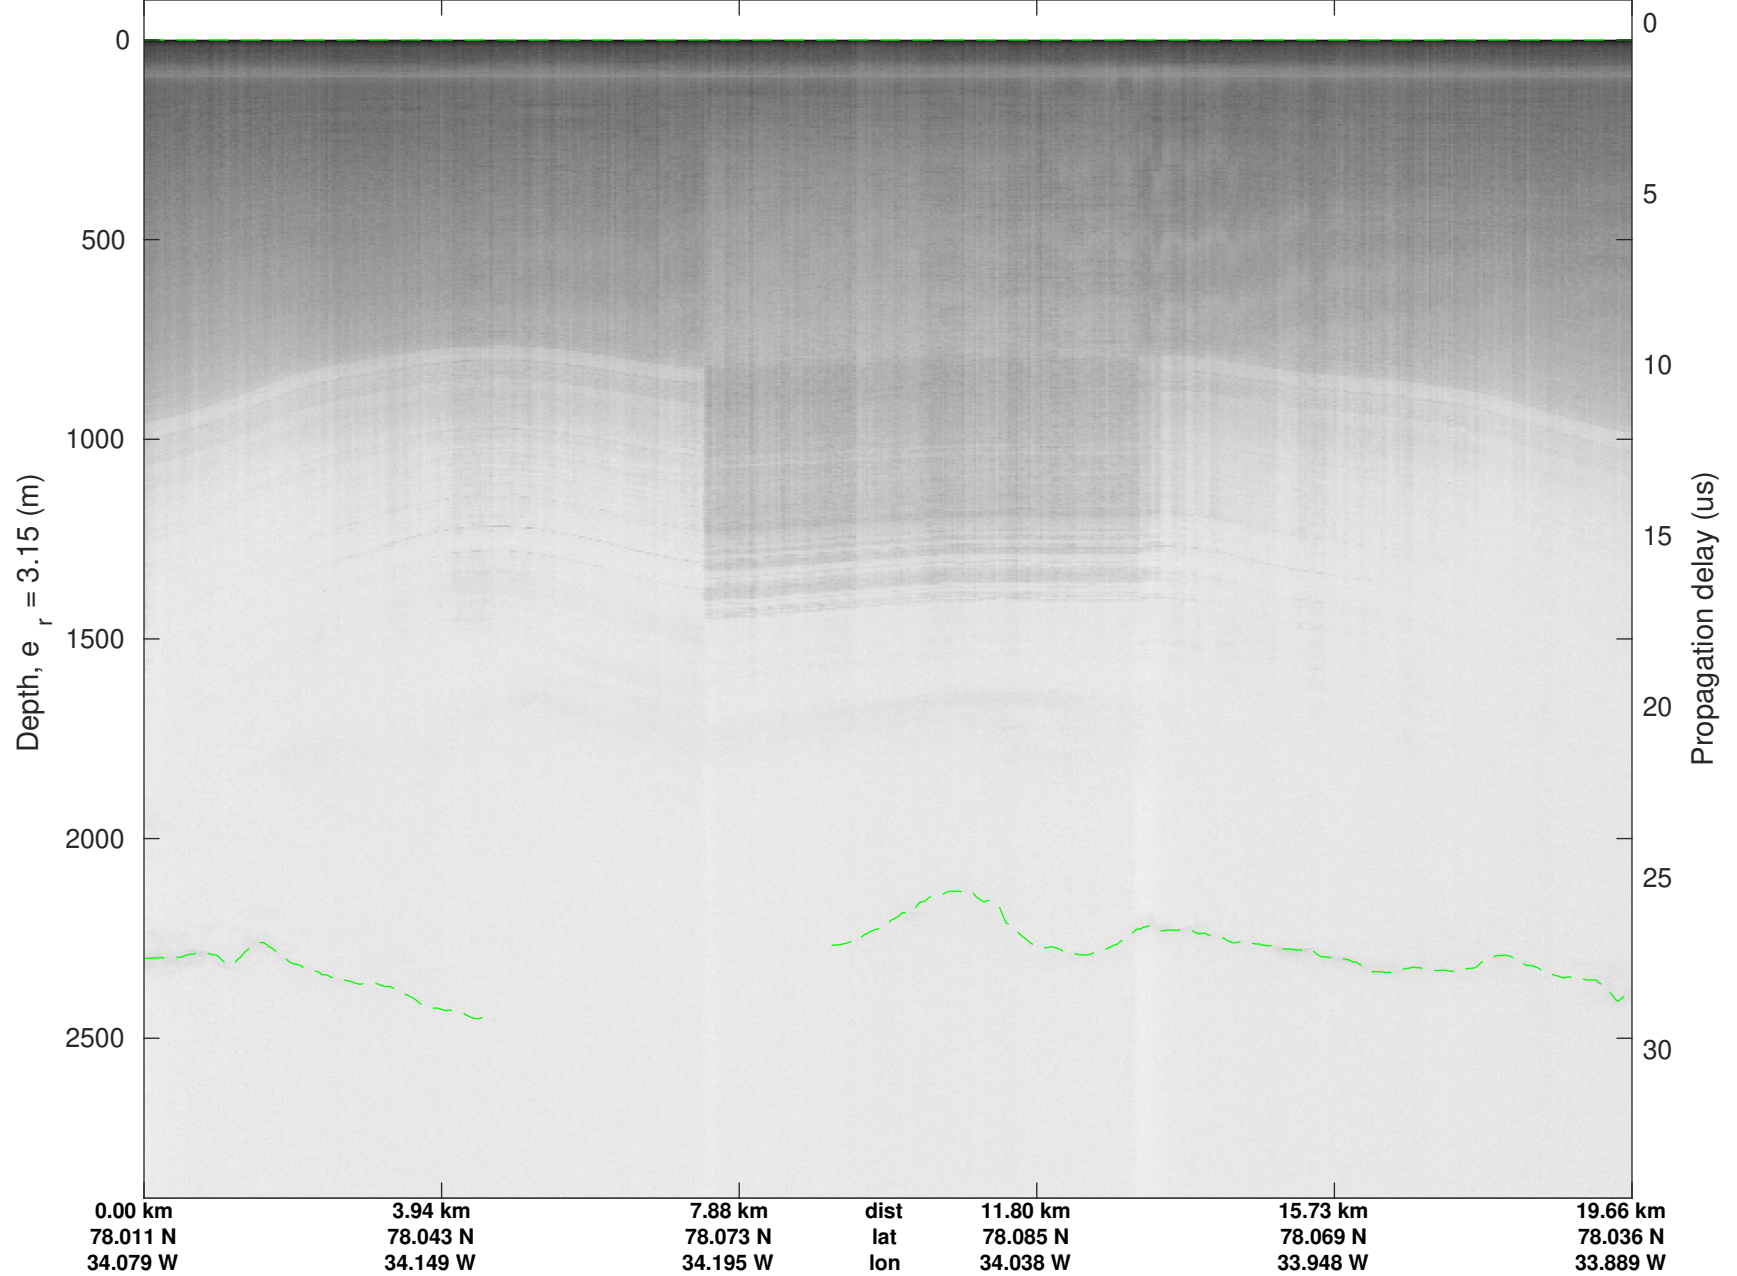

Tunu2022->Tunu2013->Tunu2022 Flowlines
20220613_01_001
Polar Stereograph 70N/-45E

accum 2022_Greenland_Ground: "Tunu2022->Tunu2013->Tunu2022 Flowlines" 20220613_01_001: 16:43:09.0 to 18:11:49.8 GPS

accum 2022_Greenland_Ground: "Tunu2022->Tunu2013->Tunu2022 Flowlines" 20220613_01_001: 16:43:09.0 to 18:11:49.8 GPS

Tunu2022->Tunu2013->Tunu2022 Flowlines
20220613_01_002
Polar Stereograph 70N/-45E

accum 2022_Greenland_Ground: "Tunu2022->Tunu2013->Tunu2022 Flowlines" 20220613_01_002: 18:11:52.7 to 19:34:22.2 GPS

accum 2022_Greenland_Ground: "Tunu2022->Tunu2013->Tunu2022 Flowlines" 20220613_01_002: 18:11:52.7 to 19:34:22.2 GPS