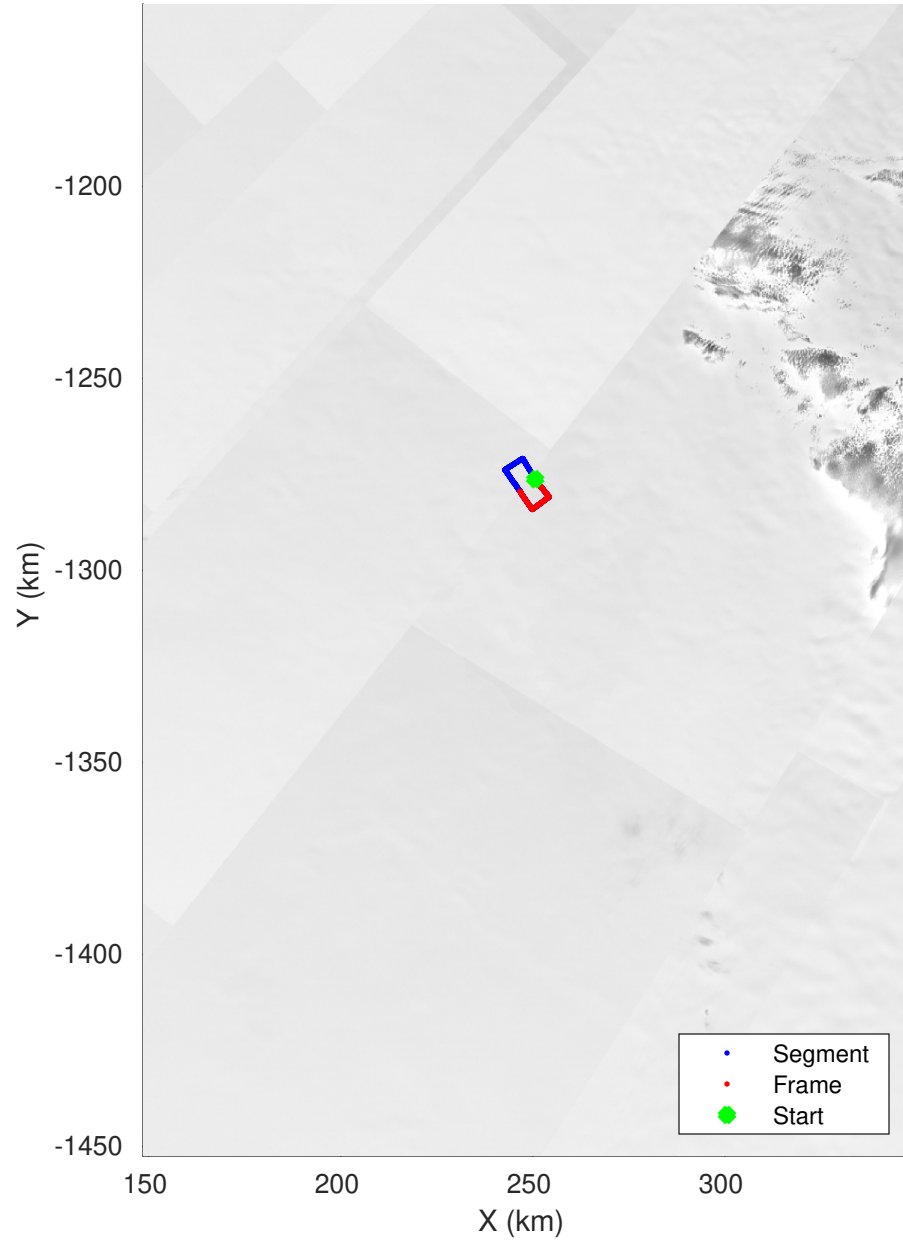

Tunu2022->Tunu2013->Tunu2022 Flowlines
20220613_01_001
Polar Stereograph 70N/-45E

accum 2022_Greenland_Ground: "Tunu2022->Tunu2013->Tunu2022 Flowlines" 20220613_01_001: 16:43:09.0 to 18:11:49.8 GPS

accum 2022_Greenland_Ground: "Tunu2022->Tunu2013->Tunu2022 Flowlines" 20220613_01_001: 16:43:09.0 to 18:11:49.8 GPS

Tunu2022->Tunu2013->Tunu2022 Flowlines
20220613_01_002
Polar Stereograph 70N/-45E

accum 2022_Greenland_Ground: "Tunu2022->Tunu2013->Tunu2022 Flowlines" 20220613_01_002: 18:11:52.7 to 19:34:22.2 GPS

accum 2022_Greenland_Ground: "Tunu2022->Tunu2013->Tunu2022 Flowlines" 20220613_01_002: 18:11:52.7 to 19:34:22.2 GPS