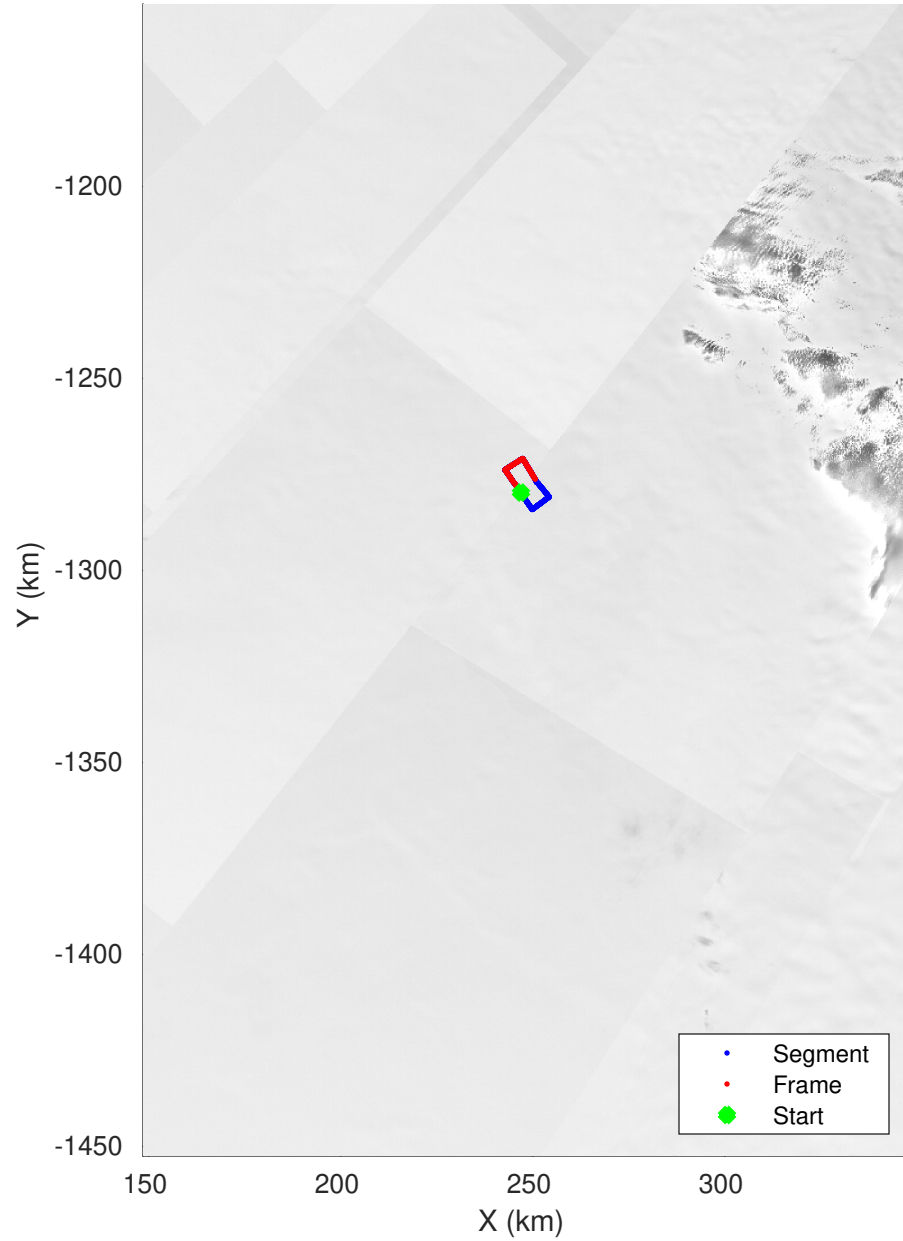

Tunu2022->Tunu2013->Tunu2022 Flowlines
20220613_01_001
Polar Stereograph 70N/-45E

accum 2022_Greenland_Ground: "Tunu2022->Tunu2013->Tunu2022 Flowlines" 20220613_01_001: 16:43:09.0 to 18:11:49.8 GPS

accum 2022_Greenland_Ground: "Tunu2022->Tunu2013->Tunu2022 Flowlines" 20220613_01_001: 16:43:09.0 to 18:11:49.8 GPS

Tunu2022->Tunu2013->Tunu2022 Flowlines
20220613_01_002
Polar Stereograph 70N/-45E

accum 2022_Greenland_Ground: "Tunu2022->Tunu2013->Tunu2022 Flowlines" 20220613_01_002: 18:11:52.7 to 19:34:22.2 GPS

accum 2022_Greenland_Ground: "Tunu2022->Tunu2013->Tunu2022 Flowlines" 20220613_01_002: 18:11:52.7 to 19:34:22.2 GPS