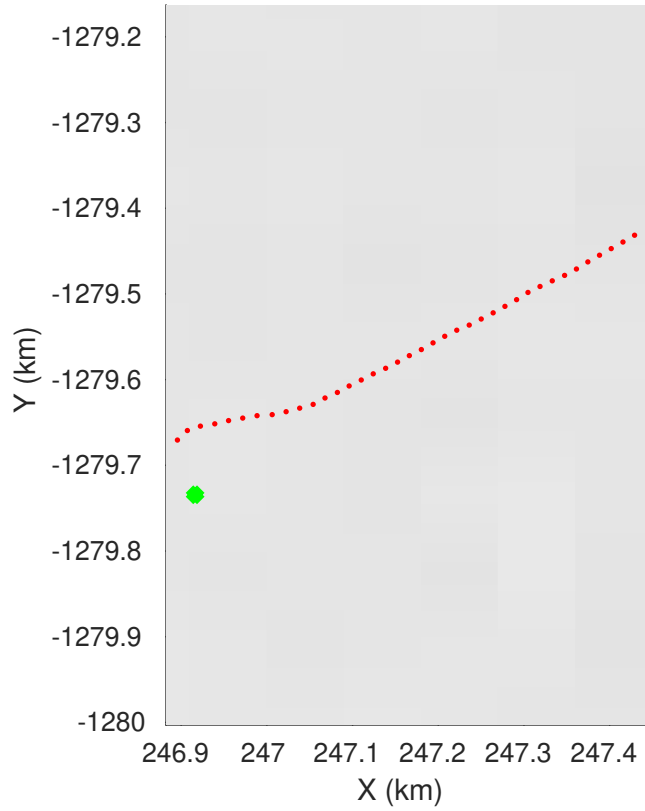

Tunu2022
20220602_01_001
Polar Stereograph 70N/-45E

accum 2022_Greenland_Ground: "Tunu2022" 20220602_01_001: 13:12:19.0 to 13:29:19.4 GPS

accum 2022_Greenland_Ground: "Tunu2022" 20220602_01_001: 13:12:19.0 to 13:29:19.4 GPS