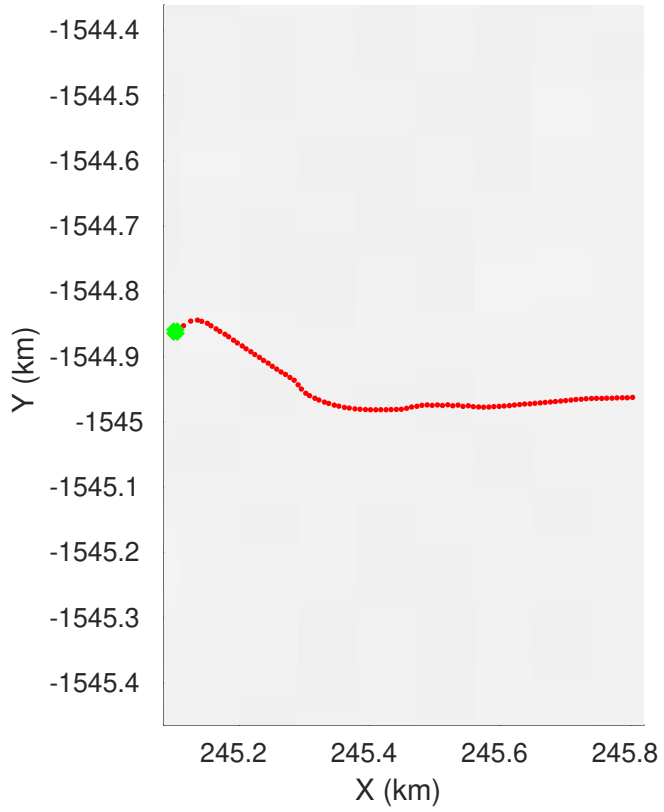

EGRIP camp traverse test 1  
20220524\_01\_001  
Polar Stereograph 70N/-45E

accum 2022\_Greenland\_Ground: "EGRIP camp traverse test 1" 20220524\_01\_001: 13:52:45.0 to 14:17:48.3 GPS

accum 2022\_Greenland\_Ground: "EGRIP camp traverse test 1" 20220524\_01\_001: 13:52:45.0 to 14:17:48.3 GPS