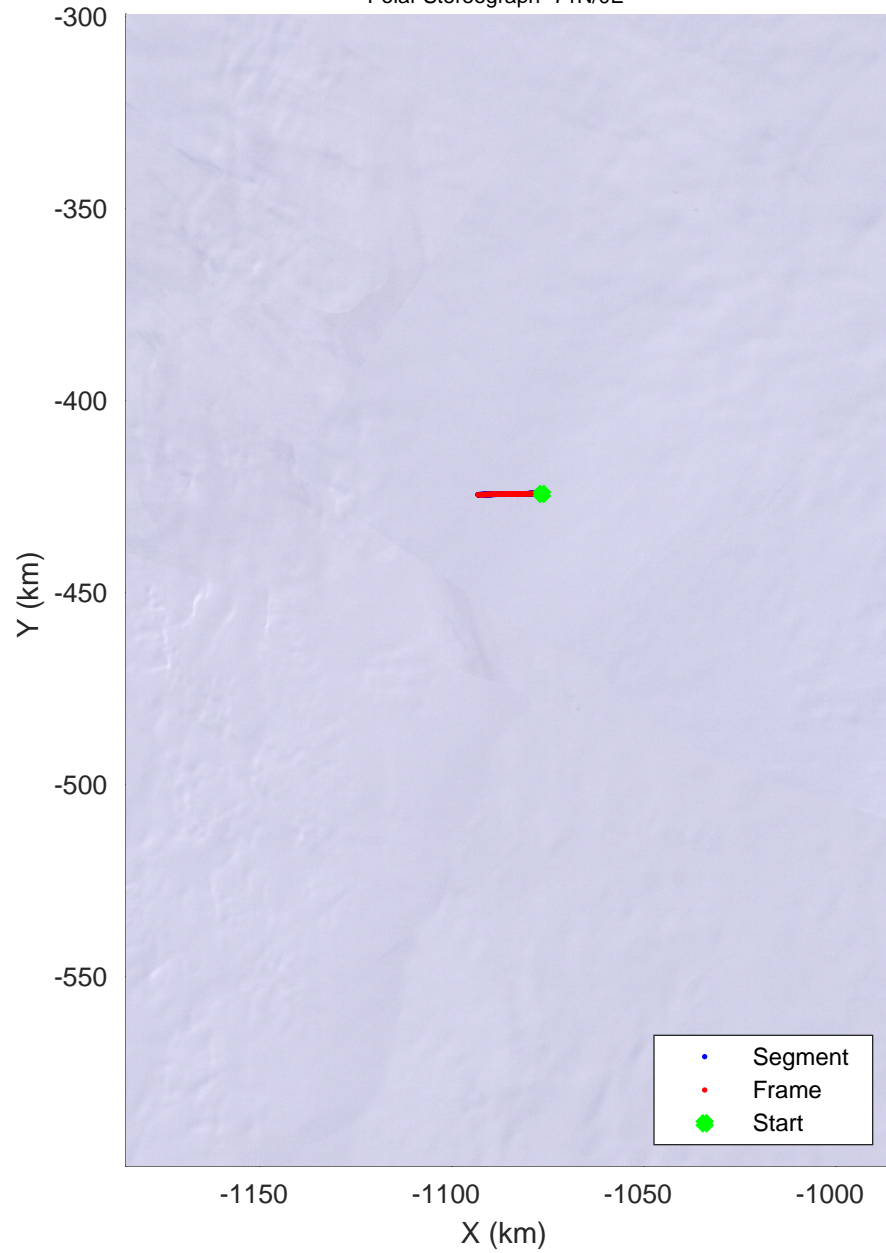

WAIS
20230112_05_001
Polar Stereograph -71N/0E

- Segment
- Frame
- ◆ Start