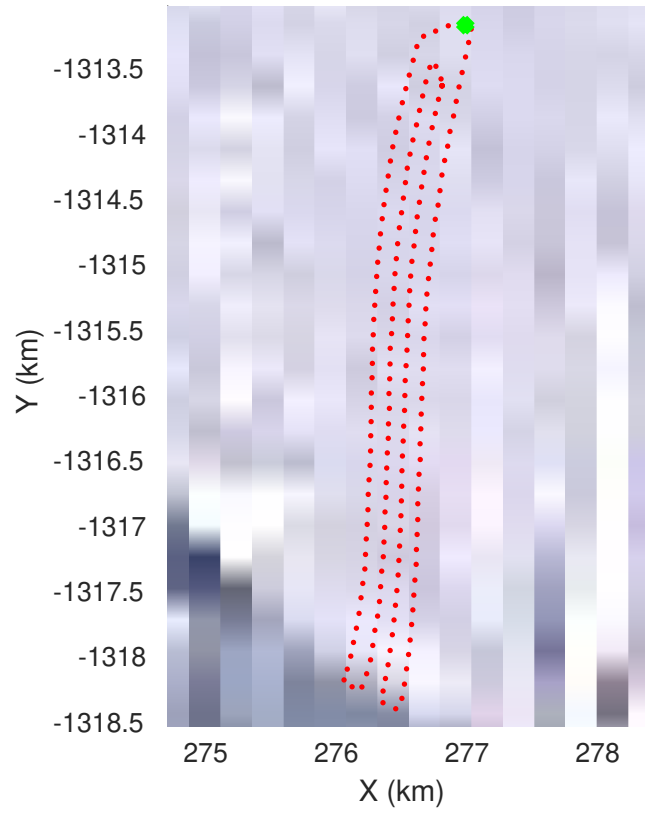

McMurdo Iceshelf: 4 passes  
20221212\_03\_001  
Polar Stereograph -71N/0E

accum 2022\_Antarctica\_Ground: "McMurdo Iceshelf: 4 passes" 20221212\_03\_001: 03:43:25.6 to 05:27:06.3 GPS