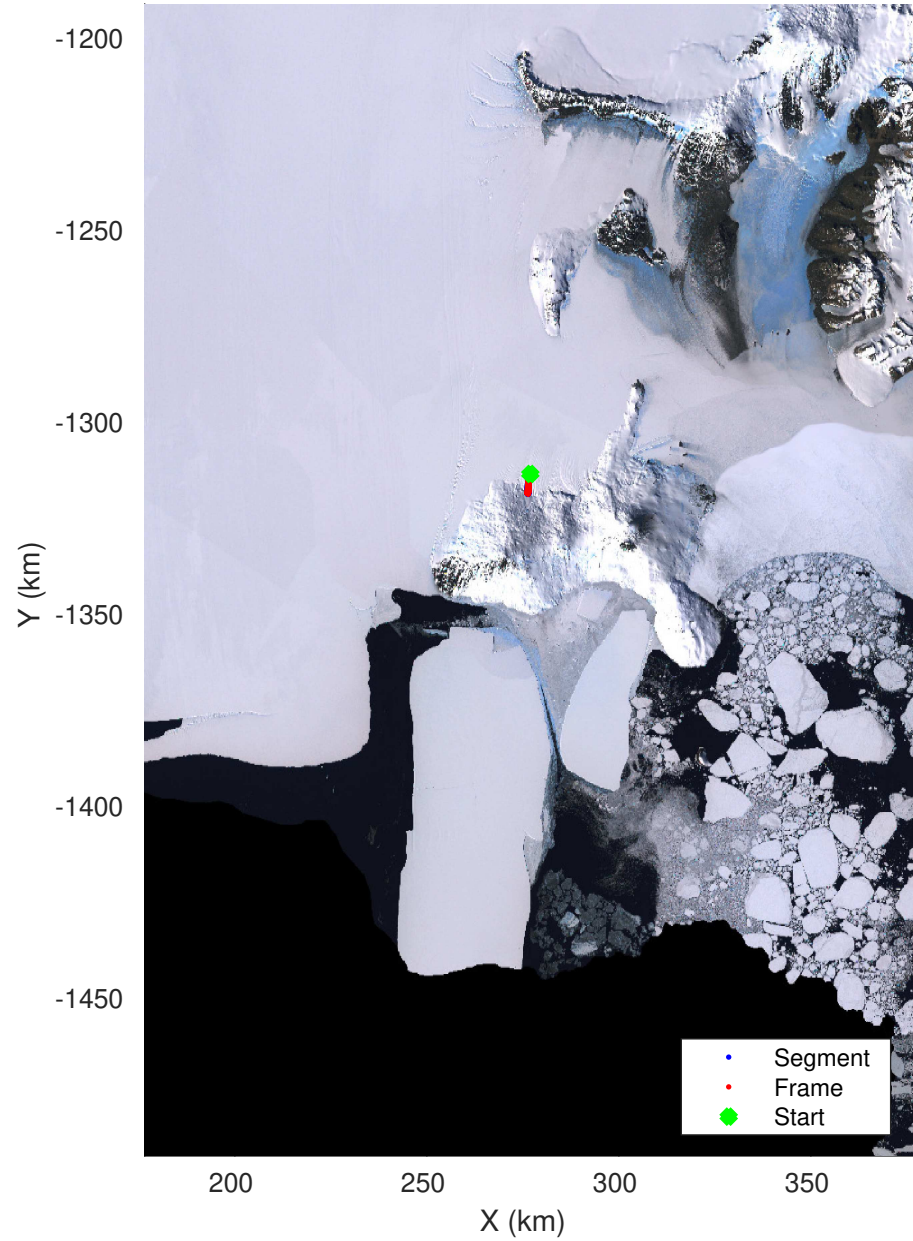

McMurdo Iceshelf: 4 passes  
20221212\_03\_001  
Polar Stereograph -71N/0E

accum 2022\_Antarctica\_Ground: "McMurdo Iceshelf: 4 passes" 20221212\_03\_001: 03:43:25.6 to 05:27:06.3 GPS