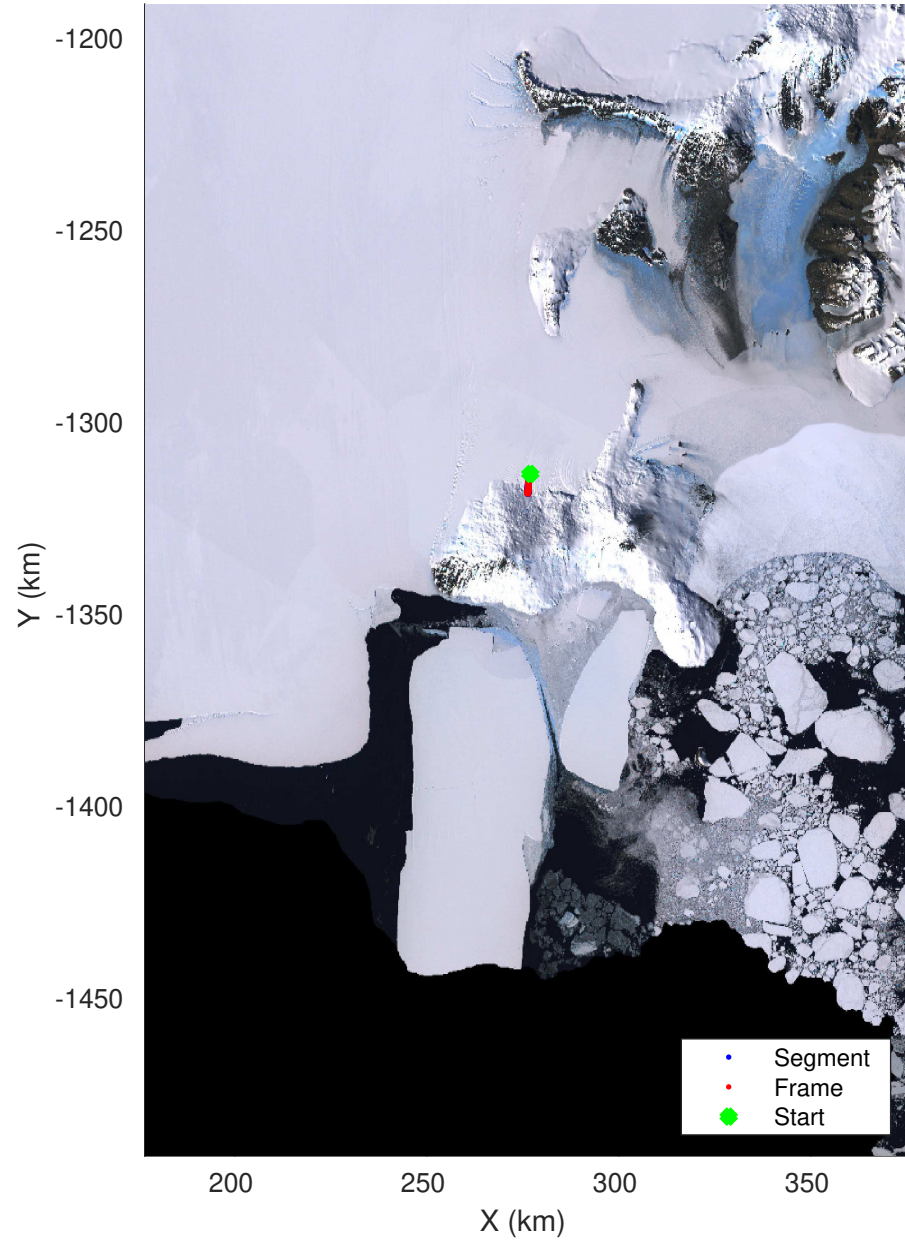

McMurdo Iceshelf: 4 passes
20221212_02_001
Polar Stereograph -71N/0E

accum 2022_Antarctica_Ground: "McMurdo Iceshelf: 4 passes" 20221212_02_001: 01:05:01.6 to 02:49:06.8 GPS