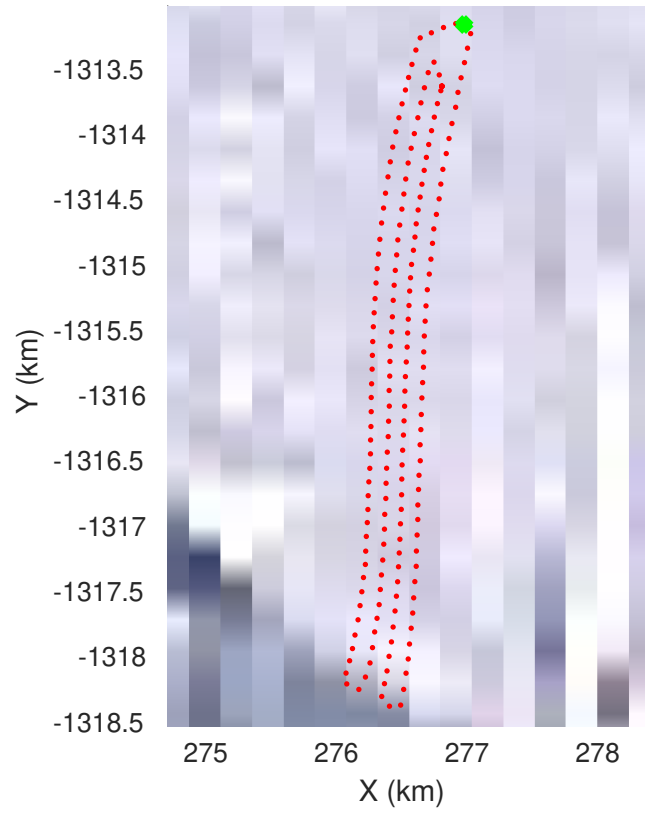

McMurdo Iceshelf: 4 passes
20221212_02_001
Polar Stereograph -71N/0E

accum 2022_Antarctica_Ground: "McMurdo Iceshelf: 4 passes" 20221212_02_001: 01:05:01.6 to 02:49:06.8 GPS