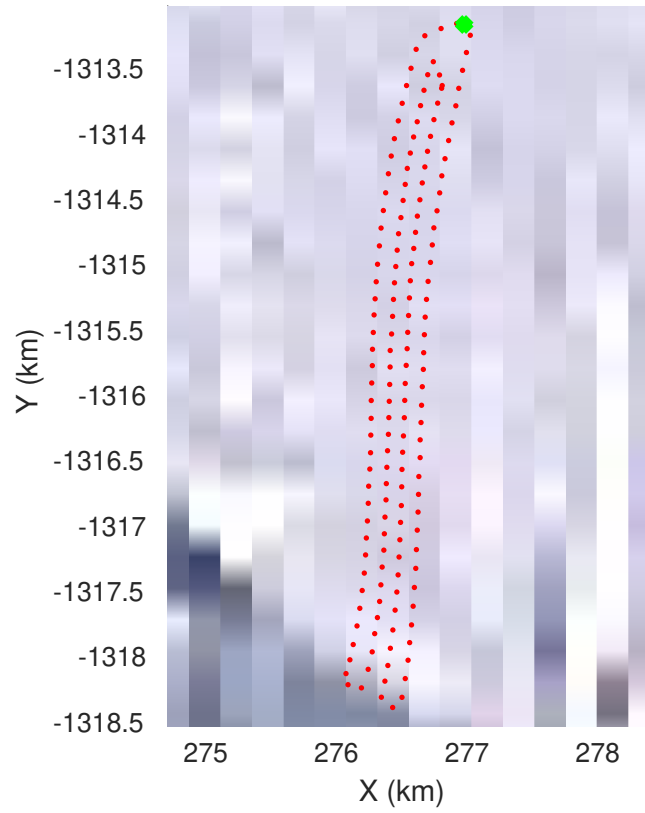

McMurdo Iceshelf: 4 passes
20221211_09_001
Polar Stereograph -71N/0E

accum 2022_Antarctica_Ground: "McMurdo Iceshelf: 4 passes" 20221211_09_001: 22:01:22.6 to 24:05:27.9 GPS