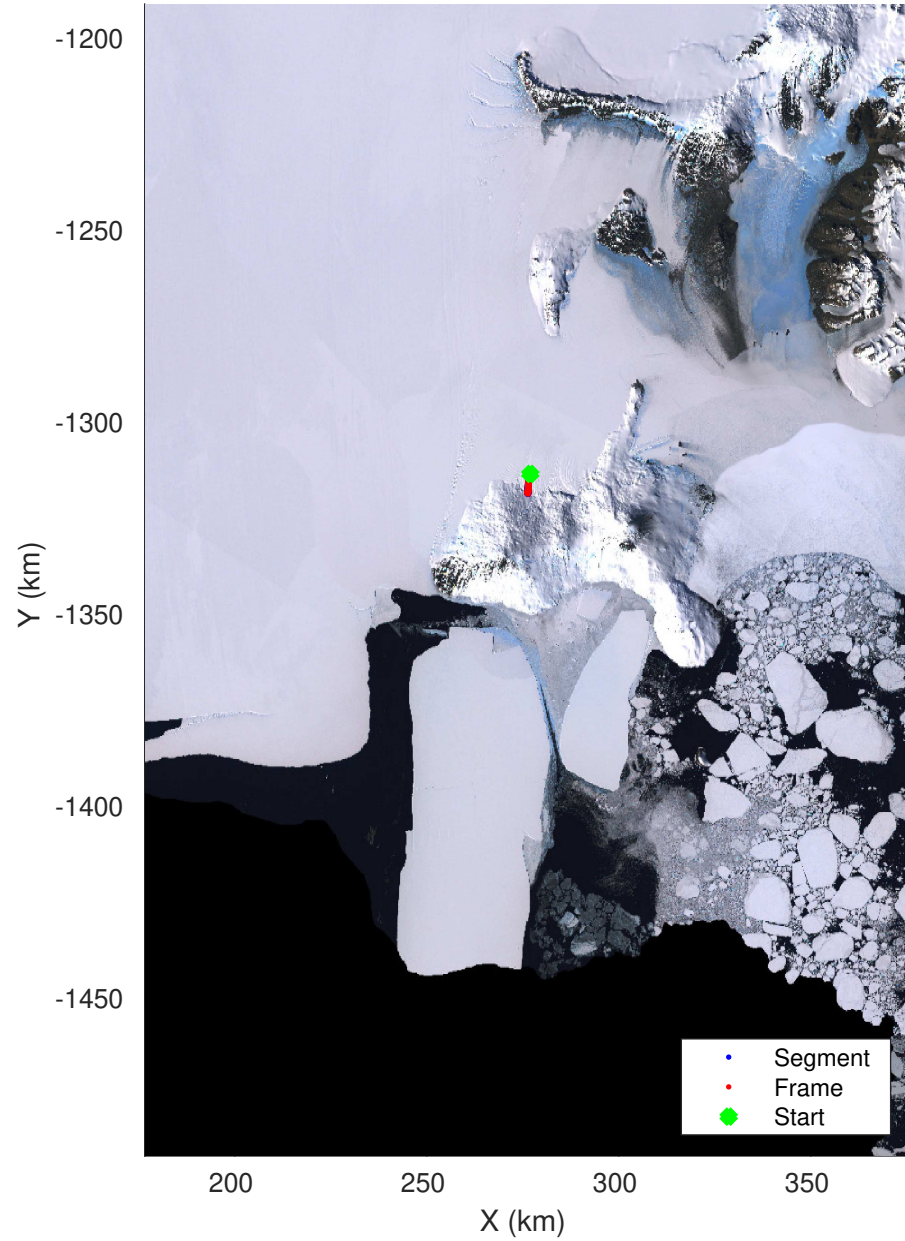

McMurdo Iceshelf: 4 passes
20221211_09_001
Polar Stereograph -71N/0E

accum 2022_Antarctica_Ground: "McMurdo Iceshelf: 4 passes" 20221211_09_001: 22:01:22.6 to 24:05:27.9 GPS