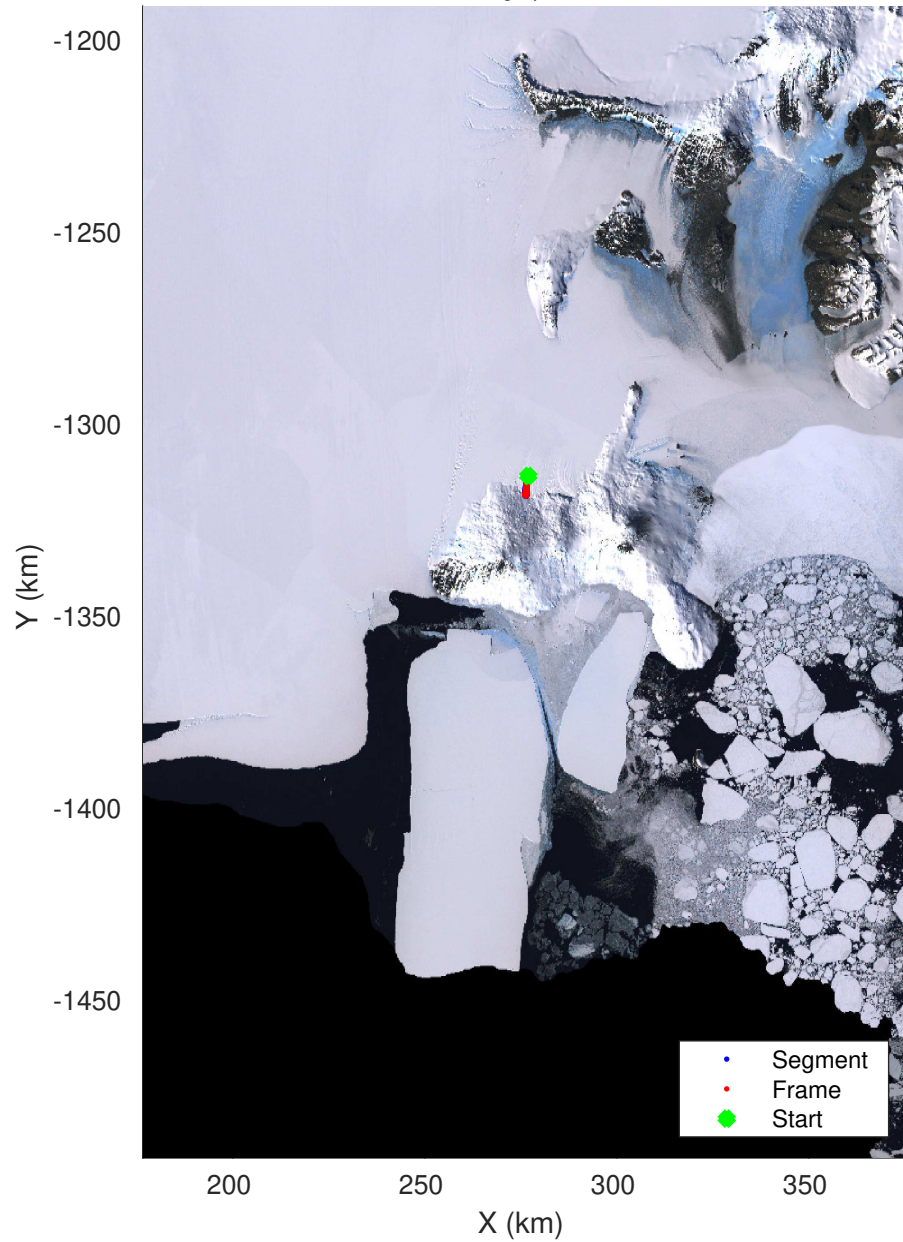

McMurdo Iceshelf: 4 passes  
20221211\_07\_001  
Polar Stereograph -71N/0E

accum 2022\_Antarctica\_Ground: "McMurdo Iceshelf: 4 passes" 20221211\_07\_001: 17:35:09.6 to 19:18:24.0 GPS