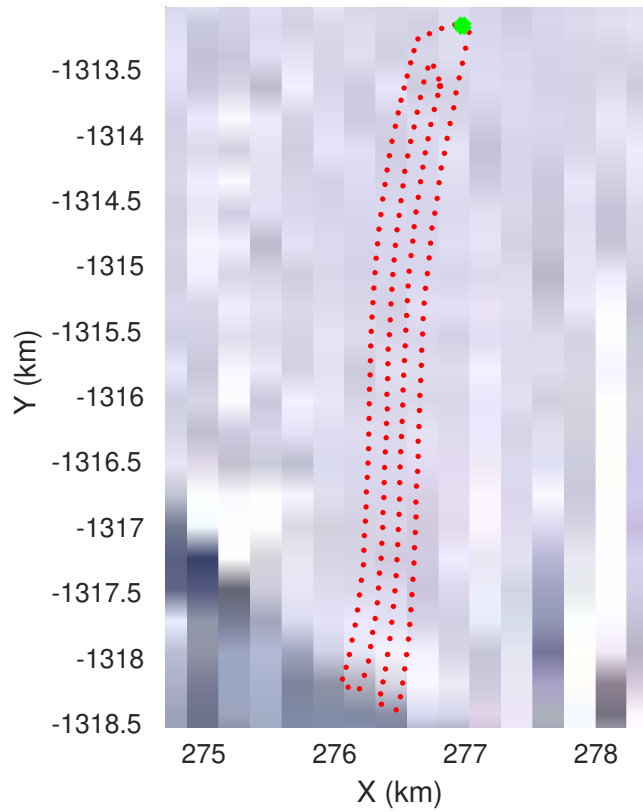

McMurdo Iceshelf: 4 passes  
20221211\_07\_001  
Polar Stereograph -71N/0E

accum 2022\_Antarctica\_Ground: "McMurdo Iceshelf: 4 passes" 20221211\_07\_001: 17:35:09.6 to 19:18:24.0 GPS