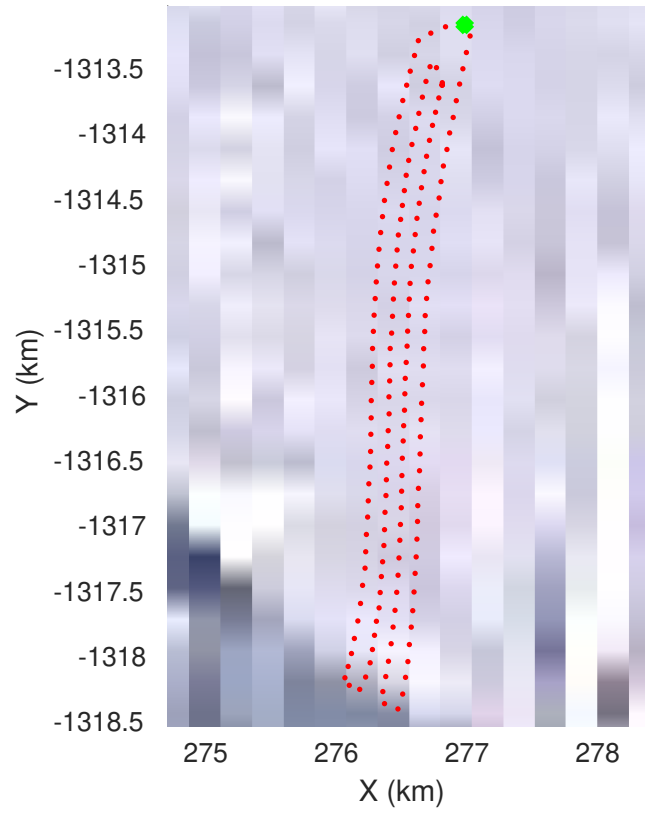

McMurdo Iceshelf: 4 passes
20221211_02_001
Polar Stereograph -71N/0E

accum 2022_Antarctica_Ground: "McMurdo Iceshelf: 4 passes" 20221211_02_001: 05:45:18.6 to 07:38:25.0 GPS