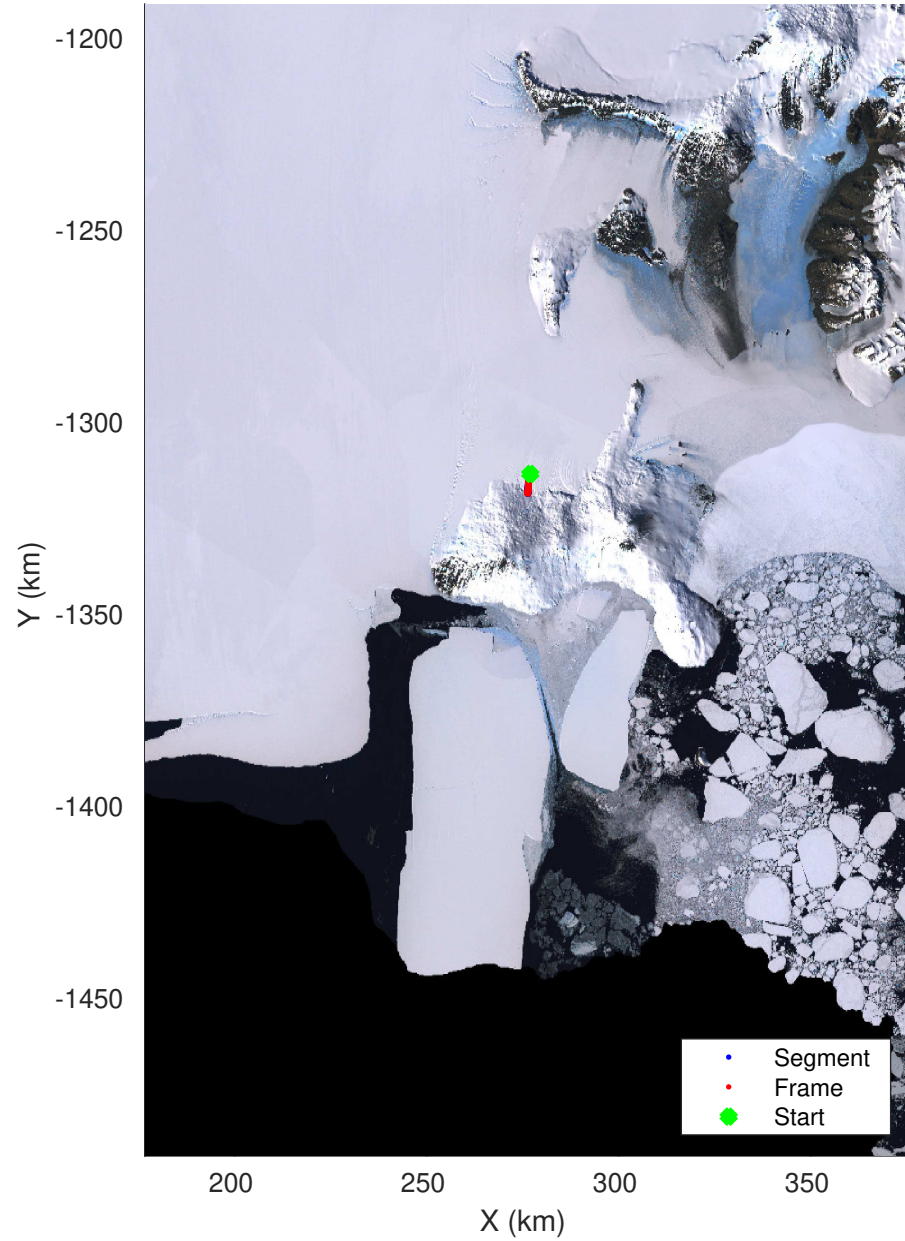

McMurdo Iceshelf: 4 passes
20221211_02_001
Polar Stereograph -71N/0E

accum 2022_Antarctica_Ground: "McMurdo Iceshelf: 4 passes" 20221211_02_001: 05:45:18.6 to 07:38:25.0 GPS