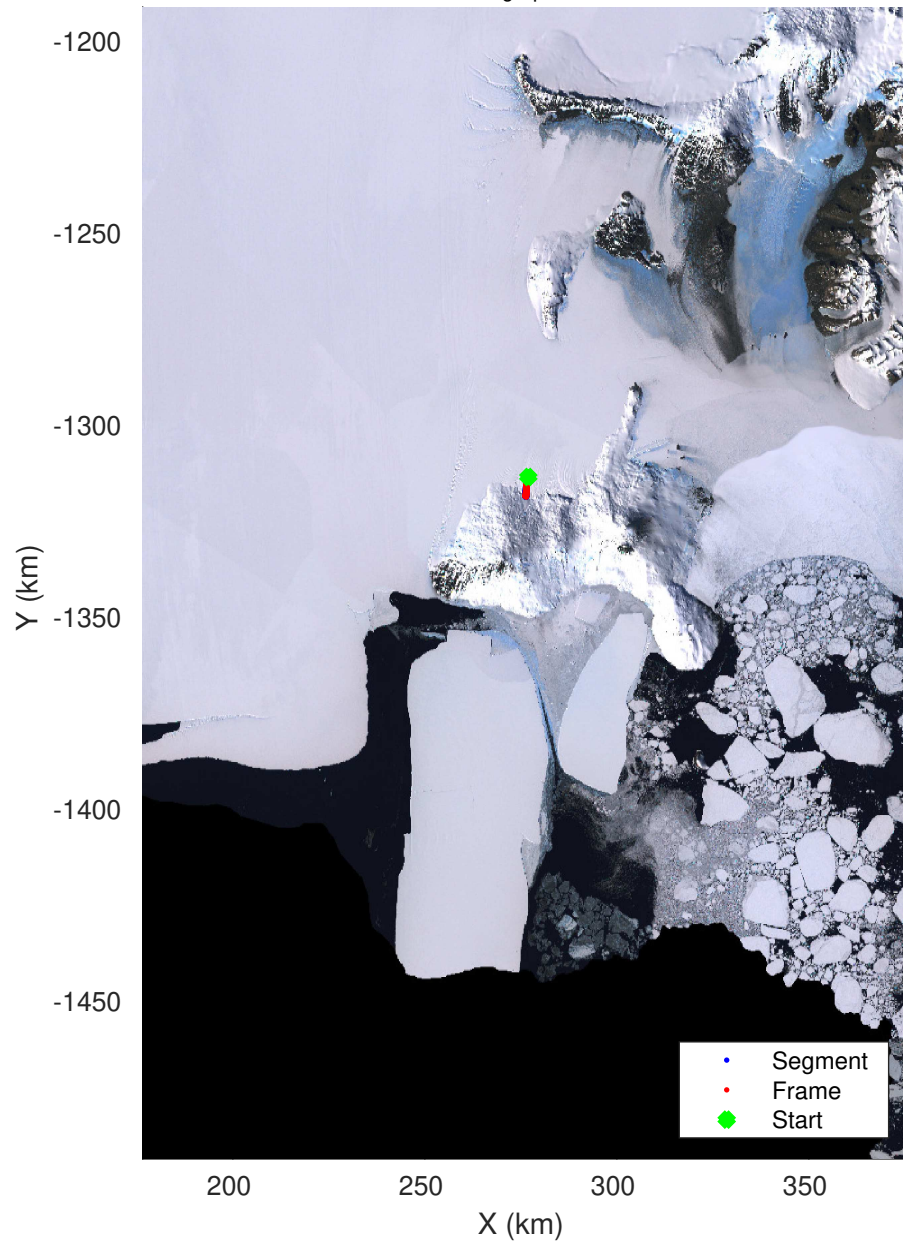

McMurdo Iceshelf: 4 passes
20221211_01_001
Polar Stereograph -71N/0E

accum 2022_Antarctica_Ground: "McMurdo Iceshelf: 4 passes" 20221211_01_001: 01:35:49.6 to 03:39:28.5 GPS