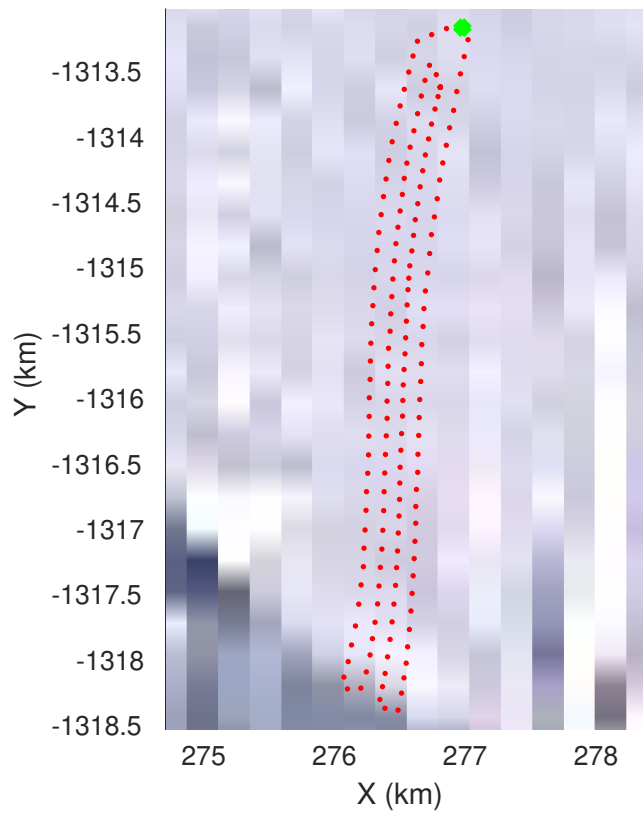

McMurdo Iceshelf: 4 passes
20221211_01_001
Polar Stereograph -71N/0E

accum 2022_Antarctica_Ground: "McMurdo Iceshelf: 4 passes" 20221211_01_001: 01:35:49.6 to 03:39:28.5 GPS