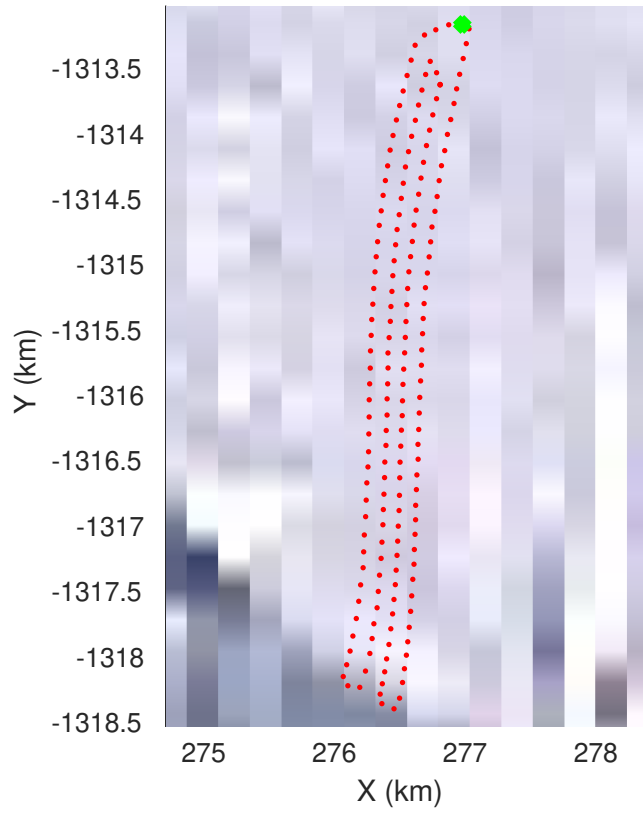

McMurdo Iceshelf: 4 passes
20221210_08_001
Polar Stereograph -71N/0E

accum 2022_Antarctica_Ground: "McMurdo Iceshelf: 4 passes" 20221210_08_001: 13:32:05.6 to 15:16:35.9 GPS