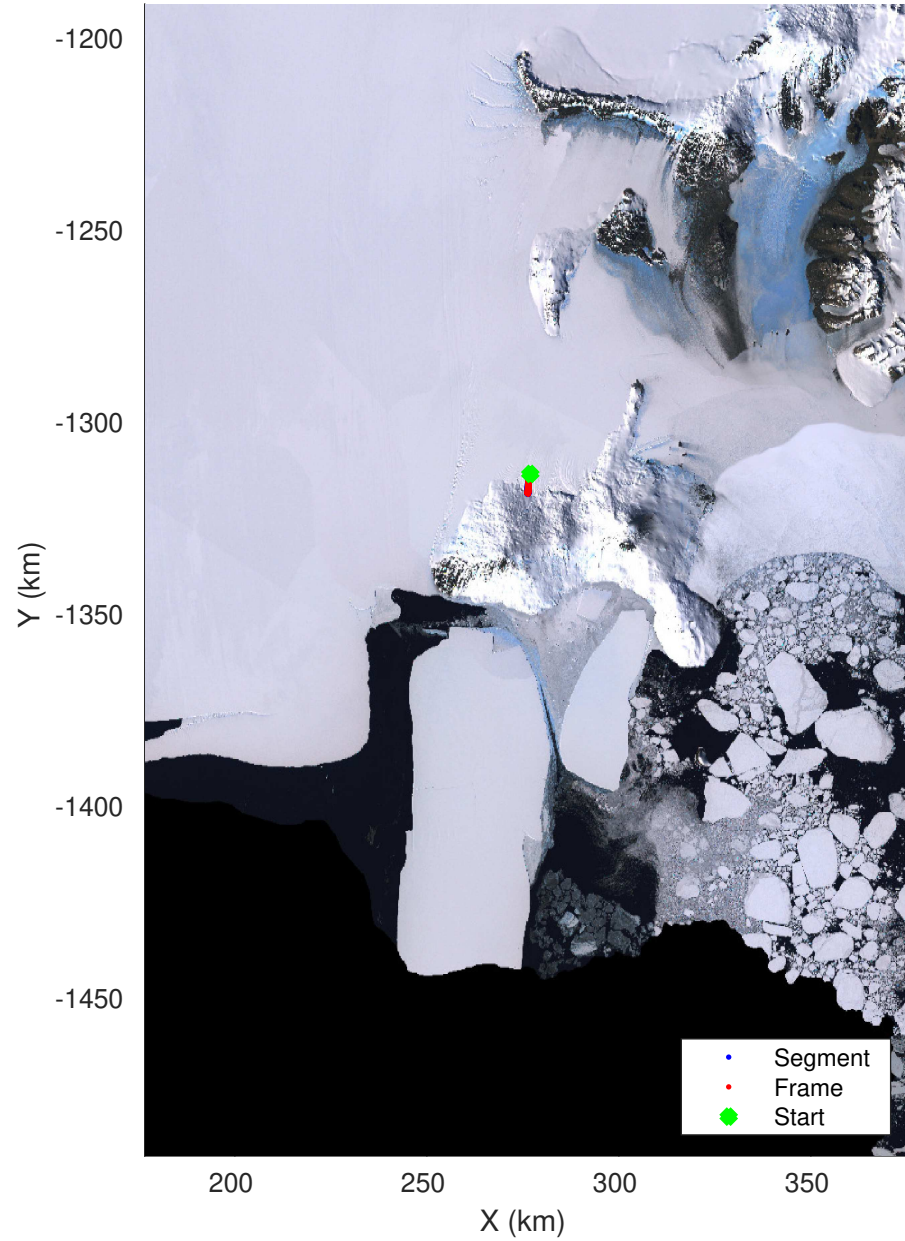

McMurdo Iceshelf: 4 passes
20221210_08_001
Polar Stereograph -71N/0E

accum 2022_Antarctica_Ground: "McMurdo Iceshelf: 4 passes" 20221210_08_001: 13:32:05.6 to 15:16:35.9 GPS