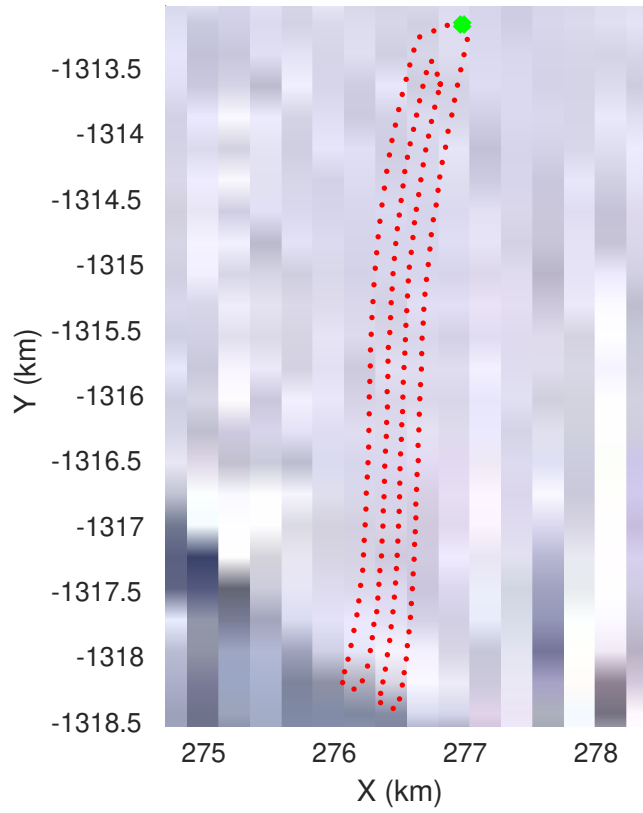

McMurdo Iceshelf: 4 passes
20221210_07_001
Polar Stereograph -71N/0E

accum 2022_Antarctica_Ground: "McMurdo Iceshelf: 4 passes" 20221210_07_001: 11:08:20.6 to 12:48:49.2 GPS