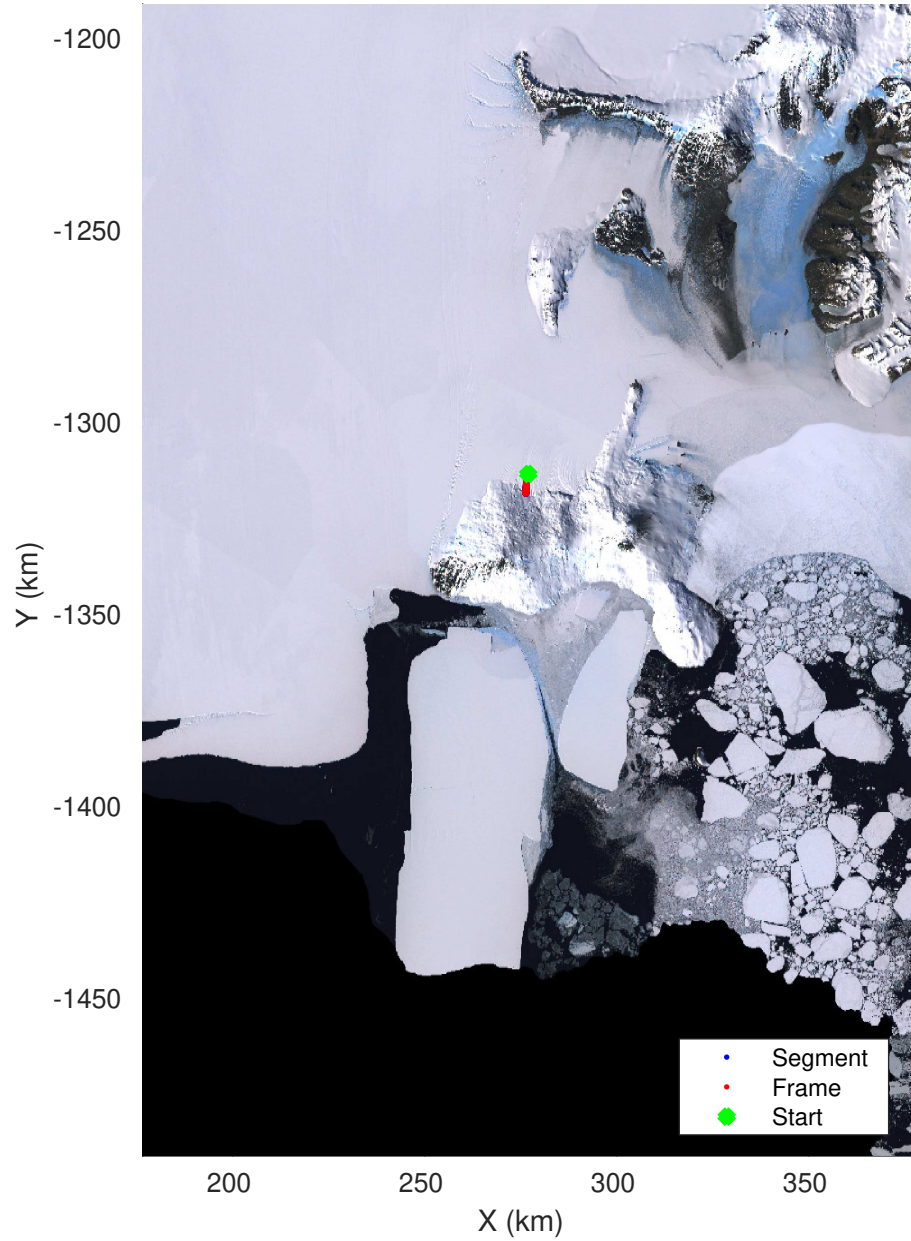

McMurdo Iceshelf: 4 passes
20221210_07_001
Polar Stereograph -71N/0E

accum 2022_Antarctica_Ground: "McMurdo Iceshelf: 4 passes" 20221210_07_001: 11:08:20.6 to 12:48:49.2 GPS