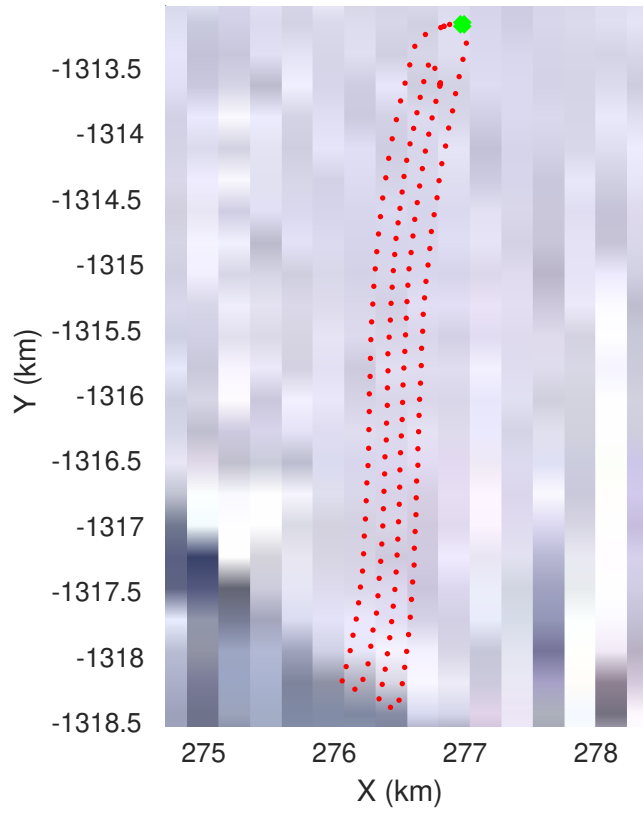

McMurdo Iceshelf: 4 passes
20221210_06_001
Polar Stereograph -71N/0E

accum 2022_Antarctica_Ground: "McMurdo Iceshelf: 4 passes" 20221210_06_001: 08:15:21.6 to 10:10:32.9 GPS