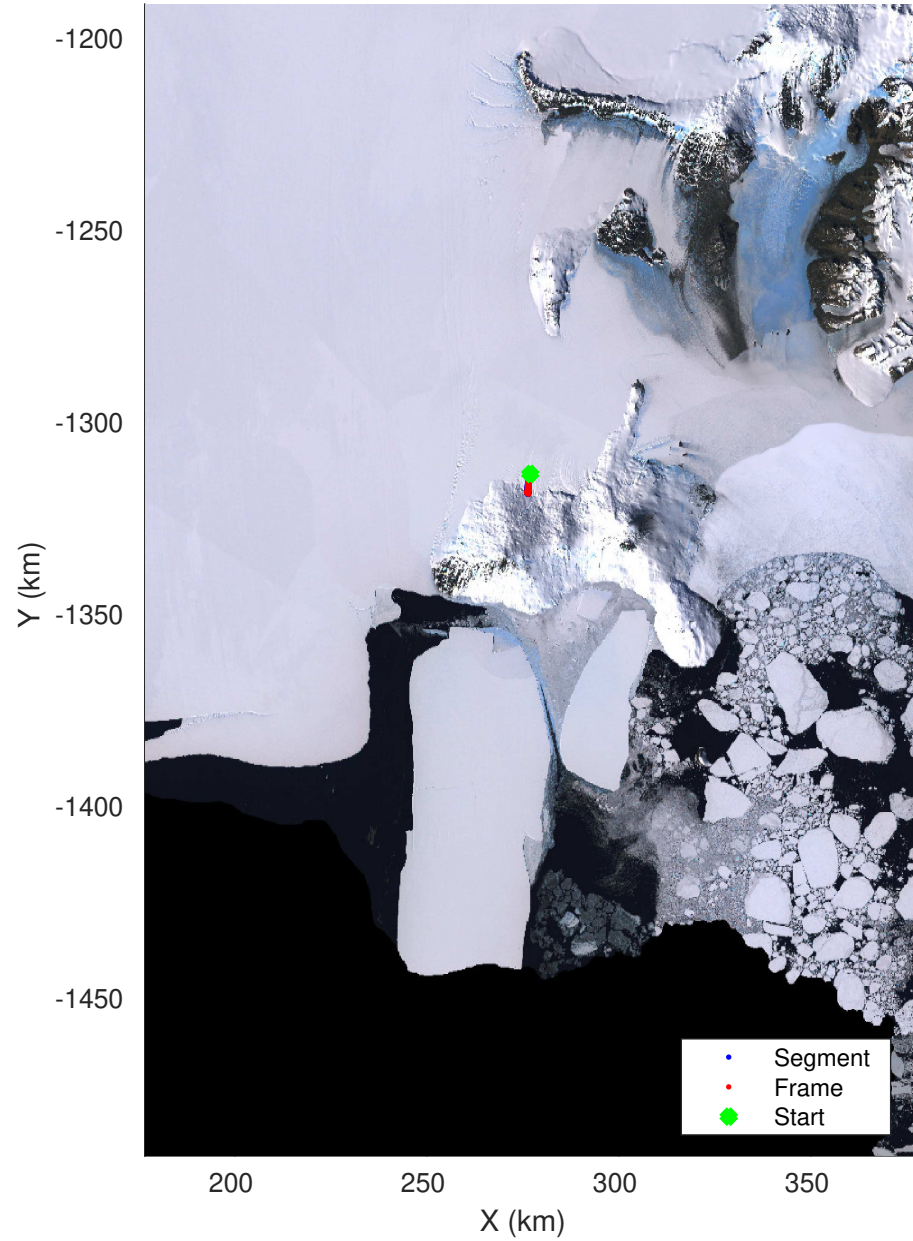

McMurdo Iceshelf: 4 passes
20221210_06_001
Polar Stereograph -71N/0E

accum 2022_Antarctica_Ground: "McMurdo Iceshelf: 4 passes" 20221210_06_001: 08:15:21.6 to 10:10:32.9 GPS