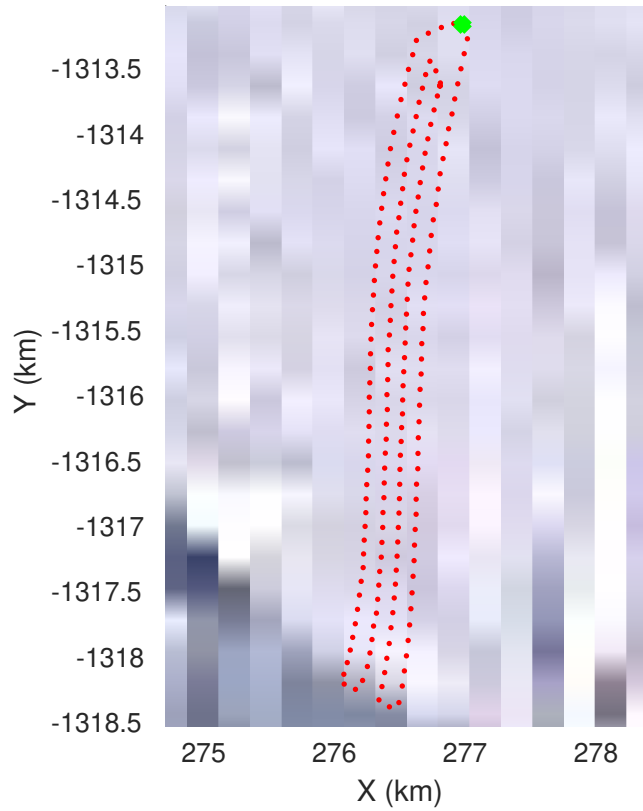

McMurdo Iceshelf: 4 passes
20221210_05_001
Polar Stereograph -71N/0E

accum 2022_Antarctica_Ground: "McMurdo Iceshelf: 4 passes" 20221210_05_001: 05:49:56.6 to 07:31:40.9 GPS