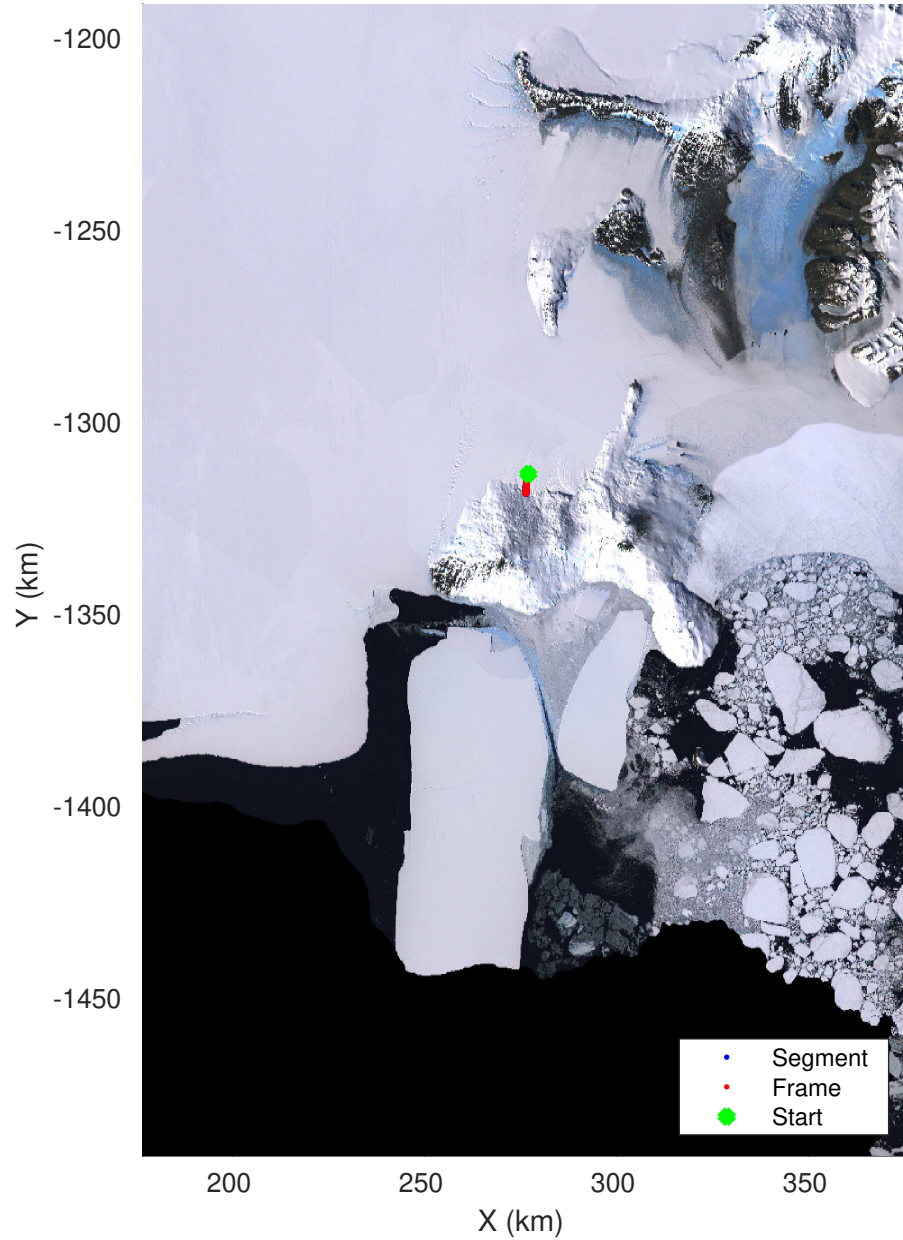

McMurdo Iceshelf: 4 passes
20221210_05_001
Polar Stereograph -71N/0E

accum 2022_Antarctica_Ground: "McMurdo Iceshelf: 4 passes" 20221210_05_001: 05:49:56.6 to 07:31:40.9 GPS