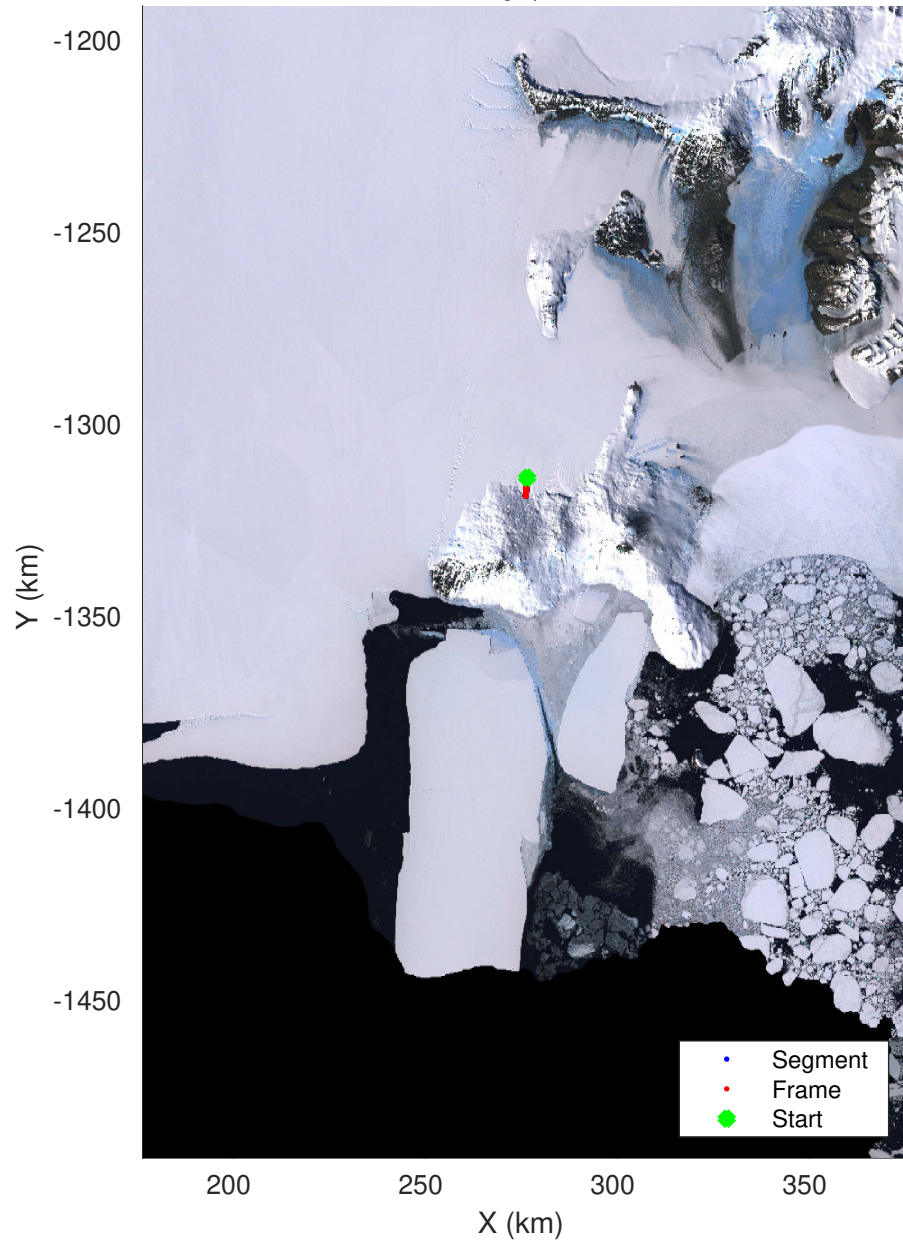

McMurdo Iceshelf: pass 3-4
 20221210_04_001
 Polar Stereograph -71N/0E

accum 2022_Antarctica_Ground: "McMurdo lceshelf: pass 3-4" 20221210_04_001: 04:07:52.6 to 05:01:16.5 GPS