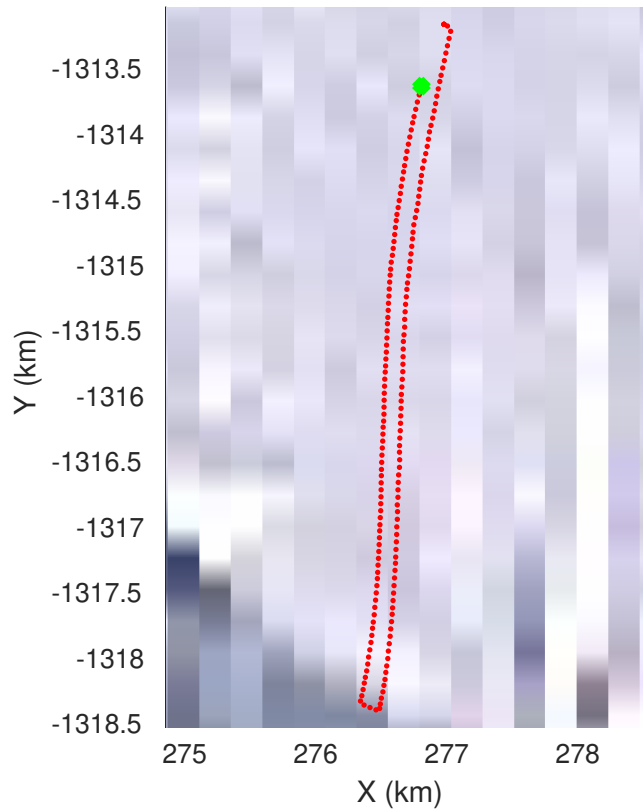

McMurdo Iceshelf: pass 3-4
 20221210_04_001
 Polar Stereograph -71N/0E

accum 2022_Antarctica_Ground: "McMurdo lceshelf: pass 3-4" 20221210_04_001: 04:07:52.6 to 05:01:16.5 GPS