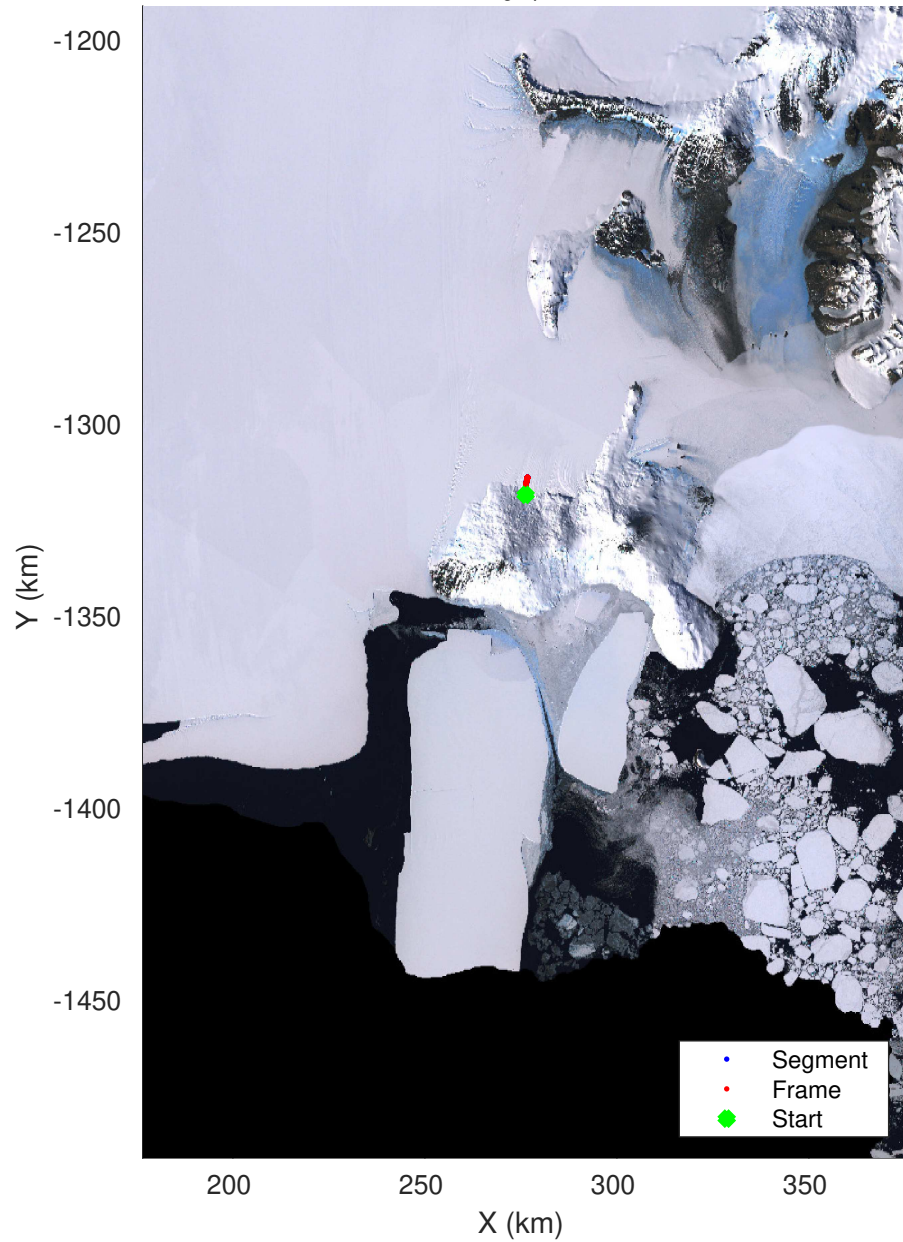

McMurdo Iceshelf: pass 2
20221210_03_001
Polar Stereograph -71N/0E

accum 2022_Antarctica_Ground: "McMurdo lceshelf: pass 2" 20221210_03_001: 03:38:24.6 to 04:06:19.3 GPS