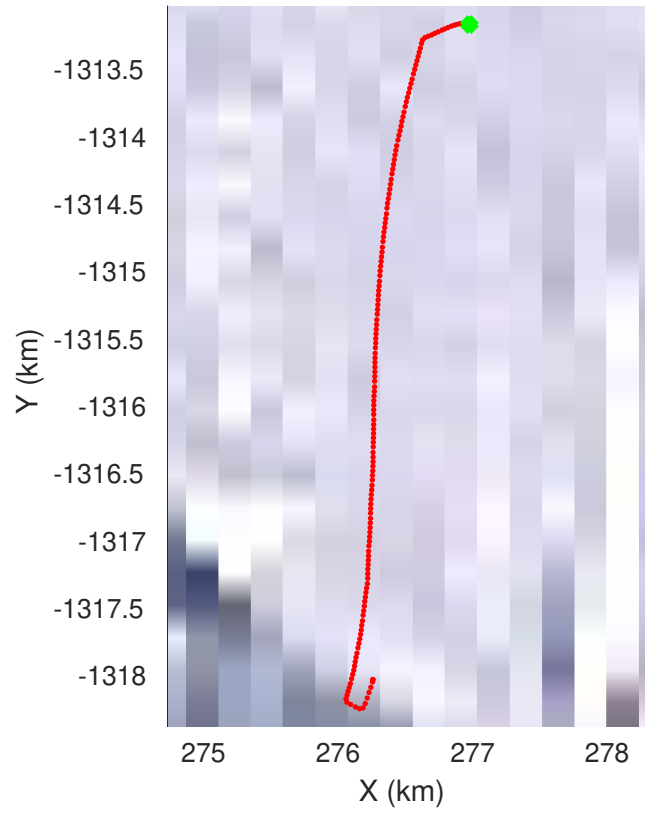

McMurdo Iceshelf: pass 1
20221210_02_001
Polar Stereograph -71N/0E

accum 2022_Antarctica_Ground: "McMurdo lceshelf: pass 1" 20221210_02_001: 02:59:57.6 to 03:34:52.0 GPS