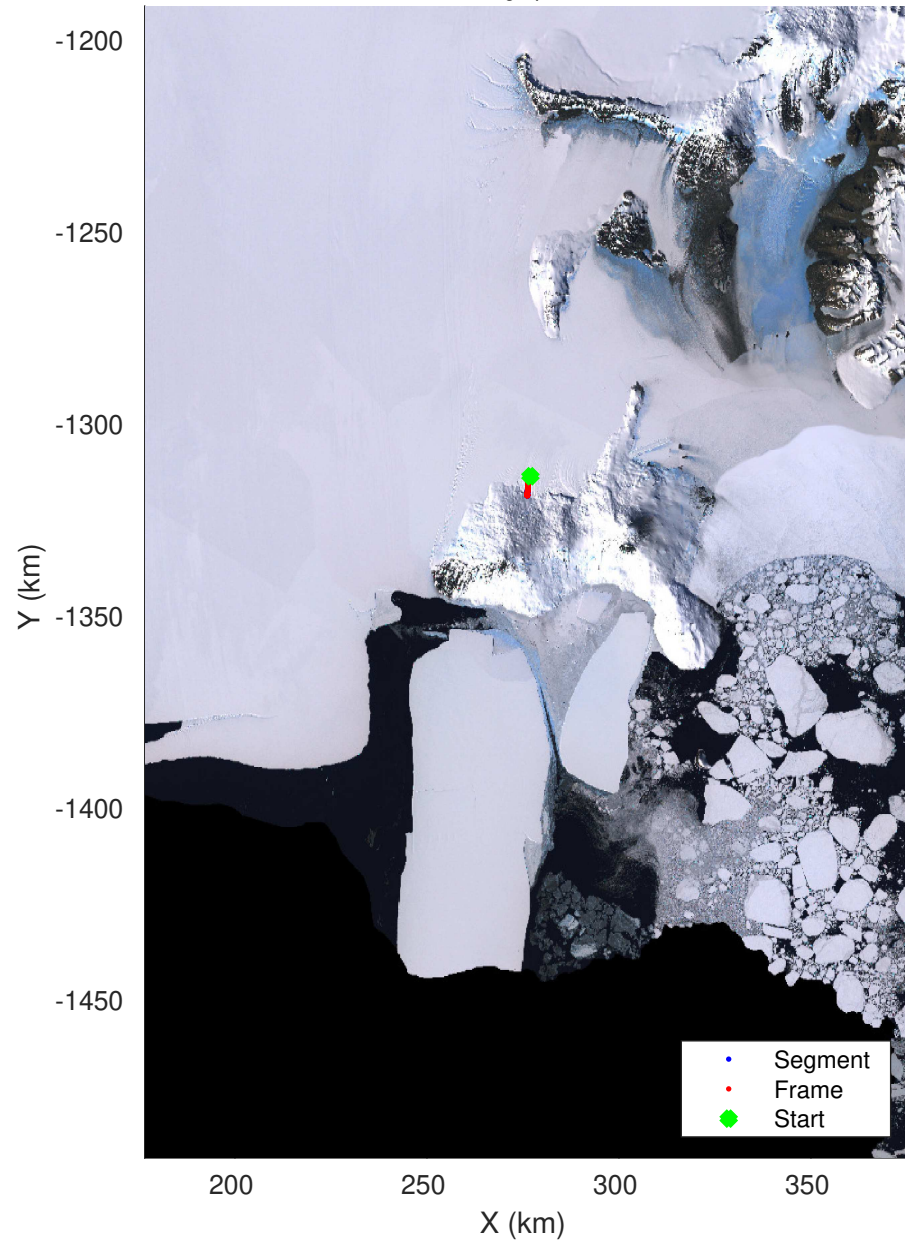

McMurdo Iceshelf: pass 1
20221210_02_001
Polar Stereograph -71N/0E

accum 2022_Antarctica_Ground: "McMurdo lceshelf: pass 1" 20221210_02_001: 02:59:57.6 to 03:34:52.0 GPS