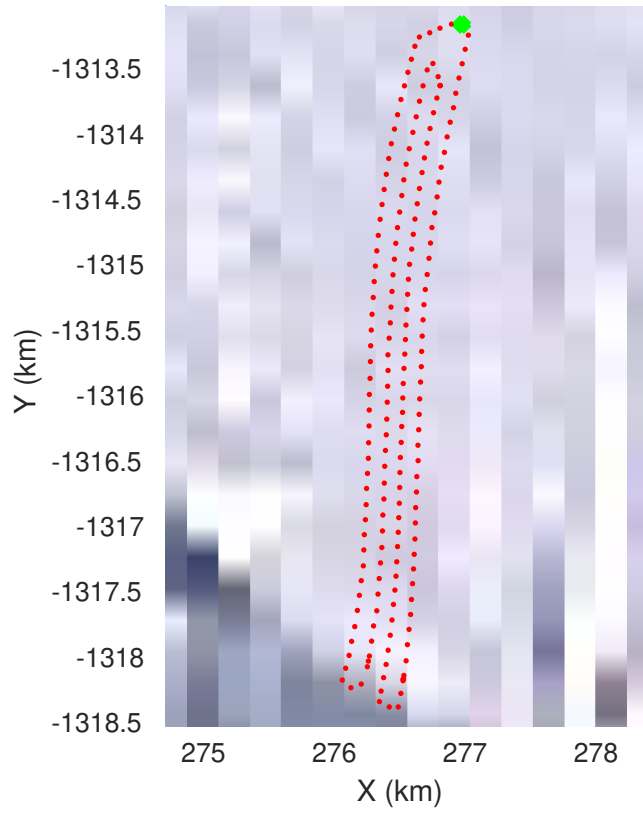

McMurdo Iceshelf: 4 passes
20221209_03_001
Polar Stereograph -71N/0E

accum 2022_Antarctica_Ground: "McMurdo Iceshelf: 4 passes" 20221209_03_001: 13:01:50.6 to 14:52:08.8 GPS