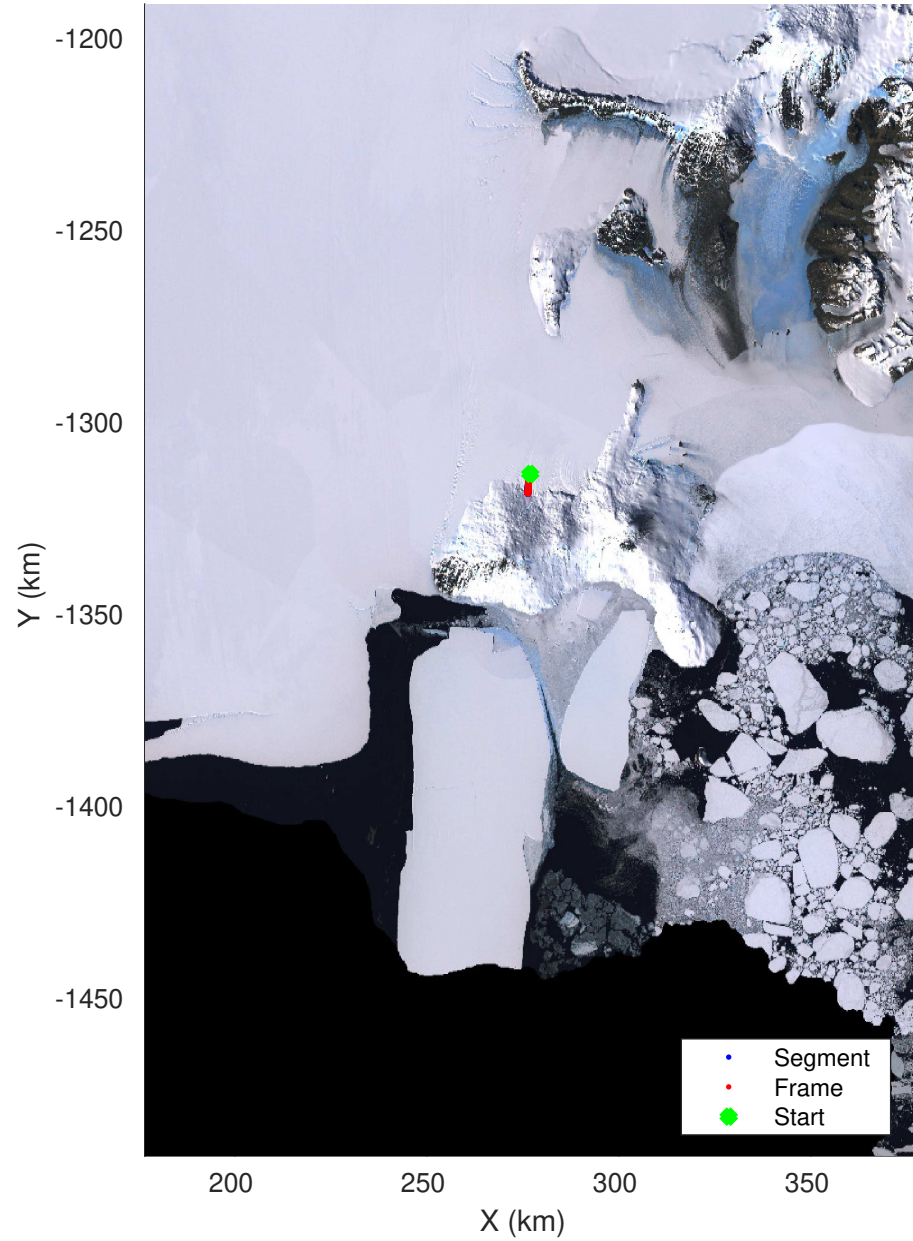

McMurdo Iceshelf: 4 passes
20221209_03_001
Polar Stereograph -71N/0E

accum 2022_Antarctica_Ground: "McMurdo Iceshelf: 4 passes" 20221209_03_001: 13:01:50.6 to 14:52:08.8 GPS