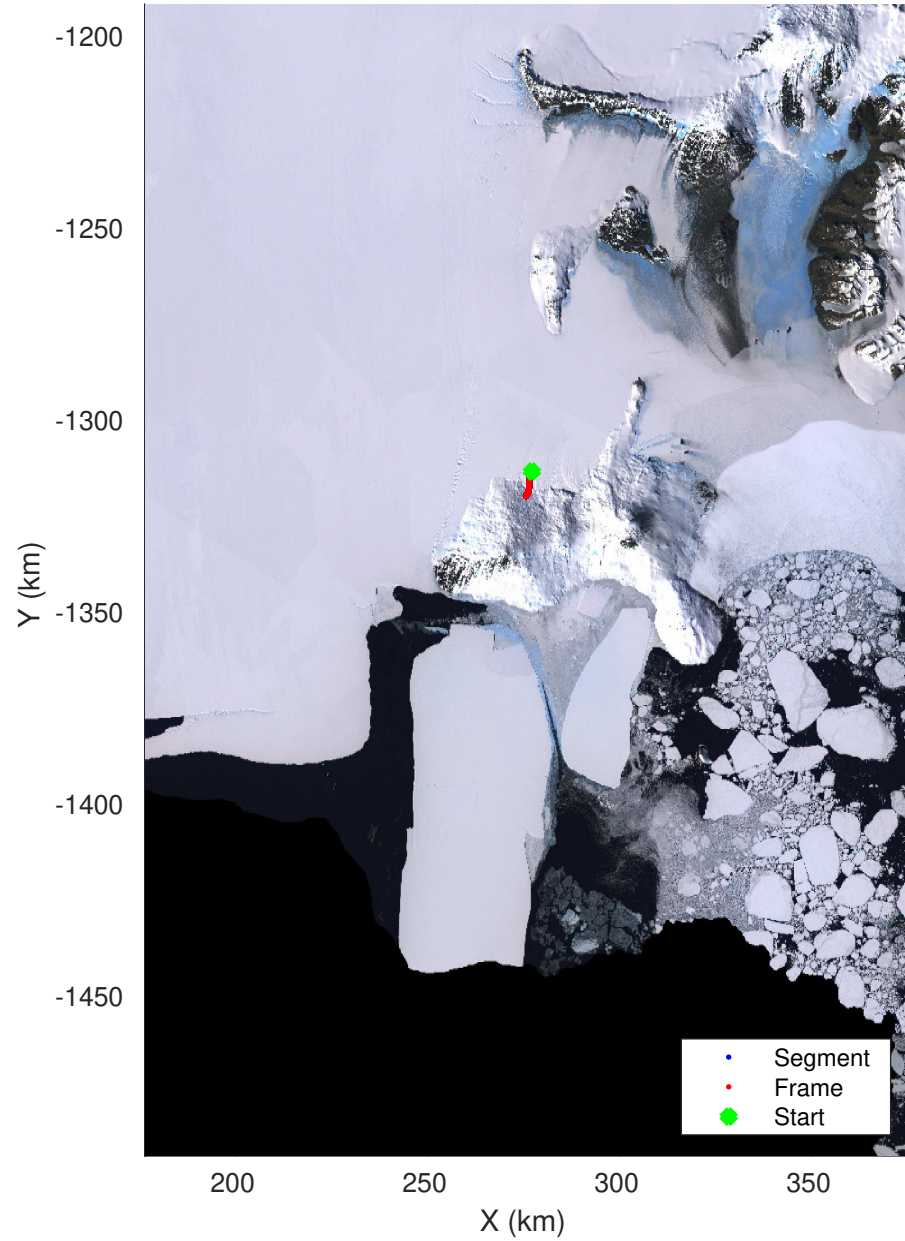

McMurdo Iceshelf/Glacier: pass 1-2
20221209_01_001
Polar Stereograph -71N/0E

accum 2022_Antarctica_Ground: "McMurdo Iceshelf/Glacier: pass 1-2" 20221209_01_001: 03:46:15.6 to 05:40:52.0 GPS