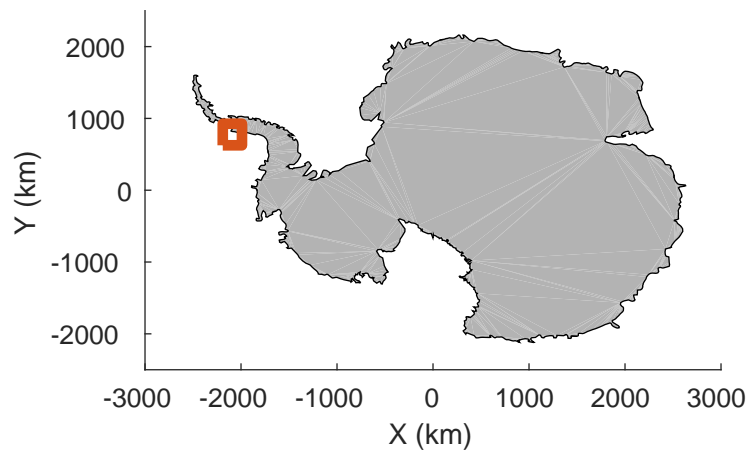

accum 2019_Antarctica_TObs: "Decovolve cal" 20191230_02_001: 17:18:26.1 to 17:24:06.2 GPS

accum 2019_Antarctica_TObs: "Decovolve cal" 20191230_02_001: 17:18:26.1 to 17:24:06.2 GPS

accum 2019_Antarctica_TObs: "Decovolve cal" 20191230_02_002: 17:24:06.6 to 17:29:36.4 GPS

accum 2019_Antarctica_TObas: "Decovolve cal" 20191230_02_002: 17:24:06.6 to 17:29:36.4 GPS