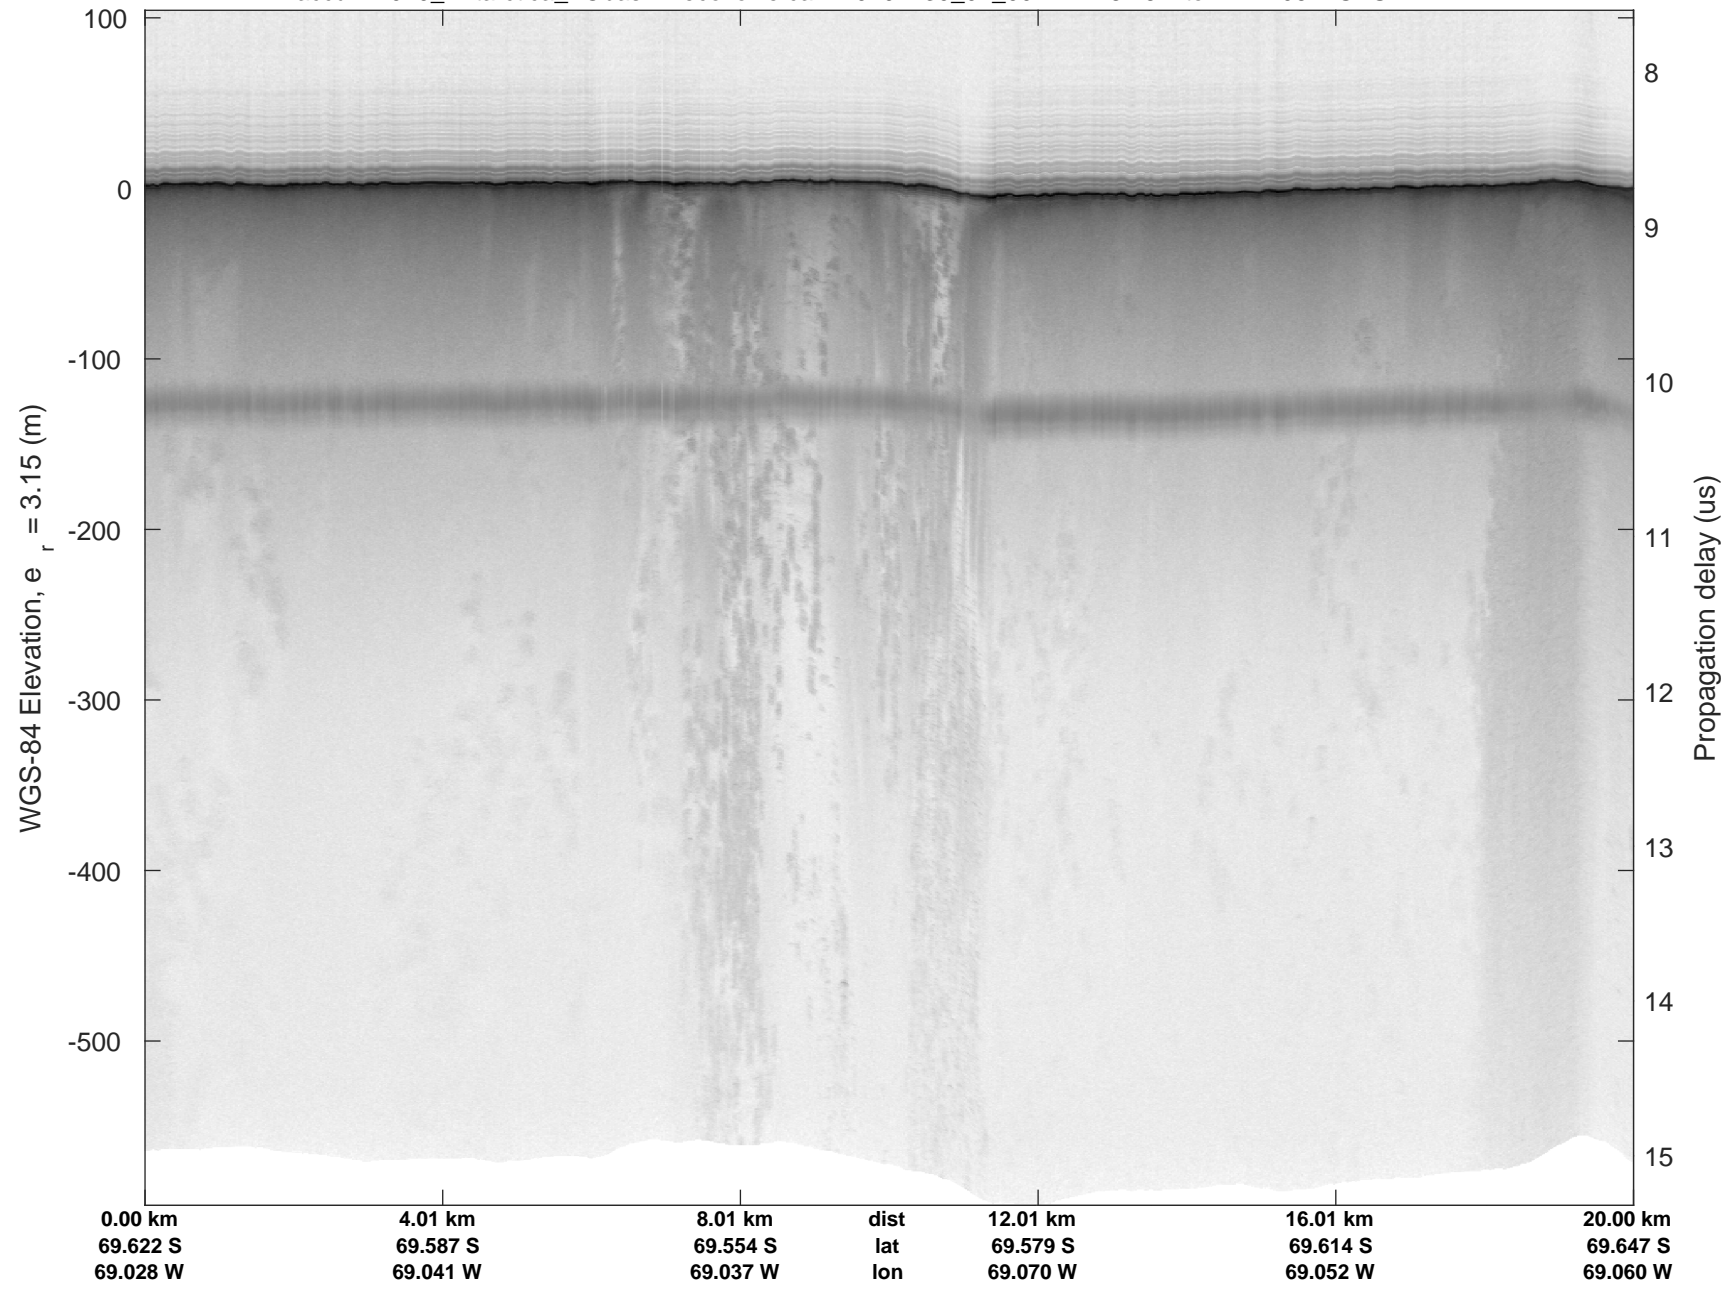

accum 2019_Antarctica_TObs: "Decovolve cal" 20191230_02_001: 17:18:26.1 to 17:24:06.2 GPS

accum 2019_Antarctica_TObs: "Decovolve cal" 20191230_02_001: 17:18:26.1 to 17:24:06.2 GPS

accum 2019_Antarctica_TObs: "Decovolve cal" 20191230_02_002: 17:24:06.6 to 17:29:36.4 GPS

accum 2019_Antarctica_TObas: "Decovolve cal" 20191230_02_002: 17:24:06.6 to 17:29:36.4 GPS