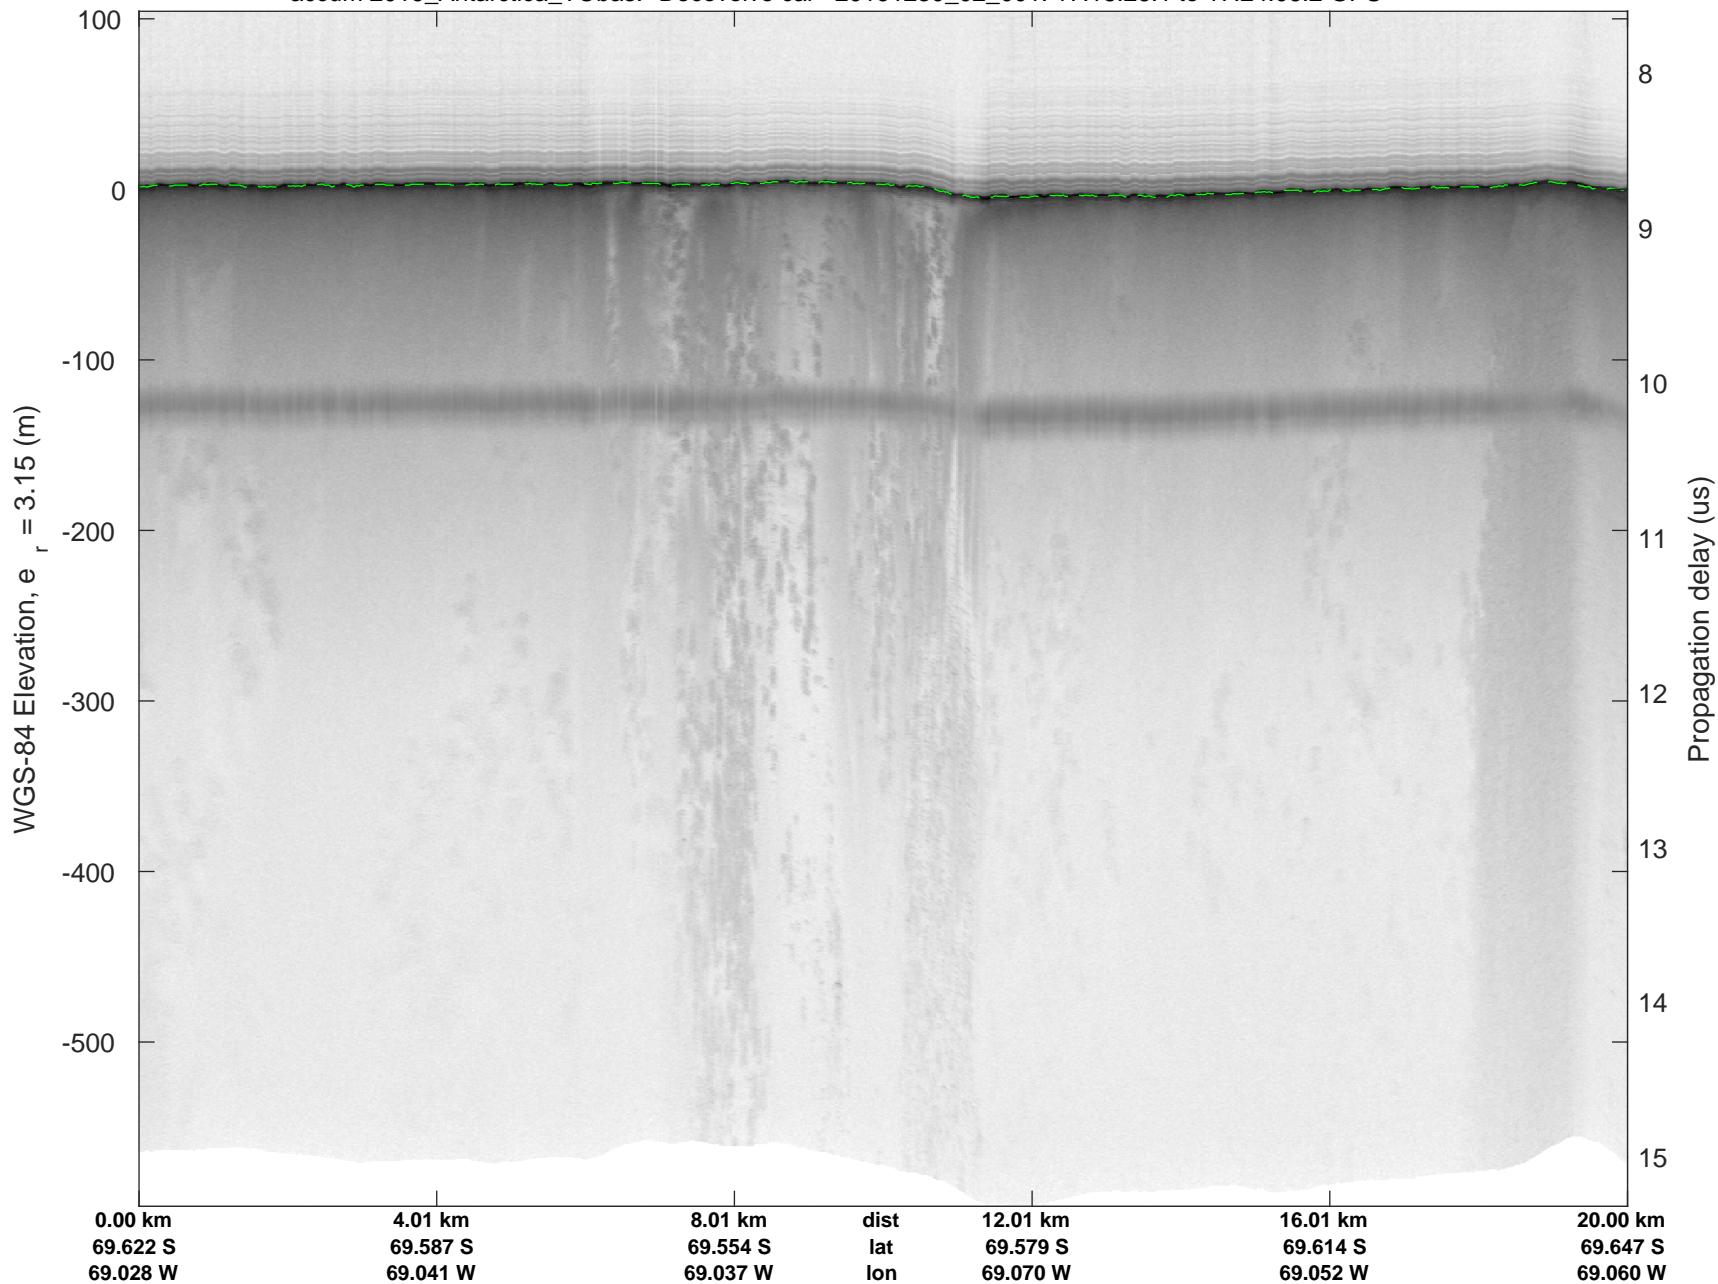

accum 2019_Antarctica_TObs: "Decovolve cal" 20191230_02_001: 17:18:26.1 to 17:24:06.2 GPS

accum 2019_Antarctica_TObs: "Decovolve cal" 20191230_02_001: 17:18:26.1 to 17:24:06.2 GPS

accum 2019_Antarctica_TObs: "Decovolve cal" 20191230_02_002: 17:24:06.6 to 17:29:36.4 GPS

accum 2019_Antarctica_TObas: "Decovolve cal" 20191230_02_002: 17:24:06.6 to 17:29:36.4 GPS