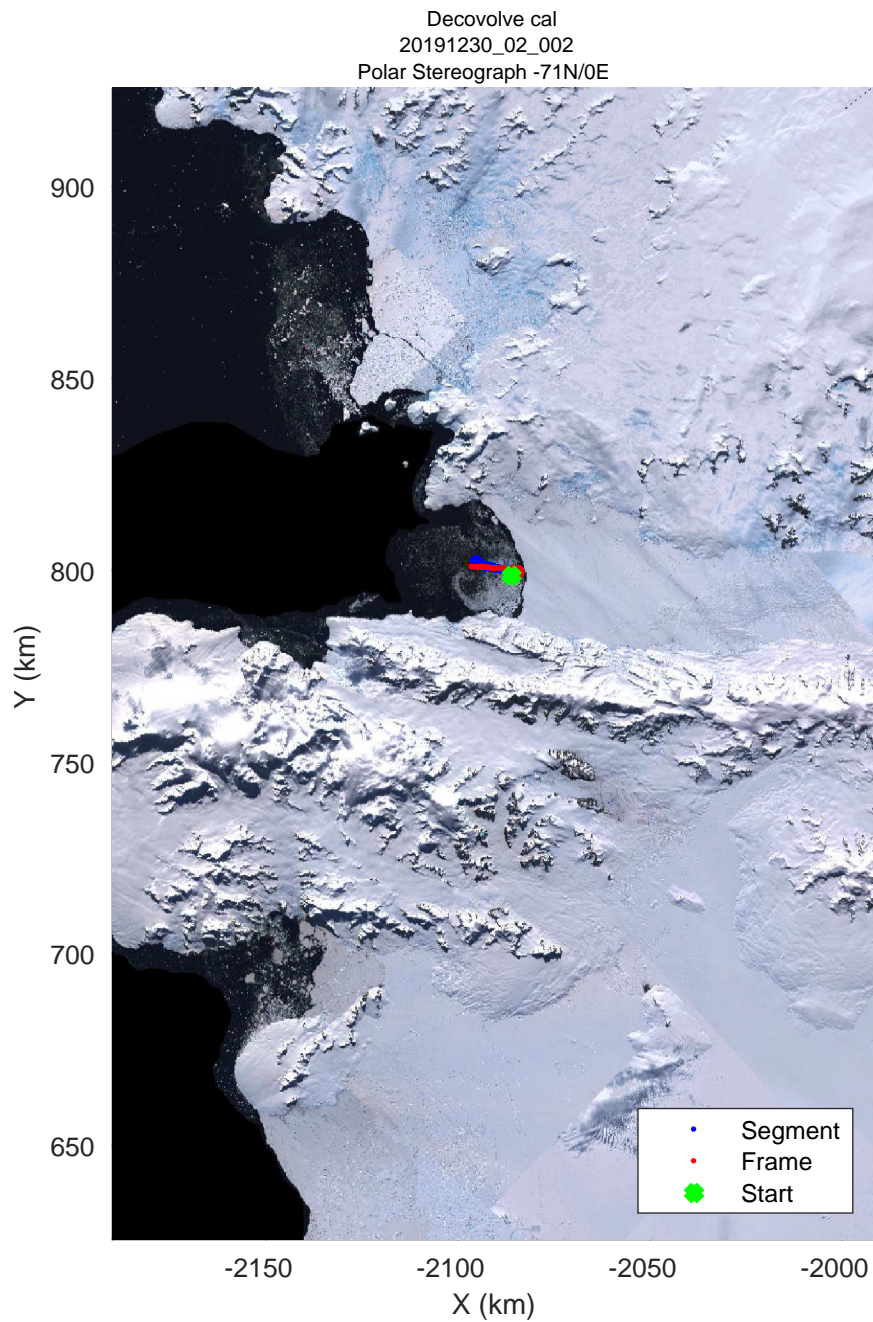

accum 2019_Antarctica_TObs: "Decovolve cal" 20191230_02_001: 17:18:26.1 to 17:24:06.2 GPS

accum 2019_Antarctica_TObs: "Decovolve cal" 20191230_02_001: 17:18:26.1 to 17:24:06.2 GPS

accum 2019_Antarctica_TObs: "Decovolve cal" 20191230_02_002: 17:24:06.6 to 17:29:36.4 GPS

accum 2019_Antarctica_TObas: "Decovolve cal" 20191230_02_002: 17:24:06.6 to 17:29:36.4 GPS