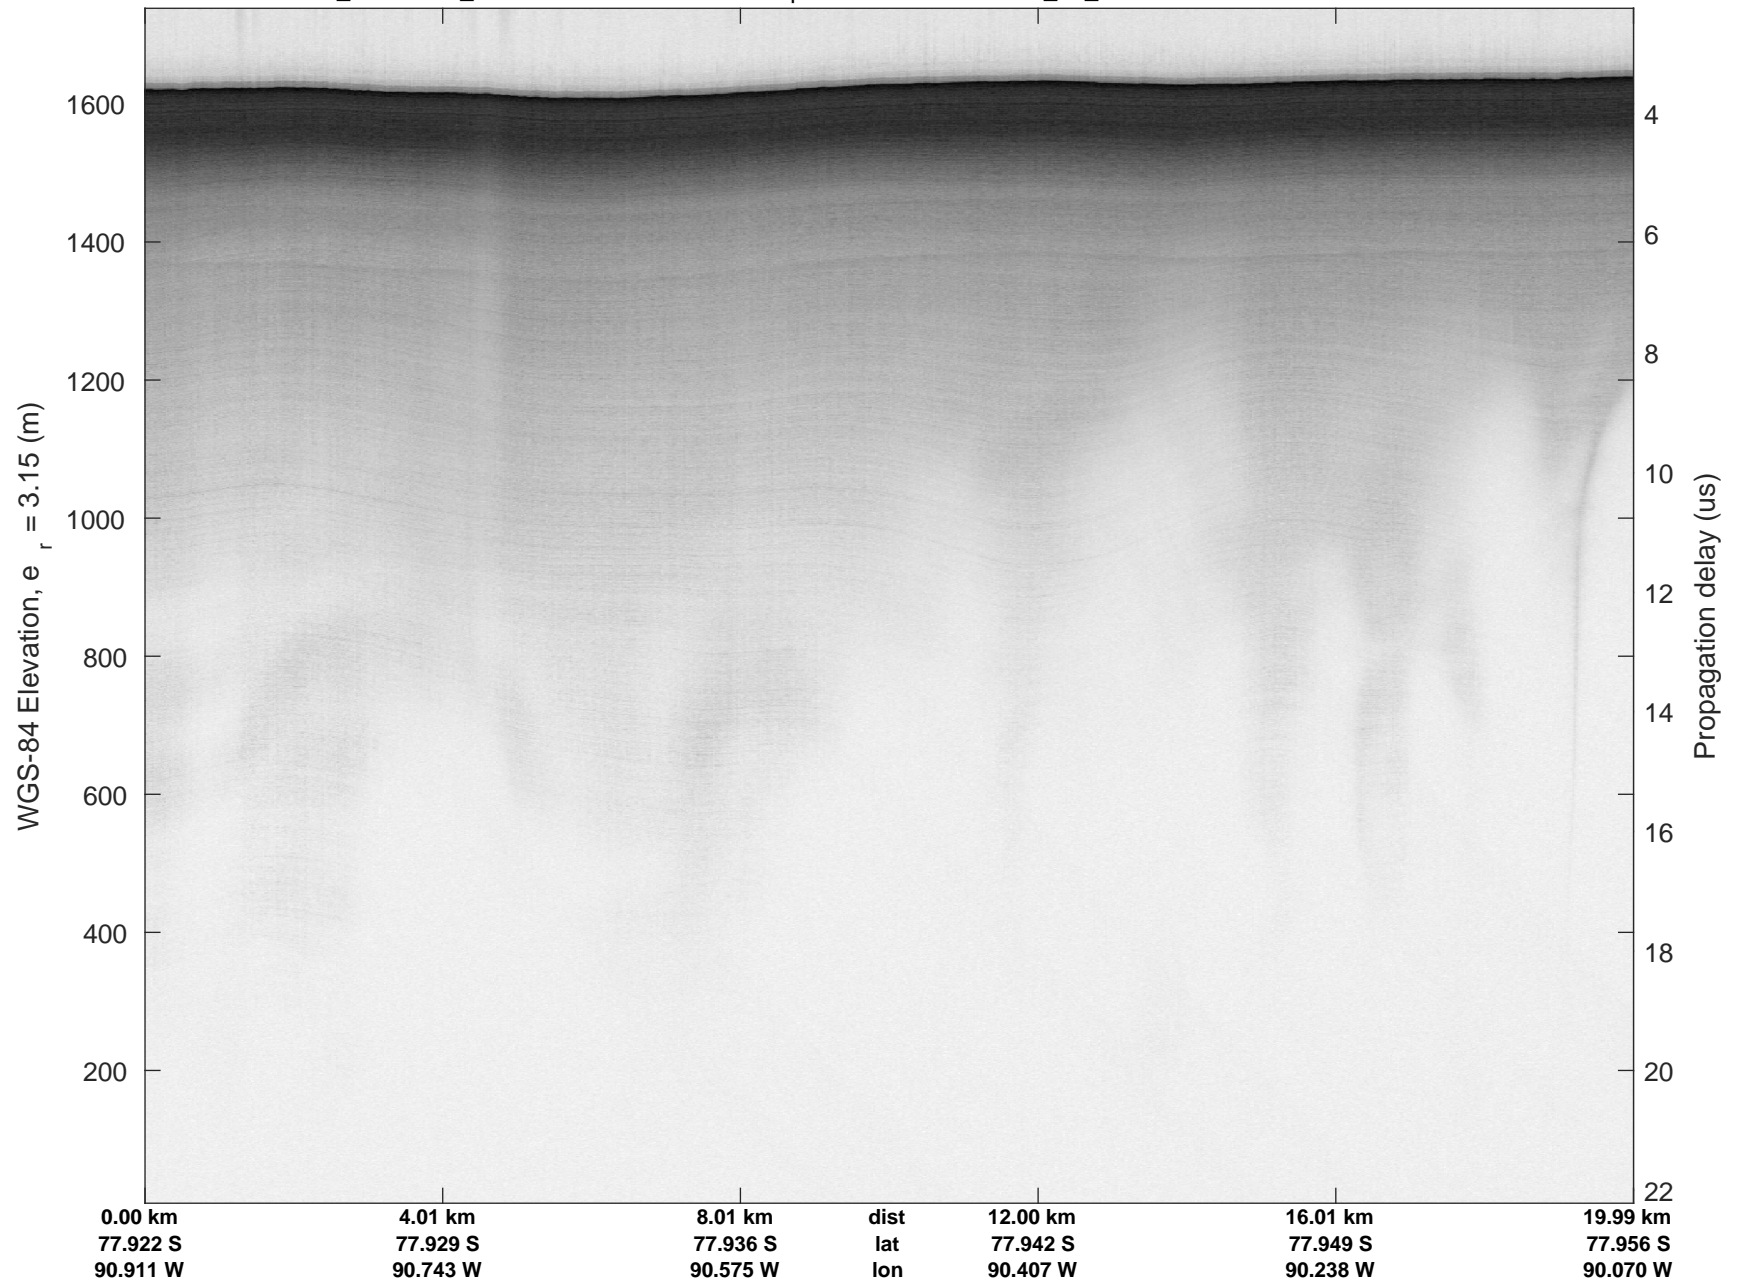

accum 2019\_Antarctica\_TObas: "PASIN ACCUM deeper ice test" 20191229\_01\_007: 21:17:35.8 to 21:23:22.2 GPS

accum 2019\_Antarctica\_TObas: "PASIN ACCUM deeper ice test" 20191229\_01\_007: 21:17:35.8 to 21:23:22.2 GPS

accum 2019\_Antarctica\_TObas: "PASIN ACCUM deeper ice test" 20191229\_01\_008: 21:23:22.6 to 21:29:03.2 GPS

accum 2019\_Antarctica\_TObas: "PASIN ACCUM deeper ice test" 20191229\_01\_008: 21:23:22.6 to 21:29:03.2 GPS

accum 2019\_Antarctica\_TObas: "PASIN ACCUM deeper ice test" 20191229\_01\_009: 21:29:03.6 to 21:34:46.1 GPS

accum 2019\_Antarctica\_TObs: "PASIN ACCUM deeper ice test" 20191229\_01\_009: 21:29:03.6 to 21:34:46.1 GPS

accum 2019\_Antarctica\_TObas: "PASIN ACCUM deeper ice test" 20191229\_01\_010: 21:34:46.5 to 21:38:53.7 GPS

accum 2019\_Antarctica\_TObas: "PASIN ACCUM deeper ice test" 20191229\_01\_010: 21:34:46.5 to 21:38:53.7 GPS