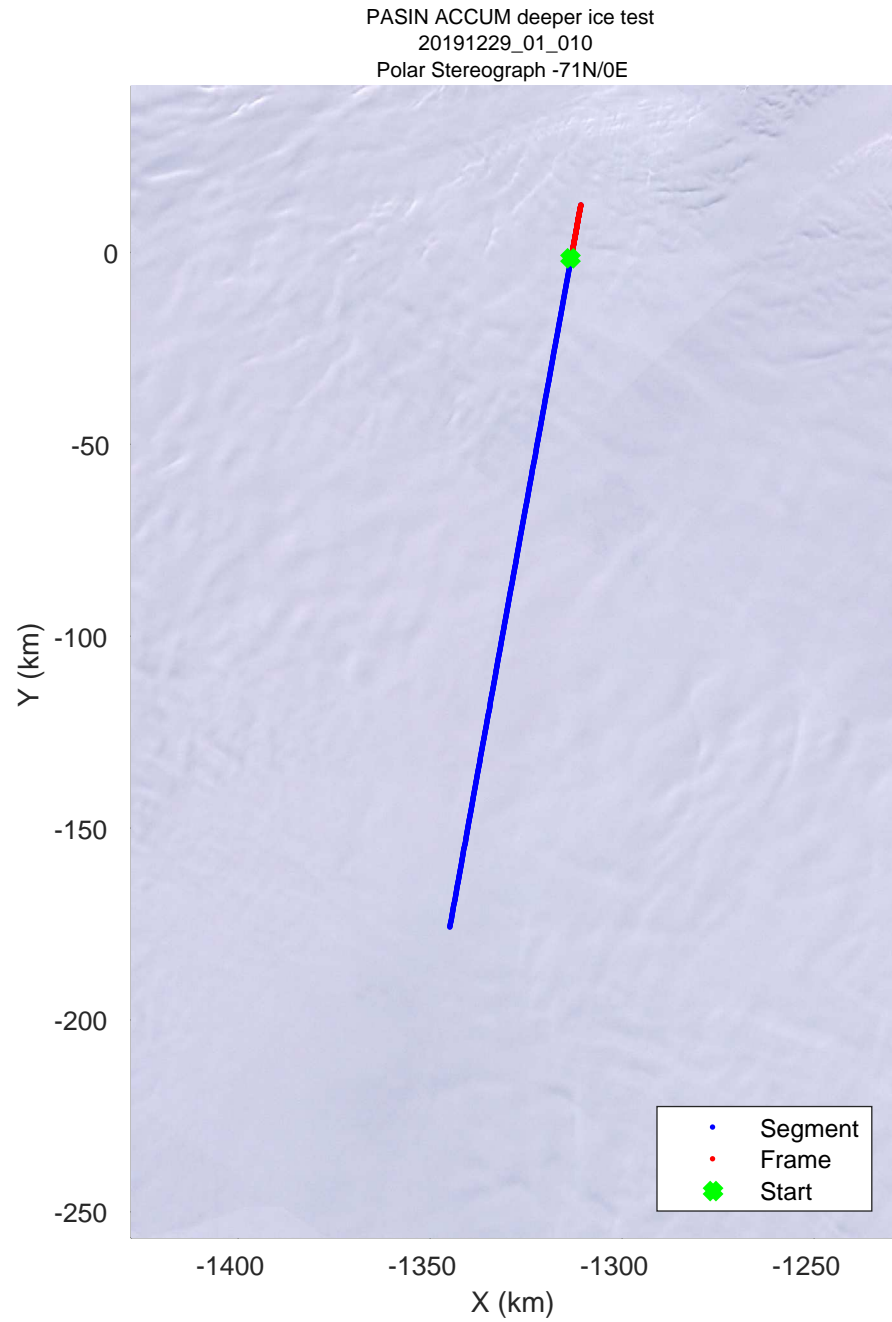

PASIN ACCUM deeper ice test  
20191229\_01\_002  
Polar Stereograph -71N/0E

accum 2019\_Antarctica\_TObas: "PASIN ACCUM deeper ice test" 20191229\_01\_002: 20:47:29.9 to 20:53:37.4 GPS

accum 2019\_Antarctica\_TObas: "PASIN ACCUM deeper ice test" 20191229\_01\_002: 20:47:29.9 to 20:53:37.4 GPS

accum 2019\_Antarctica\_TObas: "PASIN ACCUM deeper ice test" 20191229\_01\_008: 21:23:22.6 to 21:29:03.2 GPS

accum 2019\_Antarctica\_TObas: "PASIN ACCUM deeper ice test" 20191229\_01\_008: 21:23:22.6 to 21:29:03.2 GPS

accum 2019\_Antarctica\_TObas: "PASIN ACCUM deeper ice test" 20191229\_01\_009: 21:29:03.6 to 21:34:46.1 GPS

accum 2019\_Antarctica\_TObs: "PASIN ACCUM deeper ice test" 20191229\_01\_009: 21:29:03.6 to 21:34:46.1 GPS