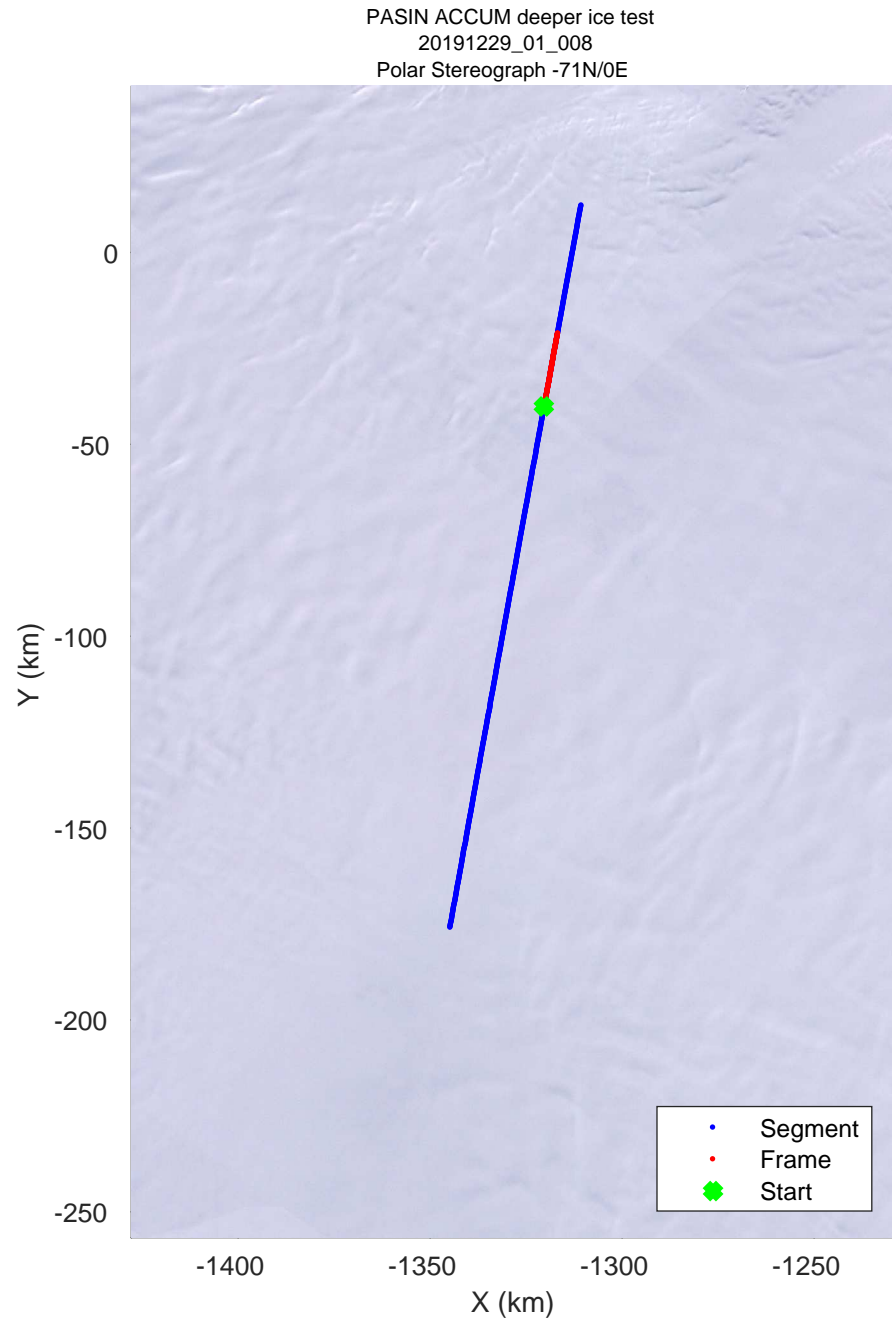

PASIN ACCUM deeper ice test  
20191229\_01\_002  
Polar Stereograph -71N/0E

accum 2019\_Antarctica\_TObas: "PASIN ACCUM deeper ice test" 20191229\_01\_002: 20:47:29.9 to 20:53:37.4 GPS

accum 2019\_Antarctica\_TObas: "PASIN ACCUM deeper ice test" 20191229\_01\_002: 20:47:29.9 to 20:53:37.4 GPS

accum 2019\_Antarctica\_TObas: "PASIN ACCUM deeper ice test" 20191229\_01\_006: 21:11:43.7 to 21:17:35.4 GPS

accum 2019\_Antarctica\_TObas: "PASIN ACCUM deeper ice test" 20191229\_01\_006: 21:11:43.7 to 21:17:35.4 GPS

accum 2019\_Antarctica\_TObas: "PASIN ACCUM deeper ice test" 20191229\_01\_007: 21:17:35.8 to 21:23:22.2 GPS

accum 2019\_Antarctica\_TObas: "PASIN ACCUM deeper ice test" 20191229\_01\_007: 21:17:35.8 to 21:23:22.2 GPS