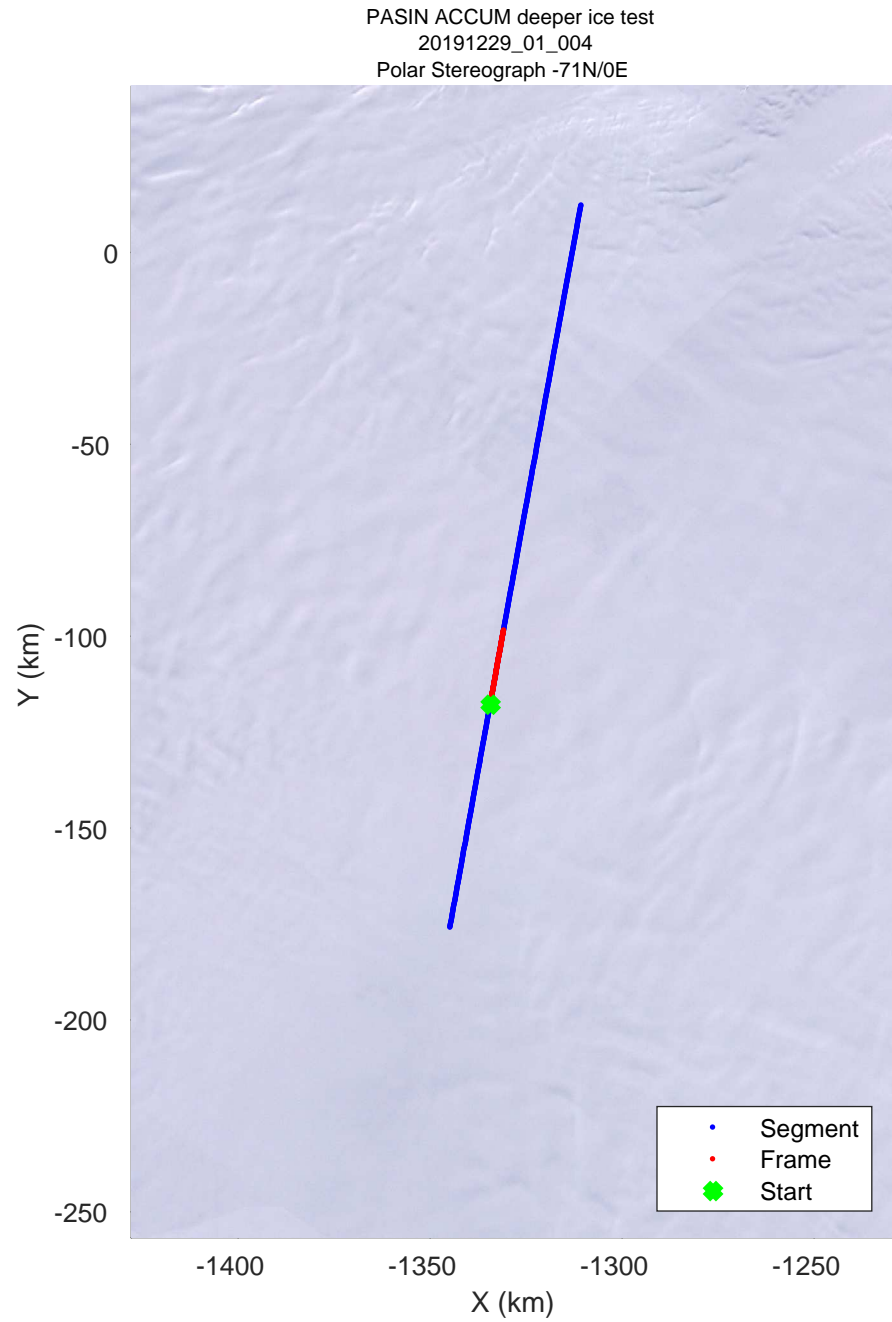

accum 2019\_Antarctica\_TObas: "PASIN ACCUM deeper ice test" 20191229\_01\_001: 20:41:27.1 to 20:47:29.5 GPS

accum 2019\_Antarctica\_TObas: "PASIN ACCUM deeper ice test" 20191229\_01\_001: 20:41:27.1 to 20:47:29.5 GPS

PASIN ACCUM deeper ice test  
20191229\_01\_002  
Polar Stereograph -71N/0E

accum 2019\_Antarctica\_TObas: "PASIN ACCUM deeper ice test" 20191229\_01\_002: 20:47:29.9 to 20:53:37.4 GPS

accum 2019\_Antarctica\_TObas: "PASIN ACCUM deeper ice test" 20191229\_01\_002: 20:47:29.9 to 20:53:37.4 GPS

accum 2019\_Antarctica\_TObas: "PASIN ACCUM deeper ice test" 20191229\_01\_003: 20:53:37.8 to 20:59:39.5 GPS

accum 2019\_Antarctica\_TObas: "PASIN ACCUM deeper ice test" 20191229\_01\_003: 20:53:37.8 to 20:59:39.5 GPS

accum 2019\_Antarctica\_TObas: "PASIN ACCUM deeper ice test" 20191229\_01\_004: 20:59:39.9 to 21:05:41.6 GPS

accum 2019\_Antarctica\_TObs: "PASIN ACCUM deeper ice test" 20191229\_01\_004: 20:59:39.9 to 21:05:41.6 GPS