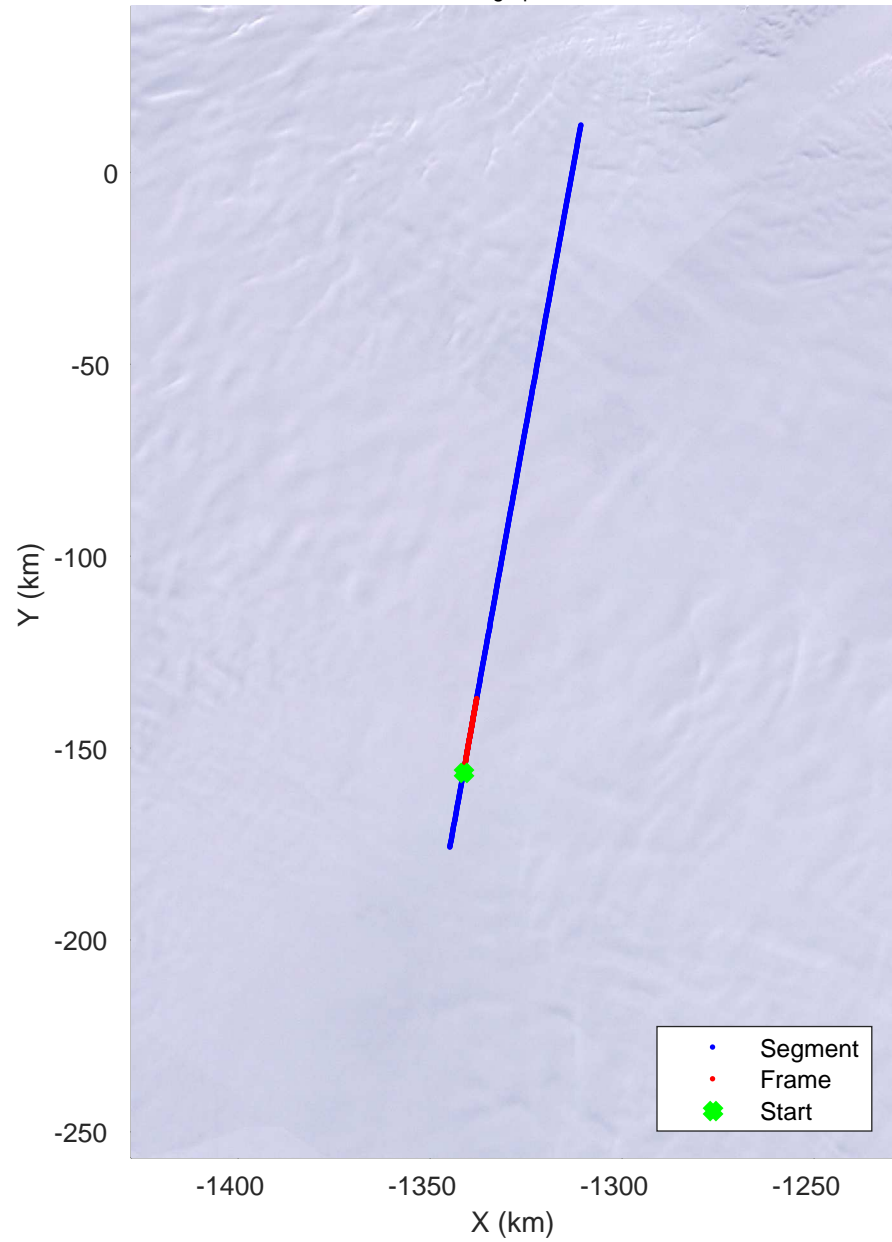

accum 2019\_Antarctica\_TObas: "PASIN ACCUM deeper ice test" 20191229\_01\_001: 20:41:27.1 to 20:47:29.5 GPS

accum 2019\_Antarctica\_TObas: "PASIN ACCUM deeper ice test" 20191229\_01\_001: 20:41:27.1 to 20:47:29.5 GPS

PASIN ACCUM deeper ice test  
20191229\_01\_002  
Polar Stereograph -71N/0E

accum 2019\_Antarctica\_TObas: "PASIN ACCUM deeper ice test" 20191229\_01\_002: 20:47:29.9 to 20:53:37.4 GPS

accum 2019\_Antarctica\_TObas: "PASIN ACCUM deeper ice test" 20191229\_01\_002: 20:47:29.9 to 20:53:37.4 GPS

accum 2019\_Antarctica\_TObas: "PASIN ACCUM deeper ice test" 20191229\_01\_003: 20:53:37.8 to 20:59:39.5 GPS

accum 2019\_Antarctica\_TObas: "PASIN ACCUM deeper ice test" 20191229\_01\_003: 20:53:37.8 to 20:59:39.5 GPS

accum 2019\_Antarctica\_TObas: "PASIN ACCUM deeper ice test" 20191229\_01\_005: 21:05:42.0 to 21:11:43.3 GPS

accum 2019\_Antarctica\_TObas: "PASIN ACCUM deeper ice test" 20191229\_01\_005: 21:05:42.0 to 21:11:43.3 GPS