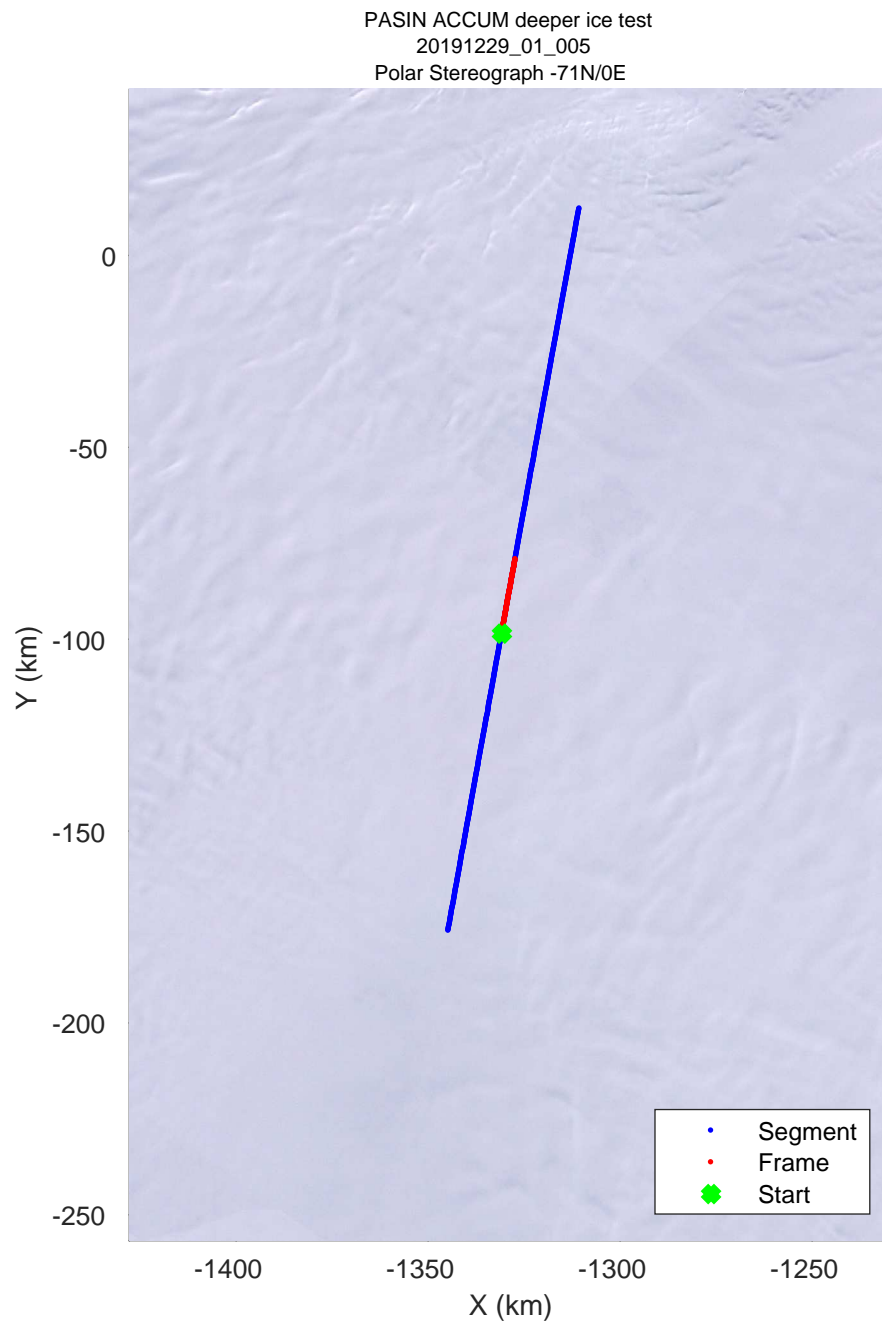

PASIN ACCUM deeper ice test  
20191229\_01\_002  
Polar Stereograph -71N/0E

accum 2019\_Antarctica\_TObas: "PASIN ACCUM deeper ice test" 20191229\_01\_002: 20:47:29.9 to 20:53:37.4 GPS

accum 2019\_Antarctica\_TObas: "PASIN ACCUM deeper ice test" 20191229\_01\_002: 20:47:29.9 to 20:53:37.4 GPS

accum 2019\_Antarctica\_TObas: "PASIN ACCUM deeper ice test" 20191229\_01\_003: 20:53:37.8 to 20:59:39.5 GPS

accum 2019\_Antarctica\_TObas: "PASIN ACCUM deeper ice test" 20191229\_01\_003: 20:53:37.8 to 20:59:39.5 GPS

accum 2019\_Antarctica\_TObas: "PASIN ACCUM deeper ice test" 20191229\_01\_004: 20:59:39.9 to 21:05:41.6 GPS

accum 2019\_Antarctica\_TObs: "PASIN ACCUM deeper ice test" 20191229\_01\_004: 20:59:39.9 to 21:05:41.6 GPS

accum 2019\_Antarctica\_TObas: "PASIN ACCUM deeper ice test" 20191229\_01\_005: 21:05:42.0 to 21:11:43.3 GPS

accum 2019\_Antarctica\_TObas: "PASIN ACCUM deeper ice test" 20191229\_01\_005: 21:05:42.0 to 21:11:43.3 GPS