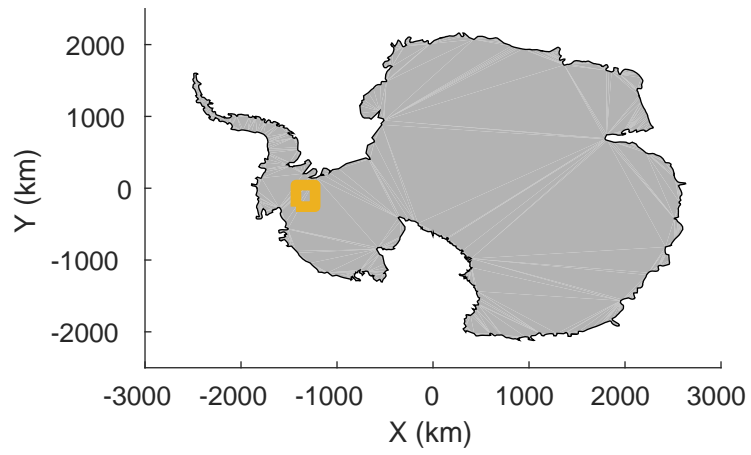

PASIN ACCUM deeper ice test  
20191229\_01\_002  
Polar Stereograph -71N/0E

accum 2019\_Antarctica\_TObas: "PASIN ACCUM deeper ice test" 20191229\_01\_002: 20:47:29.9 to 20:53:37.4 GPS

accum 2019\_Antarctica\_TObas: "PASIN ACCUM deeper ice test" 20191229\_01\_002: 20:47:29.9 to 20:53:37.4 GPS