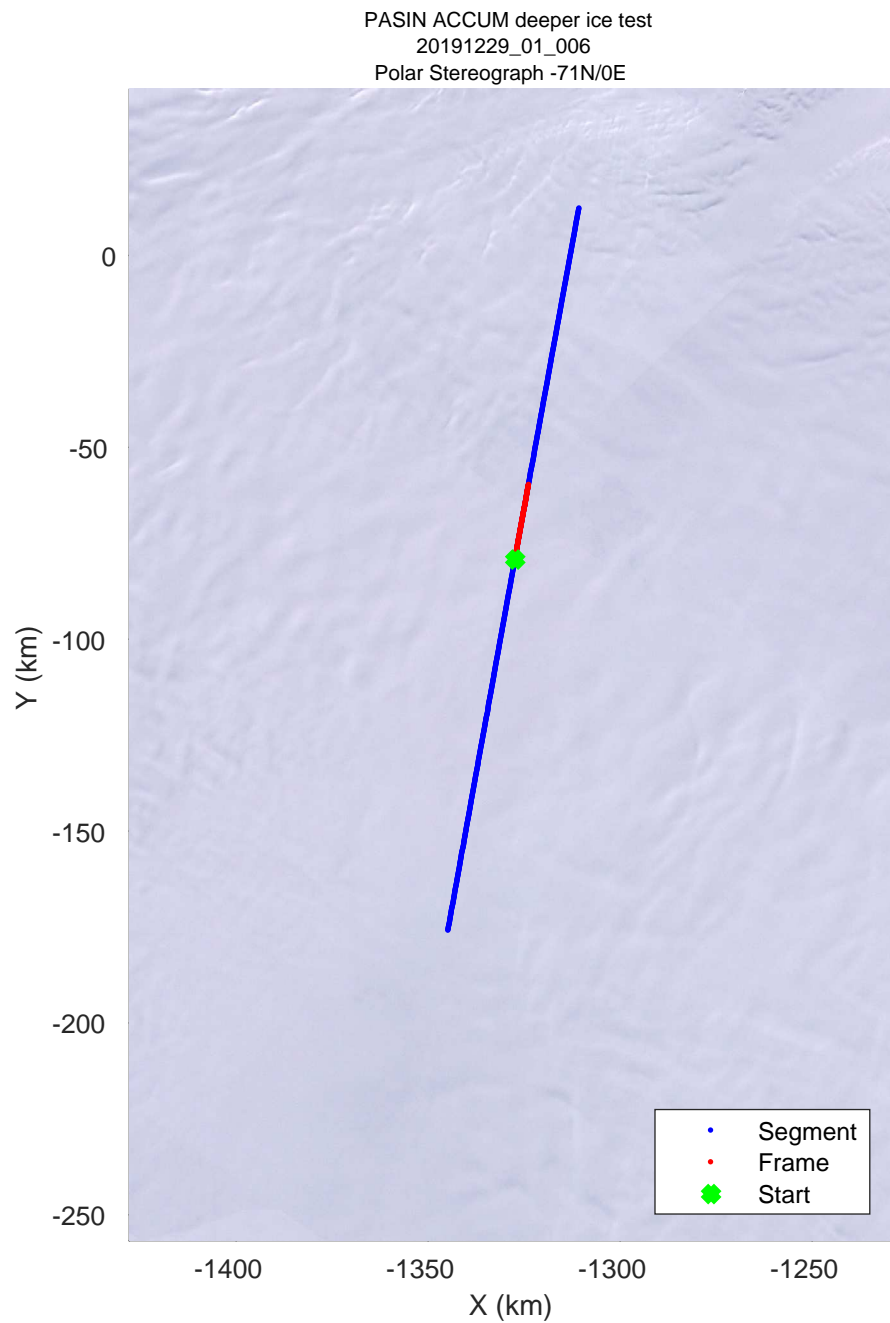

PASIN ACCUM deeper ice test  
20191229\_01\_002  
Polar Stereograph -71N/0E

accum 2019\_Antarctica\_TObas: "PASIN ACCUM deeper ice test" 20191229\_01\_002: 20:47:29.9 to 20:53:37.4 GPS

accum 2019\_Antarctica\_TObas: "PASIN ACCUM deeper ice test" 20191229\_01\_002: 20:47:29.9 to 20:53:37.4 GPS

accum 2019\_Antarctica\_TObas: "PASIN ACCUM deeper ice test" 20191229\_01\_004: 20:59:39.9 to 21:05:41.6 GPS

accum 2019\_Antarctica\_TObs: "PASIN ACCUM deeper ice test" 20191229\_01\_004: 20:59:39.9 to 21:05:41.6 GPS

accum 2019\_Antarctica\_TObas: "PASIN ACCUM deeper ice test" 20191229\_01\_005: 21:05:42.0 to 21:11:43.3 GPS

accum 2019\_Antarctica\_TObas: "PASIN ACCUM deeper ice test" 20191229\_01\_005: 21:05:42.0 to 21:11:43.3 GPS

accum 2019\_Antarctica\_TObas: "PASIN ACCUM deeper ice test" 20191229\_01\_006: 21:11:43.7 to 21:17:35.4 GPS

accum 2019\_Antarctica\_TObas: "PASIN ACCUM deeper ice test" 20191229\_01\_006: 21:11:43.7 to 21:17:35.4 GPS