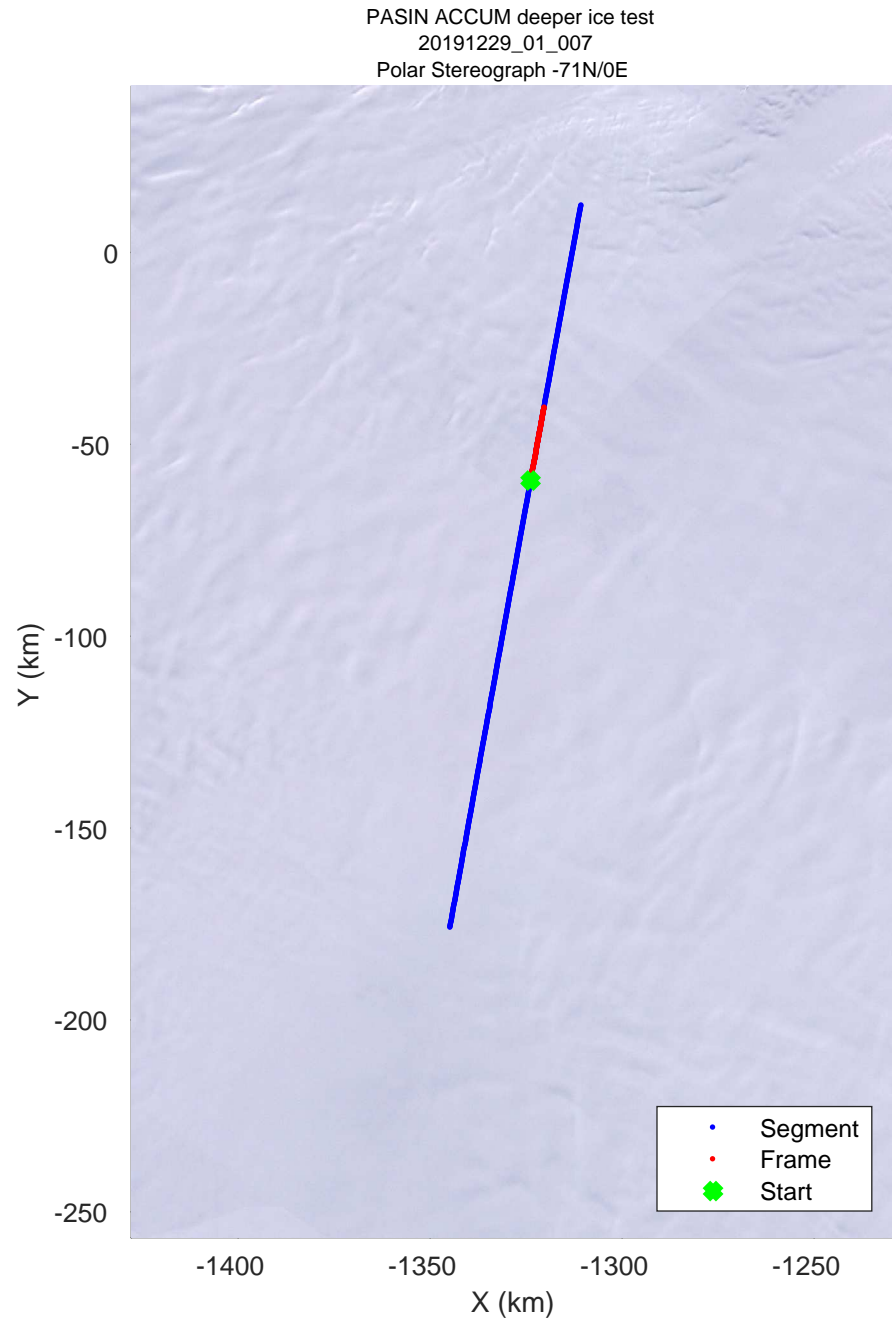

PASIN ACCUM deeper ice test  
20191229\_01\_002  
Polar Stereograph -71N/0E

accum 2019\_Antarctica\_TObas: "PASIN ACCUM deeper ice test" 20191229\_01\_002: 20:47:29.9 to 20:53:37.4 GPS

accum 2019\_Antarctica\_TObas: "PASIN ACCUM deeper ice test" 20191229\_01\_002: 20:47:29.9 to 20:53:37.4 GPS

accum 2019\_Antarctica\_TObas: "PASIN ACCUM deeper ice test" 20191229\_01\_005: 21:05:42.0 to 21:11:43.3 GPS

accum 2019\_Antarctica\_TObas: "PASIN ACCUM deeper ice test" 20191229\_01\_005: 21:05:42.0 to 21:11:43.3 GPS

accum 2019\_Antarctica\_TObas: "PASIN ACCUM deeper ice test" 20191229\_01\_006: 21:11:43.7 to 21:17:35.4 GPS

accum 2019\_Antarctica\_TObas: "PASIN ACCUM deeper ice test" 20191229\_01\_006: 21:11:43.7 to 21:17:35.4 GPS