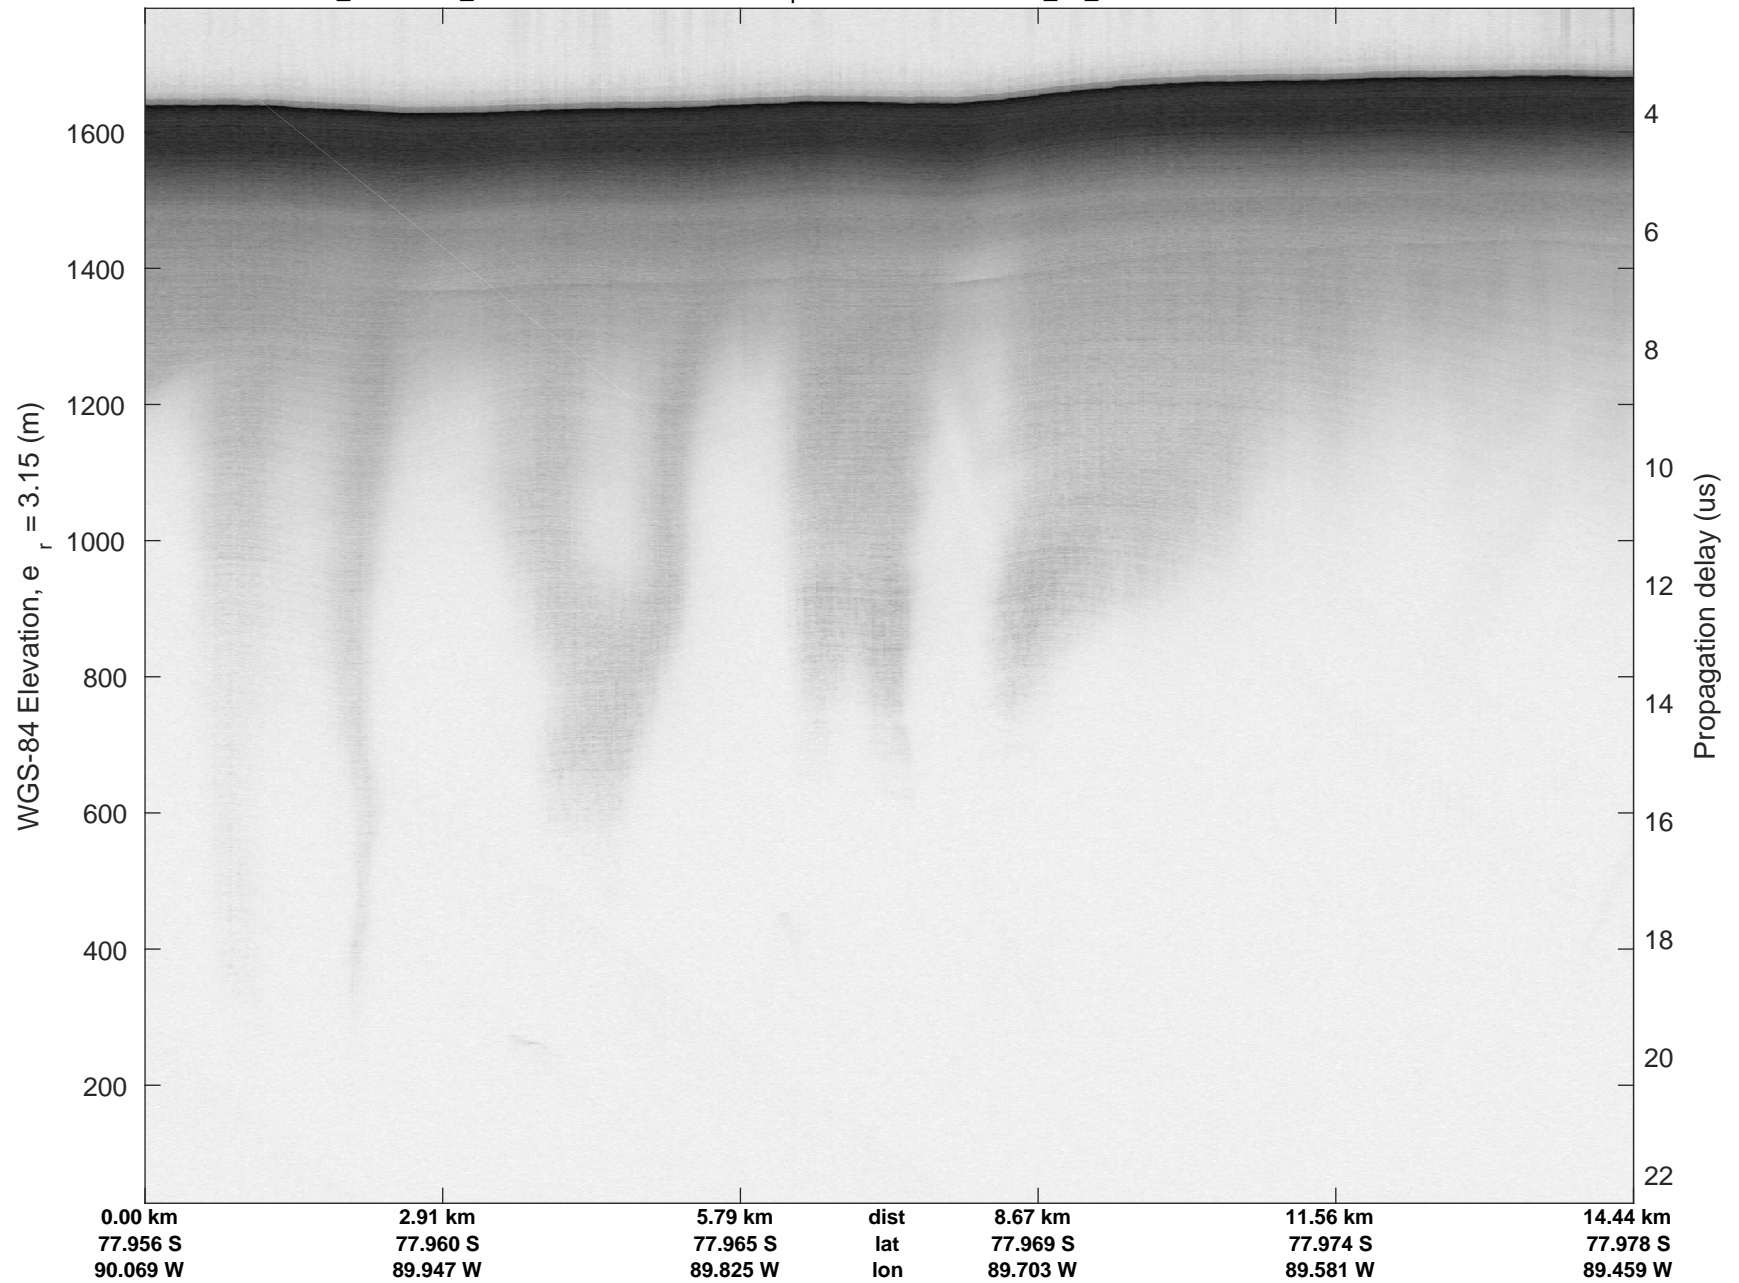

PASIN ACCUM deeper ice test  
20191229\_01\_002  
Polar Stereograph -71N/0E

accum 2019\_Antarctica\_TObas: "PASIN ACCUM deeper ice test" 20191229\_01\_002: 20:47:29.9 to 20:53:37.4 GPS

accum 2019\_Antarctica\_TObas: "PASIN ACCUM deeper ice test" 20191229\_01\_002: 20:47:29.9 to 20:53:37.4 GPS

accum 2019\_Antarctica\_TObas: "PASIN ACCUM deeper ice test" 20191229\_01\_008: 21:23:22.6 to 21:29:03.2 GPS

accum 2019\_Antarctica\_TObas: "PASIN ACCUM deeper ice test" 20191229\_01\_008: 21:23:22.6 to 21:29:03.2 GPS

accum 2019\_Antarctica\_TObas: "PASIN ACCUM deeper ice test" 20191229\_01\_009: 21:29:03.6 to 21:34:46.1 GPS

accum 2019\_Antarctica\_TObs: "PASIN ACCUM deeper ice test" 20191229\_01\_009: 21:29:03.6 to 21:34:46.1 GPS

accum 2019\_Antarctica\_TObas: "PASIN ACCUM deeper ice test" 20191229\_01\_010: 21:34:46.5 to 21:38:53.7 GPS

accum 2019\_Antarctica\_TObas: "PASIN ACCUM deeper ice test" 20191229\_01\_010: 21:34:46.5 to 21:38:53.7 GPS