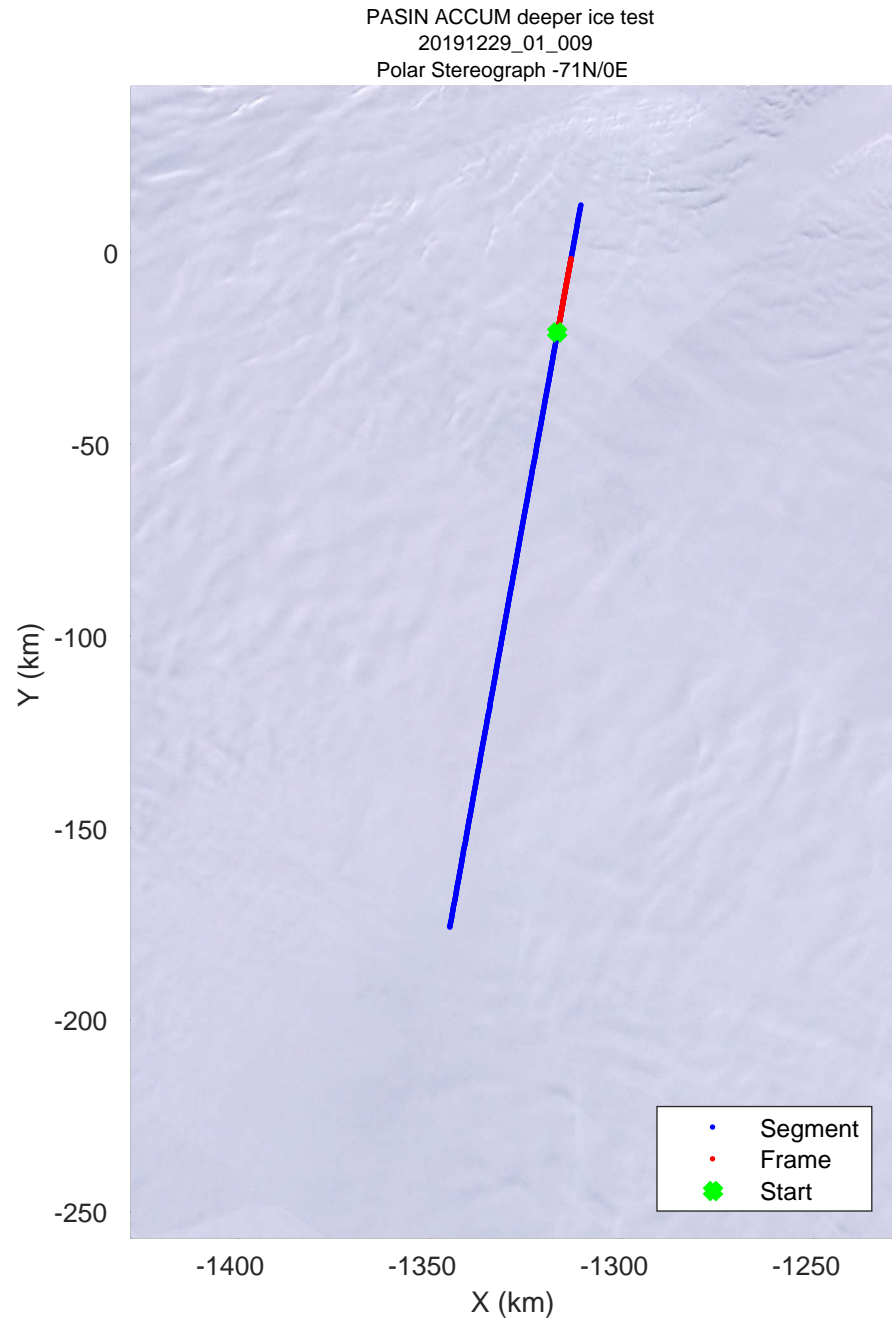

PASIN ACCUM deeper ice test  
20191229\_01\_002  
Polar Stereograph -71N/0E

accum 2019\_Antarctica\_TObas: "PASIN ACCUM deeper ice test" 20191229\_01\_002: 20:47:29.9 to 20:53:37.4 GPS

accum 2019\_Antarctica\_TObas: "PASIN ACCUM deeper ice test" 20191229\_01\_002: 20:47:29.9 to 20:53:37.4 GPS

accum 2019\_Antarctica\_TObas: "PASIN ACCUM deeper ice test" 20191229\_01\_007: 21:17:35.8 to 21:23:22.2 GPS

accum 2019\_Antarctica\_TObas: "PASIN ACCUM deeper ice test" 20191229\_01\_007: 21:17:35.8 to 21:23:22.2 GPS

accum 2019\_Antarctica\_TObas: "PASIN ACCUM deeper ice test" 20191229\_01\_008: 21:23:22.6 to 21:29:03.2 GPS

accum 2019\_Antarctica\_TObas: "PASIN ACCUM deeper ice test" 20191229\_01\_008: 21:23:22.6 to 21:29:03.2 GPS