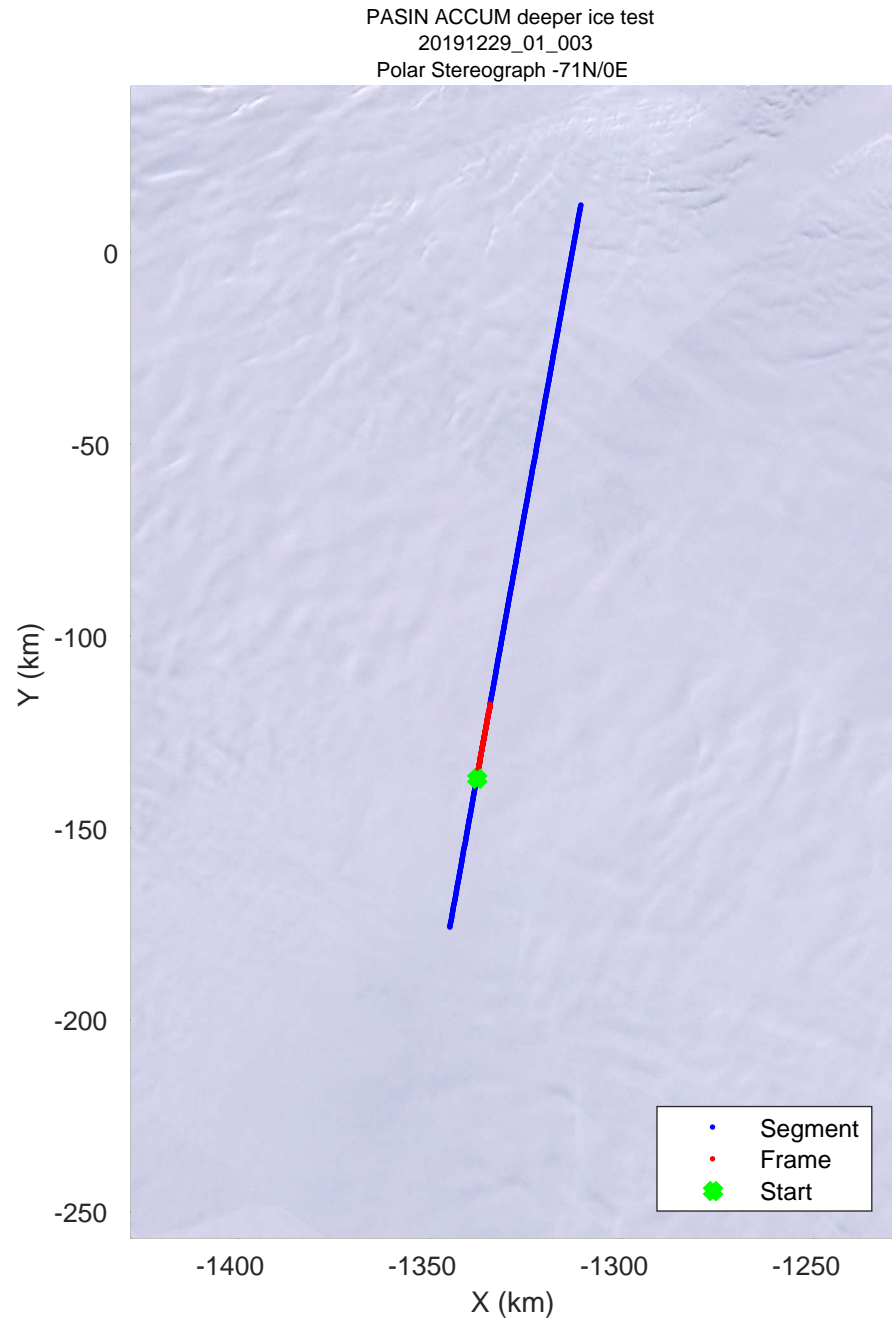

accum 2019\_Antarctica\_TObas: "PASIN ACCUM deeper ice test" 20191229\_01\_001: 20:41:27.1 to 20:47:29.5 GPS

accum 2019\_Antarctica\_TObas: "PASIN ACCUM deeper ice test" 20191229\_01\_001: 20:41:27.1 to 20:47:29.5 GPS

PASIN ACCUM deeper ice test  
20191229\_01\_002  
Polar Stereograph -71N/0E

accum 2019\_Antarctica\_TObas: "PASIN ACCUM deeper ice test" 20191229\_01\_002: 20:47:29.9 to 20:53:37.4 GPS

accum 2019\_Antarctica\_TObas: "PASIN ACCUM deeper ice test" 20191229\_01\_002: 20:47:29.9 to 20:53:37.4 GPS

accum 2019\_Antarctica\_TObas: "PASIN ACCUM deeper ice test" 20191229\_01\_003: 20:53:37.8 to 20:59:39.5 GPS

accum 2019\_Antarctica\_TObas: "PASIN ACCUM deeper ice test" 20191229\_01\_003: 20:53:37.8 to 20:59:39.5 GPS

accum 2019\_Antarctica\_TObas: "PASIN ACCUM deeper ice test" 20191229\_01\_004: 20:59:39.9 to 21:05:41.6 GPS

accum 2019\_Antarctica\_TObs: "PASIN ACCUM deeper ice test" 20191229\_01\_004: 20:59:39.9 to 21:05:41.6 GPS