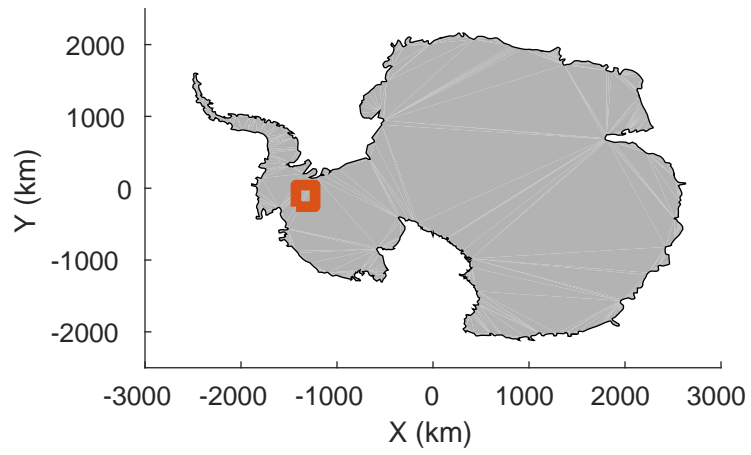

accum 2019\_Antarctica\_TObas: "PASIN ACCUM deeper ice test" 20191229\_01\_001: 20:41:27.1 to 20:47:29.5 GPS

accum 2019\_Antarctica\_TObas: "PASIN ACCUM deeper ice test" 20191229\_01\_001: 20:41:27.1 to 20:47:29.5 GPS