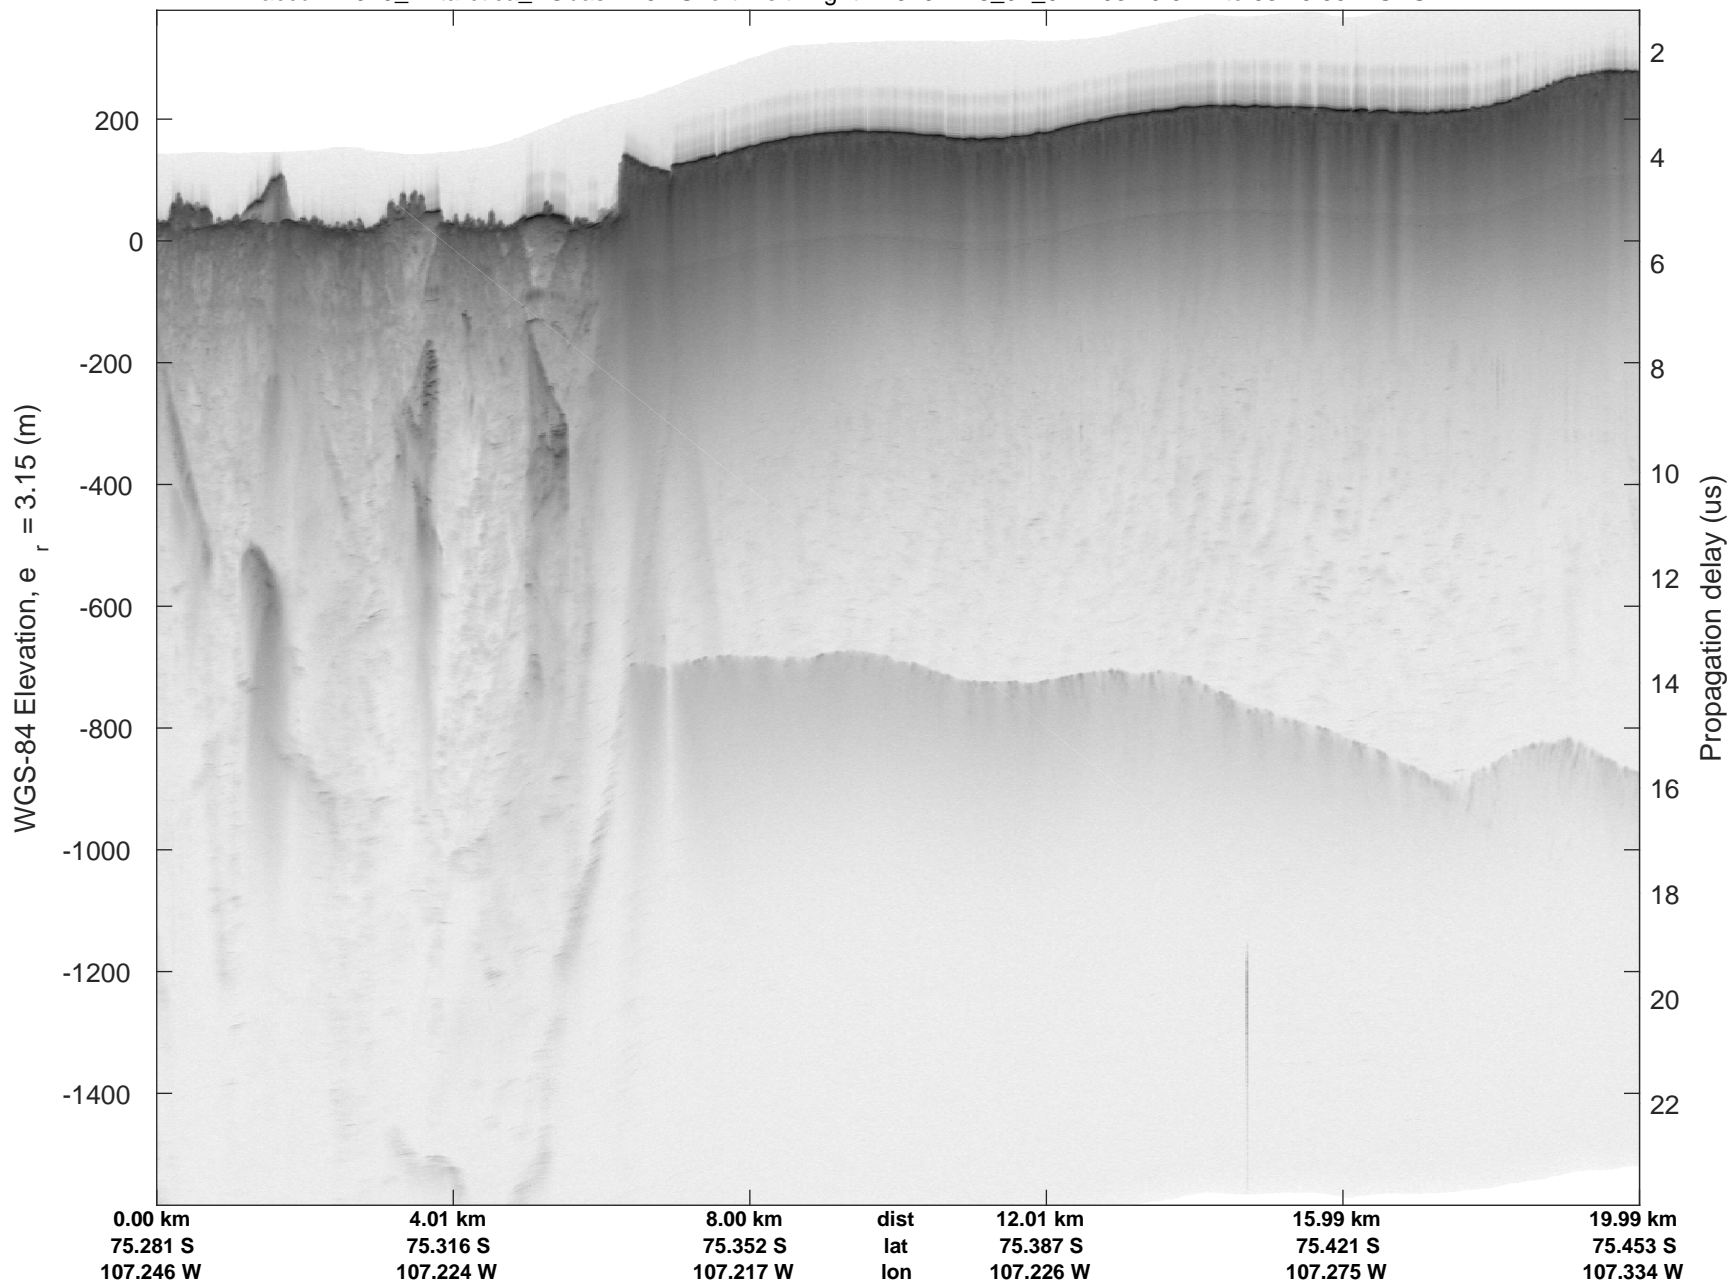

accum 2019_Antarctica_TObas: "T07 Short Melt Flight" 20191226_01_008: 02:52:50.9 to 02:58:22.6 GPS

accum 2019_Antarctica_TObas: "T07 Short Melt Flight" 20191226_01_009: 02:58:23.0 to 03:04:20.1 GPS

accum 2019_Antarctica_TObas: "T07 Short Melt Flight" 20191226_01_009: 02:58:23.0 to 03:04:20.1 GPS

accum 2019_Antarctica_TObas: "T07 Short Melt Flight" 20191226_01_010: 03:04:20.5 to 03:10:07.3 GPS

accum 2019_Antarctica_TObas: "T07 Short Melt Flight" 20191226_01_010: 03:04:20.5 to 03:10:07.3 GPS

accum 2019_Antarctica_TObas: "T07 Short Melt Flight" 20191226_01_011: 03:10:07.7 to 03:15:55.2 GPS

accum 2019_Antarctica_TObas: "T07 Short Melt Flight" 20191226_01_011: 03:10:07.7 to 03:15:55.2 GPS

accum 2019_Antarctica_TObas: "T07 Short Melt Flight" 20191226_01_012: 03:15:55.6 to 03:21:14.3 GPS

accum 2019_Antarctica_TObas: "T07 Short Melt Flight" 20191226_01_012: 03:15:55.6 to 03:21:14.3 GPS

accum 2019_Antarctica_TObs: "T07 Short Melt Flight" 20191226_01_013: 03:21:14.7 to 03:26:34.2 GPS

accum 2019_Antarctica_TObs: "T07 Short Melt Flight" 20191226_01_013: 03:21:14.7 to 03:26:34.2 GPS

accum 2019_Antarctica_TObs: "T07 Short Melt Flight" 20191226_01_014: 03:26:34.5 to 03:31:49.4 GPS