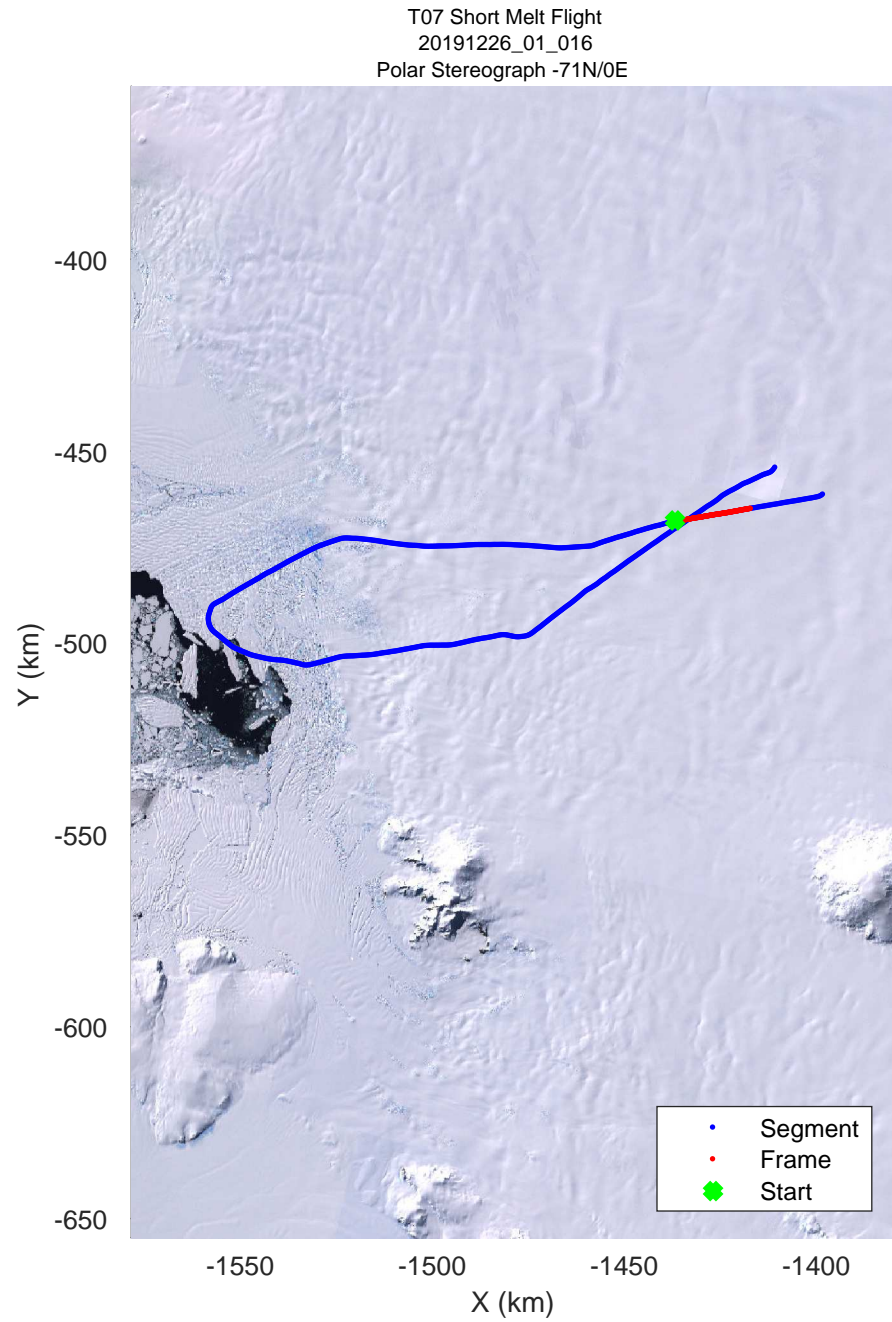

accum 2019_Antarctica_TObs: "T07 Short Melt Flight" 20191226_01_013: 03:21:14.7 to 03:26:34.2 GPS

accum 2019_Antarctica_TObs: "T07 Short Melt Flight" 20191226_01_013: 03:21:14.7 to 03:26:34.2 GPS

accum 2019_Antarctica_TObs: "T07 Short Melt Flight" 20191226_01_014: 03:26:34.5 to 03:31:49.4 GPS

accum 2019_Antarctica_TObs: "T07 Short Melt Flight" 20191226_01_014: 03:26:34.5 to 03:31:49.4 GPS

accum 2019_Antarctica_TObs: "T07 Short Melt Flight" 20191226_01_015: 03:31:49.8 to 03:37:25.0 GPS

accum 2019_Antarctica_TObs: "T07 Short Melt Flight" 20191226_01_015: 03:31:49.8 to 03:37:25.0 GPS

accum 2019_Antarctica_TObs: "T07 Short Melt Flight" 20191226_01_016: 03:37:25.4 to 03:43:04.1 GPS

accum 2019_Antarctica_TObs: "T07 Short Melt Flight" 20191226_01_016: 03:37:25.4 to 03:43:04.1 GPS

accum 2019_Antarctica_TObs: "T07 Short Melt Flight" 20191226_01_017: 03:43:04.5 to 03:48:21.7 GPS

accum 2019_Antarctica_TObs: "T07 Short Melt Flight" 20191226_01_017: 03:43:04.5 to 03:48:21.7 GPS