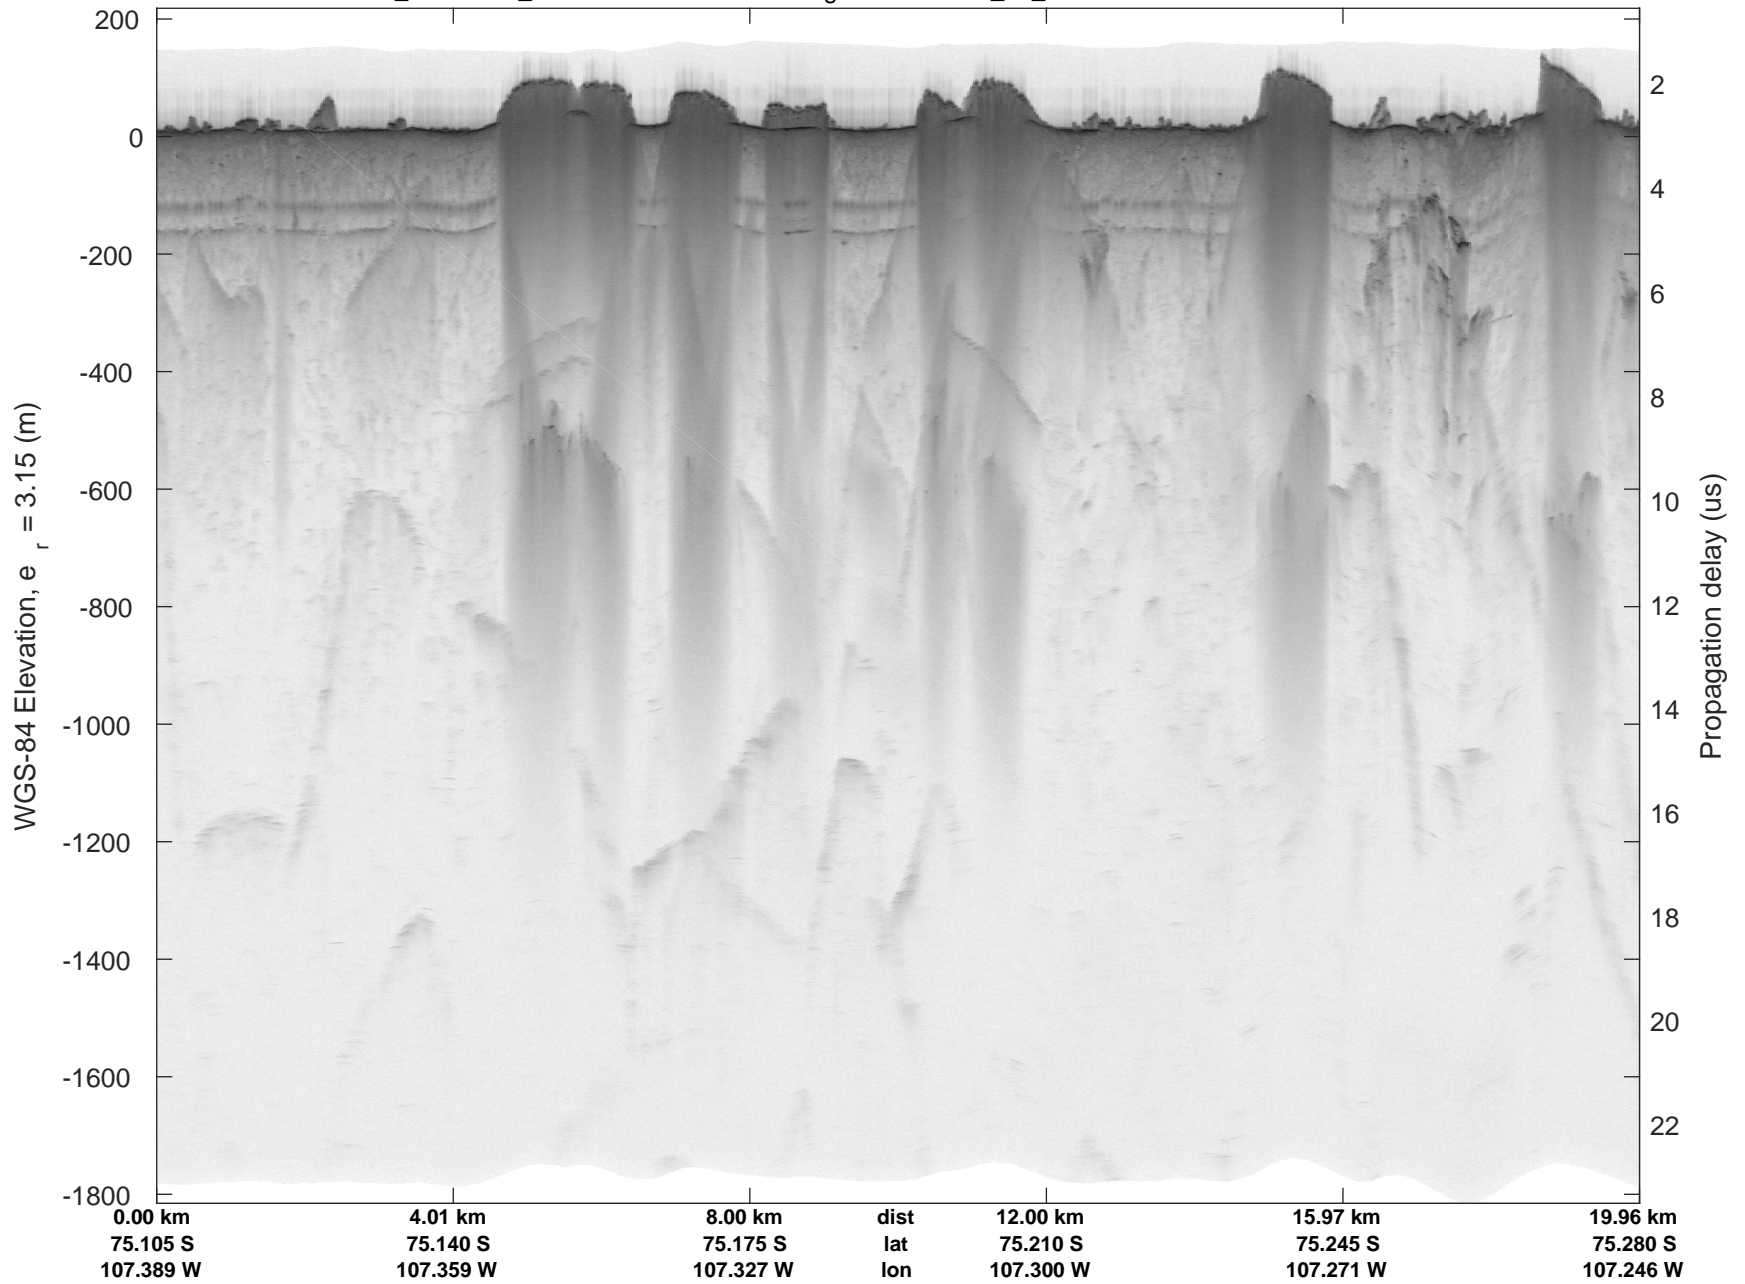

accum 2019_Antarctica_TObas: "T07 Short Melt Flight" 20191226_01_007: 02:47:16.4 to 02:52:50.5 GPS

accum 2019_Antarctica_TObas: "T07 Short Melt Flight" 20191226_01_007: 02:47:16.4 to 02:52:50.5 GPS

accum 2019_Antarctica_TObas: "T07 Short Melt Flight" 20191226_01_008: 02:52:50.9 to 02:58:22.6 GPS

accum 2019_Antarctica_TObas: "T07 Short Melt Flight" 20191226_01_008: 02:52:50.9 to 02:58:22.6 GPS

accum 2019_Antarctica_TObas: "T07 Short Melt Flight" 20191226_01_009: 02:58:23.0 to 03:04:20.1 GPS

accum 2019_Antarctica_TObas: "T07 Short Melt Flight" 20191226_01_009: 02:58:23.0 to 03:04:20.1 GPS

accum 2019_Antarctica_TObas: "T07 Short Melt Flight" 20191226_01_010: 03:04:20.5 to 03:10:07.3 GPS

accum 2019_Antarctica_TObas: "T07 Short Melt Flight" 20191226_01_010: 03:04:20.5 to 03:10:07.3 GPS

accum 2019_Antarctica_TObas: "T07 Short Melt Flight" 20191226_01_011: 03:10:07.7 to 03:15:55.2 GPS

accum 2019_Antarctica_TObs: "T07 Short Melt Flight" 20191226_01_013: 03:21:14.7 to 03:26:34.2 GPS

accum 2019_Antarctica_TObs: "T07 Short Melt Flight" 20191226_01_013: 03:21:14.7 to 03:26:34.2 GPS

accum 2019_Antarctica_TObs: "T07 Short Melt Flight" 20191226_01_014: 03:26:34.5 to 03:31:49.4 GPS