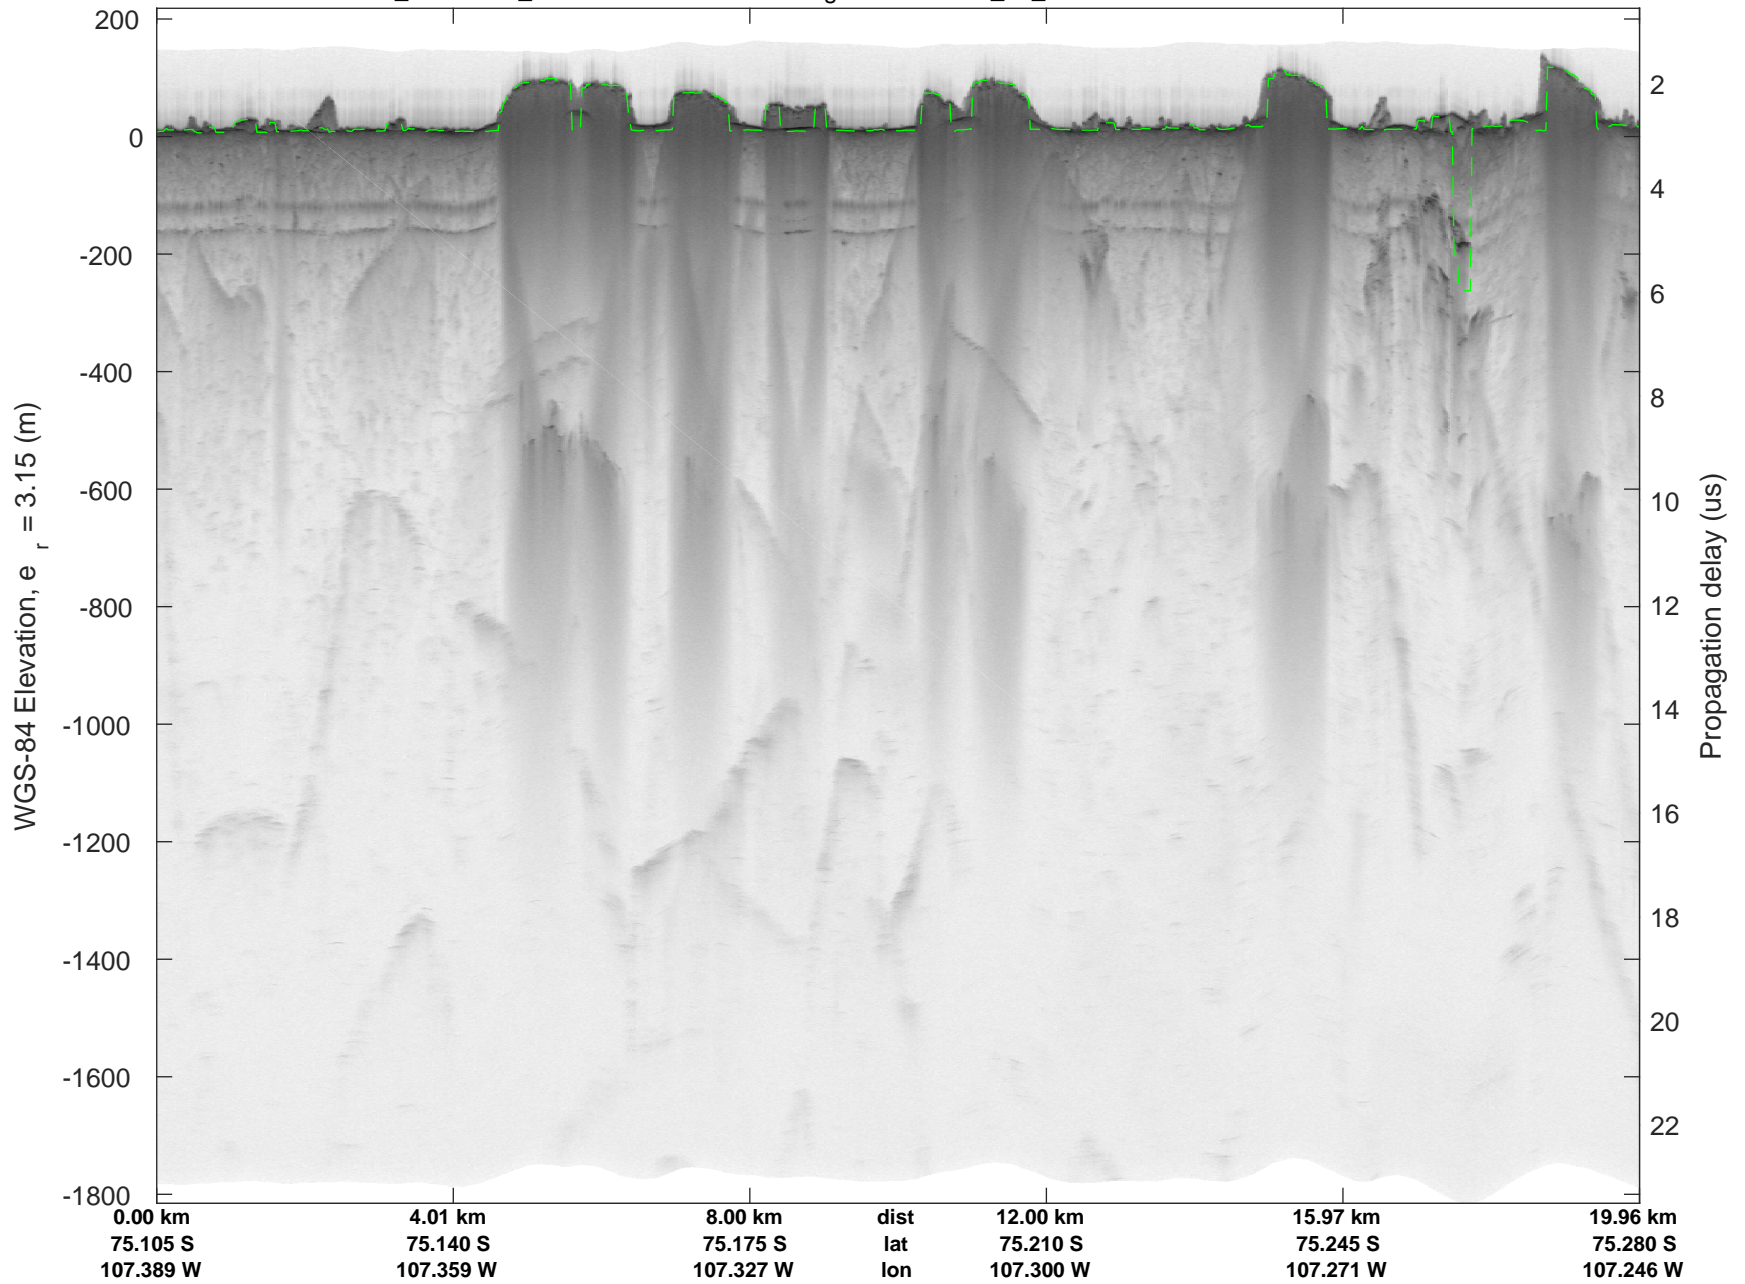

accum 2019_Antarctica_TObas: "T07 Short Melt Flight" 20191226_01_007: 02:47:16.4 to 02:52:50.5 GPS

accum 2019_Antarctica_TObas: "T07 Short Melt Flight" 20191226_01_007: 02:47:16.4 to 02:52:50.5 GPS

accum 2019_Antarctica_TObas: "T07 Short Melt Flight" 20191226_01_008: 02:52:50.9 to 02:58:22.6 GPS

accum 2019_Antarctica_TObas: "T07 Short Melt Flight" 20191226_01_008: 02:52:50.9 to 02:58:22.6 GPS

accum 2019_Antarctica_TObas: "T07 Short Melt Flight" 20191226_01_009: 02:58:23.0 to 03:04:20.1 GPS

accum 2019_Antarctica_TObas: "T07 Short Melt Flight" 20191226_01_009: 02:58:23.0 to 03:04:20.1 GPS

accum 2019_Antarctica_TObas: "T07 Short Melt Flight" 20191226_01_010: 03:04:20.5 to 03:10:07.3 GPS

accum 2019_Antarctica_TObas: "T07 Short Melt Flight" 20191226_01_010: 03:04:20.5 to 03:10:07.3 GPS

accum 2019_Antarctica_TObas: "T07 Short Melt Flight" 20191226_01_011: 03:10:07.7 to 03:15:55.2 GPS

accum 2019_Antarctica_TObs: "T07 Short Melt Flight" 20191226_01_013: 03:21:14.7 to 03:26:34.2 GPS

accum 2019_Antarctica_TObs: "T07 Short Melt Flight" 20191226_01_013: 03:21:14.7 to 03:26:34.2 GPS

accum 2019_Antarctica_TObs: "T07 Short Melt Flight" 20191226_01_014: 03:26:34.5 to 03:31:49.4 GPS