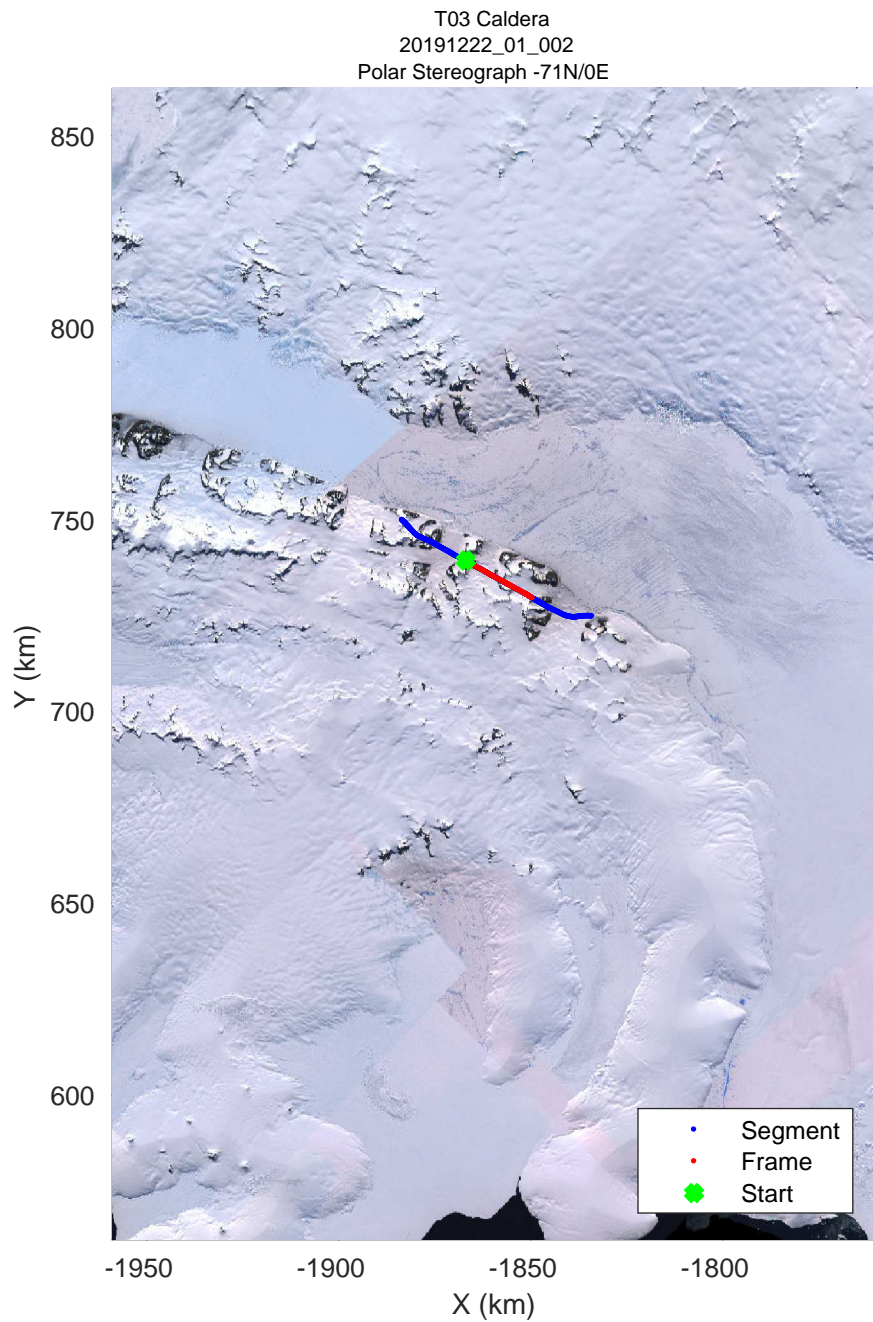

accum 2019_Antarctica_TObas: "T03 Caldera" 20191222_01_001: 13:42:39.1 to 13:47:07.4 GPS

accum 2019_Antarctica_TObas: "T03 Caldera" 20191222_01_001: 13:42:39.1 to 13:47:07.4 GPS

accum 2019_Antarctica_TObas: "T03 Caldera" 20191222_01_002: 13:47:07.8 to 13:51:54.3 GPS

accum 2019_Antarctica_TObas: "T03 Caldera" 20191222_01_002: 13:47:07.8 to 13:51:54.3 GPS

accum 2019_Antarctica_TObas: "T03 Caldera" 20191222_01_003: 13:51:54.6 to 13:55:47.3 GPS

accum 2019_Antarctica_TObas: "T03 Caldera" 20191222_01_003: 13:51:54.6 to 13:55:47.3 GPS