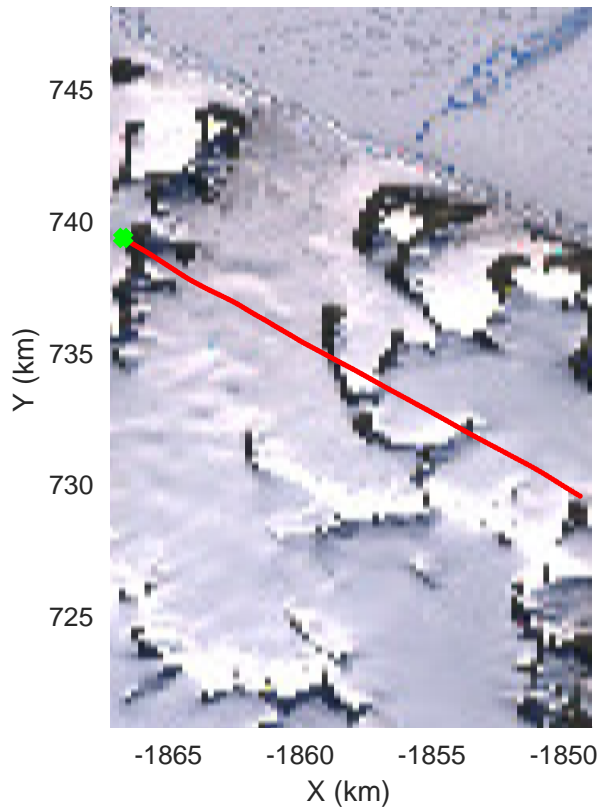

accum 2019_Antarctica_TObas: "T03 Caldera" 20191222_01_001: 13:42:39.1 to 13:47:07.4 GPS

accum 2019_Antarctica_TObas: "T03 Caldera" 20191222_01_001: 13:42:39.1 to 13:47:07.4 GPS

accum 2019_Antarctica_TObas: "T03 Caldera" 20191222_01_002: 13:47:07.8 to 13:51:54.3 GPS

accum 2019_Antarctica_TObas: "T03 Caldera" 20191222_01_002: 13:47:07.8 to 13:51:54.3 GPS

accum 2019_Antarctica_TObas: "T03 Caldera" 20191222_01_003: 13:51:54.6 to 13:55:47.3 GPS

accum 2019_Antarctica_TObas: "T03 Caldera" 20191222_01_003: 13:51:54.6 to 13:55:47.3 GPS