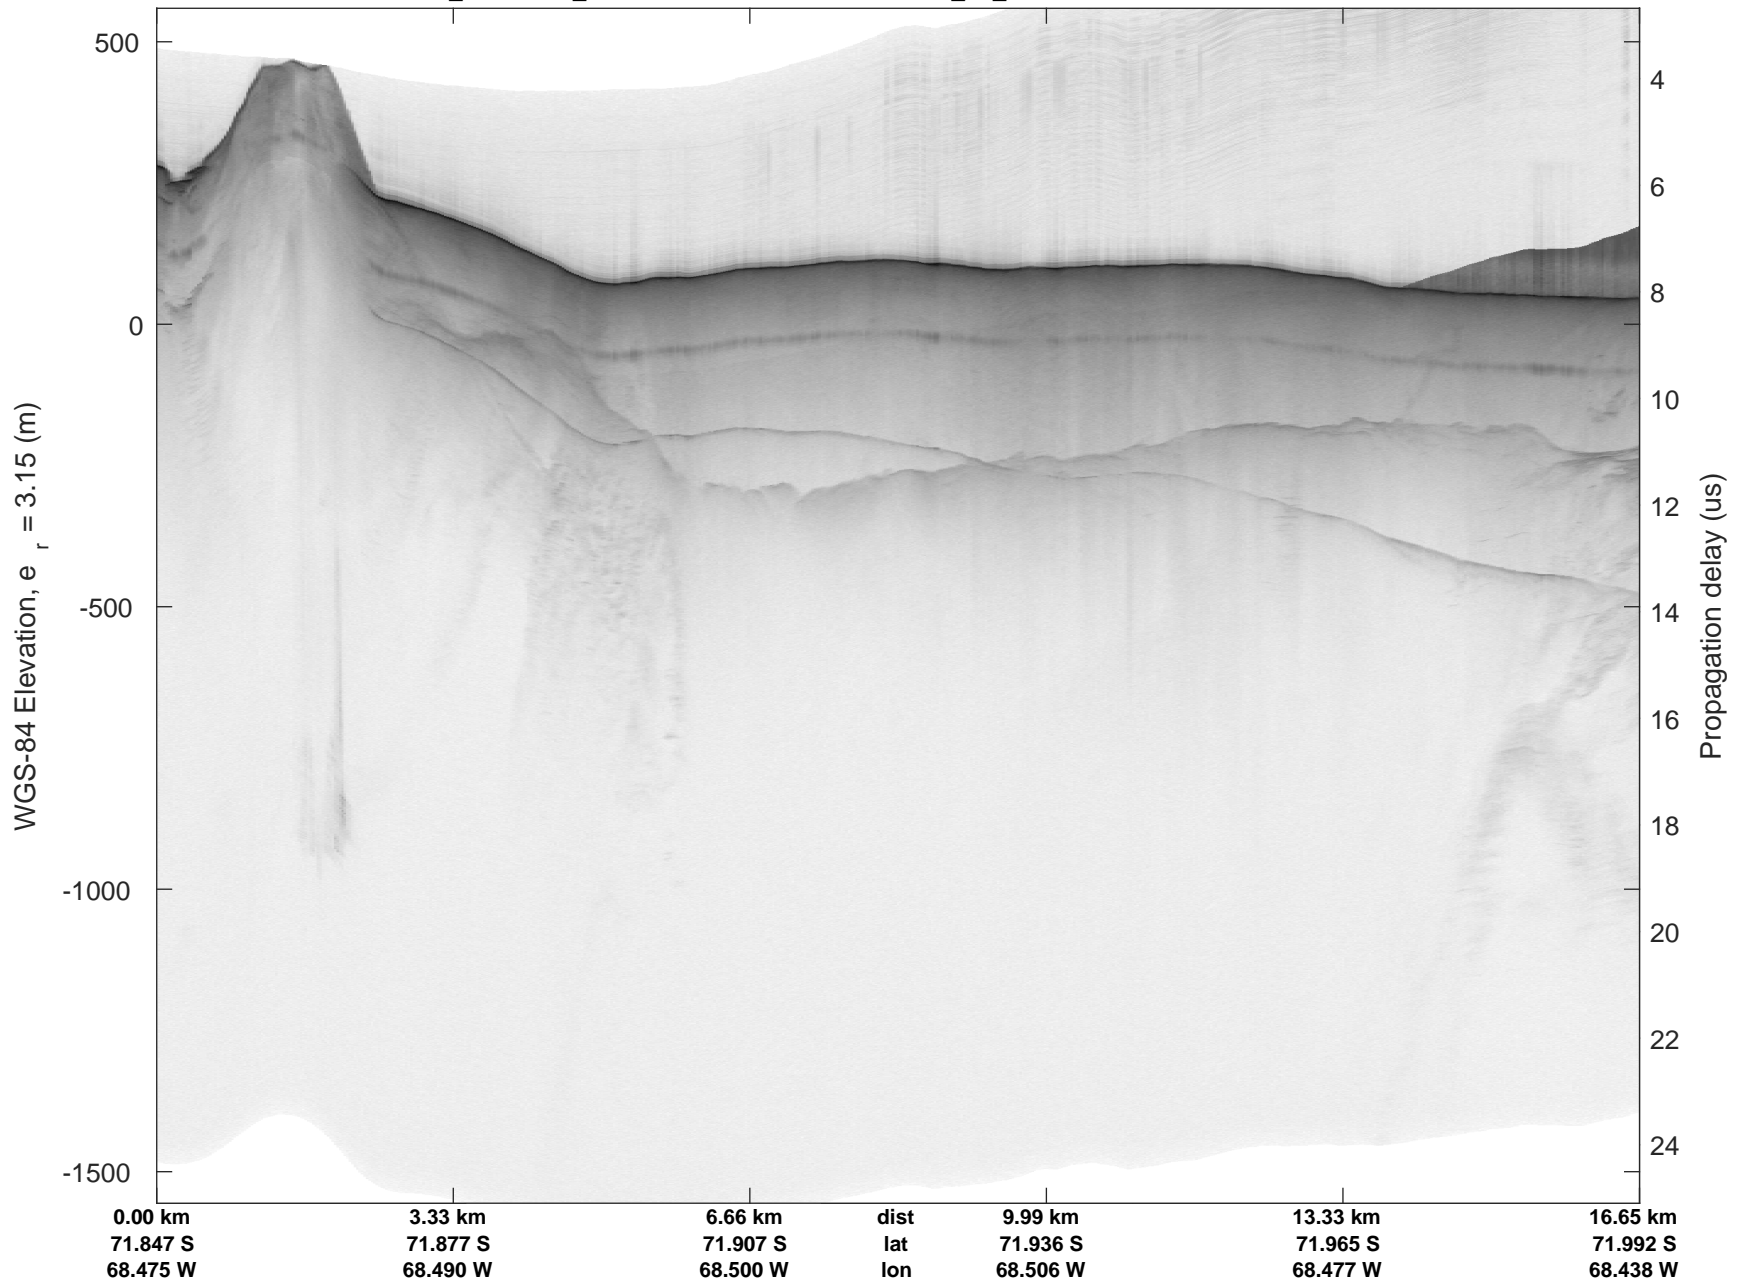

accum 2019_Antarctica_TObas: "T03 Caldera" 20191222_01_001: 13:42:39.1 to 13:47:07.4 GPS

accum 2019_Antarctica_TObas: "T03 Caldera" 20191222_01_001: 13:42:39.1 to 13:47:07.4 GPS

accum 2019_Antarctica_TObas: "T03 Caldera" 20191222_01_002: 13:47:07.8 to 13:51:54.3 GPS

accum 2019_Antarctica_TObas: "T03 Caldera" 20191222_01_002: 13:47:07.8 to 13:51:54.3 GPS

accum 2019_Antarctica_TObas: "T03 Caldera" 20191222_01_003: 13:51:54.6 to 13:55:47.3 GPS

accum 2019_Antarctica_TObas: "T03 Caldera" 20191222_01_003: 13:51:54.6 to 13:55:47.3 GPS