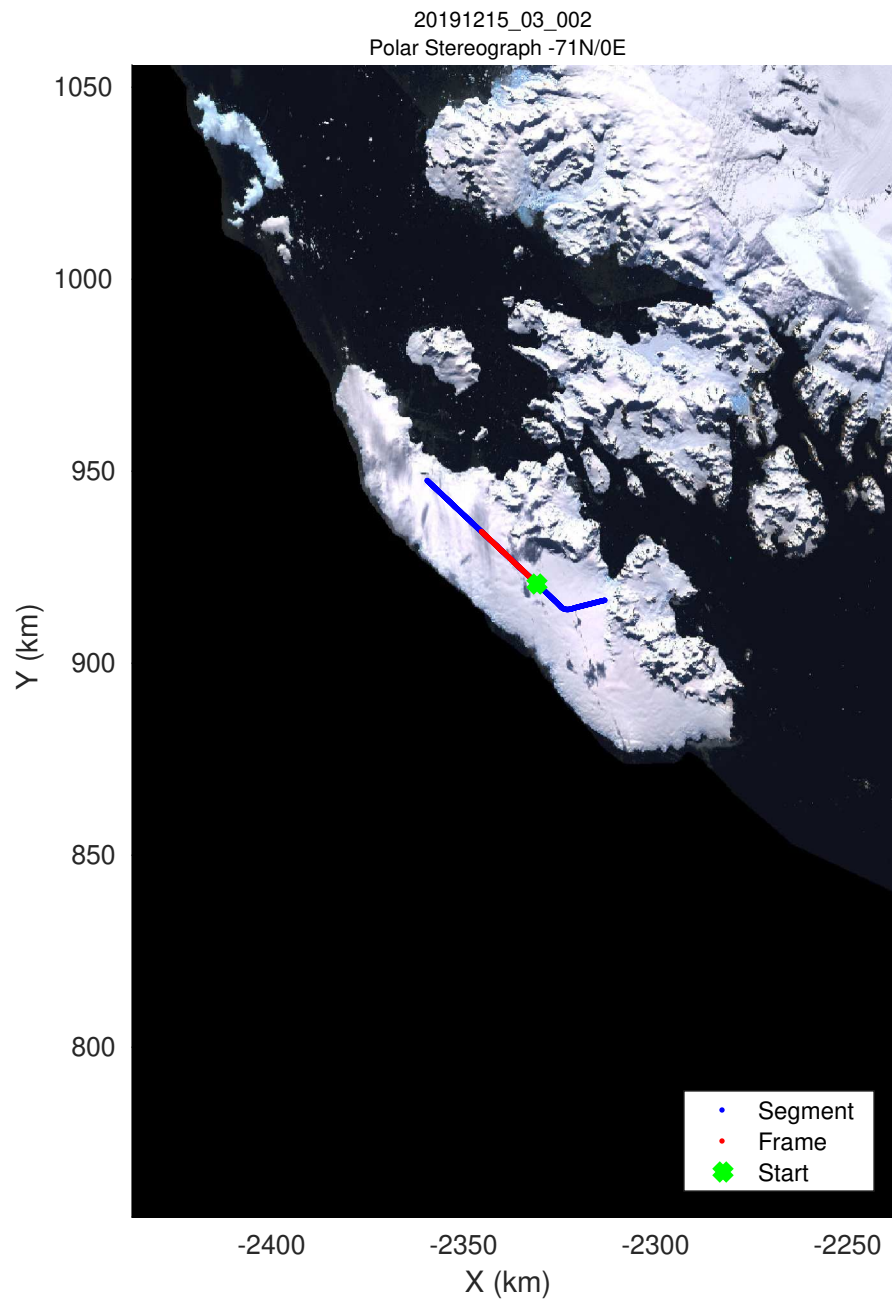

accum 2019_Antarctica_TObas: "" 20191215_03_001: 19:26:49.1 to 19:32:20.4 GPS

accum 2019_Antarctica_TObas: "" 20191215_03_002: 19:32:20.8 to 19:37:41.8 GPS

accum 2019_Antarctica_TObas: "" 20191215_03_003: 19:37:42.2 to 19:42:55.5 GPS