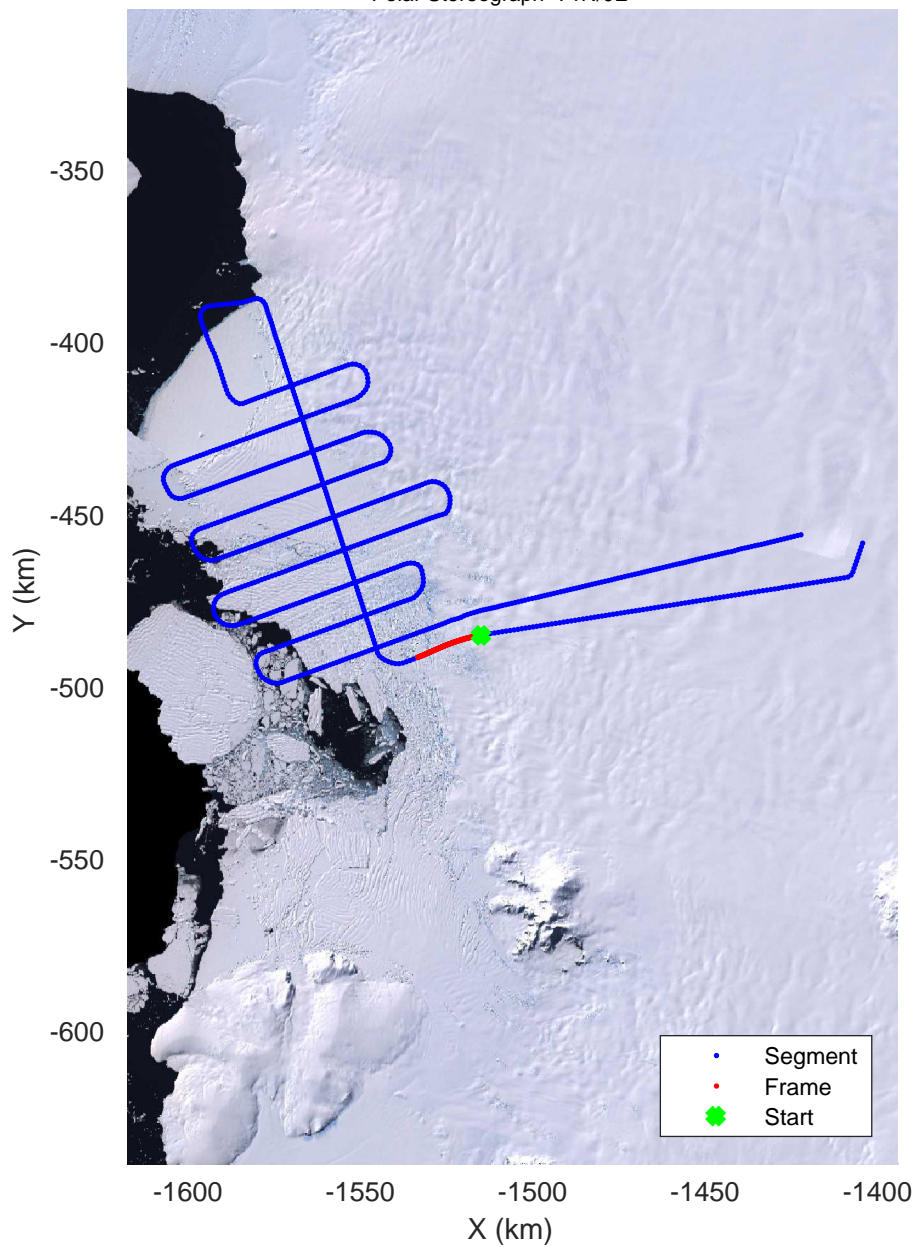

T05, Thwaites Ice Shelf
20190130_01_007
Polar Stereograph -71N/0E