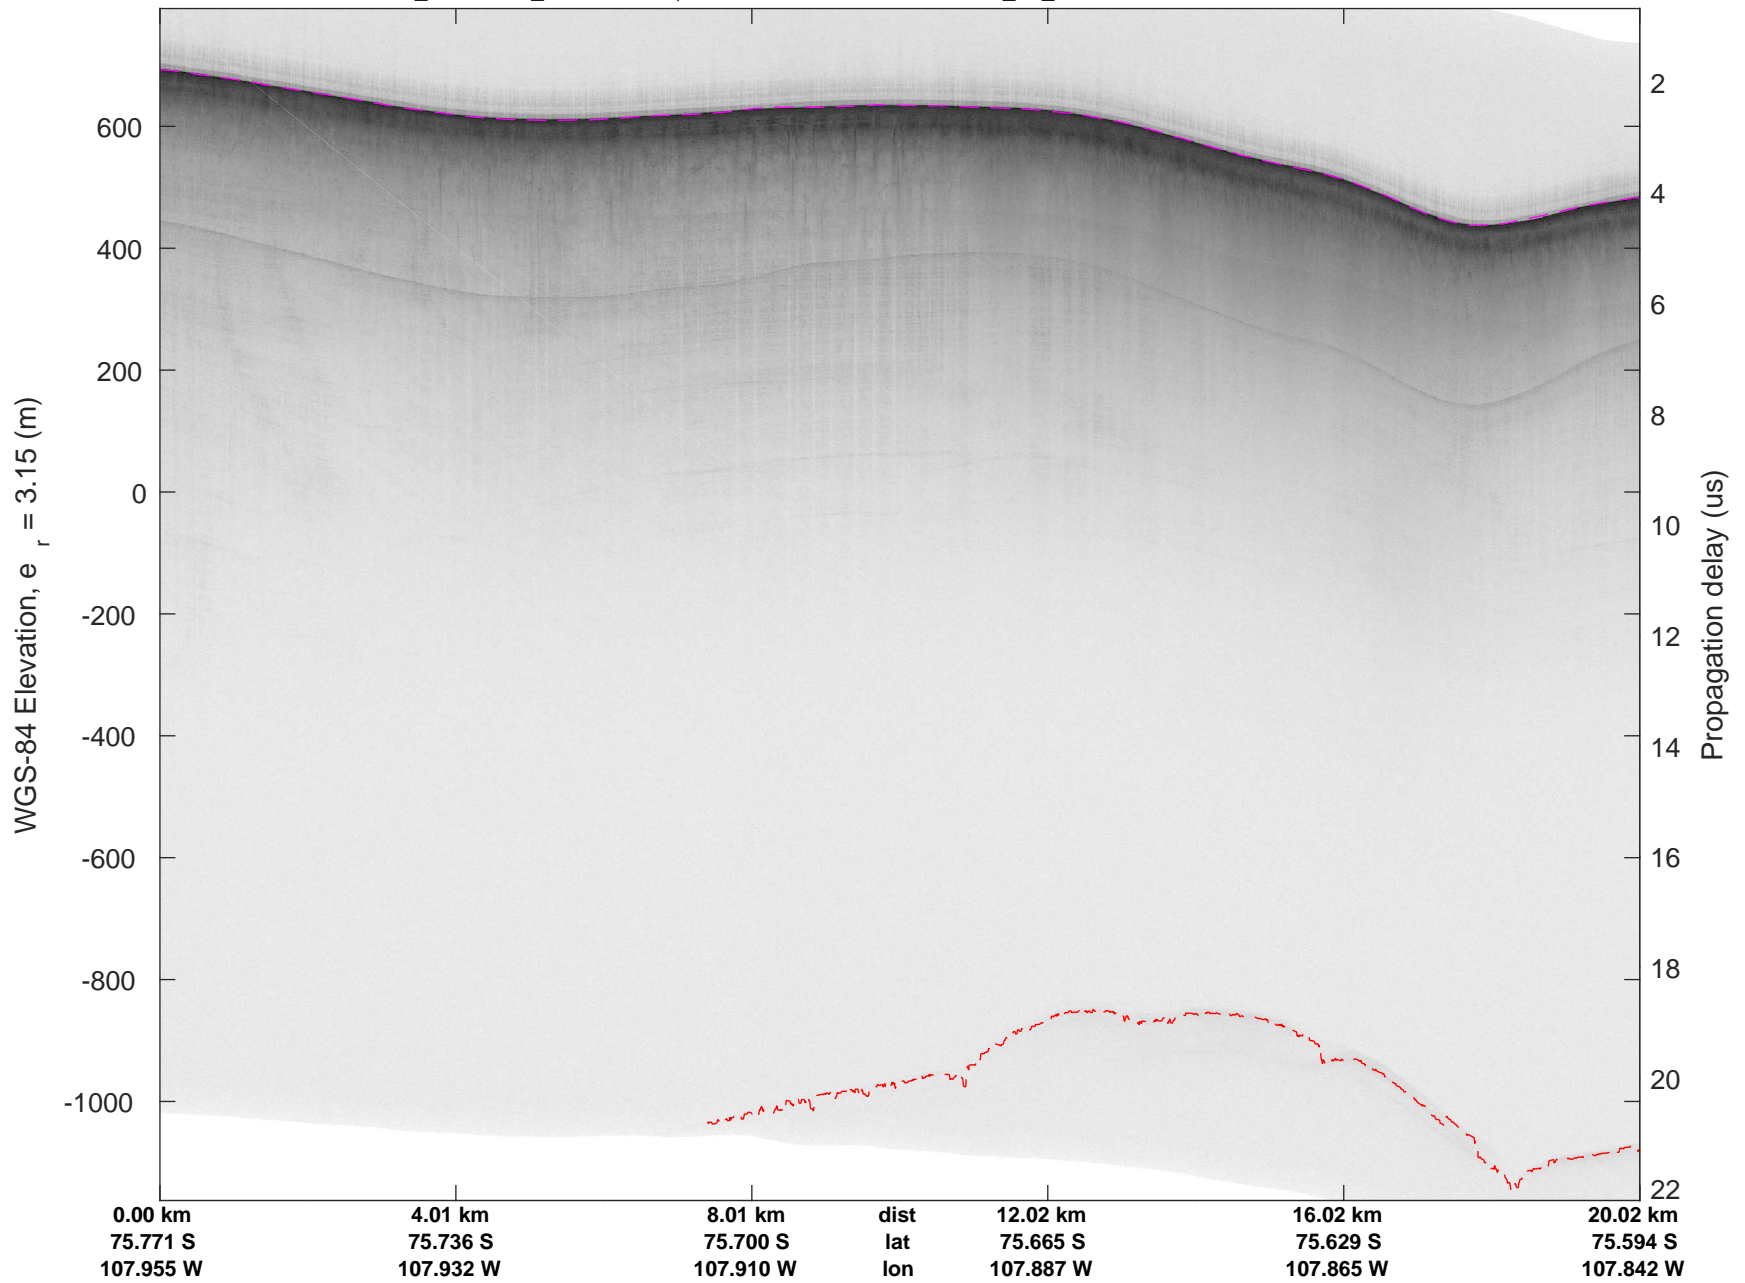

accum 2018_Antarctica_TObas: "T05, Thwaites Ice Shelf" 20190130_01_005: 15:29:08.2 to 15:34:12.0 GPS