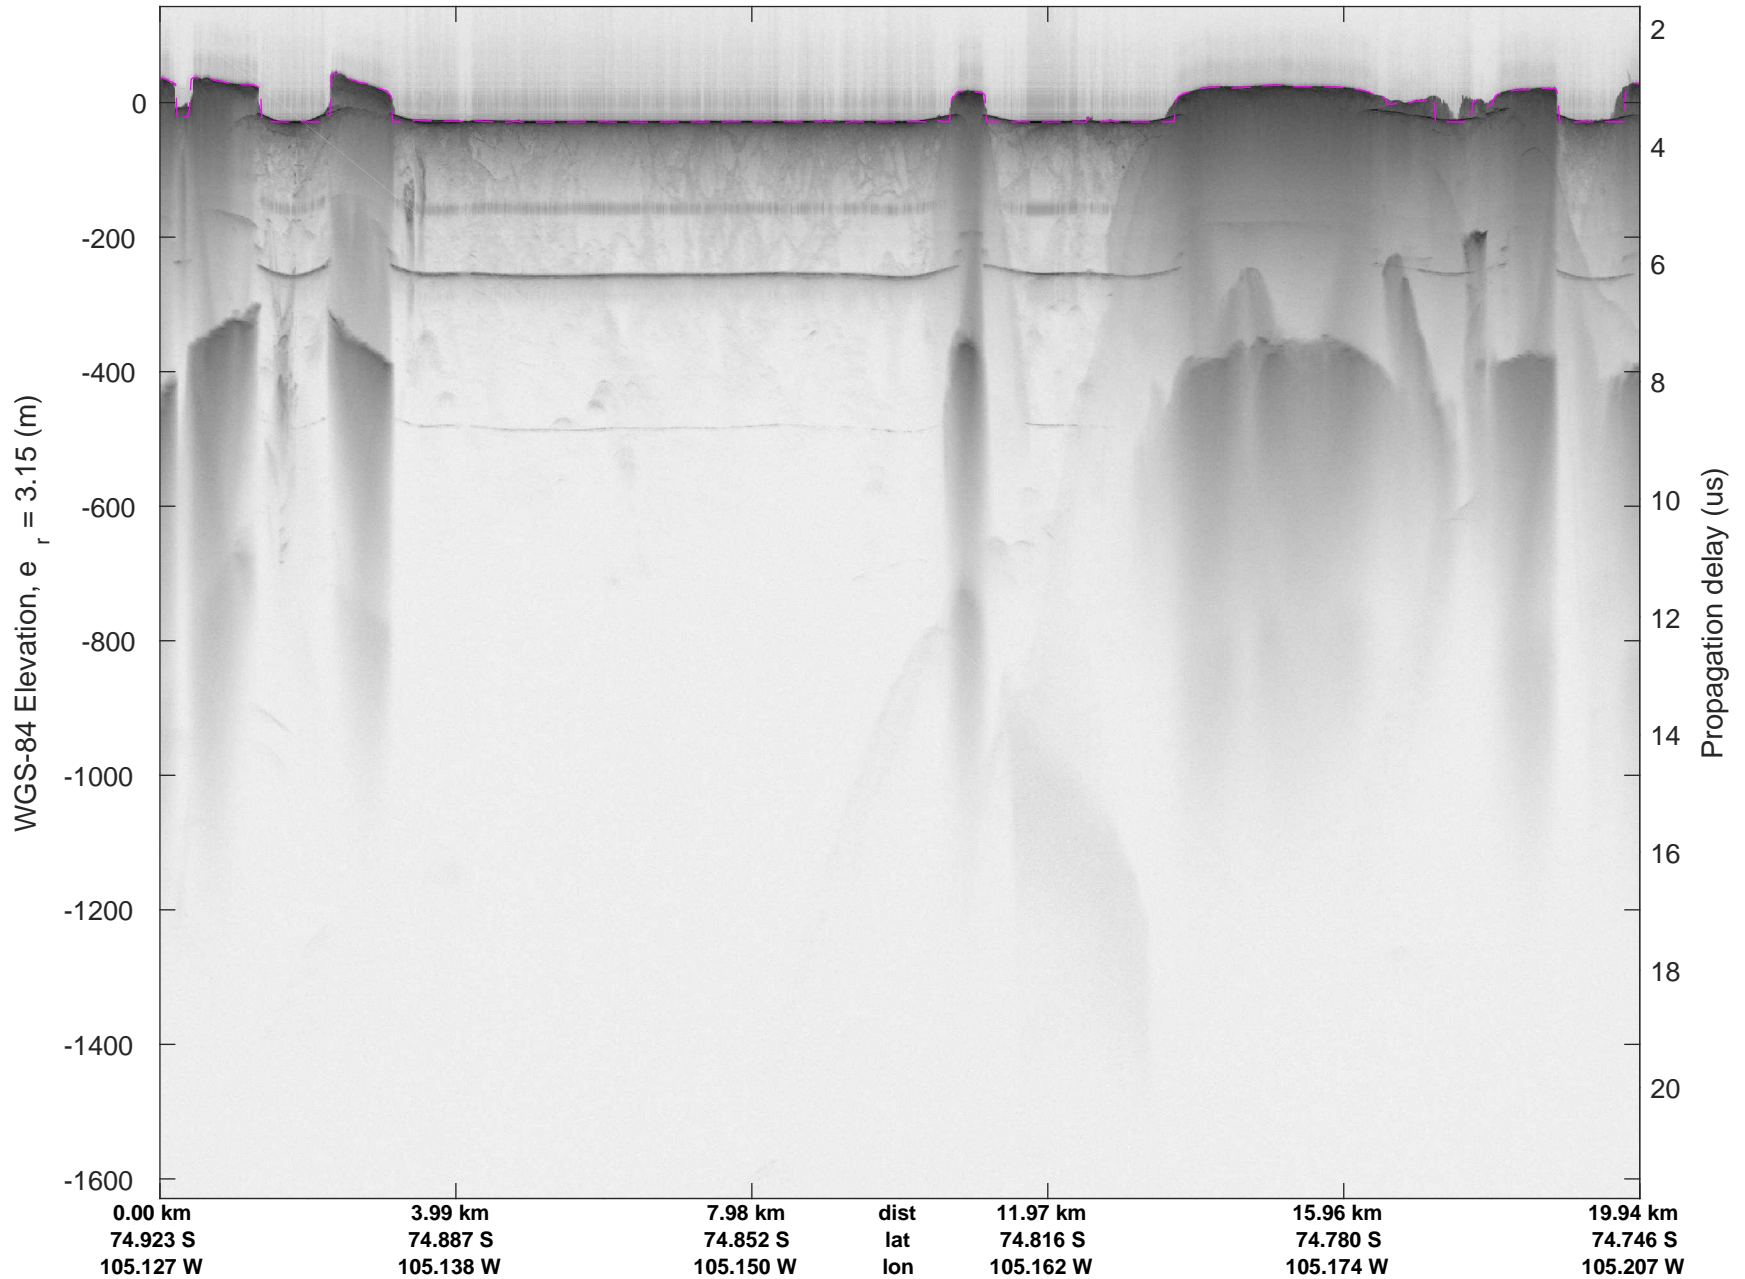

accum 2018_Antarctica_TObas: "T05, Thwaites Ice Shelf" 20190130_01_021: 16:57:32.8 to 17:03:13.3 GPS