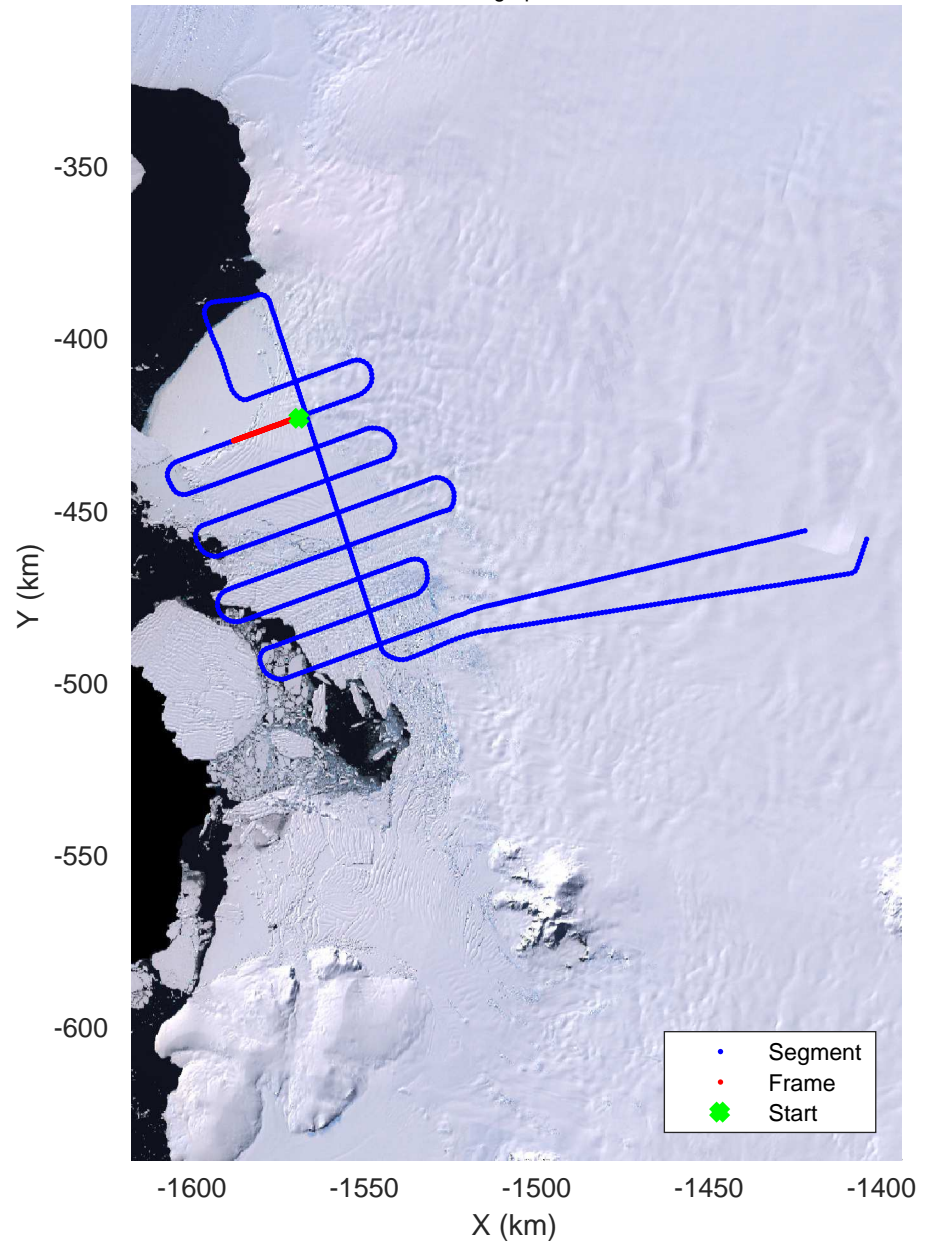

T05, Thwaites Ice Shelf
20190130_01_020
Polar Stereograph -71N/0E