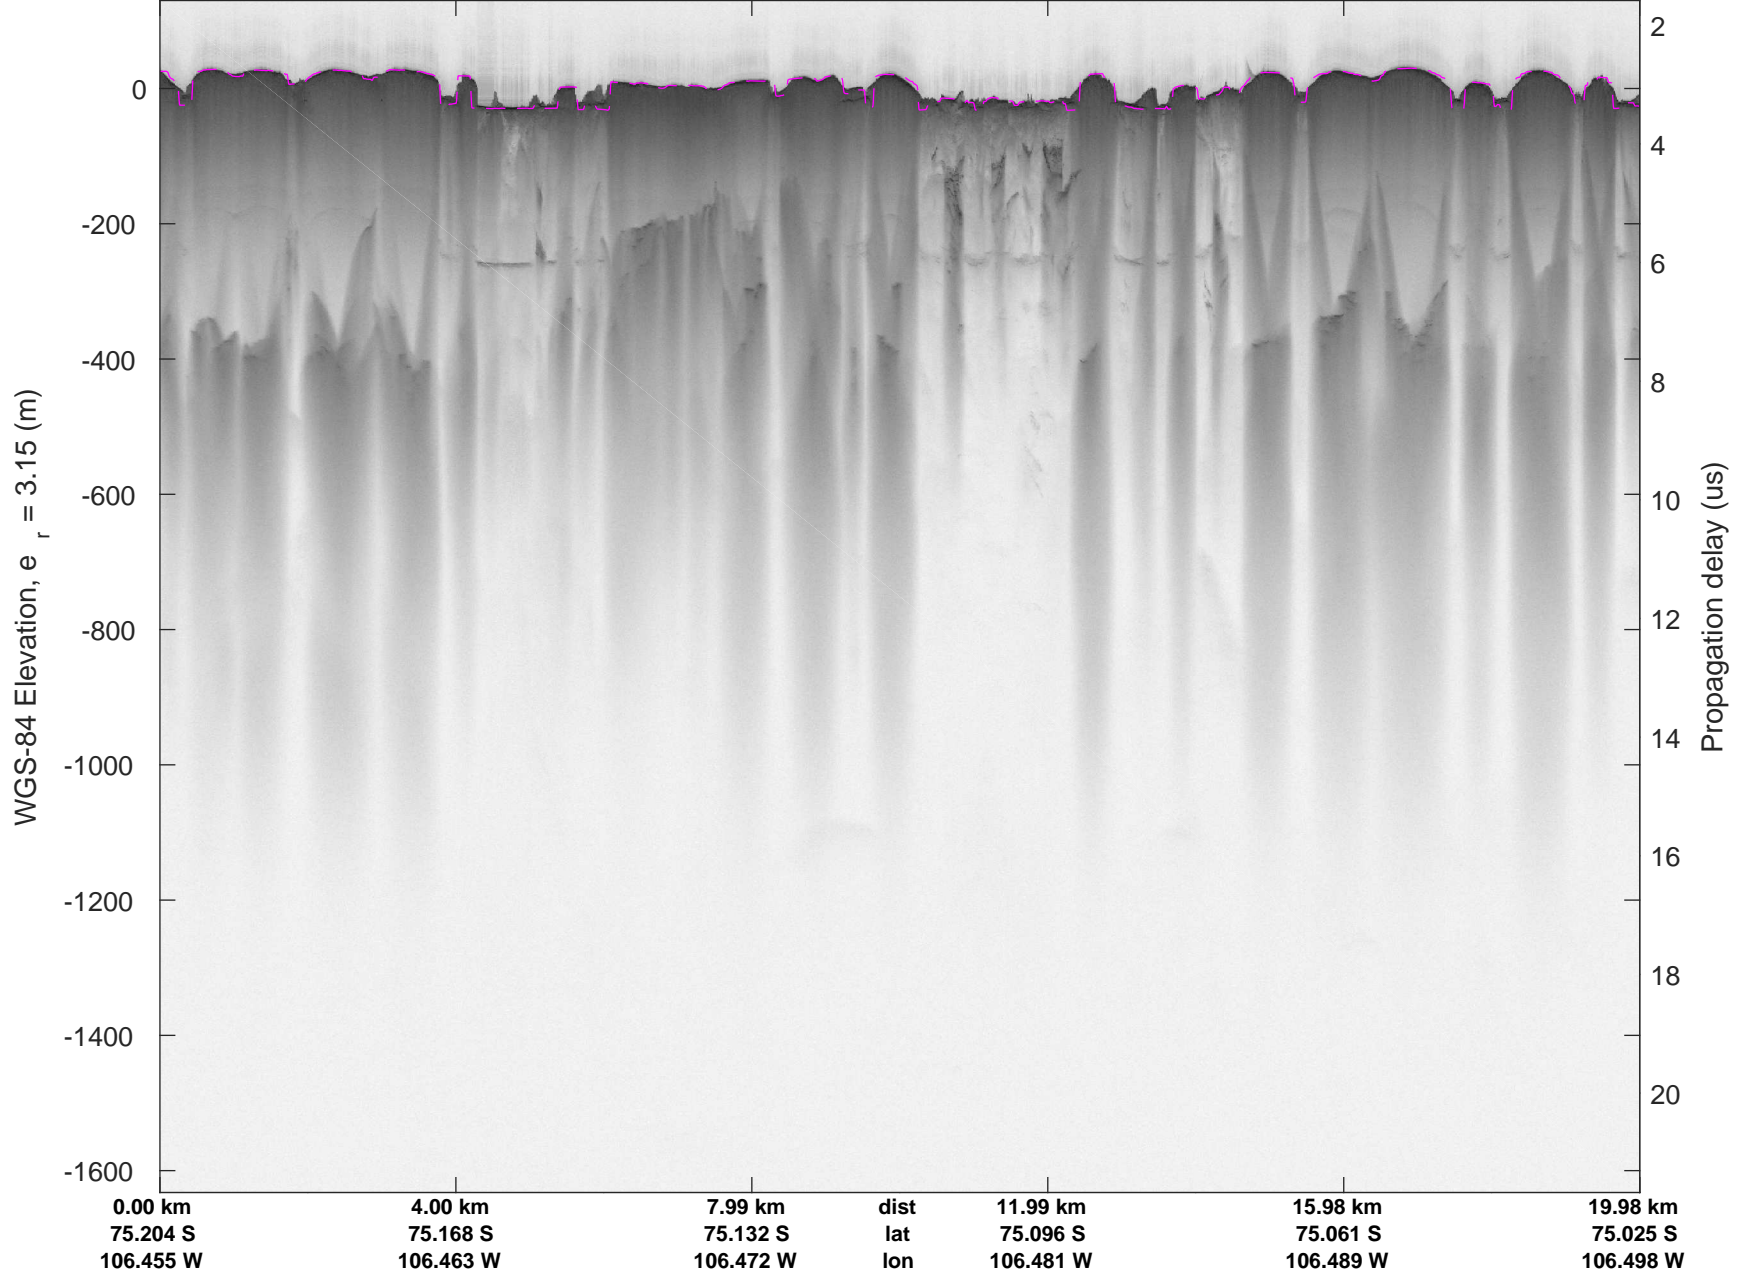

accum 2018_Antarctica_TObas: "T05, Thwaites Ice Shelf" 20190130_01_035: 18:17:18.0 to 18:22:52.3 GPS