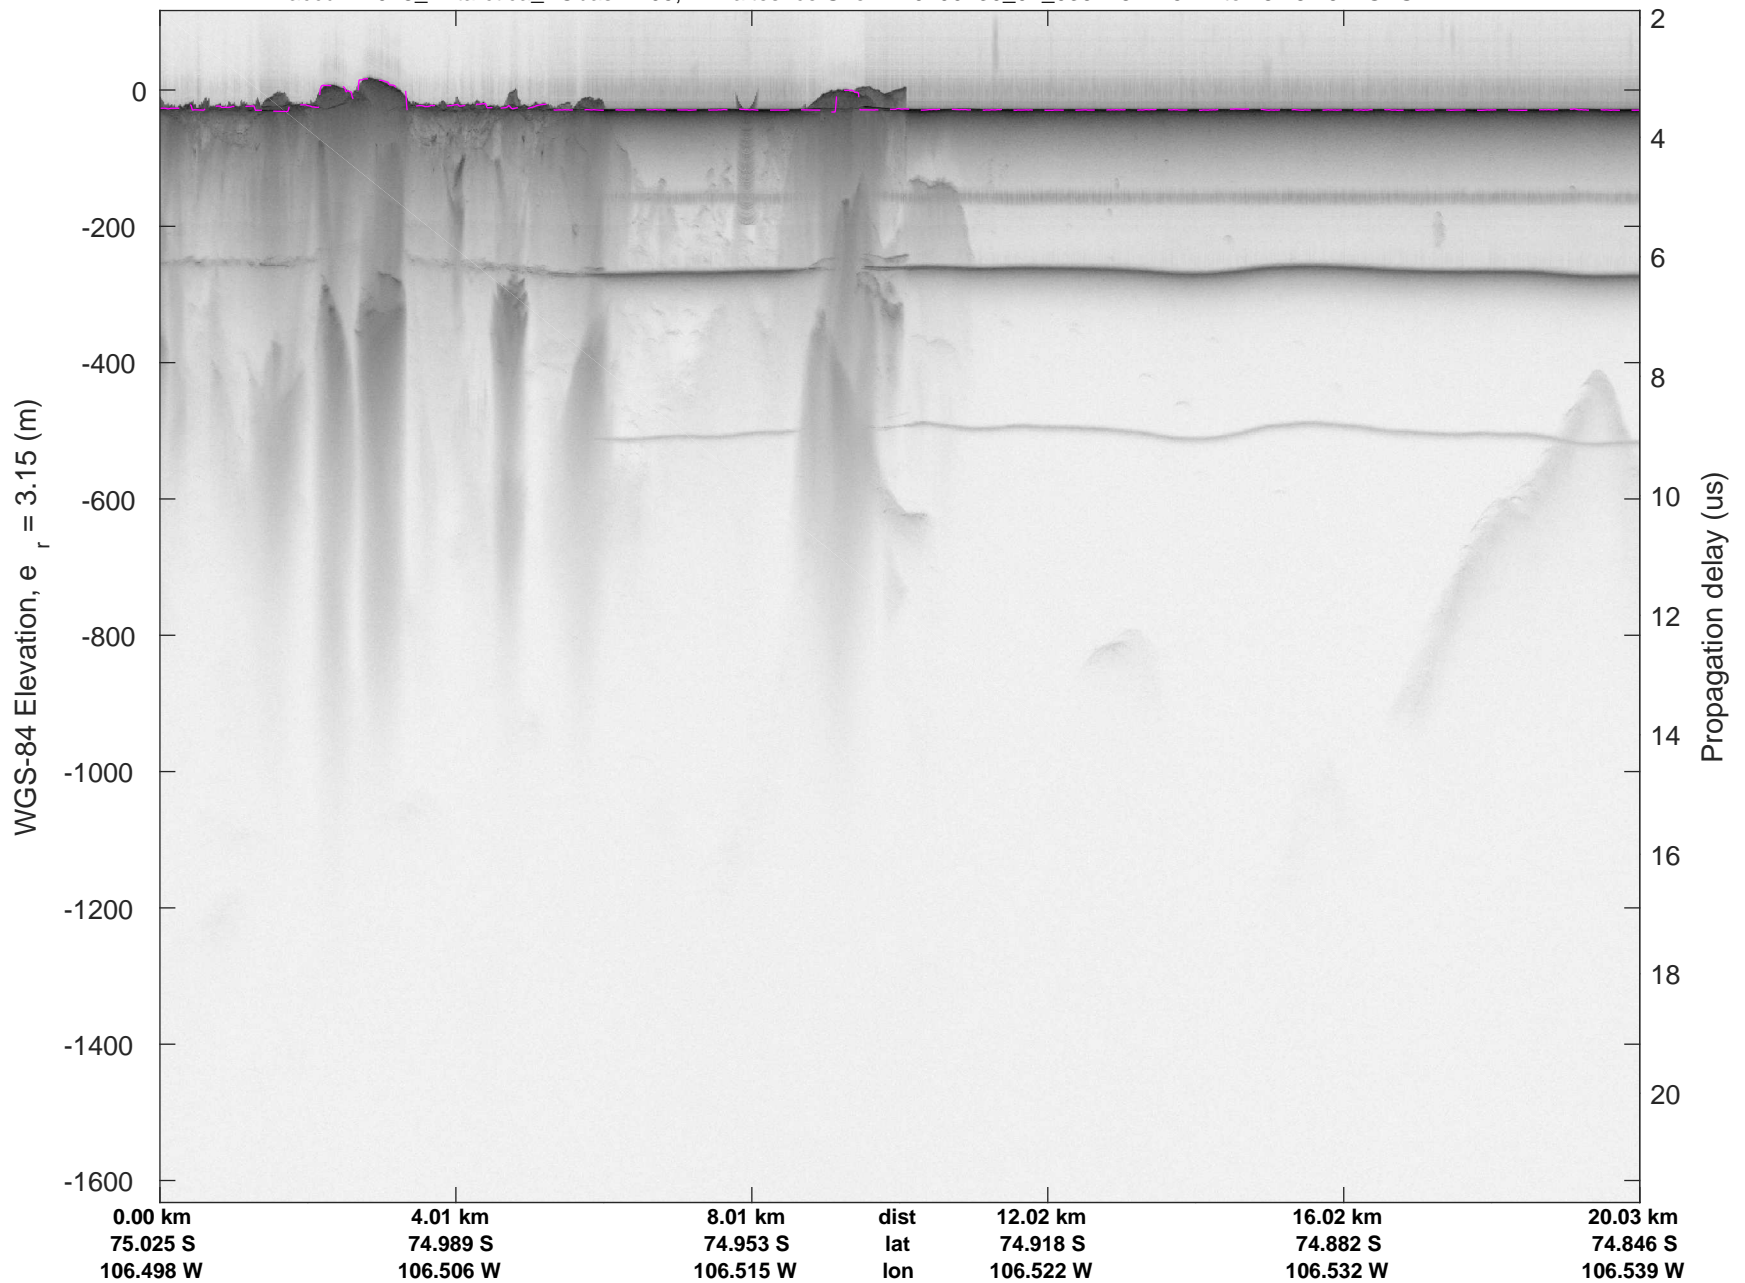

accum 2018_Antarctica_TObas: "T05, Thwaites Ice Shelf" 20190130_01_036: 18:22:52.4 to 18:28:26.7 GPS