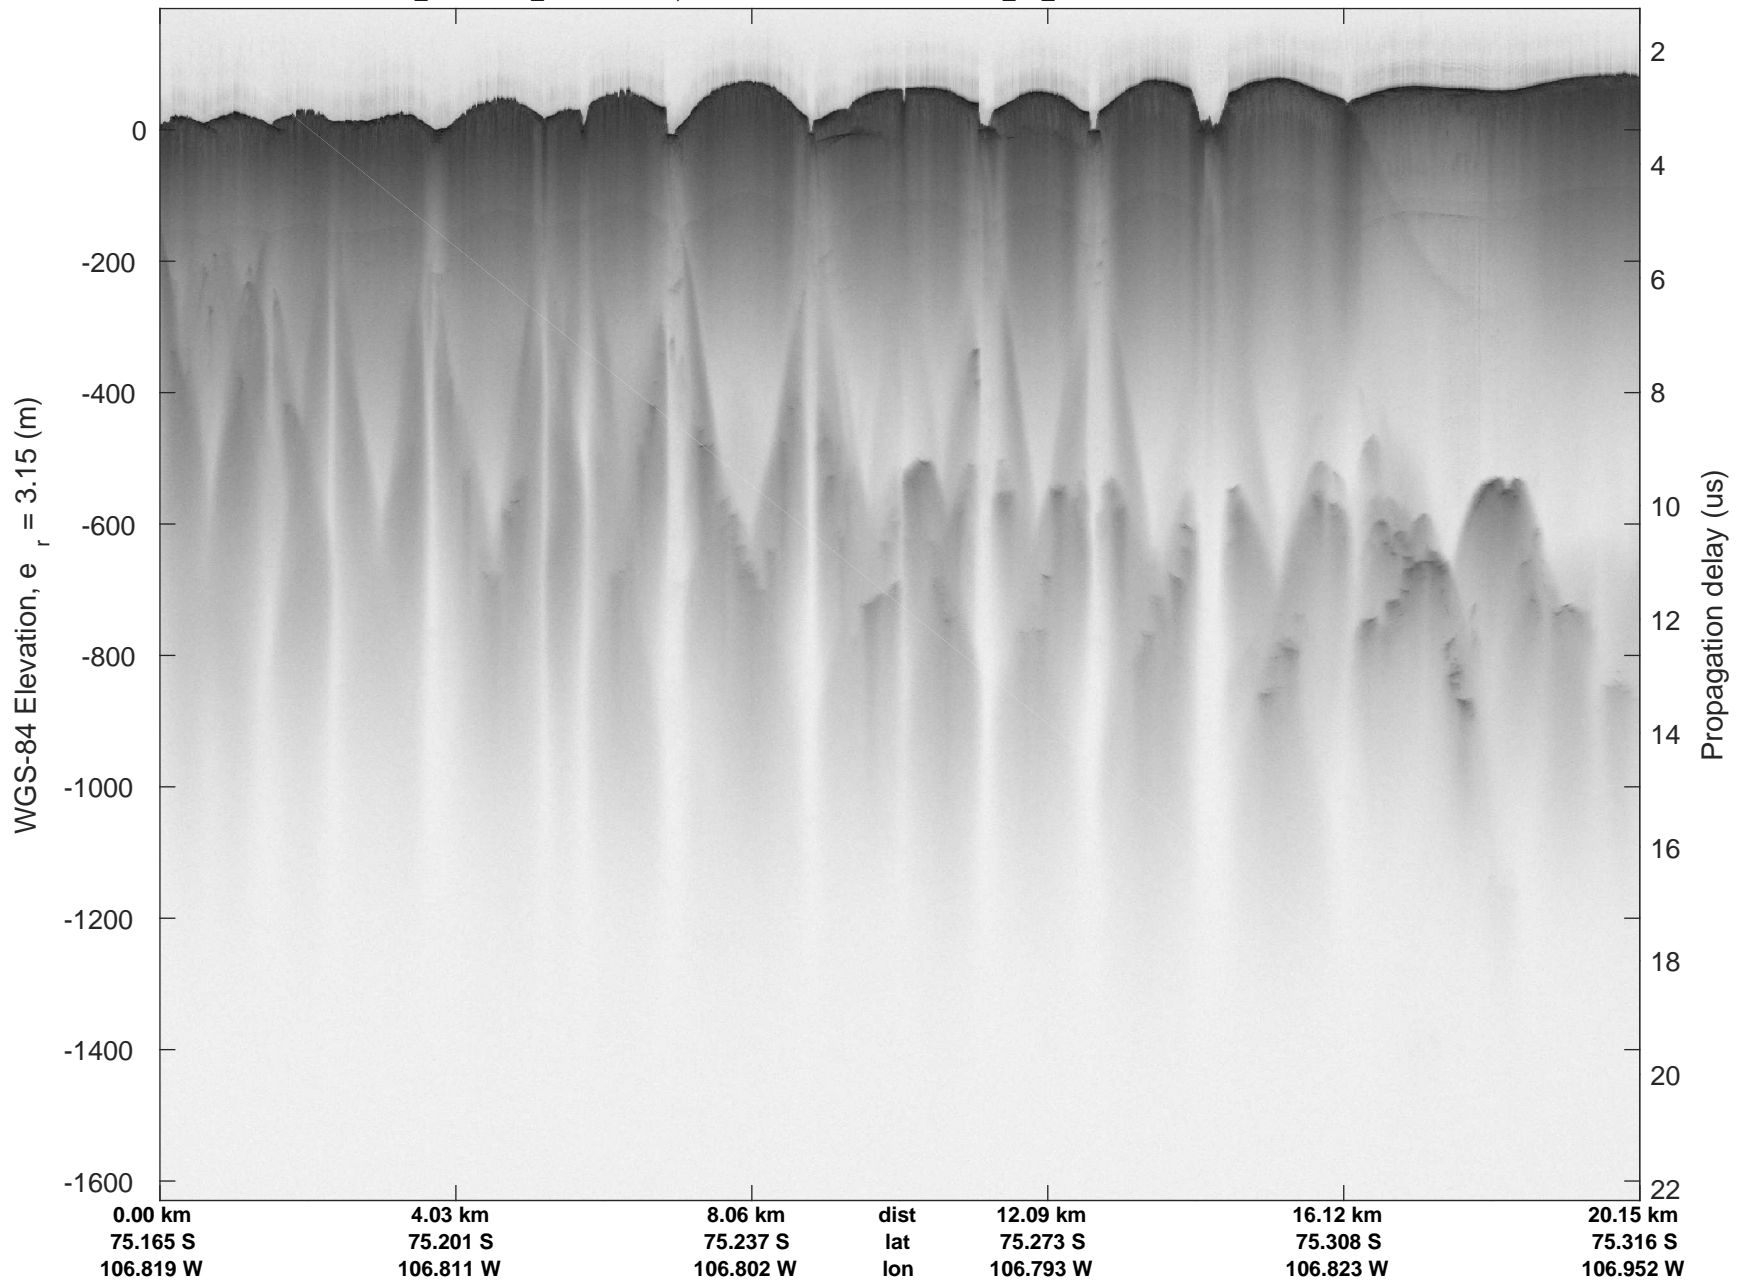

accum 2018_Antarctica_TObas: "T05, Thwaites Ice Shelf" 20190130_01_040: 18:45:30.2 to 18:51:03.3 GPS