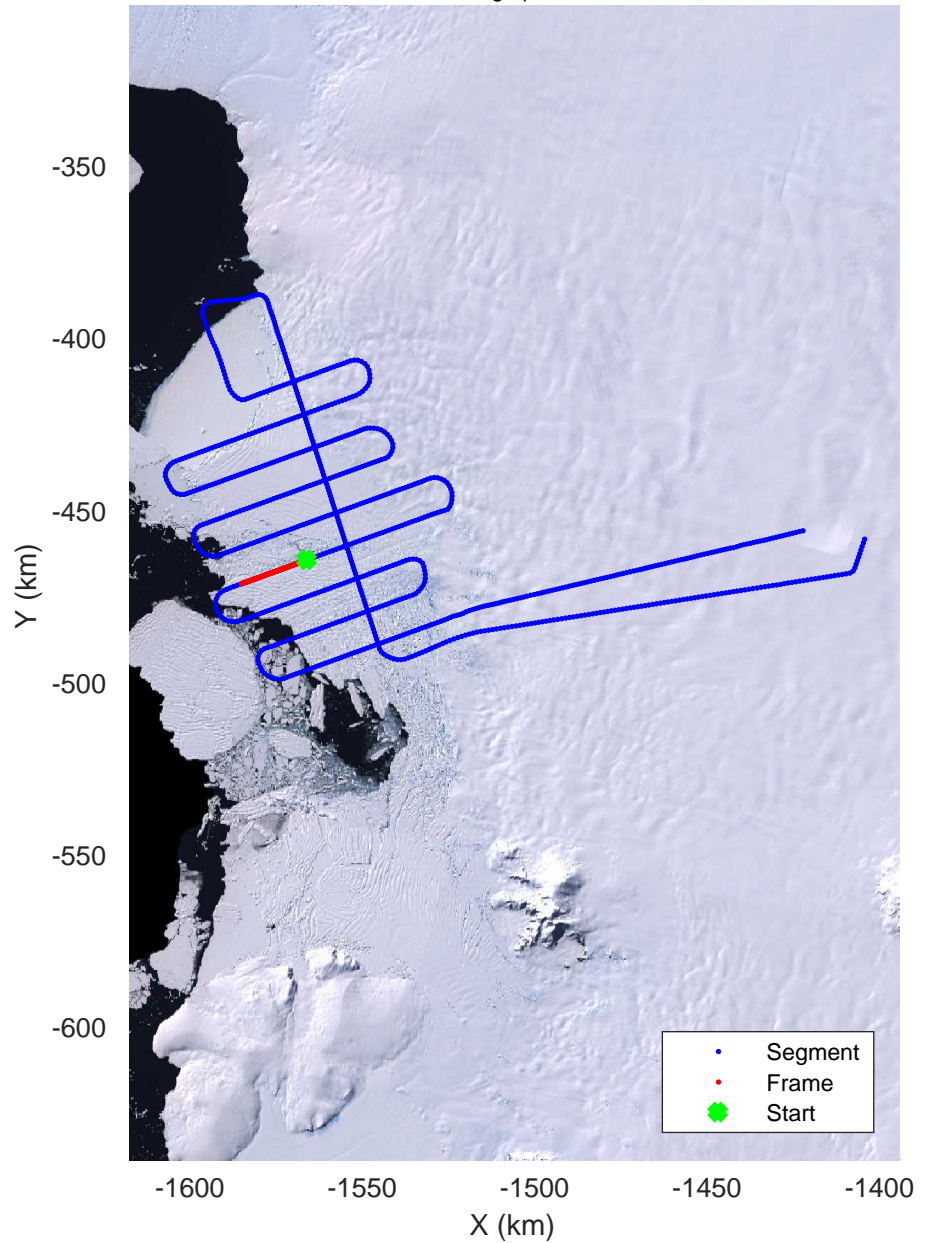

T05, Thwaites Ice Shelf
20190130_01_036
Polar Stereograph -71N/0E