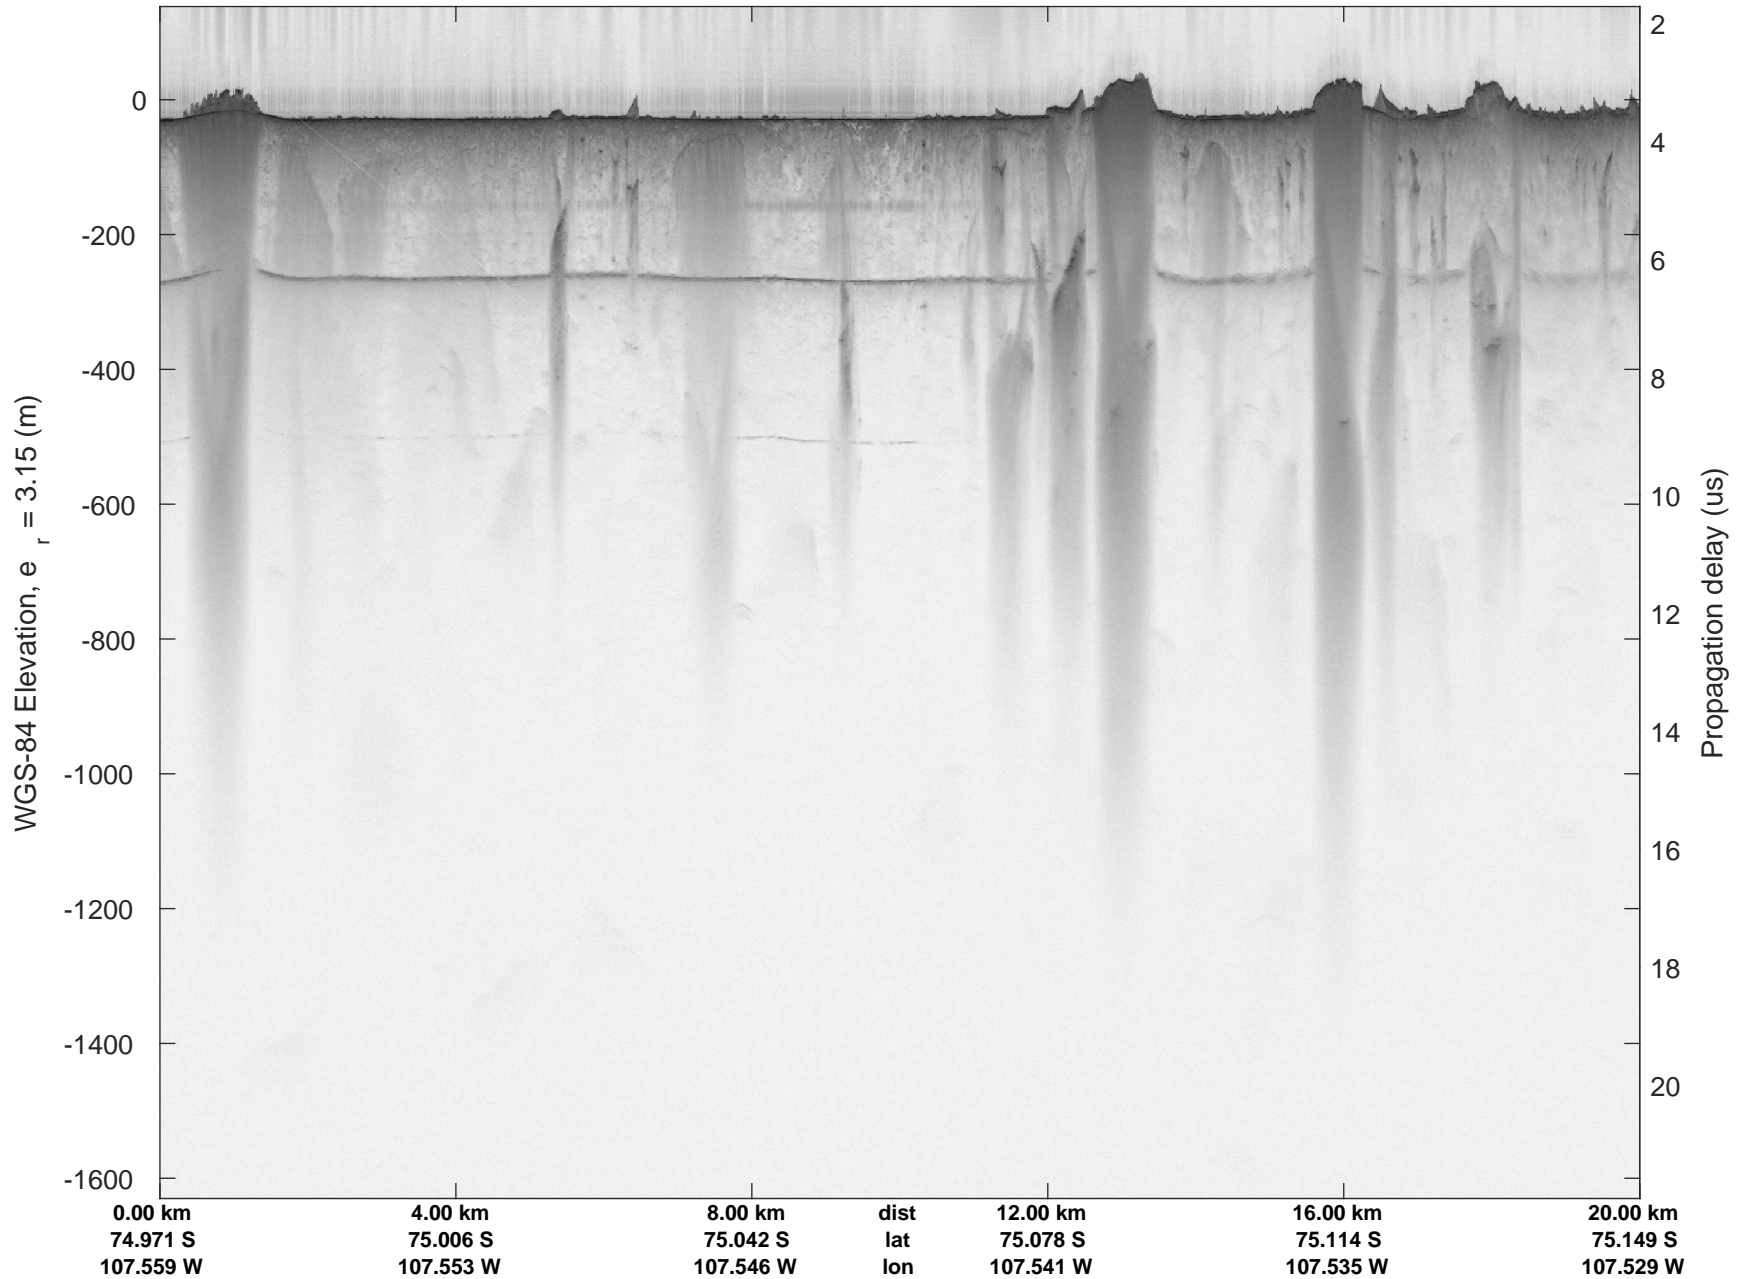

accum 2018_Antarctica_TObas: "T05, Thwaites Ice Shelf" 20190130_01_045: 19:13:00.1 to 19:18:43.3 GPS