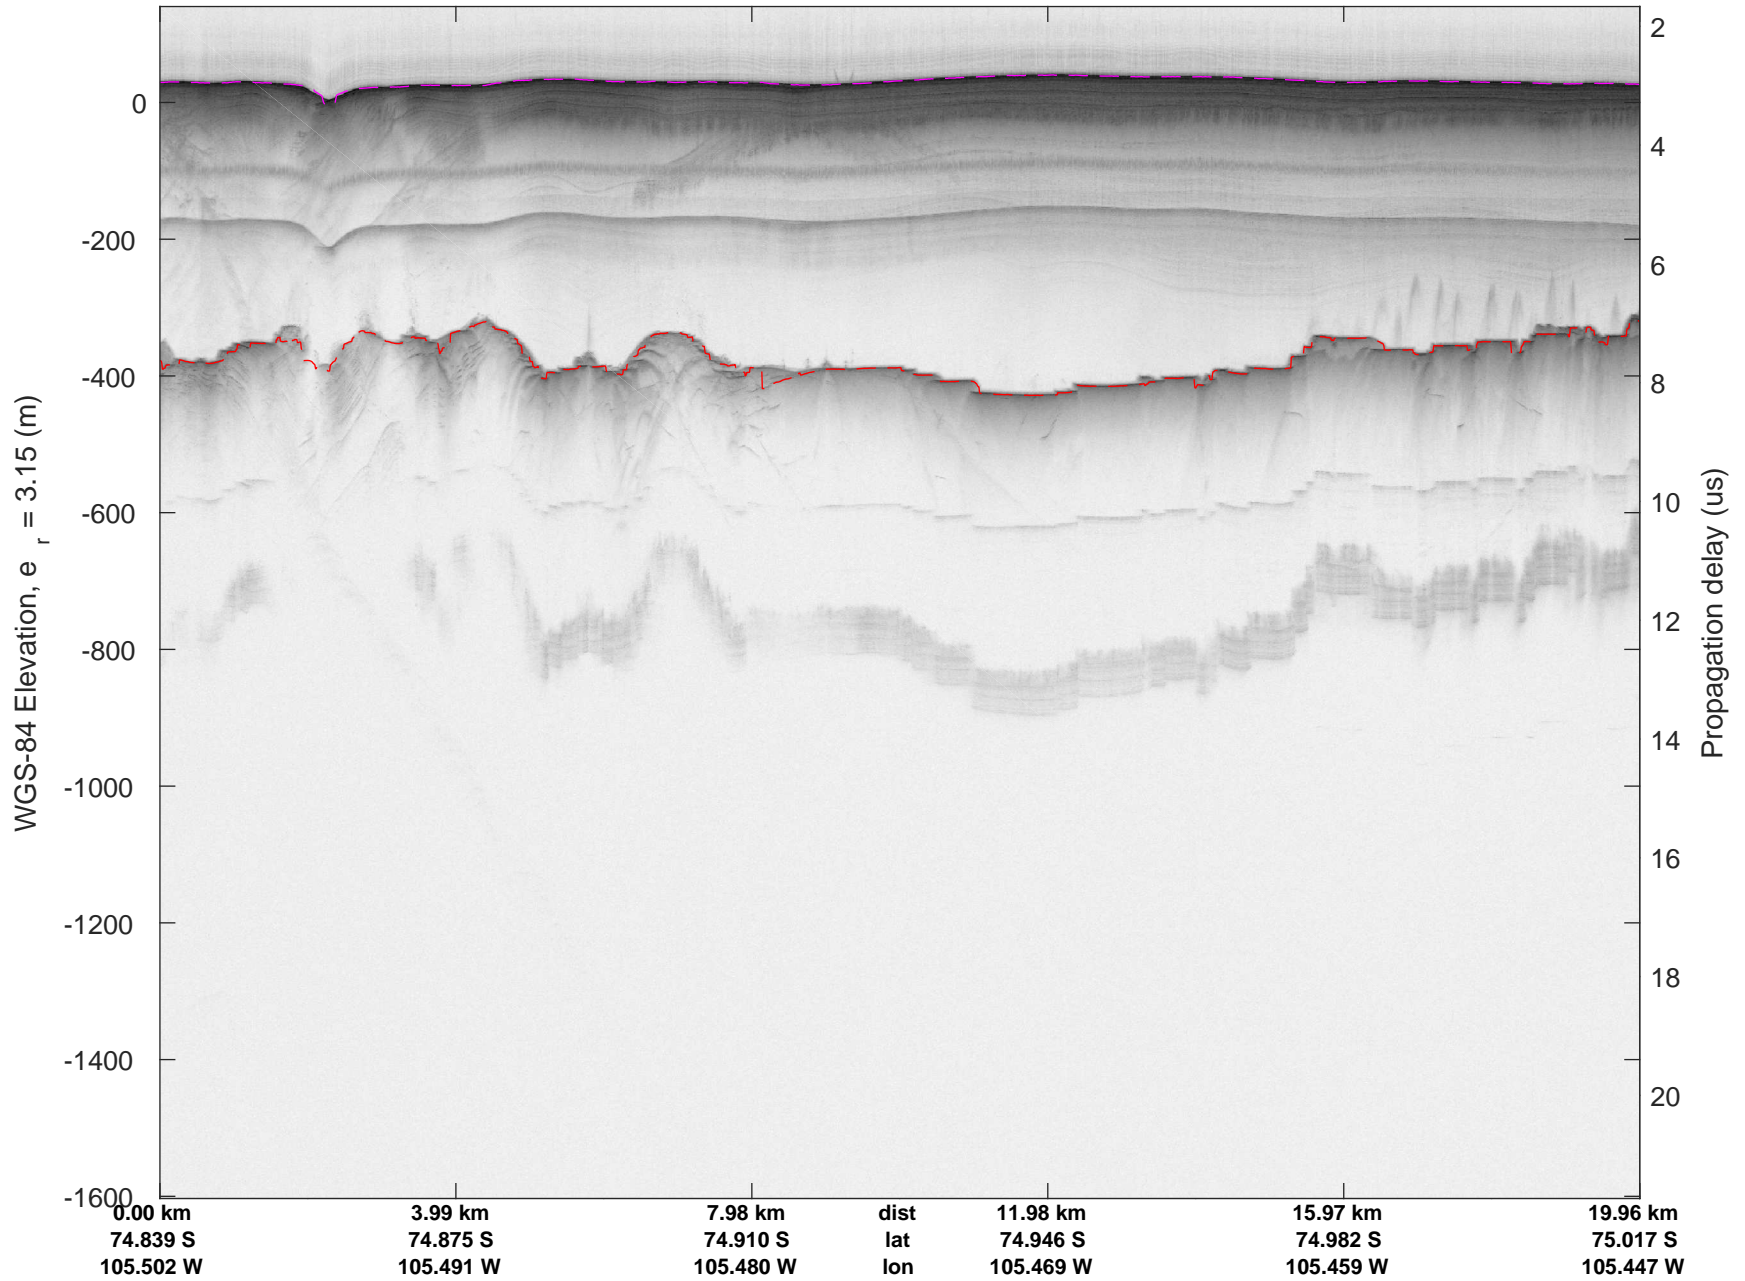

accum 2018_Antarctica_TObas: "T05, Thwaites Ice Shelf" 20190130_01_023: 17:08:53.6 to 17:14:50.3 GPS