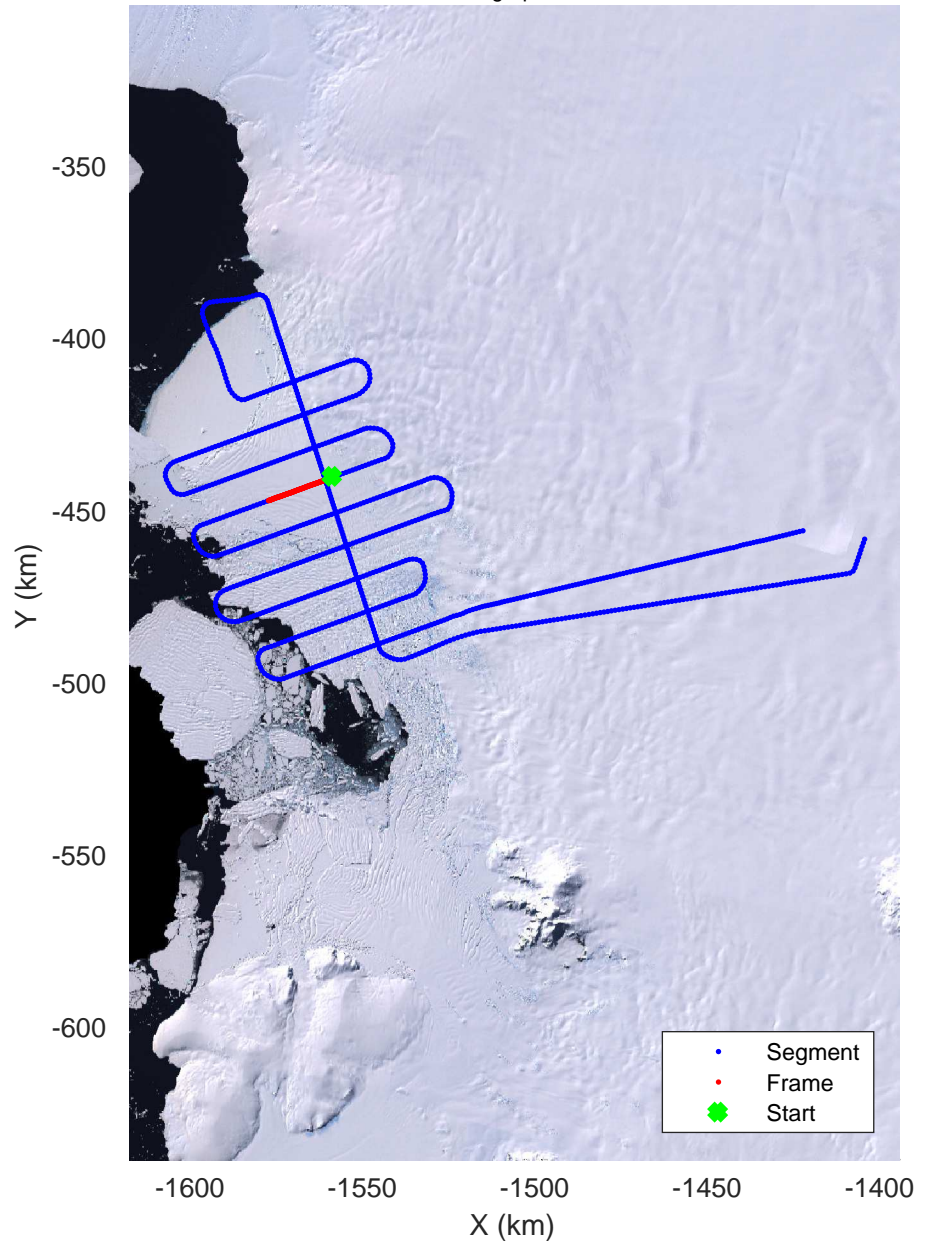

T05, Thwaites Ice Shelf
20190130_01_027
Polar Stereograph -71N/0E