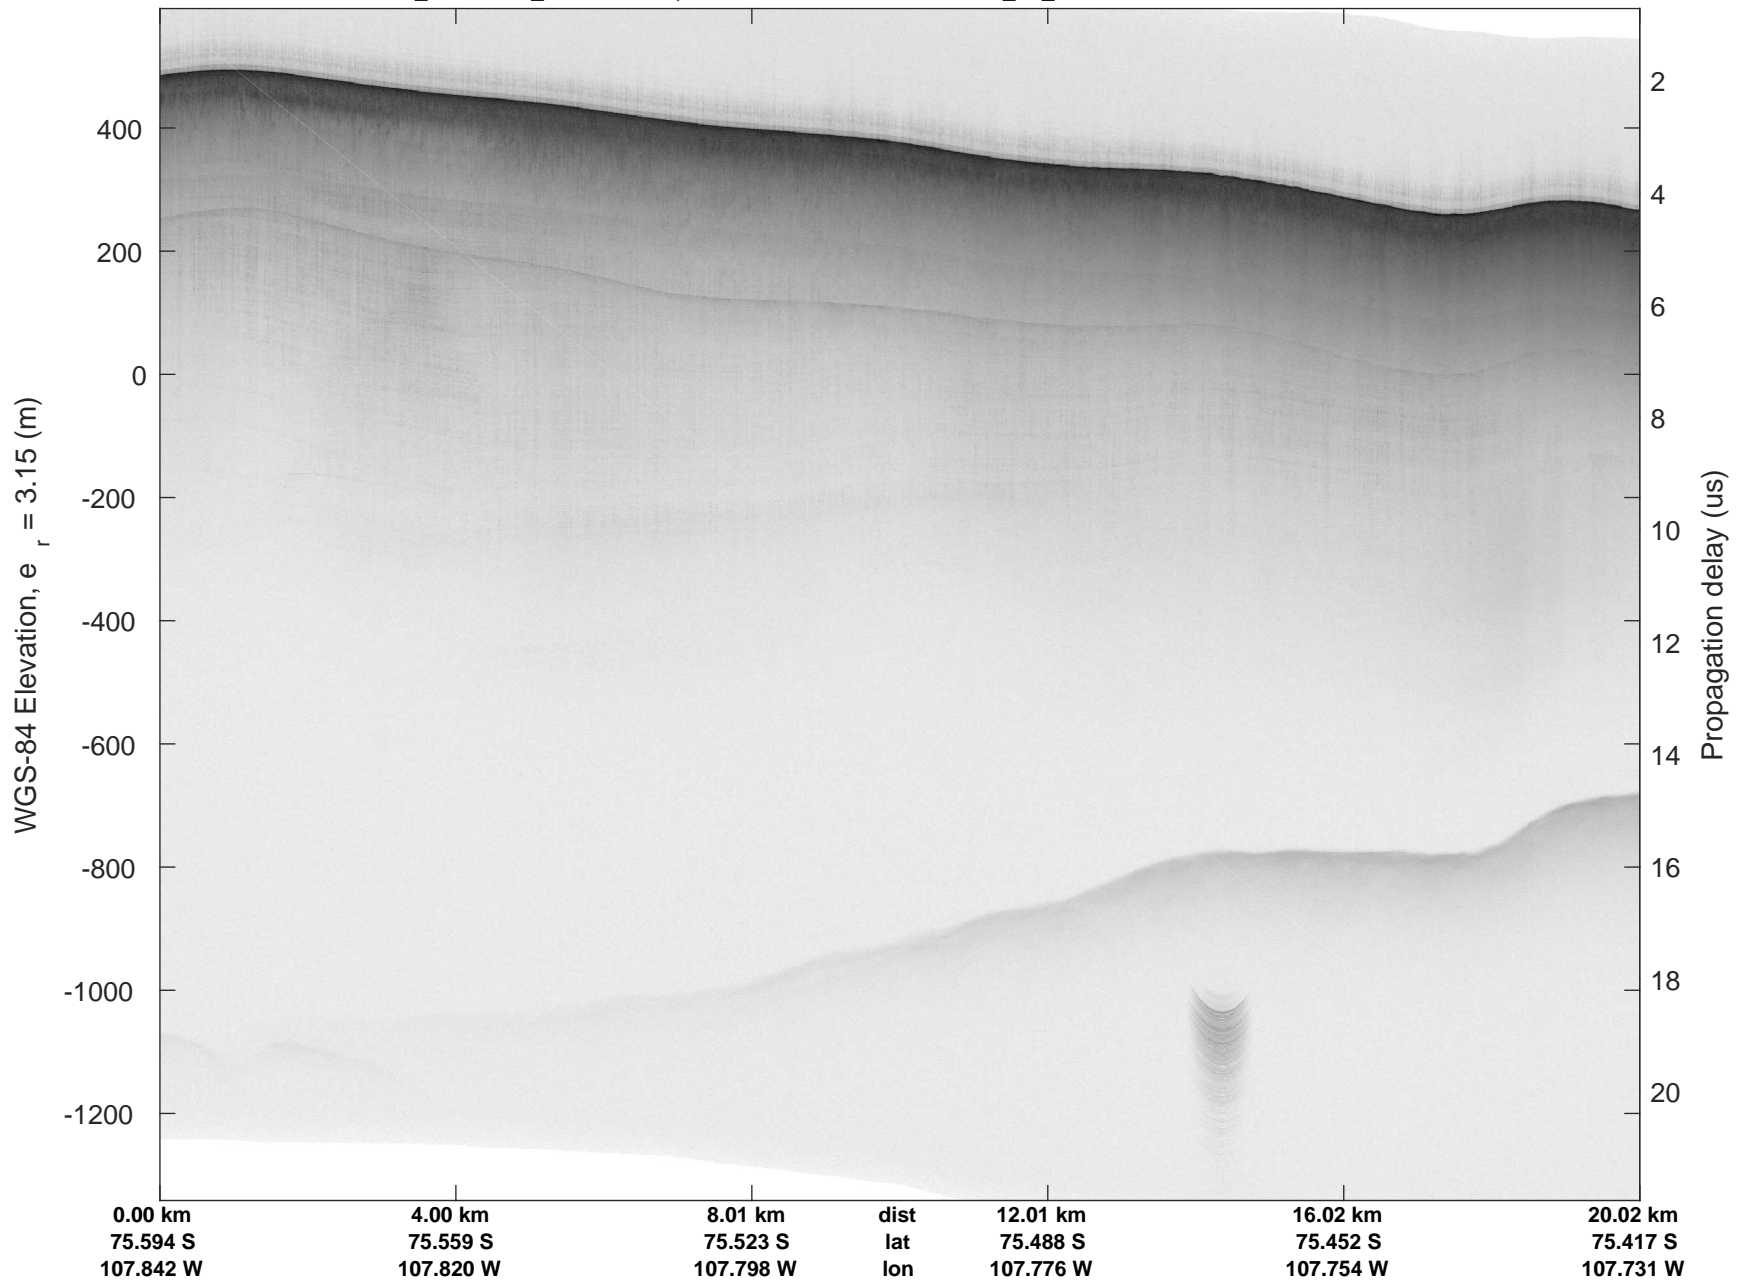

accum 2018_Antarctica_TObas: "T05, Thwaites Ice Shelf" 20190130_01_005: 15:29:08.2 to 15:34:12.0 GPS

T05, Thwaites Ice Shelf
20190130_01_006
Polar Stereograph -71N/0E

accum 2018_Antarctica_TObas: "T05, Thwaites Ice Shelf" 20190130_01_006: 15:34:12.0 to 15:39:15.5 GPS