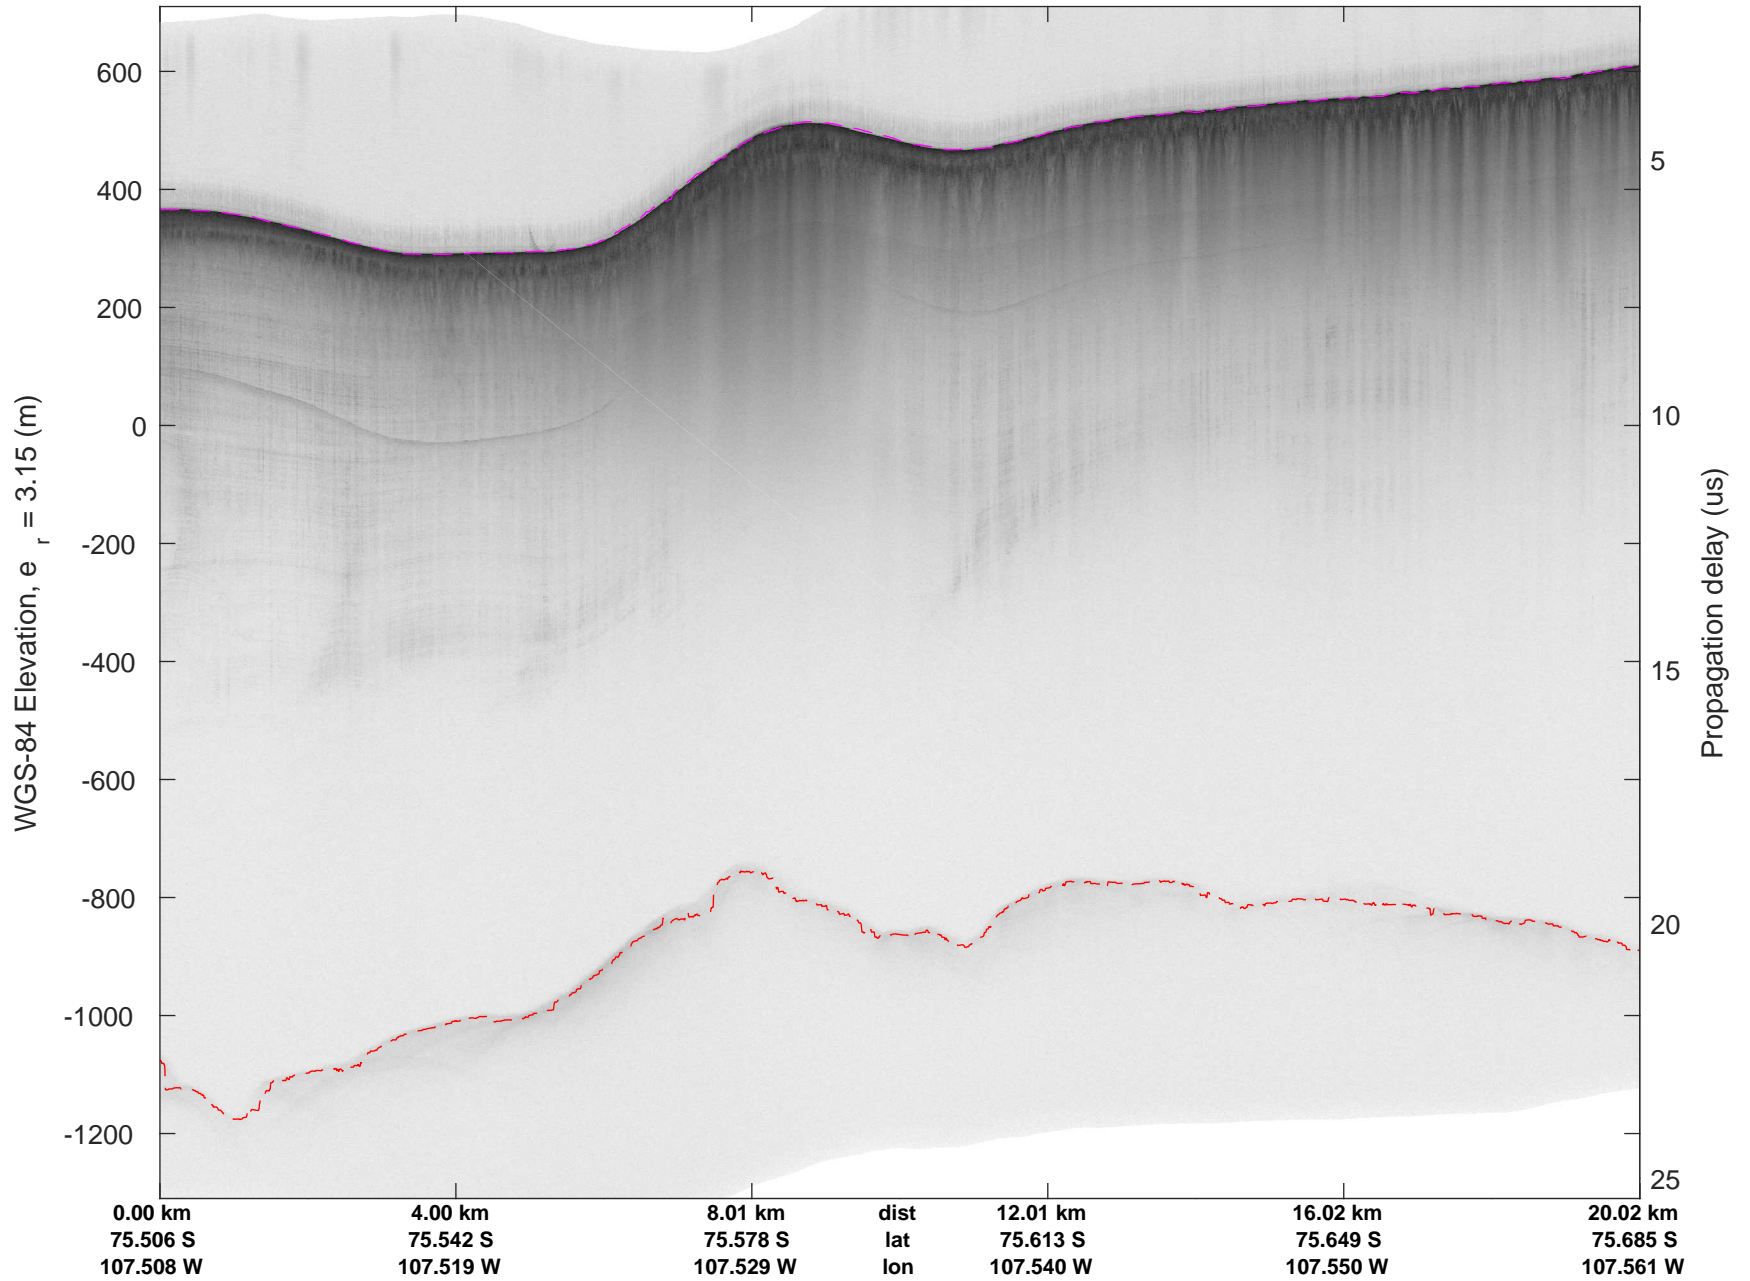

accum 2018_Antarctica_TObs: "T05, Thwaites Ice Shelf" 20190130_01_048: 19:30:40.5 to 19:36:35.1 GPS