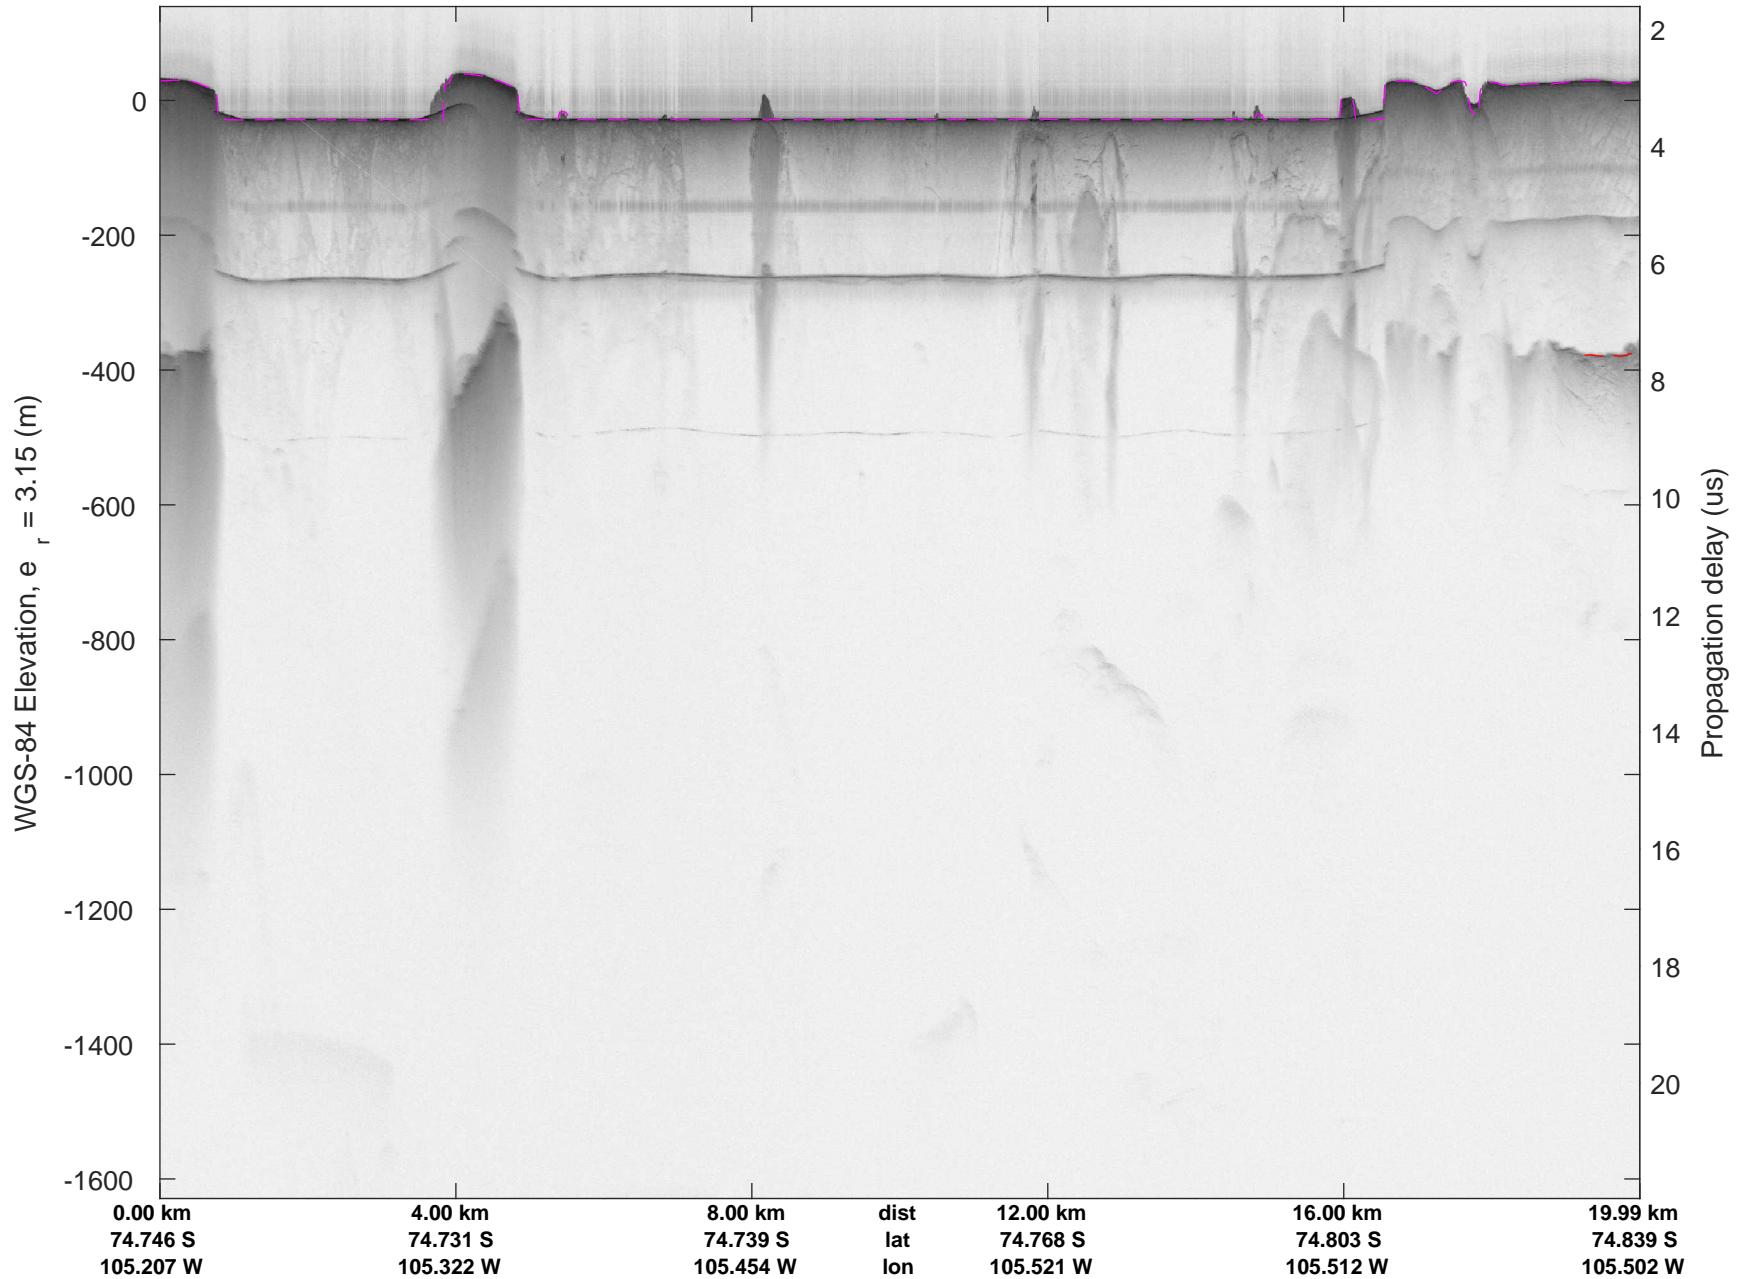

accum 2018_Antarctica_TObas: "T05, Thwaites Ice Shelf" 20190130_01_022: 17:03:13.3 to 17:08:53.5 GPS