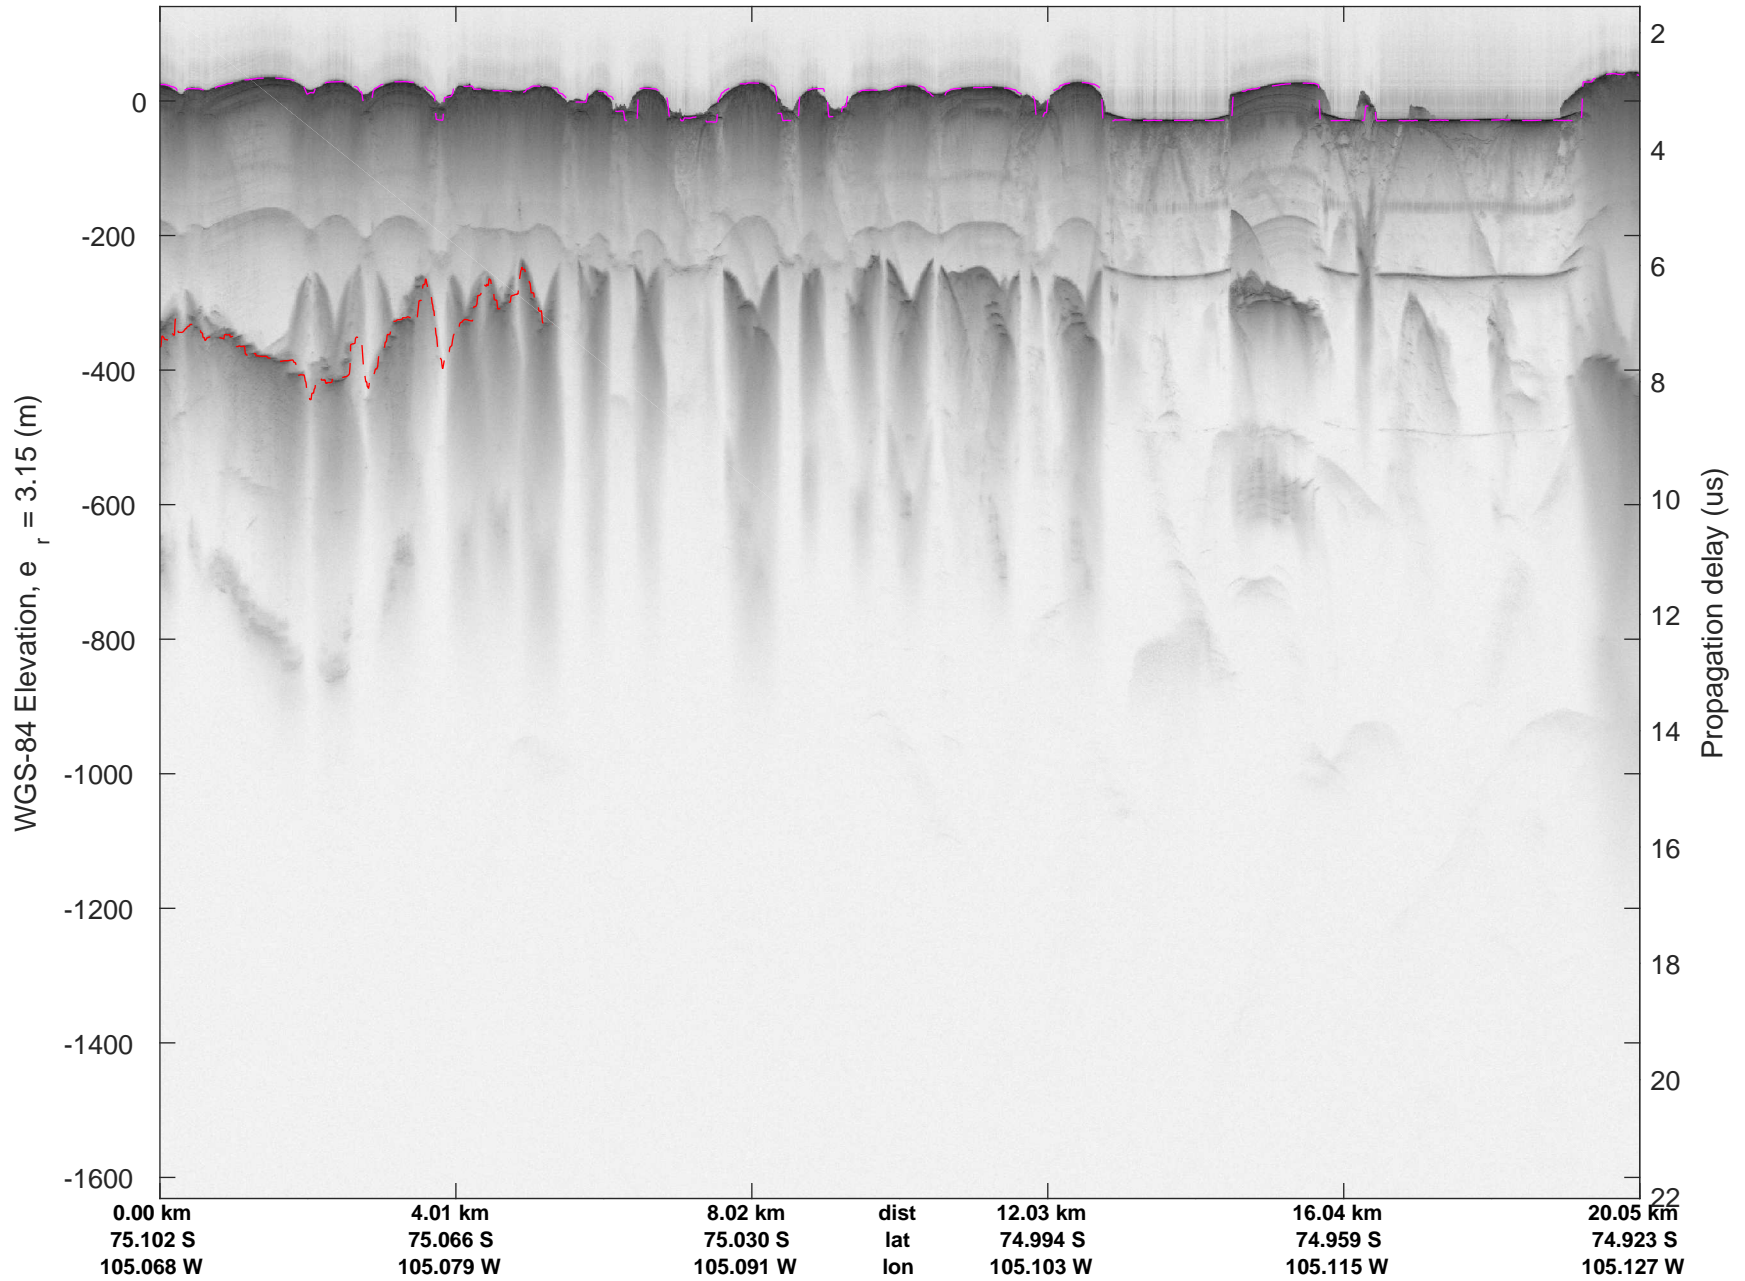

accum 2018_Antarctica_TObas: "T05, Thwaites Ice Shelf" 20190130_01_020: 16:51:58.0 to 16:57:32.8 GPS