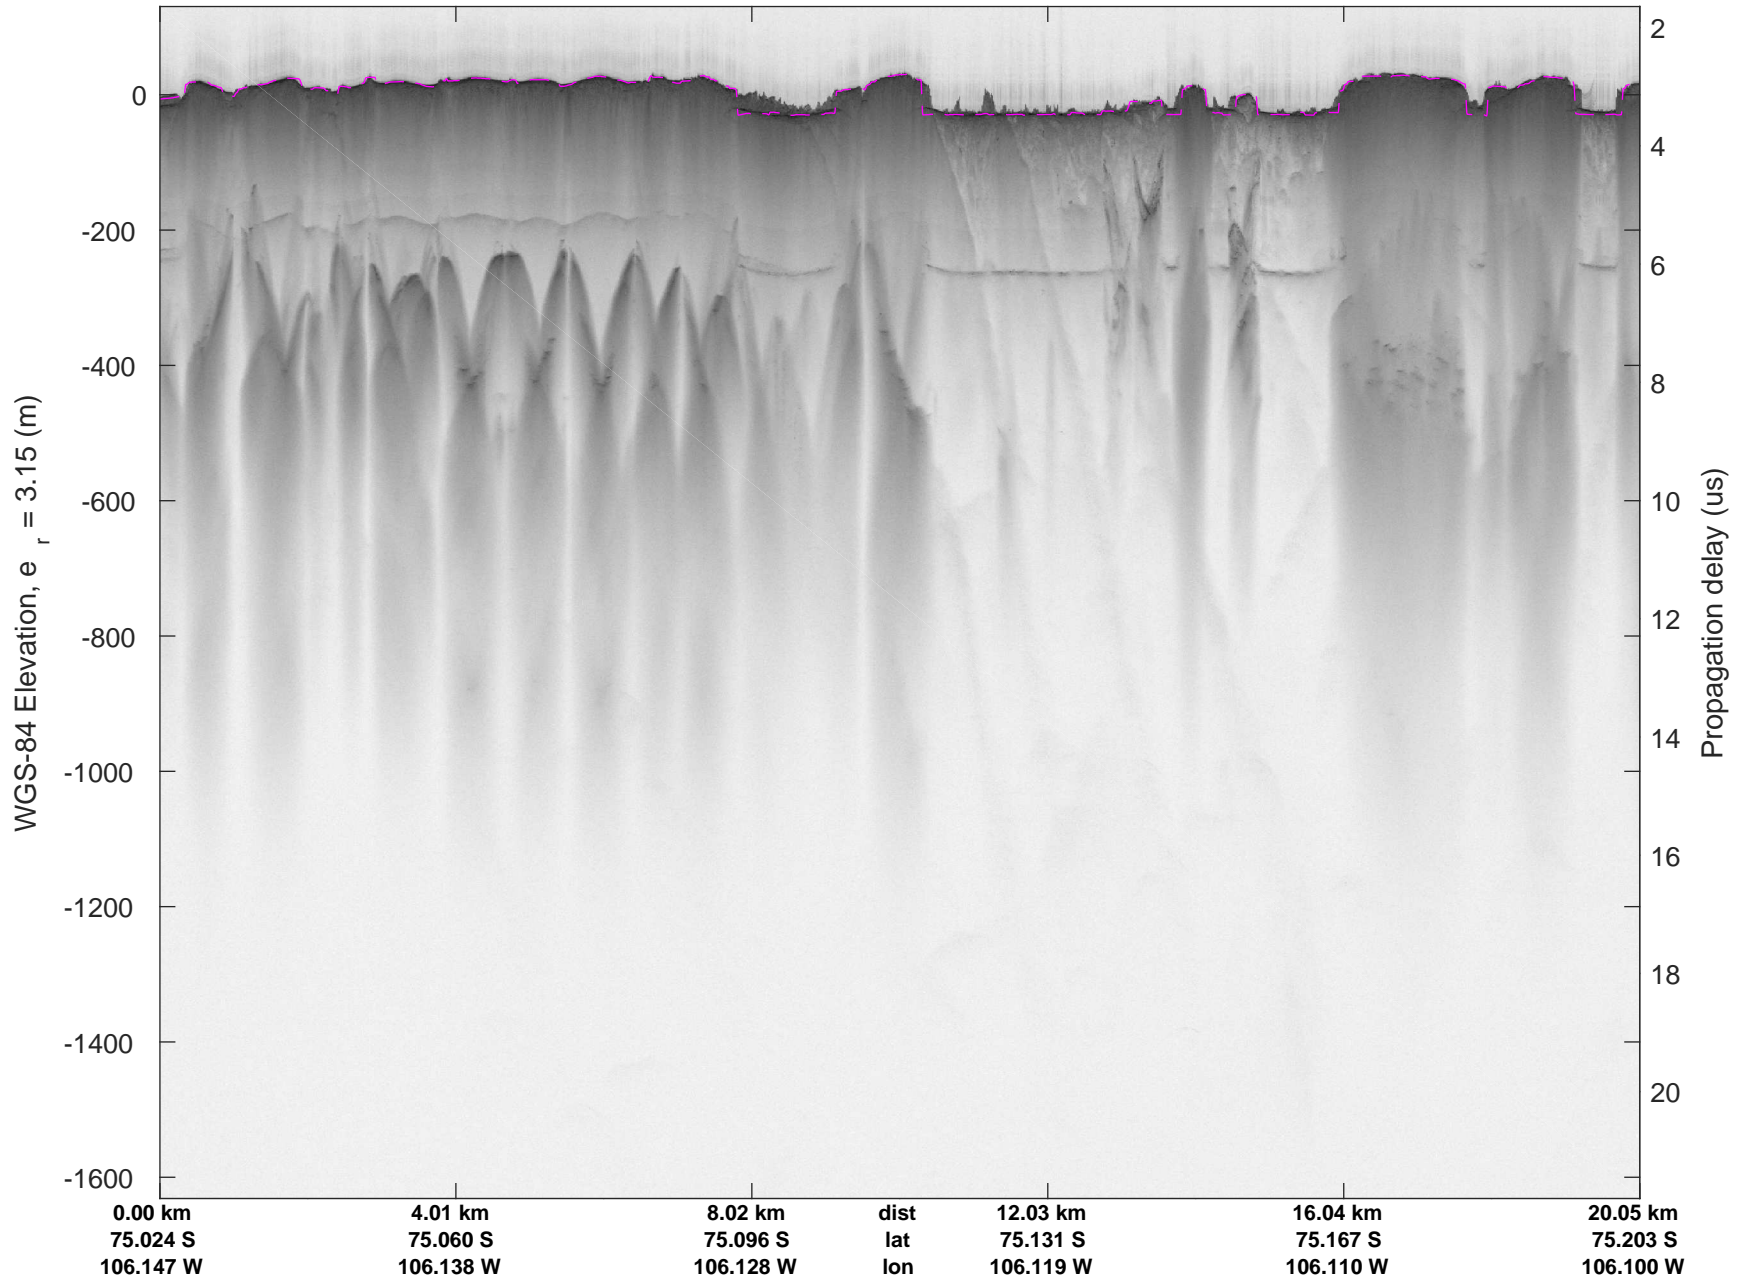

accum 2018_Antarctica_TObas: "T05, Thwaites Ice Shelf" 20190130_01_031: 17:54:26.7 to 18:00:18.3 GPS