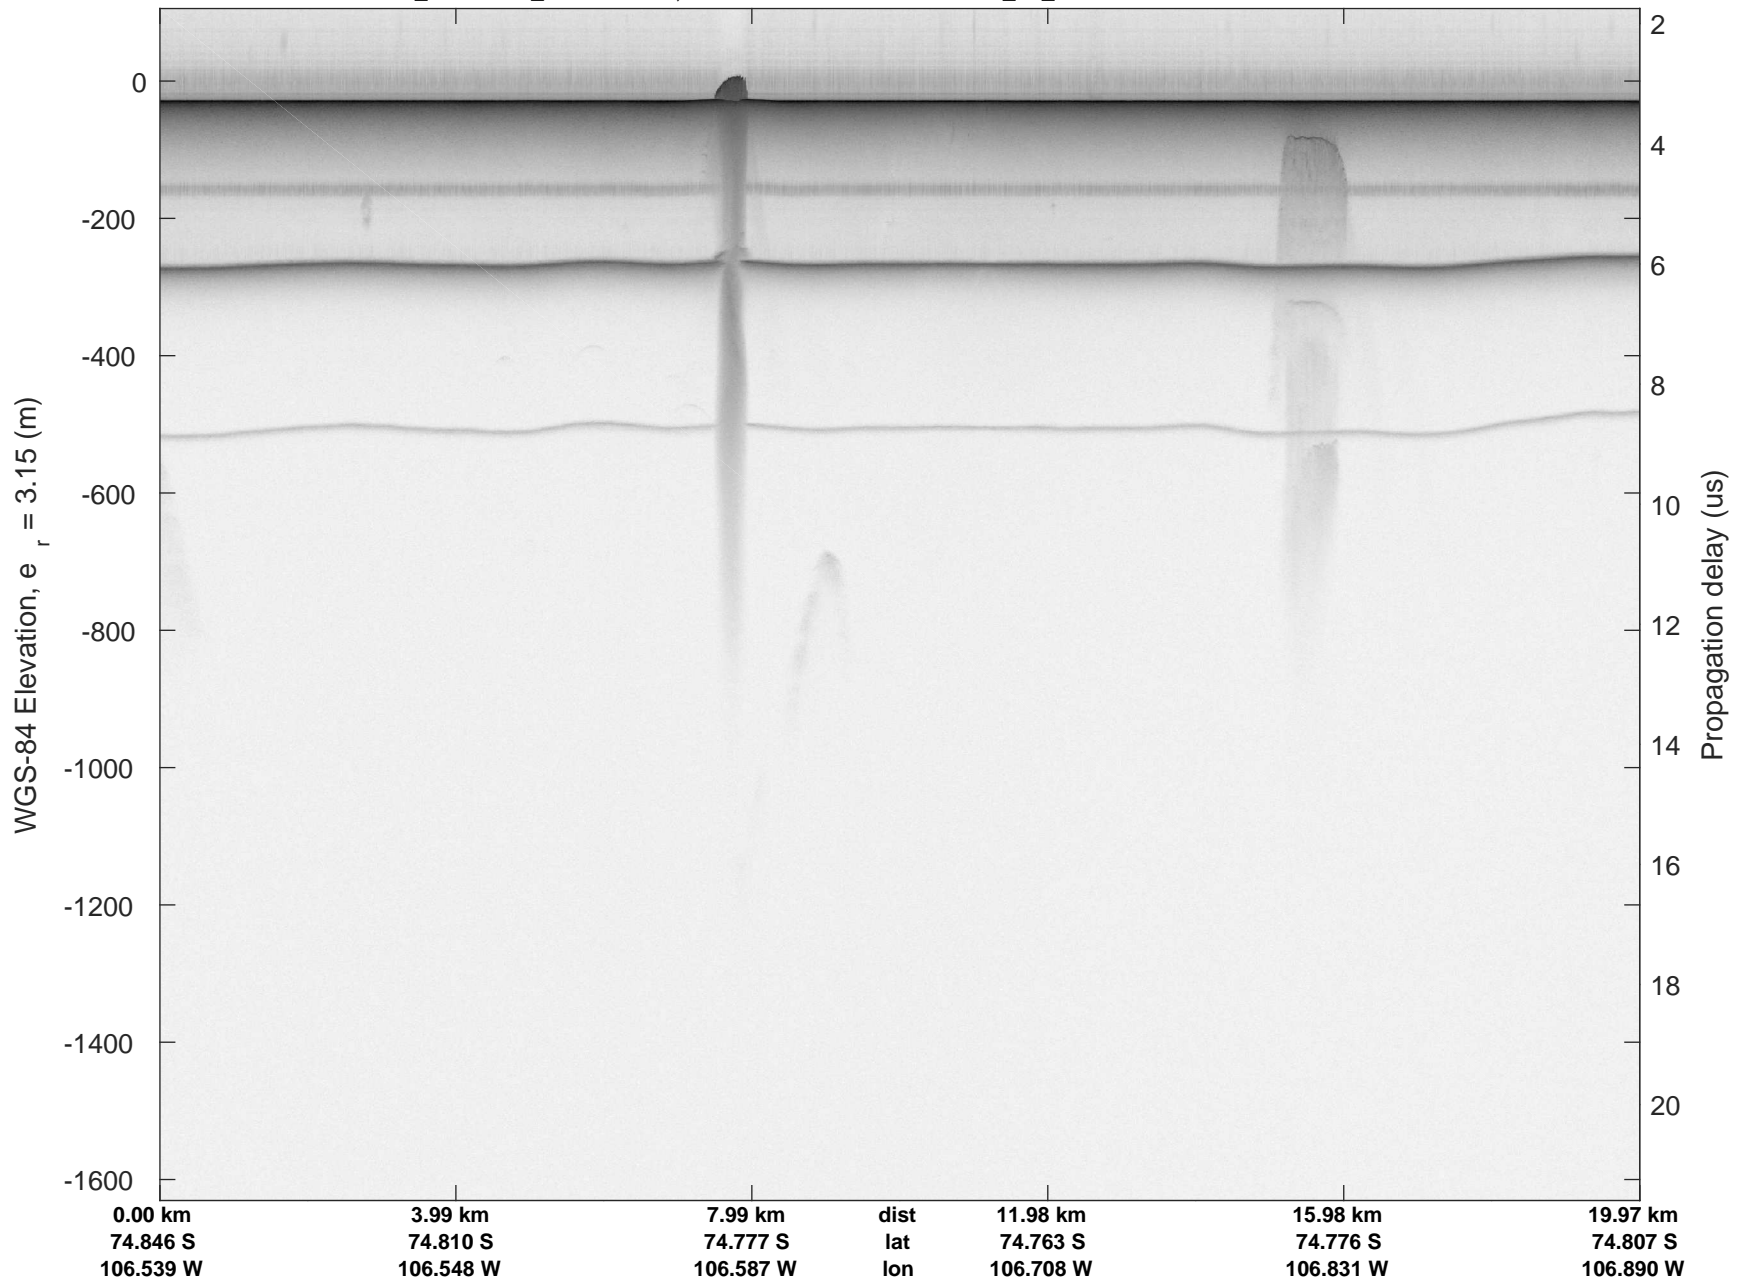

accum 2018_Antarctica_TObas: "T05, Thwaites Ice Shelf" 20190130_01_036: 18:22:52.4 to 18:28:26.7 GPS

T05, Thwaites Ice Shelf
20190130_01_037
Polar Stereograph -71N/0E

accum 2018_Antarctica_TObas: "T05, Thwaites Ice Shelf" 20190130_01_037: 18:28:26.7 to 18:33:56.4 GPS