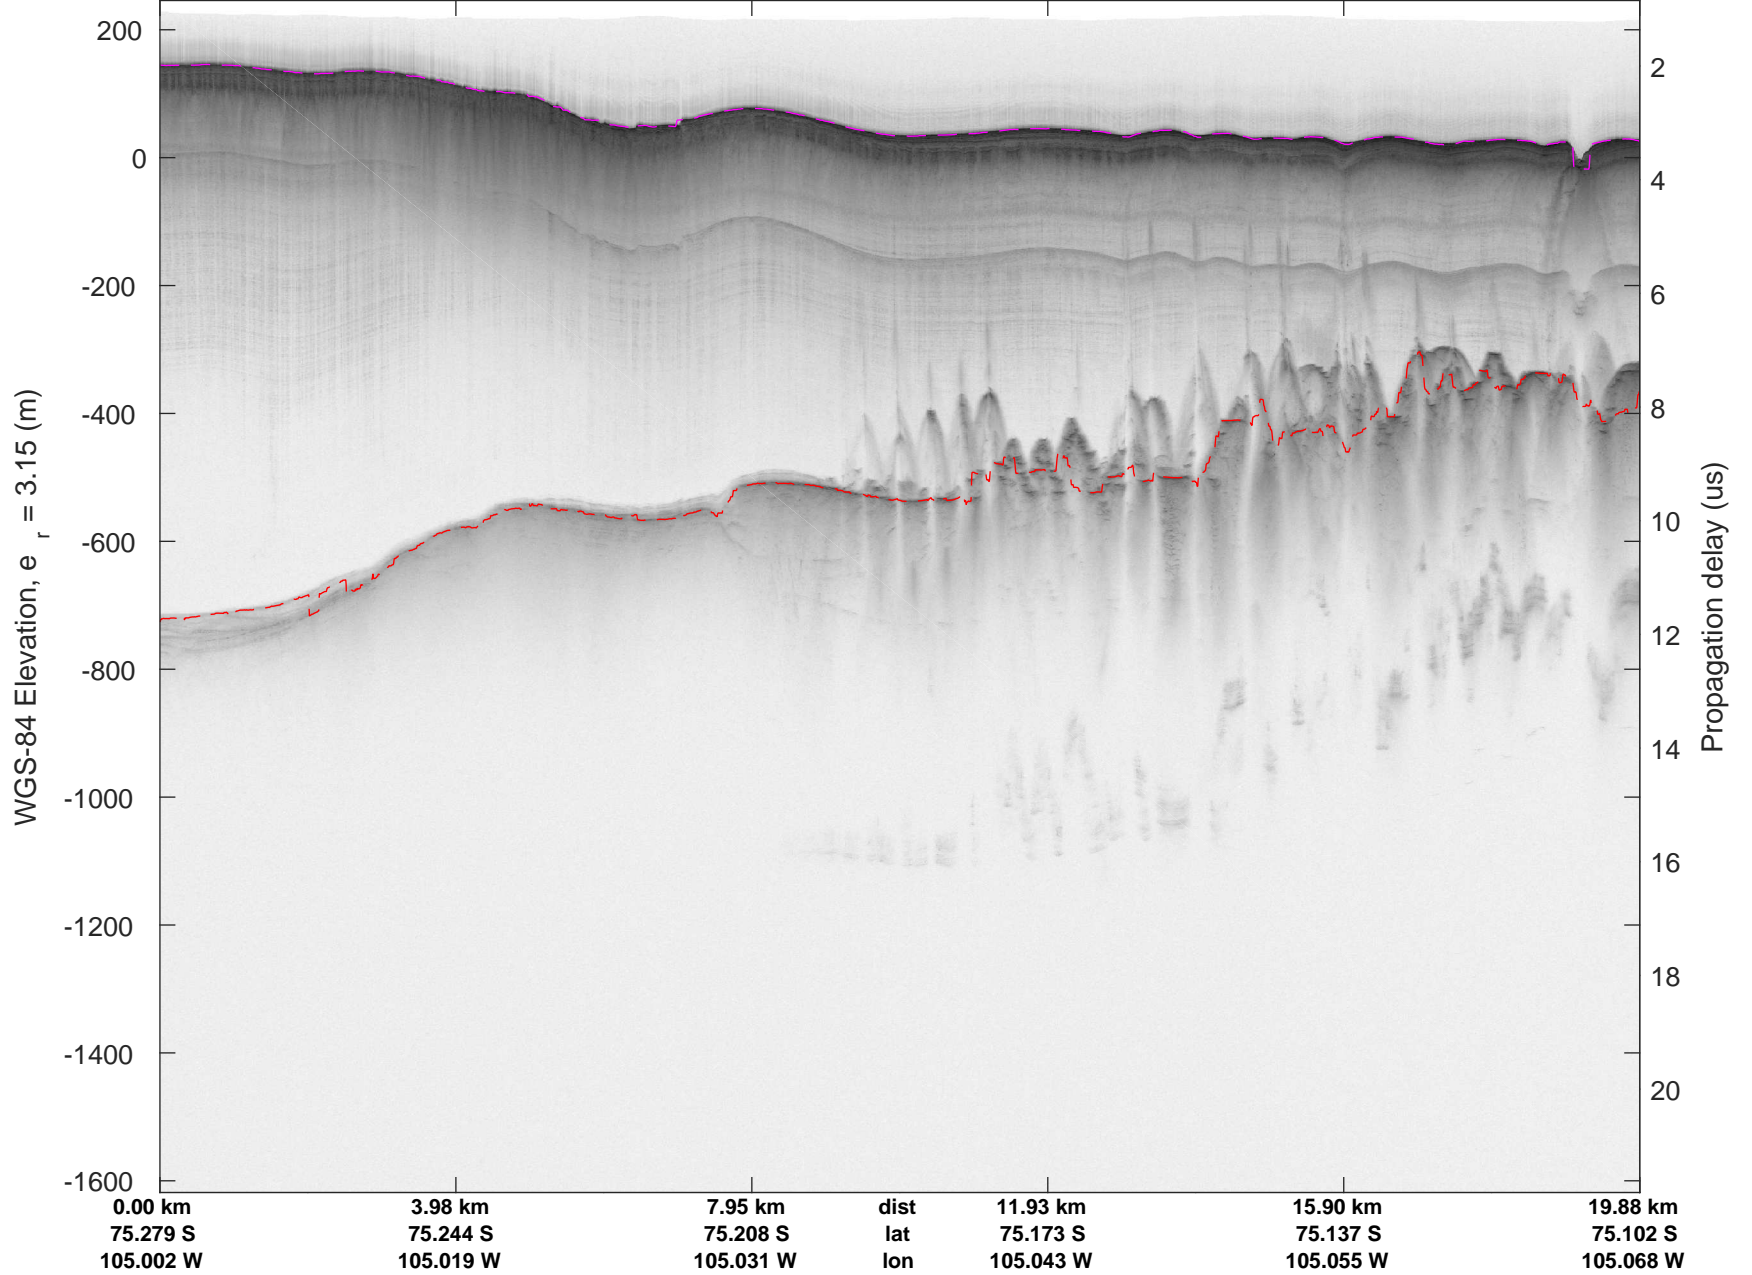

accum 2018_Antarctica_TObas: "T05, Thwaites Ice Shelf" 20190130_01_019: 16:46:36.0 to 16:51:57.9 GPS