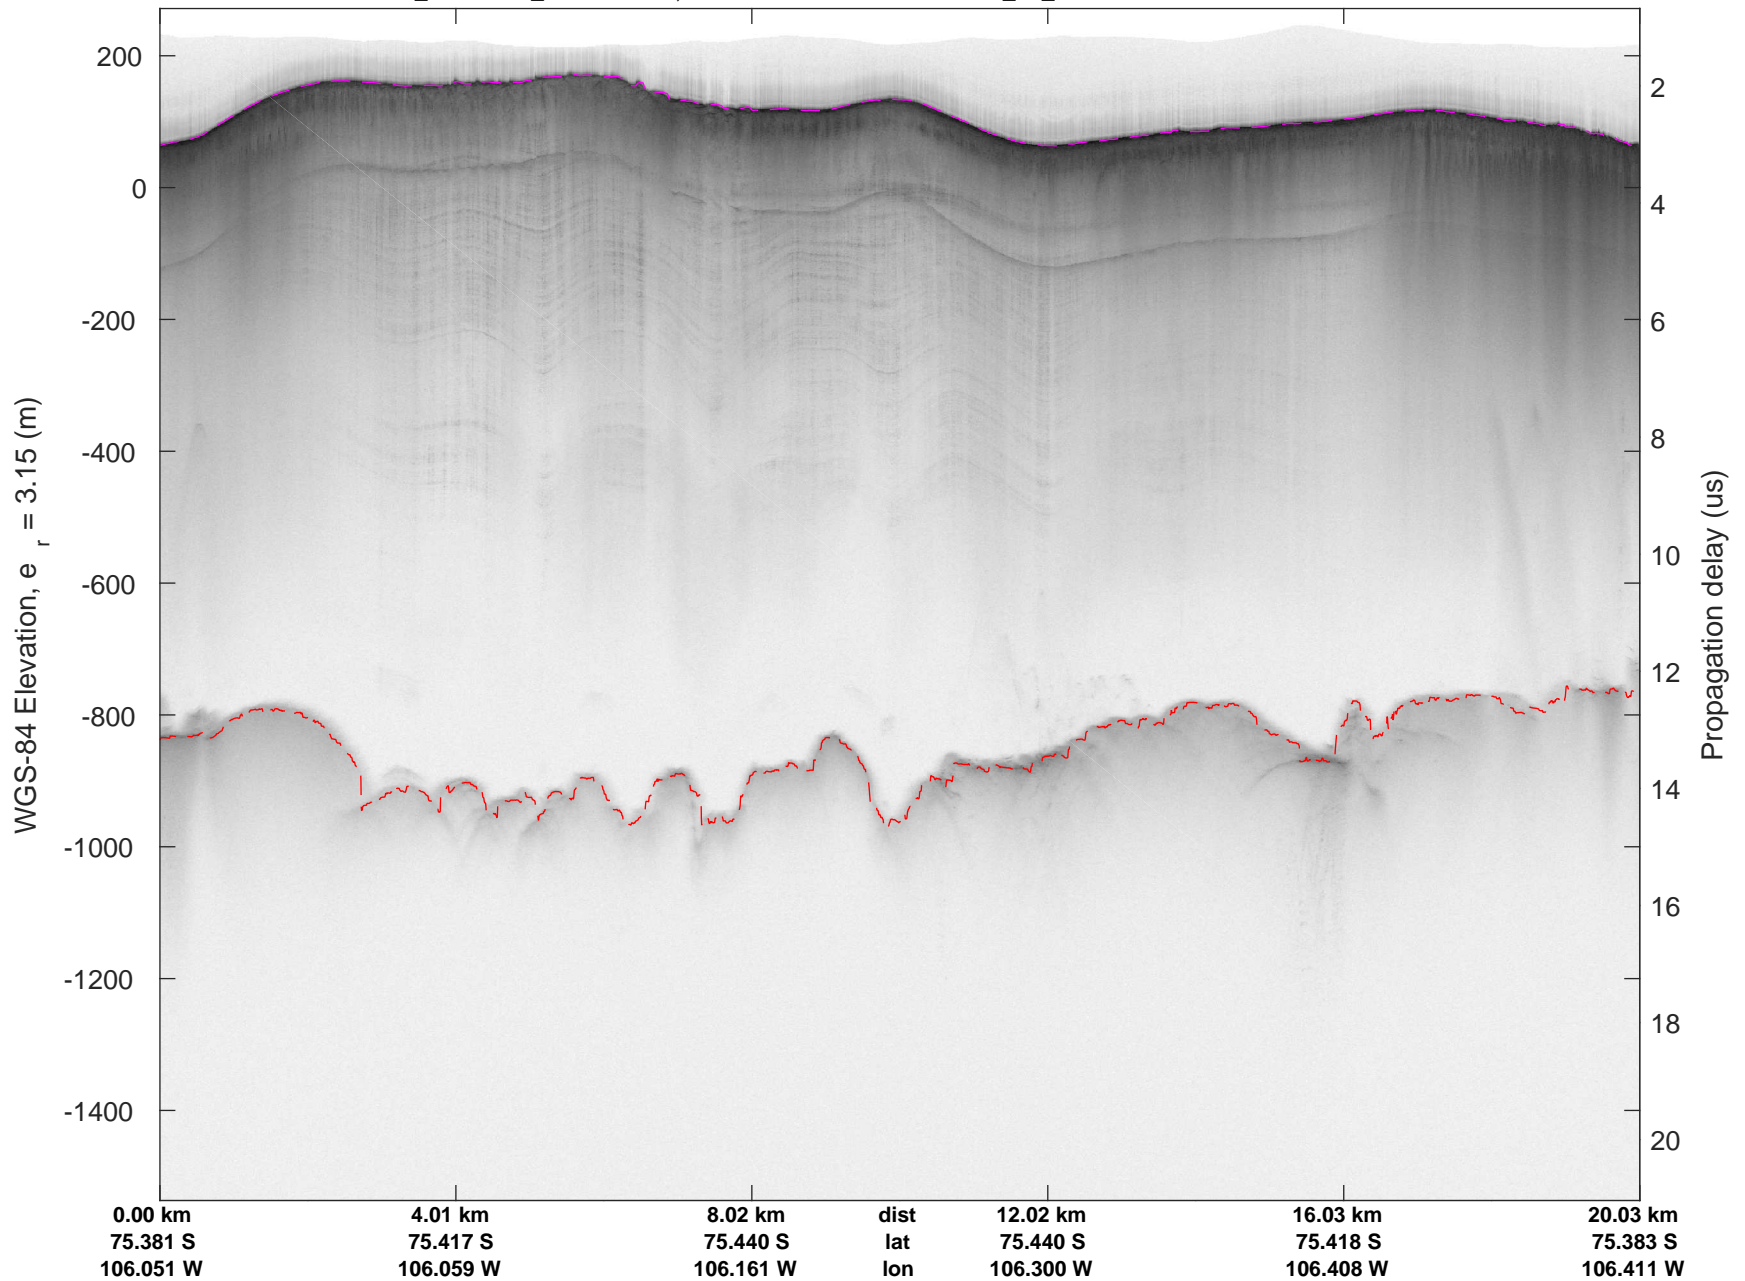

accum 2018_Antarctica_TObas: "T05, Thwaites Ice Shelf" 20190130_01_033: 18:06:03.2 to 18:11:36.4 GPS