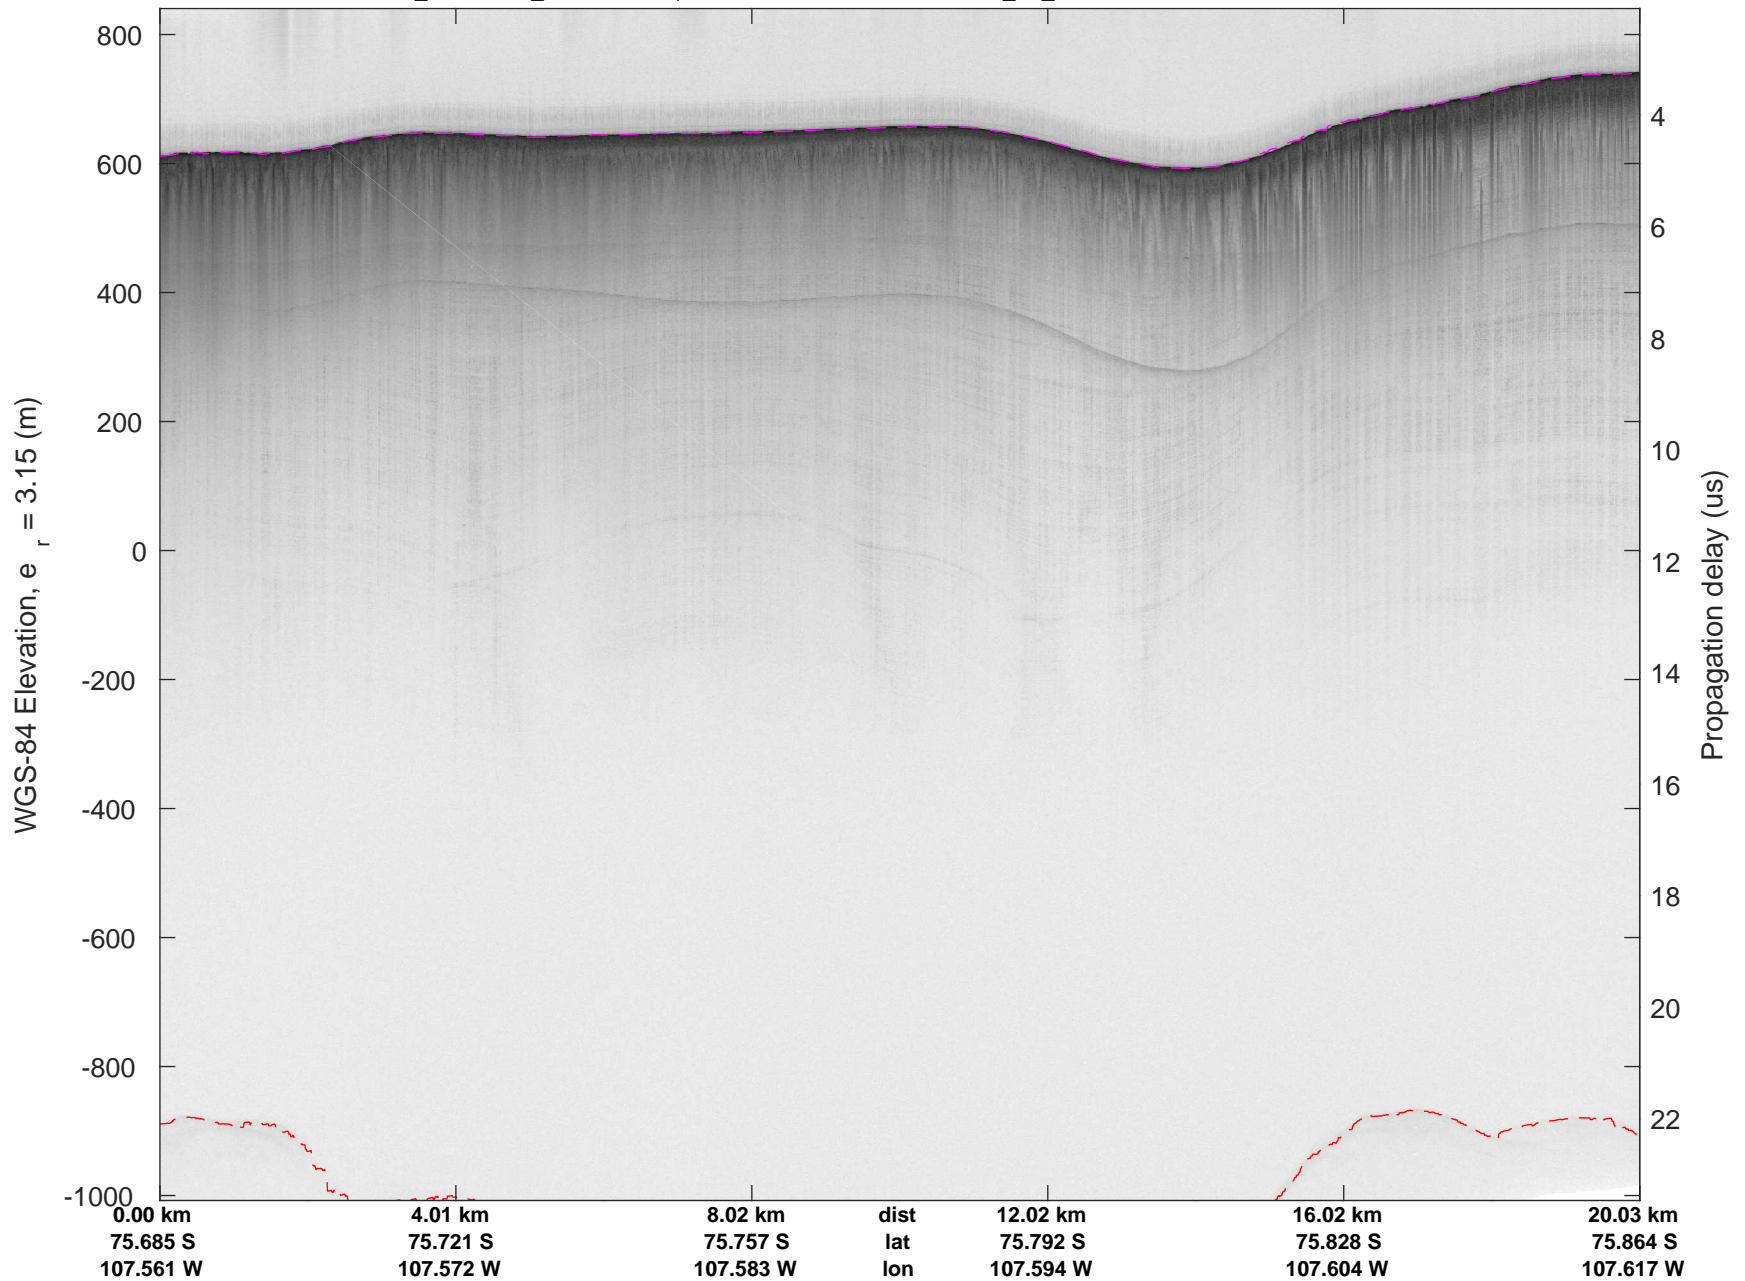

accum 2018_Antarctica_TObas: "T05, Thwaites Ice Shelf" 20190130_01_049: 19:36:35.1 to 19:42:30.0 GPS