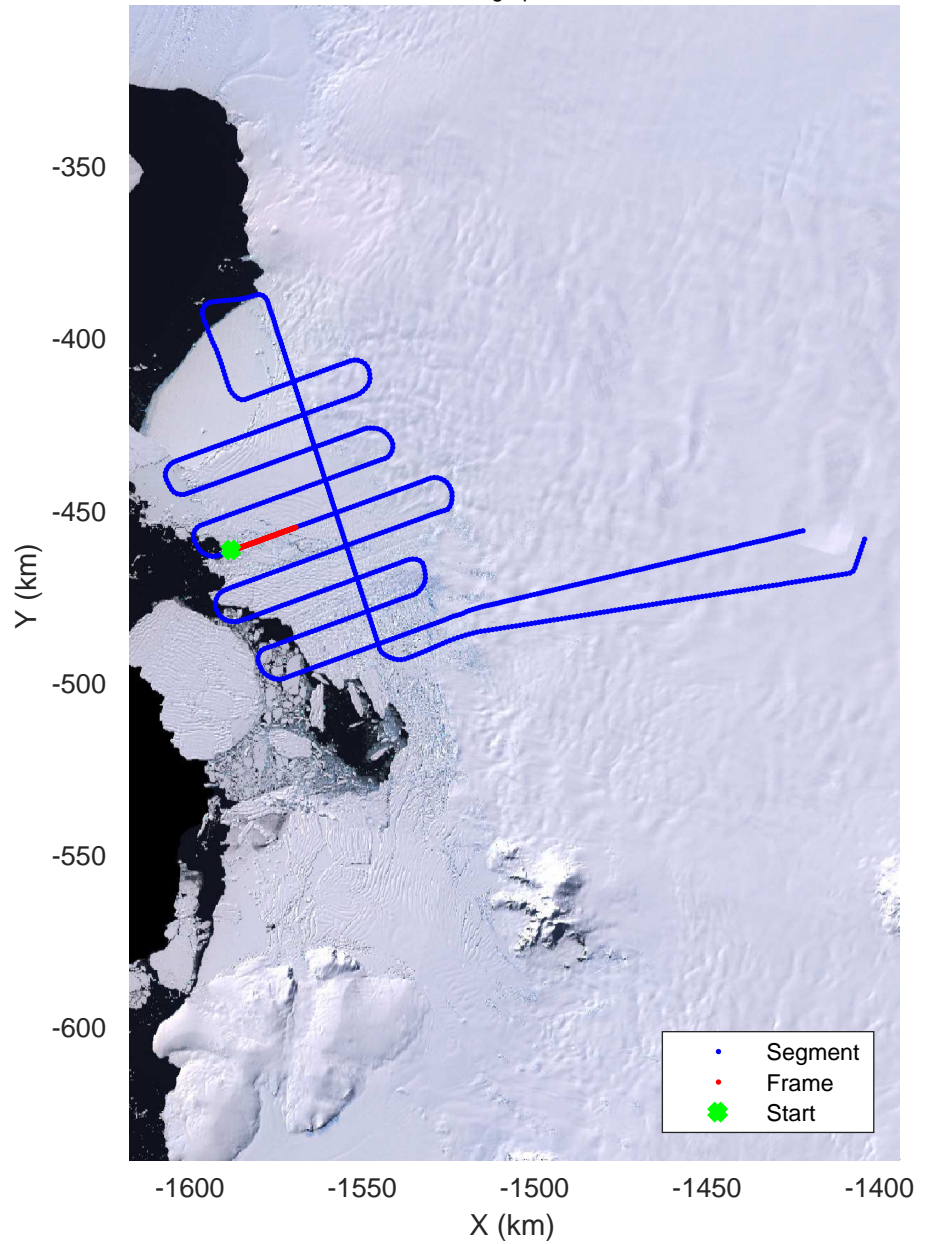

T05, Thwaites Ice Shelf
20190130_01_030
Polar Stereograph -71N/0E