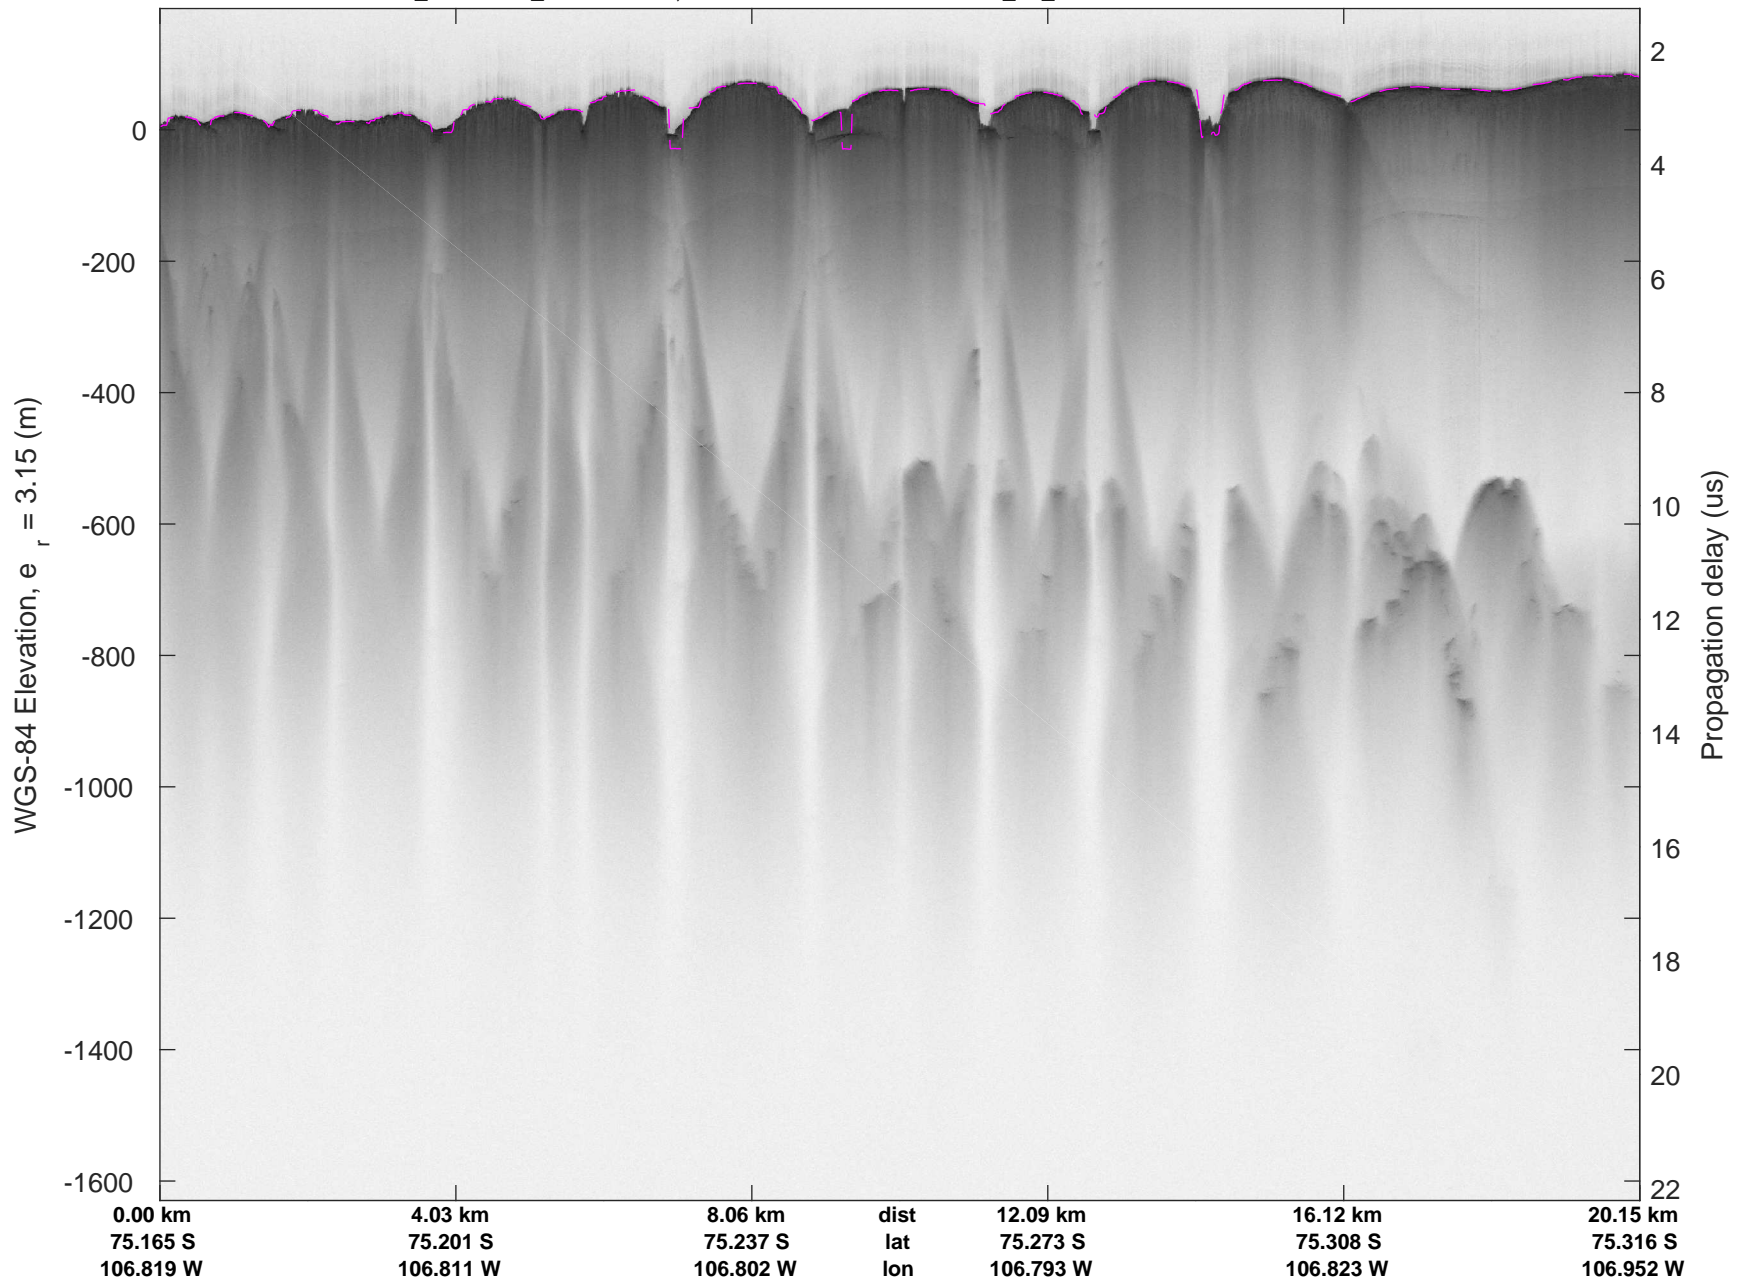

accum 2018_Antarctica_TObas: "T05, Thwaites Ice Shelf" 20190130_01_040: 18:45:30.2 to 18:51:03.3 GPS