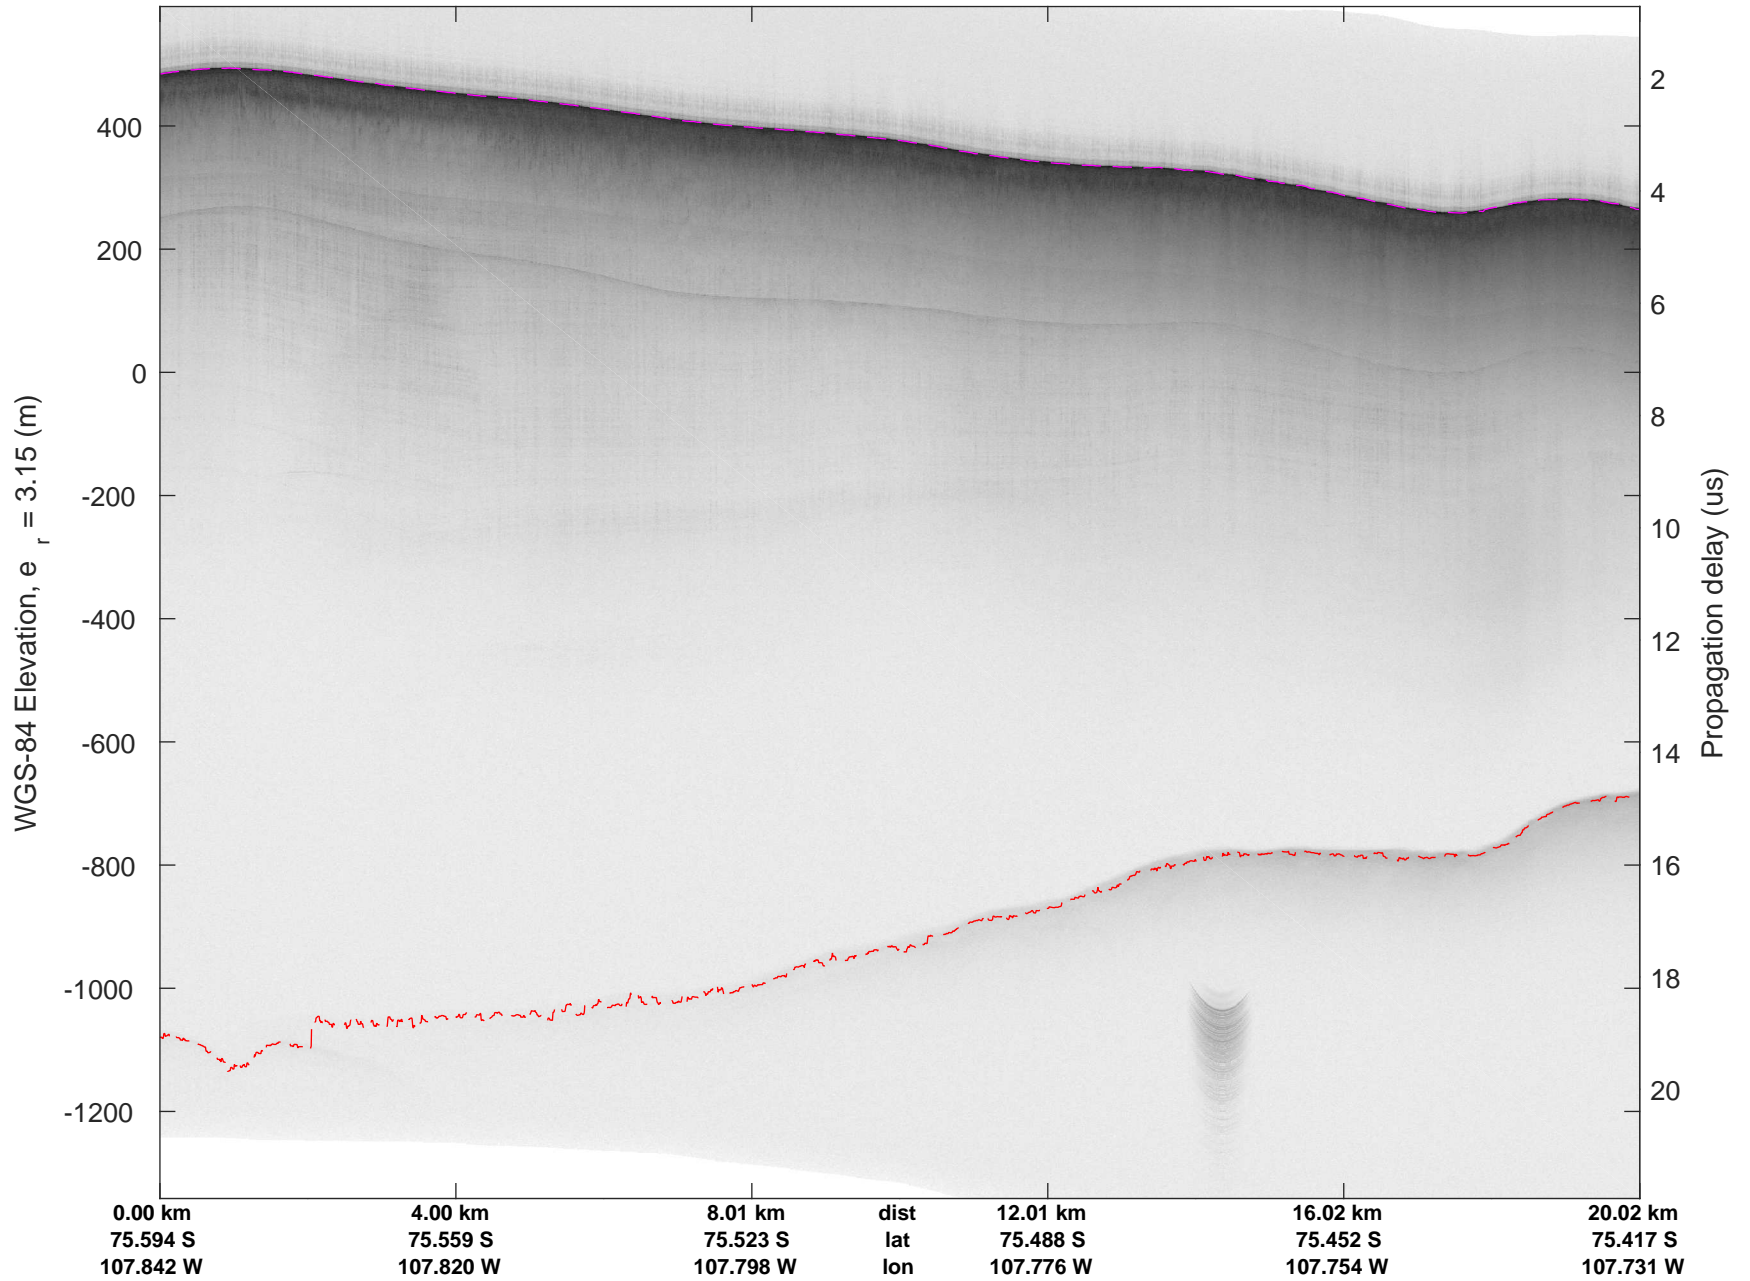

accum 2018_Antarctica_TObas: "T05, Thwaites Ice Shelf" 20190130_01_006: 15:34:12.0 to 15:39:15.5 GPS