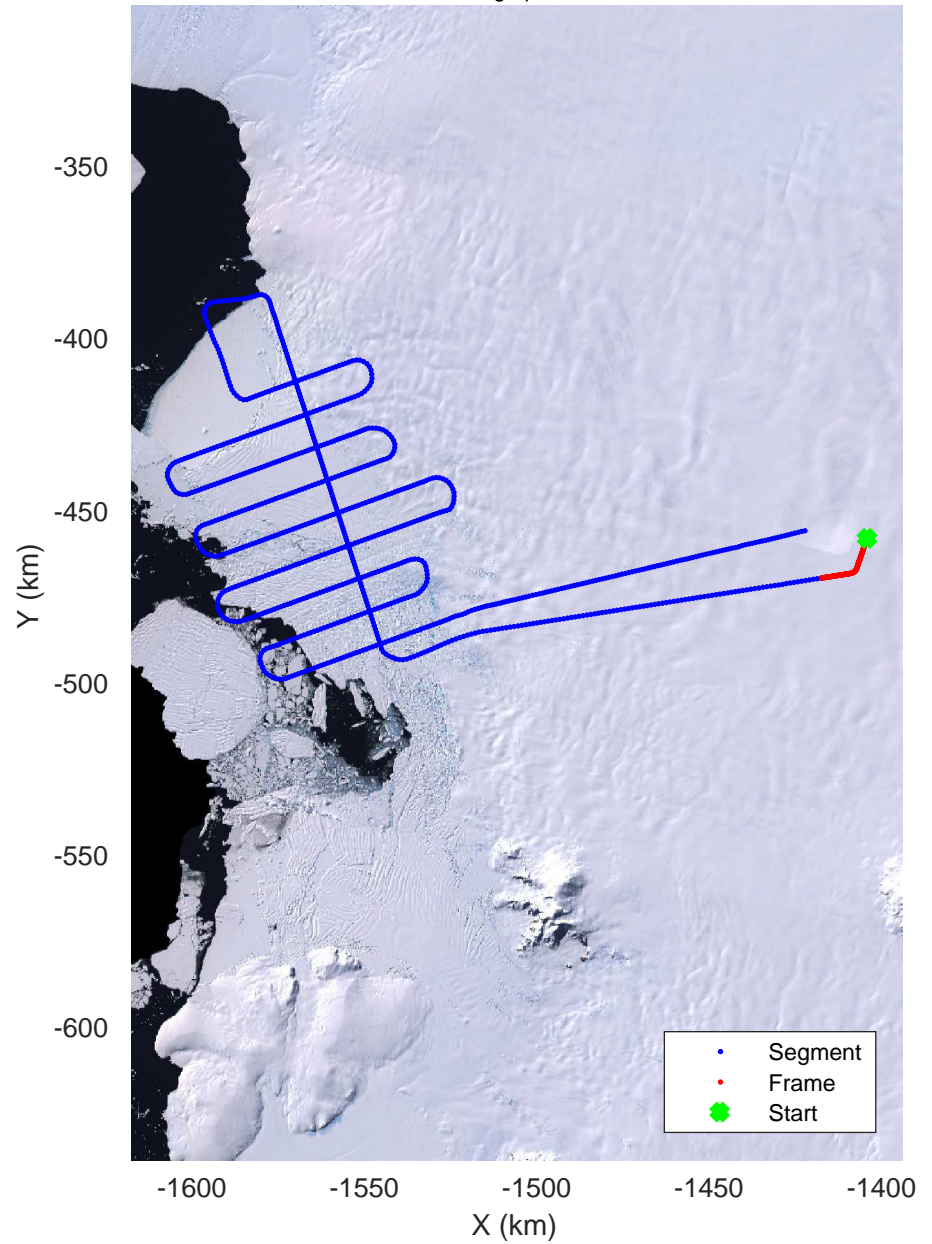

T05, Thwaites Ice Shelf
20190130_01_001
Polar Stereograph -71N/0E

accum 2018_Antarctica_TObas: "T05, Thwaites Ice Shelf" 20190130_01_001: 15:08:56.0 to 15:14:03.3 GPS

accum 2018_Antarctica_TObas: "T05, Thwaites Ice Shelf" 20190130_01_001: 15:08:56.0 to 15:14:03.3 GPS