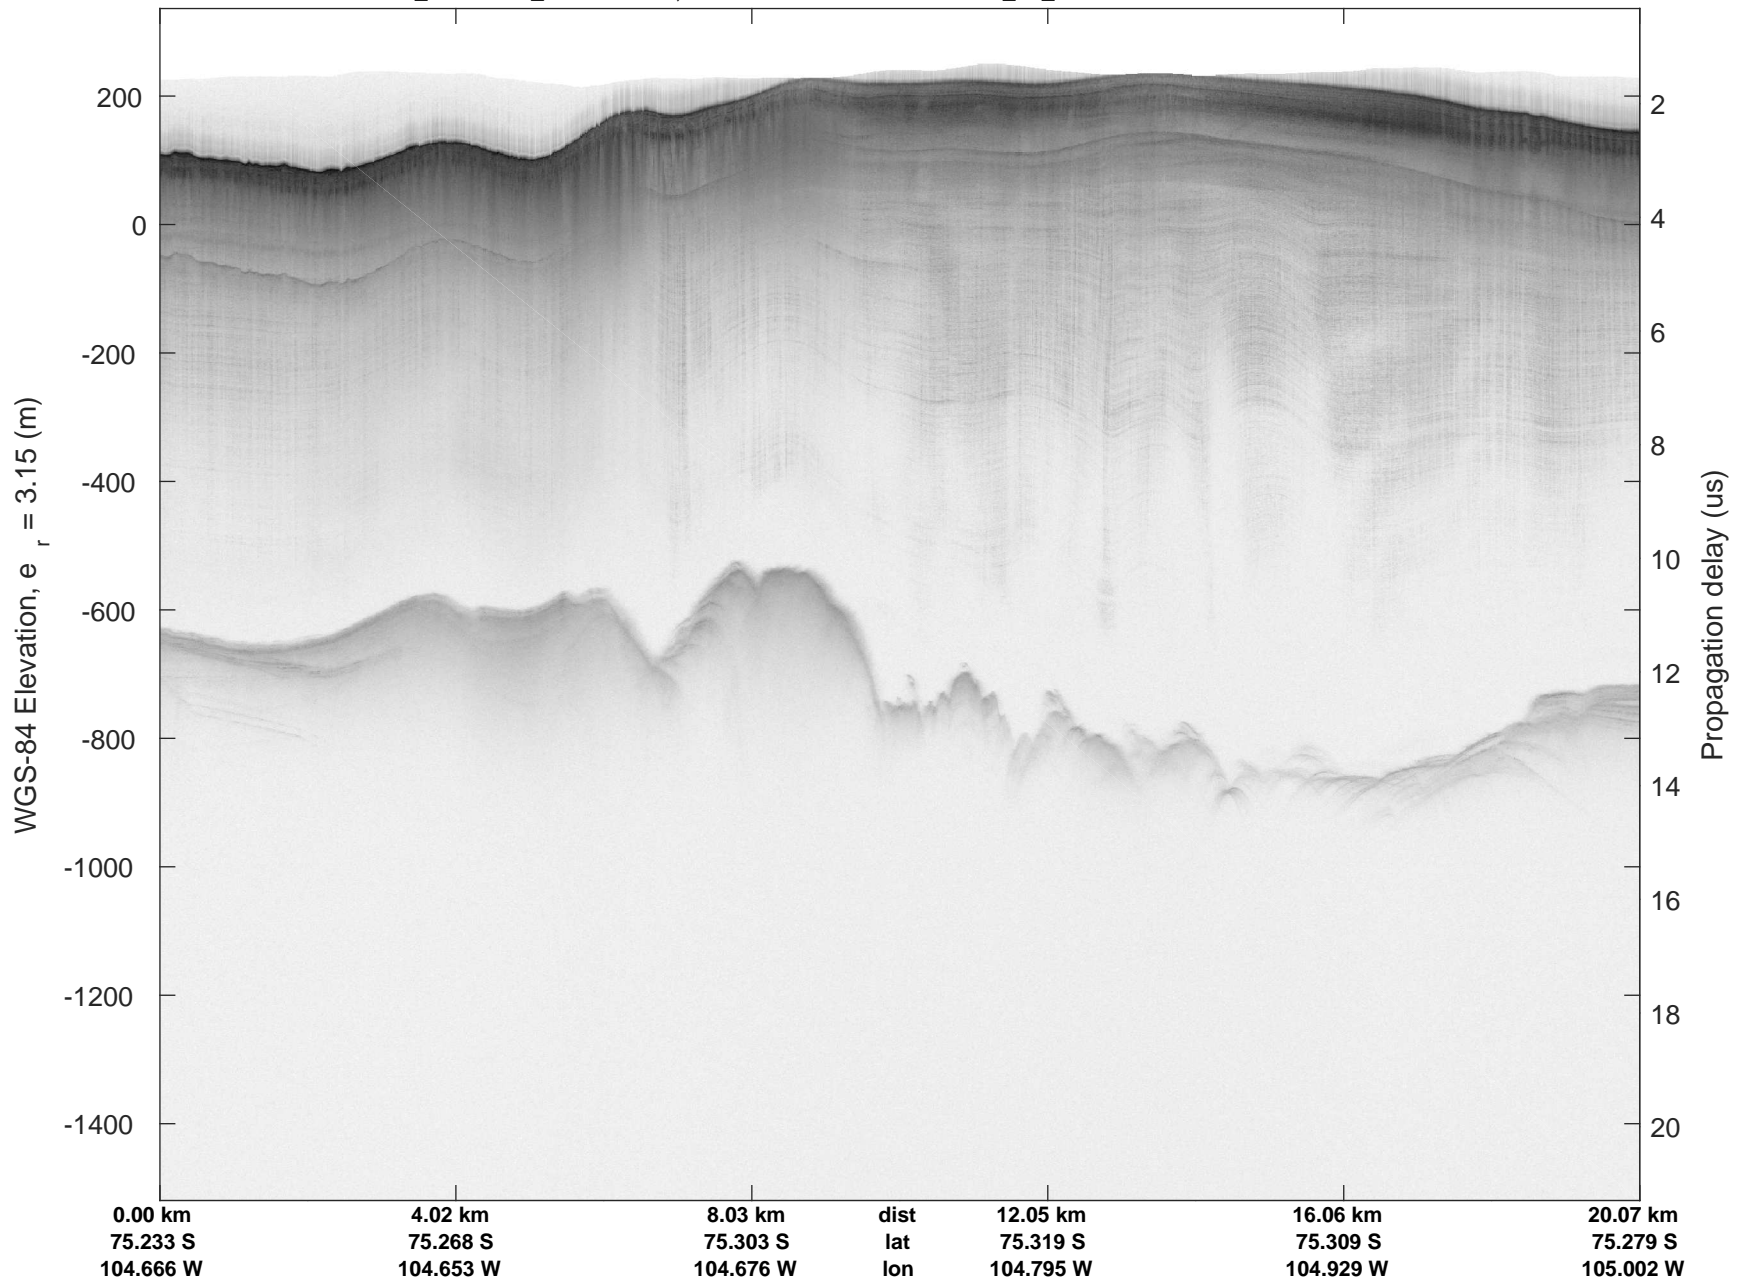

accum 2018_Antarctica_TObas: "T05, Thwaites Ice Shelf" 20190130_01_018: 16:41:24.5 to 16:46:36.0 GPS