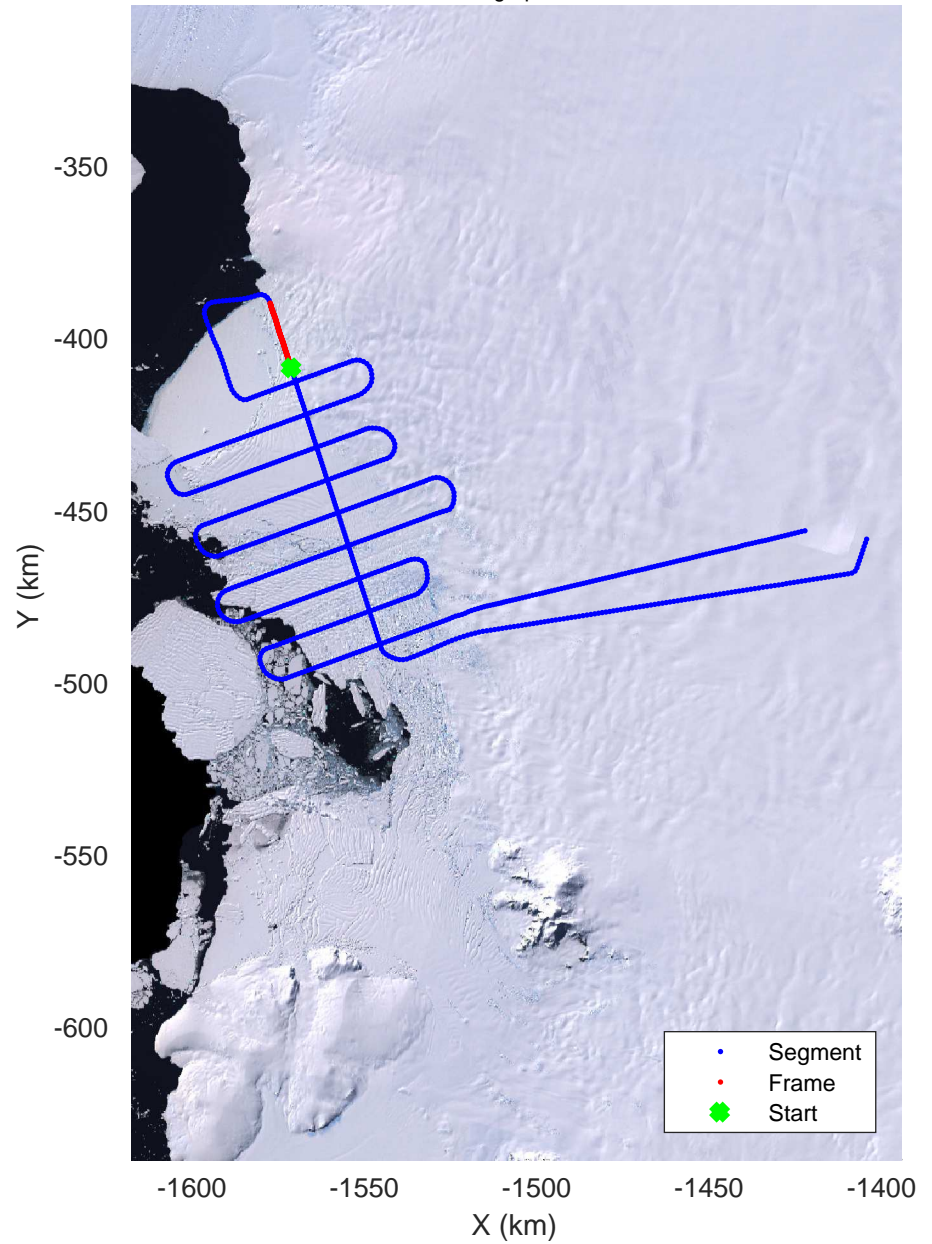

T05, Thwaites Ice Shelf
20190130_01_013
Polar Stereograph -71N/0E