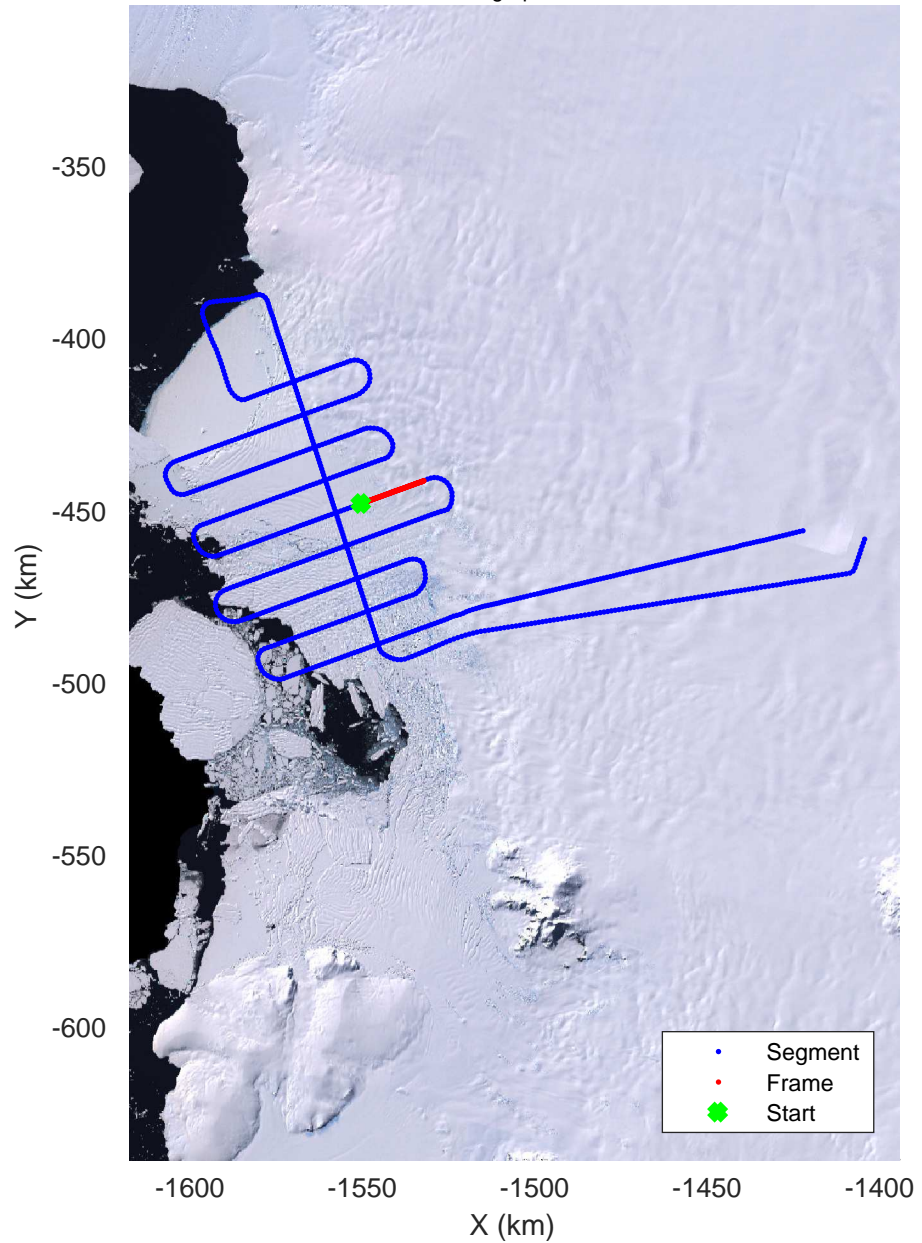

T05, Thwaites Ice Shelf
20190130_01_032
Polar Stereograph -71N/0E