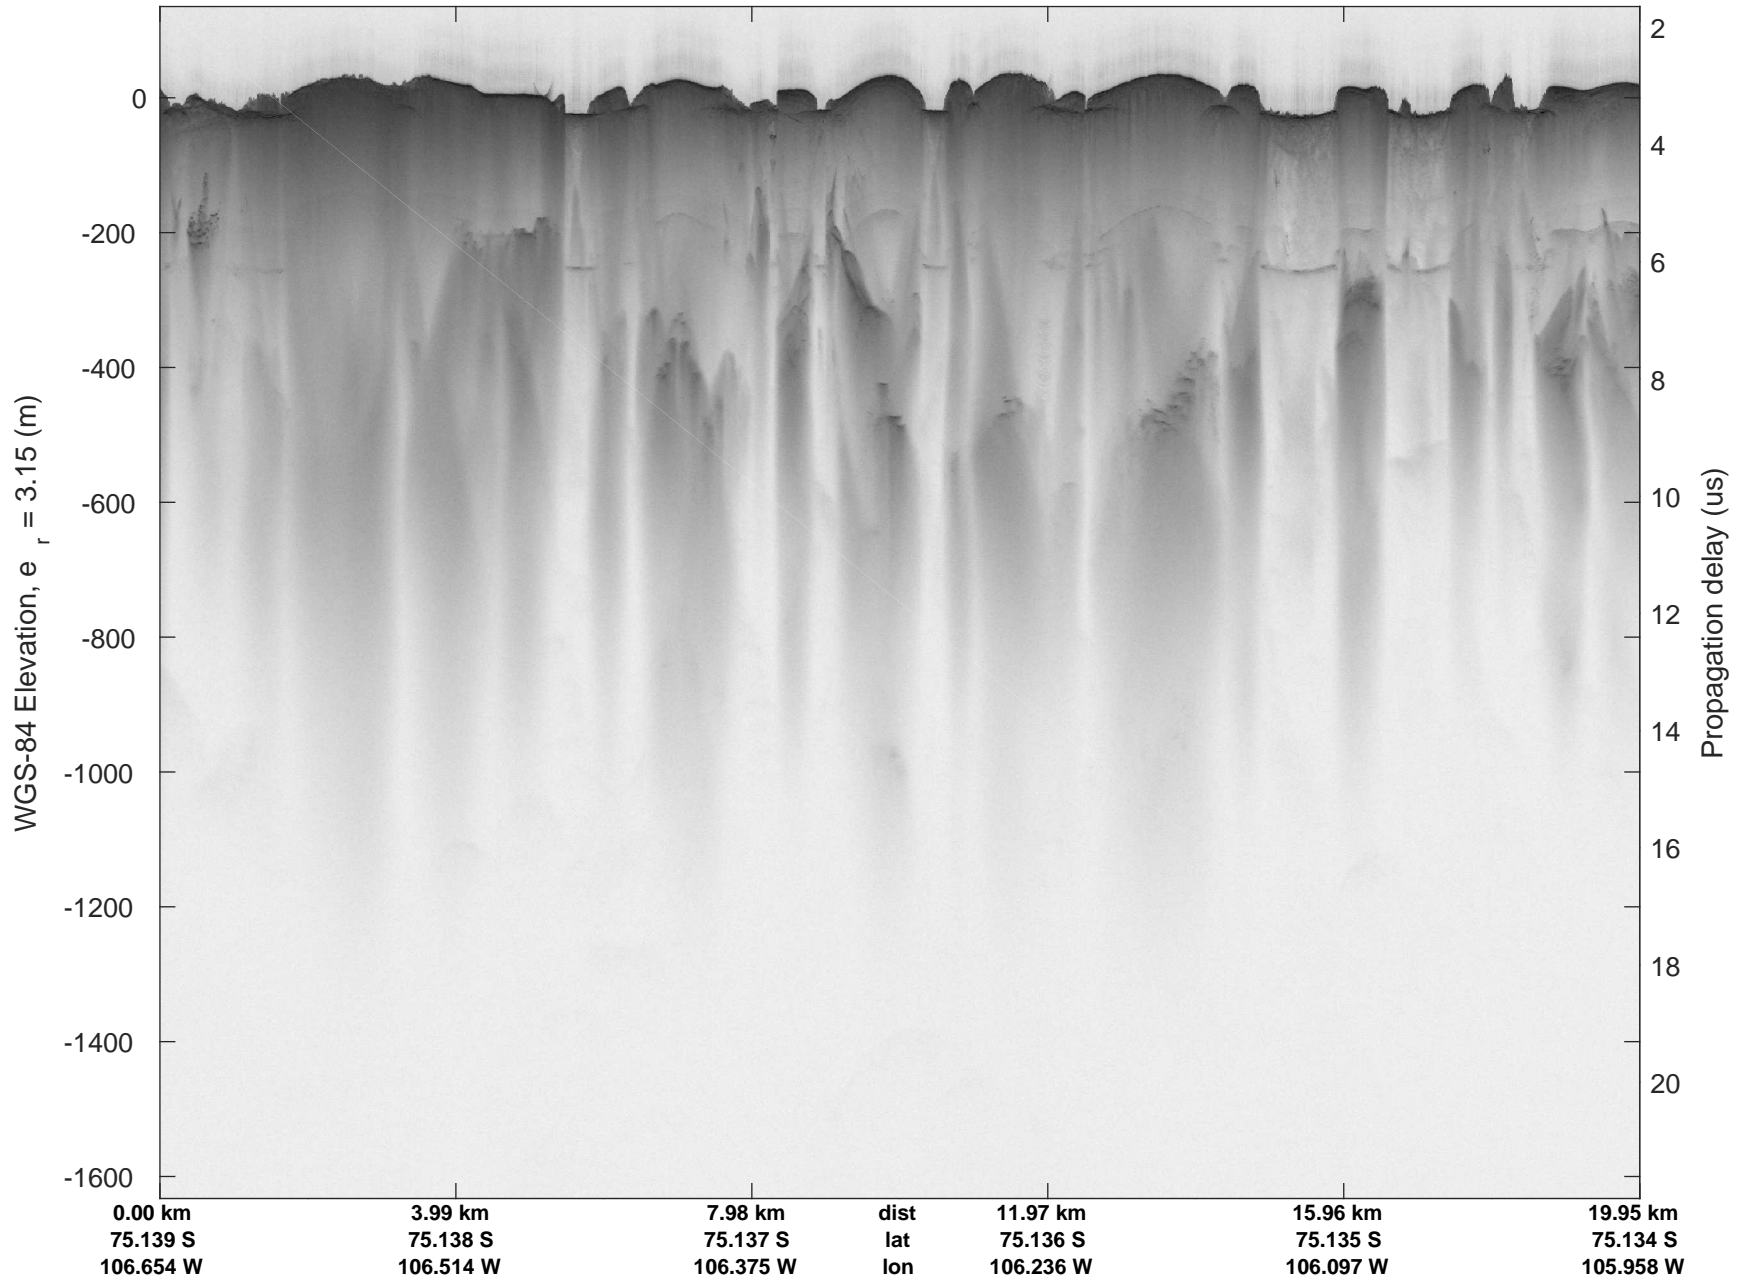

accum 2018_Antarctica_TObas: "T05, Thwaites Ice Shelf" 20190130_01_010: 15:55:28.6 to 16:01:45.8 GPS