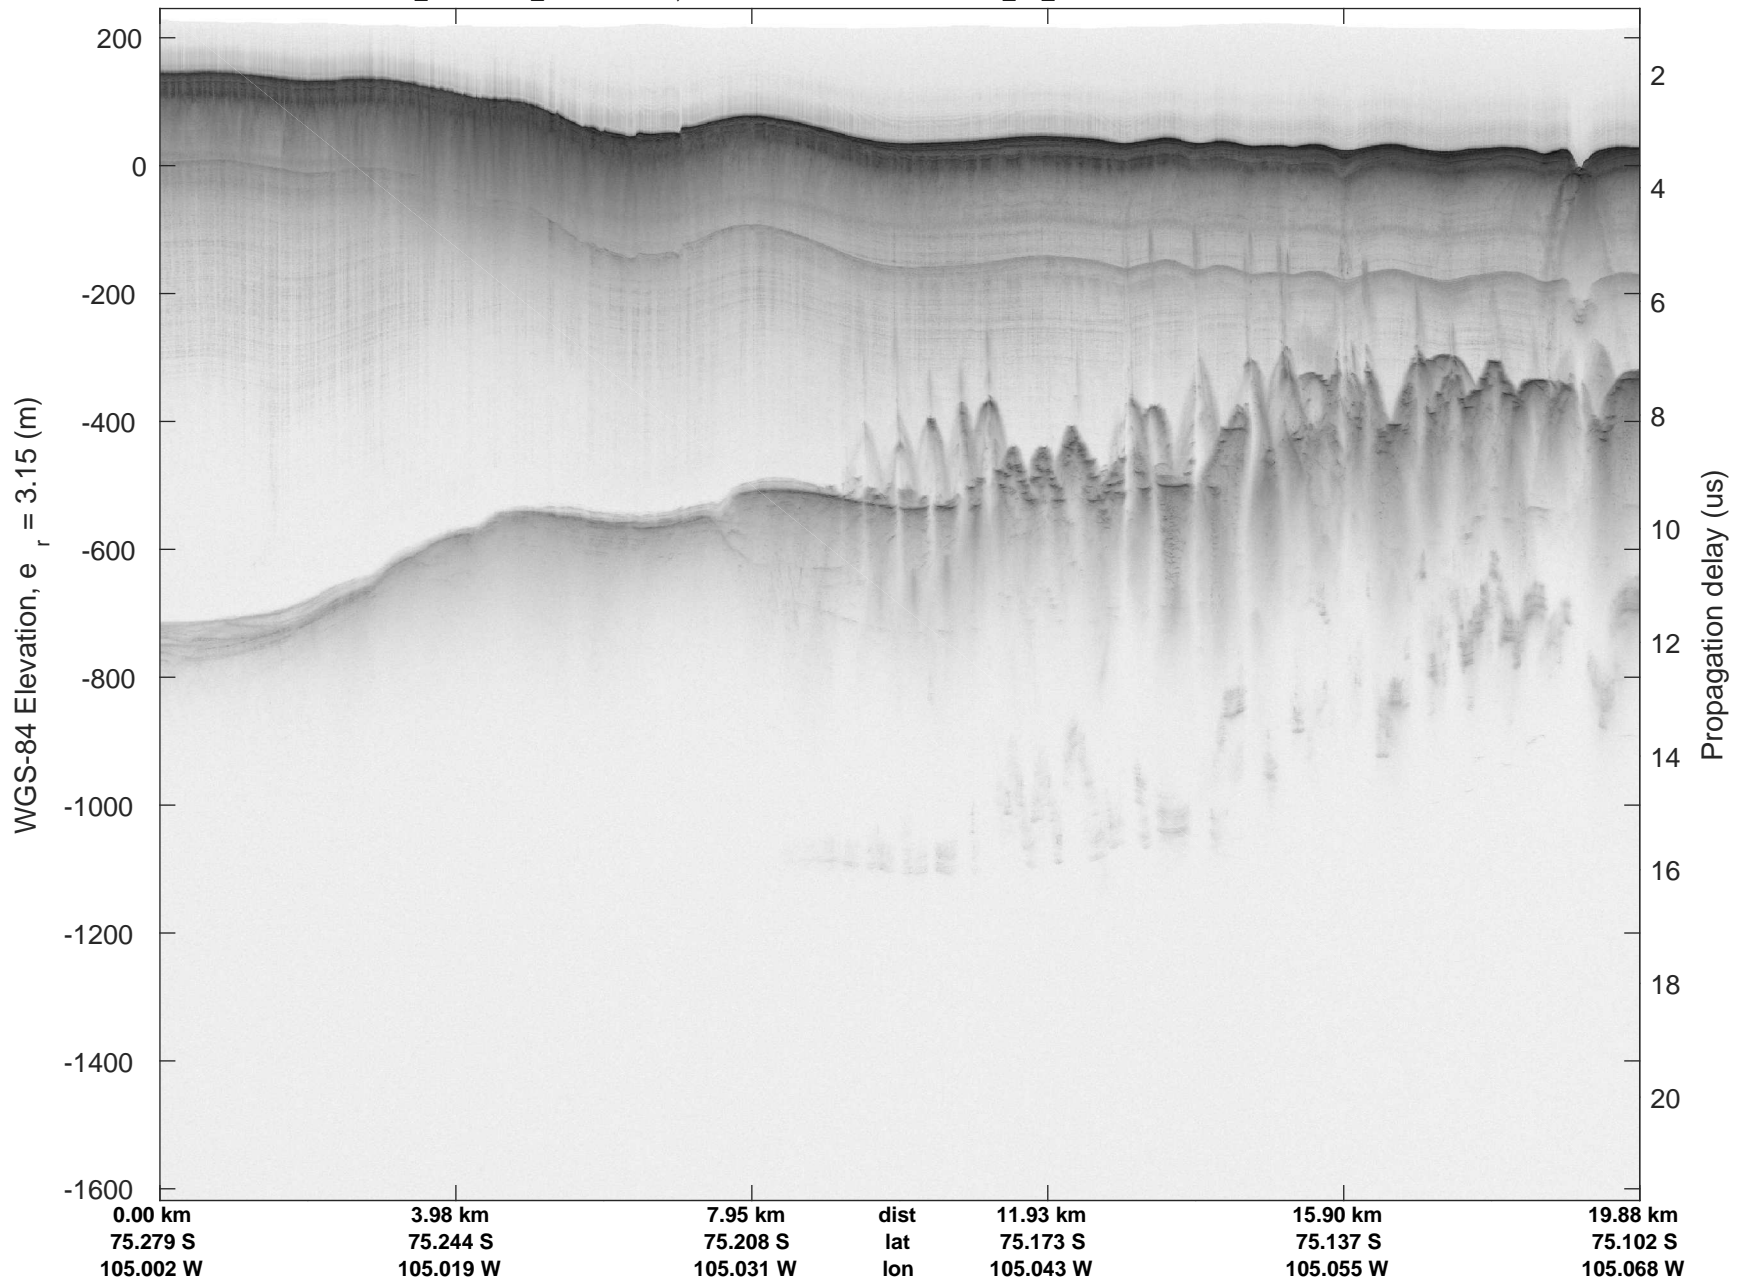

accum 2018_Antarctica_TObas: "T05, Thwaites Ice Shelf" 20190130_01_018: 16:41:24.5 to 16:46:36.0 GPS

T05, Thwaites Ice Shelf
20190130_01_019
Polar Stereograph -71N/0E

accum 2018_Antarctica_TObas: "T05, Thwaites Ice Shelf" 20190130_01_019: 16:46:36.0 to 16:51:57.9 GPS