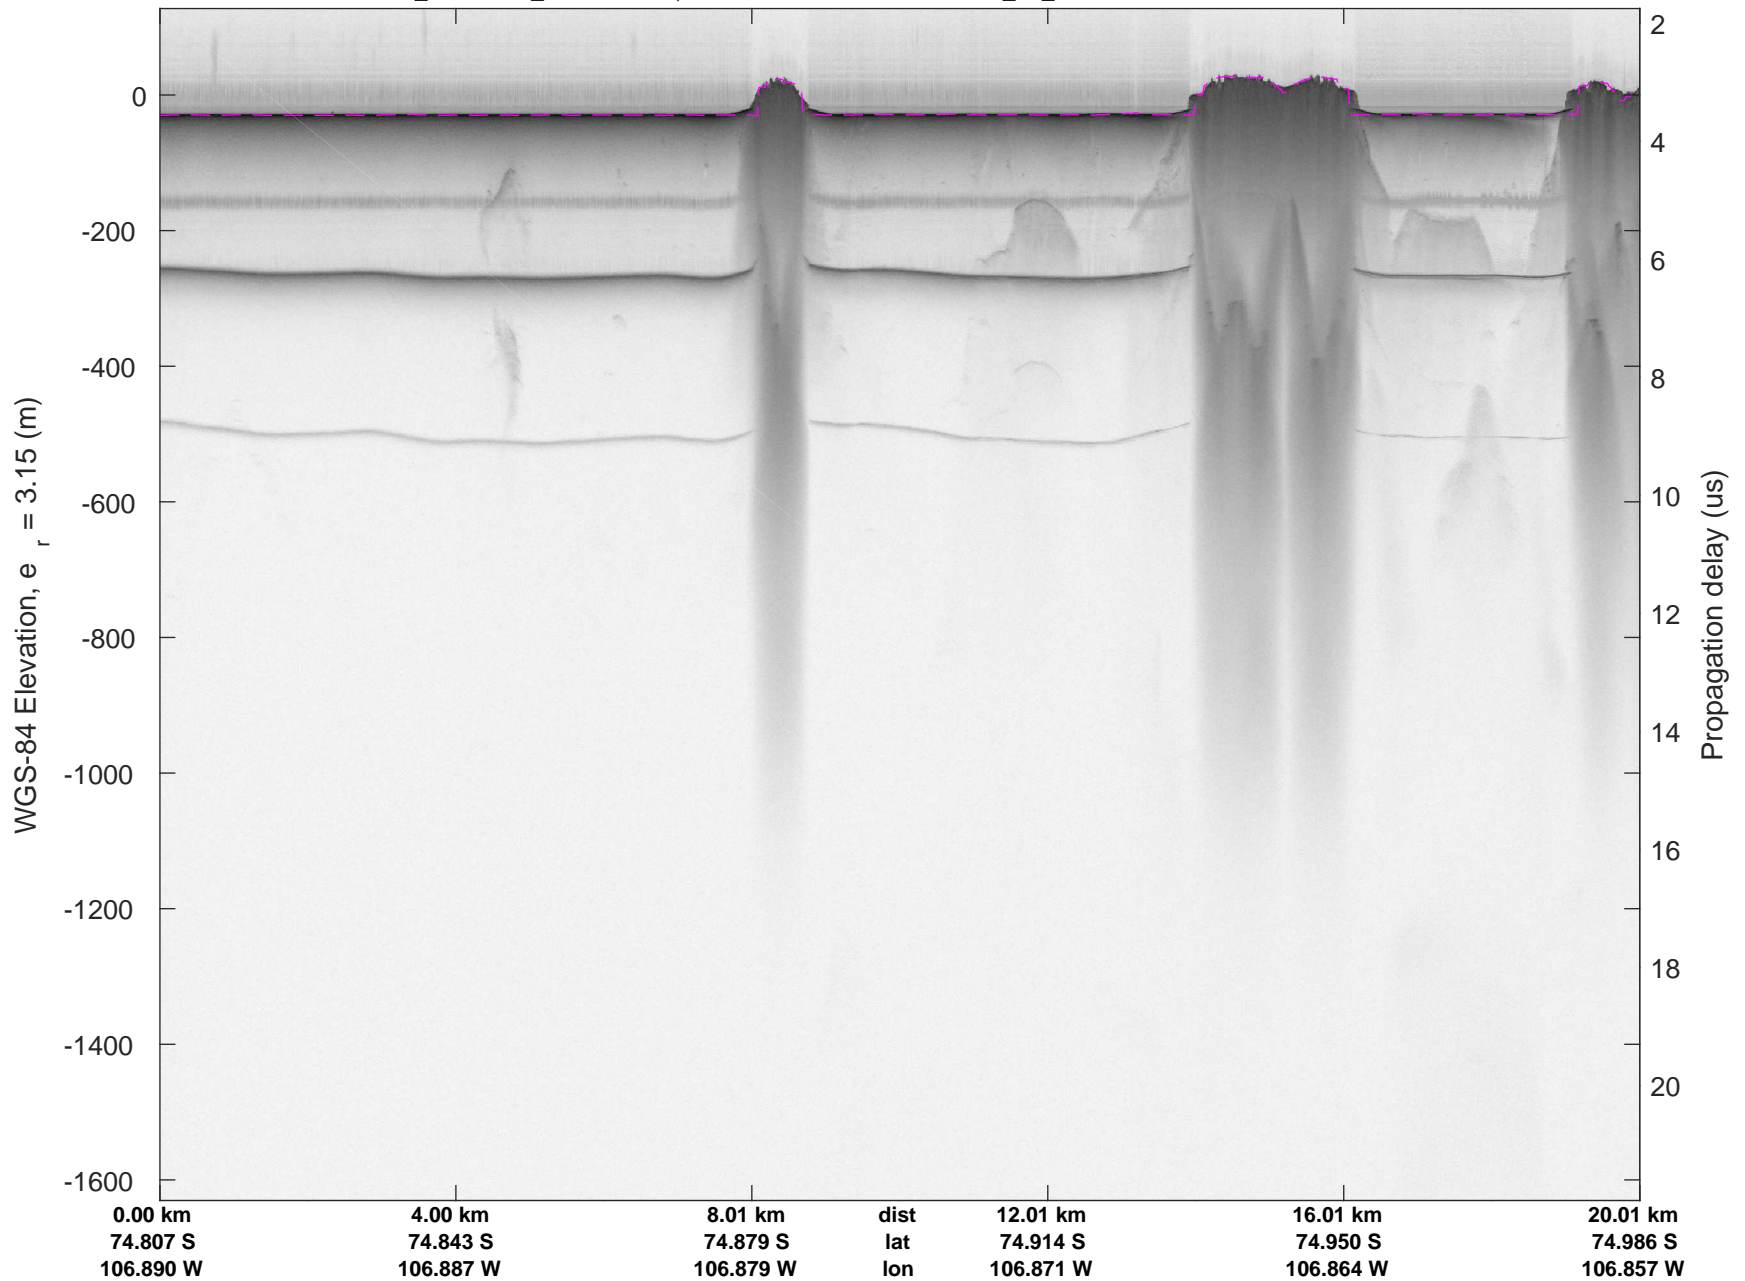

accum 2018_Antarctica_TObas: "T05, Thwaites Ice Shelf" 20190130_01_038: 18:33:56.5 to 18:39:49.6 GPS