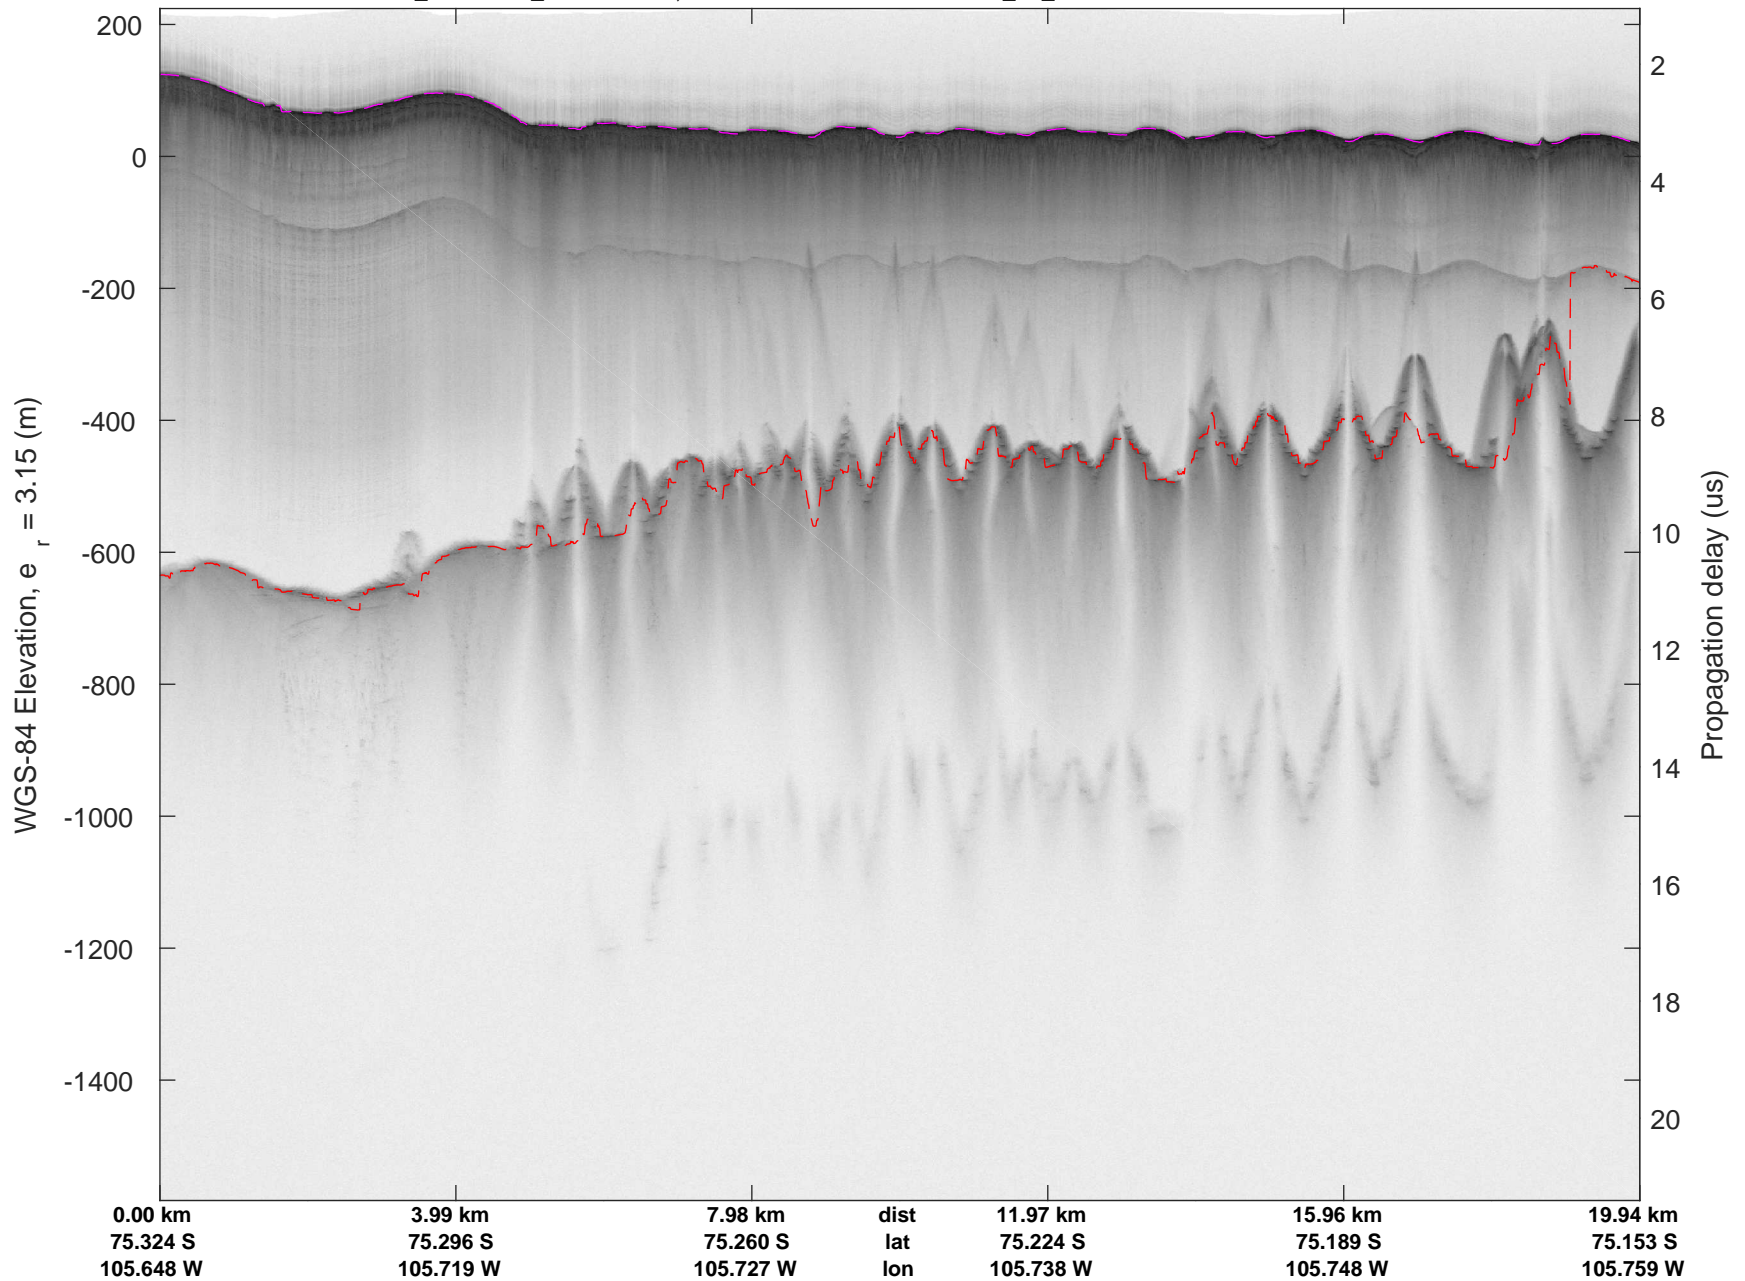

accum 2018_Antarctica_TObas: "T05, Thwaites Ice Shelf" 20190130_01_026: 17:26:10.9 to 17:31:51.2 GPS