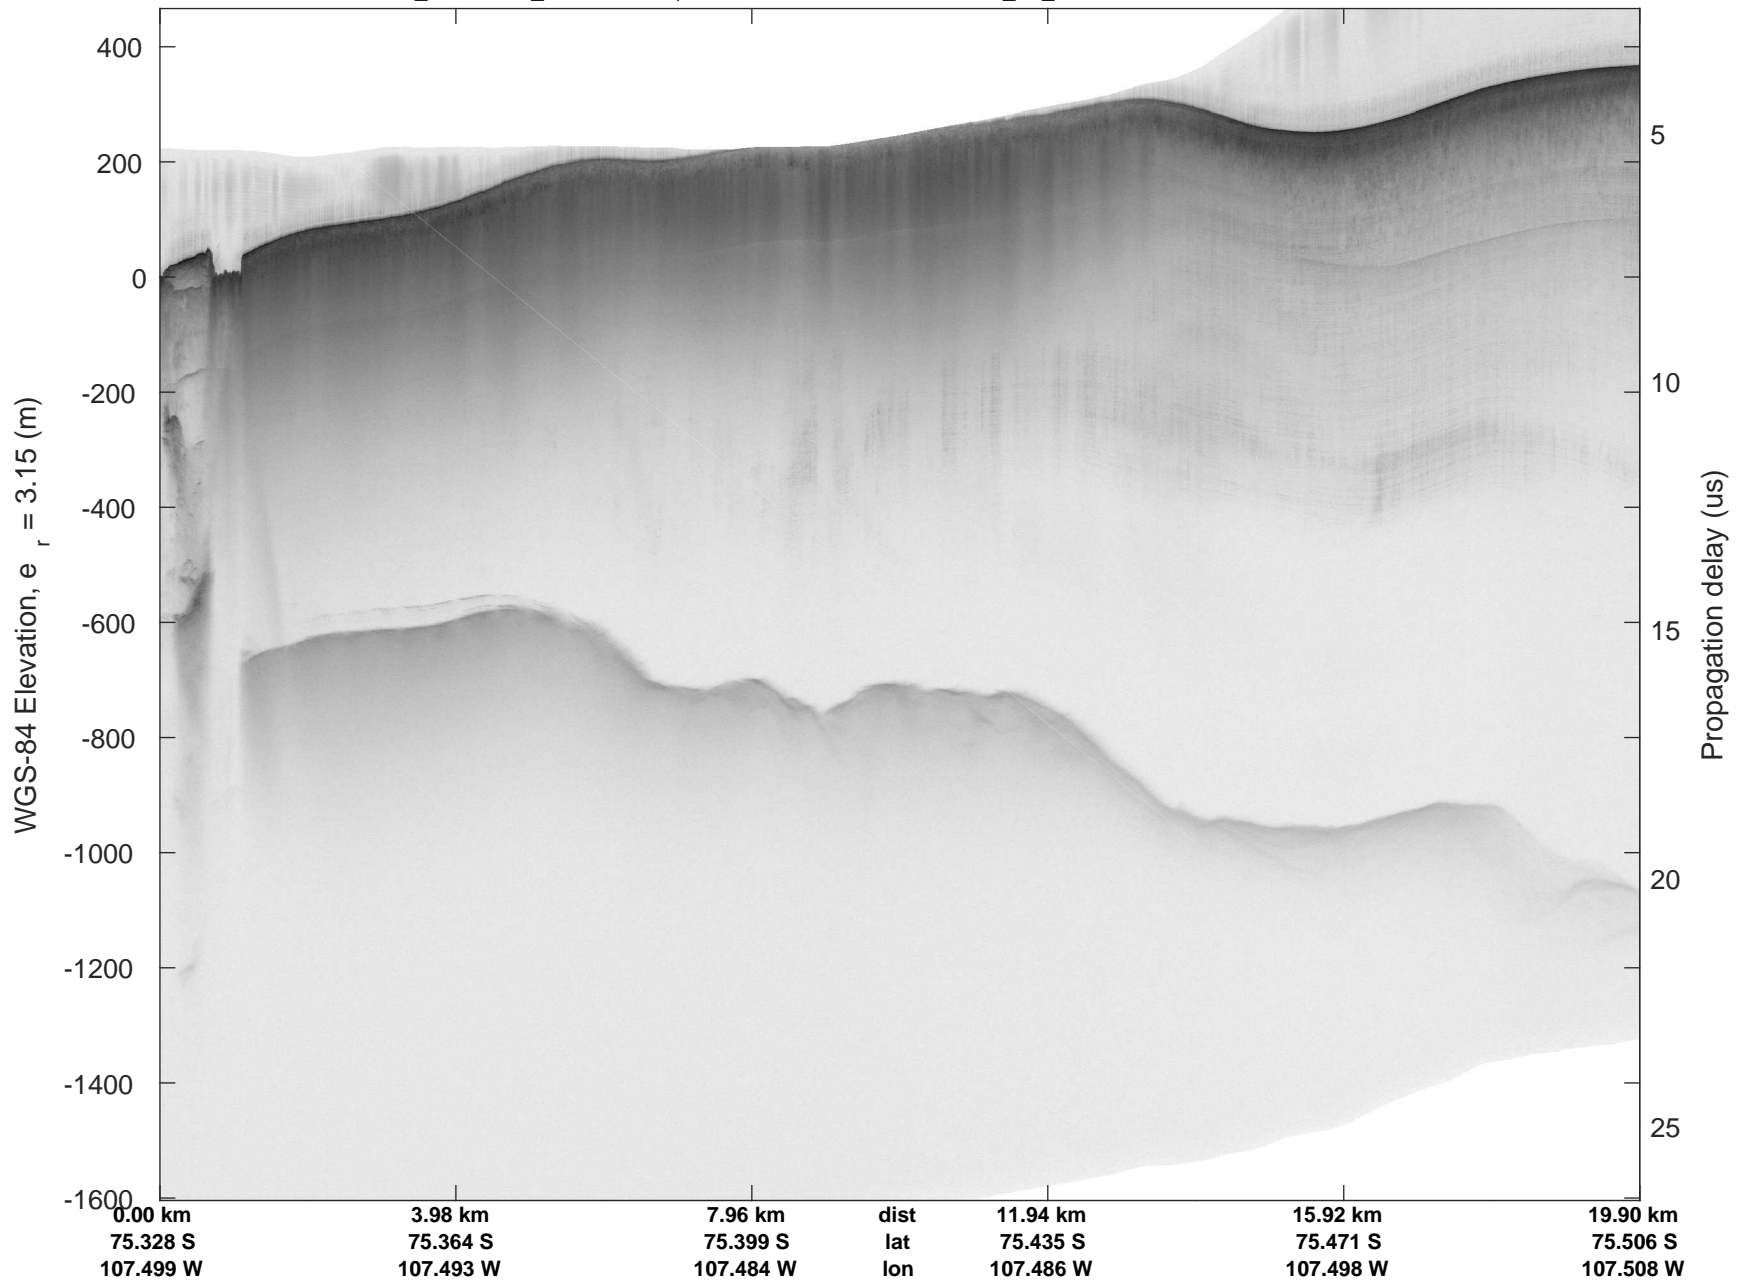

accum 2018_Antarctica_TObas: "T05, Thwaites Ice Shelf" 20190130_01_047: 19:24:30.2 to 19:30:40.5 GPS