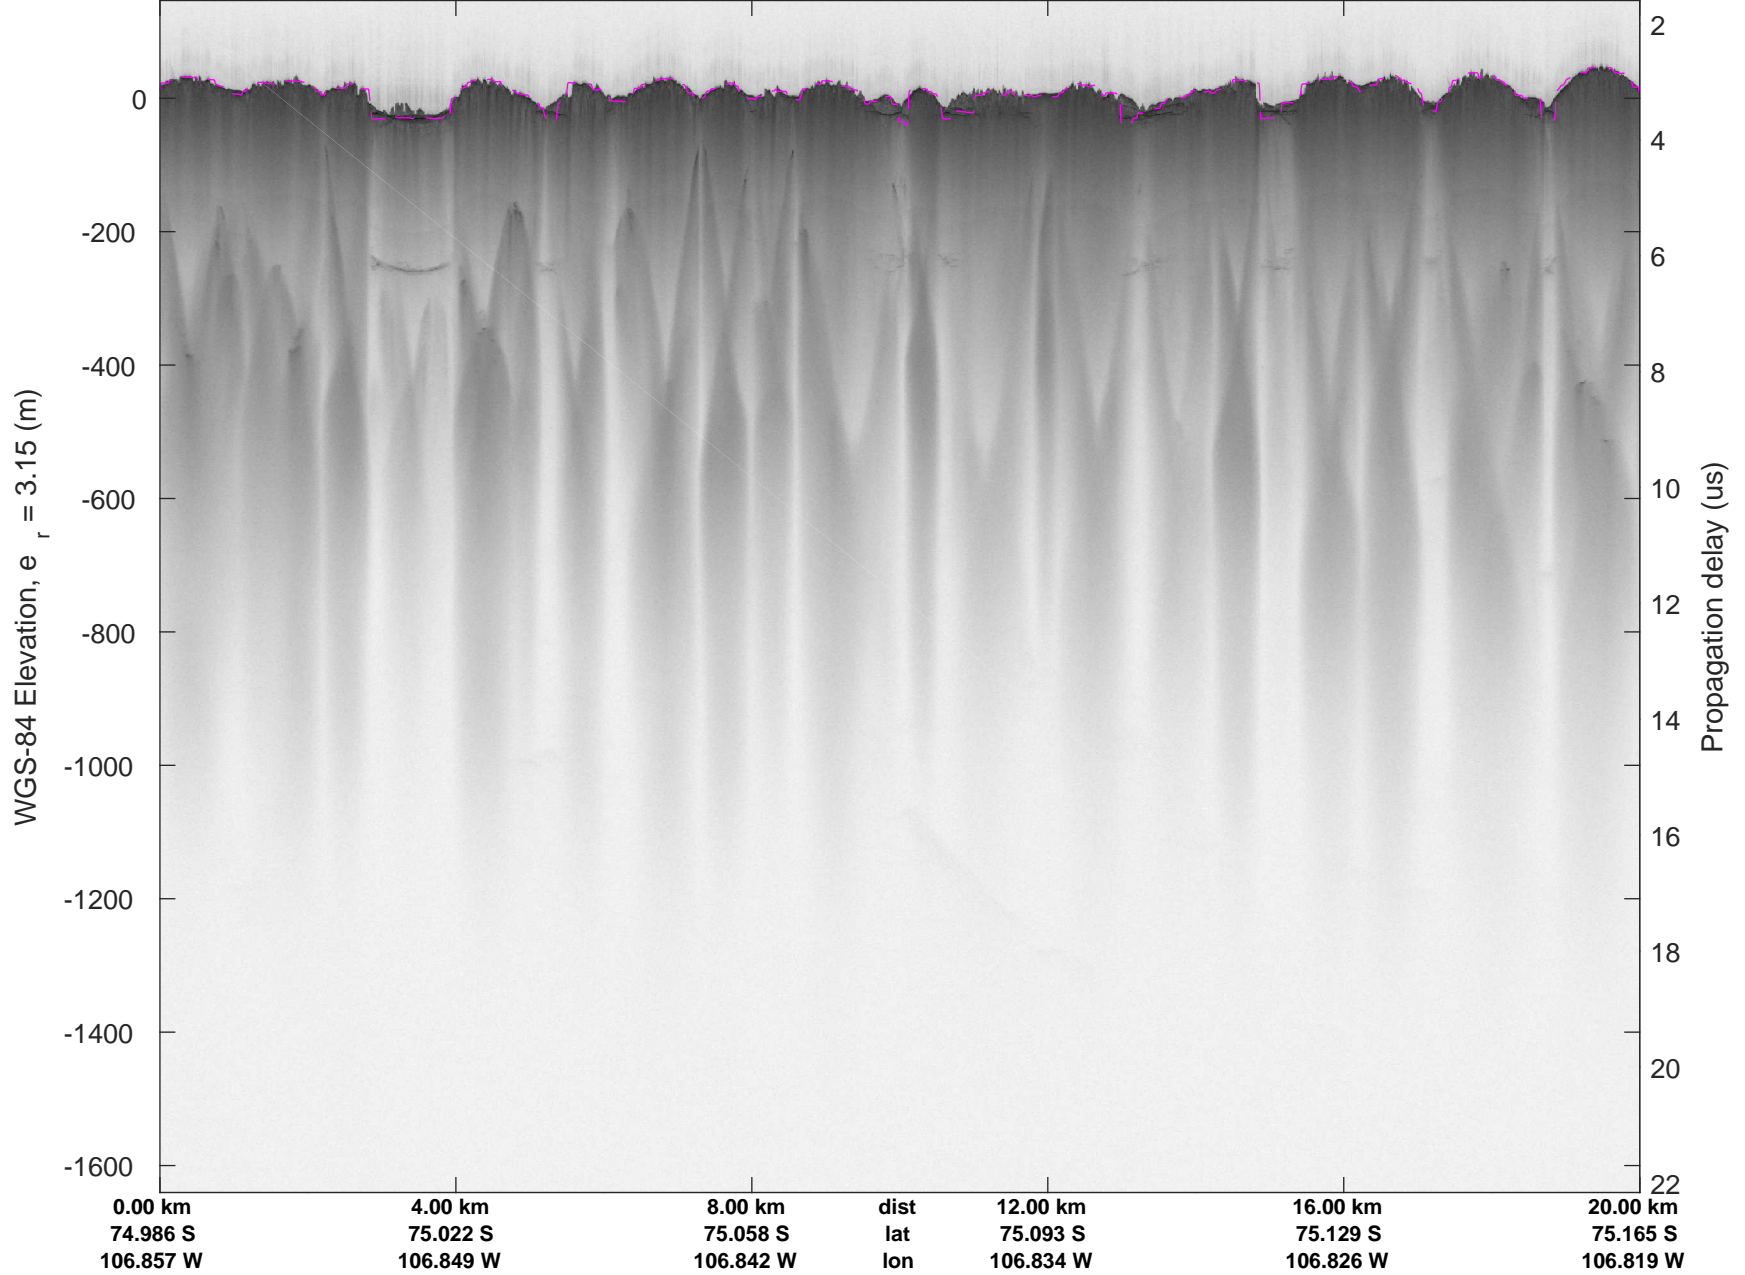

accum 2018_Antarctica_TObas: "T05, Thwaites Ice Shelf" 20190130_01_039: 18:39:49.6 to 18:45:30.1 GPS