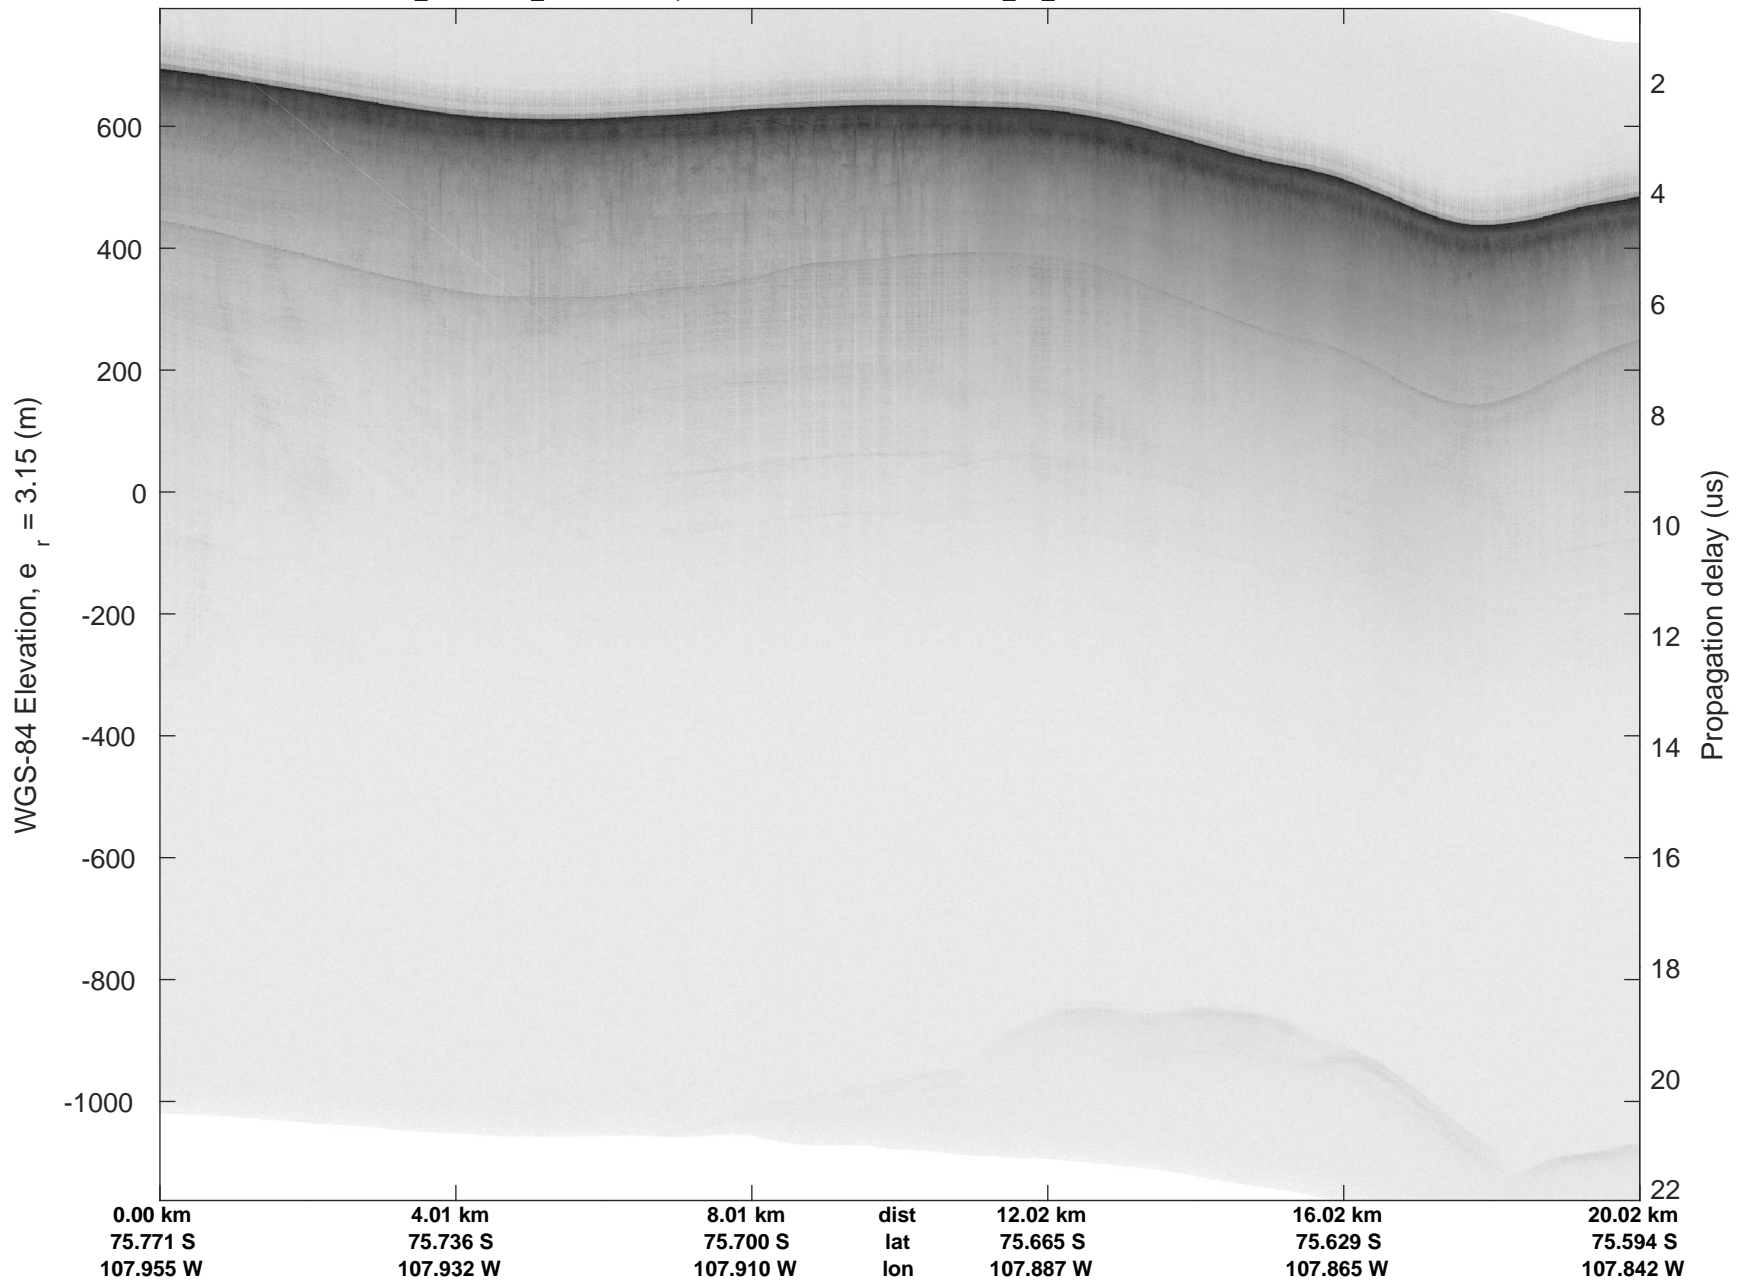

accum 2018_Antarctica_TObs: "T05, Thwaites Ice Shelf" 20190130_01_004: 15:24:01.0 to 15:29:08.1 GPS

accum 2018_Antarctica_TObas: "T05, Thwaites Ice Shelf" 20190130_01_004: 15:24:01.0 to 15:29:08.1 GPS

accum 2018_Antarctica_TObas: "T05, Thwaites Ice Shelf" 20190130_01_005: 15:29:08.2 to 15:34:12.0 GPS