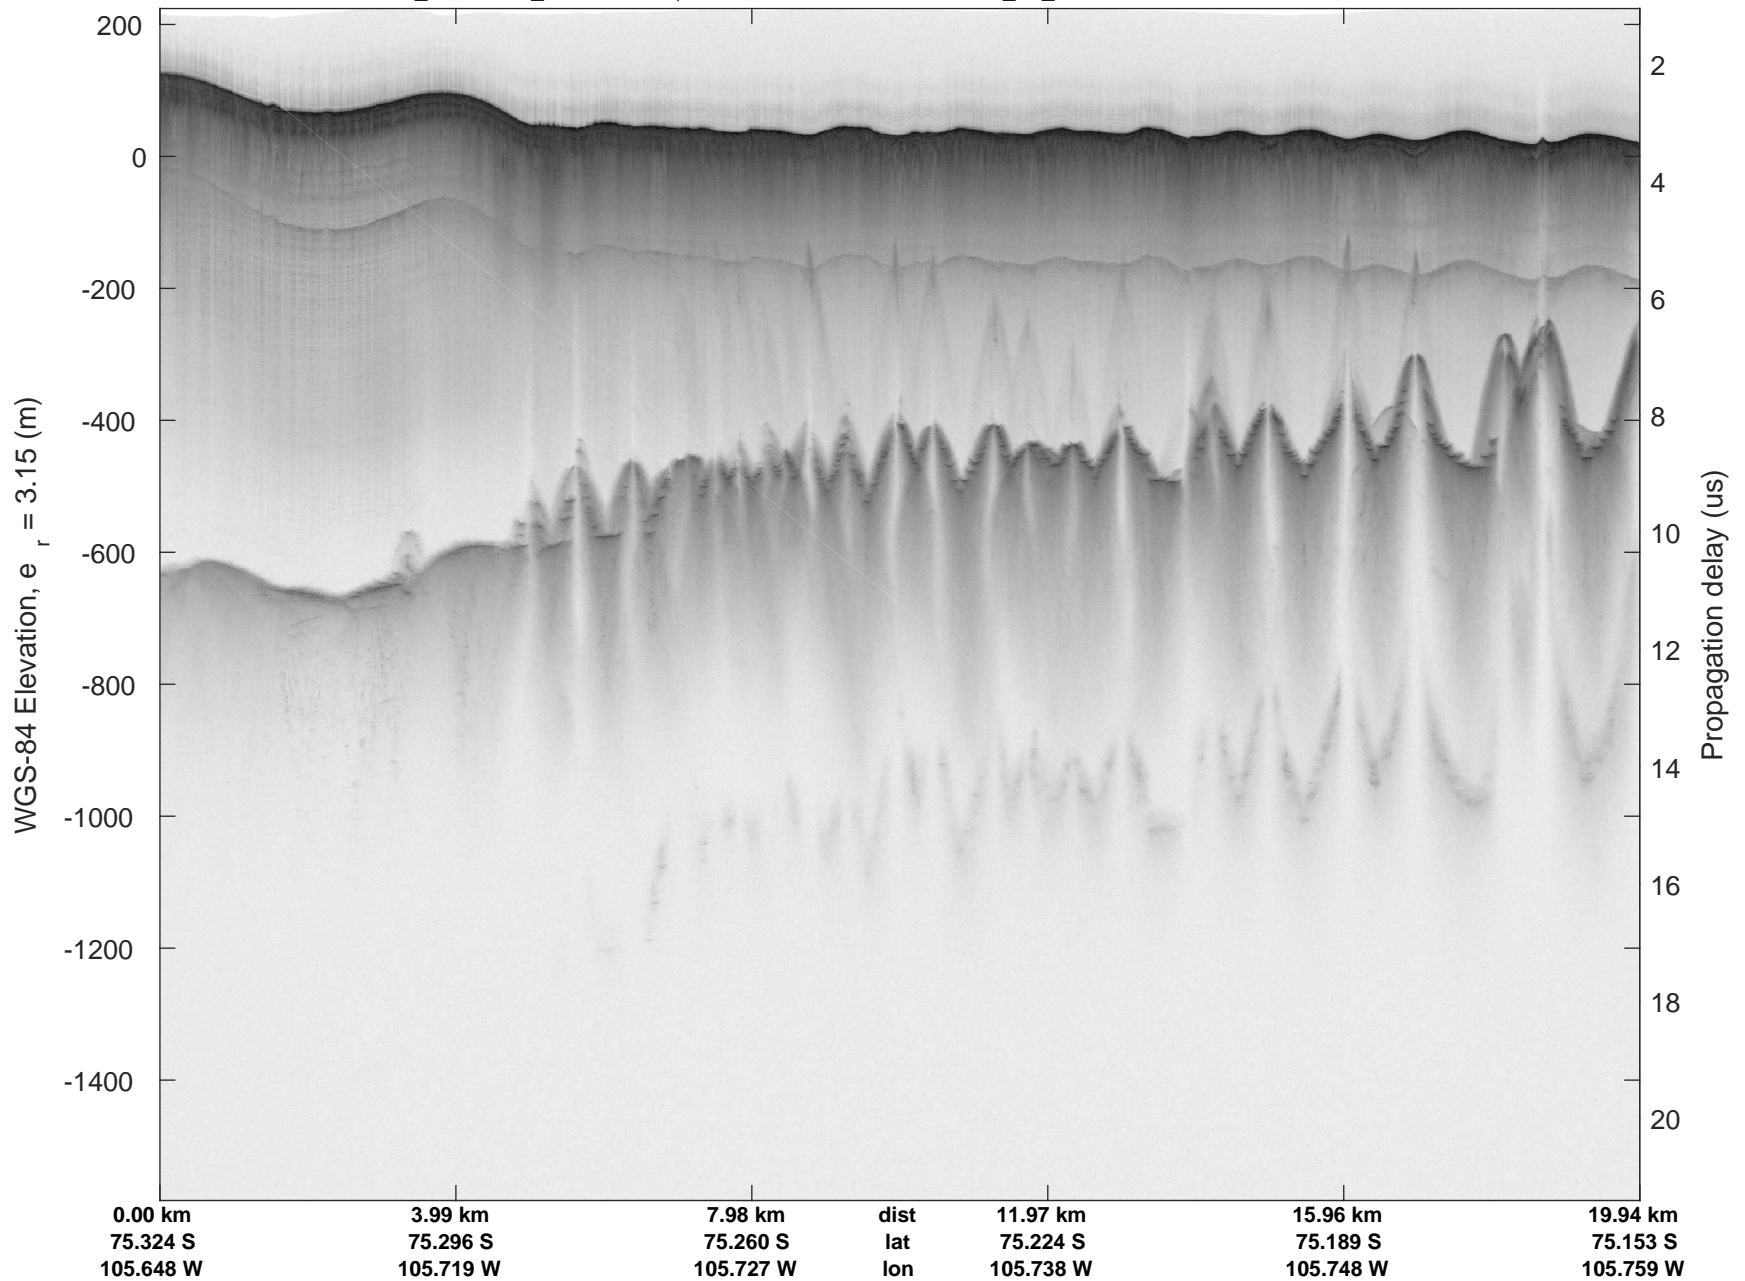

accum 2018_Antarctica_TObas: "T05, Thwaites Ice Shelf" 20190130_01_025: 17:20:37.5 to 17:26:10.9 GPS

T05, Thwaites Ice Shelf
 20190130_01_026
 Polar Stereograph -71N/0E

accum 2018_Antarctica_TObas: "T05, Thwaites Ice Shelf" 20190130_01_026: 17:26:10.9 to 17:31:51.2 GPS