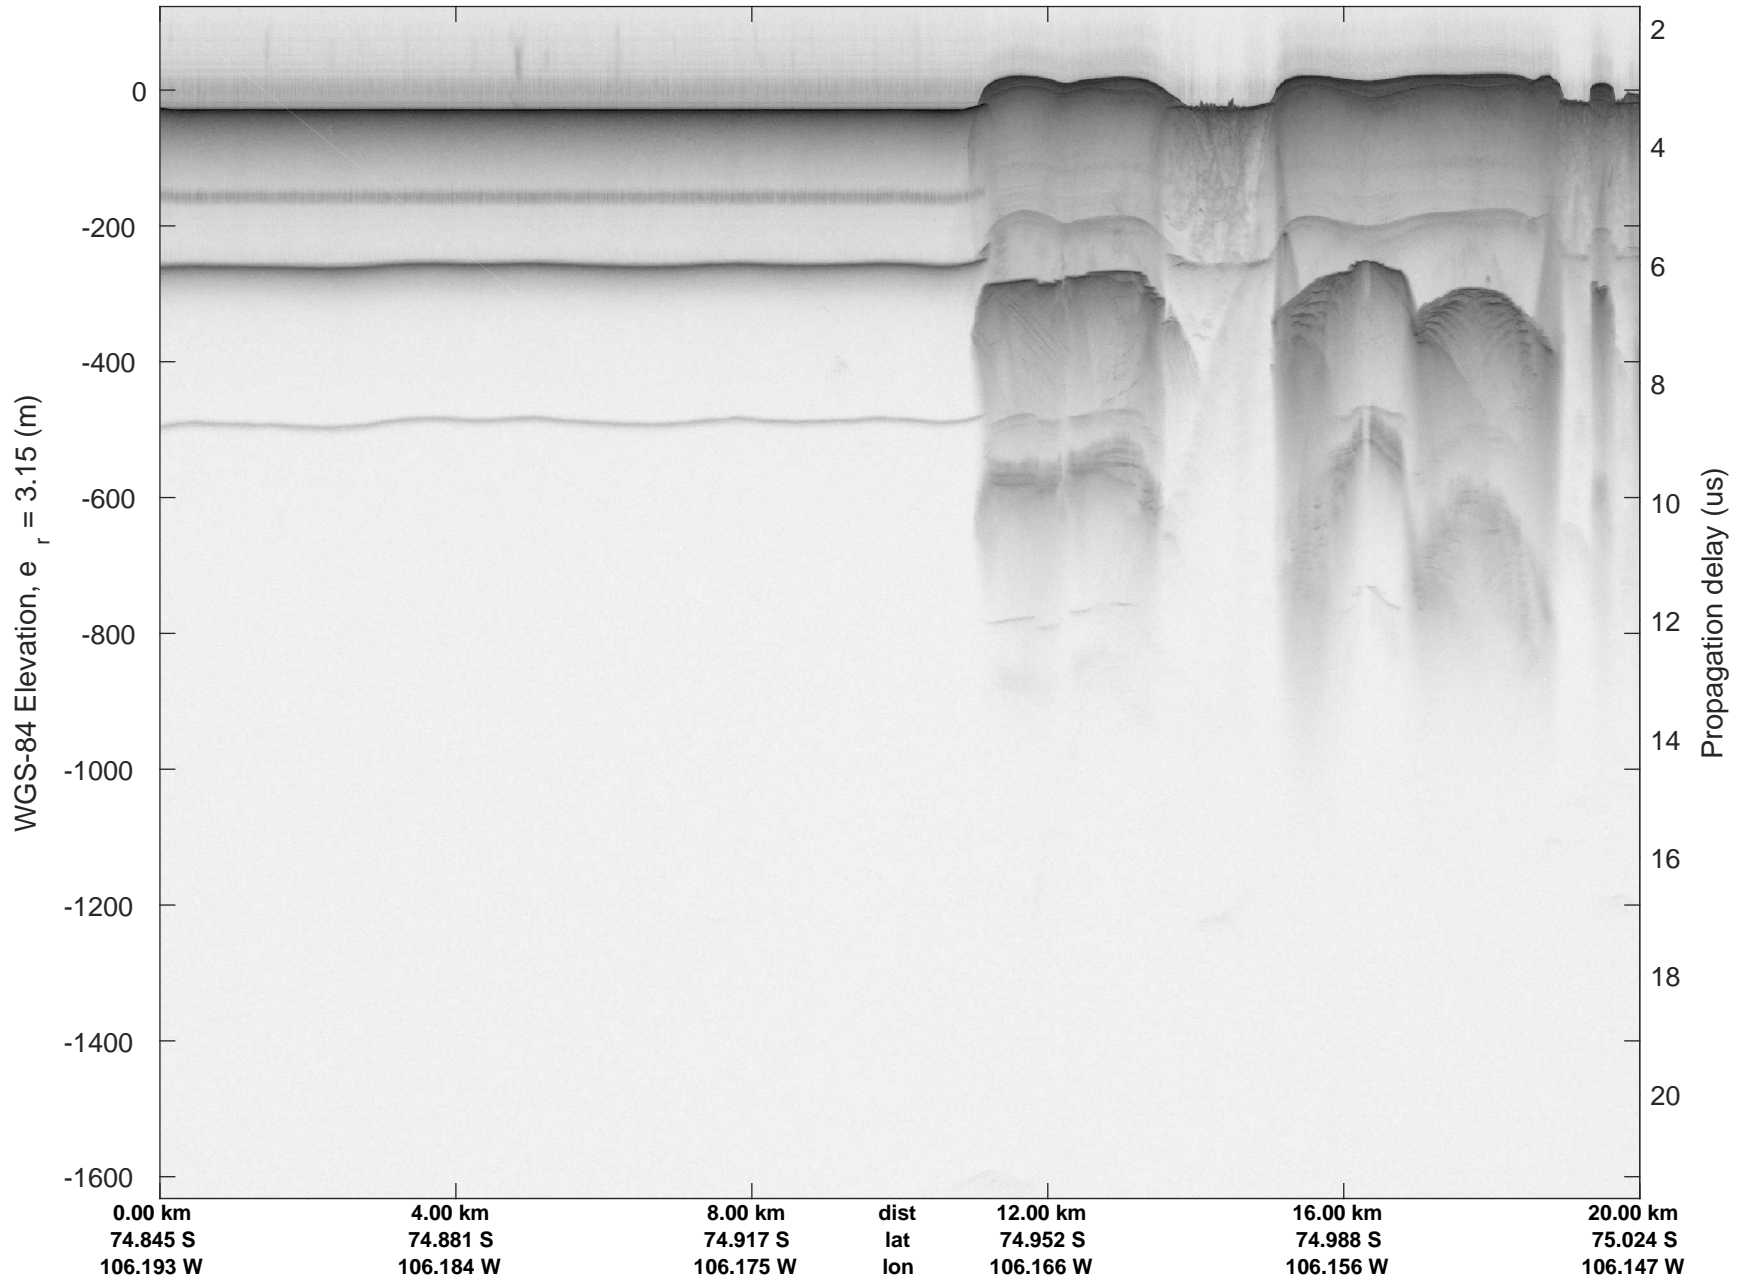

accum 2018_Antarctica_TObas: "T05, Thwaites Ice Shelf" 20190130_01_029: 17:42:56.6 to 17:48:32.9 GPS

T05, Thwaites Ice Shelf
20190130_01_030
Polar Stereograph -71N/0E

accum 2018_Antarctica_TObas: "T05, Thwaites Ice Shelf" 20190130_01_030: 17:48:33.0 to 17:54:26.6 GPS