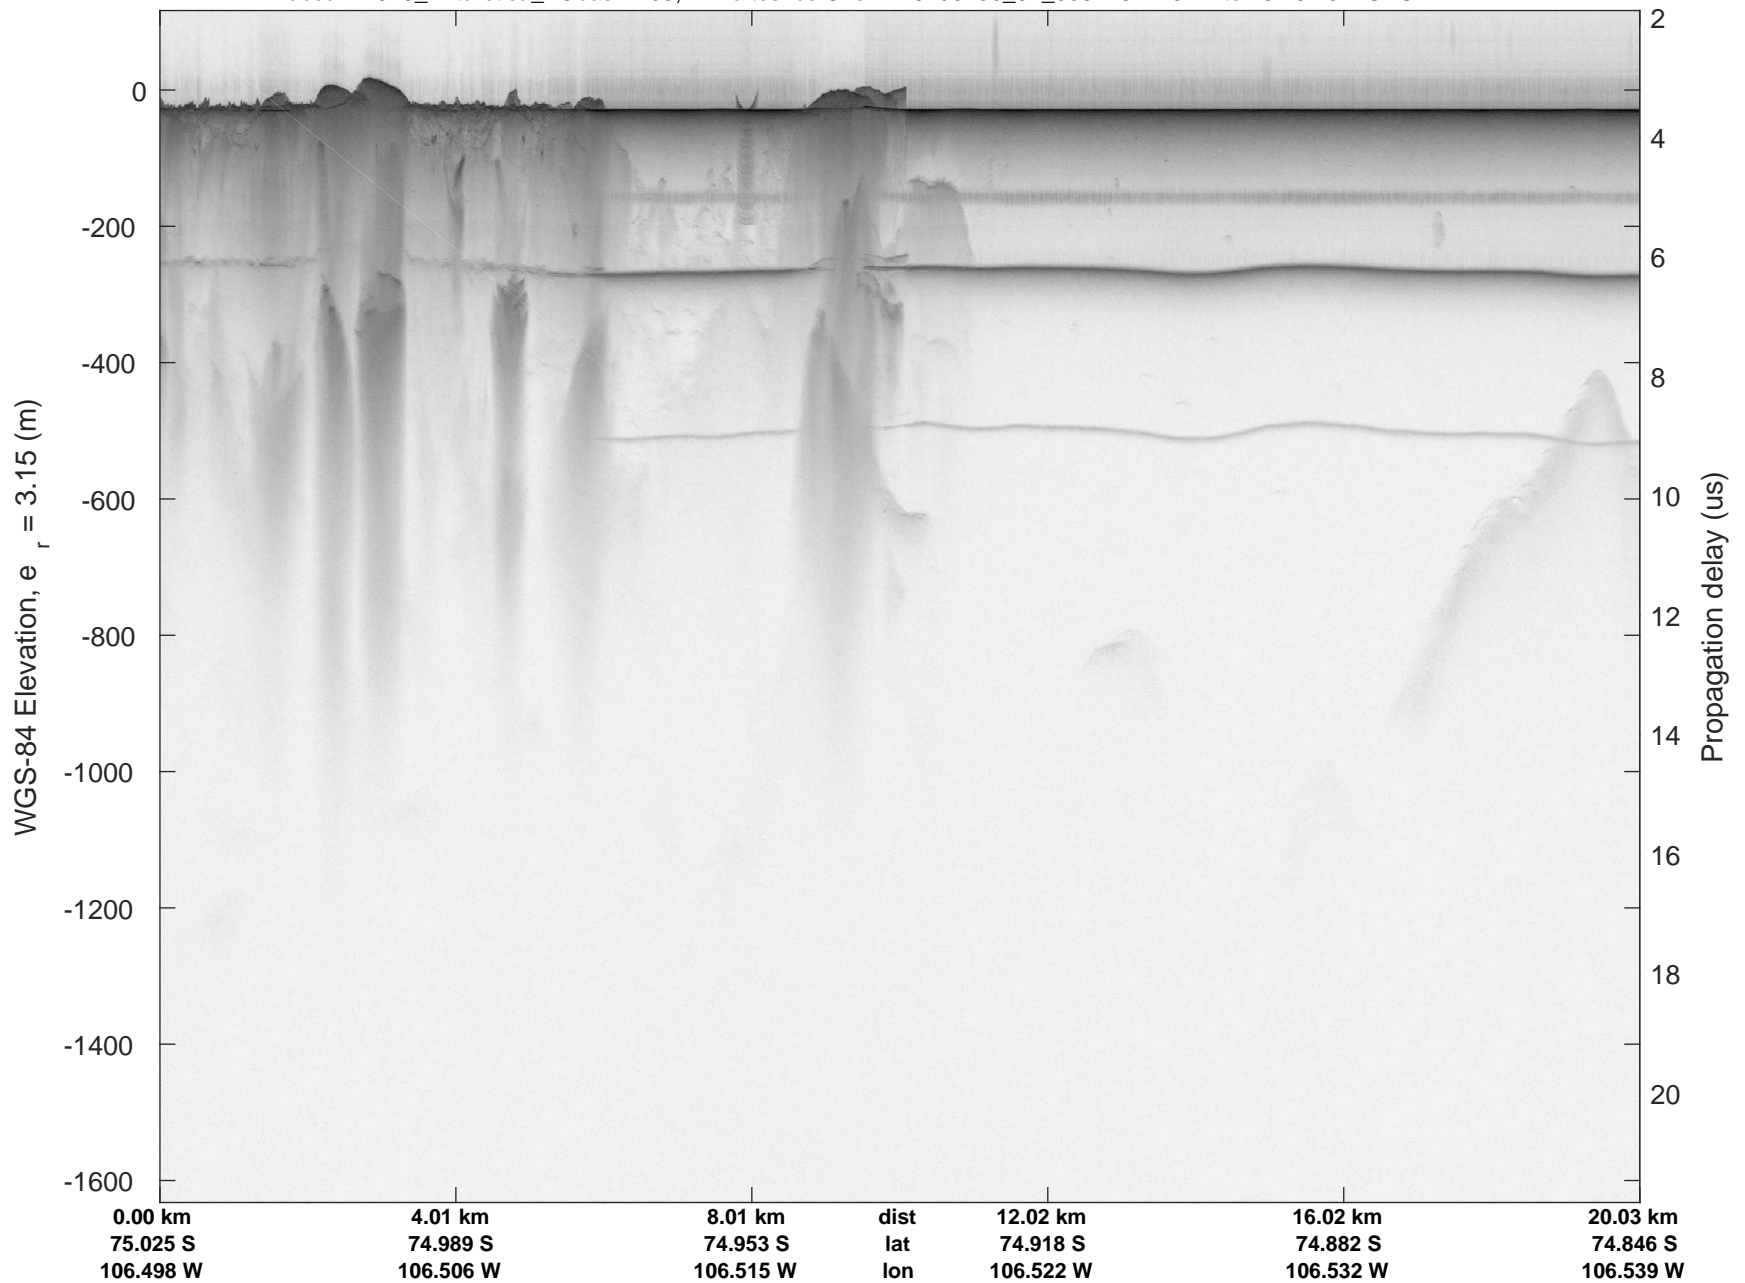

accum 2018_Antarctica_TObas: "T05, Thwaites Ice Shelf" 20190130_01_035: 18:17:18.0 to 18:22:52.3 GPS

T05, Thwaites Ice Shelf
20190130_01_036
Polar Stereograph -71N/0E

accum 2018_Antarctica_TObas: "T05, Thwaites Ice Shelf" 20190130_01_036: 18:22:52.4 to 18:28:26.7 GPS