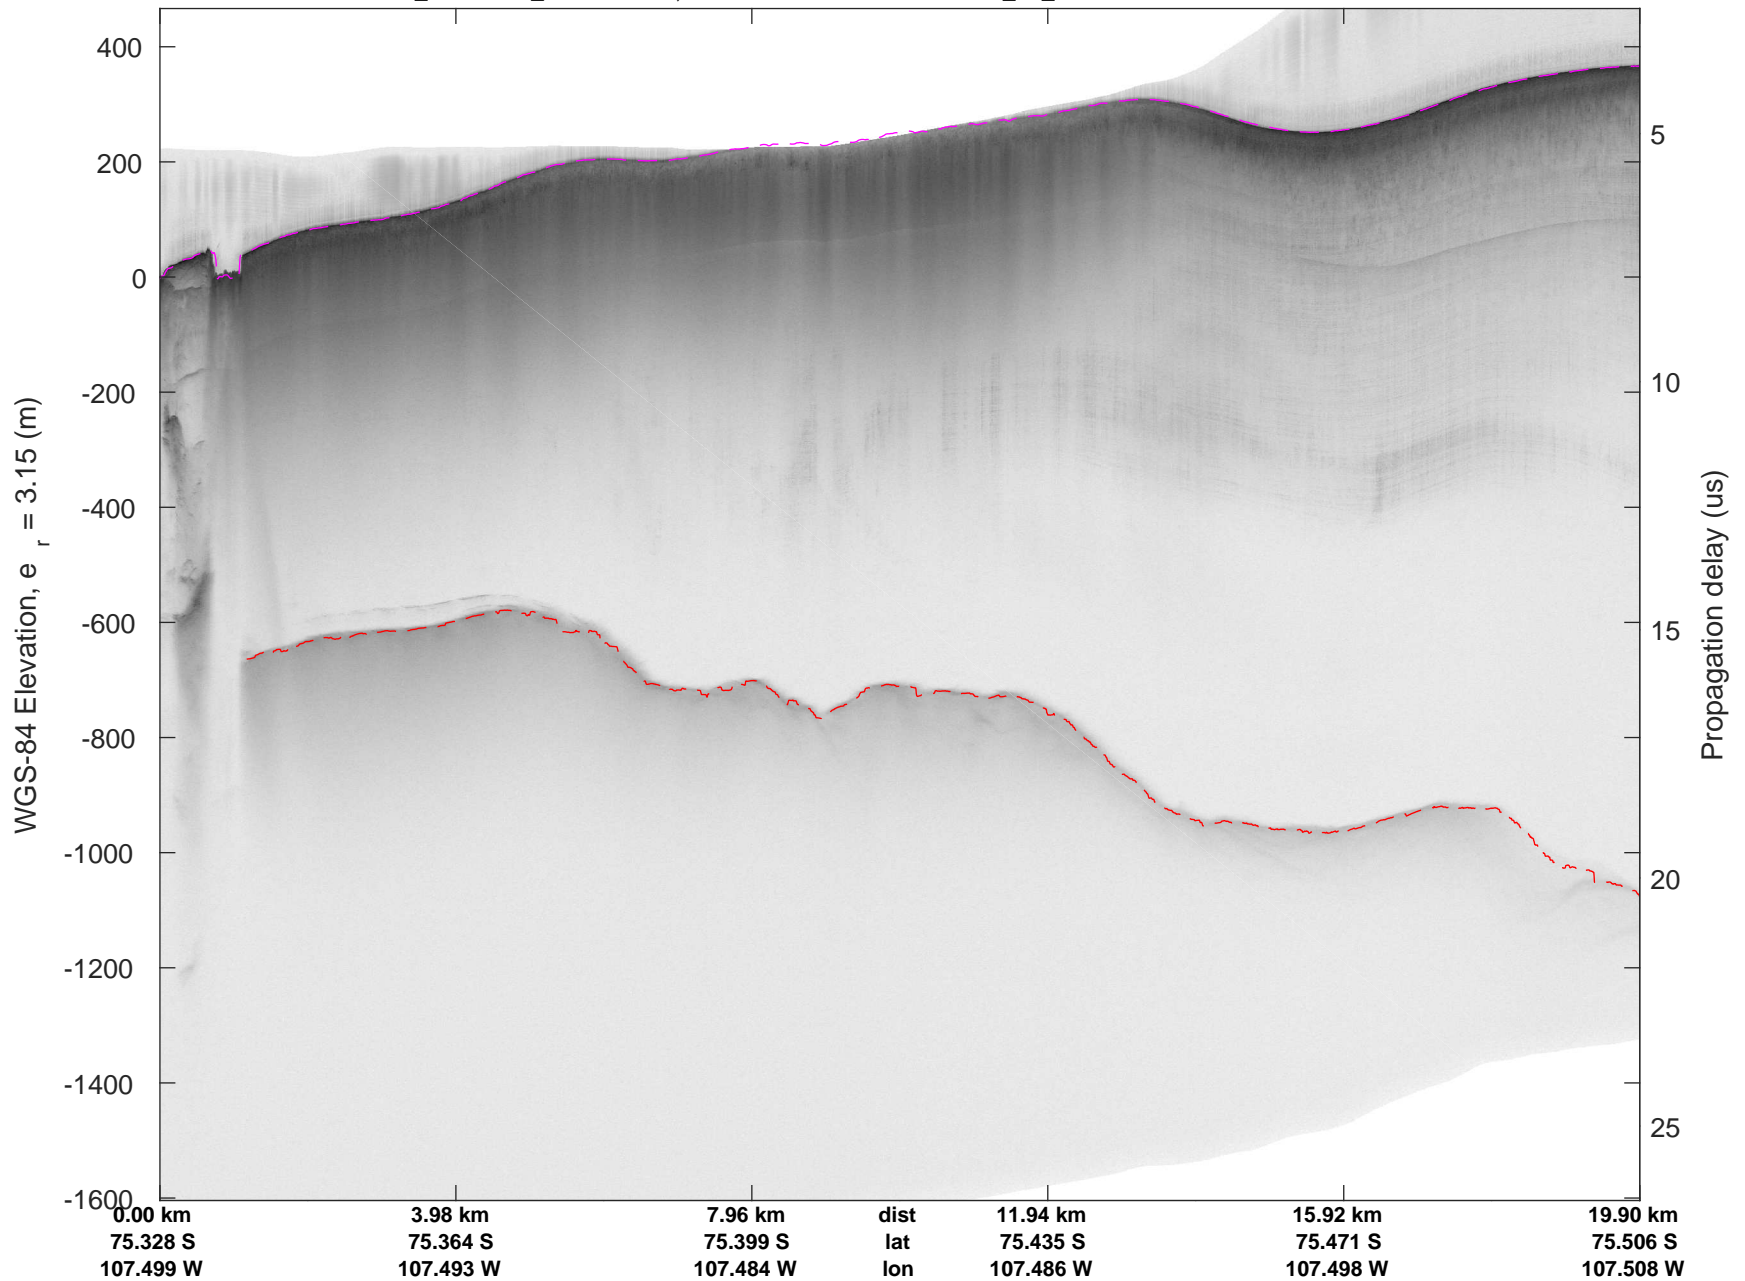

accum 2018_Antarctica_TObas: "T05, Thwaites Ice Shelf" 20190130_01_046: 19:18:43.4 to 19:24:30.2 GPS

accum 2018_Antarctica_TObas: "T05, Thwaites Ice Shelf" 20190130_01_047: 19:24:30.2 to 19:30:40.5 GPS

accum 2018_Antarctica_TObas: "T05, Thwaites Ice Shelf" 20190130_01_047: 19:24:30.2 to 19:30:40.5 GPS

T05, Thwaites Ice Shelf
20190130_01_048
Polar Stereograph -71N/0E

accum 2018_Antarctica_TObas: "T05, Thwaites Ice Shelf" 20190130_01_048: 19:30:40.5 to 19:36:35.1 GPS