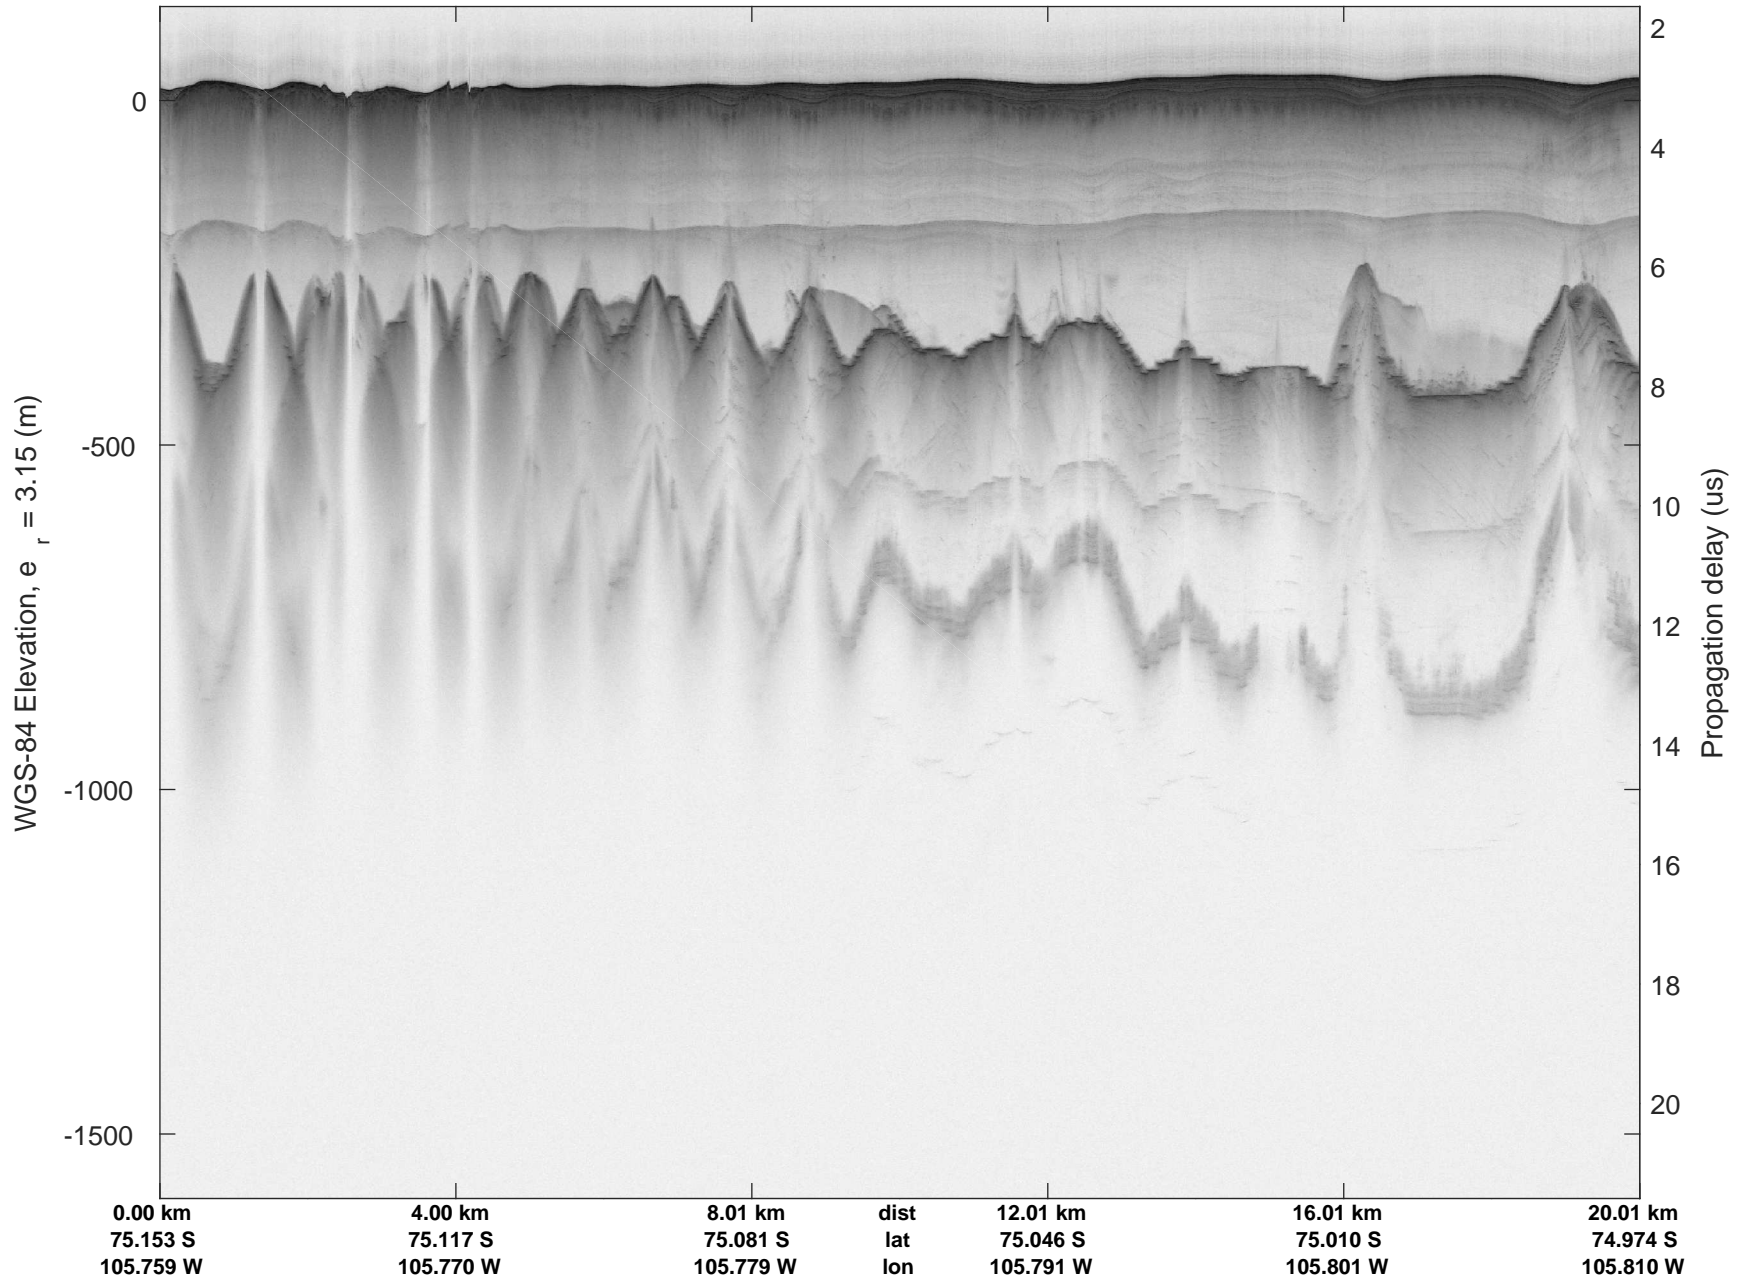

accum 2018_Antarctica_TObas: "T05, Thwaites Ice Shelf" 20190130_01_026: 17:26:10.9 to 17:31:51.2 GPS

T05, Thwaites Ice Shelf
20190130_01_027
Polar Stereograph -71N/0E

accum 2018_Antarctica_TObas: "T05, Thwaites Ice Shelf" 20190130_01_027: 17:31:51.2 to 17:37:25.6 GPS