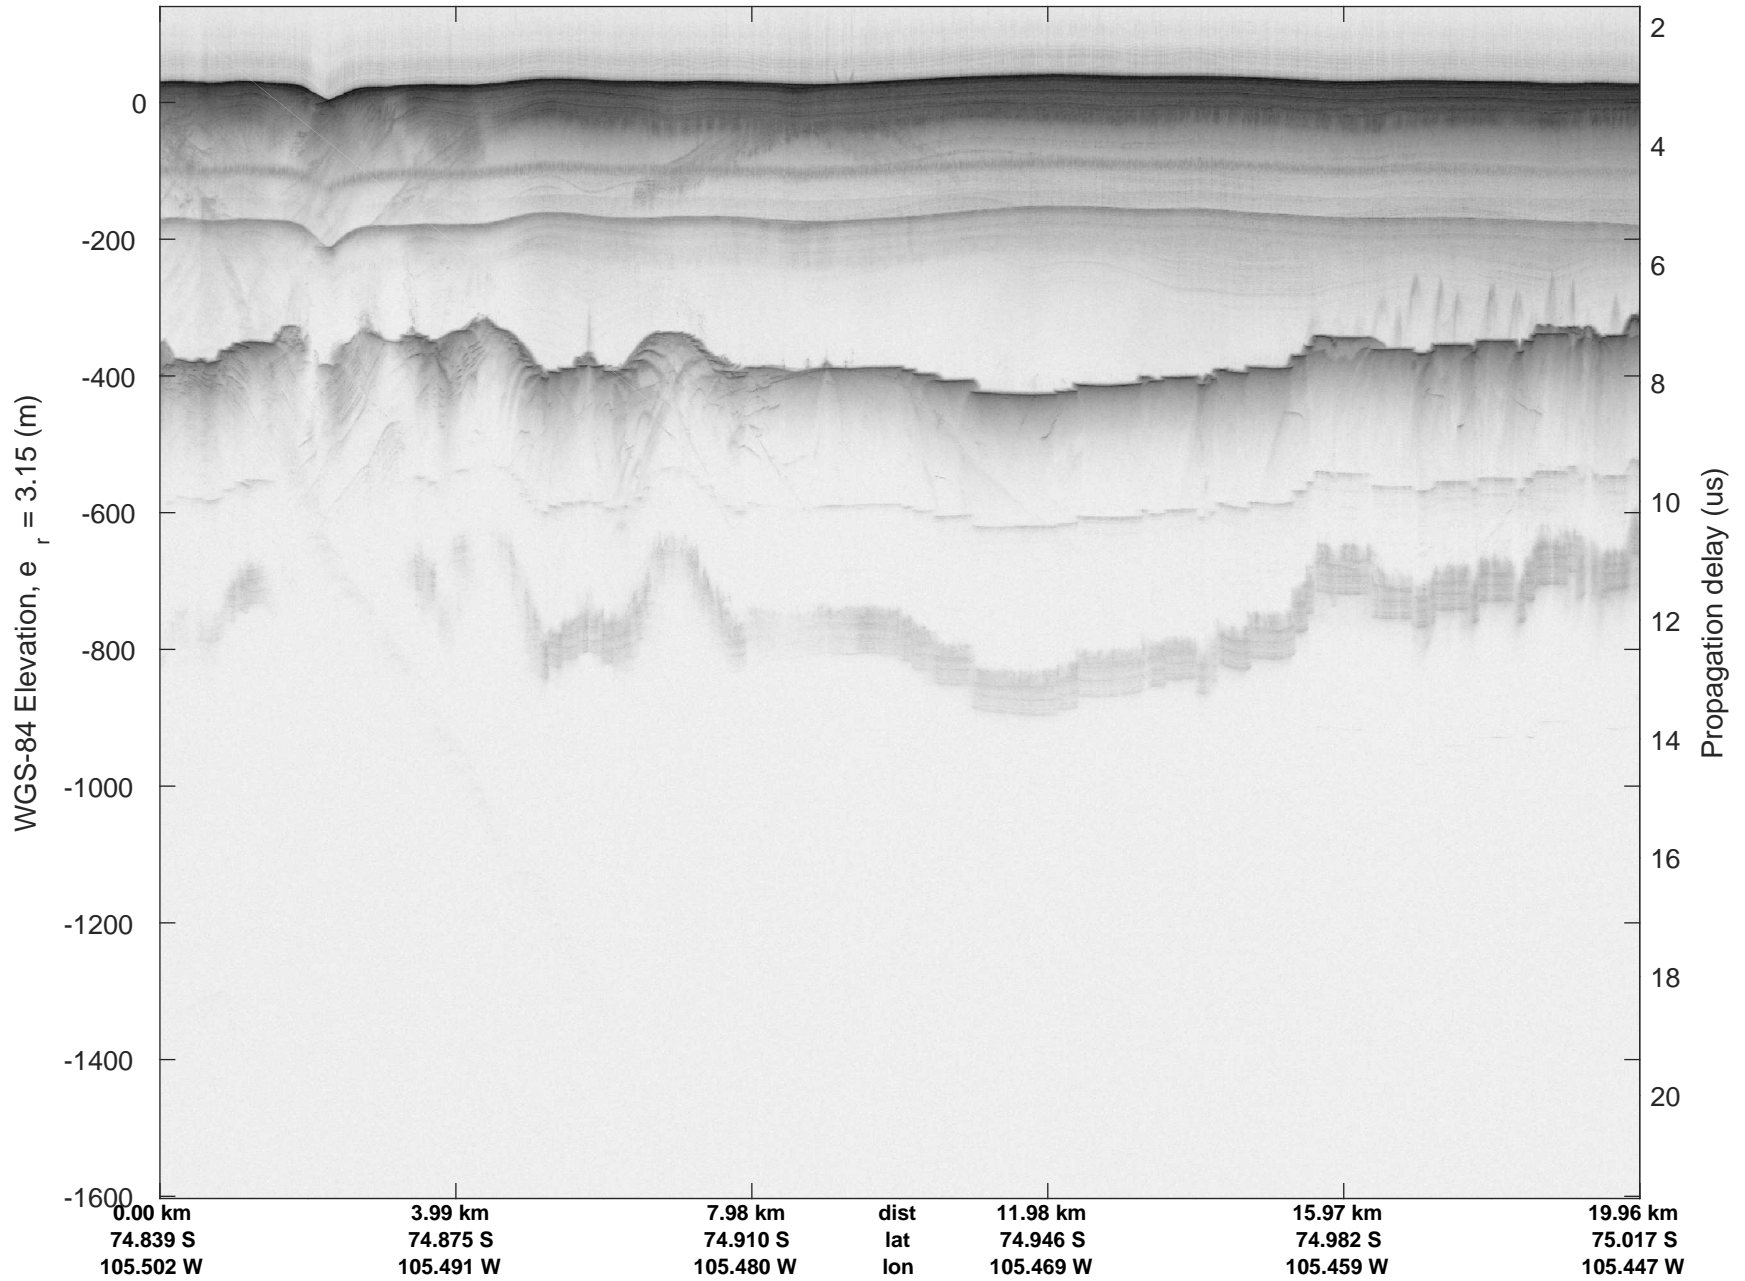

accum 2018_Antarctica_TObas: "T05, Thwaites Ice Shelf" 20190130_01_023: 17:08:53.6 to 17:14:50.3 GPS