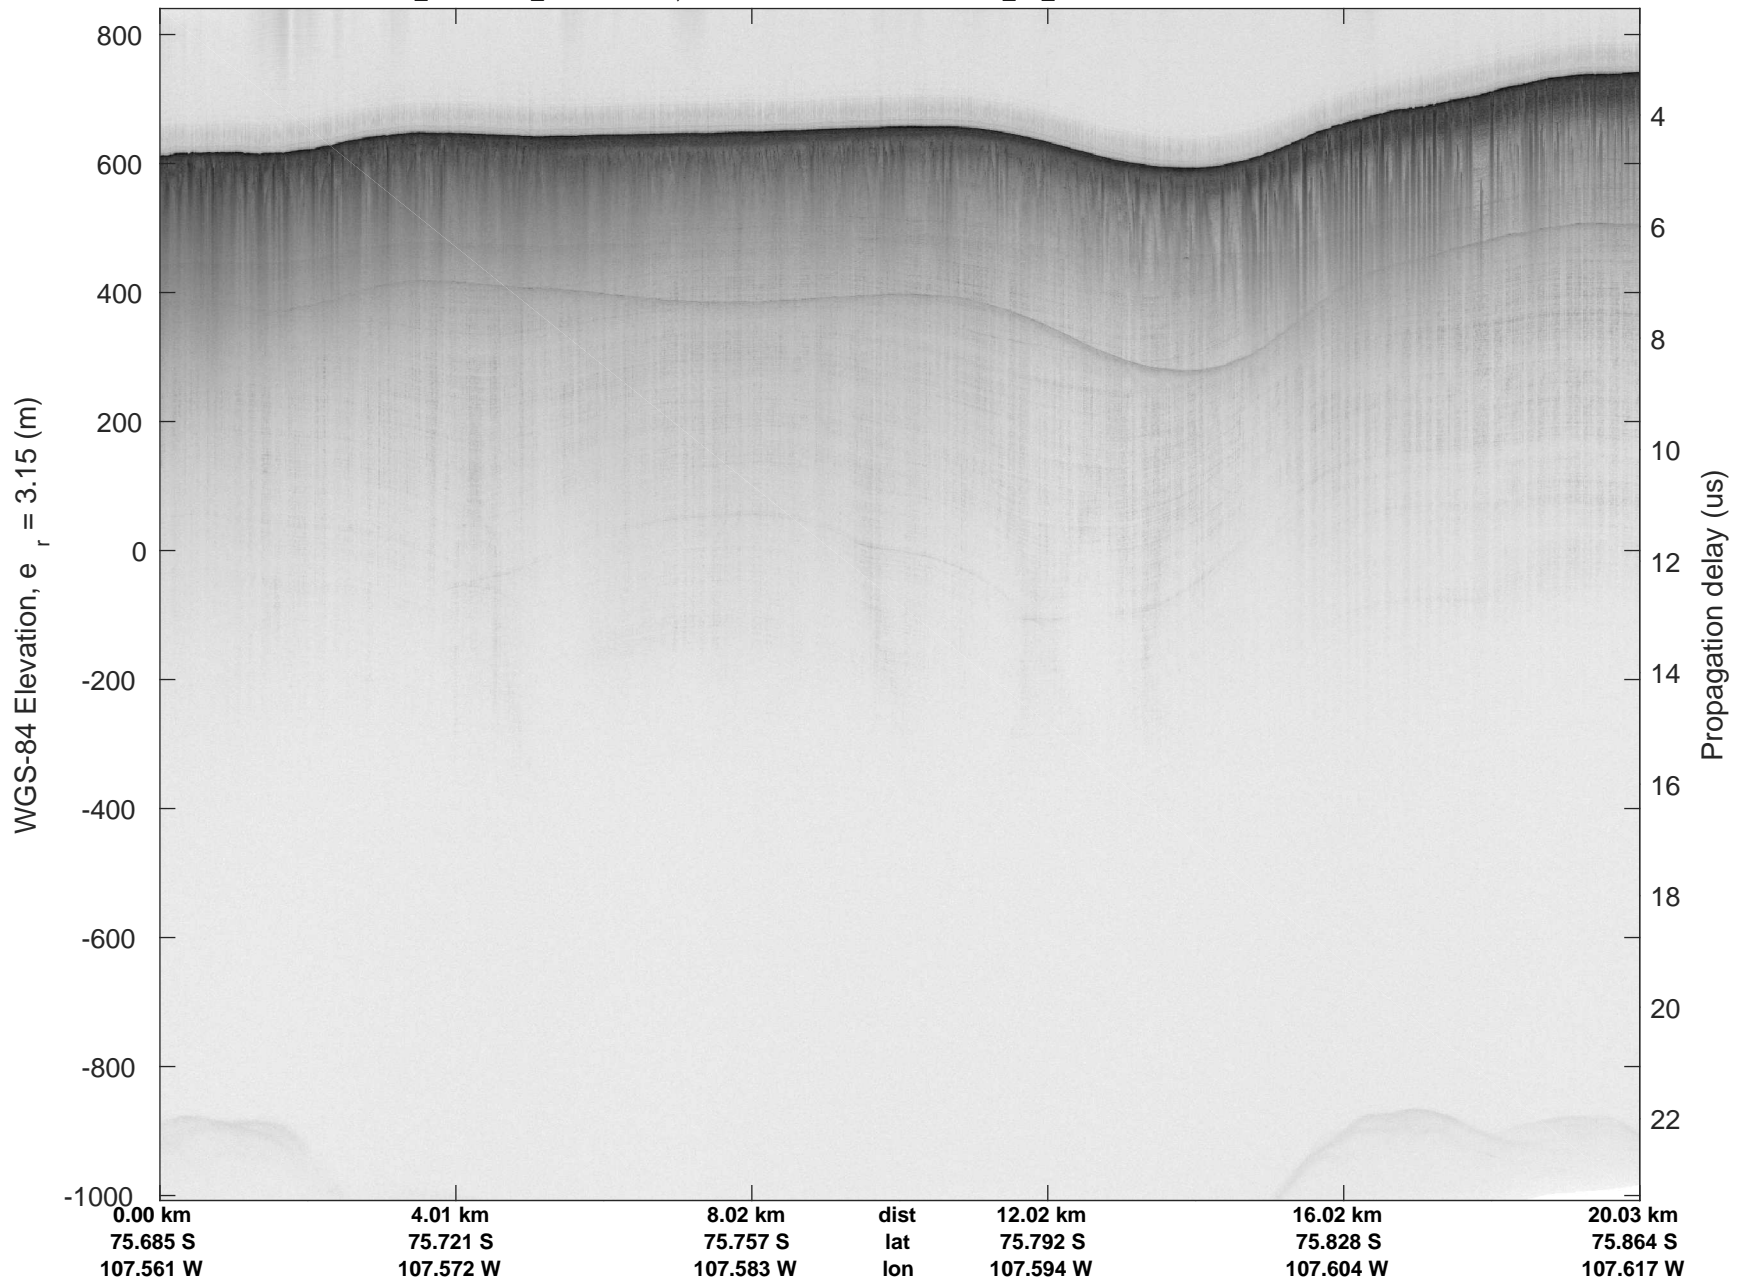

accum 2018_Antarctica_TObs: "T05, Thwaites Ice Shelf" 20190130_01_048: 19:30:40.5 to 19:36:35.1 GPS

T05, Thwaites Ice Shelf
20190130_01_049
Polar Stereograph -71N/0E

accum 2018_Antarctica_TObas: "T05, Thwaites Ice Shelf" 20190130_01_049: 19:36:35.1 to 19:42:30.0 GPS