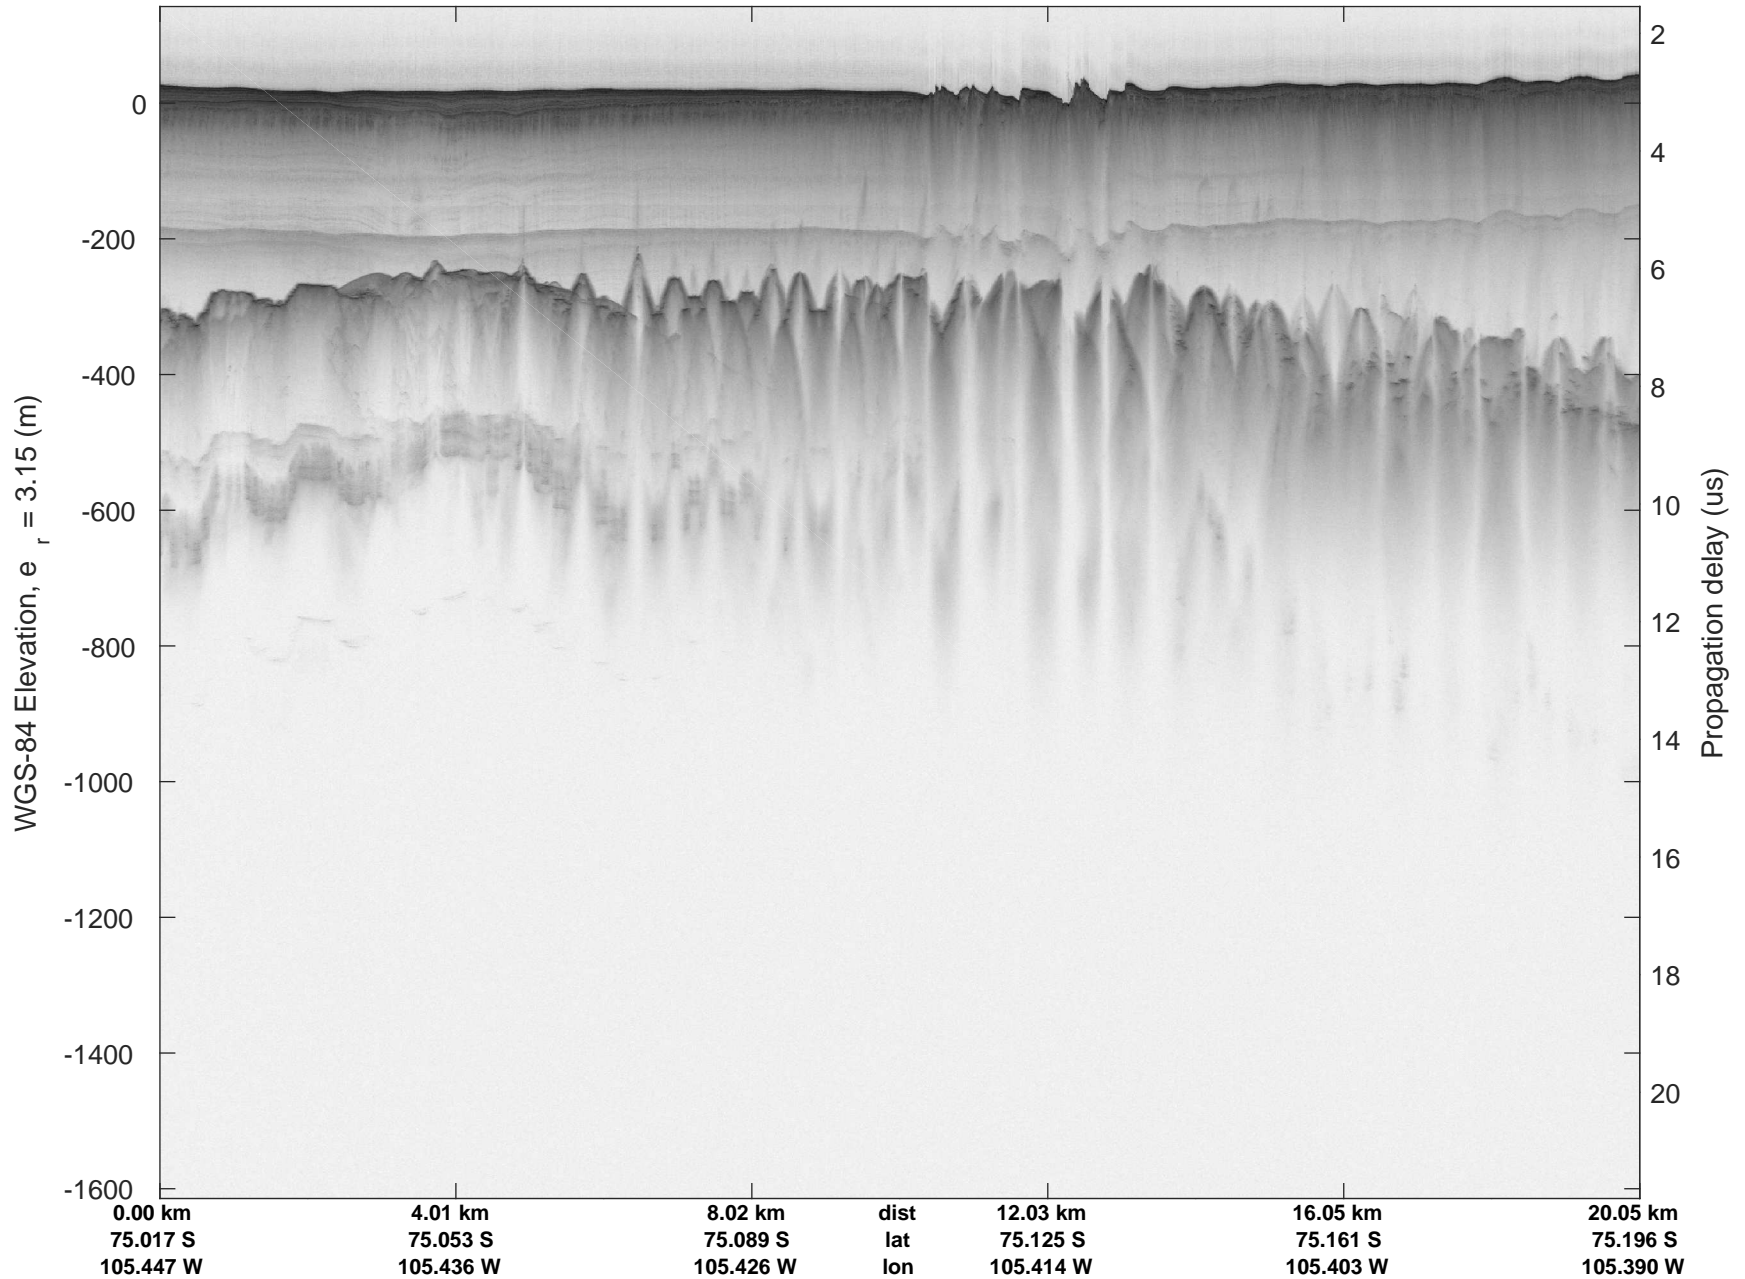

accum 2018_Antarctica_TObas: "T05, Thwaites Ice Shelf" 20190130_01_023: 17:08:53.6 to 17:14:50.3 GPS

T05, Thwaites Ice Shelf
20190130_01_024
Polar Stereograph -71N/0E

accum 2018_Antarctica_TObas: "T05, Thwaites Ice Shelf" 20190130_01_024: 17:14:50.3 to 17:20:37.4 GPS