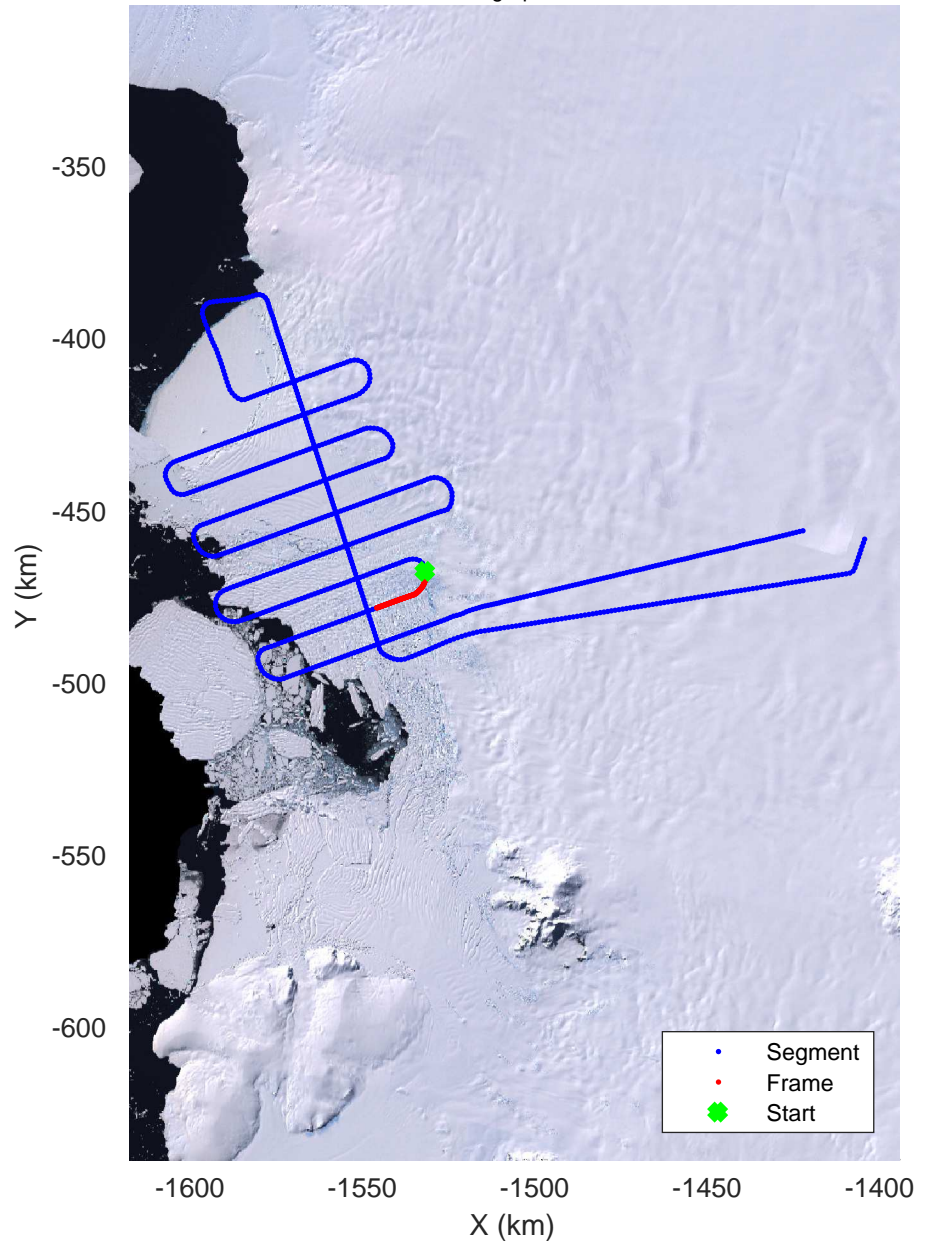

T05, Thwaites Ice Shelf
20190130_01_041
Polar Stereograph -71N/0E