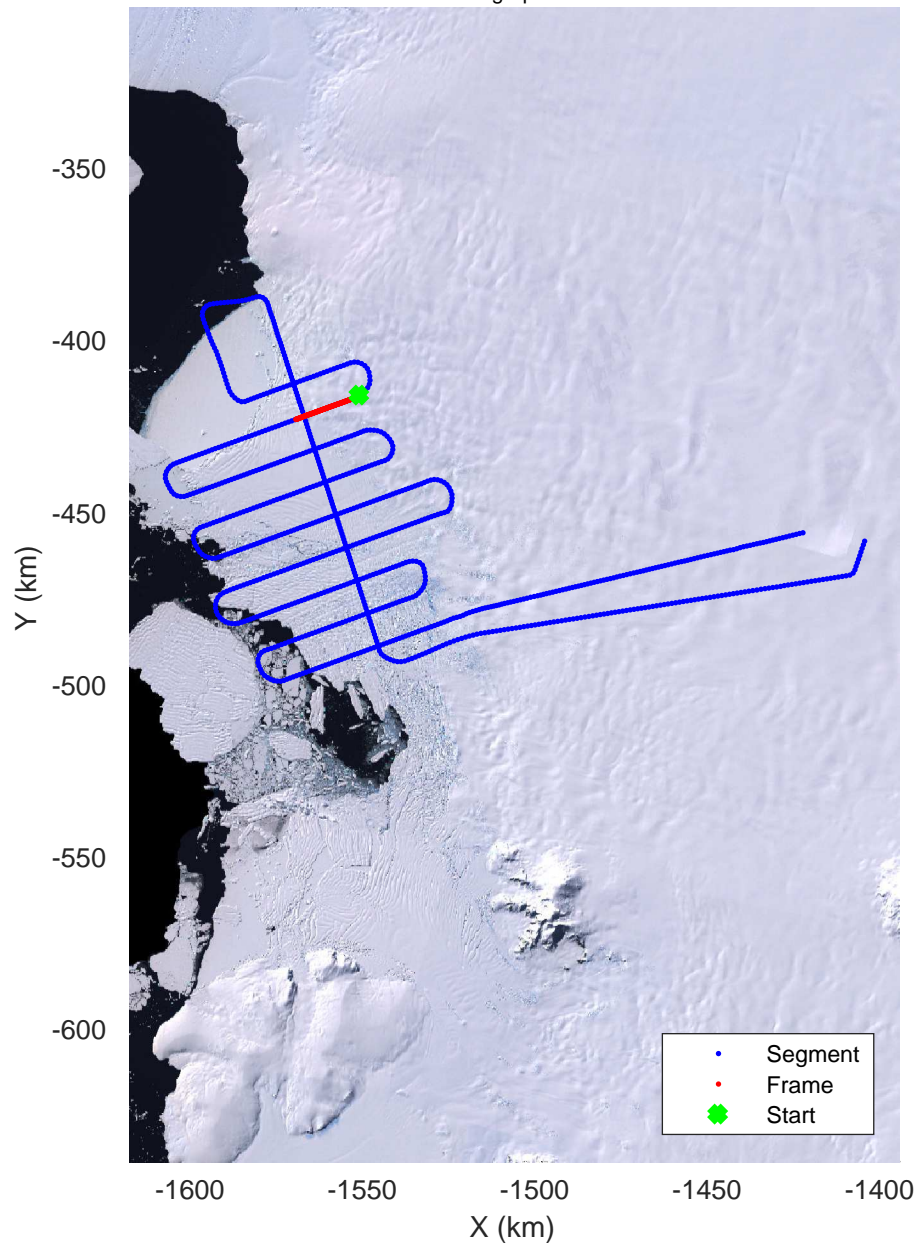

T05, Thwaites Ice Shelf
20190130_01_019
Polar Stereograph -71N/0E