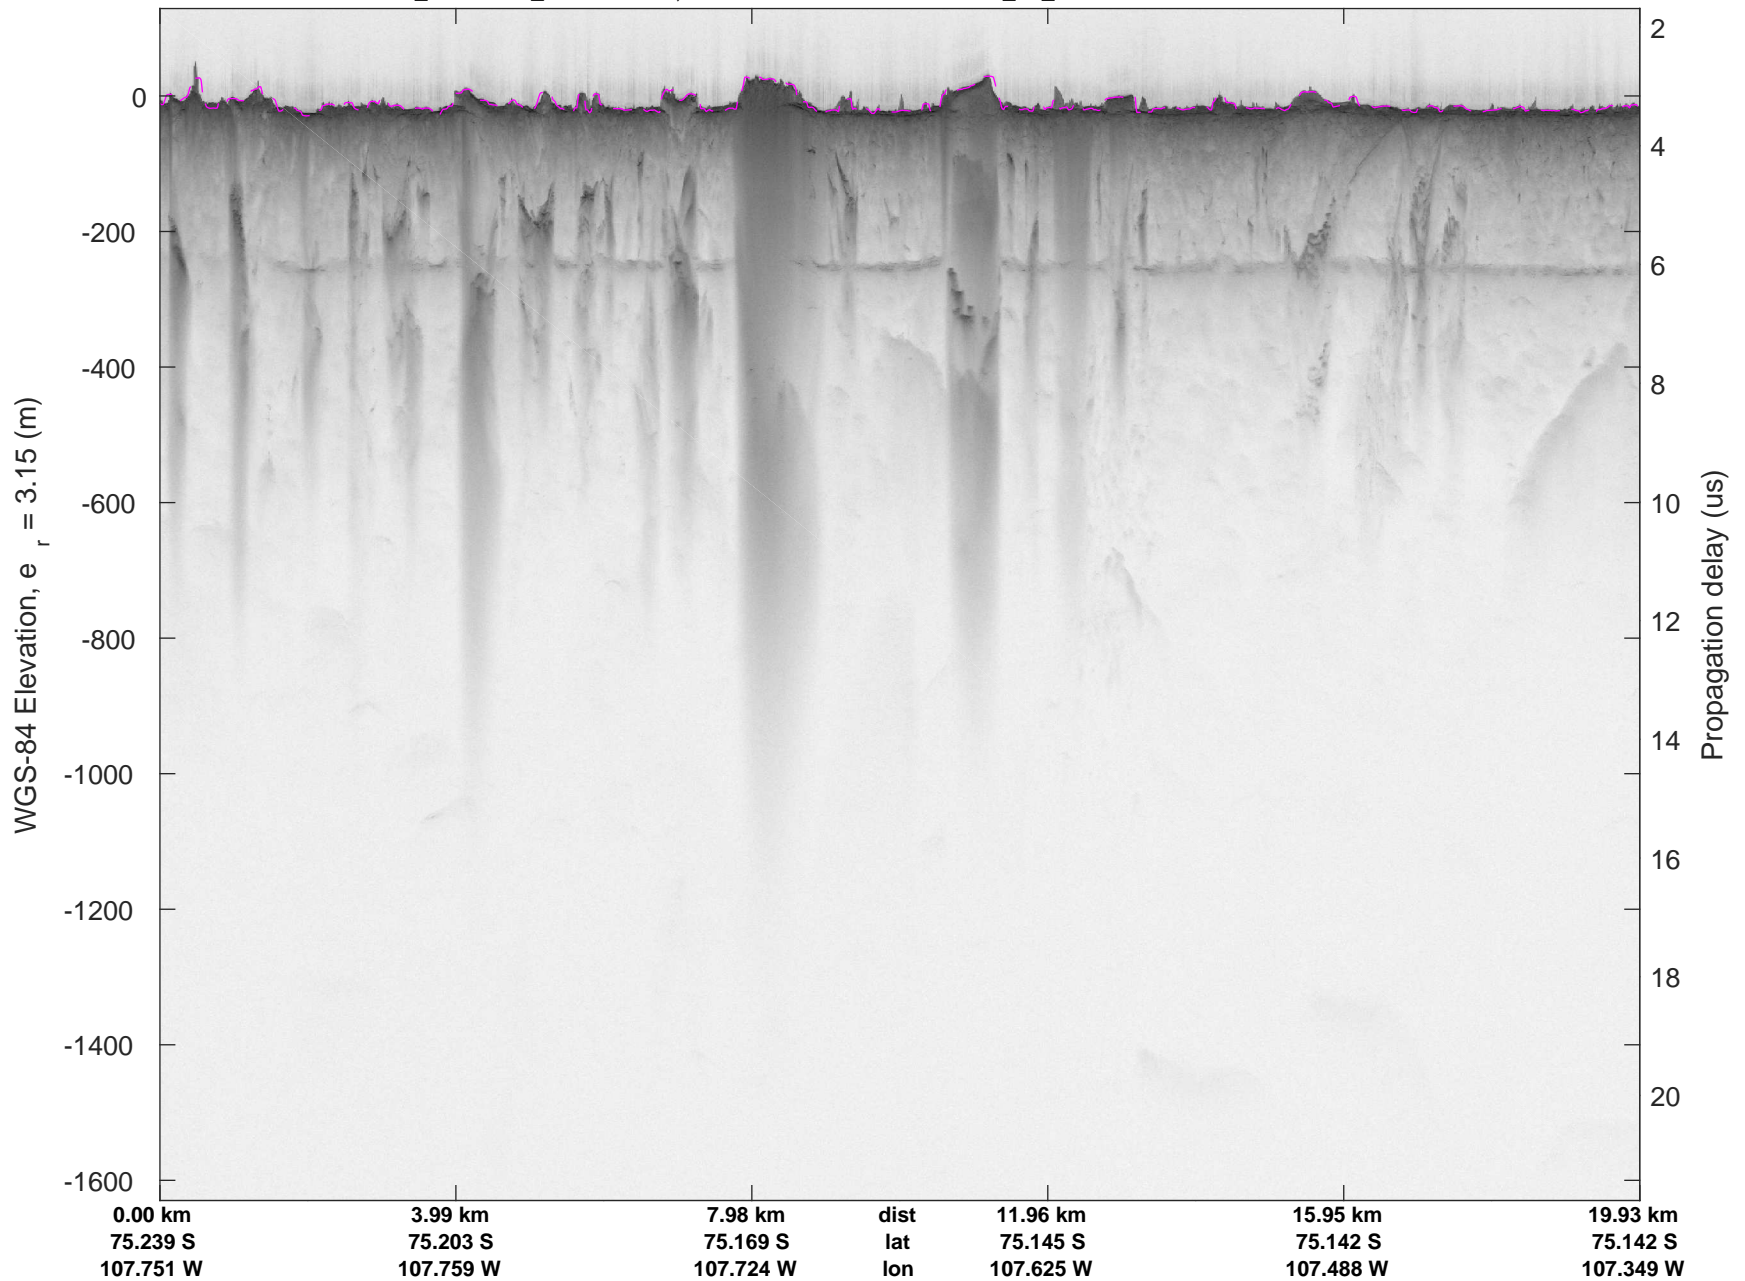

accum 2018_Antarctica_TObas: "T05, Thwaites Ice Shelf" 20190130_01_008: 15:44:17.3 to 15:49:43.3 GPS