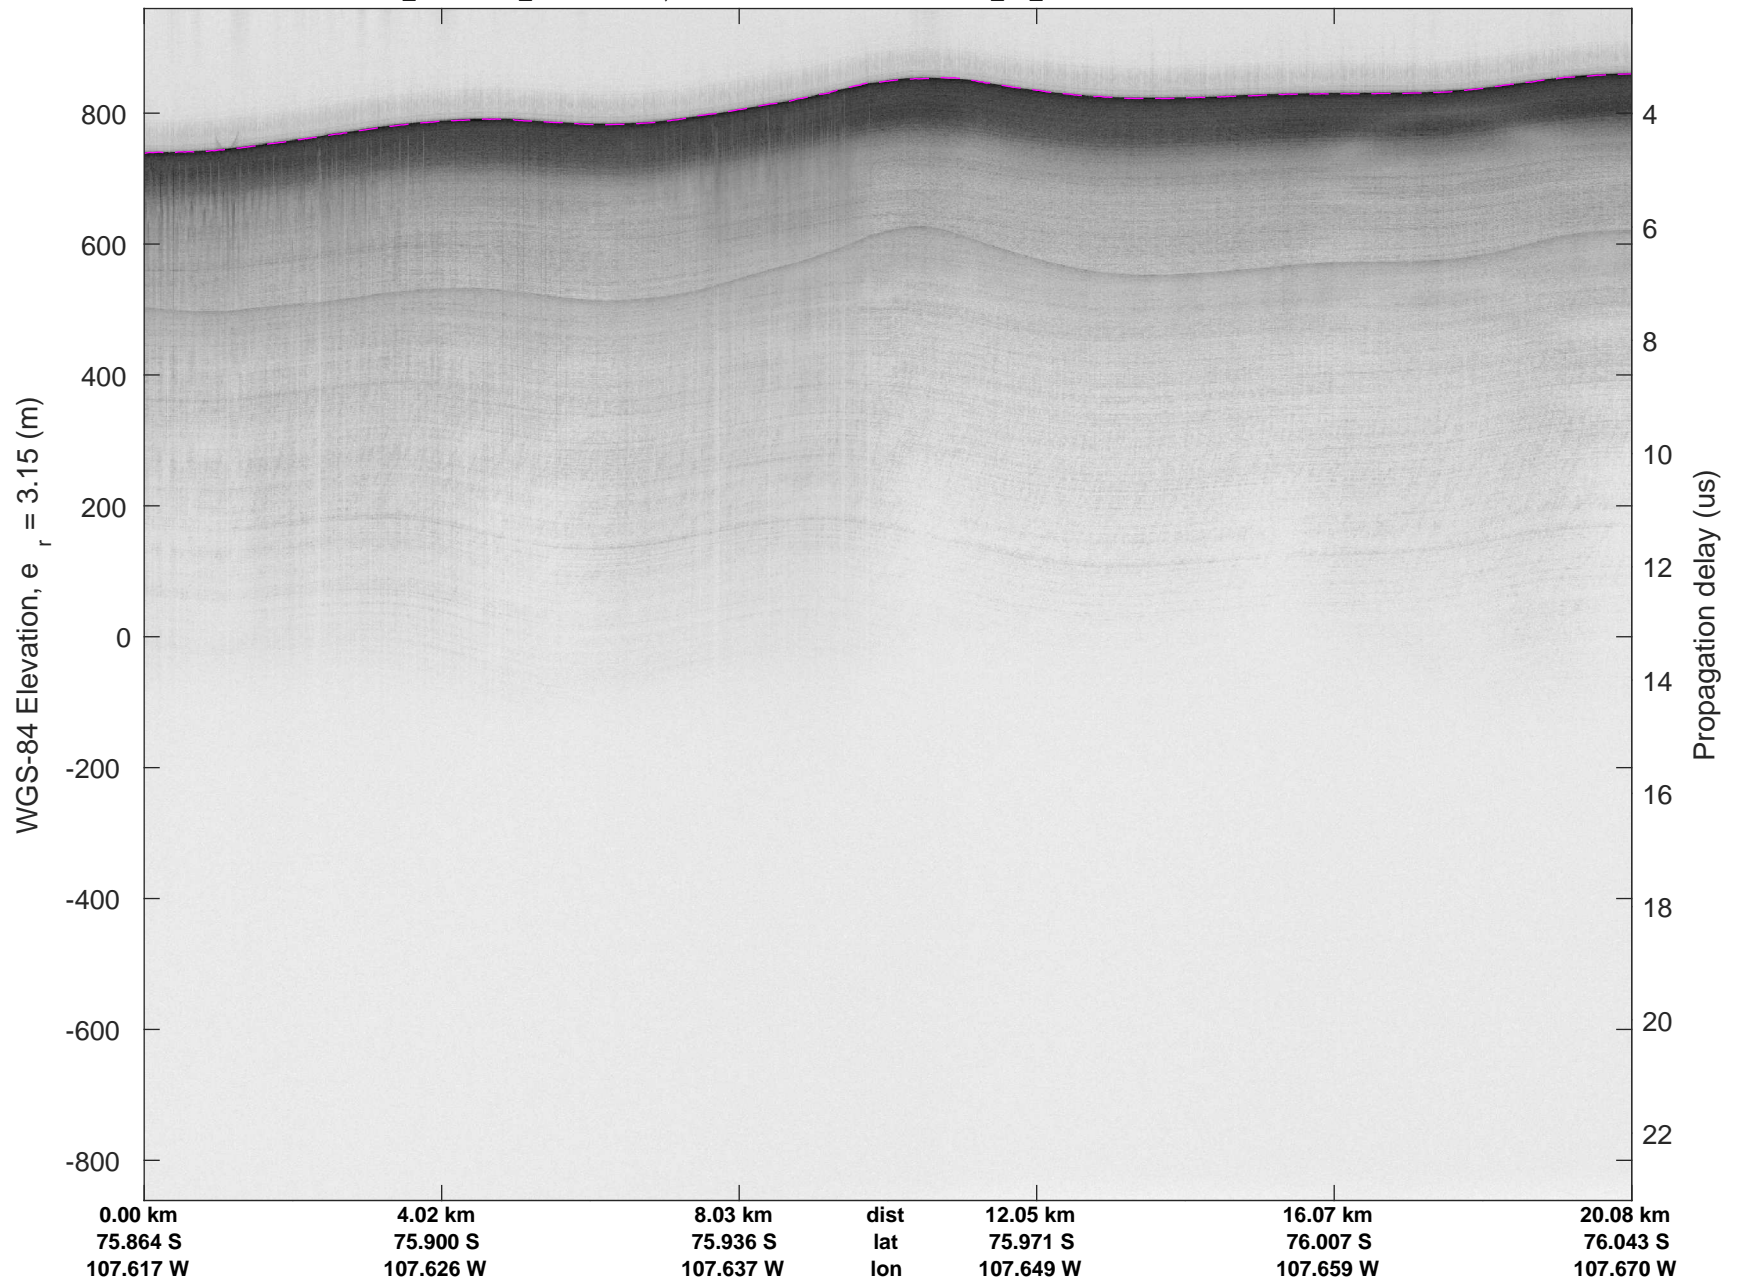

accum 2018_Antarctica_TObas: "T05, Thwaites Ice Shelf" 20190130_01_050: 19:42:30.1 to 19:48:27.2 GPS