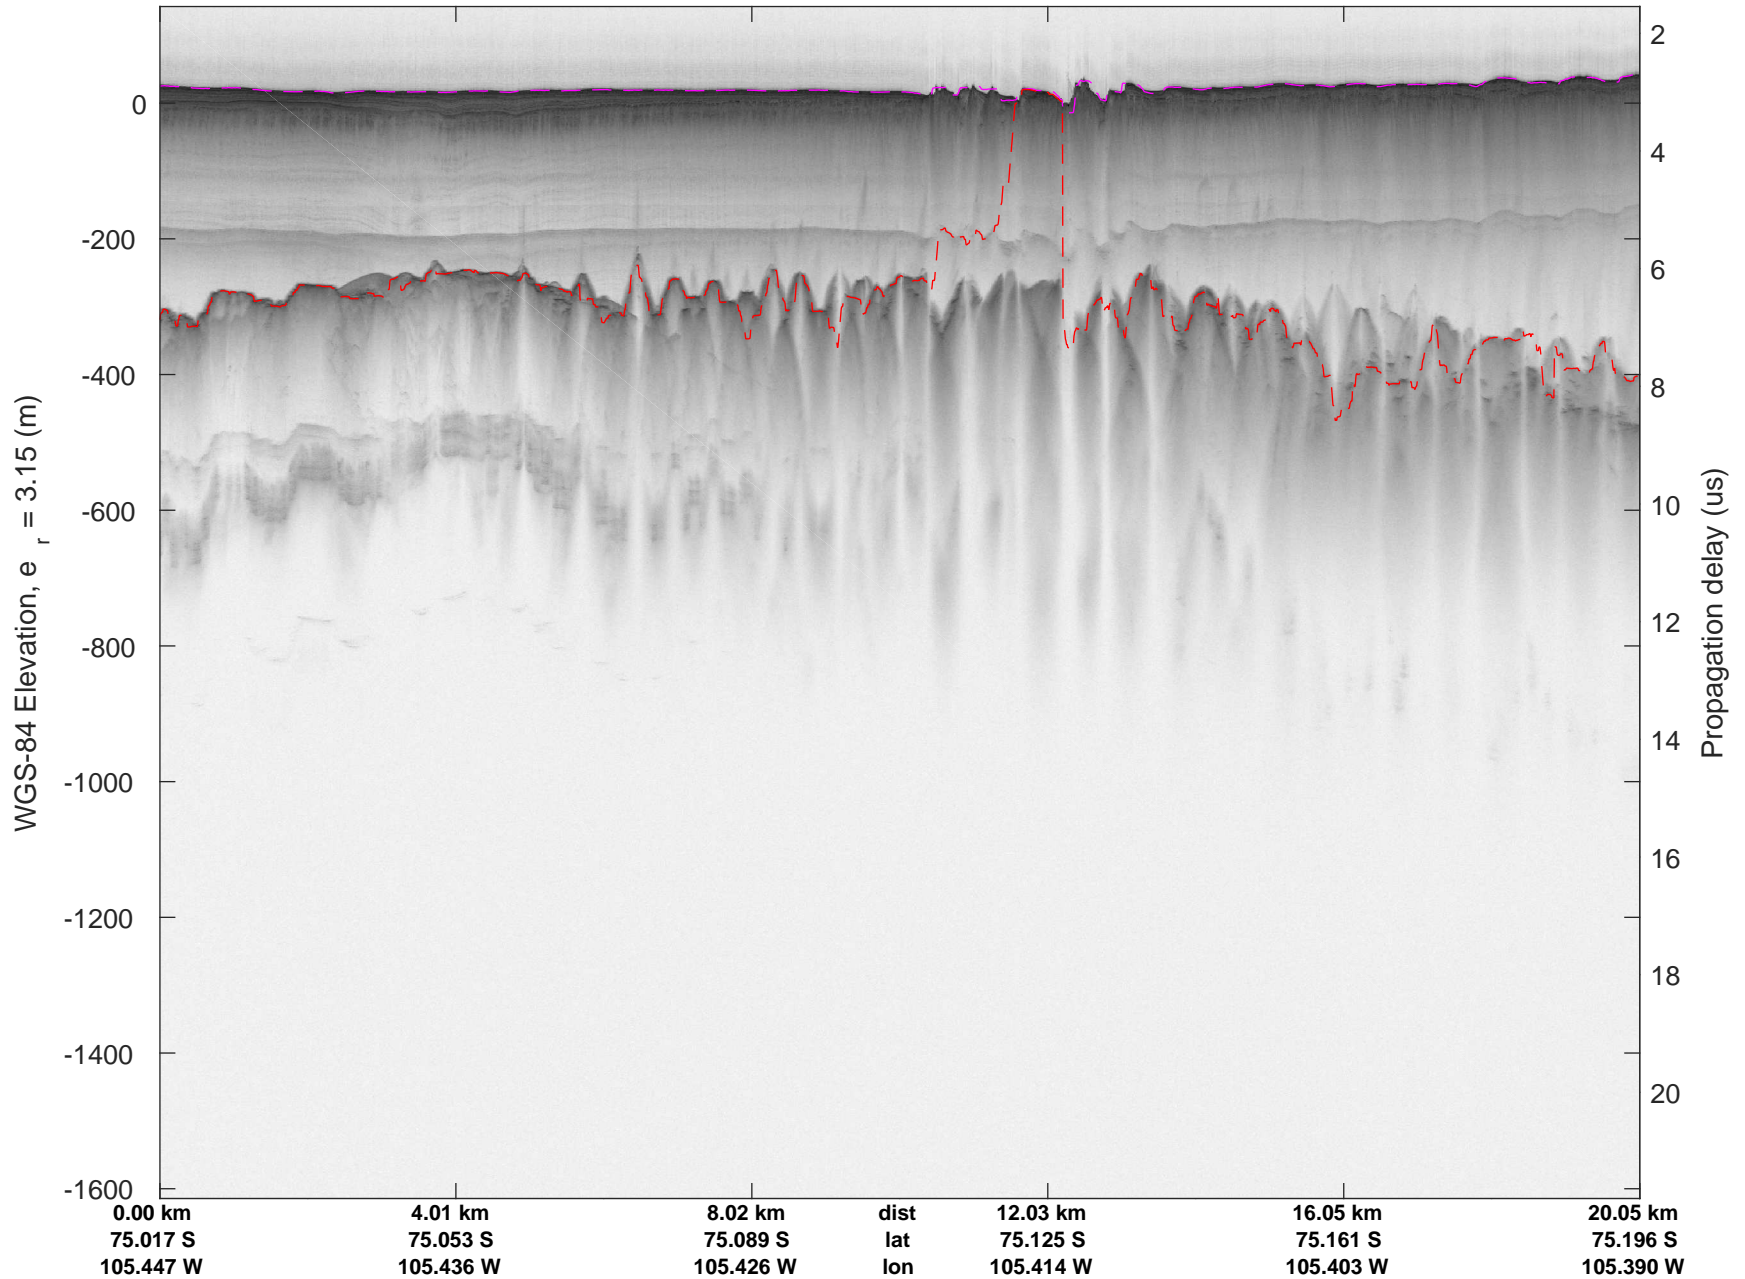

accum 2018_Antarctica_TObas: "T05, Thwaites Ice Shelf" 20190130_01_024: 17:14:50.3 to 17:20:37.4 GPS