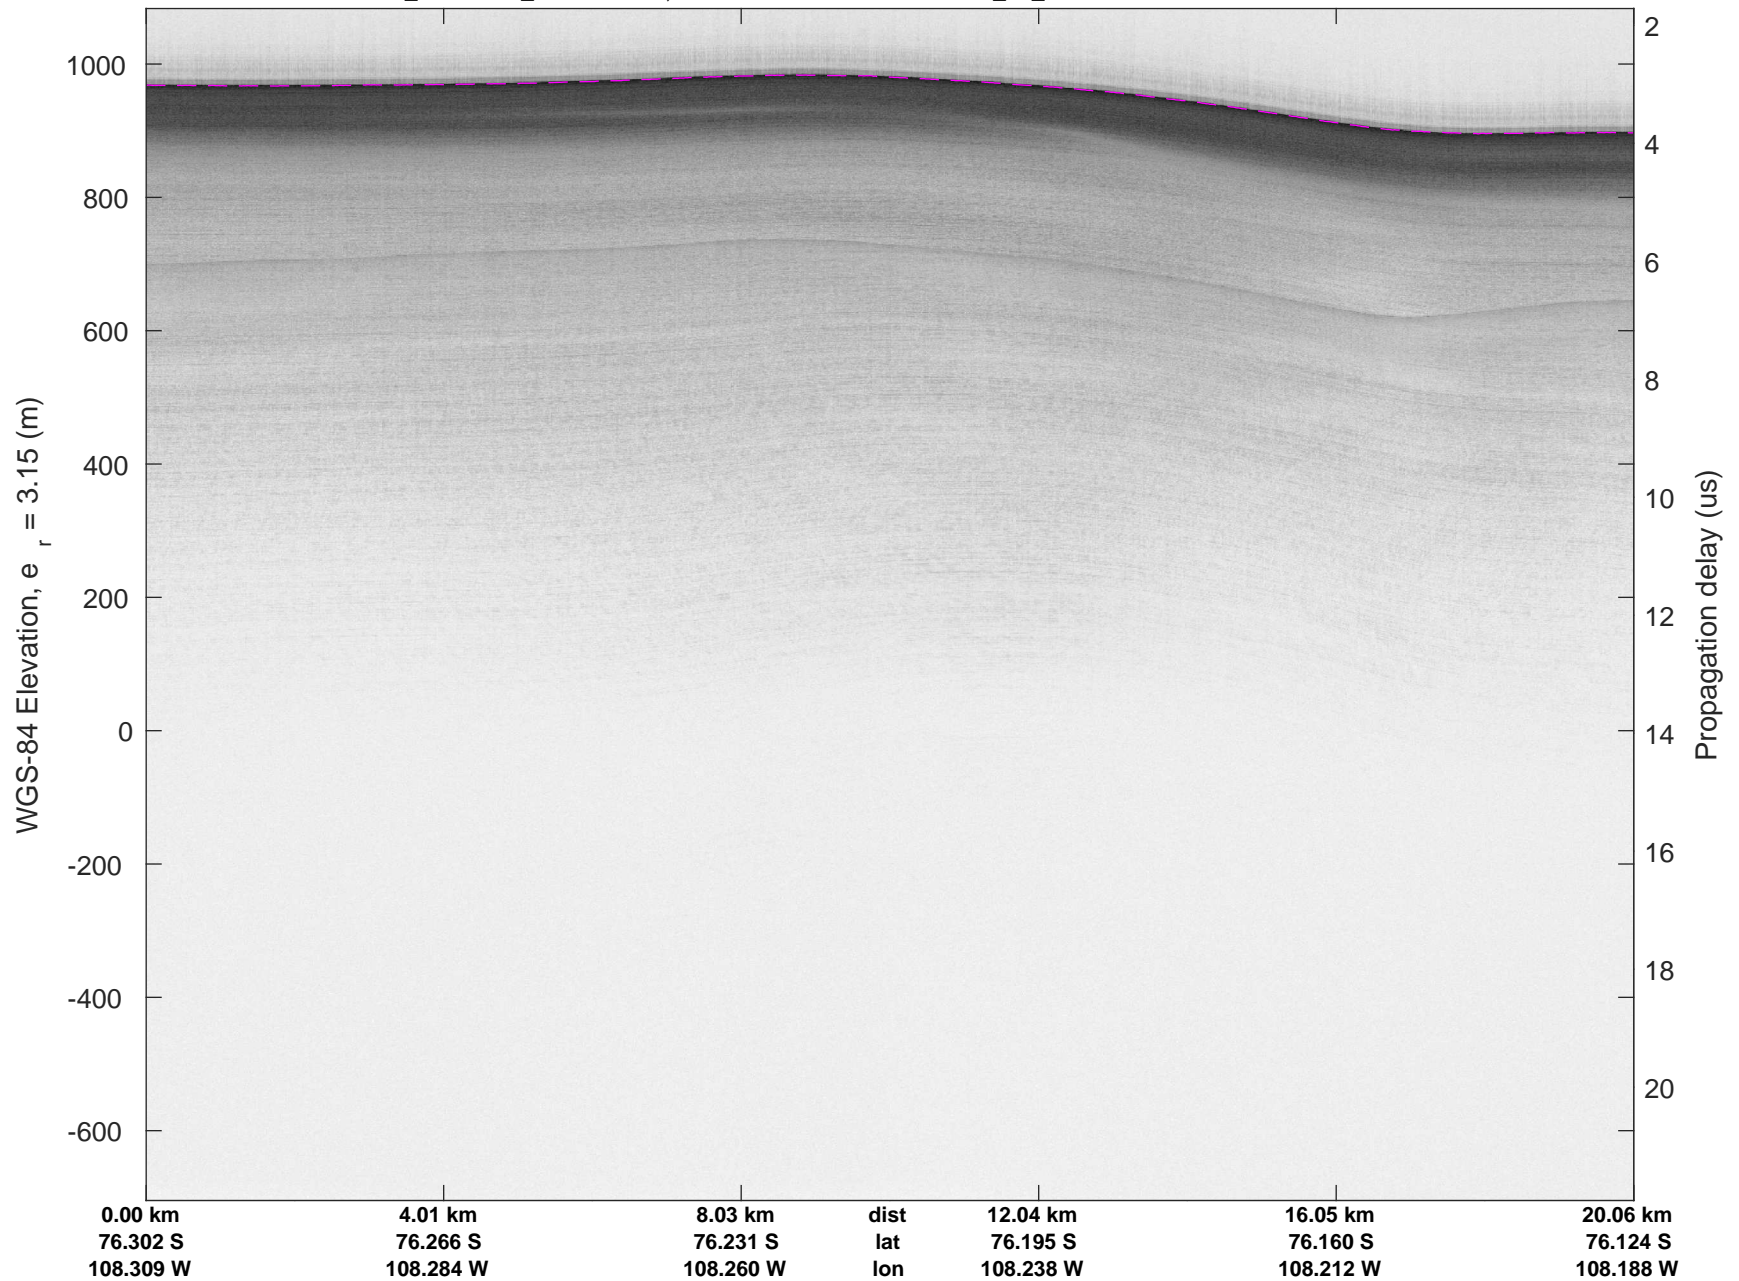

T05, Thwaites Ice Shelf
20190130_01_001
Polar Stereograph -71N/0E

accum 2018_Antarctica_TObas: "T05, Thwaites Ice Shelf" 20190130_01_001: 15:08:56.0 to 15:14:03.3 GPS

accum 2018_Antarctica_TObas: "T05, Thwaites Ice Shelf" 20190130_01_001: 15:08:56.0 to 15:14:03.3 GPS

T05, Thwaites Ice Shelf
20190130_01_002
Polar Stereograph -71N/0E

accum 2018_Antarctica_TObs: "T05, Thwaites Ice Shelf" 20190130_01_002: 15:14:03.4 to 15:19:01.6 GPS

accum 2018_Antarctica_TObs: "T05, Thwaites Ice Shelf" 20190130_01_002: 15:14:03.4 to 15:19:01.6 GPS