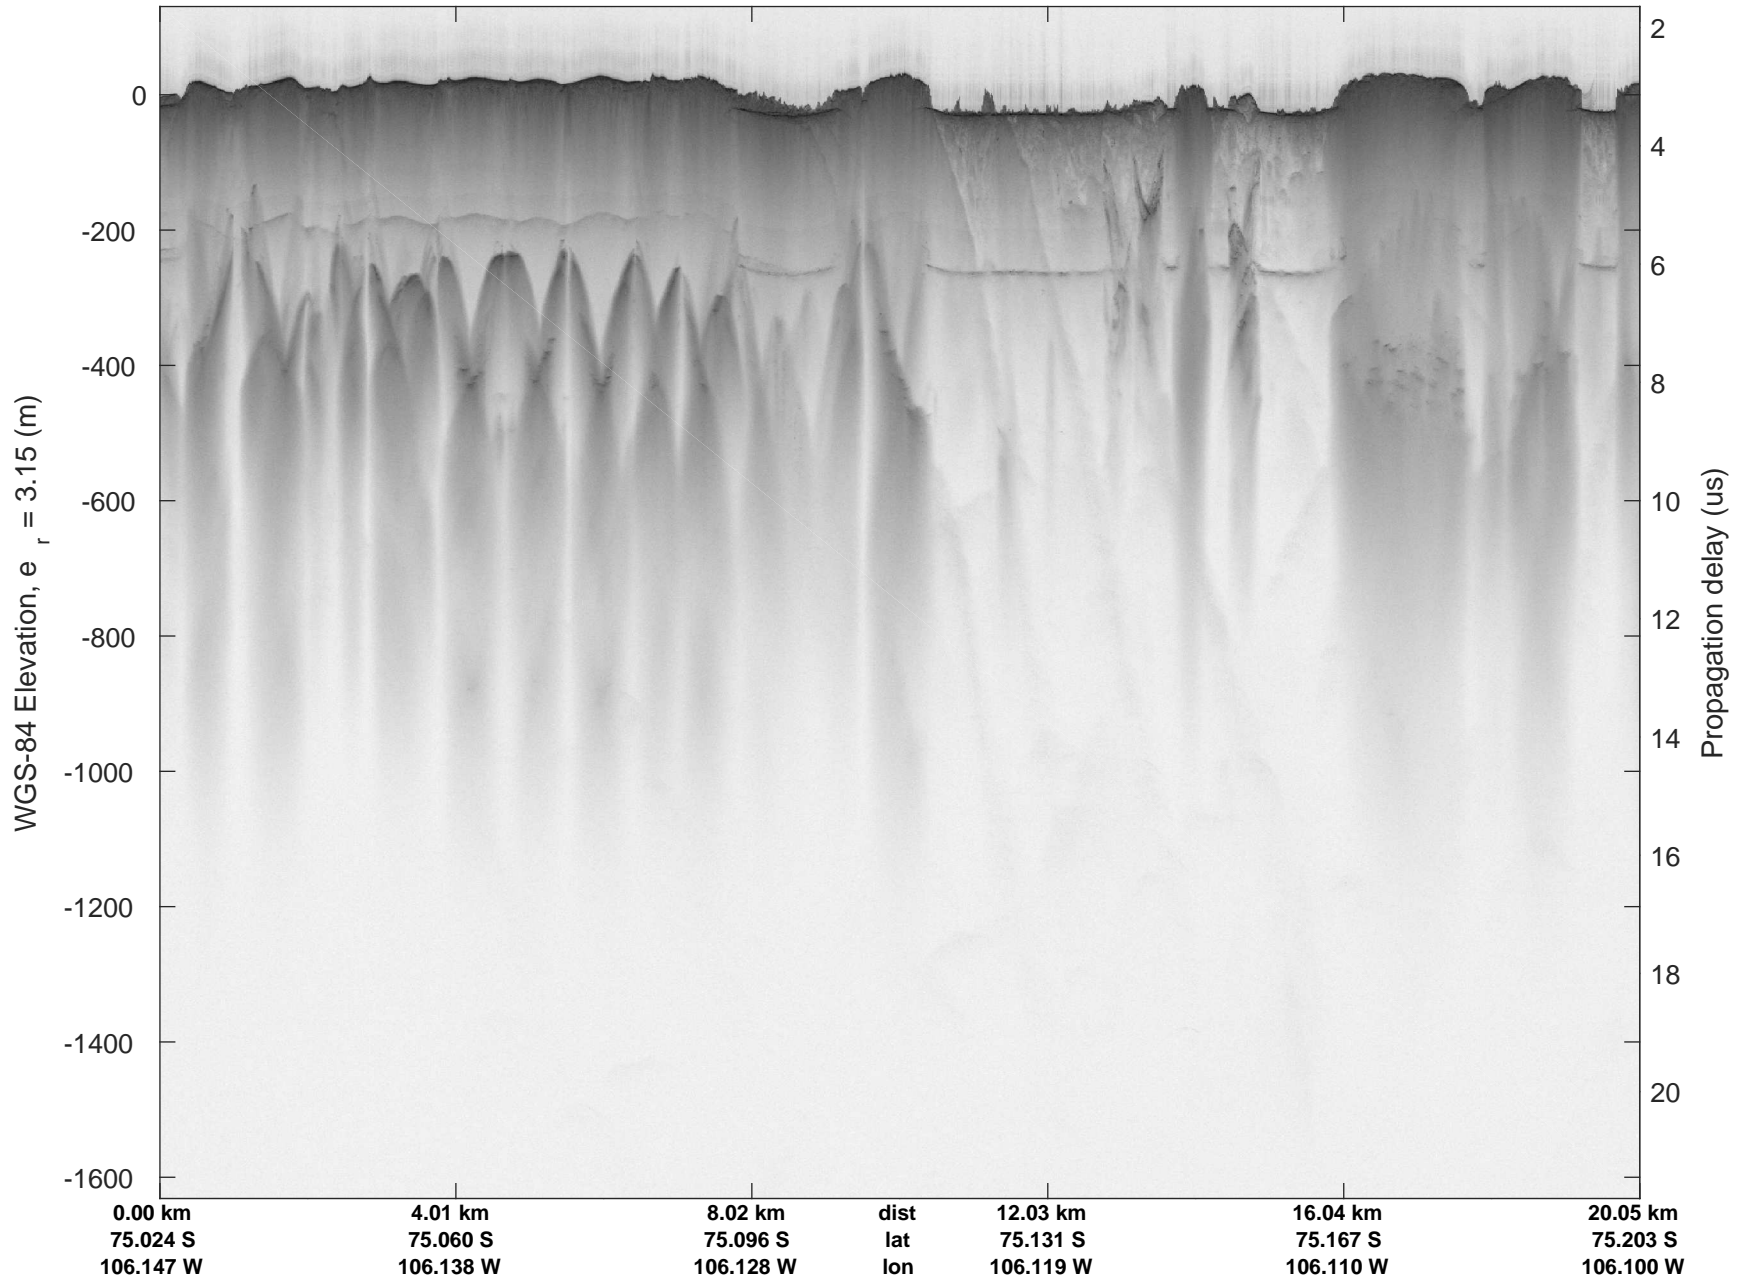

accum 2018_Antarctica_TObas: "T05, Thwaites Ice Shelf" 20190130_01_031: 17:54:26.7 to 18:00:18.3 GPS