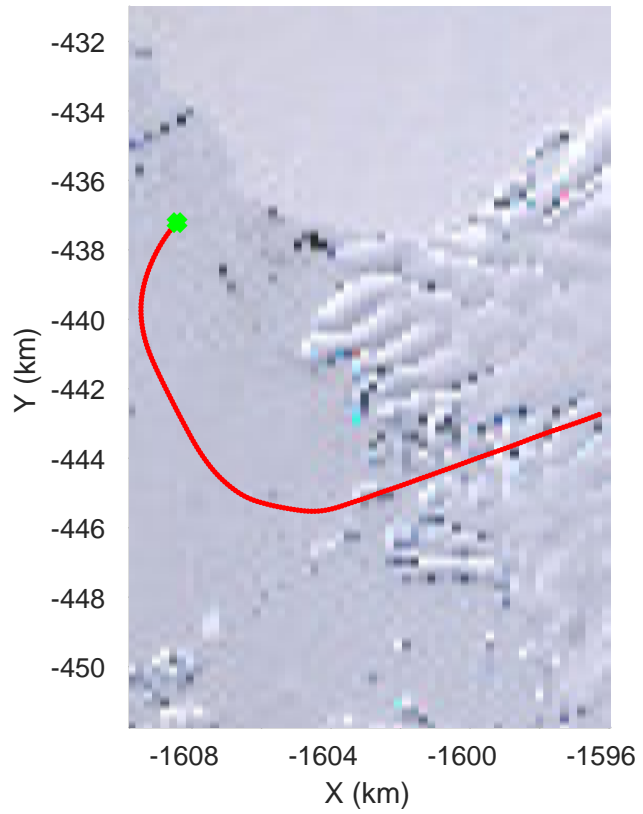

T05, Thwaites Ice Shelf
20190130_01_022
Polar Stereograph -71N/0E