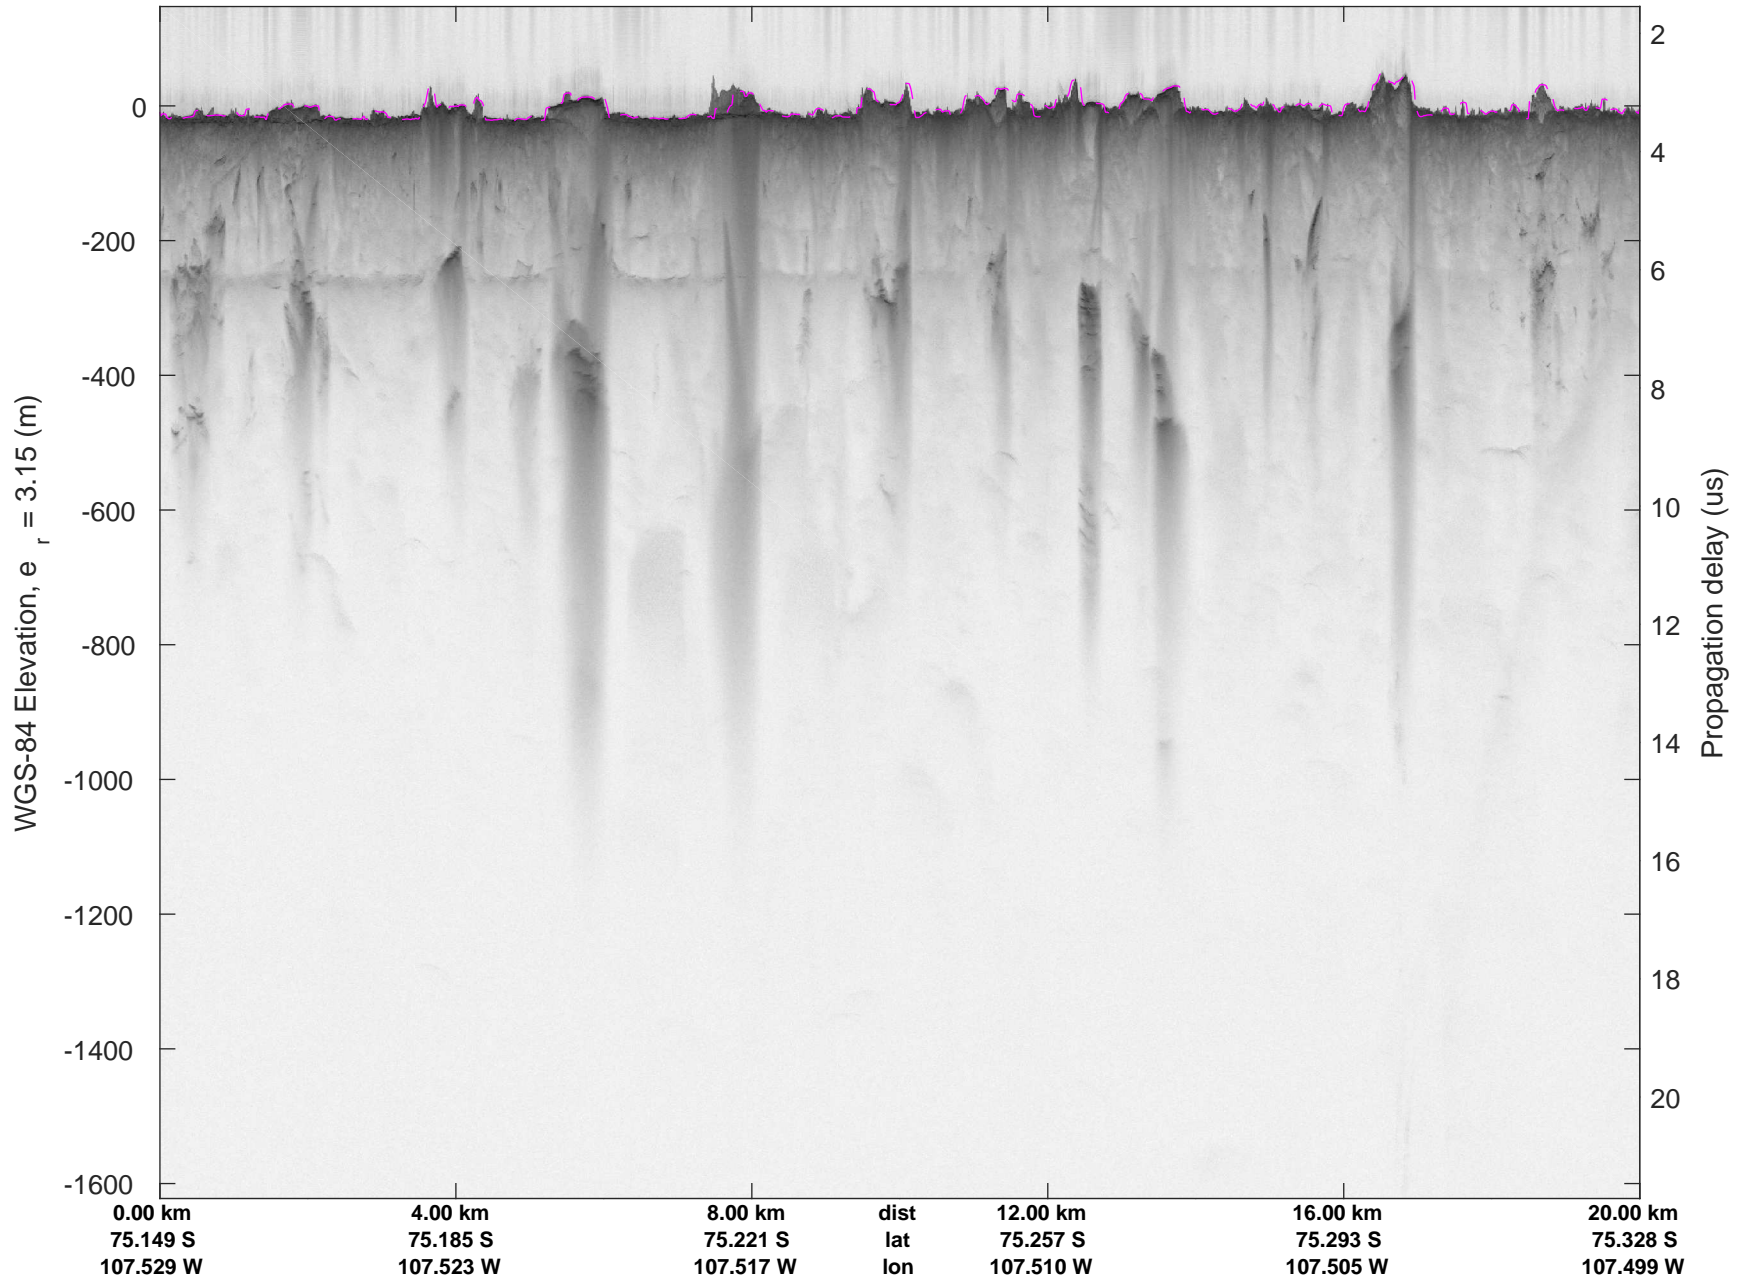

accum 2018_Antarctica_TObas: "T05, Thwaites Ice Shelf" 20190130_01_046: 19:18:43.4 to 19:24:30.2 GPS