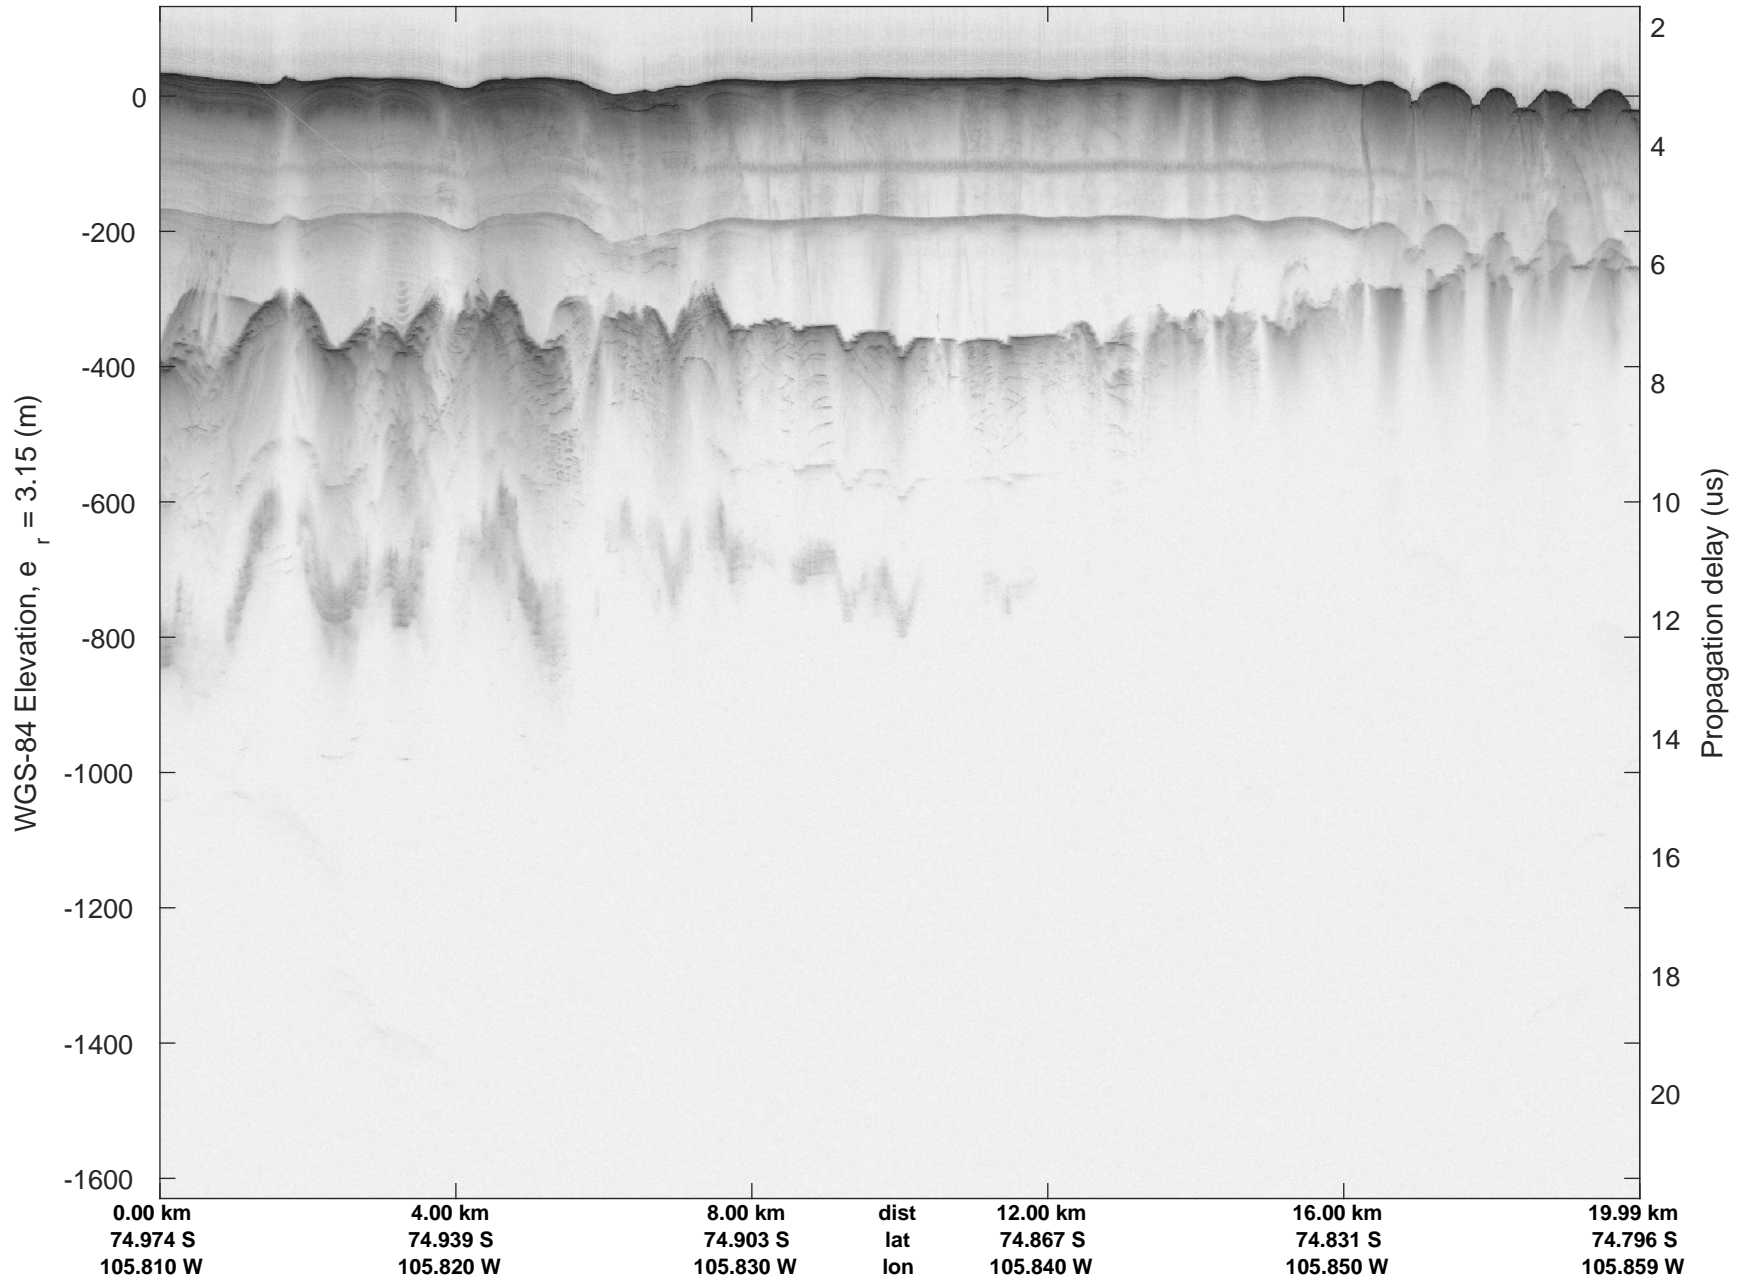

accum 2018_Antarctica_TObas: "T05, Thwaites Ice Shelf" 20190130_01_027: 17:31:51.2 to 17:37:25.6 GPS

T05, Thwaites Ice Shelf
20190130_01_028
Polar Stereograph -71N/0E

accum 2018_Antarctica_TObas: "T05, Thwaites Ice Shelf" 20190130_01_028: 17:37:25.7 to 17:42:56.5 GPS