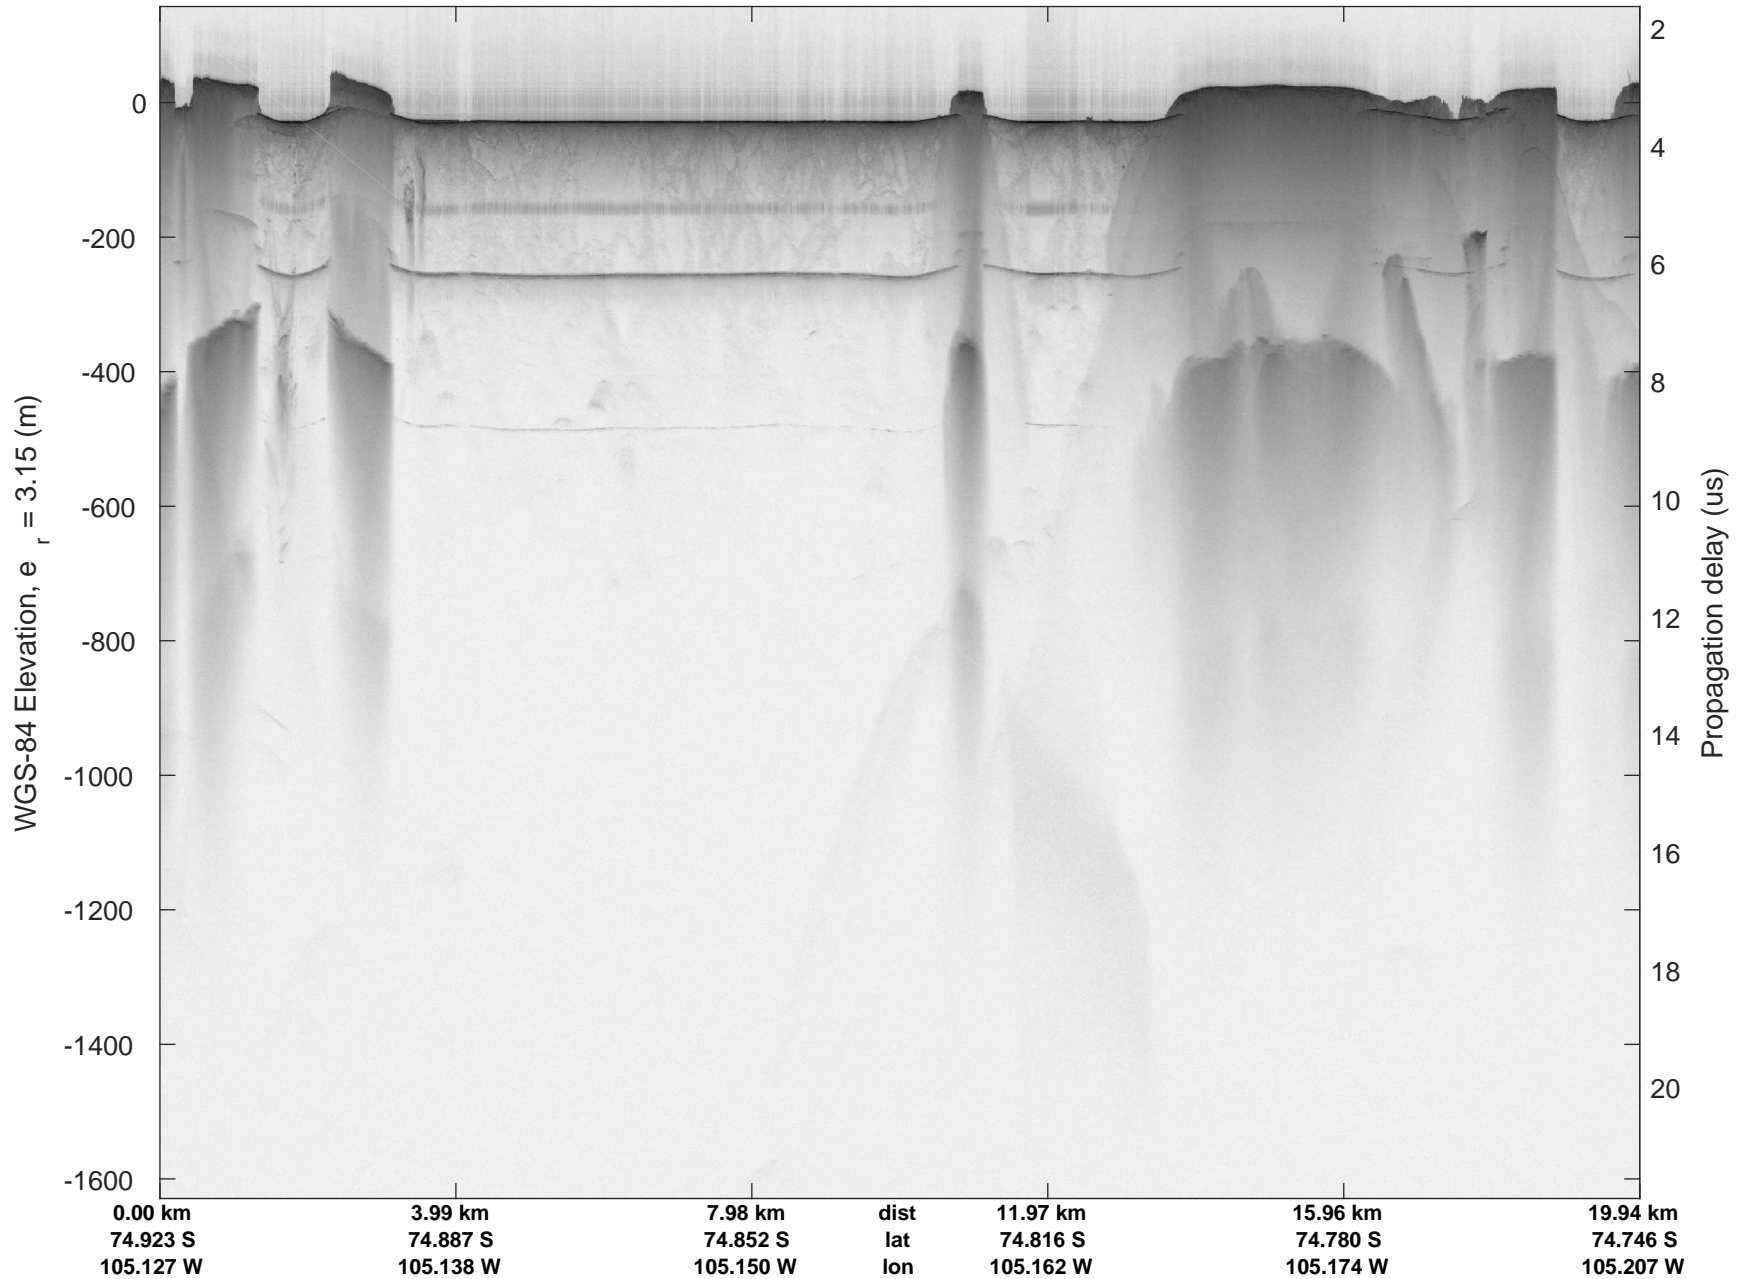

accum 2018_Antarctica_TObas: "T05, Thwaites Ice Shelf" 20190130_01_021: 16:57:32.8 to 17:03:13.3 GPS