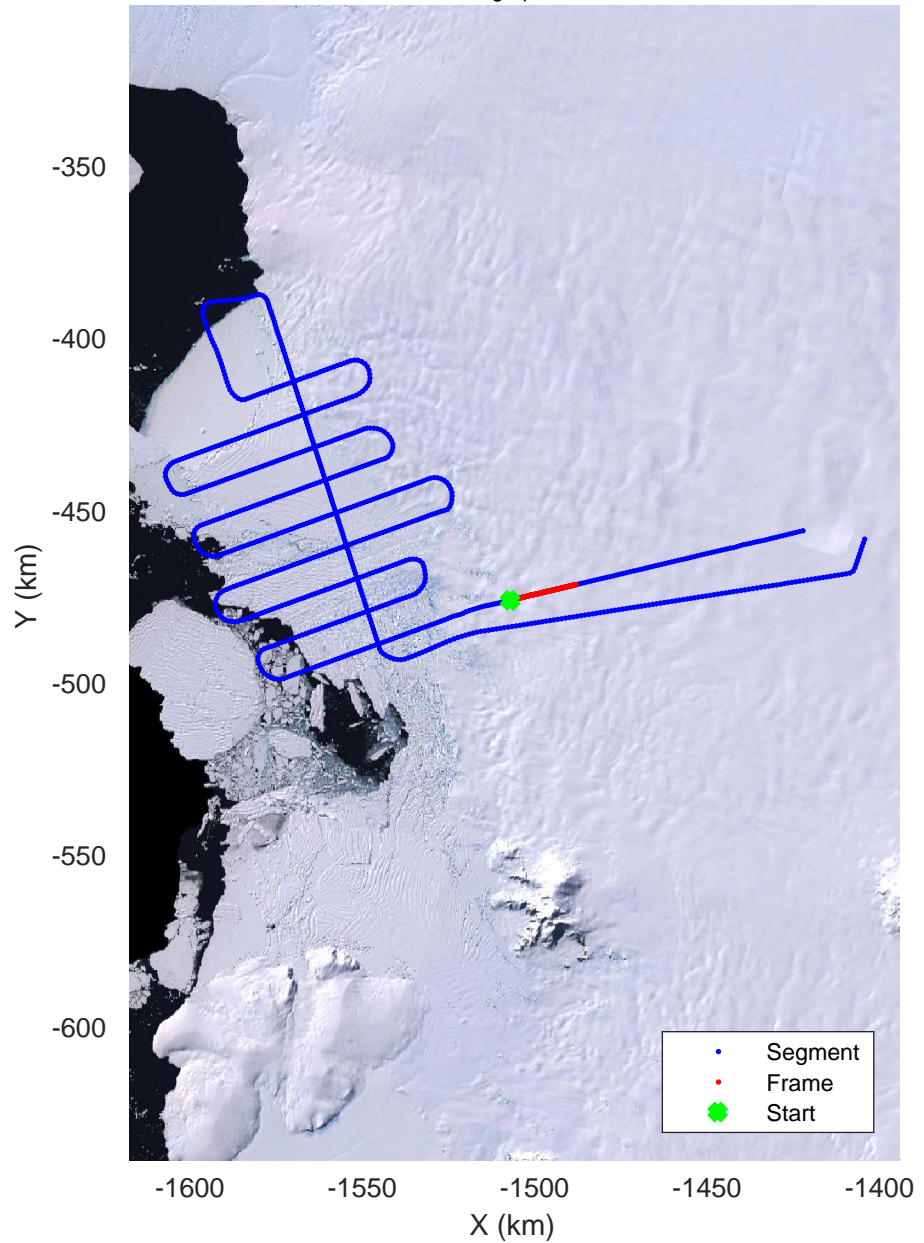

T05, Thwaites Ice Shelf
20190130_01_048
Polar Stereograph -71N/0E