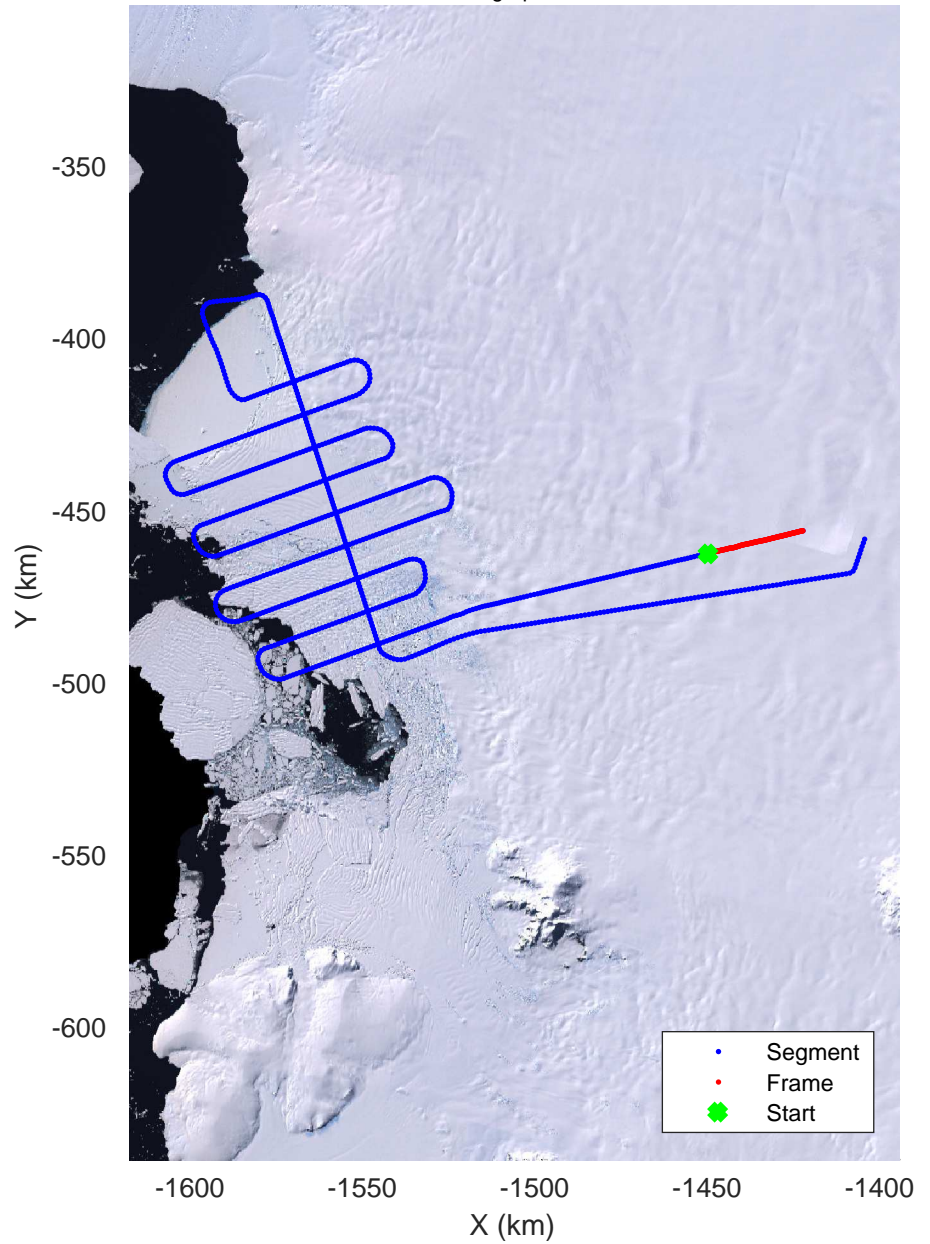

T05, Thwaites Ice Shelf
20190130_01_051
Polar Stereograph -71N/0E