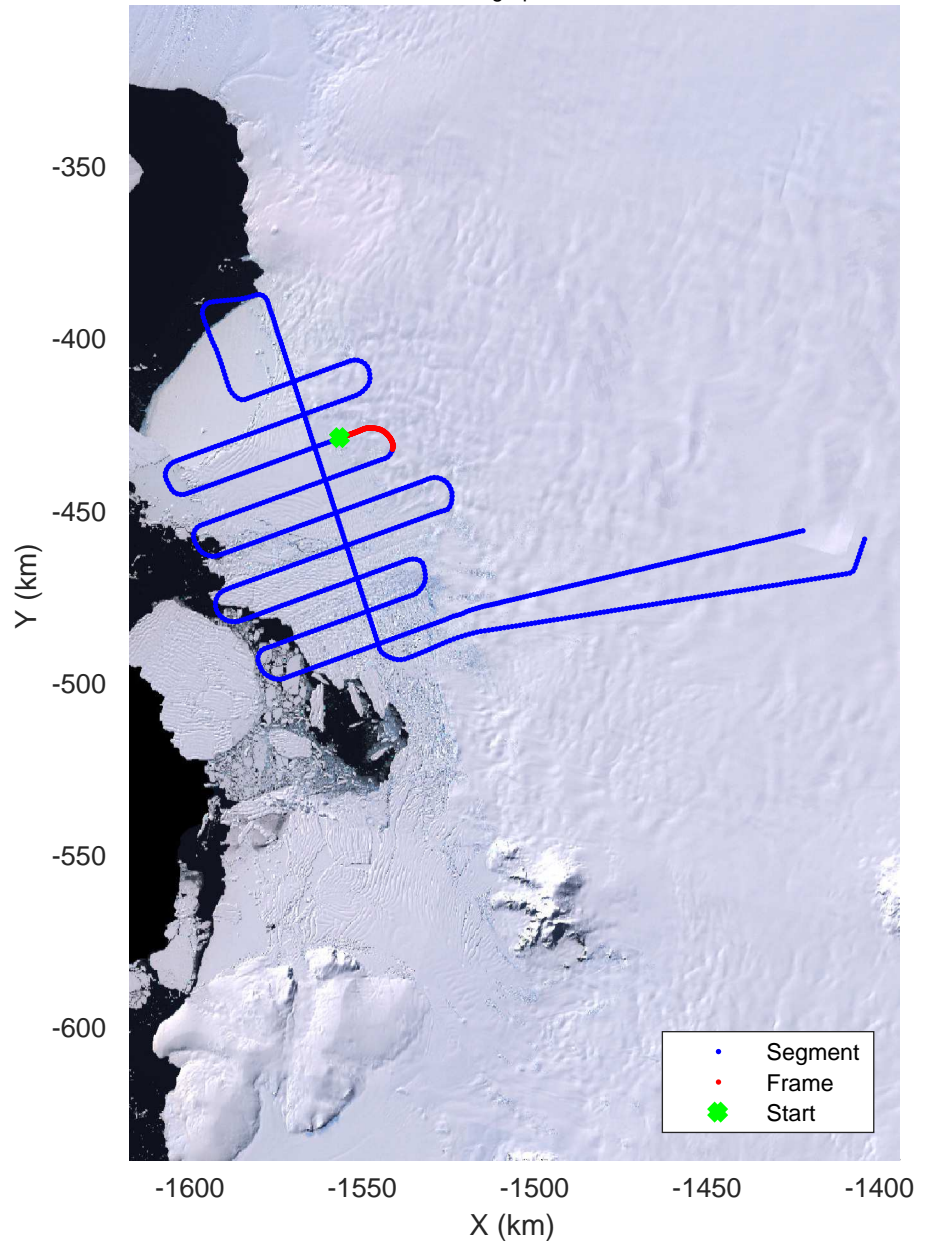

T05, Thwaites Ice Shelf
20190130_01_025
Polar Stereograph -71N/0E