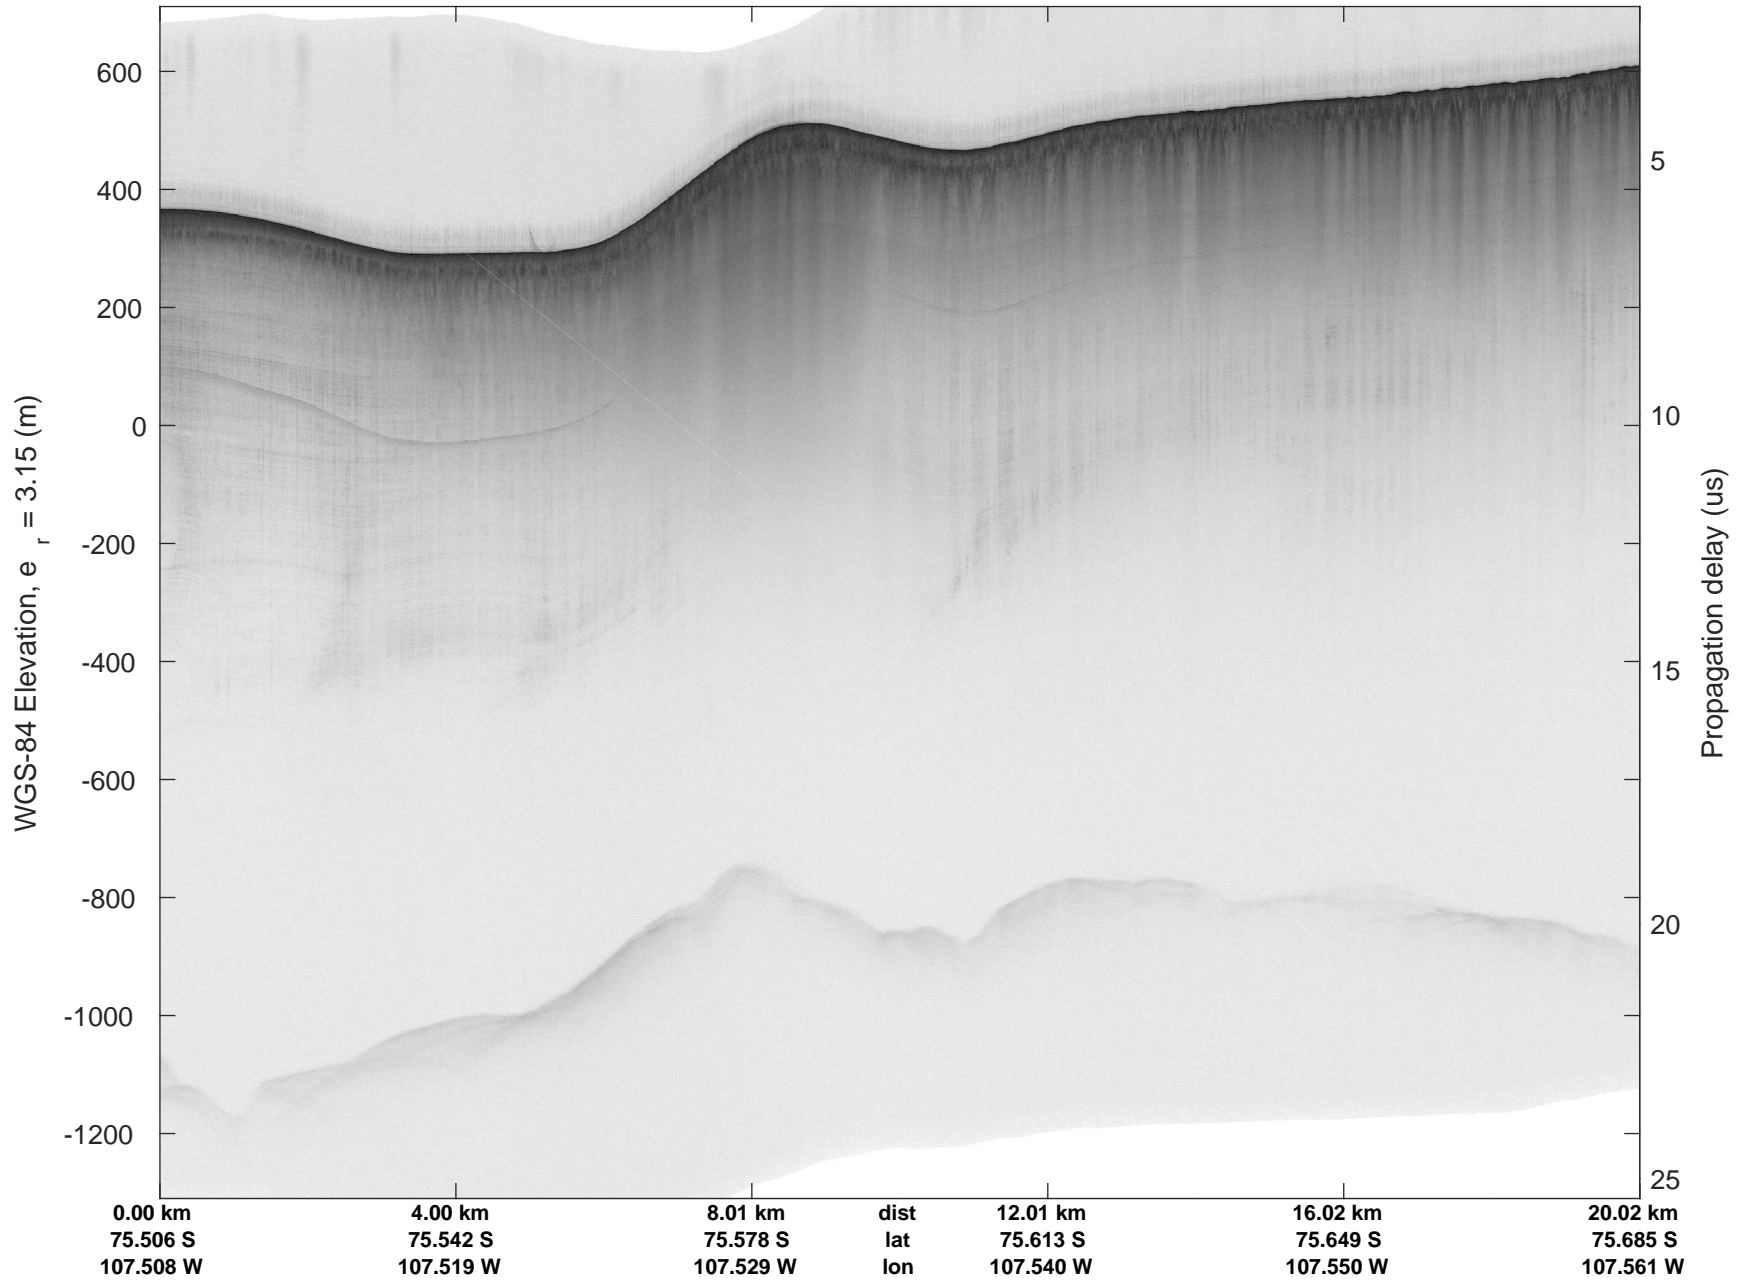

accum 2018_Antarctica_TObas: "T05, Thwaites Ice Shelf" 20190130_01_047: 19:24:30.2 to 19:30:40.5 GPS

T05, Thwaites Ice Shelf
20190130_01_048
Polar Stereograph -71N/0E

accum 2018_Antarctica_TObas: "T05, Thwaites Ice Shelf" 20190130_01_048: 19:30:40.5 to 19:36:35.1 GPS