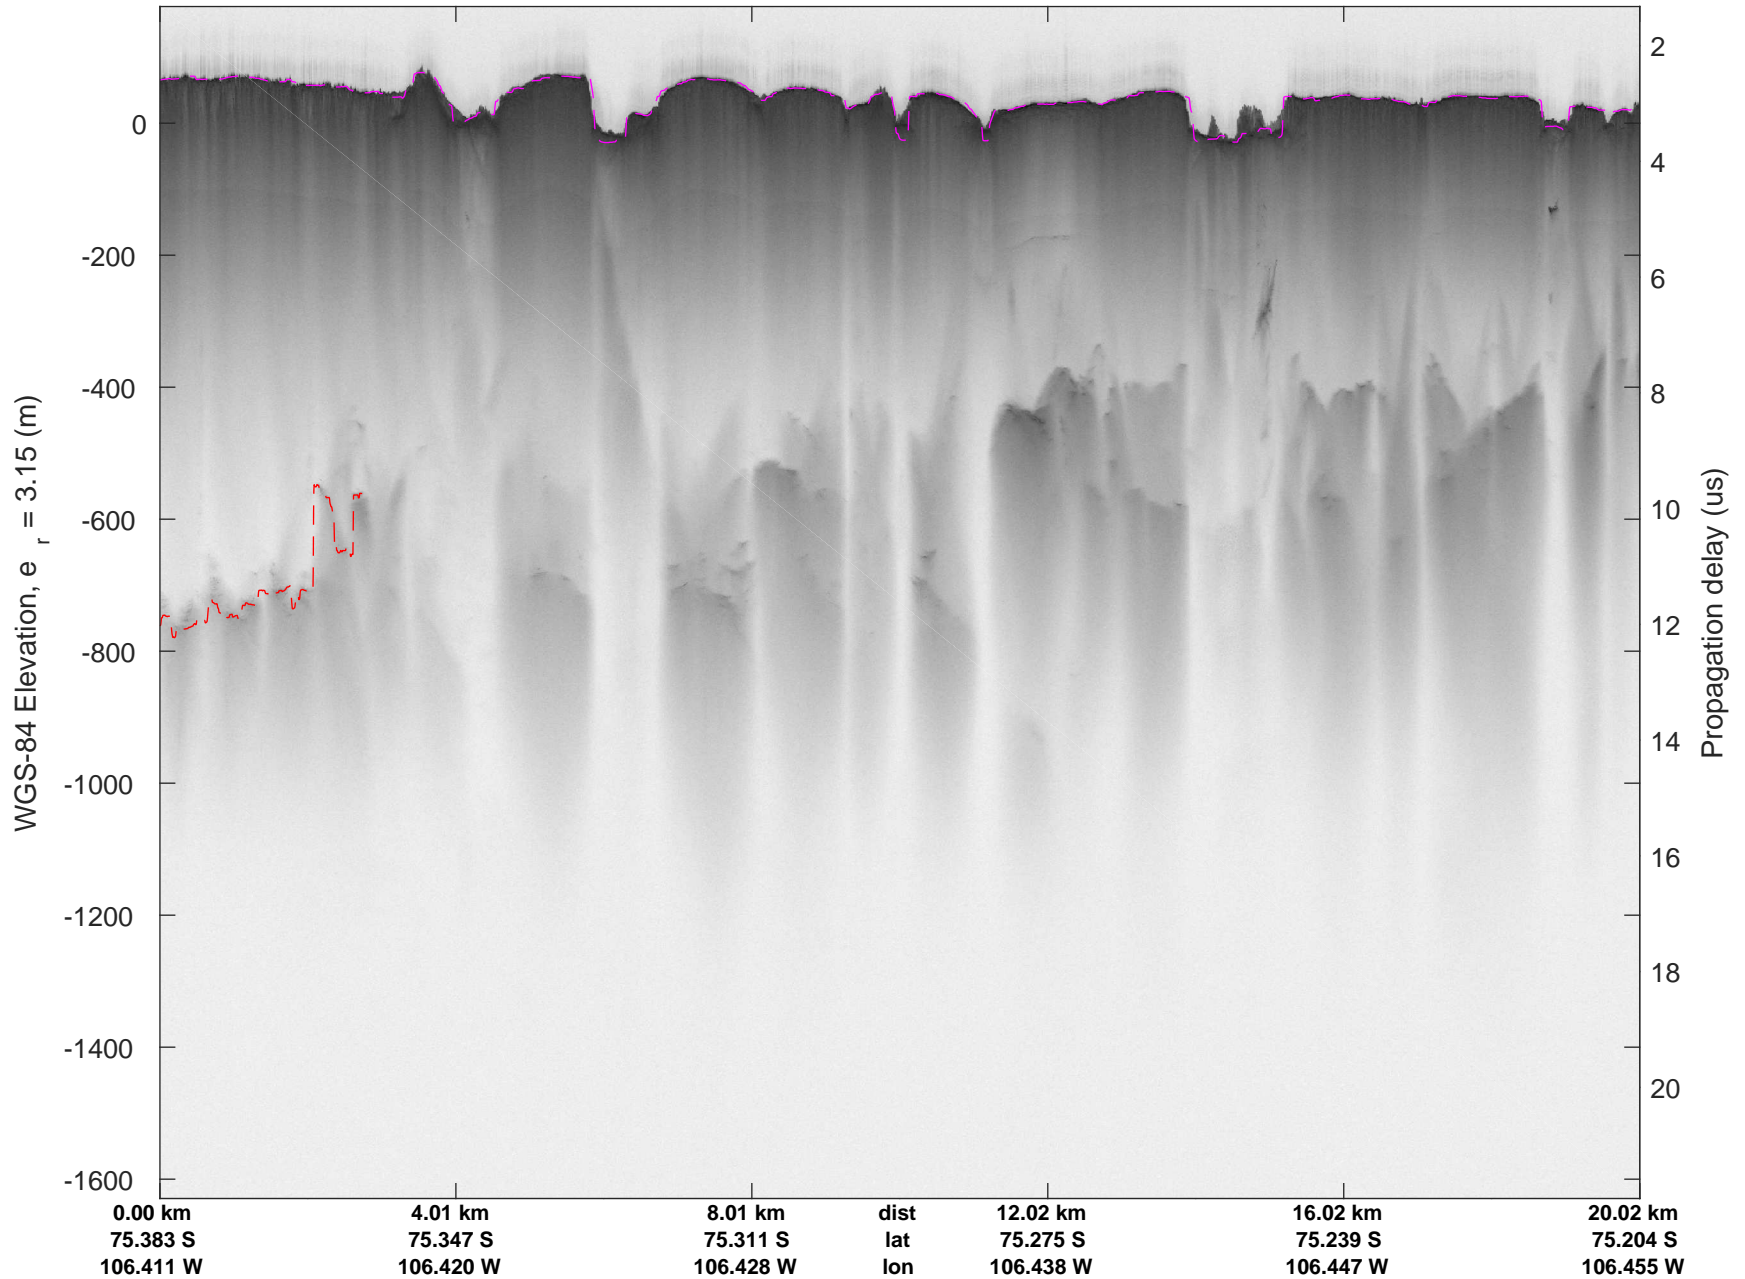

accum 2018_Antarctica_TObas: "T05, Thwaites Ice Shelf" 20190130_01_034: 18:11:36.5 to 18:17:18.0 GPS