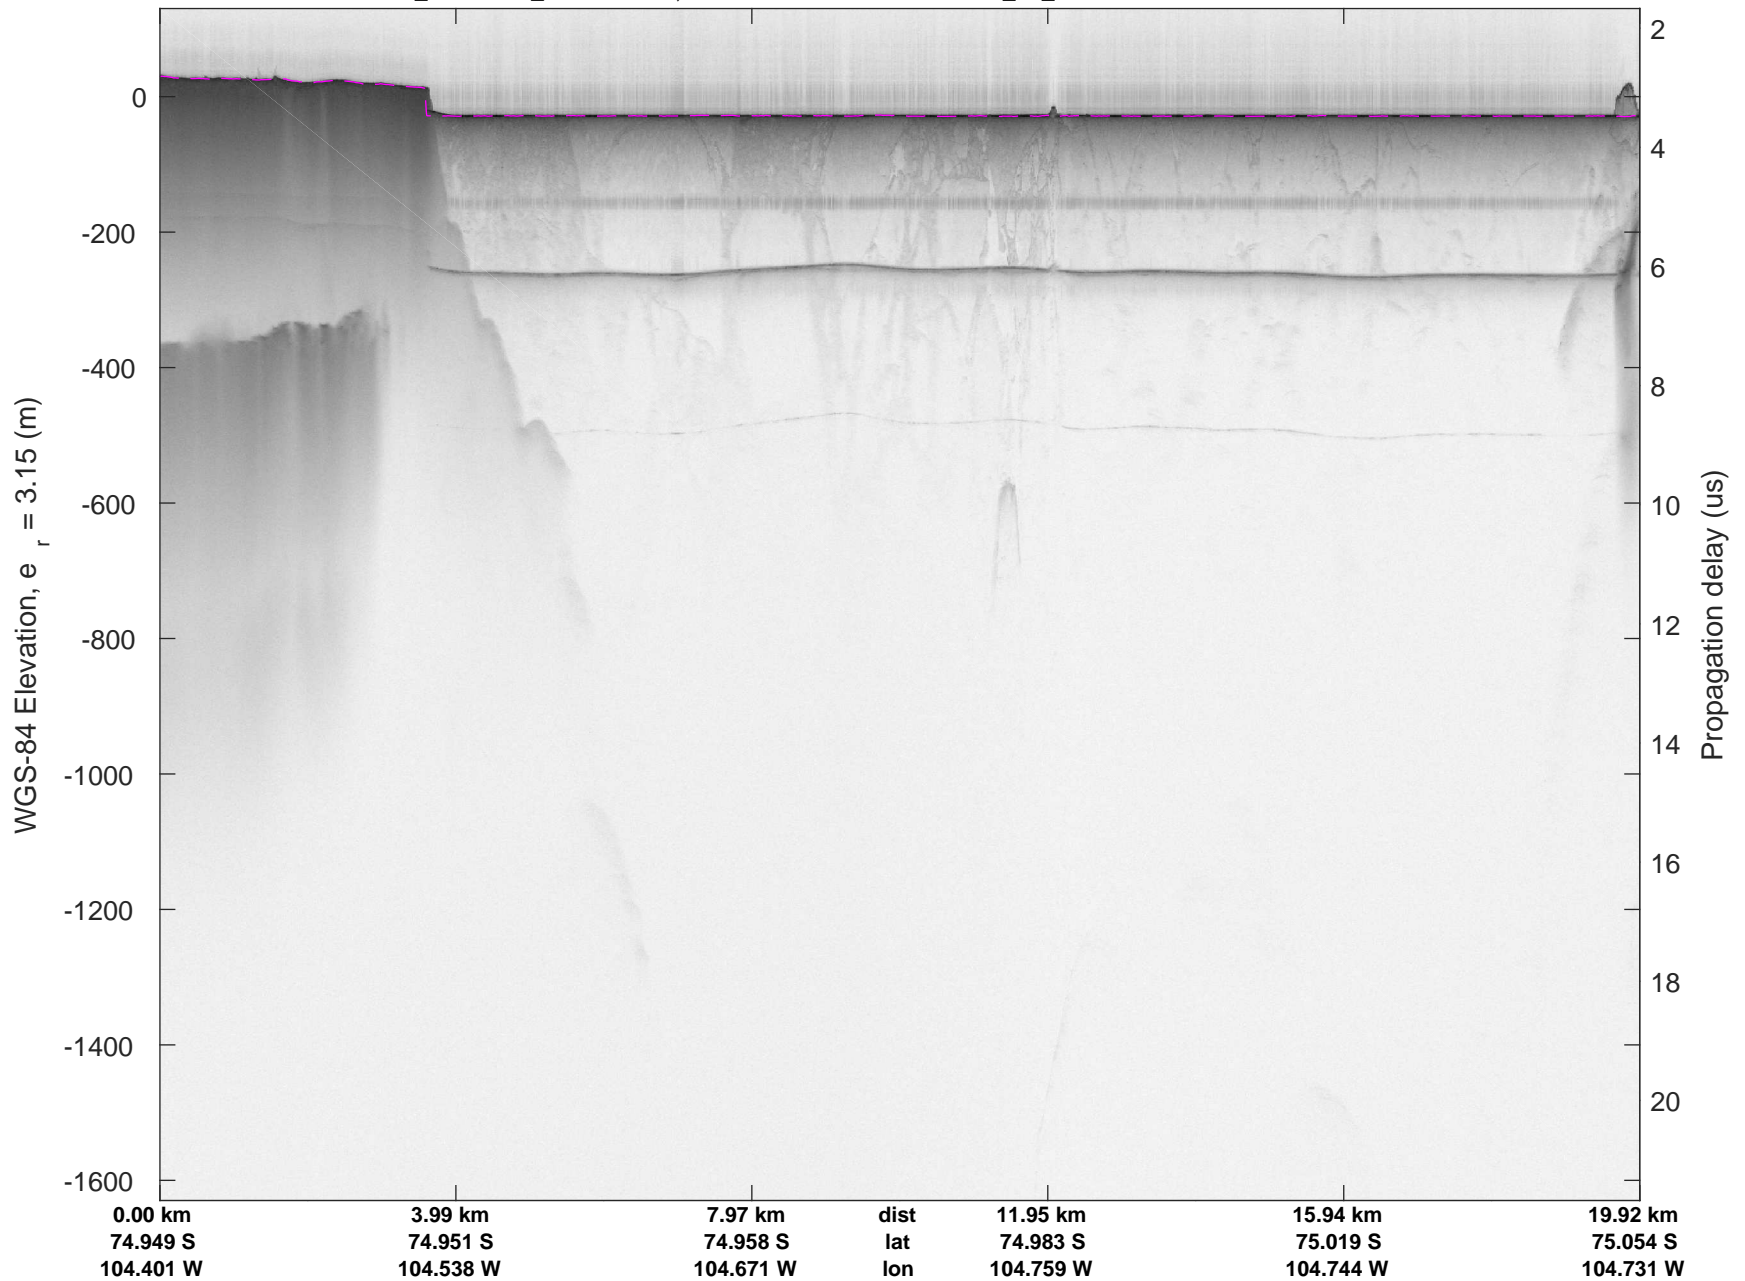

accum 2018_Antarctica_TObas: "T05, Thwaites Ice Shelf" 20190130_01_016: 16:30:33.8 to 16:35:53.2 GPS