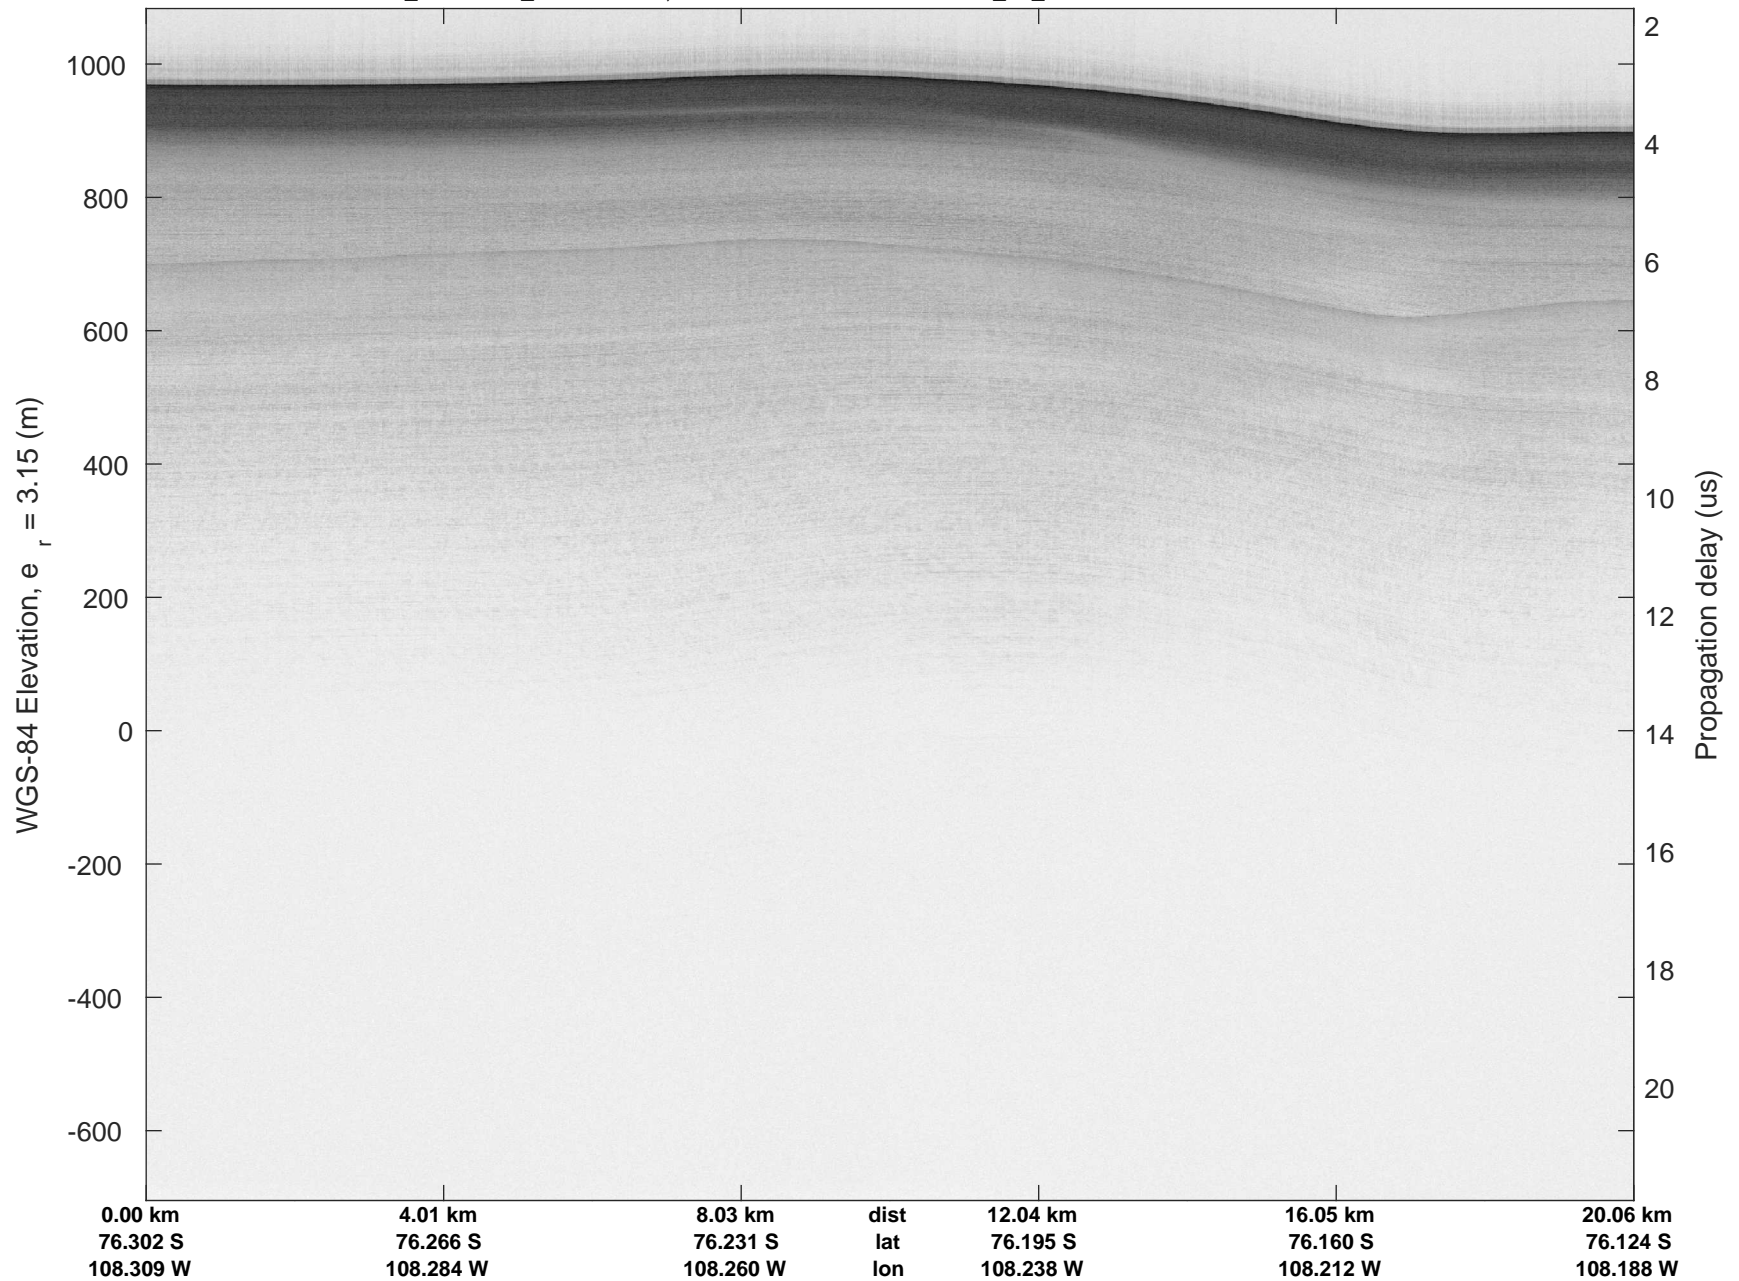

accum 2018_Antarctica_TObs: "T05, Thwaites Ice Shelf" 20190130_01_002: 15:14:03.4 to 15:19:01.6 GPS