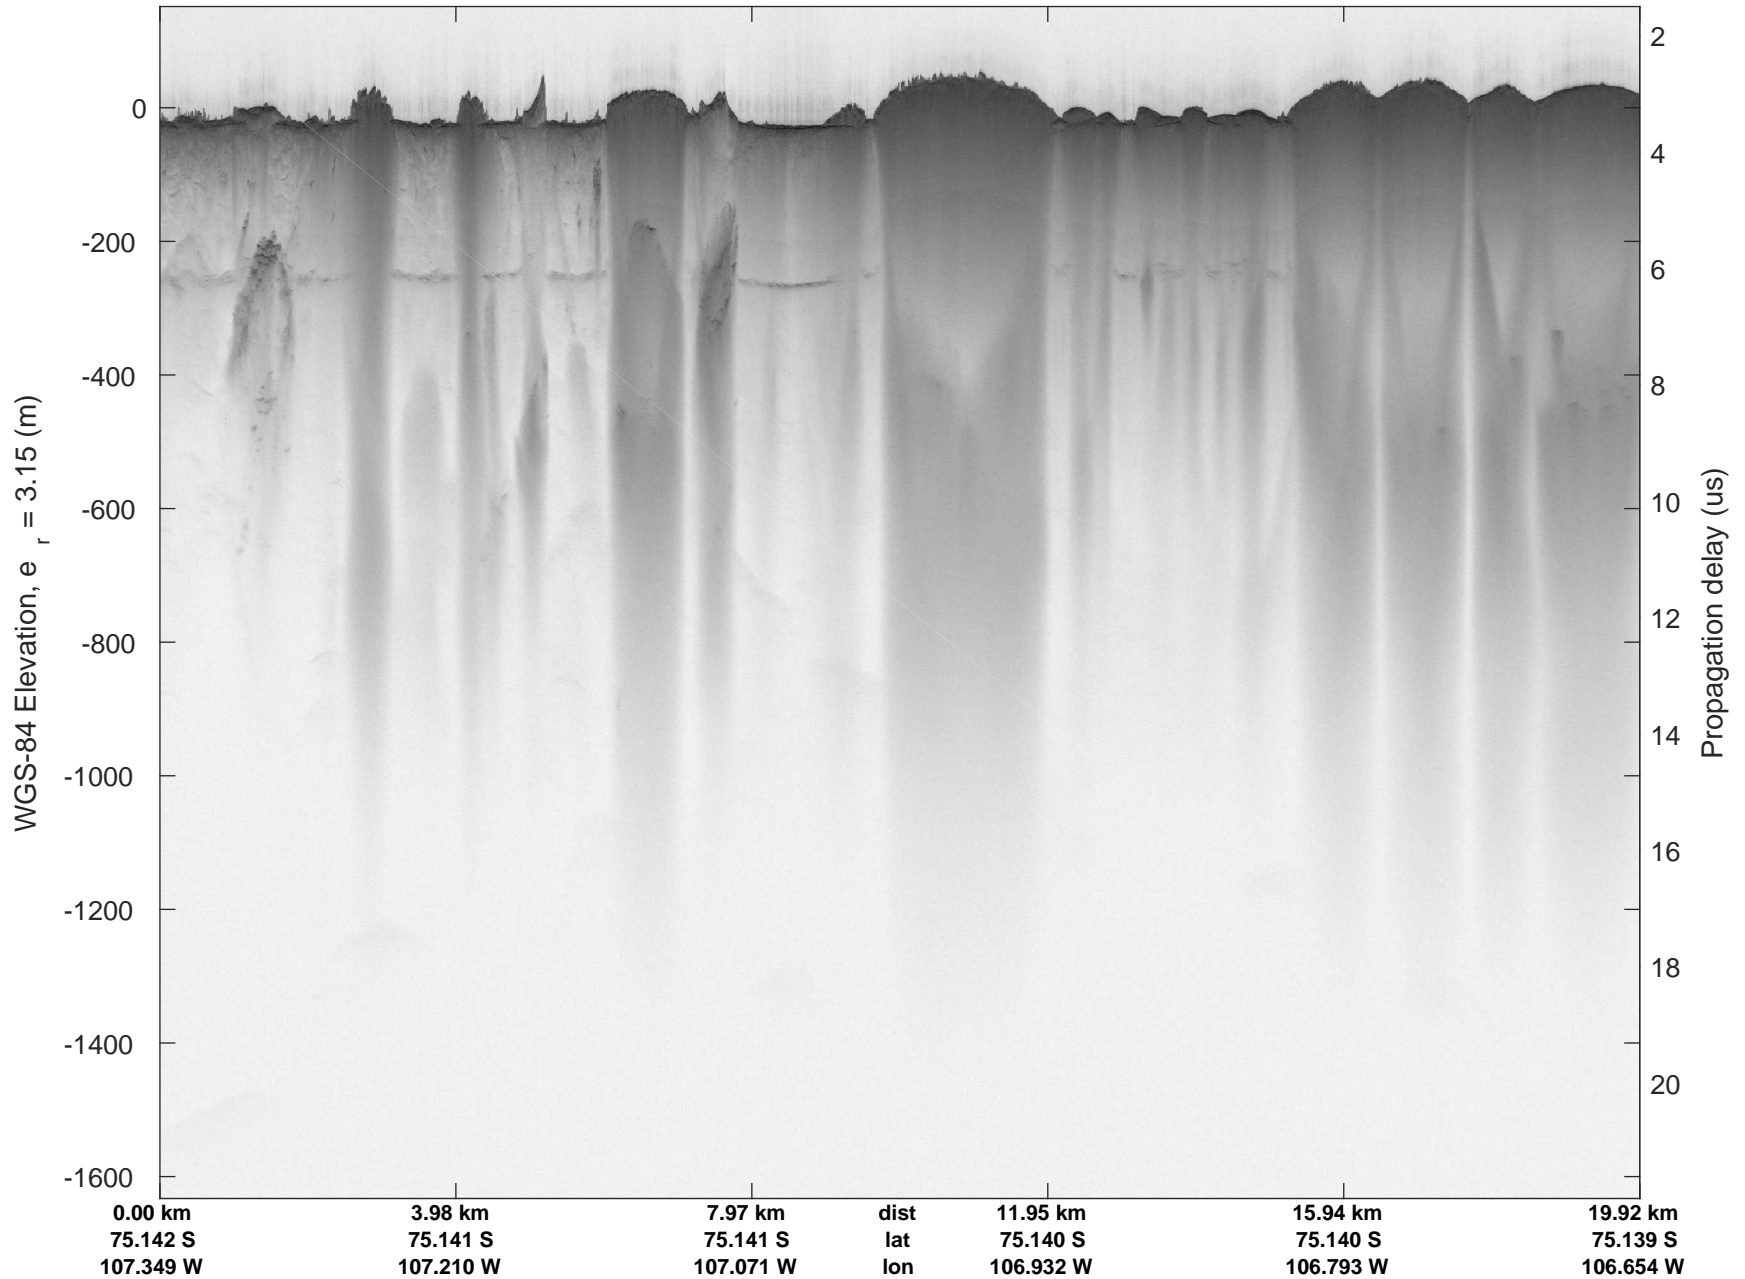

accum 2018_Antarctica_TObas: "T05, Thwaites Ice Shelf" 20190130_01_008: 15:44:17.3 to 15:49:43.3 GPS

T05, Thwaites Ice Shelf
20190130_01_009
Polar Stereograph -71N/0E

accum 2018_Antarctica_TObas: "T05, Thwaites Ice Shelf" 20190130_01_009: 15:49:43.3 to 15:55:28.5 GPS