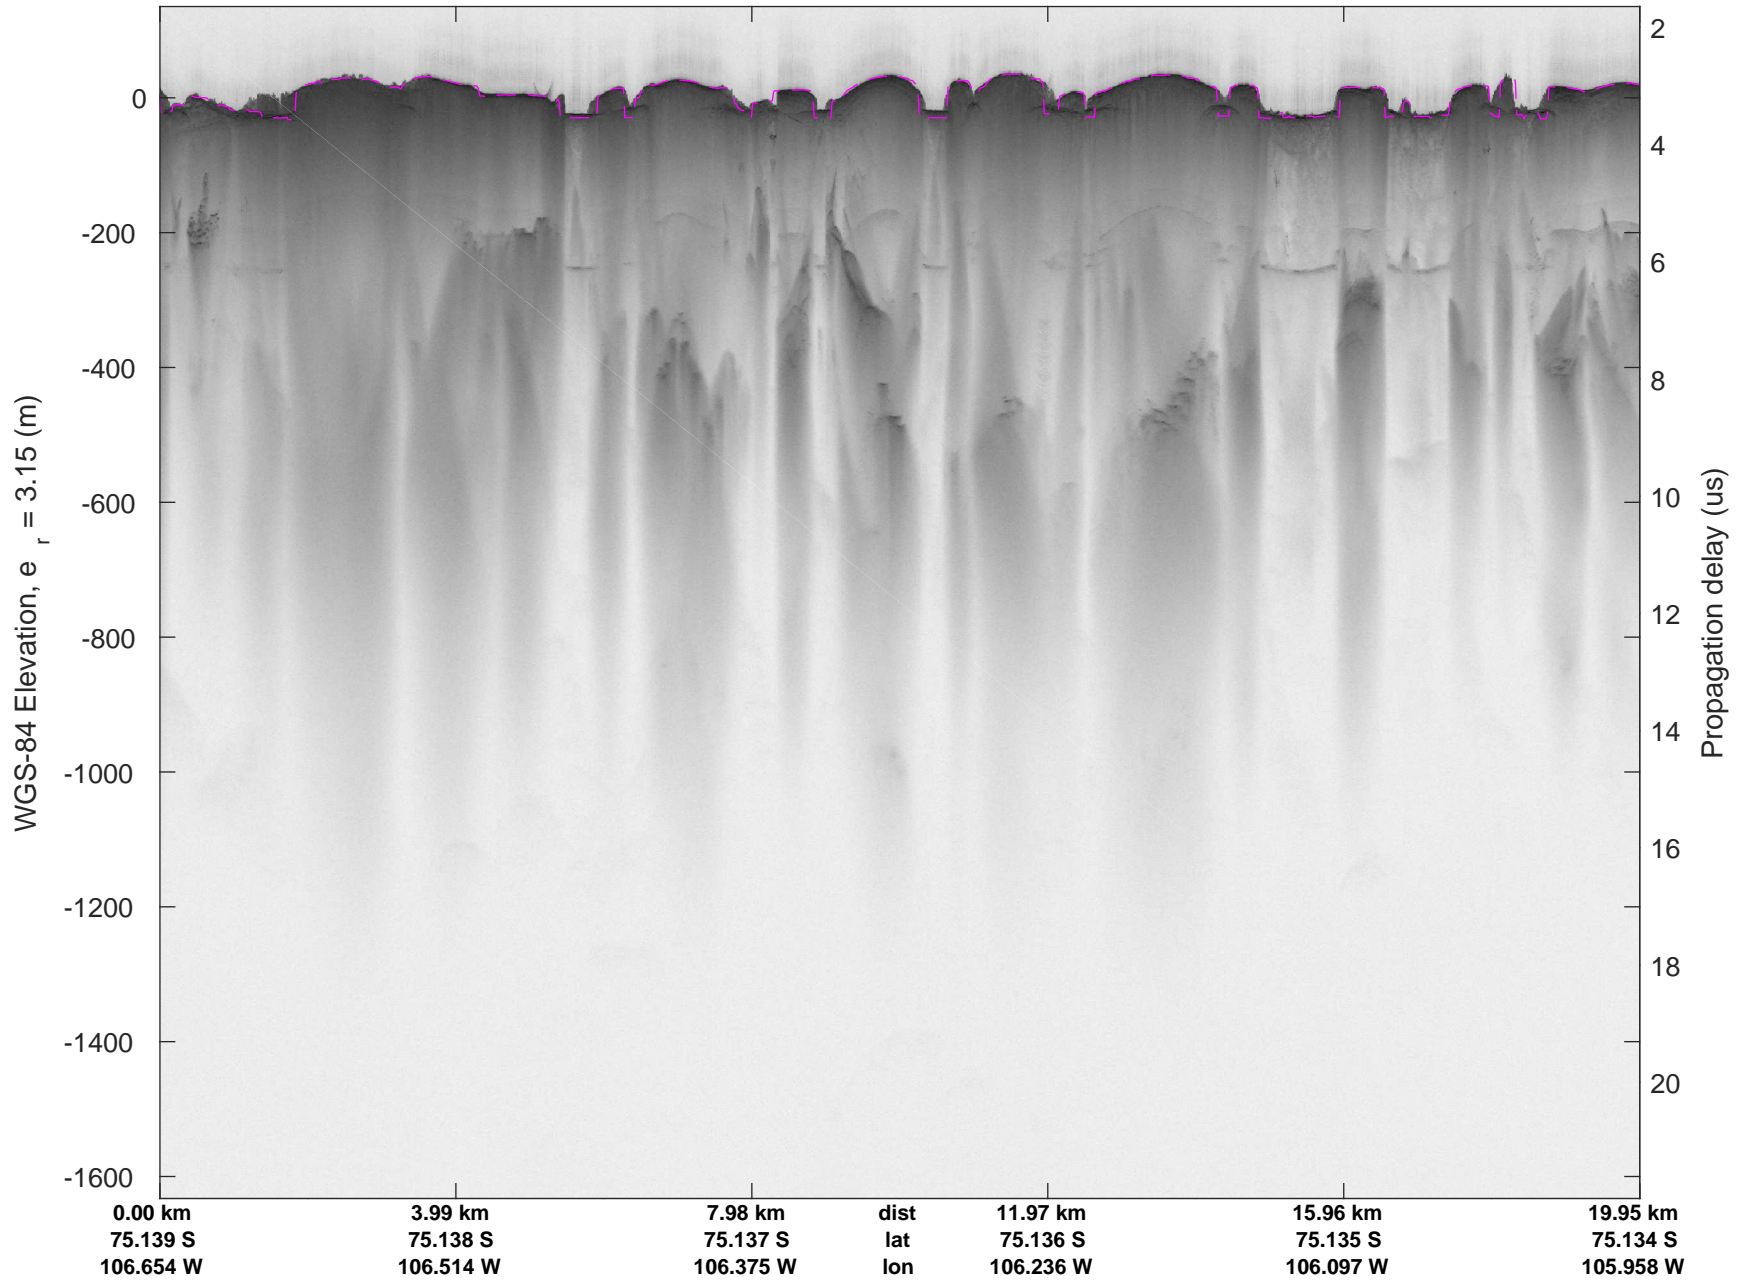

accum 2018_Antarctica_TObas: "T05, Thwaites Ice Shelf" 20190130_01_010: 15:55:28.6 to 16:01:45.8 GPS