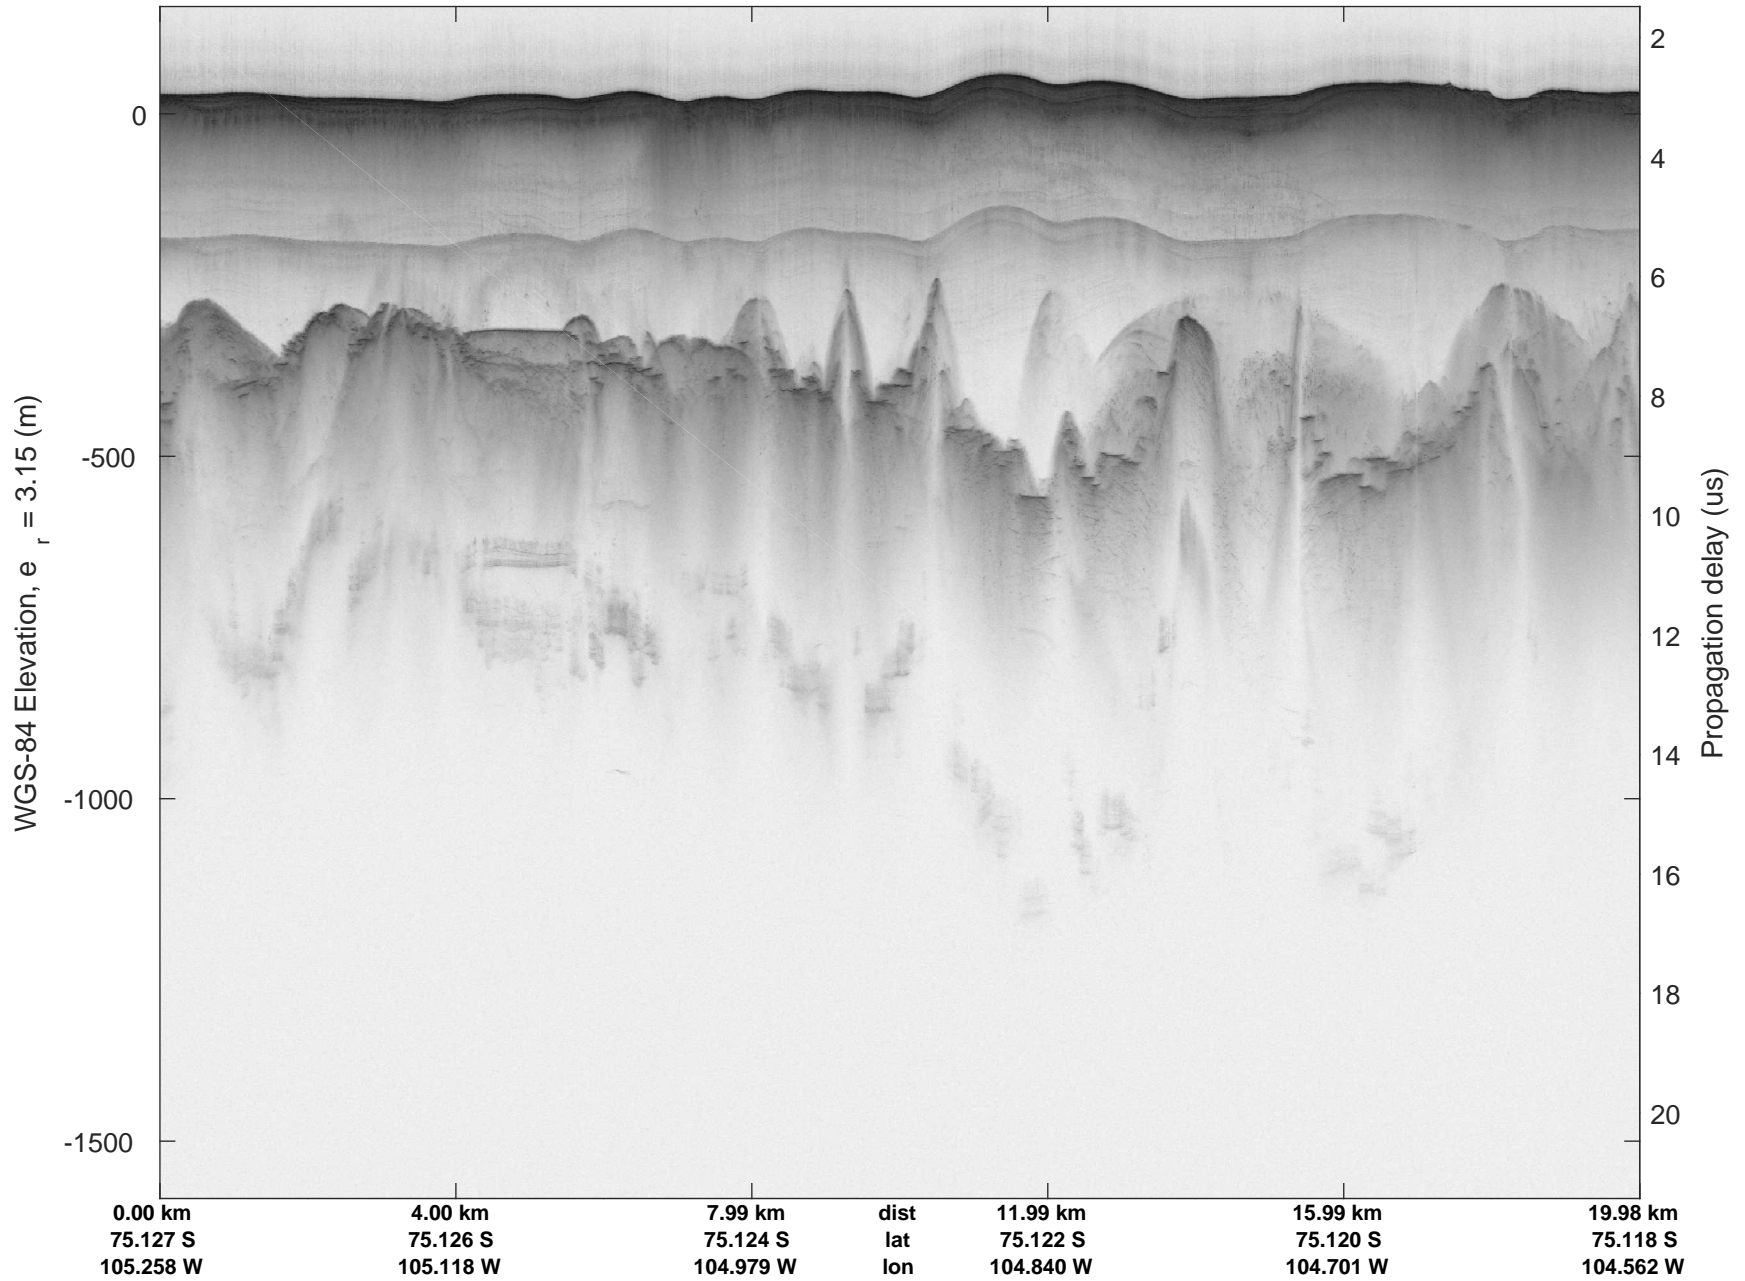

accum 2018_Antarctica_TObas: "T05, Thwaites Ice Shelf" 20190130_01_011: 16:01:45.9 to 16:07:53.1 GPS

T05, Thwaites Ice Shelf
20190130_01_012
Polar Stereograph -71N/0E

accum 2018_Antarctica_TObas: "T05, Thwaites Ice Shelf" 20190130_01_012: 16:07:53.2 to 16:13:49.7 GPS