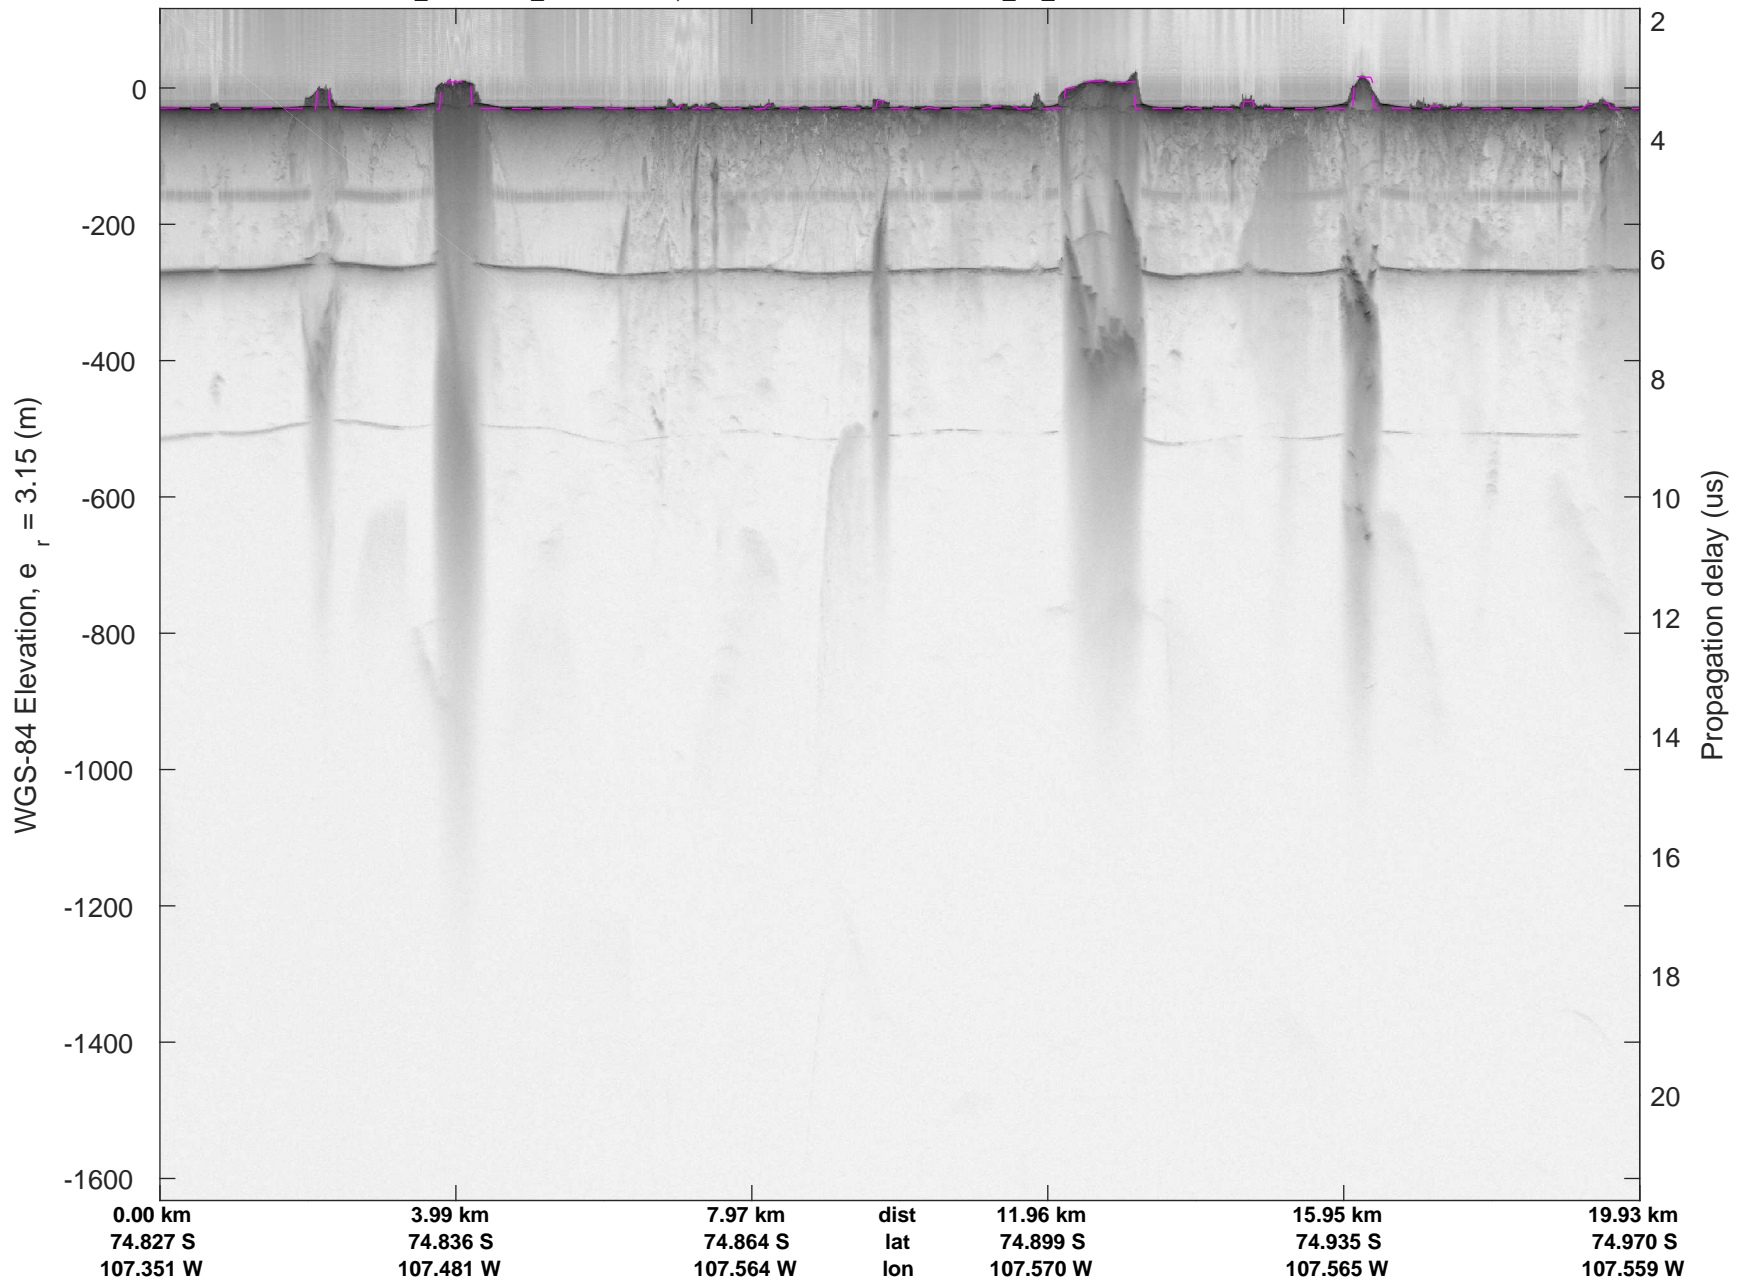

accum 2018_Antarctica_TObas: "T05, Thwaites Ice Shelf" 20190130_01_044: 19:07:21.9 to 19:13:00.1 GPS