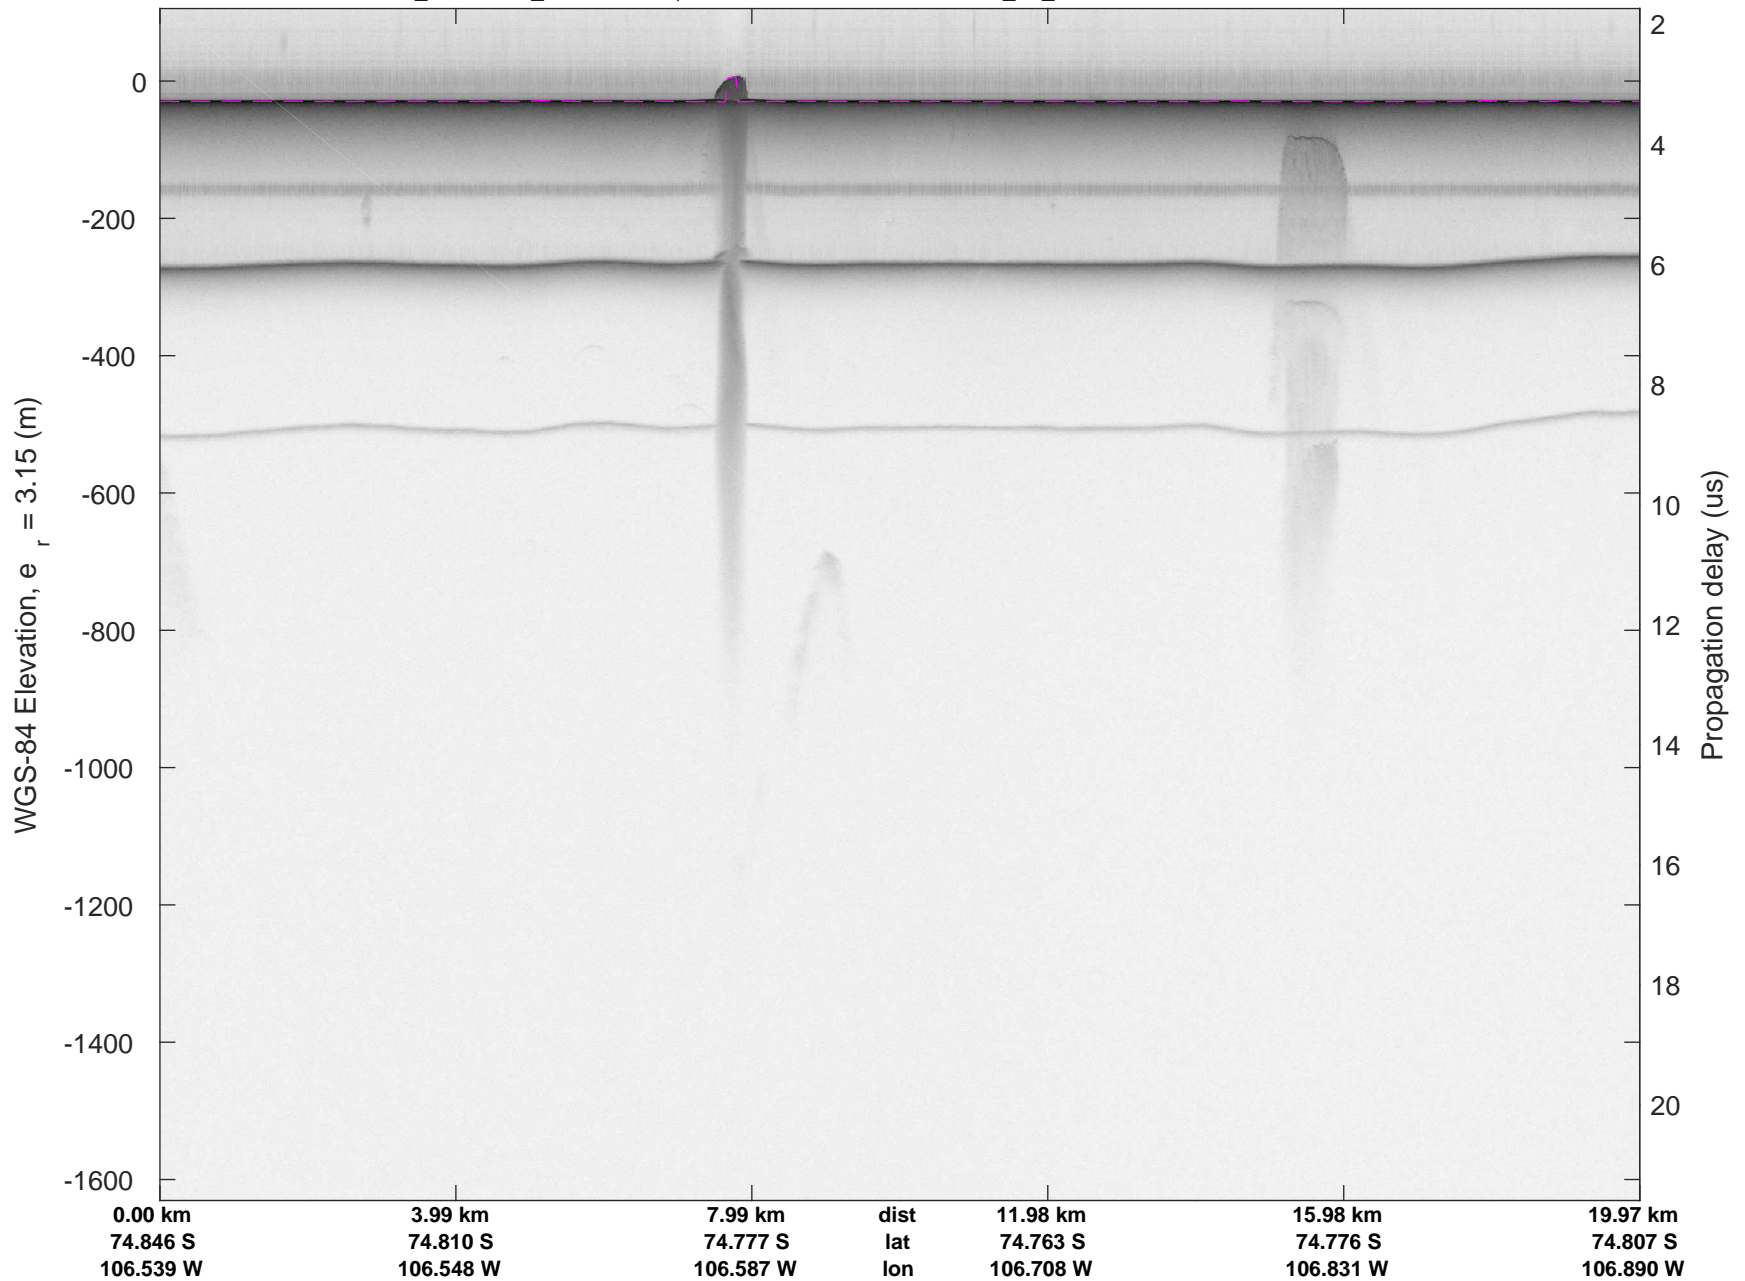

accum 2018_Antarctica_TObas: "T05, Thwaites Ice Shelf" 20190130_01_037: 18:28:26.7 to 18:33:56.4 GPS