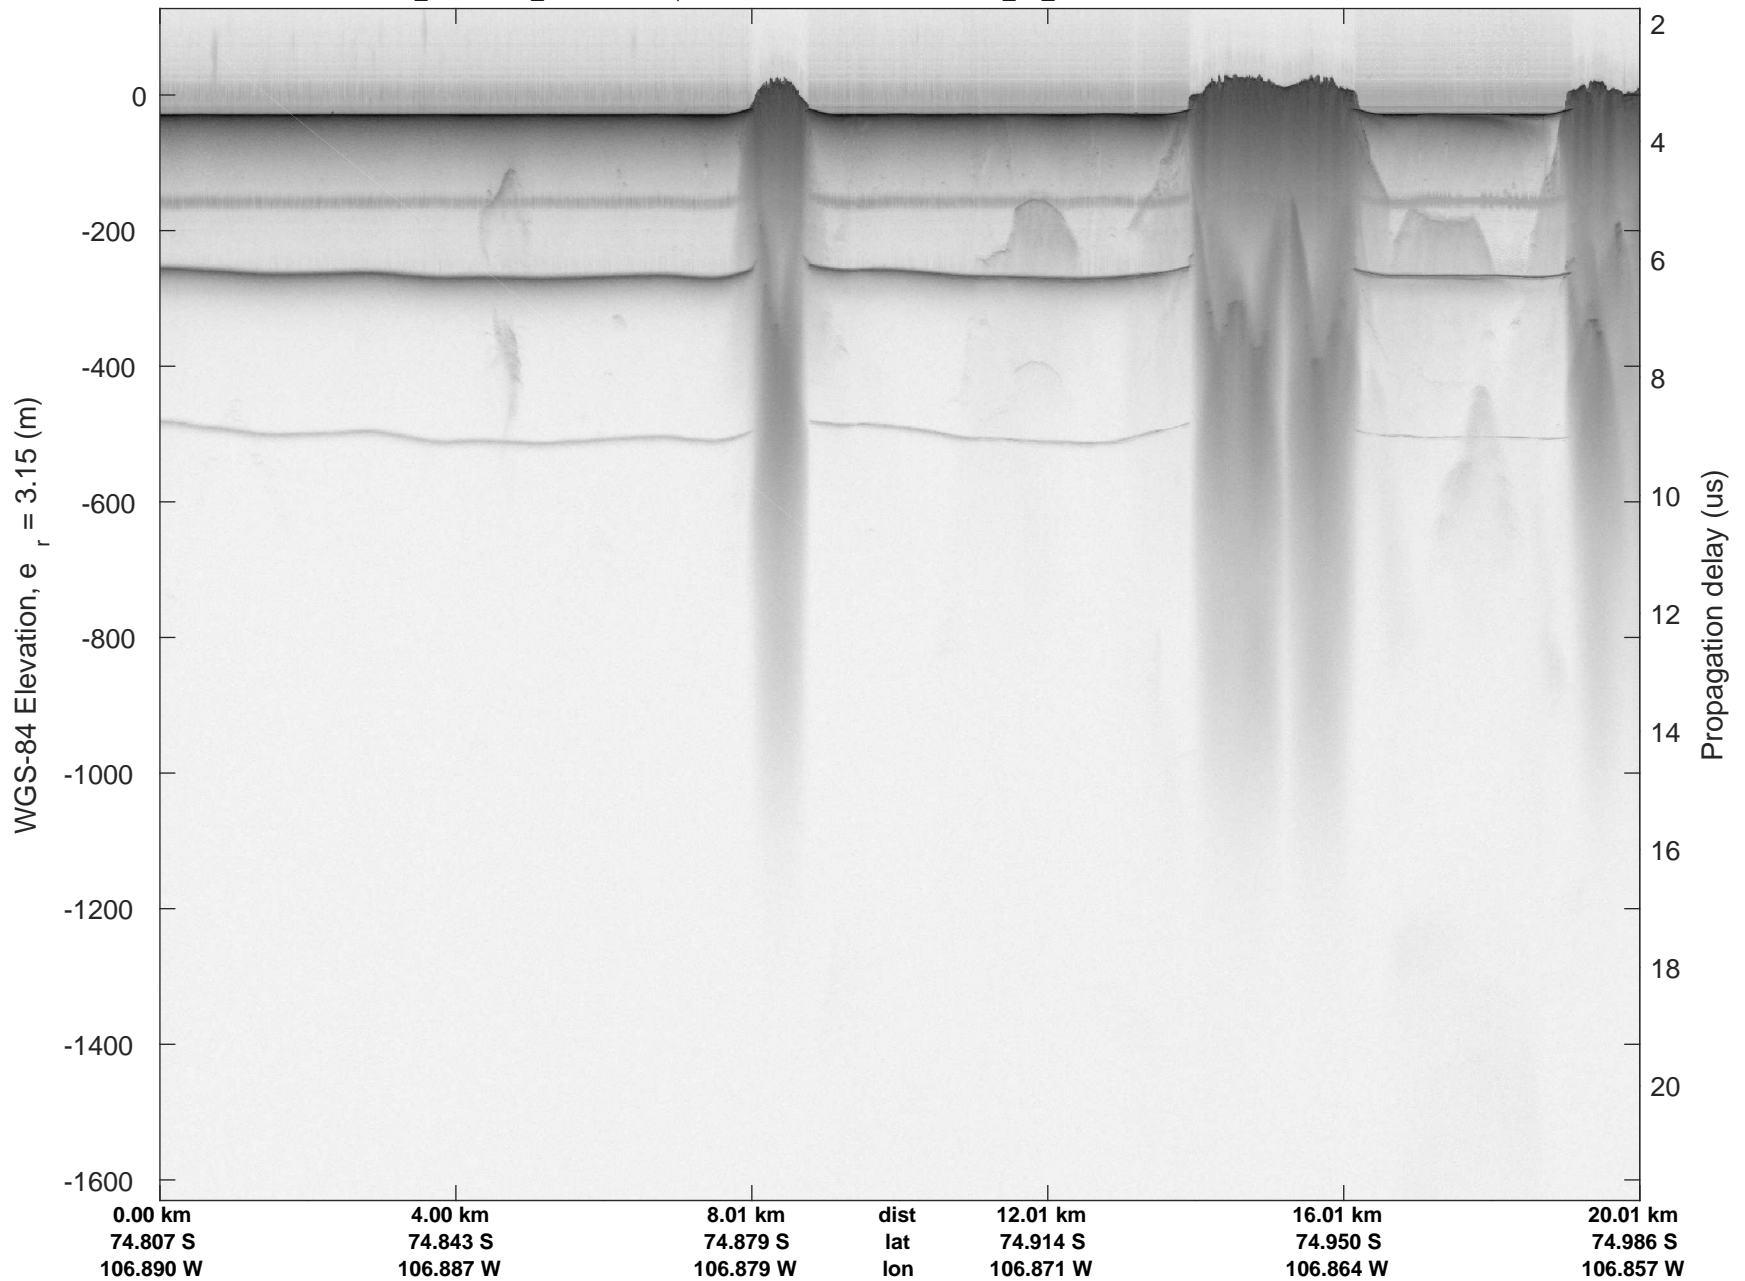

accum 2018_Antarctica_TObas: "T05, Thwaites Ice Shelf" 20190130_01_038: 18:33:56.5 to 18:39:49.6 GPS