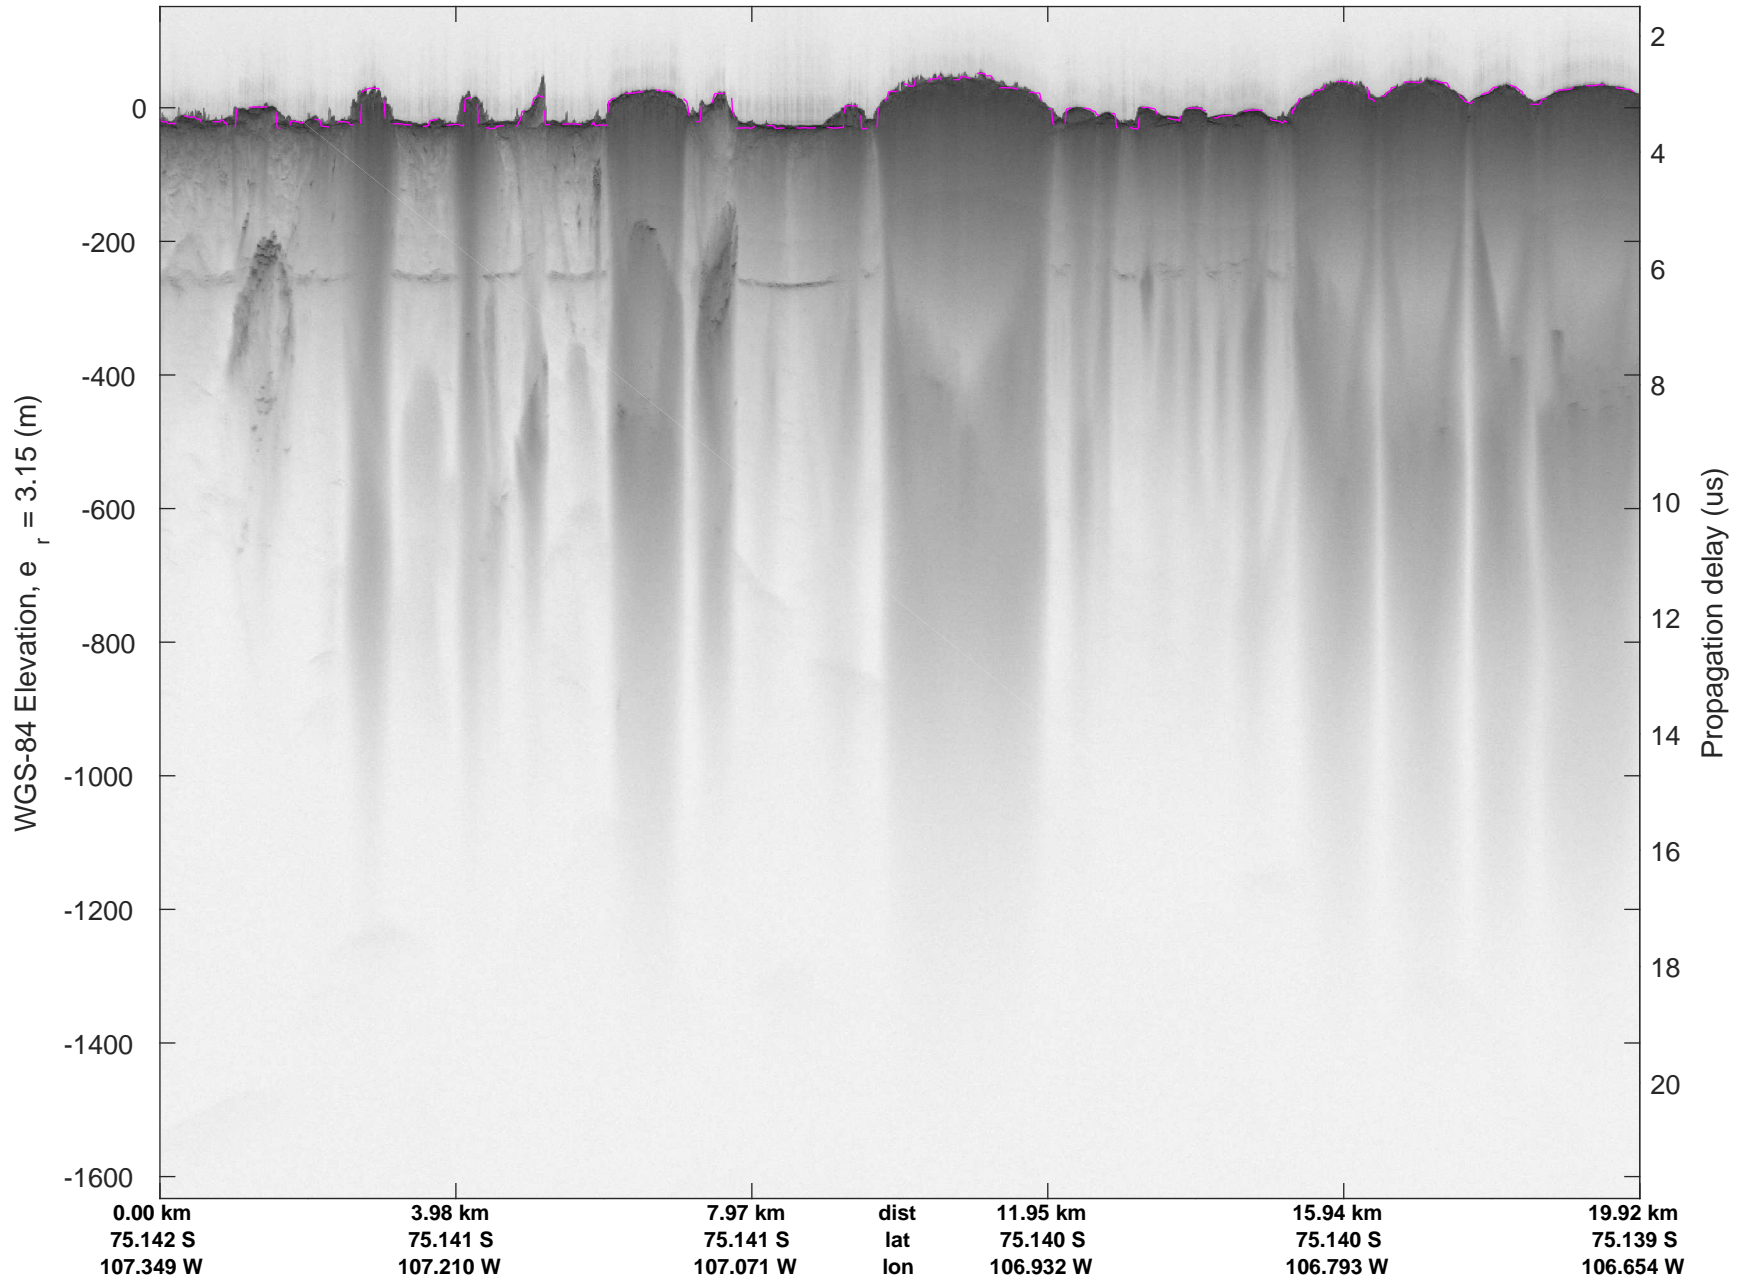

accum 2018_Antarctica_TObas: "T05, Thwaites Ice Shelf" 20190130_01_009: 15:49:43.3 to 15:55:28.5 GPS