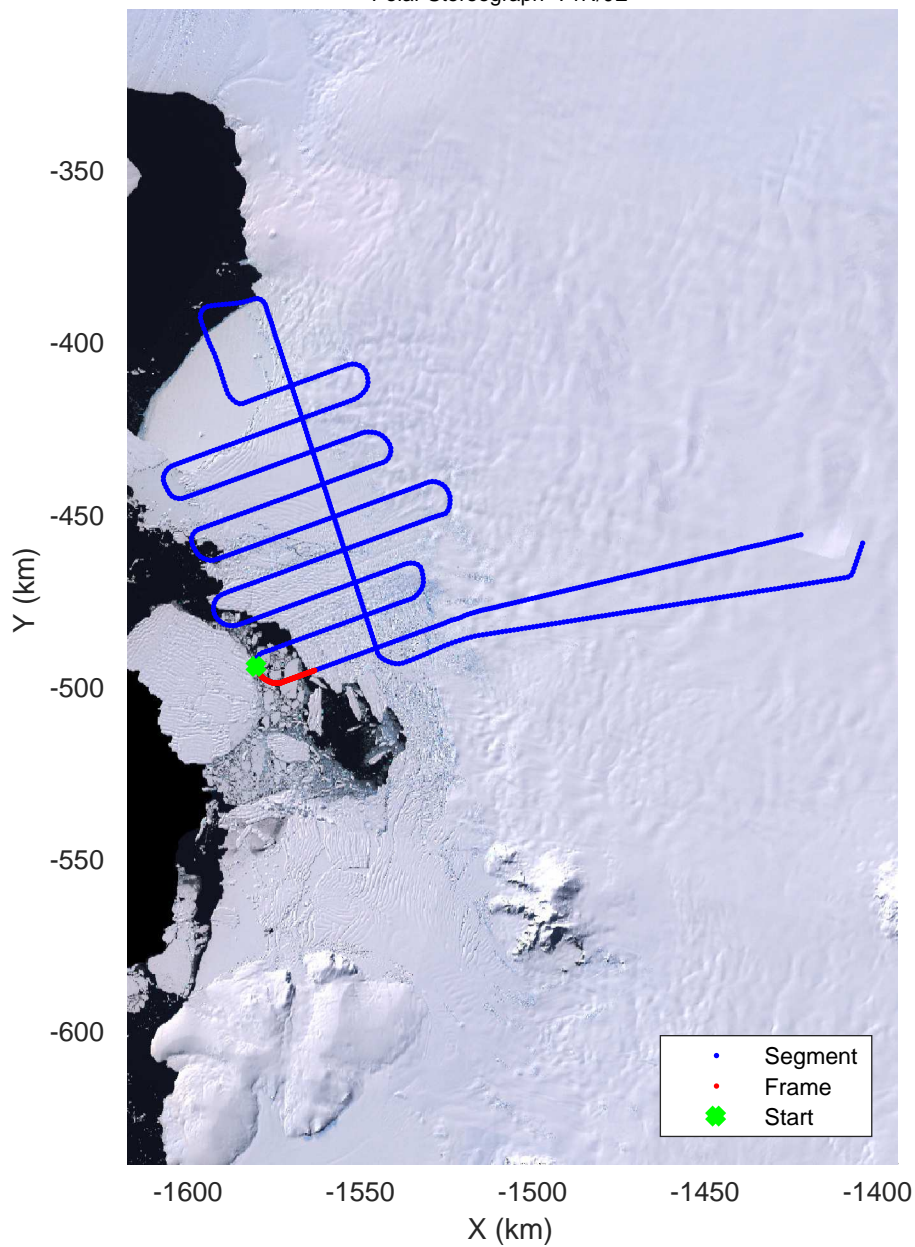

T05, Thwaites Ice Shelf
20190130_01_044
Polar Stereograph -71N/0E