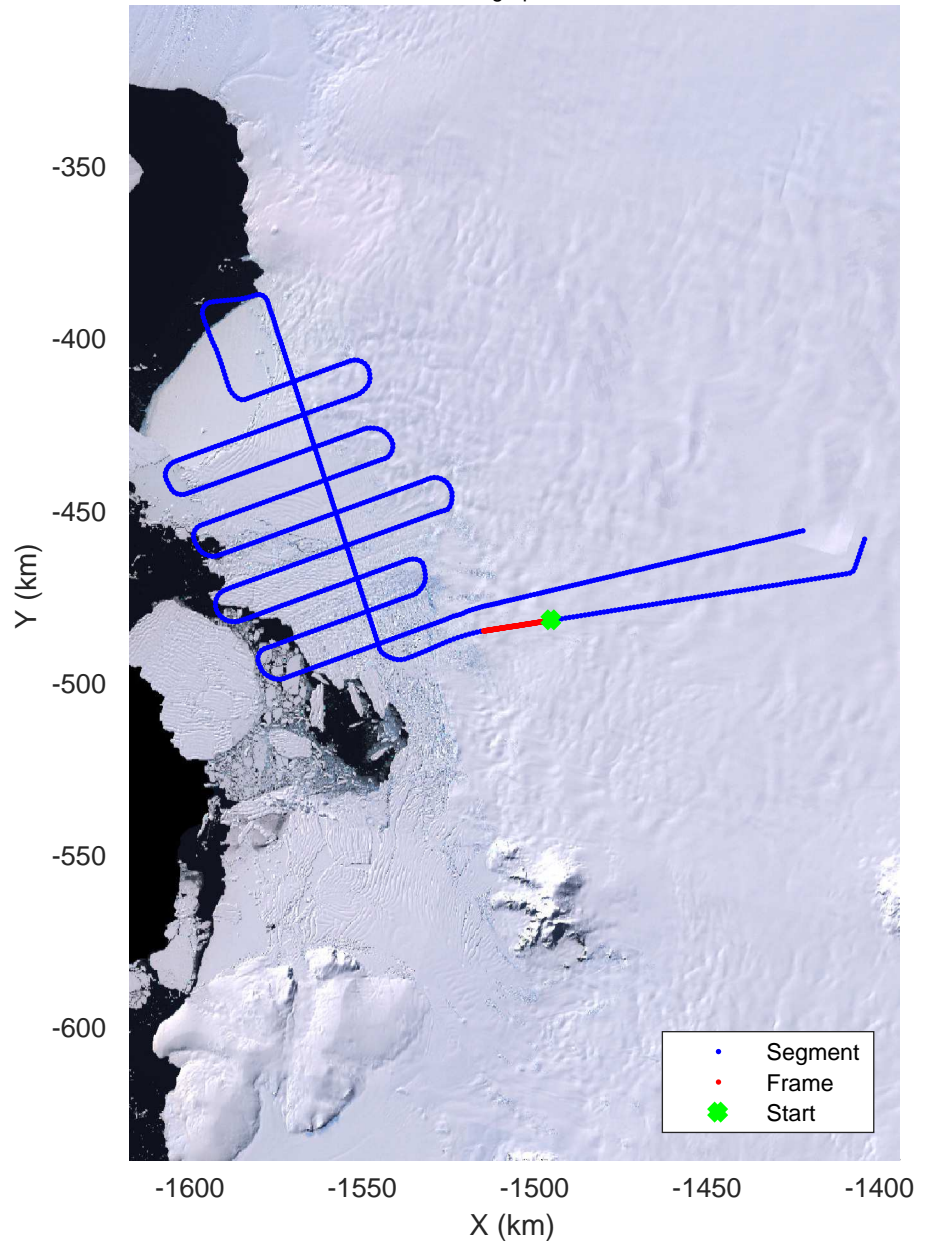

T05, Thwaites Ice Shelf
20190130_01_006
Polar Stereograph -71N/0E