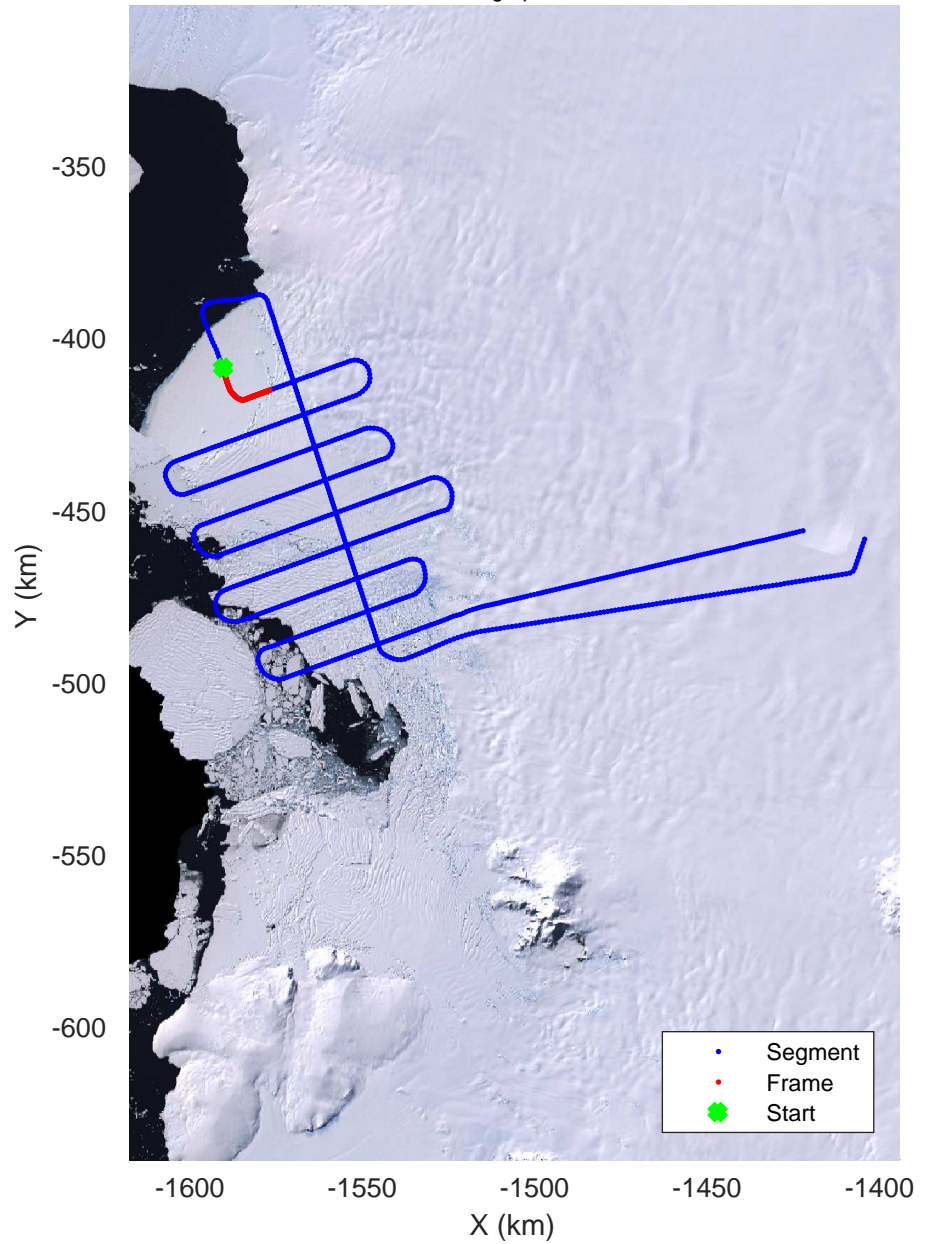

T05, Thwaites Ice Shelf
20190130_01_016
Polar Stereograph -71N/0E