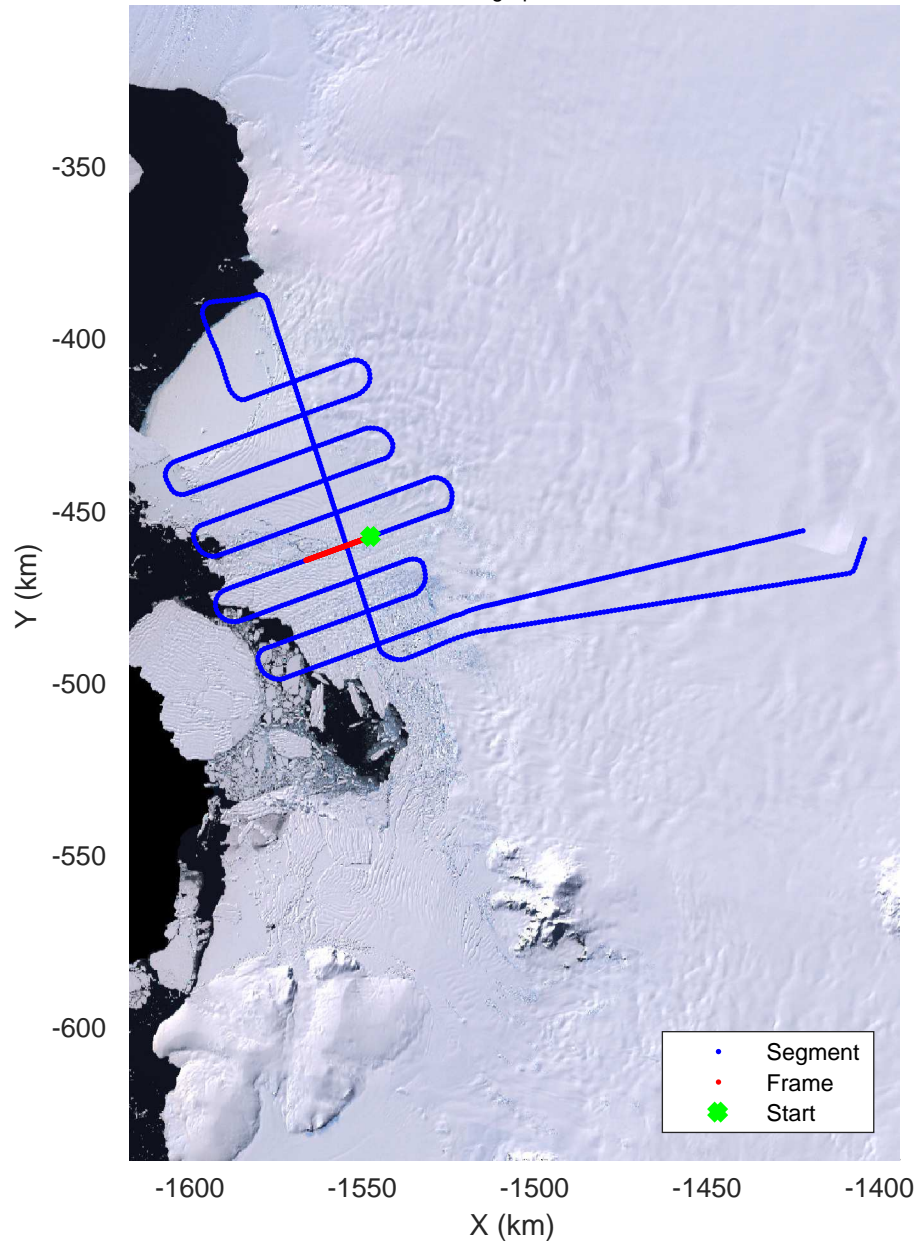

T05, Thwaites Ice Shelf
20190130_01_035
Polar Stereograph -71N/0E