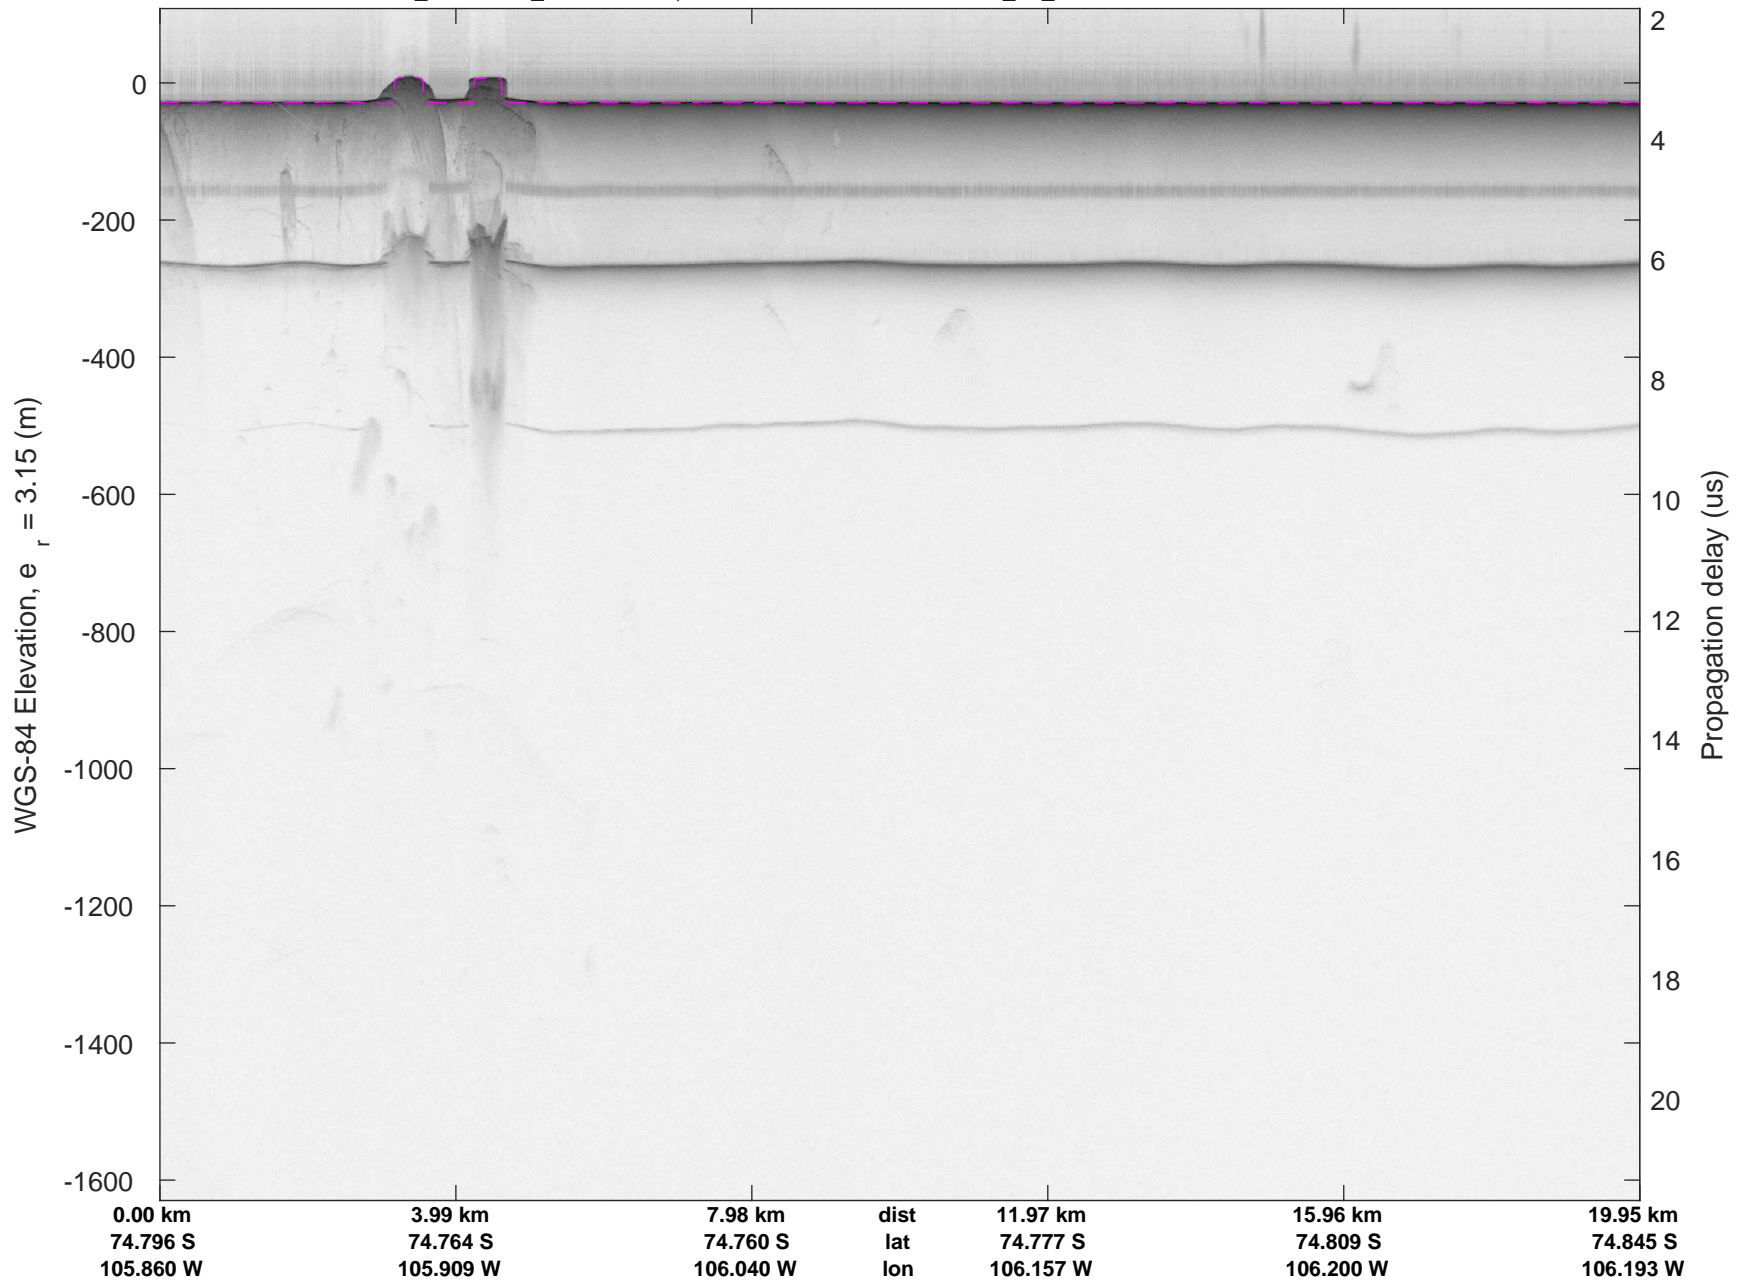

accum 2018_Antarctica_TObas: "T05, Thwaites Ice Shelf" 20190130_01_029: 17:42:56.6 to 17:48:32.9 GPS