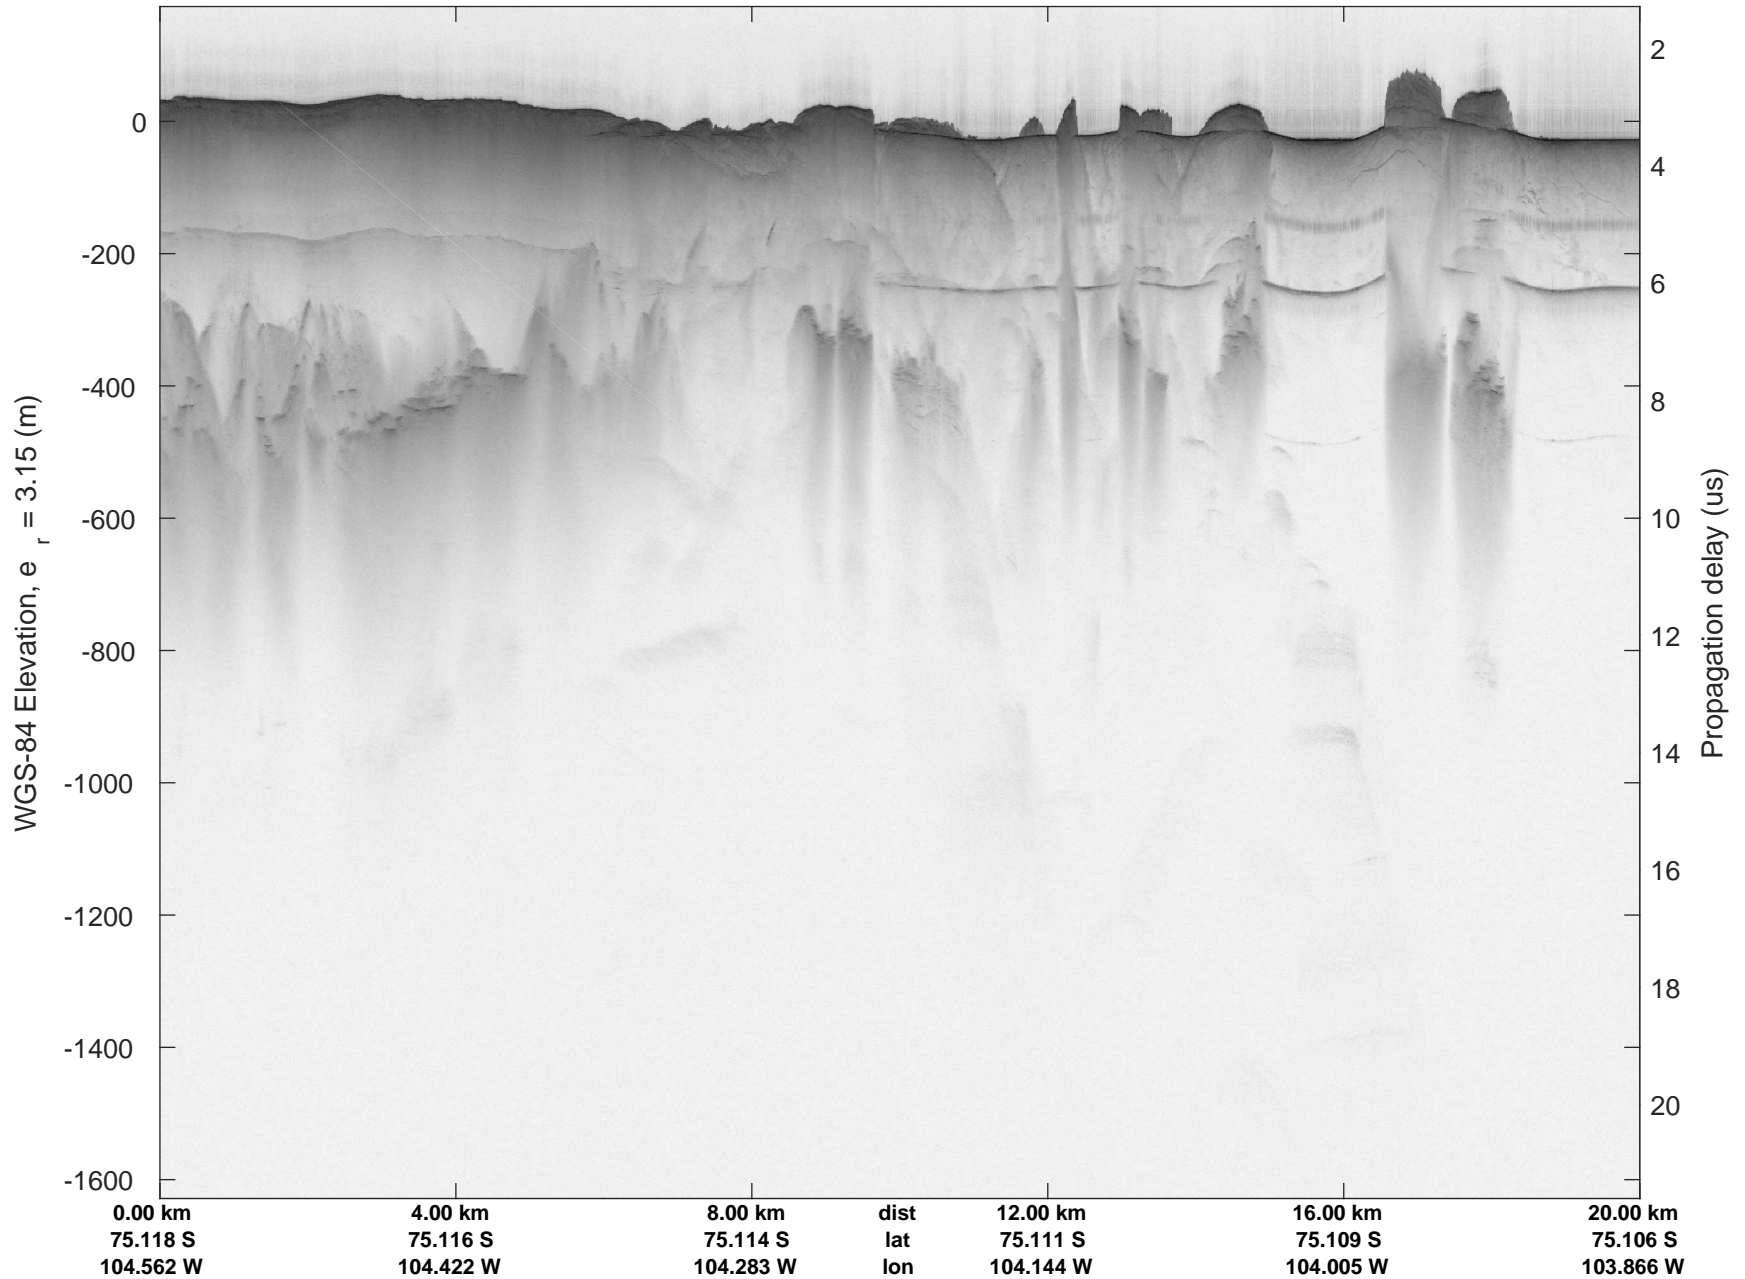

accum 2018_Antarctica_TObas: "T05, Thwaites Ice Shelf" 20190130_01_012: 16:07:53.2 to 16:13:49.7 GPS

T05, Thwaites Ice Shelf
20190130_01_013
Polar Stereograph -71N/0E

accum 2018_Antarctica_TObas: "T05, Thwaites Ice Shelf" 20190130_01_013: 16:13:49.8 to 16:19:48.4 GPS