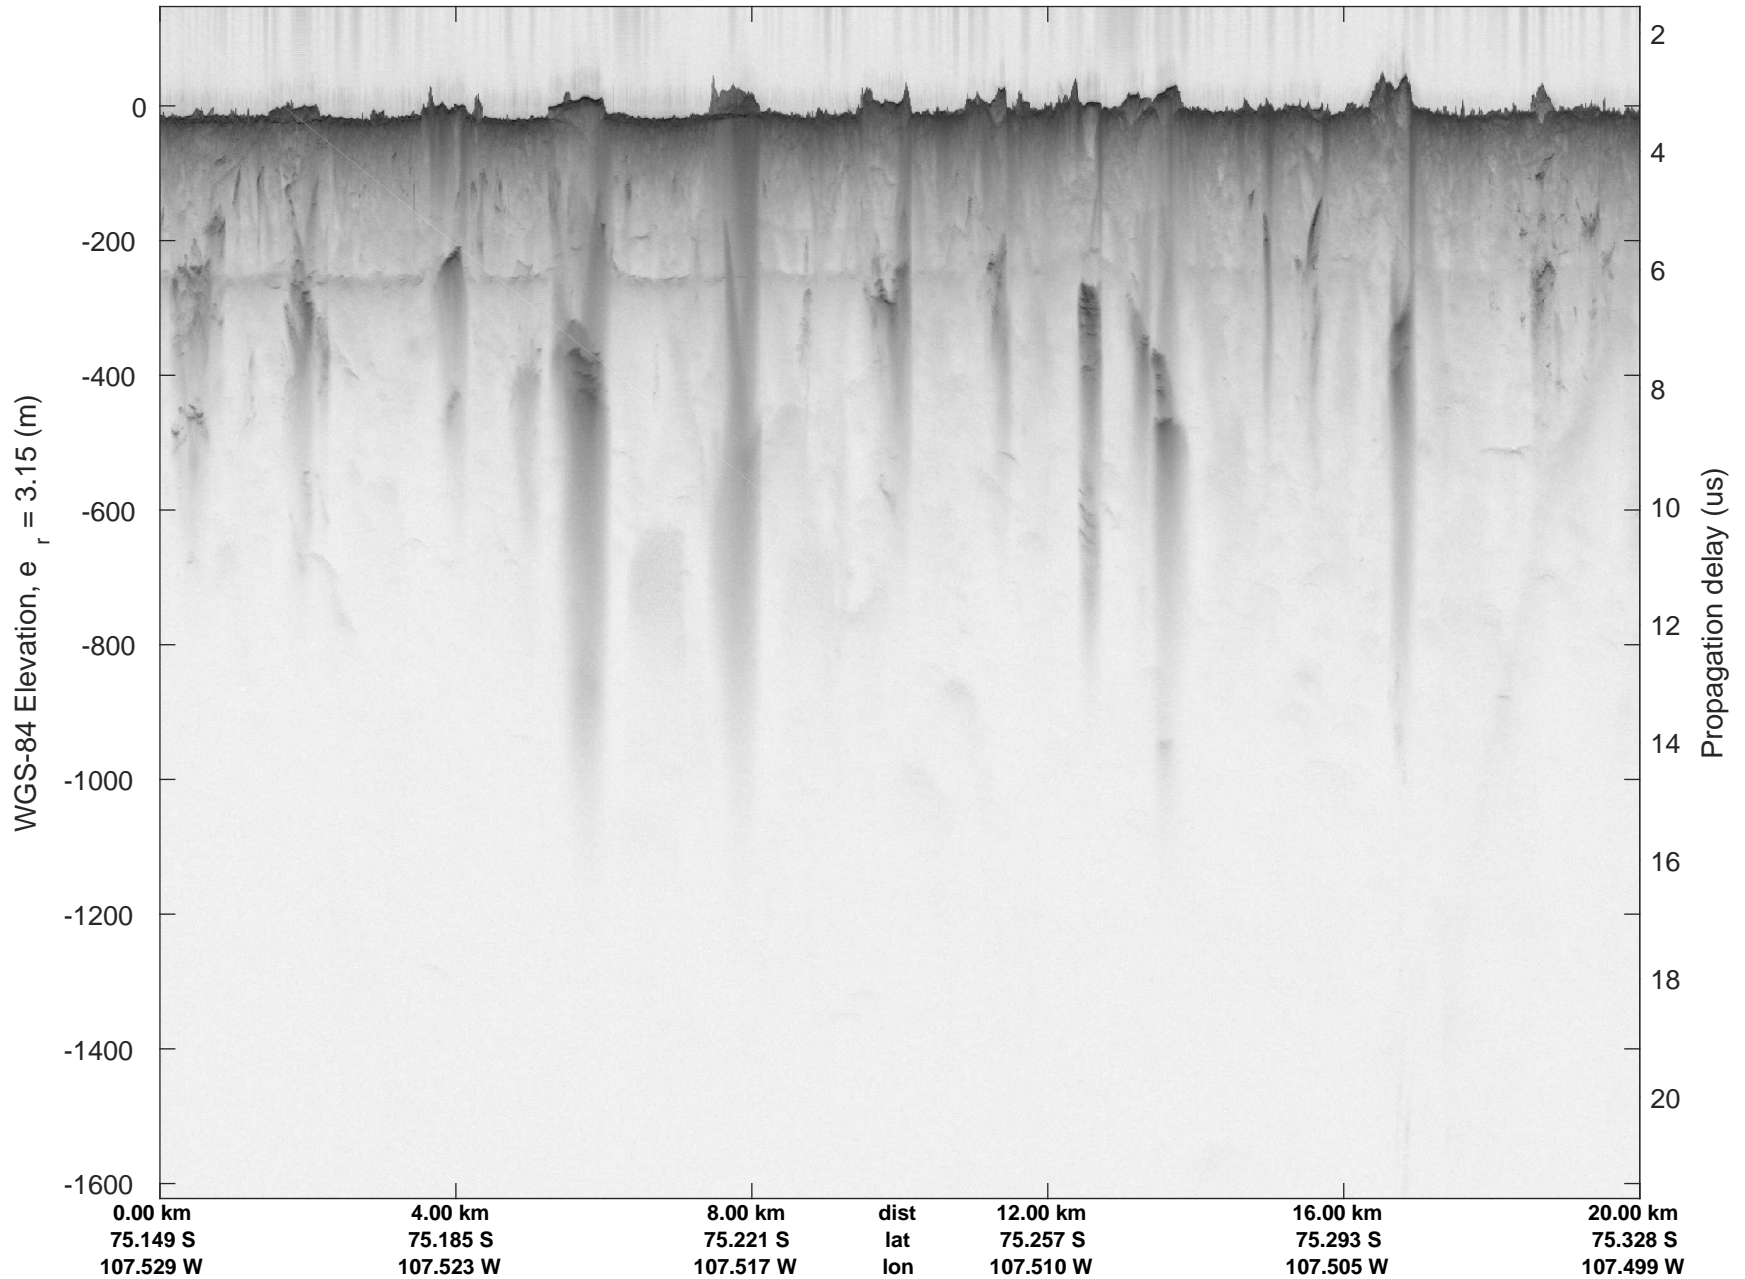

accum 2018_Antarctica_TObas: "T05, Thwaites Ice Shelf" 20190130_01_046: 19:18:43.4 to 19:24:30.2 GPS