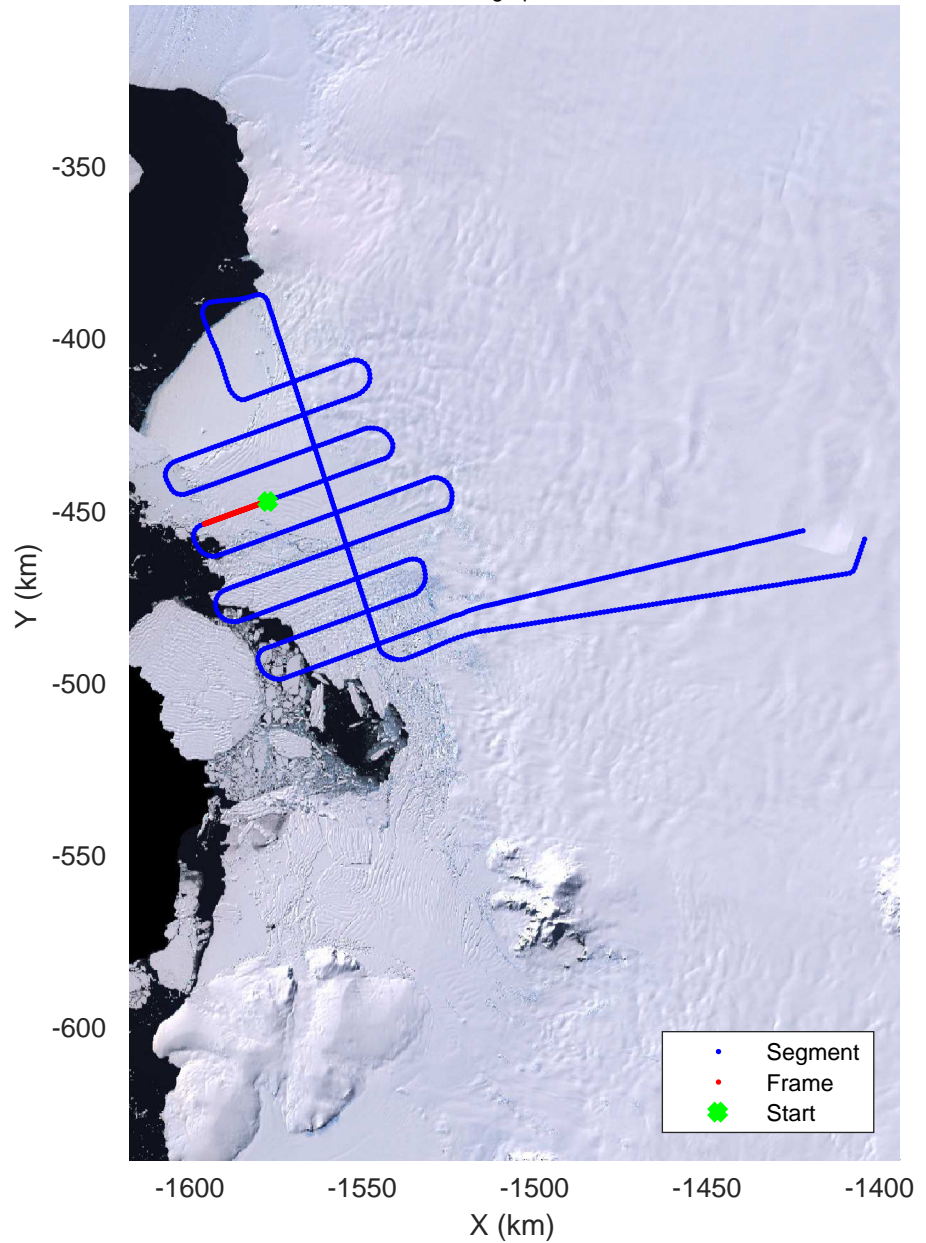

T05, Thwaites Ice Shelf
20190130_01_028
Polar Stereograph -71N/0E