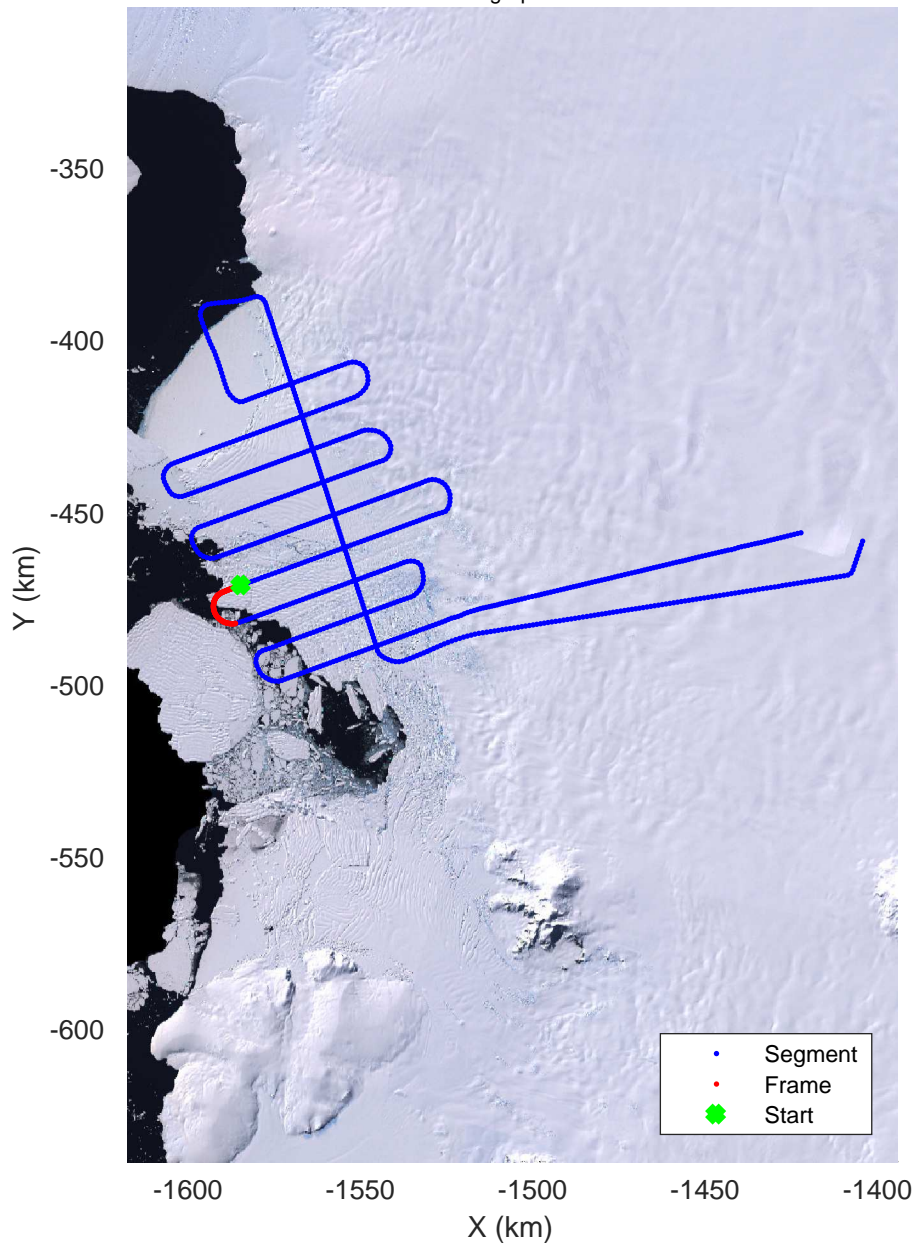

T05, Thwaites Ice Shelf
20190130_01_037
Polar Stereograph -71N/0E