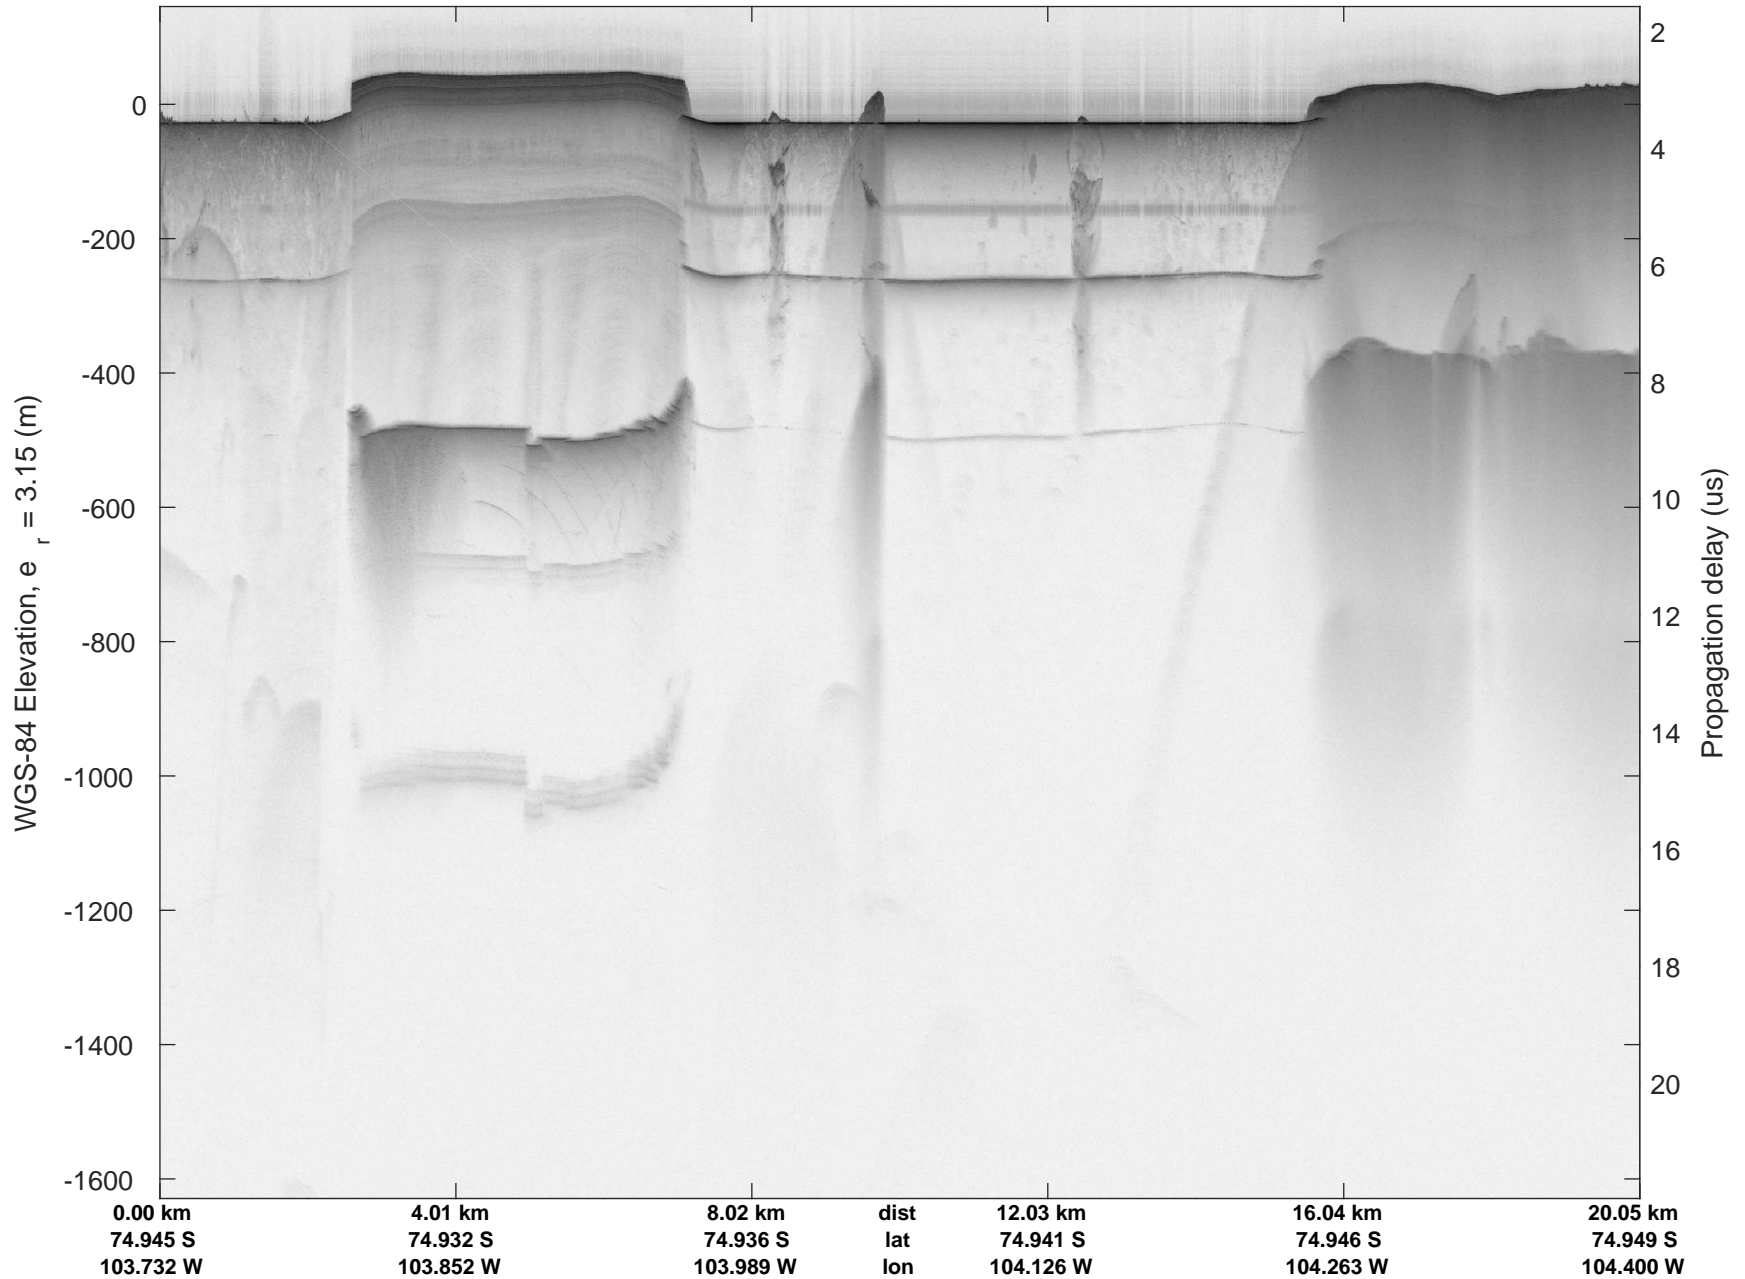

accum 2018_Antarctica_TObas: "T05, Thwaites Ice Shelf" 20190130_01_015: 16:25:23.3 to 16:30:33.7 GPS