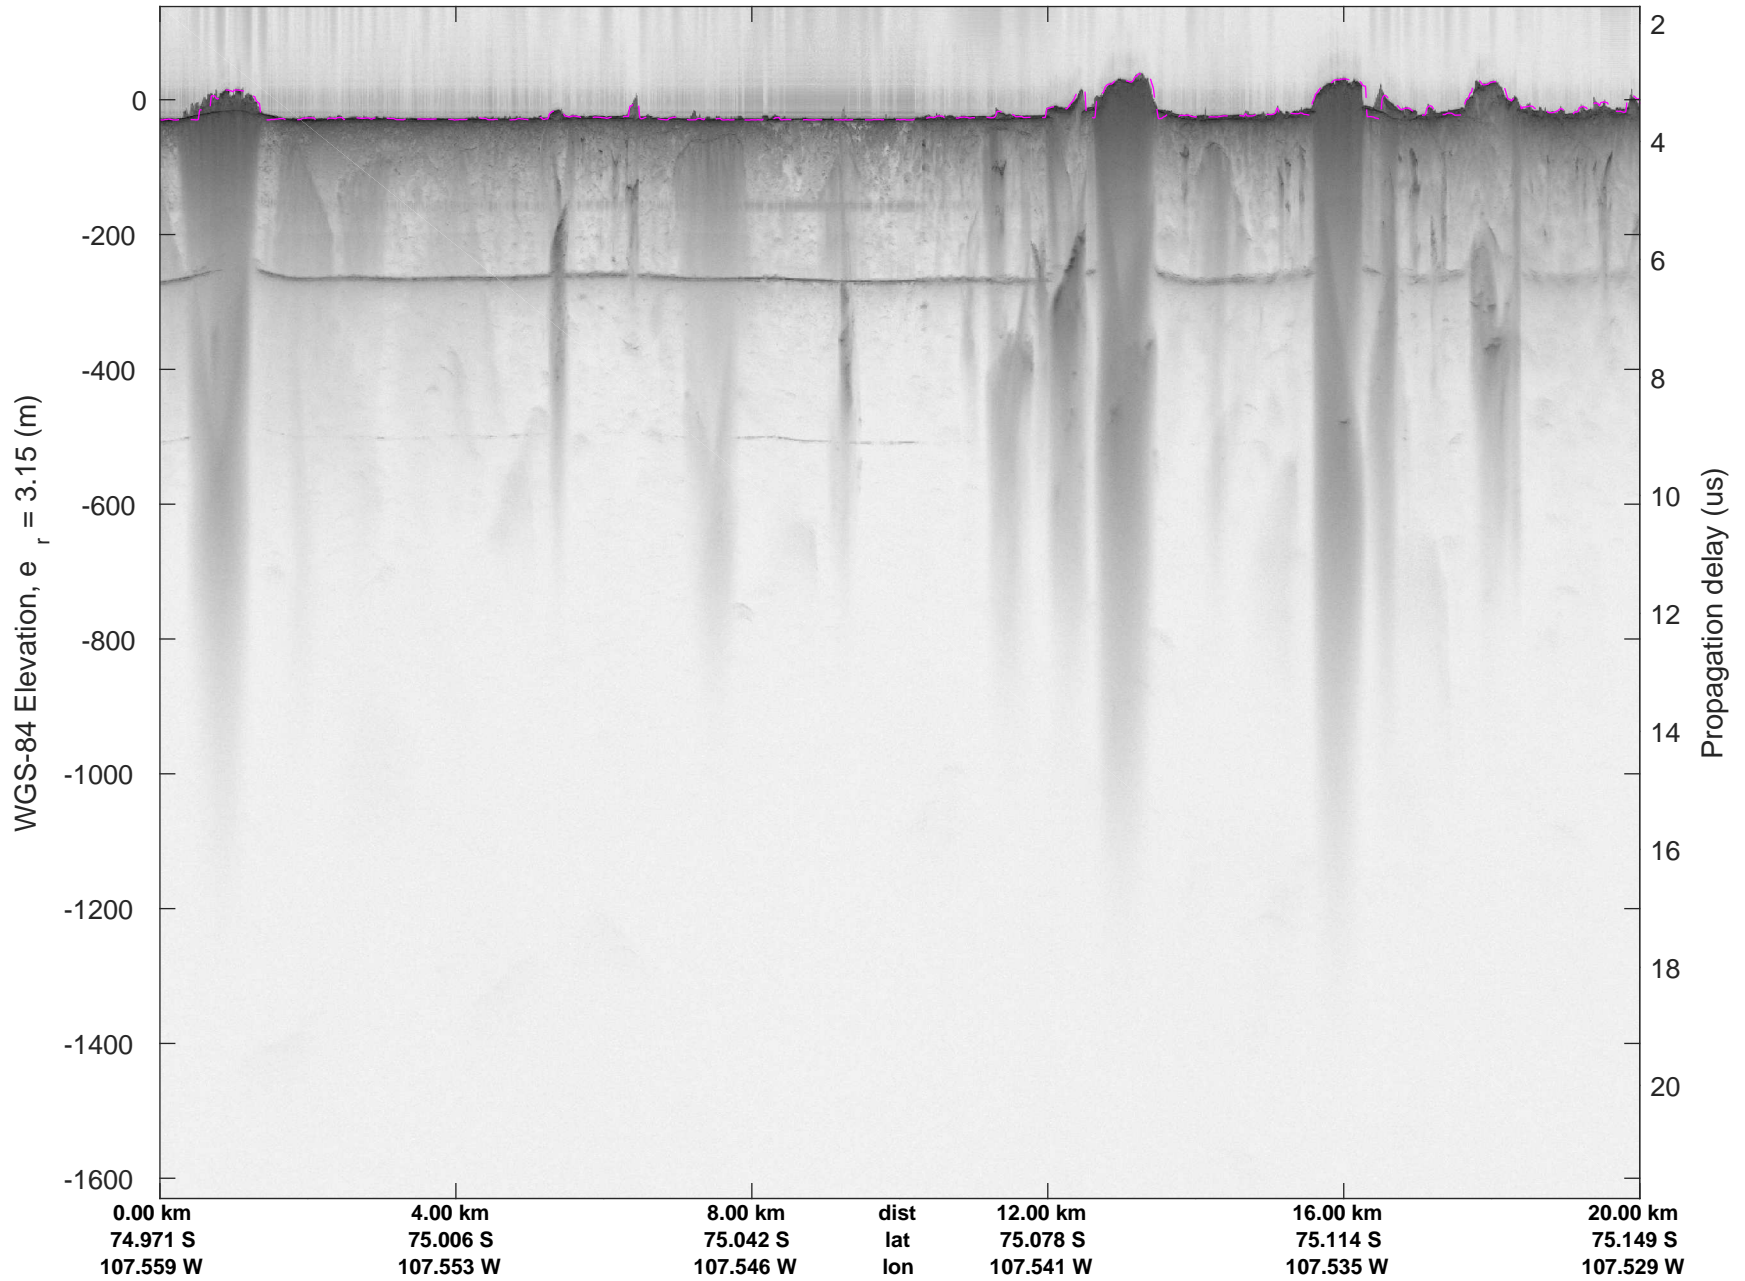

accum 2018_Antarctica_TObas: "T05, Thwaites Ice Shelf" 20190130_01_045: 19:13:00.1 to 19:18:43.3 GPS