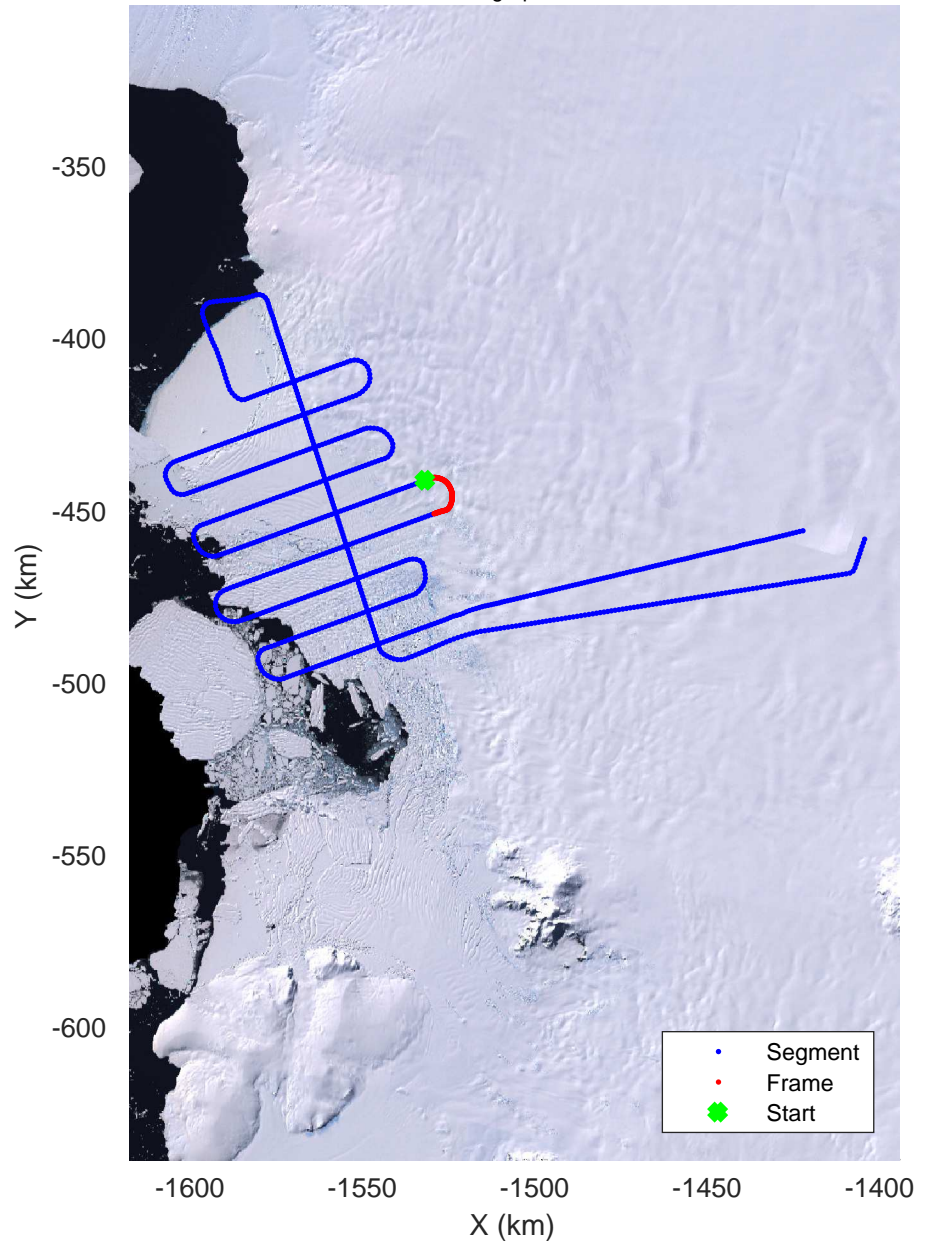

T05, Thwaites Ice Shelf
20190130_01_033
Polar Stereograph -71N/0E