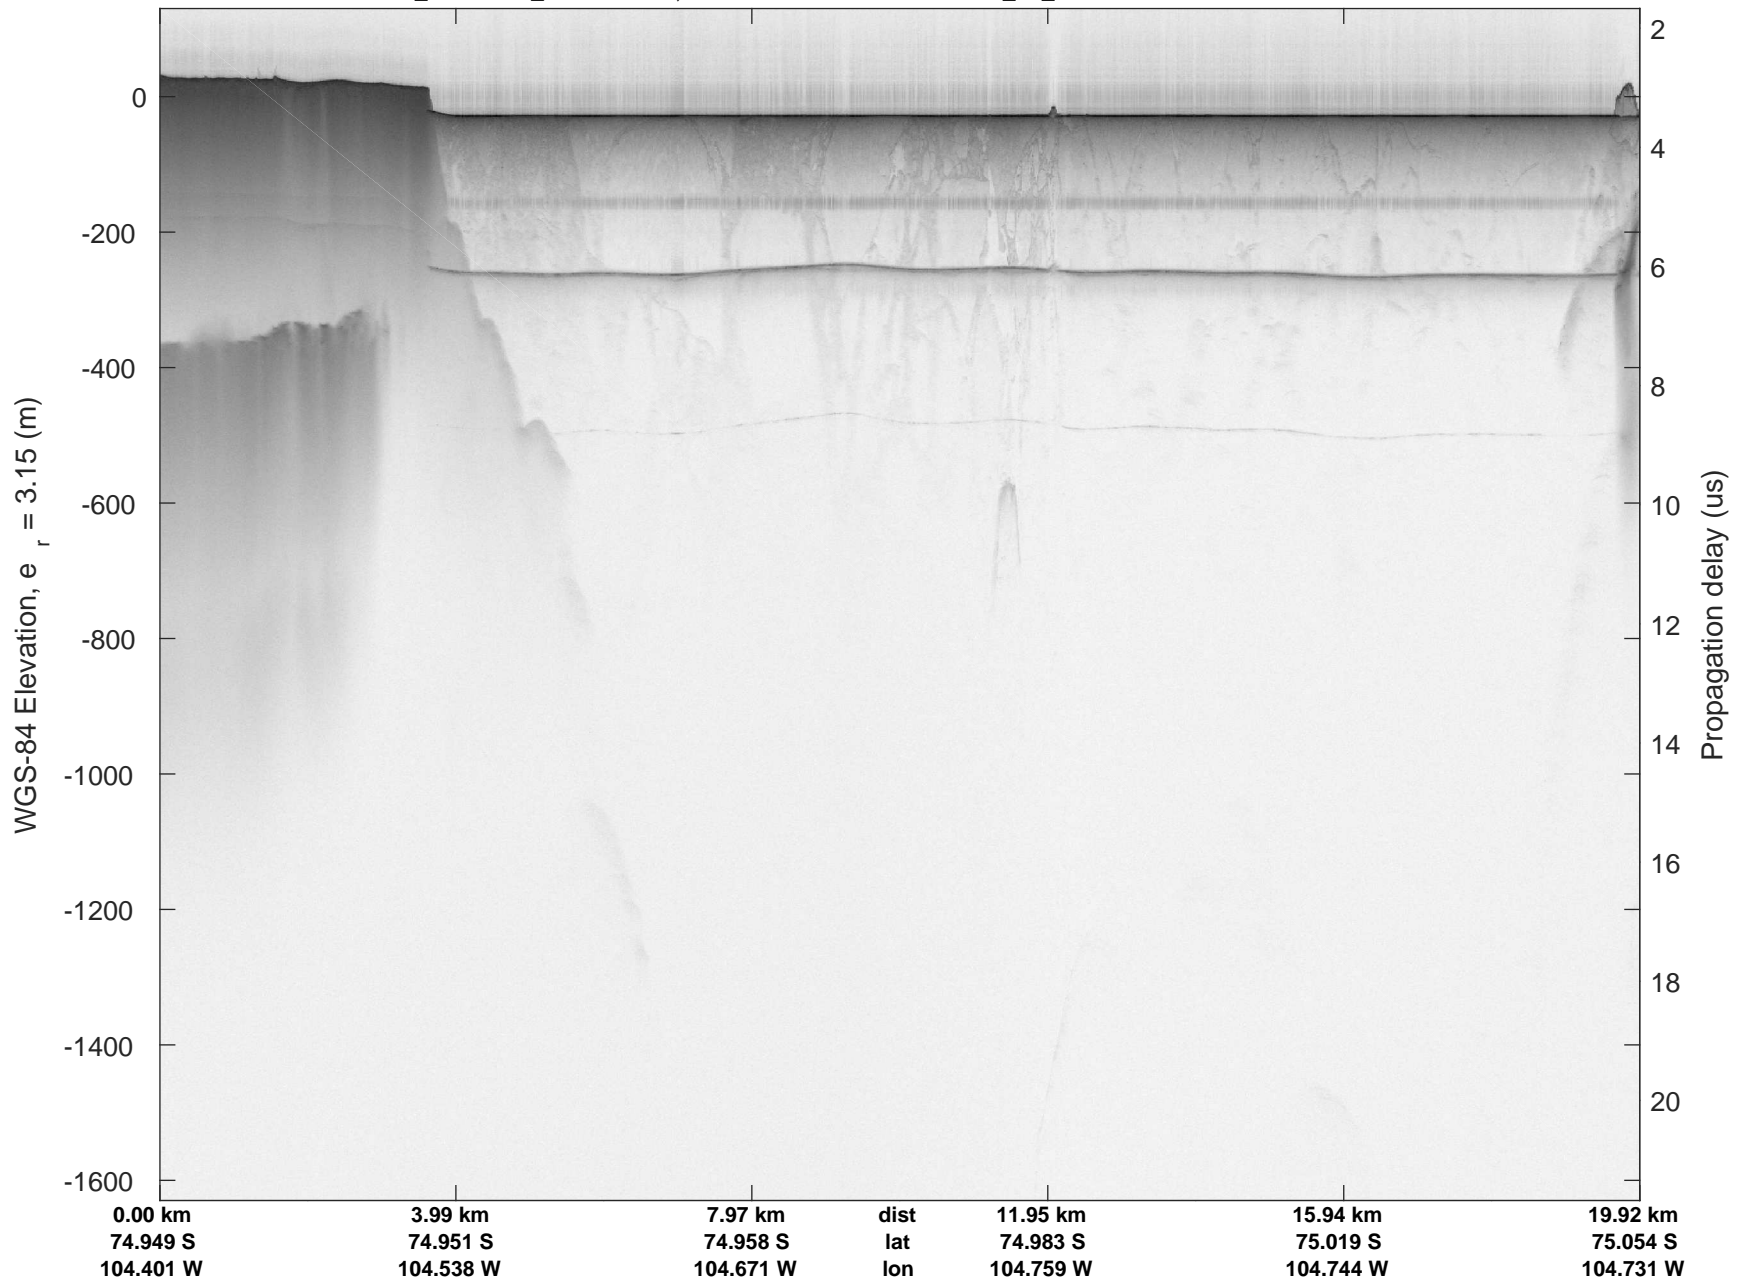

accum 2018_Antarctica_TObas: "T05, Thwaites Ice Shelf" 20190130_01_015: 16:25:23.3 to 16:30:33.7 GPS

T05, Thwaites Ice Shelf
20190130_01_016
Polar Stereograph -71N/0E

accum 2018_Antarctica_TObas: "T05, Thwaites Ice Shelf" 20190130_01_016: 16:30:33.8 to 16:35:53.2 GPS