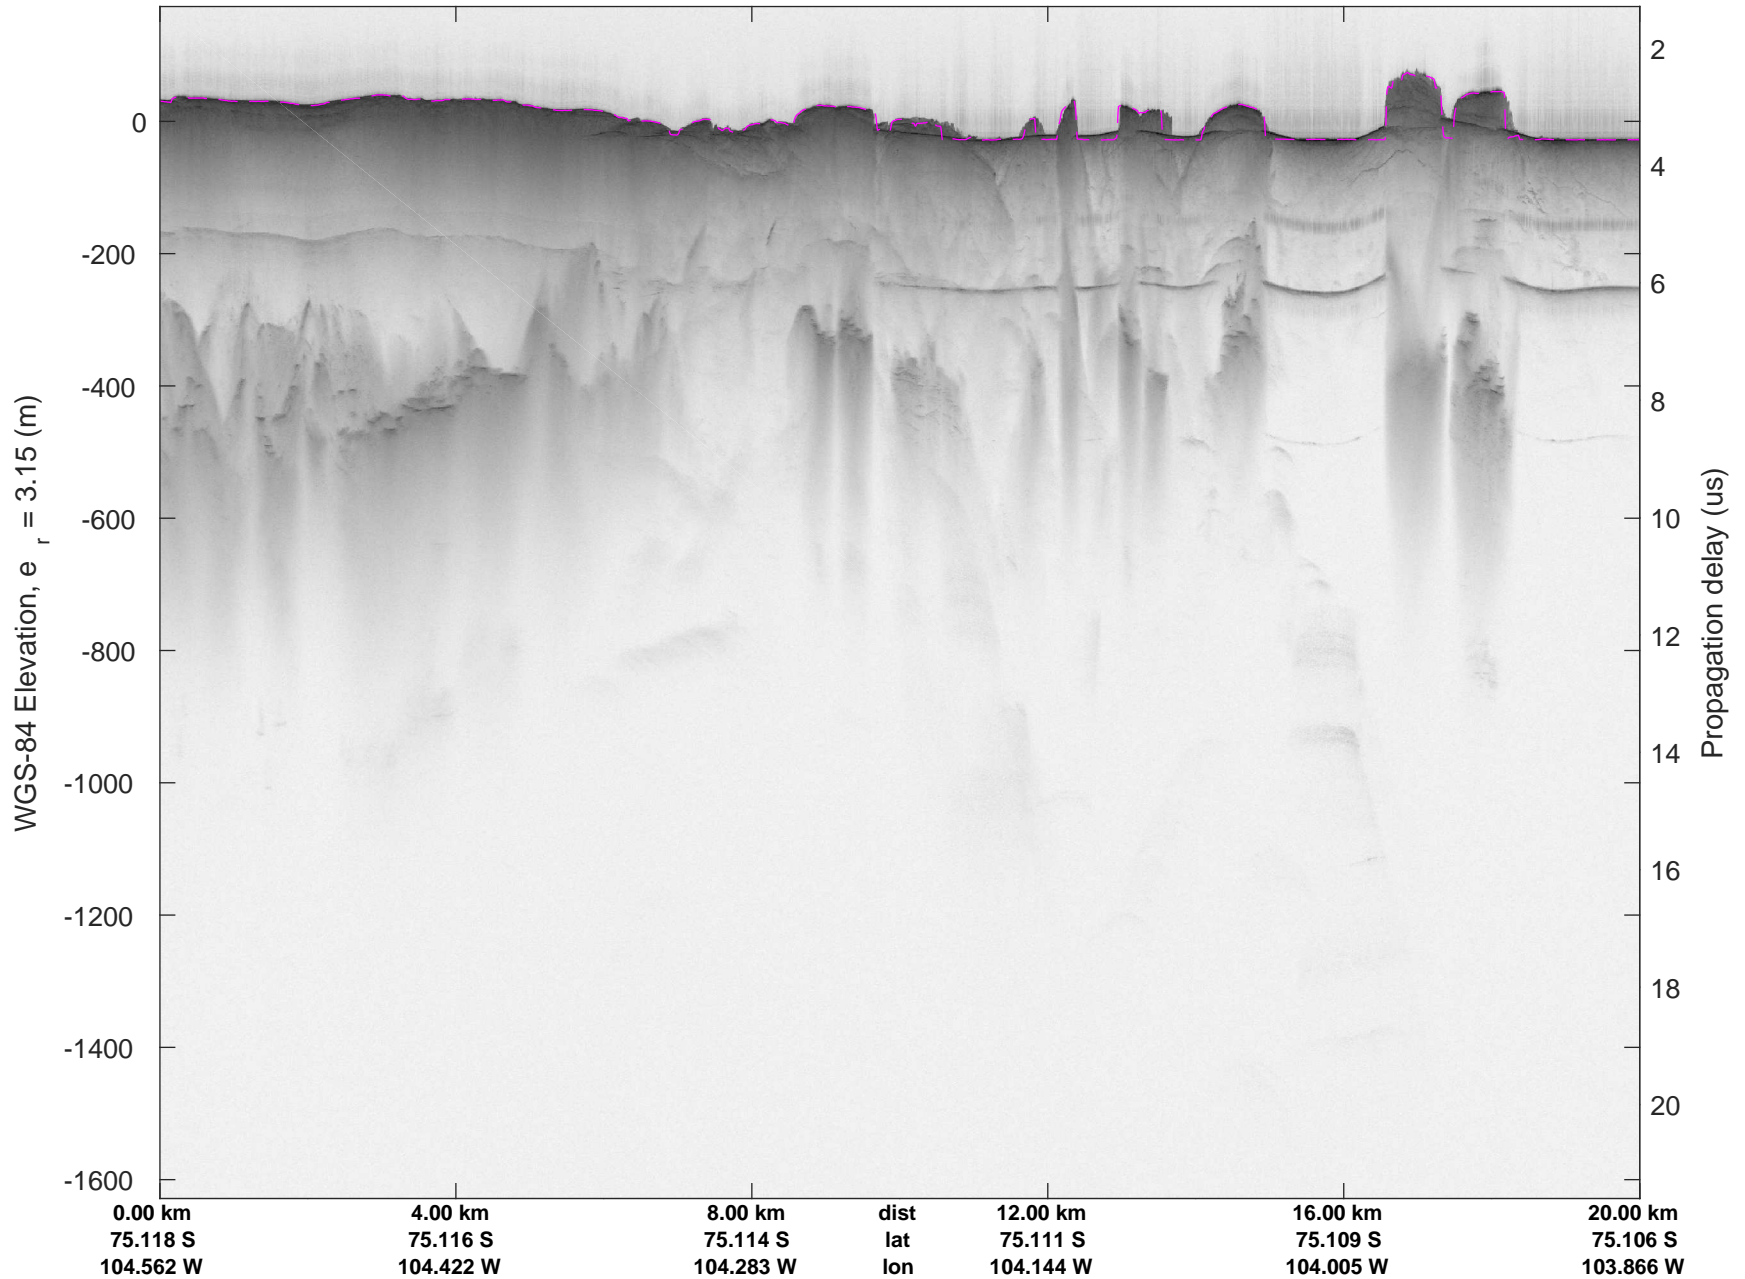

accum 2018_Antarctica_TObas: "T05, Thwaites Ice Shelf" 20190130_01_013: 16:13:49.8 to 16:19:48.4 GPS