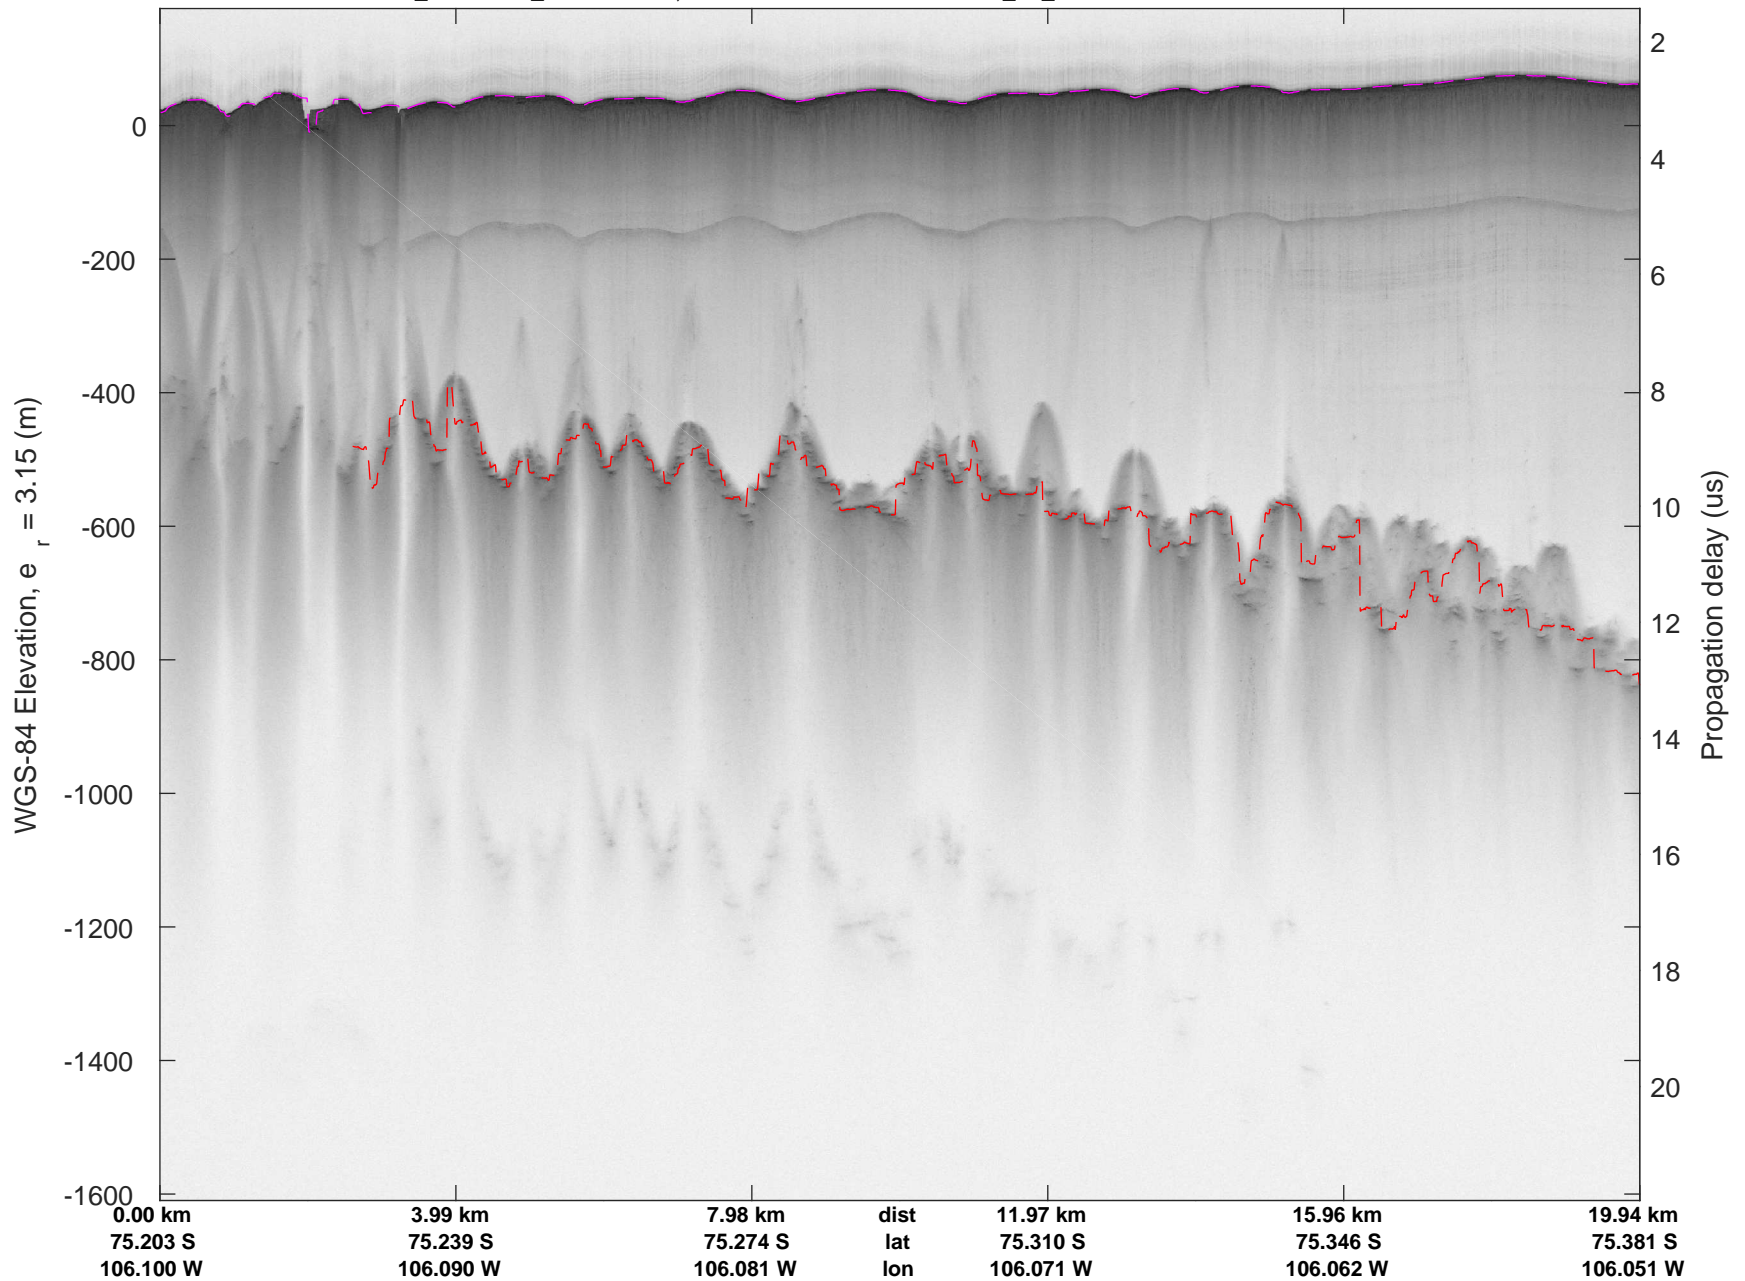

accum 2018_Antarctica_TObas: "T05, Thwaites Ice Shelf" 20190130_01_032: 18:00:18.4 to 18:06:03.1 GPS