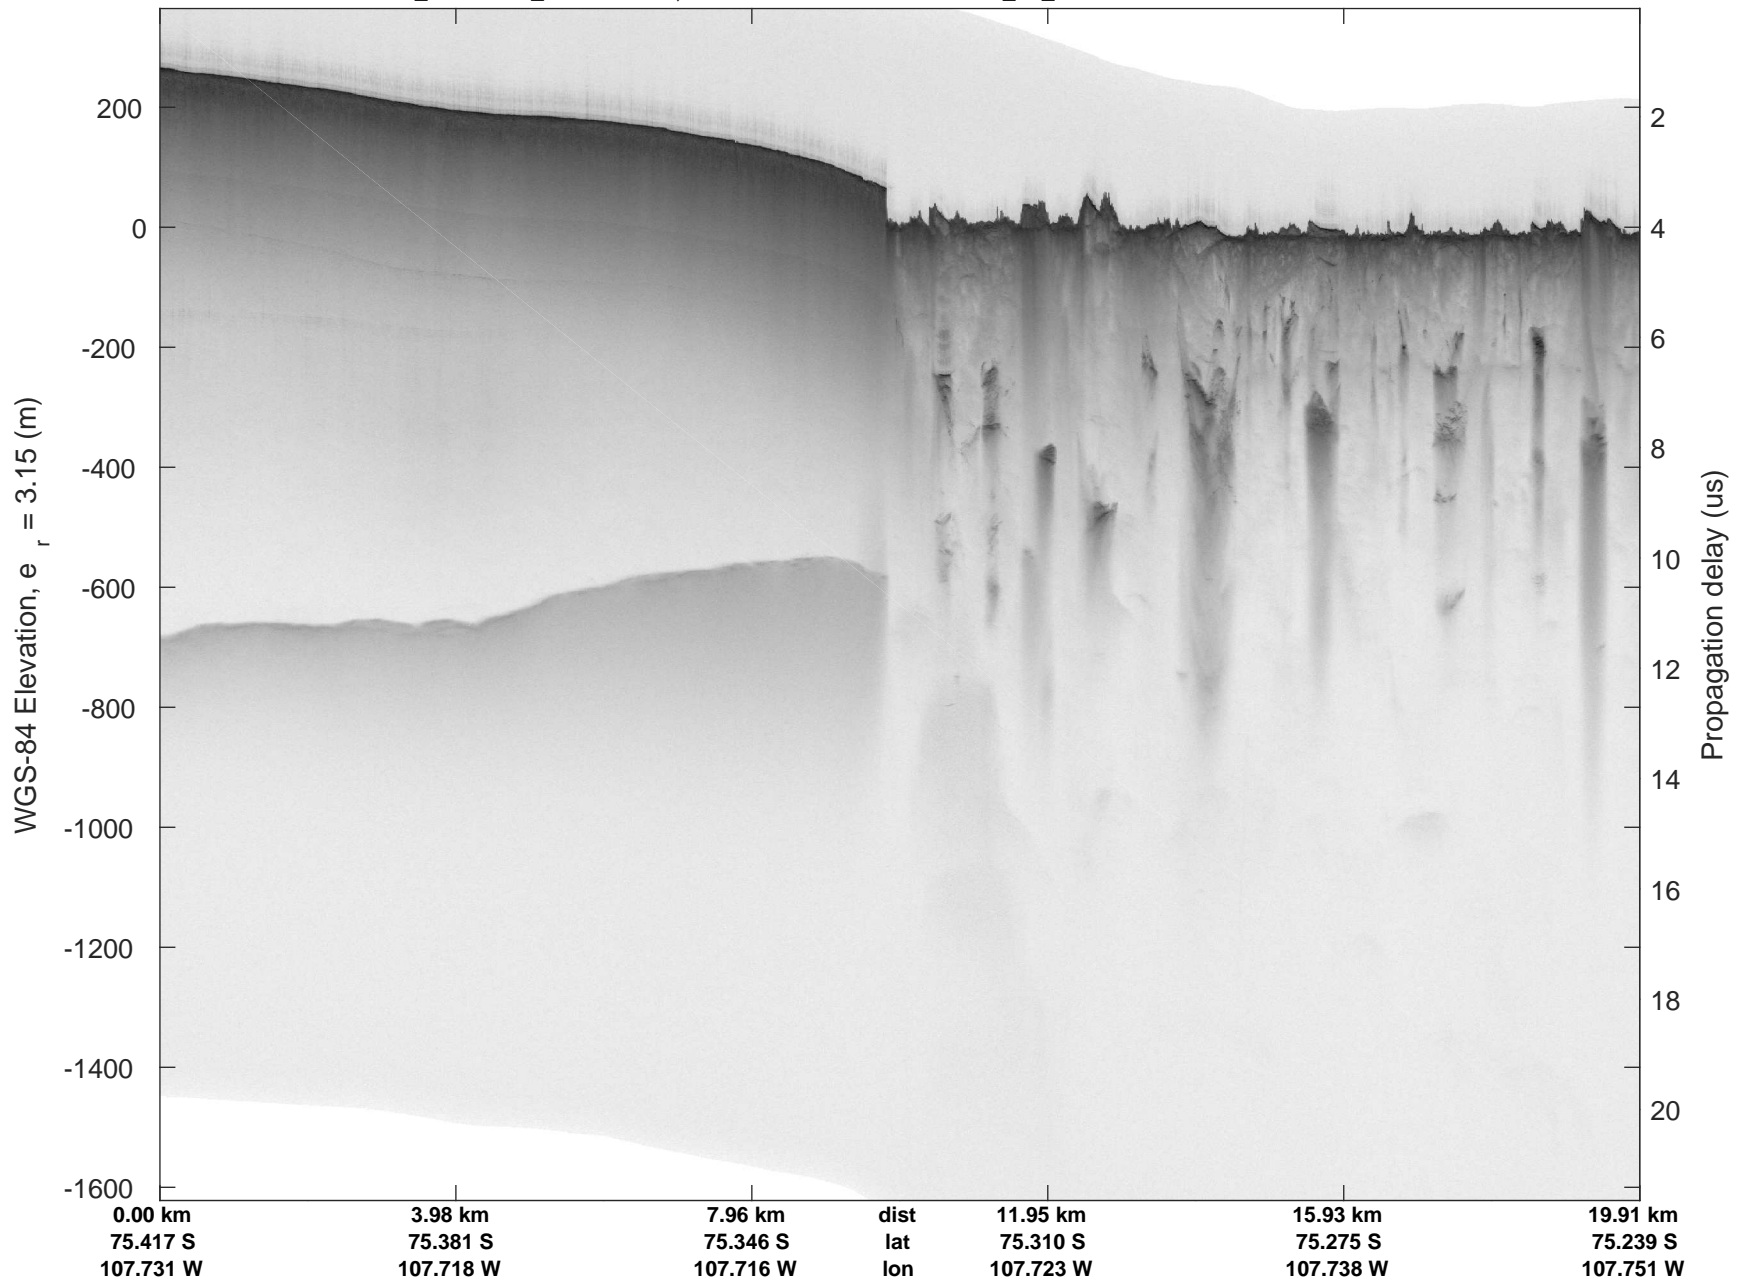

accum 2018_Antarctica_TObas: "T05, Thwaites Ice Shelf" 20190130_01_006: 15:34:12.0 to 15:39:15.5 GPS

T05, Thwaites Ice Shelf
20190130_01_007
Polar Stereograph -71N/0E

accum 2018_Antarctica_TObas: "T05, Thwaites Ice Shelf" 20190130_01_007: 15:39:15.6 to 15:44:17.3 GPS