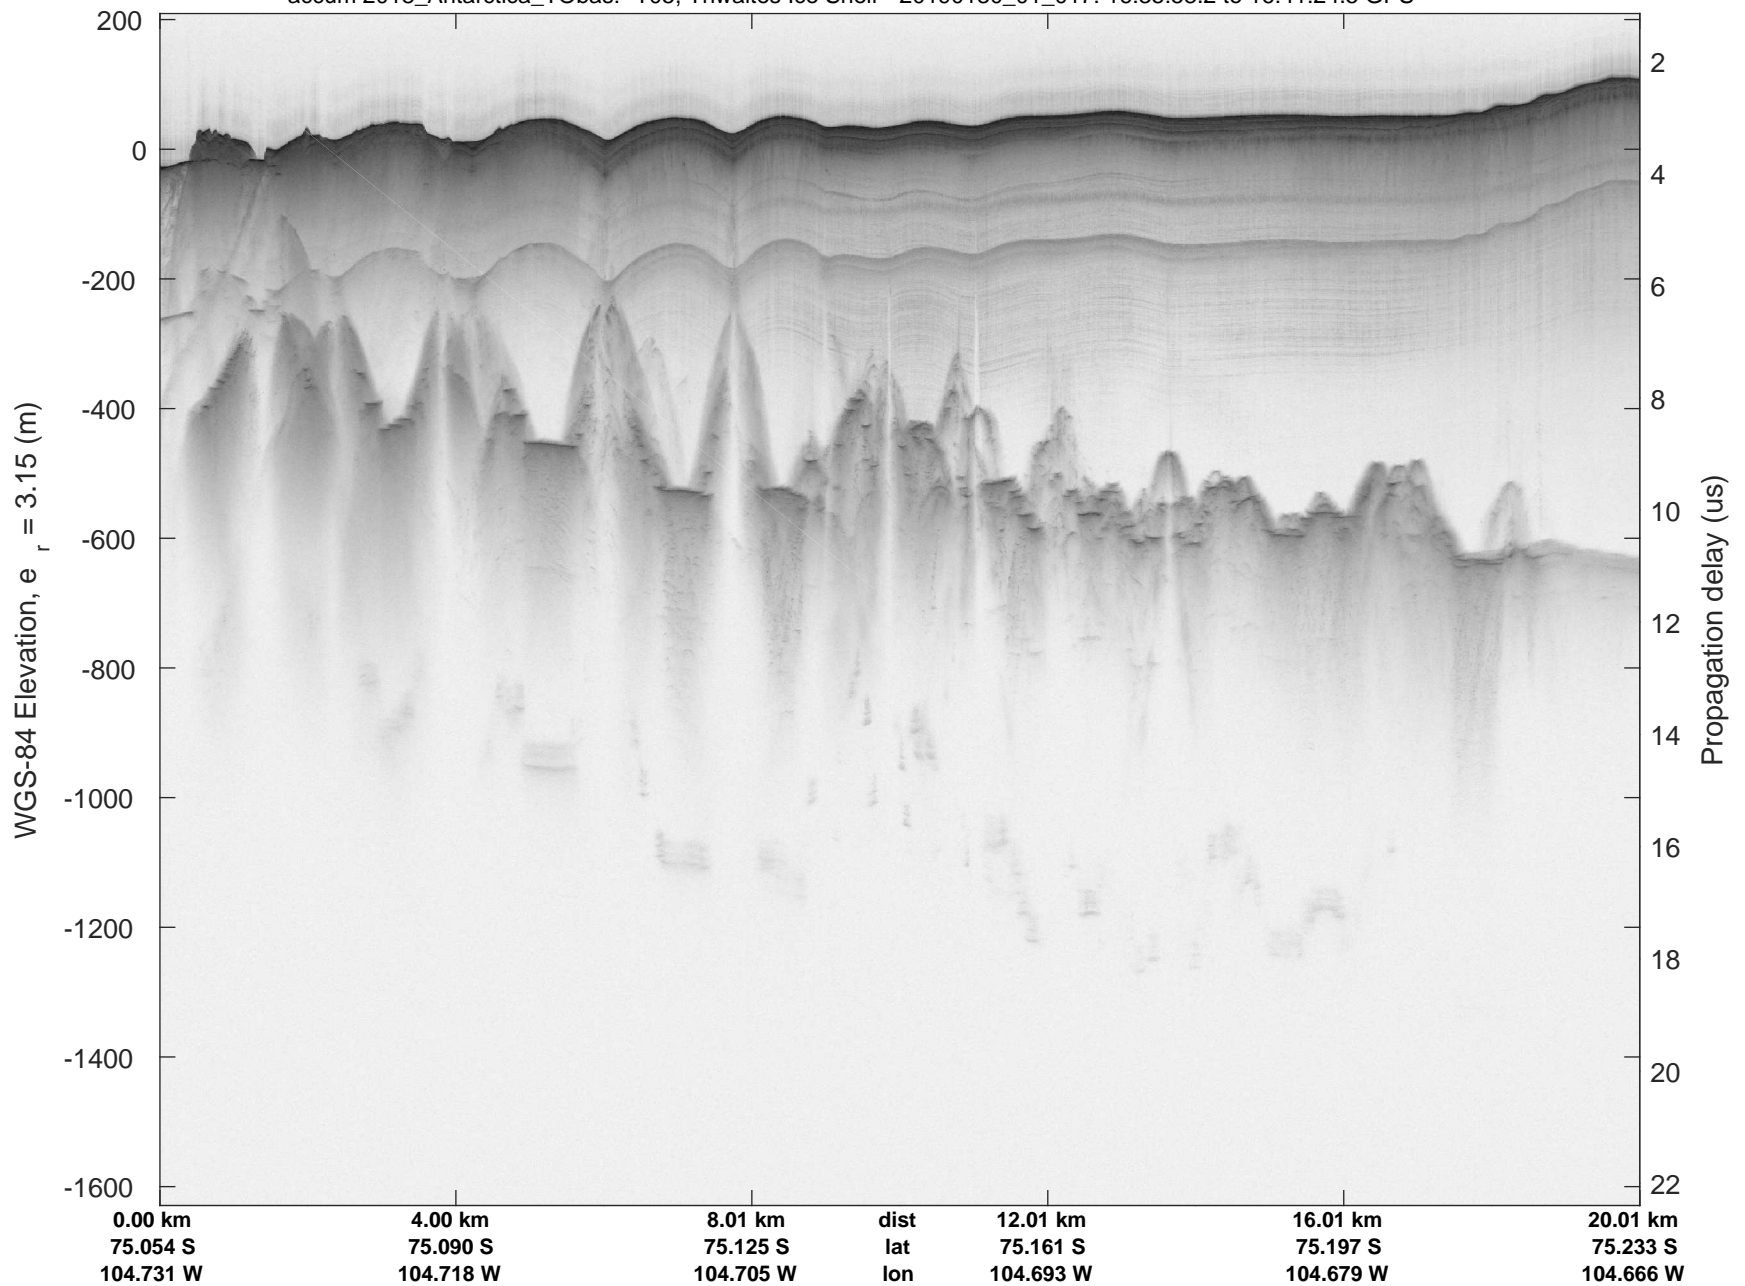

accum 2018_Antarctica_TObas: "T05, Thwaites Ice Shelf" 20190130_01_017: 16:35:53.2 to 16:41:24.5 GPS