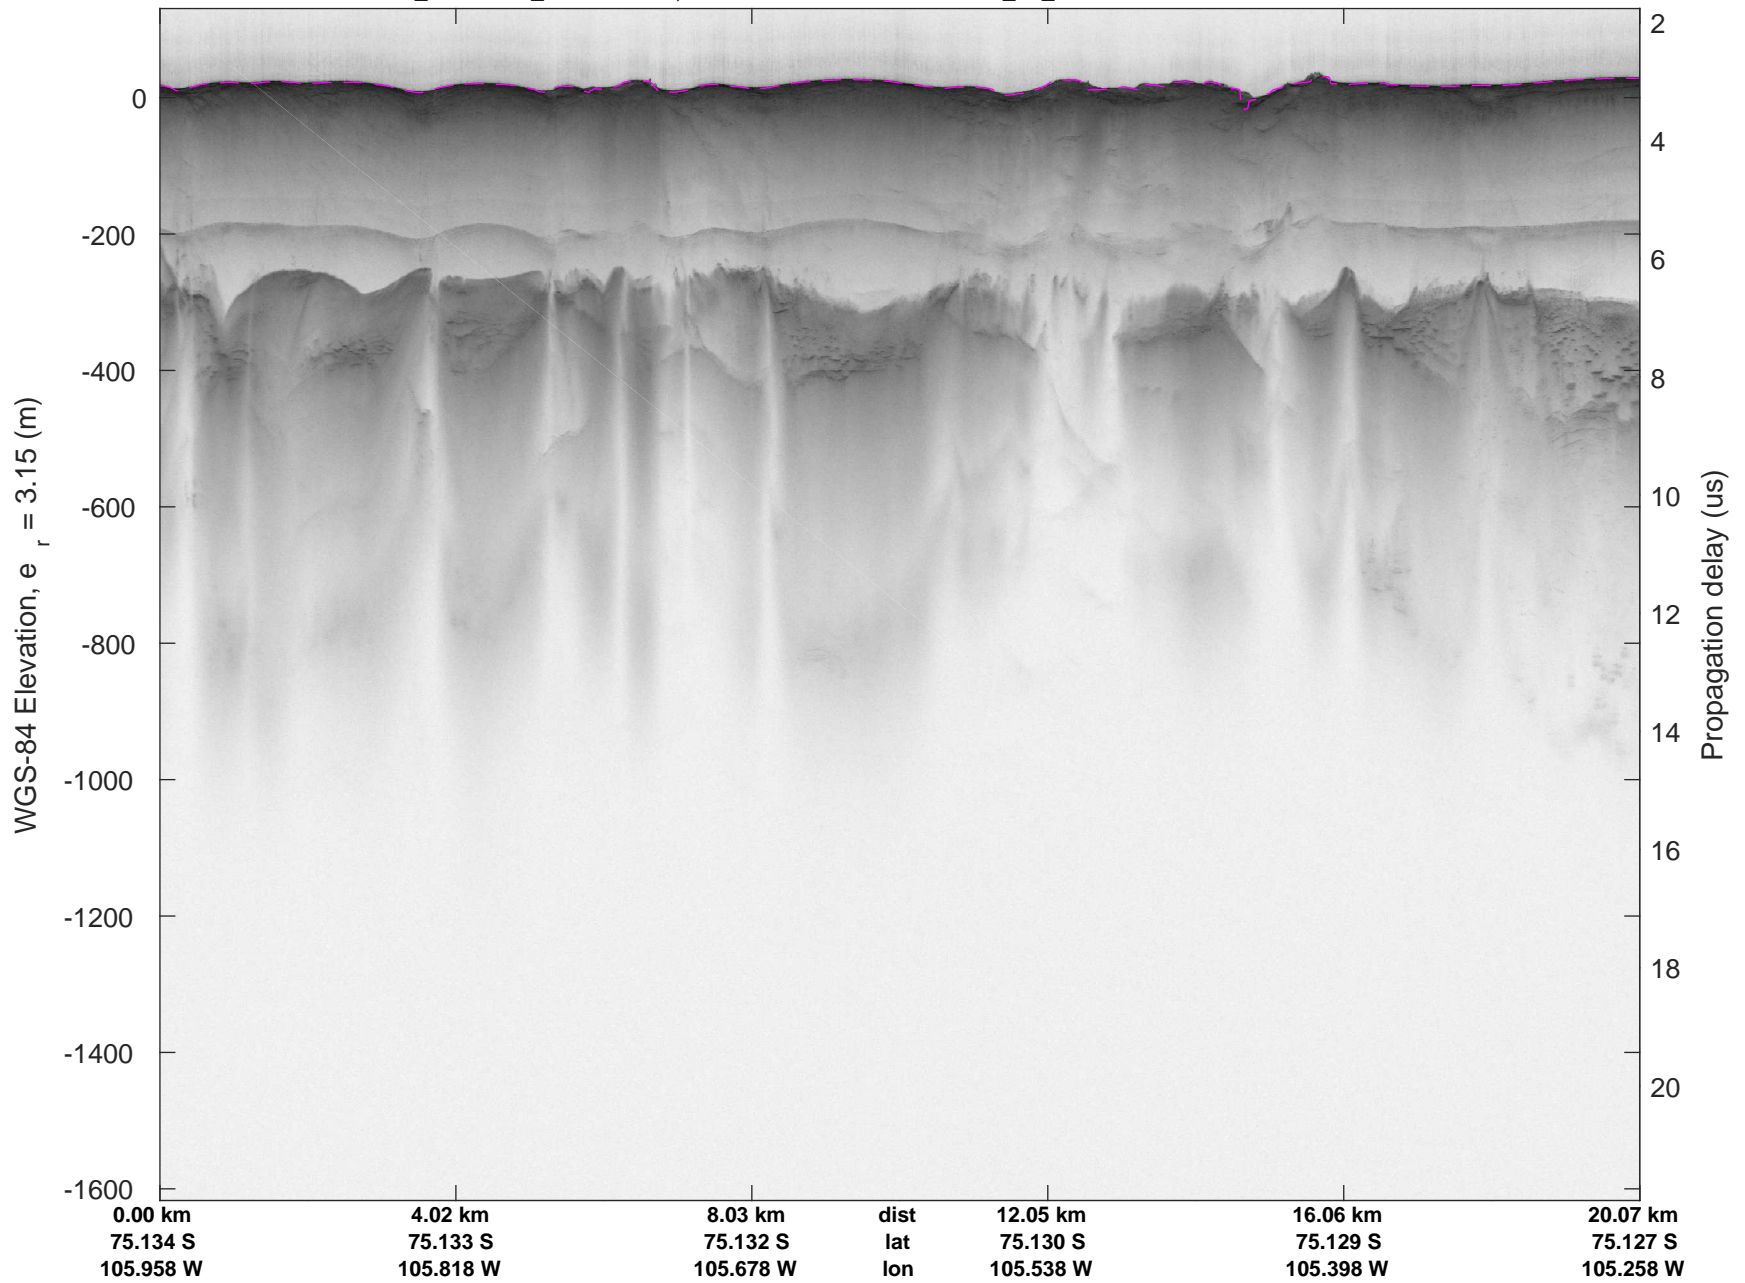

accum 2018_Antarctica_TObas: "T05, Thwaites Ice Shelf" 20190130_01_011: 16:01:45.9 to 16:07:53.1 GPS