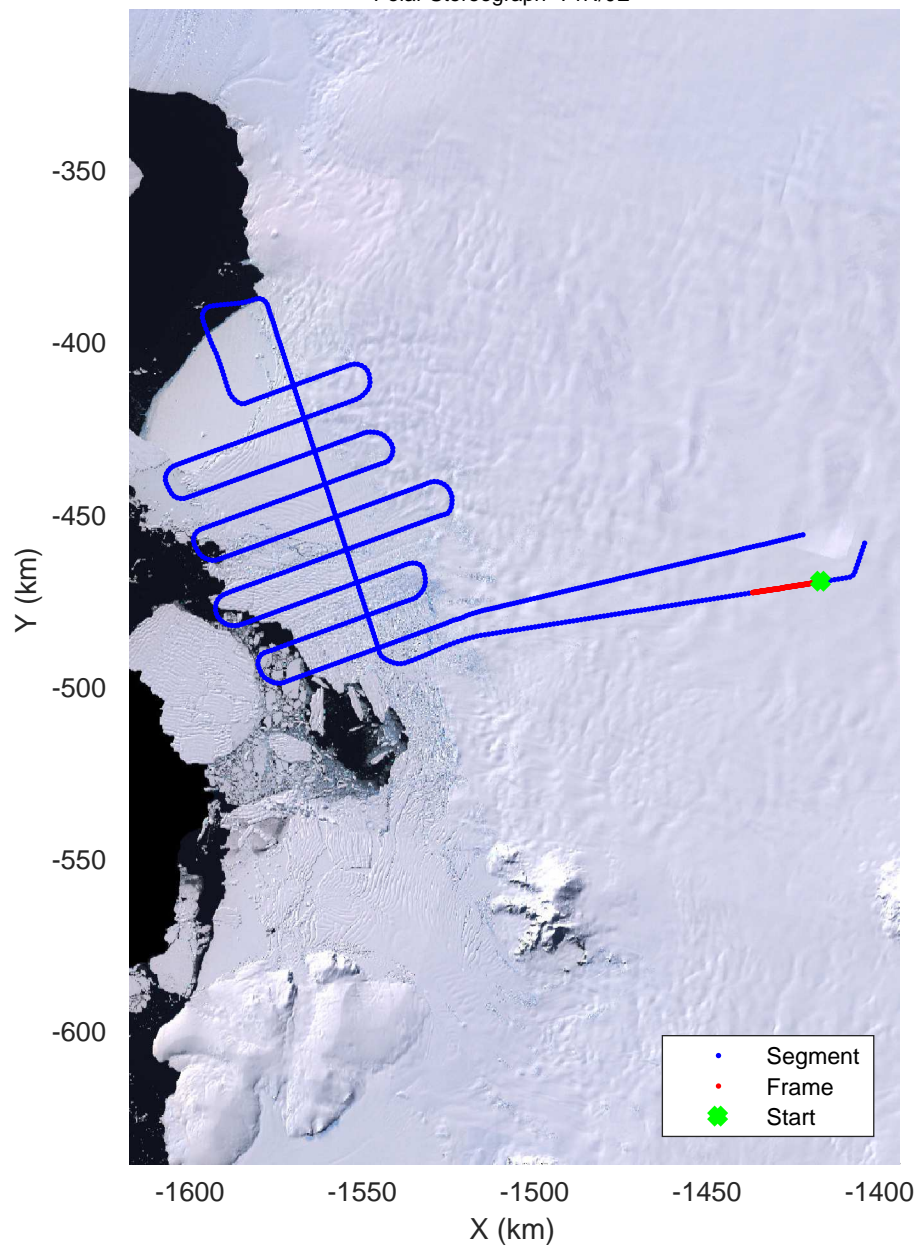

T05, Thwaites Ice Shelf
20190130_01_002
Polar Stereograph -71N/0E