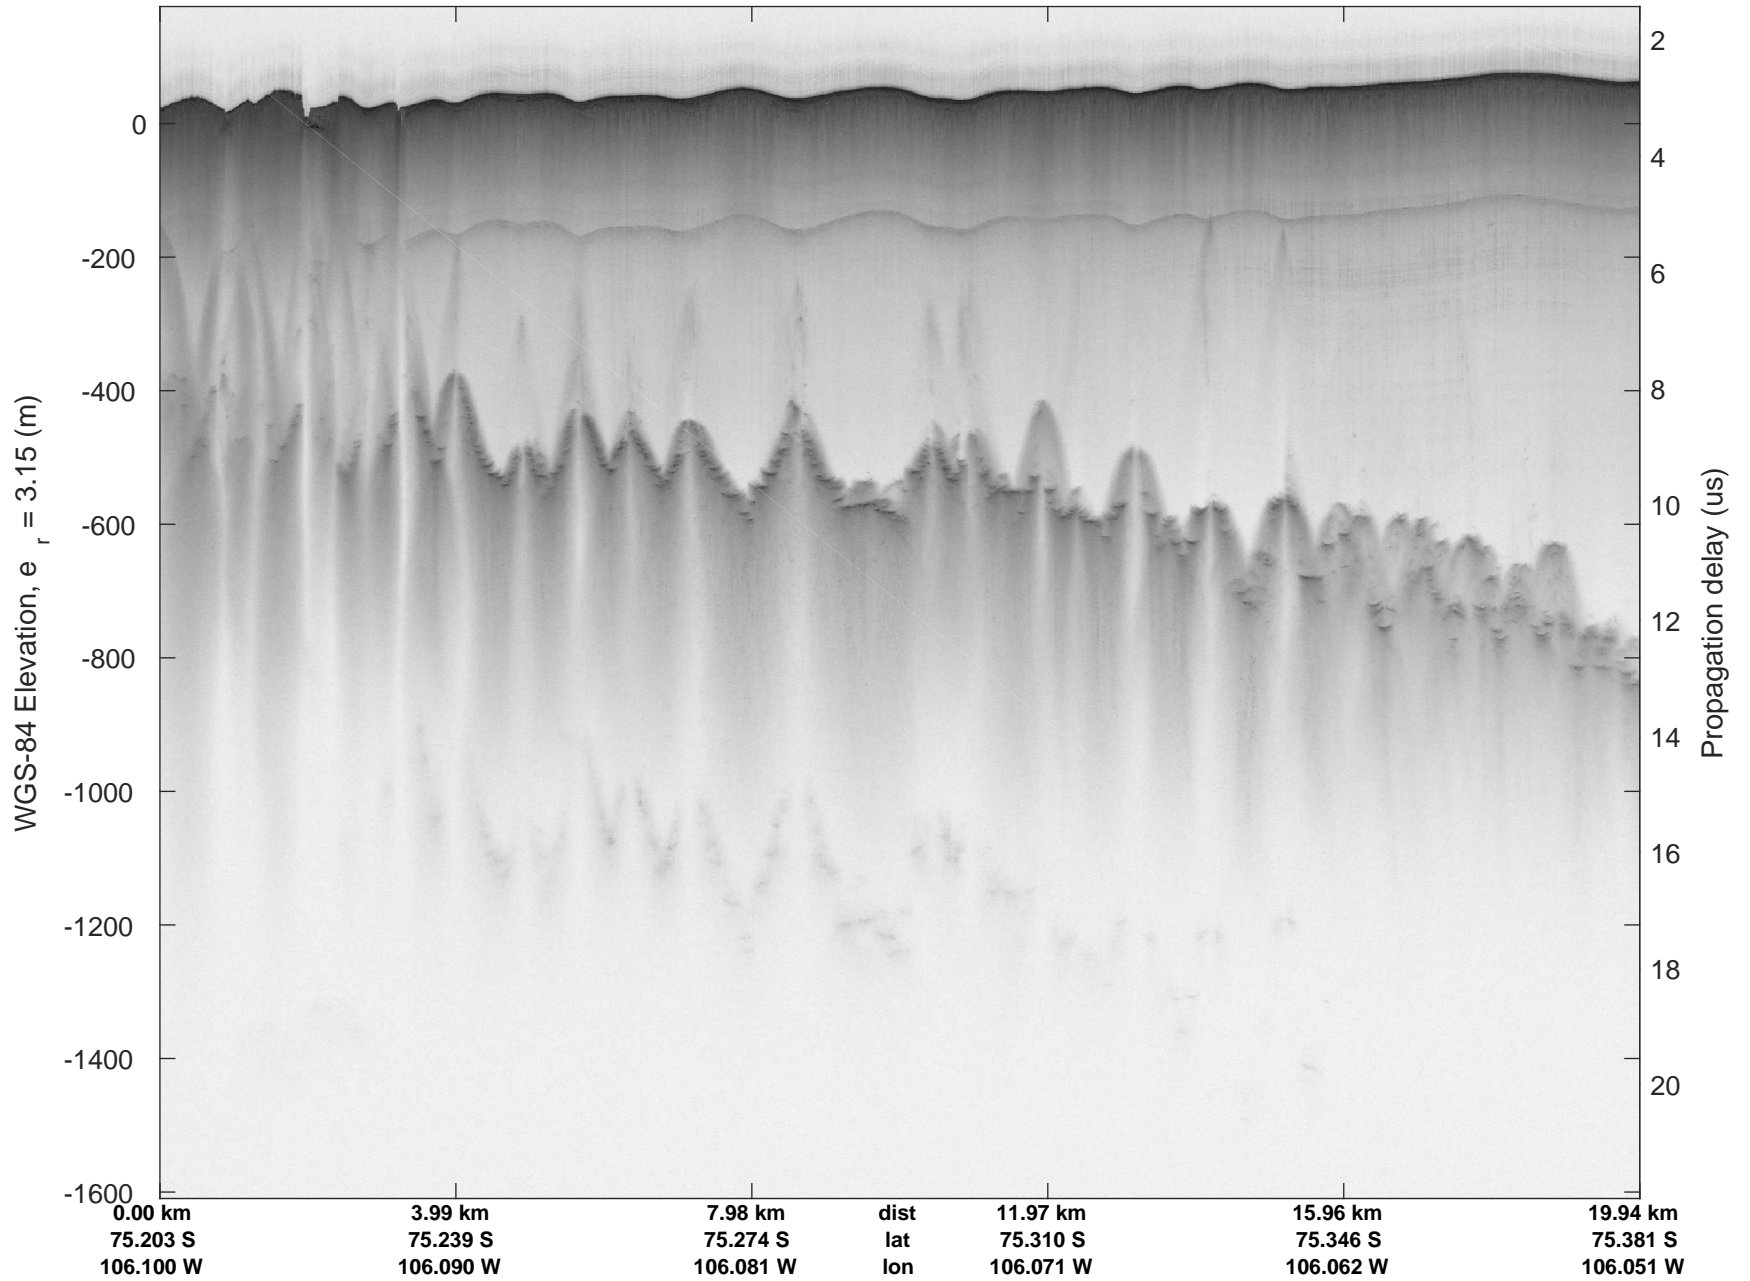

accum 2018_Antarctica_TObas: "T05, Thwaites Ice Shelf" 20190130_01_031: 17:54:26.7 to 18:00:18.3 GPS

T05, Thwaites Ice Shelf
20190130_01_032
Polar Stereograph -71N/0E

accum 2018_Antarctica_TObas: "T05, Thwaites Ice Shelf" 20190130_01_032: 18:00:18.4 to 18:06:03.1 GPS