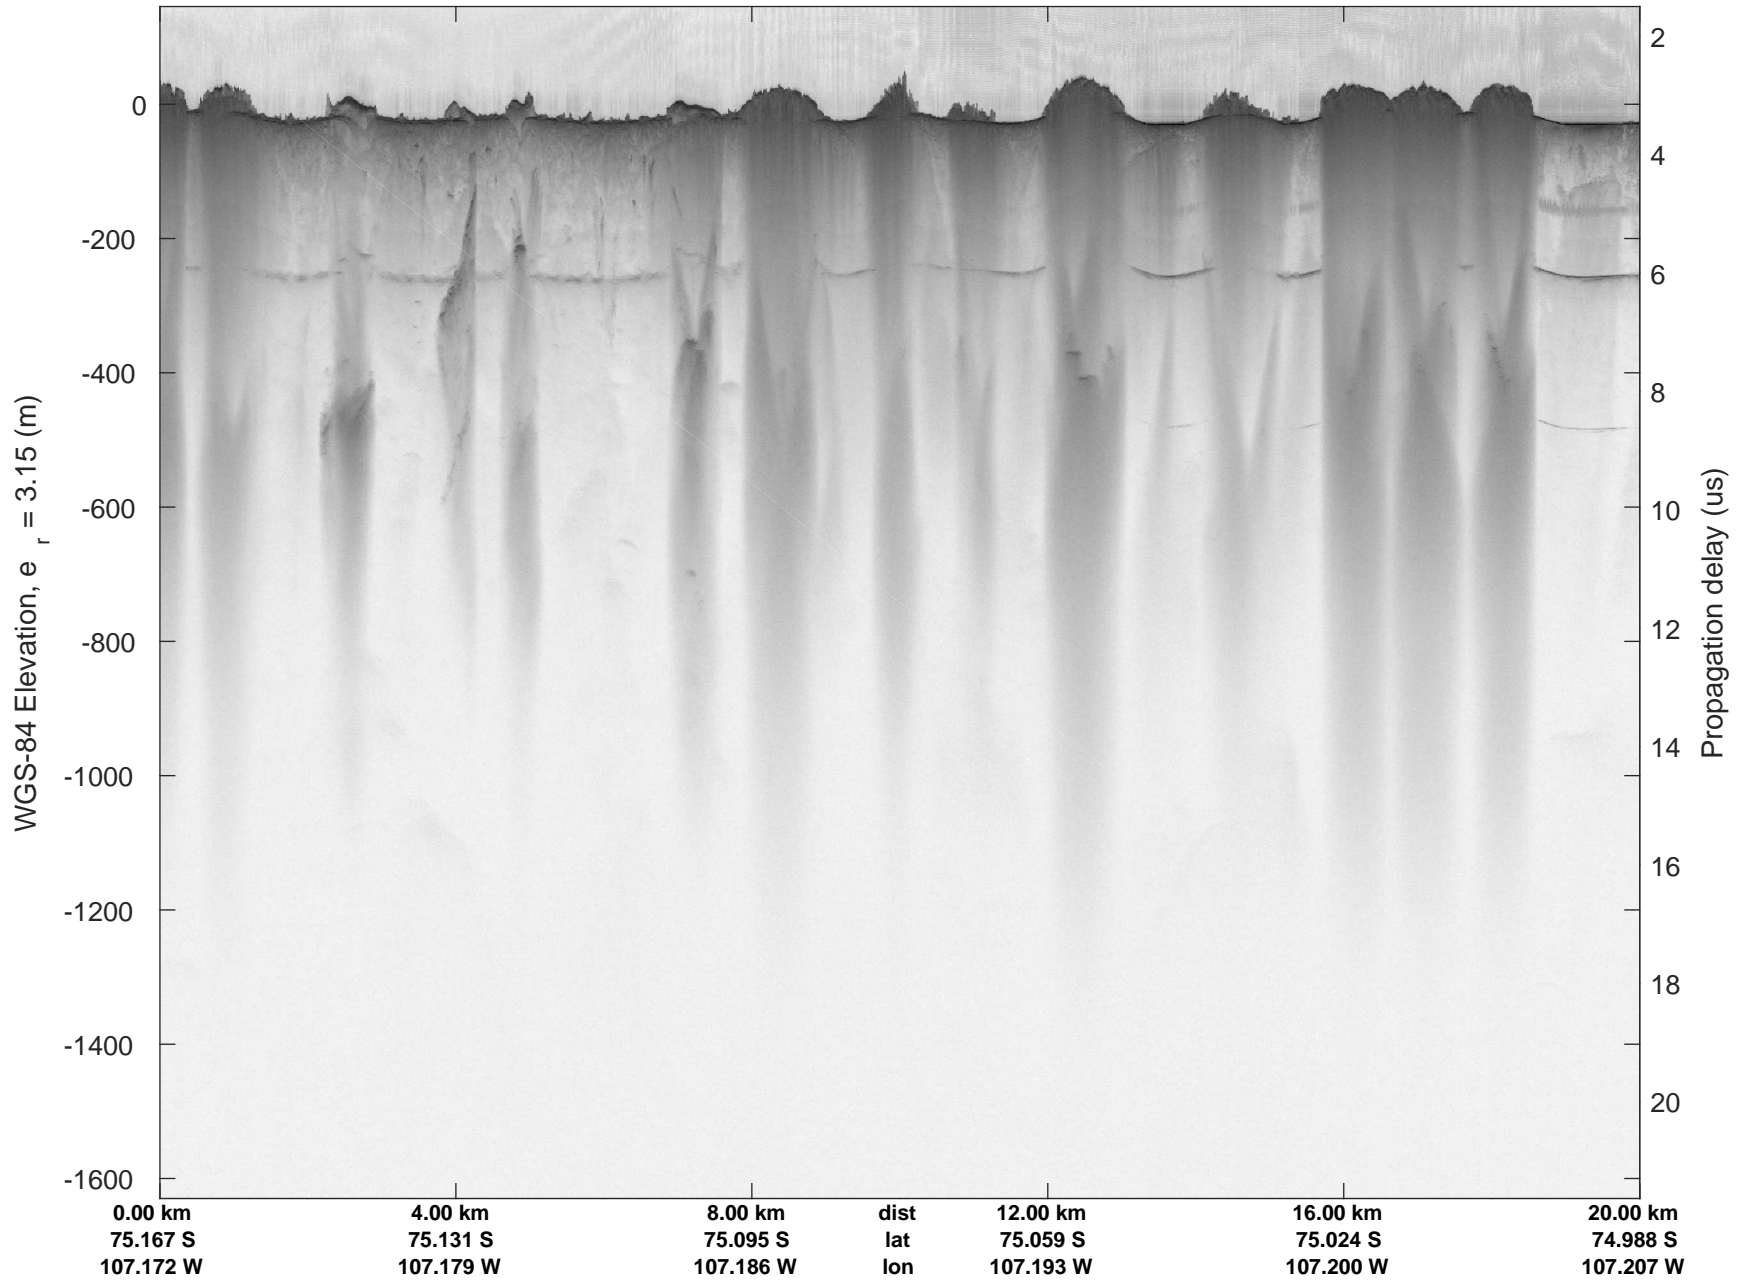

accum 2018_Antarctica_TObas: "T05, Thwaites Ice Shelf" 20190130_01_042: 18:56:26.3 to 19:01:56.1 GPS