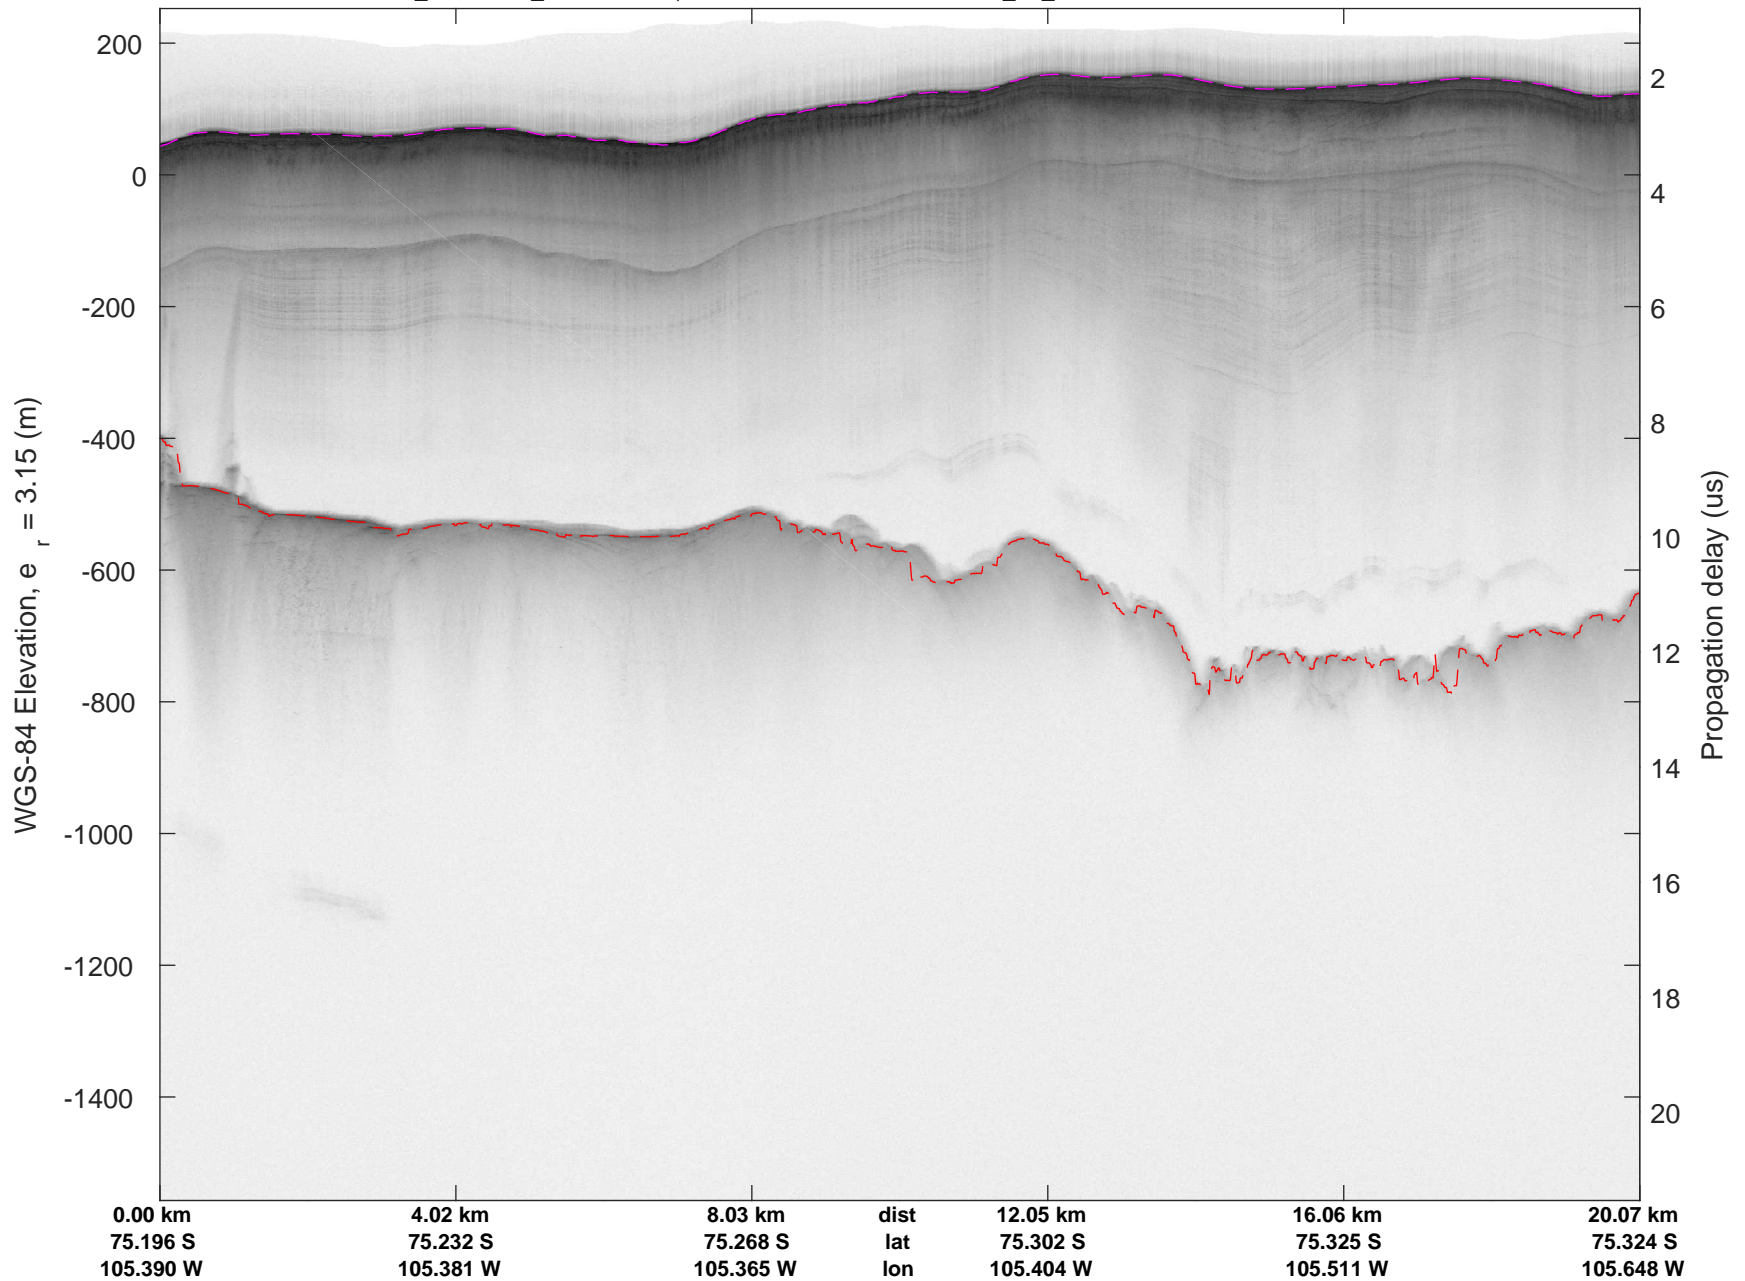

accum 2018_Antarctica_TObas: "T05, Thwaites Ice Shelf" 20190130_01_025: 17:20:37.5 to 17:26:10.9 GPS