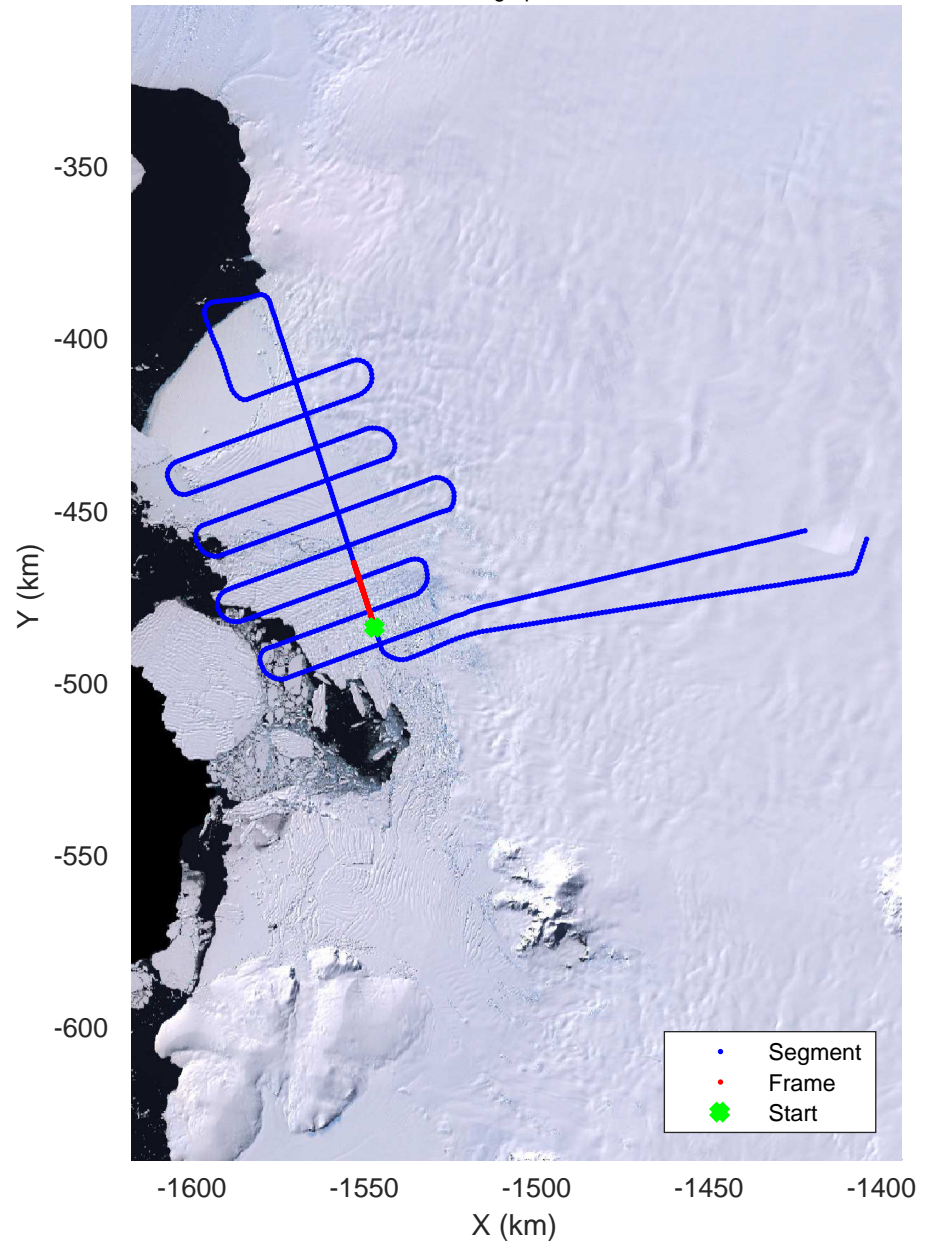

T05, Thwaites Ice Shelf
20190130_01_009
Polar Stereograph -71N/0E