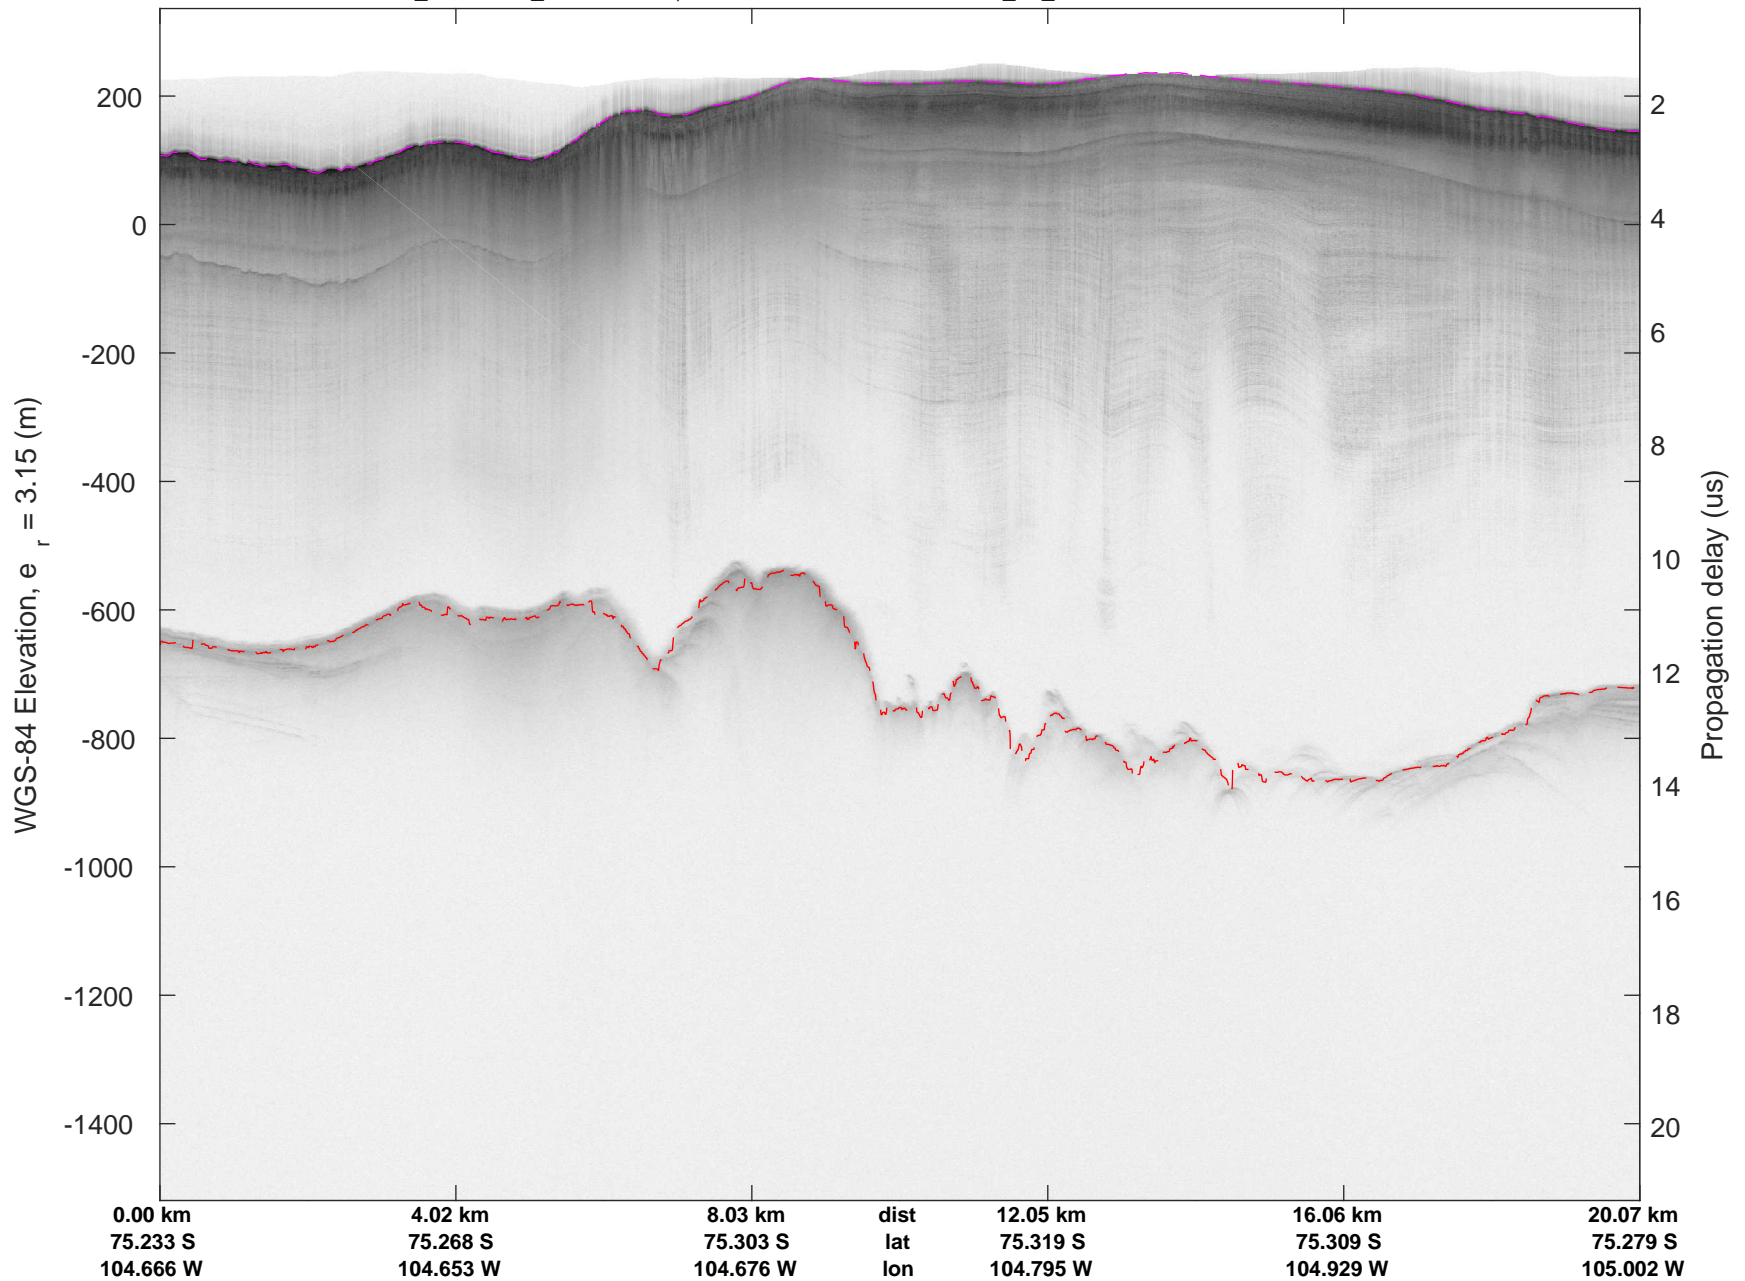

accum 2018_Antarctica_TObas: "T05, Thwaites Ice Shelf" 20190130_01_018: 16:41:24.5 to 16:46:36.0 GPS