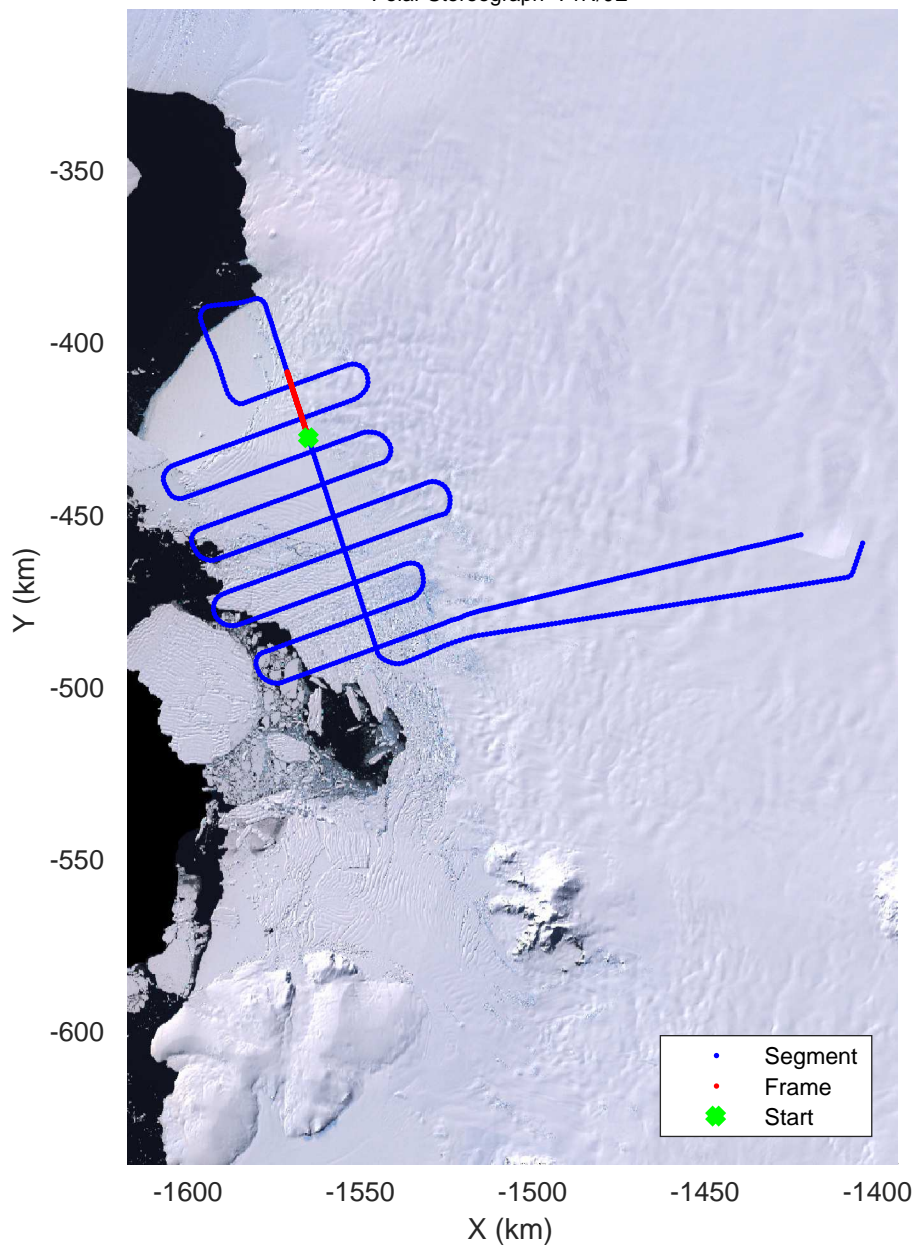

T05, Thwaites Ice Shelf
20190130_01_012
Polar Stereograph -71N/0E