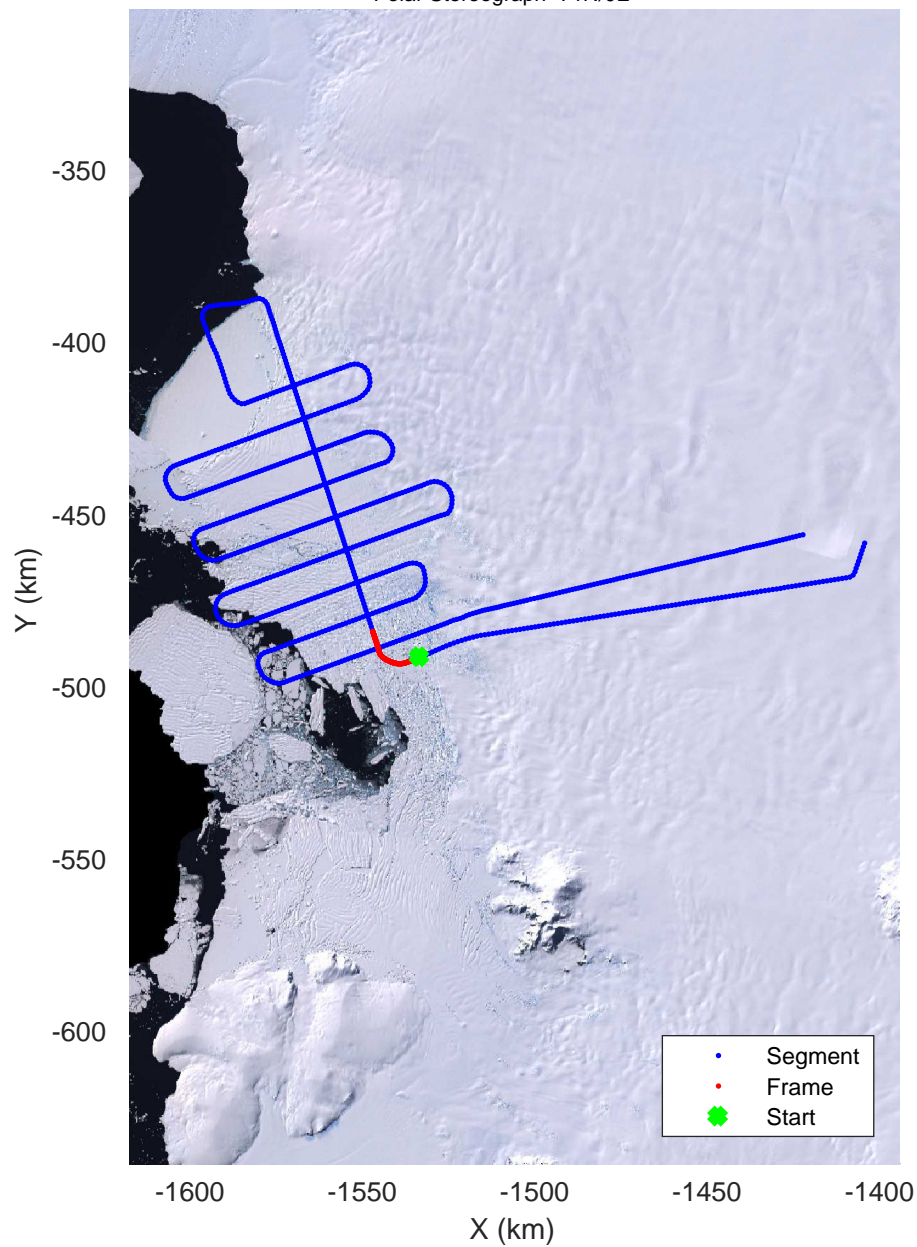

T05, Thwaites Ice Shelf
20190130_01_008
Polar Stereograph -71N/0E