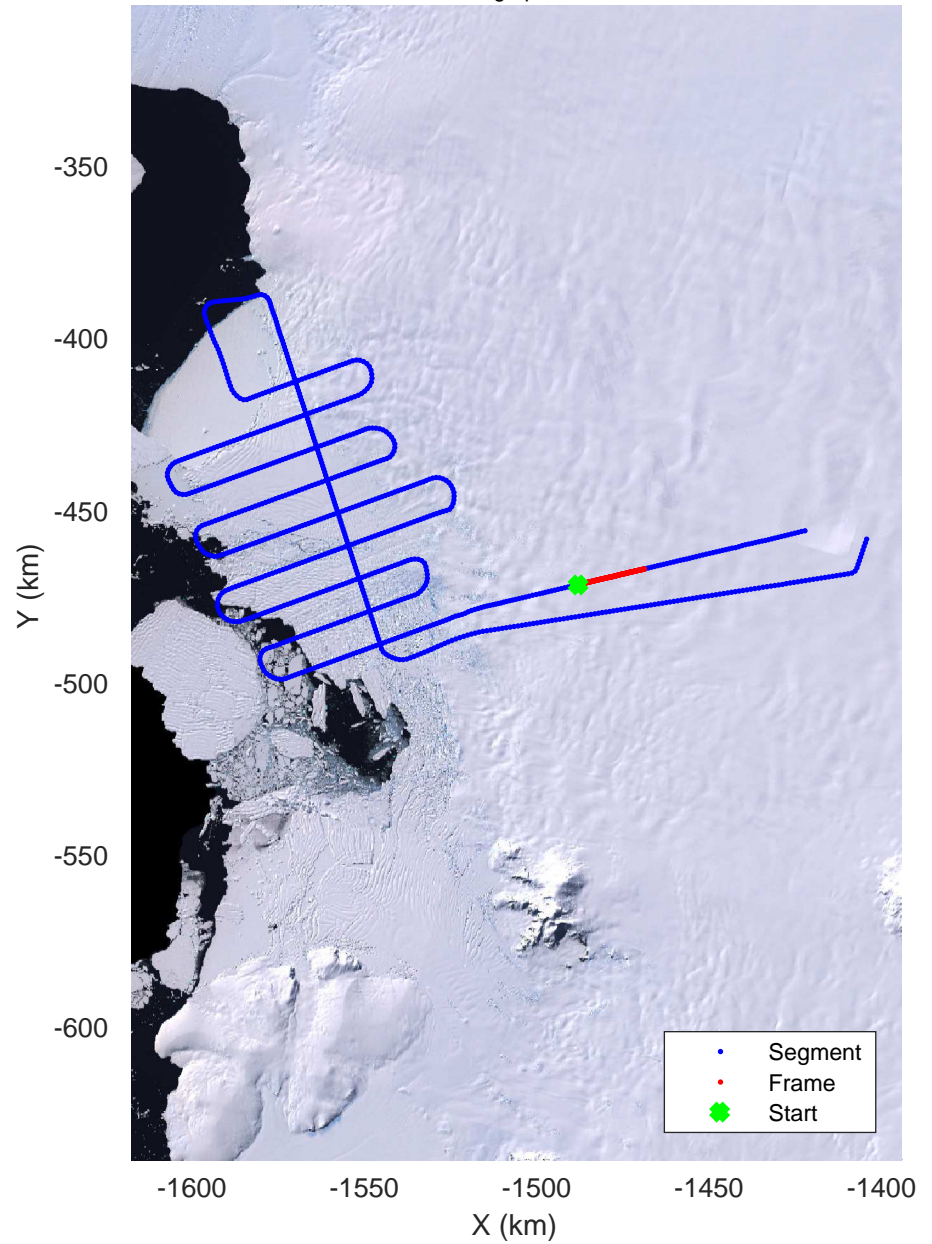

T05, Thwaites Ice Shelf
20190130_01_049
Polar Stereograph -71N/0E