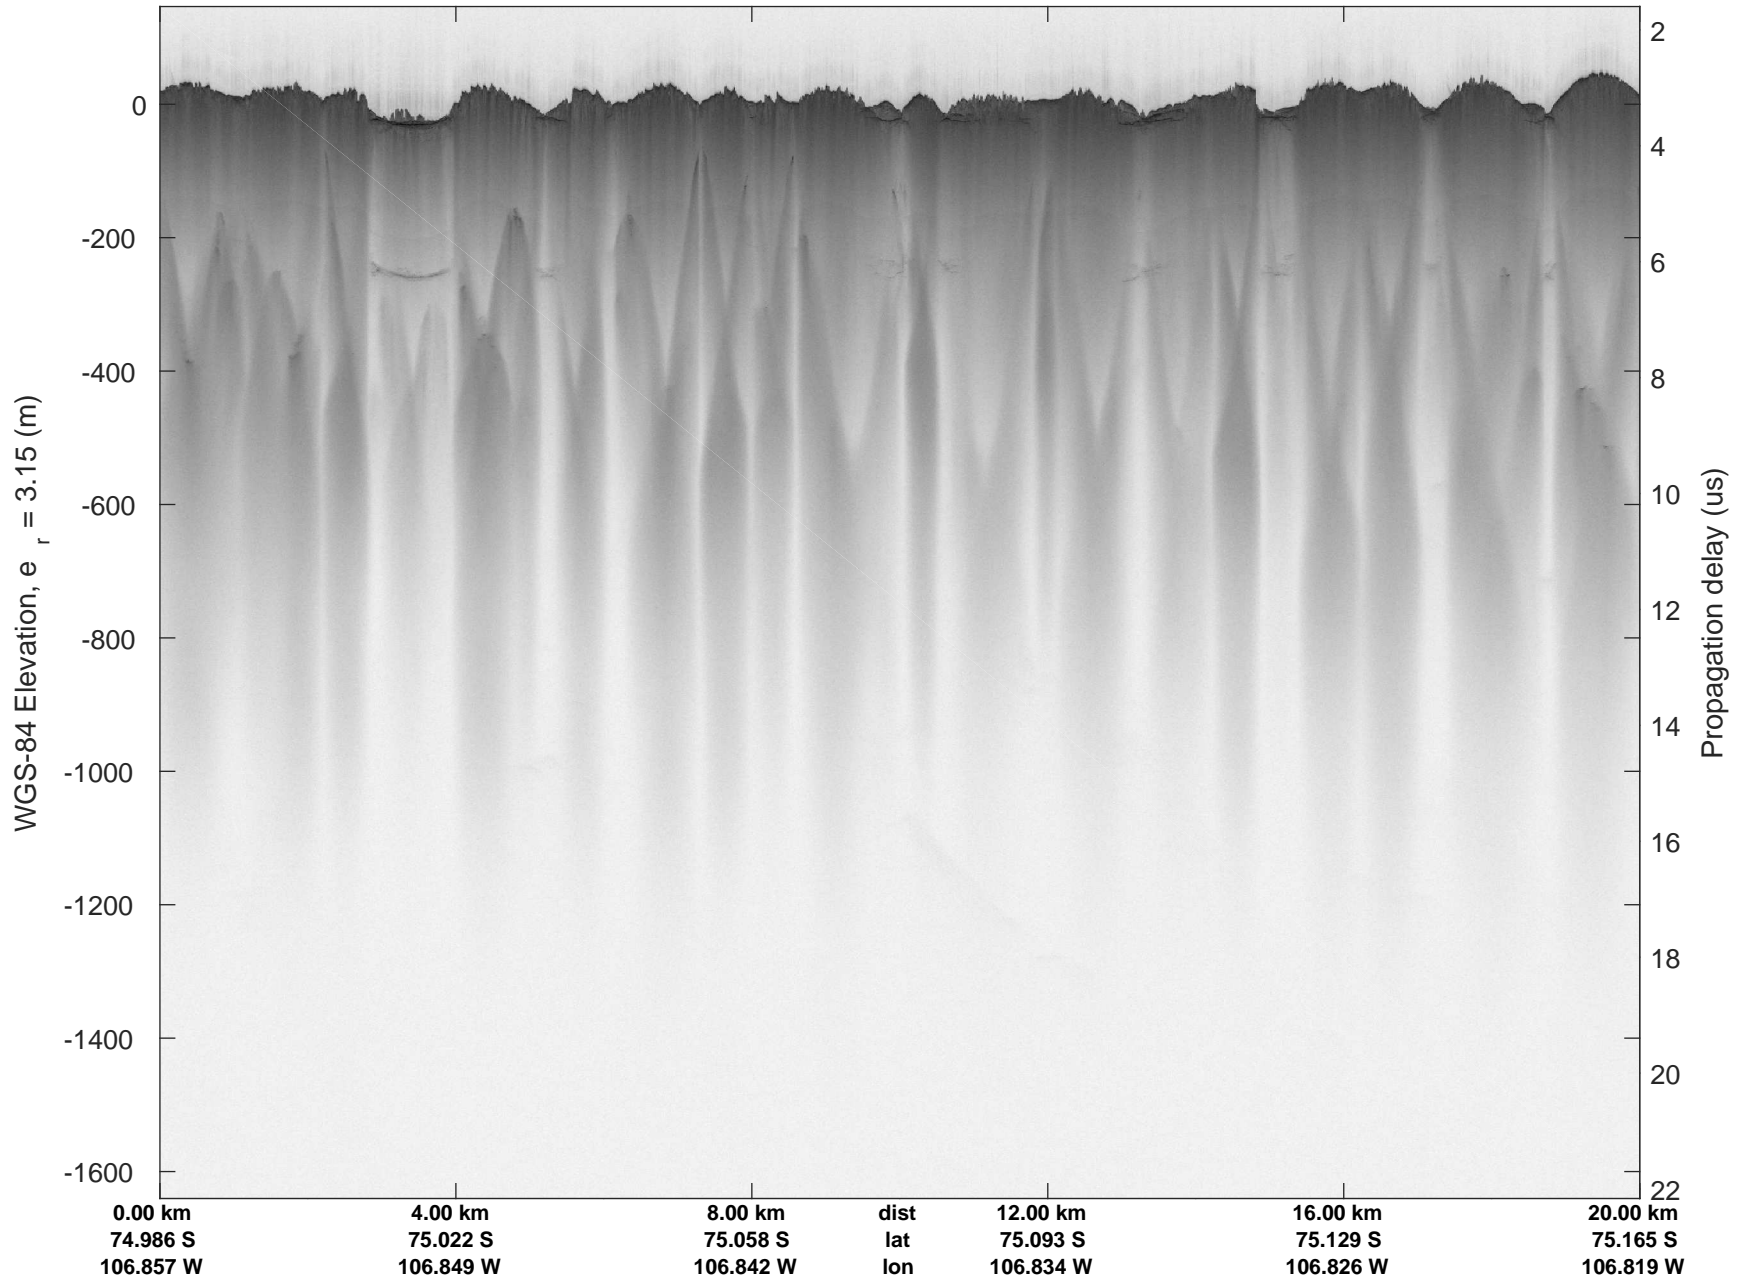

accum 2018_Antarctica_TObas: "T05, Thwaites Ice Shelf" 20190130_01_038: 18:33:56.5 to 18:39:49.6 GPS

T05, Thwaites Ice Shelf
20190130_01_039
Polar Stereograph -71N/0E

accum 2018_Antarctica_TObas: "T05, Thwaites Ice Shelf" 20190130_01_039: 18:39:49.6 to 18:45:30.1 GPS