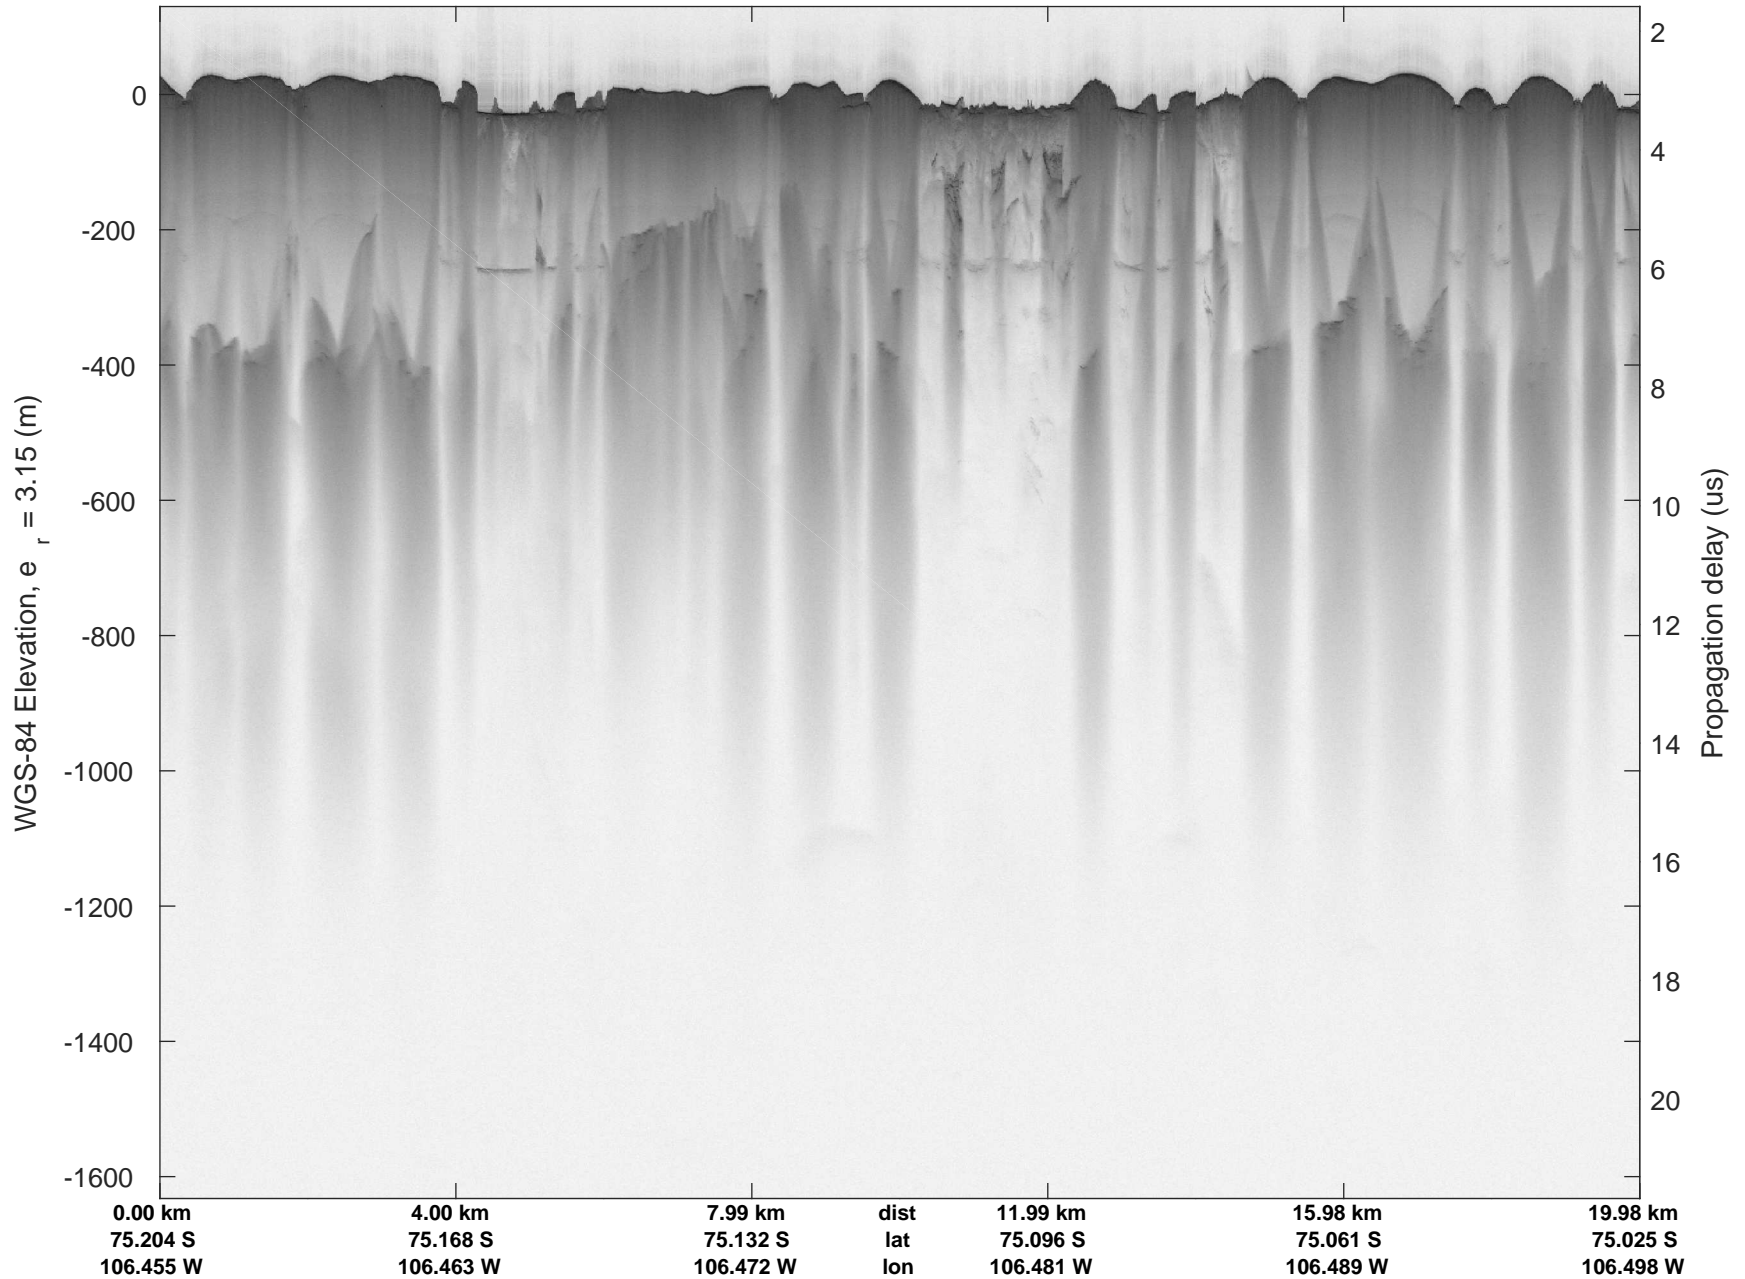

accum 2018_Antarctica_TObas: "T05, Thwaites Ice Shelf" 20190130_01_034: 18:11:36.5 to 18:17:18.0 GPS

T05, Thwaites Ice Shelf
20190130_01_035
Polar Stereograph -71N/0E

accum 2018_Antarctica_TObas: "T05, Thwaites Ice Shelf" 20190130_01_035: 18:17:18.0 to 18:22:52.3 GPS