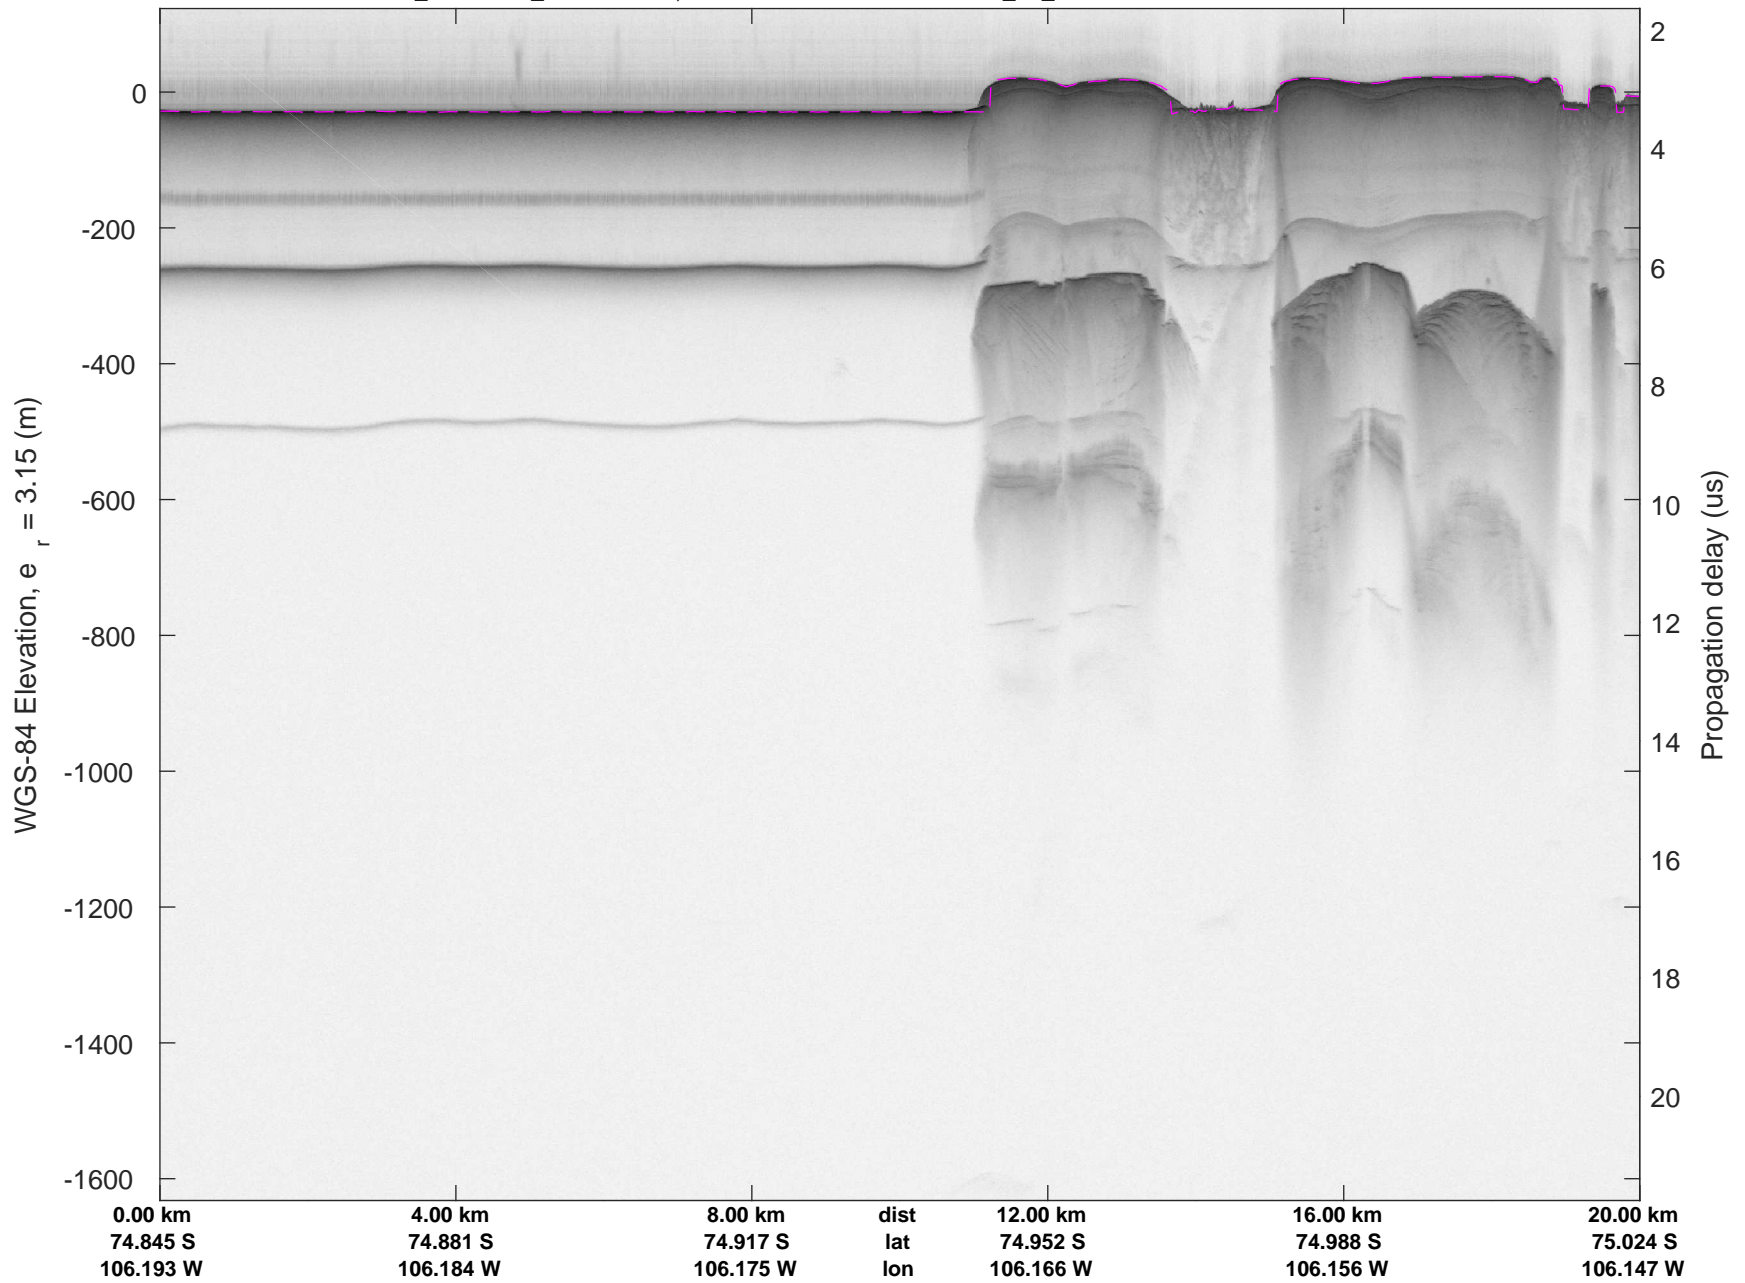

accum 2018_Antarctica_TObas: "T05, Thwaites Ice Shelf" 20190130_01_030: 17:48:33.0 to 17:54:26.6 GPS