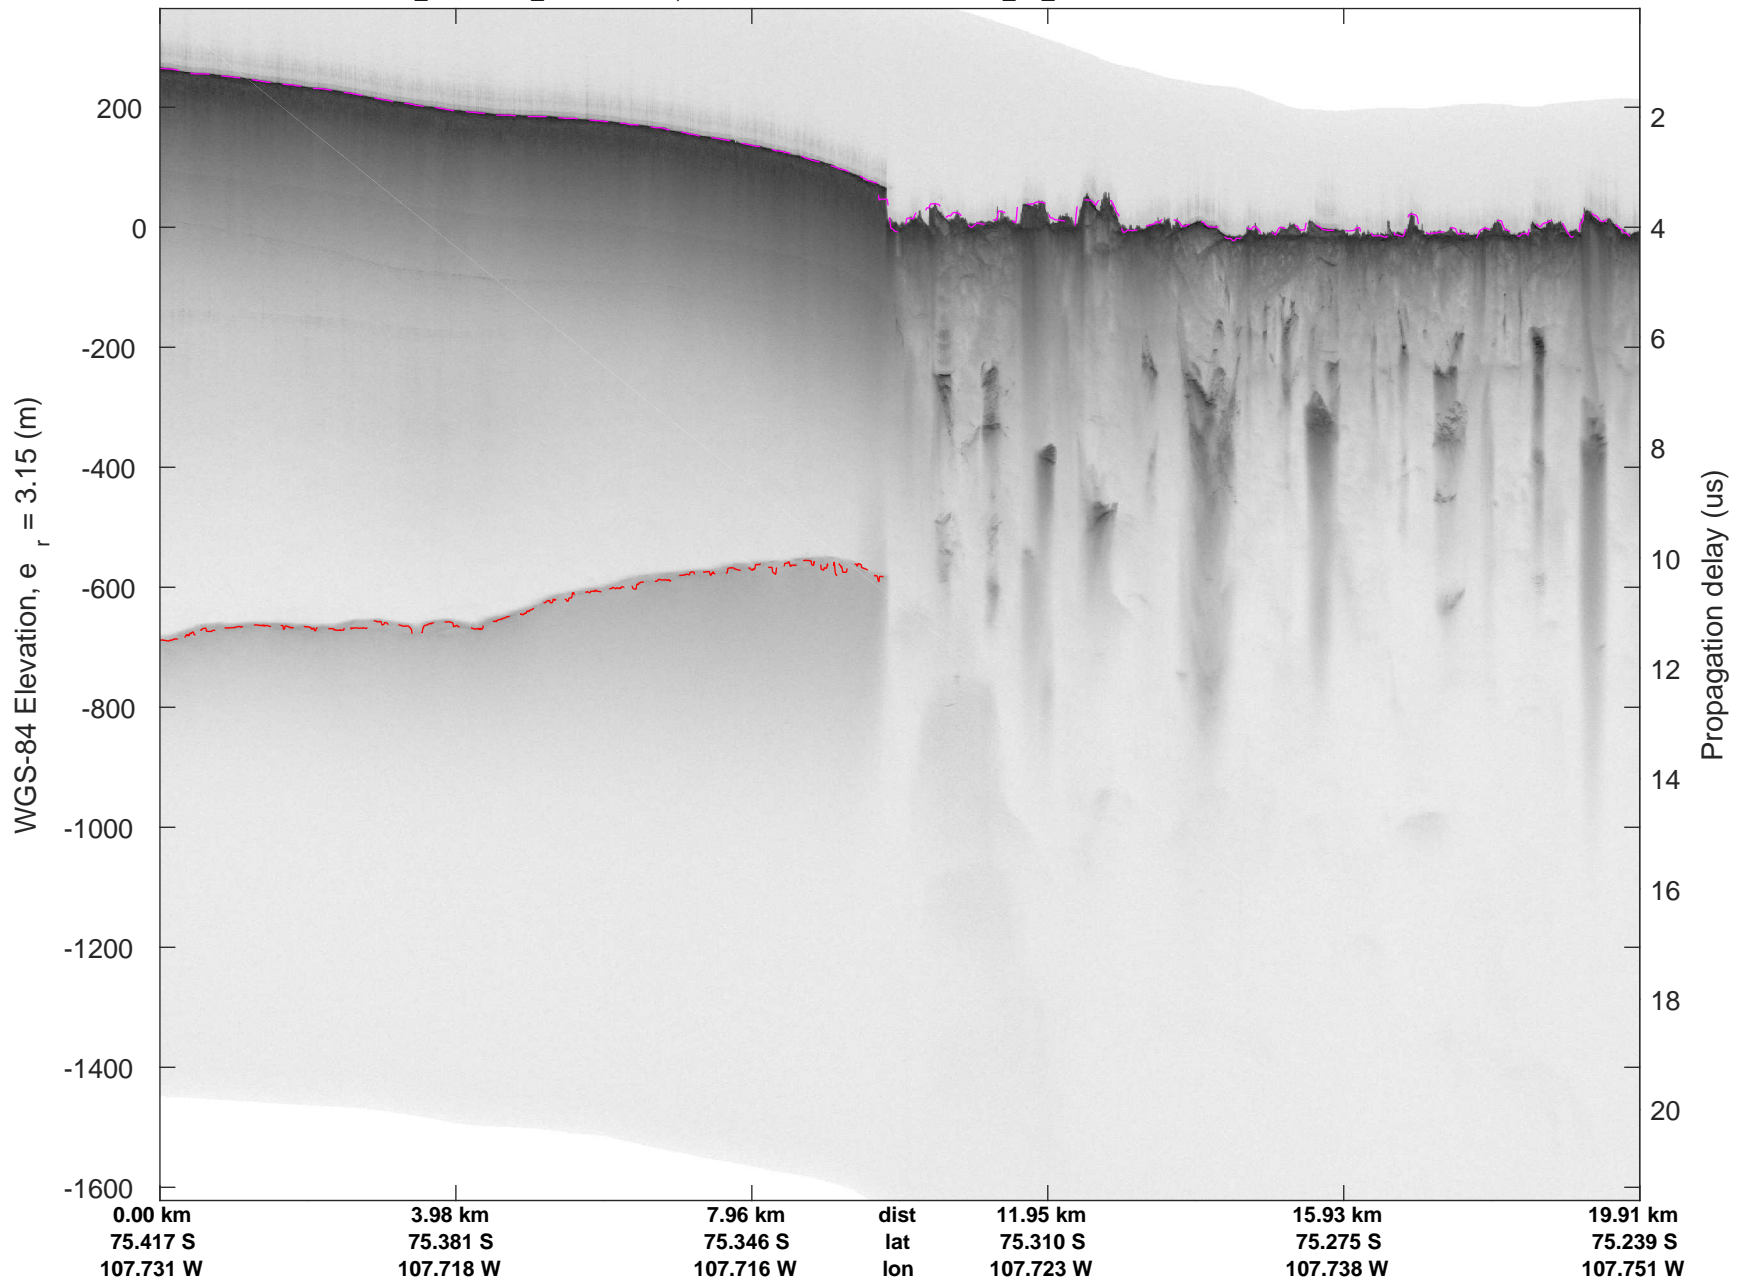

accum 2018_Antarctica_TObas: "T05, Thwaites Ice Shelf" 20190130_01_007: 15:39:15.6 to 15:44:17.3 GPS