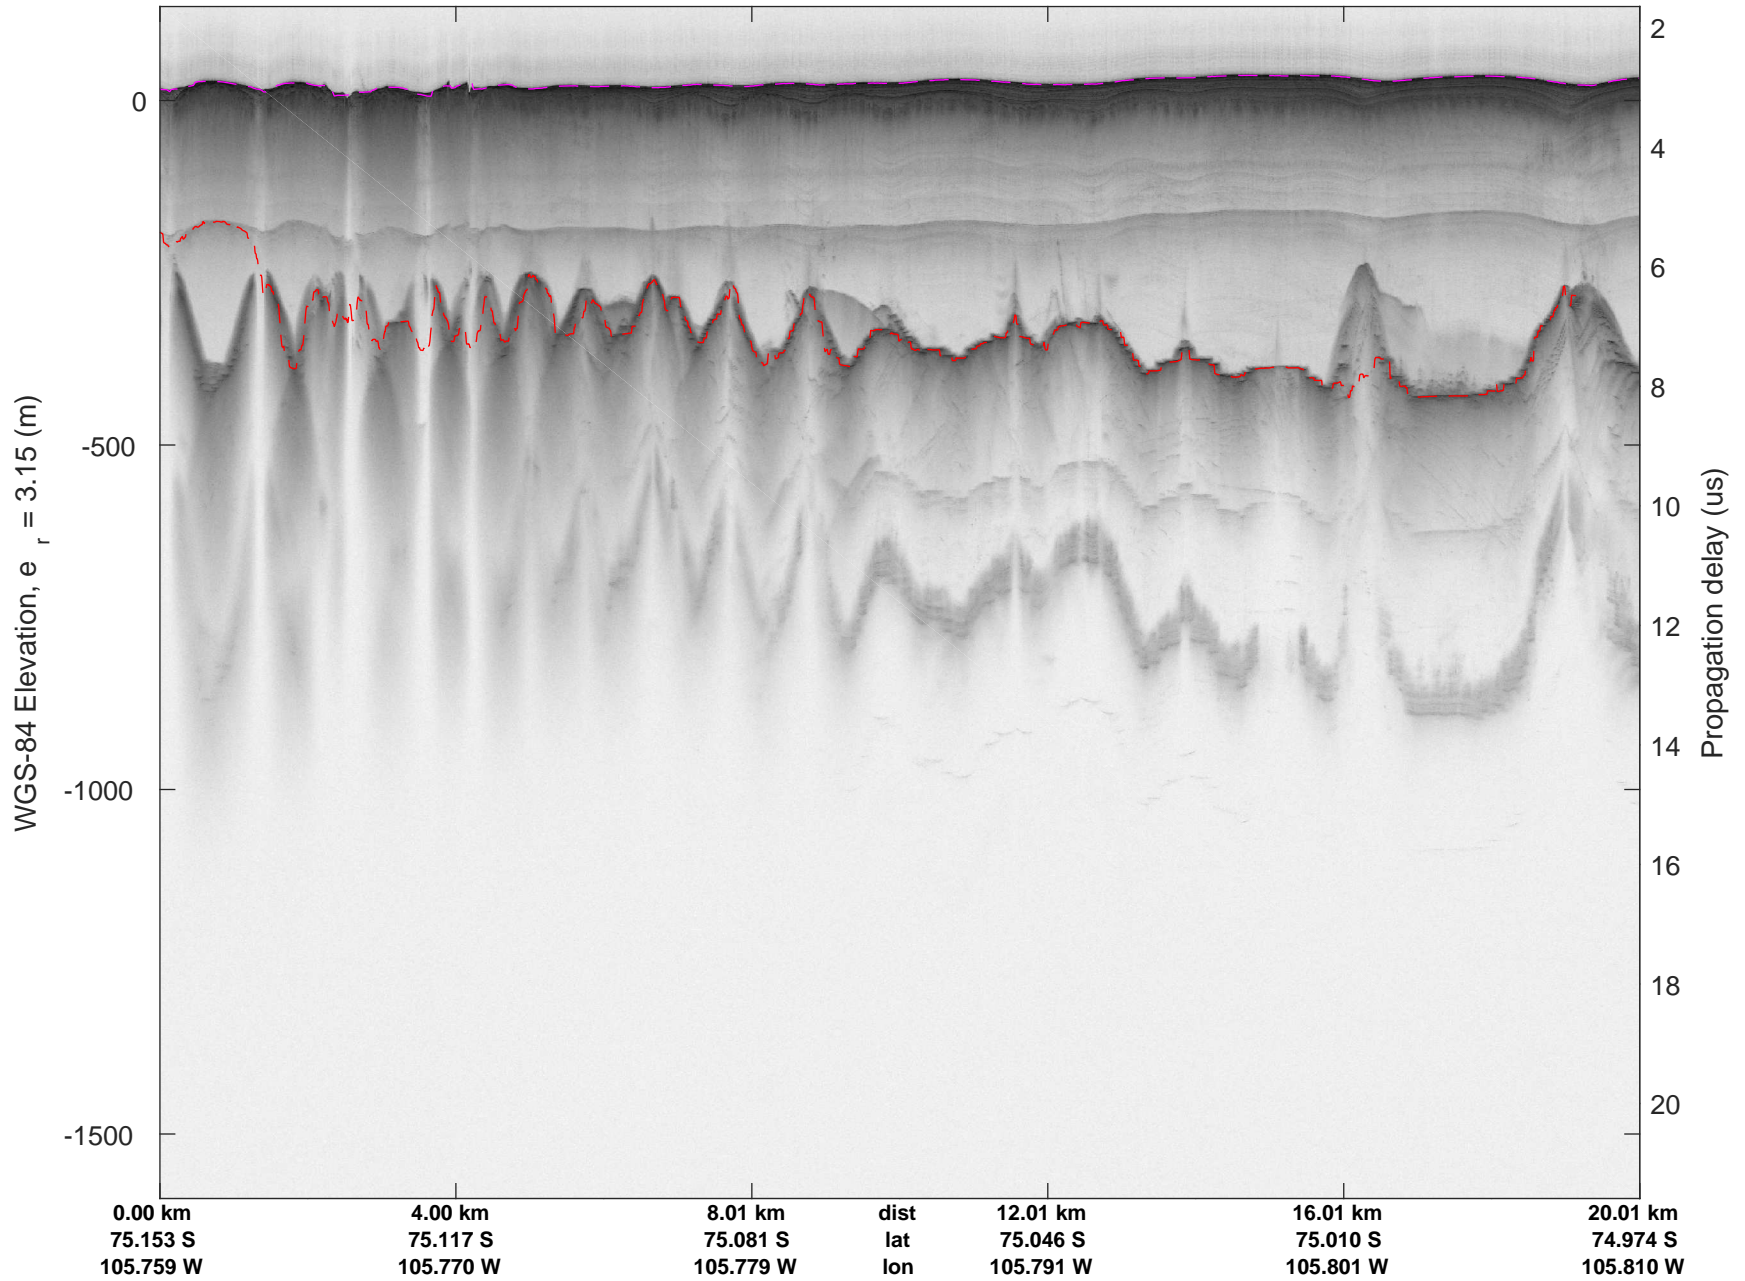

accum 2018_Antarctica_TObas: "T05, Thwaites Ice Shelf" 20190130_01_027: 17:31:51.2 to 17:37:25.6 GPS