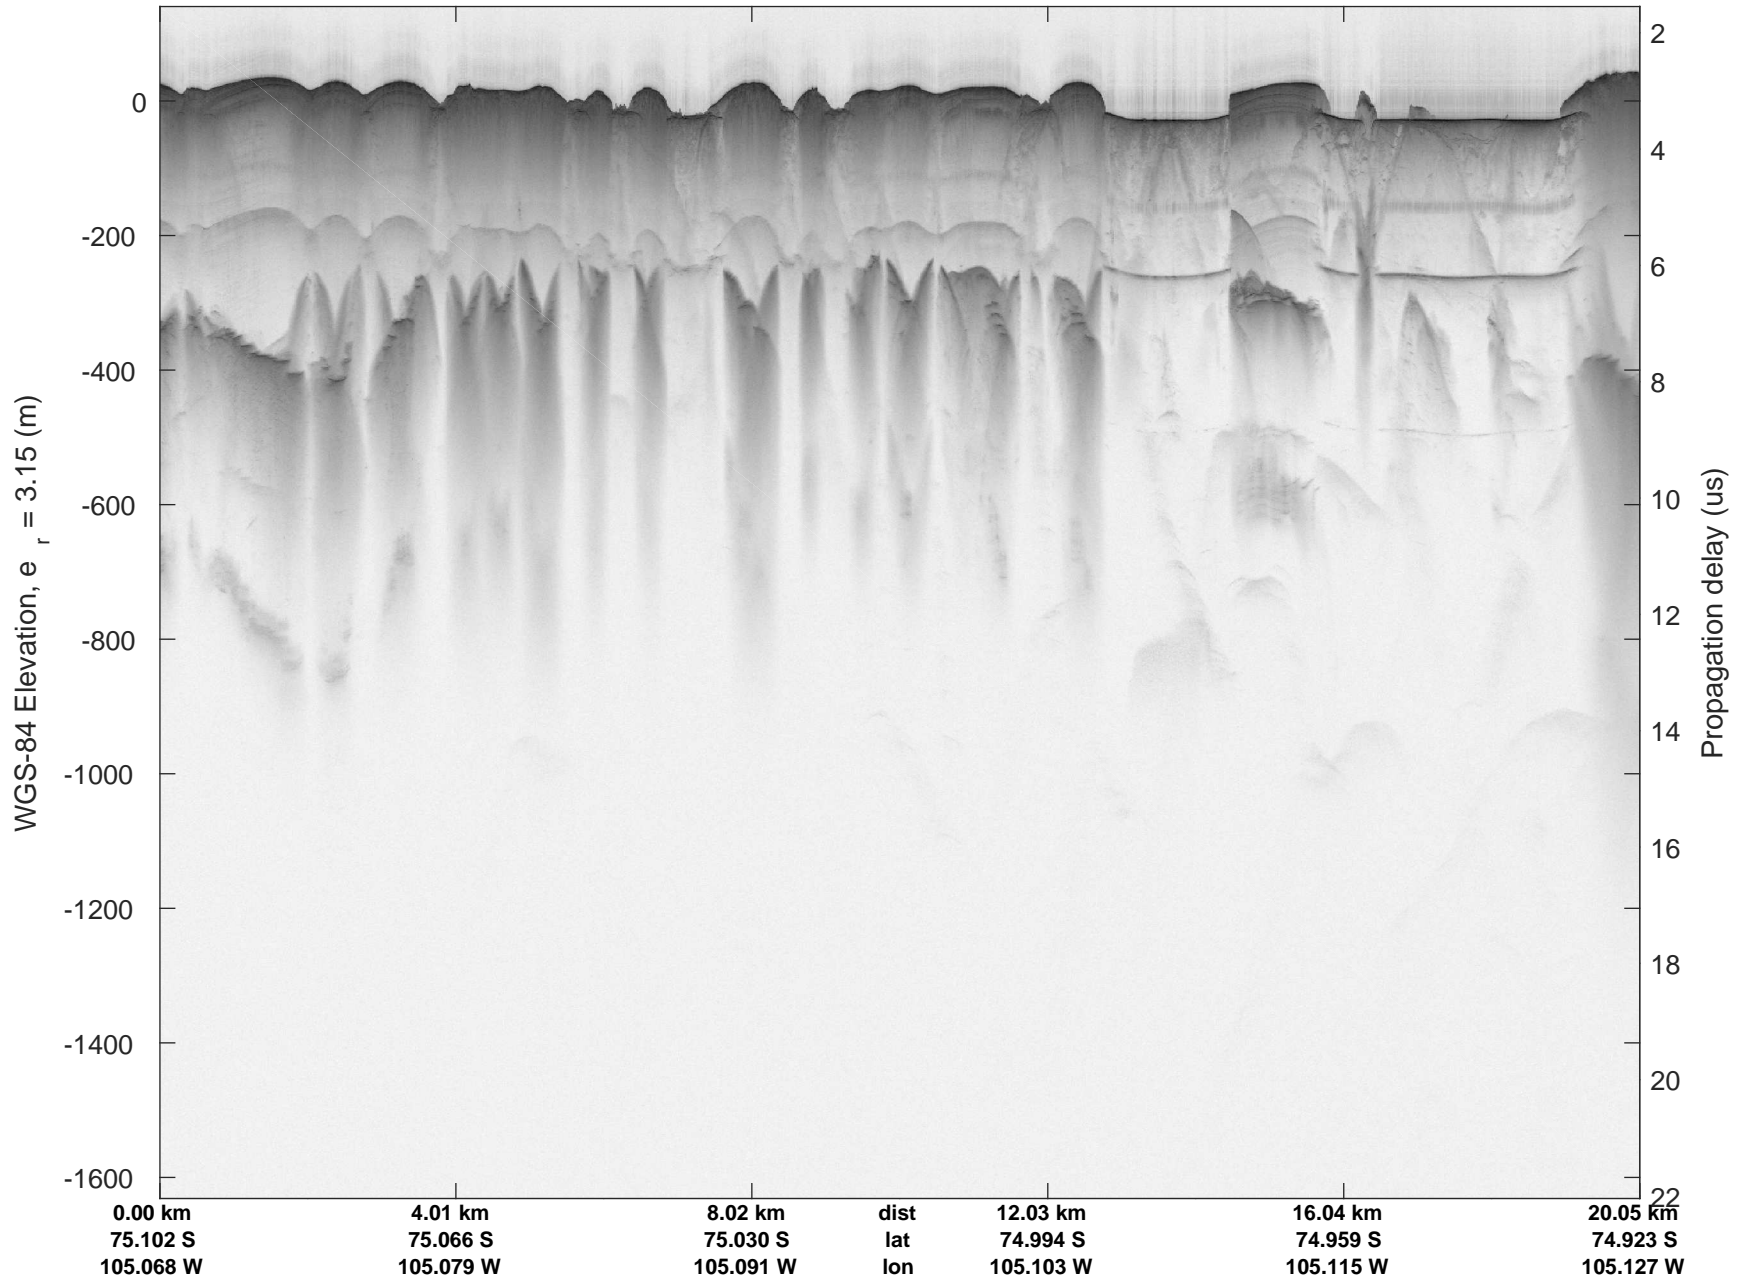

accum 2018_Antarctica_TObas: "T05, Thwaites Ice Shelf" 20190130_01_019: 16:46:36.0 to 16:51:57.9 GPS

T05, Thwaites Ice Shelf
20190130_01_020
Polar Stereograph -71N/0E

accum 2018_Antarctica_TObas: "T05, Thwaites Ice Shelf" 20190130_01_020: 16:51:58.0 to 16:57:32.8 GPS