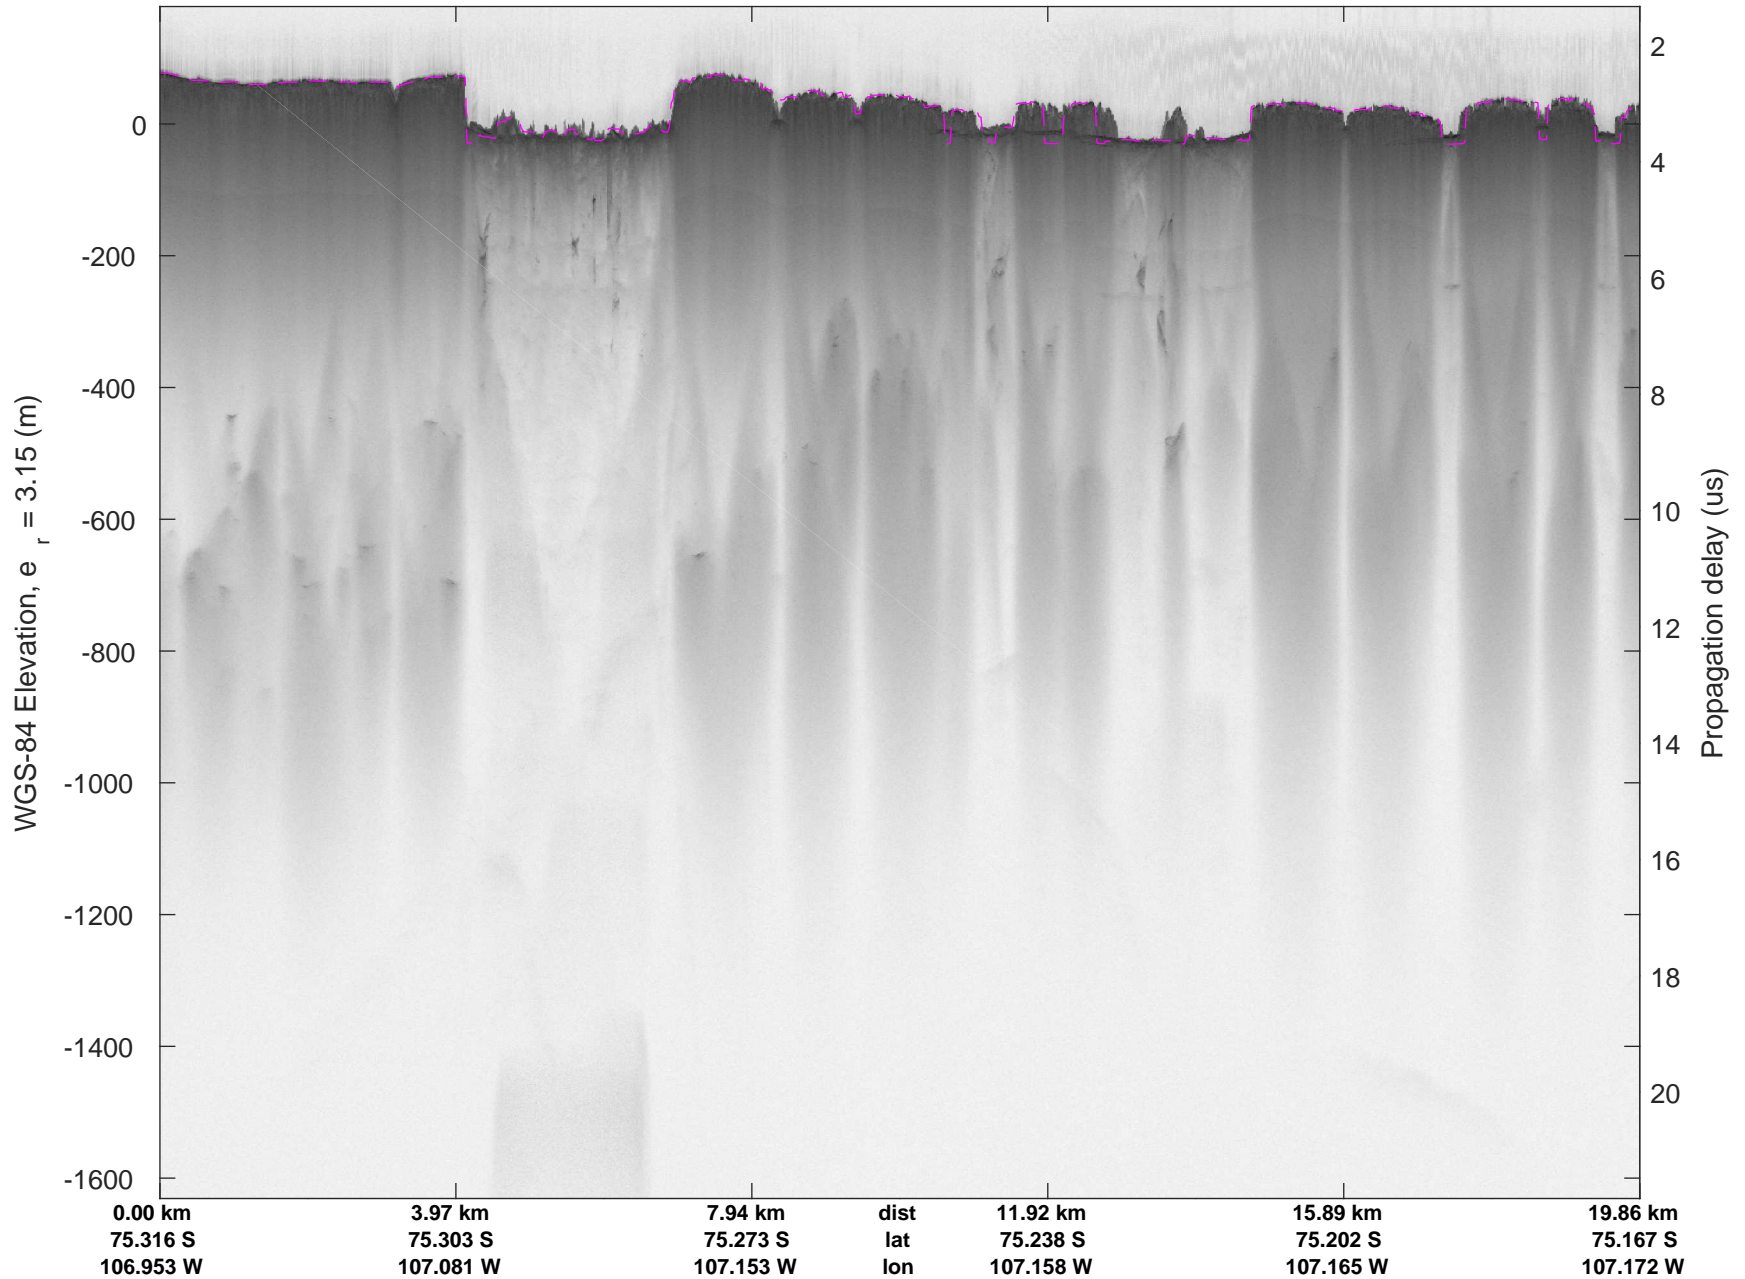

accum 2018_Antarctica_TObas: "T05, Thwaites Ice Shelf" 20190130_01_041: 18:51:03.4 to 18:56:26.3 GPS