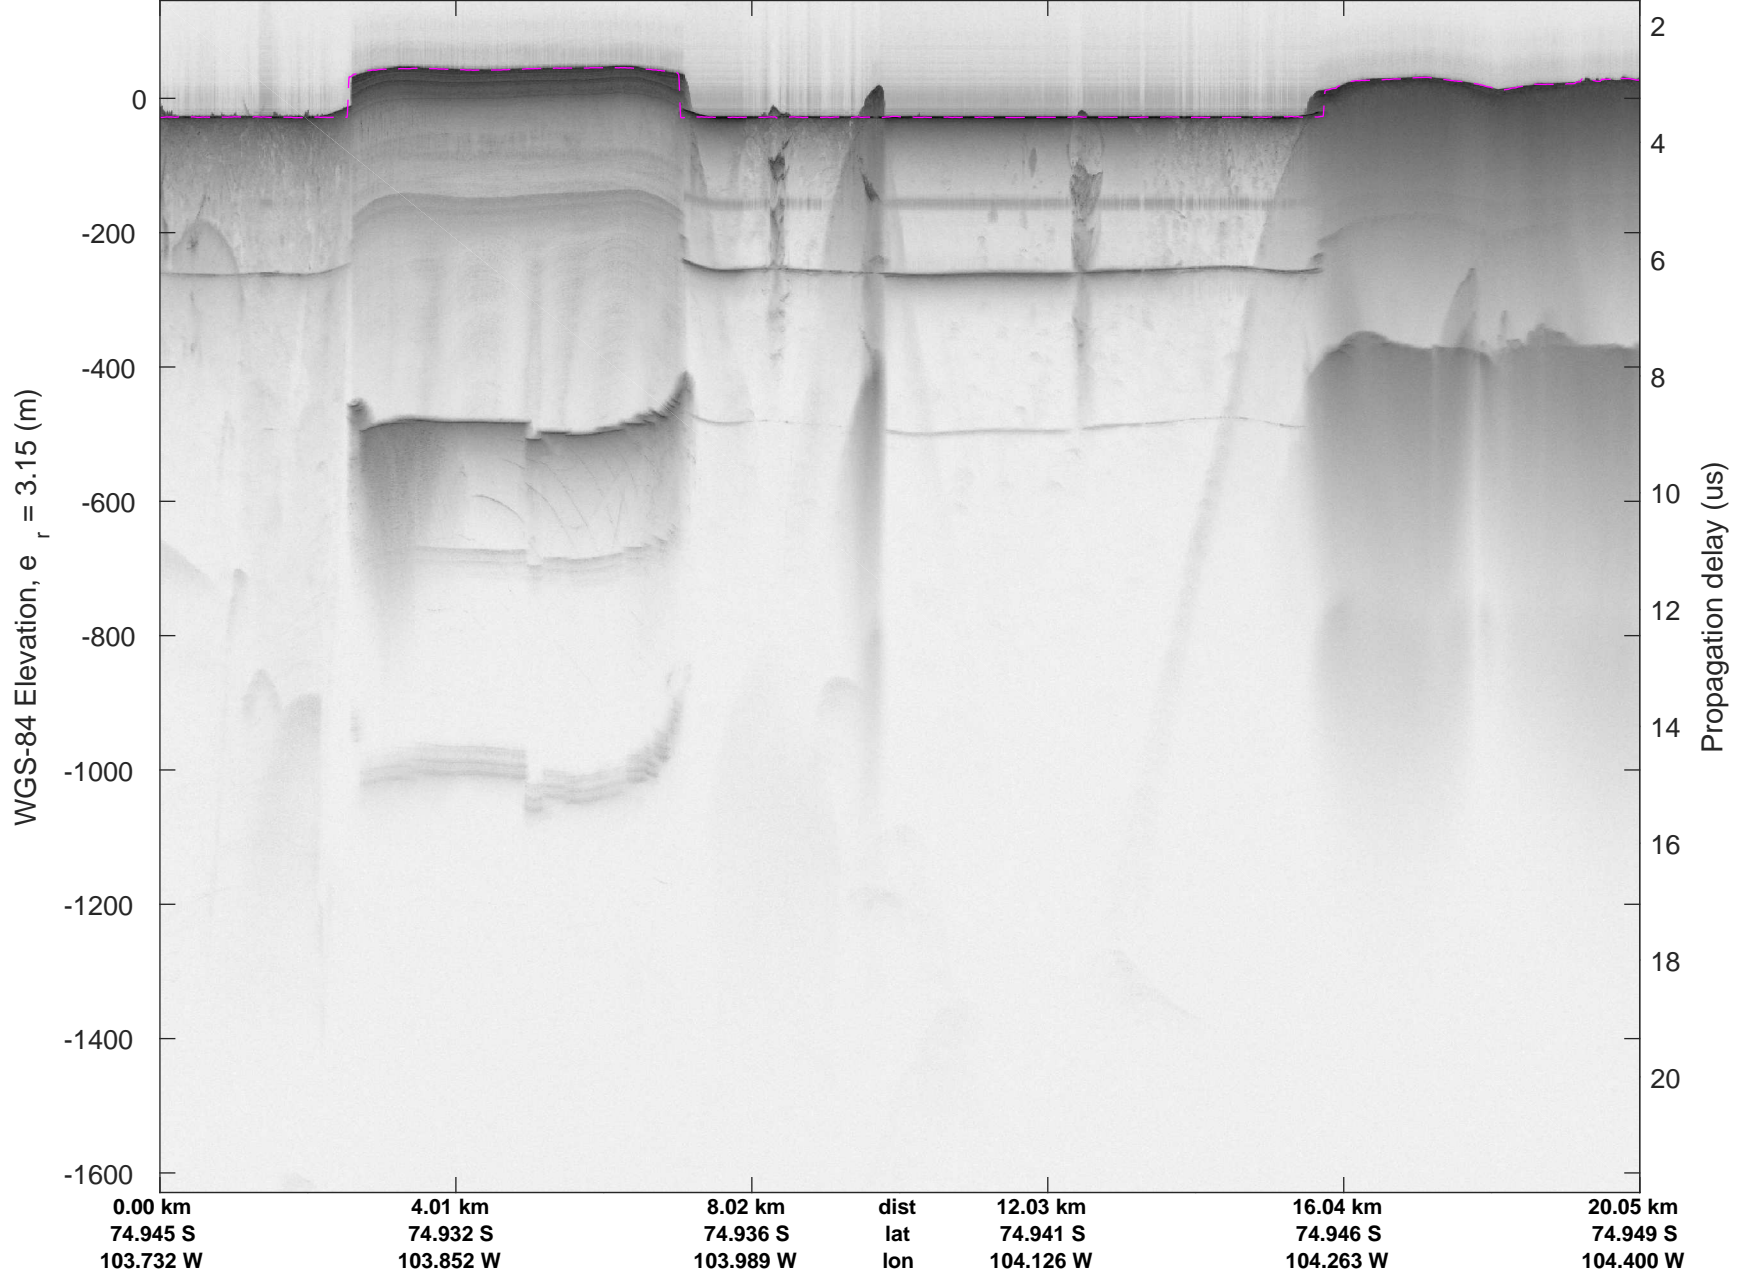

accum 2018_Antarctica_TObas: "T05, Thwaites Ice Shelf" 20190130_01_015: 16:25:23.3 to 16:30:33.7 GPS