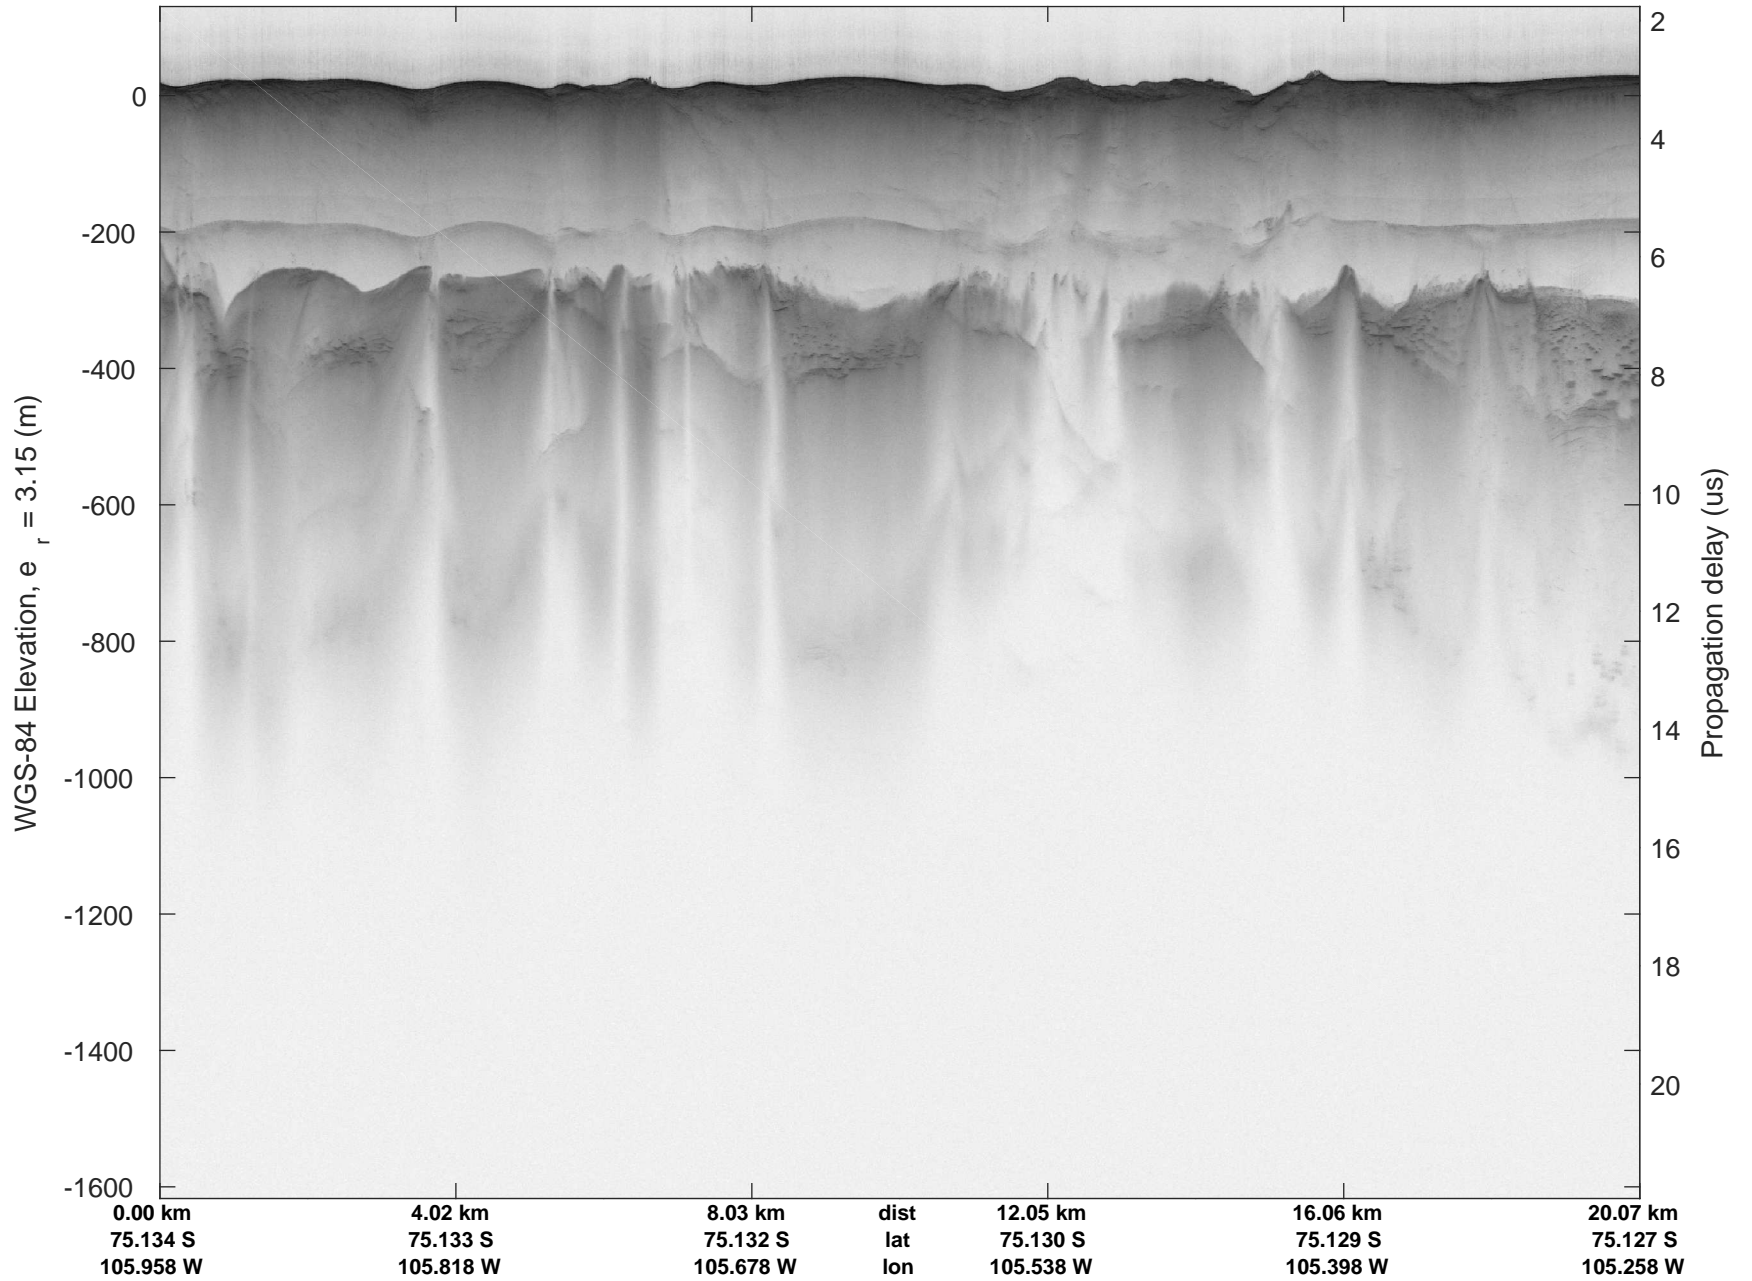

accum 2018_Antarctica_TObas: "T05, Thwaites Ice Shelf" 20190130_01_011: 16:01:45.9 to 16:07:53.1 GPS