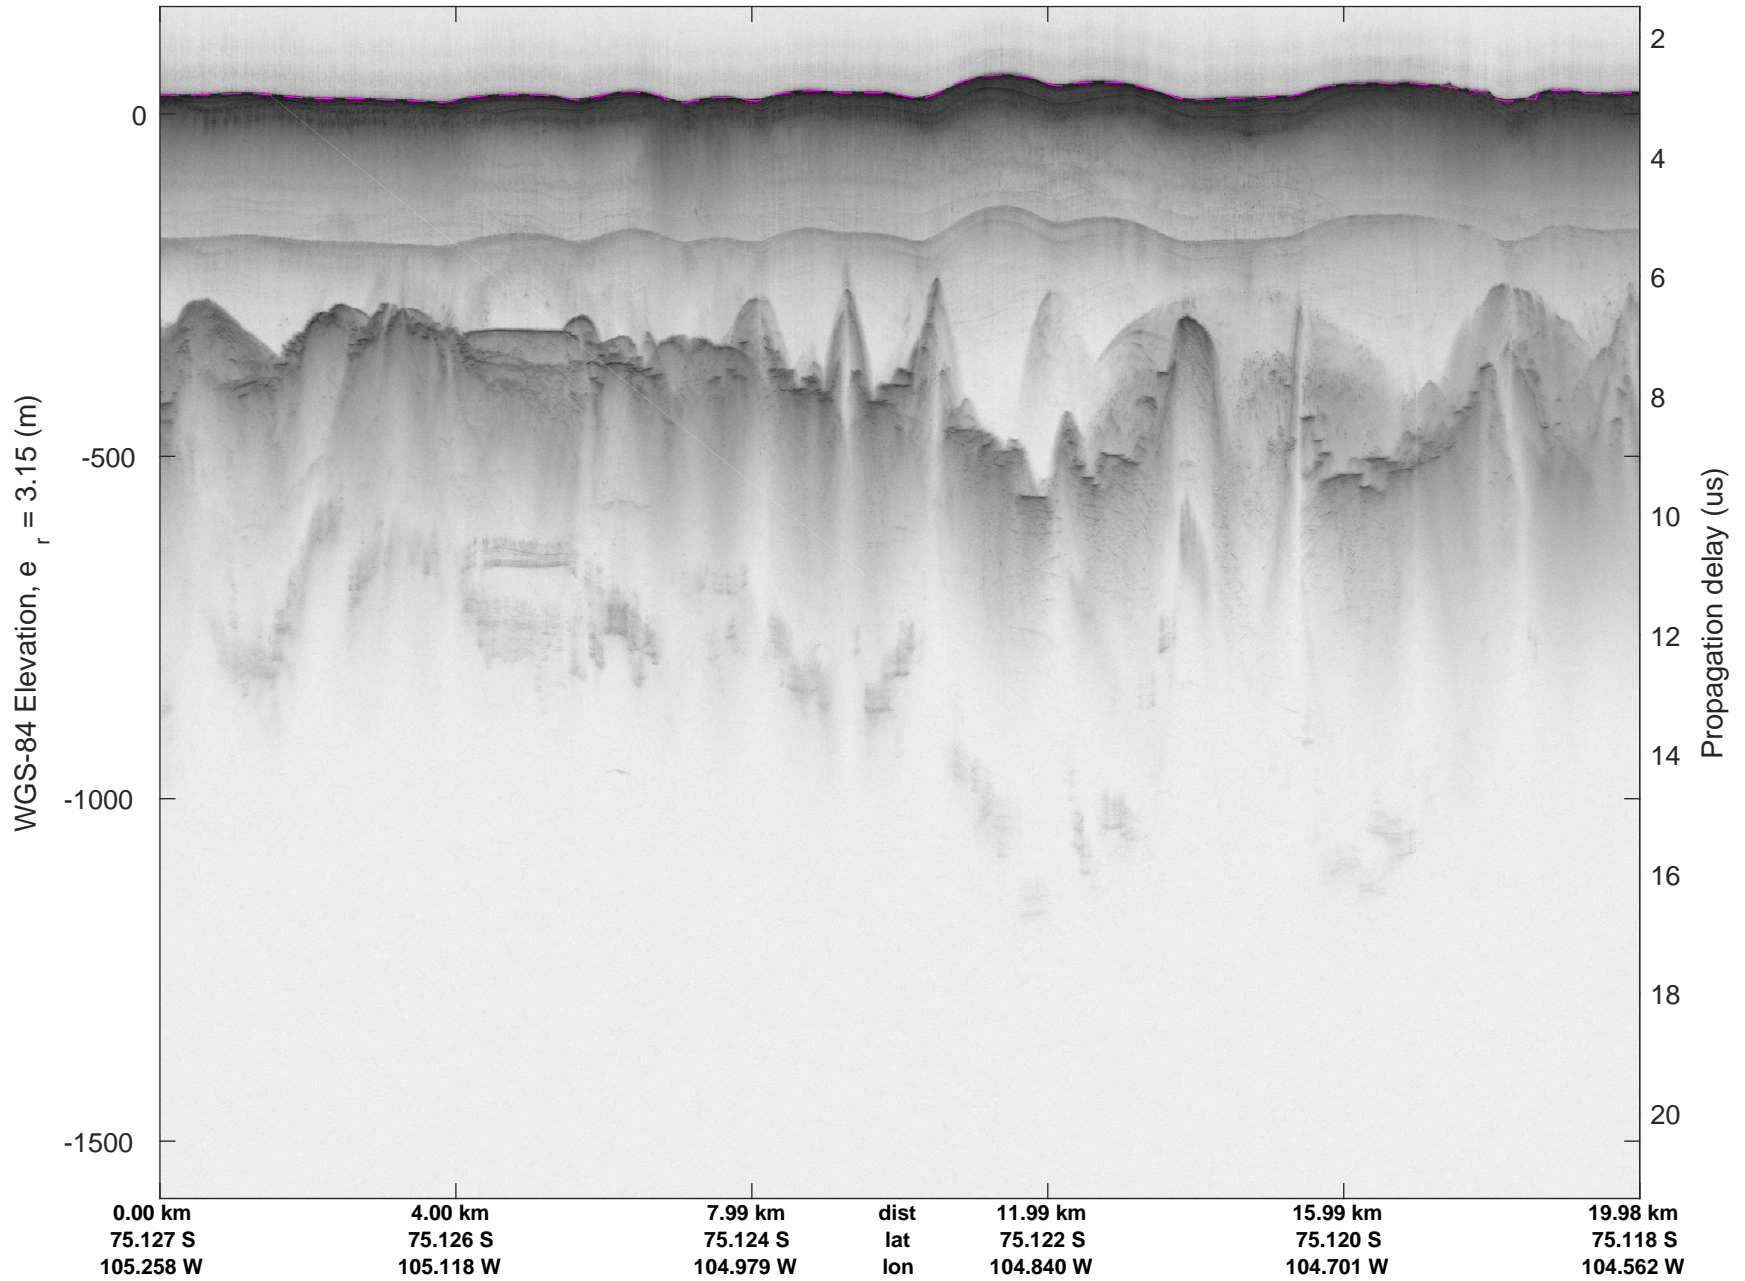

accum 2018_Antarctica_TObas: "T05, Thwaites Ice Shelf" 20190130_01_012: 16:07:53.2 to 16:13:49.7 GPS