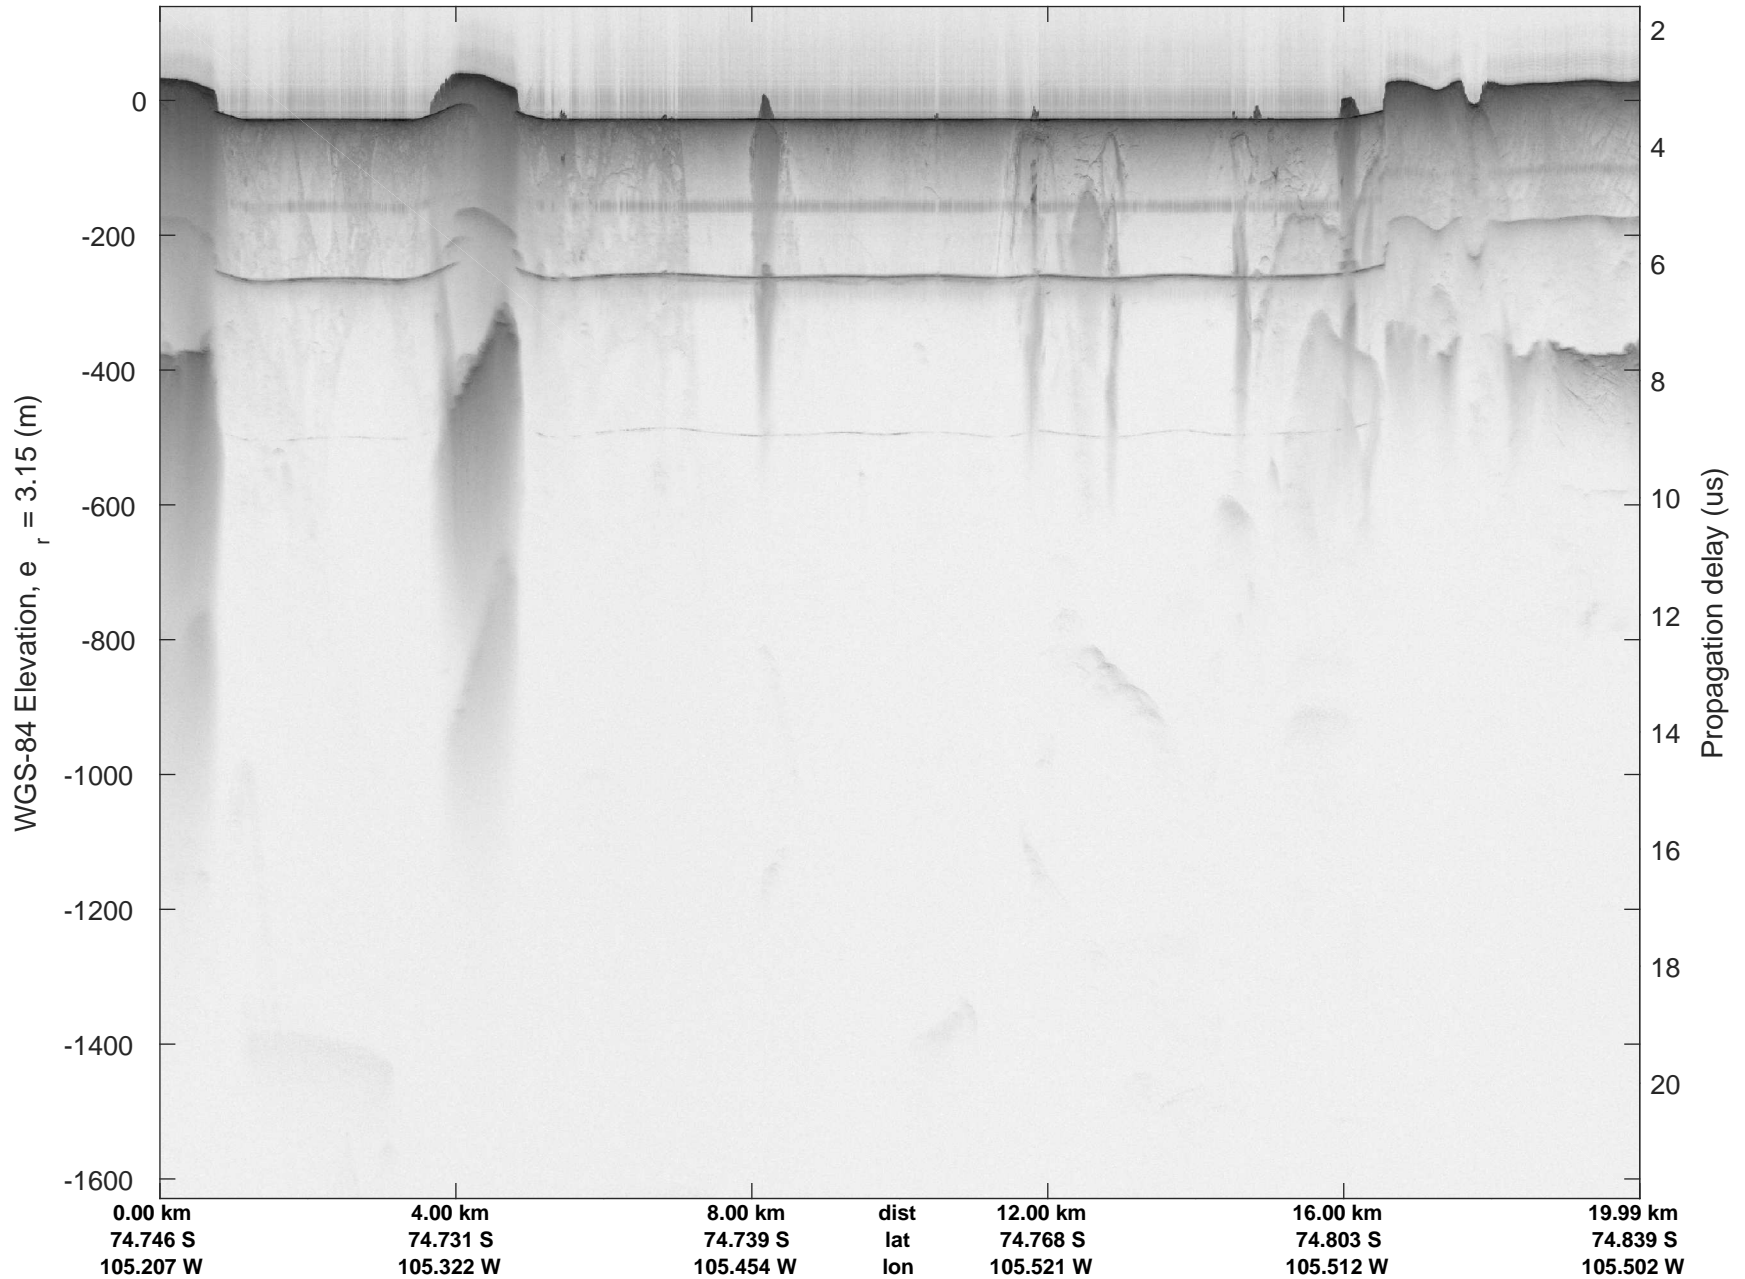

accum 2018_Antarctica_TObas: "T05, Thwaites Ice Shelf" 20190130_01_021: 16:57:32.8 to 17:03:13.3 GPS

T05, Thwaites Ice Shelf
20190130_01_022
Polar Stereograph -71N/0E

accum 2018_Antarctica_TObas: "T05, Thwaites Ice Shelf" 20190130_01_022: 17:03:13.3 to 17:08:53.5 GPS