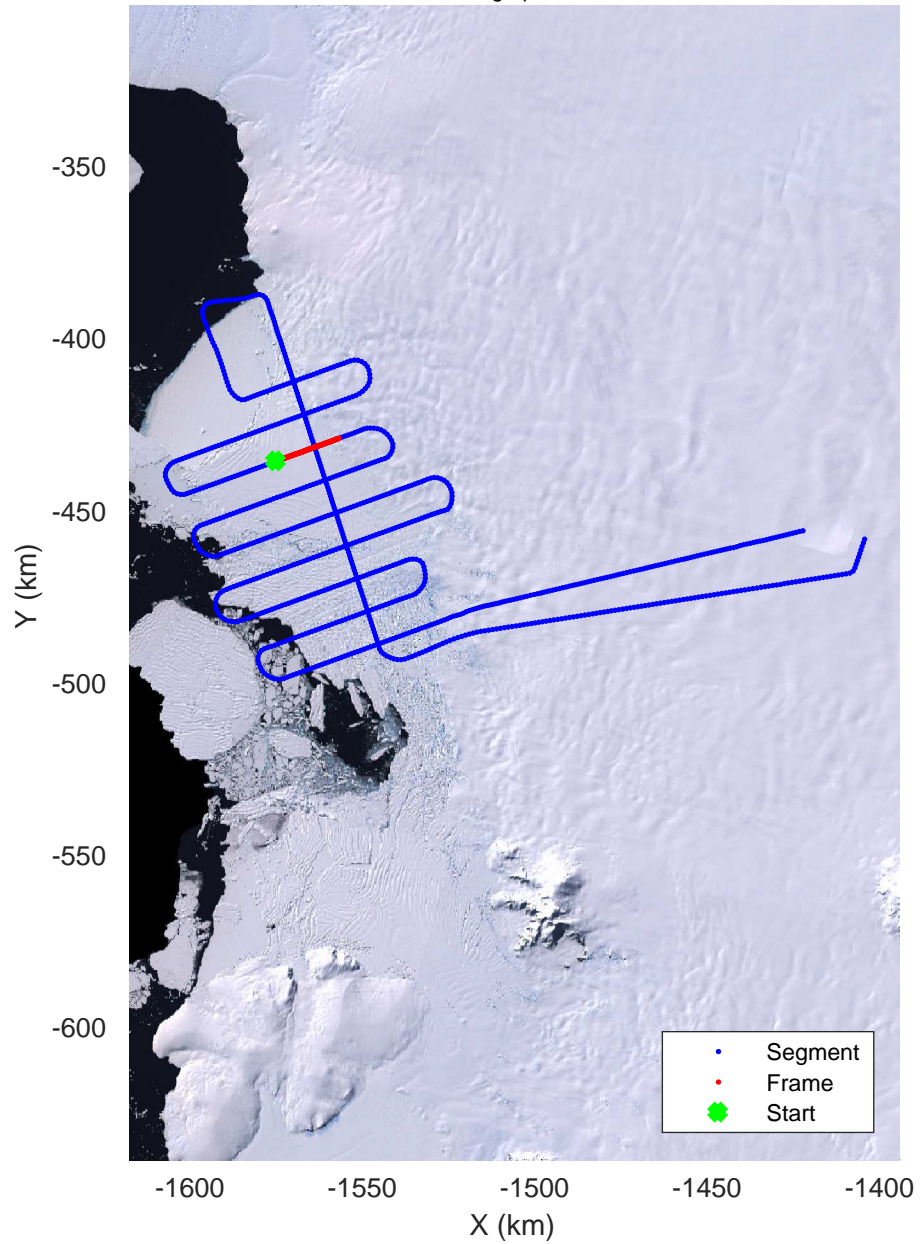

T05, Thwaites Ice Shelf
20190130_01_024
Polar Stereograph -71N/0E