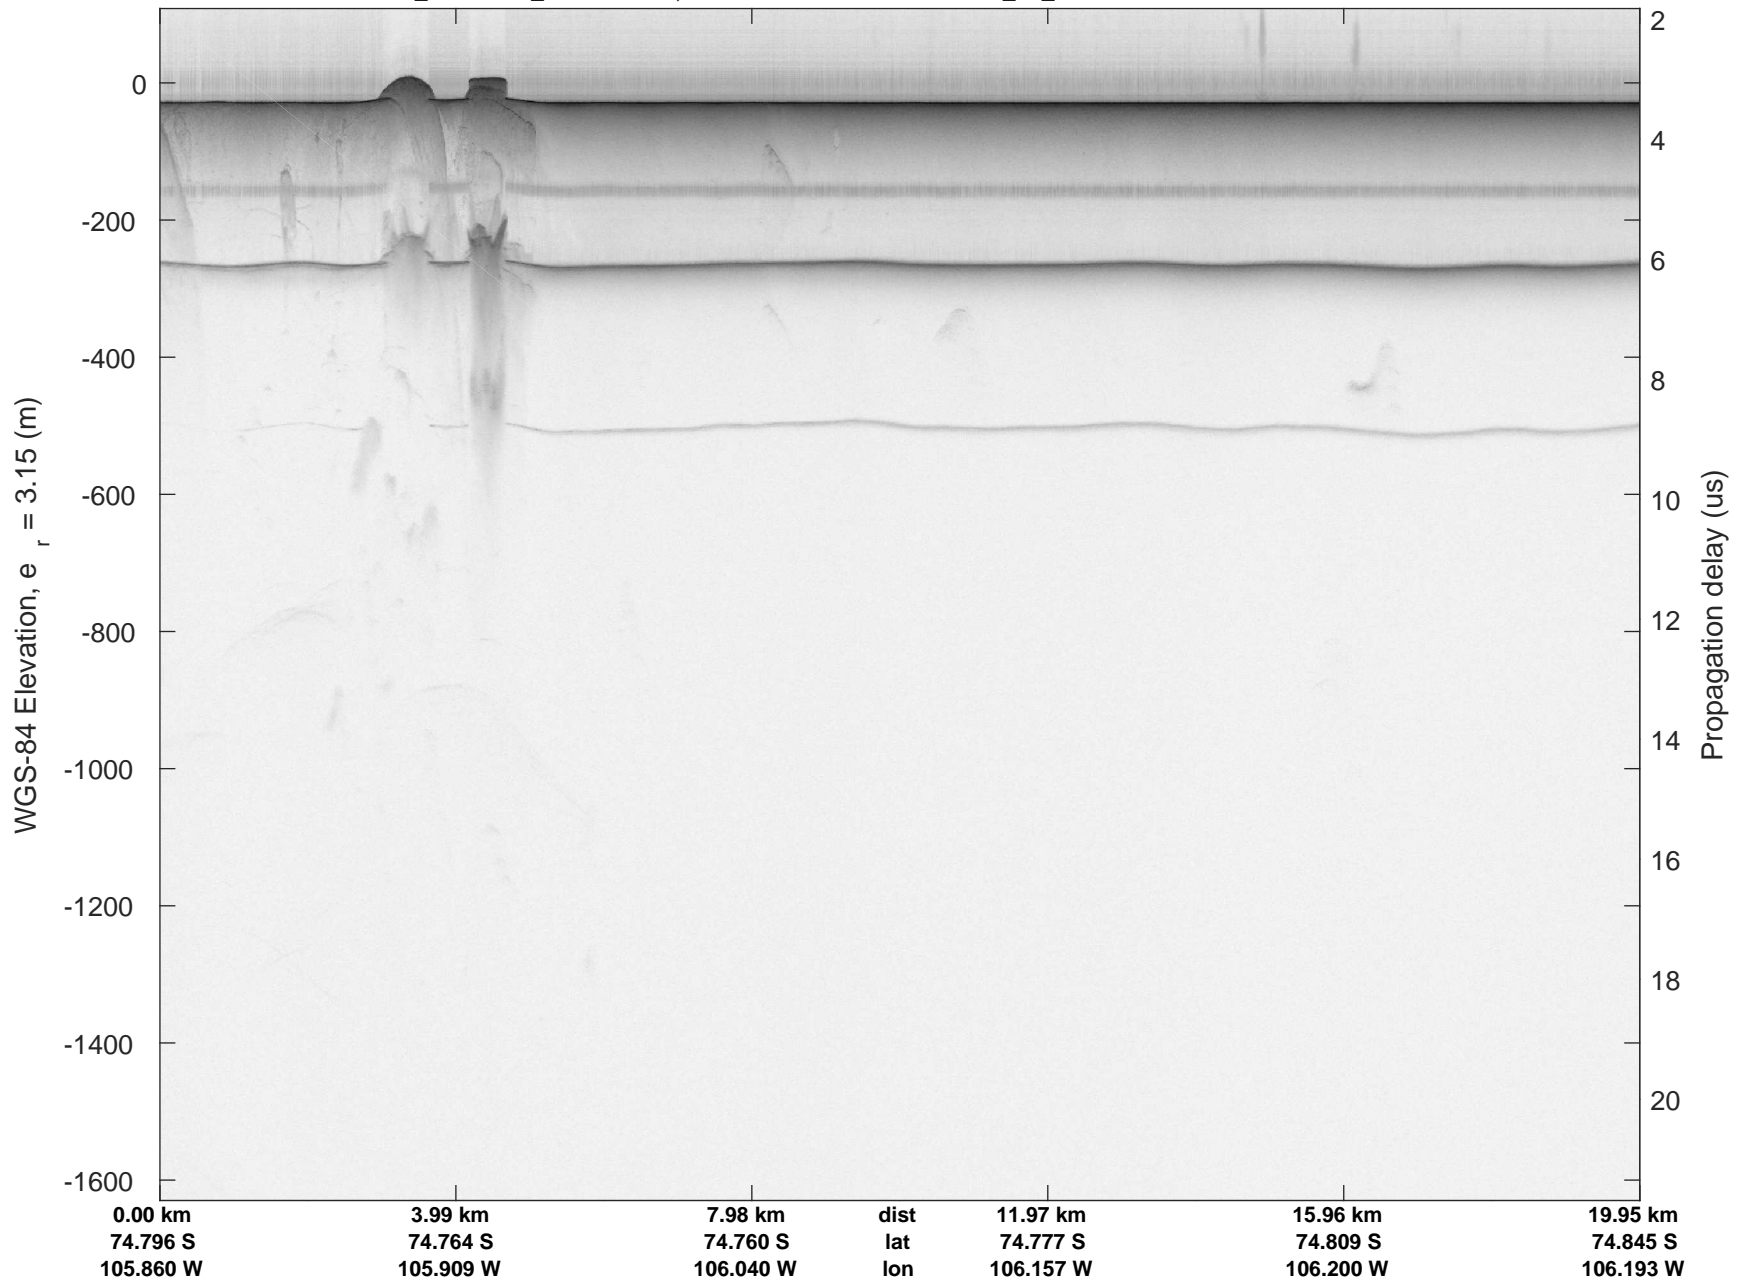

accum 2018_Antarctica_TObas: "T05, Thwaites Ice Shelf" 20190130_01_029: 17:42:56.6 to 17:48:32.9 GPS