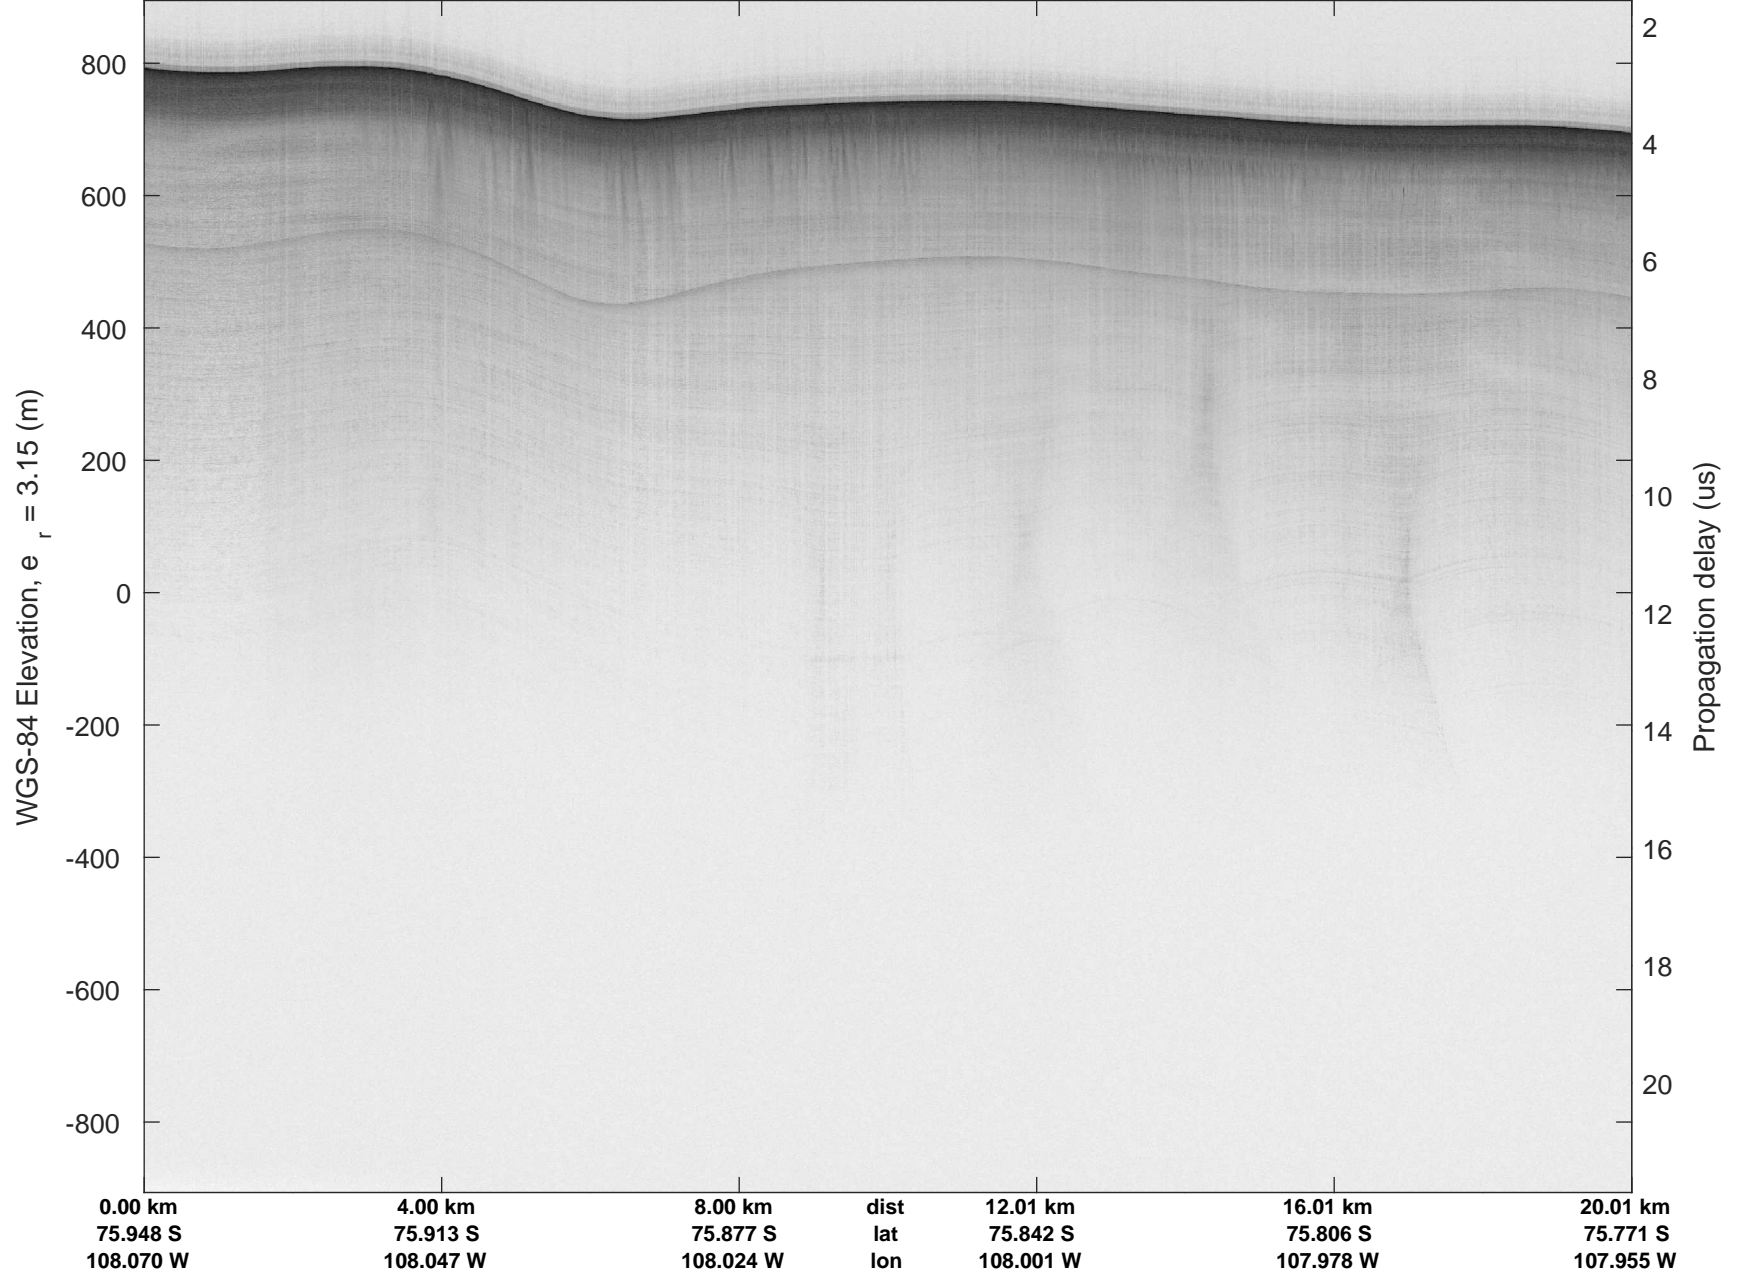

accum 2018_Antarctica_TObs: "T05, Thwaites Ice Shelf" 20190130_01_004: 15:24:01.0 to 15:29:08.1 GPS