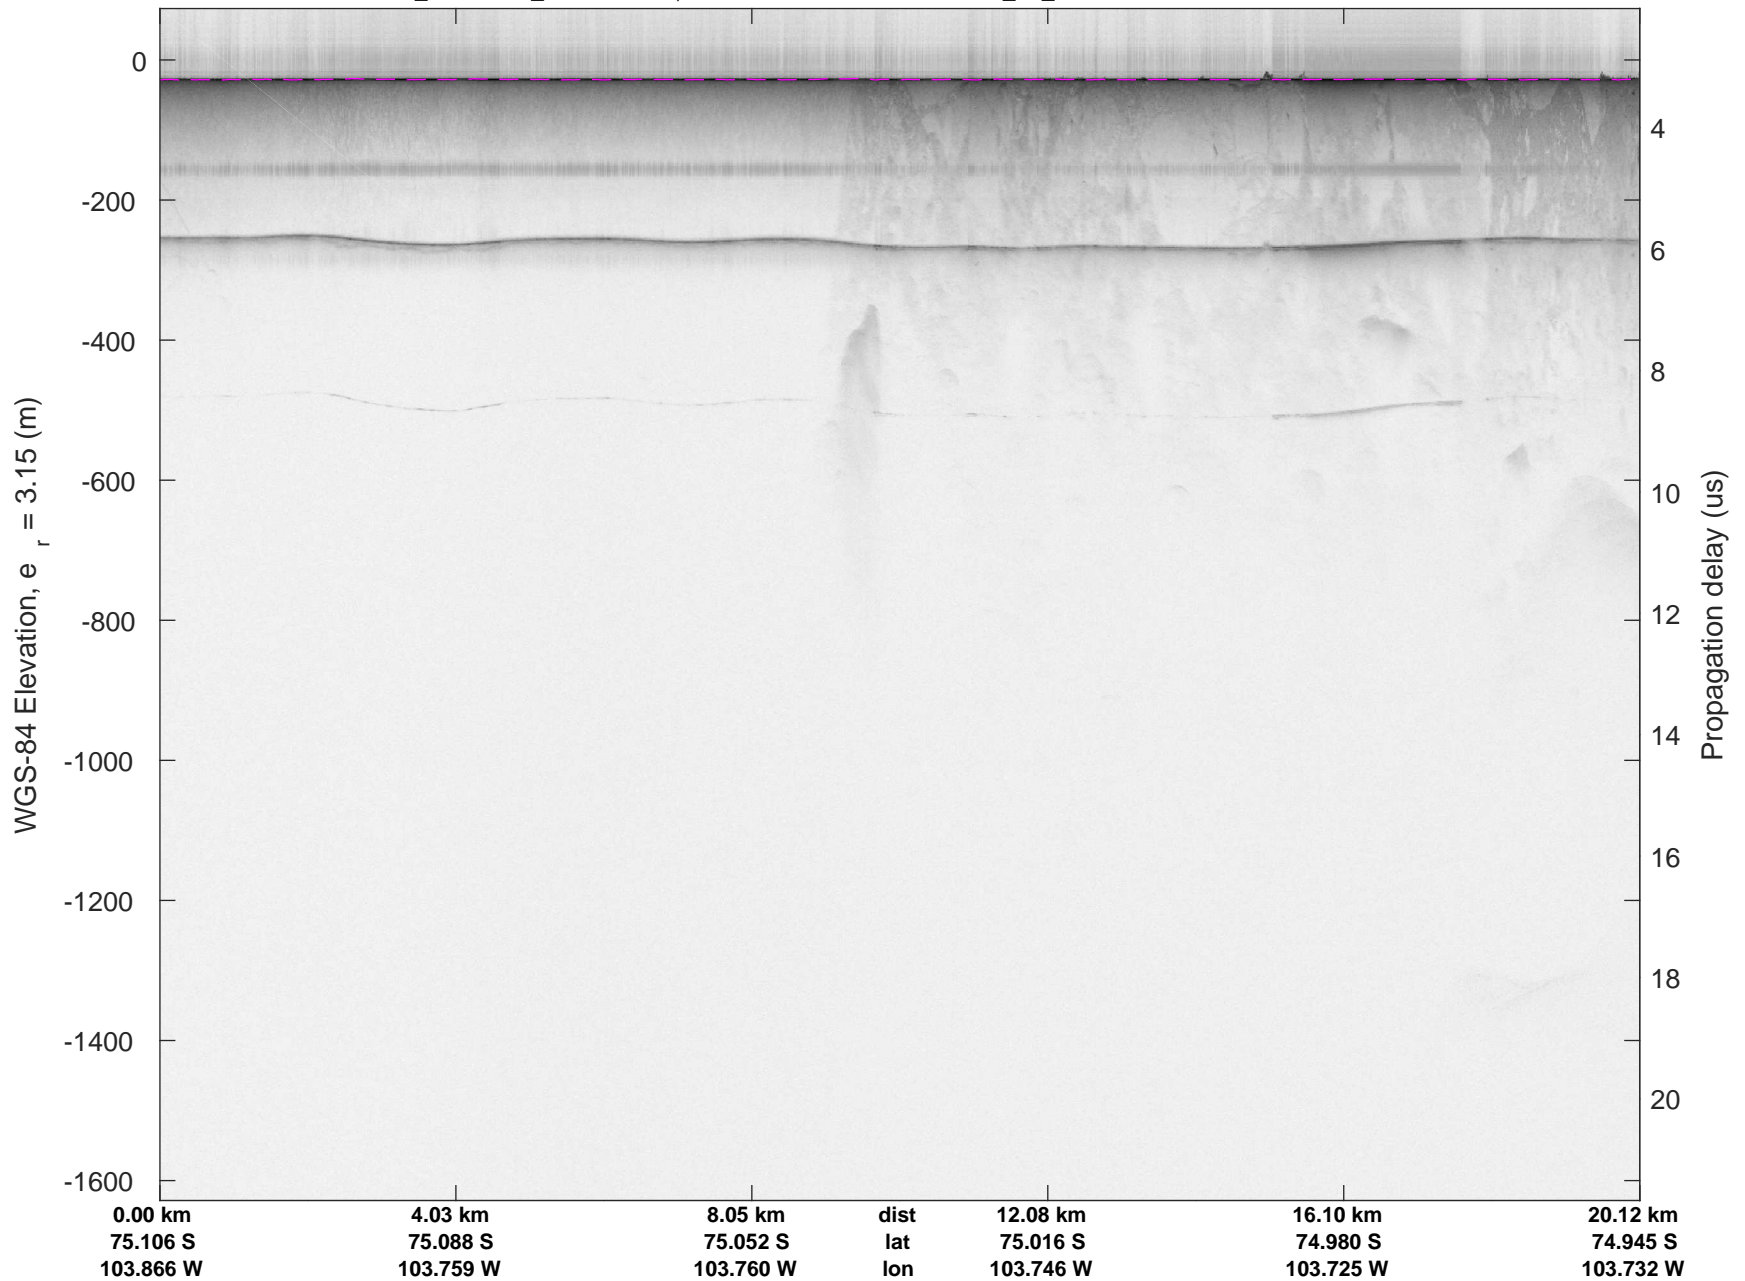

accum 2018_Antarctica_TObas: "T05, Thwaites Ice Shelf" 20190130_01_014: 16:19:48.5 to 16:25:23.2 GPS