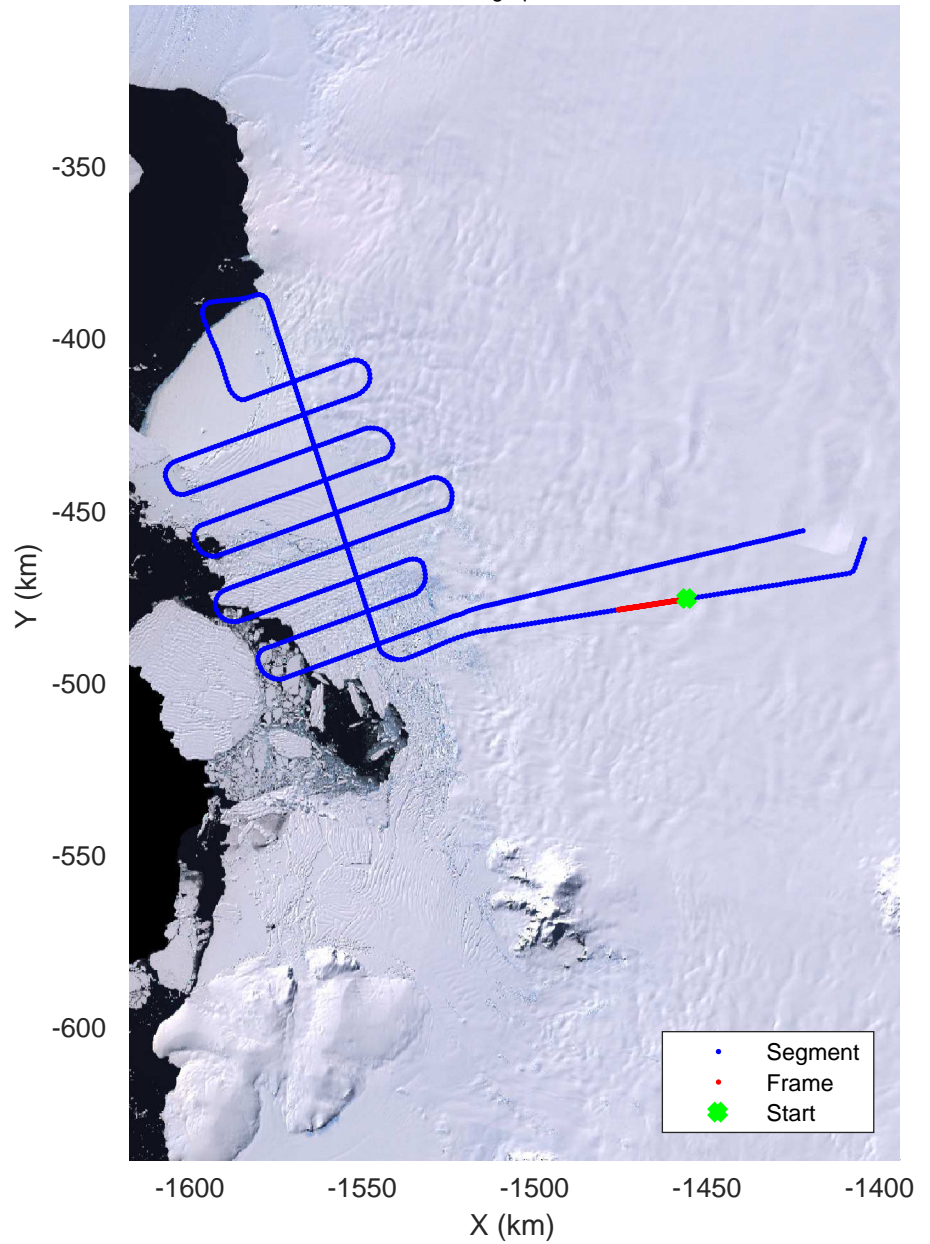

accum 2018_Antarctica_TObs: "T05, Thwaites Ice Shelf" 20190130_01_003: 15:19:01.6 to 15:24:00.9 GPS

accum 2018_Antarctica_TObs: "T05, Thwaites Ice Shelf" 20190130_01_003: 15:19:01.6 to 15:24:00.9 GPS

T05, Thwaites Ice Shelf
20190130_01_004
Polar Stereograph -71N/0E