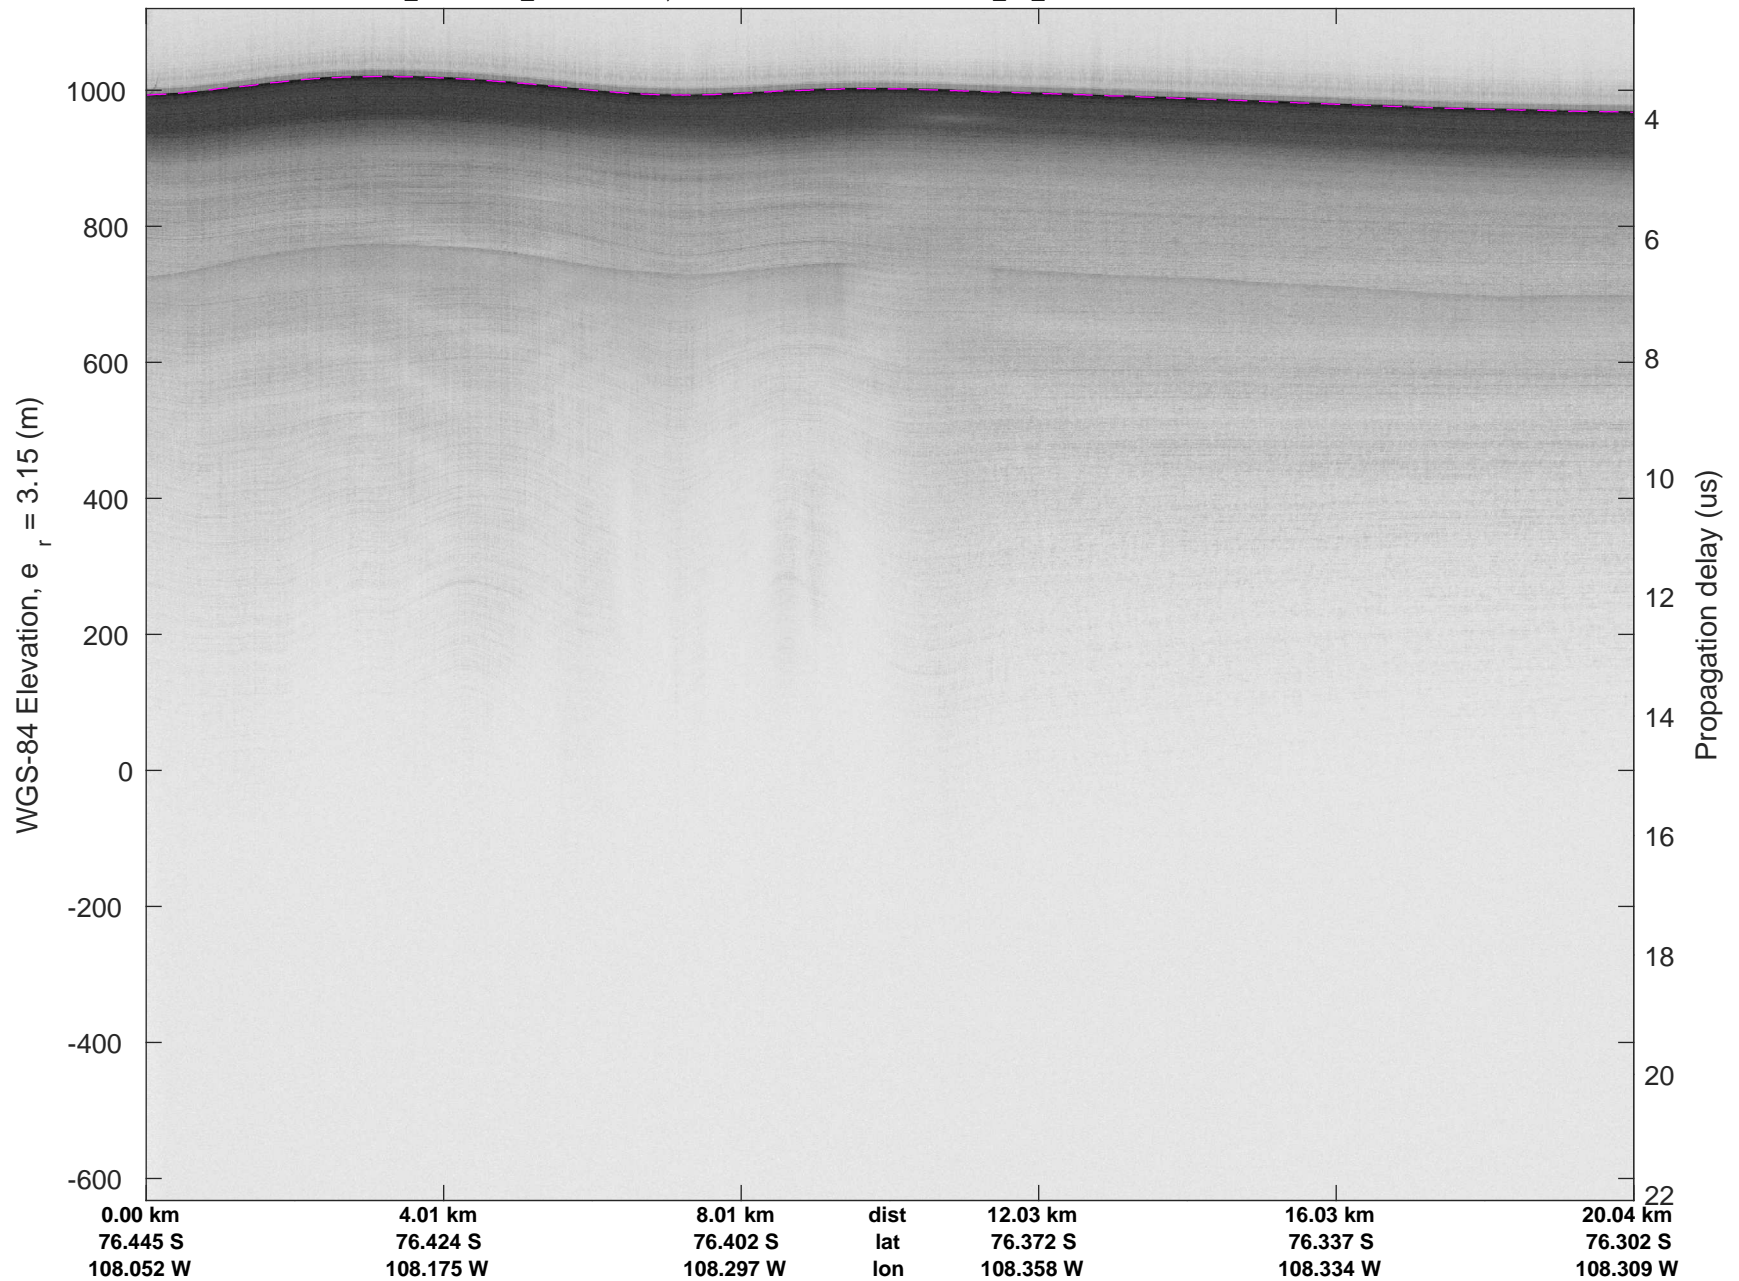

T05, Thwaites Ice Shelf
20190130_01_001
Polar Stereograph -71N/0E

accum 2018_Antarctica_TObas: "T05, Thwaites Ice Shelf" 20190130_01_001: 15:08:56.0 to 15:14:03.3 GPS

accum 2018_Antarctica_TObas: "T05, Thwaites Ice Shelf" 20190130_01_001: 15:08:56.0 to 15:14:03.3 GPS

T05, Thwaites Ice Shelf
20190130_01_002
Polar Stereograph -71N/0E

accum 2018_Antarctica_TObs: "T05, Thwaites Ice Shelf" 20190130_01_002: 15:14:03.4 to 15:19:01.6 GPS

accum 2018_Antarctica_TObs: "T05, Thwaites Ice Shelf" 20190130_01_002: 15:14:03.4 to 15:19:01.6 GPS