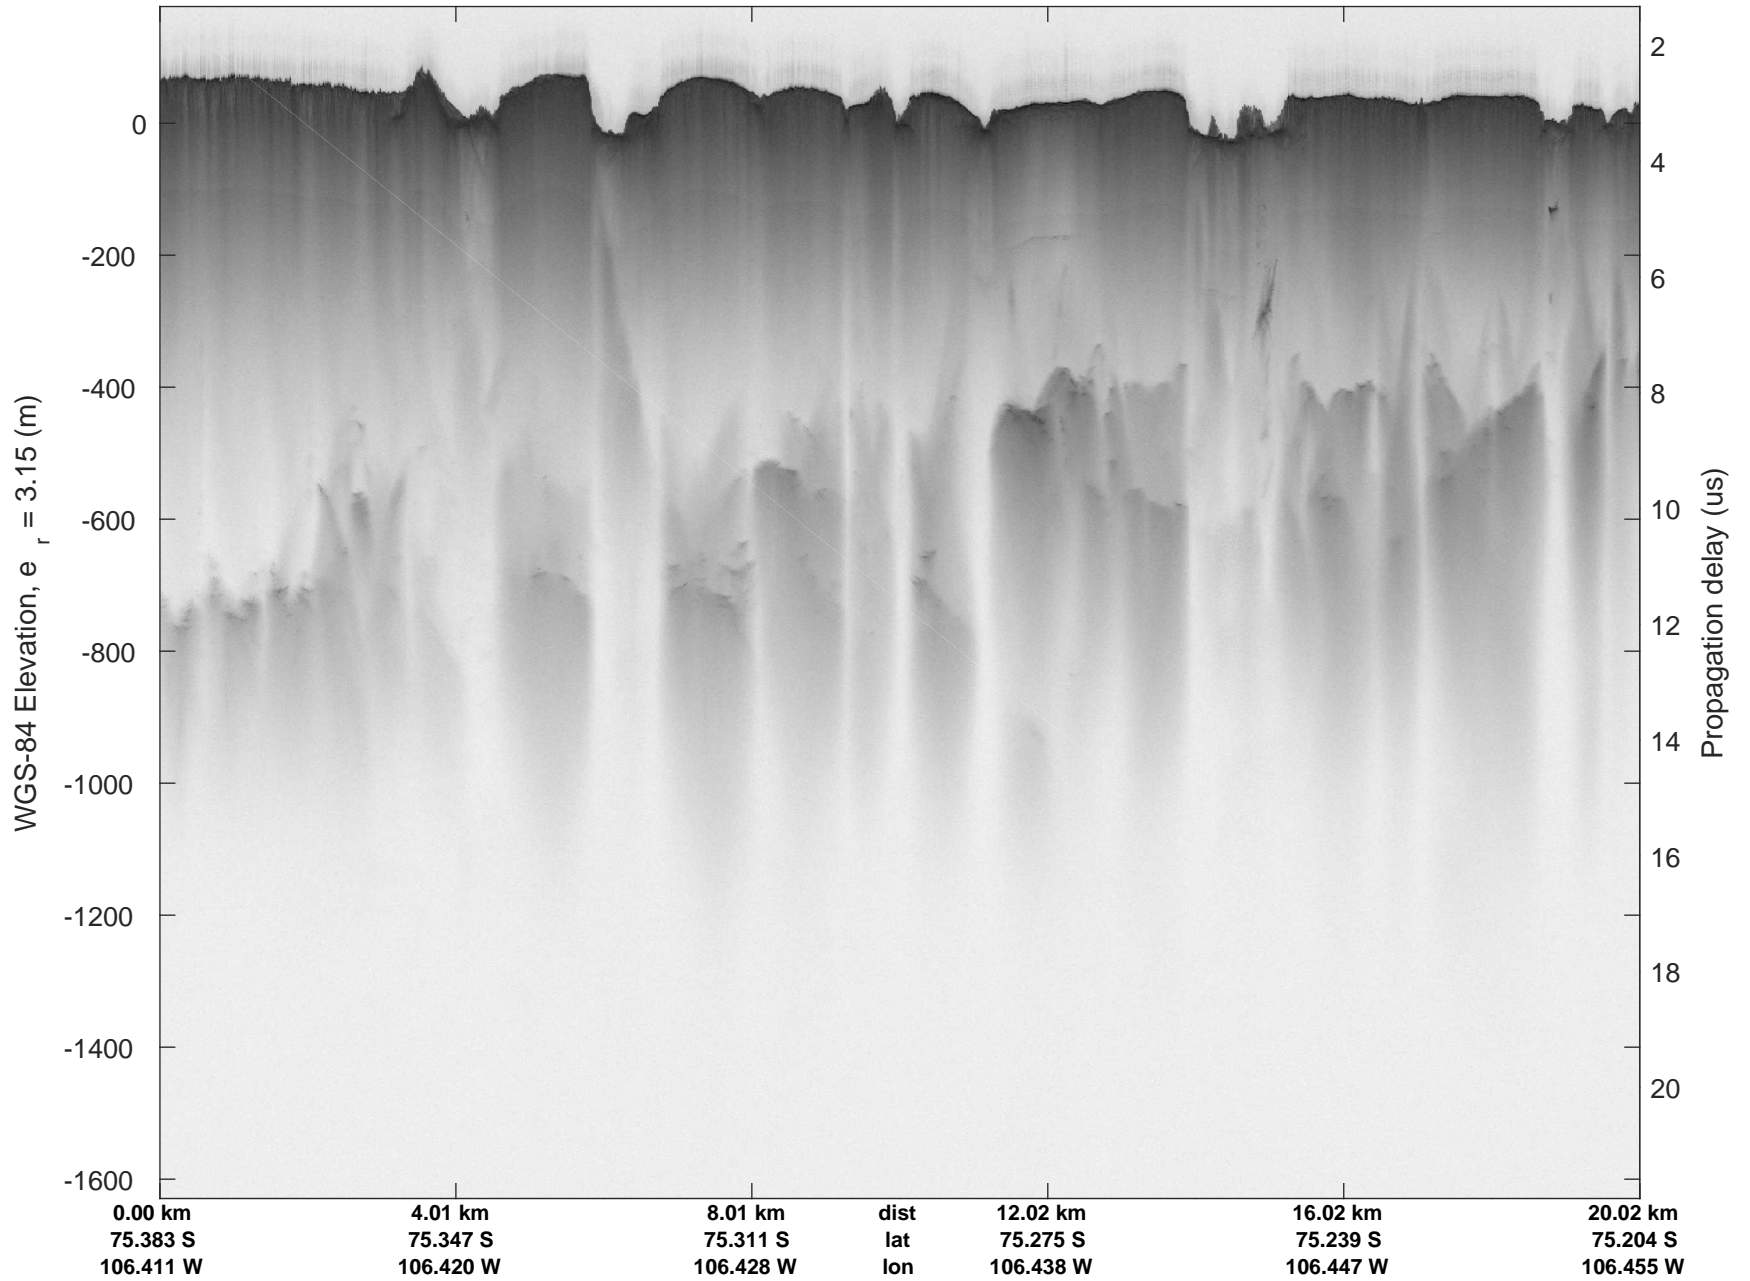

accum 2018_Antarctica_TObas: "T05, Thwaites Ice Shelf" 20190130_01_034: 18:11:36.5 to 18:17:18.0 GPS