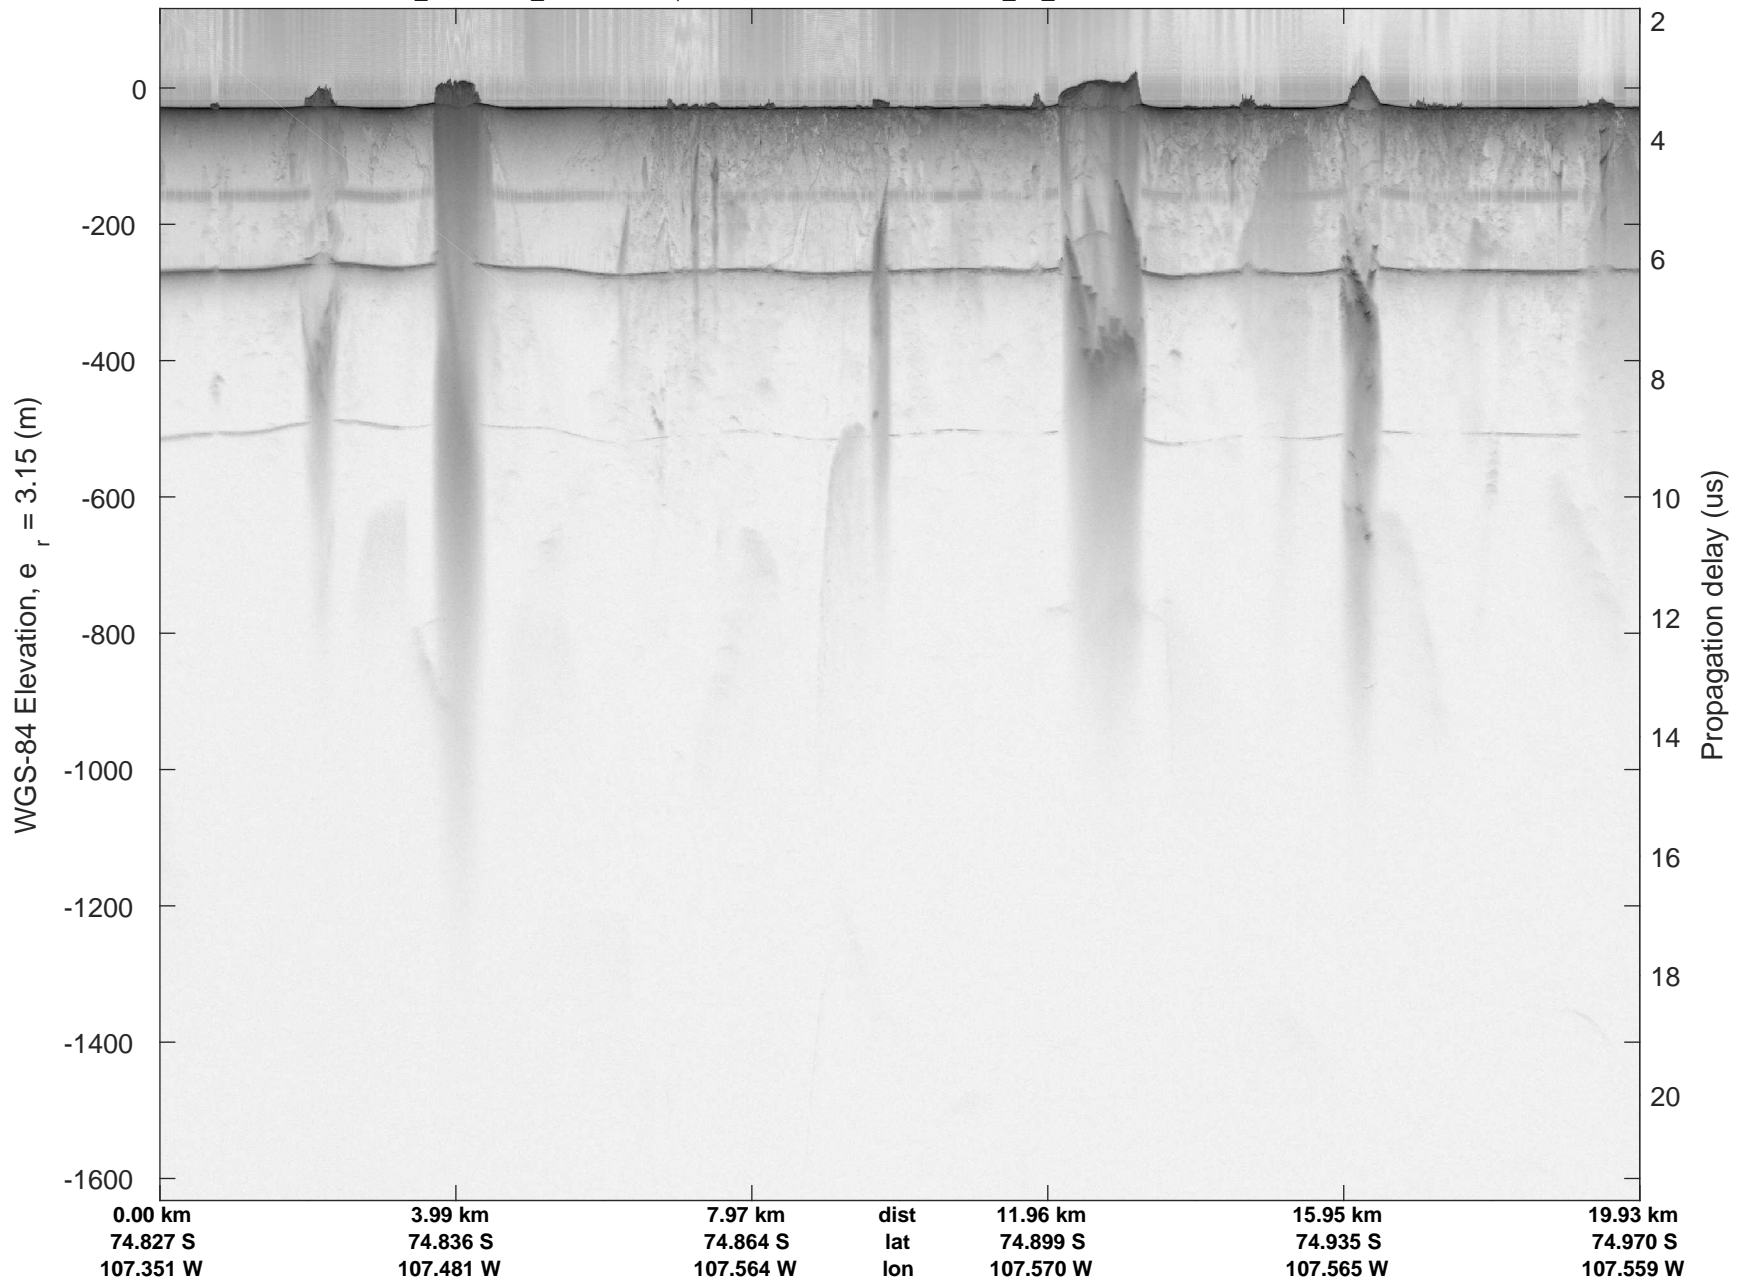

accum 2018_Antarctica_TObas: "T05, Thwaites Ice Shelf" 20190130_01_043: 19:01:56.1 to 19:07:21.8 GPS

T05, Thwaites Ice Shelf
20190130_01_044
Polar Stereograph -71N/0E

accum 2018_Antarctica_TObas: "T05, Thwaites Ice Shelf" 20190130_01_044: 19:07:21.9 to 19:13:00.1 GPS