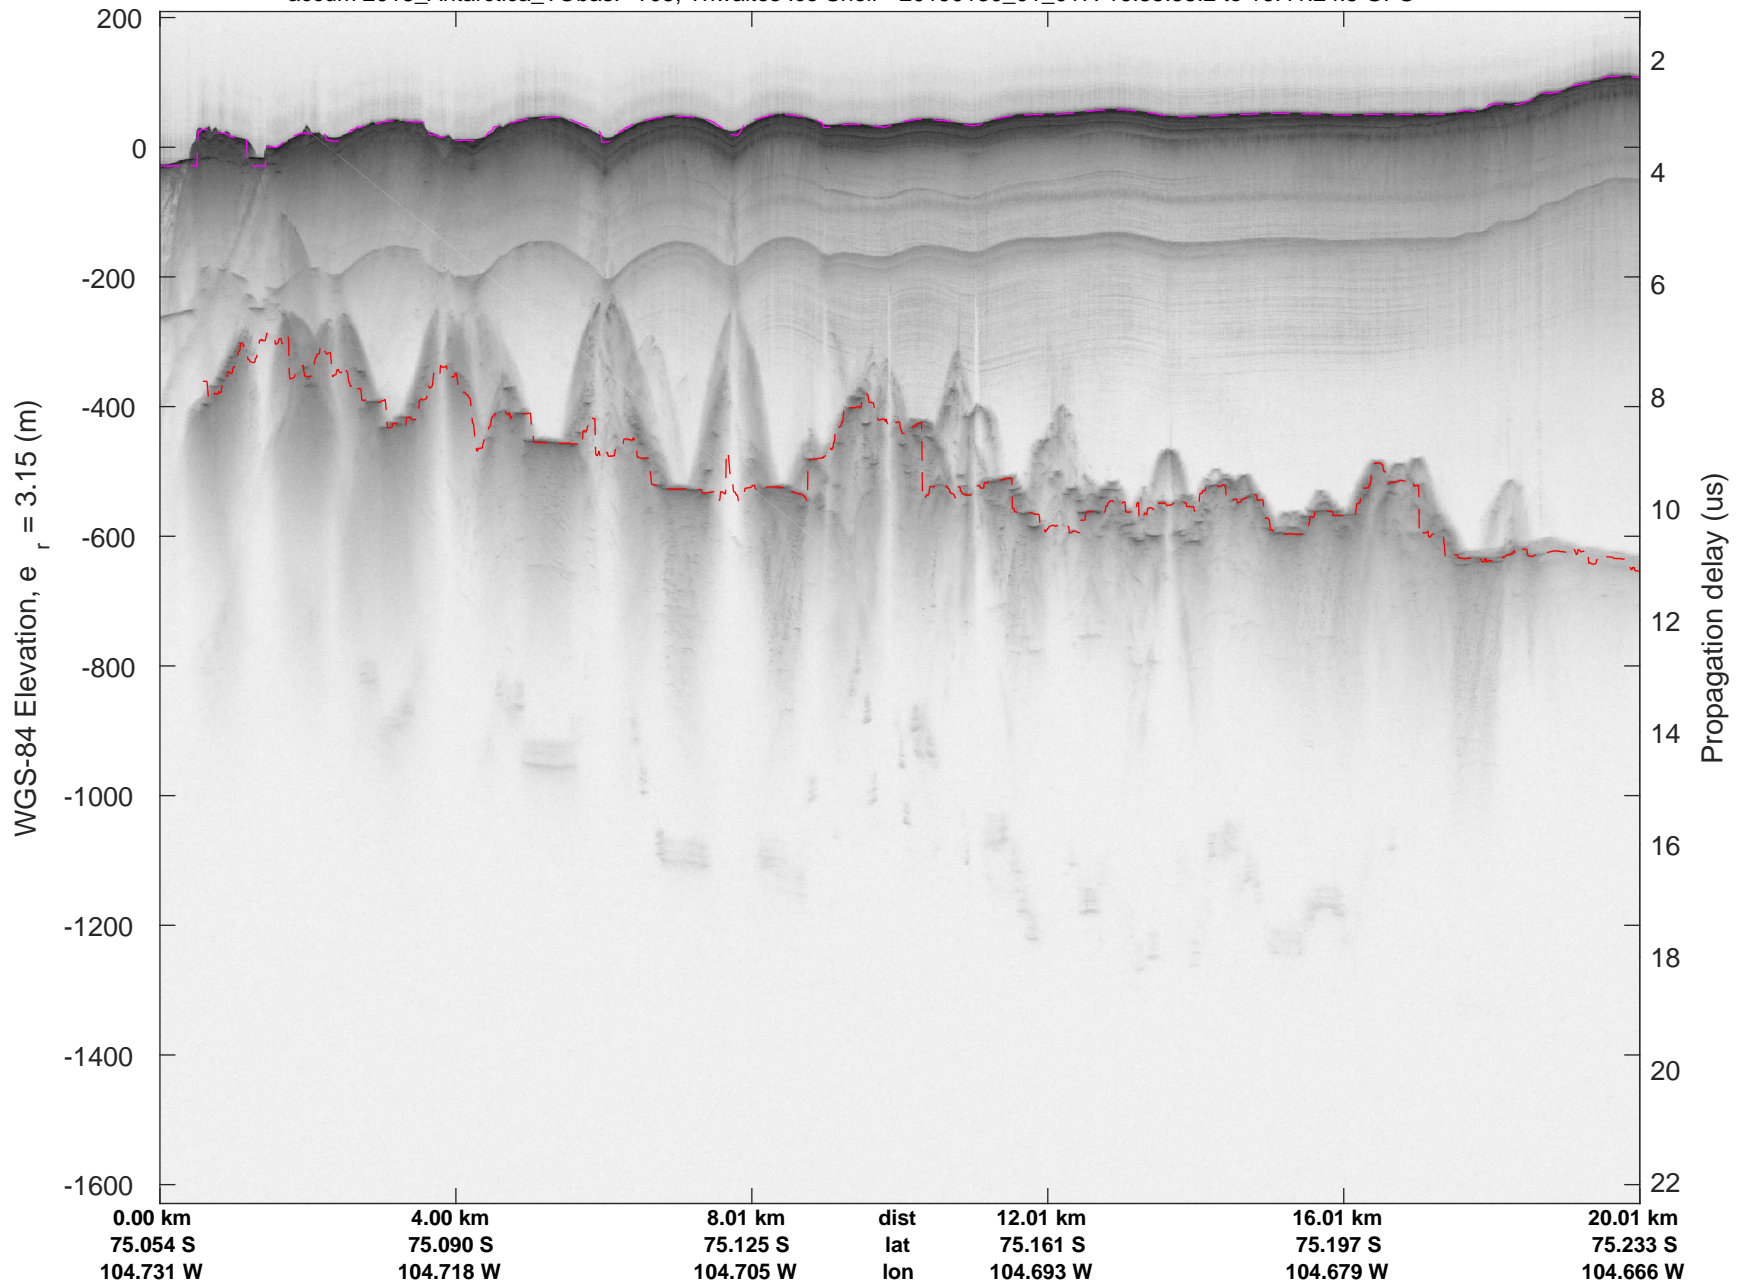

accum 2018_Antarctica_TObas: "T05, Thwaites Ice Shelf" 20190130_01_017: 16:35:53.2 to 16:41:24.5 GPS