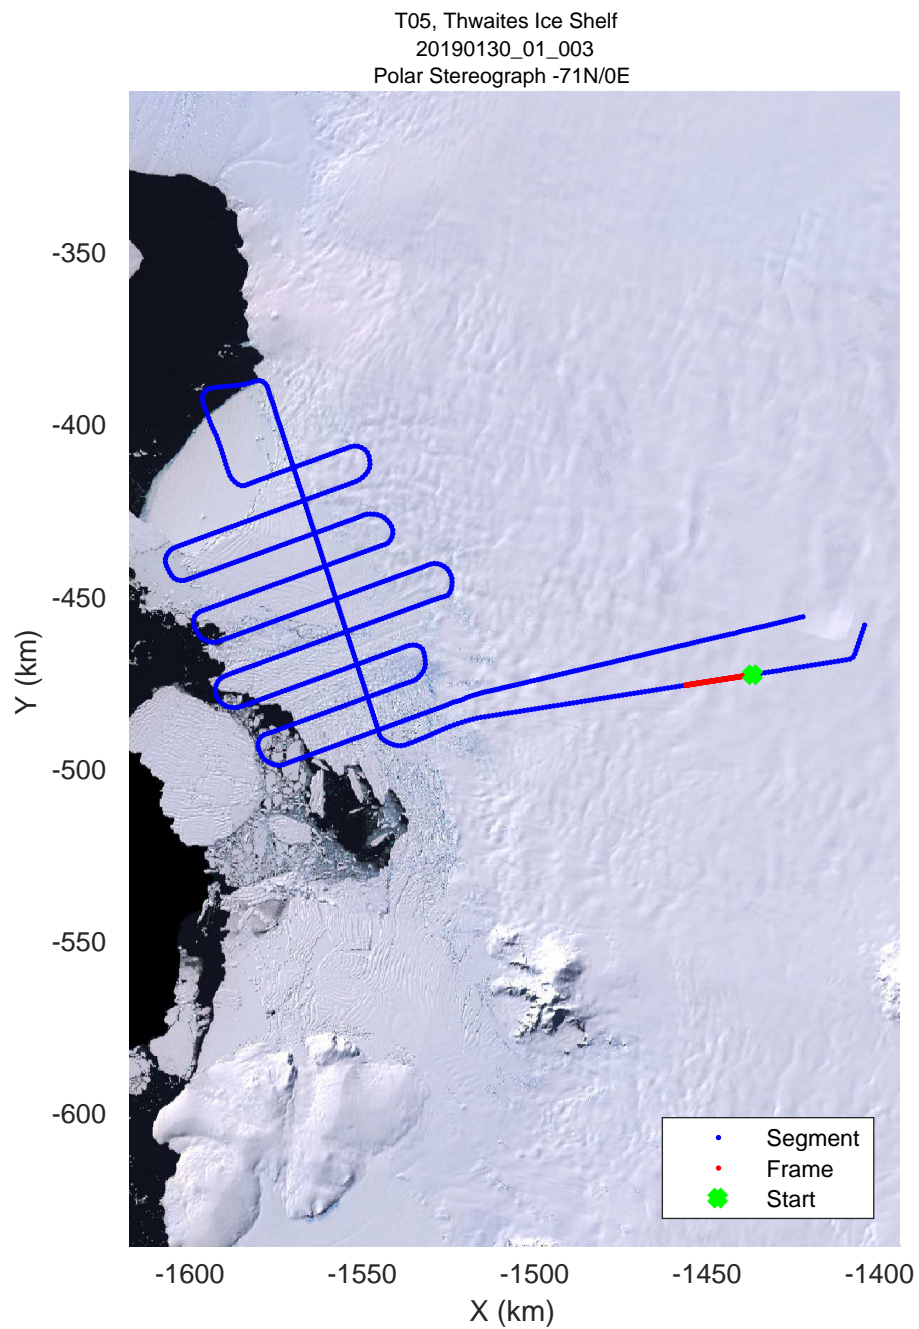

T05, Thwaites Ice Shelf
20190130_01_002
Polar Stereograph -71N/0E

accum 2018_Antarctica_TObs: "T05, Thwaites Ice Shelf" 20190130_01_002: 15:14:03.4 to 15:19:01.6 GPS

accum 2018_Antarctica_TObs: "T05, Thwaites Ice Shelf" 20190130_01_002: 15:14:03.4 to 15:19:01.6 GPS