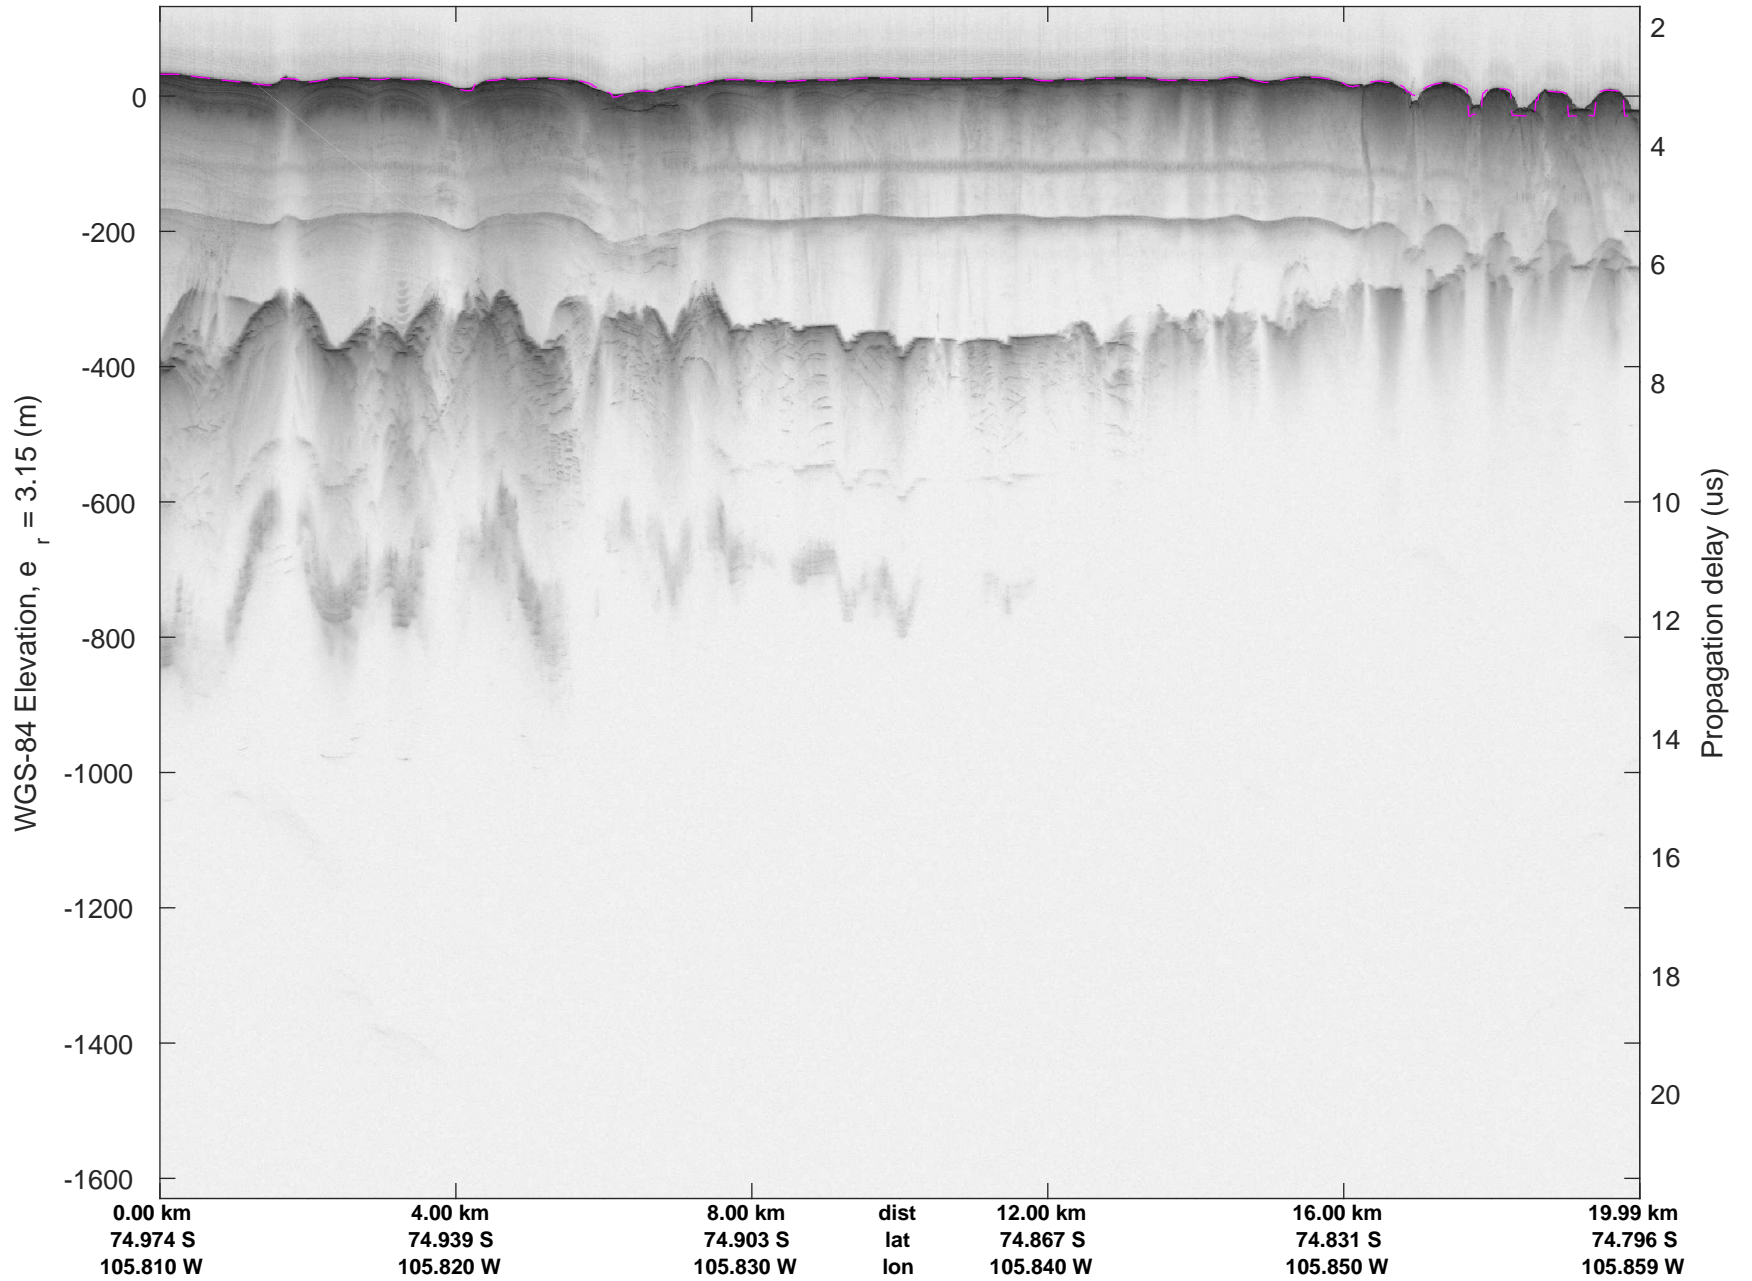

accum 2018_Antarctica_TObas: "T05, Thwaites Ice Shelf" 20190130_01_028: 17:37:25.7 to 17:42:56.5 GPS