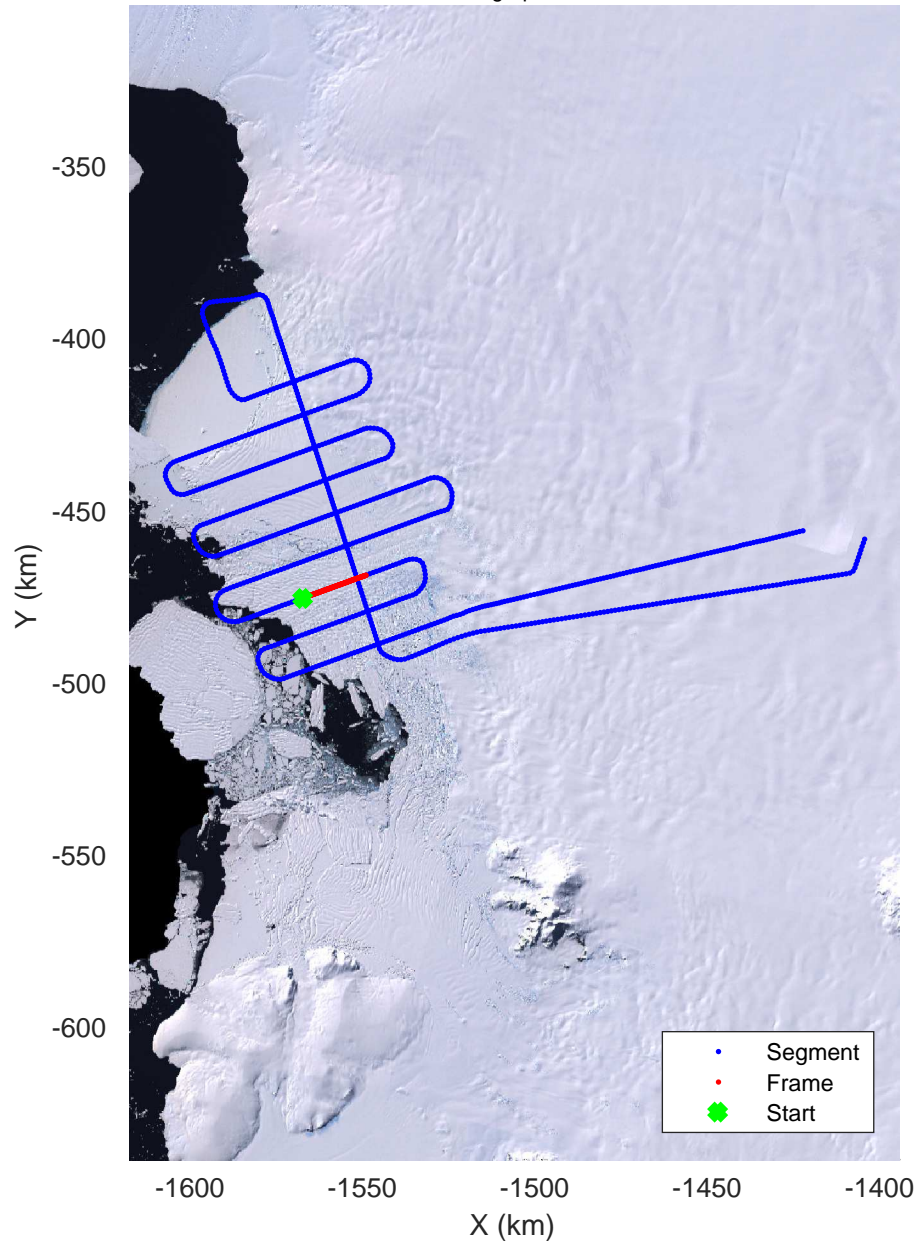

T05, Thwaites Ice Shelf
20190130_01_039
Polar Stereograph -71N/0E