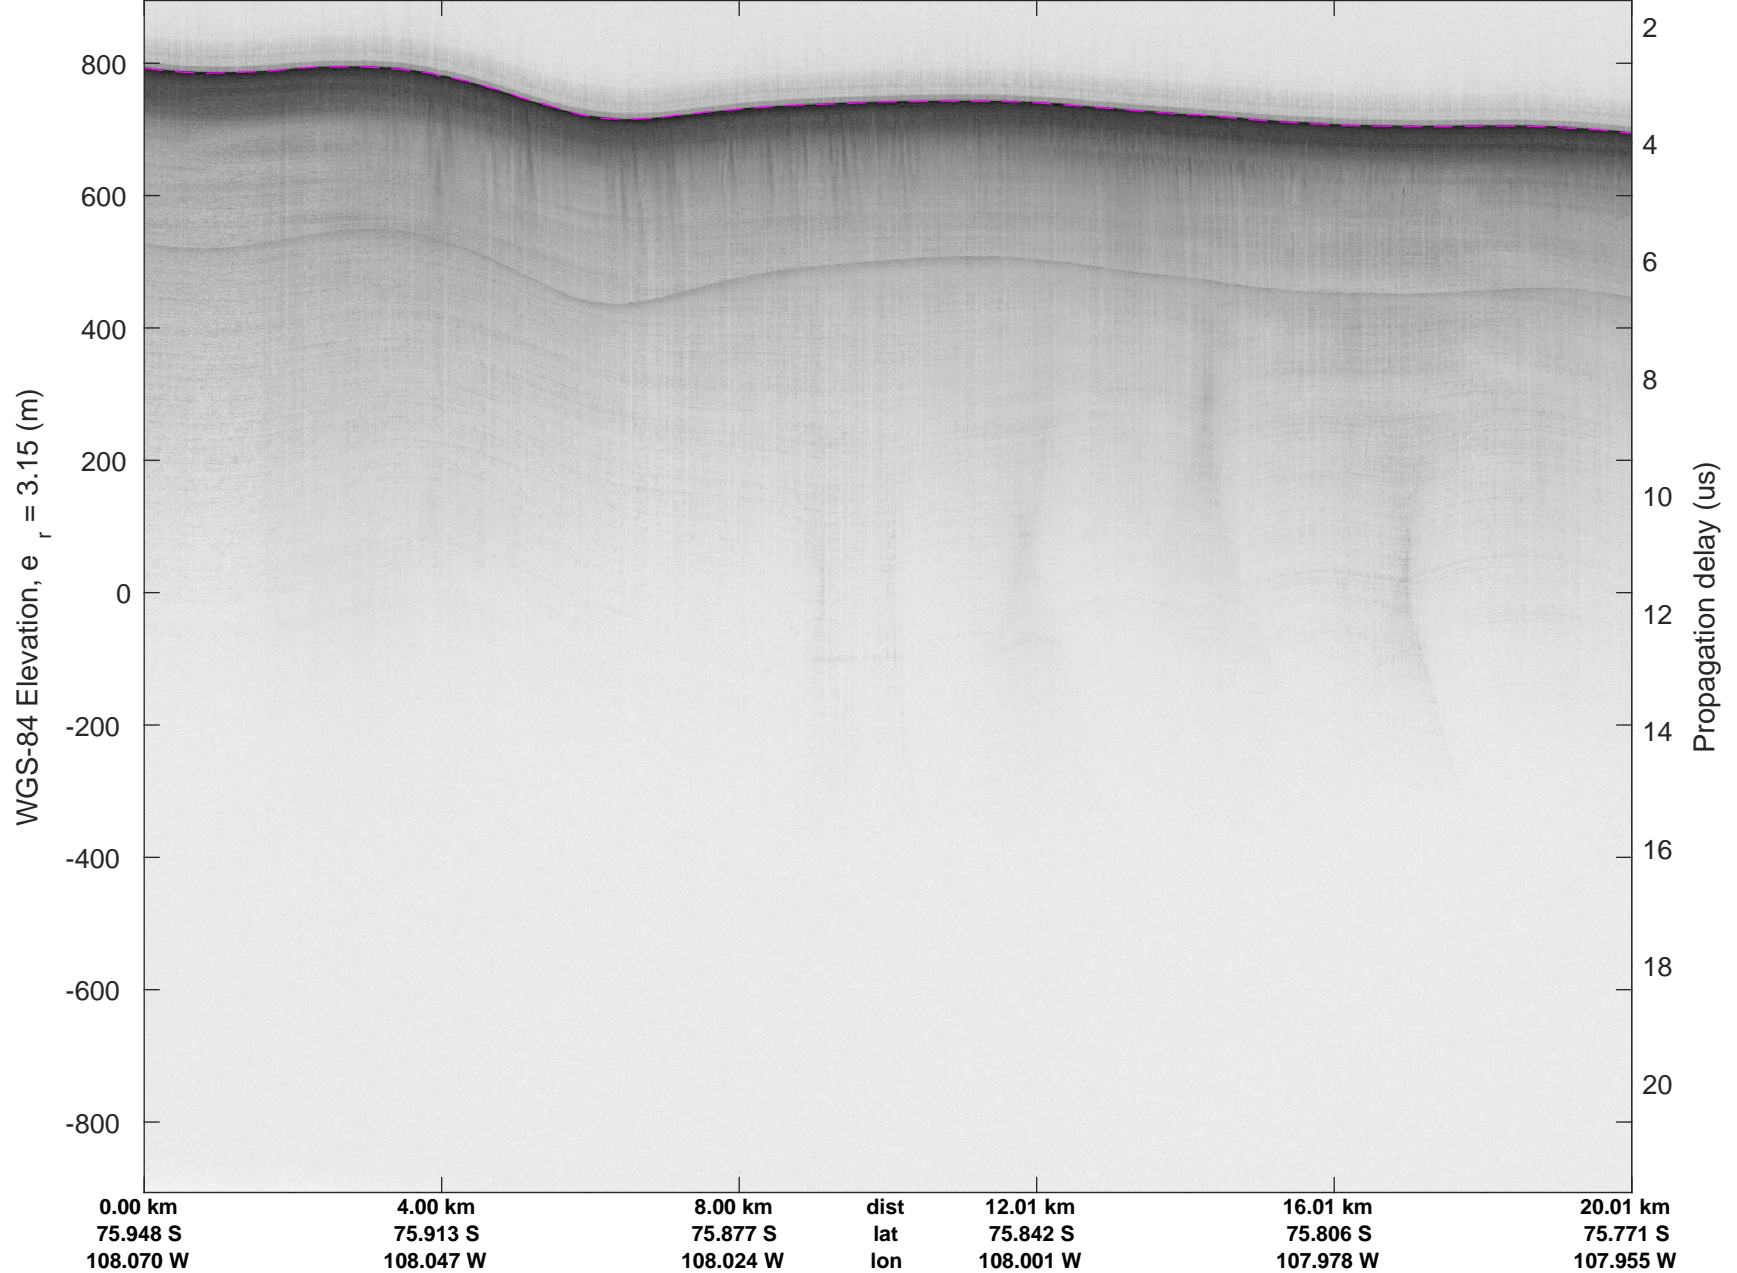

accum 2018_Antarctica_TObas: "T05, Thwaites Ice Shelf" 20190130_01_004: 15:24:01.0 to 15:29:08.1 GPS