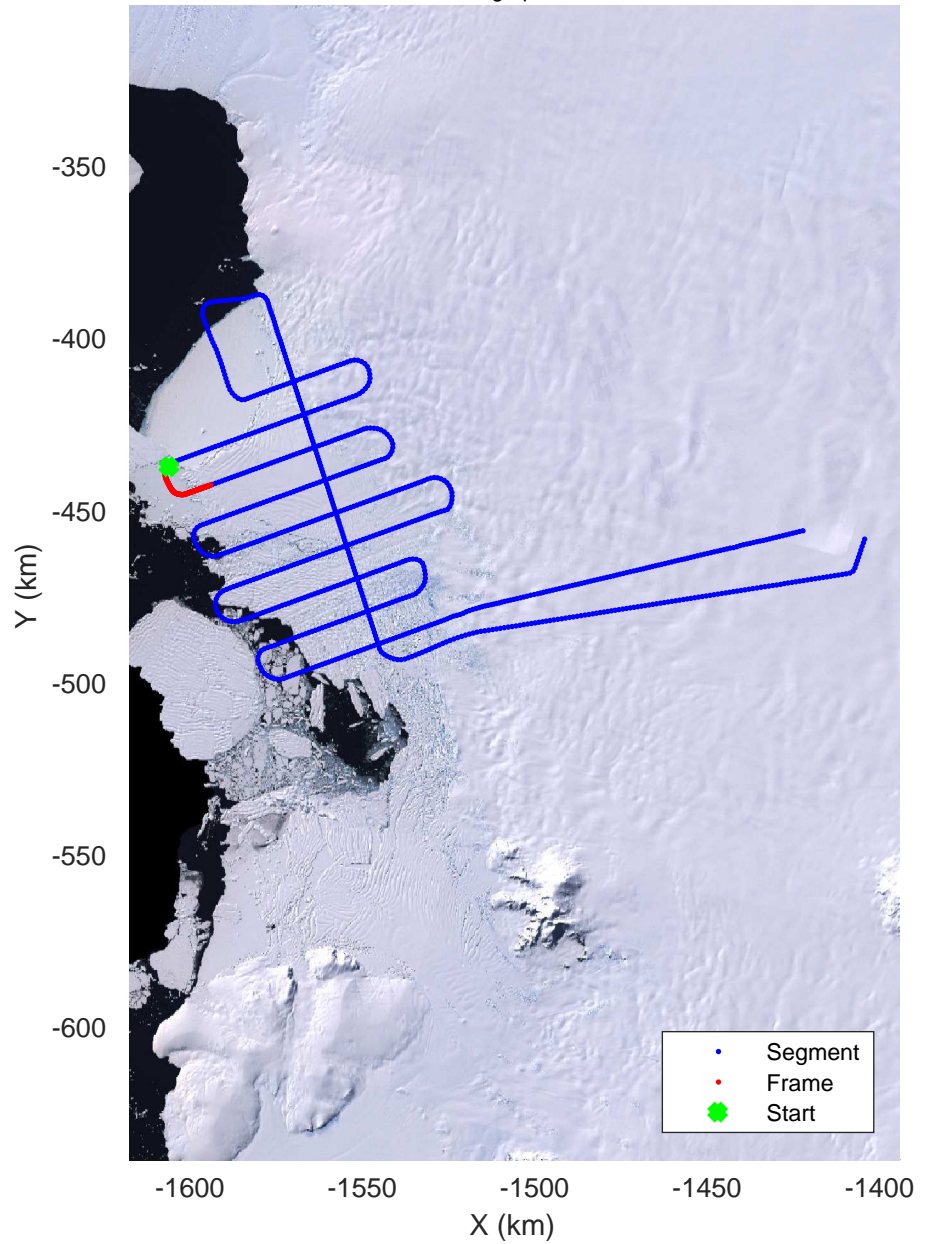

T05, Thwaites Ice Shelf
20190130_01_022
Polar Stereograph -71N/0E