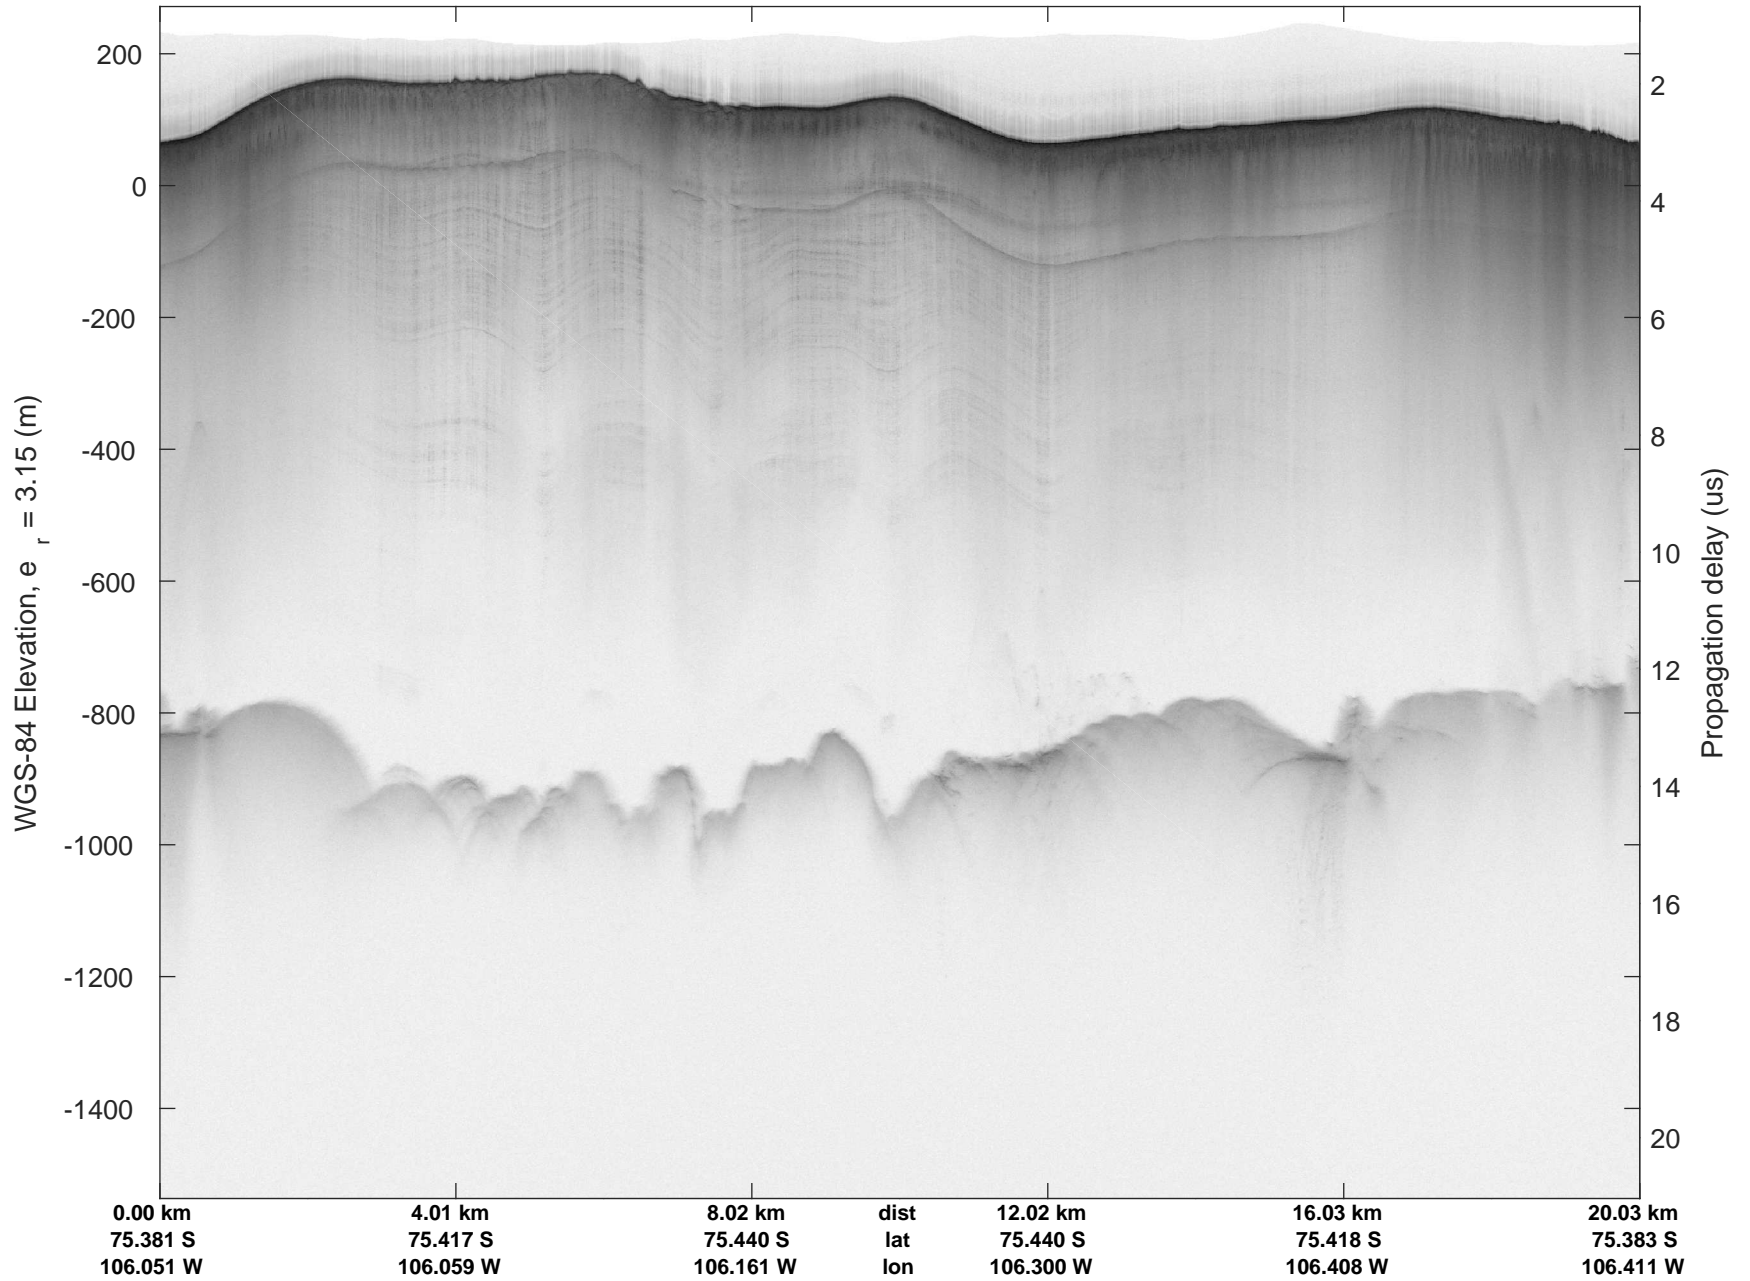

accum 2018_Antarctica_TObas: "T05, Thwaites Ice Shelf" 20190130_01_032: 18:00:18.4 to 18:06:03.1 GPS

T05, Thwaites Ice Shelf
20190130_01_033
Polar Stereograph -71N/0E

accum 2018_Antarctica_TObas: "T05, Thwaites Ice Shelf" 20190130_01_033: 18:06:03.2 to 18:11:36.4 GPS