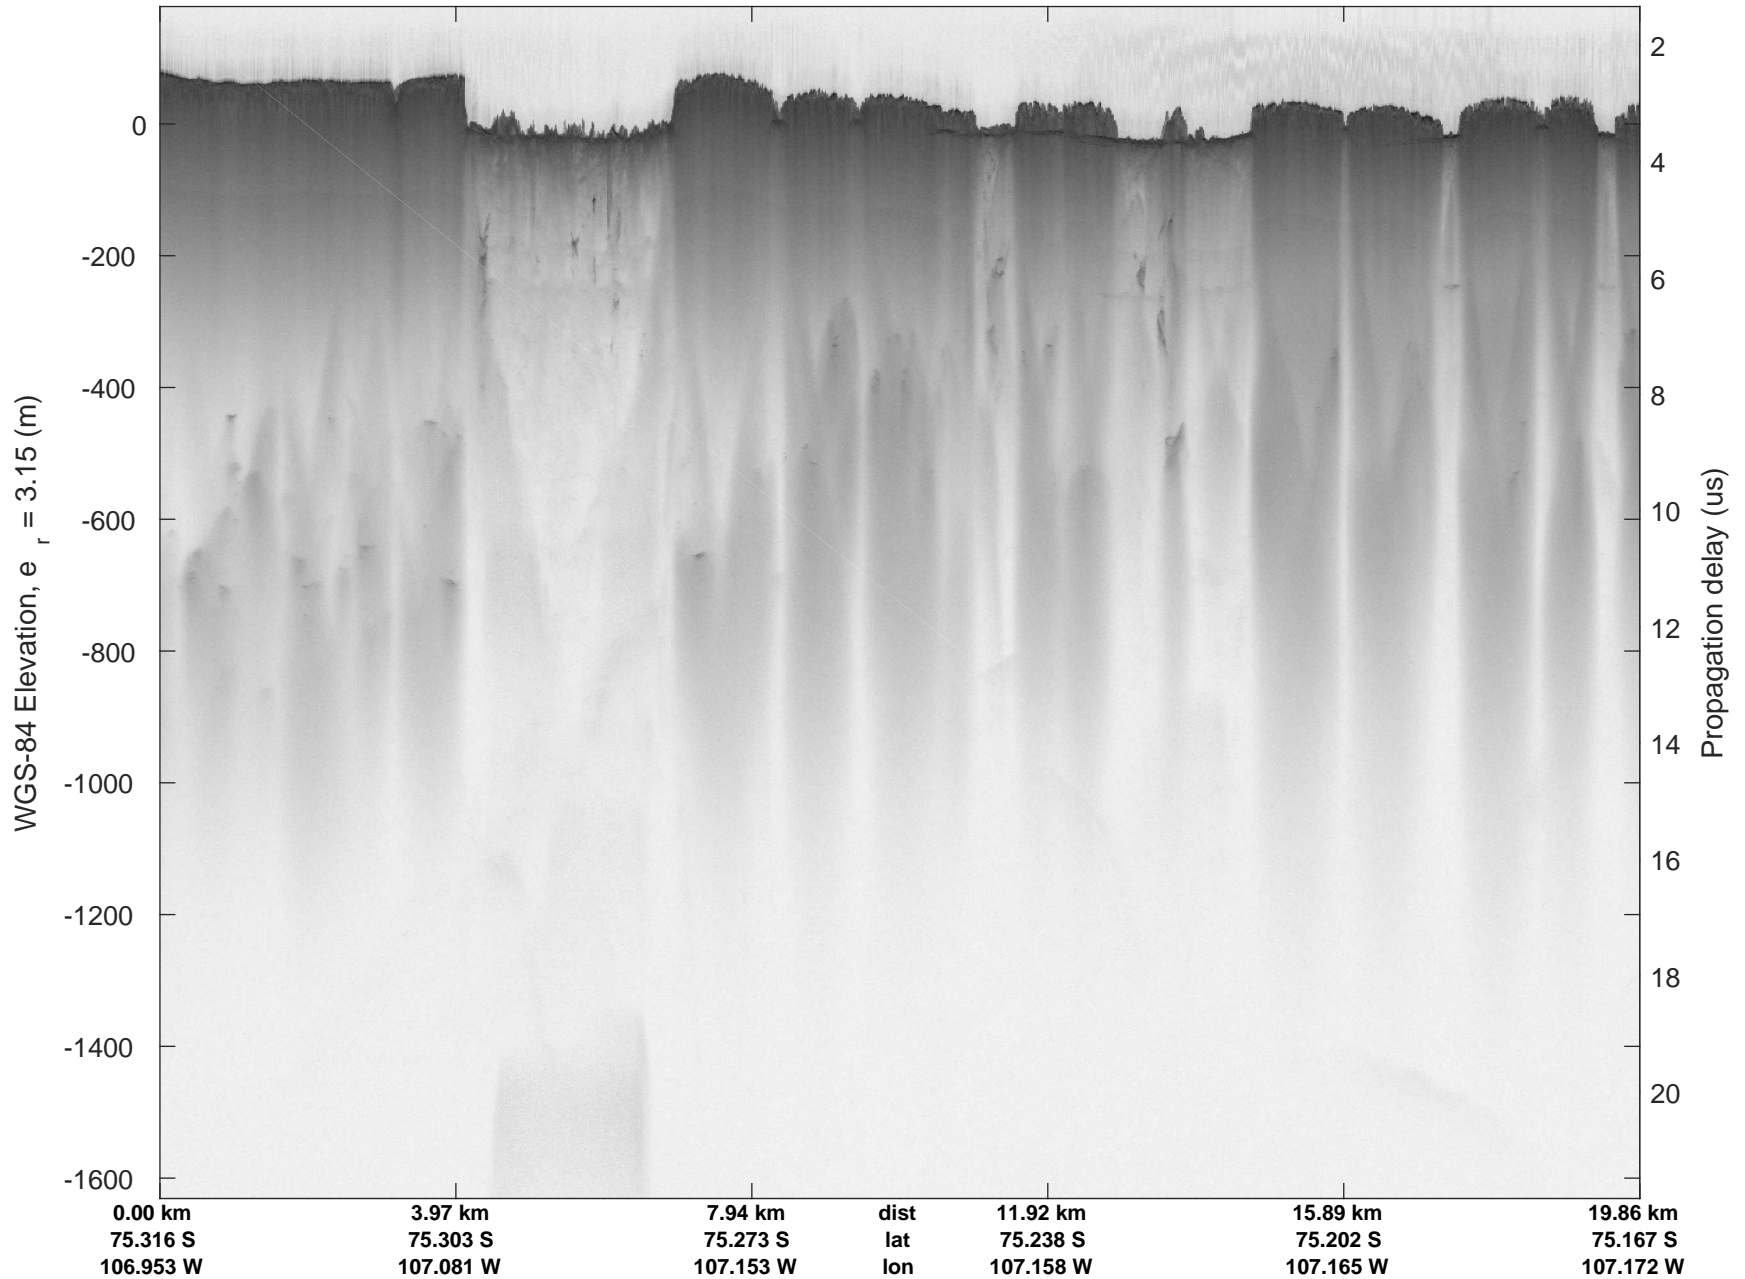

accum 2018_Antarctica_TObas: "T05, Thwaites Ice Shelf" 20190130_01_040: 18:45:30.2 to 18:51:03.3 GPS

T05, Thwaites Ice Shelf
20190130_01_041
Polar Stereograph -71N/0E

accum 2018_Antarctica_TObas: "T05, Thwaites Ice Shelf" 20190130_01_041: 18:51:03.4 to 18:56:26.3 GPS