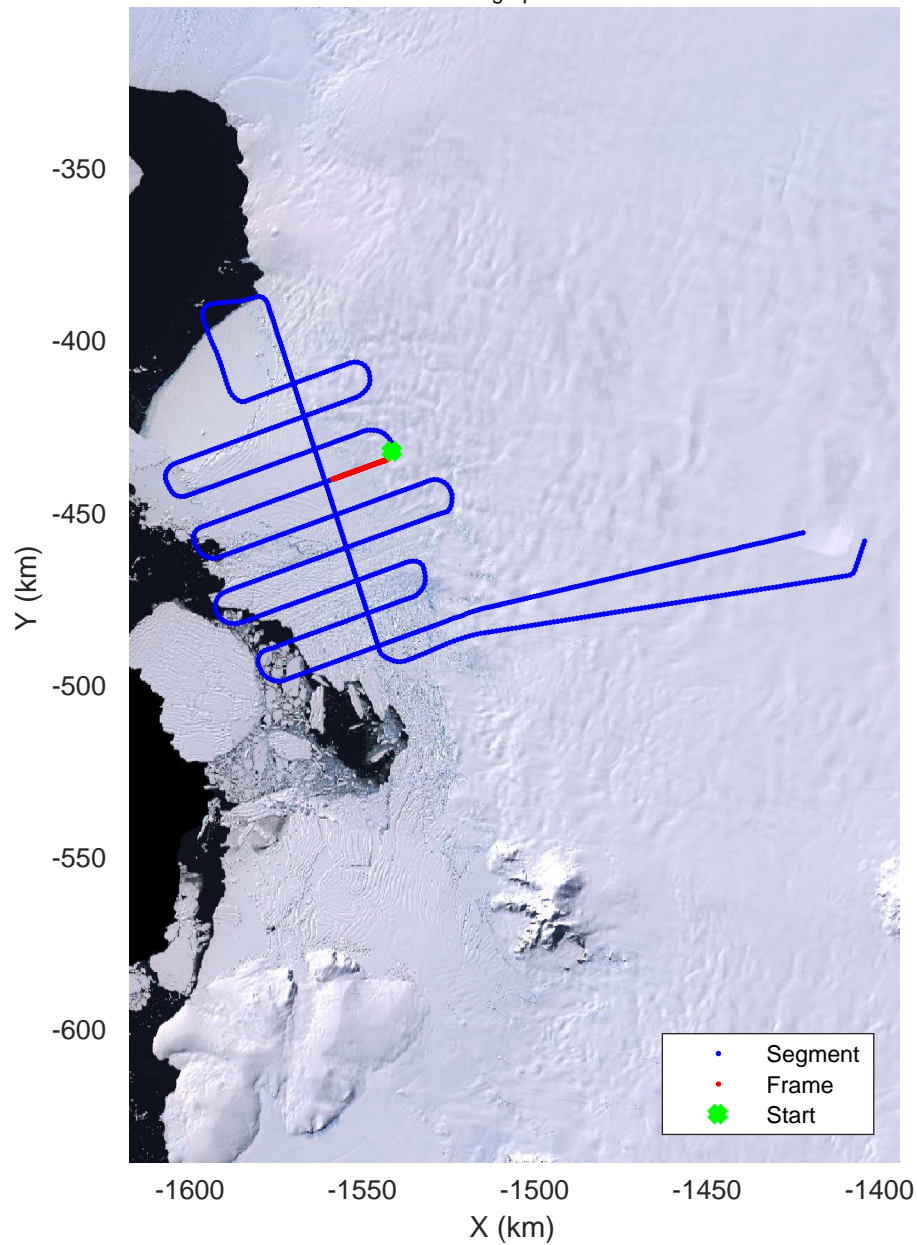

T05, Thwaites Ice Shelf
20190130_01_026
Polar Stereograph -71N/0E