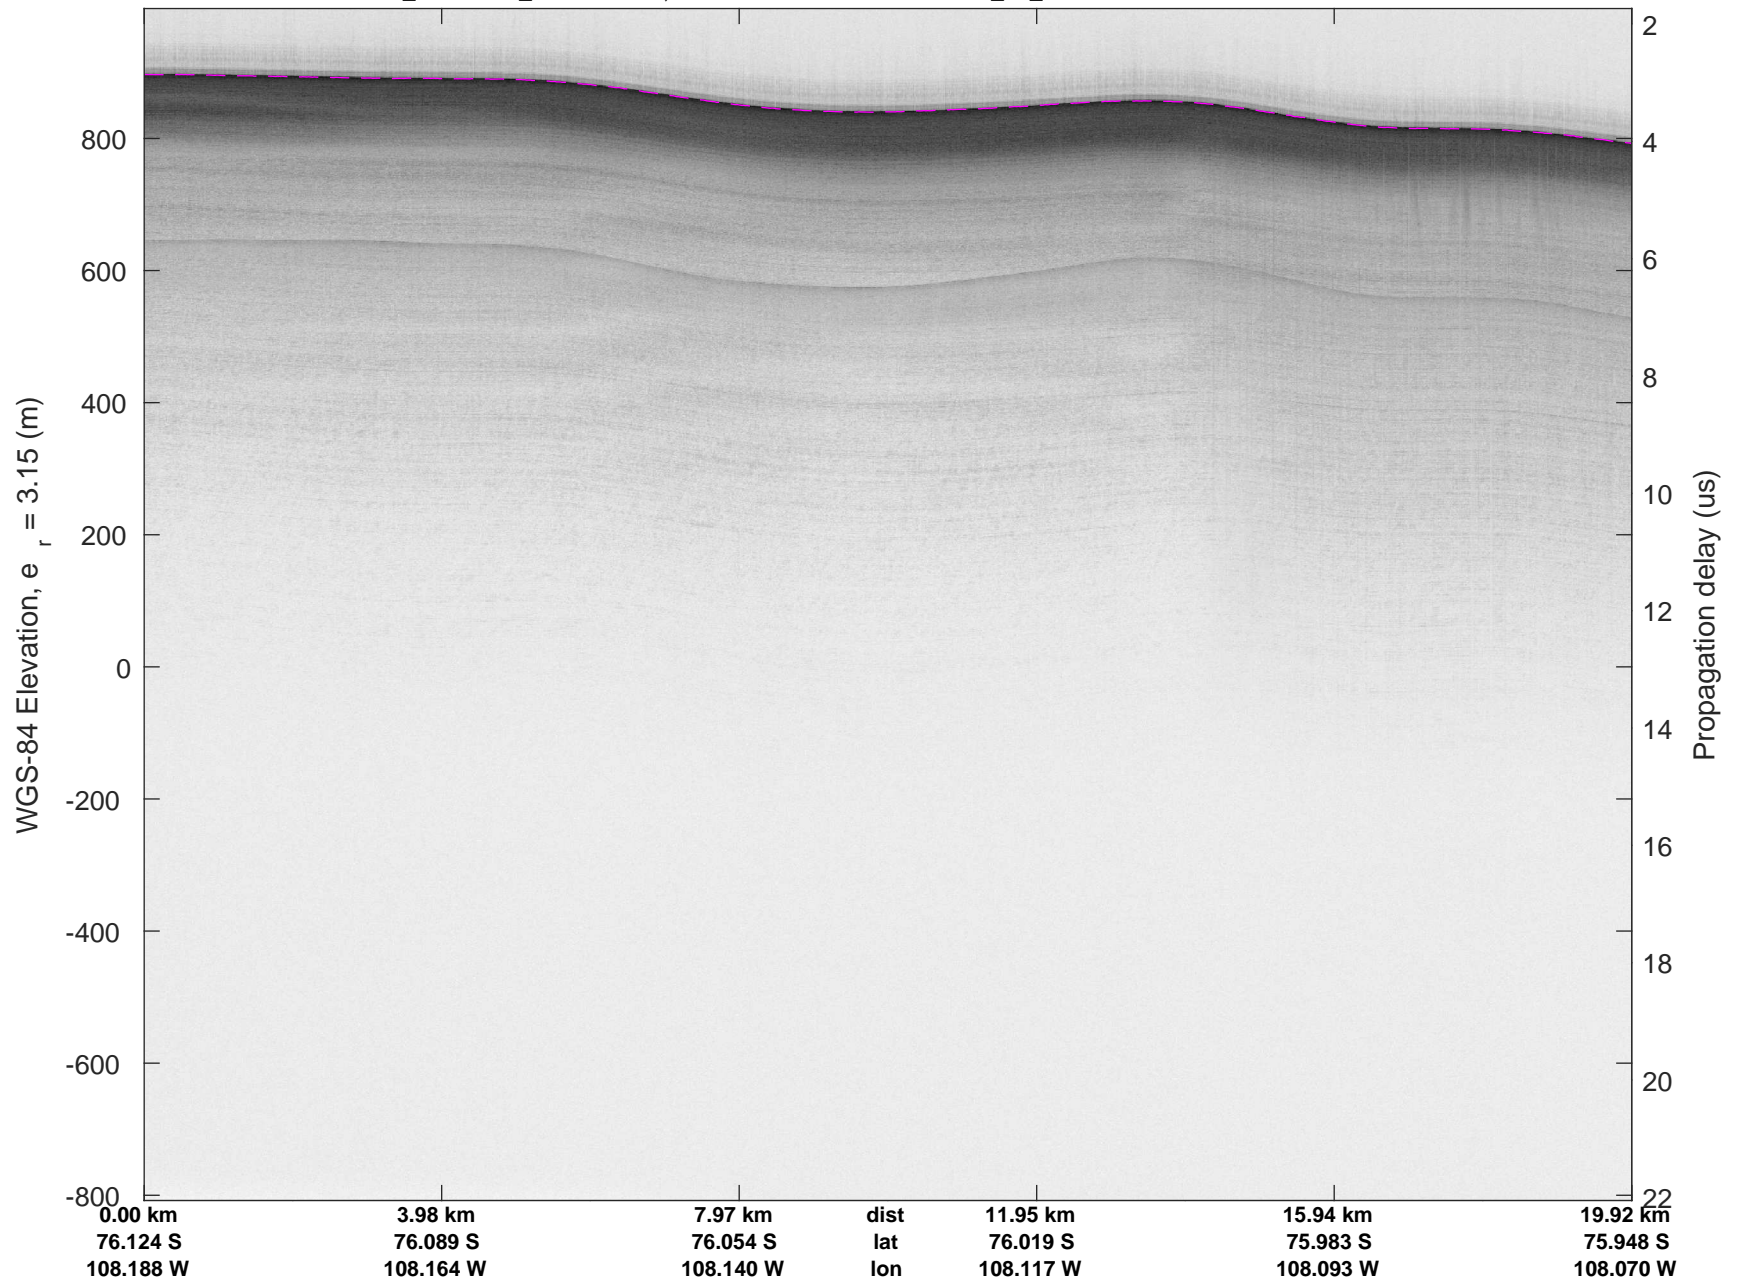

accum 2018_Antarctica_TObs: "T05, Thwaites Ice Shelf" 20190130_01_003: 15:19:01.6 to 15:24:00.9 GPS