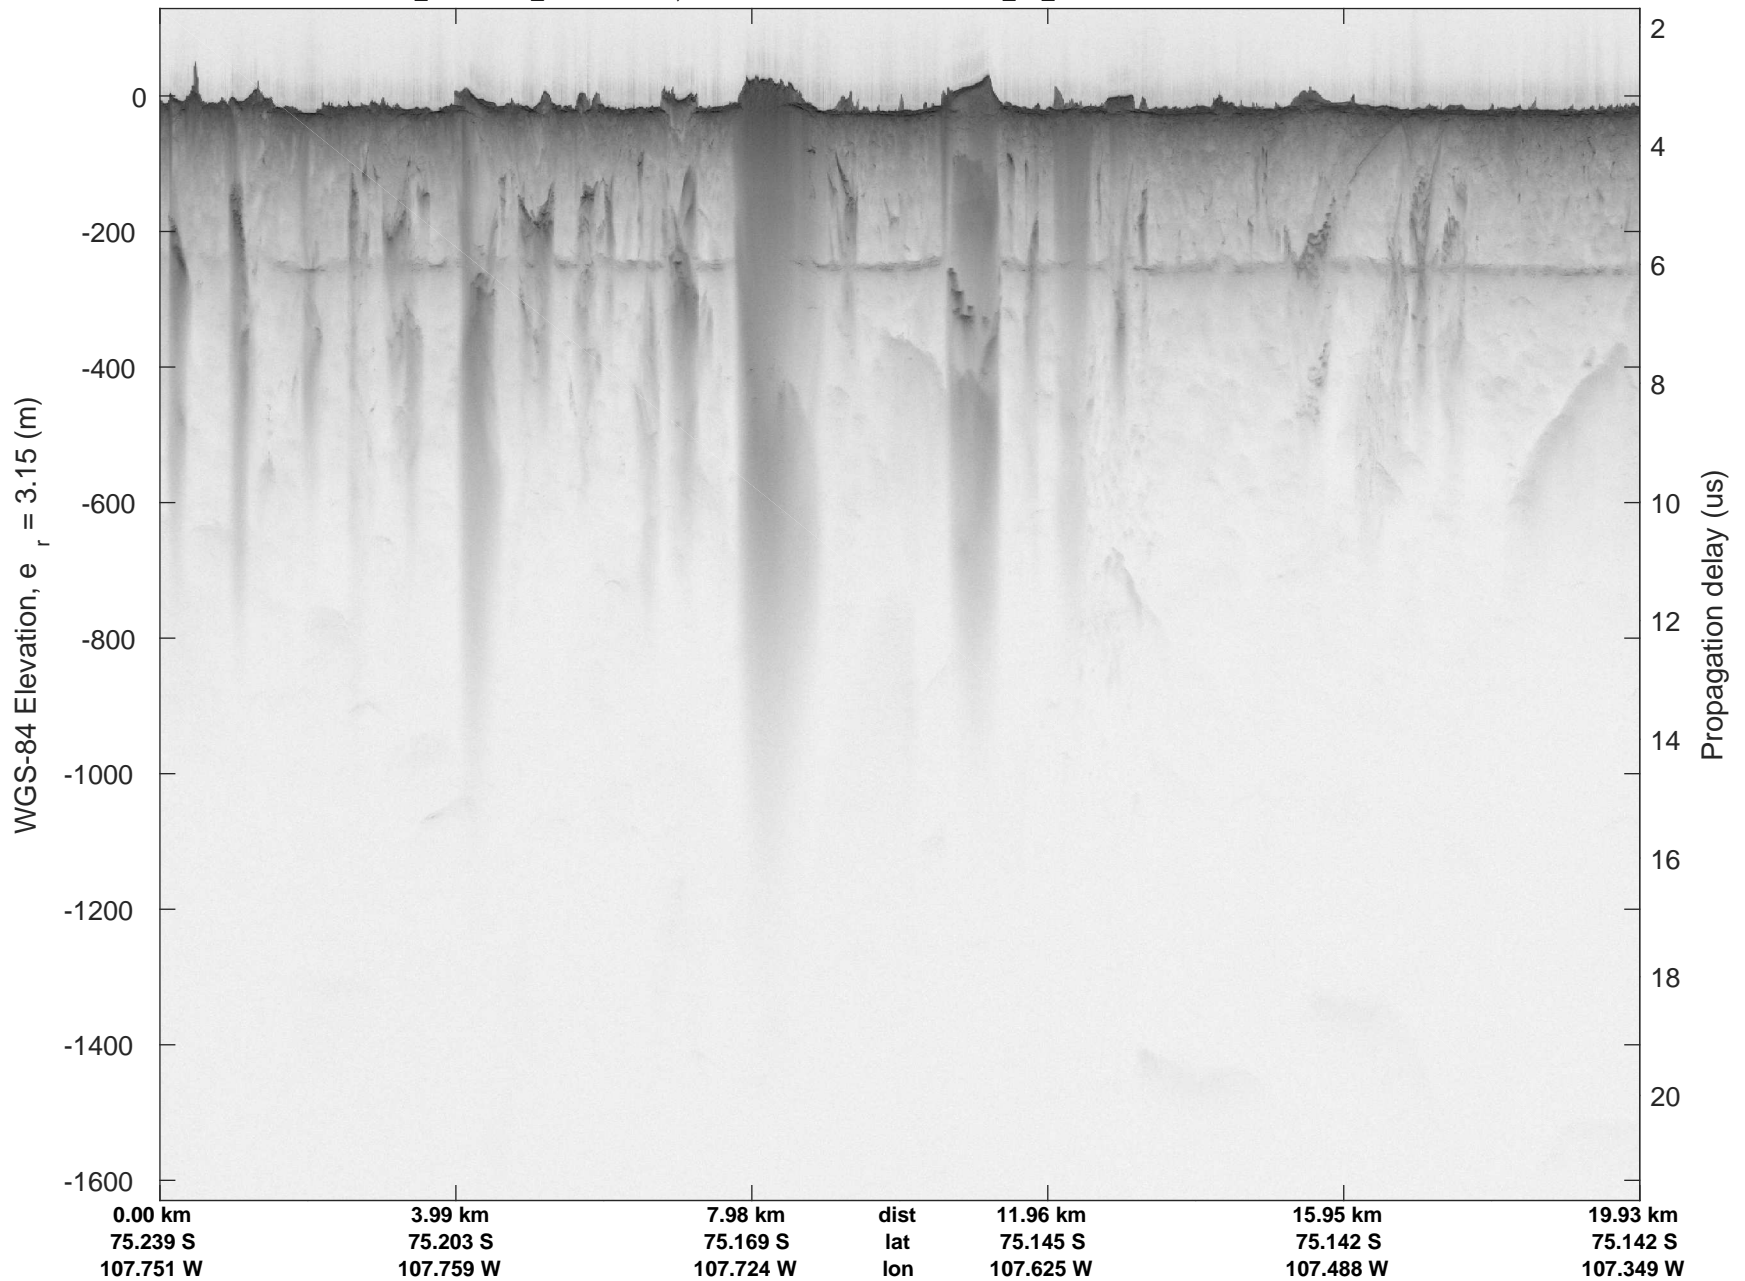

accum 2018_Antarctica_TObas: "T05, Thwaites Ice Shelf" 20190130_01_007: 15:39:15.6 to 15:44:17.3 GPS

T05, Thwaites Ice Shelf
20190130_01_008
Polar Stereograph -71N/0E

accum 2018_Antarctica_TObas: "T05, Thwaites Ice Shelf" 20190130_01_008: 15:44:17.3 to 15:49:43.3 GPS