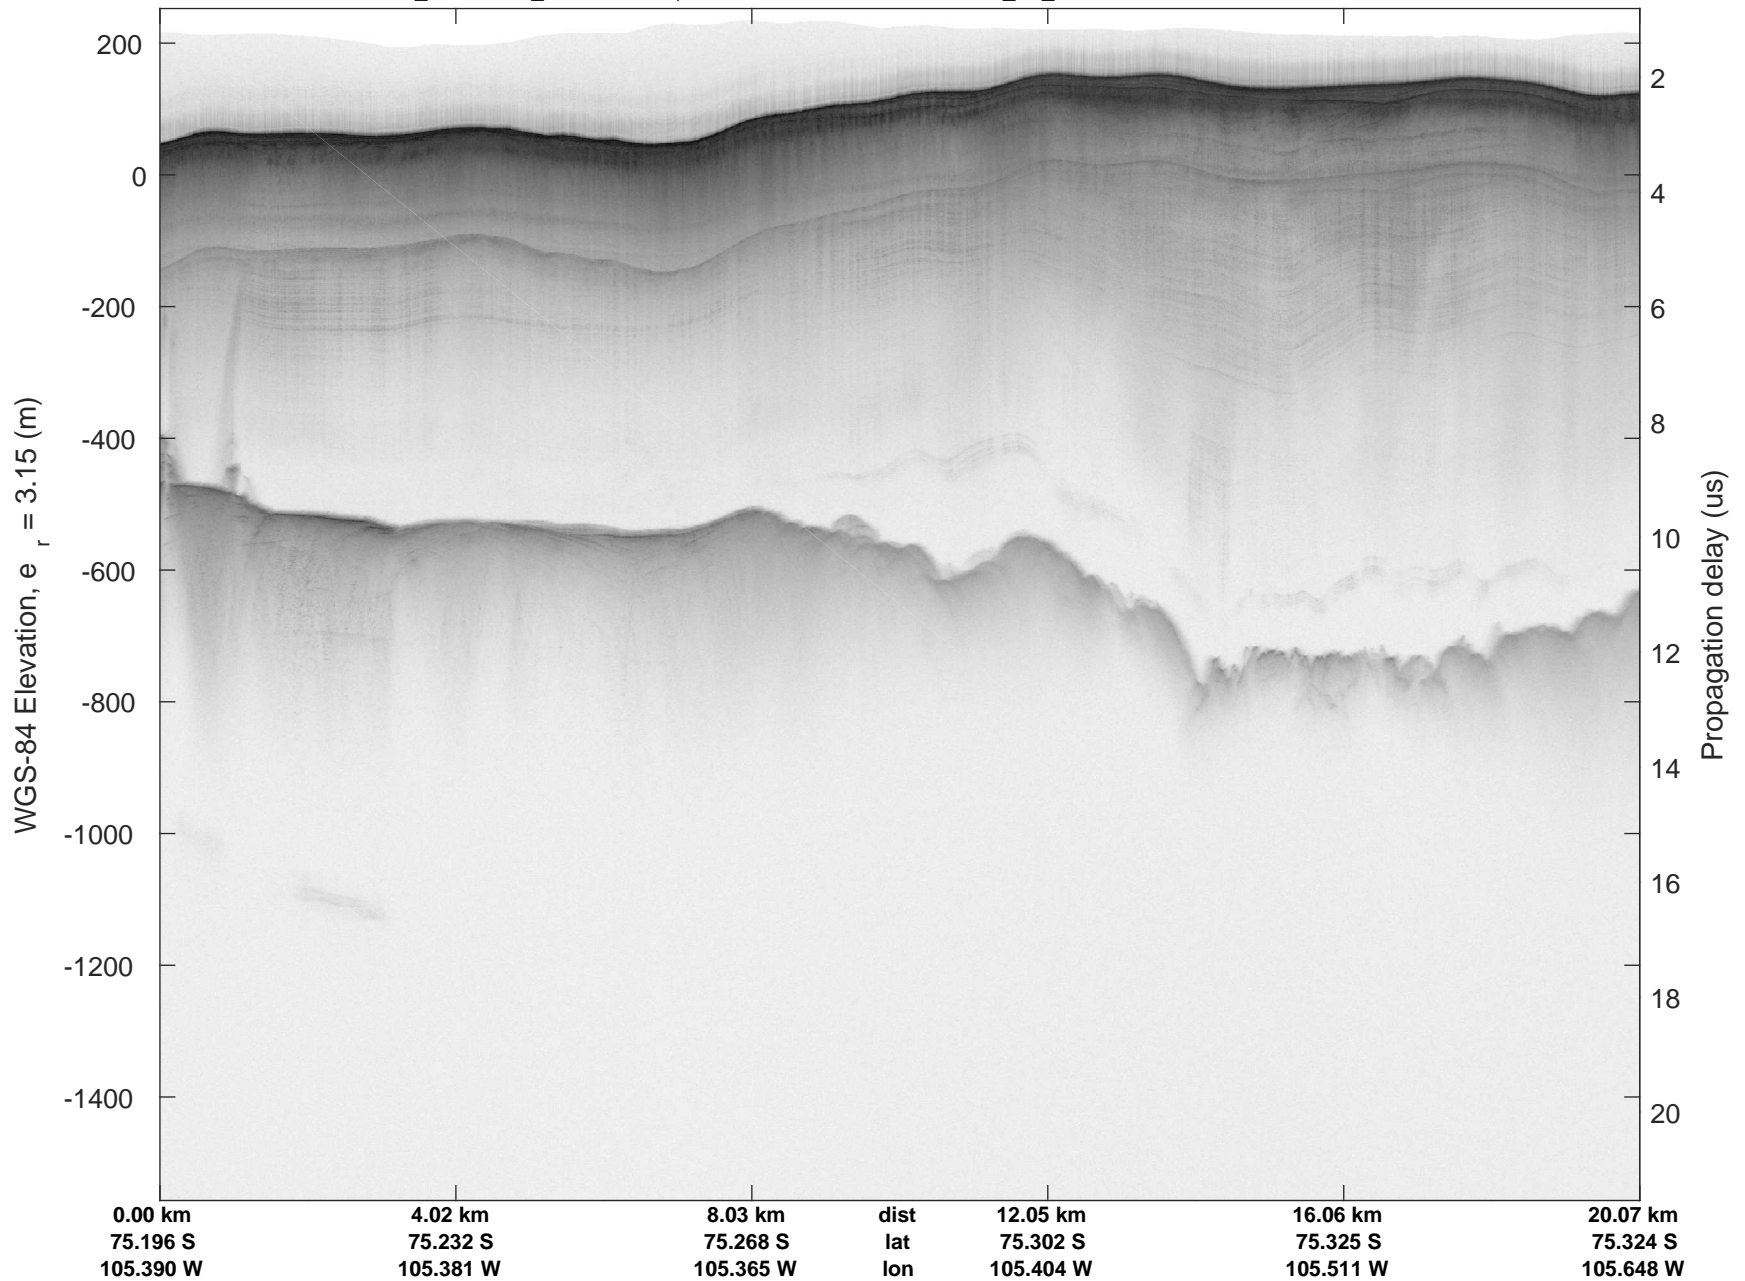

accum 2018_Antarctica_TObas: "T05, Thwaites Ice Shelf" 20190130_01_024: 17:14:50.3 to 17:20:37.4 GPS

T05, Thwaites Ice Shelf
 20190130_01_025
 Polar Stereograph -71N/0E

accum 2018_Antarctica_TObas: "T05, Thwaites Ice Shelf" 20190130_01_025: 17:20:37.5 to 17:26:10.9 GPS