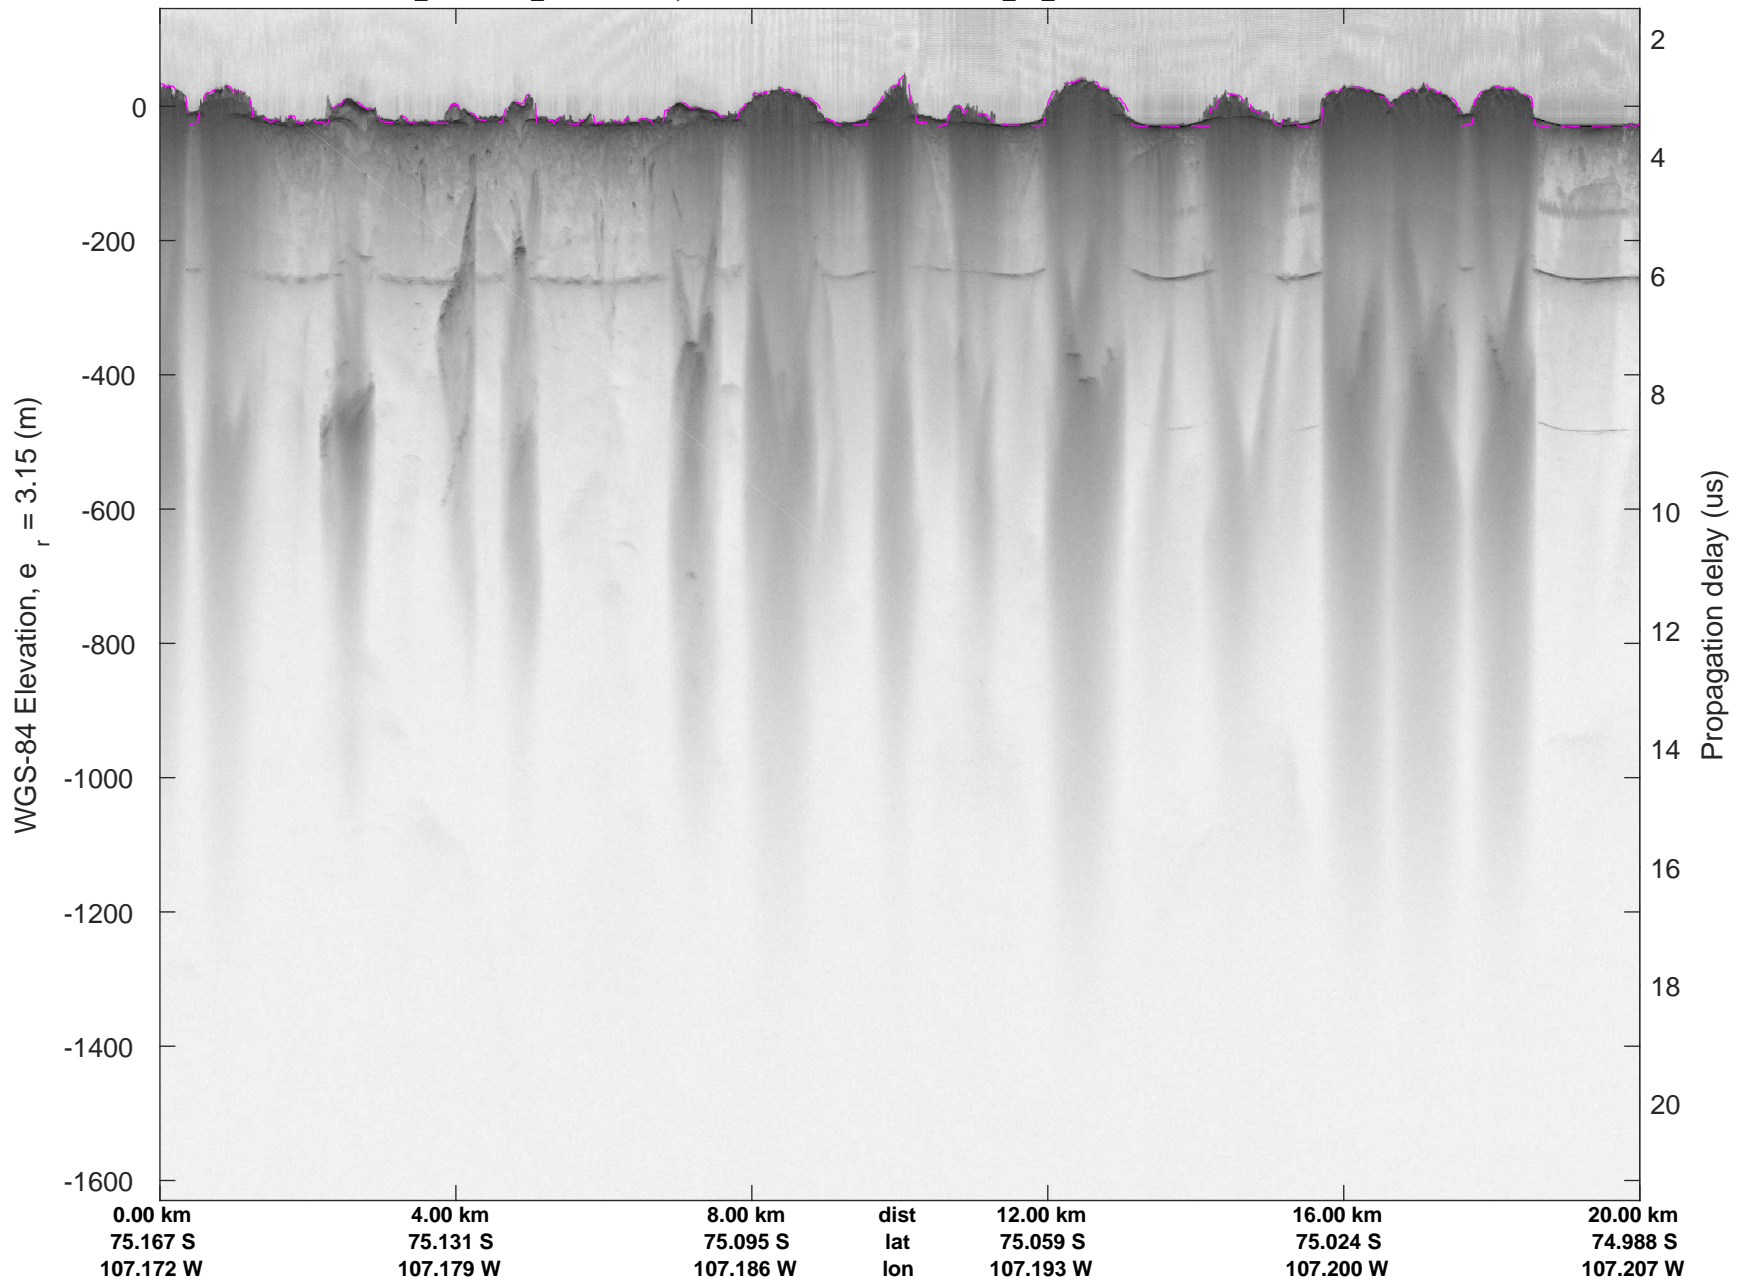

accum 2018_Antarctica_TObas: "T05, Thwaites Ice Shelf" 20190130_01_042: 18:56:26.3 to 19:01:56.1 GPS