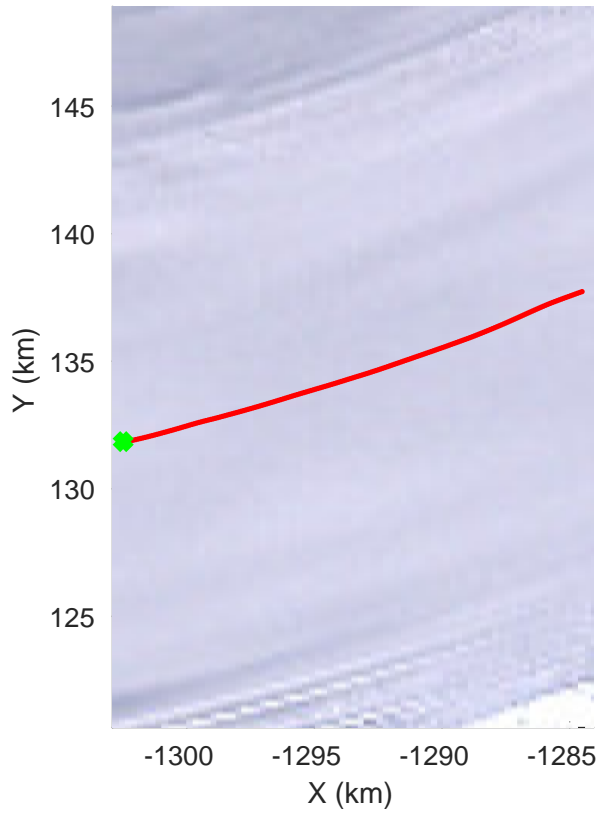

accum 2018_Antarctica_TObs: "T03, Rutford Ice Stream" 20190129_01_006: 14:53:49.5 to 14:58:46.4 GPS

accum 2018_Antarctica_TObs: "T03, Rutford Ice Stream" 20190129_01_007: 14:58:46.5 to 15:03:37.0 GPS

accum 2018_Antarctica_TObs: "T03, Rutford Ice Stream" 20190129_01_007: 14:58:46.5 to 15:03:37.0 GPS

accum 2018_Antarctica_TObs: "T03, Rutford Ice Stream" 20190129_01_008: 15:03:37.0 to 15:08:23.0 GPS

accum 2018_Antarctica_TObs: "T03, Rutford Ice Stream" 20190129_01_008: 15:03:37.0 to 15:08:23.0 GPS

accum 2018_Antarctica_TObs: "T03, Rutford Ice Stream" 20190129_01_009: 15:08:23.0 to 15:13:10.8 GPS

accum 2018_Antarctica_TObs: "T03, Rutford Ice Stream" 20190129_01_009: 15:08:23.0 to 15:13:10.8 GPS

accum 2018_Antarctica_TObs: "T03, Rutford Ice Stream" 20190129_01_010: 15:13:10.8 to 15:17:53.6 GPS

accum 2018_Antarctica_TObs: "T03, Rutford Ice Stream" 20190129_01_010: 15:13:10.8 to 15:17:53.6 GPS