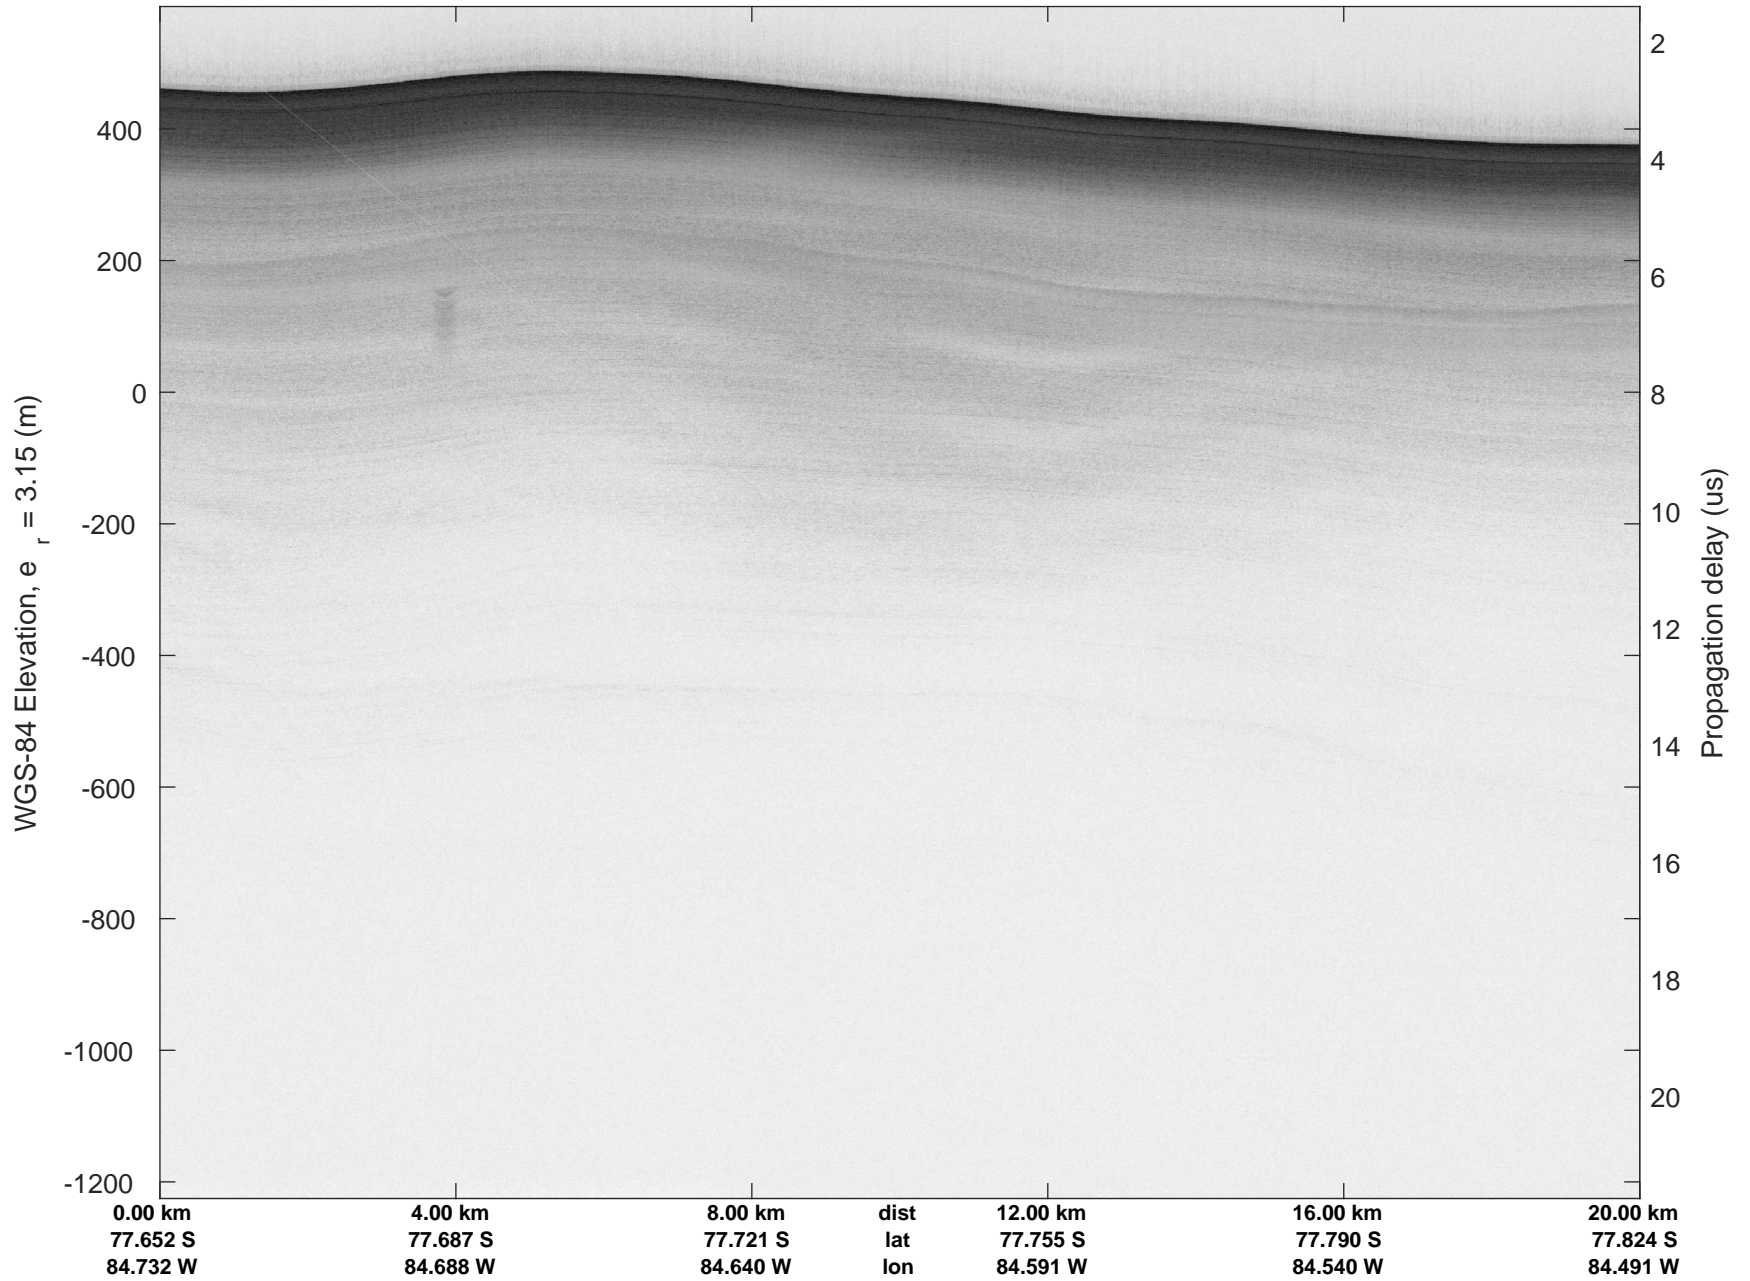

accum 2018_Antarctica_TObs: "T03, Rutford Ice Stream" 20190129_01_005: 14:48:56.2 to 14:53:49.5 GPS

accum 2018_Antarctica_TObas: "T03, Rutford Ice Stream" 20190129_01_005: 14:48:56.2 to 14:53:49.5 GPS

accum 2018_Antarctica_TObs: "T03, Rutford Ice Stream" 20190129_01_006: 14:53:49.5 to 14:58:46.4 GPS

accum 2018_Antarctica_TObs: "T03, Rutford Ice Stream" 20190129_01_006: 14:53:49.5 to 14:58:46.4 GPS

accum 2018_Antarctica_TObs: "T03, Rutford Ice Stream" 20190129_01_007: 14:58:46.5 to 15:03:37.0 GPS

accum 2018_Antarctica_TObs: "T03, Rutford Ice Stream" 20190129_01_007: 14:58:46.5 to 15:03:37.0 GPS

accum 2018_Antarctica_TObs: "T03, Rutford Ice Stream" 20190129_01_008: 15:03:37.0 to 15:08:23.0 GPS

accum 2018_Antarctica_TObs: "T03, Rutford Ice Stream" 20190129_01_008: 15:03:37.0 to 15:08:23.0 GPS

accum 2018_Antarctica_TObs: "T03, Rutford Ice Stream" 20190129_01_009: 15:08:23.0 to 15:13:10.8 GPS

accum 2018_Antarctica_TObs: "T03, Rutford Ice Stream" 20190129_01_009: 15:08:23.0 to 15:13:10.8 GPS

accum 2018_Antarctica_TObs: "T03, Rutford Ice Stream" 20190129_01_010: 15:13:10.8 to 15:17:53.6 GPS

accum 2018_Antarctica_TObs: "T03, Rutford Ice Stream" 20190129_01_010: 15:13:10.8 to 15:17:53.6 GPS