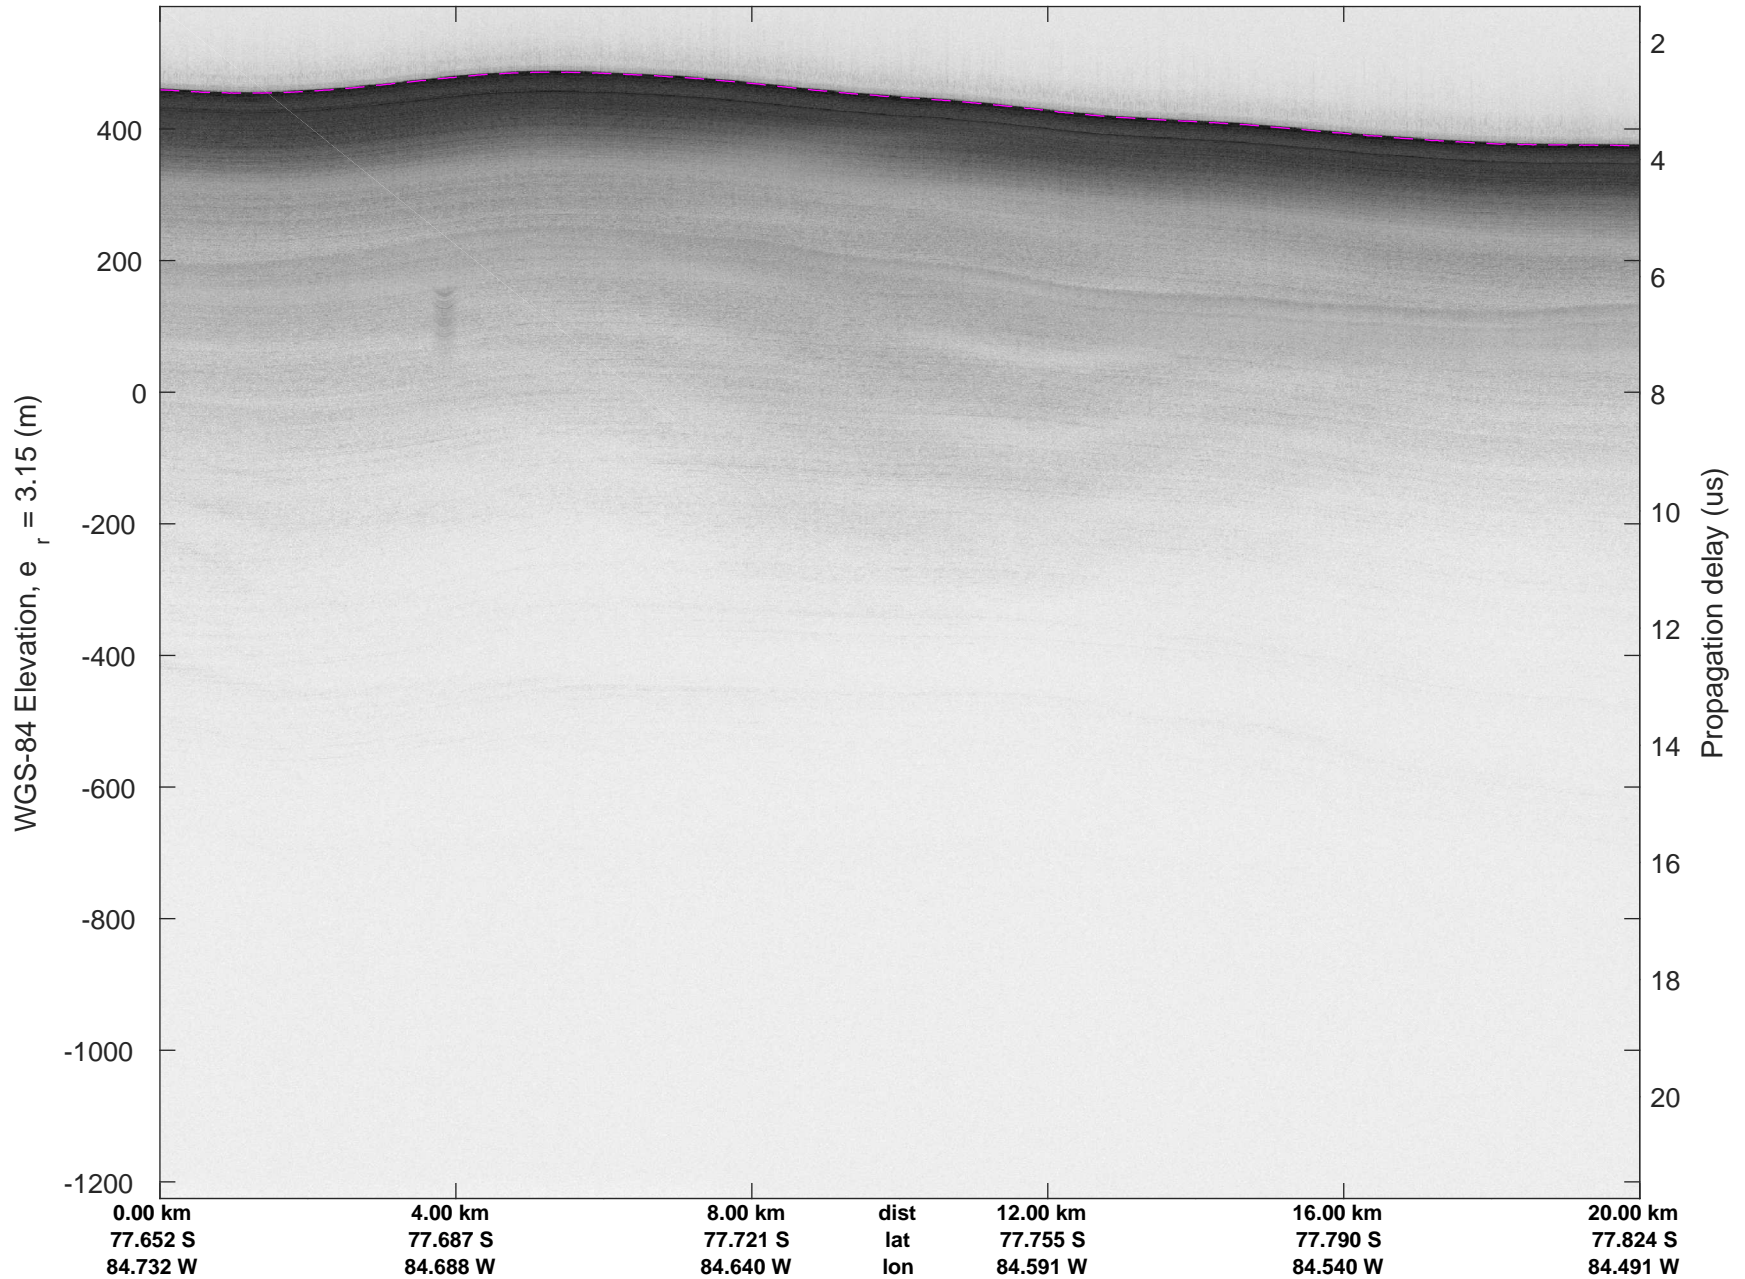

accum 2018_Antarctica_TObs: "T03, Rutford Ice Stream" 20190129_01_005: 14:48:56.2 to 14:53:49.5 GPS

accum 2018_Antarctica_TObas: "T03, Rutford Ice Stream" 20190129_01_005: 14:48:56.2 to 14:53:49.5 GPS

accum 2018_Antarctica_TObs: "T03, Rutford Ice Stream" 20190129_01_006: 14:53:49.5 to 14:58:46.4 GPS

accum 2018_Antarctica_TObs: "T03, Rutford Ice Stream" 20190129_01_006: 14:53:49.5 to 14:58:46.4 GPS

accum 2018_Antarctica_TObs: "T03, Rutford Ice Stream" 20190129_01_007: 14:58:46.5 to 15:03:37.0 GPS

accum 2018_Antarctica_TObs: "T03, Rutford Ice Stream" 20190129_01_007: 14:58:46.5 to 15:03:37.0 GPS

accum 2018_Antarctica_TObs: "T03, Rutford Ice Stream" 20190129_01_008: 15:03:37.0 to 15:08:23.0 GPS

accum 2018_Antarctica_TObs: "T03, Rutford Ice Stream" 20190129_01_008: 15:03:37.0 to 15:08:23.0 GPS

accum 2018_Antarctica_TObs: "T03, Rutford Ice Stream" 20190129_01_009: 15:08:23.0 to 15:13:10.8 GPS

accum 2018_Antarctica_TObs: "T03, Rutford Ice Stream" 20190129_01_009: 15:08:23.0 to 15:13:10.8 GPS

accum 2018_Antarctica_TObs: "T03, Rutford Ice Stream" 20190129_01_010: 15:13:10.8 to 15:17:53.6 GPS

accum 2018_Antarctica_TObs: "T03, Rutford Ice Stream" 20190129_01_010: 15:13:10.8 to 15:17:53.6 GPS