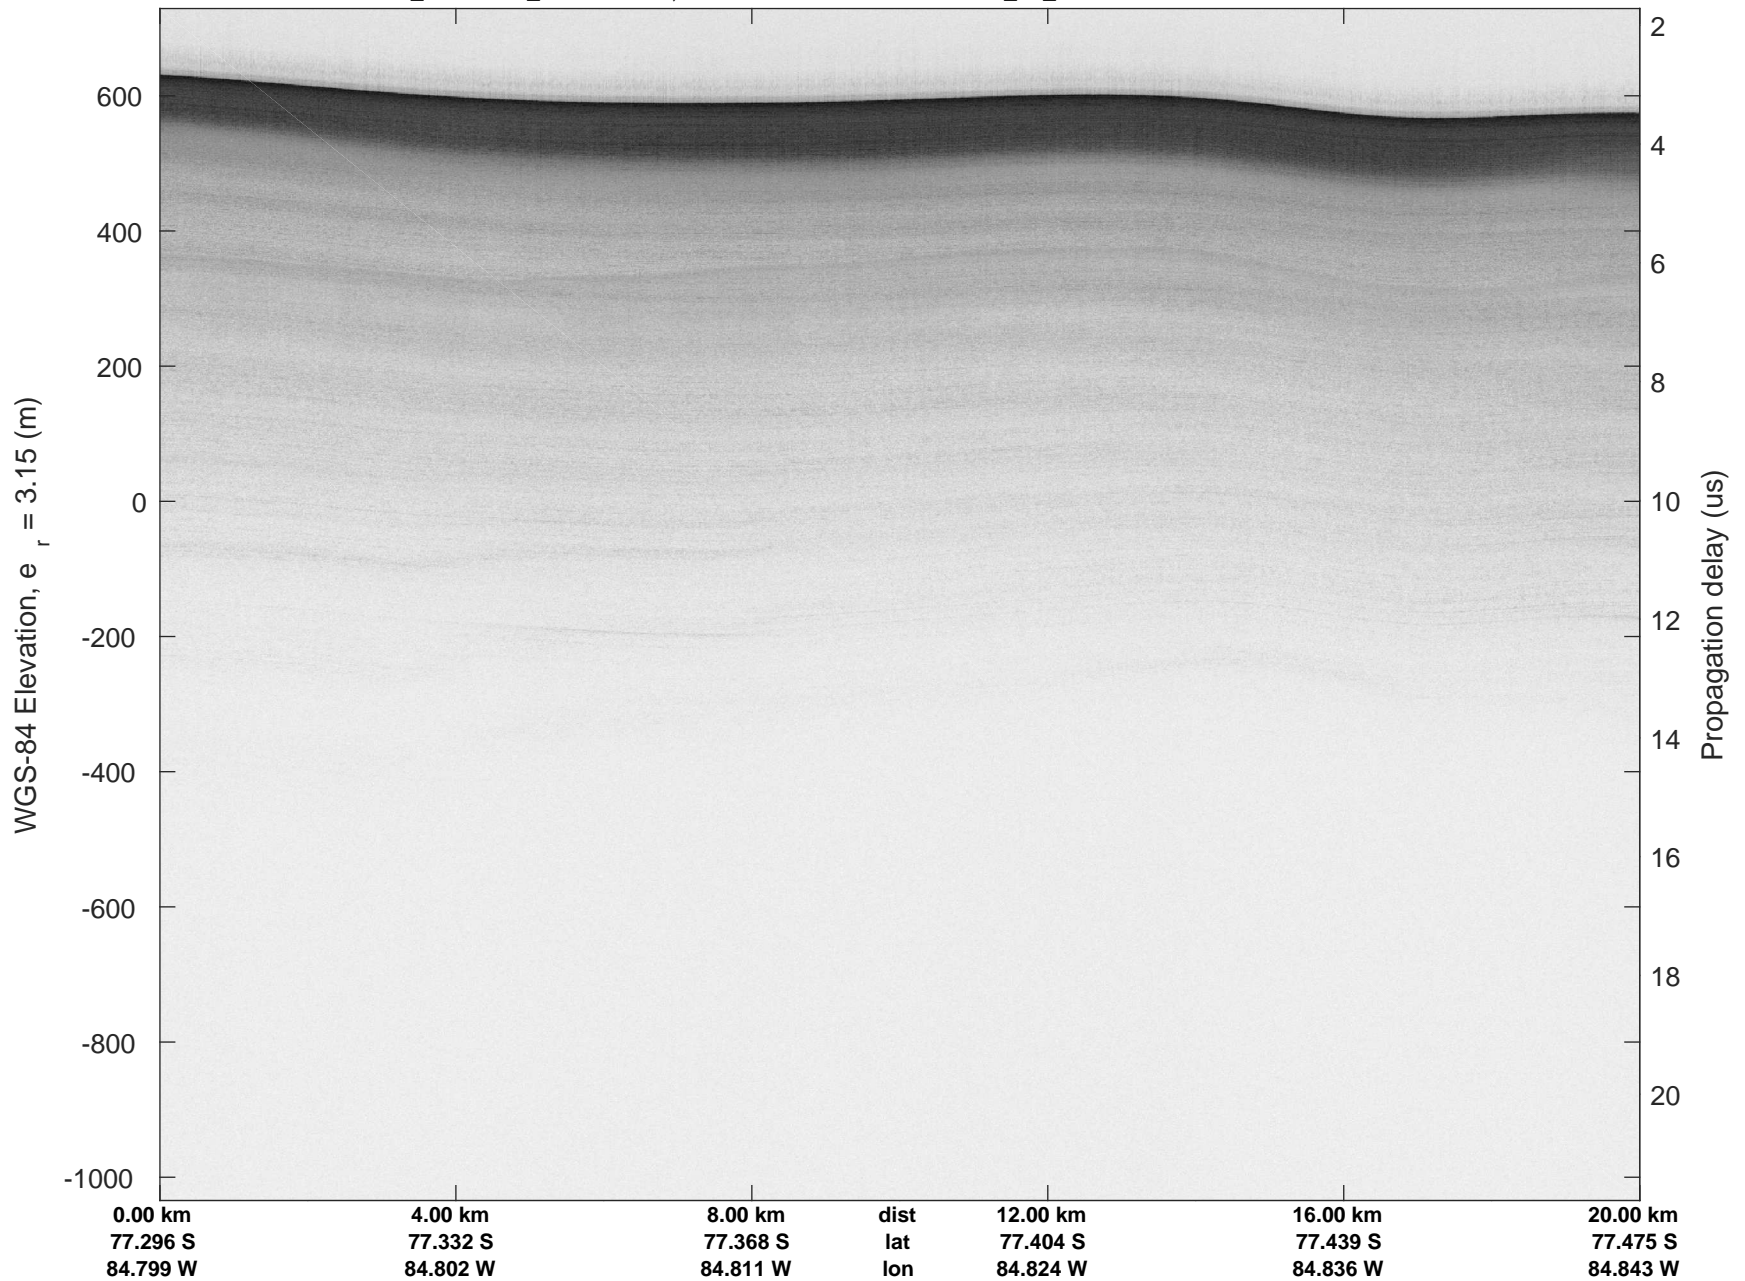

accum 2018_Antarctica_TObs: "T03, Rutford Ice Stream" 20190129_01_005: 14:48:56.2 to 14:53:49.5 GPS

accum 2018_Antarctica_TObas: "T03, Rutford Ice Stream" 20190129_01_005: 14:48:56.2 to 14:53:49.5 GPS

accum 2018_Antarctica_TObs: "T03, Rutford Ice Stream" 20190129_01_006: 14:53:49.5 to 14:58:46.4 GPS

accum 2018_Antarctica_TObs: "T03, Rutford Ice Stream" 20190129_01_006: 14:53:49.5 to 14:58:46.4 GPS

accum 2018_Antarctica_TObs: "T03, Rutford Ice Stream" 20190129_01_007: 14:58:46.5 to 15:03:37.0 GPS

accum 2018_Antarctica_TObs: "T03, Rutford Ice Stream" 20190129_01_007: 14:58:46.5 to 15:03:37.0 GPS

accum 2018_Antarctica_TObs: "T03, Rutford Ice Stream" 20190129_01_008: 15:03:37.0 to 15:08:23.0 GPS

accum 2018_Antarctica_TObs: "T03, Rutford Ice Stream" 20190129_01_008: 15:03:37.0 to 15:08:23.0 GPS

accum 2018_Antarctica_TObs: "T03, Rutford Ice Stream" 20190129_01_009: 15:08:23.0 to 15:13:10.8 GPS

accum 2018_Antarctica_TObs: "T03, Rutford Ice Stream" 20190129_01_009: 15:08:23.0 to 15:13:10.8 GPS

accum 2018_Antarctica_TObs: "T03, Rutford Ice Stream" 20190129_01_010: 15:13:10.8 to 15:17:53.6 GPS

accum 2018_Antarctica_TObs: "T03, Rutford Ice Stream" 20190129_01_010: 15:13:10.8 to 15:17:53.6 GPS