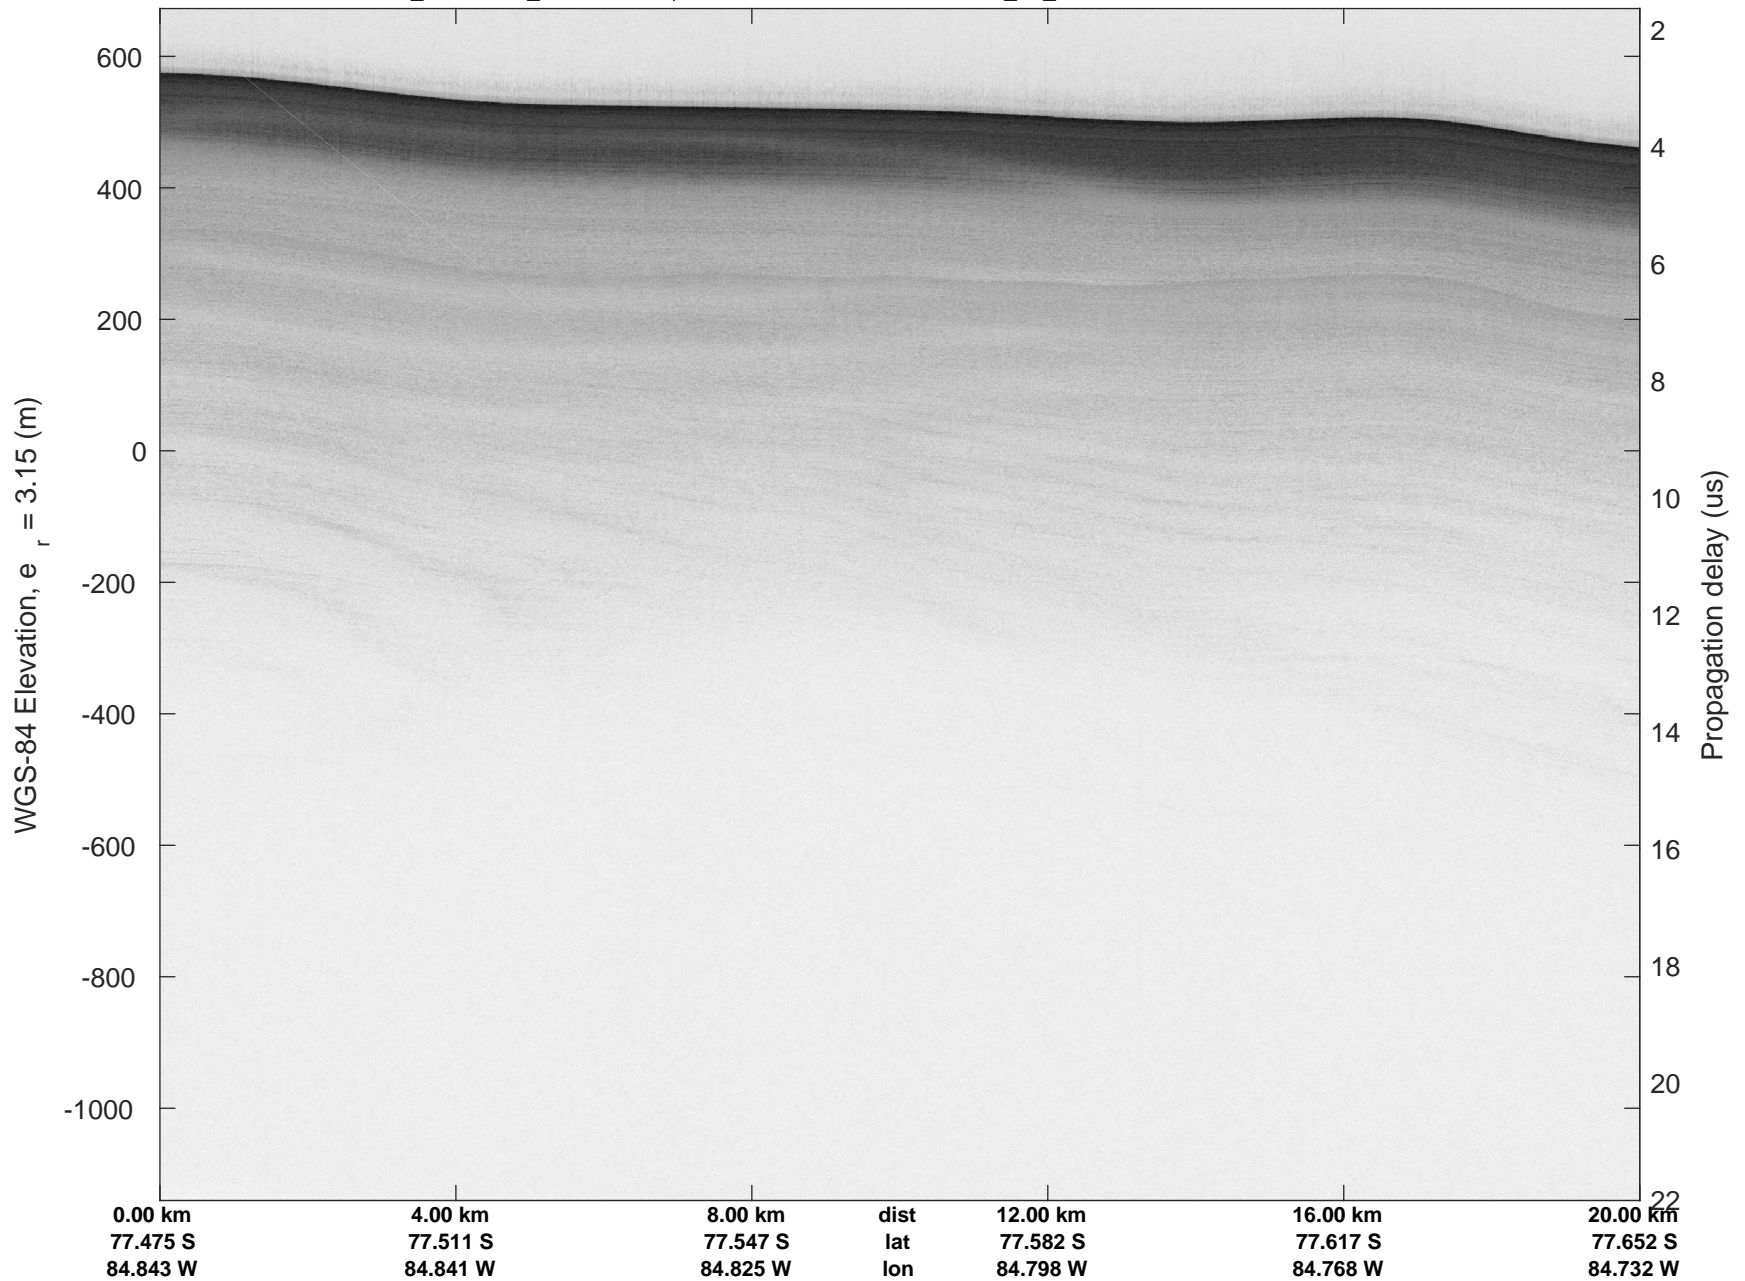

accum 2018_Antarctica_TObs: "T03, Rutford Ice Stream" 20190129_01_005: 14:48:56.2 to 14:53:49.5 GPS

accum 2018_Antarctica_TObas: "T03, Rutford Ice Stream" 20190129_01_005: 14:48:56.2 to 14:53:49.5 GPS

accum 2018_Antarctica_TObs: "T03, Rutford Ice Stream" 20190129_01_006: 14:53:49.5 to 14:58:46.4 GPS

accum 2018_Antarctica_TObs: "T03, Rutford Ice Stream" 20190129_01_006: 14:53:49.5 to 14:58:46.4 GPS

accum 2018_Antarctica_TObs: "T03, Rutford Ice Stream" 20190129_01_007: 14:58:46.5 to 15:03:37.0 GPS

accum 2018_Antarctica_TObs: "T03, Rutford Ice Stream" 20190129_01_007: 14:58:46.5 to 15:03:37.0 GPS

accum 2018_Antarctica_TObs: "T03, Rutford Ice Stream" 20190129_01_008: 15:03:37.0 to 15:08:23.0 GPS

accum 2018_Antarctica_TObs: "T03, Rutford Ice Stream" 20190129_01_008: 15:03:37.0 to 15:08:23.0 GPS

accum 2018_Antarctica_TObs: "T03, Rutford Ice Stream" 20190129_01_009: 15:08:23.0 to 15:13:10.8 GPS

accum 2018_Antarctica_TObs: "T03, Rutford Ice Stream" 20190129_01_009: 15:08:23.0 to 15:13:10.8 GPS

accum 2018_Antarctica_TObs: "T03, Rutford Ice Stream" 20190129_01_010: 15:13:10.8 to 15:17:53.6 GPS

accum 2018_Antarctica_TObs: "T03, Rutford Ice Stream" 20190129_01_010: 15:13:10.8 to 15:17:53.6 GPS