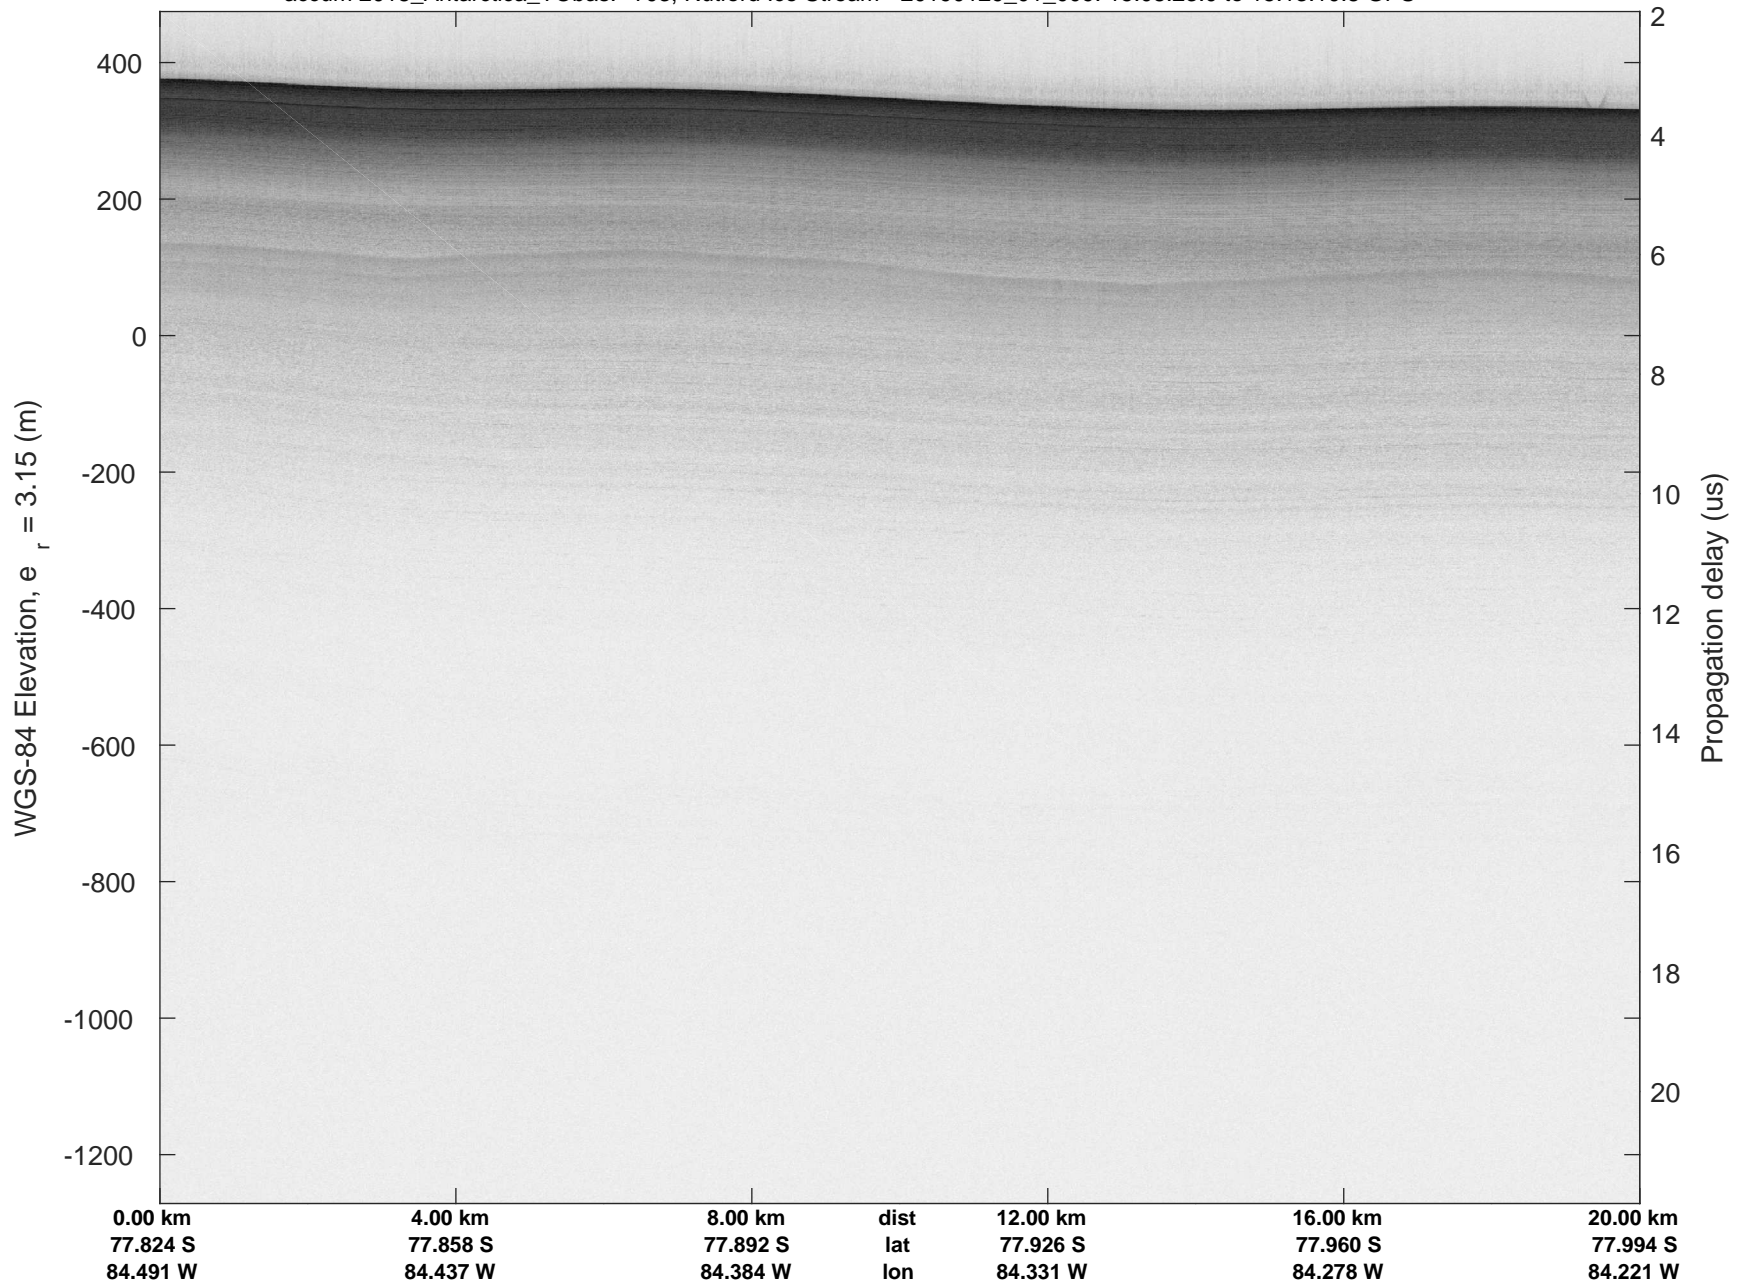

accum 2018_Antarctica_TObs: "T03, Rutford Ice Stream" 20190129_01_005: 14:48:56.2 to 14:53:49.5 GPS

accum 2018_Antarctica_TObas: "T03, Rutford Ice Stream" 20190129_01_005: 14:48:56.2 to 14:53:49.5 GPS

accum 2018_Antarctica_TObs: "T03, Rutford Ice Stream" 20190129_01_006: 14:53:49.5 to 14:58:46.4 GPS

accum 2018_Antarctica_TObs: "T03, Rutford Ice Stream" 20190129_01_006: 14:53:49.5 to 14:58:46.4 GPS

accum 2018_Antarctica_TObs: "T03, Rutford Ice Stream" 20190129_01_007: 14:58:46.5 to 15:03:37.0 GPS

accum 2018_Antarctica_TObs: "T03, Rutford Ice Stream" 20190129_01_007: 14:58:46.5 to 15:03:37.0 GPS

accum 2018_Antarctica_TObs: "T03, Rutford Ice Stream" 20190129_01_008: 15:03:37.0 to 15:08:23.0 GPS

accum 2018_Antarctica_TObs: "T03, Rutford Ice Stream" 20190129_01_008: 15:03:37.0 to 15:08:23.0 GPS

accum 2018_Antarctica_TObs: "T03, Rutford Ice Stream" 20190129_01_009: 15:08:23.0 to 15:13:10.8 GPS

accum 2018_Antarctica_TObs: "T03, Rutford Ice Stream" 20190129_01_009: 15:08:23.0 to 15:13:10.8 GPS

accum 2018_Antarctica_TObs: "T03, Rutford Ice Stream" 20190129_01_010: 15:13:10.8 to 15:17:53.6 GPS

accum 2018_Antarctica_TObs: "T03, Rutford Ice Stream" 20190129_01_010: 15:13:10.8 to 15:17:53.6 GPS