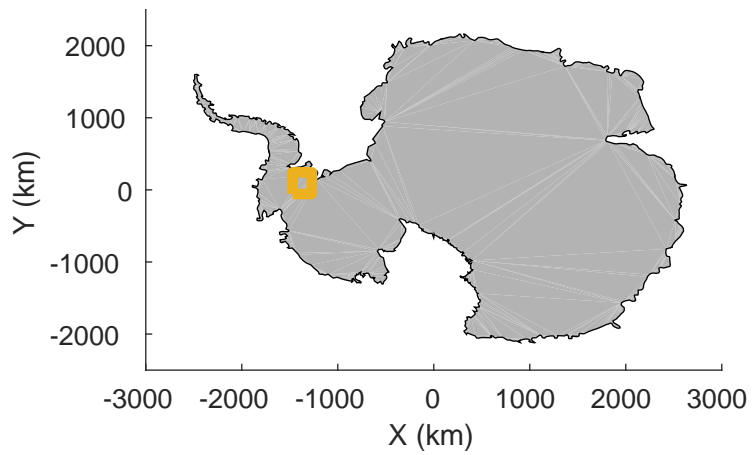

accum 2018_Antarctica_TObs: "T03, Rutford Ice Stream" 20190129_01_006: 14:53:49.5 to 14:58:46.4 GPS

accum 2018_Antarctica_TObs: "T03, Rutford Ice Stream" 20190129_01_007: 14:58:46.5 to 15:03:37.0 GPS

accum 2018_Antarctica_TObs: "T03, Rutford Ice Stream" 20190129_01_007: 14:58:46.5 to 15:03:37.0 GPS

accum 2018_Antarctica_TObs: "T03, Rutford Ice Stream" 20190129_01_008: 15:03:37.0 to 15:08:23.0 GPS

accum 2018_Antarctica_TObs: "T03, Rutford Ice Stream" 20190129_01_008: 15:03:37.0 to 15:08:23.0 GPS

accum 2018_Antarctica_TObs: "T03, Rutford Ice Stream" 20190129_01_009: 15:08:23.0 to 15:13:10.8 GPS

accum 2018_Antarctica_TObs: "T03, Rutford Ice Stream" 20190129_01_009: 15:08:23.0 to 15:13:10.8 GPS

accum 2018_Antarctica_TObs: "T03, Rutford Ice Stream" 20190129_01_010: 15:13:10.8 to 15:17:53.6 GPS

accum 2018_Antarctica_TObs: "T03, Rutford Ice Stream" 20190129_01_010: 15:13:10.8 to 15:17:53.6 GPS