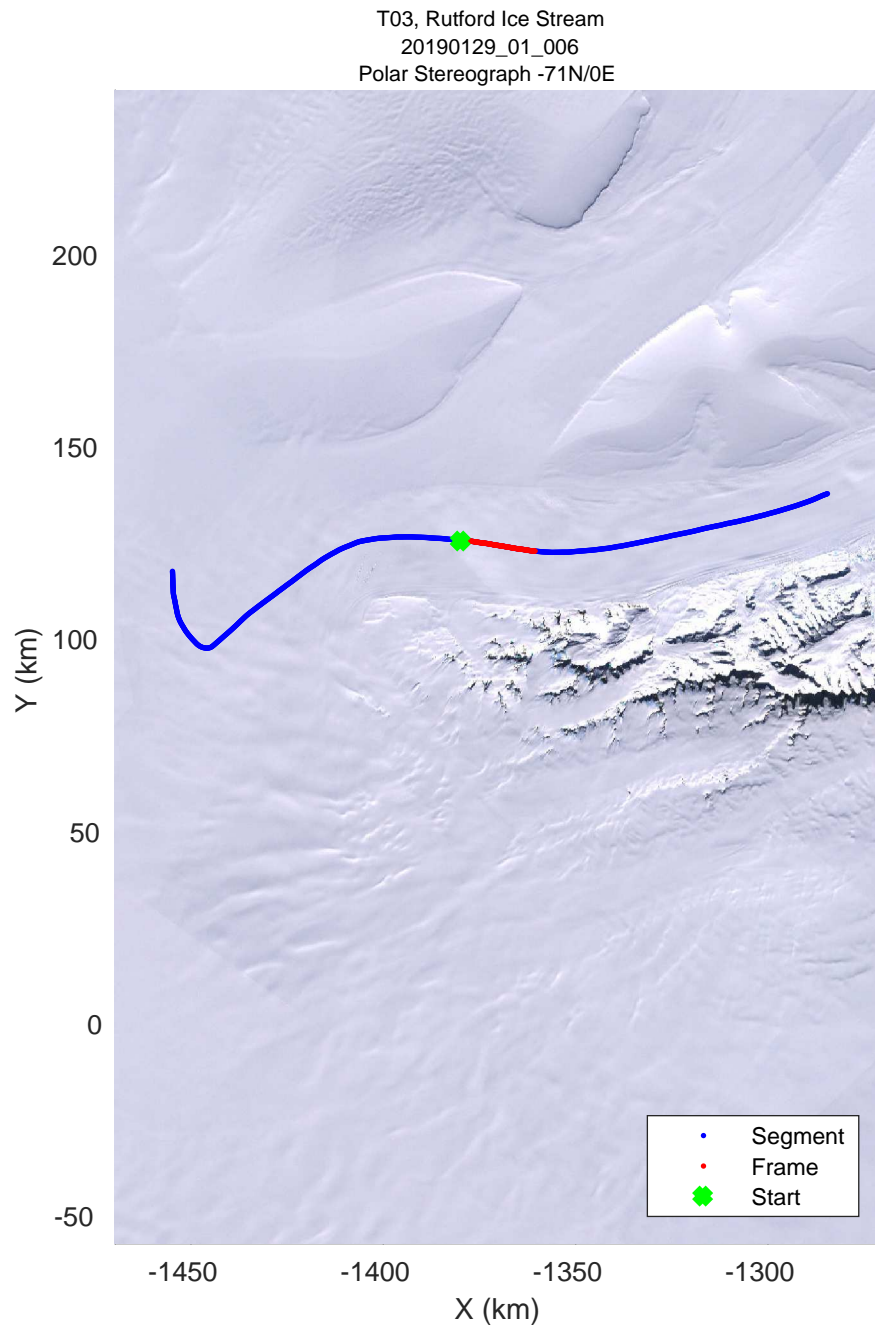

accum 2018_Antarctica_TObs: "T03, Rutford Ice Stream" 20190129_01_003: 14:39:05.4 to 14:44:01.5 GPS

accum 2018_Antarctica_TObs: "T03, Rutford Ice Stream" 20190129_01_004: 14:44:01.5 to 14:48:56.1 GPS

accum 2018_Antarctica_TObs: "T03, Rutford Ice Stream" 20190129_01_004: 14:44:01.5 to 14:48:56.1 GPS

accum 2018_Antarctica_TObs: "T03, Rutford Ice Stream" 20190129_01_005: 14:48:56.2 to 14:53:49.5 GPS

accum 2018_Antarctica_TObas: "T03, Rutford Ice Stream" 20190129_01_005: 14:48:56.2 to 14:53:49.5 GPS

accum 2018_Antarctica_TObs: "T03, Rutford Ice Stream" 20190129_01_006: 14:53:49.5 to 14:58:46.4 GPS

accum 2018_Antarctica_TObs: "T03, Rutford Ice Stream" 20190129_01_006: 14:53:49.5 to 14:58:46.4 GPS

accum 2018_Antarctica_TObs: "T03, Rutford Ice Stream" 20190129_01_007: 14:58:46.5 to 15:03:37.0 GPS

accum 2018_Antarctica_TObs: "T03, Rutford Ice Stream" 20190129_01_007: 14:58:46.5 to 15:03:37.0 GPS

accum 2018_Antarctica_TObs: "T03, Rutford Ice Stream" 20190129_01_008: 15:03:37.0 to 15:08:23.0 GPS

accum 2018_Antarctica_TObs: "T03, Rutford Ice Stream" 20190129_01_008: 15:03:37.0 to 15:08:23.0 GPS

accum 2018_Antarctica_TObs: "T03, Rutford Ice Stream" 20190129_01_009: 15:08:23.0 to 15:13:10.8 GPS