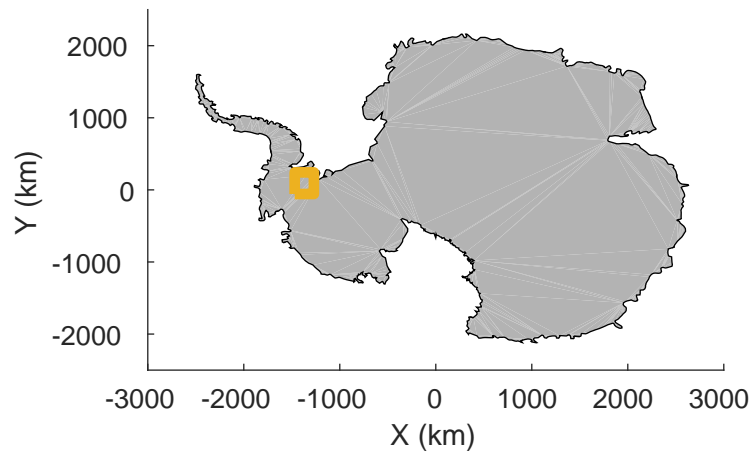

accum 2018_Antarctica_TObs: "T03, Rutford Ice Stream" 20190129_01_002: 14:34:08.0 to 14:39:05.4 GPS

accum 2018_Antarctica_TObs: "T03, Rutford Ice Stream" 20190129_01_002: 14:34:08.0 to 14:39:05.4 GPS

accum 2018_Antarctica_TObas: "T03, Rutford Ice Stream" 20190129_01_003: 14:39:05.4 to 14:44:01.5 GPS

accum 2018_Antarctica_TObs: "T03, Rutford Ice Stream" 20190129_01_006: 14:53:49.5 to 14:58:46.4 GPS

accum 2018_Antarctica_TObs: "T03, Rutford Ice Stream" 20190129_01_007: 14:58:46.5 to 15:03:37.0 GPS

accum 2018_Antarctica_TObs: "T03, Rutford Ice Stream" 20190129_01_007: 14:58:46.5 to 15:03:37.0 GPS

accum 2018_Antarctica_TObs: "T03, Rutford Ice Stream" 20190129_01_008: 15:03:37.0 to 15:08:23.0 GPS

accum 2018_Antarctica_TObs: "T03, Rutford Ice Stream" 20190129_01_008: 15:03:37.0 to 15:08:23.0 GPS

accum 2018_Antarctica_TObs: "T03, Rutford Ice Stream" 20190129_01_009: 15:08:23.0 to 15:13:10.8 GPS

accum 2018_Antarctica_TObs: "T03, Rutford Ice Stream" 20190129_01_009: 15:08:23.0 to 15:13:10.8 GPS

accum 2018_Antarctica_TObs: "T03, Rutford Ice Stream" 20190129_01_010: 15:13:10.8 to 15:17:53.6 GPS

accum 2018_Antarctica_TObs: "T03, Rutford Ice Stream" 20190129_01_010: 15:13:10.8 to 15:17:53.6 GPS