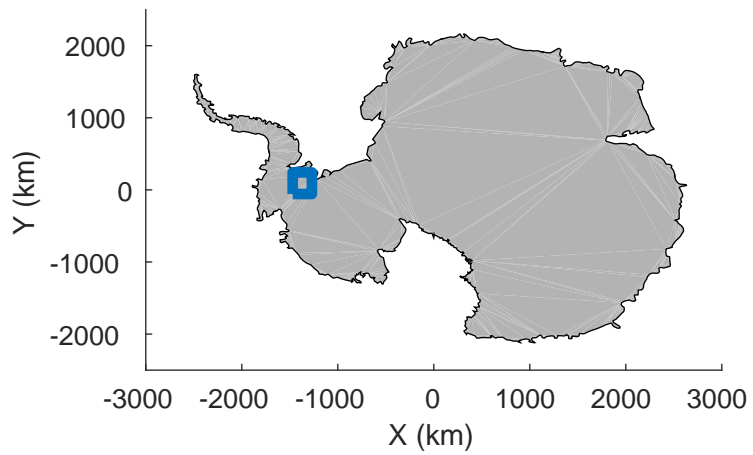

accum 2018_Antarctica_TObs: "T03, Rutford Ice Stream" 20190129_01_005: 14:48:56.2 to 14:53:49.5 GPS

accum 2018_Antarctica_TObas: "T03, Rutford Ice Stream" 20190129_01_005: 14:48:56.2 to 14:53:49.5 GPS

accum 2018_Antarctica_TObs: "T03, Rutford Ice Stream" 20190129_01_006: 14:53:49.5 to 14:58:46.4 GPS

accum 2018_Antarctica_TObs: "T03, Rutford Ice Stream" 20190129_01_006: 14:53:49.5 to 14:58:46.4 GPS

accum 2018_Antarctica_TObs: "T03, Rutford Ice Stream" 20190129_01_007: 14:58:46.5 to 15:03:37.0 GPS

accum 2018_Antarctica_TObs: "T03, Rutford Ice Stream" 20190129_01_007: 14:58:46.5 to 15:03:37.0 GPS

accum 2018_Antarctica_TObs: "T03, Rutford Ice Stream" 20190129_01_008: 15:03:37.0 to 15:08:23.0 GPS

accum 2018_Antarctica_TObs: "T03, Rutford Ice Stream" 20190129_01_008: 15:03:37.0 to 15:08:23.0 GPS

accum 2018_Antarctica_TObs: "T03, Rutford Ice Stream" 20190129_01_009: 15:08:23.0 to 15:13:10.8 GPS

accum 2018_Antarctica_TObs: "T03, Rutford Ice Stream" 20190129_01_009: 15:08:23.0 to 15:13:10.8 GPS

accum 2018_Antarctica_TObs: "T03, Rutford Ice Stream" 20190129_01_010: 15:13:10.8 to 15:17:53.6 GPS

accum 2018_Antarctica_TObs: "T03, Rutford Ice Stream" 20190129_01_010: 15:13:10.8 to 15:17:53.6 GPS