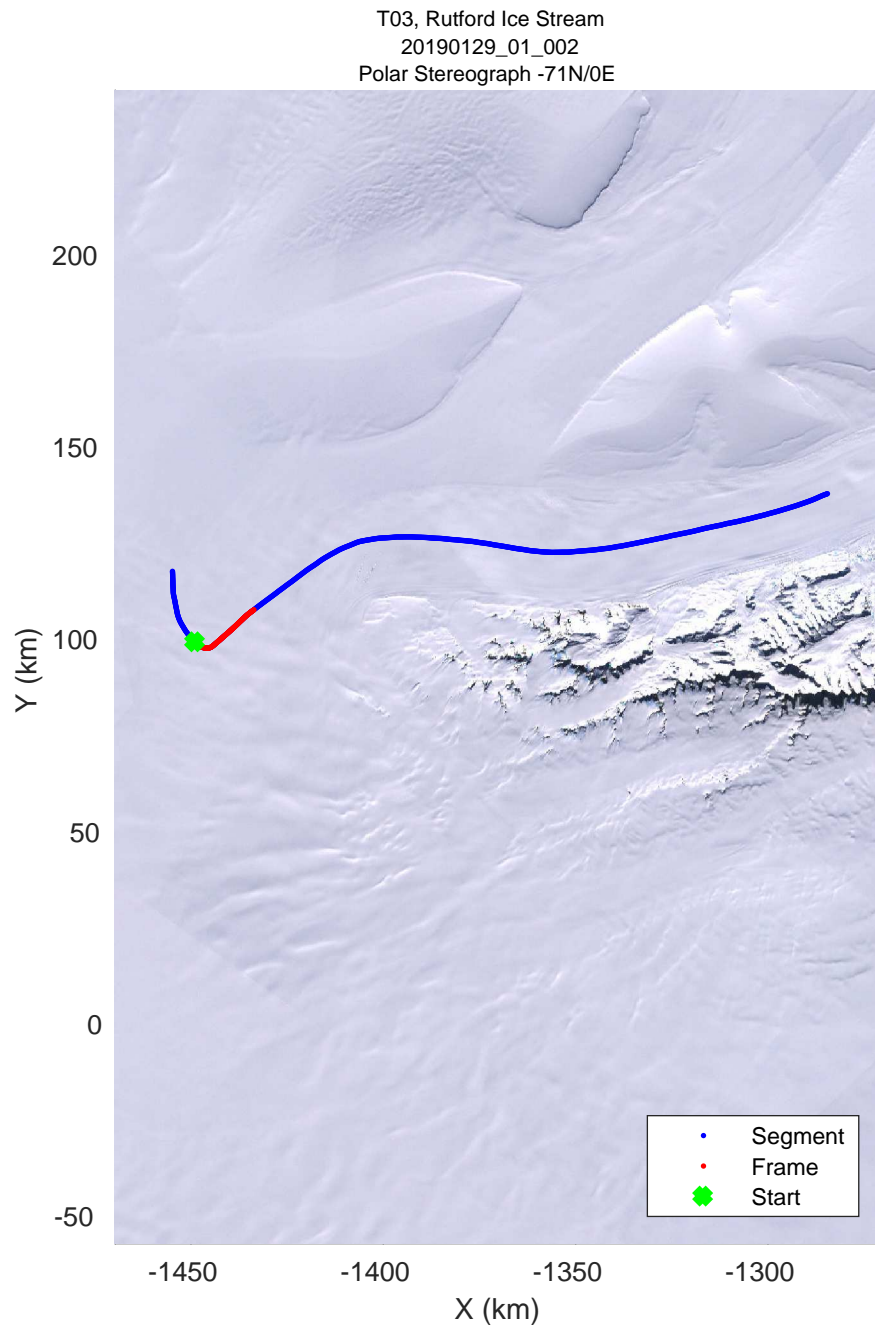

accum 2018_Antarctica_TObas: "T03, Rutford Ice Stream" 20190129_01_001: 14:29:07.0 to 14:34:08.0 GPS

accum 2018_Antarctica_TObas: "T03, Rutford Ice Stream" 20190129_01_001: 14:29:07.0 to 14:34:08.0 GPS

accum 2018_Antarctica_TObs: "T03, Rutford Ice Stream" 20190129_01_002: 14:34:08.0 to 14:39:05.4 GPS

accum 2018_Antarctica_TObs: "T03, Rutford Ice Stream" 20190129_01_002: 14:34:08.0 to 14:39:05.4 GPS

accum 2018_Antarctica_TObas: "T03, Rutford Ice Stream" 20190129_01_003: 14:39:05.4 to 14:44:01.5 GPS

accum 2018_Antarctica_TObs: "T03, Rutford Ice Stream" 20190129_01_003: 14:39:05.4 to 14:44:01.5 GPS

accum 2018_Antarctica_TObs: "T03, Rutford Ice Stream" 20190129_01_004: 14:44:01.5 to 14:48:56.1 GPS

accum 2018_Antarctica_TObs: "T03, Rutford Ice Stream" 20190129_01_004: 14:44:01.5 to 14:48:56.1 GPS

accum 2018_Antarctica_TObs: "T03, Rutford Ice Stream" 20190129_01_006: 14:53:49.5 to 14:58:46.4 GPS

accum 2018_Antarctica_TObs: "T03, Rutford Ice Stream" 20190129_01_007: 14:58:46.5 to 15:03:37.0 GPS

accum 2018_Antarctica_TObs: "T03, Rutford Ice Stream" 20190129_01_007: 14:58:46.5 to 15:03:37.0 GPS