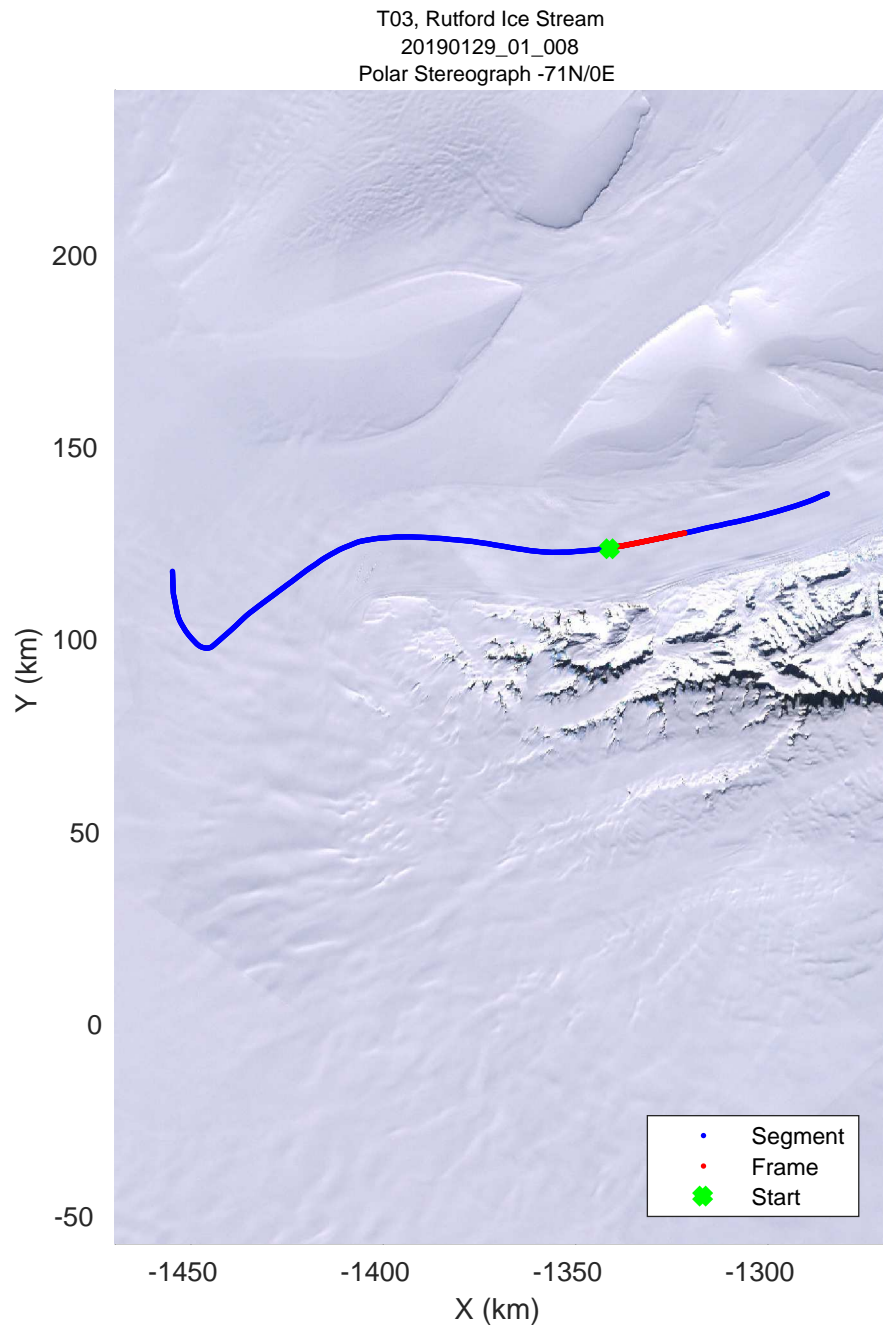

accum 2018_Antarctica_TObs: "T03, Rutford Ice Stream" 20190129_01_005: 14:48:56.2 to 14:53:49.5 GPS

accum 2018_Antarctica_TObas: "T03, Rutford Ice Stream" 20190129_01_005: 14:48:56.2 to 14:53:49.5 GPS

accum 2018_Antarctica_TObs: "T03, Rutford Ice Stream" 20190129_01_006: 14:53:49.5 to 14:58:46.4 GPS

accum 2018_Antarctica_TObs: "T03, Rutford Ice Stream" 20190129_01_006: 14:53:49.5 to 14:58:46.4 GPS

accum 2018_Antarctica_TObs: "T03, Rutford Ice Stream" 20190129_01_007: 14:58:46.5 to 15:03:37.0 GPS

accum 2018_Antarctica_TObs: "T03, Rutford Ice Stream" 20190129_01_007: 14:58:46.5 to 15:03:37.0 GPS

accum 2018_Antarctica_TObs: "T03, Rutford Ice Stream" 20190129_01_008: 15:03:37.0 to 15:08:23.0 GPS

accum 2018_Antarctica_TObs: "T03, Rutford Ice Stream" 20190129_01_008: 15:03:37.0 to 15:08:23.0 GPS

accum 2018_Antarctica_TObs: "T03, Rutford Ice Stream" 20190129_01_009: 15:08:23.0 to 15:13:10.8 GPS

accum 2018_Antarctica_TObs: "T03, Rutford Ice Stream" 20190129_01_009: 15:08:23.0 to 15:13:10.8 GPS

accum 2018_Antarctica_TObs: "T03, Rutford Ice Stream" 20190129_01_010: 15:13:10.8 to 15:17:53.6 GPS

accum 2018_Antarctica_TObs: "T03, Rutford Ice Stream" 20190129_01_010: 15:13:10.8 to 15:17:53.6 GPS