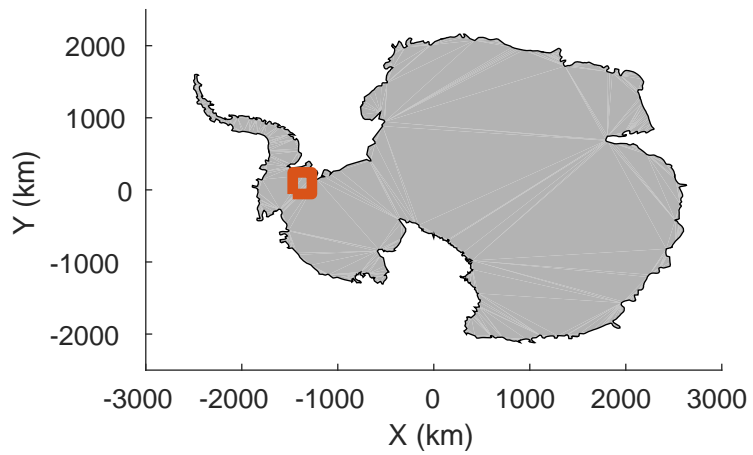

accum 2018_Antarctica_TObs: "T03, Rutford Ice Stream" 20190129_01_005: 14:48:56.2 to 14:53:49.5 GPS

accum 2018_Antarctica_TObas: "T03, Rutford Ice Stream" 20190129_01_005: 14:48:56.2 to 14:53:49.5 GPS

accum 2018_Antarctica_TObs: "T03, Rutford Ice Stream" 20190129_01_006: 14:53:49.5 to 14:58:46.4 GPS

accum 2018_Antarctica_TObs: "T03, Rutford Ice Stream" 20190129_01_006: 14:53:49.5 to 14:58:46.4 GPS

accum 2018_Antarctica_TObs: "T03, Rutford Ice Stream" 20190129_01_007: 14:58:46.5 to 15:03:37.0 GPS

accum 2018_Antarctica_TObs: "T03, Rutford Ice Stream" 20190129_01_007: 14:58:46.5 to 15:03:37.0 GPS

accum 2018_Antarctica_TObs: "T03, Rutford Ice Stream" 20190129_01_008: 15:03:37.0 to 15:08:23.0 GPS

accum 2018_Antarctica_TObs: "T03, Rutford Ice Stream" 20190129_01_008: 15:03:37.0 to 15:08:23.0 GPS

accum 2018_Antarctica_TObs: "T03, Rutford Ice Stream" 20190129_01_009: 15:08:23.0 to 15:13:10.8 GPS

accum 2018_Antarctica_TObs: "T03, Rutford Ice Stream" 20190129_01_009: 15:08:23.0 to 15:13:10.8 GPS

accum 2018_Antarctica_TObs: "T03, Rutford Ice Stream" 20190129_01_010: 15:13:10.8 to 15:17:53.6 GPS

accum 2018_Antarctica_TObs: "T03, Rutford Ice Stream" 20190129_01_010: 15:13:10.8 to 15:17:53.6 GPS