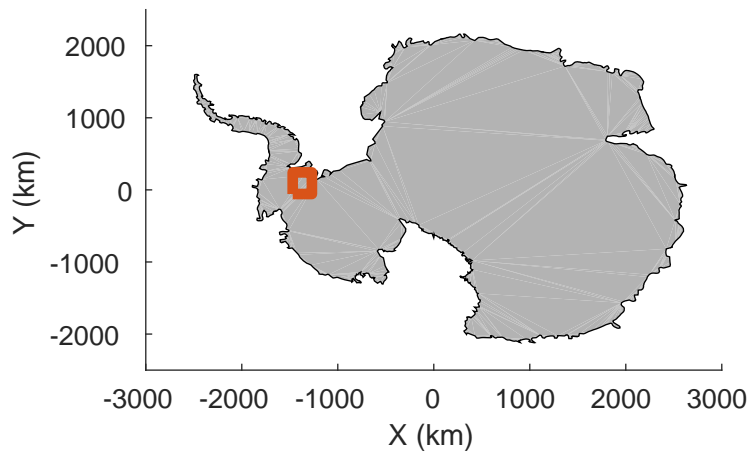

accum 2018_Antarctica_TObs: "T03, Rutford Ice Stream" 20190129_01_002: 14:34:08.0 to 14:39:05.4 GPS

accum 2018_Antarctica_TObs: "T03, Rutford Ice Stream" 20190129_01_002: 14:34:08.0 to 14:39:05.4 GPS

accum 2018_Antarctica_TObas: "T03, Rutford Ice Stream" 20190129_01_003: 14:39:05.4 to 14:44:01.5 GPS

accum 2018_Antarctica_TObs: "T03, Rutford Ice Stream" 20190129_01_006: 14:53:49.5 to 14:58:46.4 GPS

accum 2018_Antarctica_TObs: "T03, Rutford Ice Stream" 20190129_01_007: 14:58:46.5 to 15:03:37.0 GPS

accum 2018_Antarctica_TObs: "T03, Rutford Ice Stream" 20190129_01_007: 14:58:46.5 to 15:03:37.0 GPS

accum 2018_Antarctica_TObs: "T03, Rutford Ice Stream" 20190129_01_008: 15:03:37.0 to 15:08:23.0 GPS

accum 2018_Antarctica_TObs: "T03, Rutford Ice Stream" 20190129_01_008: 15:03:37.0 to 15:08:23.0 GPS

accum 2018_Antarctica_TObs: "T03, Rutford Ice Stream" 20190129_01_009: 15:08:23.0 to 15:13:10.8 GPS

accum 2018_Antarctica_TObs: "T03, Rutford Ice Stream" 20190129_01_009: 15:08:23.0 to 15:13:10.8 GPS

accum 2018_Antarctica_TObs: "T03, Rutford Ice Stream" 20190129_01_010: 15:13:10.8 to 15:17:53.6 GPS

accum 2018_Antarctica_TObs: "T03, Rutford Ice Stream" 20190129_01_010: 15:13:10.8 to 15:17:53.6 GPS