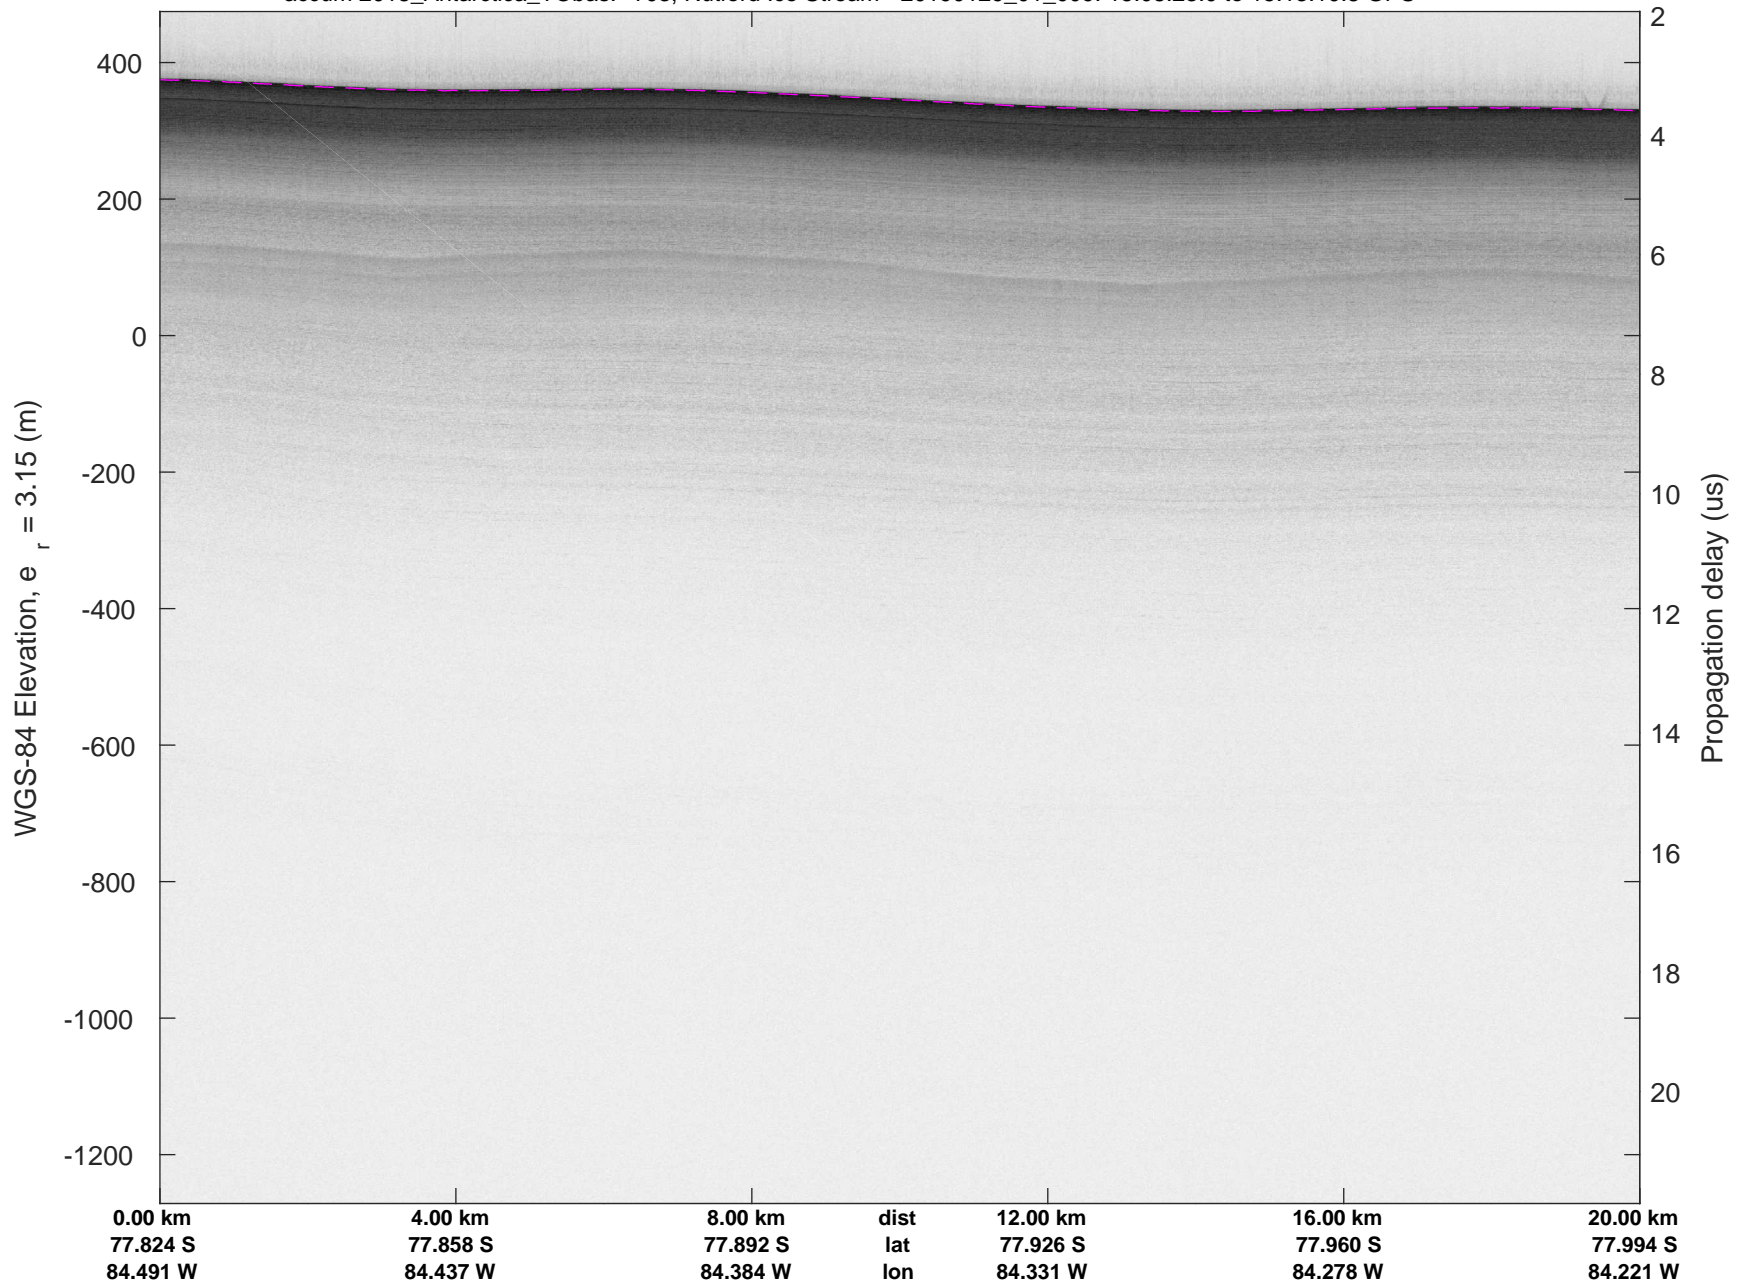

accum 2018_Antarctica_TObs: "T03, Rutford Ice Stream" 20190129_01_005: 14:48:56.2 to 14:53:49.5 GPS

accum 2018_Antarctica_TObas: "T03, Rutford Ice Stream" 20190129_01_005: 14:48:56.2 to 14:53:49.5 GPS

accum 2018_Antarctica_TObs: "T03, Rutford Ice Stream" 20190129_01_006: 14:53:49.5 to 14:58:46.4 GPS

accum 2018_Antarctica_TObs: "T03, Rutford Ice Stream" 20190129_01_006: 14:53:49.5 to 14:58:46.4 GPS

accum 2018_Antarctica_TObs: "T03, Rutford Ice Stream" 20190129_01_007: 14:58:46.5 to 15:03:37.0 GPS

accum 2018_Antarctica_TObs: "T03, Rutford Ice Stream" 20190129_01_007: 14:58:46.5 to 15:03:37.0 GPS

accum 2018_Antarctica_TObs: "T03, Rutford Ice Stream" 20190129_01_008: 15:03:37.0 to 15:08:23.0 GPS

accum 2018_Antarctica_TObs: "T03, Rutford Ice Stream" 20190129_01_008: 15:03:37.0 to 15:08:23.0 GPS

accum 2018_Antarctica_TObs: "T03, Rutford Ice Stream" 20190129_01_009: 15:08:23.0 to 15:13:10.8 GPS

accum 2018_Antarctica_TObs: "T03, Rutford Ice Stream" 20190129_01_009: 15:08:23.0 to 15:13:10.8 GPS

accum 2018_Antarctica_TObs: "T03, Rutford Ice Stream" 20190129_01_010: 15:13:10.8 to 15:17:53.6 GPS

accum 2018_Antarctica_TObs: "T03, Rutford Ice Stream" 20190129_01_010: 15:13:10.8 to 15:17:53.6 GPS