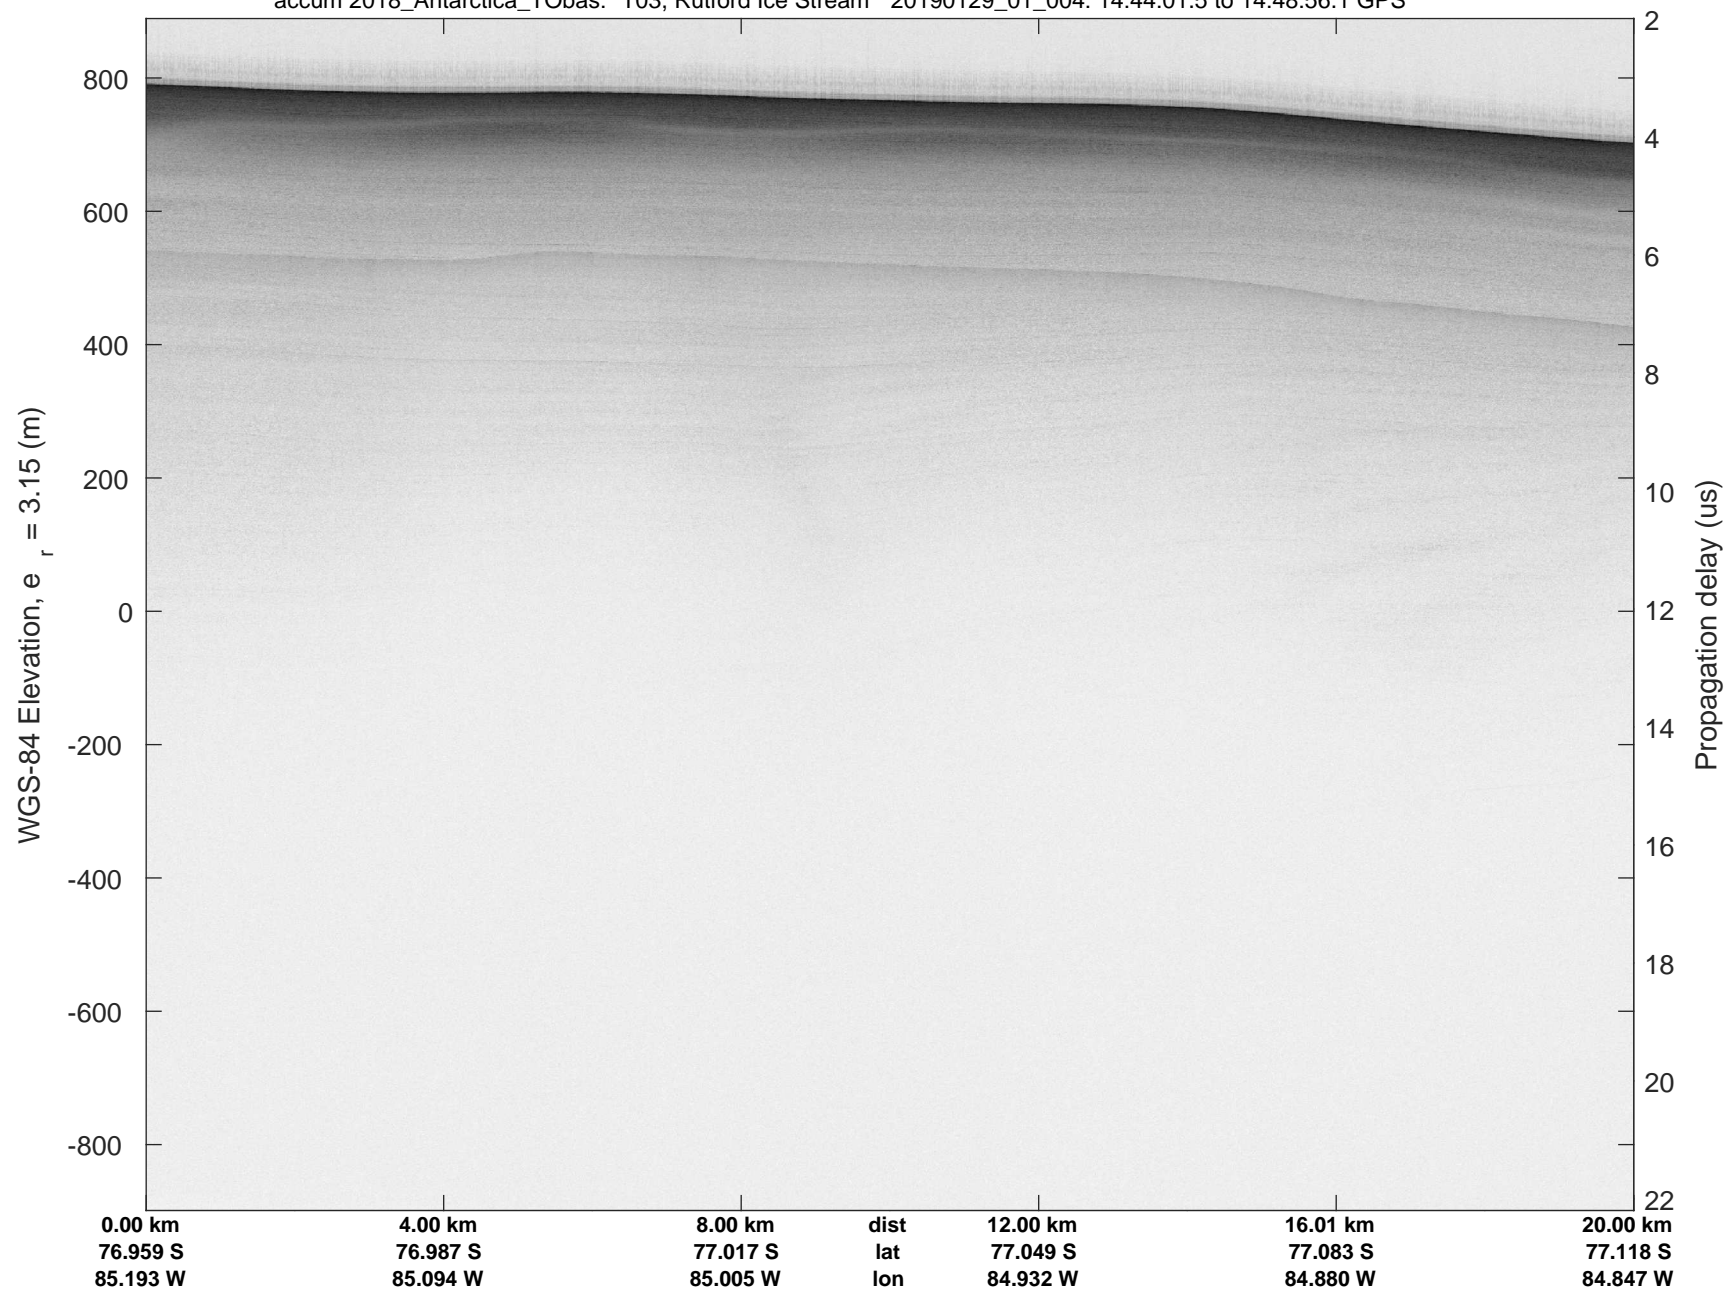

accum 2018_Antarctica_TObs: "T03, Rutford Ice Stream" 20190129_01_003: 14:39:05.4 to 14:44:01.5 GPS

accum 2018_Antarctica_TObs: "T03, Rutford Ice Stream" 20190129_01_004: 14:44:01.5 to 14:48:56.1 GPS

accum 2018_Antarctica_TObs: "T03, Rutford Ice Stream" 20190129_01_004: 14:44:01.5 to 14:48:56.1 GPS

accum 2018_Antarctica_TObs: "T03, Rutford Ice Stream" 20190129_01_006: 14:53:49.5 to 14:58:46.4 GPS

accum 2018_Antarctica_TObs: "T03, Rutford Ice Stream" 20190129_01_007: 14:58:46.5 to 15:03:37.0 GPS

accum 2018_Antarctica_TObs: "T03, Rutford Ice Stream" 20190129_01_007: 14:58:46.5 to 15:03:37.0 GPS

accum 2018_Antarctica_TObs: "T03, Rutford Ice Stream" 20190129_01_008: 15:03:37.0 to 15:08:23.0 GPS

accum 2018_Antarctica_TObs: "T03, Rutford Ice Stream" 20190129_01_008: 15:03:37.0 to 15:08:23.0 GPS

accum 2018_Antarctica_TObs: "T03, Rutford Ice Stream" 20190129_01_009: 15:08:23.0 to 15:13:10.8 GPS

accum 2018_Antarctica_TObs: "T03, Rutford Ice Stream" 20190129_01_009: 15:08:23.0 to 15:13:10.8 GPS

accum 2018_Antarctica_TObs: "T03, Rutford Ice Stream" 20190129_01_010: 15:13:10.8 to 15:17:53.6 GPS

accum 2018_Antarctica_TObs: "T03, Rutford Ice Stream" 20190129_01_010: 15:13:10.8 to 15:17:53.6 GPS