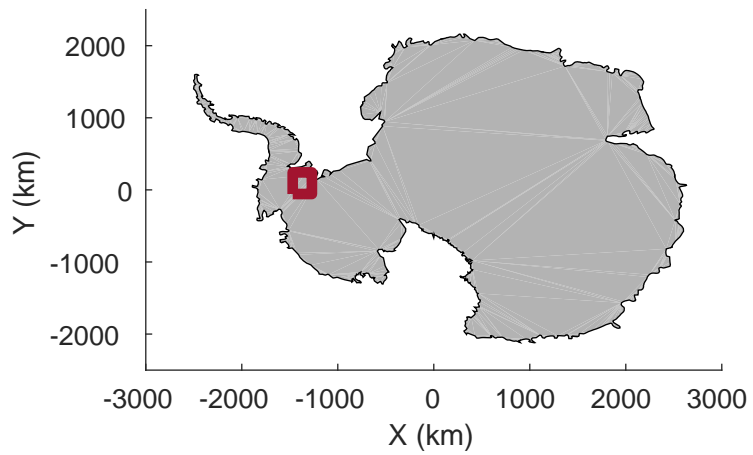

accum 2018_Antarctica_TObs: "T03, Rutford Ice Stream" 20190129_01_005: 14:48:56.2 to 14:53:49.5 GPS

accum 2018_Antarctica_TObas: "T03, Rutford Ice Stream" 20190129_01_005: 14:48:56.2 to 14:53:49.5 GPS

accum 2018_Antarctica_TObs: "T03, Rutford Ice Stream" 20190129_01_006: 14:53:49.5 to 14:58:46.4 GPS

accum 2018_Antarctica_TObs: "T03, Rutford Ice Stream" 20190129_01_006: 14:53:49.5 to 14:58:46.4 GPS

accum 2018_Antarctica_TObs: "T03, Rutford Ice Stream" 20190129_01_007: 14:58:46.5 to 15:03:37.0 GPS

accum 2018_Antarctica_TObs: "T03, Rutford Ice Stream" 20190129_01_007: 14:58:46.5 to 15:03:37.0 GPS

accum 2018_Antarctica_TObs: "T03, Rutford Ice Stream" 20190129_01_008: 15:03:37.0 to 15:08:23.0 GPS

accum 2018_Antarctica_TObs: "T03, Rutford Ice Stream" 20190129_01_008: 15:03:37.0 to 15:08:23.0 GPS

accum 2018_Antarctica_TObs: "T03, Rutford Ice Stream" 20190129_01_009: 15:08:23.0 to 15:13:10.8 GPS

accum 2018_Antarctica_TObs: "T03, Rutford Ice Stream" 20190129_01_009: 15:08:23.0 to 15:13:10.8 GPS

accum 2018_Antarctica_TObs: "T03, Rutford Ice Stream" 20190129_01_010: 15:13:10.8 to 15:17:53.6 GPS

accum 2018_Antarctica_TObs: "T03, Rutford Ice Stream" 20190129_01_010: 15:13:10.8 to 15:17:53.6 GPS