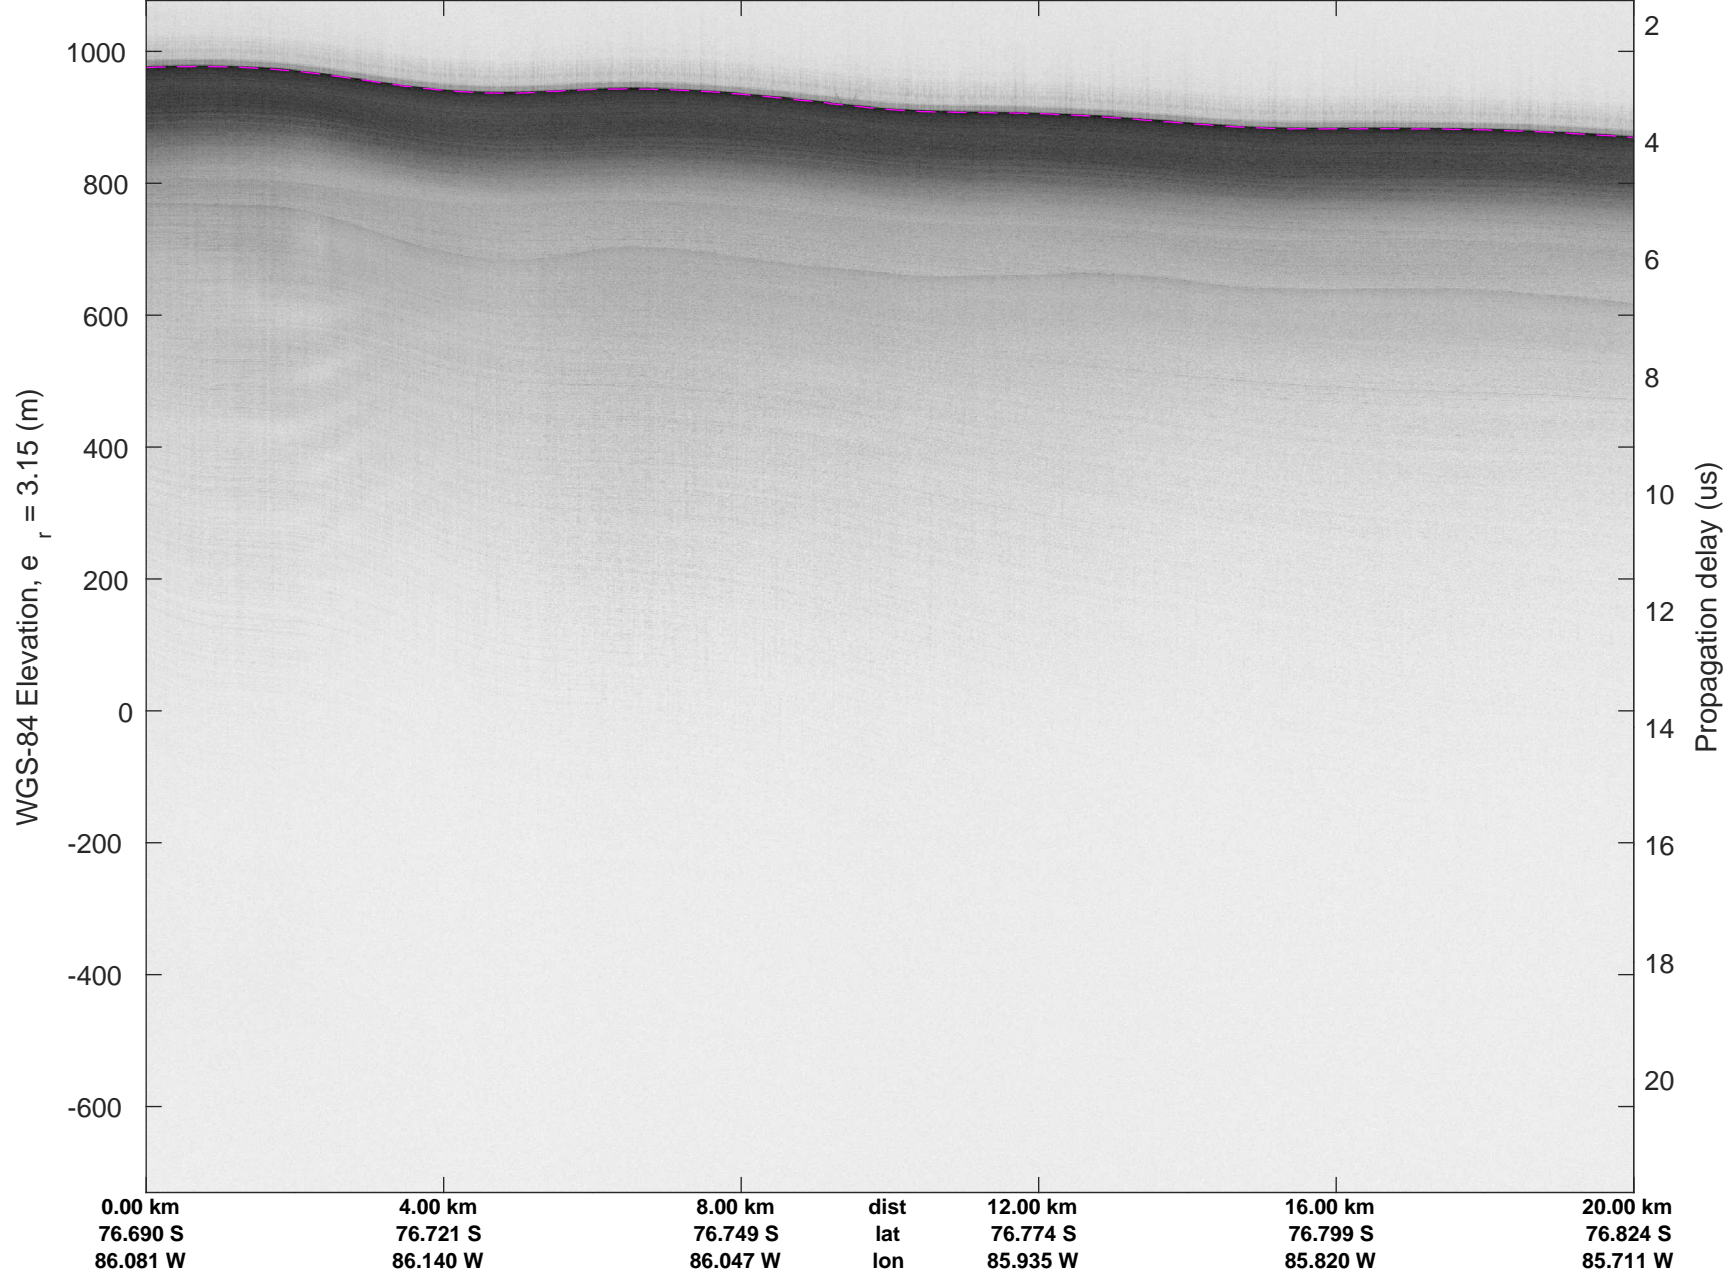

accum 2018_Antarctica_TObs: "T03, Rutford Ice Stream" 20190129_01_002: 14:34:08.0 to 14:39:05.4 GPS

accum 2018_Antarctica_TObs: "T03, Rutford Ice Stream" 20190129_01_002: 14:34:08.0 to 14:39:05.4 GPS

accum 2018_Antarctica_TObas: "T03, Rutford Ice Stream" 20190129_01_003: 14:39:05.4 to 14:44:01.5 GPS

accum 2018_Antarctica_TObs: "T03, Rutford Ice Stream" 20190129_01_003: 14:39:05.4 to 14:44:01.5 GPS

accum 2018_Antarctica_TObs: "T03, Rutford Ice Stream" 20190129_01_004: 14:44:01.5 to 14:48:56.1 GPS

accum 2018_Antarctica_TObs: "T03, Rutford Ice Stream" 20190129_01_004: 14:44:01.5 to 14:48:56.1 GPS

accum 2018_Antarctica_TObs: "T03, Rutford Ice Stream" 20190129_01_006: 14:53:49.5 to 14:58:46.4 GPS

accum 2018_Antarctica_TObs: "T03, Rutford Ice Stream" 20190129_01_007: 14:58:46.5 to 15:03:37.0 GPS

accum 2018_Antarctica_TObs: "T03, Rutford Ice Stream" 20190129_01_007: 14:58:46.5 to 15:03:37.0 GPS

accum 2018_Antarctica_TObs: "T03, Rutford Ice Stream" 20190129_01_008: 15:03:37.0 to 15:08:23.0 GPS

accum 2018_Antarctica_TObs: "T03, Rutford Ice Stream" 20190129_01_008: 15:03:37.0 to 15:08:23.0 GPS

accum 2018_Antarctica_TObs: "T03, Rutford Ice Stream" 20190129_01_009: 15:08:23.0 to 15:13:10.8 GPS