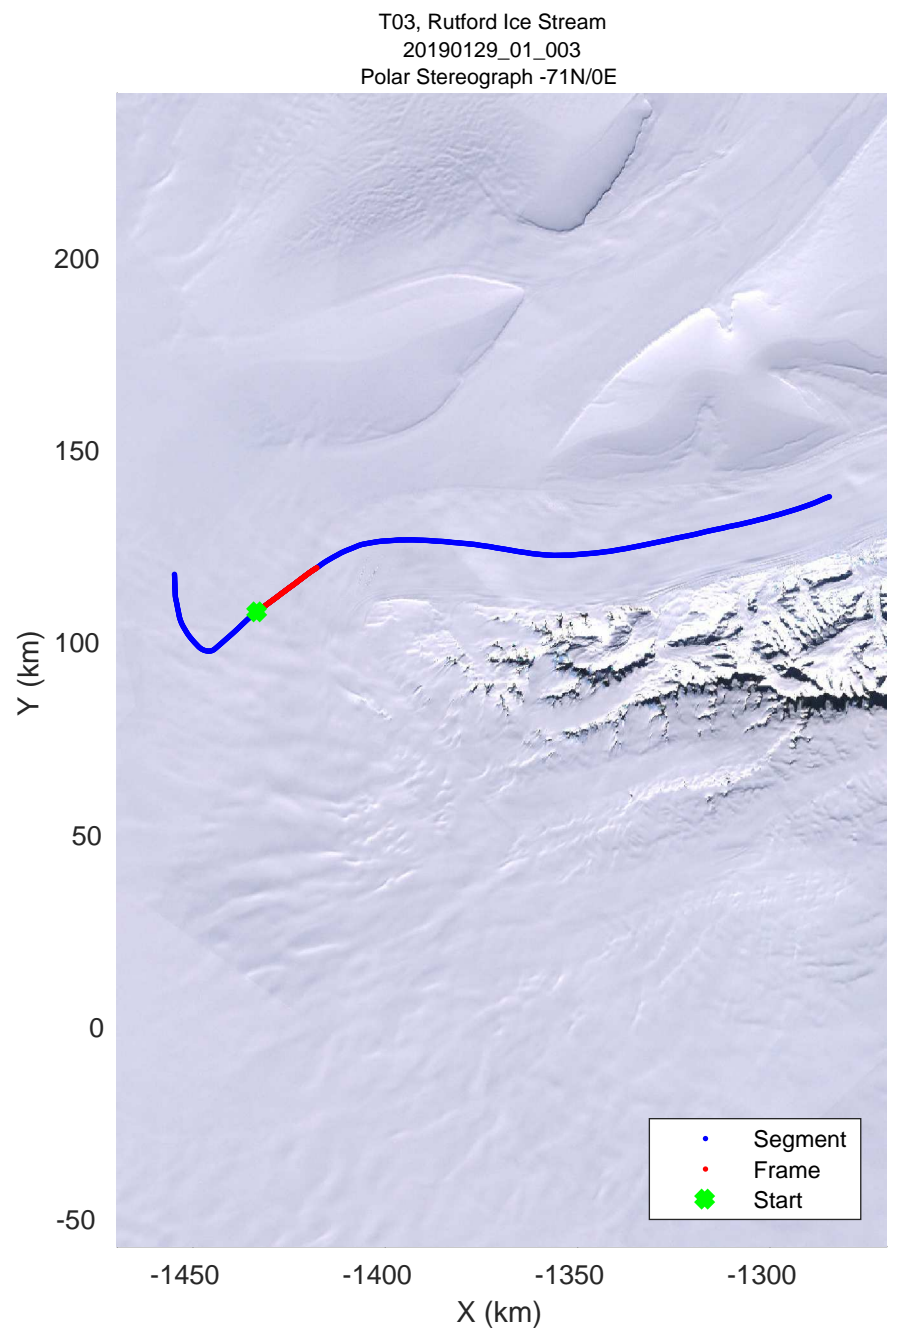

accum 2018_Antarctica_TObas: "T03, Rutford Ice Stream" 20190129_01_001: 14:29:07.0 to 14:34:08.0 GPS

accum 2018_Antarctica_TObas: "T03, Rutford Ice Stream" 20190129_01_001: 14:29:07.0 to 14:34:08.0 GPS

accum 2018_Antarctica_TObs: "T03, Rutford Ice Stream" 20190129_01_002: 14:34:08.0 to 14:39:05.4 GPS

accum 2018_Antarctica_TObs: "T03, Rutford Ice Stream" 20190129_01_002: 14:34:08.0 to 14:39:05.4 GPS

accum 2018_Antarctica_TObas: "T03, Rutford Ice Stream" 20190129_01_003: 14:39:05.4 to 14:44:01.5 GPS

accum 2018_Antarctica_TObs: "T03, Rutford Ice Stream" 20190129_01_003: 14:39:05.4 to 14:44:01.5 GPS

accum 2018_Antarctica_TObs: "T03, Rutford Ice Stream" 20190129_01_004: 14:44:01.5 to 14:48:56.1 GPS

accum 2018_Antarctica_TObs: "T03, Rutford Ice Stream" 20190129_01_004: 14:44:01.5 to 14:48:56.1 GPS

accum 2018_Antarctica_TObs: "T03, Rutford Ice Stream" 20190129_01_006: 14:53:49.5 to 14:58:46.4 GPS

accum 2018_Antarctica_TObs: "T03, Rutford Ice Stream" 20190129_01_007: 14:58:46.5 to 15:03:37.0 GPS

accum 2018_Antarctica_TObs: "T03, Rutford Ice Stream" 20190129_01_007: 14:58:46.5 to 15:03:37.0 GPS