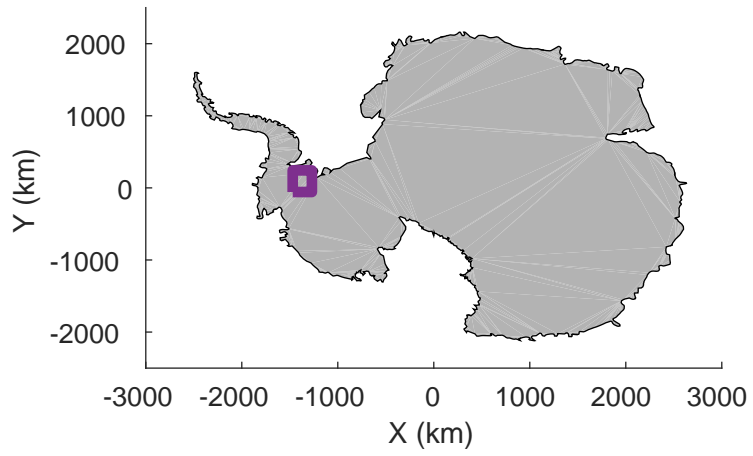

accum 2018_Antarctica_TObs: "T03, Rutford Ice Stream" 20190129_01_002: 14:34:08.0 to 14:39:05.4 GPS

accum 2018_Antarctica_TObs: "T03, Rutford Ice Stream" 20190129_01_002: 14:34:08.0 to 14:39:05.4 GPS

accum 2018_Antarctica_TObas: "T03, Rutford Ice Stream" 20190129_01_003: 14:39:05.4 to 14:44:01.5 GPS

accum 2018_Antarctica_TObs: "T03, Rutford Ice Stream" 20190129_01_003: 14:39:05.4 to 14:44:01.5 GPS

accum 2018_Antarctica_TObs: "T03, Rutford Ice Stream" 20190129_01_004: 14:44:01.5 to 14:48:56.1 GPS

accum 2018_Antarctica_TObs: "T03, Rutford Ice Stream" 20190129_01_004: 14:44:01.5 to 14:48:56.1 GPS

accum 2018_Antarctica_TObs: "T03, Rutford Ice Stream" 20190129_01_006: 14:53:49.5 to 14:58:46.4 GPS

accum 2018_Antarctica_TObs: "T03, Rutford Ice Stream" 20190129_01_007: 14:58:46.5 to 15:03:37.0 GPS

accum 2018_Antarctica_TObs: "T03, Rutford Ice Stream" 20190129_01_007: 14:58:46.5 to 15:03:37.0 GPS

accum 2018_Antarctica_TObs: "T03, Rutford Ice Stream" 20190129_01_008: 15:03:37.0 to 15:08:23.0 GPS

accum 2018_Antarctica_TObs: "T03, Rutford Ice Stream" 20190129_01_008: 15:03:37.0 to 15:08:23.0 GPS

accum 2018_Antarctica_TObs: "T03, Rutford Ice Stream" 20190129_01_009: 15:08:23.0 to 15:13:10.8 GPS