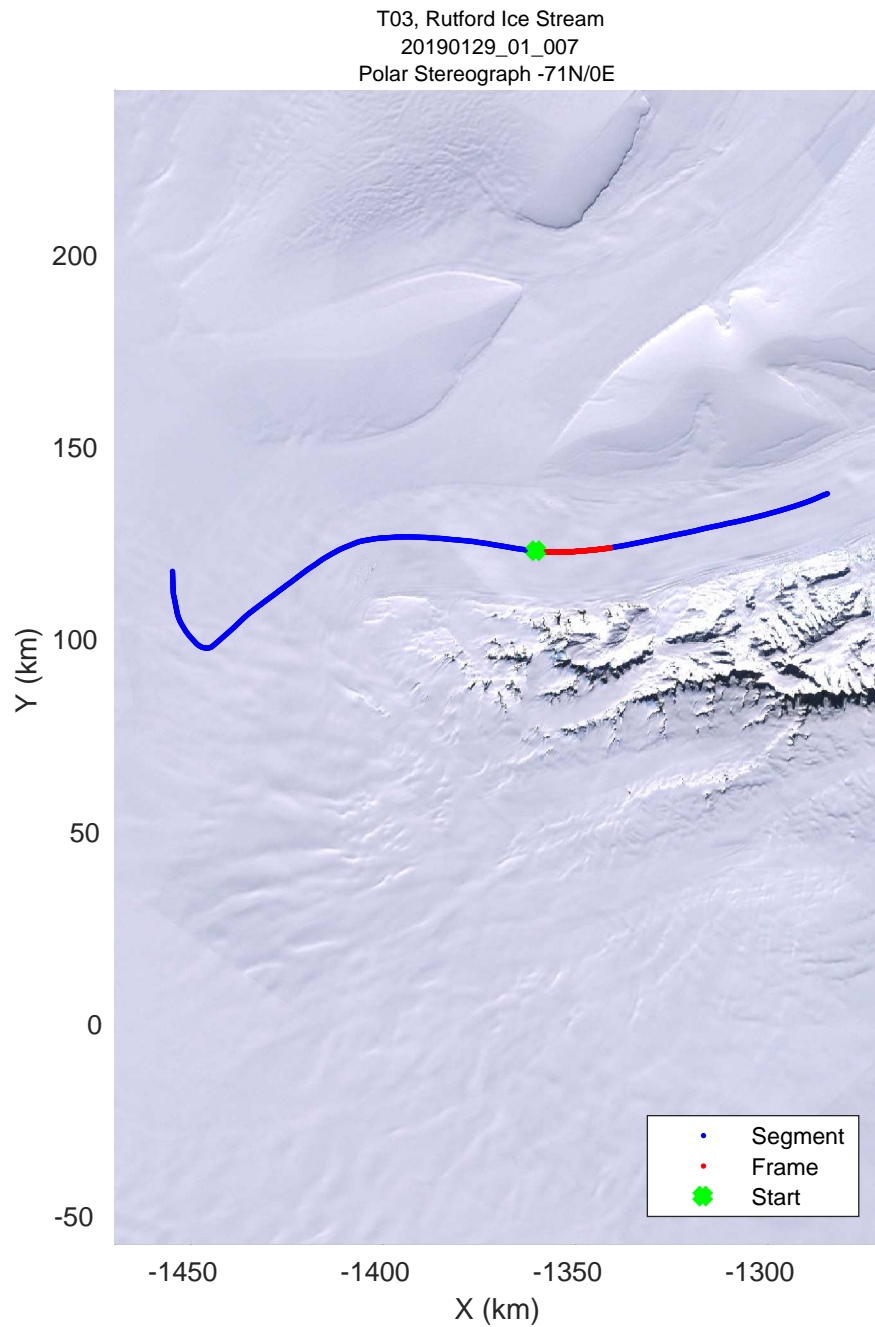

accum 2018_Antarctica_TObs: "T03, Rutford Ice Stream" 20190129_01_003: 14:39:05.4 to 14:44:01.5 GPS

accum 2018_Antarctica_TObs: "T03, Rutford Ice Stream" 20190129_01_004: 14:44:01.5 to 14:48:56.1 GPS

accum 2018_Antarctica_TObs: "T03, Rutford Ice Stream" 20190129_01_004: 14:44:01.5 to 14:48:56.1 GPS

accum 2018_Antarctica_TObs: "T03, Rutford Ice Stream" 20190129_01_005: 14:48:56.2 to 14:53:49.5 GPS

accum 2018_Antarctica_TObas: "T03, Rutford Ice Stream" 20190129_01_005: 14:48:56.2 to 14:53:49.5 GPS

accum 2018_Antarctica_TObs: "T03, Rutford Ice Stream" 20190129_01_006: 14:53:49.5 to 14:58:46.4 GPS

accum 2018_Antarctica_TObs: "T03, Rutford Ice Stream" 20190129_01_006: 14:53:49.5 to 14:58:46.4 GPS

accum 2018_Antarctica_TObs: "T03, Rutford Ice Stream" 20190129_01_007: 14:58:46.5 to 15:03:37.0 GPS

accum 2018_Antarctica_TObs: "T03, Rutford Ice Stream" 20190129_01_007: 14:58:46.5 to 15:03:37.0 GPS

accum 2018_Antarctica_TObs: "T03, Rutford Ice Stream" 20190129_01_008: 15:03:37.0 to 15:08:23.0 GPS

accum 2018_Antarctica_TObs: "T03, Rutford Ice Stream" 20190129_01_008: 15:03:37.0 to 15:08:23.0 GPS

accum 2018_Antarctica_TObs: "T03, Rutford Ice Stream" 20190129_01_009: 15:08:23.0 to 15:13:10.8 GPS