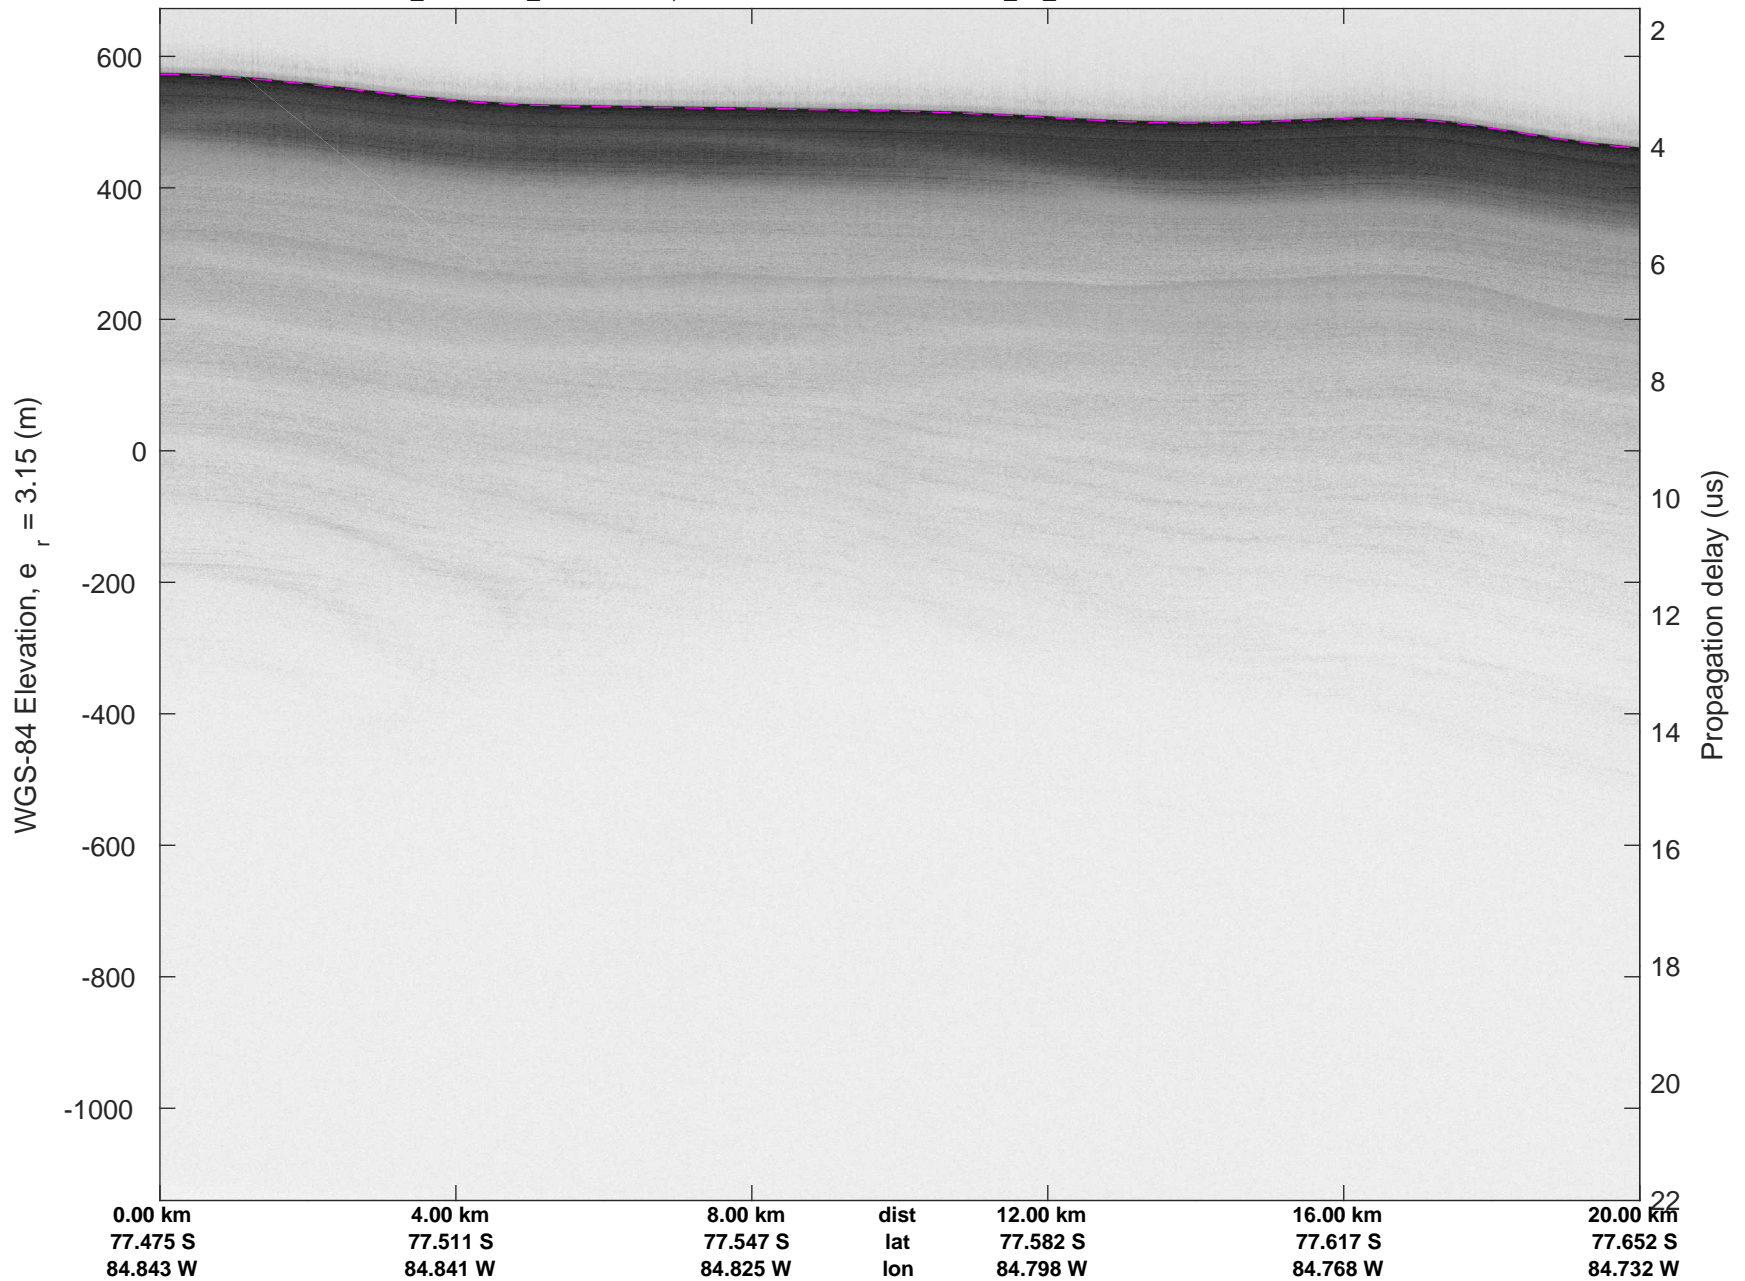

accum 2018_Antarctica_TObs: "T03, Rutford Ice Stream" 20190129_01_005: 14:48:56.2 to 14:53:49.5 GPS

accum 2018_Antarctica_TObas: "T03, Rutford Ice Stream" 20190129_01_005: 14:48:56.2 to 14:53:49.5 GPS

accum 2018_Antarctica_TObs: "T03, Rutford Ice Stream" 20190129_01_006: 14:53:49.5 to 14:58:46.4 GPS

accum 2018_Antarctica_TObs: "T03, Rutford Ice Stream" 20190129_01_006: 14:53:49.5 to 14:58:46.4 GPS

accum 2018_Antarctica_TObs: "T03, Rutford Ice Stream" 20190129_01_007: 14:58:46.5 to 15:03:37.0 GPS

accum 2018_Antarctica_TObs: "T03, Rutford Ice Stream" 20190129_01_007: 14:58:46.5 to 15:03:37.0 GPS

accum 2018_Antarctica_TObs: "T03, Rutford Ice Stream" 20190129_01_008: 15:03:37.0 to 15:08:23.0 GPS

accum 2018_Antarctica_TObs: "T03, Rutford Ice Stream" 20190129_01_008: 15:03:37.0 to 15:08:23.0 GPS

accum 2018_Antarctica_TObs: "T03, Rutford Ice Stream" 20190129_01_009: 15:08:23.0 to 15:13:10.8 GPS

accum 2018_Antarctica_TObs: "T03, Rutford Ice Stream" 20190129_01_009: 15:08:23.0 to 15:13:10.8 GPS

accum 2018_Antarctica_TObs: "T03, Rutford Ice Stream" 20190129_01_010: 15:13:10.8 to 15:17:53.6 GPS

accum 2018_Antarctica_TObs: "T03, Rutford Ice Stream" 20190129_01_010: 15:13:10.8 to 15:17:53.6 GPS