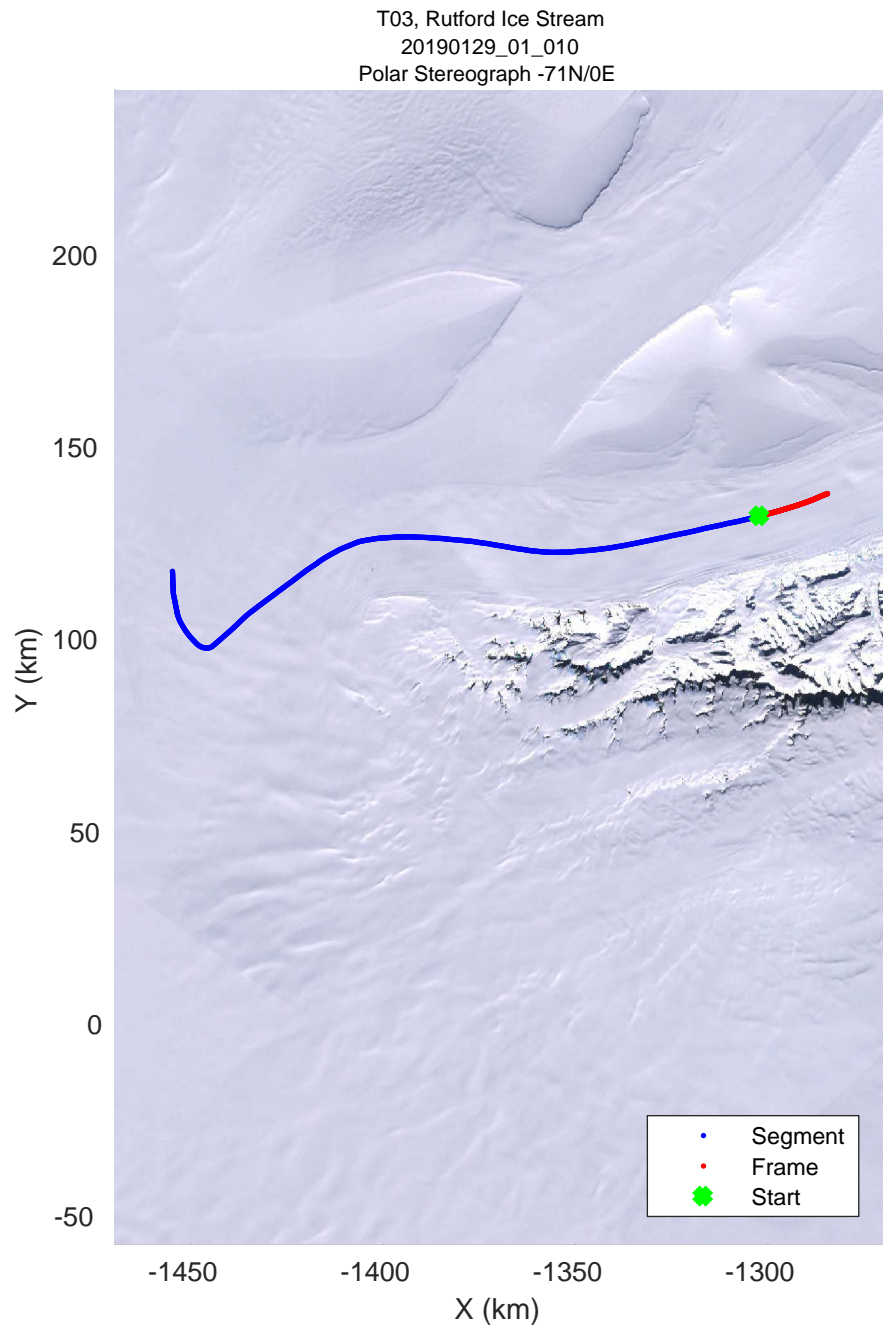

accum 2018_Antarctica_TObs: "T03, Rutford Ice Stream" 20190129_01_005: 14:48:56.2 to 14:53:49.5 GPS

accum 2018_Antarctica_TObas: "T03, Rutford Ice Stream" 20190129_01_005: 14:48:56.2 to 14:53:49.5 GPS

accum 2018_Antarctica_TObs: "T03, Rutford Ice Stream" 20190129_01_006: 14:53:49.5 to 14:58:46.4 GPS

accum 2018_Antarctica_TObs: "T03, Rutford Ice Stream" 20190129_01_006: 14:53:49.5 to 14:58:46.4 GPS

accum 2018_Antarctica_TObs: "T03, Rutford Ice Stream" 20190129_01_007: 14:58:46.5 to 15:03:37.0 GPS

accum 2018_Antarctica_TObs: "T03, Rutford Ice Stream" 20190129_01_007: 14:58:46.5 to 15:03:37.0 GPS

accum 2018_Antarctica_TObs: "T03, Rutford Ice Stream" 20190129_01_008: 15:03:37.0 to 15:08:23.0 GPS

accum 2018_Antarctica_TObs: "T03, Rutford Ice Stream" 20190129_01_008: 15:03:37.0 to 15:08:23.0 GPS

accum 2018_Antarctica_TObs: "T03, Rutford Ice Stream" 20190129_01_009: 15:08:23.0 to 15:13:10.8 GPS

accum 2018_Antarctica_TObs: "T03, Rutford Ice Stream" 20190129_01_009: 15:08:23.0 to 15:13:10.8 GPS

accum 2018_Antarctica_TObs: "T03, Rutford Ice Stream" 20190129_01_010: 15:13:10.8 to 15:17:53.6 GPS

accum 2018_Antarctica_TObs: "T03, Rutford Ice Stream" 20190129_01_010: 15:13:10.8 to 15:17:53.6 GPS