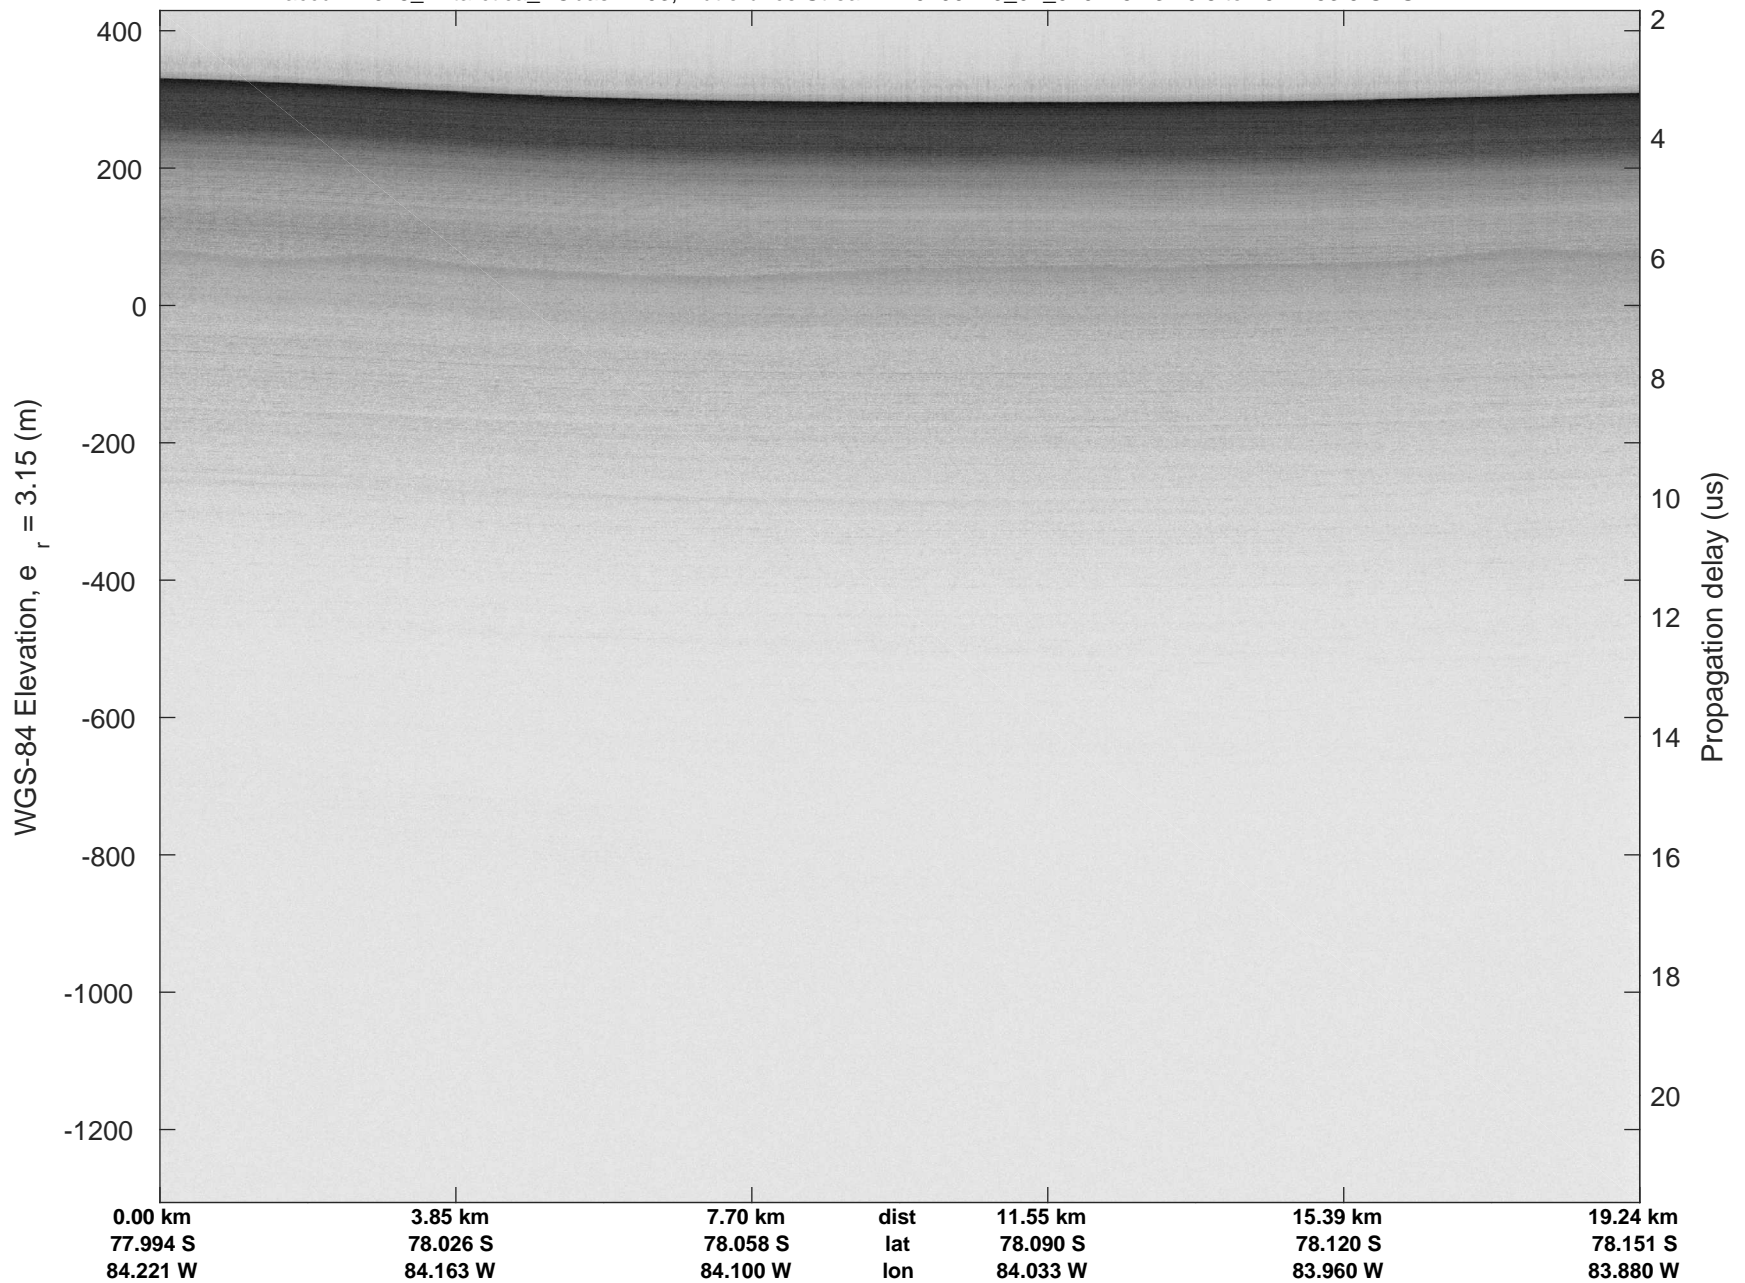

accum 2018_Antarctica_TObs: "T03, Rutford Ice Stream" 20190129_01_005: 14:48:56.2 to 14:53:49.5 GPS

accum 2018_Antarctica_TObas: "T03, Rutford Ice Stream" 20190129_01_005: 14:48:56.2 to 14:53:49.5 GPS

accum 2018_Antarctica_TObs: "T03, Rutford Ice Stream" 20190129_01_006: 14:53:49.5 to 14:58:46.4 GPS

accum 2018_Antarctica_TObs: "T03, Rutford Ice Stream" 20190129_01_006: 14:53:49.5 to 14:58:46.4 GPS

accum 2018_Antarctica_TObs: "T03, Rutford Ice Stream" 20190129_01_007: 14:58:46.5 to 15:03:37.0 GPS

accum 2018_Antarctica_TObs: "T03, Rutford Ice Stream" 20190129_01_007: 14:58:46.5 to 15:03:37.0 GPS

accum 2018_Antarctica_TObs: "T03, Rutford Ice Stream" 20190129_01_008: 15:03:37.0 to 15:08:23.0 GPS

accum 2018_Antarctica_TObs: "T03, Rutford Ice Stream" 20190129_01_008: 15:03:37.0 to 15:08:23.0 GPS

accum 2018_Antarctica_TObs: "T03, Rutford Ice Stream" 20190129_01_009: 15:08:23.0 to 15:13:10.8 GPS

accum 2018_Antarctica_TObs: "T03, Rutford Ice Stream" 20190129_01_009: 15:08:23.0 to 15:13:10.8 GPS

accum 2018_Antarctica_TObs: "T03, Rutford Ice Stream" 20190129_01_010: 15:13:10.8 to 15:17:53.6 GPS

accum 2018_Antarctica_TObs: "T03, Rutford Ice Stream" 20190129_01_010: 15:13:10.8 to 15:17:53.6 GPS