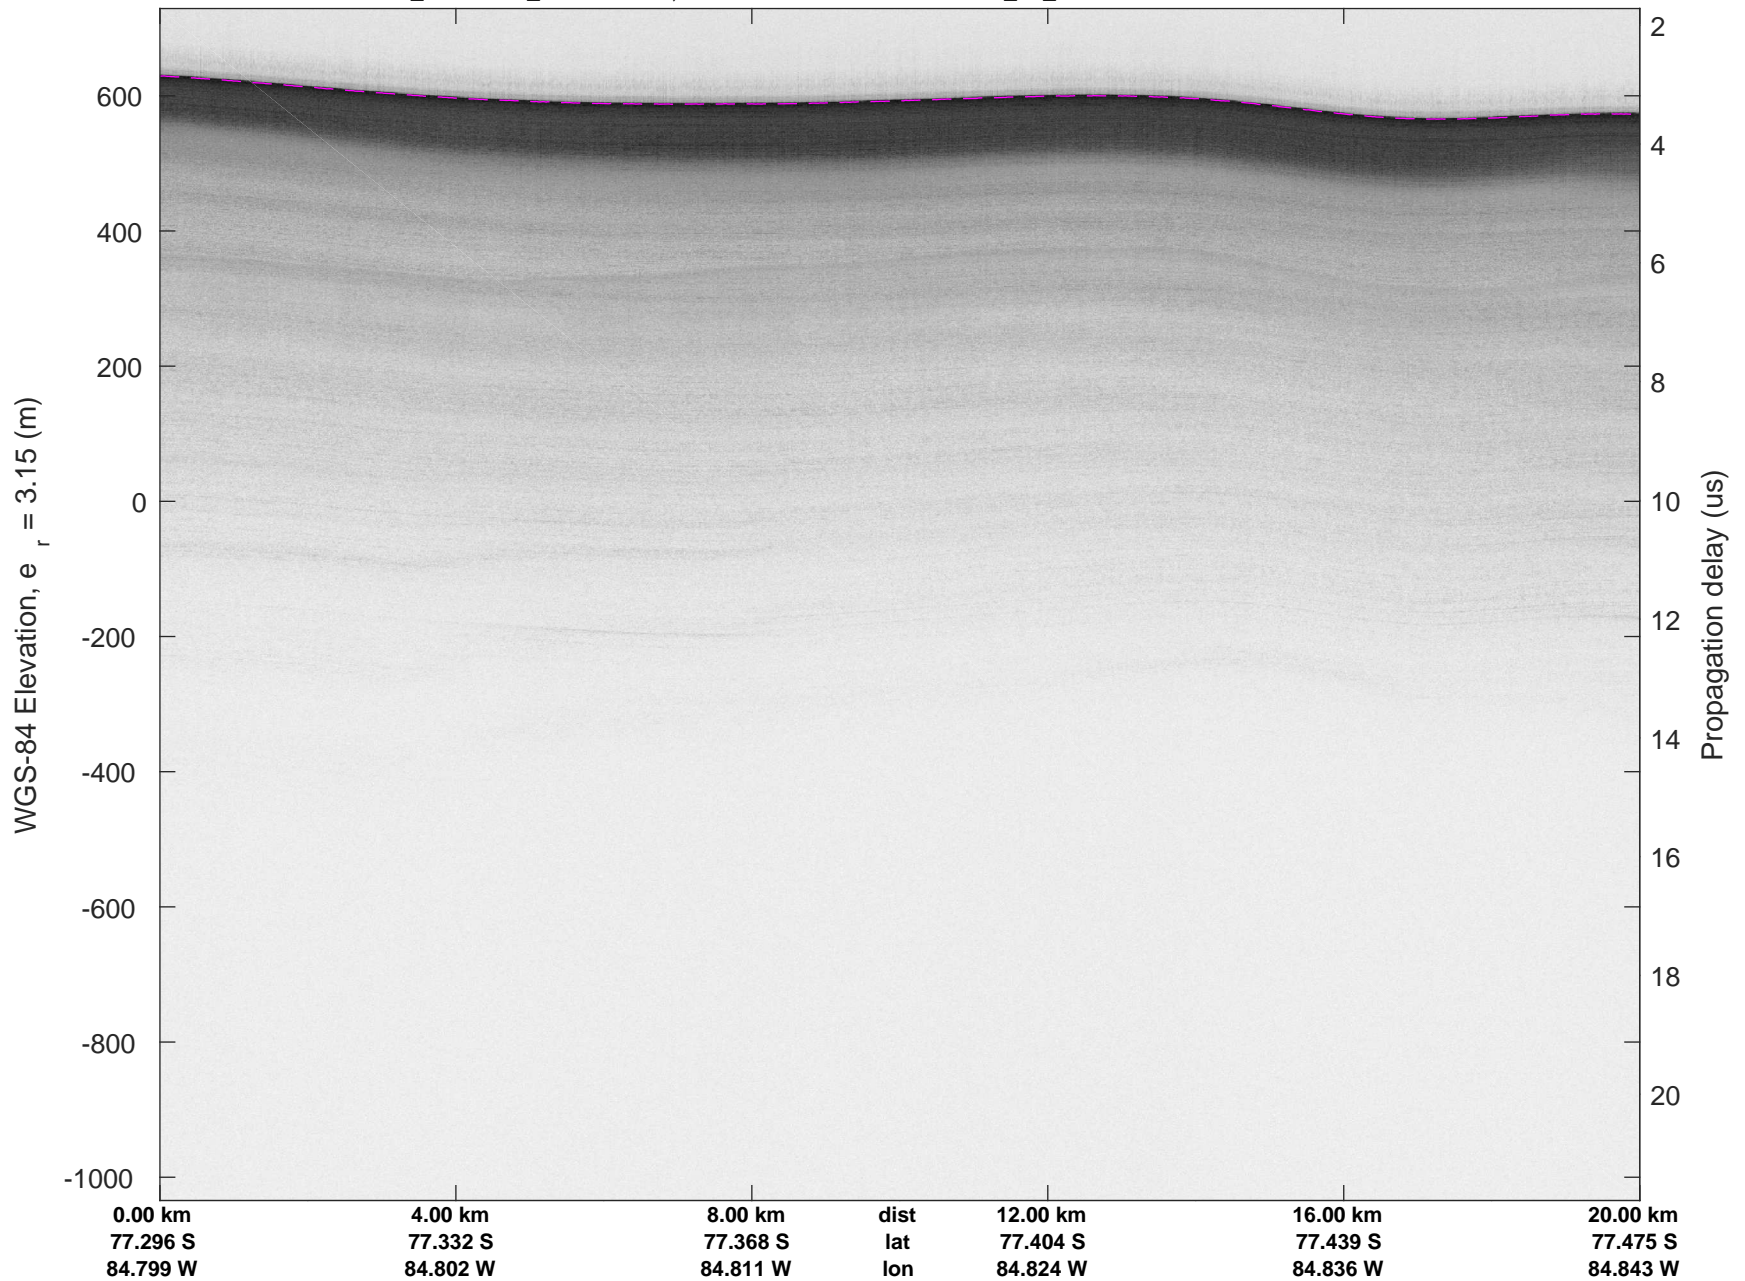

accum 2018_Antarctica_TObs: "T03, Rutford Ice Stream" 20190129_01_005: 14:48:56.2 to 14:53:49.5 GPS

accum 2018_Antarctica_TObas: "T03, Rutford Ice Stream" 20190129_01_005: 14:48:56.2 to 14:53:49.5 GPS

accum 2018_Antarctica_TObs: "T03, Rutford Ice Stream" 20190129_01_006: 14:53:49.5 to 14:58:46.4 GPS

accum 2018_Antarctica_TObs: "T03, Rutford Ice Stream" 20190129_01_006: 14:53:49.5 to 14:58:46.4 GPS

accum 2018_Antarctica_TObs: "T03, Rutford Ice Stream" 20190129_01_007: 14:58:46.5 to 15:03:37.0 GPS

accum 2018_Antarctica_TObs: "T03, Rutford Ice Stream" 20190129_01_007: 14:58:46.5 to 15:03:37.0 GPS

accum 2018_Antarctica_TObs: "T03, Rutford Ice Stream" 20190129_01_008: 15:03:37.0 to 15:08:23.0 GPS

accum 2018_Antarctica_TObs: "T03, Rutford Ice Stream" 20190129_01_008: 15:03:37.0 to 15:08:23.0 GPS

accum 2018_Antarctica_TObs: "T03, Rutford Ice Stream" 20190129_01_009: 15:08:23.0 to 15:13:10.8 GPS

accum 2018_Antarctica_TObs: "T03, Rutford Ice Stream" 20190129_01_009: 15:08:23.0 to 15:13:10.8 GPS

accum 2018_Antarctica_TObs: "T03, Rutford Ice Stream" 20190129_01_010: 15:13:10.8 to 15:17:53.6 GPS

accum 2018_Antarctica_TObs: "T03, Rutford Ice Stream" 20190129_01_010: 15:13:10.8 to 15:17:53.6 GPS