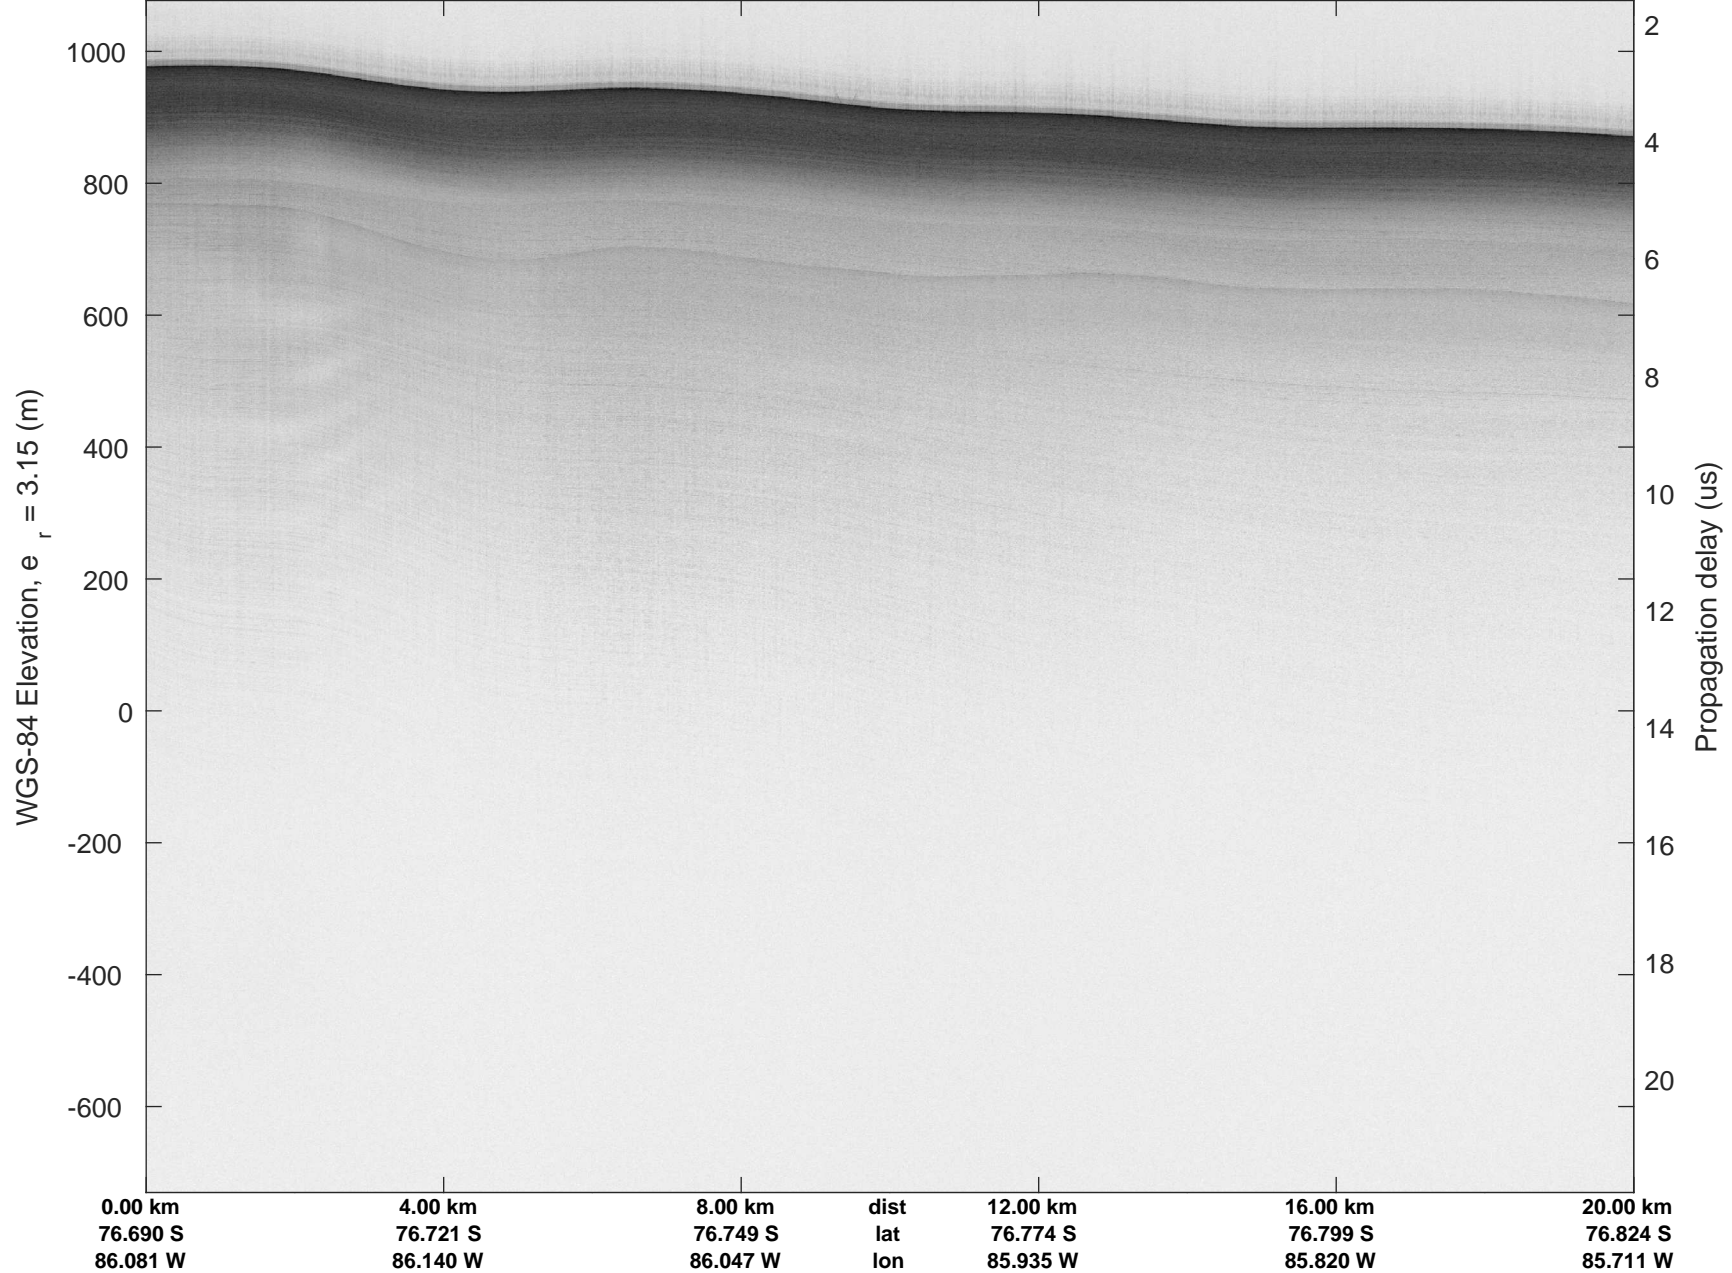

accum 2018_Antarctica_TObs: "T03, Rutford Ice Stream" 20190129_01_002: 14:34:08.0 to 14:39:05.4 GPS

accum 2018_Antarctica_TObs: "T03, Rutford Ice Stream" 20190129_01_002: 14:34:08.0 to 14:39:05.4 GPS

accum 2018_Antarctica_TObas: "T03, Rutford Ice Stream" 20190129_01_003: 14:39:05.4 to 14:44:01.5 GPS

accum 2018_Antarctica_TObs: "T03, Rutford Ice Stream" 20190129_01_003: 14:39:05.4 to 14:44:01.5 GPS

accum 2018_Antarctica_TObs: "T03, Rutford Ice Stream" 20190129_01_004: 14:44:01.5 to 14:48:56.1 GPS

accum 2018_Antarctica_TObs: "T03, Rutford Ice Stream" 20190129_01_004: 14:44:01.5 to 14:48:56.1 GPS

accum 2018_Antarctica_TObs: "T03, Rutford Ice Stream" 20190129_01_006: 14:53:49.5 to 14:58:46.4 GPS

accum 2018_Antarctica_TObs: "T03, Rutford Ice Stream" 20190129_01_007: 14:58:46.5 to 15:03:37.0 GPS

accum 2018_Antarctica_TObs: "T03, Rutford Ice Stream" 20190129_01_007: 14:58:46.5 to 15:03:37.0 GPS

accum 2018_Antarctica_TObs: "T03, Rutford Ice Stream" 20190129_01_008: 15:03:37.0 to 15:08:23.0 GPS

accum 2018_Antarctica_TObs: "T03, Rutford Ice Stream" 20190129_01_008: 15:03:37.0 to 15:08:23.0 GPS

accum 2018_Antarctica_TObs: "T03, Rutford Ice Stream" 20190129_01_009: 15:08:23.0 to 15:13:10.8 GPS