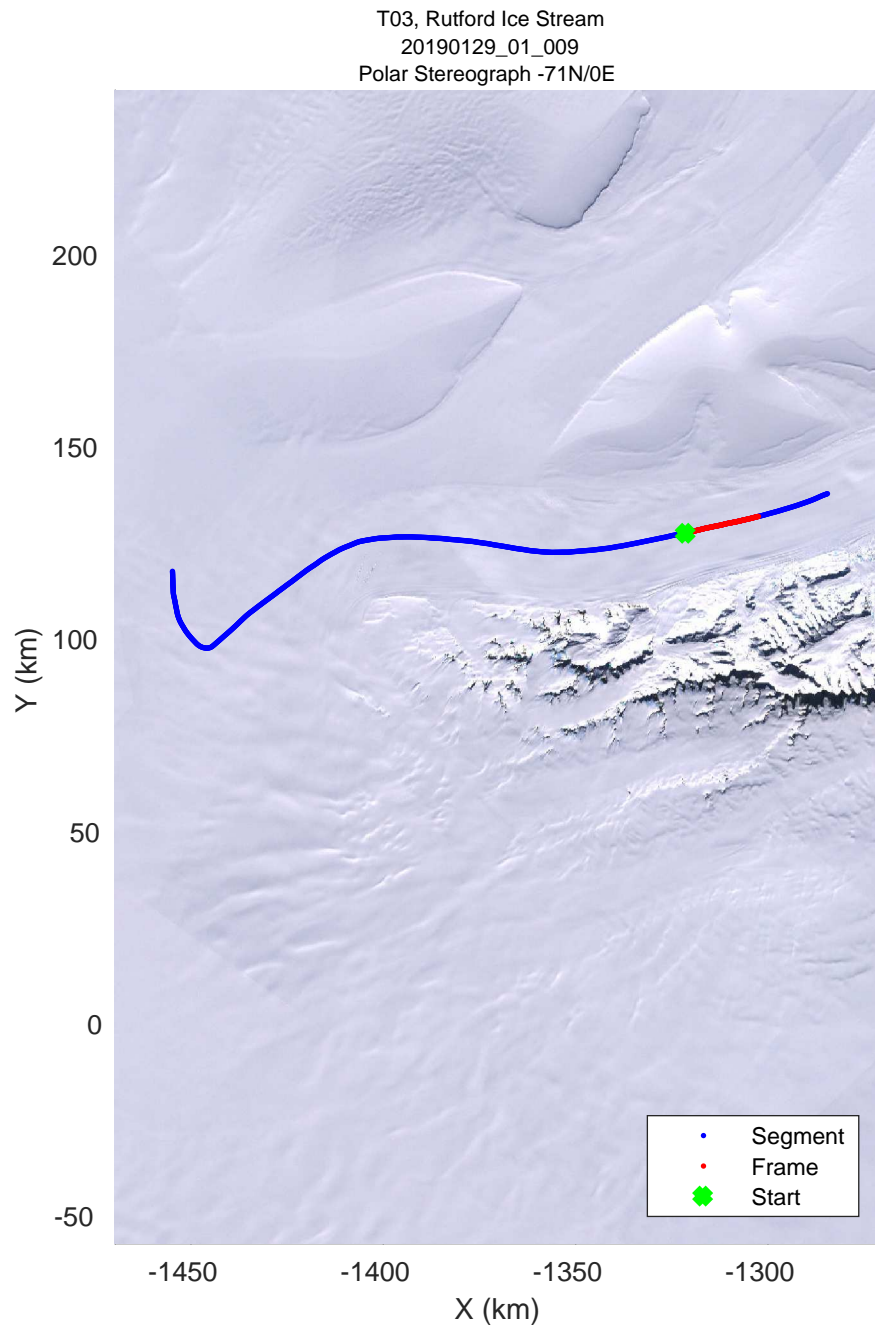

accum 2018_Antarctica_TObs: "T03, Rutford Ice Stream" 20190129_01_005: 14:48:56.2 to 14:53:49.5 GPS

accum 2018_Antarctica_TObas: "T03, Rutford Ice Stream" 20190129_01_005: 14:48:56.2 to 14:53:49.5 GPS

accum 2018_Antarctica_TObs: "T03, Rutford Ice Stream" 20190129_01_006: 14:53:49.5 to 14:58:46.4 GPS

accum 2018_Antarctica_TObs: "T03, Rutford Ice Stream" 20190129_01_006: 14:53:49.5 to 14:58:46.4 GPS

accum 2018_Antarctica_TObs: "T03, Rutford Ice Stream" 20190129_01_007: 14:58:46.5 to 15:03:37.0 GPS

accum 2018_Antarctica_TObs: "T03, Rutford Ice Stream" 20190129_01_007: 14:58:46.5 to 15:03:37.0 GPS

accum 2018_Antarctica_TObs: "T03, Rutford Ice Stream" 20190129_01_008: 15:03:37.0 to 15:08:23.0 GPS

accum 2018_Antarctica_TObs: "T03, Rutford Ice Stream" 20190129_01_008: 15:03:37.0 to 15:08:23.0 GPS

accum 2018_Antarctica_TObs: "T03, Rutford Ice Stream" 20190129_01_009: 15:08:23.0 to 15:13:10.8 GPS

accum 2018_Antarctica_TObs: "T03, Rutford Ice Stream" 20190129_01_009: 15:08:23.0 to 15:13:10.8 GPS

accum 2018_Antarctica_TObs: "T03, Rutford Ice Stream" 20190129_01_010: 15:13:10.8 to 15:17:53.6 GPS

accum 2018_Antarctica_TObs: "T03, Rutford Ice Stream" 20190129_01_010: 15:13:10.8 to 15:17:53.6 GPS